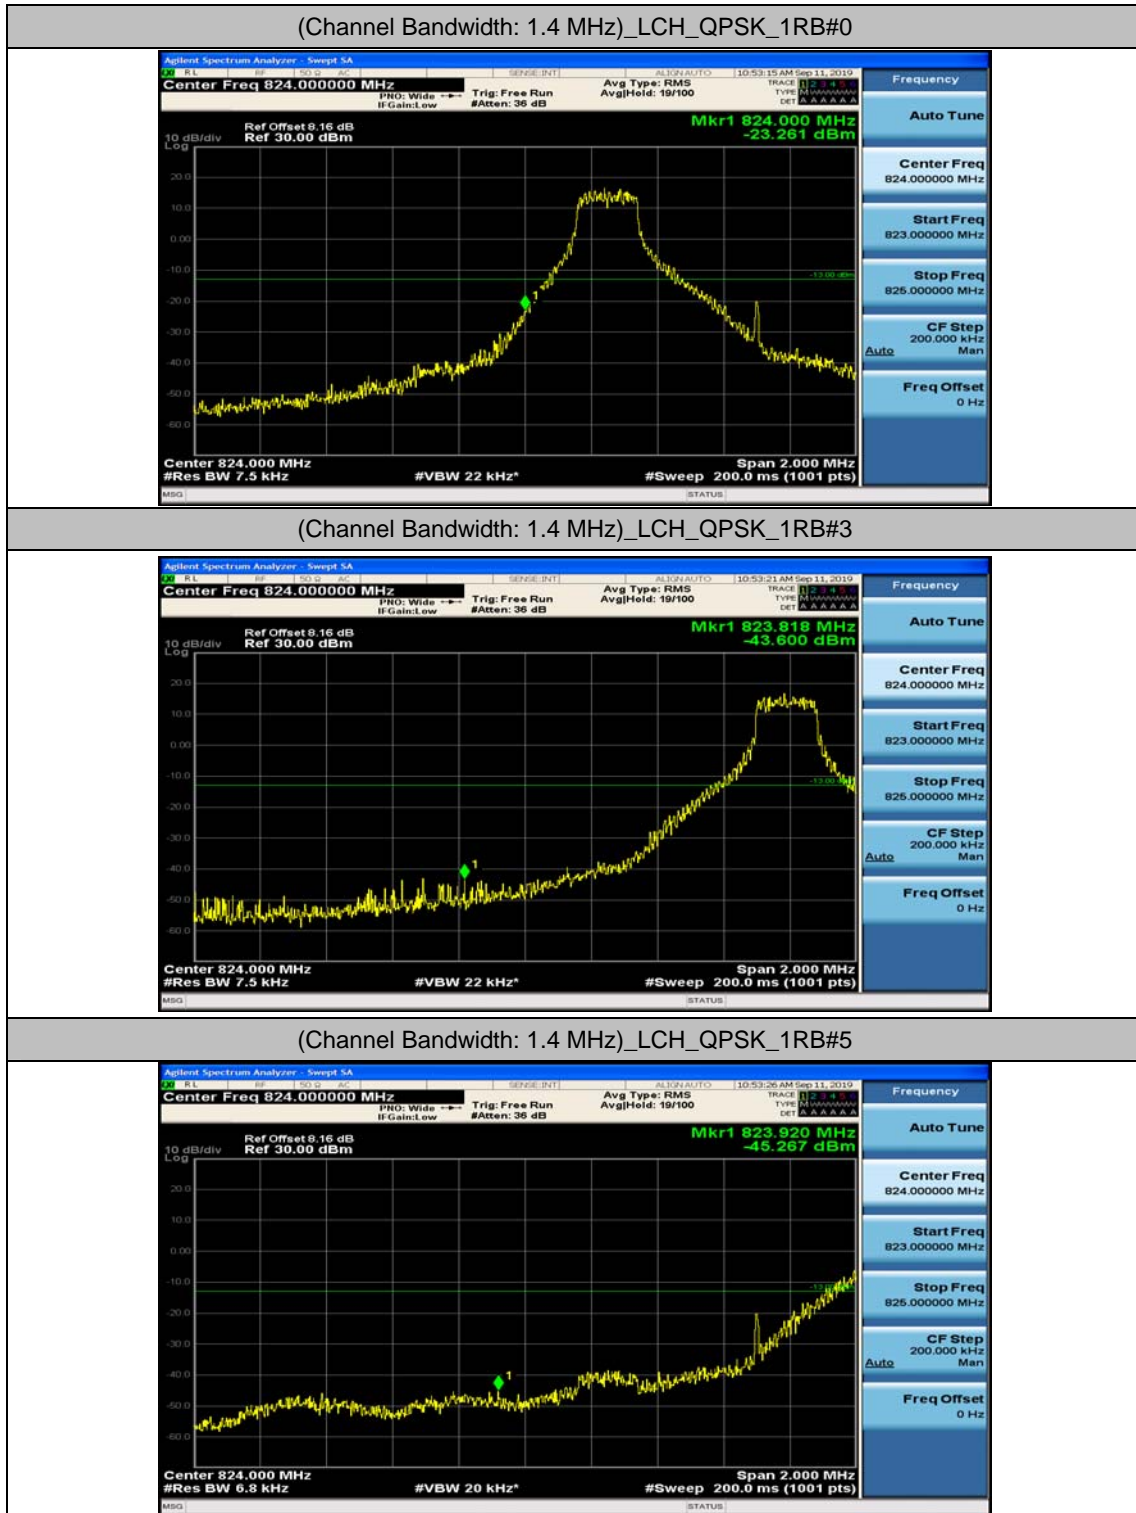

Channel Bandwidth: 10 MHz_MCH_16QAM_50RB#0

Channel Bandwidth: 10 MHz_HCH_16QAM_50RB#0

Appendix D: Band Edge

Test Graphs

Channel Bandwidth: 1.4 MHz

(Channel Bandwidth: 1.4 MHz)_LCH_QPSK_3RB#0

(Channel Bandwidth: 1.4 MHz)_LCH_QPSK_3RB#2