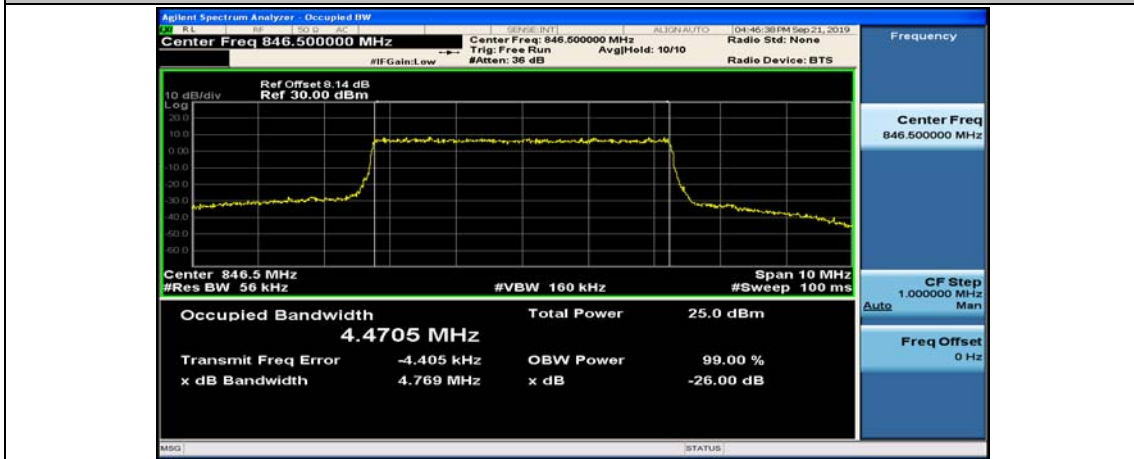

(Channel Bandwidth: 5 MHz)_HCH_QPSK_25RB#0