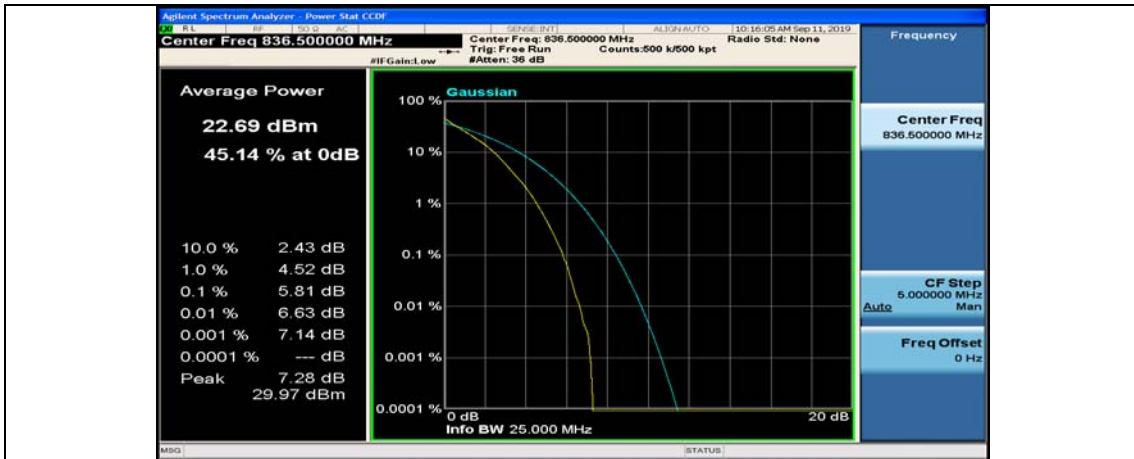

Channel Bandwidth: 10 MHz

Channel Bandwidth: 10 MHz_LCH_QPSK_25RB#12

Channel Bandwidth: 10 MHz_LCH_QPSK_25RB#25

Channel Bandwidth: 10 MHz_LCH_QPSK_50RB#0

Channel Bandwidth: 10 MHz_MCH_QPSK_1RB#49

Channel Bandwidth: 10 MHz_MCH_QPSK_50RB#0