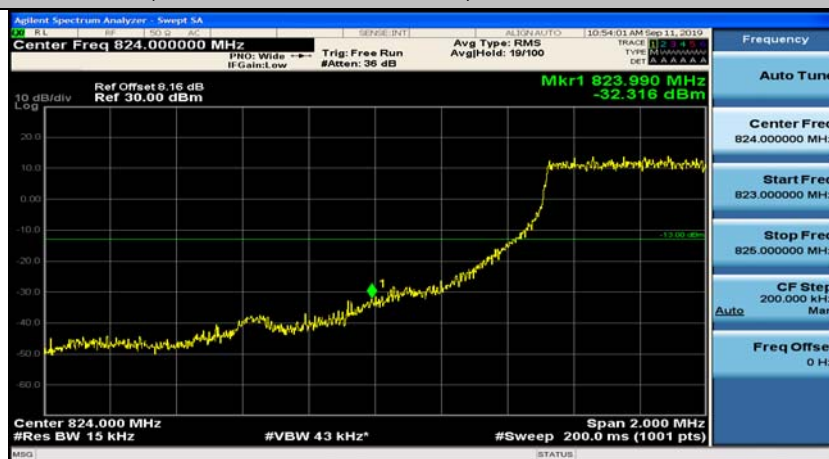

Channel Bandwidth: 10 MHz_MCH_16QAM_50RB#0

Channel Bandwidth: 10 MHz_HCH_16QAM_50RB#0

Appendix D: Band Edge

Test Graphs

Channel Bandwidth: 1.4 MHz

(Channel Bandwidth: 1.4 MHz)_LCH_QPSK_3RB#0

(Channel Bandwidth: 1.4 MHz)_LCH_QPSK_3RB#2