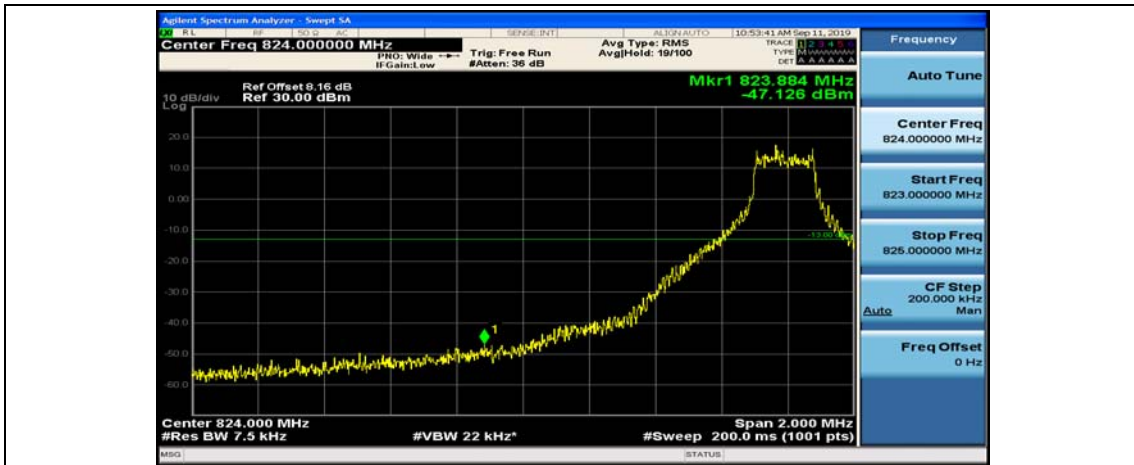

(Channel Bandwidth: 1.4 MHz)_LCH_16QAM_1RB#3