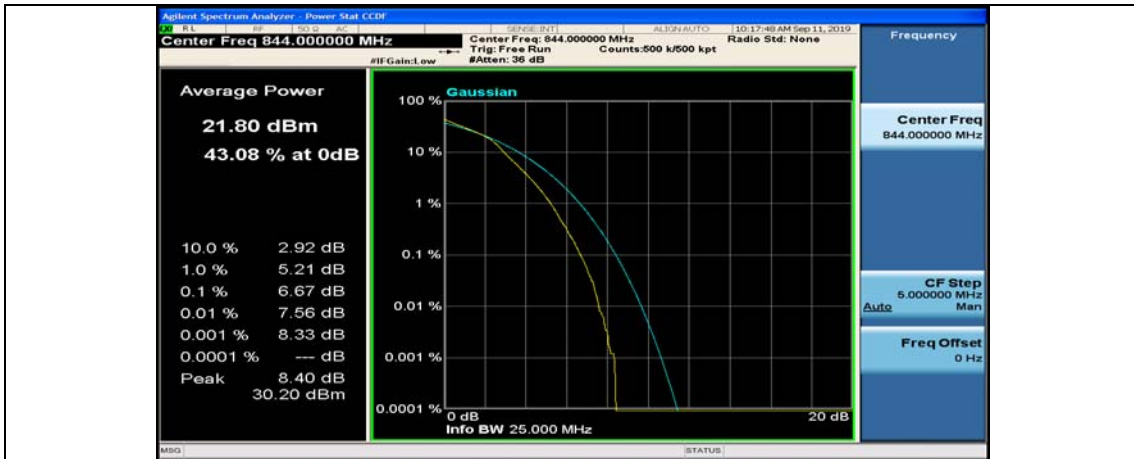

Channel Bandwidth: 10 MHz_MCH_16QAM_50RB#0

Channel Bandwidth: 10 MHz_HCH_16QAM_1RB#0

Channel Bandwidth: 10 MHz_HCH_16QAM_1RB#24

Appendix C: 26dB Bandwidth and Occupied Bandwidth

Test Result

Channel Bandwidth: 1.4 MHz