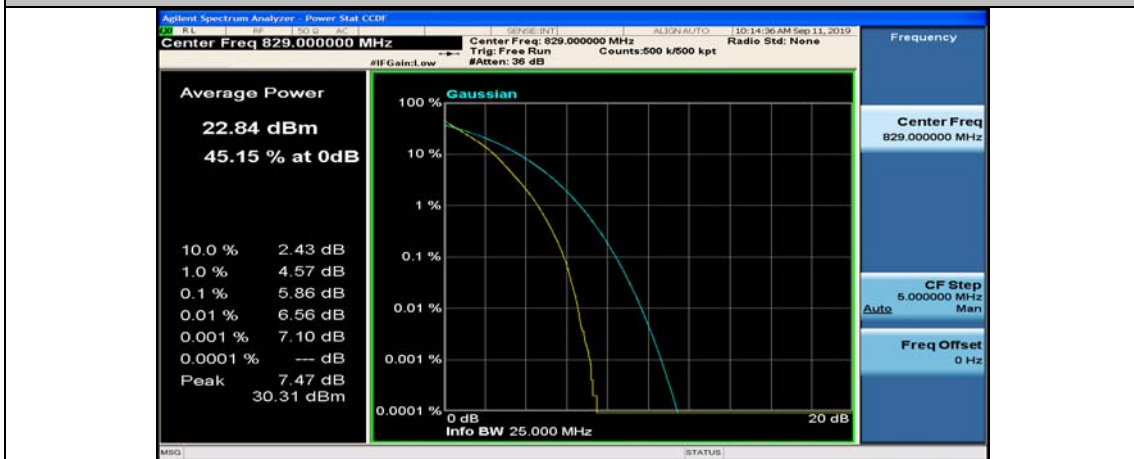

Channel Bandwidth: 10 MHz

Channel Bandwidth: 10 MHz_LCH_QPSK_25RB#12

Channel Bandwidth: 10 MHz_LCH_QPSK_25RB#25

Channel Bandwidth: 10 MHz_LCH_QPSK_50RB#0

Channel Bandwidth: 10 MHz_MCH_QPSK_1RB#49

Channel Bandwidth: 10 MHz_MCH_QPSK_50RB#0