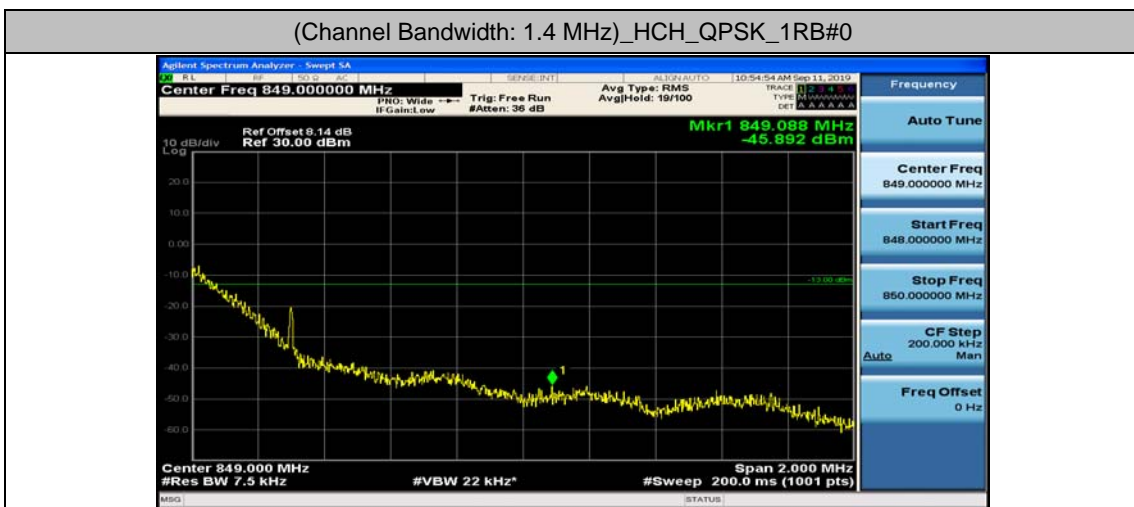

(Channel Bandwidth: 1.4 MHz)_HCH_QPSK_1RB#0