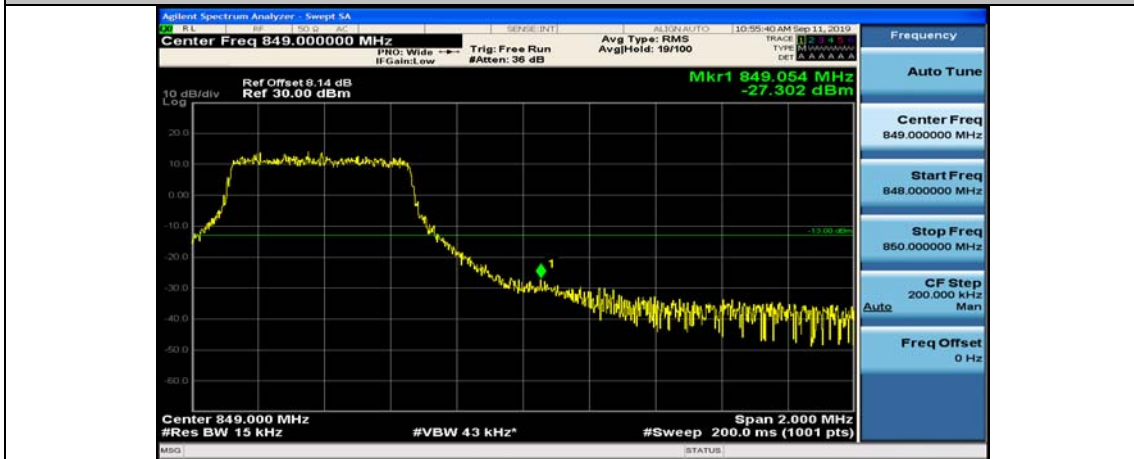

(Channel Bandwidth: 1.4 MHz)_HCH_QPSK_3RB#2