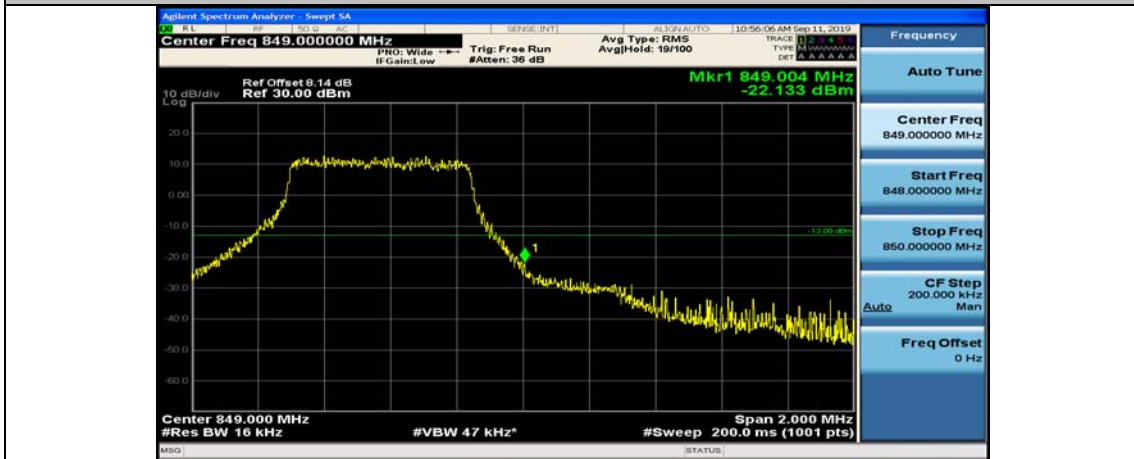

(Channel Bandwidth: 1.4 MHz)_HCH_16QAM_3RB#3