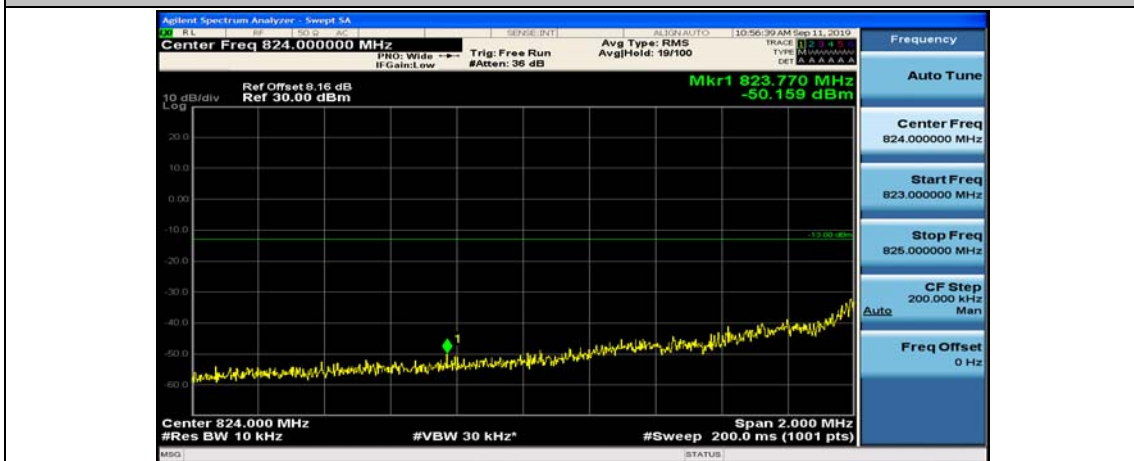

(Channel Bandwidth: 1.4 MHz)_HCH_16QAM_3RB#2

(Channel Bandwidth: 1.4 MHz)_HCH_16QAM_3RB#3

(Channel Bandwidth: 1.4 MHz)_HCH_16QAM_6RB#0

Channel Bandwidth: 3 MHz

(Channel Bandwidth: 3 MHz)_LCH_QPSK_1RB#0

(Channel Bandwidth: 3 MHz)_LCH_QPSK_1RB#7