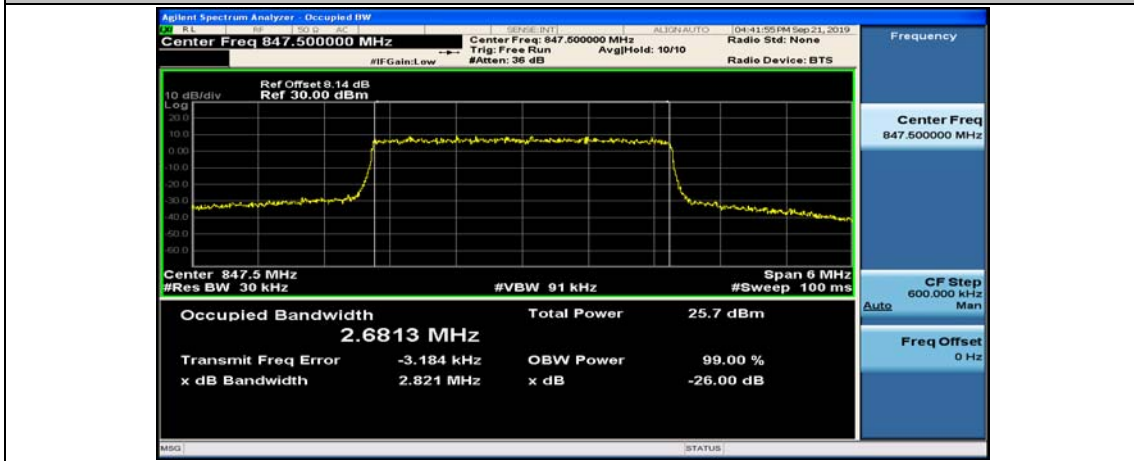

(Channel Bandwidth: 3 MHz)_HCH_QPSK_15RB#0