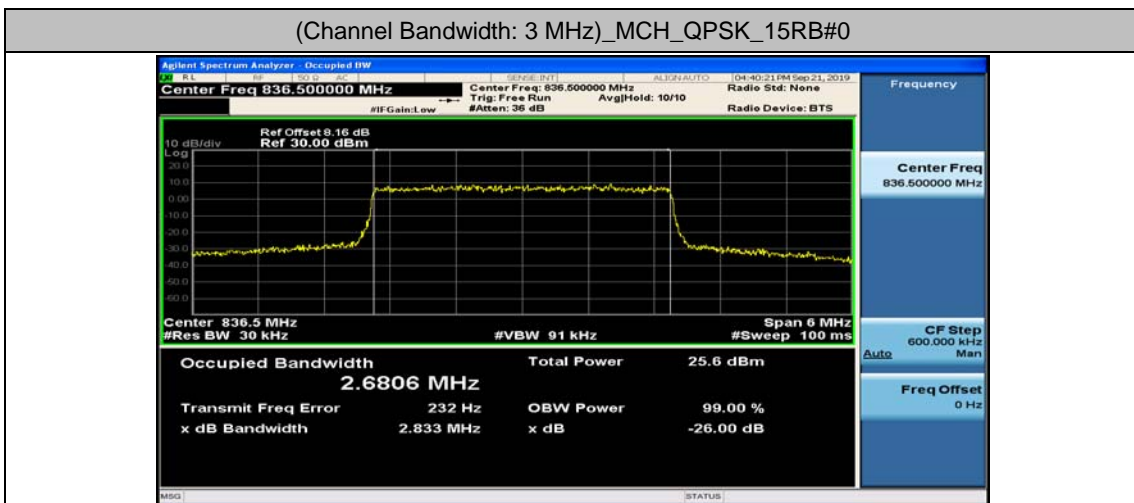

Channel Bandwidth: 3 MHz