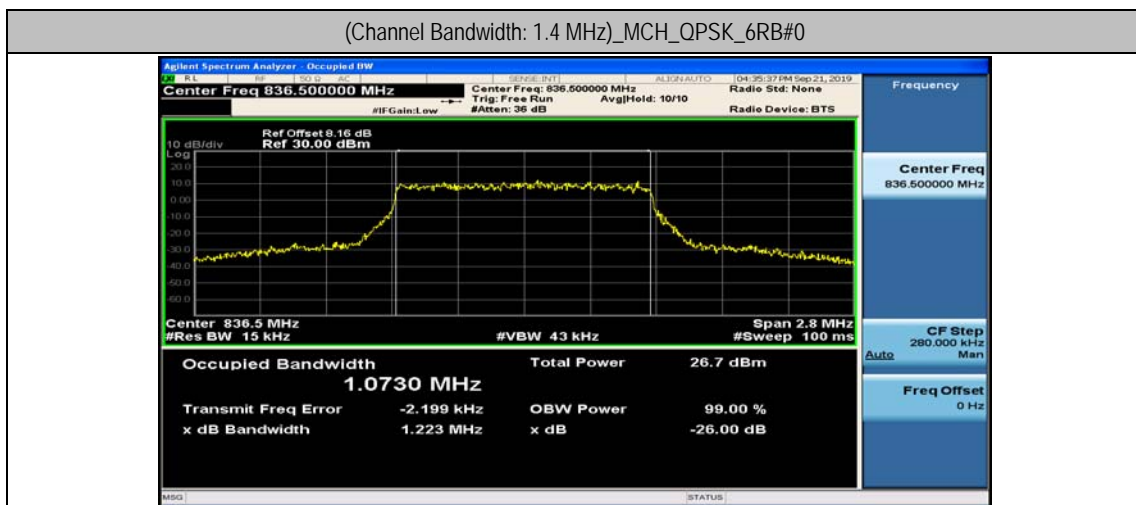

Channel Bandwidth: 10 MHz

Channel Bandwidth: 10 MHz						
Modulation	Channel	RB Configuration		Occupied Bandwidth (MHz)	26dB Bandwidth (MHz)	Verdict
		Size	Offset			
QPSK	LCH	50	0	8.9362	9.368	PASS
	MCH	50	0	8.9431	9.413	PASS
	HCH	50	0	8.9453	9.352	PASS
16QAM	LCH	50	0	8.9346	9.397	PASS
	MCH	50	0	8.9409	9.398	PASS
	HCH	50	0	8.9238	9.328	PASS

Test Graphs

Channel Bandwidth: 1.4 MHz