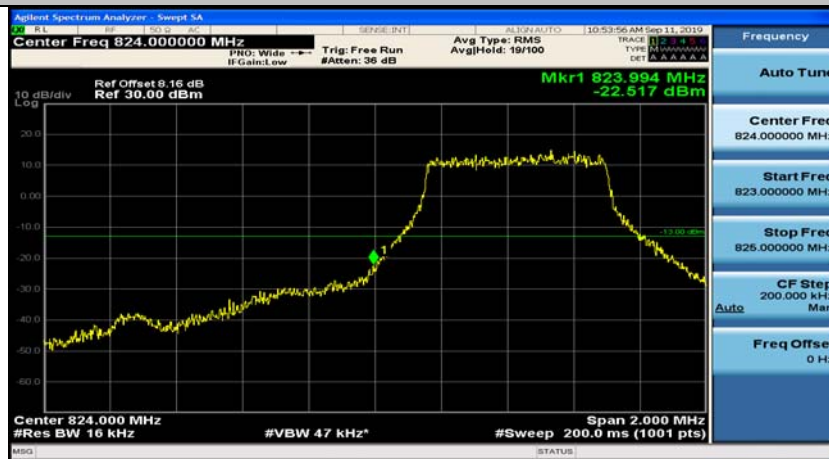

Channel Bandwidth: 10 MHz_MCH_16QAM_50RB#0

Channel Bandwidth: 10 MHz_HCH_16QAM_50RB#0

Appendix D: Band Edge

Test Graphs

Channel Bandwidth: 1.4 MHz

(Channel Bandwidth: 1.4 MHz)_LCH_QPSK_3RB#0

(Channel Bandwidth: 1.4 MHz)_LCH_QPSK_3RB#2