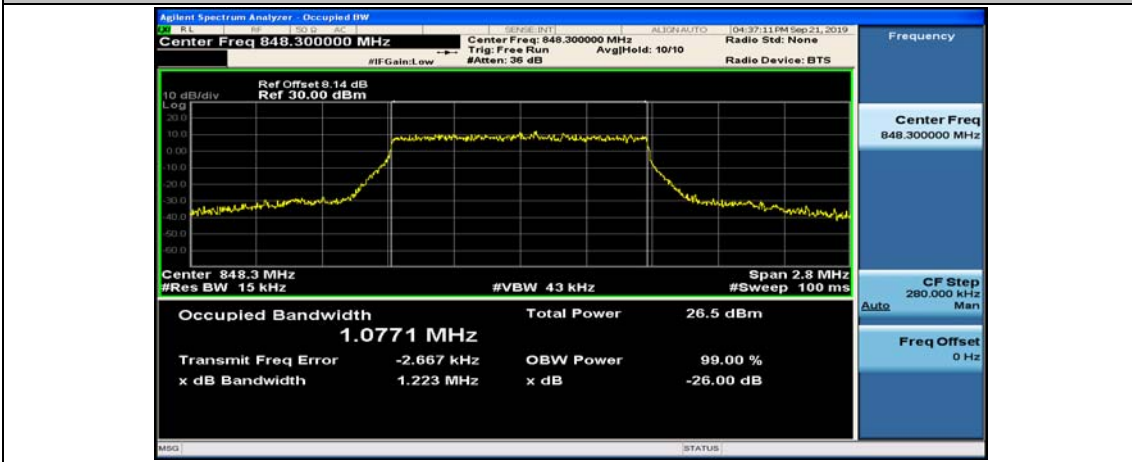

(Channel Bandwidth: 1.4 MHz)_HCH_QPSK_6RB#0