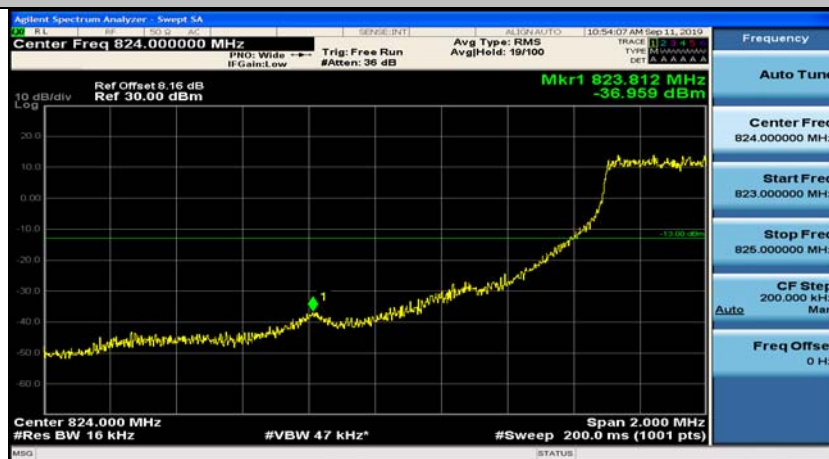

(Channel Bandwidth: 1.4 MHz)_LCH_QPSK_3RB#3