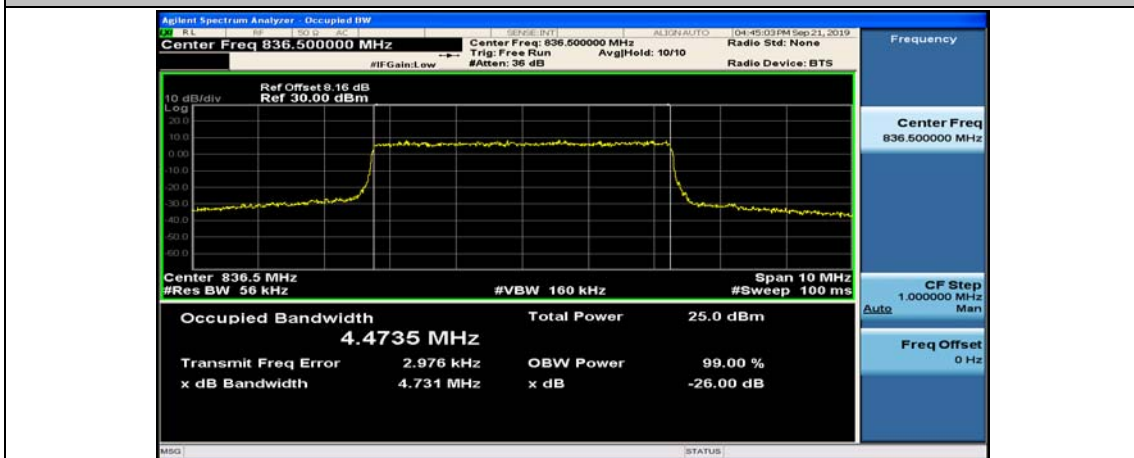

(Channel Bandwidth: 5 MHz)_MCH_QPSK_25RB#0