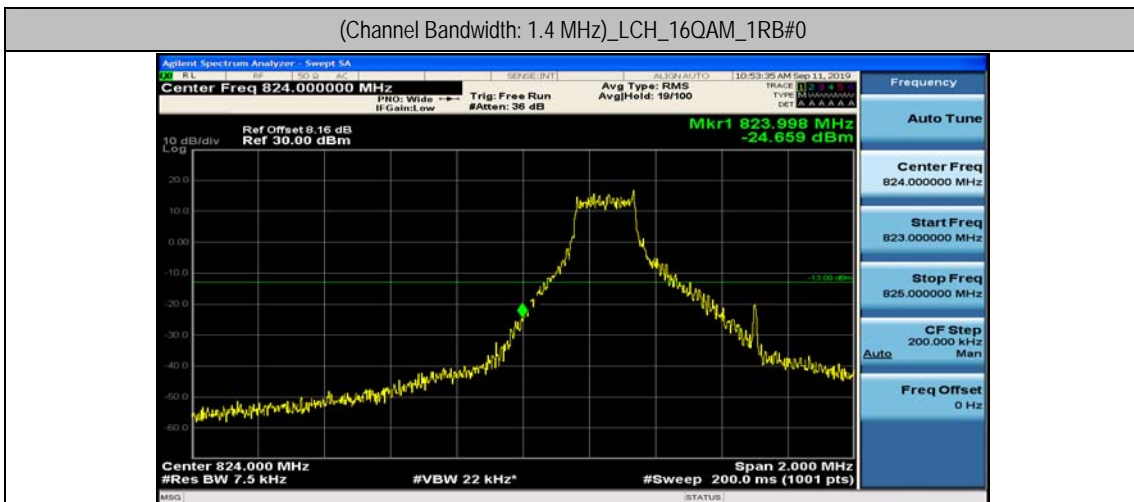

(Channel Bandwidth: 1.4 MHz)_HCH_QPSK_3RB#0

(Channel Bandwidth: 1.4 MHz)_HCH_QPSK_3RB#2

(Channel Bandwidth: 1.4 MHz)_HCH_QPSK_3RB#3

(Channel Bandwidth: 1.4 MHz)_HCH_QPSK_6RB#0

(Channel Bandwidth: 1.4 MHz)_LCH_16QAM_1RB#0