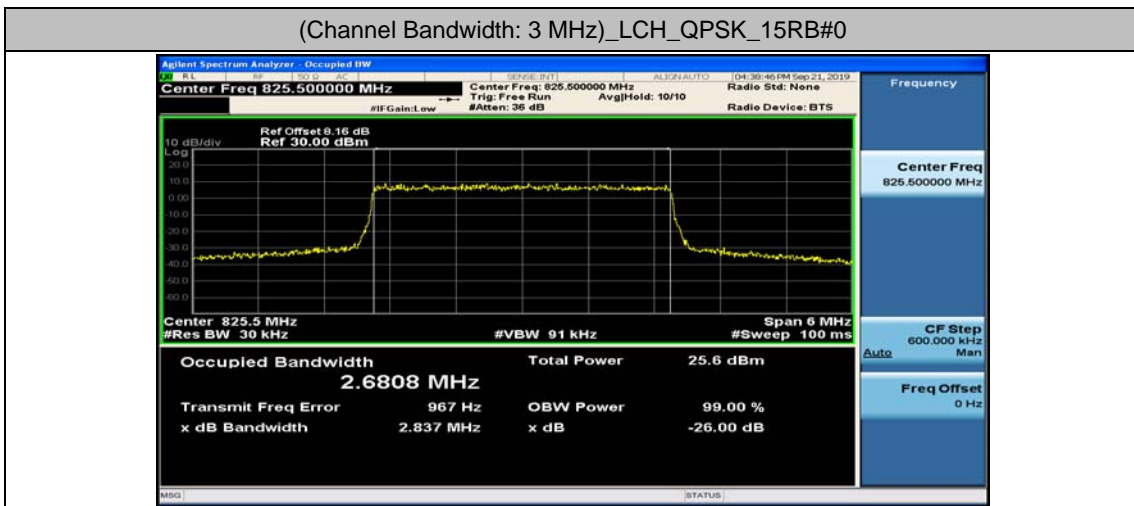

Channel Bandwidth: 3 MHz