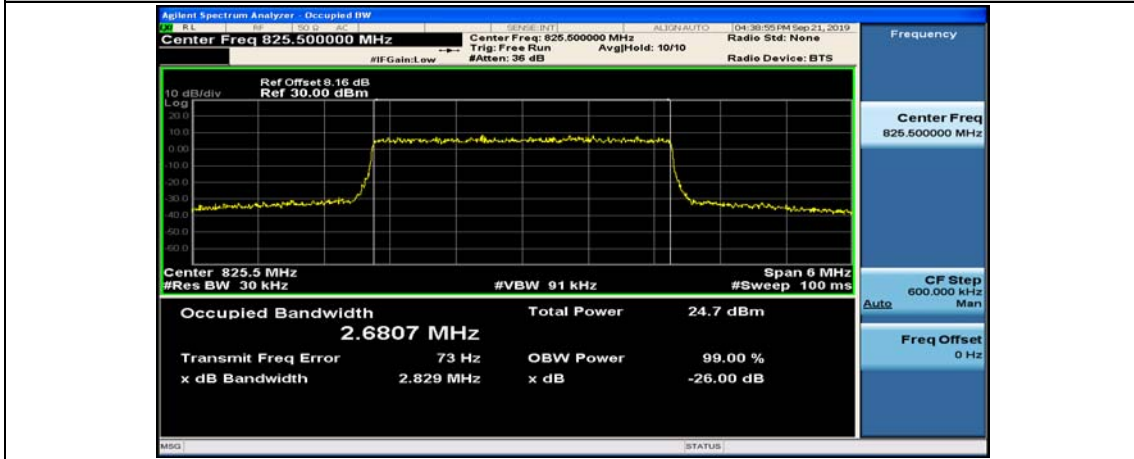

(Channel Bandwidth: 3 MHz)_LCH_16QAM_15RB#0