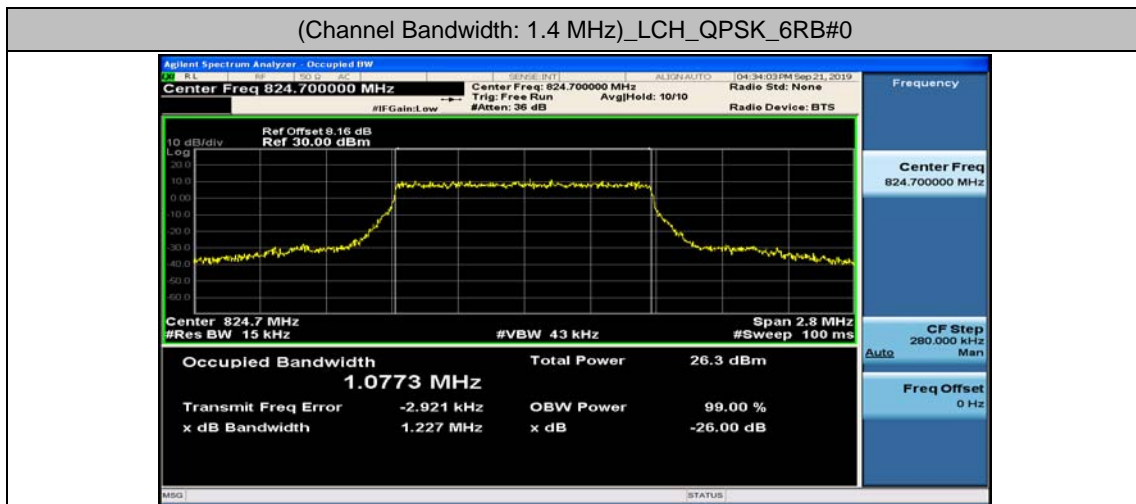

Channel Bandwidth: 10 MHz

Channel Bandwidth: 10 MHz						
Modulation	Channel	RB Configuration		Occupied Bandwidth (MHz)	26dB Bandwidth (MHz)	Verdict
		Size	Offset			
QPSK	LCH	50	0	8.9362	9.368	PASS
	MCH	50	0	8.9431	9.413	PASS
	HCH	50	0	8.9453	9.352	PASS
16QAM	LCH	50	0	8.9346	9.397	PASS
	MCH	50	0	8.9409	9.398	PASS
	HCH	50	0	8.9238	9.328	PASS

Test Graphs

Channel Bandwidth: 1.4 MHz