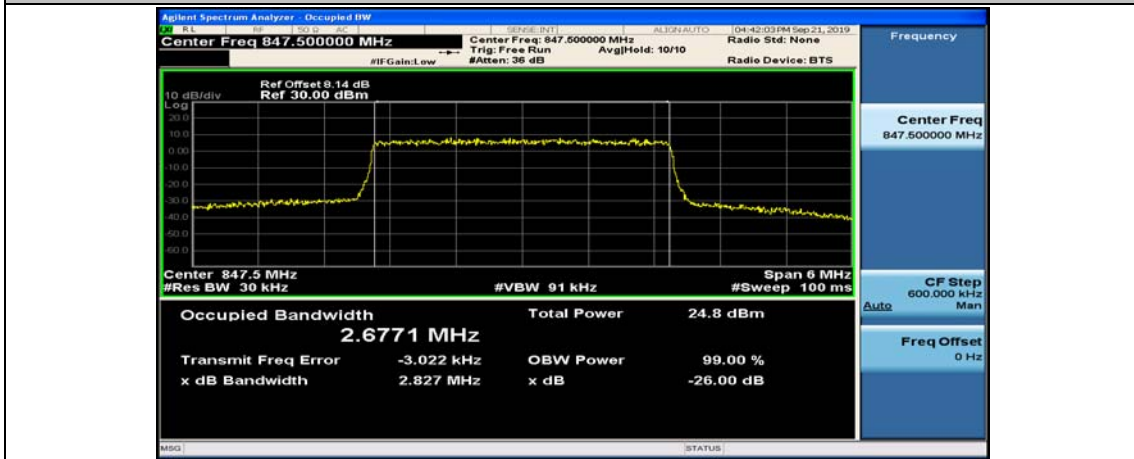

Channel Bandwidth: 3 MHz

(Channel Bandwidth: 3 MHz)_HCH_QPSK_15RB#0

(Channel Bandwidth: 3 MHz)_LCH_16QAM_15RB#0

(Channel Bandwidth: 3 MHz)_MCH_16QAM_15RB#0

(Channel Bandwidth: 3 MHz)_HCH_16QAM_15RB#0

Channel Bandwidth: 5 MHz