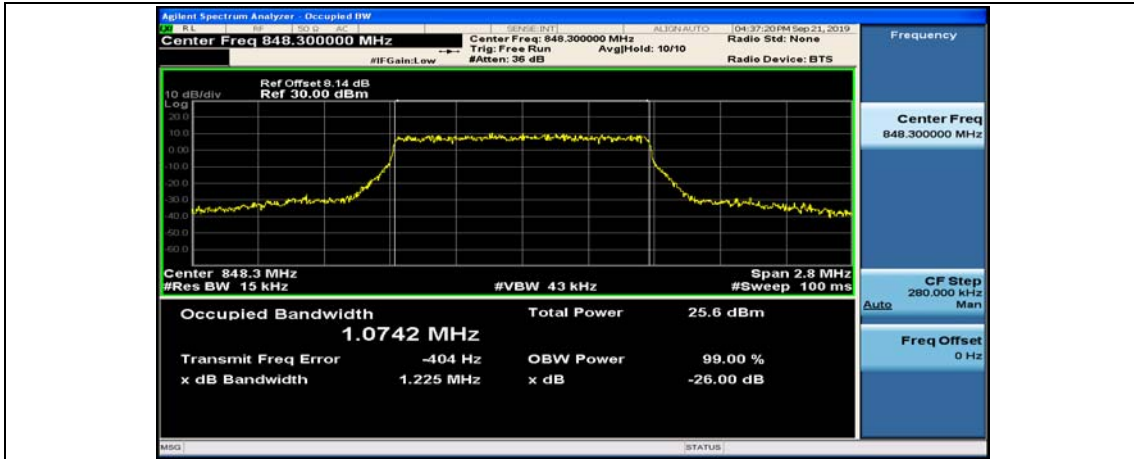

Test Graphs

Channel Bandwidth: 1.4 MHz

(Channel Bandwidth: 1.4 MHz)_HCH_QPSK_6RB#0

(Channel Bandwidth: 1.4 MHz)_LCH_16QAM_6RB#0

(Channel Bandwidth: 1.4 MHz)_MCH_16QAM_6RB#0

(Channel Bandwidth: 1.4 MHz)_HCH_16QAM_6RB#0