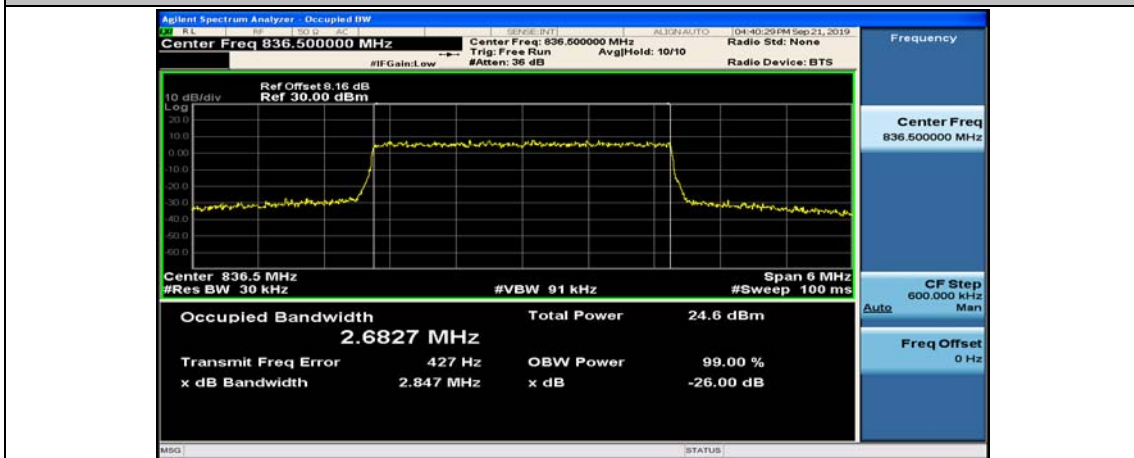

Channel Bandwidth: 3 MHz

(Channel Bandwidth: 3 MHz)_HCH_QPSK_15RB#0

(Channel Bandwidth: 3 MHz)_LCH_16QAM_15RB#0

(Channel Bandwidth: 3 MHz)_MCH_16QAM_15RB#0

(Channel Bandwidth: 3 MHz)_HCH_16QAM_15RB#0

Channel Bandwidth: 5 MHz