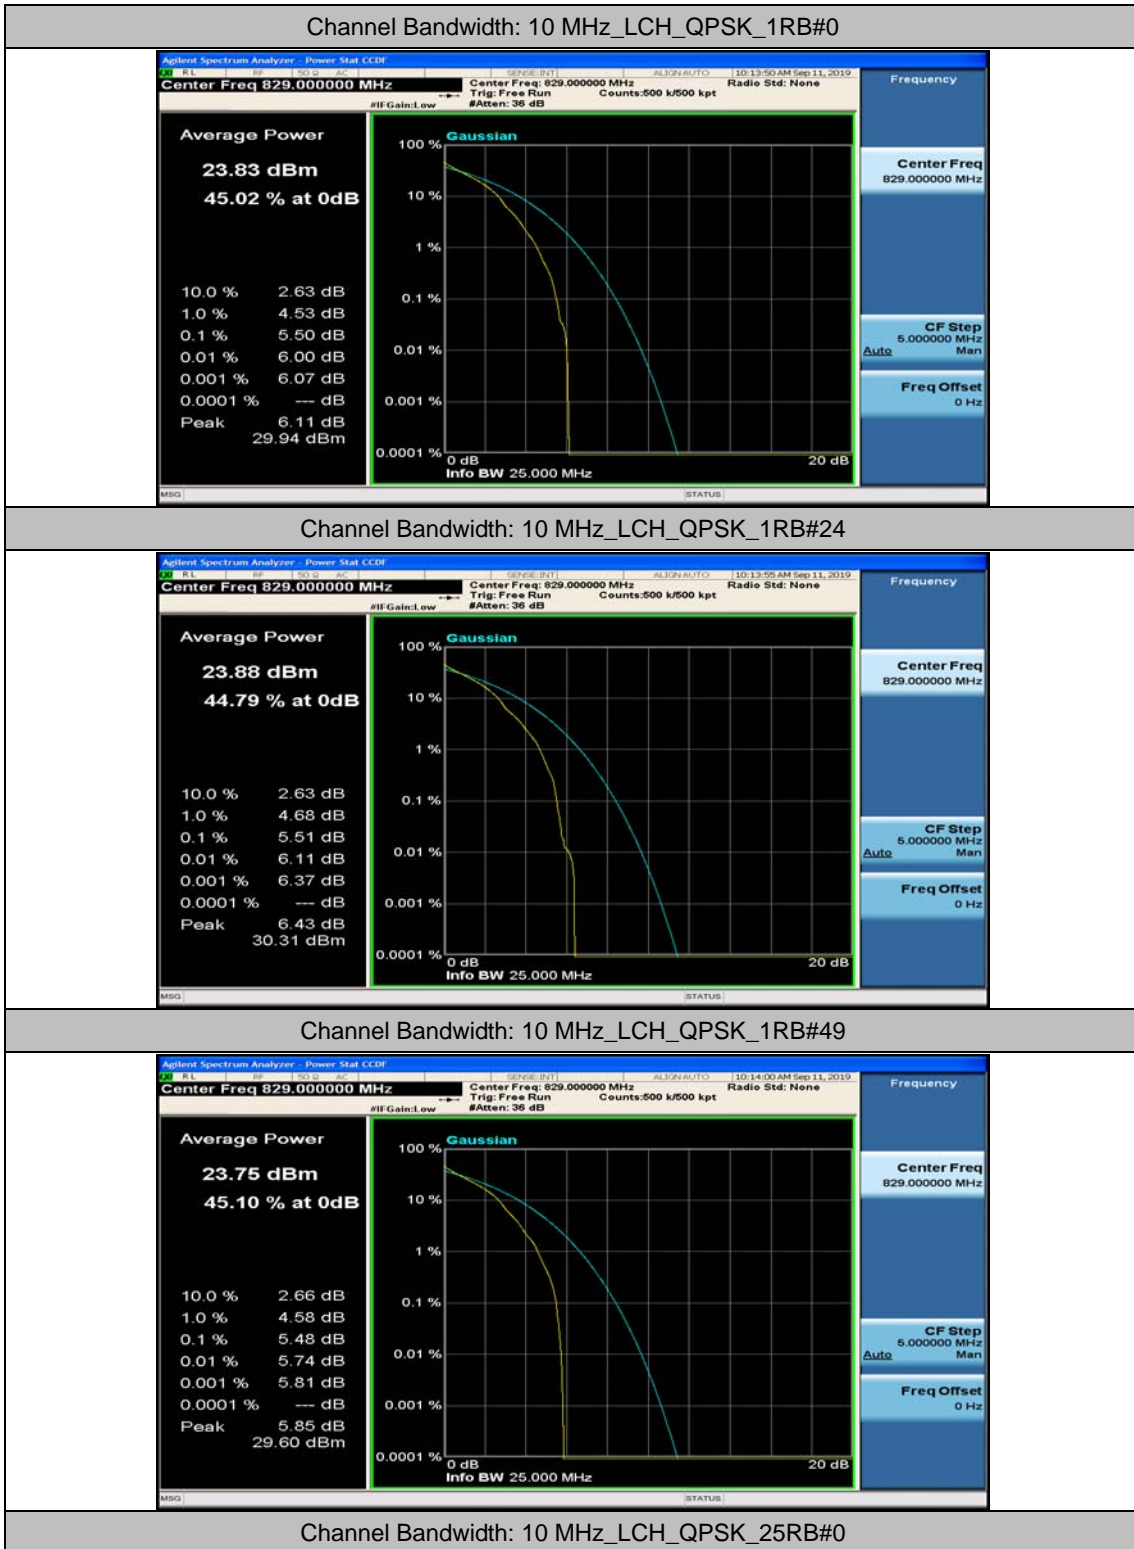

(Channel Bandwidth: 5 MHz)_HCH_16QAM_1RB#24

(Channel Bandwidth: 5 MHz)_HCH_16QAM_12RB#0

(Channel Bandwidth: 5 MHz)_HCH_16QAM_12RB#6

(Channel Bandwidth: 5 MHz)_HCH_16QAM_12RB#13

(Channel Bandwidth: 5 MHz)_HCH_16QAM_25RB#0

Channel Bandwidth: 10 MHz

Channel Bandwidth: 10 MHz_LCH_QPSK_25RB#12

Channel Bandwidth: 10 MHz_LCH_QPSK_25RB#25

Channel Bandwidth: 10 MHz_LCH_QPSK_50RB#0

Channel Bandwidth: 10 MHz_MCH_QPSK_1RB#49

Channel Bandwidth: 10 MHz_MCH_QPSK_50RB#0