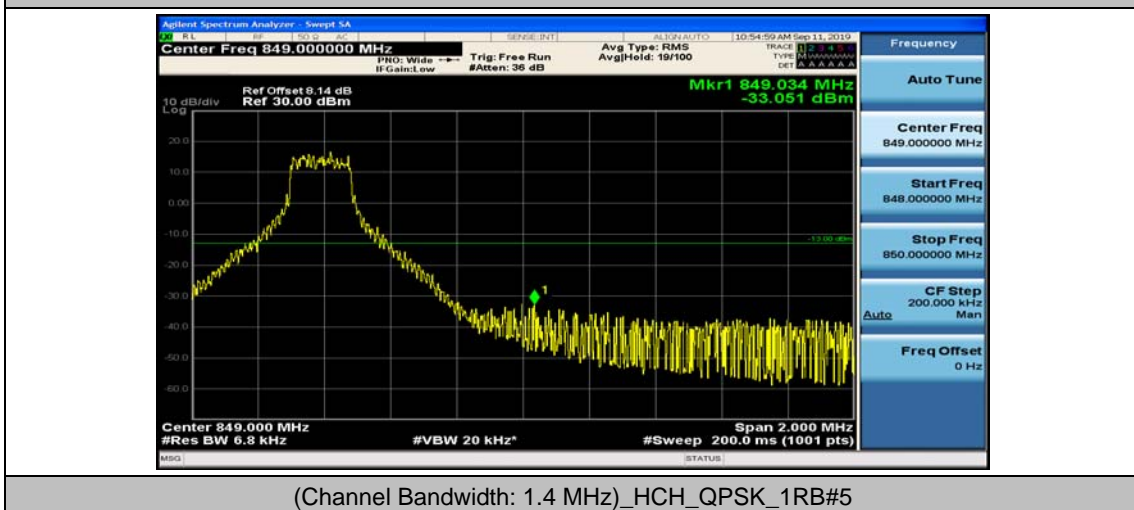

(Channel Bandwidth: 1.4 MHz)_LCH_QPSK_3RB#3

(Channel Bandwidth: 1.4 MHz)_LCH_QPSK_6RB#0

(Channel Bandwidth: 1.4 MHz)_HCH_QPSK_1RB#0

(Channel Bandwidth: 1.4 MHz)_HCH_QPSK_1RB#3

(Channel Bandwidth: 1.4 MHz)_HCH_QPSK_1RB#5