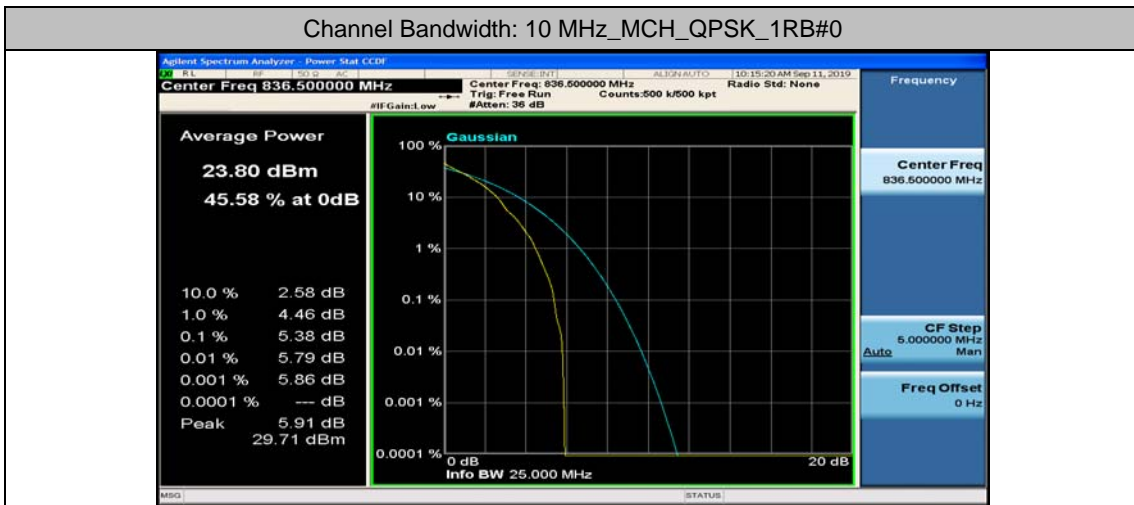

Channel Bandwidth: 10 MHz

Channel Bandwidth: 10 MHz_LCH_QPSK_25RB#12

Channel Bandwidth: 10 MHz_LCH_QPSK_25RB#25

Channel Bandwidth: 10 MHz_LCH_QPSK_50RB#0

Channel Bandwidth: 10 MHz_MCH_QPSK_1RB#49

Channel Bandwidth: 10 MHz_MCH_QPSK_50RB#0