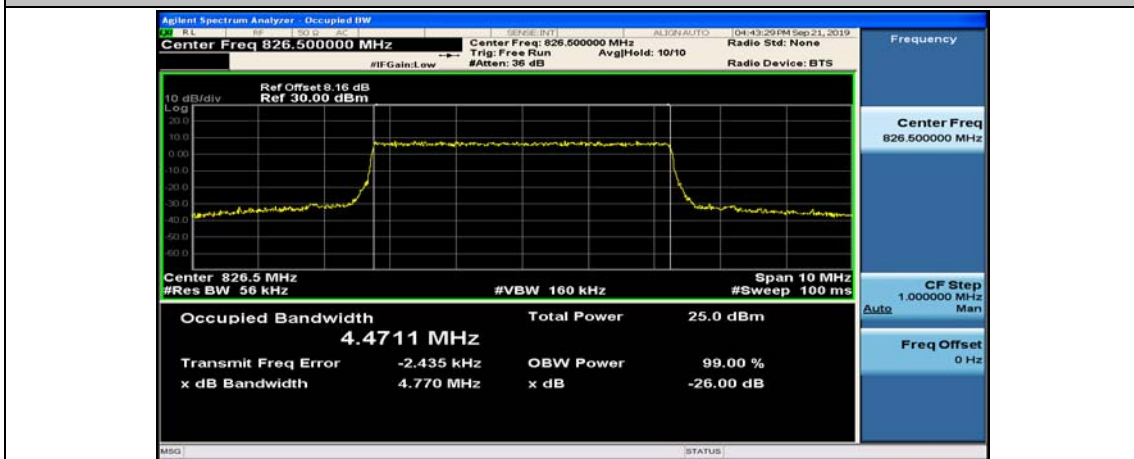

Channel Bandwidth: 5 MHz

(Channel Bandwidth: 5 MHz)_LCH_QPSK_25RB#0