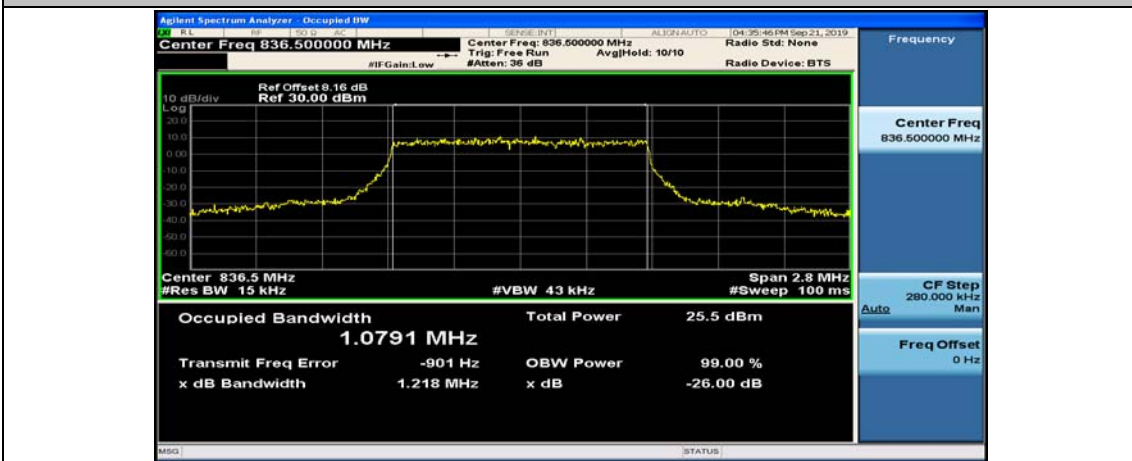

Test Graphs

Channel Bandwidth: 1.4 MHz

(Channel Bandwidth: 1.4 MHz)_HCH_QPSK_6RB#0

(Channel Bandwidth: 1.4 MHz)_LCH_16QAM_6RB#0

(Channel Bandwidth: 1.4 MHz)_MCH_16QAM_6RB#0

(Channel Bandwidth: 1.4 MHz)_HCH_16QAM_6RB#0