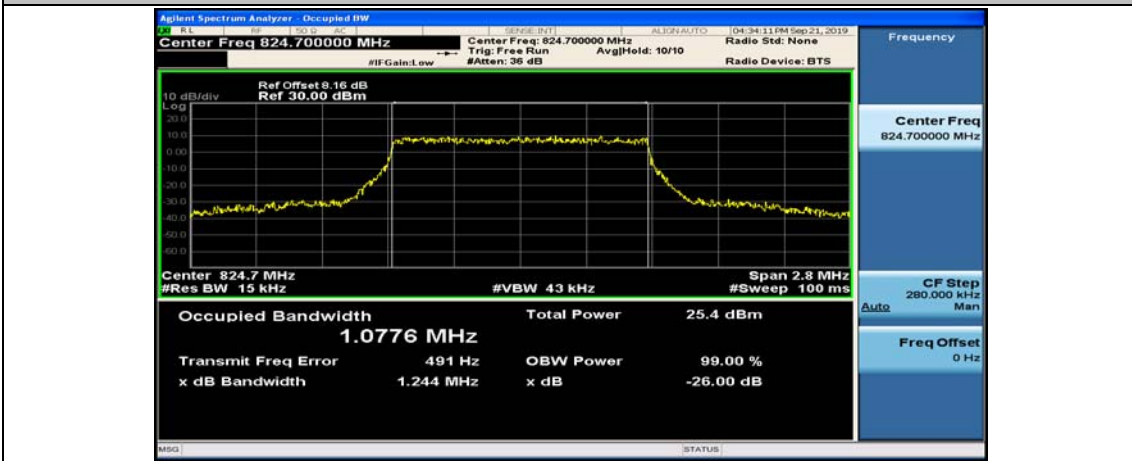

Test Graphs

Channel Bandwidth: 1.4 MHz

(Channel Bandwidth: 1.4 MHz)_HCH_QPSK_6RB#0

(Channel Bandwidth: 1.4 MHz)_LCH_16QAM_6RB#0

(Channel Bandwidth: 1.4 MHz)_MCH_16QAM_6RB#0

(Channel Bandwidth: 1.4 MHz)_HCH_16QAM_6RB#0