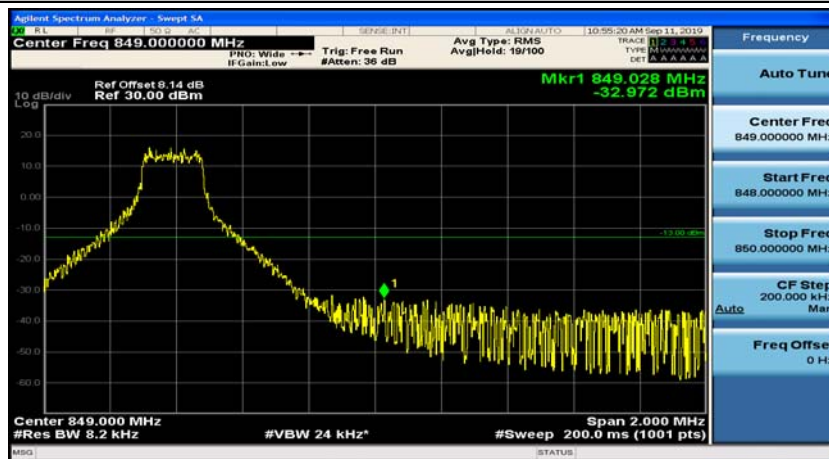

(Channel Bandwidth: 1.4 MHz)_HCH_16QAM_1RB#3