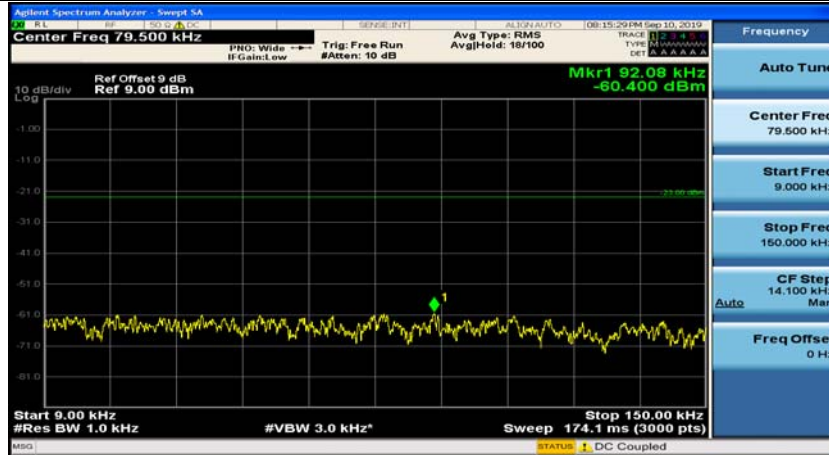

(Channel Bandwidth:15 MHz)_MCH_16QAM_1RB#0