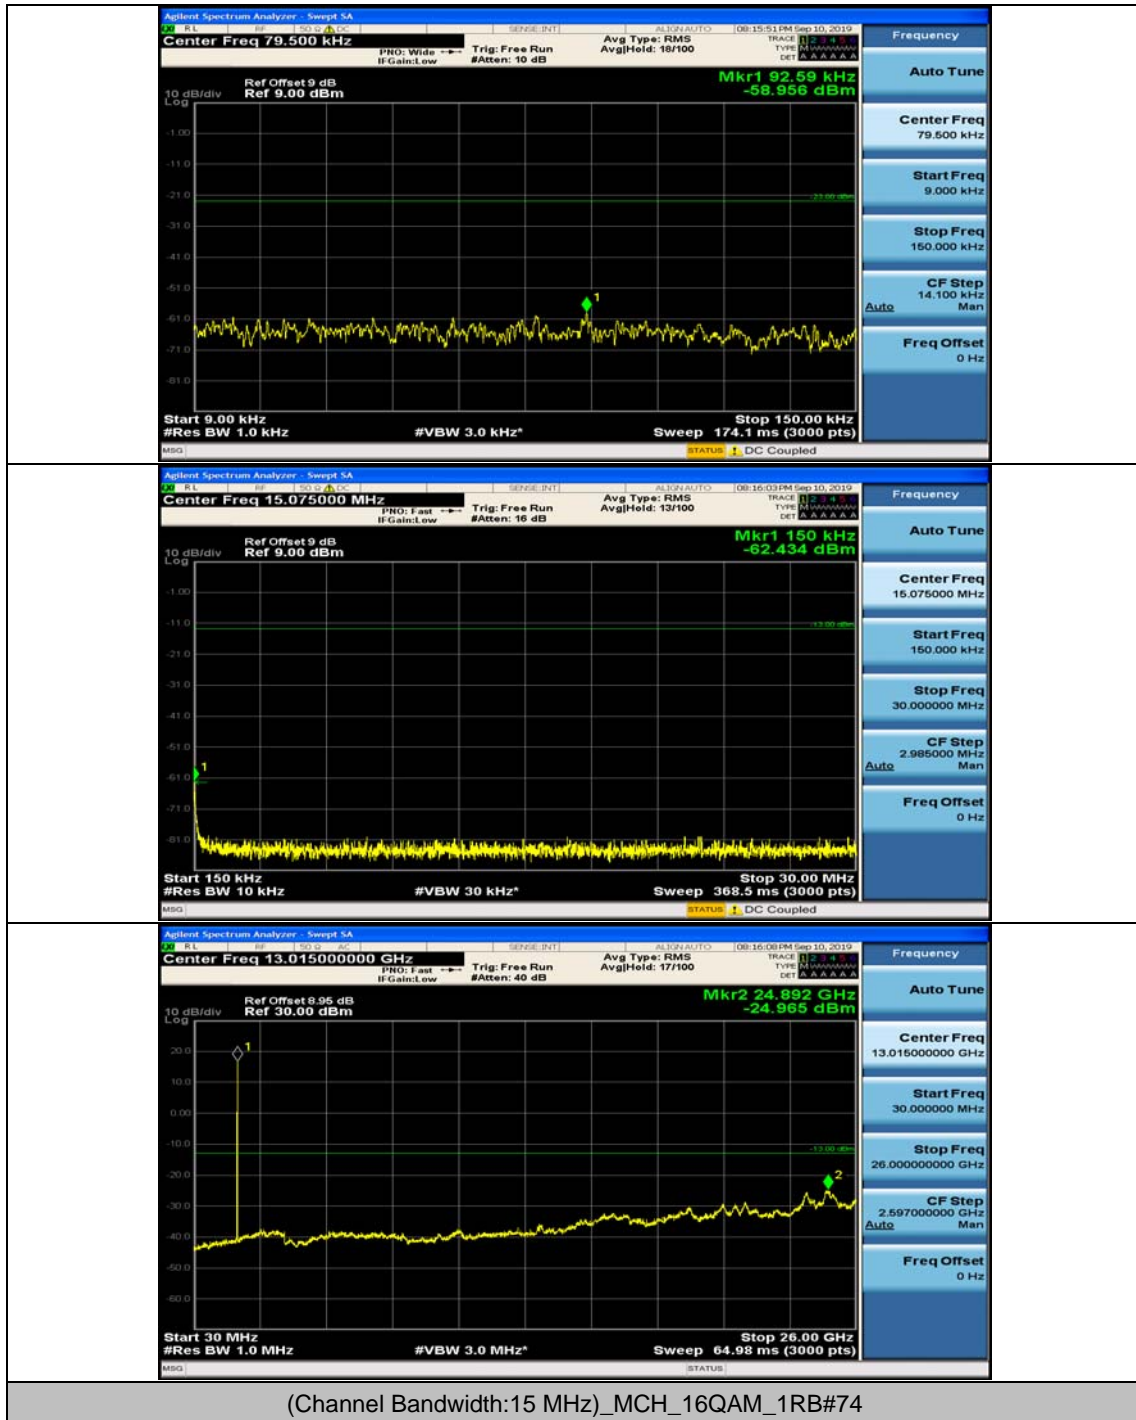

Channel Bandwidth: 10 MHz_LCH_16QAM_1RB#24

Channel Bandwidth: 10 MHz_MCH_16QAM_1RB#0

Channel Bandwidth: 10 MHz_MCH_16QAM_1RB#24

Channel Bandwidth: 10 MHz_HCH_16QAM_1RB#0

Channel Bandwidth: 10 MHz_HCH_16QAM_1RB#24

Channel Bandwidth: 15 MHz

(Channel Bandwidth:15 MHz)_MCH_QPSK_1RB#0

(Channel Bandwidth:15 MHz)_MCH_QPSK_1RB#37

(Channel Bandwidth:15 MHz)_HCH_QPSK_1RB#0

(Channel Bandwidth:15 MHz)_HCH_QPSK_1RB#37

(Channel Bandwidth:15 MHz)_LCH_16QAM_1RB#0

(Channel Bandwidth:15 MHz)_LCH_16QAM_1RB#37

(Channel Bandwidth:15 MHz)_MCH_16QAM_1RB#0

(Channel Bandwidth:15 MHz)_MCH_16QAM_1RB#37

(Channel Bandwidth:15 MHz)_HCH_16QAM_1RB#0

(Channel Bandwidth:15 MHz)_HCH_16QAM_1RB#37