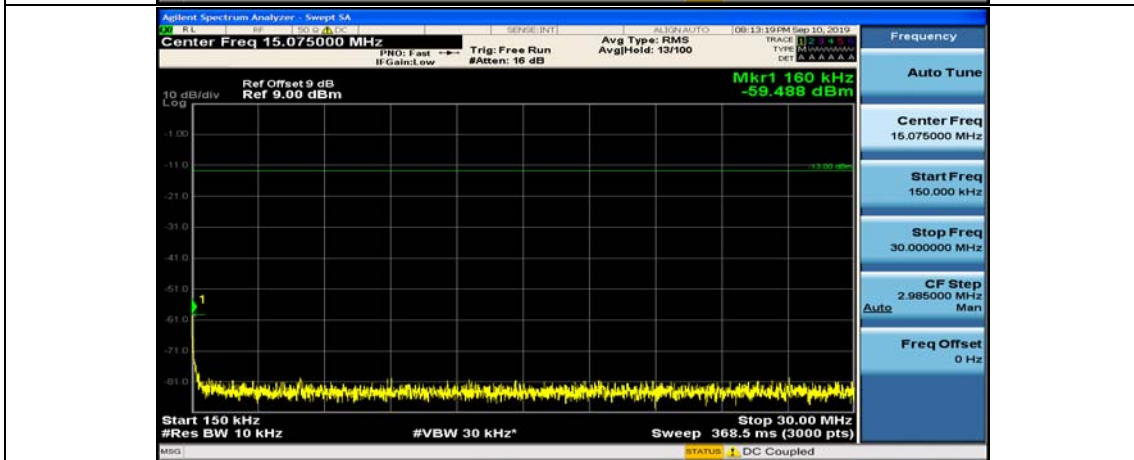

Channel Bandwidth: 15 MHz

(Channel Bandwidth:15 MHz)_MCH_QPSK_1RB#0

(Channel Bandwidth:15 MHz)_MCH_QPSK_1RB#37

(Channel Bandwidth:15 MHz)_HCH_QPSK_1RB#0

(Channel Bandwidth:15 MHz)_HCH_QPSK_1RB#37

(Channel Bandwidth:15 MHz)_LCH_16QAM_1RB#0