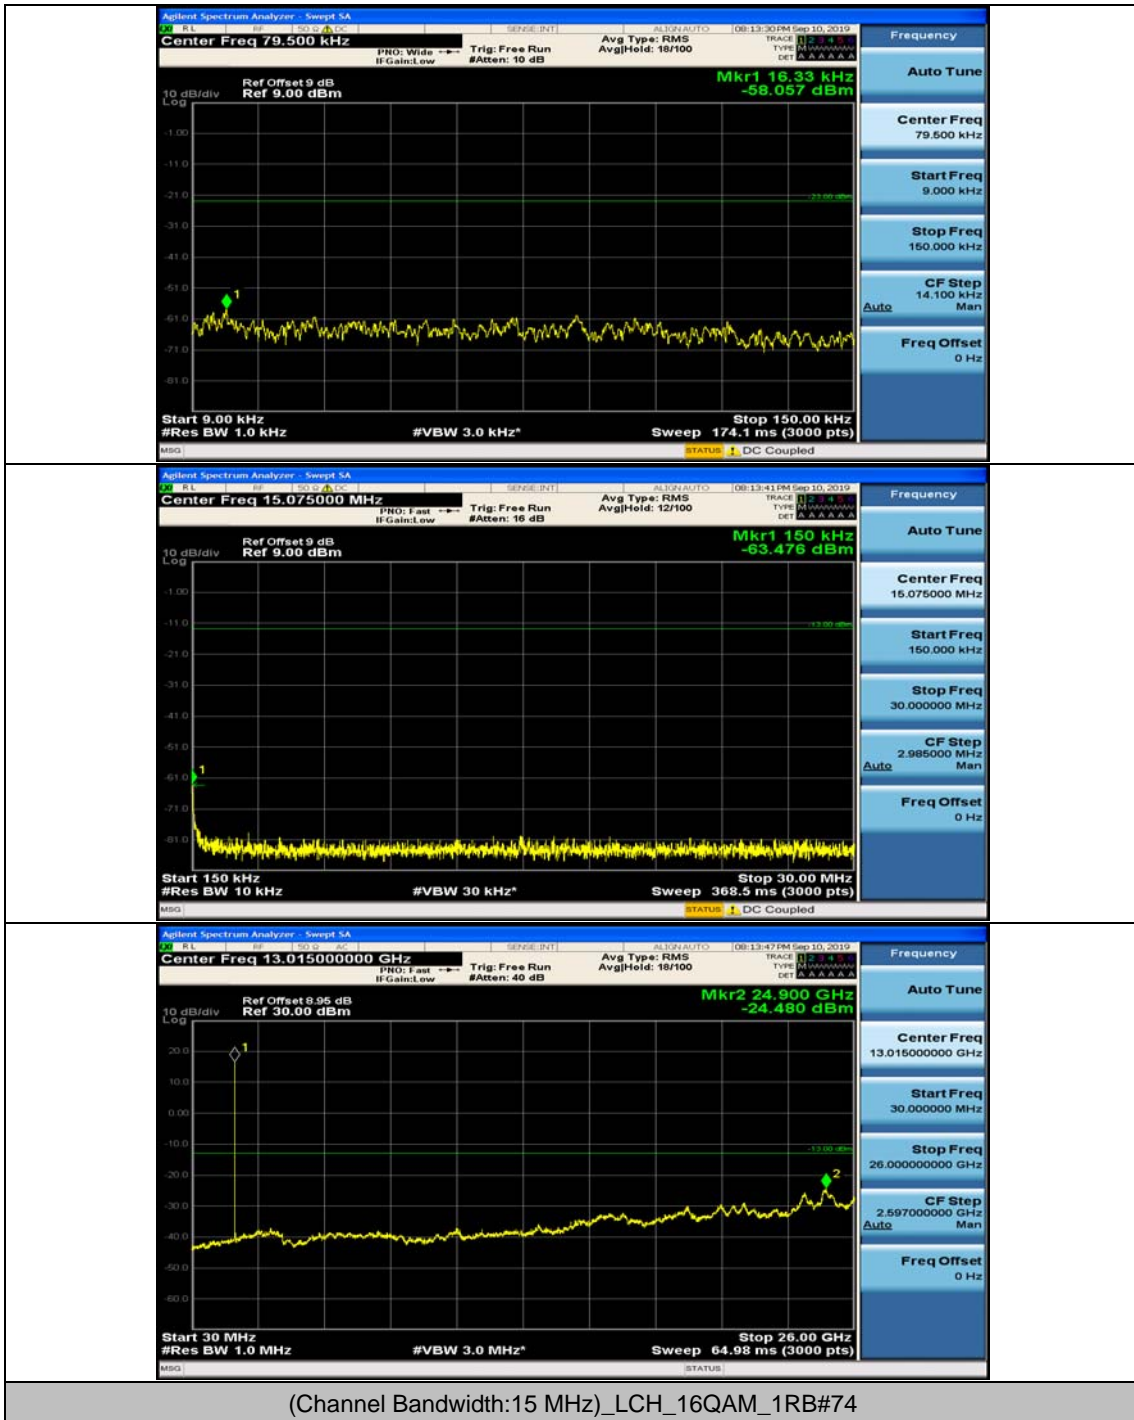

(Channel Bandwidth:15 MHz)_LCH_16QAM_1RB#37