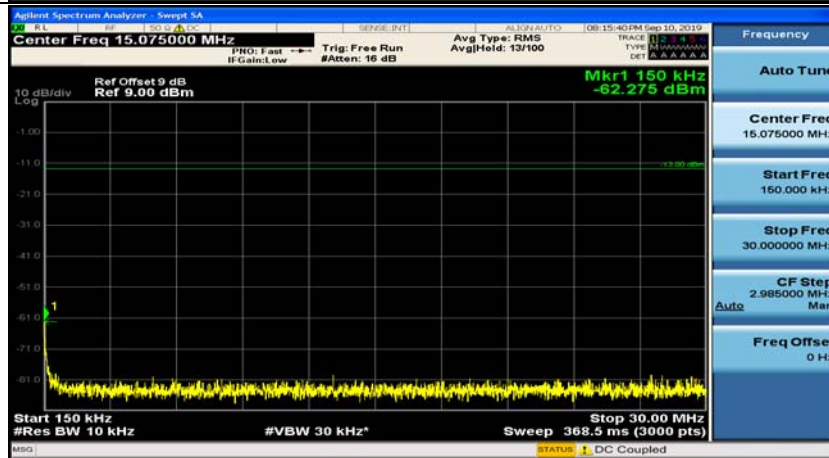

(Channel Bandwidth:15 MHz)_MCH_16QAM_1RB#0

(Channel Bandwidth:15 MHz)_MCH_16QAM_1RB#37