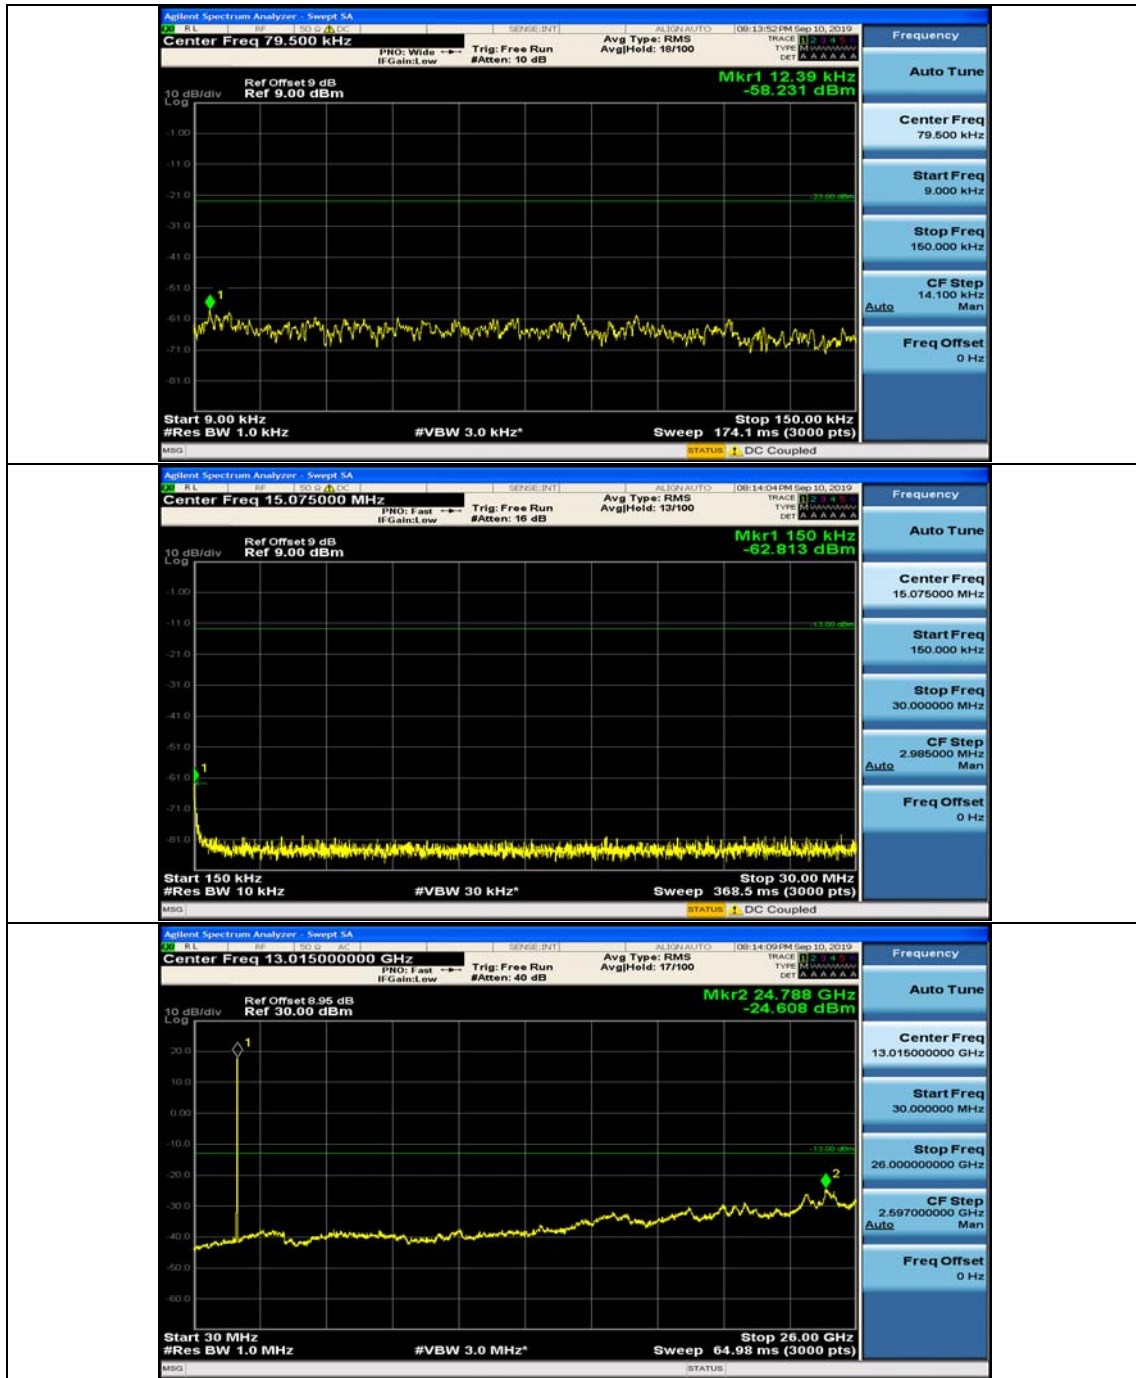

(Channel Bandwidth:15 MHz)_MCH_16QAM_1RB#0