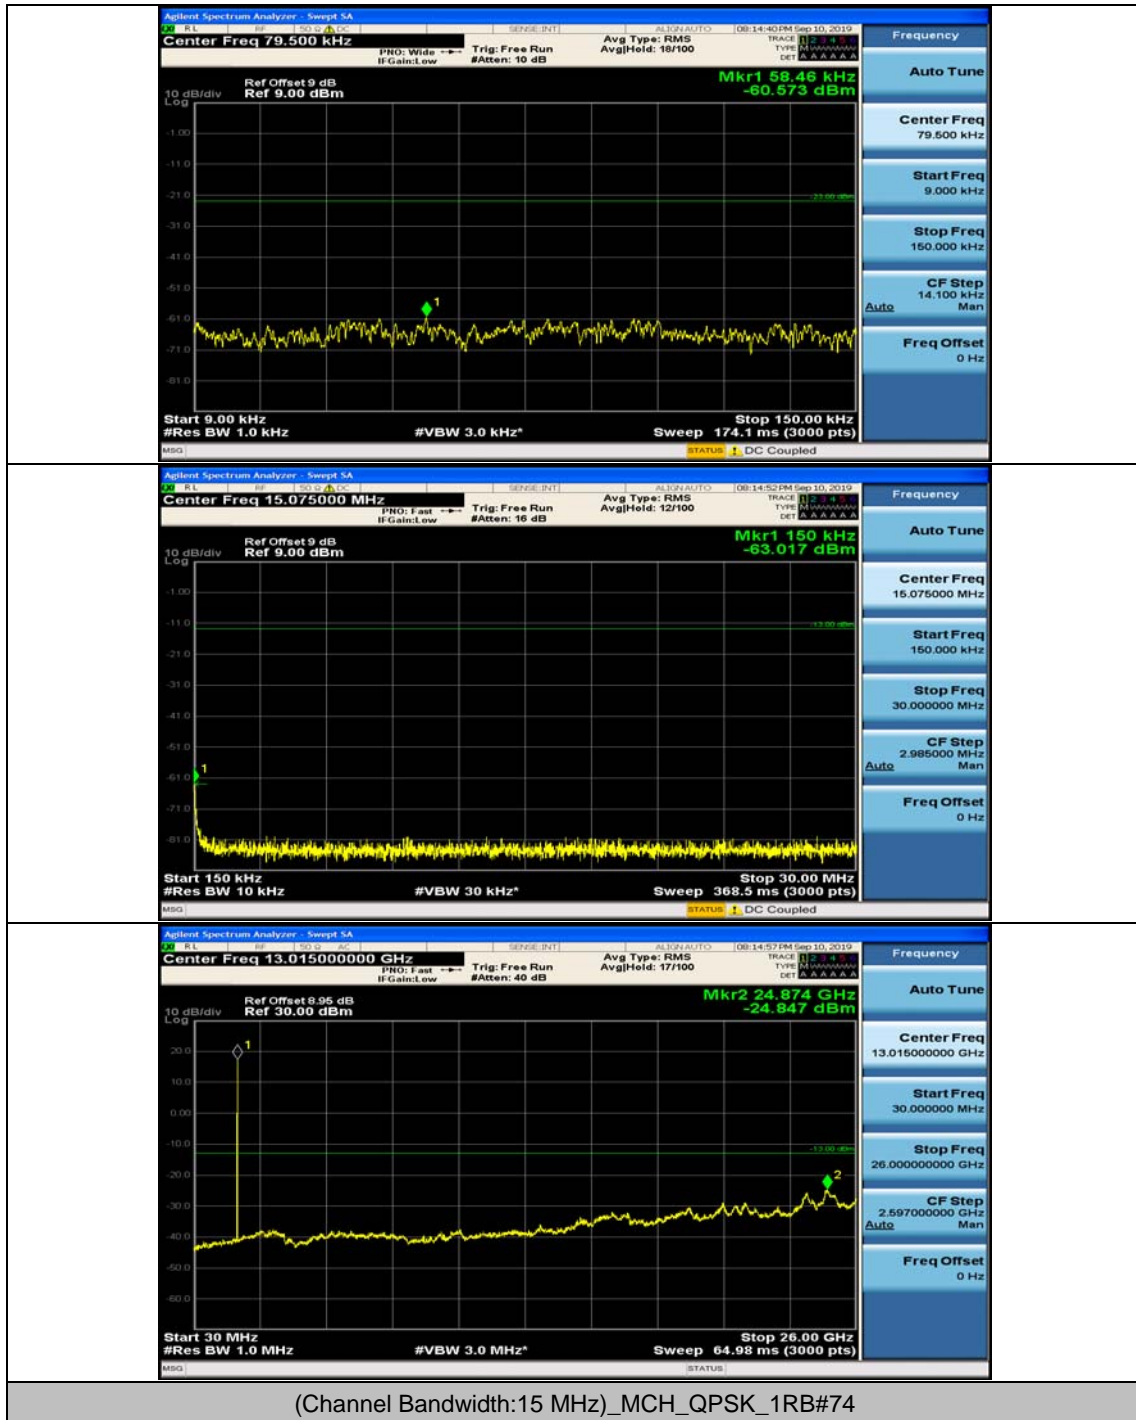

Channel Bandwidth: 10 MHz_LCH_16QAM_1RB#24

Channel Bandwidth: 10 MHz_MCH_16QAM_1RB#0

Channel Bandwidth: 10 MHz_MCH_16QAM_1RB#24

Channel Bandwidth: 10 MHz_HCH_16QAM_1RB#0

Channel Bandwidth: 10 MHz_HCH_16QAM_1RB#24

Channel Bandwidth: 15 MHz

(Channel Bandwidth:15 MHz)_MCH_QPSK_1RB#0

(Channel Bandwidth:15 MHz)_MCH_QPSK_1RB#37

(Channel Bandwidth:15 MHz)_HCH_QPSK_1RB#0

(Channel Bandwidth:15 MHz)_HCH_QPSK_1RB#37

(Channel Bandwidth:15 MHz)_LCH_16QAM_1RB#0