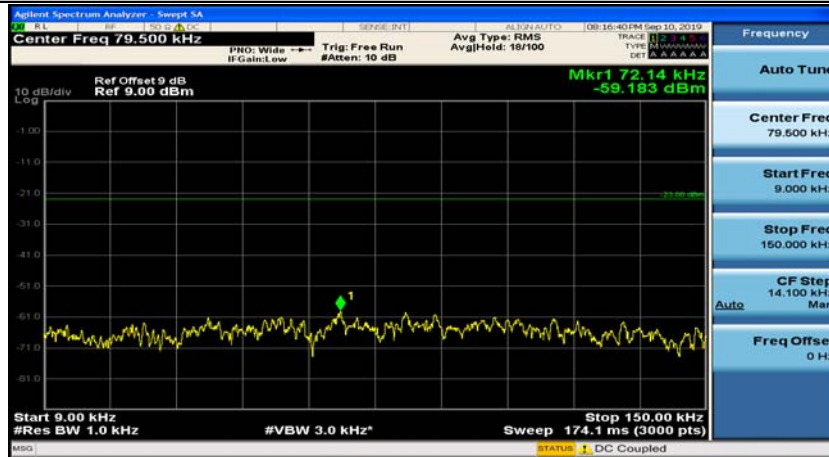

Channel Bandwidth: 15 MHz

(Channel Bandwidth:15 MHz)_MCH_QPSK_1RB#0

(Channel Bandwidth:15 MHz)_MCH_QPSK_1RB#37

(Channel Bandwidth:15 MHz)_HCH_QPSK_1RB#0

(Channel Bandwidth:15 MHz)_HCH_QPSK_1RB#37

(Channel Bandwidth:15 MHz)_LCH_16QAM_1RB#0