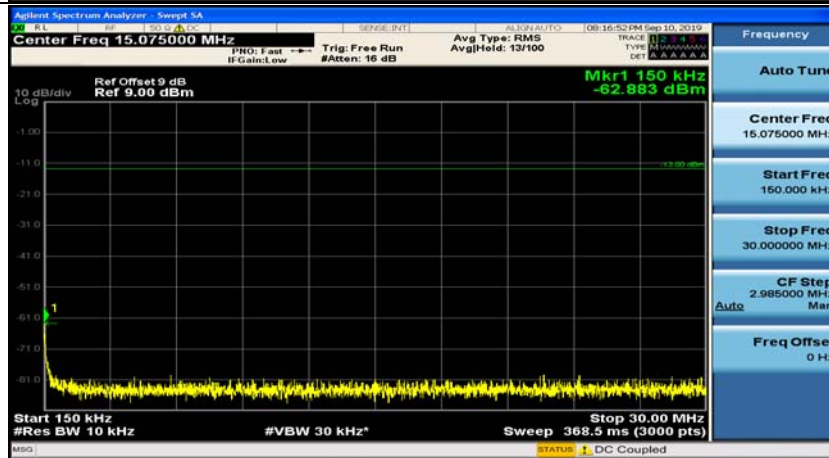

Channel Bandwidth: 15 MHz

(Channel Bandwidth:15 MHz)_MCH_QPSK_1RB#0

(Channel Bandwidth:15 MHz)_MCH_QPSK_1RB#37

(Channel Bandwidth:15 MHz)_HCH_QPSK_1RB#0

(Channel Bandwidth:15 MHz)_HCH_QPSK_1RB#37

(Channel Bandwidth:15 MHz)_LCH_16QAM_1RB#0