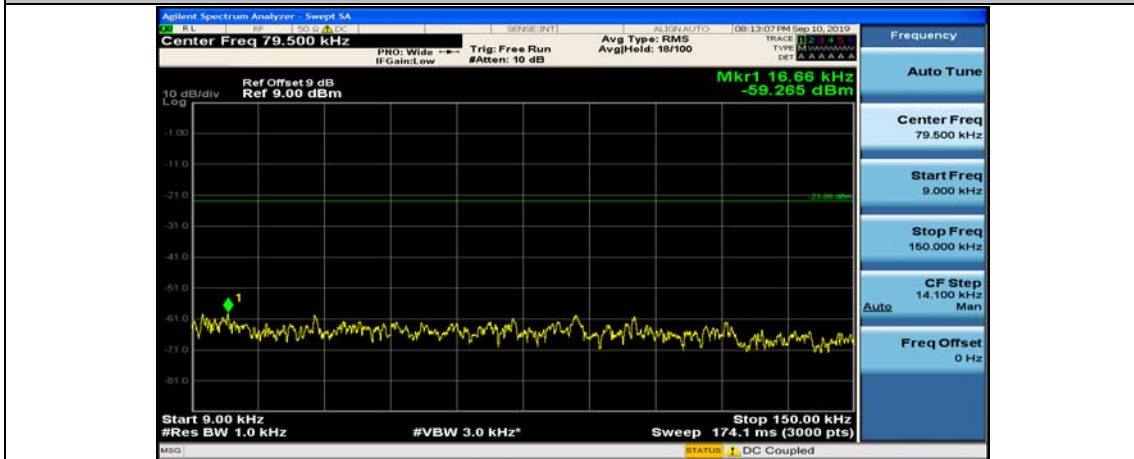

Channel Bandwidth: 15 MHz

(Channel Bandwidth:15 MHz)_MCH_QPSK_1RB#0

(Channel Bandwidth:15 MHz)_MCH_QPSK_1RB#37

(Channel Bandwidth:15 MHz)_HCH_QPSK_1RB#0

(Channel Bandwidth:15 MHz)_HCH_QPSK_1RB#37

(Channel Bandwidth:15 MHz)_LCH_16QAM_1RB#0