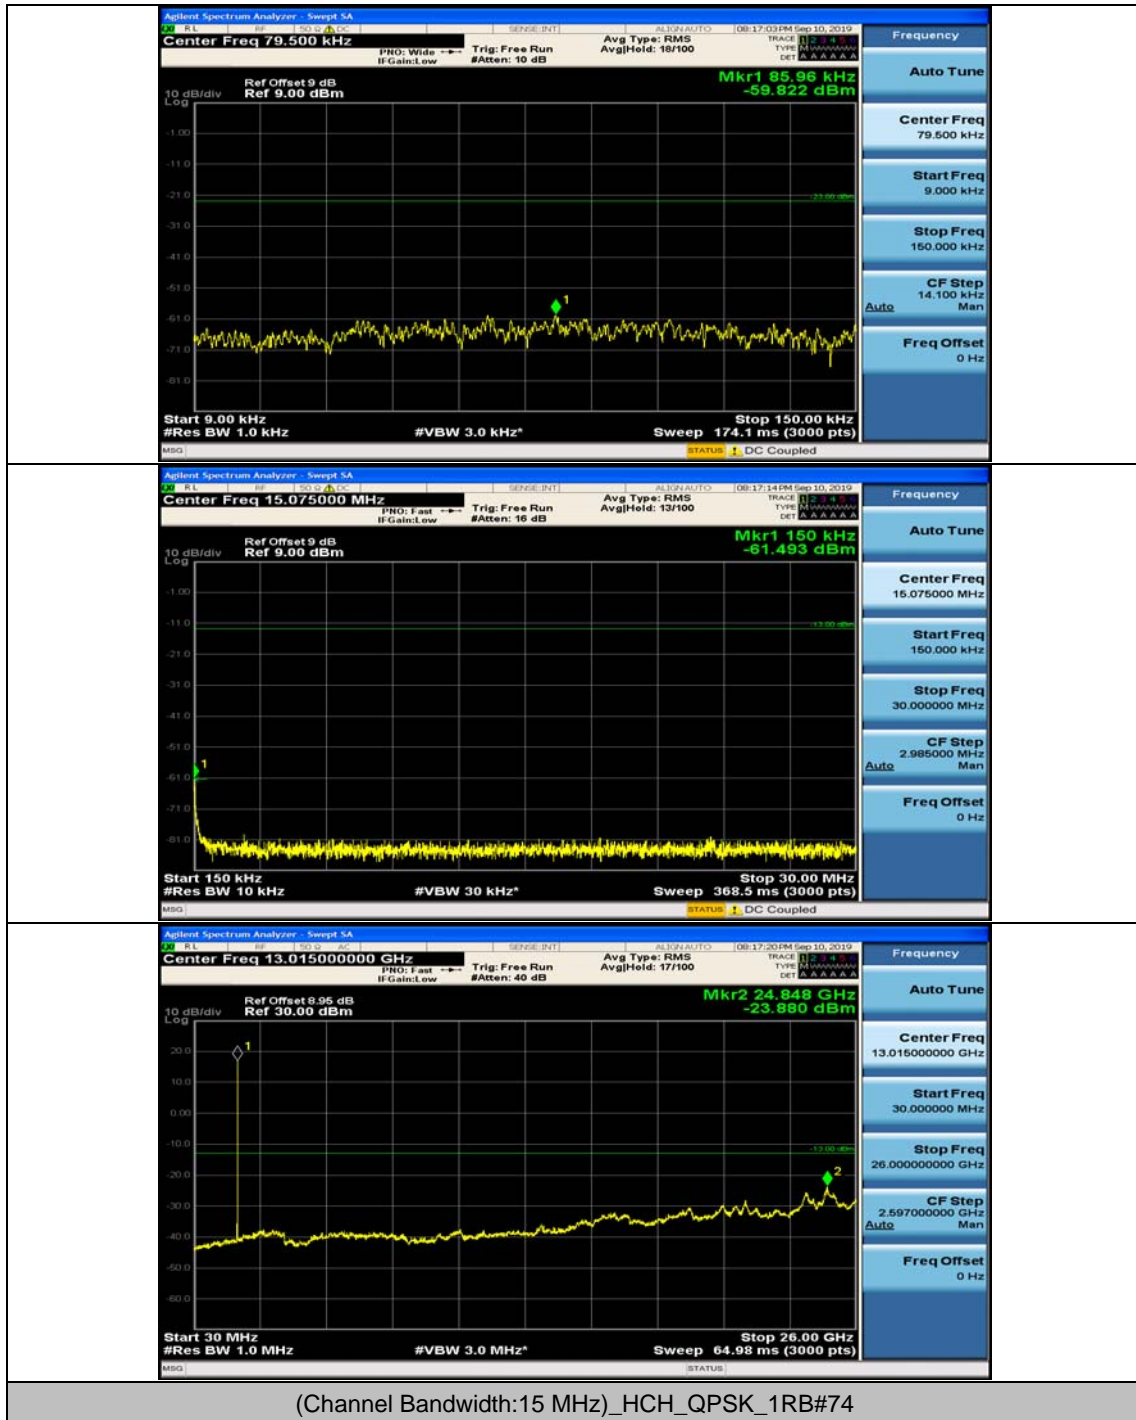

Channel Bandwidth: 10 MHz_LCH_16QAM_1RB#24

Channel Bandwidth: 10 MHz_MCH_16QAM_1RB#0

Channel Bandwidth: 10 MHz_MCH_16QAM_1RB#24

Channel Bandwidth: 10 MHz_HCH_16QAM_1RB#0

Channel Bandwidth: 10 MHz_HCH_16QAM_1RB#24

Channel Bandwidth: 15 MHz

(Channel Bandwidth:15 MHz)_MCH_QPSK_1RB#0

(Channel Bandwidth:15 MHz)_MCH_QPSK_1RB#37

(Channel Bandwidth:15 MHz)_HCH_QPSK_1RB#0

(Channel Bandwidth:15 MHz)_HCH_QPSK_1RB#37

(Channel Bandwidth:15 MHz)_LCH_16QAM_1RB#0