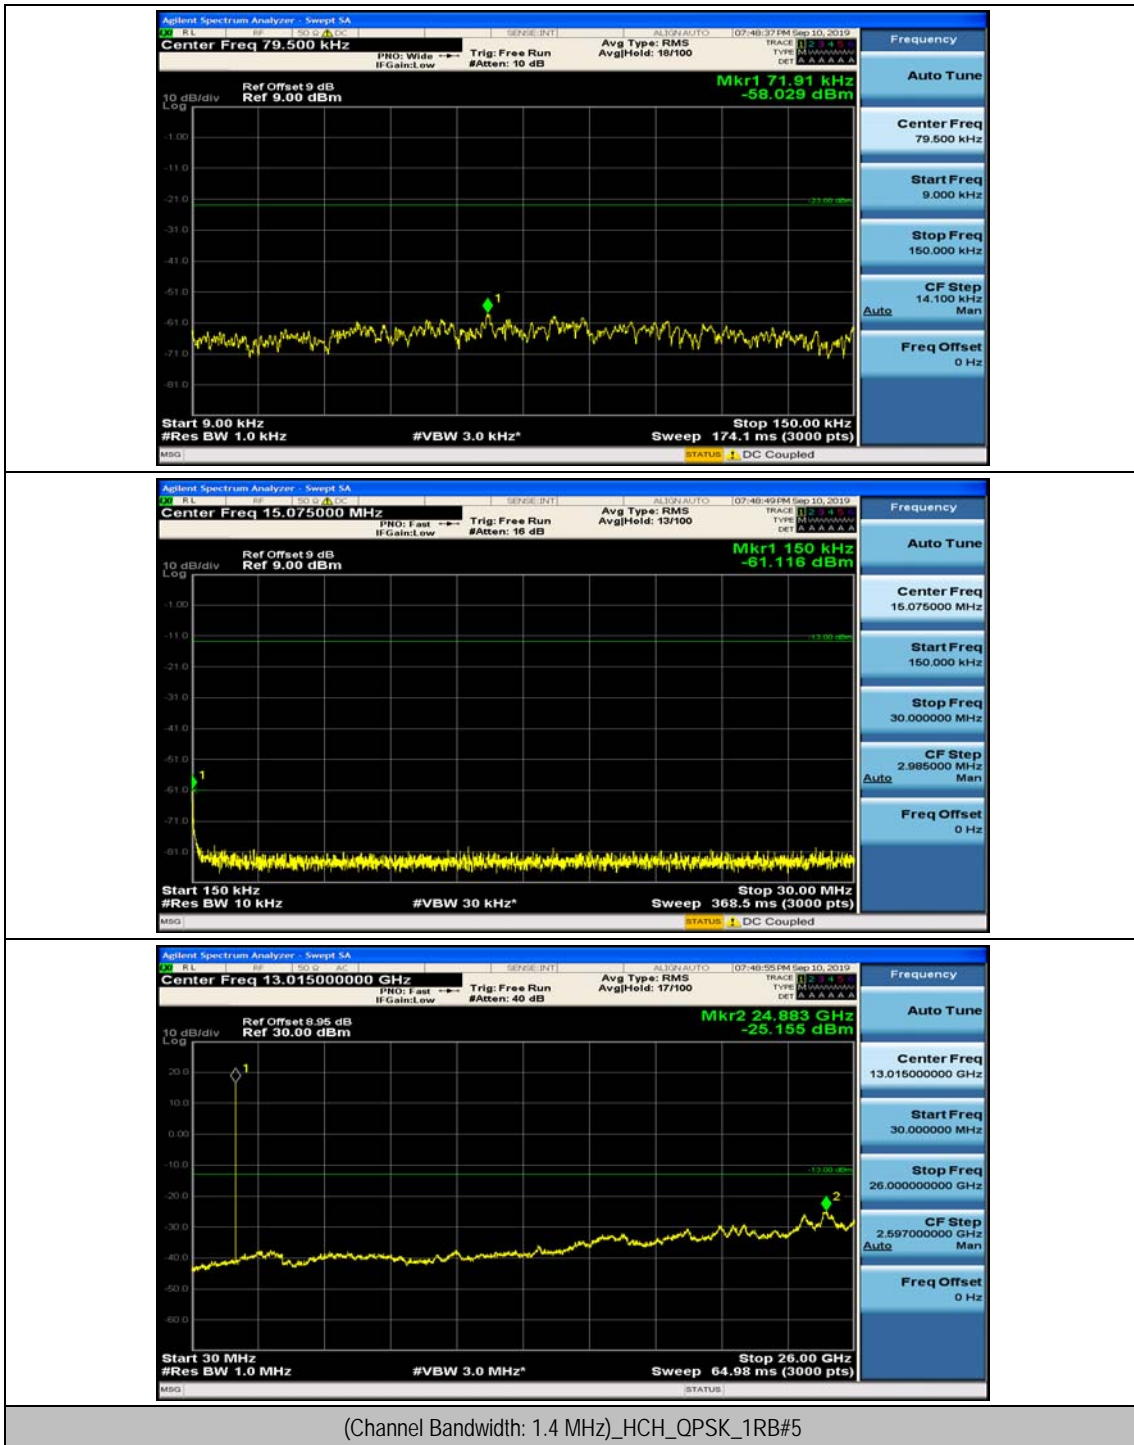

(Channel Bandwidth: 1.4 MHz)\_MCH\_QPSK\_1RB#0

(Channel Bandwidth: 1.4 MHz)\_MCH\_QPSK\_1RB#3

(Channel Bandwidth: 1.4 MHz)\_HCH\_QPSK\_1RB#0

(Channel Bandwidth: 1.4 MHz)\_HCH\_QPSK\_1RB#3

(Channel Bandwidth: 1.4 MHz)\_LCH\_16QAM\_1RB#0

(Channel Bandwidth: 1.4 MHz)\_LCH\_16QAM\_1RB#3

(Channel Bandwidth: 1.4 MHz)\_MCH\_16QAM\_1RB#0

(Channel Bandwidth: 1.4 MHz)\_MCH\_16QAM\_1RB#3

(Channel Bandwidth: 1.4 MHz)\_HCH\_16QAM\_1RB#0

(Channel Bandwidth: 1.4 MHz)\_HCH\_16QAM\_1RB#3

### Channel Bandwidth: 3 MHz

(Channel Bandwidth: 3 MHz)\_MCH\_QPSK\_1RB#0

(Channel Bandwidth: 3 MHz)\_MCH\_QPSK\_1RB#7

(Channel Bandwidth: 3 MHz)\_HCH\_QPSK\_1RB#0

(Channel Bandwidth: 3 MHz)\_HCH\_QPSK\_1RB#7