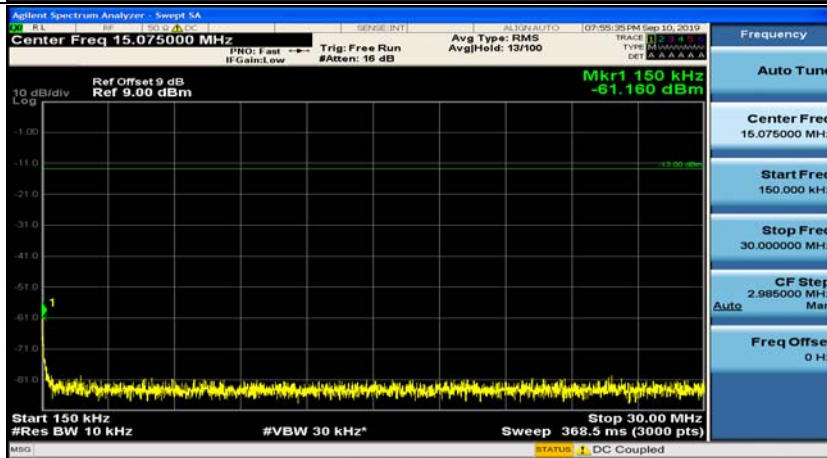

### Channel Bandwidth: 3 MHz

(Channel Bandwidth: 3 MHz)\_MCH\_QPSK\_1RB#0

(Channel Bandwidth: 3 MHz)\_MCH\_QPSK\_1RB#7

(Channel Bandwidth: 3 MHz)\_HCH\_QPSK\_1RB#0

(Channel Bandwidth: 3 MHz)\_HCH\_QPSK\_1RB#7