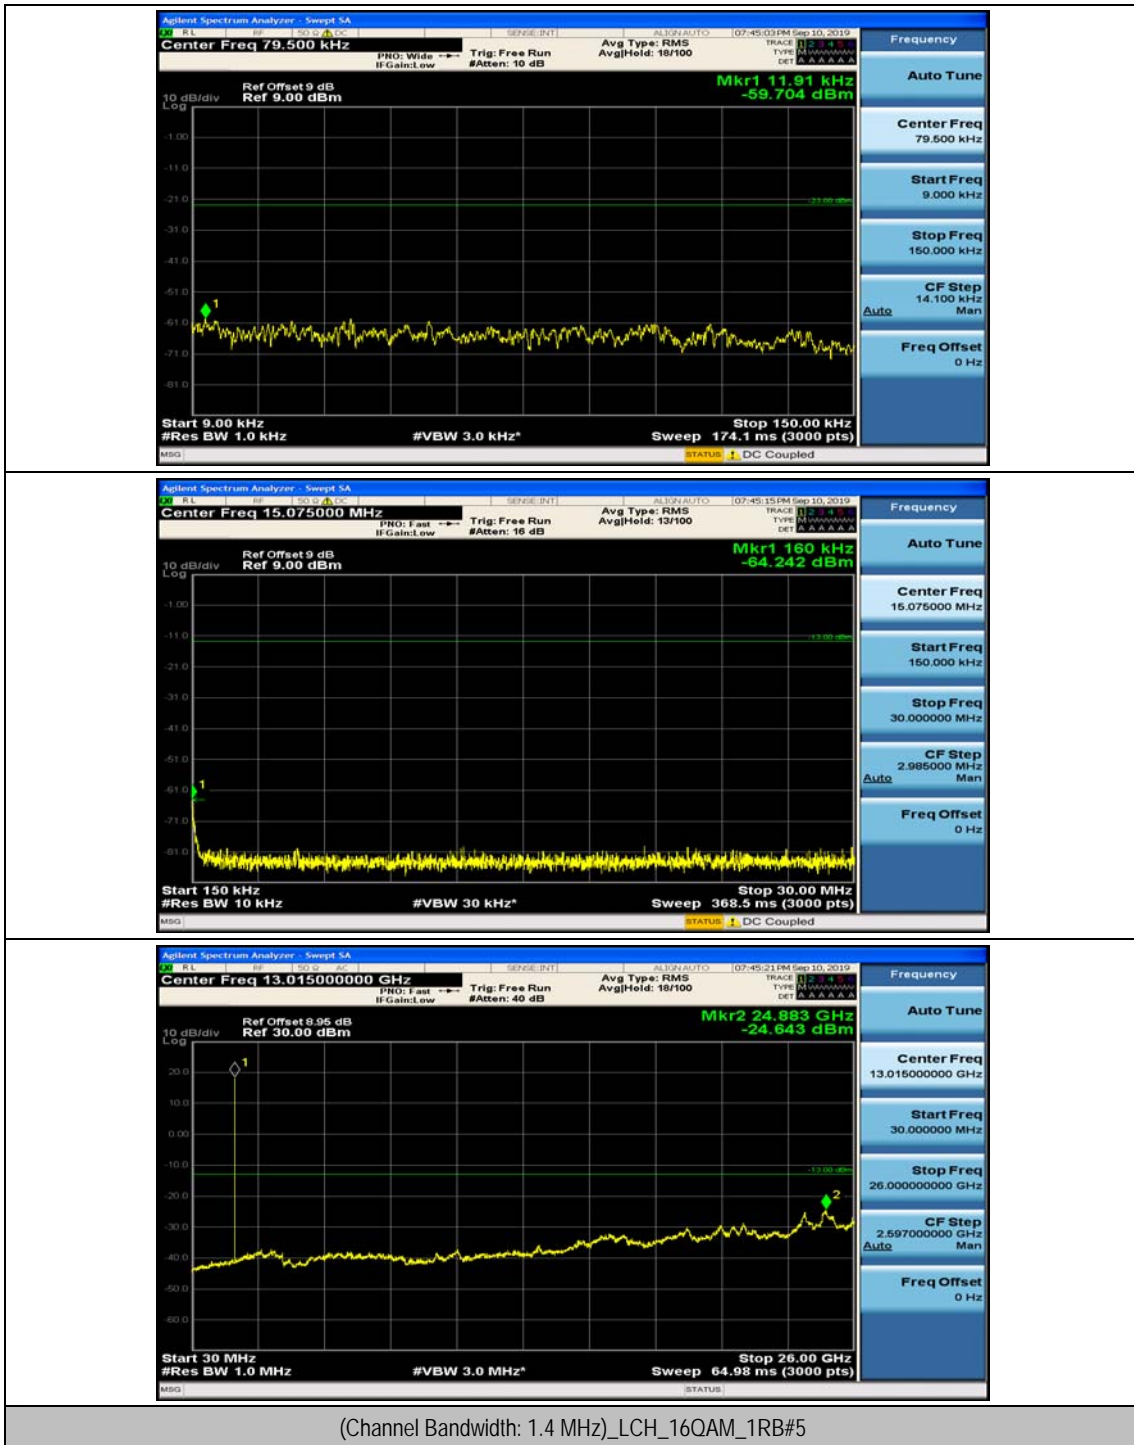

(Channel Bandwidth: 1.4 MHz)\_MCH\_QPSK\_1RB#0

(Channel Bandwidth: 1.4 MHz)\_MCH\_QPSK\_1RB#3

(Channel Bandwidth: 1.4 MHz)\_HCH\_QPSK\_1RB#0

(Channel Bandwidth: 1.4 MHz)\_HCH\_QPSK\_1RB#3

(Channel Bandwidth: 1.4 MHz)\_LCH\_16QAM\_1RB#0

(Channel Bandwidth: 1.4 MHz)\_LCH\_16QAM\_1RB#3

(Channel Bandwidth: 1.4 MHz)\_MCH\_16QAM\_1RB#0

(Channel Bandwidth: 1.4 MHz)\_MCH\_16QAM\_1RB#3

(Channel Bandwidth: 1.4 MHz)\_HCH\_16QAM\_1RB#0

(Channel Bandwidth: 1.4 MHz)\_HCH\_16QAM\_1RB#3

### Channel Bandwidth: 3 MHz

(Channel Bandwidth: 3 MHz)\_MCH\_QPSK\_1RB#0

(Channel Bandwidth: 3 MHz)\_MCH\_QPSK\_1RB#7

(Channel Bandwidth: 3 MHz)\_HCH\_QPSK\_1RB#0

(Channel Bandwidth: 3 MHz)\_HCH\_QPSK\_1RB#7