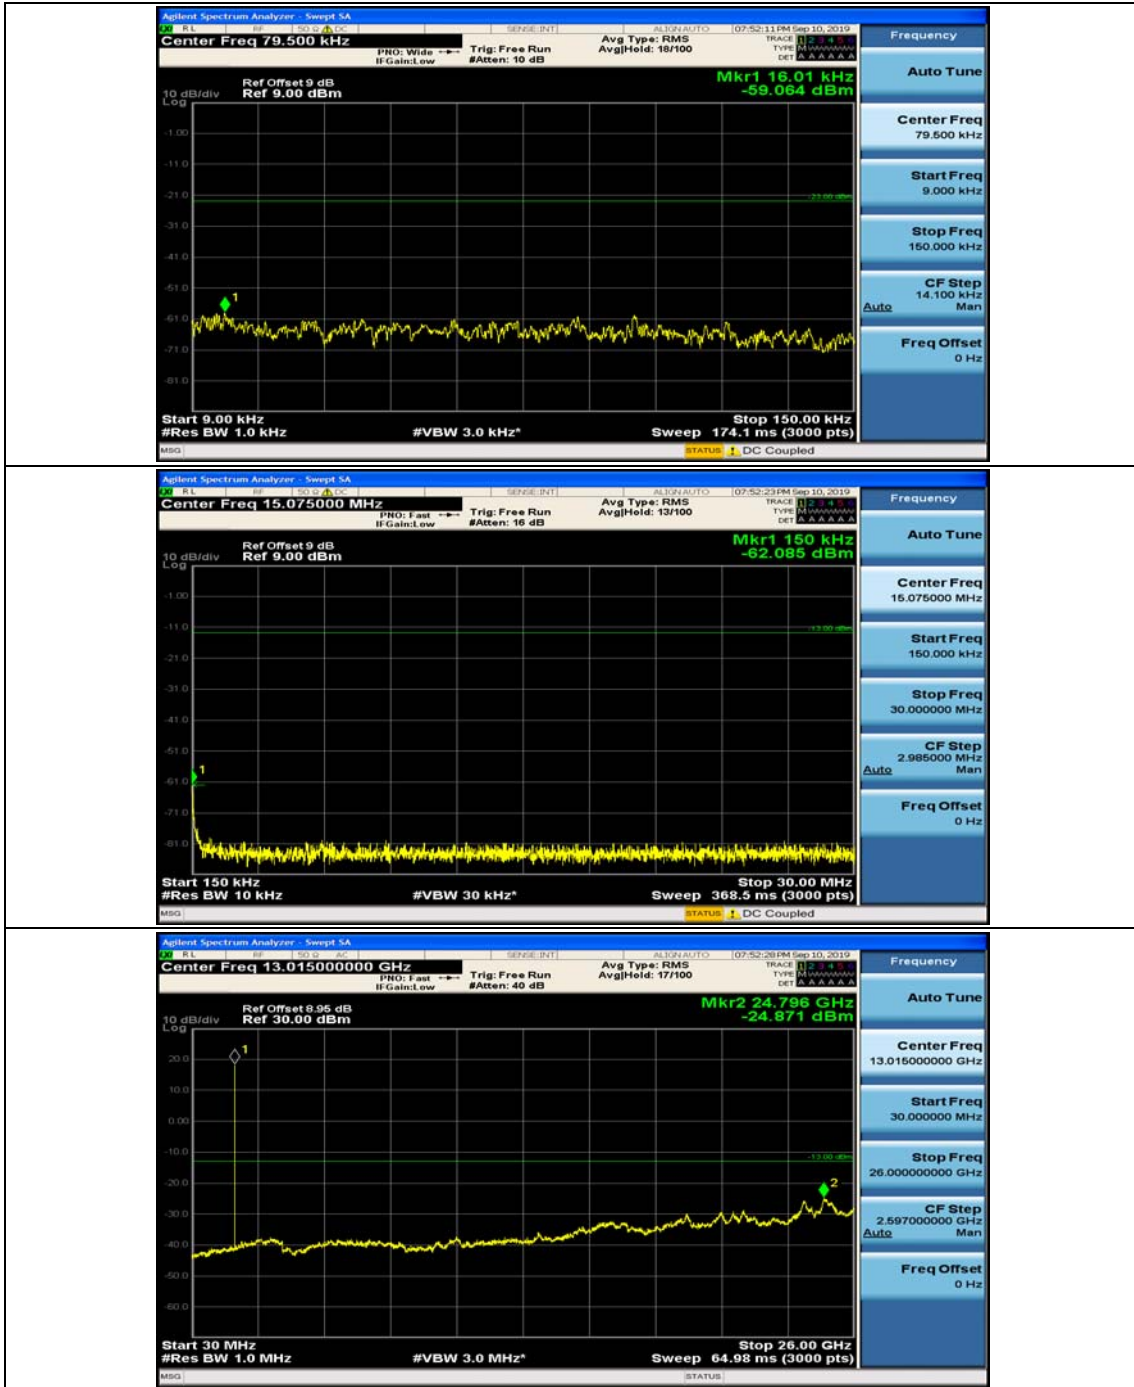

(Channel Bandwidth: 1.4 MHz)\_LCH\_16QAM\_1RB#3

(Channel Bandwidth: 1.4 MHz)\_MCH\_16QAM\_1RB#0

(Channel Bandwidth: 1.4 MHz)\_MCH\_16QAM\_1RB#3

(Channel Bandwidth: 1.4 MHz)\_HCH\_16QAM\_1RB#0

(Channel Bandwidth: 1.4 MHz)\_HCH\_16QAM\_1RB#3

### Channel Bandwidth: 3 MHz

(Channel Bandwidth: 3 MHz)\_MCH\_QPSK\_1RB#0

(Channel Bandwidth: 3 MHz)\_MCH\_QPSK\_1RB#7

(Channel Bandwidth: 3 MHz)\_HCH\_QPSK\_1RB#0

(Channel Bandwidth: 3 MHz)\_HCH\_QPSK\_1RB#7

(Channel Bandwidth: 3 MHz)\_LCH\_16QAM\_1RB#0

(Channel Bandwidth: 3 MHz)\_LCH\_16QAM\_1RB#7

(Channel Bandwidth: 3 MHz)\_MCH\_16QAM\_1RB#0

(Channel Bandwidth: 3 MHz)\_MCH\_16QAM\_1RB#7

(Channel Bandwidth: 3 MHz)\_HCH\_16QAM\_1RB#0

### Channel Bandwidth: 5 MHz