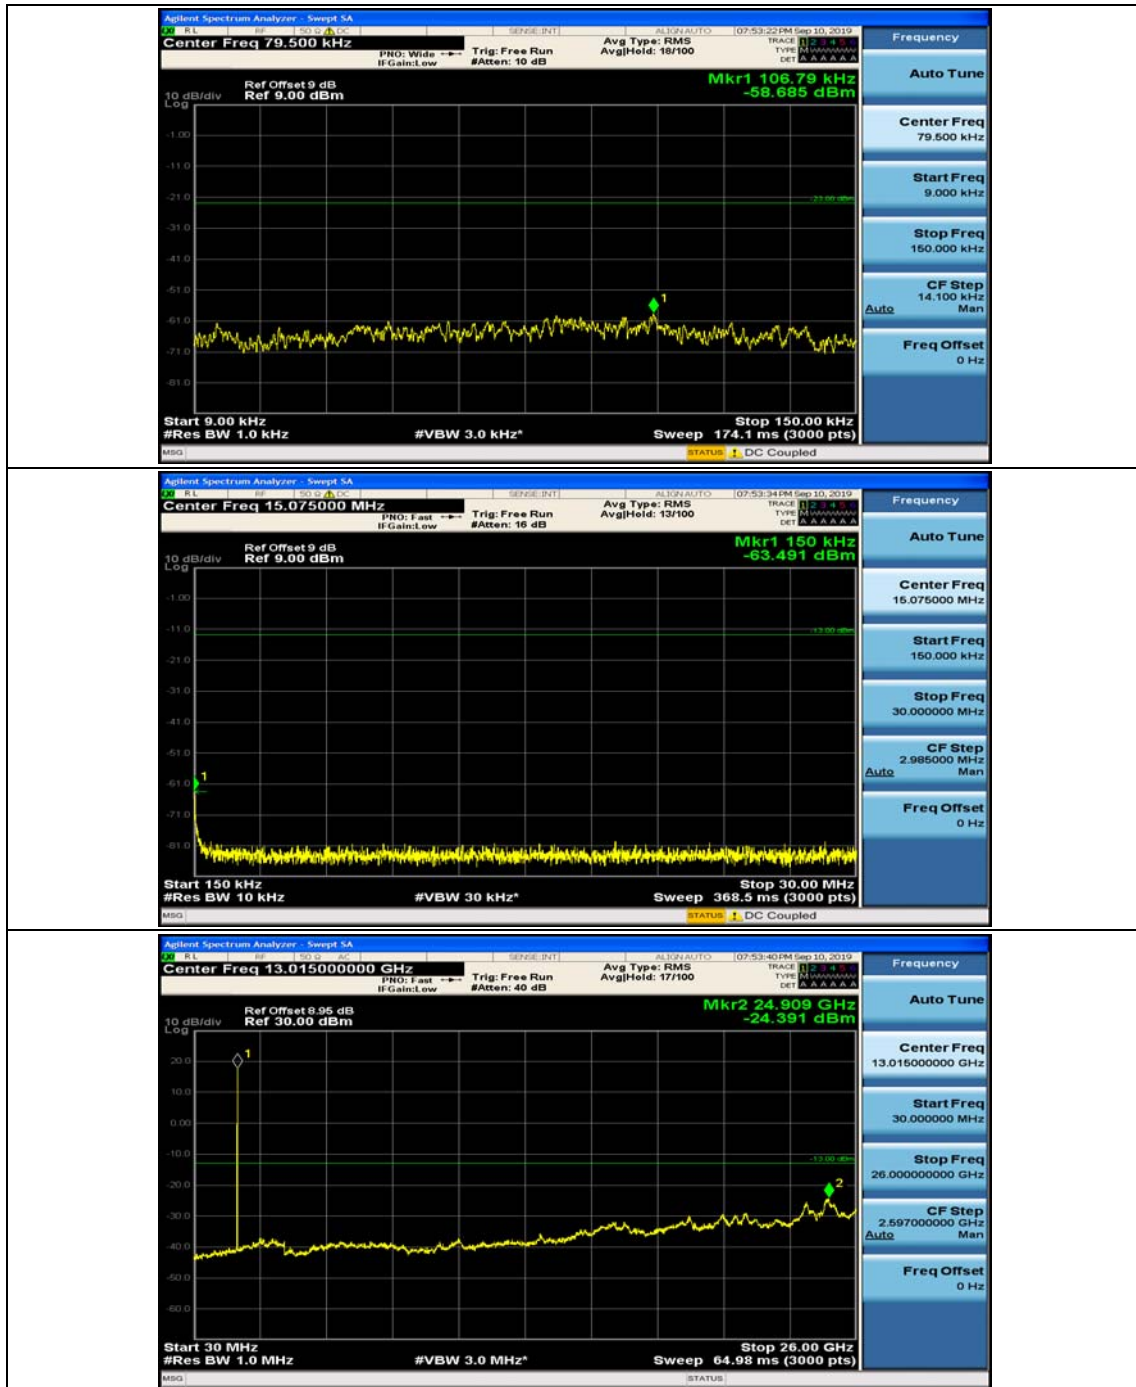

(Channel Bandwidth: 1.4 MHz)\_LCH\_16QAM\_1RB#3

(Channel Bandwidth: 1.4 MHz)\_MCH\_16QAM\_1RB#0

(Channel Bandwidth: 1.4 MHz)\_MCH\_16QAM\_1RB#3

(Channel Bandwidth: 1.4 MHz)\_HCH\_16QAM\_1RB#0

(Channel Bandwidth: 1.4 MHz)\_HCH\_16QAM\_1RB#3

### Channel Bandwidth: 3 MHz

(Channel Bandwidth: 3 MHz)\_MCH\_QPSK\_1RB#0

(Channel Bandwidth: 3 MHz)\_MCH\_QPSK\_1RB#7

(Channel Bandwidth: 3 MHz)\_HCH\_QPSK\_1RB#0

(Channel Bandwidth: 3 MHz)\_HCH\_QPSK\_1RB#7

(Channel Bandwidth: 3 MHz)\_LCH\_16QAM\_1RB#0

(Channel Bandwidth: 3 MHz)\_LCH\_16QAM\_1RB#7

(Channel Bandwidth: 3 MHz)\_MCH\_16QAM\_1RB#0

(Channel Bandwidth: 3 MHz)\_MCH\_16QAM\_1RB#7

(Channel Bandwidth: 3 MHz)\_HCH\_16QAM\_1RB#0

### Channel Bandwidth: 5 MHz