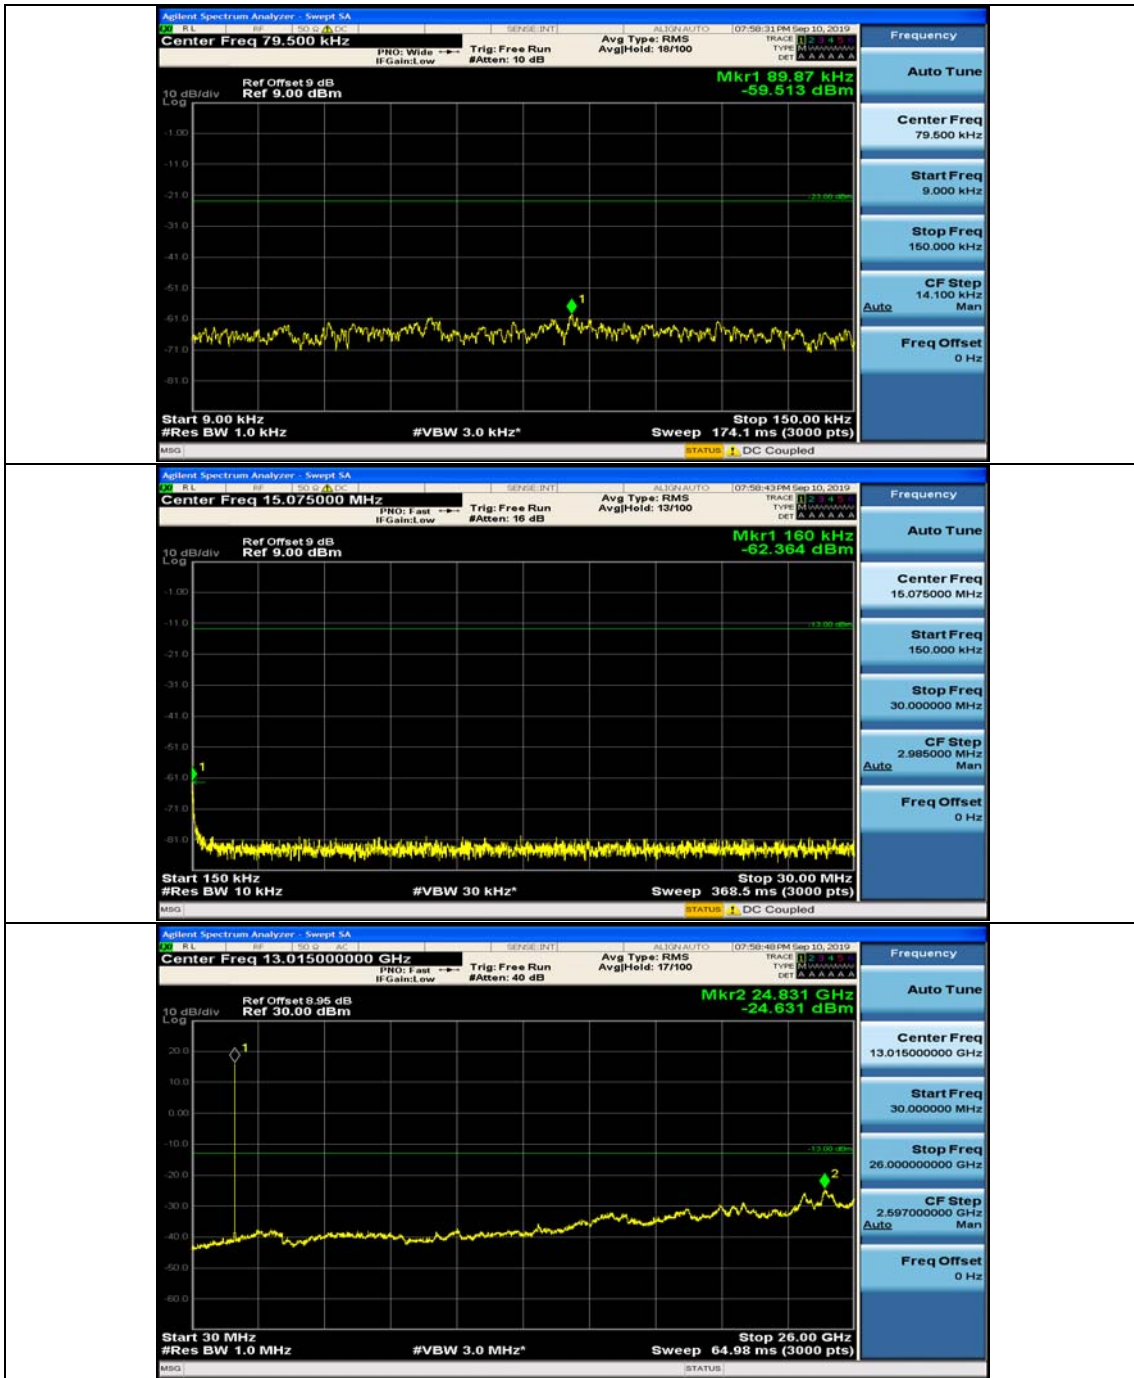

### Channel Bandwidth: 3 MHz

(Channel Bandwidth: 3 MHz)\_MCH\_QPSK\_1RB#0

(Channel Bandwidth: 3 MHz)\_MCH\_QPSK\_1RB#7

(Channel Bandwidth: 3 MHz)\_HCH\_QPSK\_1RB#0

(Channel Bandwidth: 3 MHz)\_HCH\_QPSK\_1RB#7

(Channel Bandwidth: 3 MHz)\_LCH\_16QAM\_1RB#0

(Channel Bandwidth: 3 MHz)\_LCH\_16QAM\_1RB#7

(Channel Bandwidth: 3 MHz)\_MCH\_16QAM\_1RB#0

(Channel Bandwidth: 3 MHz)\_MCH\_16QAM\_1RB#7

(Channel Bandwidth: 3 MHz)\_HCH\_16QAM\_1RB#0

(Channel Bandwidth: 3 MHz)\_HCH\_16QAM\_1RB#7

### Channel Bandwidth: 5 MHz