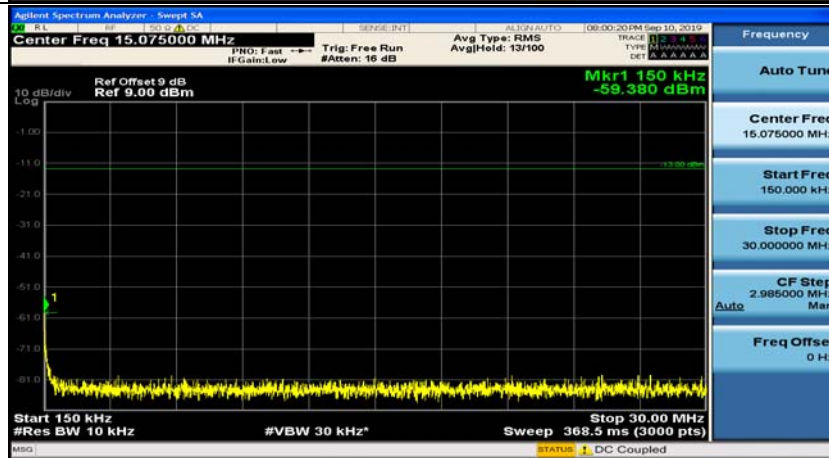

(Channel Bandwidth: 5 MHz)_MCH_QPSK_1RB#0

(Channel Bandwidth: 5 MHz)_MCH_QPSK_1RB#12