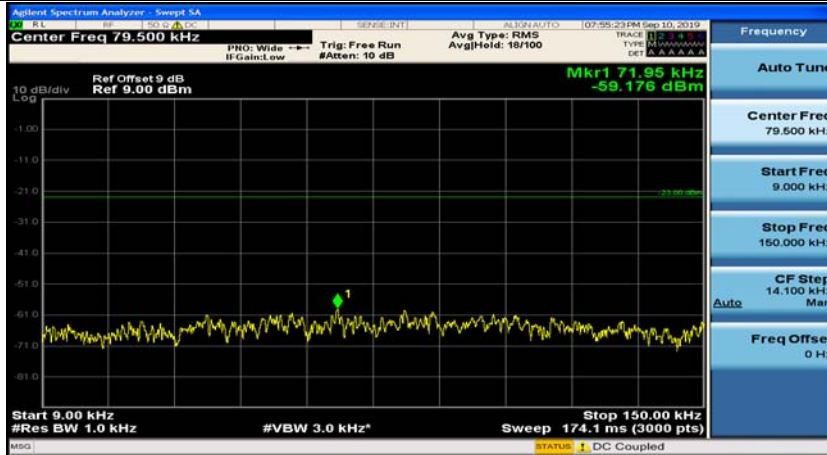

### Channel Bandwidth: 3 MHz

(Channel Bandwidth: 3 MHz)\_MCH\_QPSK\_1RB#0

(Channel Bandwidth: 3 MHz)\_MCH\_QPSK\_1RB#7

(Channel Bandwidth: 3 MHz)\_HCH\_QPSK\_1RB#0

(Channel Bandwidth: 3 MHz)\_HCH\_QPSK\_1RB#7

(Channel Bandwidth: 3 MHz)\_LCH\_16QAM\_1RB#0

(Channel Bandwidth: 3 MHz)\_LCH\_16QAM\_1RB#7

(Channel Bandwidth: 3 MHz)\_MCH\_16QAM\_1RB#0

(Channel Bandwidth: 3 MHz)\_MCH\_16QAM\_1RB#7

(Channel Bandwidth: 3 MHz)\_HCH\_16QAM\_1RB#0