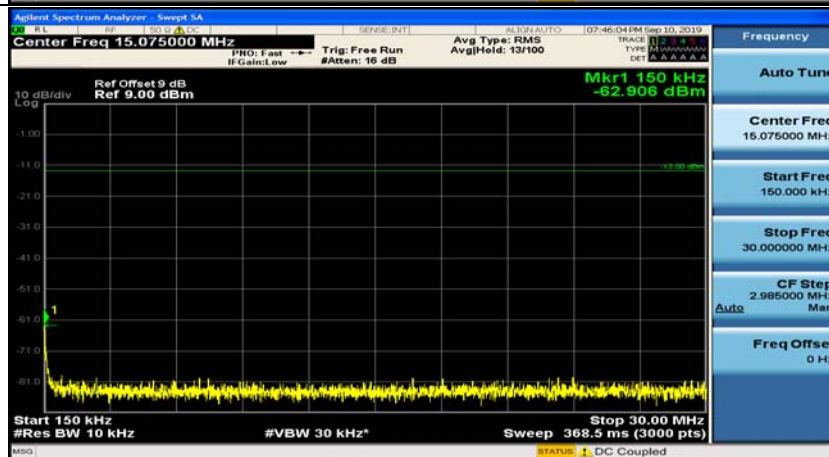

(Channel Bandwidth: 1.4 MHz)\_MCH\_QPSK\_1RB#0

(Channel Bandwidth: 1.4 MHz)\_MCH\_QPSK\_1RB#3

(Channel Bandwidth: 1.4 MHz)\_HCH\_QPSK\_1RB#0

(Channel Bandwidth: 1.4 MHz)\_HCH\_QPSK\_1RB#3

(Channel Bandwidth: 1.4 MHz)\_LCH\_16QAM\_1RB#0

(Channel Bandwidth: 1.4 MHz)\_LCH\_16QAM\_1RB#3

(Channel Bandwidth: 1.4 MHz)\_MCH\_16QAM\_1RB#0

(Channel Bandwidth: 1.4 MHz)\_MCH\_16QAM\_1RB#3

(Channel Bandwidth: 1.4 MHz)\_HCH\_16QAM\_1RB#0

(Channel Bandwidth: 1.4 MHz)\_HCH\_16QAM\_1RB#3