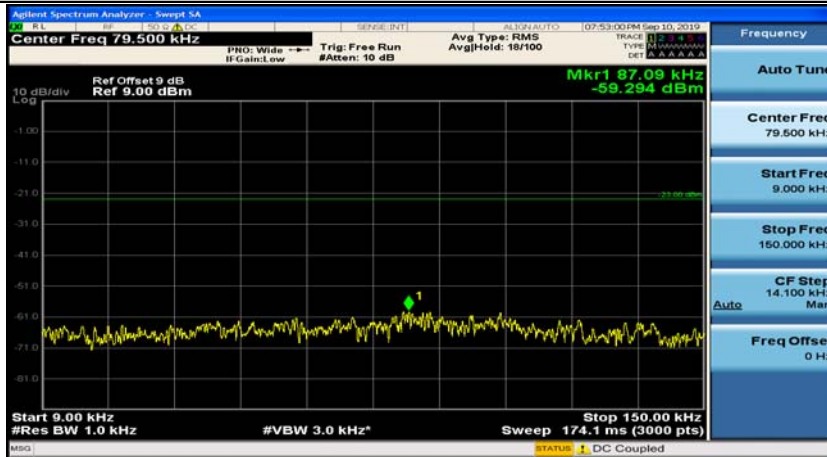

(Channel Bandwidth: 1.4 MHz)\_LCH\_16QAM\_1RB#3

(Channel Bandwidth: 1.4 MHz)\_MCH\_16QAM\_1RB#0

(Channel Bandwidth: 1.4 MHz)\_MCH\_16QAM\_1RB#3

(Channel Bandwidth: 1.4 MHz)\_HCH\_16QAM\_1RB#0

(Channel Bandwidth: 1.4 MHz)\_HCH\_16QAM\_1RB#3

### Channel Bandwidth: 3 MHz

(Channel Bandwidth: 3 MHz)\_MCH\_QPSK\_1RB#0

(Channel Bandwidth: 3 MHz)\_MCH\_QPSK\_1RB#7

(Channel Bandwidth: 3 MHz)\_HCH\_QPSK\_1RB#0

(Channel Bandwidth: 3 MHz)\_HCH\_QPSK\_1RB#7