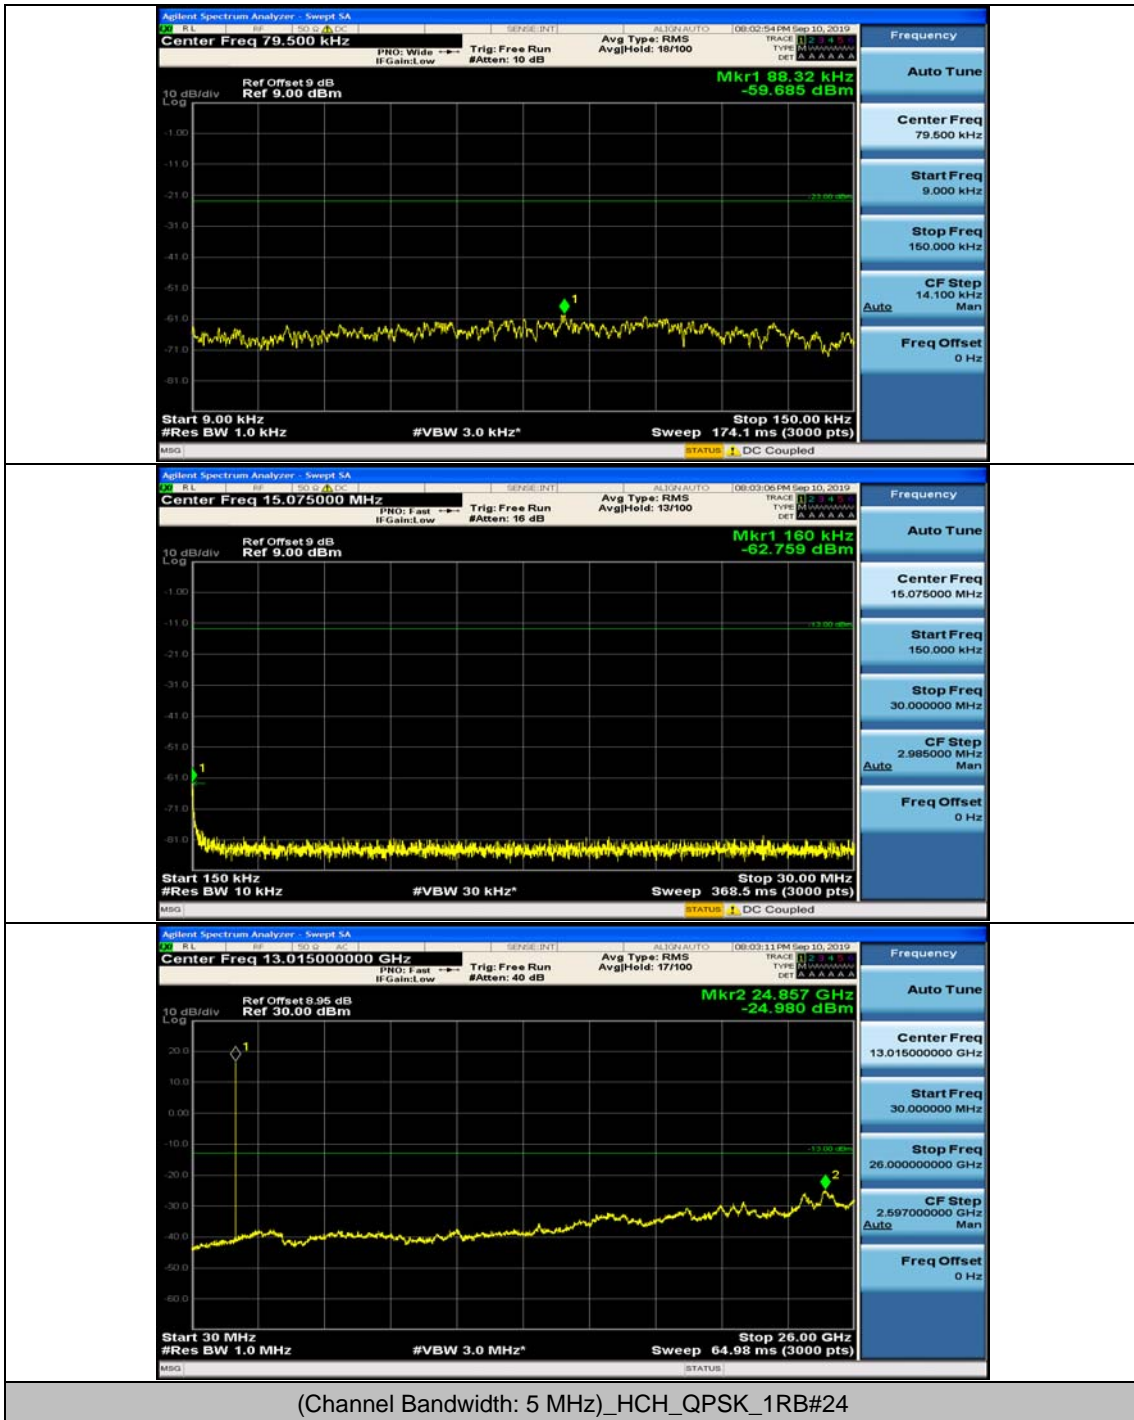

### Channel Bandwidth: 5 MHz

## (Channel Bandwidth: 5 MHz)\_MCH\_QPSK\_1RB#0

## (Channel Bandwidth: 5 MHz)\_MCH\_QPSK\_1RB#12

(Channel Bandwidth: 5 MHz)\_HCH\_QPSK\_1RB#0

(Channel Bandwidth: 5 MHz)\_HCH\_QPSK\_1RB#12

(Channel Bandwidth: 5 MHz)\_LCH\_16QAM\_1RB#0

(Channel Bandwidth: 5 MHz)\_LCH\_16QAM\_1RB#12