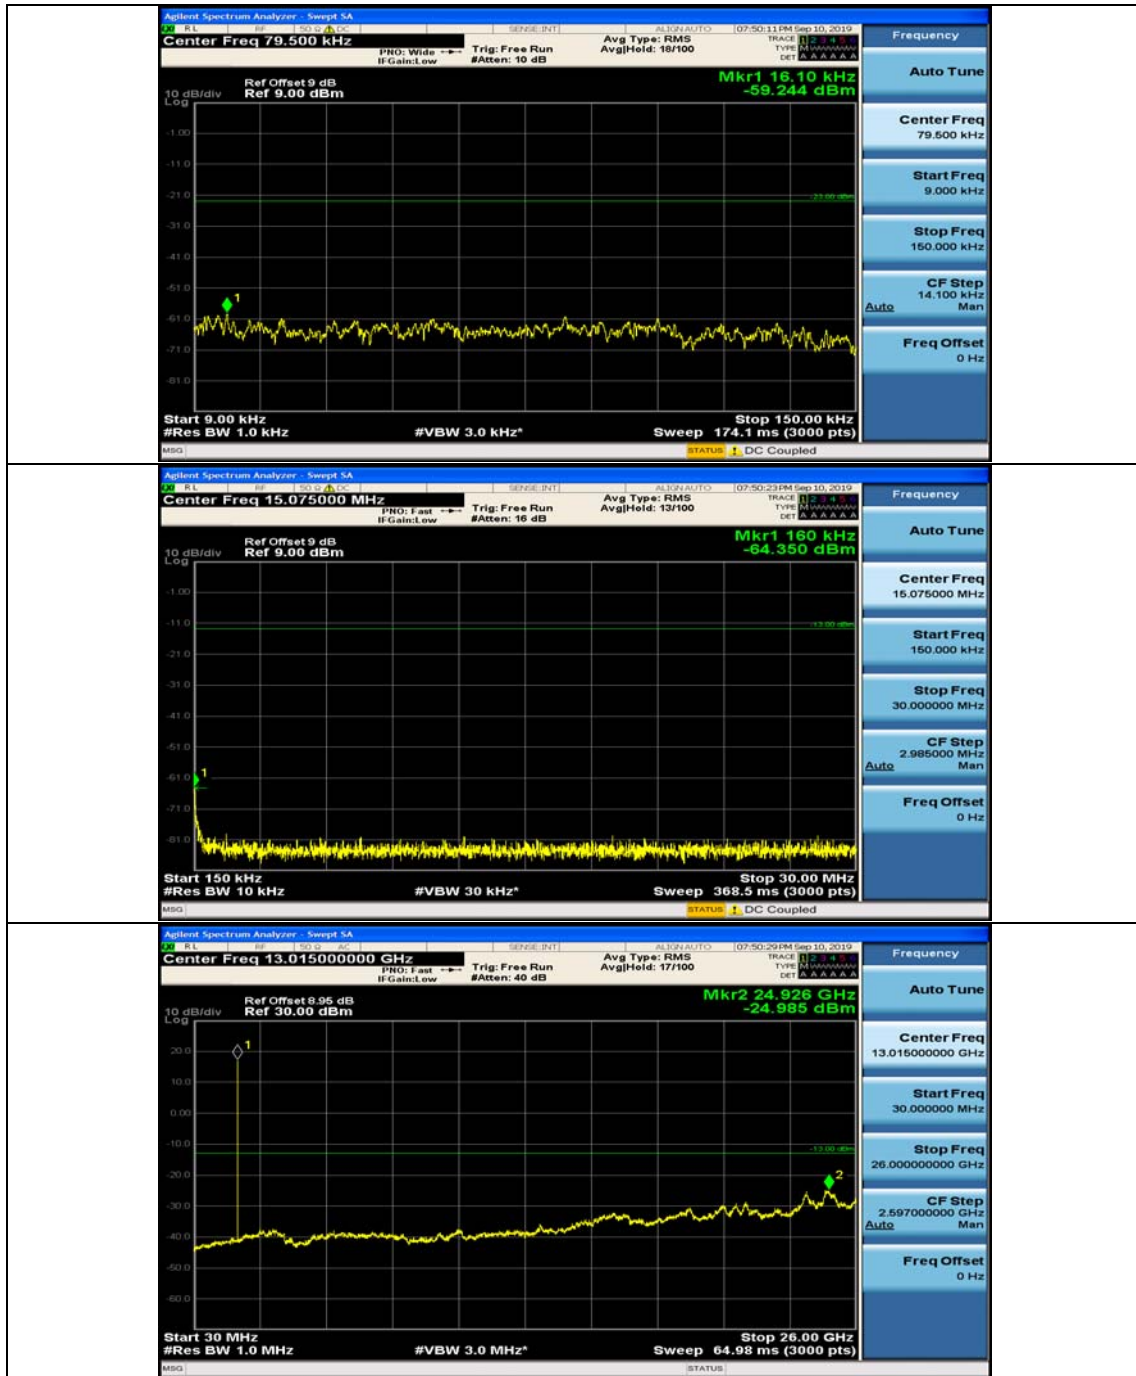

(Channel Bandwidth: 1.4 MHz)\_MCH\_QPSK\_1RB#0

(Channel Bandwidth: 1.4 MHz)\_MCH\_QPSK\_1RB#3

(Channel Bandwidth: 1.4 MHz)\_HCH\_QPSK\_1RB#0

(Channel Bandwidth: 1.4 MHz)\_HCH\_QPSK\_1RB#3

(Channel Bandwidth: 1.4 MHz)\_LCH\_16QAM\_1RB#0

(Channel Bandwidth: 1.4 MHz)\_LCH\_16QAM\_1RB#3

(Channel Bandwidth: 1.4 MHz)\_MCH\_16QAM\_1RB#0

(Channel Bandwidth: 1.4 MHz)\_MCH\_16QAM\_1RB#3

(Channel Bandwidth: 1.4 MHz)\_HCH\_16QAM\_1RB#0

(Channel Bandwidth: 1.4 MHz)\_HCH\_16QAM\_1RB#3

### Channel Bandwidth: 3 MHz

(Channel Bandwidth: 3 MHz)\_MCH\_QPSK\_1RB#0

(Channel Bandwidth: 3 MHz)\_MCH\_QPSK\_1RB#7

(Channel Bandwidth: 3 MHz)\_HCH\_QPSK\_1RB#0

(Channel Bandwidth: 3 MHz)\_HCH\_QPSK\_1RB#7