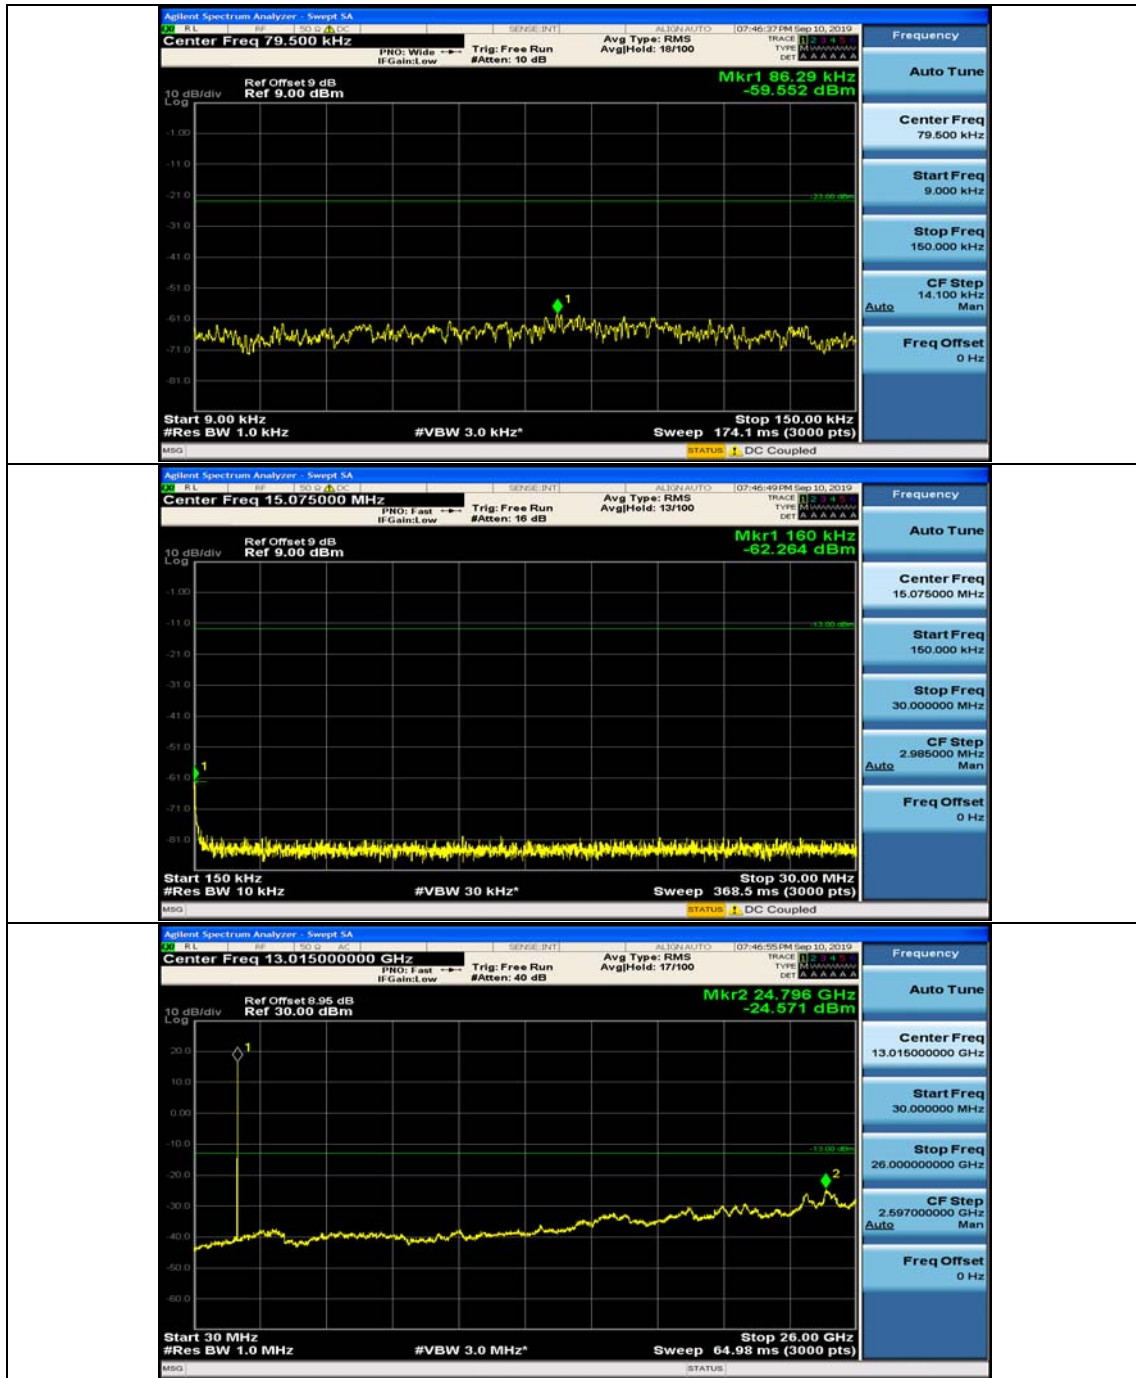

(Channel Bandwidth: 1.4 MHz)\_MCH\_QPSK\_1RB#0

(Channel Bandwidth: 1.4 MHz)\_MCH\_QPSK\_1RB#3

(Channel Bandwidth: 1.4 MHz)\_HCH\_QPSK\_1RB#0

(Channel Bandwidth: 1.4 MHz)\_HCH\_QPSK\_1RB#3

(Channel Bandwidth: 1.4 MHz)\_LCH\_16QAM\_1RB#0

(Channel Bandwidth: 1.4 MHz)\_LCH\_16QAM\_1RB#3

(Channel Bandwidth: 1.4 MHz)\_MCH\_16QAM\_1RB#0

(Channel Bandwidth: 1.4 MHz)\_MCH\_16QAM\_1RB#3

(Channel Bandwidth: 1.4 MHz)\_HCH\_16QAM\_1RB#0

(Channel Bandwidth: 1.4 MHz)\_HCH\_16QAM\_1RB#3

### Channel Bandwidth: 3 MHz

(Channel Bandwidth: 3 MHz)\_MCH\_QPSK\_1RB#0

(Channel Bandwidth: 3 MHz)\_MCH\_QPSK\_1RB#7

(Channel Bandwidth: 3 MHz)\_HCH\_QPSK\_1RB#0

(Channel Bandwidth: 3 MHz)\_HCH\_QPSK\_1RB#7