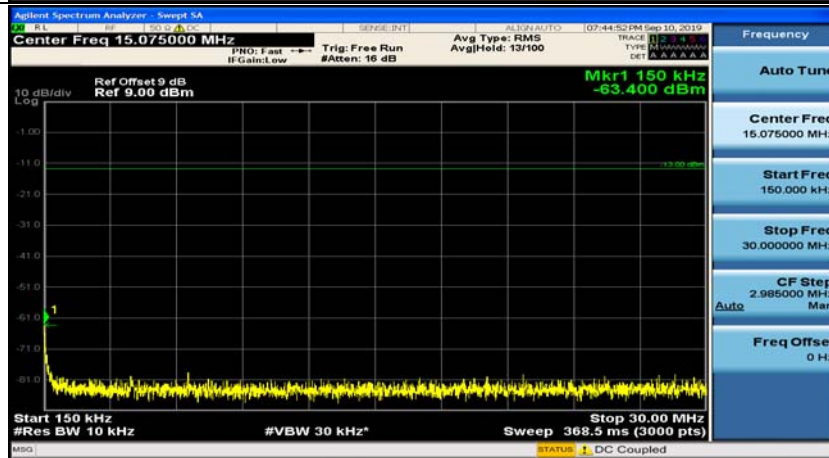

(Channel Bandwidth: 1.4 MHz)\_MCH\_QPSK\_1RB#0

(Channel Bandwidth: 1.4 MHz)\_MCH\_QPSK\_1RB#3

(Channel Bandwidth: 1.4 MHz)\_HCH\_QPSK\_1RB#0

(Channel Bandwidth: 1.4 MHz)\_HCH\_QPSK\_1RB#3

(Channel Bandwidth: 1.4 MHz)\_LCH\_16QAM\_1RB#0

(Channel Bandwidth: 1.4 MHz)\_LCH\_16QAM\_1RB#3

(Channel Bandwidth: 1.4 MHz)\_MCH\_16QAM\_1RB#0

(Channel Bandwidth: 1.4 MHz)\_MCH\_16QAM\_1RB#3

(Channel Bandwidth: 1.4 MHz)\_HCH\_16QAM\_1RB#0

(Channel Bandwidth: 1.4 MHz)\_HCH\_16QAM\_1RB#3