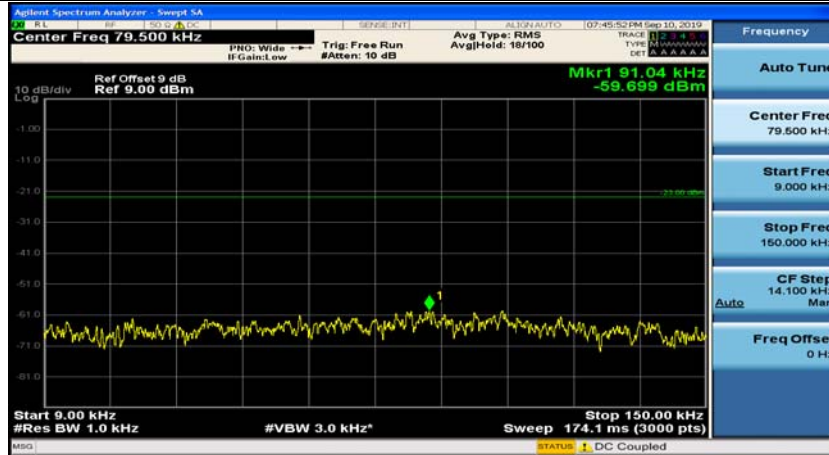

(Channel Bandwidth: 1.4 MHz)\_MCH\_QPSK\_1RB#0

(Channel Bandwidth: 1.4 MHz)\_MCH\_QPSK\_1RB#3

(Channel Bandwidth: 1.4 MHz)\_HCH\_QPSK\_1RB#0

(Channel Bandwidth: 1.4 MHz)\_HCH\_QPSK\_1RB#3

(Channel Bandwidth: 1.4 MHz)\_LCH\_16QAM\_1RB#0

(Channel Bandwidth: 1.4 MHz)\_LCH\_16QAM\_1RB#3

(Channel Bandwidth: 1.4 MHz)\_MCH\_16QAM\_1RB#0

(Channel Bandwidth: 1.4 MHz)\_MCH\_16QAM\_1RB#3

(Channel Bandwidth: 1.4 MHz)\_HCH\_16QAM\_1RB#0

(Channel Bandwidth: 1.4 MHz)\_HCH\_16QAM\_1RB#3