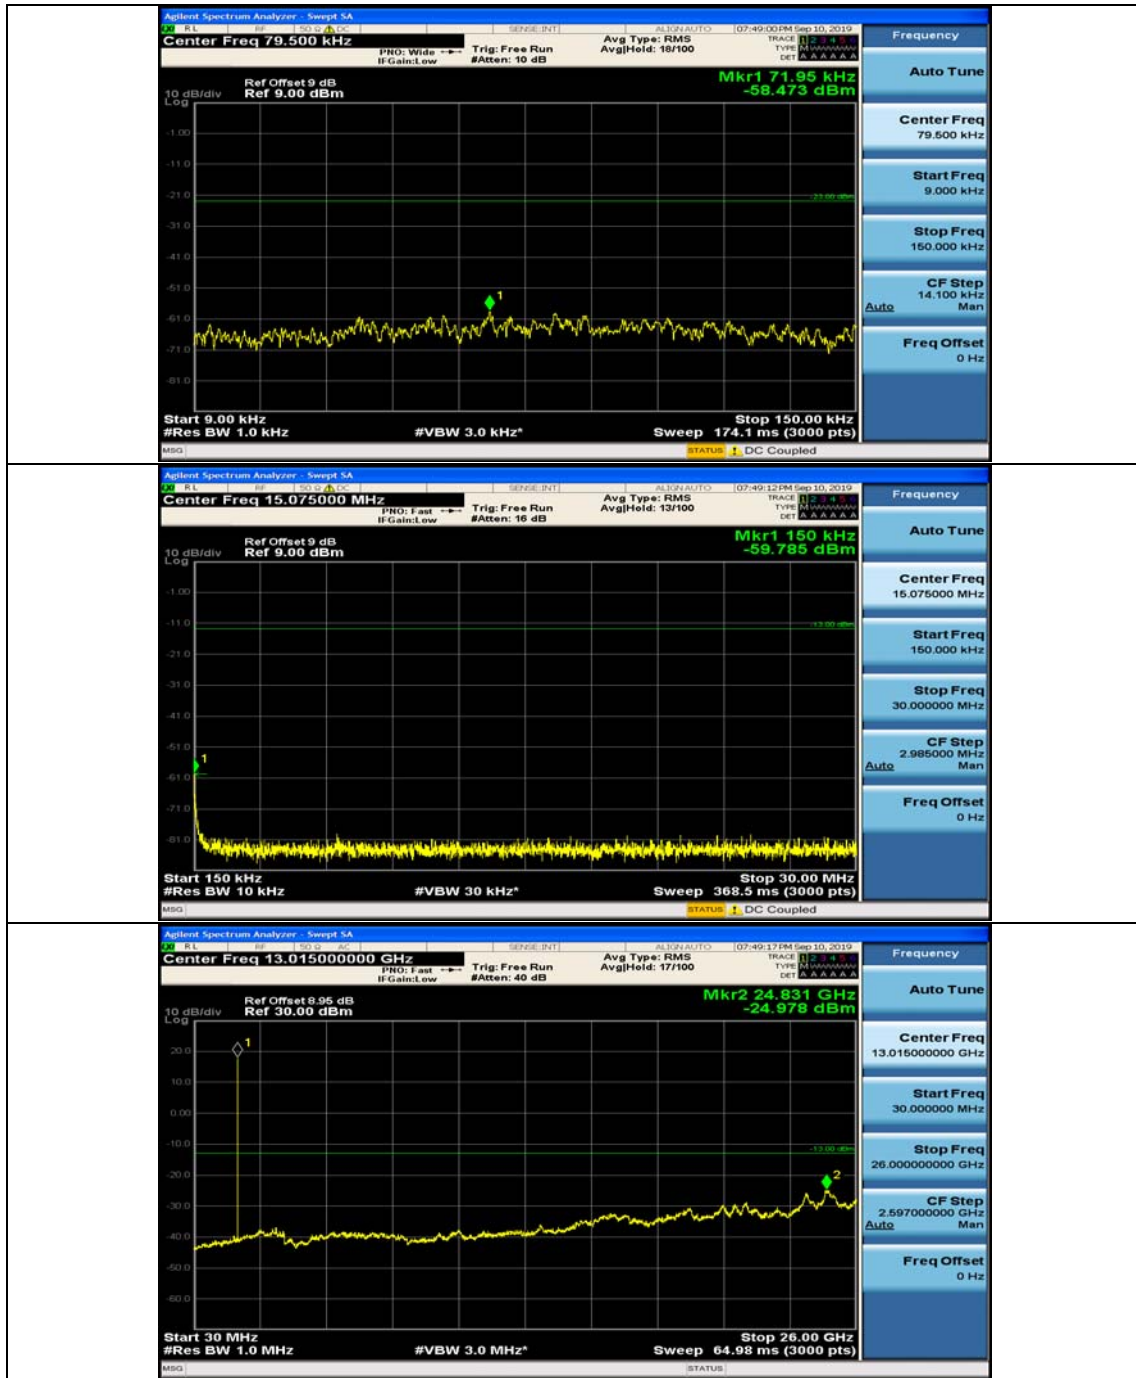

(Channel Bandwidth: 1.4 MHz)\_MCH\_QPSK\_1RB#0

(Channel Bandwidth: 1.4 MHz)\_MCH\_QPSK\_1RB#3

(Channel Bandwidth: 1.4 MHz)\_HCH\_QPSK\_1RB#0

(Channel Bandwidth: 1.4 MHz)\_HCH\_QPSK\_1RB#3

(Channel Bandwidth: 1.4 MHz)\_LCH\_16QAM\_1RB#0

(Channel Bandwidth: 1.4 MHz)\_LCH\_16QAM\_1RB#3

(Channel Bandwidth: 1.4 MHz)\_MCH\_16QAM\_1RB#0

(Channel Bandwidth: 1.4 MHz)\_MCH\_16QAM\_1RB#3

(Channel Bandwidth: 1.4 MHz)\_HCH\_16QAM\_1RB#0

(Channel Bandwidth: 1.4 MHz)\_HCH\_16QAM\_1RB#3

### Channel Bandwidth: 3 MHz

(Channel Bandwidth: 3 MHz)\_MCH\_QPSK\_1RB#0

(Channel Bandwidth: 3 MHz)\_MCH\_QPSK\_1RB#7

(Channel Bandwidth: 3 MHz)\_HCH\_QPSK\_1RB#0

(Channel Bandwidth: 3 MHz)\_HCH\_QPSK\_1RB#7