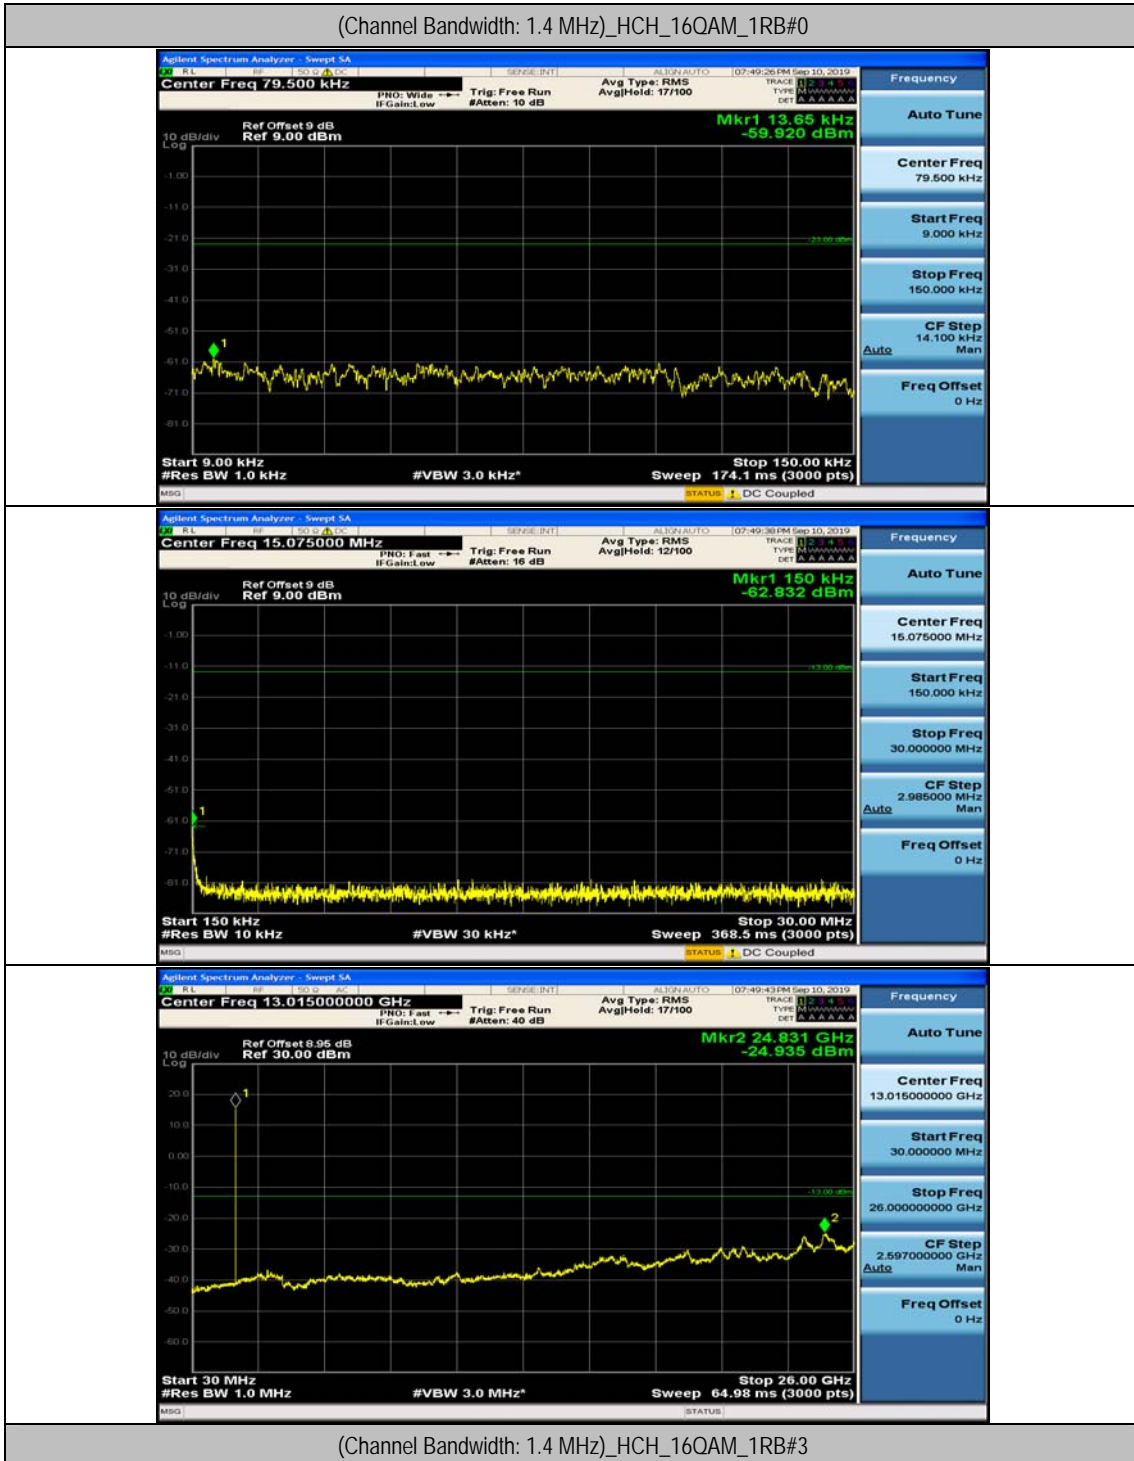

(Channel Bandwidth: 1.4 MHz)\_MCH\_QPSK\_1RB#0

(Channel Bandwidth: 1.4 MHz)\_MCH\_QPSK\_1RB#3

(Channel Bandwidth: 1.4 MHz)\_HCH\_QPSK\_1RB#0

(Channel Bandwidth: 1.4 MHz)\_HCH\_QPSK\_1RB#3

(Channel Bandwidth: 1.4 MHz)\_LCH\_16QAM\_1RB#0

(Channel Bandwidth: 1.4 MHz)\_LCH\_16QAM\_1RB#3

(Channel Bandwidth: 1.4 MHz)\_MCH\_16QAM\_1RB#0

(Channel Bandwidth: 1.4 MHz)\_MCH\_16QAM\_1RB#3

(Channel Bandwidth: 1.4 MHz)\_HCH\_16QAM\_1RB#0

(Channel Bandwidth: 1.4 MHz)\_HCH\_16QAM\_1RB#3

### Channel Bandwidth: 3 MHz

(Channel Bandwidth: 3 MHz)\_MCH\_QPSK\_1RB#0

(Channel Bandwidth: 3 MHz)\_MCH\_QPSK\_1RB#7

(Channel Bandwidth: 3 MHz)\_HCH\_QPSK\_1RB#0

(Channel Bandwidth: 3 MHz)\_HCH\_QPSK\_1RB#7