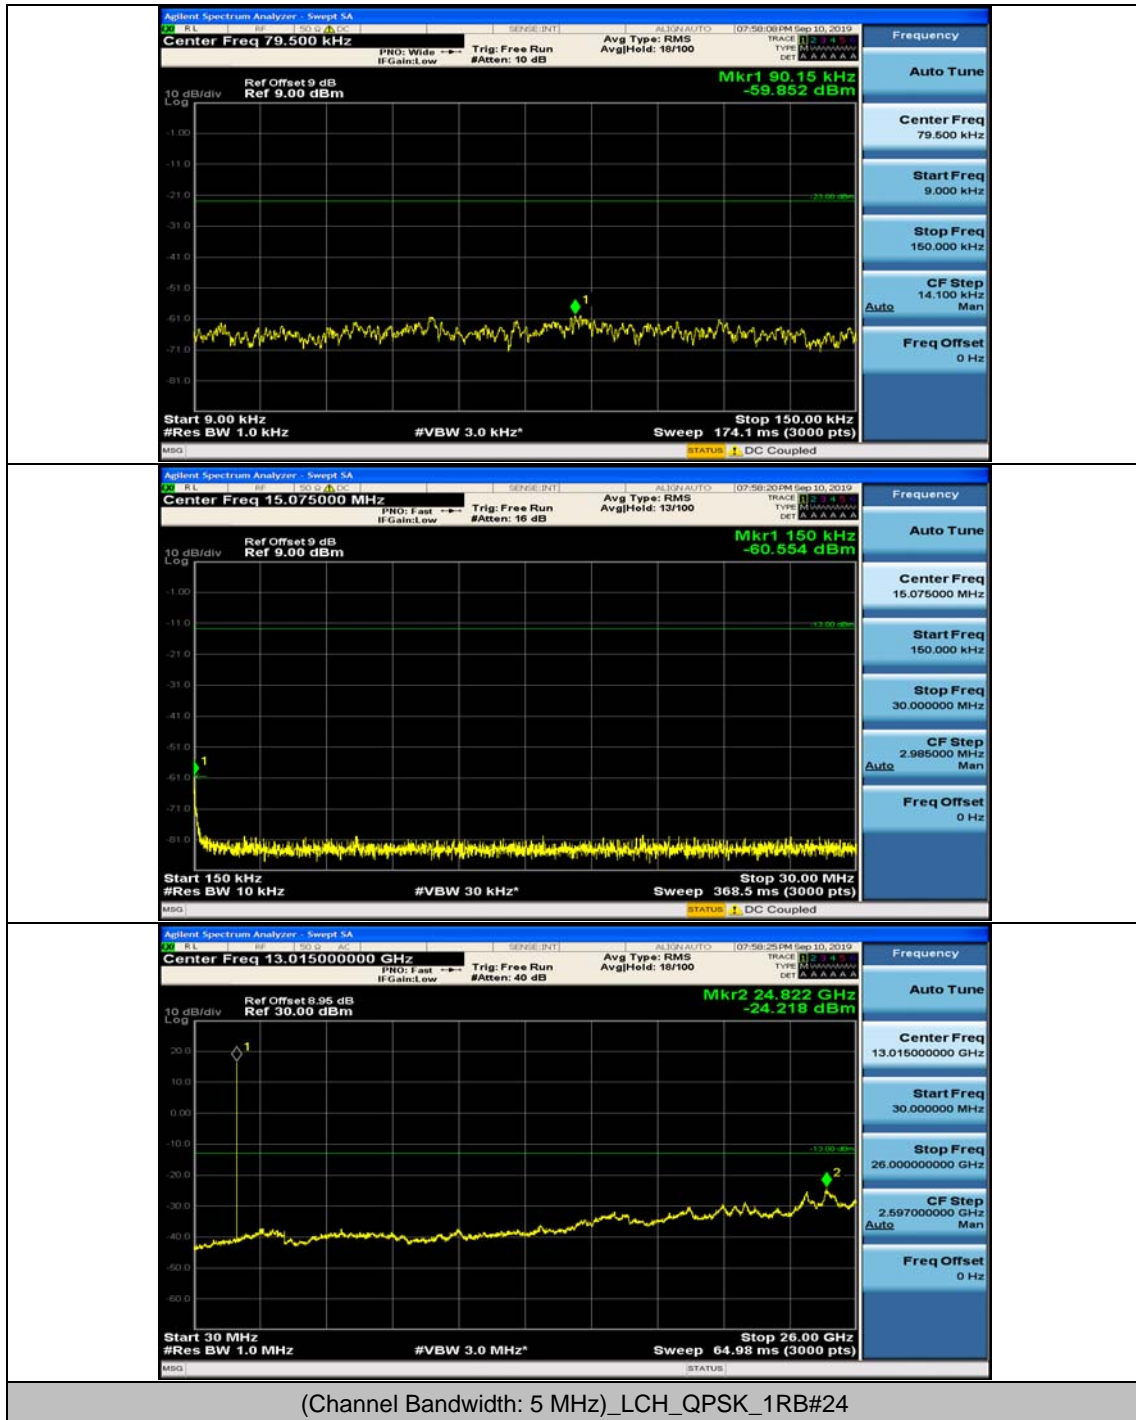

### Channel Bandwidth: 3 MHz

(Channel Bandwidth: 3 MHz)\_MCH\_QPSK\_1RB#0

(Channel Bandwidth: 3 MHz)\_MCH\_QPSK\_1RB#7

(Channel Bandwidth: 3 MHz)\_HCH\_QPSK\_1RB#0

(Channel Bandwidth: 3 MHz)\_HCH\_QPSK\_1RB#7

(Channel Bandwidth: 3 MHz)\_LCH\_16QAM\_1RB#0

(Channel Bandwidth: 3 MHz)\_LCH\_16QAM\_1RB#7

(Channel Bandwidth: 3 MHz)\_MCH\_16QAM\_1RB#0

(Channel Bandwidth: 3 MHz)\_MCH\_16QAM\_1RB#7

(Channel Bandwidth: 3 MHz)\_HCH\_16QAM\_1RB#0

(Channel Bandwidth: 3 MHz)\_HCH\_16QAM\_1RB#7

### Channel Bandwidth: 5 MHz