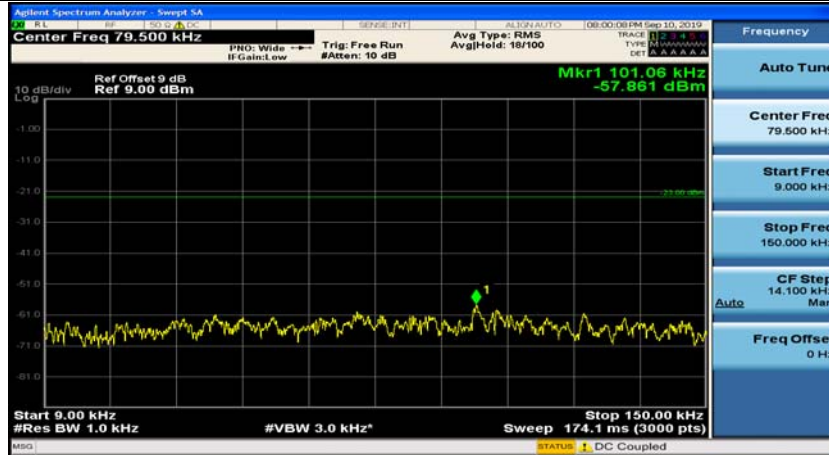

(Channel Bandwidth: 5 MHz)_MCH_QPSK_1RB#0

(Channel Bandwidth: 5 MHz)_MCH_QPSK_1RB#12