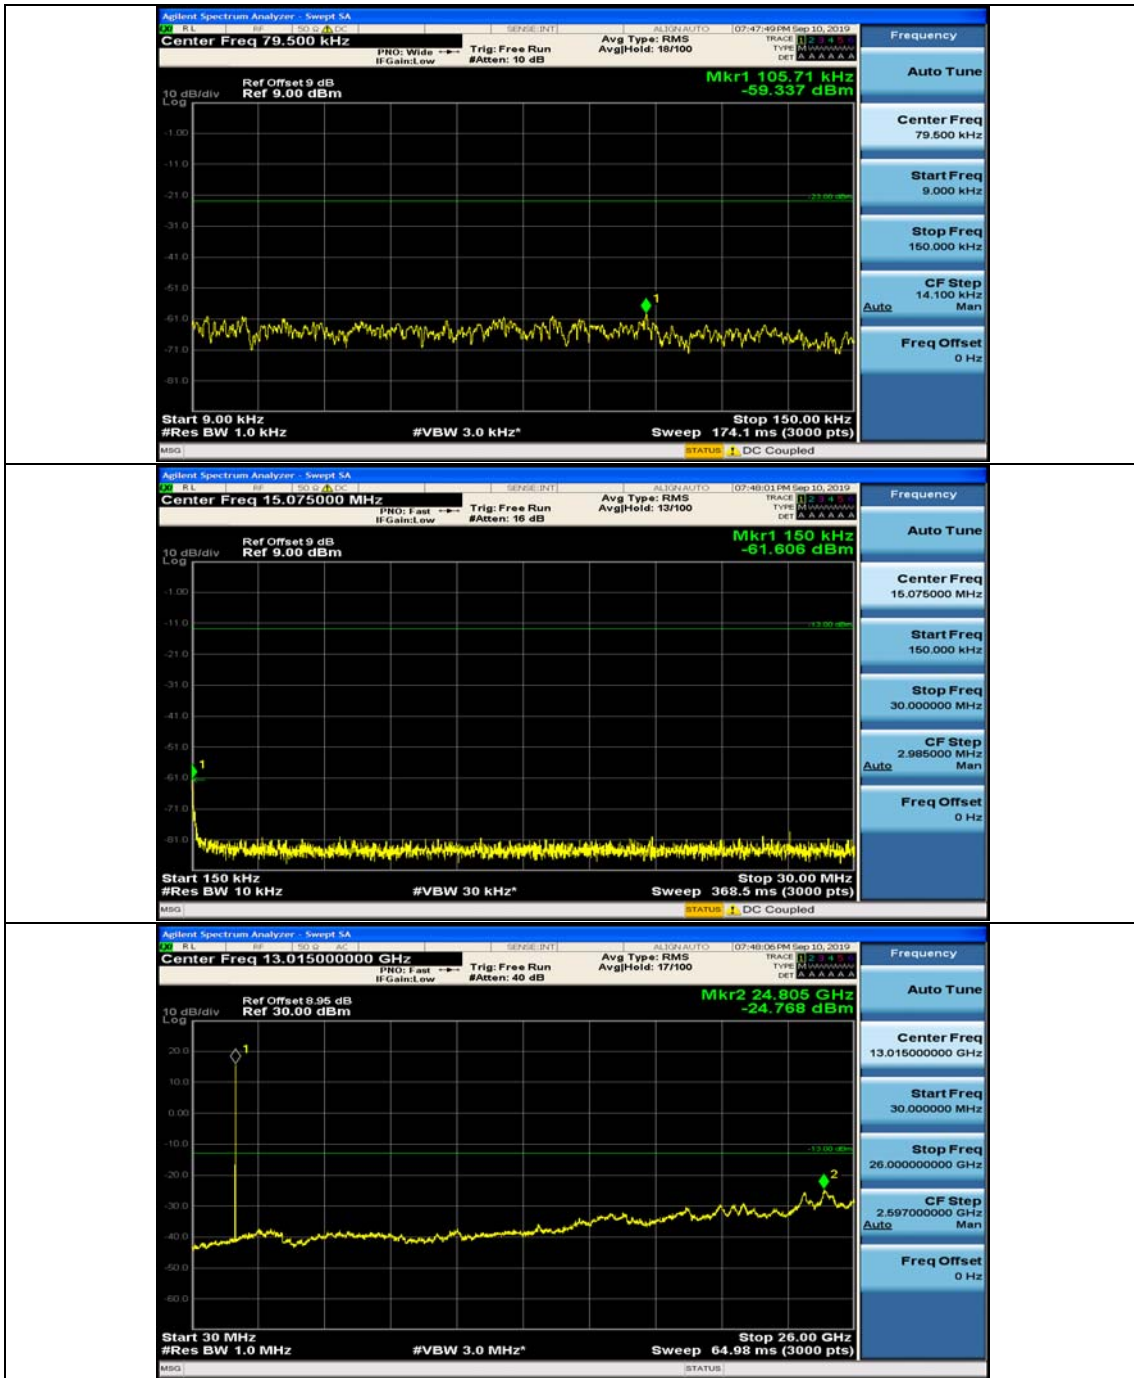

(Channel Bandwidth: 1.4 MHz)\_MCH\_QPSK\_1RB#0

(Channel Bandwidth: 1.4 MHz)\_MCH\_QPSK\_1RB#3

(Channel Bandwidth: 1.4 MHz)\_HCH\_QPSK\_1RB#0

(Channel Bandwidth: 1.4 MHz)\_HCH\_QPSK\_1RB#3

(Channel Bandwidth: 1.4 MHz)\_LCH\_16QAM\_1RB#0

(Channel Bandwidth: 1.4 MHz)\_LCH\_16QAM\_1RB#3

(Channel Bandwidth: 1.4 MHz)\_MCH\_16QAM\_1RB#0

(Channel Bandwidth: 1.4 MHz)\_MCH\_16QAM\_1RB#3

(Channel Bandwidth: 1.4 MHz)\_HCH\_16QAM\_1RB#0

(Channel Bandwidth: 1.4 MHz)\_HCH\_16QAM\_1RB#3

### Channel Bandwidth: 3 MHz

(Channel Bandwidth: 3 MHz)\_MCH\_QPSK\_1RB#0

(Channel Bandwidth: 3 MHz)\_MCH\_QPSK\_1RB#7

(Channel Bandwidth: 3 MHz)\_HCH\_QPSK\_1RB#0

(Channel Bandwidth: 3 MHz)\_HCH\_QPSK\_1RB#7

(Channel Bandwidth: 3 MHz)\_LCH\_16QAM\_1RB#0

(Channel Bandwidth: 3 MHz)\_LCH\_16QAM\_1RB#7

(Channel Bandwidth: 3 MHz)\_MCH\_16QAM\_1RB#0

(Channel Bandwidth: 3 MHz)\_MCH\_16QAM\_1RB#7

(Channel Bandwidth: 3 MHz)\_HCH\_16QAM\_1RB#0