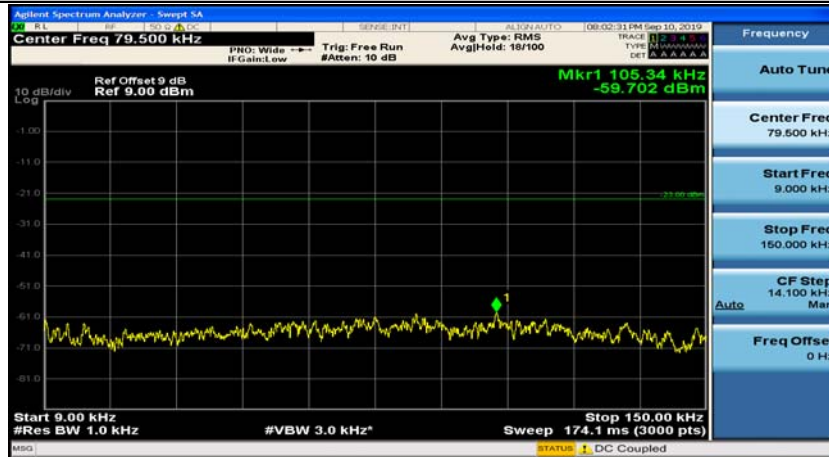

(Channel Bandwidth: 5 MHz)_HCH_QPSK_1RB#0

(Channel Bandwidth: 5 MHz)_HCH_QPSK_1RB#12