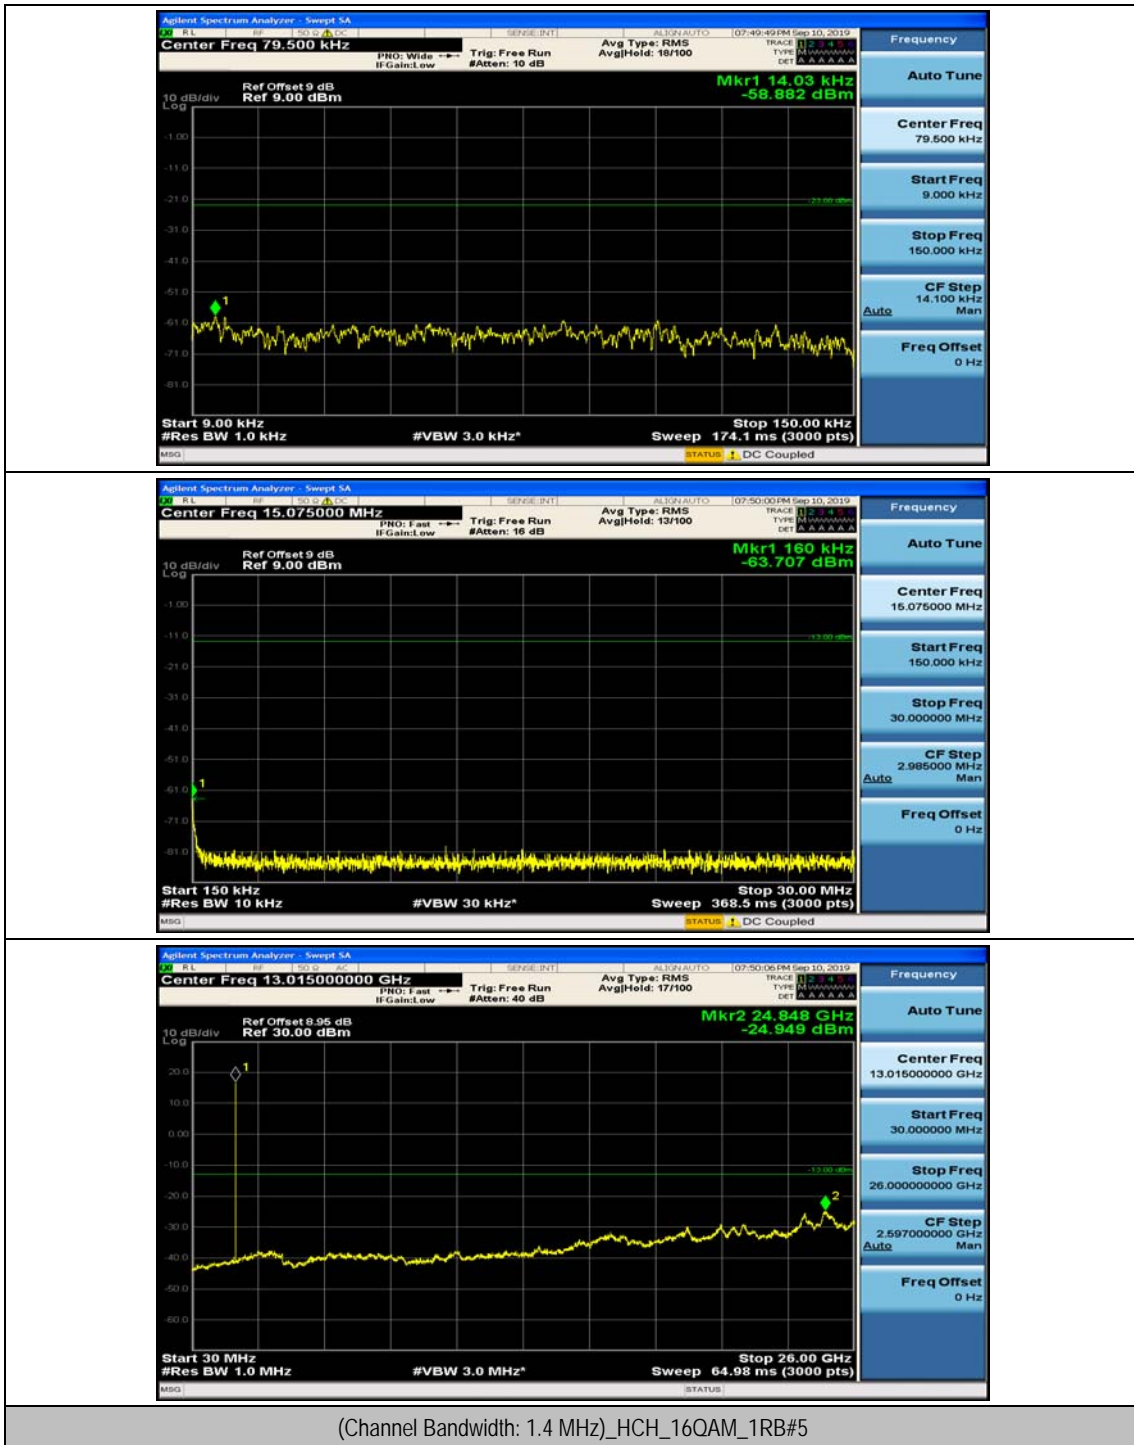

(Channel Bandwidth: 1.4 MHz)\_MCH\_QPSK\_1RB#0

(Channel Bandwidth: 1.4 MHz)\_MCH\_QPSK\_1RB#3

(Channel Bandwidth: 1.4 MHz)\_HCH\_QPSK\_1RB#0

(Channel Bandwidth: 1.4 MHz)\_HCH\_QPSK\_1RB#3

(Channel Bandwidth: 1.4 MHz)\_LCH\_16QAM\_1RB#0

(Channel Bandwidth: 1.4 MHz)\_LCH\_16QAM\_1RB#3

(Channel Bandwidth: 1.4 MHz)\_MCH\_16QAM\_1RB#0

(Channel Bandwidth: 1.4 MHz)\_MCH\_16QAM\_1RB#3

(Channel Bandwidth: 1.4 MHz)\_HCH\_16QAM\_1RB#0

(Channel Bandwidth: 1.4 MHz)\_HCH\_16QAM\_1RB#3

### Channel Bandwidth: 3 MHz

(Channel Bandwidth: 3 MHz)\_MCH\_QPSK\_1RB#0

(Channel Bandwidth: 3 MHz)\_MCH\_QPSK\_1RB#7

(Channel Bandwidth: 3 MHz)\_HCH\_QPSK\_1RB#0

(Channel Bandwidth: 3 MHz)\_HCH\_QPSK\_1RB#7