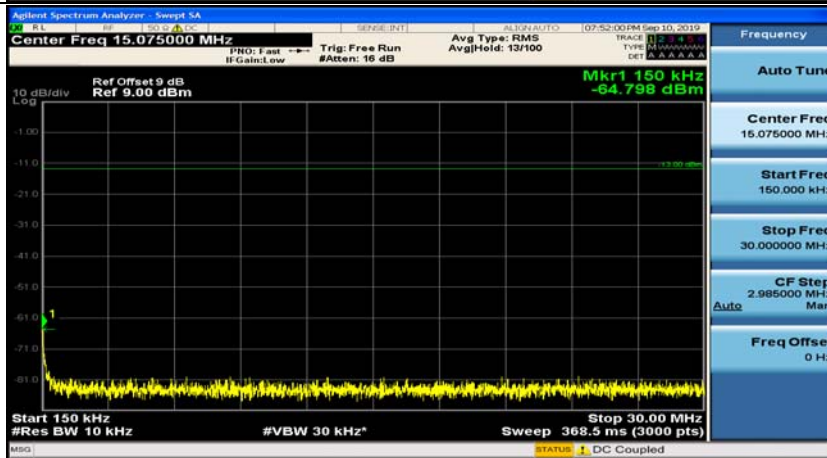

(Channel Bandwidth: 3 MHz)_LCH_16QAM_1RB#0

(Channel Bandwidth: 3 MHz)_LCH_16QAM_1RB#7