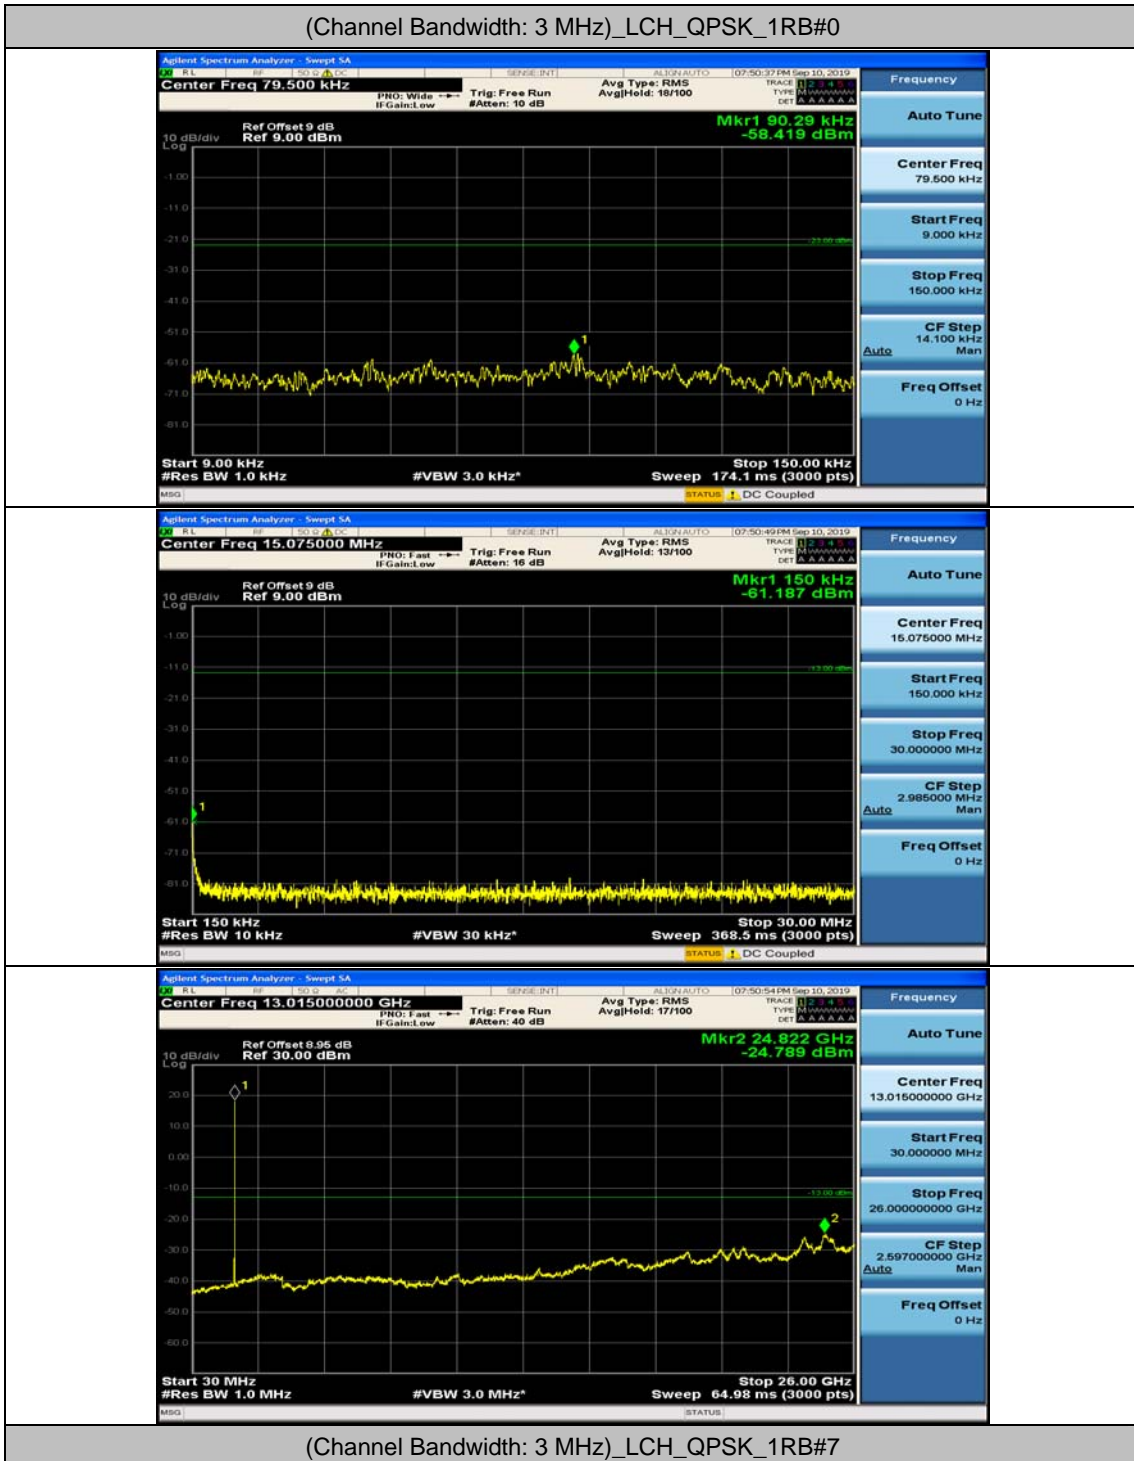

(Channel Bandwidth: 1.4 MHz)\_MCH\_QPSK\_1RB#0

(Channel Bandwidth: 1.4 MHz)\_MCH\_QPSK\_1RB#3

(Channel Bandwidth: 1.4 MHz)\_HCH\_QPSK\_1RB#0

(Channel Bandwidth: 1.4 MHz)\_HCH\_QPSK\_1RB#3

(Channel Bandwidth: 1.4 MHz)\_LCH\_16QAM\_1RB#0

(Channel Bandwidth: 1.4 MHz)\_LCH\_16QAM\_1RB#3

(Channel Bandwidth: 1.4 MHz)\_MCH\_16QAM\_1RB#0

(Channel Bandwidth: 1.4 MHz)\_MCH\_16QAM\_1RB#3

(Channel Bandwidth: 1.4 MHz)\_HCH\_16QAM\_1RB#0

(Channel Bandwidth: 1.4 MHz)\_HCH\_16QAM\_1RB#3

### Channel Bandwidth: 3 MHz

(Channel Bandwidth: 3 MHz)\_MCH\_QPSK\_1RB#0

(Channel Bandwidth: 3 MHz)\_MCH\_QPSK\_1RB#7

(Channel Bandwidth: 3 MHz)\_HCH\_QPSK\_1RB#0

(Channel Bandwidth: 3 MHz)\_HCH\_QPSK\_1RB#7