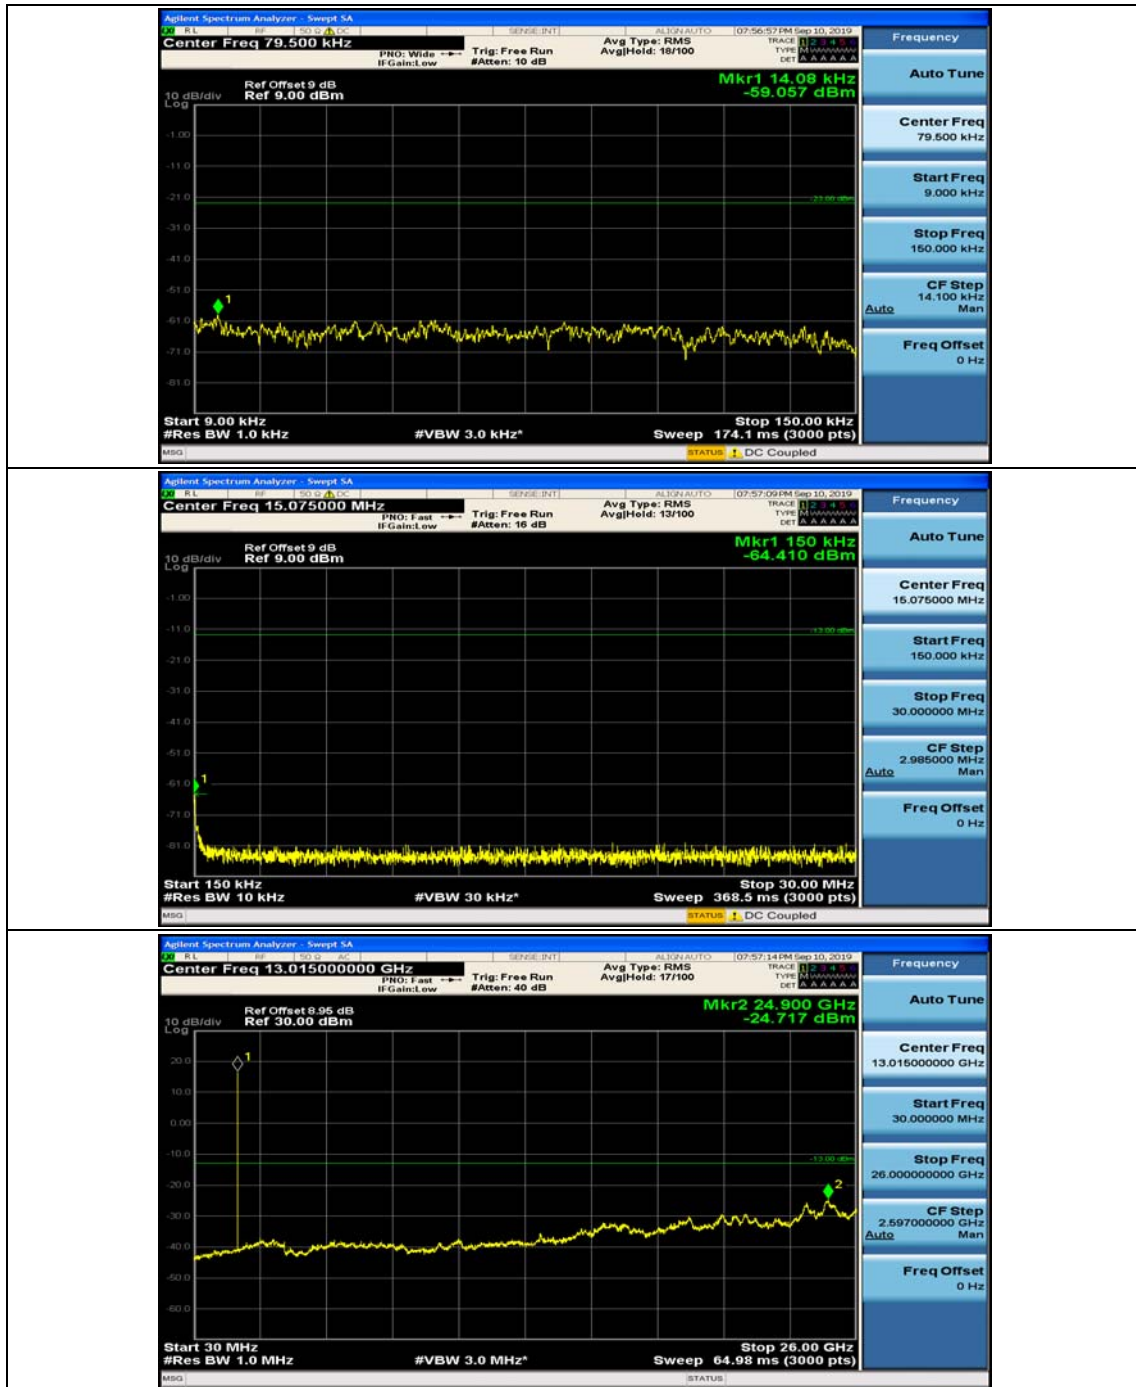

### Channel Bandwidth: 3 MHz

(Channel Bandwidth: 3 MHz)\_MCH\_QPSK\_1RB#0

(Channel Bandwidth: 3 MHz)\_MCH\_QPSK\_1RB#7

(Channel Bandwidth: 3 MHz)\_HCH\_QPSK\_1RB#0

(Channel Bandwidth: 3 MHz)\_HCH\_QPSK\_1RB#7

(Channel Bandwidth: 3 MHz)\_LCH\_16QAM\_1RB#0

(Channel Bandwidth: 3 MHz)\_LCH\_16QAM\_1RB#7

(Channel Bandwidth: 3 MHz)\_MCH\_16QAM\_1RB#0

(Channel Bandwidth: 3 MHz)\_MCH\_16QAM\_1RB#7

(Channel Bandwidth: 3 MHz)\_HCH\_16QAM\_1RB#0

(Channel Bandwidth: 3 MHz)\_HCH\_16QAM\_1RB#7

### Channel Bandwidth: 5 MHz