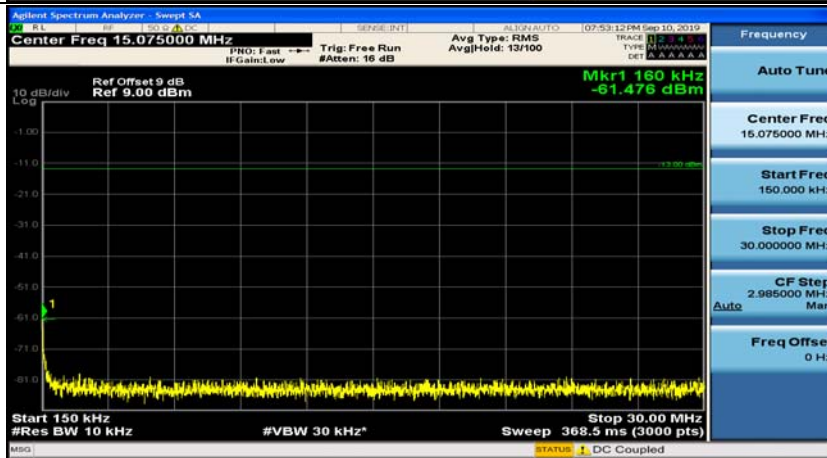

(Channel Bandwidth: 1.4 MHz)\_LCH\_16QAM\_1RB#3

(Channel Bandwidth: 1.4 MHz)\_MCH\_16QAM\_1RB#0

(Channel Bandwidth: 1.4 MHz)\_MCH\_16QAM\_1RB#3

(Channel Bandwidth: 1.4 MHz)\_HCH\_16QAM\_1RB#0

(Channel Bandwidth: 1.4 MHz)\_HCH\_16QAM\_1RB#3

### Channel Bandwidth: 3 MHz

(Channel Bandwidth: 3 MHz)\_MCH\_QPSK\_1RB#0

(Channel Bandwidth: 3 MHz)\_MCH\_QPSK\_1RB#7

(Channel Bandwidth: 3 MHz)\_HCH\_QPSK\_1RB#0

(Channel Bandwidth: 3 MHz)\_HCH\_QPSK\_1RB#7