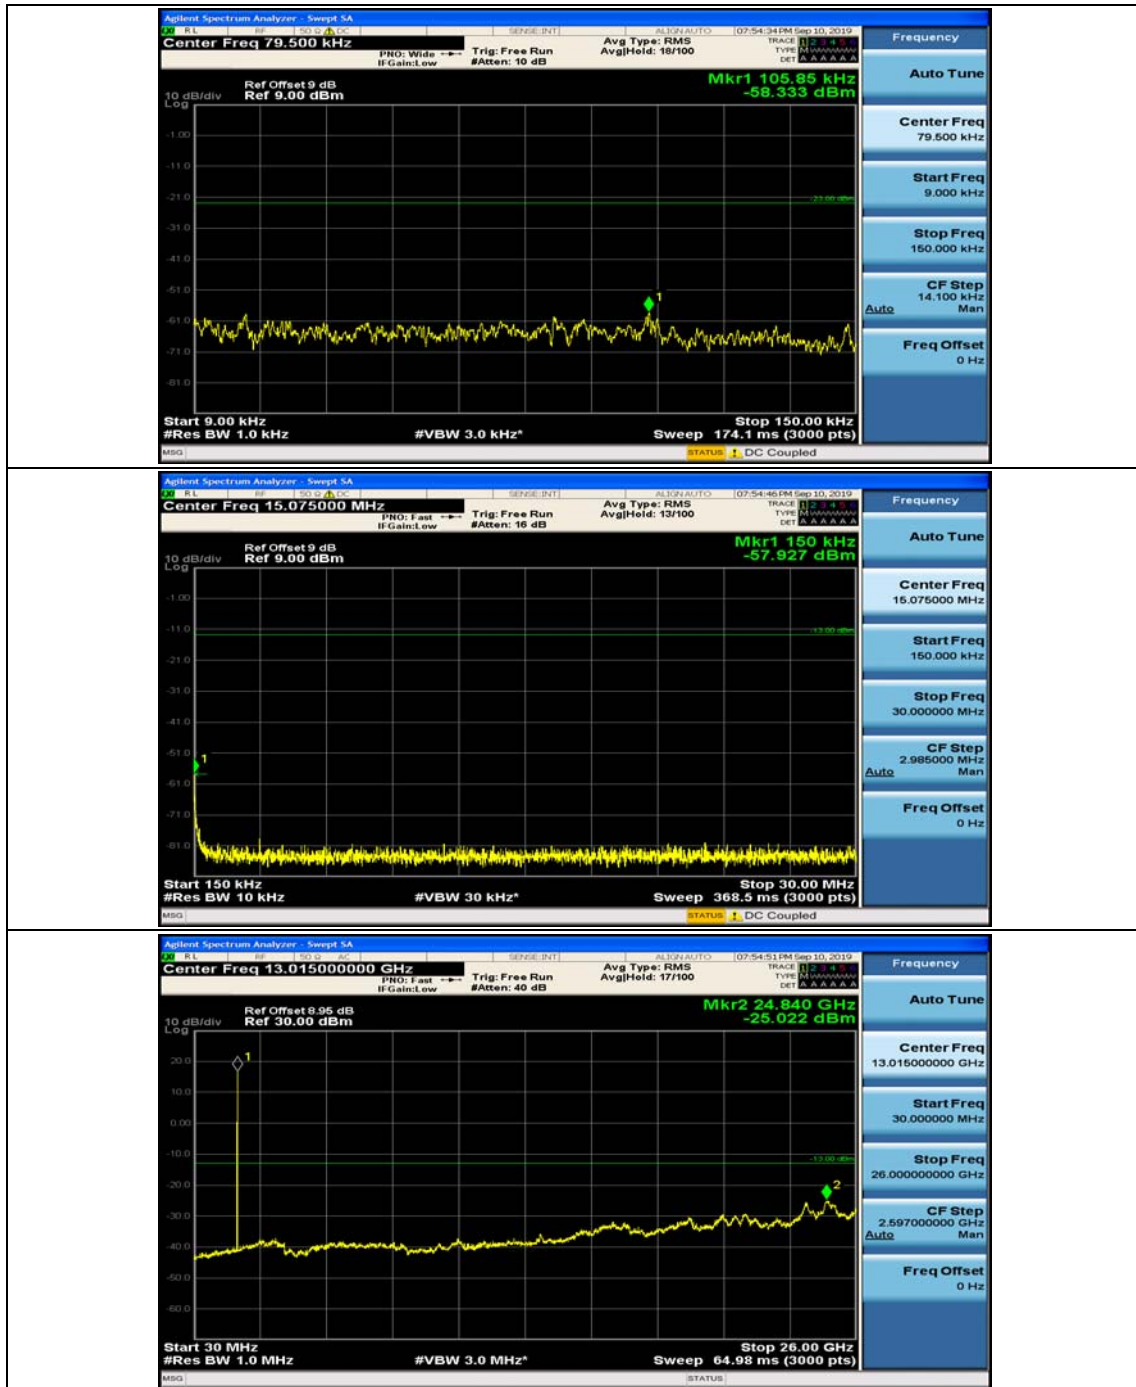

### Channel Bandwidth: 3 MHz

(Channel Bandwidth: 3 MHz)\_MCH\_QPSK\_1RB#0

(Channel Bandwidth: 3 MHz)\_MCH\_QPSK\_1RB#7

(Channel Bandwidth: 3 MHz)\_HCH\_QPSK\_1RB#0

(Channel Bandwidth: 3 MHz)\_HCH\_QPSK\_1RB#7

(Channel Bandwidth: 3 MHz)\_LCH\_16QAM\_1RB#0

(Channel Bandwidth: 3 MHz)\_LCH\_16QAM\_1RB#7

(Channel Bandwidth: 3 MHz)\_MCH\_16QAM\_1RB#0

(Channel Bandwidth: 3 MHz)\_MCH\_16QAM\_1RB#7

(Channel Bandwidth: 3 MHz)\_HCH\_16QAM\_1RB#0

(Channel Bandwidth: 3 MHz)\_HCH\_16QAM\_1RB#7

### Channel Bandwidth: 5 MHz