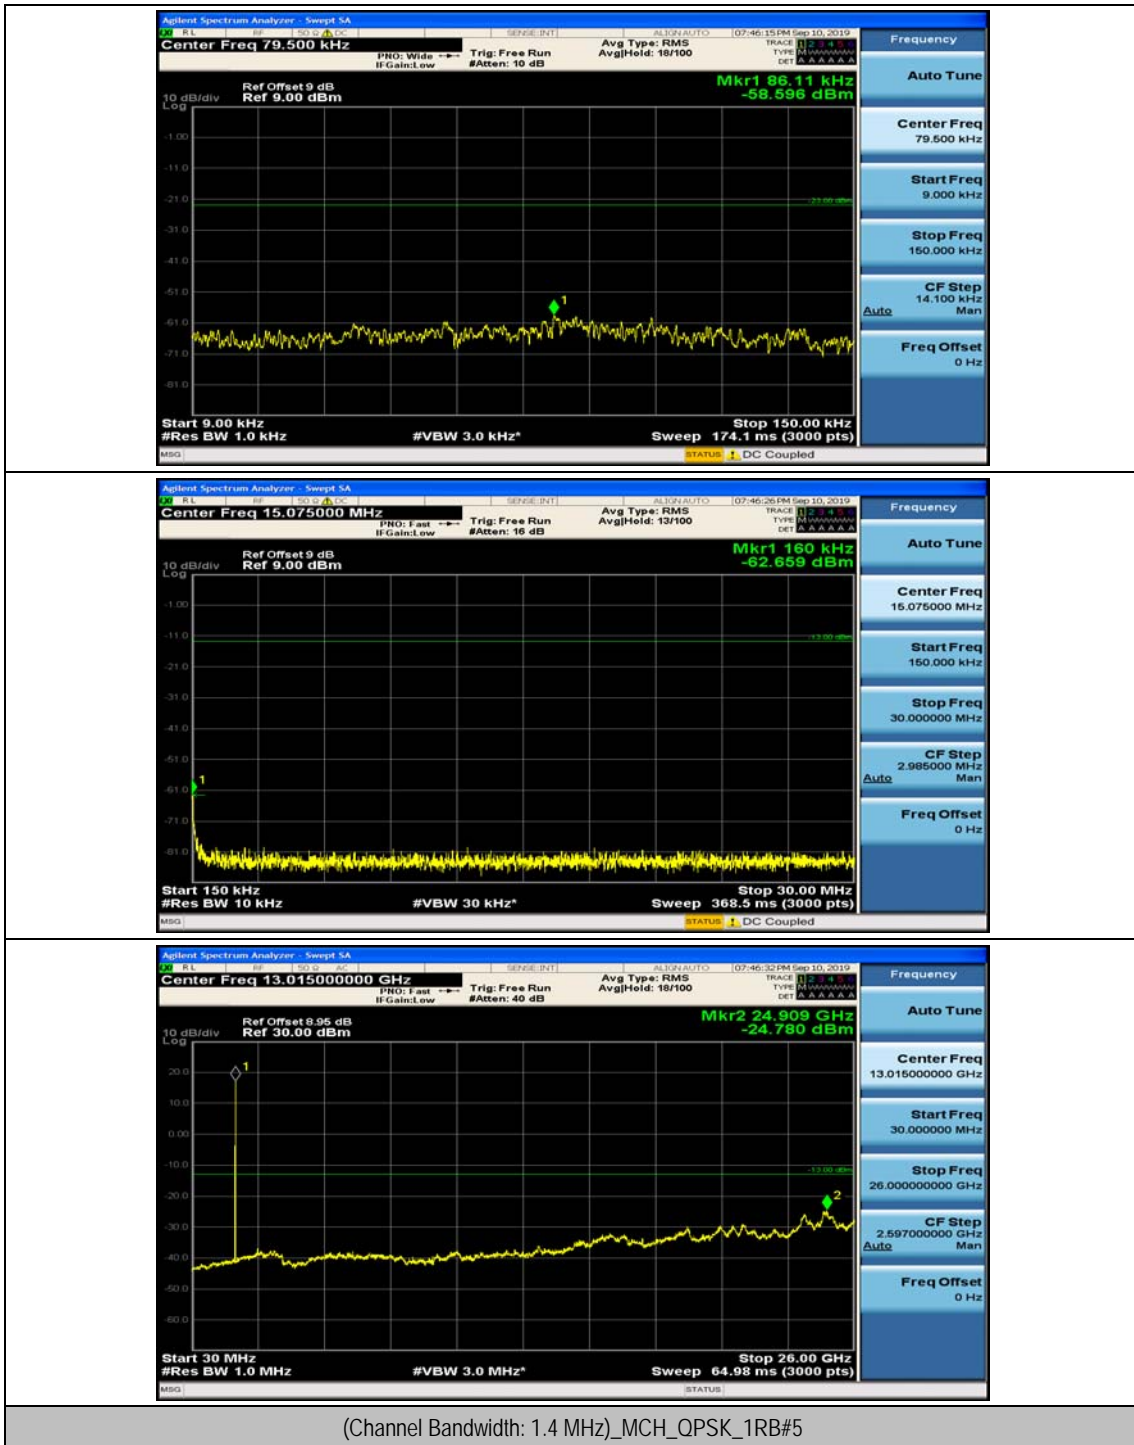

(Channel Bandwidth: 1.4 MHz)\_MCH\_QPSK\_1RB#0

(Channel Bandwidth: 1.4 MHz)\_MCH\_QPSK\_1RB#3

(Channel Bandwidth: 1.4 MHz)\_HCH\_QPSK\_1RB#0

(Channel Bandwidth: 1.4 MHz)\_HCH\_QPSK\_1RB#3

(Channel Bandwidth: 1.4 MHz)\_LCH\_16QAM\_1RB#0

(Channel Bandwidth: 1.4 MHz)\_LCH\_16QAM\_1RB#3

(Channel Bandwidth: 1.4 MHz)\_MCH\_16QAM\_1RB#0

(Channel Bandwidth: 1.4 MHz)\_MCH\_16QAM\_1RB#3

(Channel Bandwidth: 1.4 MHz)\_HCH\_16QAM\_1RB#0

(Channel Bandwidth: 1.4 MHz)\_HCH\_16QAM\_1RB#3

### Channel Bandwidth: 3 MHz

(Channel Bandwidth: 3 MHz)\_MCH\_QPSK\_1RB#0

(Channel Bandwidth: 3 MHz)\_MCH\_QPSK\_1RB#7

(Channel Bandwidth: 3 MHz)\_HCH\_QPSK\_1RB#0

(Channel Bandwidth: 3 MHz)\_HCH\_QPSK\_1RB#7