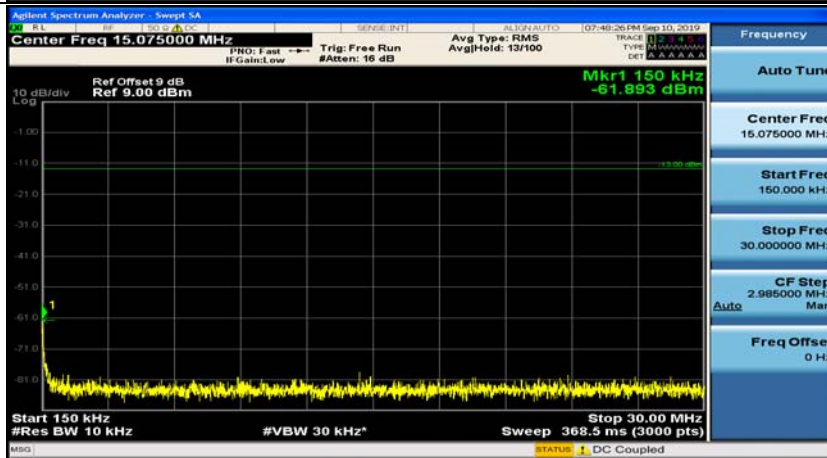

(Channel Bandwidth: 1.4 MHz)\_MCH\_QPSK\_1RB#0

(Channel Bandwidth: 1.4 MHz)\_MCH\_QPSK\_1RB#3

(Channel Bandwidth: 1.4 MHz)\_HCH\_QPSK\_1RB#0

(Channel Bandwidth: 1.4 MHz)\_HCH\_QPSK\_1RB#3

(Channel Bandwidth: 1.4 MHz)\_LCH\_16QAM\_1RB#0

(Channel Bandwidth: 1.4 MHz)\_LCH\_16QAM\_1RB#3

(Channel Bandwidth: 1.4 MHz)\_MCH\_16QAM\_1RB#0

(Channel Bandwidth: 1.4 MHz)\_MCH\_16QAM\_1RB#3

(Channel Bandwidth: 1.4 MHz)\_HCH\_16QAM\_1RB#0

(Channel Bandwidth: 1.4 MHz)\_HCH\_16QAM\_1RB#3