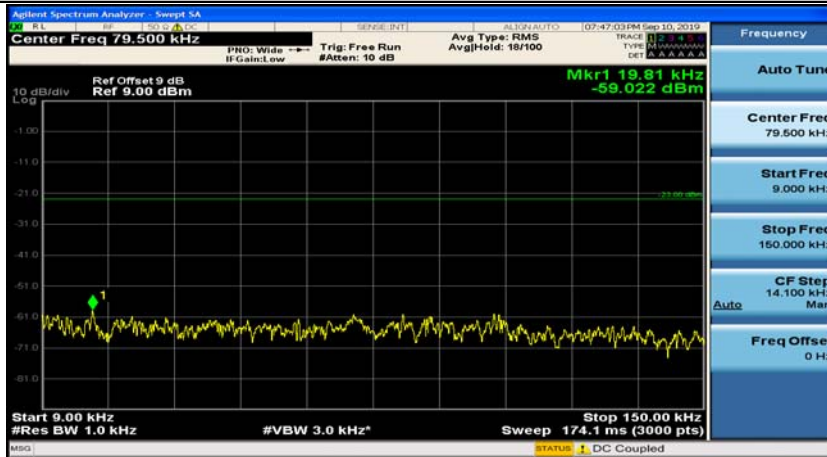

(Channel Bandwidth: 1.4 MHz)\_MCH\_QPSK\_1RB#0

(Channel Bandwidth: 1.4 MHz)\_MCH\_QPSK\_1RB#3

(Channel Bandwidth: 1.4 MHz)\_HCH\_QPSK\_1RB#0

(Channel Bandwidth: 1.4 MHz)\_HCH\_QPSK\_1RB#3

(Channel Bandwidth: 1.4 MHz)\_LCH\_16QAM\_1RB#0

(Channel Bandwidth: 1.4 MHz)\_LCH\_16QAM\_1RB#3

(Channel Bandwidth: 1.4 MHz)\_MCH\_16QAM\_1RB#0

(Channel Bandwidth: 1.4 MHz)\_MCH\_16QAM\_1RB#3

(Channel Bandwidth: 1.4 MHz)\_HCH\_16QAM\_1RB#0

(Channel Bandwidth: 1.4 MHz)\_HCH\_16QAM\_1RB#3