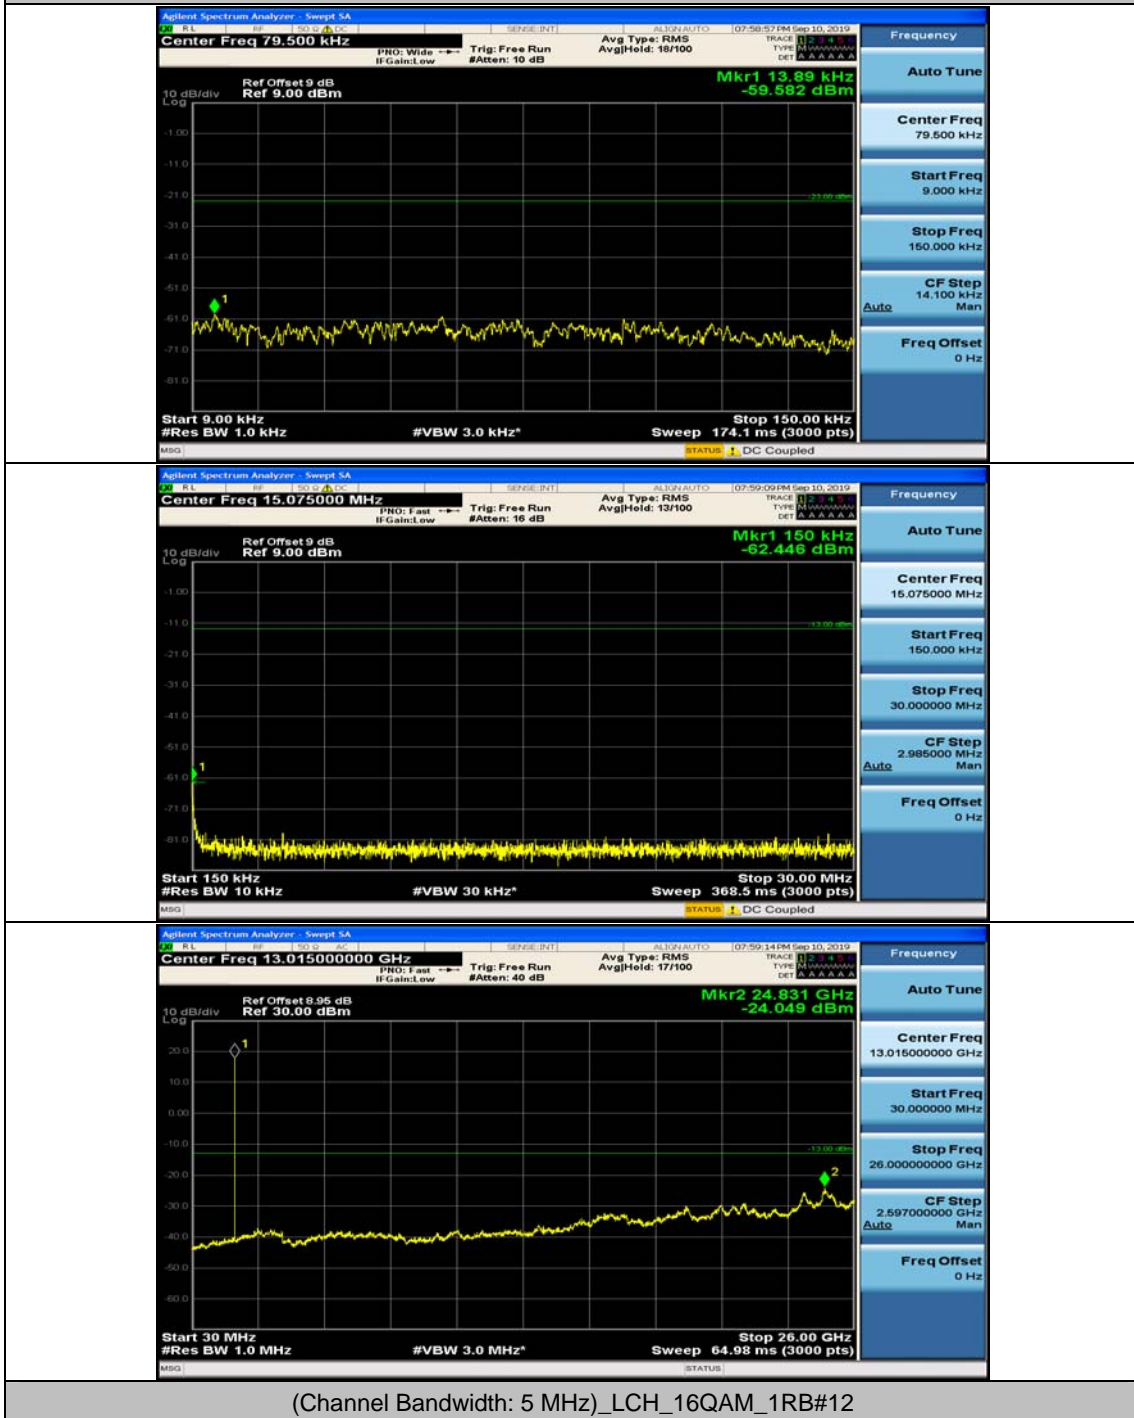

### Channel Bandwidth: 5 MHz

## (Channel Bandwidth: 5 MHz)\_MCH\_QPSK\_1RB#0

## (Channel Bandwidth: 5 MHz)\_MCH\_QPSK\_1RB#12

(Channel Bandwidth: 5 MHz)\_HCH\_QPSK\_1RB#0

(Channel Bandwidth: 5 MHz)\_HCH\_QPSK\_1RB#12

(Channel Bandwidth: 5 MHz)\_LCH\_16QAM\_1RB#0

(Channel Bandwidth: 5 MHz)\_LCH\_16QAM\_1RB#12