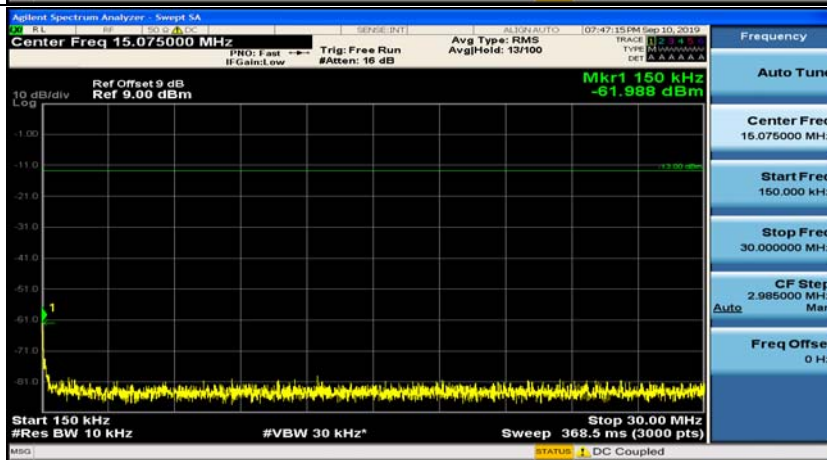

(Channel Bandwidth: 1.4 MHz)\_MCH\_QPSK\_1RB#0

(Channel Bandwidth: 1.4 MHz)\_MCH\_QPSK\_1RB#3

(Channel Bandwidth: 1.4 MHz)\_HCH\_QPSK\_1RB#0

(Channel Bandwidth: 1.4 MHz)\_HCH\_QPSK\_1RB#3

(Channel Bandwidth: 1.4 MHz)\_LCH\_16QAM\_1RB#0

(Channel Bandwidth: 1.4 MHz)\_LCH\_16QAM\_1RB#3

(Channel Bandwidth: 1.4 MHz)\_MCH\_16QAM\_1RB#0

(Channel Bandwidth: 1.4 MHz)\_MCH\_16QAM\_1RB#3

(Channel Bandwidth: 1.4 MHz)\_HCH\_16QAM\_1RB#0

(Channel Bandwidth: 1.4 MHz)\_HCH\_16QAM\_1RB#3