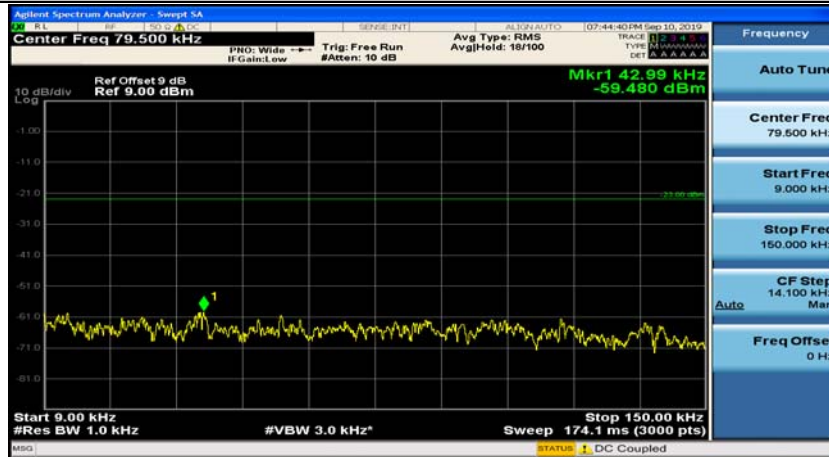

(Channel Bandwidth: 1.4 MHz)\_MCH\_QPSK\_1RB#0

(Channel Bandwidth: 1.4 MHz)\_MCH\_QPSK\_1RB#3

(Channel Bandwidth: 1.4 MHz)\_HCH\_QPSK\_1RB#0

(Channel Bandwidth: 1.4 MHz)\_HCH\_QPSK\_1RB#3

(Channel Bandwidth: 1.4 MHz)\_LCH\_16QAM\_1RB#0

(Channel Bandwidth: 1.4 MHz)\_LCH\_16QAM\_1RB#3

(Channel Bandwidth: 1.4 MHz)\_MCH\_16QAM\_1RB#0

(Channel Bandwidth: 1.4 MHz)\_MCH\_16QAM\_1RB#3

(Channel Bandwidth: 1.4 MHz)\_HCH\_16QAM\_1RB#0

(Channel Bandwidth: 1.4 MHz)\_HCH\_16QAM\_1RB#3