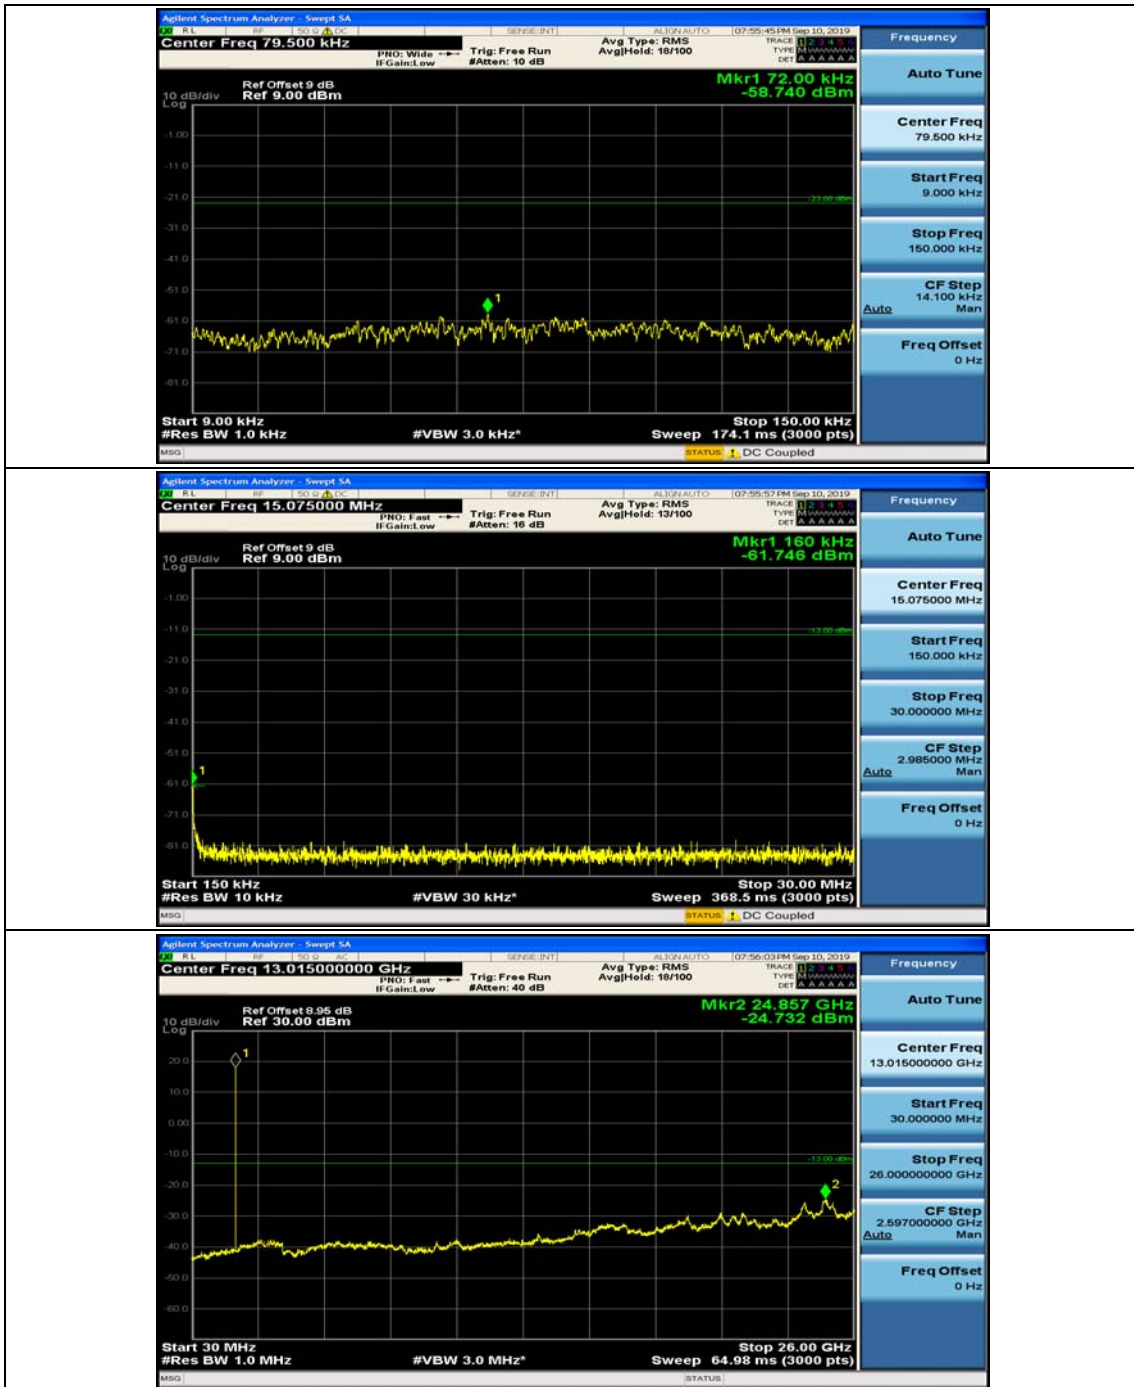

(Channel Bandwidth: 1.4 MHz)\_LCH\_16QAM\_1RB#3

(Channel Bandwidth: 1.4 MHz)\_MCH\_16QAM\_1RB#0

(Channel Bandwidth: 1.4 MHz)\_MCH\_16QAM\_1RB#3

(Channel Bandwidth: 1.4 MHz)\_HCH\_16QAM\_1RB#0

(Channel Bandwidth: 1.4 MHz)\_HCH\_16QAM\_1RB#3

### Channel Bandwidth: 3 MHz

(Channel Bandwidth: 3 MHz)\_MCH\_QPSK\_1RB#0

(Channel Bandwidth: 3 MHz)\_MCH\_QPSK\_1RB#7

(Channel Bandwidth: 3 MHz)\_HCH\_QPSK\_1RB#0

(Channel Bandwidth: 3 MHz)\_HCH\_QPSK\_1RB#7

(Channel Bandwidth: 3 MHz)\_LCH\_16QAM\_1RB#0

(Channel Bandwidth: 3 MHz)\_LCH\_16QAM\_1RB#7

(Channel Bandwidth: 3 MHz)\_MCH\_16QAM\_1RB#0

(Channel Bandwidth: 3 MHz)\_MCH\_16QAM\_1RB#7

(Channel Bandwidth: 3 MHz)\_HCH\_16QAM\_1RB#0

### Channel Bandwidth: 5 MHz