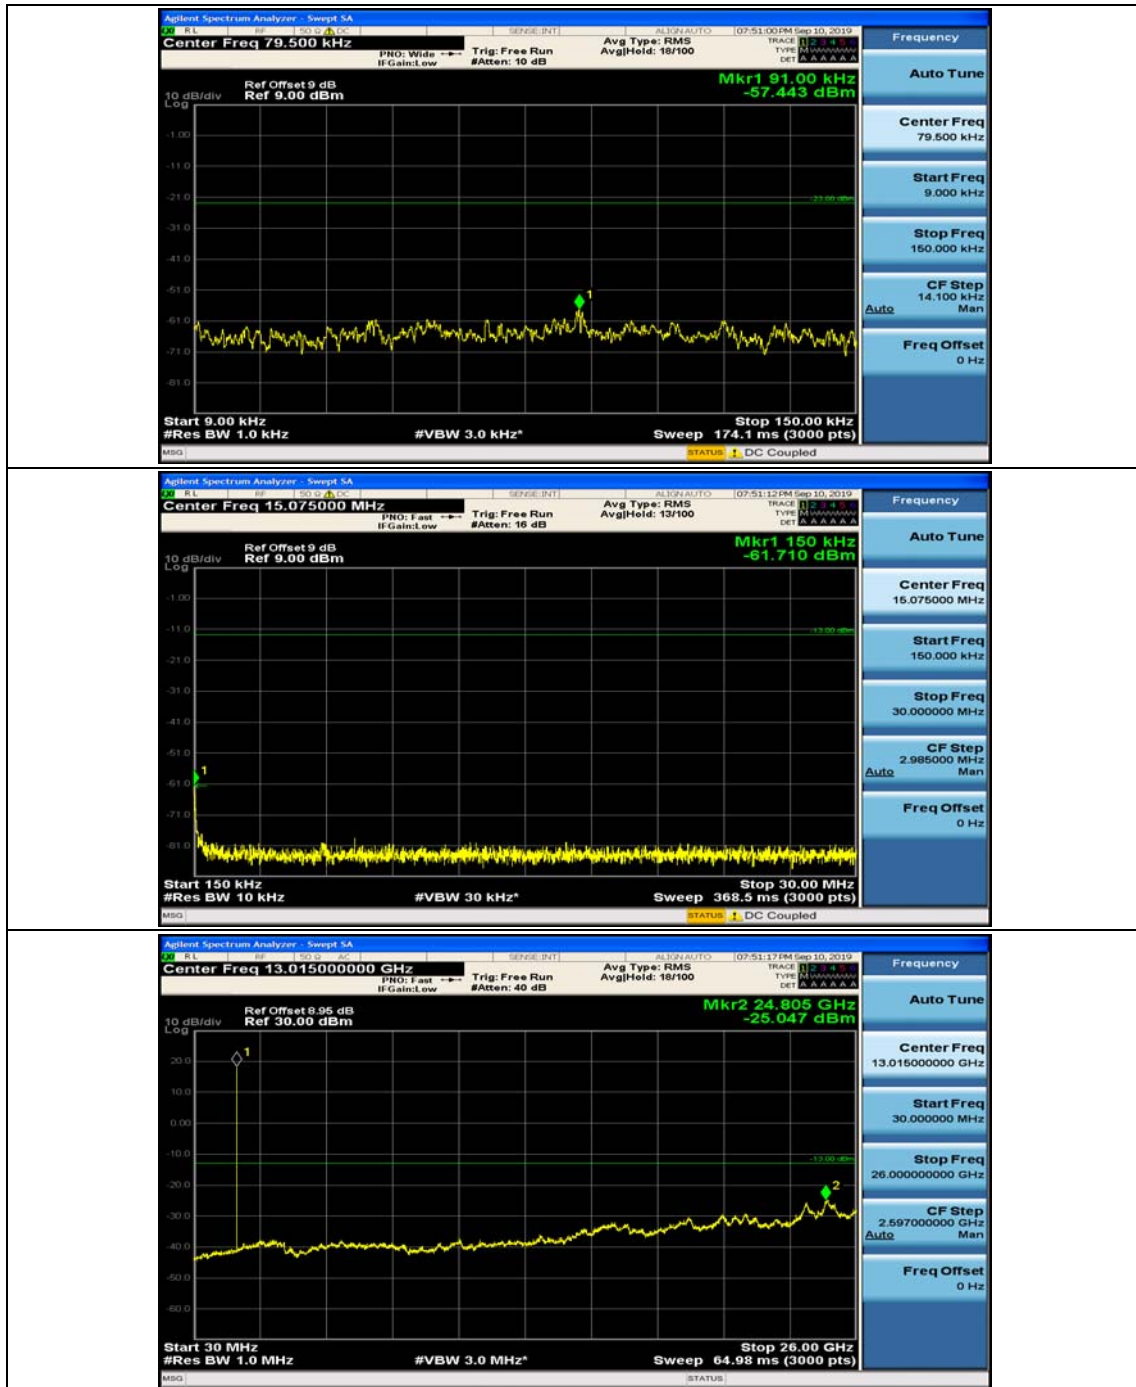

(Channel Bandwidth: 1.4 MHz)\_MCH\_QPSK\_1RB#0

(Channel Bandwidth: 1.4 MHz)\_MCH\_QPSK\_1RB#3

(Channel Bandwidth: 1.4 MHz)\_HCH\_QPSK\_1RB#0

(Channel Bandwidth: 1.4 MHz)\_HCH\_QPSK\_1RB#3

(Channel Bandwidth: 1.4 MHz)\_LCH\_16QAM\_1RB#0

(Channel Bandwidth: 1.4 MHz)\_LCH\_16QAM\_1RB#3

(Channel Bandwidth: 1.4 MHz)\_MCH\_16QAM\_1RB#0

(Channel Bandwidth: 1.4 MHz)\_MCH\_16QAM\_1RB#3

(Channel Bandwidth: 1.4 MHz)\_HCH\_16QAM\_1RB#0

(Channel Bandwidth: 1.4 MHz)\_HCH\_16QAM\_1RB#3

### Channel Bandwidth: 3 MHz

(Channel Bandwidth: 3 MHz)\_MCH\_QPSK\_1RB#0

(Channel Bandwidth: 3 MHz)\_MCH\_QPSK\_1RB#7

(Channel Bandwidth: 3 MHz)\_HCH\_QPSK\_1RB#0

(Channel Bandwidth: 3 MHz)\_HCH\_QPSK\_1RB#7