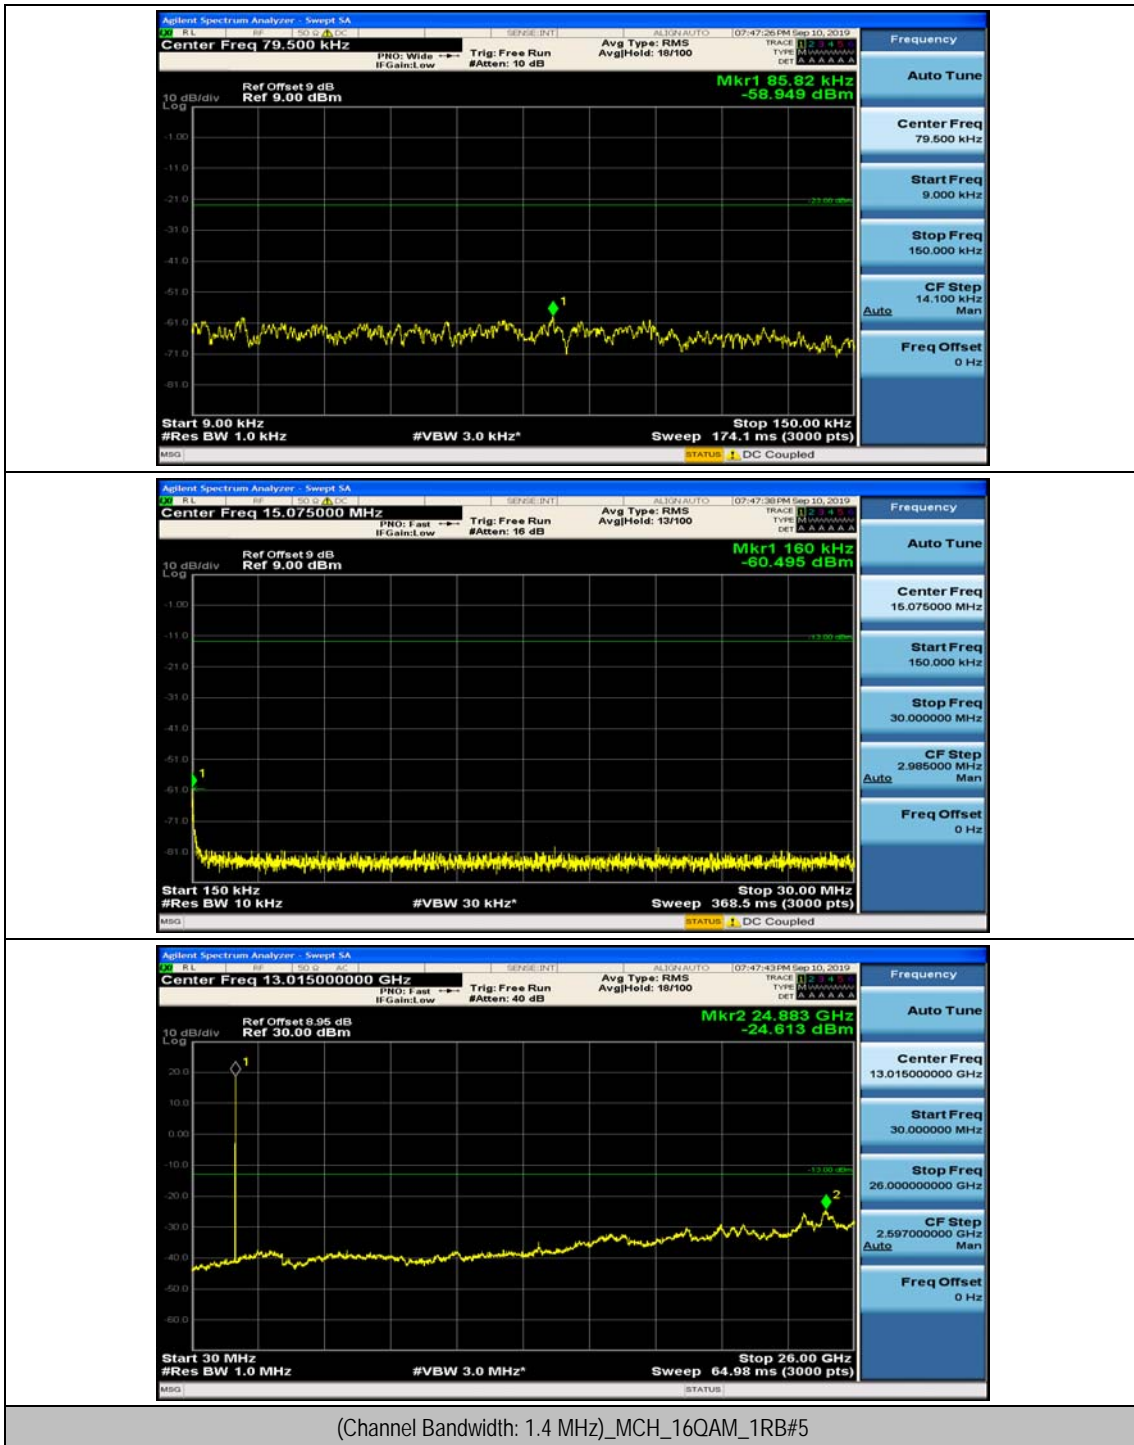

(Channel Bandwidth: 1.4 MHz)\_MCH\_QPSK\_1RB#0

(Channel Bandwidth: 1.4 MHz)\_MCH\_QPSK\_1RB#3

(Channel Bandwidth: 1.4 MHz)\_HCH\_QPSK\_1RB#0

(Channel Bandwidth: 1.4 MHz)\_HCH\_QPSK\_1RB#3

(Channel Bandwidth: 1.4 MHz)\_LCH\_16QAM\_1RB#0

(Channel Bandwidth: 1.4 MHz)\_LCH\_16QAM\_1RB#3

(Channel Bandwidth: 1.4 MHz)\_MCH\_16QAM\_1RB#0

(Channel Bandwidth: 1.4 MHz)\_MCH\_16QAM\_1RB#3

(Channel Bandwidth: 1.4 MHz)\_HCH\_16QAM\_1RB#0

(Channel Bandwidth: 1.4 MHz)\_HCH\_16QAM\_1RB#3

### Channel Bandwidth: 3 MHz

(Channel Bandwidth: 3 MHz)\_MCH\_QPSK\_1RB#0

(Channel Bandwidth: 3 MHz)\_MCH\_QPSK\_1RB#7

(Channel Bandwidth: 3 MHz)\_HCH\_QPSK\_1RB#0

(Channel Bandwidth: 3 MHz)\_HCH\_QPSK\_1RB#7