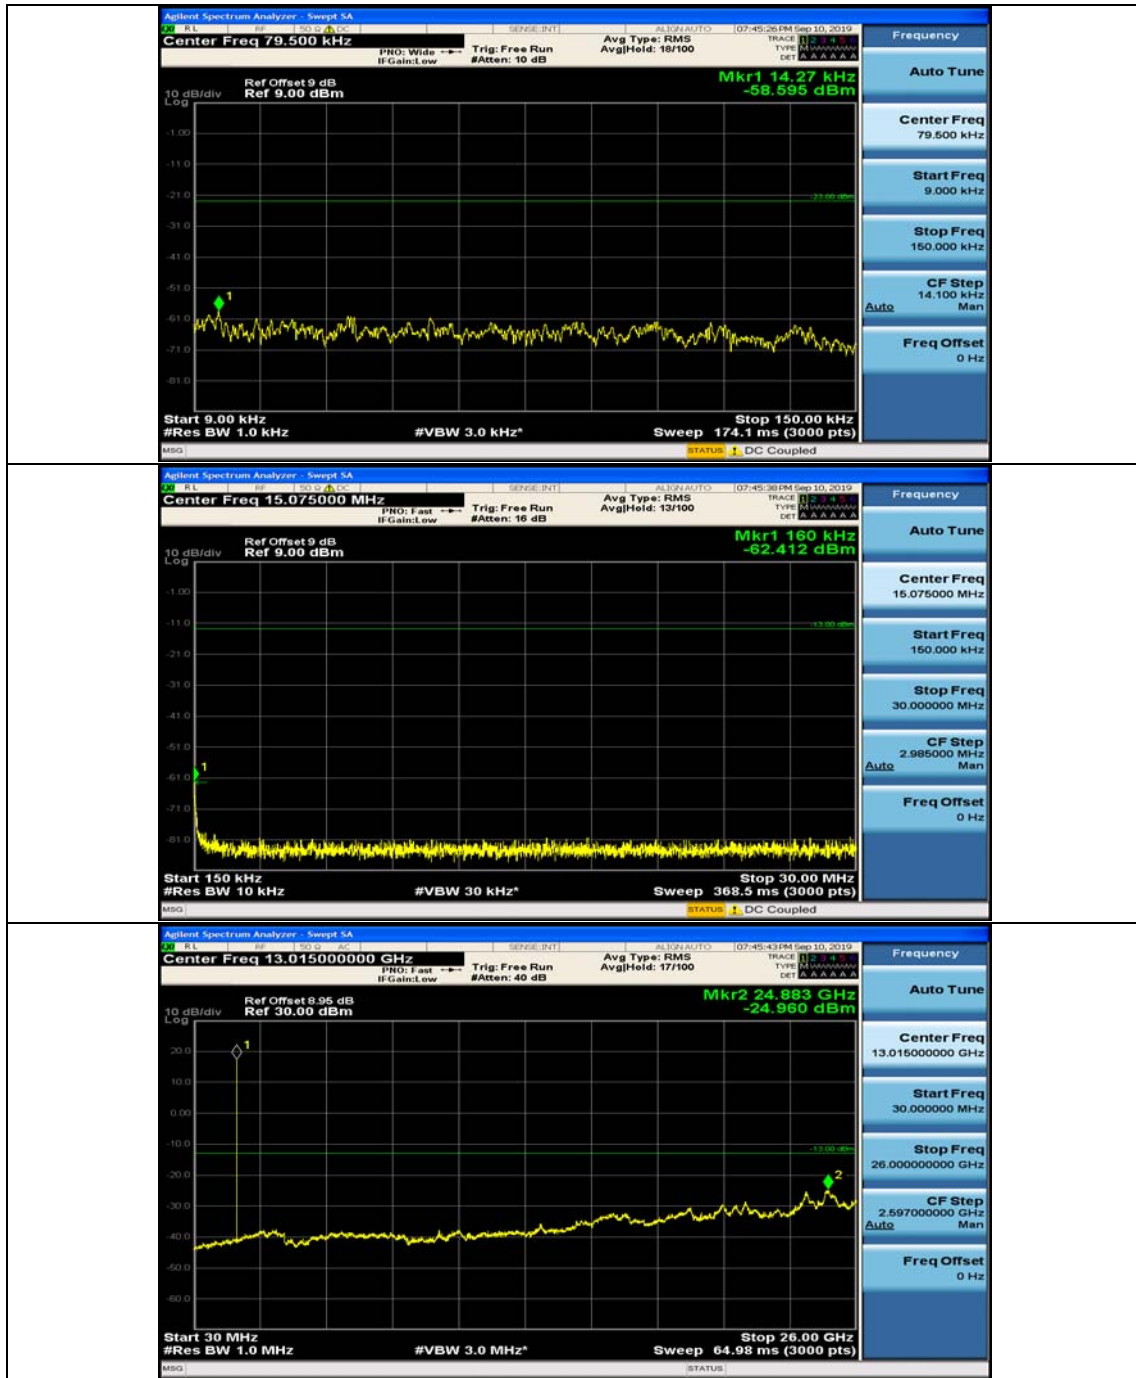

(Channel Bandwidth: 1.4 MHz)\_MCH\_QPSK\_1RB#0

(Channel Bandwidth: 1.4 MHz)\_MCH\_QPSK\_1RB#3

(Channel Bandwidth: 1.4 MHz)\_HCH\_QPSK\_1RB#0

(Channel Bandwidth: 1.4 MHz)\_HCH\_QPSK\_1RB#3

(Channel Bandwidth: 1.4 MHz)\_LCH\_16QAM\_1RB#0

(Channel Bandwidth: 1.4 MHz)\_LCH\_16QAM\_1RB#3

(Channel Bandwidth: 1.4 MHz)\_MCH\_16QAM\_1RB#0

(Channel Bandwidth: 1.4 MHz)\_MCH\_16QAM\_1RB#3

(Channel Bandwidth: 1.4 MHz)\_HCH\_16QAM\_1RB#0

(Channel Bandwidth: 1.4 MHz)\_HCH\_16QAM\_1RB#3

### Channel Bandwidth: 3 MHz

(Channel Bandwidth: 3 MHz)\_MCH\_QPSK\_1RB#0

(Channel Bandwidth: 3 MHz)\_MCH\_QPSK\_1RB#7

(Channel Bandwidth: 3 MHz)\_HCH\_QPSK\_1RB#0

(Channel Bandwidth: 3 MHz)\_HCH\_QPSK\_1RB#7