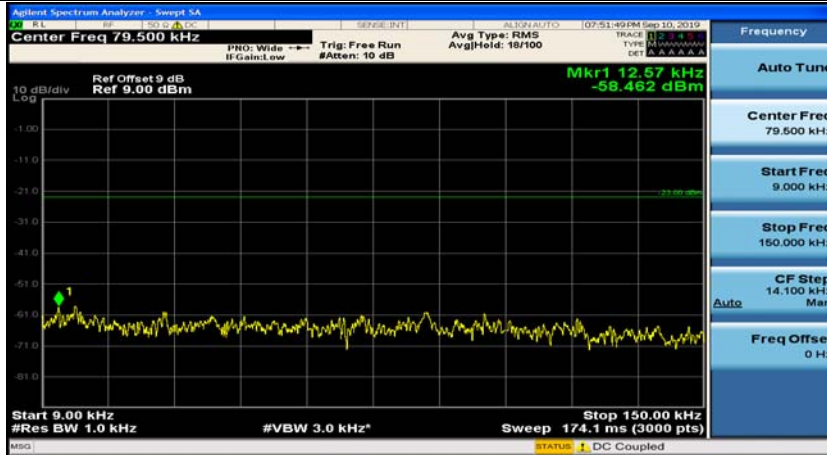

### Channel Bandwidth: 3 MHz

(Channel Bandwidth: 3 MHz)\_MCH\_QPSK\_1RB#0

(Channel Bandwidth: 3 MHz)\_MCH\_QPSK\_1RB#7

(Channel Bandwidth: 3 MHz)\_HCH\_QPSK\_1RB#0

(Channel Bandwidth: 3 MHz)\_HCH\_QPSK\_1RB#7

(Channel Bandwidth: 3 MHz)\_LCH\_16QAM\_1RB#0

(Channel Bandwidth: 3 MHz)\_LCH\_16QAM\_1RB#7

(Channel Bandwidth: 3 MHz)\_MCH\_16QAM\_1RB#0

(Channel Bandwidth: 3 MHz)\_MCH\_16QAM\_1RB#7

(Channel Bandwidth: 3 MHz)\_HCH\_16QAM\_1RB#0