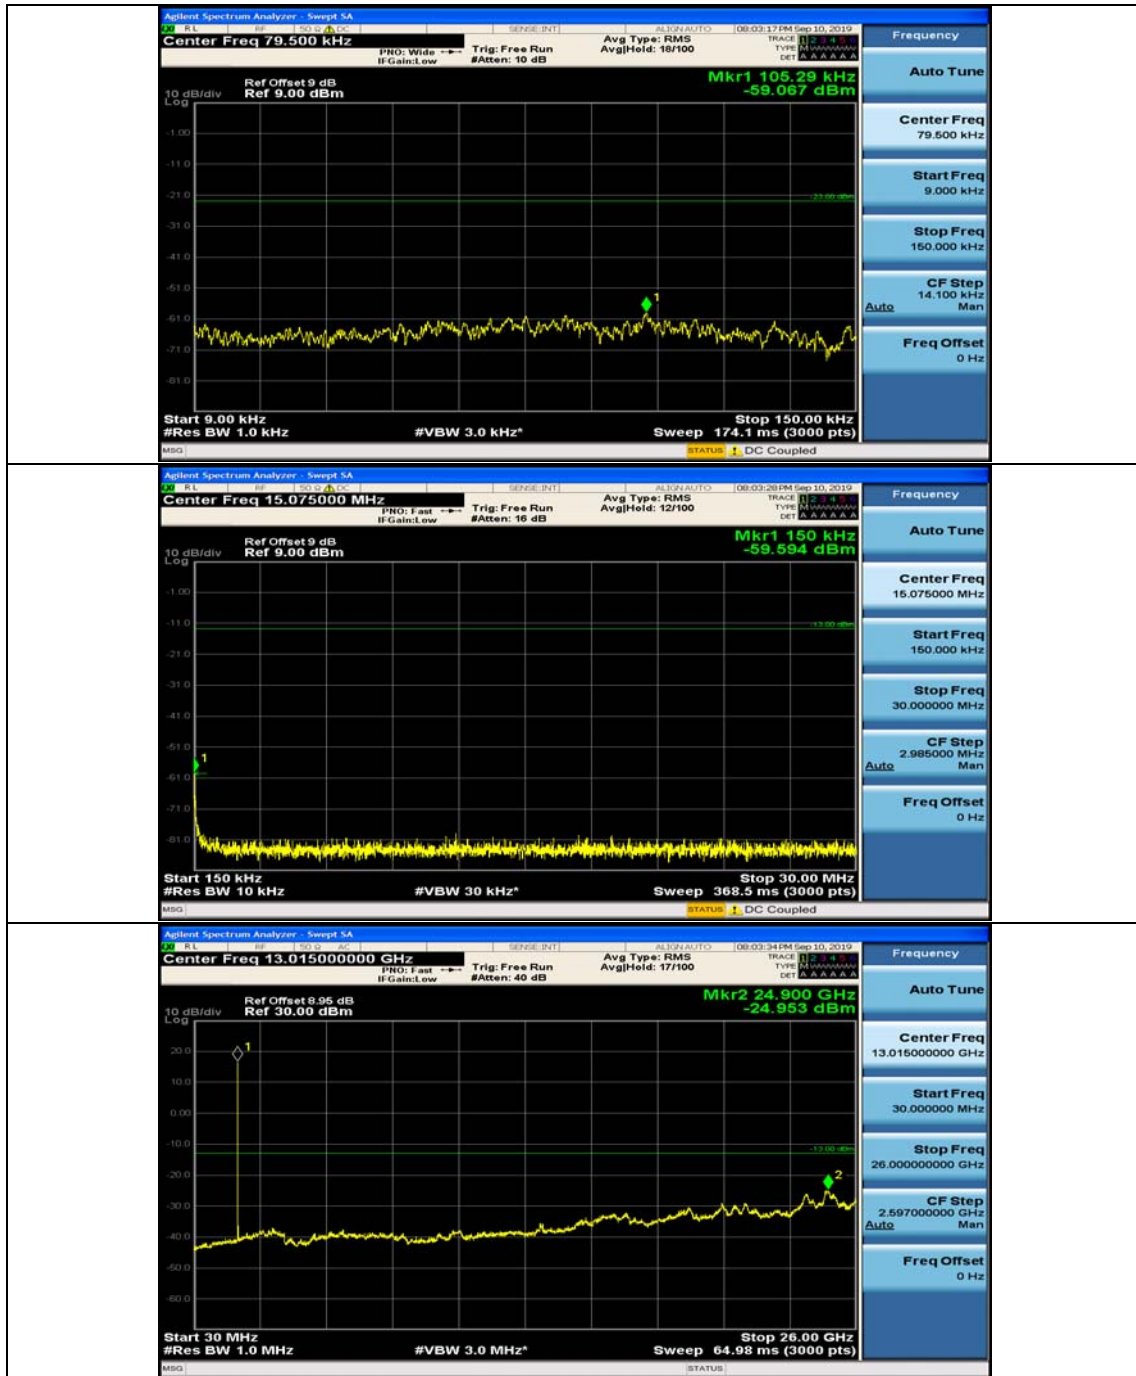

### Channel Bandwidth: 5 MHz

## (Channel Bandwidth: 5 MHz)\_MCH\_QPSK\_1RB#0

## (Channel Bandwidth: 5 MHz)\_MCH\_QPSK\_1RB#12

(Channel Bandwidth: 5 MHz)\_HCH\_QPSK\_1RB#0

(Channel Bandwidth: 5 MHz)\_HCH\_QPSK\_1RB#12

(Channel Bandwidth: 5 MHz)\_LCH\_16QAM\_1RB#0

(Channel Bandwidth: 5 MHz)\_LCH\_16QAM\_1RB#12