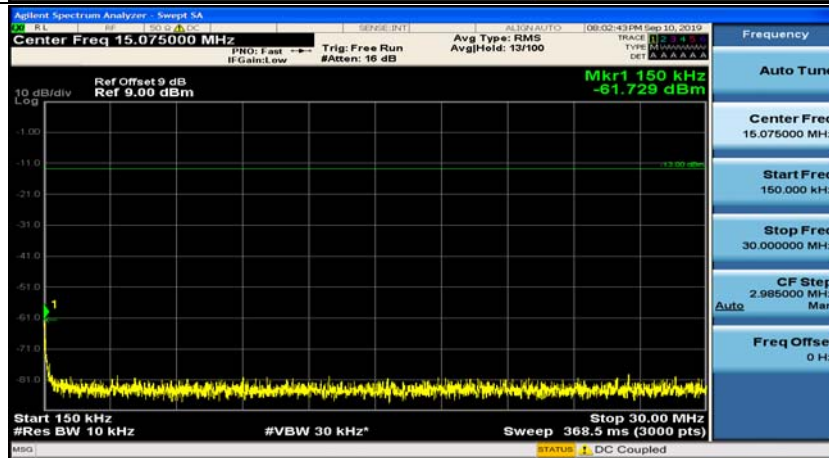

(Channel Bandwidth: 5 MHz)_HCH_QPSK_1RB#0

(Channel Bandwidth: 5 MHz)_HCH_QPSK_1RB#12