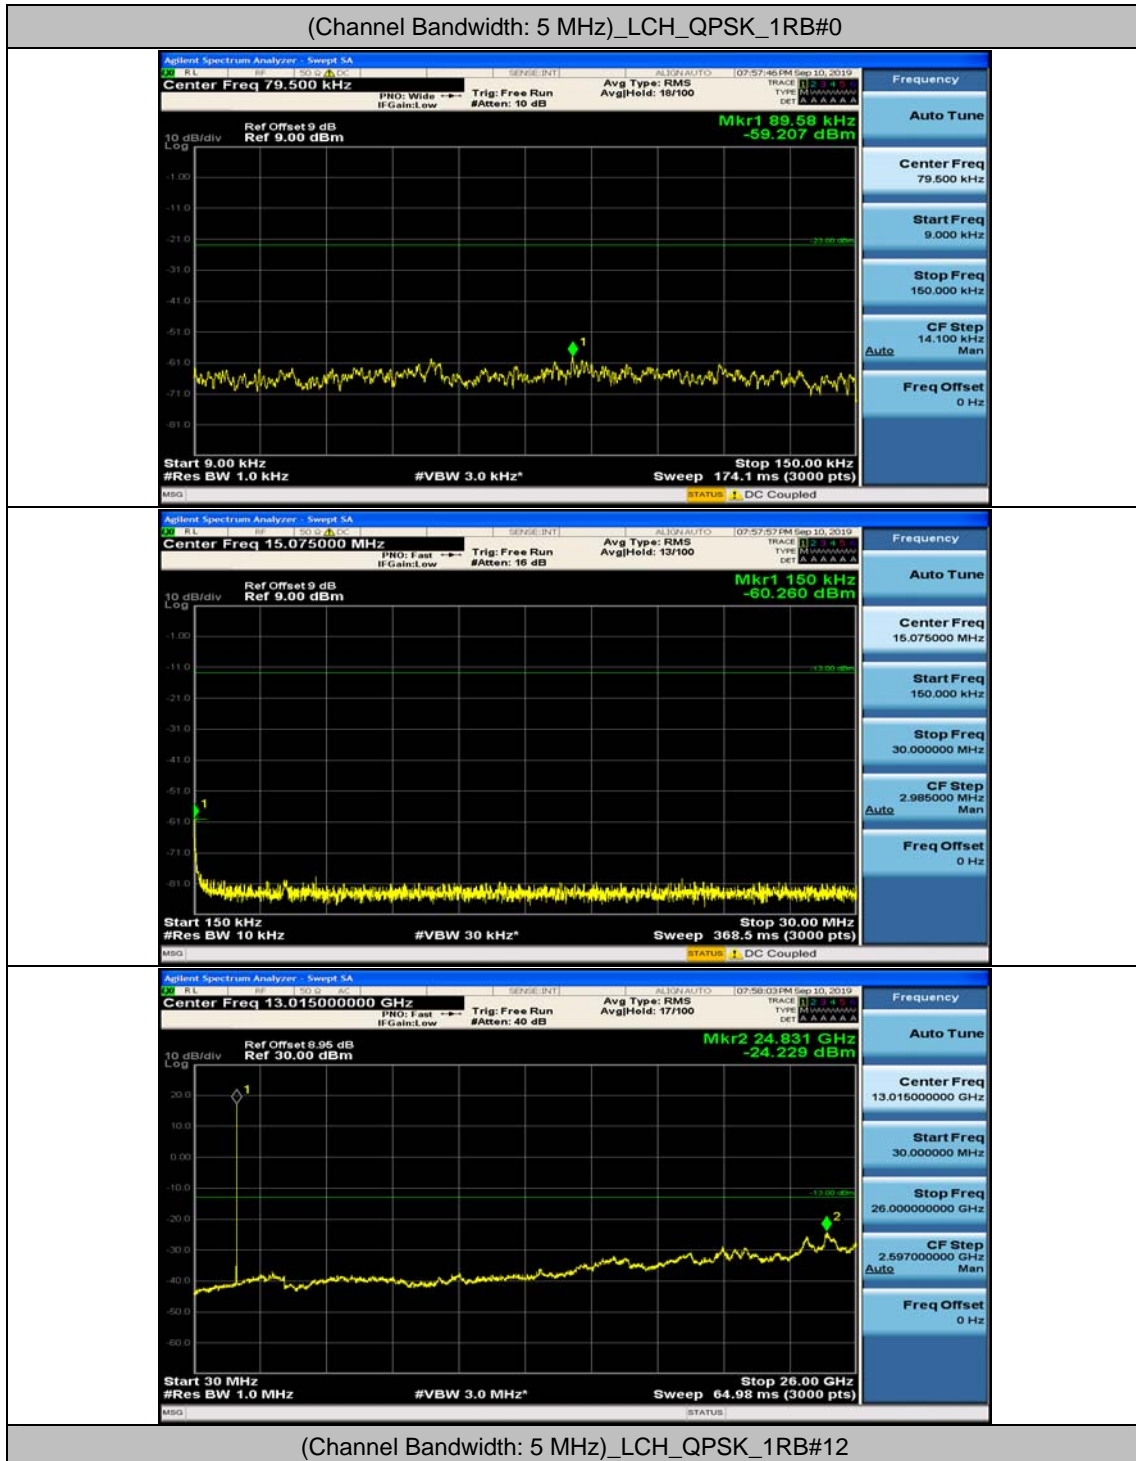

### Channel Bandwidth: 3 MHz

(Channel Bandwidth: 3 MHz)\_MCH\_QPSK\_1RB#0

(Channel Bandwidth: 3 MHz)\_MCH\_QPSK\_1RB#7

(Channel Bandwidth: 3 MHz)\_HCH\_QPSK\_1RB#0

(Channel Bandwidth: 3 MHz)\_HCH\_QPSK\_1RB#7

(Channel Bandwidth: 3 MHz)\_LCH\_16QAM\_1RB#0

(Channel Bandwidth: 3 MHz)\_LCH\_16QAM\_1RB#7

(Channel Bandwidth: 3 MHz)\_MCH\_16QAM\_1RB#0

(Channel Bandwidth: 3 MHz)\_MCH\_16QAM\_1RB#7

(Channel Bandwidth: 3 MHz)\_HCH\_16QAM\_1RB#0

(Channel Bandwidth: 3 MHz)\_HCH\_16QAM\_1RB#7

### Channel Bandwidth: 5 MHz