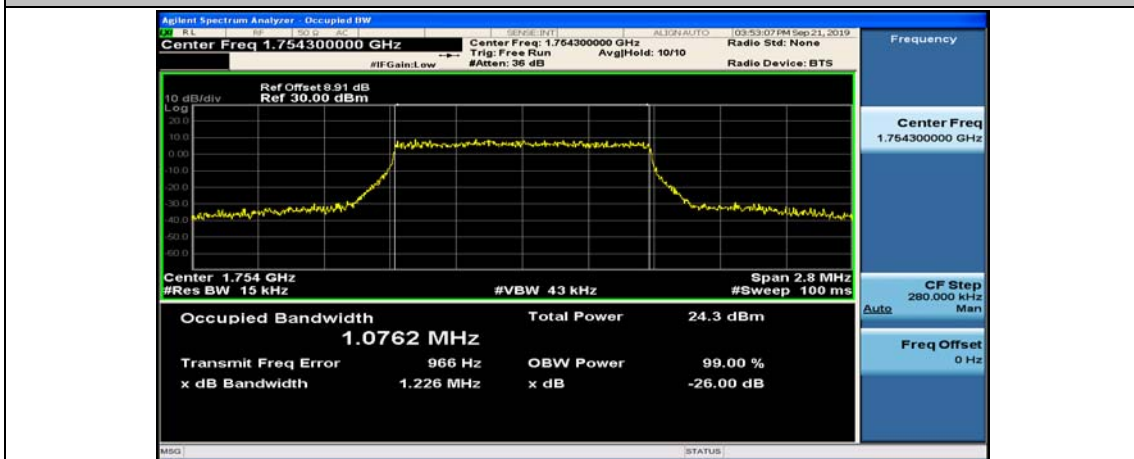

Test Graphs

Channel Bandwidth: 1.4 MHz

(Channel Bandwidth: 1.4 MHz)_LCH_16QAM_6RB#0

(Channel Bandwidth: 1.4 MHz)_MCH_16QAM_6RB#0

(Channel Bandwidth: 1.4 MHz)_HCH_16QAM_6RB#0

Channel Bandwidth: 3 MHz

(Channel Bandwidth: 3 MHz)_LCH_16QAM_15RB#0