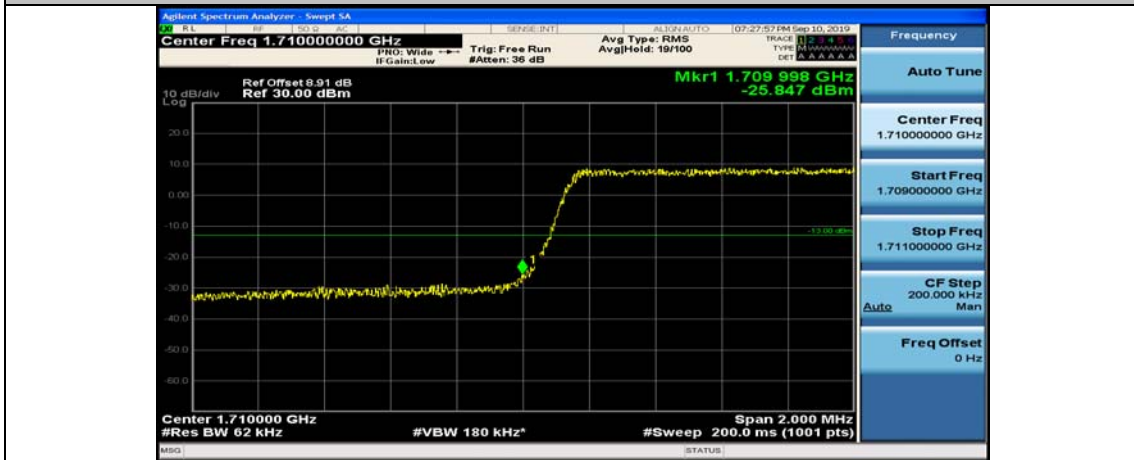

(Channel Bandwidth: 3 MHz)_LCH_QPSK_15RB#0