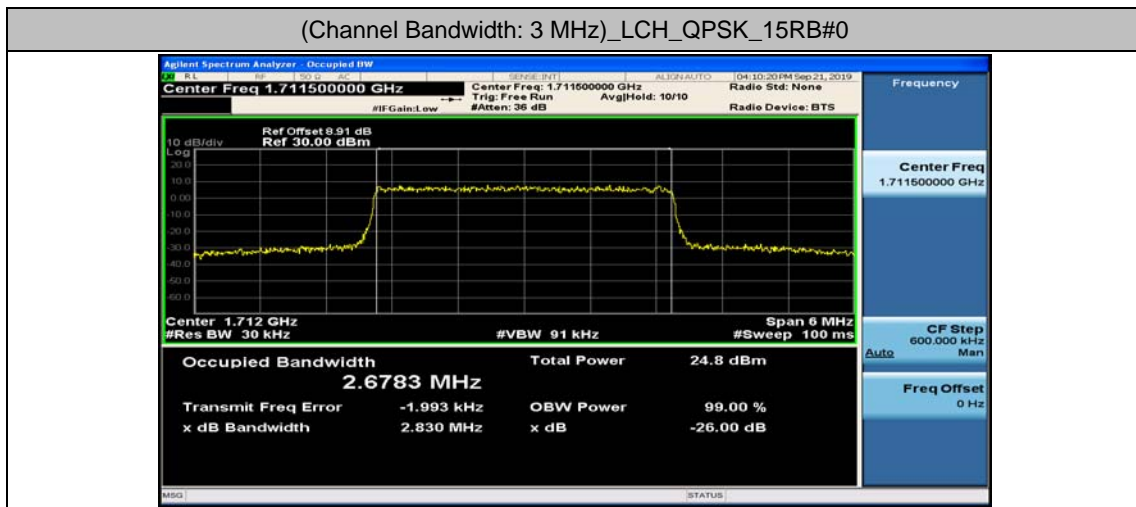

Test Graphs

Channel Bandwidth: 1.4 MHz

(Channel Bandwidth: 1.4 MHz)_LCH_16QAM_6RB#0

(Channel Bandwidth: 1.4 MHz)_MCH_16QAM_6RB#0

(Channel Bandwidth: 1.4 MHz)_HCH_16QAM_6RB#0

Channel Bandwidth: 3 MHz

(Channel Bandwidth: 3 MHz)_LCH_16QAM_15RB#0