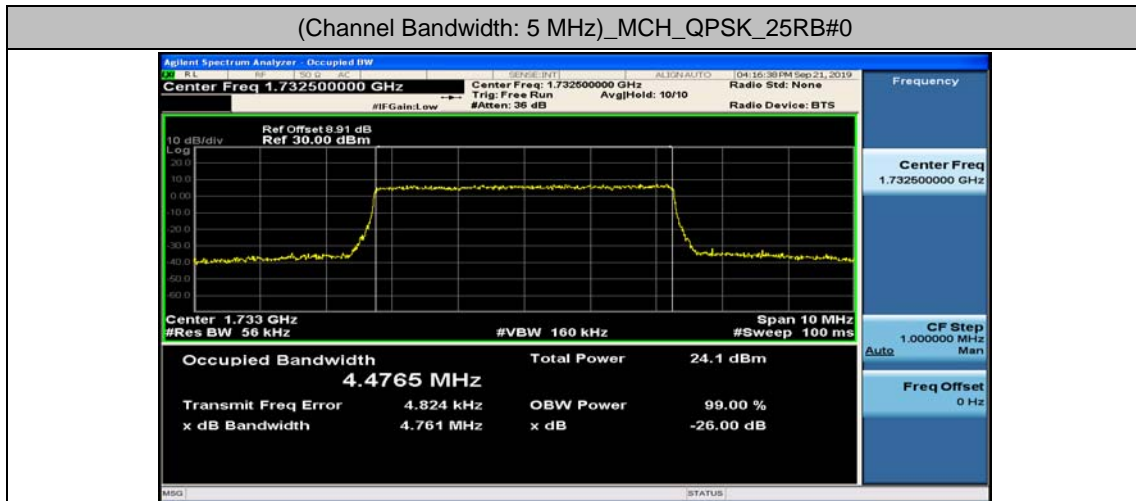

Channel Bandwidth: 5 MHz