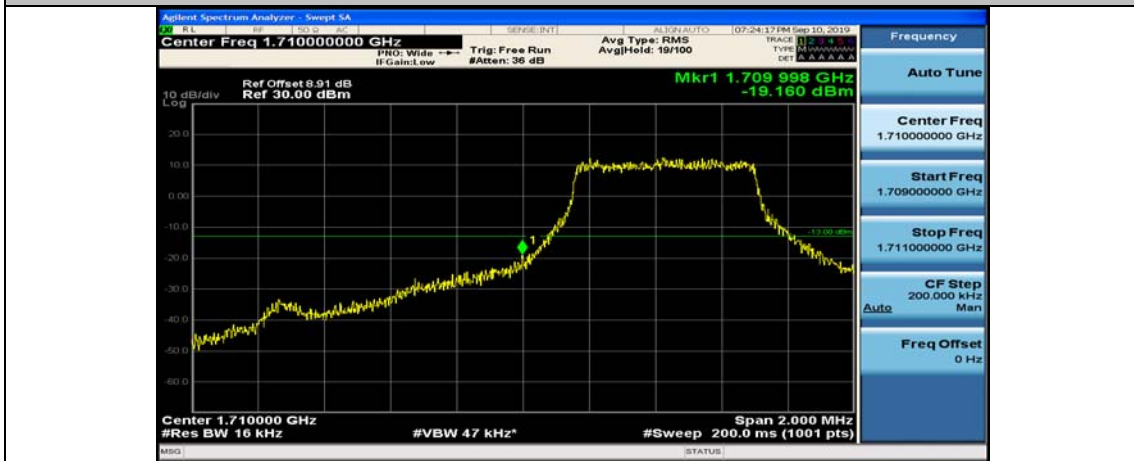

(Channel Bandwidth: 1.4 MHz)_HCH_QPSK_3RB#3

(Channel Bandwidth: 1.4 MHz)_HCH_QPSK_6RB#0

(Channel Bandwidth: 1.4 MHz)_LCH_16QAM_1RB#3

(Channel Bandwidth: 1.4 MHz)_LCH_16QAM_1RB#5

(Channel Bandwidth: 1.4 MHz)_LCH_16QAM_3RB#0