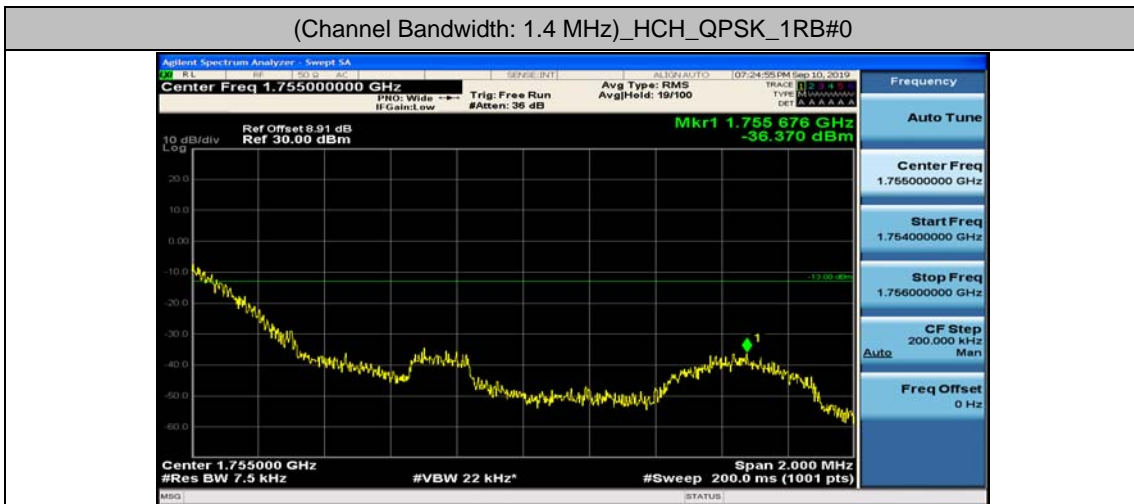

(Channel Bandwidth: 1.4 MHz)_HCH_QPSK_1RB#0