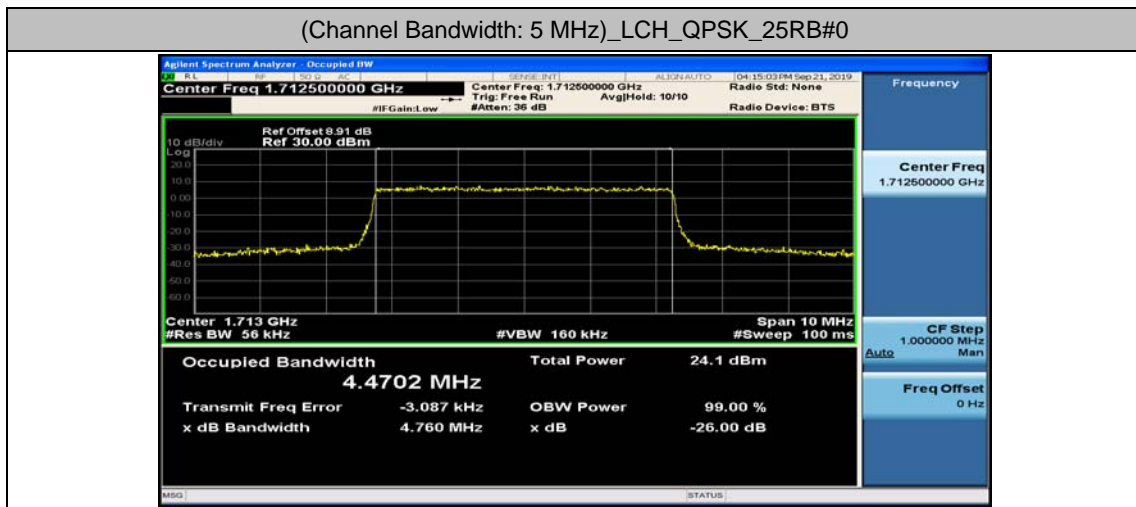

Channel Bandwidth: 5 MHz