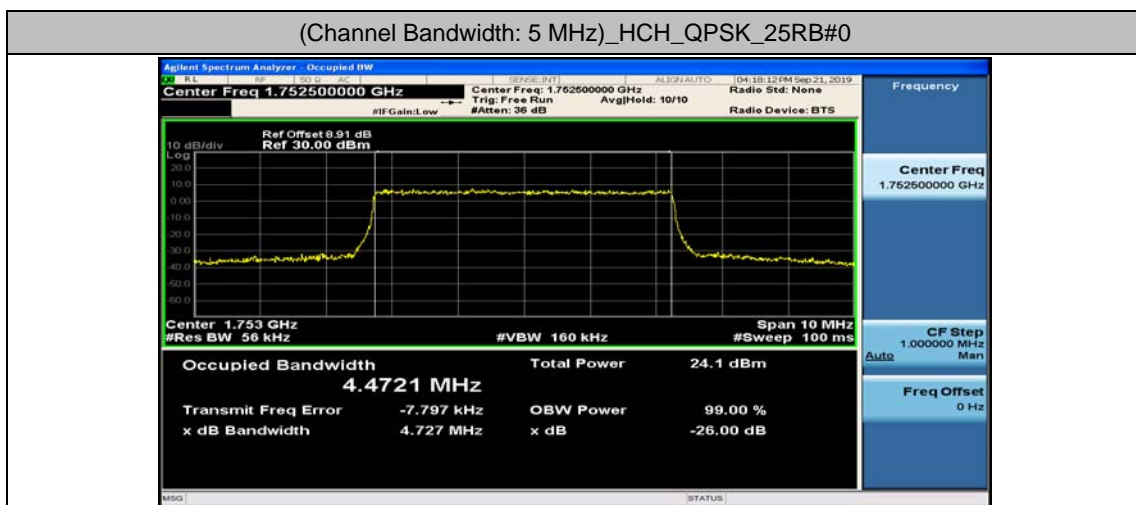

Channel Bandwidth: 5 MHz