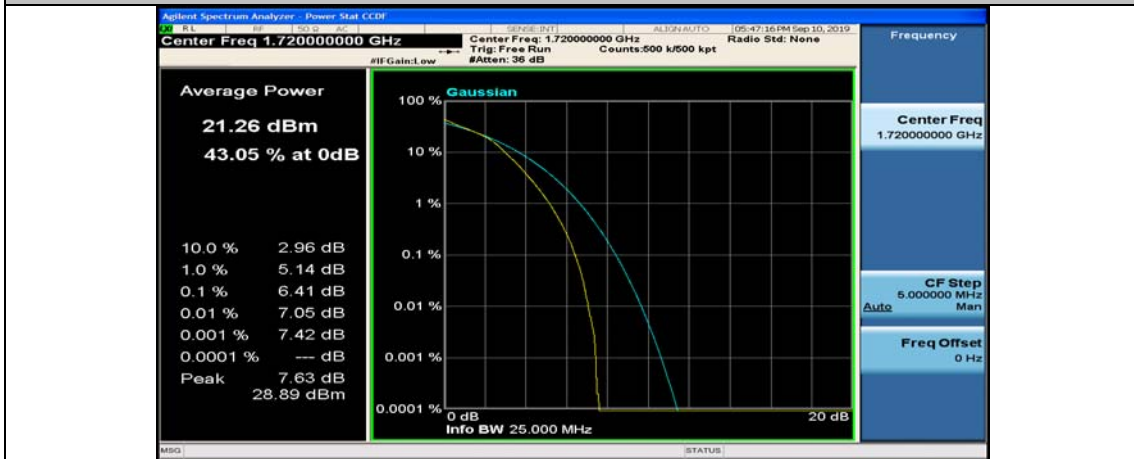

(Channel Bandwidth:20 MHz)_HCH_QPSK_50RB#50

(Channel Bandwidth:20 MHz)_HCH_QPSK_100RB#0

(Channel Bandwidth:20 MHz)_LCH_16QAM_1RB#0

(Channel Bandwidth:20 MHz)_LCH_16QAM_1RB#49

(Channel Bandwidth:20 MHz)_LCH_16QAM_1RB#99

(Channel Bandwidth:20 MHz)_LCH_16QAM_50RB#0

(Channel Bandwidth:20 MHz)_LCH_16QAM_50RB#25

(Channel Bandwidth:20 MHz)_LCH_16QAM_50RB#50

(Channel Bandwidth:20 MHz)_LCH_16QAM_100RB#0

(Channel Bandwidth:20 MHz)_MCH_16QAM_1RB#0