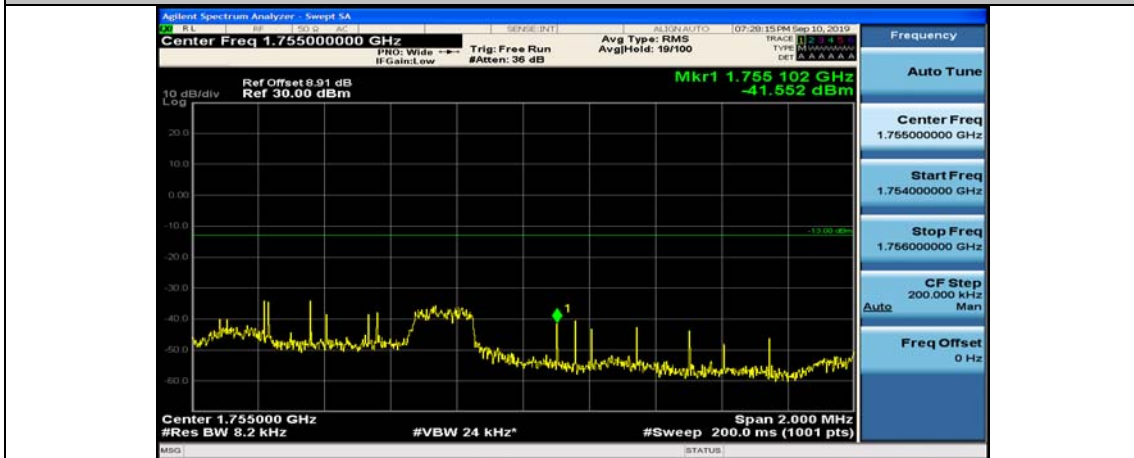

(Channel Bandwidth: 3 MHz)_HCH_QPSK_1RB#0