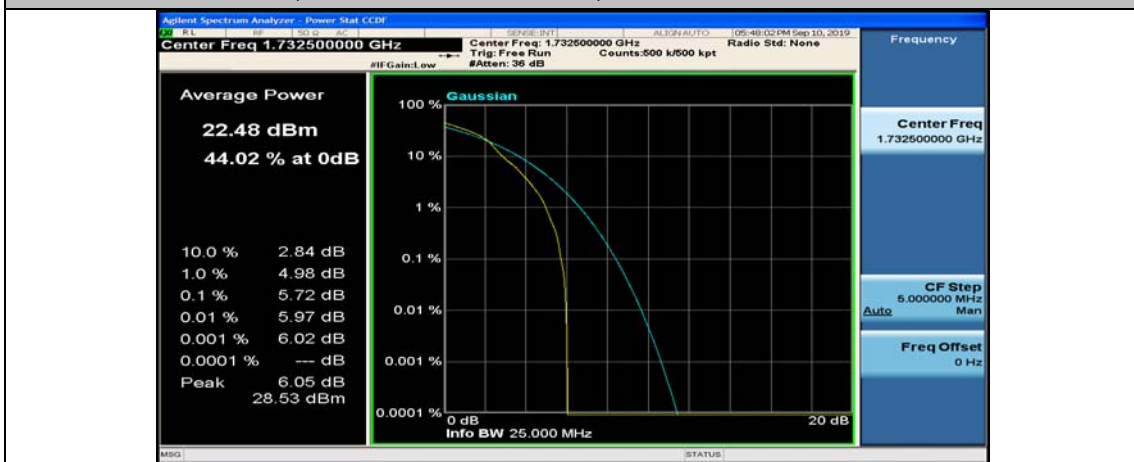

(Channel Bandwidth:20 MHz)_LCH_16QAM_50RB#0

(Channel Bandwidth:20 MHz)_LCH_16QAM_50RB#25

(Channel Bandwidth:20 MHz)_LCH_16QAM_50RB#50

(Channel Bandwidth:20 MHz)_LCH_16QAM_100RB#0

(Channel Bandwidth:20 MHz)_MCH_16QAM_1RB#0

(Channel Bandwidth:20 MHz)_MCH_16QAM_1RB#49

(Channel Bandwidth:20 MHz)_MCH_16QAM_1RB#99

(Channel Bandwidth:20 MHz)_MCH_16QAM_50RB#0

(Channel Bandwidth:20 MHz)_MCH_16QAM_50RB#25

(Channel Bandwidth:20 MHz)_MCH_16QAM_50RB#50