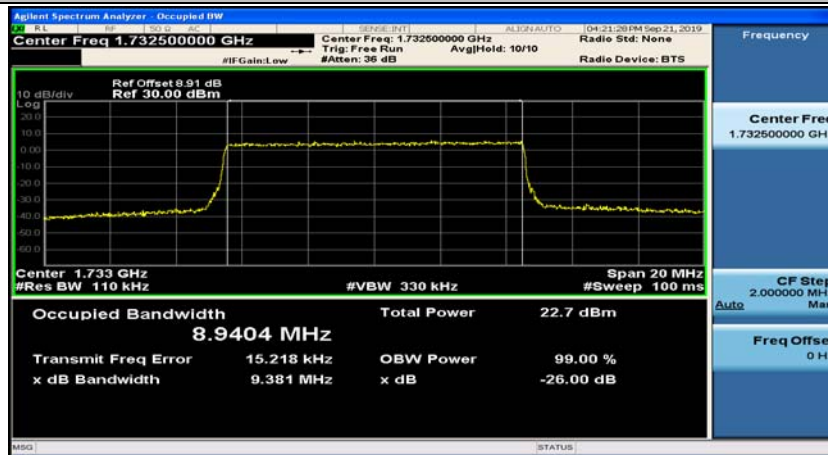

Channel Bandwidth: 10 MHz_MCH_16QAM_50RB#0