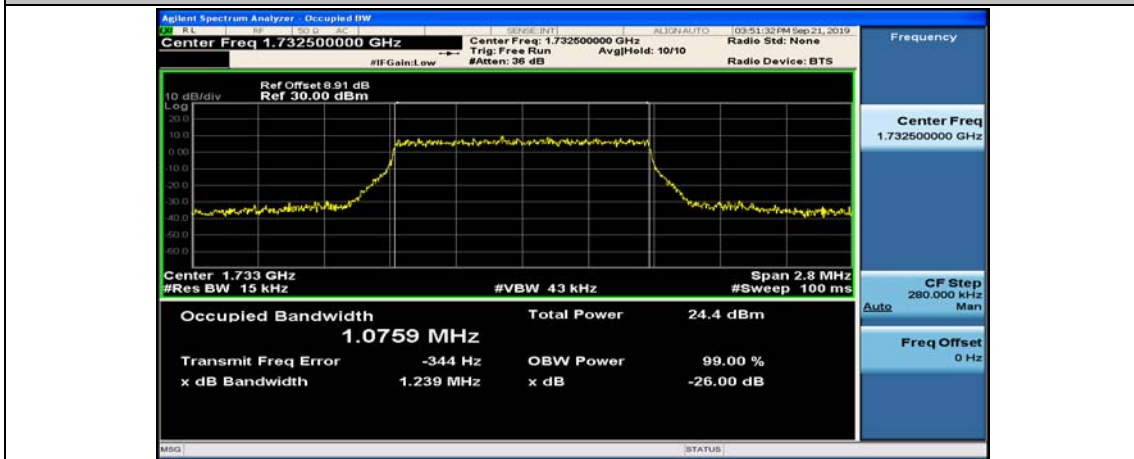

Test Graphs

Channel Bandwidth: 1.4 MHz

(Channel Bandwidth: 1.4 MHz)_LCH_16QAM_6RB#0

(Channel Bandwidth: 1.4 MHz)_MCH_16QAM_6RB#0

(Channel Bandwidth: 1.4 MHz)_HCH_16QAM_6RB#0

Channel Bandwidth: 3 MHz

(Channel Bandwidth: 3 MHz)_LCH_16QAM_15RB#0