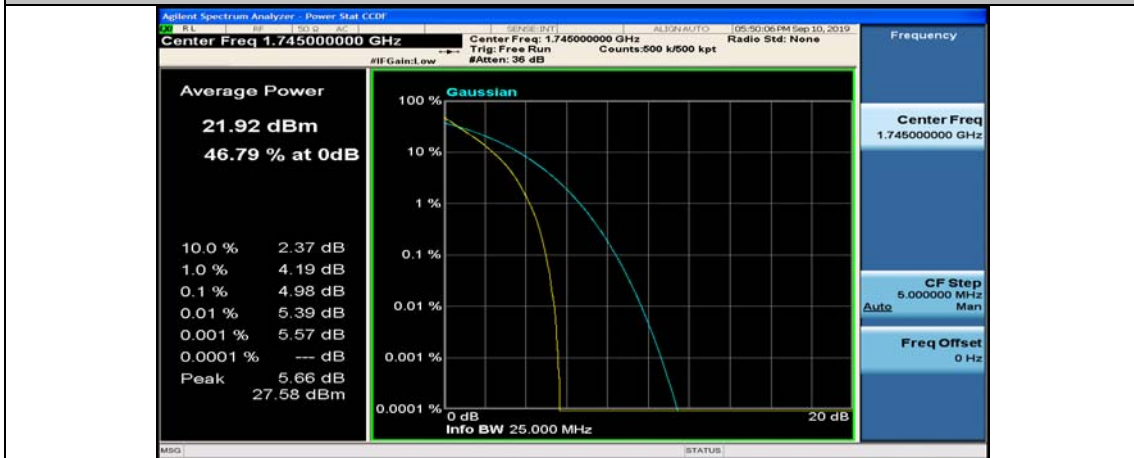

(Channel Bandwidth:20 MHz)_HCH_QPSK_50RB#50

(Channel Bandwidth:20 MHz)_HCH_QPSK_100RB#0

(Channel Bandwidth:20 MHz)_LCH_16QAM_1RB#0

(Channel Bandwidth:20 MHz)_LCH_16QAM_1RB#49

(Channel Bandwidth:20 MHz)_LCH_16QAM_1RB#99

(Channel Bandwidth:20 MHz)_LCH_16QAM_50RB#0

(Channel Bandwidth:20 MHz)_LCH_16QAM_50RB#25

(Channel Bandwidth:20 MHz)_LCH_16QAM_50RB#50

(Channel Bandwidth:20 MHz)_LCH_16QAM_100RB#0

(Channel Bandwidth:20 MHz)_MCH_16QAM_1RB#0