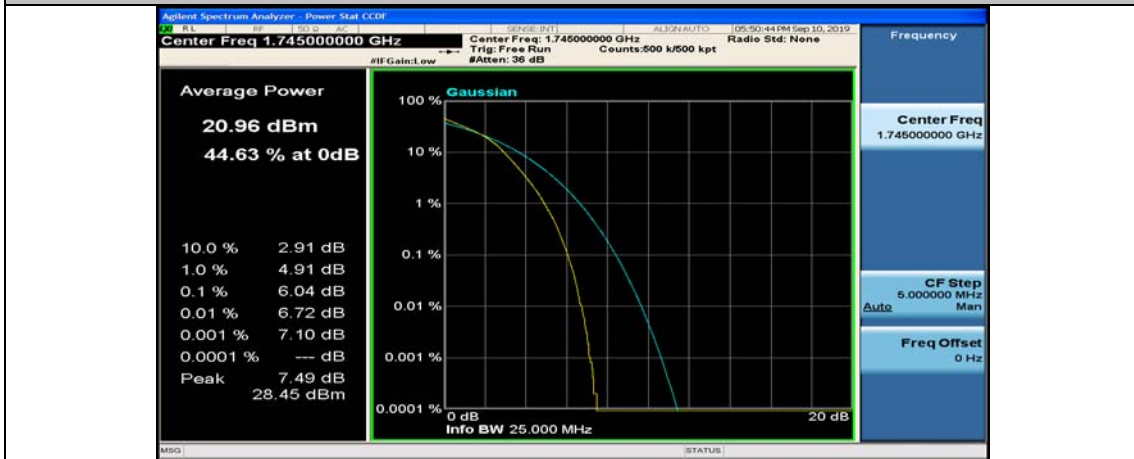

(Channel Bandwidth:20 MHz)_HCH_16QAM_100RB#0