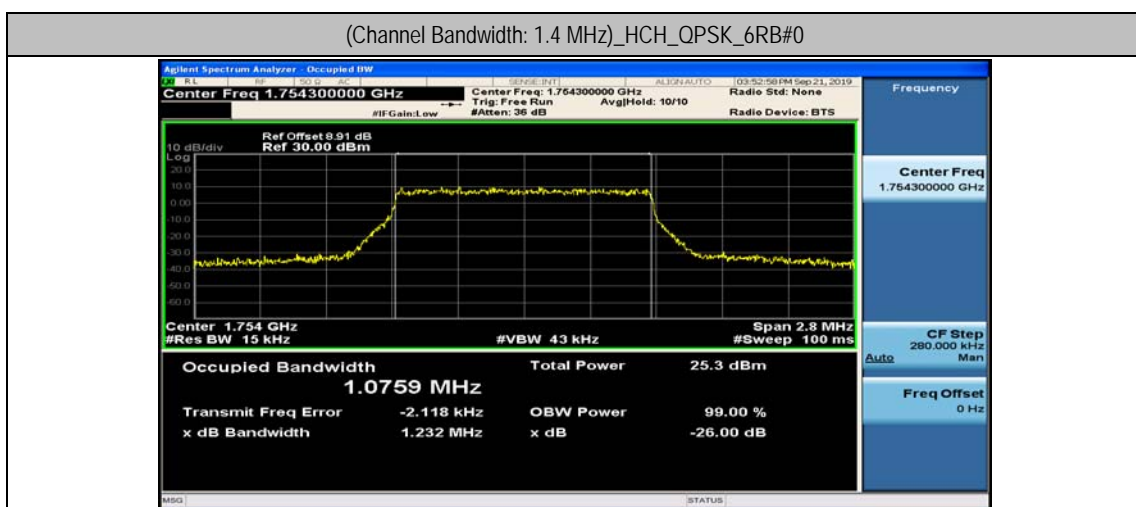

Test Graphs

Channel Bandwidth: 1.4 MHz