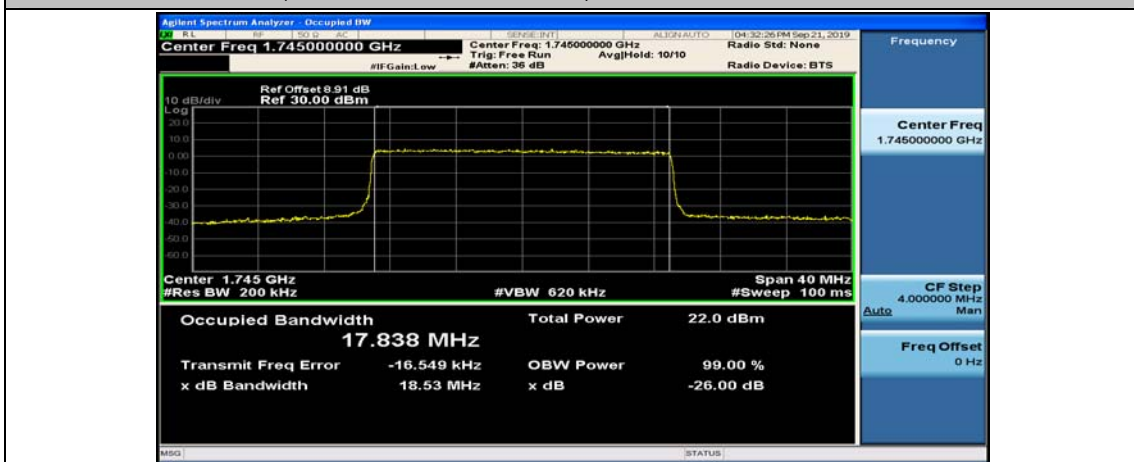

(Channel Bandwidth:15 MHz)_MCH_16QAM_75RB#0

(Channel Bandwidth:15 MHz)_HCH_16QAM_75RB#0

Channel Bandwidth: 20 MHz

(Channel Bandwidth:20 MHz)_LCH_16QAM_100RB#0

(Channel Bandwidth:20 MHz)_MCH_16QAM_100RB#0

(Channel Bandwidth:20 MHz)_HCH_16QAM_100RB#0