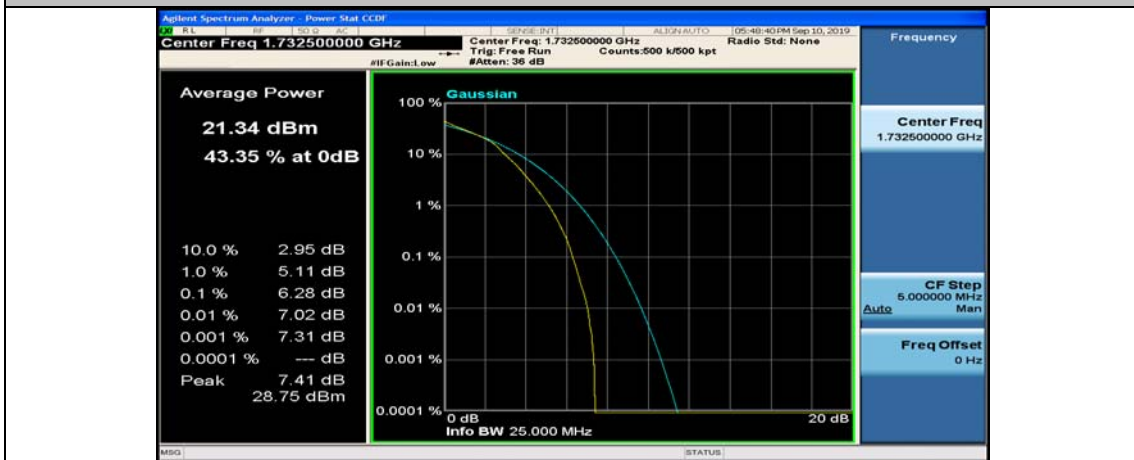

(Channel Bandwidth:20 MHz)_LCH_16QAM_50RB#0

(Channel Bandwidth:20 MHz)_LCH_16QAM_50RB#25

(Channel Bandwidth:20 MHz)_LCH_16QAM_50RB#50

(Channel Bandwidth:20 MHz)_LCH_16QAM_100RB#0

(Channel Bandwidth:20 MHz)_MCH_16QAM_1RB#0

(Channel Bandwidth:20 MHz)_MCH_16QAM_1RB#49

(Channel Bandwidth:20 MHz)_MCH_16QAM_1RB#99

(Channel Bandwidth:20 MHz)_MCH_16QAM_50RB#0

(Channel Bandwidth:20 MHz)_MCH_16QAM_50RB#25

(Channel Bandwidth:20 MHz)_MCH_16QAM_50RB#50