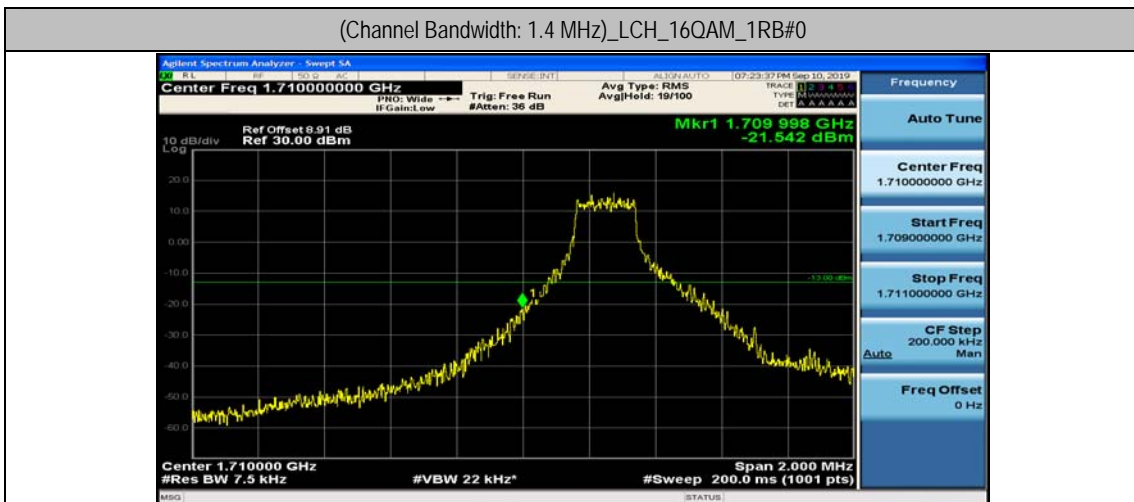

(Channel Bandwidth: 1.4 MHz)_HCH_QPSK_6RB#0