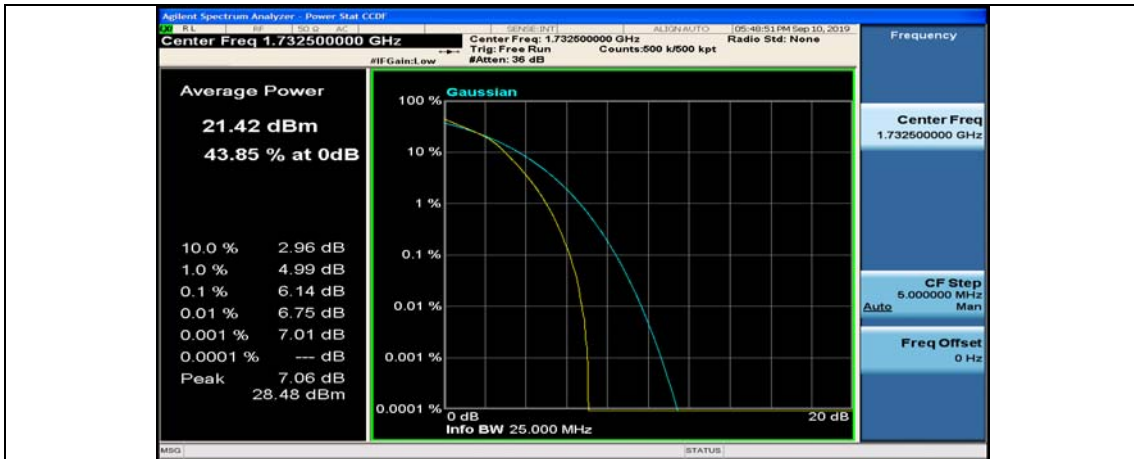

(Channel Bandwidth:20 MHz)_LCH_16QAM_50RB#0

(Channel Bandwidth:20 MHz)_LCH_16QAM_50RB#25

(Channel Bandwidth:20 MHz)_LCH_16QAM_50RB#50

(Channel Bandwidth:20 MHz)_LCH_16QAM_100RB#0

(Channel Bandwidth:20 MHz)_MCH_16QAM_1RB#0

(Channel Bandwidth:20 MHz)_MCH_16QAM_1RB#49

(Channel Bandwidth:20 MHz)_MCH_16QAM_1RB#99

(Channel Bandwidth:20 MHz)_MCH_16QAM_50RB#0

(Channel Bandwidth:20 MHz)_MCH_16QAM_50RB#25

(Channel Bandwidth:20 MHz)_MCH_16QAM_50RB#50