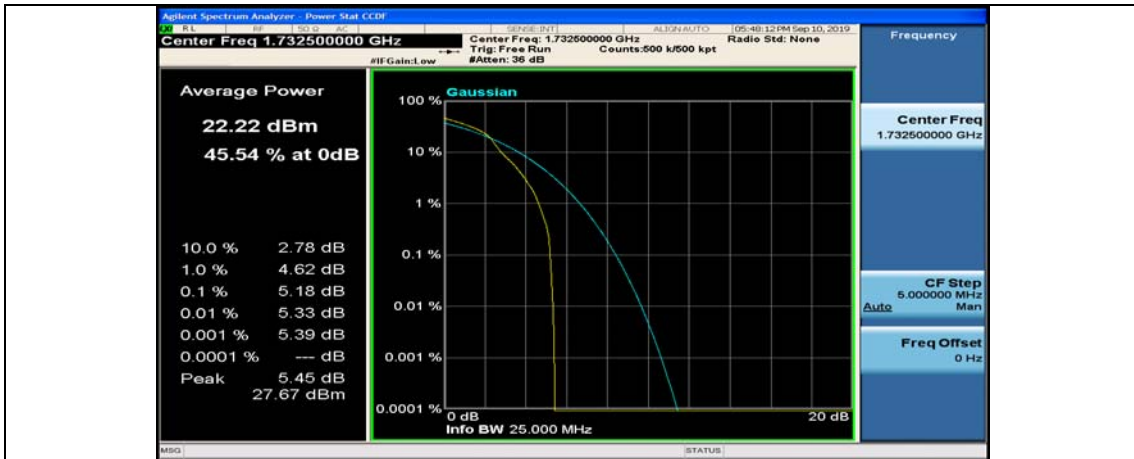

(Channel Bandwidth:20 MHz)_MCH_16QAM_1RB#99