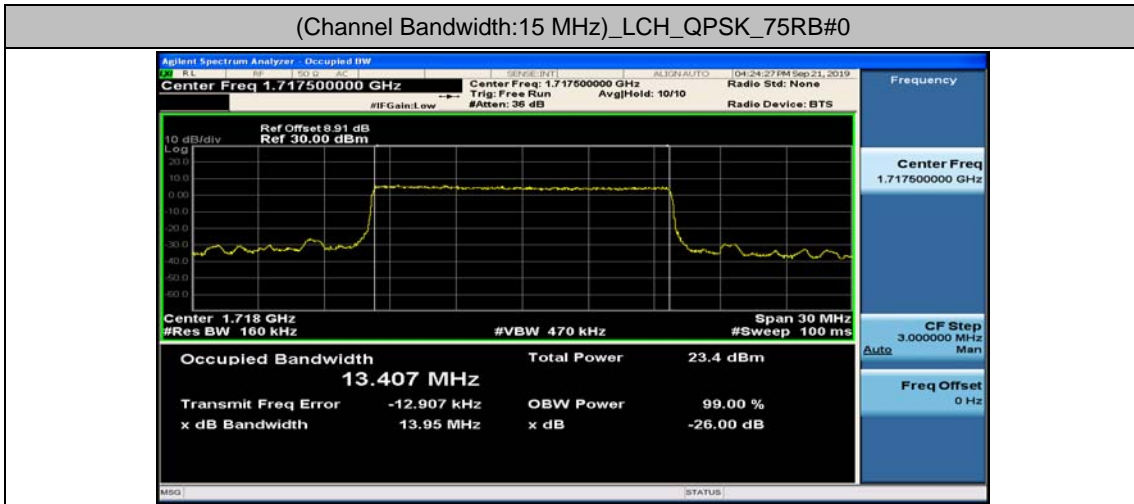

Channel Bandwidth: 10 MHz

Channel Bandwidth: 10 MHz_LCH_16QAM_50RB#0

Channel Bandwidth: 10 MHz_MCH_16QAM_50RB#0

Channel Bandwidth: 10 MHz_HCH_16QAM_50RB#0

Channel Bandwidth: 15 MHz

(Channel Bandwidth:15 MHz)_LCH_16QAM_75RB#0