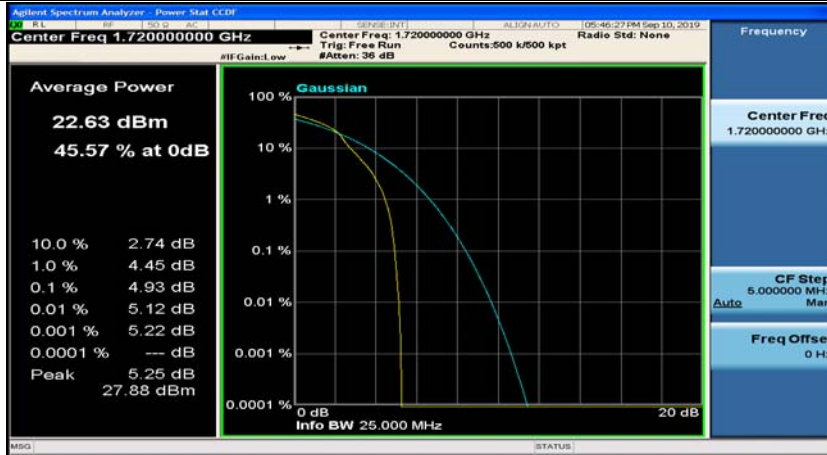

(Channel Bandwidth:20 MHz)_HCH_QPSK_50RB#50

(Channel Bandwidth:20 MHz)_HCH_QPSK_100RB#0

(Channel Bandwidth:20 MHz)_LCH_16QAM_1RB#0

(Channel Bandwidth:20 MHz)_LCH_16QAM_1RB#49

(Channel Bandwidth:20 MHz)_LCH_16QAM_1RB#99