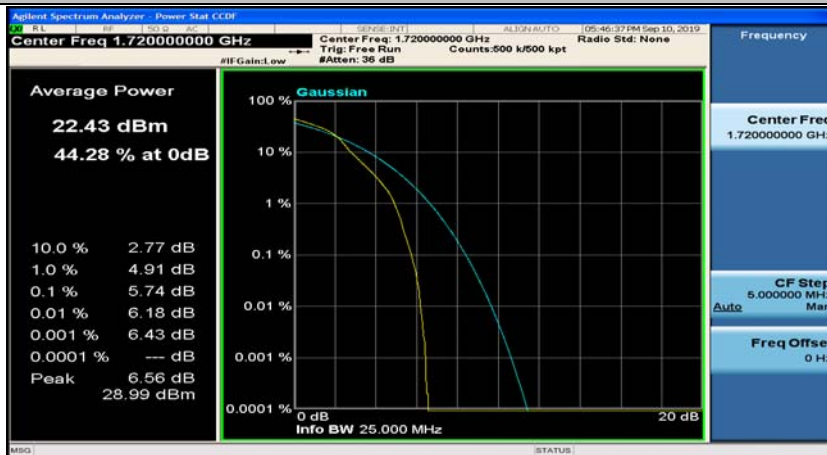

(Channel Bandwidth:20 MHz)_HCH_QPSK_50RB#50

(Channel Bandwidth:20 MHz)_HCH_QPSK_100RB#0

(Channel Bandwidth:20 MHz)_LCH_16QAM_1RB#0

(Channel Bandwidth:20 MHz)_LCH_16QAM_1RB#49

(Channel Bandwidth:20 MHz)_LCH_16QAM_1RB#99