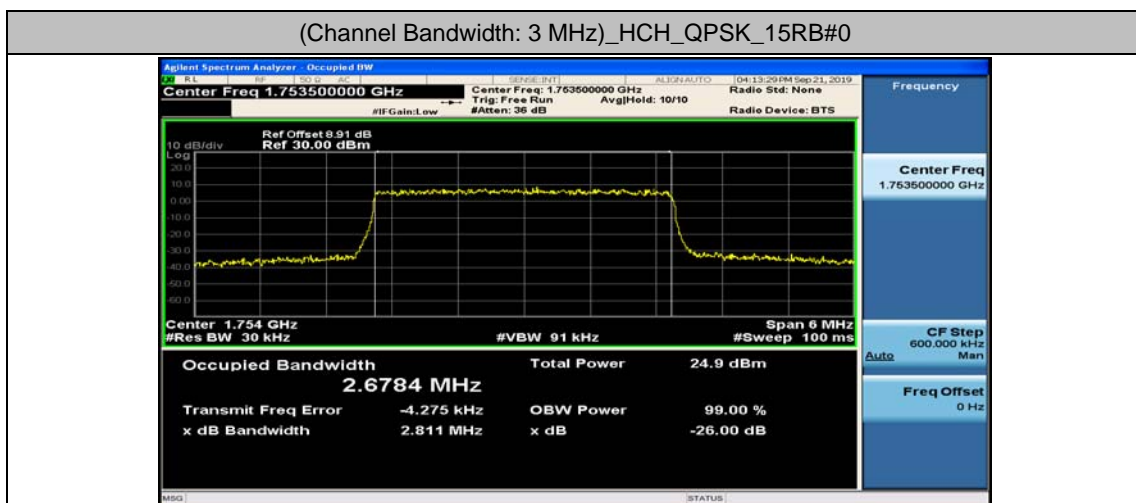

Test Graphs

Channel Bandwidth: 1.4 MHz

(Channel Bandwidth: 1.4 MHz)_LCH_16QAM_6RB#0

(Channel Bandwidth: 1.4 MHz)_MCH_16QAM_6RB#0

(Channel Bandwidth: 1.4 MHz)_HCH_16QAM_6RB#0

Channel Bandwidth: 3 MHz

(Channel Bandwidth: 3 MHz)_LCH_16QAM_15RB#0