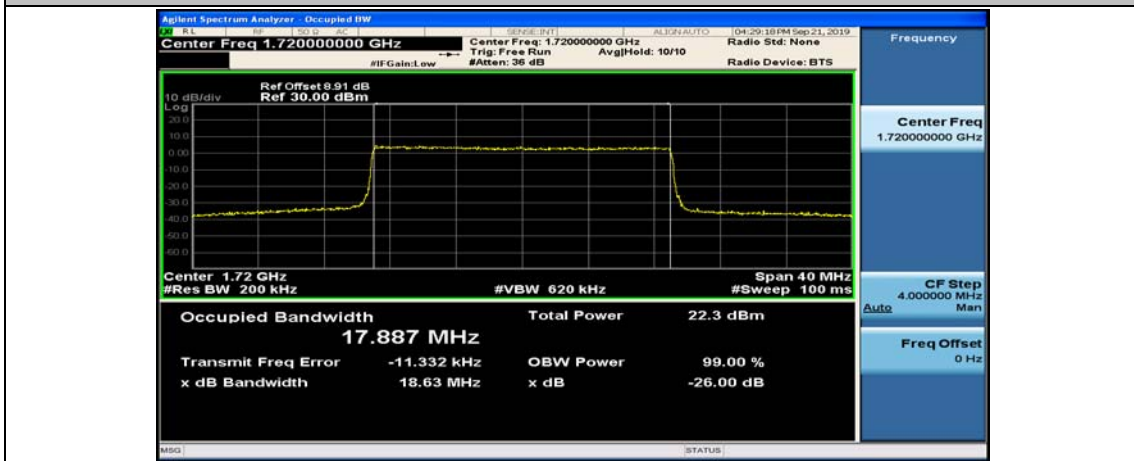

(Channel Bandwidth:15 MHz)_MCH_16QAM_75RB#0

(Channel Bandwidth:15 MHz)_HCH_16QAM_75RB#0

Channel Bandwidth: 20 MHz

(Channel Bandwidth:20 MHz)_LCH_16QAM_100RB#0

(Channel Bandwidth:20 MHz)_MCH_16QAM_100RB#0

(Channel Bandwidth:20 MHz)_HCH_16QAM_100RB#0