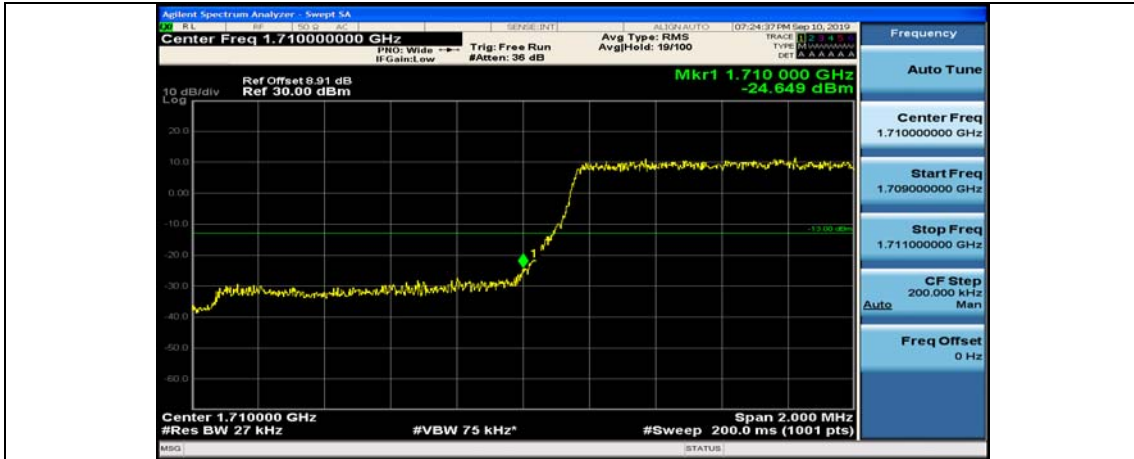

Appendix D: Band Edge

Test Graphs

Channel Bandwidth: 1.4 MHz

(Channel Bandwidth: 1.4 MHz)_LCH_QPSK_3RB#0

(Channel Bandwidth: 1.4 MHz)_LCH_QPSK_3RB#2

(Channel Bandwidth: 1.4 MHz)_LCH_QPSK_3RB#3

(Channel Bandwidth: 1.4 MHz)_LCH_QPSK_6RB#0