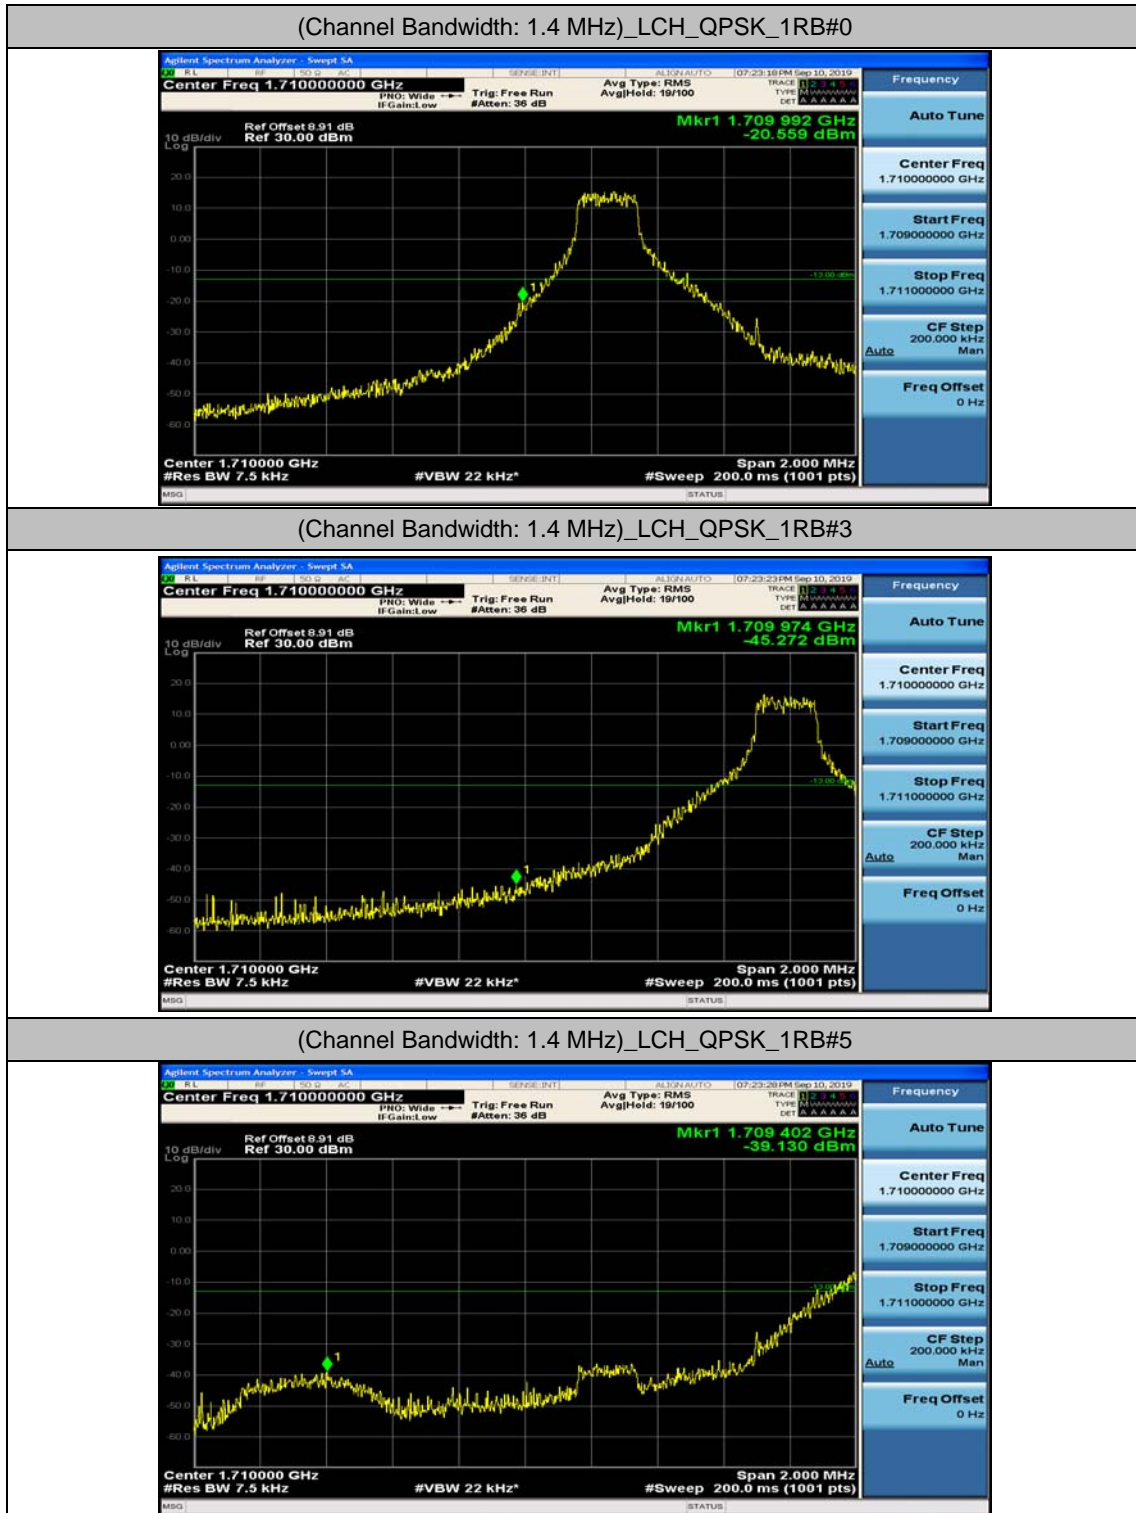

(Channel Bandwidth:15 MHz)_MCH_16QAM_75RB#0

(Channel Bandwidth:15 MHz)_HCH_16QAM_75RB#0

Channel Bandwidth: 20 MHz

(Channel Bandwidth:20 MHz)_LCH_16QAM_100RB#0

(Channel Bandwidth:20 MHz)_MCH_16QAM_100RB#0

(Channel Bandwidth:20 MHz)_HCH_16QAM_100RB#0

Appendix D: Band Edge

Test Graphs

Channel Bandwidth: 1.4 MHz

(Channel Bandwidth: 1.4 MHz)_LCH_QPSK_3RB#0

(Channel Bandwidth: 1.4 MHz)_LCH_QPSK_3RB#2

(Channel Bandwidth: 1.4 MHz)_LCH_QPSK_3RB#3

(Channel Bandwidth: 1.4 MHz)_LCH_QPSK_6RB#0