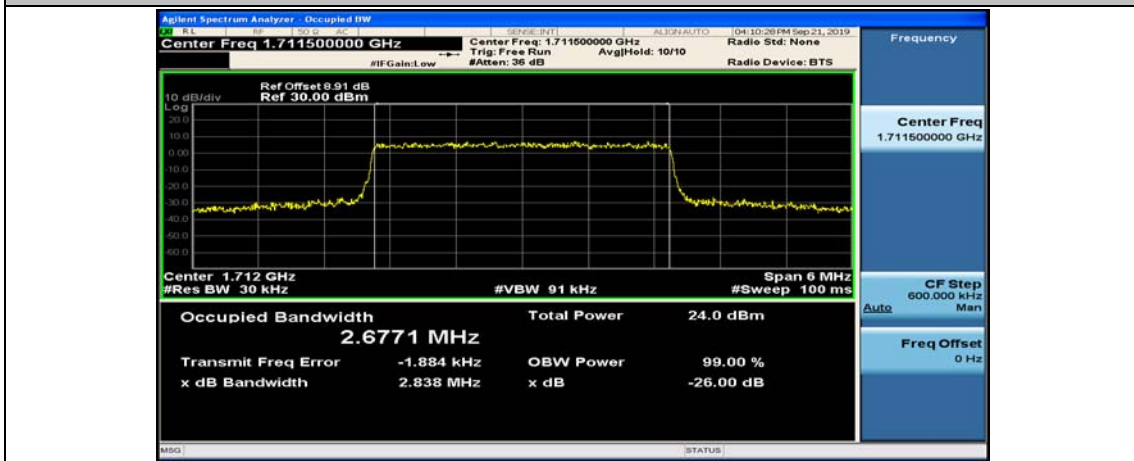

Test Graphs

Channel Bandwidth: 1.4 MHz

(Channel Bandwidth: 1.4 MHz)_LCH_16QAM_6RB#0

(Channel Bandwidth: 1.4 MHz)_MCH_16QAM_6RB#0

(Channel Bandwidth: 1.4 MHz)_HCH_16QAM_6RB#0

Channel Bandwidth: 3 MHz

(Channel Bandwidth: 3 MHz)_LCH_16QAM_15RB#0