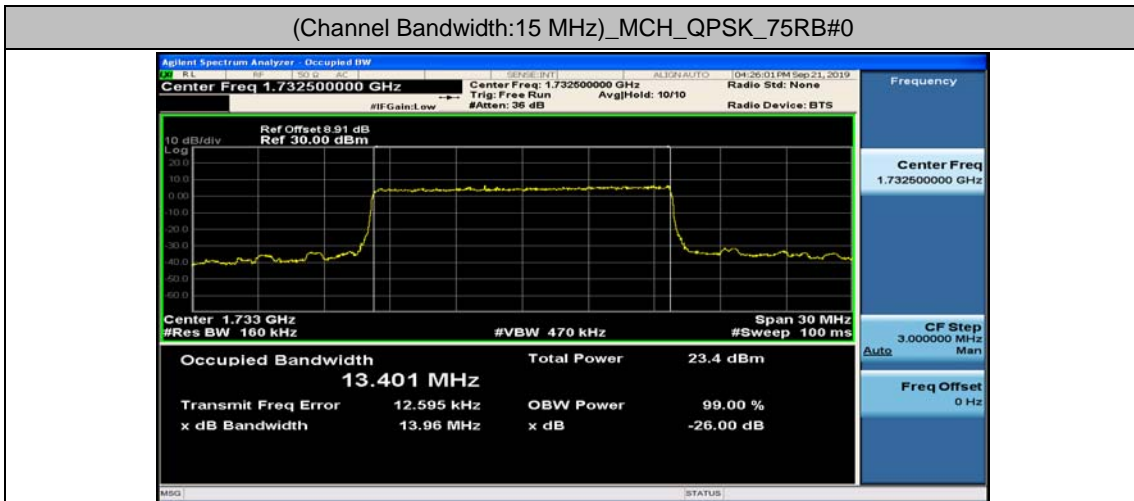

Channel Bandwidth: 10 MHz

Channel Bandwidth: 10 MHz_LCH_16QAM_50RB#0

Channel Bandwidth: 10 MHz_MCH_16QAM_50RB#0

Channel Bandwidth: 10 MHz_HCH_16QAM_50RB#0

Channel Bandwidth: 15 MHz

(Channel Bandwidth:15 MHz)_LCH_16QAM_75RB#0