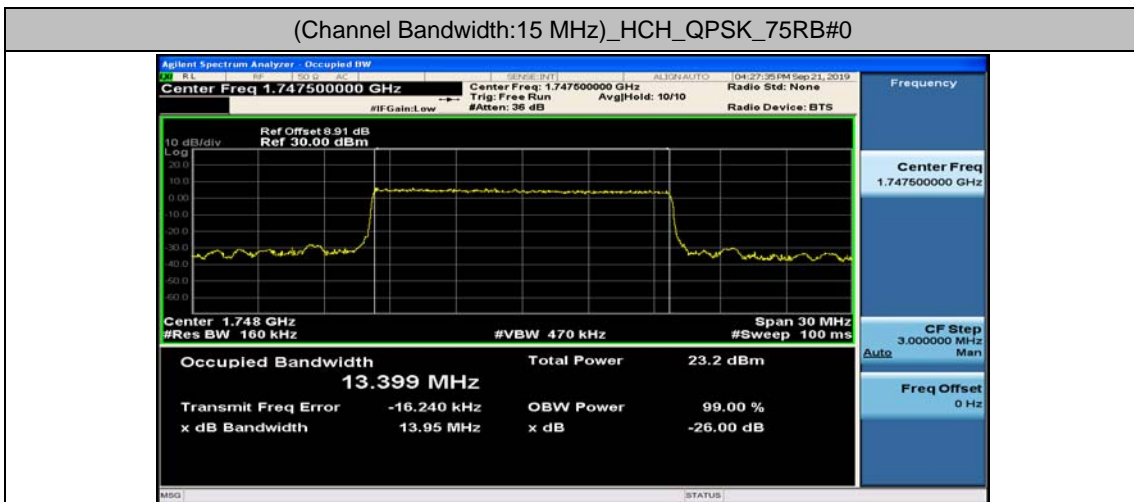

Channel Bandwidth: 10 MHz

Channel Bandwidth: 10 MHz_LCH_16QAM_50RB#0

Channel Bandwidth: 10 MHz_MCH_16QAM_50RB#0

Channel Bandwidth: 10 MHz_HCH_16QAM_50RB#0

Channel Bandwidth: 15 MHz

(Channel Bandwidth:15 MHz)_LCH_16QAM_75RB#0