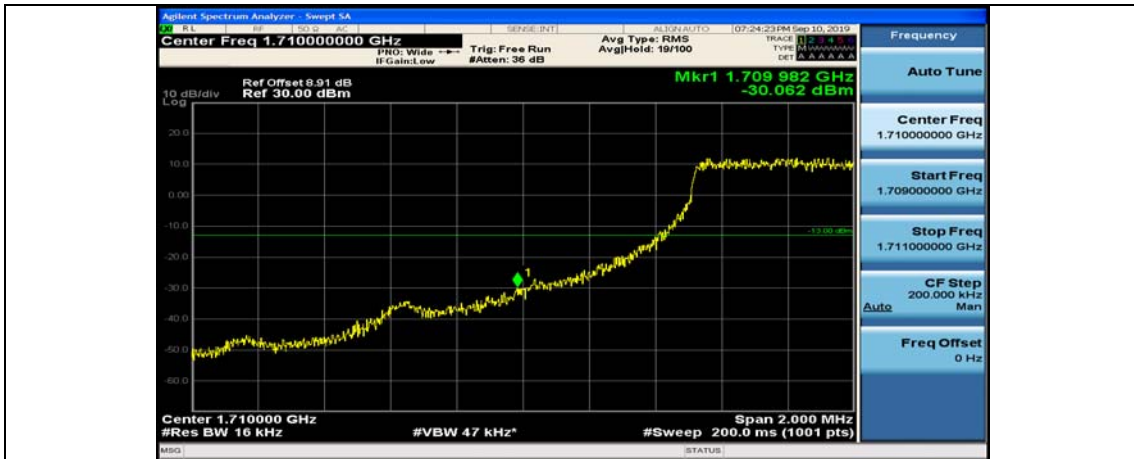

(Channel Bandwidth: 1.4 MHz)_LCH_16QAM_3RB#2