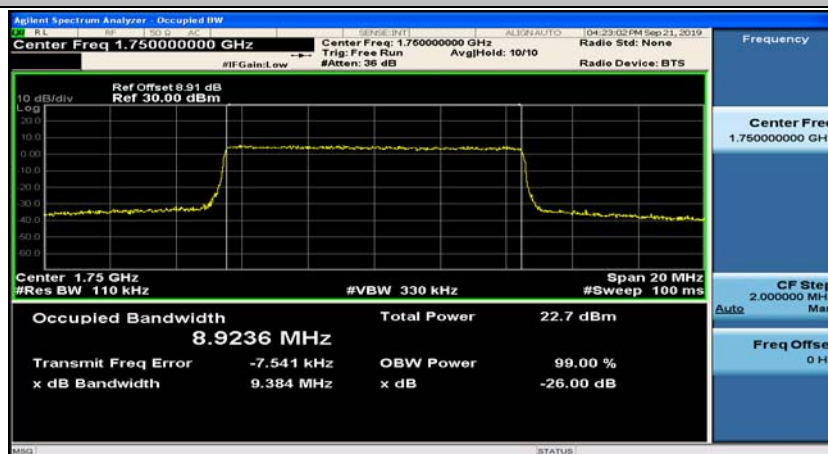

Channel Bandwidth: 10 MHz

Channel Bandwidth: 10 MHz_LCH_16QAM_50RB#0

Channel Bandwidth: 10 MHz_MCH_16QAM_50RB#0

Channel Bandwidth: 10 MHz_HCH_16QAM_50RB#0

Channel Bandwidth: 15 MHz

(Channel Bandwidth:15 MHz)_LCH_16QAM_75RB#0