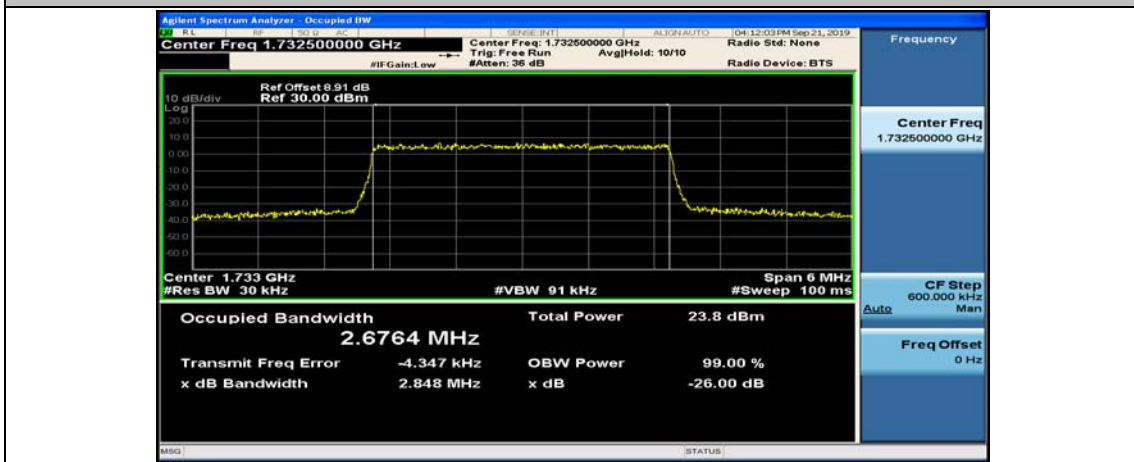

(Channel Bandwidth: 3 MHz)_MCH_16QAM_15RB#0