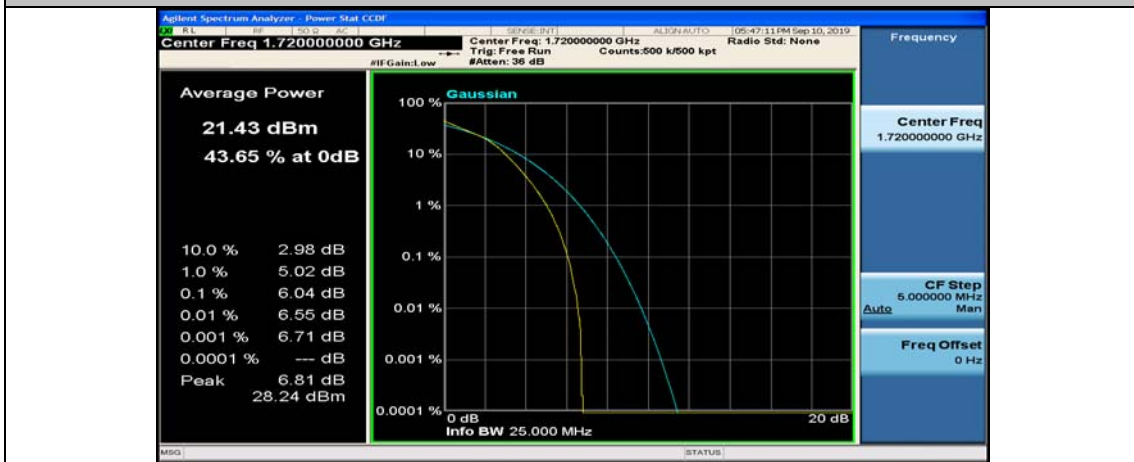

(Channel Bandwidth:20 MHz)_HCH_QPSK_50RB#50

(Channel Bandwidth:20 MHz)_HCH_QPSK_100RB#0

(Channel Bandwidth:20 MHz)_LCH_16QAM_1RB#0

(Channel Bandwidth:20 MHz)_LCH_16QAM_1RB#49

(Channel Bandwidth:20 MHz)_LCH_16QAM_1RB#99

(Channel Bandwidth:20 MHz)_LCH_16QAM_50RB#0

(Channel Bandwidth:20 MHz)_LCH_16QAM_50RB#25

(Channel Bandwidth:20 MHz)_LCH_16QAM_50RB#50

(Channel Bandwidth:20 MHz)_LCH_16QAM_100RB#0

(Channel Bandwidth:20 MHz)_MCH_16QAM_1RB#0