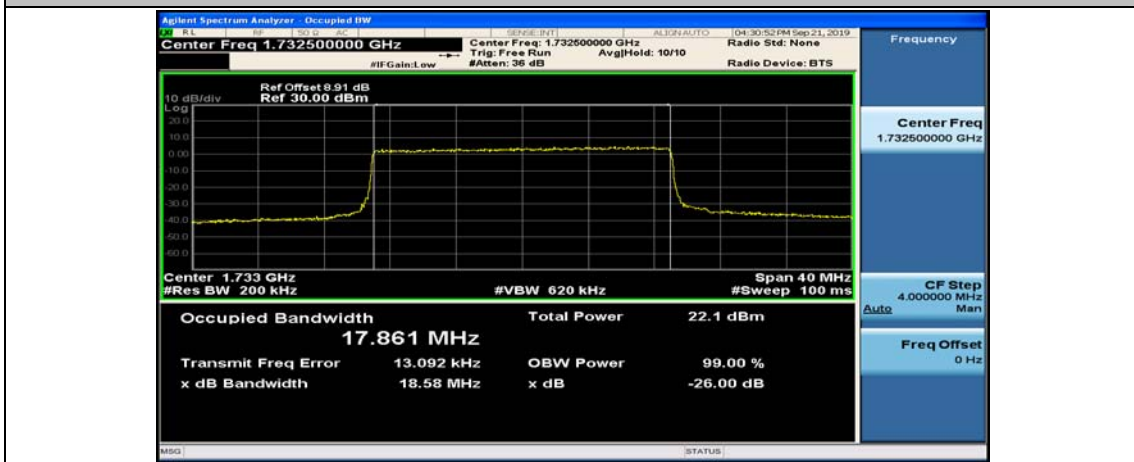

(Channel Bandwidth:15 MHz)_MCH_16QAM_75RB#0

(Channel Bandwidth:15 MHz)_HCH_16QAM_75RB#0

Channel Bandwidth: 20 MHz

(Channel Bandwidth:20 MHz)_LCH_16QAM_100RB#0

(Channel Bandwidth:20 MHz)_MCH_16QAM_100RB#0

(Channel Bandwidth:20 MHz)_HCH_16QAM_100RB#0