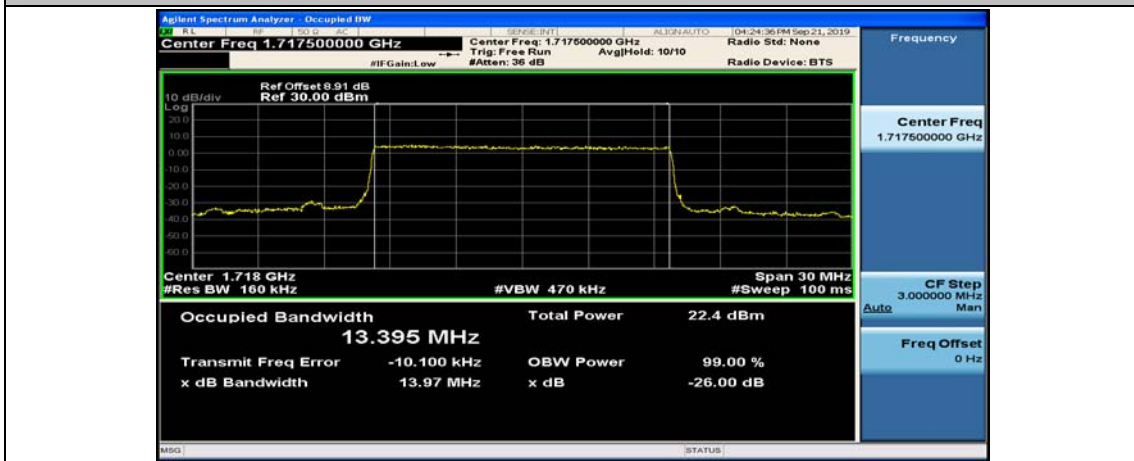

Channel Bandwidth: 10 MHz

Channel Bandwidth: 10 MHz_LCH_16QAM_50RB#0

Channel Bandwidth: 10 MHz_MCH_16QAM_50RB#0

Channel Bandwidth: 10 MHz_HCH_16QAM_50RB#0

Channel Bandwidth: 15 MHz

(Channel Bandwidth:15 MHz)_LCH_16QAM_75RB#0