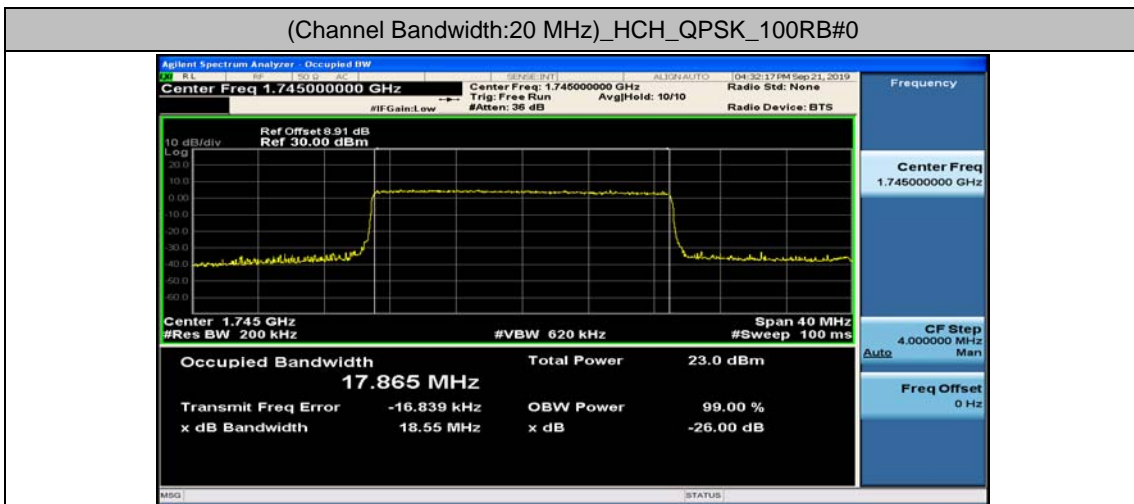

Channel Bandwidth: 20 MHz