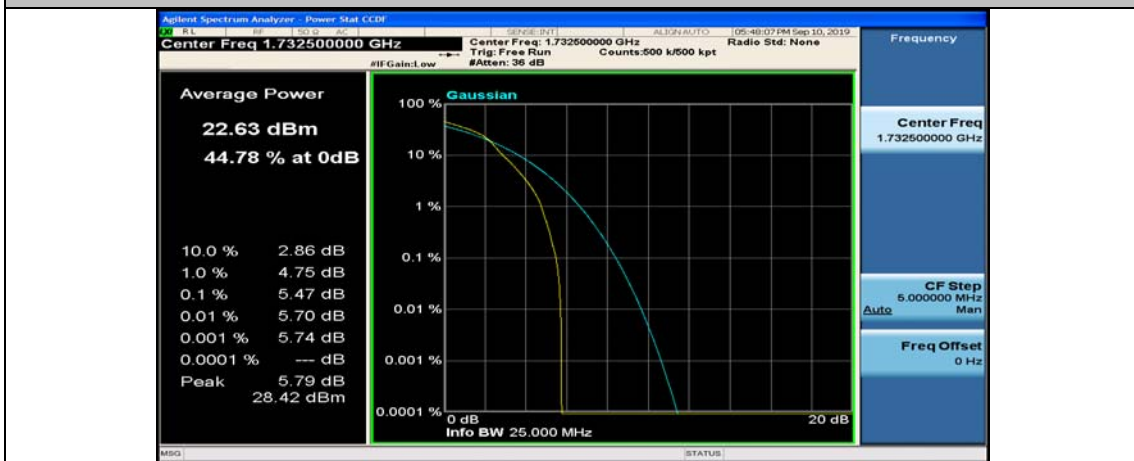

(Channel Bandwidth:20 MHz)_LCH_16QAM_50RB#0

(Channel Bandwidth:20 MHz)_LCH_16QAM_50RB#25

(Channel Bandwidth:20 MHz)_LCH_16QAM_50RB#50

(Channel Bandwidth:20 MHz)_LCH_16QAM_100RB#0

(Channel Bandwidth:20 MHz)_MCH_16QAM_1RB#0

(Channel Bandwidth:20 MHz)_MCH_16QAM_1RB#49

(Channel Bandwidth:20 MHz)_MCH_16QAM_1RB#99

(Channel Bandwidth:20 MHz)_MCH_16QAM_50RB#0

(Channel Bandwidth:20 MHz)_MCH_16QAM_50RB#25

(Channel Bandwidth:20 MHz)_MCH_16QAM_50RB#50