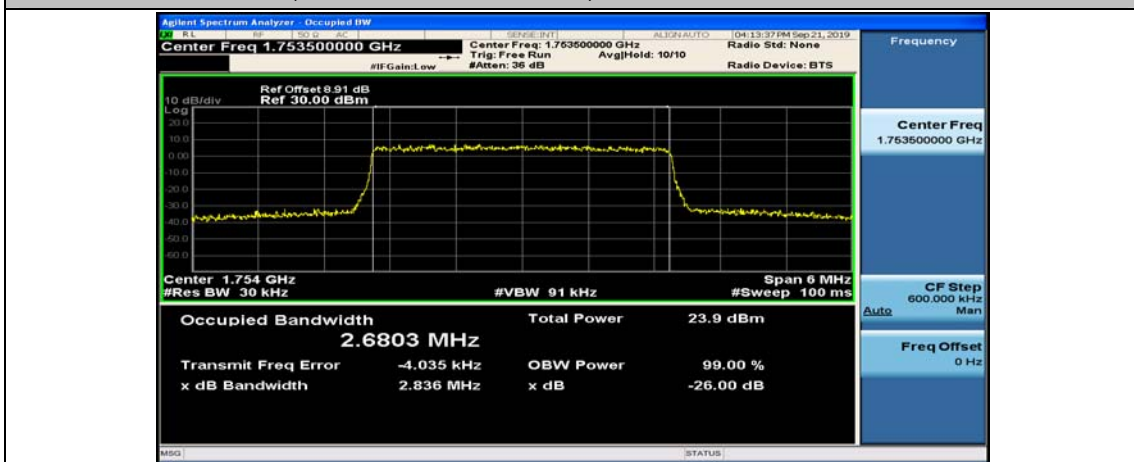

(Channel Bandwidth: 3 MHz)_HCH_16QAM_15RB#0