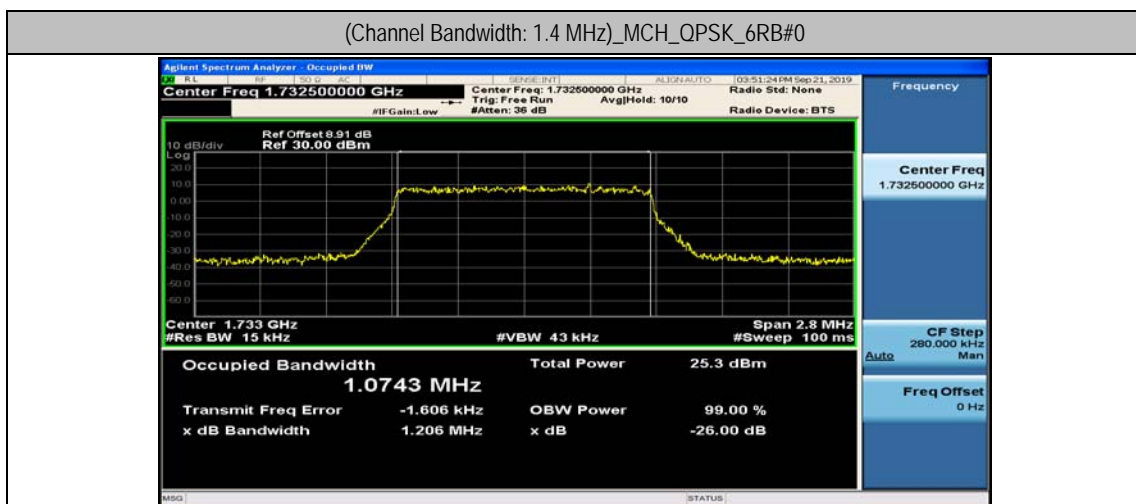

Test Graphs

Channel Bandwidth: 1.4 MHz