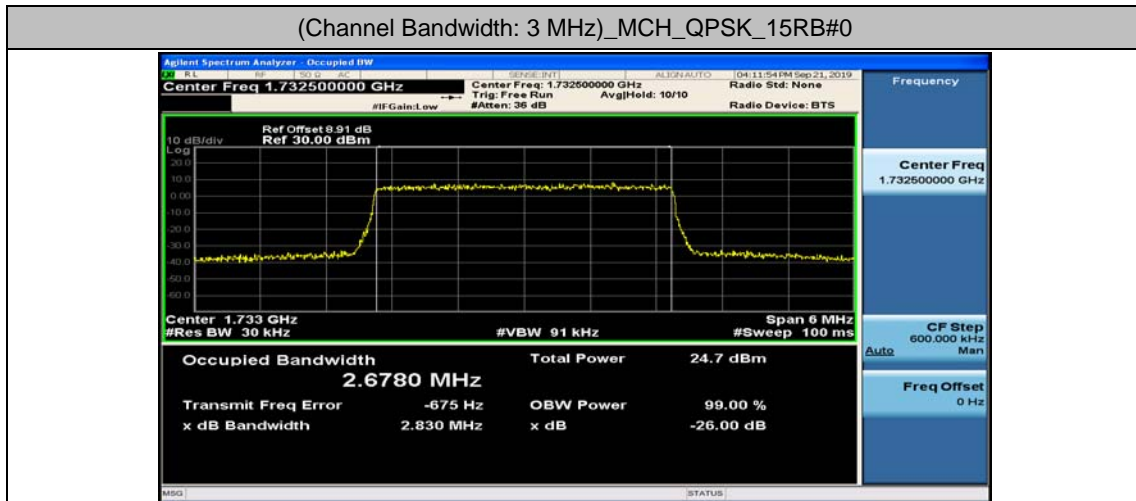

Test Graphs

Channel Bandwidth: 1.4 MHz

(Channel Bandwidth: 1.4 MHz)_LCH_16QAM_6RB#0

(Channel Bandwidth: 1.4 MHz)_MCH_16QAM_6RB#0

(Channel Bandwidth: 1.4 MHz)_HCH_16QAM_6RB#0

Channel Bandwidth: 3 MHz

(Channel Bandwidth: 3 MHz)_LCH_16QAM_15RB#0