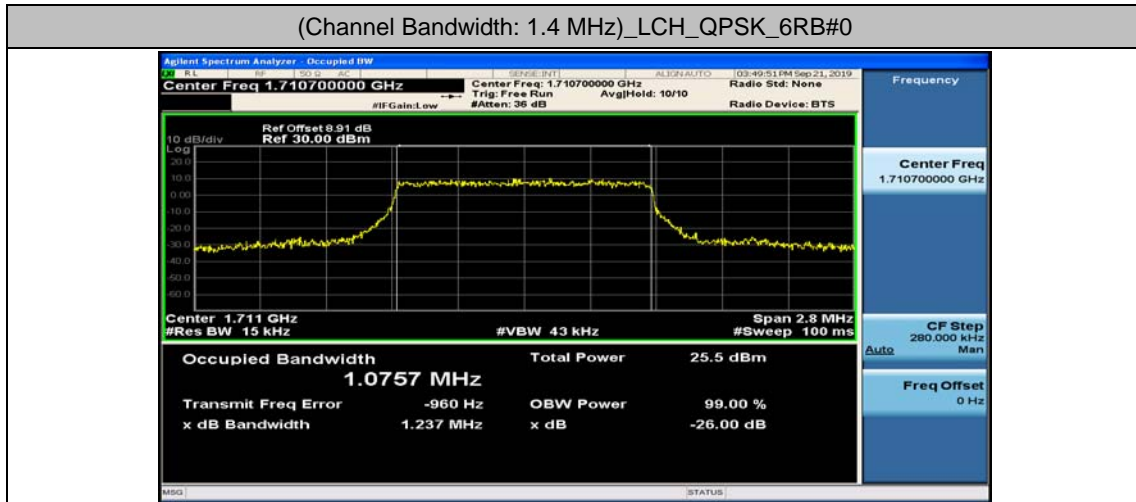

Test Graphs

Channel Bandwidth: 1.4 MHz