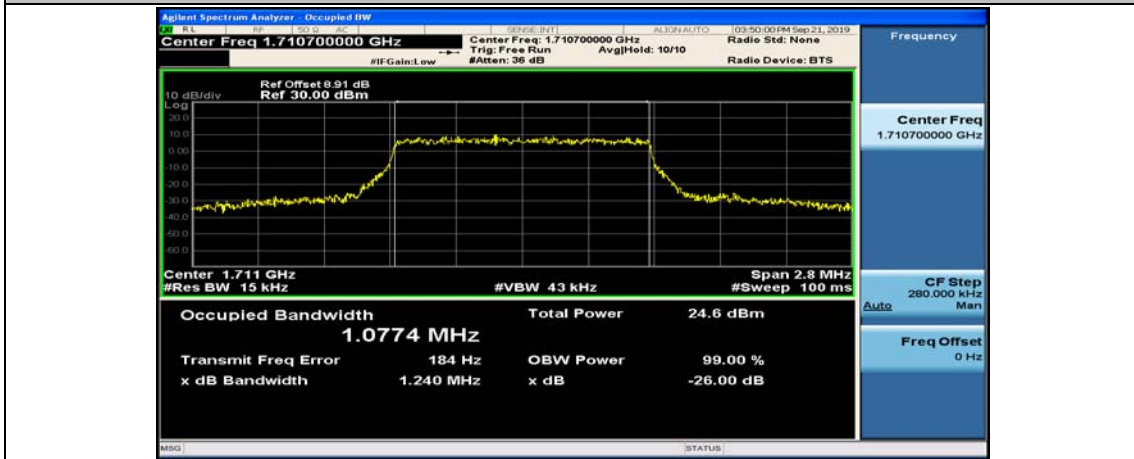

(Channel Bandwidth: 1.4 MHz)_LCH_16QAM_6RB#0