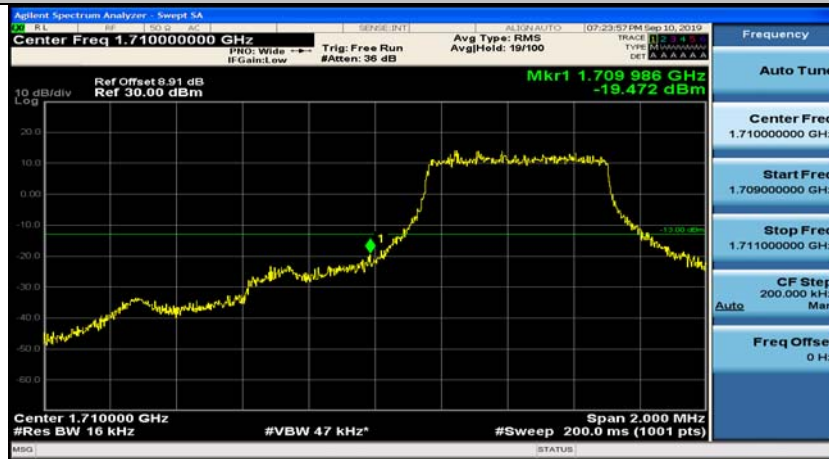

(Channel Bandwidth: 1.4 MHz)_LCH_QPSK_3RB#0