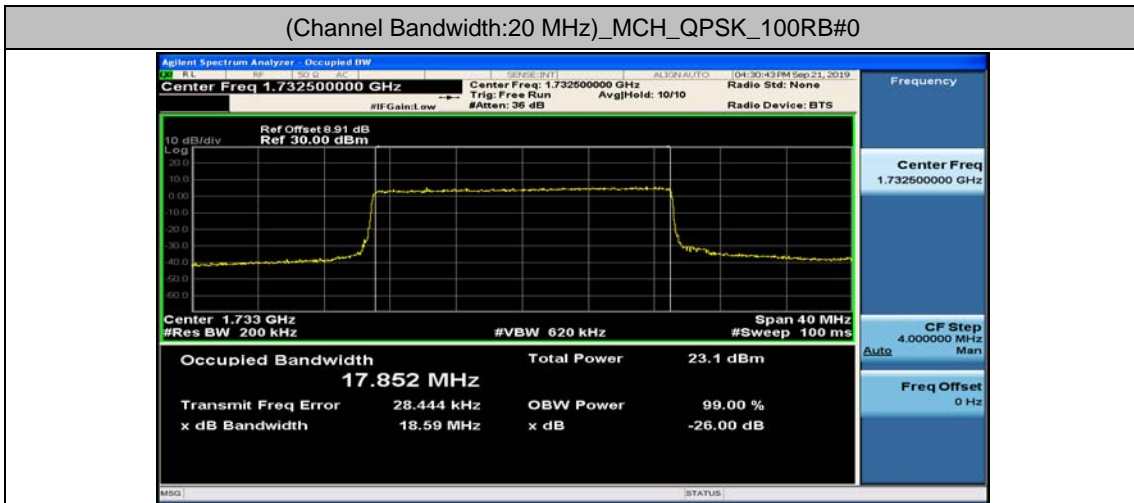

Channel Bandwidth: 20 MHz