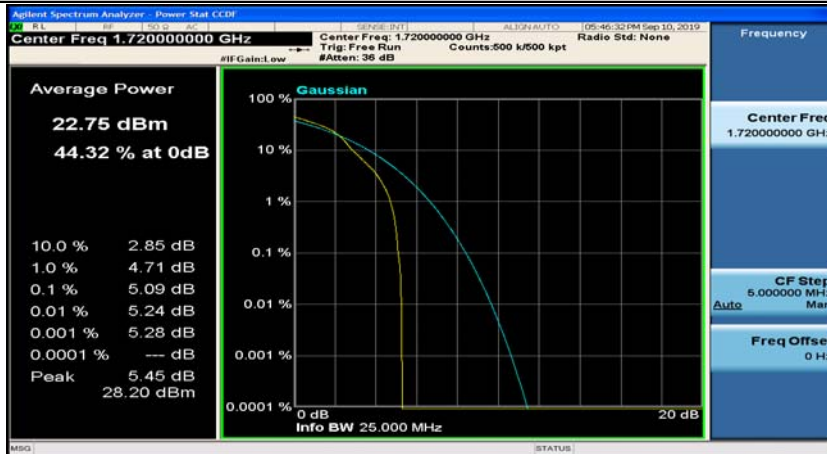

(Channel Bandwidth:20 MHz)_HCH_QPSK_50RB#50

(Channel Bandwidth:20 MHz)_HCH_QPSK_100RB#0

(Channel Bandwidth:20 MHz)_LCH_16QAM_1RB#0

(Channel Bandwidth:20 MHz)_LCH_16QAM_1RB#49

(Channel Bandwidth:20 MHz)_LCH_16QAM_1RB#99