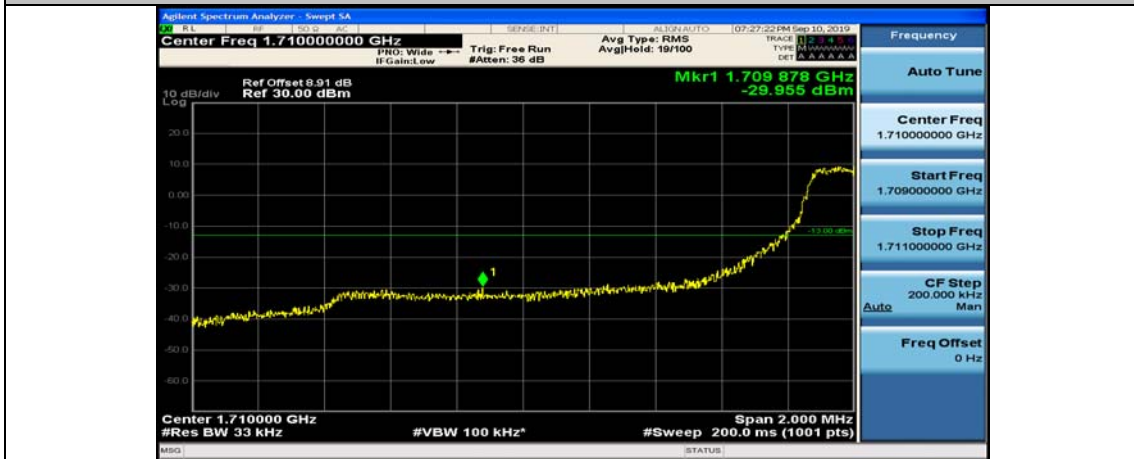

Channel Bandwidth: 3 MHz

(Channel Bandwidth: 3 MHz)_LCH_QPSK_1RB#0

(Channel Bandwidth: 3 MHz)_LCH_QPSK_1RB#7

(Channel Bandwidth: 3 MHz)_LCH_QPSK_1RB#14

(Channel Bandwidth: 3 MHz)_LCH_QPSK_8RB#0

(Channel Bandwidth: 3 MHz)_LCH_QPSK_8RB#4