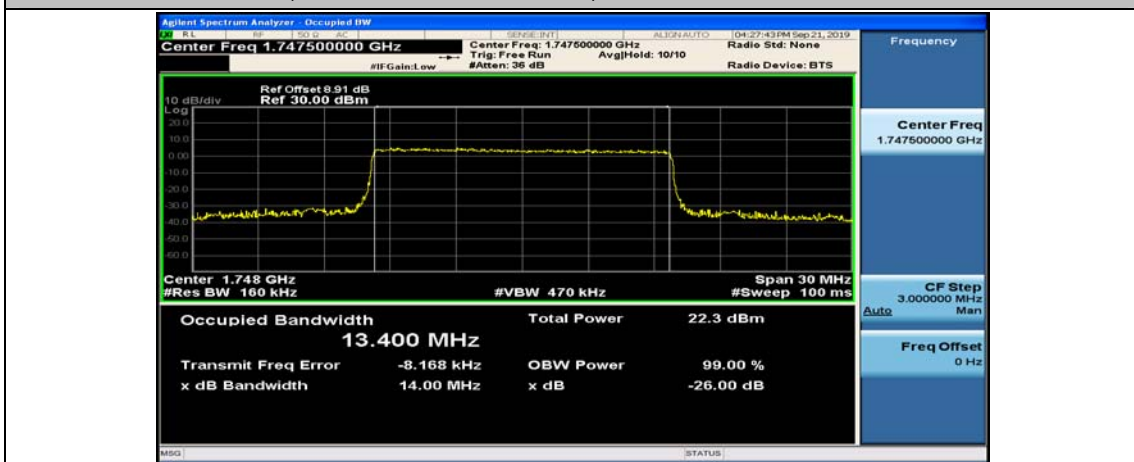

(Channel Bandwidth:15 MHz)_HCH_16QAM_75RB#0