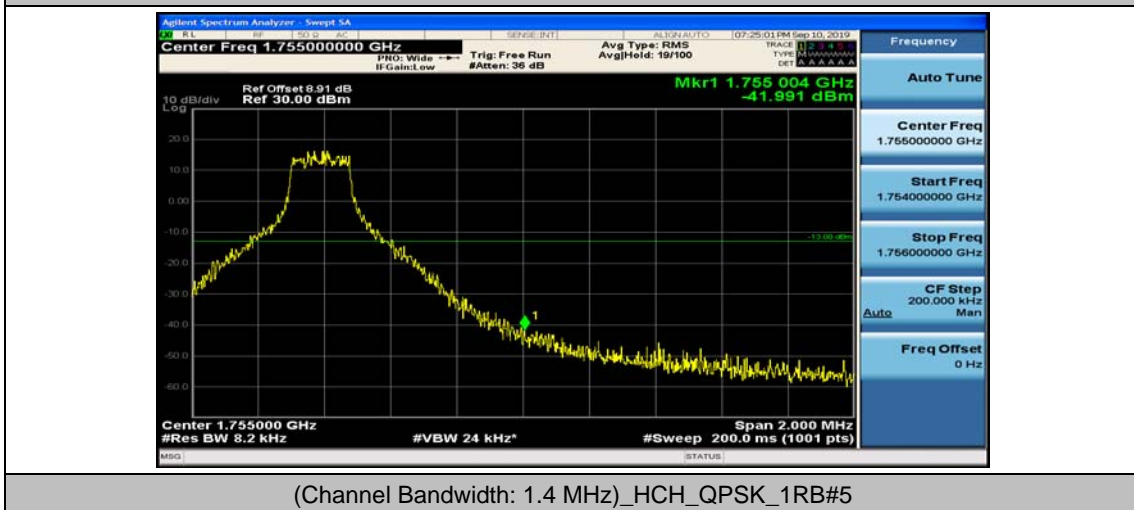

(Channel Bandwidth: 1.4 MHz)_HCH_QPSK_1RB#3

(Channel Bandwidth: 1.4 MHz)_HCH_QPSK_1RB#5