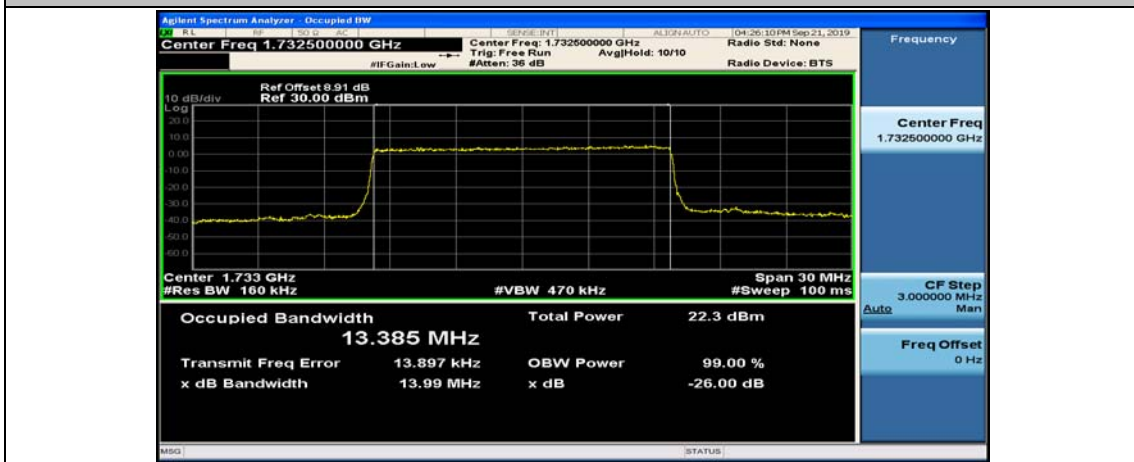

(Channel Bandwidth:15 MHz)_MCH_16QAM_75RB#0