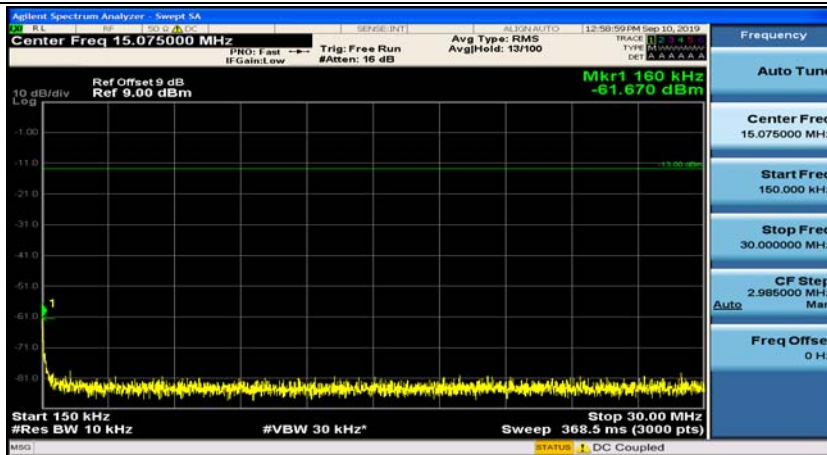

Channel Bandwidth: 10 MHz_MCH_16QAM_1RB#0

Channel Bandwidth: 10 MHz_MCH_16QAM_1RB#24

Channel Bandwidth: 10 MHz_HCH_16QAM_1RB#0

Channel Bandwidth: 10 MHz_HCH_16QAM_1RB#24

Channel Bandwidth: 15 MHz

(Channel Bandwidth:15 MHz)_MCH_QPSK_1RB#0