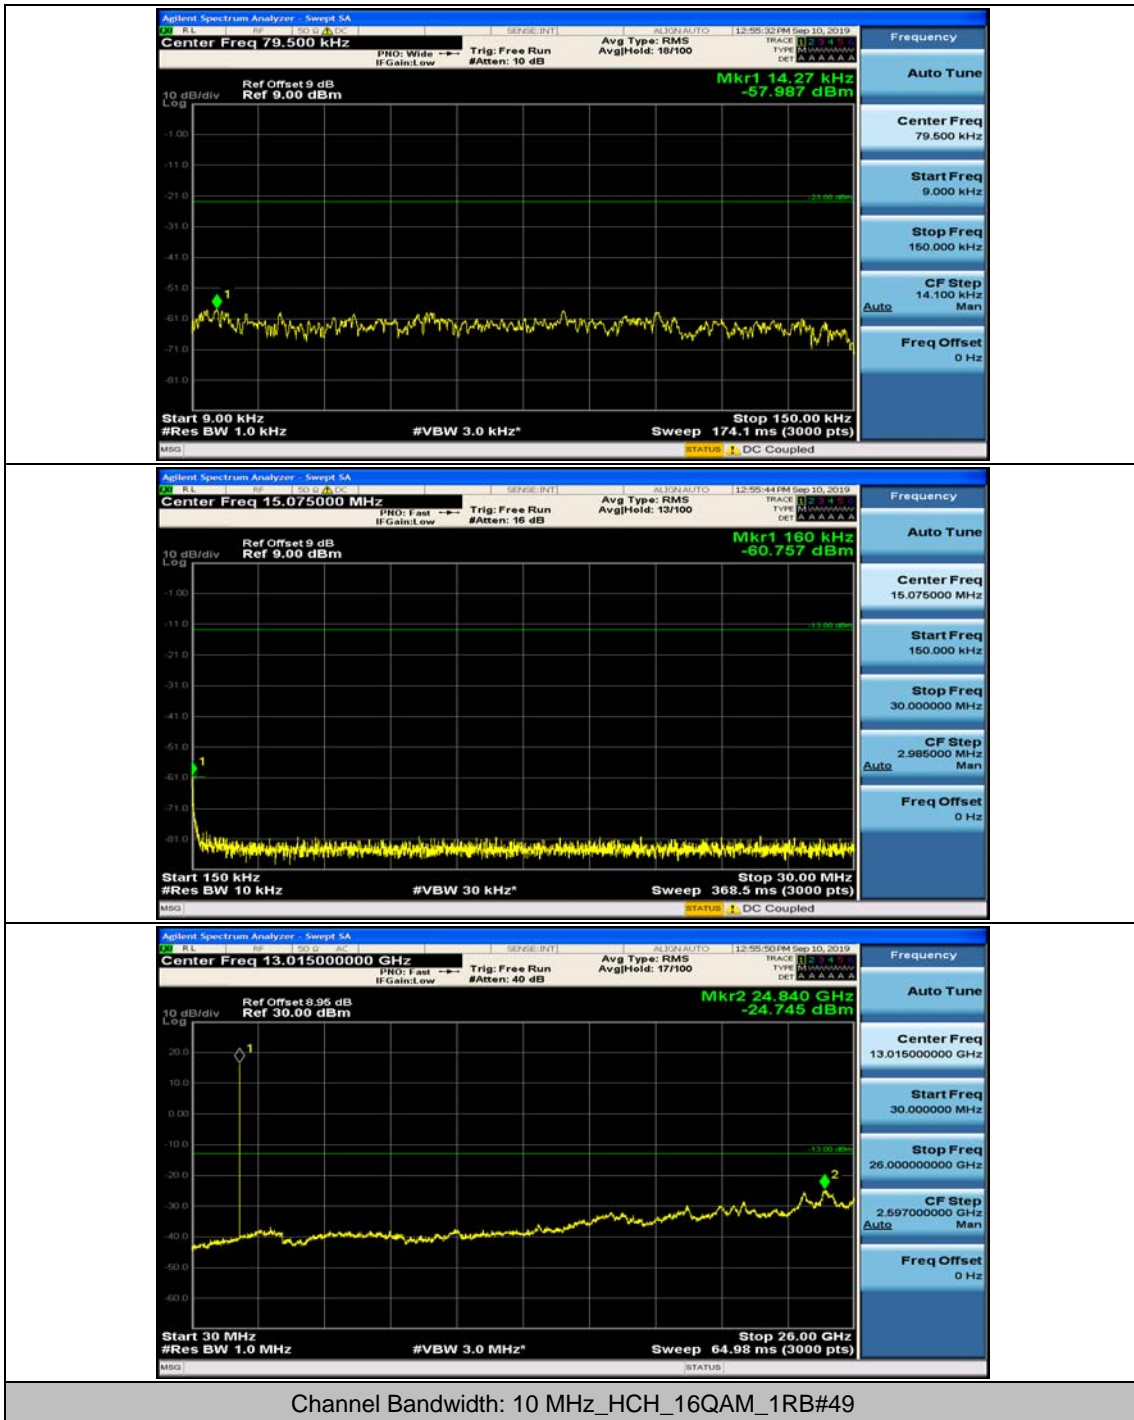

Channel Bandwidth: 10 MHz_MCH_QPSK_1RB#24

Channel Bandwidth: 10 MHz_HCH_QPSK_1RB#0

Channel Bandwidth: 10 MHz_HCH_QPSK_1RB#24

Channel Bandwidth: 10 MHz_LCH_16QAM_1RB#0

Channel Bandwidth: 10 MHz_LCH_16QAM_1RB#24

Channel Bandwidth: 10 MHz_MCH_16QAM_1RB#0

Channel Bandwidth: 10 MHz_MCH_16QAM_1RB#24

Channel Bandwidth: 10 MHz_HCH_16QAM_1RB#0

Channel Bandwidth: 10 MHz_HCH_16QAM_1RB#24

Channel Bandwidth: 15 MHz

(Channel Bandwidth:15 MHz)_MCH_QPSK_1RB#0

(Channel Bandwidth:15 MHz)_MCH_QPSK_1RB#37

(Channel Bandwidth:15 MHz)_HCH_QPSK_1RB#0

(Channel Bandwidth:15 MHz)_HCH_QPSK_1RB#37

(Channel Bandwidth:15 MHz)_LCH_16QAM_1RB#0

(Channel Bandwidth:15 MHz)_LCH_16QAM_1RB#37