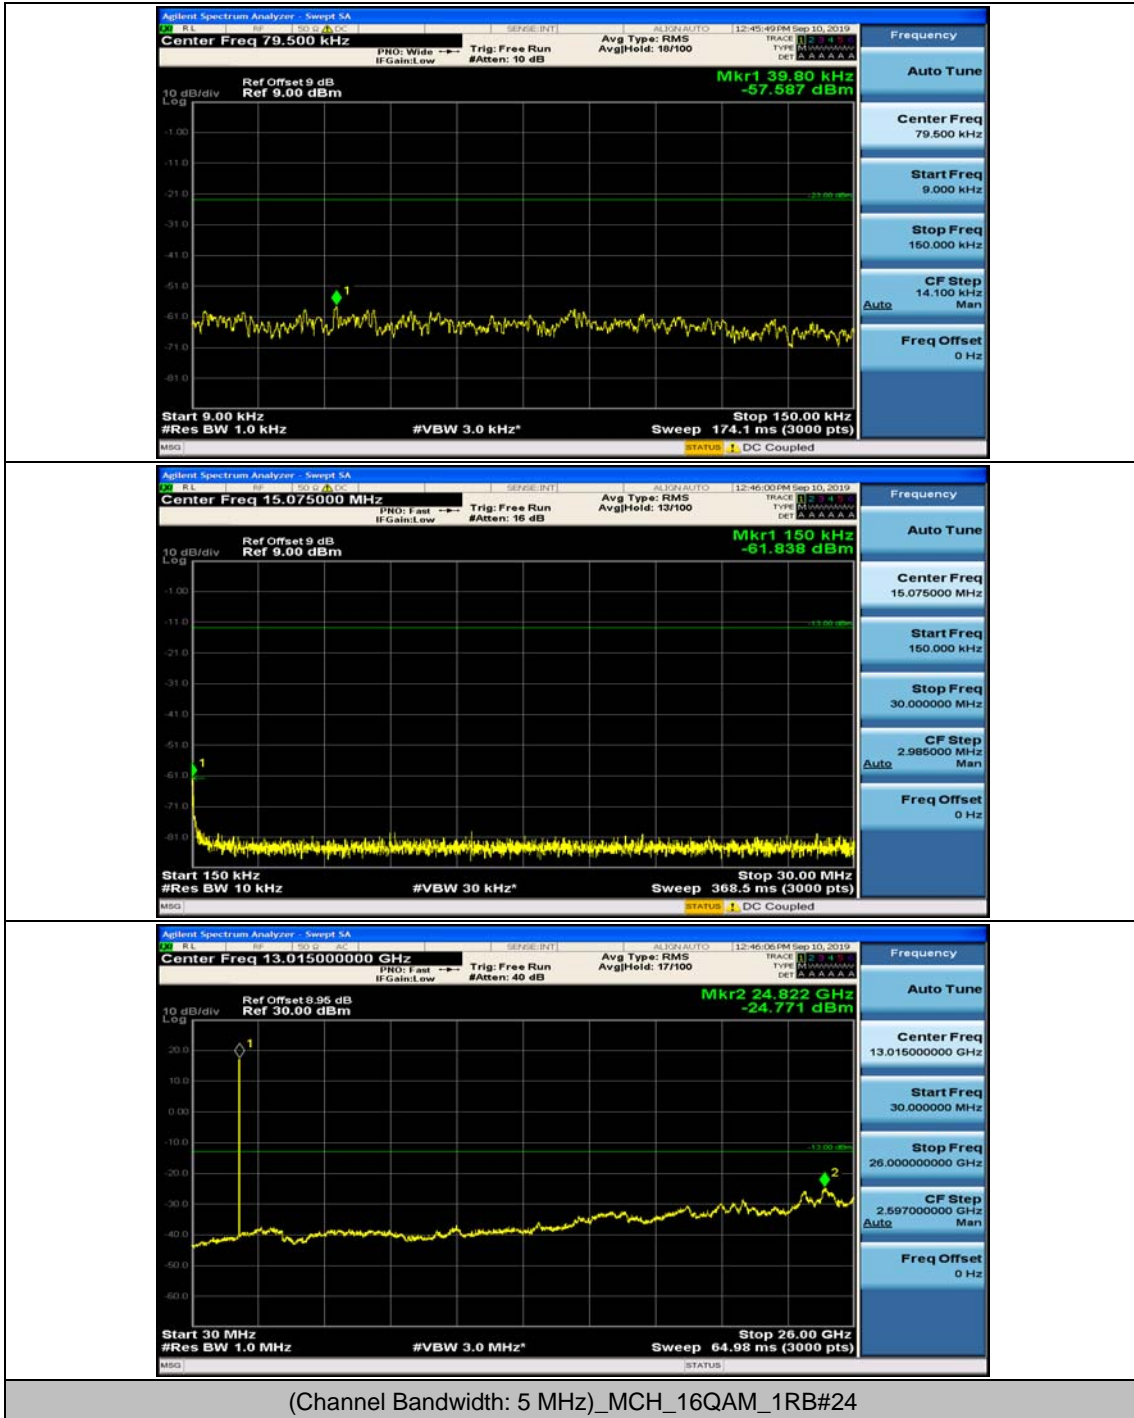

(Channel Bandwidth: 5 MHz)_MCH_16QAM_1RB#0

(Channel Bandwidth: 5 MHz)_MCH_16QAM_1RB#12

(Channel Bandwidth: 5 MHz)_HCH_16QAM_1RB#0

(Channel Bandwidth: 5 MHz)_HCH_16QAM_1RB#12

Channel Bandwidth: 10 MHz

Channel Bandwidth: 10 MHz_MCH_QPSK_1RB#0

Channel Bandwidth: 10 MHz_MCH_QPSK_1RB#24

Channel Bandwidth: 10 MHz_HCH_QPSK_1RB#0

Channel Bandwidth: 10 MHz_HCH_QPSK_1RB#24

Channel Bandwidth: 10 MHz_LCH_16QAM_1RB#0

Channel Bandwidth: 10 MHz_LCH_16QAM_1RB#24