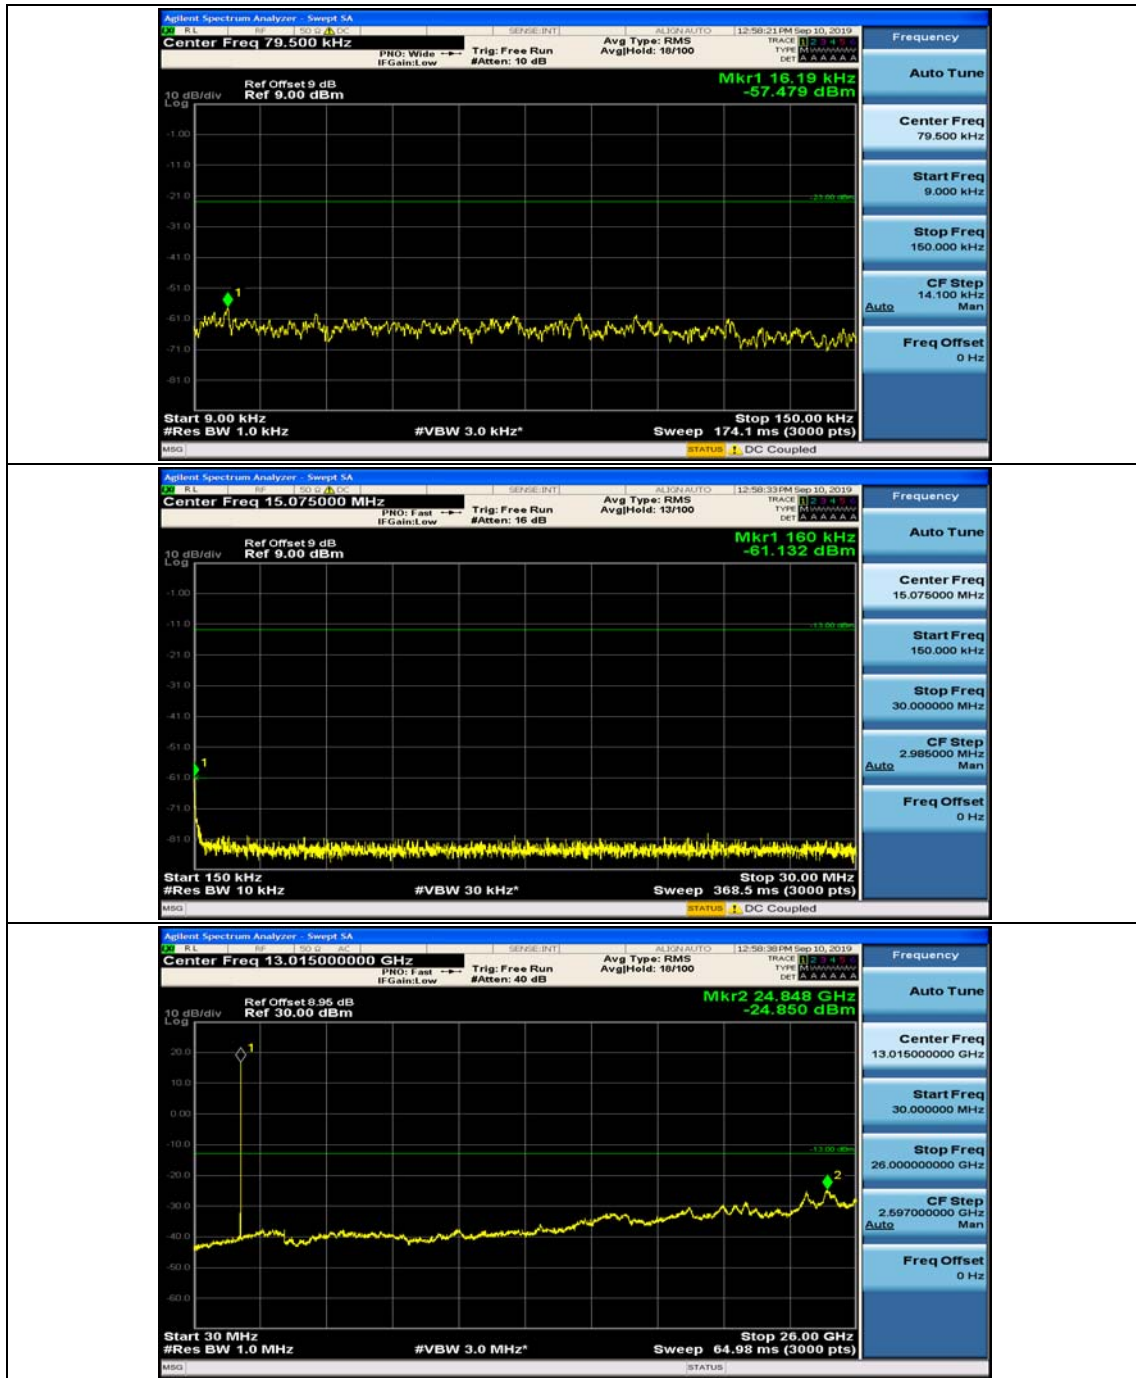

Channel Bandwidth: 10 MHz_MCH_16QAM_1RB#0

Channel Bandwidth: 10 MHz_MCH_16QAM_1RB#24

Channel Bandwidth: 10 MHz_HCH_16QAM_1RB#0

Channel Bandwidth: 10 MHz_HCH_16QAM_1RB#24

Channel Bandwidth: 15 MHz

(Channel Bandwidth:15 MHz)_MCH_QPSK_1RB#0

(Channel Bandwidth:15 MHz)_MCH_QPSK_1RB#37

(Channel Bandwidth:15 MHz)_HCH_QPSK_1RB#0

(Channel Bandwidth:15 MHz)_HCH_QPSK_1RB#37

(Channel Bandwidth:15 MHz)_LCH_16QAM_1RB#0

(Channel Bandwidth:15 MHz)_LCH_16QAM_1RB#37