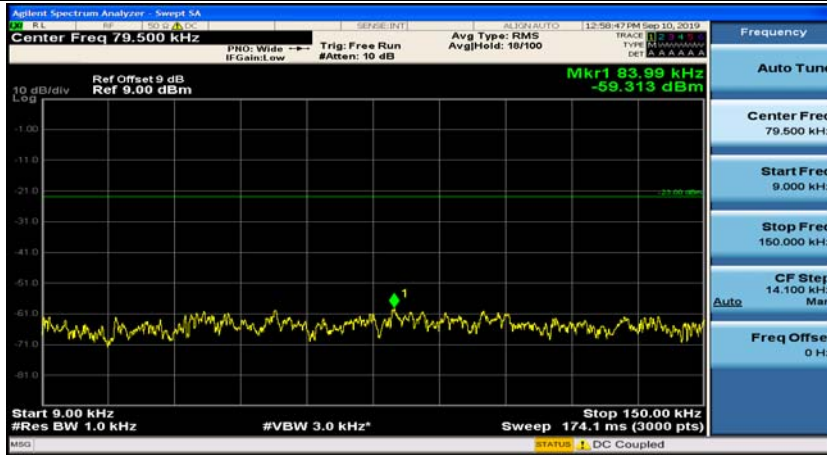

Channel Bandwidth: 10 MHz_MCH_16QAM_1RB#0

Channel Bandwidth: 10 MHz_MCH_16QAM_1RB#24

Channel Bandwidth: 10 MHz_HCH_16QAM_1RB#0

Channel Bandwidth: 10 MHz_HCH_16QAM_1RB#24

Channel Bandwidth: 15 MHz

(Channel Bandwidth:15 MHz)_MCH_QPSK_1RB#0