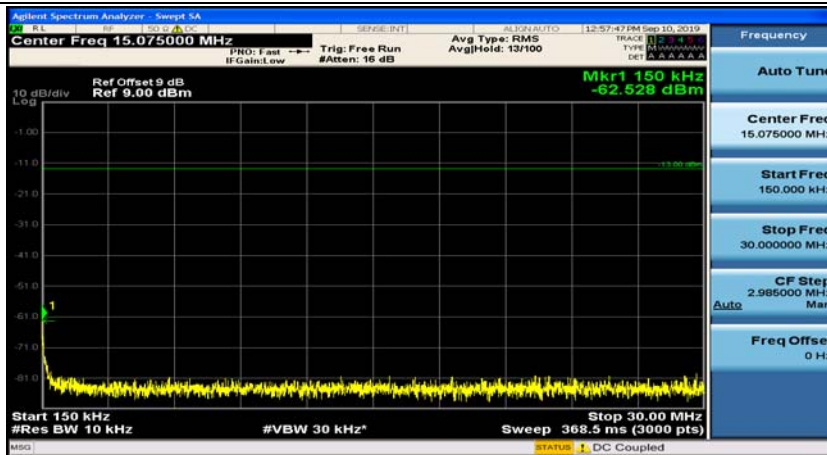

(Channel Bandwidth:15 MHz)_MCH_QPSK_1RB#37

(Channel Bandwidth:15 MHz)_HCH_QPSK_1RB#0

(Channel Bandwidth:15 MHz)_HCH_QPSK_1RB#37

(Channel Bandwidth:15 MHz)_LCH_16QAM_1RB#0

(Channel Bandwidth:15 MHz)_LCH_16QAM_1RB#37