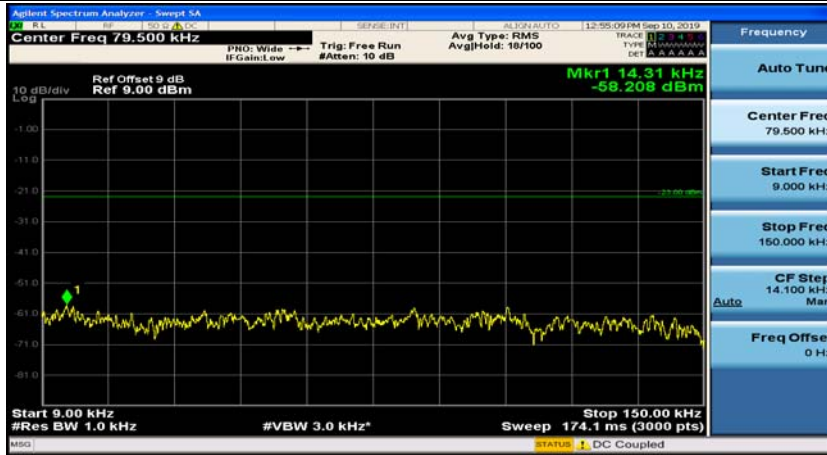

Channel Bandwidth: 10 MHz_MCH_16QAM_1RB#0

Channel Bandwidth: 10 MHz_MCH_16QAM_1RB#24

Channel Bandwidth: 10 MHz_HCH_16QAM_1RB#0

Channel Bandwidth: 10 MHz_HCH_16QAM_1RB#24

Channel Bandwidth: 15 MHz

(Channel Bandwidth:15 MHz)_MCH_QPSK_1RB#0