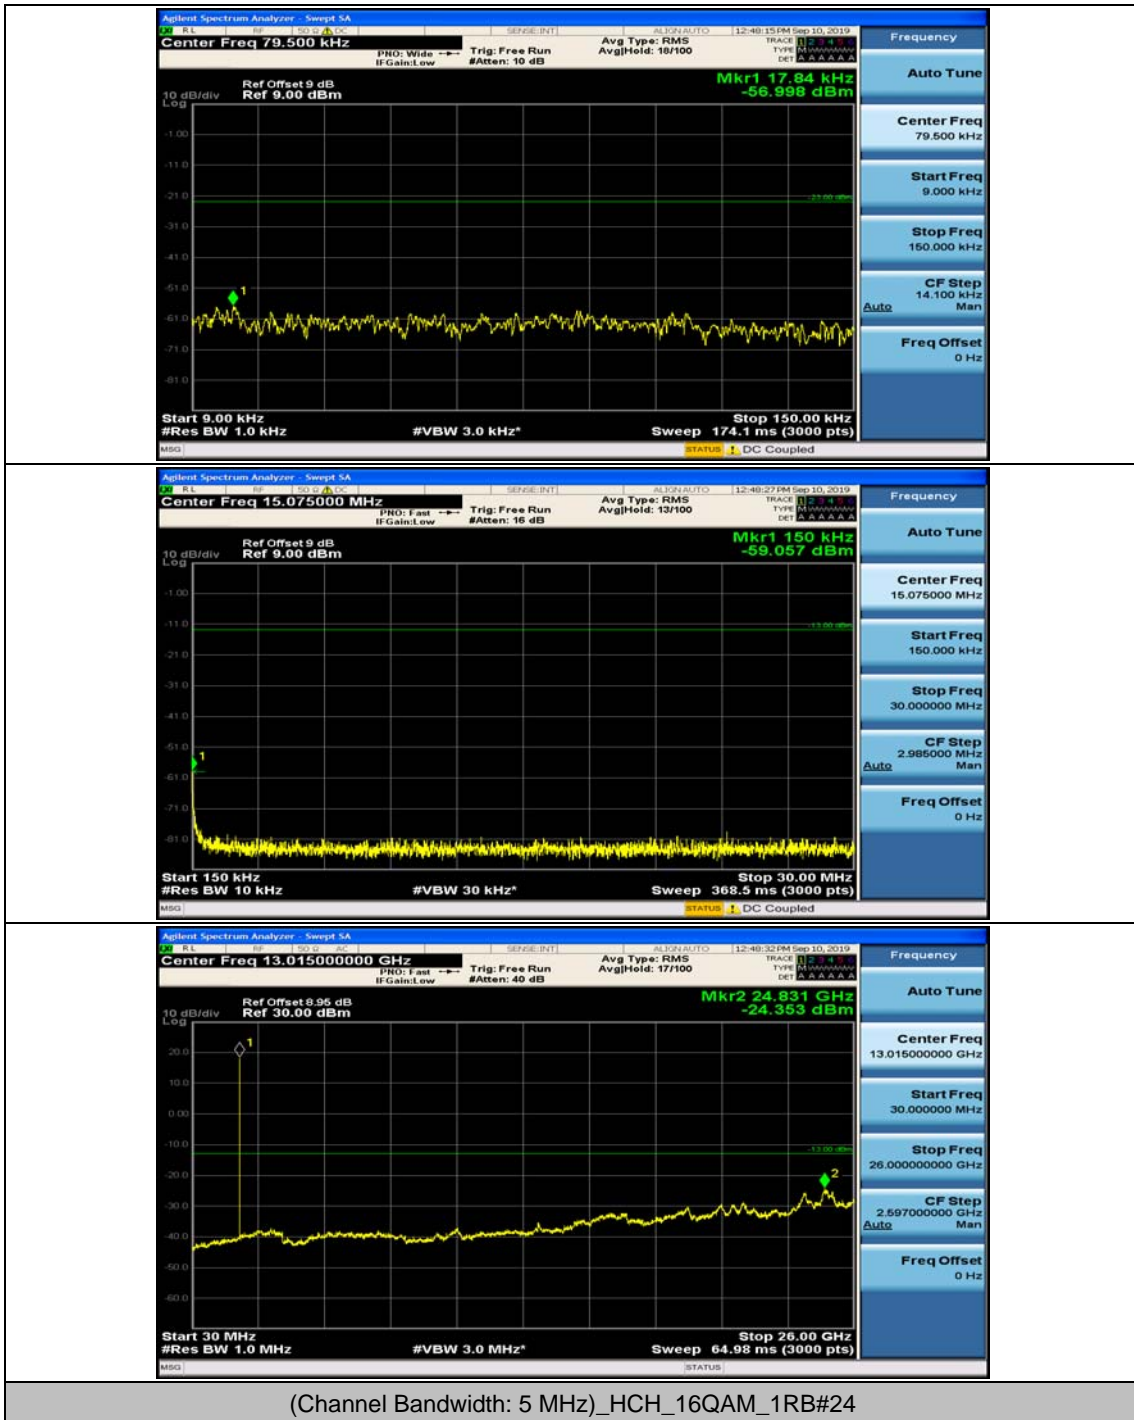

(Channel Bandwidth: 5 MHz)_MCH_16QAM_1RB#0

(Channel Bandwidth: 5 MHz)_MCH_16QAM_1RB#12

(Channel Bandwidth: 5 MHz)_HCH_16QAM_1RB#0

(Channel Bandwidth: 5 MHz)_HCH_16QAM_1RB#12

Channel Bandwidth: 10 MHz

Channel Bandwidth: 10 MHz_MCH_QPSK_1RB#0

Channel Bandwidth: 10 MHz_MCH_QPSK_1RB#24

Channel Bandwidth: 10 MHz_HCH_QPSK_1RB#0

Channel Bandwidth: 10 MHz_HCH_QPSK_1RB#24

Channel Bandwidth: 10 MHz_LCH_16QAM_1RB#0

Channel Bandwidth: 10 MHz_LCH_16QAM_1RB#24