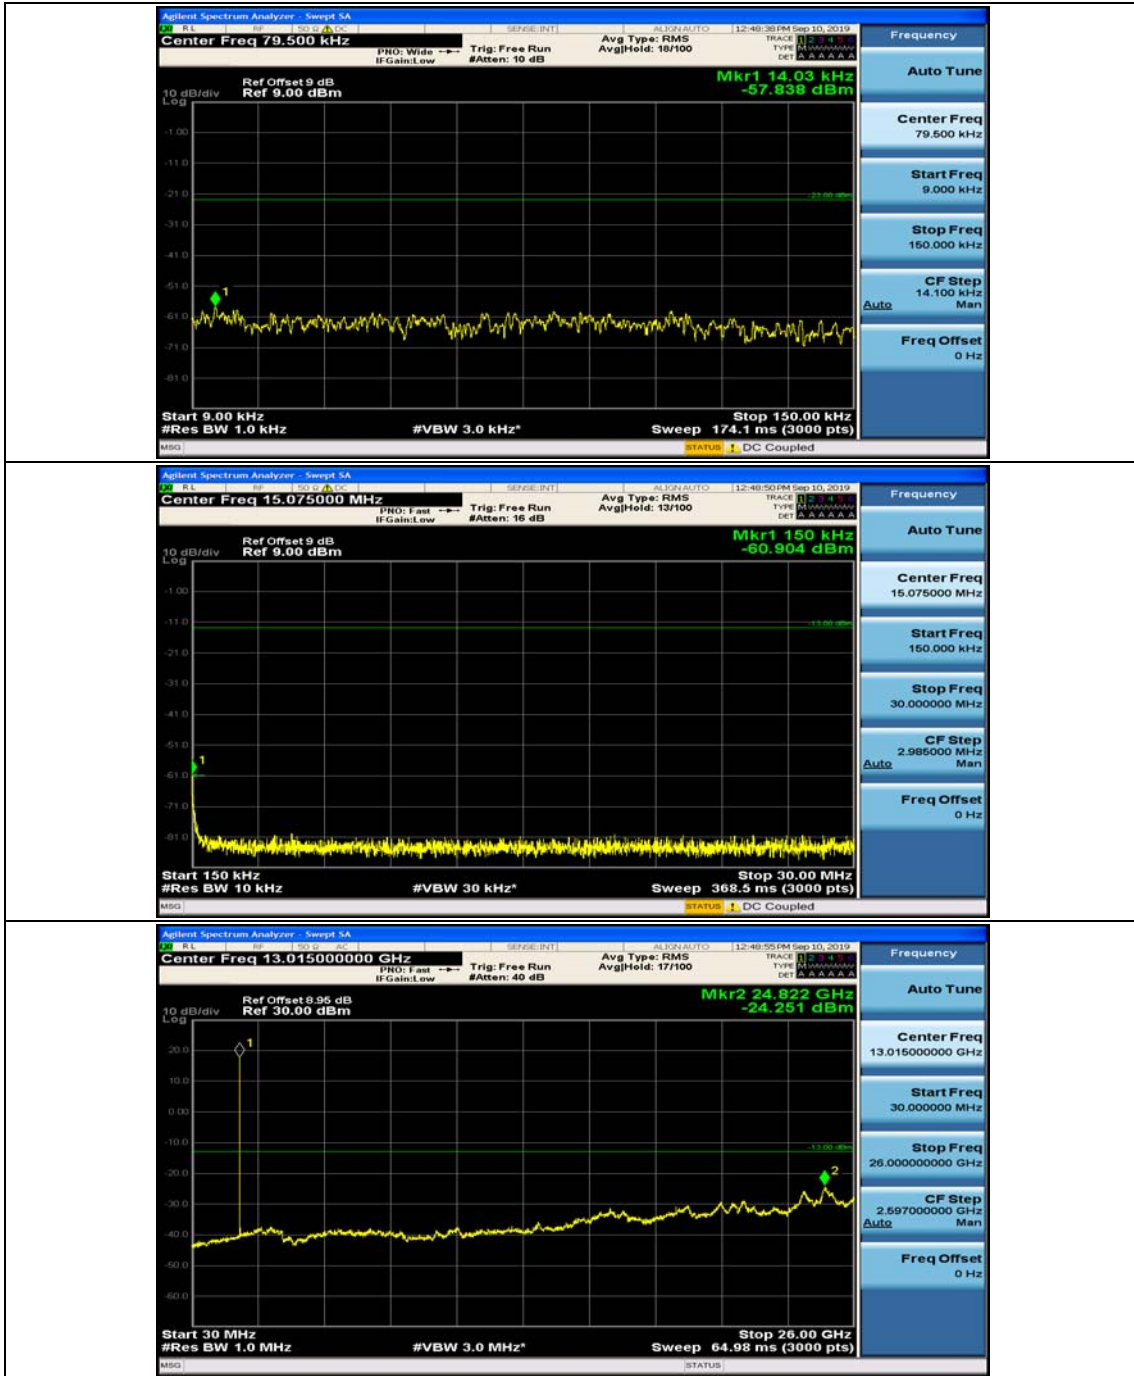

(Channel Bandwidth: 5 MHz)_MCH_16QAM_1RB#0

(Channel Bandwidth: 5 MHz)_MCH_16QAM_1RB#12

(Channel Bandwidth: 5 MHz)_HCH_16QAM_1RB#0

(Channel Bandwidth: 5 MHz)_HCH_16QAM_1RB#12

Channel Bandwidth: 10 MHz

Channel Bandwidth: 10 MHz_MCH_QPSK_1RB#0

Channel Bandwidth: 10 MHz_MCH_QPSK_1RB#24

Channel Bandwidth: 10 MHz_HCH_QPSK_1RB#0

Channel Bandwidth: 10 MHz_HCH_QPSK_1RB#24

Channel Bandwidth: 10 MHz_LCH_16QAM_1RB#0

Channel Bandwidth: 10 MHz_LCH_16QAM_1RB#24