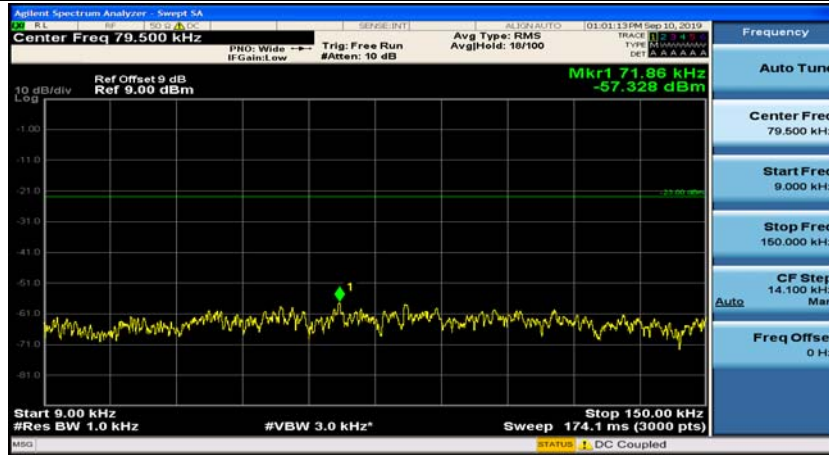

(Channel Bandwidth:15 MHz)_HCH_QPSK_1RB#0