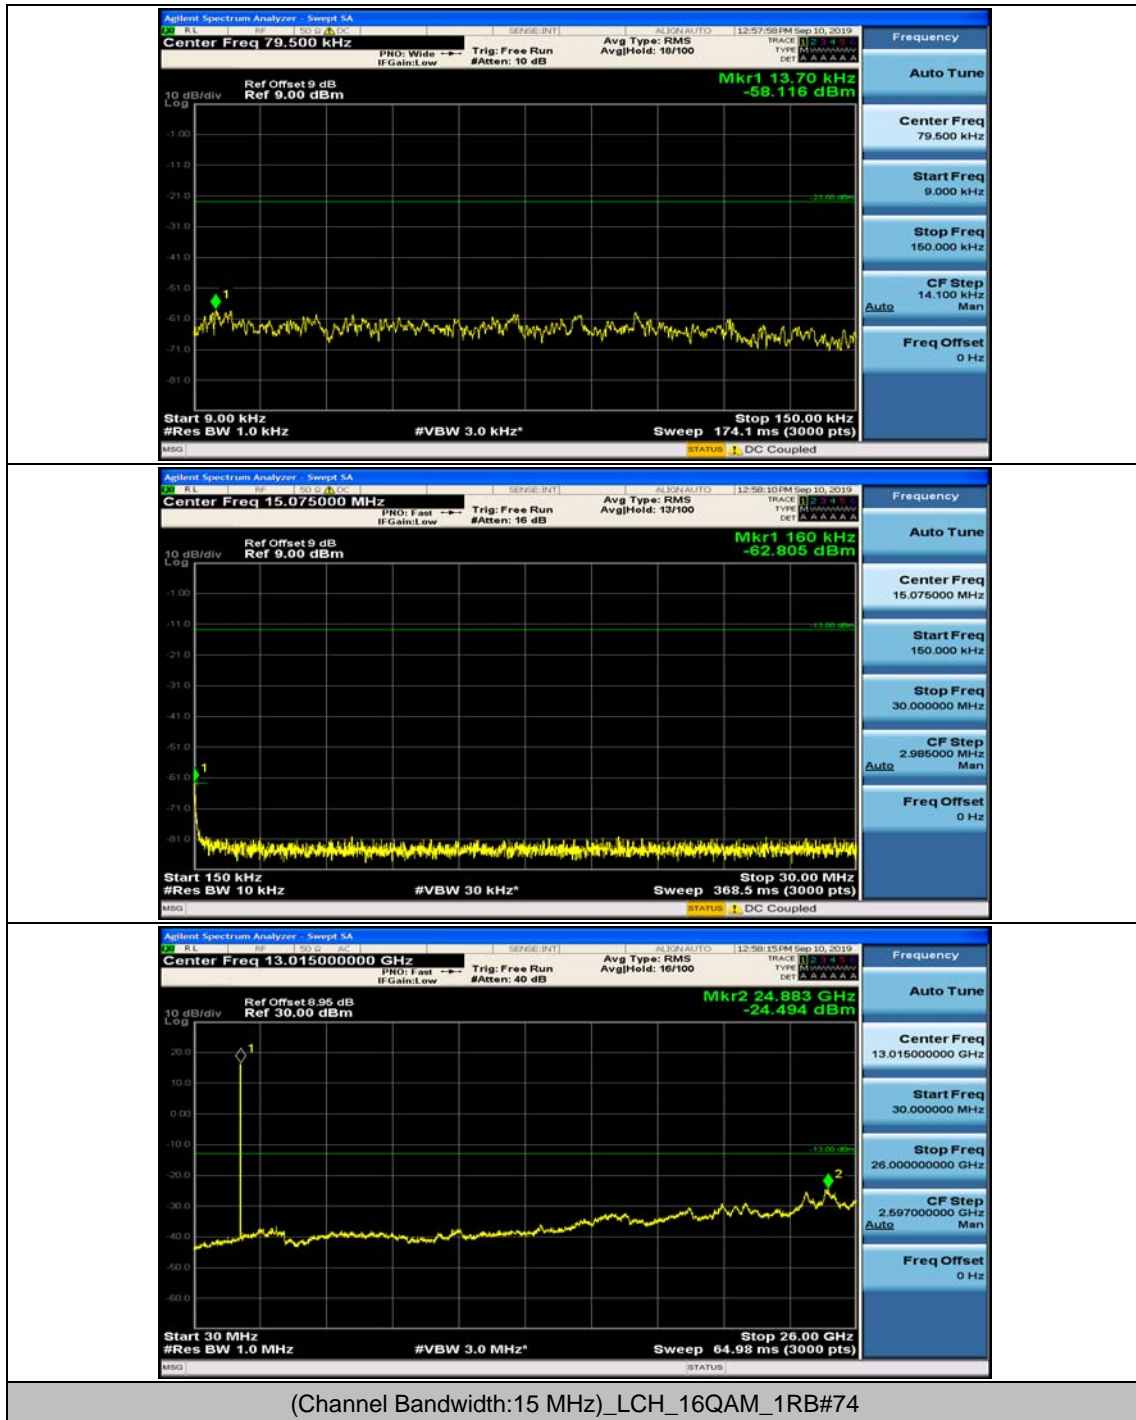

Channel Bandwidth: 10 MHz_MCH_16QAM_1RB#0

Channel Bandwidth: 10 MHz_MCH_16QAM_1RB#24

Channel Bandwidth: 10 MHz_HCH_16QAM_1RB#0

Channel Bandwidth: 10 MHz_HCH_16QAM_1RB#24

Channel Bandwidth: 15 MHz

(Channel Bandwidth:15 MHz)_MCH_QPSK_1RB#0

(Channel Bandwidth:15 MHz)_MCH_QPSK_1RB#37

(Channel Bandwidth:15 MHz)_HCH_QPSK_1RB#0

(Channel Bandwidth:15 MHz)_HCH_QPSK_1RB#37

(Channel Bandwidth:15 MHz)_LCH_16QAM_1RB#0

(Channel Bandwidth:15 MHz)_LCH_16QAM_1RB#37