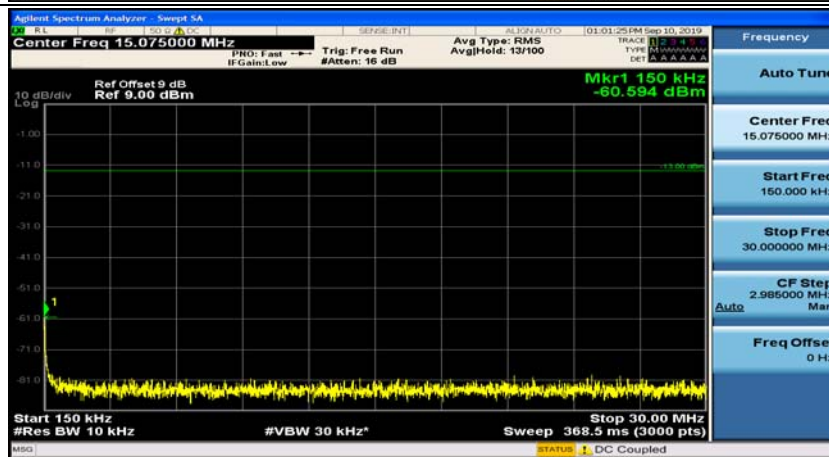

(Channel Bandwidth:15 MHz)_HCH_QPSK_1RB#0

(Channel Bandwidth:15 MHz)_HCH_QPSK_1RB#37