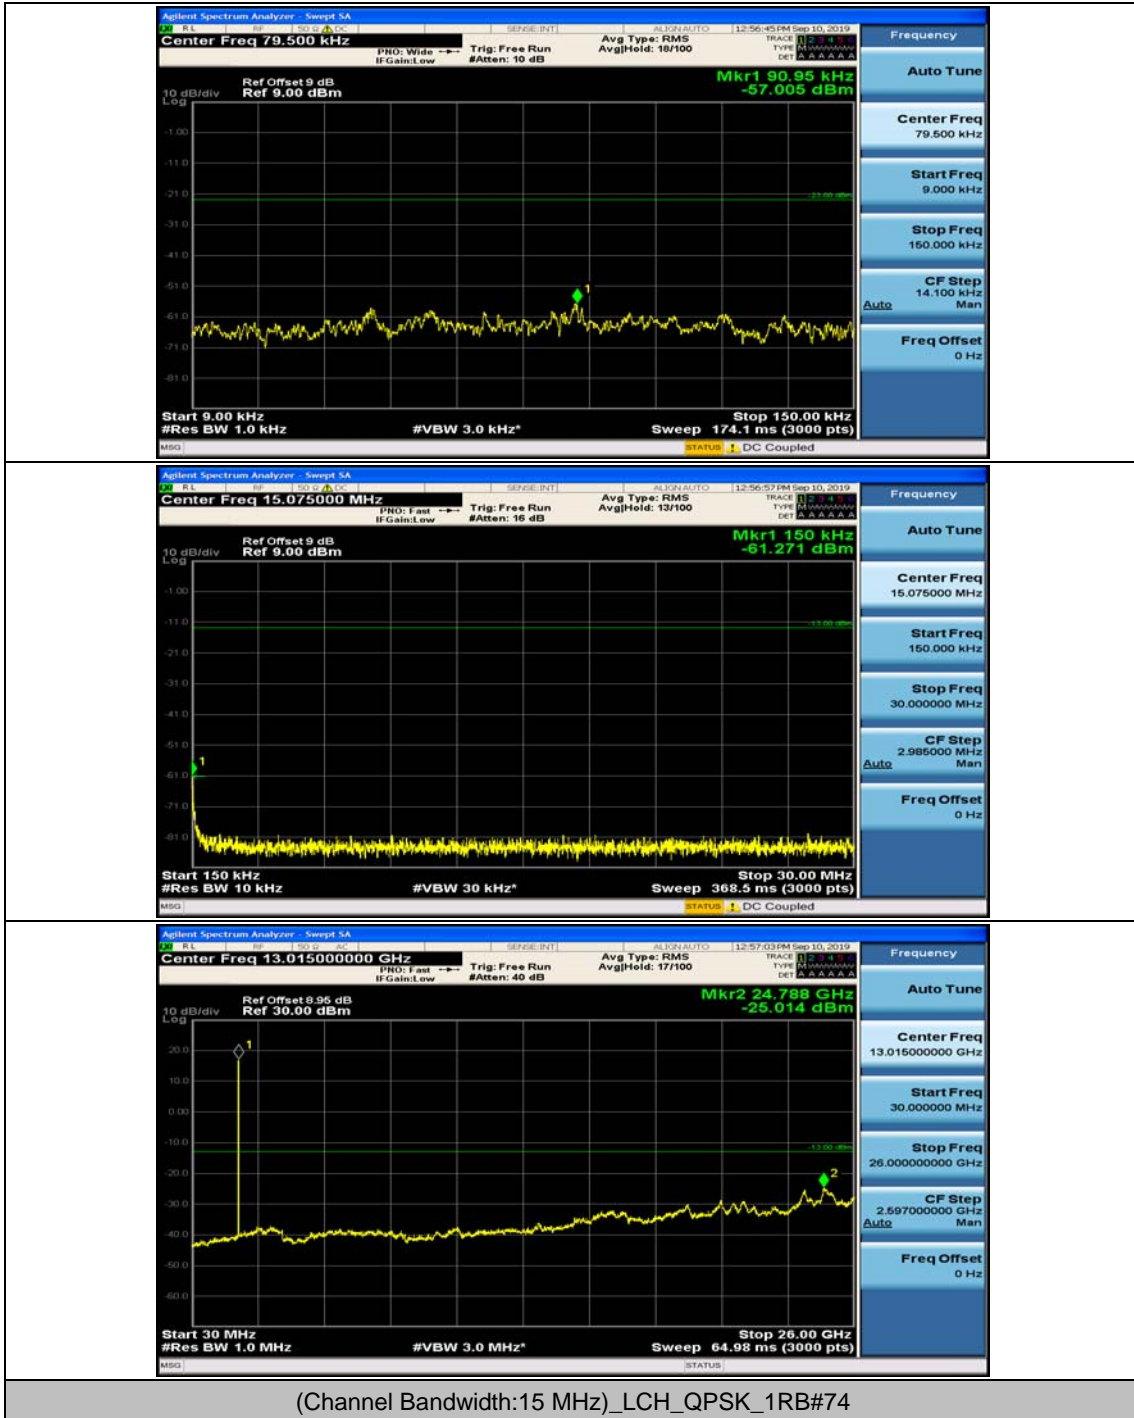

Channel Bandwidth: 10 MHz_MCH_QPSK_1RB#24

Channel Bandwidth: 10 MHz_HCH_QPSK_1RB#0

Channel Bandwidth: 10 MHz_HCH_QPSK_1RB#24

Channel Bandwidth: 10 MHz_LCH_16QAM_1RB#0

Channel Bandwidth: 10 MHz_LCH_16QAM_1RB#24

Channel Bandwidth: 10 MHz_MCH_16QAM_1RB#0

Channel Bandwidth: 10 MHz_MCH_16QAM_1RB#24

Channel Bandwidth: 10 MHz_HCH_16QAM_1RB#0

Channel Bandwidth: 10 MHz_HCH_16QAM_1RB#24

Channel Bandwidth: 15 MHz

(Channel Bandwidth:15 MHz)_MCH_QPSK_1RB#0