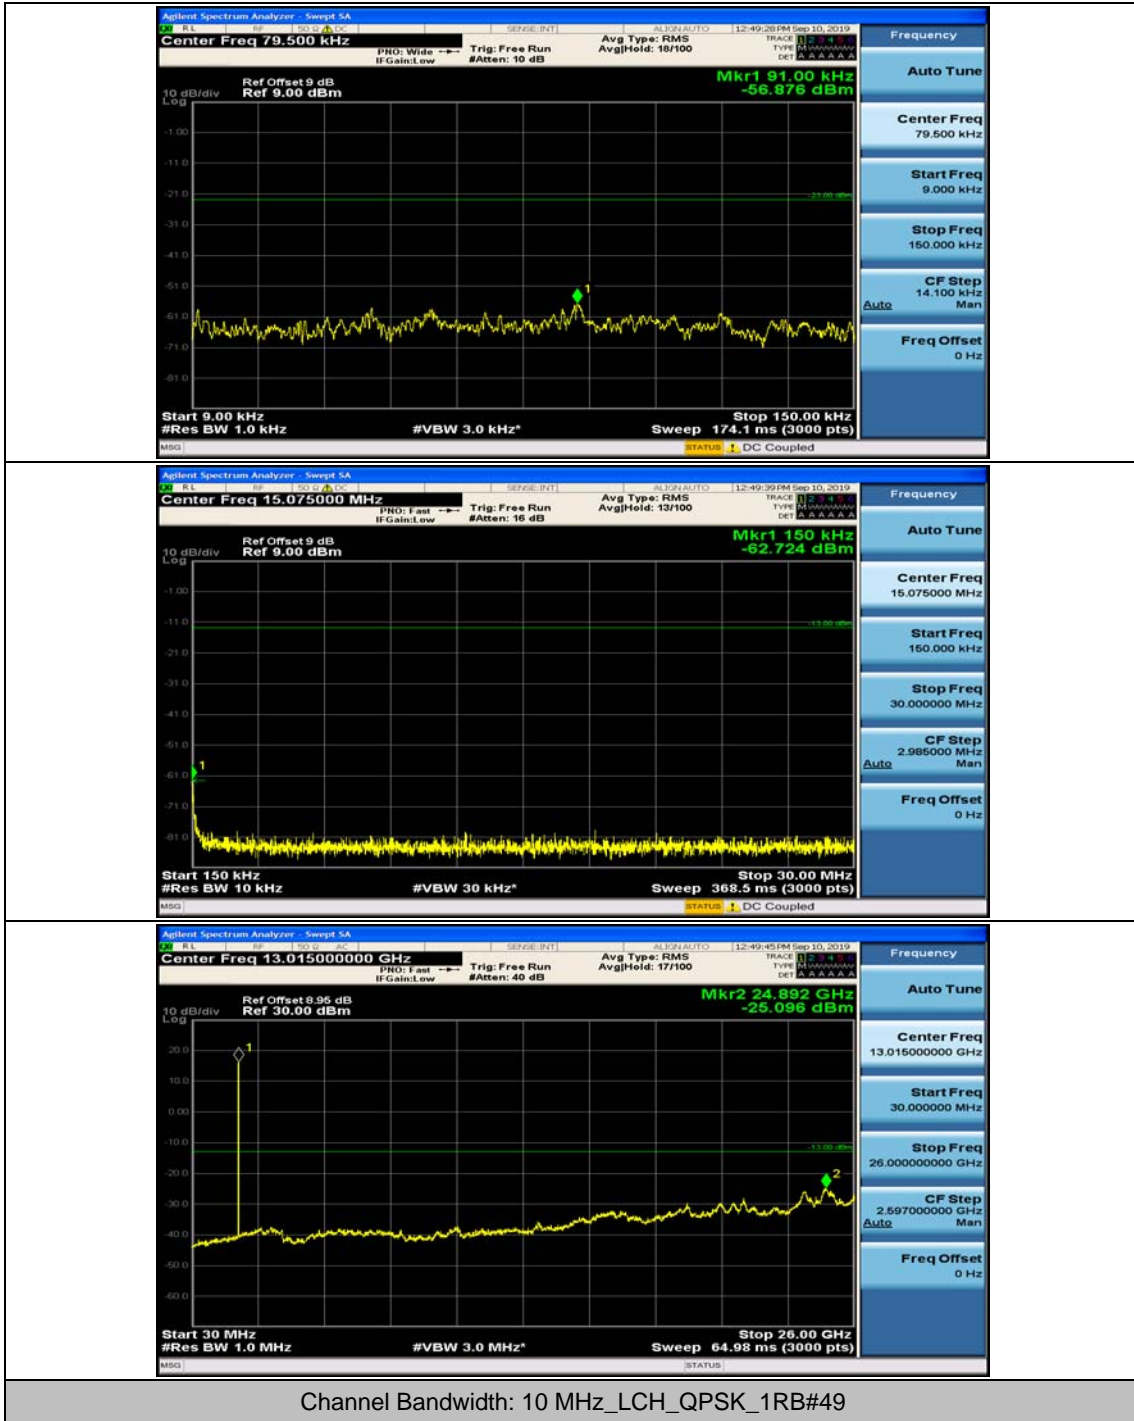

(Channel Bandwidth: 5 MHz)_MCH_16QAM_1RB#0

(Channel Bandwidth: 5 MHz)_MCH_16QAM_1RB#12

(Channel Bandwidth: 5 MHz)_HCH_16QAM_1RB#0

(Channel Bandwidth: 5 MHz)_HCH_16QAM_1RB#12

Channel Bandwidth: 10 MHz

Channel Bandwidth: 10 MHz_MCH_QPSK_1RB#0

Channel Bandwidth: 10 MHz_MCH_QPSK_1RB#24

Channel Bandwidth: 10 MHz_HCH_QPSK_1RB#0

Channel Bandwidth: 10 MHz_HCH_QPSK_1RB#24

Channel Bandwidth: 10 MHz_LCH_16QAM_1RB#0

Channel Bandwidth: 10 MHz_LCH_16QAM_1RB#24