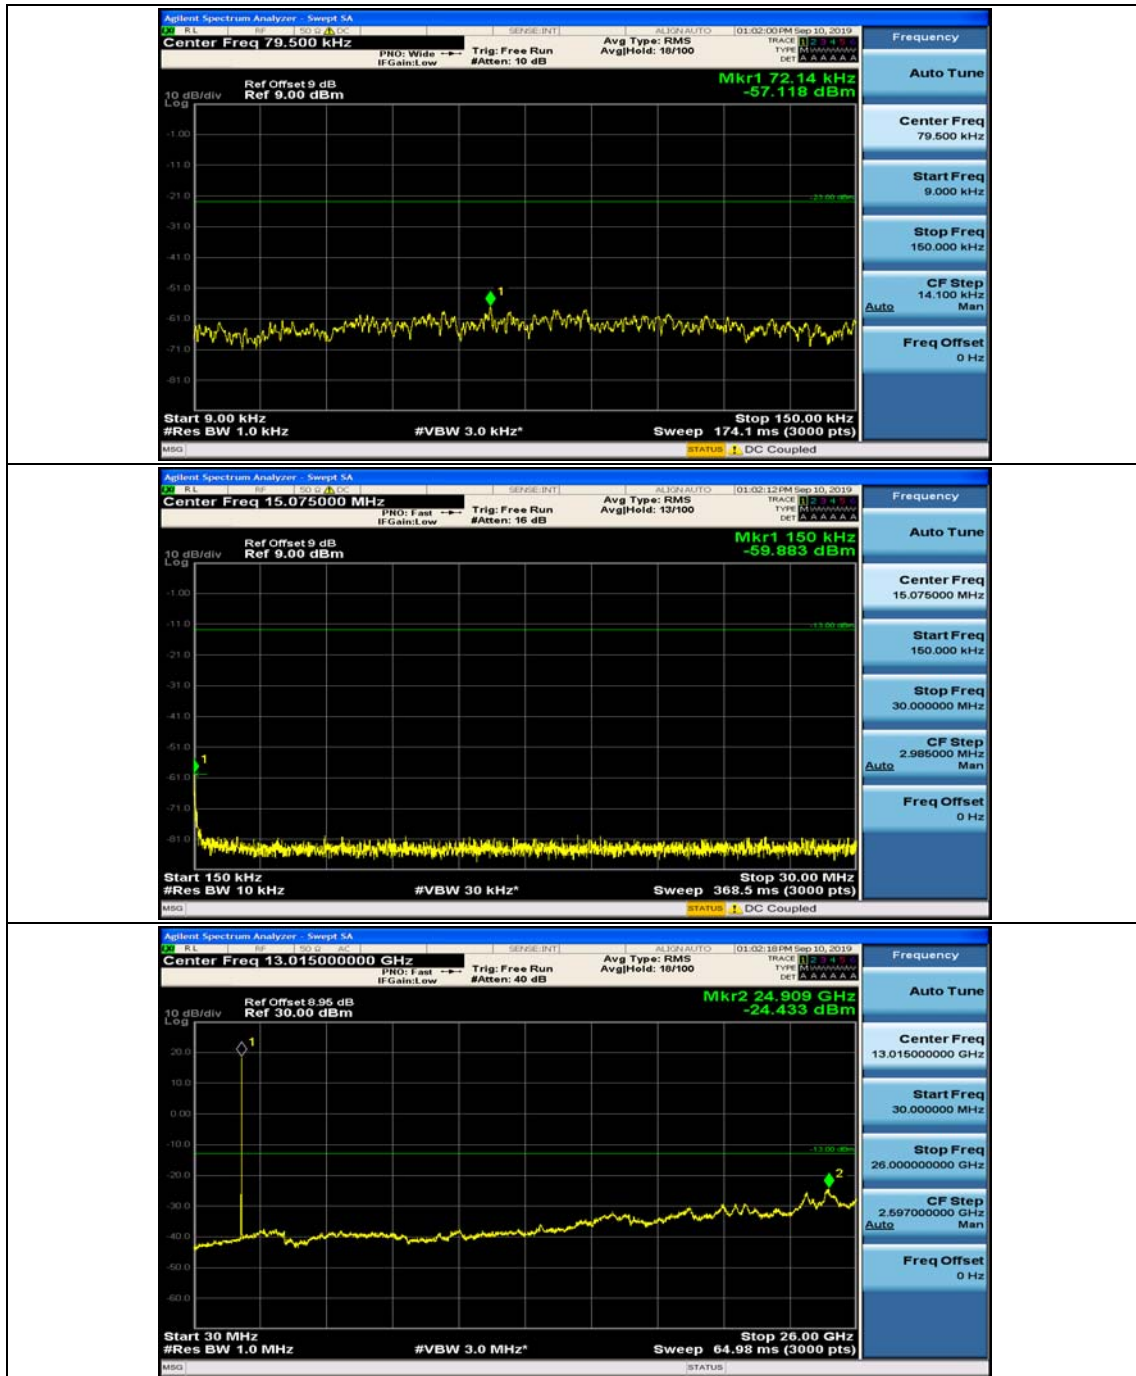

Channel Bandwidth: 10 MHz_MCH_16QAM_1RB#0

Channel Bandwidth: 10 MHz_MCH_16QAM_1RB#24

Channel Bandwidth: 10 MHz_HCH_16QAM_1RB#0

Channel Bandwidth: 10 MHz_HCH_16QAM_1RB#24

Channel Bandwidth: 15 MHz

(Channel Bandwidth:15 MHz)_MCH_QPSK_1RB#0

(Channel Bandwidth:15 MHz)_MCH_QPSK_1RB#37

(Channel Bandwidth:15 MHz)_HCH_QPSK_1RB#0

(Channel Bandwidth:15 MHz)_HCH_QPSK_1RB#37

(Channel Bandwidth:15 MHz)_LCH_16QAM_1RB#0

(Channel Bandwidth:15 MHz)_LCH_16QAM_1RB#37