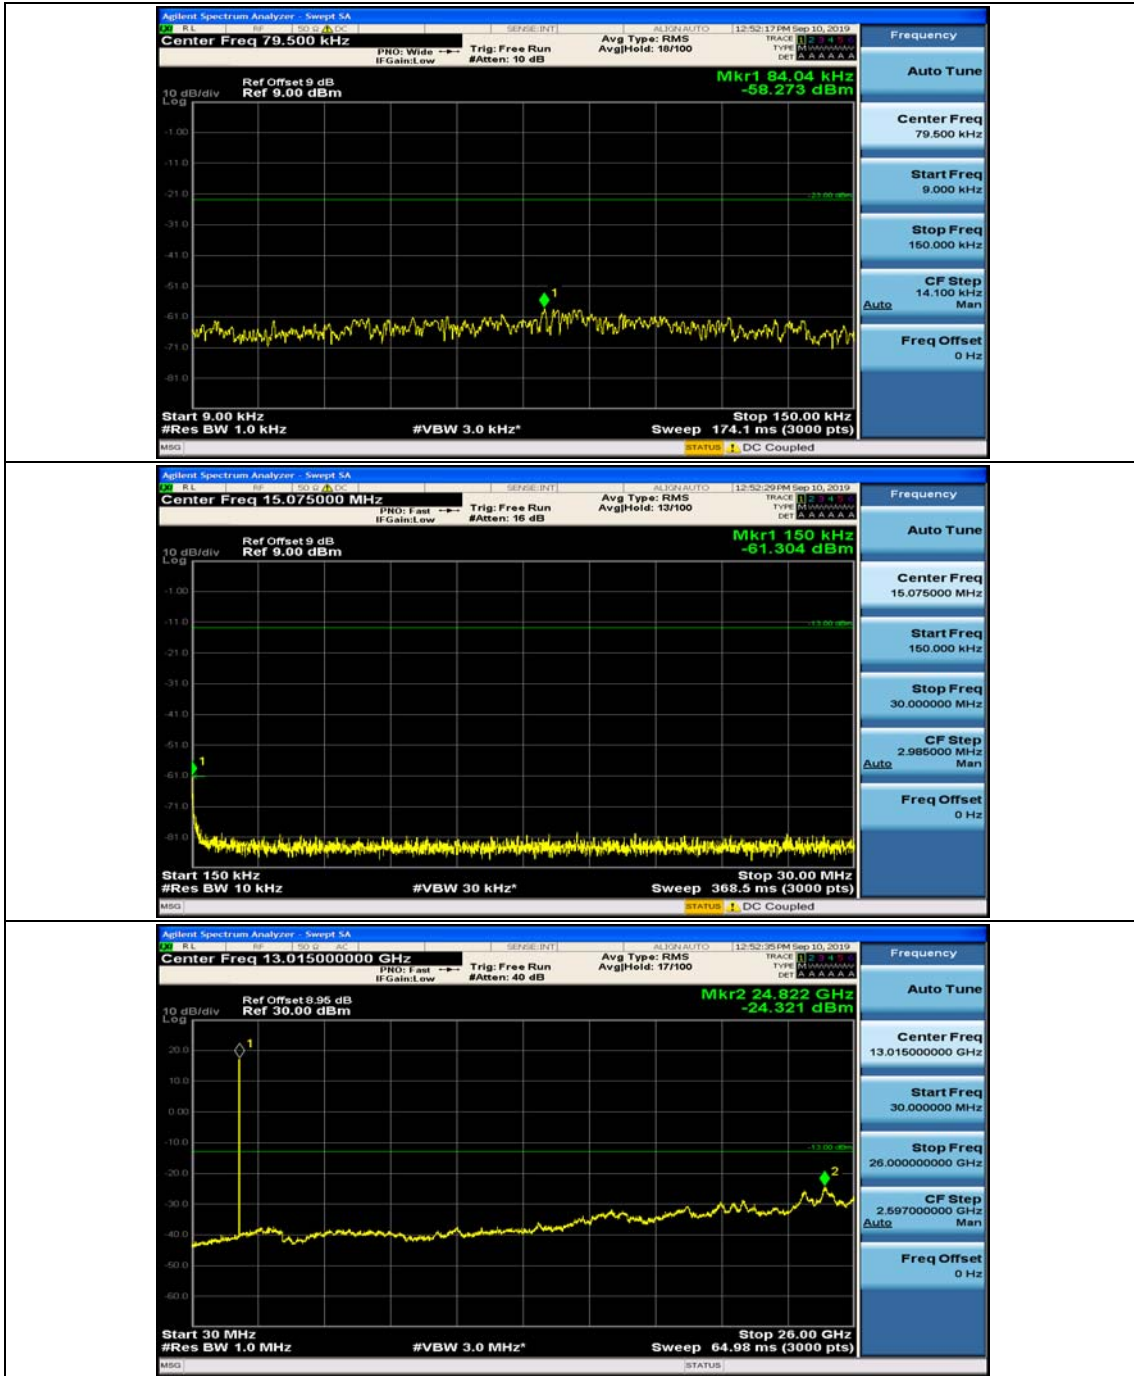

(Channel Bandwidth: 5 MHz)_MCH_16QAM_1RB#0

(Channel Bandwidth: 5 MHz)_MCH_16QAM_1RB#12

(Channel Bandwidth: 5 MHz)_HCH_16QAM_1RB#0

(Channel Bandwidth: 5 MHz)_HCH_16QAM_1RB#12

Channel Bandwidth: 10 MHz

Channel Bandwidth: 10 MHz_MCH_QPSK_1RB#0

Channel Bandwidth: 10 MHz_MCH_QPSK_1RB#24

Channel Bandwidth: 10 MHz_HCH_QPSK_1RB#0

Channel Bandwidth: 10 MHz_HCH_QPSK_1RB#24

Channel Bandwidth: 10 MHz_LCH_16QAM_1RB#0

Channel Bandwidth: 10 MHz_LCH_16QAM_1RB#24