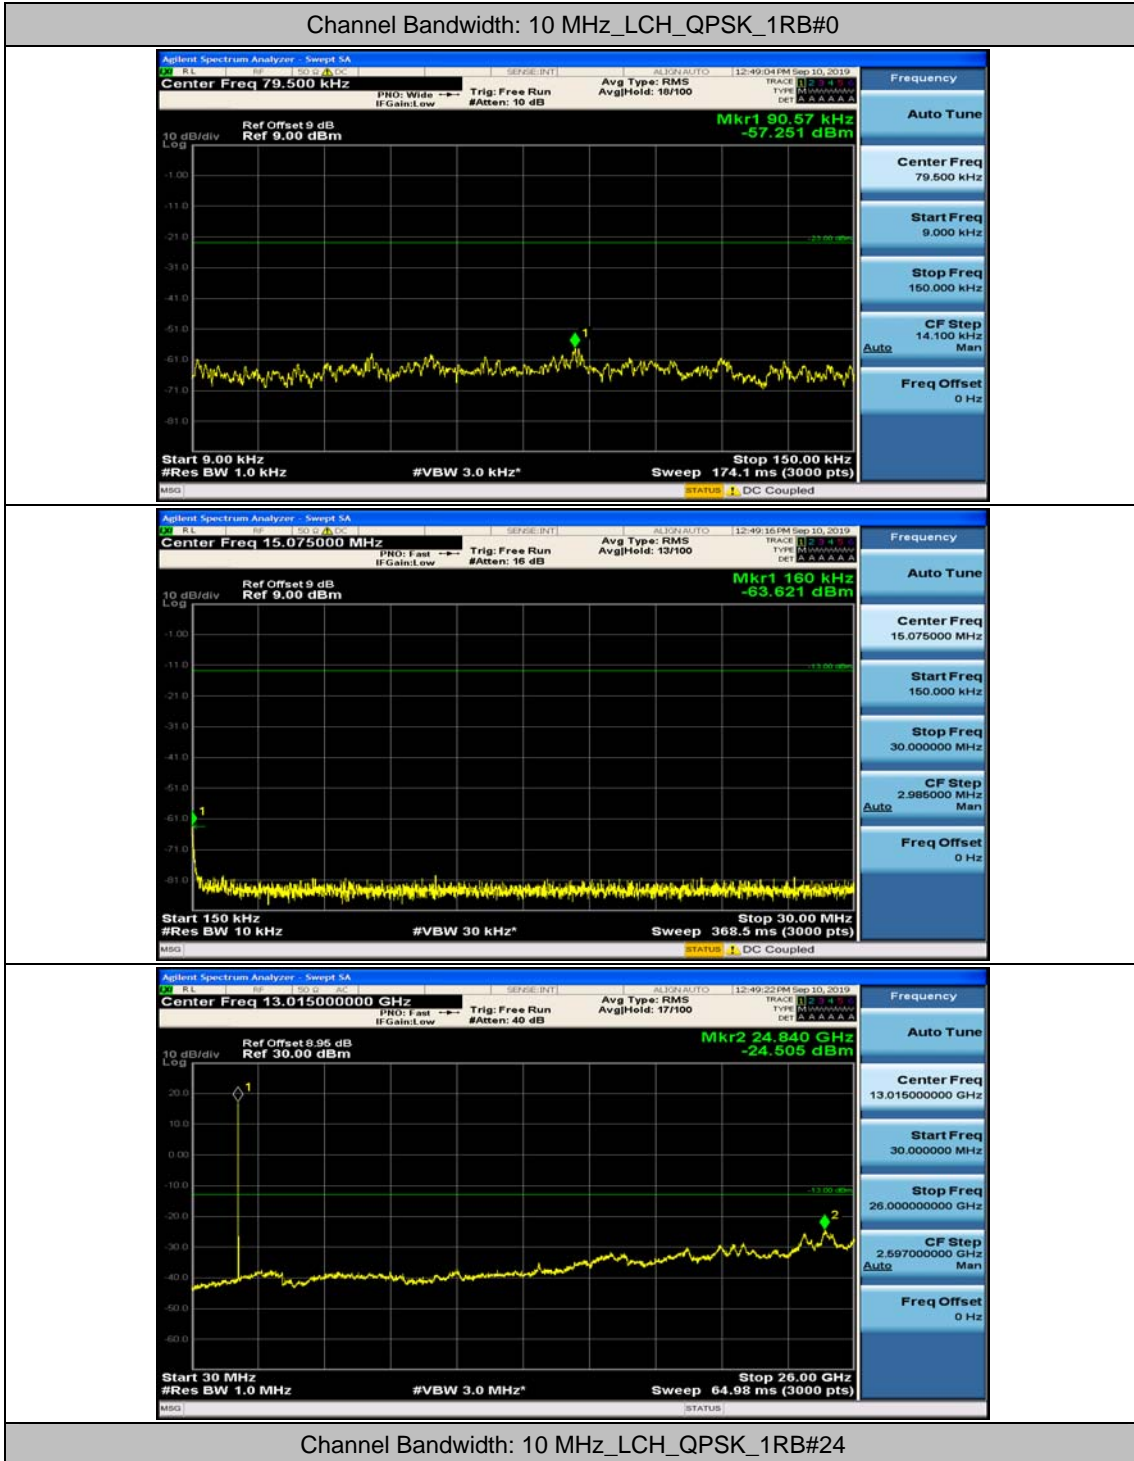

(Channel Bandwidth: 5 MHz)_MCH_16QAM_1RB#0

(Channel Bandwidth: 5 MHz)_MCH_16QAM_1RB#12

(Channel Bandwidth: 5 MHz)_HCH_16QAM_1RB#0

(Channel Bandwidth: 5 MHz)_HCH_16QAM_1RB#12

Channel Bandwidth: 10 MHz

Channel Bandwidth: 10 MHz_MCH_QPSK_1RB#0

Channel Bandwidth: 10 MHz_MCH_QPSK_1RB#24

Channel Bandwidth: 10 MHz_HCH_QPSK_1RB#0

Channel Bandwidth: 10 MHz_HCH_QPSK_1RB#24

Channel Bandwidth: 10 MHz_LCH_16QAM_1RB#0

Channel Bandwidth: 10 MHz_LCH_16QAM_1RB#24