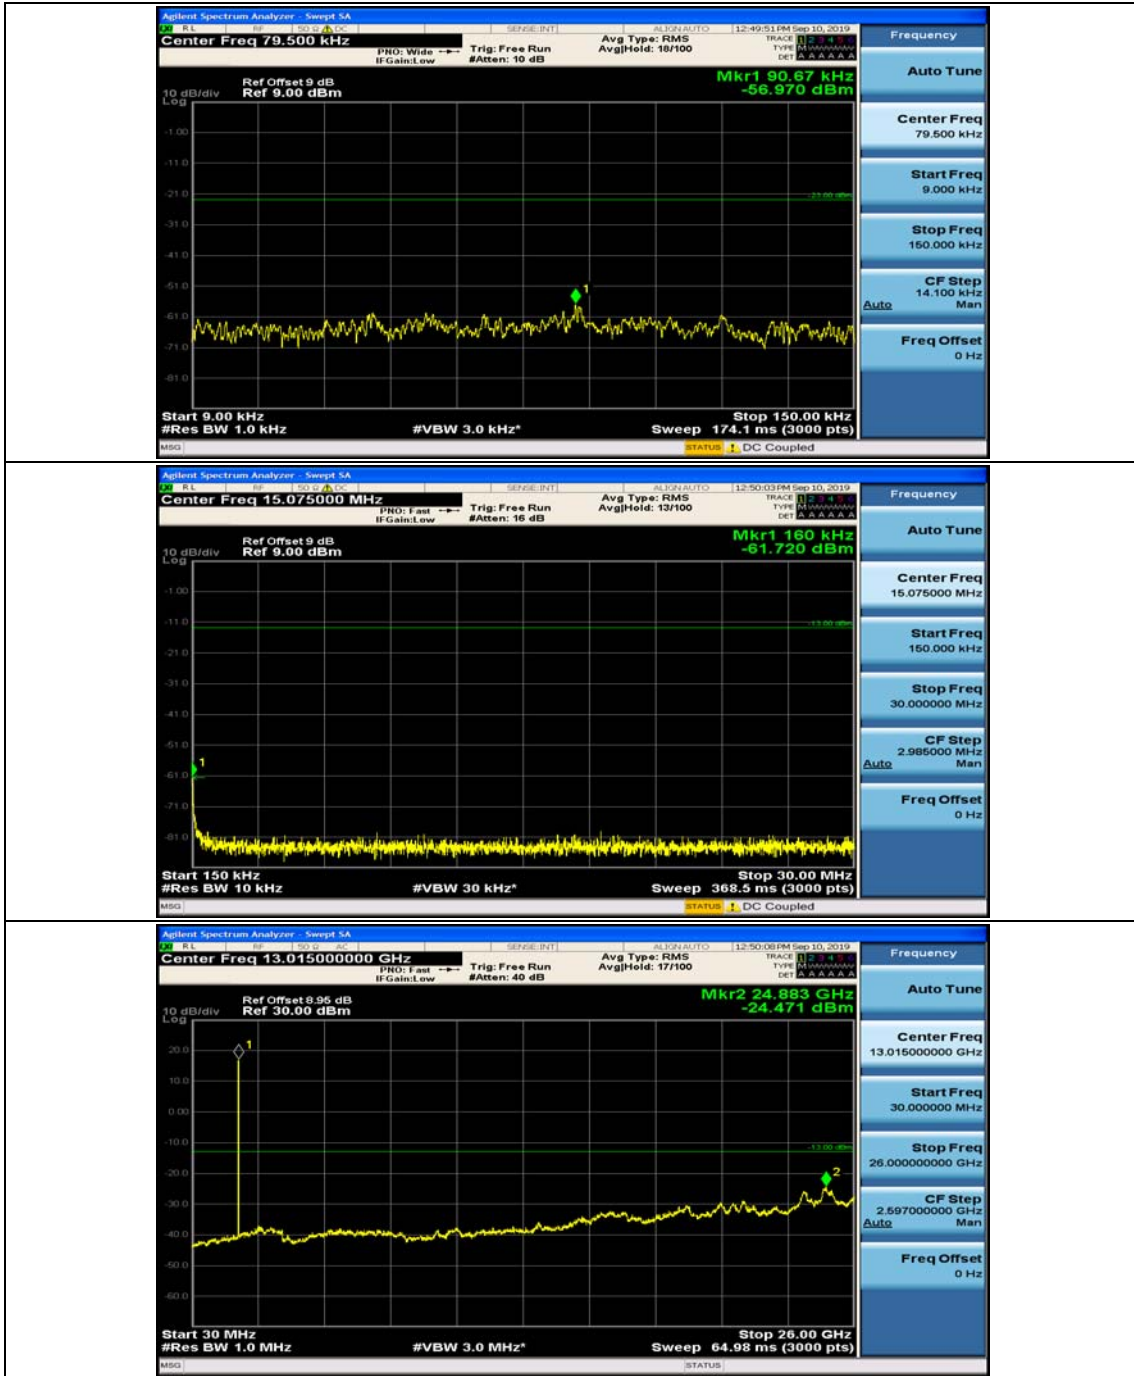

(Channel Bandwidth: 5 MHz)_MCH_16QAM_1RB#0

(Channel Bandwidth: 5 MHz)_MCH_16QAM_1RB#12

(Channel Bandwidth: 5 MHz)_HCH_16QAM_1RB#0

(Channel Bandwidth: 5 MHz)_HCH_16QAM_1RB#12

Channel Bandwidth: 10 MHz

Channel Bandwidth: 10 MHz_MCH_QPSK_1RB#0

Channel Bandwidth: 10 MHz_MCH_QPSK_1RB#24

Channel Bandwidth: 10 MHz_HCH_QPSK_1RB#0

Channel Bandwidth: 10 MHz_HCH_QPSK_1RB#24

Channel Bandwidth: 10 MHz_LCH_16QAM_1RB#0

Channel Bandwidth: 10 MHz_LCH_16QAM_1RB#24