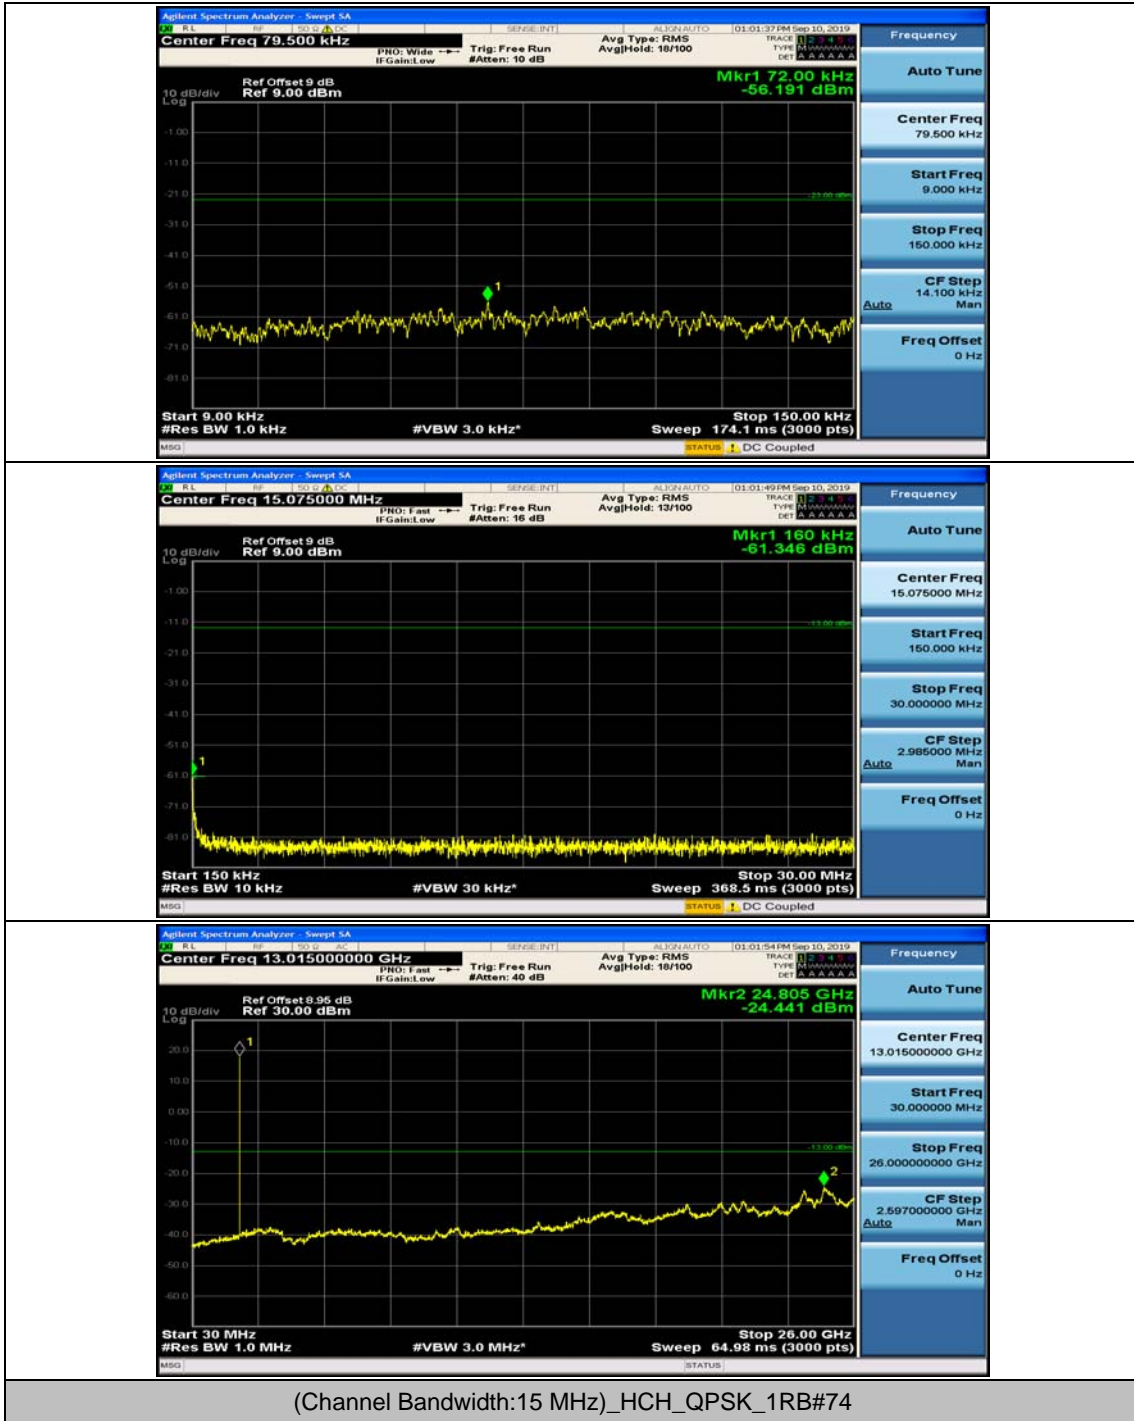

Channel Bandwidth: 10 MHz_MCH_16QAM_1RB#0

Channel Bandwidth: 10 MHz_MCH_16QAM_1RB#24

Channel Bandwidth: 10 MHz_HCH_16QAM_1RB#0

Channel Bandwidth: 10 MHz_HCH_16QAM_1RB#24

Channel Bandwidth: 15 MHz

(Channel Bandwidth:15 MHz)_MCH_QPSK_1RB#0

(Channel Bandwidth:15 MHz)_MCH_QPSK_1RB#37

(Channel Bandwidth:15 MHz)_HCH_QPSK_1RB#0

(Channel Bandwidth:15 MHz)_HCH_QPSK_1RB#37

(Channel Bandwidth:15 MHz)_LCH_16QAM_1RB#0

(Channel Bandwidth:15 MHz)_LCH_16QAM_1RB#37