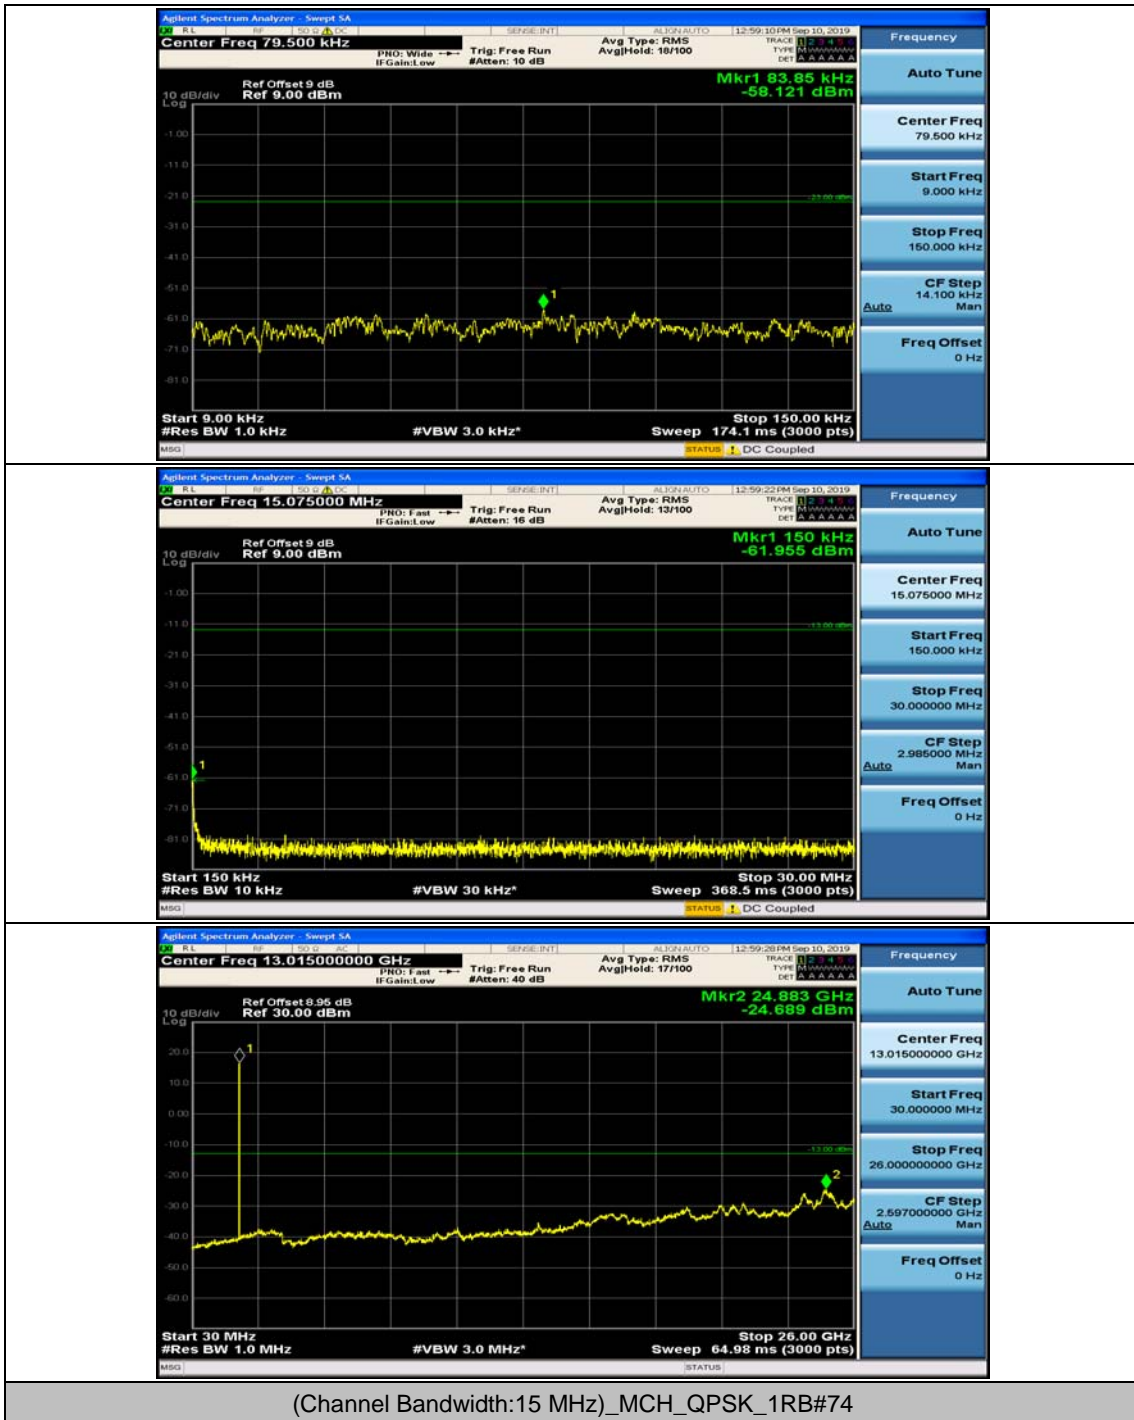

Channel Bandwidth: 10 MHz_MCH_QPSK_1RB#24

Channel Bandwidth: 10 MHz_HCH_QPSK_1RB#0

Channel Bandwidth: 10 MHz_HCH_QPSK_1RB#24

Channel Bandwidth: 10 MHz_LCH_16QAM_1RB#0

Channel Bandwidth: 10 MHz_LCH_16QAM_1RB#24

Channel Bandwidth: 10 MHz_MCH_16QAM_1RB#0

Channel Bandwidth: 10 MHz_MCH_16QAM_1RB#24

Channel Bandwidth: 10 MHz_HCH_16QAM_1RB#0

Channel Bandwidth: 10 MHz_HCH_16QAM_1RB#24

Channel Bandwidth: 15 MHz

(Channel Bandwidth:15 MHz)_MCH_QPSK_1RB#0

(Channel Bandwidth:15 MHz)_MCH_QPSK_1RB#37

(Channel Bandwidth:15 MHz)_HCH_QPSK_1RB#0

(Channel Bandwidth:15 MHz)_HCH_QPSK_1RB#37

(Channel Bandwidth:15 MHz)_LCH_16QAM_1RB#0

(Channel Bandwidth:15 MHz)_LCH_16QAM_1RB#37