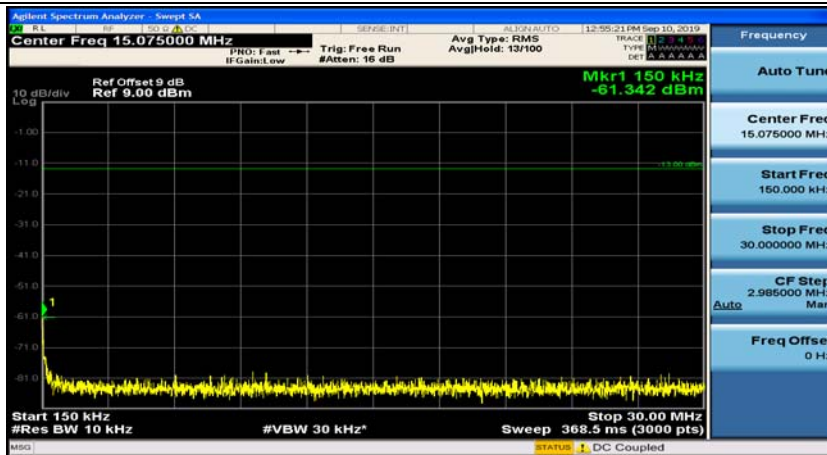

Channel Bandwidth: 10 MHz_MCH_16QAM_1RB#0

Channel Bandwidth: 10 MHz_MCH_16QAM_1RB#24

Channel Bandwidth: 10 MHz_HCH_16QAM_1RB#0

Channel Bandwidth: 10 MHz_HCH_16QAM_1RB#24

Channel Bandwidth: 15 MHz

(Channel Bandwidth:15 MHz)_MCH_QPSK_1RB#0