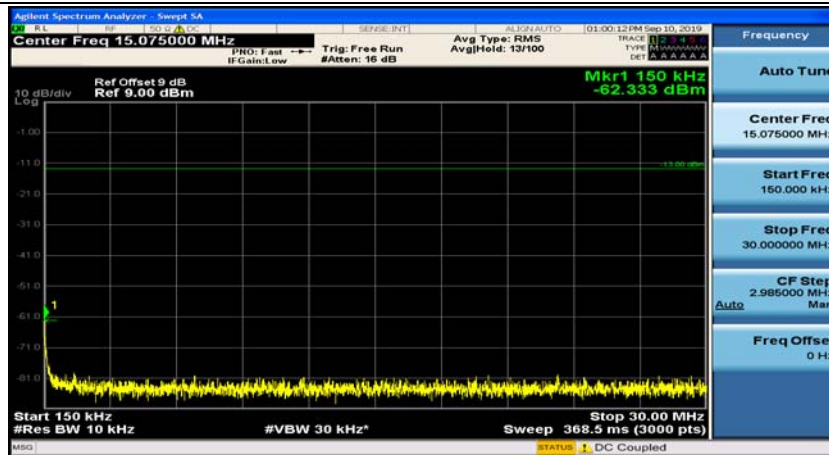

(Channel Bandwidth:15 MHz)_MCH_16QAM_1RB#0

(Channel Bandwidth:15 MHz)_MCH_16QAM_1RB#37