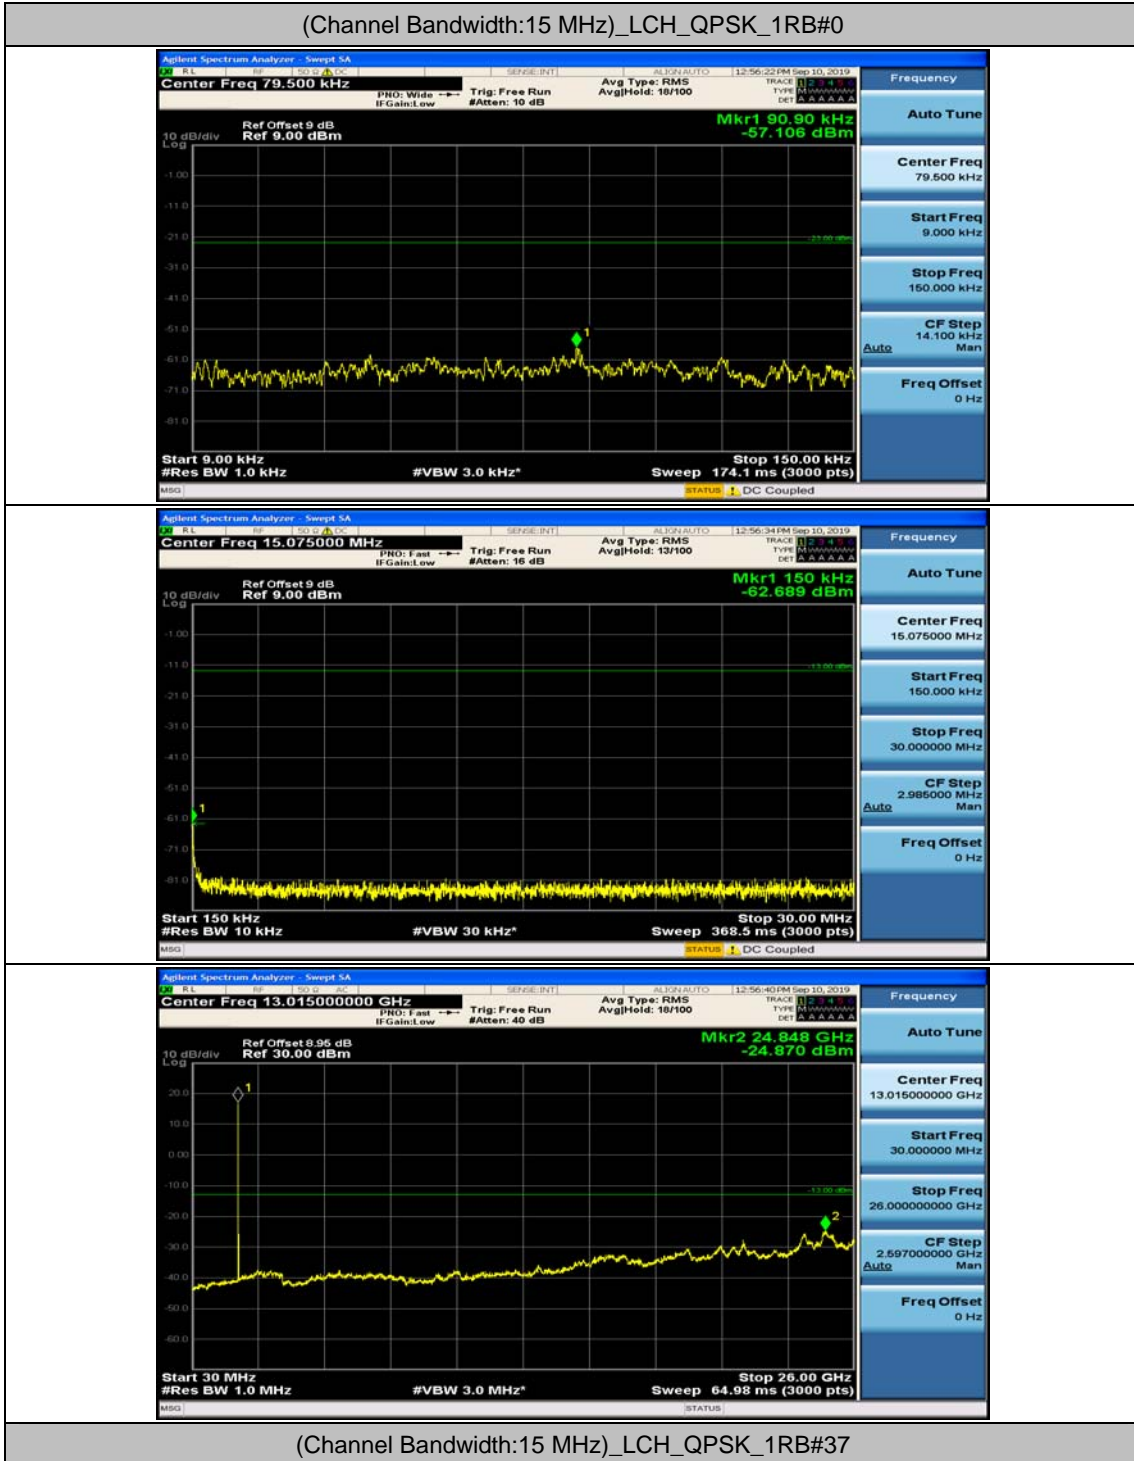

Channel Bandwidth: 10 MHz_MCH_QPSK_1RB#24

Channel Bandwidth: 10 MHz_HCH_QPSK_1RB#0

Channel Bandwidth: 10 MHz_HCH_QPSK_1RB#24

Channel Bandwidth: 10 MHz_LCH_16QAM_1RB#0

Channel Bandwidth: 10 MHz_LCH_16QAM_1RB#24

Channel Bandwidth: 10 MHz_MCH_16QAM_1RB#0

Channel Bandwidth: 10 MHz_MCH_16QAM_1RB#24

Channel Bandwidth: 10 MHz_HCH_16QAM_1RB#0

Channel Bandwidth: 10 MHz_HCH_16QAM_1RB#24

Channel Bandwidth: 15 MHz

(Channel Bandwidth:15 MHz)_MCH_QPSK_1RB#0