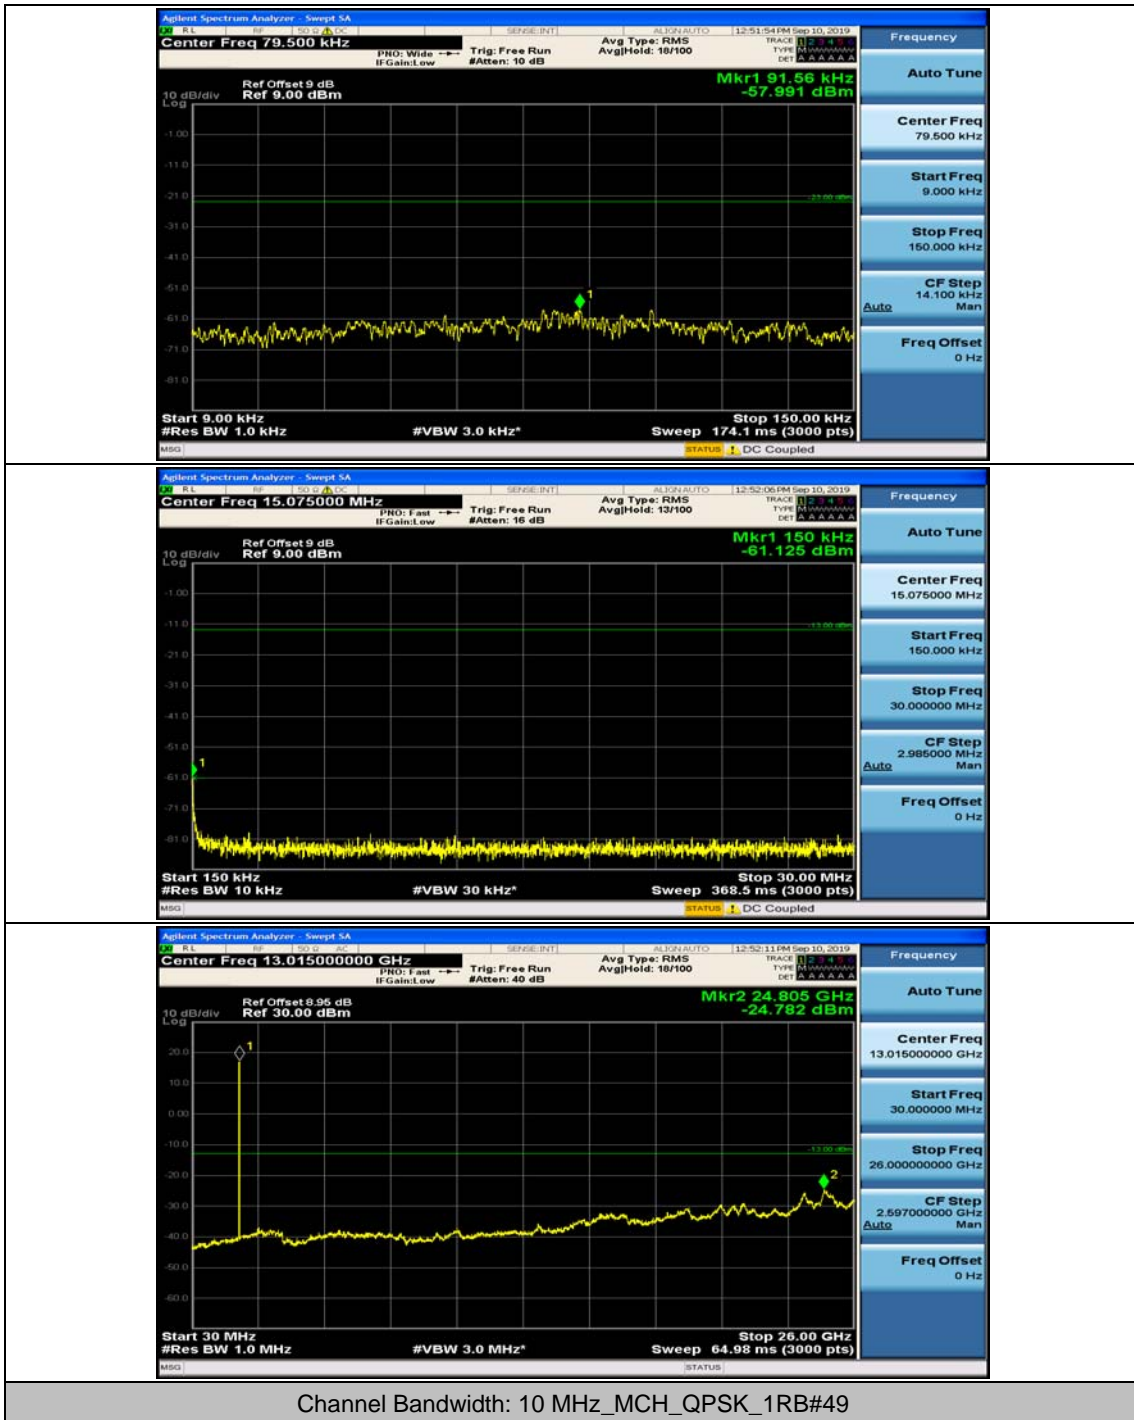

(Channel Bandwidth: 5 MHz)_MCH_16QAM_1RB#0

(Channel Bandwidth: 5 MHz)_MCH_16QAM_1RB#12

(Channel Bandwidth: 5 MHz)_HCH_16QAM_1RB#0

(Channel Bandwidth: 5 MHz)_HCH_16QAM_1RB#12

Channel Bandwidth: 10 MHz

Channel Bandwidth: 10 MHz_MCH_QPSK_1RB#0

Channel Bandwidth: 10 MHz_MCH_QPSK_1RB#24

Channel Bandwidth: 10 MHz_HCH_QPSK_1RB#0

Channel Bandwidth: 10 MHz_HCH_QPSK_1RB#24

Channel Bandwidth: 10 MHz_LCH_16QAM_1RB#0

Channel Bandwidth: 10 MHz_LCH_16QAM_1RB#24