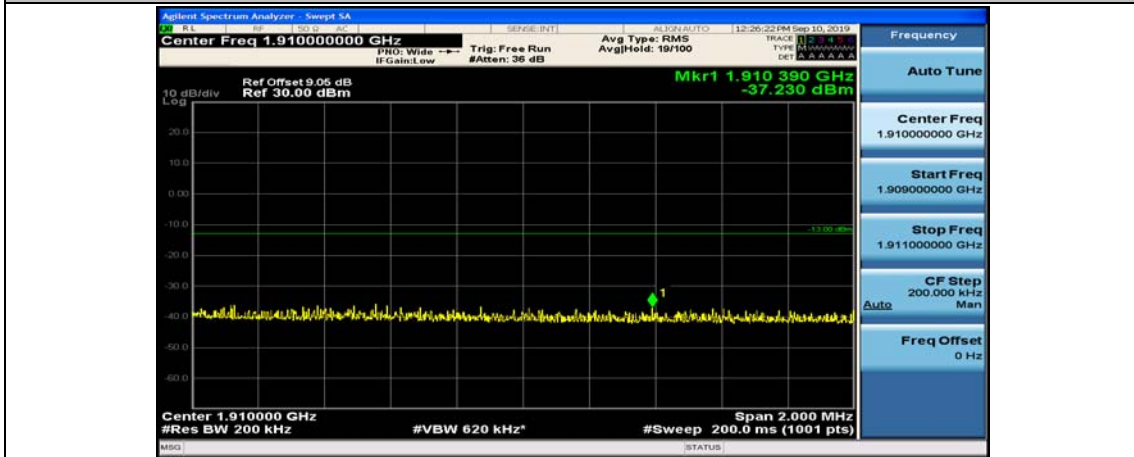

(Channel Bandwidth:20 MHz)_HCH_16QAM_50RB#0