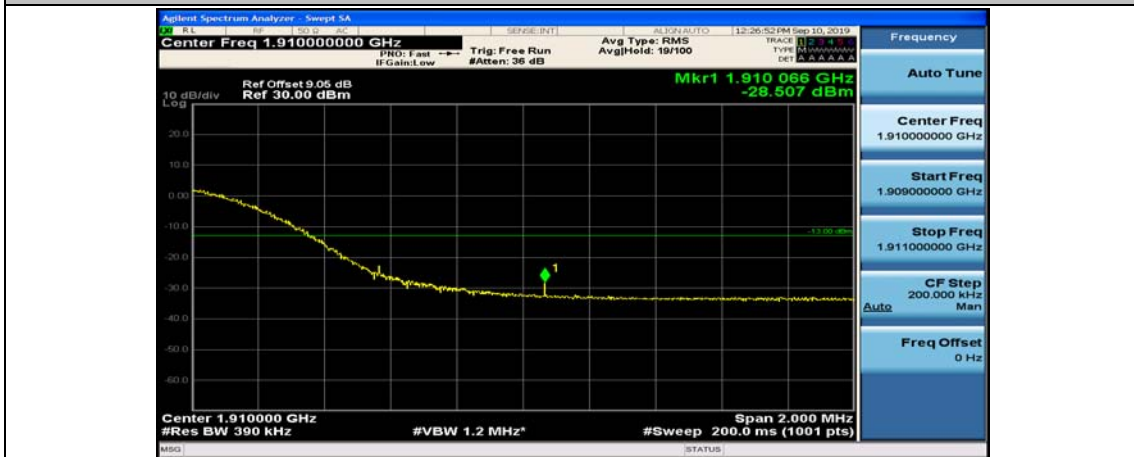

Appendix E: Conducted Spurious Emission

Test Graphs

Channel Bandwidth: 1.4 MHz