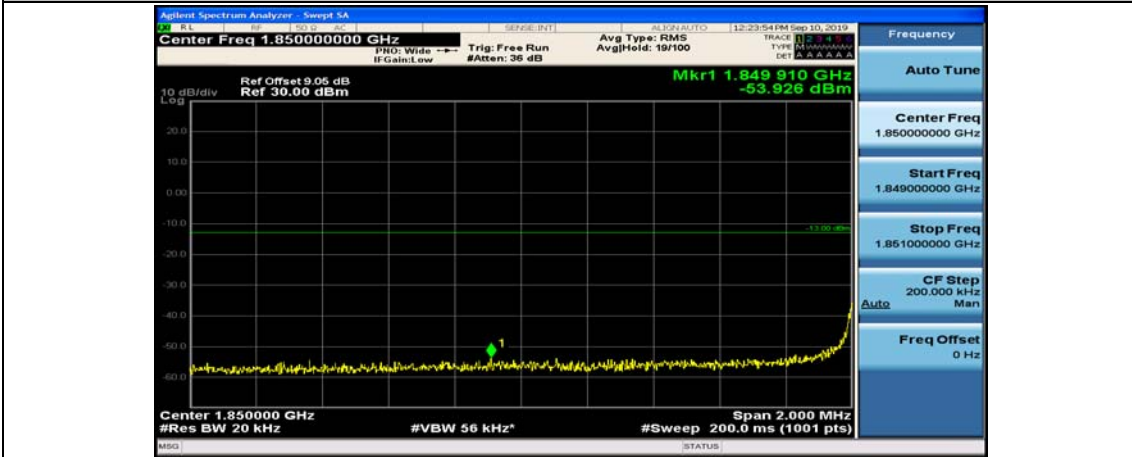

(Channel Bandwidth:15 MHz)_HCH_16QAM_37RB#18

(Channel Bandwidth:15 MHz)_HCH_16QAM_37RB#38

(Channel Bandwidth:15 MHz)_HCH_16QAM_75RB#0

Channel Bandwidth: 20 MHz

(Channel Bandwidth:20 MHz)_LCH_QPSK_1RB#49

(Channel Bandwidth:20 MHz)_LCH_QPSK_1RB#99