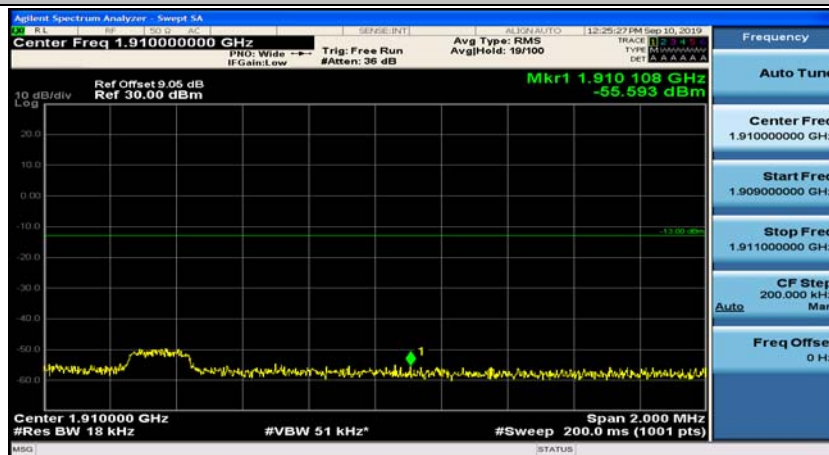

(Channel Bandwidth:20 MHz)_HCH_QPSK_1RB#49