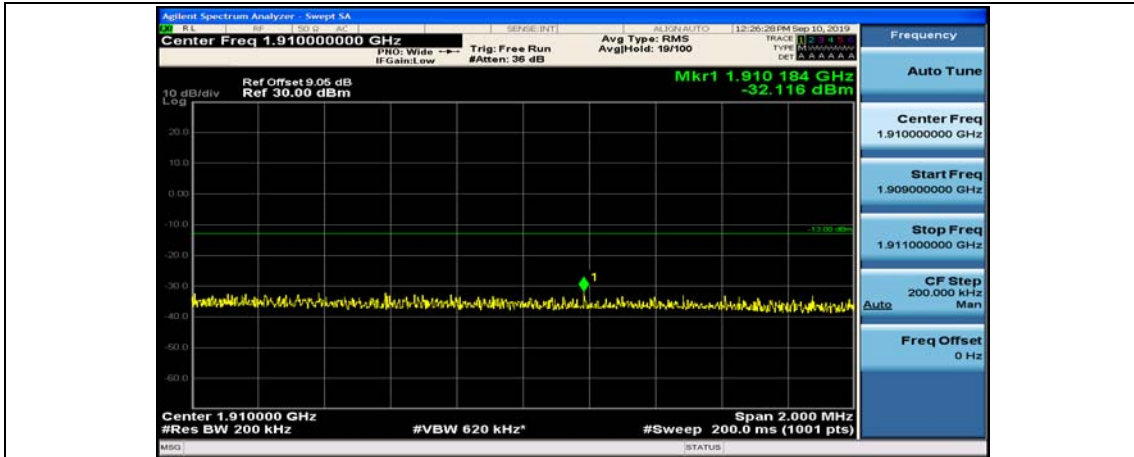

(Channel Bandwidth:20 MHz)_HCH_16QAM_50RB#25