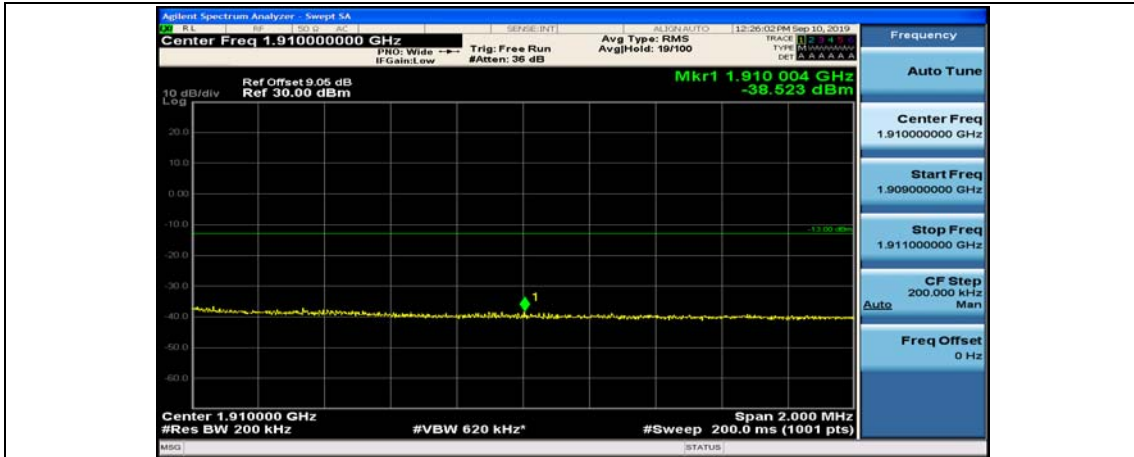

(Channel Bandwidth:20 MHz)_HCH_QPSK_50RB#0