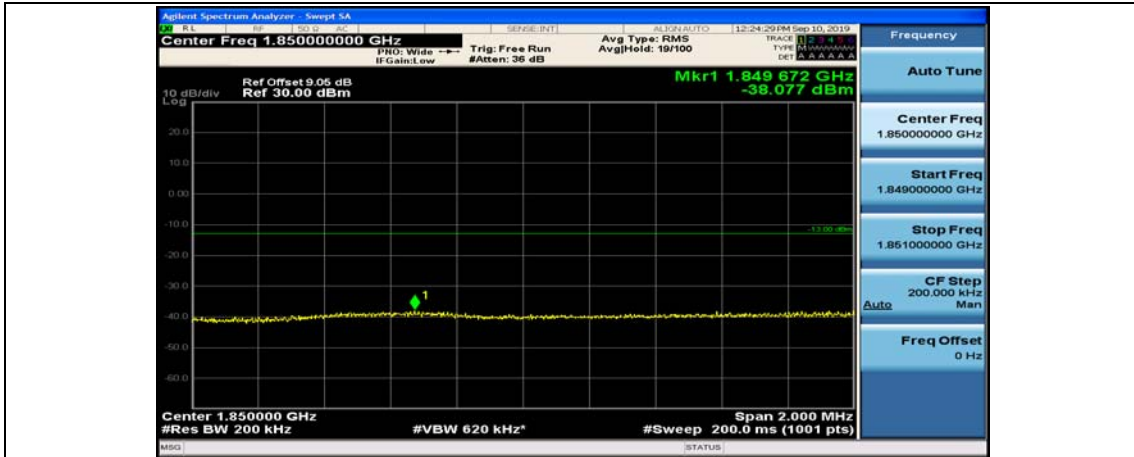

(Channel Bandwidth:20 MHz)_LCH_QPSK_50RB#25