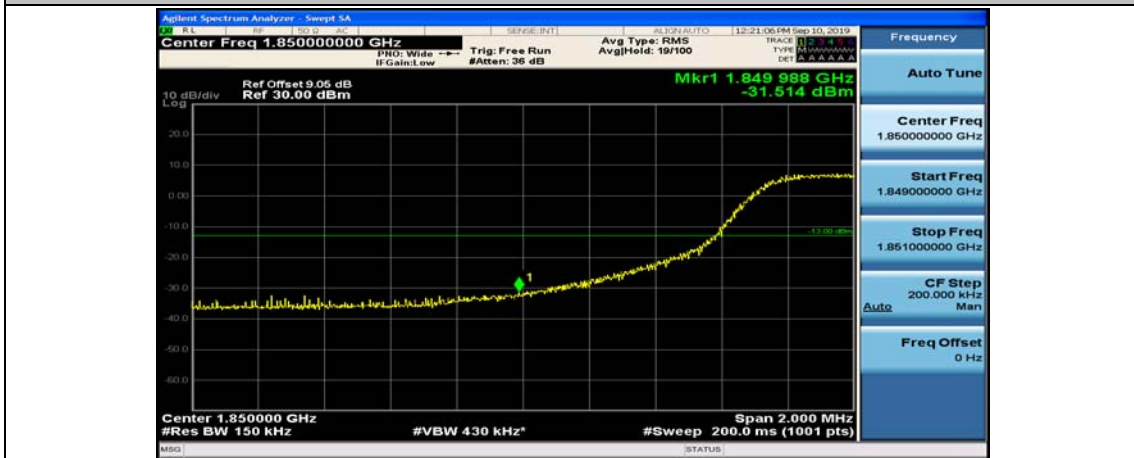

Channel Bandwidth: 10 MHz_HCH_16QAM_25RB#25

Channel Bandwidth: 10 MHz_HCH_16QAM_50RB#0

Channel Bandwidth: 15 MHz

(Channel Bandwidth:15 MHz)_LCH_QPSK_1RB#74

(Channel Bandwidth:15 MHz)_LCH_QPSK_37RB#0

(Channel Bandwidth:15 MHz)_LCH_QPSK_37RB#18