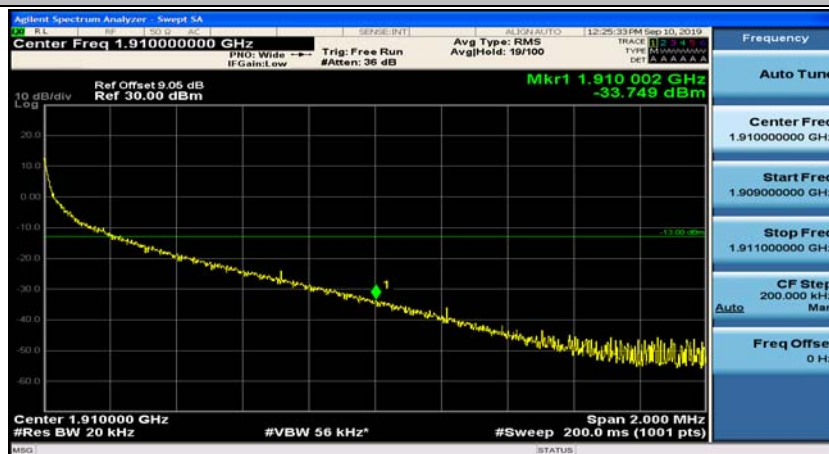

(Channel Bandwidth:20 MHz)_HCH_QPSK_1RB#99