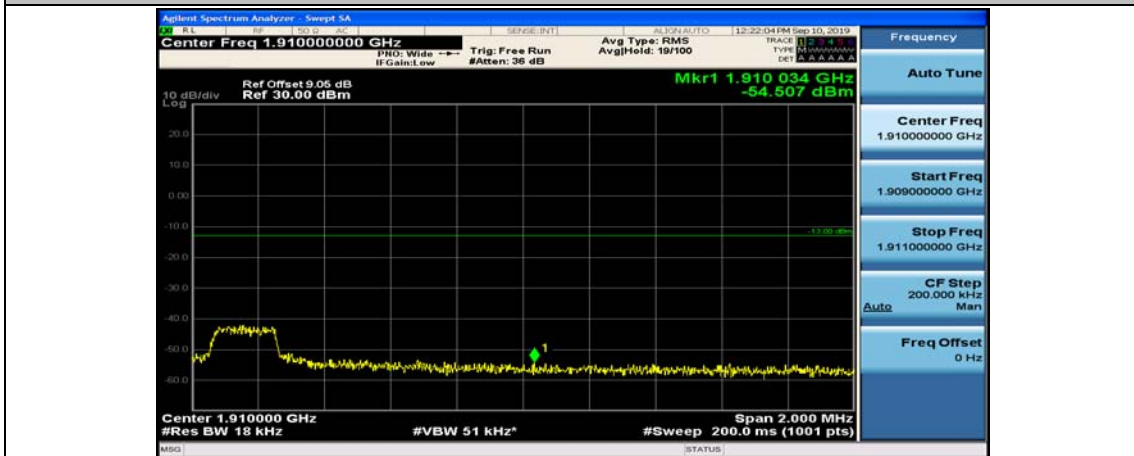

(Channel Bandwidth:15 MHz)_HCH_QPSK_1RB#0