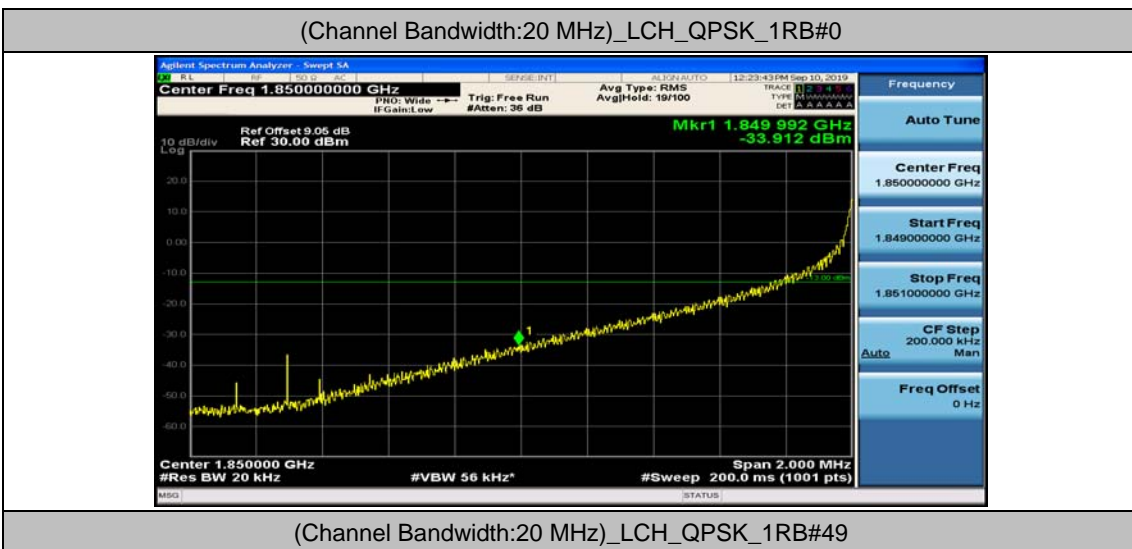

(Channel Bandwidth:15 MHz)_HCH_16QAM_37RB#18

(Channel Bandwidth:15 MHz)_HCH_16QAM_37RB#38

(Channel Bandwidth:15 MHz)_HCH_16QAM_75RB#0

Channel Bandwidth: 20 MHz

(Channel Bandwidth:20 MHz)_LCH_QPSK_1RB#49

(Channel Bandwidth:20 MHz)_LCH_QPSK_1RB#99