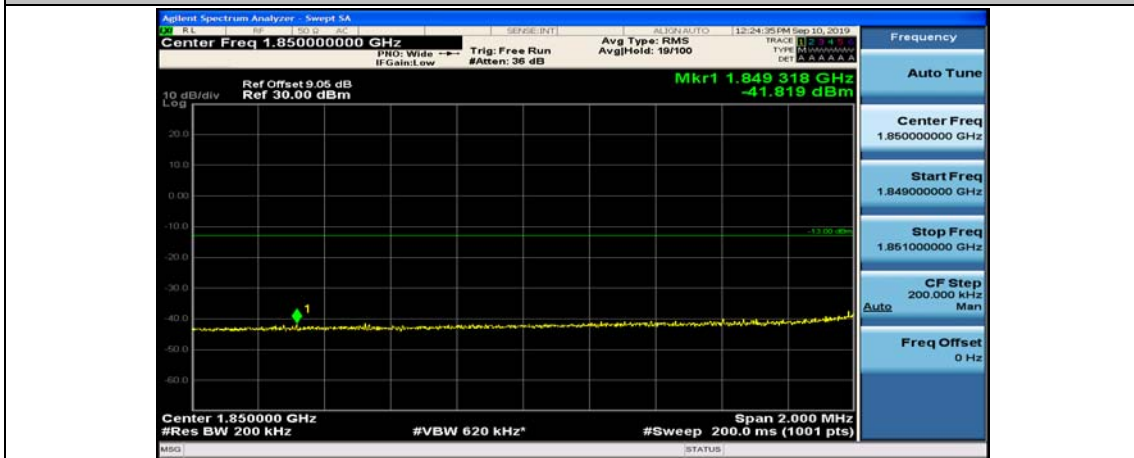

(Channel Bandwidth:20 MHz)_LCH_QPSK_50RB#50