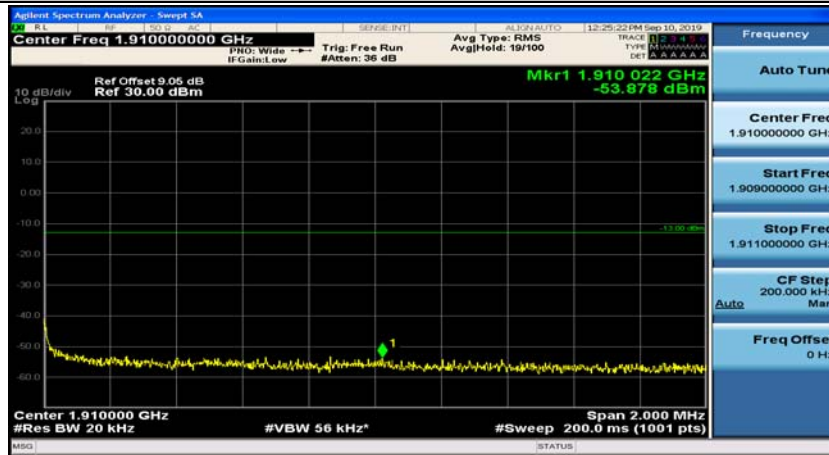

(Channel Bandwidth:20 MHz)_LCH_QPSK_50RB#0

(Channel Bandwidth:20 MHz)_LCH_QPSK_50RB#25

(Channel Bandwidth:20 MHz)_LCH_QPSK_50RB#50

(Channel Bandwidth:20 MHz)_LCH_QPSK_100RB#0

(Channel Bandwidth:20 MHz)_HCH_QPSK_1RB#0