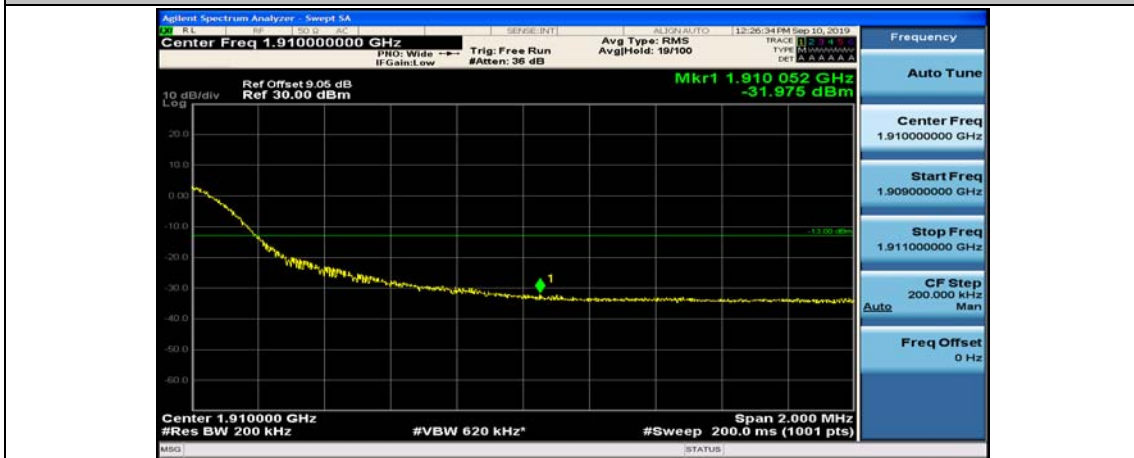

(Channel Bandwidth:20 MHz)_HCH_16QAM_1RB#99

(Channel Bandwidth:20 MHz)_HCH_16QAM_50RB#0

(Channel Bandwidth:20 MHz)_HCH_16QAM_50RB#25

(Channel Bandwidth:20 MHz)_HCH_16QAM_50RB#50

(Channel Bandwidth:20 MHz)_HCH_16QAM_100RB#0

Appendix E: Conducted Spurious Emission

Test Graphs

Channel Bandwidth: 1.4 MHz