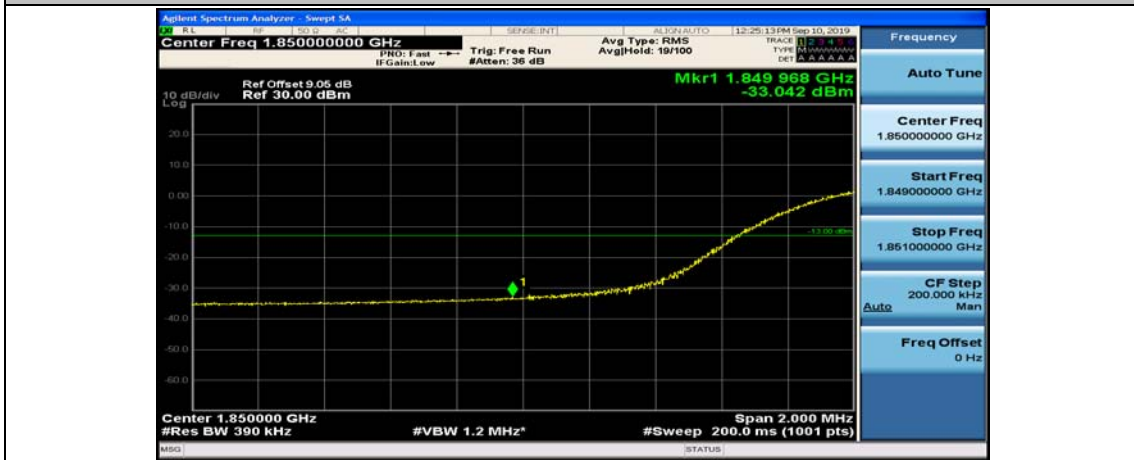

(Channel Bandwidth:20 MHz)_LCH_16QAM_100RB#0