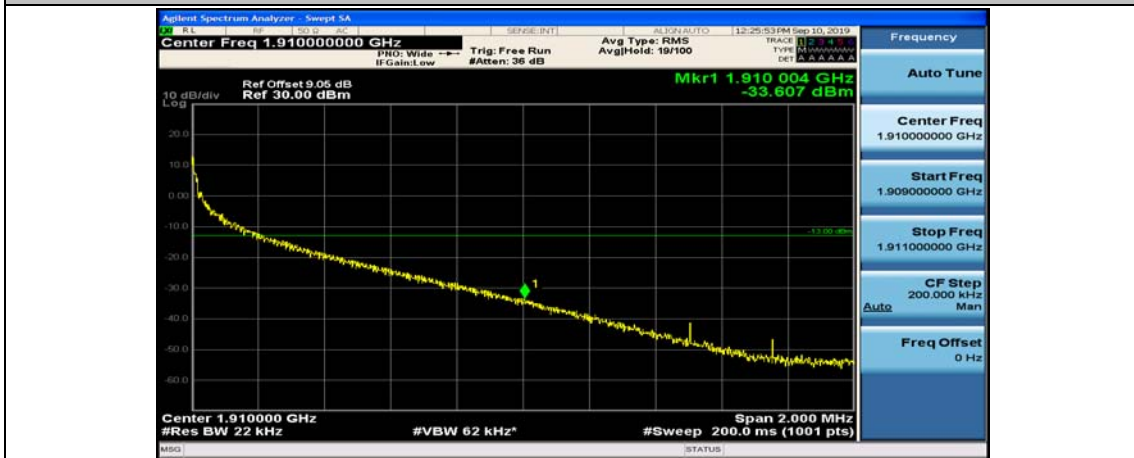

(Channel Bandwidth:20 MHz)_HCH_16QAM_1RB#99