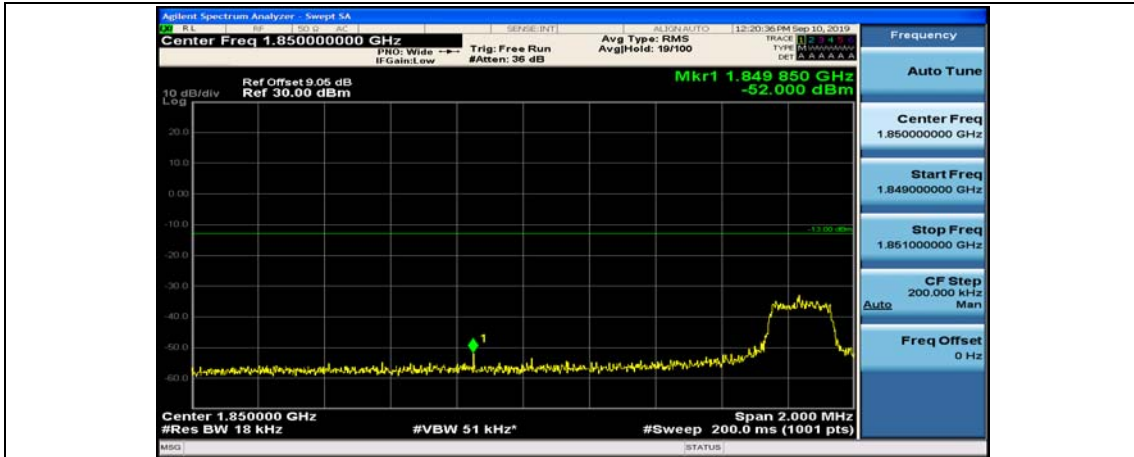

Channel Bandwidth: 10 MHz_HCH_16QAM_25RB#25

Channel Bandwidth: 10 MHz_HCH_16QAM_50RB#0

Channel Bandwidth: 15 MHz

(Channel Bandwidth:15 MHz)_LCH_QPSK_1RB#74

(Channel Bandwidth:15 MHz)_LCH_QPSK_37RB#0

(Channel Bandwidth:15 MHz)_LCH_QPSK_37RB#18