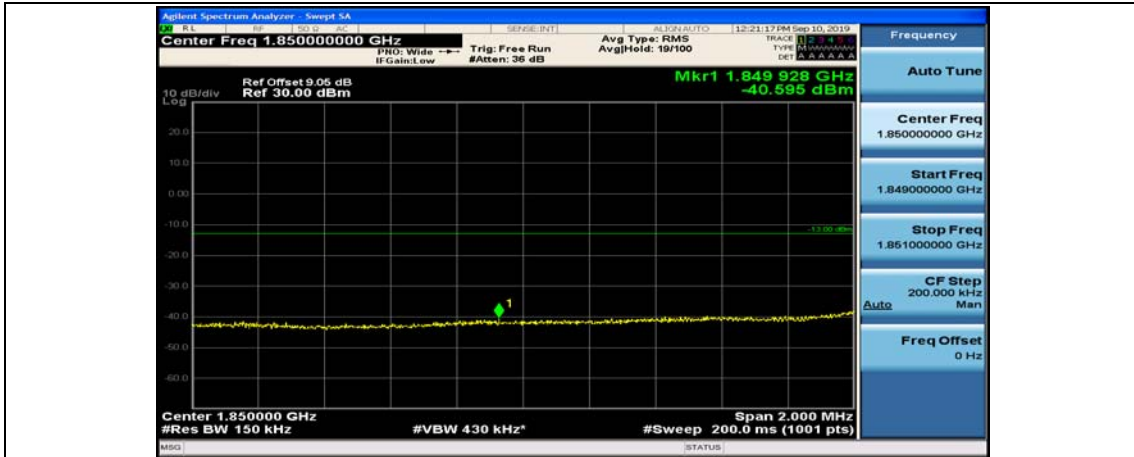

(Channel Bandwidth:15 MHz)_LCH_QPSK_37RB#38