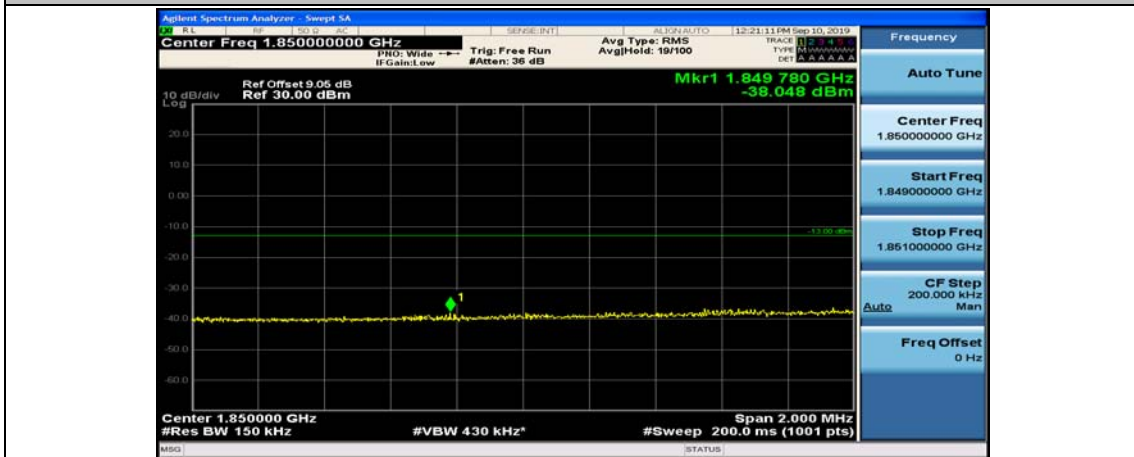

Channel Bandwidth: 10 MHz_HCH_16QAM_25RB#25

Channel Bandwidth: 10 MHz_HCH_16QAM_50RB#0

Channel Bandwidth: 15 MHz

(Channel Bandwidth:15 MHz)_LCH_QPSK_1RB#74

(Channel Bandwidth:15 MHz)_LCH_QPSK_37RB#0

(Channel Bandwidth:15 MHz)_LCH_QPSK_37RB#18