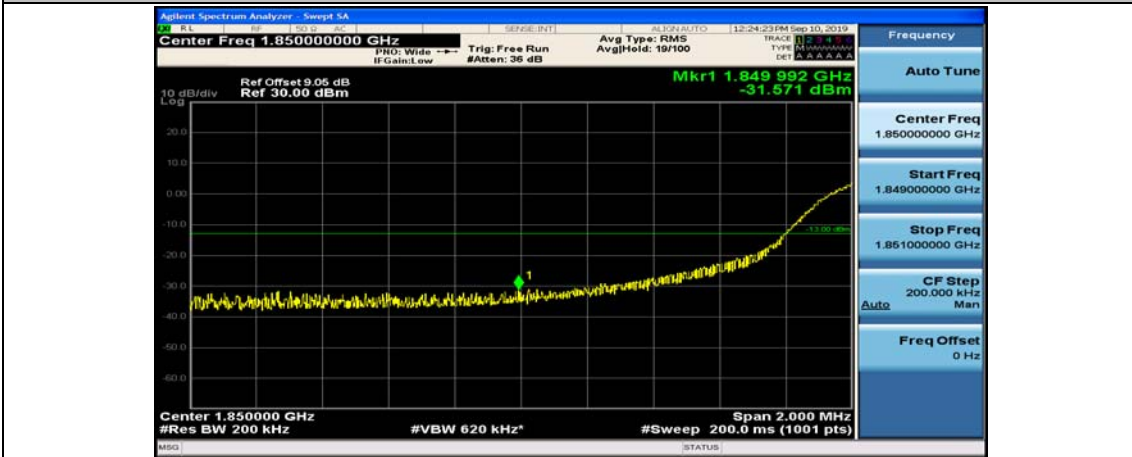

(Channel Bandwidth:20 MHz)_LCH_QPSK_50RB#0