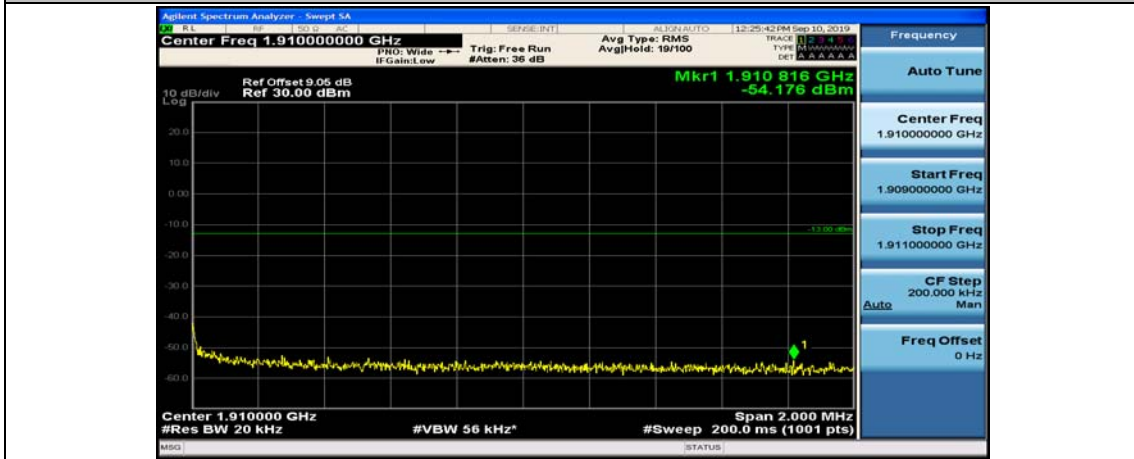

(Channel Bandwidth:20 MHz)_LCH_16QAM_50RB#25

(Channel Bandwidth:20 MHz)_LCH_16QAM_50RB#50

(Channel Bandwidth:20 MHz)_LCH_16QAM_100RB#0

(Channel Bandwidth:20 MHz)_HCH_16QAM_1RB#0

(Channel Bandwidth:20 MHz)_HCH_16QAM_1RB#49