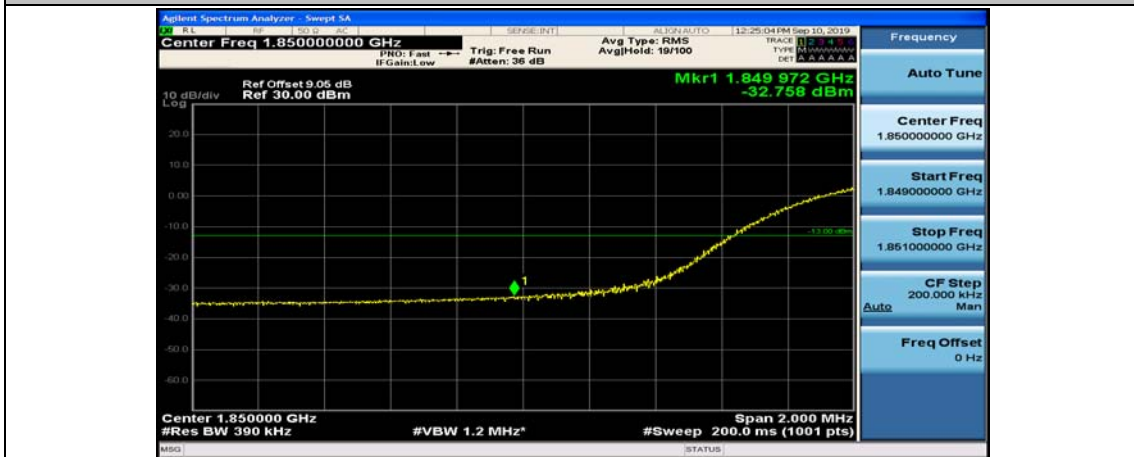

(Channel Bandwidth:20 MHz)_LCH_QPSK_50RB#0

(Channel Bandwidth:20 MHz)_LCH_QPSK_50RB#25

(Channel Bandwidth:20 MHz)_LCH_QPSK_50RB#50

(Channel Bandwidth:20 MHz)_LCH_QPSK_100RB#0

(Channel Bandwidth:20 MHz)_HCH_QPSK_1RB#0