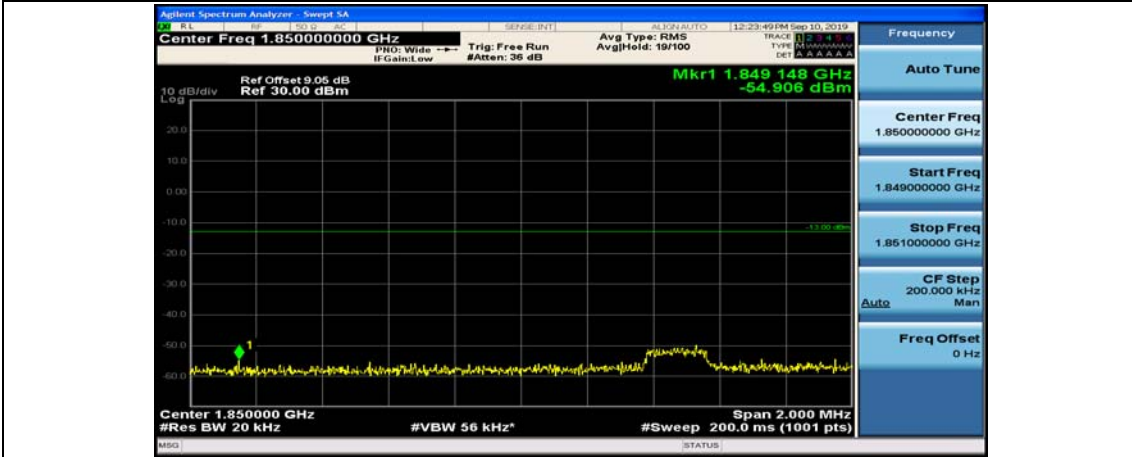

(Channel Bandwidth:15 MHz)_HCH_16QAM_37RB#18

(Channel Bandwidth:15 MHz)_HCH_16QAM_37RB#38

(Channel Bandwidth:15 MHz)_HCH_16QAM_75RB#0

Channel Bandwidth: 20 MHz

(Channel Bandwidth:20 MHz)_LCH_QPSK_1RB#49

(Channel Bandwidth:20 MHz)_LCH_QPSK_1RB#99