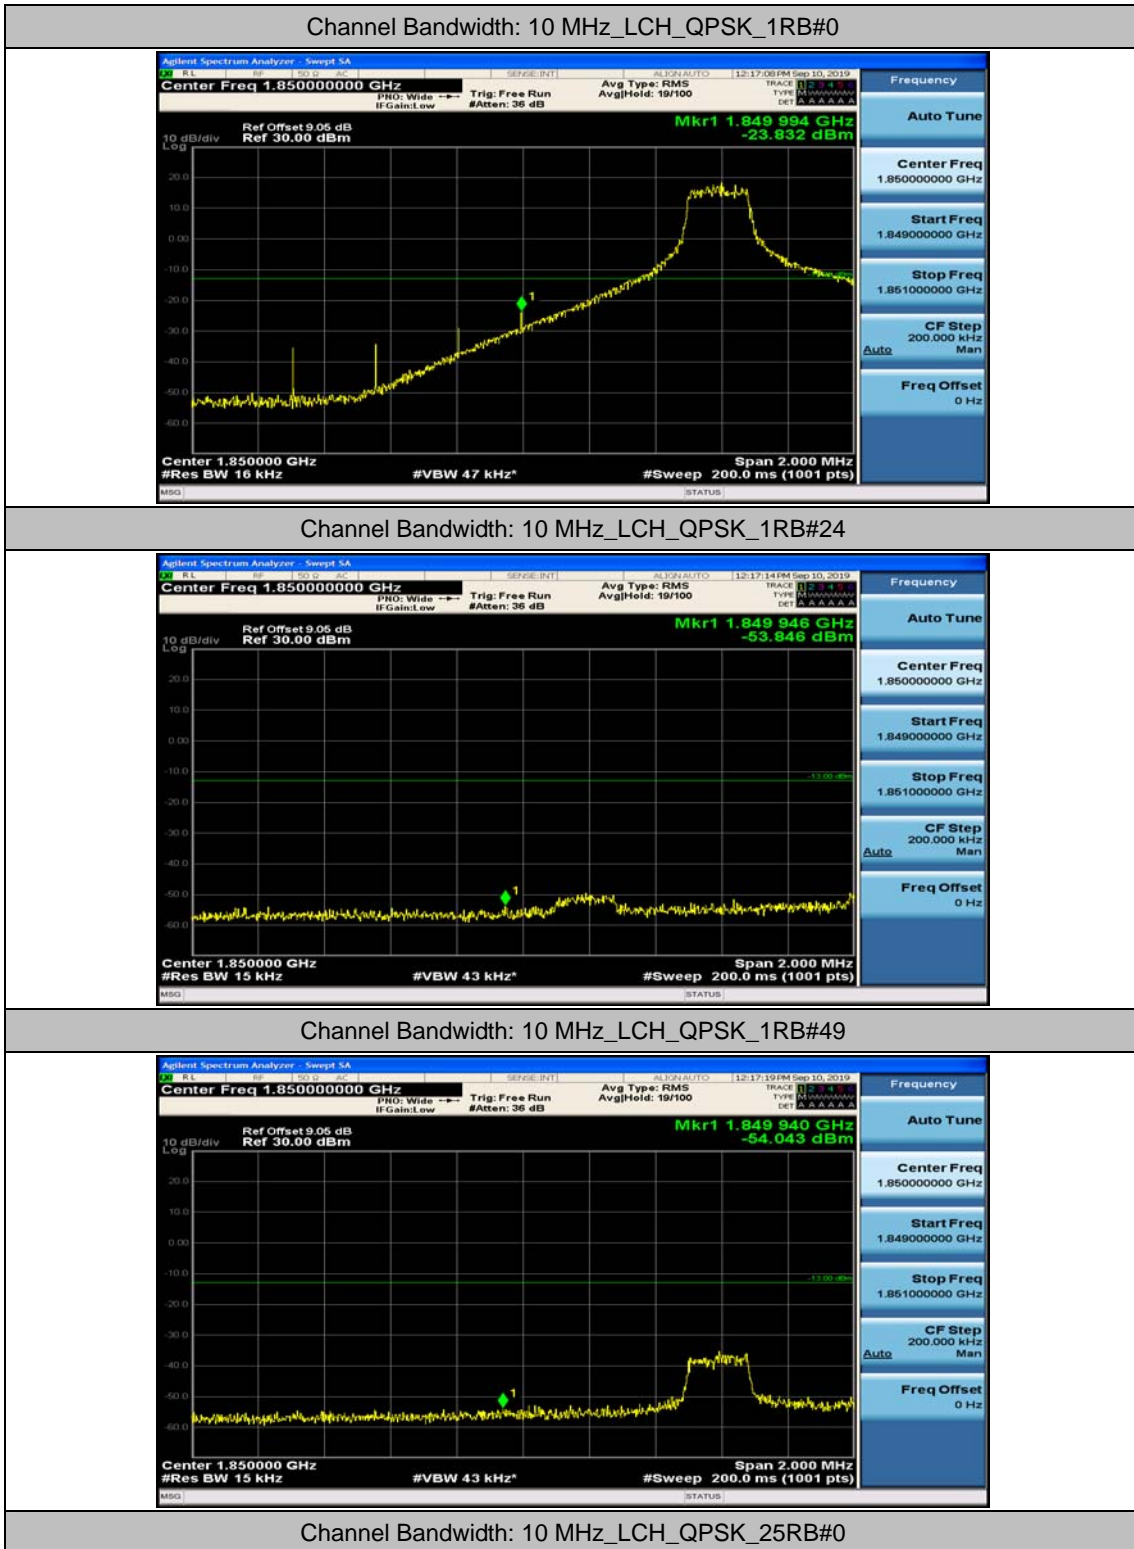

(Channel Bandwidth: 5 MHz)_HCH_16QAM_12RB#6

(Channel Bandwidth: 5 MHz)_HCH_16QAM_12RB#13

(Channel Bandwidth: 5 MHz)_HCH_16QAM_25RB#0

Channel Bandwidth: 10 MHz

Channel Bandwidth: 10 MHz_LCH_QPSK_25RB#12

Channel Bandwidth: 10 MHz_LCH_QPSK_25RB#25

Channel Bandwidth: 10 MHz_LCH_QPSK_50RB#0

Channel Bandwidth: 10 MHz_HCH_QPSK_1RB#0

Channel Bandwidth: 10 MHz_HCH_QPSK_1RB#24

Channel Bandwidth: 10 MHz_HCH_QPSK_1RB#49

Channel Bandwidth: 10 MHz_HCH_QPSK_25RB#0