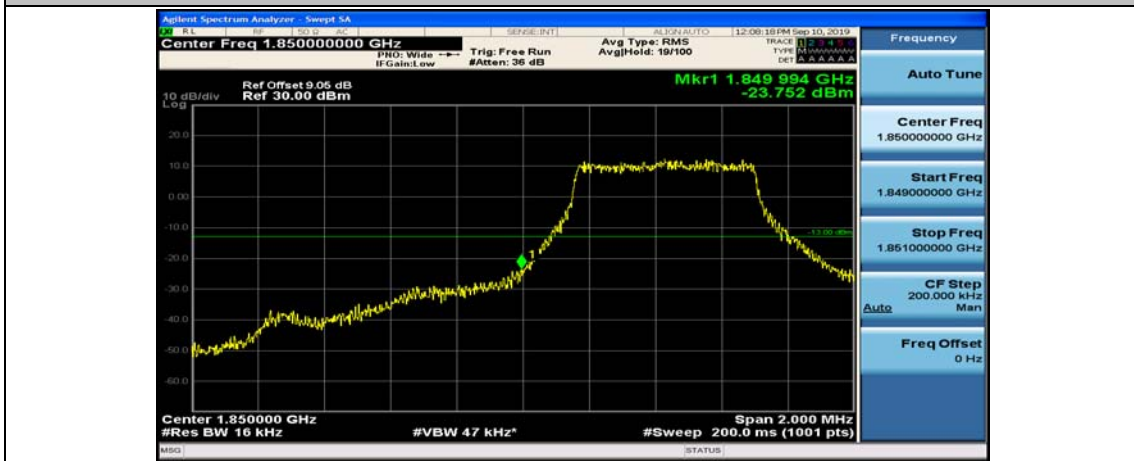

(Channel Bandwidth: 1.4 MHz)_HCH_QPSK_6RB#0

(Channel Bandwidth: 1.4 MHz)_LCH_16QAM_1RB#0

(Channel Bandwidth: 1.4 MHz)_LCH_16QAM_1RB#3

(Channel Bandwidth: 1.4 MHz)_LCH_16QAM_1RB#5

(Channel Bandwidth: 1.4 MHz)_LCH_16QAM_3RB#0