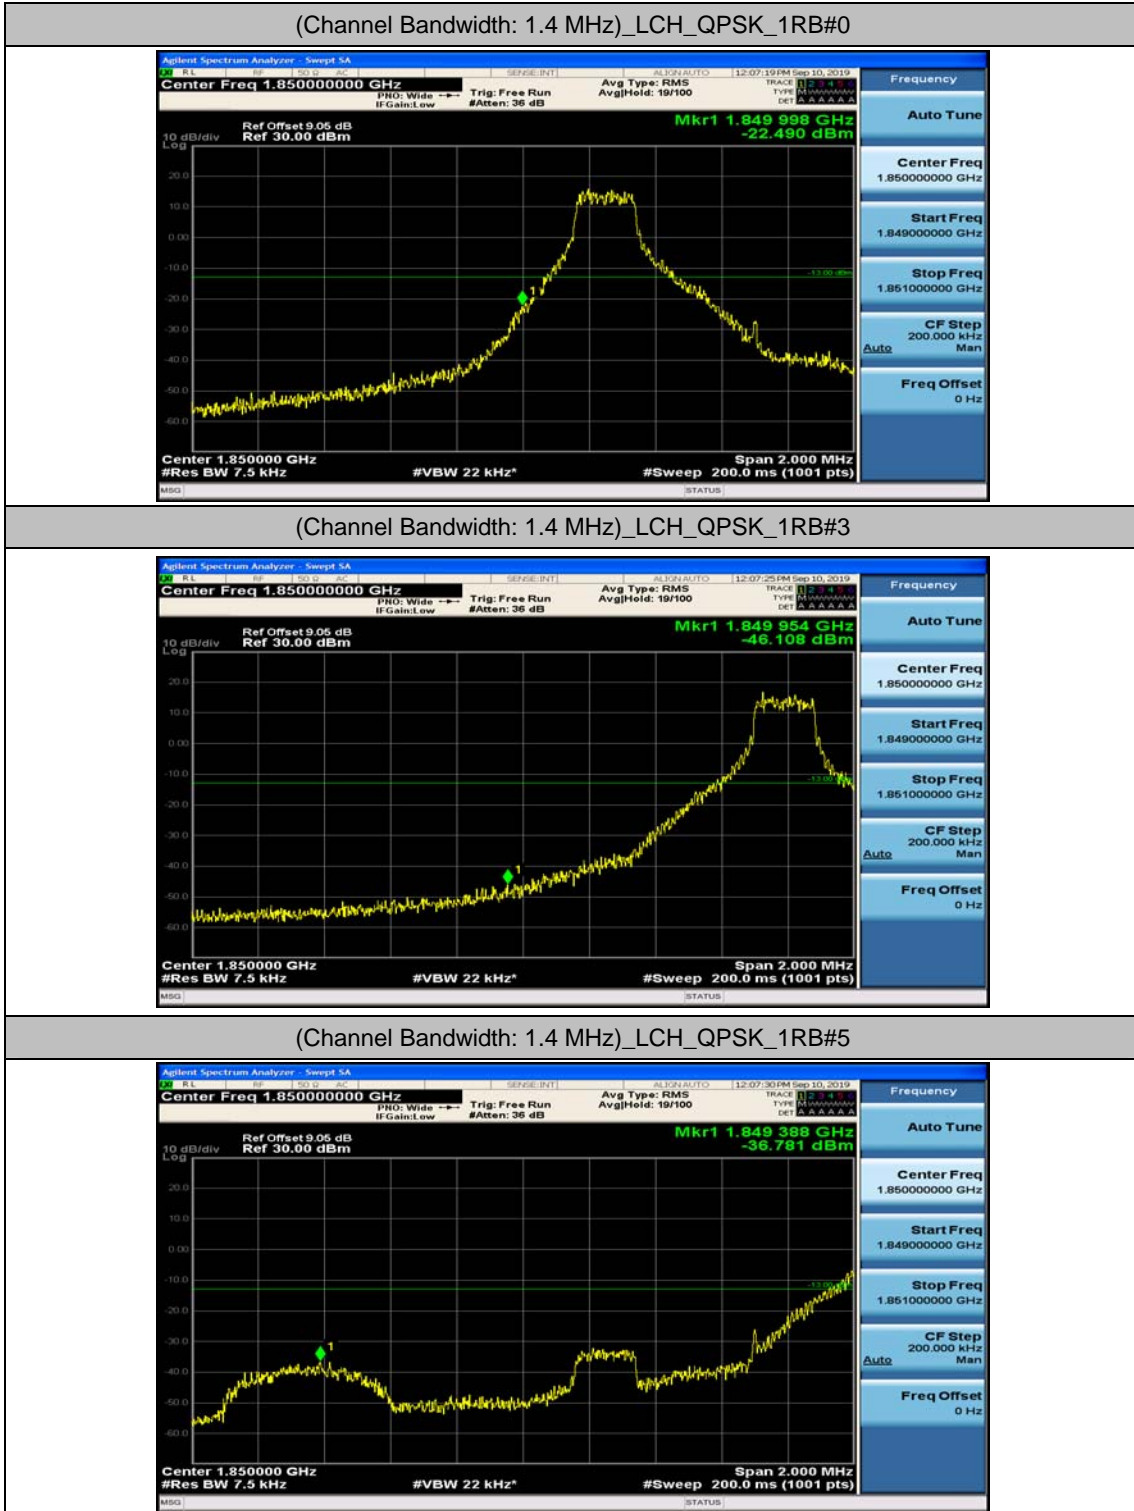

Channel Bandwidth: 20 MHz

(Channel Bandwidth:20 MHz)_LCH_16QAM_100RB#0

(Channel Bandwidth:20 MHz)_MCH_16QAM_100RB#0

(Channel Bandwidth:20 MHz)_HCH_16QAM_100RB#0

Appendix D: Band Edge

Test Graphs

Channel Bandwidth: 1.4 MHz