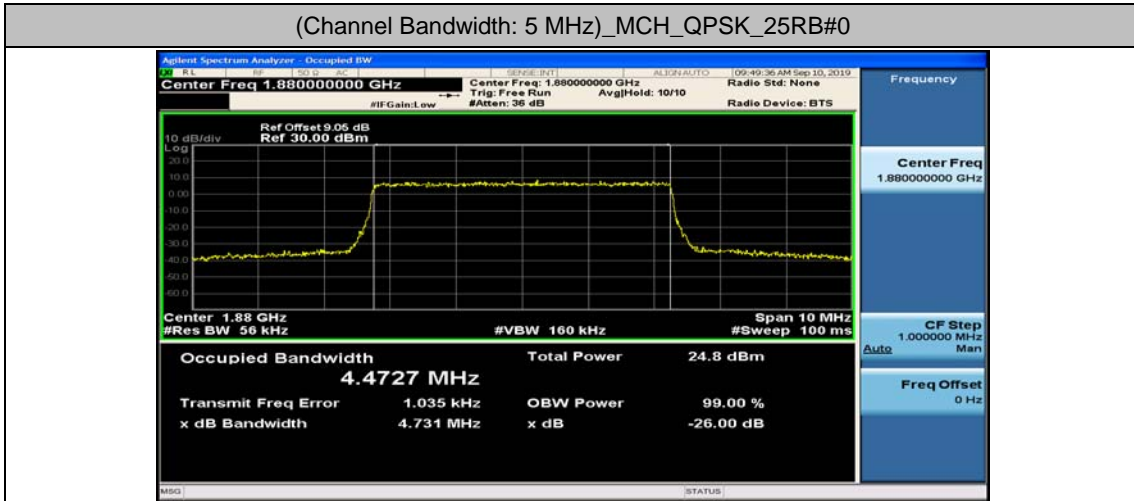

Channel Bandwidth: 5 MHz