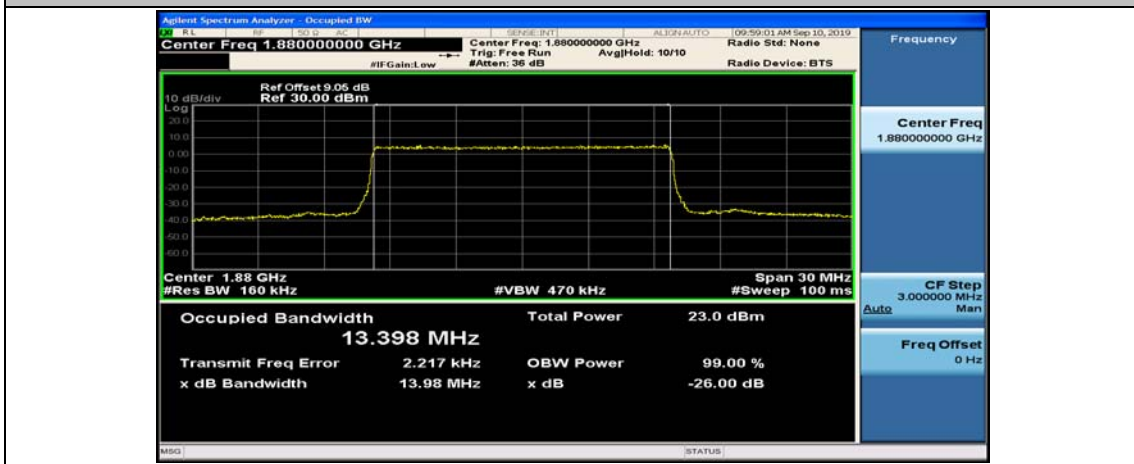

Channel Bandwidth: 10 MHz_MCH_16QAM_50RB#0

Channel Bandwidth: 10 MHz_HCH_16QAM_50RB#0

Channel Bandwidth: 15 MHz

(Channel Bandwidth:15 MHz)_LCH_16QAM_75RB#0

(Channel Bandwidth:15 MHz)_MCH_16QAM_75RB#0

(Channel Bandwidth:15 MHz)_HCH_16QAM_75RB#0