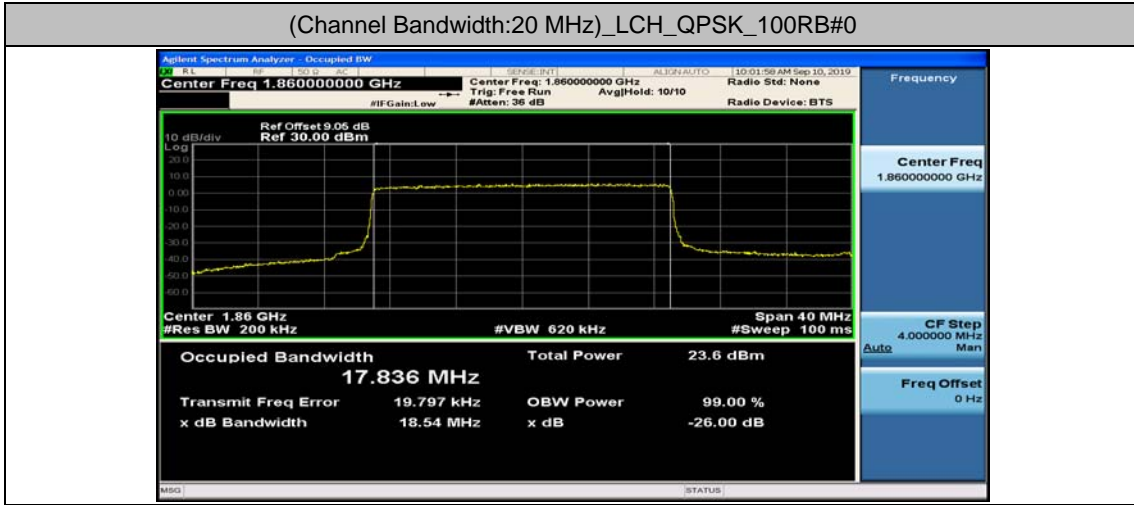

Channel Bandwidth: 20 MHz