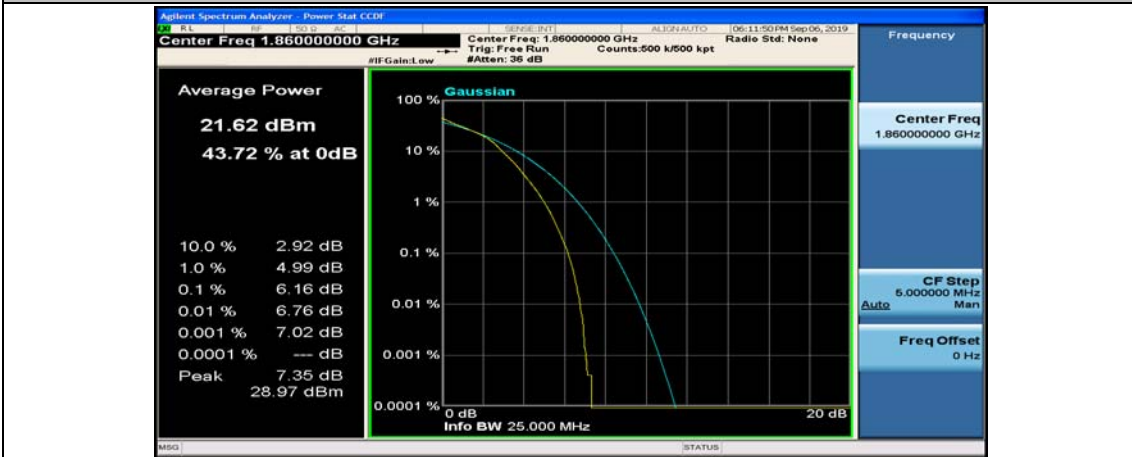

(Channel Bandwidth:20 MHz)_HCH_QPSK_50RB#25

(Channel Bandwidth:20 MHz)_HCH_QPSK_50RB#50

(Channel Bandwidth:20 MHz)_HCH_QPSK_100RB#0

(Channel Bandwidth:20 MHz)_LCH_16QAM_1RB#0

(Channel Bandwidth:20 MHz)_LCH_16QAM_1RB#49

(Channel Bandwidth:20 MHz)_LCH_16QAM_1RB#99

(Channel Bandwidth:20 MHz)_LCH_16QAM_50RB#0

(Channel Bandwidth:20 MHz)_LCH_16QAM_50RB#25

(Channel Bandwidth:20 MHz)_LCH_16QAM_50RB#50

(Channel Bandwidth:20 MHz)_LCH_16QAM_100RB#0