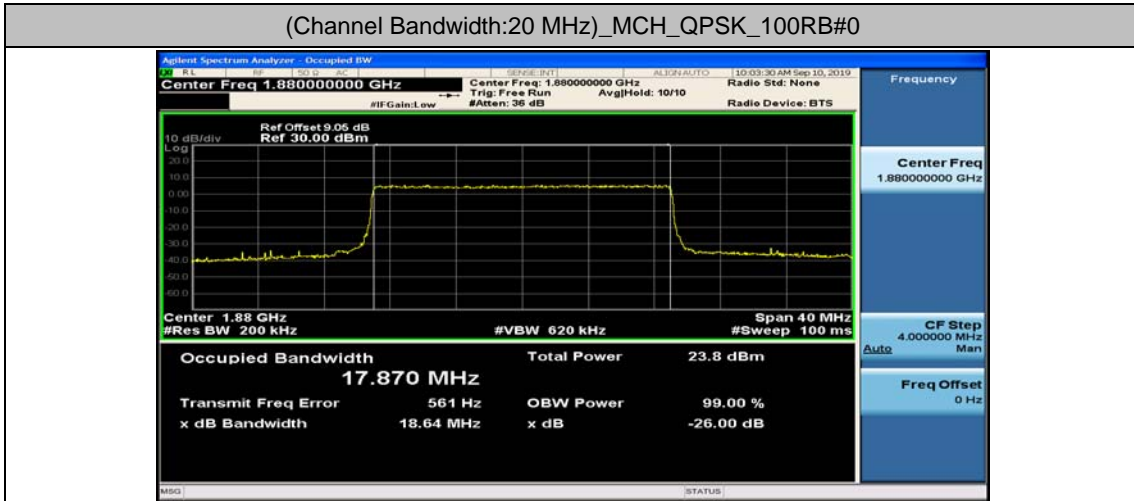

Channel Bandwidth: 20 MHz