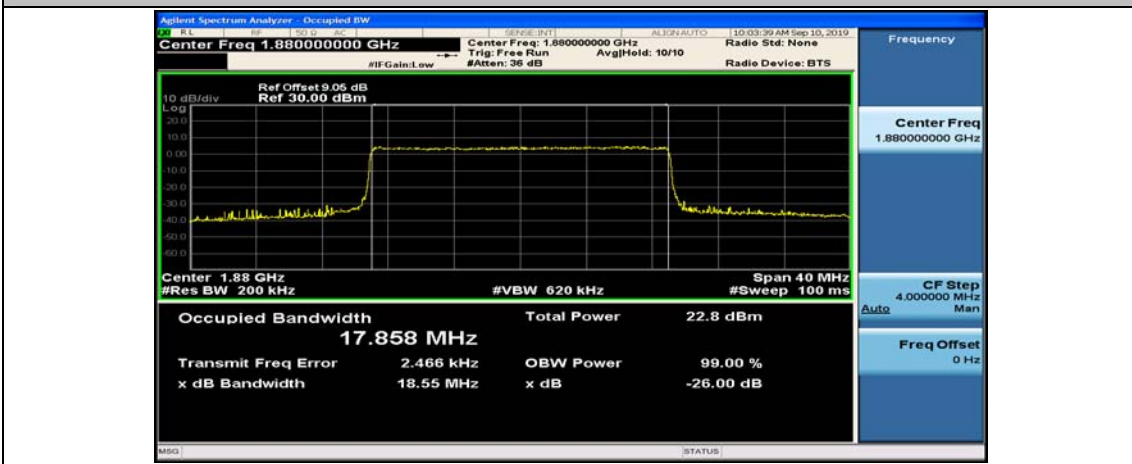

(Channel Bandwidth:20 MHz)_MCH_16QAM_100RB#0