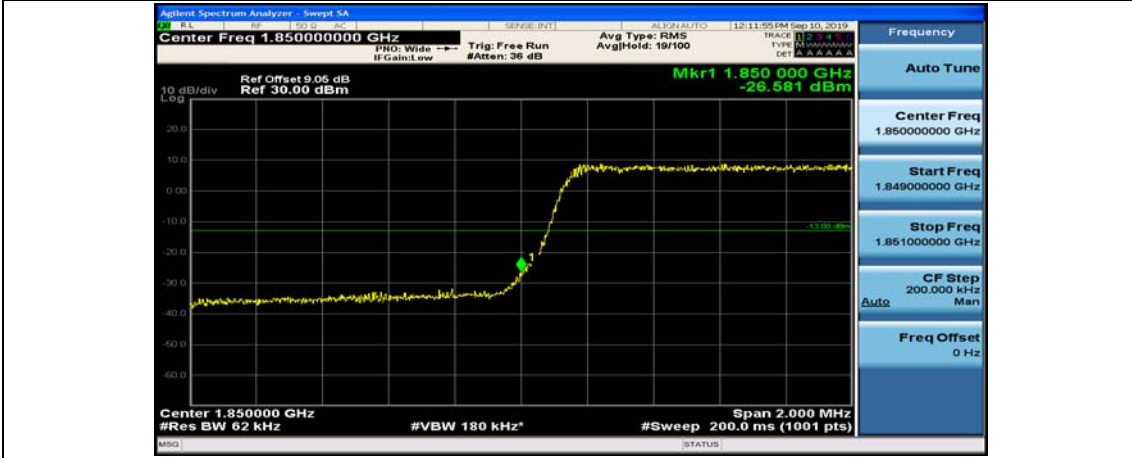

(Channel Bandwidth: 3 MHz)_LCH_QPSK_15RB#0