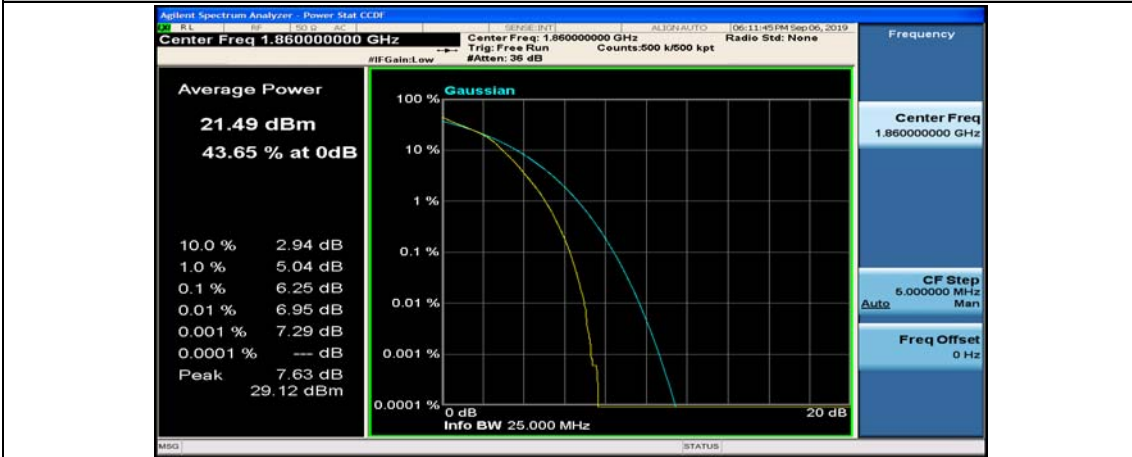

(Channel Bandwidth:20 MHz)_HCH_QPSK_50RB#25

(Channel Bandwidth:20 MHz)_HCH_QPSK_50RB#50

(Channel Bandwidth:20 MHz)_HCH_QPSK_100RB#0

(Channel Bandwidth:20 MHz)_LCH_16QAM_1RB#0

(Channel Bandwidth:20 MHz)_LCH_16QAM_1RB#49

(Channel Bandwidth:20 MHz)_LCH_16QAM_1RB#99

(Channel Bandwidth:20 MHz)_LCH_16QAM_50RB#0

(Channel Bandwidth:20 MHz)_LCH_16QAM_50RB#25

(Channel Bandwidth:20 MHz)_LCH_16QAM_50RB#50

(Channel Bandwidth:20 MHz)_LCH_16QAM_100RB#0