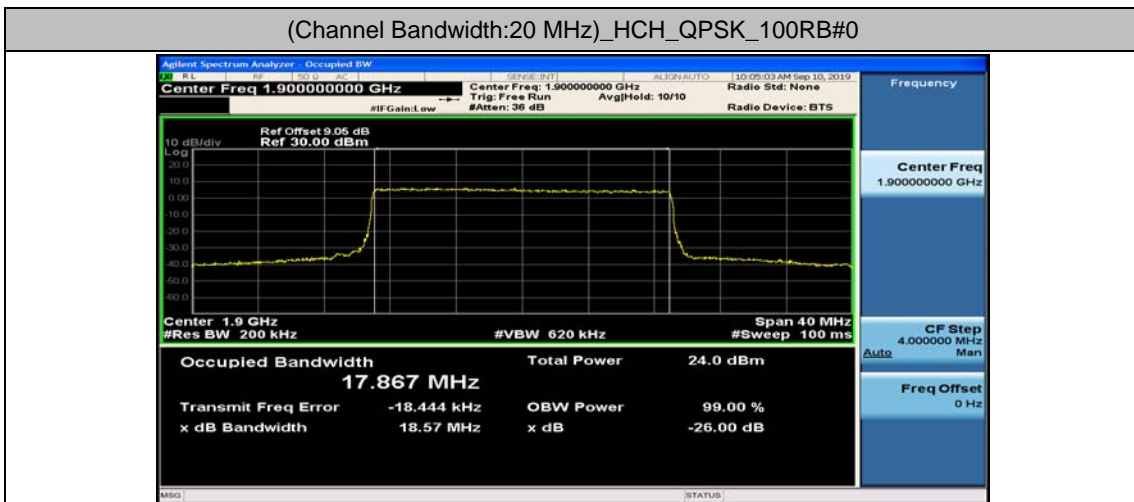

Channel Bandwidth: 20 MHz