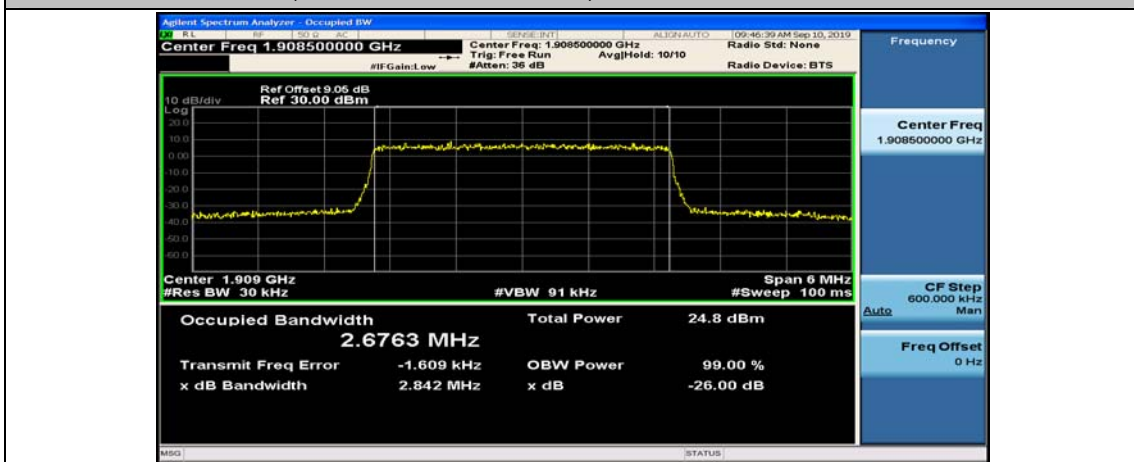

(Channel Bandwidth: 1.4 MHz)_MCH_16QAM_6RB#0

(Channel Bandwidth: 1.4 MHz)_HCH_16QAM_6RB#0

Channel Bandwidth: 3 MHz

(Channel Bandwidth: 3 MHz)_LCH_16QAM_15RB#0

(Channel Bandwidth: 3 MHz)_MCH_16QAM_15RB#0

(Channel Bandwidth: 3 MHz)_HCH_16QAM_15RB#0