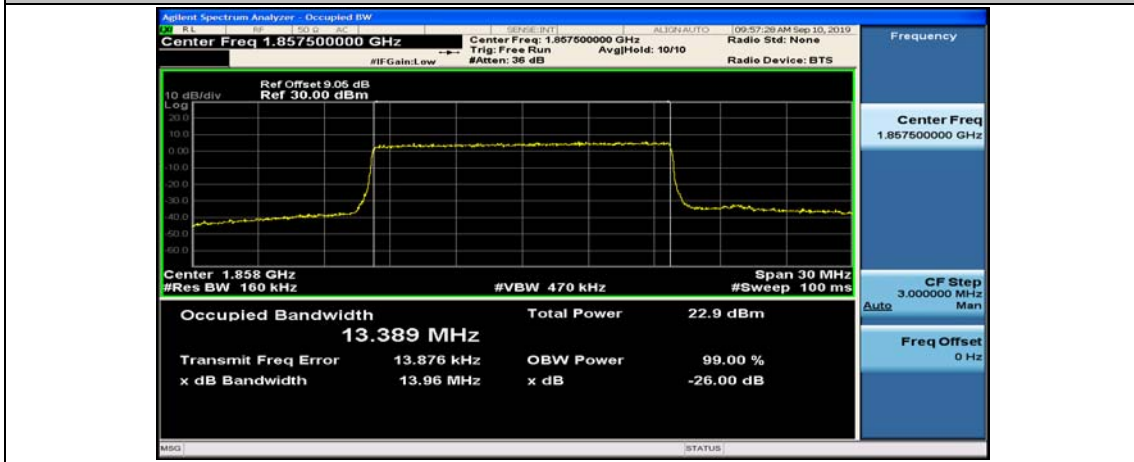

Channel Bandwidth: 10 MHz_MCH_16QAM_50RB#0

Channel Bandwidth: 10 MHz_HCH_16QAM_50RB#0

Channel Bandwidth: 15 MHz

(Channel Bandwidth:15 MHz)_LCH_16QAM_75RB#0

(Channel Bandwidth:15 MHz)_MCH_16QAM_75RB#0

(Channel Bandwidth:15 MHz)_HCH_16QAM_75RB#0