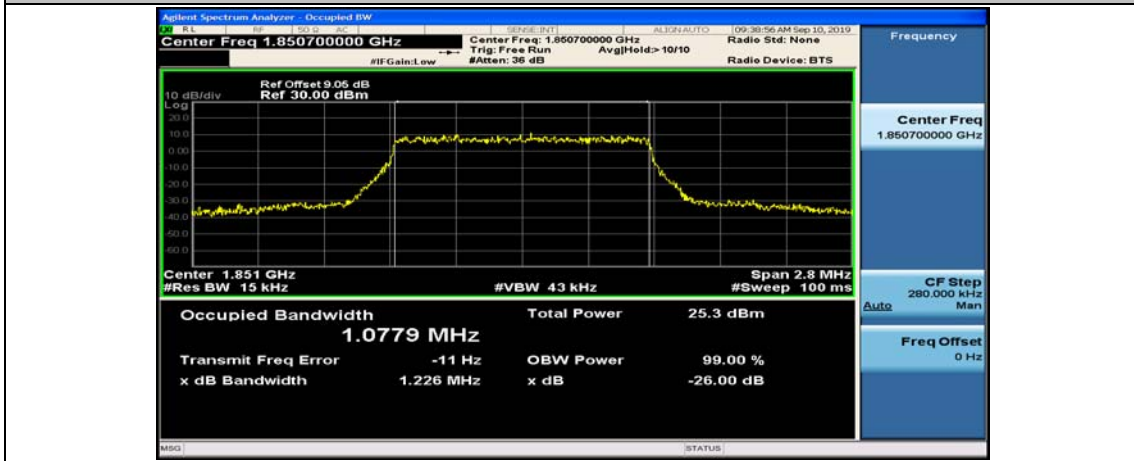

Test Graphs

Channel Bandwidth: 1.4 MHz

(Channel Bandwidth: 1.4 MHz)_LCH_QPSK_6RB#0

(Channel Bandwidth: 1.4 MHz)_MCH_QPSK_6RB#0

(Channel Bandwidth: 1.4 MHz)_HCH_QPSK_6RB#0

(Channel Bandwidth: 1.4 MHz)_LCH_16QAM_6RB#0