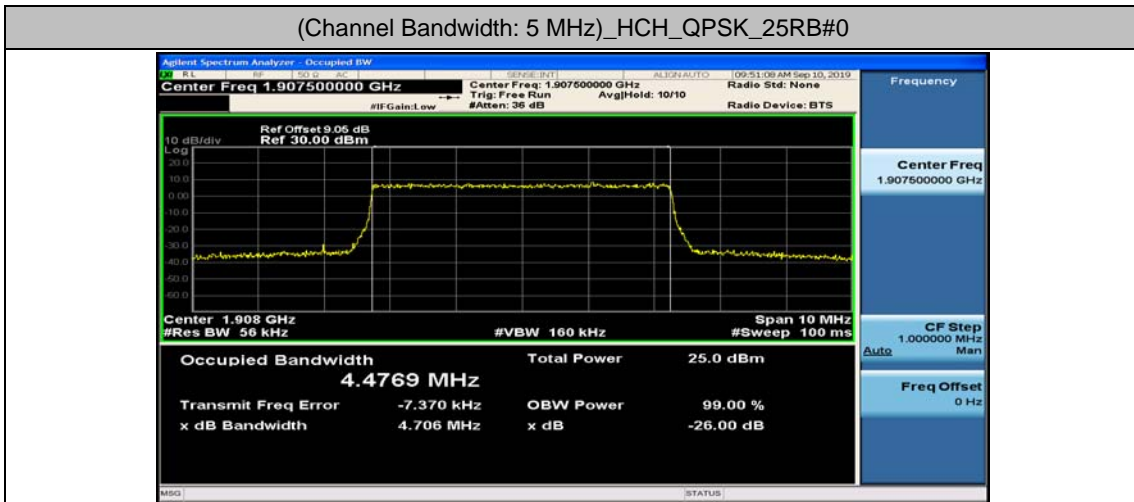

Channel Bandwidth: 5 MHz