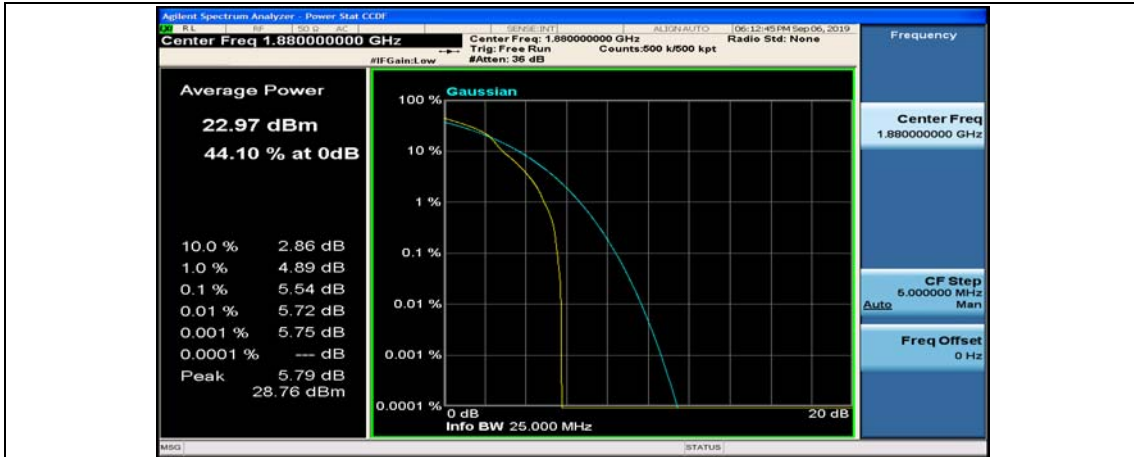

(Channel Bandwidth:20 MHz)_MCH_16QAM_1RB#0

(Channel Bandwidth:20 MHz)_MCH_16QAM_1RB#49