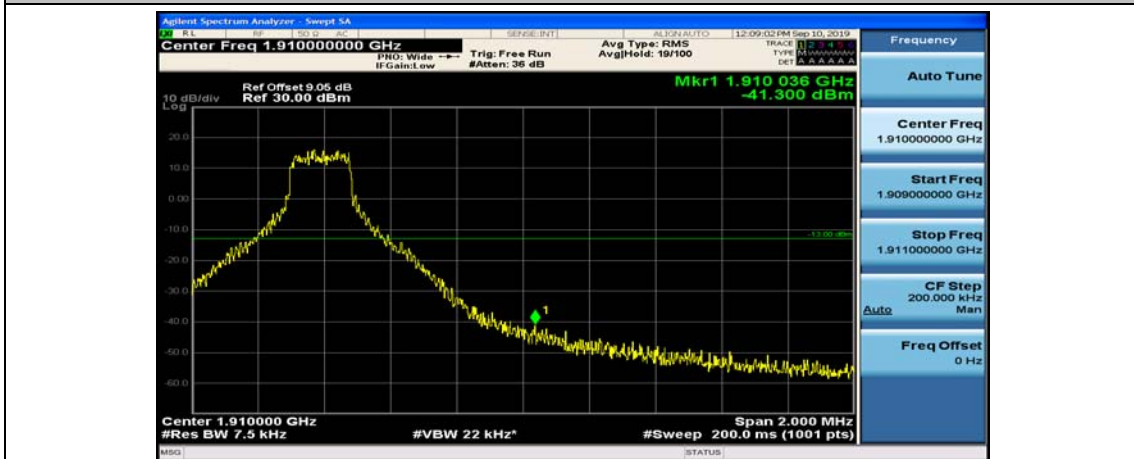

(Channel Bandwidth: 1.4 MHz)_HCH_QPSK_1RB#3