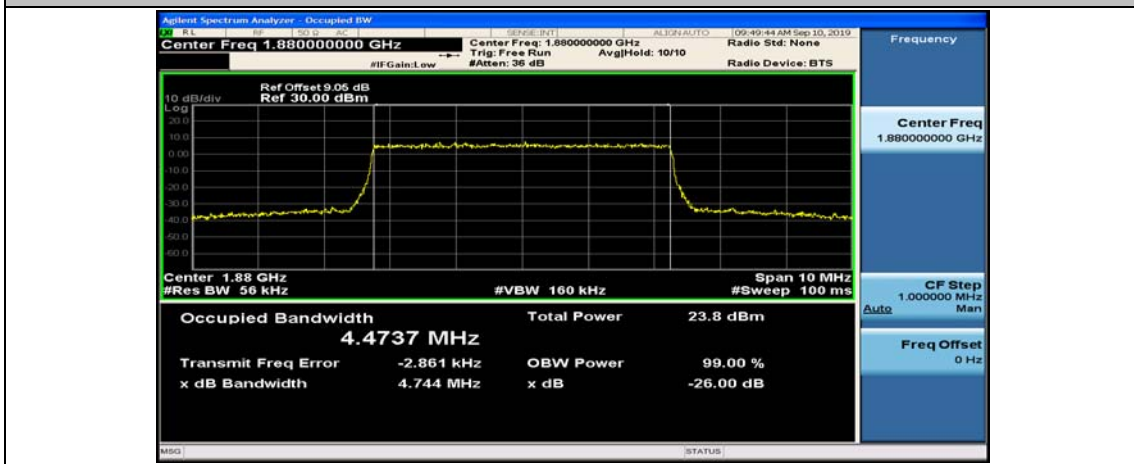

(Channel Bandwidth: 5 MHz)_MCH_16QAM_25RB#0