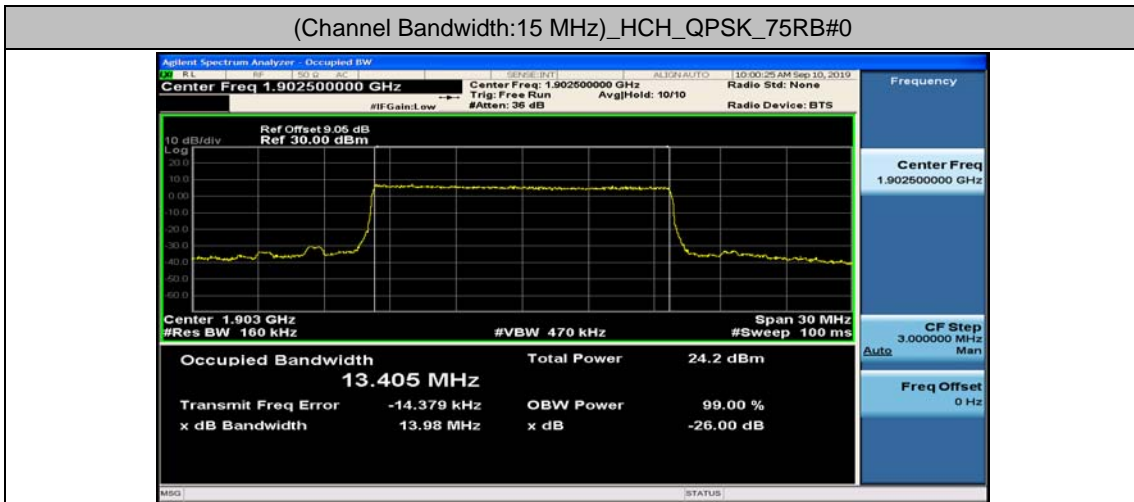

Channel Bandwidth: 15 MHz