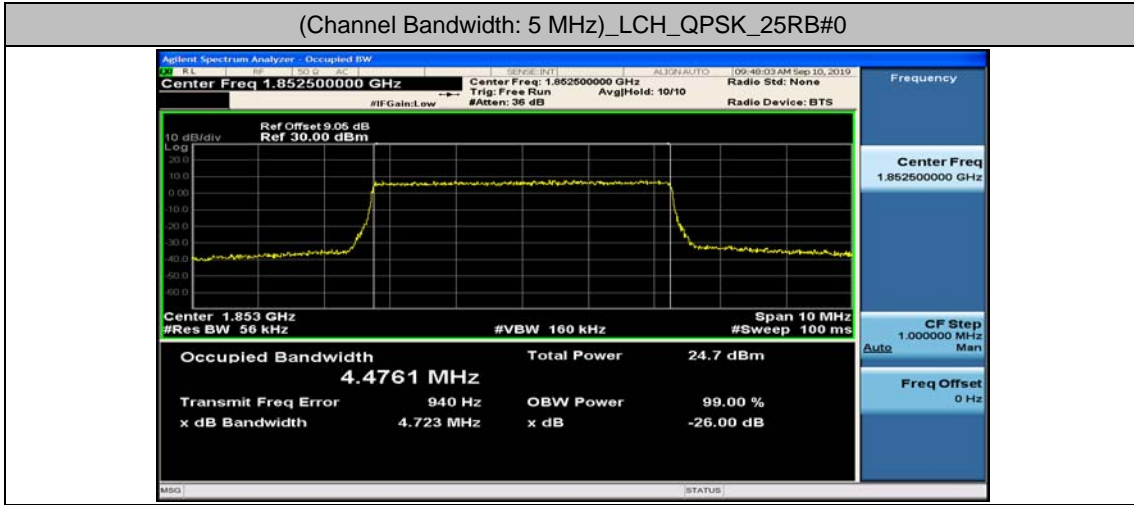

Channel Bandwidth: 5 MHz