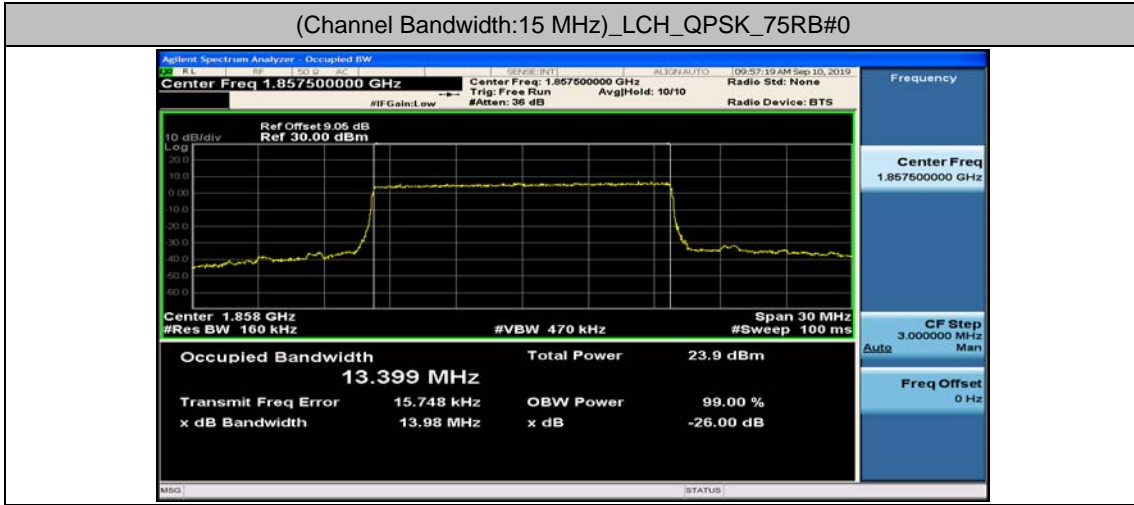

Channel Bandwidth: 15 MHz