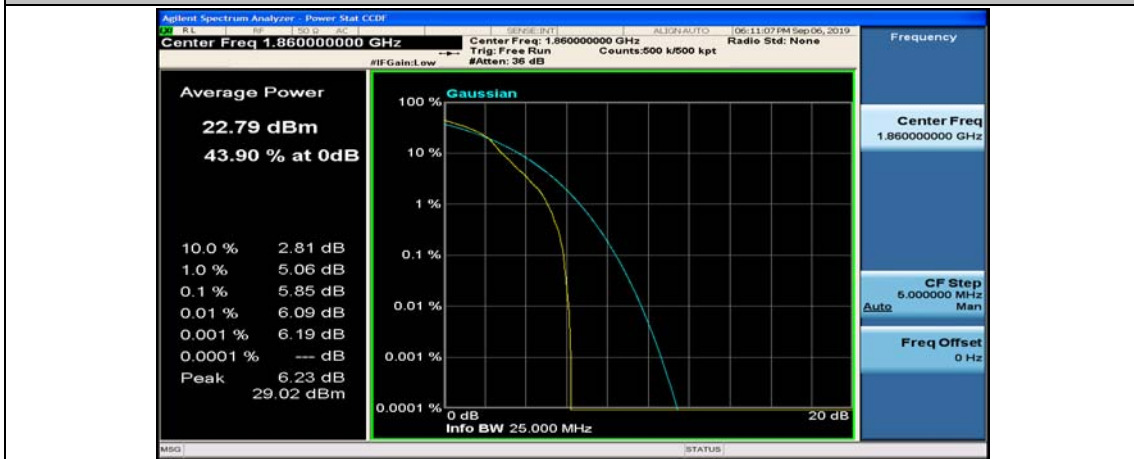

(Channel Bandwidth:20 MHz)_HCH_QPSK_50RB#25

(Channel Bandwidth:20 MHz)_HCH_QPSK_50RB#50

(Channel Bandwidth:20 MHz)_HCH_QPSK_100RB#0

(Channel Bandwidth:20 MHz)_LCH_16QAM_1RB#0

(Channel Bandwidth:20 MHz)_LCH_16QAM_1RB#49

(Channel Bandwidth:20 MHz)_LCH_16QAM_1RB#99

(Channel Bandwidth:20 MHz)_LCH_16QAM_50RB#0

(Channel Bandwidth:20 MHz)_LCH_16QAM_50RB#25

(Channel Bandwidth:20 MHz)_LCH_16QAM_50RB#50

(Channel Bandwidth:20 MHz)_LCH_16QAM_100RB#0