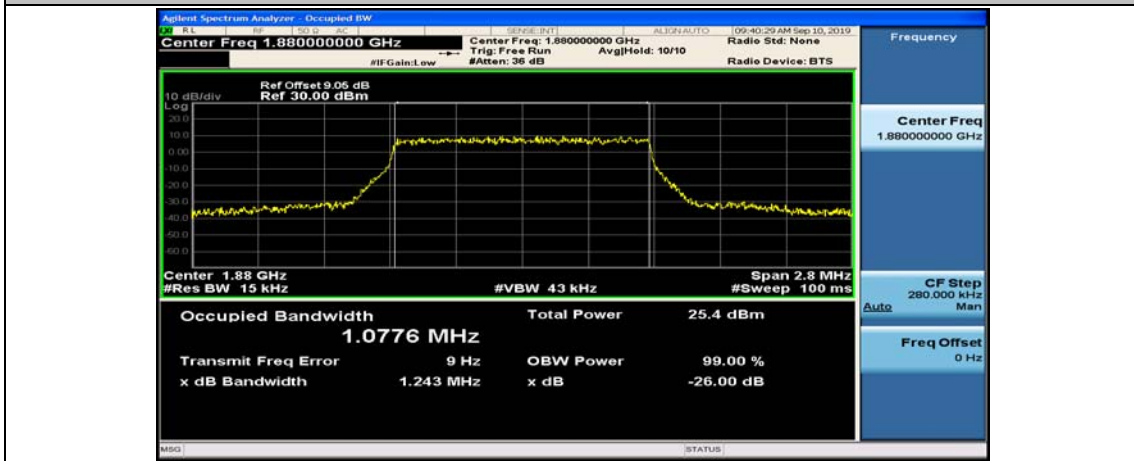

(Channel Bandwidth: 1.4 MHz)_MCH_16QAM_6RB#0