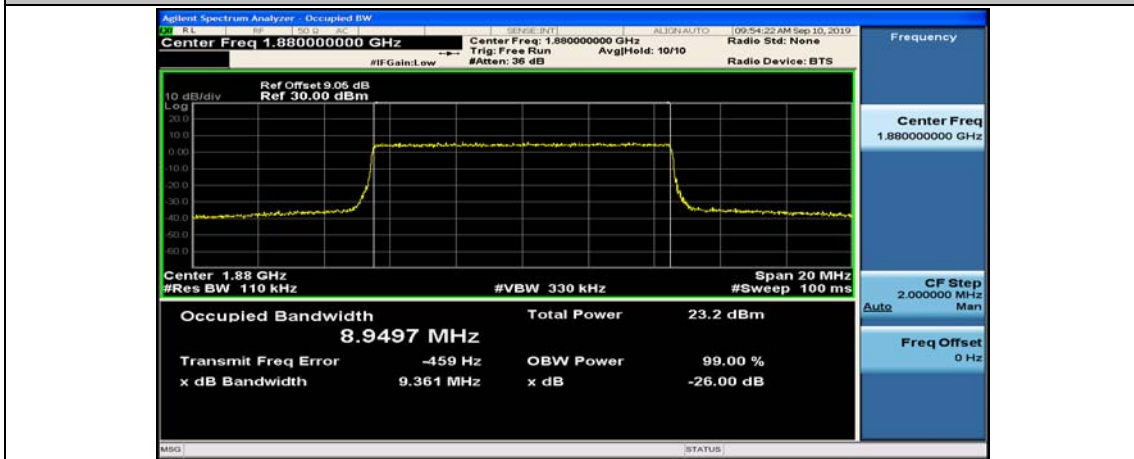

Channel Bandwidth: 10 MHz_MCH_16QAM_50RB#0