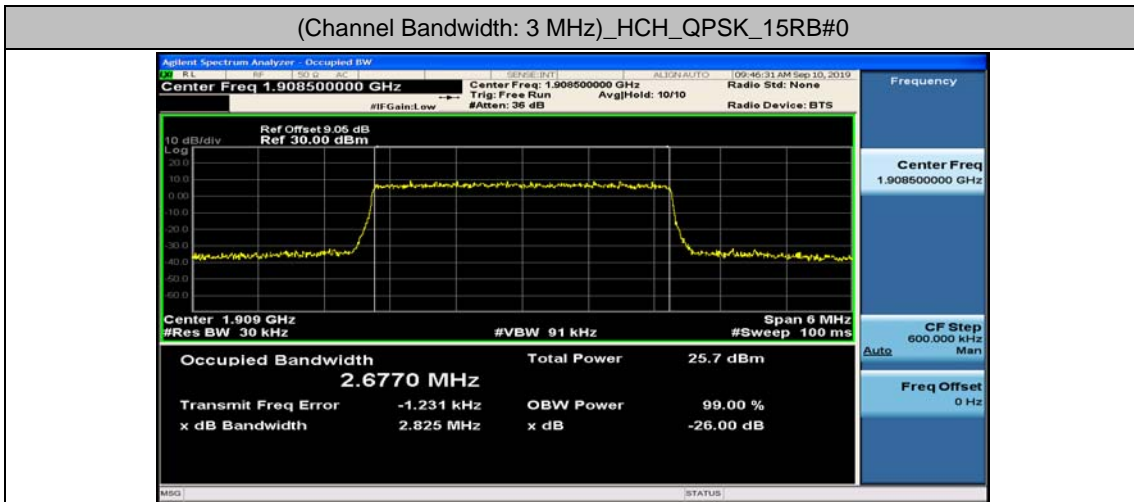

Channel Bandwidth: 3 MHz