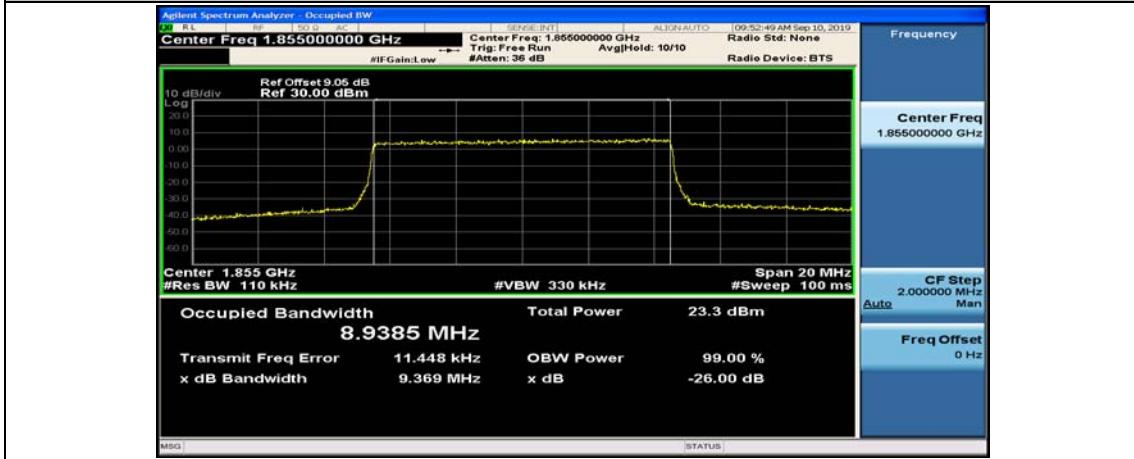

Channel Bandwidth: 5 MHz

(Channel Bandwidth: 5 MHz)_LCH_16QAM_25RB#0

(Channel Bandwidth: 5 MHz)_MCH_16QAM_25RB#0

(Channel Bandwidth: 5 MHz)_HCH_16QAM_25RB#0

Channel Bandwidth: 10 MHz

Channel Bandwidth: 10 MHz_LCH_16QAM_50RB#0