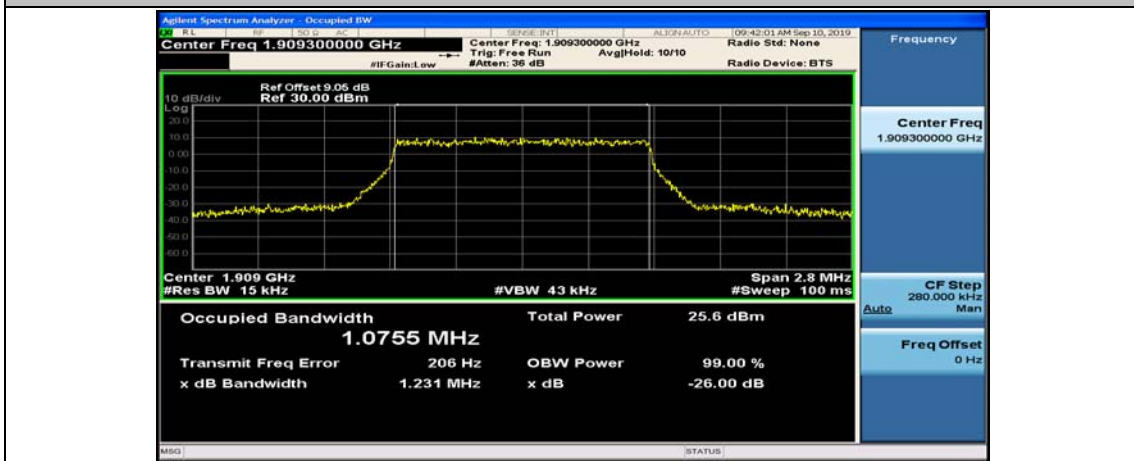

(Channel Bandwidth: 1.4 MHz)_HCH_16QAM_6RB#0