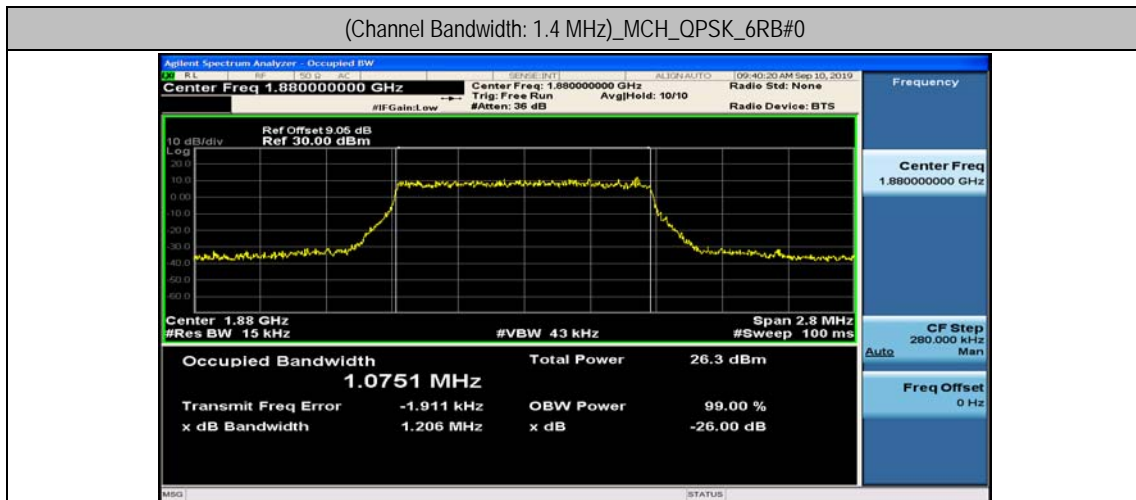

Channel Bandwidth: 20 MHz

Channel Bandwidth: 20 MHz						
Modulation	Channel	RB Configuration		Occupied Bandwidth (MHz)	26dB Bandwidth (MHz)	Verdict
		Size	Offset			
QPSK	LCH	100	0	17.836	18.54	PASS
	MCH	100	0	17.870	18.64	PASS
	HCH	100	0	17.867	18.57	PASS
16QAM	LCH	100	0	17.830	18.52	PASS
	MCH	100	0	17.858	18.55	PASS
	HCH	100	0	17.863	18.56	PASS

Test Graphs

Channel Bandwidth: 1.4 MHz

(Channel Bandwidth: 1.4 MHz)_LCH_QPSK_6RB#0

(Channel Bandwidth: 1.4 MHz)_MCH_QPSK_6RB#0

(Channel Bandwidth: 1.4 MHz)_HCH_QPSK_6RB#0

(Channel Bandwidth: 1.4 MHz)_LCH_16QAM_6RB#0