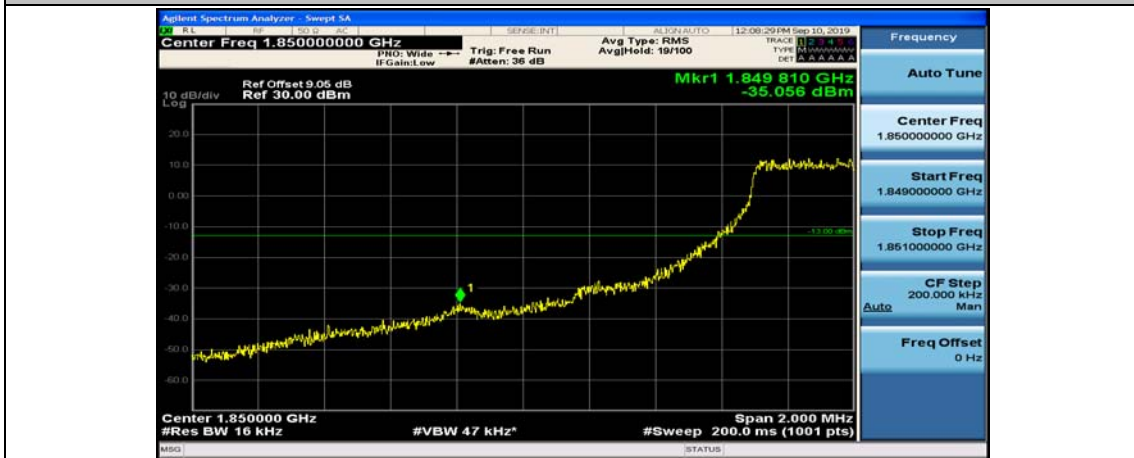

(Channel Bandwidth: 1.4 MHz)_LCH_16QAM_3RB#3