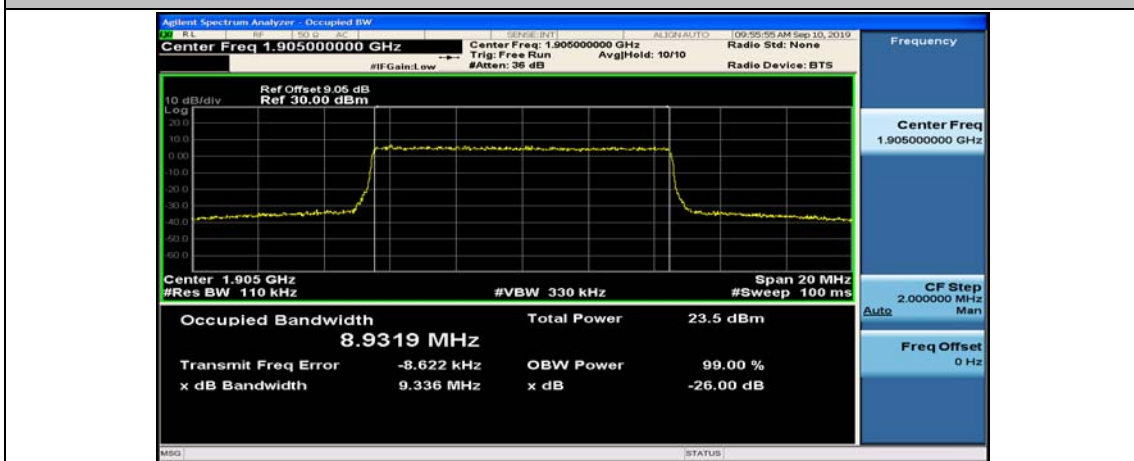

Channel Bandwidth: 10 MHz_HCH_16QAM_50RB#0