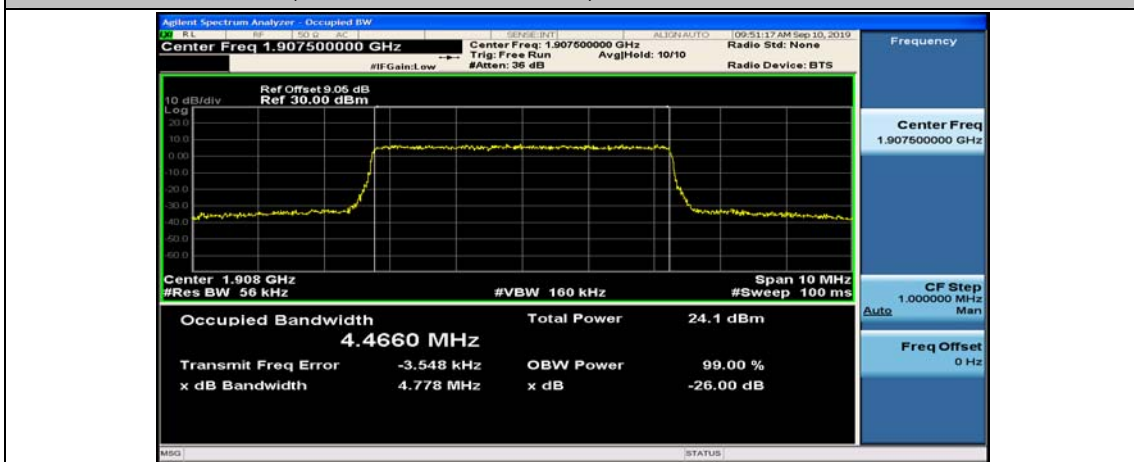

Channel Bandwidth: 5 MHz

(Channel Bandwidth: 5 MHz)_LCH_16QAM_25RB#0

(Channel Bandwidth: 5 MHz)_MCH_16QAM_25RB#0

(Channel Bandwidth: 5 MHz)_HCH_16QAM_25RB#0

Channel Bandwidth: 10 MHz

Channel Bandwidth: 10 MHz_LCH_16QAM_50RB#0