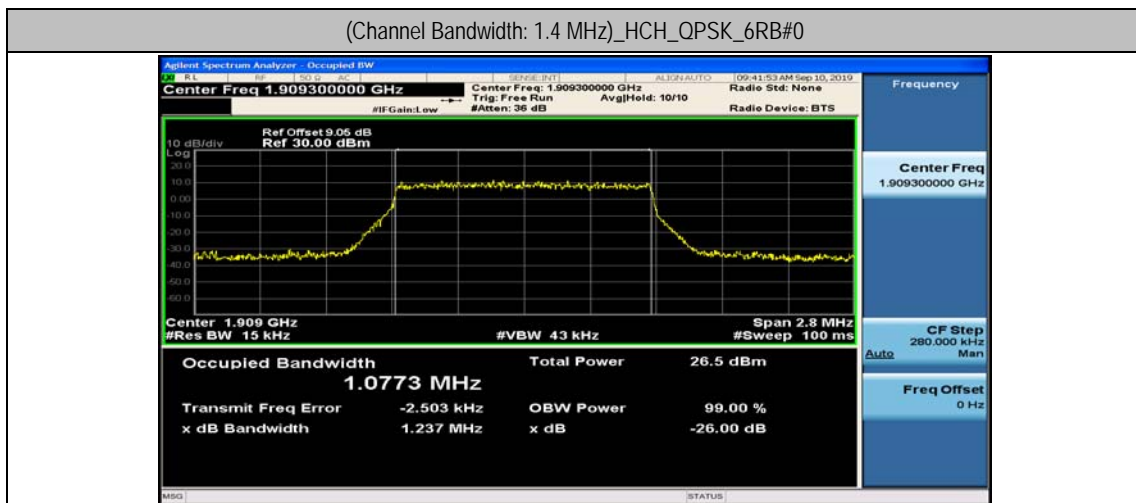

Test Graphs

Channel Bandwidth: 1.4 MHz

(Channel Bandwidth: 1.4 MHz)_LCH_QPSK_6RB#0

(Channel Bandwidth: 1.4 MHz)_MCH_QPSK_6RB#0

(Channel Bandwidth: 1.4 MHz)_HCH_QPSK_6RB#0

(Channel Bandwidth: 1.4 MHz)_LCH_16QAM_6RB#0