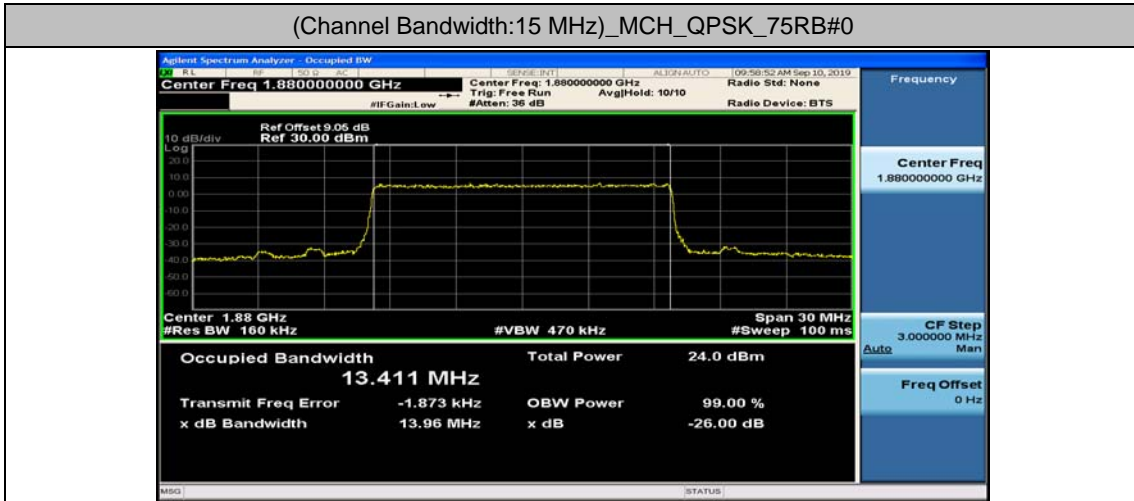

Channel Bandwidth: 15 MHz