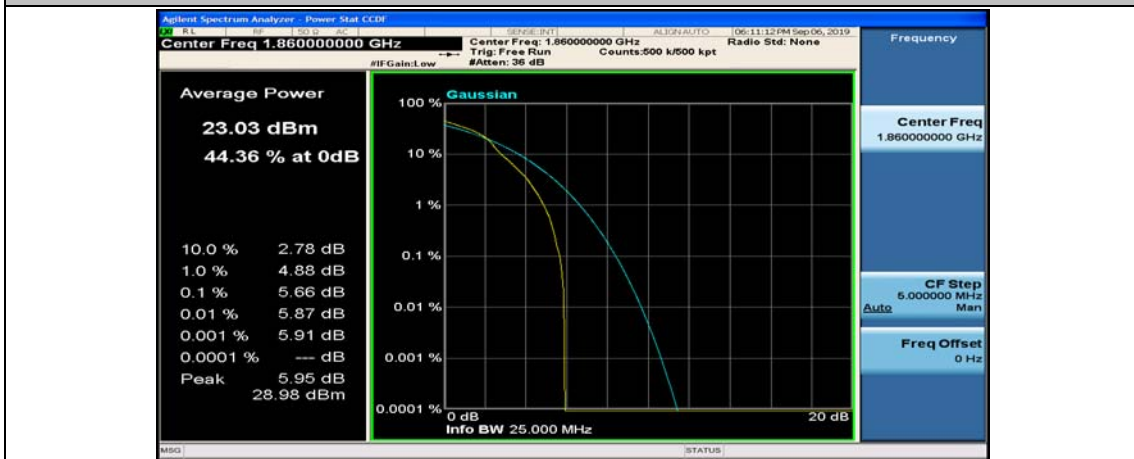

(Channel Bandwidth:20 MHz)_HCH_QPSK_50RB#25

(Channel Bandwidth:20 MHz)_HCH_QPSK_50RB#50

(Channel Bandwidth:20 MHz)_HCH_QPSK_100RB#0

(Channel Bandwidth:20 MHz)_LCH_16QAM_1RB#0

(Channel Bandwidth:20 MHz)_LCH_16QAM_1RB#49

(Channel Bandwidth:20 MHz)_LCH_16QAM_1RB#99

(Channel Bandwidth:20 MHz)_LCH_16QAM_50RB#0

(Channel Bandwidth:20 MHz)_LCH_16QAM_50RB#25

(Channel Bandwidth:20 MHz)_LCH_16QAM_50RB#50

(Channel Bandwidth:20 MHz)_LCH_16QAM_100RB#0