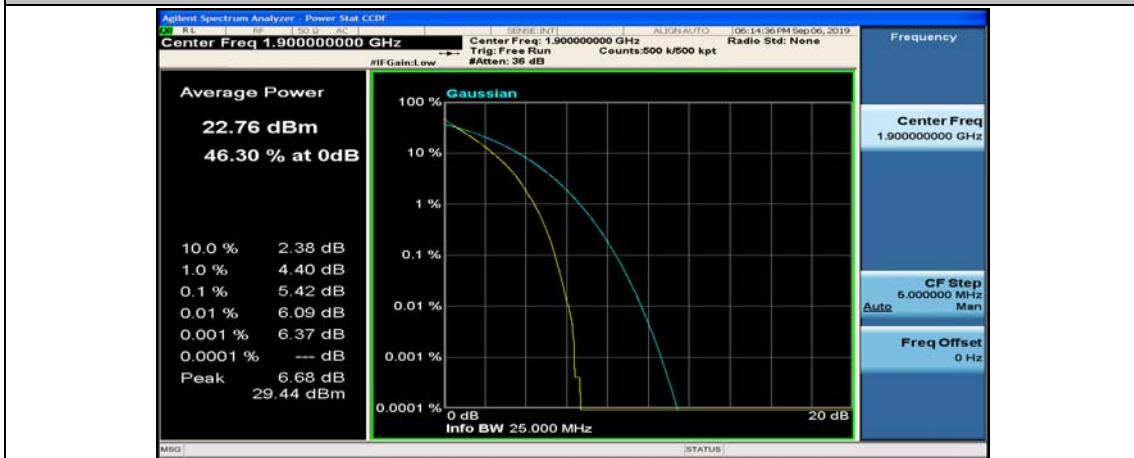

(Channel Bandwidth:20 MHz)_HCH_QPSK_50RB#25

(Channel Bandwidth:20 MHz)_HCH_QPSK_50RB#50

(Channel Bandwidth:20 MHz)_HCH_QPSK_100RB#0

(Channel Bandwidth:20 MHz)_LCH_16QAM_1RB#0

(Channel Bandwidth:20 MHz)_LCH_16QAM_1RB#49

(Channel Bandwidth:20 MHz)_LCH_16QAM_1RB#99

(Channel Bandwidth:20 MHz)_LCH_16QAM_50RB#0

(Channel Bandwidth:20 MHz)_LCH_16QAM_50RB#25

(Channel Bandwidth:20 MHz)_LCH_16QAM_50RB#50

(Channel Bandwidth:20 MHz)_LCH_16QAM_100RB#0