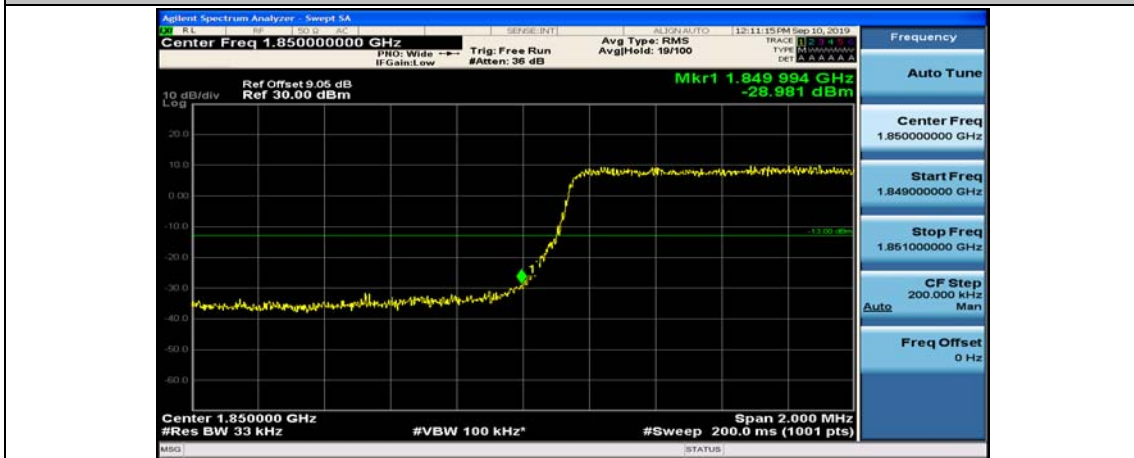

Channel Bandwidth: 3 MHz

(Channel Bandwidth: 3 MHz)_LCH_QPSK_1RB#0

(Channel Bandwidth: 3 MHz)_LCH_QPSK_1RB#7

(Channel Bandwidth: 3 MHz)_LCH_QPSK_1RB#14

(Channel Bandwidth: 3 MHz)_LCH_QPSK_8RB#0

(Channel Bandwidth: 3 MHz)_LCH_QPSK_8RB#4