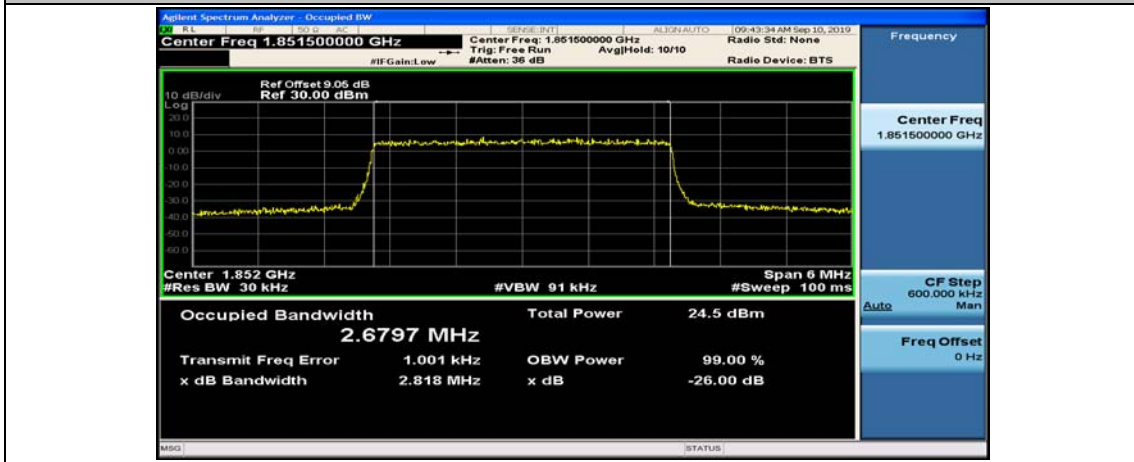

(Channel Bandwidth: 1.4 MHz)_MCH_16QAM_6RB#0

(Channel Bandwidth: 1.4 MHz)_HCH_16QAM_6RB#0

Channel Bandwidth: 3 MHz

(Channel Bandwidth: 3 MHz)_LCH_16QAM_15RB#0

(Channel Bandwidth: 3 MHz)_MCH_16QAM_15RB#0

(Channel Bandwidth: 3 MHz)_HCH_16QAM_15RB#0