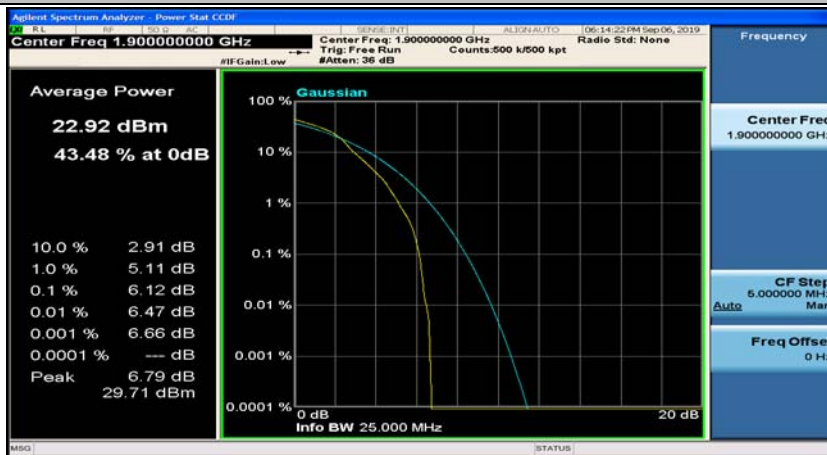

(Channel Bandwidth:20 MHz)_MCH_16QAM_50RB#0

(Channel Bandwidth:20 MHz)_MCH_16QAM_100RB#0

(Channel Bandwidth:20 MHz)_HCH_16QAM_1RB#0

(Channel Bandwidth:20 MHz)_HCH_16QAM_1RB#49

(Channel Bandwidth:20 MHz)_HCH_16QAM_1RB#99