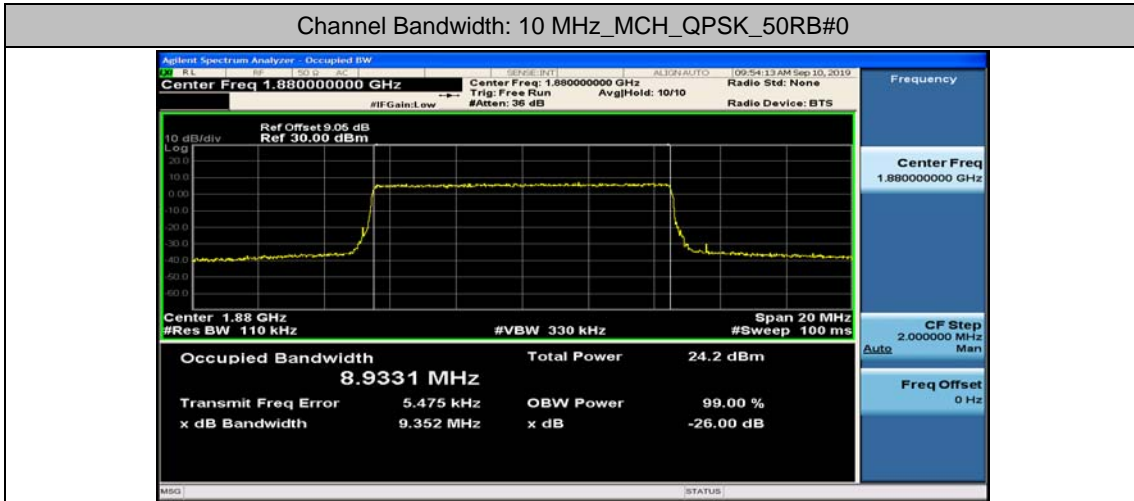

Channel Bandwidth: 5 MHz

(Channel Bandwidth: 5 MHz)_LCH_16QAM_25RB#0

(Channel Bandwidth: 5 MHz)_MCH_16QAM_25RB#0

(Channel Bandwidth: 5 MHz)_HCH_16QAM_25RB#0

Channel Bandwidth: 10 MHz

Channel Bandwidth: 10 MHz_LCH_16QAM_50RB#0