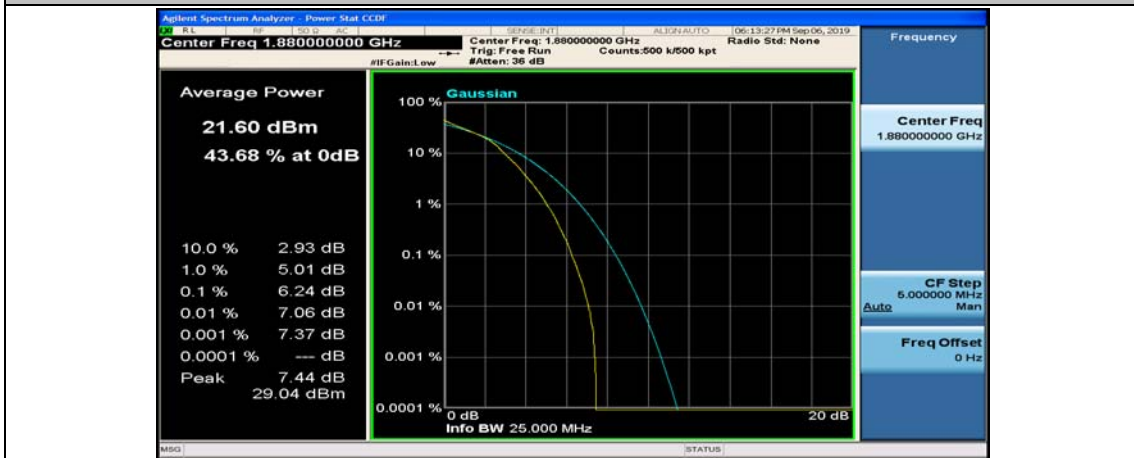

(Channel Bandwidth:20 MHz)_MCH_16QAM_1RB#0

(Channel Bandwidth:20 MHz)_MCH_16QAM_1RB#49

(Channel Bandwidth:20 MHz)_MCH_16QAM_1RB#99

(Channel Bandwidth:20 MHz)_MCH_16QAM_50RB#0

(Channel Bandwidth:20 MHz)_MCH_16QAM_50RB#25

(Channel Bandwidth:20 MHz)_MCH_16QAM_50RB#0

(Channel Bandwidth:20 MHz)_MCH_16QAM_100RB#0

(Channel Bandwidth:20 MHz)_HCH_16QAM_1RB#0

(Channel Bandwidth:20 MHz)_HCH_16QAM_1RB#49

(Channel Bandwidth:20 MHz)_HCH_16QAM_1RB#99