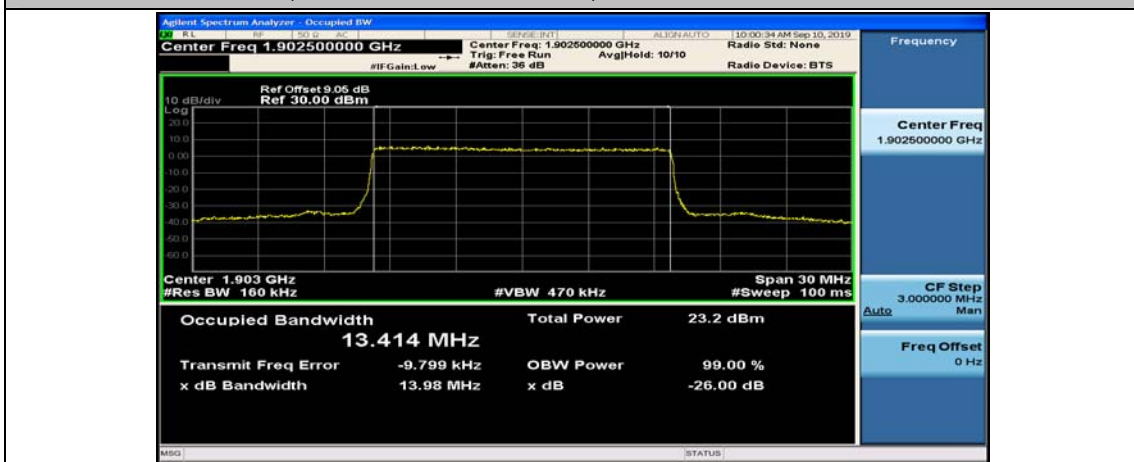

Channel Bandwidth: 10 MHz_MCH_16QAM_50RB#0

Channel Bandwidth: 10 MHz_HCH_16QAM_50RB#0

Channel Bandwidth: 15 MHz

(Channel Bandwidth:15 MHz)_LCH_16QAM_75RB#0

(Channel Bandwidth:15 MHz)_MCH_16QAM_75RB#0

(Channel Bandwidth:15 MHz)_HCH_16QAM_75RB#0