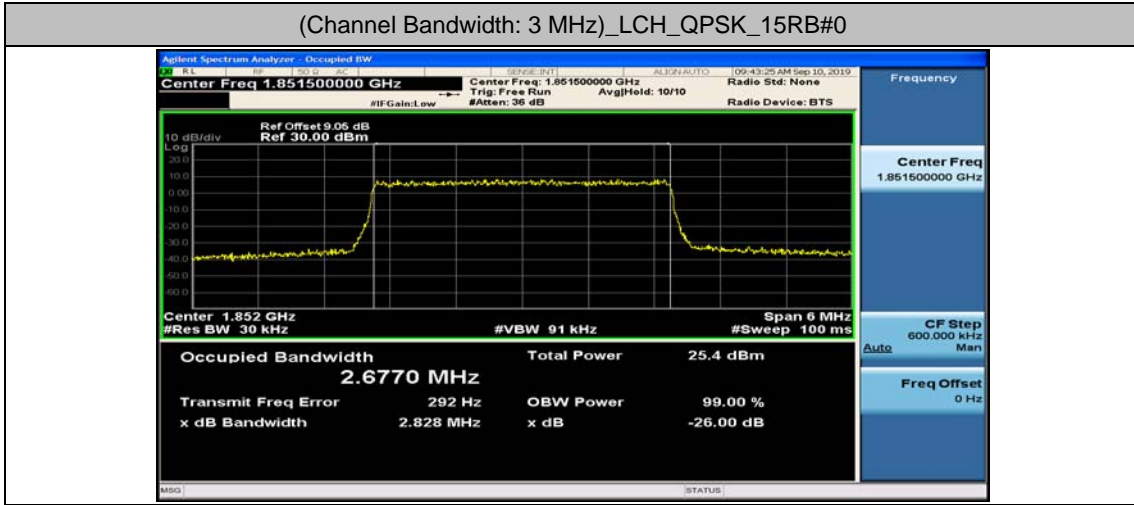

Channel Bandwidth: 3 MHz