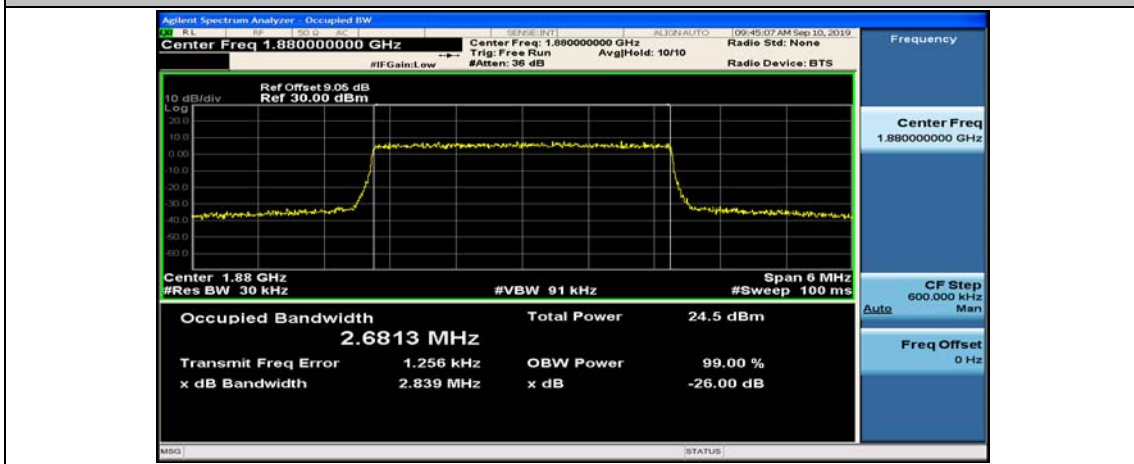

(Channel Bandwidth: 1.4 MHz)_MCH_16QAM_6RB#0

(Channel Bandwidth: 1.4 MHz)_HCH_16QAM_6RB#0

Channel Bandwidth: 3 MHz

(Channel Bandwidth: 3 MHz)_LCH_16QAM_15RB#0

(Channel Bandwidth: 3 MHz)_MCH_16QAM_15RB#0

(Channel Bandwidth: 3 MHz)_HCH_16QAM_15RB#0