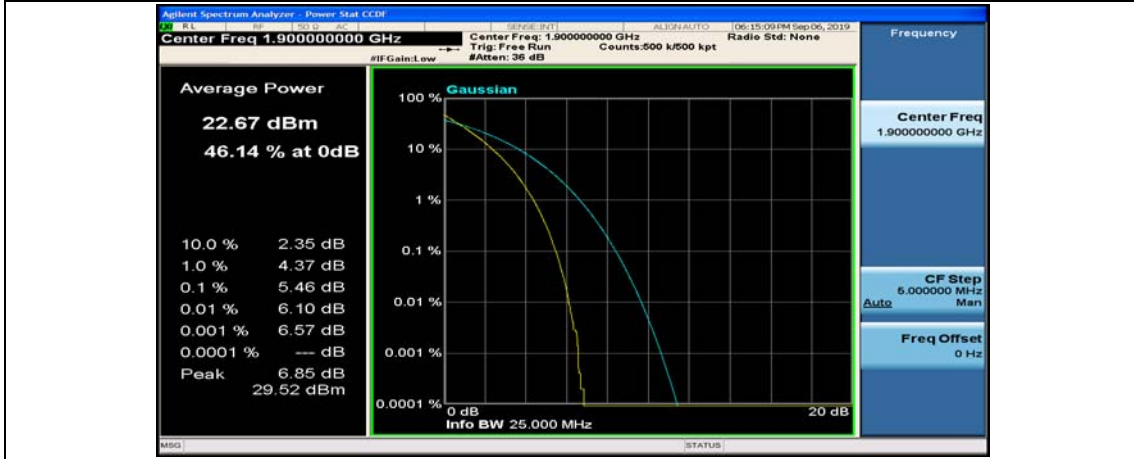

(Channel Bandwidth:20 MHz)_HCH_QPSK_50RB#25

(Channel Bandwidth:20 MHz)_HCH_QPSK_50RB#50

(Channel Bandwidth:20 MHz)_HCH_QPSK_100RB#0

(Channel Bandwidth:20 MHz)_LCH_16QAM_1RB#0

(Channel Bandwidth:20 MHz)_LCH_16QAM_1RB#49

(Channel Bandwidth:20 MHz)_LCH_16QAM_1RB#99

(Channel Bandwidth:20 MHz)_LCH_16QAM_50RB#0

(Channel Bandwidth:20 MHz)_LCH_16QAM_50RB#25

(Channel Bandwidth:20 MHz)_LCH_16QAM_50RB#50

(Channel Bandwidth:20 MHz)_LCH_16QAM_100RB#0