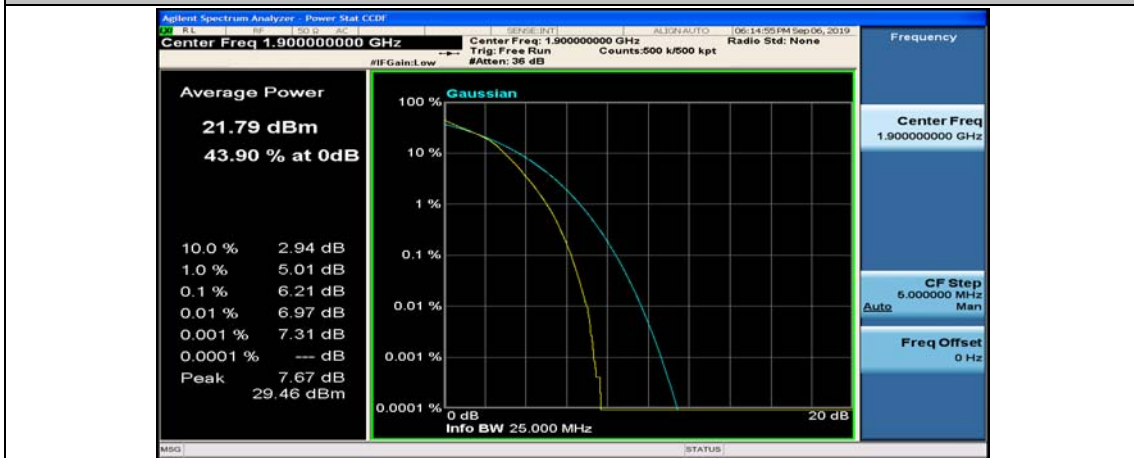

(Channel Bandwidth:20 MHz)_HCH_16QAM_50RB#25