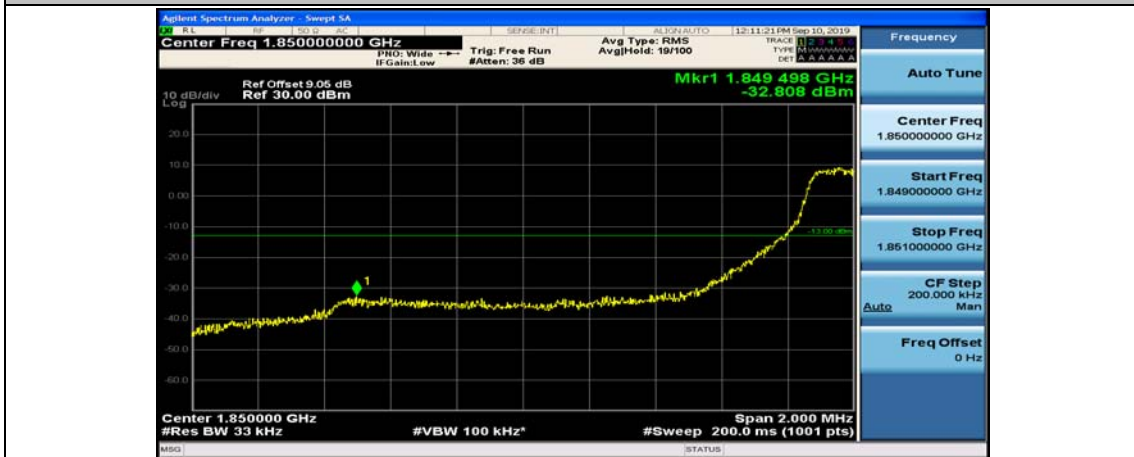

Channel Bandwidth: 3 MHz

(Channel Bandwidth: 3 MHz)_LCH_QPSK_1RB#0

(Channel Bandwidth: 3 MHz)_LCH_QPSK_1RB#7

(Channel Bandwidth: 3 MHz)_LCH_QPSK_1RB#14

(Channel Bandwidth: 3 MHz)_LCH_QPSK_8RB#0

(Channel Bandwidth: 3 MHz)_LCH_QPSK_8RB#4