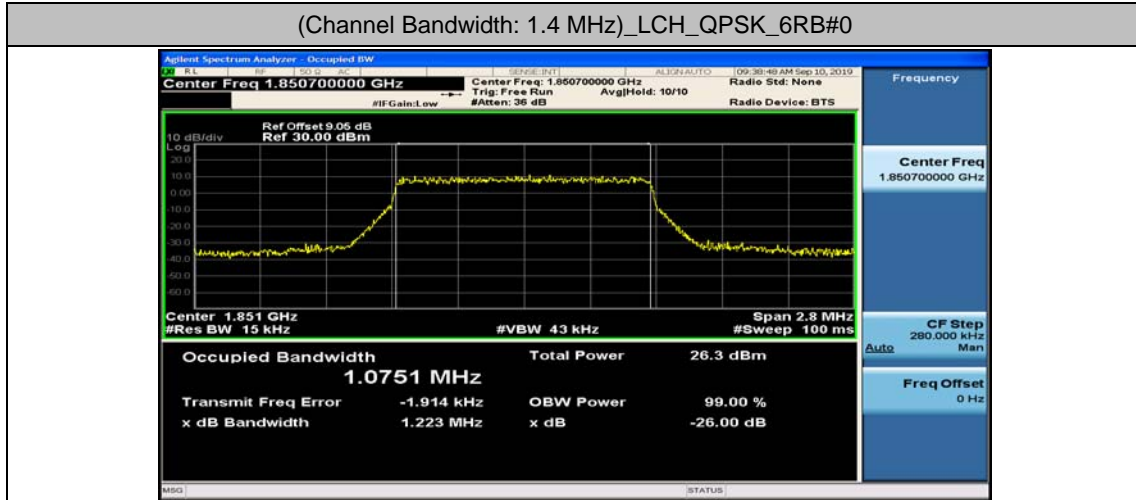

(Channel Bandwidth: 1.4 MHz)_MCH_QPSK_6RB#0

Test Graphs

Channel Bandwidth: 1.4 MHz

(Channel Bandwidth: 1.4 MHz)_LCH_QPSK_6RB#0