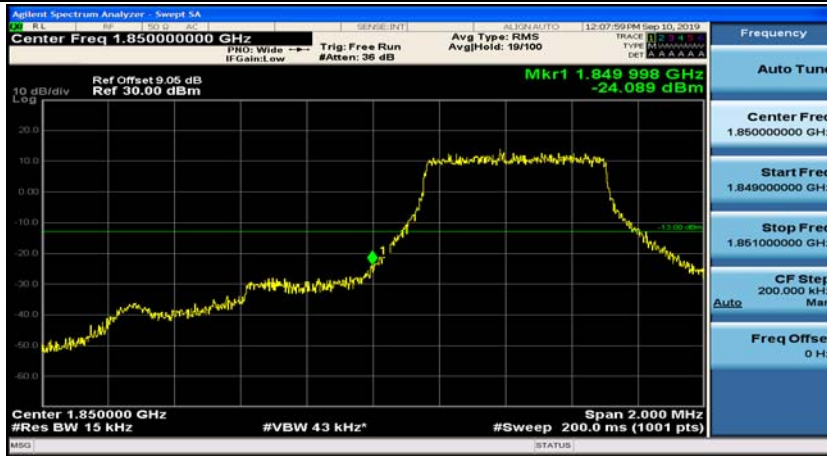

(Channel Bandwidth: 1.4 MHz)_LCH_QPSK_3RB#0