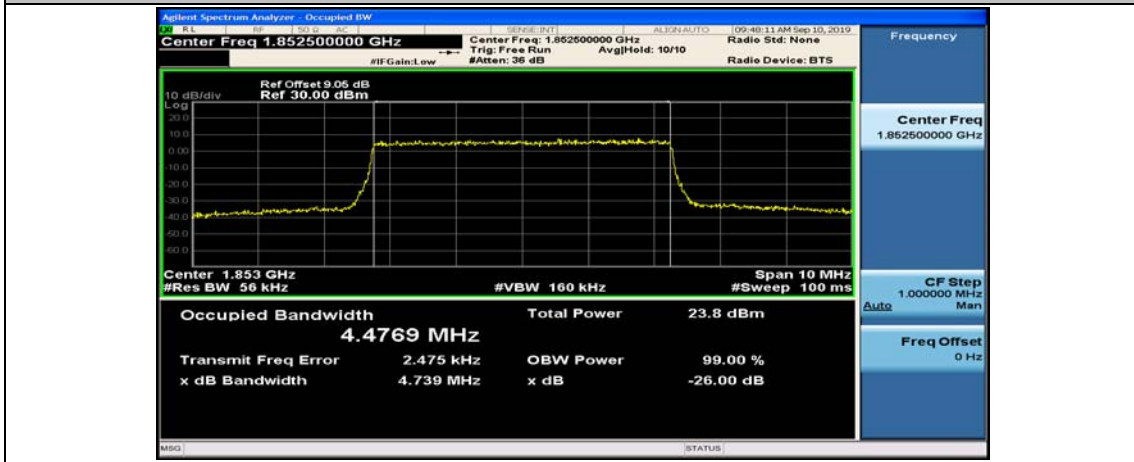

(Channel Bandwidth: 5 MHz)_LCH_16QAM_25RB#0