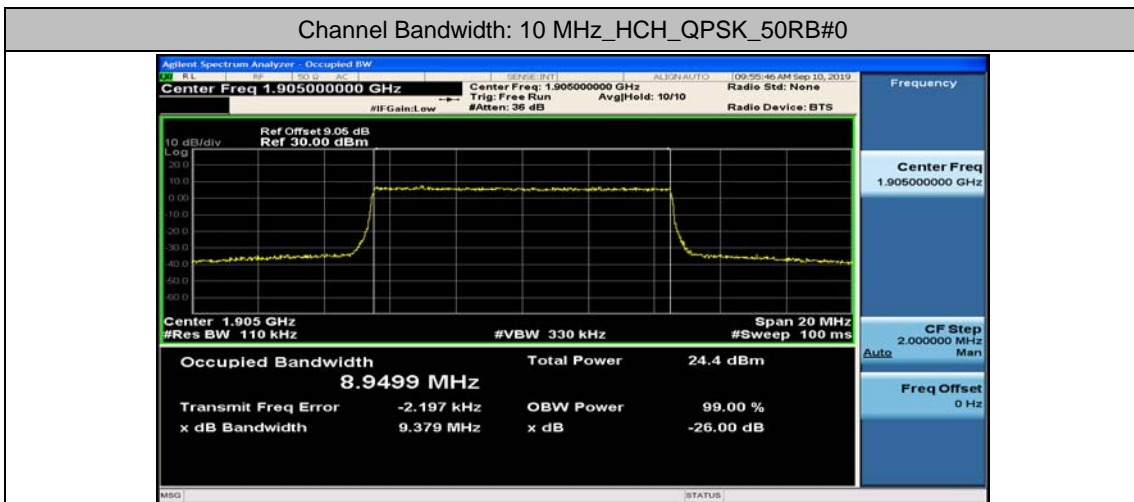

Channel Bandwidth: 5 MHz

(Channel Bandwidth: 5 MHz)_LCH_16QAM_25RB#0

(Channel Bandwidth: 5 MHz)_MCH_16QAM_25RB#0

(Channel Bandwidth: 5 MHz)_HCH_16QAM_25RB#0

Channel Bandwidth: 10 MHz

Channel Bandwidth: 10 MHz_LCH_16QAM_50RB#0