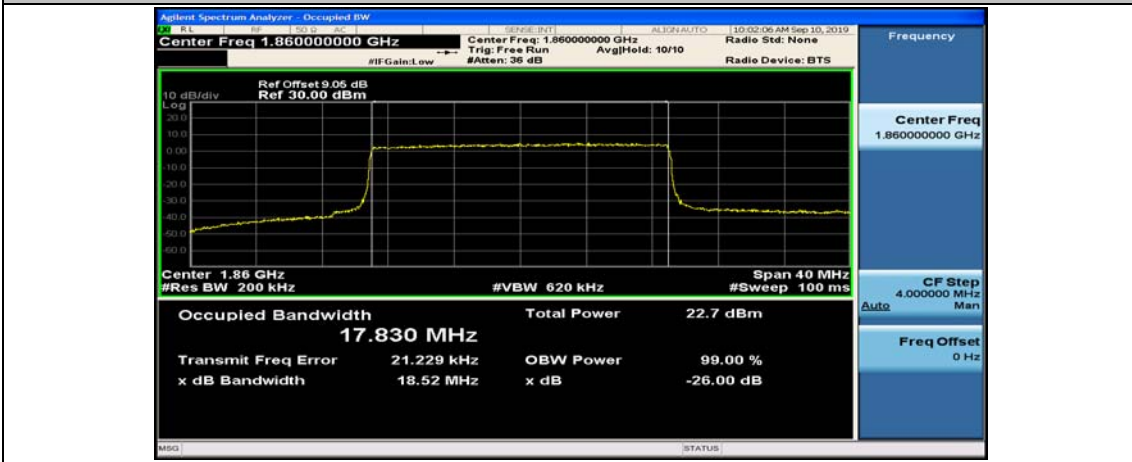

(Channel Bandwidth:20 MHz)_LCH_16QAM_100RB#0