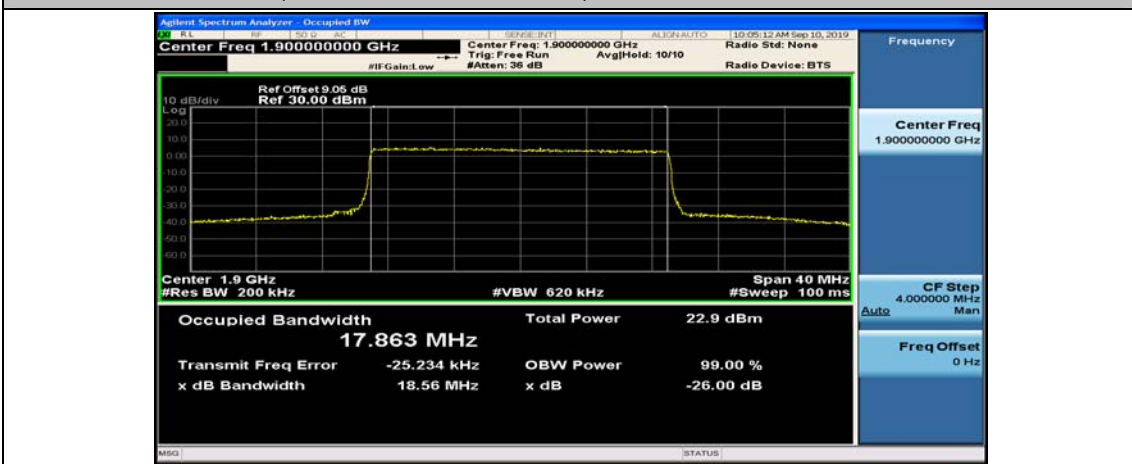

Channel Bandwidth: 20 MHz

(Channel Bandwidth:20 MHz)_LCH_16QAM_100RB#0

(Channel Bandwidth:20 MHz)_MCH_16QAM_100RB#0

(Channel Bandwidth:20 MHz)_HCH_16QAM_100RB#0

Appendix D: Band Edge

Test Graphs

Channel Bandwidth: 1.4 MHz