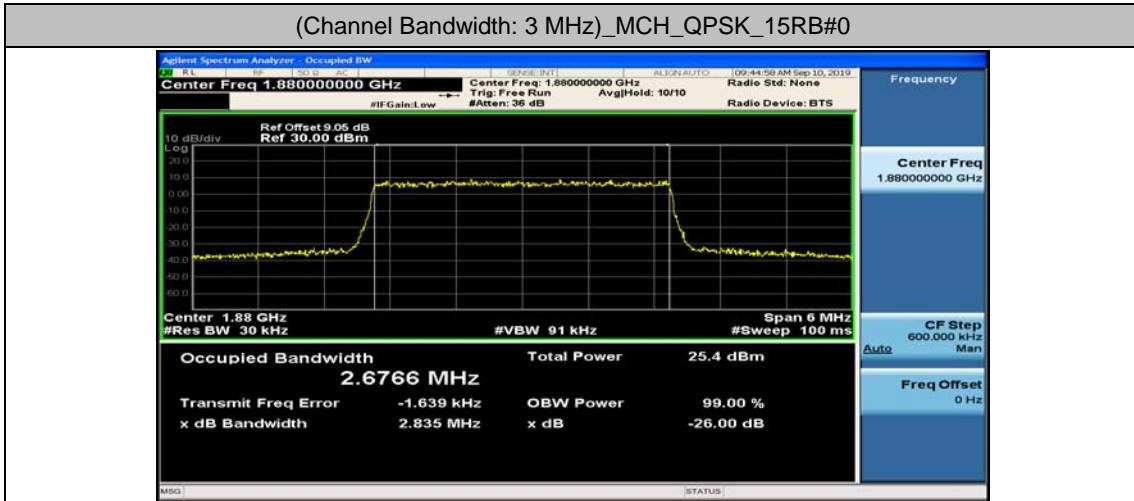

Channel Bandwidth: 3 MHz