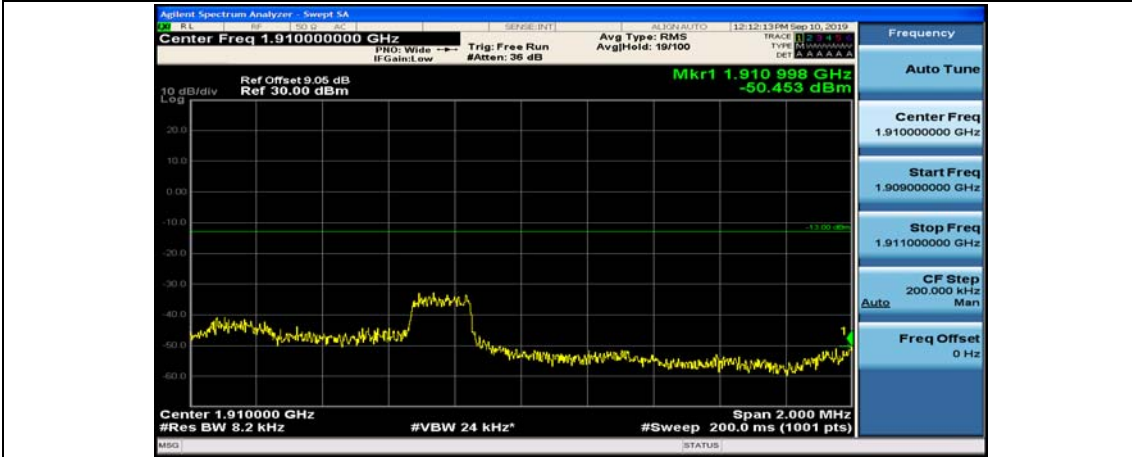

(Channel Bandwidth: 3 MHz)_HCH_QPSK_1RB#0