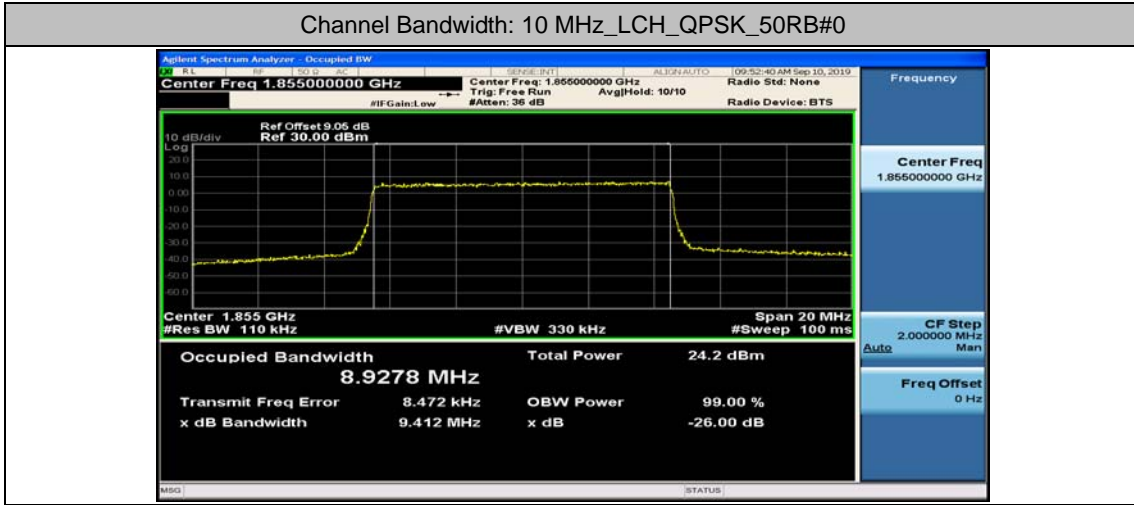

Channel Bandwidth: 5 MHz

(Channel Bandwidth: 5 MHz)_LCH_16QAM_25RB#0

(Channel Bandwidth: 5 MHz)_MCH_16QAM_25RB#0

(Channel Bandwidth: 5 MHz)_HCH_16QAM_25RB#0

Channel Bandwidth: 10 MHz

Channel Bandwidth: 10 MHz_LCH_16QAM_50RB#0