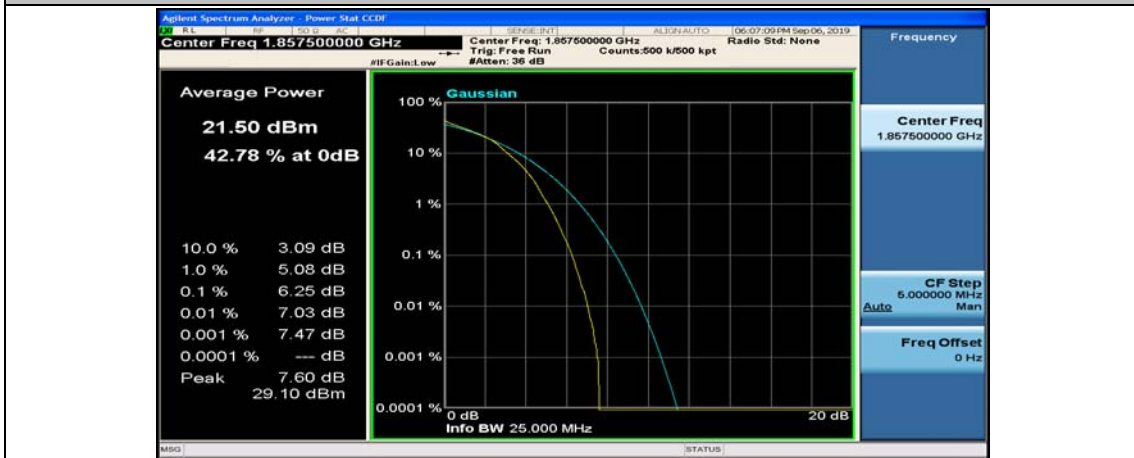

(Channel Bandwidth:15 MHz)_HCH_QPSK_75RB#0

(Channel Bandwidth:15 MHz)_LCH_16QAM_1RB#0

(Channel Bandwidth:15 MHz)_LCH_16QAM_1RB#37

(Channel Bandwidth:15 MHz)_LCH_16QAM_1RB#74

(Channel Bandwidth:15 MHz)_LCH_16QAM_37RB#0