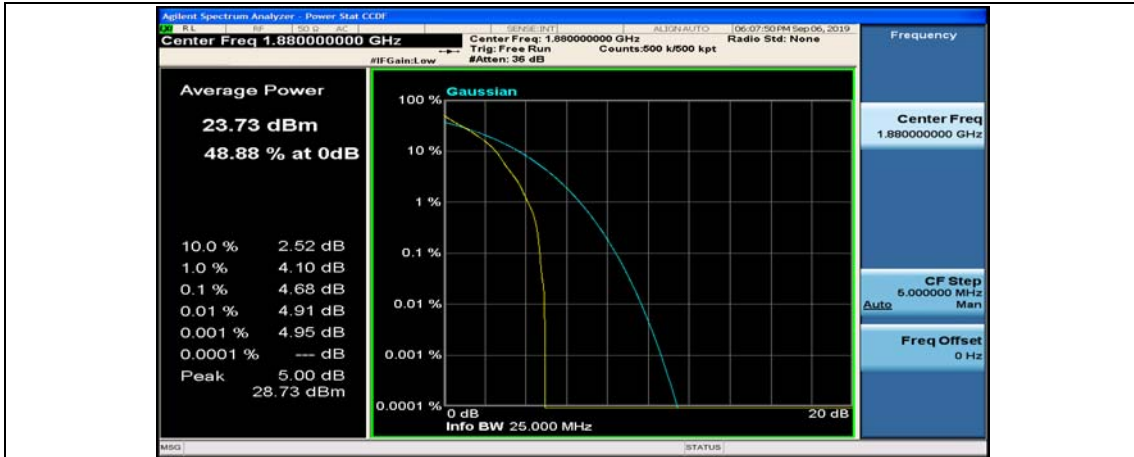

(Channel Bandwidth:15 MHz)_LCH_QPSK_37RB#38

(Channel Bandwidth:15 MHz)_LCH_QPSK_75RB#0

(Channel Bandwidth:15 MHz)_MCH_QPSK_1RB#0

(Channel Bandwidth:15 MHz)_MCH_QPSK_1RB#37

(Channel Bandwidth:15 MHz)_MCH_QPSK_1RB#74