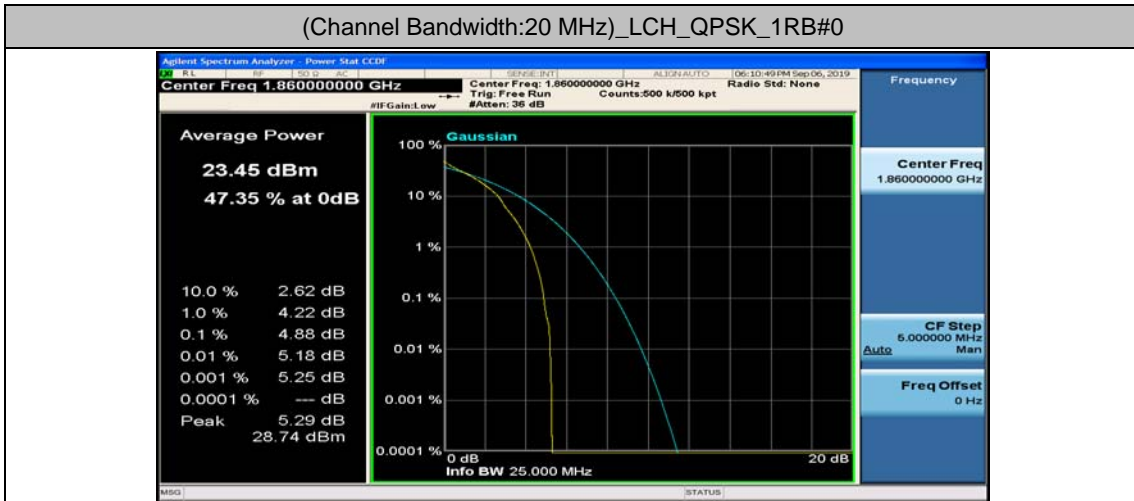

(Channel Bandwidth:15 MHz)_HCH_16QAM_37RB#38

(Channel Bandwidth:15 MHz)_HCH_16QAM_75RB#0

Channel Bandwidth: 20 MHz

(Channel Bandwidth:20 MHz)_LCH_QPSK_1RB#0

(Channel Bandwidth:20 MHz)_LCH_QPSK_1RB#49

(Channel Bandwidth:20 MHz)_LCH_QPSK_1RB#99