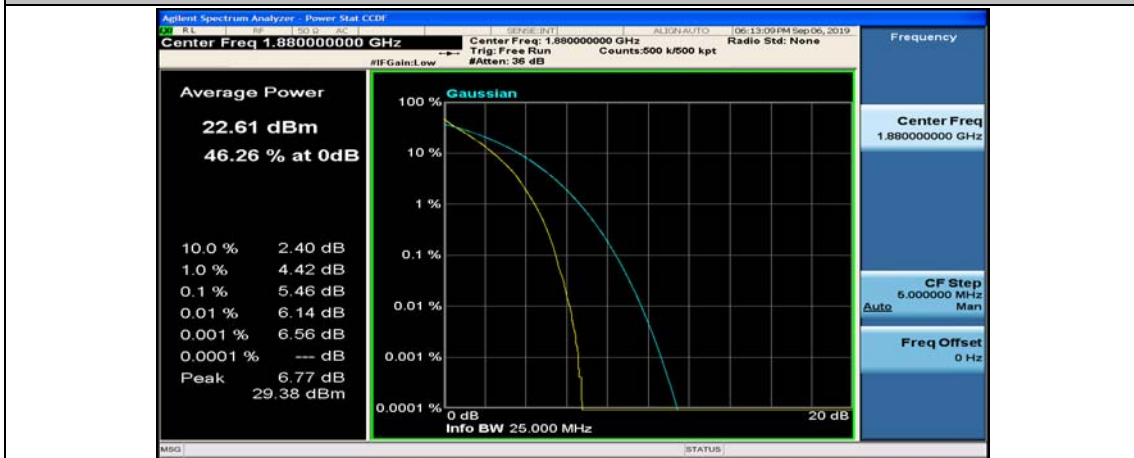

(Channel Bandwidth:20 MHz)_MCH_QPSK_1RB#49

(Channel Bandwidth:20 MHz)_MCH_QPSK_1RB#99

(Channel Bandwidth:20 MHz)_MCH_QPSK_50RB#0

(Channel Bandwidth:20 MHz)_MCH_QPSK_50RB#25

(Channel Bandwidth:20 MHz)_MCH_QPSK_50RB#50