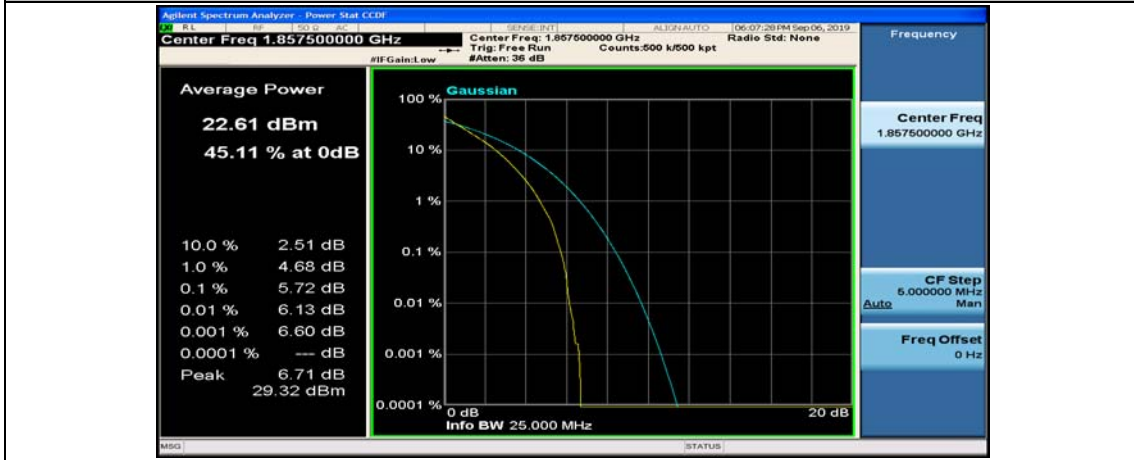

(Channel Bandwidth:15 MHz)_LCH_QPSK_75RB#0