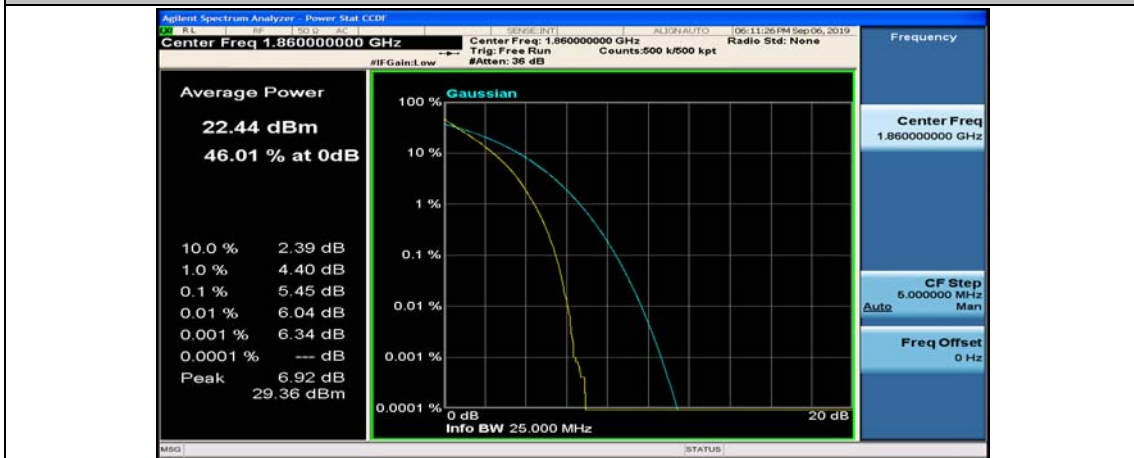

(Channel Bandwidth:20 MHz)_LCH_QPSK_50RB#0