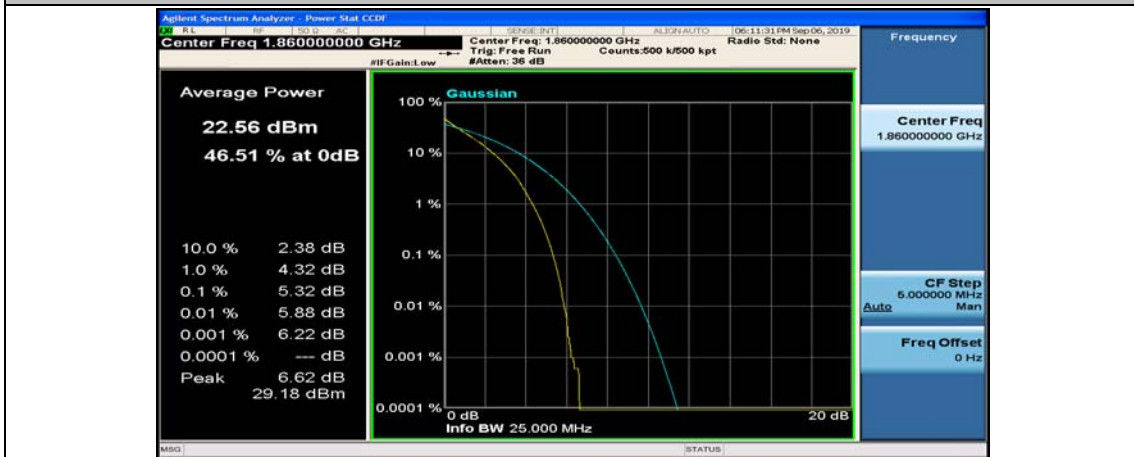

(Channel Bandwidth:20 MHz)_LCH_QPSK_50RB#25