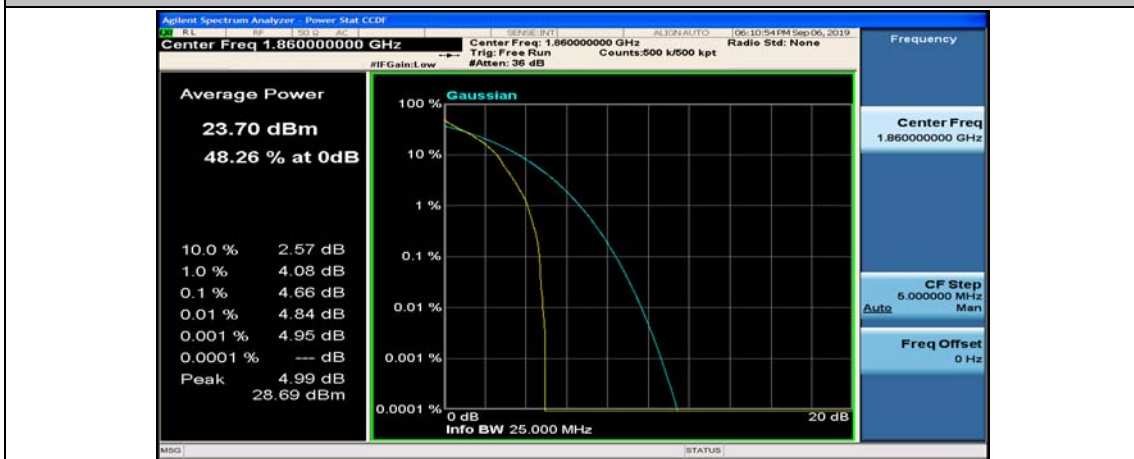

(Channel Bandwidth:15 MHz)_HCH_16QAM_37RB#38

(Channel Bandwidth:15 MHz)_HCH_16QAM_75RB#0

Channel Bandwidth: 20 MHz

(Channel Bandwidth:20 MHz)_LCH_QPSK_1RB#0

(Channel Bandwidth:20 MHz)_LCH_QPSK_1RB#49

(Channel Bandwidth:20 MHz)_LCH_QPSK_1RB#99