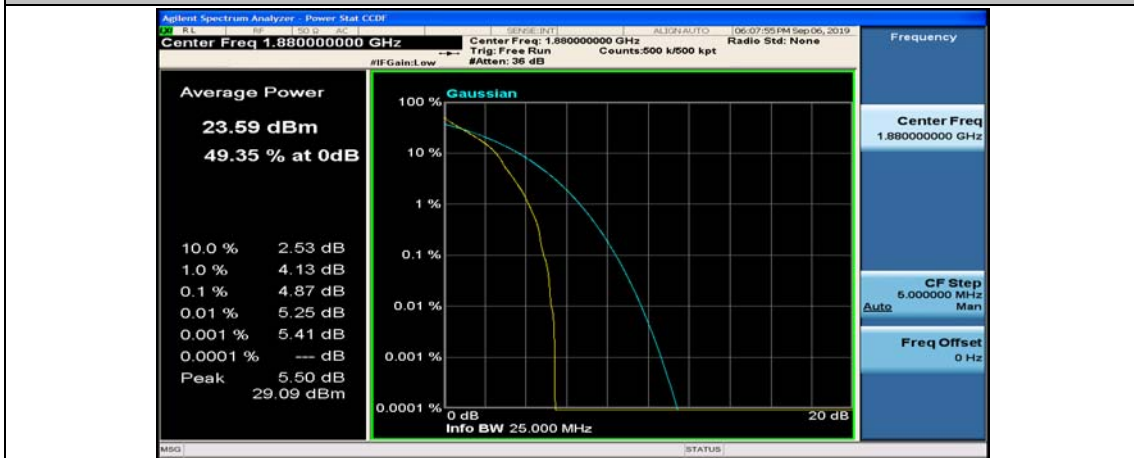

(Channel Bandwidth:15 MHz)_LCH_QPSK_37RB#38

(Channel Bandwidth:15 MHz)_LCH_QPSK_75RB#0

(Channel Bandwidth:15 MHz)_MCH_QPSK_1RB#0

(Channel Bandwidth:15 MHz)_MCH_QPSK_1RB#37

(Channel Bandwidth:15 MHz)_MCH_QPSK_1RB#74