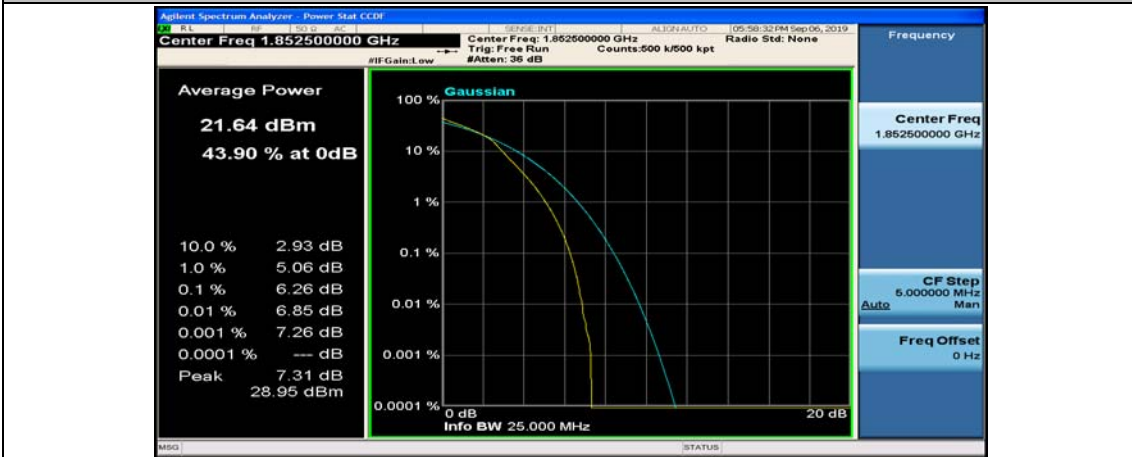

(Channel Bandwidth: 5 MHz)_LCH_16QAM_12RB#0

(Channel Bandwidth: 5 MHz)_LCH_16QAM_12RB#6

(Channel Bandwidth: 5 MHz)_LCH_16QAM_12RB#13

(Channel Bandwidth: 5 MHz)_LCH_16QAM_25RB#0

(Channel Bandwidth: 5 MHz)_MCH_16QAM_1RB#0