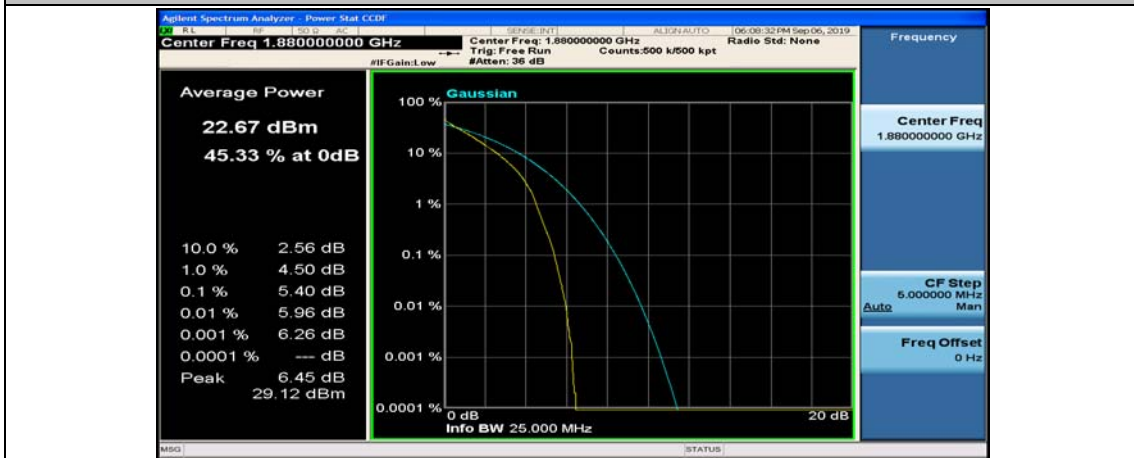

(Channel Bandwidth:15 MHz)_MCH_QPSK_37RB#38