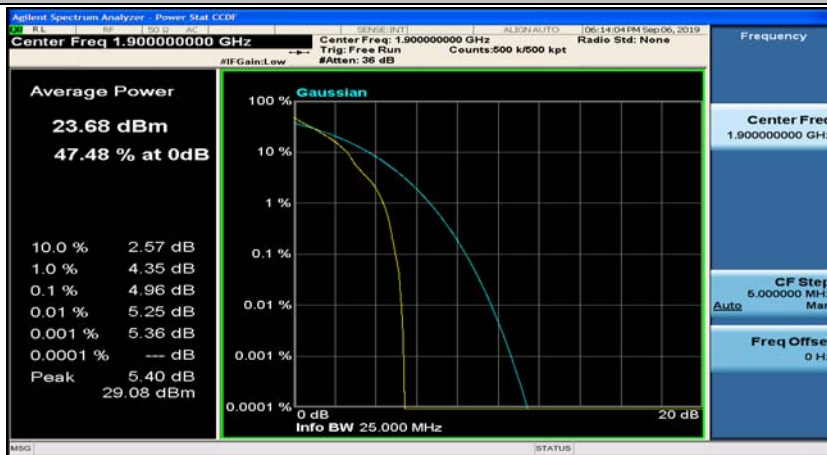

(Channel Bandwidth:20 MHz)_MCH_QPSK_100RB#0

(Channel Bandwidth:20 MHz)_HCH_QPSK_1RB#0

(Channel Bandwidth:20 MHz)_HCH_QPSK_1RB#49

(Channel Bandwidth:20 MHz)_HCH_QPSK_1RB#99

(Channel Bandwidth:20 MHz)_HCH_QPSK_50RB#0