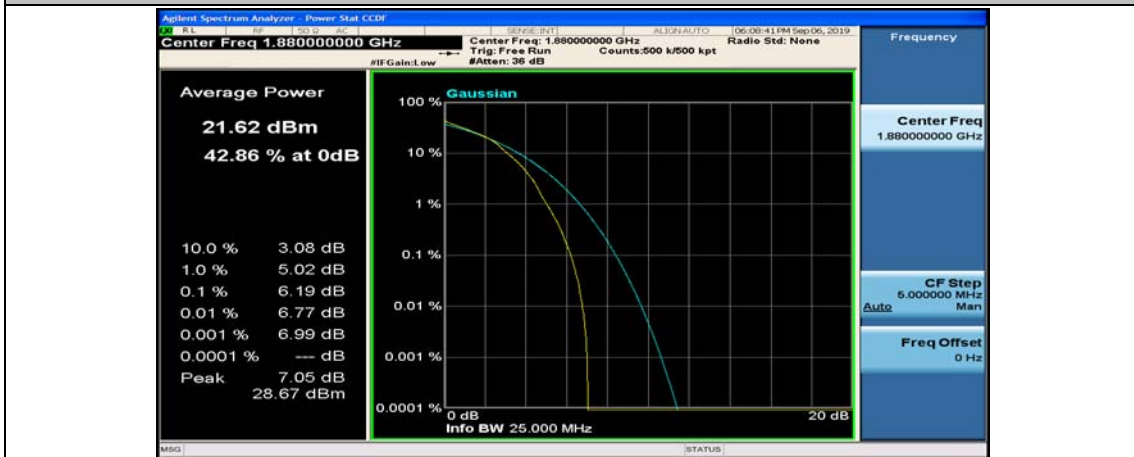

(Channel Bandwidth:15 MHz)_MCH_16QAM_37RB#0