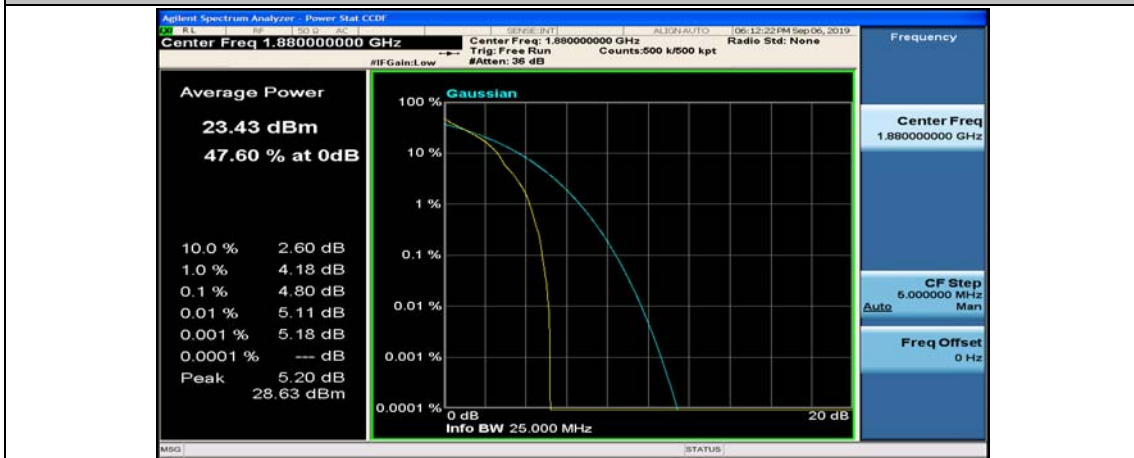

(Channel Bandwidth:20 MHz)_LCH_QPSK_50RB#0

(Channel Bandwidth:20 MHz)_LCH_QPSK_50RB#25

(Channel Bandwidth:20 MHz)_LCH_QPSK_50RB#50

(Channel Bandwidth:20 MHz)_LCH_QPSK_100RB#0

(Channel Bandwidth:20 MHz)_MCH_QPSK_1RB#0