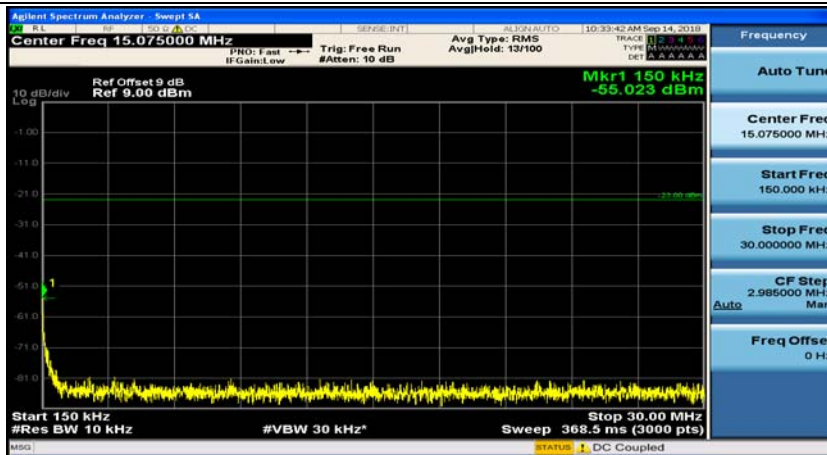

(Channel Bandwidth: 5 MHz)_HCH_16QAM_1RB#0