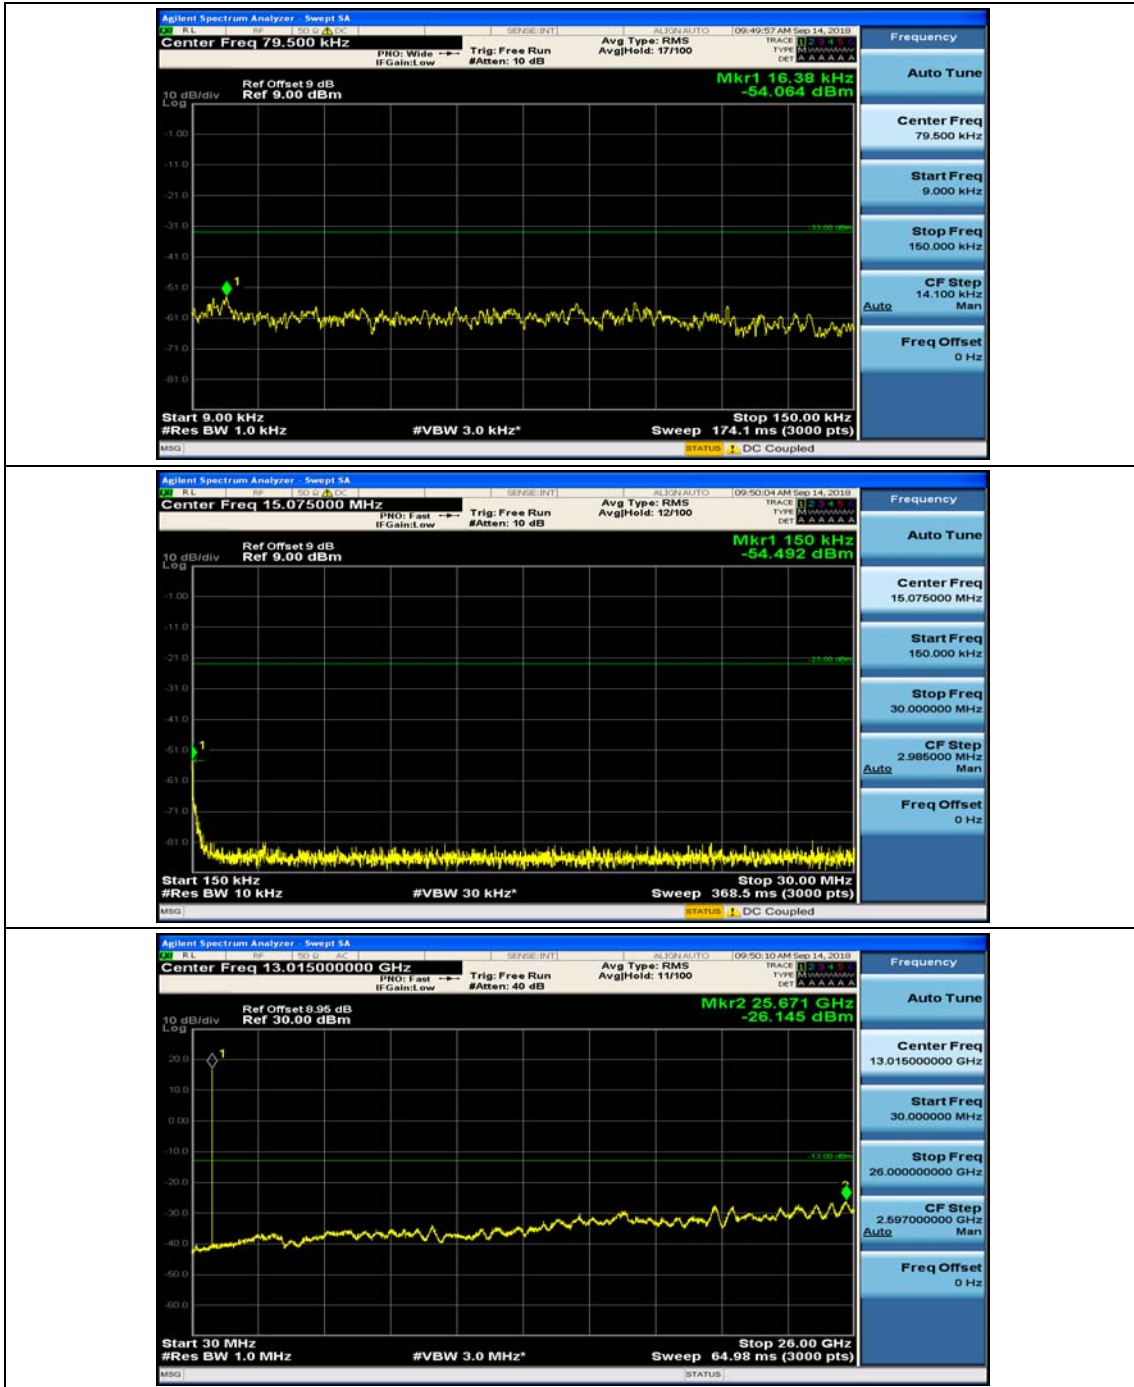

### Channel Bandwidth: 3 MHz

(Channel Bandwidth: 3 MHz)\_MCH\_QPSK\_1RB#0

(Channel Bandwidth: 3 MHz)\_MCH\_QPSK\_1RB#7

(Channel Bandwidth: 3 MHz)\_HCH\_QPSK\_1RB#0

(Channel Bandwidth: 3 MHz)\_HCH\_QPSK\_1RB#7

(Channel Bandwidth: 3 MHz)\_LCH\_16QAM\_1RB#0

(Channel Bandwidth: 3 MHz)\_LCH\_16QAM\_1RB#7

(Channel Bandwidth: 3 MHz)\_MCH\_16QAM\_1RB#0

(Channel Bandwidth: 3 MHz)\_MCH\_16QAM\_1RB#7

(Channel Bandwidth: 3 MHz)\_HCH\_16QAM\_1RB#0

(Channel Bandwidth: 3 MHz)\_HCH\_16QAM\_1RB#7