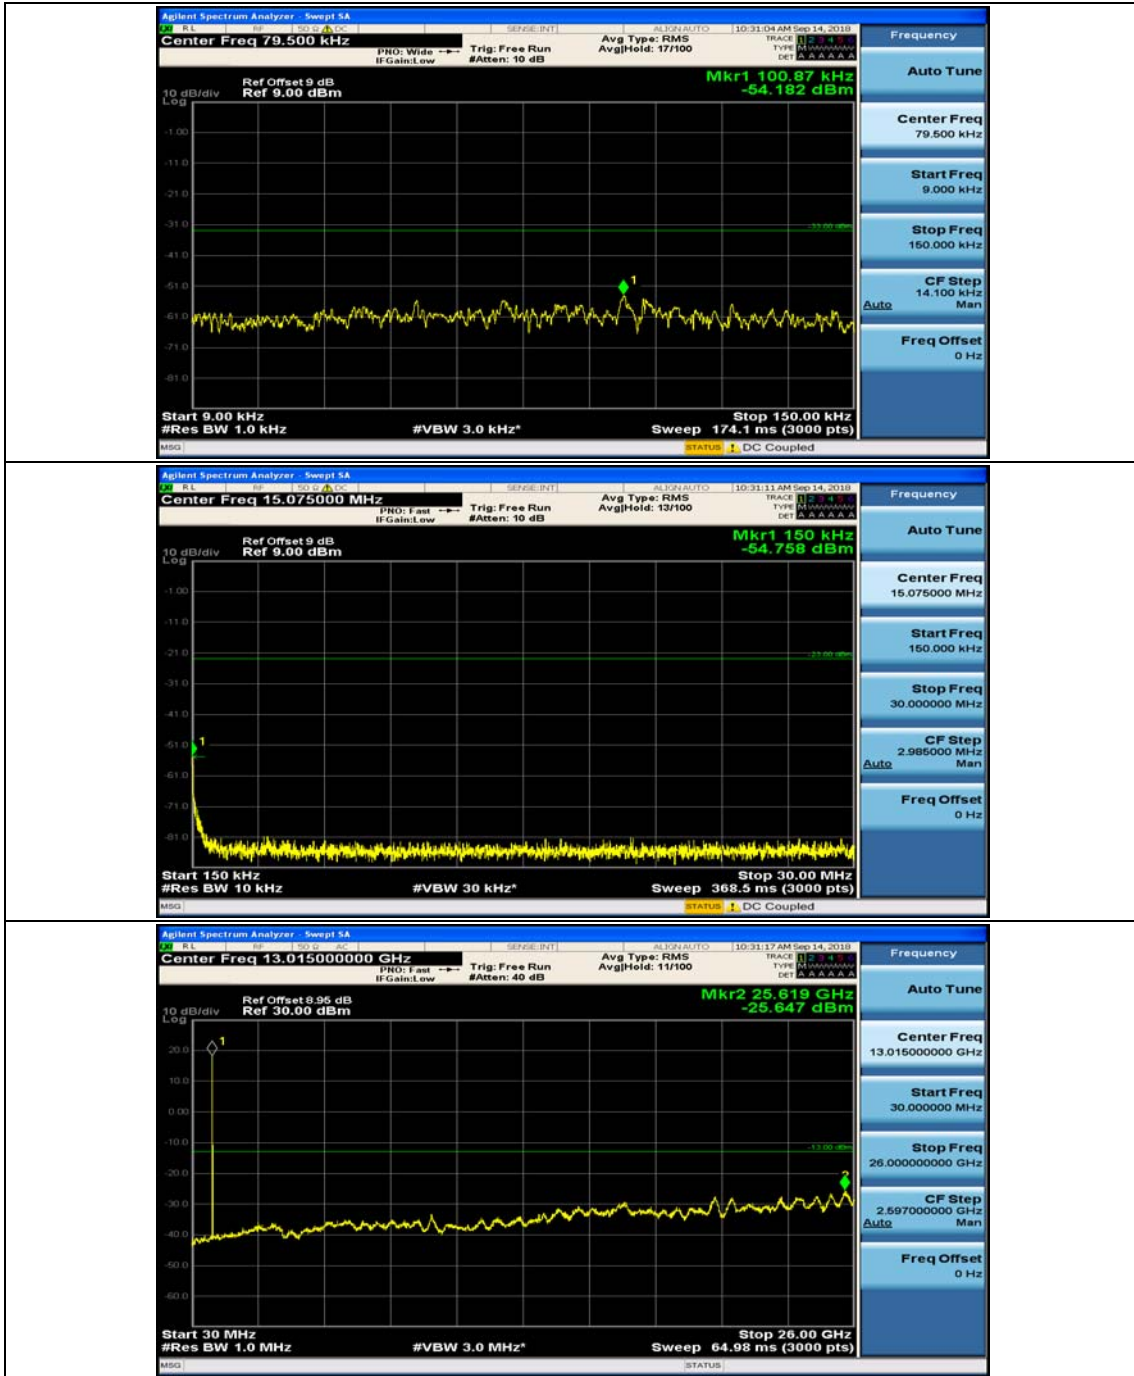

### Channel Bandwidth: 5 MHz

(Channel Bandwidth: 5 MHz)\_MCH\_QPSK\_1RB#0

(Channel Bandwidth: 5 MHz)\_MCH\_QPSK\_1RB#12

## (Channel Bandwidth: 5 MHz)\_HCH\_QPSK\_1RB#0