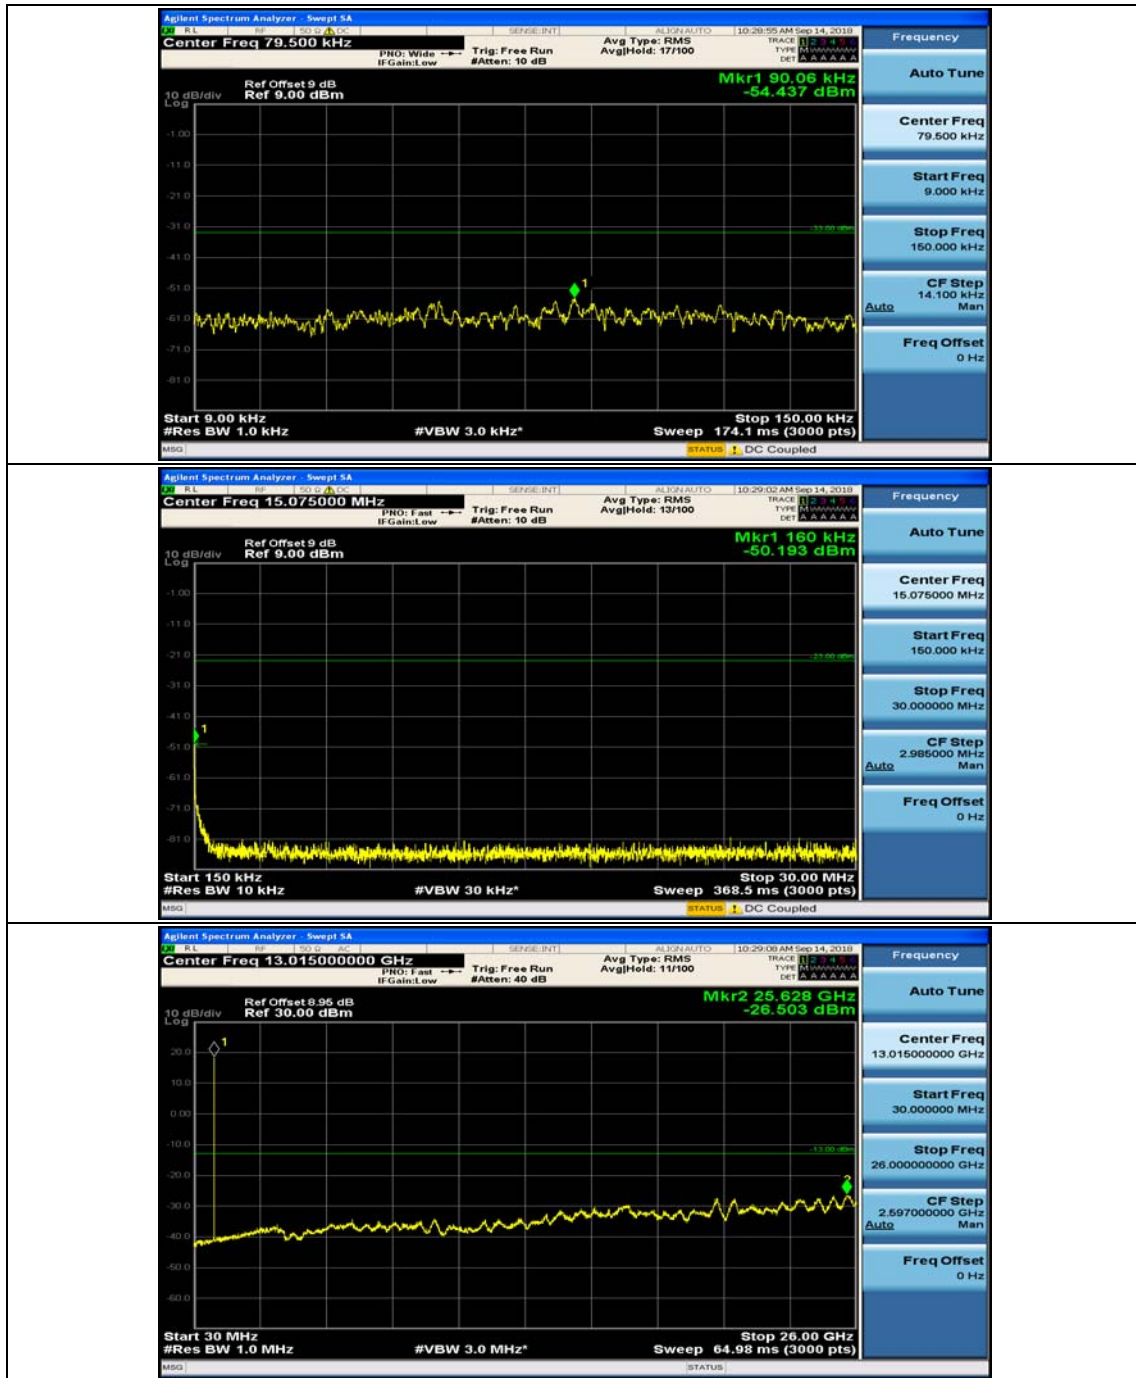

### Channel Bandwidth: 3 MHz

(Channel Bandwidth: 3 MHz)\_MCH\_QPSK\_1RB#0

(Channel Bandwidth: 3 MHz)\_MCH\_QPSK\_1RB#7

(Channel Bandwidth: 3 MHz)\_HCH\_QPSK\_1RB#0

(Channel Bandwidth: 3 MHz)\_HCH\_QPSK\_1RB#7

(Channel Bandwidth: 3 MHz)\_LCH\_16QAM\_1RB#0

(Channel Bandwidth: 3 MHz)\_LCH\_16QAM\_1RB#7

(Channel Bandwidth: 3 MHz)\_MCH\_16QAM\_1RB#0

(Channel Bandwidth: 3 MHz)\_MCH\_16QAM\_1RB#7

(Channel Bandwidth: 3 MHz)\_HCH\_16QAM\_1RB#0

(Channel Bandwidth: 3 MHz)\_HCH\_16QAM\_1RB#7

### Channel Bandwidth: 5 MHz

(Channel Bandwidth: 5 MHz)\_MCH\_QPSK\_1RB#0

(Channel Bandwidth: 5 MHz)\_MCH\_QPSK\_1RB#12