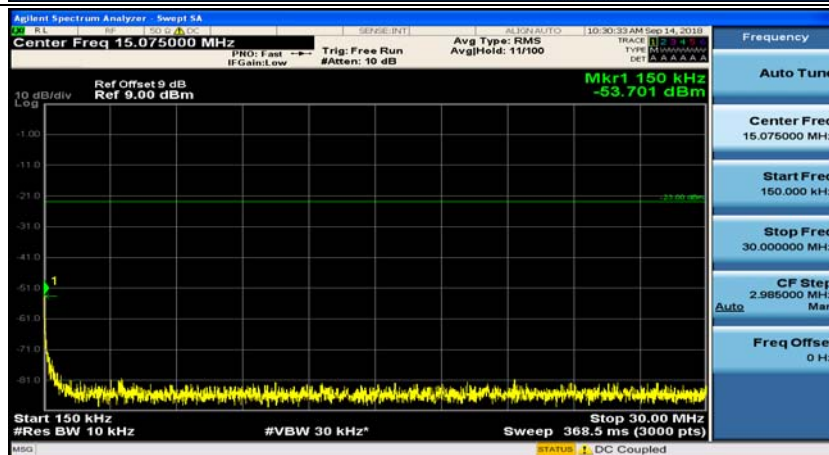

### Channel Bandwidth: 5 MHz

(Channel Bandwidth: 5 MHz)\_MCH\_QPSK\_1RB#0

(Channel Bandwidth: 5 MHz)\_MCH\_QPSK\_1RB#12

## (Channel Bandwidth: 5 MHz)\_HCH\_QPSK\_1RB#0