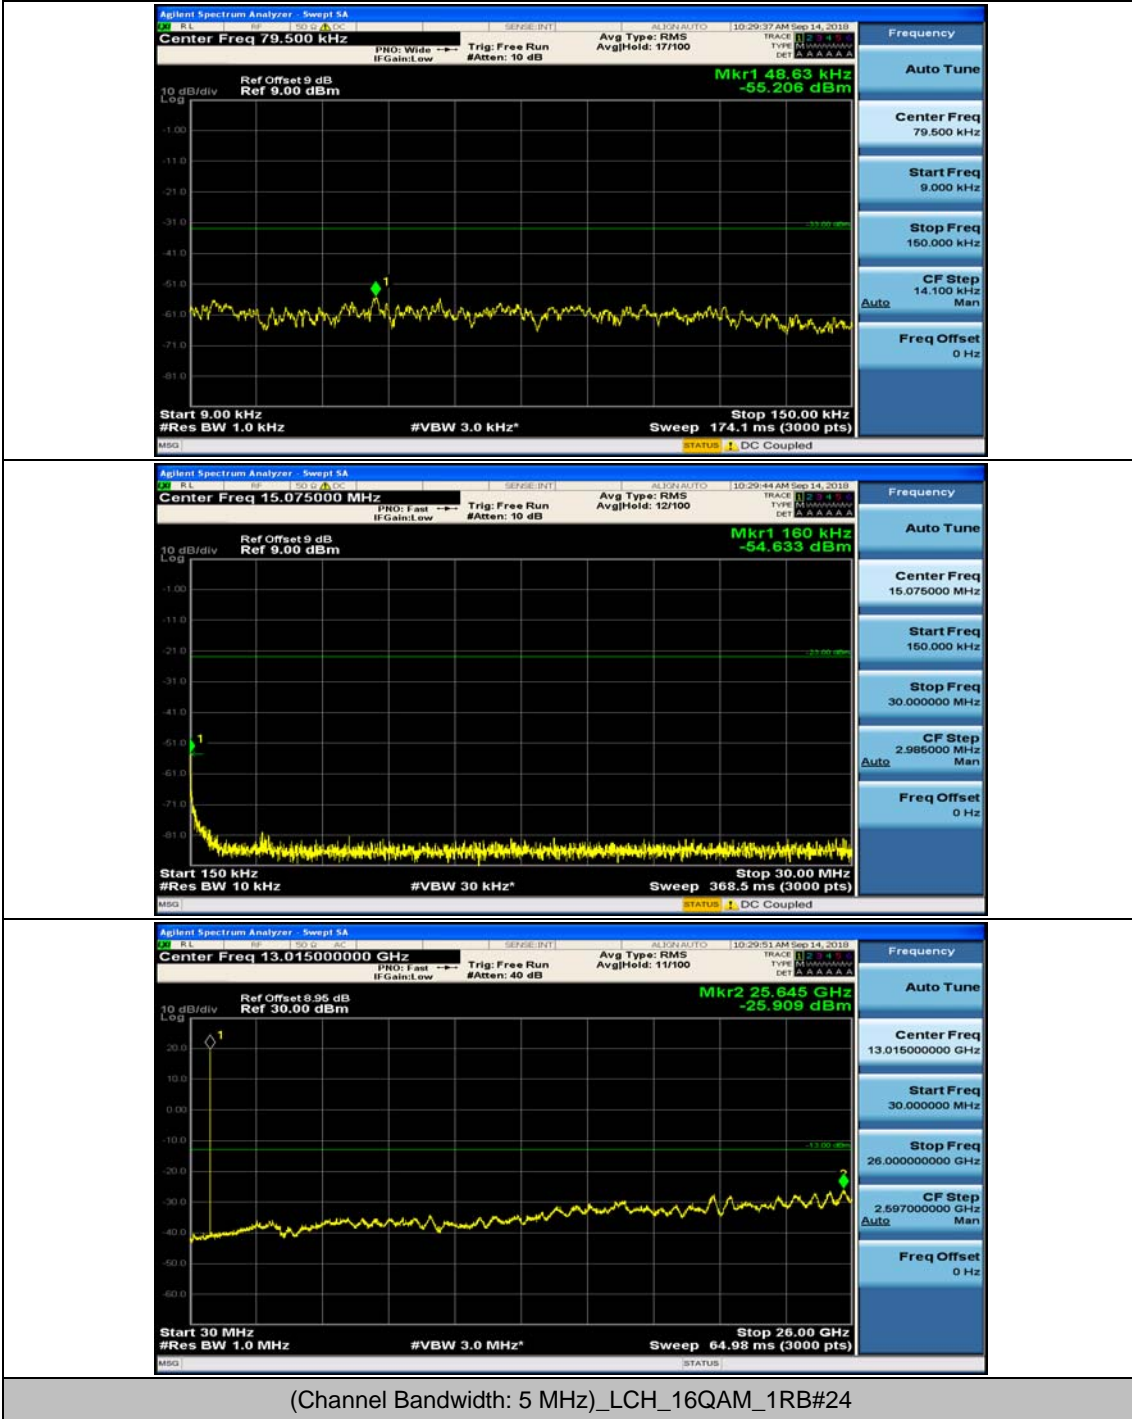

## (Channel Bandwidth: 5 MHz)\_HCH\_QPSK\_1RB#0

## (Channel Bandwidth: 5 MHz)\_HCH\_QPSK\_1RB#12

(Channel Bandwidth: 5 MHz)\_LCH\_16QAM\_1RB#0

(Channel Bandwidth: 5 MHz)\_LCH\_16QAM\_1RB#12

(Channel Bandwidth: 5 MHz)\_MCH\_16QAM\_1RB#0

(Channel Bandwidth: 5 MHz)\_MCH\_16QAM\_1RB#12

(Channel Bandwidth: 5 MHz)\_HCH\_16QAM\_1RB#0

(Channel Bandwidth: 5 MHz)\_HCH\_16QAM\_1RB#12