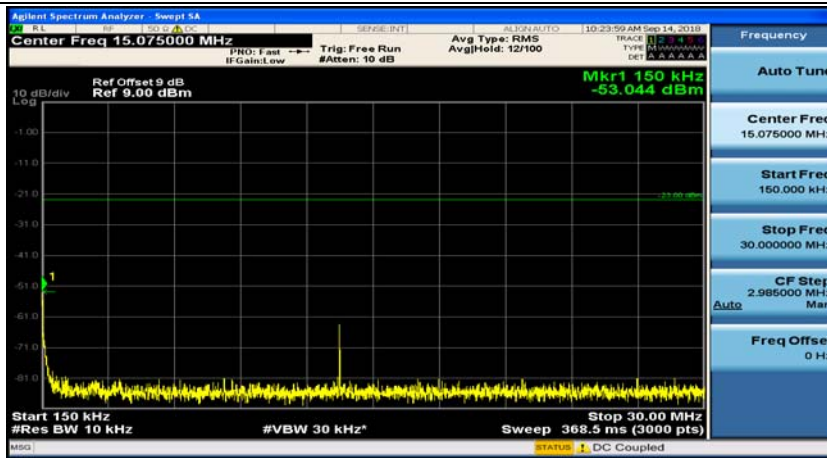

### Channel Bandwidth: 3 MHz

(Channel Bandwidth: 3 MHz)\_MCH\_QPSK\_1RB#0

(Channel Bandwidth: 3 MHz)\_MCH\_QPSK\_1RB#7

(Channel Bandwidth: 3 MHz)\_HCH\_QPSK\_1RB#0

(Channel Bandwidth: 3 MHz)\_HCH\_QPSK\_1RB#7

(Channel Bandwidth: 3 MHz)\_LCH\_16QAM\_1RB#0

(Channel Bandwidth: 3 MHz)\_LCH\_16QAM\_1RB#7

(Channel Bandwidth: 3 MHz)\_MCH\_16QAM\_1RB#0

(Channel Bandwidth: 3 MHz)\_MCH\_16QAM\_1RB#7

(Channel Bandwidth: 3 MHz)\_HCH\_16QAM\_1RB#0