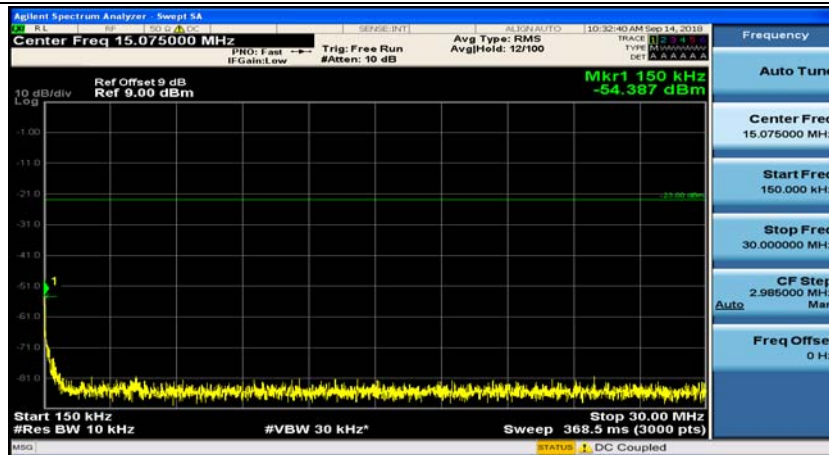

### Channel Bandwidth: 5 MHz

(Channel Bandwidth: 5 MHz)\_MCH\_QPSK\_1RB#0

(Channel Bandwidth: 5 MHz)\_MCH\_QPSK\_1RB#12

## (Channel Bandwidth: 5 MHz)\_HCH\_QPSK\_1RB#0