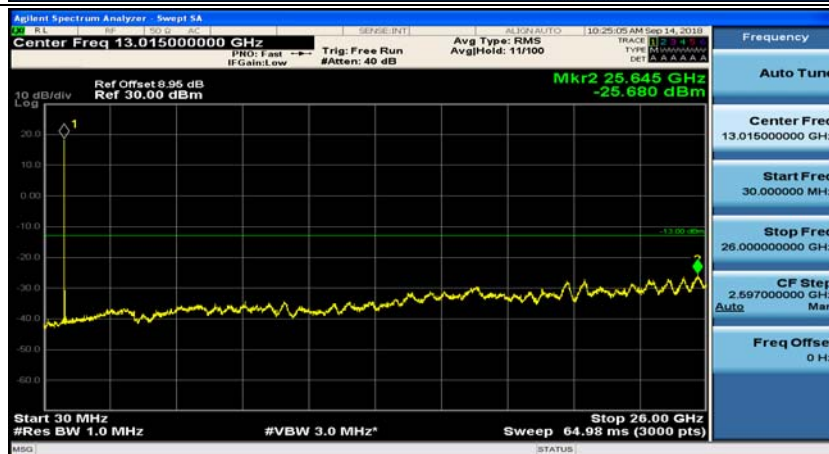

### Channel Bandwidth: 3 MHz

(Channel Bandwidth: 3 MHz)\_MCH\_QPSK\_1RB#0

(Channel Bandwidth: 3 MHz)\_MCH\_QPSK\_1RB#7

(Channel Bandwidth: 3 MHz)\_HCH\_QPSK\_1RB#0

(Channel Bandwidth: 3 MHz)\_HCH\_QPSK\_1RB#7

(Channel Bandwidth: 3 MHz)\_LCH\_16QAM\_1RB#0

(Channel Bandwidth: 3 MHz)\_LCH\_16QAM\_1RB#7

(Channel Bandwidth: 3 MHz)\_MCH\_16QAM\_1RB#0

(Channel Bandwidth: 3 MHz)\_MCH\_16QAM\_1RB#7

(Channel Bandwidth: 3 MHz)\_HCH\_16QAM\_1RB#0

(Channel Bandwidth: 3 MHz)\_HCH\_16QAM\_1RB#7