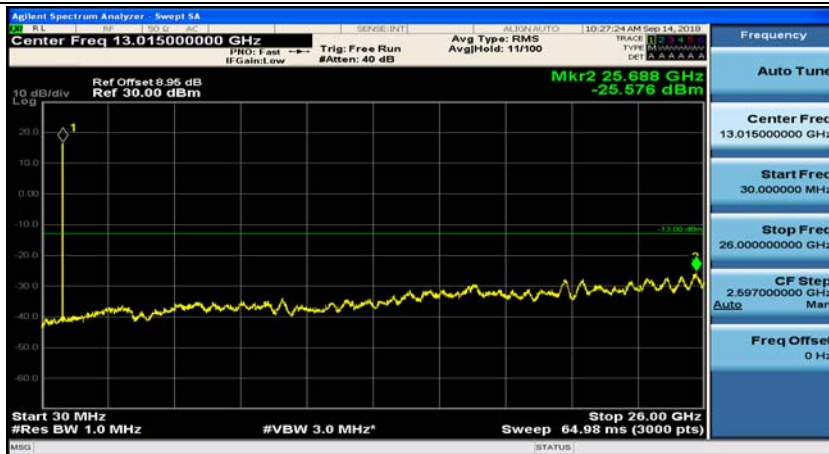

### Channel Bandwidth: 3 MHz

(Channel Bandwidth: 3 MHz)\_MCH\_QPSK\_1RB#0

(Channel Bandwidth: 3 MHz)\_MCH\_QPSK\_1RB#7

(Channel Bandwidth: 3 MHz)\_HCH\_QPSK\_1RB#0

(Channel Bandwidth: 3 MHz)\_HCH\_QPSK\_1RB#7

(Channel Bandwidth: 3 MHz)\_LCH\_16QAM\_1RB#0

(Channel Bandwidth: 3 MHz)\_LCH\_16QAM\_1RB#7

(Channel Bandwidth: 3 MHz)\_MCH\_16QAM\_1RB#0

(Channel Bandwidth: 3 MHz)\_MCH\_16QAM\_1RB#7

(Channel Bandwidth: 3 MHz)\_HCH\_16QAM\_1RB#0

(Channel Bandwidth: 3 MHz)\_HCH\_16QAM\_1RB#7