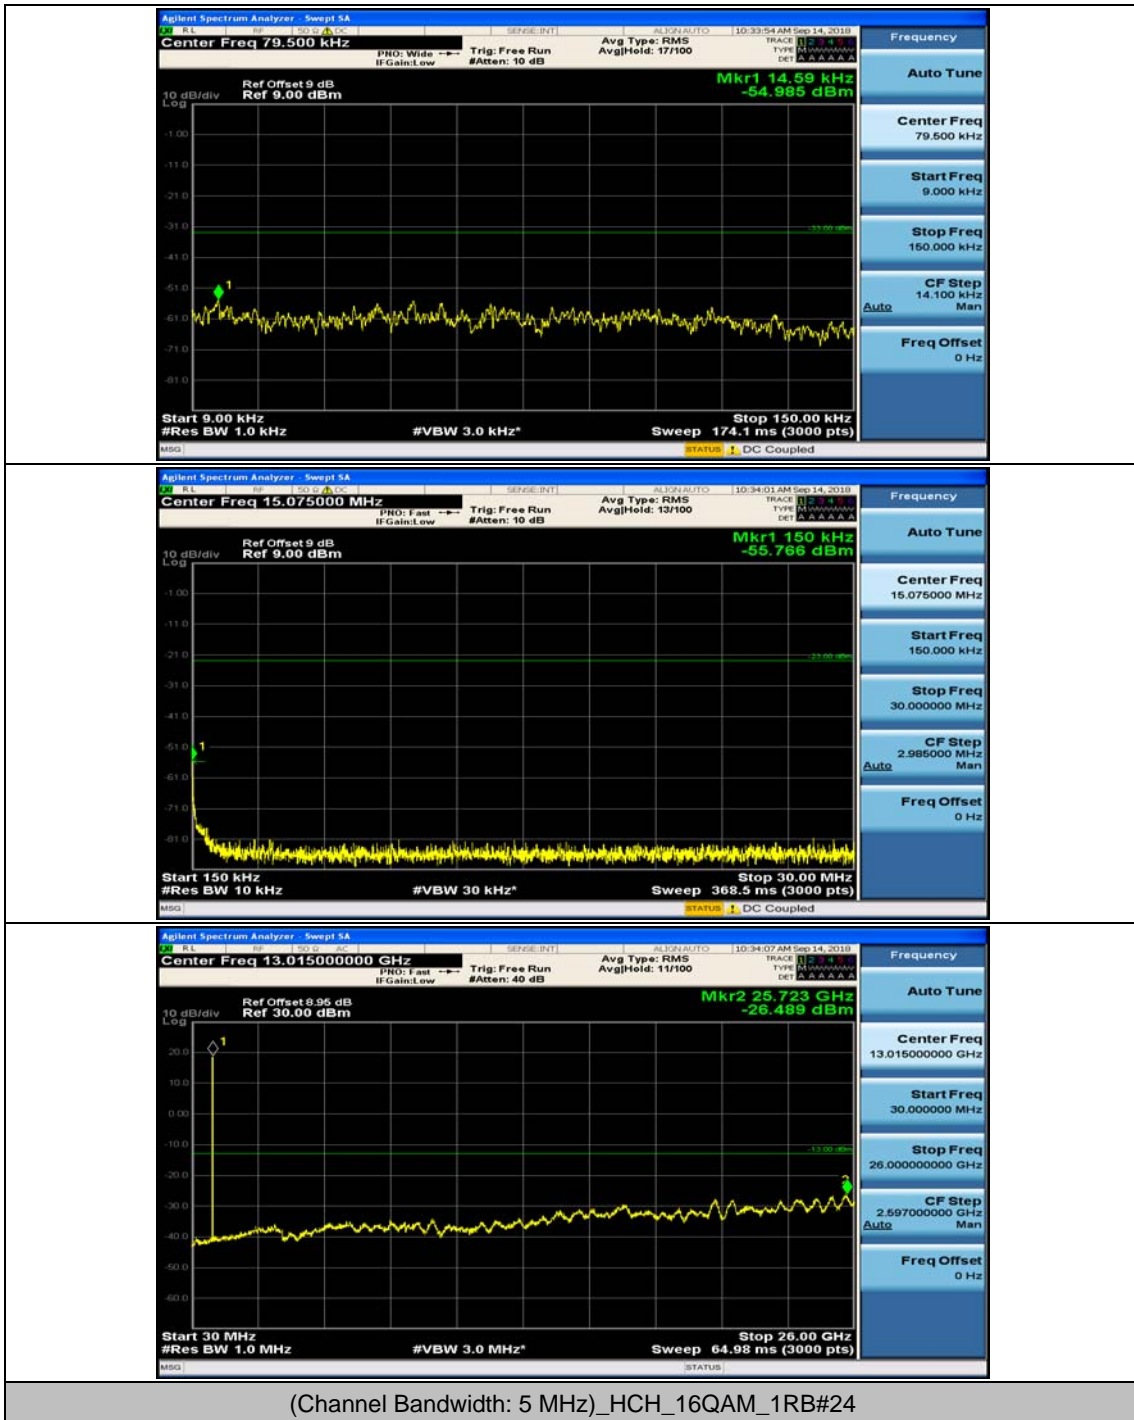

## (Channel Bandwidth: 5 MHz)\_HCH\_QPSK\_1RB#0

## (Channel Bandwidth: 5 MHz)\_HCH\_QPSK\_1RB#12

(Channel Bandwidth: 5 MHz)\_LCH\_16QAM\_1RB#0

(Channel Bandwidth: 5 MHz)\_LCH\_16QAM\_1RB#12

(Channel Bandwidth: 5 MHz)\_MCH\_16QAM\_1RB#0

(Channel Bandwidth: 5 MHz)\_MCH\_16QAM\_1RB#12

(Channel Bandwidth: 5 MHz)\_HCH\_16QAM\_1RB#0

(Channel Bandwidth: 5 MHz)\_HCH\_16QAM\_1RB#12