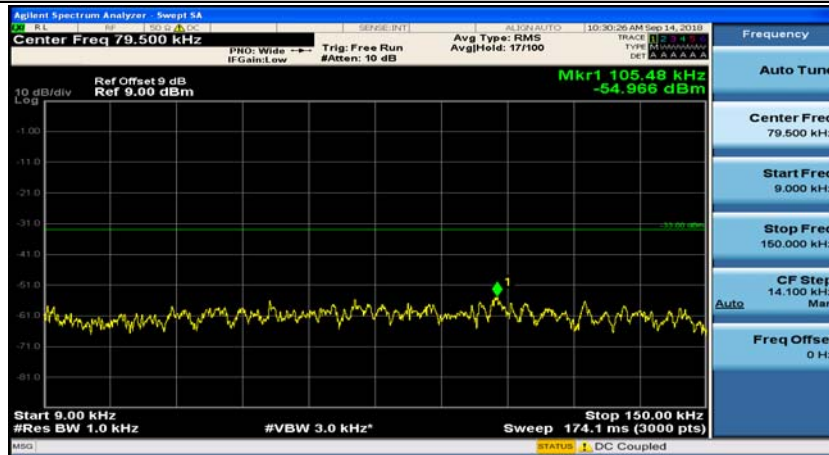

### Channel Bandwidth: 5 MHz

(Channel Bandwidth: 5 MHz)\_MCH\_QPSK\_1RB#0

(Channel Bandwidth: 5 MHz)\_MCH\_QPSK\_1RB#12

## (Channel Bandwidth: 5 MHz)\_HCH\_QPSK\_1RB#0