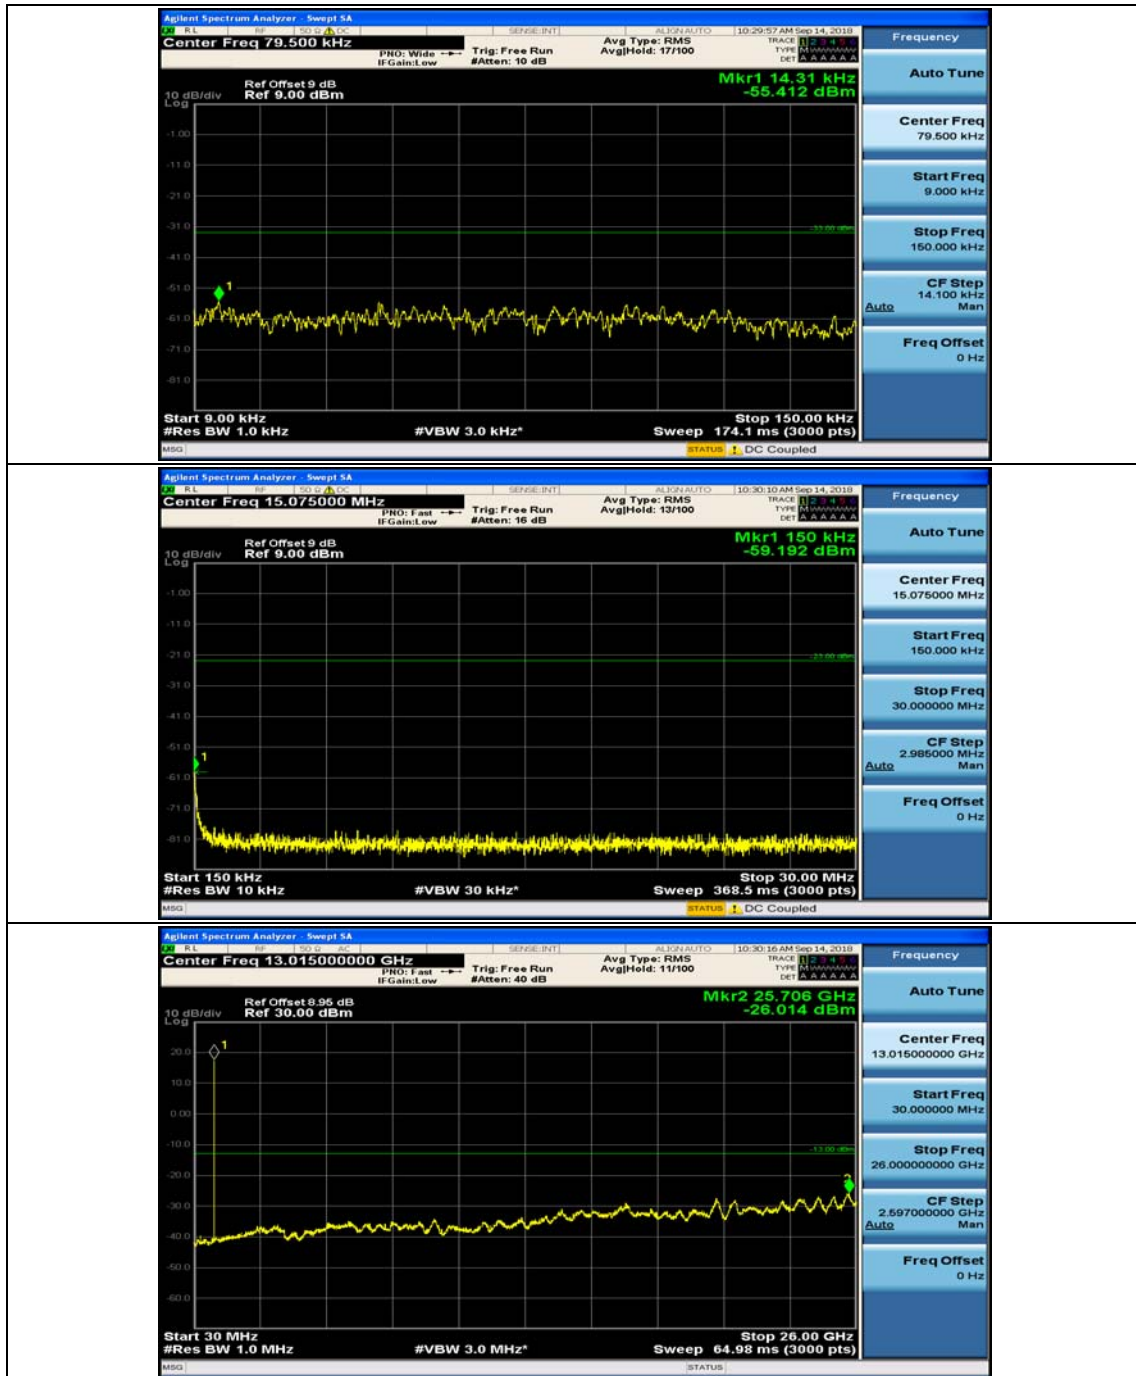

## (Channel Bandwidth: 5 MHz)\_HCH\_QPSK\_1RB#0

## (Channel Bandwidth: 5 MHz)\_HCH\_QPSK\_1RB#12

(Channel Bandwidth: 5 MHz)\_LCH\_16QAM\_1RB#0

(Channel Bandwidth: 5 MHz)\_LCH\_16QAM\_1RB#12

(Channel Bandwidth: 5 MHz)\_MCH\_16QAM\_1RB#0

(Channel Bandwidth: 5 MHz)\_MCH\_16QAM\_1RB#12

(Channel Bandwidth: 5 MHz)\_HCH\_16QAM\_1RB#0

(Channel Bandwidth: 5 MHz)\_HCH\_16QAM\_1RB#12