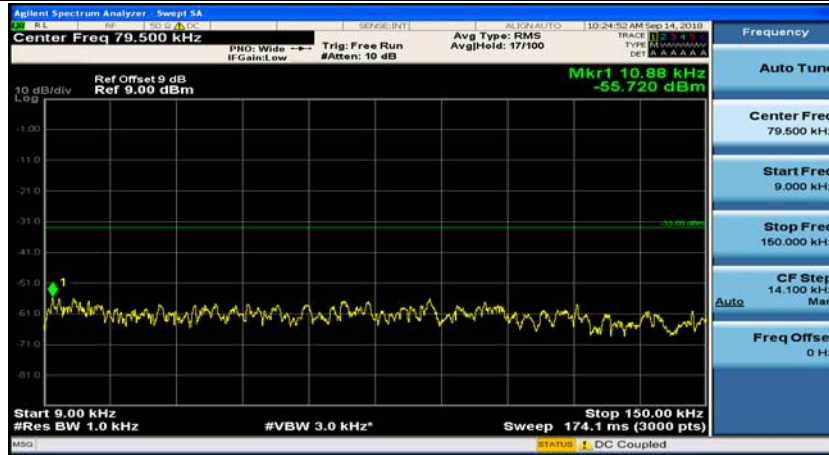

### Channel Bandwidth: 3 MHz

(Channel Bandwidth: 3 MHz)\_MCH\_QPSK\_1RB#0

(Channel Bandwidth: 3 MHz)\_MCH\_QPSK\_1RB#7

(Channel Bandwidth: 3 MHz)\_HCH\_QPSK\_1RB#0

(Channel Bandwidth: 3 MHz)\_HCH\_QPSK\_1RB#7

(Channel Bandwidth: 3 MHz)\_LCH\_16QAM\_1RB#0

(Channel Bandwidth: 3 MHz)\_LCH\_16QAM\_1RB#7

(Channel Bandwidth: 3 MHz)\_MCH\_16QAM\_1RB#0

(Channel Bandwidth: 3 MHz)\_MCH\_16QAM\_1RB#7

(Channel Bandwidth: 3 MHz)\_HCH\_16QAM\_1RB#0

(Channel Bandwidth: 3 MHz)\_HCH\_16QAM\_1RB#7