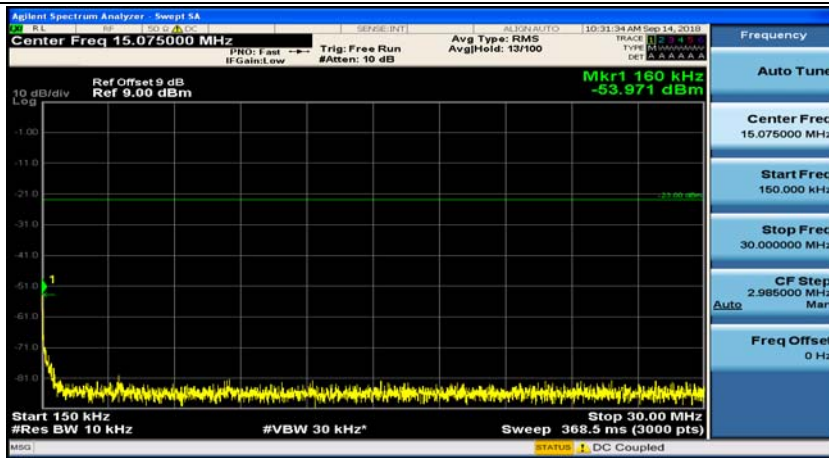

## (Channel Bandwidth: 5 MHz)\_HCH\_QPSK\_1RB#12

(Channel Bandwidth: 5 MHz)\_LCH\_16QAM\_1RB#0

(Channel Bandwidth: 5 MHz)\_LCH\_16QAM\_1RB#12

(Channel Bandwidth: 5 MHz)\_MCH\_16QAM\_1RB#0

(Channel Bandwidth: 5 MHz)\_MCH\_16QAM\_1RB#12