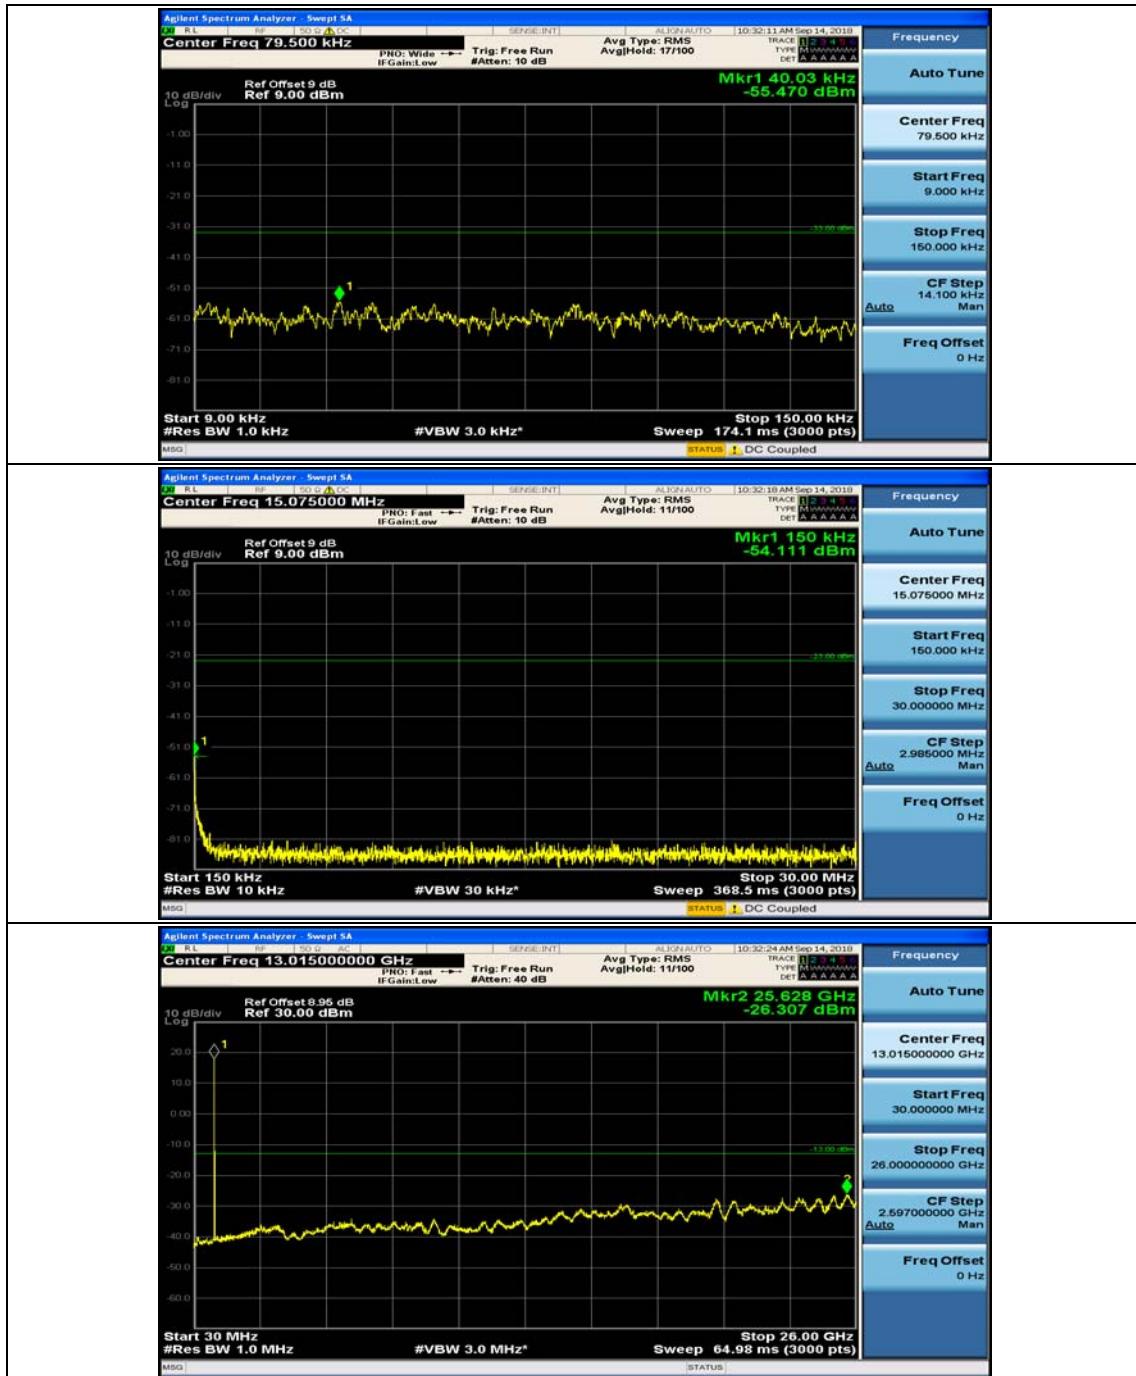

## (Channel Bandwidth: 5 MHz)\_HCH\_QPSK\_1RB#0

## (Channel Bandwidth: 5 MHz)\_HCH\_QPSK\_1RB#12

(Channel Bandwidth: 5 MHz)\_LCH\_16QAM\_1RB#0

(Channel Bandwidth: 5 MHz)\_LCH\_16QAM\_1RB#12

(Channel Bandwidth: 5 MHz)\_MCH\_16QAM\_1RB#0

(Channel Bandwidth: 5 MHz)\_MCH\_16QAM\_1RB#12

(Channel Bandwidth: 5 MHz)\_HCH\_16QAM\_1RB#0

(Channel Bandwidth: 5 MHz)\_HCH\_16QAM\_1RB#12