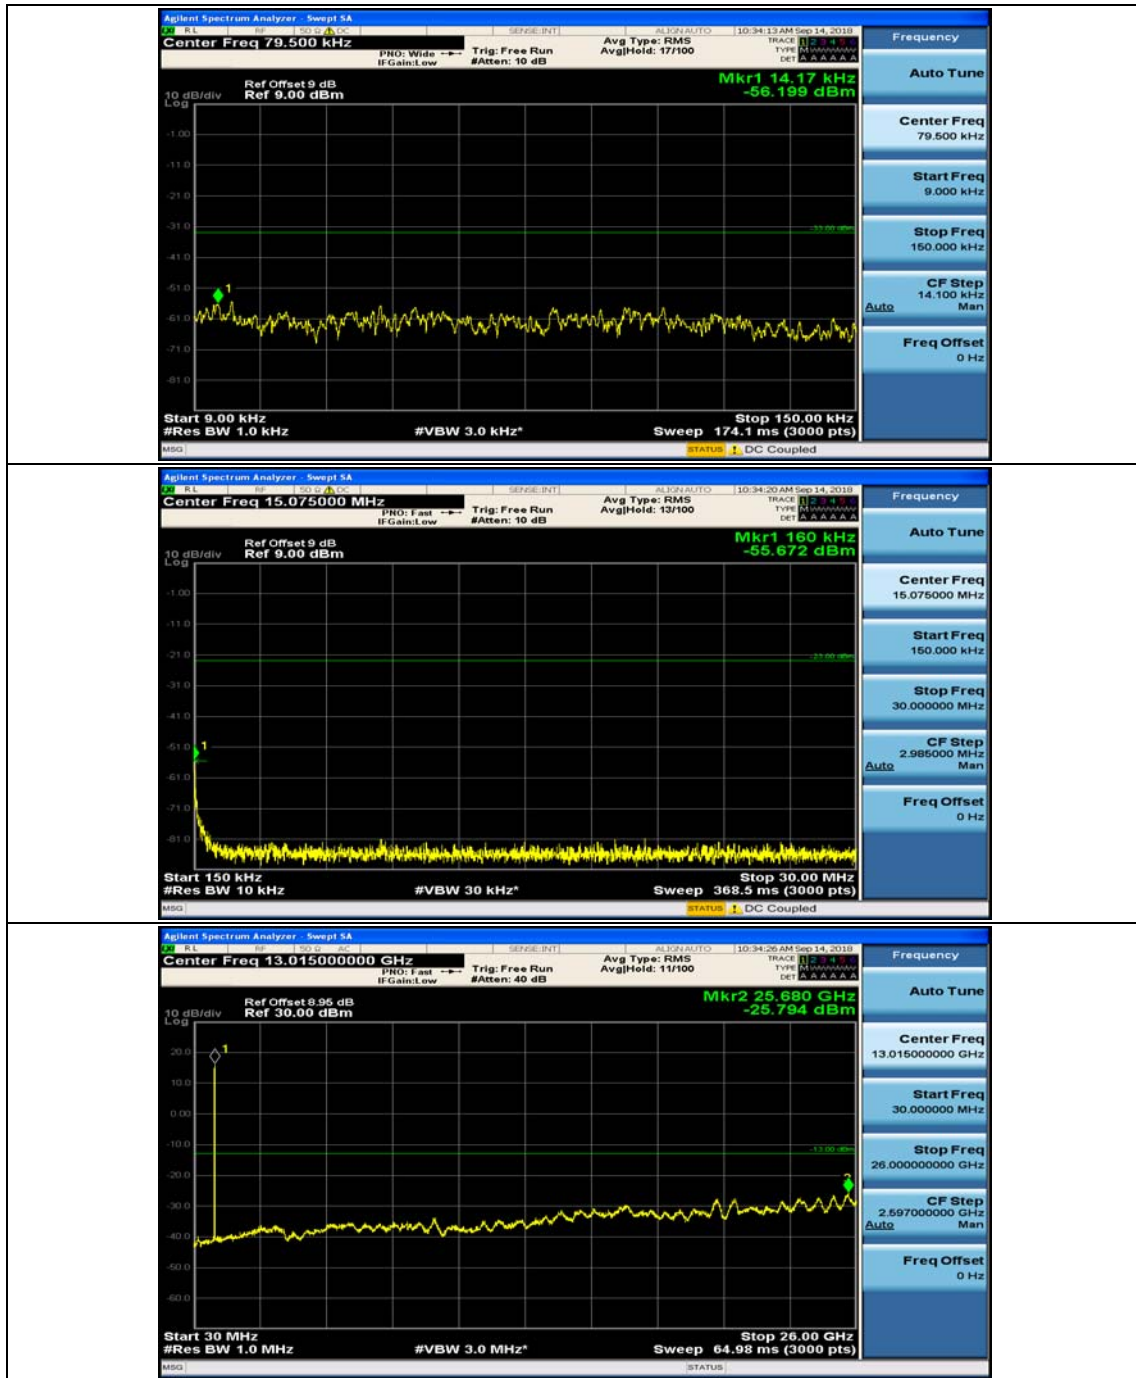

## (Channel Bandwidth: 5 MHz)\_HCH\_QPSK\_1RB#0

## (Channel Bandwidth: 5 MHz)\_HCH\_QPSK\_1RB#12

(Channel Bandwidth: 5 MHz)\_LCH\_16QAM\_1RB#0

(Channel Bandwidth: 5 MHz)\_LCH\_16QAM\_1RB#12

(Channel Bandwidth: 5 MHz)\_MCH\_16QAM\_1RB#0

(Channel Bandwidth: 5 MHz)\_MCH\_16QAM\_1RB#12

(Channel Bandwidth: 5 MHz)\_HCH\_16QAM\_1RB#0

(Channel Bandwidth: 5 MHz)\_HCH\_16QAM\_1RB#12