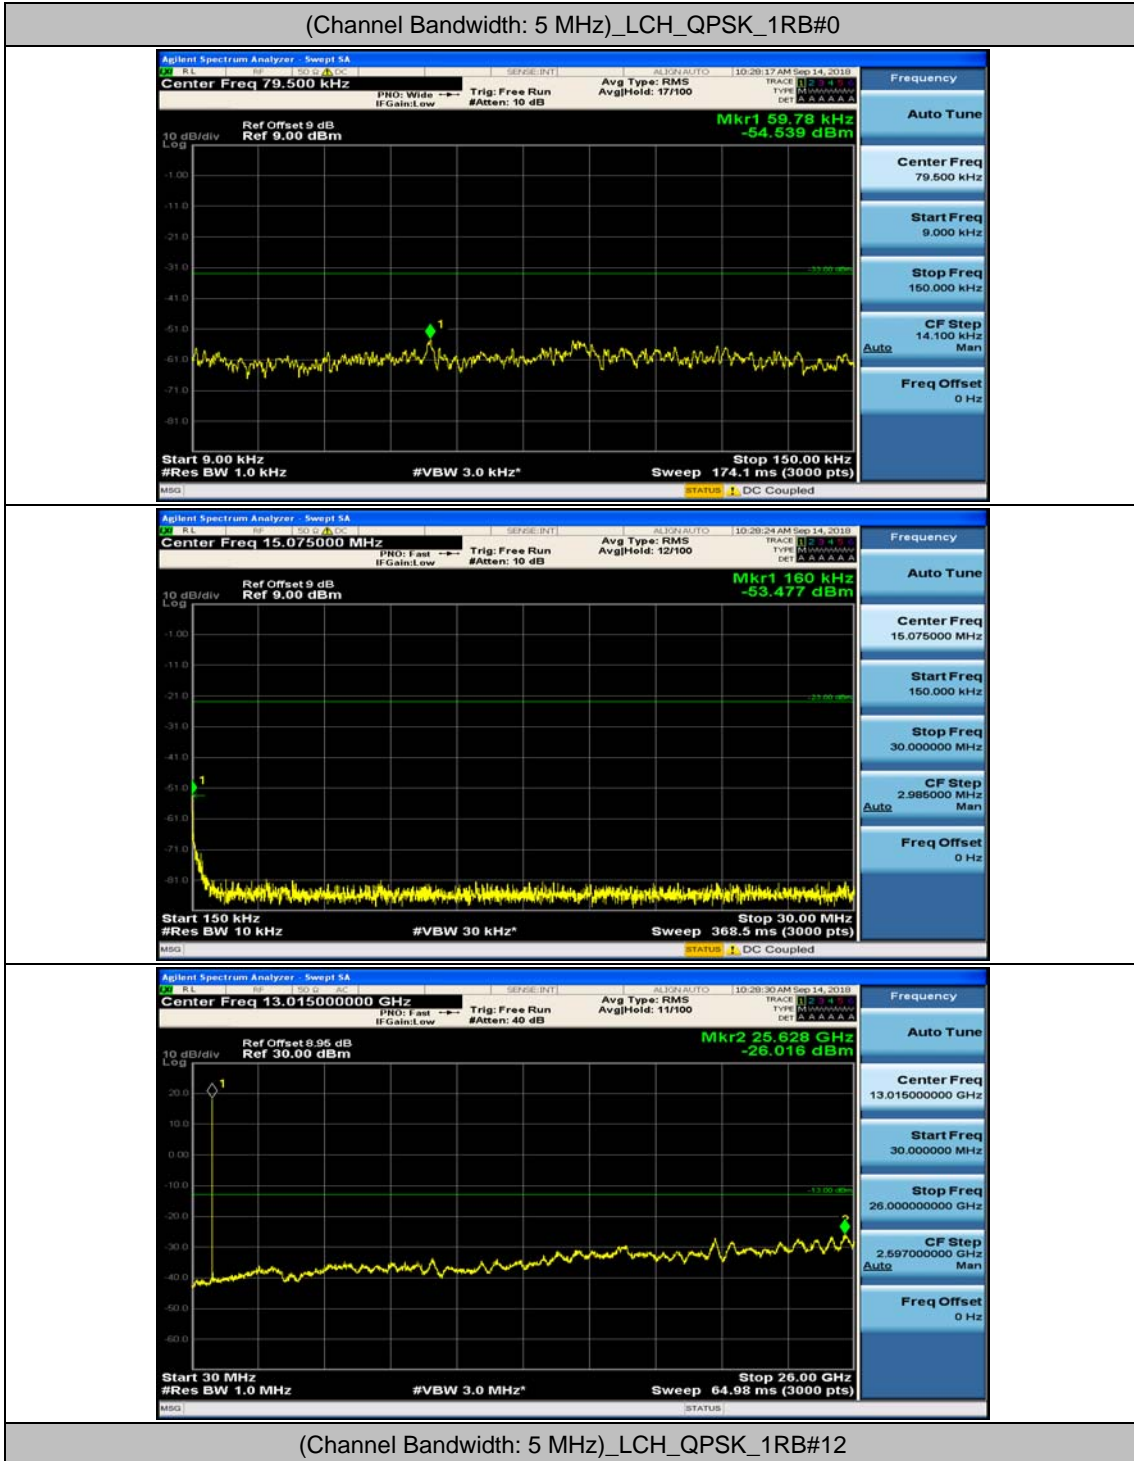

### Channel Bandwidth: 3 MHz

(Channel Bandwidth: 3 MHz)\_MCH\_QPSK\_1RB#0

(Channel Bandwidth: 3 MHz)\_MCH\_QPSK\_1RB#7

(Channel Bandwidth: 3 MHz)\_HCH\_QPSK\_1RB#0

(Channel Bandwidth: 3 MHz)\_HCH\_QPSK\_1RB#7

(Channel Bandwidth: 3 MHz)\_LCH\_16QAM\_1RB#0

(Channel Bandwidth: 3 MHz)\_LCH\_16QAM\_1RB#7

(Channel Bandwidth: 3 MHz)\_MCH\_16QAM\_1RB#0

(Channel Bandwidth: 3 MHz)\_MCH\_16QAM\_1RB#7

(Channel Bandwidth: 3 MHz)\_HCH\_16QAM\_1RB#0

(Channel Bandwidth: 3 MHz)\_HCH\_16QAM\_1RB#7

### Channel Bandwidth: 5 MHz

(Channel Bandwidth: 5 MHz)\_MCH\_QPSK\_1RB#0

(Channel Bandwidth: 5 MHz)\_MCH\_QPSK\_1RB#12