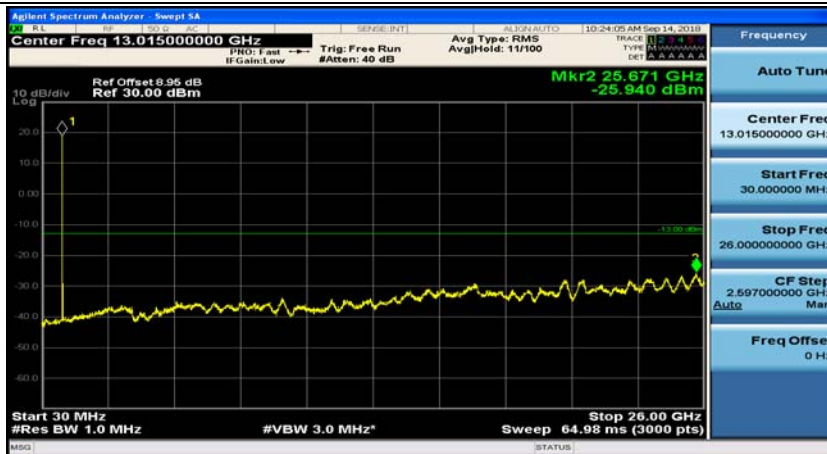

### Channel Bandwidth: 3 MHz

(Channel Bandwidth: 3 MHz)\_MCH\_QPSK\_1RB#0

(Channel Bandwidth: 3 MHz)\_MCH\_QPSK\_1RB#7

(Channel Bandwidth: 3 MHz)\_HCH\_QPSK\_1RB#0

(Channel Bandwidth: 3 MHz)\_HCH\_QPSK\_1RB#7

(Channel Bandwidth: 3 MHz)\_LCH\_16QAM\_1RB#0

(Channel Bandwidth: 3 MHz)\_LCH\_16QAM\_1RB#7

(Channel Bandwidth: 3 MHz)\_MCH\_16QAM\_1RB#0

(Channel Bandwidth: 3 MHz)\_MCH\_16QAM\_1RB#7

(Channel Bandwidth: 3 MHz)\_HCH\_16QAM\_1RB#0

(Channel Bandwidth: 3 MHz)\_HCH\_16QAM\_1RB#7