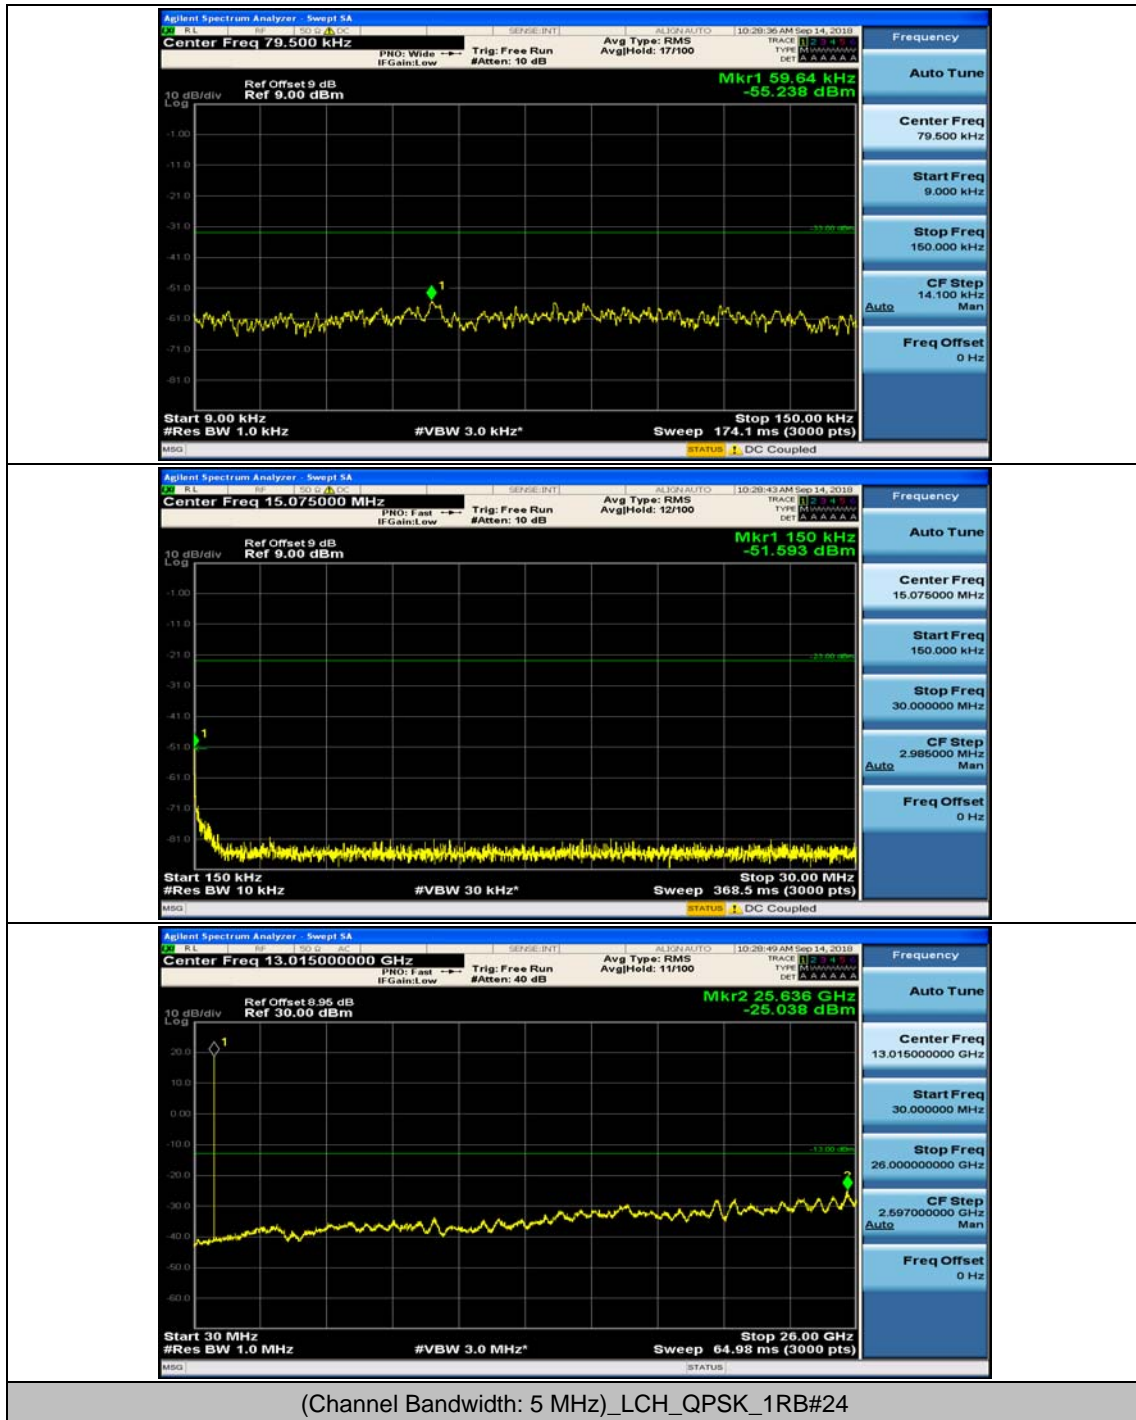

### Channel Bandwidth: 3 MHz

(Channel Bandwidth: 3 MHz)\_MCH\_QPSK\_1RB#0

(Channel Bandwidth: 3 MHz)\_MCH\_QPSK\_1RB#7

(Channel Bandwidth: 3 MHz)\_HCH\_QPSK\_1RB#0

(Channel Bandwidth: 3 MHz)\_HCH\_QPSK\_1RB#7

(Channel Bandwidth: 3 MHz)\_LCH\_16QAM\_1RB#0

(Channel Bandwidth: 3 MHz)\_LCH\_16QAM\_1RB#7

(Channel Bandwidth: 3 MHz)\_MCH\_16QAM\_1RB#0

(Channel Bandwidth: 3 MHz)\_MCH\_16QAM\_1RB#7

(Channel Bandwidth: 3 MHz)\_HCH\_16QAM\_1RB#0

(Channel Bandwidth: 3 MHz)\_HCH\_16QAM\_1RB#7

### Channel Bandwidth: 5 MHz

(Channel Bandwidth: 5 MHz)\_MCH\_QPSK\_1RB#0

(Channel Bandwidth: 5 MHz)\_MCH\_QPSK\_1RB#12