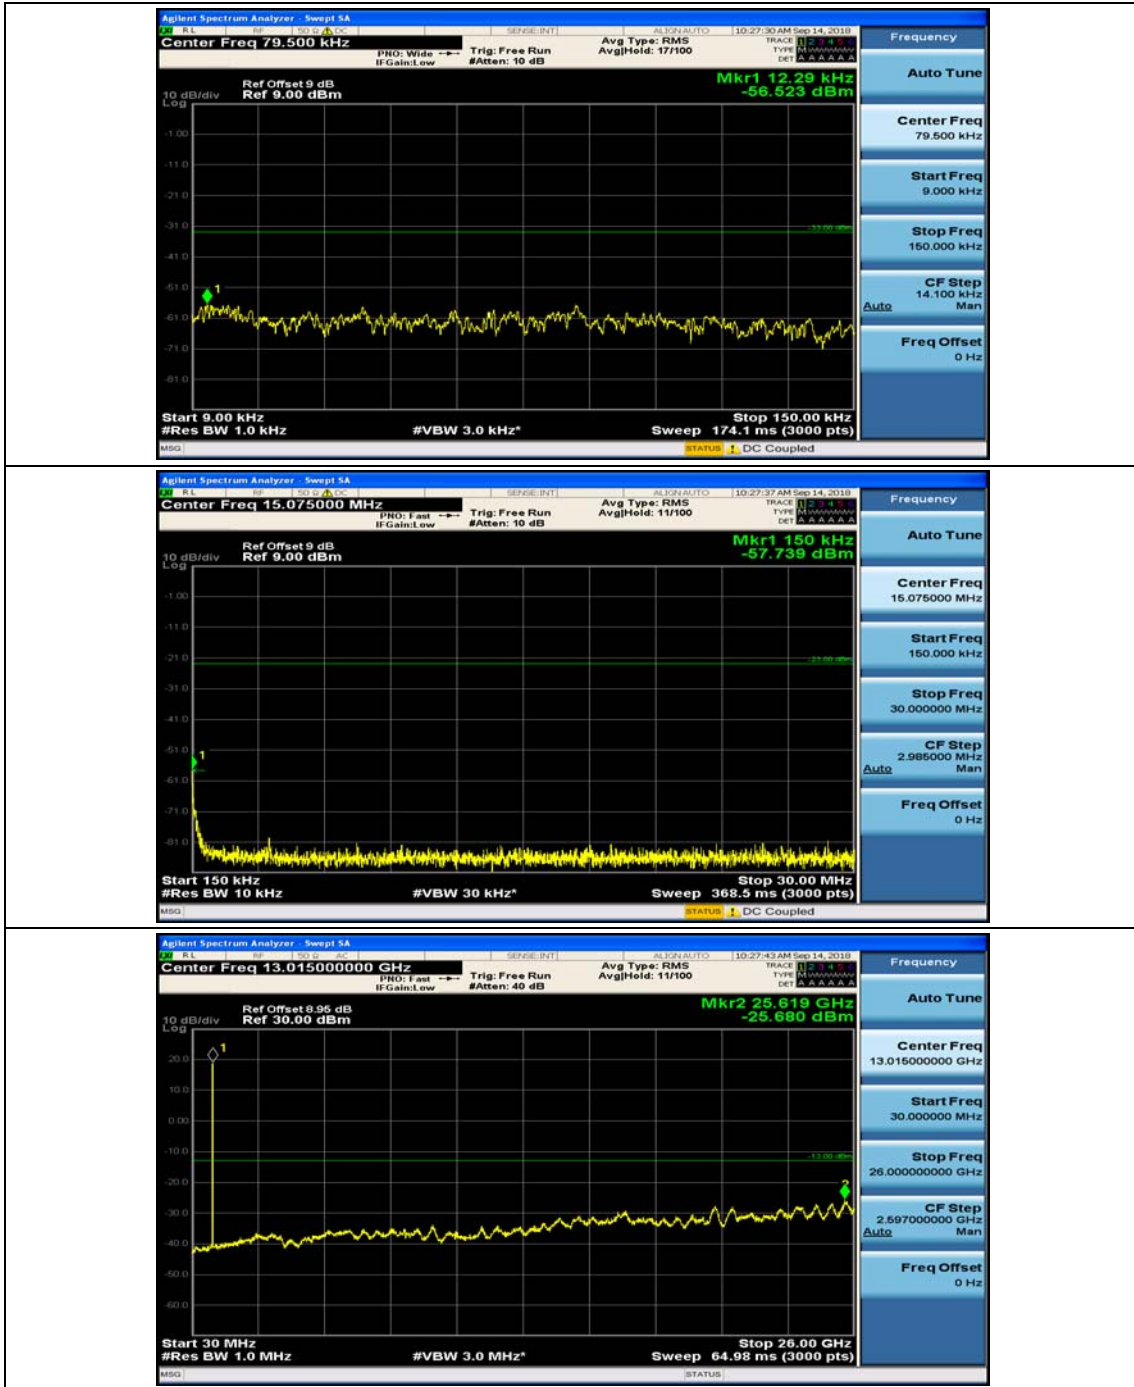

### Channel Bandwidth: 3 MHz

(Channel Bandwidth: 3 MHz)\_MCH\_QPSK\_1RB#0

(Channel Bandwidth: 3 MHz)\_MCH\_QPSK\_1RB#7

(Channel Bandwidth: 3 MHz)\_HCH\_QPSK\_1RB#0

(Channel Bandwidth: 3 MHz)\_HCH\_QPSK\_1RB#7

(Channel Bandwidth: 3 MHz)\_LCH\_16QAM\_1RB#0

(Channel Bandwidth: 3 MHz)\_LCH\_16QAM\_1RB#7

(Channel Bandwidth: 3 MHz)\_MCH\_16QAM\_1RB#0

(Channel Bandwidth: 3 MHz)\_MCH\_16QAM\_1RB#7

(Channel Bandwidth: 3 MHz)\_HCH\_16QAM\_1RB#0

(Channel Bandwidth: 3 MHz)\_HCH\_16QAM\_1RB#7

### Channel Bandwidth: 5 MHz

(Channel Bandwidth: 5 MHz)\_MCH\_QPSK\_1RB#0

(Channel Bandwidth: 5 MHz)\_MCH\_QPSK\_1RB#12