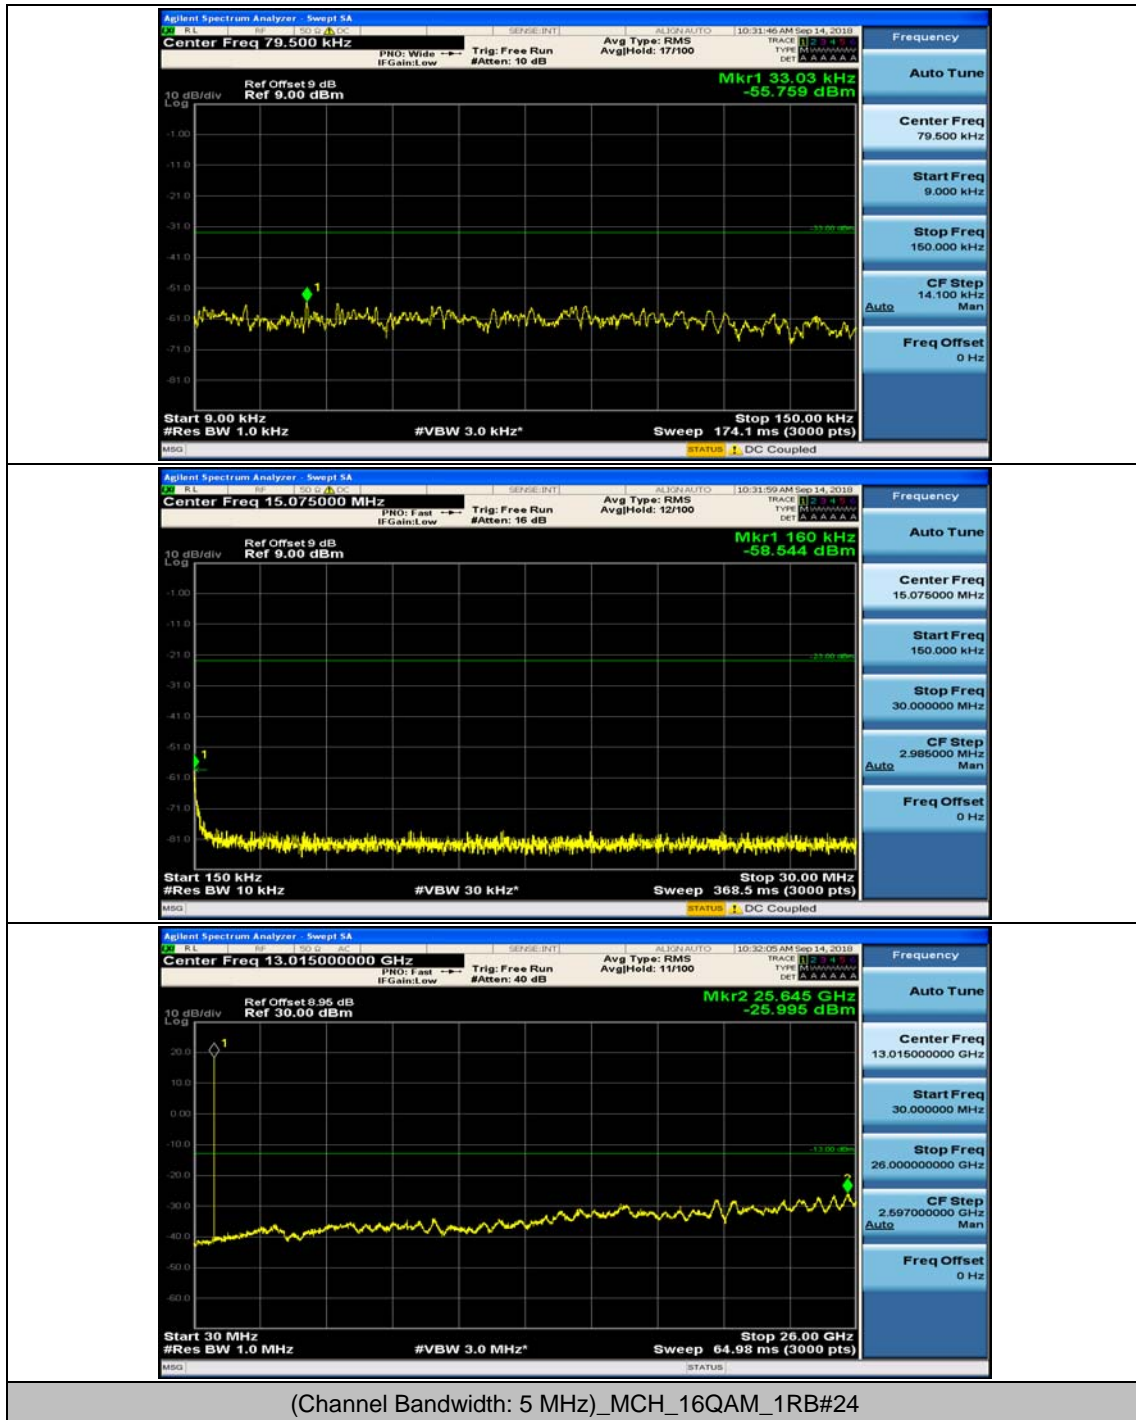

## (Channel Bandwidth: 5 MHz)\_HCH\_QPSK\_1RB#0

## (Channel Bandwidth: 5 MHz)\_HCH\_QPSK\_1RB#12

(Channel Bandwidth: 5 MHz)\_LCH\_16QAM\_1RB#0

(Channel Bandwidth: 5 MHz)\_LCH\_16QAM\_1RB#12

(Channel Bandwidth: 5 MHz)\_MCH\_16QAM\_1RB#0

(Channel Bandwidth: 5 MHz)\_MCH\_16QAM\_1RB#12

(Channel Bandwidth: 5 MHz)\_HCH\_16QAM\_1RB#0

(Channel Bandwidth: 5 MHz)\_HCH\_16QAM\_1RB#12