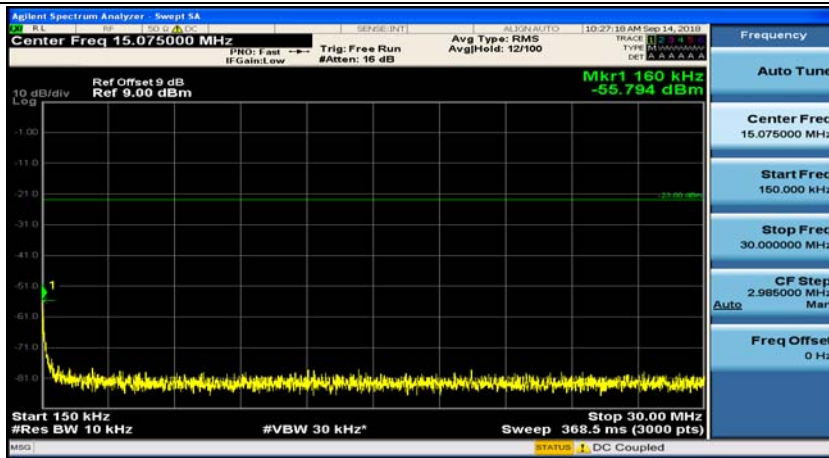

### Channel Bandwidth: 3 MHz

(Channel Bandwidth: 3 MHz)\_MCH\_QPSK\_1RB#0

(Channel Bandwidth: 3 MHz)\_MCH\_QPSK\_1RB#7

(Channel Bandwidth: 3 MHz)\_HCH\_QPSK\_1RB#0

(Channel Bandwidth: 3 MHz)\_HCH\_QPSK\_1RB#7

(Channel Bandwidth: 3 MHz)\_LCH\_16QAM\_1RB#0

(Channel Bandwidth: 3 MHz)\_LCH\_16QAM\_1RB#7

(Channel Bandwidth: 3 MHz)\_MCH\_16QAM\_1RB#0

(Channel Bandwidth: 3 MHz)\_MCH\_16QAM\_1RB#7

(Channel Bandwidth: 3 MHz)\_HCH\_16QAM\_1RB#0

(Channel Bandwidth: 3 MHz)\_HCH\_16QAM\_1RB#7