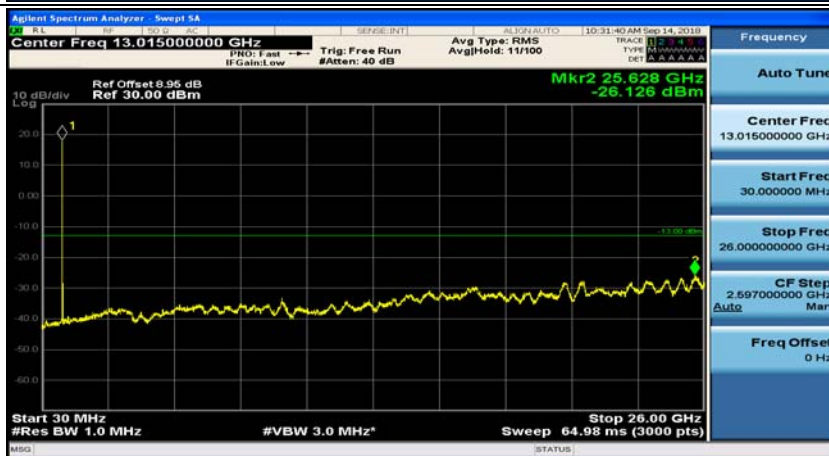

## (Channel Bandwidth: 5 MHz)\_HCH\_QPSK\_1RB#0

## (Channel Bandwidth: 5 MHz)\_HCH\_QPSK\_1RB#12

(Channel Bandwidth: 5 MHz)\_LCH\_16QAM\_1RB#0

(Channel Bandwidth: 5 MHz)\_LCH\_16QAM\_1RB#12

(Channel Bandwidth: 5 MHz)\_MCH\_16QAM\_1RB#0

(Channel Bandwidth: 5 MHz)\_MCH\_16QAM\_1RB#12