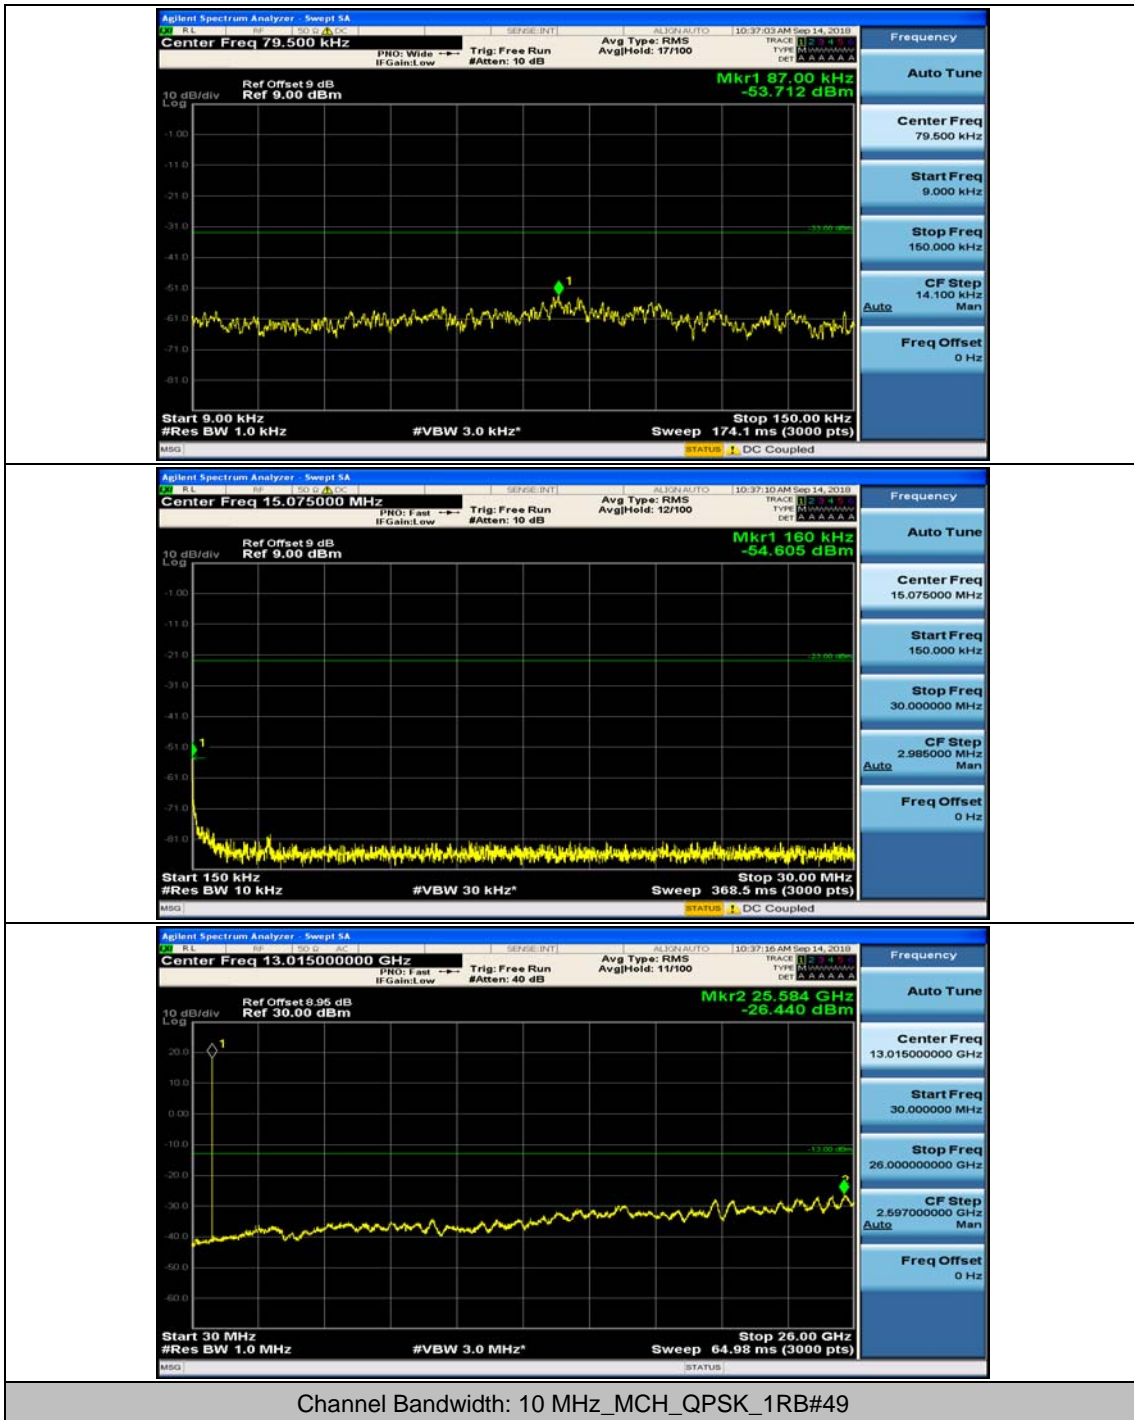

### Channel Bandwidth: 10 MHz

Channel Bandwidth: 10 MHz\_MCH\_QPSK\_1RB#0

Channel Bandwidth: 10 MHz\_MCH\_QPSK\_1RB#24

Channel Bandwidth: 10 MHz\_HCH\_QPSK\_1RB#0

Channel Bandwidth: 10 MHz\_HCH\_QPSK\_1RB#24