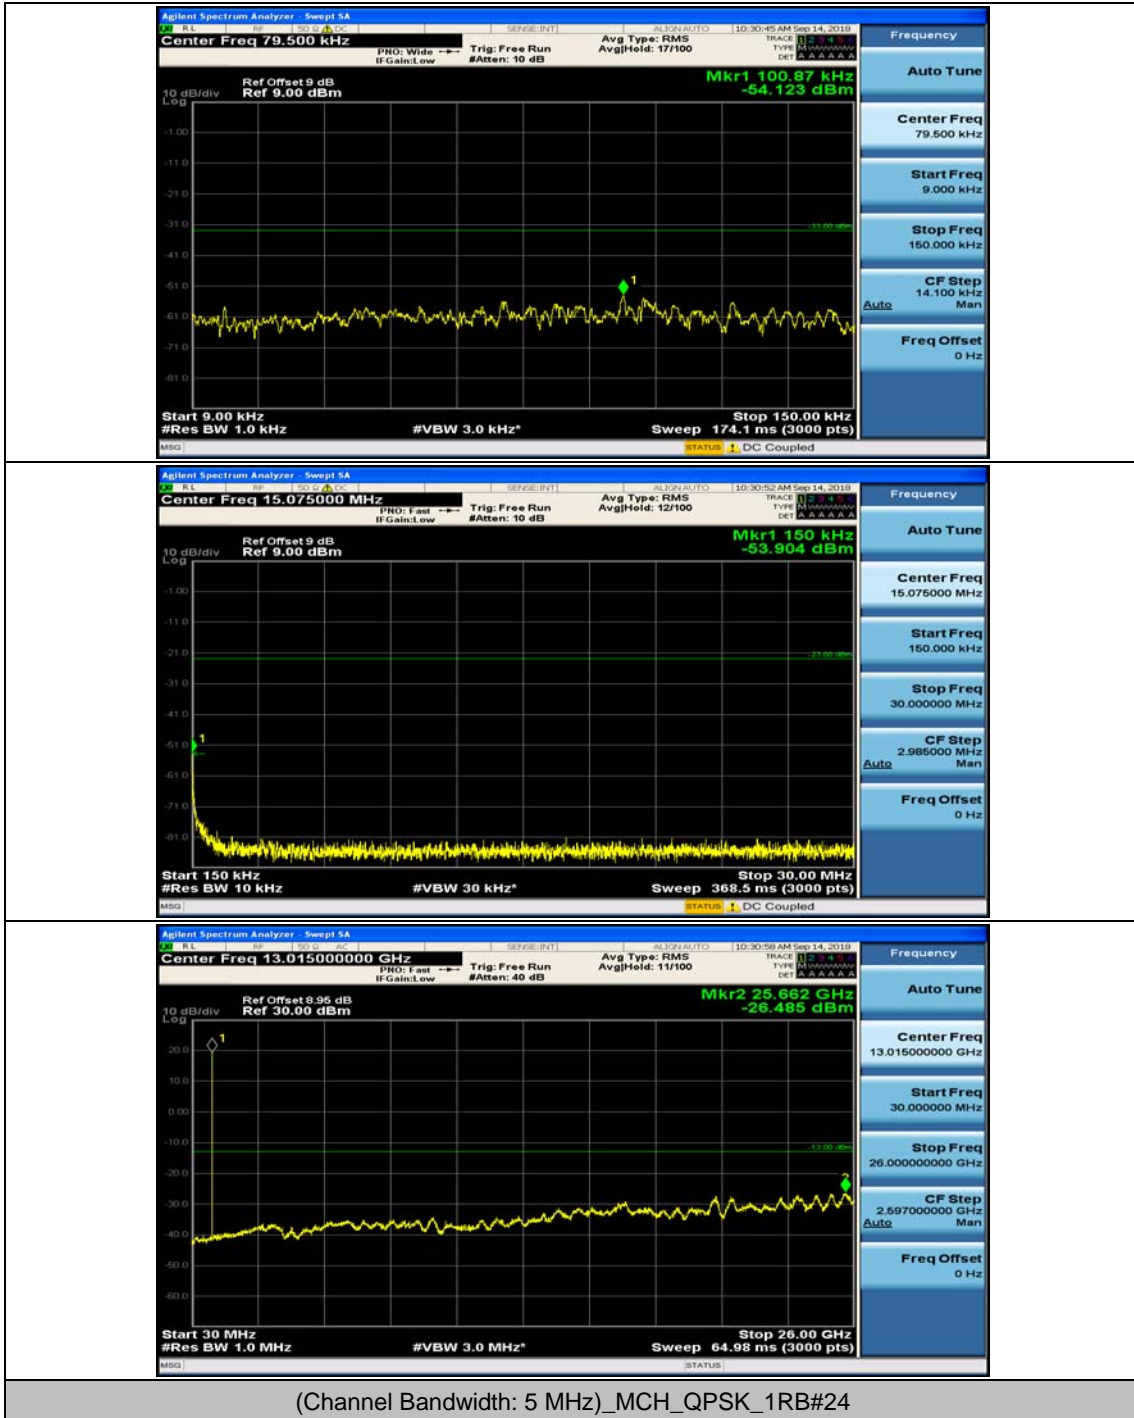

### Channel Bandwidth: 5 MHz

(Channel Bandwidth: 5 MHz)\_MCH\_QPSK\_1RB#0

(Channel Bandwidth: 5 MHz)\_MCH\_QPSK\_1RB#12

## (Channel Bandwidth: 5 MHz)\_HCH\_QPSK\_1RB#0