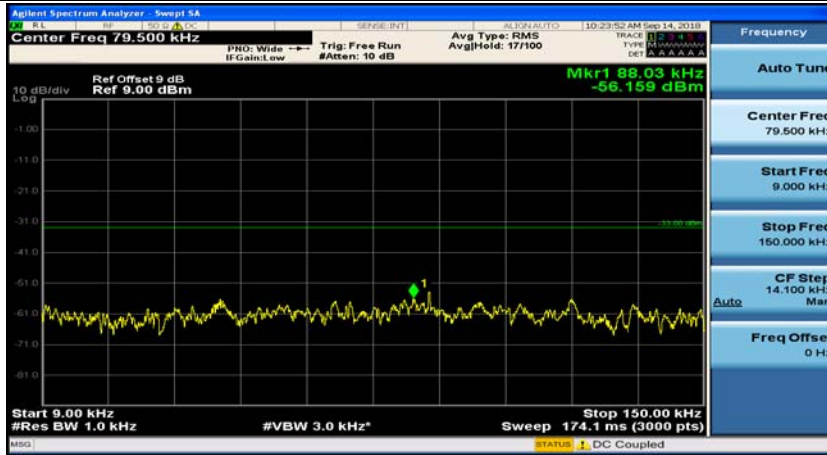

### Channel Bandwidth: 3 MHz

(Channel Bandwidth: 3 MHz)\_MCH\_QPSK\_1RB#0

(Channel Bandwidth: 3 MHz)\_MCH\_QPSK\_1RB#7

(Channel Bandwidth: 3 MHz)\_HCH\_QPSK\_1RB#0

(Channel Bandwidth: 3 MHz)\_HCH\_QPSK\_1RB#7

(Channel Bandwidth: 3 MHz)\_LCH\_16QAM\_1RB#0

(Channel Bandwidth: 3 MHz)\_LCH\_16QAM\_1RB#7

(Channel Bandwidth: 3 MHz)\_MCH\_16QAM\_1RB#0

(Channel Bandwidth: 3 MHz)\_MCH\_16QAM\_1RB#7

(Channel Bandwidth: 3 MHz)\_HCH\_16QAM\_1RB#0

(Channel Bandwidth: 3 MHz)\_HCH\_16QAM\_1RB#7