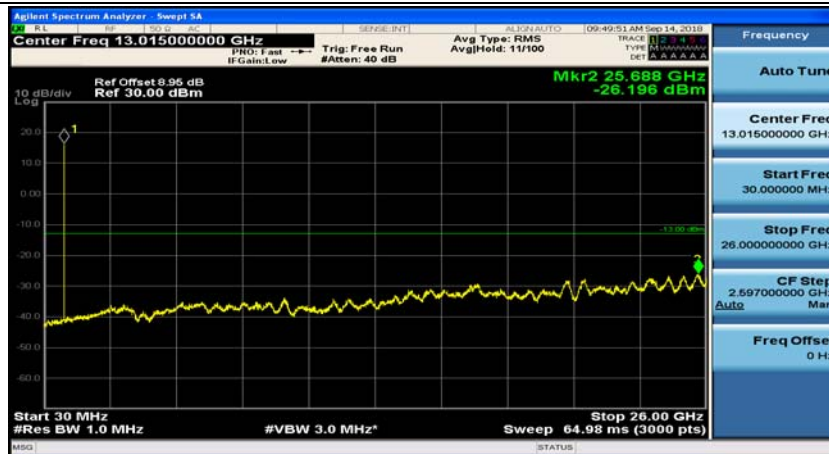

### Channel Bandwidth: 3 MHz

(Channel Bandwidth: 3 MHz)\_MCH\_QPSK\_1RB#0

(Channel Bandwidth: 3 MHz)\_MCH\_QPSK\_1RB#7

(Channel Bandwidth: 3 MHz)\_HCH\_QPSK\_1RB#0

(Channel Bandwidth: 3 MHz)\_HCH\_QPSK\_1RB#7

(Channel Bandwidth: 3 MHz)\_LCH\_16QAM\_1RB#0

(Channel Bandwidth: 3 MHz)\_LCH\_16QAM\_1RB#7

(Channel Bandwidth: 3 MHz)\_MCH\_16QAM\_1RB#0

(Channel Bandwidth: 3 MHz)\_MCH\_16QAM\_1RB#7

(Channel Bandwidth: 3 MHz)\_HCH\_16QAM\_1RB#0

(Channel Bandwidth: 3 MHz)\_HCH\_16QAM\_1RB#7