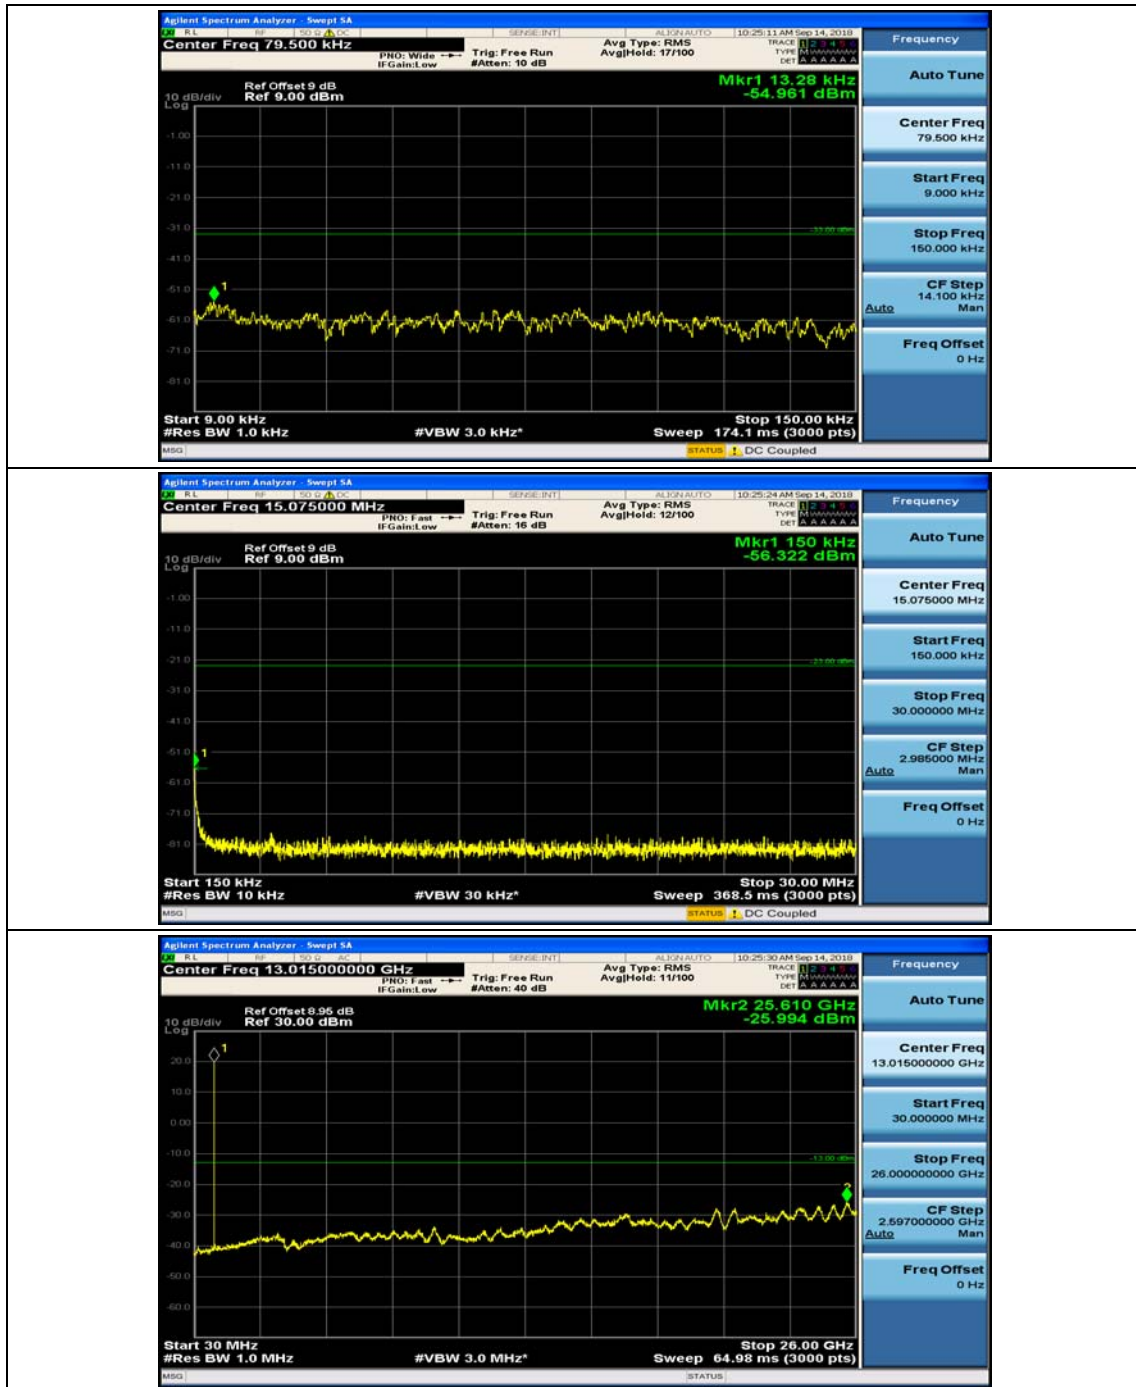

### Channel Bandwidth: 3 MHz

(Channel Bandwidth: 3 MHz)\_MCH\_QPSK\_1RB#0

(Channel Bandwidth: 3 MHz)\_MCH\_QPSK\_1RB#7

(Channel Bandwidth: 3 MHz)\_HCH\_QPSK\_1RB#0

(Channel Bandwidth: 3 MHz)\_HCH\_QPSK\_1RB#7

(Channel Bandwidth: 3 MHz)\_LCH\_16QAM\_1RB#0

(Channel Bandwidth: 3 MHz)\_LCH\_16QAM\_1RB#7

(Channel Bandwidth: 3 MHz)\_MCH\_16QAM\_1RB#0

(Channel Bandwidth: 3 MHz)\_MCH\_16QAM\_1RB#7

(Channel Bandwidth: 3 MHz)\_HCH\_16QAM\_1RB#0

(Channel Bandwidth: 3 MHz)\_HCH\_16QAM\_1RB#7

### Channel Bandwidth: 5 MHz

(Channel Bandwidth: 5 MHz)\_MCH\_QPSK\_1RB#0

(Channel Bandwidth: 5 MHz)\_MCH\_QPSK\_1RB#12