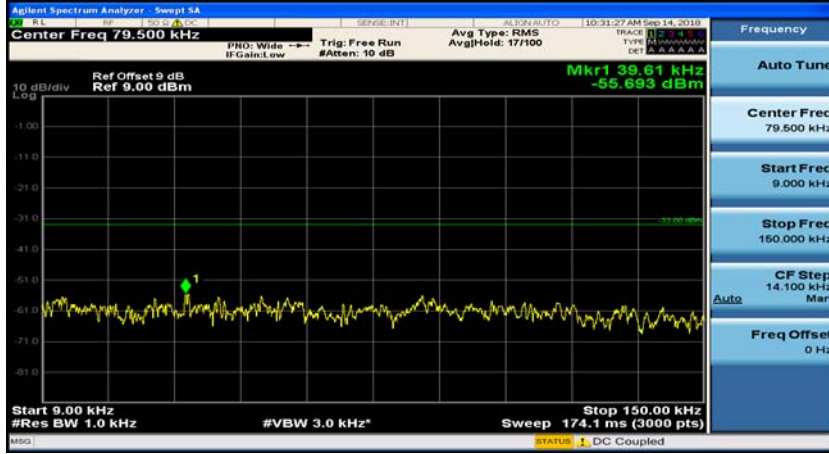

## (Channel Bandwidth: 5 MHz)\_HCH\_QPSK\_1RB#0

## (Channel Bandwidth: 5 MHz)\_HCH\_QPSK\_1RB#12

(Channel Bandwidth: 5 MHz)\_LCH\_16QAM\_1RB#0

(Channel Bandwidth: 5 MHz)\_LCH\_16QAM\_1RB#12

(Channel Bandwidth: 5 MHz)\_MCH\_16QAM\_1RB#0

(Channel Bandwidth: 5 MHz)\_MCH\_16QAM\_1RB#12