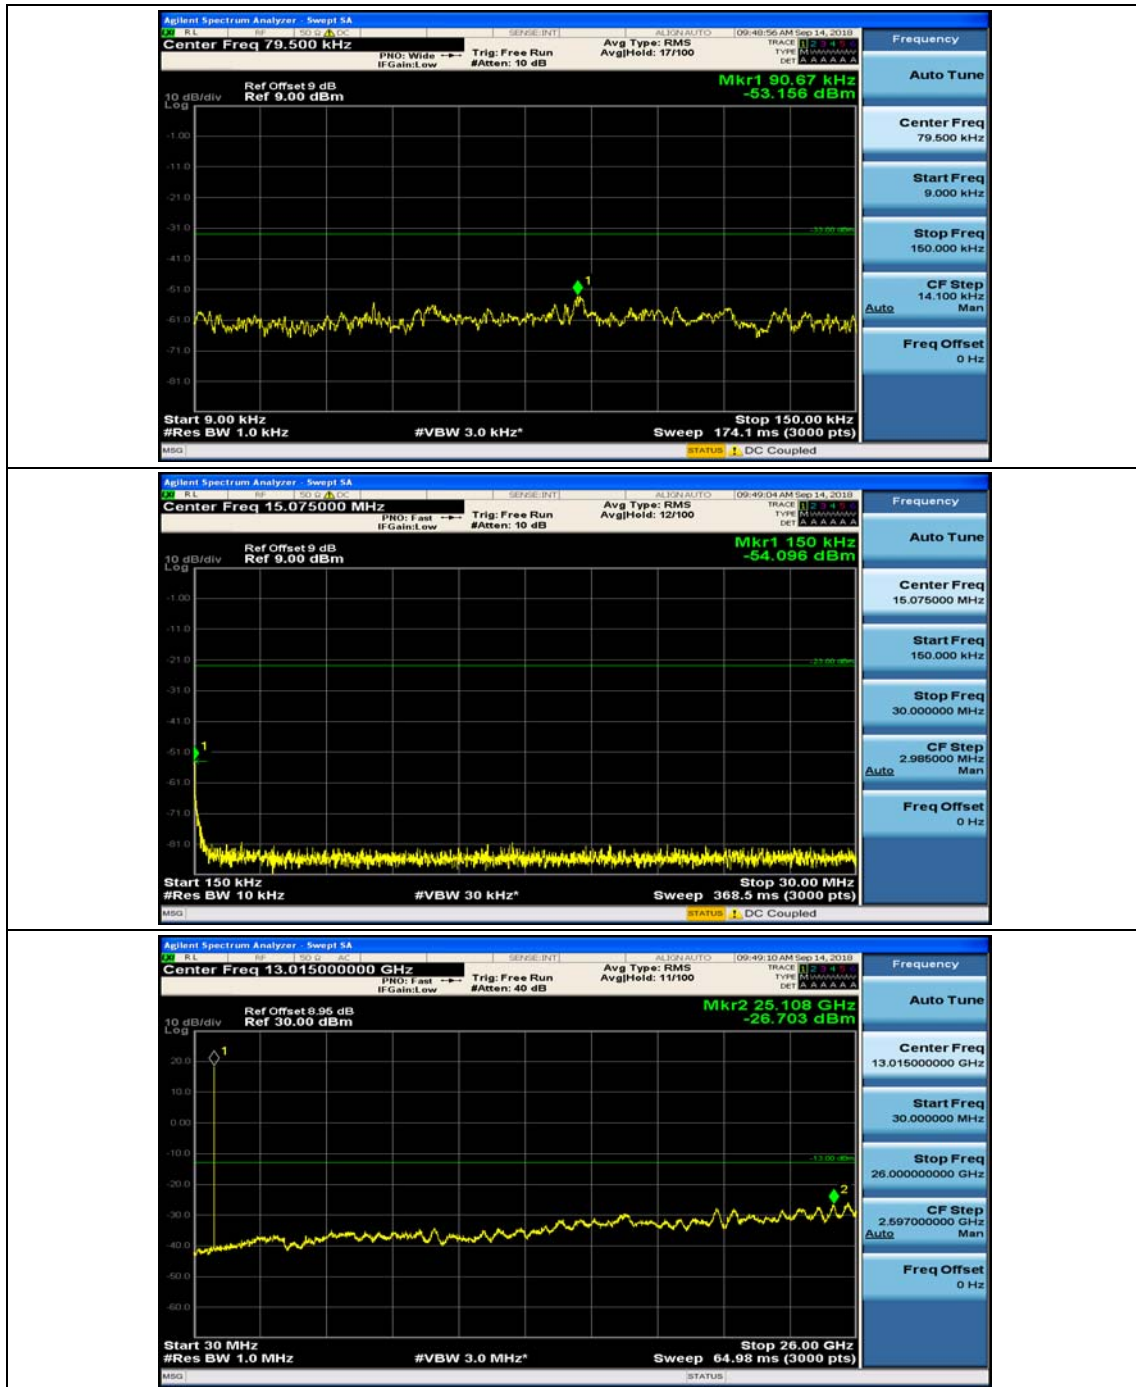

### Channel Bandwidth: 3 MHz

(Channel Bandwidth: 3 MHz)\_MCH\_QPSK\_1RB#0

(Channel Bandwidth: 3 MHz)\_MCH\_QPSK\_1RB#7

(Channel Bandwidth: 3 MHz)\_HCH\_QPSK\_1RB#0

(Channel Bandwidth: 3 MHz)\_HCH\_QPSK\_1RB#7

(Channel Bandwidth: 3 MHz)\_LCH\_16QAM\_1RB#0

(Channel Bandwidth: 3 MHz)\_LCH\_16QAM\_1RB#7

(Channel Bandwidth: 3 MHz)\_MCH\_16QAM\_1RB#0

(Channel Bandwidth: 3 MHz)\_MCH\_16QAM\_1RB#7

(Channel Bandwidth: 3 MHz)\_HCH\_16QAM\_1RB#0