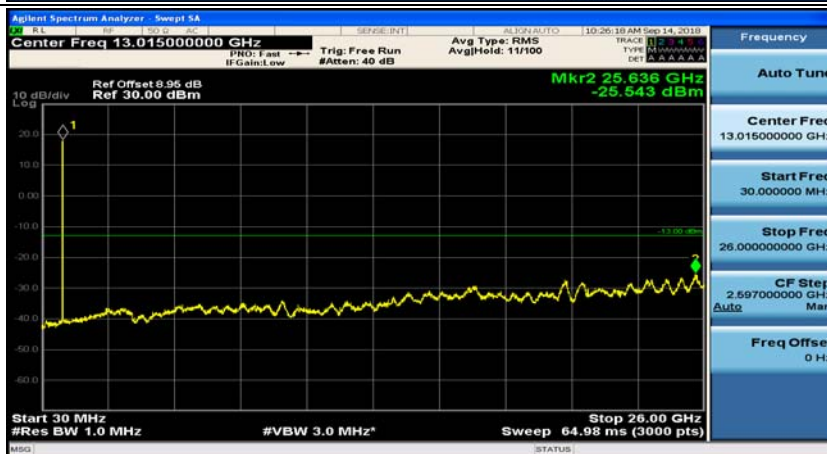

### Channel Bandwidth: 3 MHz

(Channel Bandwidth: 3 MHz)\_MCH\_QPSK\_1RB#0

(Channel Bandwidth: 3 MHz)\_MCH\_QPSK\_1RB#7

(Channel Bandwidth: 3 MHz)\_HCH\_QPSK\_1RB#0

(Channel Bandwidth: 3 MHz)\_HCH\_QPSK\_1RB#7

(Channel Bandwidth: 3 MHz)\_LCH\_16QAM\_1RB#0

(Channel Bandwidth: 3 MHz)\_LCH\_16QAM\_1RB#7

(Channel Bandwidth: 3 MHz)\_MCH\_16QAM\_1RB#0

(Channel Bandwidth: 3 MHz)\_MCH\_16QAM\_1RB#7

(Channel Bandwidth: 3 MHz)\_HCH\_16QAM\_1RB#0

(Channel Bandwidth: 3 MHz)\_HCH\_16QAM\_1RB#7