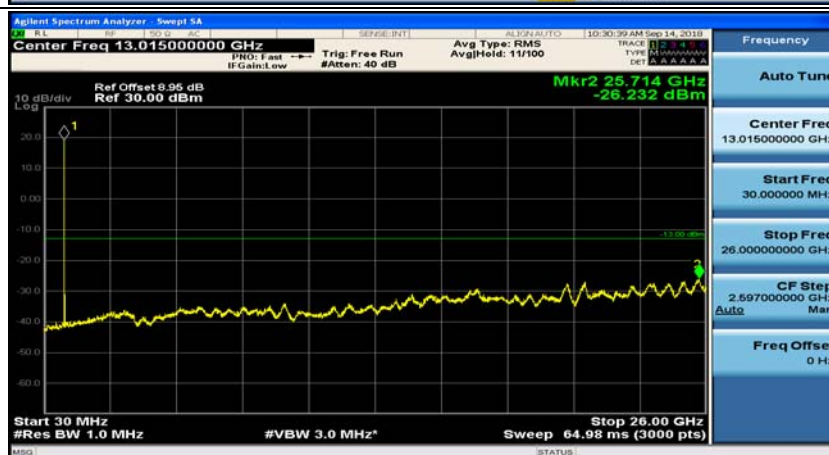

### Channel Bandwidth: 5 MHz

(Channel Bandwidth: 5 MHz)\_MCH\_QPSK\_1RB#0

(Channel Bandwidth: 5 MHz)\_MCH\_QPSK\_1RB#12

## (Channel Bandwidth: 5 MHz)\_HCH\_QPSK\_1RB#0