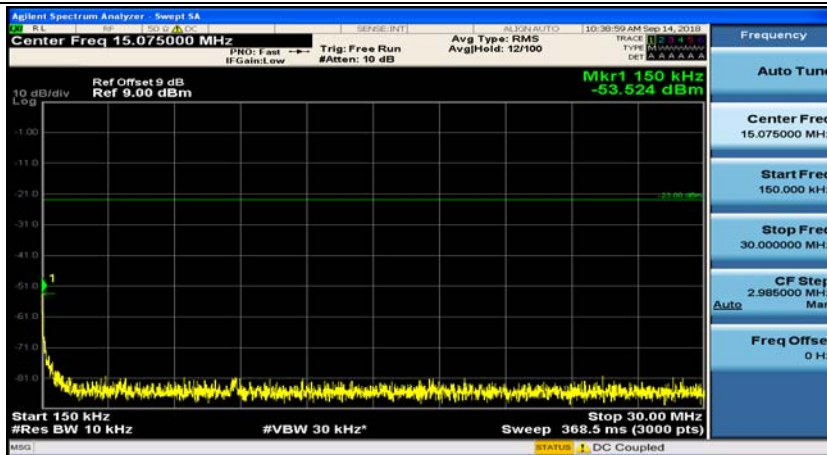

### Channel Bandwidth: 10 MHz

Channel Bandwidth: 10 MHz\_MCH\_QPSK\_1RB#0

Channel Bandwidth: 10 MHz\_MCH\_QPSK\_1RB#24

Channel Bandwidth: 10 MHz\_HCH\_QPSK\_1RB#0

Channel Bandwidth: 10 MHz\_HCH\_QPSK\_1RB#24