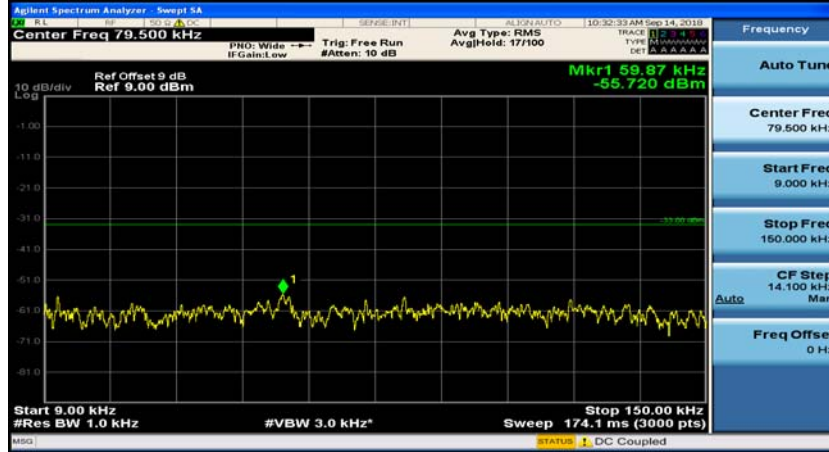

### Channel Bandwidth: 5 MHz

(Channel Bandwidth: 5 MHz)\_MCH\_QPSK\_1RB#0

(Channel Bandwidth: 5 MHz)\_MCH\_QPSK\_1RB#12

## (Channel Bandwidth: 5 MHz)\_HCH\_QPSK\_1RB#0