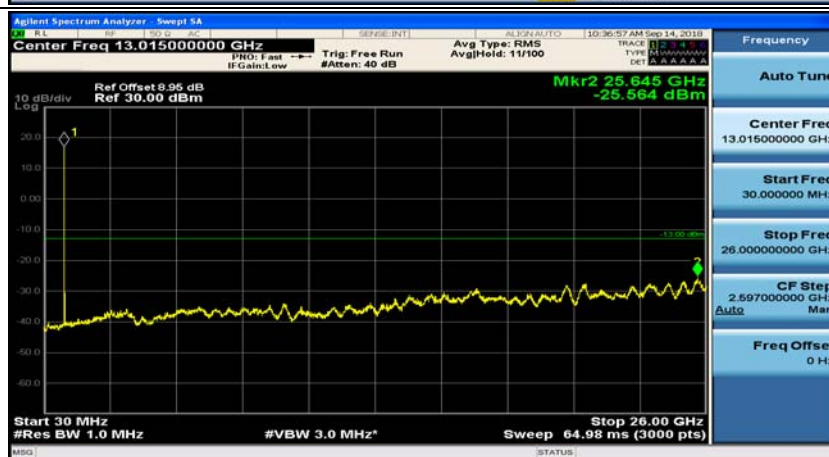

### Channel Bandwidth: 10 MHz

Channel Bandwidth: 10 MHz\_MCH\_QPSK\_1RB#0

Channel Bandwidth: 10 MHz\_MCH\_QPSK\_1RB#24

Channel Bandwidth: 10 MHz\_HCH\_QPSK\_1RB#0

Channel Bandwidth: 10 MHz\_HCH\_QPSK\_1RB#24