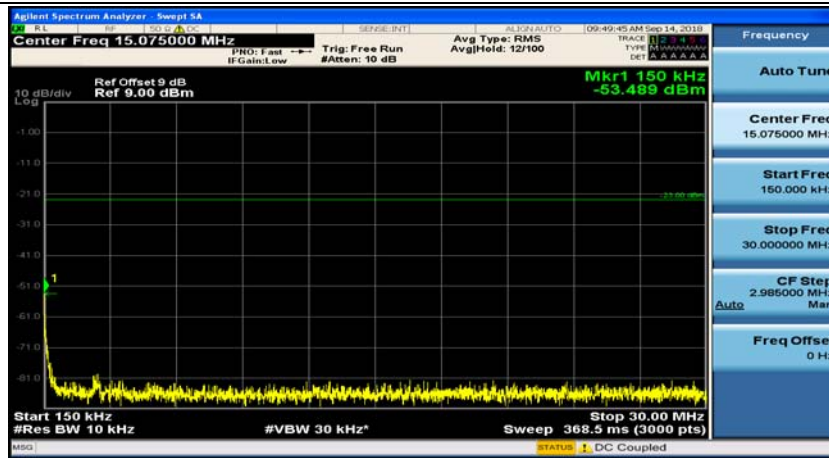

### Channel Bandwidth: 3 MHz

(Channel Bandwidth: 3 MHz)\_MCH\_QPSK\_1RB#0

(Channel Bandwidth: 3 MHz)\_MCH\_QPSK\_1RB#7

(Channel Bandwidth: 3 MHz)\_HCH\_QPSK\_1RB#0

(Channel Bandwidth: 3 MHz)\_HCH\_QPSK\_1RB#7

(Channel Bandwidth: 3 MHz)\_LCH\_16QAM\_1RB#0

(Channel Bandwidth: 3 MHz)\_LCH\_16QAM\_1RB#7

(Channel Bandwidth: 3 MHz)\_MCH\_16QAM\_1RB#0

(Channel Bandwidth: 3 MHz)\_MCH\_16QAM\_1RB#7

(Channel Bandwidth: 3 MHz)\_HCH\_16QAM\_1RB#0