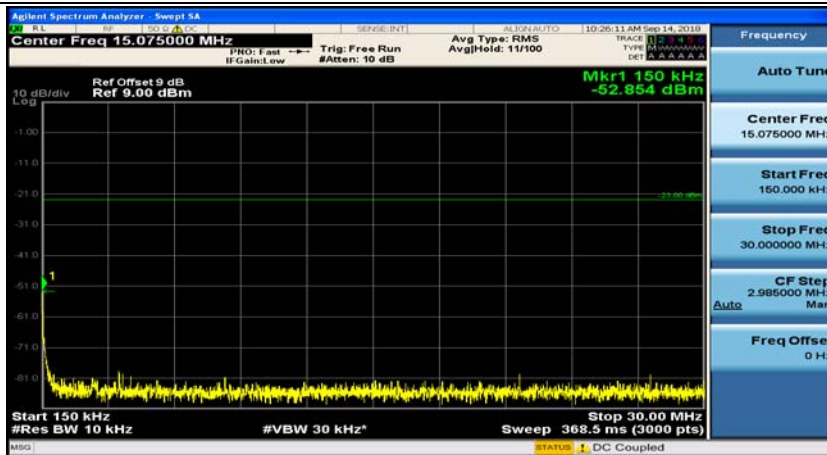

### Channel Bandwidth: 3 MHz

(Channel Bandwidth: 3 MHz)\_MCH\_QPSK\_1RB#0

(Channel Bandwidth: 3 MHz)\_MCH\_QPSK\_1RB#7

(Channel Bandwidth: 3 MHz)\_HCH\_QPSK\_1RB#0

(Channel Bandwidth: 3 MHz)\_HCH\_QPSK\_1RB#7

(Channel Bandwidth: 3 MHz)\_LCH\_16QAM\_1RB#0

(Channel Bandwidth: 3 MHz)\_LCH\_16QAM\_1RB#7

(Channel Bandwidth: 3 MHz)\_MCH\_16QAM\_1RB#0

(Channel Bandwidth: 3 MHz)\_MCH\_16QAM\_1RB#7

(Channel Bandwidth: 3 MHz)\_HCH\_16QAM\_1RB#0

(Channel Bandwidth: 3 MHz)\_HCH\_16QAM\_1RB#7