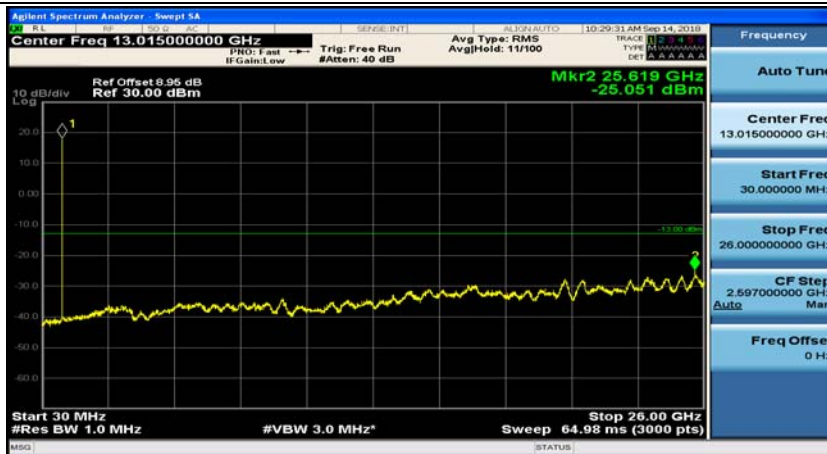

(Channel Bandwidth: 5 MHz)_LCH_16QAM_1RB#0