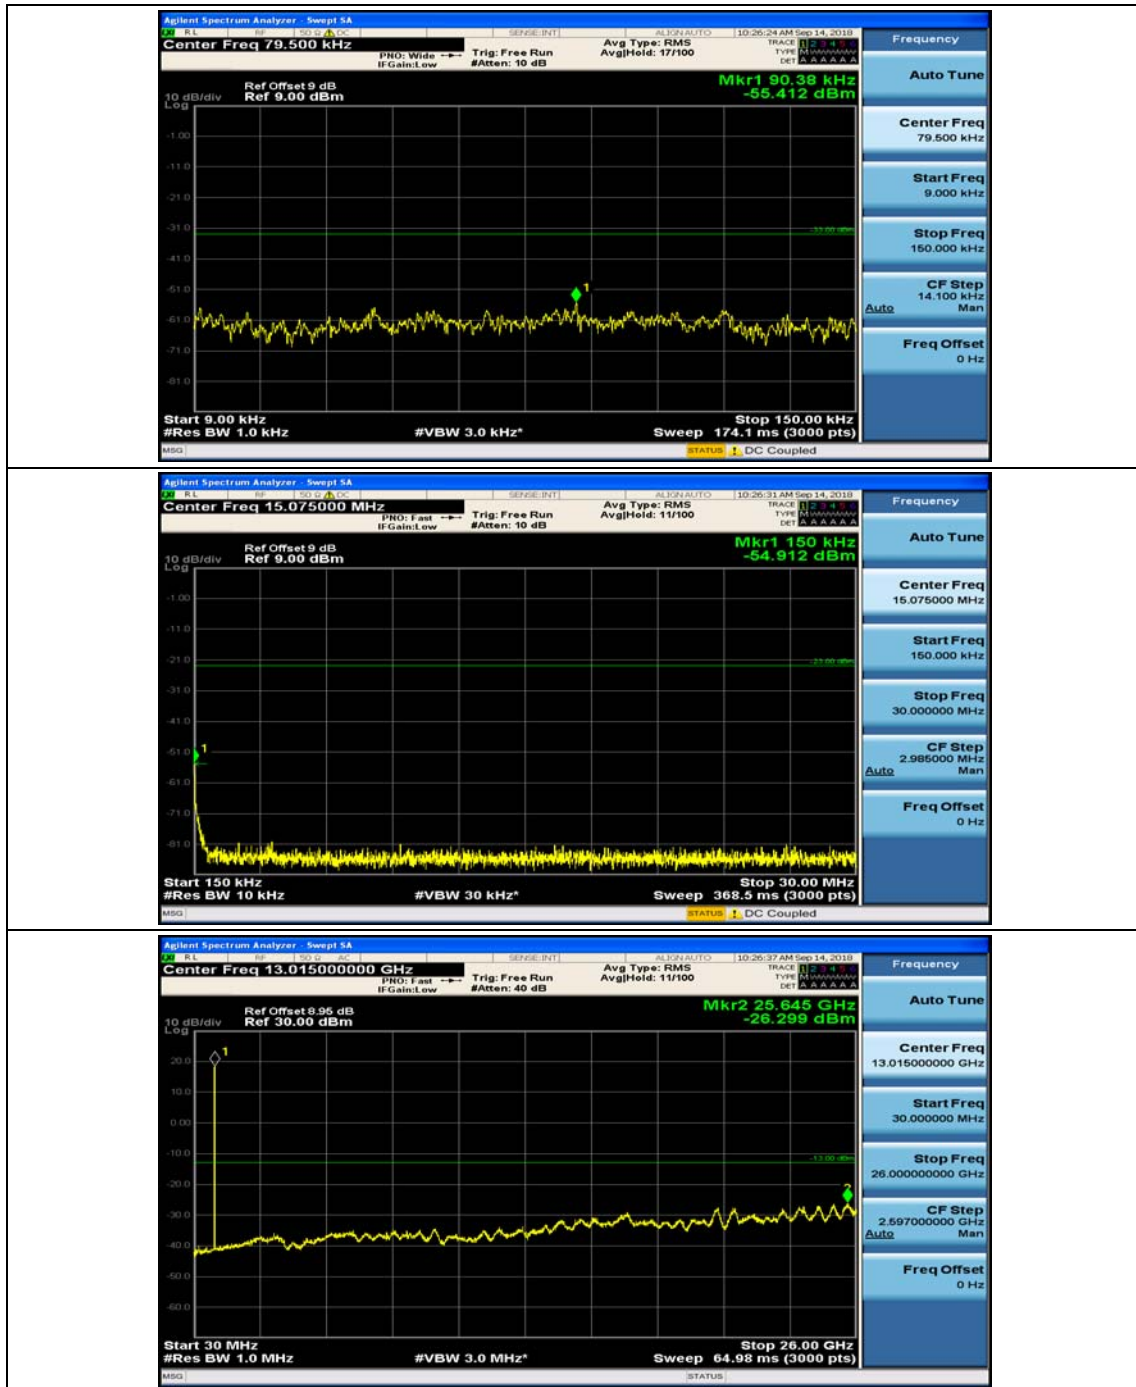

### Channel Bandwidth: 3 MHz

(Channel Bandwidth: 3 MHz)\_MCH\_QPSK\_1RB#0

(Channel Bandwidth: 3 MHz)\_MCH\_QPSK\_1RB#7

(Channel Bandwidth: 3 MHz)\_HCH\_QPSK\_1RB#0

(Channel Bandwidth: 3 MHz)\_HCH\_QPSK\_1RB#7

(Channel Bandwidth: 3 MHz)\_LCH\_16QAM\_1RB#0

(Channel Bandwidth: 3 MHz)\_LCH\_16QAM\_1RB#7

(Channel Bandwidth: 3 MHz)\_MCH\_16QAM\_1RB#0

(Channel Bandwidth: 3 MHz)\_MCH\_16QAM\_1RB#7

(Channel Bandwidth: 3 MHz)\_HCH\_16QAM\_1RB#0