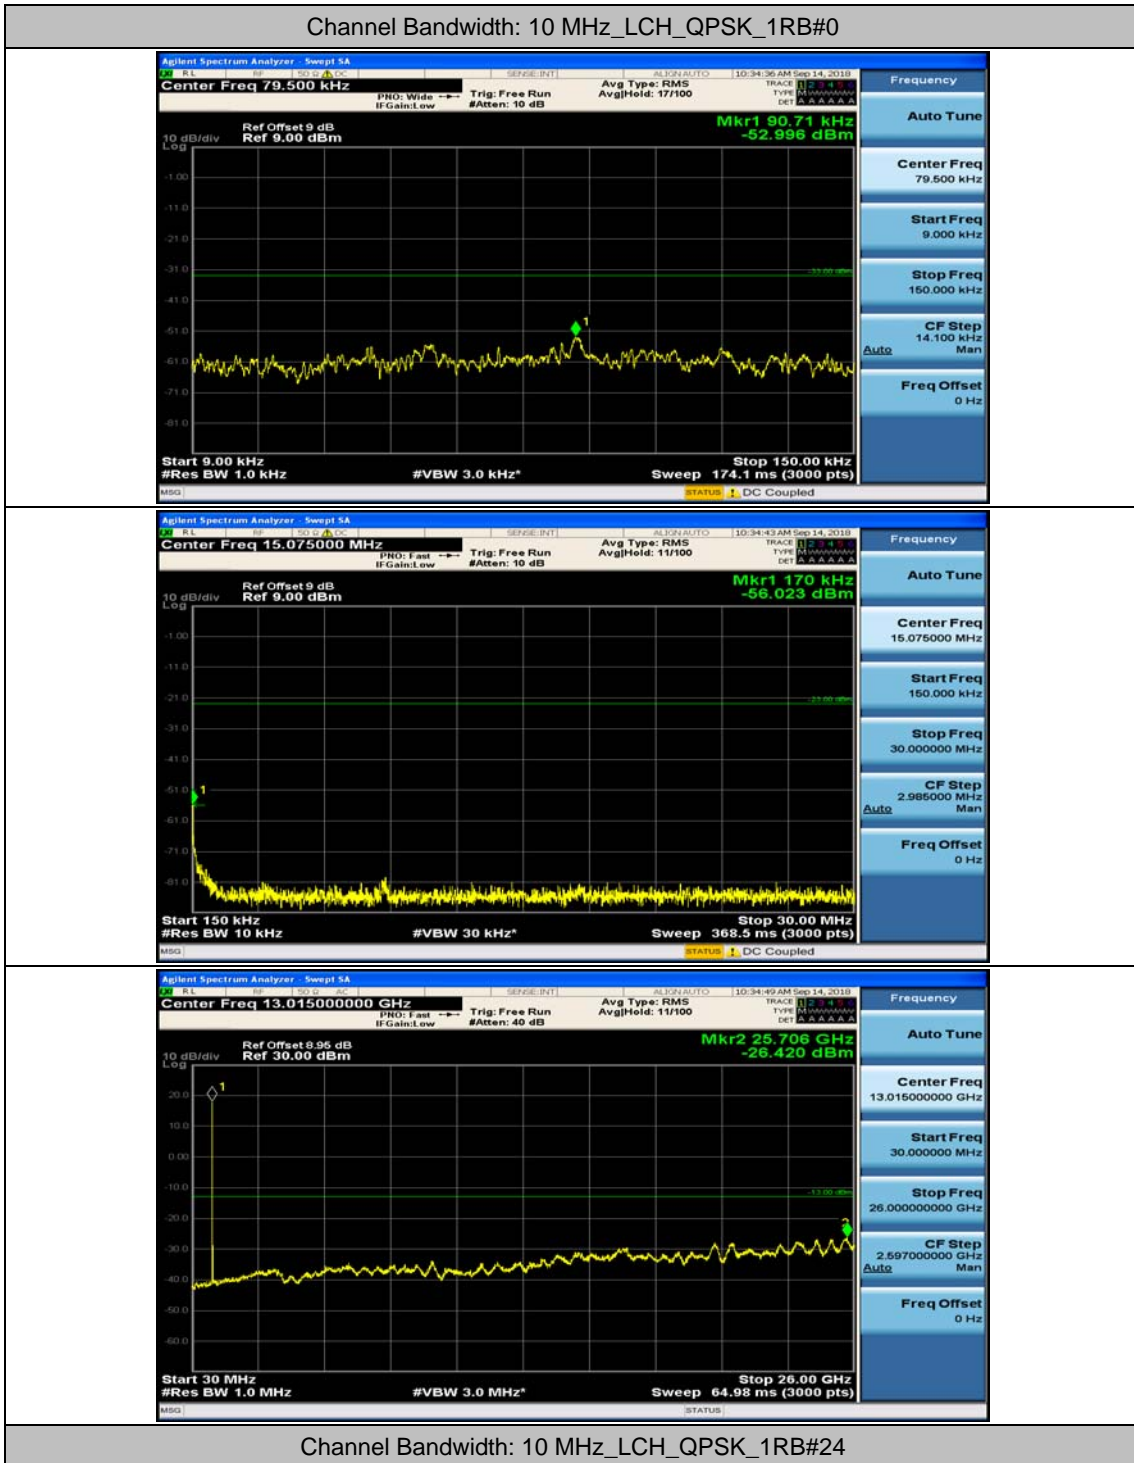

Channel Bandwidth: 10 MHz