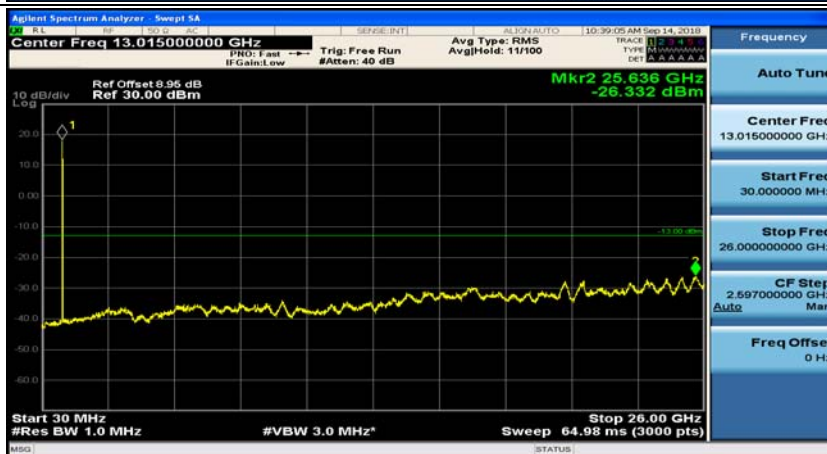

### Channel Bandwidth: 10 MHz

Channel Bandwidth: 10 MHz\_MCH\_QPSK\_1RB#0

Channel Bandwidth: 10 MHz\_MCH\_QPSK\_1RB#24

Channel Bandwidth: 10 MHz\_HCH\_QPSK\_1RB#0

Channel Bandwidth: 10 MHz\_HCH\_QPSK\_1RB#24