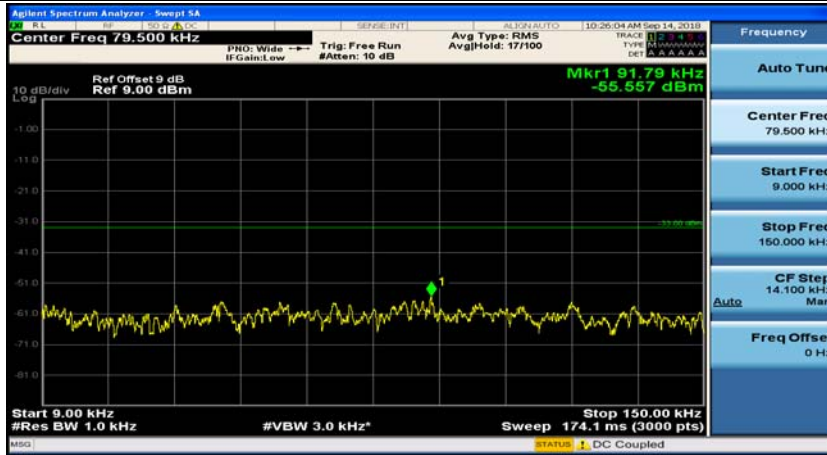

### Channel Bandwidth: 3 MHz

(Channel Bandwidth: 3 MHz)\_MCH\_QPSK\_1RB#0

(Channel Bandwidth: 3 MHz)\_MCH\_QPSK\_1RB#7

(Channel Bandwidth: 3 MHz)\_HCH\_QPSK\_1RB#0

(Channel Bandwidth: 3 MHz)\_HCH\_QPSK\_1RB#7

(Channel Bandwidth: 3 MHz)\_LCH\_16QAM\_1RB#0

(Channel Bandwidth: 3 MHz)\_LCH\_16QAM\_1RB#7

(Channel Bandwidth: 3 MHz)\_MCH\_16QAM\_1RB#0

(Channel Bandwidth: 3 MHz)\_MCH\_16QAM\_1RB#7

(Channel Bandwidth: 3 MHz)\_HCH\_16QAM\_1RB#0

(Channel Bandwidth: 3 MHz)\_HCH\_16QAM\_1RB#7