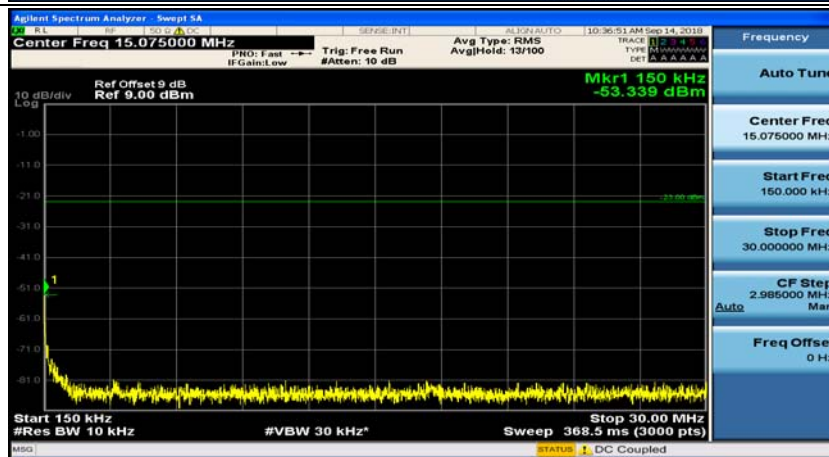

### Channel Bandwidth: 10 MHz

Channel Bandwidth: 10 MHz\_MCH\_QPSK\_1RB#0

Channel Bandwidth: 10 MHz\_MCH\_QPSK\_1RB#24

Channel Bandwidth: 10 MHz\_HCH\_QPSK\_1RB#0

Channel Bandwidth: 10 MHz\_HCH\_QPSK\_1RB#24