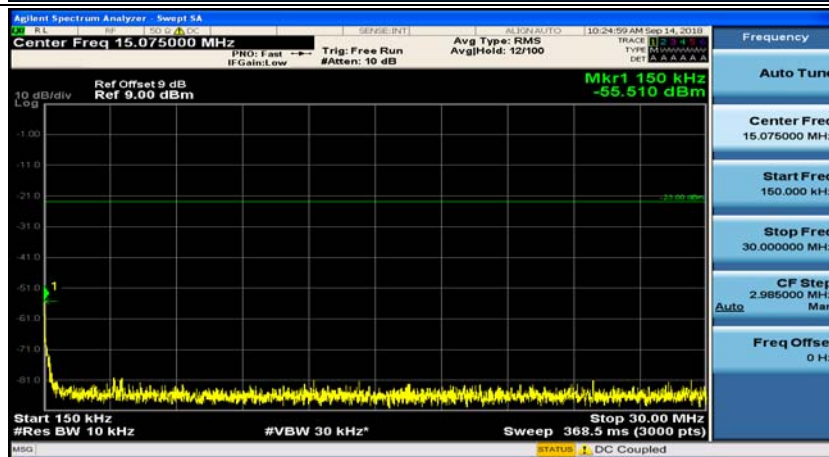

(Channel Bandwidth: 3 MHz)\_LCH\_16QAM\_1RB#0

(Channel Bandwidth: 3 MHz)\_LCH\_16QAM\_1RB#7

(Channel Bandwidth: 3 MHz)\_MCH\_16QAM\_1RB#0

(Channel Bandwidth: 3 MHz)\_MCH\_16QAM\_1RB#7

(Channel Bandwidth: 3 MHz)\_HCH\_16QAM\_1RB#0

(Channel Bandwidth: 3 MHz)\_HCH\_16QAM\_1RB#7