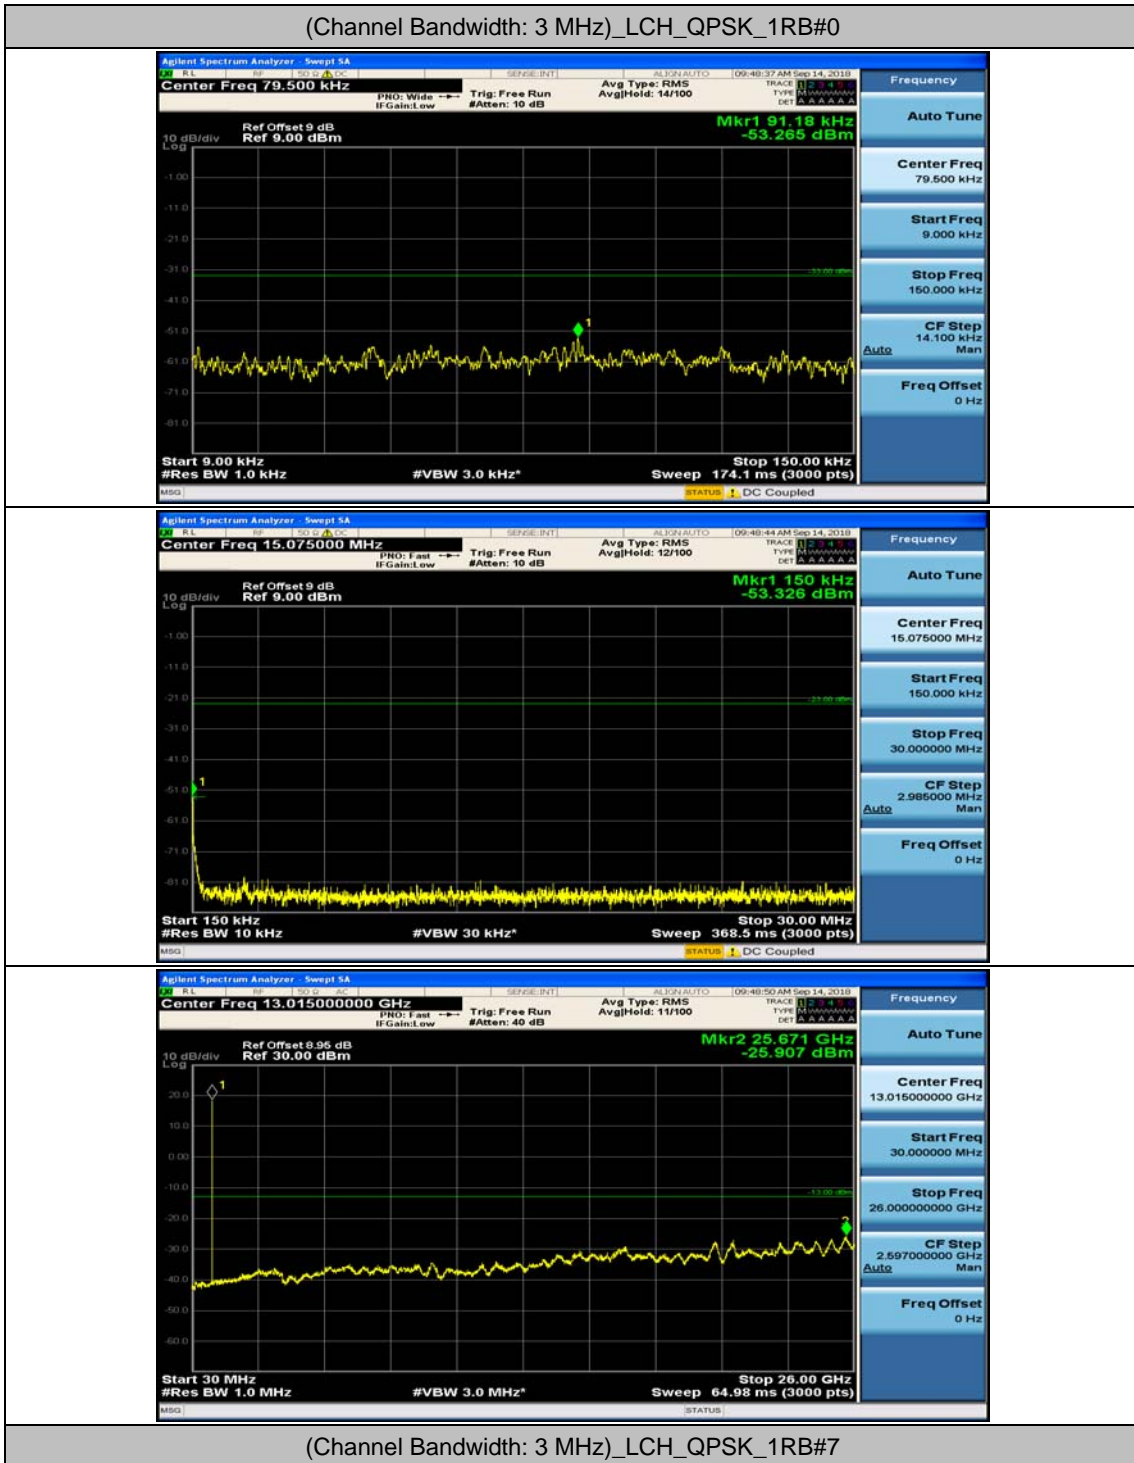

### Channel Bandwidth: 3 MHz

(Channel Bandwidth: 3 MHz)\_MCH\_QPSK\_1RB#0

(Channel Bandwidth: 3 MHz)\_MCH\_QPSK\_1RB#7

(Channel Bandwidth: 3 MHz)\_HCH\_QPSK\_1RB#0

(Channel Bandwidth: 3 MHz)\_HCH\_QPSK\_1RB#7

(Channel Bandwidth: 3 MHz)\_LCH\_16QAM\_1RB#0

(Channel Bandwidth: 3 MHz)\_LCH\_16QAM\_1RB#7

(Channel Bandwidth: 3 MHz)\_MCH\_16QAM\_1RB#0

(Channel Bandwidth: 3 MHz)\_MCH\_16QAM\_1RB#7

(Channel Bandwidth: 3 MHz)\_HCH\_16QAM\_1RB#0