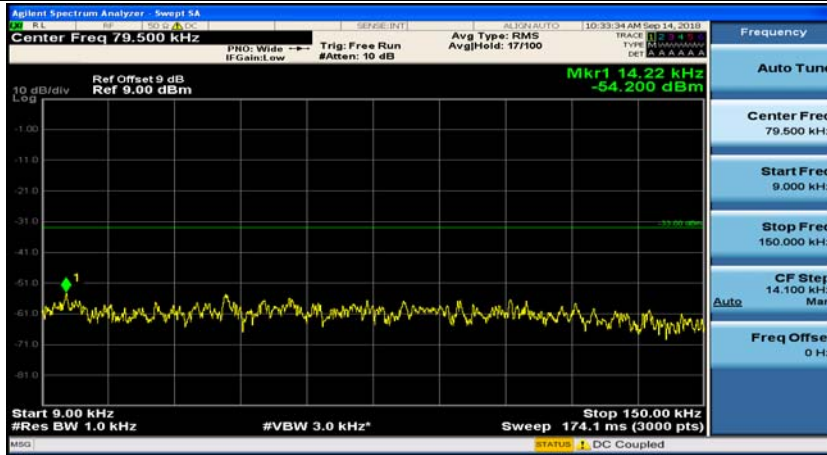

(Channel Bandwidth: 5 MHz)_HCH_16QAM_1RB#0