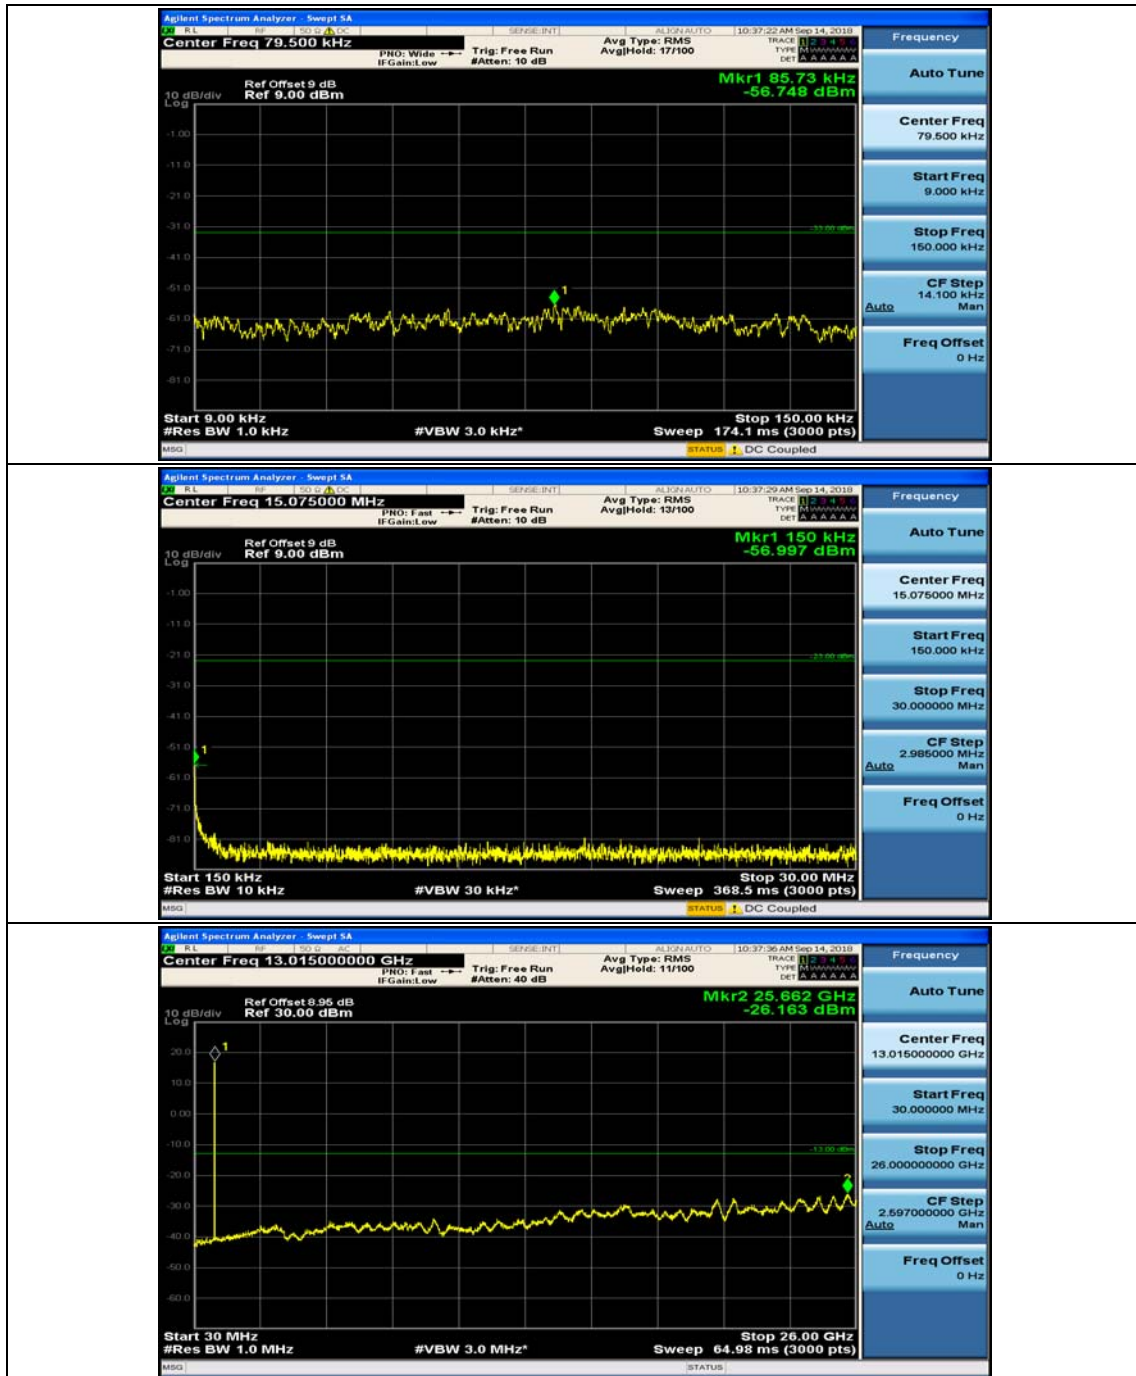

### Channel Bandwidth: 10 MHz

Channel Bandwidth: 10 MHz\_MCH\_QPSK\_1RB#0

Channel Bandwidth: 10 MHz\_MCH\_QPSK\_1RB#24

Channel Bandwidth: 10 MHz\_HCH\_QPSK\_1RB#0

Channel Bandwidth: 10 MHz\_HCH\_QPSK\_1RB#24