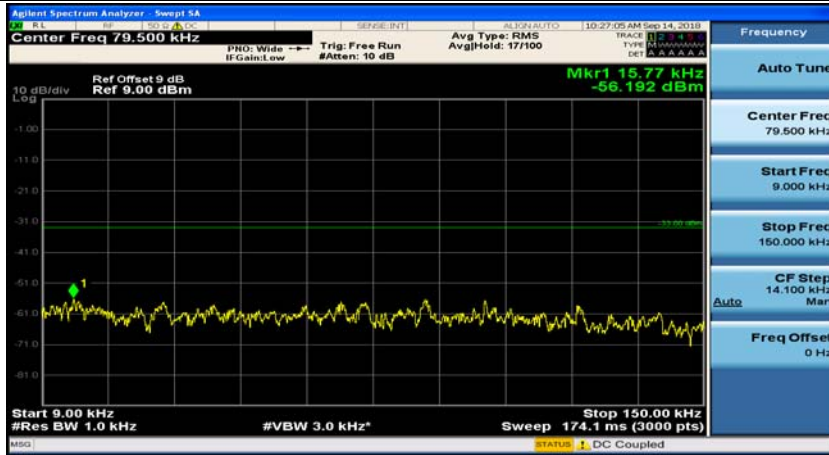

(Channel Bandwidth: 3 MHz)\_LCH\_16QAM\_1RB#0

(Channel Bandwidth: 3 MHz)\_LCH\_16QAM\_1RB#7

(Channel Bandwidth: 3 MHz)\_MCH\_16QAM\_1RB#0

(Channel Bandwidth: 3 MHz)\_MCH\_16QAM\_1RB#7

(Channel Bandwidth: 3 MHz)\_HCH\_16QAM\_1RB#0

(Channel Bandwidth: 3 MHz)\_HCH\_16QAM\_1RB#7