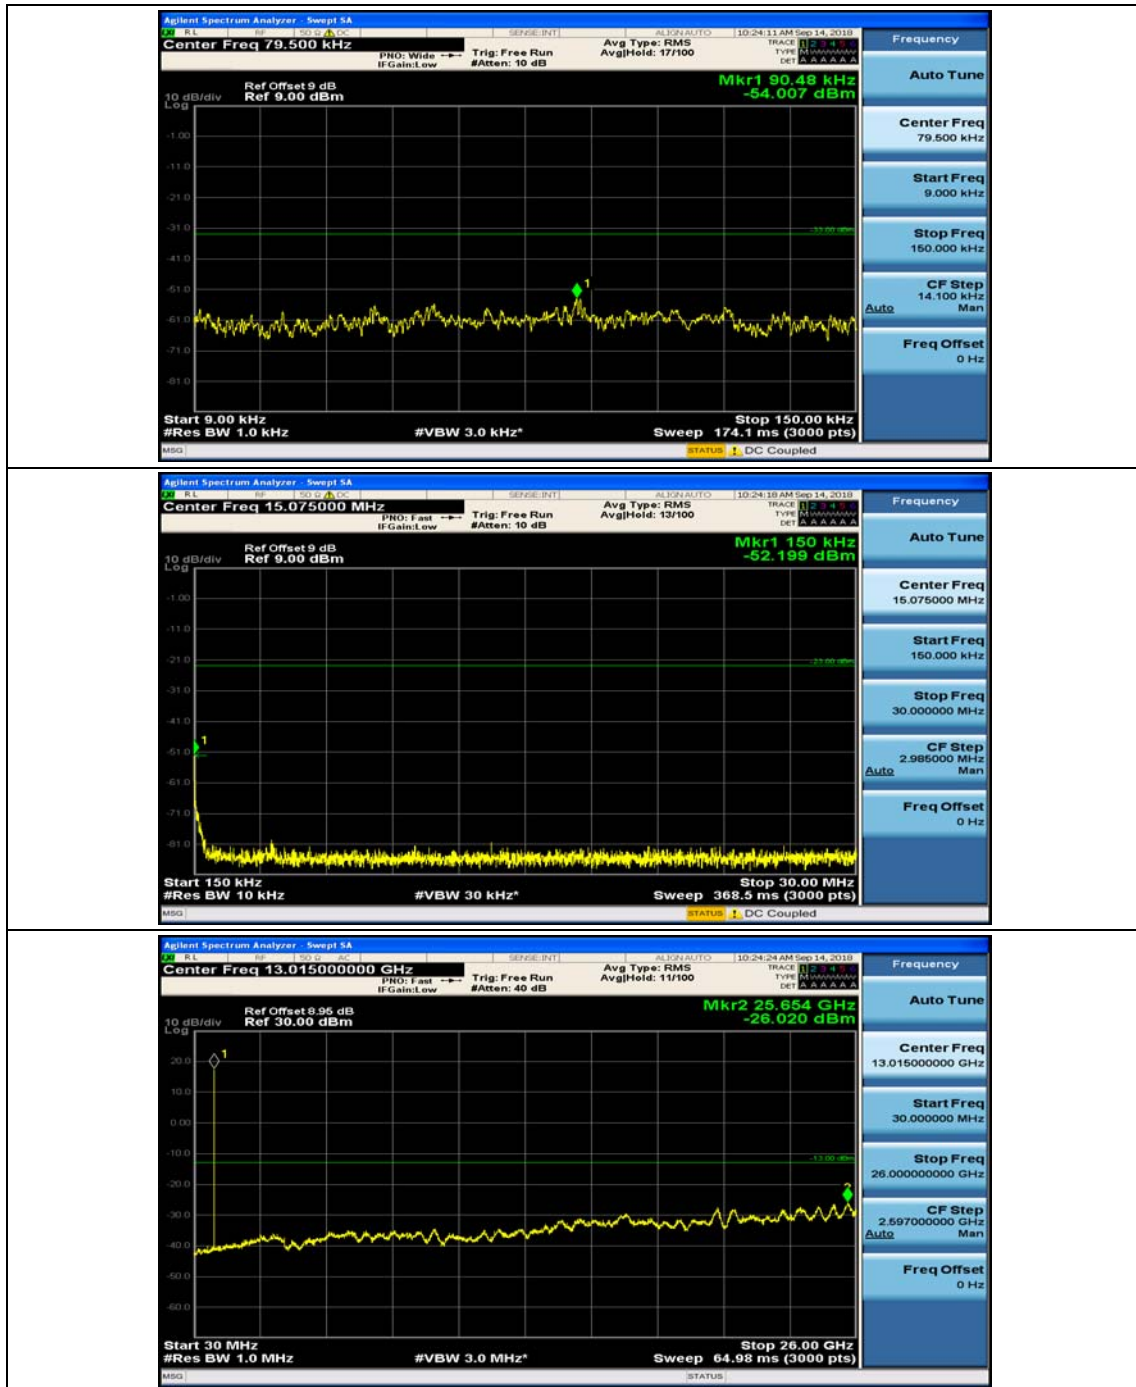

### Channel Bandwidth: 3 MHz

(Channel Bandwidth: 3 MHz)\_MCH\_QPSK\_1RB#0

(Channel Bandwidth: 3 MHz)\_MCH\_QPSK\_1RB#7

(Channel Bandwidth: 3 MHz)\_HCH\_QPSK\_1RB#0

(Channel Bandwidth: 3 MHz)\_HCH\_QPSK\_1RB#7

(Channel Bandwidth: 3 MHz)\_LCH\_16QAM\_1RB#0

(Channel Bandwidth: 3 MHz)\_LCH\_16QAM\_1RB#7

(Channel Bandwidth: 3 MHz)\_MCH\_16QAM\_1RB#0

(Channel Bandwidth: 3 MHz)\_MCH\_16QAM\_1RB#7

(Channel Bandwidth: 3 MHz)\_HCH\_16QAM\_1RB#0