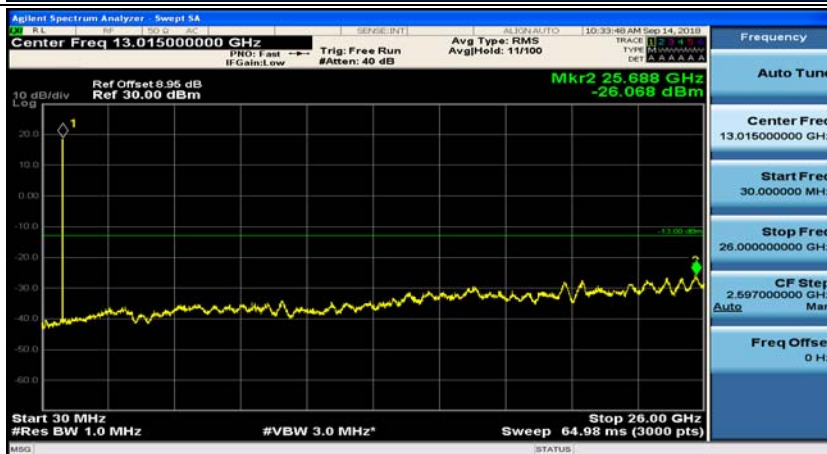

(Channel Bandwidth: 5 MHz)_HCH_16QAM_1RB#0