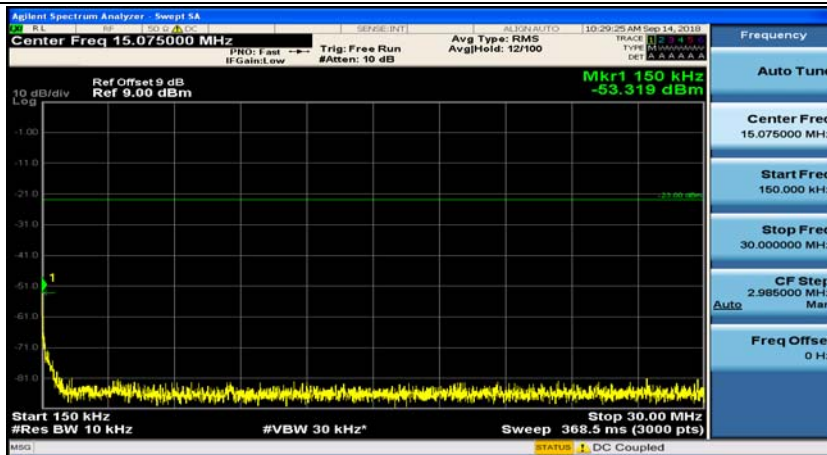

(Channel Bandwidth: 5 MHz)_LCH_16QAM_1RB#0