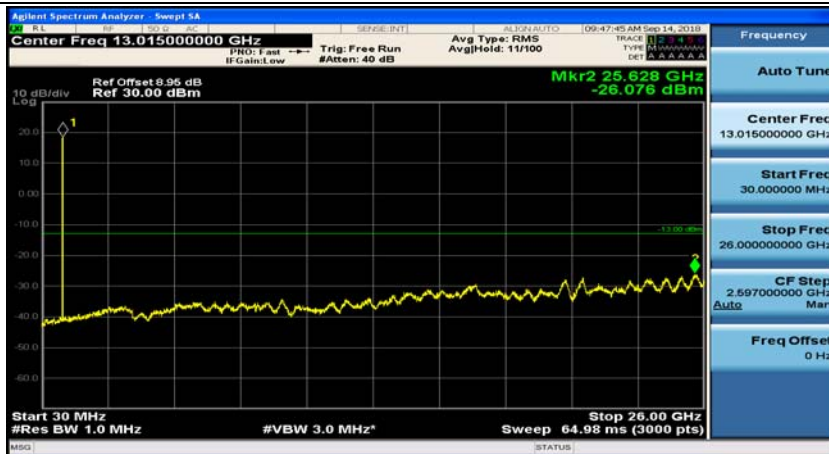

(Channel Bandwidth: 1.4 MHz)_HCH_16QAM_1RB#0