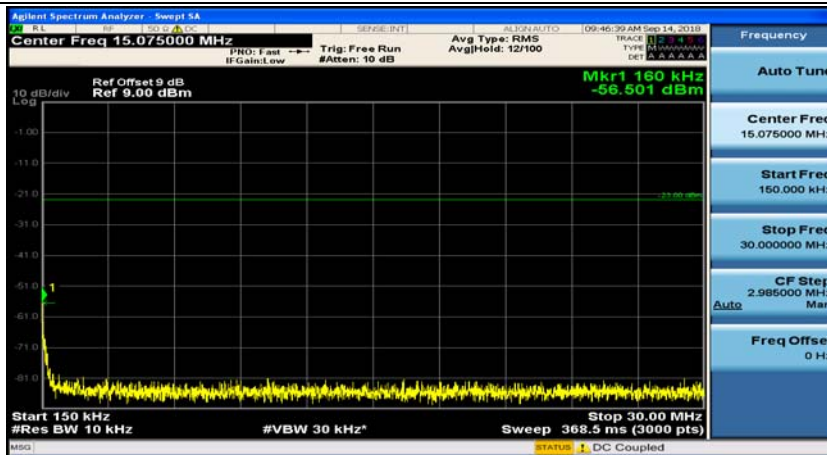

Appendix E: Conducted Spurious Emission

Test Graphs

Channel Bandwidth: 1.4 MHz

(Channel Bandwidth: 1.4 MHz)_MCH_QPSK_1RB#0

(Channel Bandwidth: 1.4 MHz)_MCH_QPSK_1RB#3

(Channel Bandwidth: 1.4 MHz)_HCH_QPSK_1RB#0