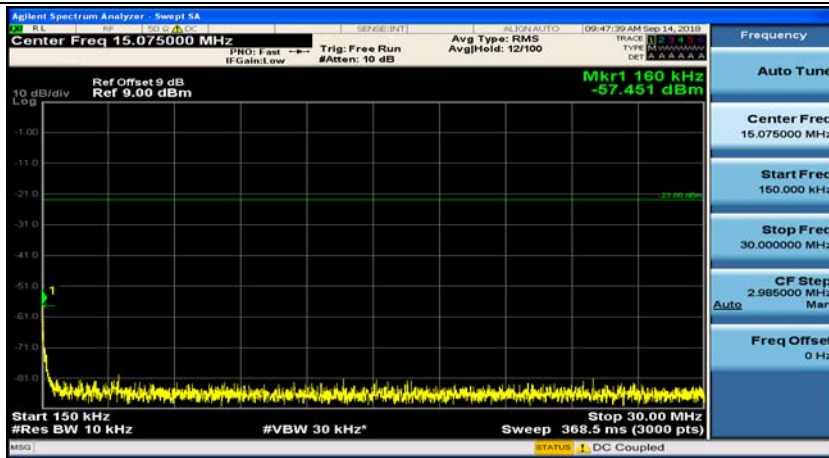

(Channel Bandwidth: 1.4 MHz)_HCH_16QAM_1RB#0