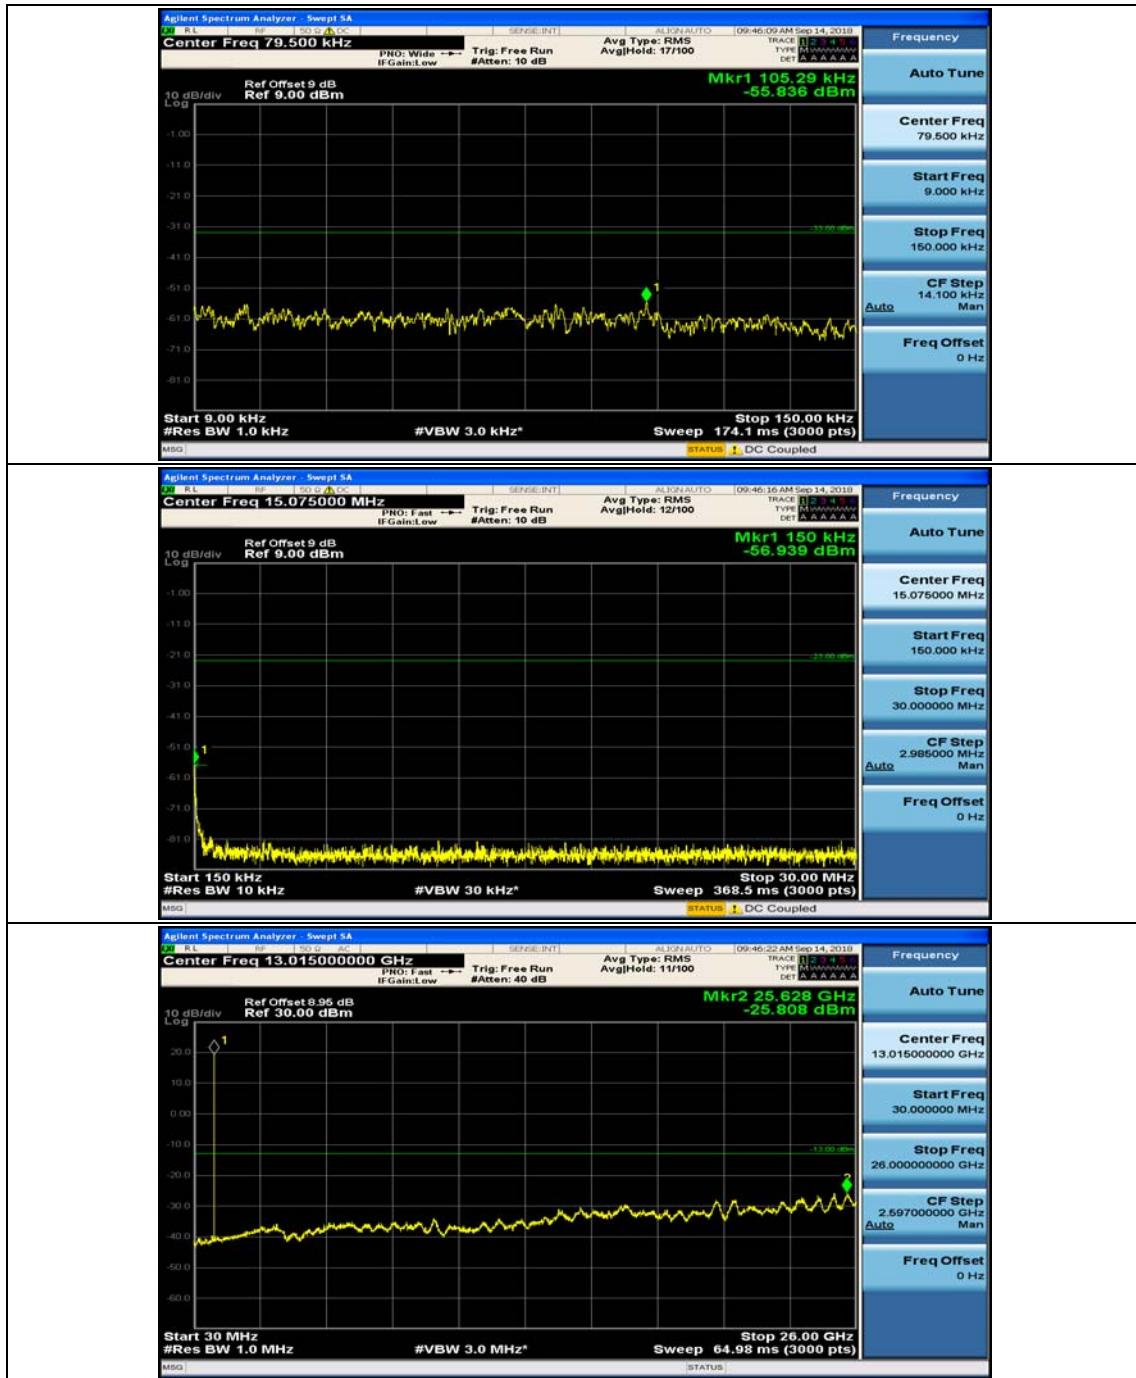

(Channel Bandwidth: 1.4 MHz)_HCH_QPSK_1RB#3

(Channel Bandwidth: 1.4 MHz)_LCH_16QAM_1RB#0

(Channel Bandwidth: 1.4 MHz)_LCH_16QAM_1RB#3

(Channel Bandwidth: 1.4 MHz)_MCH_16QAM_1RB#0

(Channel Bandwidth: 1.4 MHz)_MCH_16QAM_1RB#3