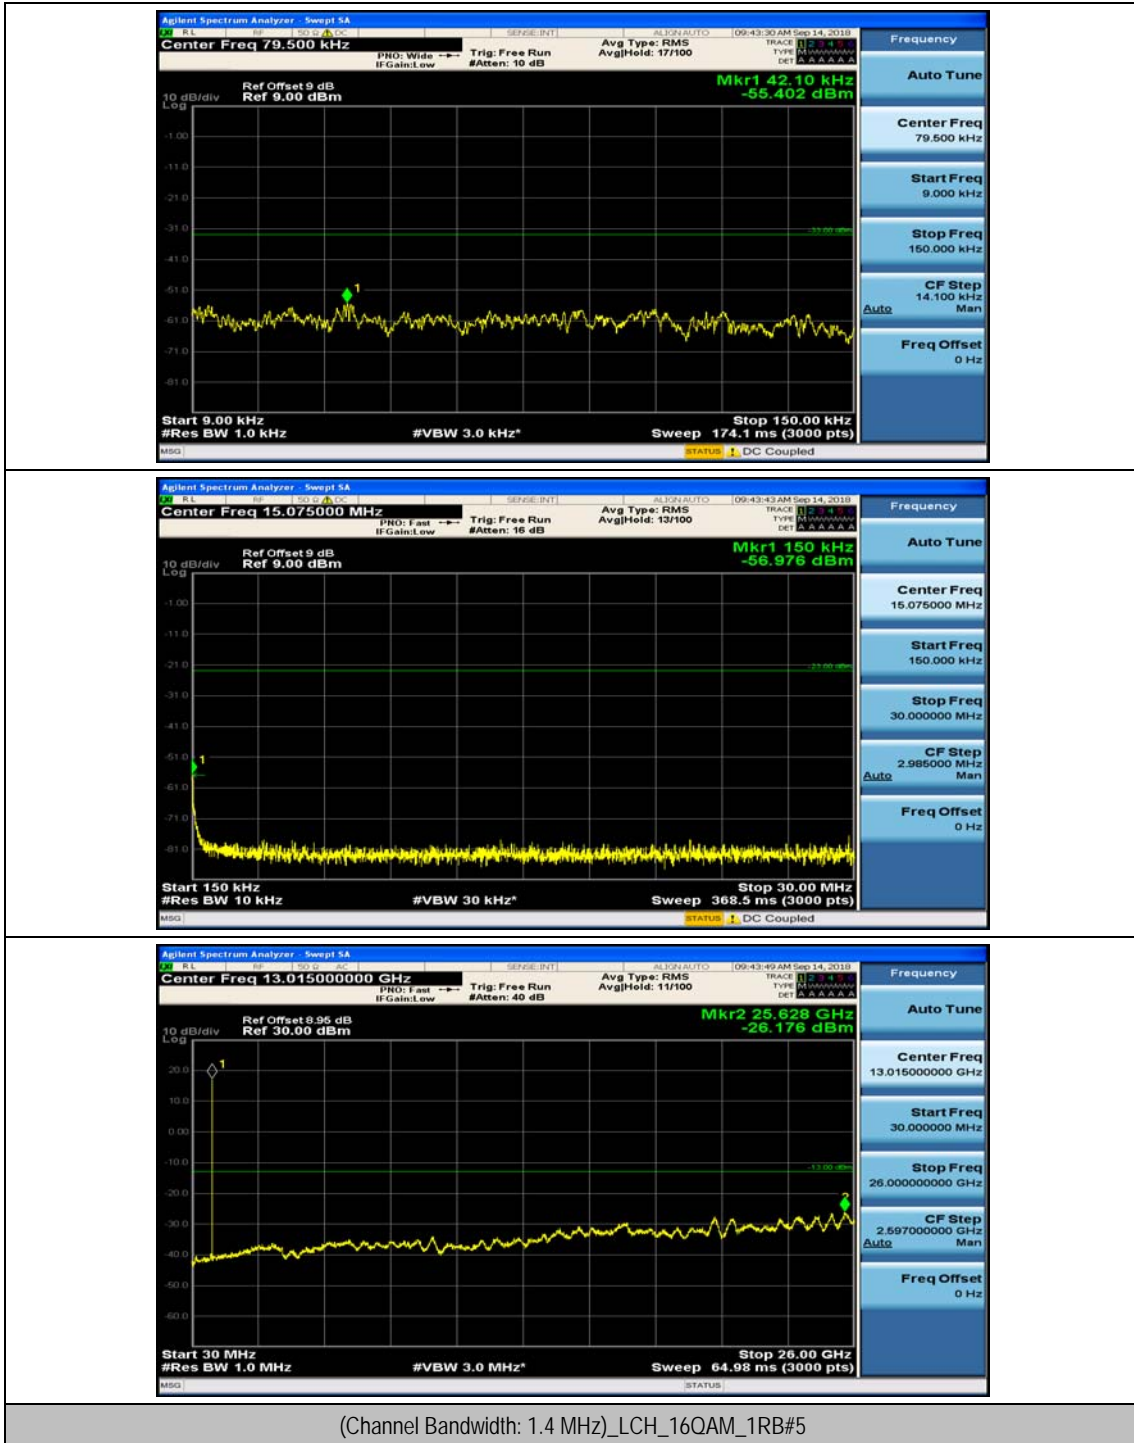

Appendix E: Conducted Spurious Emission

Test Graphs

Channel Bandwidth: 1.4 MHz

(Channel Bandwidth: 1.4 MHz)_MCH_QPSK_1RB#0

(Channel Bandwidth: 1.4 MHz)_MCH_QPSK_1RB#3

(Channel Bandwidth: 1.4 MHz)_HCH_QPSK_1RB#0

(Channel Bandwidth: 1.4 MHz)_HCH_QPSK_1RB#3

(Channel Bandwidth: 1.4 MHz)_LCH_16QAM_1RB#0

(Channel Bandwidth: 1.4 MHz)_LCH_16QAM_1RB#3

(Channel Bandwidth: 1.4 MHz)_MCH_16QAM_1RB#0

(Channel Bandwidth: 1.4 MHz)_MCH_16QAM_1RB#3