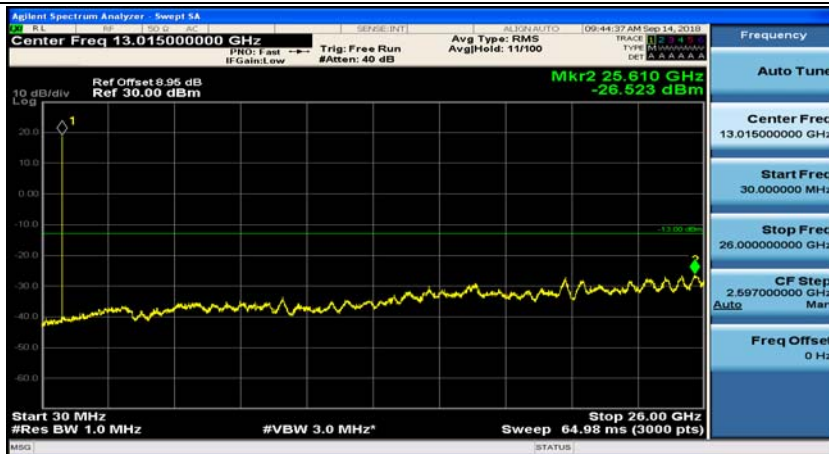

Appendix E: Conducted Spurious Emission

Test Graphs

Channel Bandwidth: 1.4 MHz

(Channel Bandwidth: 1.4 MHz)_MCH_QPSK_1RB#0

(Channel Bandwidth: 1.4 MHz)_MCH_QPSK_1RB#3

(Channel Bandwidth: 1.4 MHz)_HCH_QPSK_1RB#0