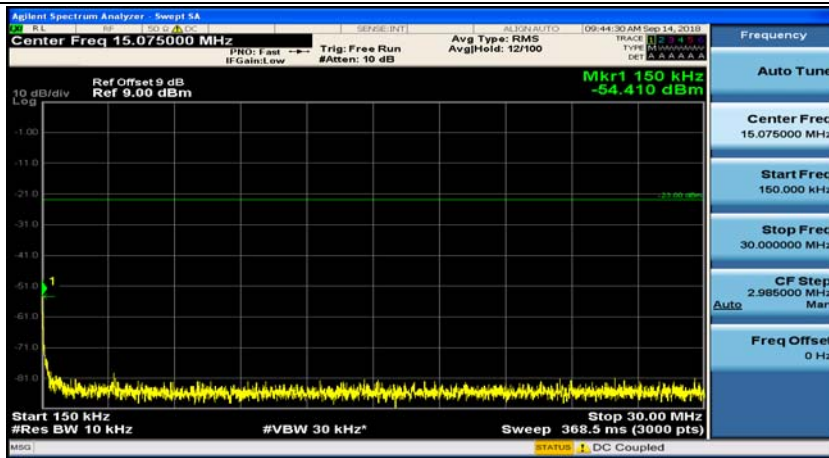

Appendix E: Conducted Spurious Emission

Test Graphs

Channel Bandwidth: 1.4 MHz

(Channel Bandwidth: 1.4 MHz)_MCH_QPSK_1RB#0

(Channel Bandwidth: 1.4 MHz)_MCH_QPSK_1RB#3

(Channel Bandwidth: 1.4 MHz)_HCH_QPSK_1RB#0