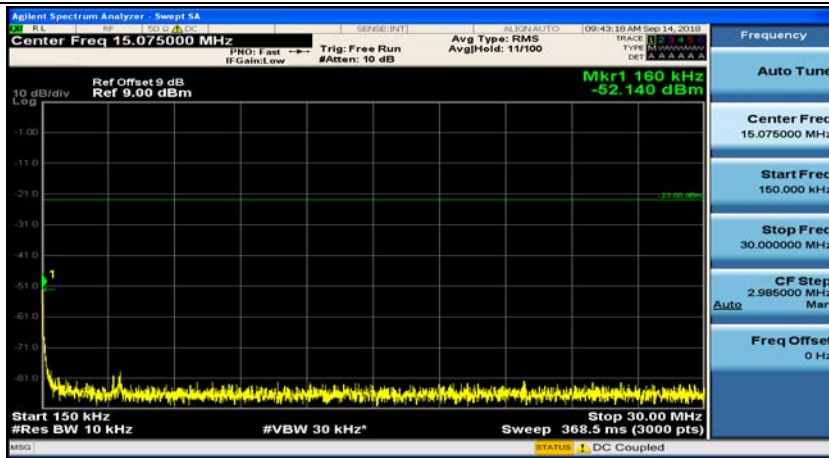

(Channel Bandwidth: 1.4 MHz)_LCH_16QAM_1RB#0