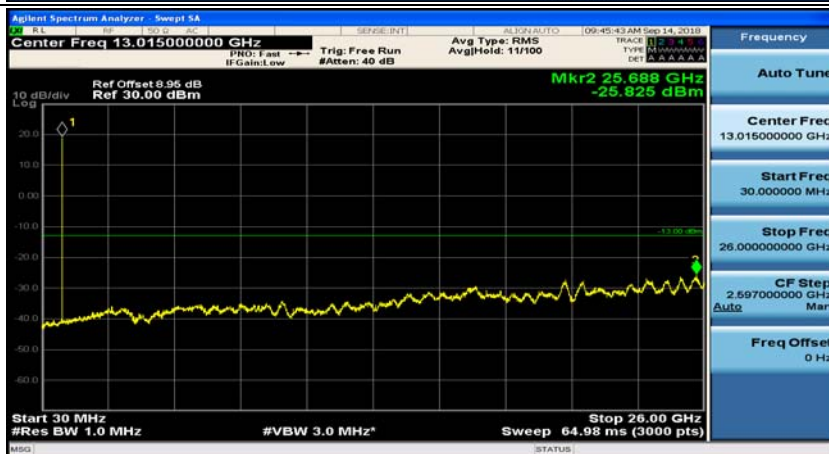

(Channel Bandwidth: 1.4 MHz)_HCH_QPSK_1RB#3

(Channel Bandwidth: 1.4 MHz)_LCH_16QAM_1RB#0

(Channel Bandwidth: 1.4 MHz)_LCH_16QAM_1RB#3

(Channel Bandwidth: 1.4 MHz)_MCH_16QAM_1RB#0

(Channel Bandwidth: 1.4 MHz)_MCH_16QAM_1RB#3