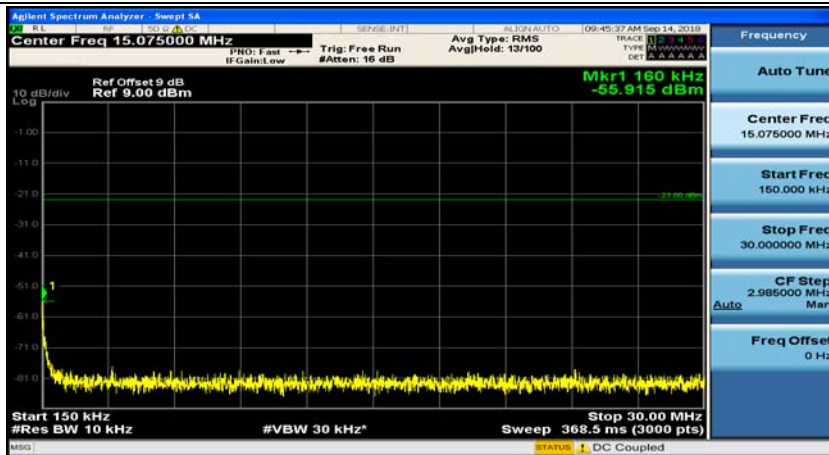

(Channel Bandwidth: 1.4 MHz)_HCH_QPSK_1RB#3

(Channel Bandwidth: 1.4 MHz)_LCH_16QAM_1RB#0

(Channel Bandwidth: 1.4 MHz)_LCH_16QAM_1RB#3

(Channel Bandwidth: 1.4 MHz)_MCH_16QAM_1RB#0

(Channel Bandwidth: 1.4 MHz)_MCH_16QAM_1RB#3