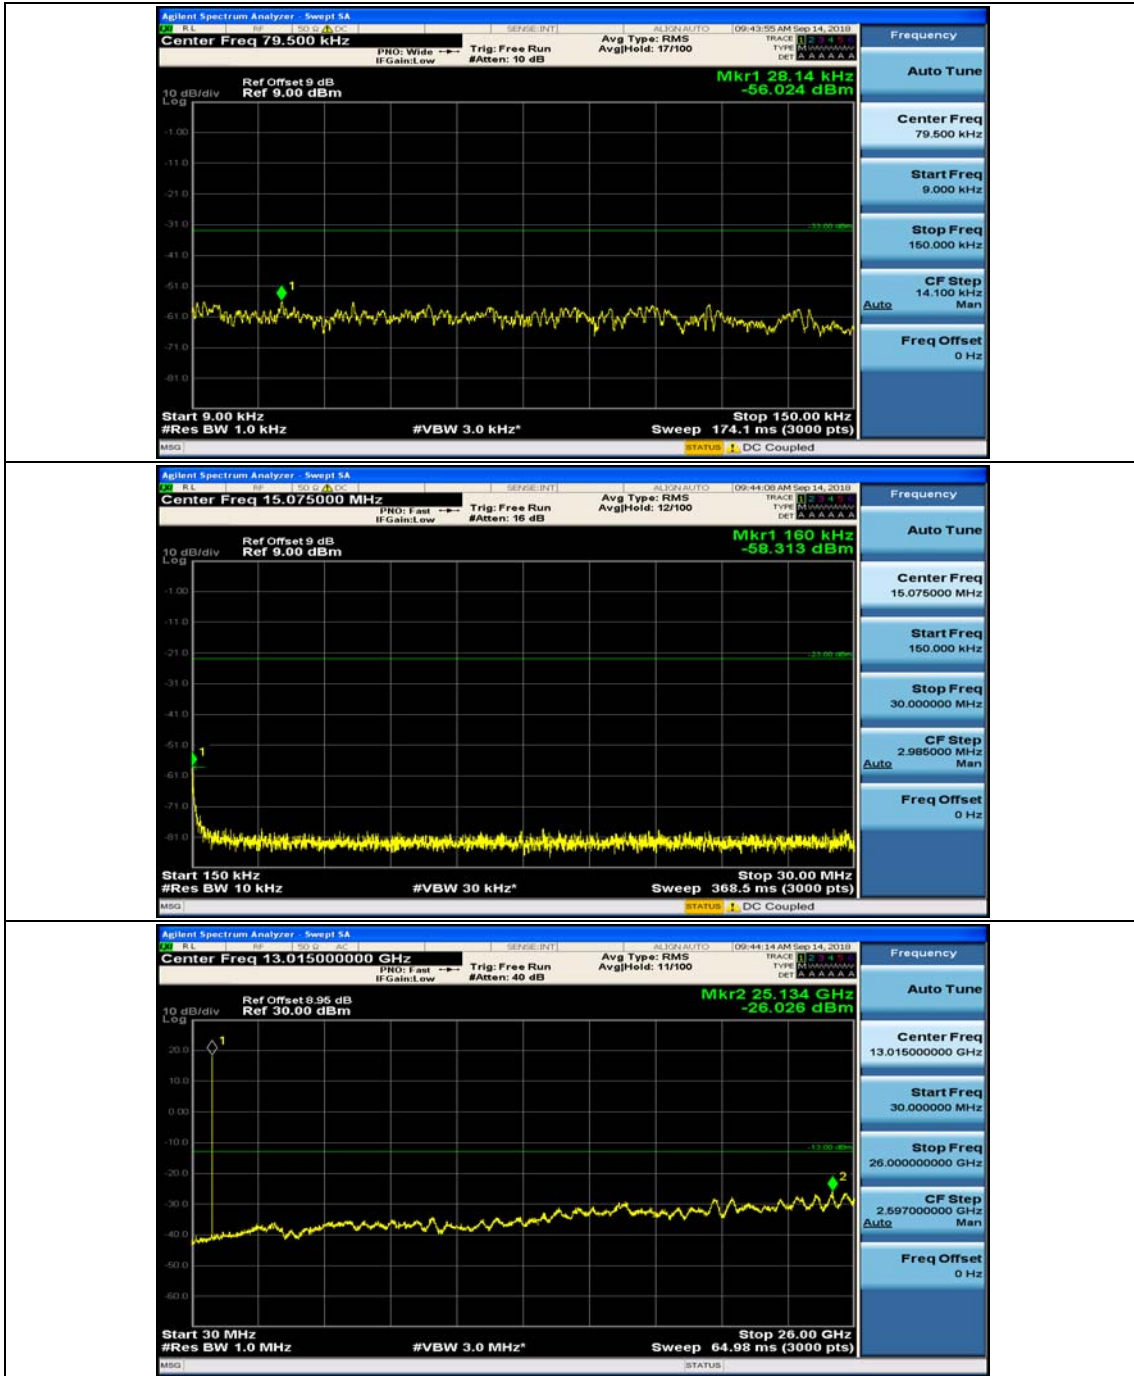

Appendix E: Conducted Spurious Emission

Test Graphs

Channel Bandwidth: 1.4 MHz

(Channel Bandwidth: 1.4 MHz)_MCH_QPSK_1RB#0

(Channel Bandwidth: 1.4 MHz)_MCH_QPSK_1RB#3

(Channel Bandwidth: 1.4 MHz)_HCH_QPSK_1RB#0

(Channel Bandwidth: 1.4 MHz)_HCH_QPSK_1RB#3

(Channel Bandwidth: 1.4 MHz)_LCH_16QAM_1RB#0

(Channel Bandwidth: 1.4 MHz)_LCH_16QAM_1RB#3

(Channel Bandwidth: 1.4 MHz)_MCH_16QAM_1RB#0

(Channel Bandwidth: 1.4 MHz)_MCH_16QAM_1RB#3

(Channel Bandwidth: 1.4 MHz)_HCH_16QAM_1RB#0

(Channel Bandwidth: 1.4 MHz)_HCH_16QAM_1RB#3