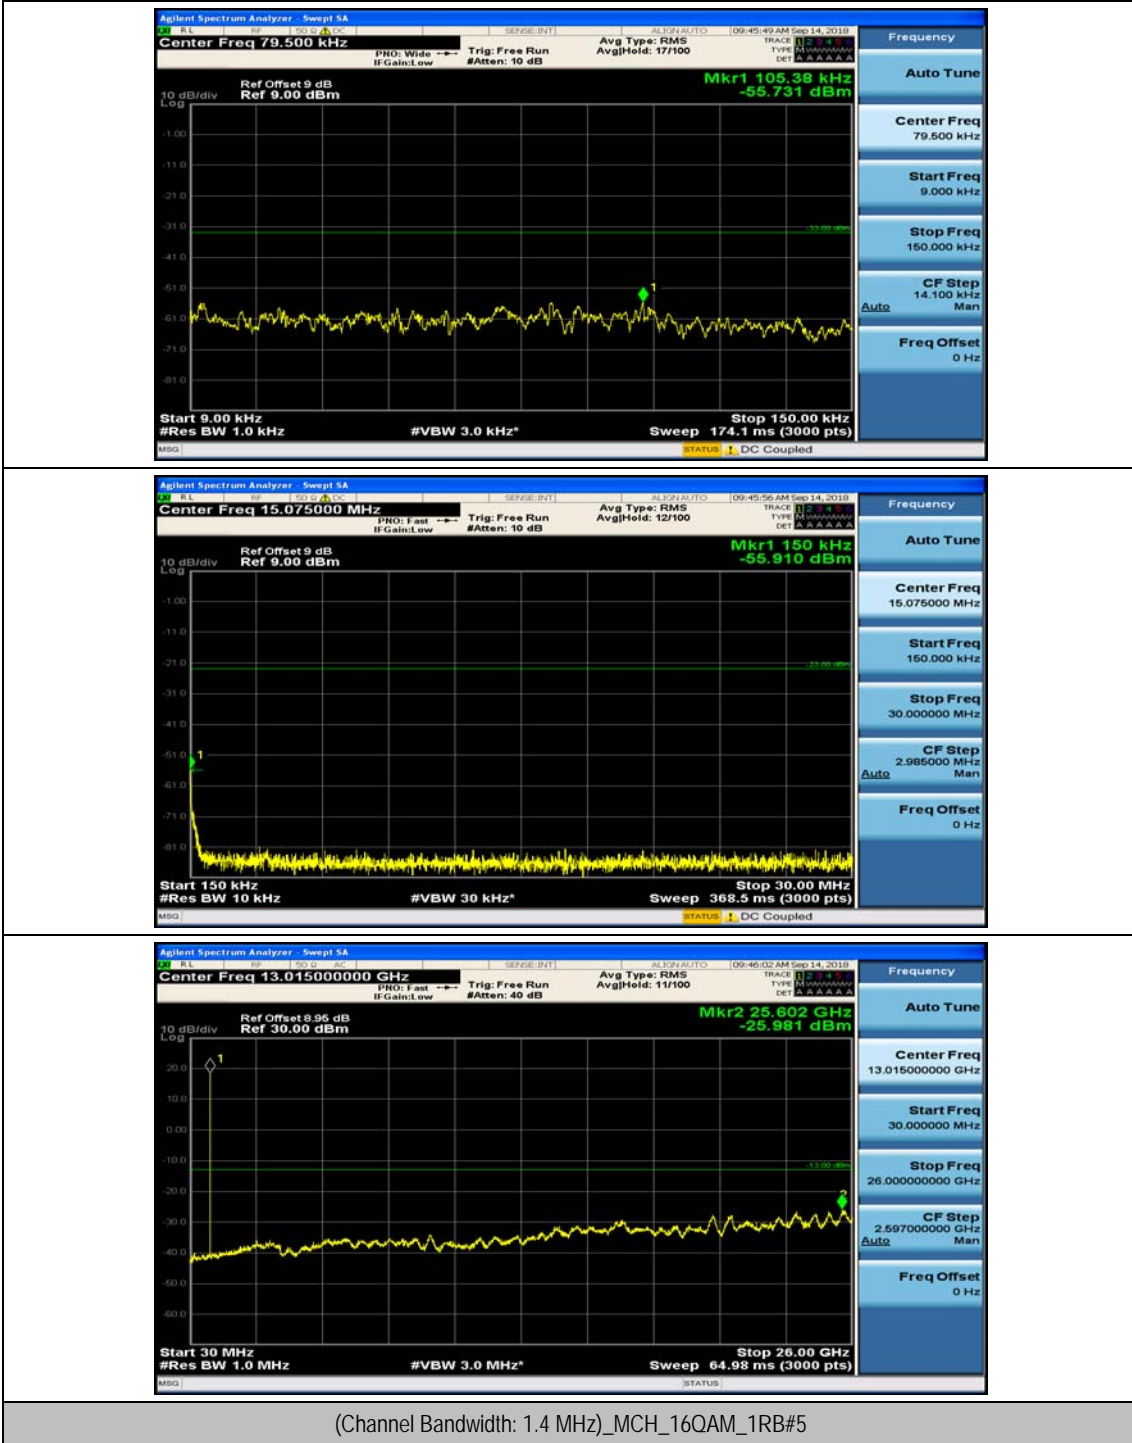

(Channel Bandwidth: 1.4 MHz)_HCH_QPSK_1RB#3

(Channel Bandwidth: 1.4 MHz)_LCH_16QAM_1RB#0

(Channel Bandwidth: 1.4 MHz)_LCH_16QAM_1RB#3

(Channel Bandwidth: 1.4 MHz)_MCH_16QAM_1RB#0

(Channel Bandwidth: 1.4 MHz)_MCH_16QAM_1RB#3