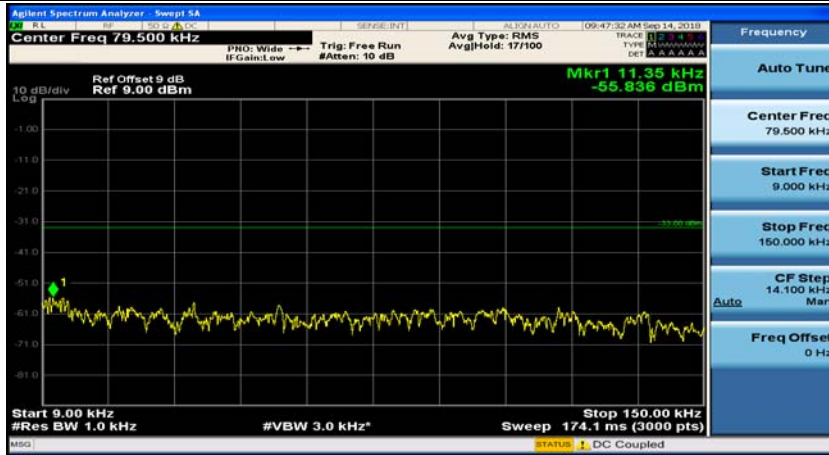

(Channel Bandwidth: 1.4 MHz)_HCH_16QAM_1RB#0