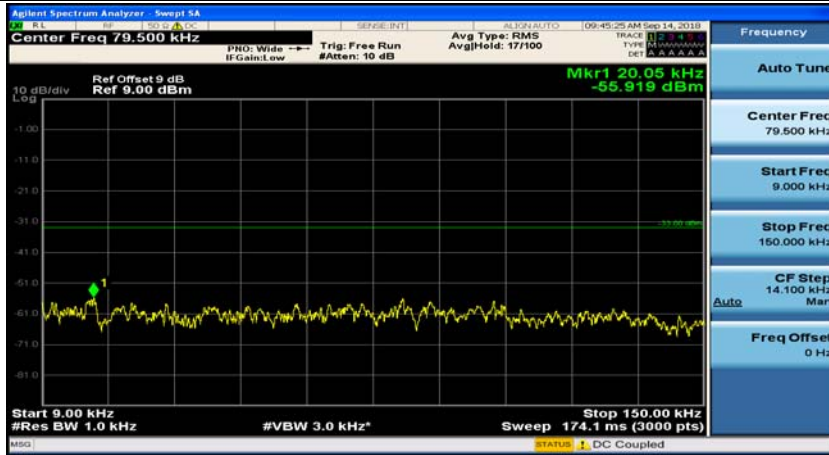

(Channel Bandwidth: 1.4 MHz)_HCH_QPSK_1RB#3

(Channel Bandwidth: 1.4 MHz)_LCH_16QAM_1RB#0

(Channel Bandwidth: 1.4 MHz)_LCH_16QAM_1RB#3

(Channel Bandwidth: 1.4 MHz)_MCH_16QAM_1RB#0

(Channel Bandwidth: 1.4 MHz)_MCH_16QAM_1RB#3