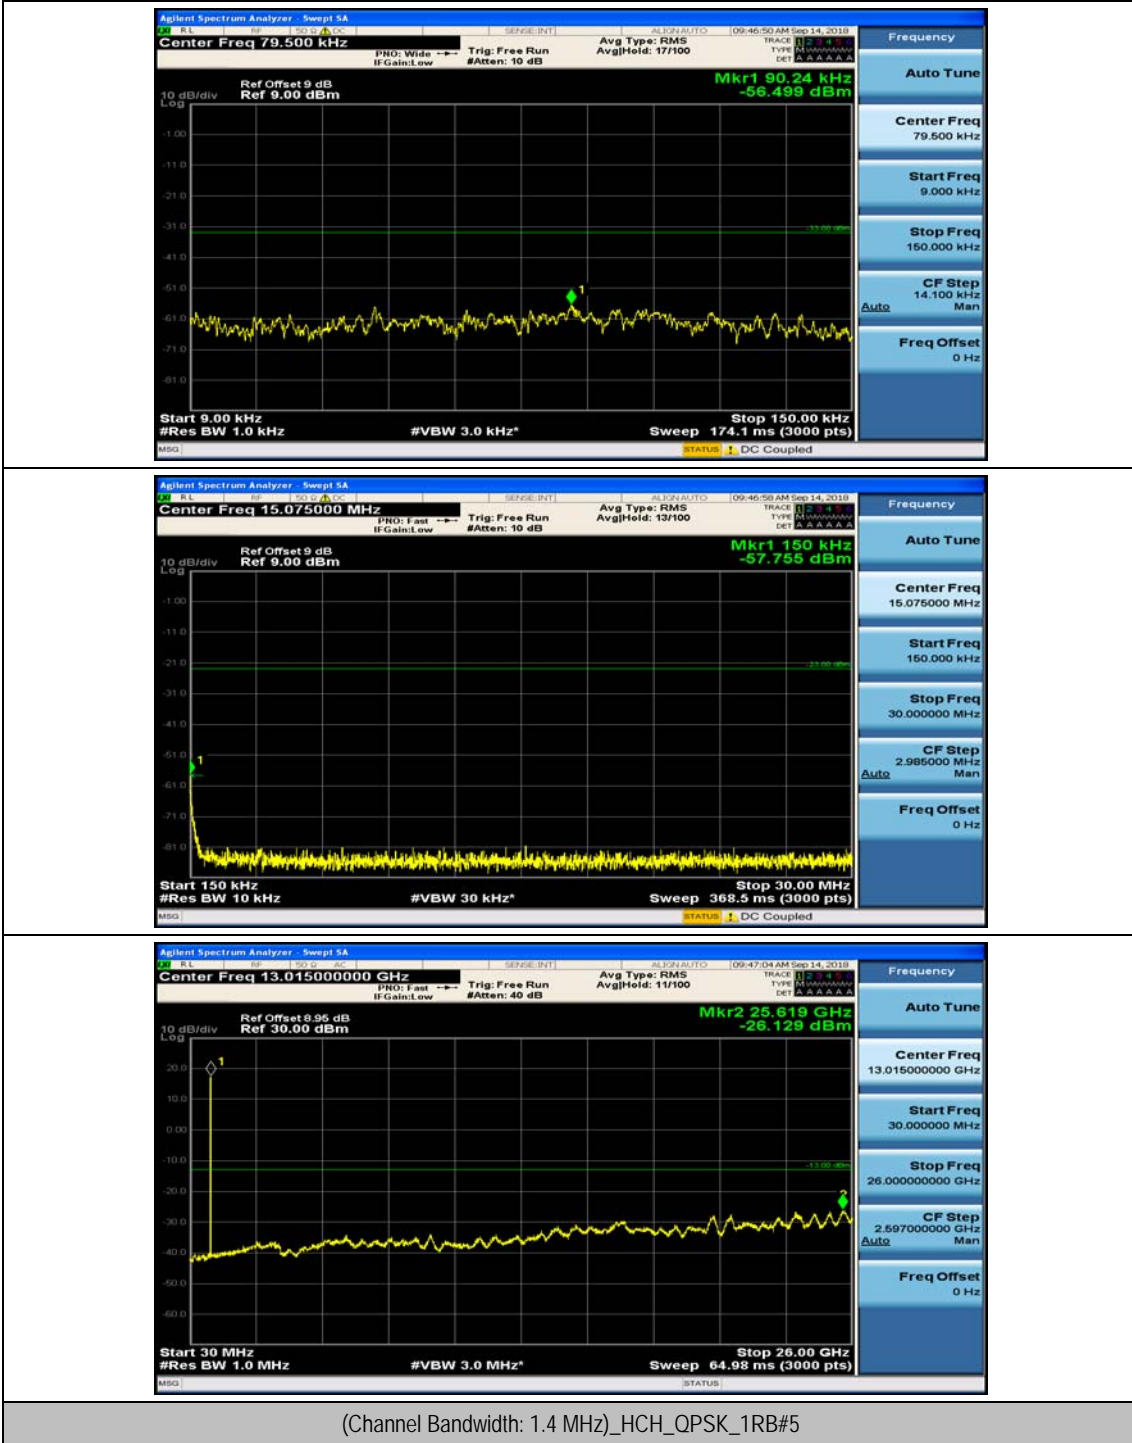

(Channel Bandwidth: 1.4 MHz)_HCH_QPSK_1RB#3