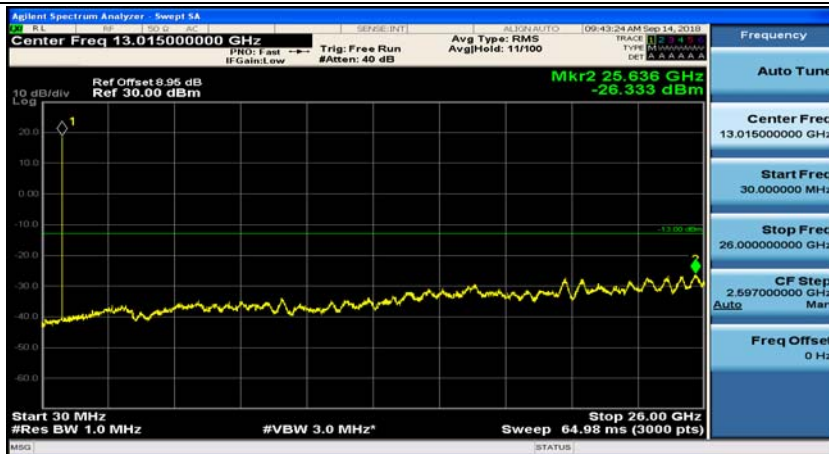

(Channel Bandwidth: 1.4 MHz)_LCH_16QAM_1RB#0