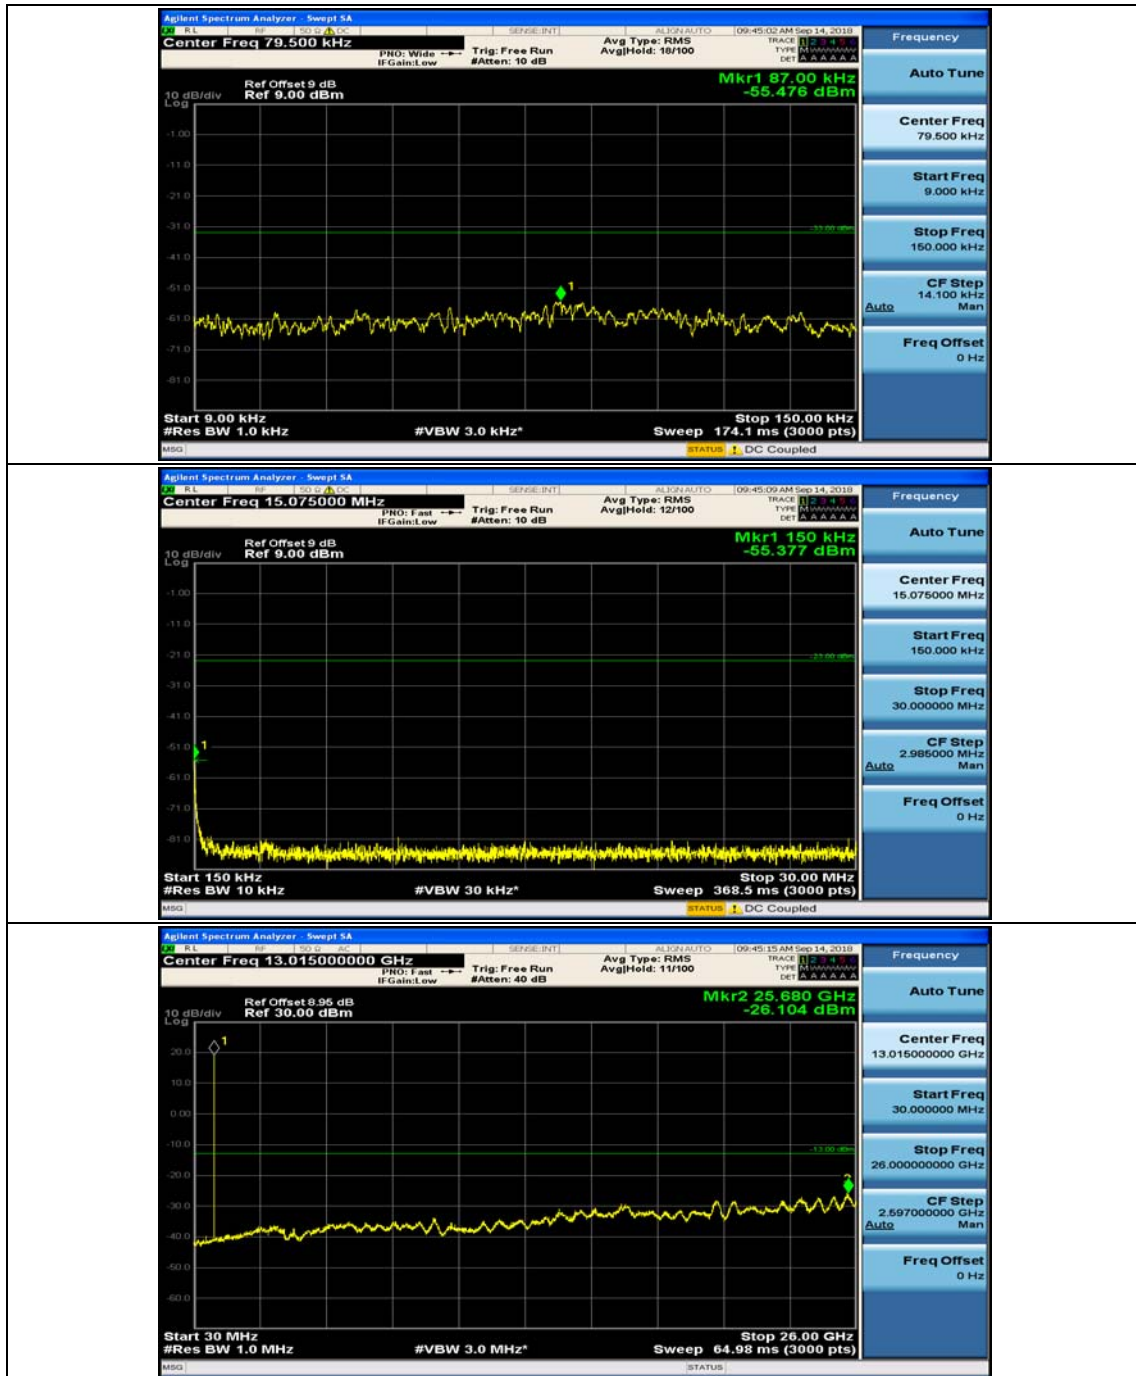

Appendix E: Conducted Spurious Emission

Test Graphs

Channel Bandwidth: 1.4 MHz

(Channel Bandwidth: 1.4 MHz)_MCH_QPSK_1RB#0

(Channel Bandwidth: 1.4 MHz)_MCH_QPSK_1RB#3

(Channel Bandwidth: 1.4 MHz)_HCH_QPSK_1RB#0