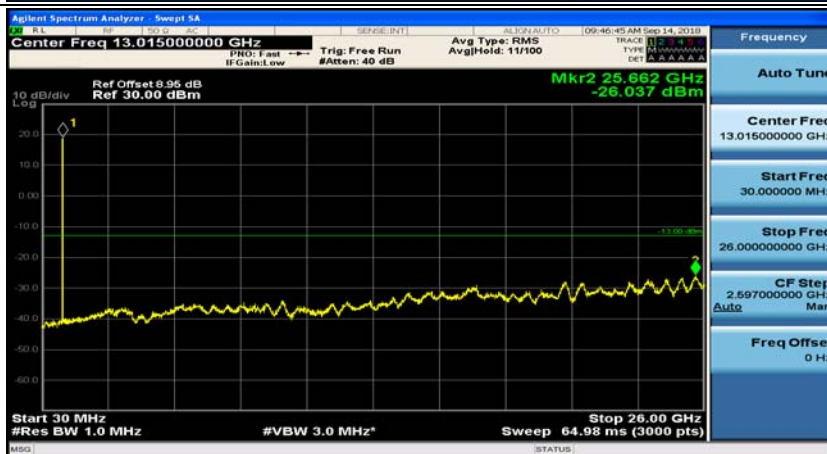

Appendix E: Conducted Spurious Emission

Test Graphs

Channel Bandwidth: 1.4 MHz

(Channel Bandwidth: 1.4 MHz)_MCH_QPSK_1RB#0

(Channel Bandwidth: 1.4 MHz)_MCH_QPSK_1RB#3

(Channel Bandwidth: 1.4 MHz)_HCH_QPSK_1RB#0