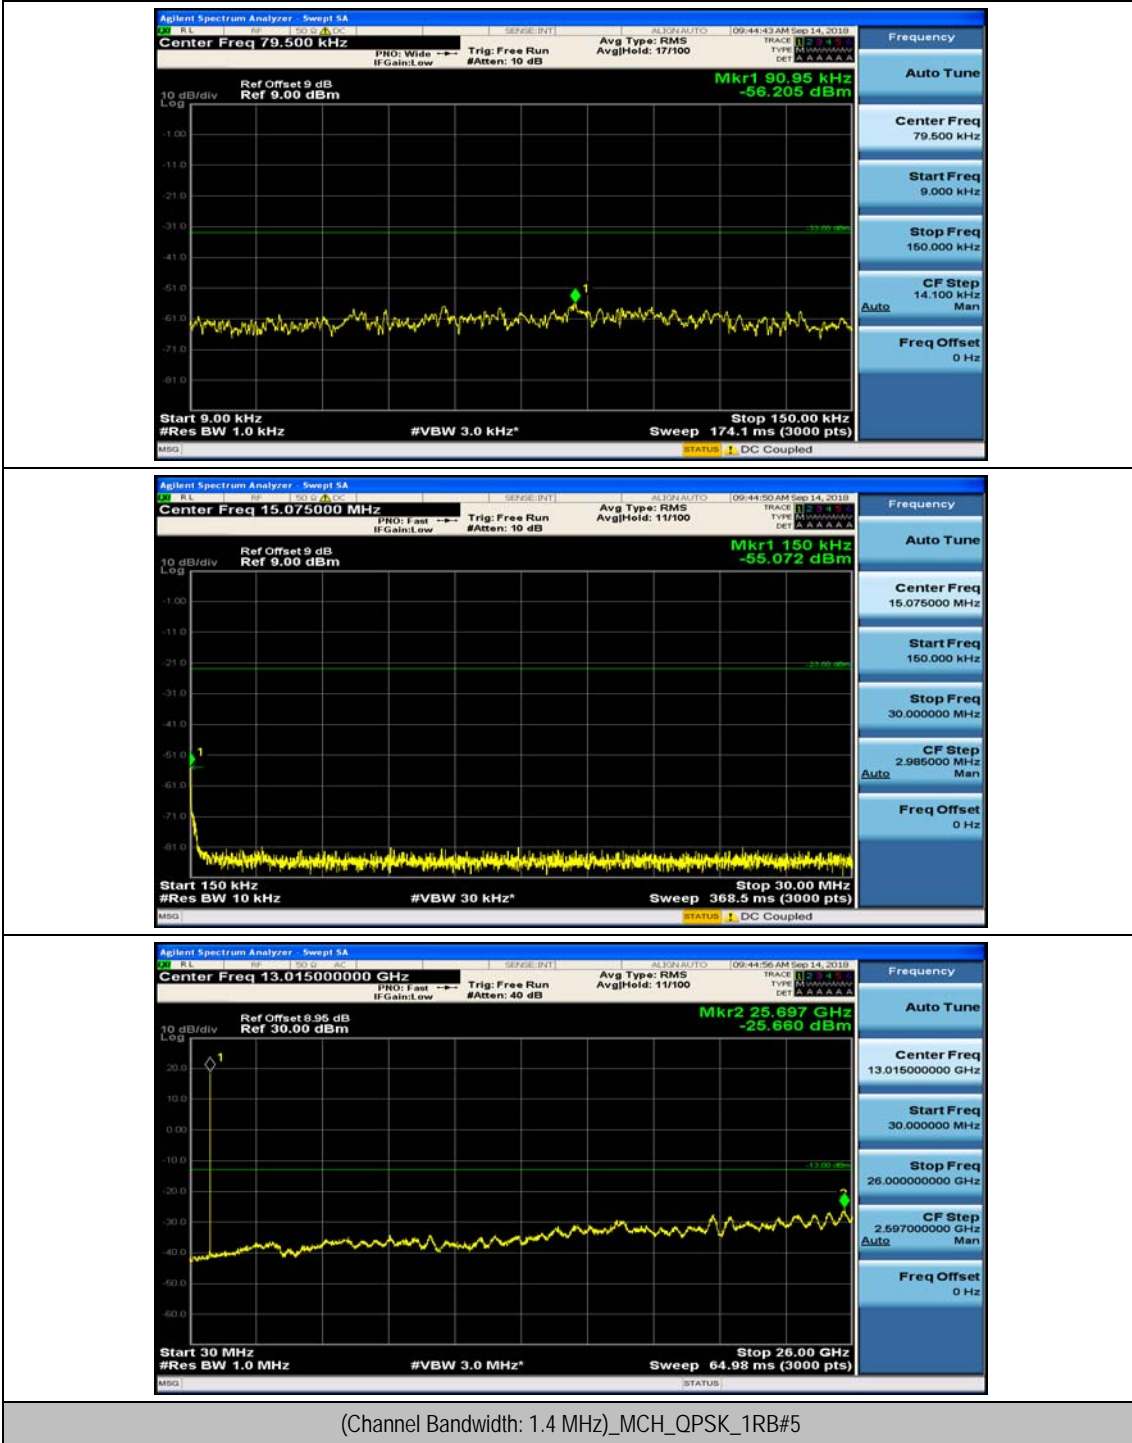

Appendix E: Conducted Spurious Emission

Test Graphs

Channel Bandwidth: 1.4 MHz

(Channel Bandwidth: 1.4 MHz)_MCH_QPSK_1RB#0

(Channel Bandwidth: 1.4 MHz)_MCH_QPSK_1RB#3

(Channel Bandwidth: 1.4 MHz)_HCH_QPSK_1RB#0