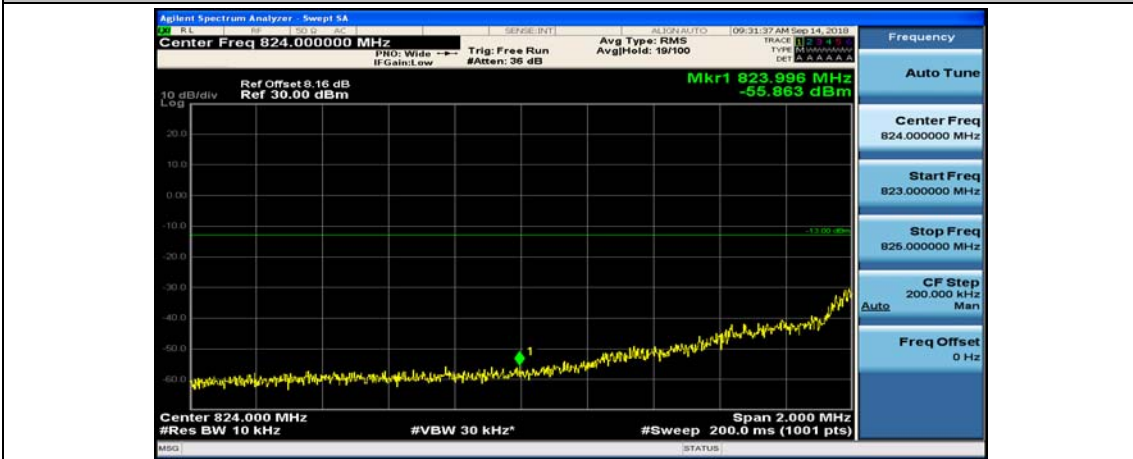

(Channel Bandwidth: 1.4 MHz)_HCH_16QAM_6RB#0

Channel Bandwidth: 3 MHz

(Channel Bandwidth: 3 MHz)_LCH_QPSK_1RB#0

(Channel Bandwidth: 3 MHz)_LCH_QPSK_1RB#7

(Channel Bandwidth: 3 MHz)_LCH_QPSK_1RB#14

(Channel Bandwidth: 3 MHz)_LCH_QPSK_8RB#0