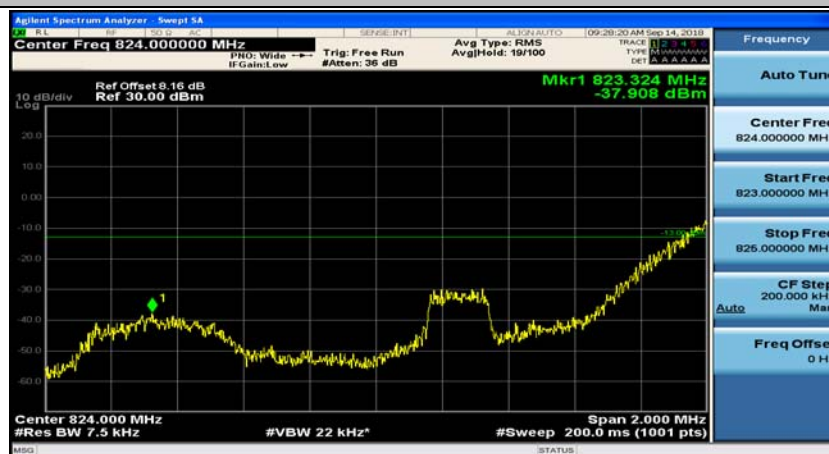

(Channel Bandwidth: 1.4 MHz)_LCH_QPSK_1RB#5