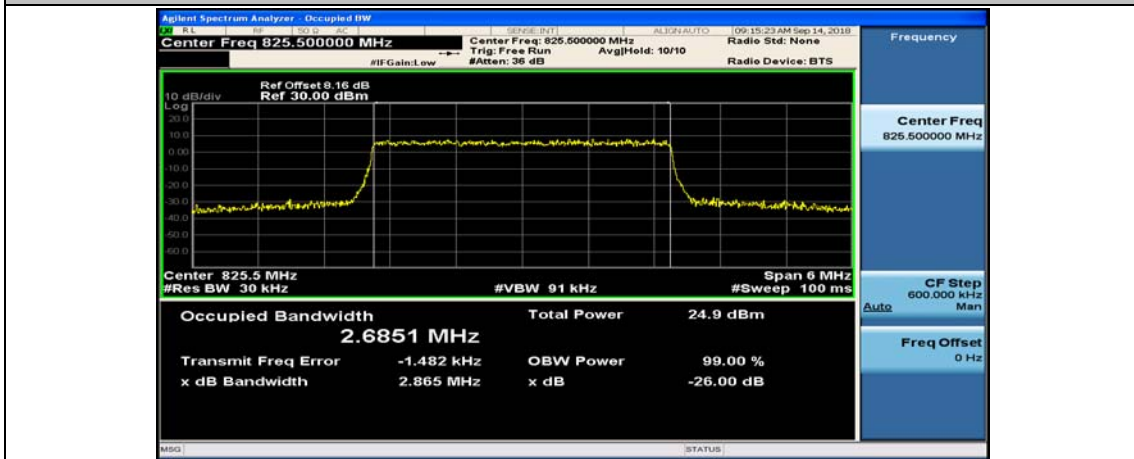

Channel Bandwidth: 3 MHz

(Channel Bandwidth: 3 MHz)_LCH_QPSK_15RB#0

(Channel Bandwidth: 3 MHz)_MCH_QPSK_15RB#0

(Channel Bandwidth: 3 MHz)_HCH_QPSK_15RB#0

(Channel Bandwidth: 3 MHz)_LCH_16QAM_15RB#0

(Channel Bandwidth: 3 MHz)_MCH_16QAM_15RB#0