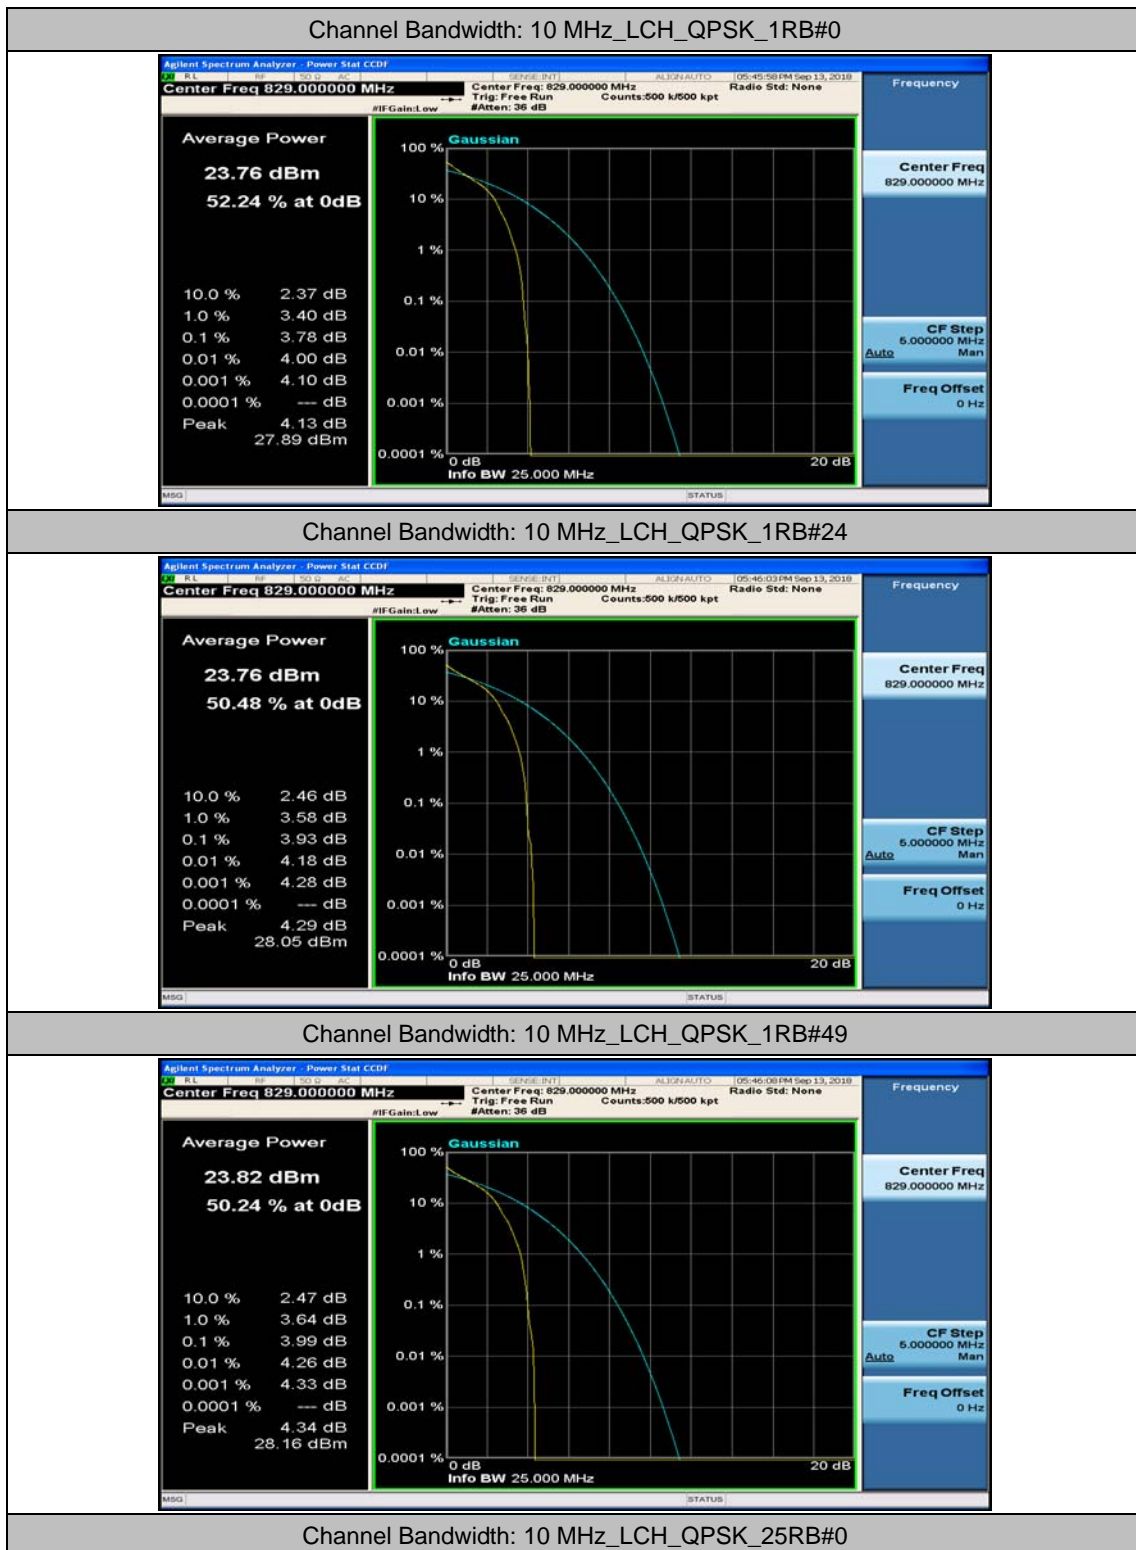

(Channel Bandwidth: 5 MHz)_HCH_16QAM_1RB#24

(Channel Bandwidth: 5 MHz)_HCH_16QAM_12RB#0

(Channel Bandwidth: 5 MHz)_HCH_16QAM_12RB#6

(Channel Bandwidth: 5 MHz)_HCH_16QAM_12RB#13

(Channel Bandwidth: 5 MHz)_HCH_16QAM_25RB#0

Channel Bandwidth: 10 MHz

Channel Bandwidth: 10 MHz_MCH_QPSK_1RB#0

Channel Bandwidth: 10 MHz_MCH_QPSK_1RB#24

Channel Bandwidth: 10 MHz_MCH_QPSK_1RB#49

Channel Bandwidth: 10 MHz_MCH_QPSK_50RB#0

Channel Bandwidth: 10 MHz_HCH_QPSK_1RB#0