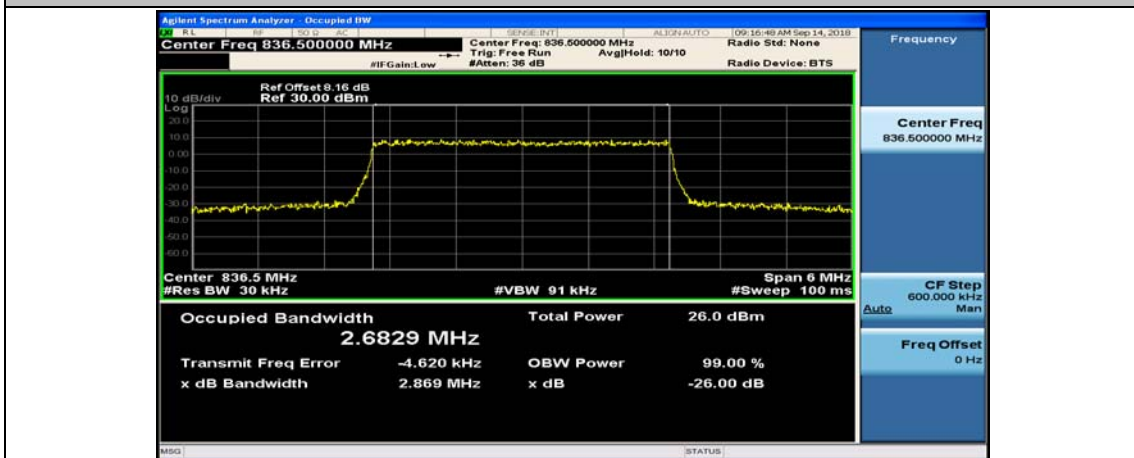

(Channel Bandwidth: 3 MHz)_MCH_QPSK_15RB#0