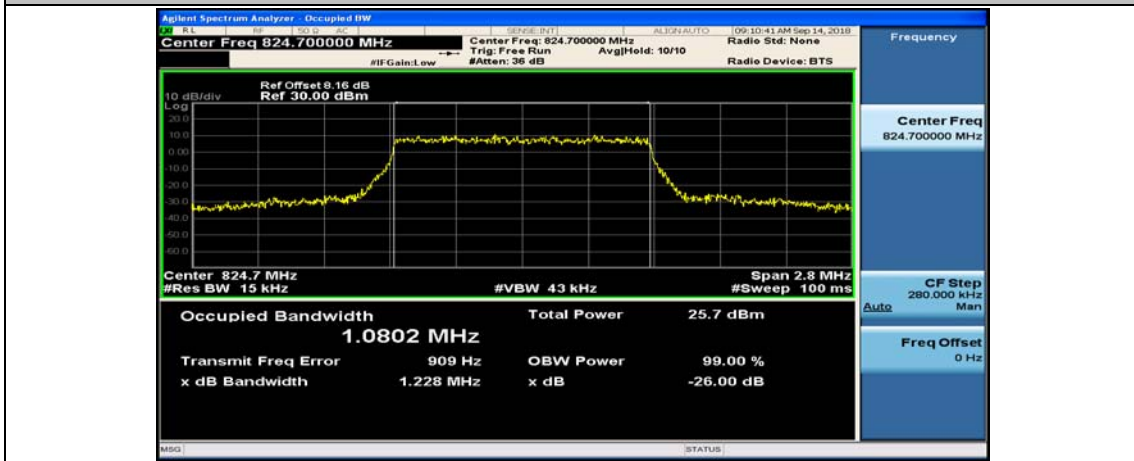

Test Graphs

Channel Bandwidth: 1.4 MHz

(Channel Bandwidth: 1.4 MHz)_HCH_QPSK_6RB#0

(Channel Bandwidth: 1.4 MHz)_LCH_16QAM_6RB#0

(Channel Bandwidth: 1.4 MHz)_MCH_16QAM_6RB#0

(Channel Bandwidth: 1.4 MHz)_HCH_16QAM_6RB#0