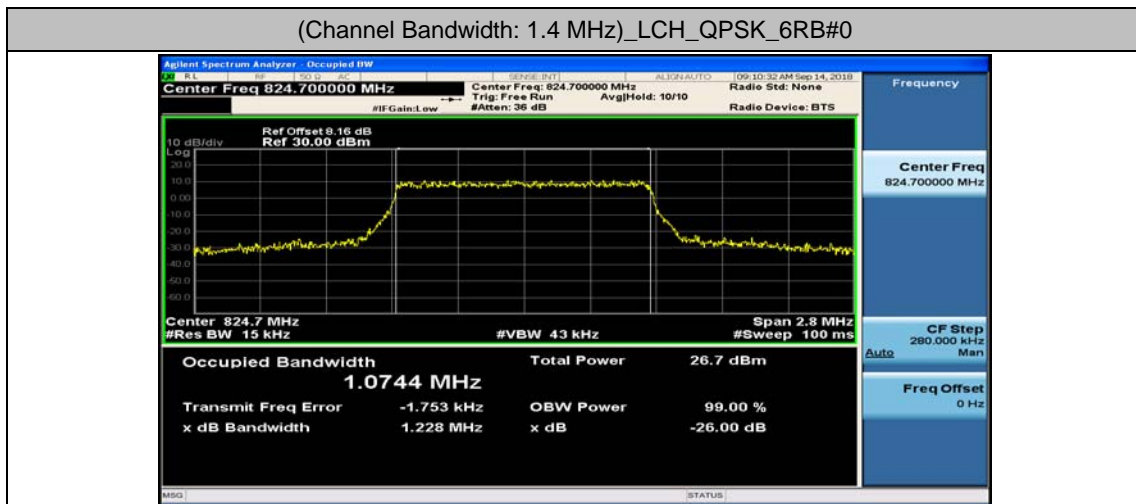

Channel Bandwidth: 10 MHz

Channel Bandwidth: 10 MHz						
Modulation	Channel	RB Configuration		Occupied Bandwidth (MHz)	26dB Bandwidth (MHz)	Verdict
		Size	Offset			
QPSK	LCH	50	0	8.9340	9.509	PASS
	MCH	50	0	8.9379	9.410	PASS
	HCH	50	0	8.9438	9.556	PASS
16QAM	LCH	50	0	8.9318	9.457	PASS
	MCH	50	0	8.9566	9.385	PASS
	HCH	50	0	8.9379	9.428	PASS

Test Graphs

Channel Bandwidth: 1.4 MHz