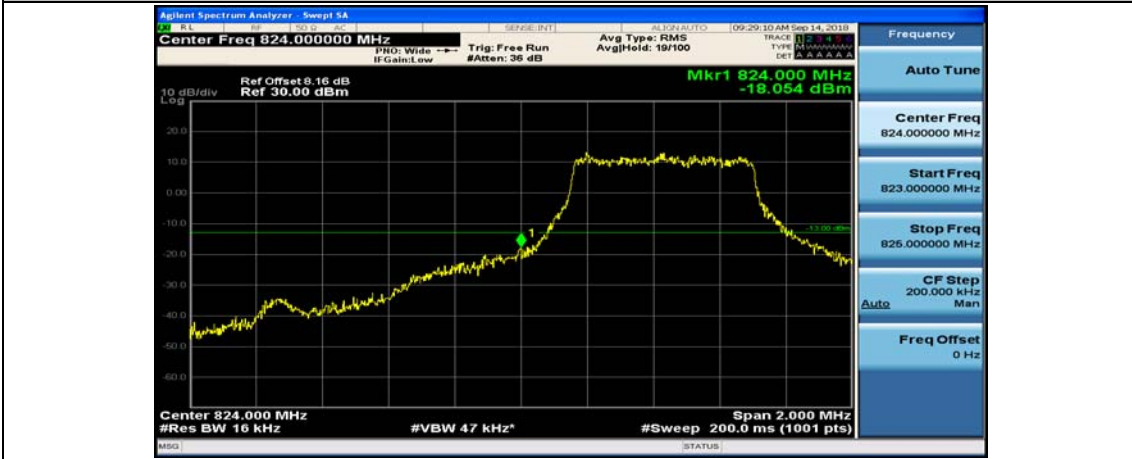

(Channel Bandwidth: 1.4 MHz)_LCH_16QAM_3RB#0