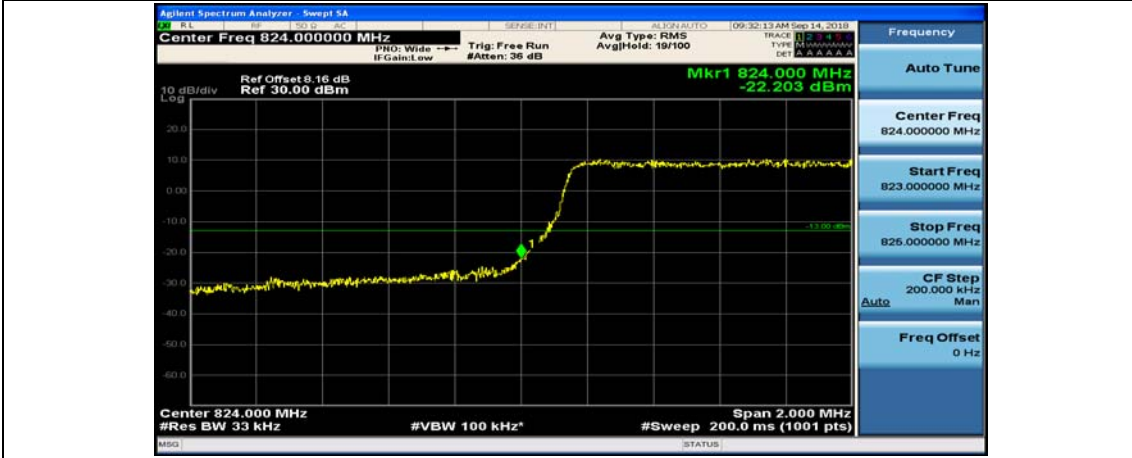

(Channel Bandwidth: 1.4 MHz)_HCH_16QAM_6RB#0

Channel Bandwidth: 3 MHz

(Channel Bandwidth: 3 MHz)_LCH_QPSK_1RB#0

(Channel Bandwidth: 3 MHz)_LCH_QPSK_1RB#7

(Channel Bandwidth: 3 MHz)_LCH_QPSK_1RB#14

(Channel Bandwidth: 3 MHz)_LCH_QPSK_8RB#0