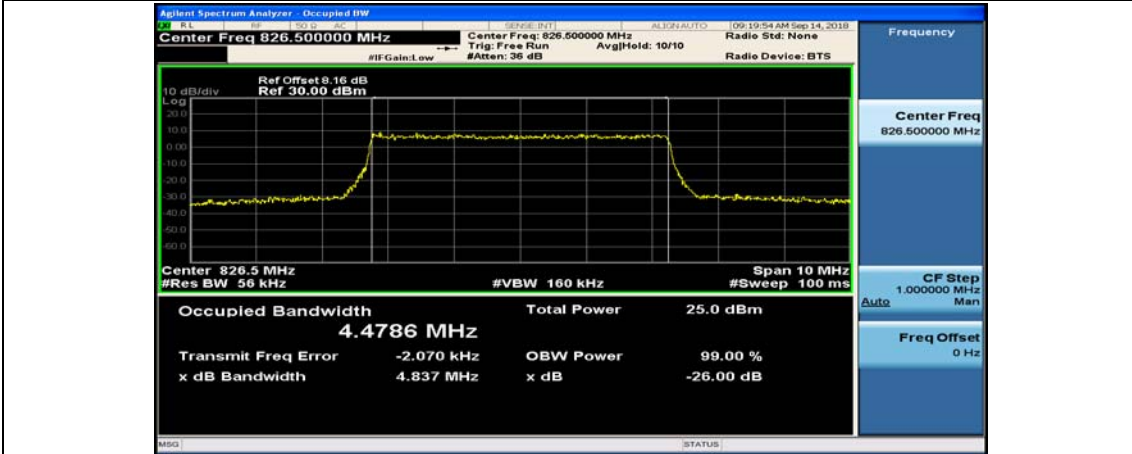

Channel Bandwidth: 5 MHz

(Channel Bandwidth: 5 MHz)_LCH_QPSK_25RB#0