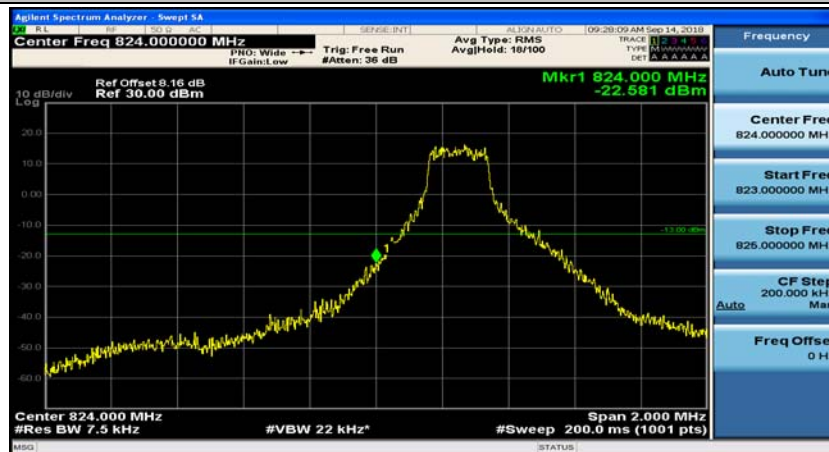

Channel Bandwidth: 10 MHz_LCH_16QAM_50RB#0

Channel Bandwidth: 10 MHz_MCH_16QAM_50RB#0

Appendix D: Band Edge

Test Graphs

Channel Bandwidth: 1.4 MHz

(Channel Bandwidth: 1.4 MHz)_LCH_QPSK_1RB#0

(Channel Bandwidth: 1.4 MHz)_LCH_QPSK_1RB#3