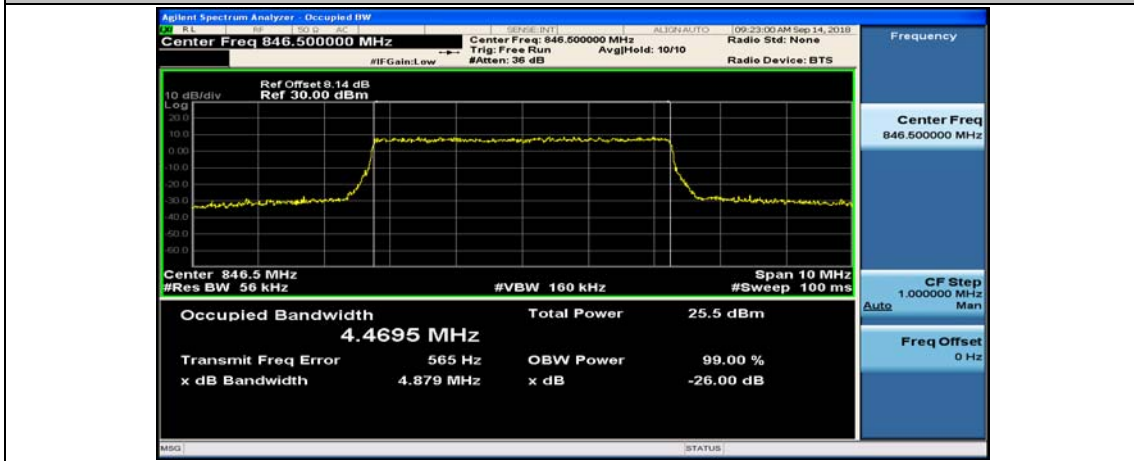

(Channel Bandwidth: 3 MHz)_HCH_16QAM_15RB#0

Channel Bandwidth: 5 MHz

(Channel Bandwidth: 5 MHz)_LCH_QPSK_25RB#0

(Channel Bandwidth: 5 MHz)_MCH_QPSK_25RB#0

(Channel Bandwidth: 5 MHz)_HCH_QPSK_25RB#0

(Channel Bandwidth: 5 MHz)_LCH_16QAM_25RB#0