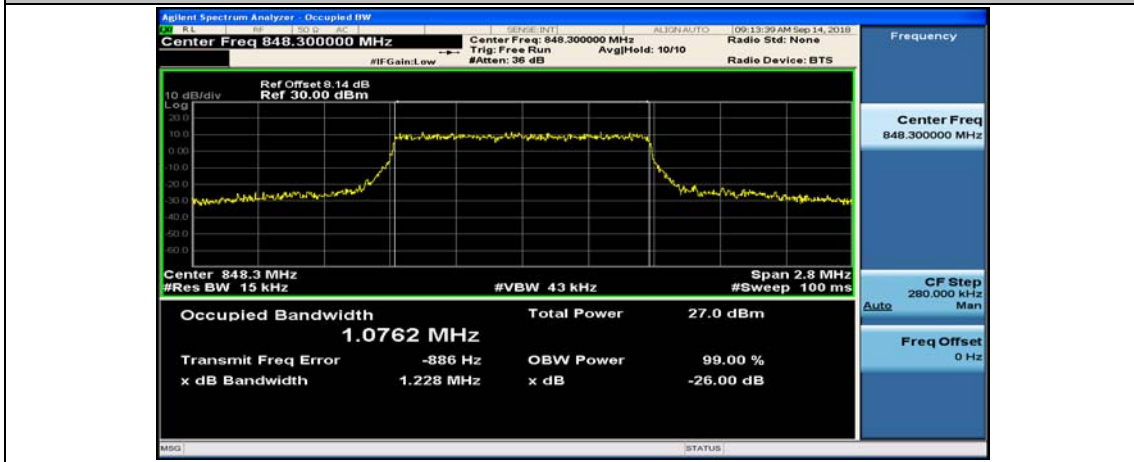

(Channel Bandwidth: 1.4 MHz)_HCH_QPSK_6RB#0