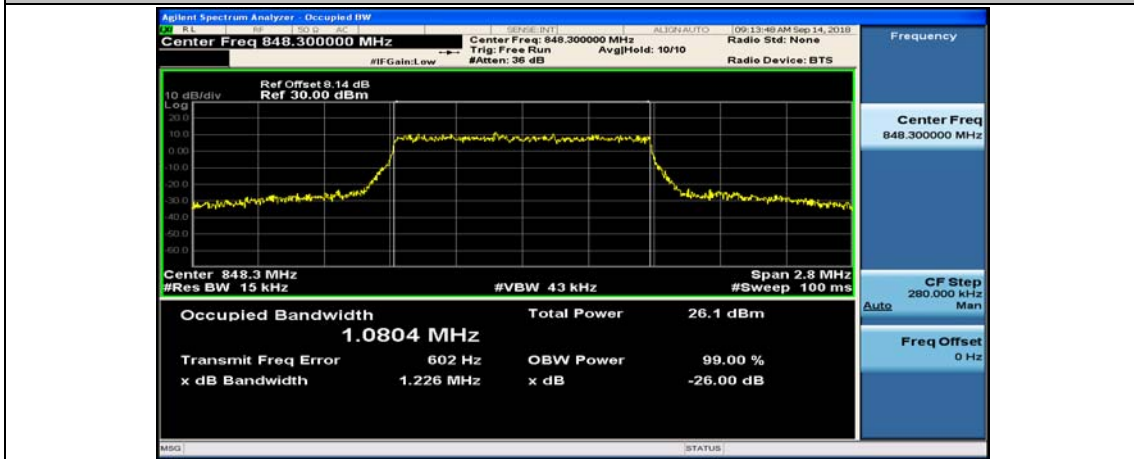

Test Graphs

Channel Bandwidth: 1.4 MHz

(Channel Bandwidth: 1.4 MHz)_HCH_QPSK_6RB#0

(Channel Bandwidth: 1.4 MHz)_LCH_16QAM_6RB#0

(Channel Bandwidth: 1.4 MHz)_MCH_16QAM_6RB#0

(Channel Bandwidth: 1.4 MHz)_HCH_16QAM_6RB#0