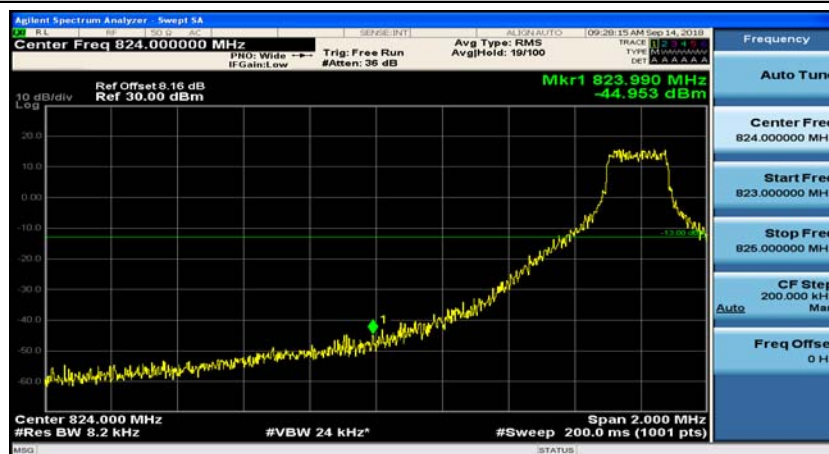

Channel Bandwidth: 10 MHz_LCH_16QAM_50RB#0

Channel Bandwidth: 10 MHz_MCH_16QAM_50RB#0

Appendix D: Band Edge

Test Graphs

Channel Bandwidth: 1.4 MHz

(Channel Bandwidth: 1.4 MHz)_LCH_QPSK_1RB#0

(Channel Bandwidth: 1.4 MHz)_LCH_QPSK_1RB#3