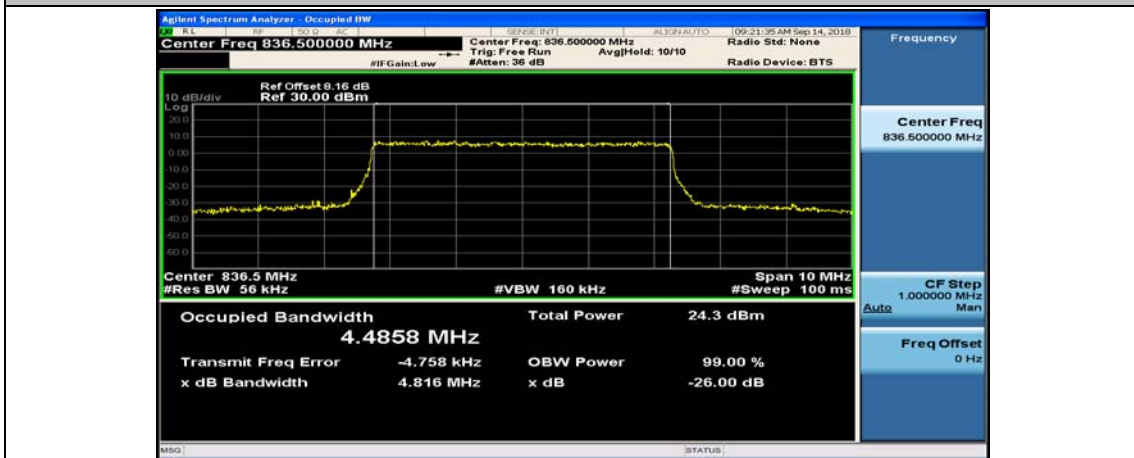

(Channel Bandwidth: 5 MHz)_MCH_16QAM_25RB#0