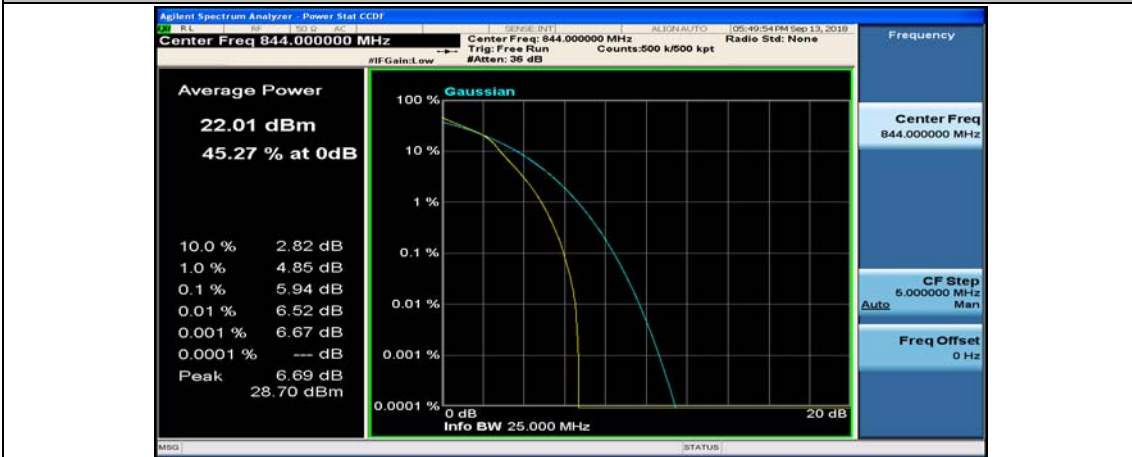

Channel Bandwidth: 10 MHz_MCH_16QAM_1RB#0

Channel Bandwidth: 10 MHz_MCH_16QAM_1RB#24

Channel Bandwidth: 10 MHz_MCH_16QAM_1RB#49

Appendix C: 26dB Bandwidth and Occupied Bandwidth

Test Result

Channel Bandwidth: 1.4 MHz

Channel Bandwidth: 1.4 MHz						
Modulation	Channel	RB Configuration		Occupied Bandwidth (MHz)	26dB Bandwidth (MHz)	Verdict
		Size	Offset			
QPSK	LCH	6	0	1.0744	1.228	PASS
	MCH	6	0	1.0747	1.199	PASS
	HCH	6	0	1.0762	1.228	PASS
16QAM	LCH	6	0	1.0802	1.228	PASS
	MCH	6	0	1.0812	1.220	PASS
	HCH	6	0	1.0804	1.226	PASS