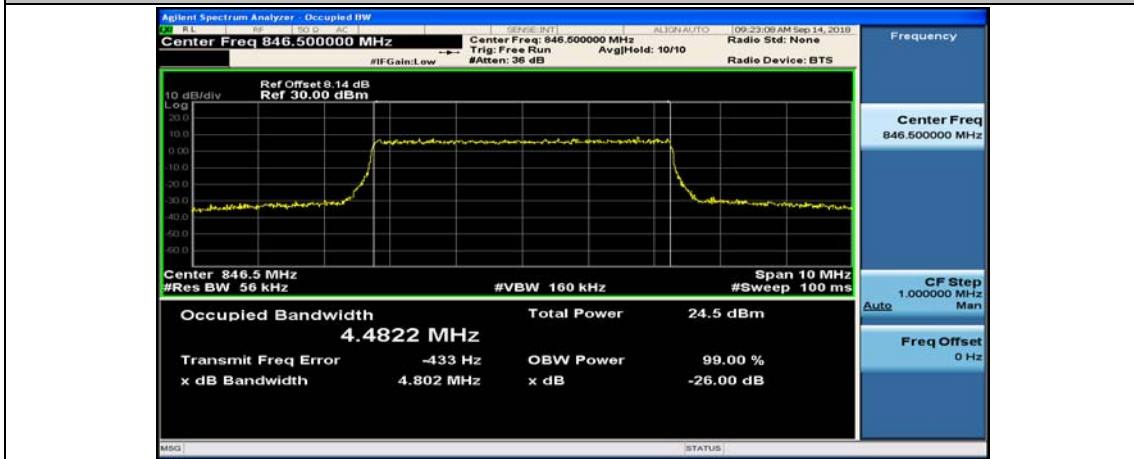

(Channel Bandwidth: 5 MHz)_HCH_16QAM_25RB#0