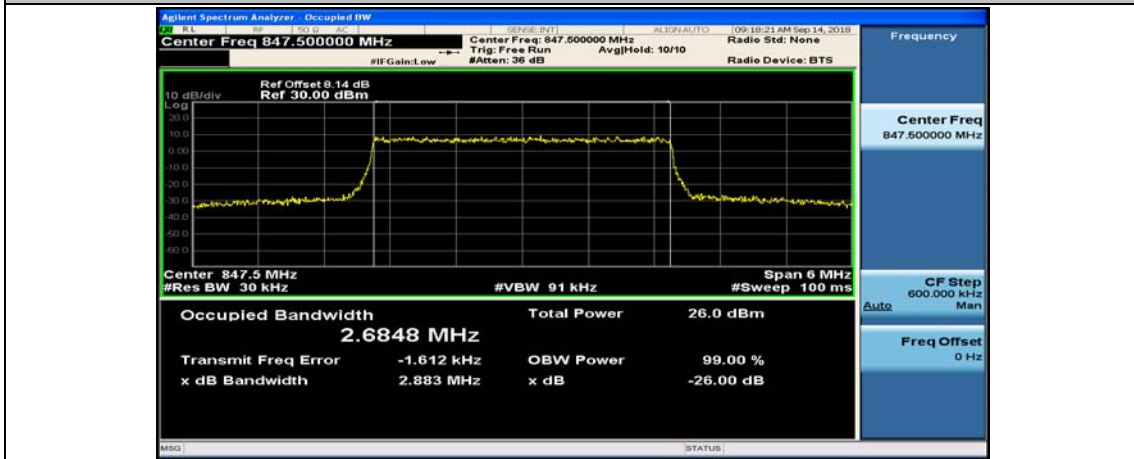

Channel Bandwidth: 3 MHz

(Channel Bandwidth: 3 MHz)_LCH_QPSK_15RB#0

(Channel Bandwidth: 3 MHz)_MCH_QPSK_15RB#0

(Channel Bandwidth: 3 MHz)_HCH_QPSK_15RB#0

(Channel Bandwidth: 3 MHz)_LCH_16QAM_15RB#0

(Channel Bandwidth: 3 MHz)_MCH_16QAM_15RB#0