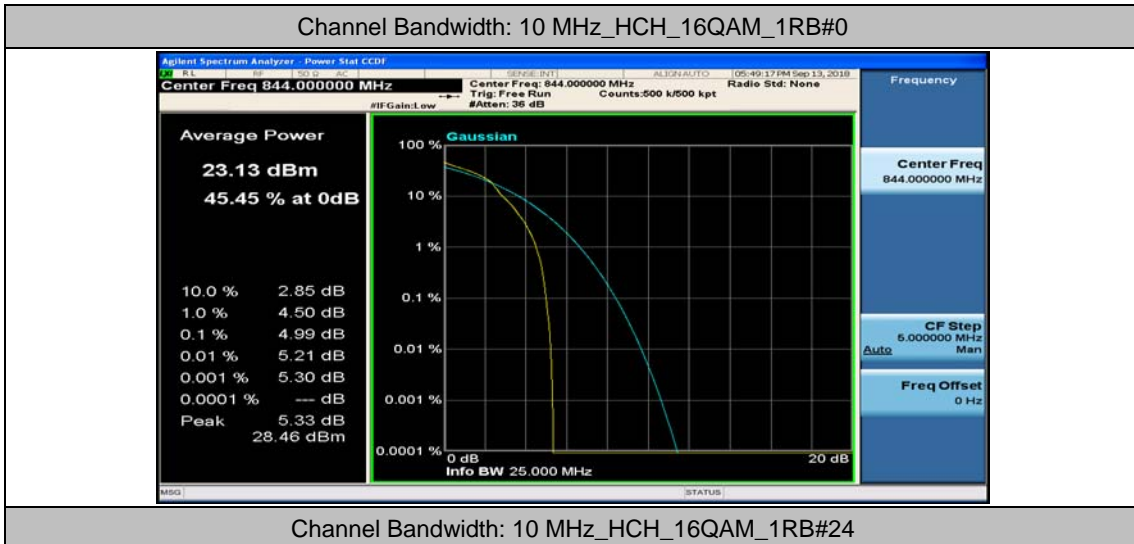

Channel Bandwidth: 10 MHz_MCH_16QAM_1RB#0

Channel Bandwidth: 10 MHz_MCH_16QAM_1RB#24

Channel Bandwidth: 10 MHz_MCH_16QAM_1RB#49

Appendix C: 26dB Bandwidth and Occupied Bandwidth

Test Result

Channel Bandwidth: 1.4 MHz