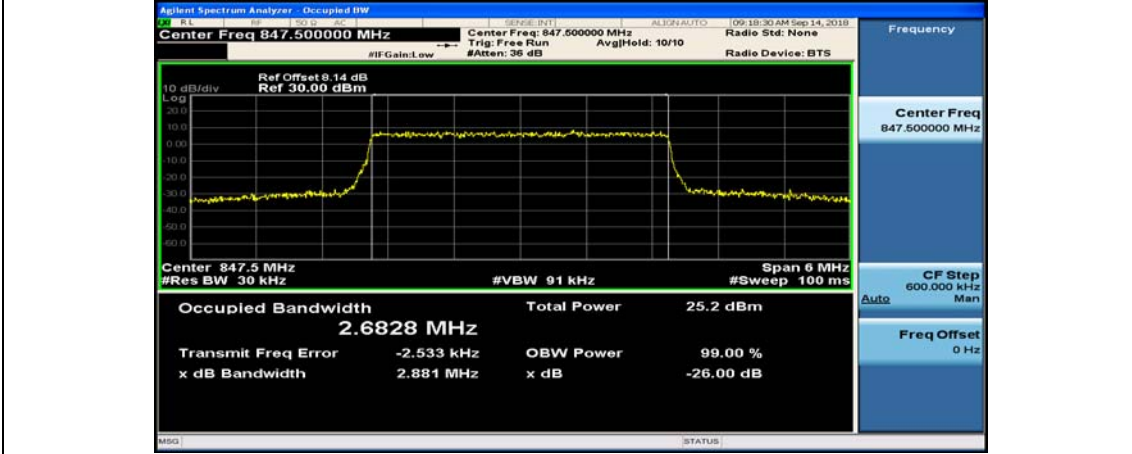

(Channel Bandwidth: 3 MHz)_HCH_16QAM_15RB#0