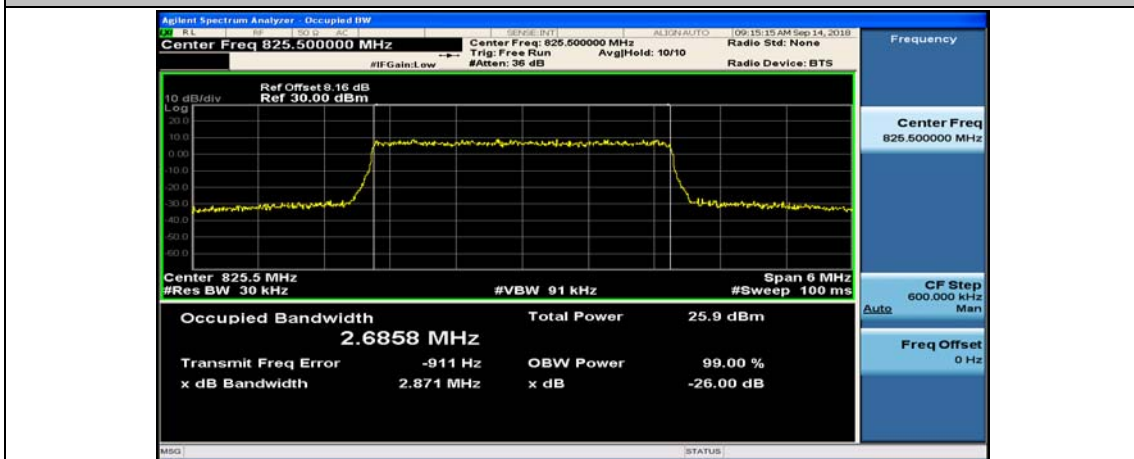

Channel Bandwidth: 3 MHz

(Channel Bandwidth: 3 MHz)_LCH_QPSK_15RB#0