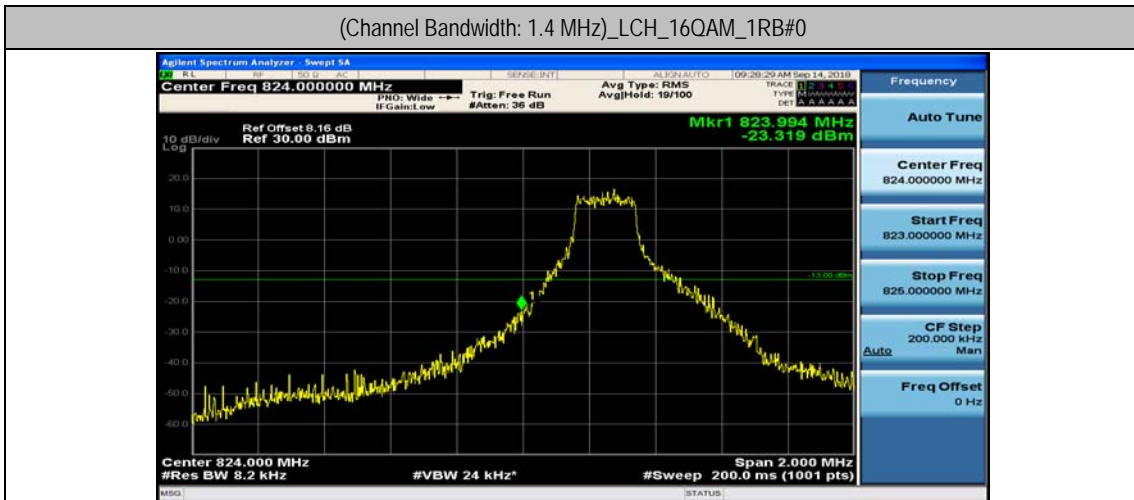

(Channel Bandwidth: 1.4 MHz)_LCH_16QAM_1RB#0