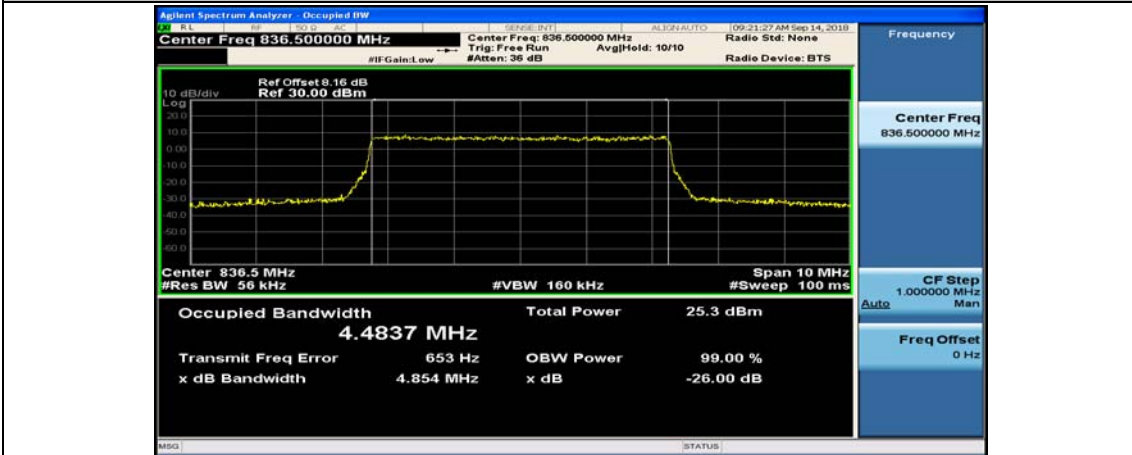

(Channel Bandwidth: 3 MHz)_HCH_16QAM_15RB#0

Channel Bandwidth: 5 MHz

(Channel Bandwidth: 5 MHz)_LCH_QPSK_25RB#0

(Channel Bandwidth: 5 MHz)_MCH_QPSK_25RB#0

(Channel Bandwidth: 5 MHz)_HCH_QPSK_25RB#0

(Channel Bandwidth: 5 MHz)_LCH_16QAM_25RB#0