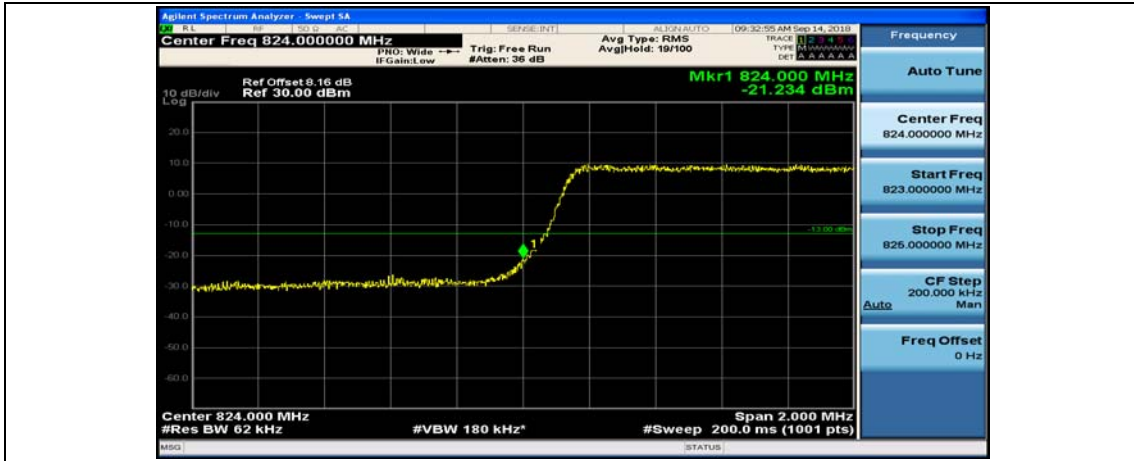

(Channel Bandwidth: 3 MHz)_LCH_QPSK_15RB#0