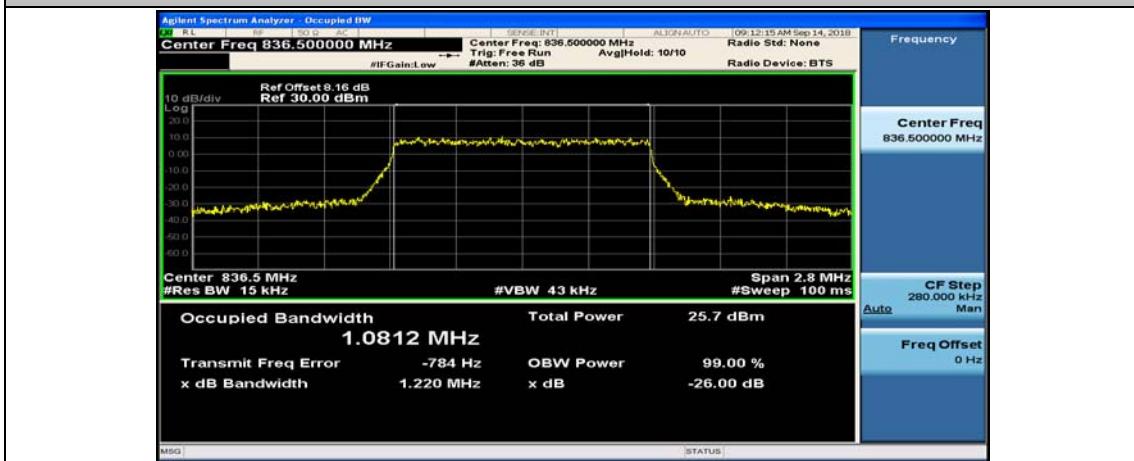

Test Graphs

Channel Bandwidth: 1.4 MHz

(Channel Bandwidth: 1.4 MHz)_HCH_QPSK_6RB#0

(Channel Bandwidth: 1.4 MHz)_LCH_16QAM_6RB#0

(Channel Bandwidth: 1.4 MHz)_MCH_16QAM_6RB#0

(Channel Bandwidth: 1.4 MHz)_HCH_16QAM_6RB#0