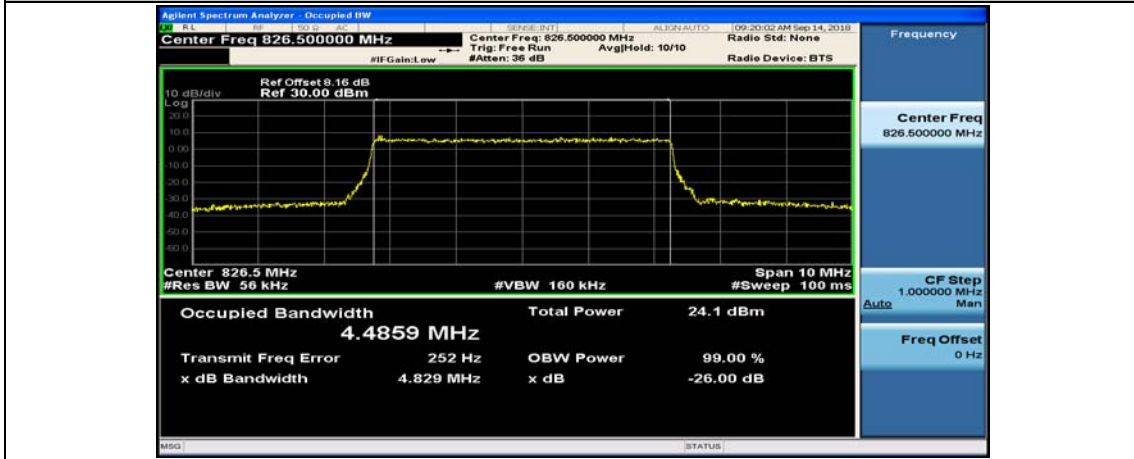

(Channel Bandwidth: 3 MHz)_HCH_16QAM_15RB#0

Channel Bandwidth: 5 MHz

(Channel Bandwidth: 5 MHz)_LCH_QPSK_25RB#0

(Channel Bandwidth: 5 MHz)_MCH_QPSK_25RB#0

(Channel Bandwidth: 5 MHz)_HCH_QPSK_25RB#0

(Channel Bandwidth: 5 MHz)_LCH_16QAM_25RB#0