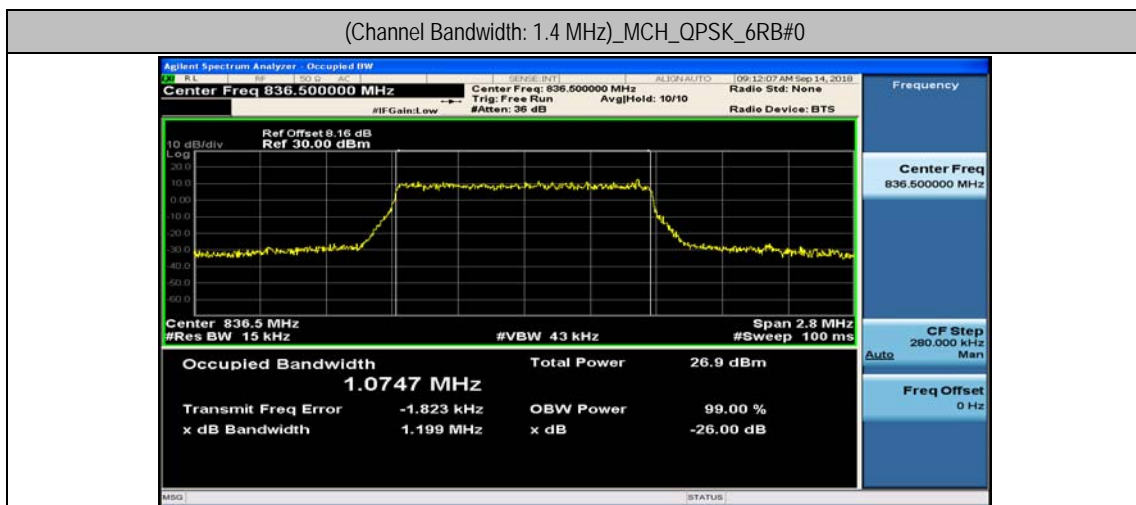

Channel Bandwidth: 10 MHz

Channel Bandwidth: 10 MHz						
Modulation	Channel	RB Configuration		Occupied Bandwidth (MHz)	26dB Bandwidth (MHz)	Verdict
		Size	Offset			
QPSK	LCH	50	0	8.9340	9.509	PASS
	MCH	50	0	8.9379	9.410	PASS
	HCH	50	0	8.9438	9.556	PASS
16QAM	LCH	50	0	8.9318	9.457	PASS
	MCH	50	0	8.9566	9.385	PASS
	HCH	50	0	8.9379	9.428	PASS

Test Graphs

Channel Bandwidth: 1.4 MHz