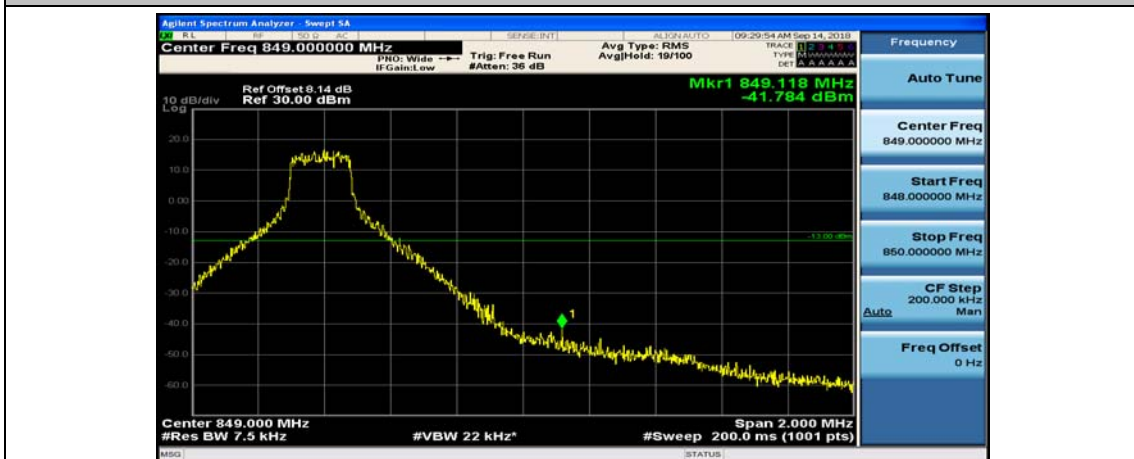

(Channel Bandwidth: 1.4 MHz)_HCH_QPSK_1RB#3