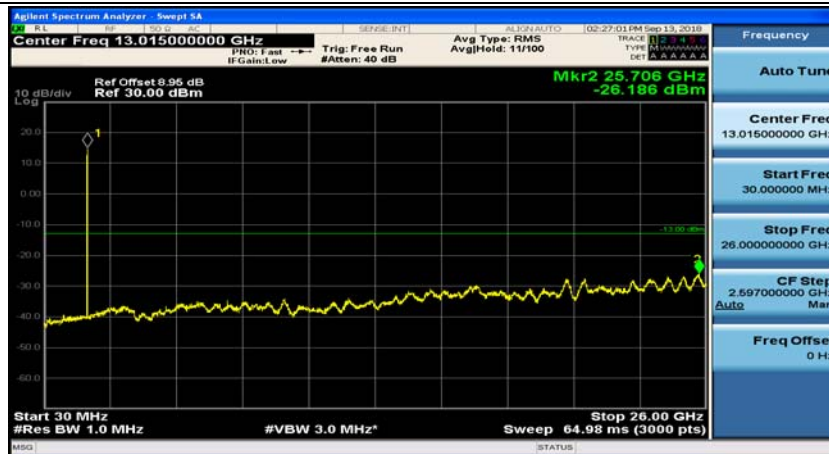

(Channel Bandwidth: 1.4 MHz)_MCH_QPSK_1RB#0

(Channel Bandwidth: 1.4 MHz)_MCH_QPSK_1RB#3

(Channel Bandwidth: 1.4 MHz)_HCH_QPSK_1RB#0

(Channel Bandwidth: 1.4 MHz)_HCH_QPSK_1RB#3

(Channel Bandwidth: 1.4 MHz)_LCH_16QAM_1RB#0

(Channel Bandwidth: 1.4 MHz)_LCH_16QAM_1RB#3

(Channel Bandwidth: 1.4 MHz)_MCH_16QAM_1RB#0

(Channel Bandwidth: 1.4 MHz)_MCH_16QAM_1RB#3

(Channel Bandwidth: 1.4 MHz)_HCH_16QAM_1RB#0

(Channel Bandwidth: 1.4 MHz)_HCH_16QAM_1RB#3