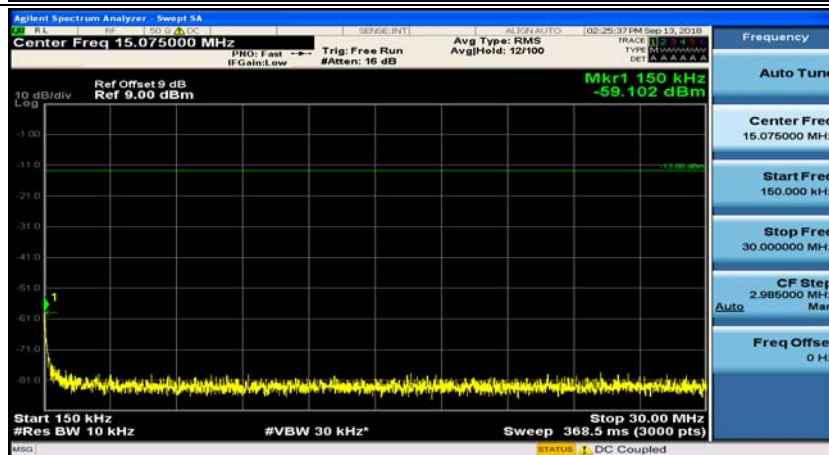

(Channel Bandwidth: 1.4 MHz)_MCH_QPSK_1RB#0

(Channel Bandwidth: 1.4 MHz)_MCH_QPSK_1RB#3

(Channel Bandwidth: 1.4 MHz)_HCH_QPSK_1RB#0

(Channel Bandwidth: 1.4 MHz)_HCH_QPSK_1RB#3

(Channel Bandwidth: 1.4 MHz)_LCH_16QAM_1RB#0

(Channel Bandwidth: 1.4 MHz)_LCH_16QAM_1RB#3

(Channel Bandwidth: 1.4 MHz)_MCH_16QAM_1RB#0

(Channel Bandwidth: 1.4 MHz)_MCH_16QAM_1RB#3

(Channel Bandwidth: 1.4 MHz)_HCH_16QAM_1RB#0

(Channel Bandwidth: 1.4 MHz)_HCH_16QAM_1RB#3