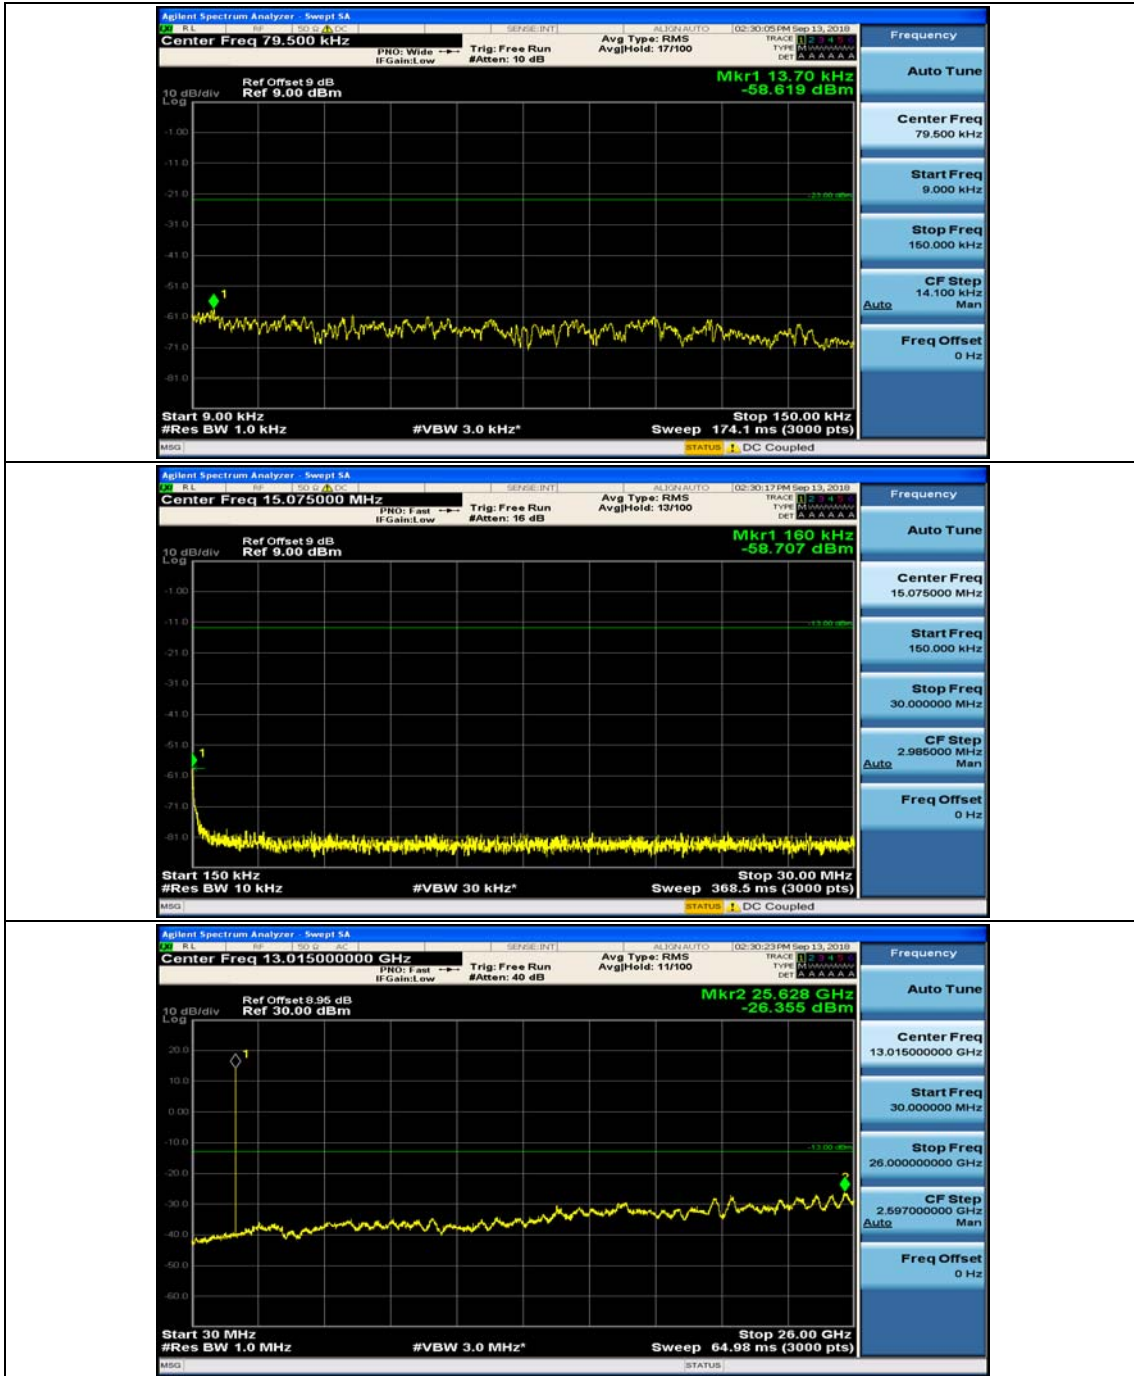

(Channel Bandwidth: 1.4 MHz)_MCH_QPSK_1RB#0

(Channel Bandwidth: 1.4 MHz)_MCH_QPSK_1RB#3

(Channel Bandwidth: 1.4 MHz)_HCH_QPSK_1RB#0

(Channel Bandwidth: 1.4 MHz)_HCH_QPSK_1RB#3

(Channel Bandwidth: 1.4 MHz)_LCH_16QAM_1RB#0

(Channel Bandwidth: 1.4 MHz)_LCH_16QAM_1RB#3

(Channel Bandwidth: 1.4 MHz)_MCH_16QAM_1RB#0

(Channel Bandwidth: 1.4 MHz)_MCH_16QAM_1RB#3

(Channel Bandwidth: 1.4 MHz)_HCH_16QAM_1RB#0

(Channel Bandwidth: 1.4 MHz)_HCH_16QAM_1RB#3

Channel Bandwidth: 3 MHz

(Channel Bandwidth: 3 MHz)_MCH_QPSK_1RB#0

(Channel Bandwidth: 3 MHz)_MCH_QPSK_1RB#7

(Channel Bandwidth: 3 MHz)_HCH_QPSK_1RB#0

(Channel Bandwidth: 3 MHz)_HCH_QPSK_1RB#7

(Channel Bandwidth: 3 MHz)_LCH_16QAM_1RB#0