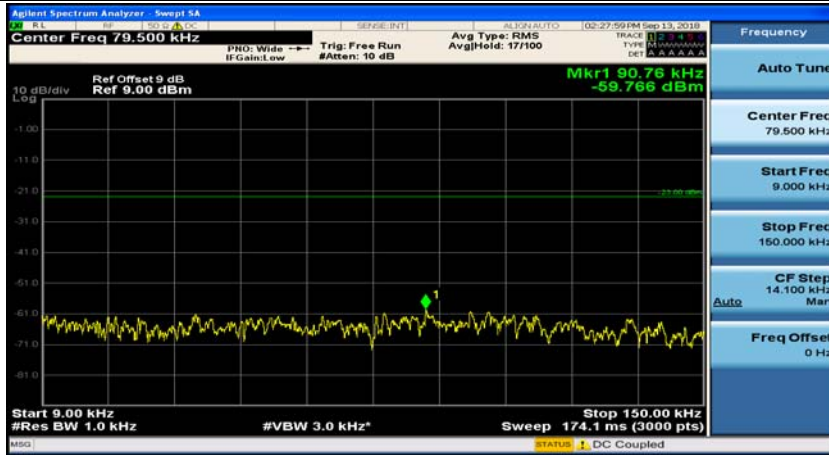

(Channel Bandwidth: 1.4 MHz)_MCH_QPSK_1RB#0

(Channel Bandwidth: 1.4 MHz)_MCH_QPSK_1RB#3

(Channel Bandwidth: 1.4 MHz)_HCH_QPSK_1RB#0

(Channel Bandwidth: 1.4 MHz)_HCH_QPSK_1RB#3

(Channel Bandwidth: 1.4 MHz)_LCH_16QAM_1RB#0

(Channel Bandwidth: 1.4 MHz)_LCH_16QAM_1RB#3

(Channel Bandwidth: 1.4 MHz)_MCH_16QAM_1RB#0

(Channel Bandwidth: 1.4 MHz)_MCH_16QAM_1RB#3

(Channel Bandwidth: 1.4 MHz)_HCH_16QAM_1RB#0

(Channel Bandwidth: 1.4 MHz)_HCH_16QAM_1RB#3