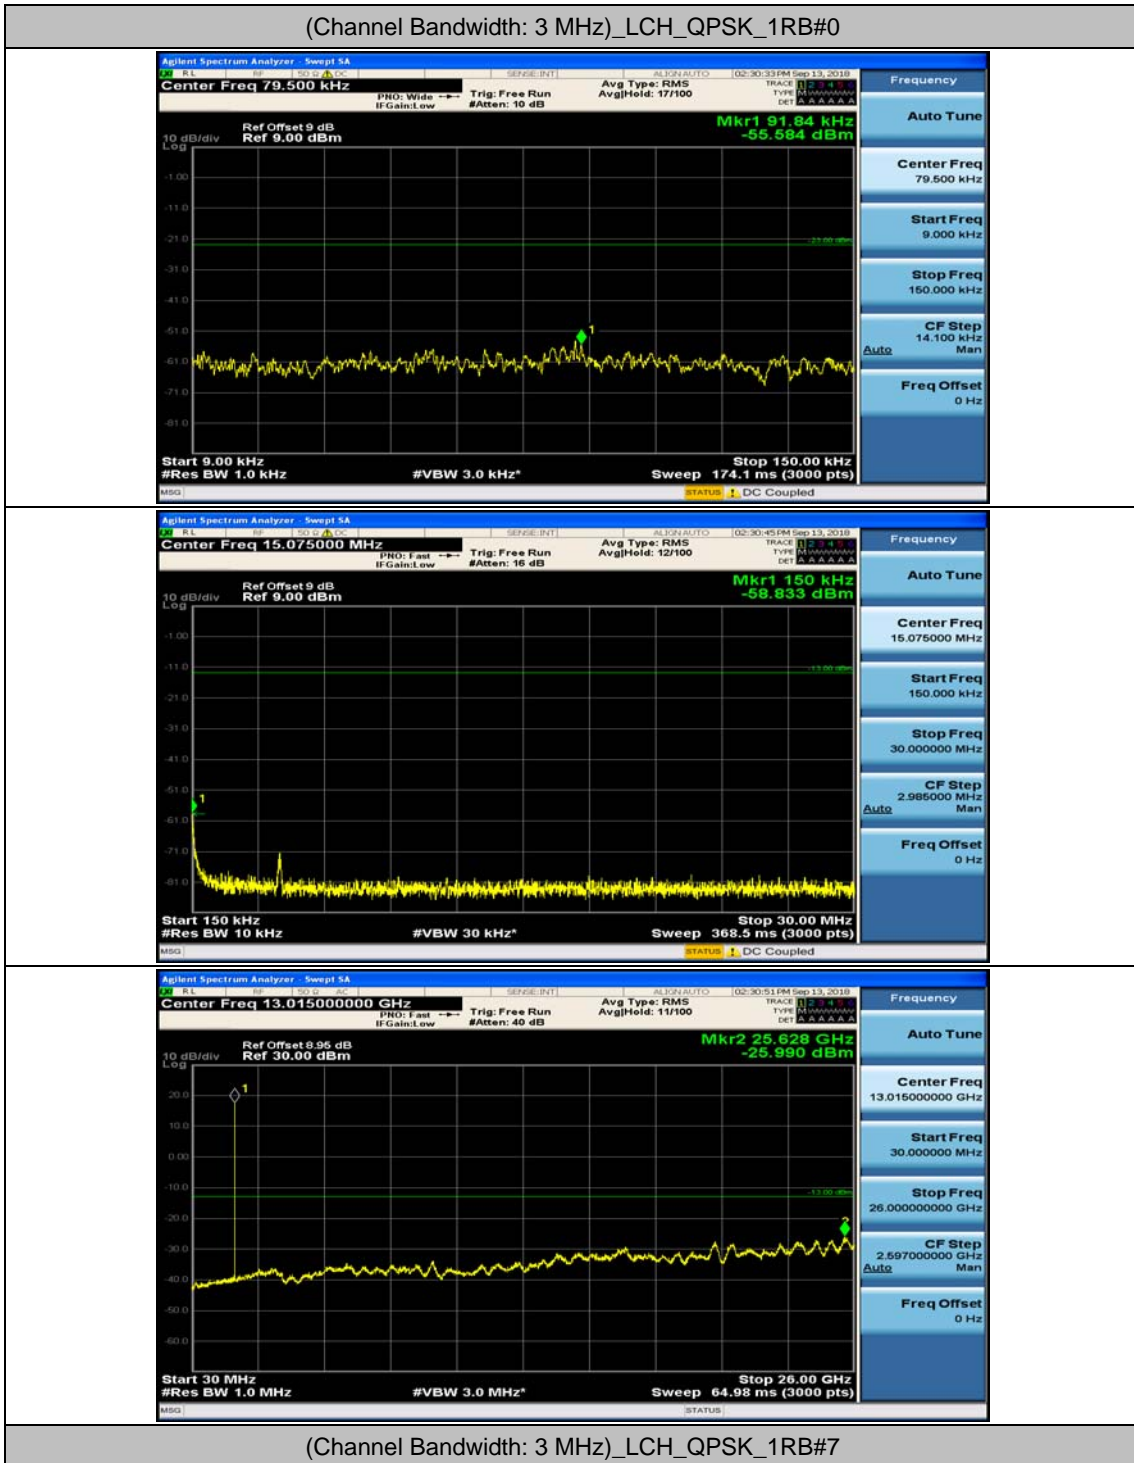

(Channel Bandwidth: 1.4 MHz)_MCH_QPSK_1RB#0

(Channel Bandwidth: 1.4 MHz)_MCH_QPSK_1RB#3

(Channel Bandwidth: 1.4 MHz)_HCH_QPSK_1RB#0

(Channel Bandwidth: 1.4 MHz)_HCH_QPSK_1RB#3

(Channel Bandwidth: 1.4 MHz)_LCH_16QAM_1RB#0

(Channel Bandwidth: 1.4 MHz)_LCH_16QAM_1RB#3

(Channel Bandwidth: 1.4 MHz)_MCH_16QAM_1RB#0

(Channel Bandwidth: 1.4 MHz)_MCH_16QAM_1RB#3

(Channel Bandwidth: 1.4 MHz)_HCH_16QAM_1RB#0

(Channel Bandwidth: 1.4 MHz)_HCH_16QAM_1RB#3

Channel Bandwidth: 3 MHz

(Channel Bandwidth: 3 MHz)_MCH_QPSK_1RB#0

(Channel Bandwidth: 3 MHz)_MCH_QPSK_1RB#7

(Channel Bandwidth: 3 MHz)_HCH_QPSK_1RB#0

(Channel Bandwidth: 3 MHz)_HCH_QPSK_1RB#7

(Channel Bandwidth: 3 MHz)_LCH_16QAM_1RB#0