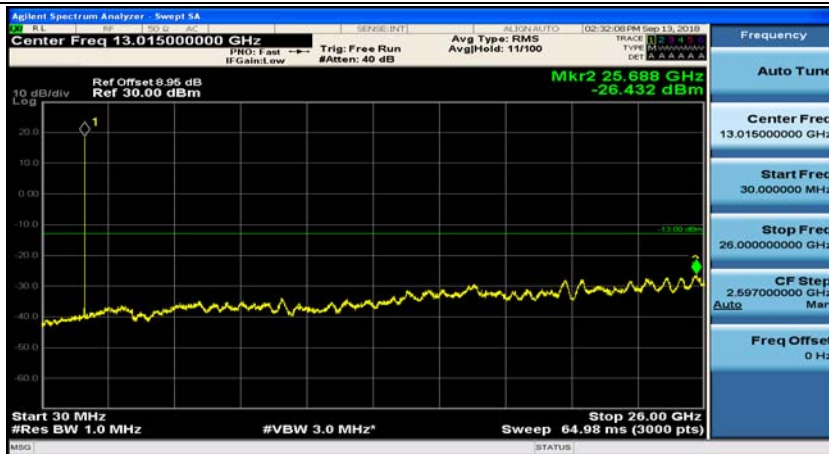

Channel Bandwidth: 3 MHz

(Channel Bandwidth: 3 MHz)_MCH_QPSK_1RB#0

(Channel Bandwidth: 3 MHz)_MCH_QPSK_1RB#7

(Channel Bandwidth: 3 MHz)_HCH_QPSK_1RB#0

(Channel Bandwidth: 3 MHz)_HCH_QPSK_1RB#7

(Channel Bandwidth: 3 MHz)_LCH_16QAM_1RB#0