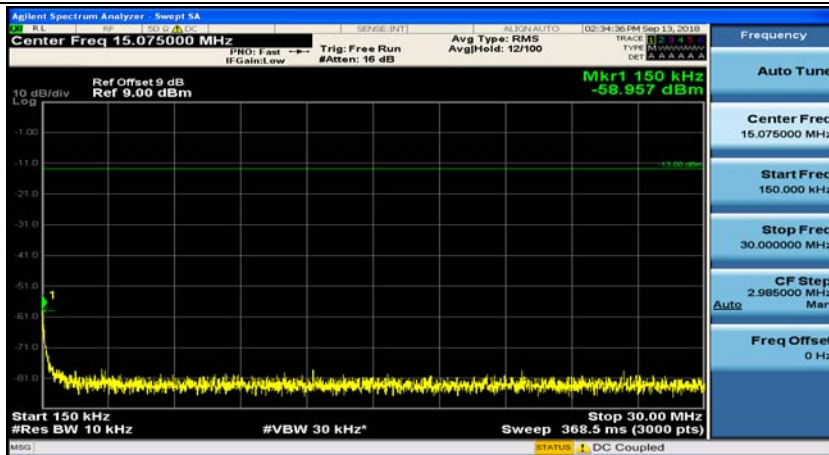

(Channel Bandwidth: 3 MHz)_MCH_16QAM_1RB#0