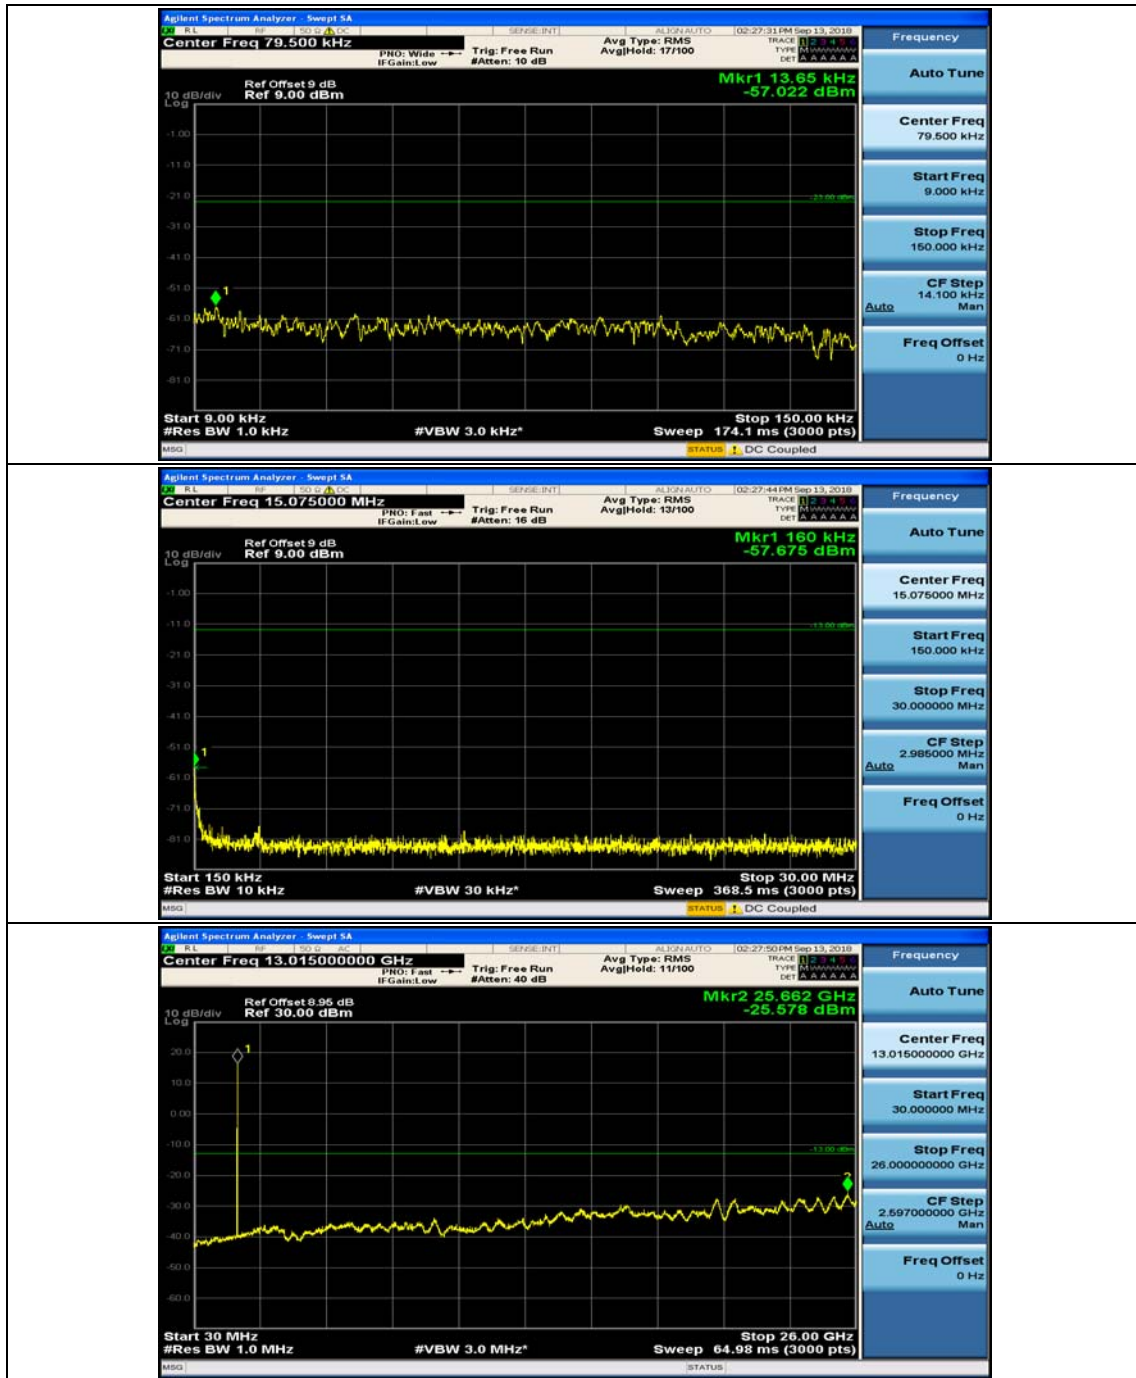

(Channel Bandwidth: 1.4 MHz)_MCH_QPSK_1RB#0

(Channel Bandwidth: 1.4 MHz)_MCH_QPSK_1RB#3

(Channel Bandwidth: 1.4 MHz)_HCH_QPSK_1RB#0

(Channel Bandwidth: 1.4 MHz)_HCH_QPSK_1RB#3

(Channel Bandwidth: 1.4 MHz)_LCH_16QAM_1RB#0

(Channel Bandwidth: 1.4 MHz)_LCH_16QAM_1RB#3

(Channel Bandwidth: 1.4 MHz)_MCH_16QAM_1RB#0

(Channel Bandwidth: 1.4 MHz)_MCH_16QAM_1RB#3

(Channel Bandwidth: 1.4 MHz)_HCH_16QAM_1RB#0

(Channel Bandwidth: 1.4 MHz)_HCH_16QAM_1RB#3

Channel Bandwidth: 3 MHz

(Channel Bandwidth: 3 MHz)_MCH_QPSK_1RB#0

(Channel Bandwidth: 3 MHz)_MCH_QPSK_1RB#7

(Channel Bandwidth: 3 MHz)_HCH_QPSK_1RB#0

(Channel Bandwidth: 3 MHz)_HCH_QPSK_1RB#7

(Channel Bandwidth: 3 MHz)_LCH_16QAM_1RB#0