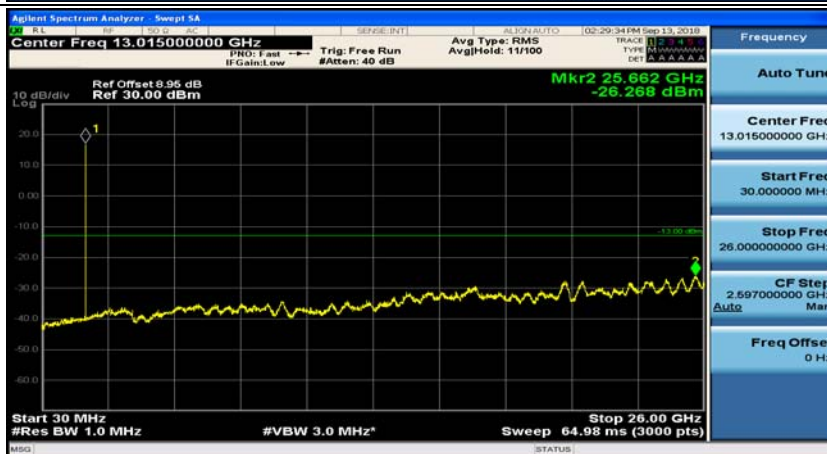

(Channel Bandwidth: 1.4 MHz)_LCH_16QAM_1RB#3

(Channel Bandwidth: 1.4 MHz)_MCH_16QAM_1RB#0

(Channel Bandwidth: 1.4 MHz)_MCH_16QAM_1RB#3

(Channel Bandwidth: 1.4 MHz)_HCH_16QAM_1RB#0

(Channel Bandwidth: 1.4 MHz)_HCH_16QAM_1RB#3

Channel Bandwidth: 3 MHz

(Channel Bandwidth: 3 MHz)_MCH_QPSK_1RB#0

(Channel Bandwidth: 3 MHz)_MCH_QPSK_1RB#7

(Channel Bandwidth: 3 MHz)_HCH_QPSK_1RB#0

(Channel Bandwidth: 3 MHz)_HCH_QPSK_1RB#7

(Channel Bandwidth: 3 MHz)_LCH_16QAM_1RB#0