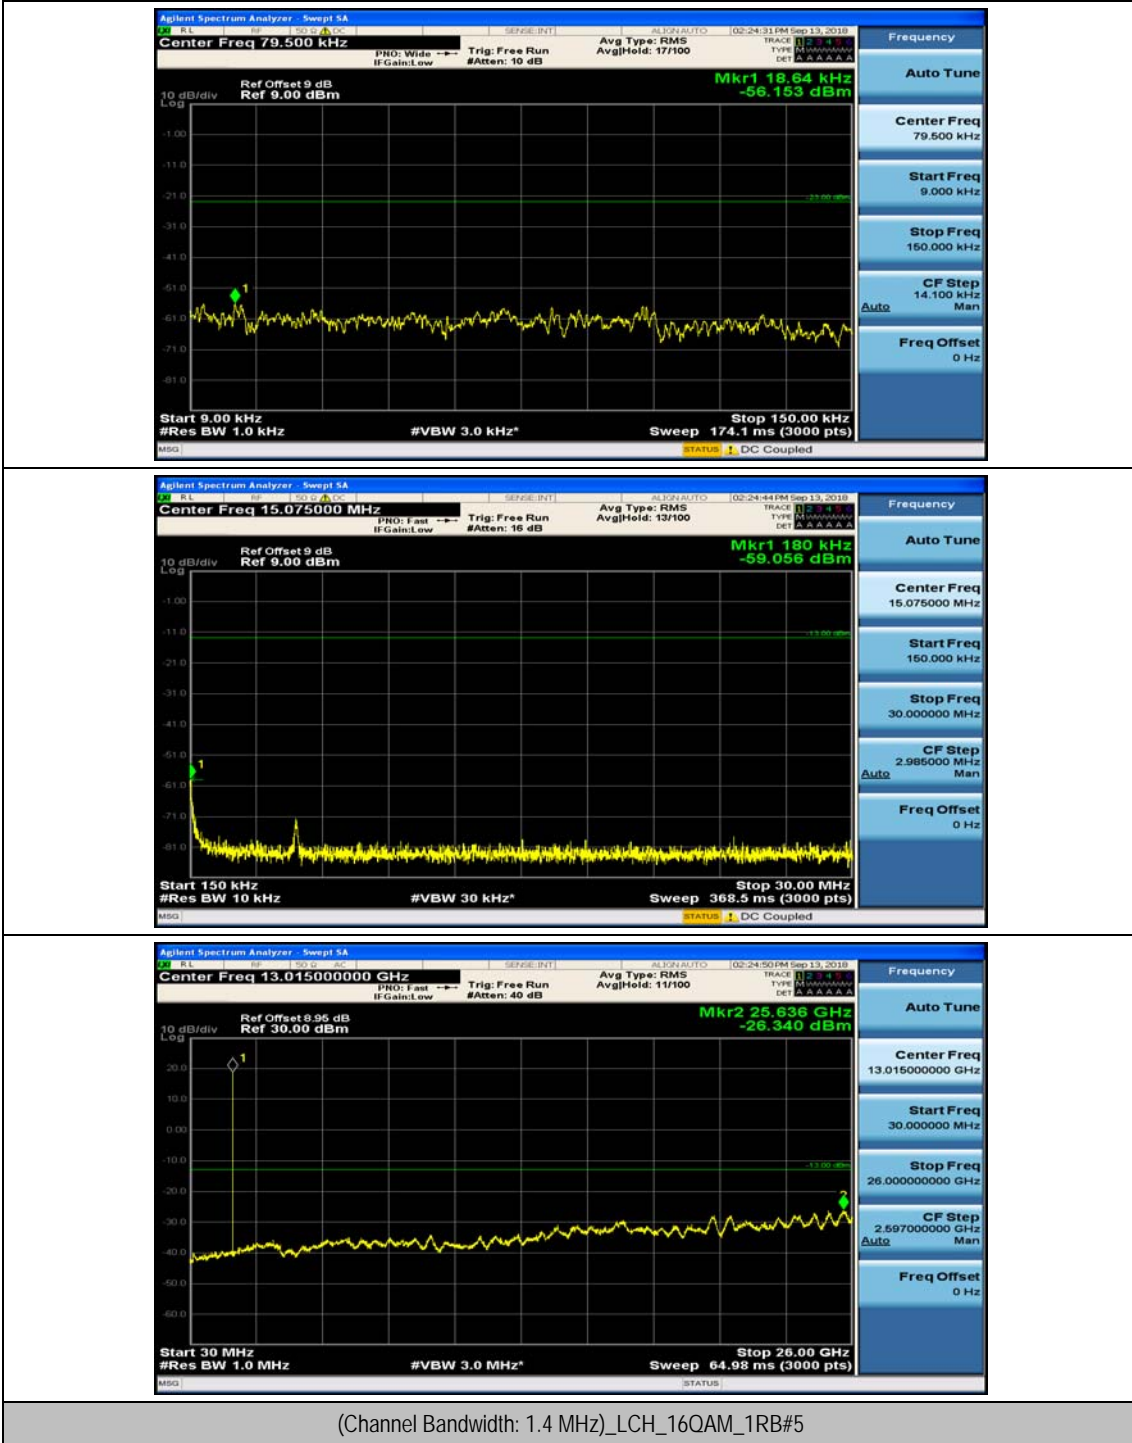

(Channel Bandwidth: 1.4 MHz)_MCH_QPSK_1RB#0

(Channel Bandwidth: 1.4 MHz)_MCH_QPSK_1RB#3

(Channel Bandwidth: 1.4 MHz)_HCH_QPSK_1RB#0

(Channel Bandwidth: 1.4 MHz)_HCH_QPSK_1RB#3

(Channel Bandwidth: 1.4 MHz)_LCH_16QAM_1RB#0

(Channel Bandwidth: 1.4 MHz)_LCH_16QAM_1RB#3

(Channel Bandwidth: 1.4 MHz)_MCH_16QAM_1RB#0

(Channel Bandwidth: 1.4 MHz)_MCH_16QAM_1RB#3

(Channel Bandwidth: 1.4 MHz)_HCH_16QAM_1RB#0

(Channel Bandwidth: 1.4 MHz)_HCH_16QAM_1RB#3

Channel Bandwidth: 3 MHz

(Channel Bandwidth: 3 MHz)_MCH_QPSK_1RB#0

(Channel Bandwidth: 3 MHz)_MCH_QPSK_1RB#7

(Channel Bandwidth: 3 MHz)_HCH_QPSK_1RB#0

(Channel Bandwidth: 3 MHz)_HCH_QPSK_1RB#7

(Channel Bandwidth: 3 MHz)_LCH_16QAM_1RB#0