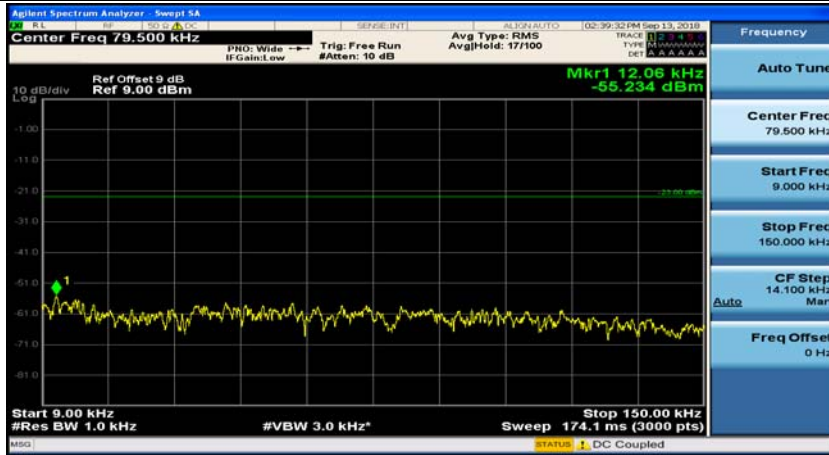

(Channel Bandwidth: 5 MHz)_LCH_16QAM_1RB#12