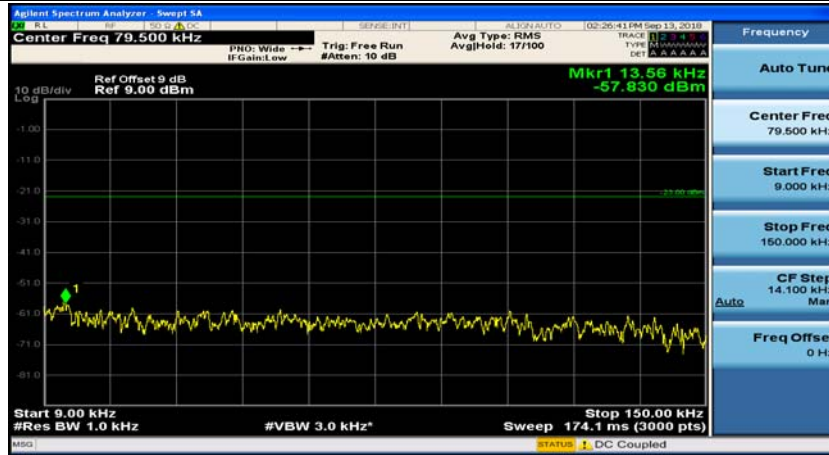

(Channel Bandwidth: 1.4 MHz)_MCH_QPSK_1RB#0

(Channel Bandwidth: 1.4 MHz)_MCH_QPSK_1RB#3

(Channel Bandwidth: 1.4 MHz)_HCH_QPSK_1RB#0

(Channel Bandwidth: 1.4 MHz)_HCH_QPSK_1RB#3

(Channel Bandwidth: 1.4 MHz)_LCH_16QAM_1RB#0

(Channel Bandwidth: 1.4 MHz)_LCH_16QAM_1RB#3

(Channel Bandwidth: 1.4 MHz)_MCH_16QAM_1RB#0

(Channel Bandwidth: 1.4 MHz)_MCH_16QAM_1RB#3

(Channel Bandwidth: 1.4 MHz)_HCH_16QAM_1RB#0

(Channel Bandwidth: 1.4 MHz)_HCH_16QAM_1RB#3