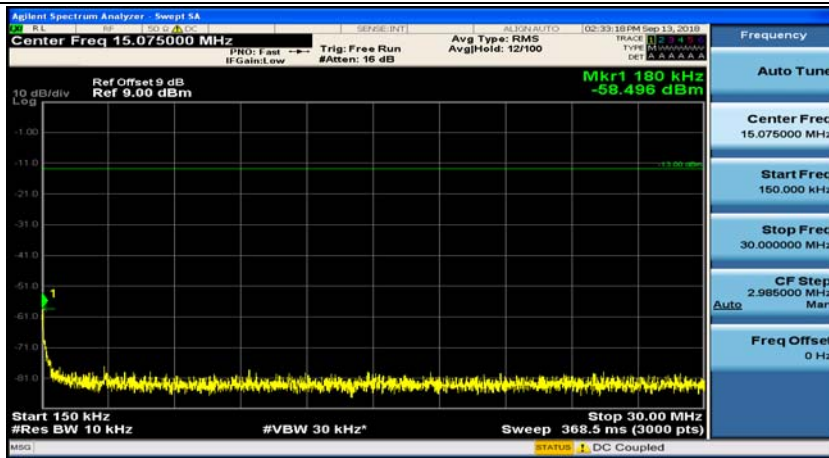

(Channel Bandwidth: 1.4 MHz)_LCH_16QAM_1RB#3

(Channel Bandwidth: 1.4 MHz)_MCH_16QAM_1RB#0

(Channel Bandwidth: 1.4 MHz)_MCH_16QAM_1RB#3

(Channel Bandwidth: 1.4 MHz)_HCH_16QAM_1RB#0

(Channel Bandwidth: 1.4 MHz)_HCH_16QAM_1RB#3

Channel Bandwidth: 3 MHz

(Channel Bandwidth: 3 MHz)_MCH_QPSK_1RB#0

(Channel Bandwidth: 3 MHz)_MCH_QPSK_1RB#7

(Channel Bandwidth: 3 MHz)_HCH_QPSK_1RB#0

(Channel Bandwidth: 3 MHz)_HCH_QPSK_1RB#7

(Channel Bandwidth: 3 MHz)_LCH_16QAM_1RB#0