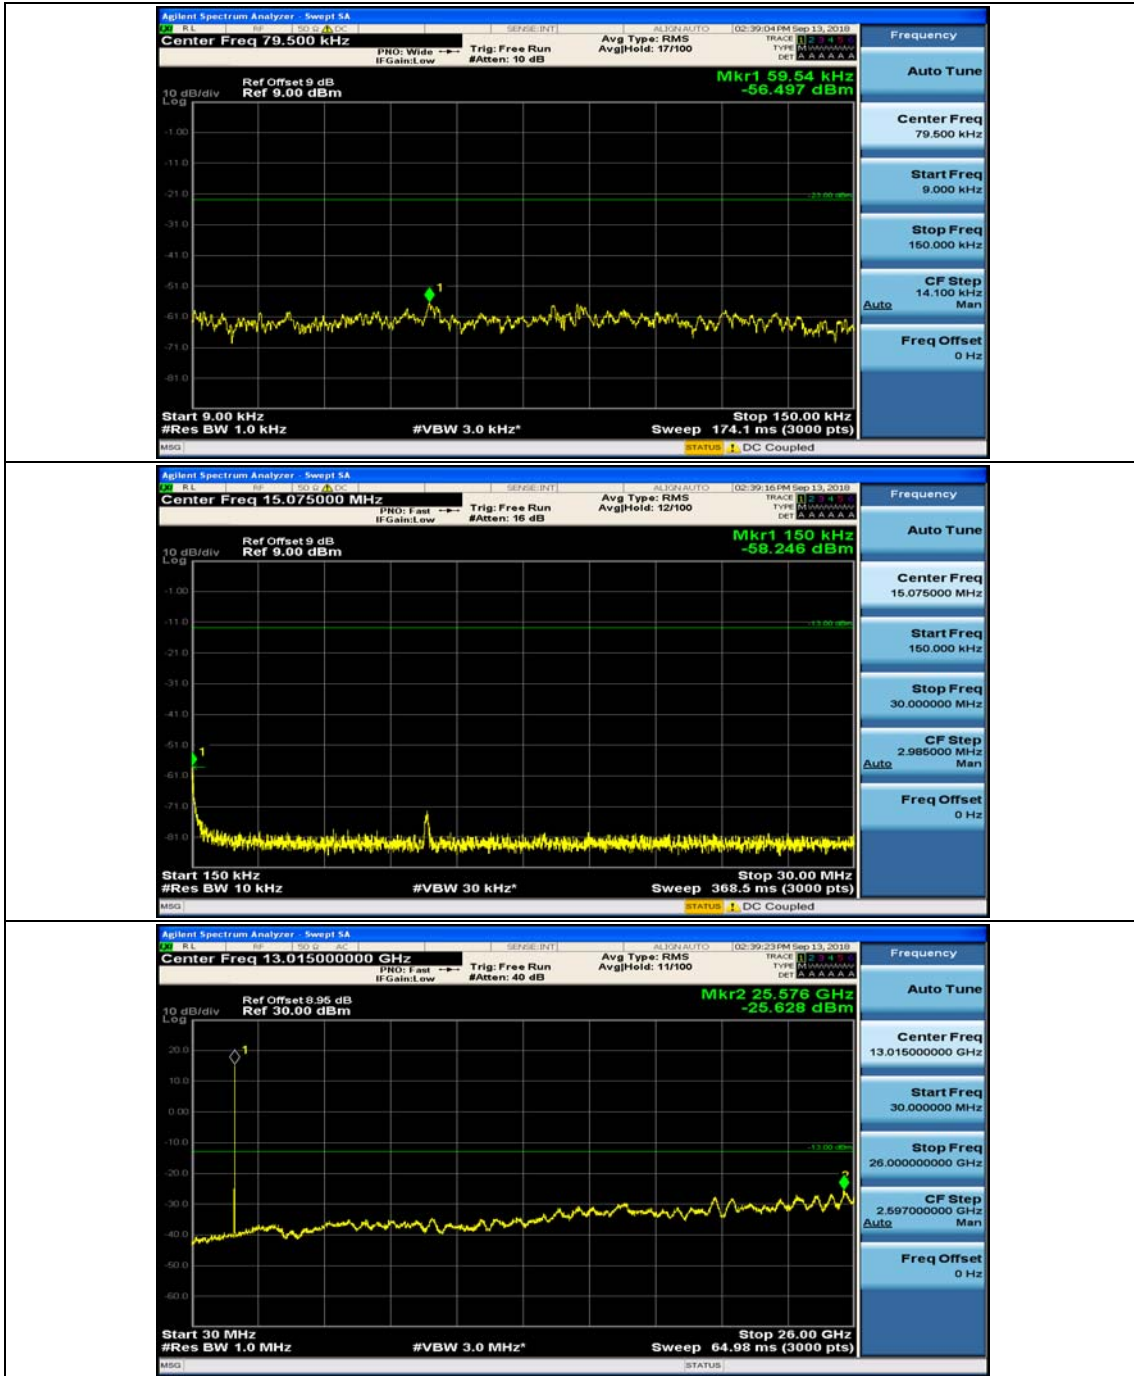

Channel Bandwidth: 3 MHz

(Channel Bandwidth: 3 MHz)_MCH_QPSK_1RB#0

(Channel Bandwidth: 3 MHz)_MCH_QPSK_1RB#7

(Channel Bandwidth: 3 MHz)_HCH_QPSK_1RB#0

(Channel Bandwidth: 3 MHz)_HCH_QPSK_1RB#7

(Channel Bandwidth: 3 MHz)_LCH_16QAM_1RB#0

(Channel Bandwidth: 3 MHz)_LCH_16QAM_1RB#7

(Channel Bandwidth: 3 MHz)_MCH_16QAM_1RB#0

(Channel Bandwidth: 3 MHz)_MCH_16QAM_1RB#7

(Channel Bandwidth: 3 MHz)_HCH_16QAM_1RB#0

(Channel Bandwidth: 3 MHz)_HCH_16QAM_1RB#7

Channel Bandwidth: 5 MHz

(Channel Bandwidth: 5 MHz)_MCH_QPSK_1RB#0

(Channel Bandwidth: 5 MHz)_MCH_QPSK_1RB#12

(Channel Bandwidth: 5 MHz)_HCH_QPSK_1RB#0

(Channel Bandwidth: 5 MHz)_HCH_QPSK_1RB#12

(Channel Bandwidth: 5 MHz)_LCH_16QAM_1RB#0