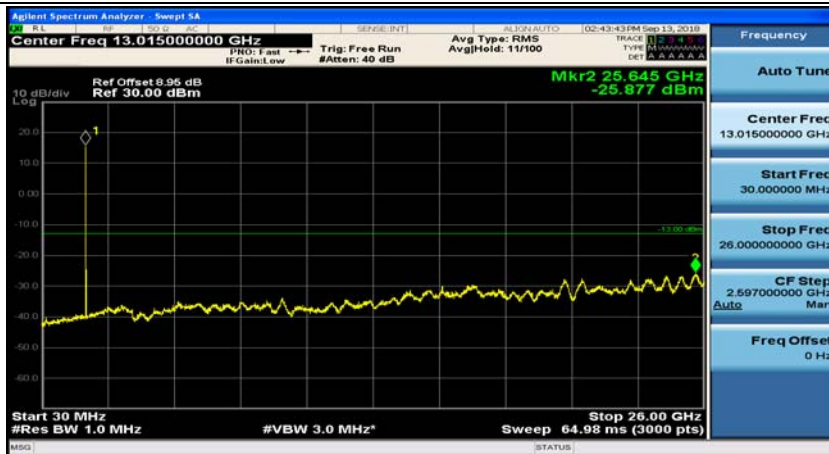

(Channel Bandwidth: 5 MHz)_HCH_QPSK_1RB#0

(Channel Bandwidth: 5 MHz)_HCH_QPSK_1RB#12