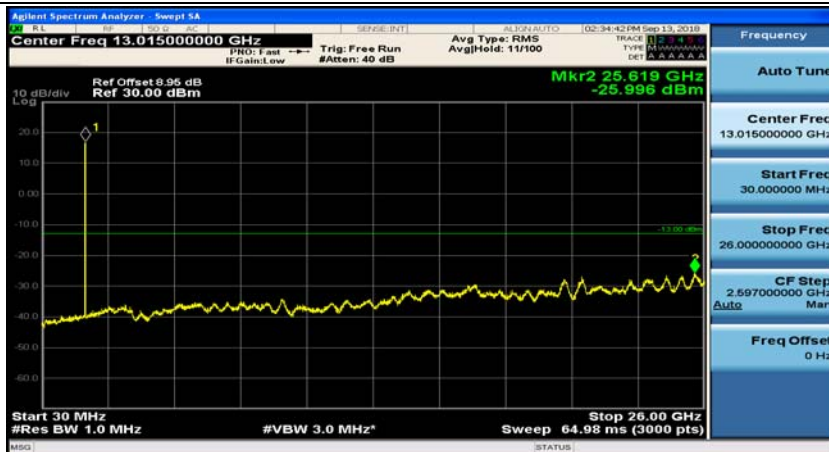

(Channel Bandwidth: 3 MHz)_MCH_16QAM_1RB#0