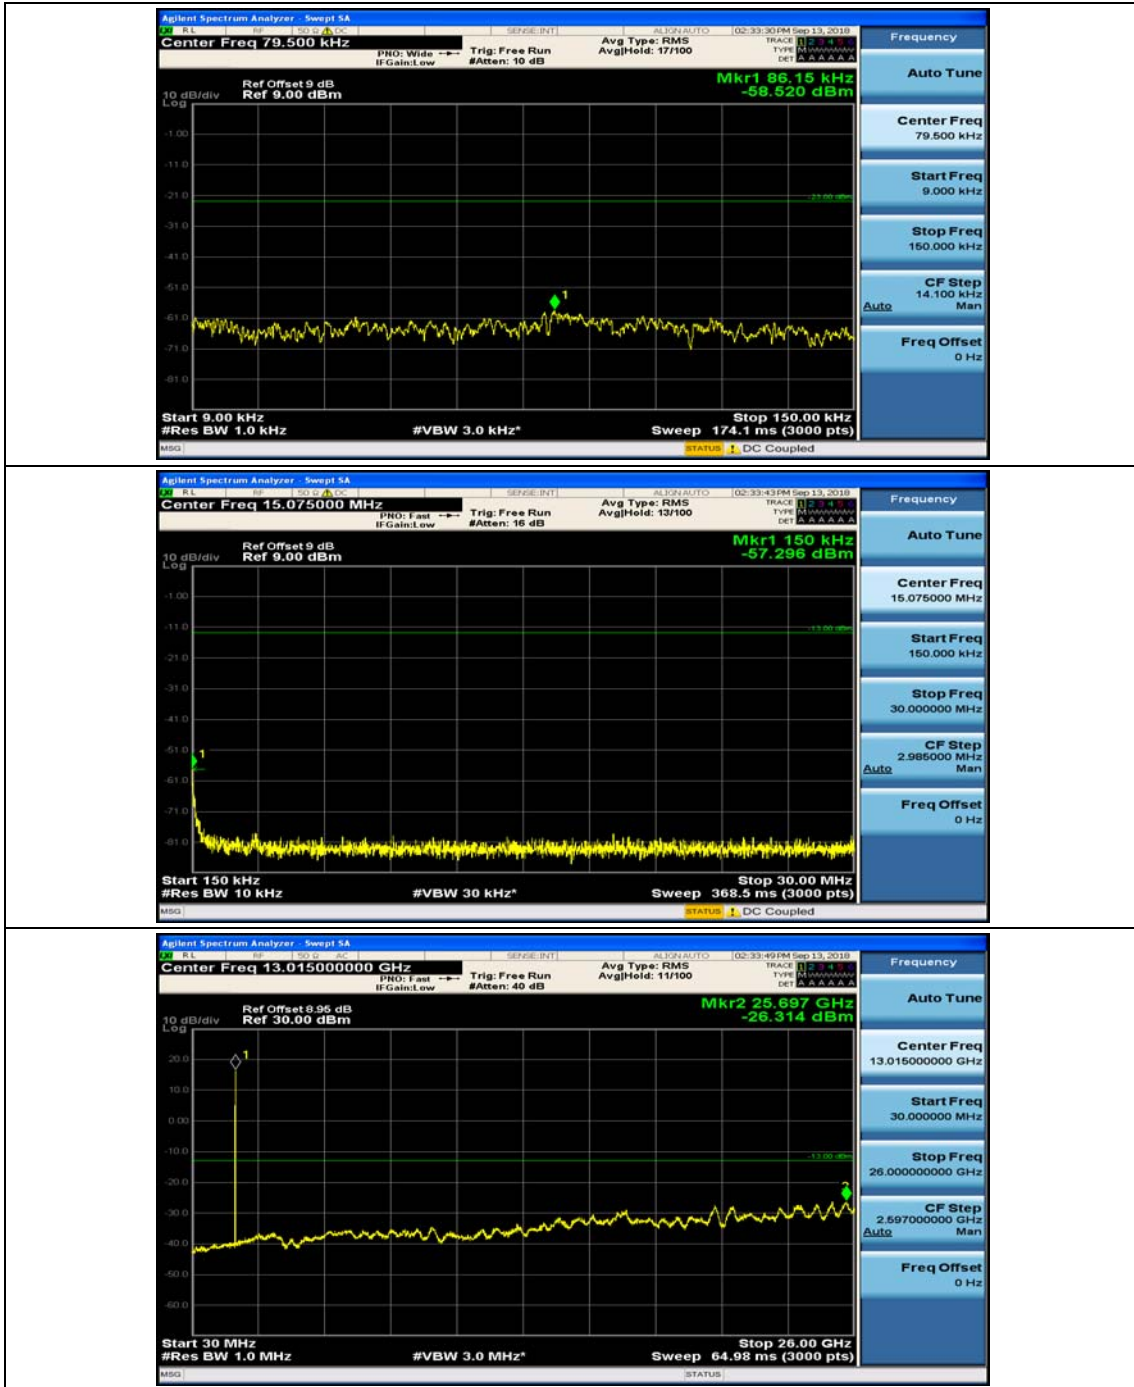

(Channel Bandwidth: 1.4 MHz)_LCH_16QAM_1RB#3

(Channel Bandwidth: 1.4 MHz)_MCH_16QAM_1RB#0

(Channel Bandwidth: 1.4 MHz)_MCH_16QAM_1RB#3

(Channel Bandwidth: 1.4 MHz)_HCH_16QAM_1RB#0

(Channel Bandwidth: 1.4 MHz)_HCH_16QAM_1RB#3

Channel Bandwidth: 3 MHz

(Channel Bandwidth: 3 MHz)_MCH_QPSK_1RB#0

(Channel Bandwidth: 3 MHz)_MCH_QPSK_1RB#7

(Channel Bandwidth: 3 MHz)_HCH_QPSK_1RB#0

(Channel Bandwidth: 3 MHz)_HCH_QPSK_1RB#7

(Channel Bandwidth: 3 MHz)_LCH_16QAM_1RB#0

(Channel Bandwidth: 3 MHz)_LCH_16QAM_1RB#7

(Channel Bandwidth: 3 MHz)_MCH_16QAM_1RB#0

(Channel Bandwidth: 3 MHz)_MCH_16QAM_1RB#7

(Channel Bandwidth: 3 MHz)_HCH_16QAM_1RB#0

(Channel Bandwidth: 3 MHz)_HCH_16QAM_1RB#7