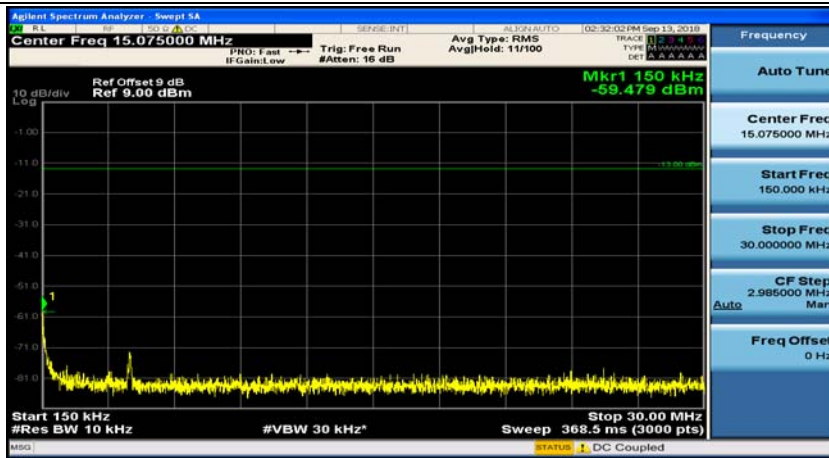

Channel Bandwidth: 3 MHz

(Channel Bandwidth: 3 MHz)_MCH_QPSK_1RB#0

(Channel Bandwidth: 3 MHz)_MCH_QPSK_1RB#7

(Channel Bandwidth: 3 MHz)_HCH_QPSK_1RB#0

(Channel Bandwidth: 3 MHz)_HCH_QPSK_1RB#7

(Channel Bandwidth: 3 MHz)_LCH_16QAM_1RB#0