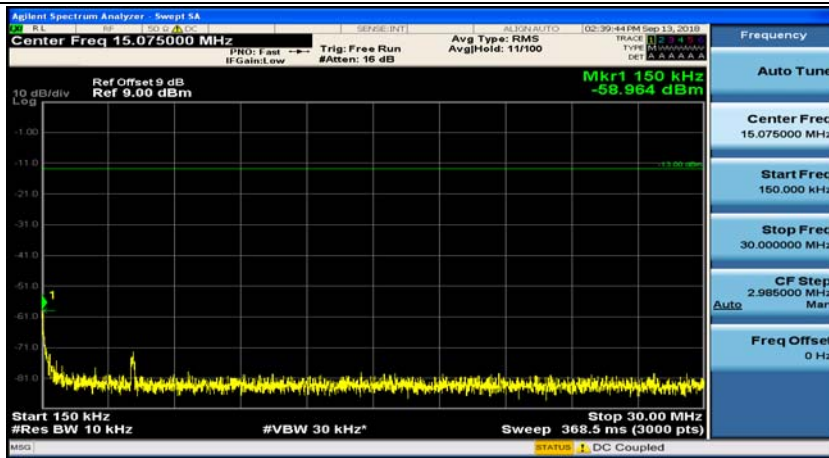

(Channel Bandwidth: 5 MHz)_LCH_16QAM_1RB#12