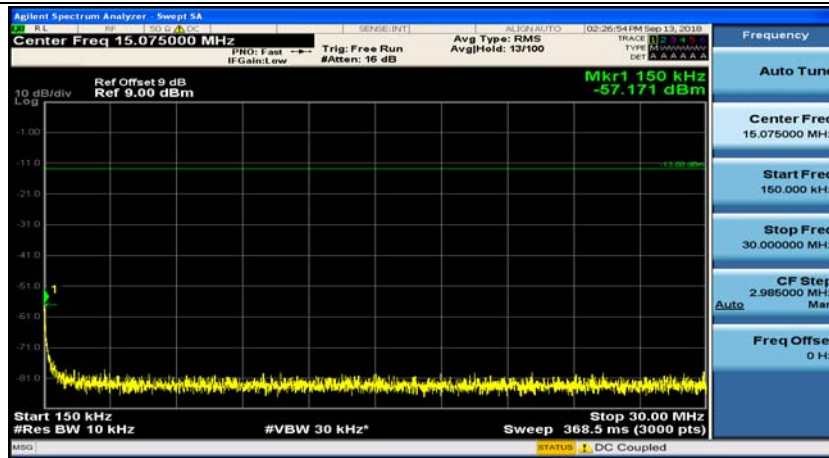

(Channel Bandwidth: 1.4 MHz)_MCH_QPSK_1RB#0

(Channel Bandwidth: 1.4 MHz)_MCH_QPSK_1RB#3

(Channel Bandwidth: 1.4 MHz)_HCH_QPSK_1RB#0

(Channel Bandwidth: 1.4 MHz)_HCH_QPSK_1RB#3

(Channel Bandwidth: 1.4 MHz)_LCH_16QAM_1RB#0

(Channel Bandwidth: 1.4 MHz)_LCH_16QAM_1RB#3

(Channel Bandwidth: 1.4 MHz)_MCH_16QAM_1RB#0

(Channel Bandwidth: 1.4 MHz)_MCH_16QAM_1RB#3

(Channel Bandwidth: 1.4 MHz)_HCH_16QAM_1RB#0

(Channel Bandwidth: 1.4 MHz)_HCH_16QAM_1RB#3