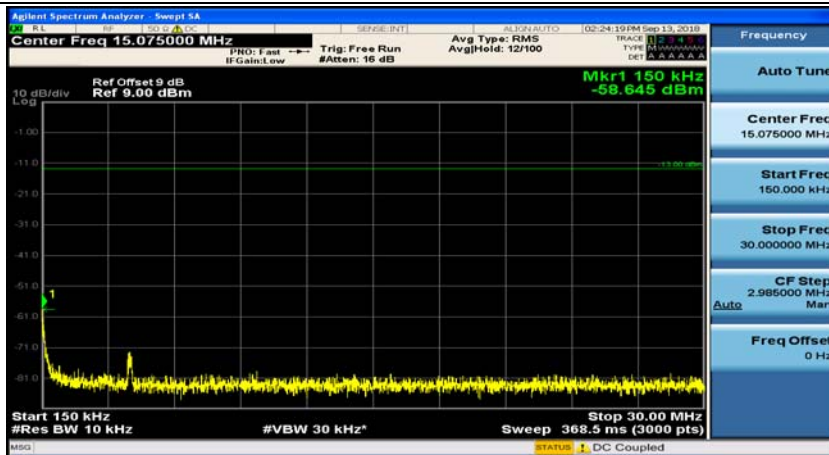

(Channel Bandwidth: 1.4 MHz)_MCH_QPSK_1RB#0

(Channel Bandwidth: 1.4 MHz)_MCH_QPSK_1RB#3

(Channel Bandwidth: 1.4 MHz)_HCH_QPSK_1RB#0

(Channel Bandwidth: 1.4 MHz)_HCH_QPSK_1RB#3

(Channel Bandwidth: 1.4 MHz)_LCH_16QAM_1RB#0

(Channel Bandwidth: 1.4 MHz)_LCH_16QAM_1RB#3

(Channel Bandwidth: 1.4 MHz)_MCH_16QAM_1RB#0

(Channel Bandwidth: 1.4 MHz)_MCH_16QAM_1RB#3

(Channel Bandwidth: 1.4 MHz)_HCH_16QAM_1RB#0

(Channel Bandwidth: 1.4 MHz)_HCH_16QAM_1RB#3