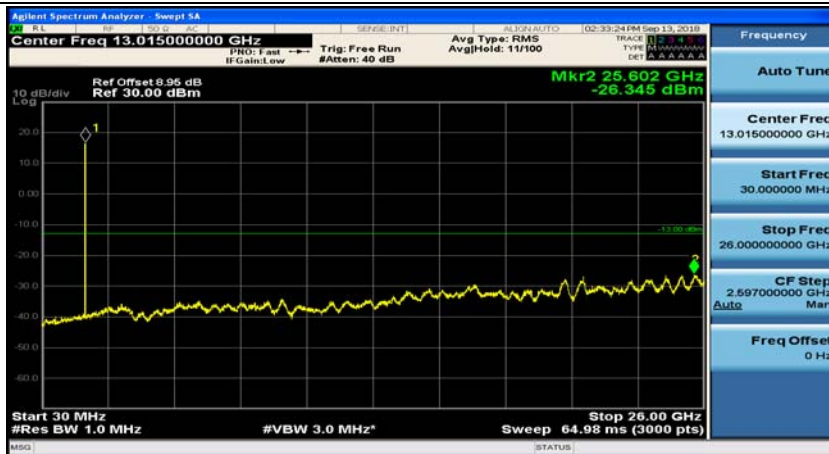

(Channel Bandwidth: 1.4 MHz)_LCH_16QAM_1RB#3

(Channel Bandwidth: 1.4 MHz)_MCH_16QAM_1RB#0

(Channel Bandwidth: 1.4 MHz)_MCH_16QAM_1RB#3

(Channel Bandwidth: 1.4 MHz)_HCH_16QAM_1RB#0

(Channel Bandwidth: 1.4 MHz)_HCH_16QAM_1RB#3

Channel Bandwidth: 3 MHz

(Channel Bandwidth: 3 MHz)_MCH_QPSK_1RB#0

(Channel Bandwidth: 3 MHz)_MCH_QPSK_1RB#7

(Channel Bandwidth: 3 MHz)_HCH_QPSK_1RB#0

(Channel Bandwidth: 3 MHz)_HCH_QPSK_1RB#7

(Channel Bandwidth: 3 MHz)_LCH_16QAM_1RB#0