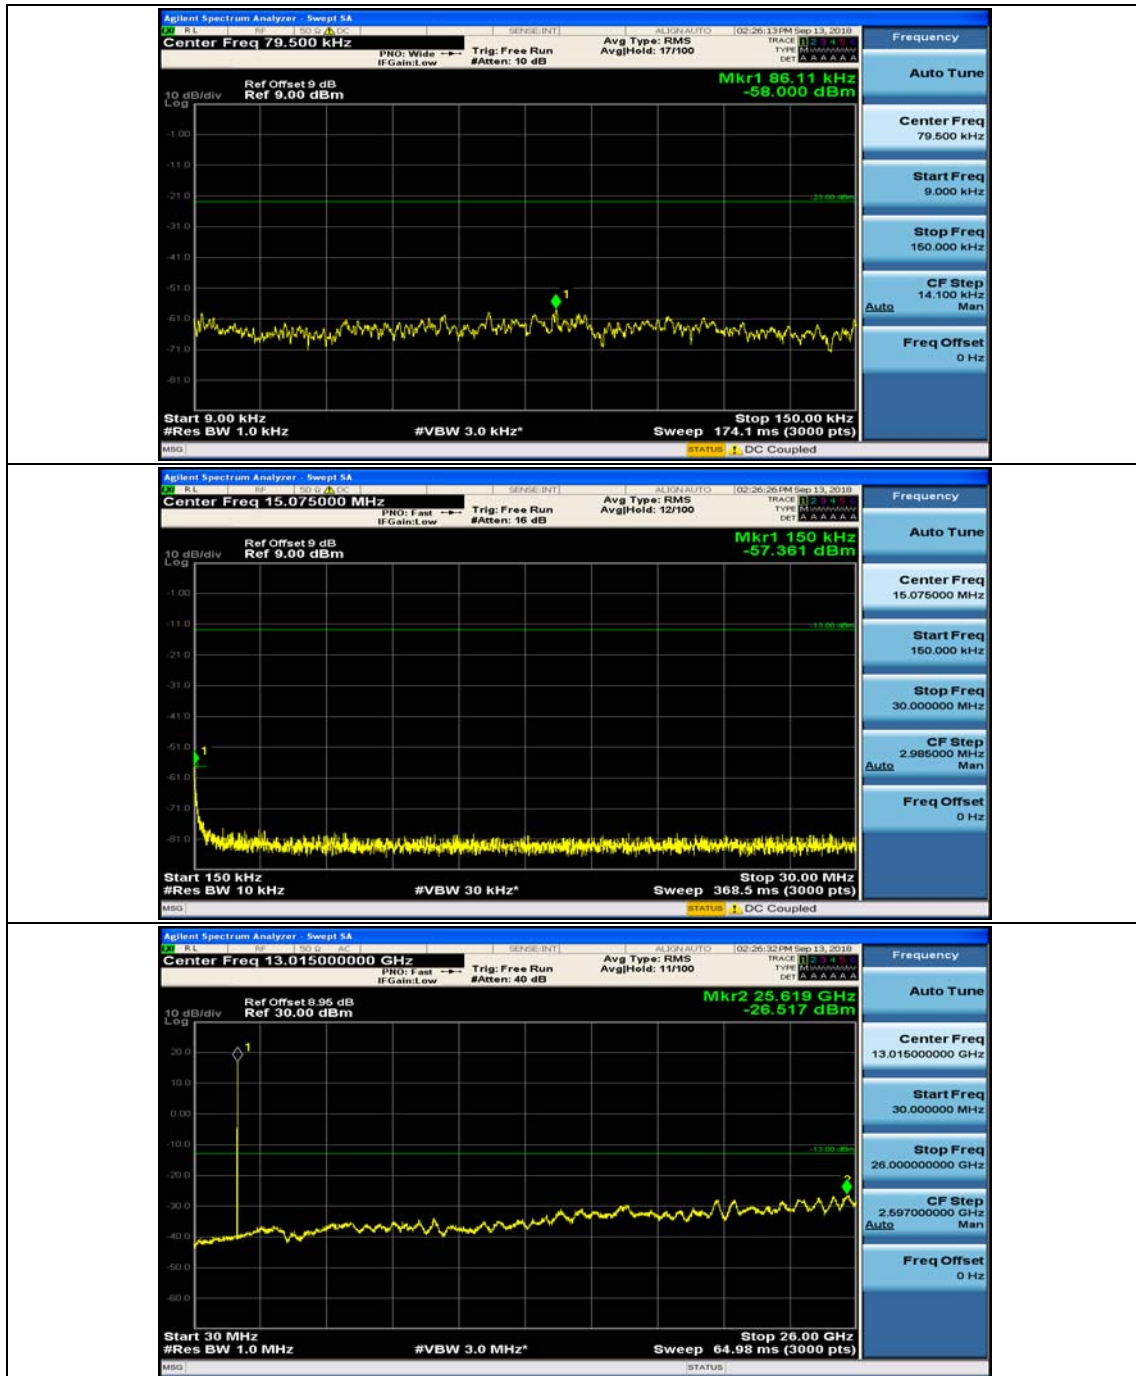

(Channel Bandwidth: 1.4 MHz)_MCH_QPSK_1RB#0

(Channel Bandwidth: 1.4 MHz)_MCH_QPSK_1RB#3

(Channel Bandwidth: 1.4 MHz)_HCH_QPSK_1RB#0

(Channel Bandwidth: 1.4 MHz)_HCH_QPSK_1RB#3

(Channel Bandwidth: 1.4 MHz)_LCH_16QAM_1RB#0

(Channel Bandwidth: 1.4 MHz)_LCH_16QAM_1RB#3

(Channel Bandwidth: 1.4 MHz)_MCH_16QAM_1RB#0

(Channel Bandwidth: 1.4 MHz)_MCH_16QAM_1RB#3

(Channel Bandwidth: 1.4 MHz)_HCH_16QAM_1RB#0

(Channel Bandwidth: 1.4 MHz)_HCH_16QAM_1RB#3

Channel Bandwidth: 3 MHz

(Channel Bandwidth: 3 MHz)_MCH_QPSK_1RB#0

(Channel Bandwidth: 3 MHz)_MCH_QPSK_1RB#7

(Channel Bandwidth: 3 MHz)_HCH_QPSK_1RB#0

(Channel Bandwidth: 3 MHz)_HCH_QPSK_1RB#7

(Channel Bandwidth: 3 MHz)_LCH_16QAM_1RB#0