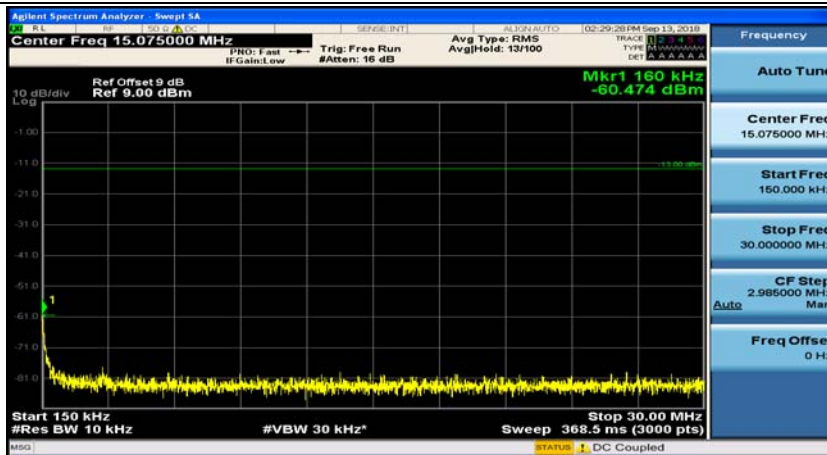

(Channel Bandwidth: 1.4 MHz)_LCH_16QAM_1RB#3

(Channel Bandwidth: 1.4 MHz)_MCH_16QAM_1RB#0

(Channel Bandwidth: 1.4 MHz)_MCH_16QAM_1RB#3

(Channel Bandwidth: 1.4 MHz)_HCH_16QAM_1RB#0

(Channel Bandwidth: 1.4 MHz)_HCH_16QAM_1RB#3

Channel Bandwidth: 3 MHz

(Channel Bandwidth: 3 MHz)_MCH_QPSK_1RB#0

(Channel Bandwidth: 3 MHz)_MCH_QPSK_1RB#7

(Channel Bandwidth: 3 MHz)_HCH_QPSK_1RB#0

(Channel Bandwidth: 3 MHz)_HCH_QPSK_1RB#7

(Channel Bandwidth: 3 MHz)_LCH_16QAM_1RB#0