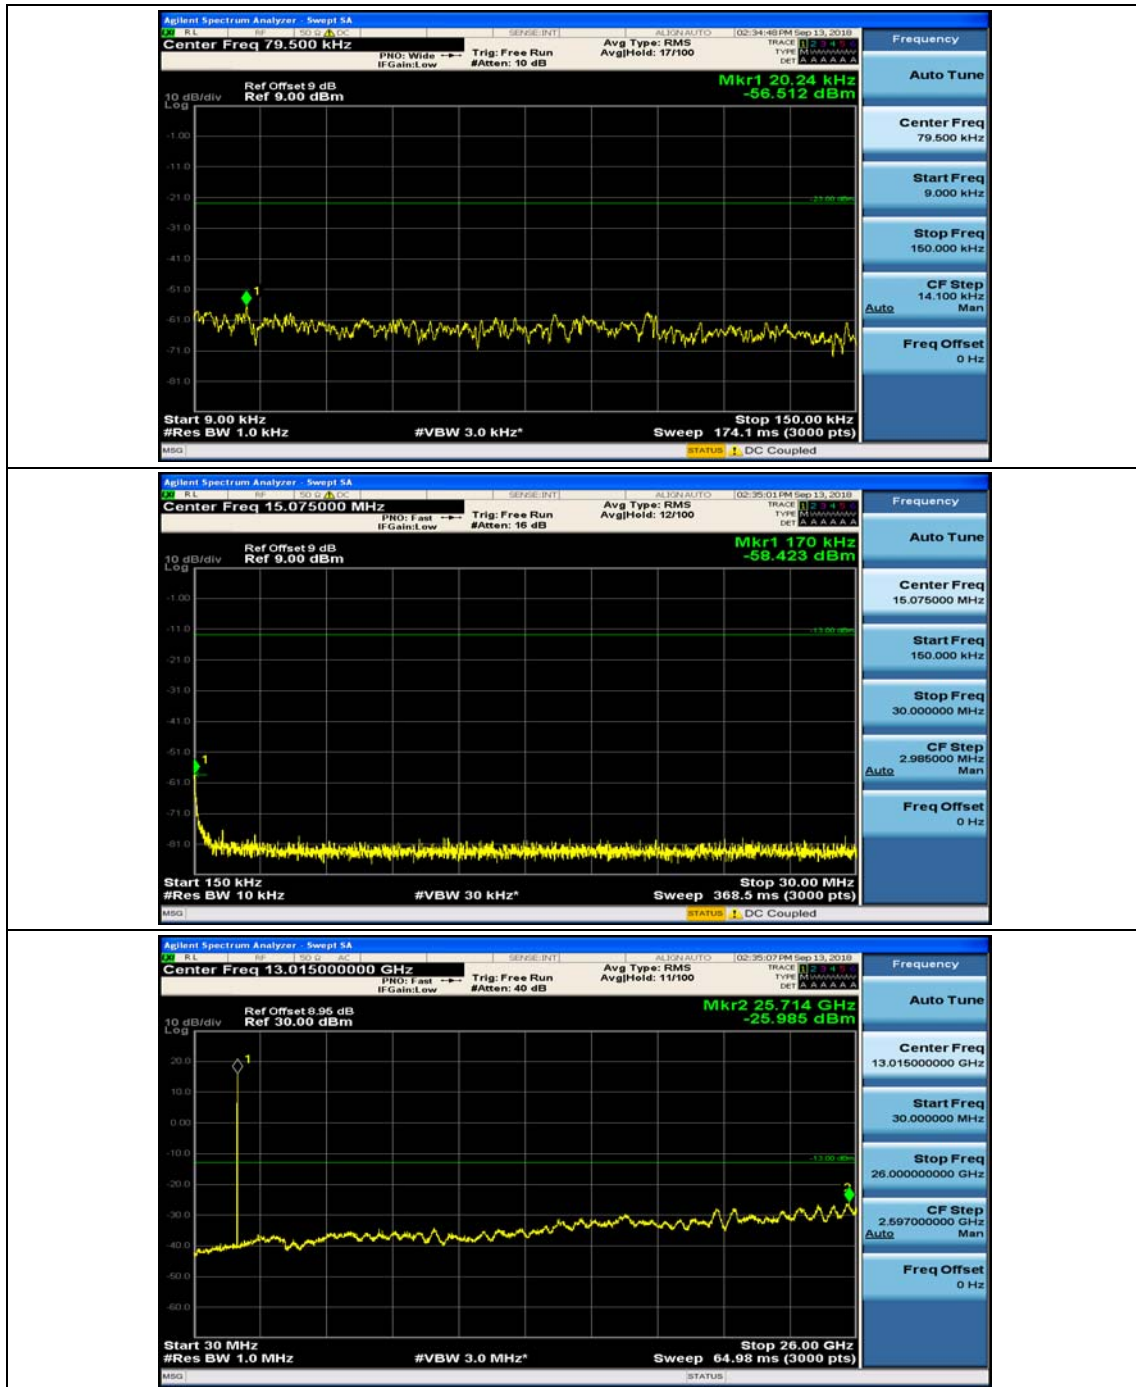

Channel Bandwidth: 3 MHz

(Channel Bandwidth: 3 MHz)_MCH_QPSK_1RB#0

(Channel Bandwidth: 3 MHz)_MCH_QPSK_1RB#7

(Channel Bandwidth: 3 MHz)_HCH_QPSK_1RB#0

(Channel Bandwidth: 3 MHz)_HCH_QPSK_1RB#7

(Channel Bandwidth: 3 MHz)_LCH_16QAM_1RB#0

(Channel Bandwidth: 3 MHz)_LCH_16QAM_1RB#7

(Channel Bandwidth: 3 MHz)_MCH_16QAM_1RB#0

(Channel Bandwidth: 3 MHz)_MCH_16QAM_1RB#7

(Channel Bandwidth: 3 MHz)_HCH_16QAM_1RB#0

(Channel Bandwidth: 3 MHz)_HCH_16QAM_1RB#7