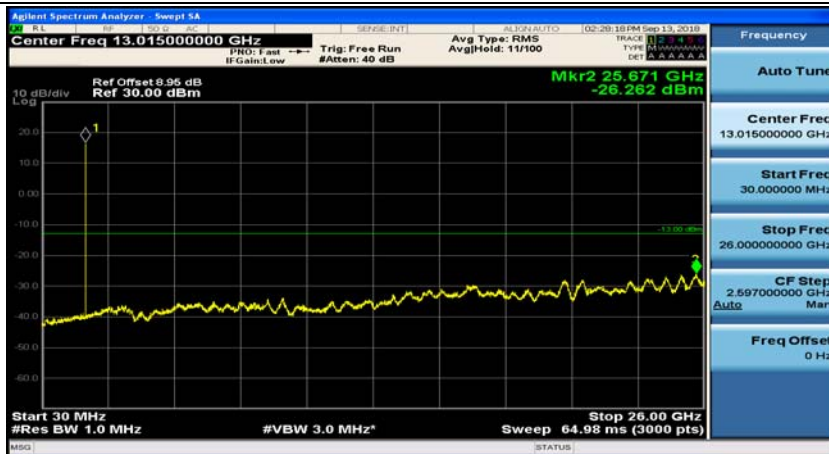

(Channel Bandwidth: 1.4 MHz)_MCH_QPSK_1RB#0

(Channel Bandwidth: 1.4 MHz)_MCH_QPSK_1RB#3

(Channel Bandwidth: 1.4 MHz)_HCH_QPSK_1RB#0

(Channel Bandwidth: 1.4 MHz)_HCH_QPSK_1RB#3

(Channel Bandwidth: 1.4 MHz)_LCH_16QAM_1RB#0

(Channel Bandwidth: 1.4 MHz)_LCH_16QAM_1RB#3

(Channel Bandwidth: 1.4 MHz)_MCH_16QAM_1RB#0

(Channel Bandwidth: 1.4 MHz)_MCH_16QAM_1RB#3

(Channel Bandwidth: 1.4 MHz)_HCH_16QAM_1RB#0

(Channel Bandwidth: 1.4 MHz)_HCH_16QAM_1RB#3