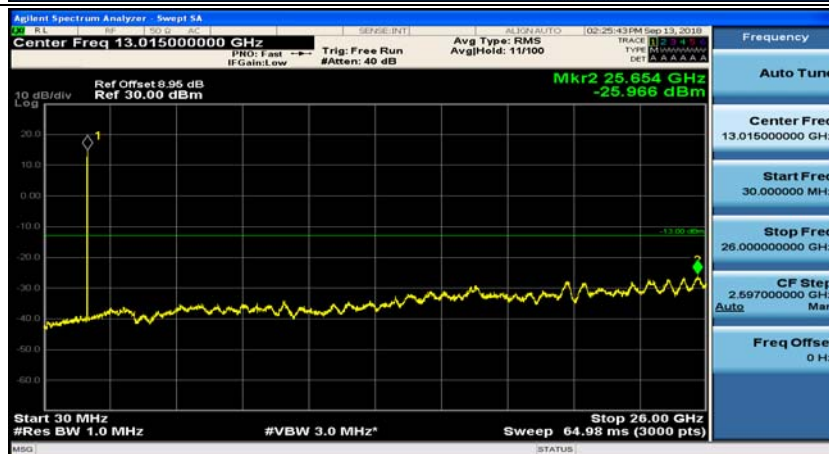

(Channel Bandwidth: 1.4 MHz)_MCH_QPSK_1RB#0

(Channel Bandwidth: 1.4 MHz)_MCH_QPSK_1RB#3

(Channel Bandwidth: 1.4 MHz)_HCH_QPSK_1RB#0

(Channel Bandwidth: 1.4 MHz)_HCH_QPSK_1RB#3

(Channel Bandwidth: 1.4 MHz)_LCH_16QAM_1RB#0

(Channel Bandwidth: 1.4 MHz)_LCH_16QAM_1RB#3

(Channel Bandwidth: 1.4 MHz)_MCH_16QAM_1RB#0

(Channel Bandwidth: 1.4 MHz)_MCH_16QAM_1RB#3

(Channel Bandwidth: 1.4 MHz)_HCH_16QAM_1RB#0

(Channel Bandwidth: 1.4 MHz)_HCH_16QAM_1RB#3