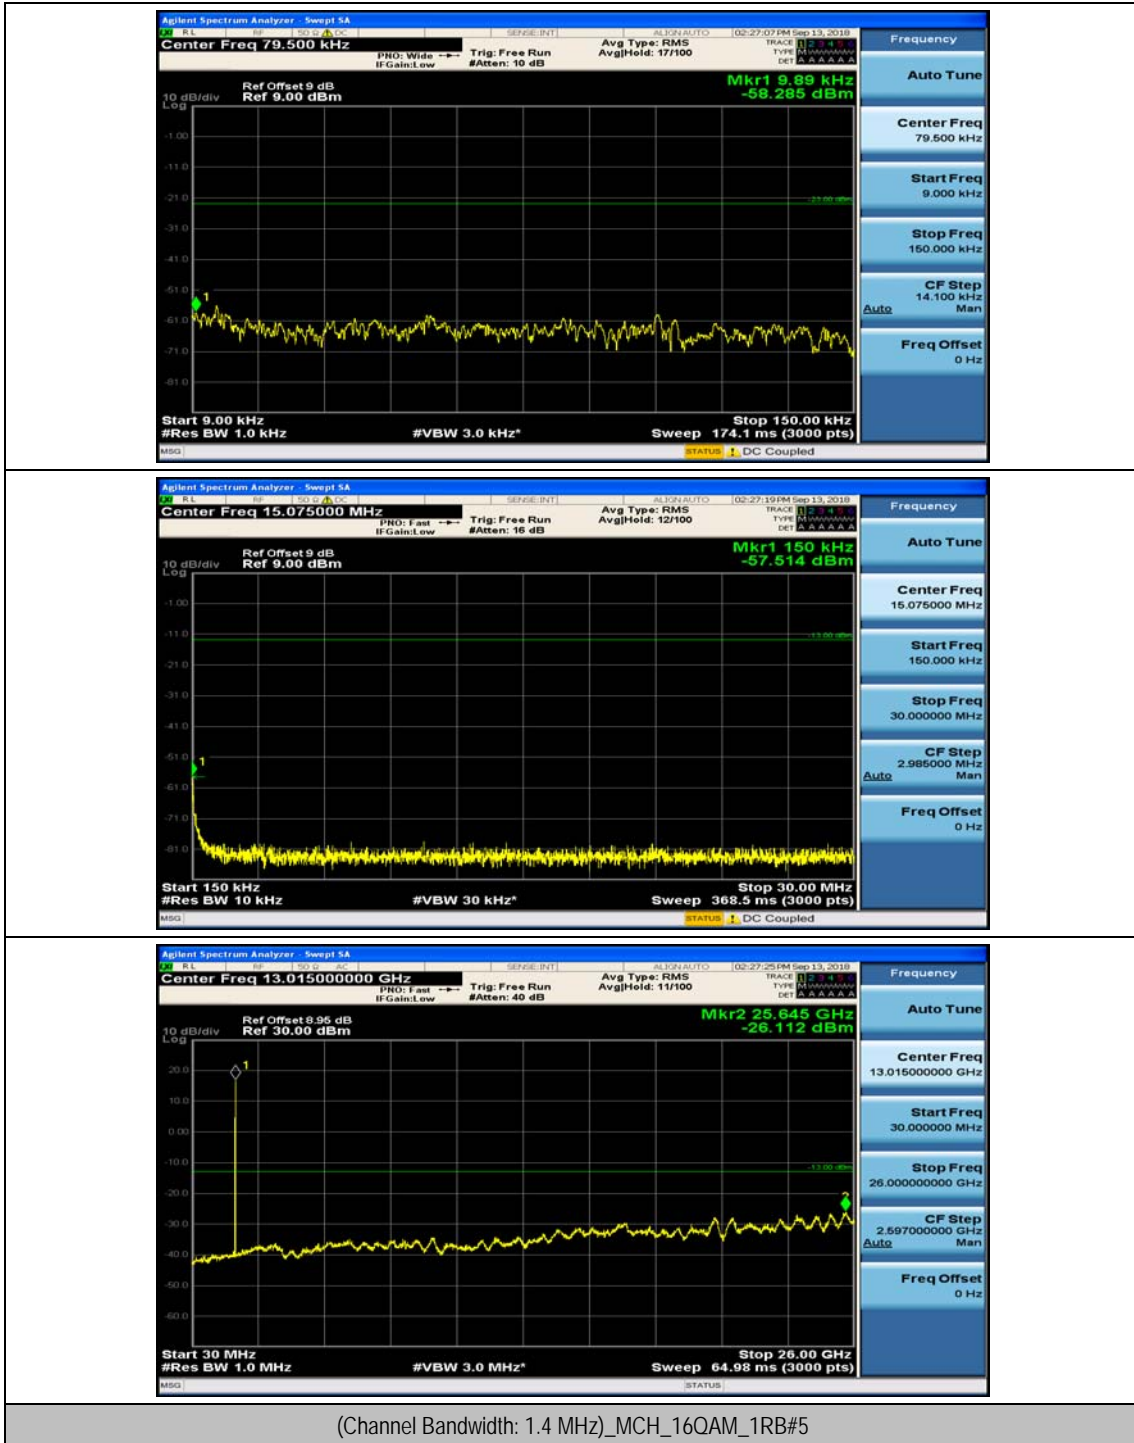

(Channel Bandwidth: 1.4 MHz)_MCH_QPSK_1RB#0

(Channel Bandwidth: 1.4 MHz)_MCH_QPSK_1RB#3

(Channel Bandwidth: 1.4 MHz)_HCH_QPSK_1RB#0

(Channel Bandwidth: 1.4 MHz)_HCH_QPSK_1RB#3

(Channel Bandwidth: 1.4 MHz)_LCH_16QAM_1RB#0

(Channel Bandwidth: 1.4 MHz)_LCH_16QAM_1RB#3

(Channel Bandwidth: 1.4 MHz)_MCH_16QAM_1RB#0

(Channel Bandwidth: 1.4 MHz)_MCH_16QAM_1RB#3

(Channel Bandwidth: 1.4 MHz)_HCH_16QAM_1RB#0

(Channel Bandwidth: 1.4 MHz)_HCH_16QAM_1RB#3

Channel Bandwidth: 3 MHz

(Channel Bandwidth: 3 MHz)_MCH_QPSK_1RB#0

(Channel Bandwidth: 3 MHz)_MCH_QPSK_1RB#7

(Channel Bandwidth: 3 MHz)_HCH_QPSK_1RB#0

(Channel Bandwidth: 3 MHz)_HCH_QPSK_1RB#7

(Channel Bandwidth: 3 MHz)_LCH_16QAM_1RB#0