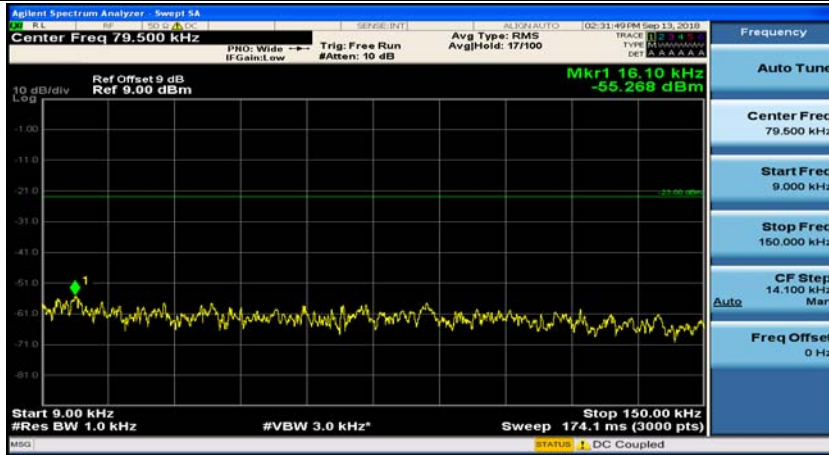

Channel Bandwidth: 3 MHz

(Channel Bandwidth: 3 MHz)_MCH_QPSK_1RB#0

(Channel Bandwidth: 3 MHz)_MCH_QPSK_1RB#7

(Channel Bandwidth: 3 MHz)_HCH_QPSK_1RB#0

(Channel Bandwidth: 3 MHz)_HCH_QPSK_1RB#7

(Channel Bandwidth: 3 MHz)_LCH_16QAM_1RB#0