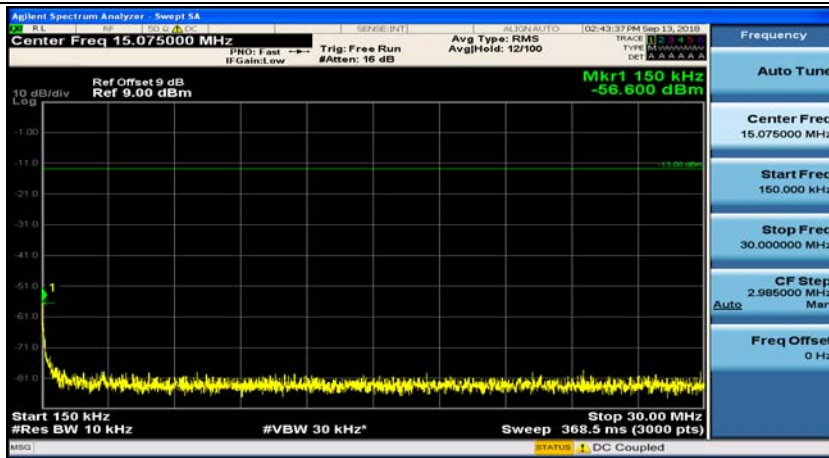

(Channel Bandwidth: 5 MHz)_HCH_QPSK_1RB#0

(Channel Bandwidth: 5 MHz)_HCH_QPSK_1RB#12