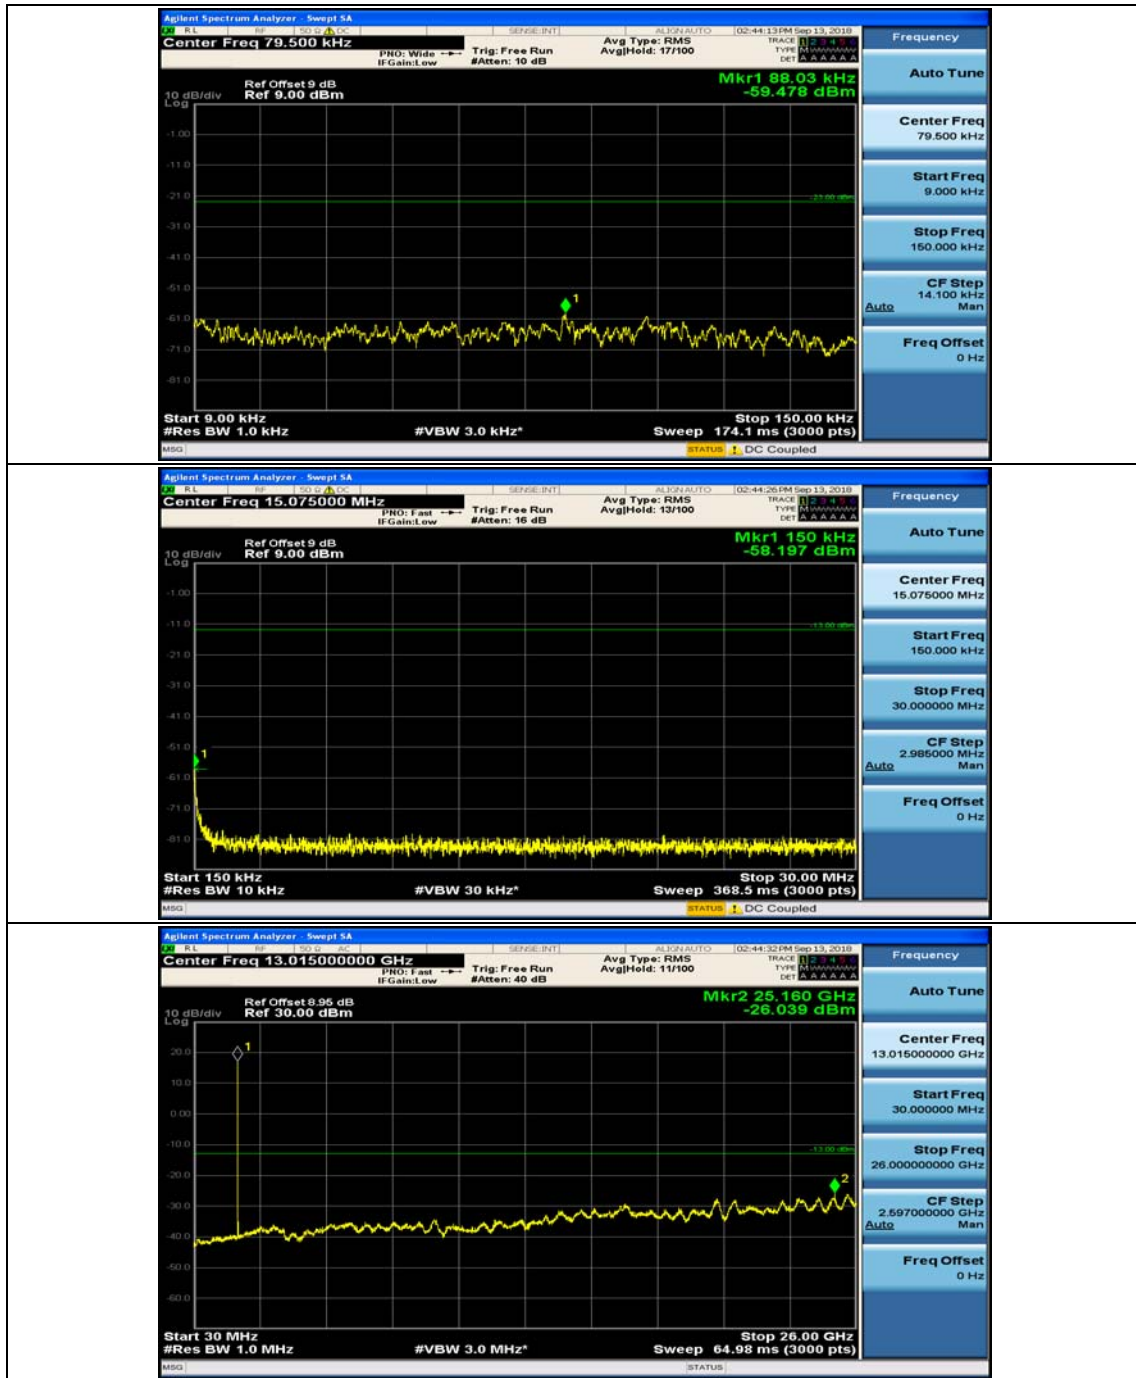

Channel Bandwidth: 5 MHz

(Channel Bandwidth: 5 MHz)_MCH_QPSK_1RB#0

(Channel Bandwidth: 5 MHz)_MCH_QPSK_1RB#12

(Channel Bandwidth: 5 MHz)_HCH_QPSK_1RB#0

(Channel Bandwidth: 5 MHz)_HCH_QPSK_1RB#12

(Channel Bandwidth: 5 MHz)_LCH_16QAM_1RB#0

(Channel Bandwidth: 5 MHz)_LCH_16QAM_1RB#12