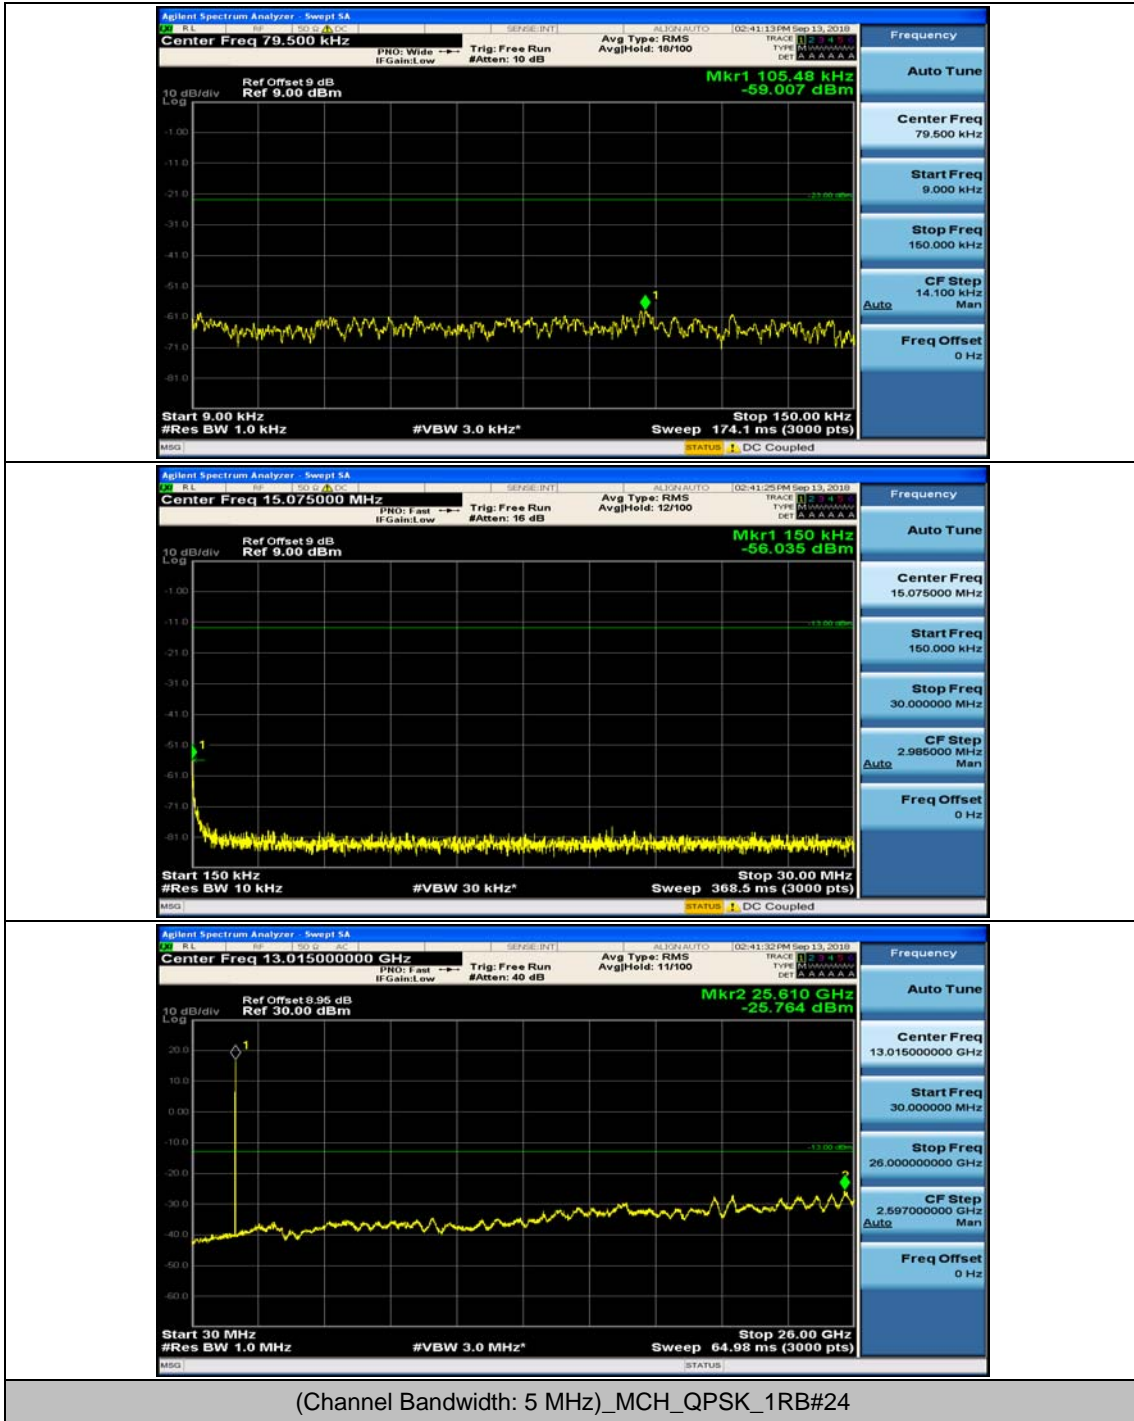

Channel Bandwidth: 5 MHz

(Channel Bandwidth: 5 MHz)_MCH_QPSK_1RB#0

(Channel Bandwidth: 5 MHz)_MCH_QPSK_1RB#12

(Channel Bandwidth: 5 MHz)_HCH_QPSK_1RB#0

(Channel Bandwidth: 5 MHz)_HCH_QPSK_1RB#12

(Channel Bandwidth: 5 MHz)_LCH_16QAM_1RB#0

(Channel Bandwidth: 5 MHz)_LCH_16QAM_1RB#12