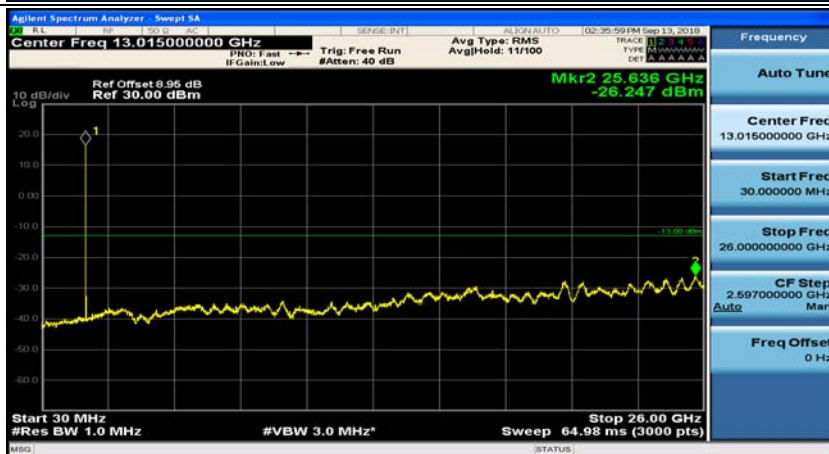

Channel Bandwidth: 3 MHz

(Channel Bandwidth: 3 MHz)_MCH_QPSK_1RB#0

(Channel Bandwidth: 3 MHz)_MCH_QPSK_1RB#7

(Channel Bandwidth: 3 MHz)_HCH_QPSK_1RB#0

(Channel Bandwidth: 3 MHz)_HCH_QPSK_1RB#7

(Channel Bandwidth: 3 MHz)_LCH_16QAM_1RB#0