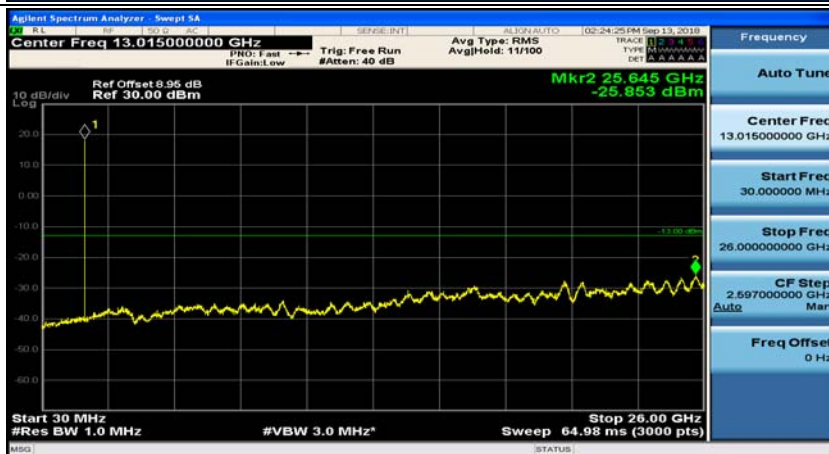

(Channel Bandwidth: 1.4 MHz)_MCH_QPSK_1RB#0

(Channel Bandwidth: 1.4 MHz)_MCH_QPSK_1RB#3

(Channel Bandwidth: 1.4 MHz)_HCH_QPSK_1RB#0

(Channel Bandwidth: 1.4 MHz)_HCH_QPSK_1RB#3

(Channel Bandwidth: 1.4 MHz)_LCH_16QAM_1RB#0

(Channel Bandwidth: 1.4 MHz)_LCH_16QAM_1RB#3

(Channel Bandwidth: 1.4 MHz)_MCH_16QAM_1RB#0

(Channel Bandwidth: 1.4 MHz)_MCH_16QAM_1RB#3

(Channel Bandwidth: 1.4 MHz)_HCH_16QAM_1RB#0

(Channel Bandwidth: 1.4 MHz)_HCH_16QAM_1RB#3