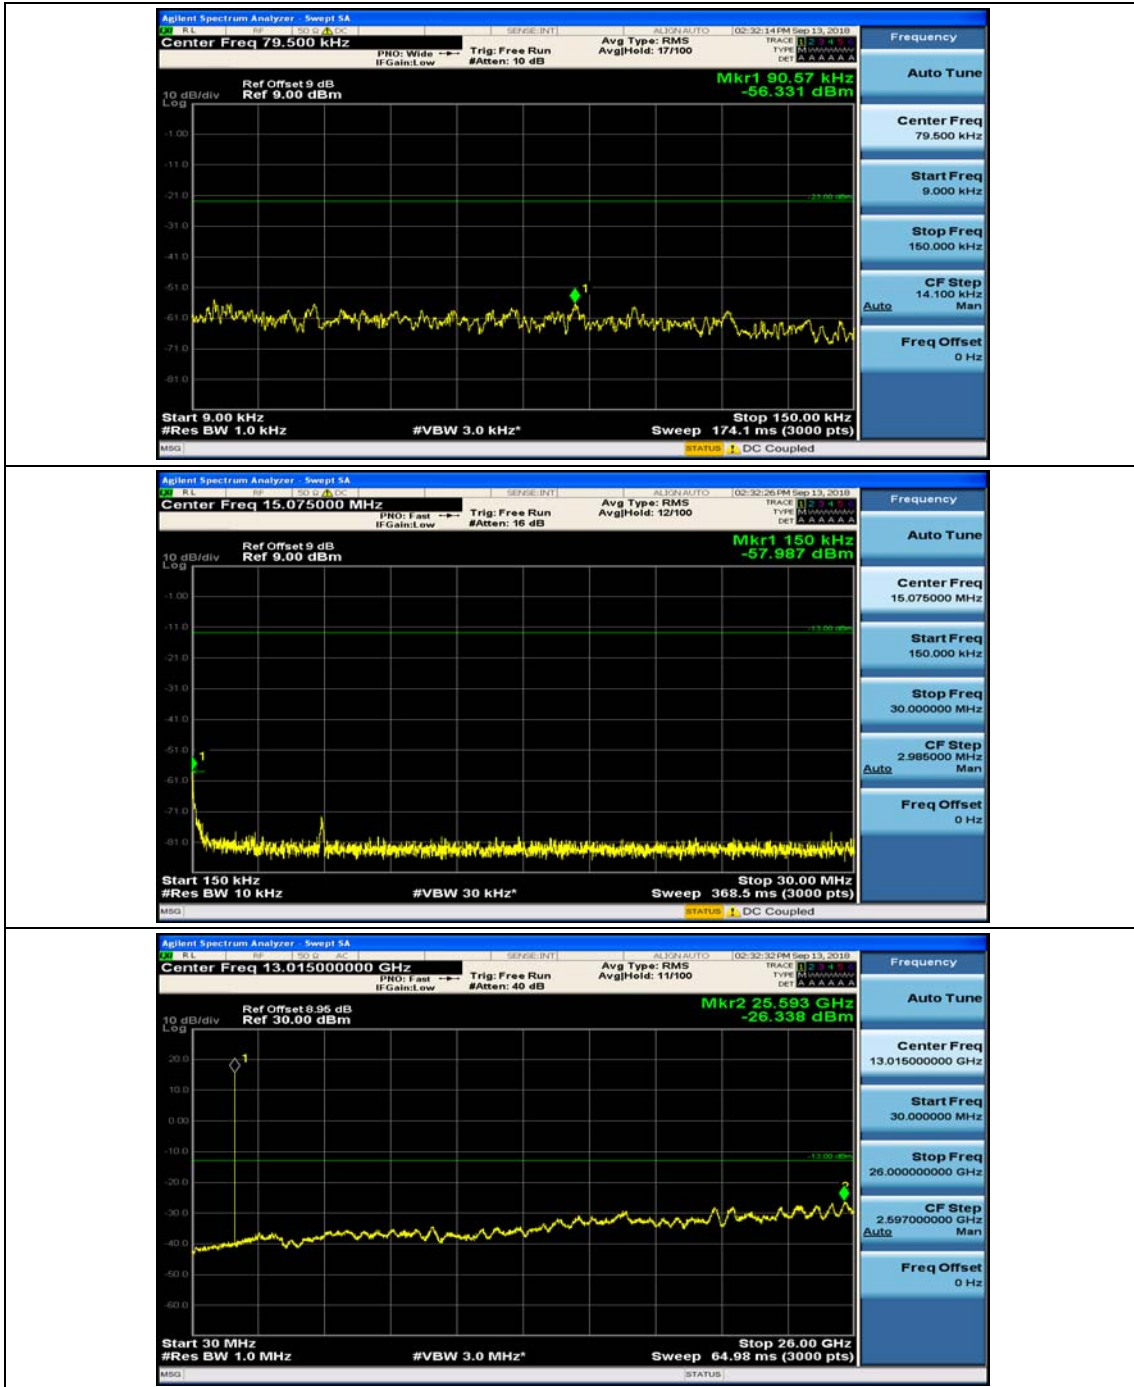

Channel Bandwidth: 3 MHz

(Channel Bandwidth: 3 MHz)_MCH_QPSK_1RB#0

(Channel Bandwidth: 3 MHz)_MCH_QPSK_1RB#7

(Channel Bandwidth: 3 MHz)_HCH_QPSK_1RB#0

(Channel Bandwidth: 3 MHz)_HCH_QPSK_1RB#7

(Channel Bandwidth: 3 MHz)_LCH_16QAM_1RB#0

(Channel Bandwidth: 3 MHz)_LCH_16QAM_1RB#7

(Channel Bandwidth: 3 MHz)_MCH_16QAM_1RB#0

(Channel Bandwidth: 3 MHz)_MCH_16QAM_1RB#7

(Channel Bandwidth: 3 MHz)_HCH_16QAM_1RB#0

(Channel Bandwidth: 3 MHz)_HCH_16QAM_1RB#7