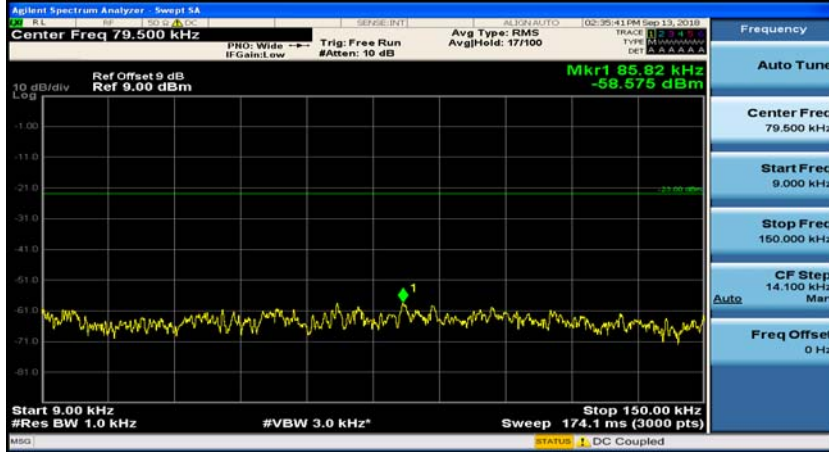

Channel Bandwidth: 3 MHz

(Channel Bandwidth: 3 MHz)_MCH_QPSK_1RB#0

(Channel Bandwidth: 3 MHz)_MCH_QPSK_1RB#7

(Channel Bandwidth: 3 MHz)_HCH_QPSK_1RB#0

(Channel Bandwidth: 3 MHz)_HCH_QPSK_1RB#7

(Channel Bandwidth: 3 MHz)_LCH_16QAM_1RB#0