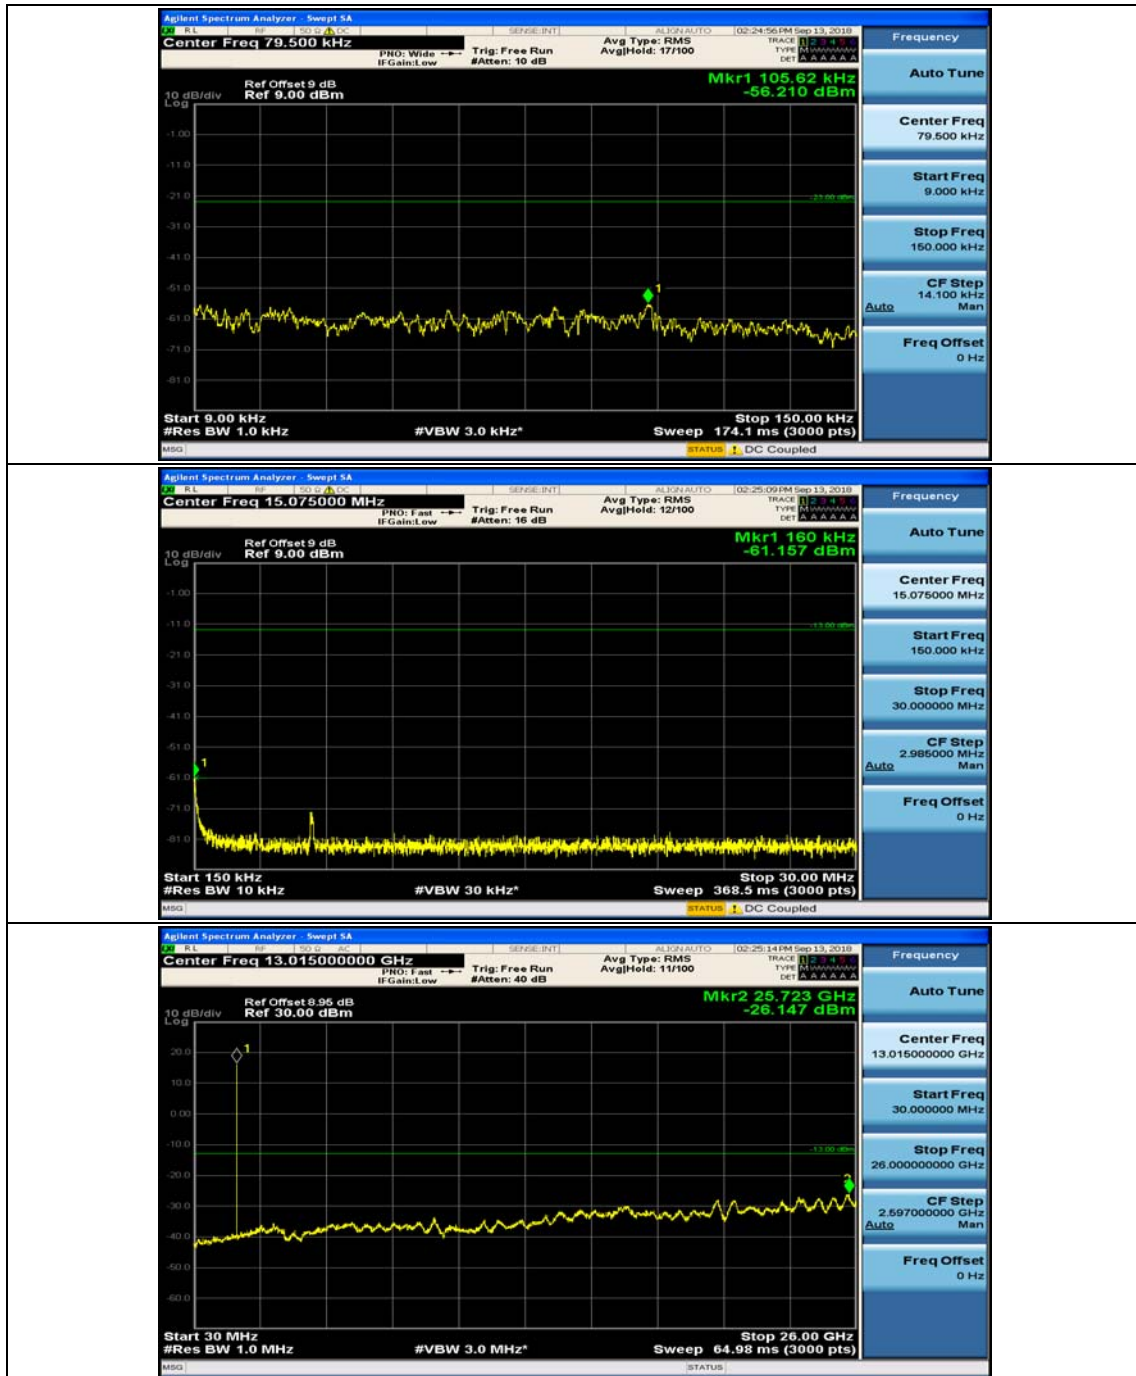

(Channel Bandwidth: 1.4 MHz)_MCH_QPSK_1RB#0

(Channel Bandwidth: 1.4 MHz)_MCH_QPSK_1RB#3

(Channel Bandwidth: 1.4 MHz)_HCH_QPSK_1RB#0

(Channel Bandwidth: 1.4 MHz)_HCH_QPSK_1RB#3

(Channel Bandwidth: 1.4 MHz)_LCH_16QAM_1RB#0

(Channel Bandwidth: 1.4 MHz)_LCH_16QAM_1RB#3

(Channel Bandwidth: 1.4 MHz)_MCH_16QAM_1RB#0

(Channel Bandwidth: 1.4 MHz)_MCH_16QAM_1RB#3

(Channel Bandwidth: 1.4 MHz)_HCH_16QAM_1RB#0

(Channel Bandwidth: 1.4 MHz)_HCH_16QAM_1RB#3

Channel Bandwidth: 3 MHz

(Channel Bandwidth: 3 MHz)_MCH_QPSK_1RB#0

(Channel Bandwidth: 3 MHz)_MCH_QPSK_1RB#7

(Channel Bandwidth: 3 MHz)_HCH_QPSK_1RB#0

(Channel Bandwidth: 3 MHz)_HCH_QPSK_1RB#7

(Channel Bandwidth: 3 MHz)_LCH_16QAM_1RB#0