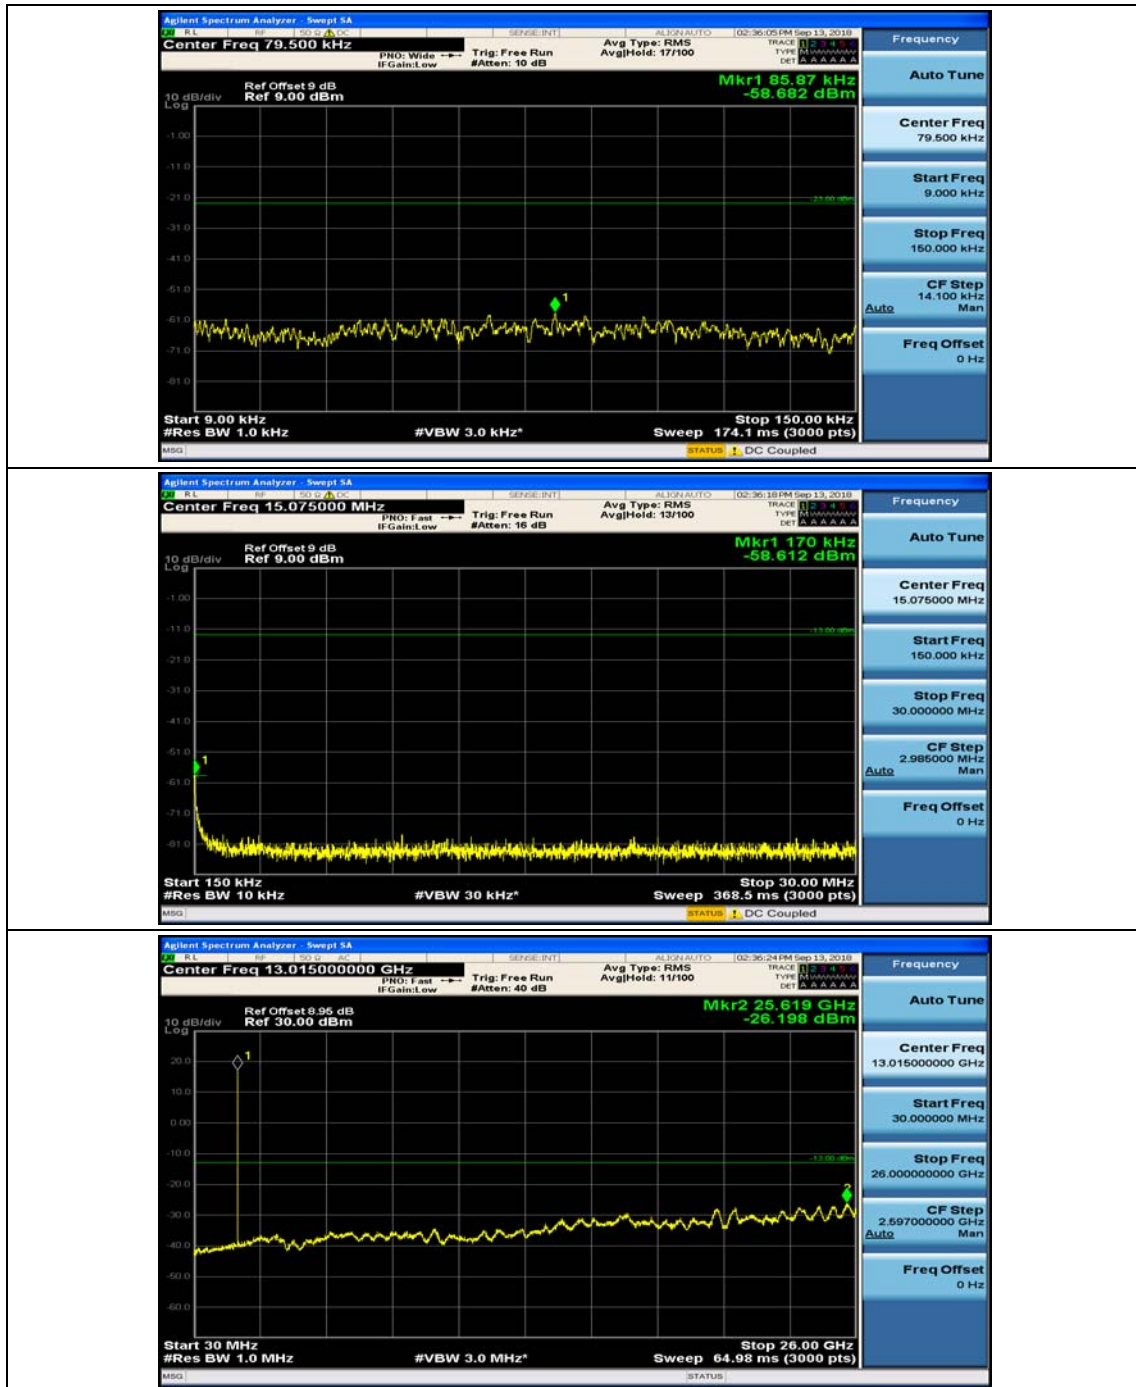

Channel Bandwidth: 3 MHz

(Channel Bandwidth: 3 MHz)_MCH_QPSK_1RB#0

(Channel Bandwidth: 3 MHz)_MCH_QPSK_1RB#7

(Channel Bandwidth: 3 MHz)_HCH_QPSK_1RB#0

(Channel Bandwidth: 3 MHz)_HCH_QPSK_1RB#7

(Channel Bandwidth: 3 MHz)_LCH_16QAM_1RB#0

(Channel Bandwidth: 3 MHz)_LCH_16QAM_1RB#7

(Channel Bandwidth: 3 MHz)_MCH_16QAM_1RB#0

(Channel Bandwidth: 3 MHz)_MCH_16QAM_1RB#7

(Channel Bandwidth: 3 MHz)_HCH_16QAM_1RB#0

(Channel Bandwidth: 3 MHz)_HCH_16QAM_1RB#7