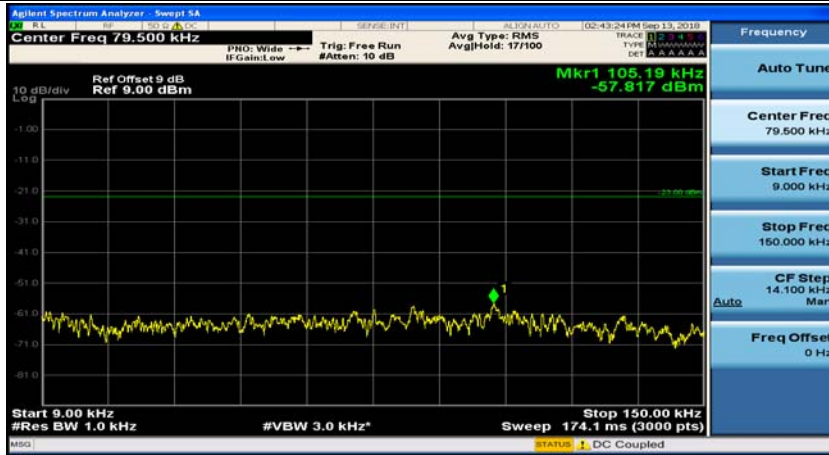

(Channel Bandwidth: 5 MHz)_HCH_QPSK_1RB#0

(Channel Bandwidth: 5 MHz)_HCH_QPSK_1RB#12