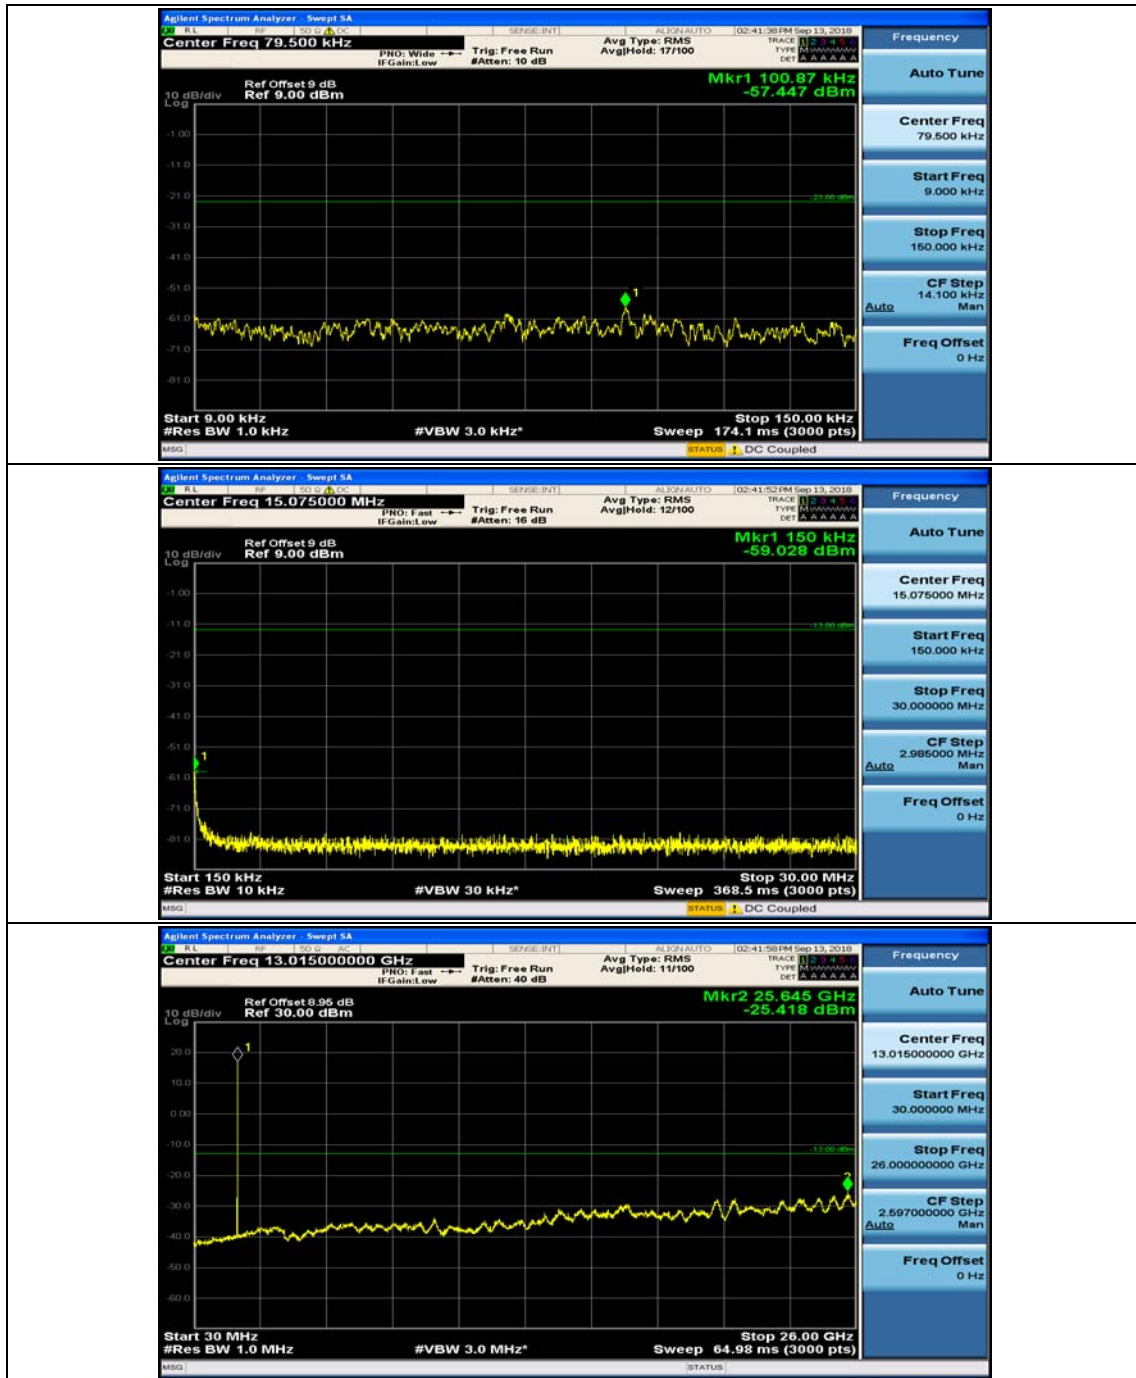

Channel Bandwidth: 5 MHz

(Channel Bandwidth: 5 MHz)_MCH_QPSK_1RB#0

(Channel Bandwidth: 5 MHz)_MCH_QPSK_1RB#12

(Channel Bandwidth: 5 MHz)_HCH_QPSK_1RB#0

(Channel Bandwidth: 5 MHz)_HCH_QPSK_1RB#12

(Channel Bandwidth: 5 MHz)_LCH_16QAM_1RB#0

(Channel Bandwidth: 5 MHz)_LCH_16QAM_1RB#12