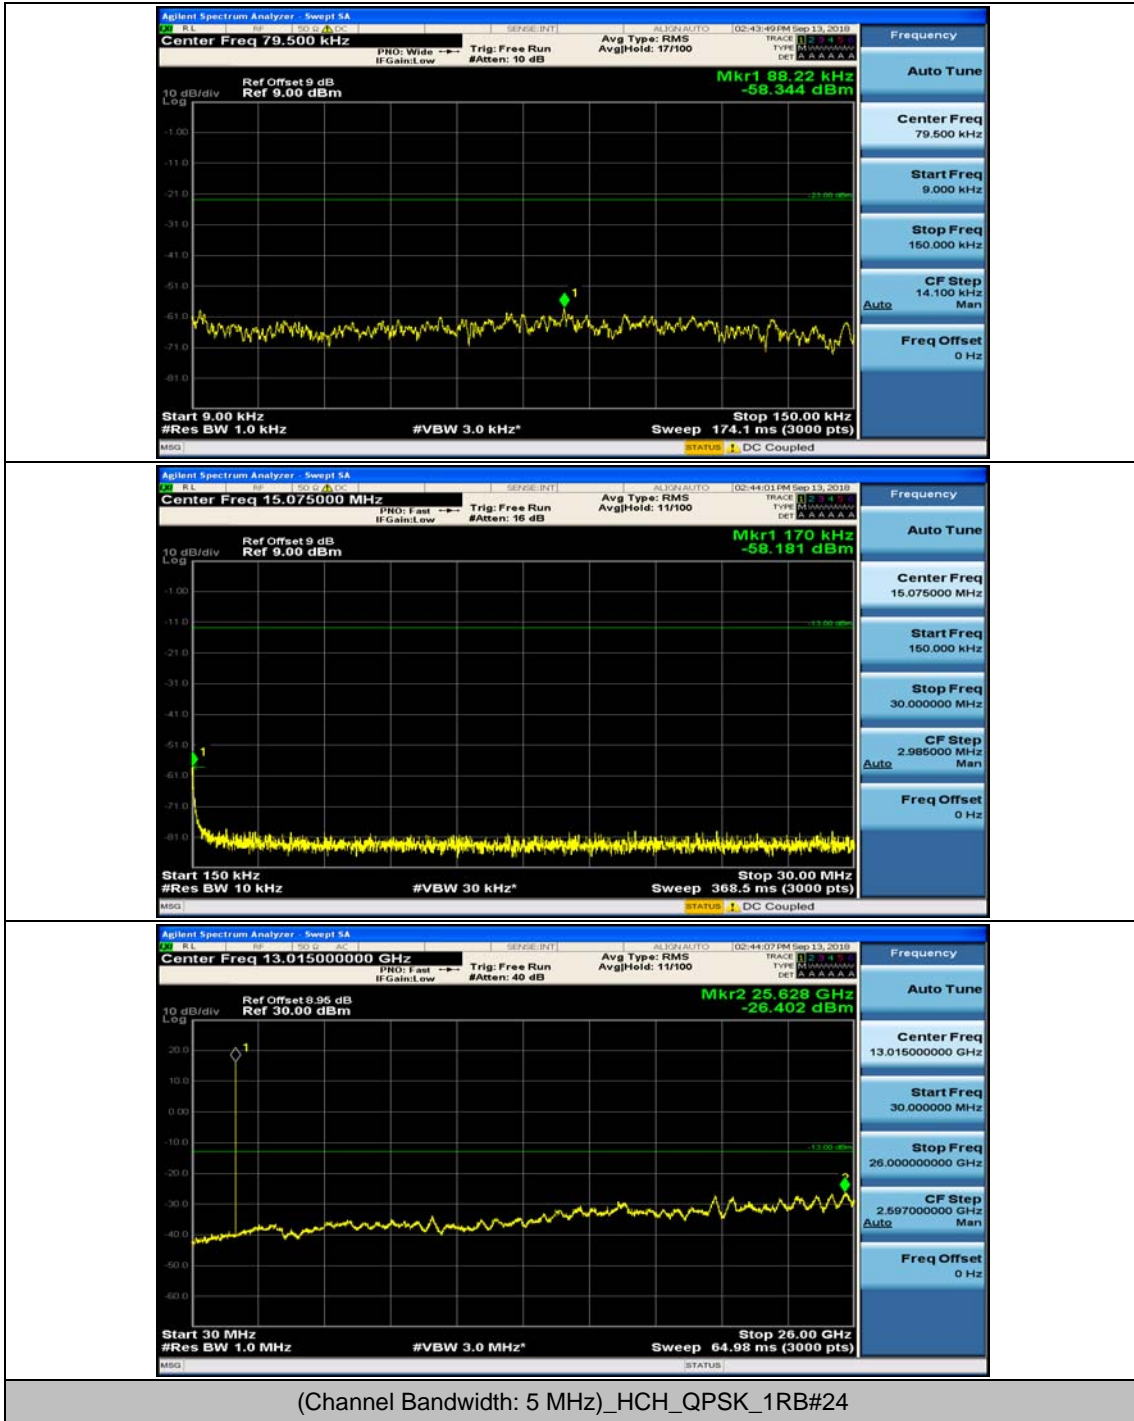

Channel Bandwidth: 5 MHz

(Channel Bandwidth: 5 MHz)_MCH_QPSK_1RB#0

(Channel Bandwidth: 5 MHz)_MCH_QPSK_1RB#12

(Channel Bandwidth: 5 MHz)_HCH_QPSK_1RB#0

(Channel Bandwidth: 5 MHz)_HCH_QPSK_1RB#12

(Channel Bandwidth: 5 MHz)_LCH_16QAM_1RB#0

(Channel Bandwidth: 5 MHz)_LCH_16QAM_1RB#12