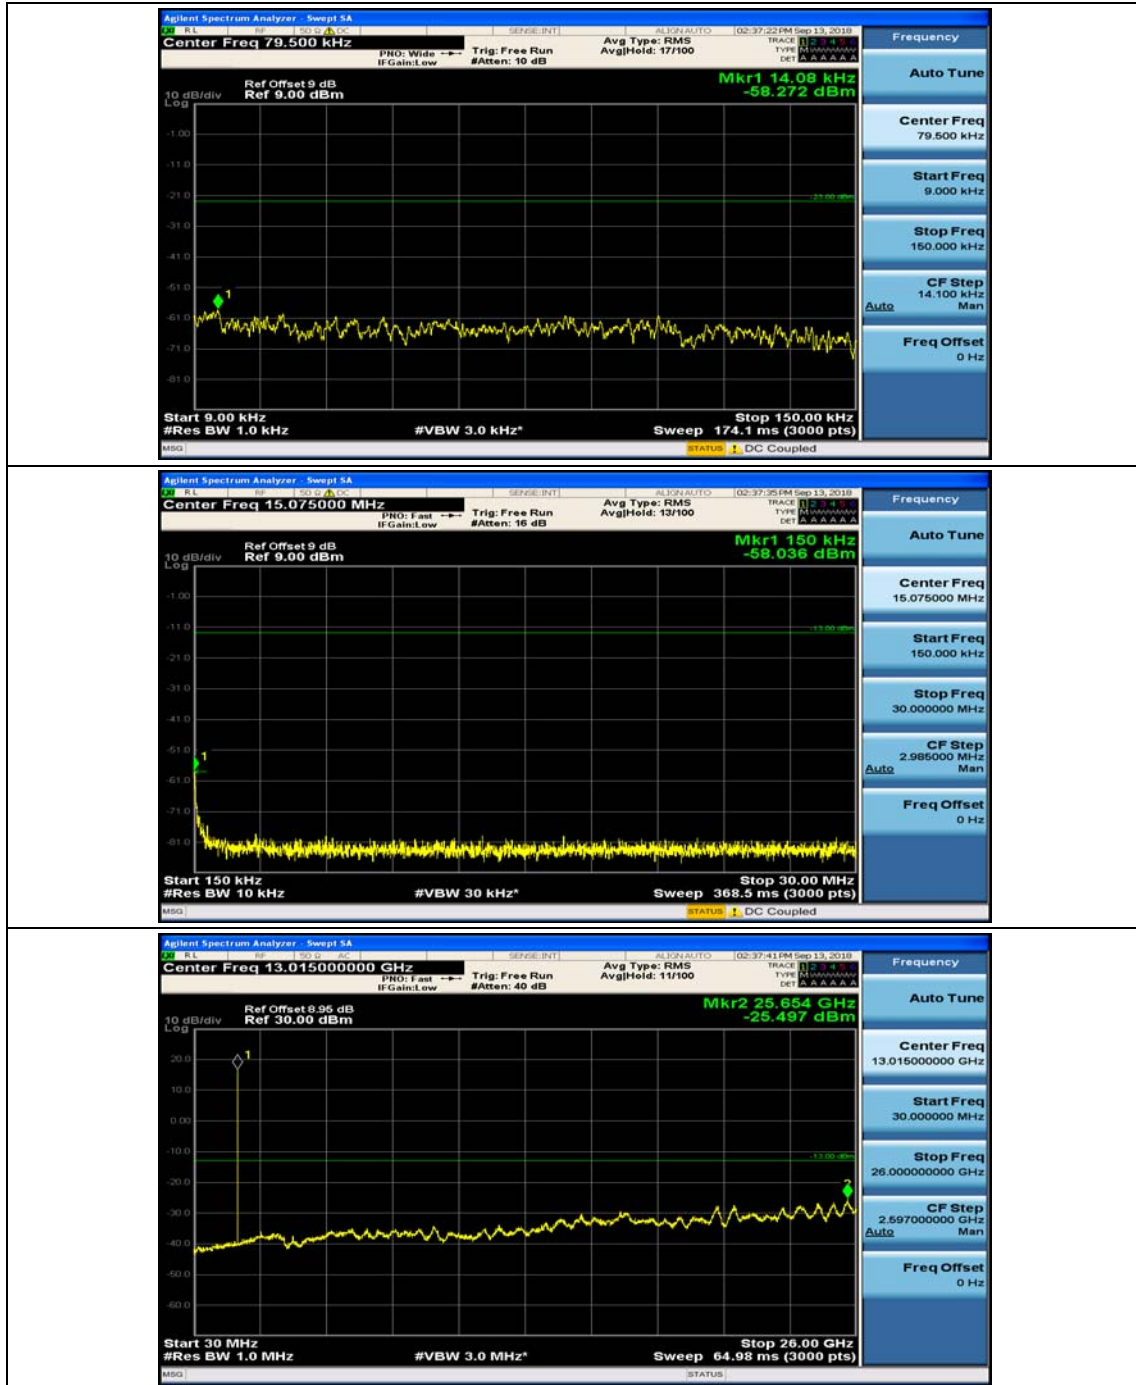

(Channel Bandwidth: 3 MHz)_LCH_16QAM_1RB#7

(Channel Bandwidth: 3 MHz)_MCH_16QAM_1RB#0

(Channel Bandwidth: 3 MHz)_MCH_16QAM_1RB#7

(Channel Bandwidth: 3 MHz)_HCH_16QAM_1RB#0

(Channel Bandwidth: 3 MHz)_HCH_16QAM_1RB#7