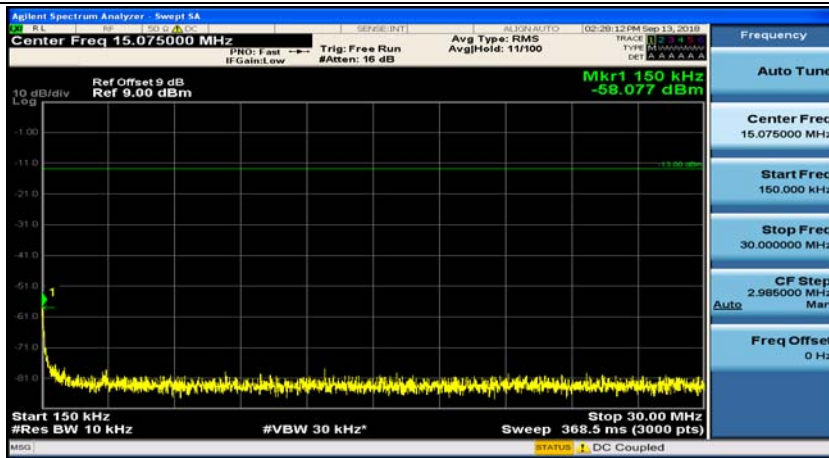

(Channel Bandwidth: 1.4 MHz)_MCH_QPSK_1RB#0

(Channel Bandwidth: 1.4 MHz)_MCH_QPSK_1RB#3

(Channel Bandwidth: 1.4 MHz)_HCH_QPSK_1RB#0

(Channel Bandwidth: 1.4 MHz)_HCH_QPSK_1RB#3

(Channel Bandwidth: 1.4 MHz)_LCH_16QAM_1RB#0

(Channel Bandwidth: 1.4 MHz)_LCH_16QAM_1RB#3

(Channel Bandwidth: 1.4 MHz)_MCH_16QAM_1RB#0

(Channel Bandwidth: 1.4 MHz)_MCH_16QAM_1RB#3

(Channel Bandwidth: 1.4 MHz)_HCH_16QAM_1RB#0

(Channel Bandwidth: 1.4 MHz)_HCH_16QAM_1RB#3