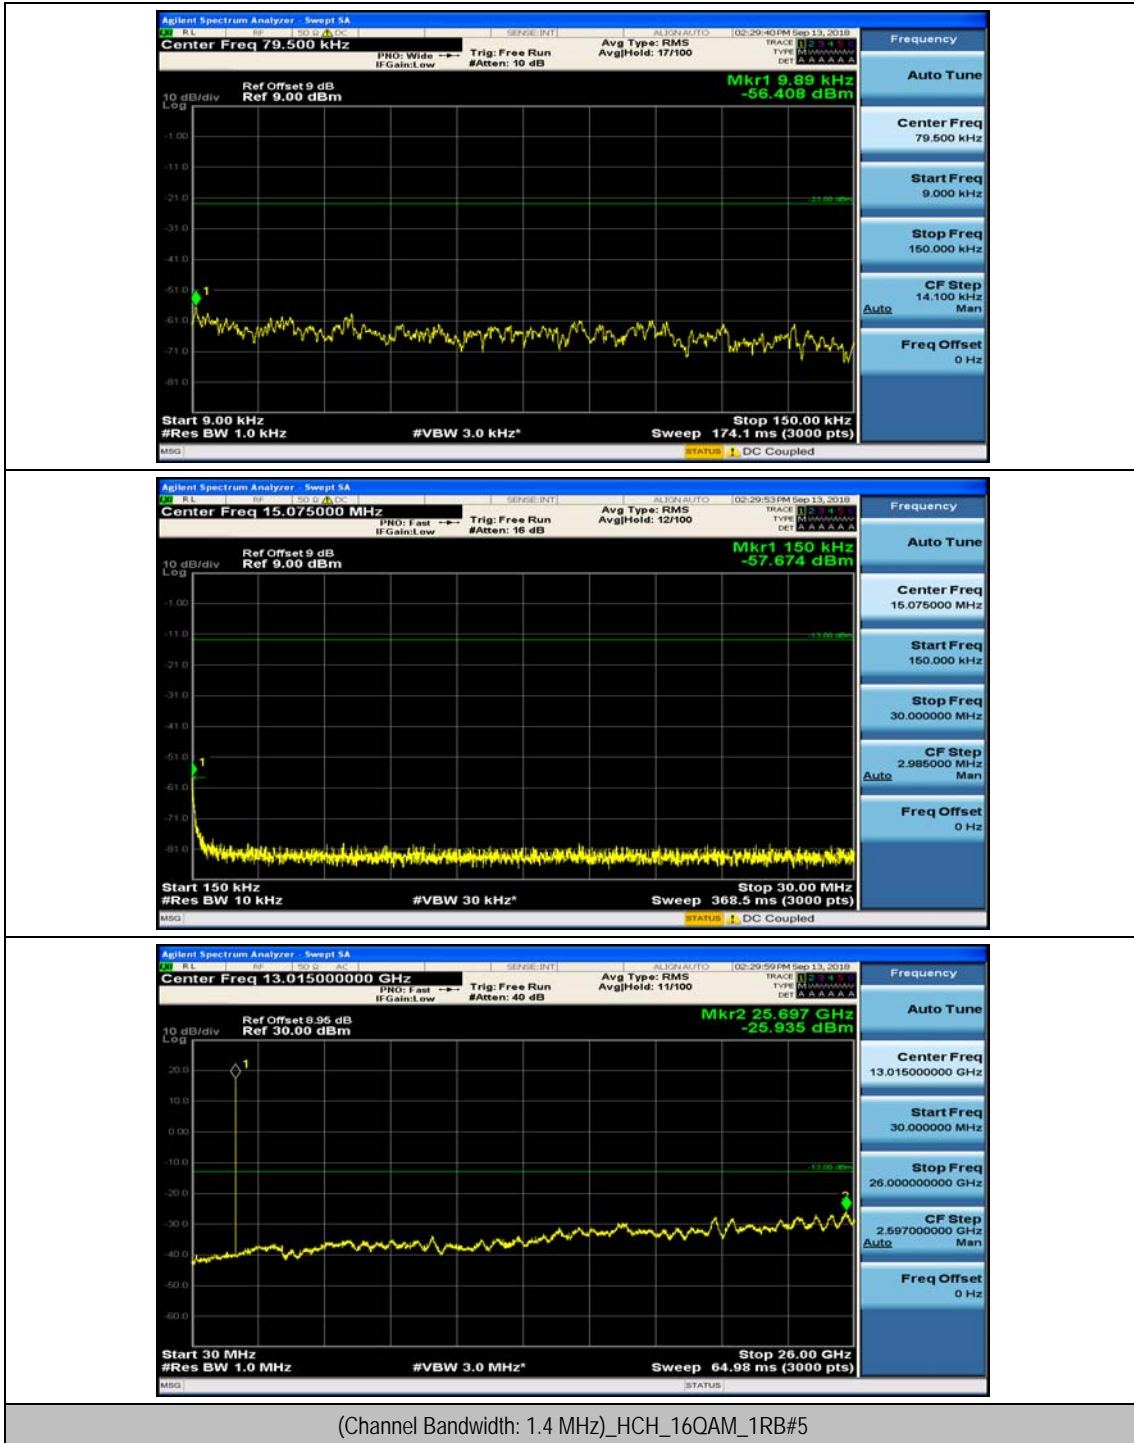

(Channel Bandwidth: 1.4 MHz)_MCH_QPSK_1RB#0

(Channel Bandwidth: 1.4 MHz)_MCH_QPSK_1RB#3

(Channel Bandwidth: 1.4 MHz)_HCH_QPSK_1RB#0

(Channel Bandwidth: 1.4 MHz)_HCH_QPSK_1RB#3

(Channel Bandwidth: 1.4 MHz)_LCH_16QAM_1RB#0

(Channel Bandwidth: 1.4 MHz)_LCH_16QAM_1RB#3

(Channel Bandwidth: 1.4 MHz)_MCH_16QAM_1RB#0

(Channel Bandwidth: 1.4 MHz)_MCH_16QAM_1RB#3

(Channel Bandwidth: 1.4 MHz)_HCH_16QAM_1RB#0

(Channel Bandwidth: 1.4 MHz)_HCH_16QAM_1RB#3

Channel Bandwidth: 3 MHz

(Channel Bandwidth: 3 MHz)_MCH_QPSK_1RB#0

(Channel Bandwidth: 3 MHz)_MCH_QPSK_1RB#7

(Channel Bandwidth: 3 MHz)_HCH_QPSK_1RB#0

(Channel Bandwidth: 3 MHz)_HCH_QPSK_1RB#7

(Channel Bandwidth: 3 MHz)_LCH_16QAM_1RB#0