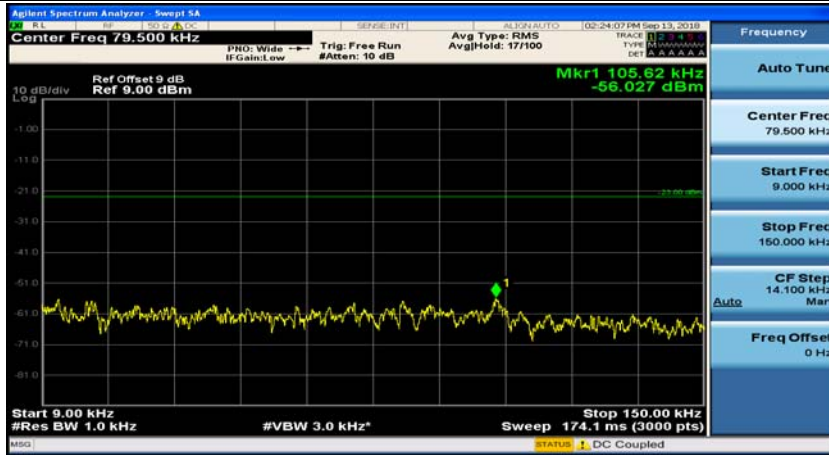

(Channel Bandwidth: 1.4 MHz)_MCH_QPSK_1RB#0

(Channel Bandwidth: 1.4 MHz)_MCH_QPSK_1RB#3

(Channel Bandwidth: 1.4 MHz)_HCH_QPSK_1RB#0

(Channel Bandwidth: 1.4 MHz)_HCH_QPSK_1RB#3

(Channel Bandwidth: 1.4 MHz)_LCH_16QAM_1RB#0

(Channel Bandwidth: 1.4 MHz)_LCH_16QAM_1RB#3

(Channel Bandwidth: 1.4 MHz)_MCH_16QAM_1RB#0

(Channel Bandwidth: 1.4 MHz)_MCH_16QAM_1RB#3

(Channel Bandwidth: 1.4 MHz)_HCH_16QAM_1RB#0

(Channel Bandwidth: 1.4 MHz)_HCH_16QAM_1RB#3