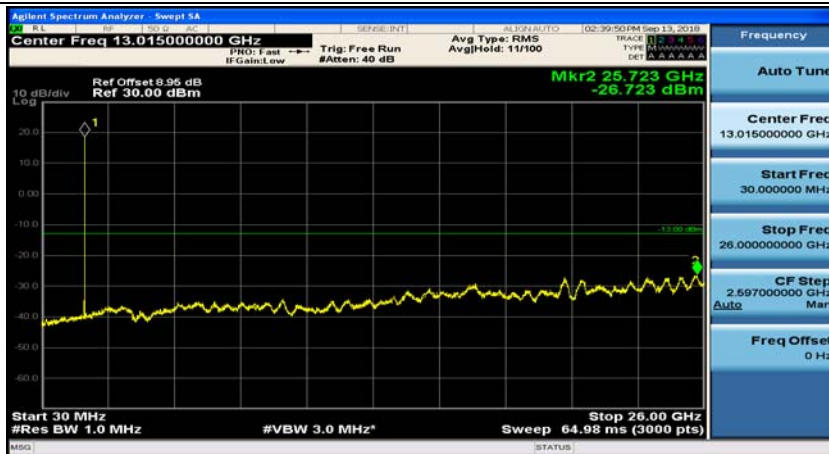

Channel Bandwidth: 5 MHz

(Channel Bandwidth: 5 MHz)_MCH_QPSK_1RB#0

(Channel Bandwidth: 5 MHz)_MCH_QPSK_1RB#12

(Channel Bandwidth: 5 MHz)_HCH_QPSK_1RB#0

(Channel Bandwidth: 5 MHz)_HCH_QPSK_1RB#12

(Channel Bandwidth: 5 MHz)_LCH_16QAM_1RB#0

(Channel Bandwidth: 5 MHz)_LCH_16QAM_1RB#12