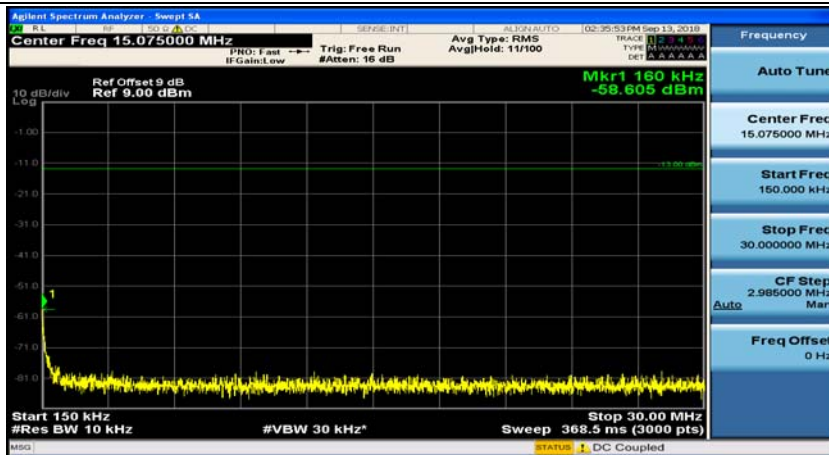

Channel Bandwidth: 3 MHz

(Channel Bandwidth: 3 MHz)_MCH_QPSK_1RB#0

(Channel Bandwidth: 3 MHz)_MCH_QPSK_1RB#7

(Channel Bandwidth: 3 MHz)_HCH_QPSK_1RB#0

(Channel Bandwidth: 3 MHz)_HCH_QPSK_1RB#7

(Channel Bandwidth: 3 MHz)_LCH_16QAM_1RB#0