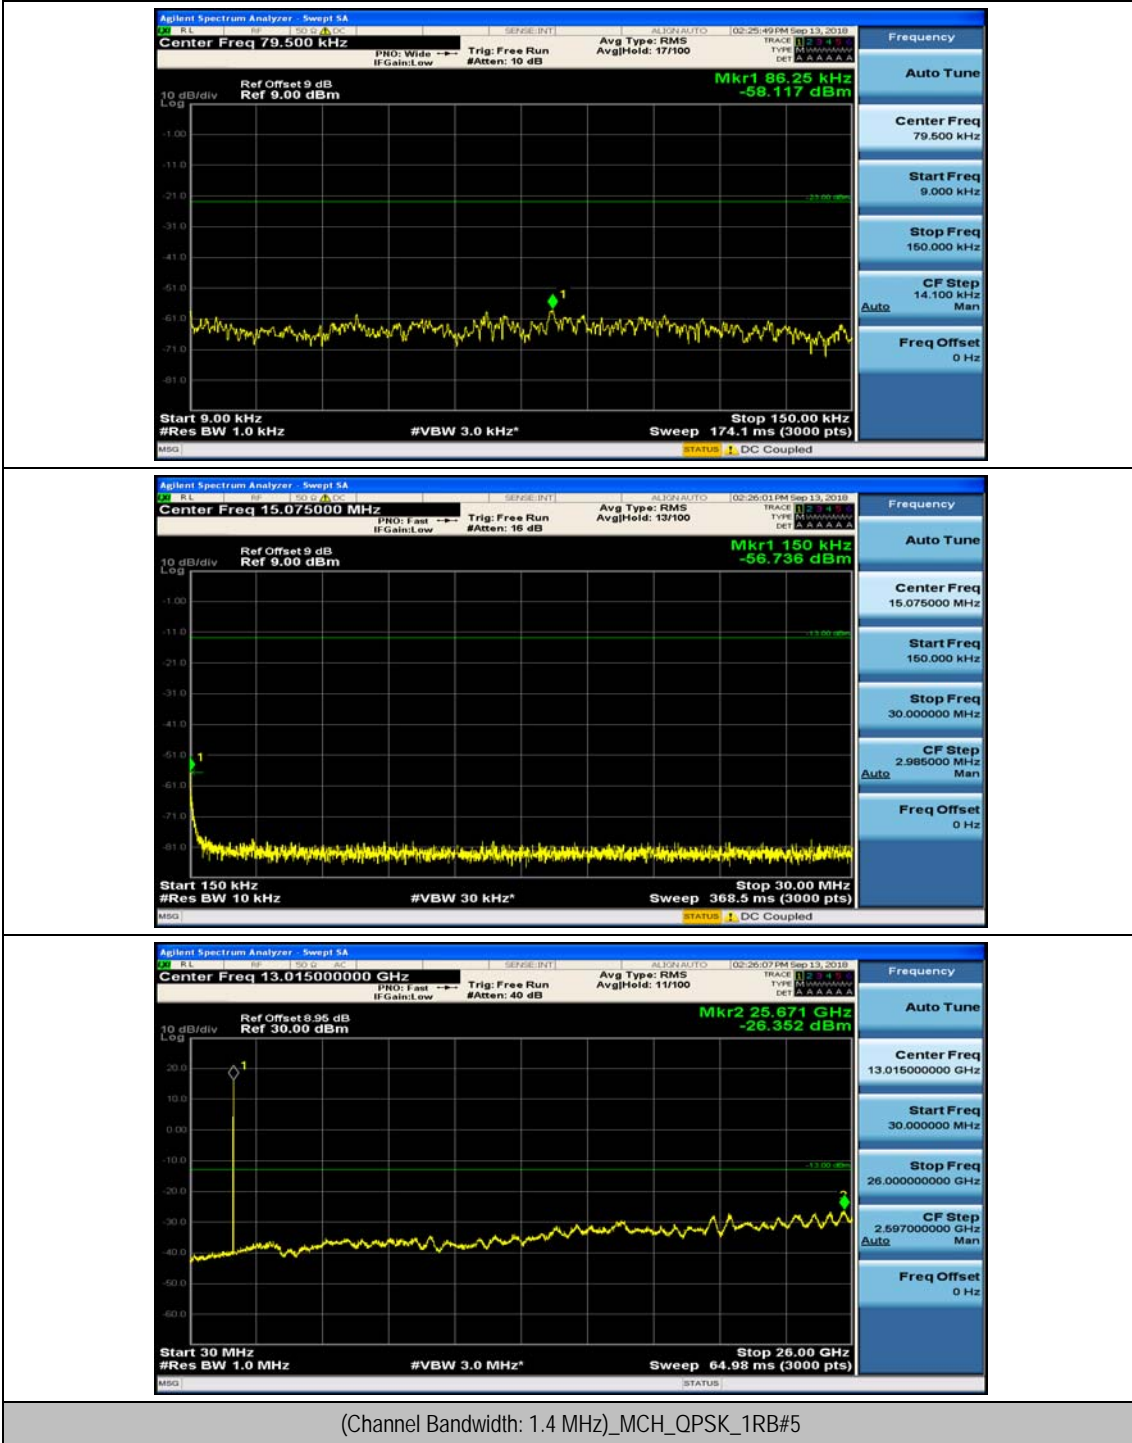

(Channel Bandwidth: 1.4 MHz)_MCH_QPSK_1RB#0

(Channel Bandwidth: 1.4 MHz)_MCH_QPSK_1RB#3

(Channel Bandwidth: 1.4 MHz)_HCH_QPSK_1RB#0

(Channel Bandwidth: 1.4 MHz)_HCH_QPSK_1RB#3

(Channel Bandwidth: 1.4 MHz)_LCH_16QAM_1RB#0

(Channel Bandwidth: 1.4 MHz)_LCH_16QAM_1RB#3

(Channel Bandwidth: 1.4 MHz)_MCH_16QAM_1RB#0

(Channel Bandwidth: 1.4 MHz)_MCH_16QAM_1RB#3

(Channel Bandwidth: 1.4 MHz)_HCH_16QAM_1RB#0

(Channel Bandwidth: 1.4 MHz)_HCH_16QAM_1RB#3

Channel Bandwidth: 3 MHz

(Channel Bandwidth: 3 MHz)_MCH_QPSK_1RB#0

(Channel Bandwidth: 3 MHz)_MCH_QPSK_1RB#7

(Channel Bandwidth: 3 MHz)_HCH_QPSK_1RB#0

(Channel Bandwidth: 3 MHz)_HCH_QPSK_1RB#7

(Channel Bandwidth: 3 MHz)_LCH_16QAM_1RB#0