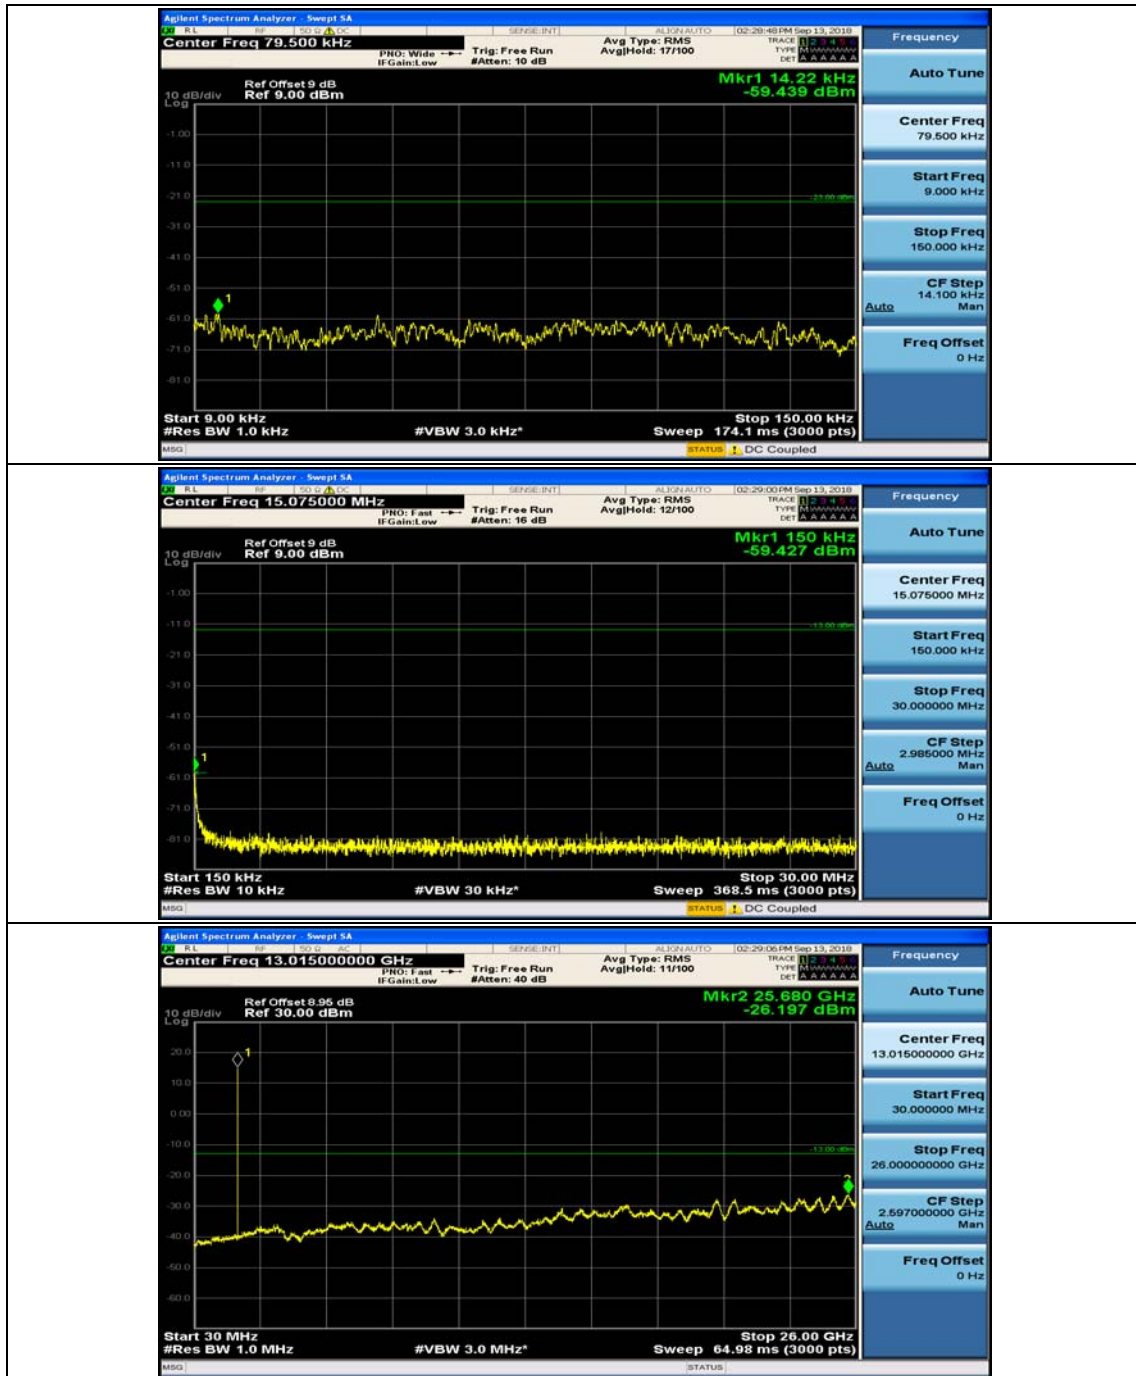

(Channel Bandwidth: 1.4 MHz)_MCH_QPSK_1RB#0

(Channel Bandwidth: 1.4 MHz)_MCH_QPSK_1RB#3

(Channel Bandwidth: 1.4 MHz)_HCH_QPSK_1RB#0

(Channel Bandwidth: 1.4 MHz)_HCH_QPSK_1RB#3

(Channel Bandwidth: 1.4 MHz)_LCH_16QAM_1RB#0

(Channel Bandwidth: 1.4 MHz)_LCH_16QAM_1RB#3

(Channel Bandwidth: 1.4 MHz)_MCH_16QAM_1RB#0

(Channel Bandwidth: 1.4 MHz)_MCH_16QAM_1RB#3

(Channel Bandwidth: 1.4 MHz)_HCH_16QAM_1RB#0

(Channel Bandwidth: 1.4 MHz)_HCH_16QAM_1RB#3

Channel Bandwidth: 3 MHz

(Channel Bandwidth: 3 MHz)_MCH_QPSK_1RB#0

(Channel Bandwidth: 3 MHz)_MCH_QPSK_1RB#7

(Channel Bandwidth: 3 MHz)_HCH_QPSK_1RB#0

(Channel Bandwidth: 3 MHz)_HCH_QPSK_1RB#7

(Channel Bandwidth: 3 MHz)_LCH_16QAM_1RB#0