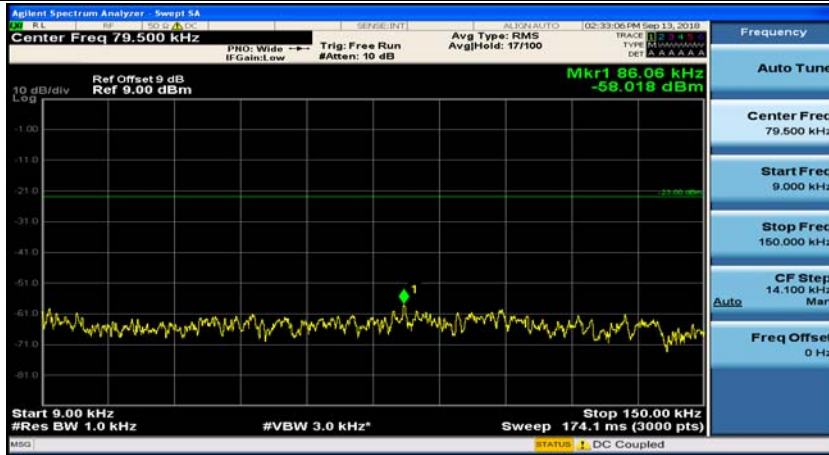

(Channel Bandwidth: 1.4 MHz)_LCH_16QAM_1RB#3

(Channel Bandwidth: 1.4 MHz)_MCH_16QAM_1RB#0

(Channel Bandwidth: 1.4 MHz)_MCH_16QAM_1RB#3

(Channel Bandwidth: 1.4 MHz)_HCH_16QAM_1RB#0

(Channel Bandwidth: 1.4 MHz)_HCH_16QAM_1RB#3

Channel Bandwidth: 3 MHz

(Channel Bandwidth: 3 MHz)_MCH_QPSK_1RB#0

(Channel Bandwidth: 3 MHz)_MCH_QPSK_1RB#7

(Channel Bandwidth: 3 MHz)_HCH_QPSK_1RB#0

(Channel Bandwidth: 3 MHz)_HCH_QPSK_1RB#7

(Channel Bandwidth: 3 MHz)_LCH_16QAM_1RB#0