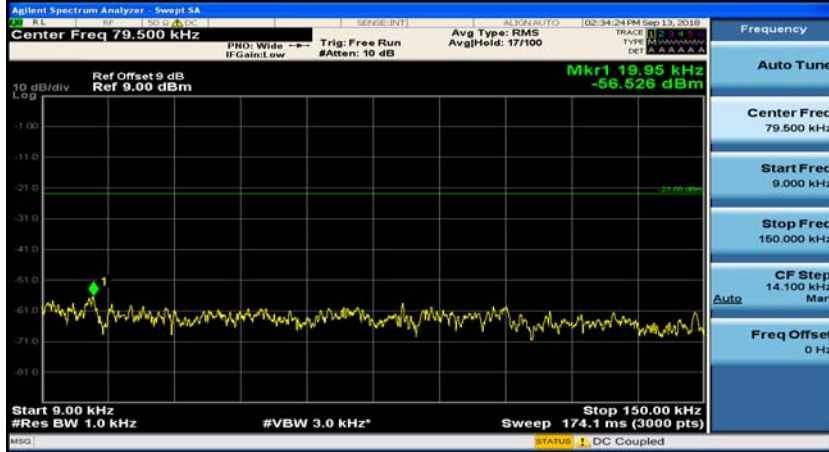

(Channel Bandwidth: 3 MHz)_MCH_16QAM_1RB#0