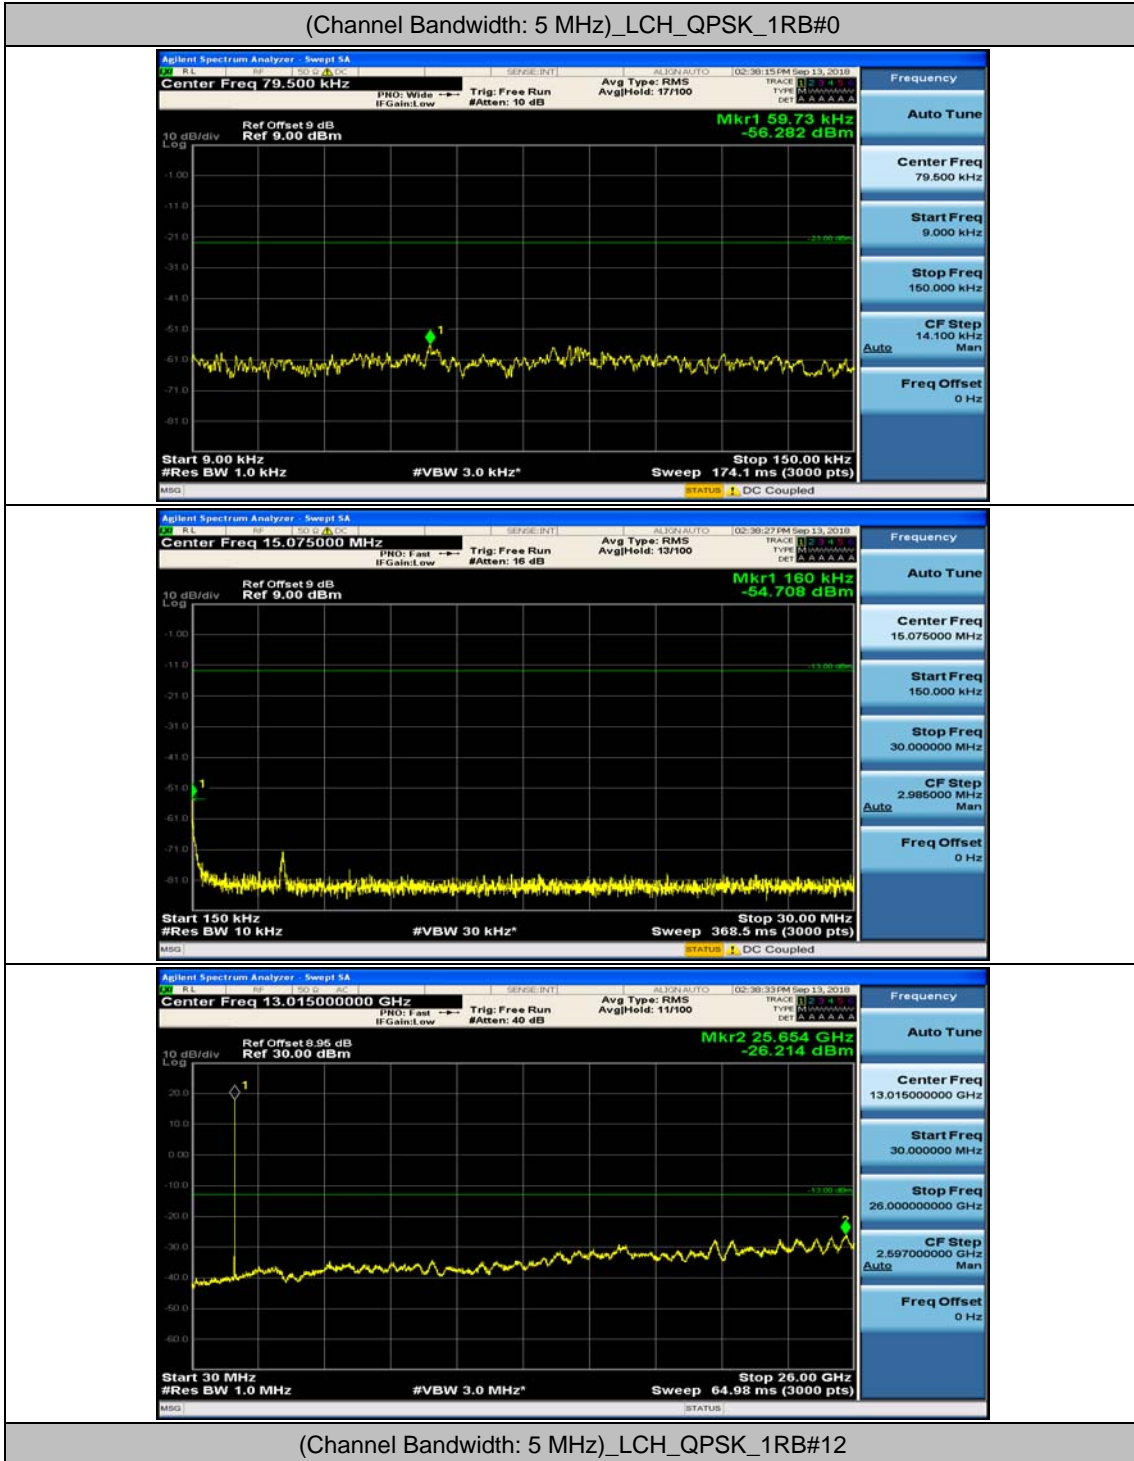

Channel Bandwidth: 5 MHz