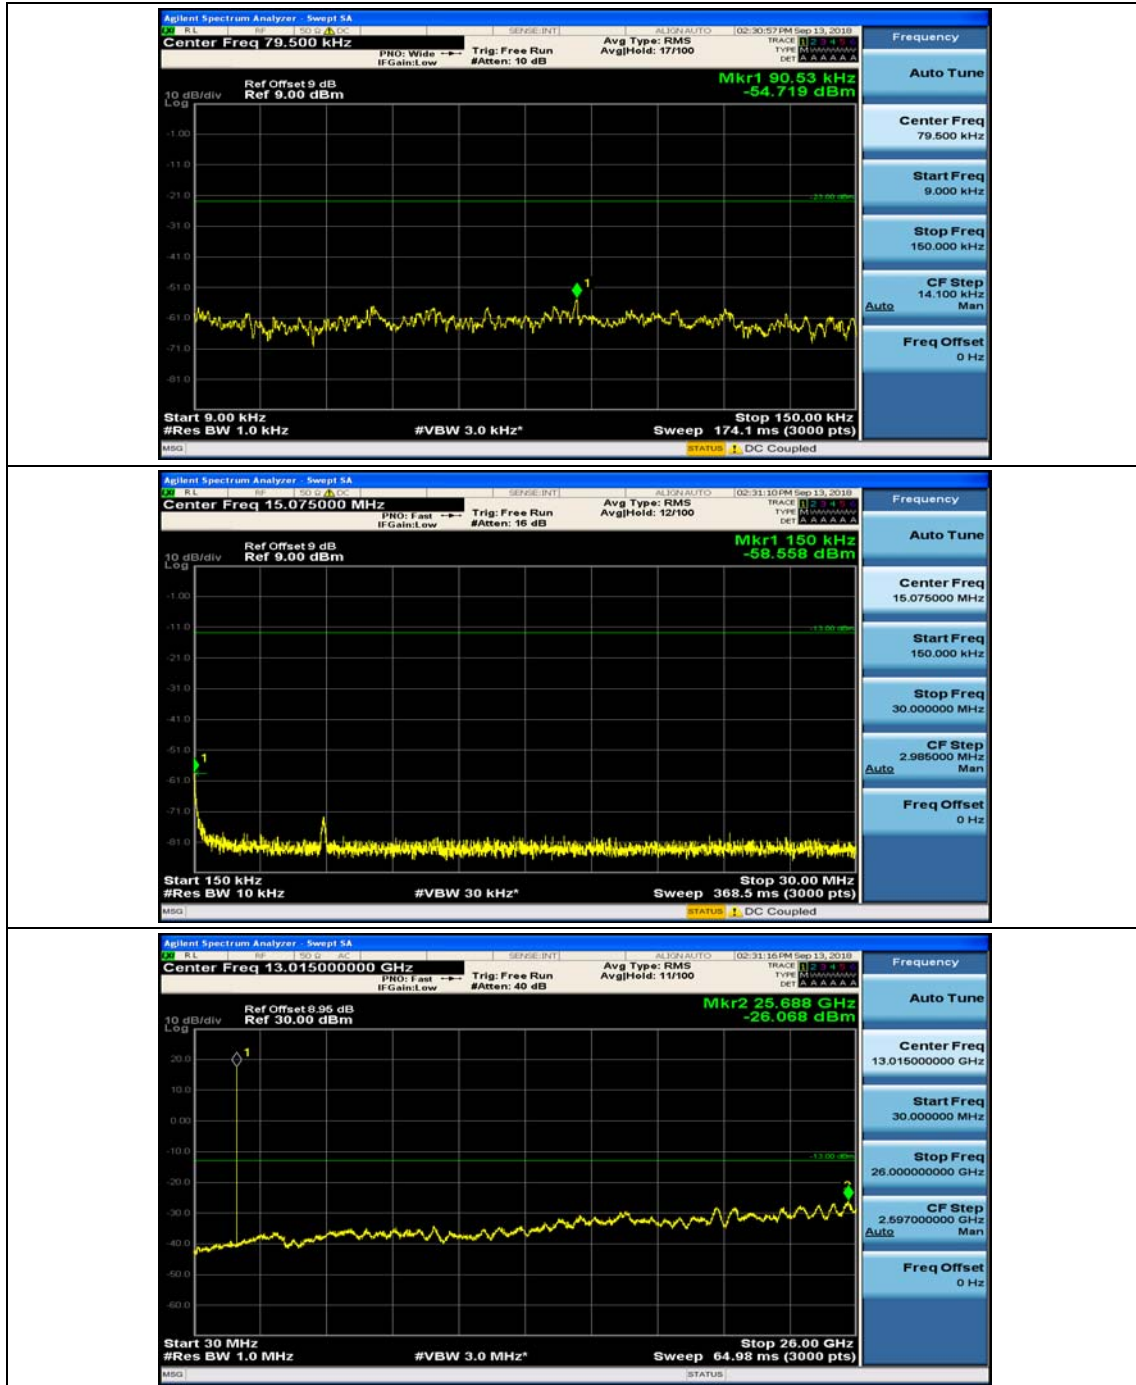

(Channel Bandwidth: 1.4 MHz)_MCH_QPSK_1RB#0

(Channel Bandwidth: 1.4 MHz)_MCH_QPSK_1RB#3

(Channel Bandwidth: 1.4 MHz)_HCH_QPSK_1RB#0

(Channel Bandwidth: 1.4 MHz)_HCH_QPSK_1RB#3

(Channel Bandwidth: 1.4 MHz)_LCH_16QAM_1RB#0

(Channel Bandwidth: 1.4 MHz)_LCH_16QAM_1RB#3

(Channel Bandwidth: 1.4 MHz)_MCH_16QAM_1RB#0

(Channel Bandwidth: 1.4 MHz)_MCH_16QAM_1RB#3

(Channel Bandwidth: 1.4 MHz)_HCH_16QAM_1RB#0

(Channel Bandwidth: 1.4 MHz)_HCH_16QAM_1RB#3

Channel Bandwidth: 3 MHz

(Channel Bandwidth: 3 MHz)_MCH_QPSK_1RB#0

(Channel Bandwidth: 3 MHz)_MCH_QPSK_1RB#7

(Channel Bandwidth: 3 MHz)_HCH_QPSK_1RB#0

(Channel Bandwidth: 3 MHz)_HCH_QPSK_1RB#7

(Channel Bandwidth: 3 MHz)_LCH_16QAM_1RB#0