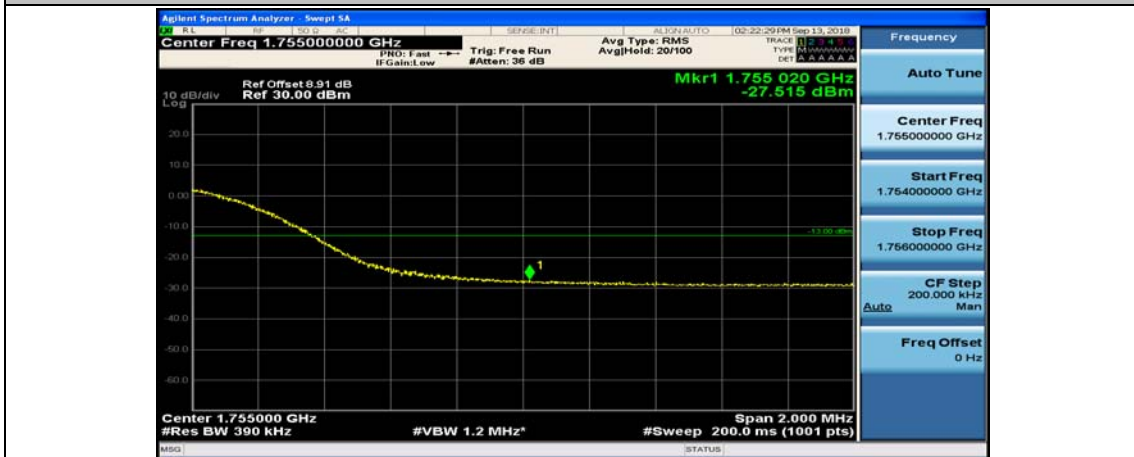

(Channel Bandwidth:20 MHz)_HCH_16QAM_1RB#99

(Channel Bandwidth:20 MHz)_HCH_16QAM_50RB#0

(Channel Bandwidth:20 MHz)_HCH_16QAM_50RB#25

(Channel Bandwidth:20 MHz)_HCH_16QAM_50RB#50

(Channel Bandwidth:20 MHz)_HCH_16QAM_100RB#0

Appendix E: Conducted Spurious Emission

Test Graphs

Channel Bandwidth: 1.4 MHz