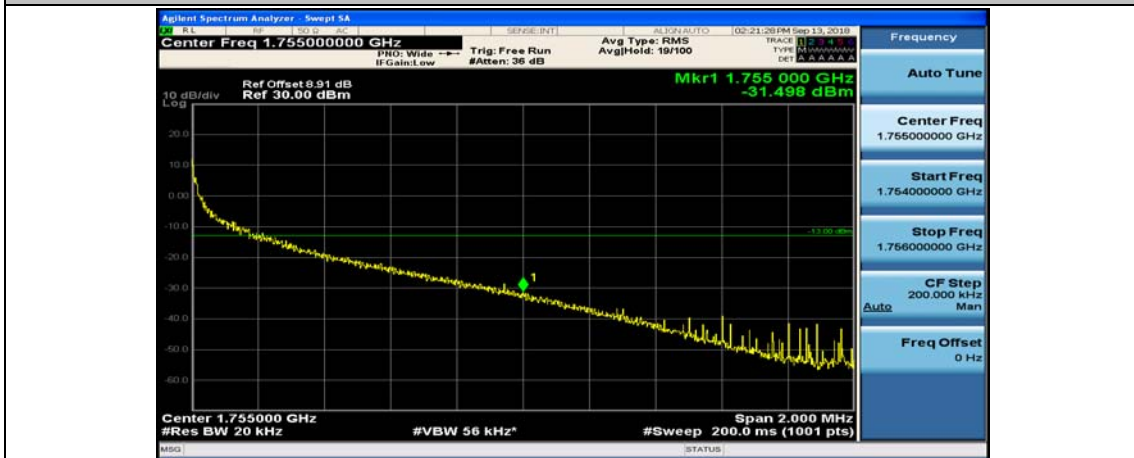

(Channel Bandwidth:20 MHz)_HCH_16QAM_1RB#99