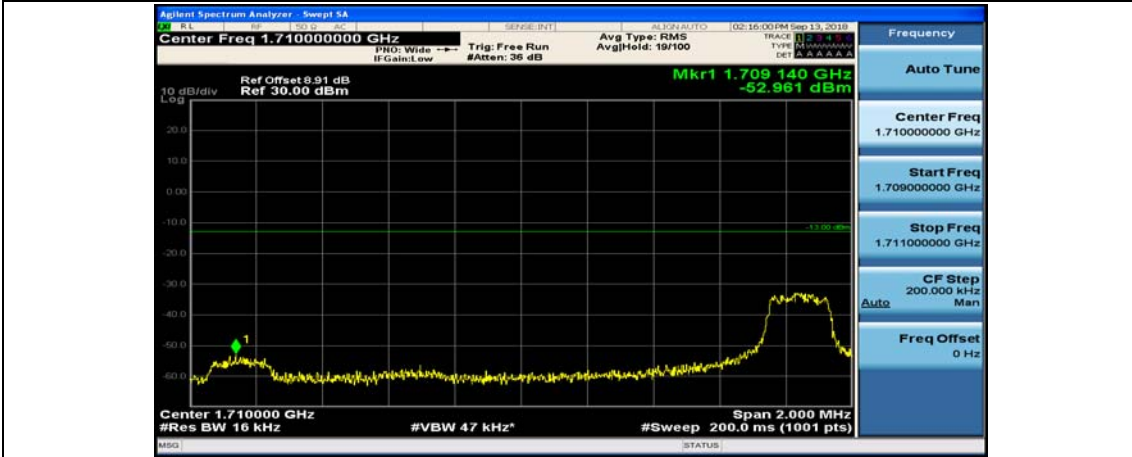

Channel Bandwidth: 10 MHz_HCH_16QAM_25RB#25

Channel Bandwidth: 10 MHz_HCH_16QAM_50RB#0

Channel Bandwidth: 15 MHz

(Channel Bandwidth:15 MHz)_LCH_QPSK_1RB#74

(Channel Bandwidth:15 MHz)_LCH_QPSK_37RB#0

(Channel Bandwidth:15 MHz)_LCH_QPSK_37RB#18