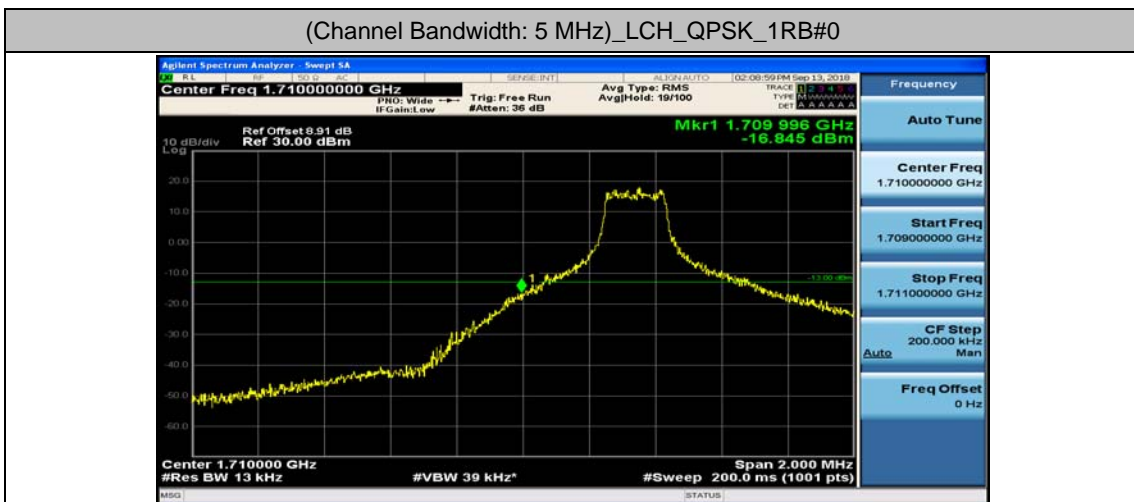

(Channel Bandwidth: 3 MHz)_HCH_16QAM_15RB#0

Channel Bandwidth: 5 MHz

(Channel Bandwidth: 5 MHz)_LCH_QPSK_1RB#12

(Channel Bandwidth: 5 MHz)_LCH_QPSK_1RB#24

(Channel Bandwidth: 5 MHz)_LCH_QPSK_12RB#0

(Channel Bandwidth: 5 MHz)_LCH_QPSK_12RB#6