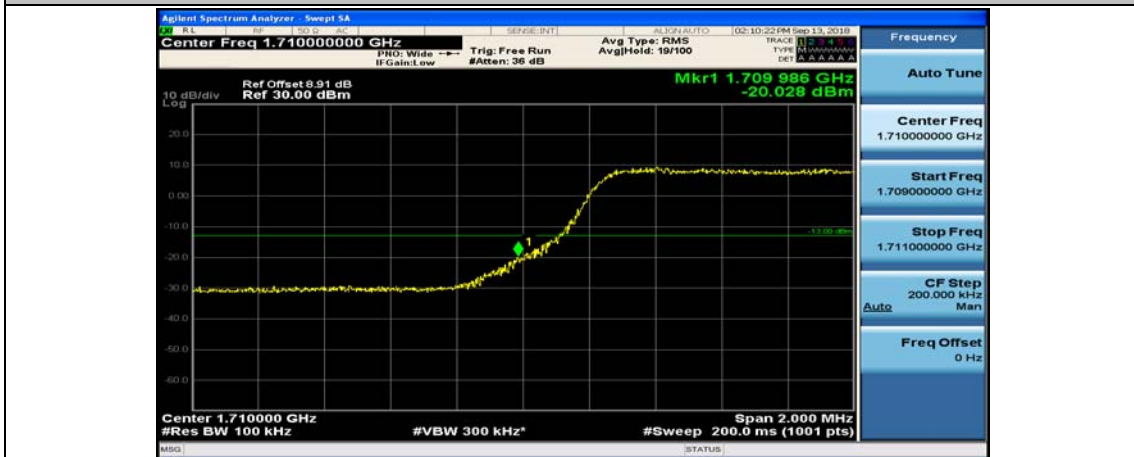

(Channel Bandwidth: 3 MHz)_HCH_16QAM_15RB#0

Channel Bandwidth: 5 MHz

(Channel Bandwidth: 5 MHz)_LCH_QPSK_1RB#12

(Channel Bandwidth: 5 MHz)_LCH_QPSK_1RB#24

(Channel Bandwidth: 5 MHz)_LCH_QPSK_12RB#0

(Channel Bandwidth: 5 MHz)_LCH_QPSK_12RB#6

(Channel Bandwidth: 5 MHz)_LCH_QPSK_12RB#13

(Channel Bandwidth: 5 MHz)_LCH_QPSK_25RB#0

(Channel Bandwidth: 5 MHz)_HCH_QPSK_1RB#0

(Channel Bandwidth: 5 MHz)_HCH_QPSK_1RB#12

(Channel Bandwidth: 5 MHz)_HCH_QPSK_1RB#24