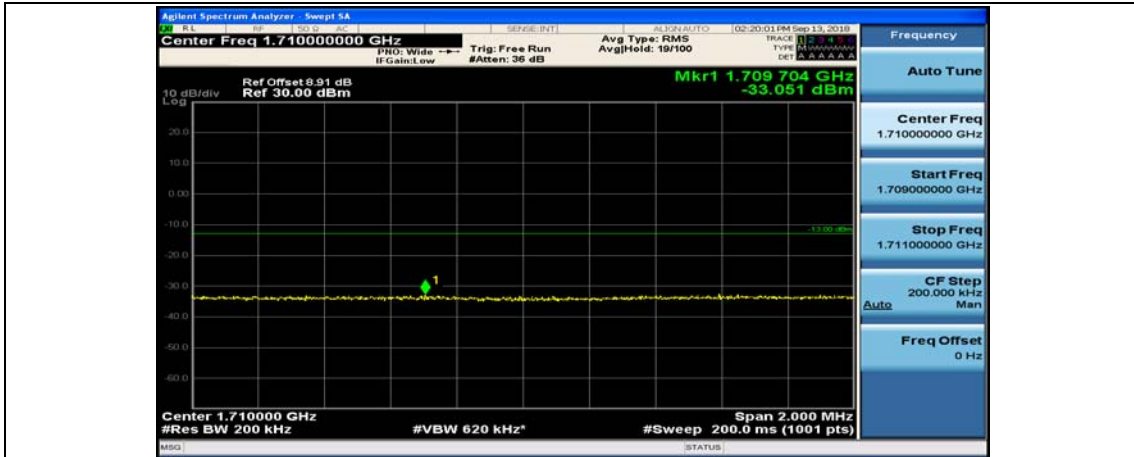

(Channel Bandwidth:20 MHz)_LCH_QPSK_50RB#25