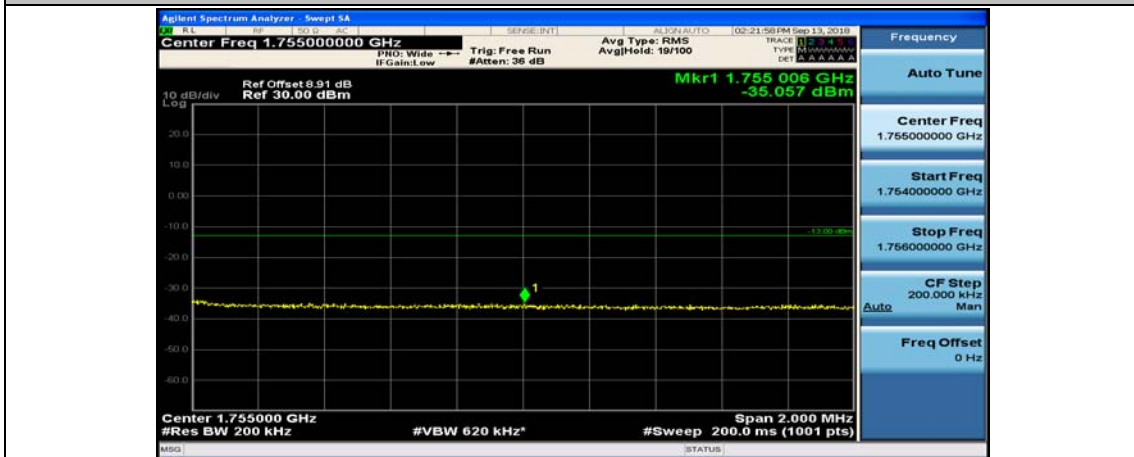

(Channel Bandwidth:20 MHz)_HCH_16QAM_50RB#0