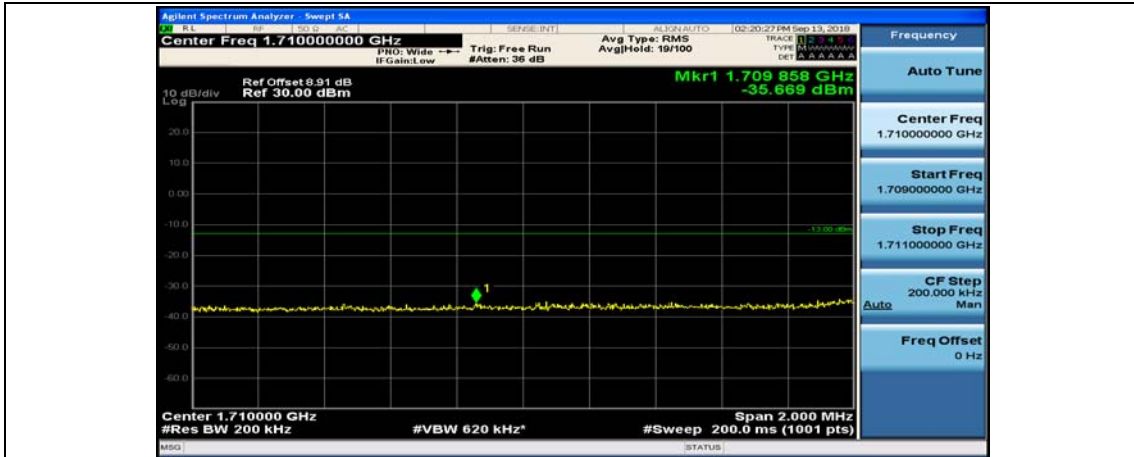

(Channel Bandwidth:20 MHz)_LCH_16QAM_50RB#50