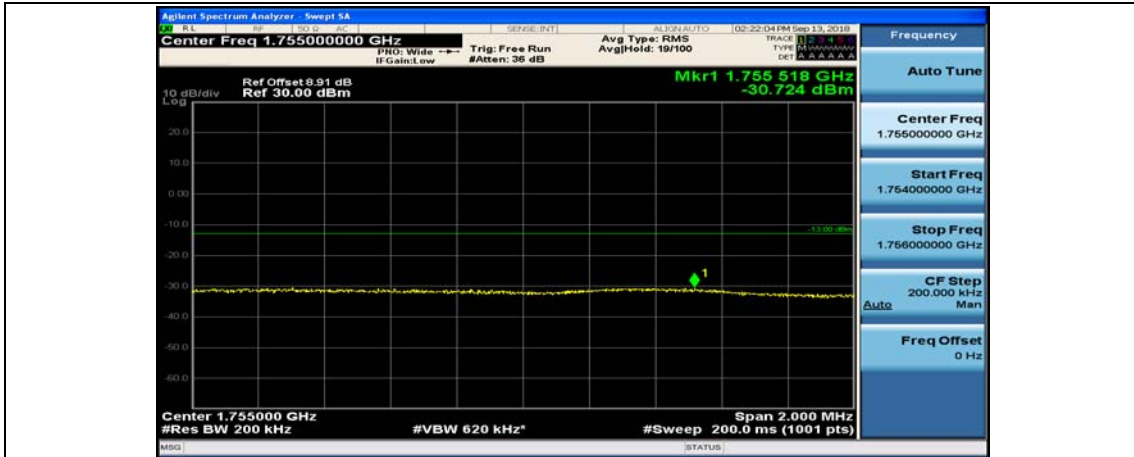

(Channel Bandwidth:20 MHz)_HCH_16QAM_50RB#25