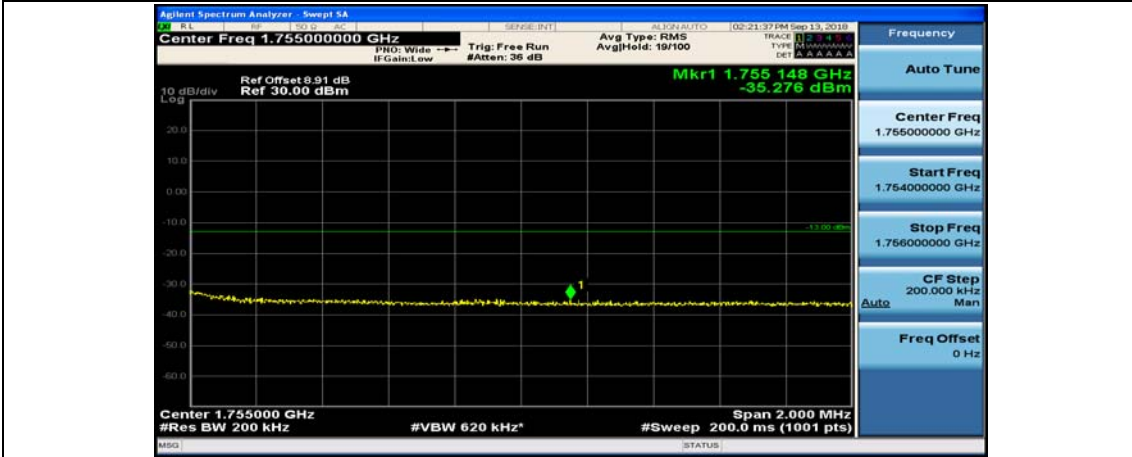

(Channel Bandwidth:20 MHz)_HCH_QPSK_50RB#0