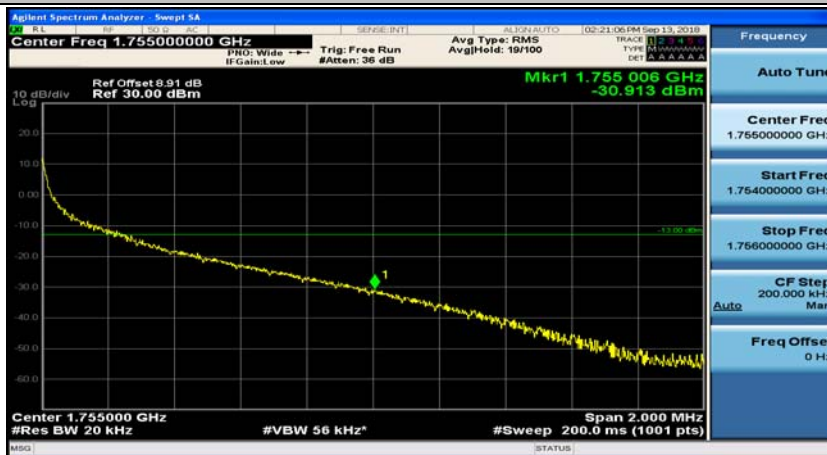

(Channel Bandwidth:20 MHz)_HCH_QPSK_1RB#99