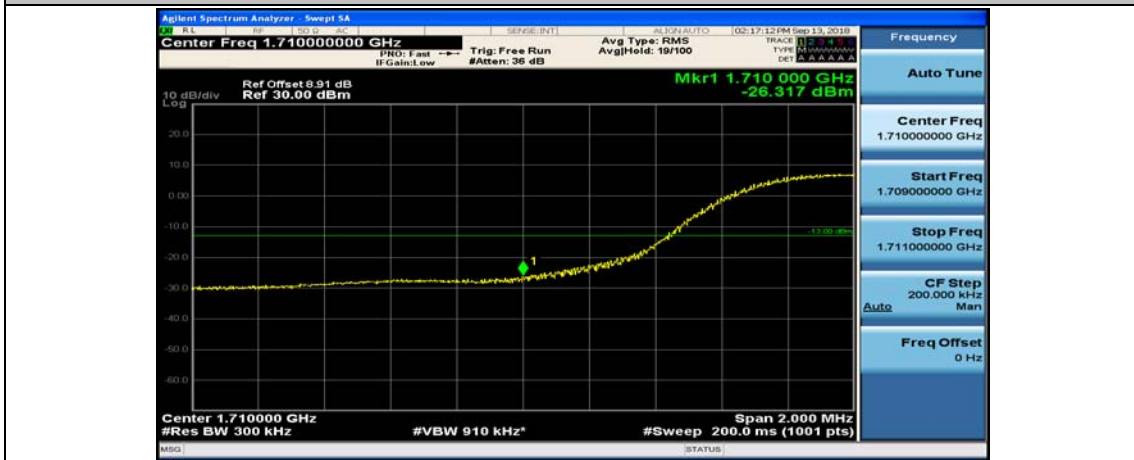

(Channel Bandwidth:15 MHz)_LCH_QPSK_75RB#0