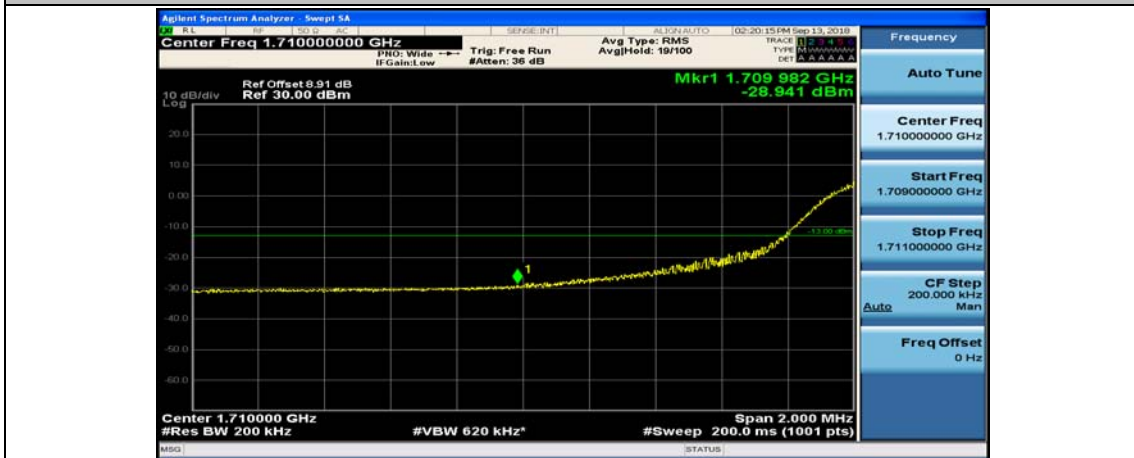

(Channel Bandwidth:20 MHz)_HCH_QPSK_100RB#0

(Channel Bandwidth:20 MHz)_LCH_16QAM_1RB#0

(Channel Bandwidth:20 MHz)_LCH_16QAM_1RB#49

(Channel Bandwidth:20 MHz)_LCH_16QAM_1RB#99

(Channel Bandwidth:20 MHz)_LCH_16QAM_50RB#0