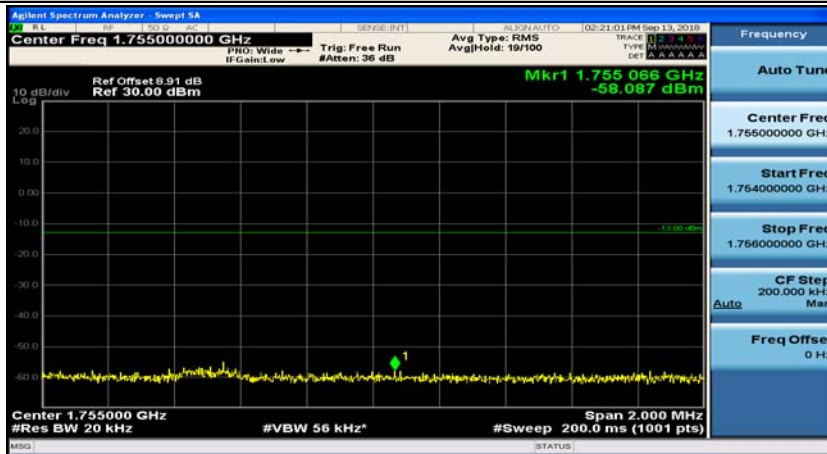

(Channel Bandwidth:20 MHz)_HCH_QPSK_1RB#49