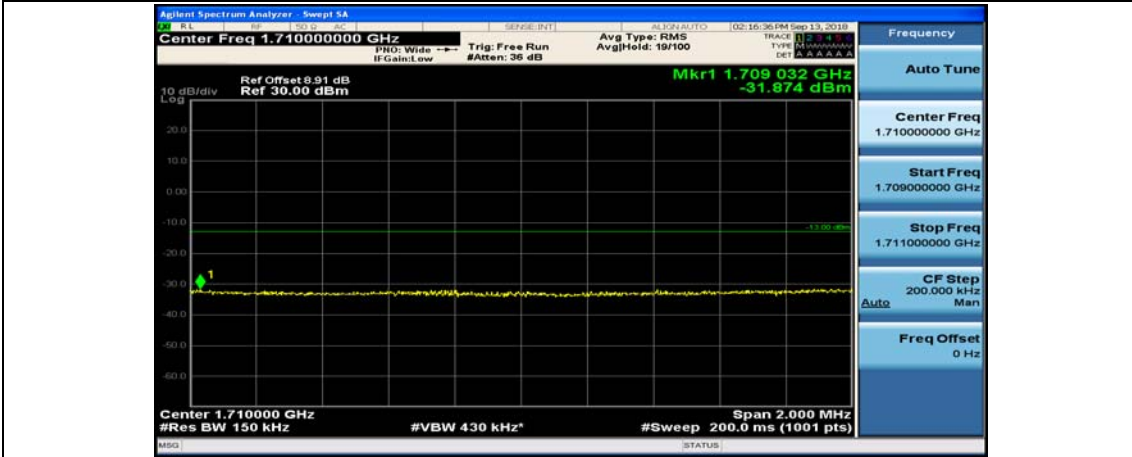

Channel Bandwidth: 10 MHz_HCH_16QAM_25RB#25

Channel Bandwidth: 10 MHz_HCH_16QAM_50RB#0

Channel Bandwidth: 15 MHz

(Channel Bandwidth:15 MHz)_LCH_QPSK_1RB#74

(Channel Bandwidth:15 MHz)_LCH_QPSK_37RB#0

(Channel Bandwidth:15 MHz)_LCH_QPSK_37RB#18