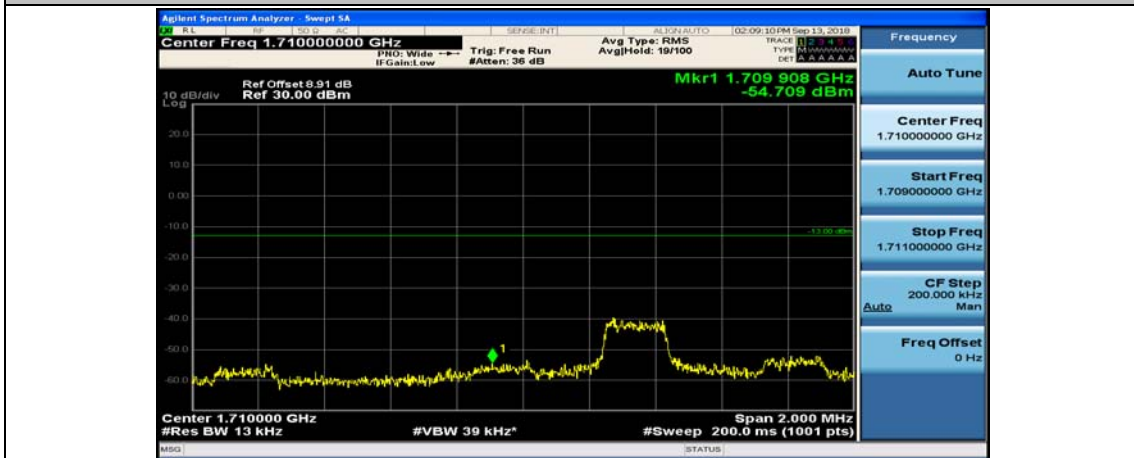

(Channel Bandwidth: 3 MHz)_HCH_16QAM_15RB#0

Channel Bandwidth: 5 MHz

(Channel Bandwidth: 5 MHz)_LCH_QPSK_1RB#12

(Channel Bandwidth: 5 MHz)_LCH_QPSK_1RB#24

(Channel Bandwidth: 5 MHz)_LCH_QPSK_12RB#0

(Channel Bandwidth: 5 MHz)_LCH_QPSK_12RB#6

(Channel Bandwidth: 5 MHz)_LCH_QPSK_12RB#13

(Channel Bandwidth: 5 MHz)_LCH_QPSK_25RB#0

(Channel Bandwidth: 5 MHz)_HCH_QPSK_1RB#0

(Channel Bandwidth: 5 MHz)_HCH_QPSK_1RB#12

(Channel Bandwidth: 5 MHz)_HCH_QPSK_1RB#24