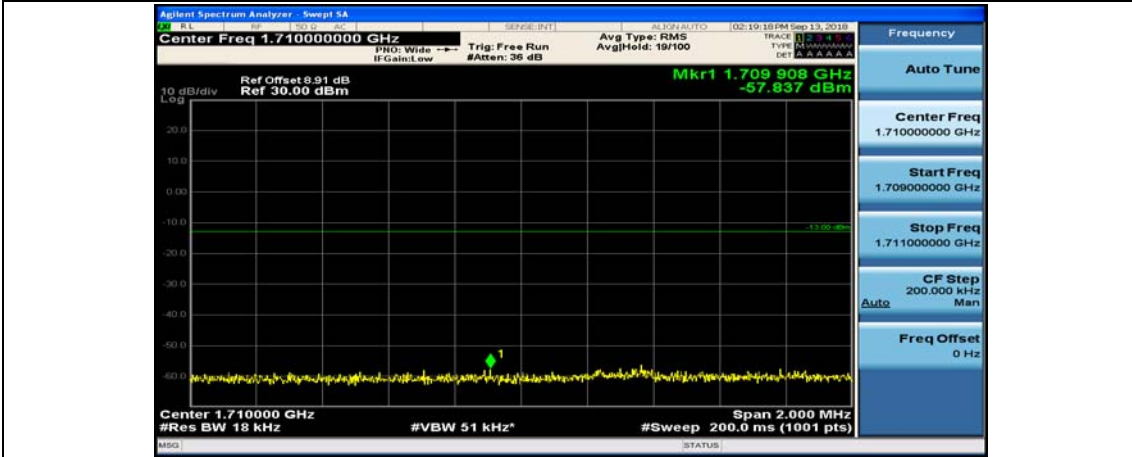

(Channel Bandwidth:15 MHz)_HCH_16QAM_37RB#18

(Channel Bandwidth:15 MHz)_HCH_16QAM_37RB#38

(Channel Bandwidth:15 MHz)_HCH_16QAM_75RB#0

Channel Bandwidth: 20 MHz

(Channel Bandwidth:20 MHz)_LCH_QPSK_1RB#49

(Channel Bandwidth:20 MHz)_LCH_QPSK_1RB#99