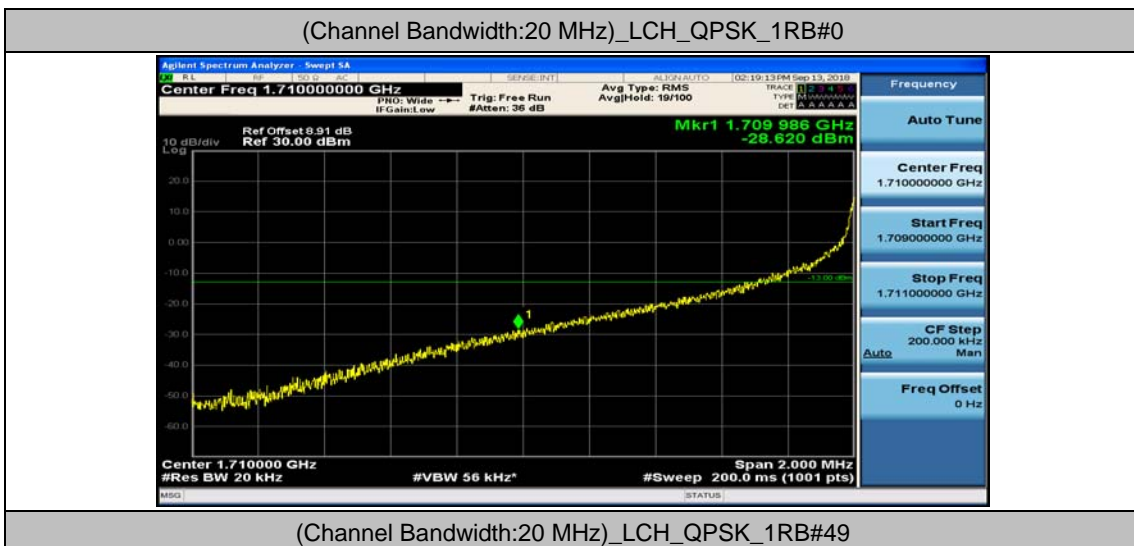

(Channel Bandwidth:15 MHz)_HCH_16QAM_37RB#18

(Channel Bandwidth:15 MHz)_HCH_16QAM_37RB#38

(Channel Bandwidth:15 MHz)_HCH_16QAM_75RB#0

Channel Bandwidth: 20 MHz

(Channel Bandwidth:20 MHz)_LCH_QPSK_1RB#49

(Channel Bandwidth:20 MHz)_LCH_QPSK_1RB#99