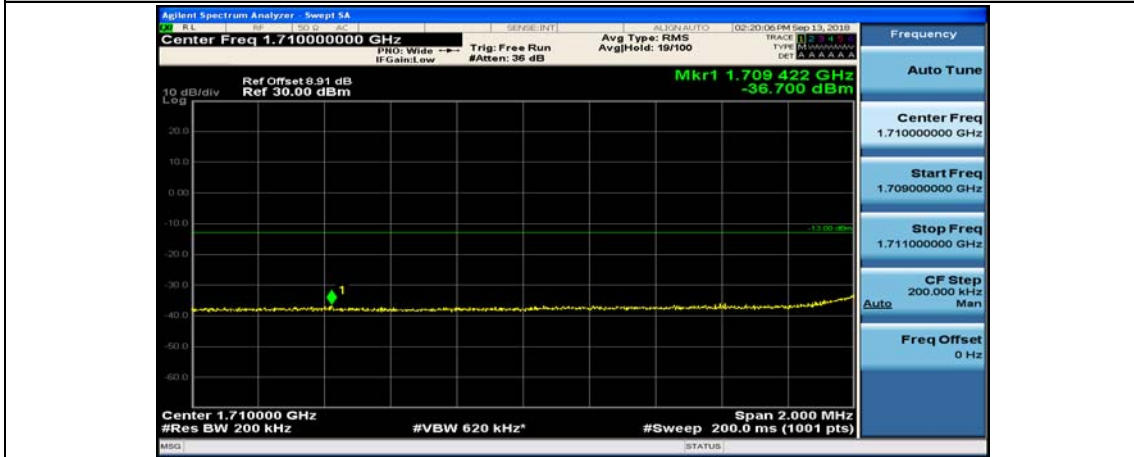

(Channel Bandwidth:20 MHz)_LCH_QPSK_50RB#50