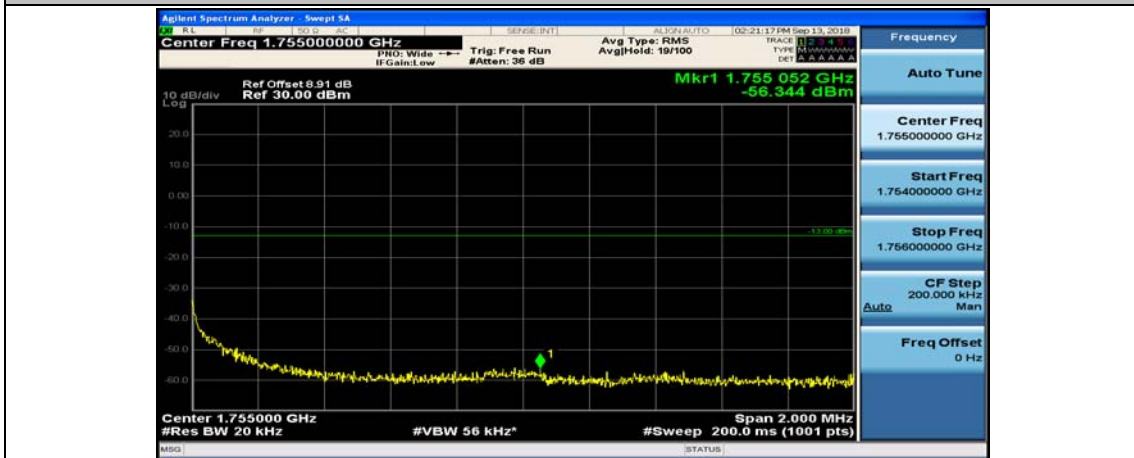

(Channel Bandwidth:20 MHz)_LCH_16QAM_50RB#25

(Channel Bandwidth:20 MHz)_LCH_16QAM_50RB#50

(Channel Bandwidth:20 MHz)_LCH_16QAM_100RB#0

(Channel Bandwidth:20 MHz)_HCH_16QAM_1RB#0

(Channel Bandwidth:20 MHz)_HCH_16QAM_1RB#49