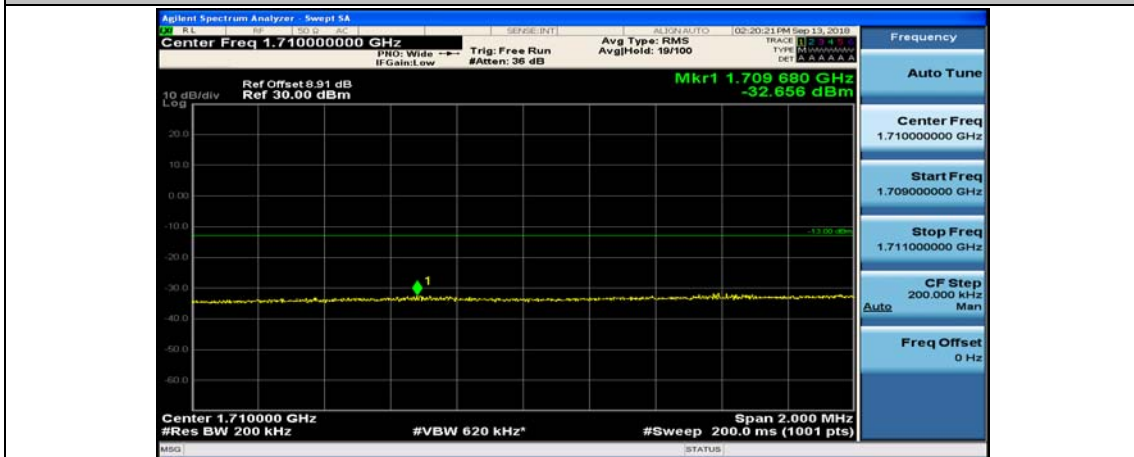

(Channel Bandwidth:20 MHz)_LCH_16QAM_50RB#25