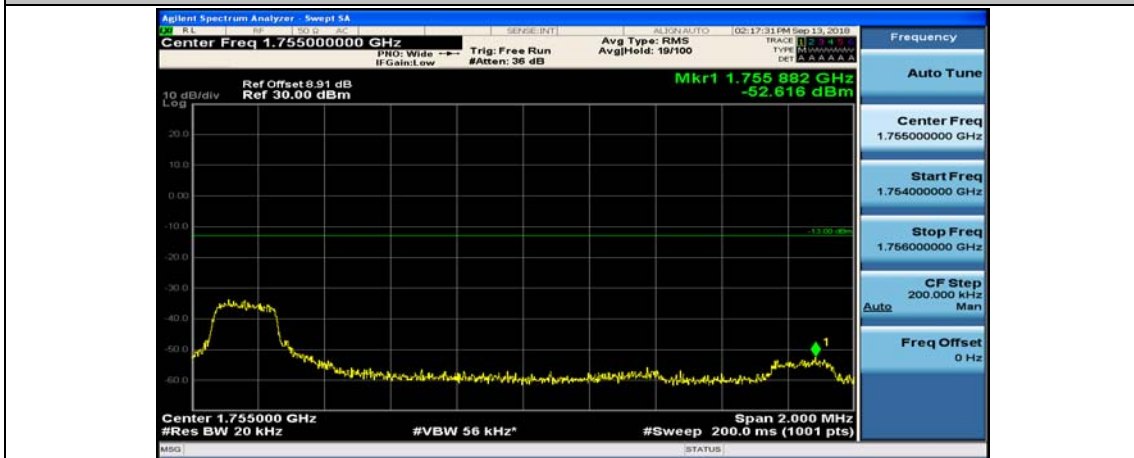

(Channel Bandwidth:15 MHz)_HCH_QPSK_1RB#0