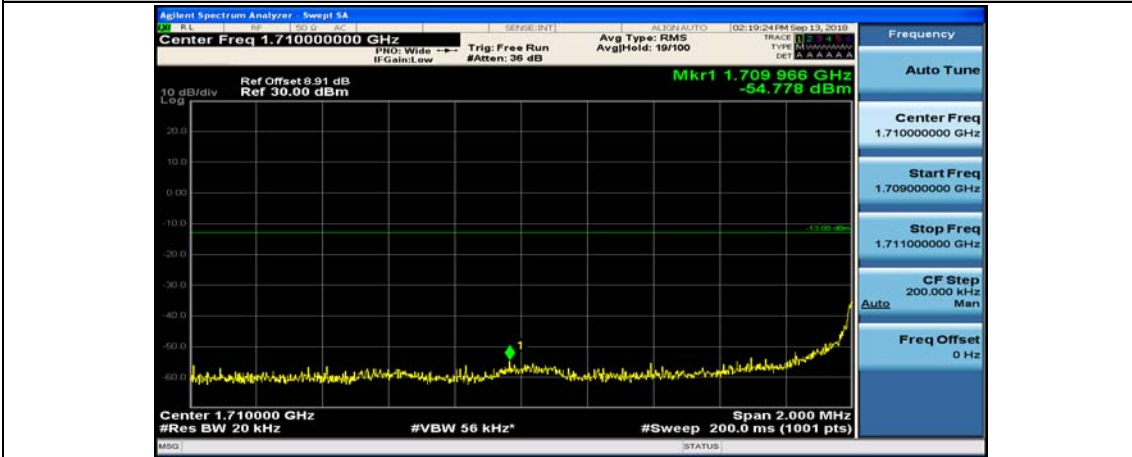

(Channel Bandwidth:15 MHz)_HCH_16QAM_37RB#18

(Channel Bandwidth:15 MHz)_HCH_16QAM_37RB#38

(Channel Bandwidth:15 MHz)_HCH_16QAM_75RB#0

Channel Bandwidth: 20 MHz

(Channel Bandwidth:20 MHz)_LCH_QPSK_1RB#49

(Channel Bandwidth:20 MHz)_LCH_QPSK_1RB#99