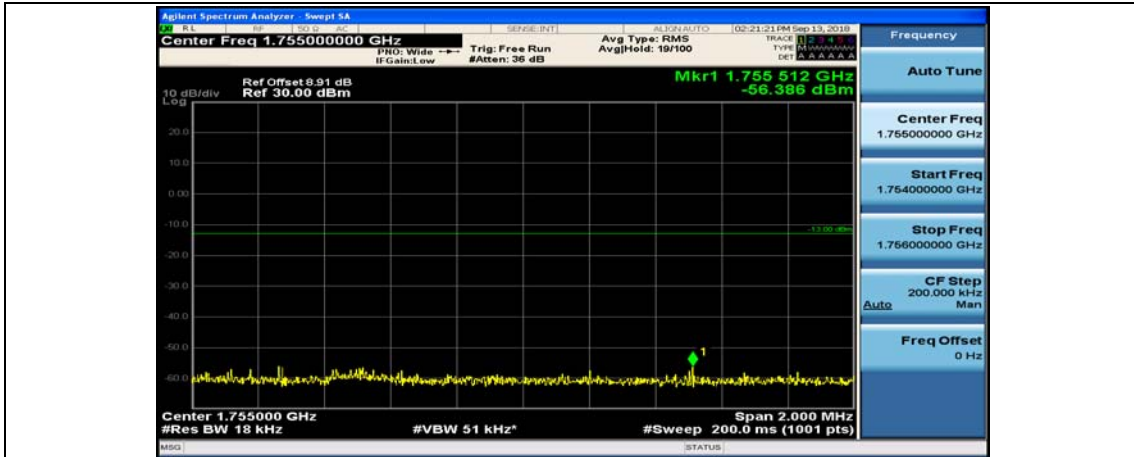

(Channel Bandwidth:20 MHz)_LCH_16QAM_50RB#25

(Channel Bandwidth:20 MHz)_LCH_16QAM_50RB#50

(Channel Bandwidth:20 MHz)_LCH_16QAM_100RB#0

(Channel Bandwidth:20 MHz)_HCH_16QAM_1RB#0

(Channel Bandwidth:20 MHz)_HCH_16QAM_1RB#49