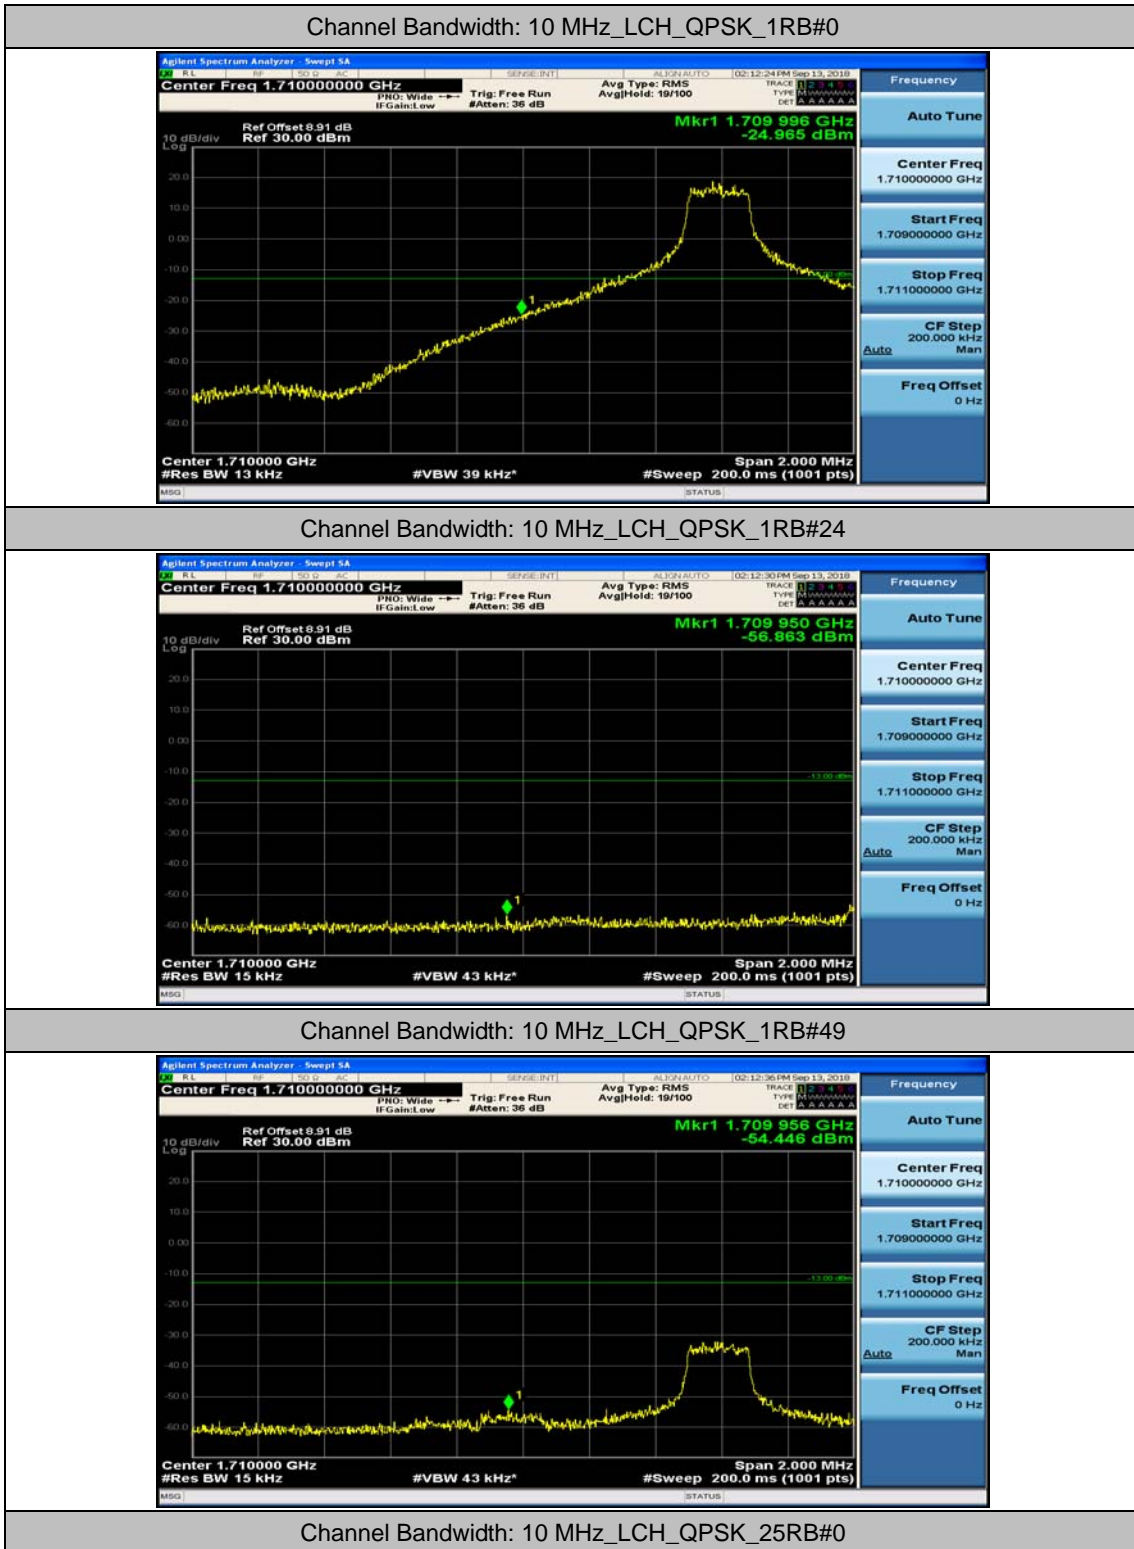

(Channel Bandwidth: 5 MHz)_HCH_16QAM_12RB#6

(Channel Bandwidth: 5 MHz)_HCH_16QAM_12RB#13

(Channel Bandwidth: 5 MHz)_HCH_16QAM_25RB#0

Channel Bandwidth: 10 MHz

Channel Bandwidth: 10 MHz_LCH_QPSK_25RB#12

Channel Bandwidth: 10 MHz_LCH_QPSK_25RB#25

Channel Bandwidth: 10 MHz_LCH_QPSK_50RB#0

Channel Bandwidth: 10 MHz_HCH_QPSK_1RB#0

Channel Bandwidth: 10 MHz_HCH_QPSK_1RB#24

Channel Bandwidth: 10 MHz_HCH_QPSK_1RB#49

Channel Bandwidth: 10 MHz_HCH_QPSK_25RB#0