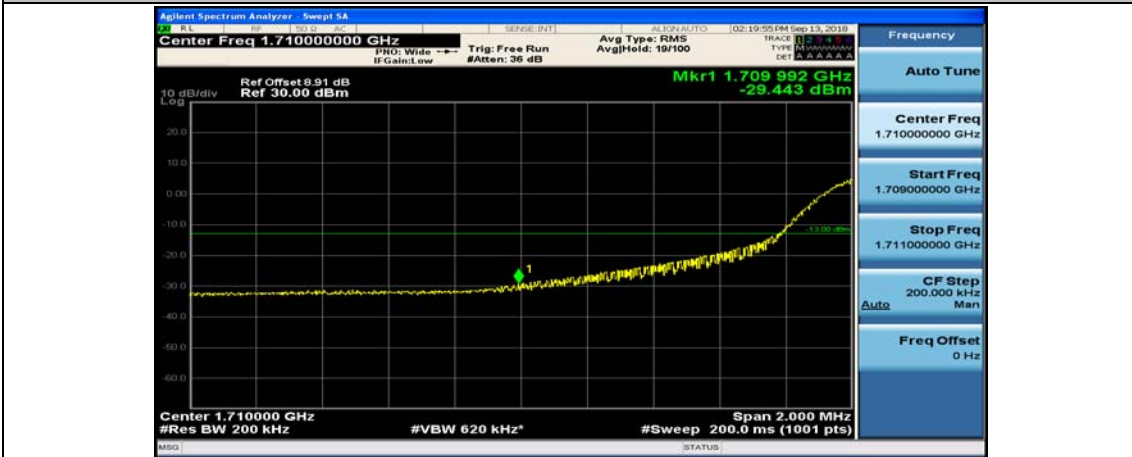

(Channel Bandwidth:20 MHz)_LCH_QPSK_50RB#0