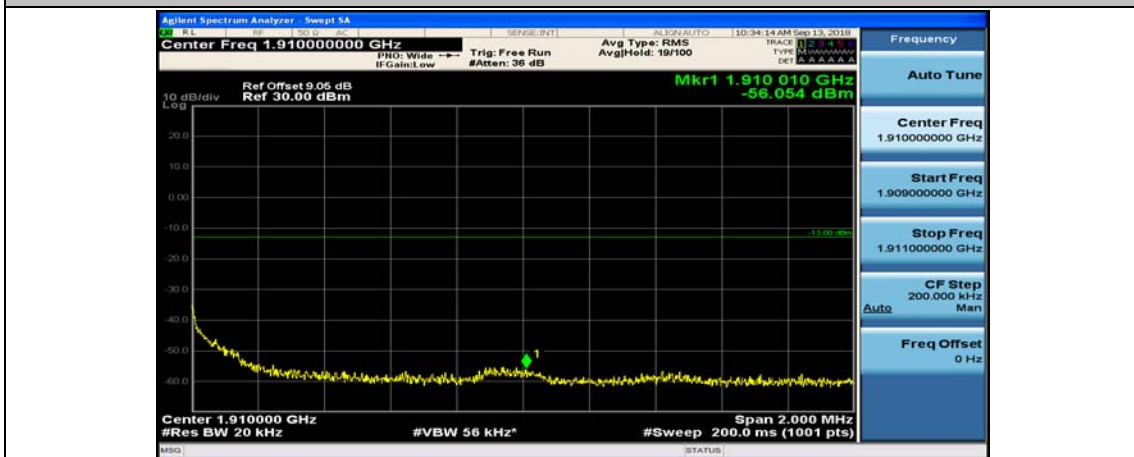

(Channel Bandwidth:20 MHz)_HCH_QPSK_1RB#0