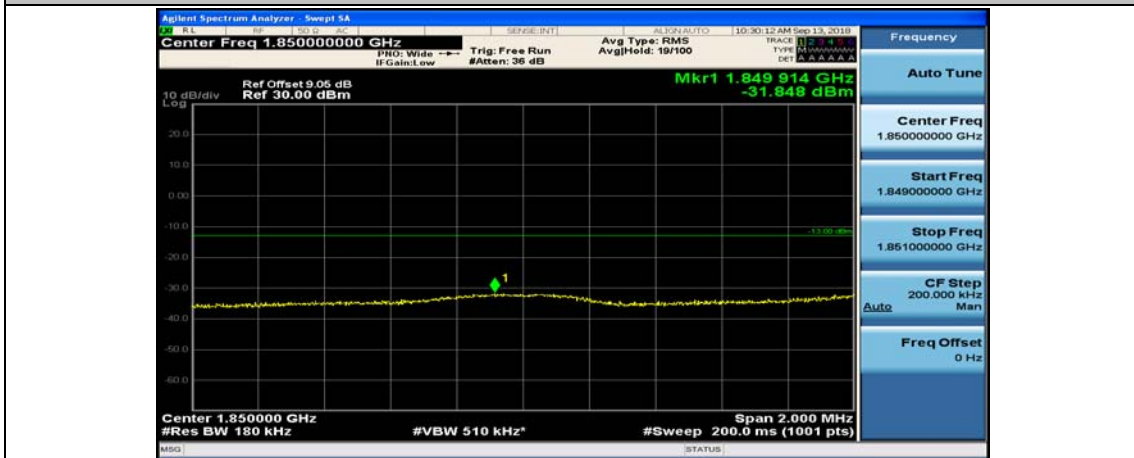

(Channel Bandwidth:15 MHz)_LCH_QPSK_37RB#38