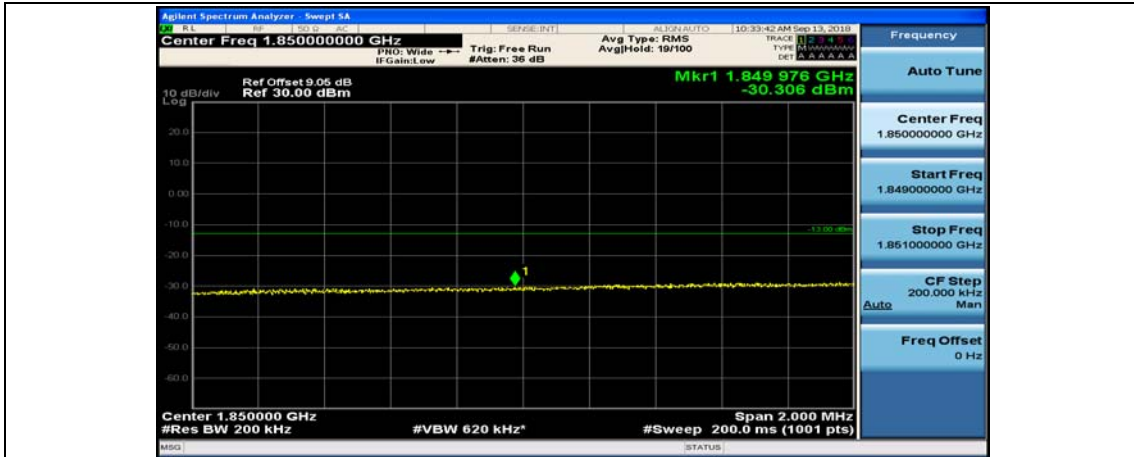

(Channel Bandwidth:20 MHz)_LCH_16QAM_50RB#25