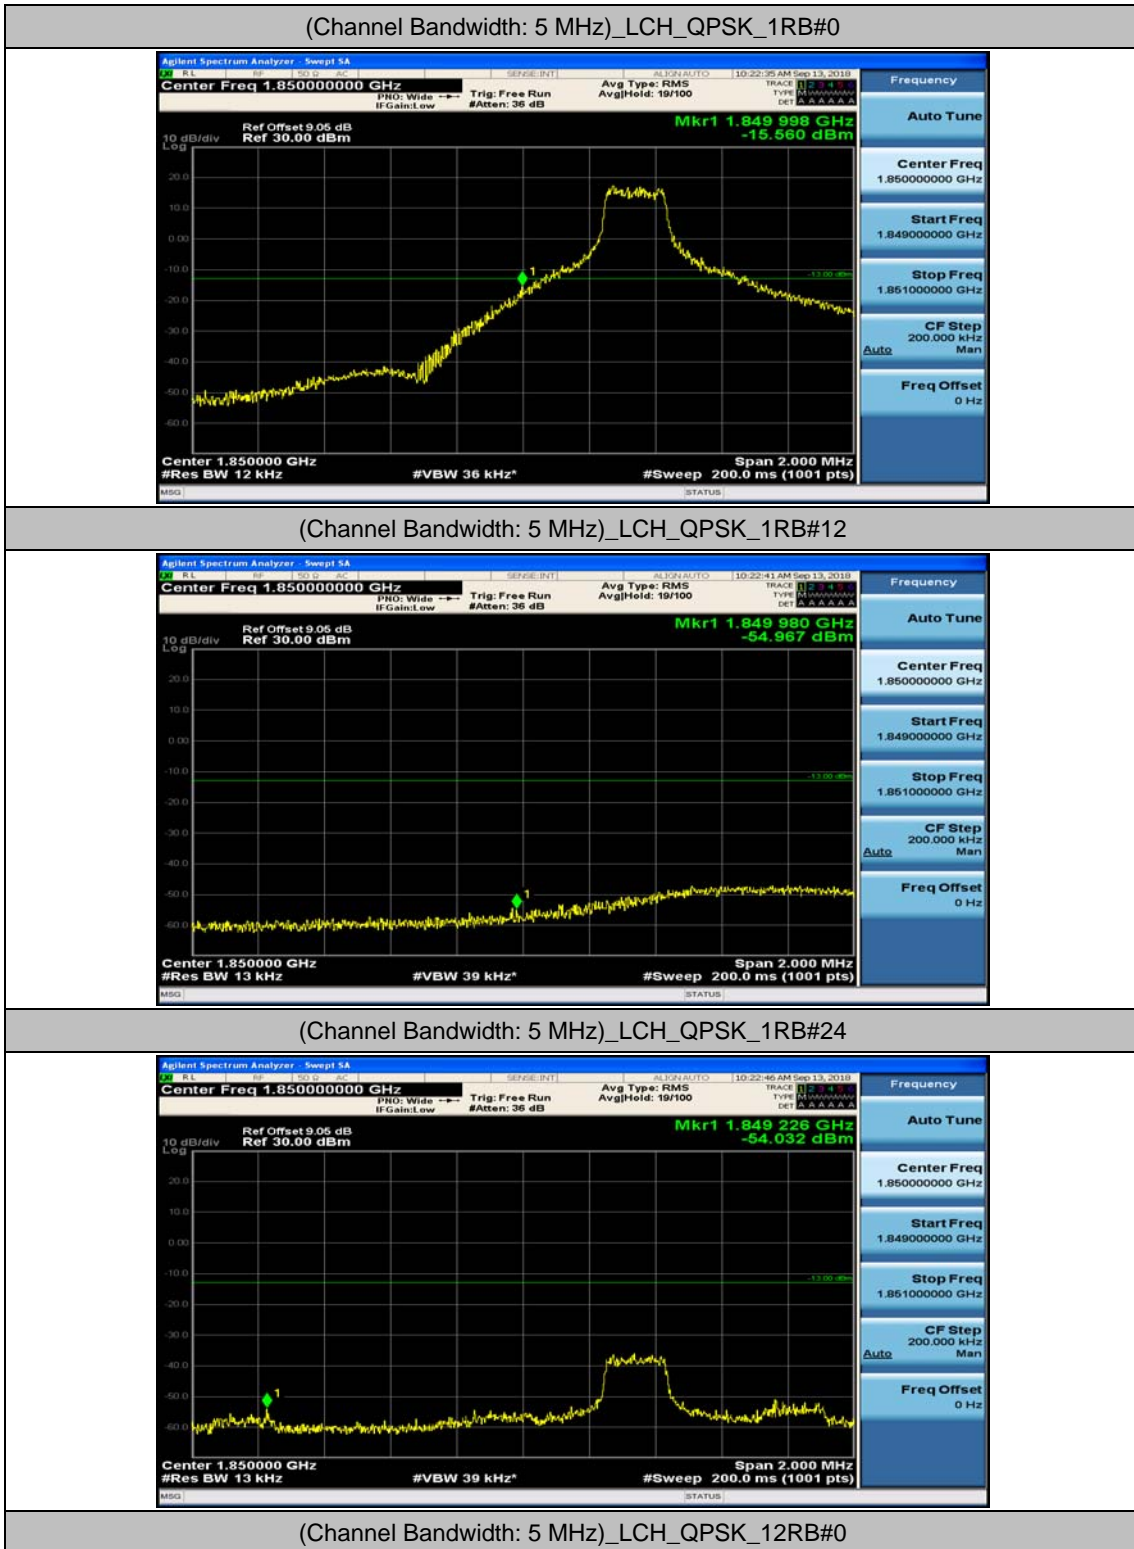

Channel Bandwidth: 5 MHz

(Channel Bandwidth: 5 MHz)_LCH_QPSK_12RB#6

(Channel Bandwidth: 5 MHz)_LCH_QPSK_12RB#13

(Channel Bandwidth: 5 MHz)_LCH_QPSK_25RB#0

(Channel Bandwidth: 5 MHz)_HCH_QPSK_1RB#0

(Channel Bandwidth: 5 MHz)_HCH_QPSK_1RB#12

(Channel Bandwidth: 5 MHz)_HCH_QPSK_1RB#24

(Channel Bandwidth: 5 MHz)_HCH_QPSK_12RB#0

(Channel Bandwidth: 5 MHz)_HCH_QPSK_12RB#6

(Channel Bandwidth: 5 MHz)_HCH_QPSK_12RB#13

(Channel Bandwidth: 5 MHz)_HCH_QPSK_25RB#0