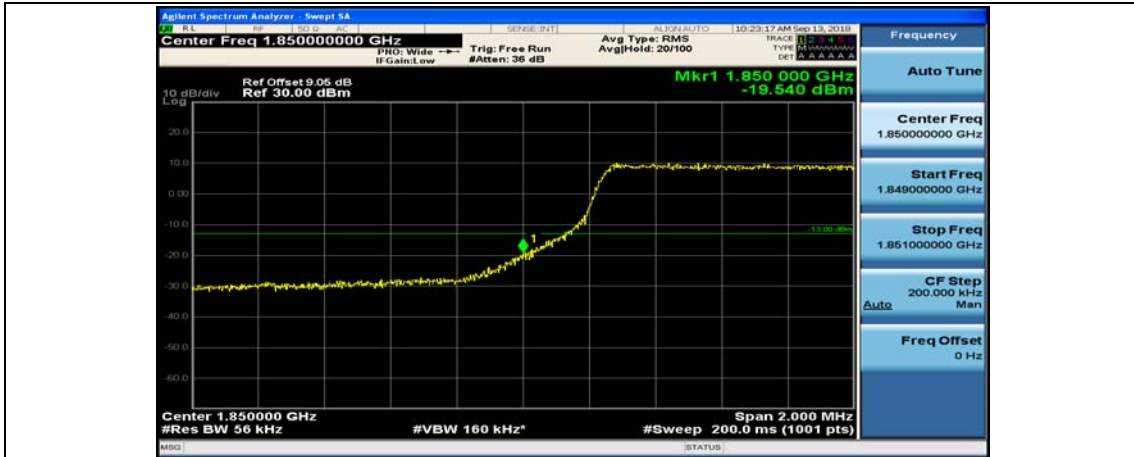

Channel Bandwidth: 5 MHz

(Channel Bandwidth: 5 MHz)_LCH_QPSK_12RB#6

(Channel Bandwidth: 5 MHz)_LCH_QPSK_12RB#13

(Channel Bandwidth: 5 MHz)_LCH_QPSK_25RB#0

(Channel Bandwidth: 5 MHz)_HCH_QPSK_1RB#0

(Channel Bandwidth: 5 MHz)_HCH_QPSK_1RB#12