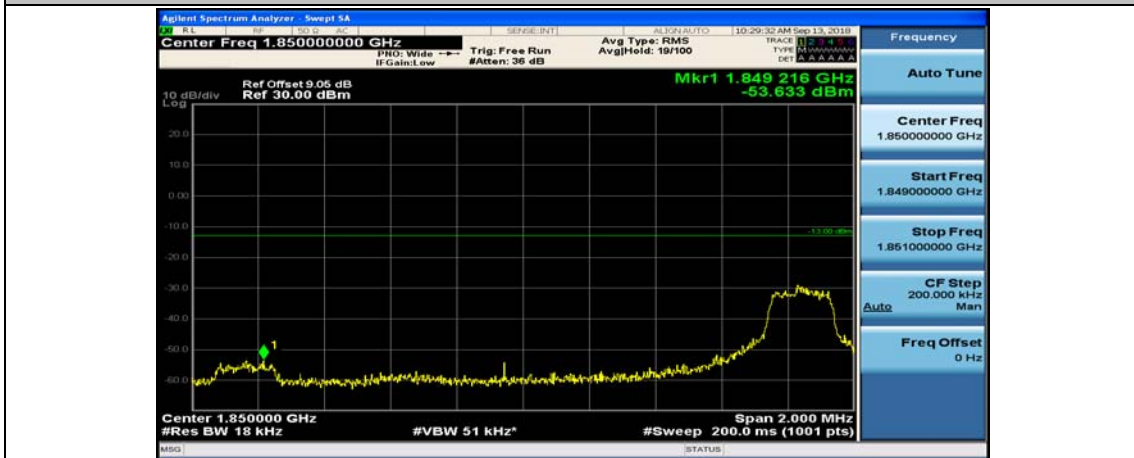

Channel Bandwidth: 10 MHz_HCH_16QAM_25RB#25

Channel Bandwidth: 10 MHz_HCH_16QAM_50RB#0

Channel Bandwidth: 15 MHz

(Channel Bandwidth:15 MHz)_LCH_QPSK_1RB#74

(Channel Bandwidth:15 MHz)_LCH_QPSK_37RB#0

(Channel Bandwidth:15 MHz)_LCH_QPSK_37RB#18