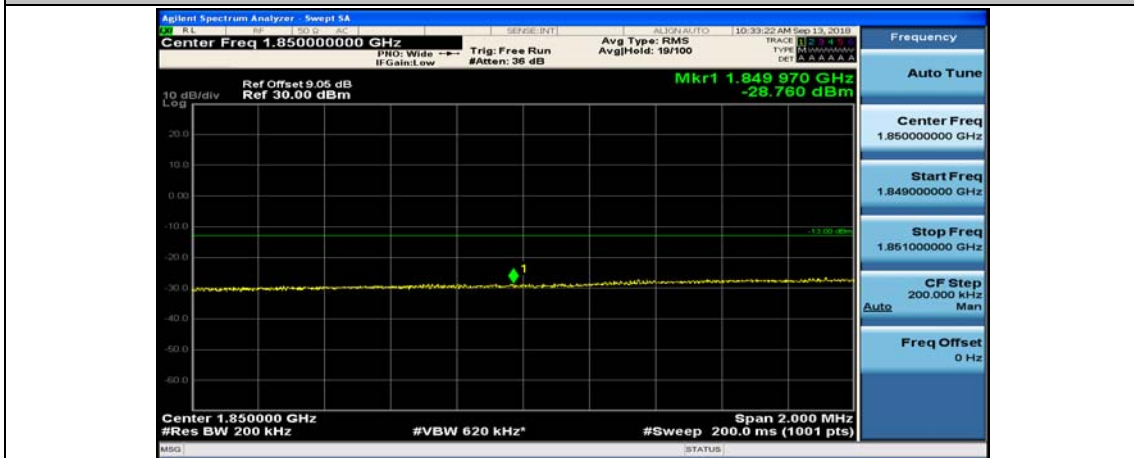

(Channel Bandwidth:15 MHz)_HCH_16QAM_37RB#18

(Channel Bandwidth:15 MHz)_HCH_16QAM_37RB#38

(Channel Bandwidth:15 MHz)_HCH_16QAM_75RB#0

Channel Bandwidth: 20 MHz

(Channel Bandwidth:20 MHz)_LCH_QPSK_50RB#25

(Channel Bandwidth:20 MHz)_LCH_QPSK_50RB#50