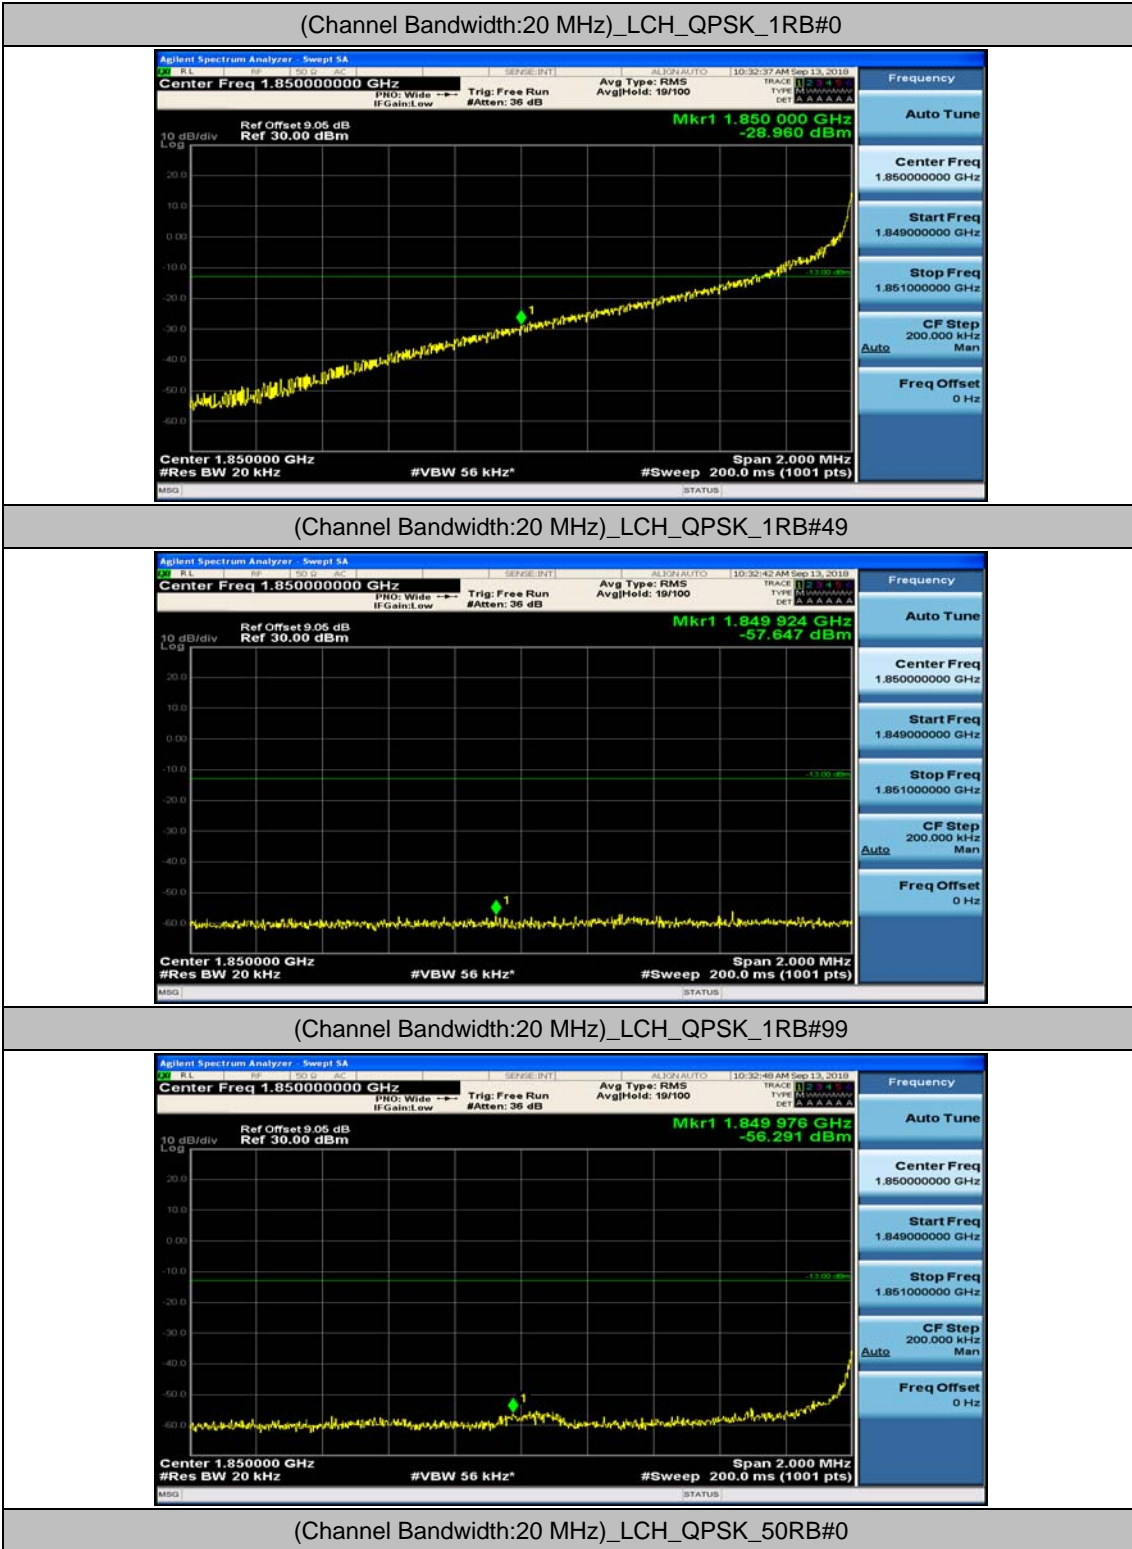

(Channel Bandwidth:15 MHz)_HCH_16QAM_37RB#18

(Channel Bandwidth:15 MHz)_HCH_16QAM_37RB#38

(Channel Bandwidth:15 MHz)_HCH_16QAM_75RB#0

Channel Bandwidth: 20 MHz

(Channel Bandwidth:20 MHz)_LCH_QPSK_50RB#25

(Channel Bandwidth:20 MHz)_LCH_QPSK_50RB#50