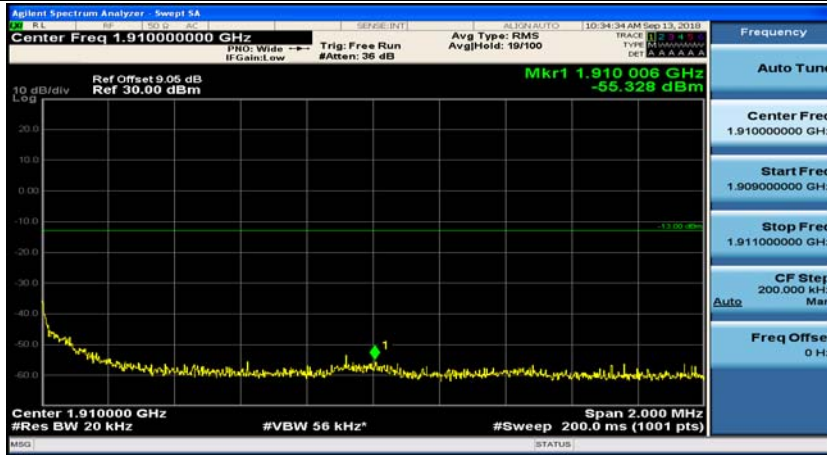

(Channel Bandwidth:20 MHz)_HCH_16QAM_1RB#0