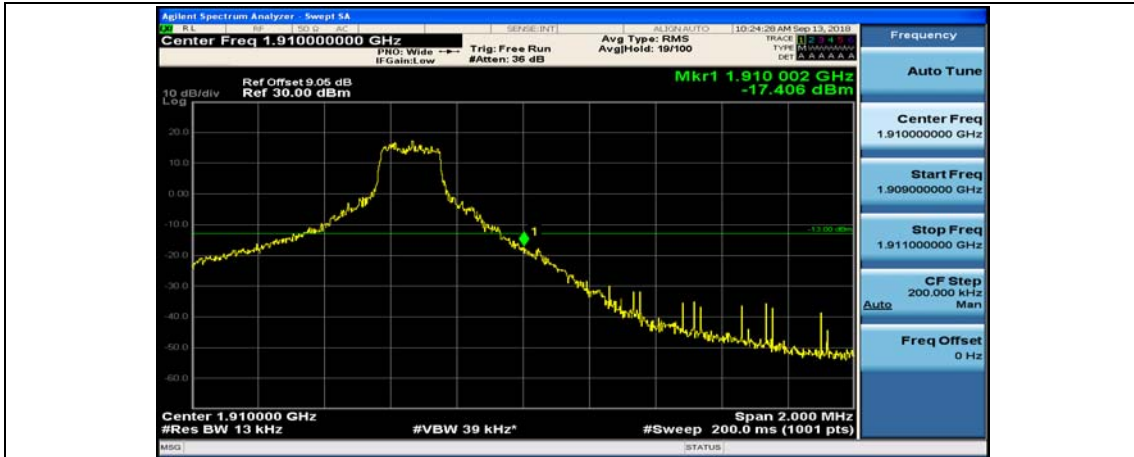

(Channel Bandwidth: 5 MHz)_HCH_QPSK_1RB#24