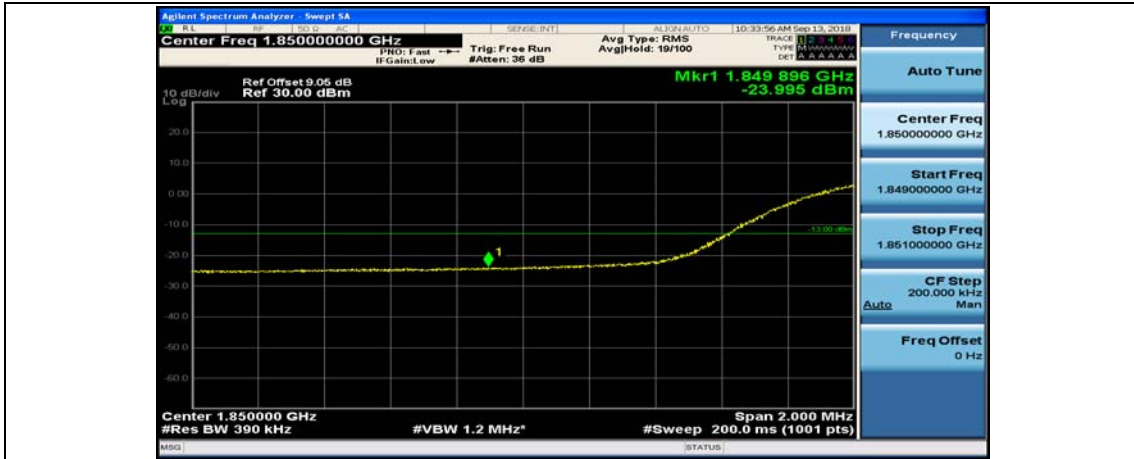

(Channel Bandwidth:20 MHz)_LCH_QPSK_100RB#0