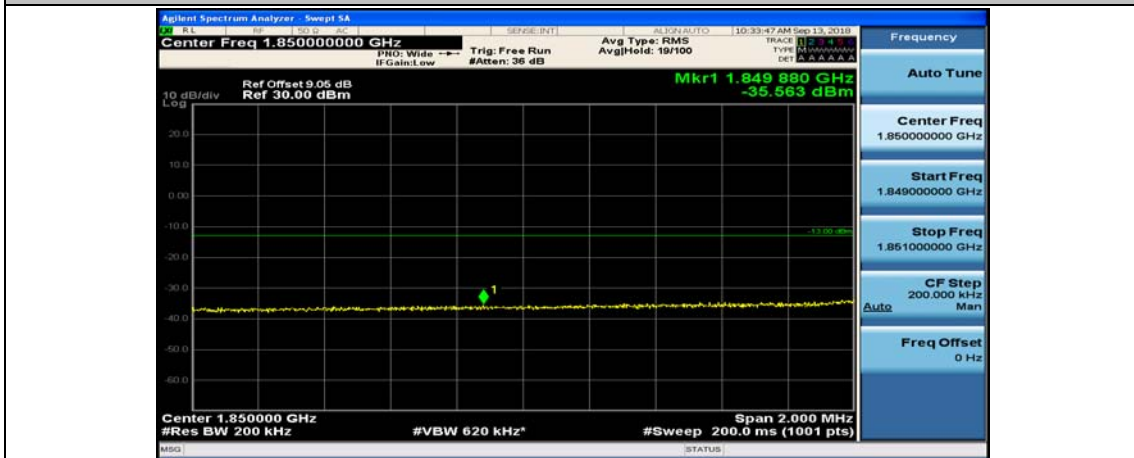

(Channel Bandwidth:20 MHz)_LCH_16QAM_1RB#99

(Channel Bandwidth:20 MHz)_LCH_16QAM_50RB#0

(Channel Bandwidth:20 MHz)_LCH_16QAM_50RB#25

(Channel Bandwidth:20 MHz)_LCH_16QAM_50RB#50

(Channel Bandwidth:20 MHz)_LCH_16QAM_100RB#0