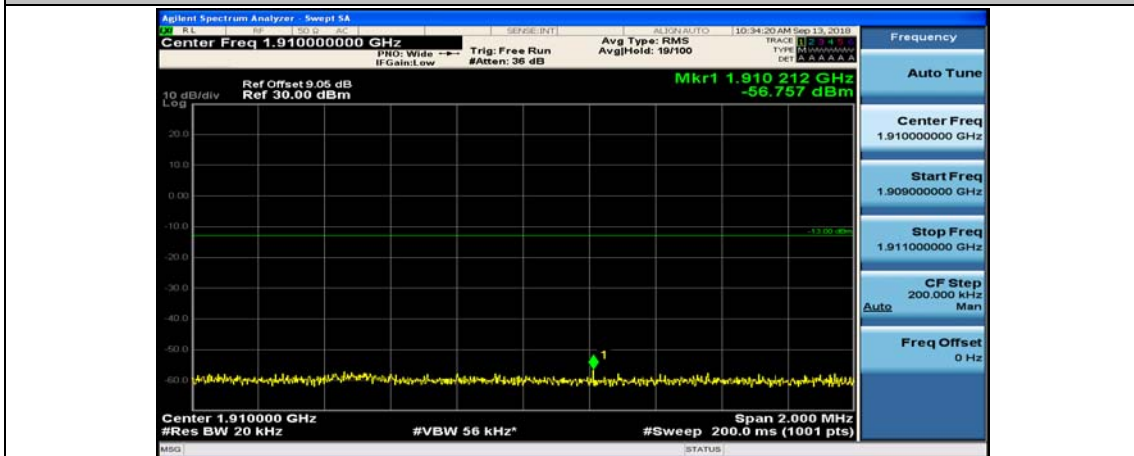

(Channel Bandwidth:20 MHz)_HCH_QPSK_1RB#49