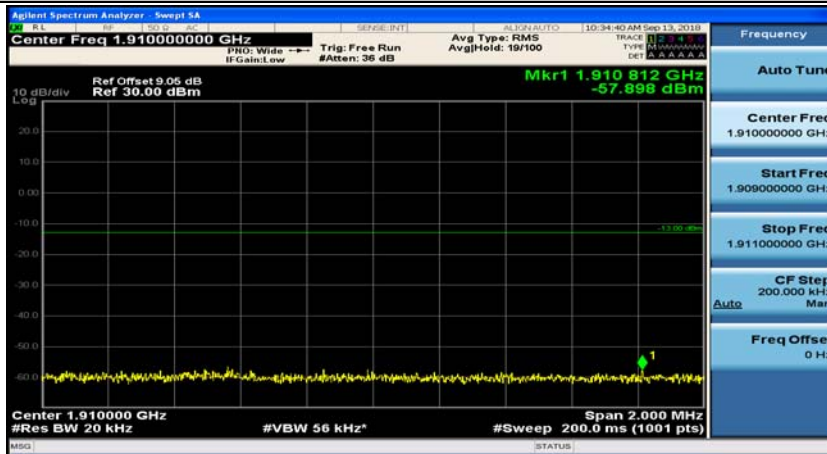

(Channel Bandwidth:20 MHz)_HCH_16QAM_1RB#49