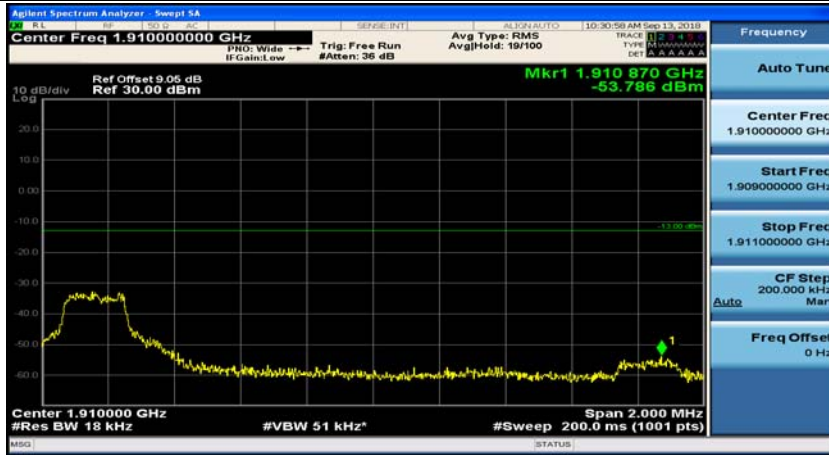

(Channel Bandwidth:15 MHz)_HCH_QPSK_1RB#0