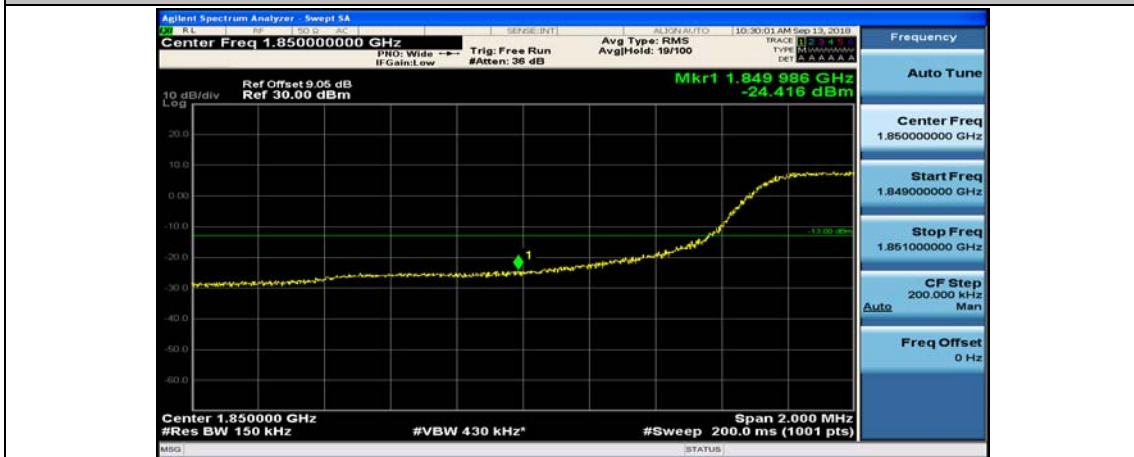

Channel Bandwidth: 10 MHz_HCH_16QAM_25RB#25

Channel Bandwidth: 10 MHz_HCH_16QAM_50RB#0

Channel Bandwidth: 15 MHz

(Channel Bandwidth:15 MHz)_LCH_QPSK_1RB#74

(Channel Bandwidth:15 MHz)_LCH_QPSK_37RB#0

(Channel Bandwidth:15 MHz)_LCH_QPSK_37RB#18