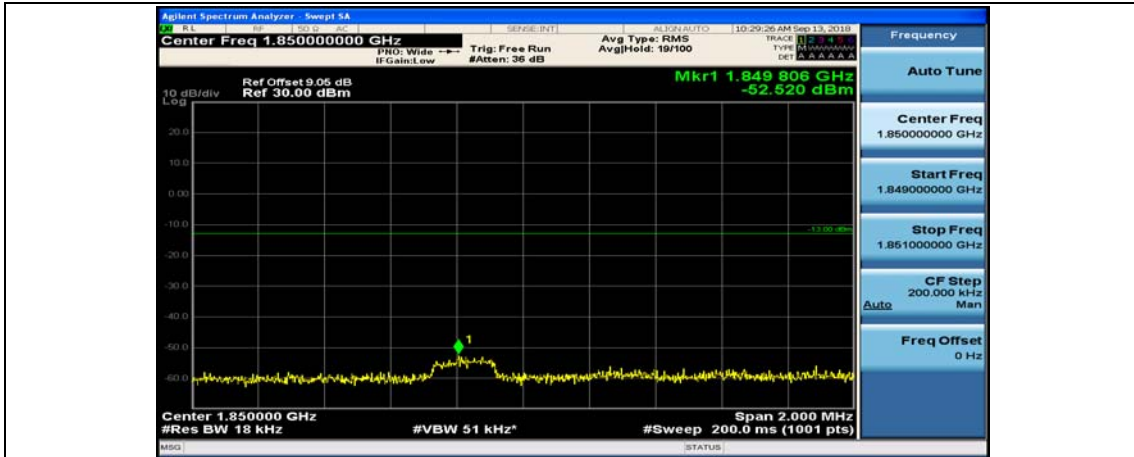

Channel Bandwidth: 10 MHz_HCH_16QAM_25RB#25

Channel Bandwidth: 10 MHz_HCH_16QAM_50RB#0

Channel Bandwidth: 15 MHz

(Channel Bandwidth:15 MHz)_LCH_QPSK_1RB#74

(Channel Bandwidth:15 MHz)_LCH_QPSK_37RB#0

(Channel Bandwidth:15 MHz)_LCH_QPSK_37RB#18