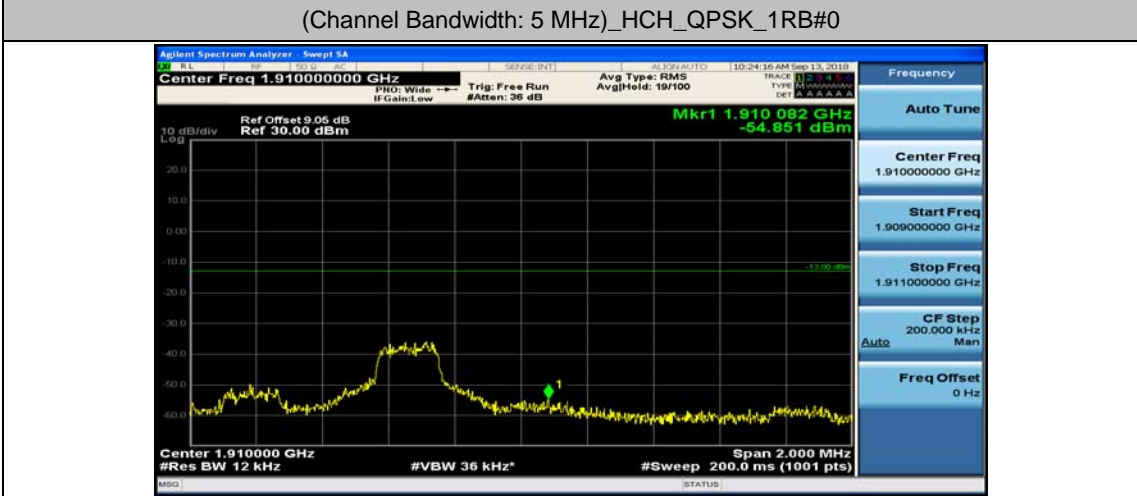

Channel Bandwidth: 5 MHz

(Channel Bandwidth: 5 MHz)_LCH_QPSK_12RB#6

(Channel Bandwidth: 5 MHz)_LCH_QPSK_12RB#13

(Channel Bandwidth: 5 MHz)_LCH_QPSK_25RB#0

(Channel Bandwidth: 5 MHz)_HCH_QPSK_1RB#0

(Channel Bandwidth: 5 MHz)_HCH_QPSK_1RB#12