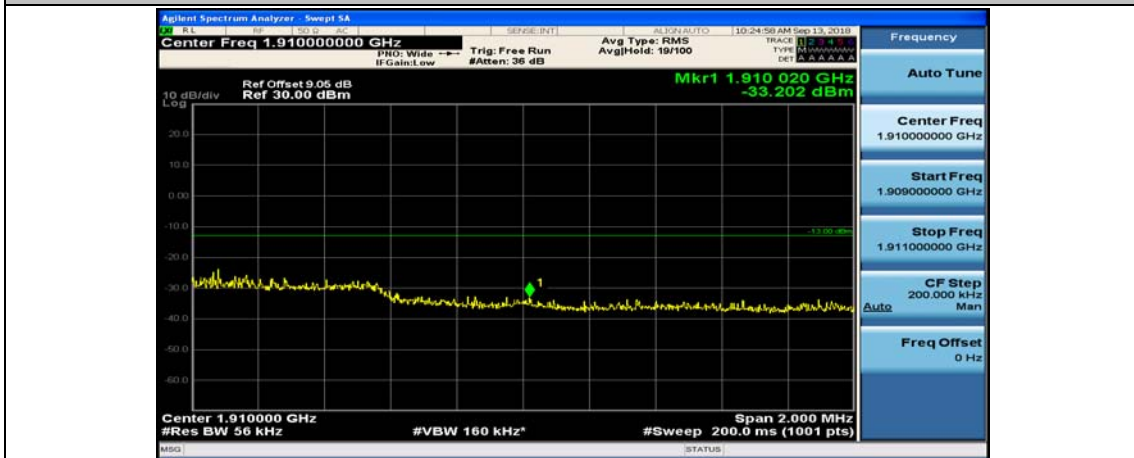

Channel Bandwidth: 5 MHz

(Channel Bandwidth: 5 MHz)_LCH_QPSK_12RB#6

(Channel Bandwidth: 5 MHz)_LCH_QPSK_12RB#13

(Channel Bandwidth: 5 MHz)_LCH_QPSK_25RB#0

(Channel Bandwidth: 5 MHz)_HCH_QPSK_1RB#0

(Channel Bandwidth: 5 MHz)_HCH_QPSK_1RB#12

(Channel Bandwidth: 5 MHz)_HCH_QPSK_1RB#24

(Channel Bandwidth: 5 MHz)_HCH_QPSK_12RB#0

(Channel Bandwidth: 5 MHz)_HCH_QPSK_12RB#6

(Channel Bandwidth: 5 MHz)_HCH_QPSK_12RB#13

(Channel Bandwidth: 5 MHz)_HCH_QPSK_25RB#0