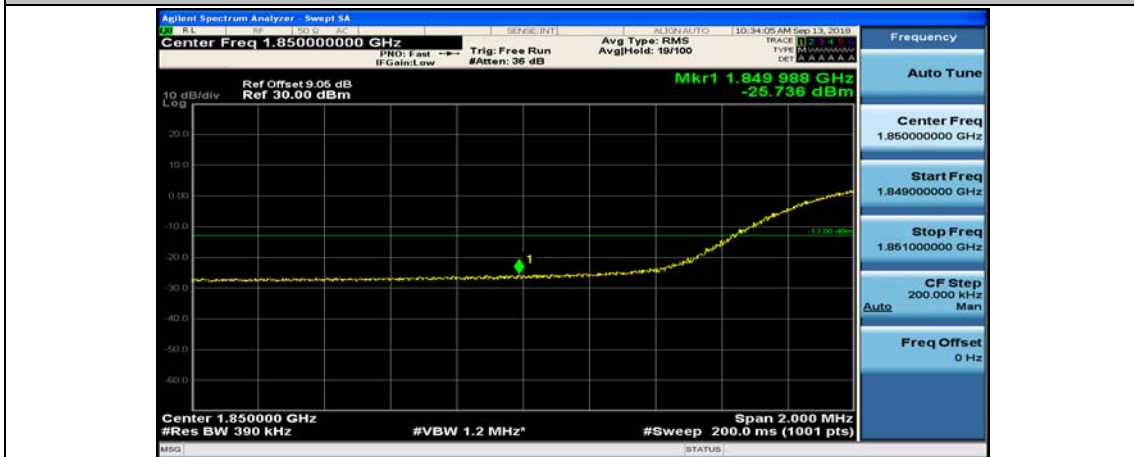

(Channel Bandwidth:20 MHz)_LCH_16QAM_1RB#99

(Channel Bandwidth:20 MHz)_LCH_16QAM_50RB#0

(Channel Bandwidth:20 MHz)_LCH_16QAM_50RB#25

(Channel Bandwidth:20 MHz)_LCH_16QAM_50RB#50

(Channel Bandwidth:20 MHz)_LCH_16QAM_100RB#0