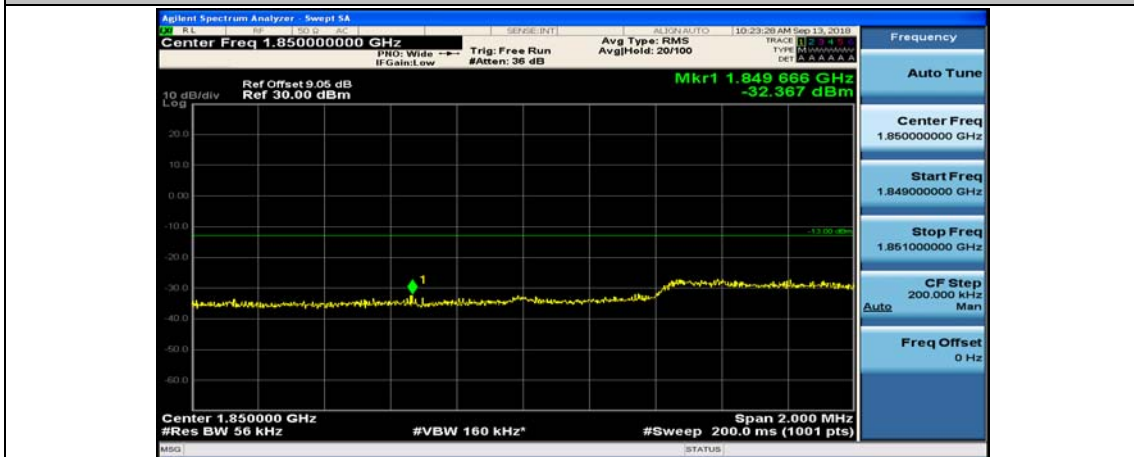

Channel Bandwidth: 5 MHz

(Channel Bandwidth: 5 MHz)_LCH_QPSK_12RB#6

(Channel Bandwidth: 5 MHz)_LCH_QPSK_12RB#13

(Channel Bandwidth: 5 MHz)_LCH_QPSK_25RB#0

(Channel Bandwidth: 5 MHz)_HCH_QPSK_1RB#0

(Channel Bandwidth: 5 MHz)_HCH_QPSK_1RB#12