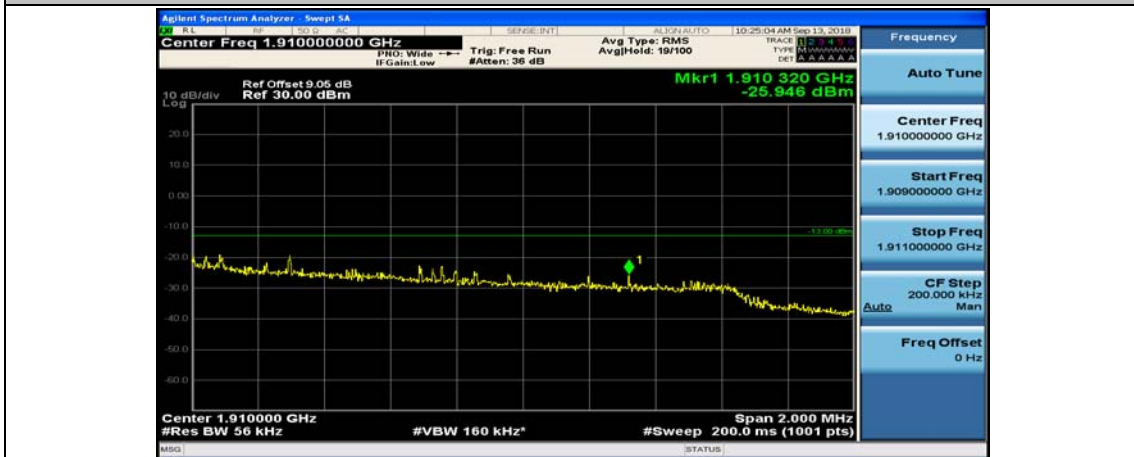

(Channel Bandwidth: 5 MHz)_HCH_QPSK_12RB#6