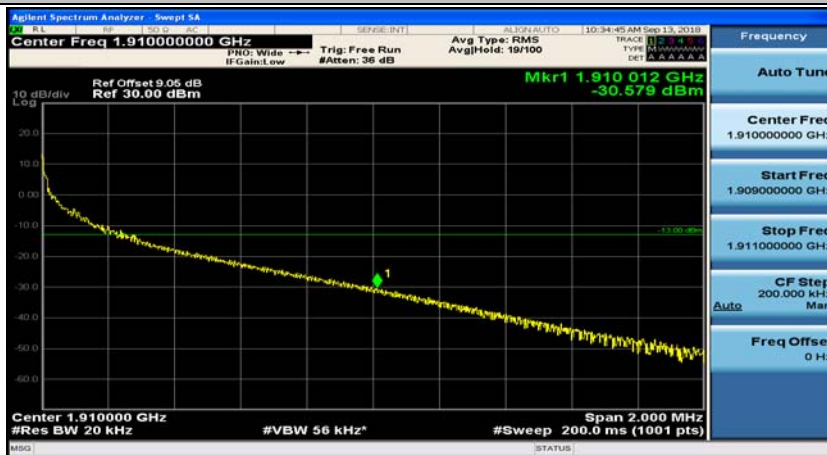

(Channel Bandwidth:20 MHz)_HCH_16QAM_1RB#99