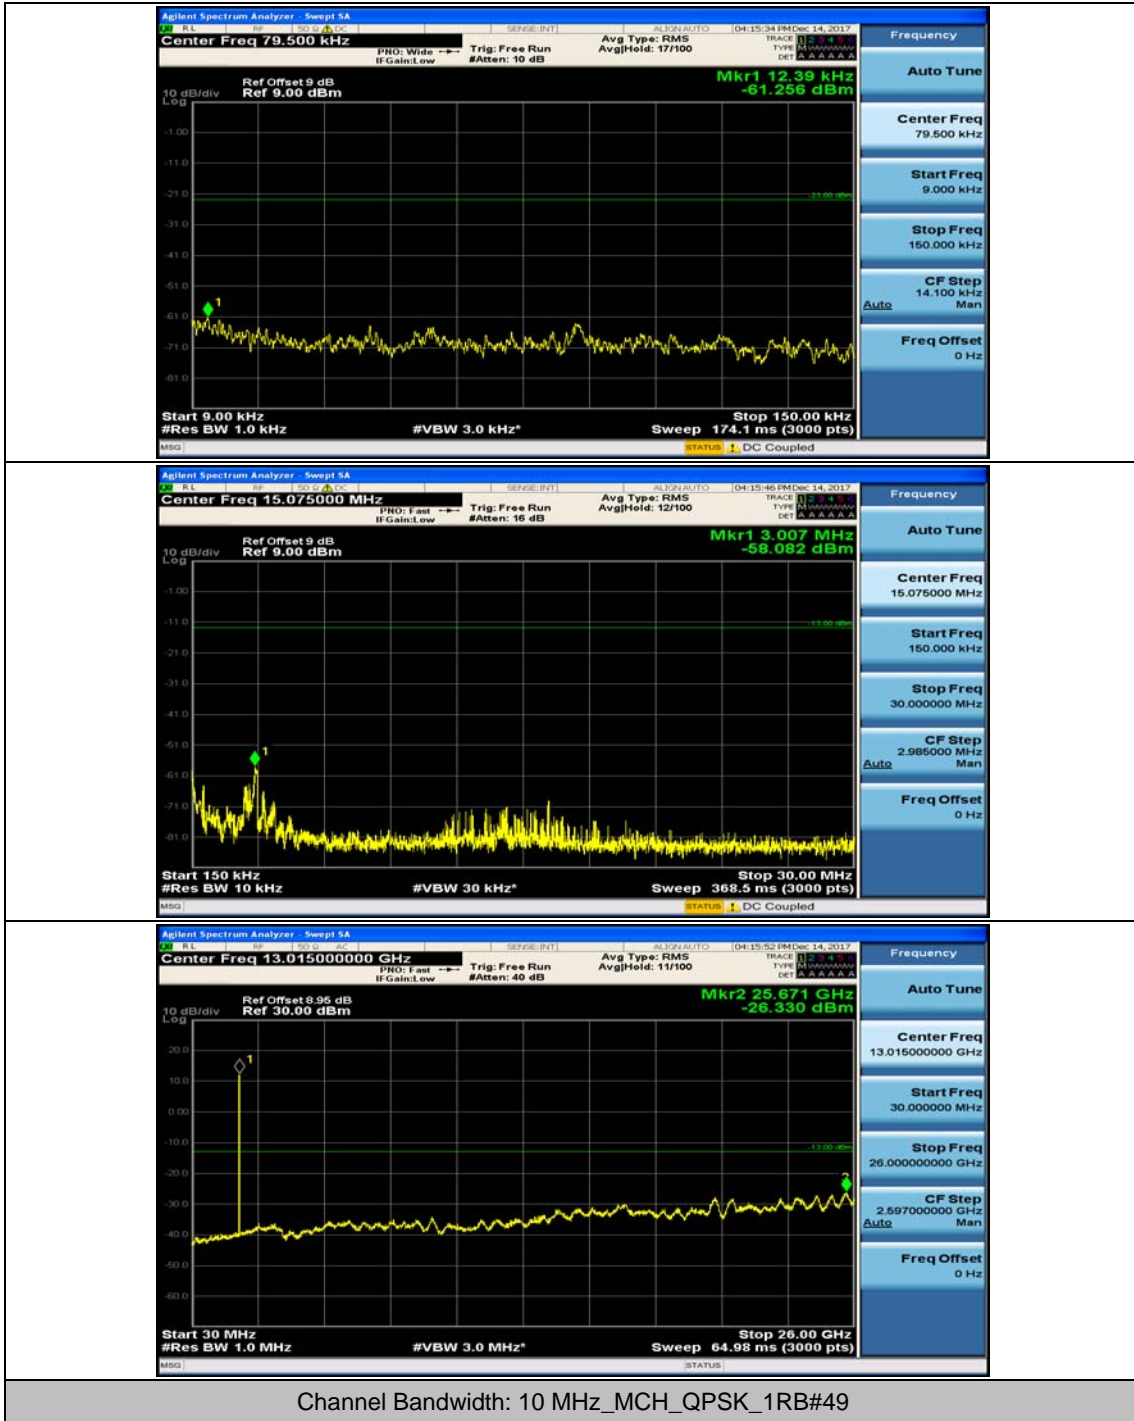

(Channel Bandwidth: 5 MHz)_HCH_16QAM_1RB#0

(Channel Bandwidth: 5 MHz)_HCH_16QAM_1RB#12

Channel Bandwidth: 10 MHz

Channel Bandwidth: 10 MHz_MCH_QPSK_1RB#0

Channel Bandwidth: 10 MHz_MCH_QPSK_1RB#24

Channel Bandwidth: 10 MHz_HCH_QPSK_1RB#0

Channel Bandwidth: 10 MHz_HCH_QPSK_1RB#24

Channel Bandwidth: 10 MHz_LCH_16QAM_1RB#0

Channel Bandwidth: 10 MHz_LCH_16QAM_1RB#24

Channel Bandwidth: 10 MHz_MCH_16QAM_1RB#0

Channel Bandwidth: 10 MHz_MCH_16QAM_1RB#24