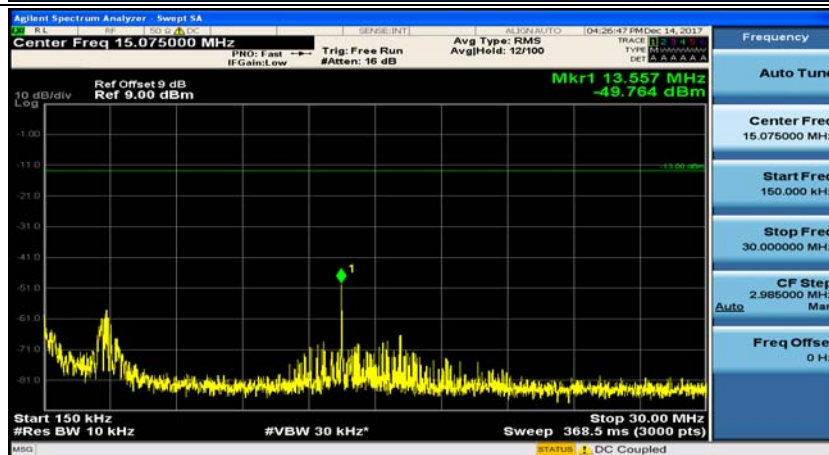

(Channel Bandwidth:15 MHz)_HCH_QPSK_1RB#0

(Channel Bandwidth:15 MHz)_HCH_QPSK_1RB#37

(Channel Bandwidth:15 MHz)_LCH_16QAM_1RB#0

(Channel Bandwidth:15 MHz)_LCH_16QAM_1RB#37

(Channel Bandwidth:15 MHz)_MCH_16QAM_1RB#0