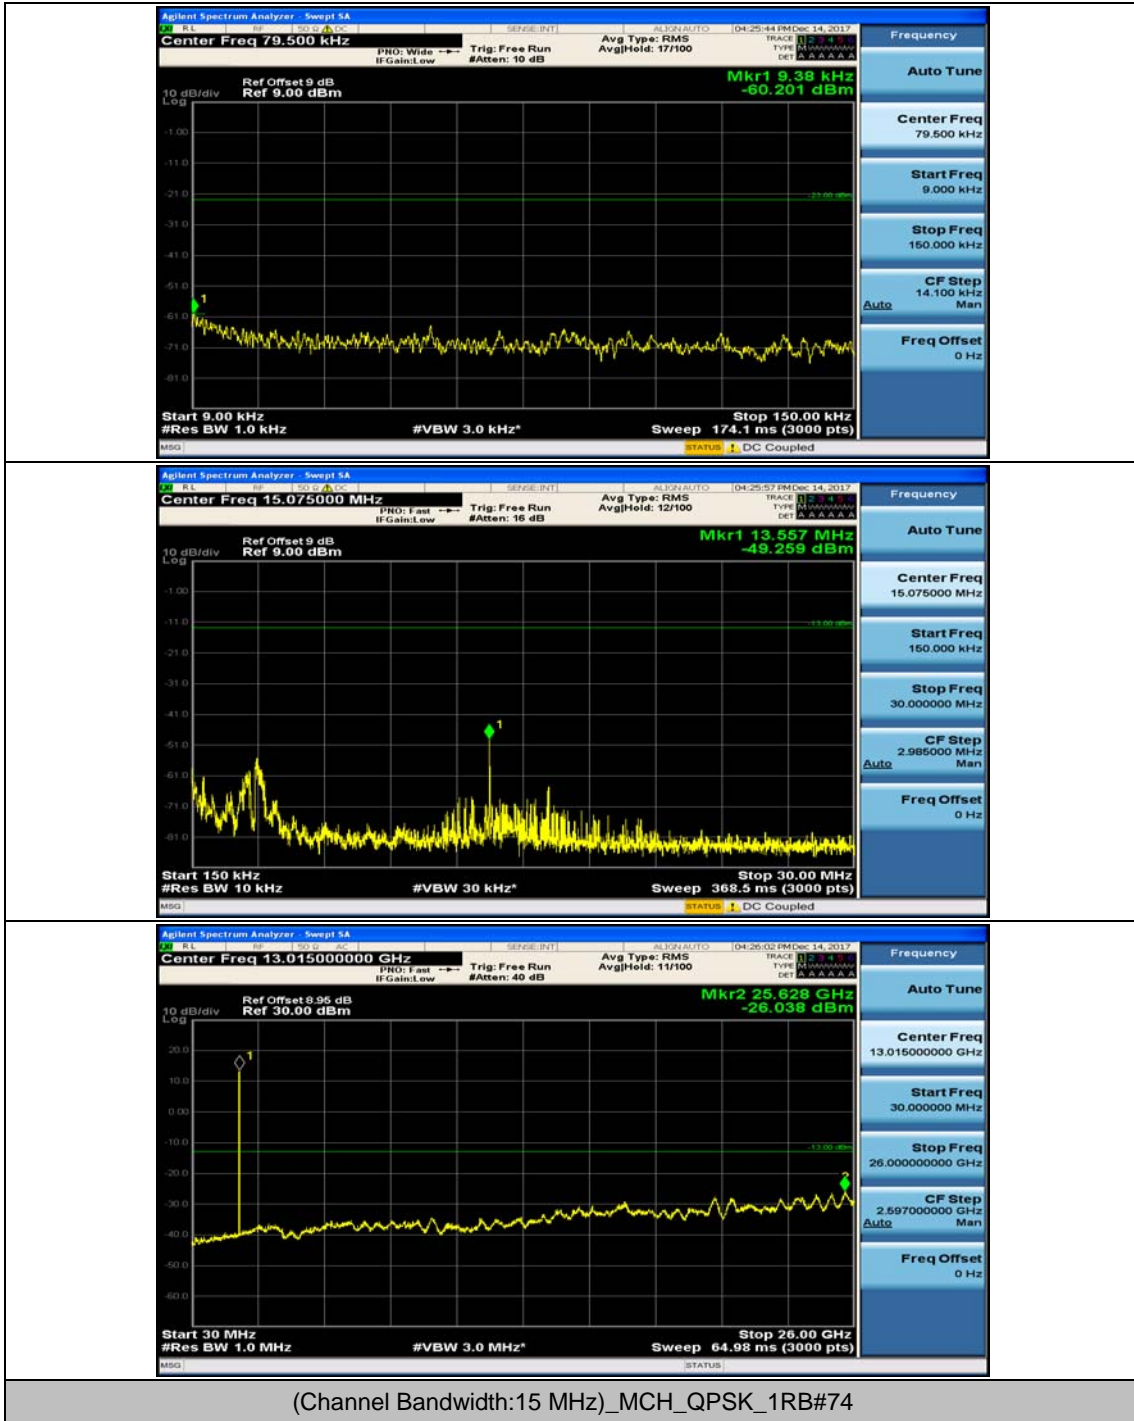

Channel Bandwidth: 10 MHz_HCH_QPSK_1RB#24

Channel Bandwidth: 10 MHz_LCH_16QAM_1RB#0

Channel Bandwidth: 10 MHz_LCH_16QAM_1RB#24

Channel Bandwidth: 10 MHz_MCH_16QAM_1RB#0

Channel Bandwidth: 10 MHz_MCH_16QAM_1RB#24

Channel Bandwidth: 10 MHz_HCH_16QAM_1RB#0

Channel Bandwidth: 10 MHz_HCH_16QAM_1RB#24

Channel Bandwidth: 10 MHz_HCH_16QAM_1RB#49

Channel Bandwidth: 15 MHz

(Channel Bandwidth:15 MHz)_MCH_QPSK_1RB#0

(Channel Bandwidth:15 MHz)_MCH_QPSK_1RB#37

(Channel Bandwidth:15 MHz)_HCH_QPSK_1RB#0

(Channel Bandwidth:15 MHz)_HCH_QPSK_1RB#37

(Channel Bandwidth:15 MHz)_LCH_16QAM_1RB#0

(Channel Bandwidth:15 MHz)_LCH_16QAM_1RB#37

(Channel Bandwidth:15 MHz)_MCH_16QAM_1RB#0