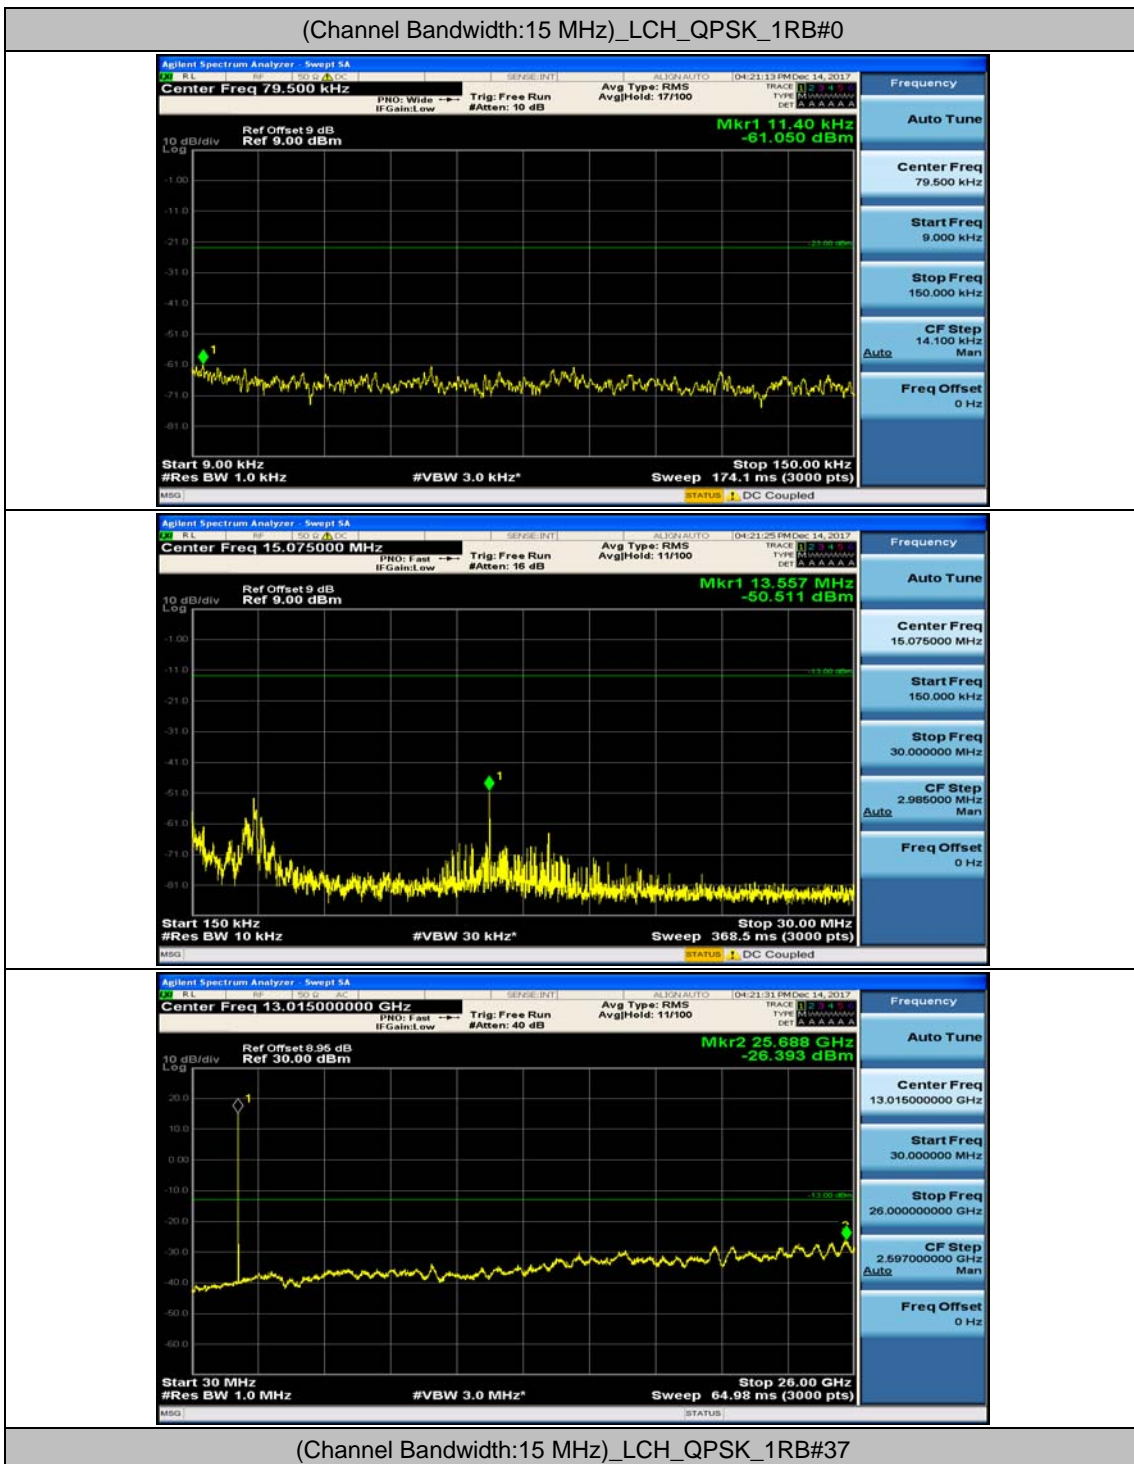

Channel Bandwidth: 10 MHz_HCH_QPSK_1RB#24

Channel Bandwidth: 10 MHz_LCH_16QAM_1RB#0

Channel Bandwidth: 10 MHz_LCH_16QAM_1RB#24

Channel Bandwidth: 10 MHz_MCH_16QAM_1RB#0

Channel Bandwidth: 10 MHz_MCH_16QAM_1RB#24

Channel Bandwidth: 10 MHz_HCH_16QAM_1RB#0

Channel Bandwidth: 10 MHz_HCH_16QAM_1RB#24

Channel Bandwidth: 10 MHz_HCH_16QAM_1RB#49

Channel Bandwidth: 15 MHz

(Channel Bandwidth:15 MHz)_MCH_QPSK_1RB#0

(Channel Bandwidth:15 MHz)_MCH_QPSK_1RB#37