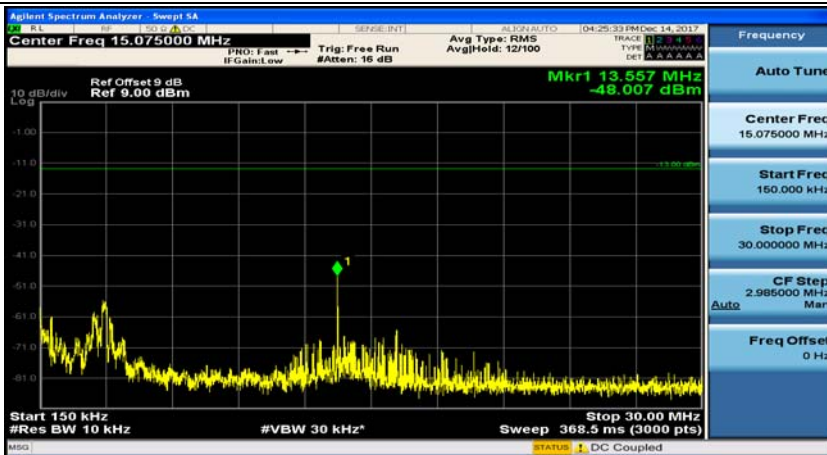

Channel Bandwidth: 10 MHz_HCH_16QAM_1RB#0

Channel Bandwidth: 10 MHz_HCH_16QAM_1RB#24

Channel Bandwidth: 10 MHz_HCH_16QAM_1RB#49

Channel Bandwidth: 15 MHz

(Channel Bandwidth:15 MHz)_MCH_QPSK_1RB#0

(Channel Bandwidth:15 MHz)_MCH_QPSK_1RB#37