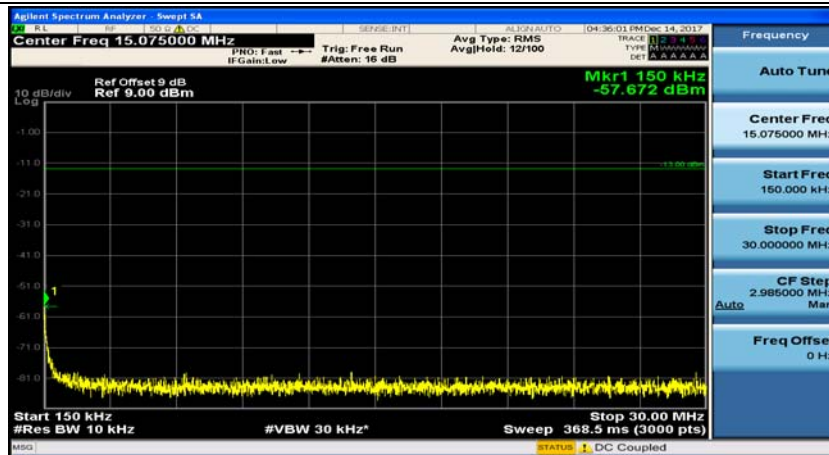

(Channel Bandwidth:15 MHz)_HCH_QPSK_1RB#0

(Channel Bandwidth:15 MHz)_HCH_QPSK_1RB#37