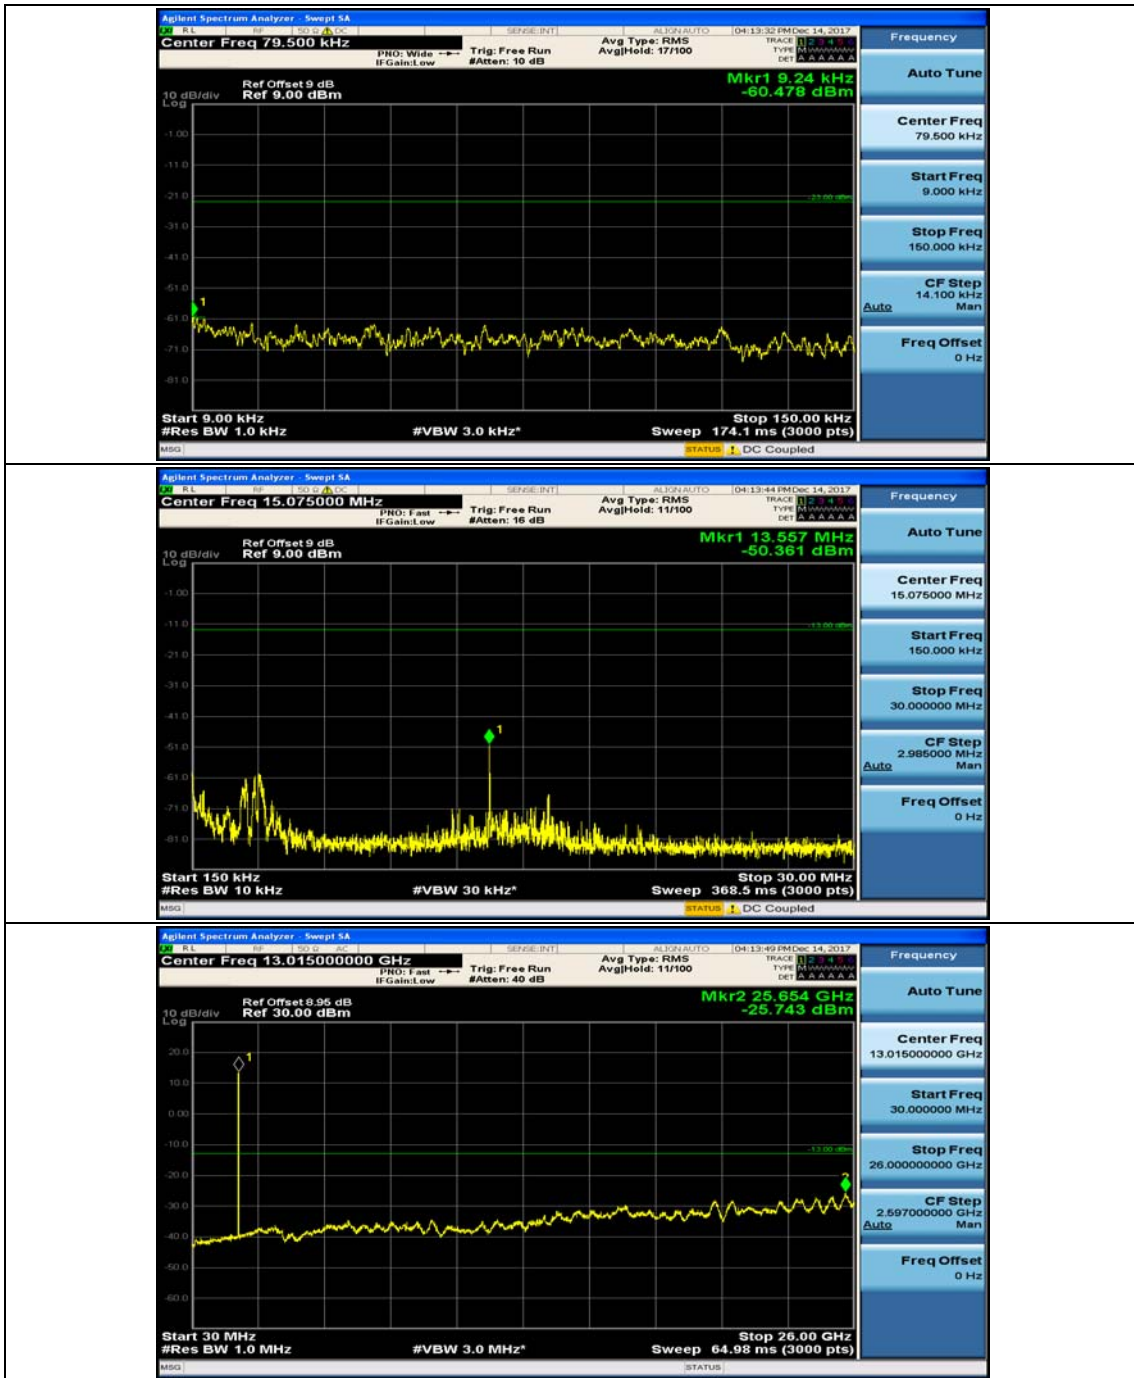

(Channel Bandwidth: 5 MHz)_HCH_16QAM_1RB#0

(Channel Bandwidth: 5 MHz)_HCH_16QAM_1RB#12

Channel Bandwidth: 10 MHz

Channel Bandwidth: 10 MHz_MCH_QPSK_1RB#0

Channel Bandwidth: 10 MHz_MCH_QPSK_1RB#24

Channel Bandwidth: 10 MHz_HCH_QPSK_1RB#0

Channel Bandwidth: 10 MHz_HCH_QPSK_1RB#24

Channel Bandwidth: 10 MHz_LCH_16QAM_1RB#0

Channel Bandwidth: 10 MHz_LCH_16QAM_1RB#24

Channel Bandwidth: 10 MHz_MCH_16QAM_1RB#0

Channel Bandwidth: 10 MHz_MCH_16QAM_1RB#24