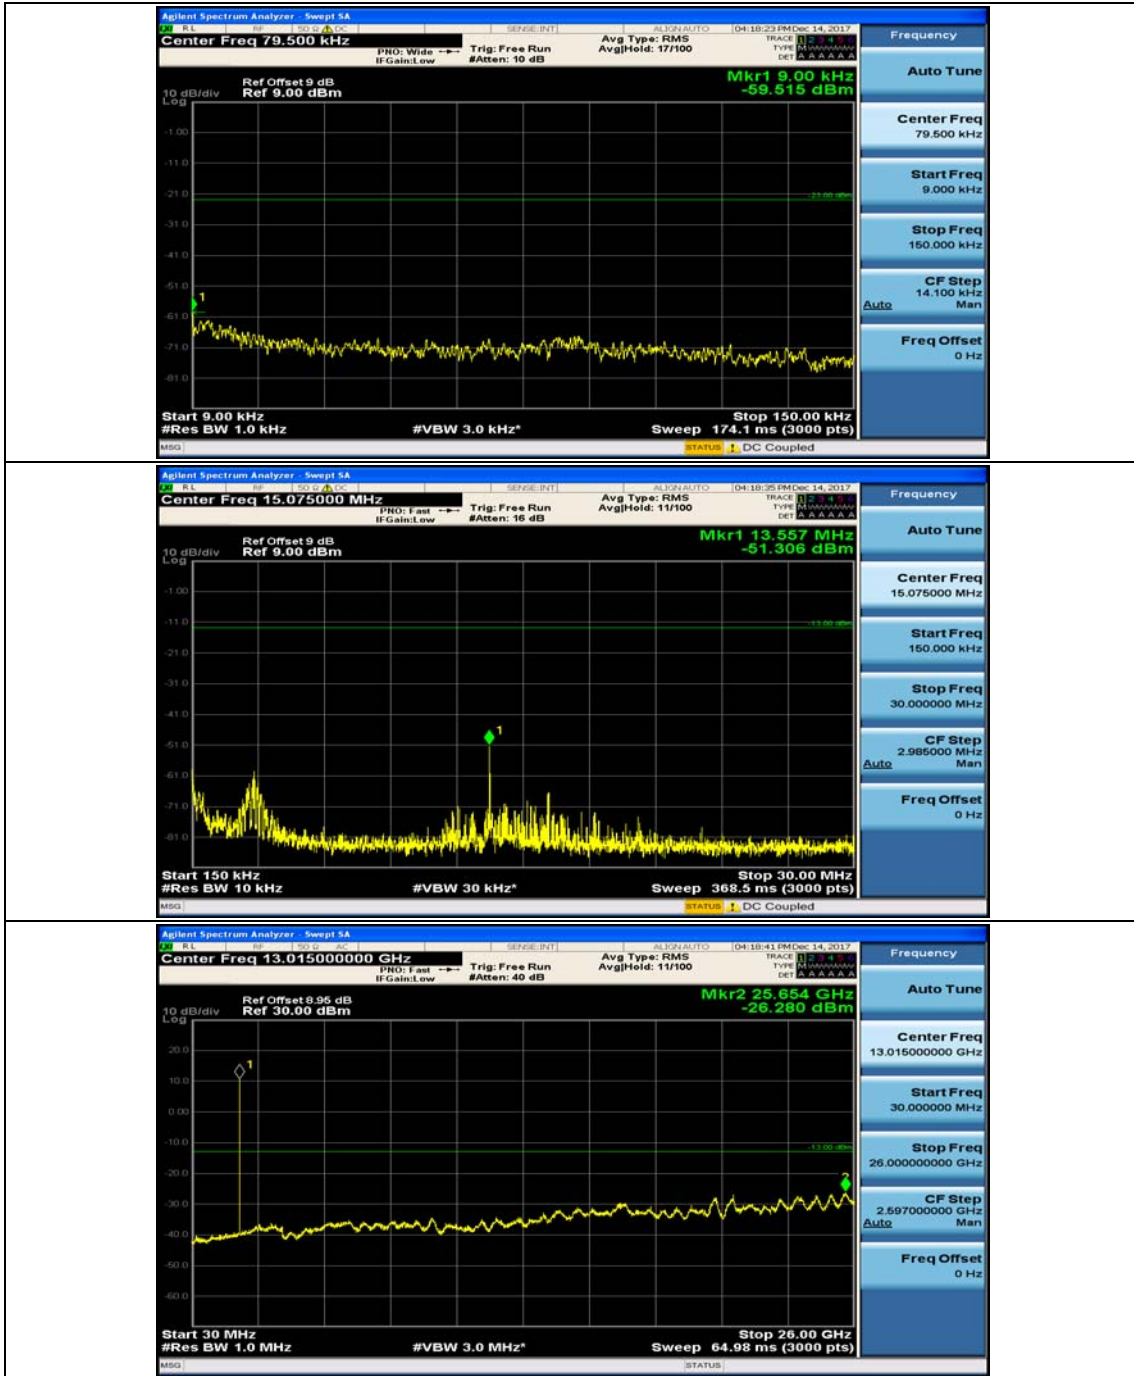

(Channel Bandwidth: 5 MHz)_HCH_16QAM_1RB#0

(Channel Bandwidth: 5 MHz)_HCH_16QAM_1RB#12

Channel Bandwidth: 10 MHz

Channel Bandwidth: 10 MHz_MCH_QPSK_1RB#0

Channel Bandwidth: 10 MHz_MCH_QPSK_1RB#24

Channel Bandwidth: 10 MHz_HCH_QPSK_1RB#0

Channel Bandwidth: 10 MHz_HCH_QPSK_1RB#24

Channel Bandwidth: 10 MHz_LCH_16QAM_1RB#0

Channel Bandwidth: 10 MHz_LCH_16QAM_1RB#24

Channel Bandwidth: 10 MHz_MCH_16QAM_1RB#0

Channel Bandwidth: 10 MHz_MCH_16QAM_1RB#24