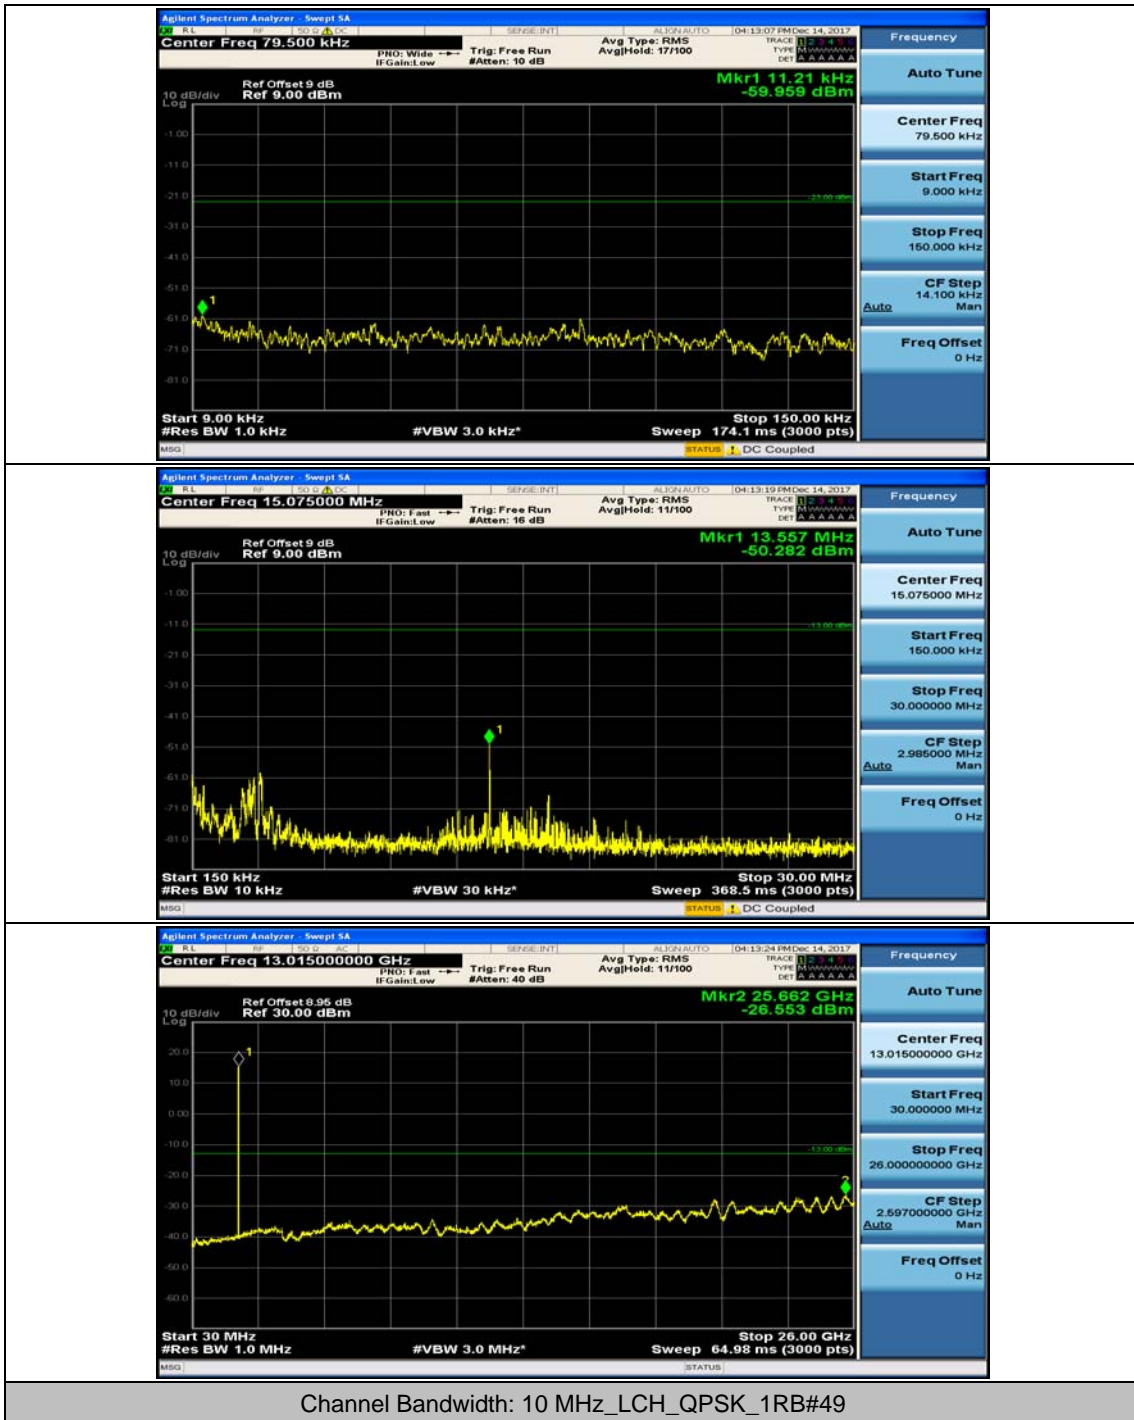

(Channel Bandwidth: 5 MHz)_HCH_16QAM_1RB#0

(Channel Bandwidth: 5 MHz)_HCH_16QAM_1RB#12

Channel Bandwidth: 10 MHz

Channel Bandwidth: 10 MHz_MCH_QPSK_1RB#0

Channel Bandwidth: 10 MHz_MCH_QPSK_1RB#24

Channel Bandwidth: 10 MHz_HCH_QPSK_1RB#0

Channel Bandwidth: 10 MHz_HCH_QPSK_1RB#24

Channel Bandwidth: 10 MHz_LCH_16QAM_1RB#0

Channel Bandwidth: 10 MHz_LCH_16QAM_1RB#24

Channel Bandwidth: 10 MHz_MCH_16QAM_1RB#0

Channel Bandwidth: 10 MHz_MCH_16QAM_1RB#24