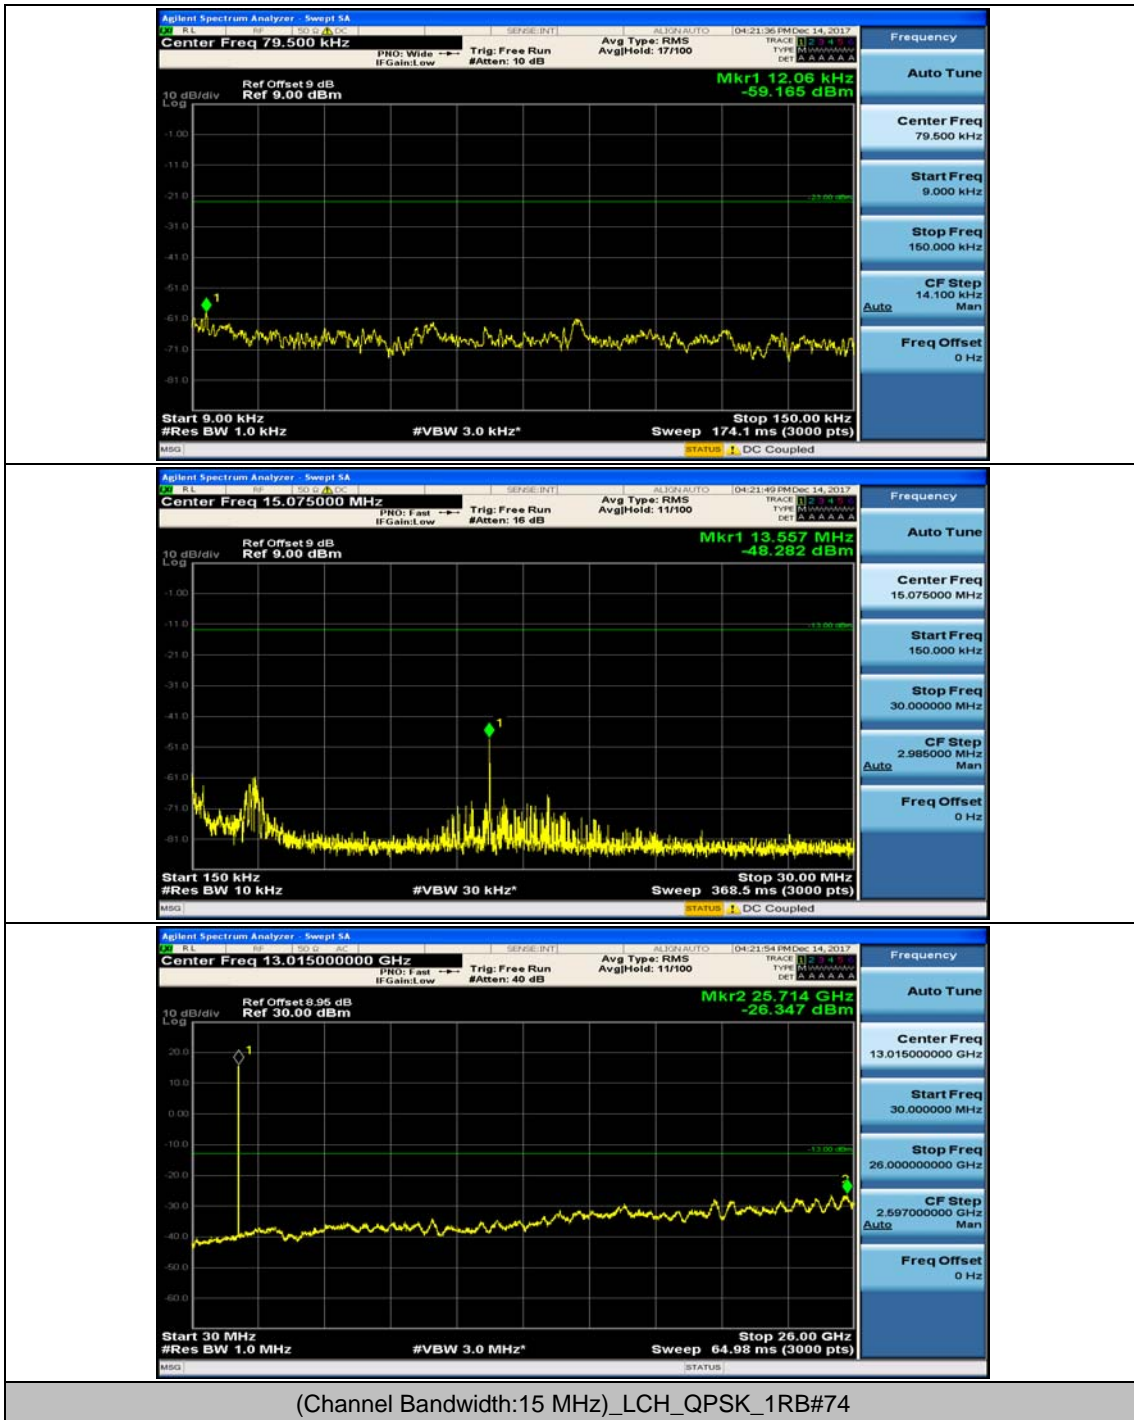

Channel Bandwidth: 10 MHz_HCH_QPSK_1RB#24

Channel Bandwidth: 10 MHz_LCH_16QAM_1RB#0

Channel Bandwidth: 10 MHz_LCH_16QAM_1RB#24

Channel Bandwidth: 10 MHz_MCH_16QAM_1RB#0

Channel Bandwidth: 10 MHz_MCH_16QAM_1RB#24

Channel Bandwidth: 10 MHz_HCH_16QAM_1RB#0

Channel Bandwidth: 10 MHz_HCH_16QAM_1RB#24

Channel Bandwidth: 10 MHz_HCH_16QAM_1RB#49

Channel Bandwidth: 15 MHz

(Channel Bandwidth:15 MHz)_MCH_QPSK_1RB#0

(Channel Bandwidth:15 MHz)_MCH_QPSK_1RB#37