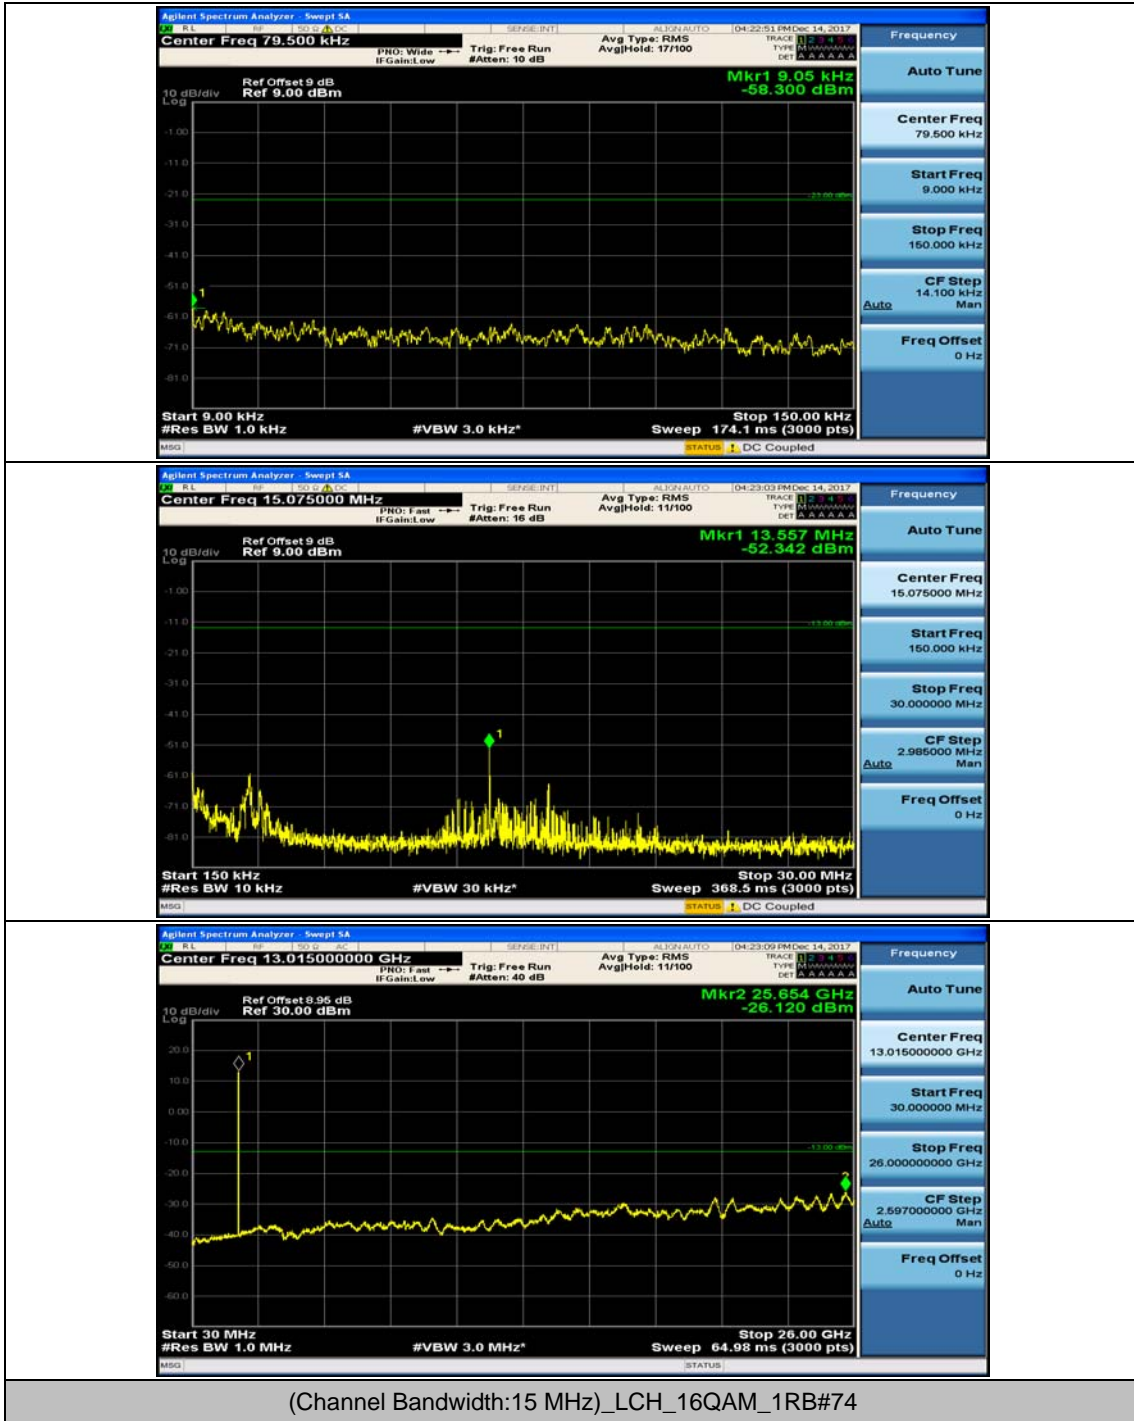

Channel Bandwidth: 10 MHz_HCH_16QAM_1RB#0

Channel Bandwidth: 10 MHz_HCH_16QAM_1RB#24

Channel Bandwidth: 10 MHz_HCH_16QAM_1RB#49

Channel Bandwidth: 15 MHz

(Channel Bandwidth:15 MHz)_MCH_QPSK_1RB#0

(Channel Bandwidth:15 MHz)_MCH_QPSK_1RB#37

(Channel Bandwidth:15 MHz)_HCH_QPSK_1RB#0

(Channel Bandwidth:15 MHz)_HCH_QPSK_1RB#37

(Channel Bandwidth:15 MHz)_LCH_16QAM_1RB#0

(Channel Bandwidth:15 MHz)_LCH_16QAM_1RB#37

(Channel Bandwidth:15 MHz)_MCH_16QAM_1RB#0