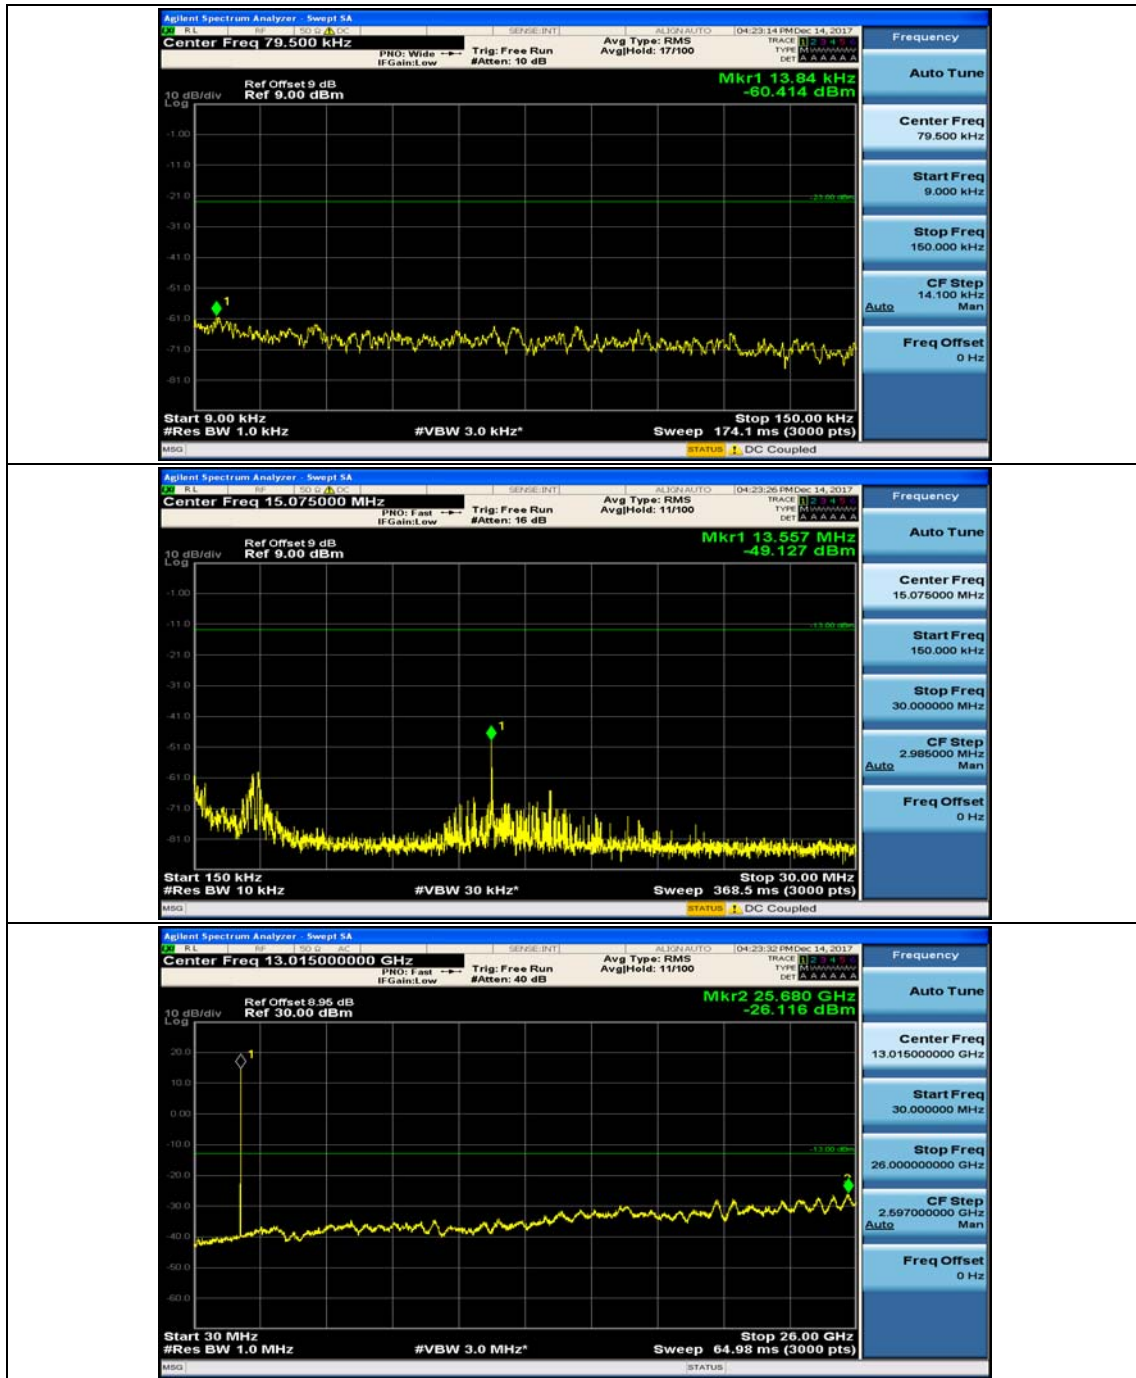

(Channel Bandwidth:15 MHz)_HCH_QPSK_1RB#0

(Channel Bandwidth:15 MHz)_HCH_QPSK_1RB#37

(Channel Bandwidth:15 MHz)_LCH_16QAM_1RB#0

(Channel Bandwidth:15 MHz)_LCH_16QAM_1RB#37

(Channel Bandwidth:15 MHz)_MCH_16QAM_1RB#0