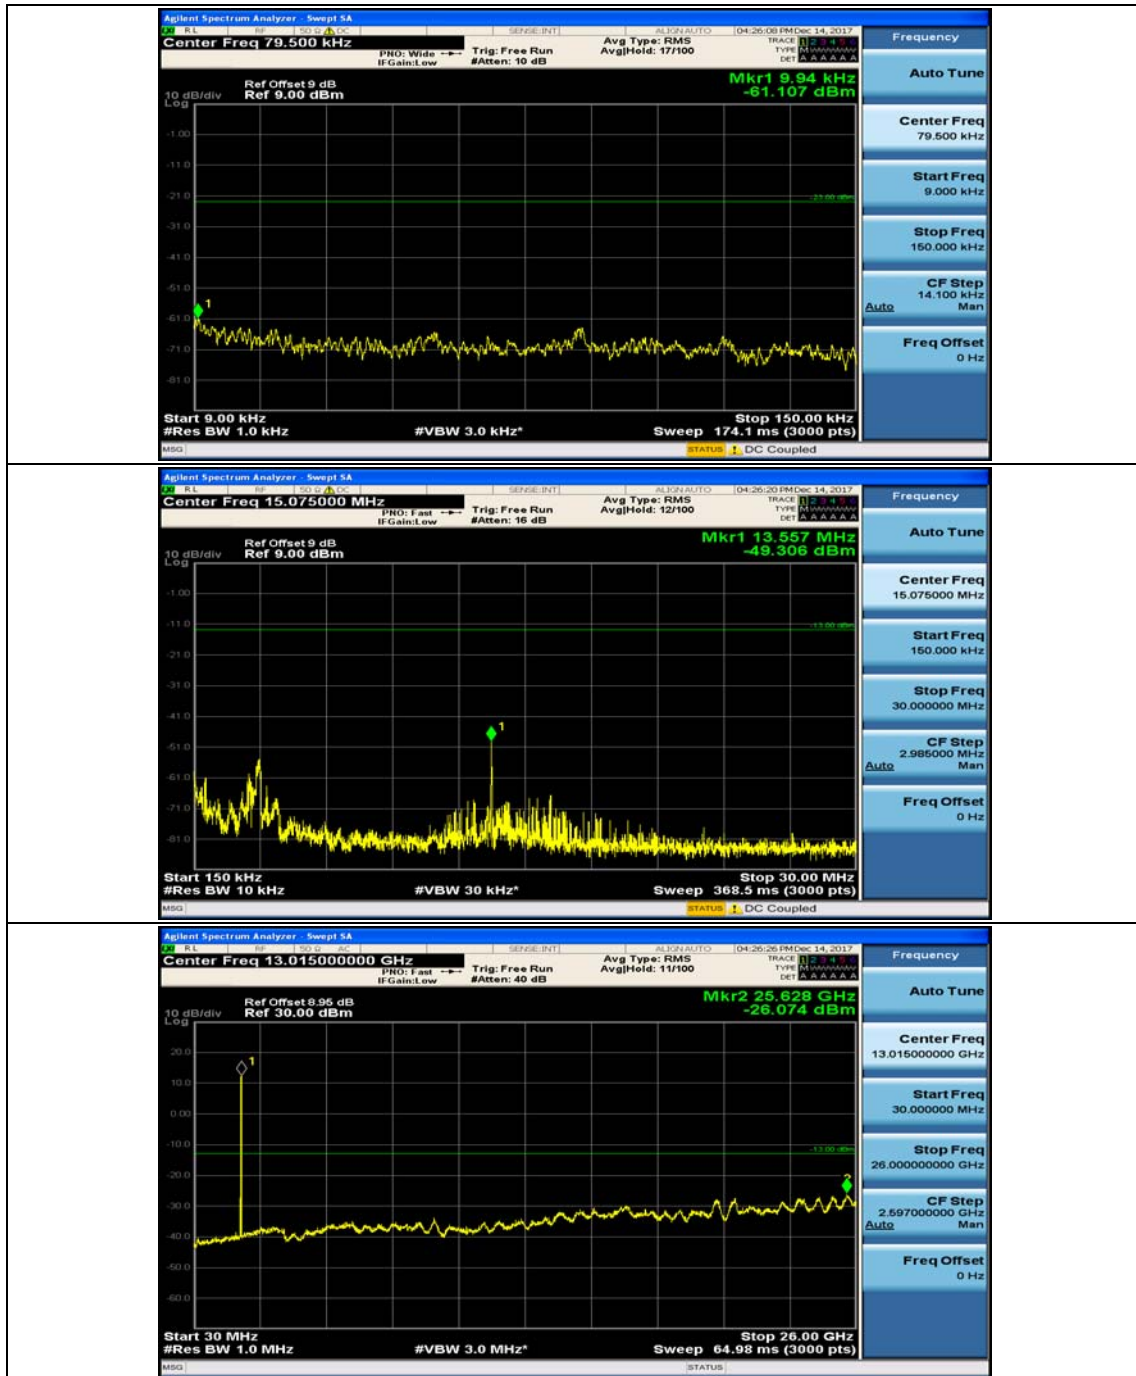

Channel Bandwidth: 10 MHz_HCH_QPSK_1RB#24

Channel Bandwidth: 10 MHz_LCH_16QAM_1RB#0

Channel Bandwidth: 10 MHz_LCH_16QAM_1RB#24

Channel Bandwidth: 10 MHz_MCH_16QAM_1RB#0

Channel Bandwidth: 10 MHz_MCH_16QAM_1RB#24

Channel Bandwidth: 10 MHz_HCH_16QAM_1RB#0

Channel Bandwidth: 10 MHz_HCH_16QAM_1RB#24

Channel Bandwidth: 10 MHz_HCH_16QAM_1RB#49

Channel Bandwidth: 15 MHz

(Channel Bandwidth:15 MHz)_MCH_QPSK_1RB#0

(Channel Bandwidth:15 MHz)_MCH_QPSK_1RB#37