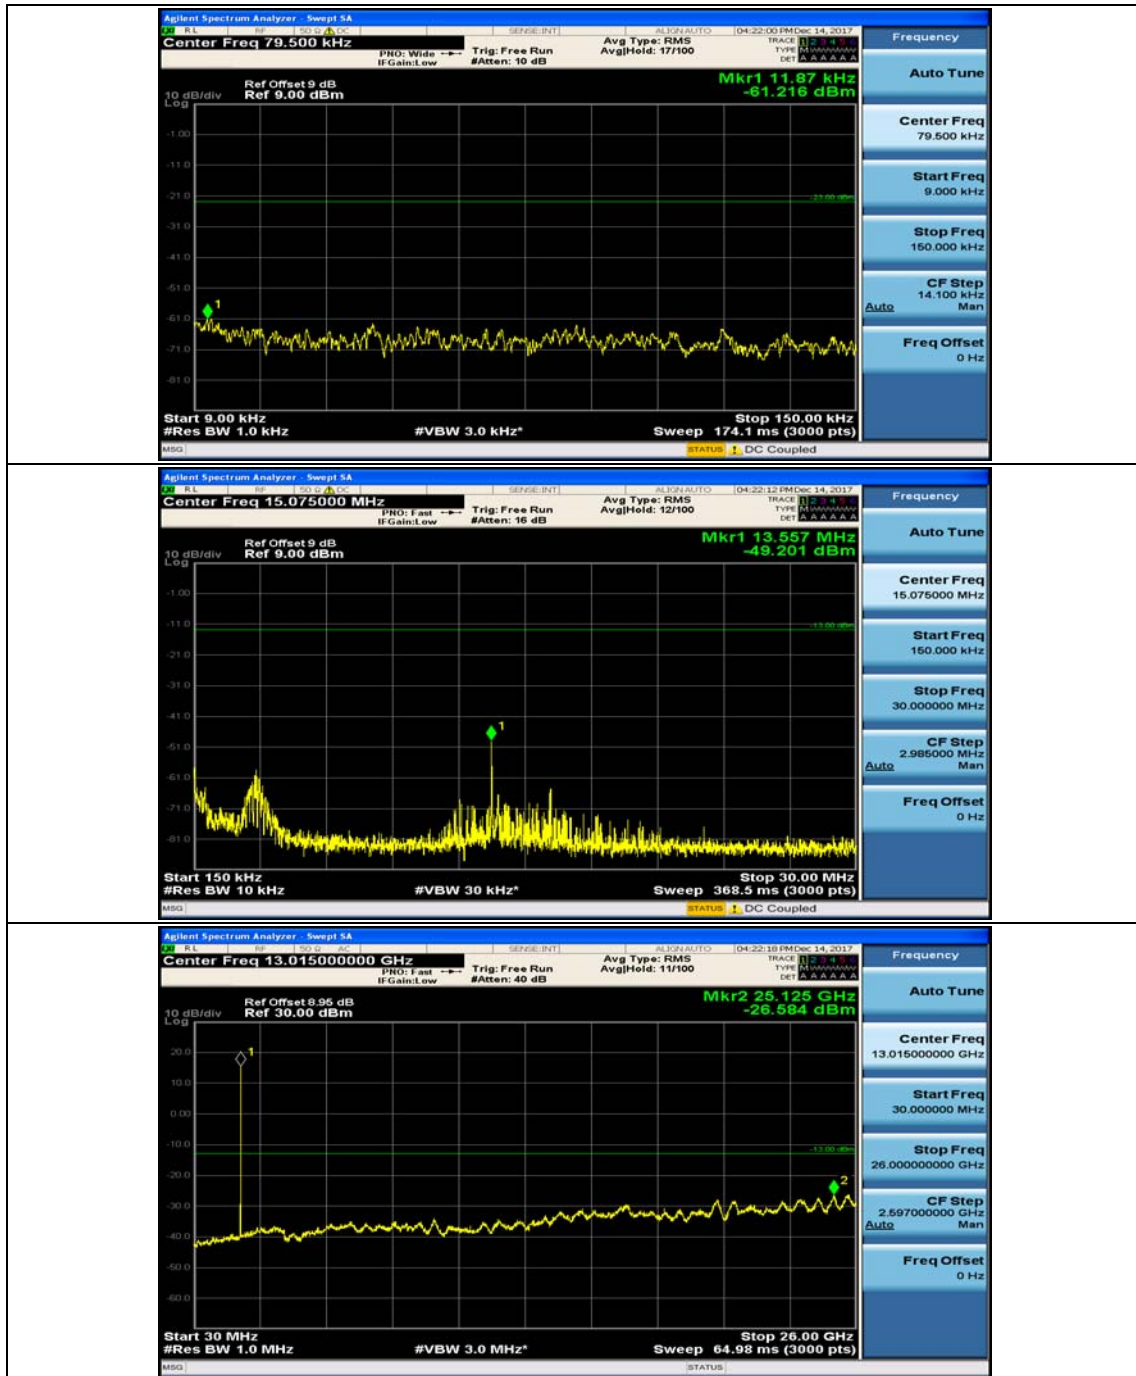

Channel Bandwidth: 10 MHz_HCH_QPSK_1RB#24

Channel Bandwidth: 10 MHz_LCH_16QAM_1RB#0

Channel Bandwidth: 10 MHz_LCH_16QAM_1RB#24

Channel Bandwidth: 10 MHz_MCH_16QAM_1RB#0

Channel Bandwidth: 10 MHz_MCH_16QAM_1RB#24

Channel Bandwidth: 10 MHz_HCH_16QAM_1RB#0

Channel Bandwidth: 10 MHz_HCH_16QAM_1RB#24

Channel Bandwidth: 10 MHz_HCH_16QAM_1RB#49

Channel Bandwidth: 15 MHz

(Channel Bandwidth:15 MHz)_MCH_QPSK_1RB#0

(Channel Bandwidth:15 MHz)_MCH_QPSK_1RB#37