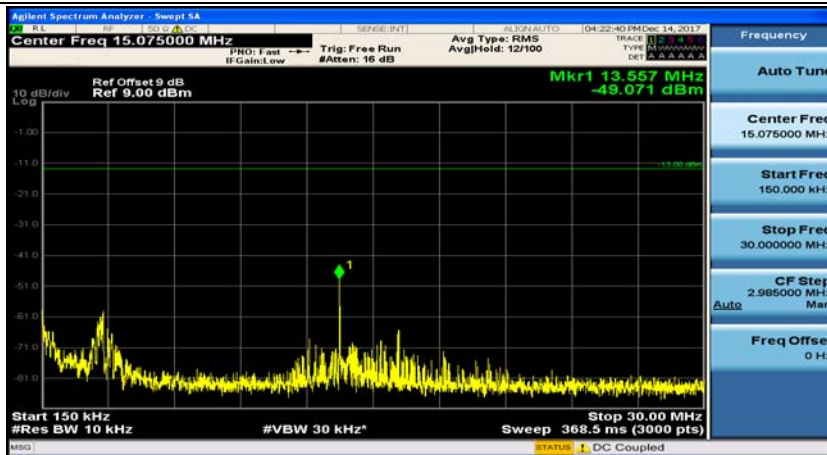

(Channel Bandwidth:15 MHz)_HCH_QPSK_1RB#0

(Channel Bandwidth:15 MHz)_HCH_QPSK_1RB#37

(Channel Bandwidth:15 MHz)_LCH_16QAM_1RB#0

(Channel Bandwidth:15 MHz)_LCH_16QAM_1RB#37

(Channel Bandwidth:15 MHz)_MCH_16QAM_1RB#0