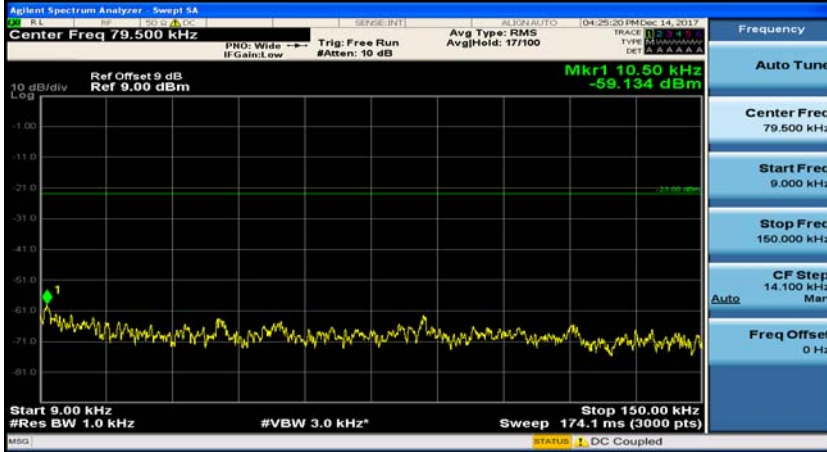

Channel Bandwidth: 10 MHz_HCH_16QAM_1RB#0

Channel Bandwidth: 10 MHz_HCH_16QAM_1RB#24

Channel Bandwidth: 10 MHz_HCH_16QAM_1RB#49

Channel Bandwidth: 15 MHz

(Channel Bandwidth:15 MHz)_MCH_QPSK_1RB#0

(Channel Bandwidth:15 MHz)_MCH_QPSK_1RB#37