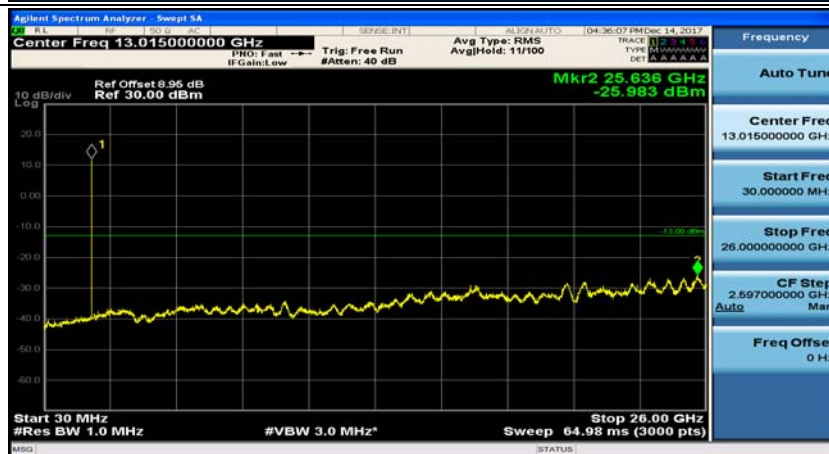

(Channel Bandwidth:15 MHz)_HCH_QPSK_1RB#0

(Channel Bandwidth:15 MHz)_HCH_QPSK_1RB#37