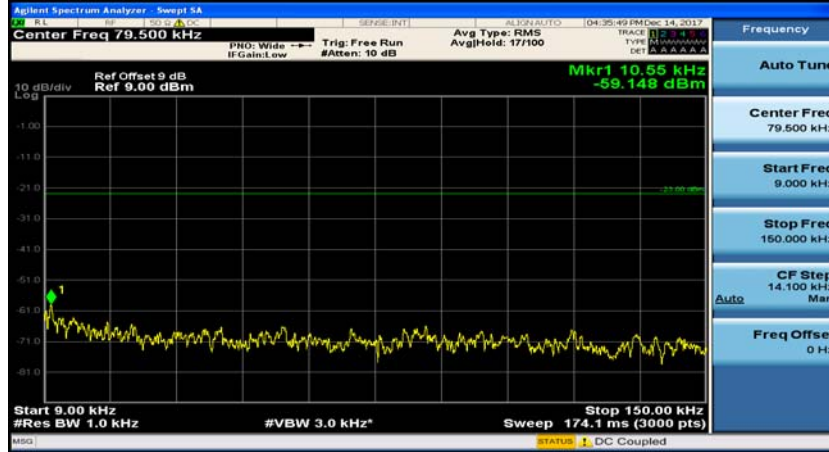

(Channel Bandwidth:15 MHz)_HCH_QPSK_1RB#0

(Channel Bandwidth:15 MHz)_HCH_QPSK_1RB#37