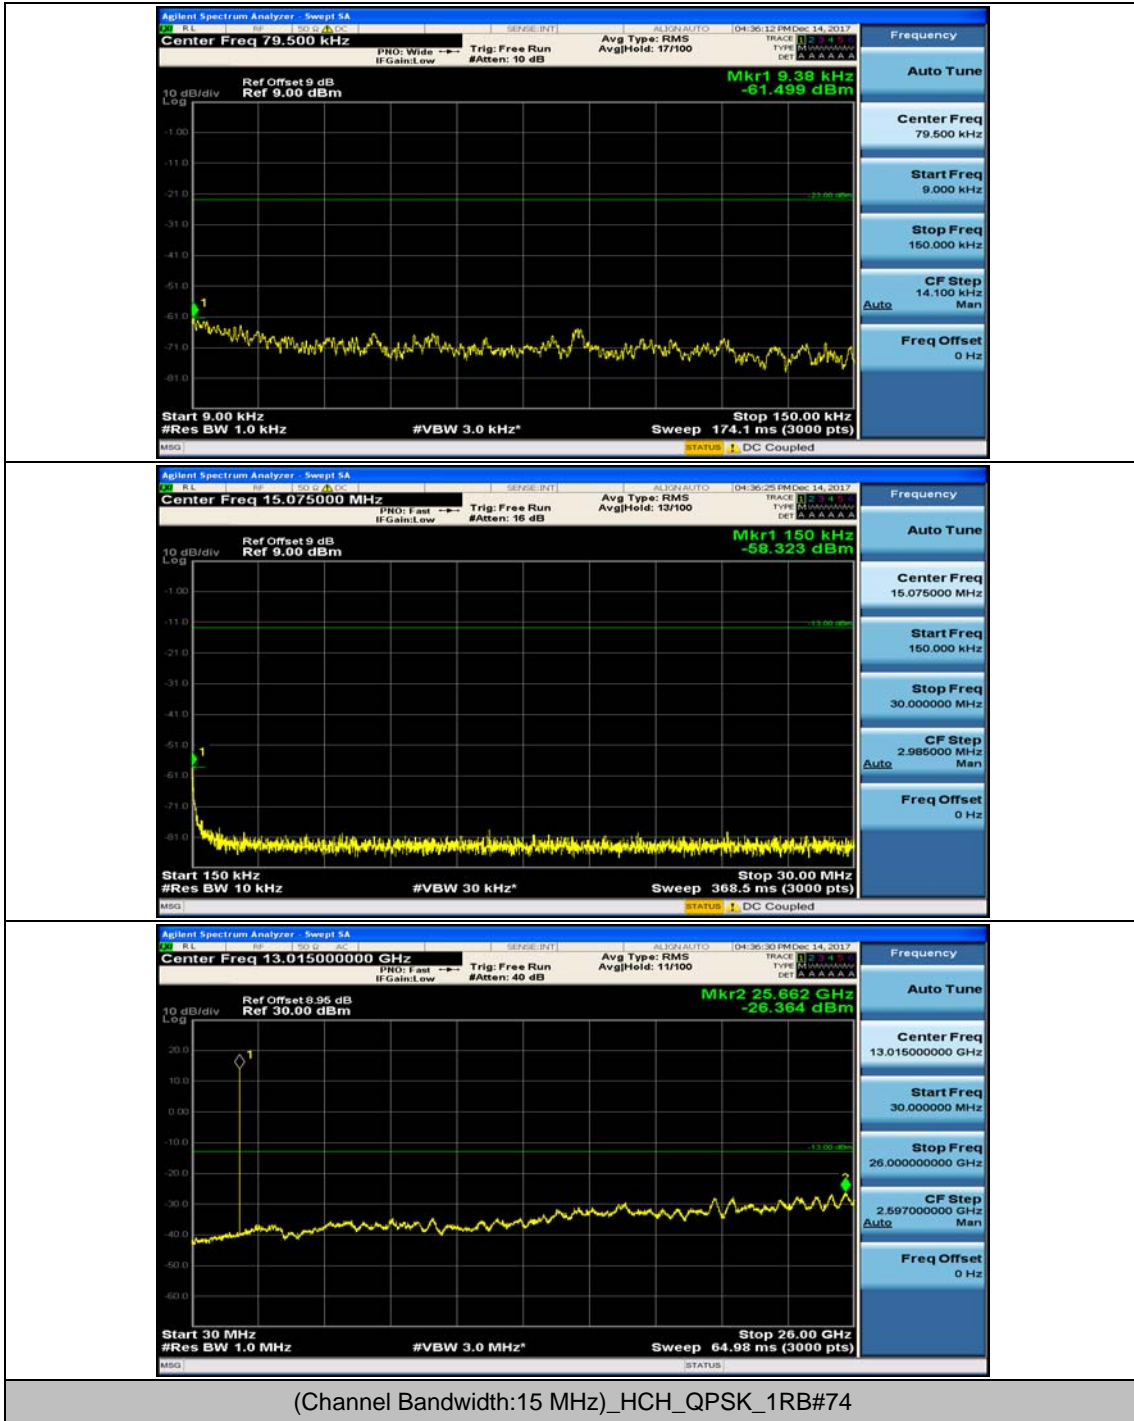

Channel Bandwidth: 10 MHz_HCH_QPSK_1RB#24

Channel Bandwidth: 10 MHz_LCH_16QAM_1RB#0

Channel Bandwidth: 10 MHz_LCH_16QAM_1RB#24

Channel Bandwidth: 10 MHz_MCH_16QAM_1RB#0

Channel Bandwidth: 10 MHz_MCH_16QAM_1RB#24

Channel Bandwidth: 10 MHz_HCH_16QAM_1RB#0

Channel Bandwidth: 10 MHz_HCH_16QAM_1RB#24

Channel Bandwidth: 10 MHz_HCH_16QAM_1RB#49

Channel Bandwidth: 15 MHz

(Channel Bandwidth:15 MHz)_MCH_QPSK_1RB#0

(Channel Bandwidth:15 MHz)_MCH_QPSK_1RB#37

(Channel Bandwidth:15 MHz)_HCH_QPSK_1RB#0

(Channel Bandwidth:15 MHz)_HCH_QPSK_1RB#37

(Channel Bandwidth:15 MHz)_LCH_16QAM_1RB#0

(Channel Bandwidth:15 MHz)_LCH_16QAM_1RB#37

(Channel Bandwidth:15 MHz)_MCH_16QAM_1RB#0