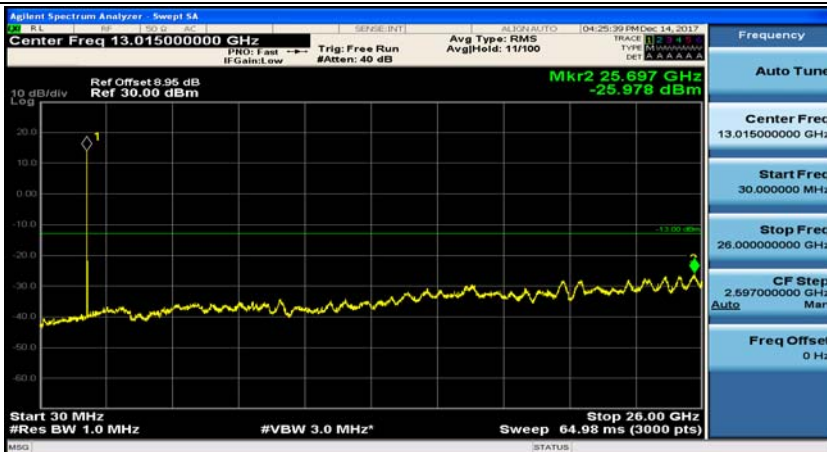

Channel Bandwidth: 10 MHz_HCH_16QAM_1RB#0

Channel Bandwidth: 10 MHz_HCH_16QAM_1RB#24

Channel Bandwidth: 10 MHz_HCH_16QAM_1RB#49

Channel Bandwidth: 15 MHz

(Channel Bandwidth:15 MHz)_MCH_QPSK_1RB#0

(Channel Bandwidth:15 MHz)_MCH_QPSK_1RB#37