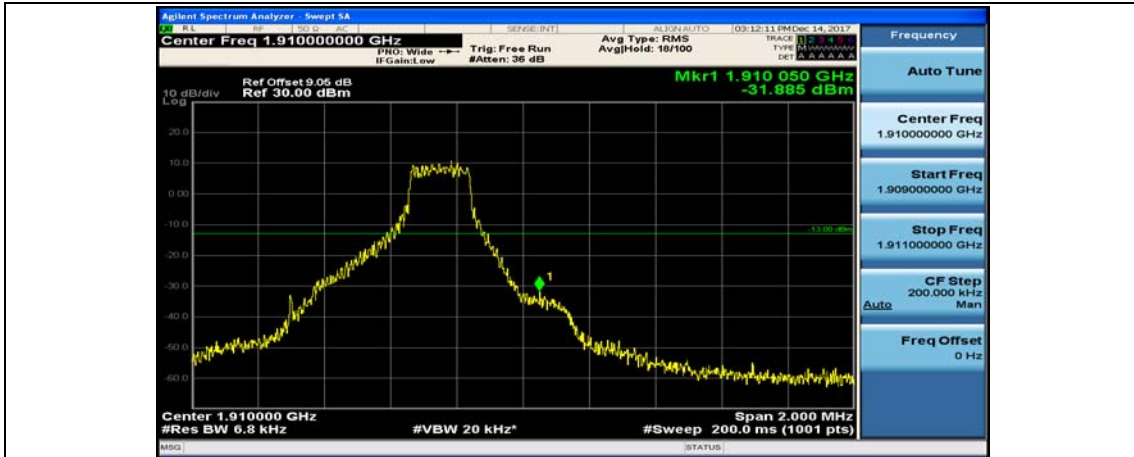

(Channel Bandwidth: 1.4 MHz)_HCH_QPSK_1RB#5