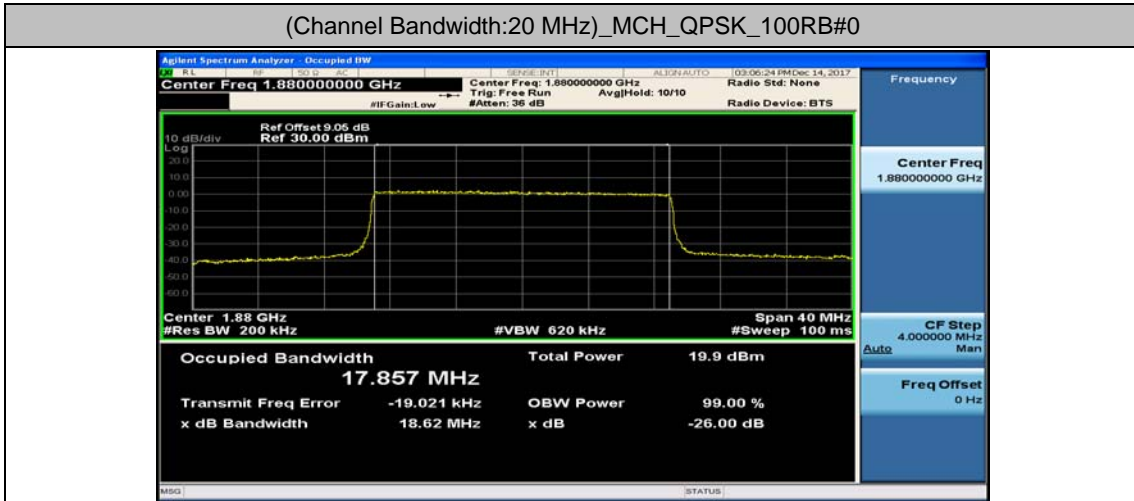

Channel Bandwidth: 20 MHz