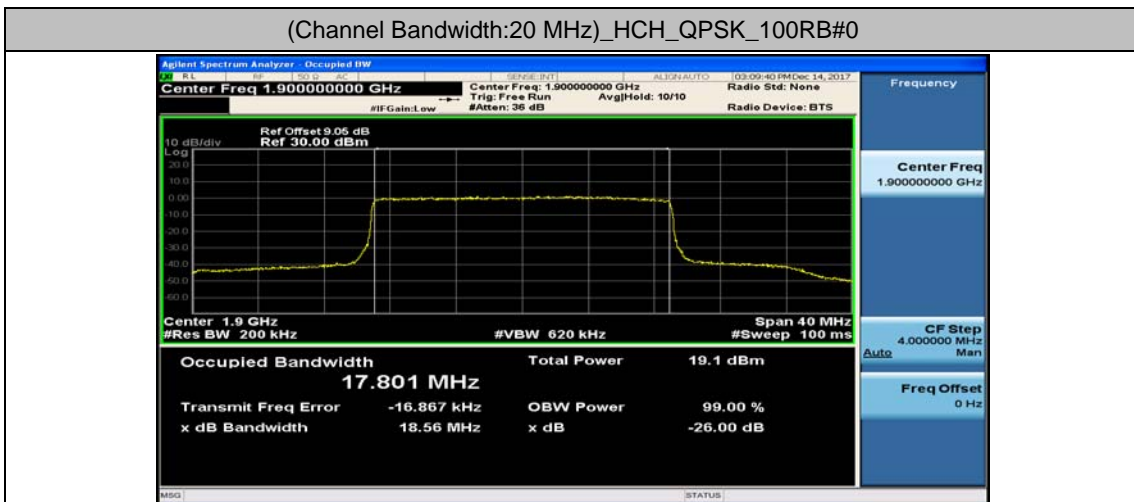

Channel Bandwidth: 20 MHz