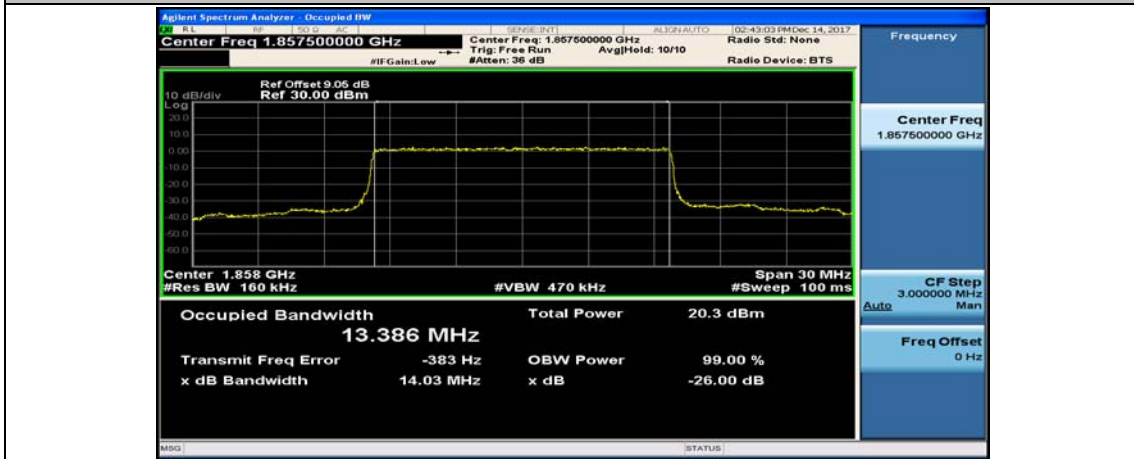

Channel Bandwidth: 10 MHz

Channel Bandwidth: 10 MHz_LCH_16QAM_50RB#0

Channel Bandwidth: 10 MHz_MCH_16QAM_50RB#0

Channel Bandwidth: 10 MHz_HCH_16QAM_50RB#0

Channel Bandwidth: 15 MHz

(Channel Bandwidth:15 MHz)_LCH_16QAM_75RB#0