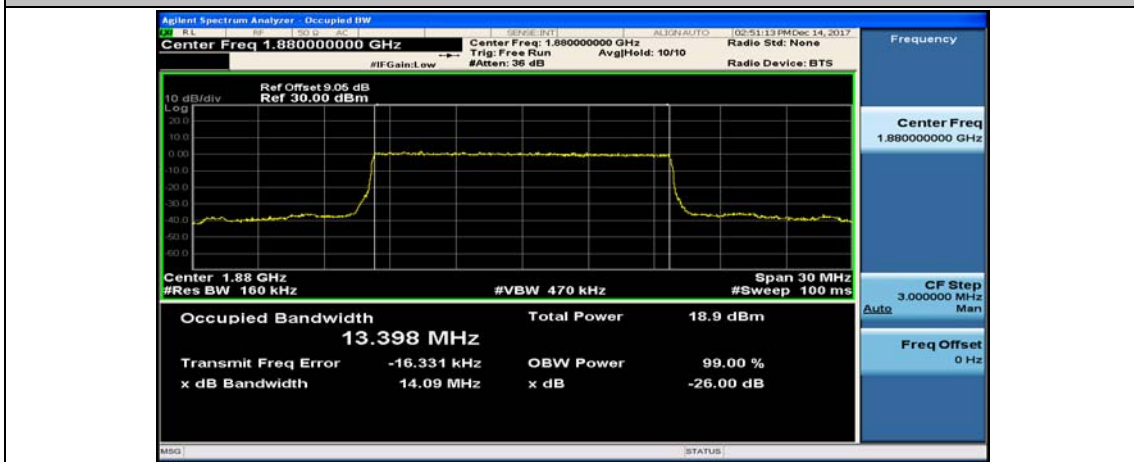

(Channel Bandwidth:15 MHz)_MCH_16QAM_75RB#0