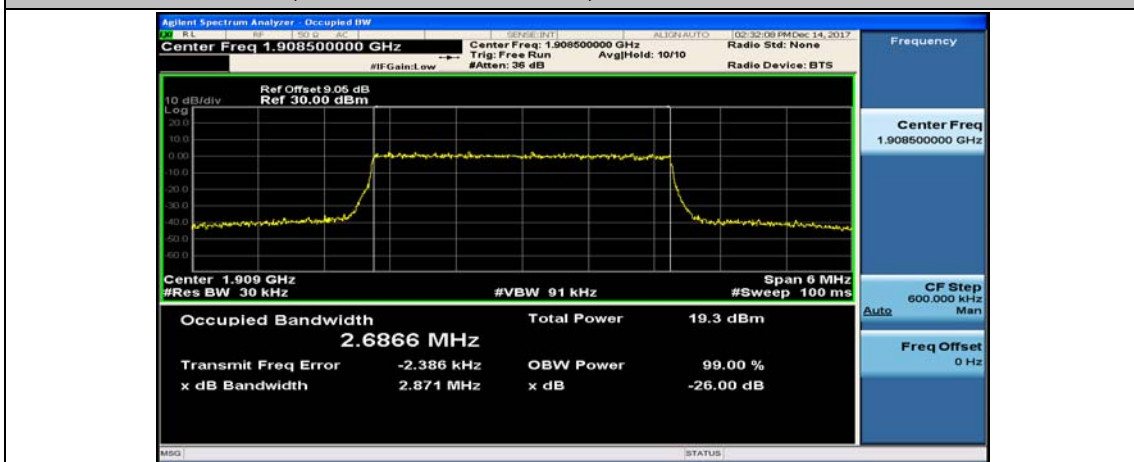

(Channel Bandwidth: 3 MHz)_HCH_16QAM_15RB#0