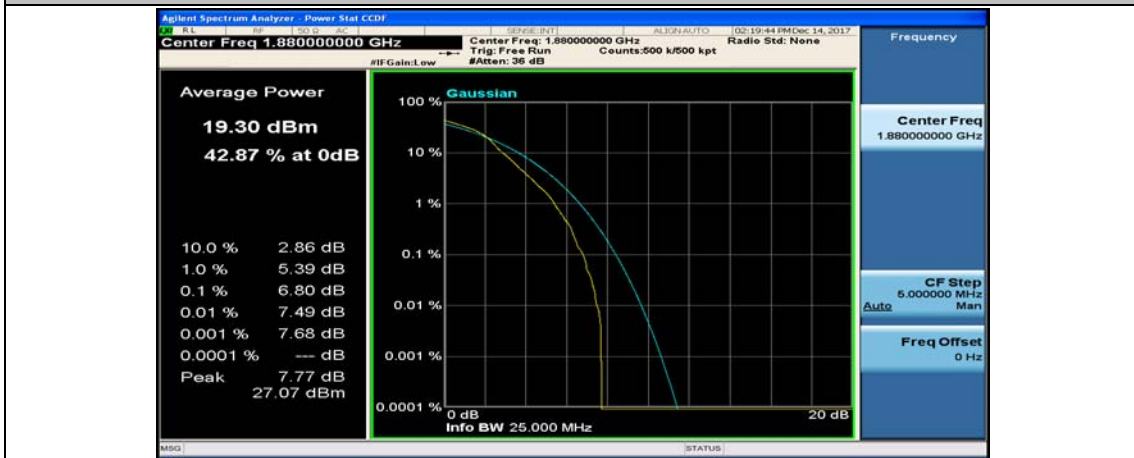

(Channel Bandwidth:20 MHz)_LCH_16QAM_50RB#0

(Channel Bandwidth:20 MHz)_LCH_16QAM_50RB#25

(Channel Bandwidth:20 MHz)_LCH_16QAM_50RB#50

(Channel Bandwidth:20 MHz)_LCH_16QAM_100RB#0

(Channel Bandwidth:20 MHz)_MCH_16QAM_1RB#0

(Channel Bandwidth:20 MHz)_MCH_16QAM_1RB#49

(Channel Bandwidth:20 MHz)_MCH_16QAM_1RB#99

(Channel Bandwidth:20 MHz)_MCH_16QAM_50RB#0

(Channel Bandwidth:20 MHz)_MCH_16QAM_50RB#25

(Channel Bandwidth:20 MHz)_MCH_16QAM_50RB#50