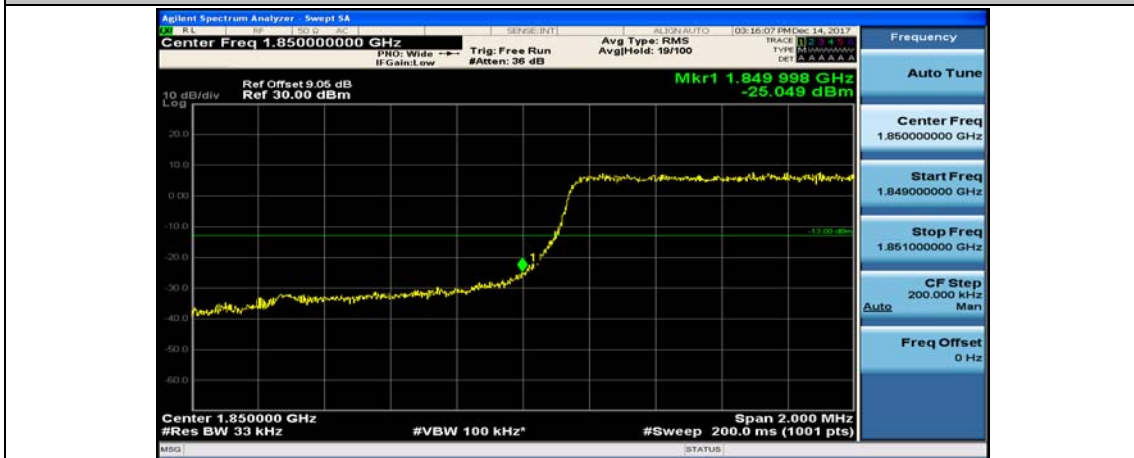

(Channel Bandwidth: 1.4 MHz)_HCH_16QAM_6RB#0

Channel Bandwidth: 3 MHz

(Channel Bandwidth: 3 MHz)_LCH_QPSK_1RB#0

(Channel Bandwidth: 3 MHz)_LCH_QPSK_1RB#7

(Channel Bandwidth: 3 MHz)_LCH_QPSK_1RB#14

(Channel Bandwidth: 3 MHz)_LCH_QPSK_8RB#0