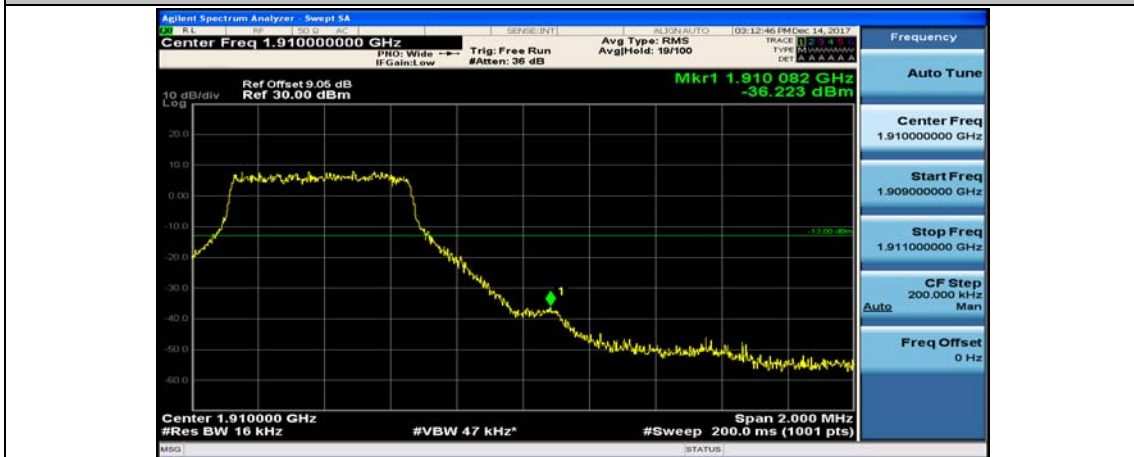

(Channel Bandwidth: 1.4 MHz)_HCH_QPSK_1RB#0

(Channel Bandwidth: 1.4 MHz)_HCH_QPSK_1RB#3

(Channel Bandwidth: 1.4 MHz)_HCH_QPSK_1RB#5

(Channel Bandwidth: 1.4 MHz)_HCH_QPSK_3RB#0

(Channel Bandwidth: 1.4 MHz)_HCH_QPSK_3RB#2