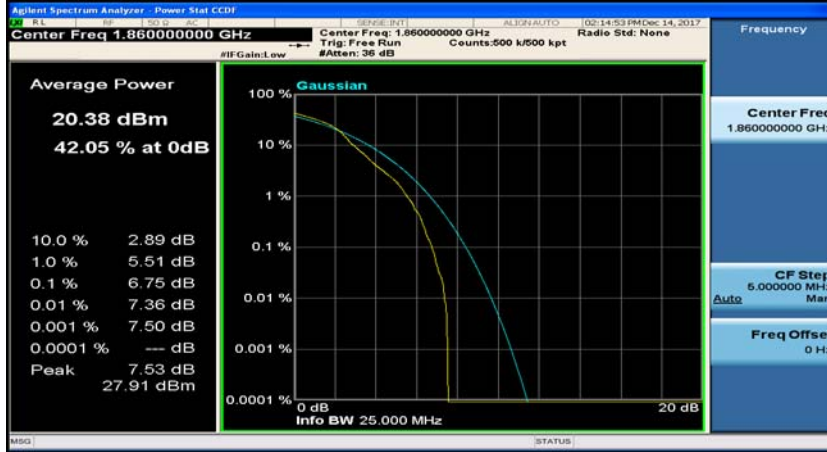

(Channel Bandwidth:20 MHz)_HCH_QPSK_50RB#50

(Channel Bandwidth:20 MHz)_HCH_QPSK_100RB#0

(Channel Bandwidth:20 MHz)_LCH_16QAM_1RB#0

(Channel Bandwidth:20 MHz)_LCH_16QAM_1RB#49

(Channel Bandwidth:20 MHz)_LCH_16QAM_1RB#99