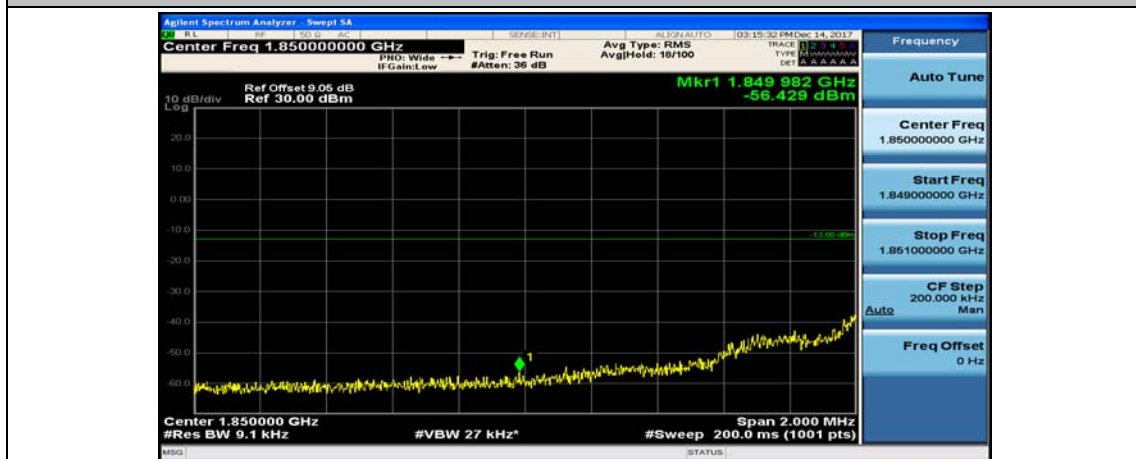

(Channel Bandwidth: 1.4 MHz)_HCH_16QAM_6RB#0

Channel Bandwidth: 3 MHz

(Channel Bandwidth: 3 MHz)_LCH_QPSK_1RB#0

(Channel Bandwidth: 3 MHz)_LCH_QPSK_1RB#7

(Channel Bandwidth: 3 MHz)_LCH_QPSK_1RB#14

(Channel Bandwidth: 3 MHz)_LCH_QPSK_8RB#0