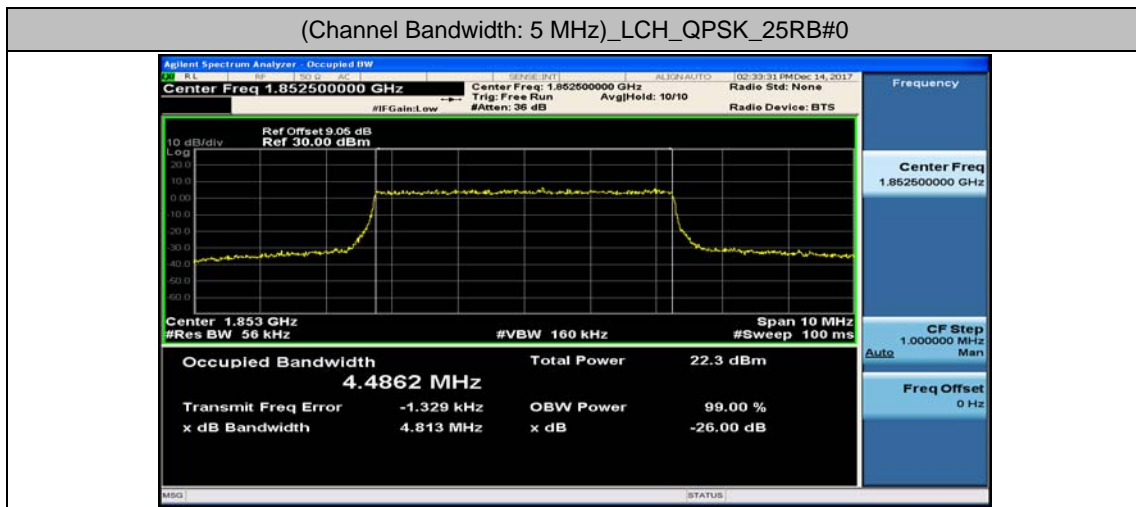

Channel Bandwidth: 5 MHz