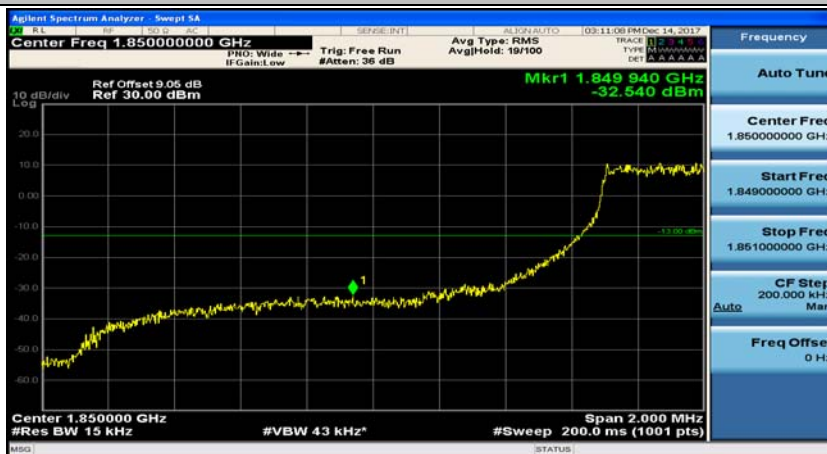

Appendix D: Band Edge

Test Graphs

Channel Bandwidth: 1.4 MHz

(Channel Bandwidth: 1.4 MHz)_LCH_QPSK_3RB#0

(Channel Bandwidth: 1.4 MHz)_LCH_QPSK_3RB#2

(Channel Bandwidth: 1.4 MHz)_LCH_QPSK_3RB#3

(Channel Bandwidth: 1.4 MHz)_LCH_QPSK_6RB#0