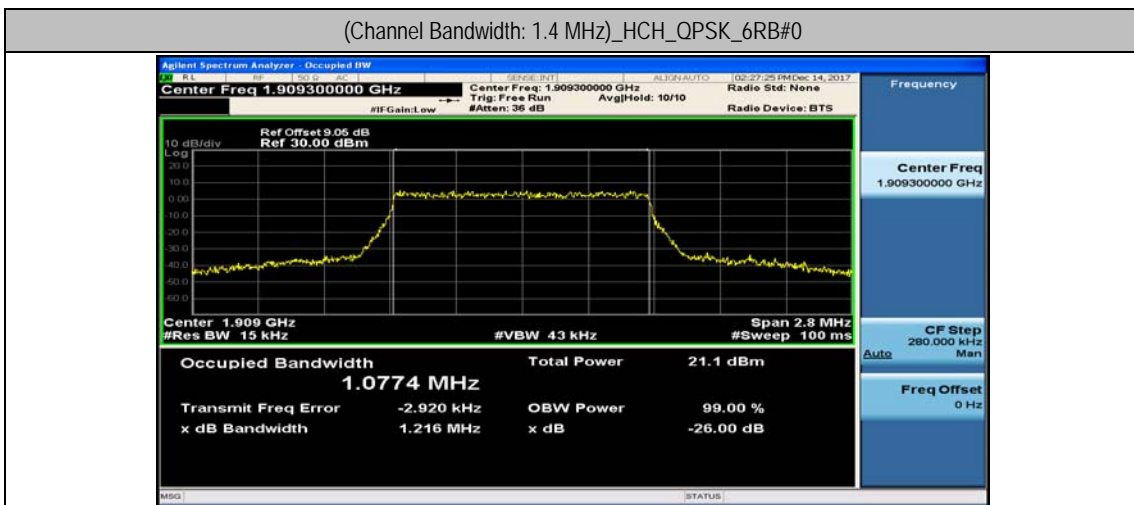

Test Graphs

Channel Bandwidth: 1.4 MHz