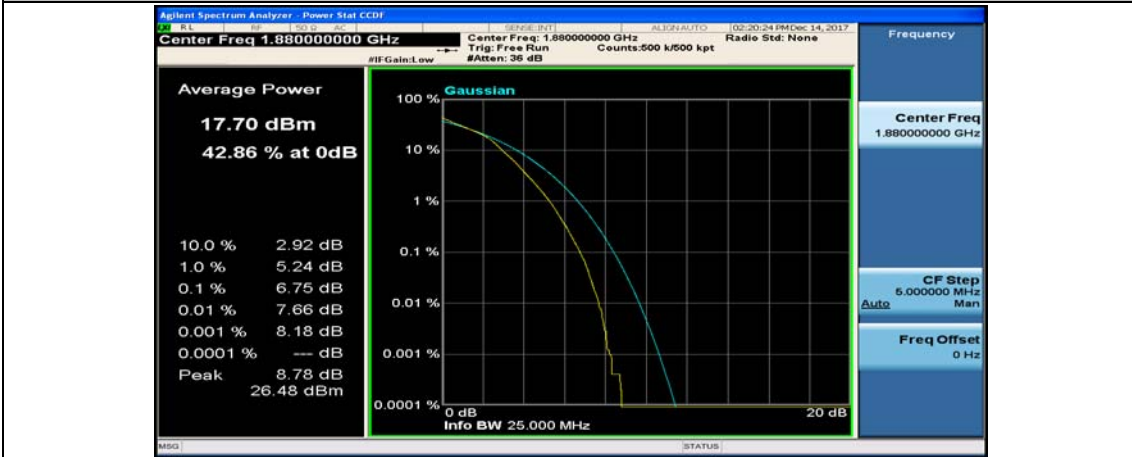

(Channel Bandwidth:20 MHz)_MCH_16QAM_50RB#0