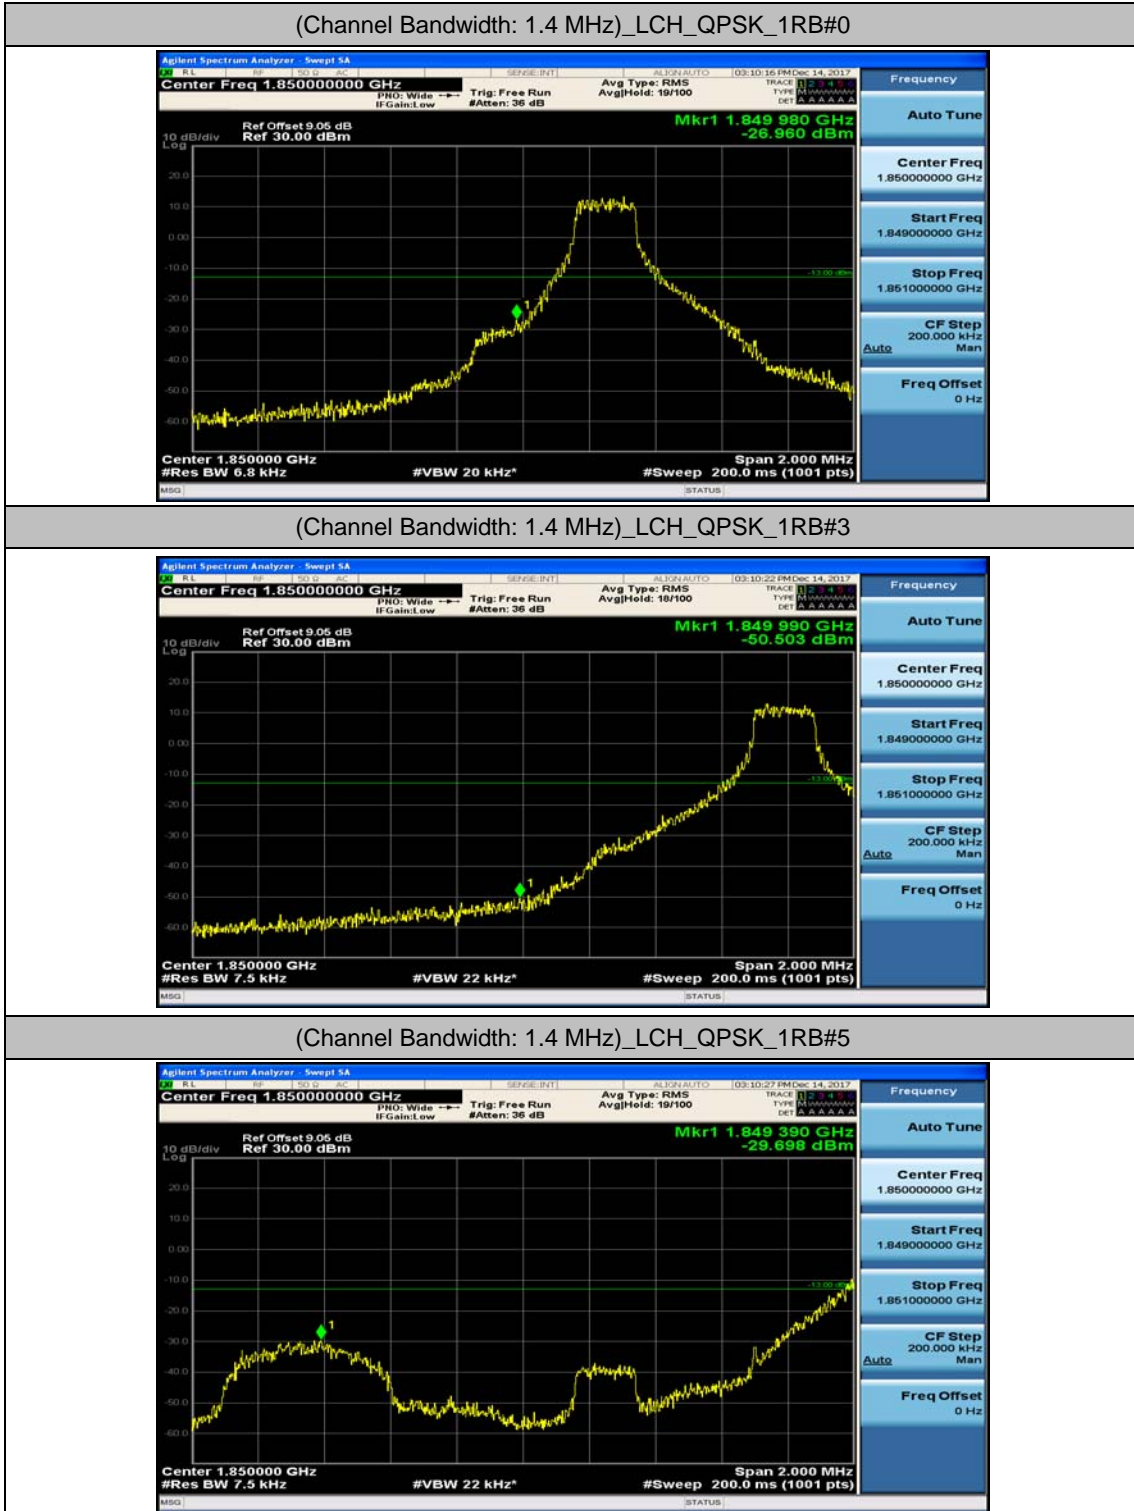

(Channel Bandwidth:15 MHz)_MCH_16QAM_75RB#0

(Channel Bandwidth:15 MHz)_HCH_16QAM_75RB#0

Channel Bandwidth: 20 MHz

(Channel Bandwidth:20 MHz)_LCH_16QAM_100RB#0

(Channel Bandwidth:20 MHz)_MCH_16QAM_100RB#0

(Channel Bandwidth:20 MHz)_HCH_16QAM_100RB#0

Appendix D: Band Edge

Test Graphs

Channel Bandwidth: 1.4 MHz

(Channel Bandwidth: 1.4 MHz)_LCH_QPSK_3RB#0

(Channel Bandwidth: 1.4 MHz)_LCH_QPSK_3RB#2

(Channel Bandwidth: 1.4 MHz)_LCH_QPSK_3RB#3

(Channel Bandwidth: 1.4 MHz)_LCH_QPSK_6RB#0