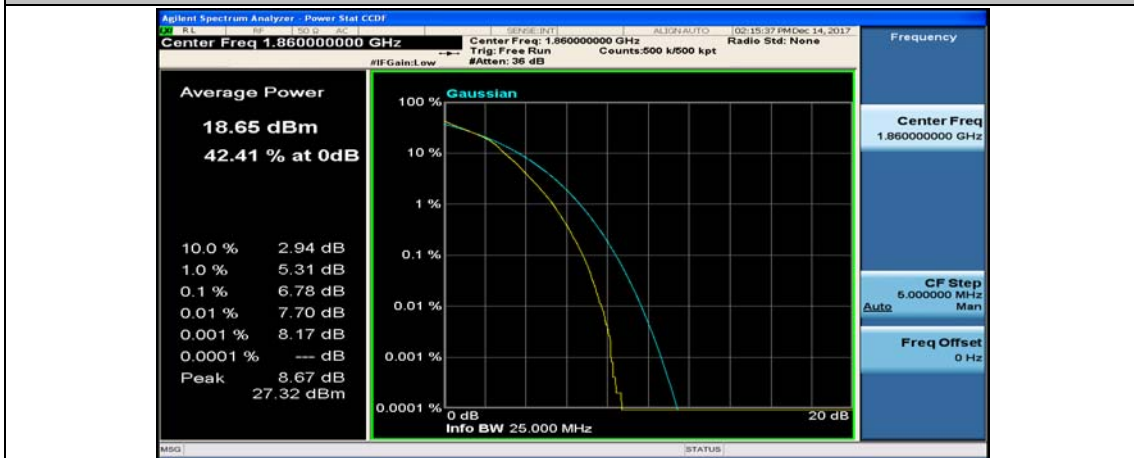

(Channel Bandwidth:20 MHz)_HCH_QPSK_50RB#50

(Channel Bandwidth:20 MHz)_HCH_QPSK_100RB#0

(Channel Bandwidth:20 MHz)_LCH_16QAM_1RB#0

(Channel Bandwidth:20 MHz)_LCH_16QAM_1RB#49

(Channel Bandwidth:20 MHz)_LCH_16QAM_1RB#99

(Channel Bandwidth:20 MHz)_LCH_16QAM_50RB#0

(Channel Bandwidth:20 MHz)_LCH_16QAM_50RB#25

(Channel Bandwidth:20 MHz)_LCH_16QAM_50RB#50

(Channel Bandwidth:20 MHz)_LCH_16QAM_100RB#0

(Channel Bandwidth:20 MHz)_MCH_16QAM_1RB#0