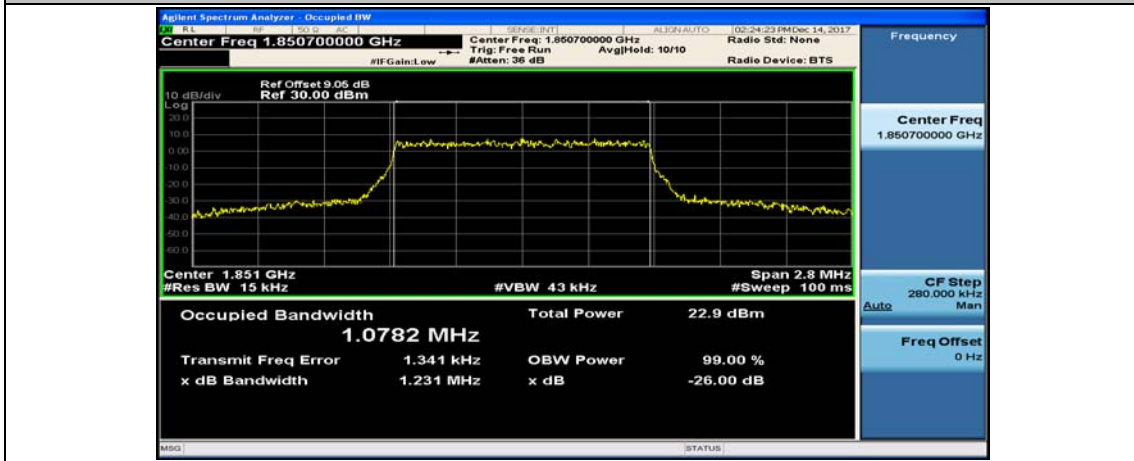

(Channel Bandwidth: 1.4 MHz)_LCH_16QAM_6RB#0