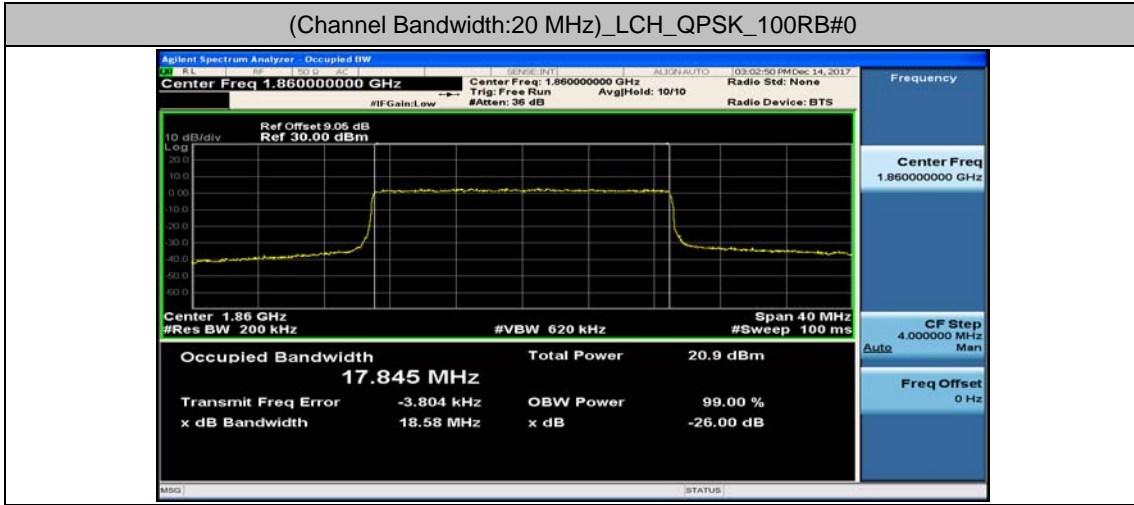

Channel Bandwidth: 20 MHz