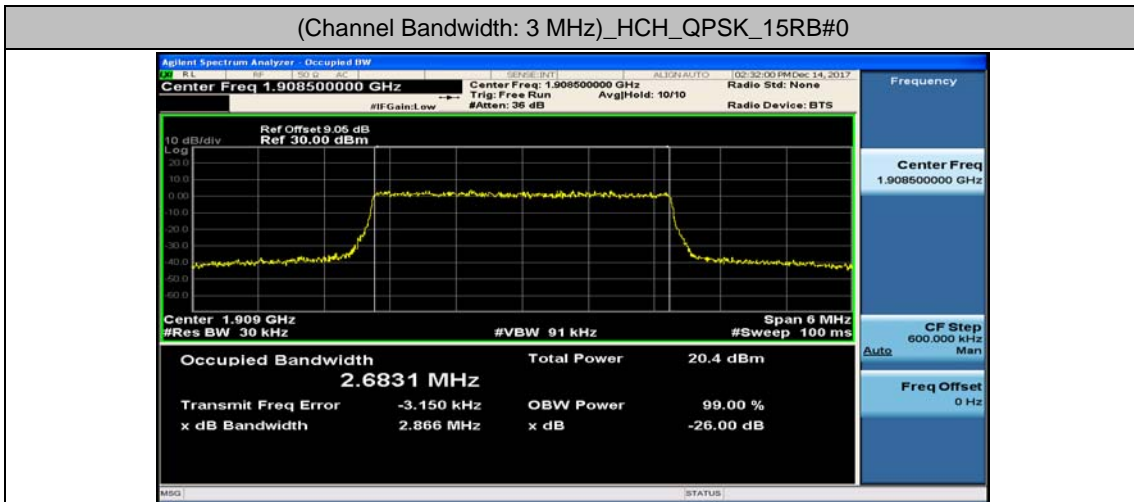

Test Graphs

Channel Bandwidth: 1.4 MHz

(Channel Bandwidth: 1.4 MHz)_LCH_16QAM_6RB#0

(Channel Bandwidth: 1.4 MHz)_MCH_16QAM_6RB#0

(Channel Bandwidth: 1.4 MHz)_HCH_16QAM_6RB#0

Channel Bandwidth: 3 MHz

(Channel Bandwidth: 3 MHz)_LCH_16QAM_15RB#0