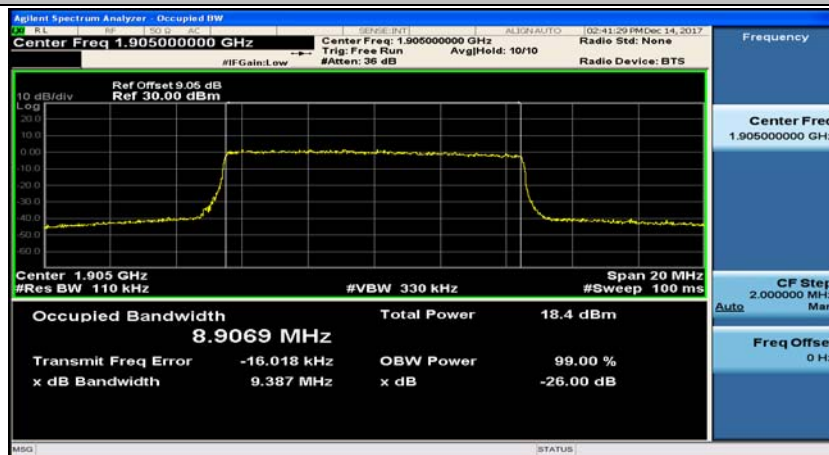

Channel Bandwidth: 10 MHz

Channel Bandwidth: 10 MHz_LCH_16QAM_50RB#0

Channel Bandwidth: 10 MHz_MCH_16QAM_50RB#0

Channel Bandwidth: 10 MHz_HCH_16QAM_50RB#0

Channel Bandwidth: 15 MHz

(Channel Bandwidth:15 MHz)_LCH_16QAM_75RB#0