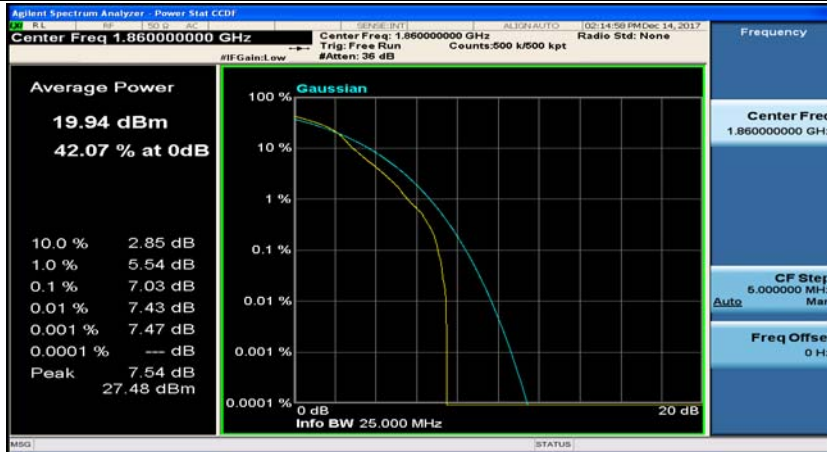

(Channel Bandwidth:20 MHz)_HCH_QPSK_50RB#50

(Channel Bandwidth:20 MHz)_HCH_QPSK_100RB#0

(Channel Bandwidth:20 MHz)_LCH_16QAM_1RB#0

(Channel Bandwidth:20 MHz)_LCH_16QAM_1RB#49

(Channel Bandwidth:20 MHz)_LCH_16QAM_1RB#99

(Channel Bandwidth:20 MHz)_LCH_16QAM_50RB#0

(Channel Bandwidth:20 MHz)_LCH_16QAM_50RB#25

(Channel Bandwidth:20 MHz)_LCH_16QAM_50RB#50

(Channel Bandwidth:20 MHz)_LCH_16QAM_100RB#0

(Channel Bandwidth:20 MHz)_MCH_16QAM_1RB#0