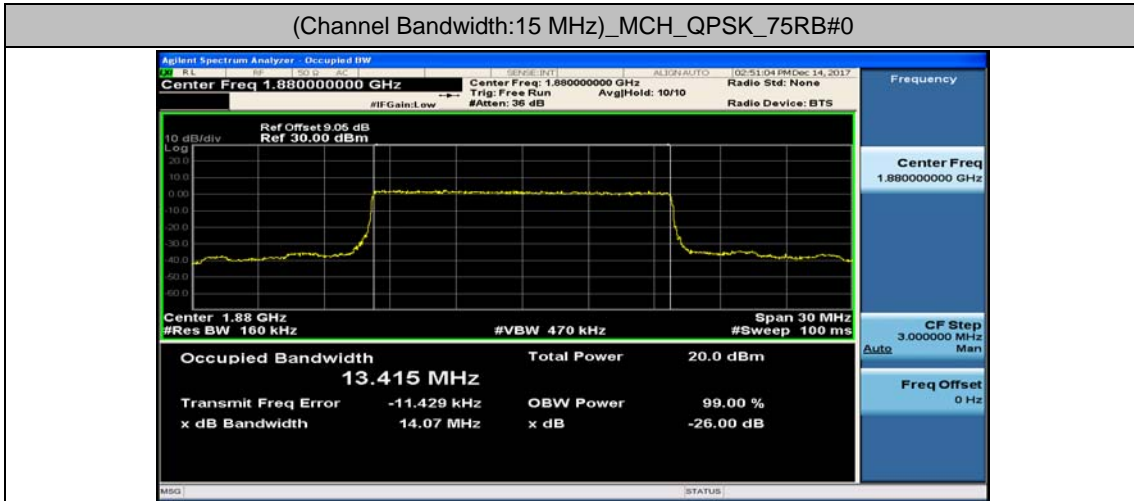

Channel Bandwidth: 10 MHz

Channel Bandwidth: 10 MHz_LCH_16QAM_50RB#0

Channel Bandwidth: 10 MHz_MCH_16QAM_50RB#0

Channel Bandwidth: 10 MHz_HCH_16QAM_50RB#0

Channel Bandwidth: 15 MHz

(Channel Bandwidth:15 MHz)_LCH_16QAM_75RB#0