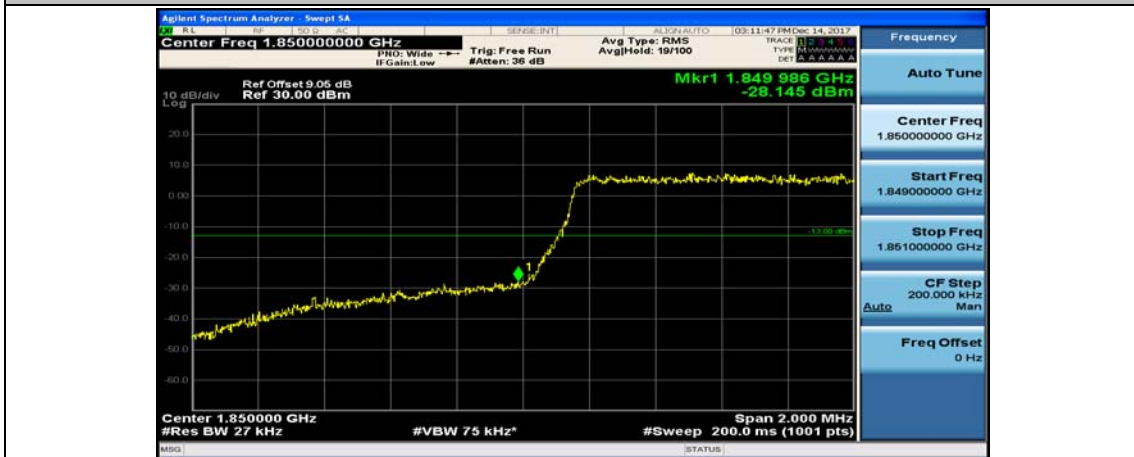

(Channel Bandwidth: 1.4 MHz)_LCH_16QAM_3RB#0

(Channel Bandwidth: 1.4 MHz)_LCH_16QAM_3RB#2

(Channel Bandwidth: 1.4 MHz)_LCH_16QAM_3RB#3

(Channel Bandwidth: 1.4 MHz)_LCH_16QAM_6RB#0

(Channel Bandwidth: 1.4 MHz)_HCH_16QAM_1RB#0