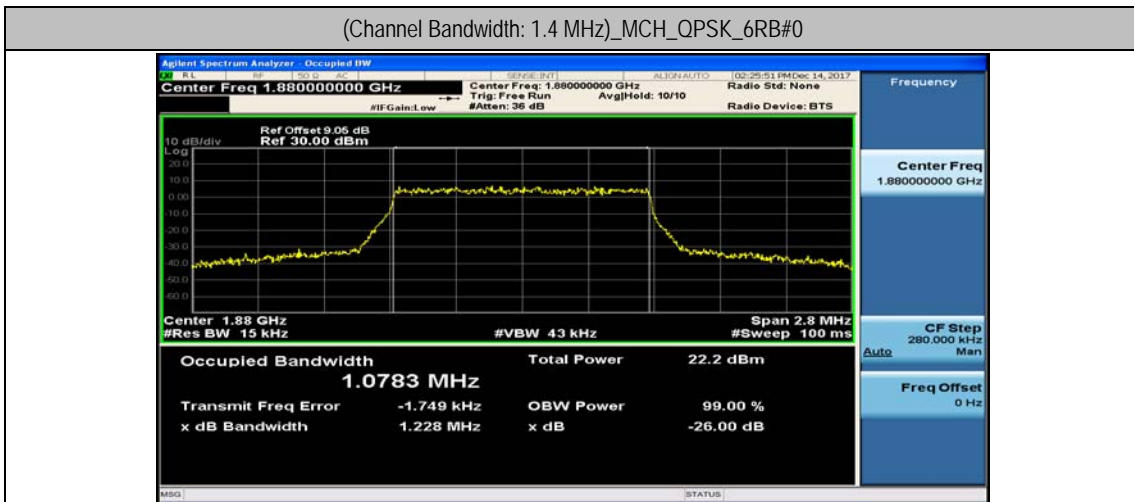

Test Graphs

Channel Bandwidth: 1.4 MHz