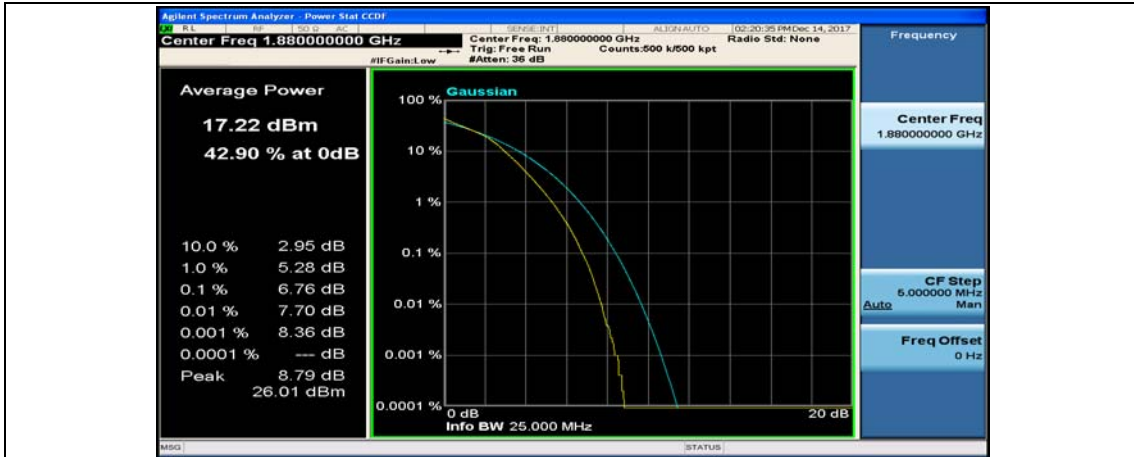

(Channel Bandwidth:20 MHz)_MCH_16QAM_1RB#49

(Channel Bandwidth:20 MHz)_MCH_16QAM_1RB#99

(Channel Bandwidth:20 MHz)_MCH_16QAM_50RB#0

(Channel Bandwidth:20 MHz)_MCH_16QAM_50RB#25

(Channel Bandwidth:20 MHz)_MCH_16QAM_50RB#50