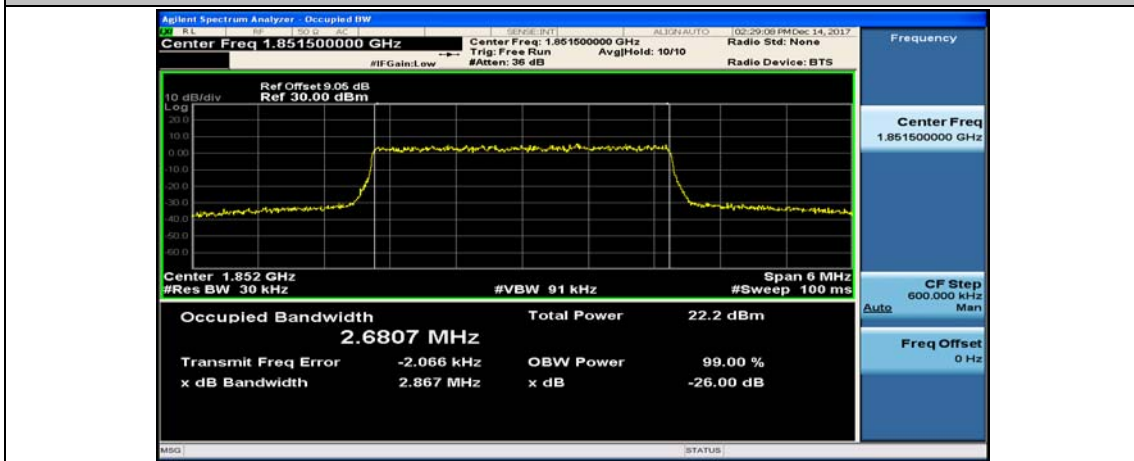

Test Graphs

Channel Bandwidth: 1.4 MHz

(Channel Bandwidth: 1.4 MHz)_LCH_16QAM_6RB#0

(Channel Bandwidth: 1.4 MHz)_MCH_16QAM_6RB#0

(Channel Bandwidth: 1.4 MHz)_HCH_16QAM_6RB#0

Channel Bandwidth: 3 MHz

(Channel Bandwidth: 3 MHz)_LCH_16QAM_15RB#0