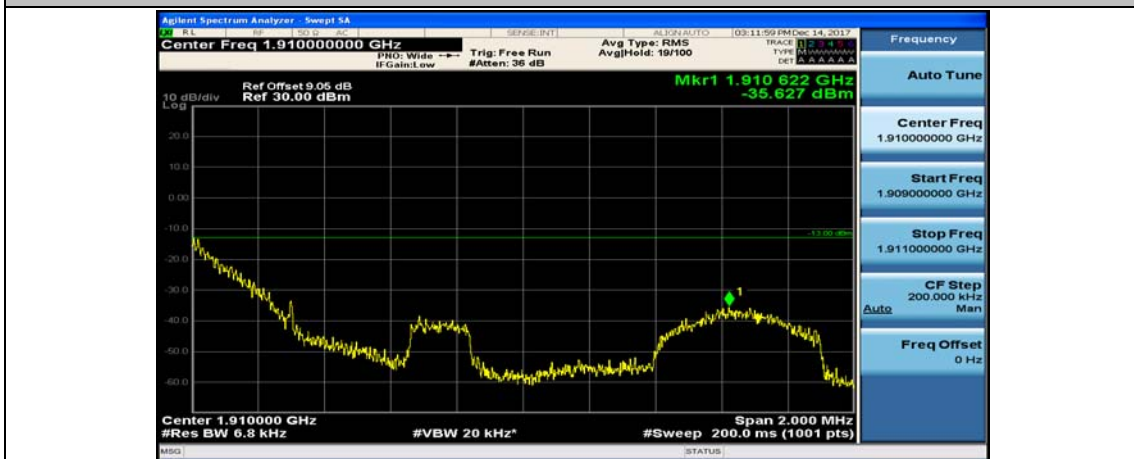

(Channel Bandwidth: 1.4 MHz)_HCH_QPSK_1RB#0