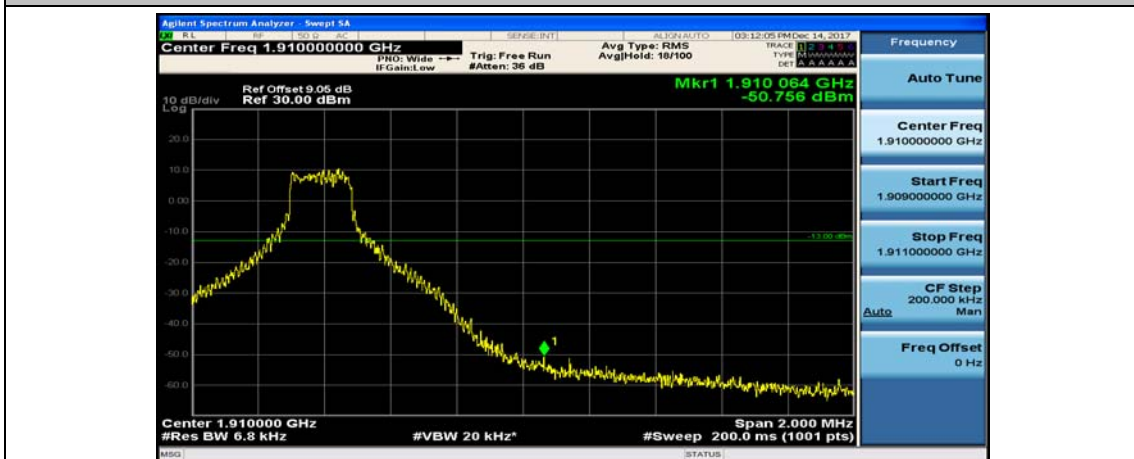

(Channel Bandwidth: 1.4 MHz)_HCH_QPSK_1RB#3