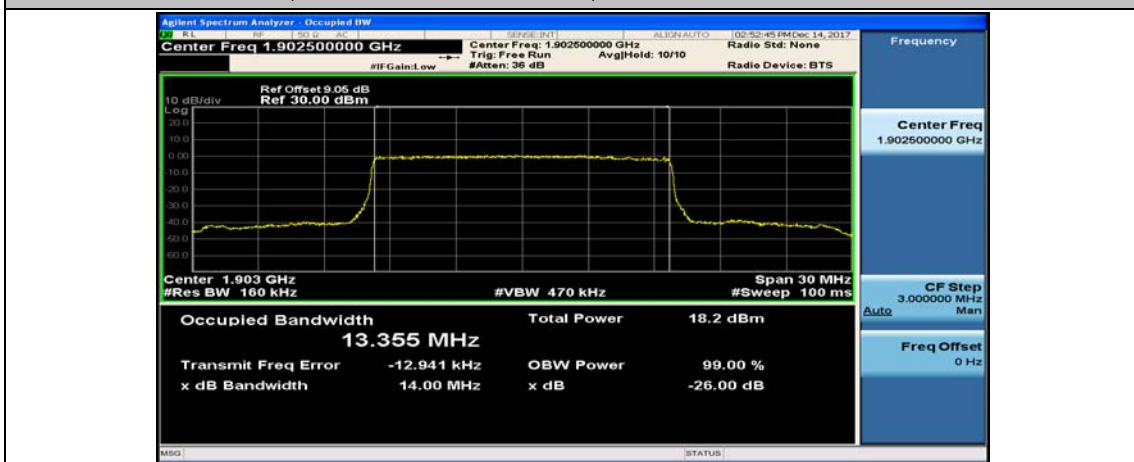

(Channel Bandwidth:15 MHz)_HCH_16QAM_75RB#0