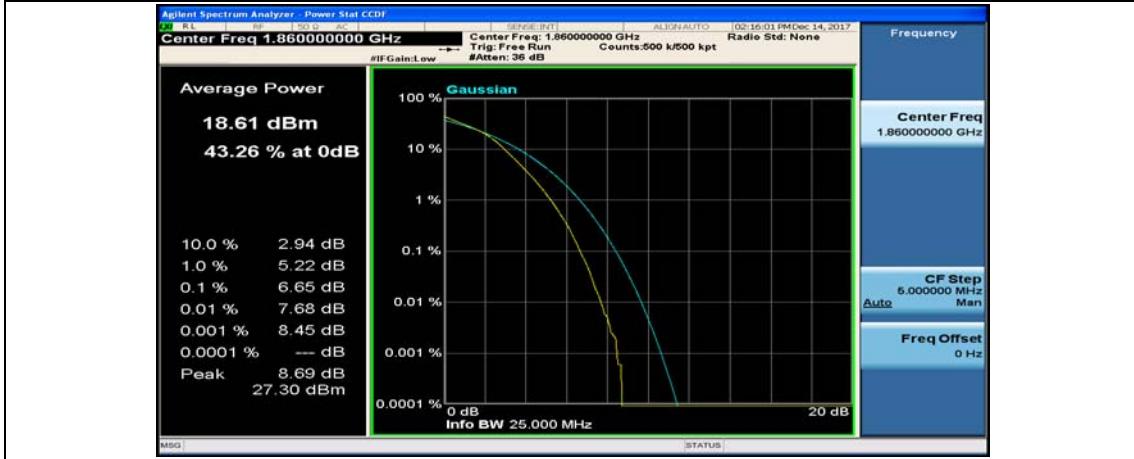

(Channel Bandwidth:20 MHz)_LCH_16QAM_50RB#0

(Channel Bandwidth:20 MHz)_LCH_16QAM_50RB#25

(Channel Bandwidth:20 MHz)_LCH_16QAM_50RB#50

(Channel Bandwidth:20 MHz)_LCH_16QAM_100RB#0

(Channel Bandwidth:20 MHz)_MCH_16QAM_1RB#0