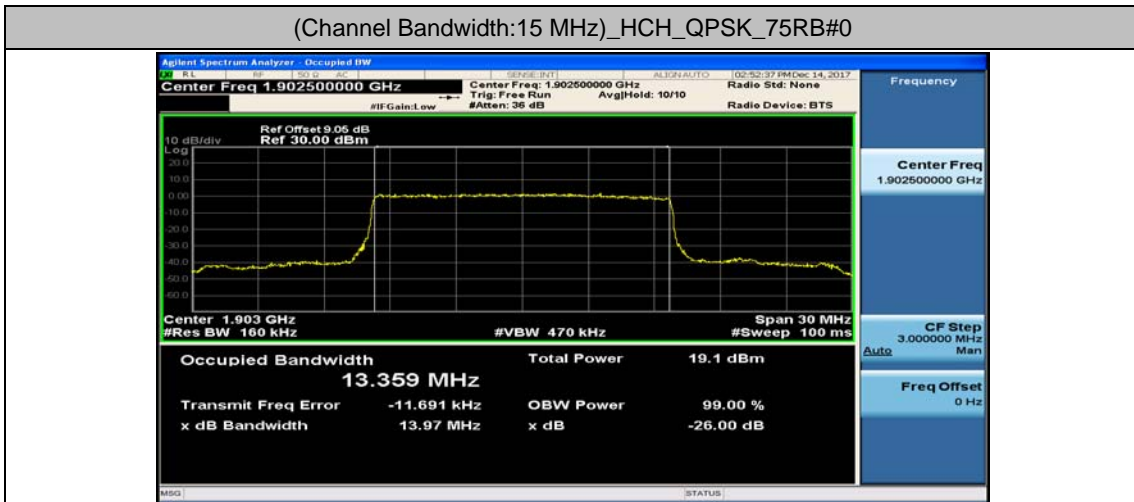

Channel Bandwidth: 10 MHz

Channel Bandwidth: 10 MHz_LCH_16QAM_50RB#0

Channel Bandwidth: 10 MHz_MCH_16QAM_50RB#0

Channel Bandwidth: 10 MHz_HCH_16QAM_50RB#0

Channel Bandwidth: 15 MHz

(Channel Bandwidth:15 MHz)_LCH_16QAM_75RB#0