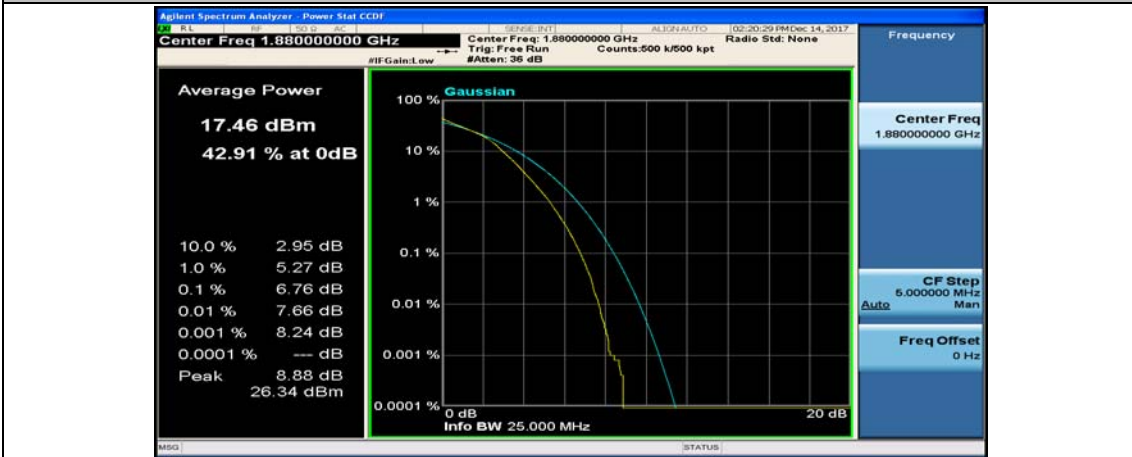

(Channel Bandwidth:20 MHz)_MCH_16QAM_1RB#49

(Channel Bandwidth:20 MHz)_MCH_16QAM_1RB#99

(Channel Bandwidth:20 MHz)_MCH_16QAM_50RB#0

(Channel Bandwidth:20 MHz)_MCH_16QAM_50RB#25

(Channel Bandwidth:20 MHz)_MCH_16QAM_50RB#50