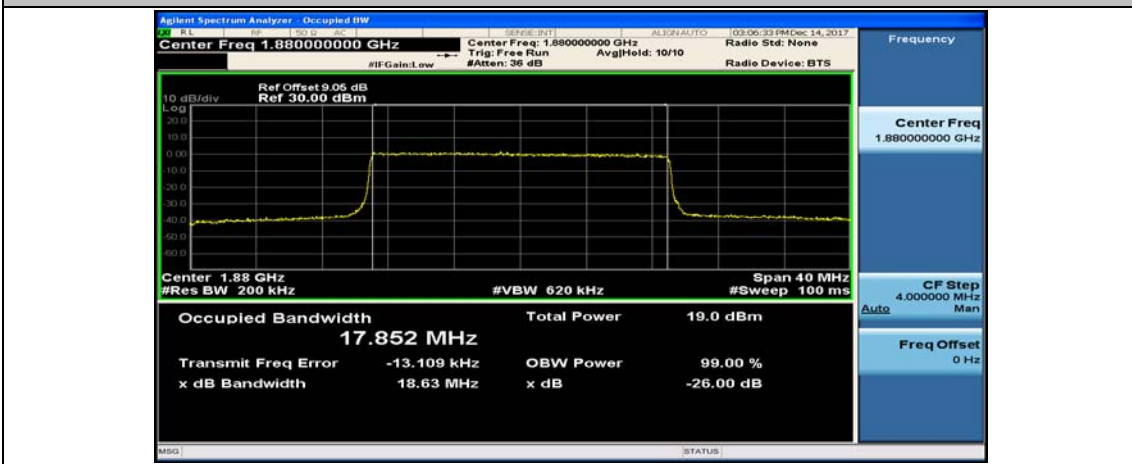

(Channel Bandwidth:15 MHz)_MCH_16QAM_75RB#0

(Channel Bandwidth:15 MHz)_HCH_16QAM_75RB#0

Channel Bandwidth: 20 MHz

(Channel Bandwidth:20 MHz)_LCH_16QAM_100RB#0

(Channel Bandwidth:20 MHz)_MCH_16QAM_100RB#0

(Channel Bandwidth:20 MHz)_HCH_16QAM_100RB#0