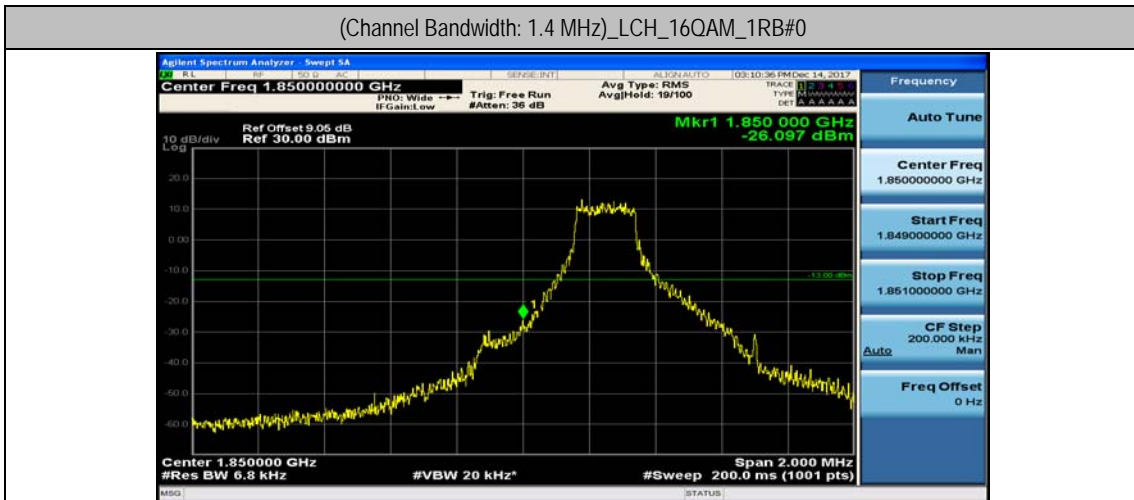

(Channel Bandwidth: 1.4 MHz)_LCH_16QAM_1RB#0