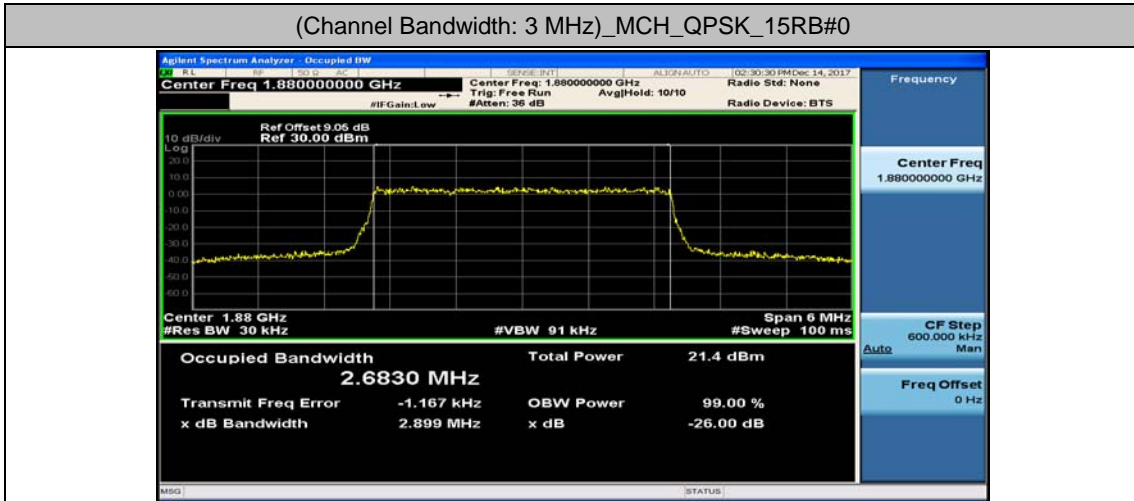

Test Graphs

Channel Bandwidth: 1.4 MHz

(Channel Bandwidth: 1.4 MHz)_LCH_16QAM_6RB#0

(Channel Bandwidth: 1.4 MHz)_MCH_16QAM_6RB#0

(Channel Bandwidth: 1.4 MHz)_HCH_16QAM_6RB#0

Channel Bandwidth: 3 MHz

(Channel Bandwidth: 3 MHz)_LCH_16QAM_15RB#0