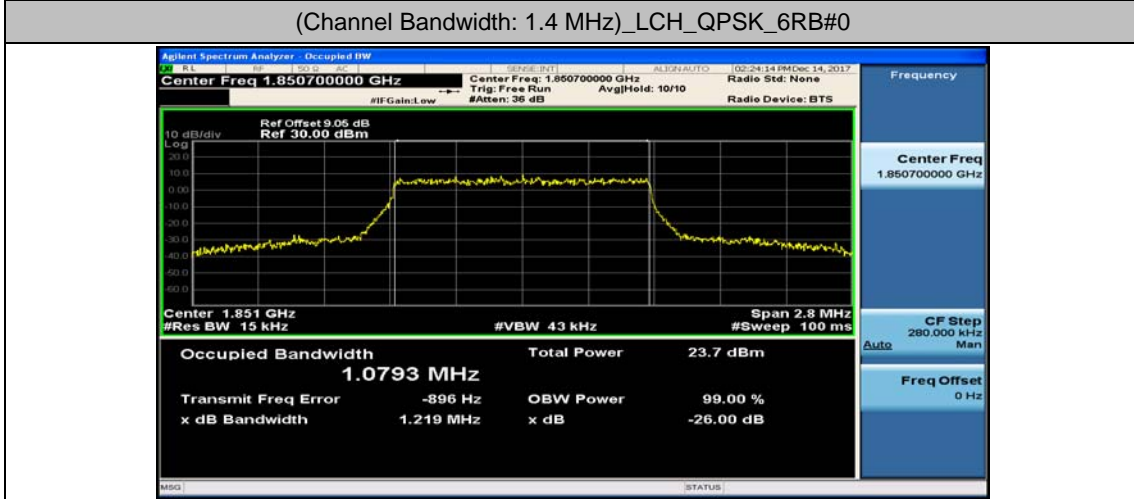

Test Graphs

Channel Bandwidth: 1.4 MHz