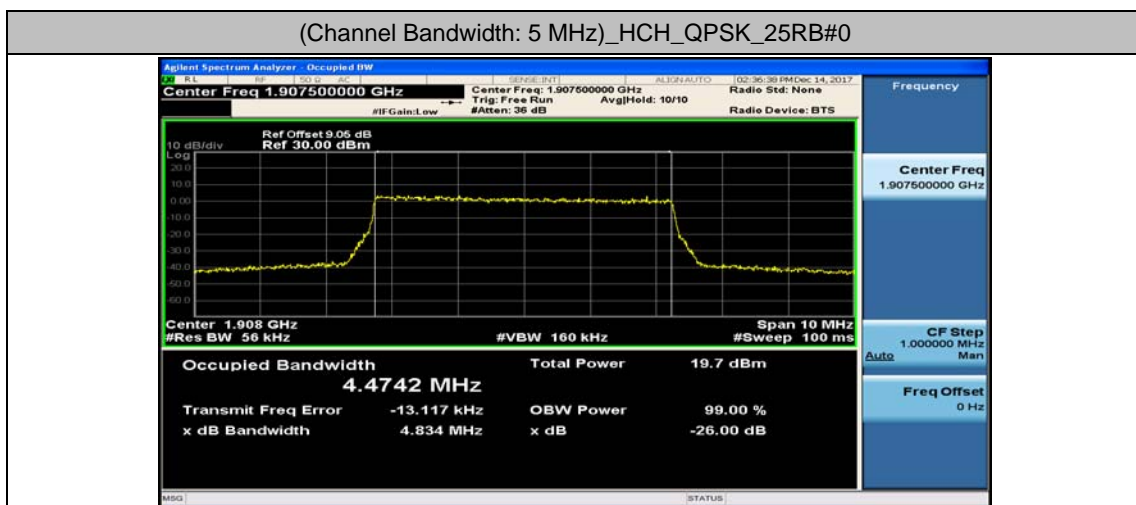

Channel Bandwidth: 5 MHz