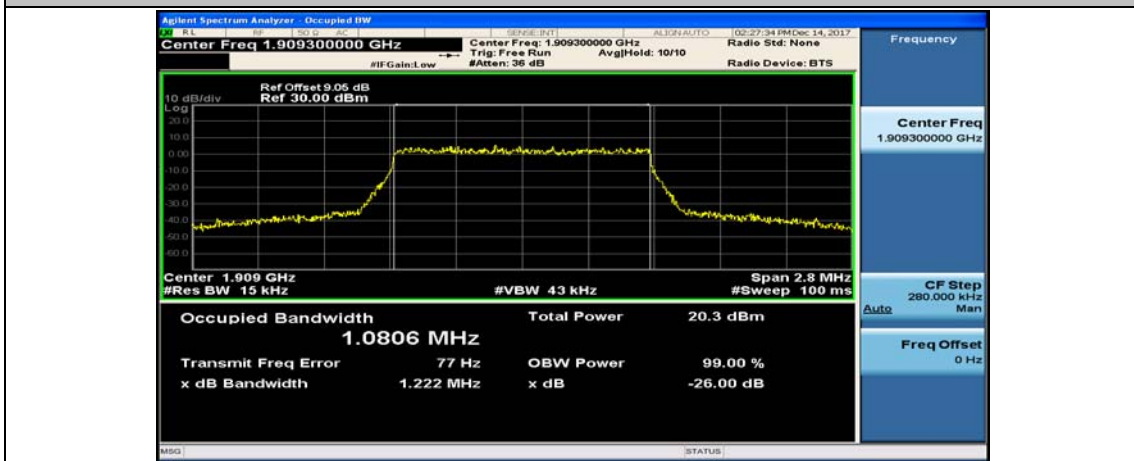

Test Graphs

Channel Bandwidth: 1.4 MHz

(Channel Bandwidth: 1.4 MHz)_LCH_16QAM_6RB#0

(Channel Bandwidth: 1.4 MHz)_MCH_16QAM_6RB#0

(Channel Bandwidth: 1.4 MHz)_HCH_16QAM_6RB#0

Channel Bandwidth: 3 MHz

(Channel Bandwidth: 3 MHz)_LCH_16QAM_15RB#0