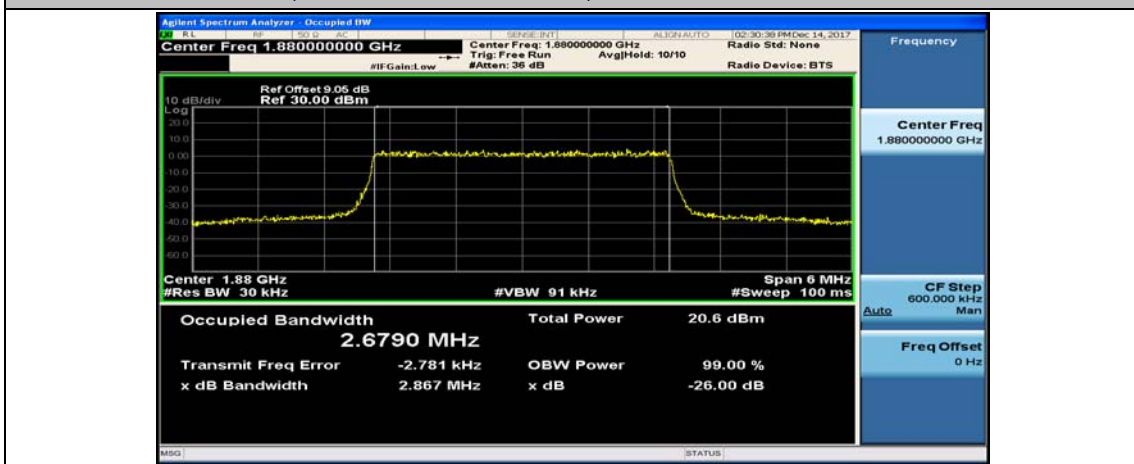

(Channel Bandwidth: 3 MHz)_MCH_16QAM_15RB#0