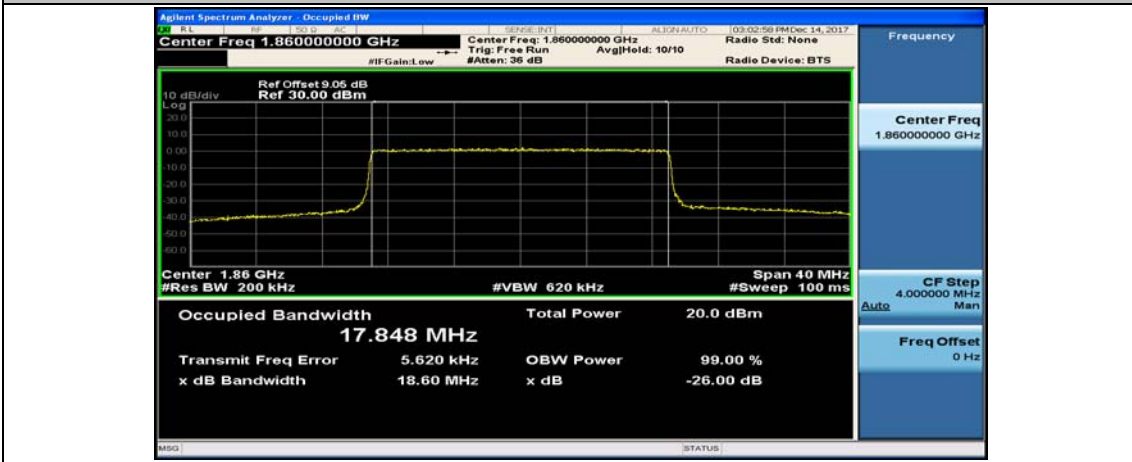

(Channel Bandwidth:15 MHz)_MCH_16QAM_75RB#0

(Channel Bandwidth:15 MHz)_HCH_16QAM_75RB#0

Channel Bandwidth: 20 MHz

(Channel Bandwidth:20 MHz)_LCH_16QAM_100RB#0

(Channel Bandwidth:20 MHz)_MCH_16QAM_100RB#0

(Channel Bandwidth:20 MHz)_HCH_16QAM_100RB#0