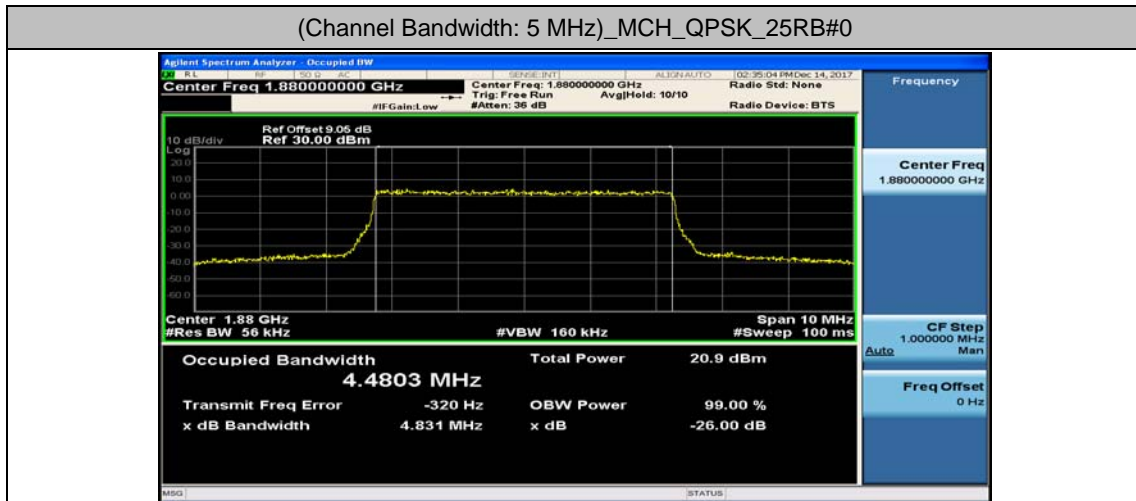

Channel Bandwidth: 5 MHz