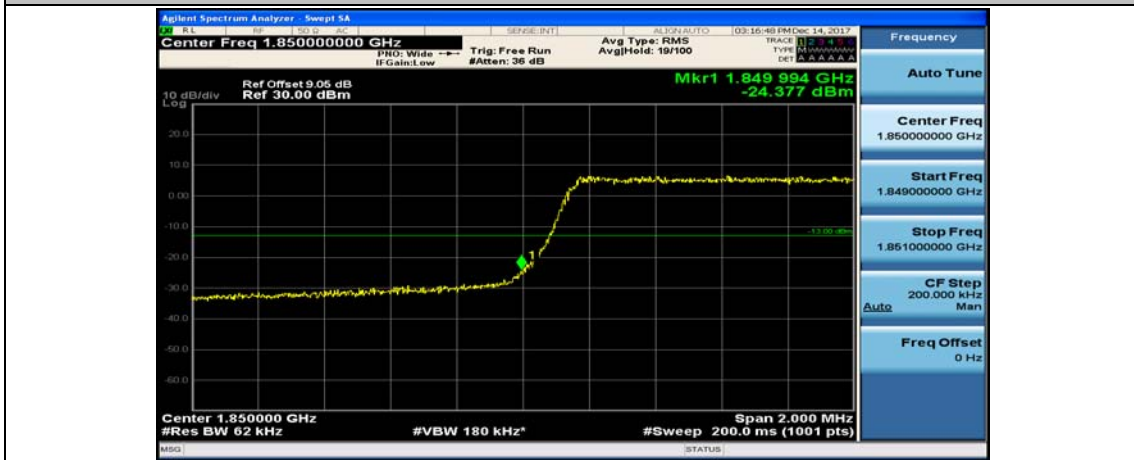

(Channel Bandwidth: 3 MHz)_LCH_QPSK_15RB#0