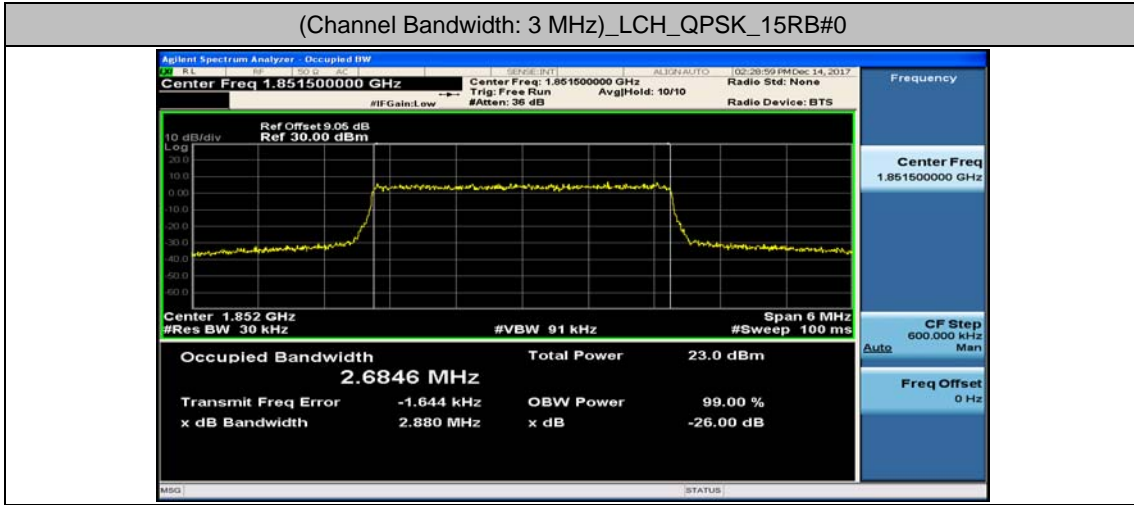

Test Graphs

Channel Bandwidth: 1.4 MHz

(Channel Bandwidth: 1.4 MHz)_LCH_16QAM_6RB#0

(Channel Bandwidth: 1.4 MHz)_MCH_16QAM_6RB#0

(Channel Bandwidth: 1.4 MHz)_HCH_16QAM_6RB#0

Channel Bandwidth: 3 MHz

(Channel Bandwidth: 3 MHz)_LCH_16QAM_15RB#0