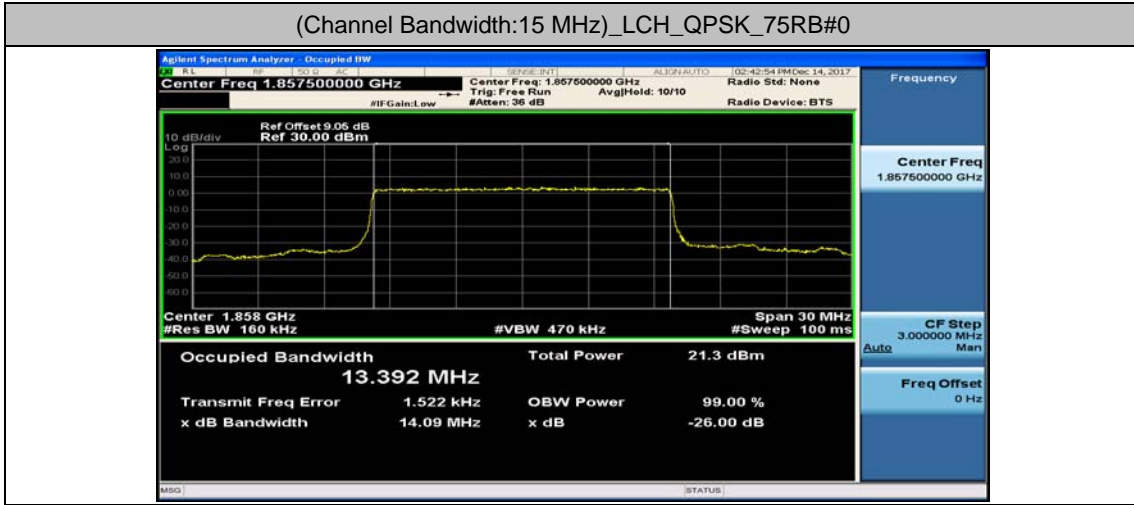

Channel Bandwidth: 10 MHz

Channel Bandwidth: 10 MHz_LCH_16QAM_50RB#0

Channel Bandwidth: 10 MHz_MCH_16QAM_50RB#0

Channel Bandwidth: 10 MHz_HCH_16QAM_50RB#0

Channel Bandwidth: 15 MHz

(Channel Bandwidth:15 MHz)_LCH_16QAM_75RB#0