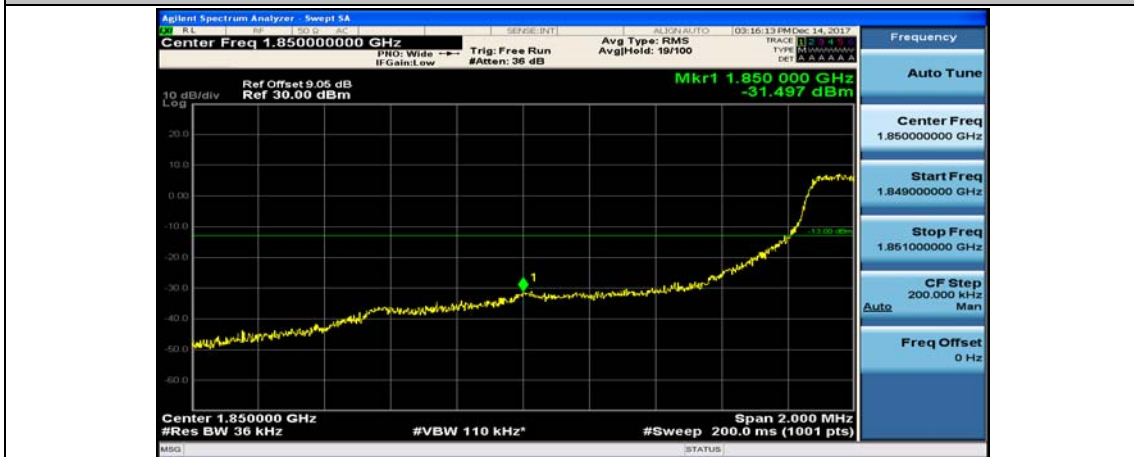

(Channel Bandwidth: 3 MHz)_LCH_QPSK_8RB#4