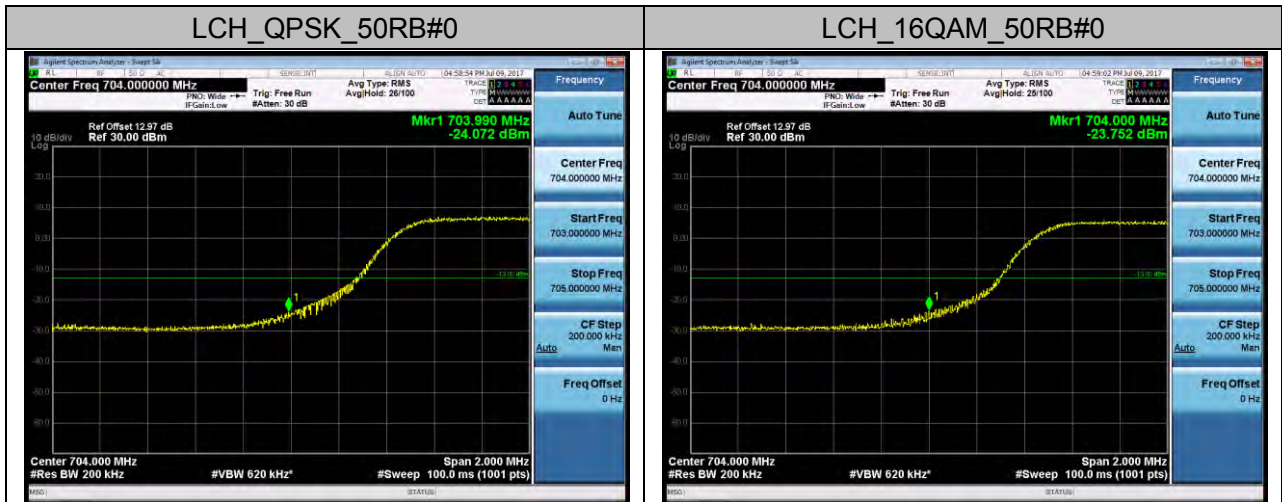

Channel Bandwidth: 10 MHz

Channel Bandwidth: 15 MHz

Channel Bandwidth: 20 MHz

LTE BAND 5 Channel Bandwidth: 1.4 MHz

Channel Bandwidth: 3 MHz

Channel Bandwidth: 5 MHz

Channel Bandwidth: 10 MHz

LTE BAND 7 Channel Bandwidth: 5 MHz

Channel Bandwidth: 10 MHz

Channel Bandwidth: 15 MHz

Channel Bandwidth: 20 MHz

LTE BAND 17 Channel Bandwidth: 5 MHz

Channel Bandwidth: 10 MHz

APPENDIX D PHOTOGRAPHS OF TEST SETUP CONDUCTED EMISSION

RADIATED SPURIOUS EMISSION