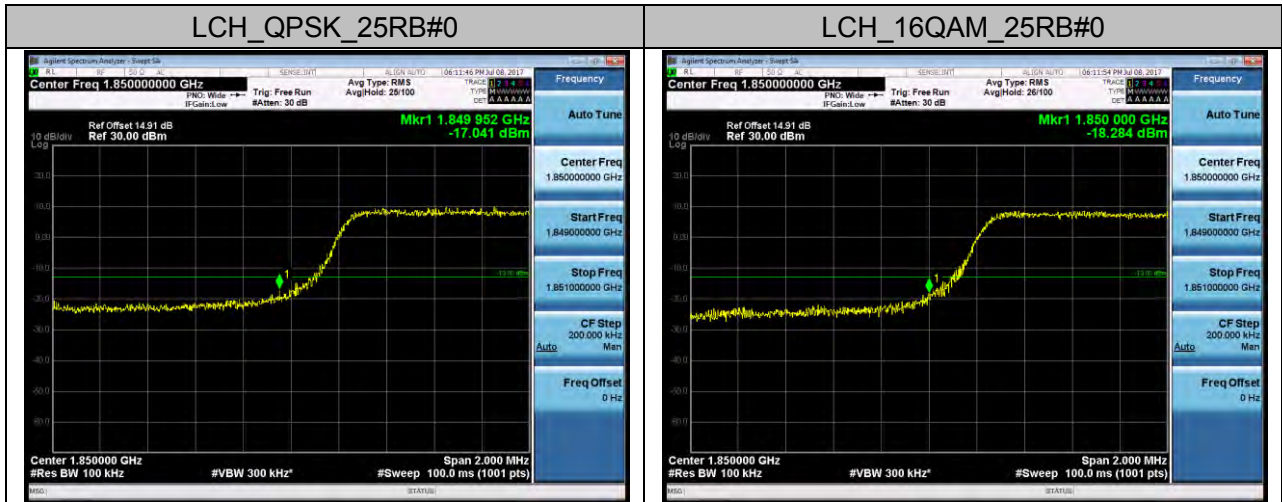

Channel Bandwidth: 5 MHz

Channel Bandwidth: 10 MHz

Channel Bandwidth: 15 MHz

Channel Bandwidth: 20 MHz

LTE Band 5 Channel Bandwidth: 1.4 MHz

Channel Bandwidth: 3 MHz

Channel Bandwidth: 5 MHz

Channel Bandwidth: 10 MHz

LTE Band 7
Channel Bandwidth: 5 MHz

Channel Bandwidth: 15 MHz

Channel Bandwidth: 20 MHz

LTE Band 17 Channel Bandwidth: 5 MHz

Channel Bandwidth: 10 MHz

APPENDIX C

TEST PLOTS FOR BAND EDGES

LTE BAND 2 Channel Bandwidth: 1.4 MHz

Channel Bandwidth: 3 MHz

Channel Bandwidth: 5 MHz

Channel Bandwidth: 10 MHz

Channel Bandwidth: 15 MHz

Channel Bandwidth: 20 MHz

LTE BAND 4 Channel Bandwidth: 1.4 MHz

Channel Bandwidth: 3 MHz

Channel Bandwidth: 5 MHz

Channel Bandwidth: 10 MHz

Channel Bandwidth: 15 MHz

Channel Bandwidth: 20 MHz

LTE BAND 5 Channel Bandwidth: 1.4 MHz

Channel Bandwidth: 3 MHz

Channel Bandwidth: 5 MHz

Channel Bandwidth: 10 MHz

LTE BAND 7 Channel Bandwidth: 5 MHz