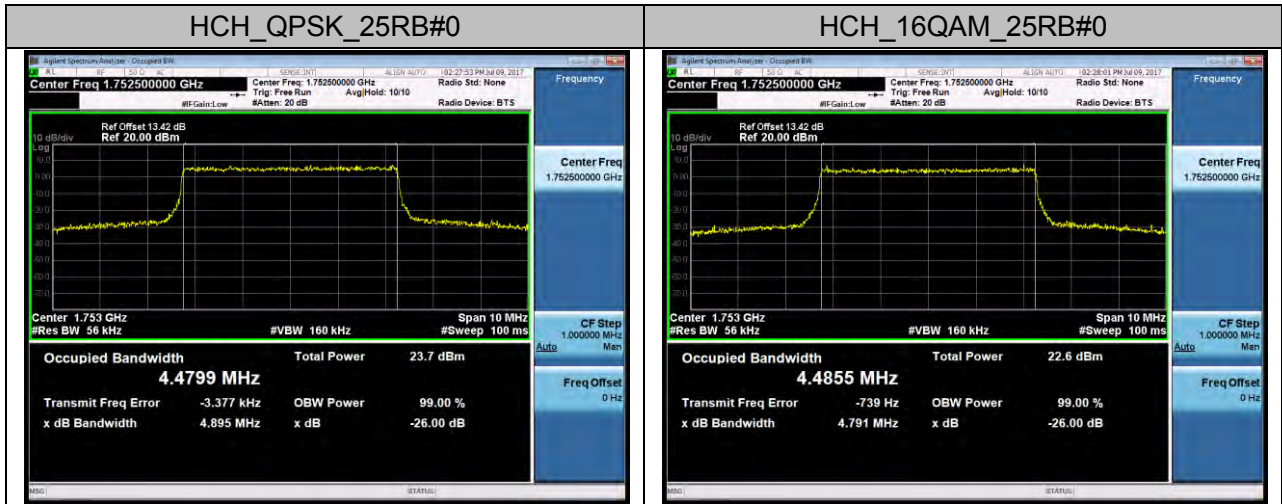

Channel Bandwidth: 5 MHz

Channel Bandwidth: 10 MHz

Channel Bandwidth: 15 MHz

Channel Bandwidth: 20 MHz

LTE Band 5 Channel Bandwidth: 1.4 MHz

Channel Bandwidth: 3 MHz

Channel Bandwidth: 5 MHz

Channel Bandwidth: 10 MHz

LTE Band 7
Channel Bandwidth: 5 MHz

Channel Bandwidth: 15 MHz

Channel Bandwidth: 20 MHz

LTE Band 17 Channel Bandwidth: 5 MHz

Channel Bandwidth: 10 MHz

APPENDIX C

TEST PLOTS FOR BAND EDGES

LTE BAND 2 Channel Bandwidth: 1.4 MHz

Channel Bandwidth: 3 MHz

Channel Bandwidth: 5 MHz

Channel Bandwidth: 10 MHz

Channel Bandwidth: 15 MHz

Channel Bandwidth: 20 MHz

LTE BAND 4 Channel Bandwidth: 1.4 MHz

Channel Bandwidth: 3 MHz

Channel Bandwidth: 5 MHz