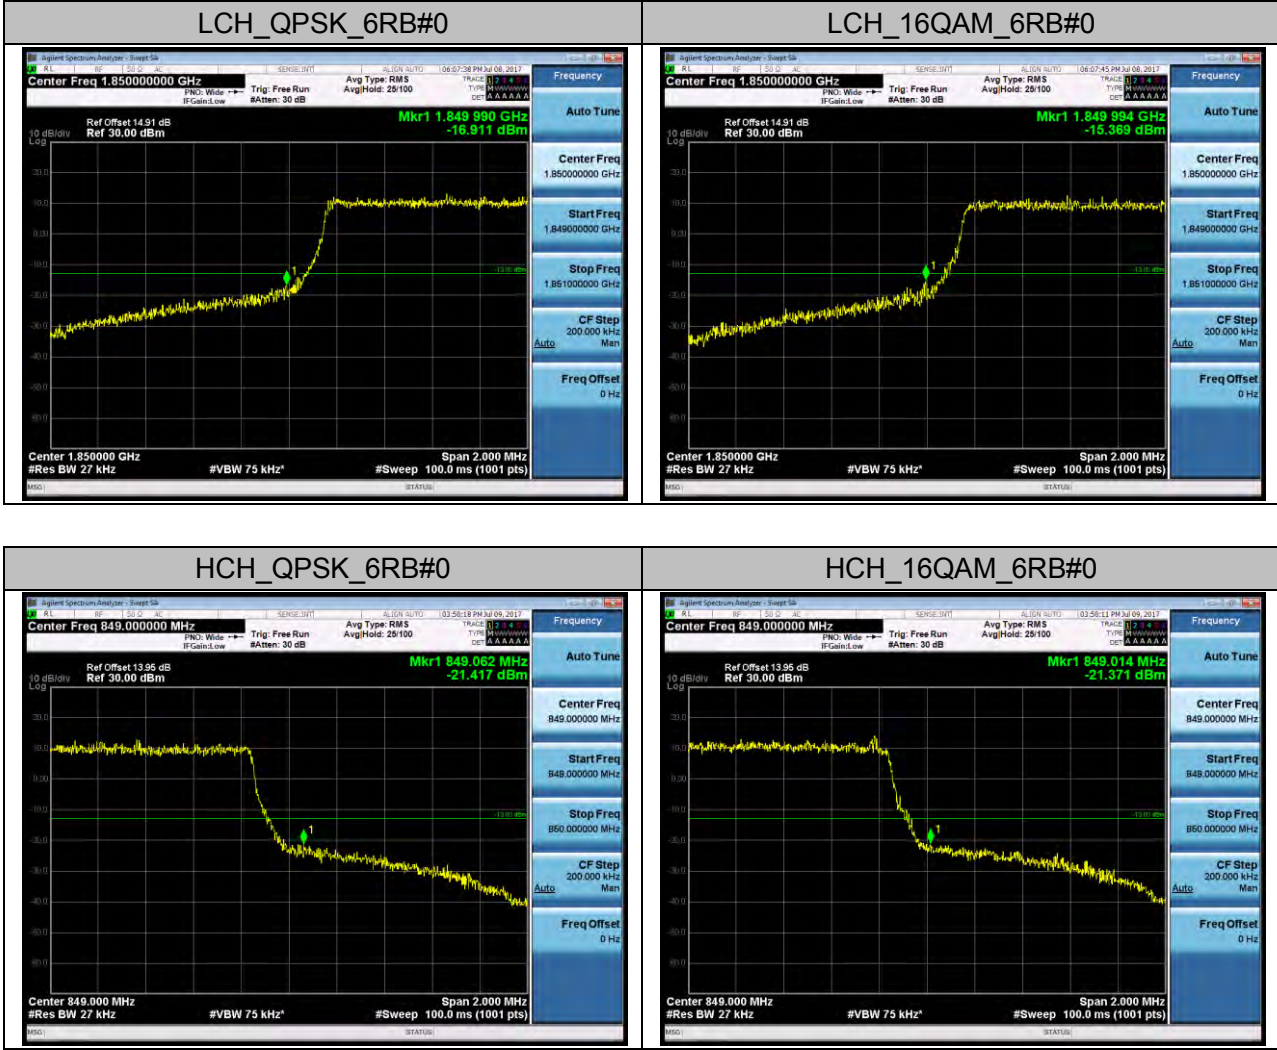

Channel Bandwidth: 5 MHz

Channel Bandwidth: 10 MHz

Channel Bandwidth: 15 MHz

Channel Bandwidth: 20 MHz

LTE Band 5 Channel Bandwidth: 1.4 MHz

Channel Bandwidth: 3 MHz

Channel Bandwidth: 5 MHz

Channel Bandwidth: 10 MHz

LTE Band 7
Channel Bandwidth: 5 MHz

Channel Bandwidth: 15 MHz

Channel Bandwidth: 20 MHz

LTE Band 17 Channel Bandwidth: 5 MHz

Channel Bandwidth: 10 MHz

APPENDIX C

TEST PLOTS FOR BAND EDGES

LTE BAND 2 Channel Bandwidth: 1.4 MHz

Channel Bandwidth: 3 MHz

Channel Bandwidth: 5 MHz

Channel Bandwidth: 10 MHz

Channel Bandwidth: 15 MHz

Channel Bandwidth: 20 MHz

LTE BAND 4 Channel Bandwidth: 1.4 MHz

Channel Bandwidth: 3 MHz

Channel Bandwidth: 5 MHz

Channel Bandwidth: 10 MHz

Channel Bandwidth: 15 MHz

Channel Bandwidth: 20 MHz

LTE BAND 5 Channel Bandwidth: 1.4 MHz

Channel Bandwidth: 3 MHz

Channel Bandwidth: 5 MHz

Channel Bandwidth: 10 MHz

LTE BAND 7 Channel Bandwidth: 5 MHz