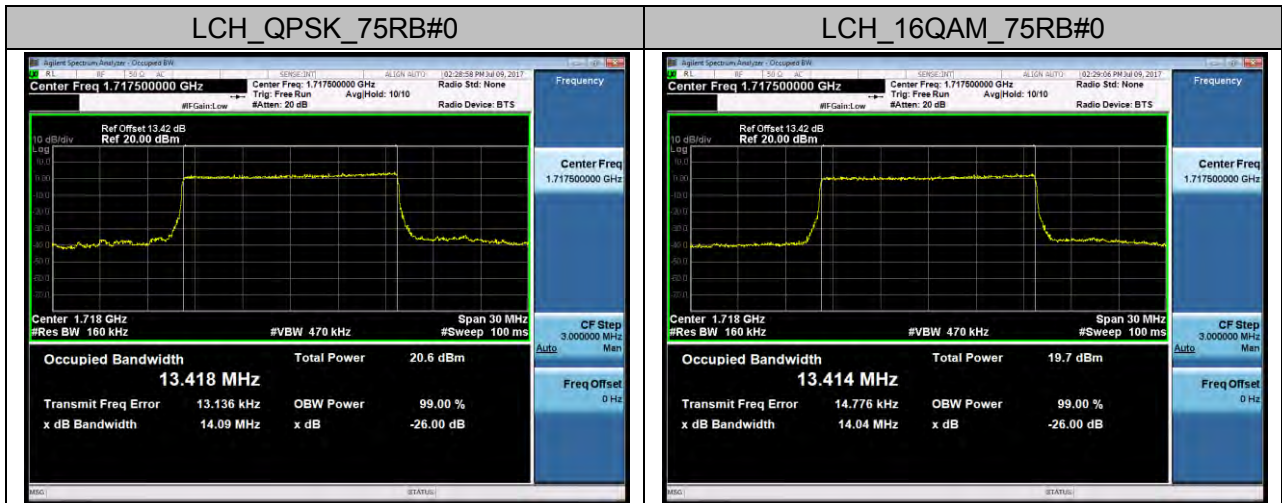

Channel Bandwidth: 5 MHz

Channel Bandwidth: 10 MHz

Channel Bandwidth: 15 MHz

Channel Bandwidth: 20 MHz

LTE Band 5 Channel Bandwidth: 1.4 MHz

Channel Bandwidth: 3 MHz

Channel Bandwidth: 5 MHz

Channel Bandwidth: 10 MHz

LTE Band 7
Channel Bandwidth: 5 MHz

Channel Bandwidth: 15 MHz

Channel Bandwidth: 20 MHz

LTE Band 17 Channel Bandwidth: 5 MHz

Channel Bandwidth: 10 MHz

APPENDIX C

TEST PLOTS FOR BAND EDGES

LTE BAND 2 Channel Bandwidth: 1.4 MHz

Channel Bandwidth: 3 MHz

Channel Bandwidth: 5 MHz

Channel Bandwidth: 10 MHz

Channel Bandwidth: 15 MHz

Channel Bandwidth: 20 MHz

LTE BAND 4 Channel Bandwidth: 1.4 MHz

Channel Bandwidth: 3 MHz

Channel Bandwidth: 5 MHz