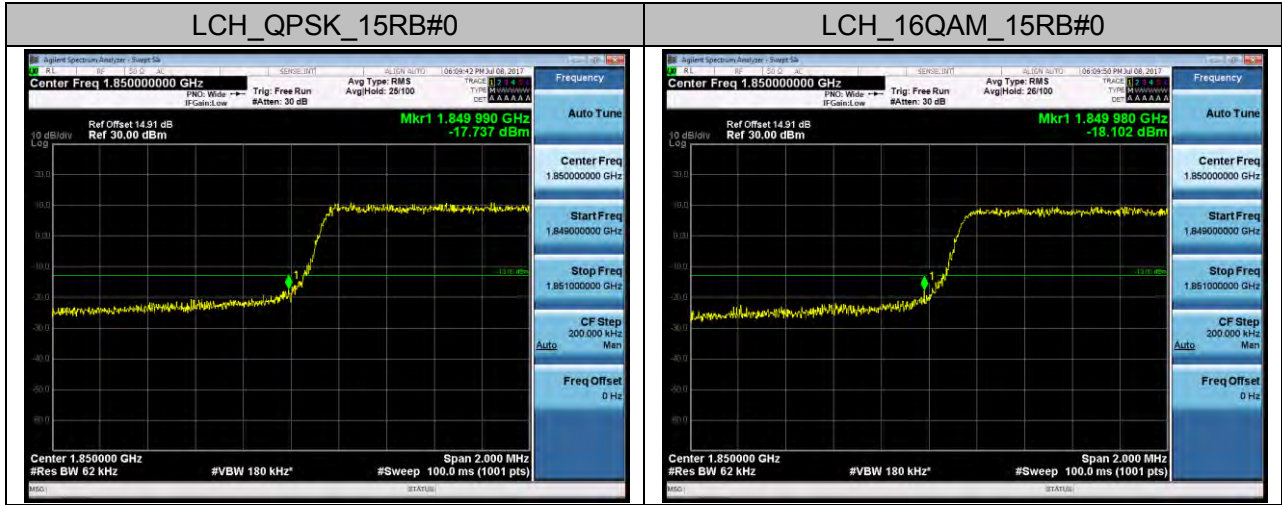

Channel Bandwidth: 5 MHz

Channel Bandwidth: 10 MHz

Channel Bandwidth: 15 MHz

Channel Bandwidth: 20 MHz

LTE Band 5 Channel Bandwidth: 1.4 MHz

Channel Bandwidth: 3 MHz

Channel Bandwidth: 5 MHz

Channel Bandwidth: 10 MHz

LTE Band 7
Channel Bandwidth: 5 MHz

Channel Bandwidth: 15 MHz

Channel Bandwidth: 20 MHz

LTE Band 17 Channel Bandwidth: 5 MHz

Channel Bandwidth: 10 MHz

APPENDIX C

TEST PLOTS FOR BAND EDGES

LTE BAND 2 Channel Bandwidth: 1.4 MHz

Channel Bandwidth: 3 MHz

Channel Bandwidth: 5 MHz

Channel Bandwidth: 10 MHz

Channel Bandwidth: 15 MHz

Channel Bandwidth: 20 MHz

LTE BAND 4 Channel Bandwidth: 1.4 MHz

Channel Bandwidth: 3 MHz

Channel Bandwidth: 5 MHz

Channel Bandwidth: 10 MHz

Channel Bandwidth: 15 MHz

Channel Bandwidth: 20 MHz

LTE BAND 5 Channel Bandwidth: 1.4 MHz

Channel Bandwidth: 3 MHz

Channel Bandwidth: 5 MHz

Channel Bandwidth: 10 MHz

LTE BAND 7 Channel Bandwidth: 5 MHz