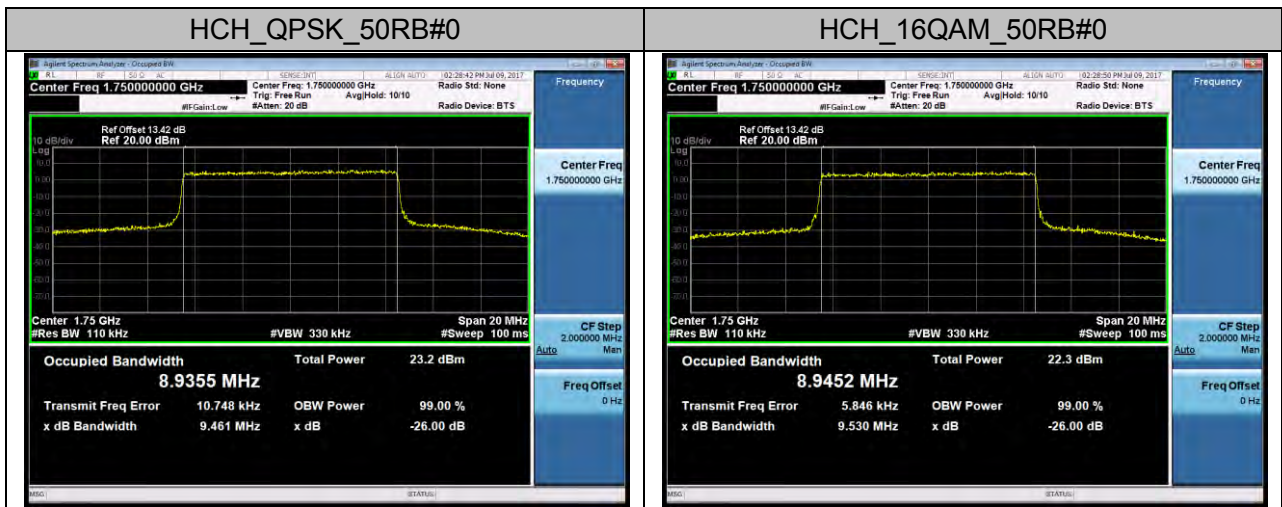

Channel Bandwidth: 5 MHz

Channel Bandwidth: 10 MHz

Channel Bandwidth: 15 MHz

Channel Bandwidth: 20 MHz

LTE Band 5 Channel Bandwidth: 1.4 MHz

Channel Bandwidth: 3 MHz

Channel Bandwidth: 5 MHz

Channel Bandwidth: 10 MHz

LTE Band 7
Channel Bandwidth: 5 MHz

Channel Bandwidth: 15 MHz

Channel Bandwidth: 20 MHz

LTE Band 17 Channel Bandwidth: 5 MHz

Channel Bandwidth: 10 MHz

APPENDIX C

TEST PLOTS FOR BAND EDGES

LTE BAND 2 Channel Bandwidth: 1.4 MHz

Channel Bandwidth: 3 MHz

Channel Bandwidth: 5 MHz

Channel Bandwidth: 10 MHz

Channel Bandwidth: 15 MHz

Channel Bandwidth: 20 MHz

LTE BAND 4 Channel Bandwidth: 1.4 MHz

Channel Bandwidth: 3 MHz

Channel Bandwidth: 5 MHz