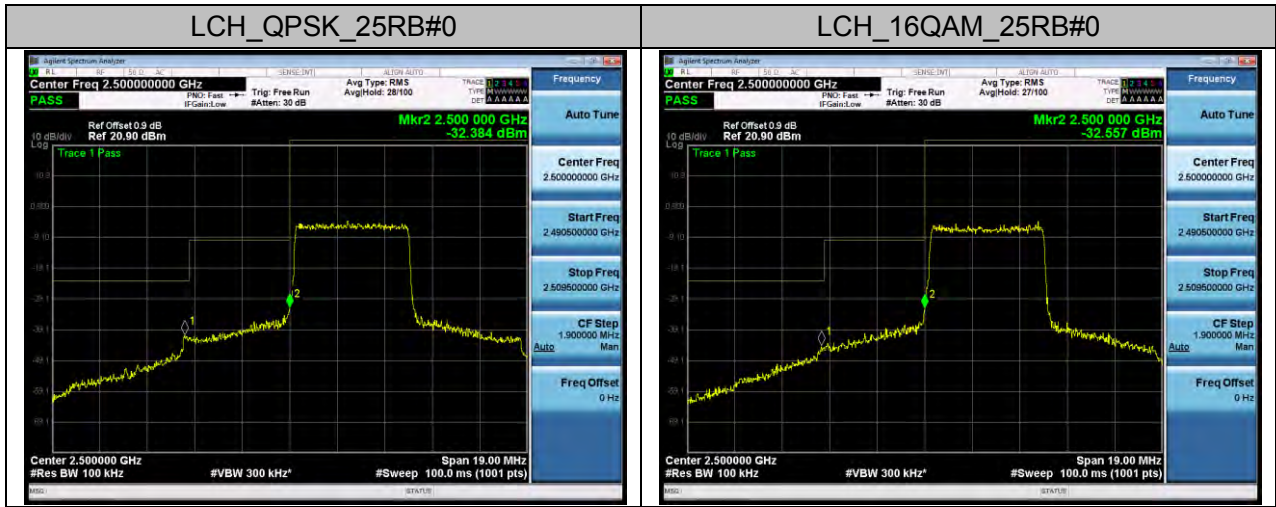

Channel Bandwidth: 3 MHz

Channel Bandwidth: 5 MHz

Channel Bandwidth: 10 MHz

Channel Bandwidth: 15 MHz

Channel Bandwidth: 20 MHz

LTE BAND 4 Channel Bandwidth: 1.4 MHz

Channel Bandwidth: 3 MHz

Channel Bandwidth: 5 MHz

Channel Bandwidth: 10 MHz

Channel Bandwidth: 15 MHz

Channel Bandwidth: 20 MHz

LTE BAND 5 Channel Bandwidth: 1.4 MHz

Channel Bandwidth: 3 MHz

Channel Bandwidth: 5 MHz

Channel Bandwidth: 10 MHz

LTE BAND 7 Channel Bandwidth: 5 MHz

Channel Bandwidth: 10 MHz

Channel Bandwidth: 15 MHz

Channel Bandwidth: 20 MHz

LTE BAND 17 Channel Bandwidth: 5 MHz

Channel Bandwidth: 10 MHz

APPENDIX D PHOTOGRAPHS OF TEST SETUP CONDUCTED EMISSION

RADIATED SPURIOUS EMISSION