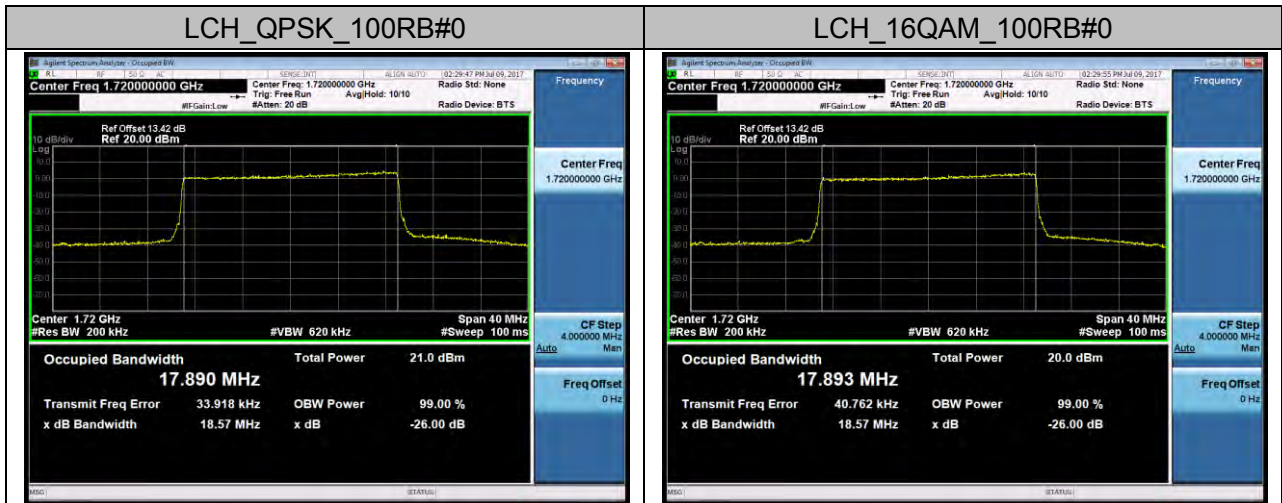

Channel Bandwidth: 5 MHz

Channel Bandwidth: 10 MHz

Channel Bandwidth: 15 MHz

Channel Bandwidth: 20 MHz

LTE Band 5 Channel Bandwidth: 1.4 MHz

Channel Bandwidth: 3 MHz

Channel Bandwidth: 5 MHz

Channel Bandwidth: 10 MHz

LTE Band 7
Channel Bandwidth: 5 MHz

Channel Bandwidth: 15 MHz

Channel Bandwidth: 20 MHz

LTE Band 17 Channel Bandwidth: 5 MHz

Channel Bandwidth: 10 MHz

APPENDIX C

TEST PLOTS FOR BAND EDGES

LTE BAND 2 Channel Bandwidth: 1.4 MHz

Channel Bandwidth: 3 MHz

Channel Bandwidth: 5 MHz

Channel Bandwidth: 10 MHz

Channel Bandwidth: 15 MHz

Channel Bandwidth: 20 MHz

LTE BAND 4 Channel Bandwidth: 1.4 MHz

Channel Bandwidth: 3 MHz

Channel Bandwidth: 5 MHz