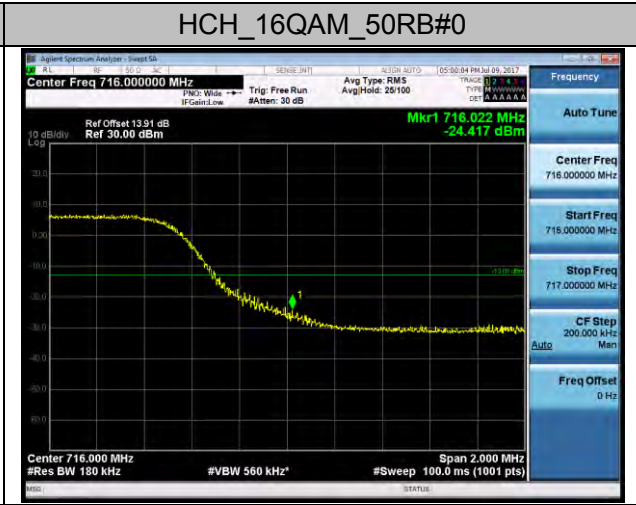

LTE Band 7
Channel Bandwidth: 5 MHz

Channel Bandwidth: 15 MHz

Channel Bandwidth: 20 MHz

LTE Band 17 Channel Bandwidth: 5 MHz

Channel Bandwidth: 10 MHz

APPENDIX C

TEST PLOTS FOR BAND EDGES

LTE BAND 2 Channel Bandwidth: 1.4 MHz

Channel Bandwidth: 3 MHz

Channel Bandwidth: 5 MHz

Channel Bandwidth: 10 MHz

Channel Bandwidth: 15 MHz

Channel Bandwidth: 20 MHz

LTE BAND 4 Channel Bandwidth: 1.4 MHz

Channel Bandwidth: 3 MHz

Channel Bandwidth: 5 MHz

Channel Bandwidth: 10 MHz

Channel Bandwidth: 15 MHz

Channel Bandwidth: 20 MHz

LTE BAND 5 Channel Bandwidth: 1.4 MHz

Channel Bandwidth: 3 MHz

Channel Bandwidth: 5 MHz

Channel Bandwidth: 10 MHz

LTE BAND 7 Channel Bandwidth: 5 MHz

Channel Bandwidth: 10 MHz

Channel Bandwidth: 15 MHz

Channel Bandwidth: 20 MHz

LTE BAND 17 Channel Bandwidth: 5 MHz

Channel Bandwidth: 10 MHz

APPENDIX D PHOTOGRAPHS OF TEST SETUP CONDUCTED EMISSION

RADIATED SPURIOUS EMISSION