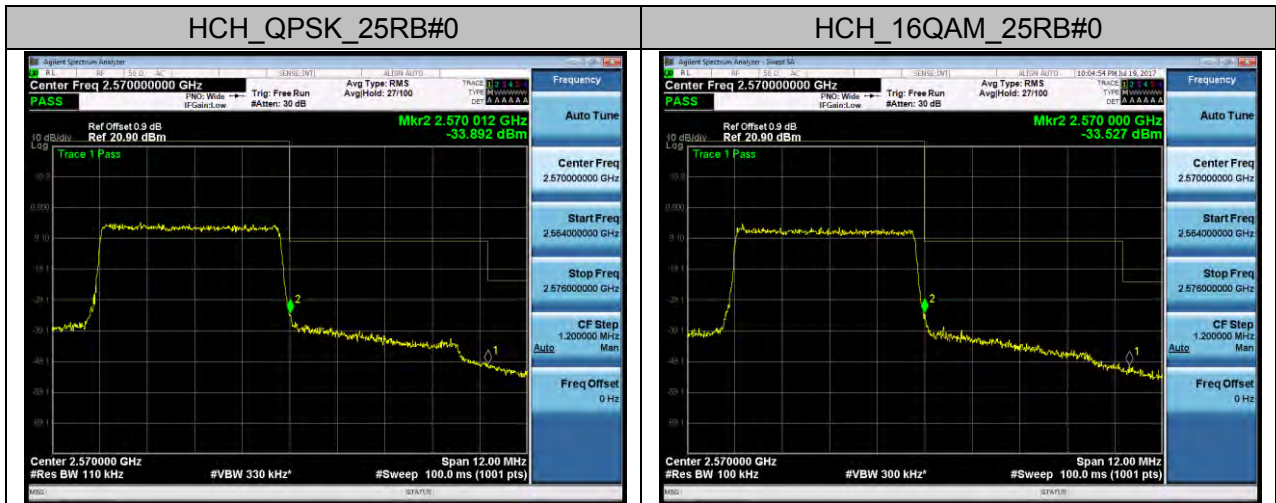

Channel Bandwidth: 3 MHz

Channel Bandwidth: 5 MHz

Channel Bandwidth: 10 MHz

Channel Bandwidth: 15 MHz

Channel Bandwidth: 20 MHz

LTE BAND 4 Channel Bandwidth: 1.4 MHz

Channel Bandwidth: 3 MHz

Channel Bandwidth: 5 MHz

Channel Bandwidth: 10 MHz

Channel Bandwidth: 15 MHz

Channel Bandwidth: 20 MHz

LTE BAND 5 Channel Bandwidth: 1.4 MHz

Channel Bandwidth: 3 MHz

Channel Bandwidth: 5 MHz

Channel Bandwidth: 10 MHz

LTE BAND 7 Channel Bandwidth: 5 MHz

Channel Bandwidth: 10 MHz

Channel Bandwidth: 15 MHz

Channel Bandwidth: 20 MHz

LTE BAND 17 Channel Bandwidth: 5 MHz

Channel Bandwidth: 10 MHz

APPENDIX D PHOTOGRAPHS OF TEST SETUP CONDUCTED EMISSION

RADIATED SPURIOUS EMISSION