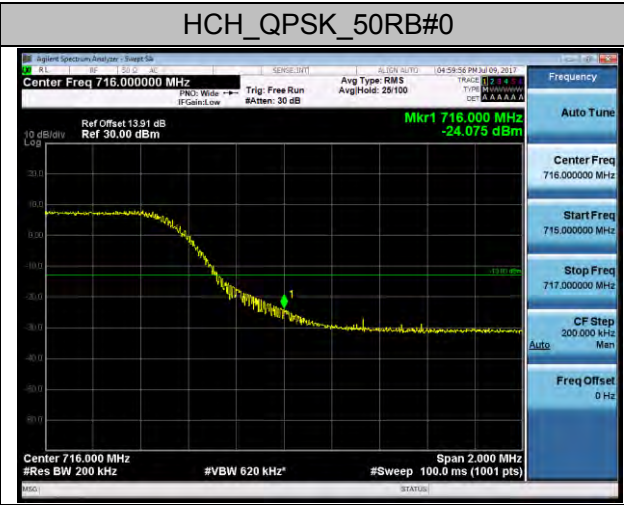

Channel Bandwidth: 10 MHz

Channel Bandwidth: 15 MHz

Channel Bandwidth: 20 MHz

LTE BAND 5 Channel Bandwidth: 1.4 MHz

Channel Bandwidth: 3 MHz

Channel Bandwidth: 5 MHz

Channel Bandwidth: 10 MHz

LTE BAND 7 Channel Bandwidth: 5 MHz

Channel Bandwidth: 10 MHz

Channel Bandwidth: 15 MHz

Channel Bandwidth: 20 MHz

LTE BAND 17 Channel Bandwidth: 5 MHz

Channel Bandwidth: 10 MHz

APPENDIX D PHOTOGRAPHS OF TEST SETUP CONDUCTED EMISSION

RADIATED SPURIOUS EMISSION