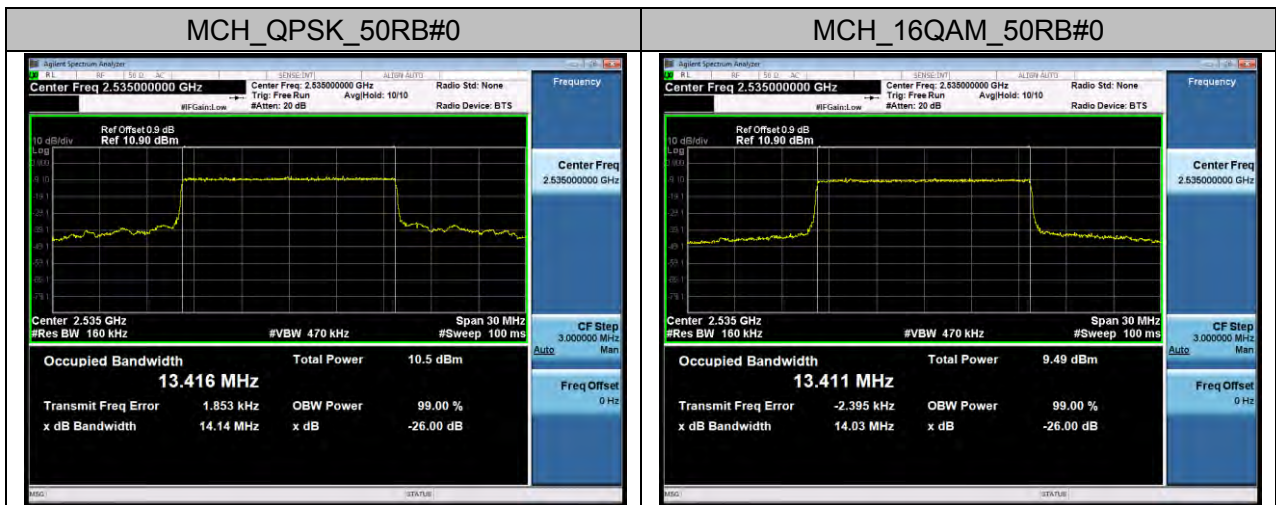

Channel Bandwidth: 5 MHz

Channel Bandwidth: 10 MHz

Channel Bandwidth: 15 MHz

Channel Bandwidth: 20 MHz

LTE Band 5 Channel Bandwidth: 1.4 MHz

Channel Bandwidth: 3 MHz

Channel Bandwidth: 5 MHz

Channel Bandwidth: 10 MHz

LTE Band 7
Channel Bandwidth: 5 MHz

Channel Bandwidth: 15 MHz

Channel Bandwidth: 20 MHz

LTE Band 17 Channel Bandwidth: 5 MHz

Channel Bandwidth: 10 MHz

APPENDIX C

TEST PLOTS FOR BAND EDGES

LTE BAND 2 Channel Bandwidth: 1.4 MHz

Channel Bandwidth: 3 MHz

Channel Bandwidth: 5 MHz

Channel Bandwidth: 10 MHz

Channel Bandwidth: 15 MHz

Channel Bandwidth: 20 MHz

LTE BAND 4 Channel Bandwidth: 1.4 MHz

Channel Bandwidth: 3 MHz

Channel Bandwidth: 5 MHz