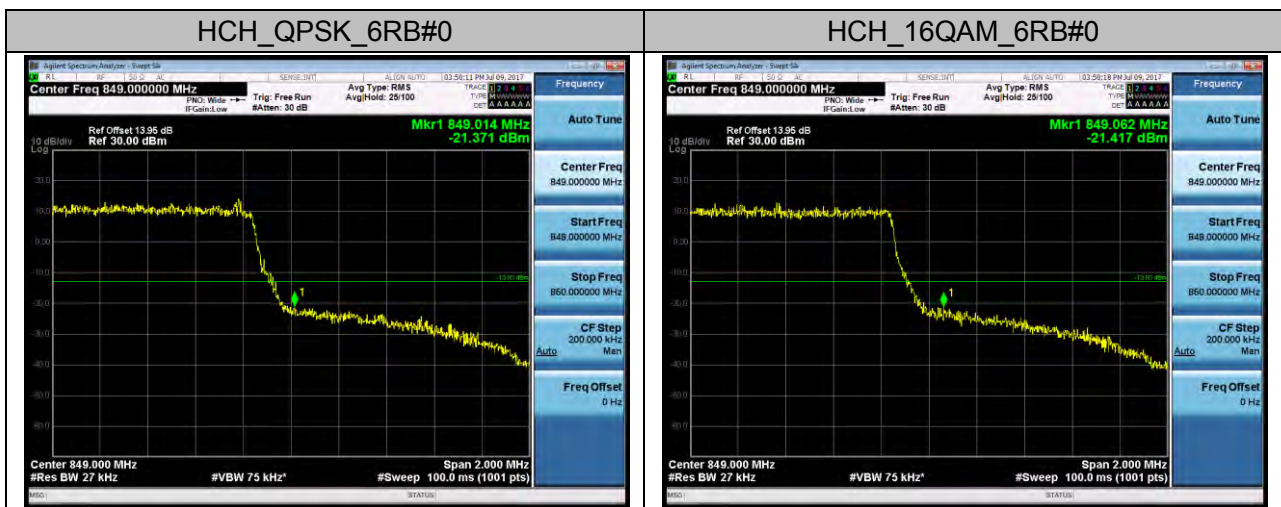

Channel Bandwidth: 3 MHz

Channel Bandwidth: 5 MHz

Channel Bandwidth: 10 MHz

Channel Bandwidth: 15 MHz

Channel Bandwidth: 20 MHz

LTE BAND 4 Channel Bandwidth: 1.4 MHz

Channel Bandwidth: 3 MHz

Channel Bandwidth: 5 MHz

Channel Bandwidth: 10 MHz

Channel Bandwidth: 15 MHz

Channel Bandwidth: 20 MHz

LTE BAND 5 Channel Bandwidth: 1.4 MHz

Channel Bandwidth: 3 MHz

Channel Bandwidth: 5 MHz

Channel Bandwidth: 10 MHz

LTE BAND 7 Channel Bandwidth: 5 MHz

Channel Bandwidth: 10 MHz

Channel Bandwidth: 15 MHz

Channel Bandwidth: 20 MHz

LTE BAND 17 Channel Bandwidth: 5 MHz

Channel Bandwidth: 10 MHz

APPENDIX D PHOTOGRAPHS OF TEST SETUP CONDUCTED EMISSION

RADIATED SPURIOUS EMISSION