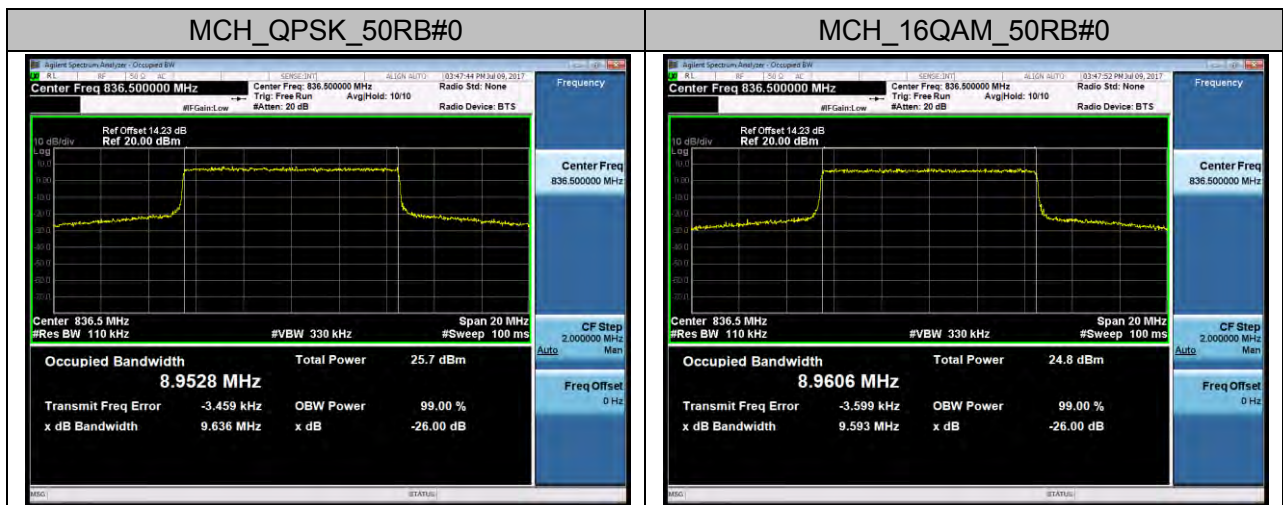

Channel Bandwidth: 5 MHz

Channel Bandwidth: 10 MHz

Channel Bandwidth: 15 MHz

Channel Bandwidth: 20 MHz

LTE Band 5 Channel Bandwidth: 1.4 MHz

Channel Bandwidth: 3 MHz

Channel Bandwidth: 5 MHz

Channel Bandwidth: 10 MHz

LTE Band 7
Channel Bandwidth: 5 MHz

Channel Bandwidth: 15 MHz

Channel Bandwidth: 20 MHz

LTE Band 17 Channel Bandwidth: 5 MHz

Channel Bandwidth: 10 MHz

APPENDIX C

TEST PLOTS FOR BAND EDGES

LTE BAND 2 Channel Bandwidth: 1.4 MHz

Channel Bandwidth: 3 MHz

Channel Bandwidth: 5 MHz

Channel Bandwidth: 10 MHz

Channel Bandwidth: 15 MHz

Channel Bandwidth: 20 MHz

LTE BAND 4 Channel Bandwidth: 1.4 MHz

Channel Bandwidth: 3 MHz

Channel Bandwidth: 5 MHz