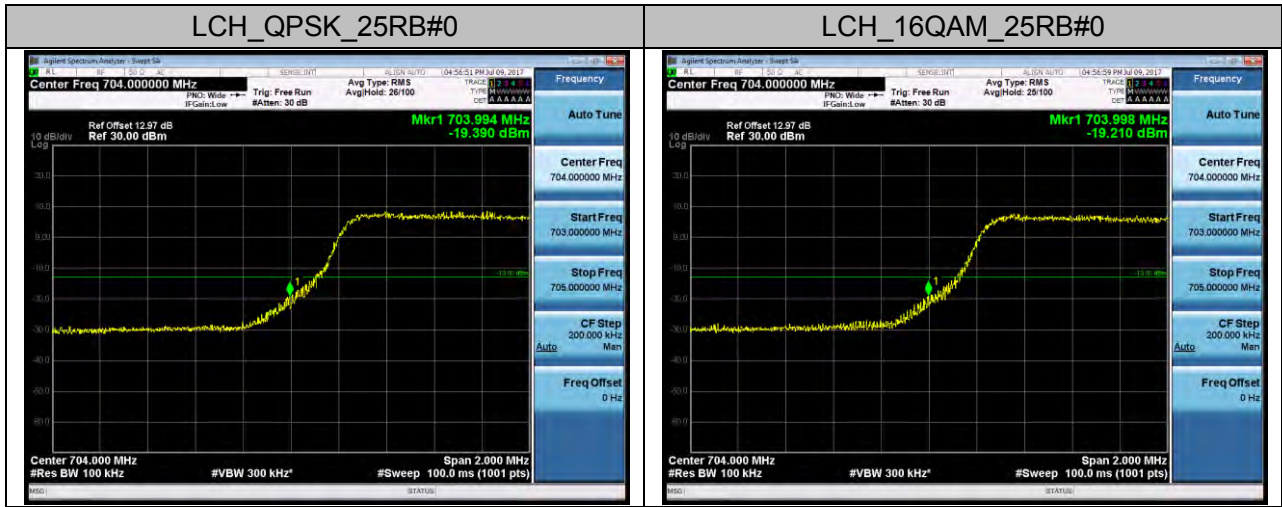

Channel Bandwidth: 10 MHz

Channel Bandwidth: 15 MHz

Channel Bandwidth: 20 MHz

LTE BAND 5 Channel Bandwidth: 1.4 MHz

Channel Bandwidth: 3 MHz

Channel Bandwidth: 5 MHz

Channel Bandwidth: 10 MHz

LTE BAND 7 Channel Bandwidth: 5 MHz

Channel Bandwidth: 10 MHz

Channel Bandwidth: 15 MHz

Channel Bandwidth: 20 MHz

LTE BAND 17 Channel Bandwidth: 5 MHz

Channel Bandwidth: 10 MHz

APPENDIX D PHOTOGRAPHS OF TEST SETUP CONDUCTED EMISSION

RADIATED SPURIOUS EMISSION