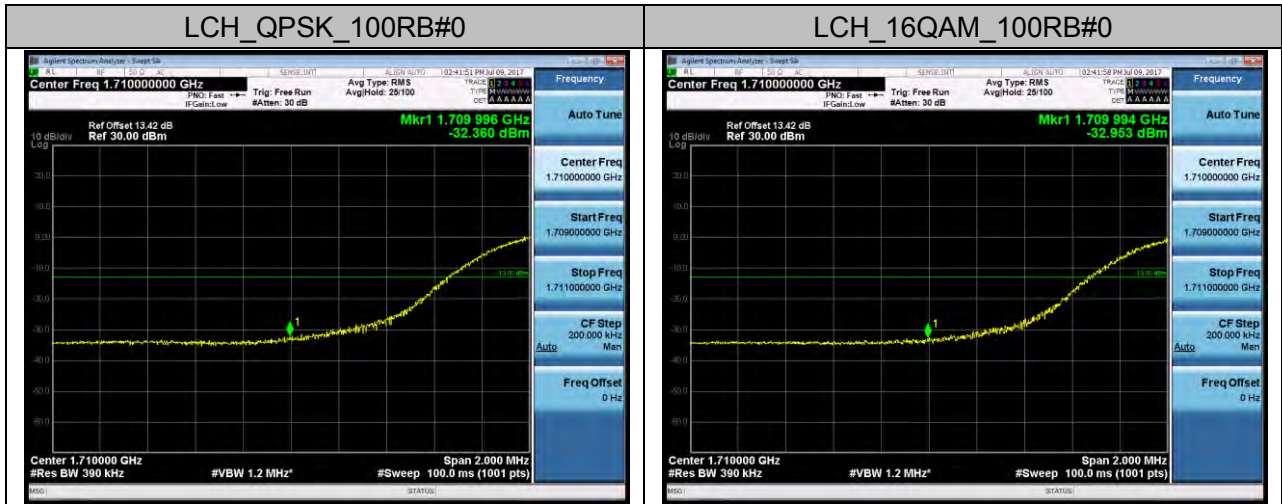

LTE Band 7
Channel Bandwidth: 5 MHz

Channel Bandwidth: 15 MHz

Channel Bandwidth: 20 MHz

LTE Band 17 Channel Bandwidth: 5 MHz

Channel Bandwidth: 10 MHz

APPENDIX C

TEST PLOTS FOR BAND EDGES

LTE BAND 2 Channel Bandwidth: 1.4 MHz

Channel Bandwidth: 3 MHz

Channel Bandwidth: 5 MHz

Channel Bandwidth: 10 MHz

Channel Bandwidth: 15 MHz

Channel Bandwidth: 20 MHz

LTE BAND 4 Channel Bandwidth: 1.4 MHz

Channel Bandwidth: 3 MHz

Channel Bandwidth: 5 MHz

Channel Bandwidth: 10 MHz

Channel Bandwidth: 15 MHz

Channel Bandwidth: 20 MHz

LTE BAND 5 Channel Bandwidth: 1.4 MHz

Channel Bandwidth: 3 MHz

Channel Bandwidth: 5 MHz

Channel Bandwidth: 10 MHz

LTE BAND 7 Channel Bandwidth: 5 MHz