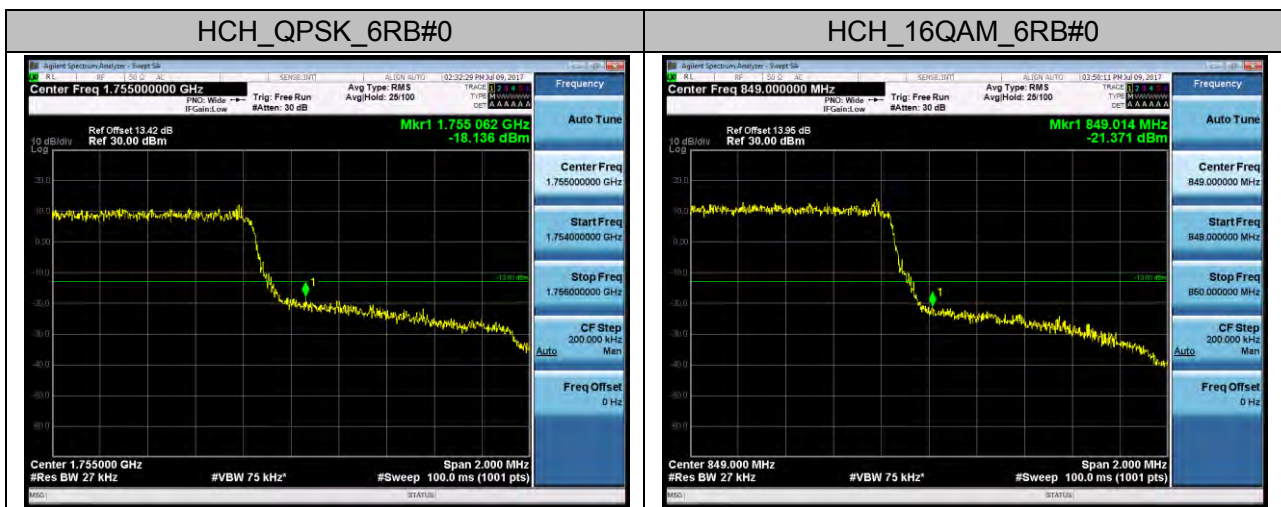

LTE Band 7
Channel Bandwidth: 5 MHz

Channel Bandwidth: 15 MHz

Channel Bandwidth: 20 MHz

LTE Band 17 Channel Bandwidth: 5 MHz

Channel Bandwidth: 10 MHz

APPENDIX C

TEST PLOTS FOR BAND EDGES

LTE BAND 2 Channel Bandwidth: 1.4 MHz

Channel Bandwidth: 3 MHz

Channel Bandwidth: 5 MHz

Channel Bandwidth: 10 MHz

Channel Bandwidth: 15 MHz

Channel Bandwidth: 20 MHz

LTE BAND 4 Channel Bandwidth: 1.4 MHz

Channel Bandwidth: 3 MHz

Channel Bandwidth: 5 MHz

Channel Bandwidth: 10 MHz

Channel Bandwidth: 15 MHz

Channel Bandwidth: 20 MHz

LTE BAND 5 Channel Bandwidth: 1.4 MHz

Channel Bandwidth: 3 MHz

Channel Bandwidth: 5 MHz

Channel Bandwidth: 10 MHz

LTE BAND 7 Channel Bandwidth: 5 MHz