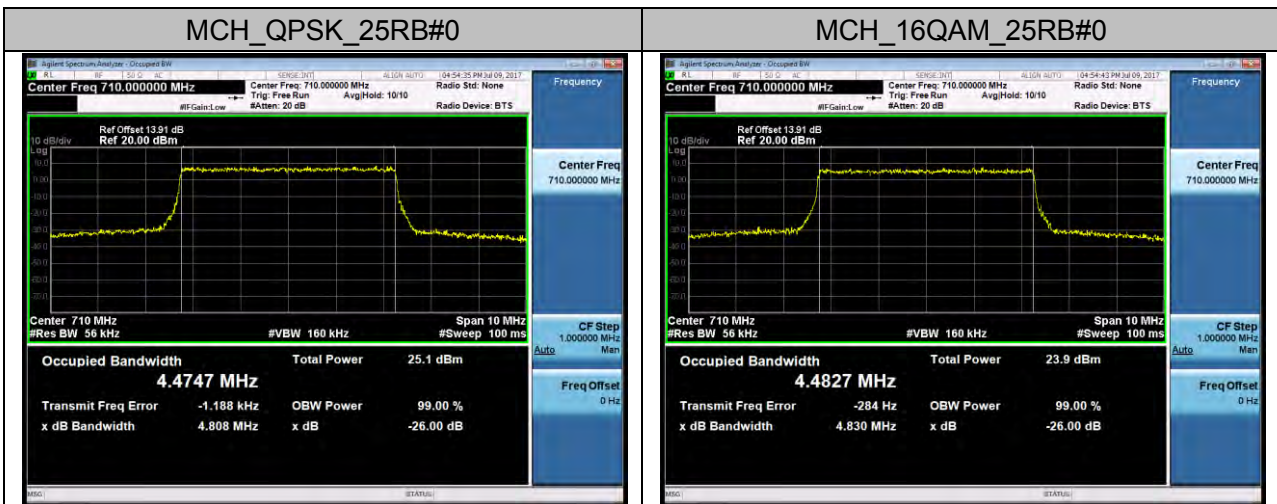

Channel Bandwidth: 5 MHz

Channel Bandwidth: 10 MHz

Channel Bandwidth: 15 MHz

Channel Bandwidth: 20 MHz

LTE Band 5 Channel Bandwidth: 1.4 MHz

Channel Bandwidth: 3 MHz

Channel Bandwidth: 5 MHz

Channel Bandwidth: 10 MHz

LTE Band 7
Channel Bandwidth: 5 MHz

Channel Bandwidth: 15 MHz

Channel Bandwidth: 20 MHz

LTE Band 17 Channel Bandwidth: 5 MHz

Channel Bandwidth: 10 MHz

APPENDIX C

TEST PLOTS FOR BAND EDGES

LTE BAND 2 Channel Bandwidth: 1.4 MHz

Channel Bandwidth: 3 MHz

Channel Bandwidth: 5 MHz

Channel Bandwidth: 10 MHz

Channel Bandwidth: 15 MHz

Channel Bandwidth: 20 MHz

LTE BAND 4 Channel Bandwidth: 1.4 MHz

Channel Bandwidth: 3 MHz

Channel Bandwidth: 5 MHz

Channel Bandwidth: 10 MHz

Channel Bandwidth: 15 MHz

Channel Bandwidth: 20 MHz

LTE BAND 5 Channel Bandwidth: 1.4 MHz

Channel Bandwidth: 3 MHz

Channel Bandwidth: 5 MHz

Channel Bandwidth: 10 MHz

LTE BAND 7 Channel Bandwidth: 5 MHz