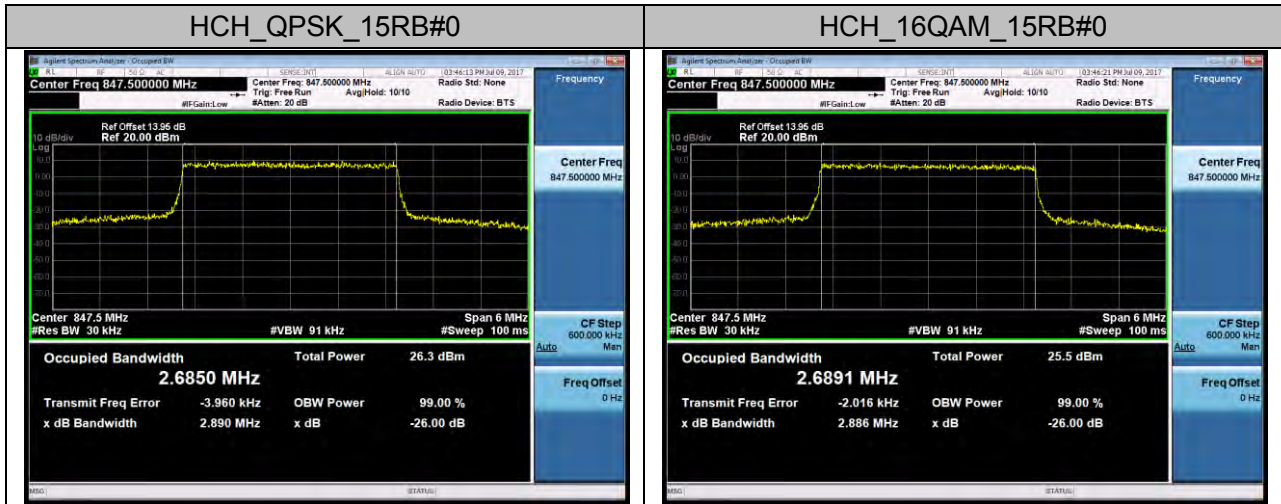

Channel Bandwidth: 5 MHz

Channel Bandwidth: 10 MHz

Channel Bandwidth: 15 MHz

Channel Bandwidth: 20 MHz

LTE Band 5 Channel Bandwidth: 1.4 MHz

Channel Bandwidth: 3 MHz

Channel Bandwidth: 5 MHz

Channel Bandwidth: 10 MHz

LTE Band 7
Channel Bandwidth: 5 MHz

Channel Bandwidth: 15 MHz

Channel Bandwidth: 20 MHz

LTE Band 17 Channel Bandwidth: 5 MHz

Channel Bandwidth: 10 MHz

APPENDIX C

TEST PLOTS FOR BAND EDGES

LTE BAND 2 Channel Bandwidth: 1.4 MHz

Channel Bandwidth: 3 MHz

Channel Bandwidth: 5 MHz

Channel Bandwidth: 10 MHz

Channel Bandwidth: 15 MHz

Channel Bandwidth: 20 MHz

LTE BAND 4 Channel Bandwidth: 1.4 MHz

Channel Bandwidth: 3 MHz

Channel Bandwidth: 5 MHz