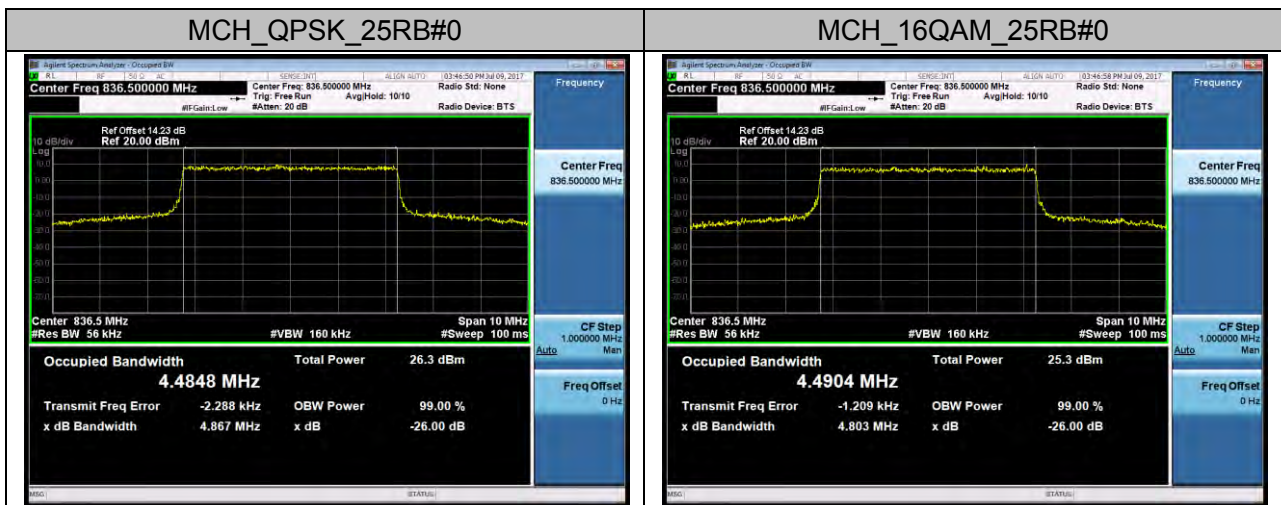

Channel Bandwidth: 5 MHz

Channel Bandwidth: 10 MHz

Channel Bandwidth: 15 MHz

Channel Bandwidth: 20 MHz

LTE Band 5 Channel Bandwidth: 1.4 MHz

Channel Bandwidth: 3 MHz

Channel Bandwidth: 5 MHz

Channel Bandwidth: 10 MHz

LTE Band 7
Channel Bandwidth: 5 MHz

Channel Bandwidth: 15 MHz

Channel Bandwidth: 20 MHz

LTE Band 17 Channel Bandwidth: 5 MHz

Channel Bandwidth: 10 MHz

APPENDIX C

TEST PLOTS FOR BAND EDGES

LTE BAND 2 Channel Bandwidth: 1.4 MHz

Channel Bandwidth: 3 MHz

Channel Bandwidth: 5 MHz

Channel Bandwidth: 10 MHz

Channel Bandwidth: 15 MHz

Channel Bandwidth: 20 MHz

LTE BAND 4 Channel Bandwidth: 1.4 MHz

Channel Bandwidth: 3 MHz

Channel Bandwidth: 5 MHz