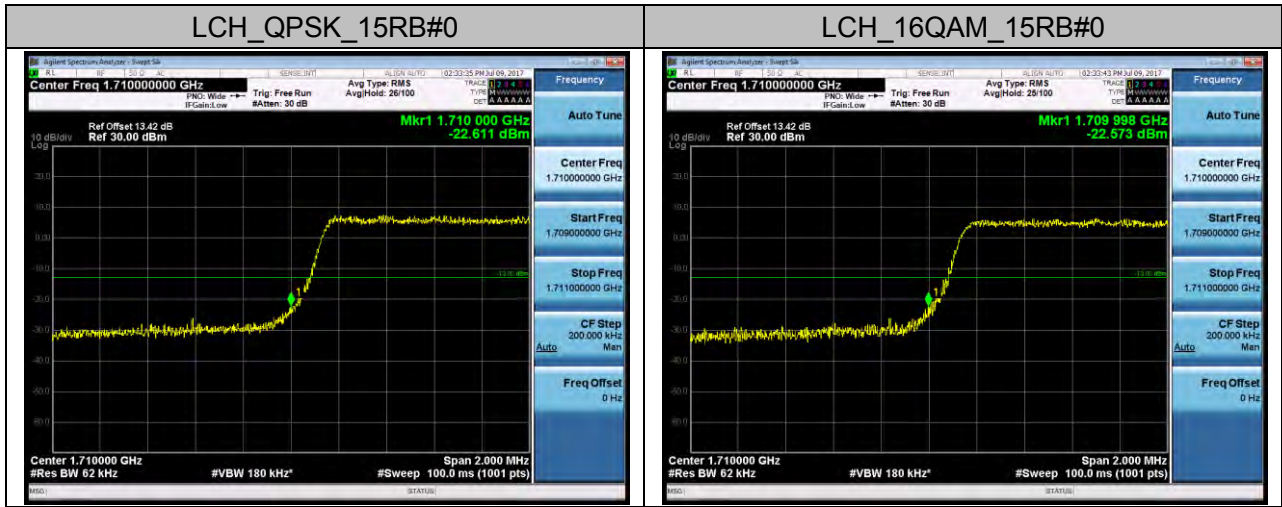

LTE Band 7
Channel Bandwidth: 5 MHz

Channel Bandwidth: 15 MHz

Channel Bandwidth: 20 MHz

LTE Band 17 Channel Bandwidth: 5 MHz

Channel Bandwidth: 10 MHz

APPENDIX C

TEST PLOTS FOR BAND EDGES

LTE BAND 2 Channel Bandwidth: 1.4 MHz

Channel Bandwidth: 3 MHz

Channel Bandwidth: 5 MHz

Channel Bandwidth: 10 MHz

Channel Bandwidth: 15 MHz

Channel Bandwidth: 20 MHz

LTE BAND 4 Channel Bandwidth: 1.4 MHz

Channel Bandwidth: 3 MHz

Channel Bandwidth: 5 MHz

Channel Bandwidth: 10 MHz

Channel Bandwidth: 15 MHz

Channel Bandwidth: 20 MHz

LTE BAND 5 Channel Bandwidth: 1.4 MHz

Channel Bandwidth: 3 MHz

Channel Bandwidth: 5 MHz

Channel Bandwidth: 10 MHz

LTE BAND 7 Channel Bandwidth: 5 MHz