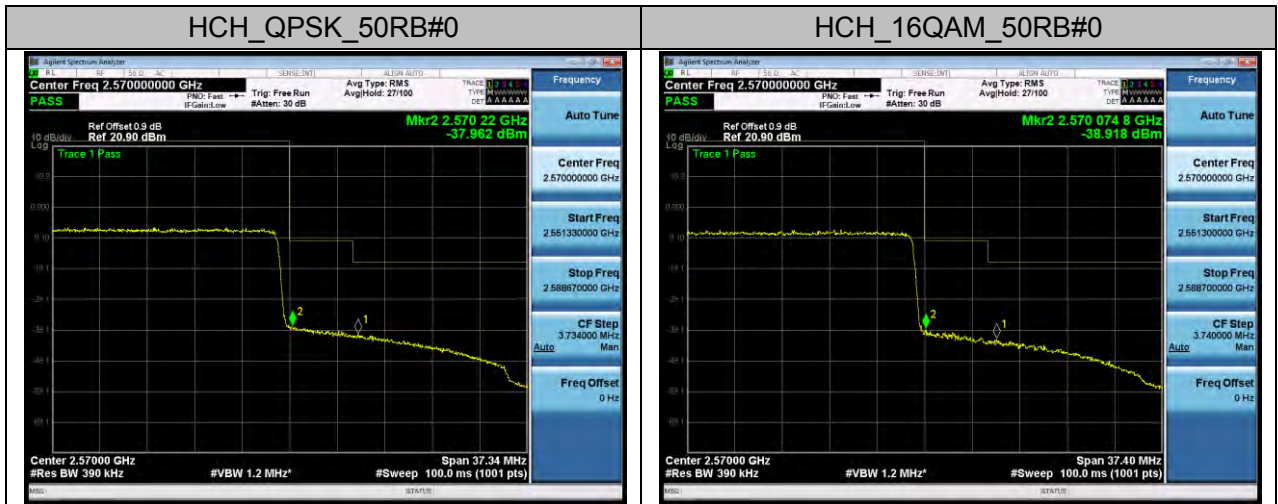

Channel Bandwidth: 10 MHz

Channel Bandwidth: 15 MHz

Channel Bandwidth: 20 MHz

LTE BAND 5 Channel Bandwidth: 1.4 MHz

Channel Bandwidth: 3 MHz

Channel Bandwidth: 5 MHz

Channel Bandwidth: 10 MHz

LTE BAND 7 Channel Bandwidth: 5 MHz

Channel Bandwidth: 10 MHz

Channel Bandwidth: 15 MHz

Channel Bandwidth: 20 MHz

LTE BAND 17 Channel Bandwidth: 5 MHz

Channel Bandwidth: 10 MHz

APPENDIX D PHOTOGRAPHS OF TEST SETUP CONDUCTED EMISSION

RADIATED SPURIOUS EMISSION