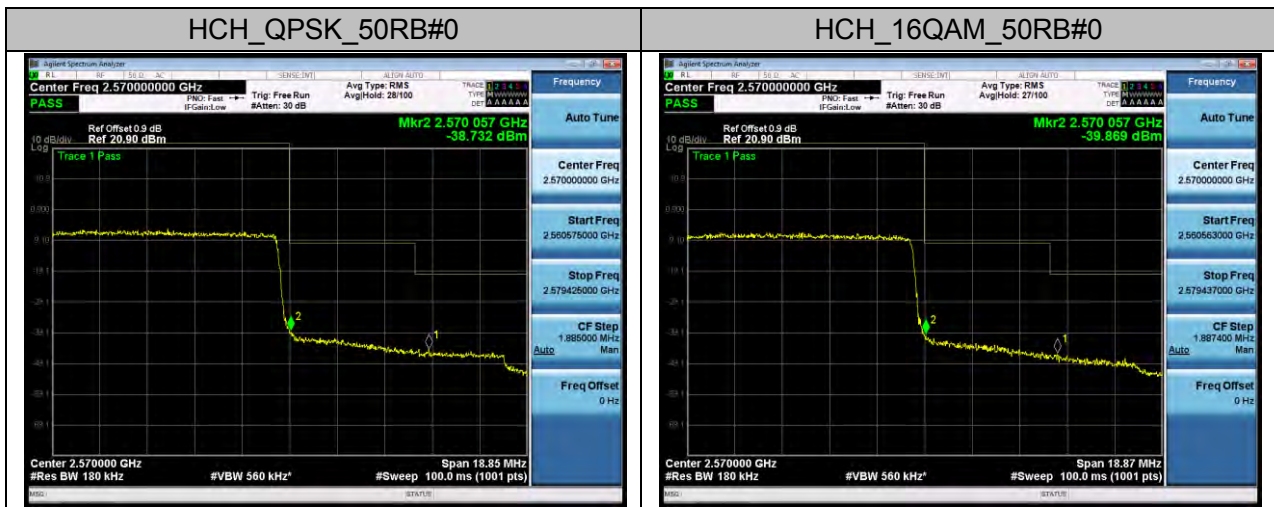

Channel Bandwidth: 3 MHz

Channel Bandwidth: 5 MHz

Channel Bandwidth: 10 MHz

Channel Bandwidth: 15 MHz

Channel Bandwidth: 20 MHz

LTE BAND 4 Channel Bandwidth: 1.4 MHz

Channel Bandwidth: 3 MHz

Channel Bandwidth: 5 MHz

Channel Bandwidth: 10 MHz

Channel Bandwidth: 15 MHz

Channel Bandwidth: 20 MHz

LTE BAND 5 Channel Bandwidth: 1.4 MHz

Channel Bandwidth: 3 MHz

Channel Bandwidth: 5 MHz

Channel Bandwidth: 10 MHz

LTE BAND 7 Channel Bandwidth: 5 MHz

Channel Bandwidth: 10 MHz

Channel Bandwidth: 15 MHz

Channel Bandwidth: 20 MHz

LTE BAND 17 Channel Bandwidth: 5 MHz

Channel Bandwidth: 10 MHz

APPENDIX D PHOTOGRAPHS OF TEST SETUP CONDUCTED EMISSION

RADIATED SPURIOUS EMISSION