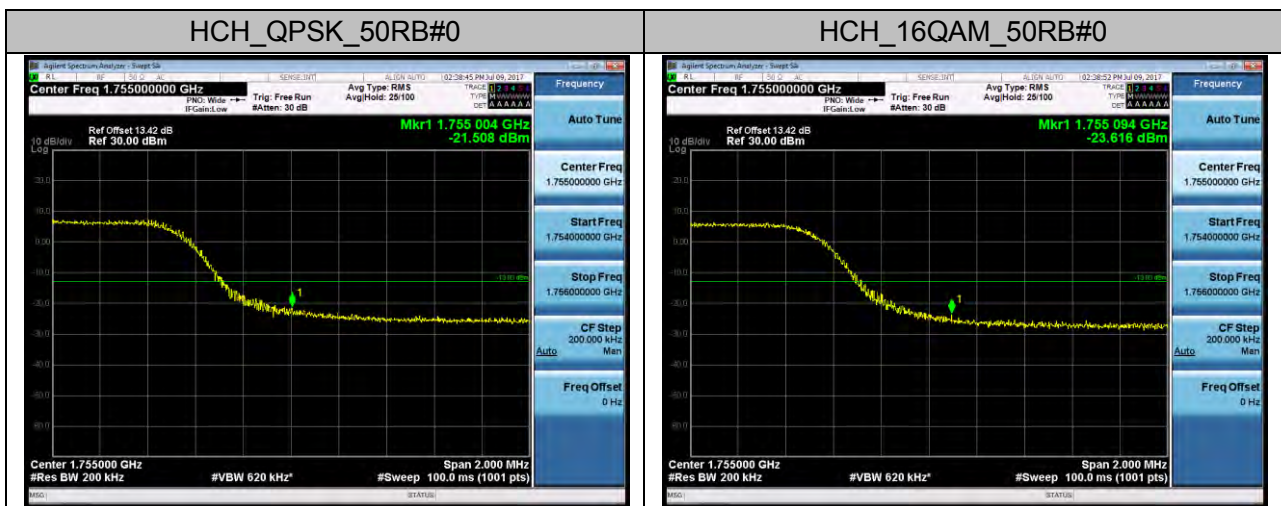

LTE Band 7
Channel Bandwidth: 5 MHz

Channel Bandwidth: 15 MHz

Channel Bandwidth: 20 MHz

LTE Band 17 Channel Bandwidth: 5 MHz

Channel Bandwidth: 10 MHz

APPENDIX C

TEST PLOTS FOR BAND EDGES

LTE BAND 2 Channel Bandwidth: 1.4 MHz

Channel Bandwidth: 3 MHz

Channel Bandwidth: 5 MHz

Channel Bandwidth: 10 MHz

Channel Bandwidth: 15 MHz

Channel Bandwidth: 20 MHz

LTE BAND 4 Channel Bandwidth: 1.4 MHz

Channel Bandwidth: 3 MHz

Channel Bandwidth: 5 MHz

Channel Bandwidth: 10 MHz

Channel Bandwidth: 15 MHz

Channel Bandwidth: 20 MHz

LTE BAND 5 Channel Bandwidth: 1.4 MHz

Channel Bandwidth: 3 MHz

Channel Bandwidth: 5 MHz

Channel Bandwidth: 10 MHz

LTE BAND 7 Channel Bandwidth: 5 MHz

Channel Bandwidth: 10 MHz

Channel Bandwidth: 15 MHz

Channel Bandwidth: 20 MHz

LTE BAND 17 Channel Bandwidth: 5 MHz

Channel Bandwidth: 10 MHz

APPENDIX D PHOTOGRAPHS OF TEST SETUP CONDUCTED EMISSION

RADIATED SPURIOUS EMISSION