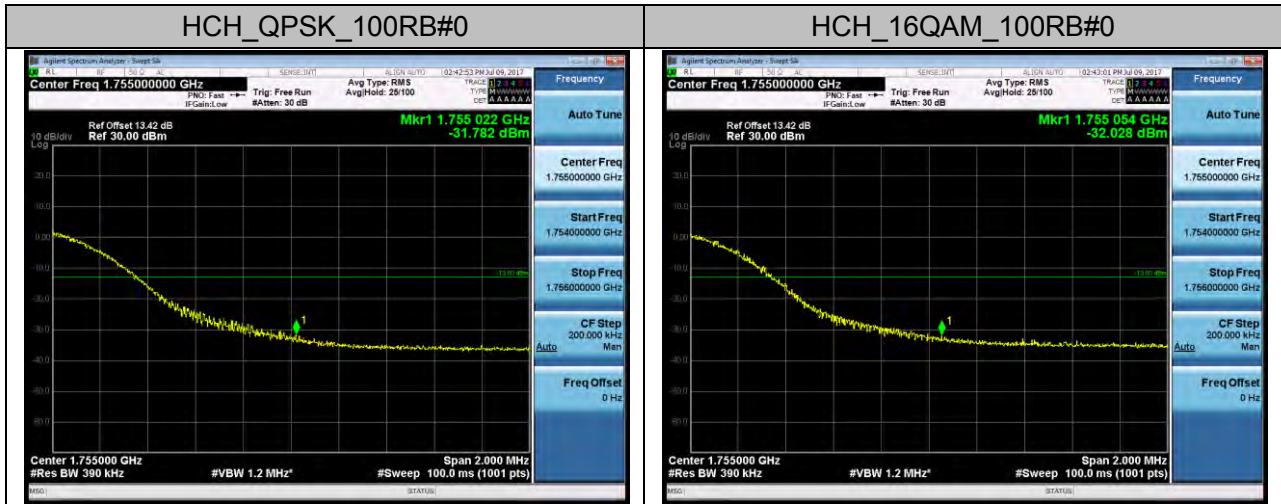

Channel Bandwidth: 3 MHz

Channel Bandwidth: 5 MHz

Channel Bandwidth: 10 MHz

Channel Bandwidth: 15 MHz

Channel Bandwidth: 20 MHz

LTE BAND 4 Channel Bandwidth: 1.4 MHz

Channel Bandwidth: 3 MHz

Channel Bandwidth: 5 MHz

Channel Bandwidth: 10 MHz

Channel Bandwidth: 15 MHz

Channel Bandwidth: 20 MHz

LTE BAND 5 Channel Bandwidth: 1.4 MHz

Channel Bandwidth: 3 MHz

Channel Bandwidth: 5 MHz

Channel Bandwidth: 10 MHz

LTE BAND 7 Channel Bandwidth: 5 MHz

Channel Bandwidth: 10 MHz

Channel Bandwidth: 15 MHz

Channel Bandwidth: 20 MHz

LTE BAND 17 Channel Bandwidth: 5 MHz

Channel Bandwidth: 10 MHz

APPENDIX D PHOTOGRAPHS OF TEST SETUP CONDUCTED EMISSION

RADIATED SPURIOUS EMISSION