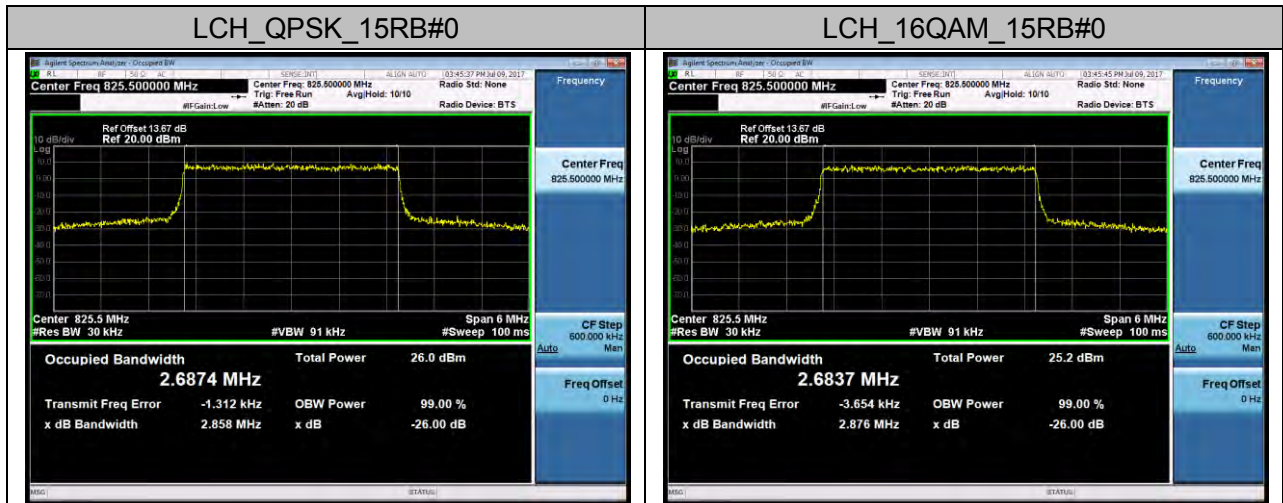

Channel Bandwidth: 5 MHz

Channel Bandwidth: 10 MHz

Channel Bandwidth: 15 MHz

Channel Bandwidth: 20 MHz

LTE Band 5 Channel Bandwidth: 1.4 MHz

Channel Bandwidth: 3 MHz

Channel Bandwidth: 5 MHz

Channel Bandwidth: 10 MHz

LTE Band 7
Channel Bandwidth: 5 MHz

Channel Bandwidth: 15 MHz

Channel Bandwidth: 20 MHz

LTE Band 17 Channel Bandwidth: 5 MHz

Channel Bandwidth: 10 MHz

APPENDIX C

TEST PLOTS FOR BAND EDGES

LTE BAND 2 Channel Bandwidth: 1.4 MHz

Channel Bandwidth: 3 MHz

Channel Bandwidth: 5 MHz

Channel Bandwidth: 10 MHz

Channel Bandwidth: 15 MHz

Channel Bandwidth: 20 MHz

LTE BAND 4 Channel Bandwidth: 1.4 MHz

Channel Bandwidth: 3 MHz

Channel Bandwidth: 5 MHz