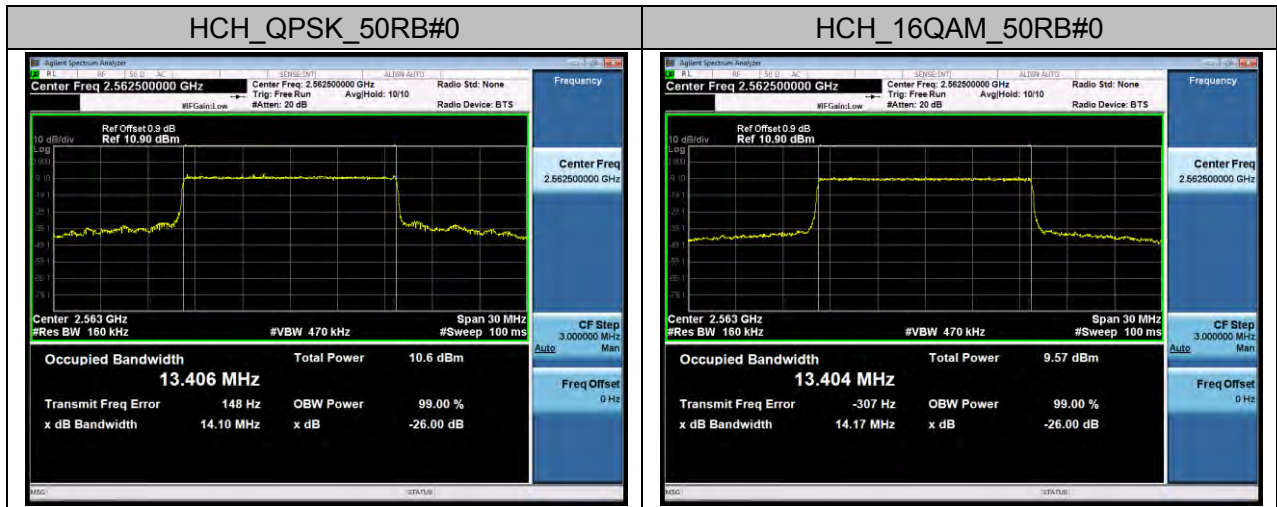

Channel Bandwidth: 5 MHz

Channel Bandwidth: 10 MHz

Channel Bandwidth: 15 MHz

Channel Bandwidth: 20 MHz

LTE Band 5 Channel Bandwidth: 1.4 MHz

Channel Bandwidth: 3 MHz

Channel Bandwidth: 5 MHz

Channel Bandwidth: 10 MHz

LTE Band 7
Channel Bandwidth: 5 MHz

Channel Bandwidth: 15 MHz

Channel Bandwidth: 20 MHz

LTE Band 17 Channel Bandwidth: 5 MHz

Channel Bandwidth: 10 MHz

APPENDIX C

TEST PLOTS FOR BAND EDGES

LTE BAND 2 Channel Bandwidth: 1.4 MHz

Channel Bandwidth: 3 MHz

Channel Bandwidth: 5 MHz

Channel Bandwidth: 10 MHz

Channel Bandwidth: 15 MHz

Channel Bandwidth: 20 MHz

LTE BAND 4 Channel Bandwidth: 1.4 MHz

Channel Bandwidth: 3 MHz

Channel Bandwidth: 5 MHz