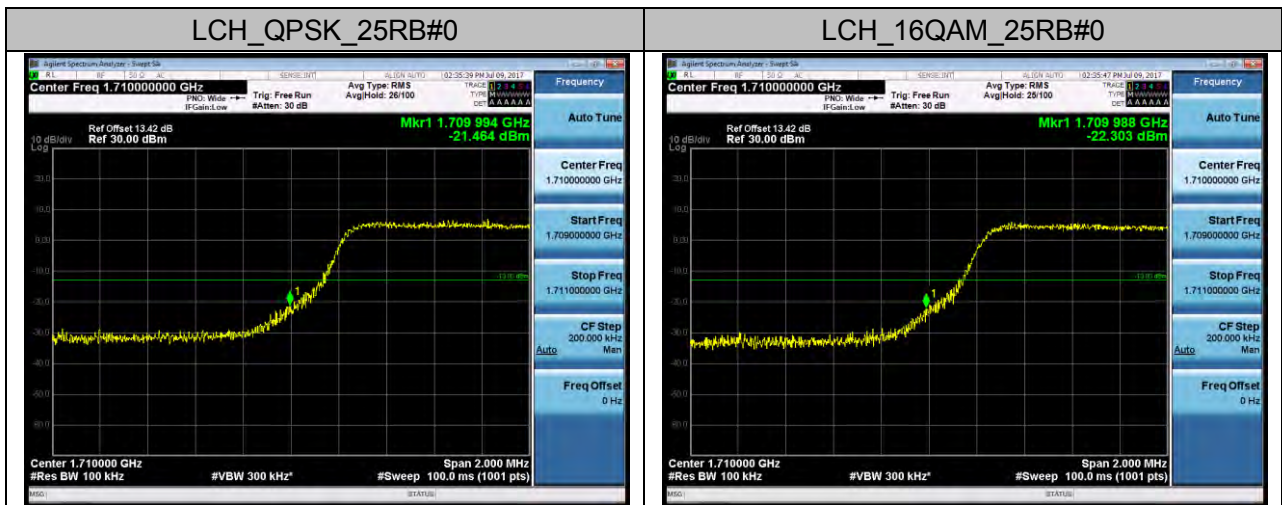

LTE Band 7
Channel Bandwidth: 5 MHz

Channel Bandwidth: 15 MHz

Channel Bandwidth: 20 MHz

LTE Band 17 Channel Bandwidth: 5 MHz

Channel Bandwidth: 10 MHz

APPENDIX C

TEST PLOTS FOR BAND EDGES

LTE BAND 2 Channel Bandwidth: 1.4 MHz

Channel Bandwidth: 3 MHz

Channel Bandwidth: 5 MHz

Channel Bandwidth: 10 MHz

Channel Bandwidth: 15 MHz

Channel Bandwidth: 20 MHz

LTE BAND 4 Channel Bandwidth: 1.4 MHz

Channel Bandwidth: 3 MHz

Channel Bandwidth: 5 MHz

Channel Bandwidth: 10 MHz

Channel Bandwidth: 15 MHz

Channel Bandwidth: 20 MHz

LTE BAND 5 Channel Bandwidth: 1.4 MHz

Channel Bandwidth: 3 MHz

Channel Bandwidth: 5 MHz

Channel Bandwidth: 10 MHz

LTE BAND 7 Channel Bandwidth: 5 MHz