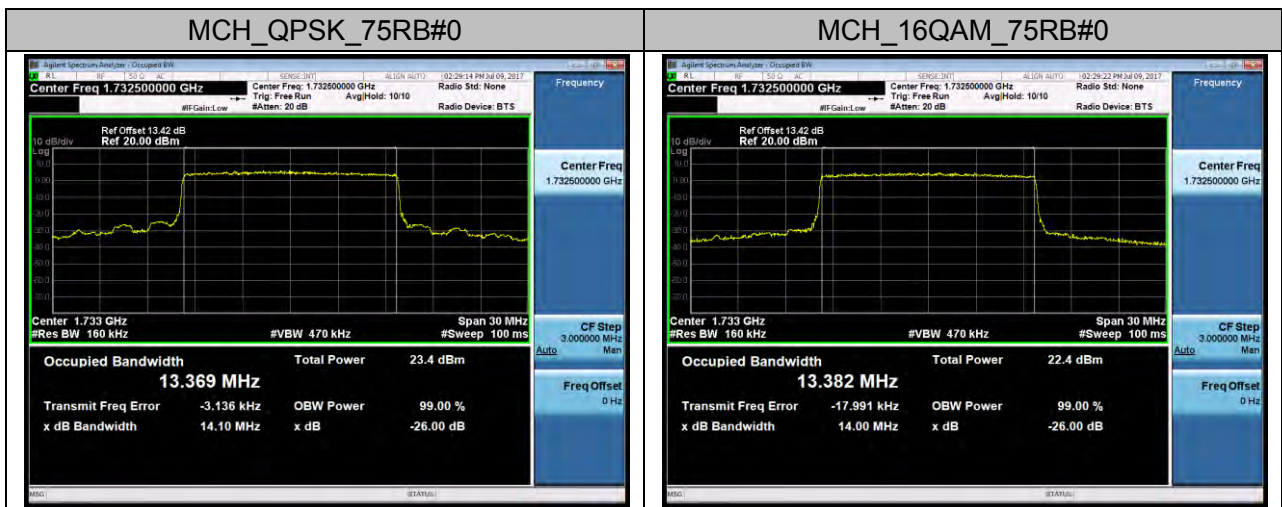

Channel Bandwidth: 5 MHz

Channel Bandwidth: 10 MHz

Channel Bandwidth: 15 MHz

Channel Bandwidth: 20 MHz

LTE Band 5 Channel Bandwidth: 1.4 MHz

Channel Bandwidth: 3 MHz

Channel Bandwidth: 5 MHz

Channel Bandwidth: 10 MHz

LTE Band 7
Channel Bandwidth: 5 MHz

Channel Bandwidth: 15 MHz

Channel Bandwidth: 20 MHz

LTE Band 17 Channel Bandwidth: 5 MHz

Channel Bandwidth: 10 MHz

APPENDIX C

TEST PLOTS FOR BAND EDGES

LTE BAND 2 Channel Bandwidth: 1.4 MHz

Channel Bandwidth: 3 MHz

Channel Bandwidth: 5 MHz

Channel Bandwidth: 10 MHz

Channel Bandwidth: 15 MHz

Channel Bandwidth: 20 MHz

LTE BAND 4 Channel Bandwidth: 1.4 MHz

Channel Bandwidth: 3 MHz

Channel Bandwidth: 5 MHz