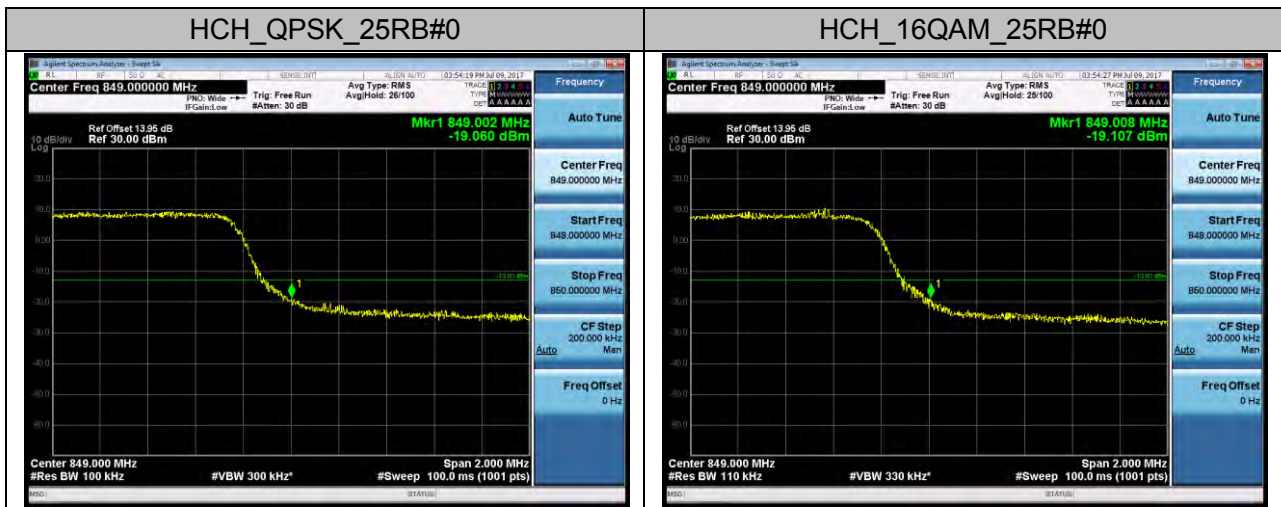

LTE Band 7
Channel Bandwidth: 5 MHz

Channel Bandwidth: 15 MHz

Channel Bandwidth: 20 MHz

LTE Band 17 Channel Bandwidth: 5 MHz

Channel Bandwidth: 10 MHz

APPENDIX C

TEST PLOTS FOR BAND EDGES

LTE BAND 2 Channel Bandwidth: 1.4 MHz

Channel Bandwidth: 3 MHz

Channel Bandwidth: 5 MHz

Channel Bandwidth: 10 MHz

Channel Bandwidth: 15 MHz

Channel Bandwidth: 20 MHz

LTE BAND 4 Channel Bandwidth: 1.4 MHz

Channel Bandwidth: 3 MHz

Channel Bandwidth: 5 MHz

Channel Bandwidth: 10 MHz

Channel Bandwidth: 15 MHz

Channel Bandwidth: 20 MHz

LTE BAND 5 Channel Bandwidth: 1.4 MHz

Channel Bandwidth: 3 MHz

Channel Bandwidth: 5 MHz

Channel Bandwidth: 10 MHz

LTE BAND 7 Channel Bandwidth: 5 MHz

Channel Bandwidth: 10 MHz

Channel Bandwidth: 15 MHz

Channel Bandwidth: 20 MHz

LTE BAND 17 Channel Bandwidth: 5 MHz

Channel Bandwidth: 10 MHz

APPENDIX D PHOTOGRAPHS OF TEST SETUP CONDUCTED EMISSION

RADIATED SPURIOUS EMISSION