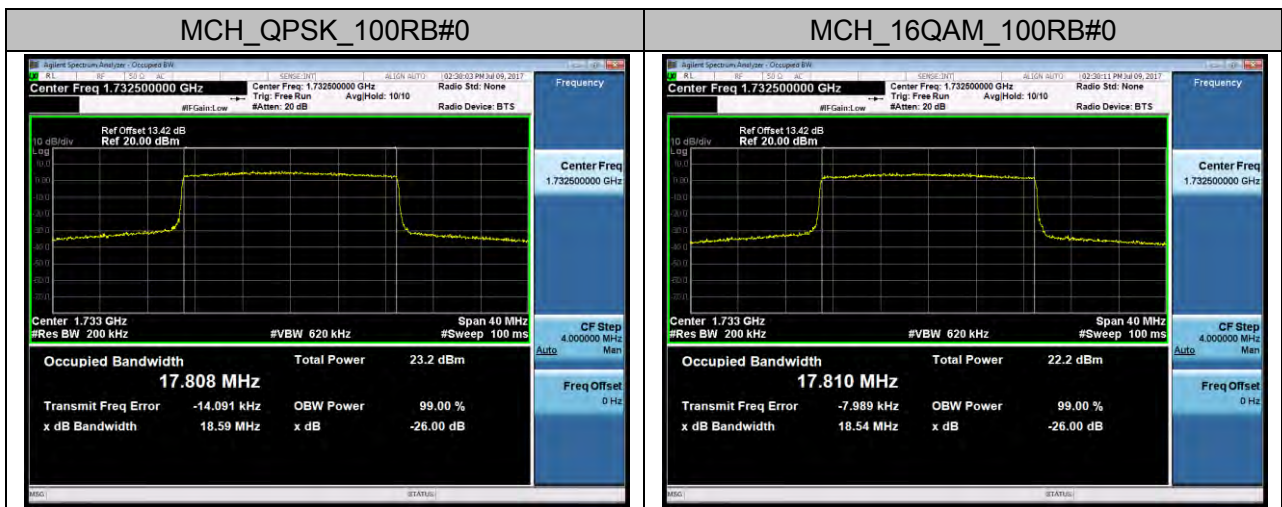

Channel Bandwidth: 5 MHz

Channel Bandwidth: 10 MHz

Channel Bandwidth: 15 MHz

Channel Bandwidth: 20 MHz

LTE Band 5 Channel Bandwidth: 1.4 MHz

Channel Bandwidth: 3 MHz

Channel Bandwidth: 5 MHz

Channel Bandwidth: 10 MHz

LTE Band 7
Channel Bandwidth: 5 MHz

Channel Bandwidth: 15 MHz

Channel Bandwidth: 20 MHz

LTE Band 17 Channel Bandwidth: 5 MHz

Channel Bandwidth: 10 MHz

APPENDIX C

TEST PLOTS FOR BAND EDGES

LTE BAND 2 Channel Bandwidth: 1.4 MHz

Channel Bandwidth: 3 MHz

Channel Bandwidth: 5 MHz

Channel Bandwidth: 10 MHz

Channel Bandwidth: 15 MHz

Channel Bandwidth: 20 MHz

LTE BAND 4 Channel Bandwidth: 1.4 MHz

Channel Bandwidth: 3 MHz

Channel Bandwidth: 5 MHz