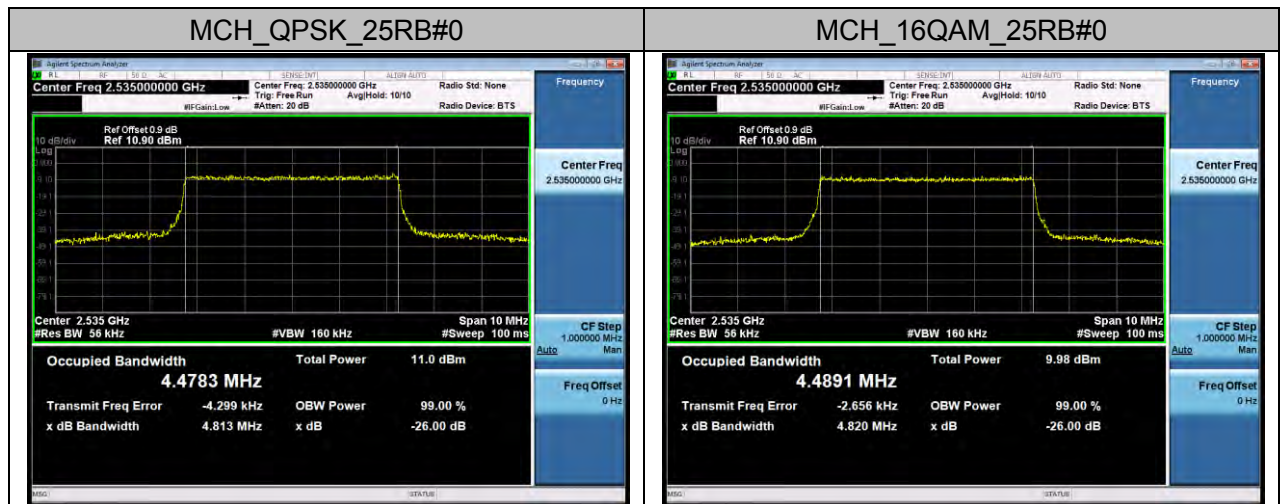

Channel Bandwidth: 5 MHz

Channel Bandwidth: 10 MHz

Channel Bandwidth: 15 MHz

Channel Bandwidth: 20 MHz

LTE Band 5 Channel Bandwidth: 1.4 MHz

Channel Bandwidth: 3 MHz

Channel Bandwidth: 5 MHz

Channel Bandwidth: 10 MHz

LTE Band 7
Channel Bandwidth: 5 MHz

Channel Bandwidth: 15 MHz

Channel Bandwidth: 20 MHz

LTE Band 17 Channel Bandwidth: 5 MHz

Channel Bandwidth: 10 MHz

APPENDIX C

TEST PLOTS FOR BAND EDGES

LTE BAND 2 Channel Bandwidth: 1.4 MHz

Channel Bandwidth: 3 MHz

Channel Bandwidth: 5 MHz

Channel Bandwidth: 10 MHz

Channel Bandwidth: 15 MHz

Channel Bandwidth: 20 MHz

LTE BAND 4 Channel Bandwidth: 1.4 MHz

Channel Bandwidth: 3 MHz

Channel Bandwidth: 5 MHz