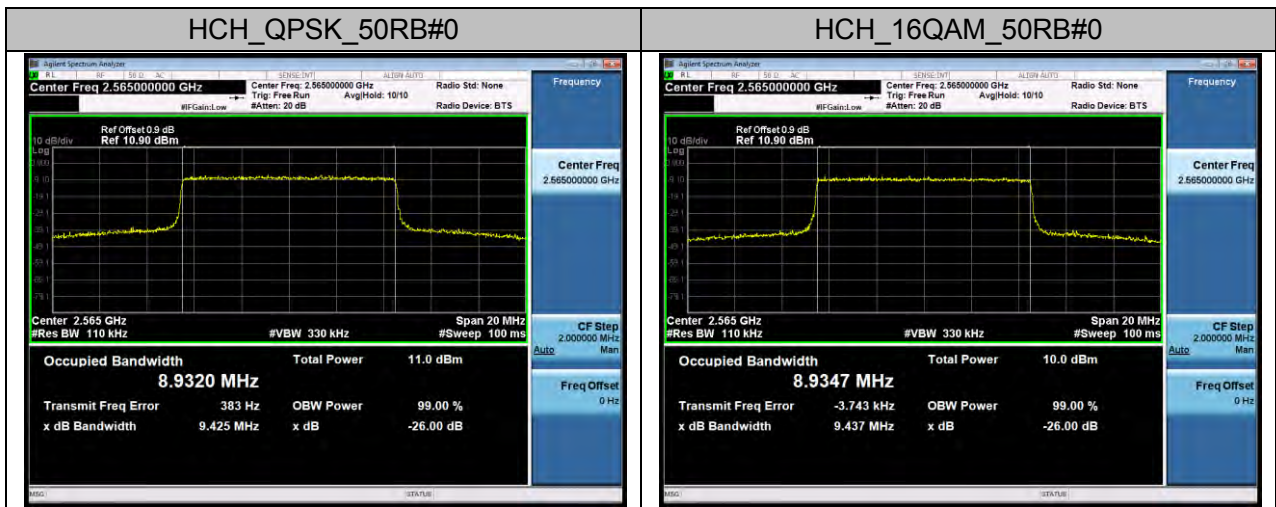

Channel Bandwidth: 5 MHz

Channel Bandwidth: 10 MHz

Channel Bandwidth: 15 MHz

Channel Bandwidth: 20 MHz

LTE Band 5 Channel Bandwidth: 1.4 MHz

Channel Bandwidth: 3 MHz

Channel Bandwidth: 5 MHz

Channel Bandwidth: 10 MHz

LTE Band 7
Channel Bandwidth: 5 MHz

Channel Bandwidth: 15 MHz

Channel Bandwidth: 20 MHz

LTE Band 17 Channel Bandwidth: 5 MHz

Channel Bandwidth: 10 MHz

APPENDIX C

TEST PLOTS FOR BAND EDGES

LTE BAND 2 Channel Bandwidth: 1.4 MHz

Channel Bandwidth: 3 MHz

Channel Bandwidth: 5 MHz

Channel Bandwidth: 10 MHz

Channel Bandwidth: 15 MHz

Channel Bandwidth: 20 MHz

LTE BAND 4 Channel Bandwidth: 1.4 MHz

Channel Bandwidth: 3 MHz

Channel Bandwidth: 5 MHz