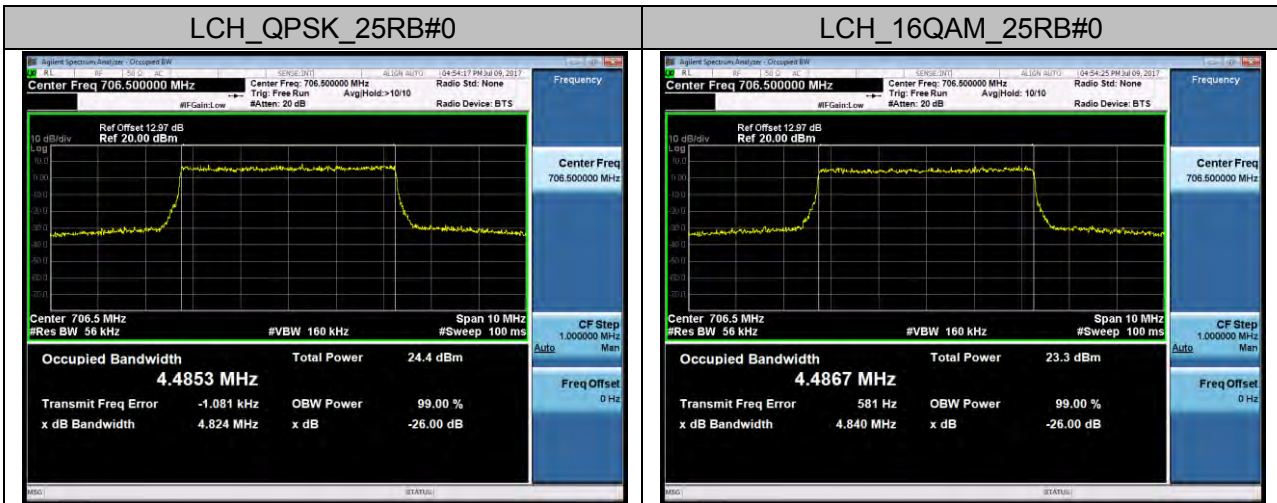

Channel Bandwidth: 5 MHz

Channel Bandwidth: 10 MHz

Channel Bandwidth: 15 MHz

Channel Bandwidth: 20 MHz

LTE Band 5 Channel Bandwidth: 1.4 MHz

Channel Bandwidth: 3 MHz

Channel Bandwidth: 5 MHz

Channel Bandwidth: 10 MHz

LTE Band 7
Channel Bandwidth: 5 MHz

Channel Bandwidth: 15 MHz

Channel Bandwidth: 20 MHz

LTE Band 17 Channel Bandwidth: 5 MHz

Channel Bandwidth: 10 MHz

APPENDIX C

TEST PLOTS FOR BAND EDGES

LTE BAND 2 Channel Bandwidth: 1.4 MHz

Channel Bandwidth: 3 MHz

Channel Bandwidth: 5 MHz

Channel Bandwidth: 10 MHz

Channel Bandwidth: 15 MHz

Channel Bandwidth: 20 MHz

LTE BAND 4 Channel Bandwidth: 1.4 MHz

Channel Bandwidth: 3 MHz

Channel Bandwidth: 5 MHz

Channel Bandwidth: 10 MHz

Channel Bandwidth: 15 MHz

Channel Bandwidth: 20 MHz

LTE BAND 5 Channel Bandwidth: 1.4 MHz

Channel Bandwidth: 3 MHz

Channel Bandwidth: 5 MHz

Channel Bandwidth: 10 MHz

LTE BAND 7 Channel Bandwidth: 5 MHz