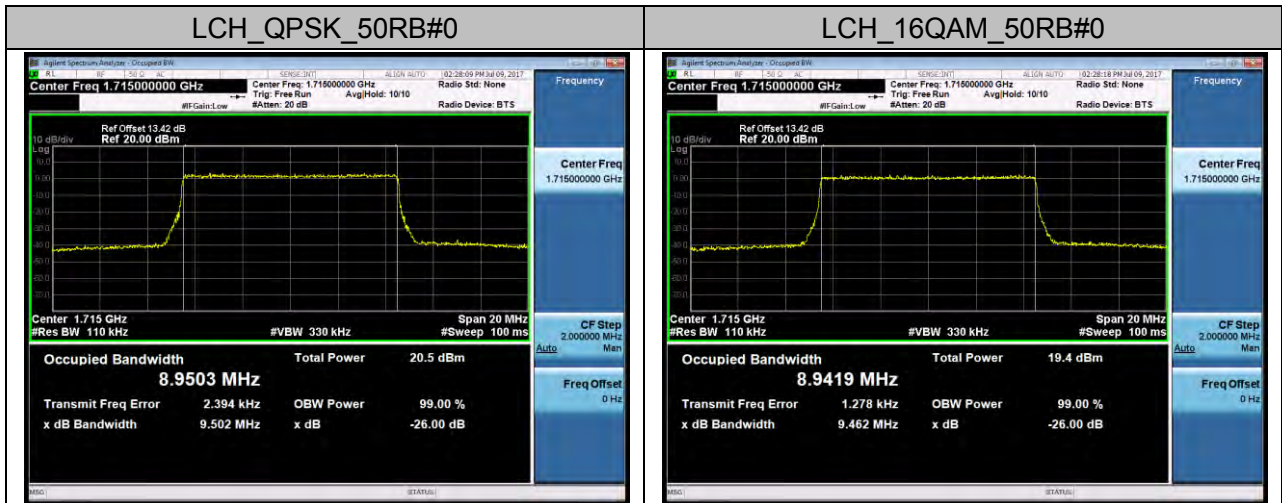

Channel Bandwidth: 5 MHz

Channel Bandwidth: 10 MHz

Channel Bandwidth: 15 MHz

Channel Bandwidth: 20 MHz

LTE Band 5 Channel Bandwidth: 1.4 MHz

Channel Bandwidth: 3 MHz

Channel Bandwidth: 5 MHz

Channel Bandwidth: 10 MHz

LTE Band 7
Channel Bandwidth: 5 MHz

Channel Bandwidth: 15 MHz

Channel Bandwidth: 20 MHz

LTE Band 17 Channel Bandwidth: 5 MHz

Channel Bandwidth: 10 MHz

APPENDIX C

TEST PLOTS FOR BAND EDGES

LTE BAND 2 Channel Bandwidth: 1.4 MHz

Channel Bandwidth: 3 MHz

Channel Bandwidth: 5 MHz

Channel Bandwidth: 10 MHz

Channel Bandwidth: 15 MHz

Channel Bandwidth: 20 MHz

LTE BAND 4 Channel Bandwidth: 1.4 MHz

Channel Bandwidth: 3 MHz

Channel Bandwidth: 5 MHz