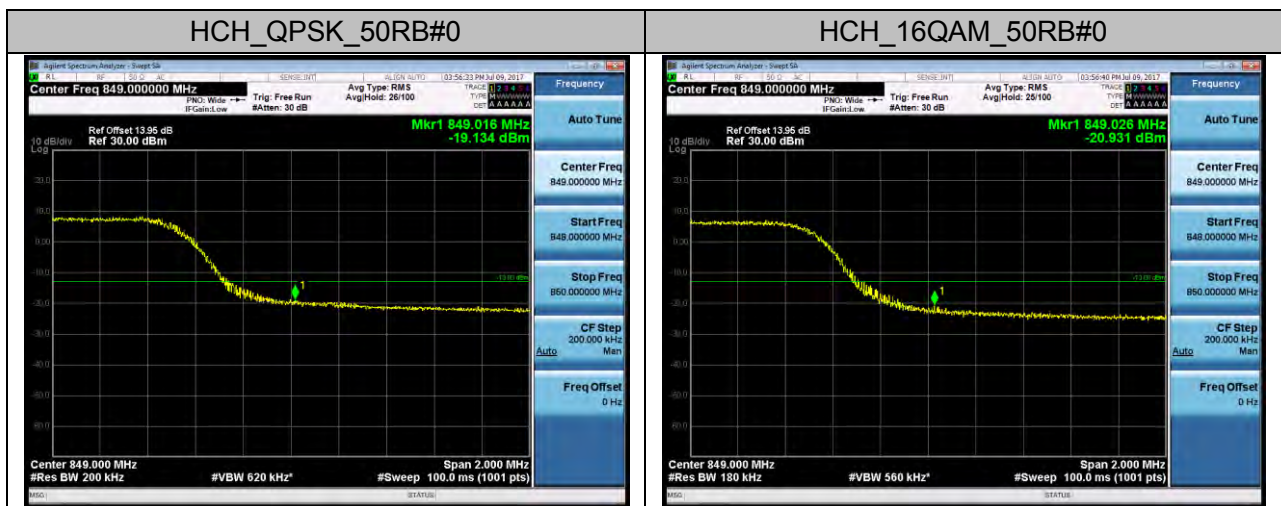

Channel Bandwidth: 3 MHz

Channel Bandwidth: 5 MHz

Channel Bandwidth: 10 MHz

Channel Bandwidth: 15 MHz

Channel Bandwidth: 20 MHz

LTE BAND 4 Channel Bandwidth: 1.4 MHz

Channel Bandwidth: 3 MHz

Channel Bandwidth: 5 MHz

Channel Bandwidth: 10 MHz

Channel Bandwidth: 15 MHz

Channel Bandwidth: 20 MHz

LTE BAND 5 Channel Bandwidth: 1.4 MHz

Channel Bandwidth: 3 MHz

Channel Bandwidth: 5 MHz

Channel Bandwidth: 10 MHz

LTE BAND 7 Channel Bandwidth: 5 MHz

Channel Bandwidth: 10 MHz

Channel Bandwidth: 15 MHz

Channel Bandwidth: 20 MHz

LTE BAND 17 Channel Bandwidth: 5 MHz

Channel Bandwidth: 10 MHz

APPENDIX D PHOTOGRAPHS OF TEST SETUP CONDUCTED EMISSION

RADIATED SPURIOUS EMISSION