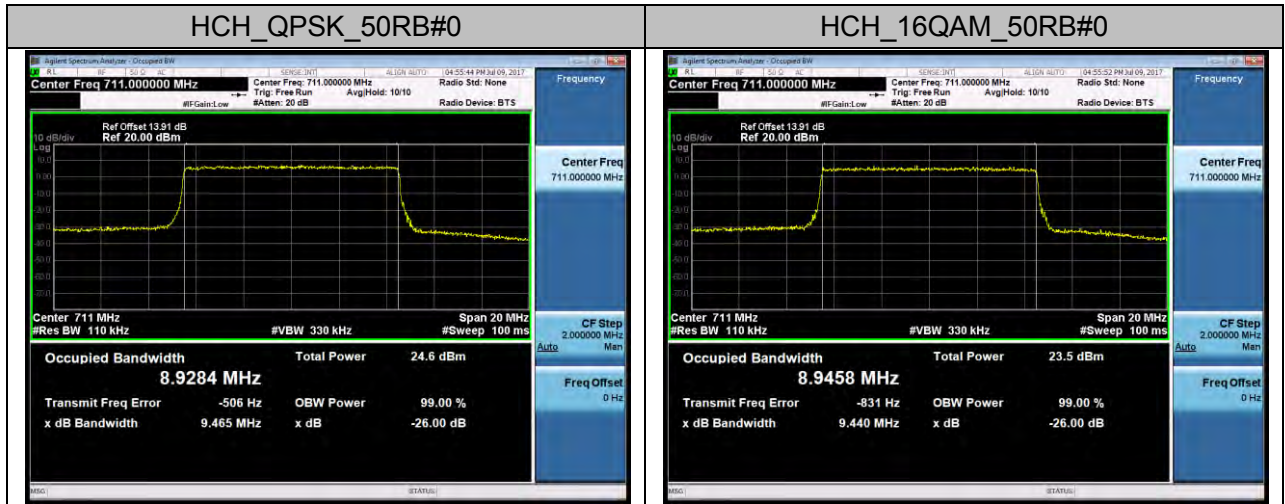

Channel Bandwidth: 5 MHz

Channel Bandwidth: 10 MHz

Channel Bandwidth: 15 MHz

Channel Bandwidth: 20 MHz

LTE Band 5 Channel Bandwidth: 1.4 MHz

Channel Bandwidth: 3 MHz

Channel Bandwidth: 5 MHz

Channel Bandwidth: 10 MHz

LTE Band 7
Channel Bandwidth: 5 MHz

Channel Bandwidth: 15 MHz

Channel Bandwidth: 20 MHz

LTE Band 17 Channel Bandwidth: 5 MHz

Channel Bandwidth: 10 MHz

APPENDIX C

TEST PLOTS FOR BAND EDGES

LTE BAND 2 Channel Bandwidth: 1.4 MHz

Channel Bandwidth: 3 MHz

Channel Bandwidth: 5 MHz

Channel Bandwidth: 10 MHz

Channel Bandwidth: 15 MHz

Channel Bandwidth: 20 MHz

LTE BAND 4 Channel Bandwidth: 1.4 MHz

Channel Bandwidth: 3 MHz

Channel Bandwidth: 5 MHz