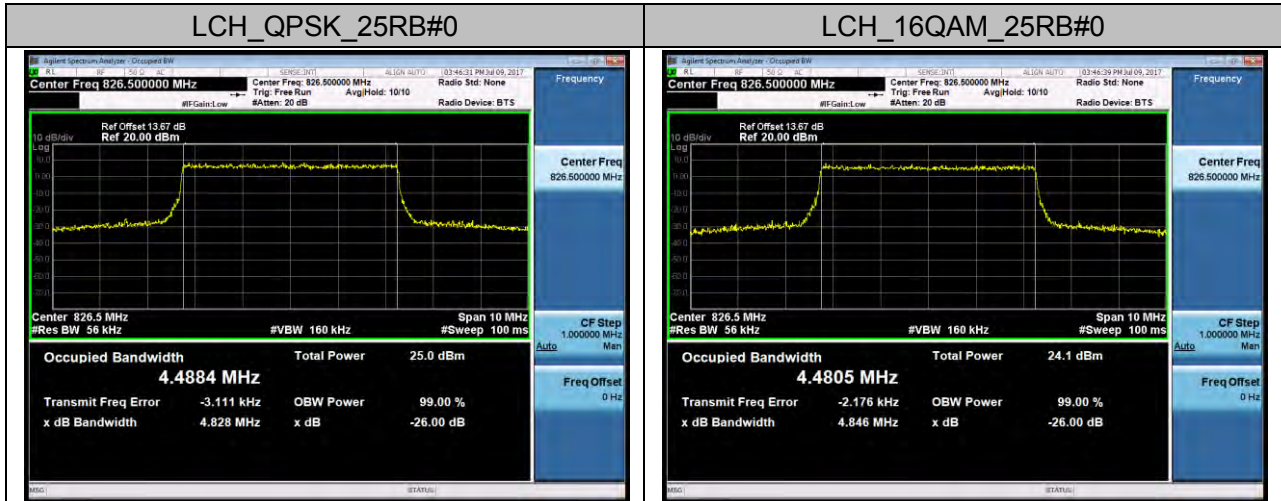

Channel Bandwidth: 5 MHz

Channel Bandwidth: 10 MHz

Channel Bandwidth: 15 MHz

Channel Bandwidth: 20 MHz

LTE Band 5 Channel Bandwidth: 1.4 MHz

Channel Bandwidth: 3 MHz

Channel Bandwidth: 5 MHz

Channel Bandwidth: 10 MHz

LTE Band 7
Channel Bandwidth: 5 MHz

Channel Bandwidth: 15 MHz

Channel Bandwidth: 20 MHz

LTE Band 17 Channel Bandwidth: 5 MHz

Channel Bandwidth: 10 MHz

APPENDIX C

TEST PLOTS FOR BAND EDGES

LTE BAND 2 Channel Bandwidth: 1.4 MHz

Channel Bandwidth: 3 MHz

Channel Bandwidth: 5 MHz

Channel Bandwidth: 10 MHz

Channel Bandwidth: 15 MHz

Channel Bandwidth: 20 MHz

LTE BAND 4 Channel Bandwidth: 1.4 MHz

Channel Bandwidth: 3 MHz

Channel Bandwidth: 5 MHz