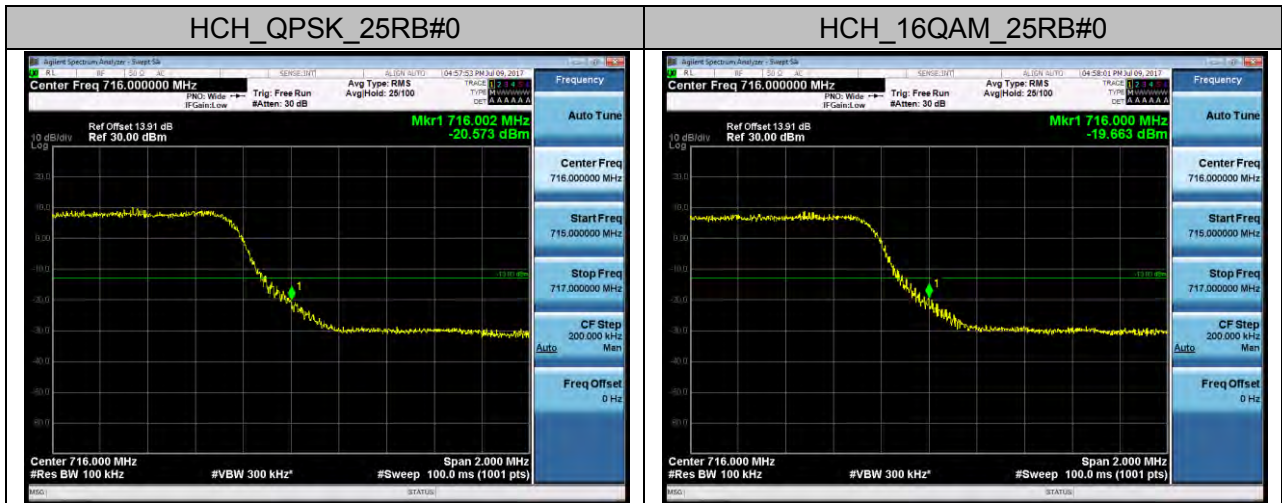

Channel Bandwidth: 10 MHz

Channel Bandwidth: 15 MHz

Channel Bandwidth: 20 MHz

LTE BAND 5 Channel Bandwidth: 1.4 MHz

Channel Bandwidth: 3 MHz

Channel Bandwidth: 5 MHz

Channel Bandwidth: 10 MHz

LTE BAND 7 Channel Bandwidth: 5 MHz

Channel Bandwidth: 10 MHz

Channel Bandwidth: 15 MHz

Channel Bandwidth: 20 MHz

LTE BAND 17 Channel Bandwidth: 5 MHz

Channel Bandwidth: 10 MHz

APPENDIX D PHOTOGRAPHS OF TEST SETUP CONDUCTED EMISSION

RADIATED SPURIOUS EMISSION