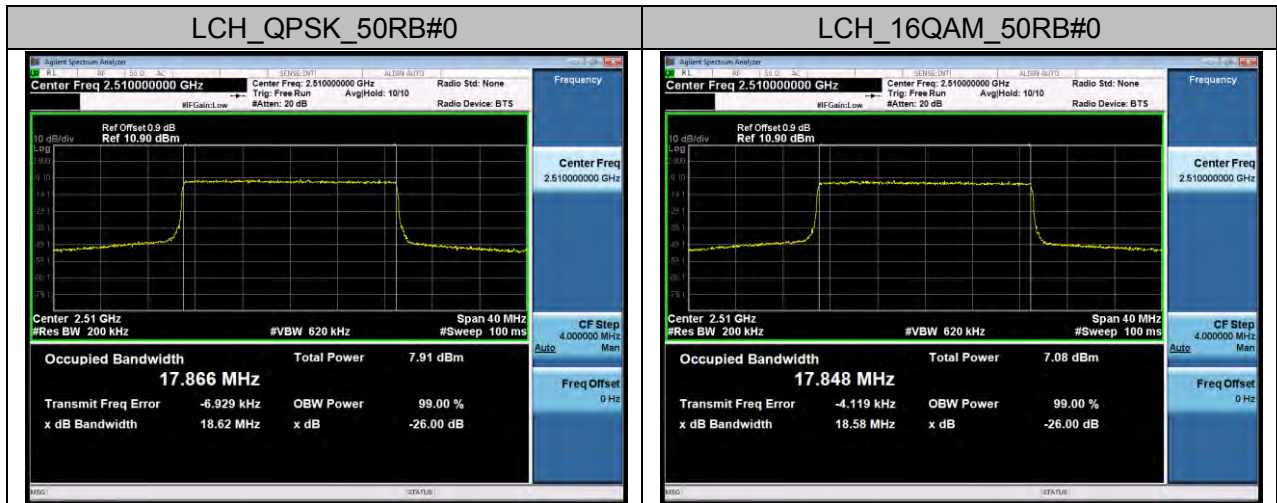

Channel Bandwidth: 5 MHz

Channel Bandwidth: 10 MHz

Channel Bandwidth: 15 MHz

Channel Bandwidth: 20 MHz

LTE Band 5 Channel Bandwidth: 1.4 MHz

Channel Bandwidth: 3 MHz

Channel Bandwidth: 5 MHz

Channel Bandwidth: 10 MHz

LTE Band 7
Channel Bandwidth: 5 MHz

Channel Bandwidth: 15 MHz

Channel Bandwidth: 20 MHz

LTE Band 17 Channel Bandwidth: 5 MHz

Channel Bandwidth: 10 MHz

APPENDIX C

TEST PLOTS FOR BAND EDGES

LTE BAND 2 Channel Bandwidth: 1.4 MHz

Channel Bandwidth: 3 MHz

Channel Bandwidth: 5 MHz

Channel Bandwidth: 10 MHz

Channel Bandwidth: 15 MHz

Channel Bandwidth: 20 MHz

LTE BAND 4 Channel Bandwidth: 1.4 MHz

Channel Bandwidth: 3 MHz

Channel Bandwidth: 5 MHz

Channel Bandwidth: 10 MHz

Channel Bandwidth: 15 MHz

Channel Bandwidth: 20 MHz

LTE BAND 5 Channel Bandwidth: 1.4 MHz

Channel Bandwidth: 3 MHz

Channel Bandwidth: 5 MHz

Channel Bandwidth: 10 MHz

LTE BAND 7 Channel Bandwidth: 5 MHz