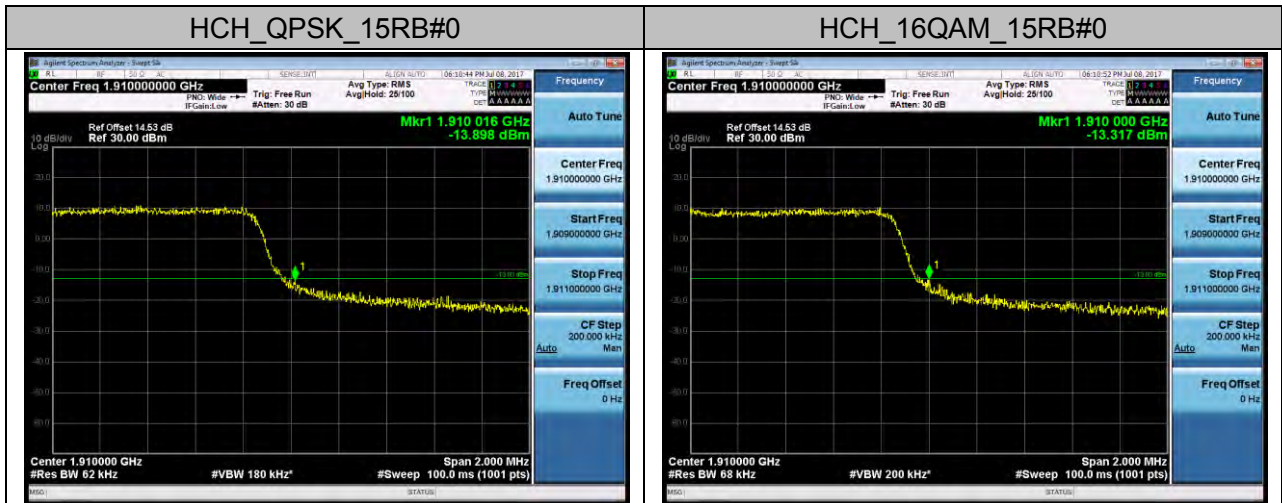

Channel Bandwidth: 5 MHz

Channel Bandwidth: 10 MHz

Channel Bandwidth: 15 MHz

Channel Bandwidth: 20 MHz

LTE Band 5 Channel Bandwidth: 1.4 MHz

Channel Bandwidth: 3 MHz

Channel Bandwidth: 5 MHz

Channel Bandwidth: 10 MHz

LTE Band 7
Channel Bandwidth: 5 MHz

Channel Bandwidth: 15 MHz

Channel Bandwidth: 20 MHz

LTE Band 17 Channel Bandwidth: 5 MHz

Channel Bandwidth: 10 MHz

APPENDIX C

TEST PLOTS FOR BAND EDGES

LTE BAND 2 Channel Bandwidth: 1.4 MHz

Channel Bandwidth: 3 MHz

Channel Bandwidth: 5 MHz

Channel Bandwidth: 10 MHz

Channel Bandwidth: 15 MHz

Channel Bandwidth: 20 MHz

LTE BAND 4 Channel Bandwidth: 1.4 MHz

Channel Bandwidth: 3 MHz

Channel Bandwidth: 5 MHz

Channel Bandwidth: 10 MHz

Channel Bandwidth: 15 MHz

Channel Bandwidth: 20 MHz

LTE BAND 5 Channel Bandwidth: 1.4 MHz

Channel Bandwidth: 3 MHz

Channel Bandwidth: 5 MHz

Channel Bandwidth: 10 MHz

LTE BAND 7 Channel Bandwidth: 5 MHz