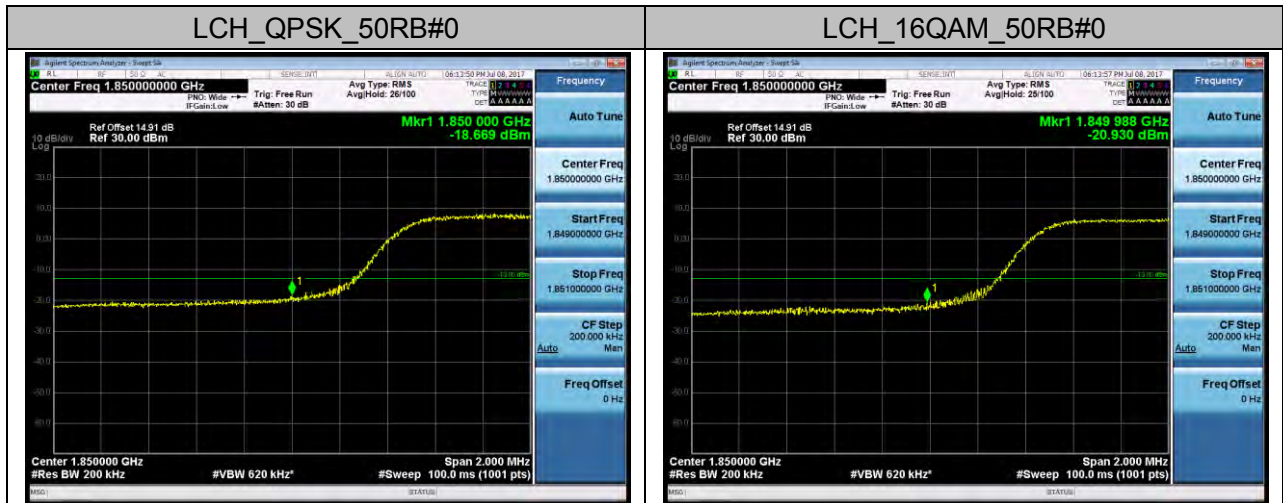

LTE Band 7
Channel Bandwidth: 5 MHz

Channel Bandwidth: 15 MHz

Channel Bandwidth: 20 MHz

LTE Band 17 Channel Bandwidth: 5 MHz

Channel Bandwidth: 10 MHz

APPENDIX C

TEST PLOTS FOR BAND EDGES

LTE BAND 2 Channel Bandwidth: 1.4 MHz

Channel Bandwidth: 3 MHz

Channel Bandwidth: 5 MHz

Channel Bandwidth: 10 MHz

Channel Bandwidth: 15 MHz

Channel Bandwidth: 20 MHz

LTE BAND 4 Channel Bandwidth: 1.4 MHz

Channel Bandwidth: 3 MHz

Channel Bandwidth: 5 MHz

Channel Bandwidth: 10 MHz

Channel Bandwidth: 15 MHz

Channel Bandwidth: 20 MHz

LTE BAND 5 Channel Bandwidth: 1.4 MHz

Channel Bandwidth: 3 MHz

Channel Bandwidth: 5 MHz

Channel Bandwidth: 10 MHz

LTE BAND 7 Channel Bandwidth: 5 MHz