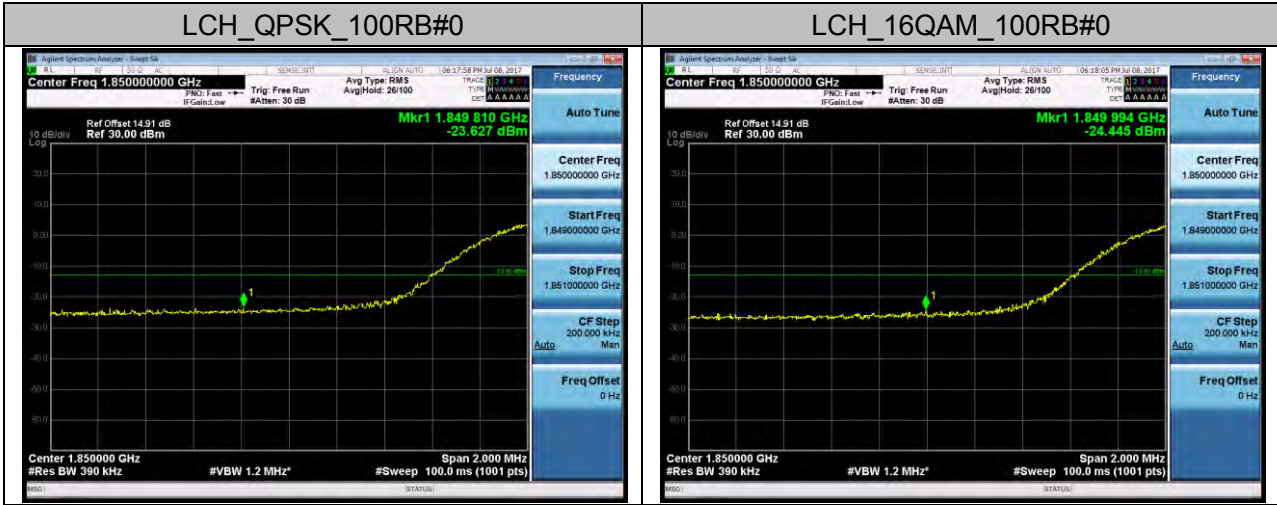

LTE Band 7
Channel Bandwidth: 5 MHz

Channel Bandwidth: 15 MHz

Channel Bandwidth: 20 MHz

LTE Band 17 Channel Bandwidth: 5 MHz

Channel Bandwidth: 10 MHz

APPENDIX C

TEST PLOTS FOR BAND EDGES

LTE BAND 2 Channel Bandwidth: 1.4 MHz

Channel Bandwidth: 3 MHz

Channel Bandwidth: 5 MHz

Channel Bandwidth: 10 MHz

Channel Bandwidth: 15 MHz

Channel Bandwidth: 20 MHz

LTE BAND 4 Channel Bandwidth: 1.4 MHz

Channel Bandwidth: 3 MHz

Channel Bandwidth: 5 MHz

Channel Bandwidth: 10 MHz

Channel Bandwidth: 15 MHz

Channel Bandwidth: 20 MHz

LTE BAND 5 Channel Bandwidth: 1.4 MHz

Channel Bandwidth: 3 MHz

Channel Bandwidth: 5 MHz

Channel Bandwidth: 10 MHz

LTE BAND 7 Channel Bandwidth: 5 MHz