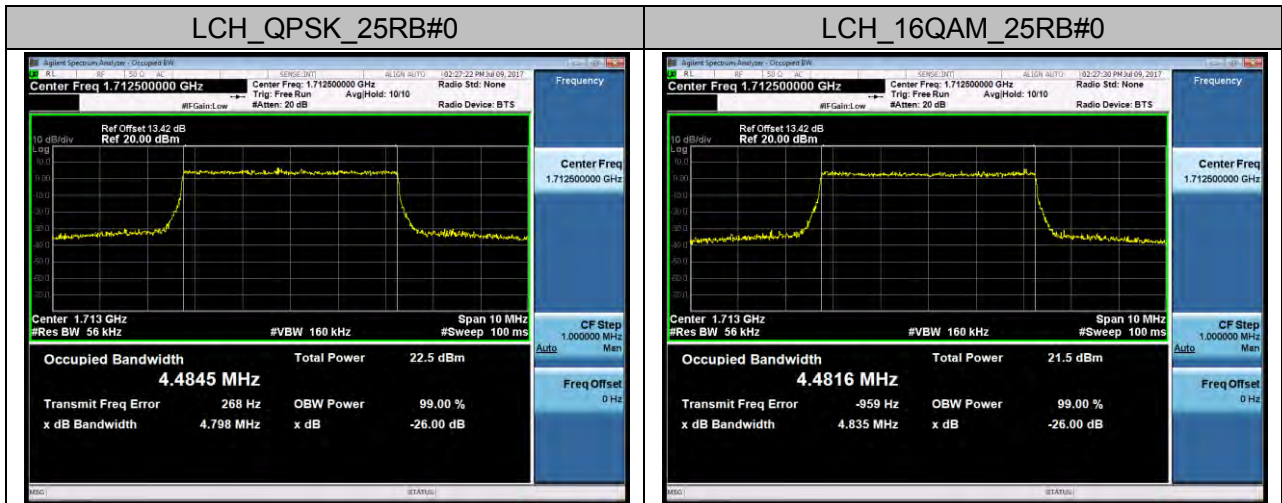

Channel Bandwidth: 5 MHz

Channel Bandwidth: 10 MHz

Channel Bandwidth: 15 MHz

Channel Bandwidth: 20 MHz

LTE Band 5 Channel Bandwidth: 1.4 MHz

Channel Bandwidth: 3 MHz

Channel Bandwidth: 5 MHz

Channel Bandwidth: 10 MHz

LTE Band 7
Channel Bandwidth: 5 MHz

Channel Bandwidth: 15 MHz

Channel Bandwidth: 20 MHz

LTE Band 17 Channel Bandwidth: 5 MHz

Channel Bandwidth: 10 MHz

APPENDIX C

TEST PLOTS FOR BAND EDGES

LTE BAND 2 Channel Bandwidth: 1.4 MHz

Channel Bandwidth: 3 MHz

Channel Bandwidth: 5 MHz

Channel Bandwidth: 10 MHz

Channel Bandwidth: 15 MHz

Channel Bandwidth: 20 MHz

LTE BAND 4 Channel Bandwidth: 1.4 MHz

Channel Bandwidth: 3 MHz

Channel Bandwidth: 5 MHz