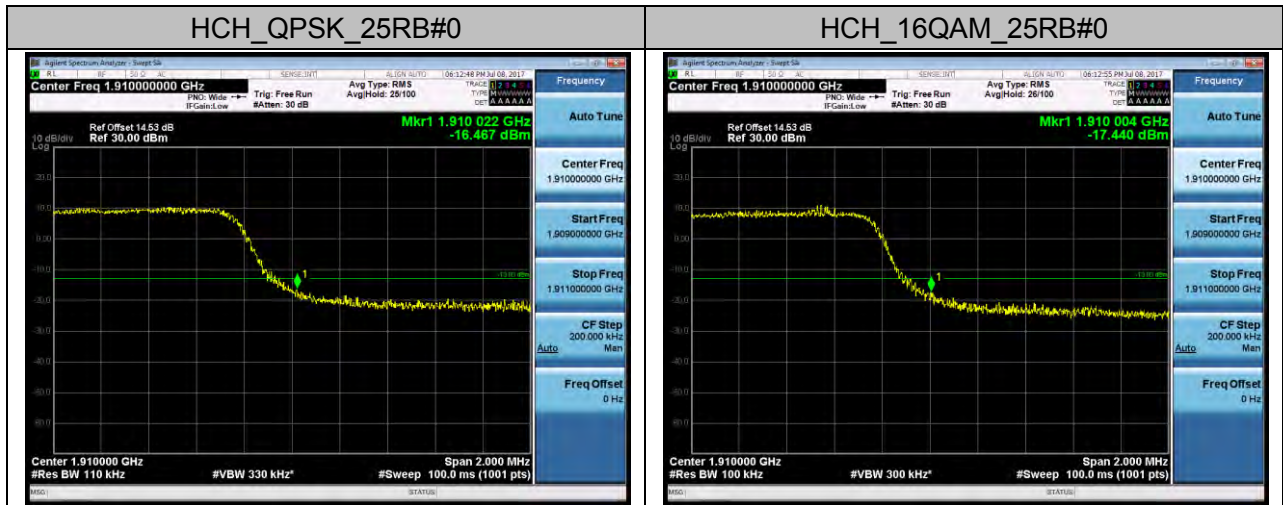

Channel Bandwidth: 5 MHz

Channel Bandwidth: 10 MHz

Channel Bandwidth: 15 MHz

Channel Bandwidth: 20 MHz

LTE Band 5 Channel Bandwidth: 1.4 MHz

Channel Bandwidth: 3 MHz

Channel Bandwidth: 5 MHz

Channel Bandwidth: 10 MHz

LTE Band 7
Channel Bandwidth: 5 MHz

Channel Bandwidth: 15 MHz

Channel Bandwidth: 20 MHz

LTE Band 17 Channel Bandwidth: 5 MHz

Channel Bandwidth: 10 MHz

APPENDIX C

TEST PLOTS FOR BAND EDGES

LTE BAND 2 Channel Bandwidth: 1.4 MHz

Channel Bandwidth: 3 MHz

Channel Bandwidth: 5 MHz

Channel Bandwidth: 10 MHz

Channel Bandwidth: 15 MHz

Channel Bandwidth: 20 MHz

LTE BAND 4 Channel Bandwidth: 1.4 MHz

Channel Bandwidth: 3 MHz

Channel Bandwidth: 5 MHz

Channel Bandwidth: 10 MHz

Channel Bandwidth: 15 MHz

Channel Bandwidth: 20 MHz

LTE BAND 5 Channel Bandwidth: 1.4 MHz

Channel Bandwidth: 3 MHz

Channel Bandwidth: 5 MHz

Channel Bandwidth: 10 MHz

LTE BAND 7 Channel Bandwidth: 5 MHz