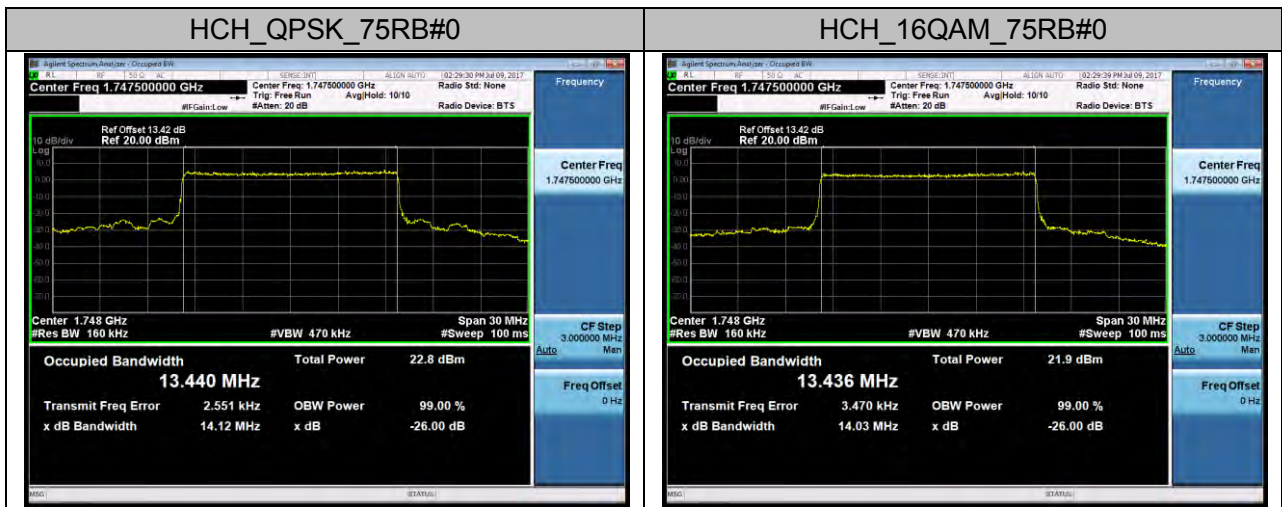

Channel Bandwidth: 5 MHz

Channel Bandwidth: 10 MHz

Channel Bandwidth: 15 MHz

Channel Bandwidth: 20 MHz

LTE Band 5 Channel Bandwidth: 1.4 MHz

Channel Bandwidth: 3 MHz

Channel Bandwidth: 5 MHz

Channel Bandwidth: 10 MHz

LTE Band 7
Channel Bandwidth: 5 MHz

Channel Bandwidth: 15 MHz

Channel Bandwidth: 20 MHz

LTE Band 17 Channel Bandwidth: 5 MHz

Channel Bandwidth: 10 MHz

APPENDIX C

TEST PLOTS FOR BAND EDGES

LTE BAND 2 Channel Bandwidth: 1.4 MHz

Channel Bandwidth: 3 MHz

Channel Bandwidth: 5 MHz

Channel Bandwidth: 10 MHz

Channel Bandwidth: 15 MHz

Channel Bandwidth: 20 MHz

LTE BAND 4 Channel Bandwidth: 1.4 MHz

Channel Bandwidth: 3 MHz

Channel Bandwidth: 5 MHz