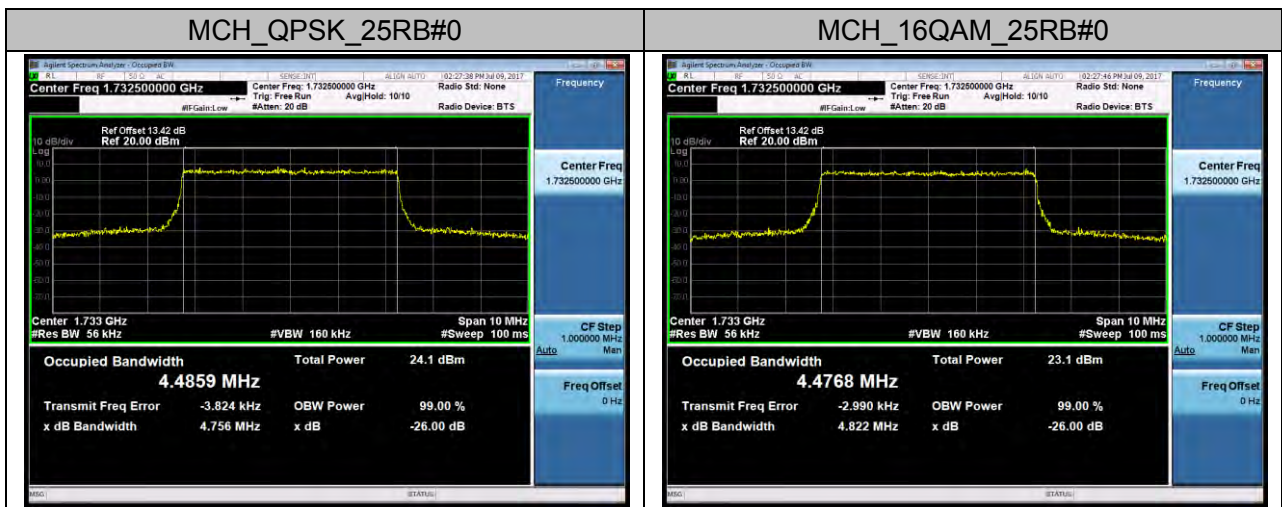

Channel Bandwidth: 5 MHz

Channel Bandwidth: 10 MHz

Channel Bandwidth: 15 MHz

Channel Bandwidth: 20 MHz

LTE Band 5 Channel Bandwidth: 1.4 MHz

Channel Bandwidth: 3 MHz

Channel Bandwidth: 5 MHz

Channel Bandwidth: 10 MHz

LTE Band 7
Channel Bandwidth: 5 MHz

Channel Bandwidth: 15 MHz

Channel Bandwidth: 20 MHz

LTE Band 17 Channel Bandwidth: 5 MHz

Channel Bandwidth: 10 MHz

APPENDIX C

TEST PLOTS FOR BAND EDGES

LTE BAND 2 Channel Bandwidth: 1.4 MHz

Channel Bandwidth: 3 MHz

Channel Bandwidth: 5 MHz

Channel Bandwidth: 10 MHz

Channel Bandwidth: 15 MHz

Channel Bandwidth: 20 MHz

LTE BAND 4 Channel Bandwidth: 1.4 MHz

Channel Bandwidth: 3 MHz

Channel Bandwidth: 5 MHz