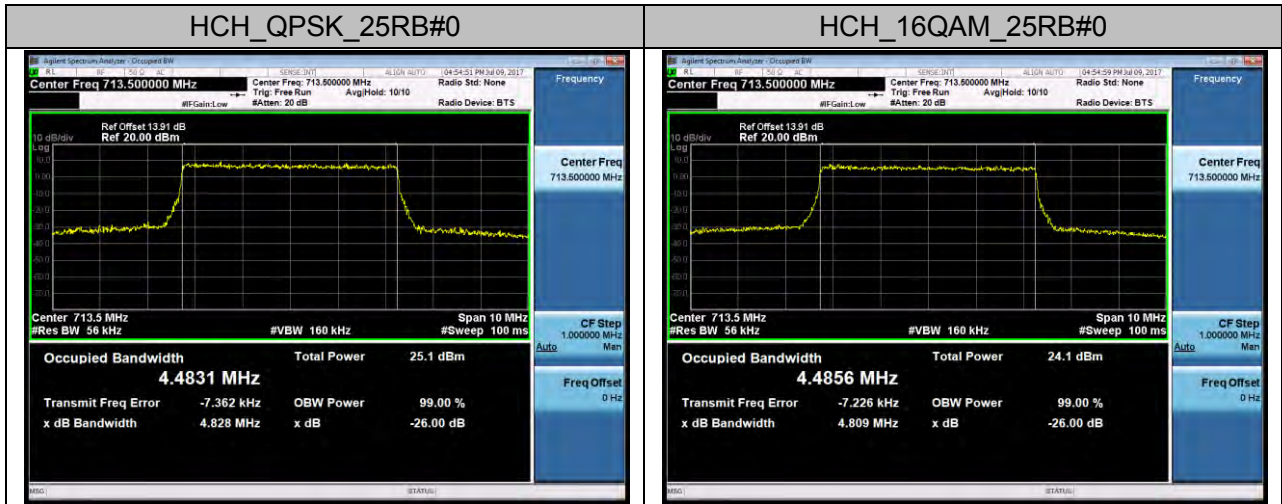

Channel Bandwidth: 5 MHz

Channel Bandwidth: 10 MHz

Channel Bandwidth: 15 MHz

Channel Bandwidth: 20 MHz

LTE Band 5 Channel Bandwidth: 1.4 MHz

Channel Bandwidth: 3 MHz

Channel Bandwidth: 5 MHz

Channel Bandwidth: 10 MHz

LTE Band 7
Channel Bandwidth: 5 MHz

Channel Bandwidth: 15 MHz

Channel Bandwidth: 20 MHz

LTE Band 17 Channel Bandwidth: 5 MHz

Channel Bandwidth: 10 MHz

APPENDIX C

TEST PLOTS FOR BAND EDGES

LTE BAND 2 Channel Bandwidth: 1.4 MHz

Channel Bandwidth: 3 MHz

Channel Bandwidth: 5 MHz

Channel Bandwidth: 10 MHz

Channel Bandwidth: 15 MHz

Channel Bandwidth: 20 MHz

LTE BAND 4 Channel Bandwidth: 1.4 MHz

Channel Bandwidth: 3 MHz

Channel Bandwidth: 5 MHz

Channel Bandwidth: 10 MHz

Channel Bandwidth: 15 MHz

Channel Bandwidth: 20 MHz

LTE BAND 5 Channel Bandwidth: 1.4 MHz

Channel Bandwidth: 3 MHz

Channel Bandwidth: 5 MHz

Channel Bandwidth: 10 MHz

LTE BAND 7 Channel Bandwidth: 5 MHz