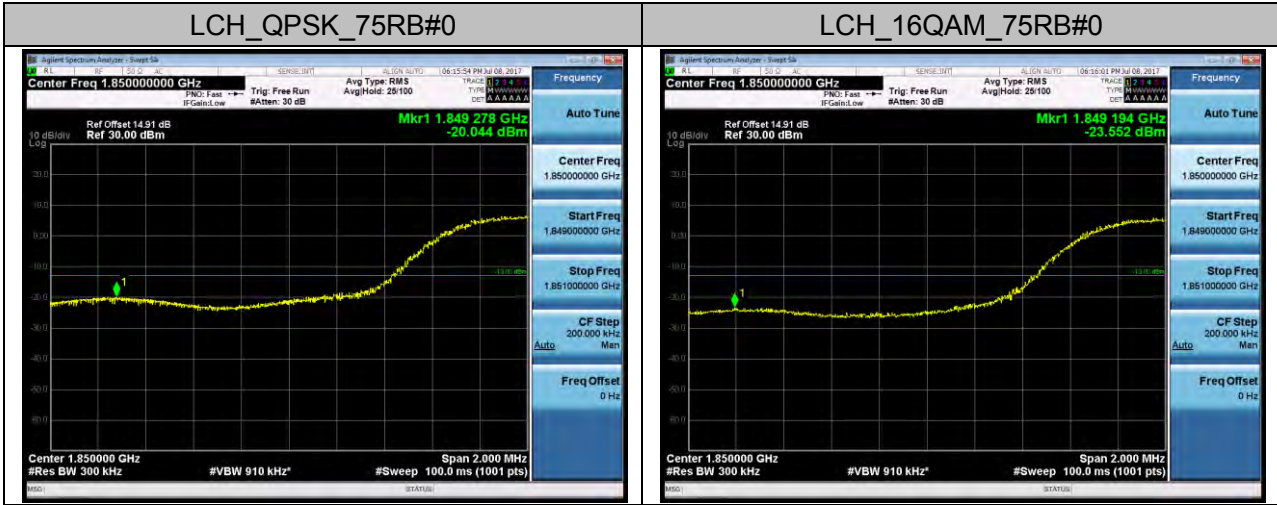

LTE Band 7
Channel Bandwidth: 5 MHz

Channel Bandwidth: 15 MHz

Channel Bandwidth: 20 MHz

LTE Band 17 Channel Bandwidth: 5 MHz

Channel Bandwidth: 10 MHz

APPENDIX C

TEST PLOTS FOR BAND EDGES

LTE BAND 2 Channel Bandwidth: 1.4 MHz

Channel Bandwidth: 3 MHz

Channel Bandwidth: 5 MHz

Channel Bandwidth: 10 MHz

Channel Bandwidth: 15 MHz

Channel Bandwidth: 20 MHz

LTE BAND 4 Channel Bandwidth: 1.4 MHz

Channel Bandwidth: 3 MHz

Channel Bandwidth: 5 MHz

Channel Bandwidth: 10 MHz

Channel Bandwidth: 15 MHz

Channel Bandwidth: 20 MHz

LTE BAND 5 Channel Bandwidth: 1.4 MHz

Channel Bandwidth: 3 MHz

Channel Bandwidth: 5 MHz

Channel Bandwidth: 10 MHz

LTE BAND 7 Channel Bandwidth: 5 MHz