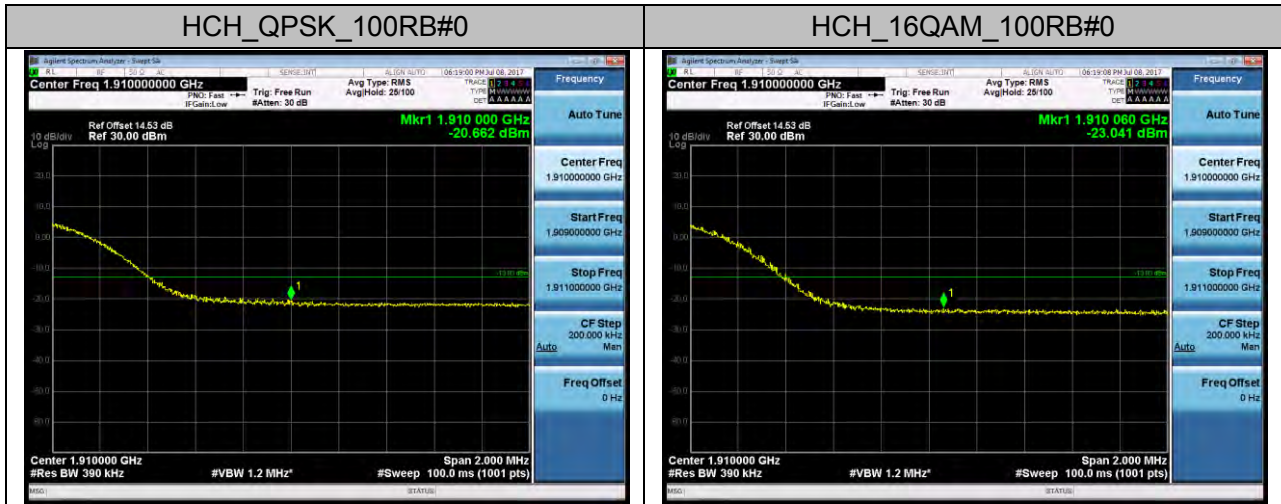

LTE Band 7
Channel Bandwidth: 5 MHz

Channel Bandwidth: 15 MHz

Channel Bandwidth: 20 MHz

LTE Band 17 Channel Bandwidth: 5 MHz

Channel Bandwidth: 10 MHz

APPENDIX C

TEST PLOTS FOR BAND EDGES

LTE BAND 2 Channel Bandwidth: 1.4 MHz

Channel Bandwidth: 3 MHz

Channel Bandwidth: 5 MHz

Channel Bandwidth: 10 MHz

Channel Bandwidth: 15 MHz

Channel Bandwidth: 20 MHz

LTE BAND 4 Channel Bandwidth: 1.4 MHz

Channel Bandwidth: 3 MHz

Channel Bandwidth: 5 MHz

Channel Bandwidth: 10 MHz

Channel Bandwidth: 15 MHz

Channel Bandwidth: 20 MHz

LTE BAND 5 Channel Bandwidth: 1.4 MHz

Channel Bandwidth: 3 MHz

Channel Bandwidth: 5 MHz

Channel Bandwidth: 10 MHz

LTE BAND 7 Channel Bandwidth: 5 MHz