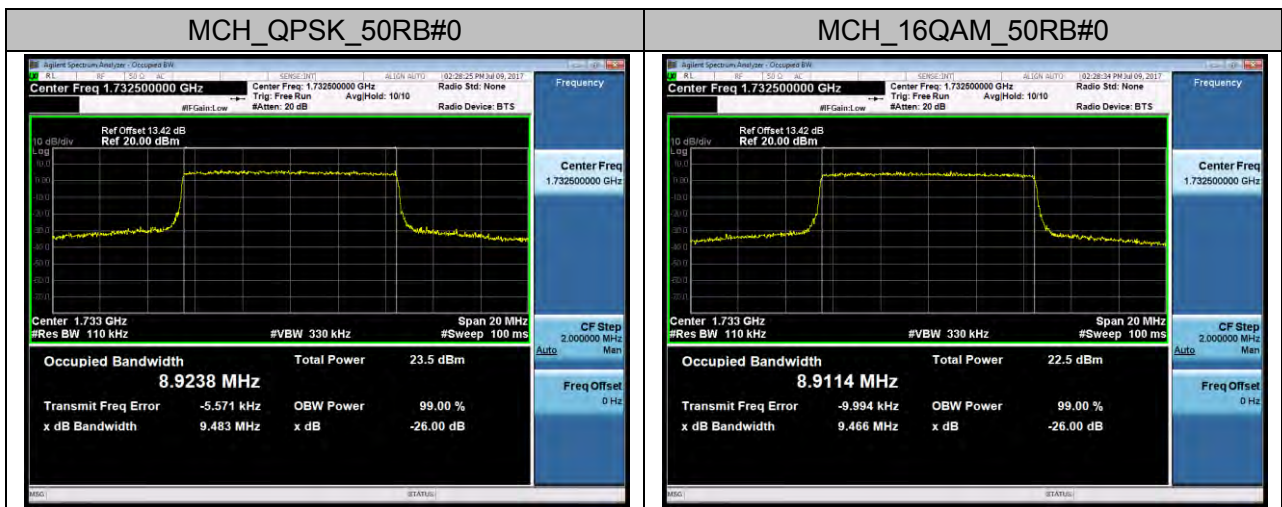

Channel Bandwidth: 5 MHz

Channel Bandwidth: 10 MHz

Channel Bandwidth: 15 MHz

Channel Bandwidth: 20 MHz

LTE Band 5 Channel Bandwidth: 1.4 MHz

Channel Bandwidth: 3 MHz

Channel Bandwidth: 5 MHz

Channel Bandwidth: 10 MHz

LTE Band 7
Channel Bandwidth: 5 MHz

Channel Bandwidth: 15 MHz

Channel Bandwidth: 20 MHz

LTE Band 17 Channel Bandwidth: 5 MHz

Channel Bandwidth: 10 MHz

APPENDIX C

TEST PLOTS FOR BAND EDGES

LTE BAND 2 Channel Bandwidth: 1.4 MHz

Channel Bandwidth: 3 MHz

Channel Bandwidth: 5 MHz

Channel Bandwidth: 10 MHz

Channel Bandwidth: 15 MHz

Channel Bandwidth: 20 MHz

LTE BAND 4 Channel Bandwidth: 1.4 MHz

Channel Bandwidth: 3 MHz

Channel Bandwidth: 5 MHz