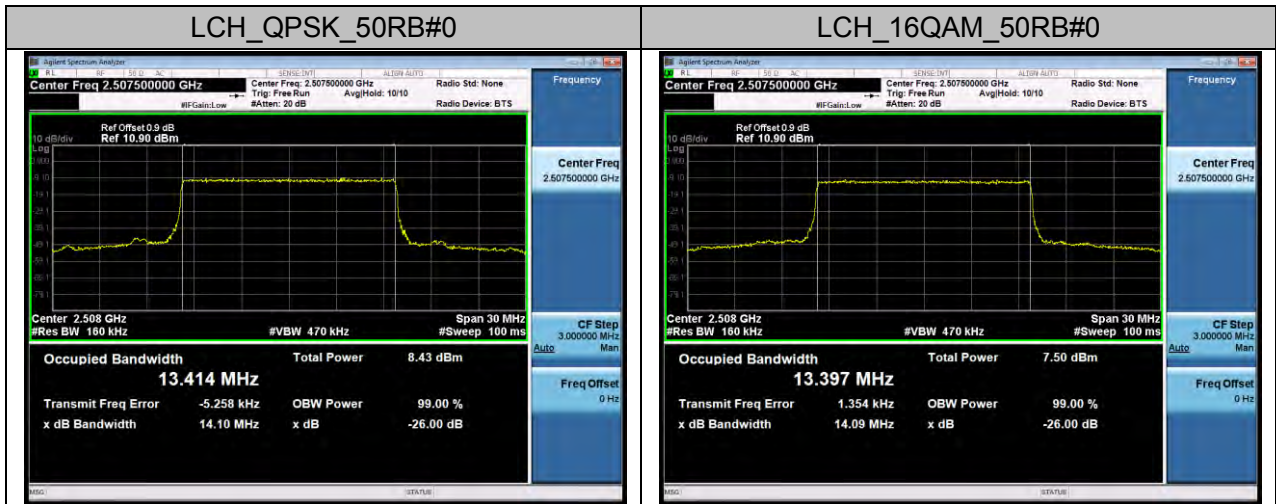

Channel Bandwidth: 5 MHz

Channel Bandwidth: 10 MHz

Channel Bandwidth: 15 MHz

Channel Bandwidth: 20 MHz

LTE Band 5 Channel Bandwidth: 1.4 MHz

Channel Bandwidth: 3 MHz

Channel Bandwidth: 5 MHz

Channel Bandwidth: 10 MHz

LTE Band 7
Channel Bandwidth: 5 MHz

Channel Bandwidth: 15 MHz

Channel Bandwidth: 20 MHz

LTE Band 17 Channel Bandwidth: 5 MHz

Channel Bandwidth: 10 MHz

APPENDIX C

TEST PLOTS FOR BAND EDGES

LTE BAND 2 Channel Bandwidth: 1.4 MHz

Channel Bandwidth: 3 MHz

Channel Bandwidth: 5 MHz

Channel Bandwidth: 10 MHz

Channel Bandwidth: 15 MHz

Channel Bandwidth: 20 MHz

LTE BAND 4 Channel Bandwidth: 1.4 MHz

Channel Bandwidth: 3 MHz

Channel Bandwidth: 5 MHz

Channel Bandwidth: 10 MHz

Channel Bandwidth: 15 MHz

Channel Bandwidth: 20 MHz

LTE BAND 5 Channel Bandwidth: 1.4 MHz

Channel Bandwidth: 3 MHz

Channel Bandwidth: 5 MHz

Channel Bandwidth: 10 MHz

LTE BAND 7 Channel Bandwidth: 5 MHz