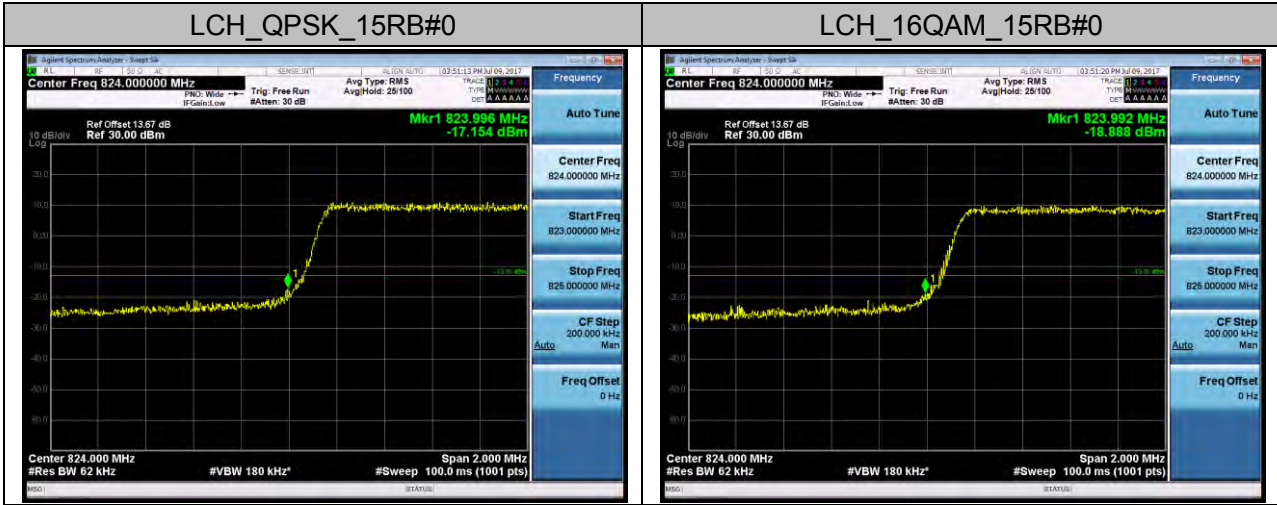

Channel Bandwidth: 3 MHz

Channel Bandwidth: 5 MHz

Channel Bandwidth: 10 MHz

Channel Bandwidth: 15 MHz

Channel Bandwidth: 20 MHz

LTE BAND 4 Channel Bandwidth: 1.4 MHz

Channel Bandwidth: 3 MHz

Channel Bandwidth: 5 MHz

Channel Bandwidth: 10 MHz

Channel Bandwidth: 15 MHz

Channel Bandwidth: 20 MHz

LTE BAND 5 Channel Bandwidth: 1.4 MHz

Channel Bandwidth: 3 MHz

Channel Bandwidth: 5 MHz

Channel Bandwidth: 10 MHz

LTE BAND 7 Channel Bandwidth: 5 MHz

Channel Bandwidth: 10 MHz

Channel Bandwidth: 15 MHz

Channel Bandwidth: 20 MHz

LTE BAND 17 Channel Bandwidth: 5 MHz

Channel Bandwidth: 10 MHz

APPENDIX D PHOTOGRAPHS OF TEST SETUP CONDUCTED EMISSION

RADIATED SPURIOUS EMISSION