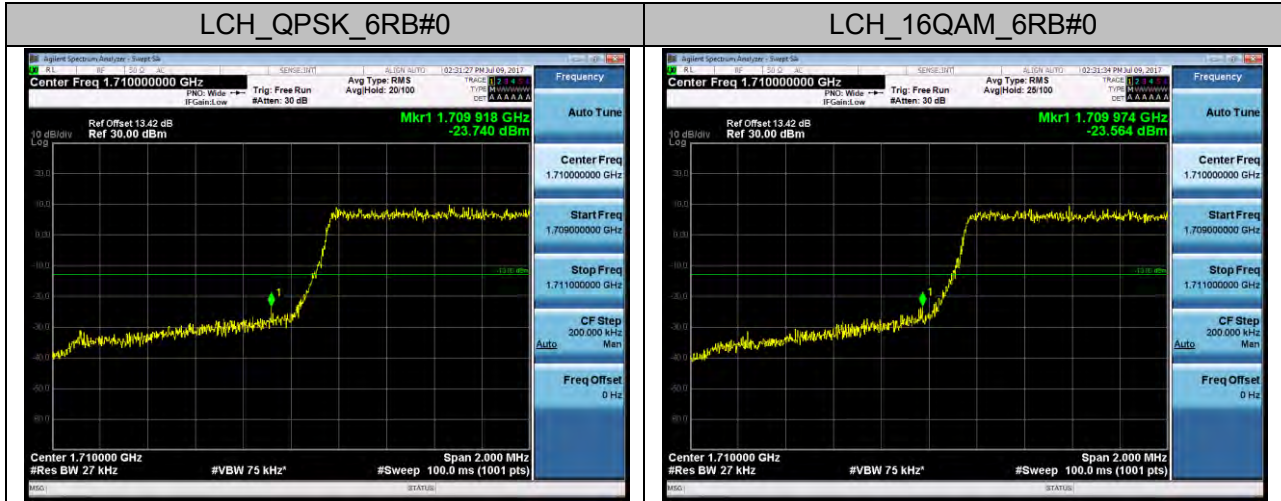

LTE Band 7
Channel Bandwidth: 5 MHz

Channel Bandwidth: 15 MHz

Channel Bandwidth: 20 MHz

LTE Band 17 Channel Bandwidth: 5 MHz

Channel Bandwidth: 10 MHz

APPENDIX C

TEST PLOTS FOR BAND EDGES

LTE BAND 2 Channel Bandwidth: 1.4 MHz

Channel Bandwidth: 3 MHz

Channel Bandwidth: 5 MHz

Channel Bandwidth: 10 MHz

Channel Bandwidth: 15 MHz

Channel Bandwidth: 20 MHz

LTE BAND 4 Channel Bandwidth: 1.4 MHz

Channel Bandwidth: 3 MHz

Channel Bandwidth: 5 MHz

Channel Bandwidth: 10 MHz

Channel Bandwidth: 15 MHz

Channel Bandwidth: 20 MHz

LTE BAND 5 Channel Bandwidth: 1.4 MHz

Channel Bandwidth: 3 MHz

Channel Bandwidth: 5 MHz

Channel Bandwidth: 10 MHz

LTE BAND 7 Channel Bandwidth: 5 MHz