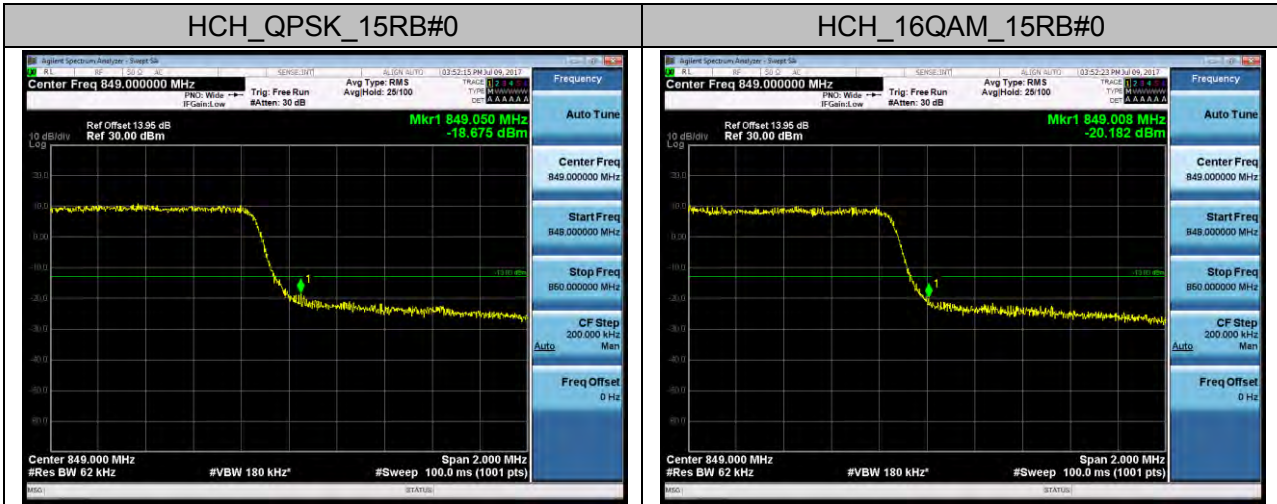

Channel Bandwidth: 3 MHz

Channel Bandwidth: 5 MHz

Channel Bandwidth: 10 MHz

Channel Bandwidth: 15 MHz

Channel Bandwidth: 20 MHz

LTE BAND 4 Channel Bandwidth: 1.4 MHz

Channel Bandwidth: 3 MHz

Channel Bandwidth: 5 MHz

Channel Bandwidth: 10 MHz

Channel Bandwidth: 15 MHz

Channel Bandwidth: 20 MHz

LTE BAND 5 Channel Bandwidth: 1.4 MHz

Channel Bandwidth: 3 MHz

Channel Bandwidth: 5 MHz

Channel Bandwidth: 10 MHz

LTE BAND 7 Channel Bandwidth: 5 MHz

Channel Bandwidth: 10 MHz

Channel Bandwidth: 15 MHz

Channel Bandwidth: 20 MHz

LTE BAND 17 Channel Bandwidth: 5 MHz

Channel Bandwidth: 10 MHz

APPENDIX D PHOTOGRAPHS OF TEST SETUP CONDUCTED EMISSION

RADIATED SPURIOUS EMISSION