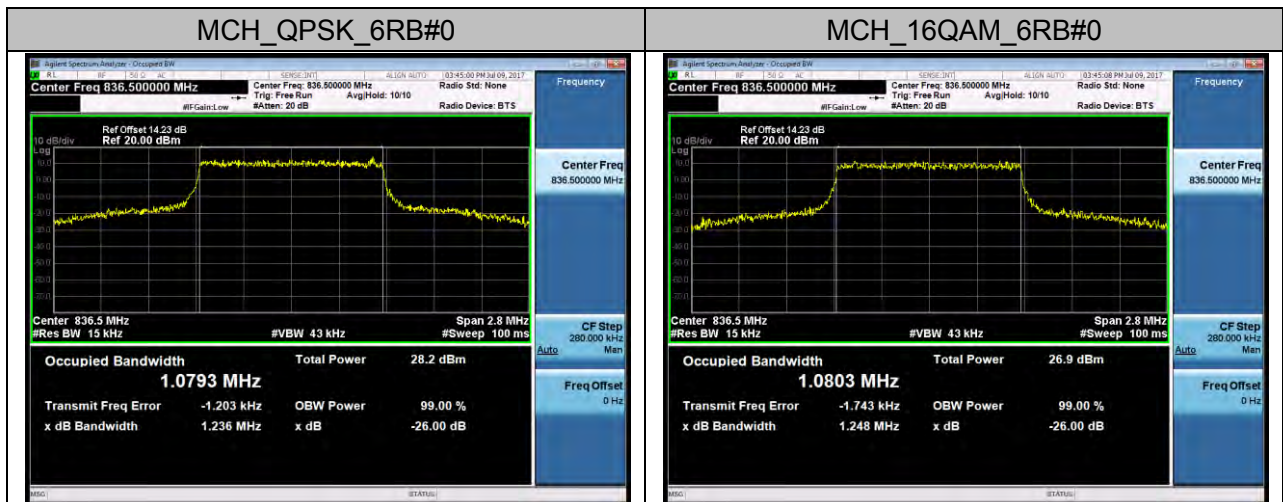

Channel Bandwidth: 5 MHz

Channel Bandwidth: 10 MHz

Channel Bandwidth: 15 MHz

Channel Bandwidth: 20 MHz

LTE Band 5 Channel Bandwidth: 1.4 MHz

Channel Bandwidth: 3 MHz

Channel Bandwidth: 5 MHz

Channel Bandwidth: 10 MHz

LTE Band 7
Channel Bandwidth: 5 MHz

Channel Bandwidth: 15 MHz

Channel Bandwidth: 20 MHz

LTE Band 17 Channel Bandwidth: 5 MHz

Channel Bandwidth: 10 MHz

APPENDIX C

TEST PLOTS FOR BAND EDGES

LTE BAND 2 Channel Bandwidth: 1.4 MHz

Channel Bandwidth: 3 MHz

Channel Bandwidth: 5 MHz

Channel Bandwidth: 10 MHz

Channel Bandwidth: 15 MHz

Channel Bandwidth: 20 MHz

LTE BAND 4 Channel Bandwidth: 1.4 MHz

Channel Bandwidth: 3 MHz

Channel Bandwidth: 5 MHz