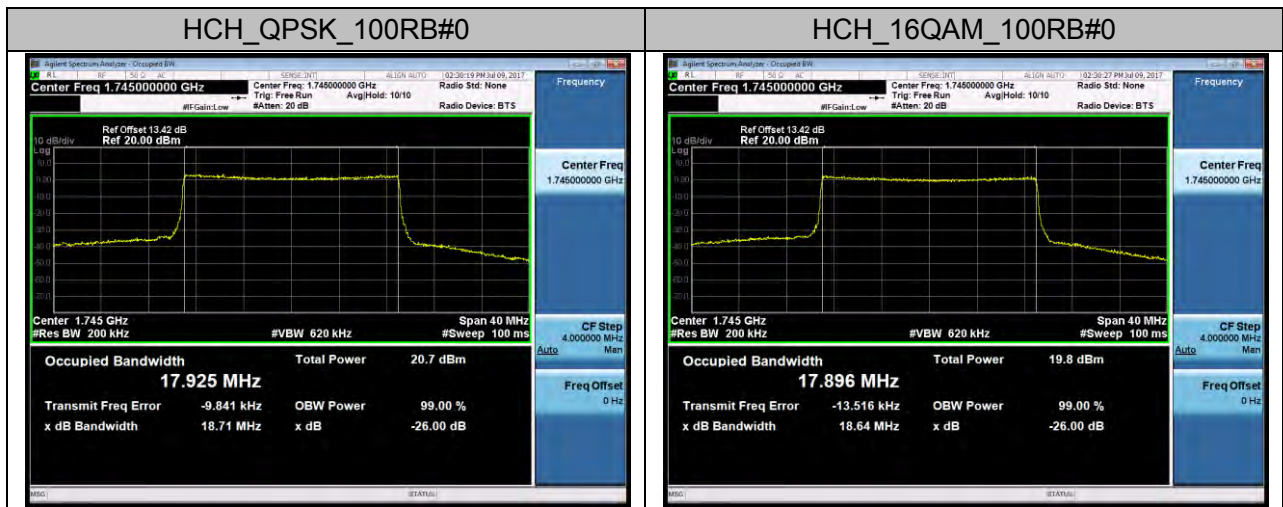

Channel Bandwidth: 5 MHz

Channel Bandwidth: 10 MHz

Channel Bandwidth: 15 MHz

Channel Bandwidth: 20 MHz

LTE Band 5 Channel Bandwidth: 1.4 MHz

Channel Bandwidth: 3 MHz

Channel Bandwidth: 5 MHz

Channel Bandwidth: 10 MHz

LTE Band 7
Channel Bandwidth: 5 MHz

Channel Bandwidth: 15 MHz

Channel Bandwidth: 20 MHz

LTE Band 17 Channel Bandwidth: 5 MHz

Channel Bandwidth: 10 MHz

APPENDIX C

TEST PLOTS FOR BAND EDGES

LTE BAND 2 Channel Bandwidth: 1.4 MHz

Channel Bandwidth: 3 MHz

Channel Bandwidth: 5 MHz

Channel Bandwidth: 10 MHz

Channel Bandwidth: 15 MHz

Channel Bandwidth: 20 MHz

LTE BAND 4 Channel Bandwidth: 1.4 MHz

Channel Bandwidth: 3 MHz

Channel Bandwidth: 5 MHz