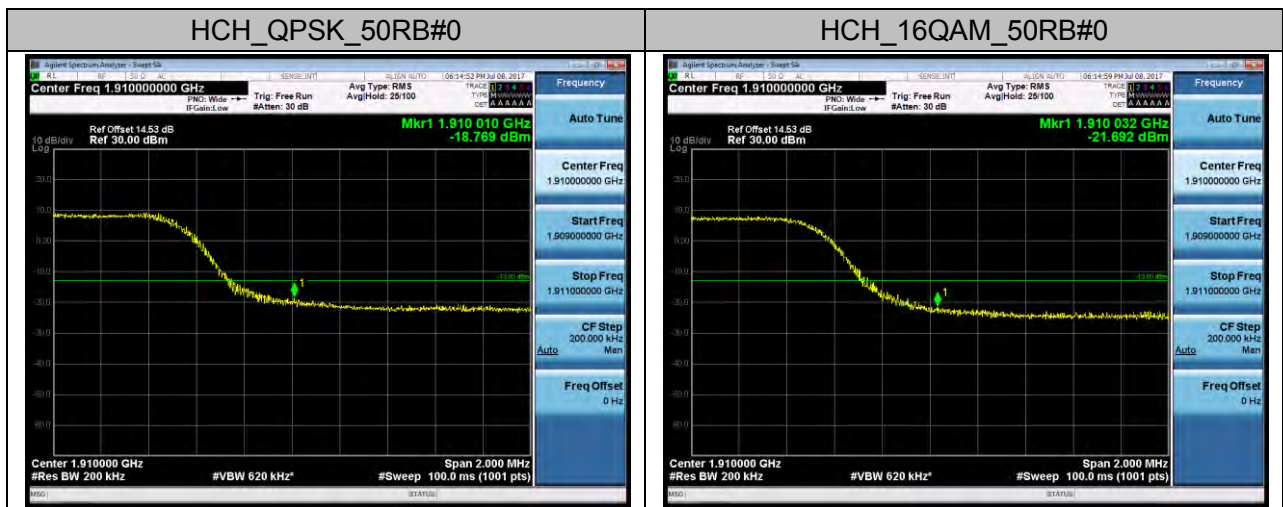

LTE Band 7
Channel Bandwidth: 5 MHz

Channel Bandwidth: 15 MHz

Channel Bandwidth: 20 MHz

LTE Band 17 Channel Bandwidth: 5 MHz

Channel Bandwidth: 10 MHz

APPENDIX C

TEST PLOTS FOR BAND EDGES

LTE BAND 2 Channel Bandwidth: 1.4 MHz

Channel Bandwidth: 3 MHz

Channel Bandwidth: 5 MHz

Channel Bandwidth: 10 MHz

Channel Bandwidth: 15 MHz

Channel Bandwidth: 20 MHz

LTE BAND 4 Channel Bandwidth: 1.4 MHz

Channel Bandwidth: 3 MHz

Channel Bandwidth: 5 MHz

Channel Bandwidth: 10 MHz

Channel Bandwidth: 15 MHz

Channel Bandwidth: 20 MHz

LTE BAND 5 Channel Bandwidth: 1.4 MHz

Channel Bandwidth: 3 MHz

Channel Bandwidth: 5 MHz

Channel Bandwidth: 10 MHz

LTE BAND 7 Channel Bandwidth: 5 MHz