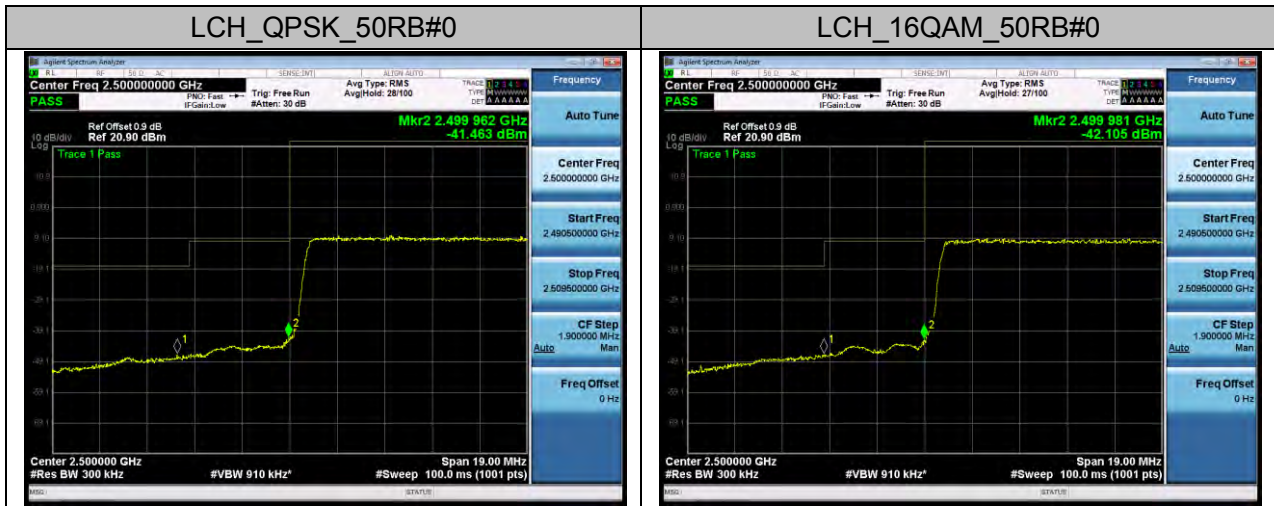

Channel Bandwidth: 3 MHz

Channel Bandwidth: 5 MHz

Channel Bandwidth: 10 MHz

Channel Bandwidth: 15 MHz

Channel Bandwidth: 20 MHz

LTE BAND 4 Channel Bandwidth: 1.4 MHz

Channel Bandwidth: 3 MHz

Channel Bandwidth: 5 MHz

Channel Bandwidth: 10 MHz

Channel Bandwidth: 15 MHz

Channel Bandwidth: 20 MHz

LTE BAND 5 Channel Bandwidth: 1.4 MHz

Channel Bandwidth: 3 MHz

Channel Bandwidth: 5 MHz

Channel Bandwidth: 10 MHz

LTE BAND 7 Channel Bandwidth: 5 MHz

Channel Bandwidth: 10 MHz

Channel Bandwidth: 15 MHz

Channel Bandwidth: 20 MHz

LTE BAND 17 Channel Bandwidth: 5 MHz

Channel Bandwidth: 10 MHz

APPENDIX D PHOTOGRAPHS OF TEST SETUP CONDUCTED EMISSION

RADIATED SPURIOUS EMISSION