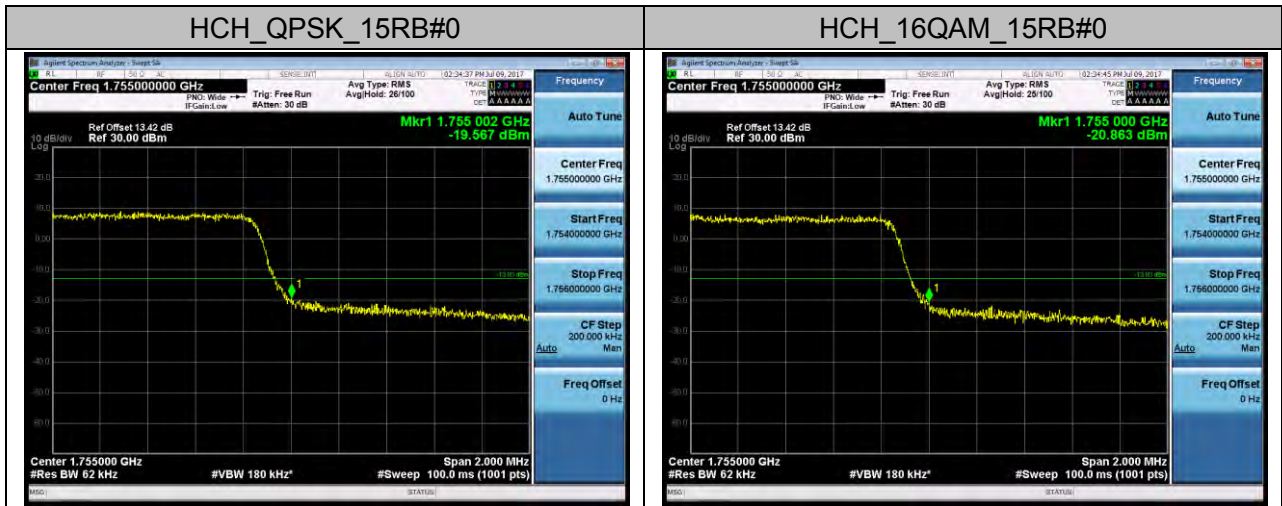

LTE Band 7
Channel Bandwidth: 5 MHz

Channel Bandwidth: 15 MHz

Channel Bandwidth: 20 MHz

LTE Band 17 Channel Bandwidth: 5 MHz

Channel Bandwidth: 10 MHz

APPENDIX C

TEST PLOTS FOR BAND EDGES

LTE BAND 2 Channel Bandwidth: 1.4 MHz

Channel Bandwidth: 3 MHz

Channel Bandwidth: 5 MHz

Channel Bandwidth: 10 MHz

Channel Bandwidth: 15 MHz

Channel Bandwidth: 20 MHz

LTE BAND 4 Channel Bandwidth: 1.4 MHz

Channel Bandwidth: 3 MHz

Channel Bandwidth: 5 MHz

Channel Bandwidth: 10 MHz

Channel Bandwidth: 15 MHz

Channel Bandwidth: 20 MHz

LTE BAND 5 Channel Bandwidth: 1.4 MHz

Channel Bandwidth: 3 MHz

Channel Bandwidth: 5 MHz

Channel Bandwidth: 10 MHz

LTE BAND 7 Channel Bandwidth: 5 MHz