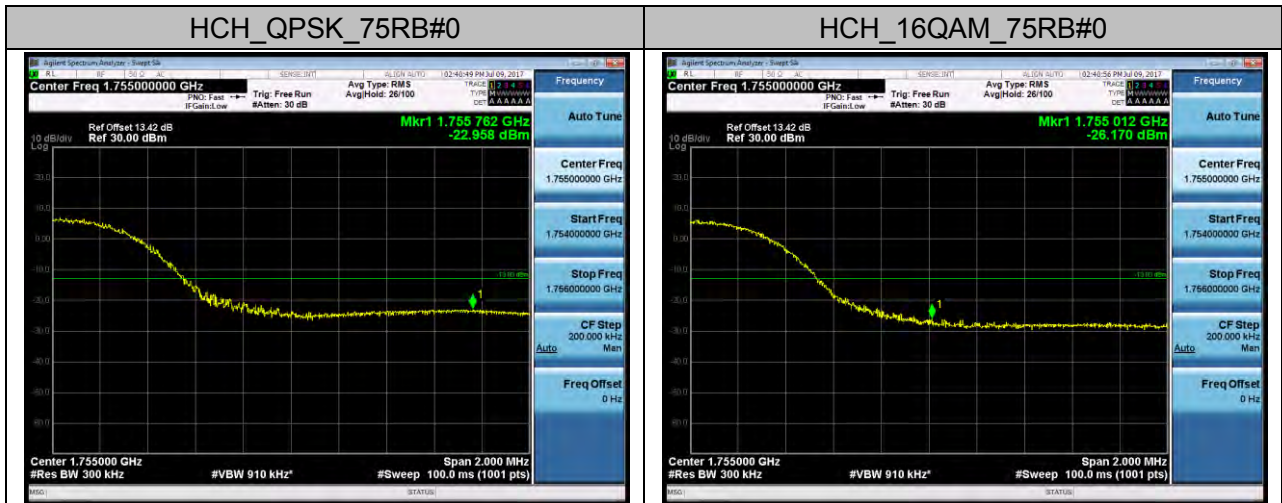

LTE Band 7
Channel Bandwidth: 5 MHz

Channel Bandwidth: 15 MHz

Channel Bandwidth: 20 MHz

LTE Band 17 Channel Bandwidth: 5 MHz

Channel Bandwidth: 10 MHz

APPENDIX C

TEST PLOTS FOR BAND EDGES

LTE BAND 2 Channel Bandwidth: 1.4 MHz

Channel Bandwidth: 3 MHz

Channel Bandwidth: 5 MHz

Channel Bandwidth: 10 MHz

Channel Bandwidth: 15 MHz

Channel Bandwidth: 20 MHz

LTE BAND 4 Channel Bandwidth: 1.4 MHz

Channel Bandwidth: 3 MHz

Channel Bandwidth: 5 MHz

Channel Bandwidth: 10 MHz

Channel Bandwidth: 15 MHz

Channel Bandwidth: 20 MHz

LTE BAND 5 Channel Bandwidth: 1.4 MHz

Channel Bandwidth: 3 MHz

Channel Bandwidth: 5 MHz

Channel Bandwidth: 10 MHz

LTE BAND 7 Channel Bandwidth: 5 MHz