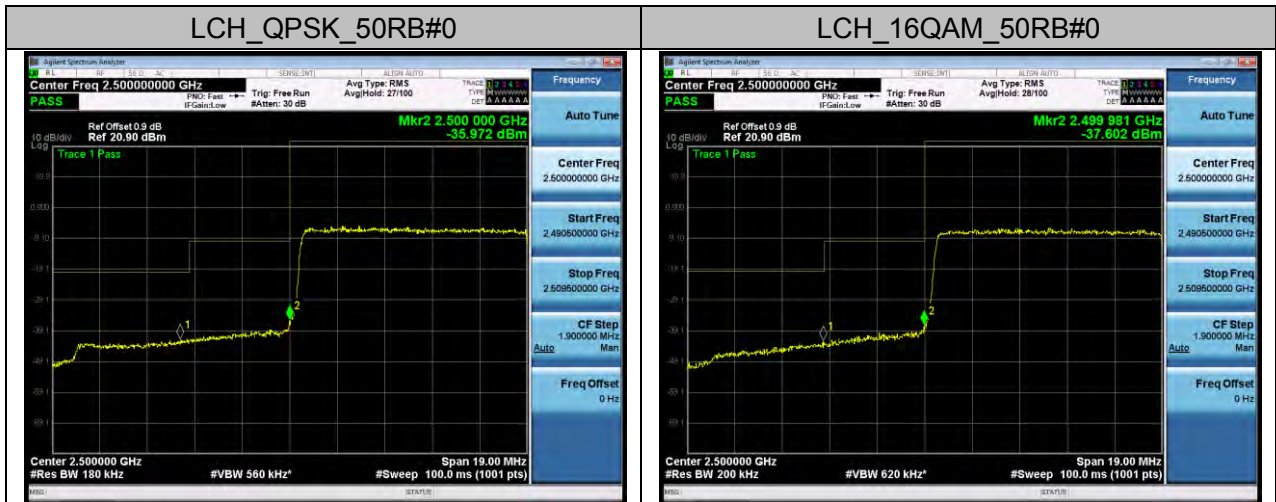

Channel Bandwidth: 3 MHz

Channel Bandwidth: 5 MHz

Channel Bandwidth: 10 MHz

Channel Bandwidth: 15 MHz

Channel Bandwidth: 20 MHz

LTE BAND 4 Channel Bandwidth: 1.4 MHz

Channel Bandwidth: 3 MHz

Channel Bandwidth: 5 MHz

Channel Bandwidth: 10 MHz

Channel Bandwidth: 15 MHz

Channel Bandwidth: 20 MHz

LTE BAND 5 Channel Bandwidth: 1.4 MHz

Channel Bandwidth: 3 MHz

Channel Bandwidth: 5 MHz

Channel Bandwidth: 10 MHz

LTE BAND 7 Channel Bandwidth: 5 MHz

Channel Bandwidth: 10 MHz

Channel Bandwidth: 15 MHz

Channel Bandwidth: 20 MHz

LTE BAND 17 Channel Bandwidth: 5 MHz

Channel Bandwidth: 10 MHz

APPENDIX D PHOTOGRAPHS OF TEST SETUP CONDUCTED EMISSION

RADIATED SPURIOUS EMISSION