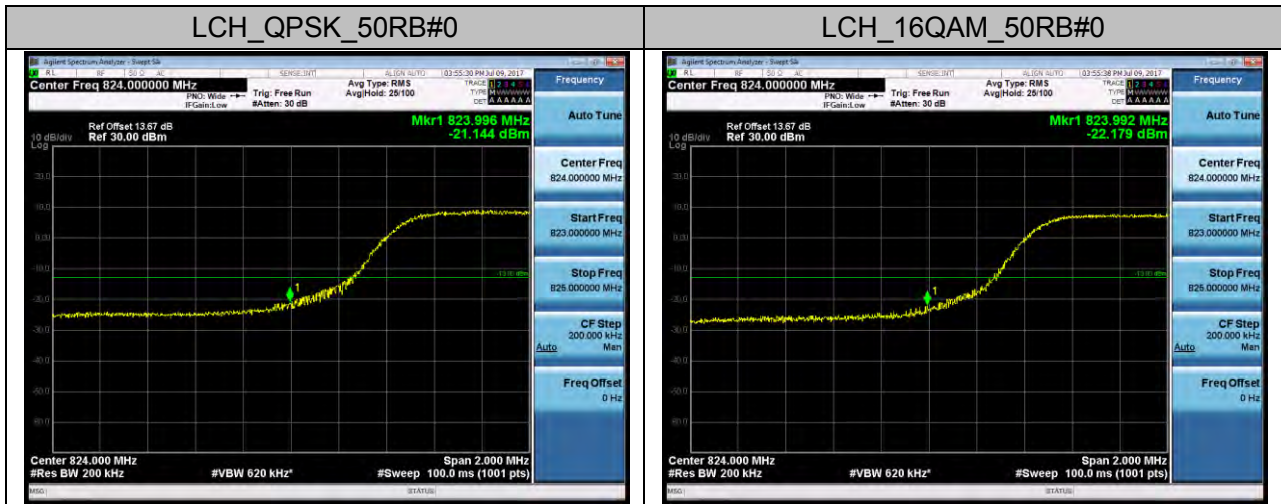

Channel Bandwidth: 3 MHz

Channel Bandwidth: 5 MHz

Channel Bandwidth: 10 MHz

Channel Bandwidth: 15 MHz

Channel Bandwidth: 20 MHz

LTE BAND 4 Channel Bandwidth: 1.4 MHz

Channel Bandwidth: 3 MHz

Channel Bandwidth: 5 MHz

Channel Bandwidth: 10 MHz

Channel Bandwidth: 15 MHz

Channel Bandwidth: 20 MHz

LTE BAND 5 Channel Bandwidth: 1.4 MHz

Channel Bandwidth: 3 MHz

Channel Bandwidth: 5 MHz

Channel Bandwidth: 10 MHz

LTE BAND 7 Channel Bandwidth: 5 MHz

Channel Bandwidth: 10 MHz

Channel Bandwidth: 15 MHz

Channel Bandwidth: 20 MHz

LTE BAND 17 Channel Bandwidth: 5 MHz

Channel Bandwidth: 10 MHz

APPENDIX D PHOTOGRAPHS OF TEST SETUP CONDUCTED EMISSION

RADIATED SPURIOUS EMISSION