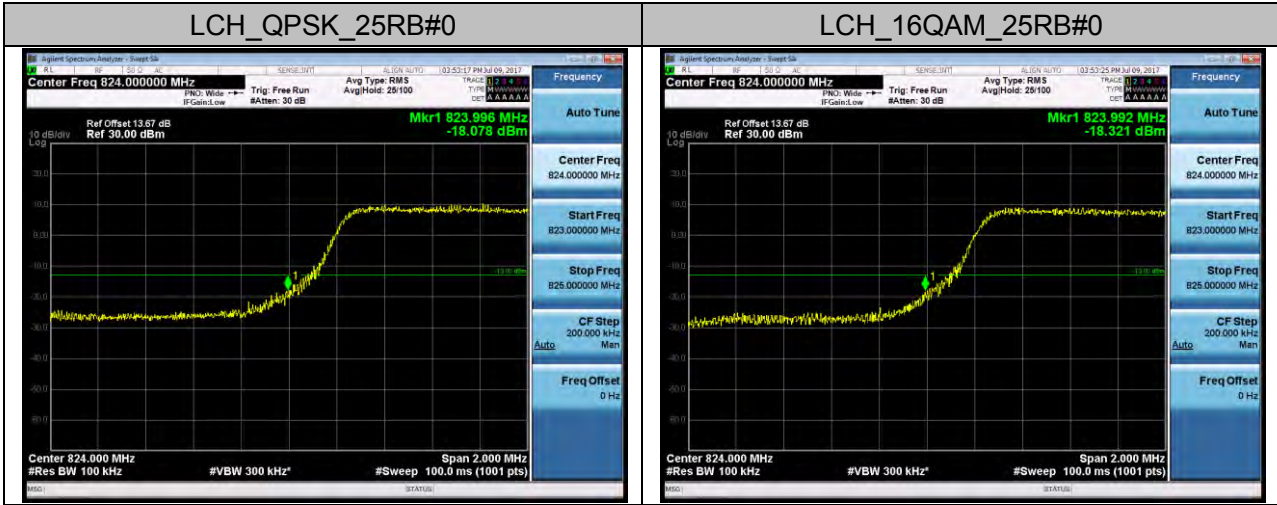

Channel Bandwidth: 3 MHz

Channel Bandwidth: 5 MHz

Channel Bandwidth: 10 MHz

Channel Bandwidth: 15 MHz

Channel Bandwidth: 20 MHz

LTE BAND 4 Channel Bandwidth: 1.4 MHz

Channel Bandwidth: 3 MHz

Channel Bandwidth: 5 MHz

Channel Bandwidth: 10 MHz

Channel Bandwidth: 15 MHz

Channel Bandwidth: 20 MHz

LTE BAND 5 Channel Bandwidth: 1.4 MHz

Channel Bandwidth: 3 MHz

Channel Bandwidth: 5 MHz

Channel Bandwidth: 10 MHz

LTE BAND 7 Channel Bandwidth: 5 MHz

Channel Bandwidth: 10 MHz

Channel Bandwidth: 15 MHz

Channel Bandwidth: 20 MHz

LTE BAND 17 Channel Bandwidth: 5 MHz

Channel Bandwidth: 10 MHz

APPENDIX D PHOTOGRAPHS OF TEST SETUP CONDUCTED EMISSION

RADIATED SPURIOUS EMISSION