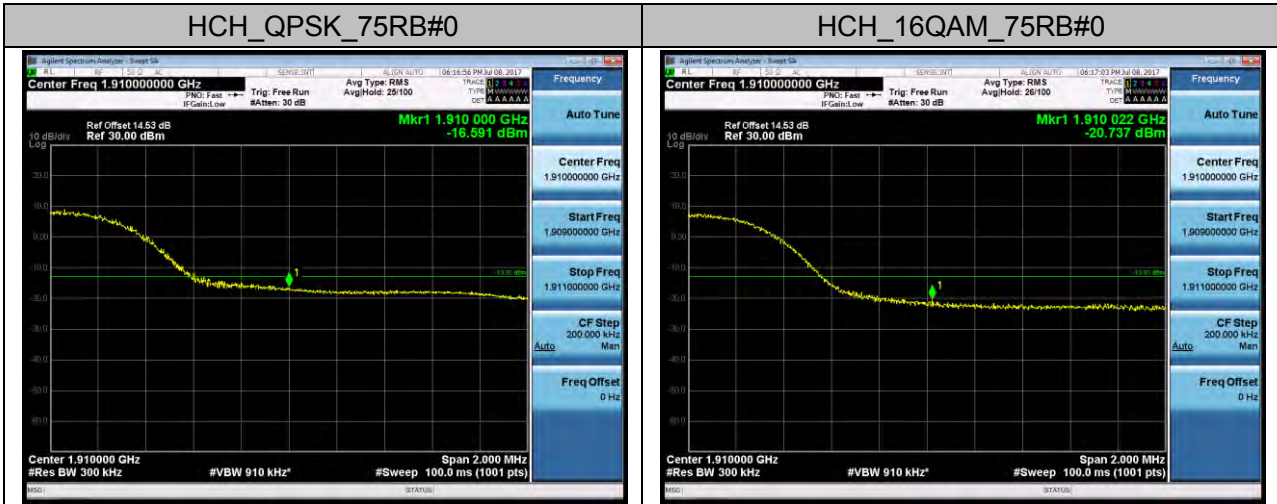

LTE Band 7
Channel Bandwidth: 5 MHz

Channel Bandwidth: 15 MHz

Channel Bandwidth: 20 MHz

LTE Band 17 Channel Bandwidth: 5 MHz

Channel Bandwidth: 10 MHz

APPENDIX C

TEST PLOTS FOR BAND EDGES

LTE BAND 2 Channel Bandwidth: 1.4 MHz

Channel Bandwidth: 3 MHz

Channel Bandwidth: 5 MHz

Channel Bandwidth: 10 MHz

Channel Bandwidth: 15 MHz

Channel Bandwidth: 20 MHz

LTE BAND 4 Channel Bandwidth: 1.4 MHz

Channel Bandwidth: 3 MHz

Channel Bandwidth: 5 MHz

Channel Bandwidth: 10 MHz

Channel Bandwidth: 15 MHz

Channel Bandwidth: 20 MHz

LTE BAND 5 Channel Bandwidth: 1.4 MHz

Channel Bandwidth: 3 MHz

Channel Bandwidth: 5 MHz

Channel Bandwidth: 10 MHz

LTE BAND 7 Channel Bandwidth: 5 MHz