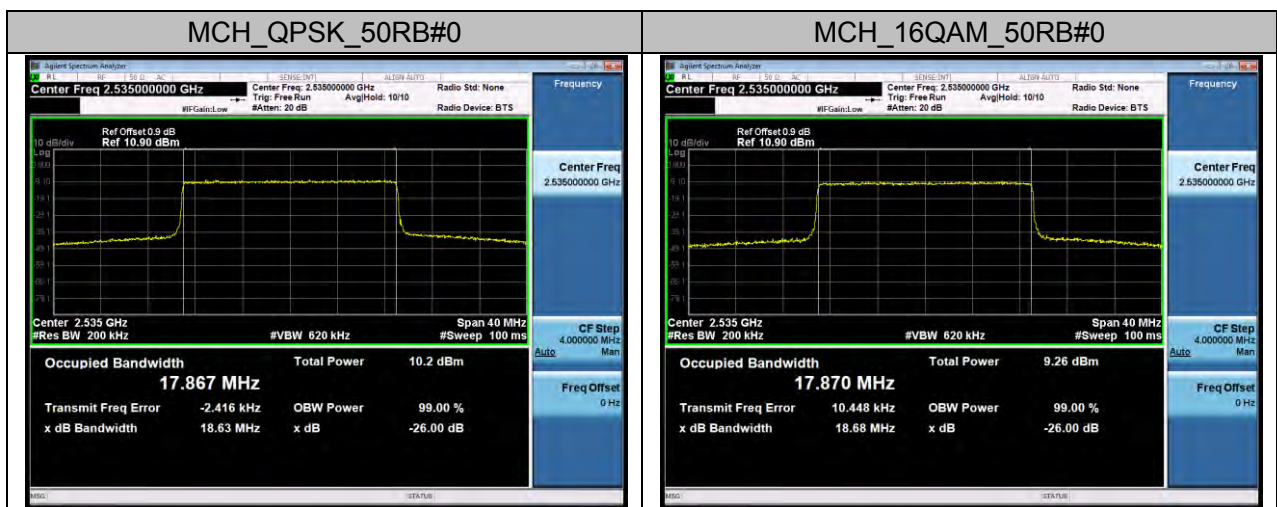

Channel Bandwidth: 5 MHz

Channel Bandwidth: 10 MHz

Channel Bandwidth: 15 MHz

Channel Bandwidth: 20 MHz

LTE Band 5 Channel Bandwidth: 1.4 MHz

Channel Bandwidth: 3 MHz

Channel Bandwidth: 5 MHz

Channel Bandwidth: 10 MHz

LTE Band 7
Channel Bandwidth: 5 MHz

Channel Bandwidth: 15 MHz

Channel Bandwidth: 20 MHz

LTE Band 17 Channel Bandwidth: 5 MHz

Channel Bandwidth: 10 MHz

APPENDIX C

TEST PLOTS FOR BAND EDGES

LTE BAND 2 Channel Bandwidth: 1.4 MHz

Channel Bandwidth: 3 MHz

Channel Bandwidth: 5 MHz

Channel Bandwidth: 10 MHz

Channel Bandwidth: 15 MHz

Channel Bandwidth: 20 MHz

LTE BAND 4 Channel Bandwidth: 1.4 MHz

Channel Bandwidth: 3 MHz

Channel Bandwidth: 5 MHz

Channel Bandwidth: 10 MHz

Channel Bandwidth: 15 MHz

Channel Bandwidth: 20 MHz

LTE BAND 5 Channel Bandwidth: 1.4 MHz

Channel Bandwidth: 3 MHz

Channel Bandwidth: 5 MHz

Channel Bandwidth: 10 MHz

LTE BAND 7 Channel Bandwidth: 5 MHz