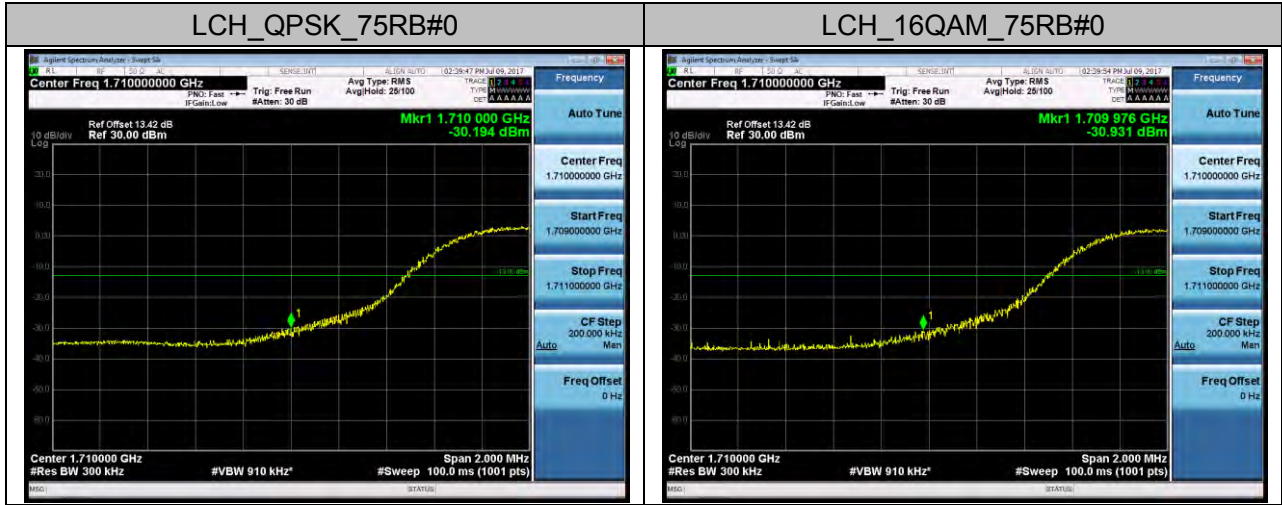

LTE Band 7
Channel Bandwidth: 5 MHz

Channel Bandwidth: 15 MHz

Channel Bandwidth: 20 MHz

LTE Band 17 Channel Bandwidth: 5 MHz

Channel Bandwidth: 10 MHz

APPENDIX C

TEST PLOTS FOR BAND EDGES

LTE BAND 2 Channel Bandwidth: 1.4 MHz

Channel Bandwidth: 3 MHz

Channel Bandwidth: 5 MHz

Channel Bandwidth: 10 MHz

Channel Bandwidth: 15 MHz

Channel Bandwidth: 20 MHz

LTE BAND 4 Channel Bandwidth: 1.4 MHz

Channel Bandwidth: 3 MHz

Channel Bandwidth: 5 MHz

Channel Bandwidth: 10 MHz

Channel Bandwidth: 15 MHz

Channel Bandwidth: 20 MHz

LTE BAND 5 Channel Bandwidth: 1.4 MHz

Channel Bandwidth: 3 MHz

Channel Bandwidth: 5 MHz

Channel Bandwidth: 10 MHz

LTE BAND 7 Channel Bandwidth: 5 MHz