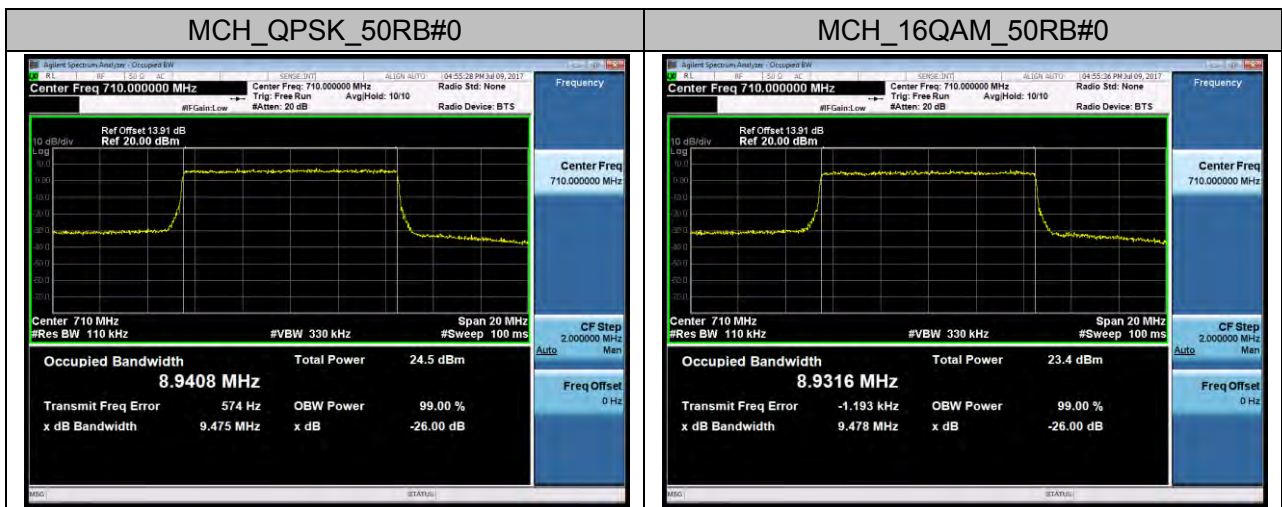

Channel Bandwidth: 5 MHz

Channel Bandwidth: 10 MHz

Channel Bandwidth: 15 MHz

Channel Bandwidth: 20 MHz

LTE Band 5 Channel Bandwidth: 1.4 MHz

Channel Bandwidth: 3 MHz

Channel Bandwidth: 5 MHz

Channel Bandwidth: 10 MHz

LTE Band 7
Channel Bandwidth: 5 MHz

Channel Bandwidth: 15 MHz

Channel Bandwidth: 20 MHz

LTE Band 17 Channel Bandwidth: 5 MHz

Channel Bandwidth: 10 MHz

APPENDIX C

TEST PLOTS FOR BAND EDGES

LTE BAND 2 Channel Bandwidth: 1.4 MHz

Channel Bandwidth: 3 MHz

Channel Bandwidth: 5 MHz

Channel Bandwidth: 10 MHz

Channel Bandwidth: 15 MHz

Channel Bandwidth: 20 MHz

LTE BAND 4 Channel Bandwidth: 1.4 MHz

Channel Bandwidth: 3 MHz

Channel Bandwidth: 5 MHz

Channel Bandwidth: 10 MHz

Channel Bandwidth: 15 MHz

Channel Bandwidth: 20 MHz

LTE BAND 5 Channel Bandwidth: 1.4 MHz

Channel Bandwidth: 3 MHz

Channel Bandwidth: 5 MHz

Channel Bandwidth: 10 MHz

LTE BAND 7 Channel Bandwidth: 5 MHz