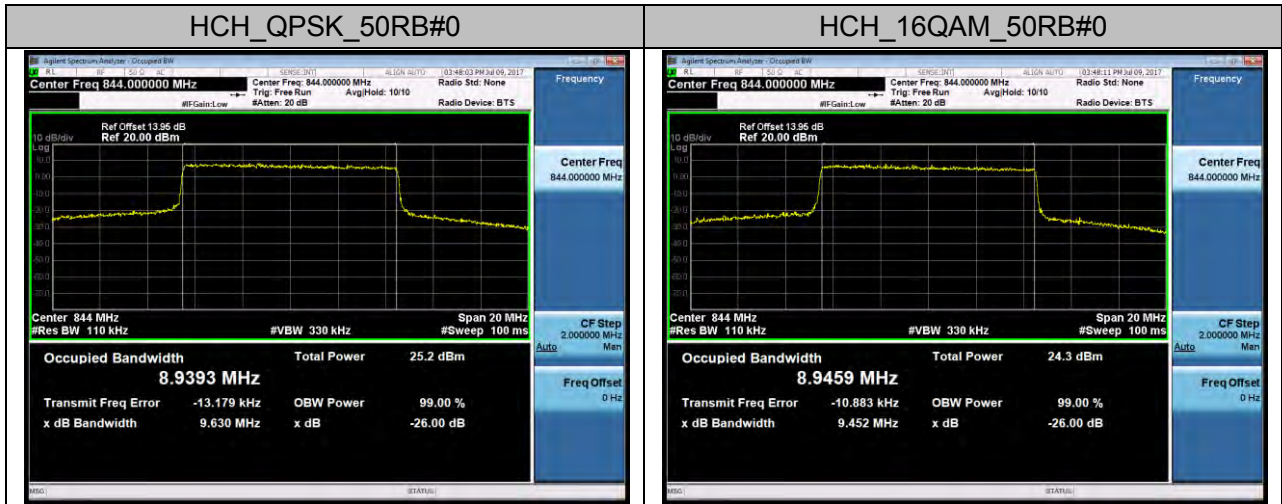

Channel Bandwidth: 5 MHz

Channel Bandwidth: 10 MHz

Channel Bandwidth: 15 MHz

Channel Bandwidth: 20 MHz

LTE Band 5 Channel Bandwidth: 1.4 MHz

Channel Bandwidth: 3 MHz

Channel Bandwidth: 5 MHz

Channel Bandwidth: 10 MHz

LTE Band 7
Channel Bandwidth: 5 MHz

Channel Bandwidth: 15 MHz

Channel Bandwidth: 20 MHz

LTE Band 17 Channel Bandwidth: 5 MHz

Channel Bandwidth: 10 MHz

APPENDIX C

TEST PLOTS FOR BAND EDGES

LTE BAND 2 Channel Bandwidth: 1.4 MHz

Channel Bandwidth: 3 MHz

Channel Bandwidth: 5 MHz

Channel Bandwidth: 10 MHz

Channel Bandwidth: 15 MHz

Channel Bandwidth: 20 MHz

LTE BAND 4 Channel Bandwidth: 1.4 MHz

Channel Bandwidth: 3 MHz

Channel Bandwidth: 5 MHz