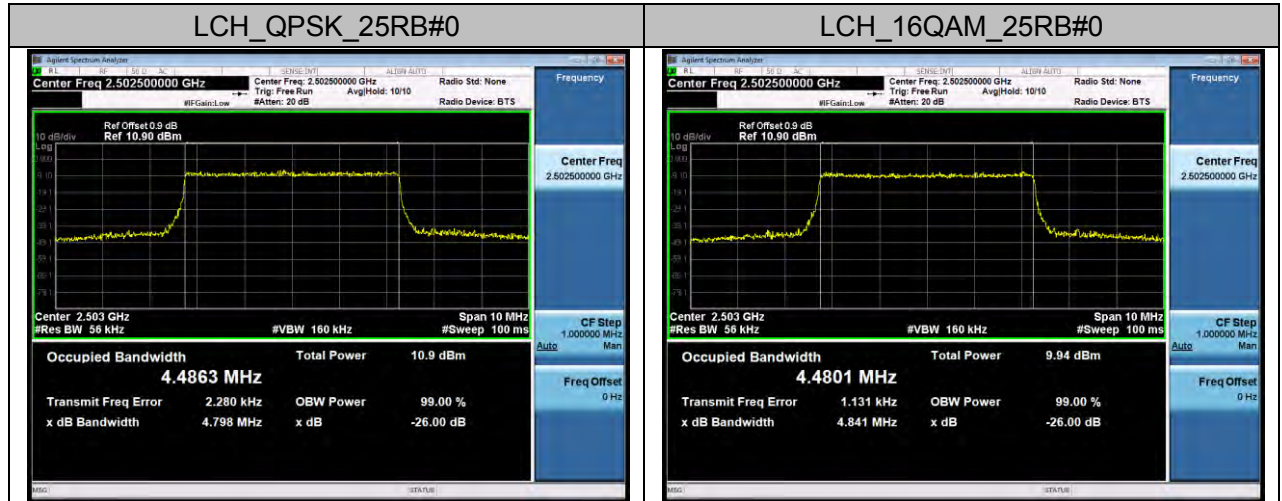

Channel Bandwidth: 5 MHz

Channel Bandwidth: 10 MHz

Channel Bandwidth: 15 MHz

Channel Bandwidth: 20 MHz

LTE Band 5 Channel Bandwidth: 1.4 MHz

Channel Bandwidth: 3 MHz

Channel Bandwidth: 5 MHz

Channel Bandwidth: 10 MHz

LTE Band 7
Channel Bandwidth: 5 MHz

Channel Bandwidth: 15 MHz

Channel Bandwidth: 20 MHz

LTE Band 17 Channel Bandwidth: 5 MHz

Channel Bandwidth: 10 MHz

APPENDIX C

TEST PLOTS FOR BAND EDGES

LTE BAND 2 Channel Bandwidth: 1.4 MHz

Channel Bandwidth: 3 MHz

Channel Bandwidth: 5 MHz

Channel Bandwidth: 10 MHz

Channel Bandwidth: 15 MHz

Channel Bandwidth: 20 MHz

LTE BAND 4 Channel Bandwidth: 1.4 MHz

Channel Bandwidth: 3 MHz

Channel Bandwidth: 5 MHz