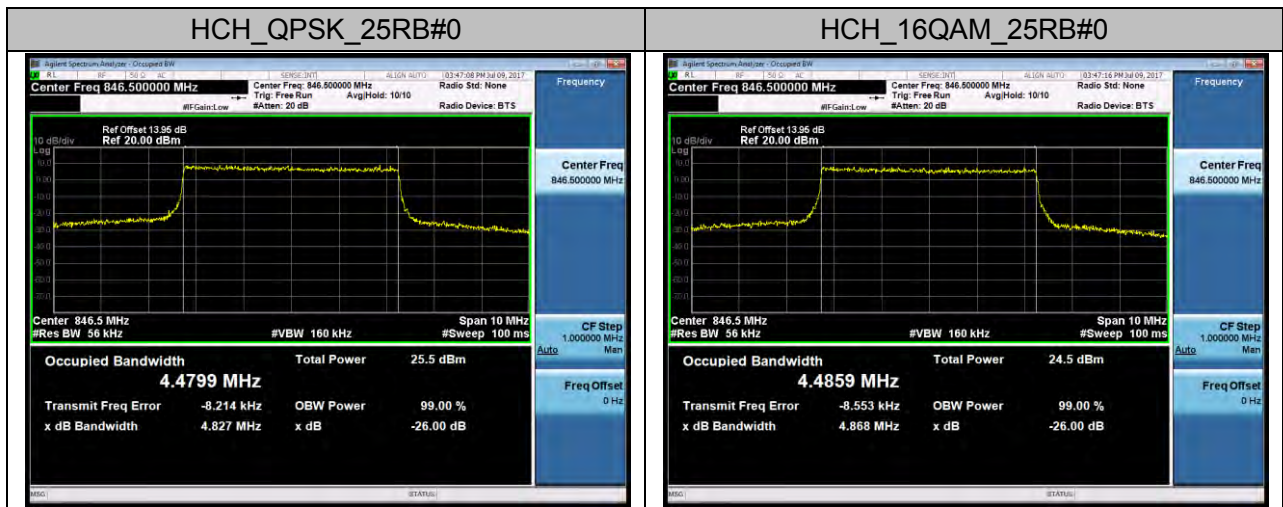

Channel Bandwidth: 5 MHz

Channel Bandwidth: 10 MHz

Channel Bandwidth: 15 MHz

Channel Bandwidth: 20 MHz

LTE Band 5 Channel Bandwidth: 1.4 MHz

Channel Bandwidth: 3 MHz

Channel Bandwidth: 5 MHz

Channel Bandwidth: 10 MHz

LTE Band 7
Channel Bandwidth: 5 MHz

Channel Bandwidth: 15 MHz

Channel Bandwidth: 20 MHz

LTE Band 17 Channel Bandwidth: 5 MHz

Channel Bandwidth: 10 MHz

APPENDIX C

TEST PLOTS FOR BAND EDGES

LTE BAND 2 Channel Bandwidth: 1.4 MHz

Channel Bandwidth: 3 MHz

Channel Bandwidth: 5 MHz

Channel Bandwidth: 10 MHz

Channel Bandwidth: 15 MHz

Channel Bandwidth: 20 MHz

LTE BAND 4 Channel Bandwidth: 1.4 MHz

Channel Bandwidth: 3 MHz

Channel Bandwidth: 5 MHz