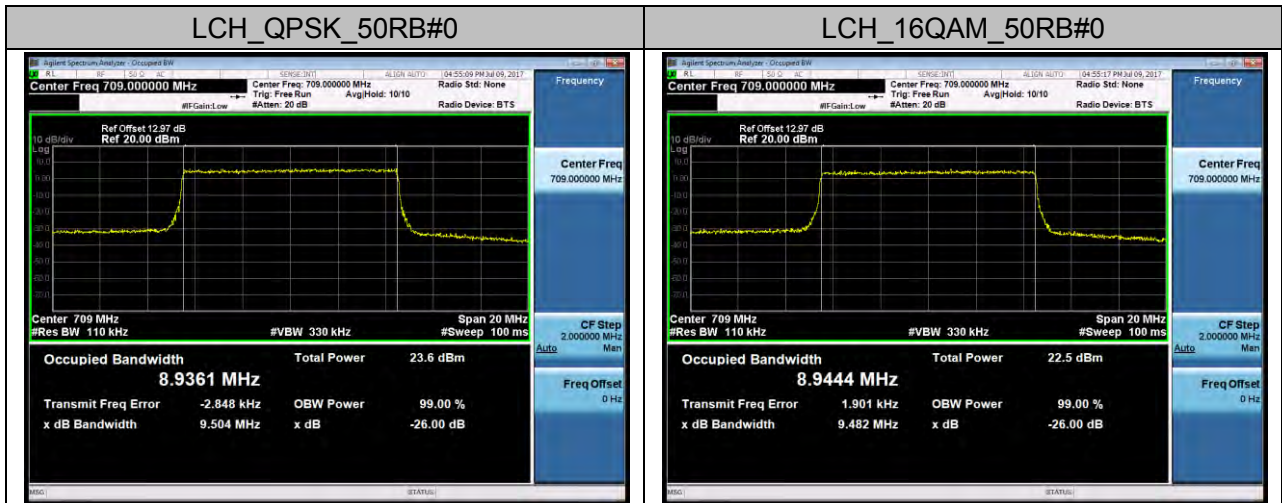

Channel Bandwidth: 5 MHz

Channel Bandwidth: 10 MHz

Channel Bandwidth: 15 MHz

Channel Bandwidth: 20 MHz

LTE Band 5 Channel Bandwidth: 1.4 MHz

Channel Bandwidth: 3 MHz

Channel Bandwidth: 5 MHz

Channel Bandwidth: 10 MHz

LTE Band 7
Channel Bandwidth: 5 MHz

Channel Bandwidth: 15 MHz

Channel Bandwidth: 20 MHz

LTE Band 17 Channel Bandwidth: 5 MHz

Channel Bandwidth: 10 MHz

APPENDIX C

TEST PLOTS FOR BAND EDGES

LTE BAND 2 Channel Bandwidth: 1.4 MHz

Channel Bandwidth: 3 MHz

Channel Bandwidth: 5 MHz

Channel Bandwidth: 10 MHz

Channel Bandwidth: 15 MHz

Channel Bandwidth: 20 MHz

LTE BAND 4 Channel Bandwidth: 1.4 MHz

Channel Bandwidth: 3 MHz

Channel Bandwidth: 5 MHz

Channel Bandwidth: 10 MHz

Channel Bandwidth: 15 MHz

Channel Bandwidth: 20 MHz

LTE BAND 5 Channel Bandwidth: 1.4 MHz

Channel Bandwidth: 3 MHz

Channel Bandwidth: 5 MHz

Channel Bandwidth: 10 MHz

LTE BAND 7 Channel Bandwidth: 5 MHz