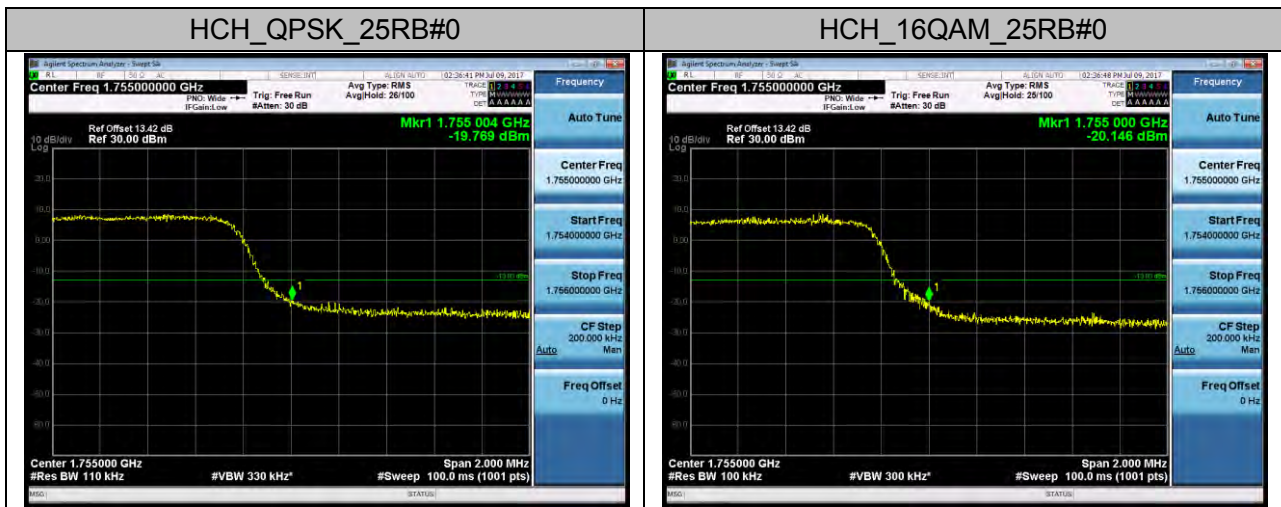

LTE Band 7
Channel Bandwidth: 5 MHz

Channel Bandwidth: 15 MHz

Channel Bandwidth: 20 MHz

LTE Band 17 Channel Bandwidth: 5 MHz

Channel Bandwidth: 10 MHz

APPENDIX C

TEST PLOTS FOR BAND EDGES

LTE BAND 2 Channel Bandwidth: 1.4 MHz

Channel Bandwidth: 3 MHz

Channel Bandwidth: 5 MHz

Channel Bandwidth: 10 MHz

Channel Bandwidth: 15 MHz

Channel Bandwidth: 20 MHz

LTE BAND 4 Channel Bandwidth: 1.4 MHz

Channel Bandwidth: 3 MHz

Channel Bandwidth: 5 MHz

Channel Bandwidth: 10 MHz

Channel Bandwidth: 15 MHz

Channel Bandwidth: 20 MHz

LTE BAND 5 Channel Bandwidth: 1.4 MHz

Channel Bandwidth: 3 MHz

Channel Bandwidth: 5 MHz

Channel Bandwidth: 10 MHz

LTE BAND 7 Channel Bandwidth: 5 MHz