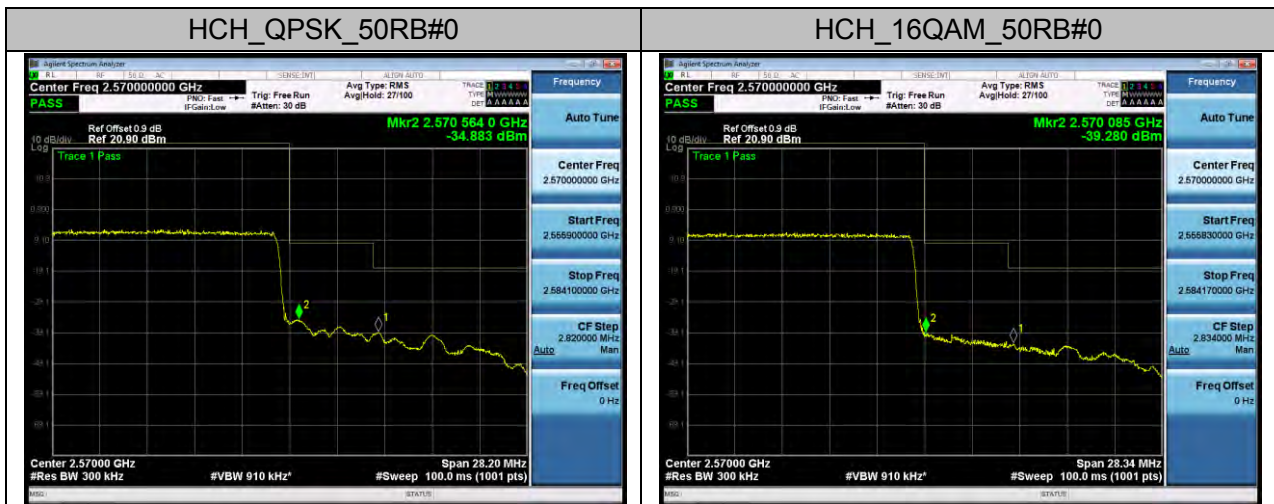

Channel Bandwidth: 3 MHz

Channel Bandwidth: 5 MHz

Channel Bandwidth: 10 MHz

Channel Bandwidth: 15 MHz

Channel Bandwidth: 20 MHz

LTE BAND 4 Channel Bandwidth: 1.4 MHz

Channel Bandwidth: 3 MHz

Channel Bandwidth: 5 MHz

Channel Bandwidth: 10 MHz

Channel Bandwidth: 15 MHz

Channel Bandwidth: 20 MHz

LTE BAND 5 Channel Bandwidth: 1.4 MHz

Channel Bandwidth: 3 MHz

Channel Bandwidth: 5 MHz

Channel Bandwidth: 10 MHz

LTE BAND 7 Channel Bandwidth: 5 MHz

Channel Bandwidth: 10 MHz

Channel Bandwidth: 15 MHz

Channel Bandwidth: 20 MHz

LTE BAND 17 Channel Bandwidth: 5 MHz

Channel Bandwidth: 10 MHz

APPENDIX D PHOTOGRAPHS OF TEST SETUP CONDUCTED EMISSION

RADIATED SPURIOUS EMISSION