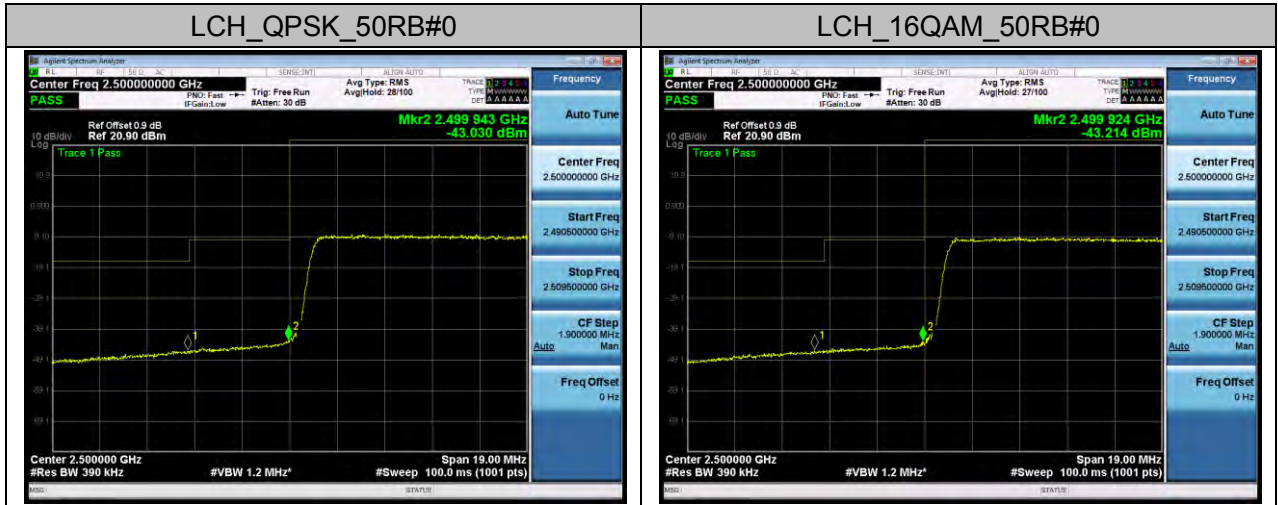

Channel Bandwidth: 10 MHz

Channel Bandwidth: 15 MHz

Channel Bandwidth: 20 MHz

LTE BAND 5 Channel Bandwidth: 1.4 MHz

Channel Bandwidth: 3 MHz

Channel Bandwidth: 5 MHz

Channel Bandwidth: 10 MHz

LTE BAND 7 Channel Bandwidth: 5 MHz

Channel Bandwidth: 10 MHz

Channel Bandwidth: 15 MHz

Channel Bandwidth: 20 MHz

LTE BAND 17 Channel Bandwidth: 5 MHz

Channel Bandwidth: 10 MHz

APPENDIX D PHOTOGRAPHS OF TEST SETUP CONDUCTED EMISSION

RADIATED SPURIOUS EMISSION