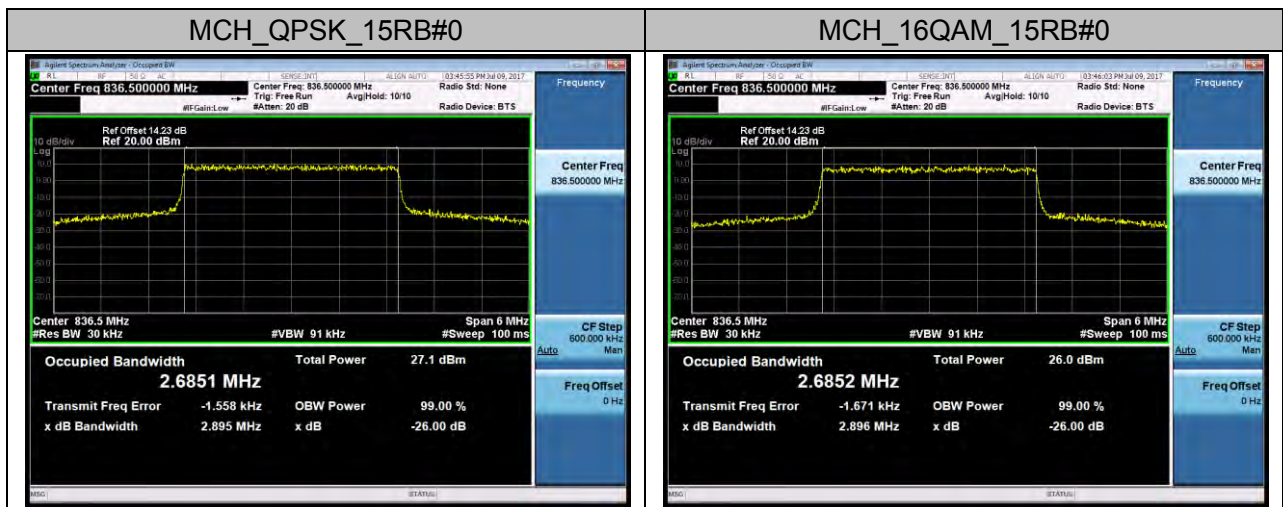

Channel Bandwidth: 5 MHz

Channel Bandwidth: 10 MHz

Channel Bandwidth: 15 MHz

Channel Bandwidth: 20 MHz

LTE Band 5 Channel Bandwidth: 1.4 MHz

Channel Bandwidth: 3 MHz

Channel Bandwidth: 5 MHz

Channel Bandwidth: 10 MHz

LTE Band 7
Channel Bandwidth: 5 MHz

Channel Bandwidth: 15 MHz

Channel Bandwidth: 20 MHz

LTE Band 17 Channel Bandwidth: 5 MHz

Channel Bandwidth: 10 MHz

APPENDIX C

TEST PLOTS FOR BAND EDGES

LTE BAND 2 Channel Bandwidth: 1.4 MHz

Channel Bandwidth: 3 MHz

Channel Bandwidth: 5 MHz

Channel Bandwidth: 10 MHz

Channel Bandwidth: 15 MHz

Channel Bandwidth: 20 MHz

LTE BAND 4 Channel Bandwidth: 1.4 MHz

Channel Bandwidth: 3 MHz

Channel Bandwidth: 5 MHz