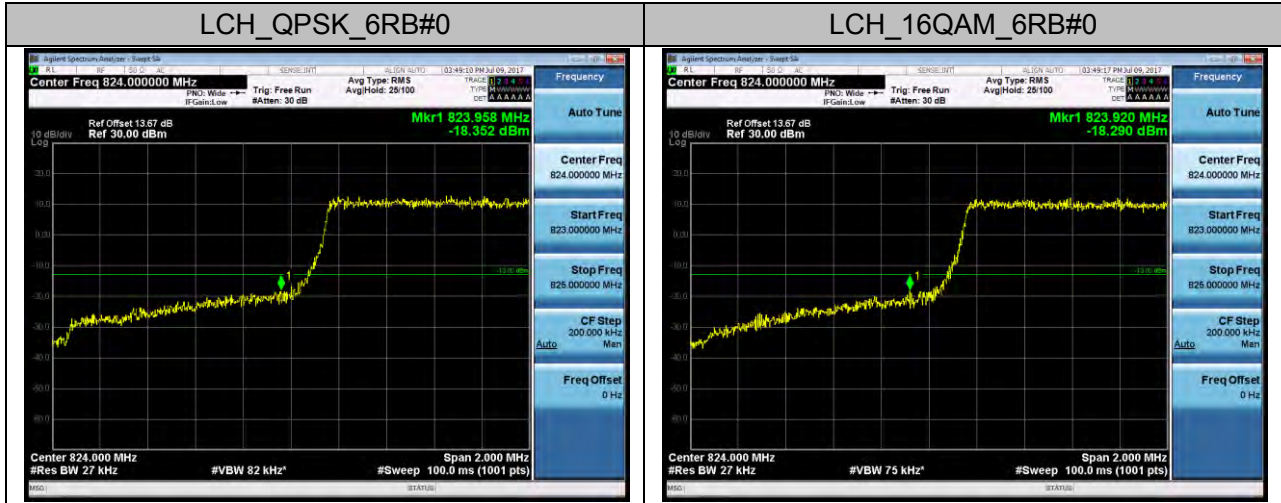

Channel Bandwidth: 3 MHz

Channel Bandwidth: 5 MHz

Channel Bandwidth: 10 MHz

Channel Bandwidth: 15 MHz

Channel Bandwidth: 20 MHz

LTE BAND 4 Channel Bandwidth: 1.4 MHz

Channel Bandwidth: 3 MHz

Channel Bandwidth: 5 MHz

Channel Bandwidth: 10 MHz

Channel Bandwidth: 15 MHz

Channel Bandwidth: 20 MHz

LTE BAND 5 Channel Bandwidth: 1.4 MHz

Channel Bandwidth: 3 MHz

Channel Bandwidth: 5 MHz

Channel Bandwidth: 10 MHz

LTE BAND 7 Channel Bandwidth: 5 MHz

Channel Bandwidth: 10 MHz

Channel Bandwidth: 15 MHz

Channel Bandwidth: 20 MHz

LTE BAND 17 Channel Bandwidth: 5 MHz

Channel Bandwidth: 10 MHz

APPENDIX D PHOTOGRAPHS OF TEST SETUP CONDUCTED EMISSION

RADIATED SPURIOUS EMISSION