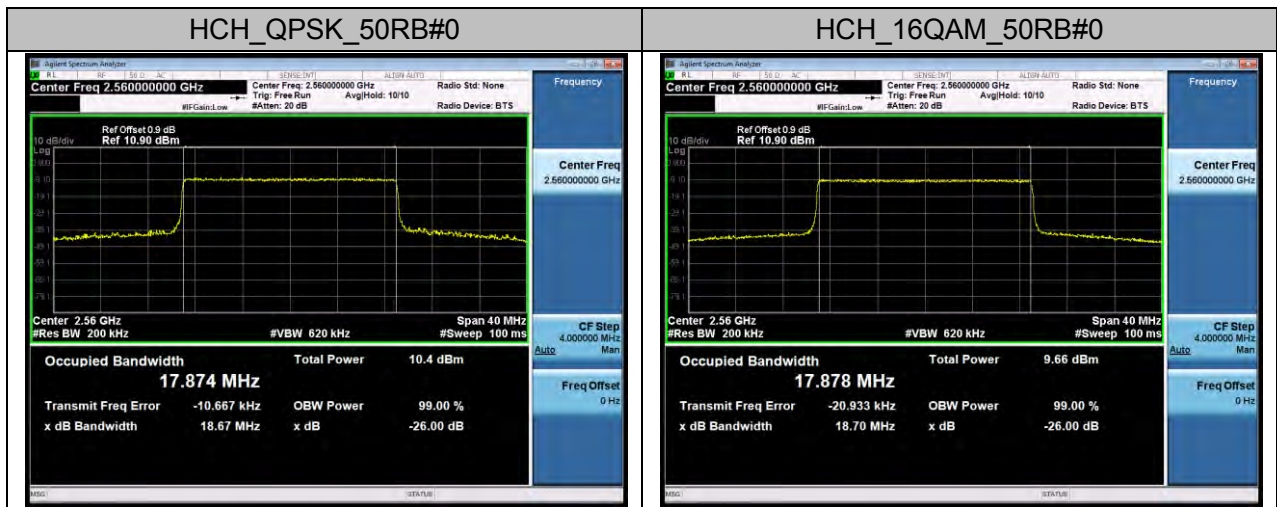

Channel Bandwidth: 5 MHz

Channel Bandwidth: 10 MHz

Channel Bandwidth: 15 MHz

Channel Bandwidth: 20 MHz

LTE Band 5 Channel Bandwidth: 1.4 MHz

Channel Bandwidth: 3 MHz

Channel Bandwidth: 5 MHz

Channel Bandwidth: 10 MHz

LTE Band 7
Channel Bandwidth: 5 MHz

Channel Bandwidth: 15 MHz

Channel Bandwidth: 20 MHz

LTE Band 17 Channel Bandwidth: 5 MHz

Channel Bandwidth: 10 MHz

APPENDIX C

TEST PLOTS FOR BAND EDGES

LTE BAND 2 Channel Bandwidth: 1.4 MHz

Channel Bandwidth: 3 MHz

Channel Bandwidth: 5 MHz

Channel Bandwidth: 10 MHz

Channel Bandwidth: 15 MHz

Channel Bandwidth: 20 MHz

LTE BAND 4 Channel Bandwidth: 1.4 MHz

Channel Bandwidth: 3 MHz

Channel Bandwidth: 5 MHz

Channel Bandwidth: 10 MHz

Channel Bandwidth: 15 MHz

Channel Bandwidth: 20 MHz

LTE BAND 5 Channel Bandwidth: 1.4 MHz

Channel Bandwidth: 3 MHz

Channel Bandwidth: 5 MHz

Channel Bandwidth: 10 MHz

LTE BAND 7 Channel Bandwidth: 5 MHz