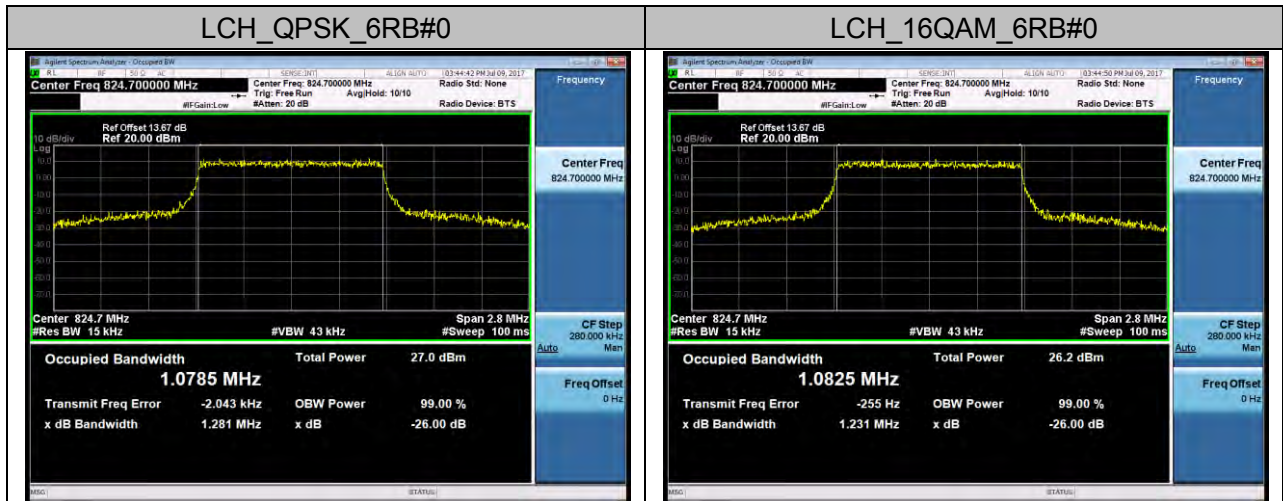

Channel Bandwidth: 5 MHz

Channel Bandwidth: 10 MHz

Channel Bandwidth: 15 MHz

Channel Bandwidth: 20 MHz

LTE Band 5 Channel Bandwidth: 1.4 MHz

Channel Bandwidth: 3 MHz

Channel Bandwidth: 5 MHz

Channel Bandwidth: 10 MHz

LTE Band 7
Channel Bandwidth: 5 MHz

Channel Bandwidth: 15 MHz

Channel Bandwidth: 20 MHz

LTE Band 17 Channel Bandwidth: 5 MHz

Channel Bandwidth: 10 MHz

APPENDIX C

TEST PLOTS FOR BAND EDGES

LTE BAND 2 Channel Bandwidth: 1.4 MHz

Channel Bandwidth: 3 MHz

Channel Bandwidth: 5 MHz

Channel Bandwidth: 10 MHz

Channel Bandwidth: 15 MHz

Channel Bandwidth: 20 MHz

LTE BAND 4 Channel Bandwidth: 1.4 MHz

Channel Bandwidth: 3 MHz

Channel Bandwidth: 5 MHz