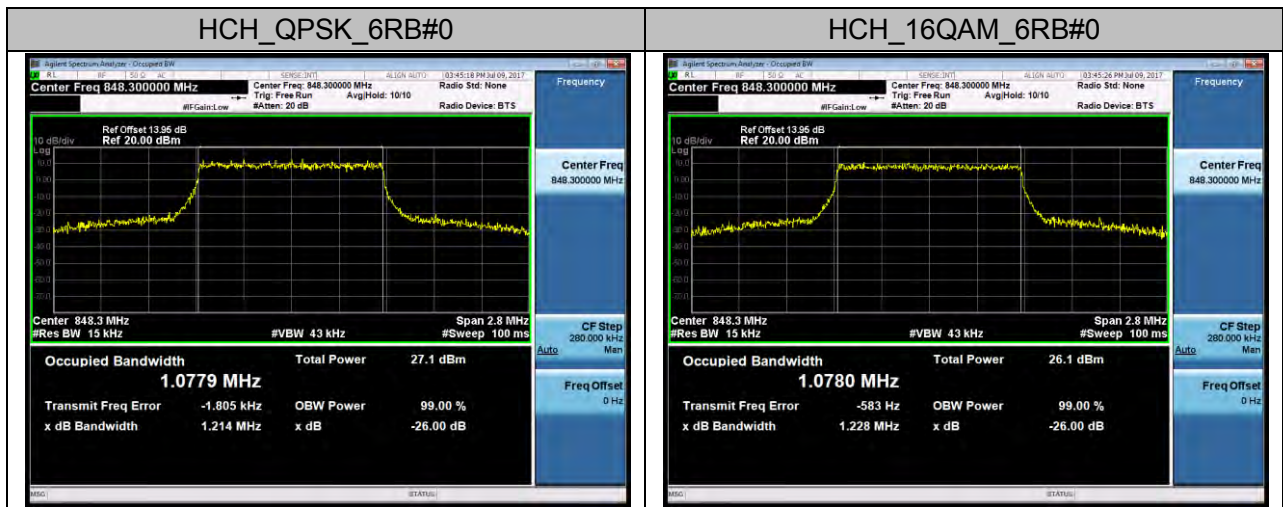

Channel Bandwidth: 5 MHz

Channel Bandwidth: 10 MHz

Channel Bandwidth: 15 MHz

Channel Bandwidth: 20 MHz

LTE Band 5 Channel Bandwidth: 1.4 MHz

Channel Bandwidth: 3 MHz

Channel Bandwidth: 5 MHz

Channel Bandwidth: 10 MHz

LTE Band 7
Channel Bandwidth: 5 MHz

Channel Bandwidth: 15 MHz

Channel Bandwidth: 20 MHz

LTE Band 17 Channel Bandwidth: 5 MHz

Channel Bandwidth: 10 MHz

APPENDIX C

TEST PLOTS FOR BAND EDGES

LTE BAND 2 Channel Bandwidth: 1.4 MHz

Channel Bandwidth: 3 MHz

Channel Bandwidth: 5 MHz

Channel Bandwidth: 10 MHz

Channel Bandwidth: 15 MHz

Channel Bandwidth: 20 MHz

LTE BAND 4 Channel Bandwidth: 1.4 MHz

Channel Bandwidth: 3 MHz

Channel Bandwidth: 5 MHz