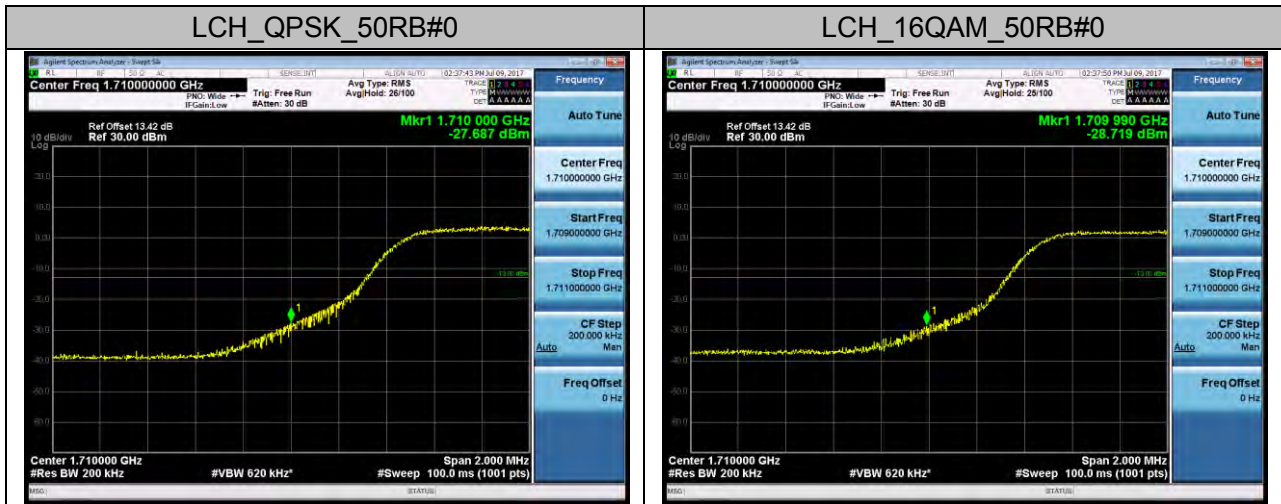

LTE Band 7
Channel Bandwidth: 5 MHz

Channel Bandwidth: 15 MHz

Channel Bandwidth: 20 MHz

LTE Band 17 Channel Bandwidth: 5 MHz

Channel Bandwidth: 10 MHz

APPENDIX C

TEST PLOTS FOR BAND EDGES

LTE BAND 2 Channel Bandwidth: 1.4 MHz

Channel Bandwidth: 3 MHz

Channel Bandwidth: 5 MHz

Channel Bandwidth: 10 MHz

Channel Bandwidth: 15 MHz

Channel Bandwidth: 20 MHz

LTE BAND 4 Channel Bandwidth: 1.4 MHz

Channel Bandwidth: 3 MHz

Channel Bandwidth: 5 MHz

Channel Bandwidth: 10 MHz

Channel Bandwidth: 15 MHz

Channel Bandwidth: 20 MHz

LTE BAND 5 Channel Bandwidth: 1.4 MHz

Channel Bandwidth: 3 MHz

Channel Bandwidth: 5 MHz

Channel Bandwidth: 10 MHz

LTE BAND 7 Channel Bandwidth: 5 MHz