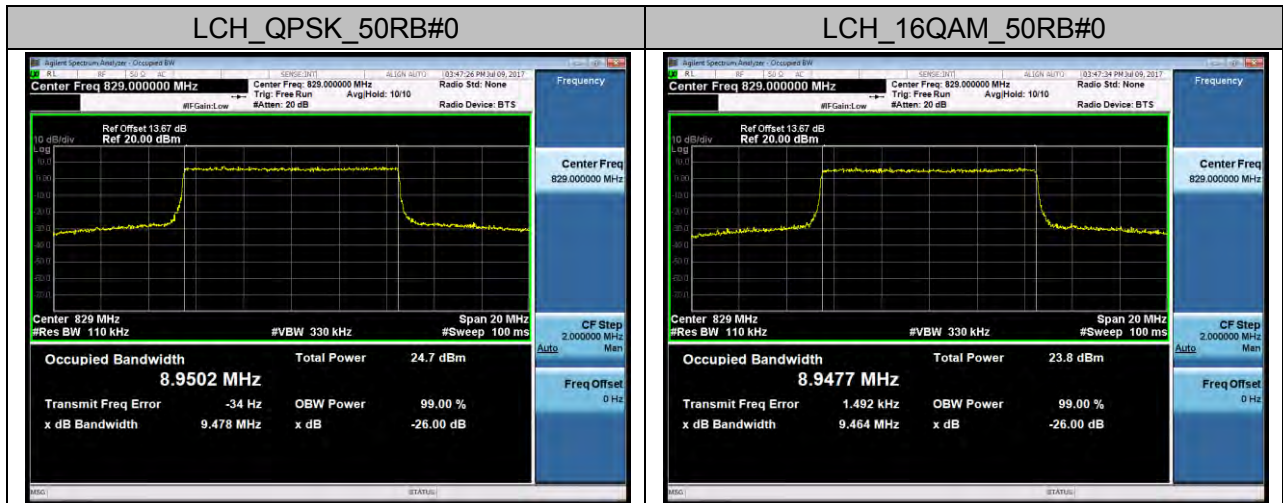

Channel Bandwidth: 5 MHz

Channel Bandwidth: 10 MHz

Channel Bandwidth: 15 MHz

Channel Bandwidth: 20 MHz

LTE Band 5 Channel Bandwidth: 1.4 MHz

Channel Bandwidth: 3 MHz

Channel Bandwidth: 5 MHz

Channel Bandwidth: 10 MHz

LTE Band 7
Channel Bandwidth: 5 MHz

Channel Bandwidth: 15 MHz

Channel Bandwidth: 20 MHz

LTE Band 17 Channel Bandwidth: 5 MHz

Channel Bandwidth: 10 MHz

APPENDIX C

TEST PLOTS FOR BAND EDGES

LTE BAND 2 Channel Bandwidth: 1.4 MHz

Channel Bandwidth: 3 MHz

Channel Bandwidth: 5 MHz

Channel Bandwidth: 10 MHz

Channel Bandwidth: 15 MHz

Channel Bandwidth: 20 MHz

LTE BAND 4 Channel Bandwidth: 1.4 MHz

Channel Bandwidth: 3 MHz

Channel Bandwidth: 5 MHz