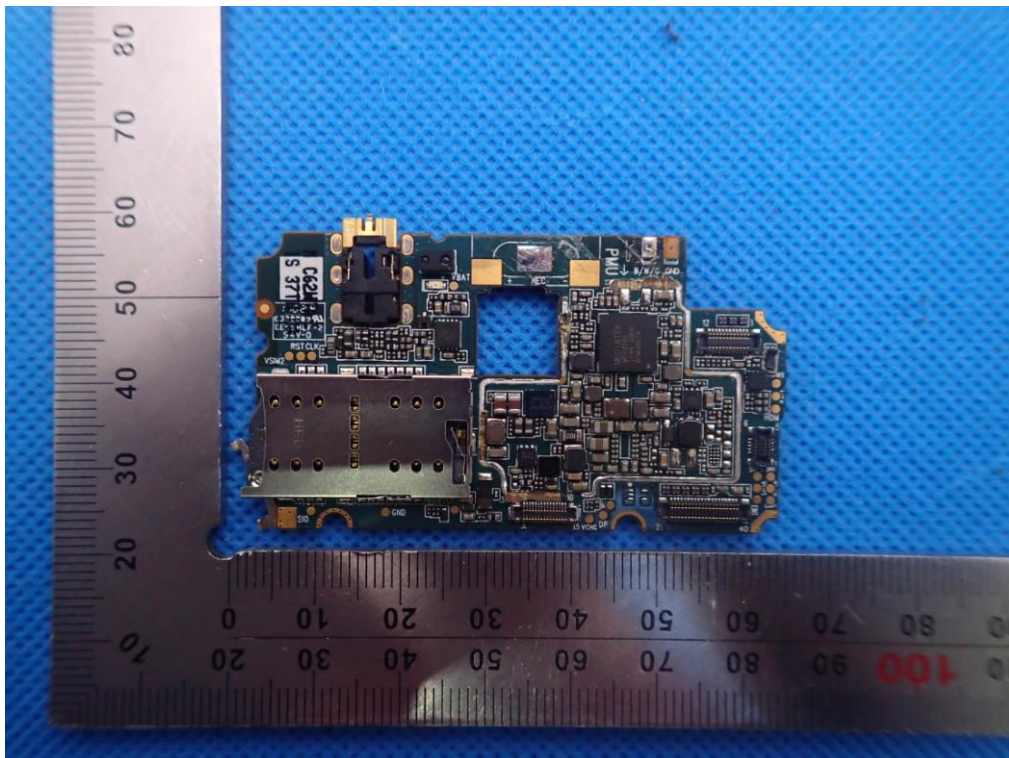

Internal Photos

OPEN VIEW OF EUT-1

BT/WIFI/GPS
Antenna

OPEN VIEW OF EUT-2

Diversity
Antenna

GSM/WCDMA/LTE
Antenna

BT/WIFI/GPS AND DIVERSITY ANTENNA

GSM/WCDMA/LTE ANTENNA

INTERNAL VIEW OF EUT-1

INTERNAL VIEW OF EUT-2

INTERNAL VIEW OF EUT-3

INTERNAL VIEW OF EUT-4

INTERNAL VIEW OF EUT-5

INTERNAL VIEW OF EUT-6