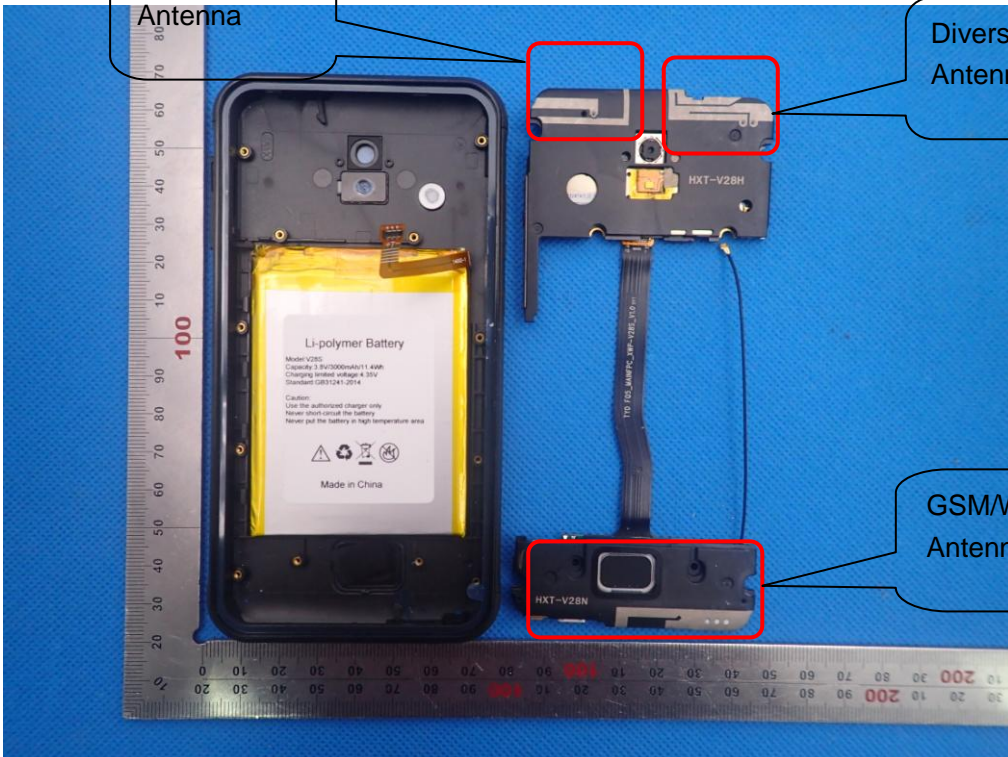

Internal Photos

OPEN VIEW OF EUT-1

BT/WIFI/GPS
Antenna

OPEN VIEW OF EUT-2

Diversity
Antenna

GSM/WCDMA/LTE
Antenna

BT/WIFI/GPS AND DIVERSITY ANTENNA

GSM/WCDMA/LTE ANTENNA

INTERNAL VIEW OF EUT-1

INTERNAL VIEW OF EUT-2

INTERNAL VIEW OF EUT-3

INTERNAL VIEW OF EUT-4

INTERNAL VIEW OF EUT-5

INTERNAL VIEW OF EUT-6