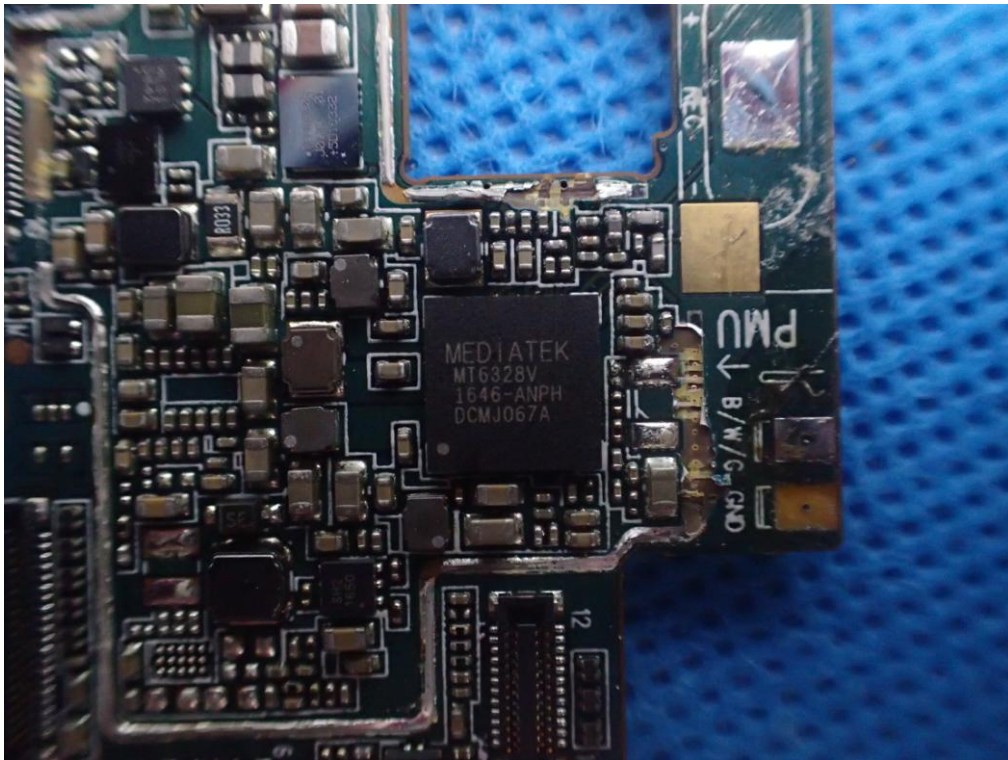

Internal Photos

OPEN VIEW OF EUT-1

BT/WIFI/GPS
Antenna

OPEN VIEW OF EUT-2

Diversity
Antenna

GSM/WCDMA/LTE
Antenna

BT/WIFI/GPS AND DIVERSITY ANTENNA

GSM/WCDMA/LTE ANTENNA

INTERNAL VIEW OF EUT-1

INTERNAL VIEW OF EUT-2

INTERNAL VIEW OF EUT-3

INTERNAL VIEW OF EUT-4

INTERNAL VIEW OF EUT-5

INTERNAL VIEW OF EUT-6