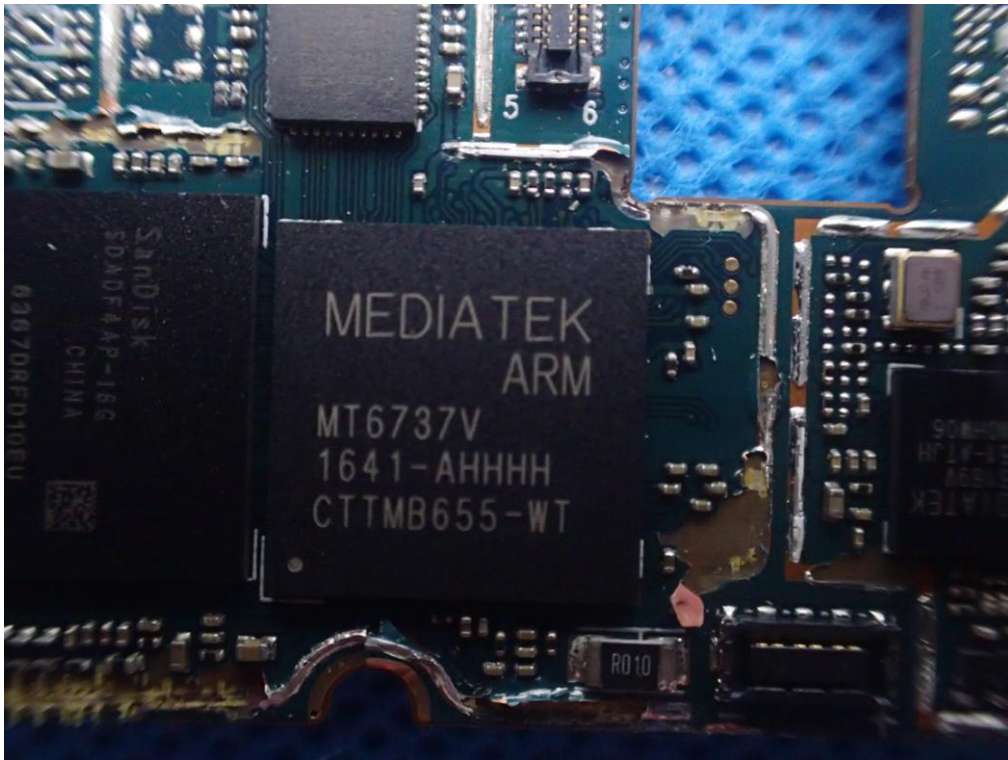

Internal Photos

OPEN VIEW OF EUT-1

BT/WIFI/GPS
Antenna

OPEN VIEW OF EUT-2

Diversity
Antenna

GSM/WCDMA/LTE
Antenna

BT/WIFI/GPS AND DIVERSITY ANTENNA

GSM/WCDMA/LTE ANTENNA

INTERNAL VIEW OF EUT-1

INTERNAL VIEW OF EUT-2

INTERNAL VIEW OF EUT-3

INTERNAL VIEW OF EUT-4

INTERNAL VIEW OF EUT-5

INTERNAL VIEW OF EUT-6