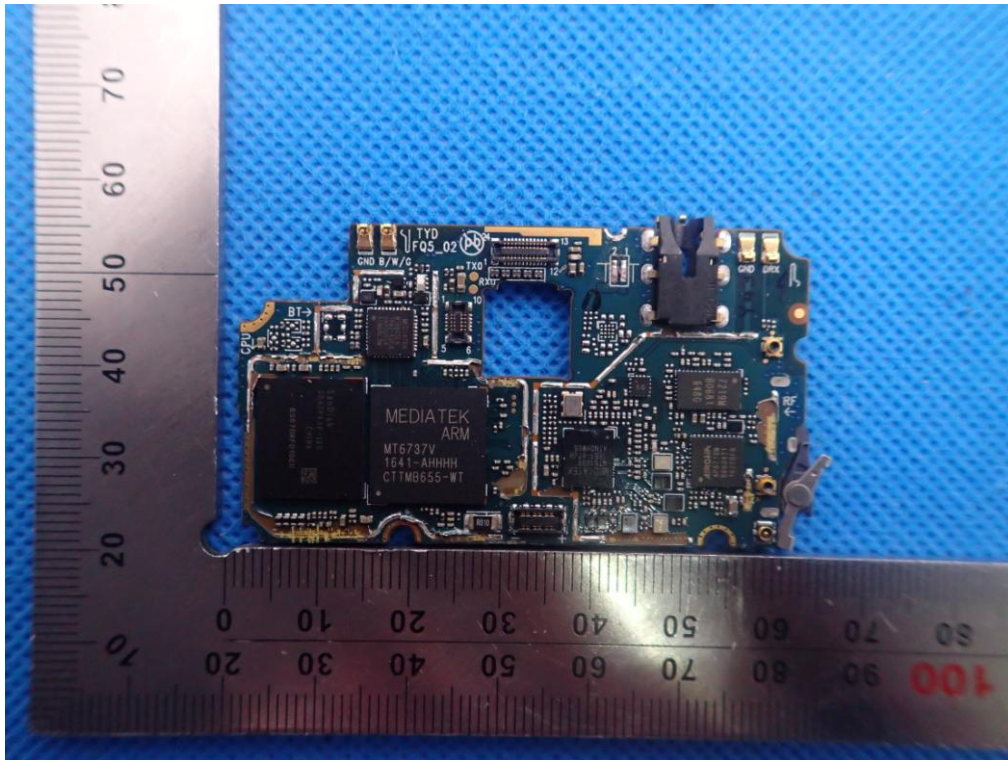

Internal Photos

OPEN VIEW OF EUT-1

BT/WIFI/GPS
Antenna

OPEN VIEW OF EUT-2

Diversity
Antenna

GSM/WCDMA/LTE
Antenna

BT/WIFI/GPS AND DIVERSITY ANTENNA

GSM/WCDMA/LTE ANTENNA

INTERNAL VIEW OF EUT-1

INTERNAL VIEW OF EUT-2

INTERNAL VIEW OF EUT-3

INTERNAL VIEW OF EUT-4

INTERNAL VIEW OF EUT-5

INTERNAL VIEW OF EUT-6