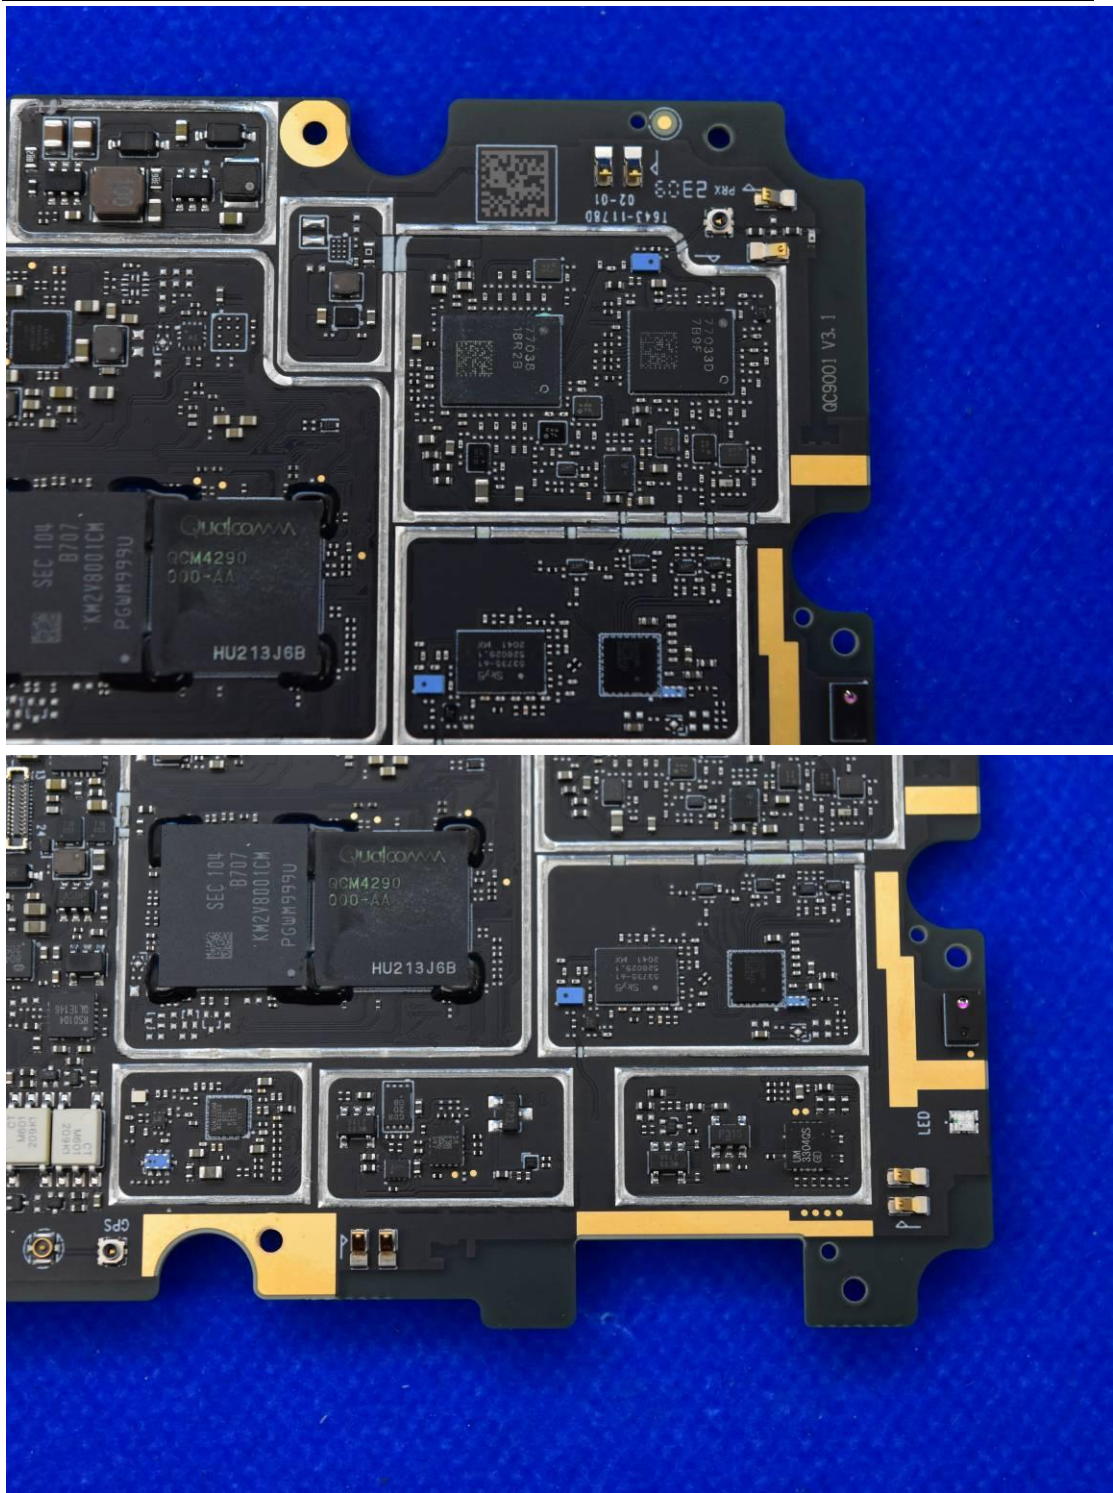

FCC ID: 2AI3KCRN1 IC: 30651-CRN1

## Internal Photos

### 1. EUT uncover view

## 2. Antenna view