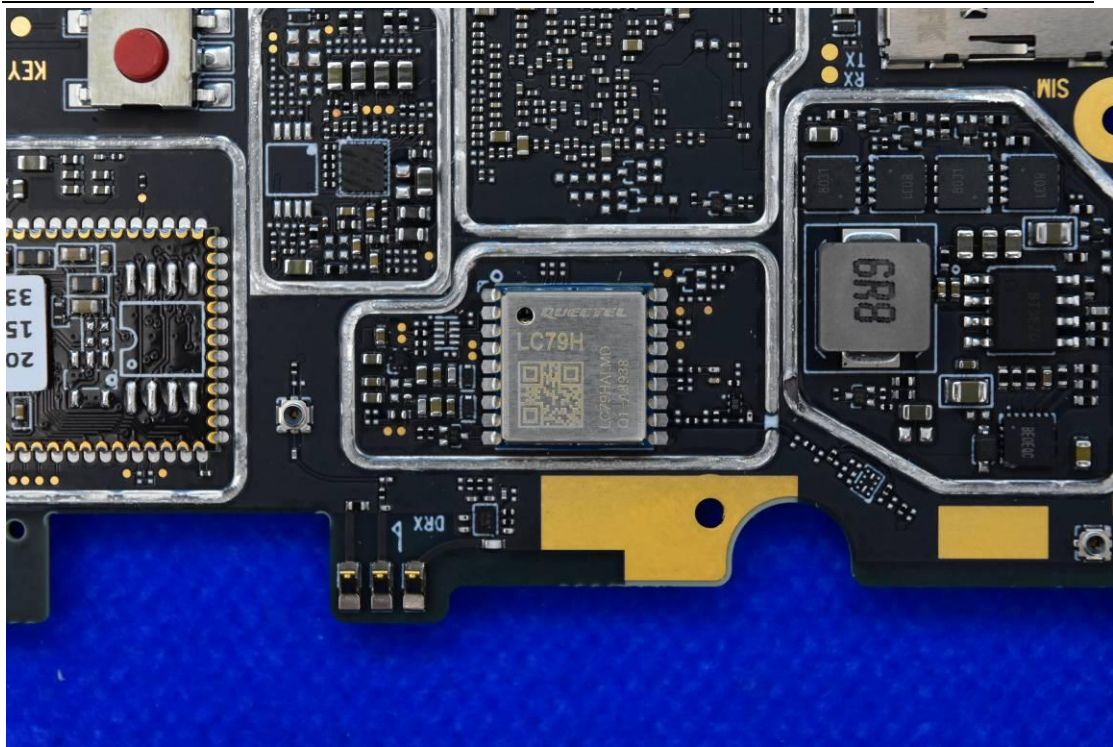

FCC ID: 2AI3KCRN1 IC: 30651-CRN1

## Internal Photos

### 1. EUT uncover view

## 2. Antenna view