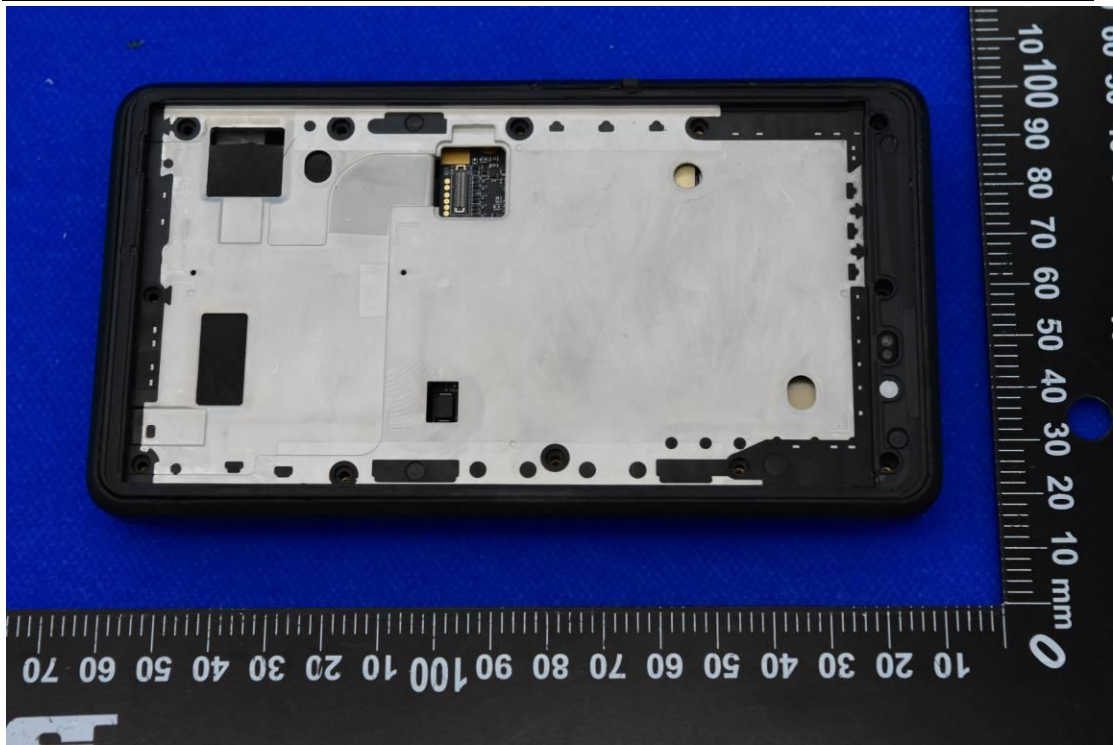

FCC ID: 2AI3KCRN1 IC: 30651-CRN1

## Internal Photos

### 1. EUT uncover view

## 2. Antenna view