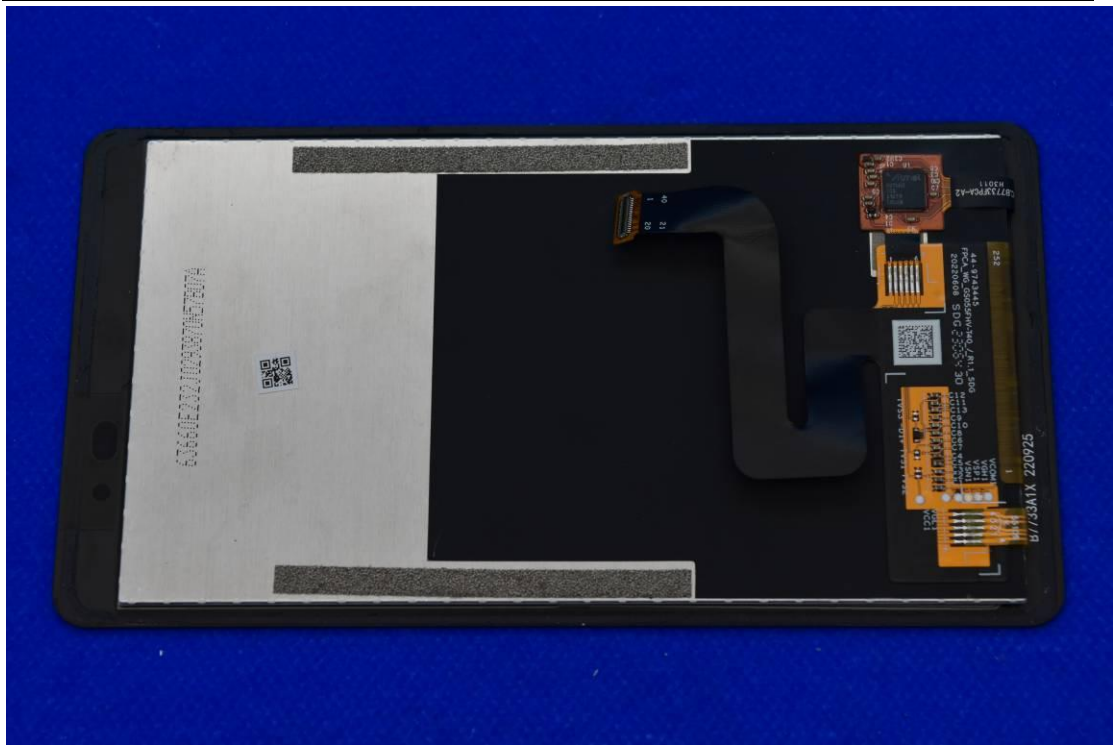

FCC ID: 2AI3KCRN1 IC: 30651-CRN1

## Internal Photos

### 1. EUT uncover view

## 2. Antenna view