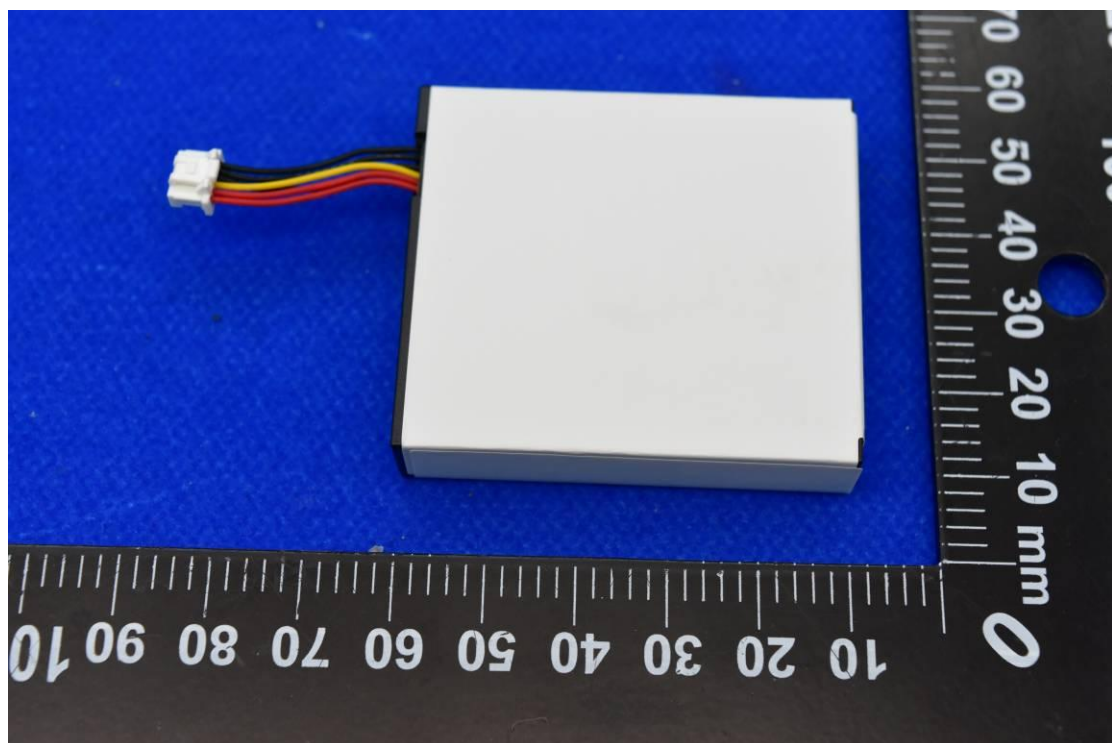

FCC ID: 2AI3KCRN1 IC: 30651-CRN1

## Internal Photos

## 2. Antenna view