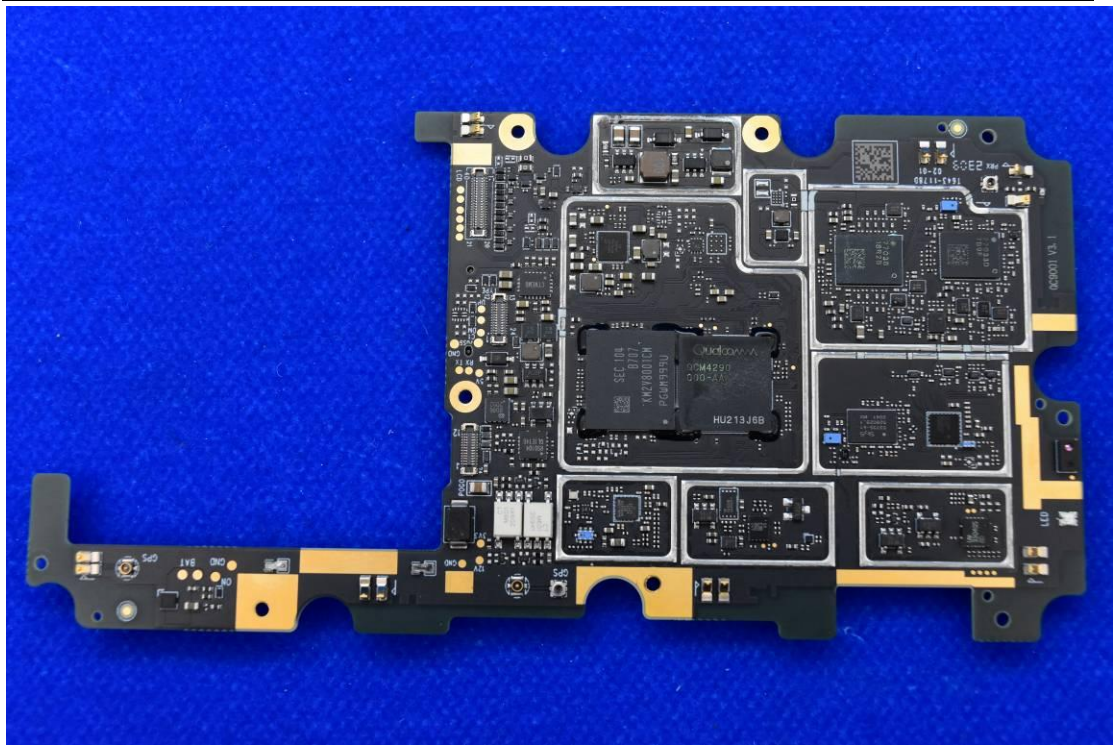

FCC ID: 2AI3KCRN1 IC: 30651-CRN1

## Internal Photos

### 1. EUT uncover view

## 2. Antenna view