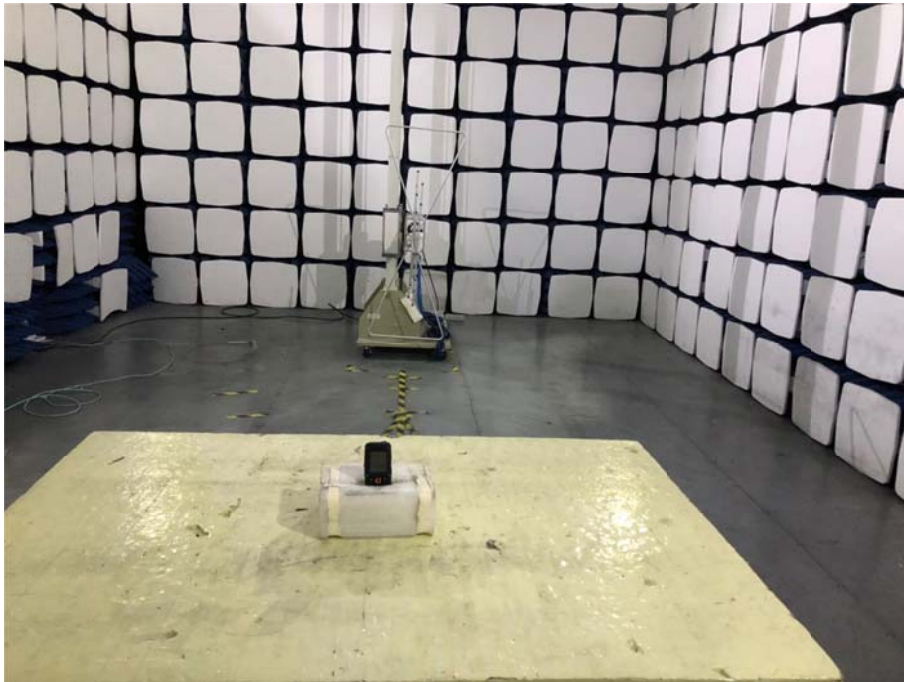

EXHIBIT 4 - TEST SETUP PHOTOGRAPHS

Conducted Emission Test Setup

Radiation Emission Test Setup (Below 30MHz)

Radiation Emission Test Setup (30MHz to 1GHz)**Radiation Emission Test Setup (1GHz to 18GHz)**

Radiation Emission Test Setup (Above 18GHz)