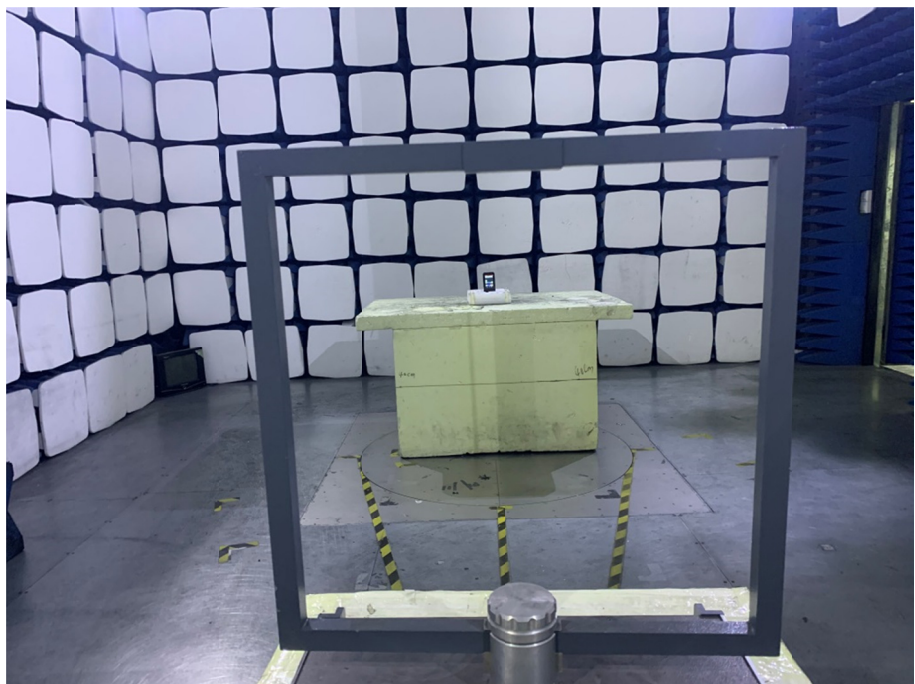

EXHIBIT 4 - TEST SETUP PHOTOGRAPHS

**Conducted Emission
Test Setup***

**Radiation Emission Test
Setup (Below 30MHz)**

Radiation Emission Test Setup (30MHz to 1GHz)

Radiation Emission Test Setup (1GHz to 18GHz)

**Radiation Emission Test
Setup (Above 18GHz)**

* Means' only test and setup for PART 15C .

***** END OF REPORT *****