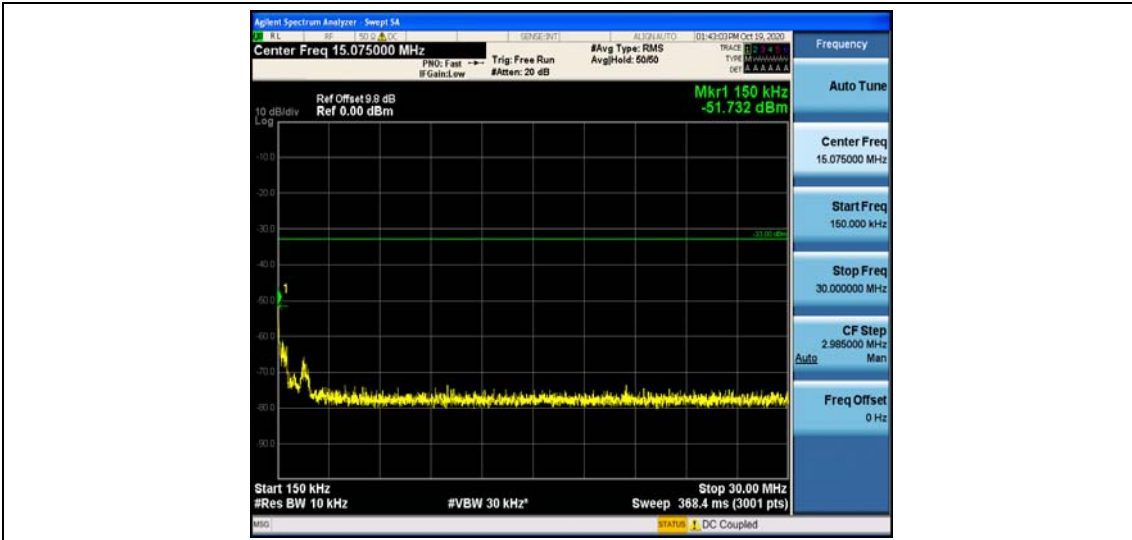

Band66\_1.4MHz\_QPSK\_132665\_1RB#0

Band66\_1.4MHz\_QPSK\_132665\_1RB#0

Band66\_1.4MHz\_QPSK\_132665\_1RB#0

Band66\_1.4MHz\_QPSK\_132665\_1RB#0

Band66\_1.4MHz\_16QAM\_131979\_1RB#0

Band66\_1.4MHz\_16QAM\_131979\_1RB#0