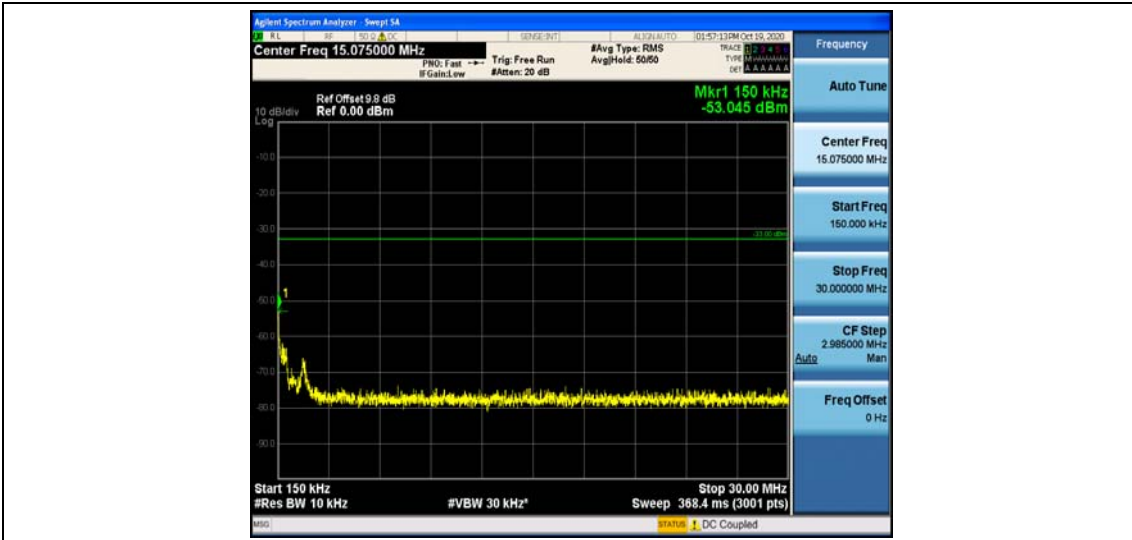

Band66\_1.4MHz\_16QAM\_132665\_1RB#0

Band66\_1.4MHz\_16QAM\_132665\_1RB#0

Band66\_1.4MHz\_16QAM\_132665\_1RB#0

Band66\_1.4MHz\_16QAM\_132665\_1RB#0

Band66\_3MHz\_QPSK\_131987\_1RB#0

Band66\_3MHz\_QPSK\_131987\_1RB#0