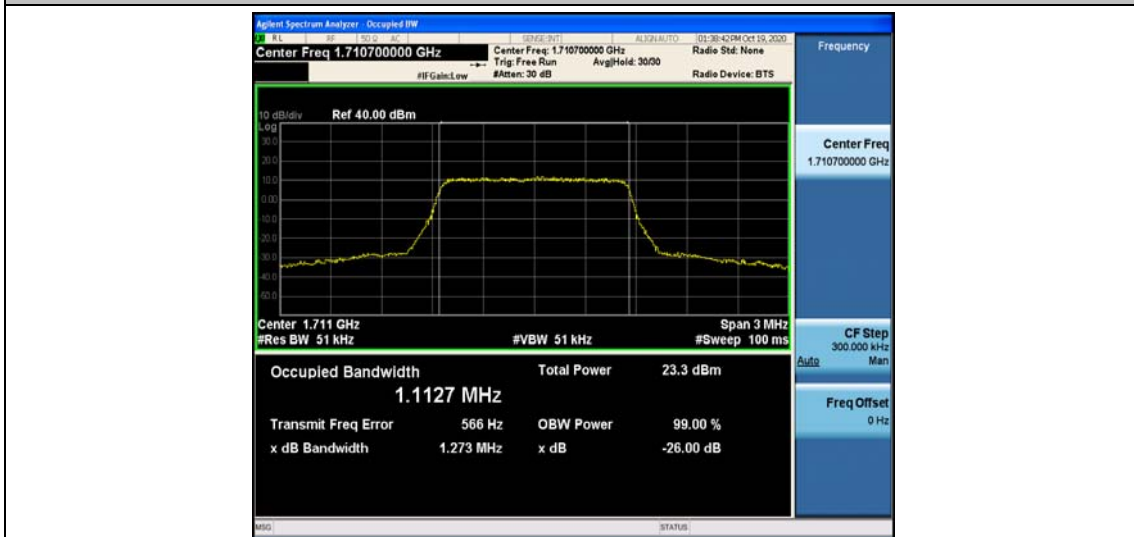

Band66_1.4MHz_16QAM_131979_6RB#0