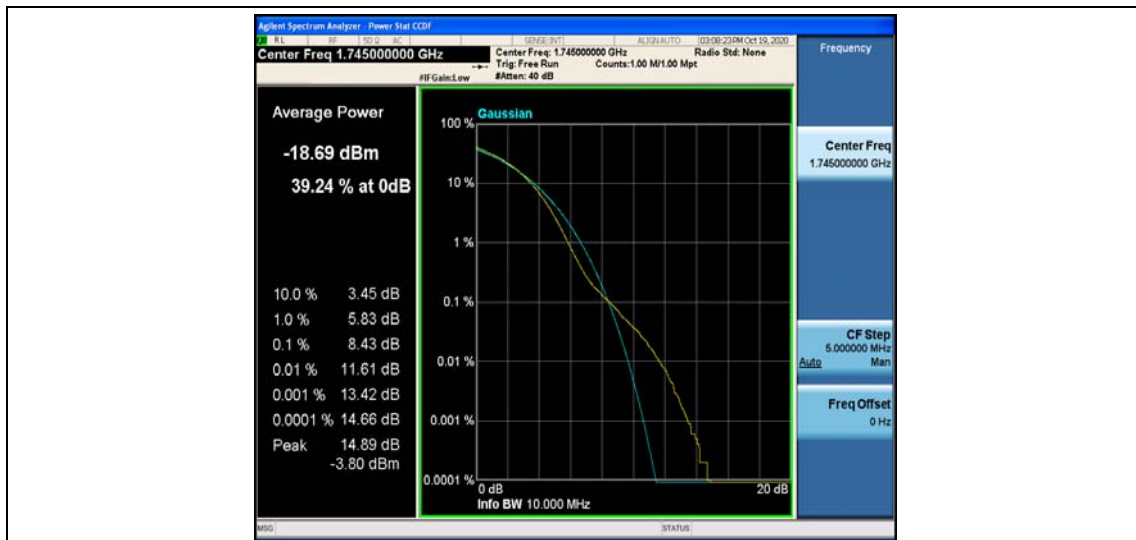

Band66_20MHz_16QAM_132322_1RB#0