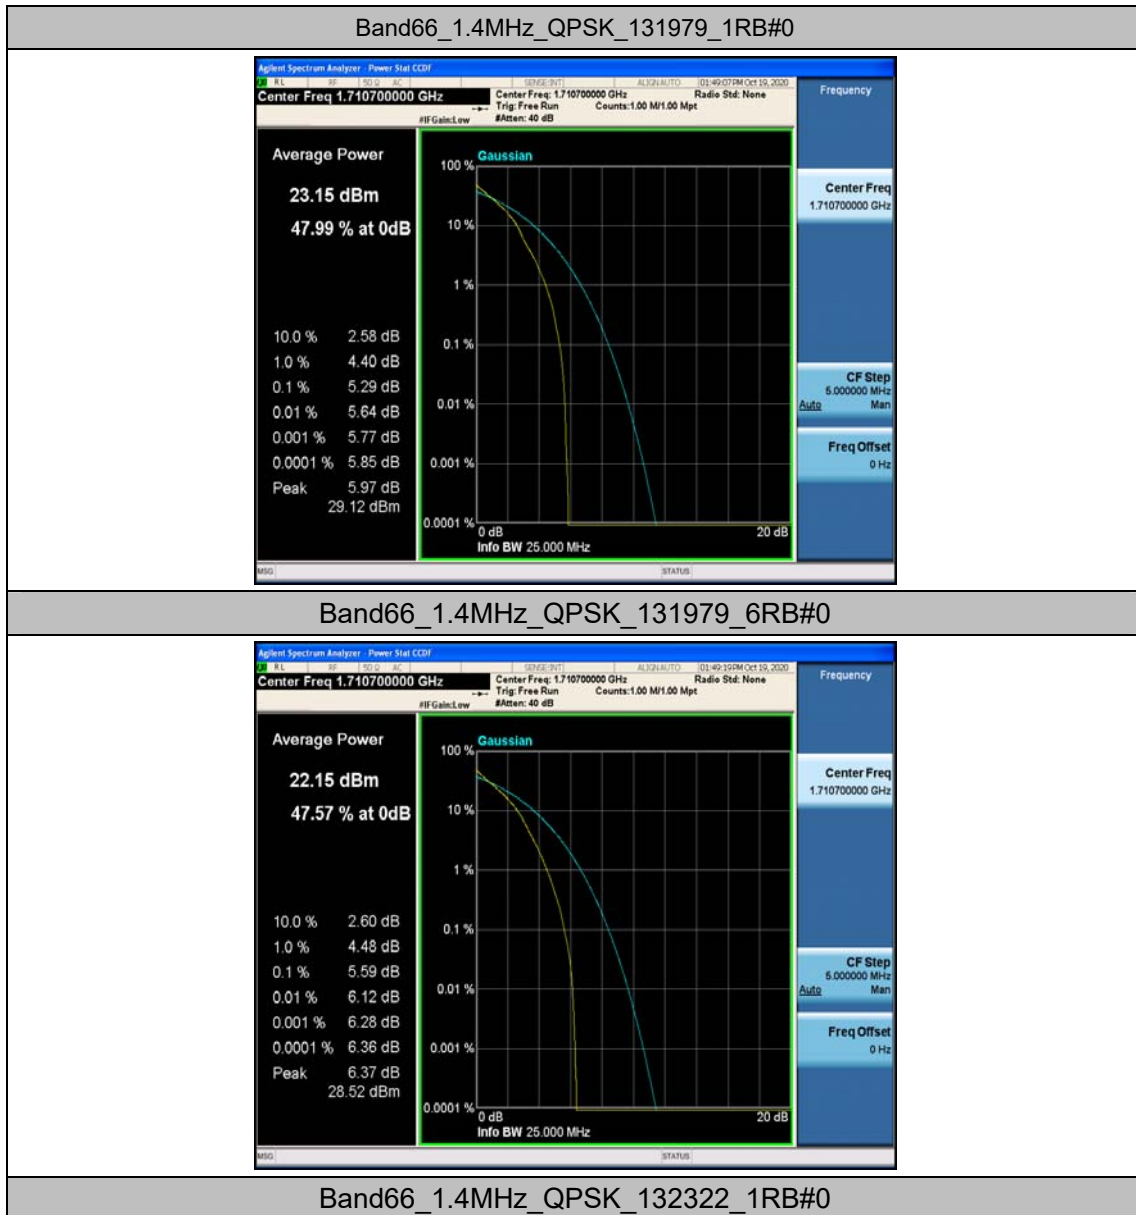

Test Graphs