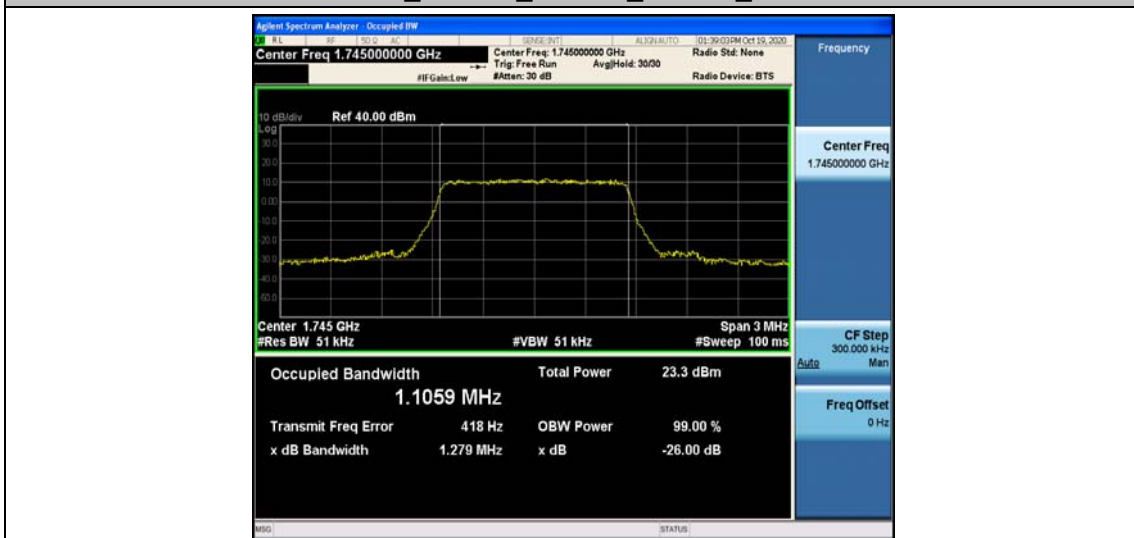

Band66	20MHz	16QAM	132072	100RB#0	17.865	18.33	PASS
Band66	20MHz	16QAM	132322	100RB#0	17.804	18.49	PASS
Band66	20MHz	16QAM	132572	100RB#0	17.827	18.46	PASS

Test Graphs

Band66_1.4MHz_16QAM_131979_6RB#0

Band66_1.4MHz_16QAM_132322_6RB#0