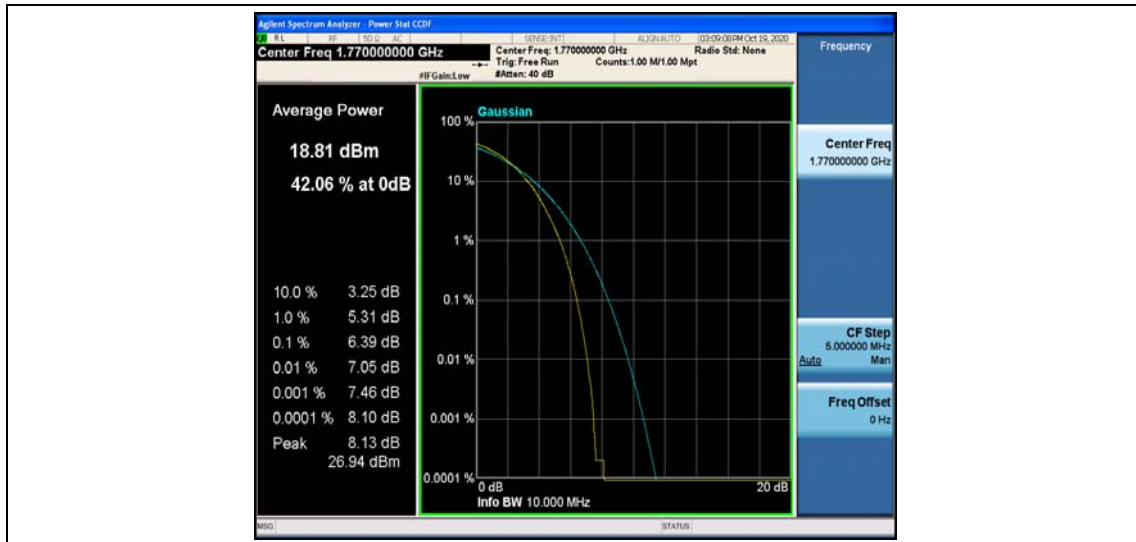

Appendix C: 26dB Bandwidth and Occupied Bandwidth

Test Result

Band	Bandwidth	Modulation	Channel	RB Configuration	Occupied Bandwidth (MHz)	26dB Bandwidth (MHz)	Verdict
Band66	1.4MHz	QPSK	131979	6RB#0	1.1058	1.293	PASS
Band66	1.4MHz	QPSK	132322	6RB#0	1.1012	1.269	PASS
Band66	1.4MHz	QPSK	132665	6RB#0	1.1079	1.285	PASS
Band66	1.4MHz	16QAM	131979	6RB#0	1.1127	1.273	PASS
Band66	1.4MHz	16QAM	132322	6RB#0	1.1059	1.279	PASS
Band66	1.4MHz	16QAM	132665	6RB#0	1.1058	1.275	PASS
Band66	3MHz	QPSK	131987	15RB#0	2.6882	2.849	PASS
Band66	3MHz	QPSK	132322	15RB#0	2.6874	2.856	PASS
Band66	3MHz	QPSK	132657	15RB#0	2.6899	2.851	PASS
Band66	3MHz	16QAM	131987	15RB#0	2.6890	2.876	PASS
Band66	3MHz	16QAM	132322	15RB#0	2.6890	2.870	PASS
Band66	3MHz	16QAM	132657	15RB#0	2.6876	2.870	PASS
Band66	5MHz	QPSK	131997	25RB#0	4.4780	4.885	PASS
Band66	5MHz	QPSK	132322	25RB#0	4.4749	4.892	PASS
Band66	5MHz	QPSK	132647	25RB#0	4.4776	4.902	PASS
Band66	5MHz	16QAM	131997	25RB#0	4.4745	4.908	PASS
Band66	5MHz	16QAM	132322	25RB#0	4.4848	4.872	PASS
Band66	5MHz	16QAM	132647	25RB#0	4.4749	4.799	PASS
Band66	10MHz	QPSK	132022	50RB#0	8.9476	9.418	PASS
Band66	10MHz	QPSK	132322	50RB#0	8.9223	9.390	PASS
Band66	10MHz	QPSK	132622	50RB#0	8.9287	9.425	PASS
Band66	10MHz	16QAM	132022	50RB#0	8.9305	9.369	PASS
Band66	10MHz	16QAM	132322	50RB#0	8.9257	9.462	PASS
Band66	10MHz	16QAM	132622	50RB#0	8.9165	9.363	PASS
Band66	15MHz	QPSK	132047	75RB#0	13.389	13.87	PASS
Band66	15MHz	QPSK	132322	75RB#0	13.371	13.99	PASS
Band66	15MHz	QPSK	132597	75RB#0	13.371	13.98	PASS
Band66	15MHz	16QAM	132047	75RB#0	13.387	14.05	PASS
Band66	15MHz	16QAM	132322	75RB#0	13.363	13.91	PASS
Band66	15MHz	16QAM	132597	75RB#0	13.369	13.93	PASS
Band66	20MHz	QPSK	132072	100RB#0	17.832	18.48	PASS
Band66	20MHz	QPSK	132322	100RB#0	17.819	18.43	PASS
Band66	20MHz	QPSK	132572	100RB#0	17.872	18.53	PASS