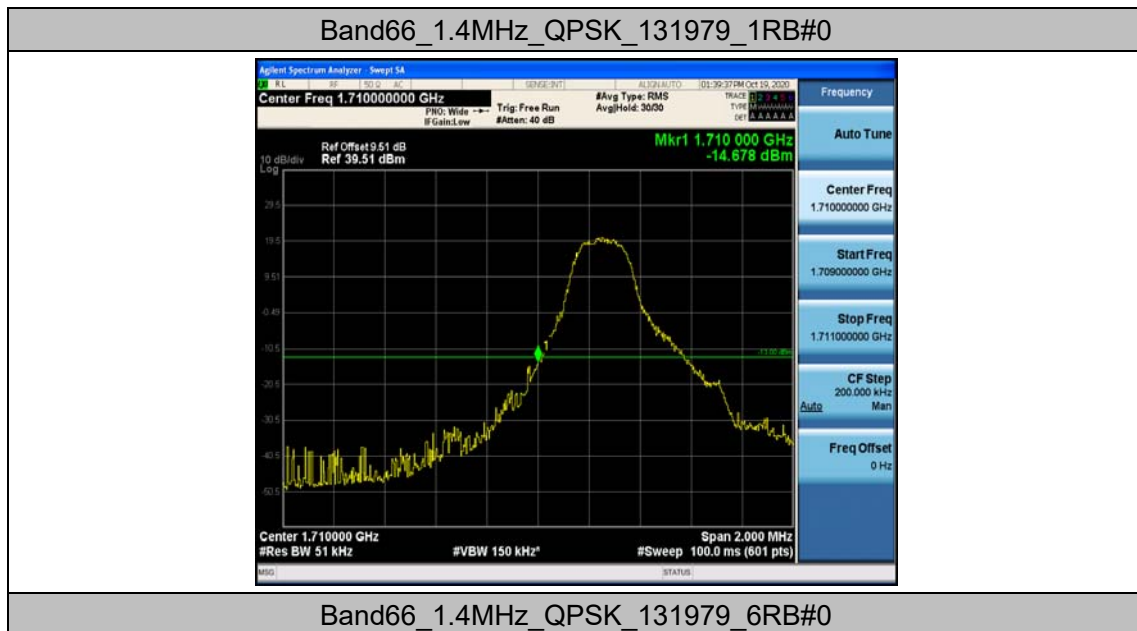

Band66	15MHz	QPSK	132597	75RB#0	-28.42	PASS
Band66	15MHz	16QAM	132047	1RB#0	-16.35	PASS
Band66	15MHz	16QAM	132047	75RB#0	-28.88	PASS
Band66	15MHz	16QAM	132597	1RB#0	-41.24	PASS
Band66	15MHz	16QAM	132597	75RB#0	-31.83	PASS
Band66	20MHz	QPSK	132072	1RB#0	-20.31	PASS
Band66	20MHz	QPSK	132072	100RB#0	-32.93	PASS
Band66	20MHz	QPSK	132572	1RB#0	-45.44	PASS
Band66	20MHz	QPSK	132572	100RB#0	-32.08	PASS
Band66	20MHz	16QAM	132072	1RB#0	-20.03	PASS
Band66	20MHz	16QAM	132072	100RB#0	-34.48	PASS
Band66	20MHz	16QAM	132572	1RB#0	-46.10	PASS
Band66	20MHz	16QAM	132572	100RB#0	-35.26	PASS

Test Graphs