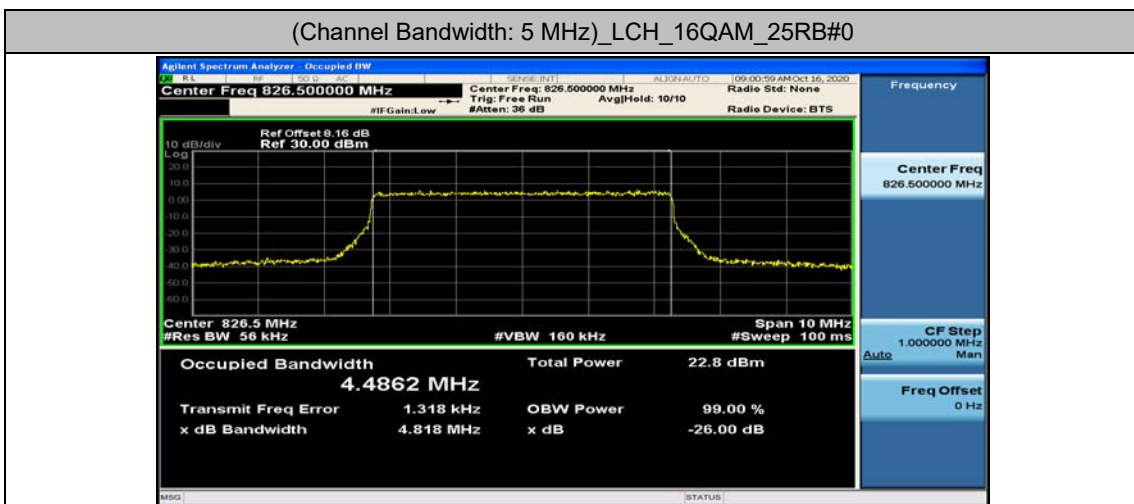

(Channel Bandwidth: 3 MHz)_MCH_16QAM_15RB#0

(Channel Bandwidth: 3 MHz)_HCH_16QAM_15RB#0

Channel Bandwidth: 5 MHz

(Channel Bandwidth: 5 MHz)_LCH_QPSK_25RB#0

(Channel Bandwidth: 5 MHz)_MCH_16QAM_25RB#0

(Channel Bandwidth: 5 MHz)_HCH_16QAM_25RB#0