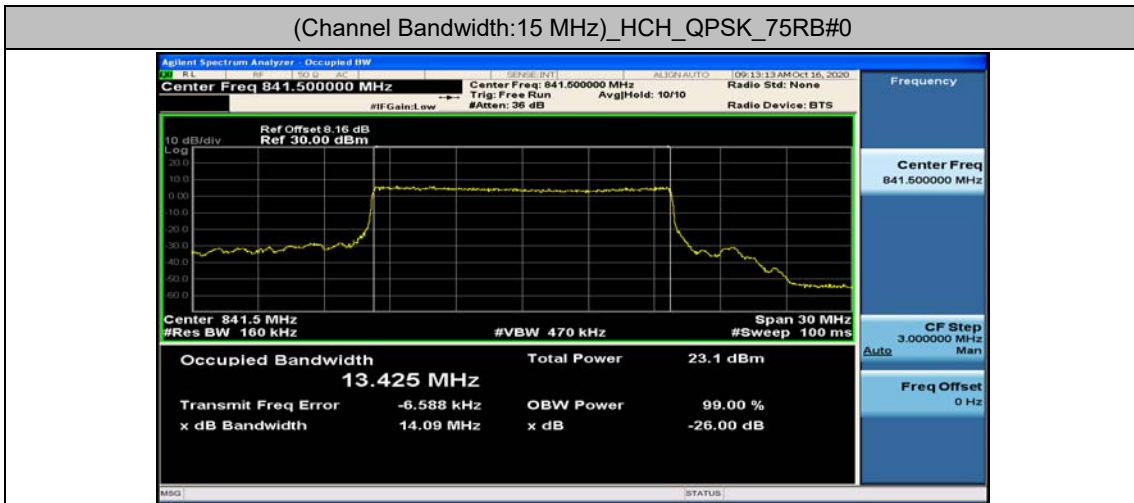

Channel Bandwidth: 10 MHz

Channel Bandwidth: 10 MHz_LCH_QPSK_50RB#0

Channel Bandwidth: 15 MHz

(Channel Bandwidth:15 MHz)_MCH_QPSK_75RB#0

(Channel Bandwidth:15 MHz)_HCH_QPSK_75RB#0

(Channel Bandwidth:15 MHz)_LCH_16QAM_75RB#0

(Channel Bandwidth:15 MHz)_MCH_16QAM_75RB#0

(Channel Bandwidth:15 MHz)_HCH_16QAM_75RB#0