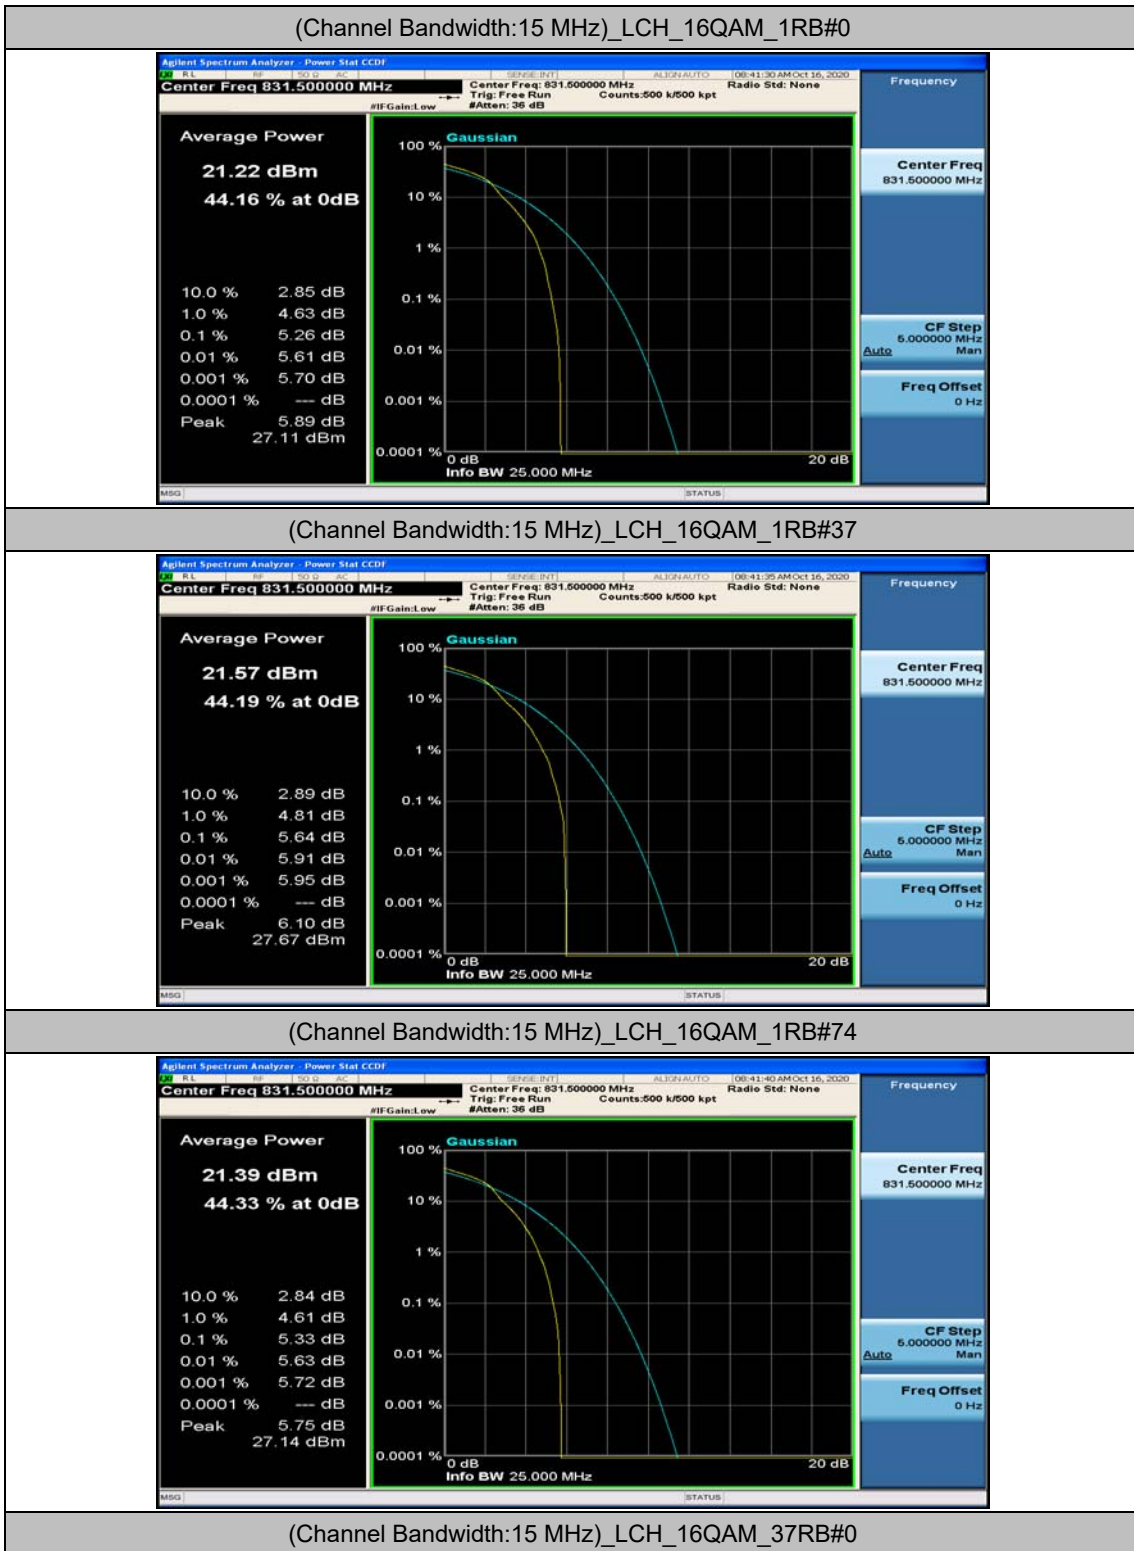

(Channel Bandwidth:15 MHz)_MCH_QPSK_37RB#0

(Channel Bandwidth:15 MHz)_MCH_QPSK_37RB#18

(Channel Bandwidth:15 MHz)_MCH_QPSK_37RB#38

(Channel Bandwidth:15 MHz)_MCH_QPSK_75RB#0

(Channel Bandwidth:15 MHz)_HCH_QPSK_1RB#0

(Channel Bandwidth:15 MHz)_HCH_QPSK_1RB#37

(Channel Bandwidth:15 MHz)_HCH_QPSK_1RB#74

(Channel Bandwidth:15 MHz)_HCH_QPSK_37RB#0

(Channel Bandwidth:15 MHz)_HCH_QPSK_37RB#18

(Channel Bandwidth:15 MHz)_HCH_QPSK_37RB#38

(Channel Bandwidth:15 MHz)_HCH_QPSK_75RB#0

(Channel Bandwidth:15 MHz)_LCH_16QAM_37RB#18

(Channel Bandwidth:15 MHz)_LCH_16QAM_37RB#38

(Channel Bandwidth:15 MHz)_LCH_16QAM_75RB#0

(Channel Bandwidth:15 MHz)_MCH_16QAM_1RB#0