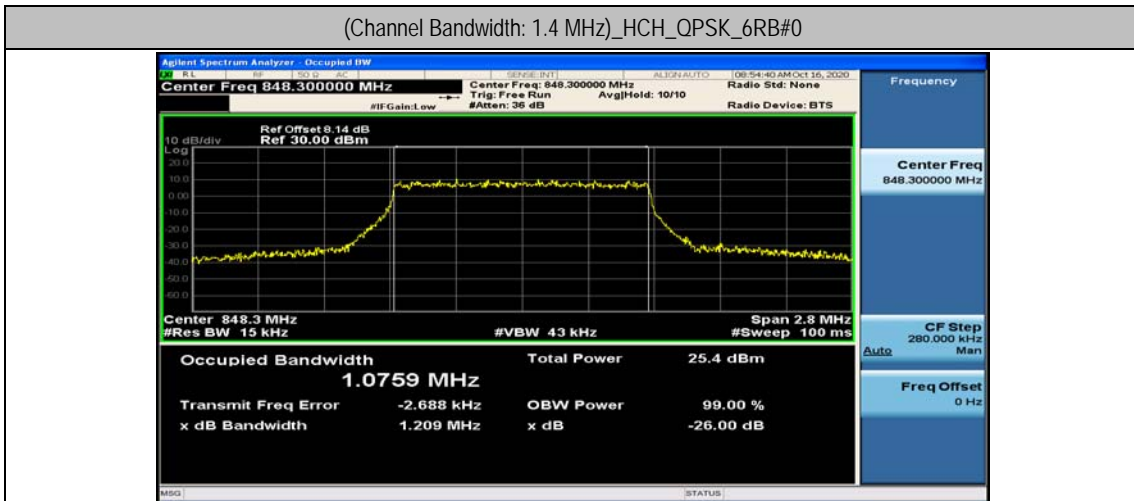

Test Graphs

Channel Bandwidth: 1.4 MHz

(Channel Bandwidth: 1.4 MHz)_MCH_QPSK_6RB#0

(Channel Bandwidth: 1.4 MHz)_HCH_QPSK_6RB#0

(Channel Bandwidth: 1.4 MHz)_LCH_16QAM_6RB#0

(Channel Bandwidth: 1.4 MHz)_MCH_16QAM_6RB#0