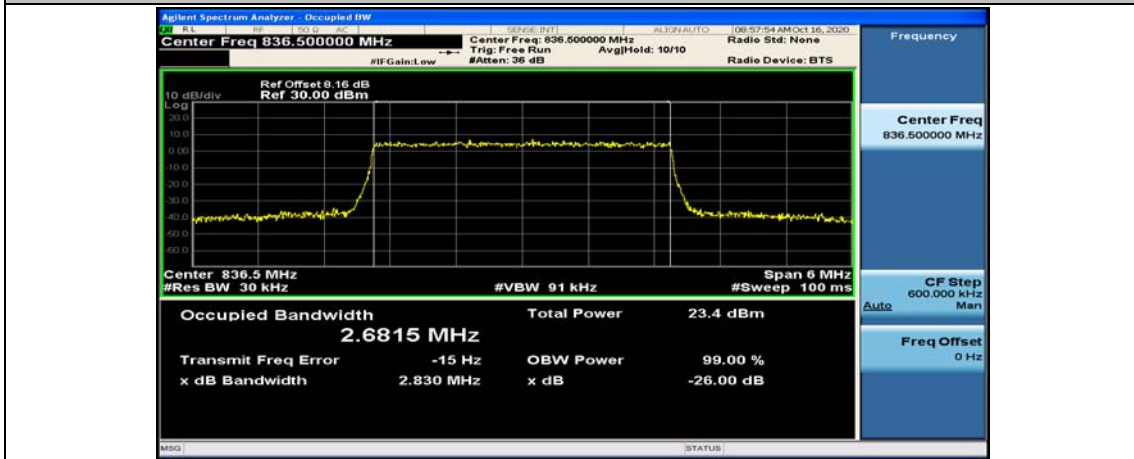

(Channel Bandwidth: 3 MHz)_MCH_16QAM_15RB#0