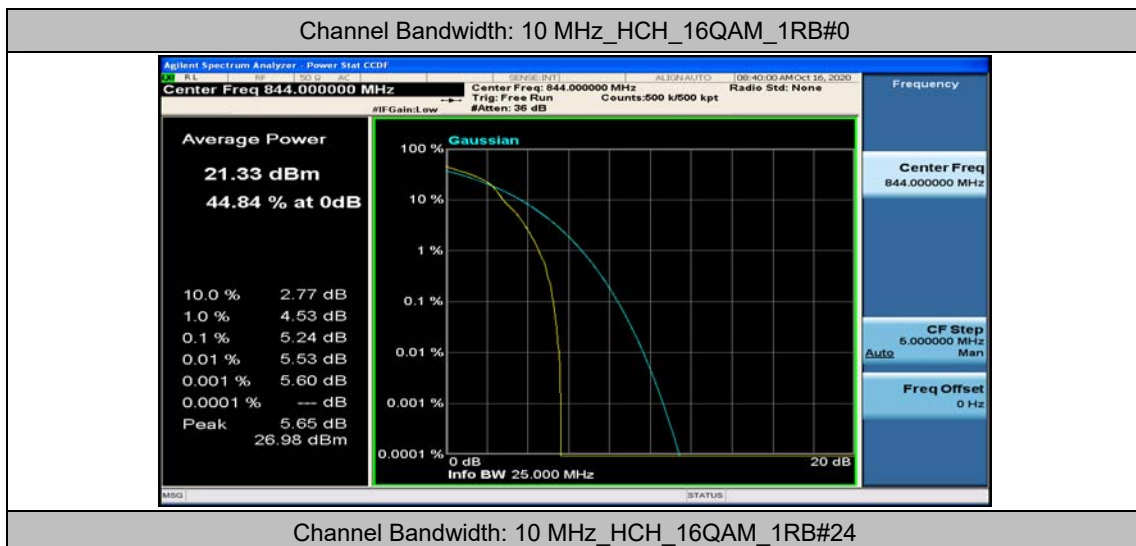

Channel Bandwidth: 10 MHz_HCH_QPSK_25RB#12

Channel Bandwidth: 10 MHz_MCH_16QAM_1RB#0

Channel Bandwidth: 10 MHz_MCH_16QAM_1RB#24

Channel Bandwidth: 10 MHz_MCH_16QAM_1RB#49

Channel Bandwidth: 15 MHz

(Channel Bandwidth:15 MHz)_LCH_QPSK_37RB#18