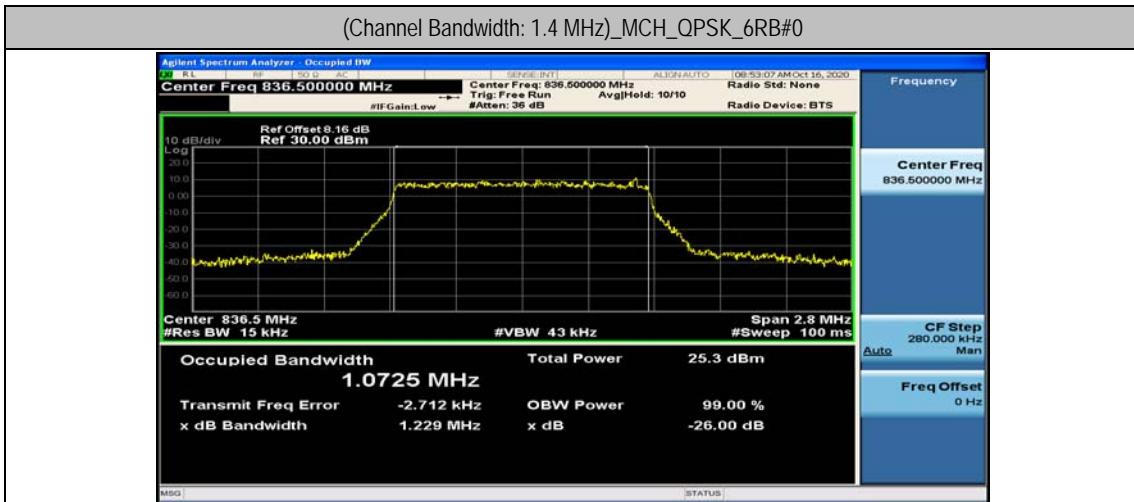

(Channel Bandwidth: 1.4 MHz)_HCH_QPSK_6RB#0

(Channel Bandwidth: 1.4 MHz)_MCH_QPSK_6RB#0