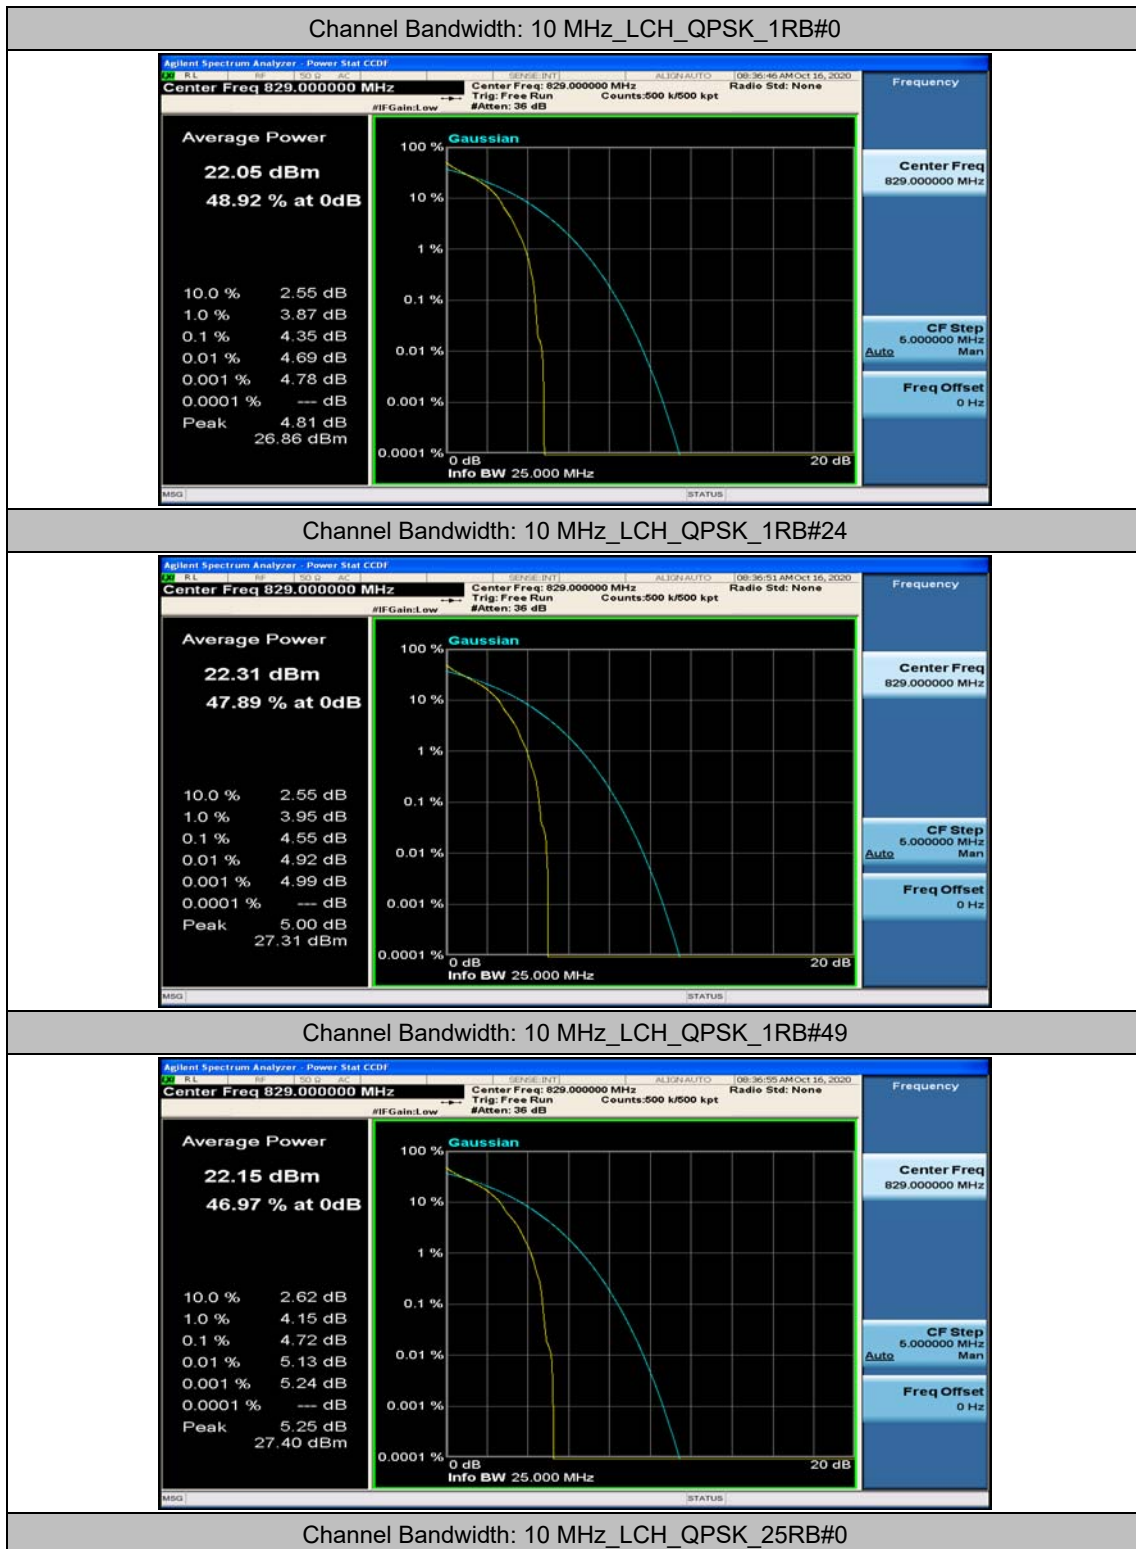

Channel Bandwidth: 10 MHz

Channel Bandwidth: 10 MHz_MCH_QPSK_1RB#0

Channel Bandwidth: 10 MHz_MCH_QPSK_1RB#24

Channel Bandwidth: 10 MHz_MCH_QPSK_1RB#49

Channel Bandwidth: 10 MHz_HCH_QPSK_1RB#49

Channel Bandwidth: 10 MHz_HCH_QPSK_25RB#0

Channel Bandwidth: 10 MHz_HCH_QPSK_25RB#12

Channel Bandwidth: 10 MHz_MCH_16QAM_1RB#0

Channel Bandwidth: 10 MHz_MCH_16QAM_1RB#24

Channel Bandwidth: 10 MHz_MCH_16QAM_1RB#49

Channel Bandwidth: 15 MHz

(Channel Bandwidth:15 MHz)_LCH_QPSK_37RB#18