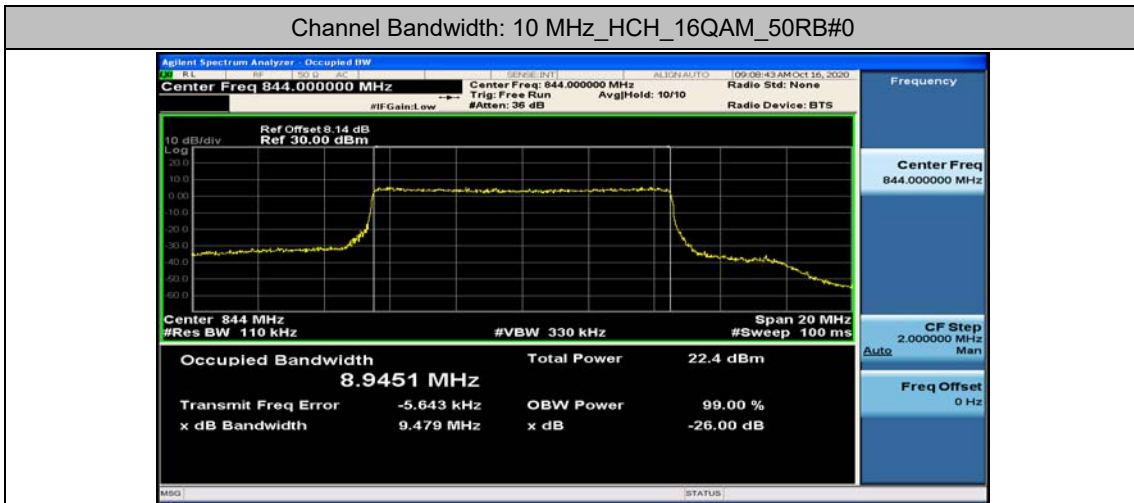

Channel Bandwidth: 15 MHz