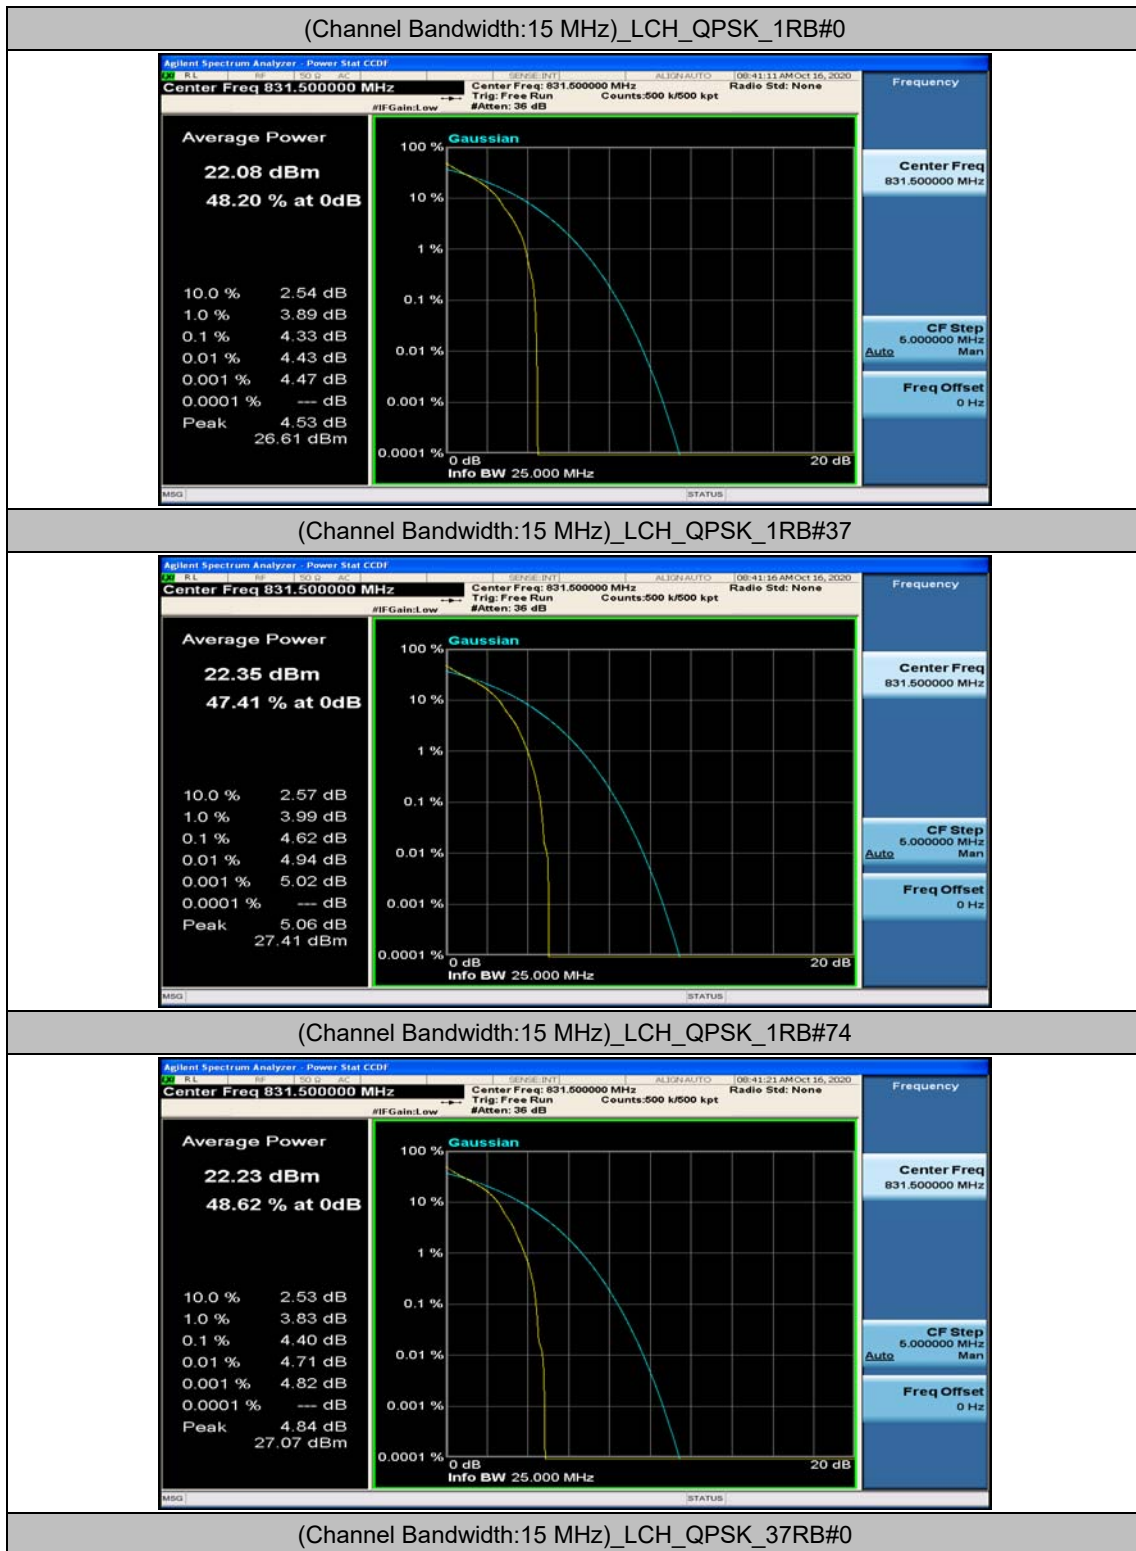

Channel Bandwidth: 10 MHz

Channel Bandwidth: 10 MHz_MCH_QPSK_1RB#0

Channel Bandwidth: 10 MHz_MCH_QPSK_1RB#24

Channel Bandwidth: 10 MHz_MCH_QPSK_1RB#49

Channel Bandwidth: 10 MHz_HCH_QPSK_1RB#49

Channel Bandwidth: 10 MHz_HCH_QPSK_25RB#0

Channel Bandwidth: 10 MHz_HCH_QPSK_25RB#12

Channel Bandwidth: 10 MHz_MCH_16QAM_1RB#0

Channel Bandwidth: 10 MHz_MCH_16QAM_1RB#24

Channel Bandwidth: 10 MHz_MCH_16QAM_1RB#49

Channel Bandwidth: 15 MHz

(Channel Bandwidth:15 MHz)_LCH_QPSK_37RB#18

(Channel Bandwidth:15 MHz)_LCH_QPSK_37RB#38

(Channel Bandwidth:15 MHz)_LCH_QPSK_75RB#0

(Channel Bandwidth:15 MHz)_MCH_QPSK_1RB#0

(Channel Bandwidth:15 MHz)_MCH_QPSK_1RB#37

(Channel Bandwidth:15 MHz)_MCH_QPSK_1RB#74