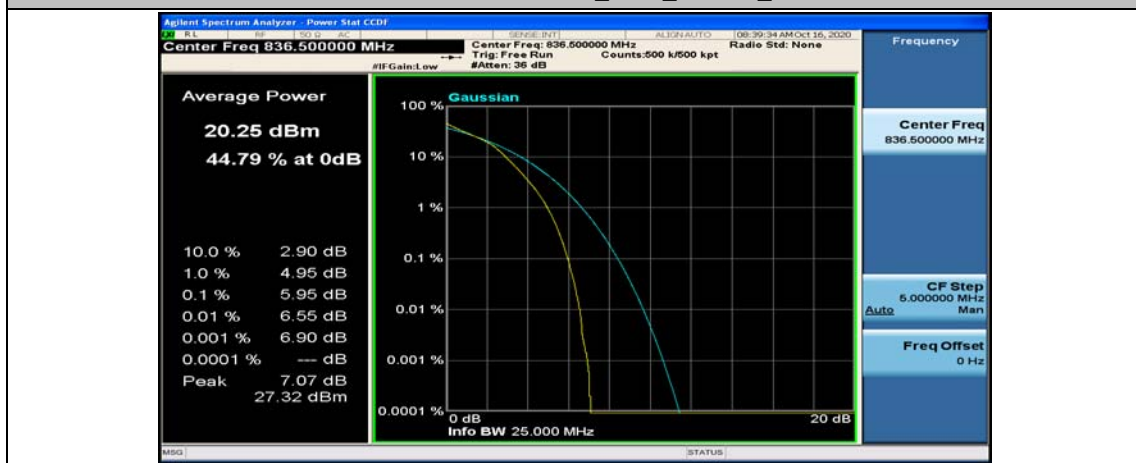

Channel Bandwidth: 10 MHz_HCH_QPSK_25RB#12

Channel Bandwidth: 10 MHz_MCH_16QAM_1RB#0

Channel Bandwidth: 10 MHz_MCH_16QAM_1RB#24

Channel Bandwidth: 10 MHz_MCH_16QAM_1RB#49

Channel Bandwidth: 15 MHz

(Channel Bandwidth:15 MHz)_LCH_QPSK_37RB#18