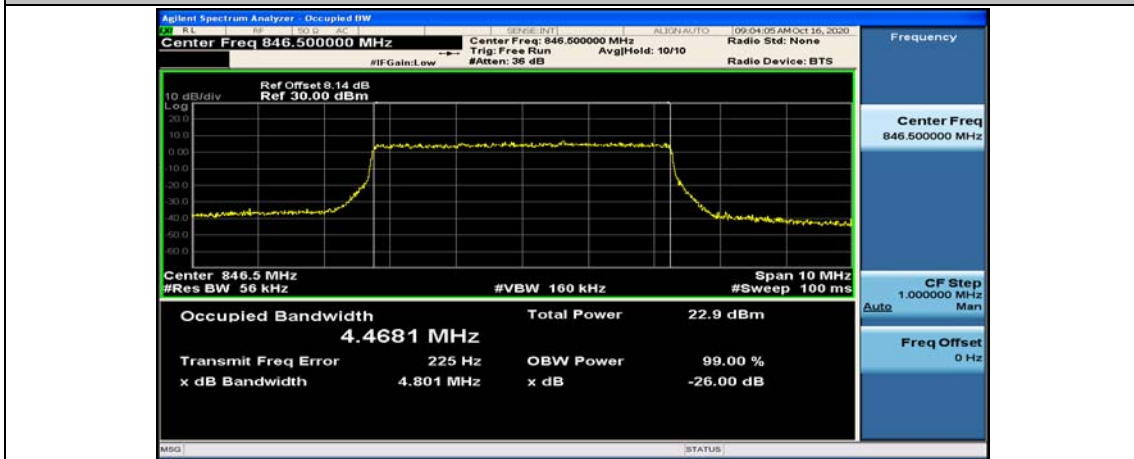

(Channel Bandwidth: 3 MHz)_MCH_16QAM_15RB#0

(Channel Bandwidth: 3 MHz)_HCH_16QAM_15RB#0

Channel Bandwidth: 5 MHz

(Channel Bandwidth: 5 MHz)_LCH_QPSK_25RB#0

(Channel Bandwidth: 5 MHz)_MCH_16QAM_25RB#0

(Channel Bandwidth: 5 MHz)_HCH_16QAM_25RB#0