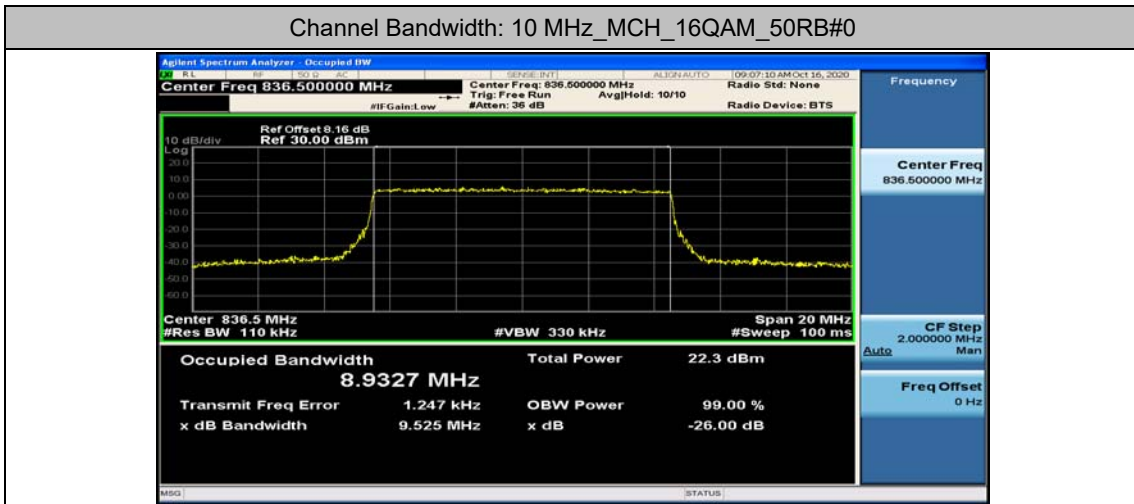

Channel Bandwidth: 15 MHz