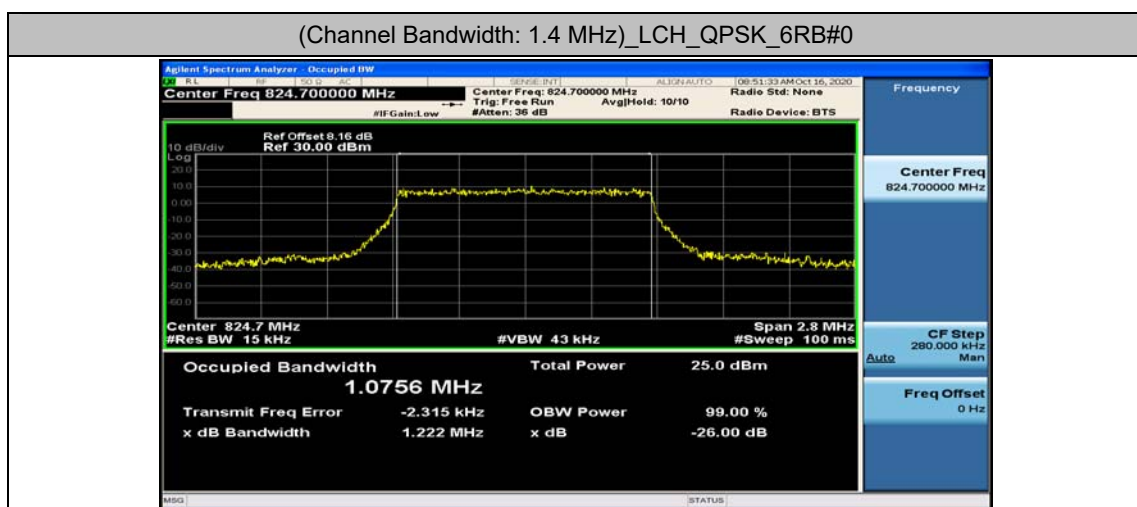

Channel Bandwidth: 10 MHz

Channel Bandwidth: 10 MHz						
Modulation	Channel	RB Configuration		Occupied Bandwidth (MHz)	26dB Bandwidth (MHz)	Verdict
		Size	Offset			
QPSK	LCH	50	0	8.9462	9.459	PASS
	MCH	50	0	8.9272	9.568	PASS
	HCH	50	0	8.9486	9.510	PASS
16QAM	LCH	50	0	8.9405	9.545	PASS
	MCH	50	0	8.9327	9.525	PASS
	HCH	50	0	8.9451	9.479	PASS

Channel Bandwidth: 15 MHz

Channel Bandwidth: 15 MHz						
Modulation	Channel	RB Configuration		Occupied Bandwidth (MHz)	26dB Bandwidth (MHz)	Verdict
		Size	Offset			
QPSK	LCH	75	0	13.417	14.06	PASS
	MCH	75	0	13.370	14.08	PASS
	HCH	75	0	13.425	14.09	PASS
16QAM	LCH	75	0	13.392	14.07	PASS
	MCH	75	0	13.379	14.17	PASS
	HCH	75	0	13.431	14.20	PASS

Test Graphs

Channel Bandwidth: 1.4 MHz