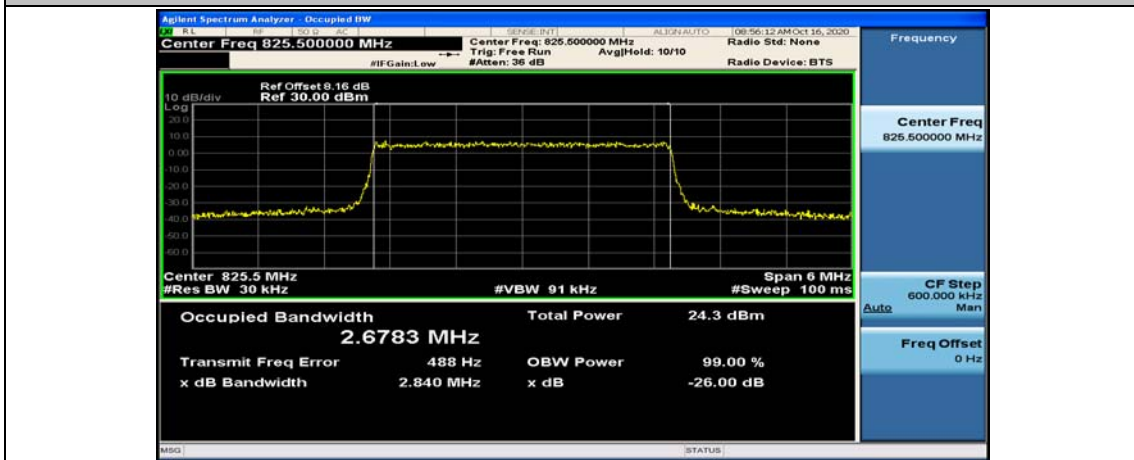

Channel Bandwidth: 3 MHz

(Channel Bandwidth: 3 MHz)_LCH_QPSK_15RB#0