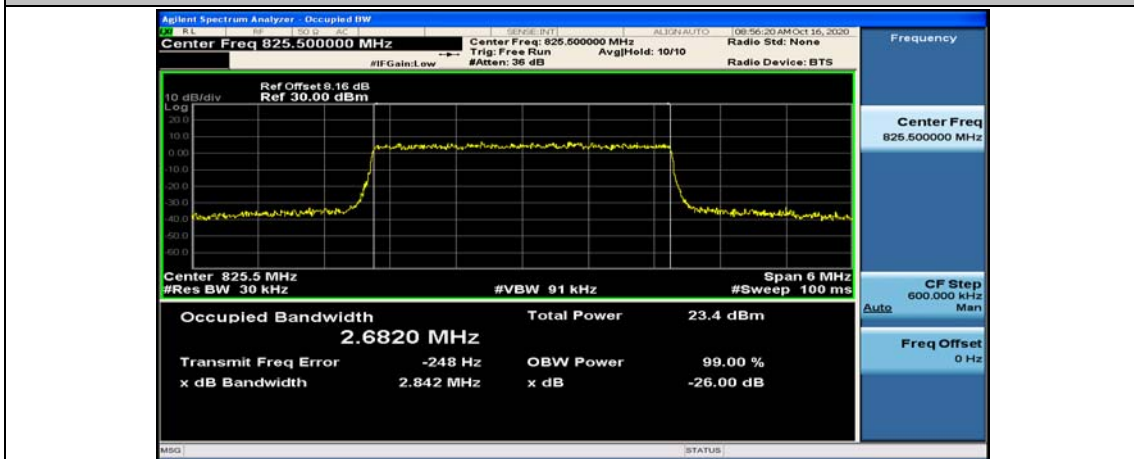

(Channel Bandwidth: 1.4 MHz)_HCH_16QAM_6RB#0

Channel Bandwidth: 3 MHz

(Channel Bandwidth: 3 MHz)_LCH_QPSK_15RB#0

(Channel Bandwidth: 3 MHz)_MCH_QPSK_15RB#0

(Channel Bandwidth: 3 MHz)_HCH_QPSK_15RB#0

(Channel Bandwidth: 3 MHz)_LCH_16QAM_15RB#0