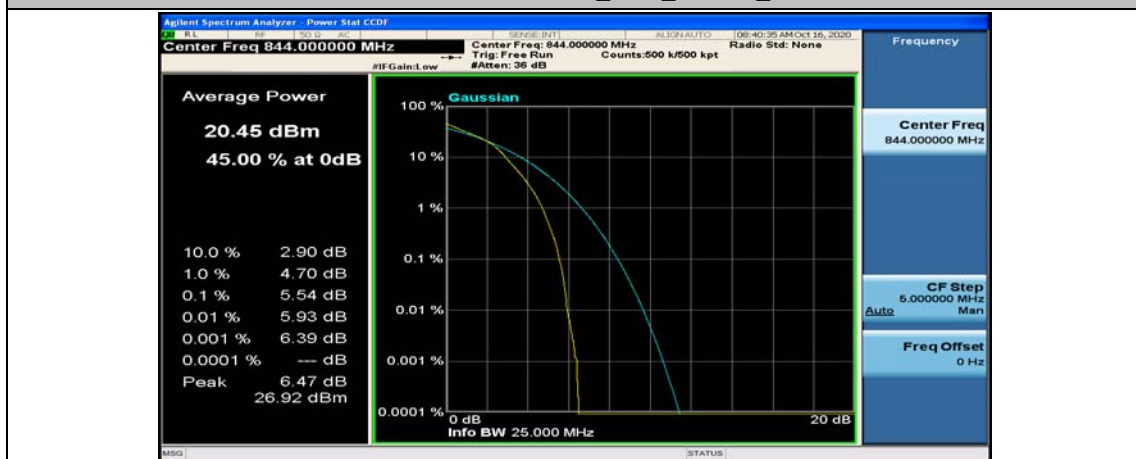

Channel Bandwidth: 10 MHz_HCH_QPSK_25RB#12

Channel Bandwidth: 10 MHz_MCH_16QAM_1RB#0

Channel Bandwidth: 10 MHz_MCH_16QAM_1RB#24

Channel Bandwidth: 10 MHz_MCH_16QAM_1RB#49

Channel Bandwidth: 15 MHz

(Channel Bandwidth:15 MHz)_LCH_QPSK_37RB#18

(Channel Bandwidth:15 MHz)_LCH_QPSK_37RB#38

(Channel Bandwidth:15 MHz)_LCH_QPSK_75RB#0

(Channel Bandwidth:15 MHz)_MCH_QPSK_1RB#0

(Channel Bandwidth:15 MHz)_MCH_QPSK_1RB#37

(Channel Bandwidth:15 MHz)_MCH_QPSK_1RB#74