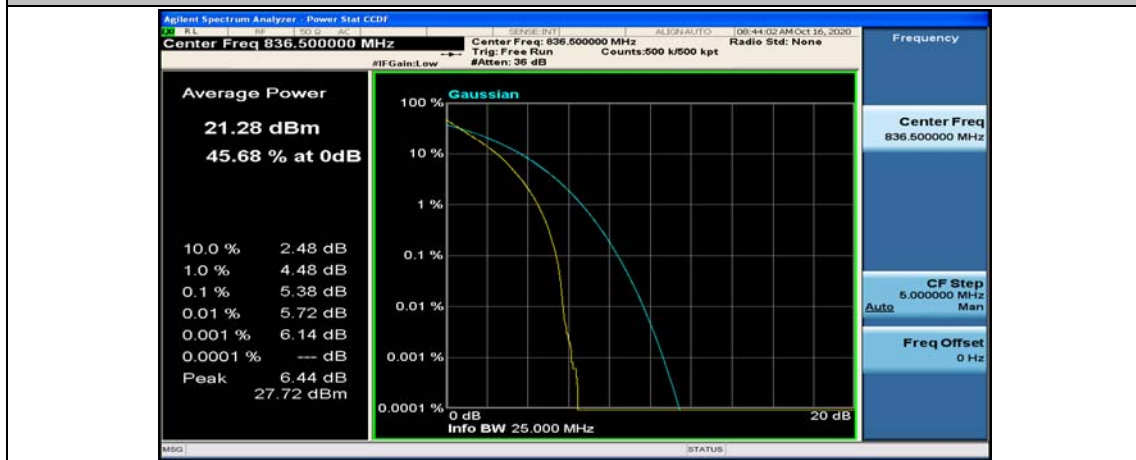

(Channel Bandwidth:15 MHz)_MCH_QPSK_37RB#0

(Channel Bandwidth:15 MHz)_MCH_QPSK_37RB#18

(Channel Bandwidth:15 MHz)_MCH_QPSK_37RB#38

(Channel Bandwidth:15 MHz)_MCH_QPSK_75RB#0

(Channel Bandwidth:15 MHz)_HCH_QPSK_1RB#0