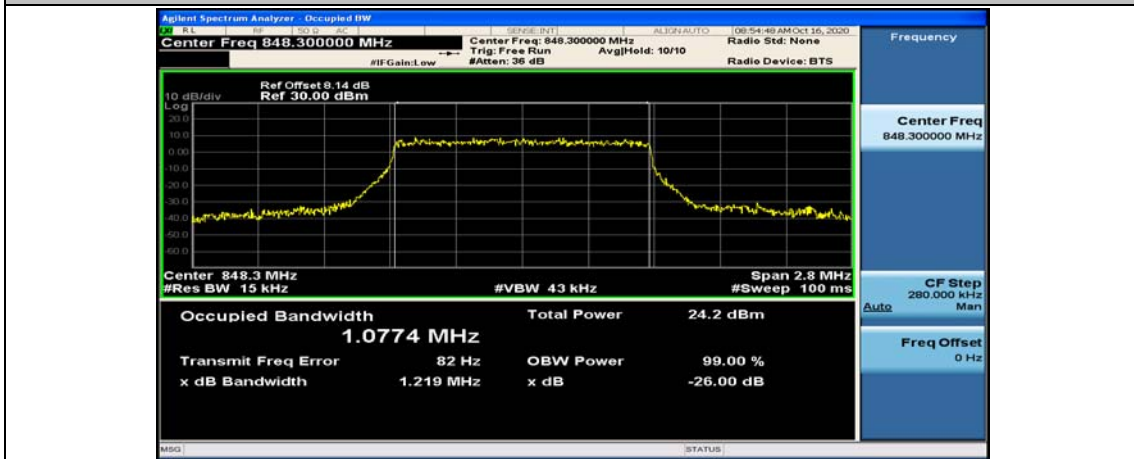

(Channel Bandwidth: 1.4 MHz)_HCH_16QAM_6RB#0