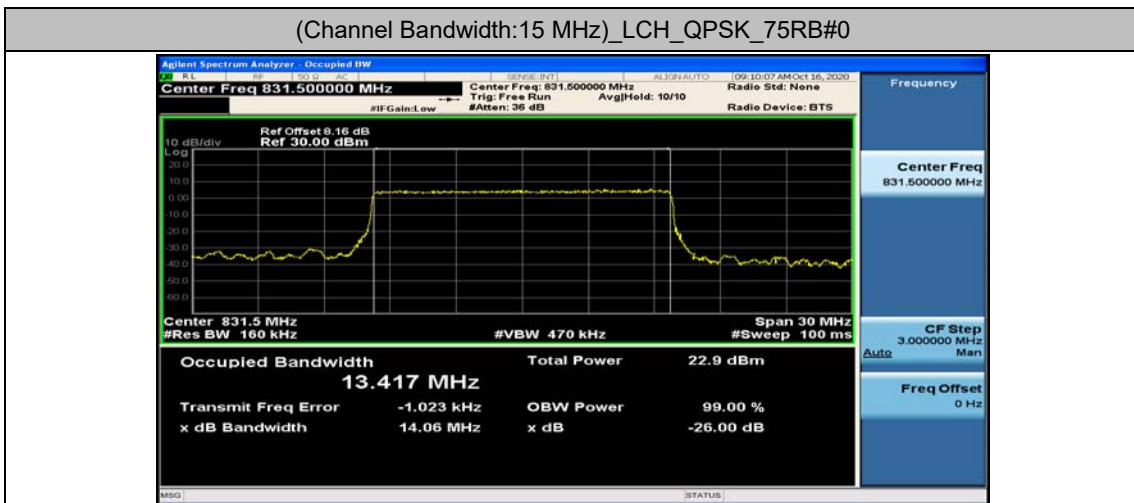

Channel Bandwidth: 10 MHz

Channel Bandwidth: 10 MHz_LCH_QPSK_50RB#0

Channel Bandwidth: 15 MHz

(Channel Bandwidth:15 MHz)_MCH_QPSK_75RB#0

(Channel Bandwidth:15 MHz)_HCH_QPSK_75RB#0

(Channel Bandwidth:15 MHz)_LCH_16QAM_75RB#0