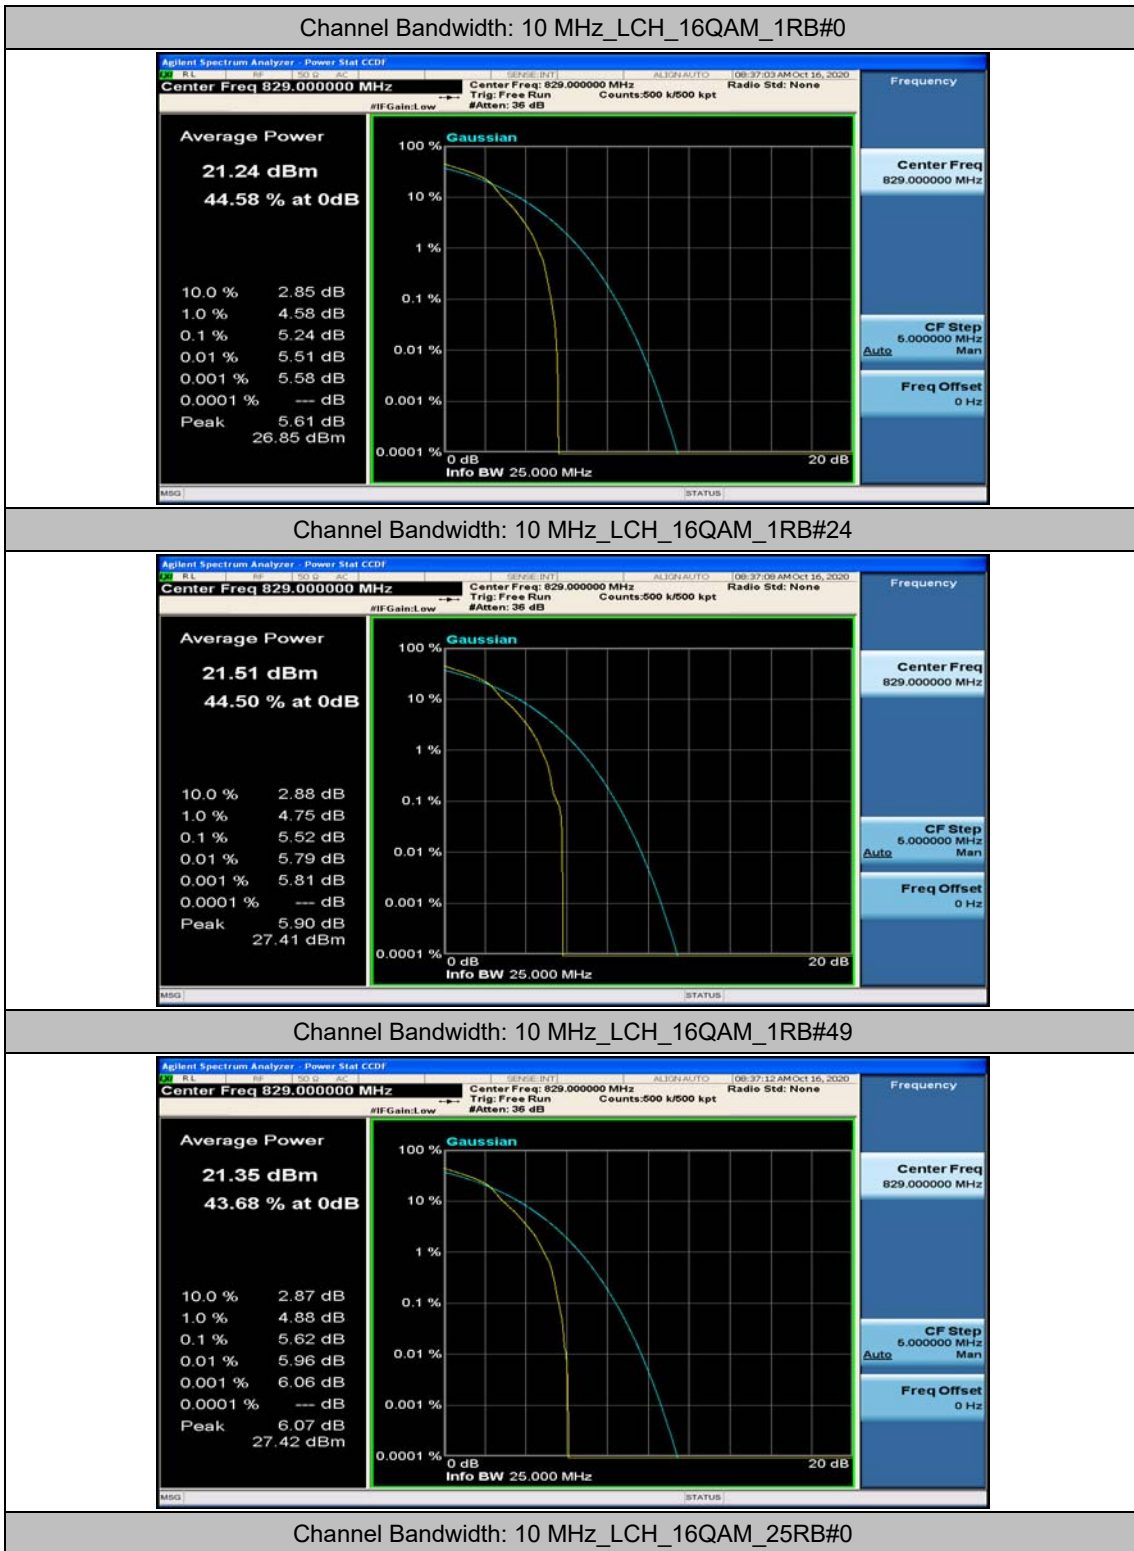

Channel Bandwidth: 10 MHz

Channel Bandwidth: 10 MHz_MCH_QPSK_1RB#0

Channel Bandwidth: 10 MHz_MCH_QPSK_1RB#24

Channel Bandwidth: 10 MHz_MCH_QPSK_1RB#49

Channel Bandwidth: 10 MHz_HCH_QPSK_1RB#49

Channel Bandwidth: 10 MHz_HCH_QPSK_25RB#0

Channel Bandwidth: 10 MHz_HCH_QPSK_25RB#12

Channel Bandwidth: 10 MHz_MCH_16QAM_1RB#0

Channel Bandwidth: 10 MHz_MCH_16QAM_1RB#24

Channel Bandwidth: 10 MHz_MCH_16QAM_1RB#49

Channel Bandwidth: 15 MHz

(Channel Bandwidth:15 MHz)_LCH_QPSK_37RB#18