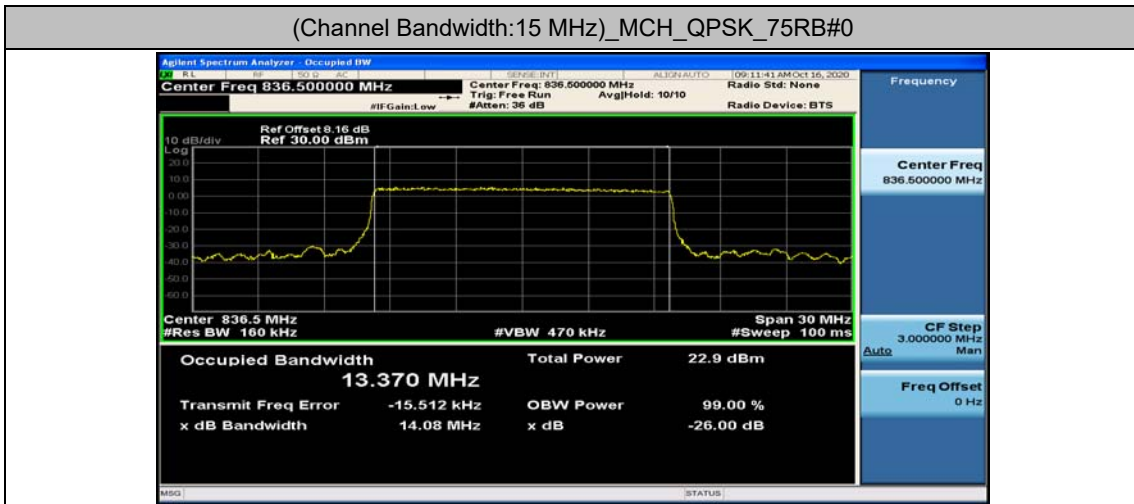

Channel Bandwidth: 10 MHz

Channel Bandwidth: 10 MHz_LCH_QPSK_50RB#0

Channel Bandwidth: 15 MHz

(Channel Bandwidth:15 MHz)_MCH_QPSK_75RB#0

(Channel Bandwidth:15 MHz)_HCH_QPSK_75RB#0

(Channel Bandwidth:15 MHz)_LCH_16QAM_75RB#0