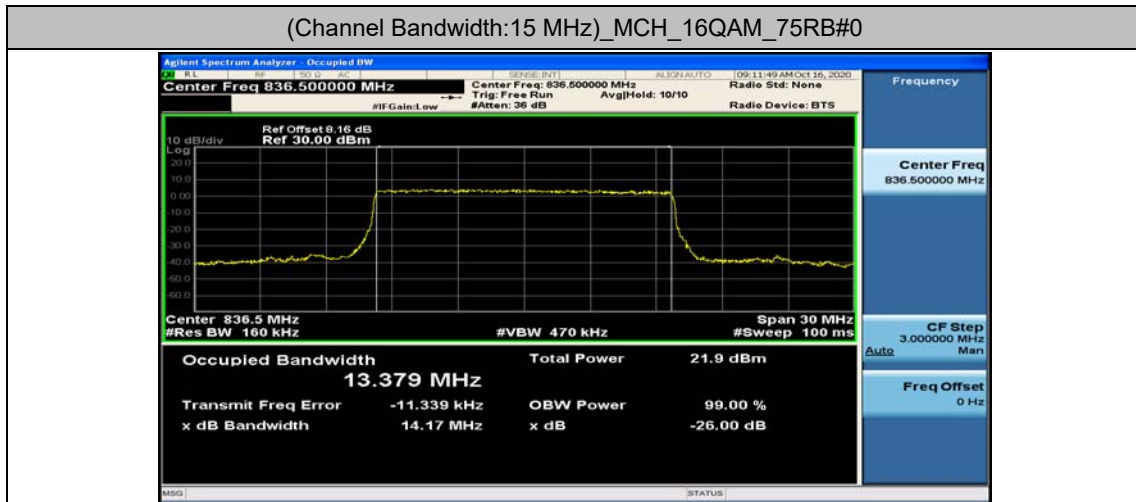

(Channel Bandwidth:15 MHz)_HCH_16QAM_75RB#0

(Channel Bandwidth:15 MHz)_MCH_16QAM_75RB#0