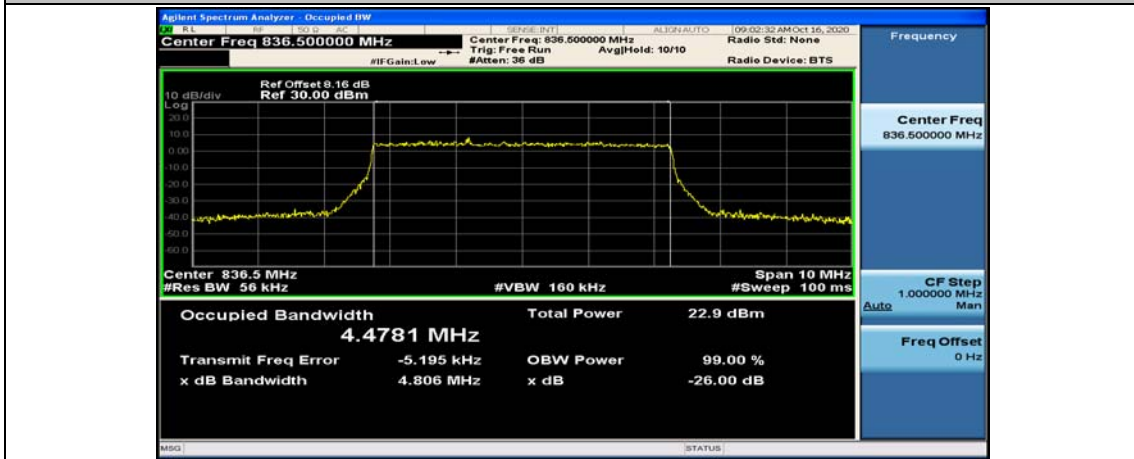

(Channel Bandwidth: 3 MHz)_MCH_16QAM_15RB#0

(Channel Bandwidth: 3 MHz)_HCH_16QAM_15RB#0

Channel Bandwidth: 5 MHz

(Channel Bandwidth: 5 MHz)_LCH_QPSK_25RB#0

(Channel Bandwidth: 5 MHz)_MCH_16QAM_25RB#0

(Channel Bandwidth: 5 MHz)_HCH_16QAM_25RB#0