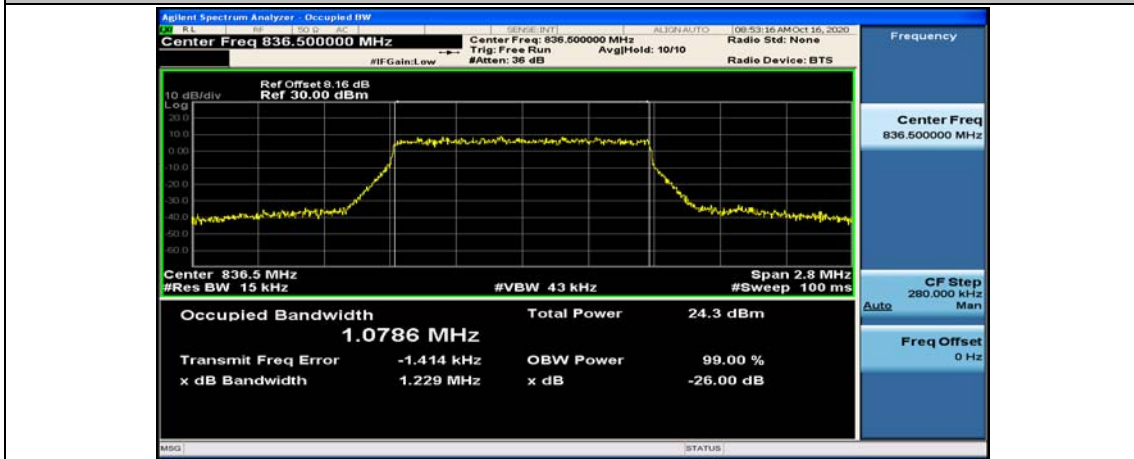

Test Graphs

Channel Bandwidth: 1.4 MHz

(Channel Bandwidth: 1.4 MHz)_MCH_QPSK_6RB#0

(Channel Bandwidth: 1.4 MHz)_HCH_QPSK_6RB#0

(Channel Bandwidth: 1.4 MHz)_LCH_16QAM_6RB#0

(Channel Bandwidth: 1.4 MHz)_MCH_16QAM_6RB#0