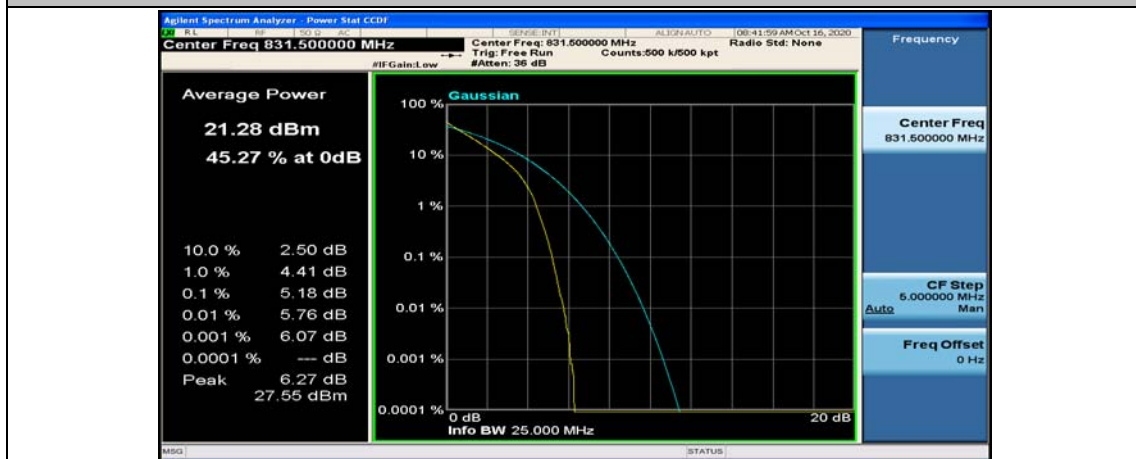

Channel Bandwidth: 10 MHz_HCH_QPSK_25RB#12

Channel Bandwidth: 10 MHz_MCH_16QAM_1RB#0

Channel Bandwidth: 10 MHz_MCH_16QAM_1RB#24

Channel Bandwidth: 10 MHz_MCH_16QAM_1RB#49

Channel Bandwidth: 15 MHz

(Channel Bandwidth:15 MHz)_LCH_QPSK_37RB#18

(Channel Bandwidth:15 MHz)_LCH_QPSK_37RB#38

(Channel Bandwidth:15 MHz)_LCH_QPSK_75RB#0

(Channel Bandwidth:15 MHz)_MCH_QPSK_1RB#0

(Channel Bandwidth:15 MHz)_MCH_QPSK_1RB#37

(Channel Bandwidth:15 MHz)_MCH_QPSK_1RB#74