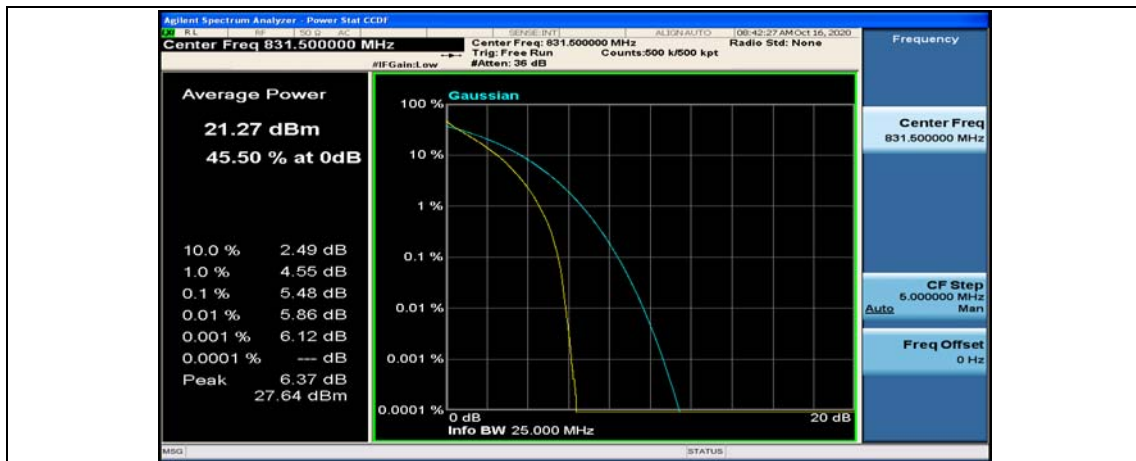

Channel Bandwidth: 10 MHz_HCH_QPSK_25RB#12

Channel Bandwidth: 10 MHz_MCH_16QAM_1RB#0

Channel Bandwidth: 10 MHz_MCH_16QAM_1RB#24

Channel Bandwidth: 10 MHz_MCH_16QAM_1RB#49

Channel Bandwidth: 15 MHz

(Channel Bandwidth:15 MHz)_LCH_QPSK_37RB#18

(Channel Bandwidth:15 MHz)_LCH_QPSK_37RB#38

(Channel Bandwidth:15 MHz)_LCH_QPSK_75RB#0

(Channel Bandwidth:15 MHz)_MCH_QPSK_1RB#0

(Channel Bandwidth:15 MHz)_MCH_QPSK_1RB#37

(Channel Bandwidth:15 MHz)_MCH_QPSK_1RB#74