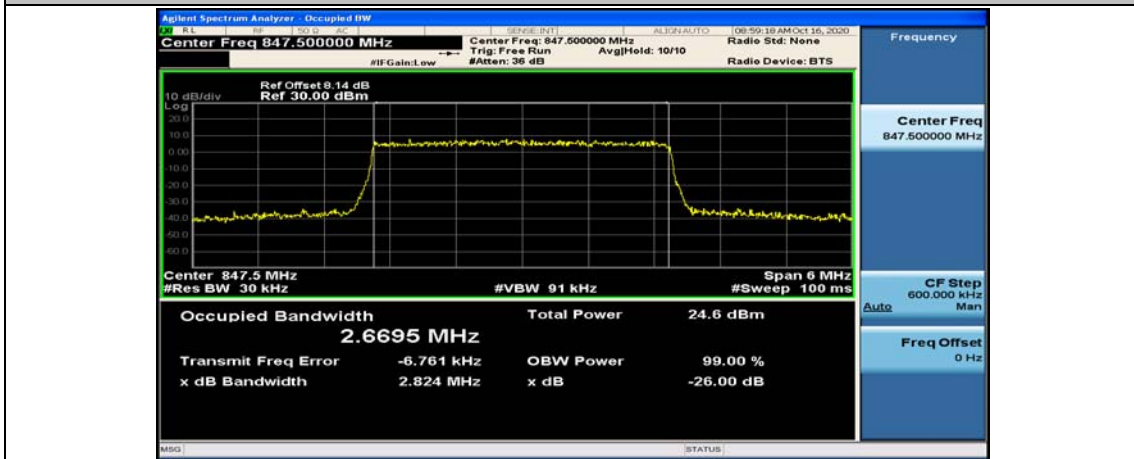

(Channel Bandwidth: 1.4 MHz)_HCH_16QAM_6RB#0

Channel Bandwidth: 3 MHz

(Channel Bandwidth: 3 MHz)_LCH_QPSK_15RB#0

(Channel Bandwidth: 3 MHz)_MCH_QPSK_15RB#0

(Channel Bandwidth: 3 MHz)_HCH_QPSK_15RB#0

(Channel Bandwidth: 3 MHz)_LCH_16QAM_15RB#0