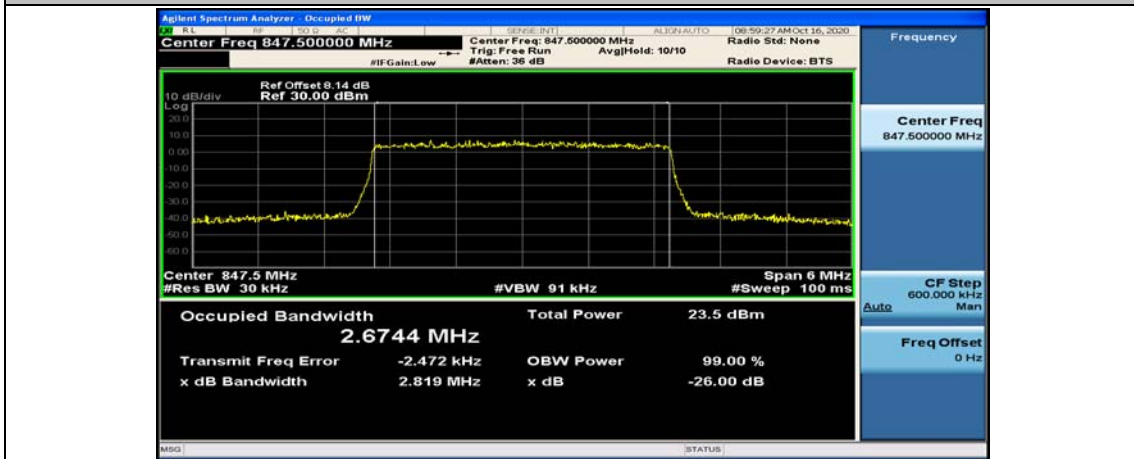

(Channel Bandwidth: 3 MHz)_HCH_16QAM_15RB#0