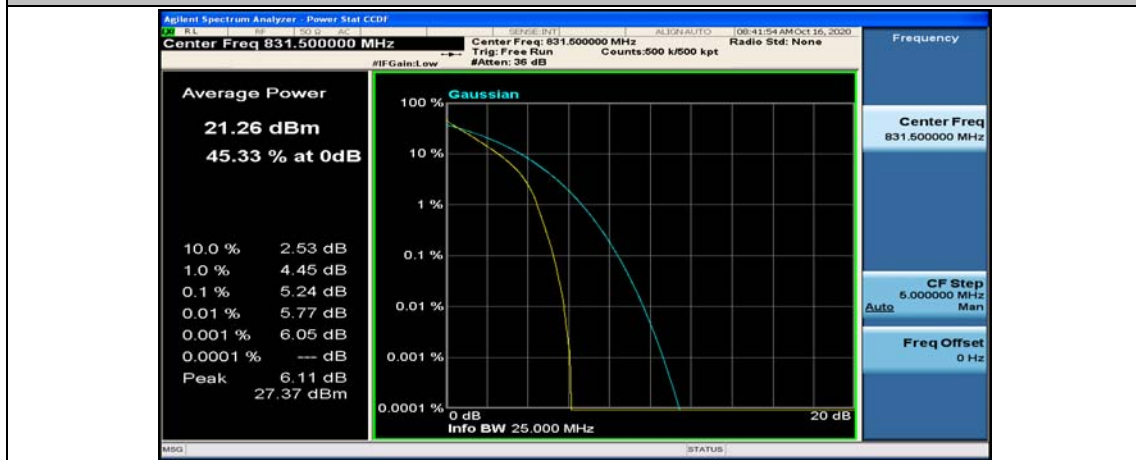

Channel Bandwidth: 10 MHz_HCH_QPSK_25RB#12

Channel Bandwidth: 10 MHz_MCH_16QAM_1RB#0

Channel Bandwidth: 10 MHz_MCH_16QAM_1RB#24

Channel Bandwidth: 10 MHz_MCH_16QAM_1RB#49

Channel Bandwidth: 15 MHz

(Channel Bandwidth:15 MHz)_LCH_QPSK_37RB#18

(Channel Bandwidth:15 MHz)_LCH_QPSK_37RB#38

(Channel Bandwidth:15 MHz)_LCH_QPSK_75RB#0

(Channel Bandwidth:15 MHz)_MCH_QPSK_1RB#0

(Channel Bandwidth:15 MHz)_MCH_QPSK_1RB#37

(Channel Bandwidth:15 MHz)_MCH_QPSK_1RB#74