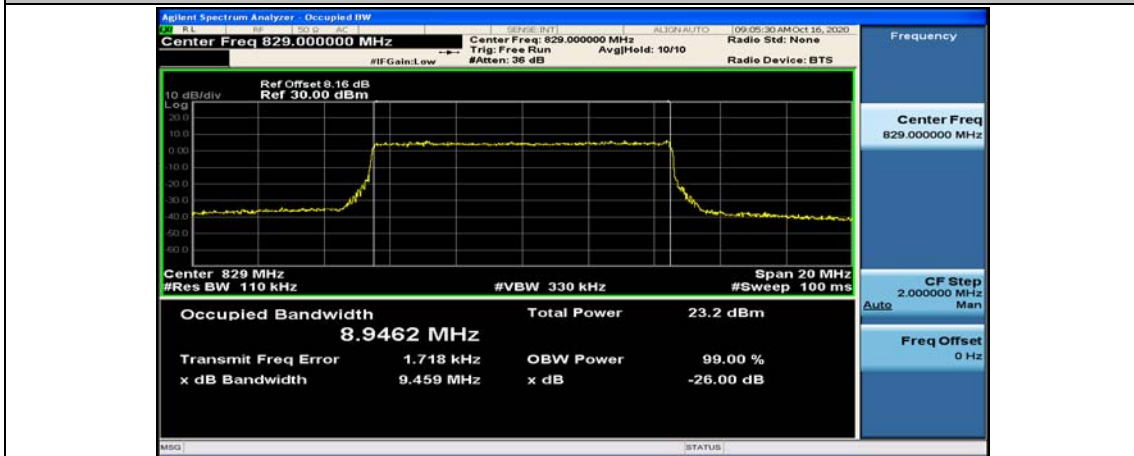

Channel Bandwidth: 10 MHz

Channel Bandwidth: 10 MHz_LCH_QPSK_50RB#0