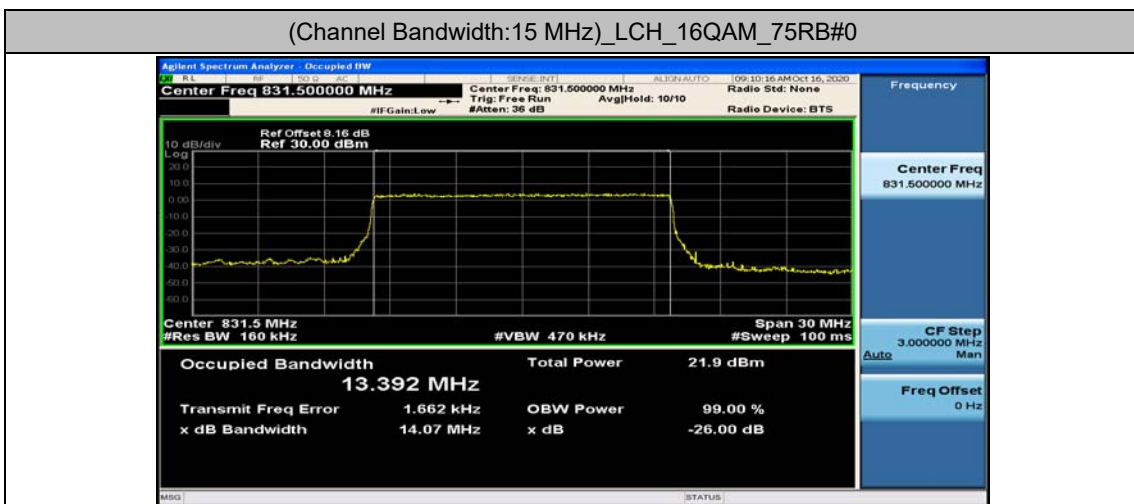

Channel Bandwidth: 10 MHz

Channel Bandwidth: 10 MHz_LCH_QPSK_50RB#0

Channel Bandwidth: 15 MHz

(Channel Bandwidth:15 MHz)_MCH_QPSK_75RB#0

(Channel Bandwidth:15 MHz)_HCH_QPSK_75RB#0

(Channel Bandwidth:15 MHz)_LCH_16QAM_75RB#0