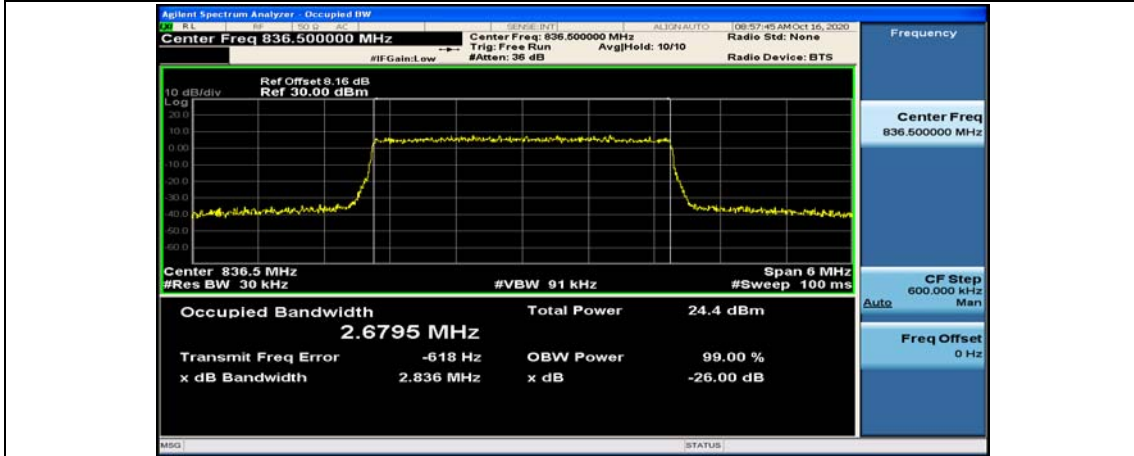

(Channel Bandwidth: 1.4 MHz)_HCH_16QAM_6RB#0

Channel Bandwidth: 3 MHz

(Channel Bandwidth: 3 MHz)_LCH_QPSK_15RB#0

(Channel Bandwidth: 3 MHz)_MCH_QPSK_15RB#0

(Channel Bandwidth: 3 MHz)_HCH_QPSK_15RB#0

(Channel Bandwidth: 3 MHz)_LCH_16QAM_15RB#0