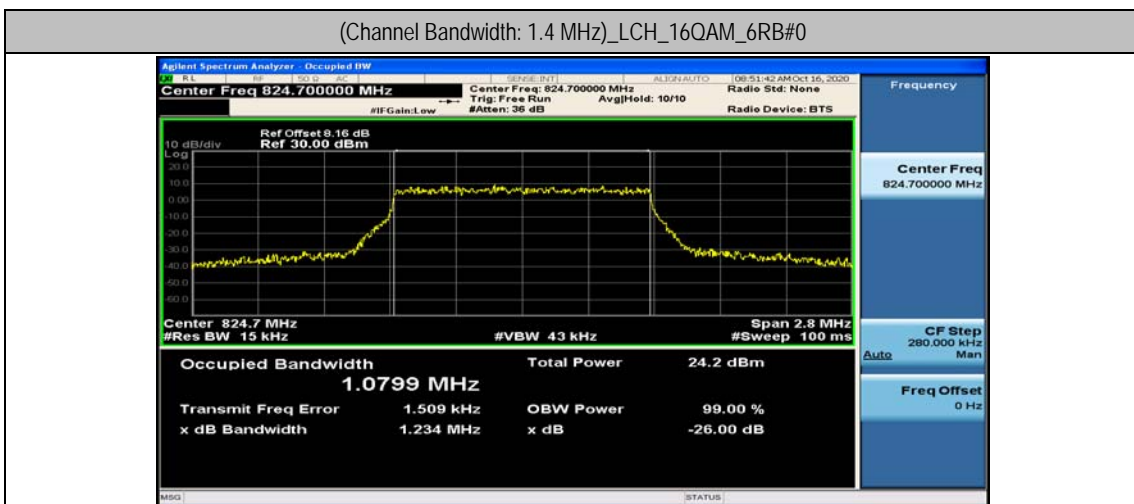

Channel Bandwidth: 15 MHz

Channel Bandwidth: 15 MHz						
Modulation	Channel	RB Configuration		Occupied Bandwidth (MHz)	26dB Bandwidth (MHz)	Verdict
		Size	Offset			
QPSK	LCH	75	0	13.417	14.06	PASS
	MCH	75	0	13.370	14.08	PASS
	HCH	75	0	13.425	14.09	PASS
16QAM	LCH	75	0	13.392	14.07	PASS
	MCH	75	0	13.379	14.17	PASS
	HCH	75	0	13.431	14.20	PASS

Test Graphs

Channel Bandwidth: 1.4 MHz

(Channel Bandwidth: 1.4 MHz)_MCH_QPSK_6RB#0

(Channel Bandwidth: 1.4 MHz)_HCH_QPSK_6RB#0

(Channel Bandwidth: 1.4 MHz)_LCH_16QAM_6RB#0

(Channel Bandwidth: 1.4 MHz)_MCH_16QAM_6RB#0