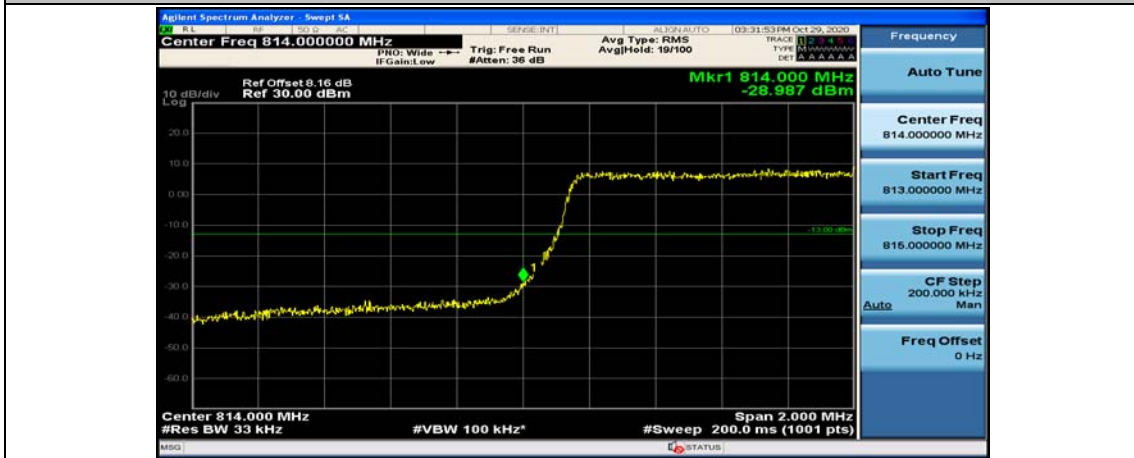

(Channel Bandwidth: 1.4 MHz)_HCH_16QAM_3RB#3

(Channel Bandwidth: 1.4 MHz)_HCH_16QAM_6RB#0

Channel Bandwidth: 3 MHz

(Channel Bandwidth: 3 MHz)_LCH_QPSK_1RB#14

(Channel Bandwidth: 3 MHz)_LCH_QPSK_8RB#0

(Channel Bandwidth: 3 MHz)_LCH_QPSK_8RB#4