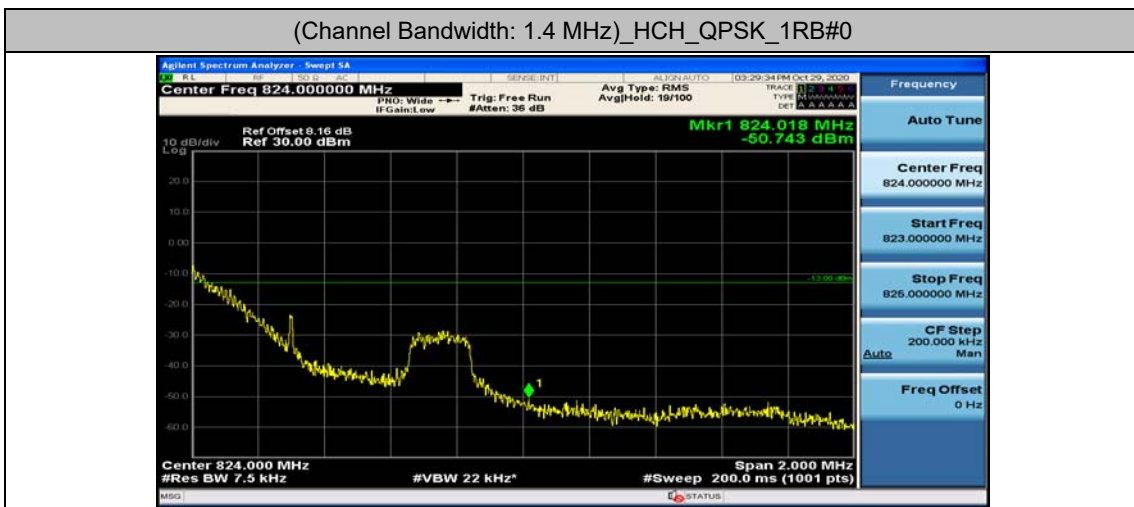

(Channel Bandwidth: 1.4 MHz)_HCH_QPSK_1RB#0