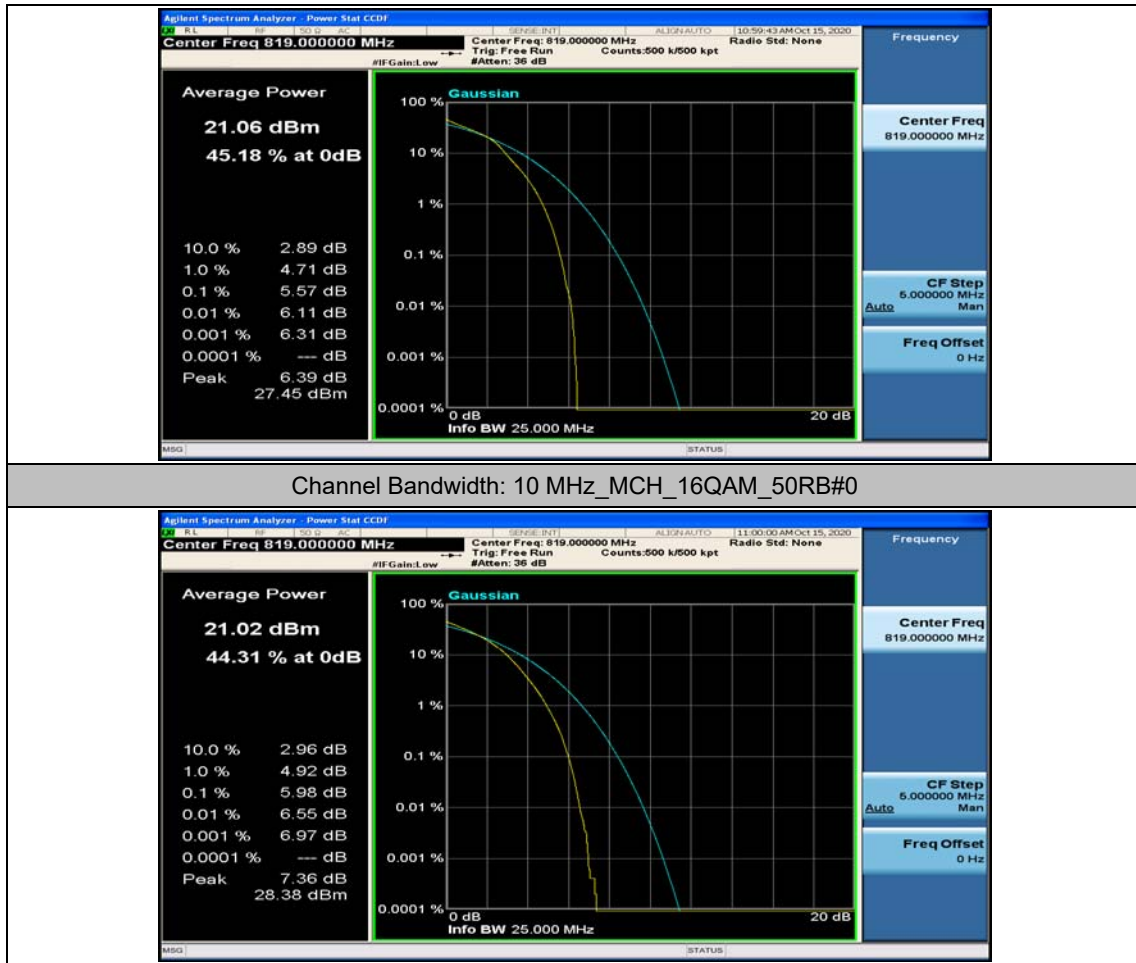

Channel Bandwidth: 10 MHz_MCH_16QAM_1RB#0

Channel Bandwidth: 10 MHz_MCH_16QAM_1RB#24

Channel Bandwidth: 10 MHz_MCH_16QAM_1RB#49

Appendix C: 26dB Bandwidth and Occupied Bandwidth

Test Result

Channel Bandwidth: 1.4 MHz

Channel Bandwidth: 1.4 MHz						
Modulation	Channel	RB Configuration		Occupied Bandwidth (MHz)	26dB Bandwidth (MHz)	Verdict
		Size	Offset			
QPSK	LCH	6	0	1.0776	1.236	PASS
	MCH	6	0	1.0727	1.228	PASS
	HCH	6	0	1.0774	1.216	PASS
16QAM	LCH	6	0	1.0781	1.217	PASS
	MCH	6	0	1.0792	1.232	PASS
	HCH	6	0	1.0774	1.213	PASS