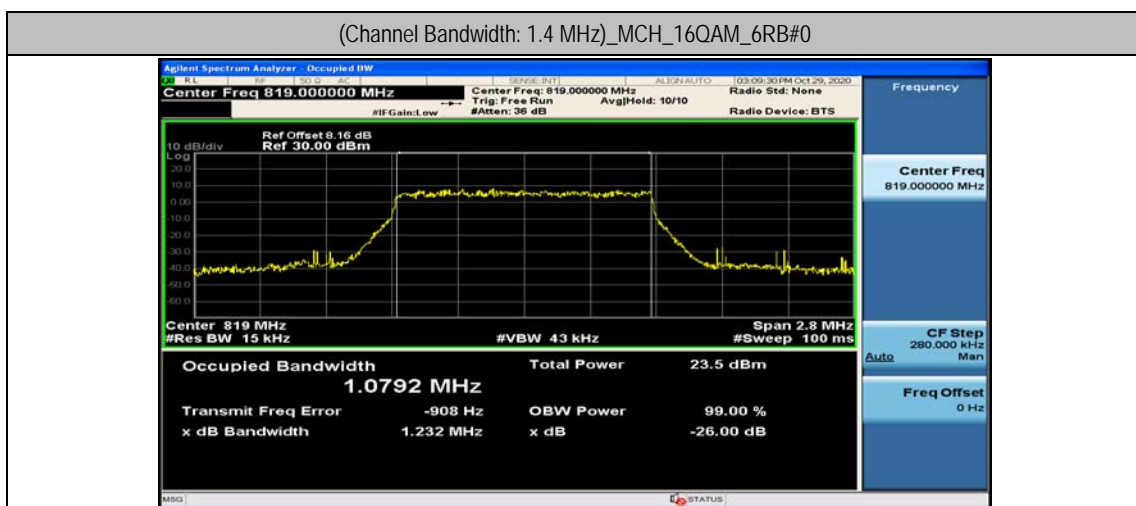

Test Graphs

Channel Bandwidth: 1.4 MHz

(Channel Bandwidth: 1.4 MHz)_HCH_QPSK_6RB#0

(Channel Bandwidth: 1.4 MHz)_LCH_16QAM_6RB#0

(Channel Bandwidth: 1.4 MHz)_MCH_16QAM_6RB#0

(Channel Bandwidth: 1.4 MHz)_HCH_16QAM_6RB#0