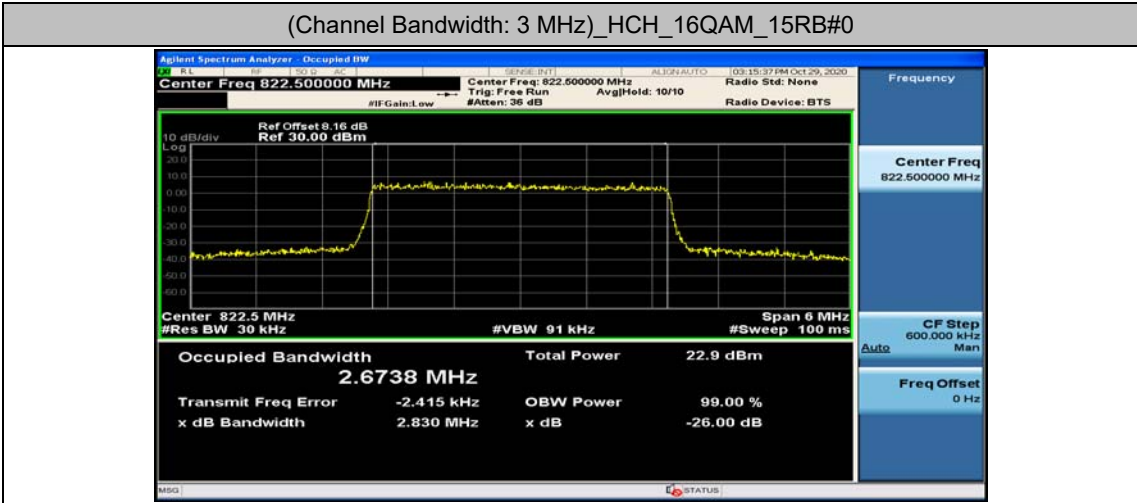

Channel Bandwidth: 3 MHz

(Channel Bandwidth: 3 MHz)_LCH_QPSK_15RB#0

(Channel Bandwidth: 3 MHz)_MCH_QPSK_15RB#0

(Channel Bandwidth: 3 MHz)_HCH_QPSK_15RB#0

(Channel Bandwidth: 3 MHz)_LCH_16QAM_15RB#0

(Channel Bandwidth: 3 MHz)_MCH_16QAM_15RB#0