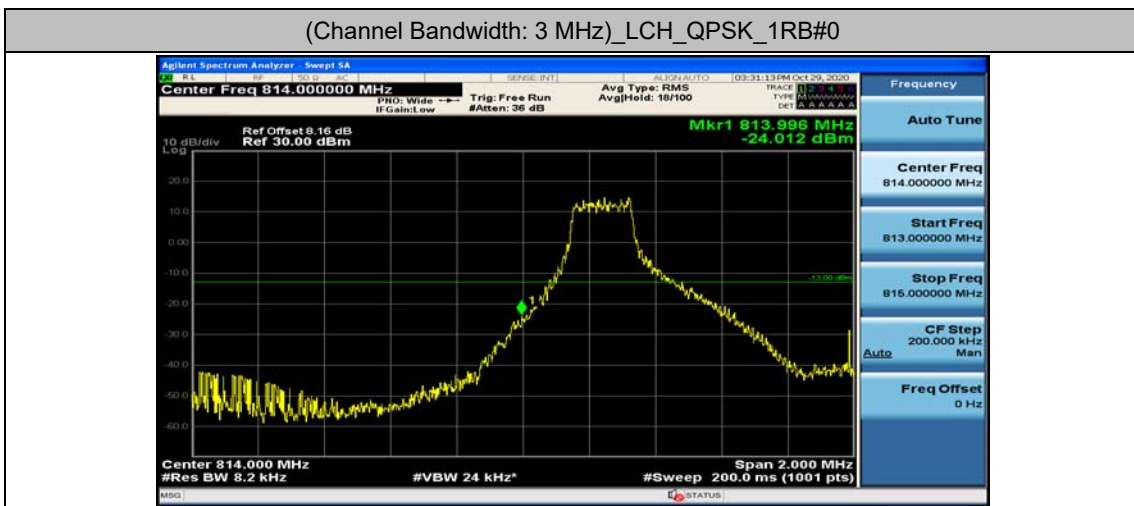

Channel Bandwidth: 3 MHz