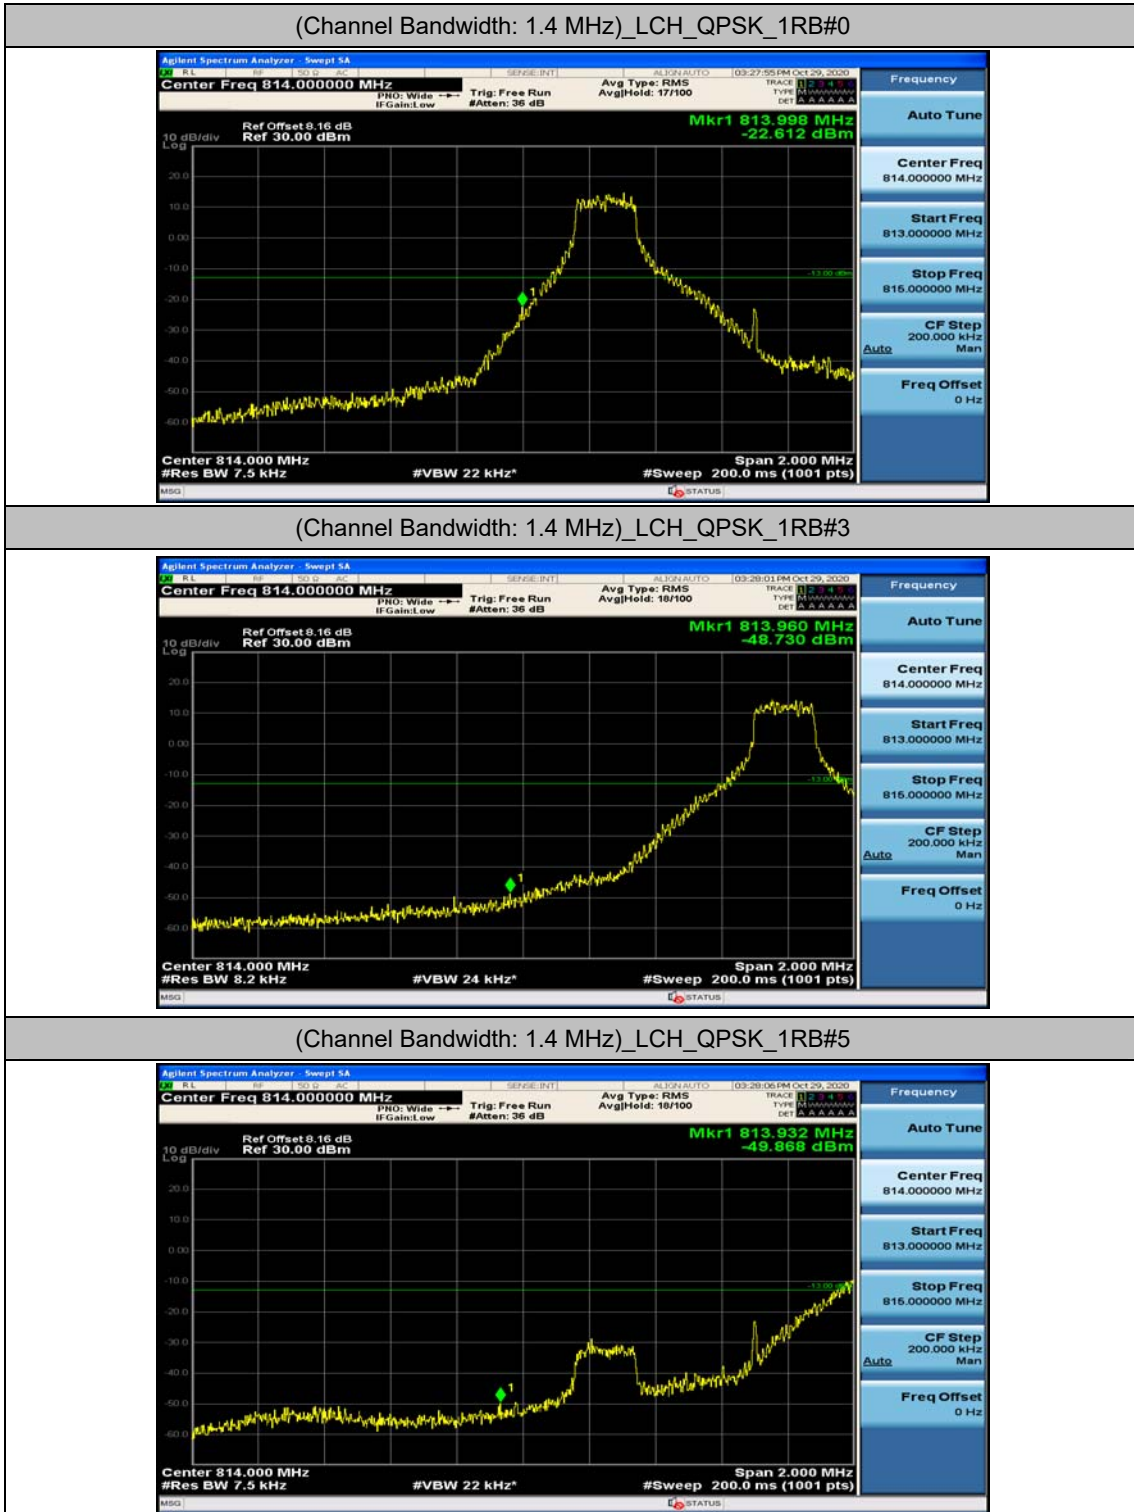

Channel Bandwidth: 5 MHz

Channel Bandwidth: 10 MHz

Appendix D: Band Edge

Test Graphs

Channel Bandwidth: 1.4 MHz

(Channel Bandwidth: 1.4 MHz)_LCH_QPSK_3RB#0

(Channel Bandwidth: 1.4 MHz)_LCH_QPSK_3RB#2

(Channel Bandwidth: 1.4 MHz)_LCH_QPSK_3RB#3

(Channel Bandwidth: 1.4 MHz)_LCH_QPSK_6RB#0

(Channel Bandwidth: 1.4 MHz)_HCH_QPSK_1RB#0

(Channel Bandwidth: 1.4 MHz)_HCH_QPSK_1RB#3

(Channel Bandwidth: 1.4 MHz)_HCH_QPSK_1RB#5

(Channel Bandwidth: 1.4 MHz)_HCH_QPSK_3RB#0