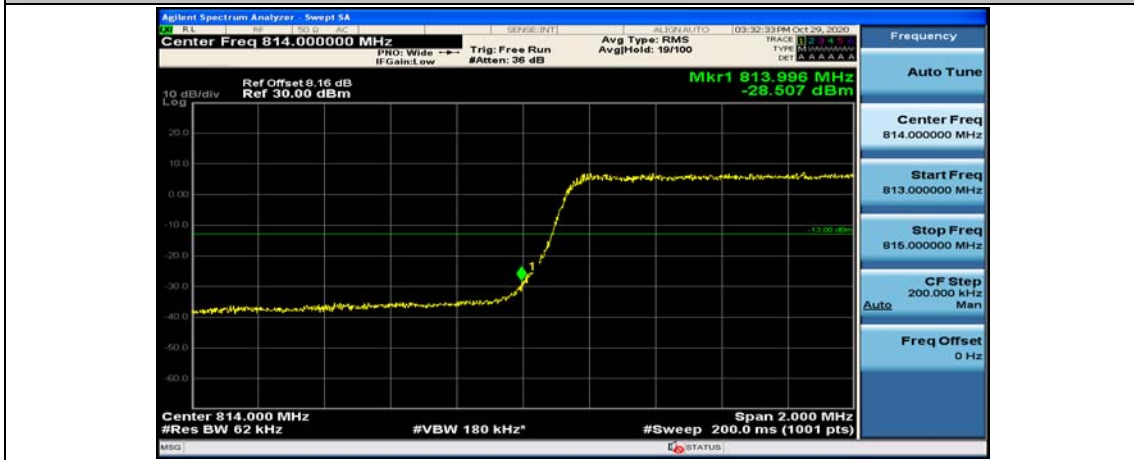

(Channel Bandwidth: 3 MHz)_LCH_QPSK_15RB#0