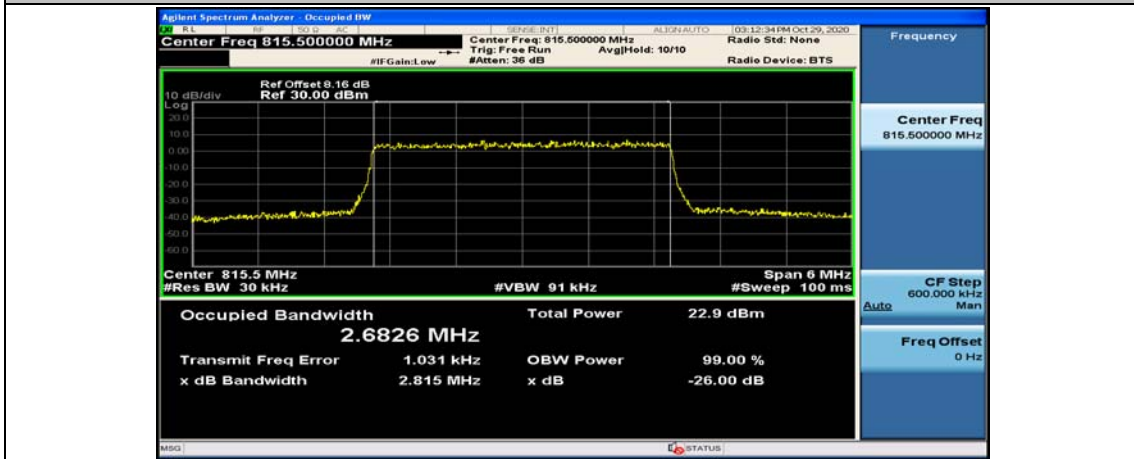

Channel Bandwidth: 3 MHz

(Channel Bandwidth: 3 MHz)_LCH_QPSK_15RB#0

(Channel Bandwidth: 3 MHz)_MCH_QPSK_15RB#0

(Channel Bandwidth: 3 MHz)_HCH_QPSK_15RB#0

(Channel Bandwidth: 3 MHz)_LCH_16QAM_15RB#0

(Channel Bandwidth: 3 MHz)_MCH_16QAM_15RB#0