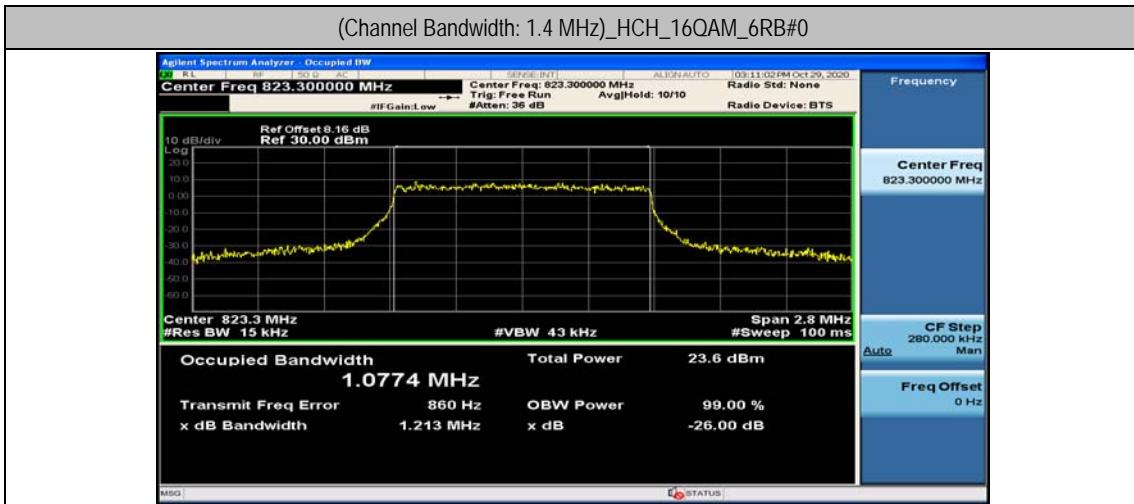

Test Graphs

Channel Bandwidth: 1.4 MHz

(Channel Bandwidth: 1.4 MHz)_HCH_QPSK_6RB#0

(Channel Bandwidth: 1.4 MHz)_LCH_16QAM_6RB#0

(Channel Bandwidth: 1.4 MHz)_MCH_16QAM_6RB#0

(Channel Bandwidth: 1.4 MHz)_HCH_16QAM_6RB#0

Channel Bandwidth: 3 MHz

(Channel Bandwidth: 3 MHz)_LCH_QPSK_15RB#0

(Channel Bandwidth: 3 MHz)_MCH_QPSK_15RB#0

(Channel Bandwidth: 3 MHz)_HCH_QPSK_15RB#0

(Channel Bandwidth: 3 MHz)_LCH_16QAM_15RB#0

(Channel Bandwidth: 3 MHz)_MCH_16QAM_15RB#0