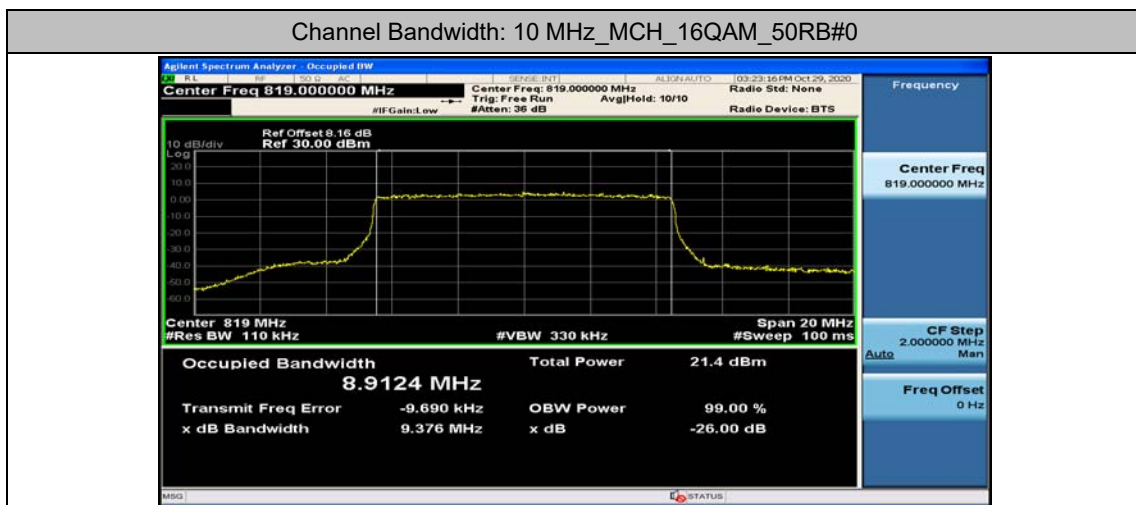

Channel Bandwidth: 10 MHz