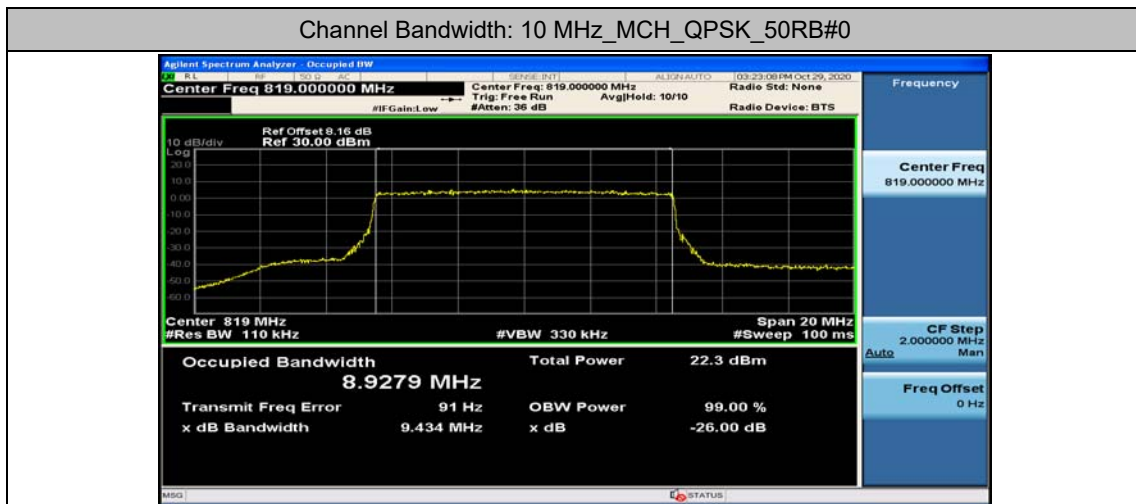

Channel Bandwidth: 10 MHz