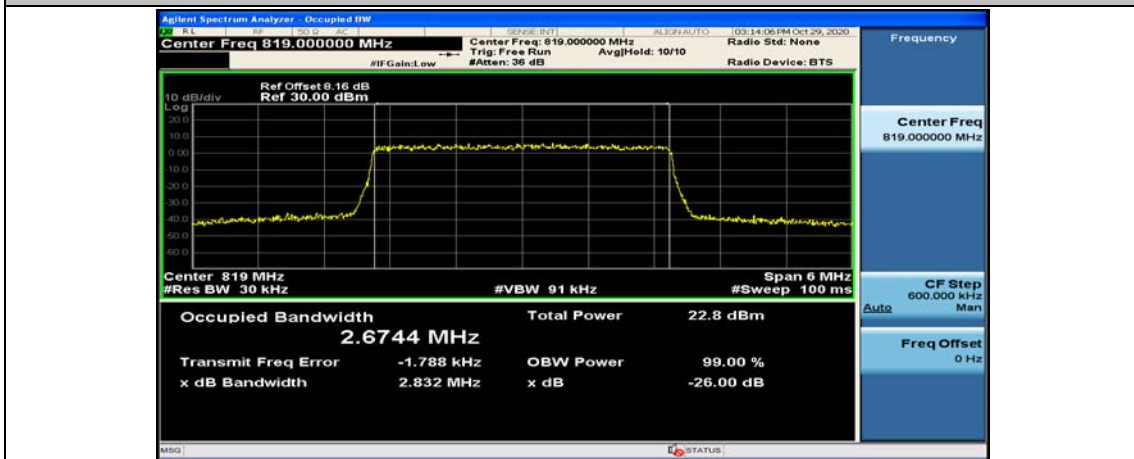

Channel Bandwidth: 3 MHz

(Channel Bandwidth: 3 MHz)_LCH_QPSK_15RB#0

(Channel Bandwidth: 3 MHz)_MCH_QPSK_15RB#0

(Channel Bandwidth: 3 MHz)_HCH_QPSK_15RB#0

(Channel Bandwidth: 3 MHz)_LCH_16QAM_15RB#0

(Channel Bandwidth: 3 MHz)_MCH_16QAM_15RB#0