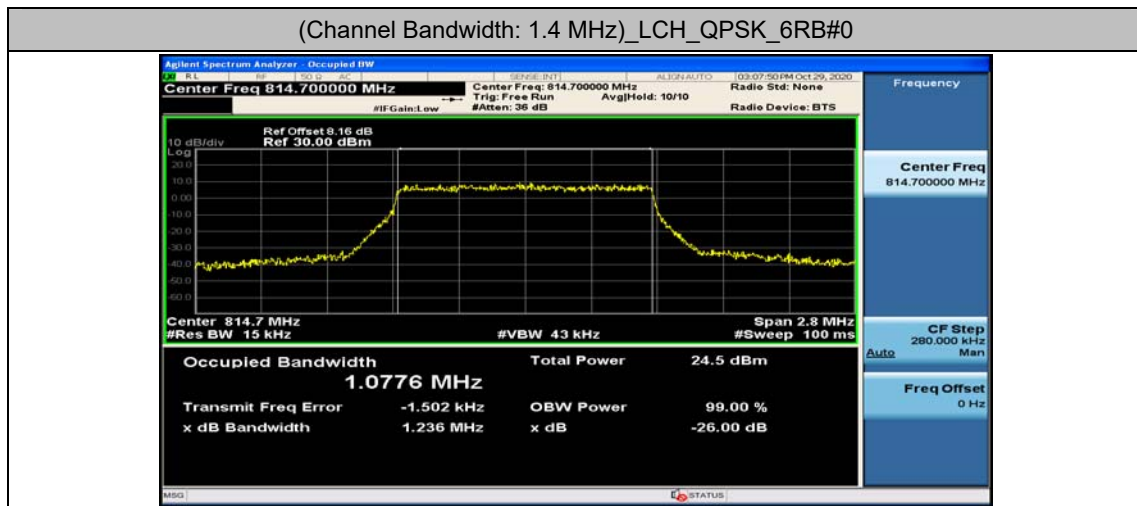

Channel Bandwidth: 10 MHz

Channel Bandwidth: 10 MHz						
Modulation	Channel	RB Configuration		Occupied Bandwidth (MHz)	26dB Bandwidth (MHz)	Verdict
		Size	Offset			
QPSK	MCH	50	0	8.9279	9.434	PASS
16QAM	MCH	50	0	8.9124	9.376	PASS

Test Graphs

Channel Bandwidth: 1.4 MHz