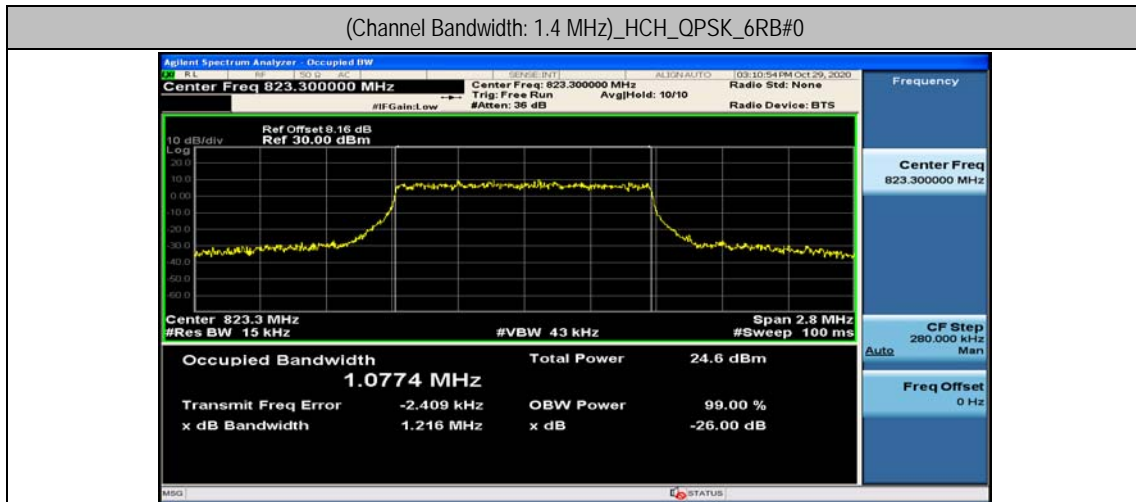

(Channel Bandwidth: 1.4 MHz)_HCH_QPSK_6RB#0