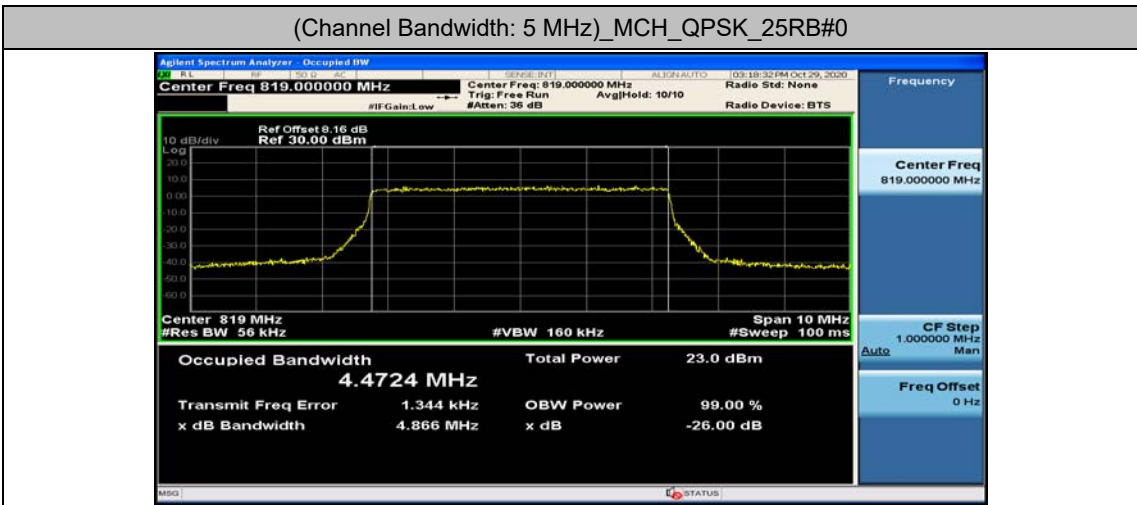

Channel Bandwidth: 5 MHz