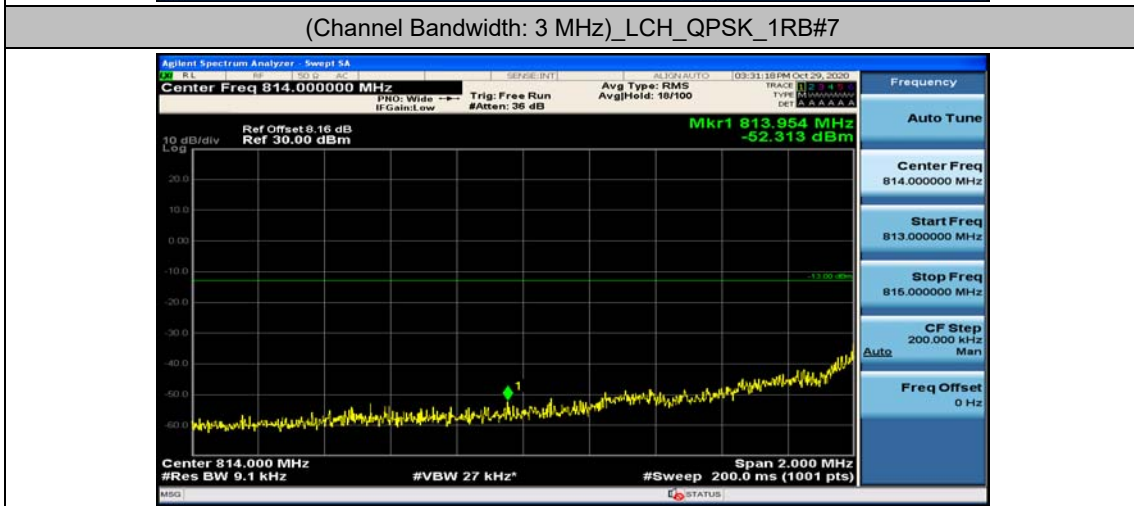

Channel Bandwidth: 3 MHz