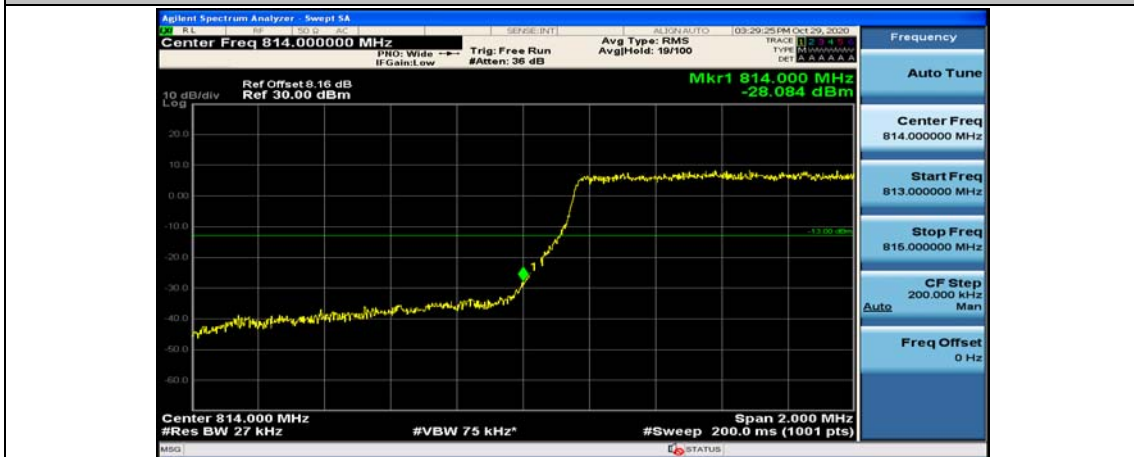

(Channel Bandwidth: 1.4 MHz)_LCH_16QAM_1RB#5

(Channel Bandwidth: 1.4 MHz)_LCH_16QAM_3RB#0

(Channel Bandwidth: 1.4 MHz)_LCH_16QAM_3RB#2

(Channel Bandwidth: 1.4 MHz)_LCH_16QAM_3RB#3

(Channel Bandwidth: 1.4 MHz)_LCH_16QAM_6RB#0