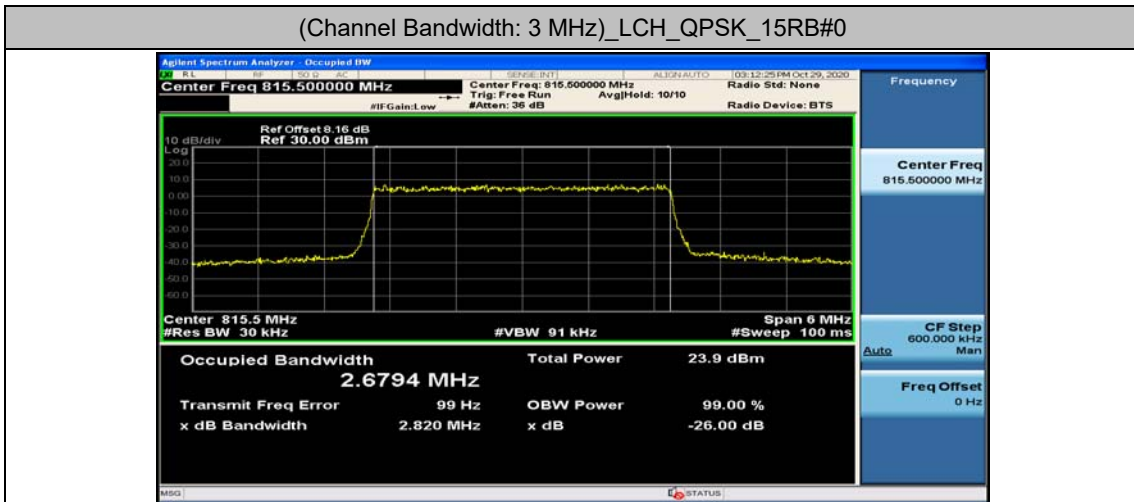

Test Graphs

Channel Bandwidth: 1.4 MHz

(Channel Bandwidth: 1.4 MHz)_HCH_QPSK_6RB#0

(Channel Bandwidth: 1.4 MHz)_LCH_16QAM_6RB#0

(Channel Bandwidth: 1.4 MHz)_MCH_16QAM_6RB#0

(Channel Bandwidth: 1.4 MHz)_HCH_16QAM_6RB#0

Channel Bandwidth: 3 MHz

(Channel Bandwidth: 3 MHz)_LCH_QPSK_15RB#0

(Channel Bandwidth: 3 MHz)_MCH_QPSK_15RB#0

(Channel Bandwidth: 3 MHz)_HCH_QPSK_15RB#0

(Channel Bandwidth: 3 MHz)_LCH_16QAM_15RB#0

(Channel Bandwidth: 3 MHz)_MCH_16QAM_15RB#0