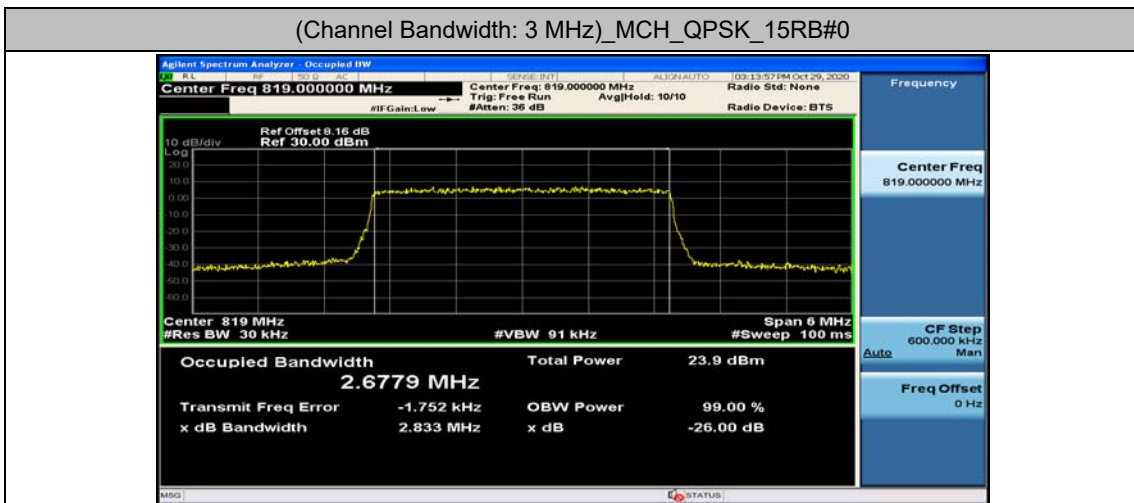

Test Graphs

Channel Bandwidth: 1.4 MHz

(Channel Bandwidth: 1.4 MHz)_HCH_QPSK_6RB#0

(Channel Bandwidth: 1.4 MHz)_LCH_16QAM_6RB#0

(Channel Bandwidth: 1.4 MHz)_MCH_16QAM_6RB#0

(Channel Bandwidth: 1.4 MHz)_HCH_16QAM_6RB#0

Channel Bandwidth: 3 MHz

(Channel Bandwidth: 3 MHz)_LCH_QPSK_15RB#0

(Channel Bandwidth: 3 MHz)_MCH_QPSK_15RB#0

(Channel Bandwidth: 3 MHz)_HCH_QPSK_15RB#0

(Channel Bandwidth: 3 MHz)_LCH_16QAM_15RB#0

(Channel Bandwidth: 3 MHz)_MCH_16QAM_15RB#0