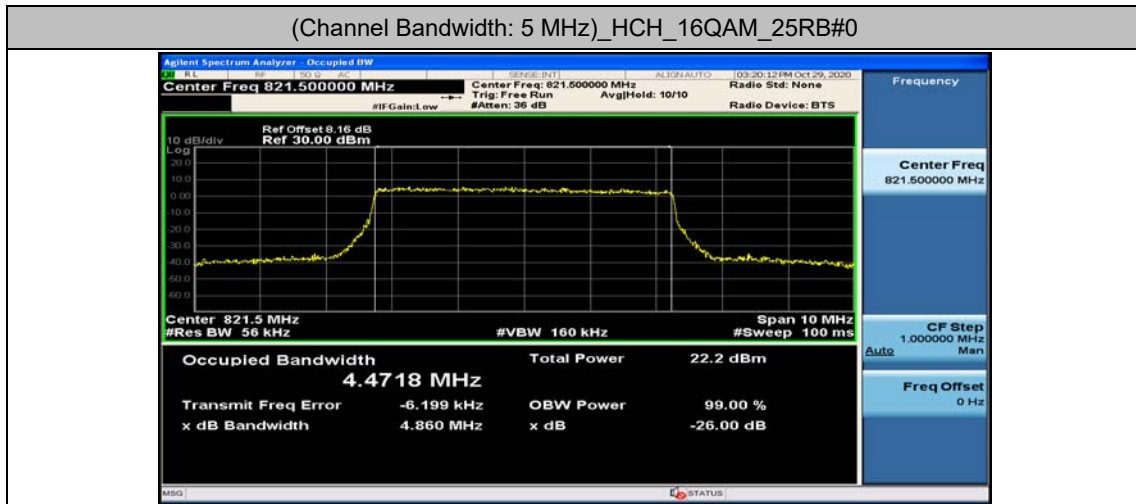

Channel Bandwidth: 10 MHz