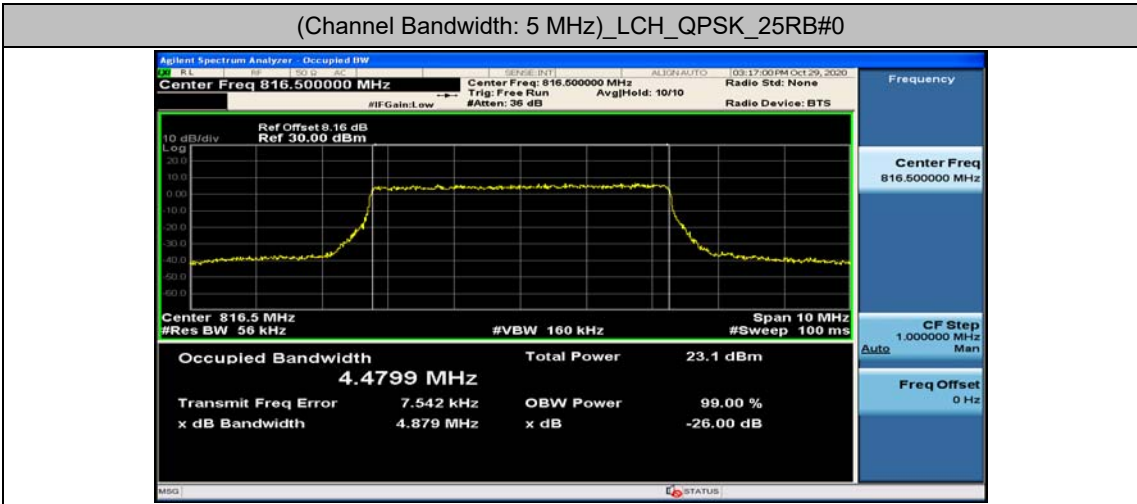

Channel Bandwidth: 5 MHz