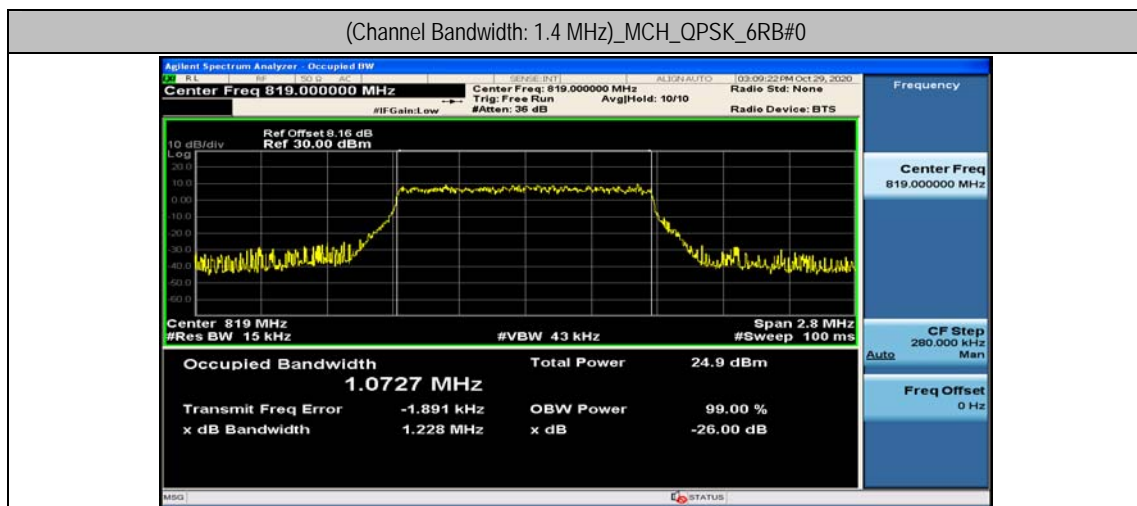

Channel Bandwidth: 10 MHz

Channel Bandwidth: 10 MHz						
Modulation	Channel	RB Configuration		Occupied Bandwidth (MHz)	26dB Bandwidth (MHz)	Verdict
		Size	Offset			
QPSK	MCH	50	0	8.9279	9.434	PASS
16QAM	MCH	50	0	8.9124	9.376	PASS

Test Graphs

Channel Bandwidth: 1.4 MHz