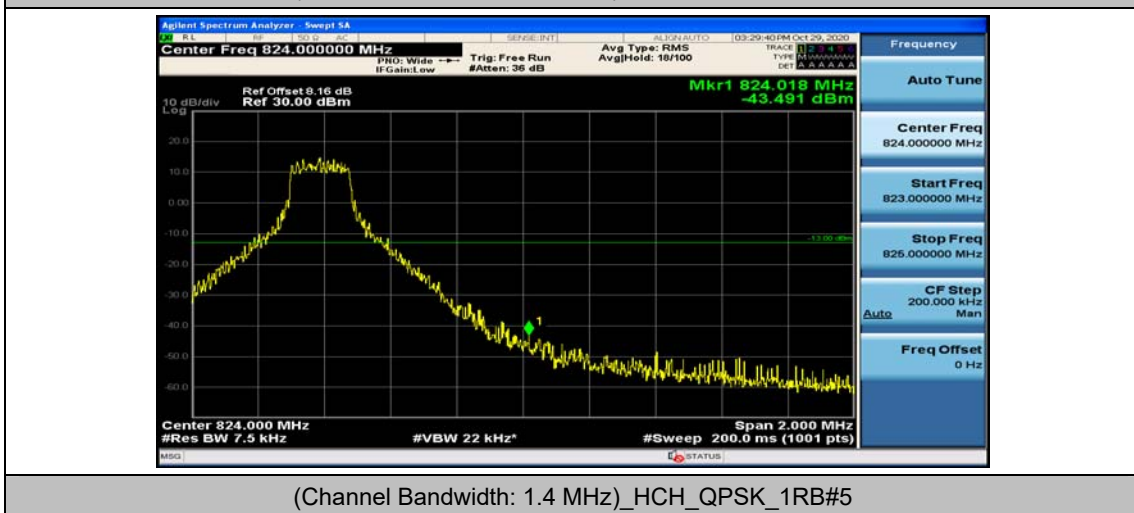

(Channel Bandwidth: 1.4 MHz)_HCH_QPSK_1RB#3

(Channel Bandwidth: 1.4 MHz)_HCH_QPSK_1RB#5