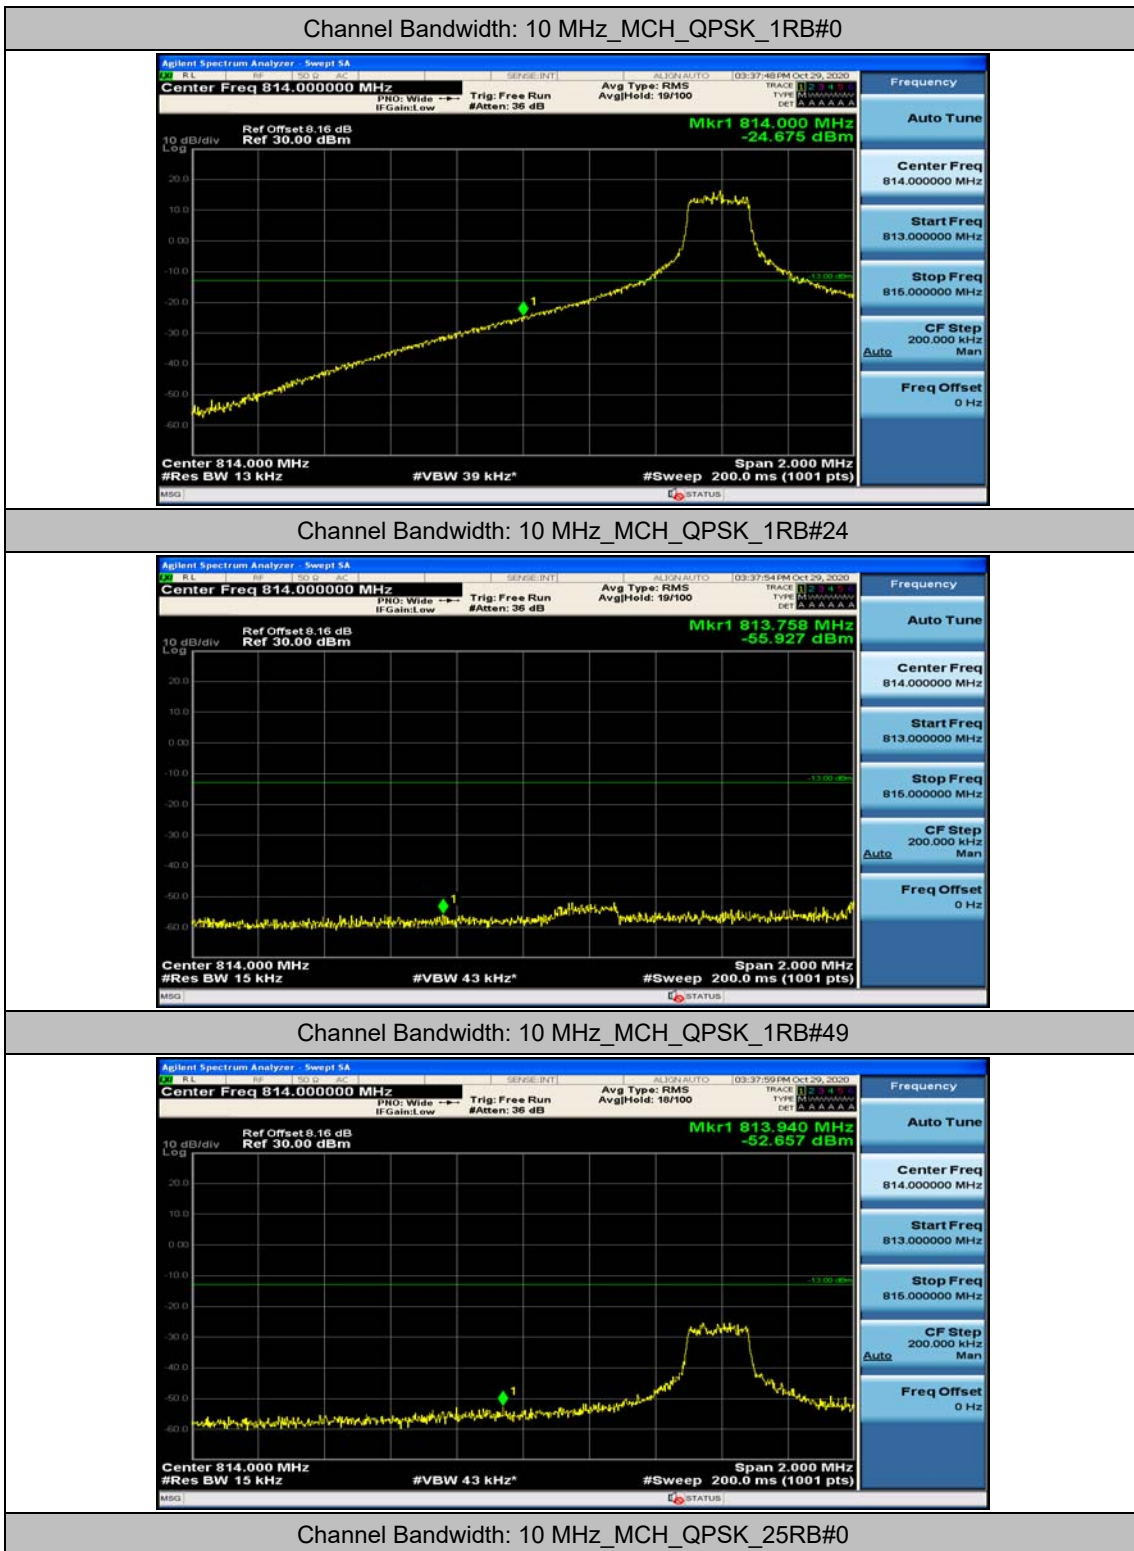

Channel Bandwidth: 10 MHz