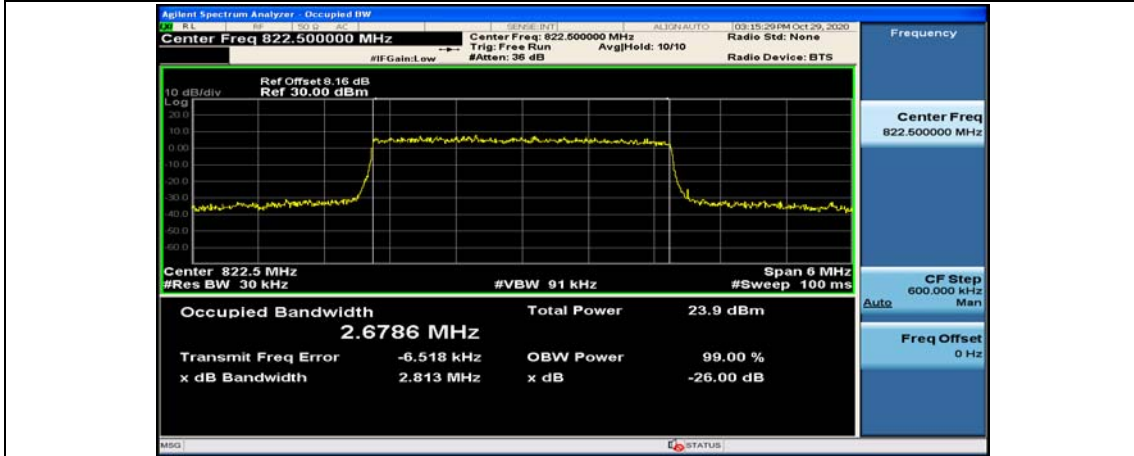

Channel Bandwidth: 3 MHz

(Channel Bandwidth: 3 MHz)_LCH_QPSK_15RB#0

(Channel Bandwidth: 3 MHz)_MCH_QPSK_15RB#0

(Channel Bandwidth: 3 MHz)_HCH_QPSK_15RB#0

(Channel Bandwidth: 3 MHz)_LCH_16QAM_15RB#0

(Channel Bandwidth: 3 MHz)_MCH_16QAM_15RB#0