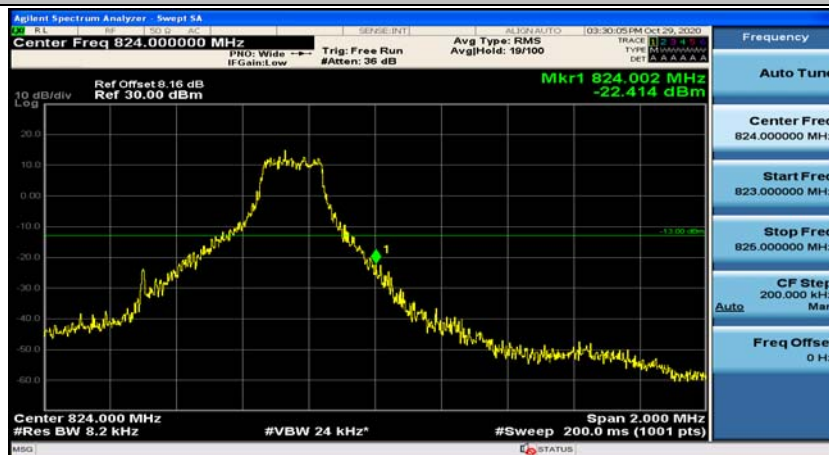

(Channel Bandwidth: 1.4 MHz)_HCH_16QAM_1RB#5