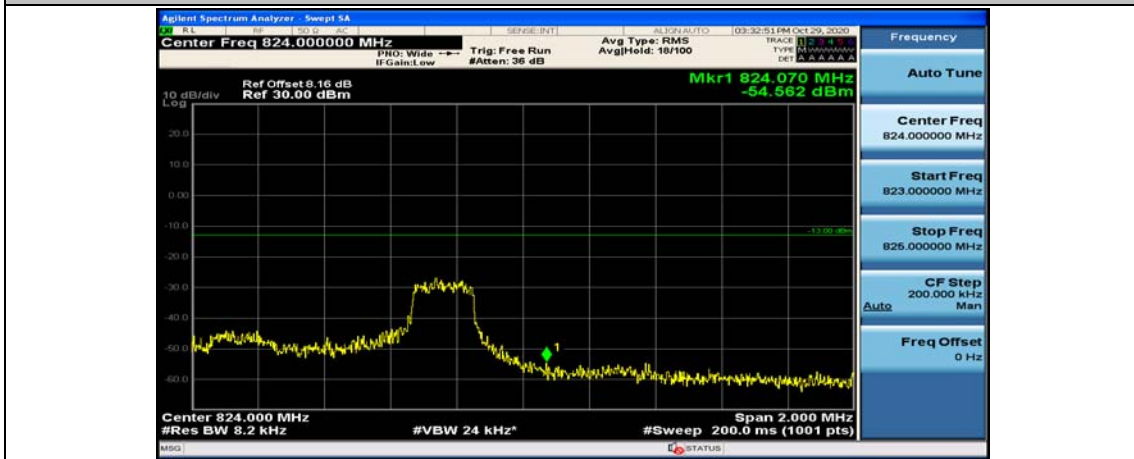

(Channel Bandwidth: 3 MHz)_HCH_QPSK_1RB#0