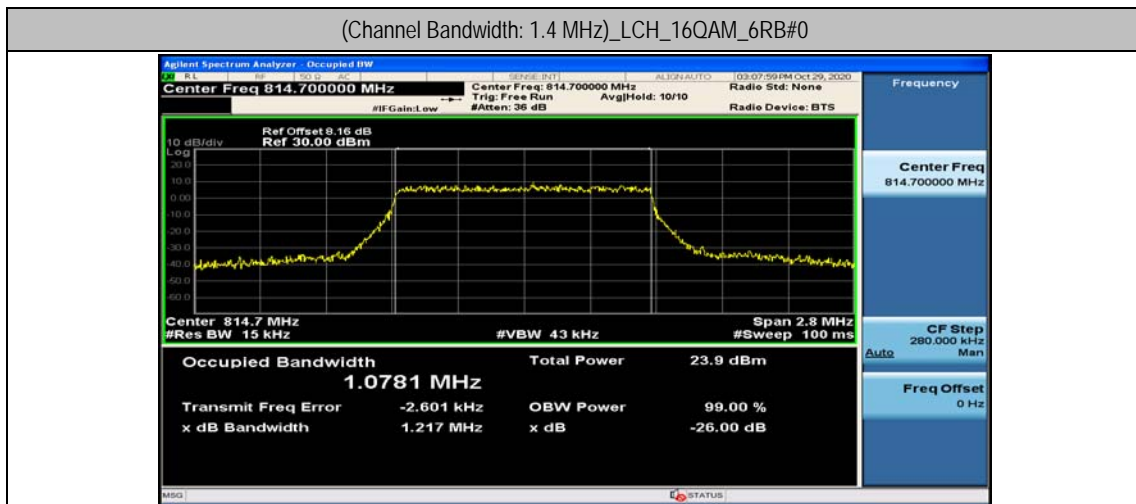

Test Graphs

Channel Bandwidth: 1.4 MHz

(Channel Bandwidth: 1.4 MHz)_HCH_QPSK_6RB#0

(Channel Bandwidth: 1.4 MHz)_LCH_16QAM_6RB#0

(Channel Bandwidth: 1.4 MHz)_MCH_16QAM_6RB#0

(Channel Bandwidth: 1.4 MHz)_HCH_16QAM_6RB#0

Channel Bandwidth: 3 MHz

(Channel Bandwidth: 3 MHz)_LCH_QPSK_15RB#0

(Channel Bandwidth: 3 MHz)_MCH_QPSK_15RB#0

(Channel Bandwidth: 3 MHz)_HCH_QPSK_15RB#0

(Channel Bandwidth: 3 MHz)_LCH_16QAM_15RB#0

(Channel Bandwidth: 3 MHz)_MCH_16QAM_15RB#0