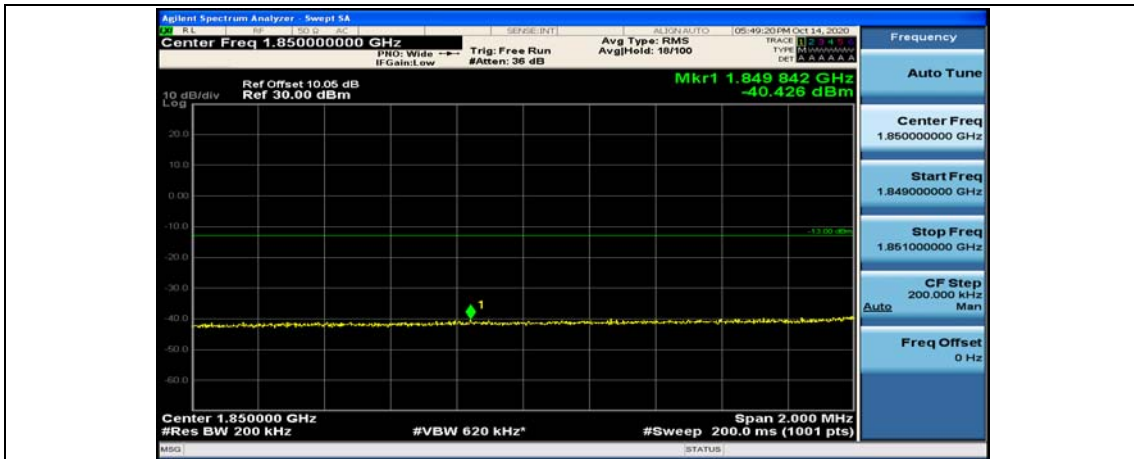

(Channel Bandwidth:20 MHz)\_LCH\_16QAM\_1RB#49

(Channel Bandwidth:20 MHz)\_LCH\_16QAM\_1RB#99

(Channel Bandwidth:20 MHz)\_LCH\_16QAM\_50RB#0

(Channel Bandwidth:20 MHz)\_LCH\_16QAM\_50RB#25

(Channel Bandwidth:20 MHz)\_LCH\_16QAM\_50RB#50

(Channel Bandwidth:20 MHz)\_LCH\_16QAM\_100RB#0

(Channel Bandwidth:20 MHz)\_HCH\_16QAM\_1RB#0

(Channel Bandwidth:20 MHz)\_HCH\_16QAM\_1RB#49

(Channel Bandwidth:20 MHz)\_HCH\_16QAM\_1RB#99

(Channel Bandwidth:20 MHz)\_HCH\_16QAM\_50RB#0