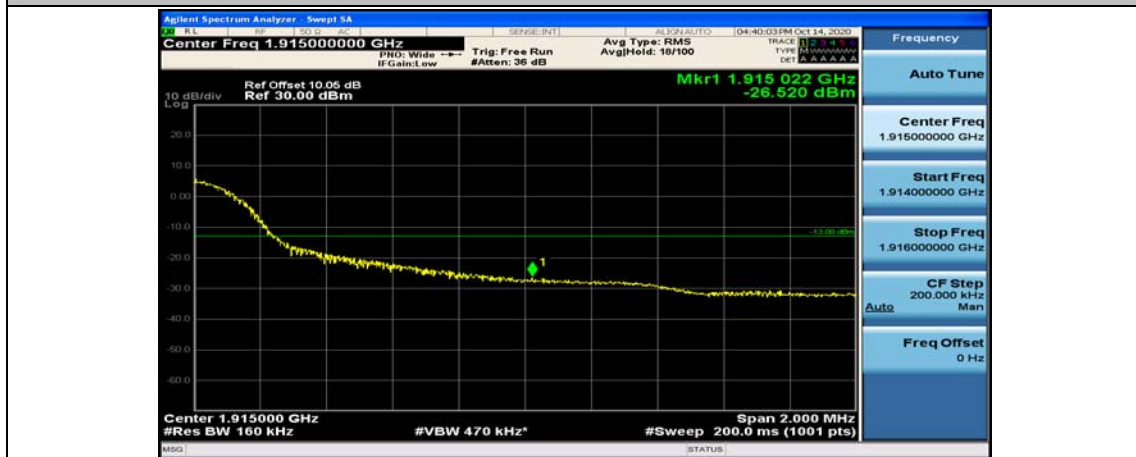

(Channel Bandwidth:15 MHz)\_LCH\_QPSK\_37RB#0

(Channel Bandwidth:15 MHz)\_LCH\_QPSK\_37RB#18

(Channel Bandwidth:15 MHz)\_LCH\_QPSK\_37RB#38

(Channel Bandwidth:15 MHz)\_LCH\_QPSK\_75RB#0

(Channel Bandwidth:15 MHz)\_HCH\_QPSK\_1RB#0

(Channel Bandwidth:15 MHz)\_HCH\_QPSK\_1RB#37

(Channel Bandwidth:15 MHz)\_HCH\_QPSK\_1RB#74

(Channel Bandwidth:15 MHz)\_HCH\_QPSK\_37RB#0

(Channel Bandwidth:15 MHz)\_HCH\_QPSK\_37RB#18

(Channel Bandwidth:15 MHz)\_HCH\_QPSK\_37RB#38