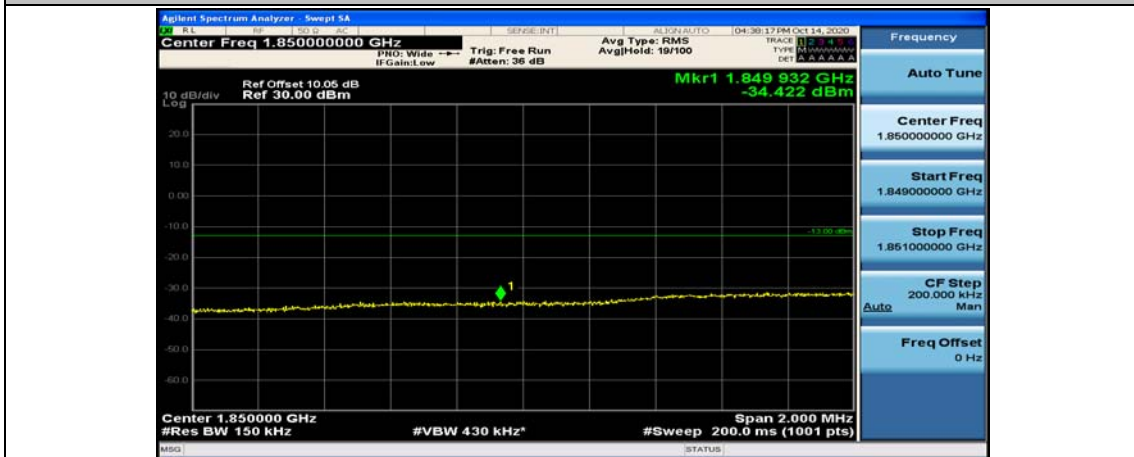

(Channel Bandwidth:15 MHz)\_LCH\_QPSK\_37RB#0

(Channel Bandwidth:15 MHz)\_LCH\_QPSK\_37RB#18

(Channel Bandwidth:15 MHz)\_LCH\_QPSK\_37RB#38

(Channel Bandwidth:15 MHz)\_LCH\_QPSK\_75RB#0

(Channel Bandwidth:15 MHz)\_HCH\_QPSK\_1RB#0

(Channel Bandwidth:15 MHz)\_HCH\_QPSK\_1RB#37

(Channel Bandwidth:15 MHz)\_HCH\_QPSK\_1RB#74

(Channel Bandwidth:15 MHz)\_HCH\_QPSK\_37RB#0

(Channel Bandwidth:15 MHz)\_HCH\_QPSK\_37RB#18

(Channel Bandwidth:15 MHz)\_HCH\_QPSK\_37RB#38