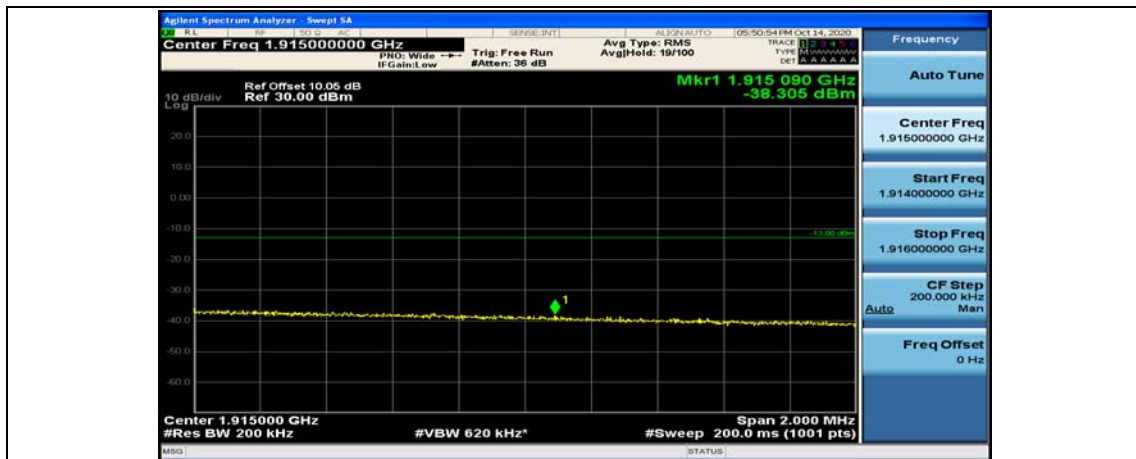

(Channel Bandwidth:20 MHz)_HCH_16QAM_50RB#25