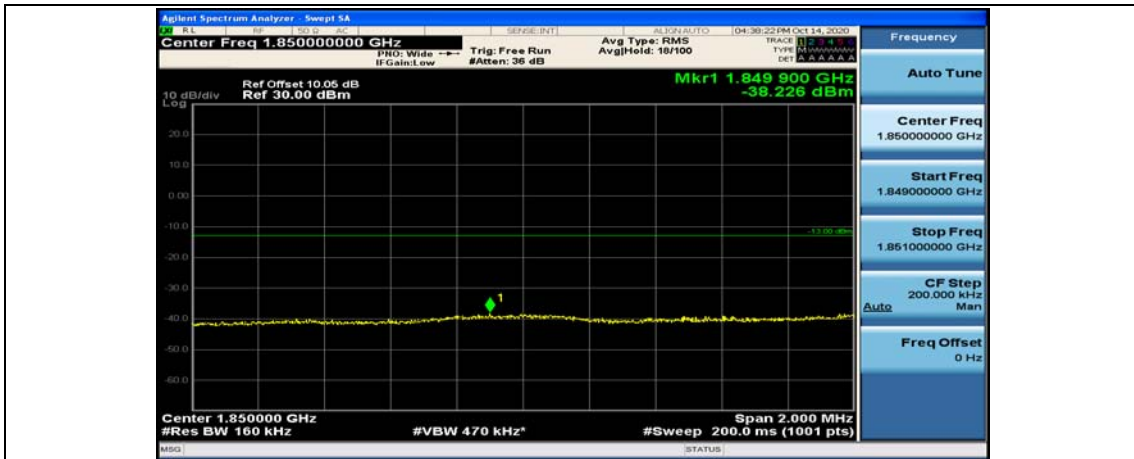

(Channel Bandwidth:15 MHz)\_LCH\_QPSK\_37RB#0

(Channel Bandwidth:15 MHz)\_LCH\_QPSK\_37RB#18

(Channel Bandwidth:15 MHz)\_LCH\_QPSK\_37RB#38

(Channel Bandwidth:15 MHz)\_LCH\_QPSK\_75RB#0

(Channel Bandwidth:15 MHz)\_HCH\_QPSK\_1RB#0

(Channel Bandwidth:15 MHz)\_HCH\_QPSK\_1RB#37

(Channel Bandwidth:15 MHz)\_HCH\_QPSK\_1RB#74

(Channel Bandwidth:15 MHz)\_HCH\_QPSK\_37RB#0

(Channel Bandwidth:15 MHz)\_HCH\_QPSK\_37RB#18

(Channel Bandwidth:15 MHz)\_HCH\_QPSK\_37RB#38