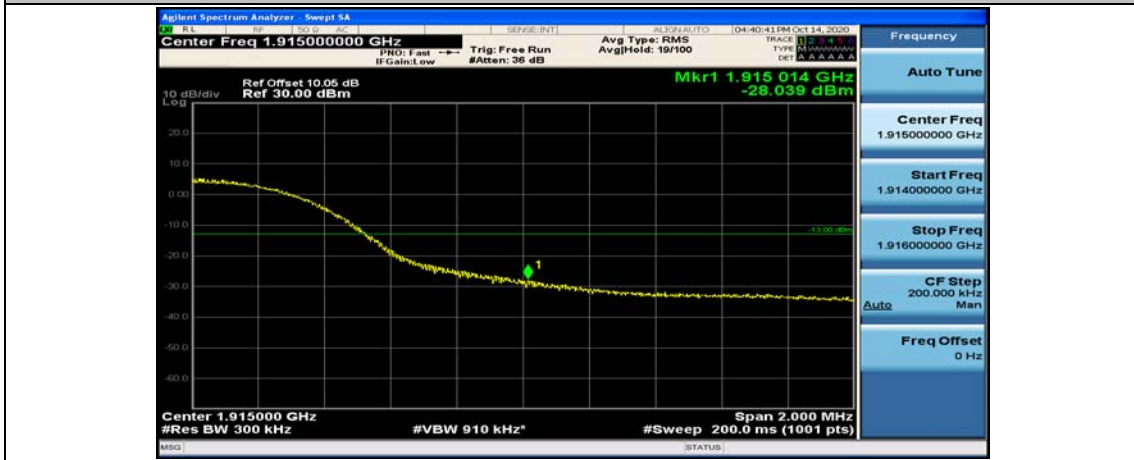

(Channel Bandwidth:15 MHz)\_HCH\_16QAM\_1RB#74

(Channel Bandwidth:15 MHz)\_HCH\_16QAM\_37RB#0

(Channel Bandwidth:15 MHz)\_HCH\_16QAM\_37RB#18

(Channel Bandwidth:15 MHz)\_HCH\_16QAM\_37RB#38

(Channel Bandwidth:15 MHz)\_HCH\_16QAM\_75RB#0

### Channel Bandwidth: 20 MHz

(Channel Bandwidth:20 MHz)\_LCH\_QPSK\_1RB#49

(Channel Bandwidth:20 MHz)\_LCH\_QPSK\_1RB#99

(Channel Bandwidth:20 MHz)\_LCH\_QPSK\_50RB#0

(Channel Bandwidth:20 MHz)\_LCH\_QPSK\_50RB#25