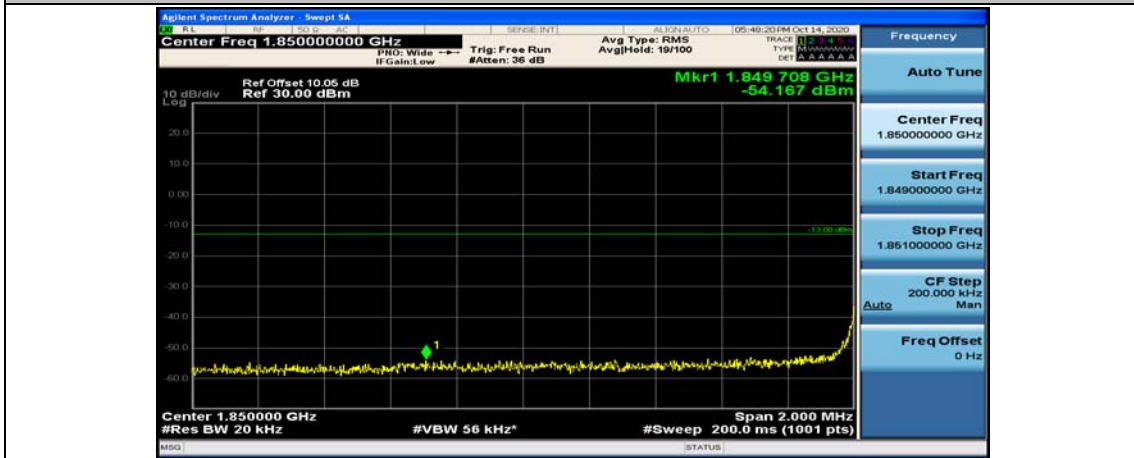

(Channel Bandwidth:15 MHz)\_HCH\_16QAM\_1RB#74

(Channel Bandwidth:15 MHz)\_HCH\_16QAM\_37RB#0

(Channel Bandwidth:15 MHz)\_HCH\_16QAM\_37RB#18

(Channel Bandwidth:15 MHz)\_HCH\_16QAM\_37RB#38

(Channel Bandwidth:15 MHz)\_HCH\_16QAM\_75RB#0

### Channel Bandwidth: 20 MHz

(Channel Bandwidth:20 MHz)\_LCH\_QPSK\_1RB#49

(Channel Bandwidth:20 MHz)\_LCH\_QPSK\_1RB#99

(Channel Bandwidth:20 MHz)\_LCH\_QPSK\_50RB#0

(Channel Bandwidth:20 MHz)\_LCH\_QPSK\_50RB#25