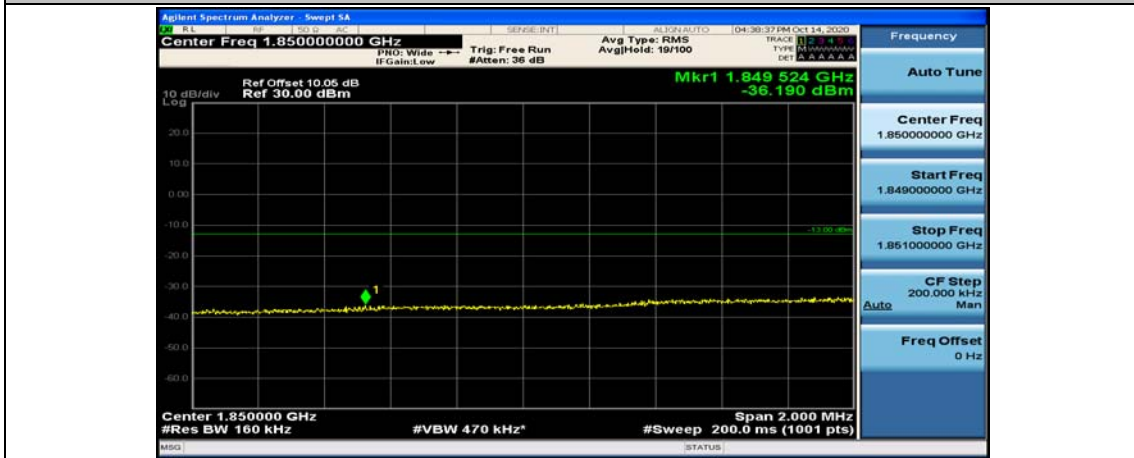

(Channel Bandwidth:15 MHz)\_HCH\_QPSK\_75RB#0

(Channel Bandwidth:15 MHz)\_LCH\_16QAM\_1RB#0

(Channel Bandwidth:15 MHz)\_LCH\_16QAM\_1RB#37

(Channel Bandwidth:15 MHz)\_LCH\_16QAM\_1RB#74

(Channel Bandwidth:15 MHz)\_LCH\_16QAM\_37RB#0

(Channel Bandwidth:15 MHz)\_LCH\_16QAM\_37RB#18

(Channel Bandwidth:15 MHz)\_LCH\_16QAM\_37RB#38

(Channel Bandwidth:15 MHz)\_LCH\_16QAM\_75RB#0

(Channel Bandwidth:15 MHz)\_HCH\_16QAM\_1RB#0

(Channel Bandwidth:15 MHz)\_HCH\_16QAM\_1RB#37