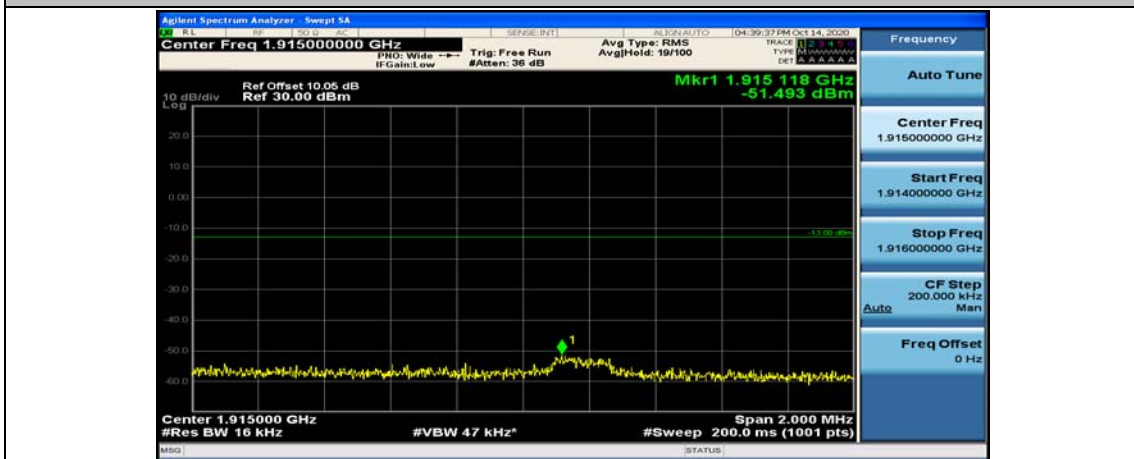

(Channel Bandwidth:15 MHz)\_LCH\_16QAM\_37RB#18

(Channel Bandwidth:15 MHz)\_LCH\_16QAM\_37RB#38

(Channel Bandwidth:15 MHz)\_LCH\_16QAM\_75RB#0

(Channel Bandwidth:15 MHz)\_HCH\_16QAM\_1RB#0

(Channel Bandwidth:15 MHz)\_HCH\_16QAM\_1RB#37