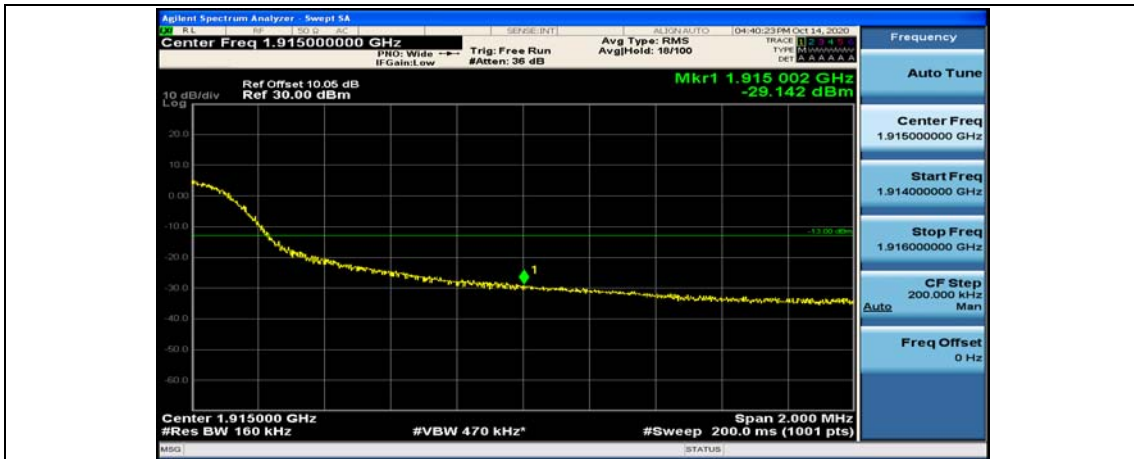

(Channel Bandwidth:15 MHz)\_HCH\_16QAM\_1RB#74

(Channel Bandwidth:15 MHz)\_HCH\_16QAM\_37RB#0

(Channel Bandwidth:15 MHz)\_HCH\_16QAM\_37RB#18

(Channel Bandwidth:15 MHz)\_HCH\_16QAM\_37RB#38

(Channel Bandwidth:15 MHz)\_HCH\_16QAM\_75RB#0

### Channel Bandwidth: 20 MHz

(Channel Bandwidth:20 MHz)\_LCH\_QPSK\_1RB#49

(Channel Bandwidth:20 MHz)\_LCH\_QPSK\_1RB#99

(Channel Bandwidth:20 MHz)\_LCH\_QPSK\_50RB#0

(Channel Bandwidth:20 MHz)\_LCH\_QPSK\_50RB#25