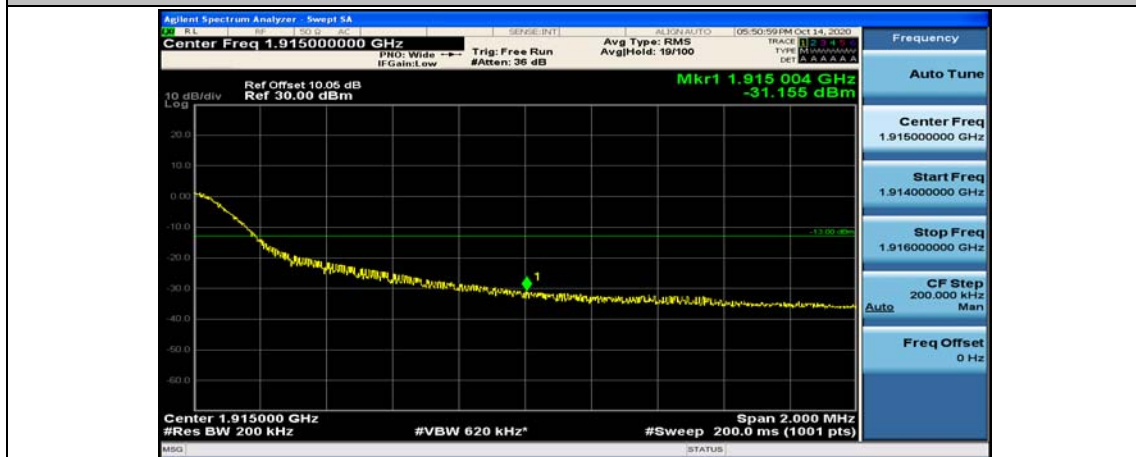

(Channel Bandwidth:20 MHz)_HCH_16QAM_50RB#50