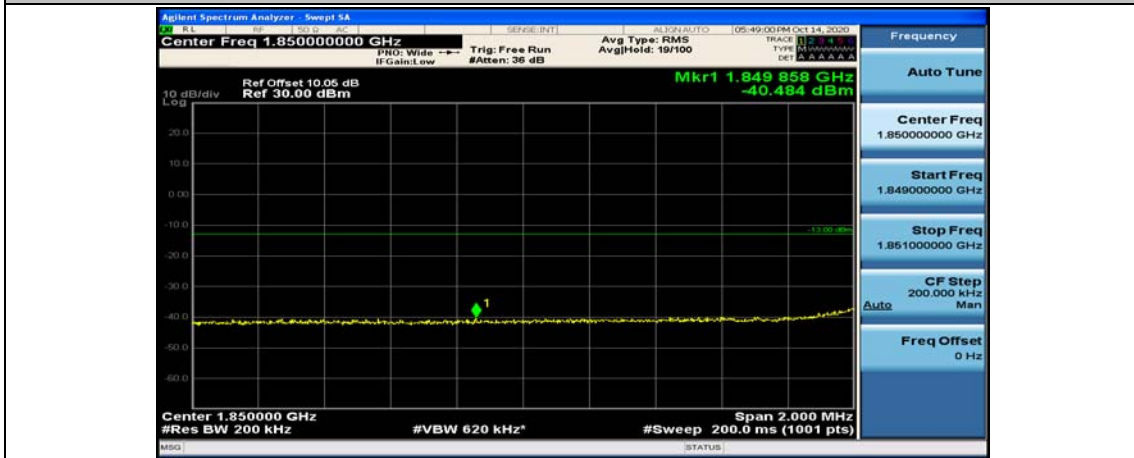

(Channel Bandwidth:20 MHz)_LCH_QPSK_50RB#50