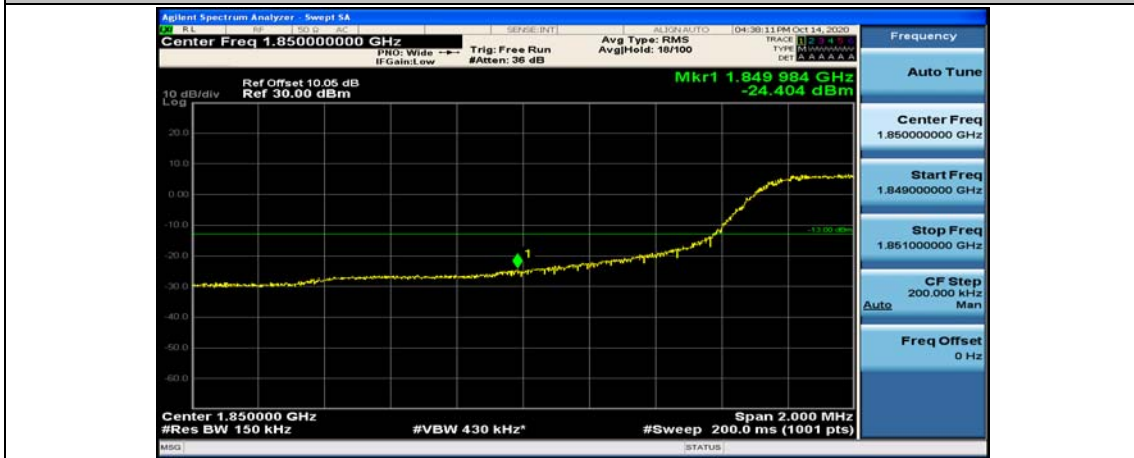

(Channel Bandwidth:15 MHz)\_LCH\_QPSK\_37RB#0

(Channel Bandwidth:15 MHz)\_LCH\_QPSK\_37RB#18

(Channel Bandwidth:15 MHz)\_LCH\_QPSK\_37RB#38

(Channel Bandwidth:15 MHz)\_LCH\_QPSK\_75RB#0

(Channel Bandwidth:15 MHz)\_HCH\_QPSK\_1RB#0