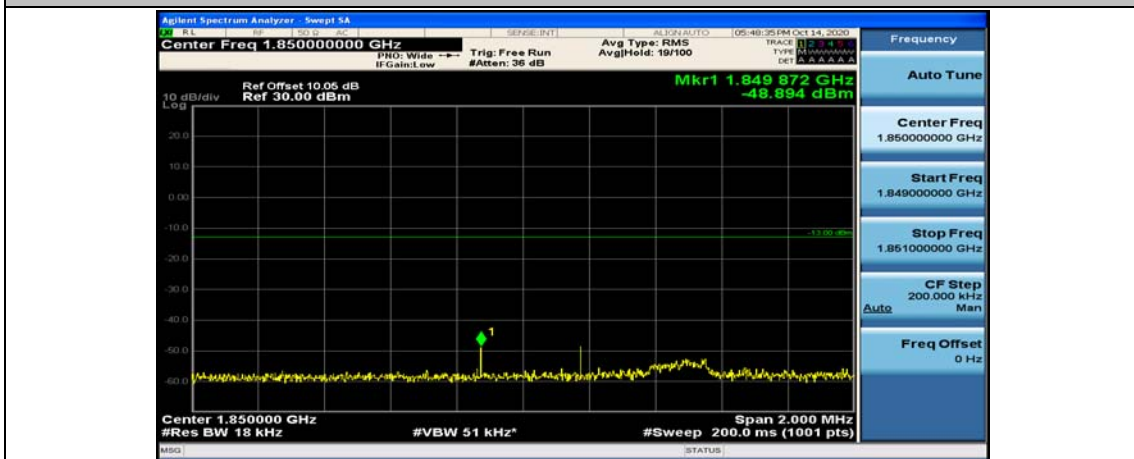

(Channel Bandwidth:20 MHz)_LCH_16QAM_1RB#49