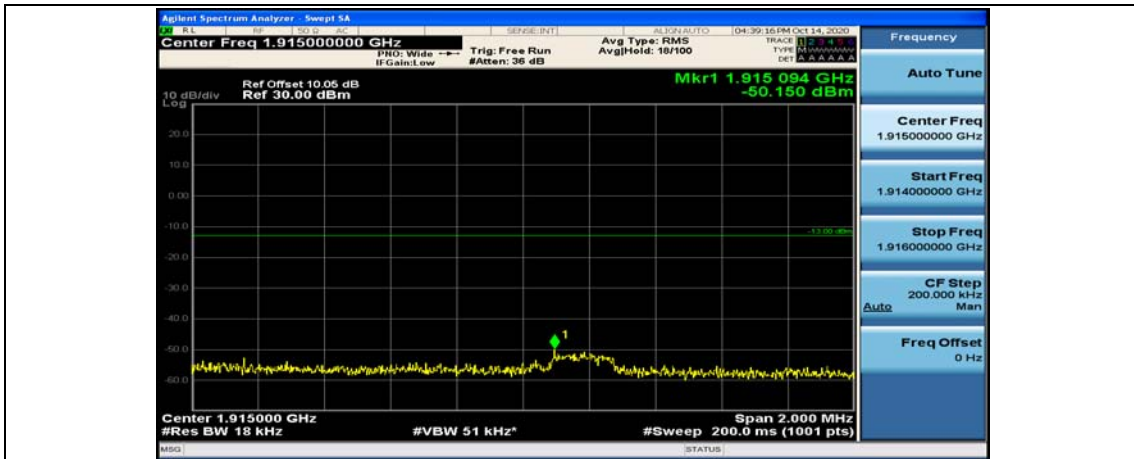

(Channel Bandwidth:15 MHz)_HCH_QPSK_1RB#37