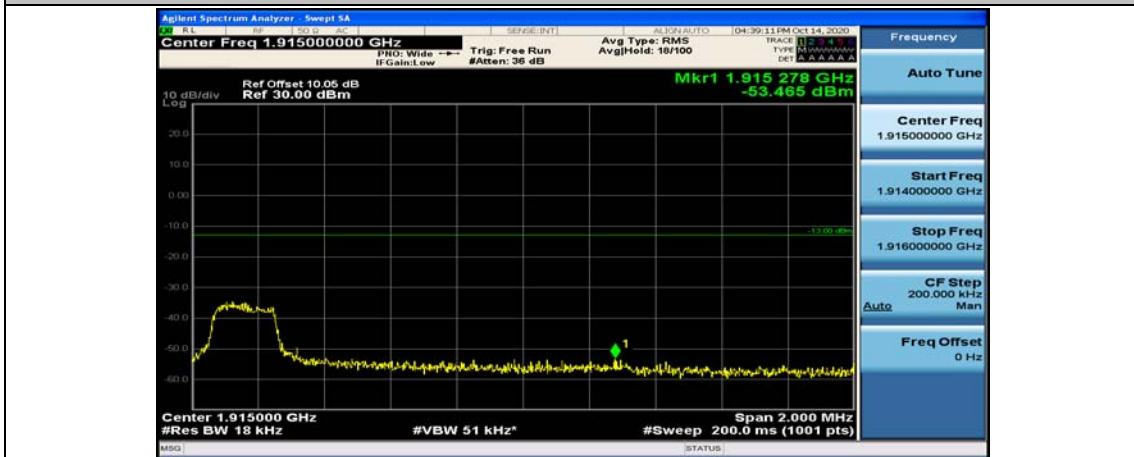

(Channel Bandwidth:15 MHz)\_LCH\_QPSK\_37RB#0

(Channel Bandwidth:15 MHz)\_LCH\_QPSK\_37RB#18

(Channel Bandwidth:15 MHz)\_LCH\_QPSK\_37RB#38

(Channel Bandwidth:15 MHz)\_LCH\_QPSK\_75RB#0

(Channel Bandwidth:15 MHz)\_HCH\_QPSK\_1RB#0

(Channel Bandwidth:15 MHz)\_HCH\_QPSK\_1RB#37

(Channel Bandwidth:15 MHz)\_HCH\_QPSK\_1RB#74

(Channel Bandwidth:15 MHz)\_HCH\_QPSK\_37RB#0

(Channel Bandwidth:15 MHz)\_HCH\_QPSK\_37RB#18

(Channel Bandwidth:15 MHz)\_HCH\_QPSK\_37RB#38