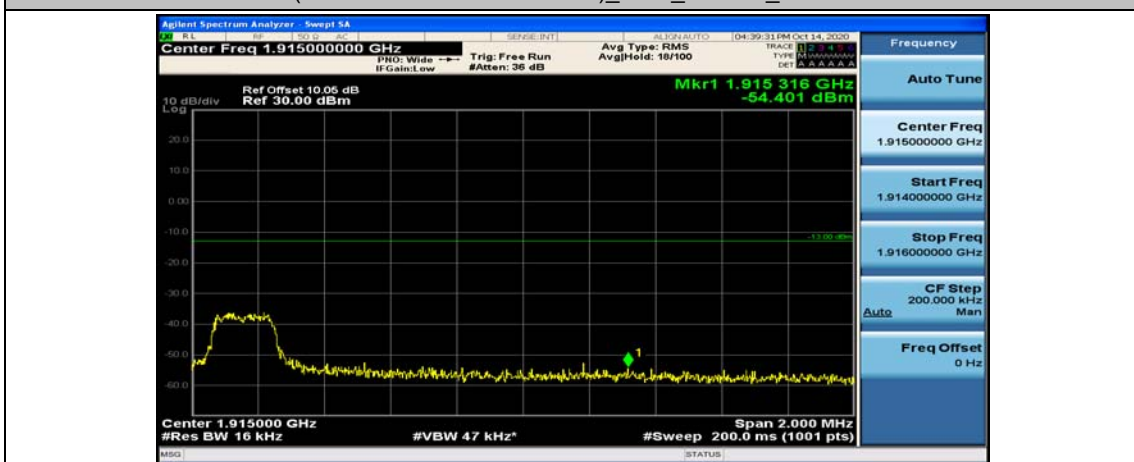

(Channel Bandwidth:15 MHz)\_LCH\_16QAM\_37RB#18

(Channel Bandwidth:15 MHz)\_LCH\_16QAM\_37RB#38

(Channel Bandwidth:15 MHz)\_LCH\_16QAM\_75RB#0

(Channel Bandwidth:15 MHz)\_HCH\_16QAM\_1RB#0

(Channel Bandwidth:15 MHz)\_HCH\_16QAM\_1RB#37