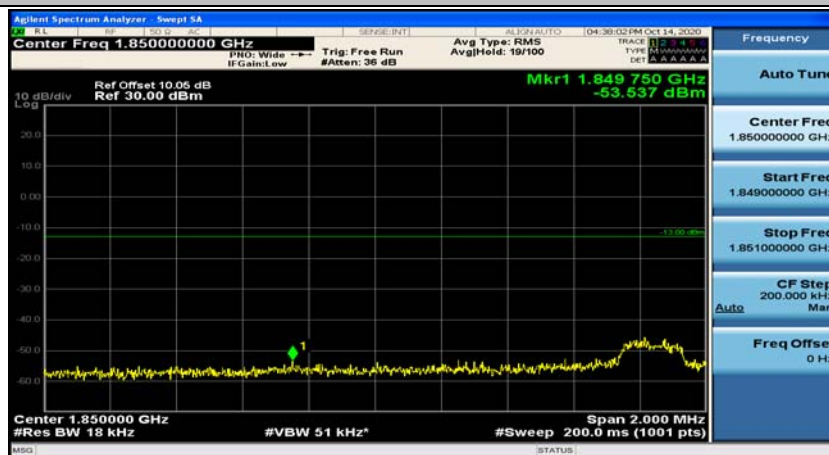

(Channel Bandwidth:15 MHz)\_HCH\_QPSK\_75RB#0

(Channel Bandwidth:15 MHz)\_LCH\_16QAM\_1RB#0

(Channel Bandwidth:15 MHz)\_LCH\_16QAM\_1RB#37

(Channel Bandwidth:15 MHz)\_LCH\_16QAM\_1RB#74

(Channel Bandwidth:15 MHz)\_LCH\_16QAM\_37RB#0