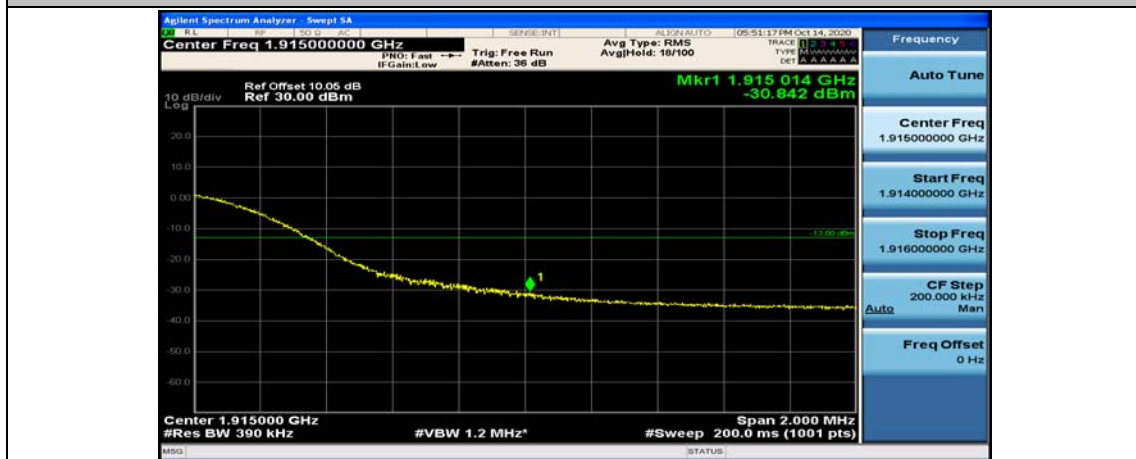

(Channel Bandwidth:20 MHz)_HCH_16QAM_100RB#0