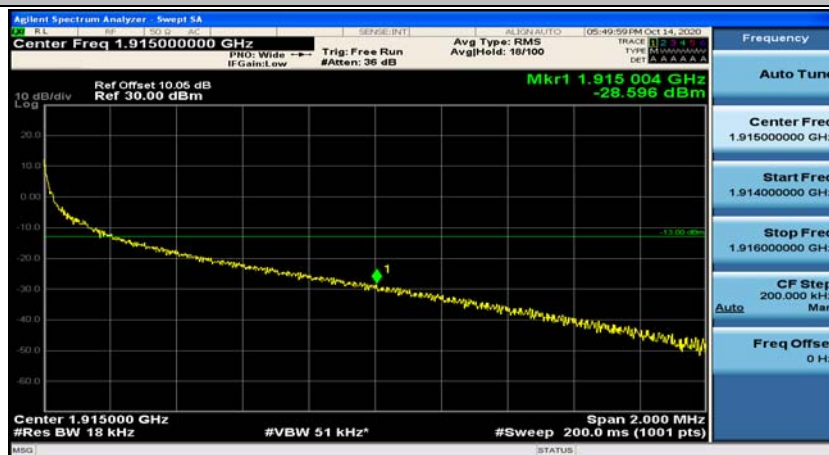

(Channel Bandwidth:20 MHz)\_LCH\_QPSK\_50RB#50

(Channel Bandwidth:20 MHz)\_LCH\_QPSK\_100RB#0

(Channel Bandwidth:20 MHz)\_HCH\_QPSK\_1RB#0

(Channel Bandwidth:20 MHz)\_HCH\_QPSK\_1RB#49

(Channel Bandwidth:20 MHz)\_HCH\_QPSK\_1RB#99