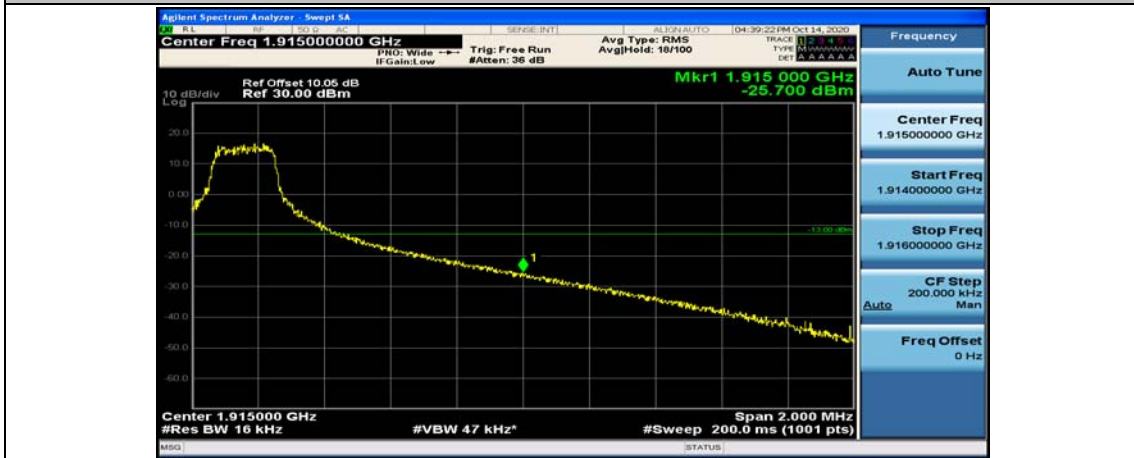

(Channel Bandwidth:15 MHz)_HCH_QPSK_1RB#74