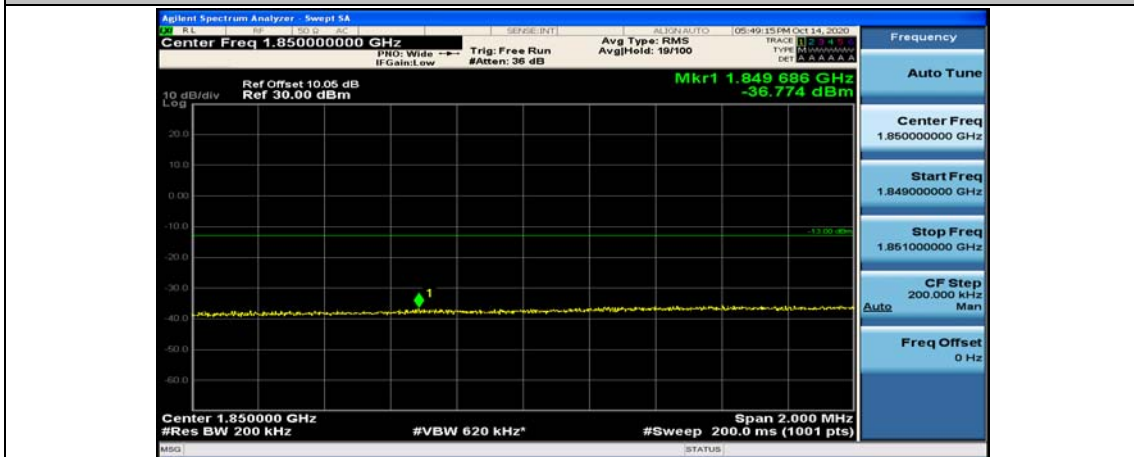

(Channel Bandwidth:20 MHz)\_LCH\_16QAM\_1RB#49

(Channel Bandwidth:20 MHz)\_LCH\_16QAM\_1RB#99

(Channel Bandwidth:20 MHz)\_LCH\_16QAM\_50RB#0

(Channel Bandwidth:20 MHz)\_LCH\_16QAM\_50RB#25

(Channel Bandwidth:20 MHz)\_LCH\_16QAM\_50RB#50

(Channel Bandwidth:20 MHz)\_LCH\_16QAM\_100RB#0

(Channel Bandwidth:20 MHz)\_HCH\_16QAM\_1RB#0

(Channel Bandwidth:20 MHz)\_HCH\_16QAM\_1RB#49

(Channel Bandwidth:20 MHz)\_HCH\_16QAM\_1RB#99

(Channel Bandwidth:20 MHz)\_HCH\_16QAM\_50RB#0