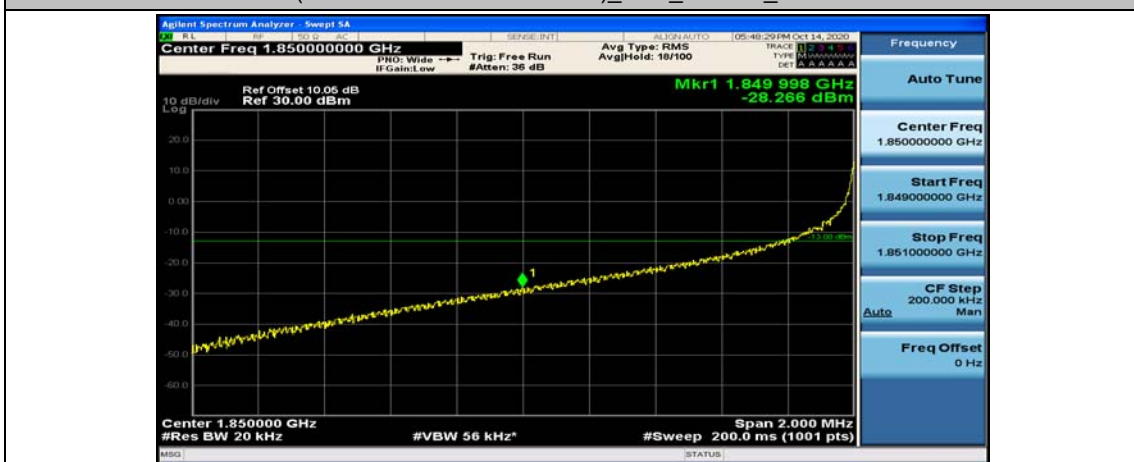

(Channel Bandwidth:20 MHz)\_HCH\_QPSK\_50RB#0

(Channel Bandwidth:20 MHz)\_HCH\_QPSK\_50RB#25

(Channel Bandwidth:20 MHz)\_HCH\_QPSK\_50RB#50

(Channel Bandwidth:20 MHz)\_HCH\_QPSK\_100RB#0

(Channel Bandwidth:20 MHz)\_LCH\_16QAM\_1RB#0