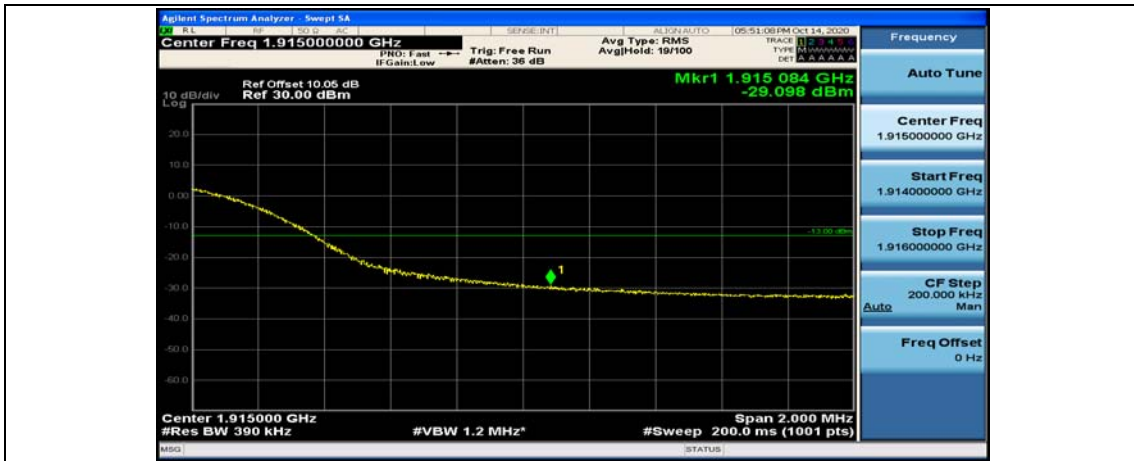

(Channel Bandwidth:20 MHz)\_HCH\_QPSK\_50RB#0

(Channel Bandwidth:20 MHz)\_HCH\_QPSK\_50RB#25

(Channel Bandwidth:20 MHz)\_HCH\_QPSK\_50RB#50

(Channel Bandwidth:20 MHz)\_HCH\_QPSK\_100RB#0

(Channel Bandwidth:20 MHz)\_LCH\_16QAM\_1RB#0