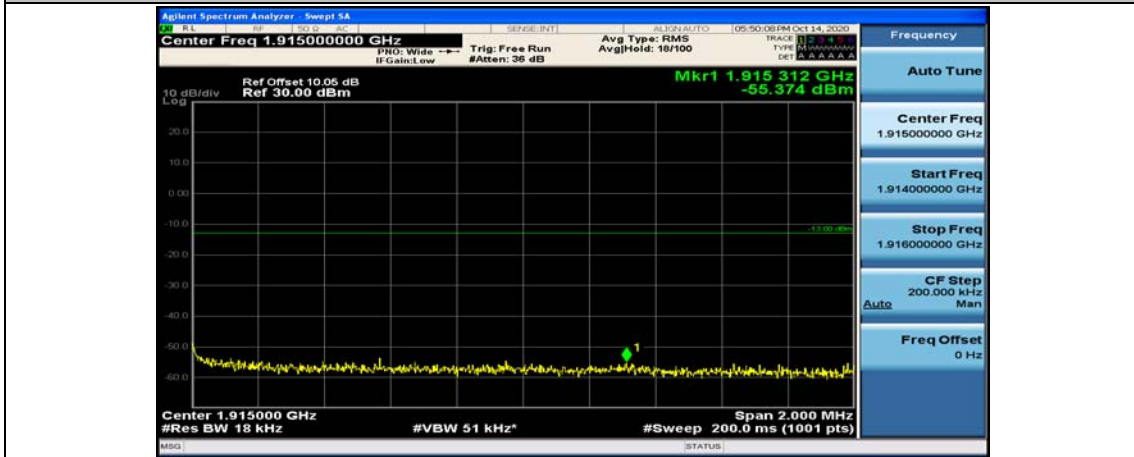

(Channel Bandwidth:20 MHz)_HCH_16QAM_1RB#0