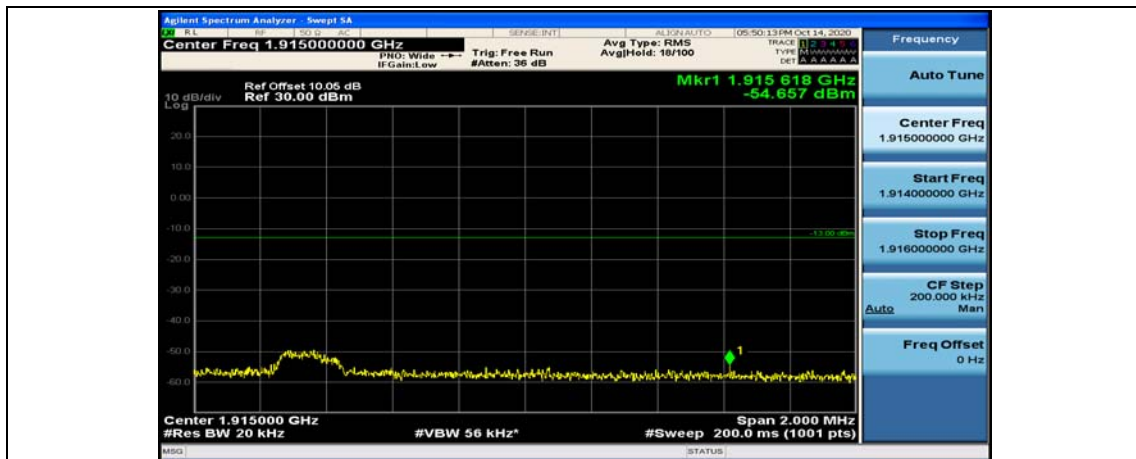

(Channel Bandwidth:20 MHz)\_LCH\_16QAM\_100RB#0

(Channel Bandwidth:20 MHz)\_HCH\_16QAM\_1RB#0

(Channel Bandwidth:20 MHz)\_HCH\_16QAM\_1RB#49

(Channel Bandwidth:20 MHz)\_HCH\_16QAM\_1RB#99

(Channel Bandwidth:20 MHz)\_HCH\_16QAM\_50RB#0