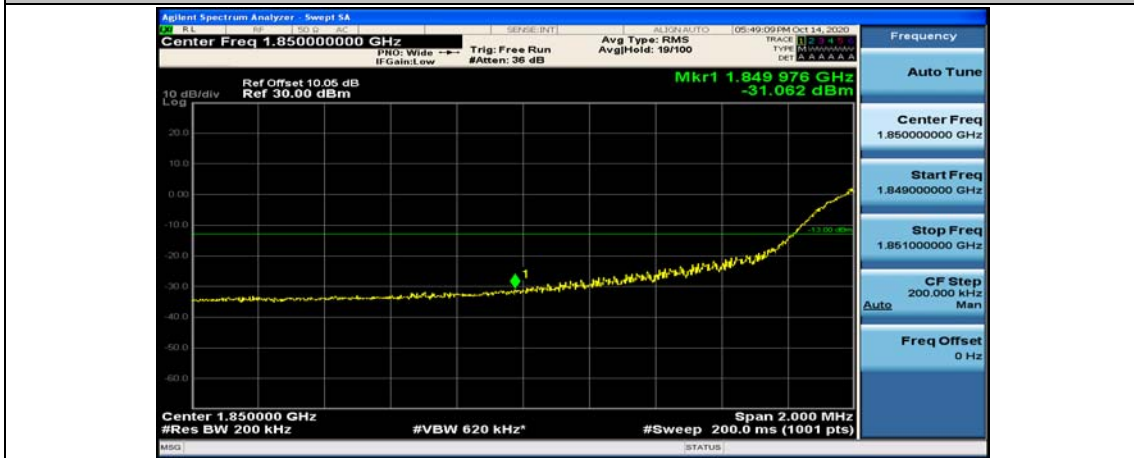

(Channel Bandwidth:20 MHz)_LCH_16QAM_50RB#0