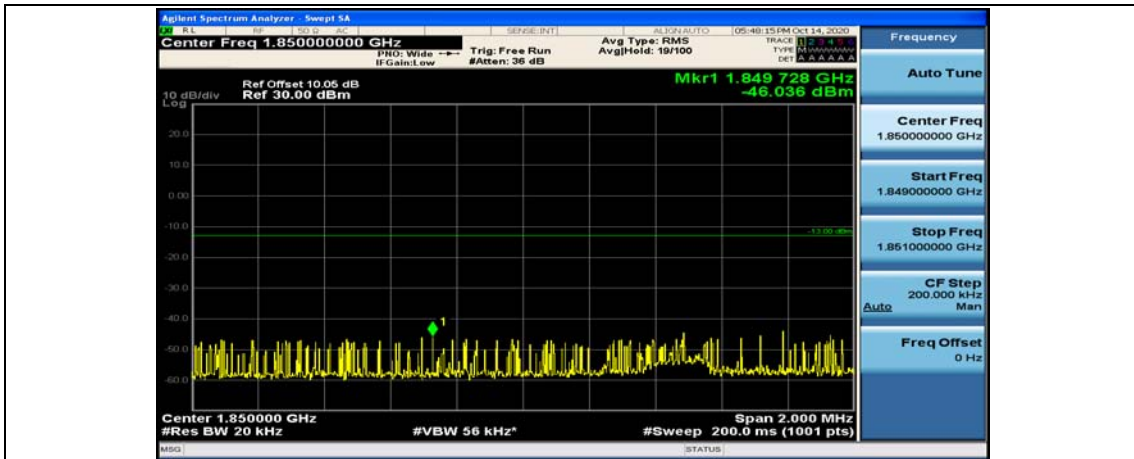

(Channel Bandwidth:15 MHz)\_HCH\_16QAM\_1RB#74

(Channel Bandwidth:15 MHz)\_HCH\_16QAM\_37RB#0

(Channel Bandwidth:15 MHz)\_HCH\_16QAM\_37RB#18

(Channel Bandwidth:15 MHz)\_HCH\_16QAM\_37RB#38

(Channel Bandwidth:15 MHz)\_HCH\_16QAM\_75RB#0

### Channel Bandwidth: 20 MHz

(Channel Bandwidth:20 MHz)\_LCH\_QPSK\_1RB#49

(Channel Bandwidth:20 MHz)\_LCH\_QPSK\_1RB#99

(Channel Bandwidth:20 MHz)\_LCH\_QPSK\_50RB#0

(Channel Bandwidth:20 MHz)\_LCH\_QPSK\_50RB#25