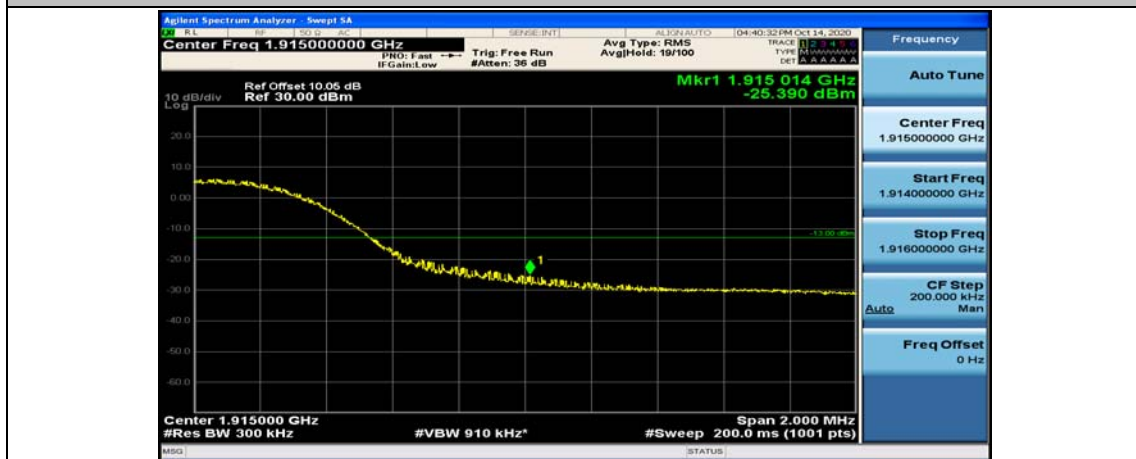

(Channel Bandwidth:15 MHz)_HCH_QPSK_75RB#0