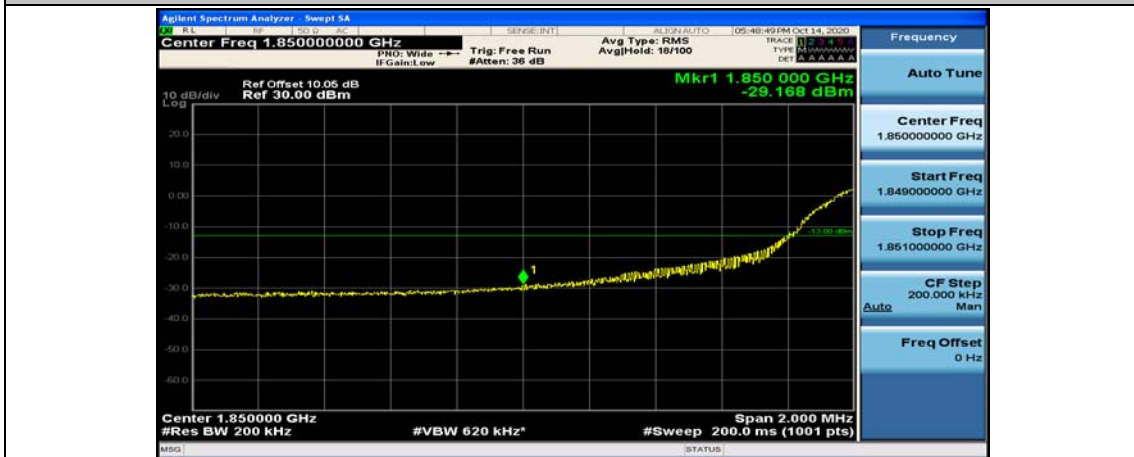

### Channel Bandwidth: 20 MHz

(Channel Bandwidth:20 MHz)\_LCH\_QPSK\_1RB#49

(Channel Bandwidth:20 MHz)\_LCH\_QPSK\_1RB#99

(Channel Bandwidth:20 MHz)\_LCH\_QPSK\_50RB#0

(Channel Bandwidth:20 MHz)\_LCH\_QPSK\_50RB#25