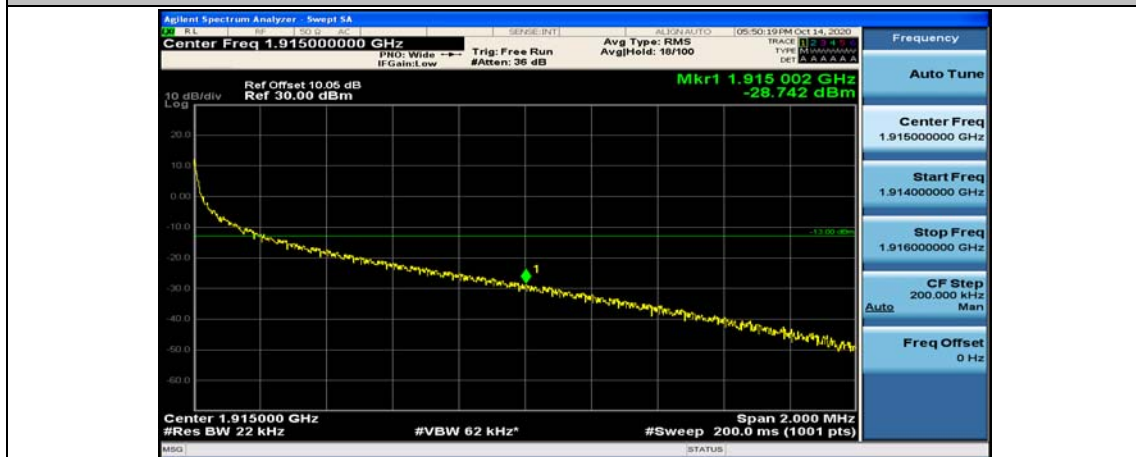

(Channel Bandwidth:20 MHz)\_LCH\_16QAM\_100RB#0

(Channel Bandwidth:20 MHz)\_HCH\_16QAM\_1RB#0

(Channel Bandwidth:20 MHz)\_HCH\_16QAM\_1RB#49

(Channel Bandwidth:20 MHz)\_HCH\_16QAM\_1RB#99

(Channel Bandwidth:20 MHz)\_HCH\_16QAM\_50RB#0