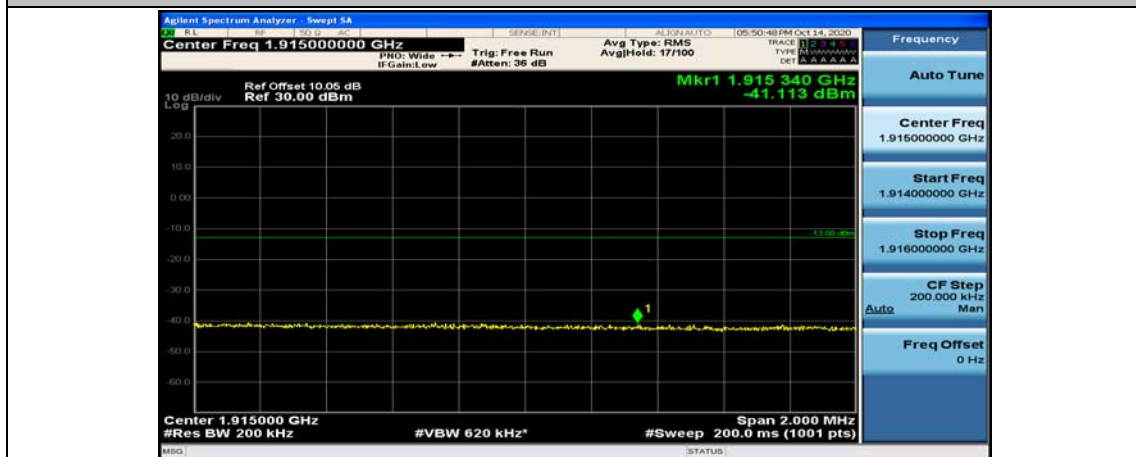

(Channel Bandwidth:20 MHz)\_LCH\_16QAM\_100RB#0

(Channel Bandwidth:20 MHz)\_HCH\_16QAM\_1RB#0

(Channel Bandwidth:20 MHz)\_HCH\_16QAM\_1RB#49

(Channel Bandwidth:20 MHz)\_HCH\_16QAM\_1RB#99

(Channel Bandwidth:20 MHz)\_HCH\_16QAM\_50RB#0