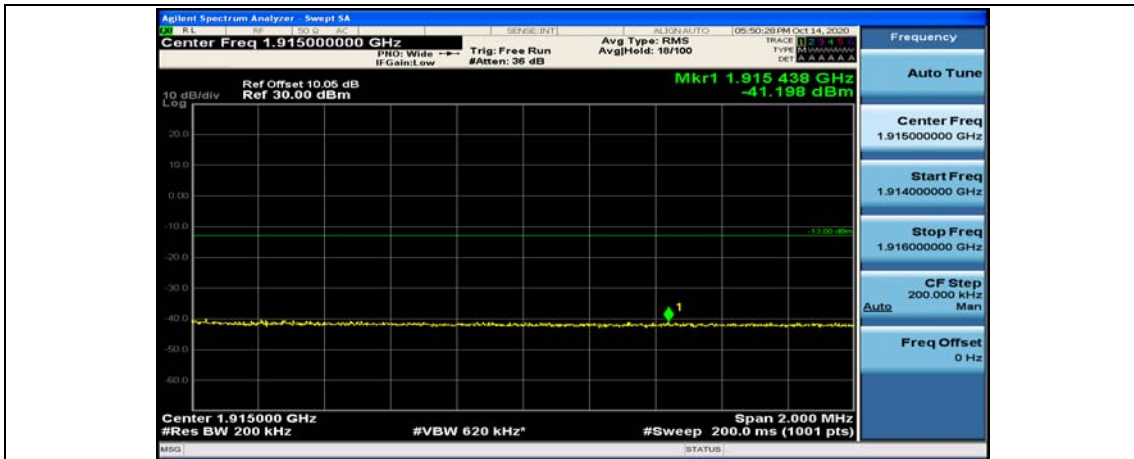

### Channel Bandwidth: 20 MHz

(Channel Bandwidth:20 MHz)\_LCH\_QPSK\_1RB#49

(Channel Bandwidth:20 MHz)\_LCH\_QPSK\_1RB#99

(Channel Bandwidth:20 MHz)\_LCH\_QPSK\_50RB#0

(Channel Bandwidth:20 MHz)\_LCH\_QPSK\_50RB#25

(Channel Bandwidth:20 MHz)\_LCH\_QPSK\_50RB#50

(Channel Bandwidth:20 MHz)\_LCH\_QPSK\_100RB#0

(Channel Bandwidth:20 MHz)\_HCH\_QPSK\_1RB#0

(Channel Bandwidth:20 MHz)\_HCH\_QPSK\_1RB#49

(Channel Bandwidth:20 MHz)\_HCH\_QPSK\_1RB#99

(Channel Bandwidth:20 MHz)\_HCH\_QPSK\_50RB#0

(Channel Bandwidth:20 MHz)\_HCH\_QPSK\_50RB#25

(Channel Bandwidth:20 MHz)\_HCH\_QPSK\_50RB#50

(Channel Bandwidth:20 MHz)\_HCH\_QPSK\_100RB#0

(Channel Bandwidth:20 MHz)\_LCH\_16QAM\_1RB#0