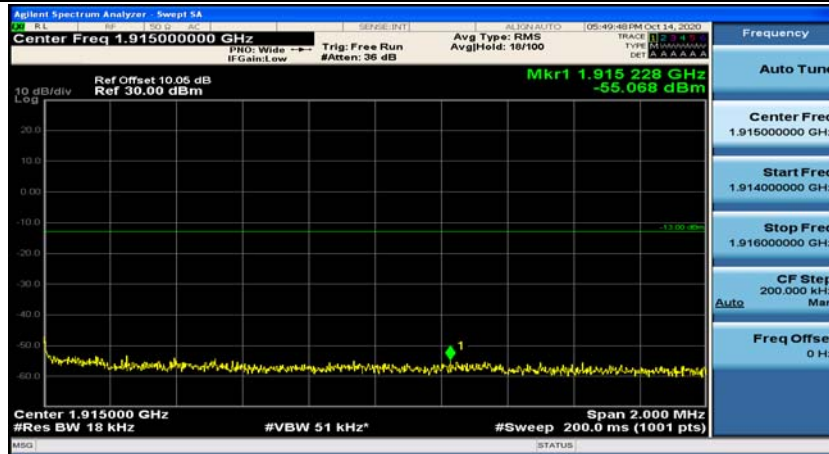

(Channel Bandwidth:20 MHz)_HCH_QPSK_1RB#0