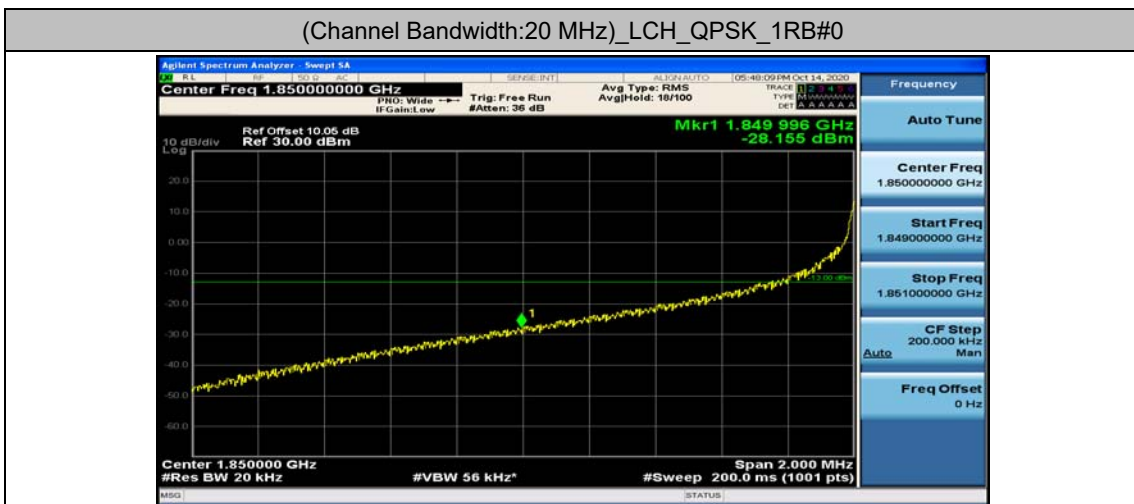

(Channel Bandwidth:15 MHz)\_HCH\_16QAM\_1RB#74

(Channel Bandwidth:15 MHz)\_HCH\_16QAM\_37RB#0

(Channel Bandwidth:15 MHz)\_HCH\_16QAM\_37RB#18

(Channel Bandwidth:15 MHz)\_HCH\_16QAM\_37RB#38

(Channel Bandwidth:15 MHz)\_HCH\_16QAM\_75RB#0

### Channel Bandwidth: 20 MHz

(Channel Bandwidth:20 MHz)\_LCH\_QPSK\_1RB#49

(Channel Bandwidth:20 MHz)\_LCH\_QPSK\_1RB#99

(Channel Bandwidth:20 MHz)\_LCH\_QPSK\_50RB#0

(Channel Bandwidth:20 MHz)\_LCH\_QPSK\_50RB#25