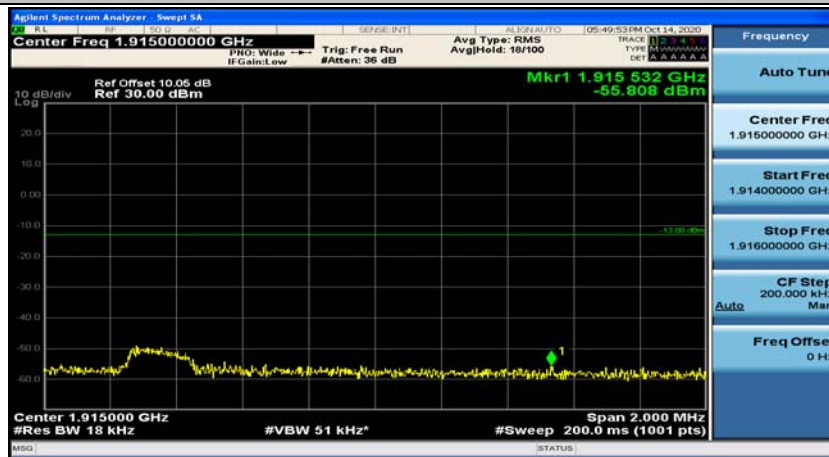

(Channel Bandwidth:20 MHz)\_LCH\_QPSK\_50RB#50

(Channel Bandwidth:20 MHz)\_LCH\_QPSK\_100RB#0

(Channel Bandwidth:20 MHz)\_HCH\_QPSK\_1RB#0

(Channel Bandwidth:20 MHz)\_HCH\_QPSK\_1RB#49

(Channel Bandwidth:20 MHz)\_HCH\_QPSK\_1RB#99