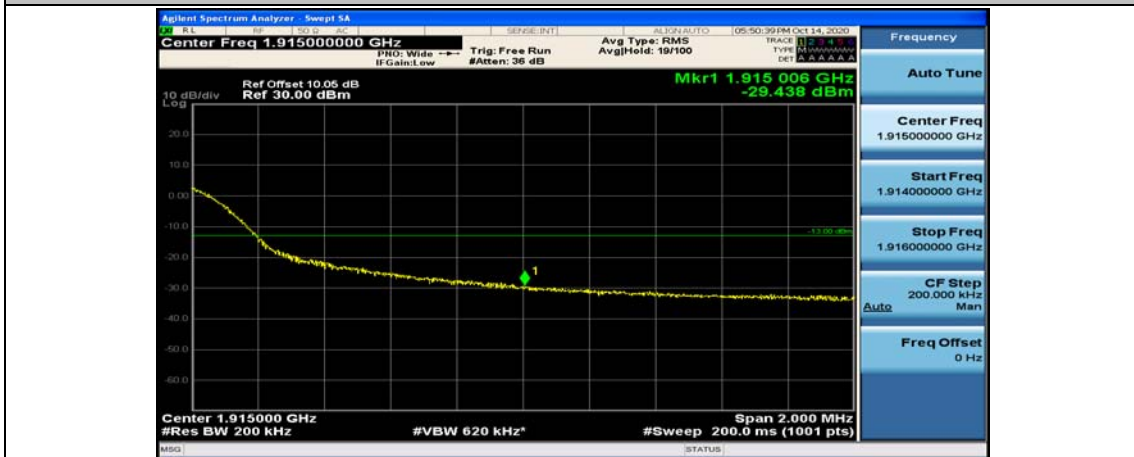

(Channel Bandwidth:20 MHz)_HCH_QPSK_50RB#50