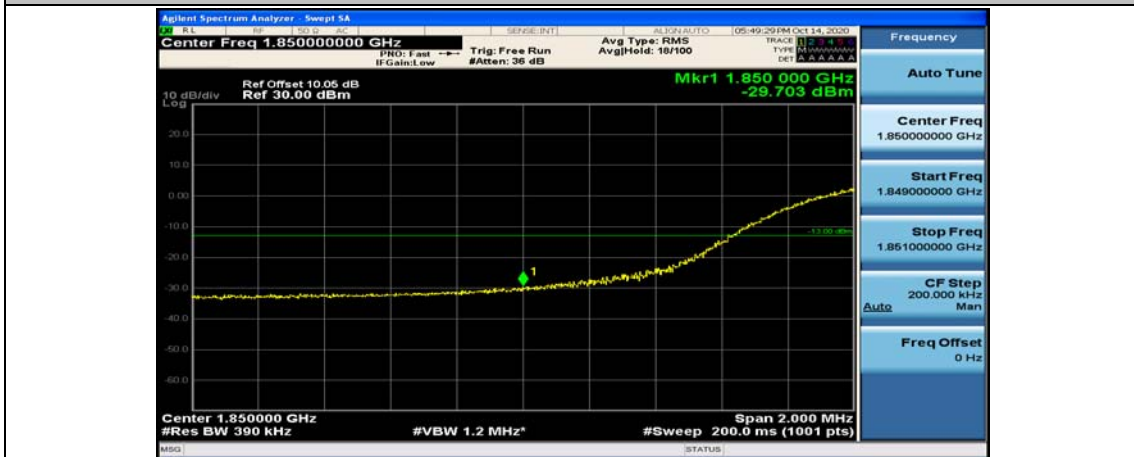

(Channel Bandwidth:20 MHz)_LCH_QPSK_100RB#0