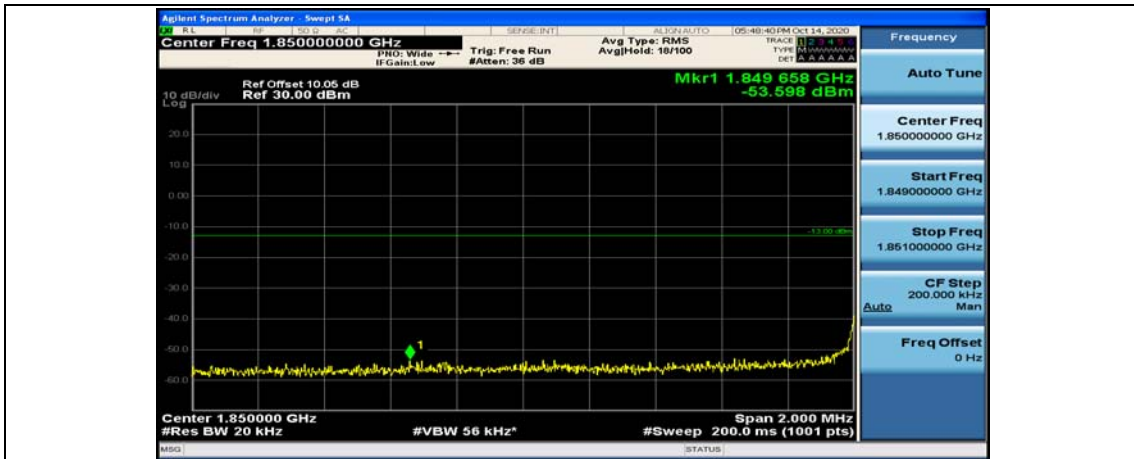

(Channel Bandwidth:20 MHz)_LCH_16QAM_1RB#99