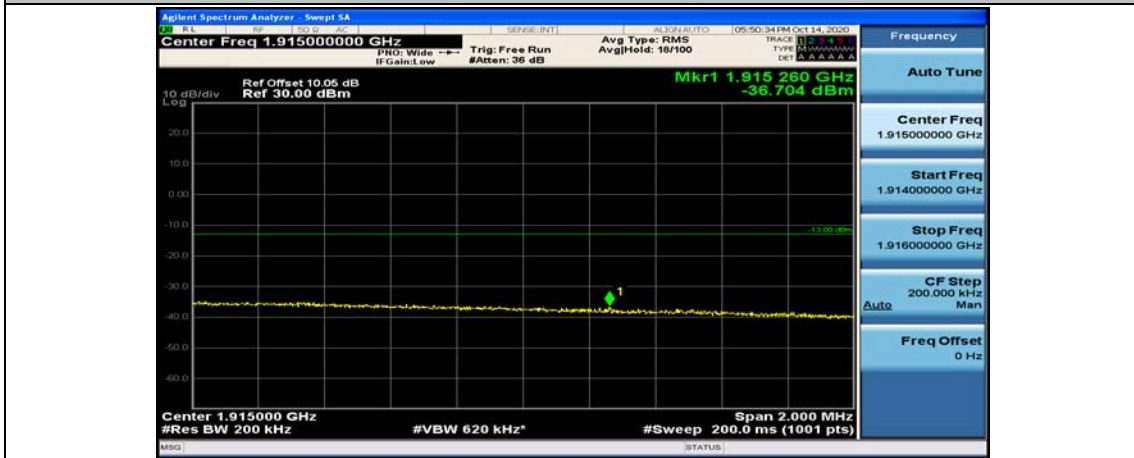

(Channel Bandwidth:20 MHz)_HCH_QPSK_50RB#25