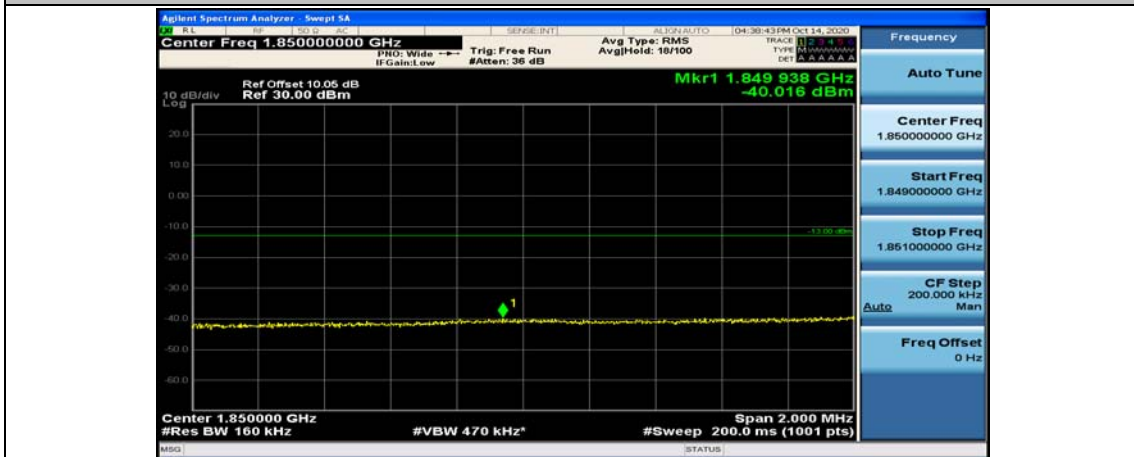

(Channel Bandwidth:15 MHz)\_HCH\_QPSK\_75RB#0

(Channel Bandwidth:15 MHz)\_LCH\_16QAM\_1RB#0

(Channel Bandwidth:15 MHz)\_LCH\_16QAM\_1RB#37

(Channel Bandwidth:15 MHz)\_LCH\_16QAM\_1RB#74

(Channel Bandwidth:15 MHz)\_LCH\_16QAM\_37RB#0

(Channel Bandwidth:15 MHz)\_LCH\_16QAM\_37RB#18

(Channel Bandwidth:15 MHz)\_LCH\_16QAM\_37RB#38

(Channel Bandwidth:15 MHz)\_LCH\_16QAM\_75RB#0

(Channel Bandwidth:15 MHz)\_HCH\_16QAM\_1RB#0

(Channel Bandwidth:15 MHz)\_HCH\_16QAM\_1RB#37