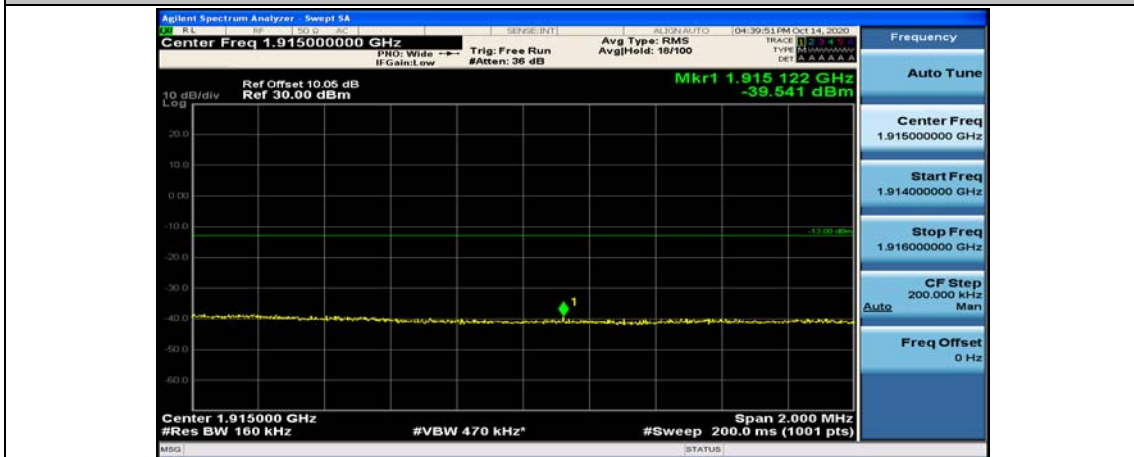

(Channel Bandwidth:15 MHz)\_LCH\_QPSK\_37RB#0

(Channel Bandwidth:15 MHz)\_LCH\_QPSK\_37RB#18

(Channel Bandwidth:15 MHz)\_LCH\_QPSK\_37RB#38

(Channel Bandwidth:15 MHz)\_LCH\_QPSK\_75RB#0

(Channel Bandwidth:15 MHz)\_HCH\_QPSK\_1RB#0

(Channel Bandwidth:15 MHz)\_HCH\_QPSK\_1RB#37

(Channel Bandwidth:15 MHz)\_HCH\_QPSK\_1RB#74

(Channel Bandwidth:15 MHz)\_HCH\_QPSK\_37RB#0

(Channel Bandwidth:15 MHz)\_HCH\_QPSK\_37RB#18

(Channel Bandwidth:15 MHz)\_HCH\_QPSK\_37RB#38