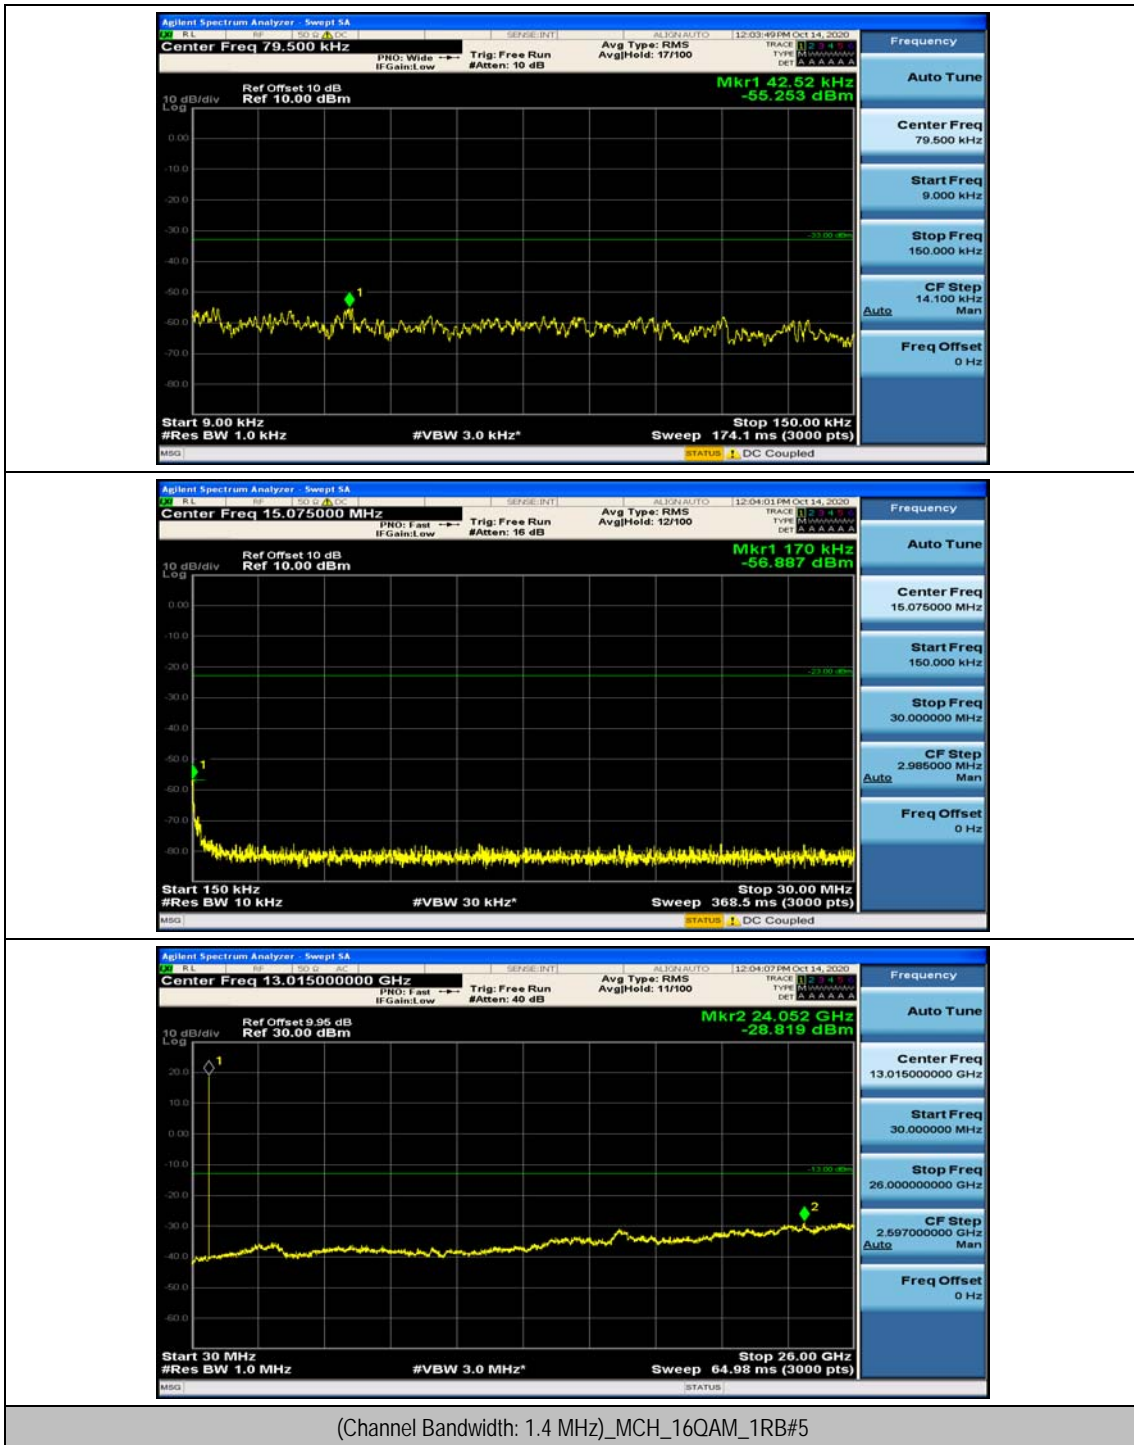

Appendix E: Conducted Spurious Emission

Test Graphs

Channel Bandwidth: 1.4 MHz

(Channel Bandwidth: 1.4 MHz)_MCH_QPSK_1RB#0

(Channel Bandwidth: 1.4 MHz)_MCH_QPSK_1RB#3

(Channel Bandwidth: 1.4 MHz)_HCH_QPSK_1RB#0

(Channel Bandwidth: 1.4 MHz)_HCH_QPSK_1RB#3

(Channel Bandwidth: 1.4 MHz)_LCH_16QAM_1RB#0

(Channel Bandwidth: 1.4 MHz)_LCH_16QAM_1RB#3

(Channel Bandwidth: 1.4 MHz)_MCH_16QAM_1RB#0

(Channel Bandwidth: 1.4 MHz)_MCH_16QAM_1RB#3