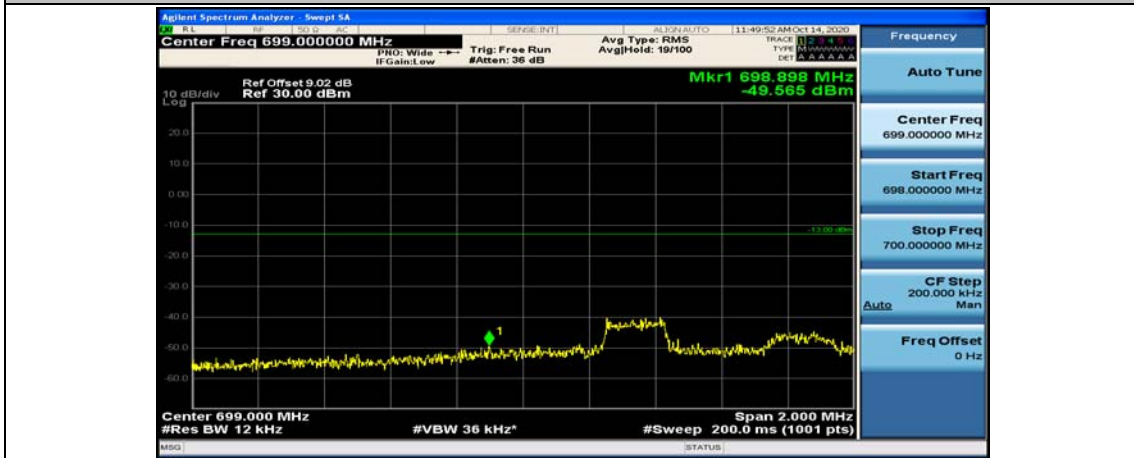

(Channel Bandwidth: 3 MHz)_HCH_16QAM_15RB#0

Channel Bandwidth: 5 MHz

(Channel Bandwidth: 5 MHz)_LCH_QPSK_1RB#12

(Channel Bandwidth: 5 MHz)_LCH_QPSK_1RB#24

(Channel Bandwidth: 5 MHz)_LCH_QPSK_12RB#0

(Channel Bandwidth: 5 MHz)_LCH_QPSK_12RB#6

(Channel Bandwidth: 5 MHz)_LCH_QPSK_12RB#13

(Channel Bandwidth: 5 MHz)_LCH_QPSK_25RB#0

(Channel Bandwidth: 5 MHz)_HCH_QPSK_1RB#0

(Channel Bandwidth: 5 MHz)_HCH_QPSK_1RB#12

(Channel Bandwidth: 5 MHz)_HCH_QPSK_1RB#24