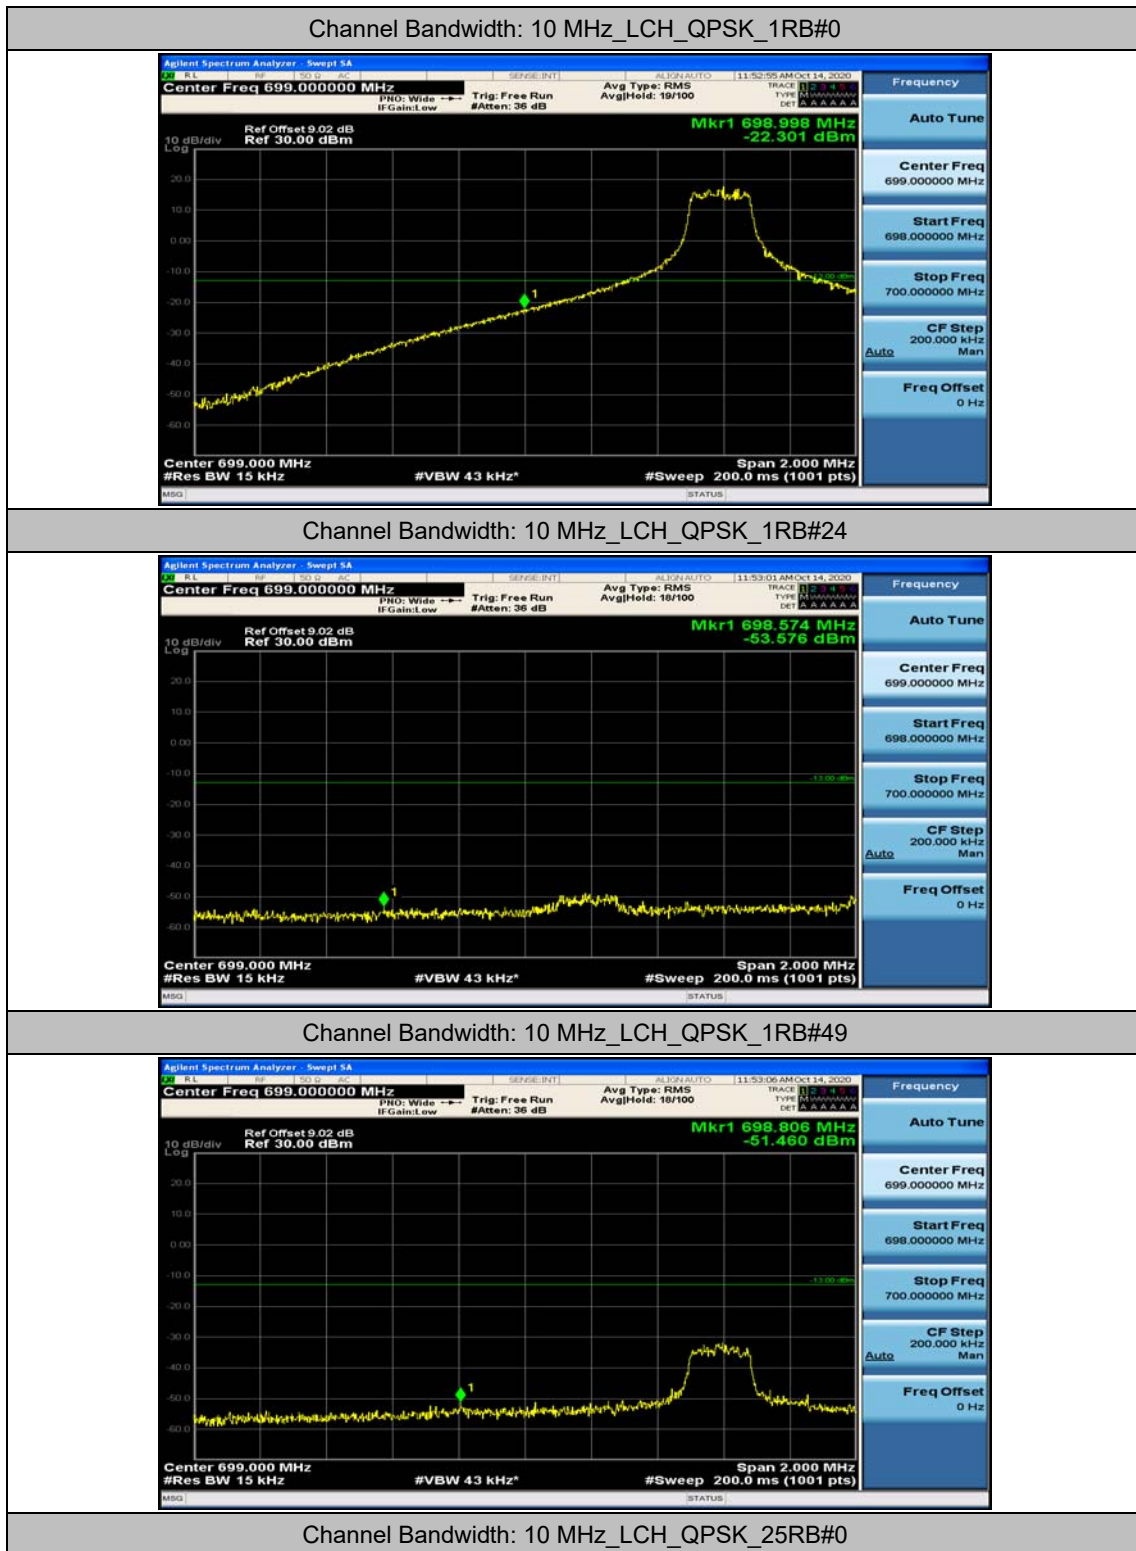

(Channel Bandwidth: 5 MHz)_HCH_16QAM_12RB#6

(Channel Bandwidth: 5 MHz)_HCH_16QAM_12RB#13

(Channel Bandwidth: 5 MHz)_HCH_16QAM_25RB#0

Channel Bandwidth: 10 MHz

Channel Bandwidth: 10 MHz_LCH_QPSK_25RB#12

Channel Bandwidth: 10 MHz_LCH_QPSK_25RB#25

Channel Bandwidth: 10 MHz_LCH_QPSK_50RB#0

Channel Bandwidth: 10 MHz_HCH_QPSK_1RB#0

Channel Bandwidth: 10 MHz_HCH_QPSK_1RB#24

Channel Bandwidth: 10 MHz_HCH_QPSK_1RB#49

Channel Bandwidth: 10 MHz_HCH_QPSK_25RB#0