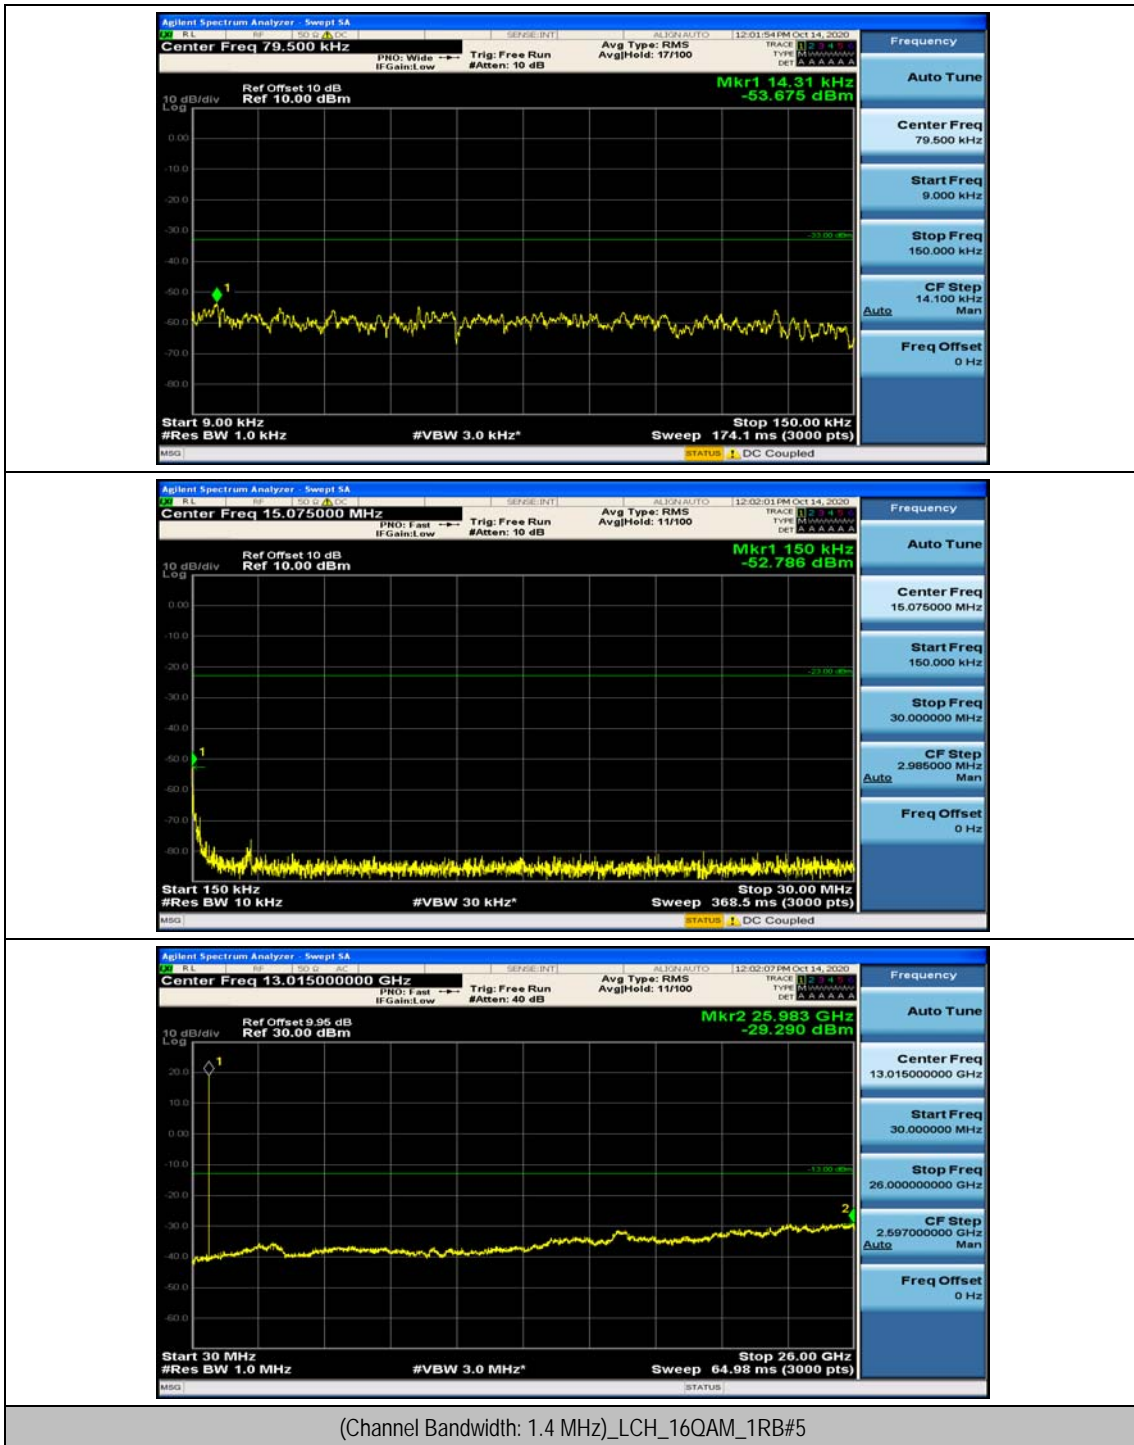

Appendix E: Conducted Spurious Emission

Test Graphs

Channel Bandwidth: 1.4 MHz

(Channel Bandwidth: 1.4 MHz)_MCH_QPSK_1RB#0

(Channel Bandwidth: 1.4 MHz)_MCH_QPSK_1RB#3

(Channel Bandwidth: 1.4 MHz)_HCH_QPSK_1RB#0

(Channel Bandwidth: 1.4 MHz)_HCH_QPSK_1RB#3

(Channel Bandwidth: 1.4 MHz)_LCH_16QAM_1RB#0

(Channel Bandwidth: 1.4 MHz)_LCH_16QAM_1RB#3

(Channel Bandwidth: 1.4 MHz)_MCH_16QAM_1RB#0

(Channel Bandwidth: 1.4 MHz)_MCH_16QAM_1RB#3