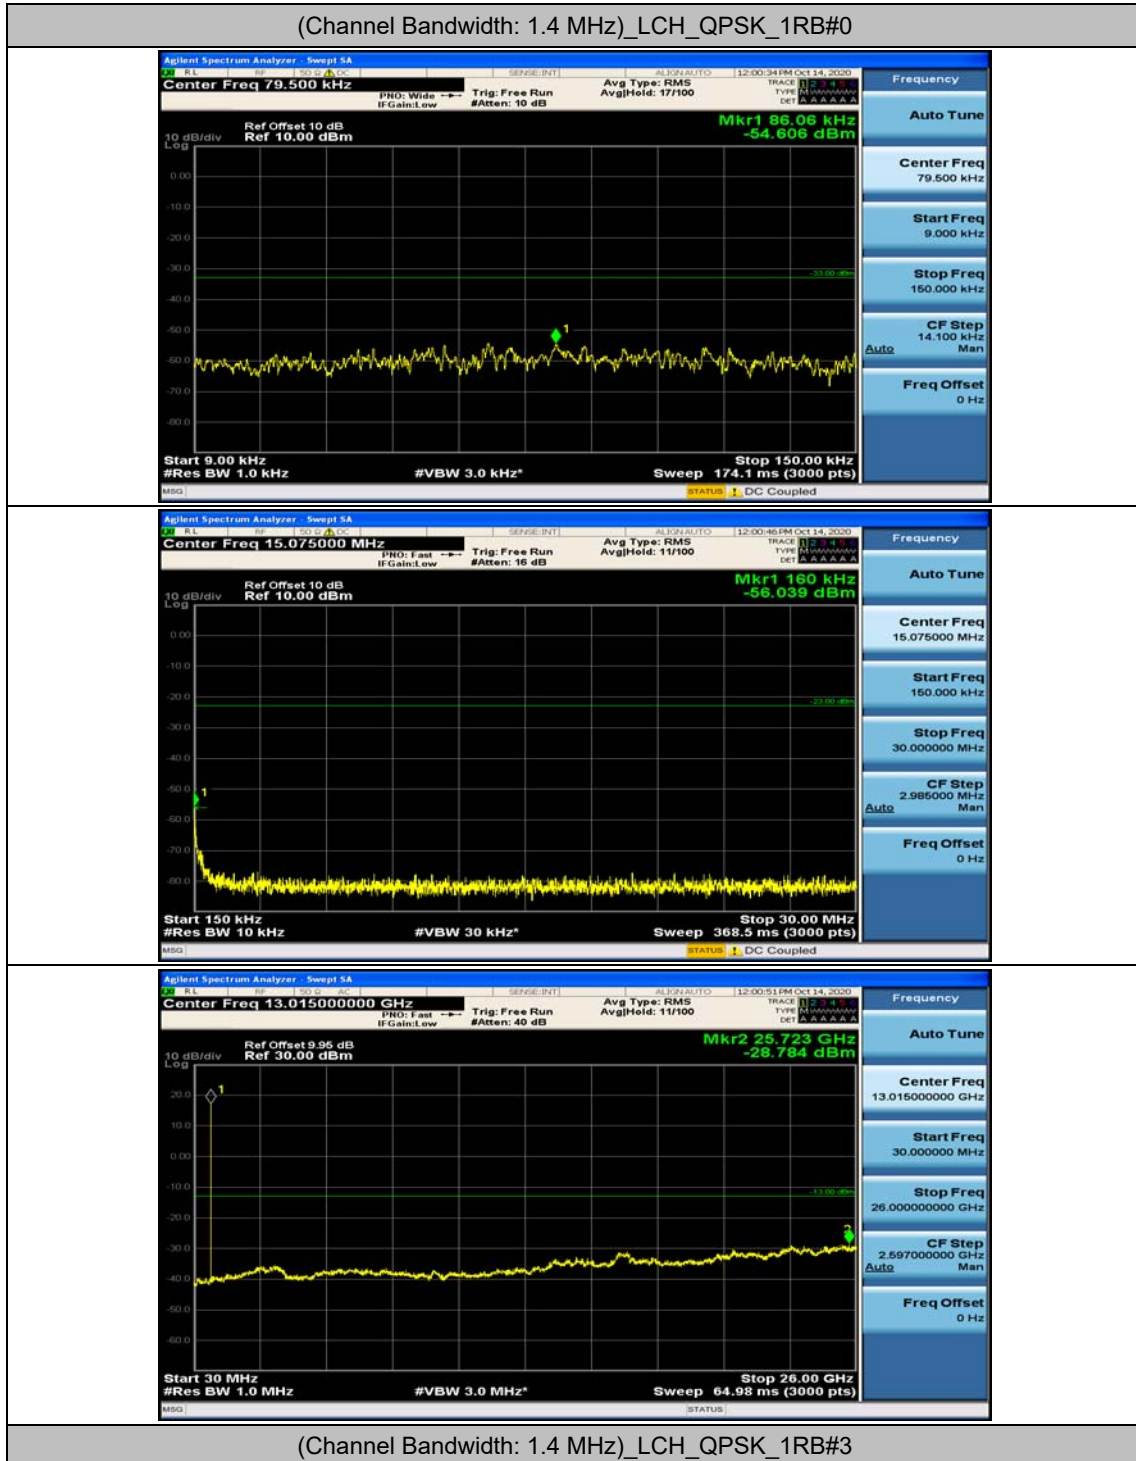

Appendix E: Conducted Spurious Emission

Test Graphs

Channel Bandwidth: 1.4 MHz