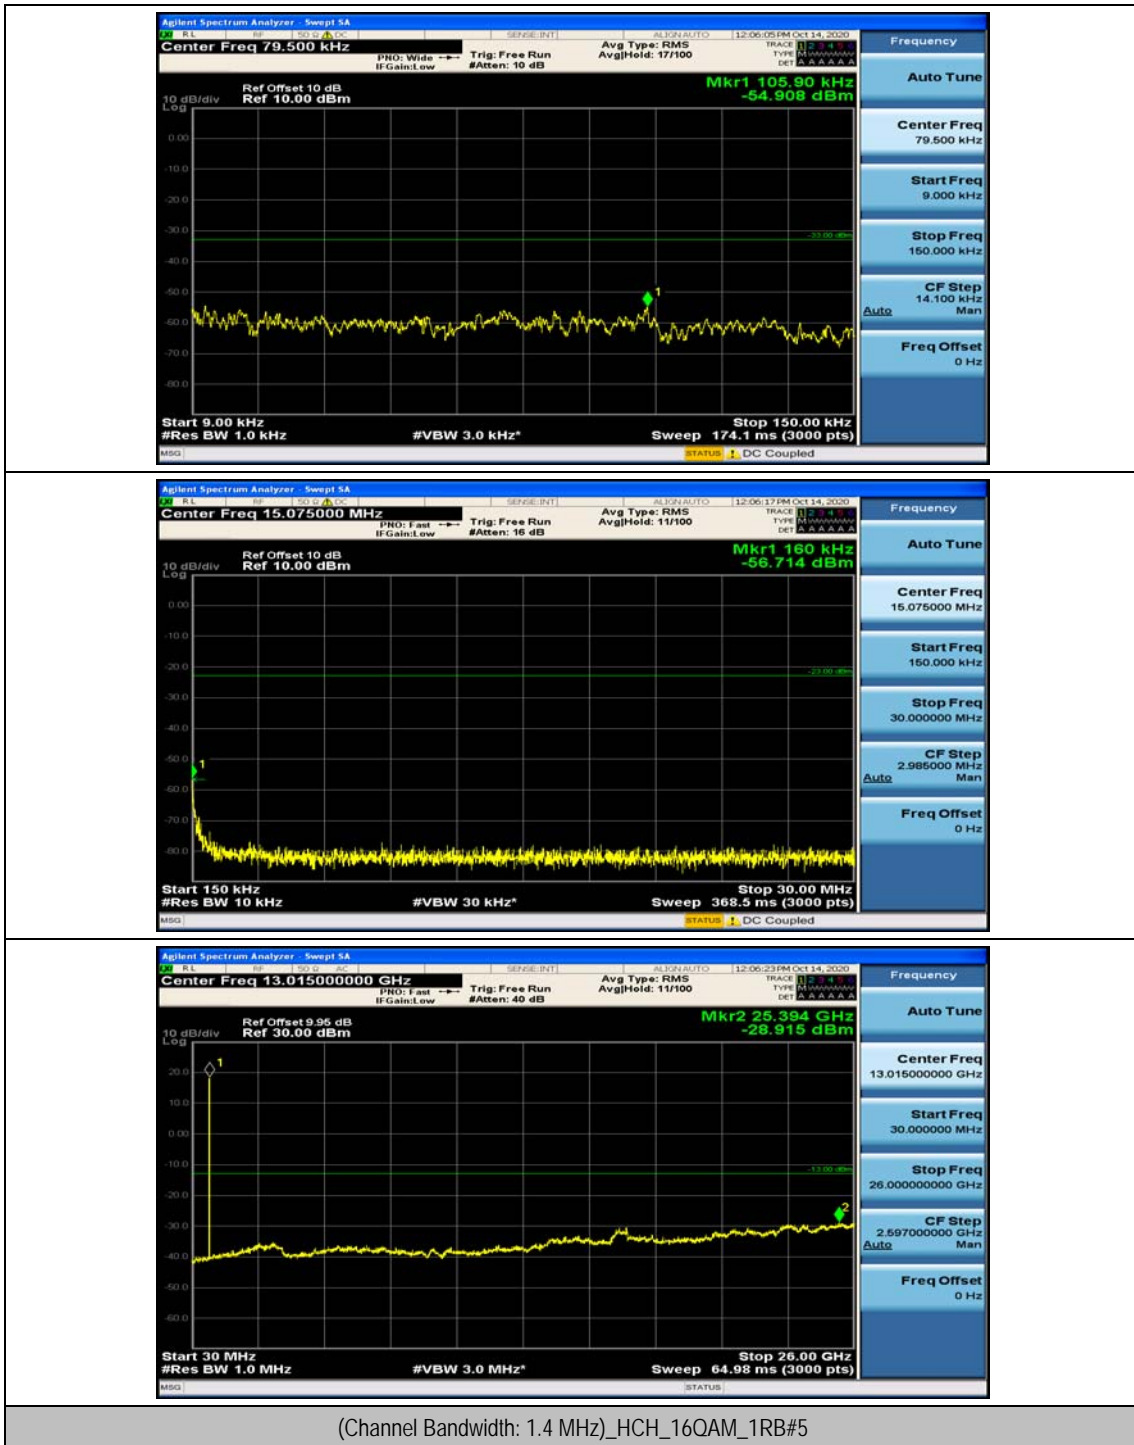

(Channel Bandwidth: 1.4 MHz)_HCH_16QAM_1RB#3