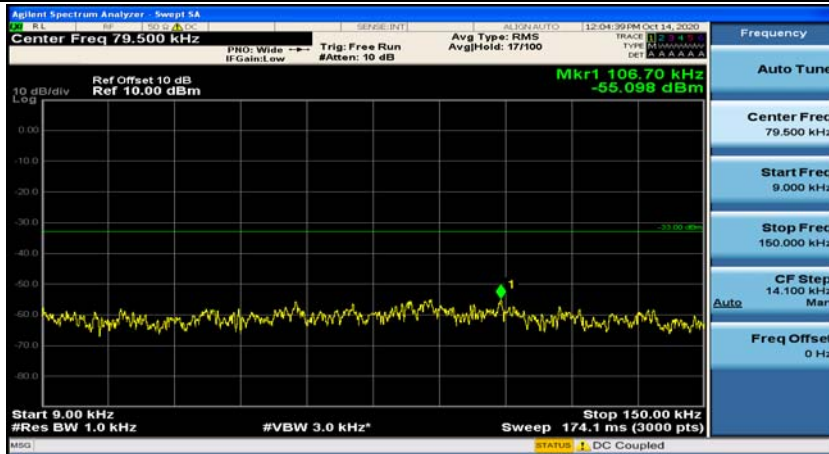

Appendix E: Conducted Spurious Emission

Test Graphs

Channel Bandwidth: 1.4 MHz

(Channel Bandwidth: 1.4 MHz)_MCH_QPSK_1RB#0

(Channel Bandwidth: 1.4 MHz)_MCH_QPSK_1RB#3

(Channel Bandwidth: 1.4 MHz)_HCH_QPSK_1RB#0