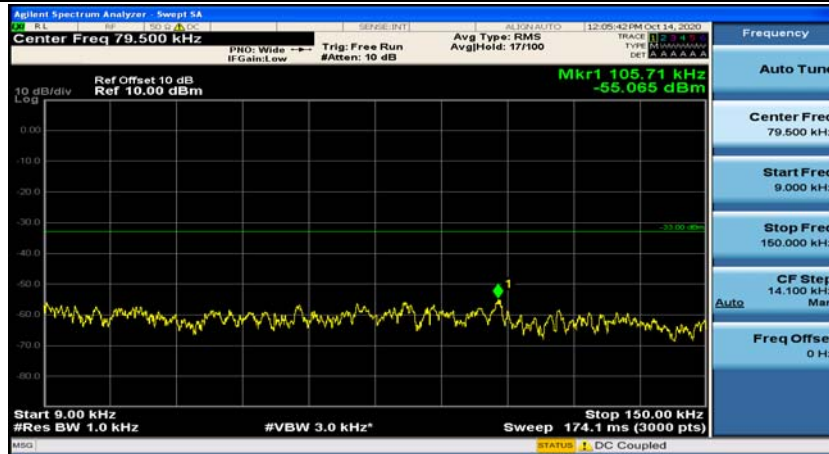

(Channel Bandwidth: 1.4 MHz)_HCH_16QAM_1RB#0