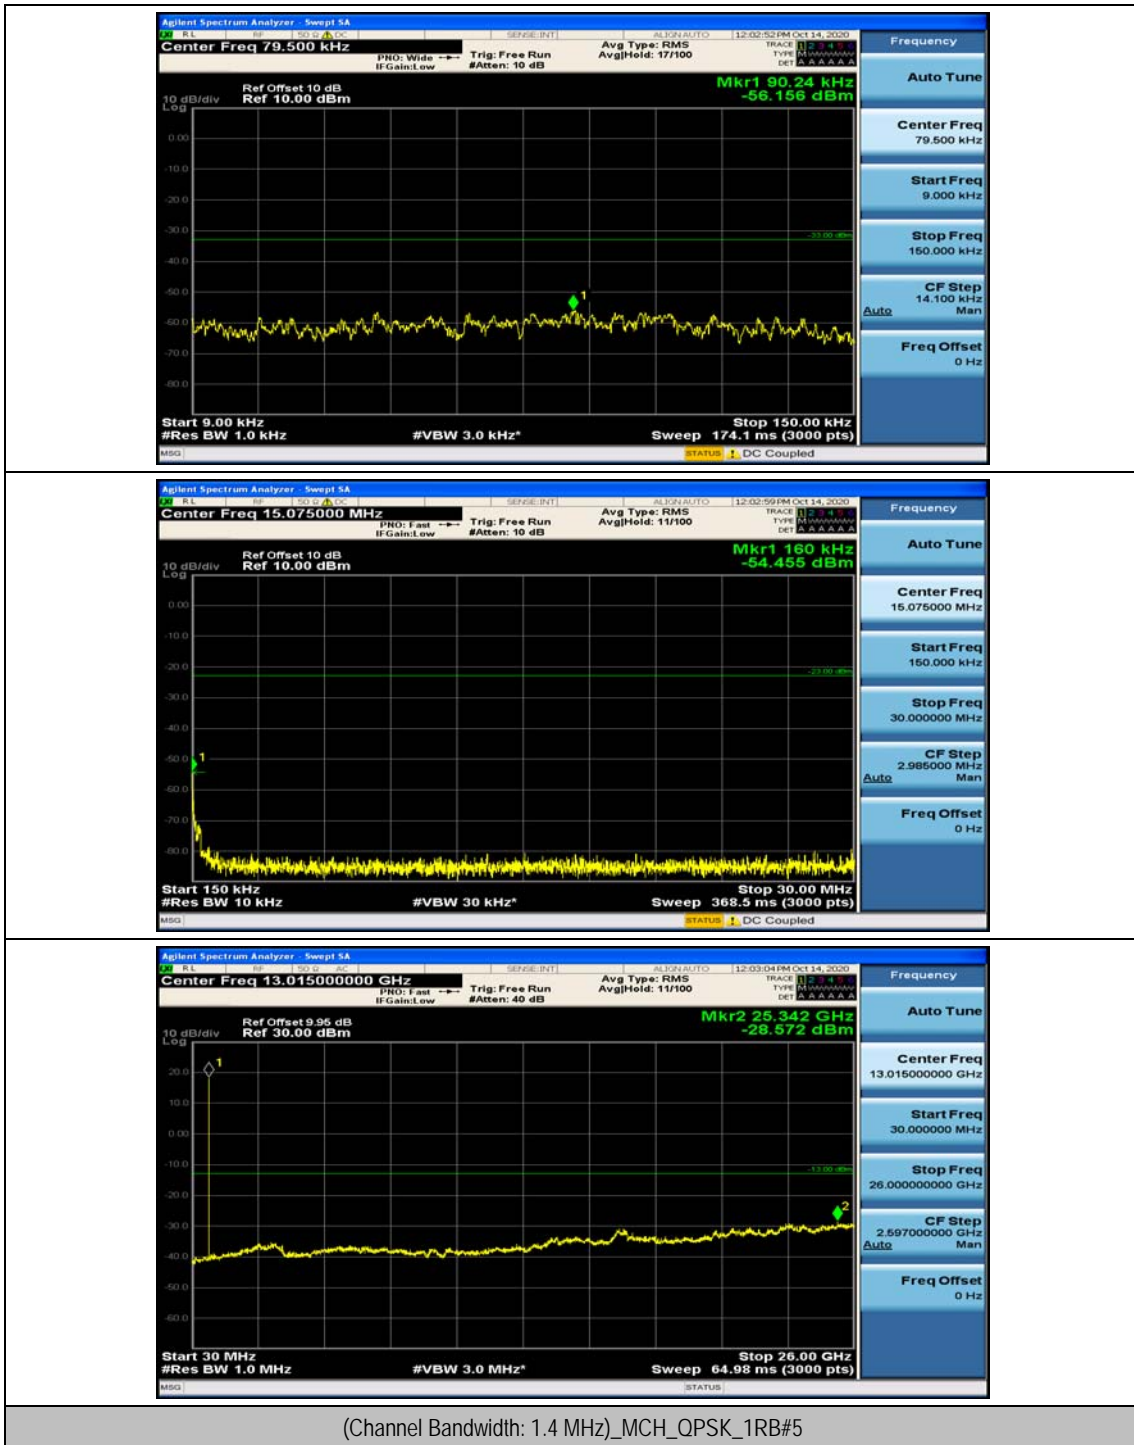

Appendix E: Conducted Spurious Emission

Test Graphs

Channel Bandwidth: 1.4 MHz

(Channel Bandwidth: 1.4 MHz)_MCH_QPSK_1RB#0

(Channel Bandwidth: 1.4 MHz)_MCH_QPSK_1RB#3

(Channel Bandwidth: 1.4 MHz)_HCH_QPSK_1RB#0