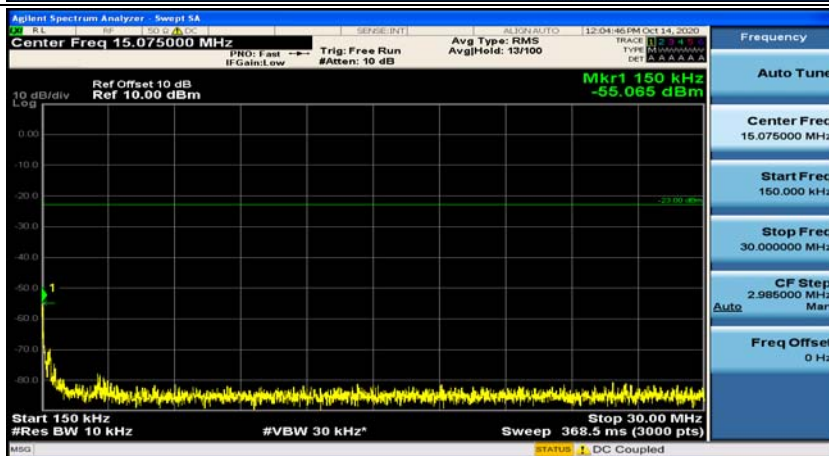

Appendix E: Conducted Spurious Emission

Test Graphs

Channel Bandwidth: 1.4 MHz

(Channel Bandwidth: 1.4 MHz)_MCH_QPSK_1RB#0

(Channel Bandwidth: 1.4 MHz)_MCH_QPSK_1RB#3

(Channel Bandwidth: 1.4 MHz)_HCH_QPSK_1RB#0