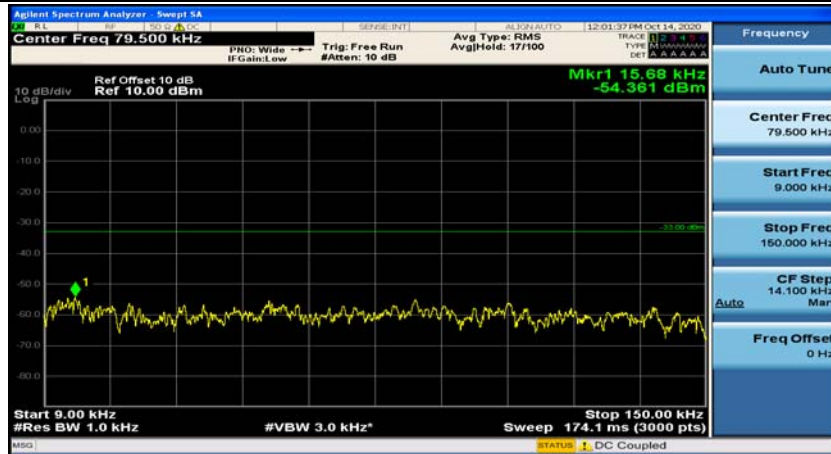

(Channel Bandwidth: 1.4 MHz)_LCH_16QAM_1RB#0