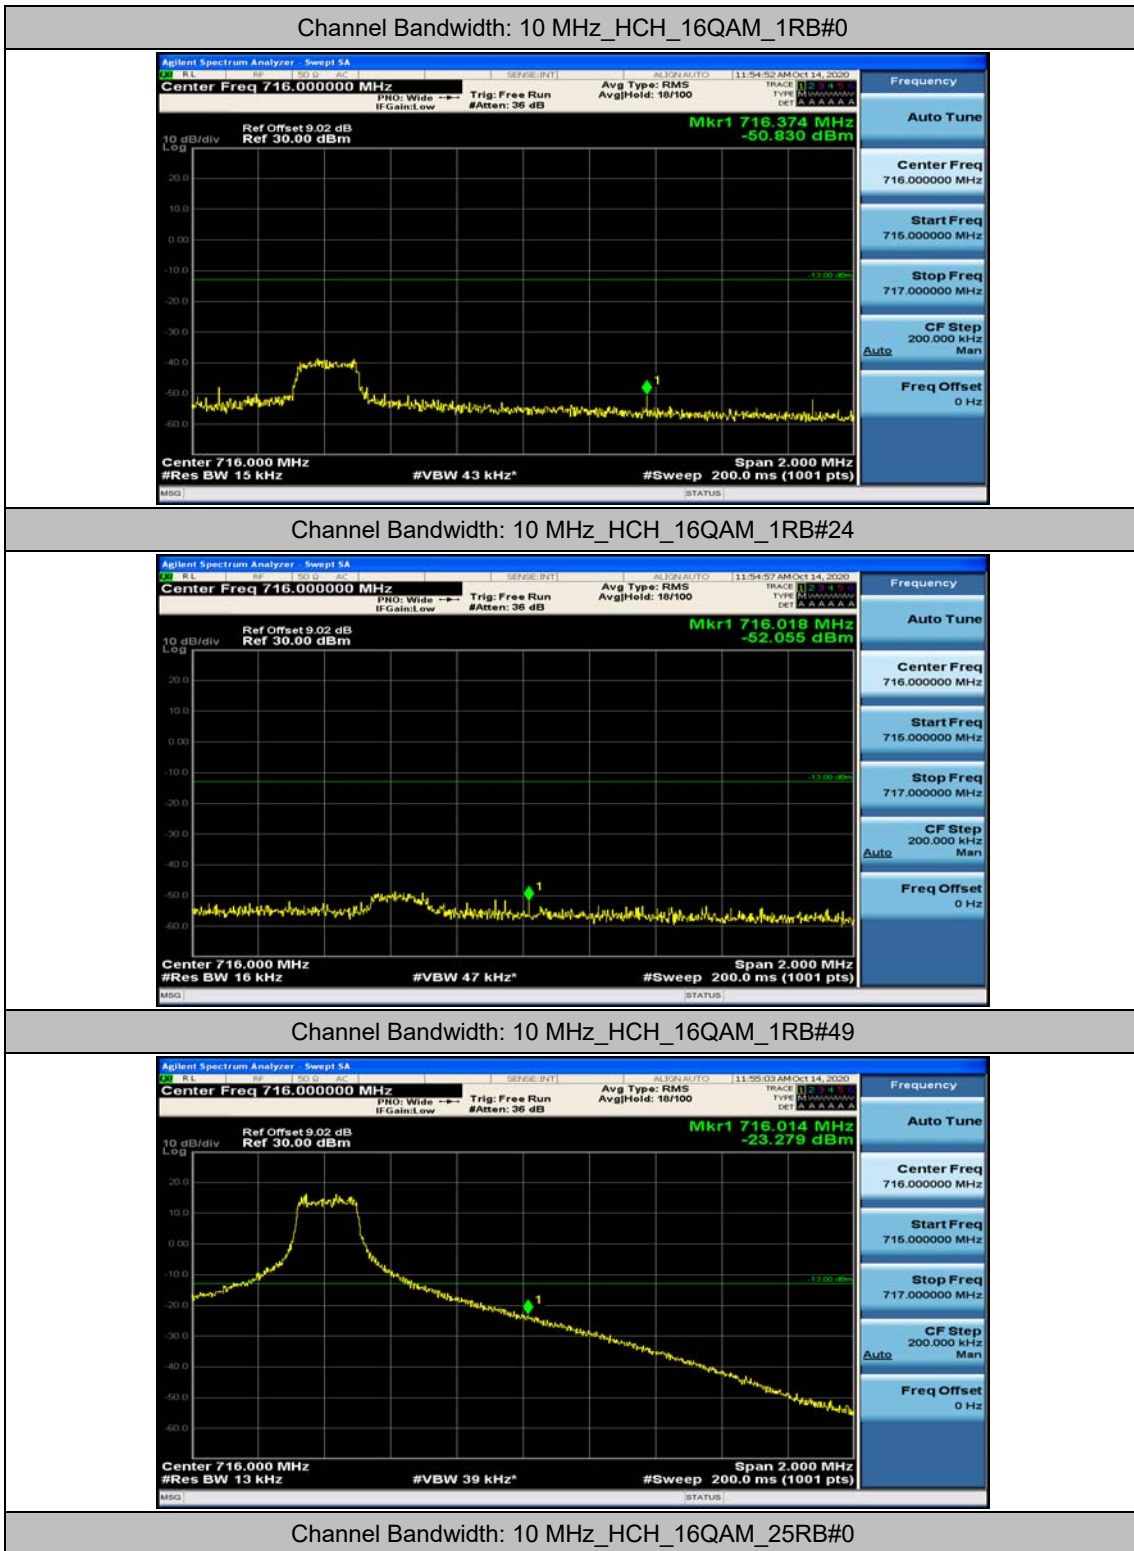

Channel Bandwidth: 10 MHz_HCH_QPSK_25RB#12

Channel Bandwidth: 10 MHz_HCH_QPSK_25RB#25

Channel Bandwidth: 10 MHz_HCH_QPSK_50RB#0

Channel Bandwidth: 10 MHz_LCH_16QAM_1RB#0

Channel Bandwidth: 10 MHz_LCH_16QAM_1RB#24

Channel Bandwidth: 10 MHz_LCH_16QAM_1RB#49

Channel Bandwidth: 10 MHz_LCH_16QAM_25RB#0

Channel Bandwidth: 10 MHz_LCH_16QAM_25RB#12

Channel Bandwidth: 10 MHz_LCH_16QAM_25RB#25

Channel Bandwidth: 10 MHz_LCH_16QAM_50RB#0

Appendix E: Conducted Spurious Emission

Test Graphs

Channel Bandwidth: 1.4 MHz

(Channel Bandwidth: 1.4 MHz)_MCH_QPSK_1RB#0

(Channel Bandwidth: 1.4 MHz)_MCH_QPSK_1RB#3

(Channel Bandwidth: 1.4 MHz)_HCH_QPSK_1RB#0