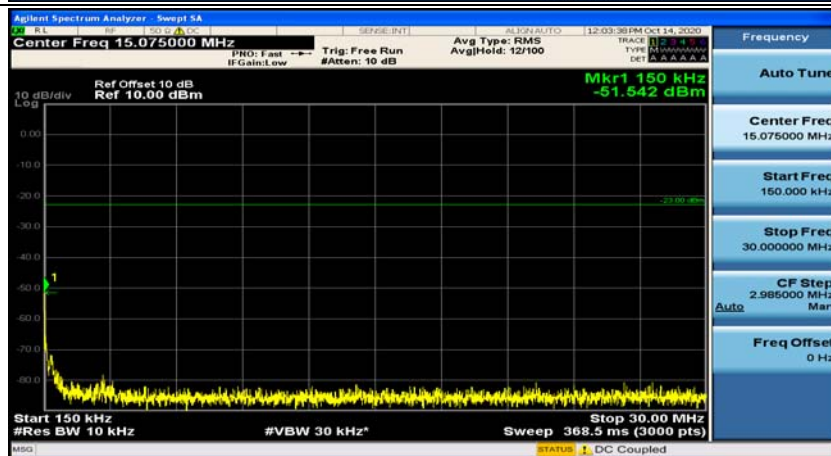

(Channel Bandwidth: 1.4 MHz)_HCH_QPSK_1RB#3

(Channel Bandwidth: 1.4 MHz)_LCH_16QAM_1RB#0

(Channel Bandwidth: 1.4 MHz)_LCH_16QAM_1RB#3

(Channel Bandwidth: 1.4 MHz)_MCH_16QAM_1RB#0

(Channel Bandwidth: 1.4 MHz)_MCH_16QAM_1RB#3