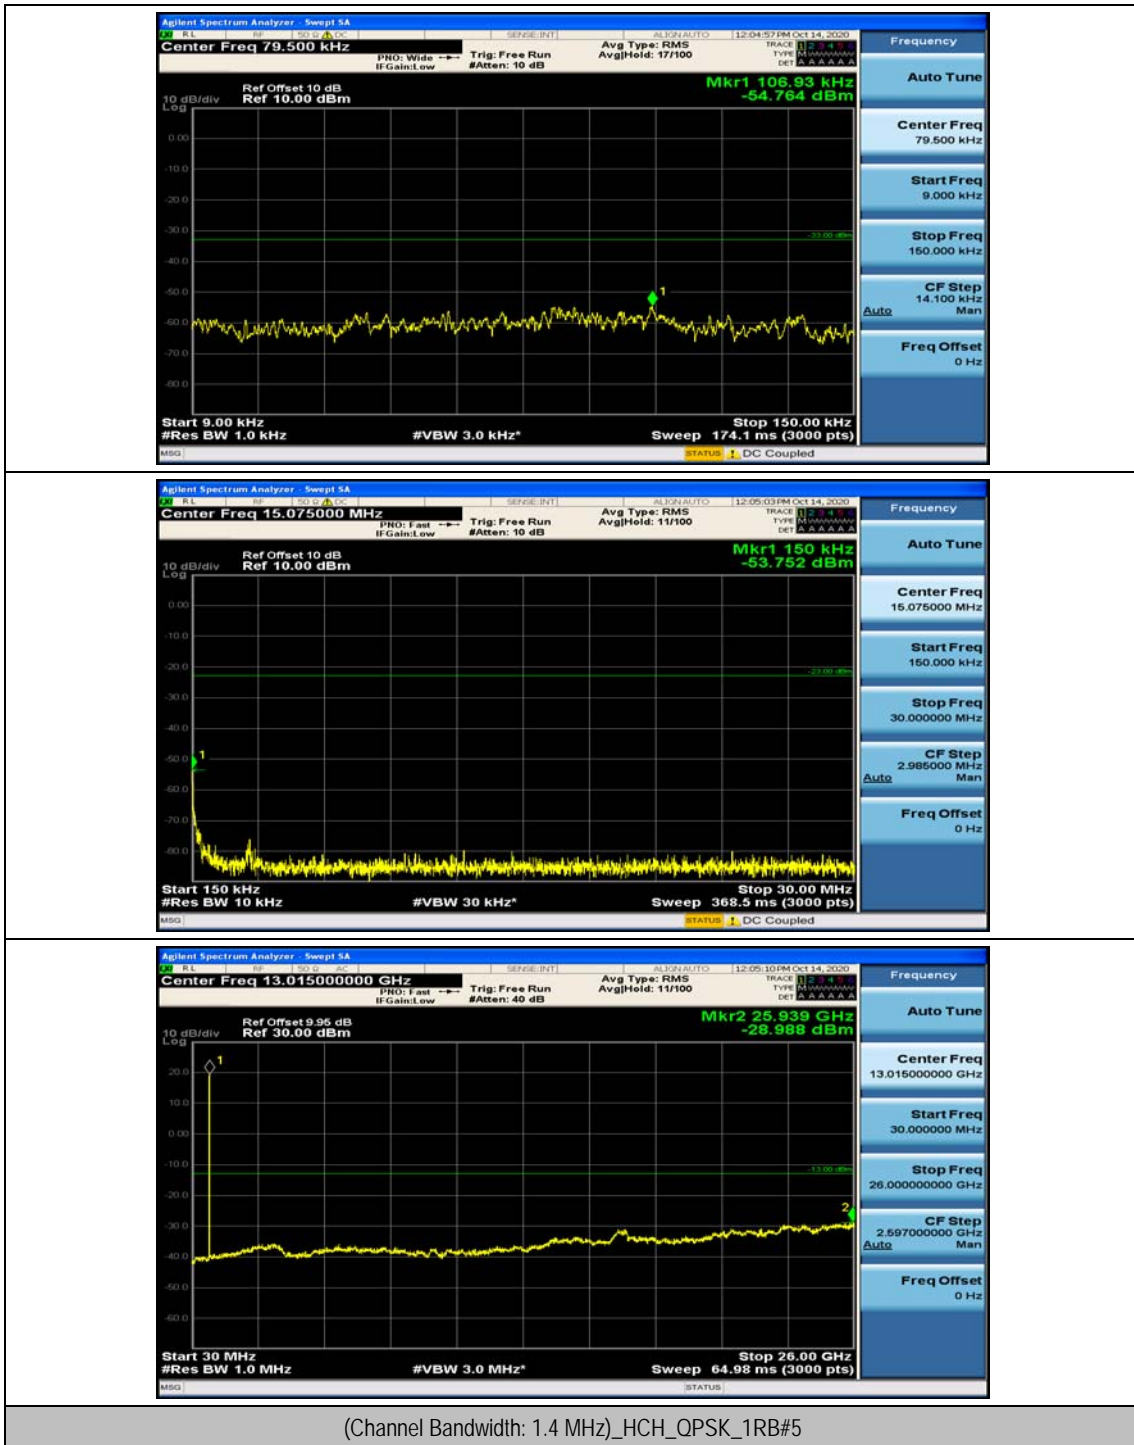

(Channel Bandwidth: 1.4 MHz)_HCH_QPSK_1RB#3