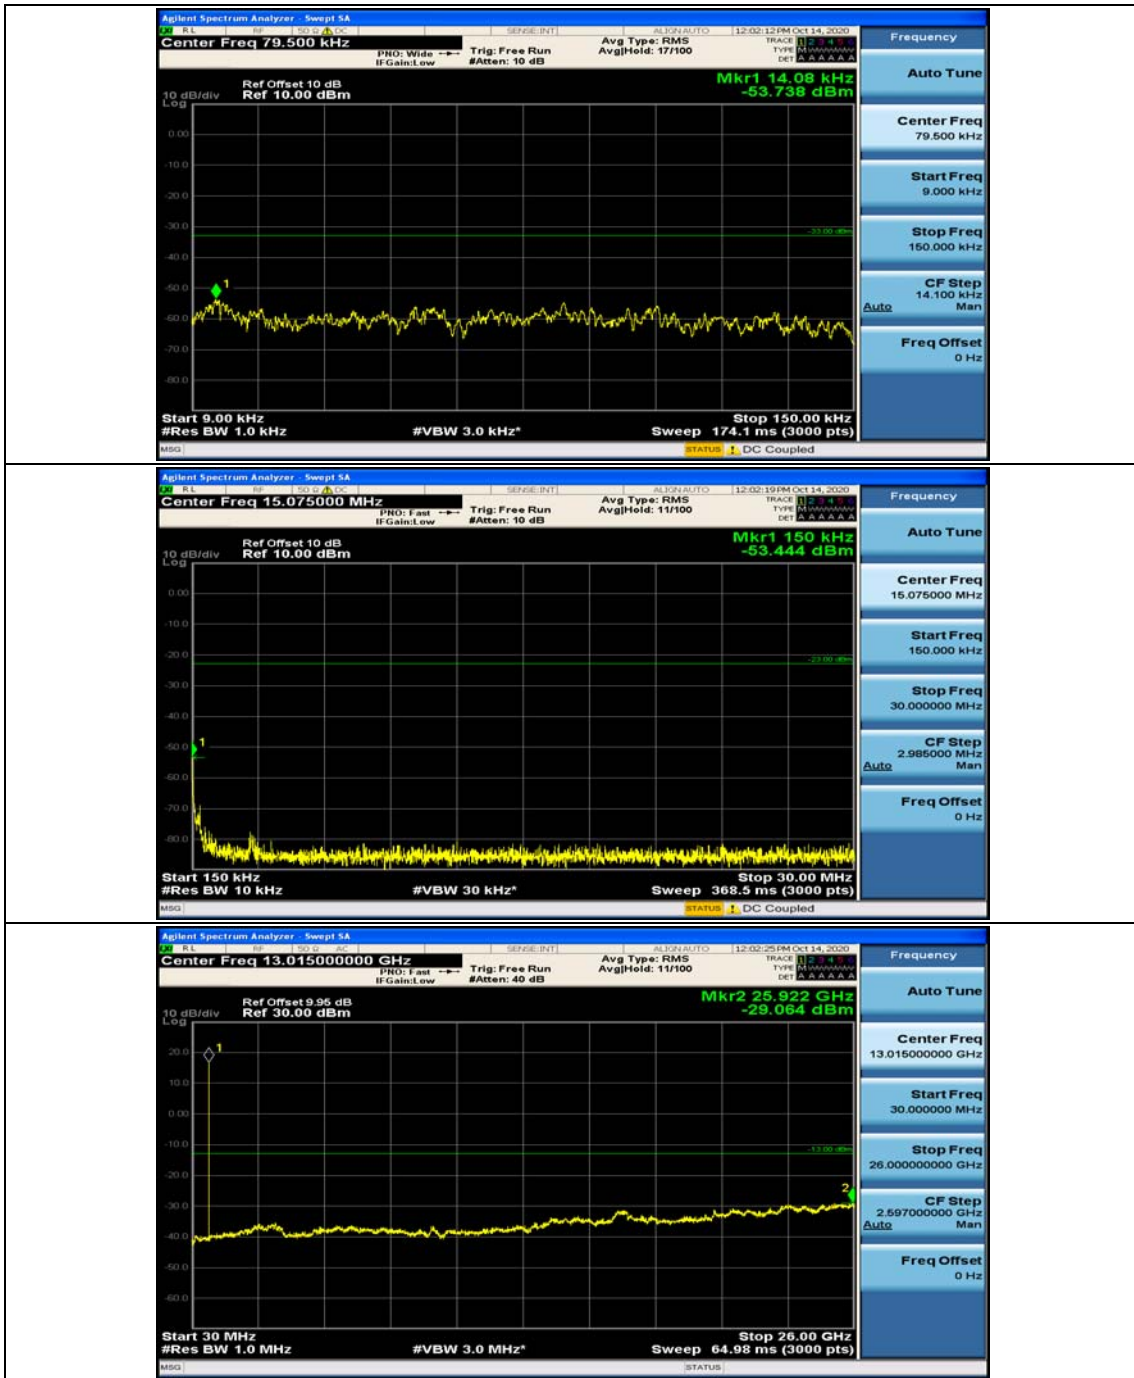

Appendix E: Conducted Spurious Emission

Test Graphs

Channel Bandwidth: 1.4 MHz

(Channel Bandwidth: 1.4 MHz)_MCH_QPSK_1RB#0

(Channel Bandwidth: 1.4 MHz)_MCH_QPSK_1RB#3

(Channel Bandwidth: 1.4 MHz)_HCH_QPSK_1RB#0

(Channel Bandwidth: 1.4 MHz)_HCH_QPSK_1RB#3

(Channel Bandwidth: 1.4 MHz)_LCH_16QAM_1RB#0

(Channel Bandwidth: 1.4 MHz)_LCH_16QAM_1RB#3

(Channel Bandwidth: 1.4 MHz)_MCH_16QAM_1RB#0

(Channel Bandwidth: 1.4 MHz)_MCH_16QAM_1RB#3