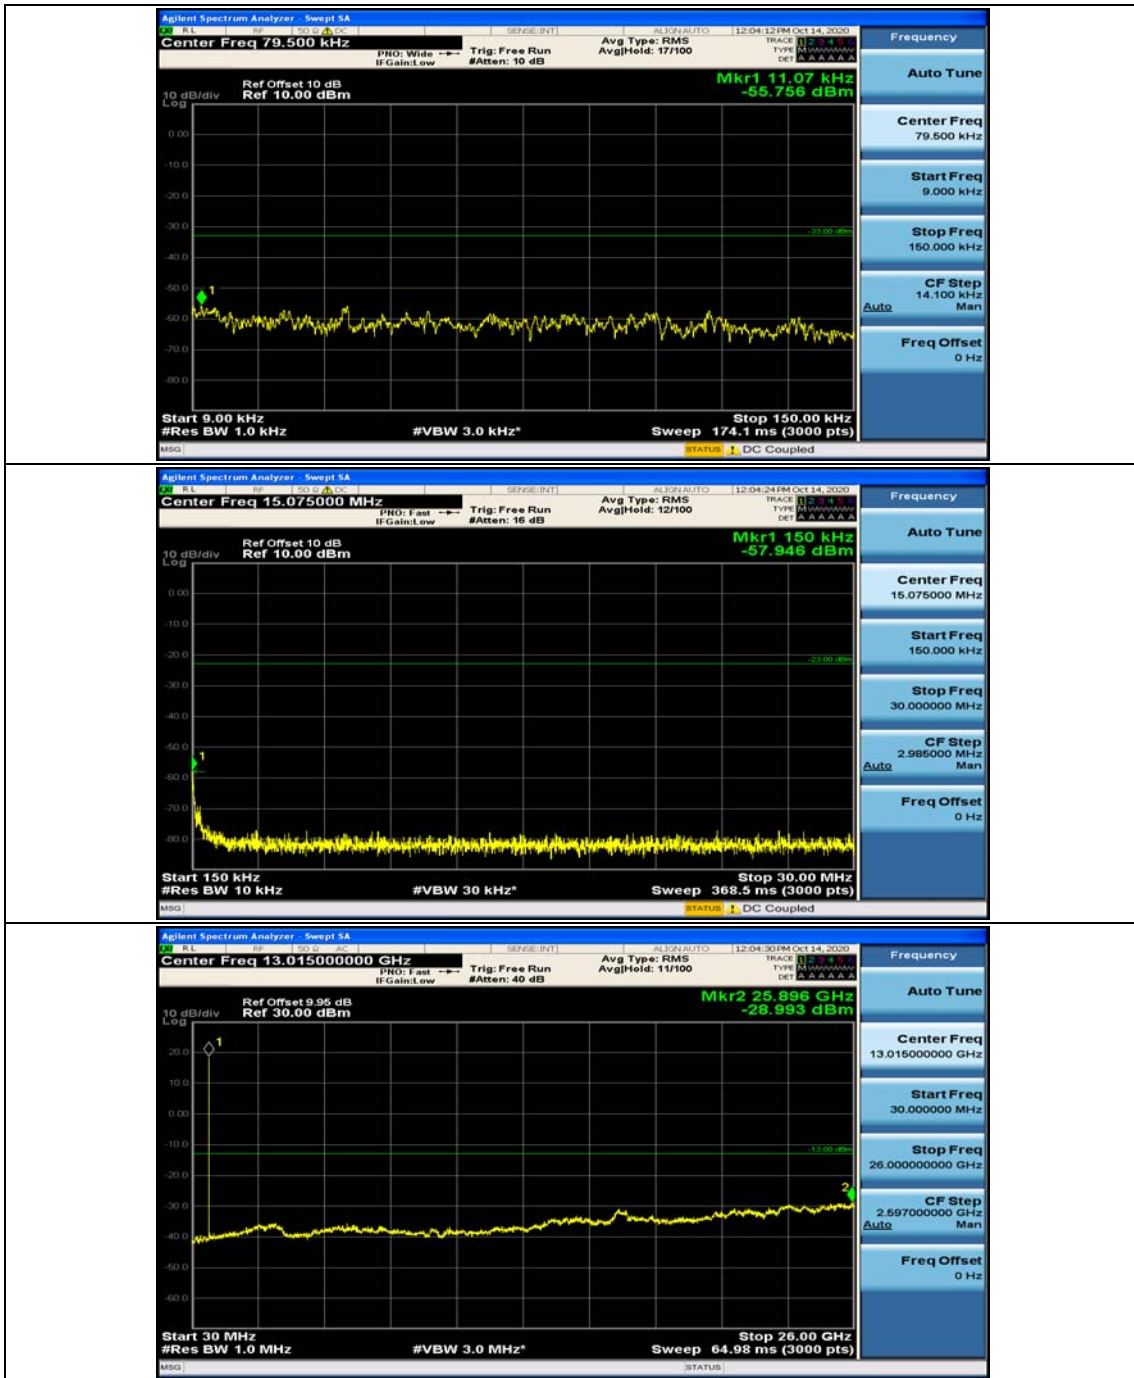

Appendix E: Conducted Spurious Emission

Test Graphs

Channel Bandwidth: 1.4 MHz

(Channel Bandwidth: 1.4 MHz)_MCH_QPSK_1RB#0

(Channel Bandwidth: 1.4 MHz)_MCH_QPSK_1RB#3

(Channel Bandwidth: 1.4 MHz)_HCH_QPSK_1RB#0

(Channel Bandwidth: 1.4 MHz)_HCH_QPSK_1RB#3

(Channel Bandwidth: 1.4 MHz)_LCH_16QAM_1RB#0

(Channel Bandwidth: 1.4 MHz)_LCH_16QAM_1RB#3

(Channel Bandwidth: 1.4 MHz)_MCH_16QAM_1RB#0

(Channel Bandwidth: 1.4 MHz)_MCH_16QAM_1RB#3