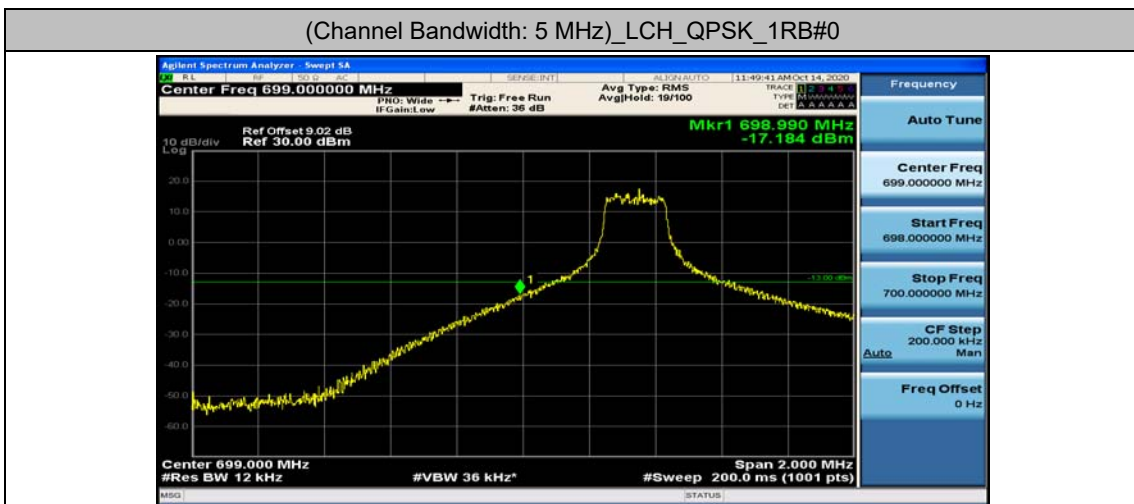

(Channel Bandwidth: 3 MHz)_HCH_16QAM_15RB#0

Channel Bandwidth: 5 MHz

(Channel Bandwidth: 5 MHz)_LCH_QPSK_1RB#12

(Channel Bandwidth: 5 MHz)_LCH_QPSK_1RB#24

(Channel Bandwidth: 5 MHz)_LCH_QPSK_12RB#0

(Channel Bandwidth: 5 MHz)_LCH_QPSK_12RB#6