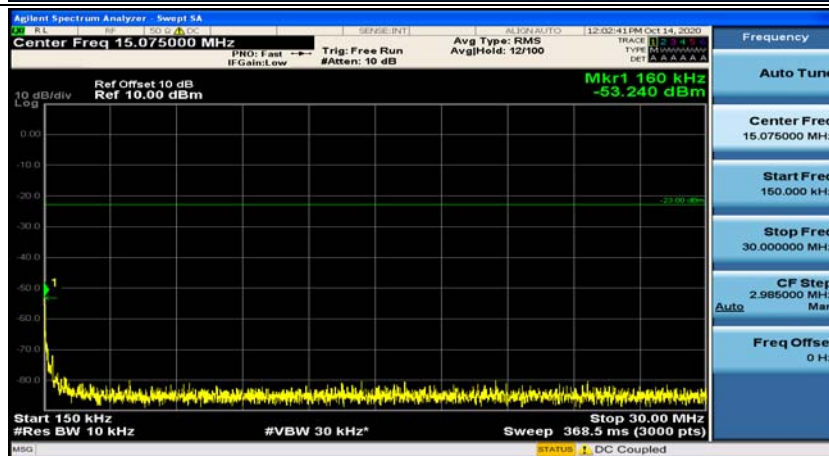

Appendix E: Conducted Spurious Emission

Test Graphs

Channel Bandwidth: 1.4 MHz

(Channel Bandwidth: 1.4 MHz)_MCH_QPSK_1RB#0

(Channel Bandwidth: 1.4 MHz)_MCH_QPSK_1RB#3

(Channel Bandwidth: 1.4 MHz)_HCH_QPSK_1RB#0