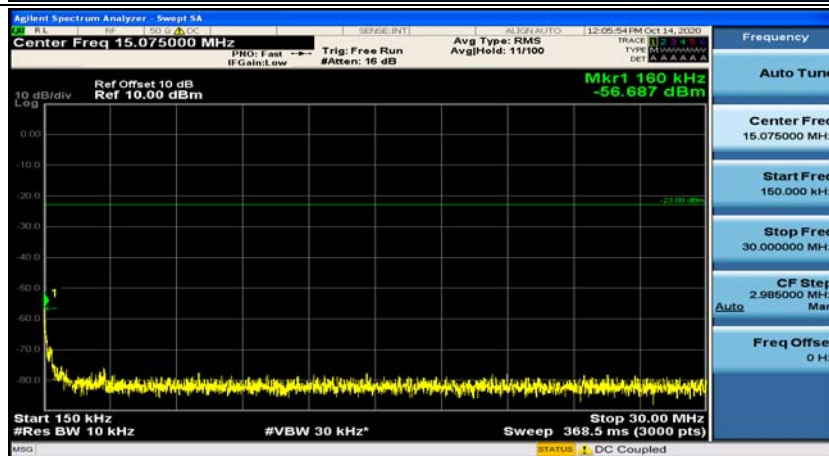

(Channel Bandwidth: 1.4 MHz)_HCH_16QAM_1RB#0