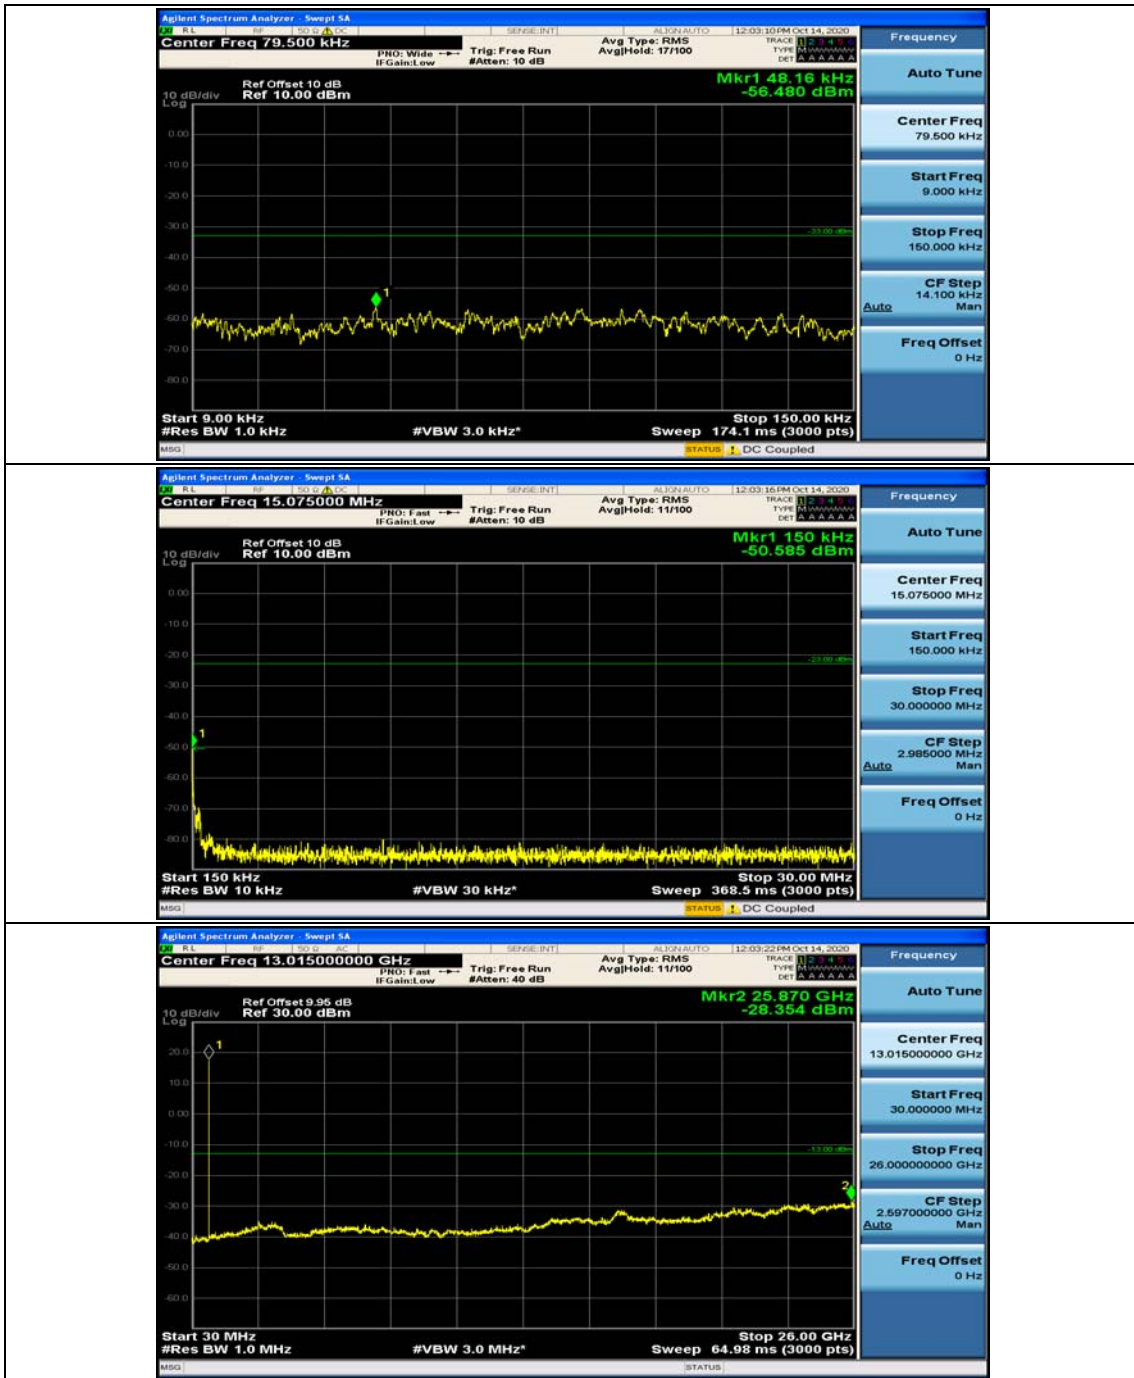

Appendix E: Conducted Spurious Emission

Test Graphs

Channel Bandwidth: 1.4 MHz

(Channel Bandwidth: 1.4 MHz)_MCH_QPSK_1RB#0

(Channel Bandwidth: 1.4 MHz)_MCH_QPSK_1RB#3

(Channel Bandwidth: 1.4 MHz)_HCH_QPSK_1RB#0