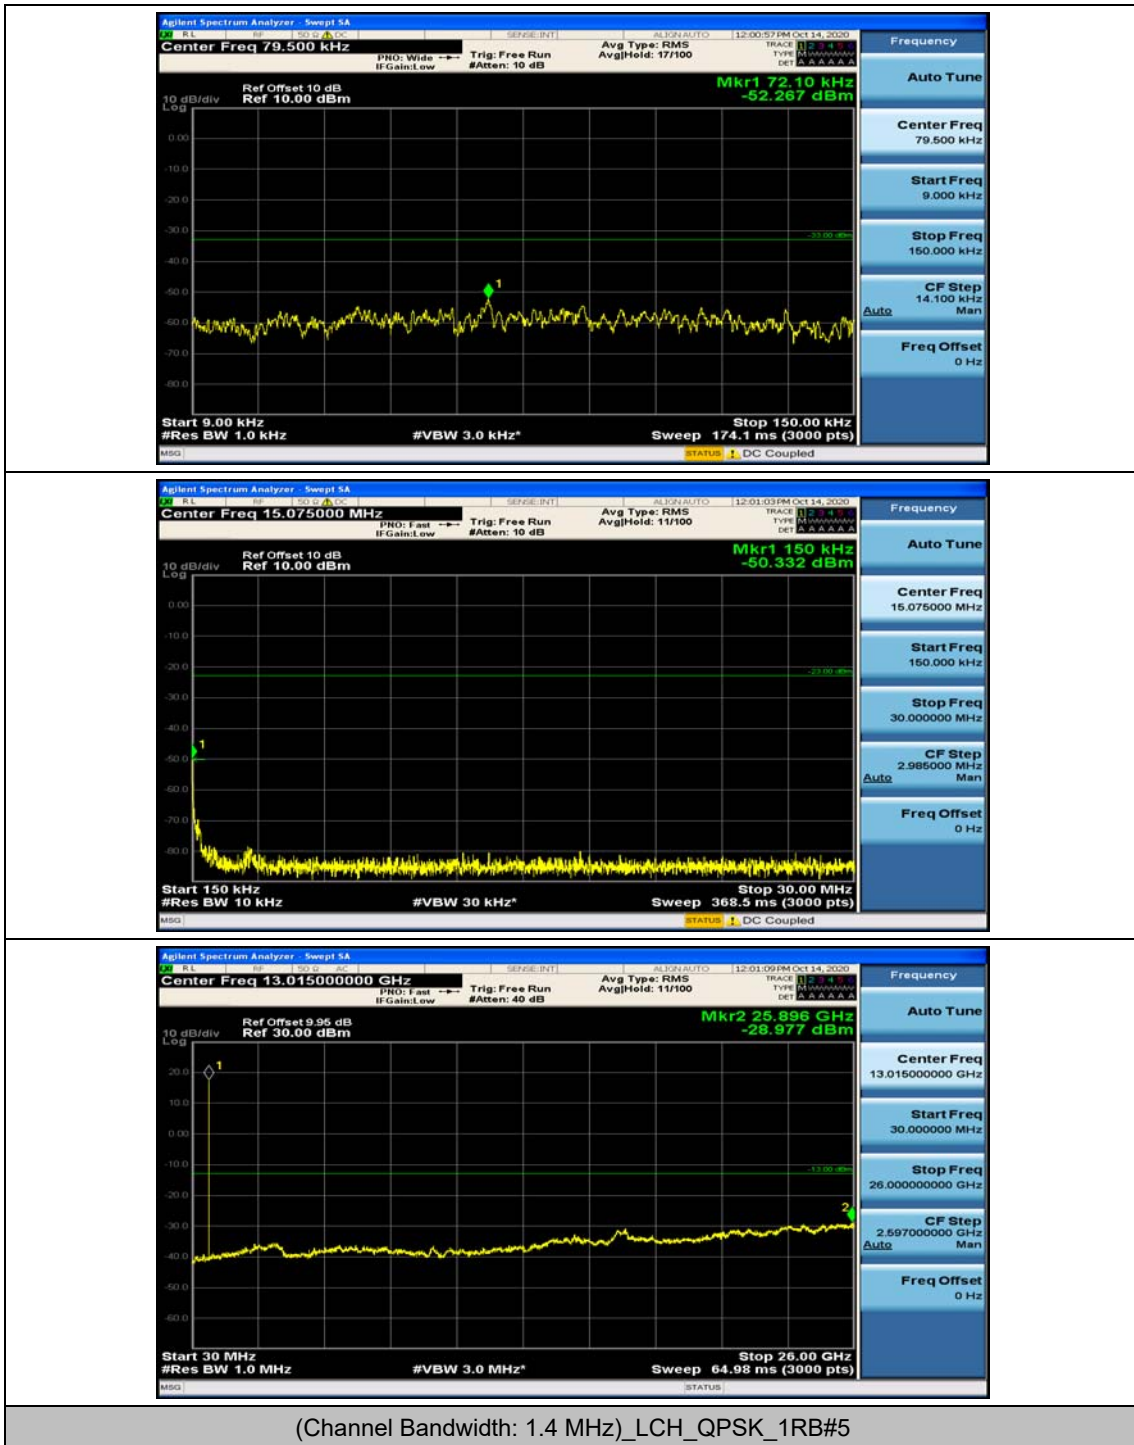

Channel Bandwidth: 10 MHz_LCH_16QAM_1RB#49

Channel Bandwidth: 10 MHz_LCH_16QAM_25RB#0

Channel Bandwidth: 10 MHz_LCH_16QAM_25RB#12

Channel Bandwidth: 10 MHz_LCH_16QAM_25RB#25

Channel Bandwidth: 10 MHz_LCH_16QAM_50RB#0

Appendix E: Conducted Spurious Emission

Test Graphs

Channel Bandwidth: 1.4 MHz

(Channel Bandwidth: 1.4 MHz)_MCH_QPSK_1RB#0

(Channel Bandwidth: 1.4 MHz)_MCH_QPSK_1RB#3

(Channel Bandwidth: 1.4 MHz)_HCH_QPSK_1RB#0