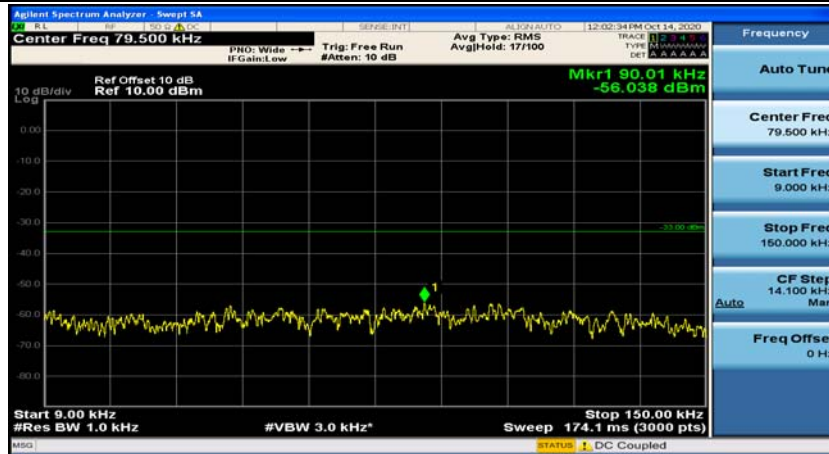

Appendix E: Conducted Spurious Emission

Test Graphs

Channel Bandwidth: 1.4 MHz

(Channel Bandwidth: 1.4 MHz)_MCH_QPSK_1RB#0

(Channel Bandwidth: 1.4 MHz)_MCH_QPSK_1RB#3

(Channel Bandwidth: 1.4 MHz)_HCH_QPSK_1RB#0