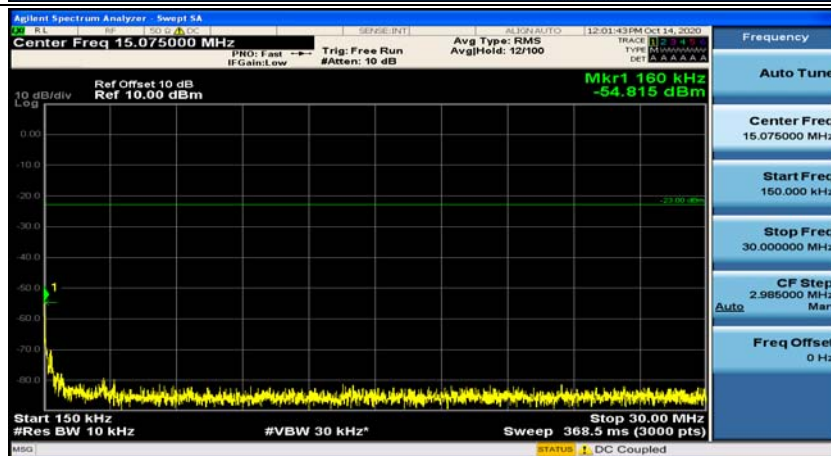

(Channel Bandwidth: 1.4 MHz)_LCH_16QAM_1RB#0