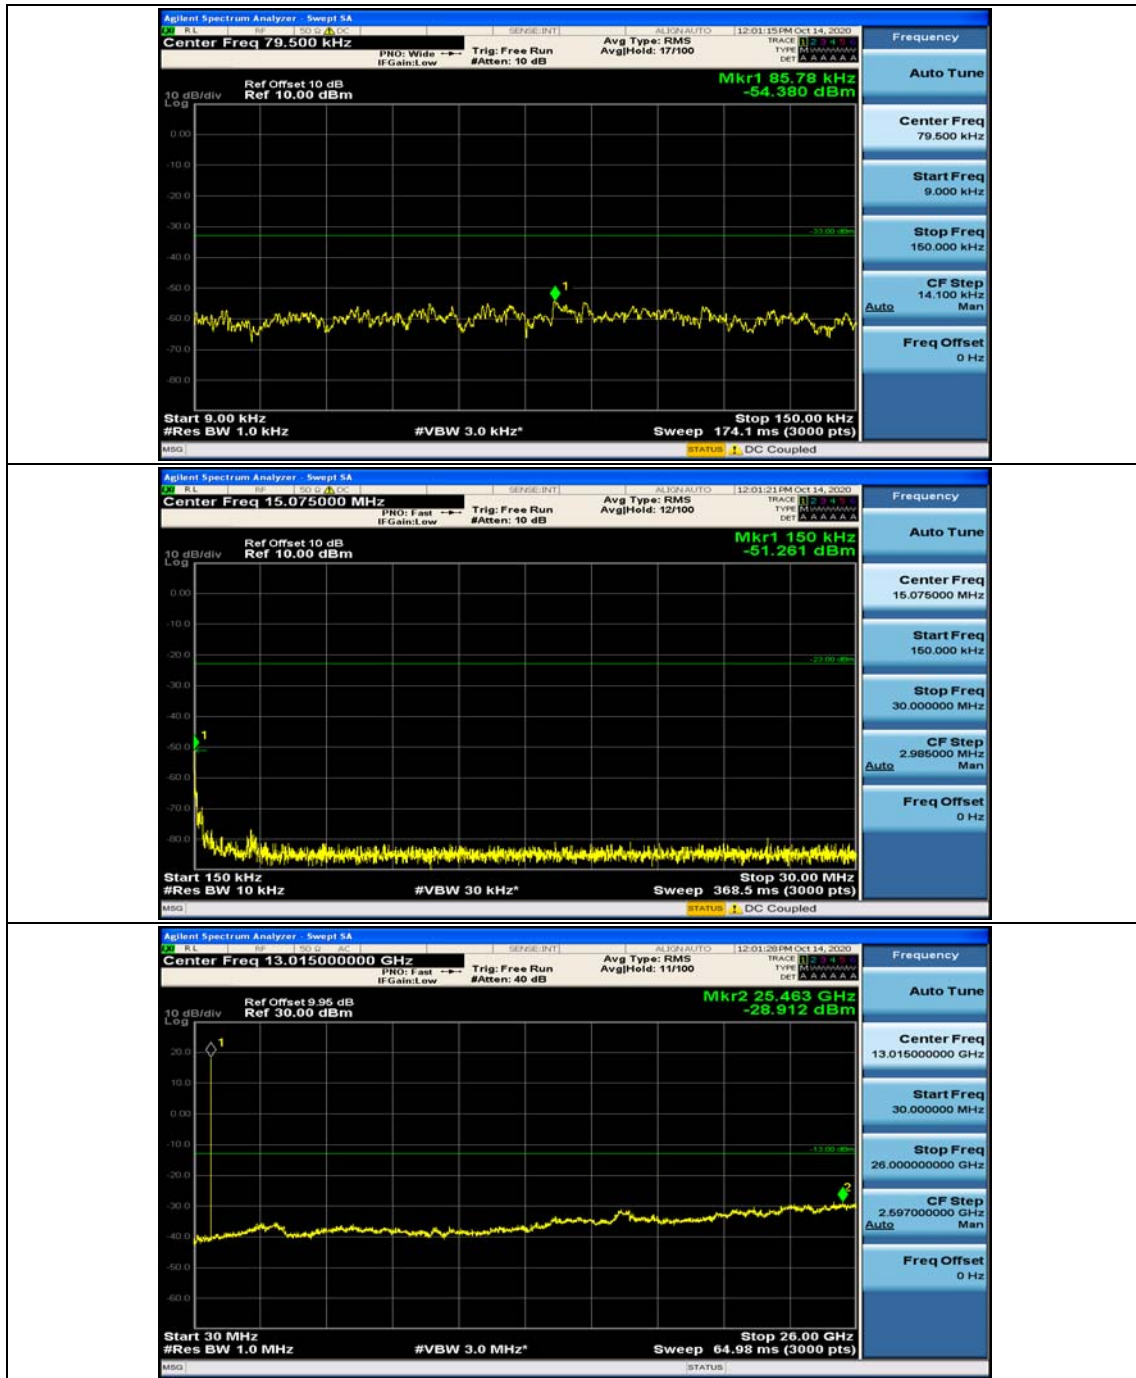

Channel Bandwidth: 10 MHz_LCH_16QAM_1RB#49

Channel Bandwidth: 10 MHz_LCH_16QAM_25RB#0

Channel Bandwidth: 10 MHz_LCH_16QAM_25RB#12

Channel Bandwidth: 10 MHz_LCH_16QAM_25RB#25

Channel Bandwidth: 10 MHz_LCH_16QAM_50RB#0

Appendix E: Conducted Spurious Emission

Test Graphs

Channel Bandwidth: 1.4 MHz

(Channel Bandwidth: 1.4 MHz)_MCH_QPSK_1RB#0

(Channel Bandwidth: 1.4 MHz)_MCH_QPSK_1RB#3

(Channel Bandwidth: 1.4 MHz)_HCH_QPSK_1RB#0