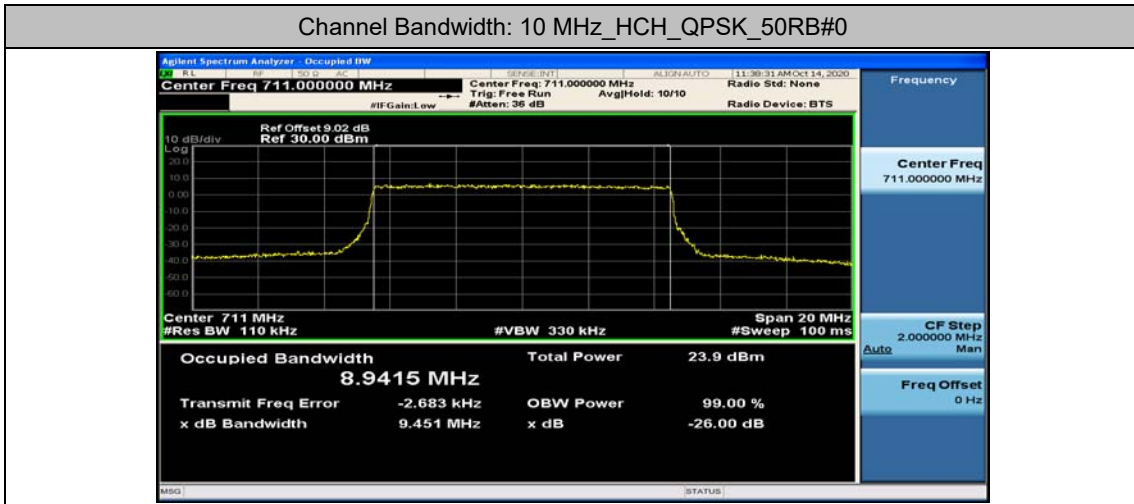

Test Graphs

Channel Bandwidth: 1.4 MHz

Channel Bandwidth: 3 MHz

Channel Bandwidth: 5 MHz

(Channel Bandwidth: 5 MHz)_HCH_QPSK_25RB#0

(Channel Bandwidth: 5 MHz)_LCH_16QAM_25RB#0

(Channel Bandwidth: 5 MHz)_MCH_16QAM_25RB#0

Channel Bandwidth: 10 MHz

Appendix D: Band Edge

Test Graphs

Channel Bandwidth: 1.4 MHz

(Channel Bandwidth: 1.4 MHz)_LCH_QPSK_3RB#0

(Channel Bandwidth: 1.4 MHz)_LCH_QPSK_3RB#2

(Channel Bandwidth: 1.4 MHz)_LCH_QPSK_3RB#3