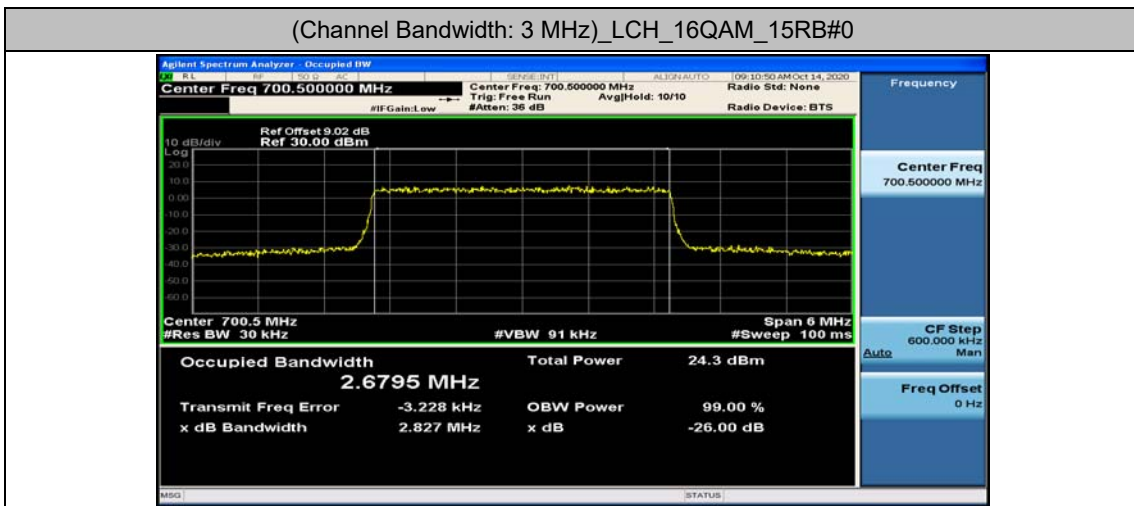

Test Graphs

Channel Bandwidth: 1.4 MHz

Channel Bandwidth: 3 MHz

Channel Bandwidth: 5 MHz

(Channel Bandwidth: 5 MHz)_HCH_QPSK_25RB#0

(Channel Bandwidth: 5 MHz)_LCH_16QAM_25RB#0

(Channel Bandwidth: 5 MHz)_MCH_16QAM_25RB#0