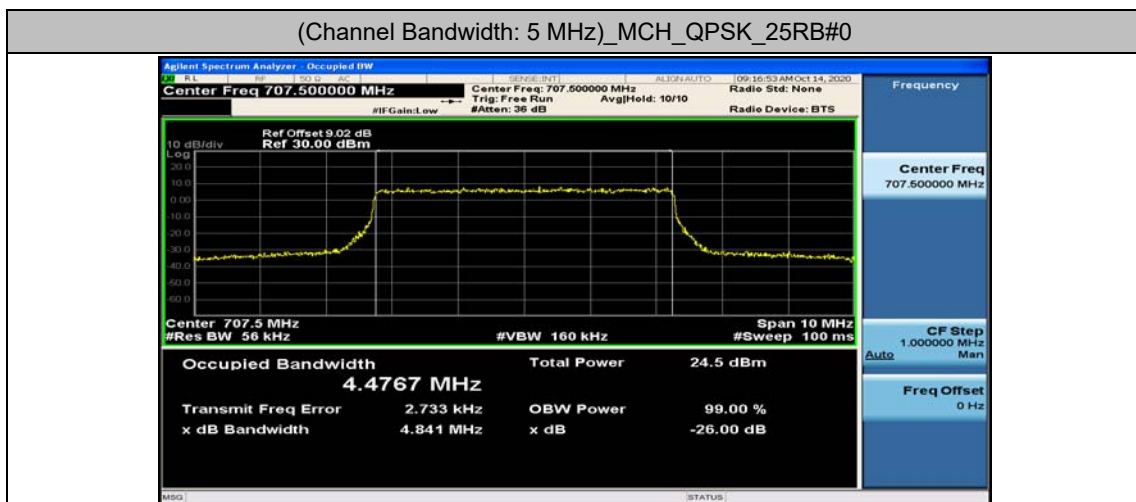

Test Graphs

Channel Bandwidth: 1.4 MHz

Channel Bandwidth: 3 MHz

Channel Bandwidth: 5 MHz

(Channel Bandwidth: 5 MHz)_HCH_QPSK_25RB#0

(Channel Bandwidth: 5 MHz)_LCH_16QAM_25RB#0

(Channel Bandwidth: 5 MHz)_MCH_16QAM_25RB#0