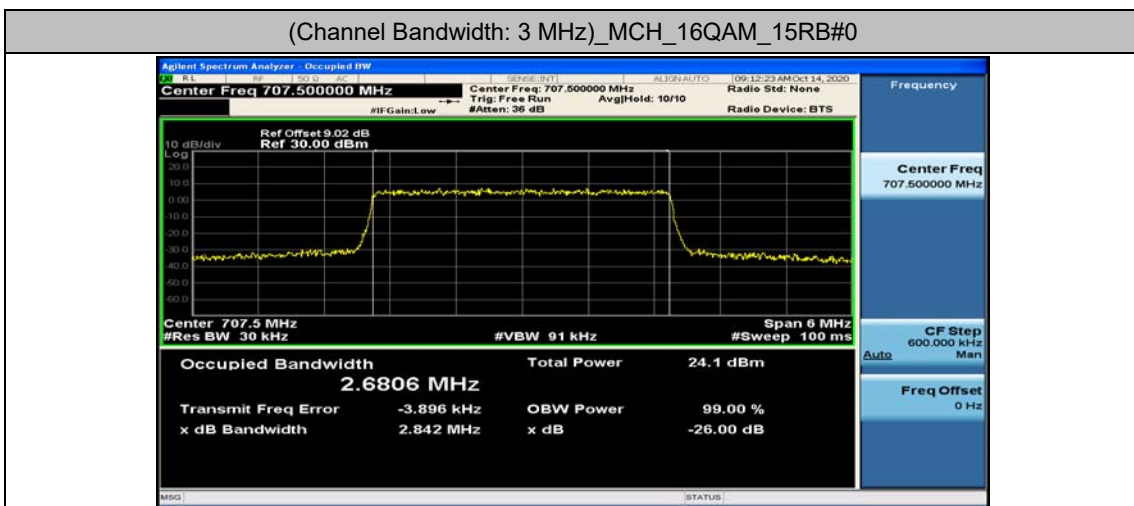

Test Graphs

Channel Bandwidth: 1.4 MHz

Channel Bandwidth: 3 MHz

Channel Bandwidth: 5 MHz

(Channel Bandwidth: 5 MHz)_HCH_QPSK_25RB#0

(Channel Bandwidth: 5 MHz)_LCH_16QAM_25RB#0

(Channel Bandwidth: 5 MHz)_MCH_16QAM_25RB#0