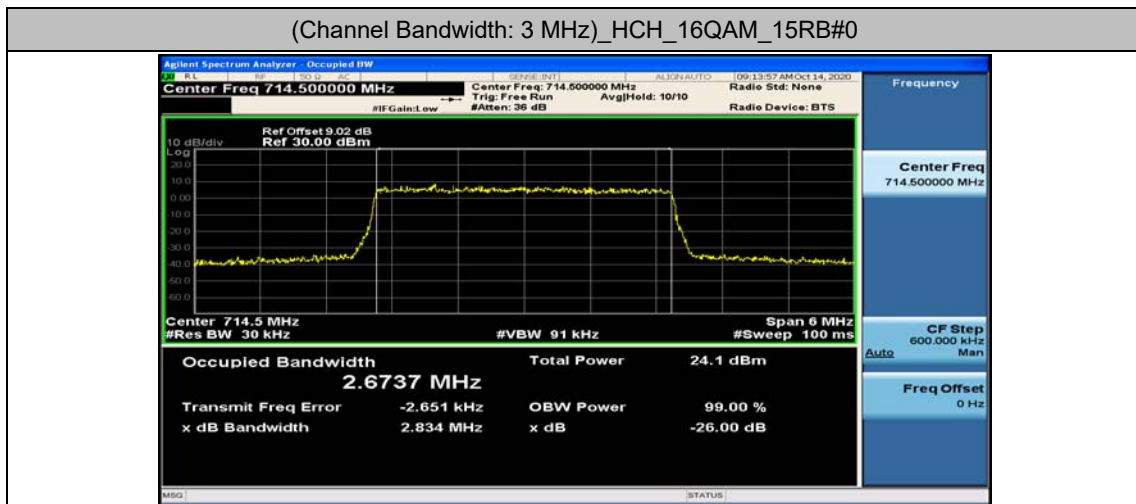

Test Graphs

Channel Bandwidth: 1.4 MHz

Channel Bandwidth: 3 MHz

Channel Bandwidth: 5 MHz

(Channel Bandwidth: 5 MHz)_HCH_QPSK_25RB#0

(Channel Bandwidth: 5 MHz)_LCH_16QAM_25RB#0

(Channel Bandwidth: 5 MHz)_MCH_16QAM_25RB#0