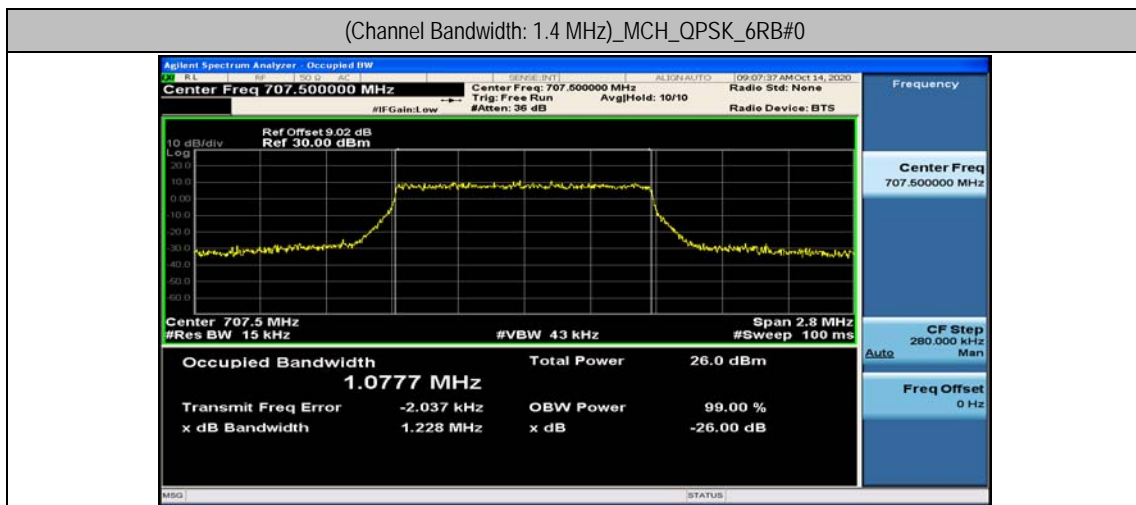

Channel Bandwidth: 10 MHz

Channel Bandwidth: 10 MHz						
Modulation	Channel	RB Configuration		Occupied Bandwidth (MHz)	26dB Bandwidth (MHz)	Verdict
		Size	Offset			
QPSK	LCH	50	0	8.9492	9.563	PASS
	MCH	50	0	8.9312	9.483	PASS
	HCH	50	0	8.9415	9.451	PASS
16QAM	LCH	50	0	8.9457	9.612	PASS
	MCH	50	0	8.9492	9.515	PASS
	HCH	50	0	8.9148	9.491	PASS

Test Graphs

Channel Bandwidth: 1.4 MHz