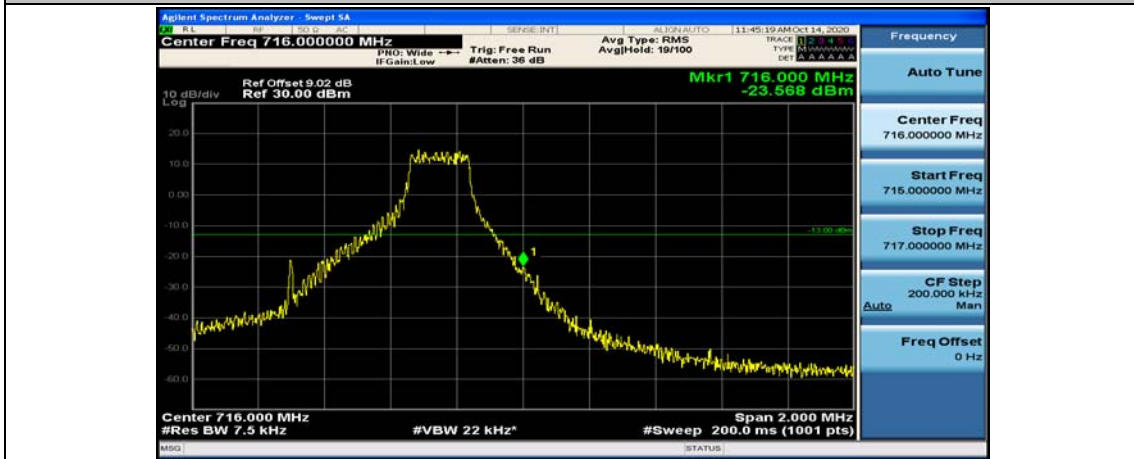

(Channel Bandwidth: 1.4 MHz)_HCH_16QAM_1RB#5

(Channel Bandwidth: 1.4 MHz)_HCH_16QAM_3RB#0