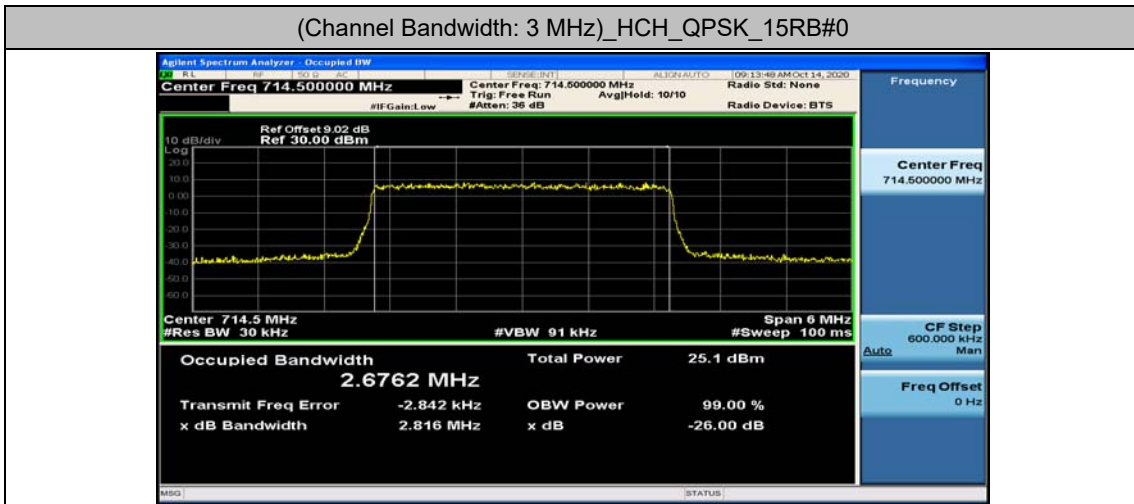

Test Graphs

Channel Bandwidth: 1.4 MHz

Channel Bandwidth: 3 MHz

Channel Bandwidth: 5 MHz

(Channel Bandwidth: 5 MHz)_HCH_QPSK_25RB#0

(Channel Bandwidth: 5 MHz)_LCH_16QAM_25RB#0

(Channel Bandwidth: 5 MHz)_MCH_16QAM_25RB#0