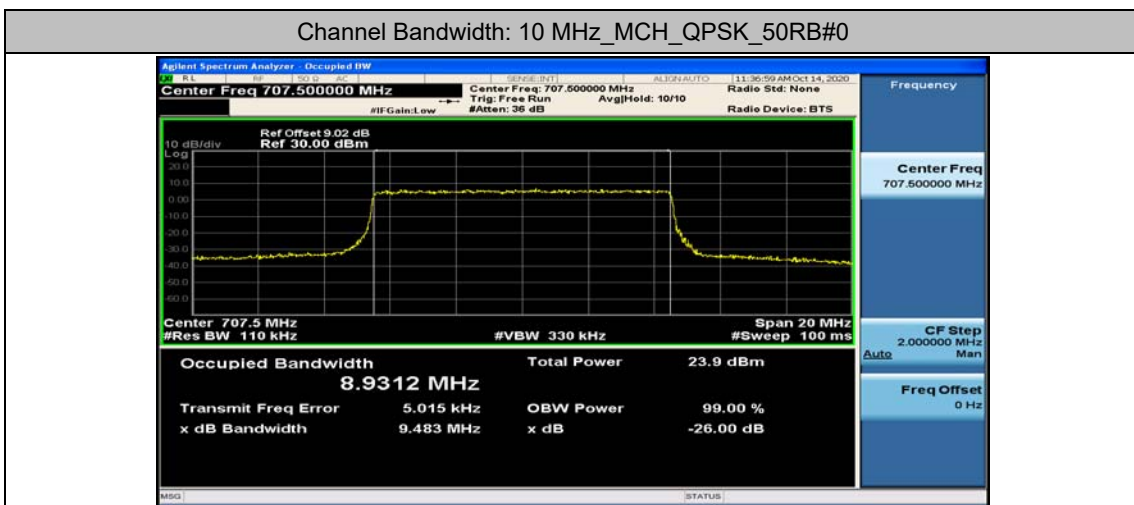

Channel Bandwidth: 10 MHz