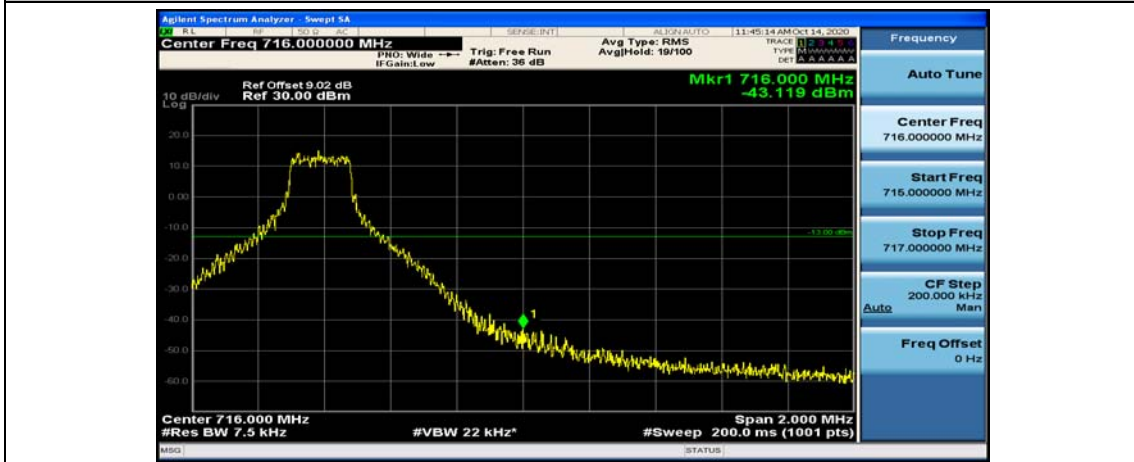

(Channel Bandwidth: 1.4 MHz)_HCH_16QAM_1RB#3

(Channel Bandwidth: 1.4 MHz)_HCH_16QAM_1RB#5