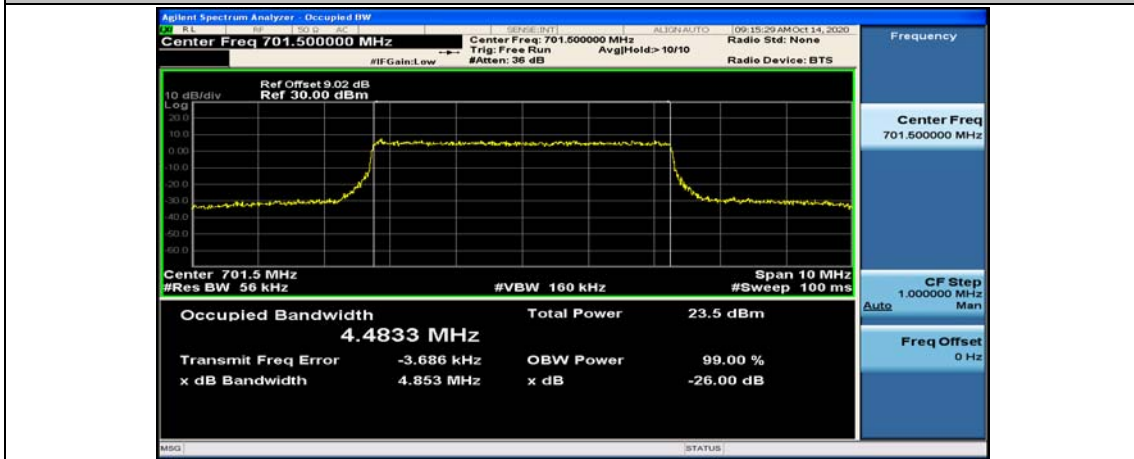

Test Graphs

Channel Bandwidth: 1.4 MHz

Channel Bandwidth: 3 MHz

Channel Bandwidth: 5 MHz

(Channel Bandwidth: 5 MHz)_HCH_QPSK_25RB#0

(Channel Bandwidth: 5 MHz)_LCH_16QAM_25RB#0

(Channel Bandwidth: 5 MHz)_MCH_16QAM_25RB#0