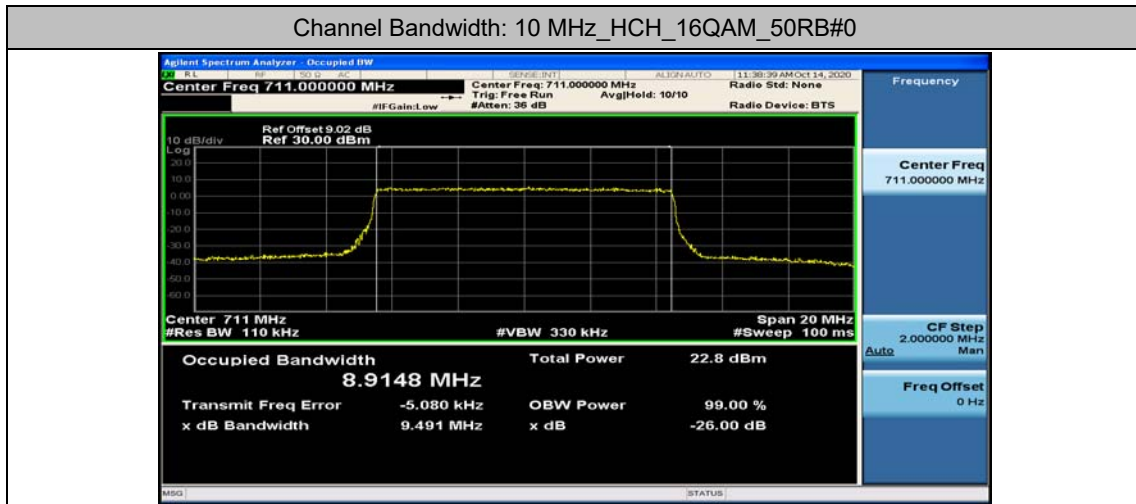

Test Graphs

Channel Bandwidth: 1.4 MHz

Channel Bandwidth: 3 MHz

Channel Bandwidth: 5 MHz

(Channel Bandwidth: 5 MHz)_HCH_QPSK_25RB#0

(Channel Bandwidth: 5 MHz)_LCH_16QAM_25RB#0

(Channel Bandwidth: 5 MHz)_MCH_16QAM_25RB#0

Channel Bandwidth: 10 MHz

Appendix D: Band Edge

Test Graphs

Channel Bandwidth: 1.4 MHz

(Channel Bandwidth: 1.4 MHz)_LCH_QPSK_3RB#0

(Channel Bandwidth: 1.4 MHz)_LCH_QPSK_3RB#2

(Channel Bandwidth: 1.4 MHz)_LCH_QPSK_3RB#3