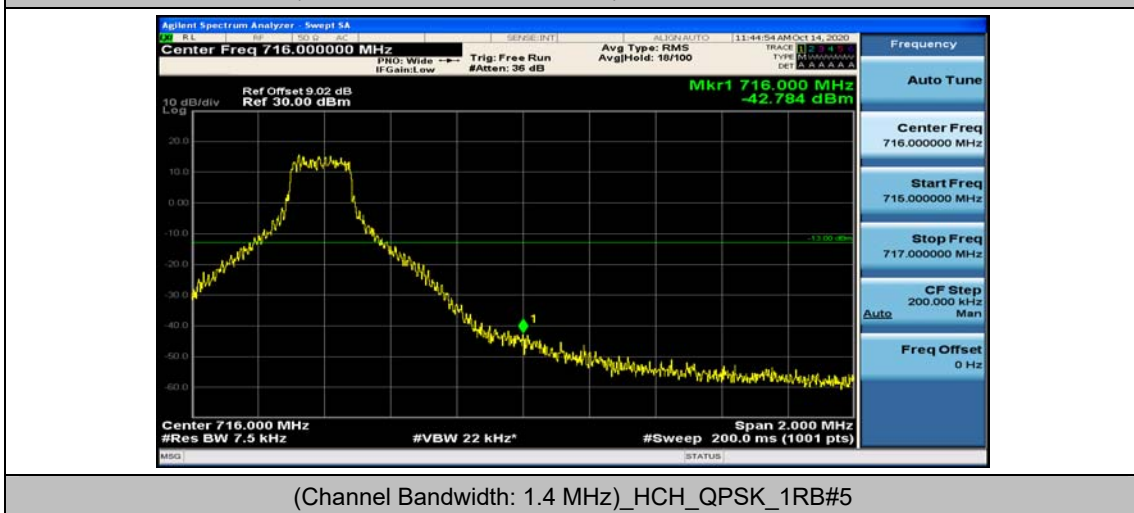

(Channel Bandwidth: 1.4 MHz)_HCH_QPSK_1RB#3

(Channel Bandwidth: 1.4 MHz)_HCH_QPSK_1RB#5