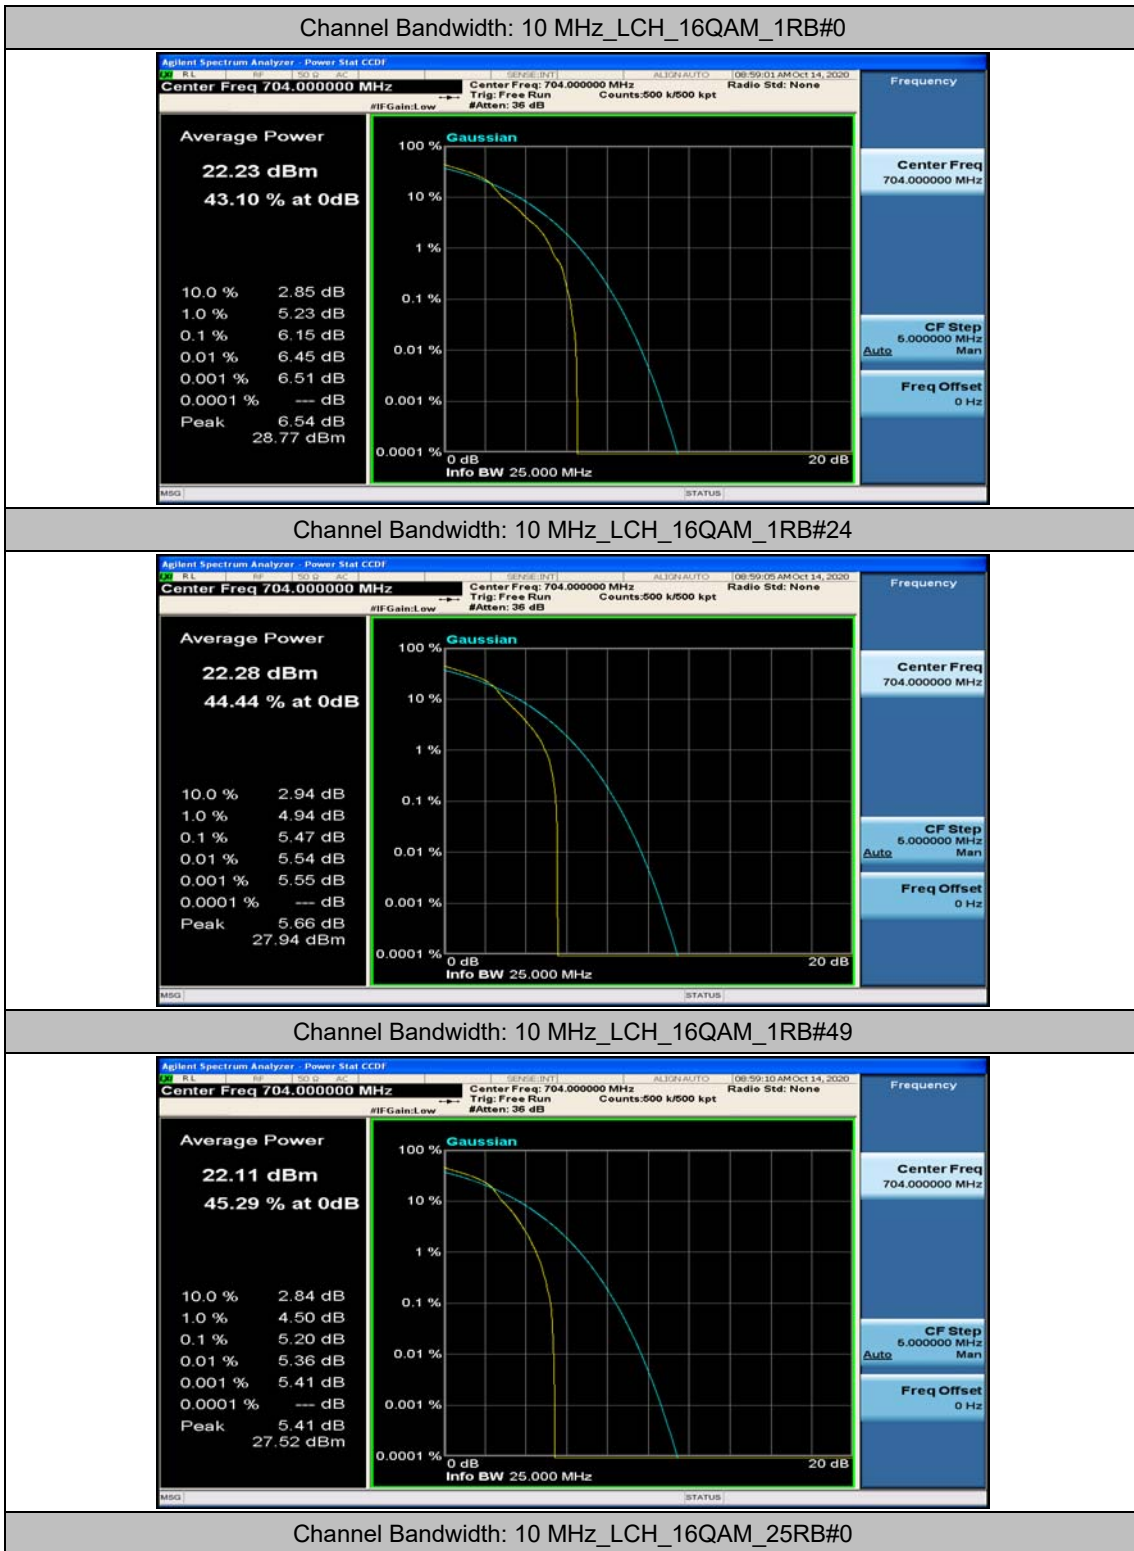

Channel Bandwidth: 10 MHz_MCH_QPSK_1RB#0

Channel Bandwidth: 10 MHz_MCH_QPSK_1RB#24

Channel Bandwidth: 10 MHz_MCH_QPSK_1RB#49

Channel Bandwidth: 10 MHz_MCH_16QAM_1RB#0

Channel Bandwidth: 10 MHz_MCH_16QAM_1RB#24

Channel Bandwidth: 10 MHz_MCH_16QAM_1RB#49

Appendix C: 26dB Bandwidth and Occupied Bandwidth

Test Result

Channel Bandwidth: 1.4 MHz

Channel Bandwidth: 1.4 MHz						
Modulation	Channel	RB Configuration		Occupied Bandwidth (MHz)	26dB Bandwidth (MHz)	Verdict
		Size	Offset			
QPSK	LCH	6	0	1.0777	1.213	PASS
	MCH	6	0	1.0777	1.228	PASS
	HCH	6	0	1.0735	1.223	PASS
16QAM	LCH	6	0	1.0768	1.214	PASS
	MCH	6	0	1.0795	1.232	PASS
	HCH	6	0	1.0791	1.220	PASS