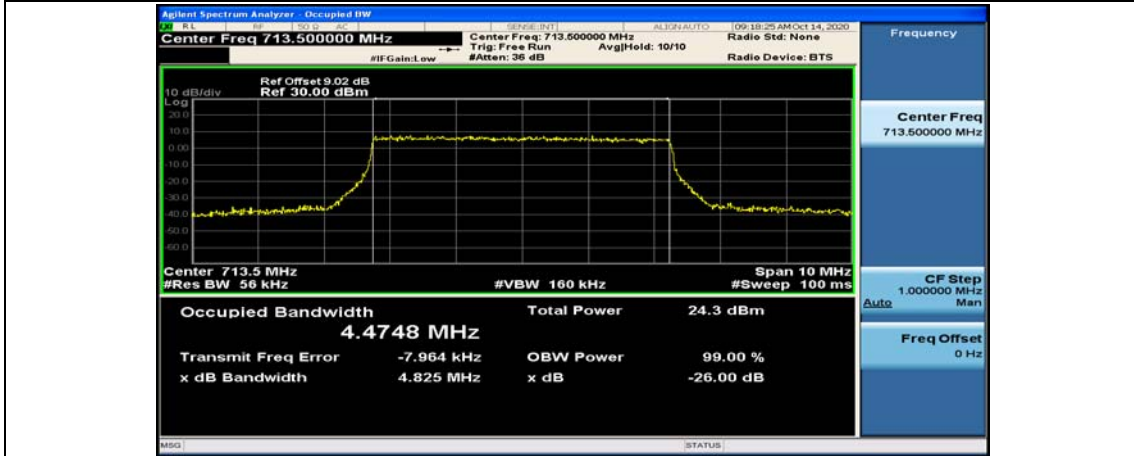

Test Graphs

Channel Bandwidth: 1.4 MHz

Channel Bandwidth: 3 MHz

Channel Bandwidth: 5 MHz

(Channel Bandwidth: 5 MHz)_HCH_QPSK_25RB#0

(Channel Bandwidth: 5 MHz)_LCH_16QAM_25RB#0

(Channel Bandwidth: 5 MHz)_MCH_16QAM_25RB#0