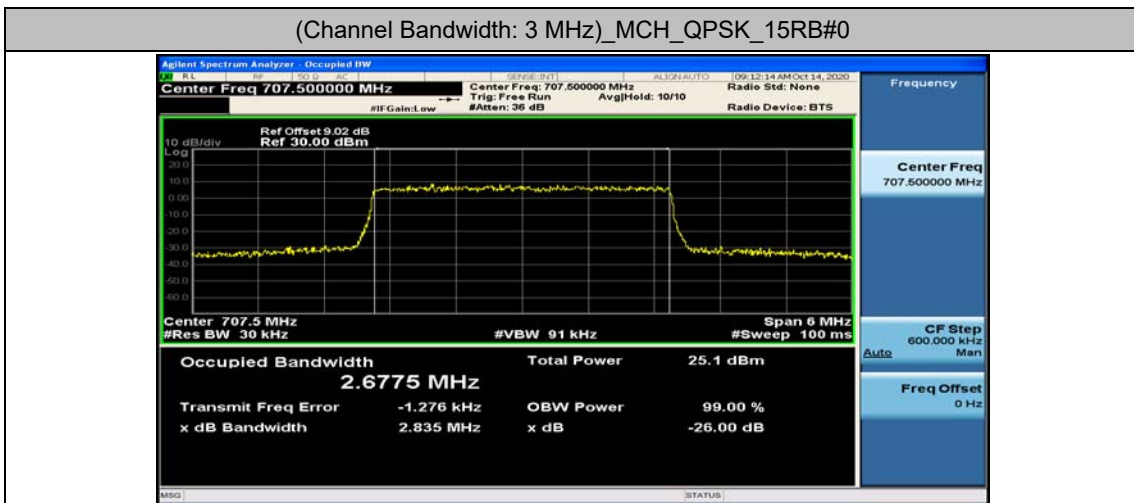

Test Graphs

Channel Bandwidth: 1.4 MHz

Channel Bandwidth: 3 MHz

Channel Bandwidth: 5 MHz

(Channel Bandwidth: 5 MHz)_HCH_QPSK_25RB#0

(Channel Bandwidth: 5 MHz)_LCH_16QAM_25RB#0

(Channel Bandwidth: 5 MHz)_MCH_16QAM_25RB#0