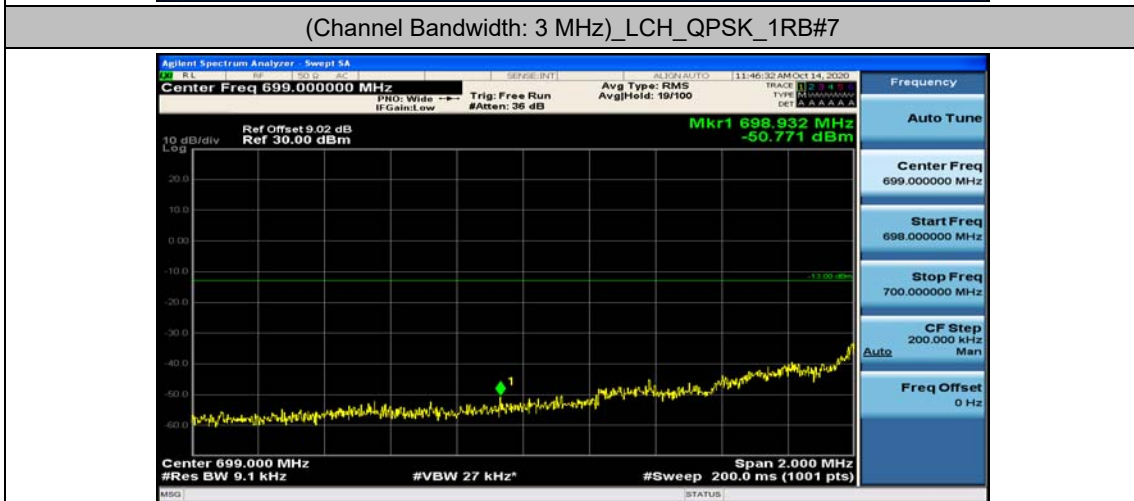

Channel Bandwidth: 3 MHz