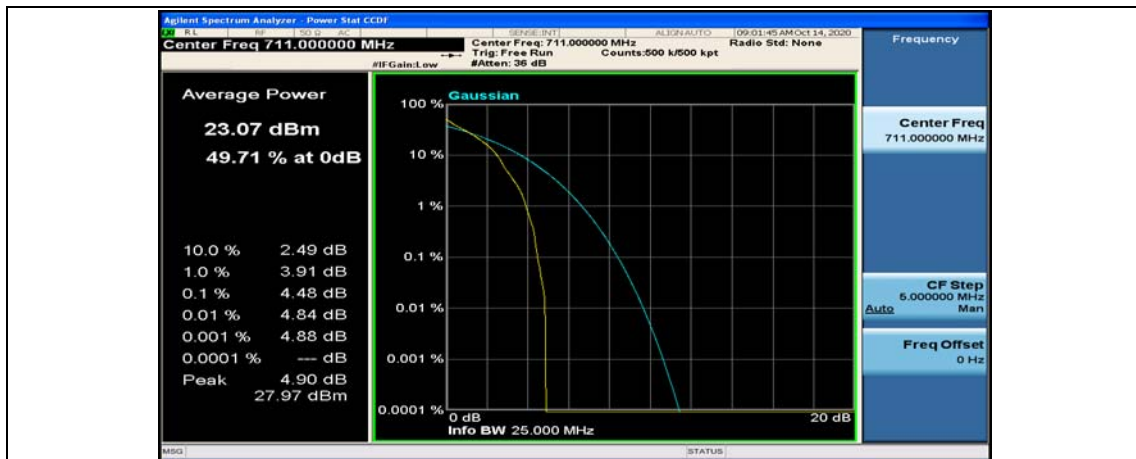

Channel Bandwidth: 10 MHz_MCH_QPSK_1RB#0

Channel Bandwidth: 10 MHz_MCH_QPSK_1RB#24

Channel Bandwidth: 10 MHz_MCH_QPSK_1RB#49

Channel Bandwidth: 10 MHz_MCH_16QAM_1RB#0

Channel Bandwidth: 10 MHz_MCH_16QAM_1RB#24

Channel Bandwidth: 10 MHz_MCH_16QAM_1RB#49

Appendix C: 26dB Bandwidth and Occupied Bandwidth

Test Result

Channel Bandwidth: 1.4 MHz

Channel Bandwidth: 1.4 MHz						
Modulation	Channel	RB Configuration		Occupied Bandwidth (MHz)	26dB Bandwidth (MHz)	Verdict
		Size	Offset			
QPSK	LCH	6	0	1.0777	1.213	PASS
	MCH	6	0	1.0777	1.228	PASS
	HCH	6	0	1.0735	1.223	PASS
16QAM	LCH	6	0	1.0768	1.214	PASS
	MCH	6	0	1.0795	1.232	PASS
	HCH	6	0	1.0791	1.220	PASS