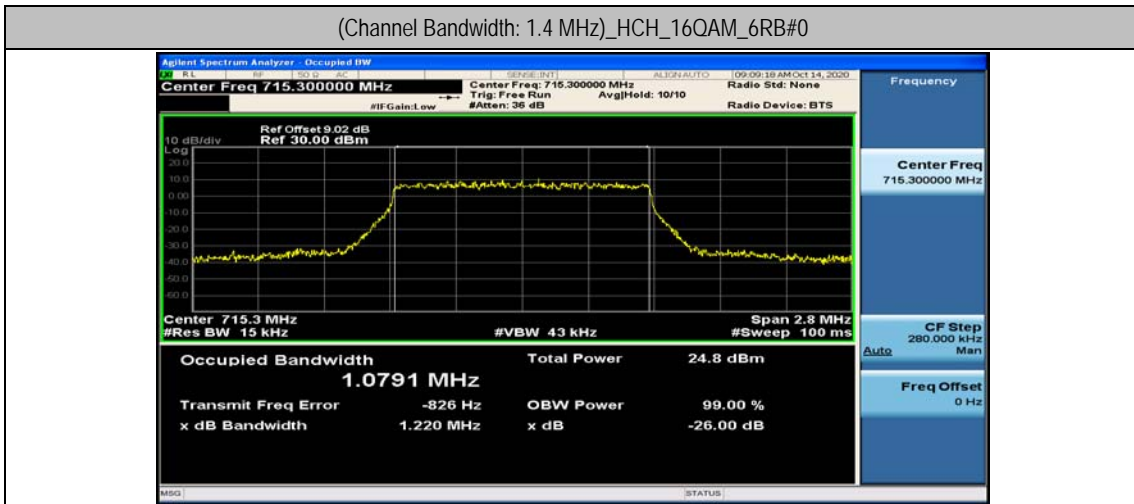

Channel Bandwidth: 3 MHz