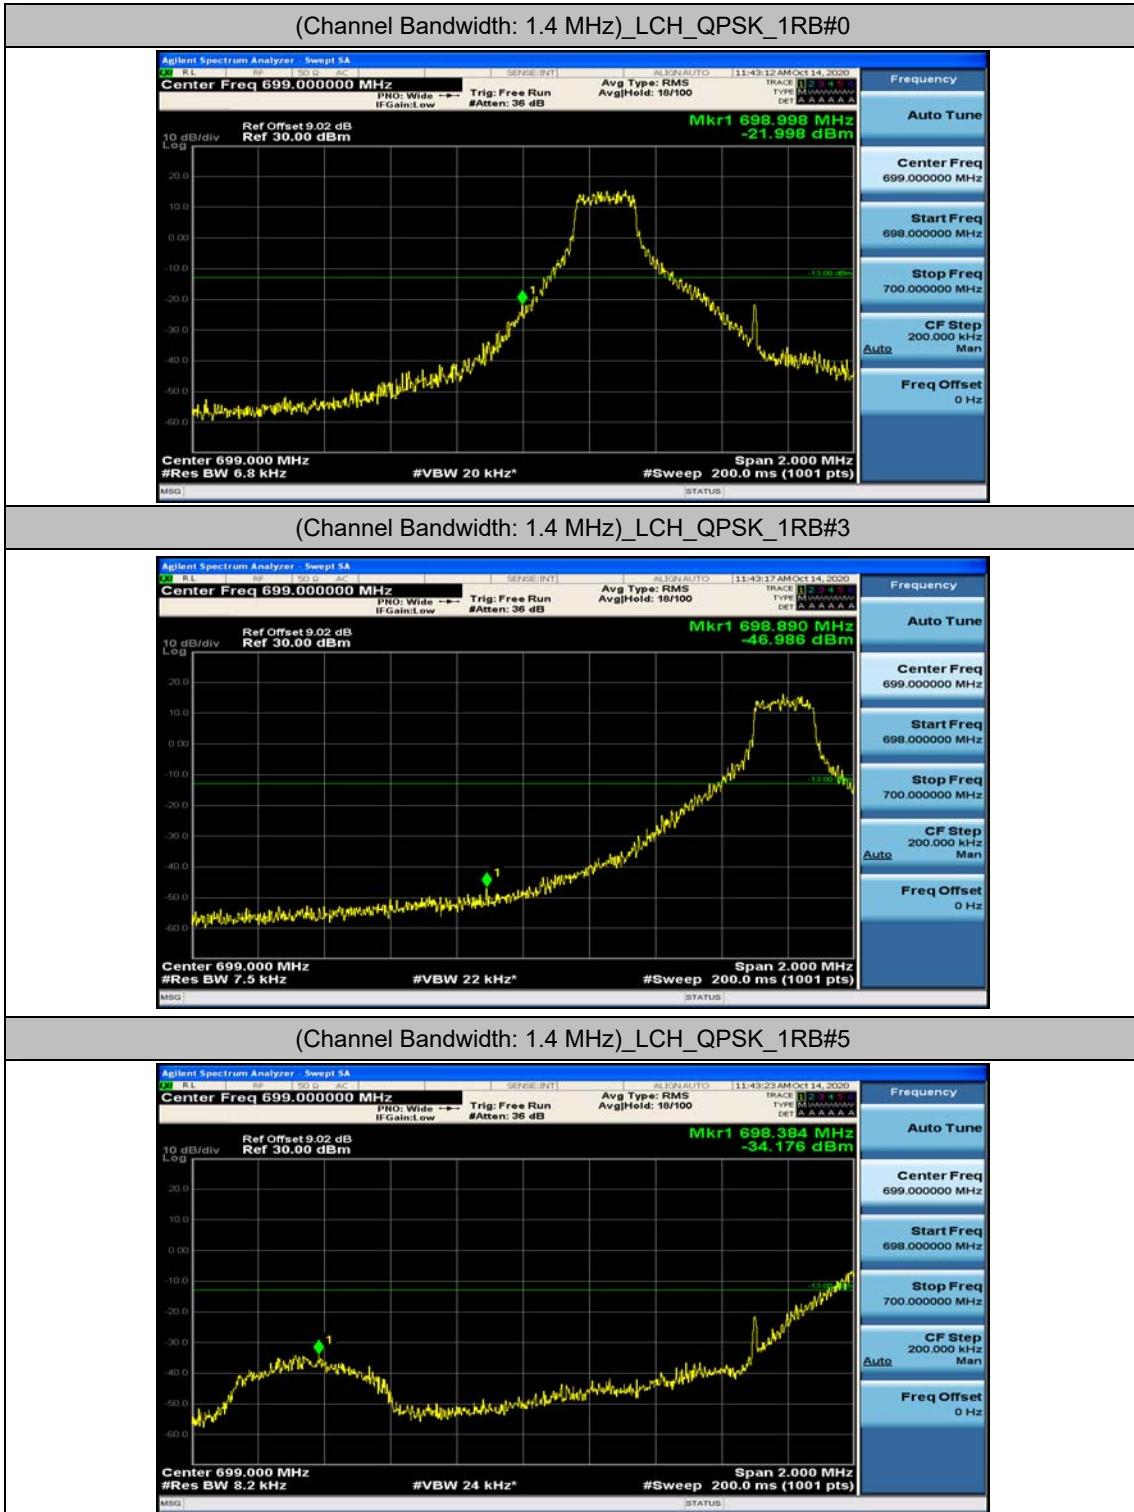

Test Graphs

Channel Bandwidth: 1.4 MHz

Channel Bandwidth: 3 MHz

Channel Bandwidth: 5 MHz

(Channel Bandwidth: 5 MHz)_HCH_QPSK_25RB#0

(Channel Bandwidth: 5 MHz)_LCH_16QAM_25RB#0

(Channel Bandwidth: 5 MHz)_MCH_16QAM_25RB#0

Channel Bandwidth: 10 MHz

Appendix D: Band Edge

Test Graphs

Channel Bandwidth: 1.4 MHz

(Channel Bandwidth: 1.4 MHz)_LCH_QPSK_3RB#0

(Channel Bandwidth: 1.4 MHz)_LCH_QPSK_3RB#2

(Channel Bandwidth: 1.4 MHz)_LCH_QPSK_3RB#3

(Channel Bandwidth: 1.4 MHz)_LCH_QPSK_6RB#0

(Channel Bandwidth: 1.4 MHz)_HCH_QPSK_1RB#0

(Channel Bandwidth: 1.4 MHz)_HCH_QPSK_1RB#3

(Channel Bandwidth: 1.4 MHz)_HCH_QPSK_1RB#5

(Channel Bandwidth: 1.4 MHz)_HCH_QPSK_3RB#0