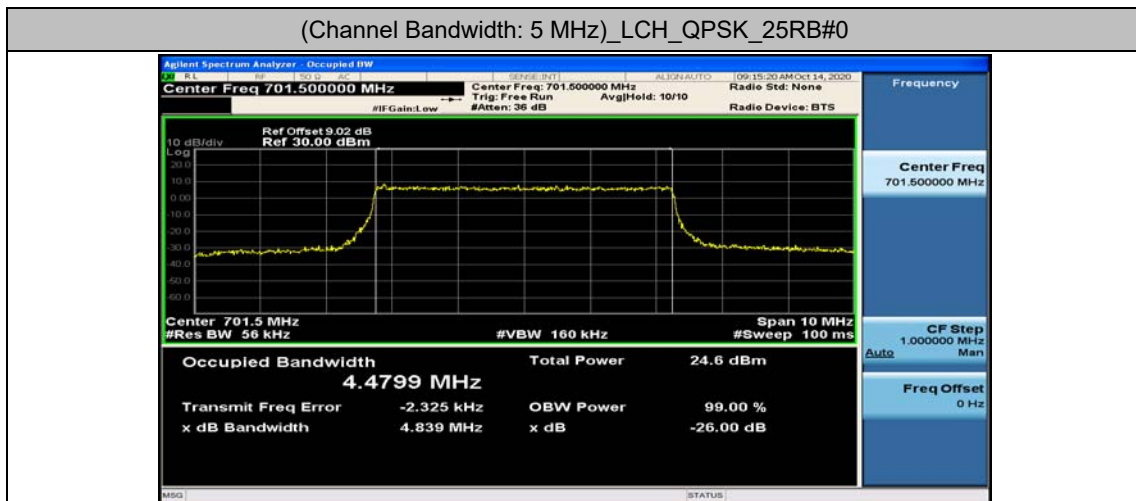

Test Graphs

Channel Bandwidth: 1.4 MHz

Channel Bandwidth: 3 MHz

Channel Bandwidth: 5 MHz

(Channel Bandwidth: 5 MHz)_HCH_QPSK_25RB#0

(Channel Bandwidth: 5 MHz)_LCH_16QAM_25RB#0

(Channel Bandwidth: 5 MHz)_MCH_16QAM_25RB#0