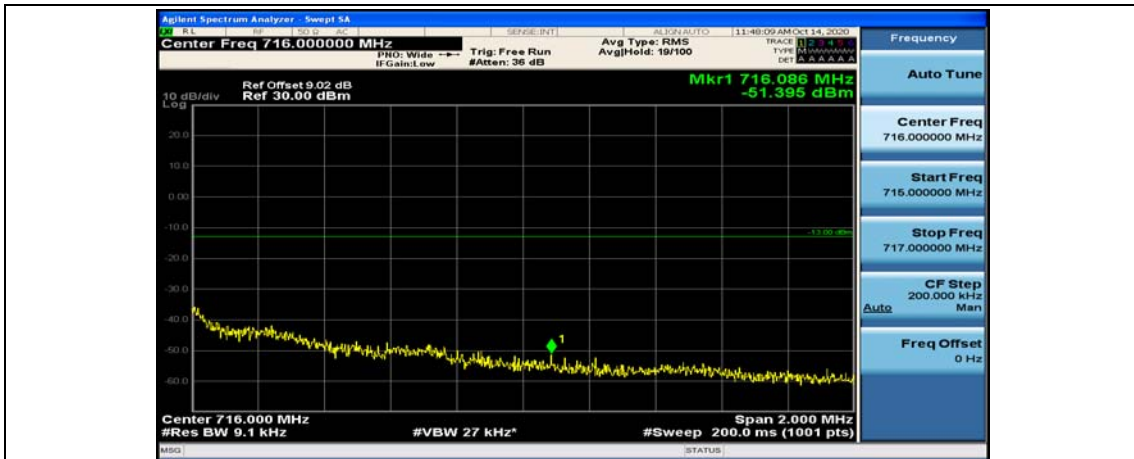

(Channel Bandwidth: 3 MHz)_HCH_QPSK_1RB#7

(Channel Bandwidth: 3 MHz)_HCH_QPSK_1RB#14