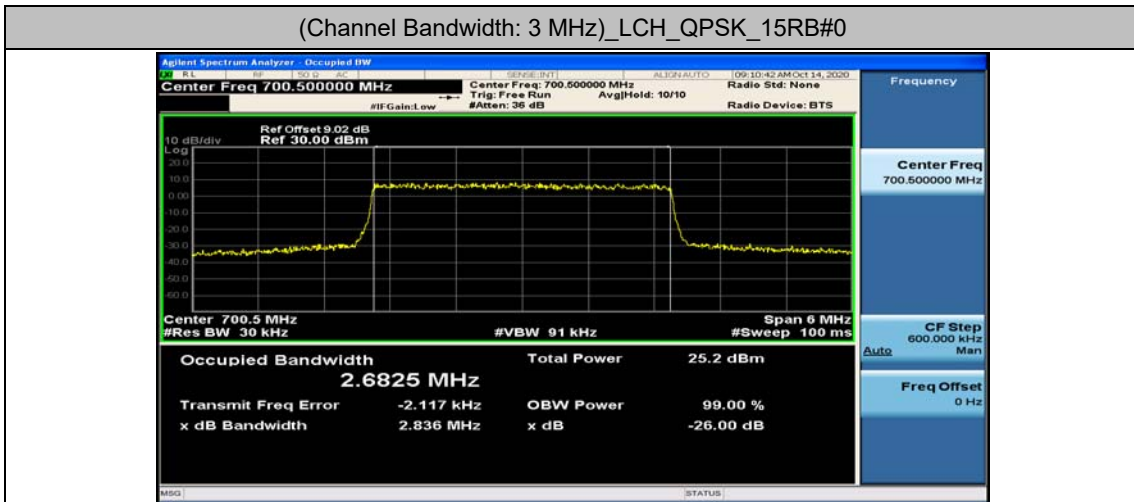

Test Graphs

Channel Bandwidth: 1.4 MHz

Channel Bandwidth: 3 MHz

Channel Bandwidth: 5 MHz

(Channel Bandwidth: 5 MHz)_HCH_QPSK_25RB#0

(Channel Bandwidth: 5 MHz)_LCH_16QAM_25RB#0

(Channel Bandwidth: 5 MHz)_MCH_16QAM_25RB#0