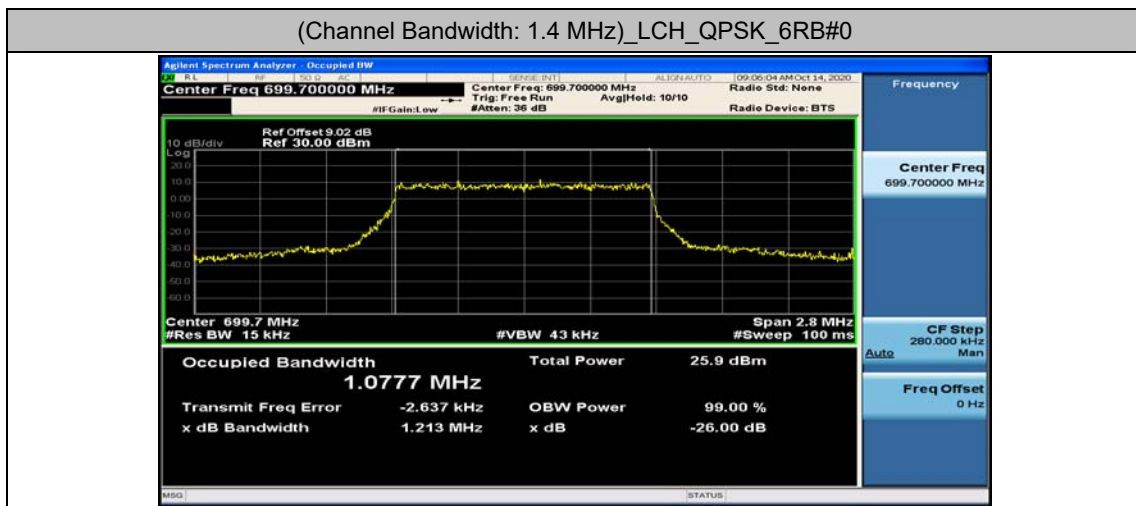

Channel Bandwidth: 10 MHz

Channel Bandwidth: 10 MHz						
Modulation	Channel	RB Configuration		Occupied Bandwidth (MHz)	26dB Bandwidth (MHz)	Verdict
		Size	Offset			
QPSK	LCH	50	0	8.9492	9.563	PASS
	MCH	50	0	8.9312	9.483	PASS
	HCH	50	0	8.9415	9.451	PASS
16QAM	LCH	50	0	8.9457	9.612	PASS
	MCH	50	0	8.9492	9.515	PASS
	HCH	50	0	8.9148	9.491	PASS

Test Graphs

Channel Bandwidth: 1.4 MHz