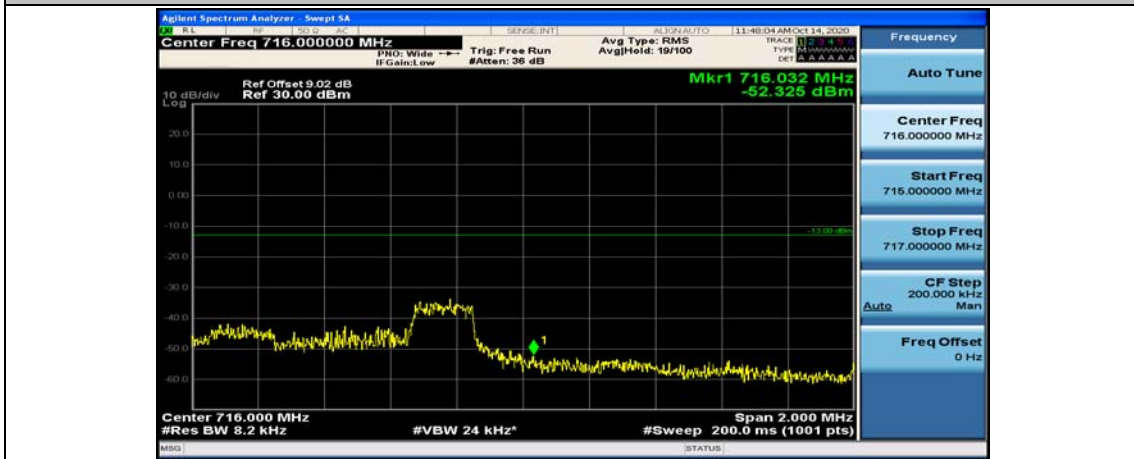

(Channel Bandwidth: 3 MHz)_HCH_QPSK_1RB#0

(Channel Bandwidth: 3 MHz)_HCH_QPSK_1RB#7