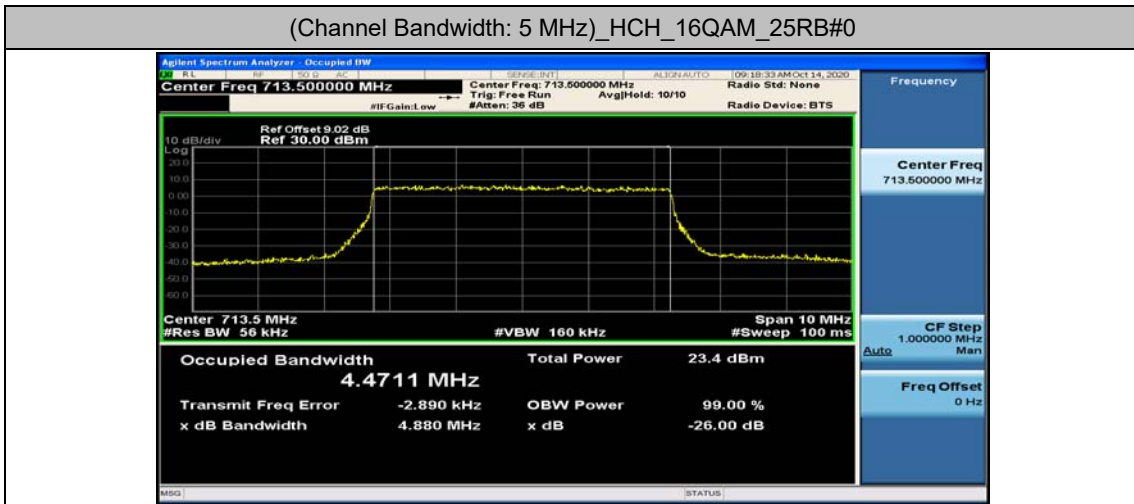

Test Graphs

Channel Bandwidth: 1.4 MHz

Channel Bandwidth: 3 MHz

Channel Bandwidth: 5 MHz

(Channel Bandwidth: 5 MHz)_HCH_QPSK_25RB#0

(Channel Bandwidth: 5 MHz)_LCH_16QAM_25RB#0

(Channel Bandwidth: 5 MHz)_MCH_16QAM_25RB#0

Channel Bandwidth: 10 MHz

Appendix D: Band Edge

Test Graphs

Channel Bandwidth: 1.4 MHz

(Channel Bandwidth: 1.4 MHz)_LCH_QPSK_3RB#0

(Channel Bandwidth: 1.4 MHz)_LCH_QPSK_3RB#2

(Channel Bandwidth: 1.4 MHz)_LCH_QPSK_3RB#3