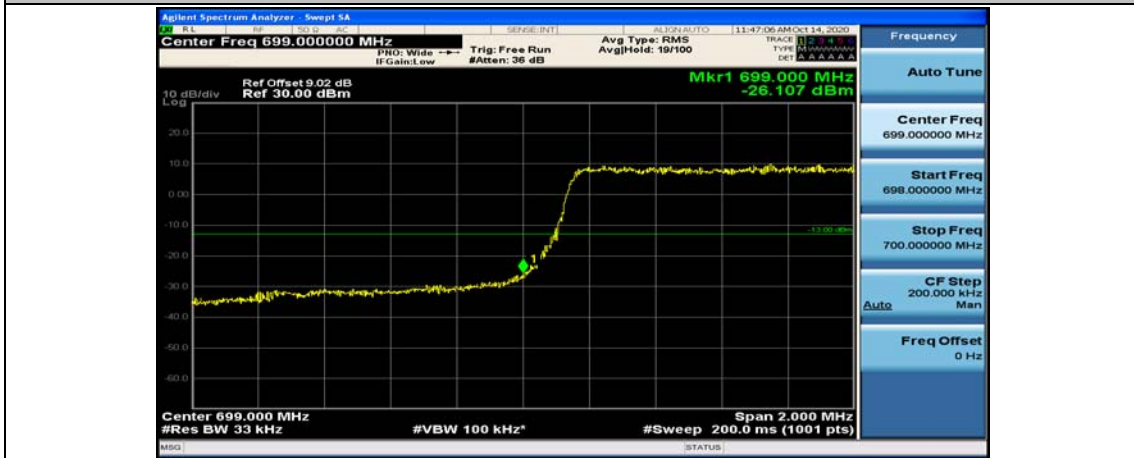

(Channel Bandwidth: 1.4 MHz)_HCH_16QAM_3RB#3

(Channel Bandwidth: 1.4 MHz)_HCH_16QAM_6RB#0

Channel Bandwidth: 3 MHz

(Channel Bandwidth: 3 MHz)_LCH_QPSK_8RB#0

(Channel Bandwidth: 3 MHz)_LCH_QPSK_8RB#4

(Channel Bandwidth: 3 MHz)_LCH_QPSK_8RB#7