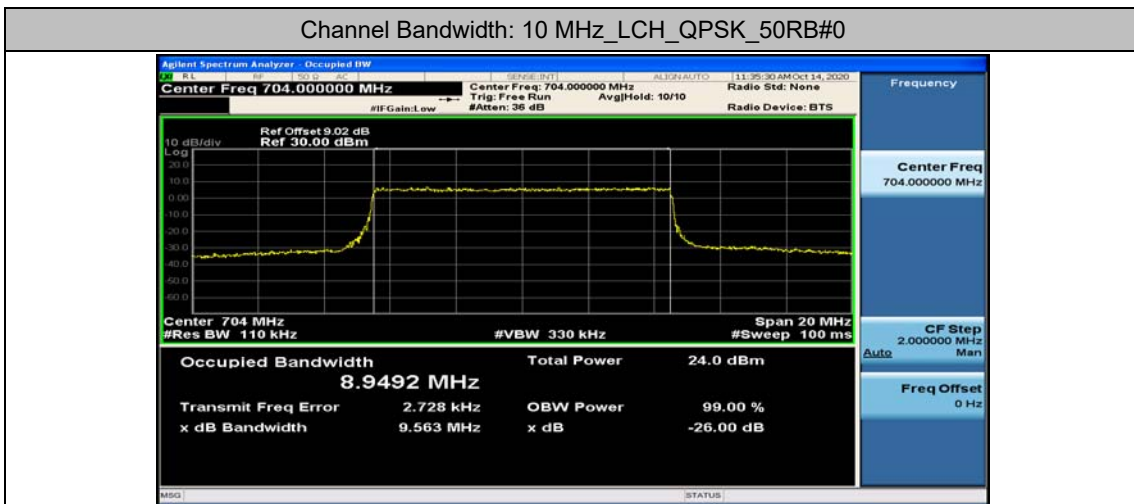

Channel Bandwidth: 10 MHz