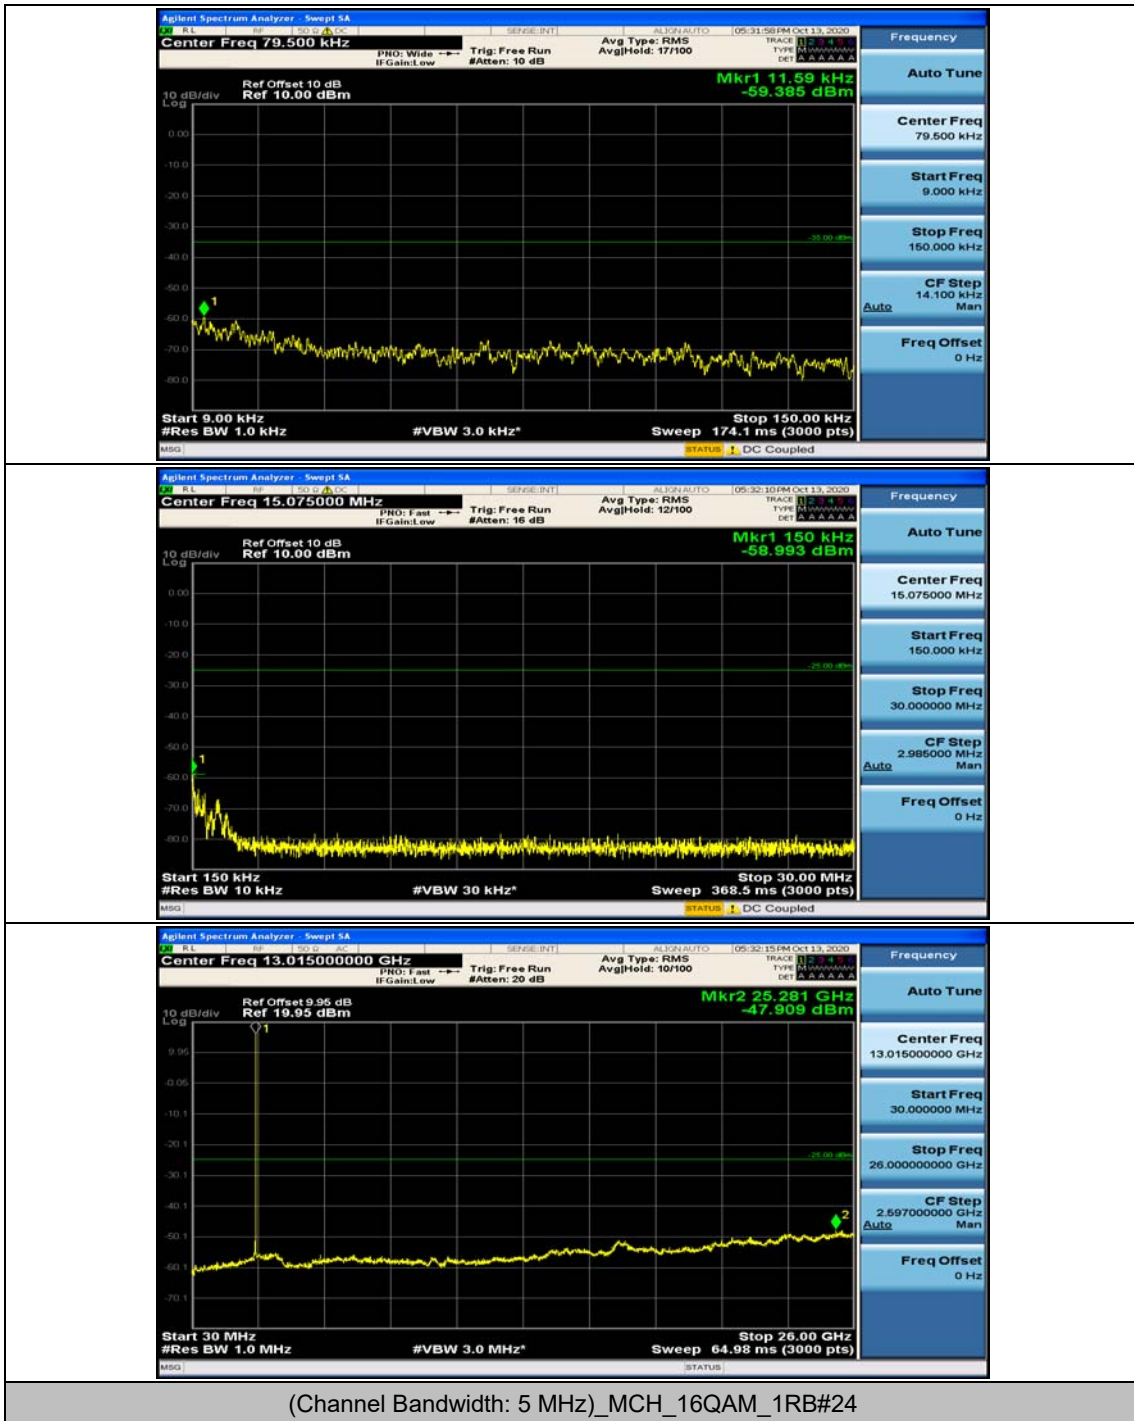

## Appendix E: Conducted Spurious Emission

### Test Graphs

Channel Bandwidth: 5 MHz

(Channel Bandwidth: 5 MHz)\_MCH\_QPSK\_1RB#0

(Channel Bandwidth: 5 MHz)\_MCH\_QPSK\_1RB#12

(Channel Bandwidth: 5 MHz)\_HCH\_QPSK\_1RB#0

(Channel Bandwidth: 5 MHz)\_HCH\_QPSK\_1RB#12

### Channel Bandwidth: 10 MHz