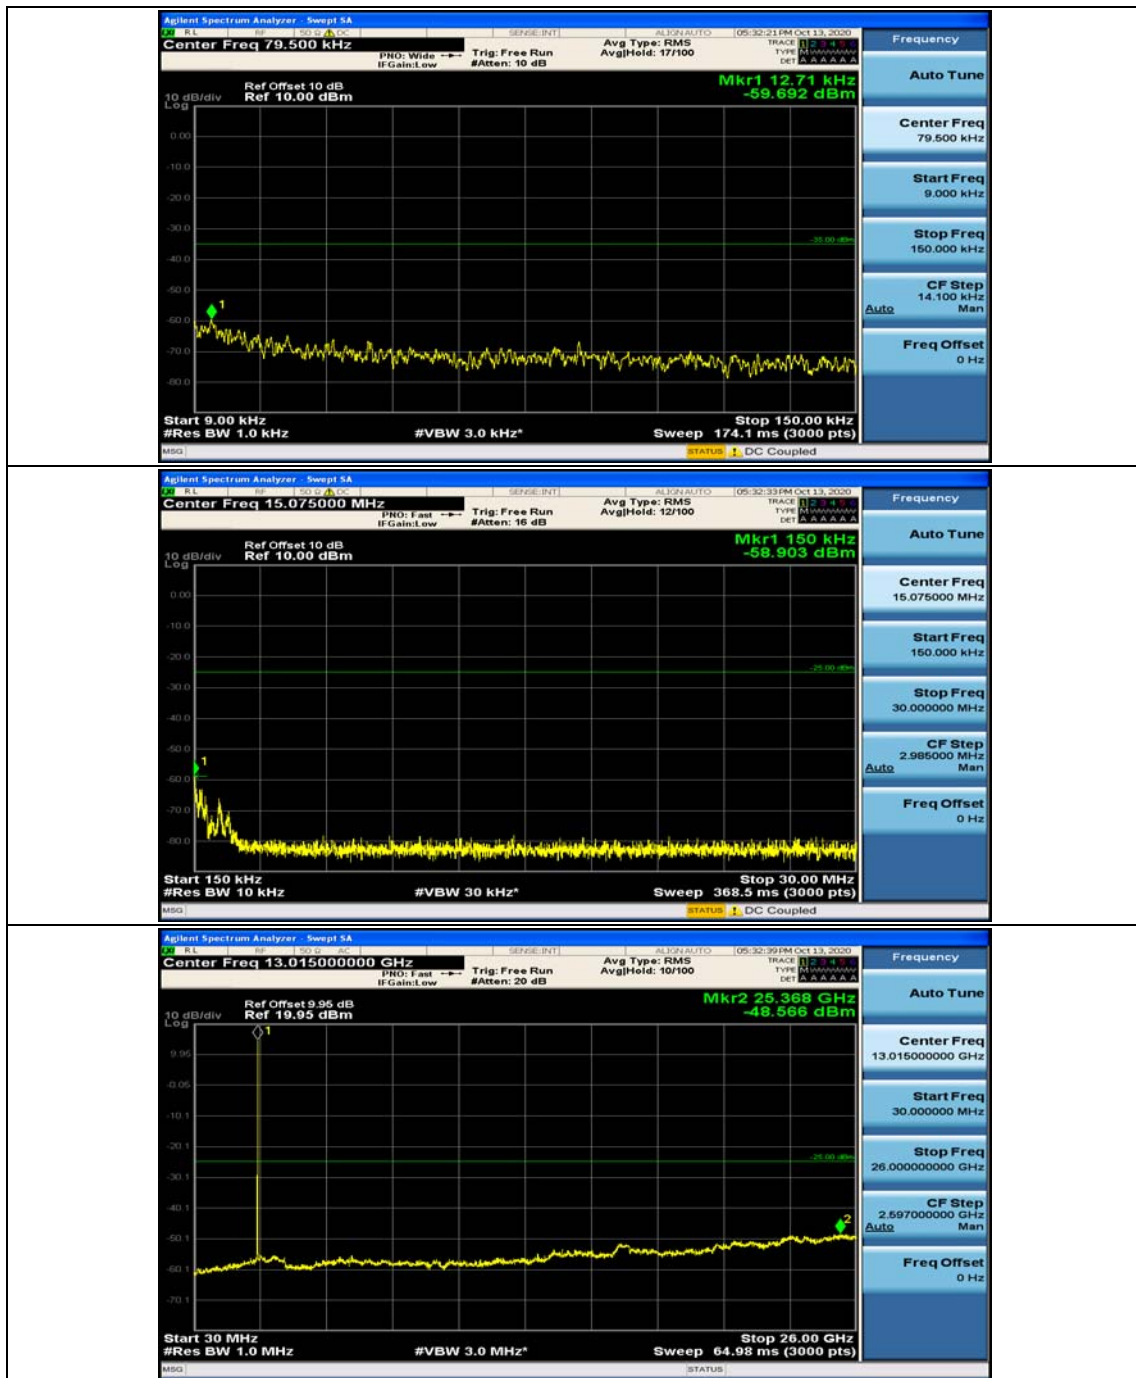

## Appendix E: Conducted Spurious Emission

### Test Graphs

Channel Bandwidth: 5 MHz

(Channel Bandwidth: 5 MHz)\_MCH\_QPSK\_1RB#0

(Channel Bandwidth: 5 MHz)\_MCH\_QPSK\_1RB#12

(Channel Bandwidth: 5 MHz)\_HCH\_QPSK\_1RB#0

(Channel Bandwidth: 5 MHz)\_HCH\_QPSK\_1RB#12

### Channel Bandwidth: 10 MHz