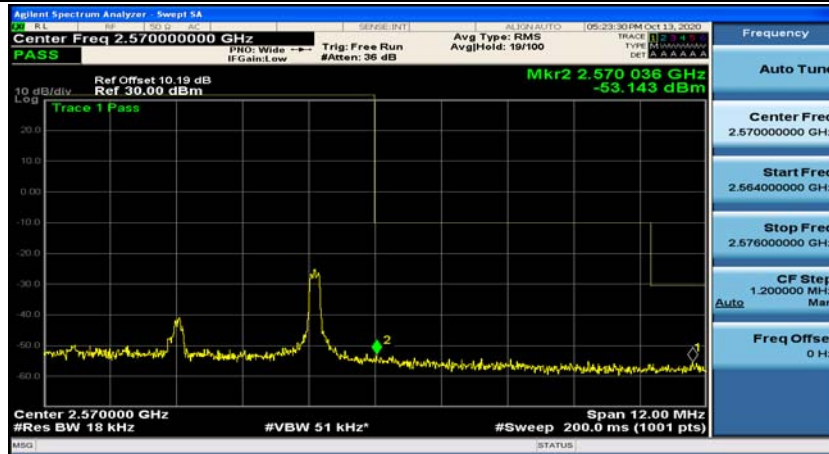

(Channel Bandwidth:20 MHz)_HCH_16QAM_1RB#0