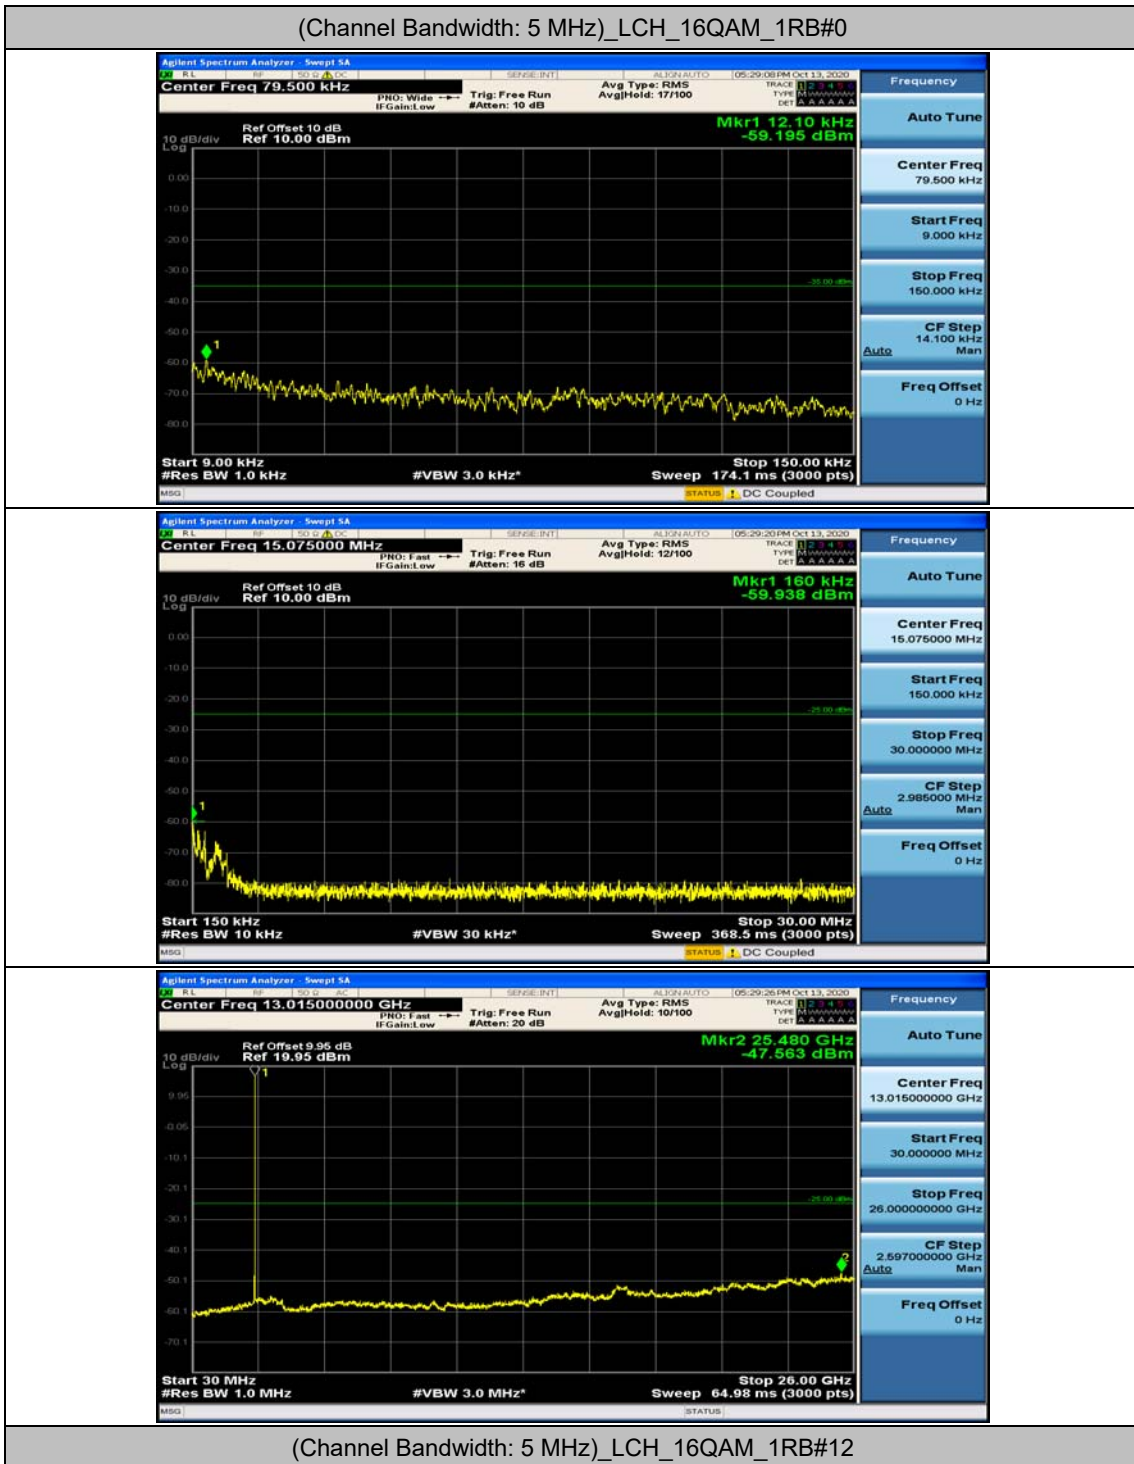

## Appendix E: Conducted Spurious Emission

### Test Graphs

Channel Bandwidth: 5 MHz

(Channel Bandwidth: 5 MHz)\_MCH\_QPSK\_1RB#0

(Channel Bandwidth: 5 MHz)\_MCH\_QPSK\_1RB#12

(Channel Bandwidth: 5 MHz)\_HCH\_QPSK\_1RB#0

(Channel Bandwidth: 5 MHz)\_HCH\_QPSK\_1RB#12

### Channel Bandwidth: 10 MHz