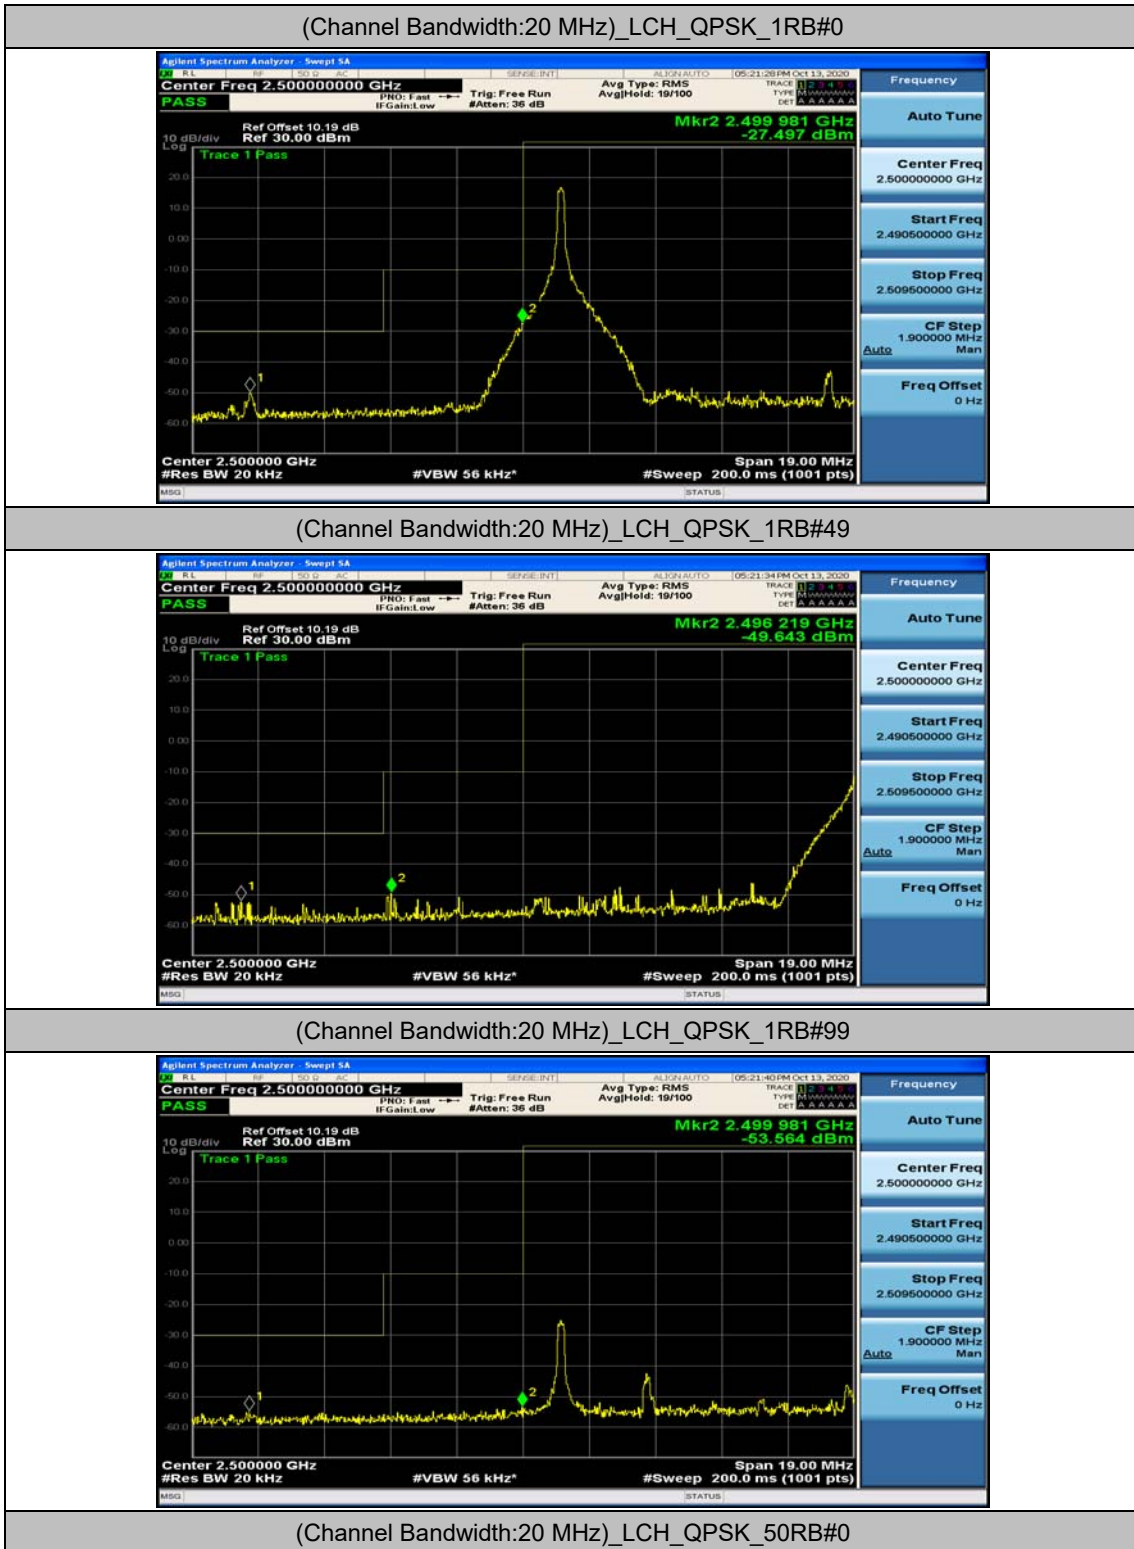

(Channel Bandwidth:15 MHz)\_HCH\_16QAM\_37RB#0

(Channel Bandwidth:15 MHz)\_HCH\_16QAM\_37RB#18

(Channel Bandwidth:15 MHz)\_HCH\_16QAM\_37RB#38

(Channel Bandwidth:15 MHz)\_HCH\_16QAM\_75RB#0

**Channel Bandwidth: 20 MHz**

(Channel Bandwidth:20 MHz)\_LCH\_QPSK\_50RB#25

(Channel Bandwidth:20 MHz)\_LCH\_QPSK\_50RB#50

(Channel Bandwidth:20 MHz)\_LCH\_QPSK\_100RB#0

(Channel Bandwidth:20 MHz)\_HCH\_QPSK\_1RB#0

(Channel Bandwidth:20 MHz)\_HCH\_QPSK\_1RB#49