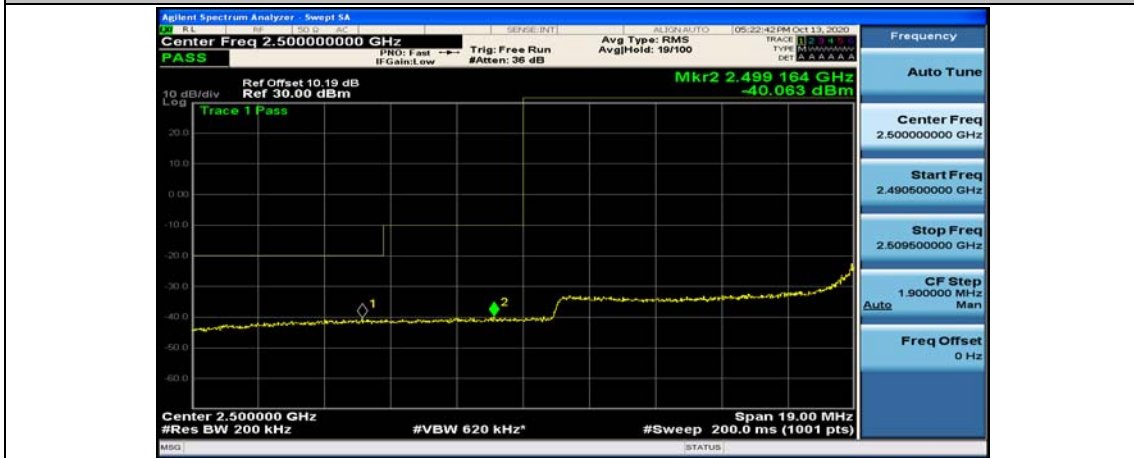

(Channel Bandwidth:20 MHz)_LCH_16QAM_50RB#50