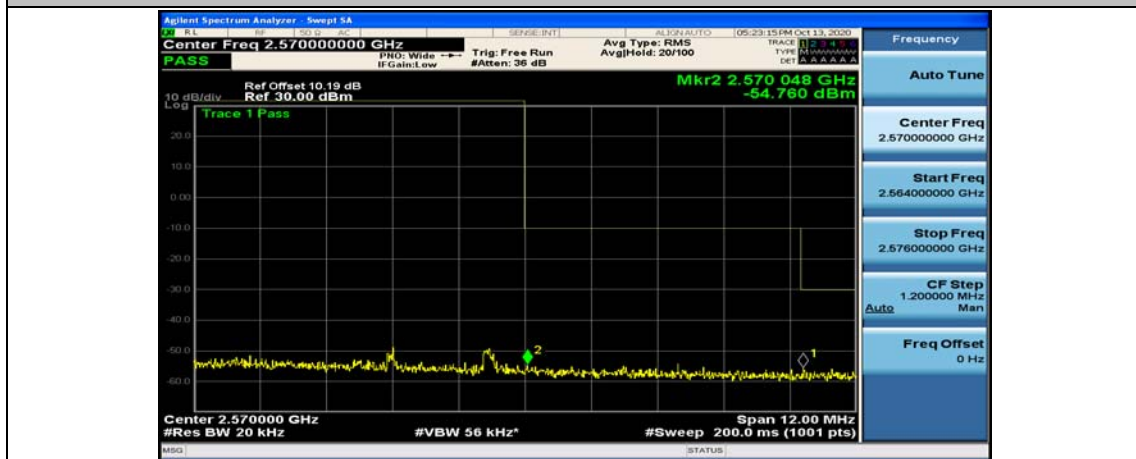

(Channel Bandwidth:20 MHz)\_LCH\_QPSK\_50RB#25

(Channel Bandwidth:20 MHz)\_LCH\_QPSK\_50RB#50

(Channel Bandwidth:20 MHz)\_LCH\_QPSK\_100RB#0

(Channel Bandwidth:20 MHz)\_HCH\_QPSK\_1RB#0

(Channel Bandwidth:20 MHz)\_HCH\_QPSK\_1RB#49