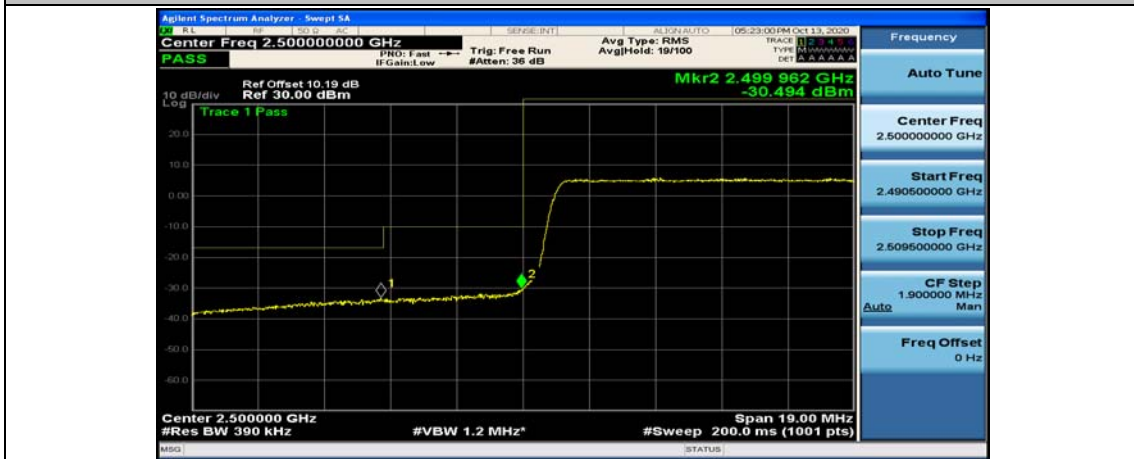

(Channel Bandwidth:20 MHz)_LCH_16QAM_100RB#0