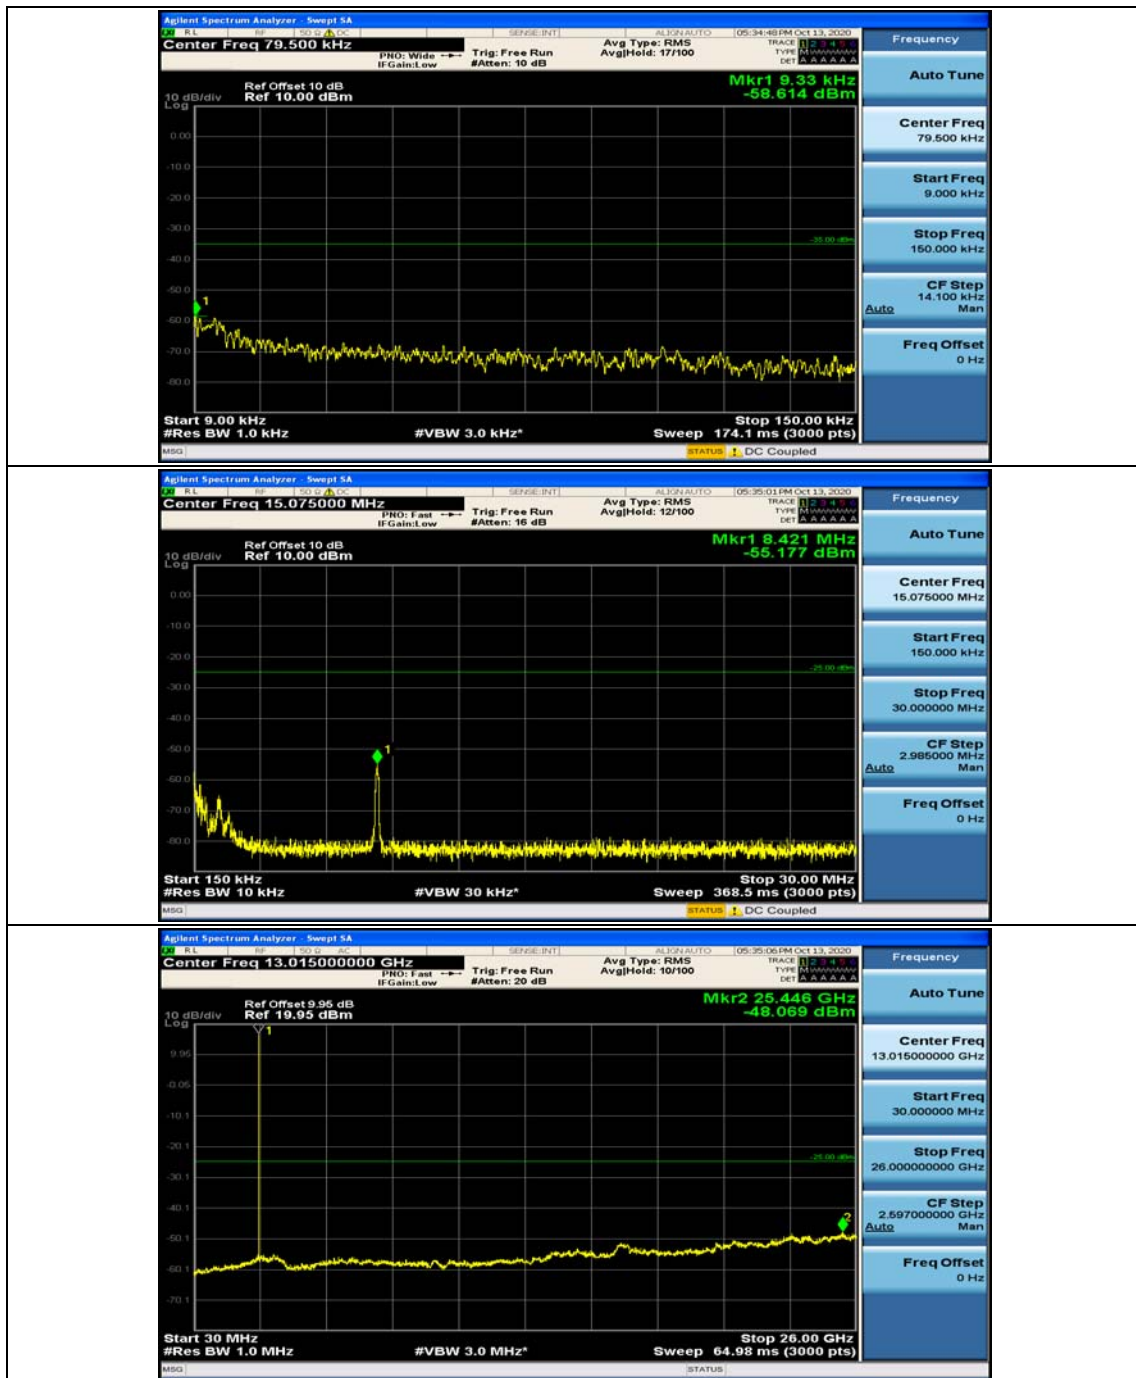

## Appendix E: Conducted Spurious Emission

### Test Graphs

Channel Bandwidth: 5 MHz

(Channel Bandwidth: 5 MHz)\_MCH\_QPSK\_1RB#0

(Channel Bandwidth: 5 MHz)\_MCH\_QPSK\_1RB#12

(Channel Bandwidth: 5 MHz)\_HCH\_QPSK\_1RB#0

(Channel Bandwidth: 5 MHz)\_HCH\_QPSK\_1RB#12

### Channel Bandwidth: 10 MHz