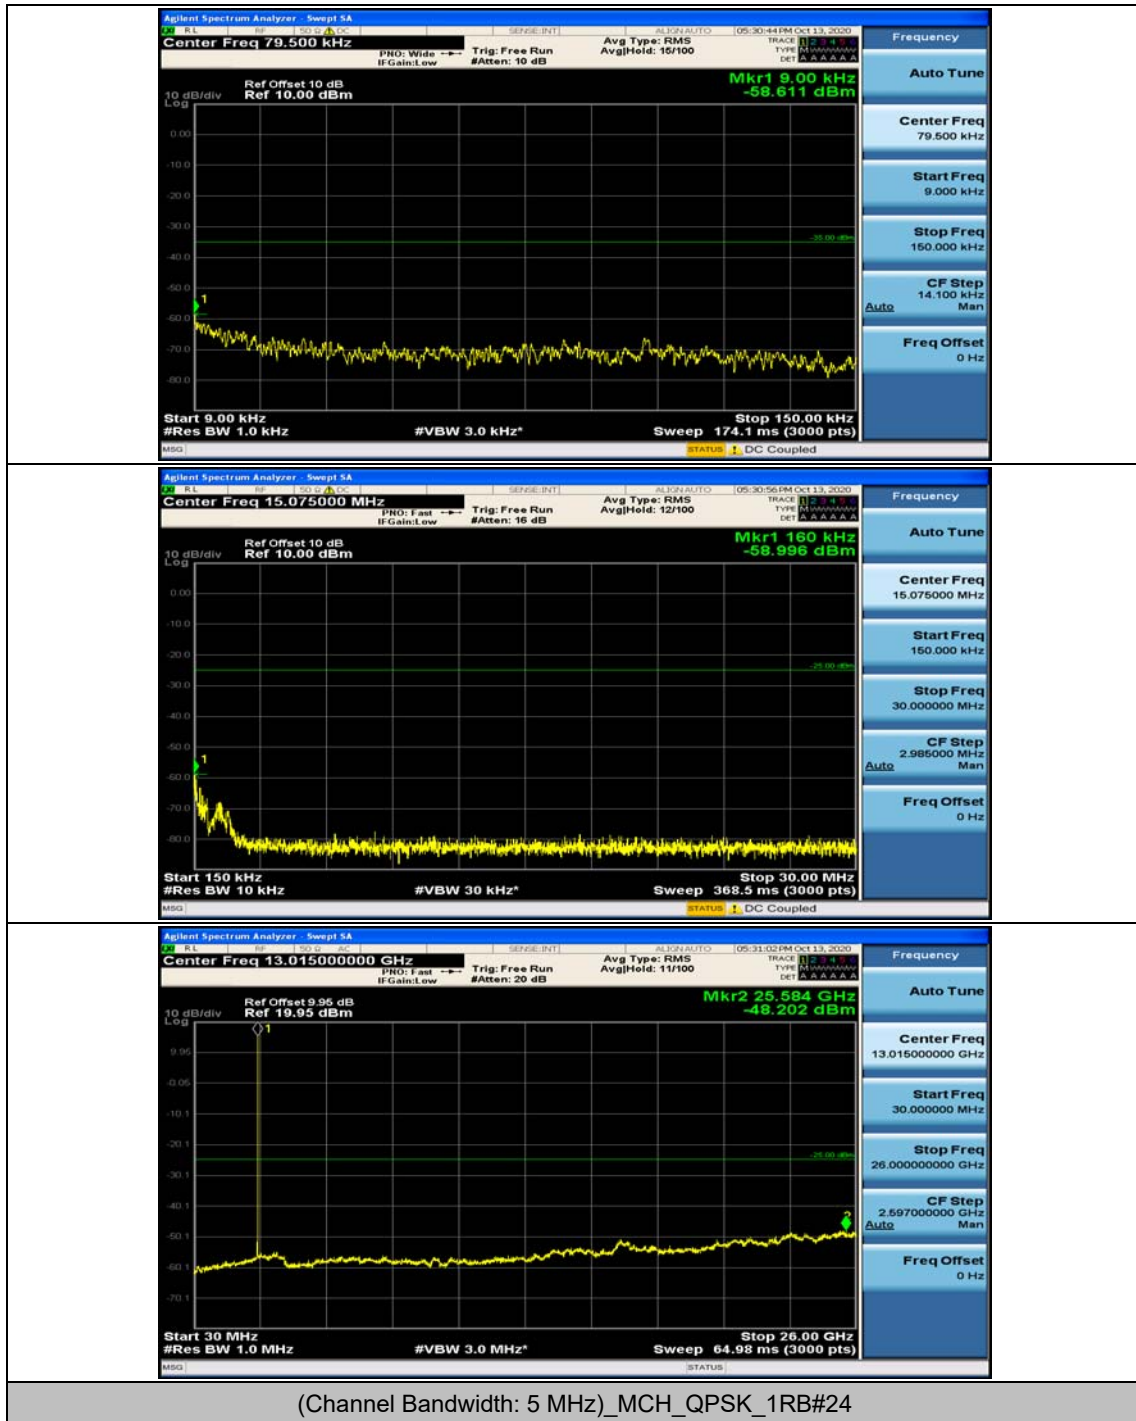

## Appendix E: Conducted Spurious Emission

### Test Graphs

Channel Bandwidth: 5 MHz

(Channel Bandwidth: 5 MHz)\_MCH\_QPSK\_1RB#0

(Channel Bandwidth: 5 MHz)\_MCH\_QPSK\_1RB#12

(Channel Bandwidth: 5 MHz)\_HCH\_QPSK\_1RB#0

(Channel Bandwidth: 5 MHz)\_HCH\_QPSK\_1RB#12

### Channel Bandwidth: 10 MHz