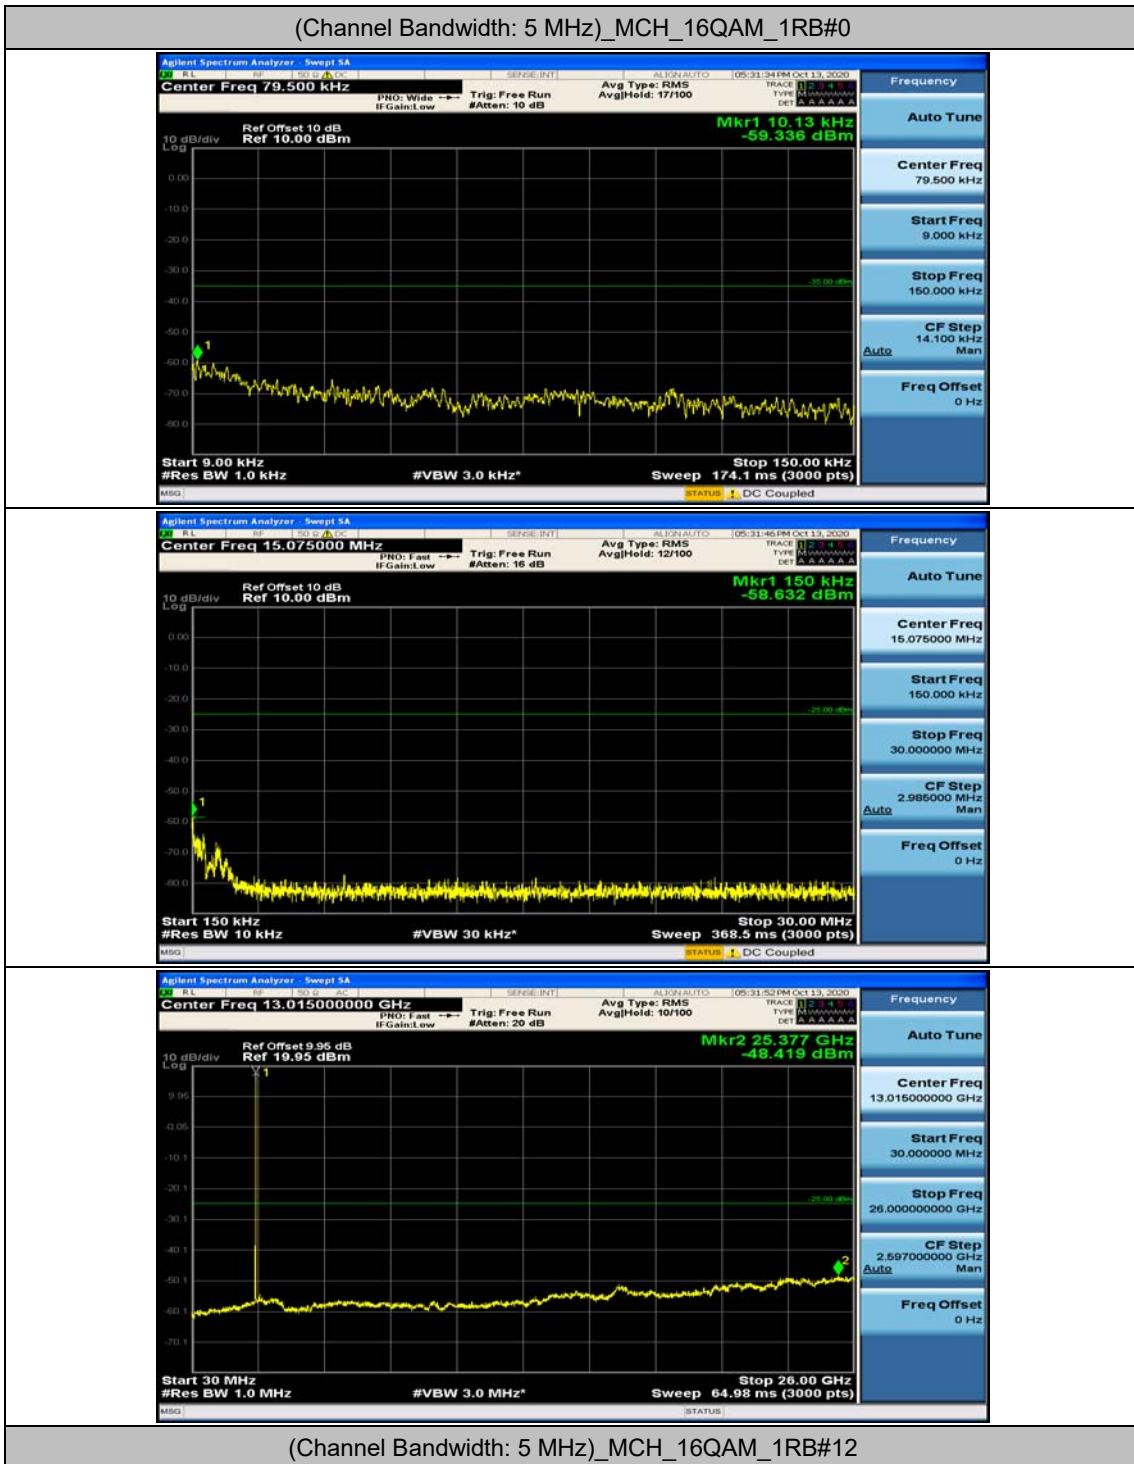

## Appendix E: Conducted Spurious Emission

### Test Graphs

Channel Bandwidth: 5 MHz

(Channel Bandwidth: 5 MHz)\_MCH\_QPSK\_1RB#0

(Channel Bandwidth: 5 MHz)\_MCH\_QPSK\_1RB#12

(Channel Bandwidth: 5 MHz)\_HCH\_QPSK\_1RB#0

(Channel Bandwidth: 5 MHz)\_HCH\_QPSK\_1RB#12

### Channel Bandwidth: 10 MHz