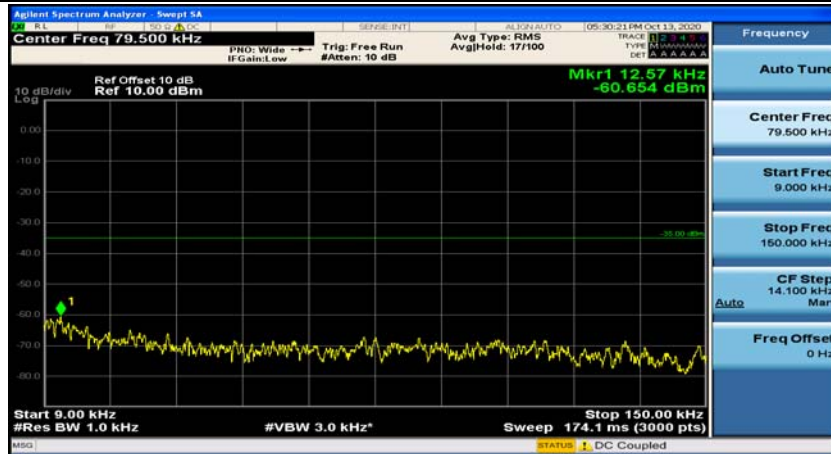

## Appendix E: Conducted Spurious Emission

### Test Graphs

Channel Bandwidth: 5 MHz

(Channel Bandwidth: 5 MHz)\_MCH\_QPSK\_1RB#0

(Channel Bandwidth: 5 MHz)\_MCH\_QPSK\_1RB#12

(Channel Bandwidth: 5 MHz)\_HCH\_QPSK\_1RB#0

(Channel Bandwidth: 5 MHz)\_HCH\_QPSK\_1RB#12

### Channel Bandwidth: 10 MHz