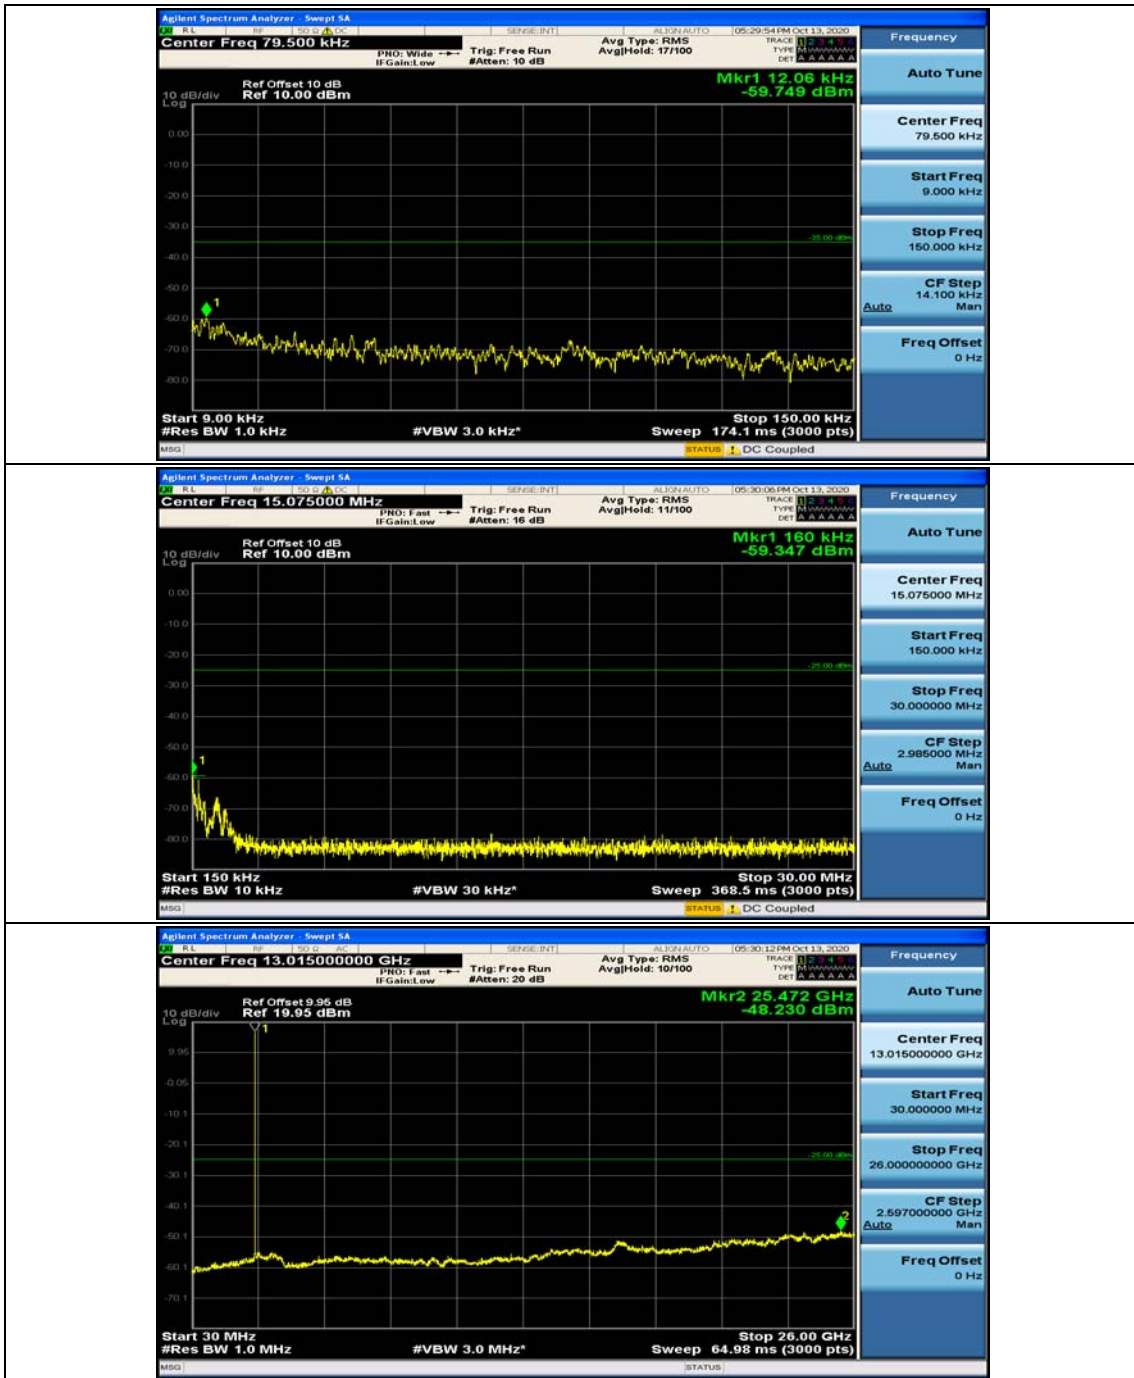

## Appendix E: Conducted Spurious Emission

### Test Graphs

Channel Bandwidth: 5 MHz

(Channel Bandwidth: 5 MHz)\_MCH\_QPSK\_1RB#0

(Channel Bandwidth: 5 MHz)\_MCH\_QPSK\_1RB#12

(Channel Bandwidth: 5 MHz)\_HCH\_QPSK\_1RB#0

(Channel Bandwidth: 5 MHz)\_HCH\_QPSK\_1RB#12

### Channel Bandwidth: 10 MHz