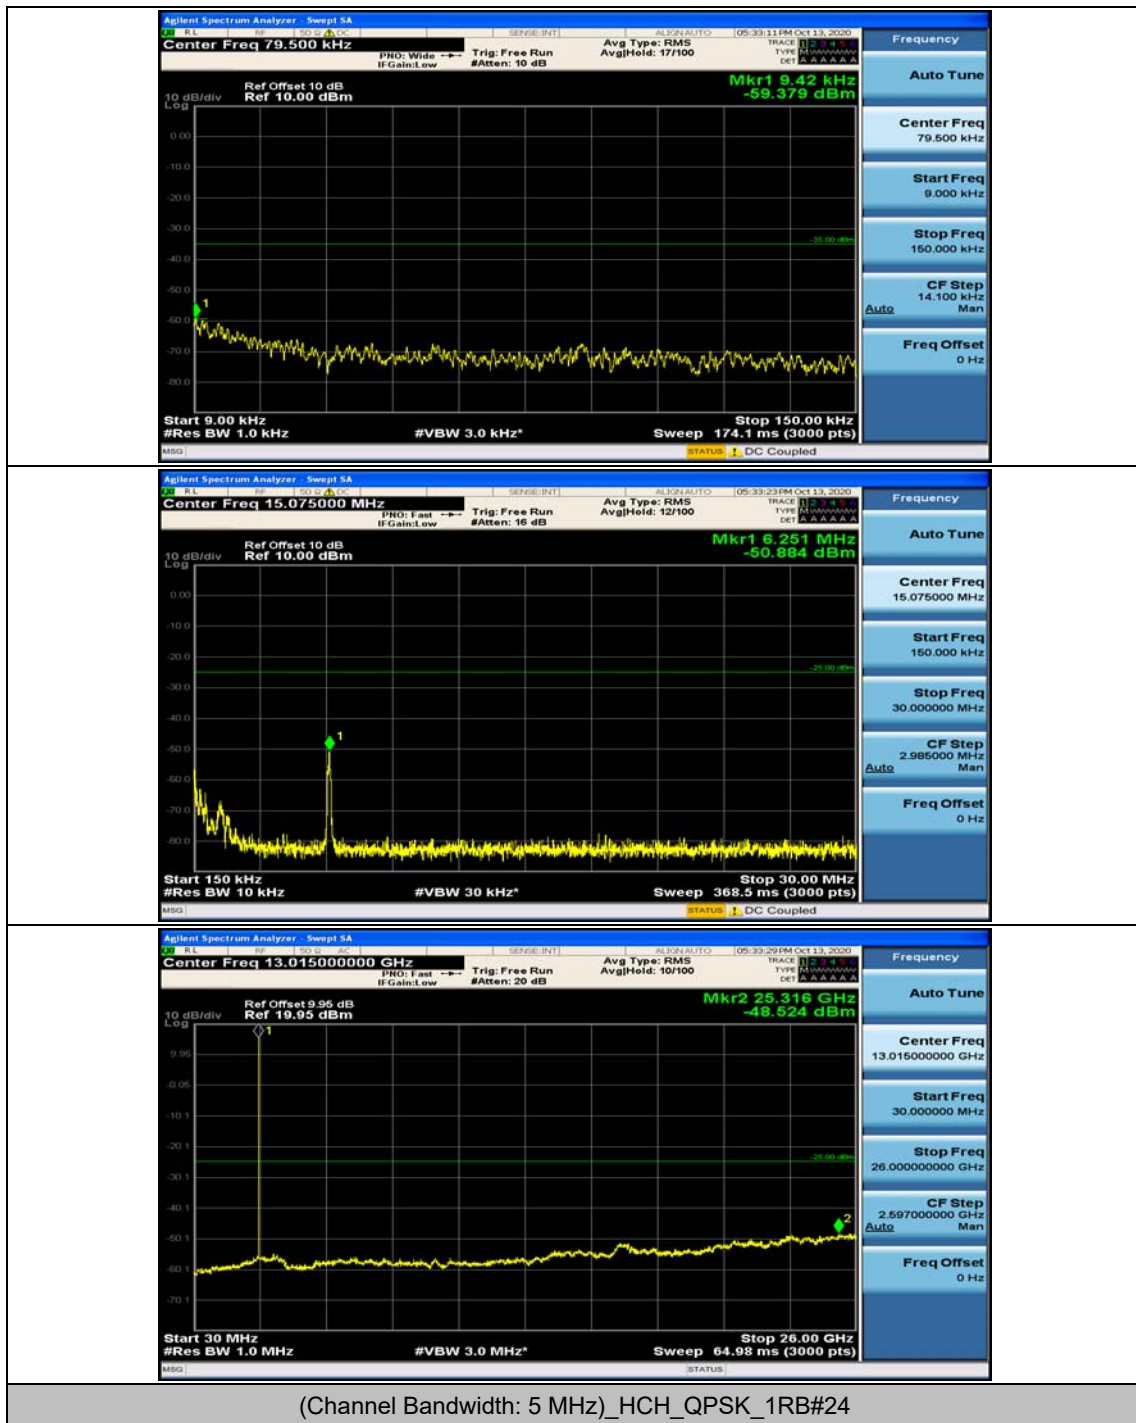

## Appendix E: Conducted Spurious Emission

### Test Graphs

Channel Bandwidth: 5 MHz

(Channel Bandwidth: 5 MHz)\_MCH\_QPSK\_1RB#0

(Channel Bandwidth: 5 MHz)\_MCH\_QPSK\_1RB#12

(Channel Bandwidth: 5 MHz)\_HCH\_QPSK\_1RB#0

(Channel Bandwidth: 5 MHz)\_HCH\_QPSK\_1RB#12

### Channel Bandwidth: 10 MHz