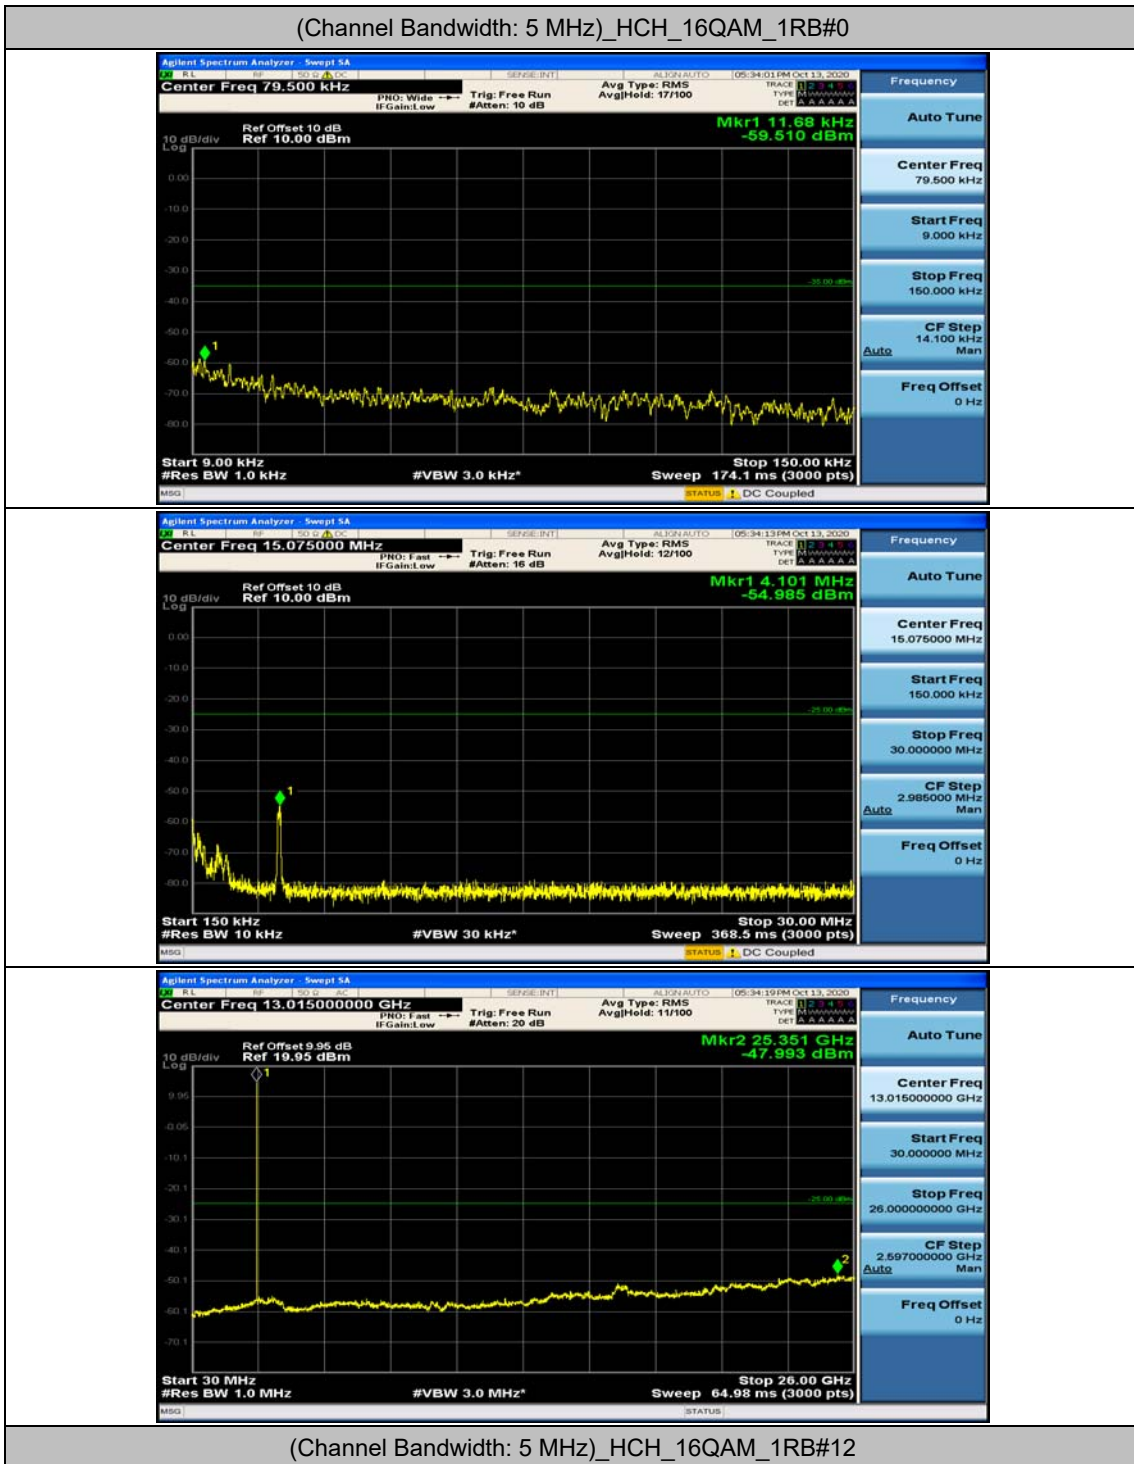

## Appendix E: Conducted Spurious Emission

### Test Graphs

Channel Bandwidth: 5 MHz

(Channel Bandwidth: 5 MHz)\_MCH\_QPSK\_1RB#0

(Channel Bandwidth: 5 MHz)\_MCH\_QPSK\_1RB#12

(Channel Bandwidth: 5 MHz)\_HCH\_QPSK\_1RB#0

(Channel Bandwidth: 5 MHz)\_HCH\_QPSK\_1RB#12

### Channel Bandwidth: 10 MHz