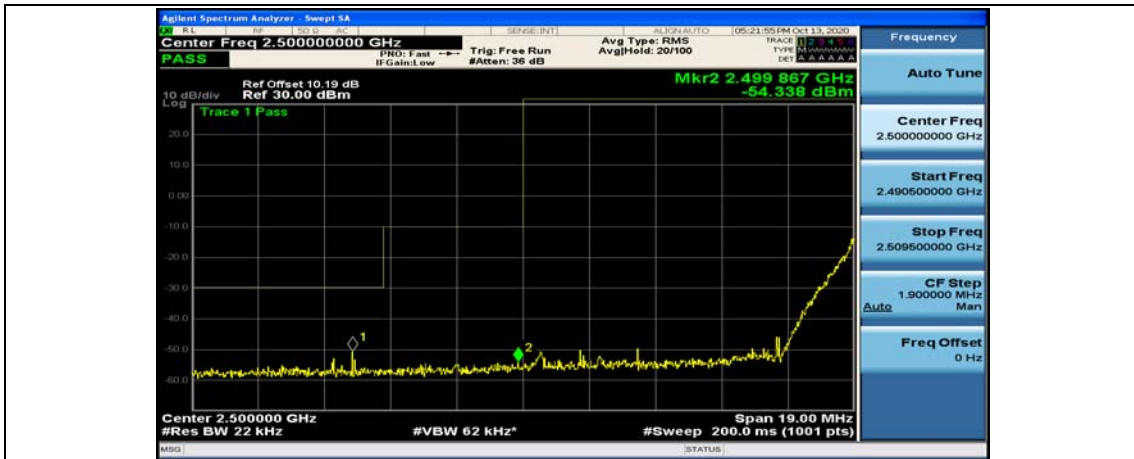

(Channel Bandwidth:20 MHz)_LCH_16QAM_1RB#49