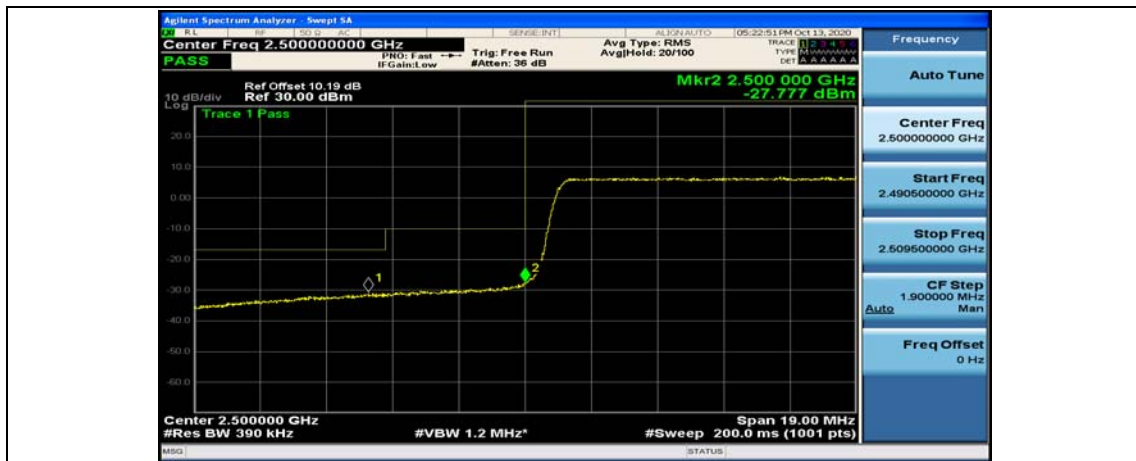

(Channel Bandwidth:15 MHz)\_HCH\_16QAM\_37RB#0

(Channel Bandwidth:15 MHz)\_HCH\_16QAM\_37RB#18

(Channel Bandwidth:15 MHz)\_HCH\_16QAM\_37RB#38

(Channel Bandwidth:15 MHz)\_HCH\_16QAM\_75RB#0

**Channel Bandwidth: 20 MHz**

(Channel Bandwidth:20 MHz)\_LCH\_QPSK\_50RB#25

(Channel Bandwidth:20 MHz)\_LCH\_QPSK\_50RB#50

(Channel Bandwidth:20 MHz)\_LCH\_QPSK\_100RB#0

(Channel Bandwidth:20 MHz)\_HCH\_QPSK\_1RB#0

(Channel Bandwidth:20 MHz)\_HCH\_QPSK\_1RB#49