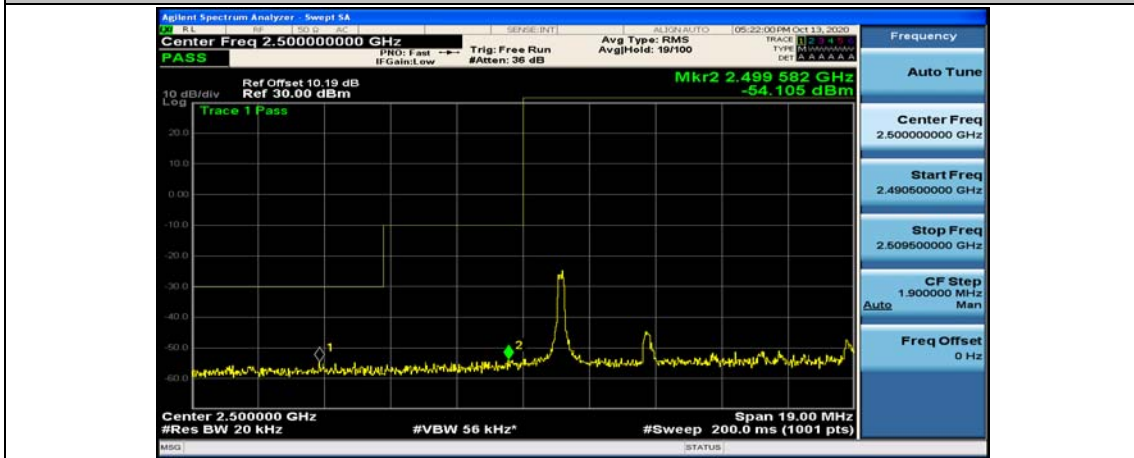

(Channel Bandwidth:20 MHz)_LCH_16QAM_1RB#99