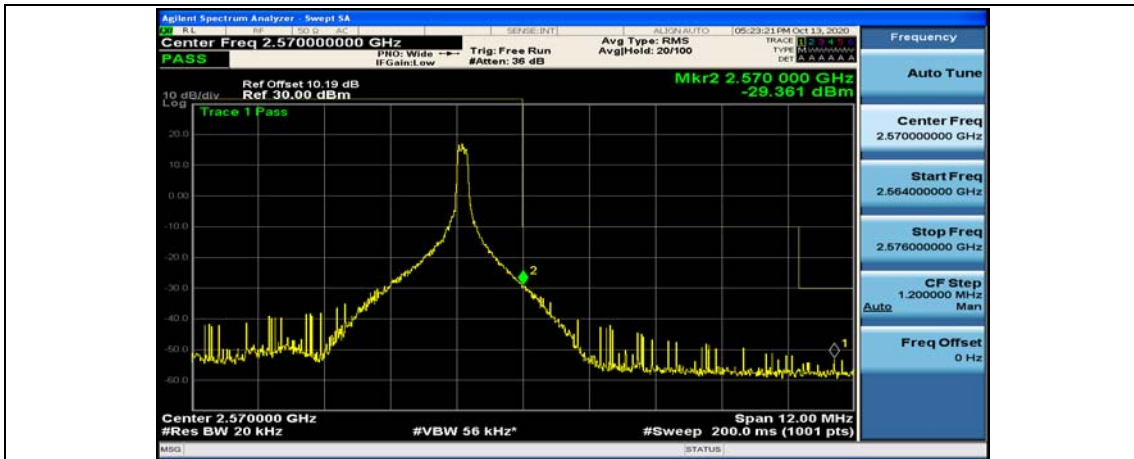

(Channel Bandwidth:20 MHz)_HCH_QPSK_1RB#99