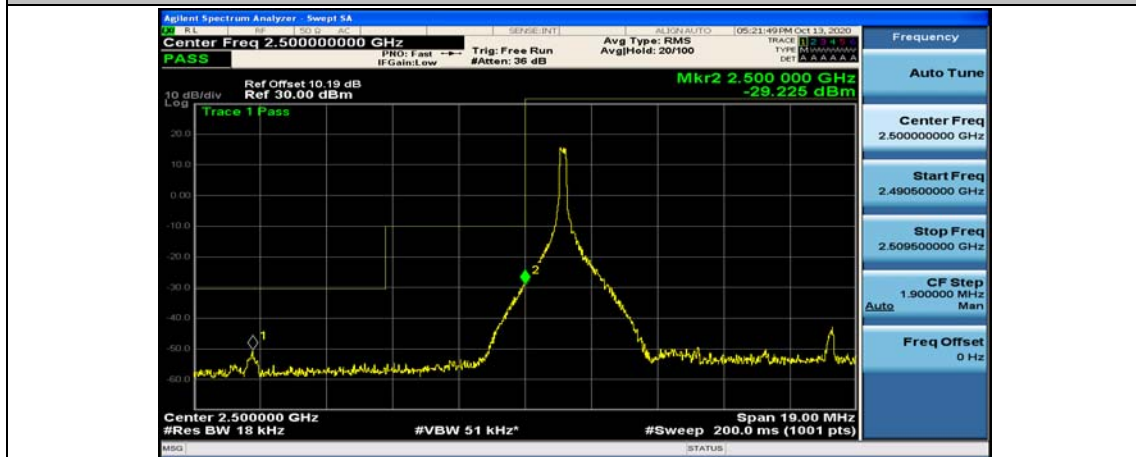

(Channel Bandwidth:20 MHz)_LCH_16QAM_1RB#0