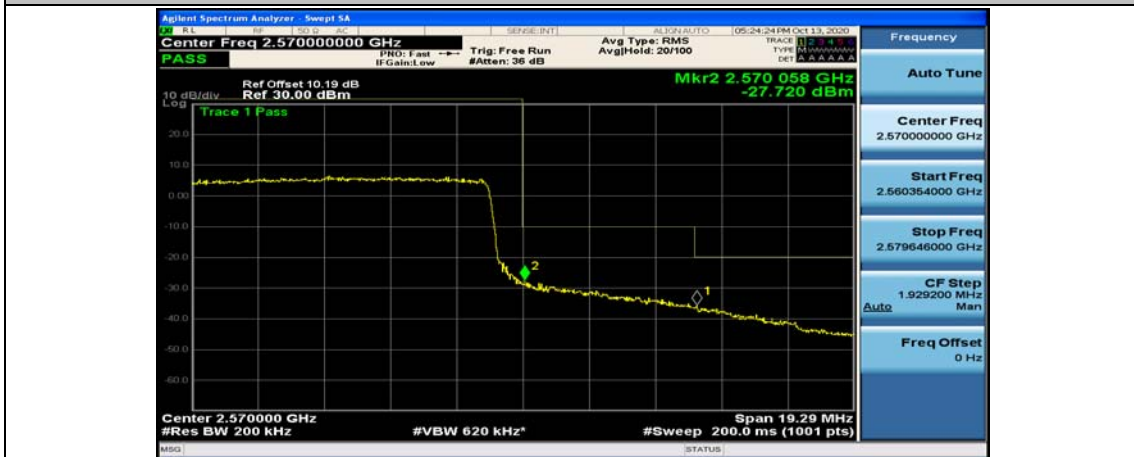

(Channel Bandwidth:20 MHz)\_HCH\_16QAM\_50RB#0

(Channel Bandwidth:20 MHz)\_HCH\_16QAM\_50RB#25

(Channel Bandwidth:20 MHz)\_HCH\_16QAM\_50RB#50

(Channel Bandwidth:20 MHz)\_HCH\_16QAM\_100RB#0

## Appendix E: Conducted Spurious Emission