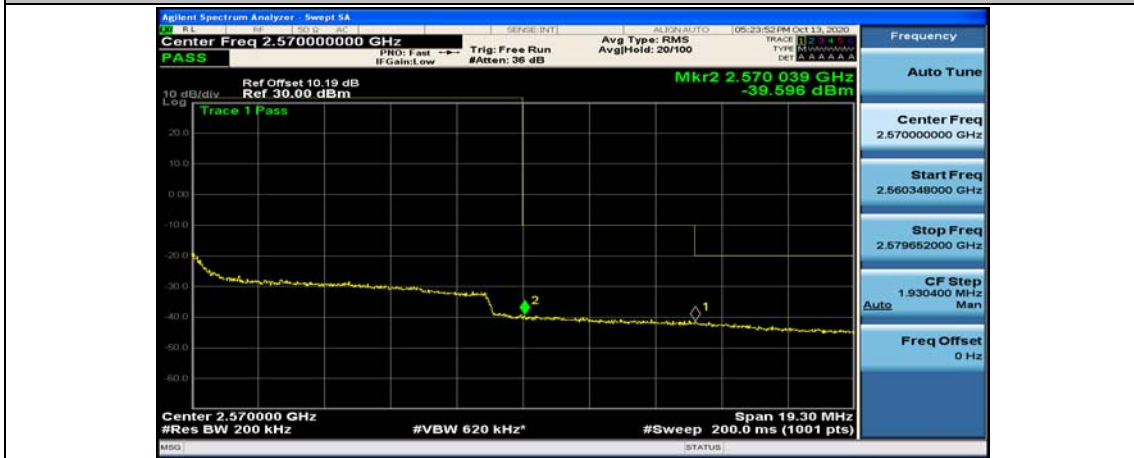

(Channel Bandwidth:20 MHz)_HCH_QPSK_50RB#0