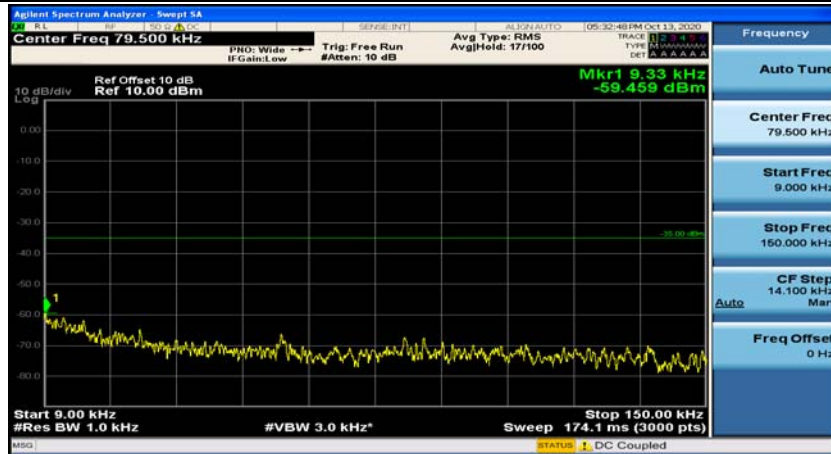

## Appendix E: Conducted Spurious Emission

### Test Graphs

Channel Bandwidth: 5 MHz

(Channel Bandwidth: 5 MHz)\_MCH\_QPSK\_1RB#0

(Channel Bandwidth: 5 MHz)\_MCH\_QPSK\_1RB#12

(Channel Bandwidth: 5 MHz)\_HCH\_QPSK\_1RB#0

(Channel Bandwidth: 5 MHz)\_HCH\_QPSK\_1RB#12

### Channel Bandwidth: 10 MHz