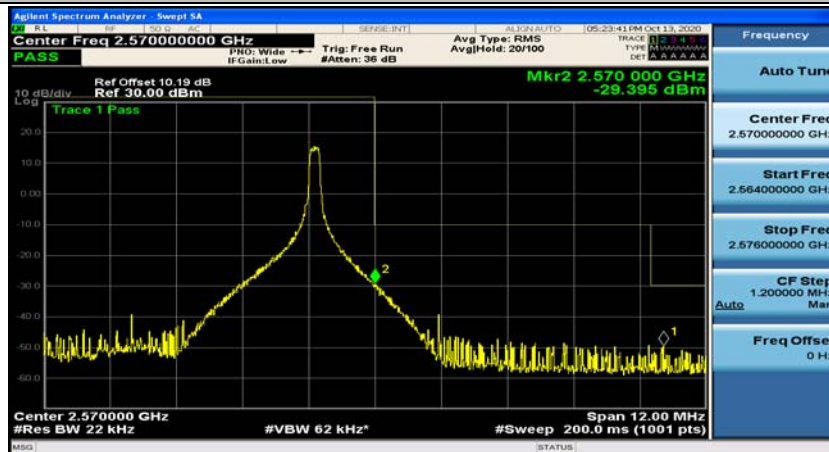

(Channel Bandwidth:20 MHz)\_LCH\_16QAM\_50RB#50

(Channel Bandwidth:20 MHz)\_LCH\_16QAM\_100RB#0

(Channel Bandwidth:20 MHz)\_HCH\_16QAM\_1RB#0

(Channel Bandwidth:20 MHz)\_HCH\_16QAM\_1RB#49

(Channel Bandwidth:20 MHz)\_HCH\_16QAM\_1RB#99