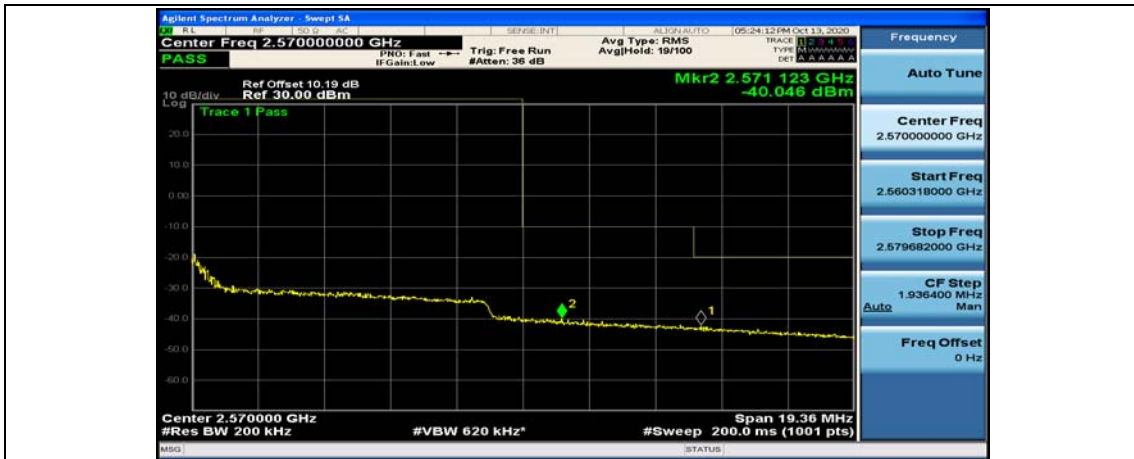

(Channel Bandwidth:20 MHz)_HCH_16QAM_50RB#0