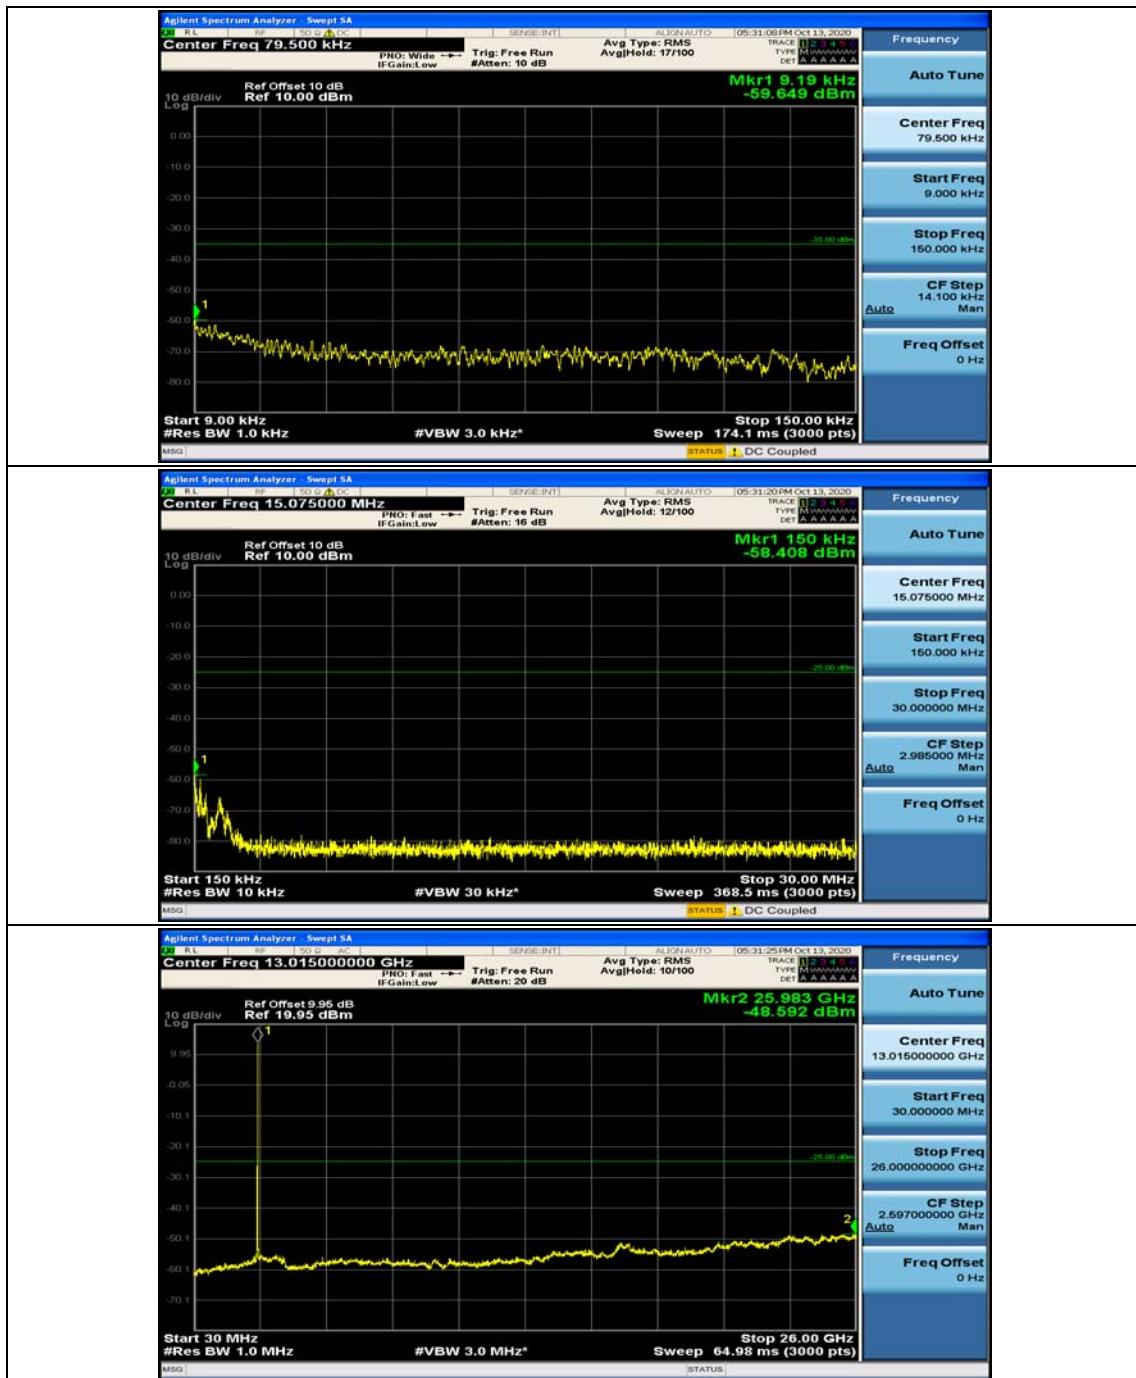

## Appendix E: Conducted Spurious Emission

### Test Graphs

Channel Bandwidth: 5 MHz

(Channel Bandwidth: 5 MHz)\_MCH\_QPSK\_1RB#0

(Channel Bandwidth: 5 MHz)\_MCH\_QPSK\_1RB#12

(Channel Bandwidth: 5 MHz)\_HCH\_QPSK\_1RB#0

(Channel Bandwidth: 5 MHz)\_HCH\_QPSK\_1RB#12

### Channel Bandwidth: 10 MHz