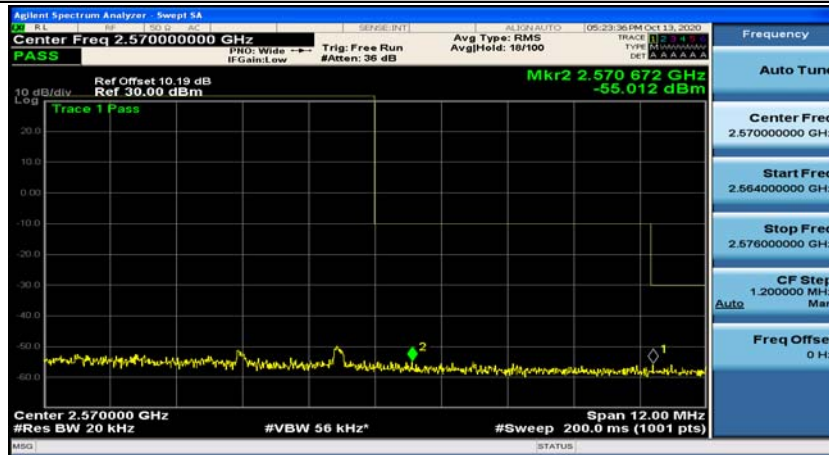

(Channel Bandwidth:20 MHz)\_LCH\_16QAM\_50RB#50

(Channel Bandwidth:20 MHz)\_LCH\_16QAM\_100RB#0

(Channel Bandwidth:20 MHz)\_HCH\_16QAM\_1RB#0

(Channel Bandwidth:20 MHz)\_HCH\_16QAM\_1RB#49

(Channel Bandwidth:20 MHz)\_HCH\_16QAM\_1RB#99