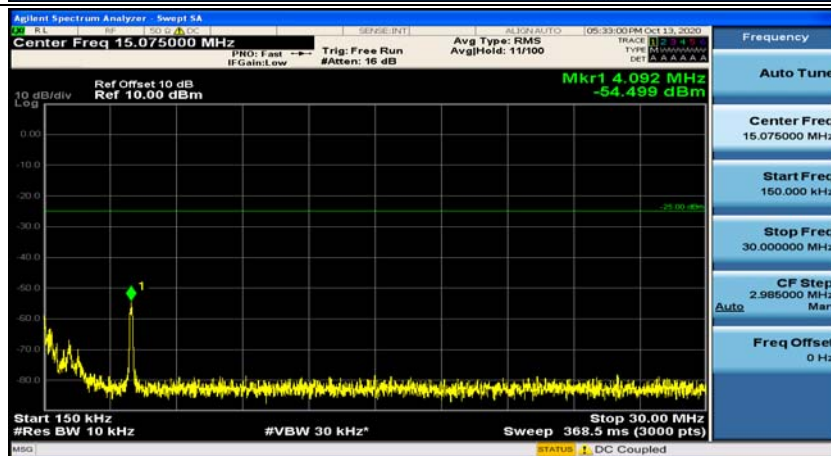

## Appendix E: Conducted Spurious Emission

### Test Graphs

Channel Bandwidth: 5 MHz

(Channel Bandwidth: 5 MHz)\_MCH\_QPSK\_1RB#0

(Channel Bandwidth: 5 MHz)\_MCH\_QPSK\_1RB#12

(Channel Bandwidth: 5 MHz)\_HCH\_QPSK\_1RB#0

(Channel Bandwidth: 5 MHz)\_HCH\_QPSK\_1RB#12

### Channel Bandwidth: 10 MHz