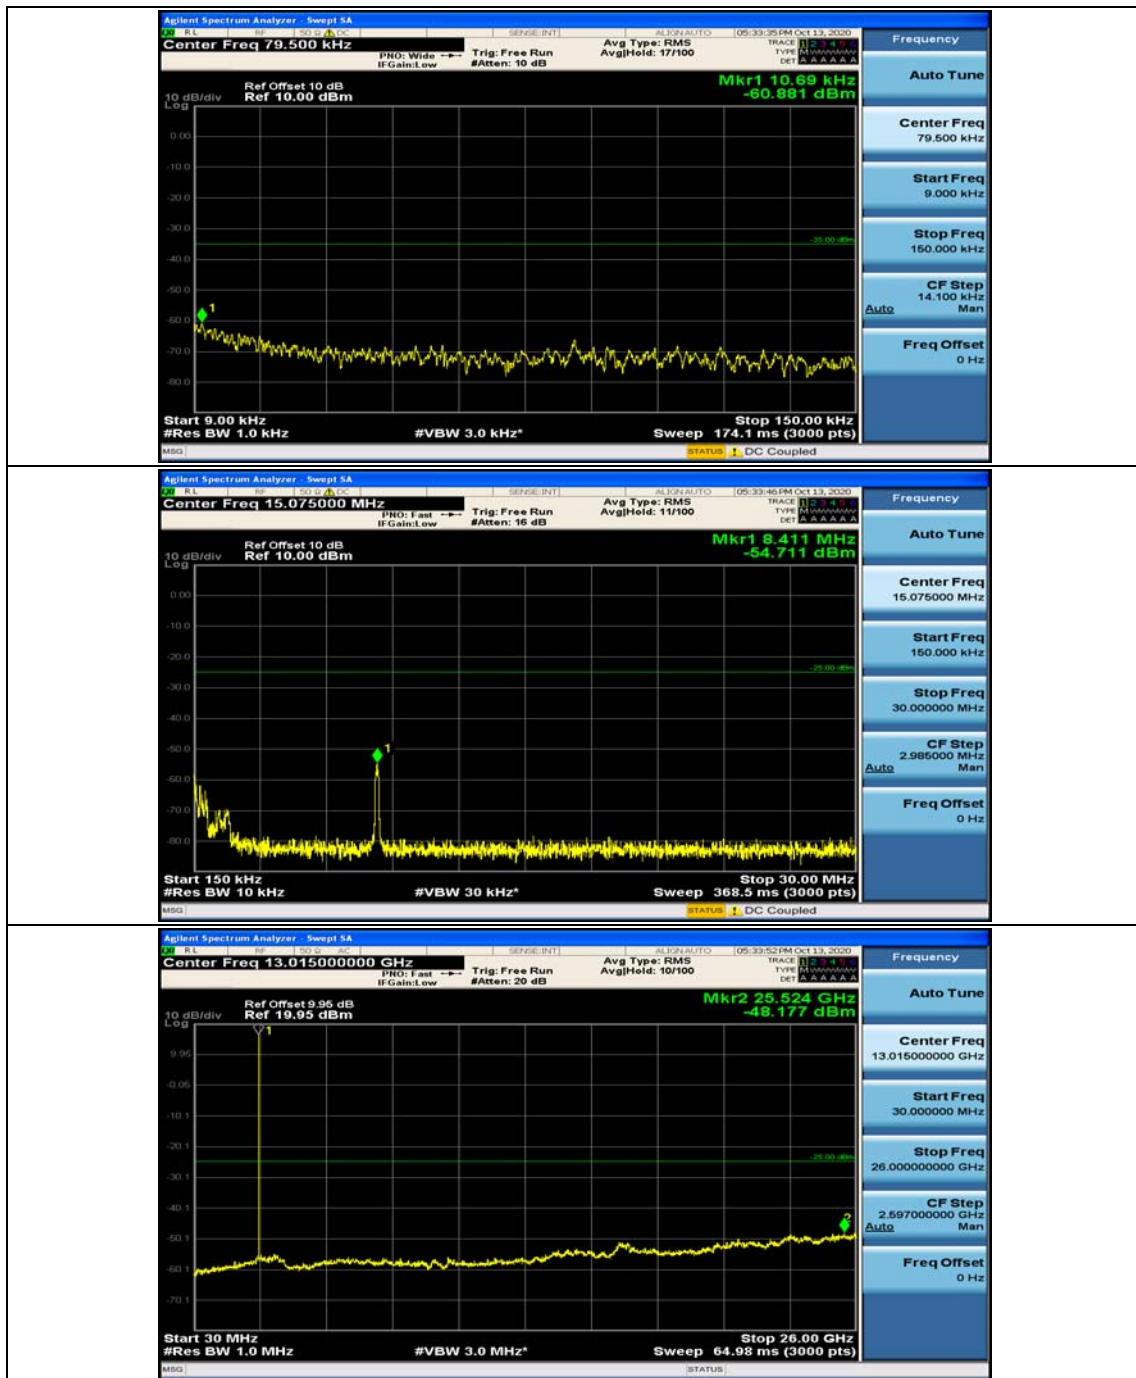

## Appendix E: Conducted Spurious Emission

### Test Graphs

Channel Bandwidth: 5 MHz

(Channel Bandwidth: 5 MHz)\_MCH\_QPSK\_1RB#0

(Channel Bandwidth: 5 MHz)\_MCH\_QPSK\_1RB#12

(Channel Bandwidth: 5 MHz)\_HCH\_QPSK\_1RB#0

(Channel Bandwidth: 5 MHz)\_HCH\_QPSK\_1RB#12

### Channel Bandwidth: 10 MHz