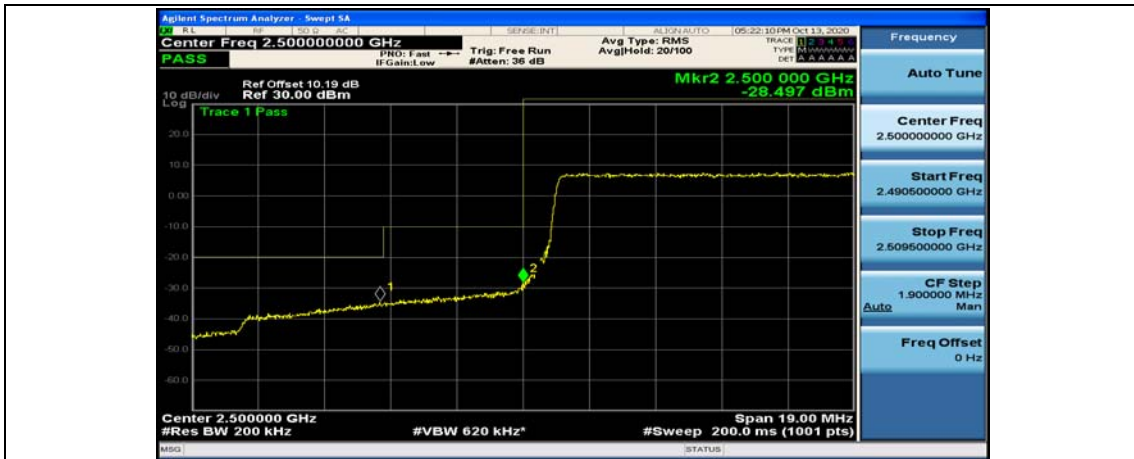

(Channel Bandwidth:15 MHz)\_HCH\_16QAM\_37RB#0

(Channel Bandwidth:15 MHz)\_HCH\_16QAM\_37RB#18

(Channel Bandwidth:15 MHz)\_HCH\_16QAM\_37RB#38

(Channel Bandwidth:15 MHz)\_HCH\_16QAM\_75RB#0

**Channel Bandwidth: 20 MHz**

(Channel Bandwidth:20 MHz)\_LCH\_QPSK\_50RB#25

(Channel Bandwidth:20 MHz)\_LCH\_QPSK\_50RB#50

(Channel Bandwidth:20 MHz)\_LCH\_QPSK\_100RB#0

(Channel Bandwidth:20 MHz)\_HCH\_QPSK\_1RB#0

(Channel Bandwidth:20 MHz)\_HCH\_QPSK\_1RB#49