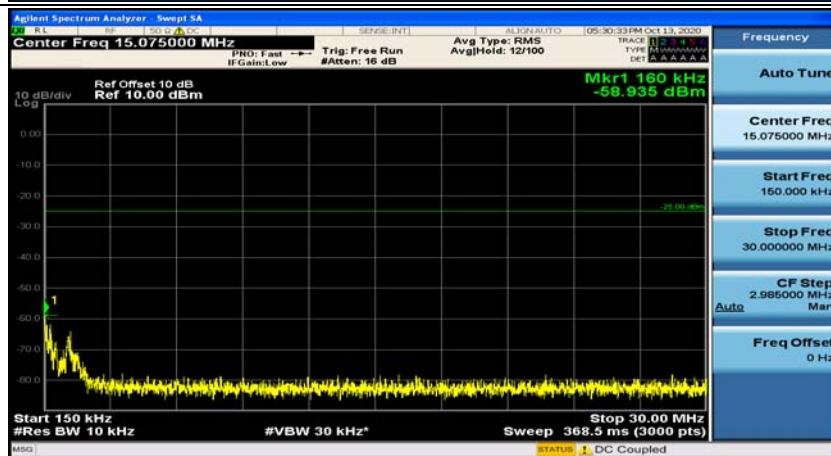

## Appendix E: Conducted Spurious Emission

### Test Graphs

Channel Bandwidth: 5 MHz

(Channel Bandwidth: 5 MHz)\_MCH\_QPSK\_1RB#0

(Channel Bandwidth: 5 MHz)\_MCH\_QPSK\_1RB#12

(Channel Bandwidth: 5 MHz)\_HCH\_QPSK\_1RB#0

(Channel Bandwidth: 5 MHz)\_HCH\_QPSK\_1RB#12

### Channel Bandwidth: 10 MHz