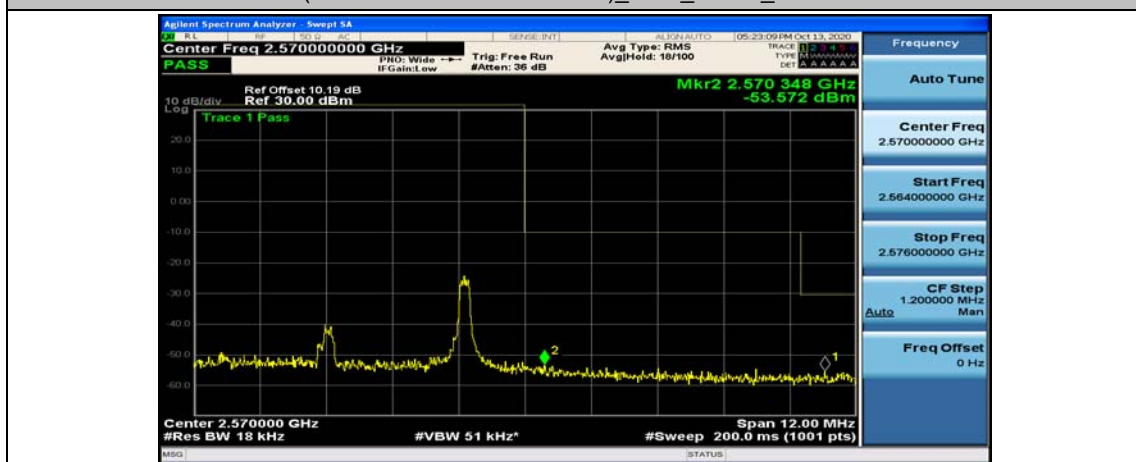

(Channel Bandwidth:20 MHz)\_LCH\_QPSK\_50RB#25

(Channel Bandwidth:20 MHz)\_LCH\_QPSK\_50RB#50

(Channel Bandwidth:20 MHz)\_LCH\_QPSK\_100RB#0

(Channel Bandwidth:20 MHz)\_HCH\_QPSK\_1RB#0

(Channel Bandwidth:20 MHz)\_HCH\_QPSK\_1RB#49