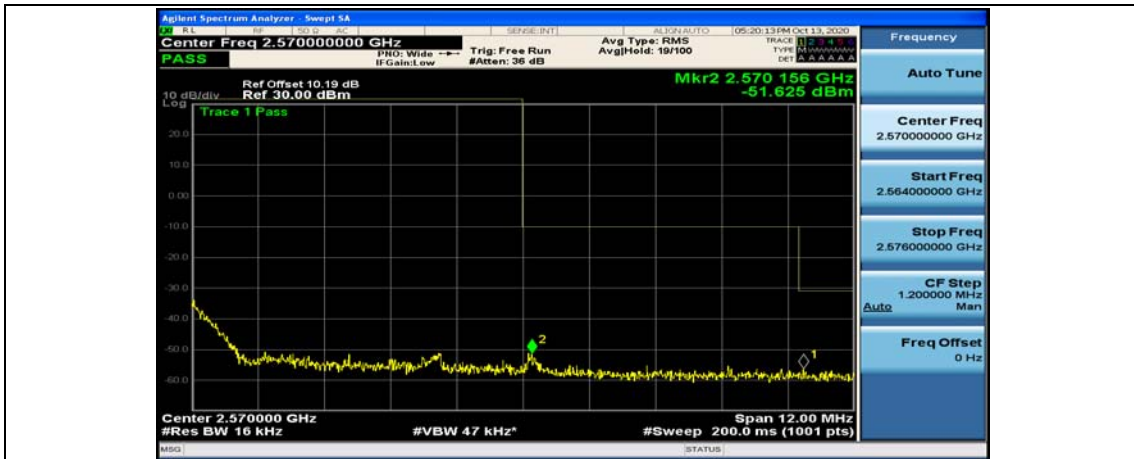

(Channel Bandwidth:15 MHz)\_LCH\_16QAM\_37RB#38

(Channel Bandwidth:15 MHz)\_LCH\_16QAM\_75RB#0

(Channel Bandwidth:15 MHz)\_HCH\_16QAM\_1RB#0

(Channel Bandwidth:15 MHz)\_HCH\_16QAM\_1RB#37

(Channel Bandwidth:15 MHz)\_HCH\_16QAM\_1RB#74

(Channel Bandwidth:15 MHz)\_HCH\_16QAM\_37RB#0

(Channel Bandwidth:15 MHz)\_HCH\_16QAM\_37RB#18

(Channel Bandwidth:15 MHz)\_HCH\_16QAM\_37RB#38

(Channel Bandwidth:15 MHz)\_HCH\_16QAM\_75RB#0

**Channel Bandwidth: 20 MHz**