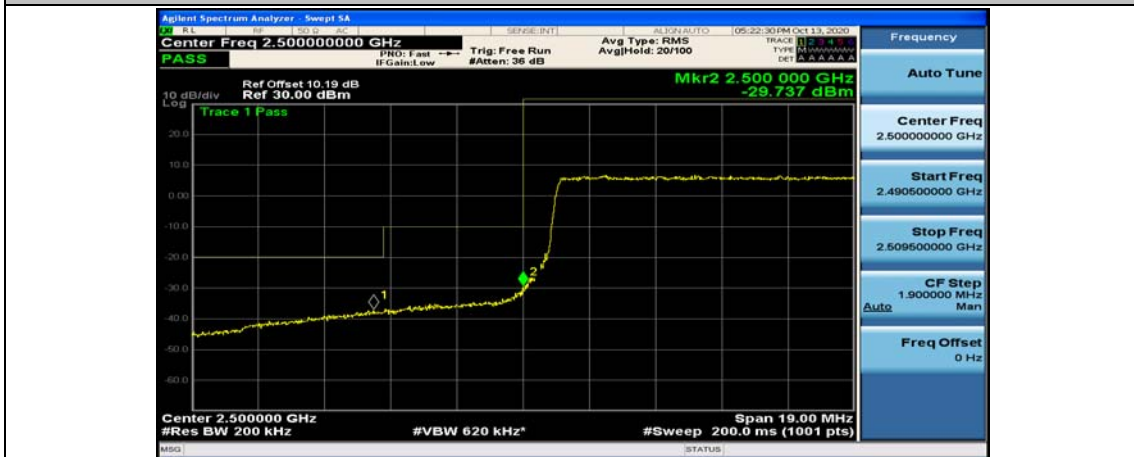

(Channel Bandwidth:20 MHz)\_LCH\_16QAM\_1RB#0

(Channel Bandwidth:20 MHz)\_LCH\_16QAM\_1RB#49

(Channel Bandwidth:20 MHz)\_LCH\_16QAM\_1RB#99

(Channel Bandwidth:20 MHz)\_LCH\_16QAM\_50RB#0

(Channel Bandwidth:20 MHz)\_LCH\_16QAM\_50RB#25