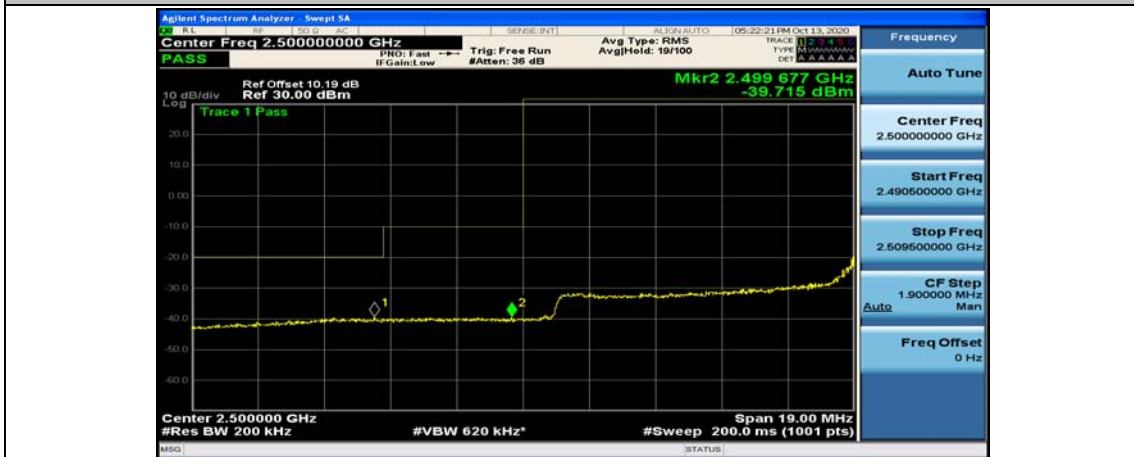

(Channel Bandwidth:15 MHz)\_HCH\_16QAM\_37RB#0

(Channel Bandwidth:15 MHz)\_HCH\_16QAM\_37RB#18

(Channel Bandwidth:15 MHz)\_HCH\_16QAM\_37RB#38

(Channel Bandwidth:15 MHz)\_HCH\_16QAM\_75RB#0

**Channel Bandwidth: 20 MHz**

(Channel Bandwidth:20 MHz)\_LCH\_QPSK\_50RB#25

(Channel Bandwidth:20 MHz)\_LCH\_QPSK\_50RB#50

(Channel Bandwidth:20 MHz)\_LCH\_QPSK\_100RB#0

(Channel Bandwidth:20 MHz)\_HCH\_QPSK\_1RB#0

(Channel Bandwidth:20 MHz)\_HCH\_QPSK\_1RB#49