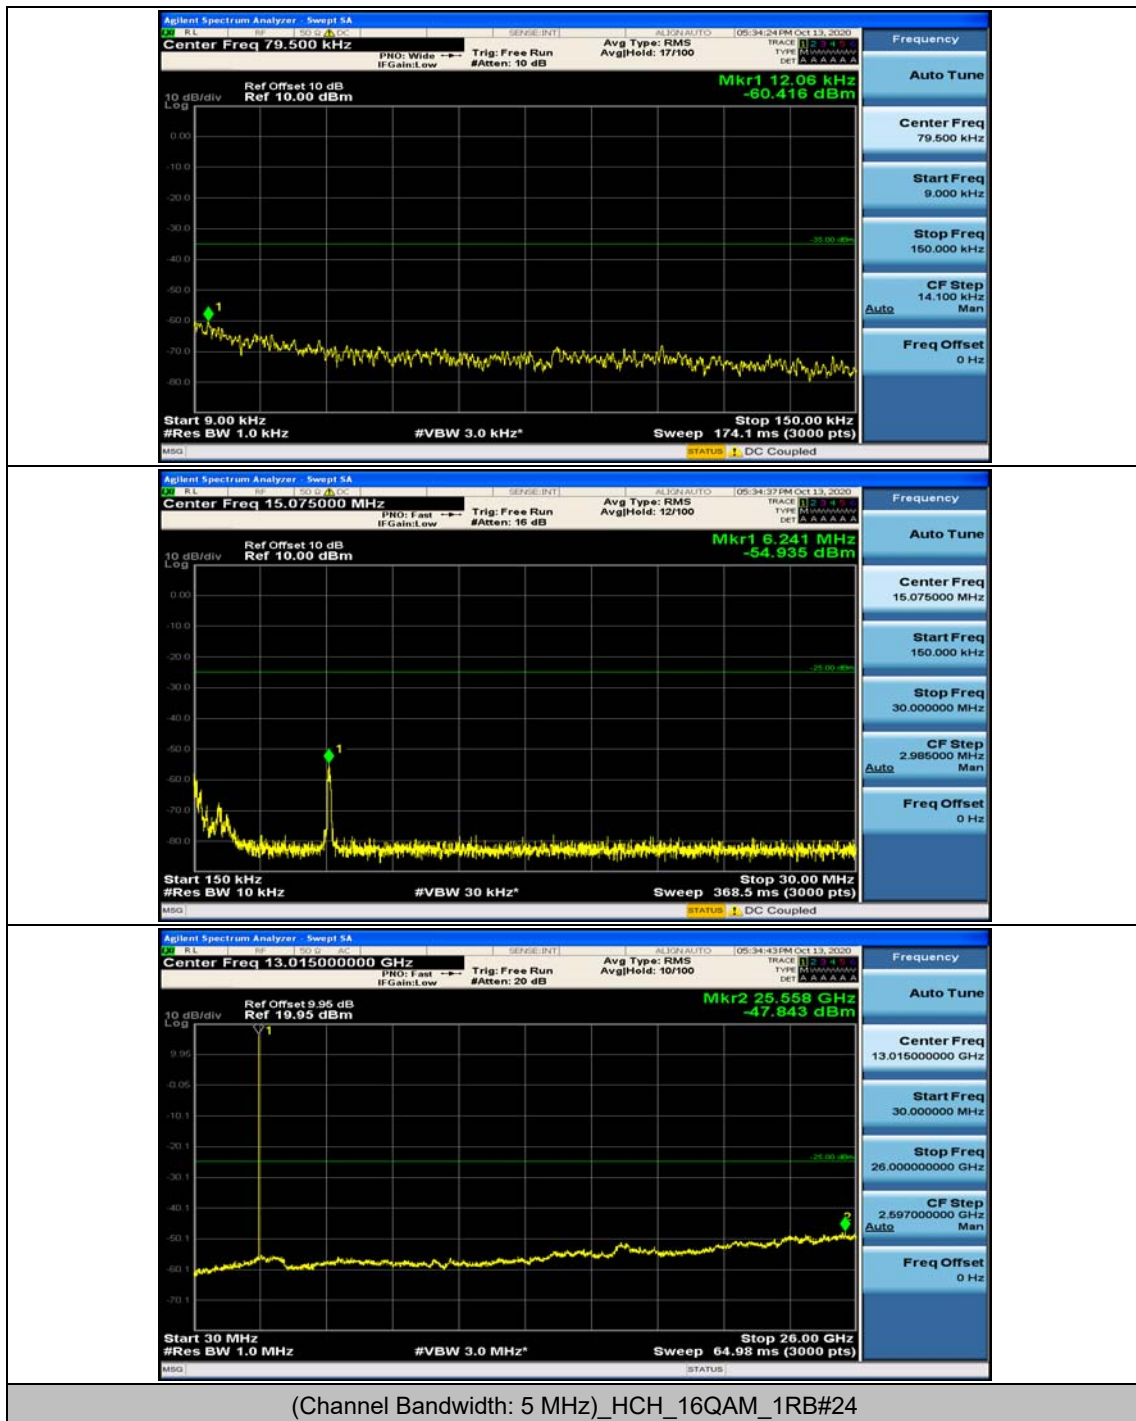

## Appendix E: Conducted Spurious Emission

### Test Graphs

Channel Bandwidth: 5 MHz

(Channel Bandwidth: 5 MHz)\_MCH\_QPSK\_1RB#0

(Channel Bandwidth: 5 MHz)\_MCH\_QPSK\_1RB#12

(Channel Bandwidth: 5 MHz)\_HCH\_QPSK\_1RB#0

(Channel Bandwidth: 5 MHz)\_HCH\_QPSK\_1RB#12

### Channel Bandwidth: 10 MHz