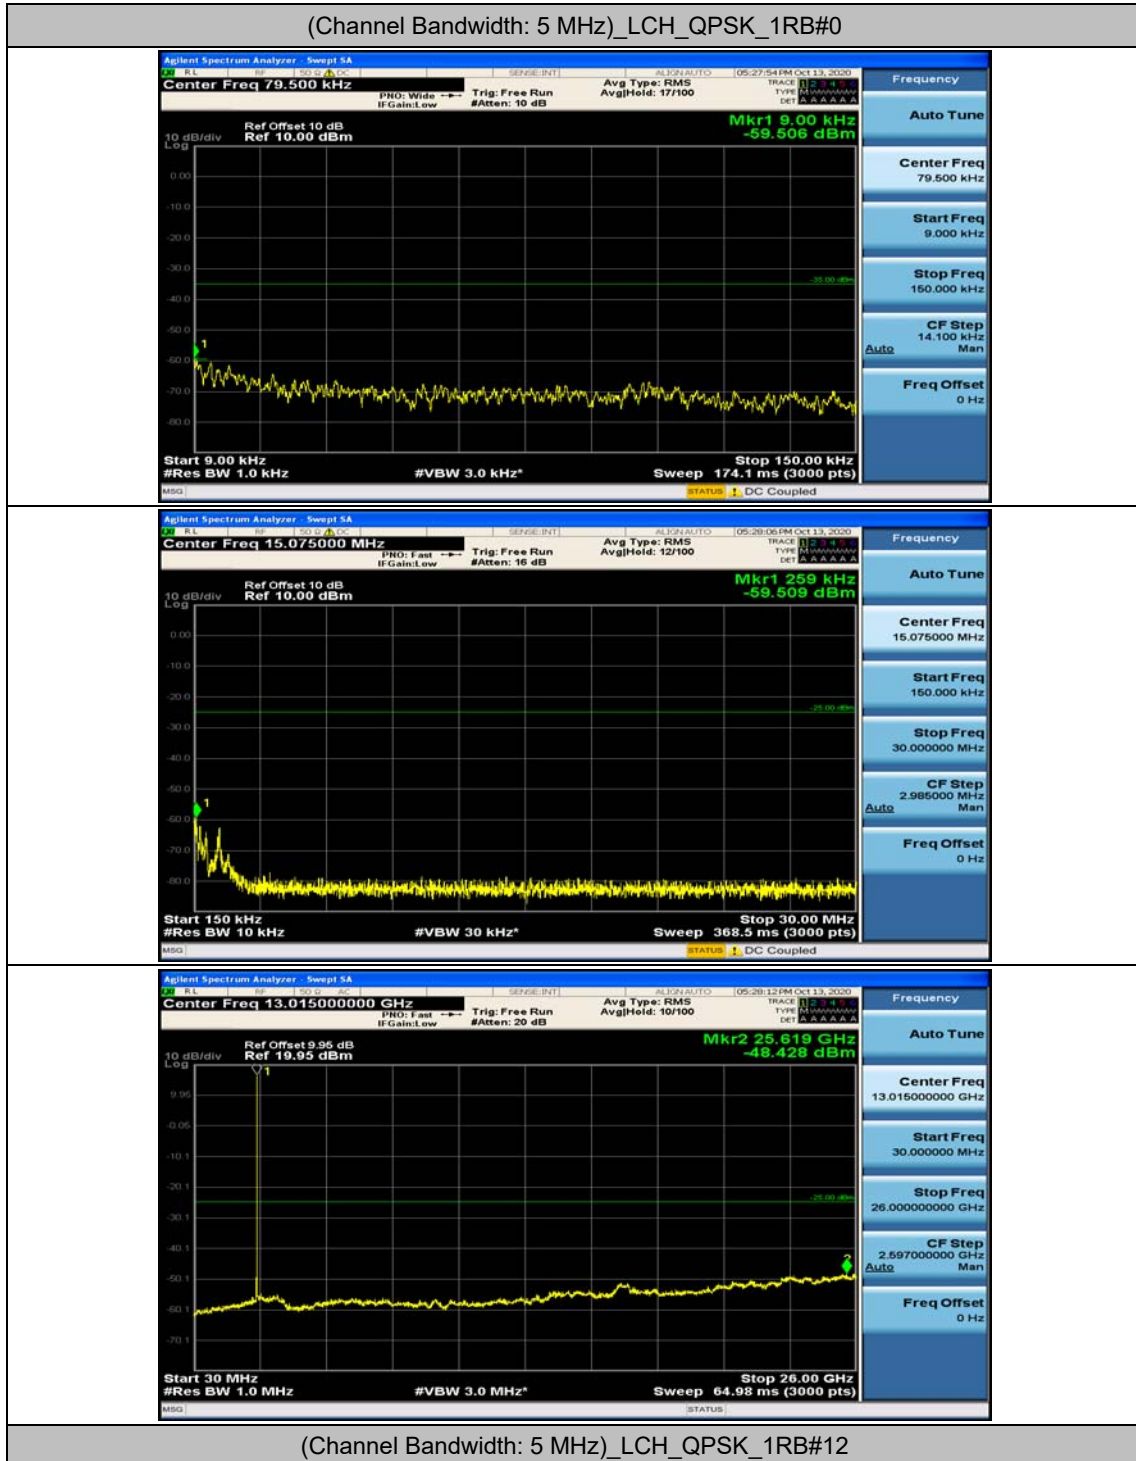

Appendix E: Conducted Spurious Emission

Test Graphs

Channel Bandwidth: 5 MHz