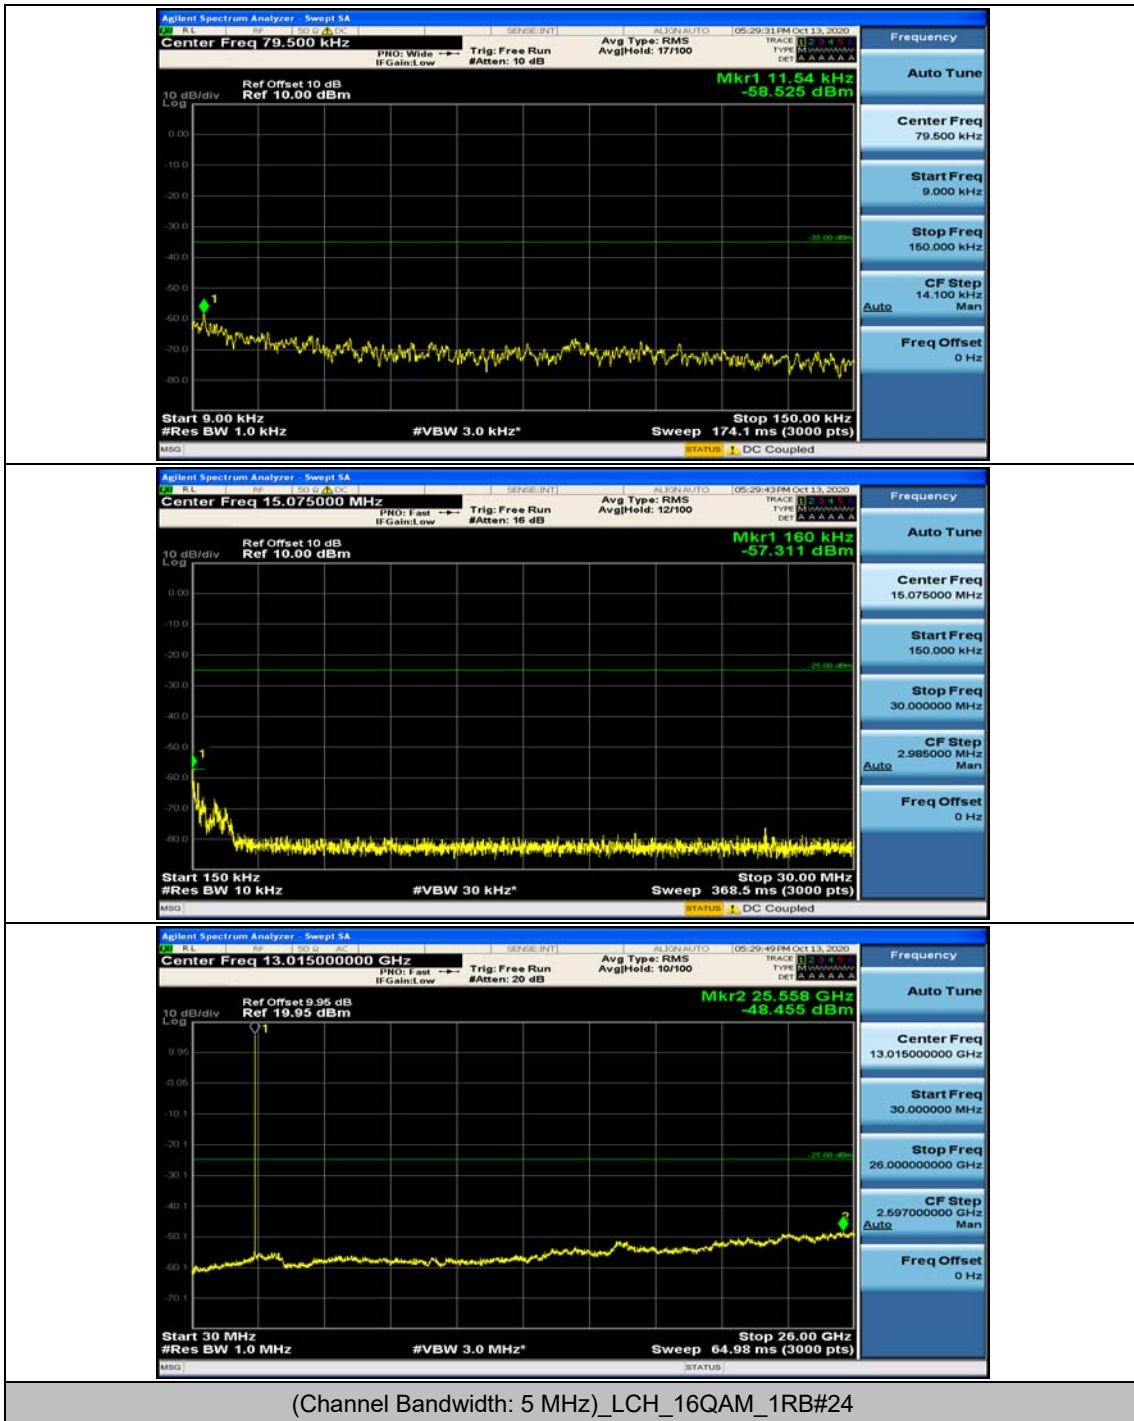

## Appendix E: Conducted Spurious Emission

### Test Graphs

Channel Bandwidth: 5 MHz

(Channel Bandwidth: 5 MHz)\_MCH\_QPSK\_1RB#0

(Channel Bandwidth: 5 MHz)\_MCH\_QPSK\_1RB#12

(Channel Bandwidth: 5 MHz)\_HCH\_QPSK\_1RB#0

(Channel Bandwidth: 5 MHz)\_HCH\_QPSK\_1RB#12

### Channel Bandwidth: 10 MHz