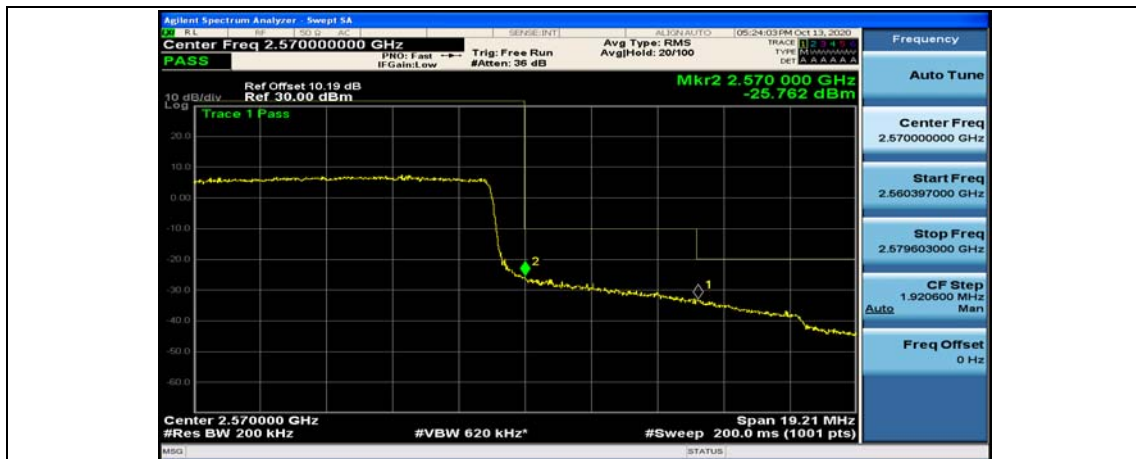

(Channel Bandwidth:20 MHz)\_HCH\_QPSK\_1RB#99

(Channel Bandwidth:20 MHz)\_HCH\_QPSK\_50RB#0

(Channel Bandwidth:20 MHz)\_HCH\_QPSK\_50RB#25

(Channel Bandwidth:20 MHz)\_HCH\_QPSK\_50RB#50

(Channel Bandwidth:20 MHz)\_HCH\_QPSK\_100RB#0