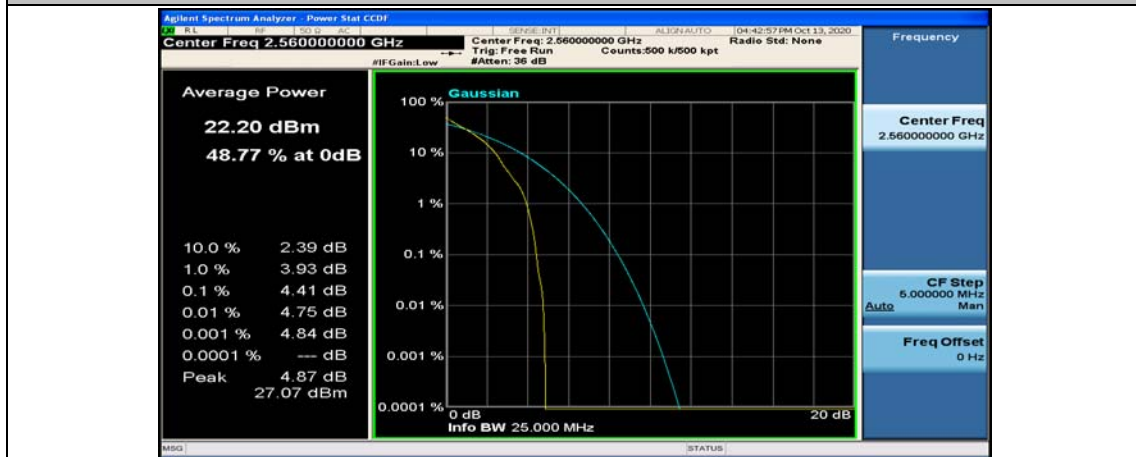

(Channel Bandwidth:20 MHz)_MCH_QPSK_1RB#0

(Channel Bandwidth:20 MHz)_MCH_QPSK_1RB#49

(Channel Bandwidth:20 MHz)_MCH_QPSK_1RB#99

(Channel Bandwidth:20 MHz)_MCH_QPSK_50RB#0

(Channel Bandwidth:20 MHz)_MCH_QPSK_50RB#25

(Channel Bandwidth:20 MHz)_MCH_QPSK_50RB#50

(Channel Bandwidth:20 MHz)_MCH_QPSK_100RB#0

(Channel Bandwidth:20 MHz)_HCH_QPSK_1RB#0

(Channel Bandwidth:20 MHz)_HCH_QPSK_1RB#49

(Channel Bandwidth:20 MHz)_HCH_QPSK_50RB#50