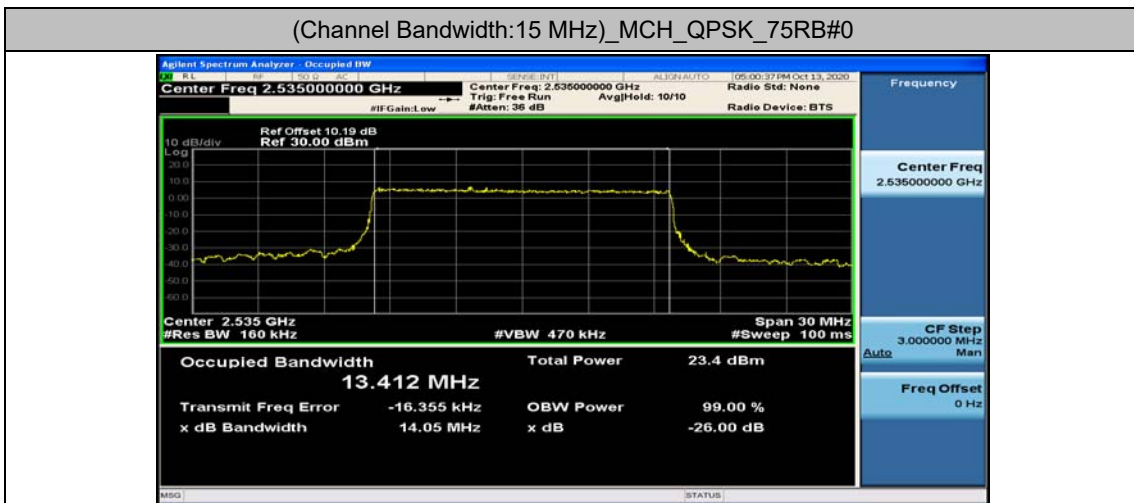

Test Graphs

Channel Bandwidth: 5 MHz

Channel Bandwidth: 10 MHz

Channel Bandwidth: 15 MHz

(Channel Bandwidth:15 MHz)_HCH_16QAM_75RB#0

Channel Bandwidth: 20 MHz

(Channel Bandwidth:20 MHz)_LCH_QPSK_100RB#0

(Channel Bandwidth:20 MHz)_MCH_QPSK_100RB#0