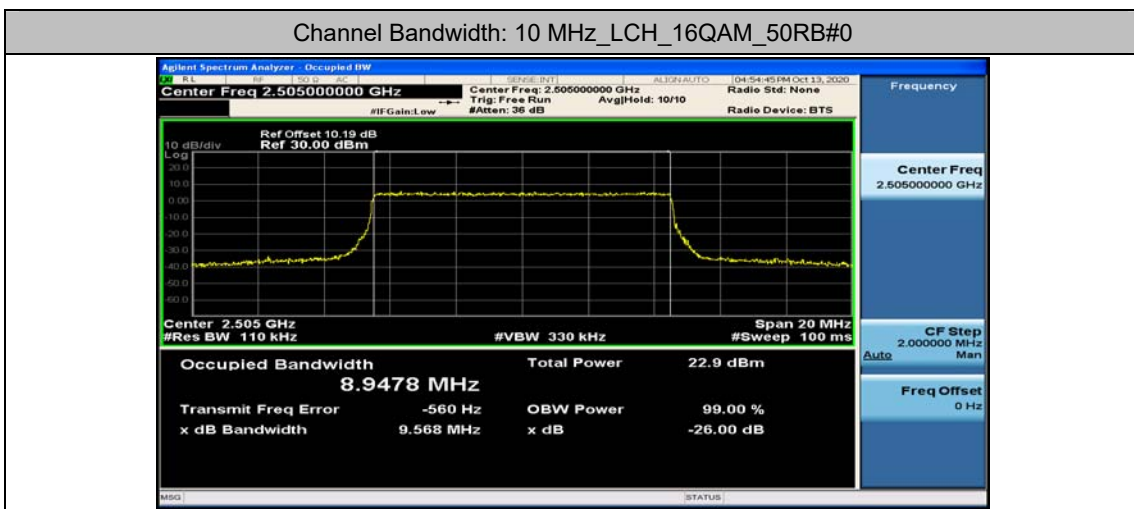

Test Graphs

Channel Bandwidth: 5 MHz

Channel Bandwidth: 10 MHz

Channel Bandwidth: 15 MHz

(Channel Bandwidth:15 MHz)_HCH_16QAM_75RB#0

Channel Bandwidth: 20 MHz

(Channel Bandwidth:20 MHz)_LCH_QPSK_100RB#0

(Channel Bandwidth:20 MHz)_MCH_QPSK_100RB#0