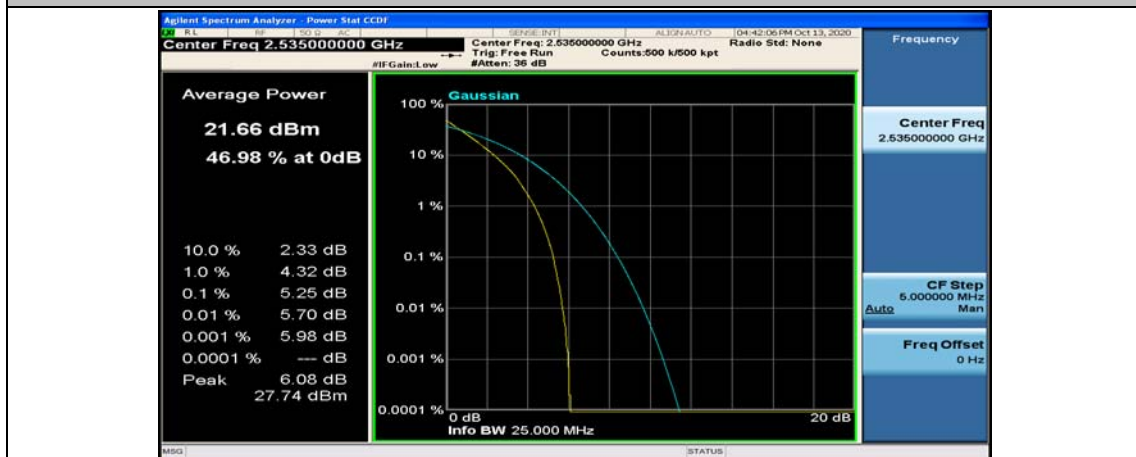

(Channel Bandwidth:20 MHz)_MCH_QPSK_1RB#0

(Channel Bandwidth:20 MHz)_MCH_QPSK_1RB#49

(Channel Bandwidth:20 MHz)_MCH_QPSK_1RB#99

(Channel Bandwidth:20 MHz)_MCH_QPSK_50RB#0

(Channel Bandwidth:20 MHz)_MCH_QPSK_50RB#25

(Channel Bandwidth:20 MHz)_MCH_QPSK_50RB#50

(Channel Bandwidth:20 MHz)_MCH_QPSK_100RB#0

(Channel Bandwidth:20 MHz)_HCH_QPSK_1RB#0

(Channel Bandwidth:20 MHz)_HCH_QPSK_1RB#49

(Channel Bandwidth:20 MHz)_HCH_QPSK_50RB#50