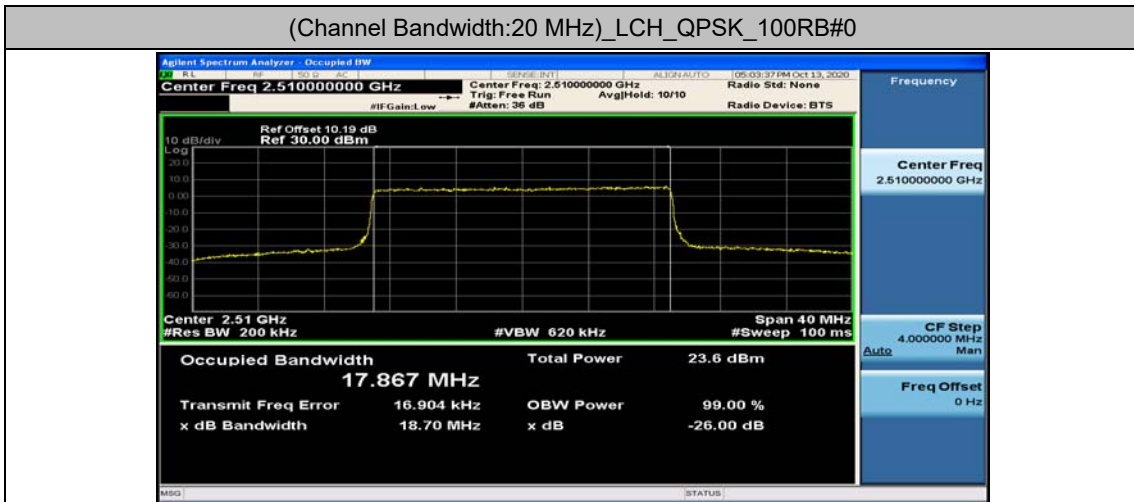

Test Graphs

Channel Bandwidth: 5 MHz

Channel Bandwidth: 10 MHz

Channel Bandwidth: 15 MHz

(Channel Bandwidth:15 MHz)_HCH_16QAM_75RB#0

Channel Bandwidth: 20 MHz

(Channel Bandwidth:20 MHz)_LCH_QPSK_100RB#0

(Channel Bandwidth:20 MHz)_MCH_QPSK_100RB#0