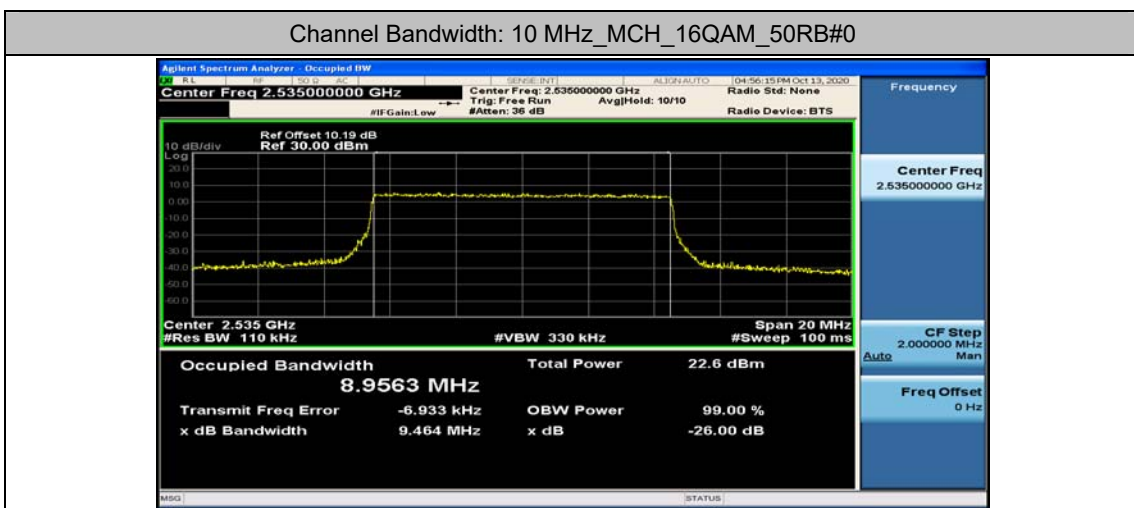

Test Graphs

Channel Bandwidth: 5 MHz

Channel Bandwidth: 10 MHz

Channel Bandwidth: 15 MHz

(Channel Bandwidth:15 MHz)_HCH_16QAM_75RB#0

Channel Bandwidth: 20 MHz

(Channel Bandwidth:20 MHz)_LCH_QPSK_100RB#0

(Channel Bandwidth:20 MHz)_MCH_QPSK_100RB#0