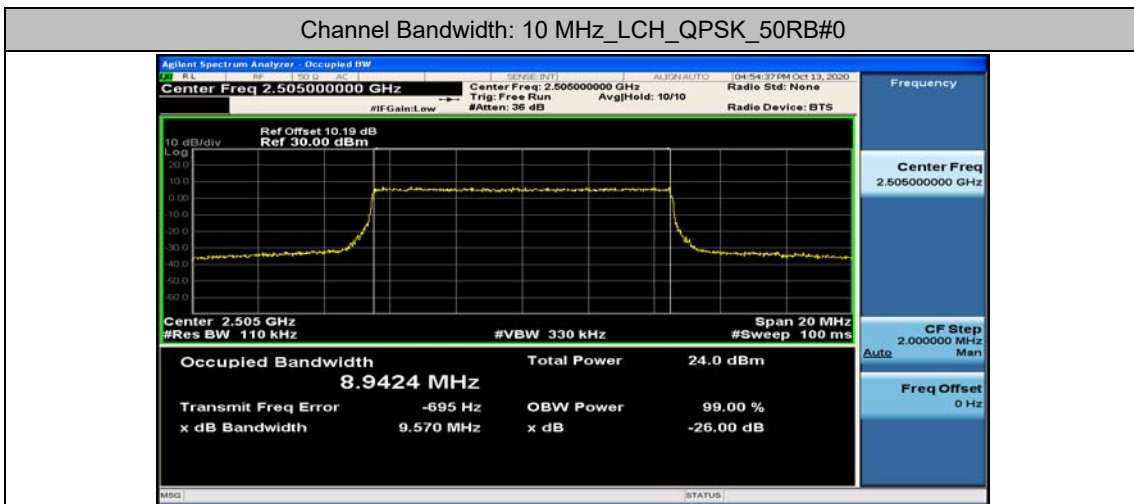

Test Graphs

Channel Bandwidth: 5 MHz

Channel Bandwidth: 10 MHz

Channel Bandwidth: 15 MHz

(Channel Bandwidth:15 MHz)_HCH_16QAM_75RB#0

Channel Bandwidth: 20 MHz

(Channel Bandwidth:20 MHz)_LCH_QPSK_100RB#0

(Channel Bandwidth:20 MHz)_MCH_QPSK_100RB#0