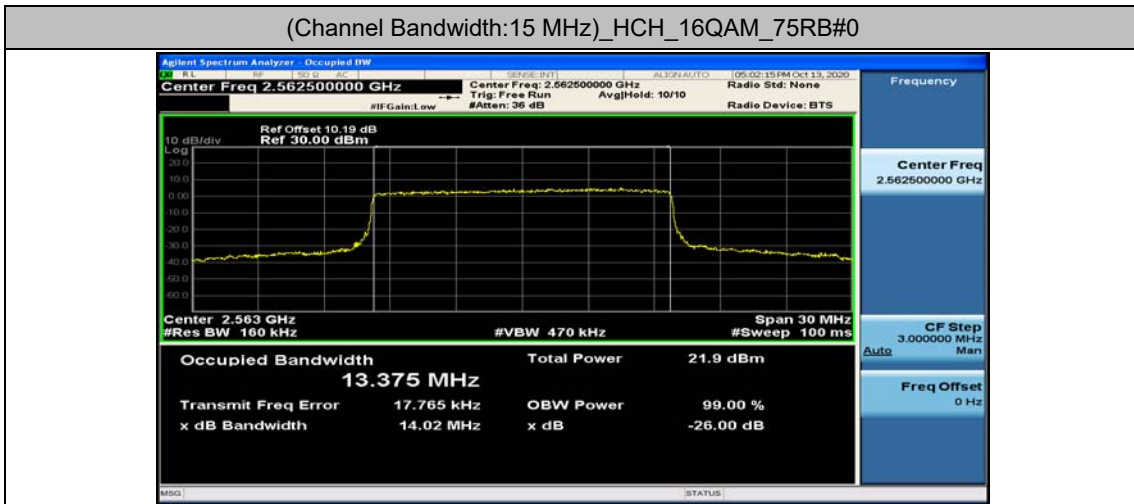

Channel Bandwidth: 20 MHz

Channel Bandwidth: 20 MHz						
Modulation	Channel	RB Configuration		Occupied Bandwidth (MHz)	26dB Bandwidth (MHz)	Verdict
		Size	Offset			
QPSK	LCH	100	0	17.867	18.70	PASS
	MCH	100	0	17.837	18.59	PASS
	HCH	100	0	17.847	18.57	PASS
16QAM	LCH	100	0	17.879	18.69	PASS
	MCH	100	0	17.823	18.58	PASS
	HCH	100	0	17.832	18.59	PASS

Test Graphs

Channel Bandwidth: 5 MHz

Channel Bandwidth: 10 MHz

Channel Bandwidth: 15 MHz

(Channel Bandwidth:15 MHz)_HCH_16QAM_75RB#0

Channel Bandwidth: 20 MHz

(Channel Bandwidth:20 MHz)_LCH_QPSK_100RB#0

(Channel Bandwidth:20 MHz)_MCH_QPSK_100RB#0