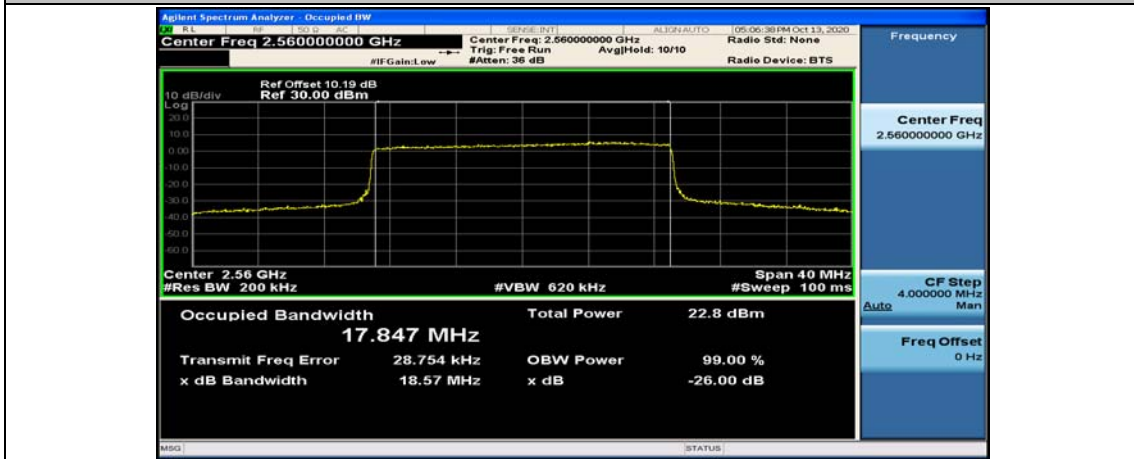

(Channel Bandwidth:20 MHz)_MCH_QPSK_100RB#0

(Channel Bandwidth:20 MHz)_HCH_QPSK_100RB#0