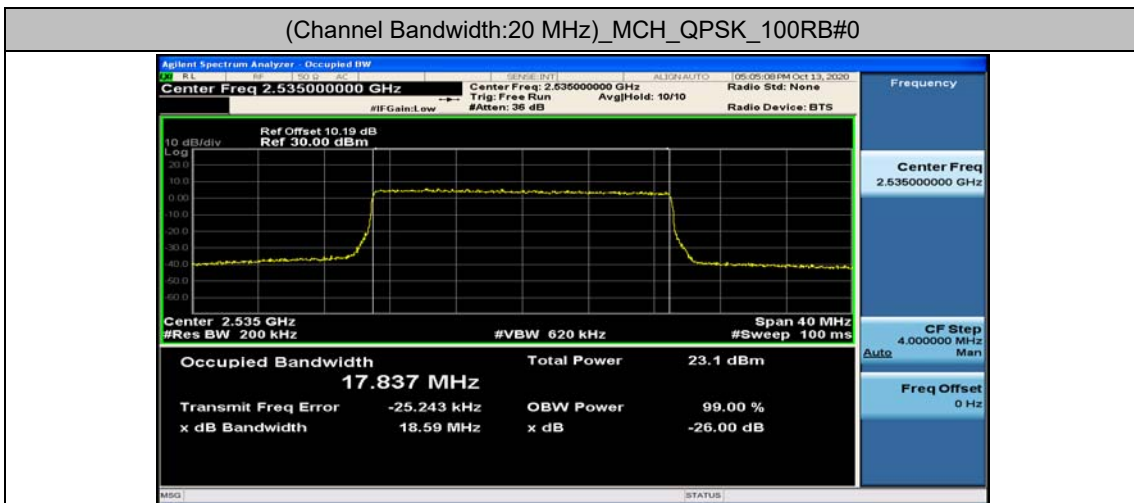

Test Graphs

Channel Bandwidth: 5 MHz

Channel Bandwidth: 10 MHz

Channel Bandwidth: 15 MHz

(Channel Bandwidth:15 MHz)_HCH_16QAM_75RB#0

Channel Bandwidth: 20 MHz

(Channel Bandwidth:20 MHz)_LCH_QPSK_100RB#0

(Channel Bandwidth:20 MHz)_MCH_QPSK_100RB#0