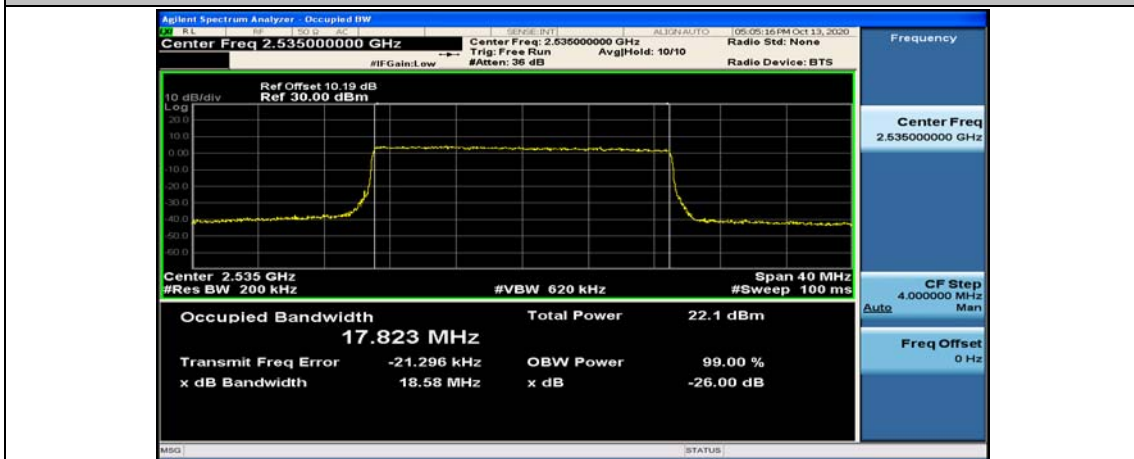

(Channel Bandwidth:20 MHz)_MCH_16QAM_100RB#0