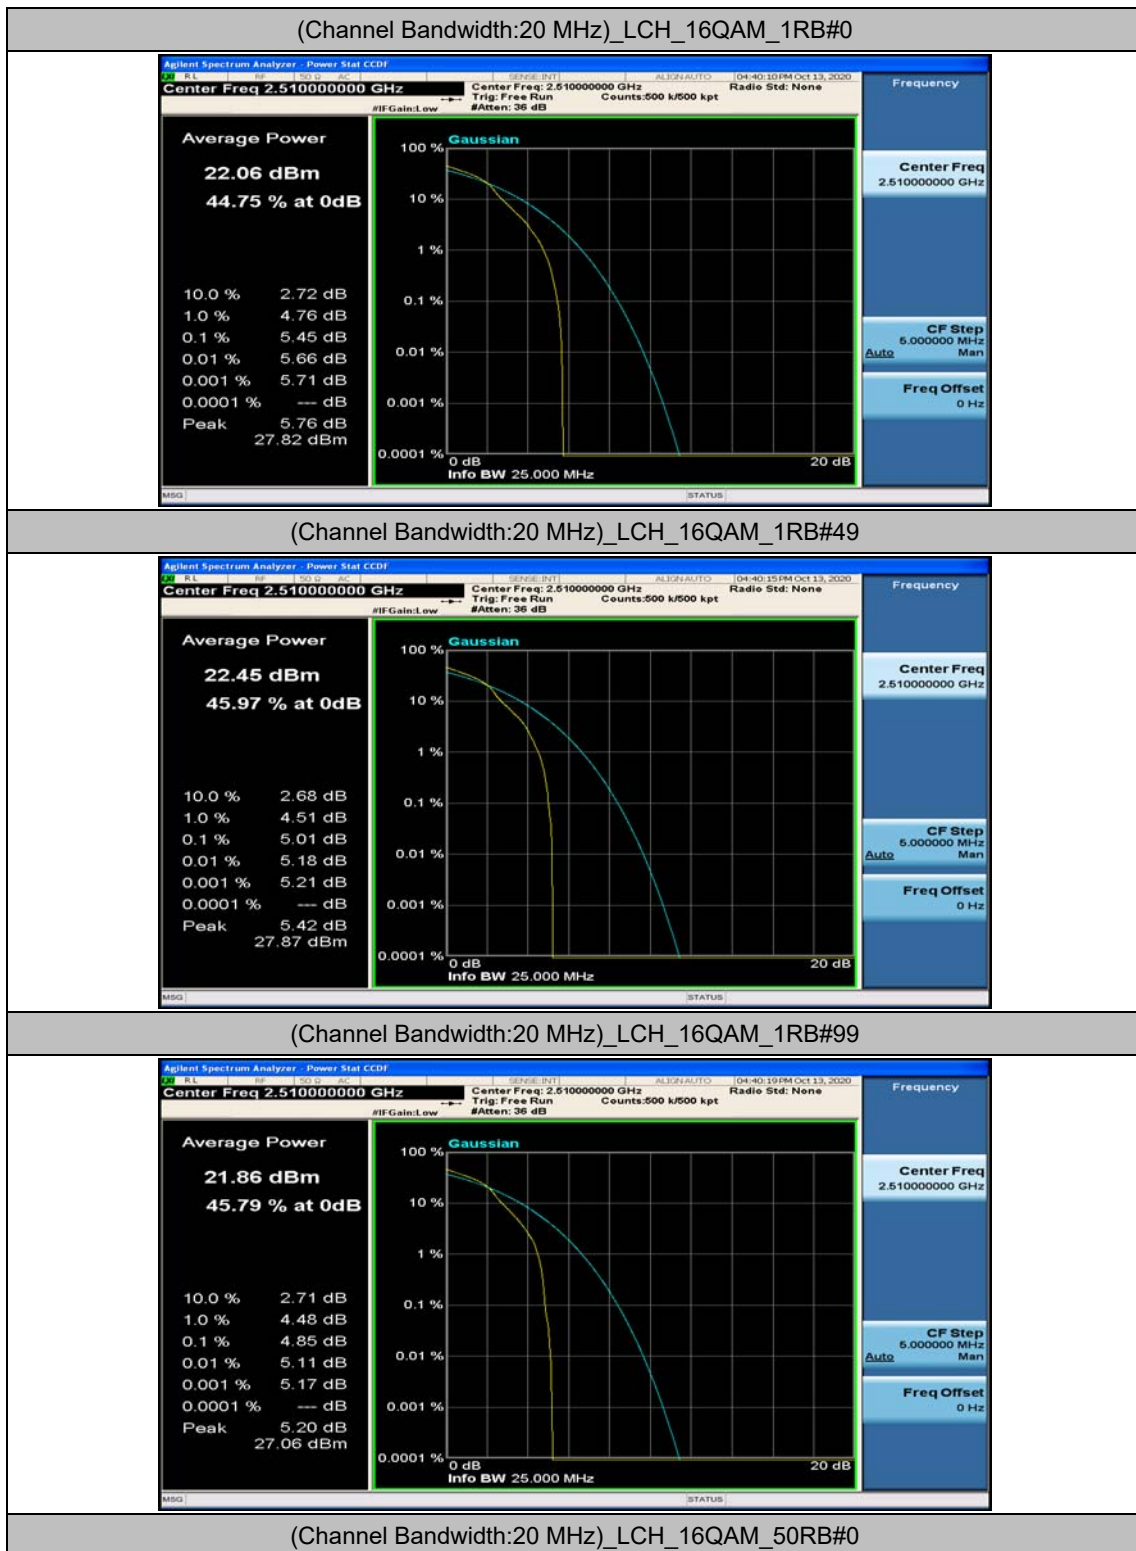

(Channel Bandwidth:20 MHz)_MCH_QPSK_1RB#0

(Channel Bandwidth:20 MHz)_MCH_QPSK_1RB#49

(Channel Bandwidth:20 MHz)_MCH_QPSK_1RB#99

(Channel Bandwidth:20 MHz)_MCH_QPSK_50RB#0

(Channel Bandwidth:20 MHz)_MCH_QPSK_50RB#25

(Channel Bandwidth:20 MHz)_MCH_QPSK_50RB#50

(Channel Bandwidth:20 MHz)_MCH_QPSK_100RB#0

(Channel Bandwidth:20 MHz)_HCH_QPSK_1RB#0

(Channel Bandwidth:20 MHz)_HCH_QPSK_1RB#49

(Channel Bandwidth:20 MHz)_HCH_QPSK_50RB#50

(Channel Bandwidth:20 MHz)_HCH_QPSK_100RB#0

(Channel Bandwidth:20 MHz)_LCH_16QAM_50RB#25

(Channel Bandwidth:20 MHz)_LCH_16QAM_50RB#50

(Channel Bandwidth:20 MHz)_LCH_16QAM_100RB#0

(Channel Bandwidth:20 MHz)_MCH_16QAM_1RB#0