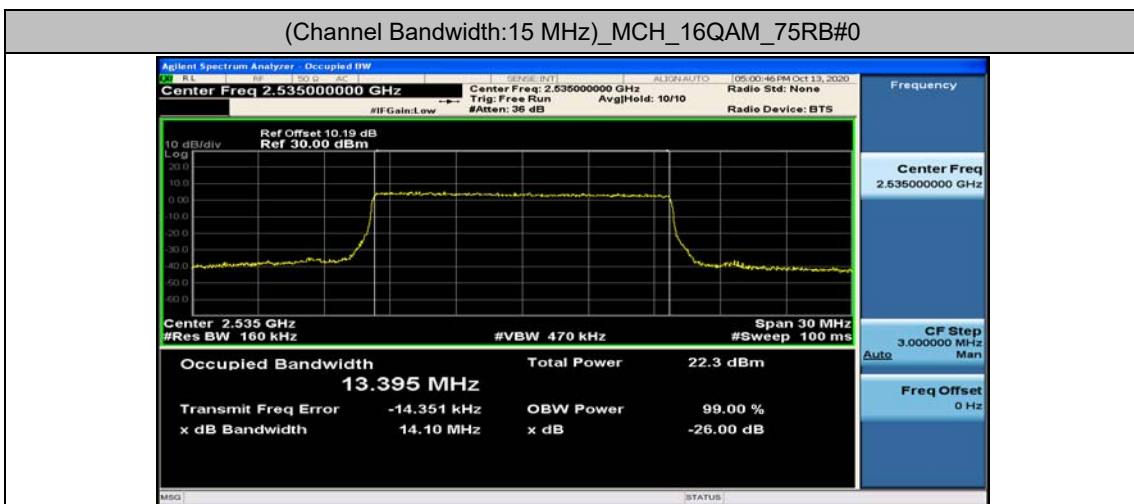

Channel Bandwidth: 20 MHz

Channel Bandwidth: 20 MHz						
Modulation	Channel	RB Configuration		Occupied Bandwidth (MHz)	26dB Bandwidth (MHz)	Verdict
		Size	Offset			
QPSK	LCH	100	0	17.867	18.70	PASS
	MCH	100	0	17.837	18.59	PASS
	HCH	100	0	17.847	18.57	PASS
16QAM	LCH	100	0	17.879	18.69	PASS
	MCH	100	0	17.823	18.58	PASS
	HCH	100	0	17.832	18.59	PASS

Test Graphs

Channel Bandwidth: 5 MHz

Channel Bandwidth: 10 MHz

Channel Bandwidth: 15 MHz

(Channel Bandwidth:15 MHz)_HCH_16QAM_75RB#0

Channel Bandwidth: 20 MHz

(Channel Bandwidth:20 MHz)_LCH_QPSK_100RB#0

(Channel Bandwidth:20 MHz)_MCH_QPSK_100RB#0