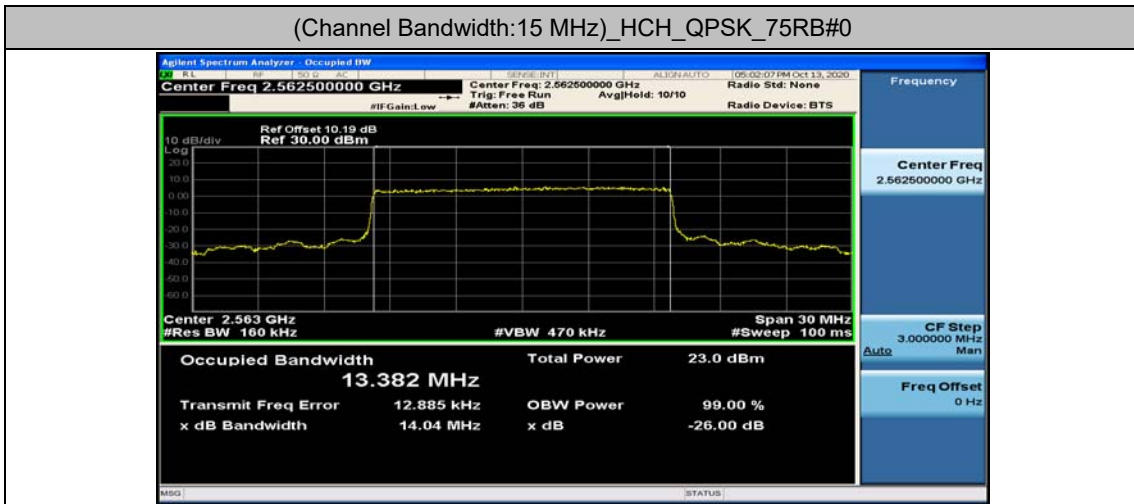

Channel Bandwidth: 20 MHz

Channel Bandwidth: 20 MHz						
Modulation	Channel	RB Configuration		Occupied Bandwidth (MHz)	26dB Bandwidth (MHz)	Verdict
		Size	Offset			
QPSK	LCH	100	0	17.867	18.70	PASS
	MCH	100	0	17.837	18.59	PASS
	HCH	100	0	17.847	18.57	PASS
16QAM	LCH	100	0	17.879	18.69	PASS
	MCH	100	0	17.823	18.58	PASS
	HCH	100	0	17.832	18.59	PASS

Test Graphs

Channel Bandwidth: 5 MHz

Channel Bandwidth: 10 MHz

Channel Bandwidth: 15 MHz

(Channel Bandwidth:15 MHz)_HCH_16QAM_75RB#0

Channel Bandwidth: 20 MHz

(Channel Bandwidth:20 MHz)_LCH_QPSK_100RB#0

(Channel Bandwidth:20 MHz)_MCH_QPSK_100RB#0