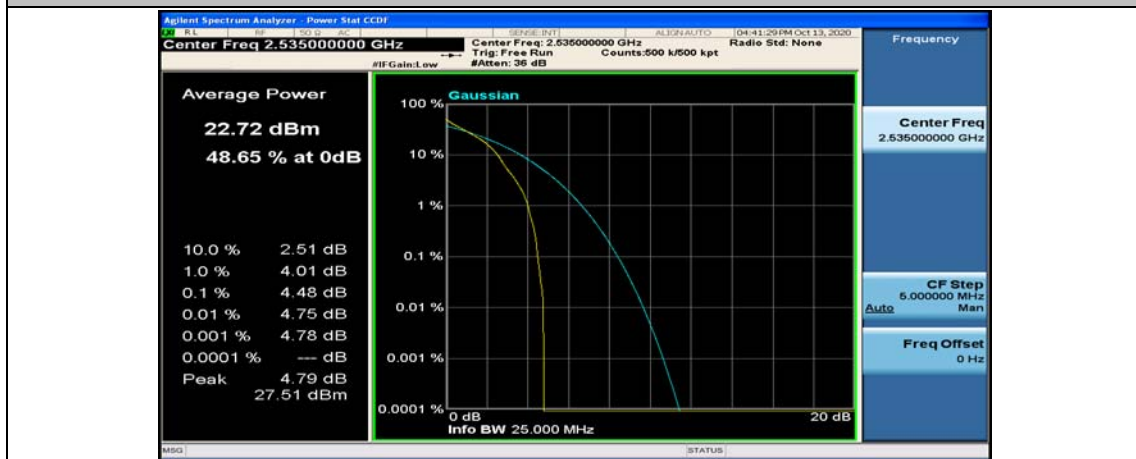

(Channel Bandwidth:20 MHz)_MCH_QPSK_1RB#0

(Channel Bandwidth:20 MHz)_MCH_QPSK_1RB#49

(Channel Bandwidth:20 MHz)_MCH_QPSK_1RB#99

(Channel Bandwidth:20 MHz)_MCH_QPSK_50RB#0

(Channel Bandwidth:20 MHz)_MCH_QPSK_50RB#25

(Channel Bandwidth:20 MHz)_MCH_QPSK_50RB#50

(Channel Bandwidth:20 MHz)_MCH_QPSK_100RB#0

(Channel Bandwidth:20 MHz)_HCH_QPSK_1RB#0

(Channel Bandwidth:20 MHz)_HCH_QPSK_1RB#49

(Channel Bandwidth:20 MHz)_HCH_QPSK_50RB#50