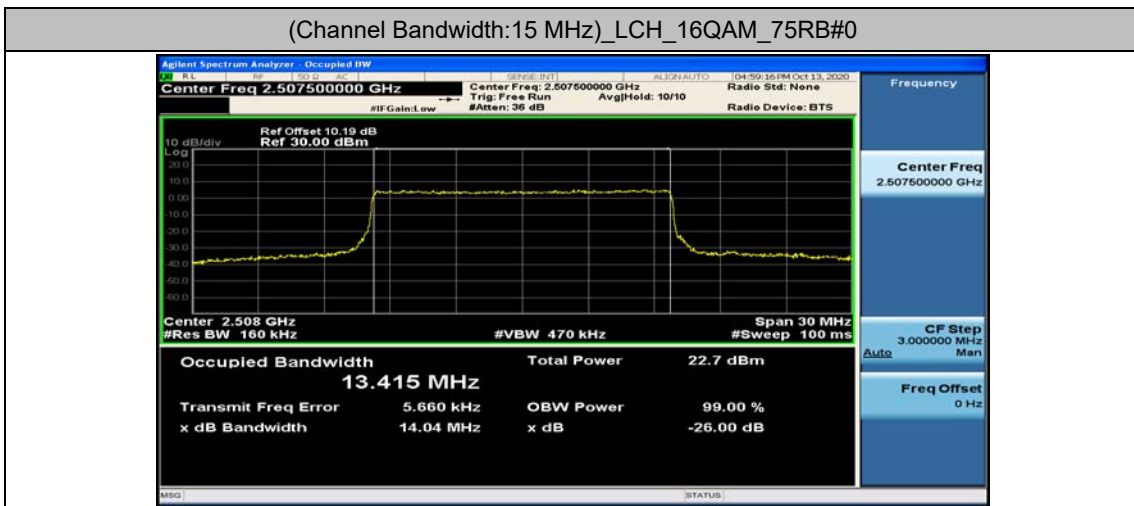

Test Graphs

Channel Bandwidth: 5 MHz

Channel Bandwidth: 10 MHz

Channel Bandwidth: 15 MHz

(Channel Bandwidth:15 MHz)_HCH_16QAM_75RB#0

Channel Bandwidth: 20 MHz

(Channel Bandwidth:20 MHz)_LCH_QPSK_100RB#0

(Channel Bandwidth:20 MHz)_MCH_QPSK_100RB#0