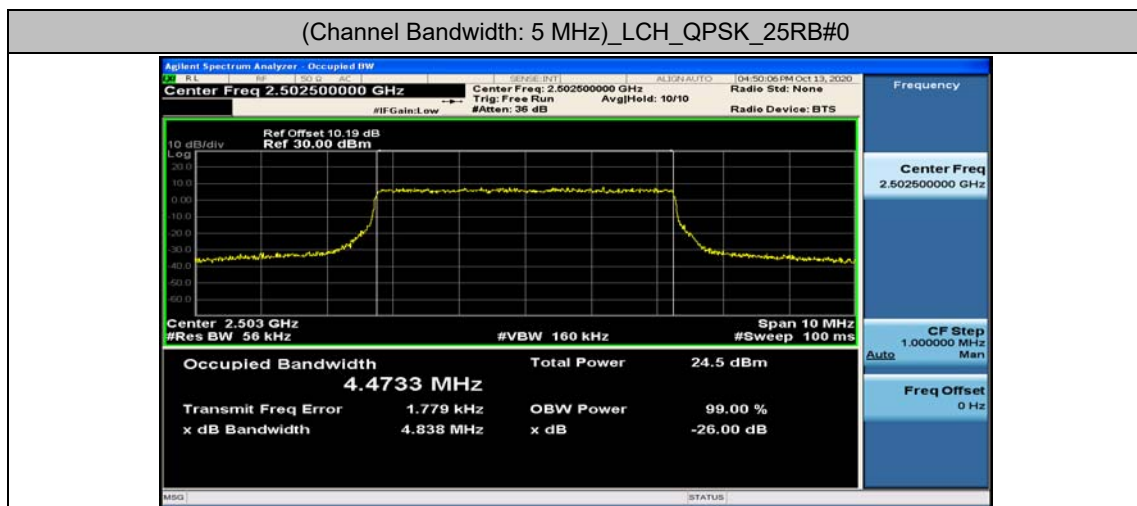

Channel Bandwidth: 20 MHz

Channel Bandwidth: 20 MHz						
Modulation	Channel	RB Configuration		Occupied Bandwidth (MHz)	26dB Bandwidth (MHz)	Verdict
		Size	Offset			
QPSK	LCH	100	0	17.867	18.70	PASS
	MCH	100	0	17.837	18.59	PASS
	HCH	100	0	17.847	18.57	PASS
16QAM	LCH	100	0	17.879	18.69	PASS
	MCH	100	0	17.823	18.58	PASS
	HCH	100	0	17.832	18.59	PASS

Test Graphs

Channel Bandwidth: 5 MHz