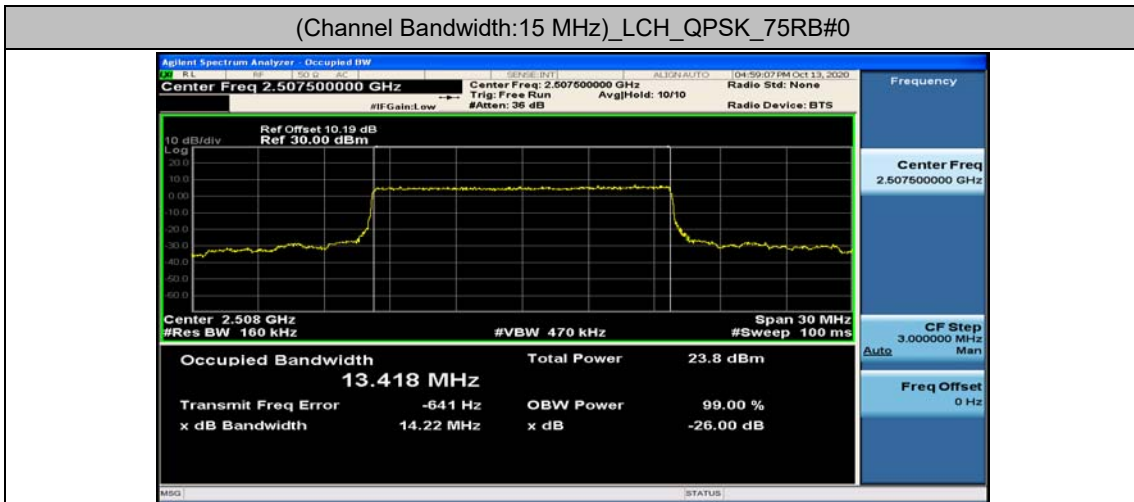

Test Graphs

Channel Bandwidth: 5 MHz

Channel Bandwidth: 10 MHz

Channel Bandwidth: 15 MHz

(Channel Bandwidth:15 MHz)_HCH_16QAM_75RB#0

Channel Bandwidth: 20 MHz

(Channel Bandwidth:20 MHz)_LCH_QPSK_100RB#0

(Channel Bandwidth:20 MHz)_MCH_QPSK_100RB#0