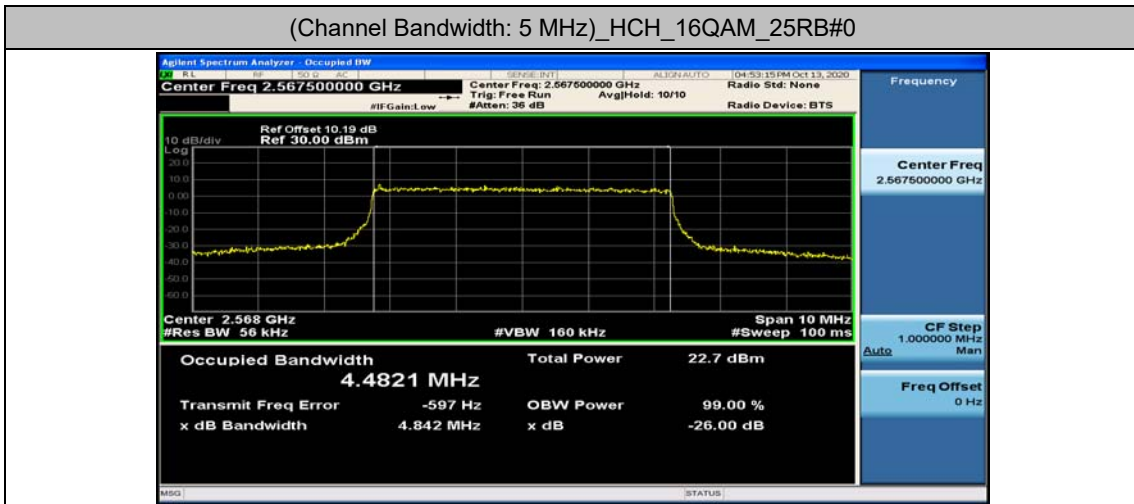

Channel Bandwidth: 10 MHz