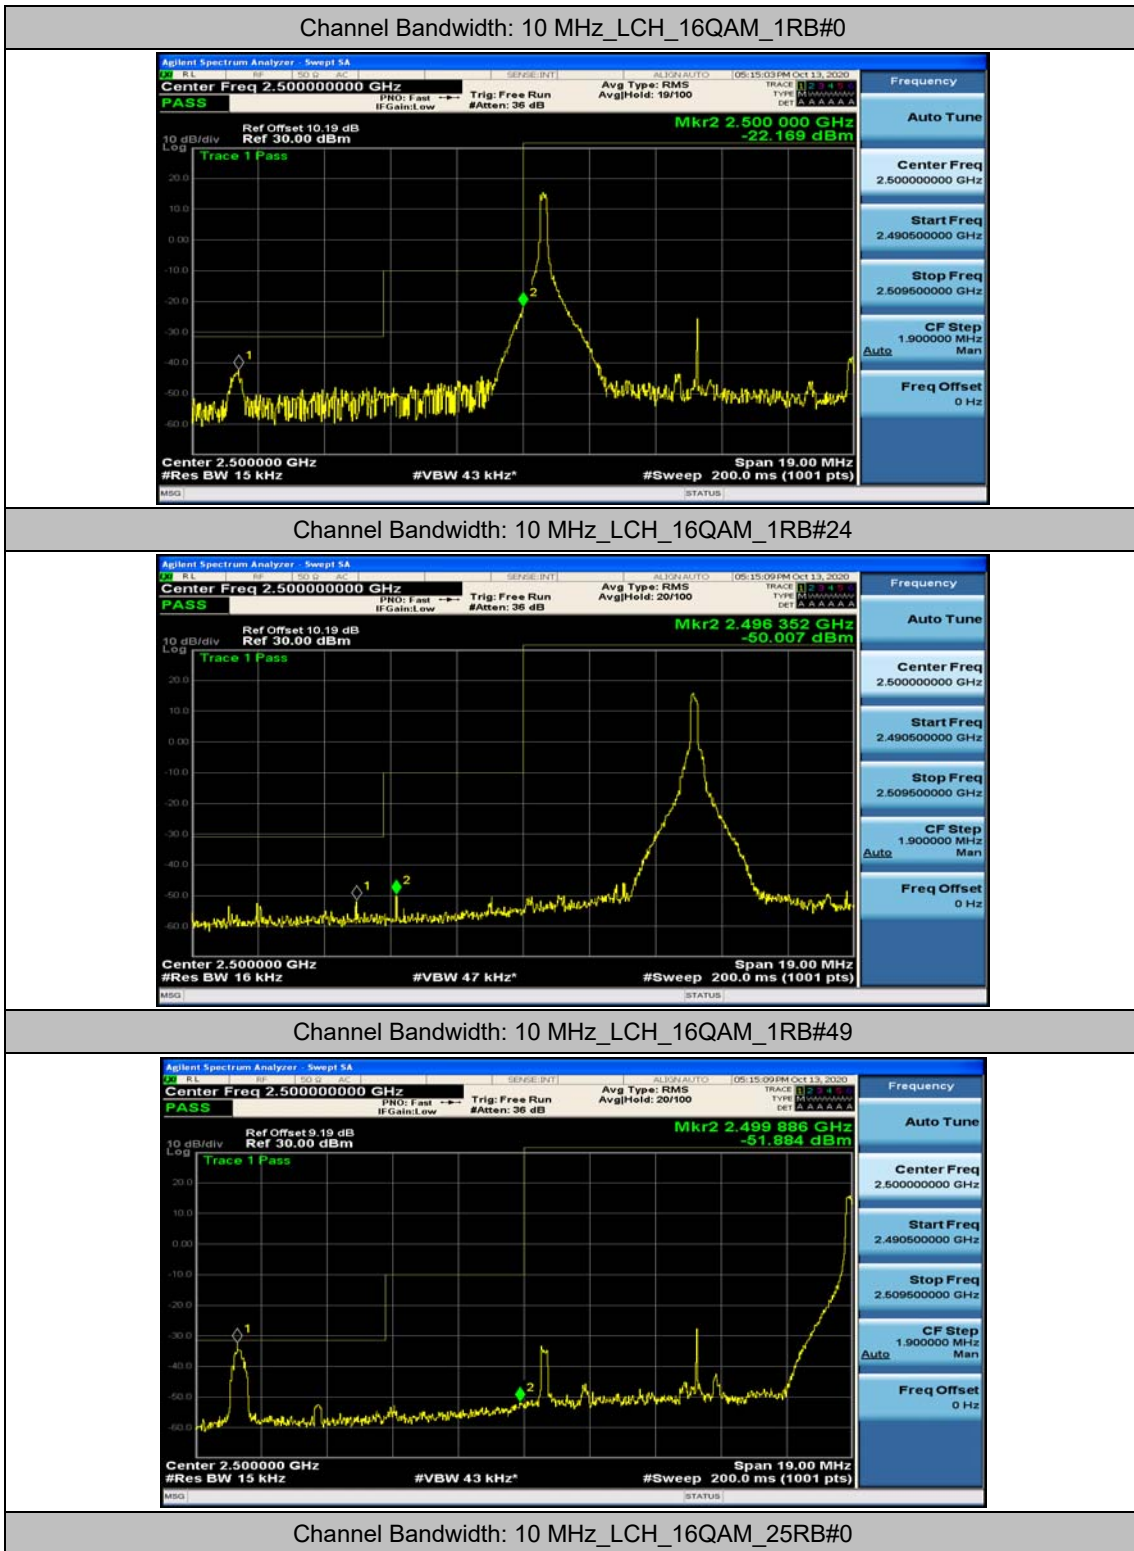

Channel Bandwidth: 10 MHz_LCH_QPSK_1RB#49

Channel Bandwidth: 10 MHz_HCH_QPSK_1RB#49

Channel Bandwidth: 10 MHz_HCH_QPSK_25RB#0

Channel Bandwidth: 10 MHz_HCH_QPSK_25RB#12

Channel Bandwidth: 10 MHz_LCH_16QAM_25RB#12

Channel Bandwidth: 10 MHz_LCH_16QAM_25RB#25

Channel Bandwidth: 10 MHz_LCH_16QAM_50RB#0

Channel Bandwidth: 10 MHz_HCH_16QAM_1RB#0

Channel Bandwidth: 10 MHz_HCH_16QAM_1RB#24

Channel Bandwidth: 10 MHz_HCH_16QAM_1RB#49