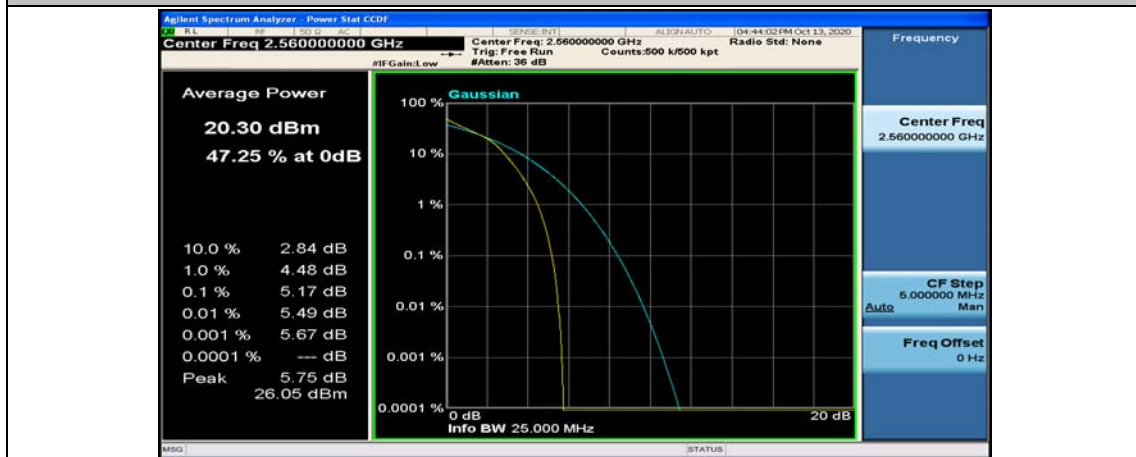

(Channel Bandwidth:20 MHz)_HCH_16QAM_50RB#50