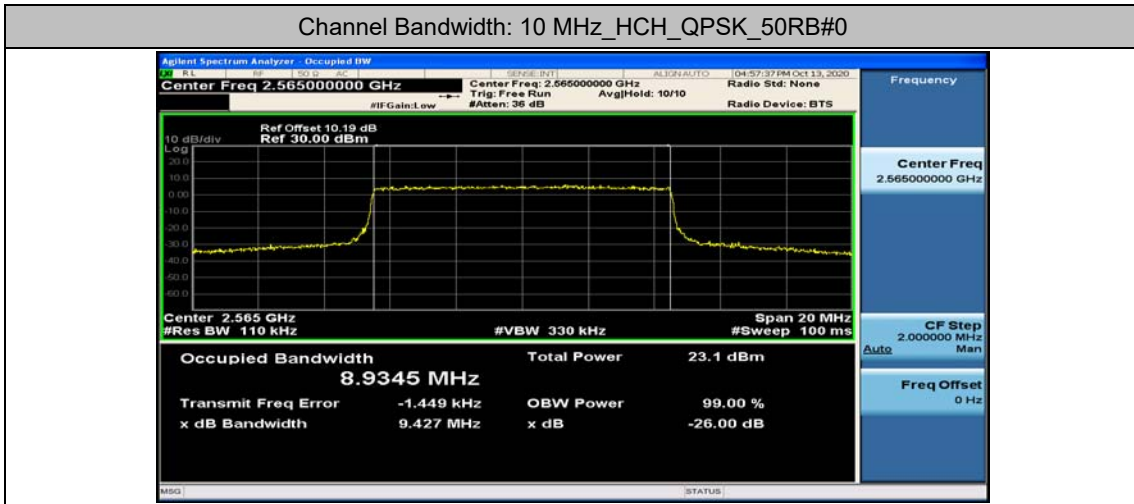

Test Graphs

Channel Bandwidth: 5 MHz

Channel Bandwidth: 10 MHz

Channel Bandwidth: 15 MHz

(Channel Bandwidth:15 MHz)_HCH_16QAM_75RB#0

Channel Bandwidth: 20 MHz

(Channel Bandwidth:20 MHz)_LCH_QPSK_100RB#0

(Channel Bandwidth:20 MHz)_MCH_QPSK_100RB#0