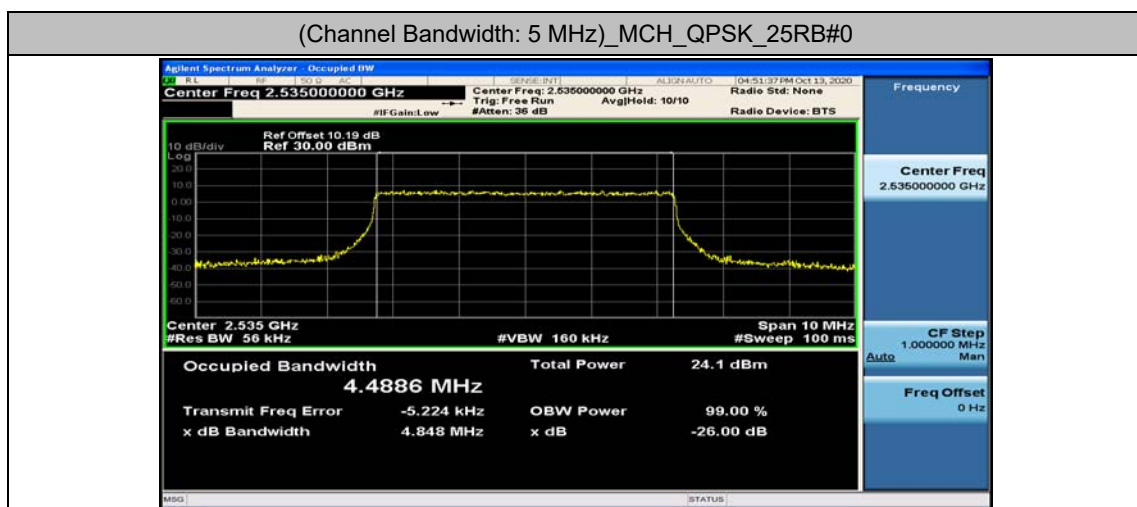

Channel Bandwidth: 20 MHz

Channel Bandwidth: 20 MHz						
Modulation	Channel	RB Configuration		Occupied Bandwidth (MHz)	26dB Bandwidth (MHz)	Verdict
		Size	Offset			
QPSK	LCH	100	0	17.867	18.70	PASS
	MCH	100	0	17.837	18.59	PASS
	HCH	100	0	17.847	18.57	PASS
16QAM	LCH	100	0	17.879	18.69	PASS
	MCH	100	0	17.823	18.58	PASS
	HCH	100	0	17.832	18.59	PASS

Test Graphs

Channel Bandwidth: 5 MHz