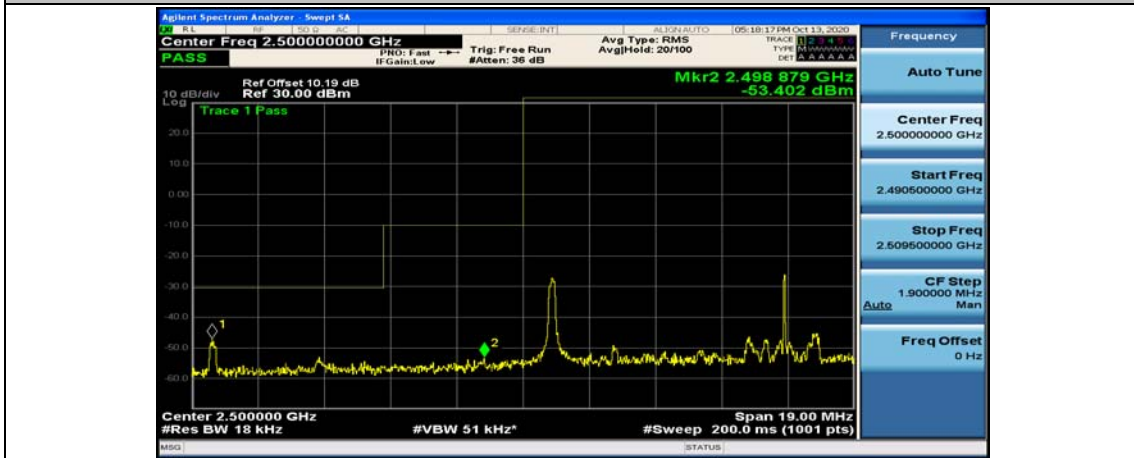

Channel Bandwidth: 10 MHz_HCH_16QAM_50RB#0

Channel Bandwidth: 15 MHz

(Channel Bandwidth:15 MHz)_LCH_QPSK_1RB#37

(Channel Bandwidth:15 MHz)_LCH_QPSK_1RB#74

(Channel Bandwidth:15 MHz)_LCH_QPSK_37RB#0

(Channel Bandwidth:15 MHz)_LCH_QPSK_37RB#18