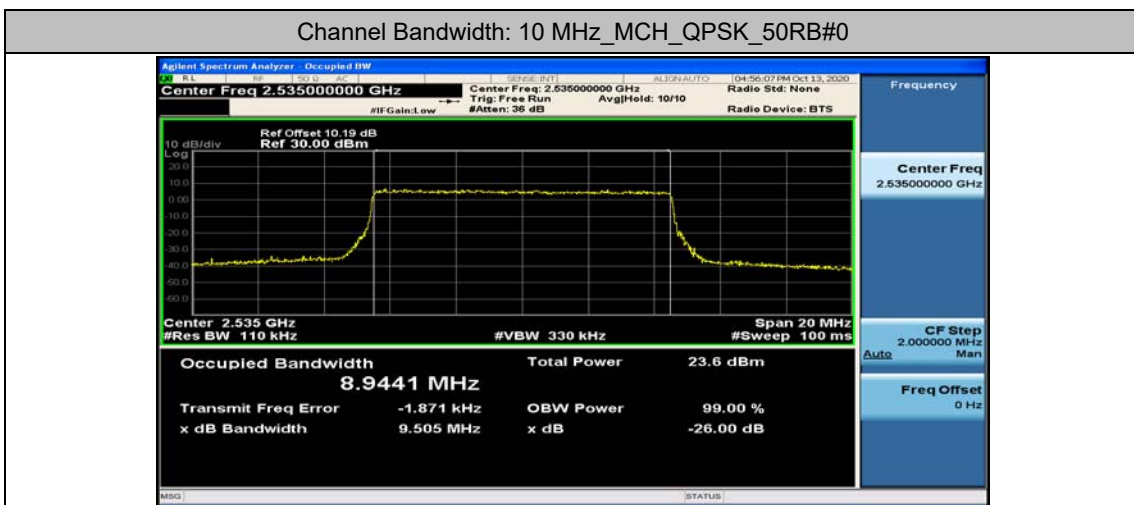

Test Graphs

Channel Bandwidth: 5 MHz

Channel Bandwidth: 10 MHz

Channel Bandwidth: 15 MHz

(Channel Bandwidth:15 MHz)_HCH_16QAM_75RB#0

Channel Bandwidth: 20 MHz

(Channel Bandwidth:20 MHz)_LCH_QPSK_100RB#0

(Channel Bandwidth:20 MHz)_MCH_QPSK_100RB#0