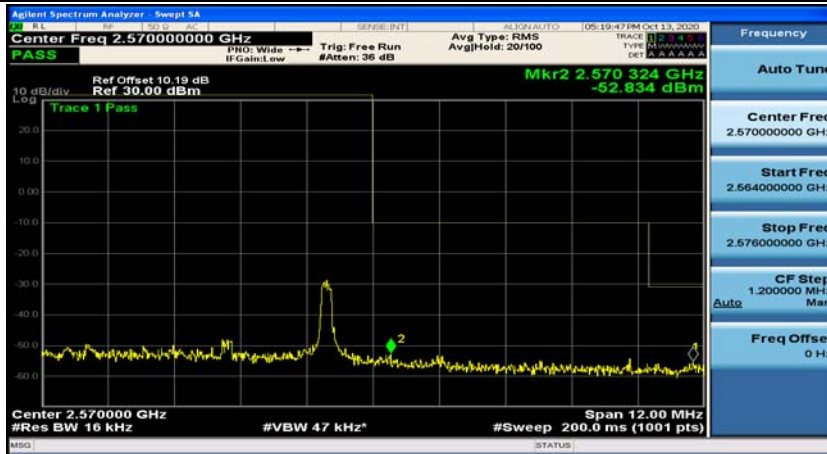

(Channel Bandwidth:15 MHz)_HCH_QPSK_1RB#37