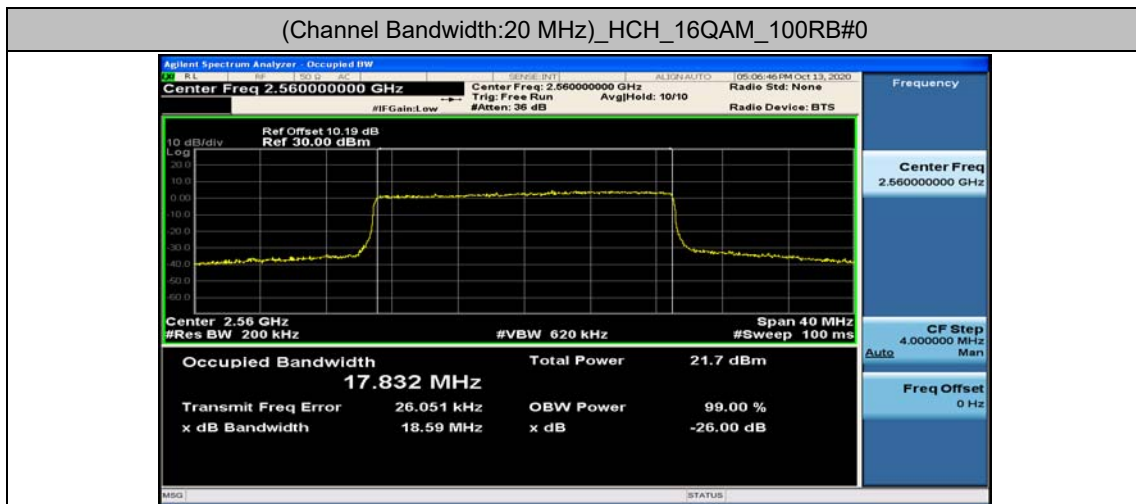

(Channel Bandwidth:20 MHz)_HCH_QPSK_100RB#0

(Channel Bandwidth:20 MHz)_LCH_16QAM_100RB#0

(Channel Bandwidth:20 MHz)_MCH_16QAM_100RB#0

Appendix D: Band Edge

Test Graphs

Channel Bandwidth: 5 MHz

(Channel Bandwidth: 5 MHz)_LCH_QPSK_12RB#0