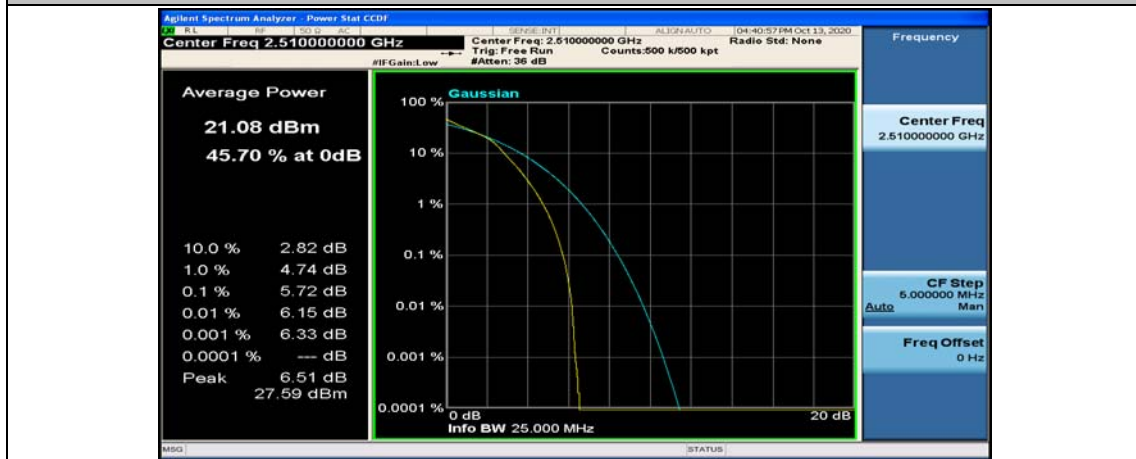

(Channel Bandwidth:20 MHz)_HCH_QPSK_100RB#0

(Channel Bandwidth:20 MHz)_LCH_16QAM_50RB#25

(Channel Bandwidth:20 MHz)_LCH_16QAM_50RB#50

(Channel Bandwidth:20 MHz)_LCH_16QAM_100RB#0

(Channel Bandwidth:20 MHz)_MCH_16QAM_1RB#0

(Channel Bandwidth:20 MHz)_MCH_16QAM_1RB#49

(Channel Bandwidth:20 MHz)_MCH_16QAM_1RB#99

(Channel Bandwidth:20 MHz)_MCH_16QAM_50RB#0

(Channel Bandwidth:20 MHz)_MCH_16QAM_50RB#25

(Channel Bandwidth:20 MHz)_MCH_16QAM_50RB#50