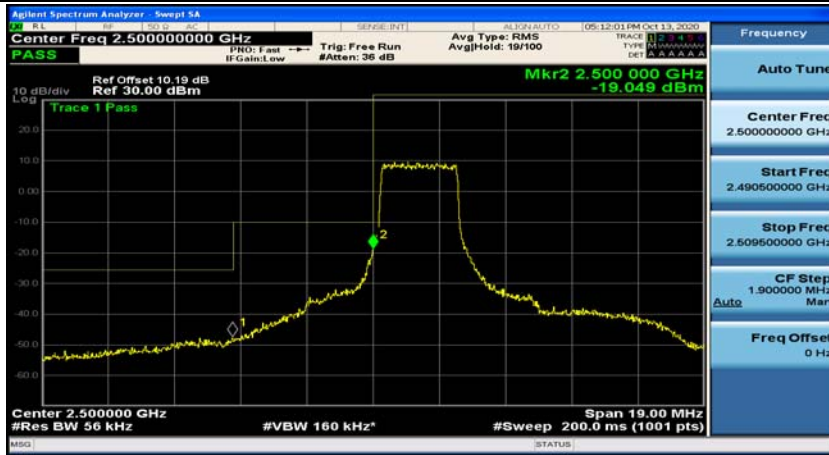

(Channel Bandwidth:20 MHz)_HCH_QPSK_100RB#0

(Channel Bandwidth:20 MHz)_LCH_16QAM_100RB#0

(Channel Bandwidth:20 MHz)_MCH_16QAM_100RB#0

Appendix D: Band Edge

Test Graphs

Channel Bandwidth: 5 MHz

(Channel Bandwidth: 5 MHz)_LCH_QPSK_12RB#0