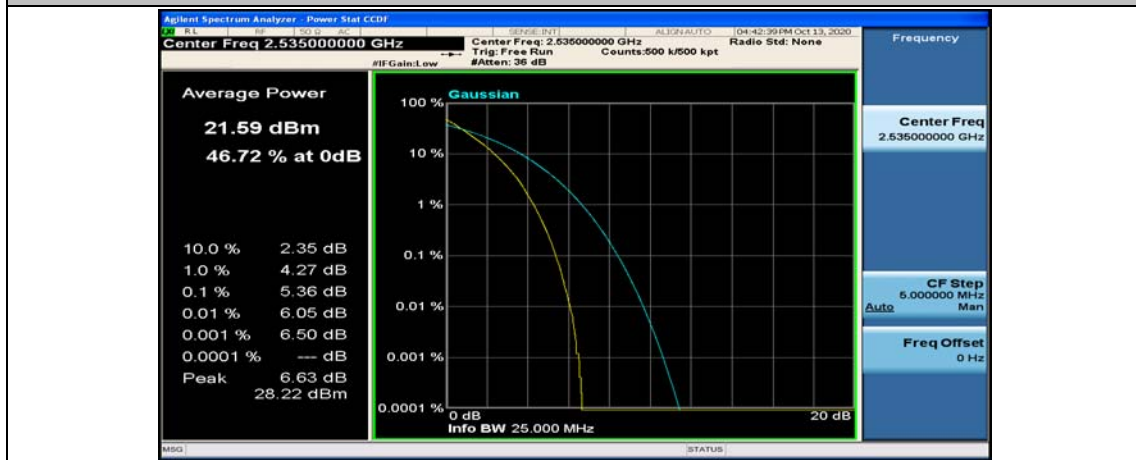

(Channel Bandwidth:20 MHz)_MCH_QPSK_1RB#0

(Channel Bandwidth:20 MHz)_MCH_QPSK_1RB#49

(Channel Bandwidth:20 MHz)_MCH_QPSK_1RB#99

(Channel Bandwidth:20 MHz)_MCH_QPSK_50RB#0

(Channel Bandwidth:20 MHz)_MCH_QPSK_50RB#25

(Channel Bandwidth:20 MHz)_MCH_QPSK_50RB#50

(Channel Bandwidth:20 MHz)_MCH_QPSK_100RB#0

(Channel Bandwidth:20 MHz)_HCH_QPSK_1RB#0

(Channel Bandwidth:20 MHz)_HCH_QPSK_1RB#49

(Channel Bandwidth:20 MHz)_HCH_QPSK_50RB#50