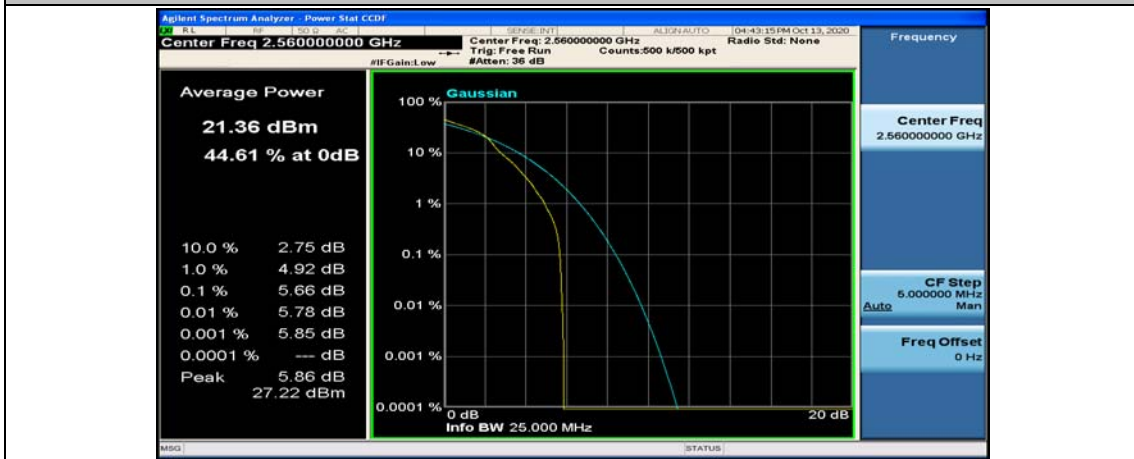

(Channel Bandwidth:20 MHz)_MCH_16QAM_1RB#49

(Channel Bandwidth:20 MHz)_MCH_16QAM_1RB#99

(Channel Bandwidth:20 MHz)_MCH_16QAM_50RB#0

(Channel Bandwidth:20 MHz)_MCH_16QAM_50RB#25

(Channel Bandwidth:20 MHz)_MCH_16QAM_50RB#50

(Channel Bandwidth:20 MHz)_MCH_16QAM_100RB#0

(Channel Bandwidth:20 MHz)_HCH_16QAM_1RB#0

(Channel Bandwidth:20 MHz)_HCH_16QAM_1RB#49

(Channel Bandwidth:20 MHz)_HCH_16QAM_1RB#99

(Channel Bandwidth:20 MHz)_HCH_16QAM_50RB#0