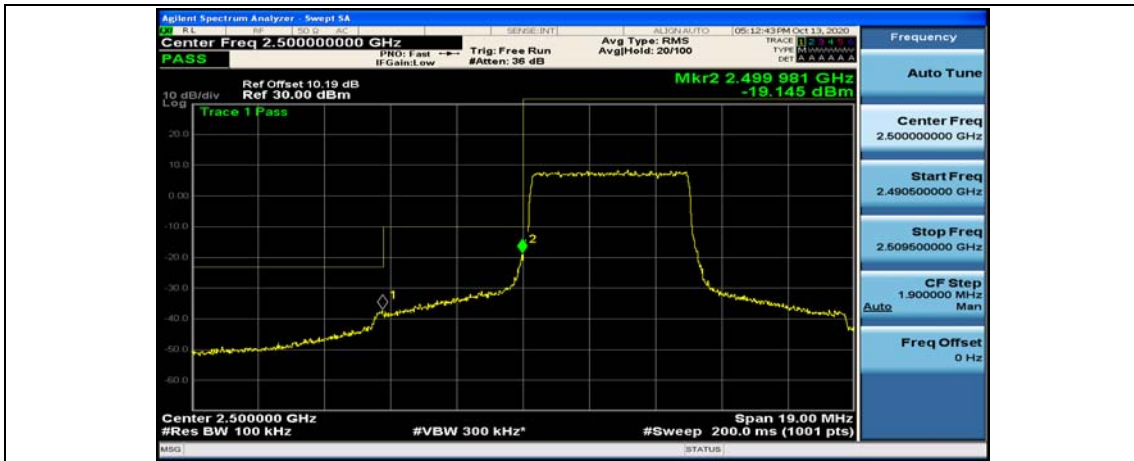

(Channel Bandwidth: 5 MHz)_LCH_QPSK_25RB#0