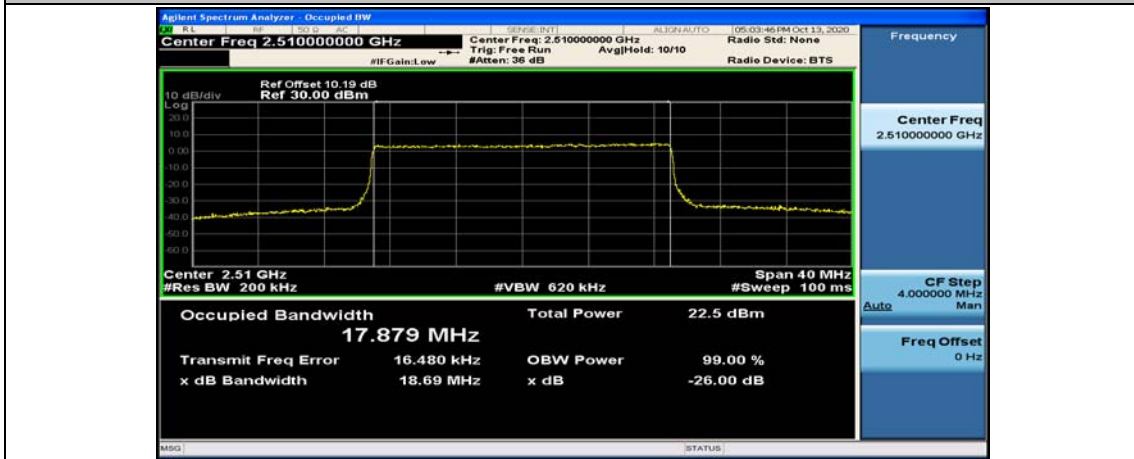

(Channel Bandwidth:20 MHz)_LCH_16QAM_100RB#0