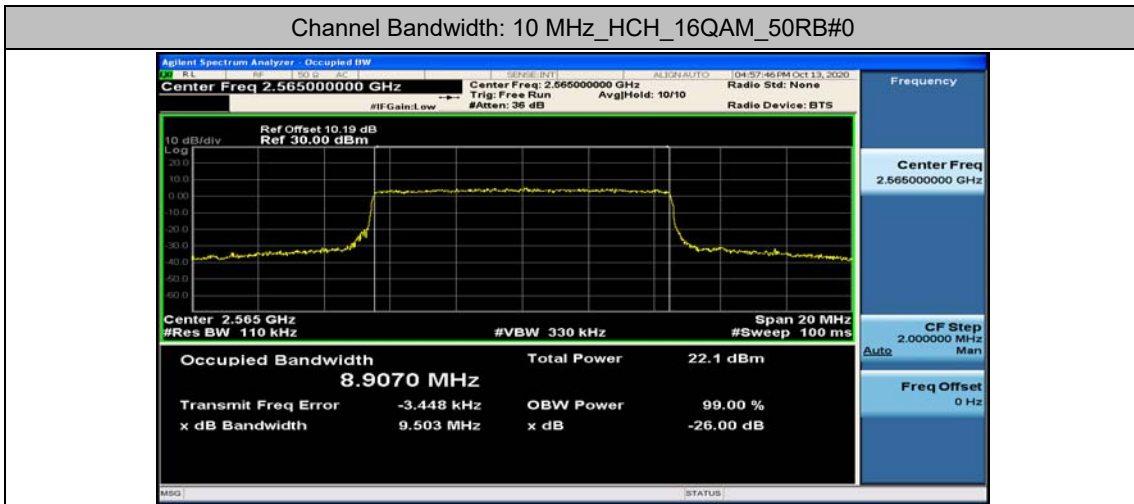

Test Graphs

Channel Bandwidth: 5 MHz

Channel Bandwidth: 10 MHz

Channel Bandwidth: 15 MHz

(Channel Bandwidth:15 MHz)_HCH_16QAM_75RB#0

Channel Bandwidth: 20 MHz

(Channel Bandwidth:20 MHz)_LCH_QPSK_100RB#0

(Channel Bandwidth:20 MHz)_MCH_QPSK_100RB#0