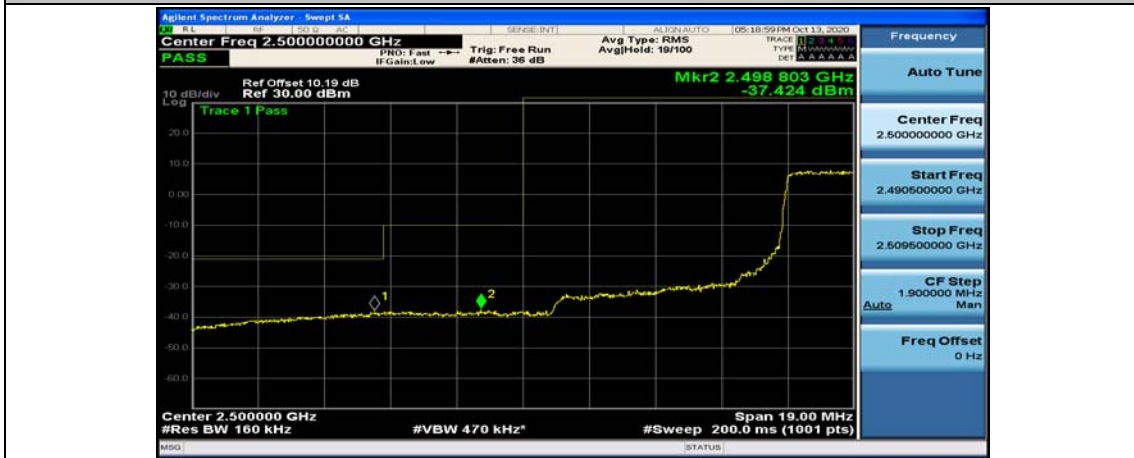

(Channel Bandwidth:15 MHz)_LCH_QPSK_75RB#0