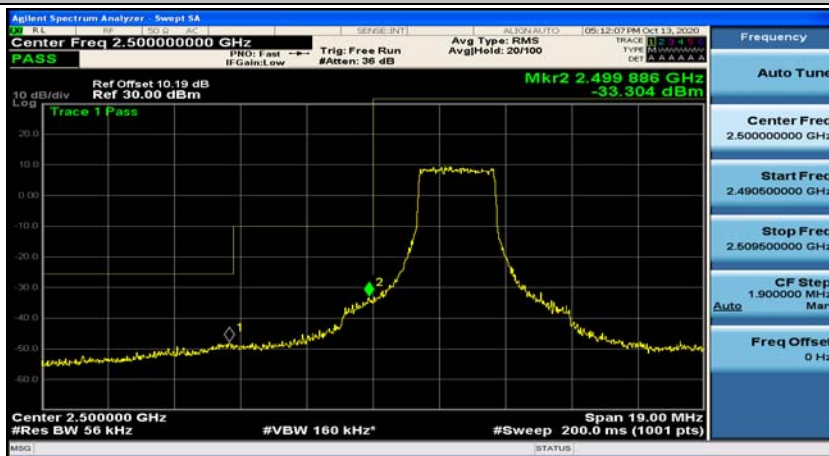

(Channel Bandwidth: 5 MHz)_LCH_QPSK_12RB#6