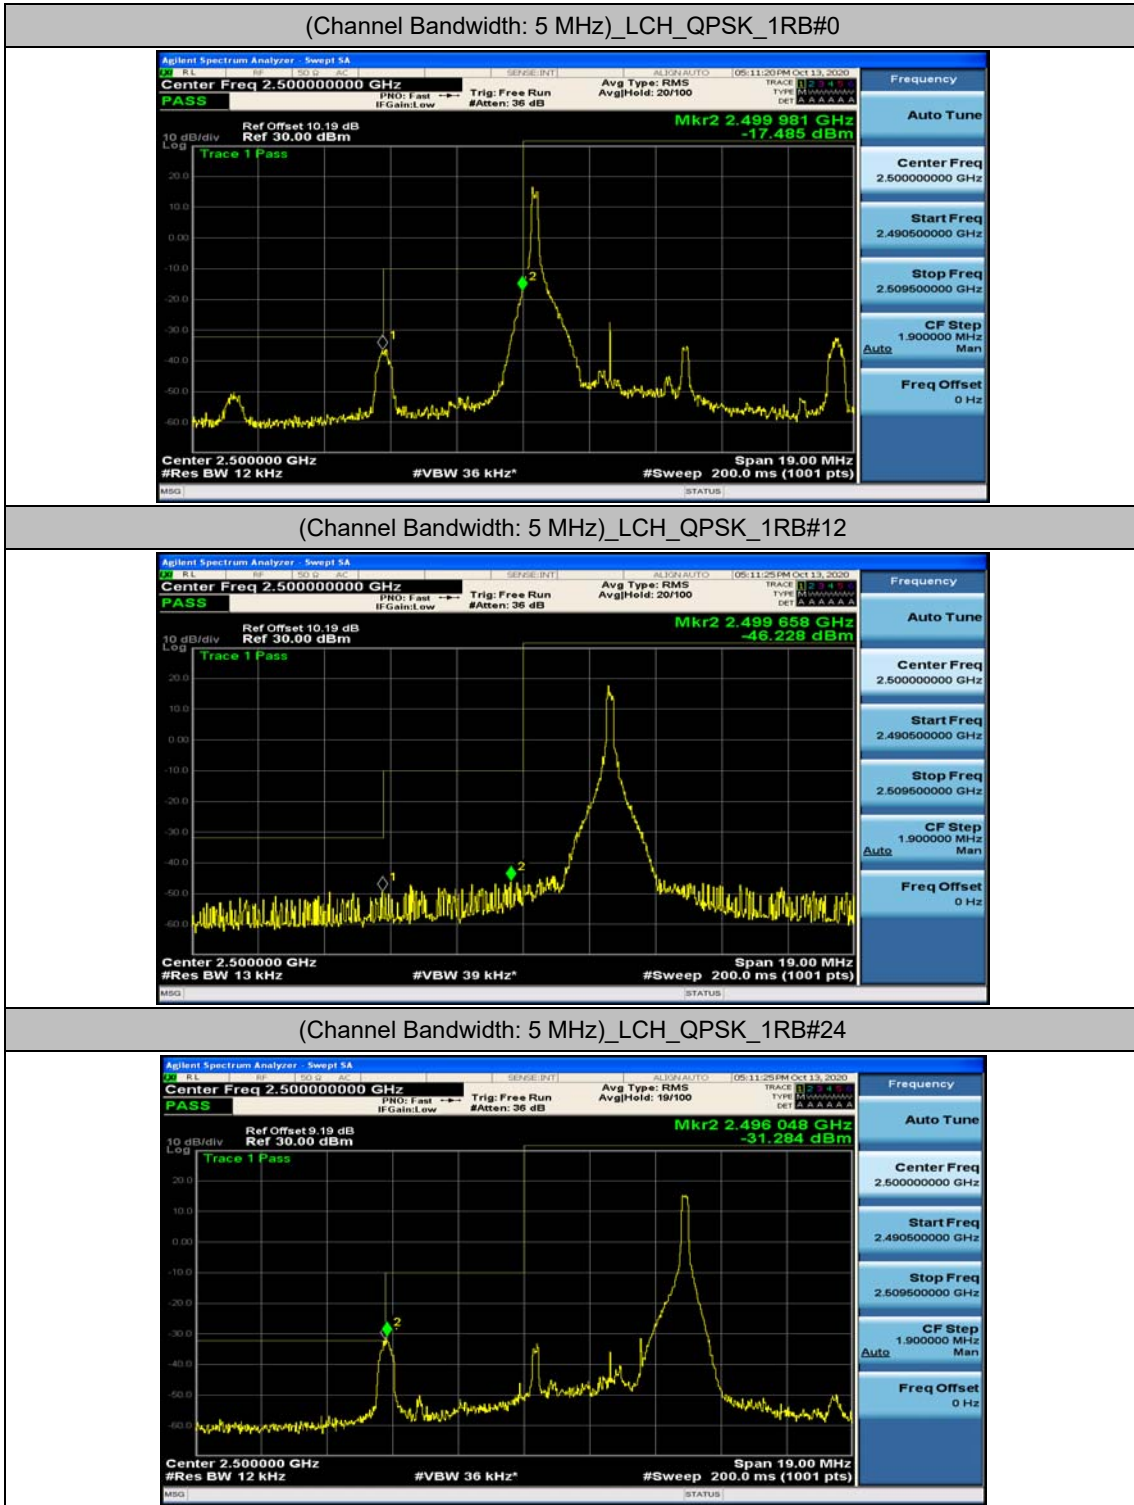

(Channel Bandwidth:20 MHz)_HCH_QPSK_100RB#0

(Channel Bandwidth:20 MHz)_LCH_16QAM_100RB#0

(Channel Bandwidth:20 MHz)_MCH_16QAM_100RB#0

Appendix D: Band Edge

Test Graphs

Channel Bandwidth: 5 MHz

(Channel Bandwidth: 5 MHz)_LCH_QPSK_12RB#0