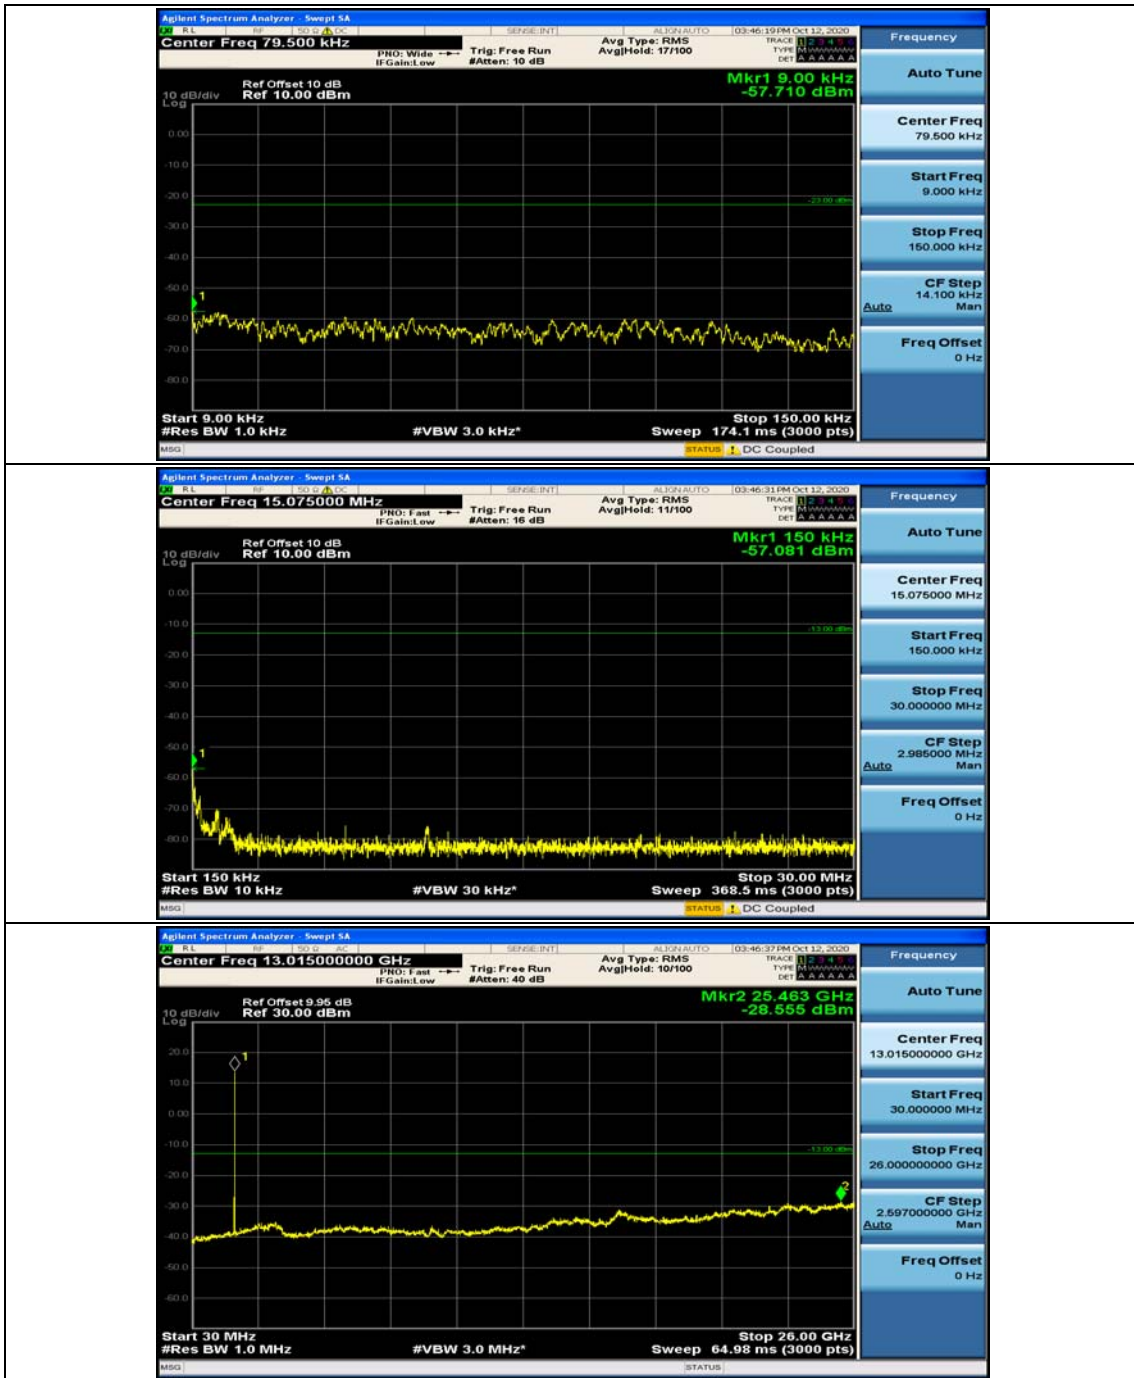

### Channel Bandwidth: 5 MHz

(Channel Bandwidth: 5 MHz)\_MCH\_QPSK\_1RB#0

(Channel Bandwidth: 5 MHz)\_MCH\_QPSK\_1RB#12

(Channel Bandwidth: 5 MHz)\_HCH\_QPSK\_1RB#0

(Channel Bandwidth: 5 MHz)\_HCH\_QPSK\_1RB#12

(Channel Bandwidth: 5 MHz)\_LCH\_16QAM\_1RB#0

(Channel Bandwidth: 5 MHz)\_LCH\_16QAM\_1RB#12

### Channel Bandwidth: 10 MHz

Channel Bandwidth: 10 MHz\_LCH\_16QAM\_1RB#49