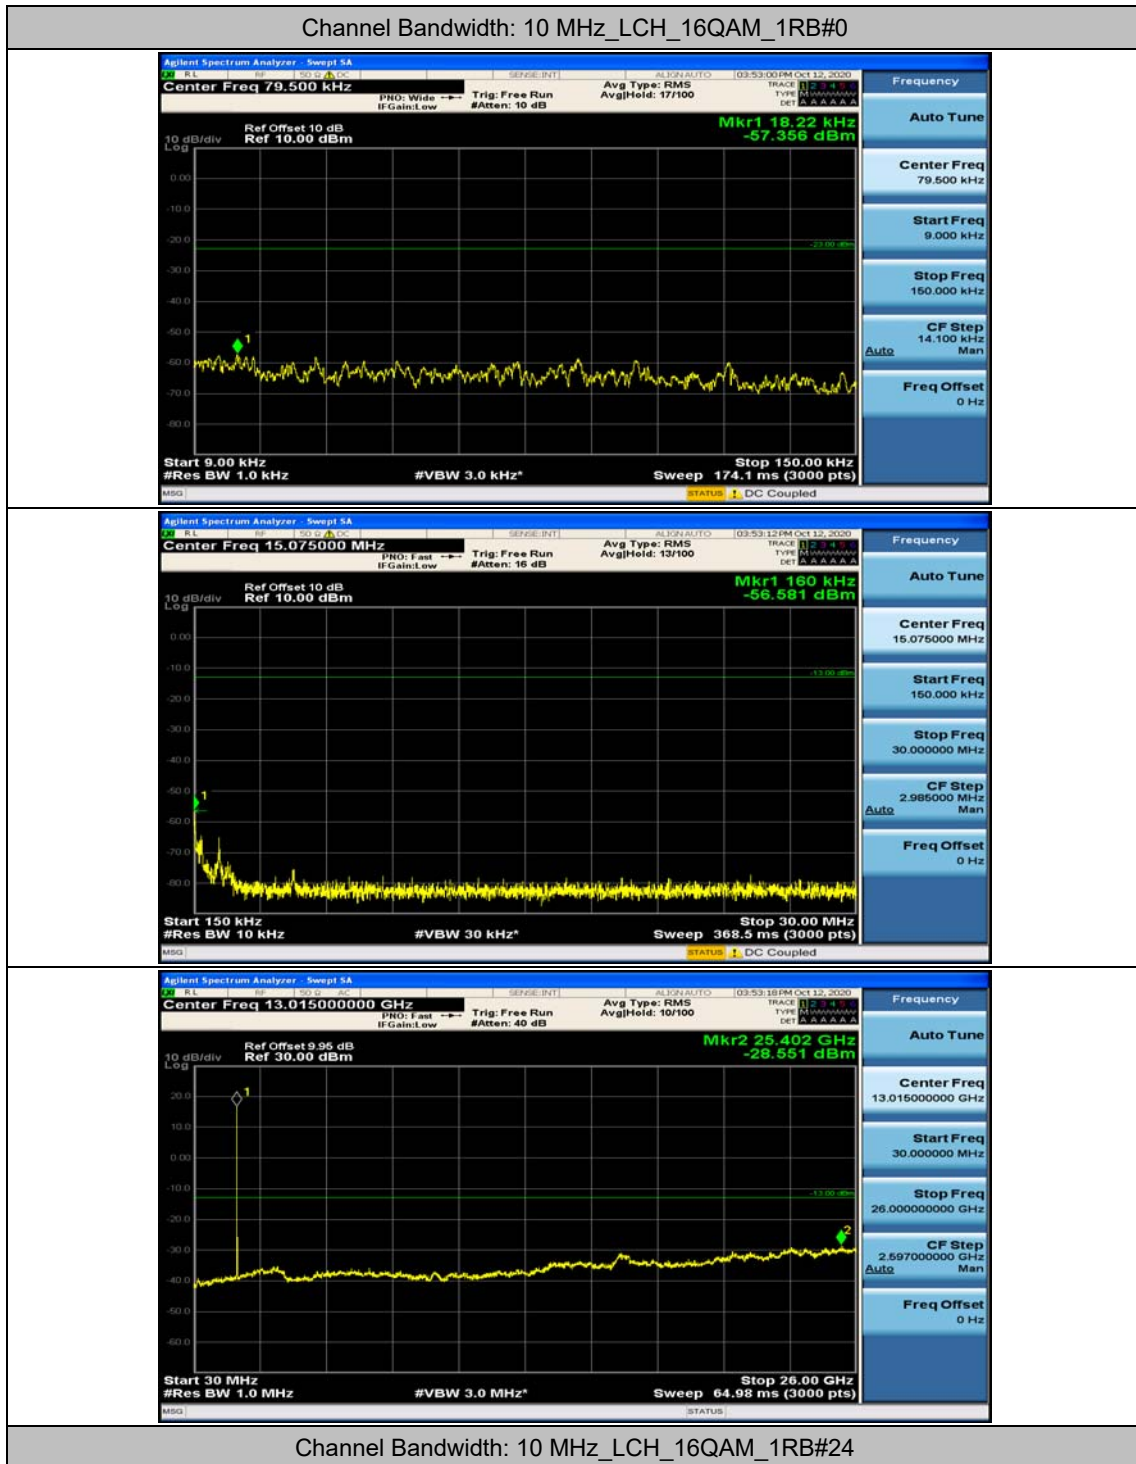

### Channel Bandwidth: 5 MHz

(Channel Bandwidth: 5 MHz)\_MCH\_QPSK\_1RB#0

(Channel Bandwidth: 5 MHz)\_MCH\_QPSK\_1RB#12

(Channel Bandwidth: 5 MHz)\_HCH\_QPSK\_1RB#0

(Channel Bandwidth: 5 MHz)\_HCH\_QPSK\_1RB#12

### Channel Bandwidth: 10 MHz

Channel Bandwidth: 10 MHz\_LCH\_16QAM\_1RB#49

### Channel Bandwidth: 15 MHz

(Channel Bandwidth:15 MHz)\_MCH\_QPSK\_1RB#0

(Channel Bandwidth:15 MHz)\_MCH\_QPSK\_1RB#37