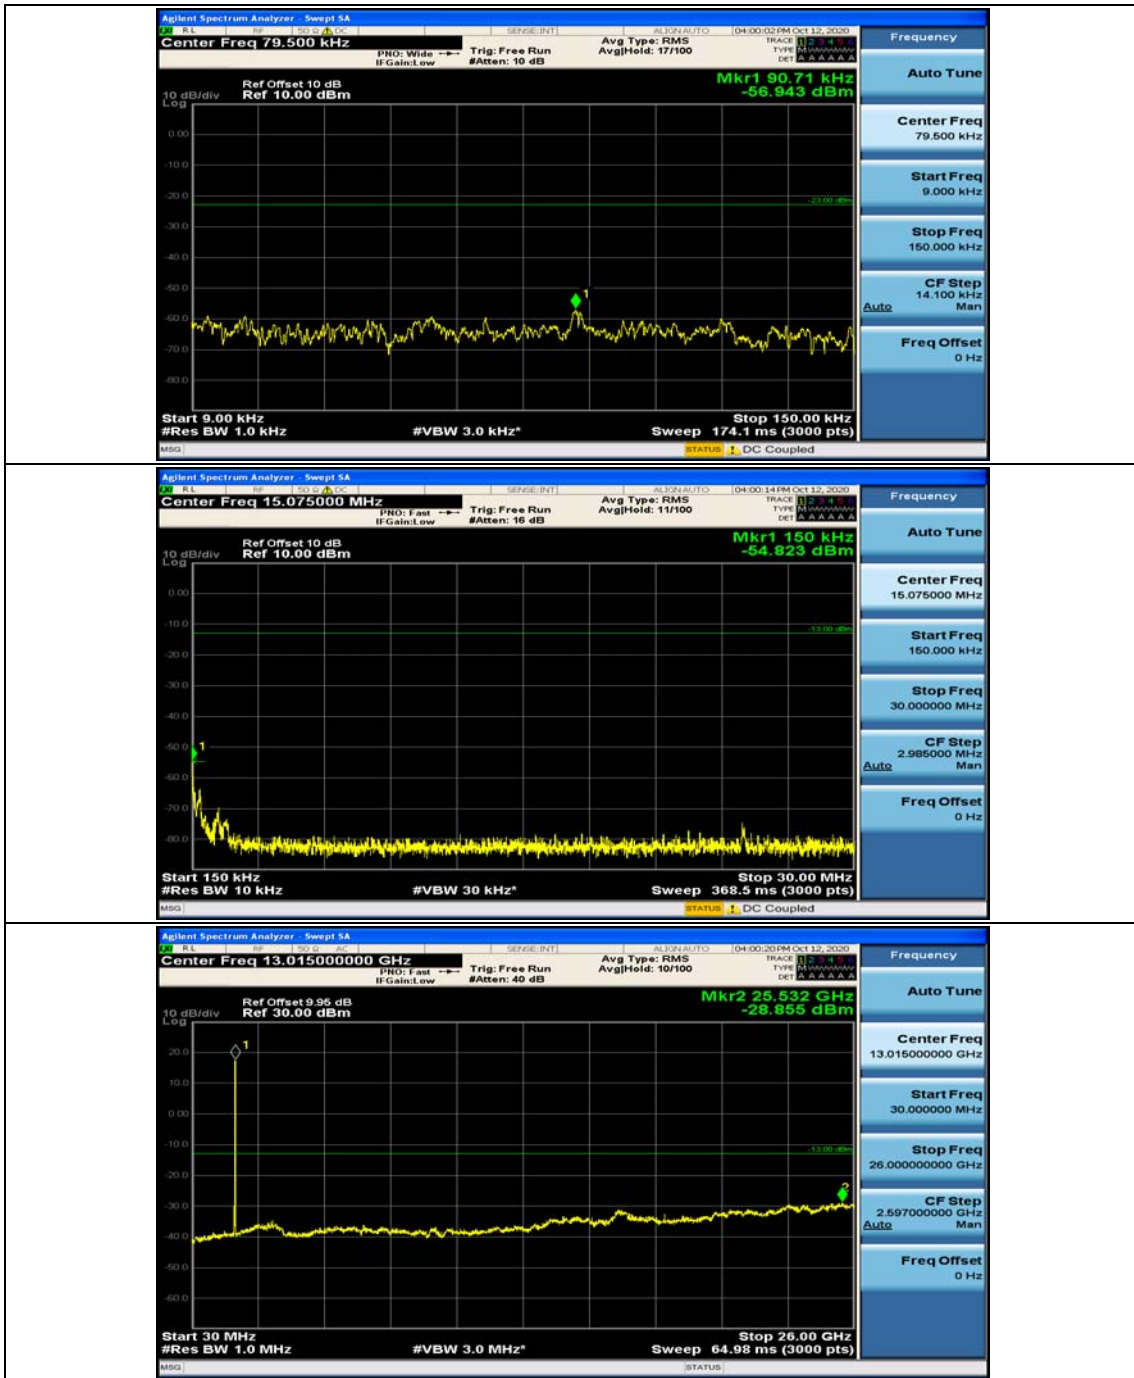

### Channel Bandwidth: 5 MHz

(Channel Bandwidth: 5 MHz)\_MCH\_QPSK\_1RB#0

(Channel Bandwidth: 5 MHz)\_MCH\_QPSK\_1RB#12

(Channel Bandwidth: 5 MHz)\_HCH\_QPSK\_1RB#0

(Channel Bandwidth: 5 MHz)\_HCH\_QPSK\_1RB#12

(Channel Bandwidth: 5 MHz)\_LCH\_16QAM\_1RB#0

(Channel Bandwidth: 5 MHz)\_LCH\_16QAM\_1RB#12

### Channel Bandwidth: 10 MHz

Channel Bandwidth: 10 MHz\_LCH\_16QAM\_1RB#49

### Channel Bandwidth: 15 MHz

(Channel Bandwidth:15 MHz)\_MCH\_QPSK\_1RB#0

(Channel Bandwidth:15 MHz)\_MCH\_QPSK\_1RB#37