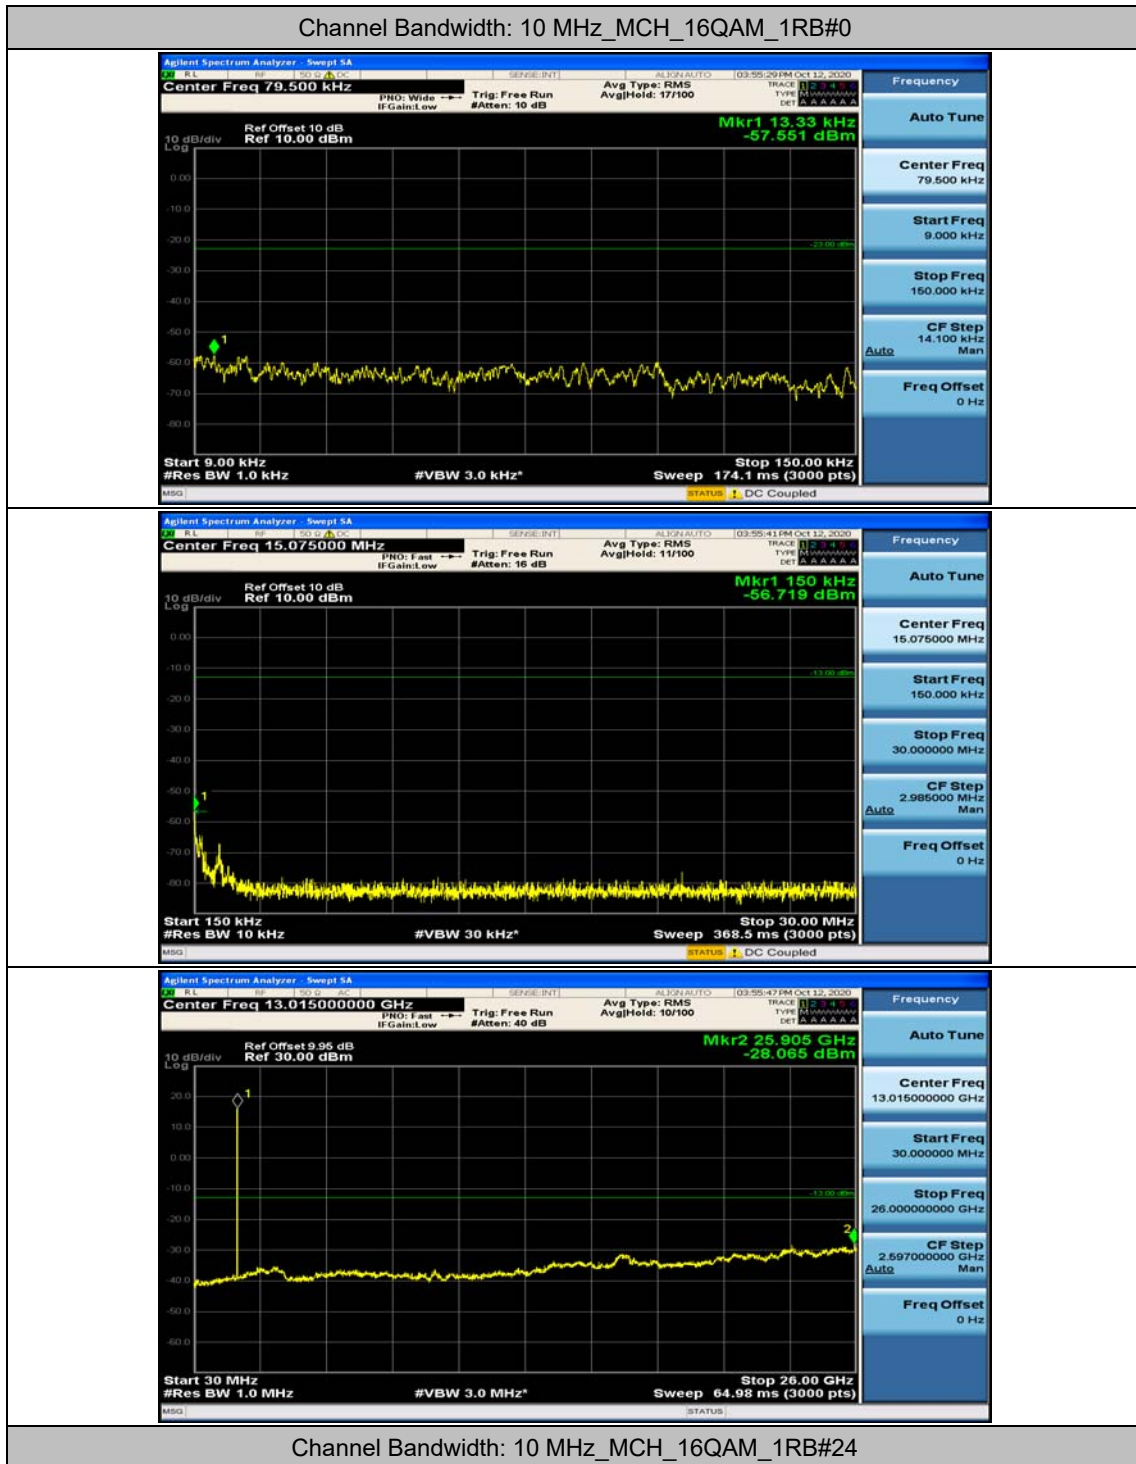

### Channel Bandwidth: 5 MHz

(Channel Bandwidth: 5 MHz)\_MCH\_QPSK\_1RB#0

(Channel Bandwidth: 5 MHz)\_MCH\_QPSK\_1RB#12

(Channel Bandwidth: 5 MHz)\_HCH\_QPSK\_1RB#0

(Channel Bandwidth: 5 MHz)\_HCH\_QPSK\_1RB#12

(Channel Bandwidth: 5 MHz)\_LCH\_16QAM\_1RB#0

(Channel Bandwidth: 5 MHz)\_LCH\_16QAM\_1RB#12

### Channel Bandwidth: 10 MHz

Channel Bandwidth: 10 MHz\_LCH\_16QAM\_1RB#49

### Channel Bandwidth: 15 MHz

(Channel Bandwidth:15 MHz)\_MCH\_QPSK\_1RB#0

(Channel Bandwidth:15 MHz)\_MCH\_QPSK\_1RB#37