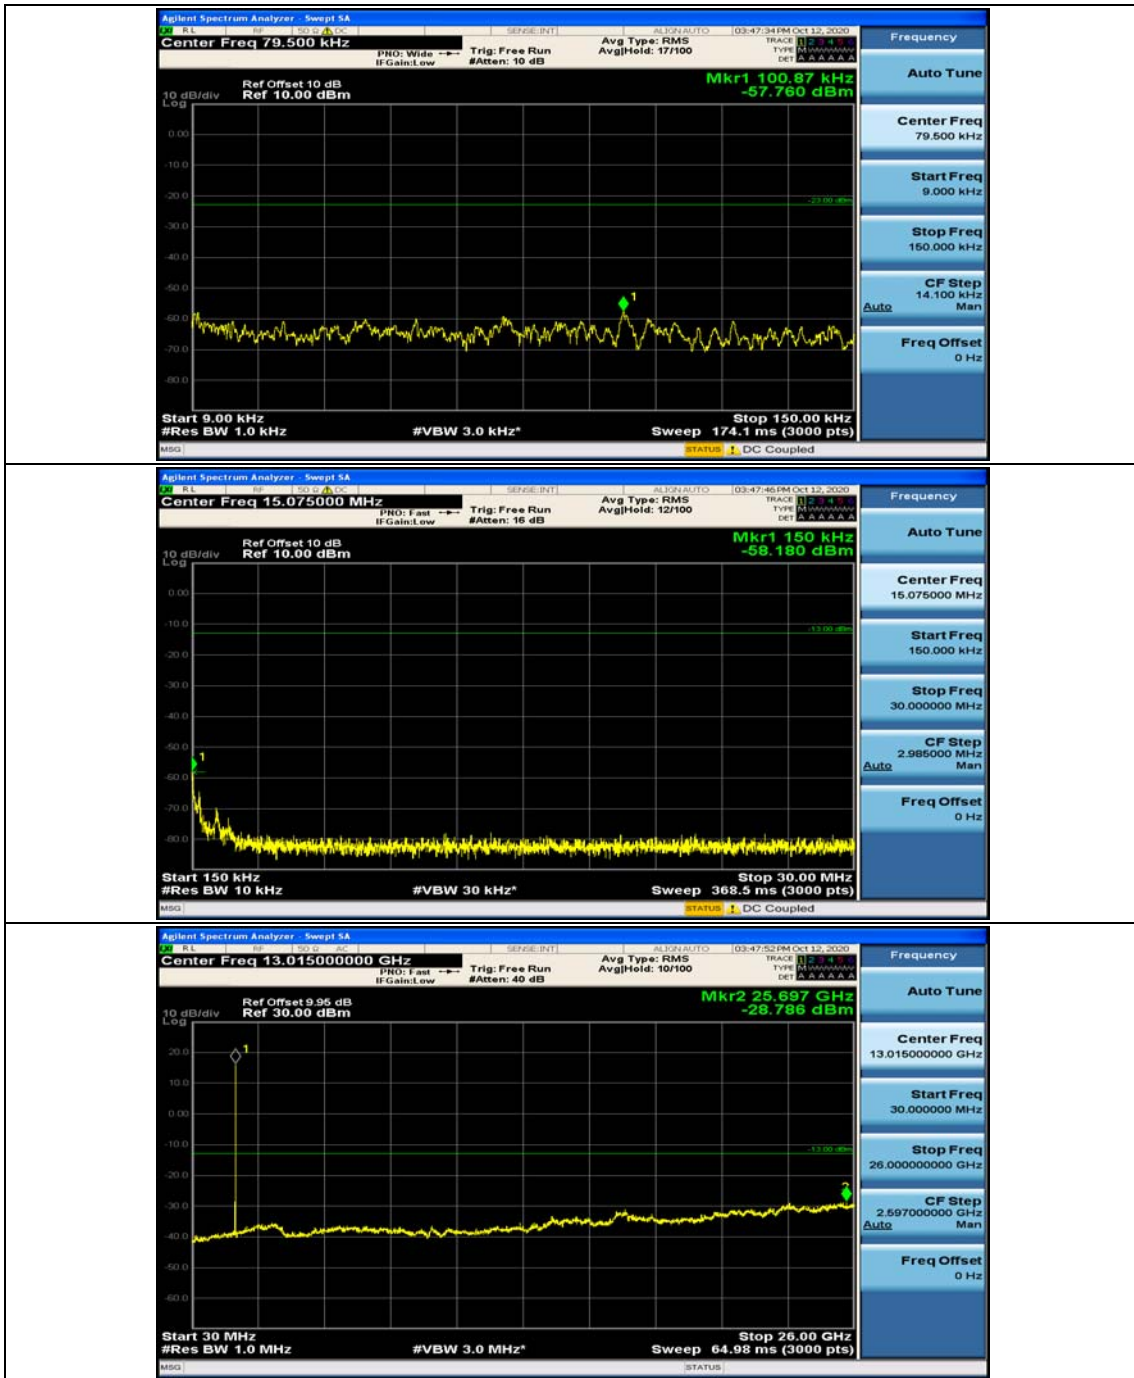

### Channel Bandwidth: 5 MHz

(Channel Bandwidth: 5 MHz)\_MCH\_QPSK\_1RB#0

(Channel Bandwidth: 5 MHz)\_MCH\_QPSK\_1RB#12

(Channel Bandwidth: 5 MHz)\_HCH\_QPSK\_1RB#0

(Channel Bandwidth: 5 MHz)\_HCH\_QPSK\_1RB#12

(Channel Bandwidth: 5 MHz)\_LCH\_16QAM\_1RB#0

(Channel Bandwidth: 5 MHz)\_LCH\_16QAM\_1RB#12

### Channel Bandwidth: 10 MHz

Channel Bandwidth: 10 MHz\_LCH\_16QAM\_1RB#49