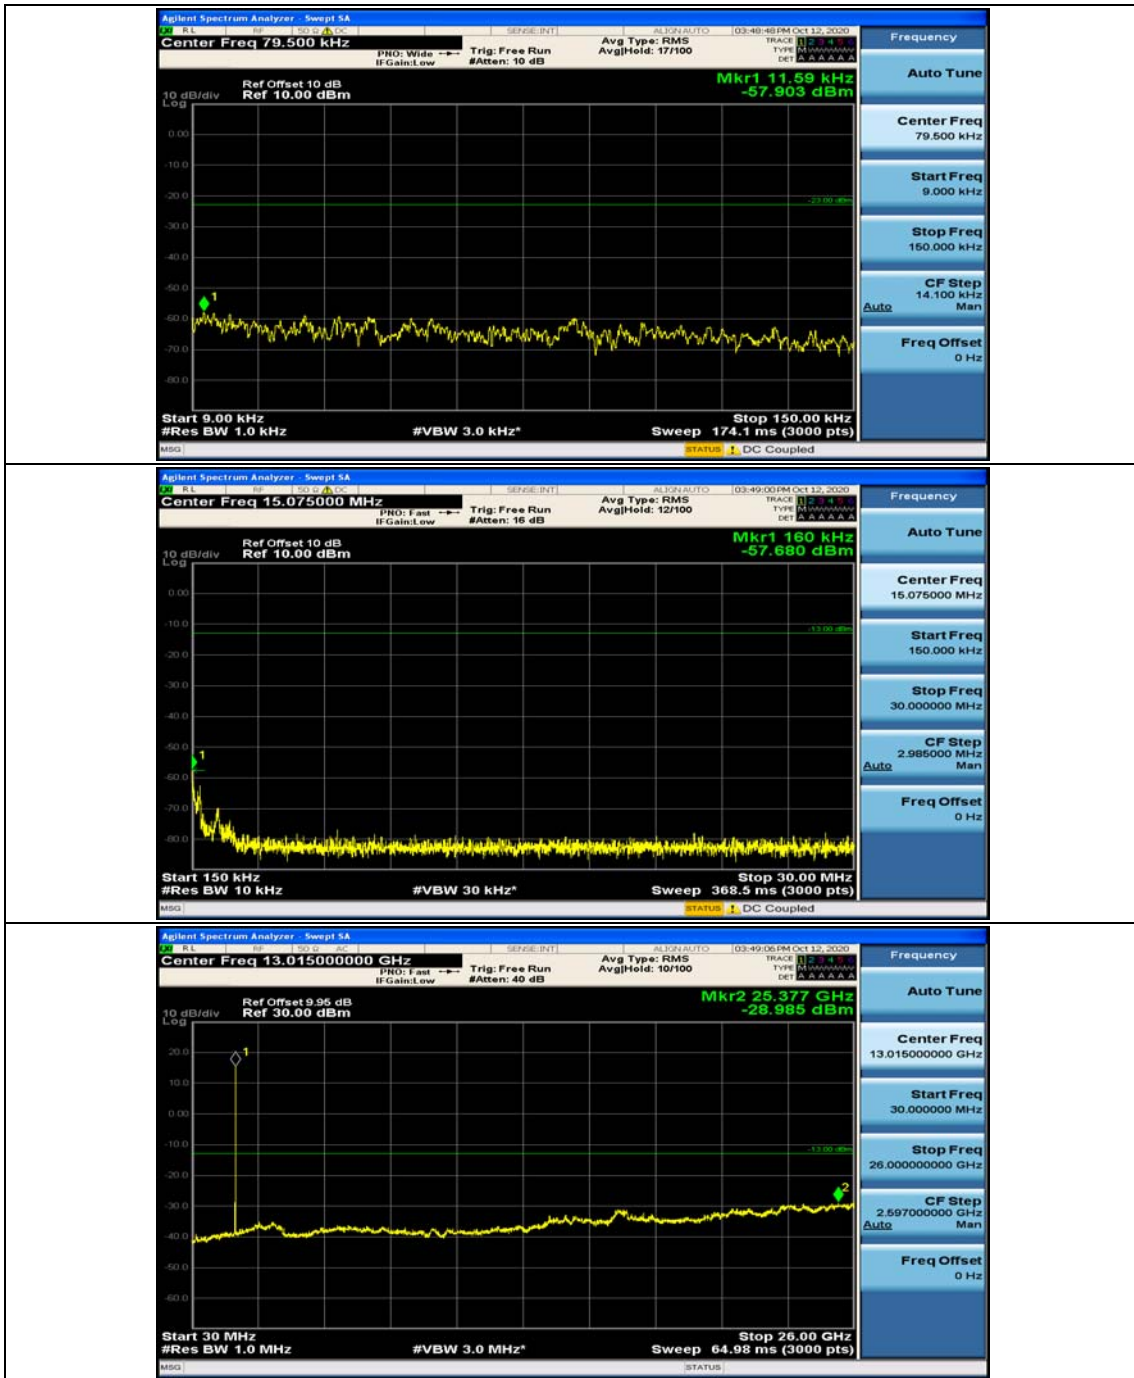

### Channel Bandwidth: 5 MHz

(Channel Bandwidth: 5 MHz)\_MCH\_QPSK\_1RB#0

(Channel Bandwidth: 5 MHz)\_MCH\_QPSK\_1RB#12

(Channel Bandwidth: 5 MHz)\_HCH\_QPSK\_1RB#0

(Channel Bandwidth: 5 MHz)\_HCH\_QPSK\_1RB#12

(Channel Bandwidth: 5 MHz)\_LCH\_16QAM\_1RB#0

(Channel Bandwidth: 5 MHz)\_LCH\_16QAM\_1RB#12

### Channel Bandwidth: 10 MHz

Channel Bandwidth: 10 MHz\_LCH\_16QAM\_1RB#49