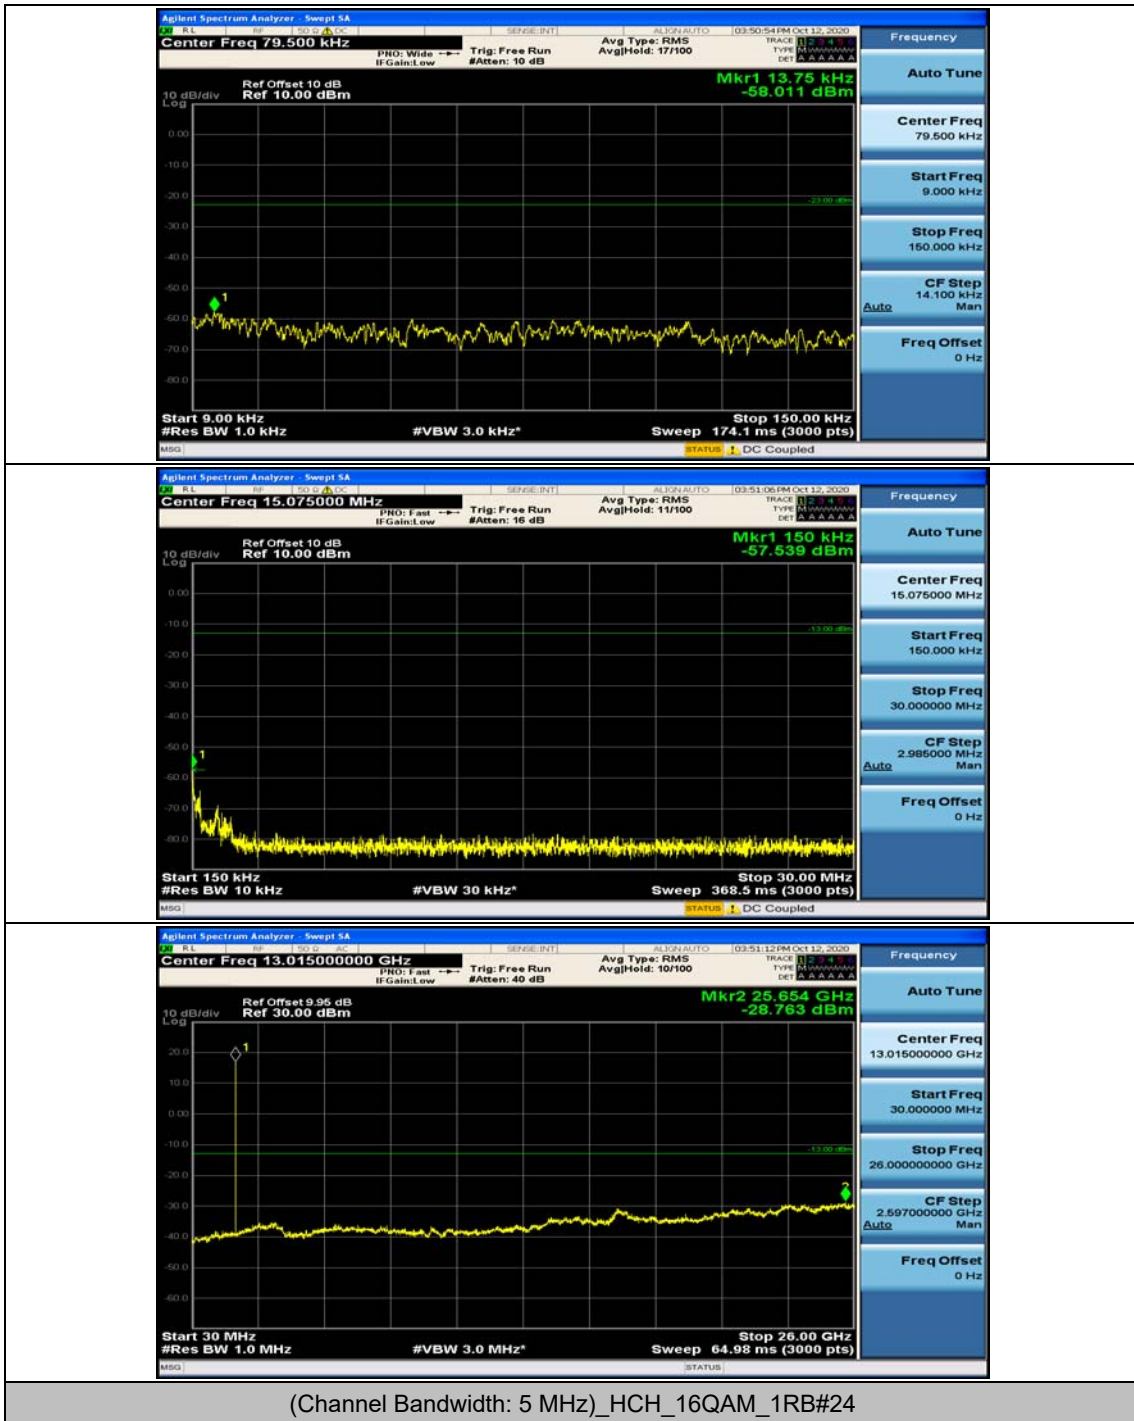

### Channel Bandwidth: 5 MHz

(Channel Bandwidth: 5 MHz)\_MCH\_QPSK\_1RB#0

(Channel Bandwidth: 5 MHz)\_MCH\_QPSK\_1RB#12

(Channel Bandwidth: 5 MHz)\_HCH\_QPSK\_1RB#0

(Channel Bandwidth: 5 MHz)\_HCH\_QPSK\_1RB#12

(Channel Bandwidth: 5 MHz)\_LCH\_16QAM\_1RB#0

(Channel Bandwidth: 5 MHz)\_LCH\_16QAM\_1RB#12

### Channel Bandwidth: 10 MHz

Channel Bandwidth: 10 MHz\_LCH\_16QAM\_1RB#49