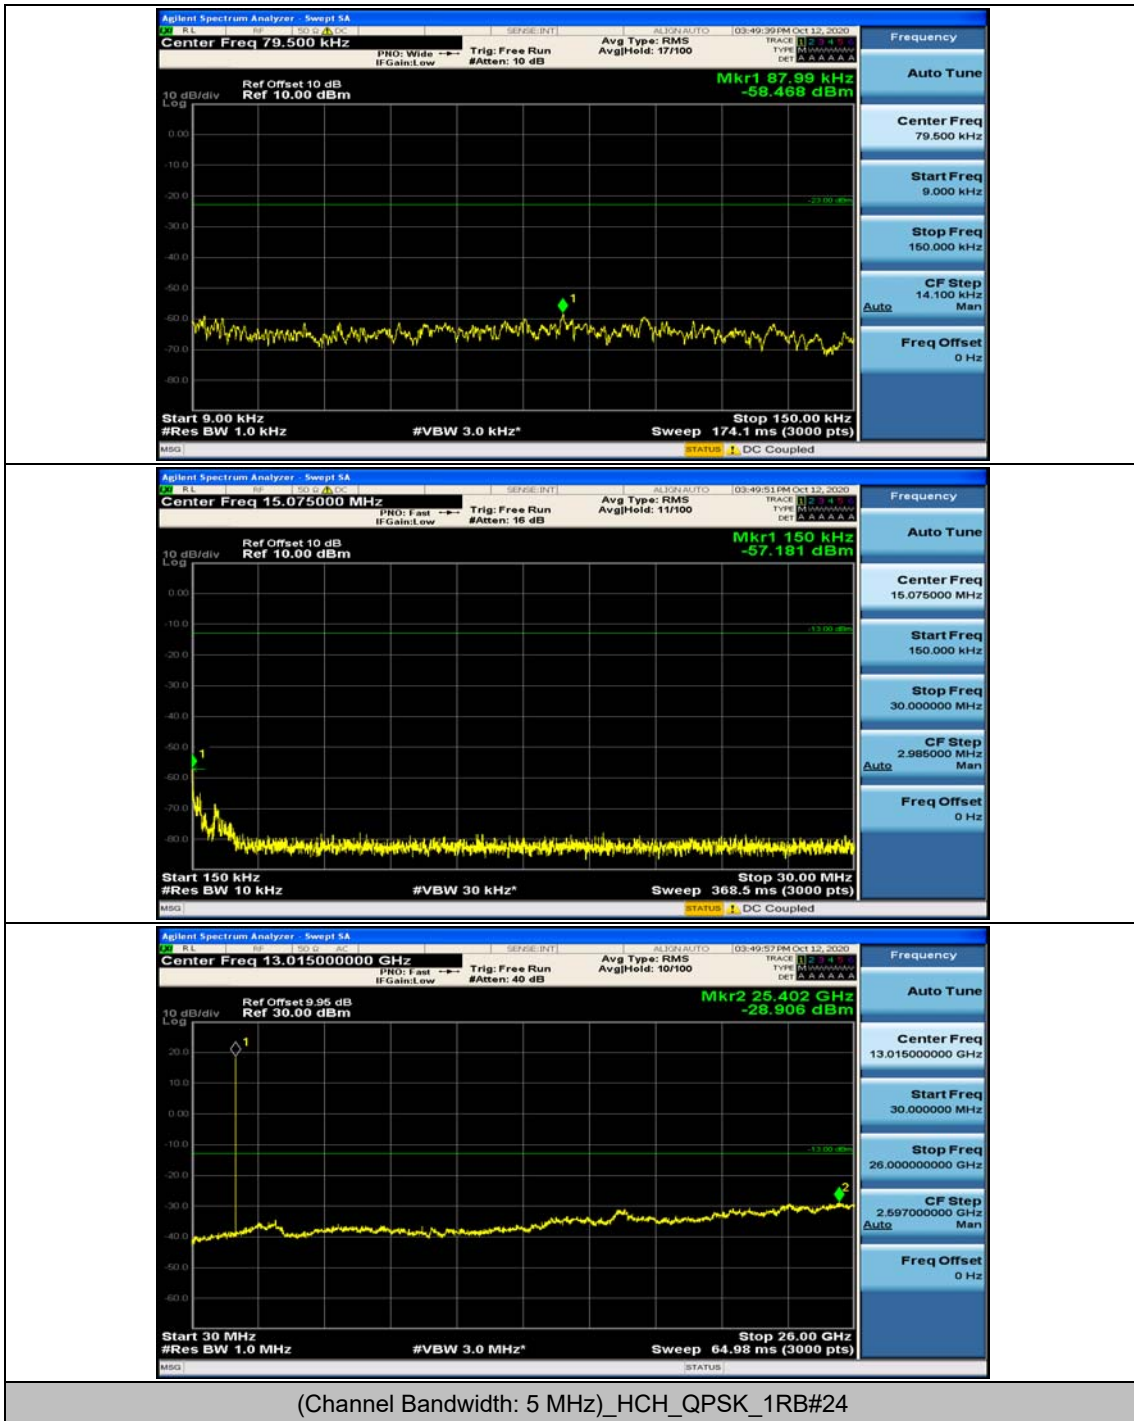

### Channel Bandwidth: 5 MHz

(Channel Bandwidth: 5 MHz)\_MCH\_QPSK\_1RB#0

(Channel Bandwidth: 5 MHz)\_MCH\_QPSK\_1RB#12

(Channel Bandwidth: 5 MHz)\_HCH\_QPSK\_1RB#0

(Channel Bandwidth: 5 MHz)\_HCH\_QPSK\_1RB#12

(Channel Bandwidth: 5 MHz)\_LCH\_16QAM\_1RB#0

(Channel Bandwidth: 5 MHz)\_LCH\_16QAM\_1RB#12

### Channel Bandwidth: 10 MHz

Channel Bandwidth: 10 MHz\_LCH\_16QAM\_1RB#49