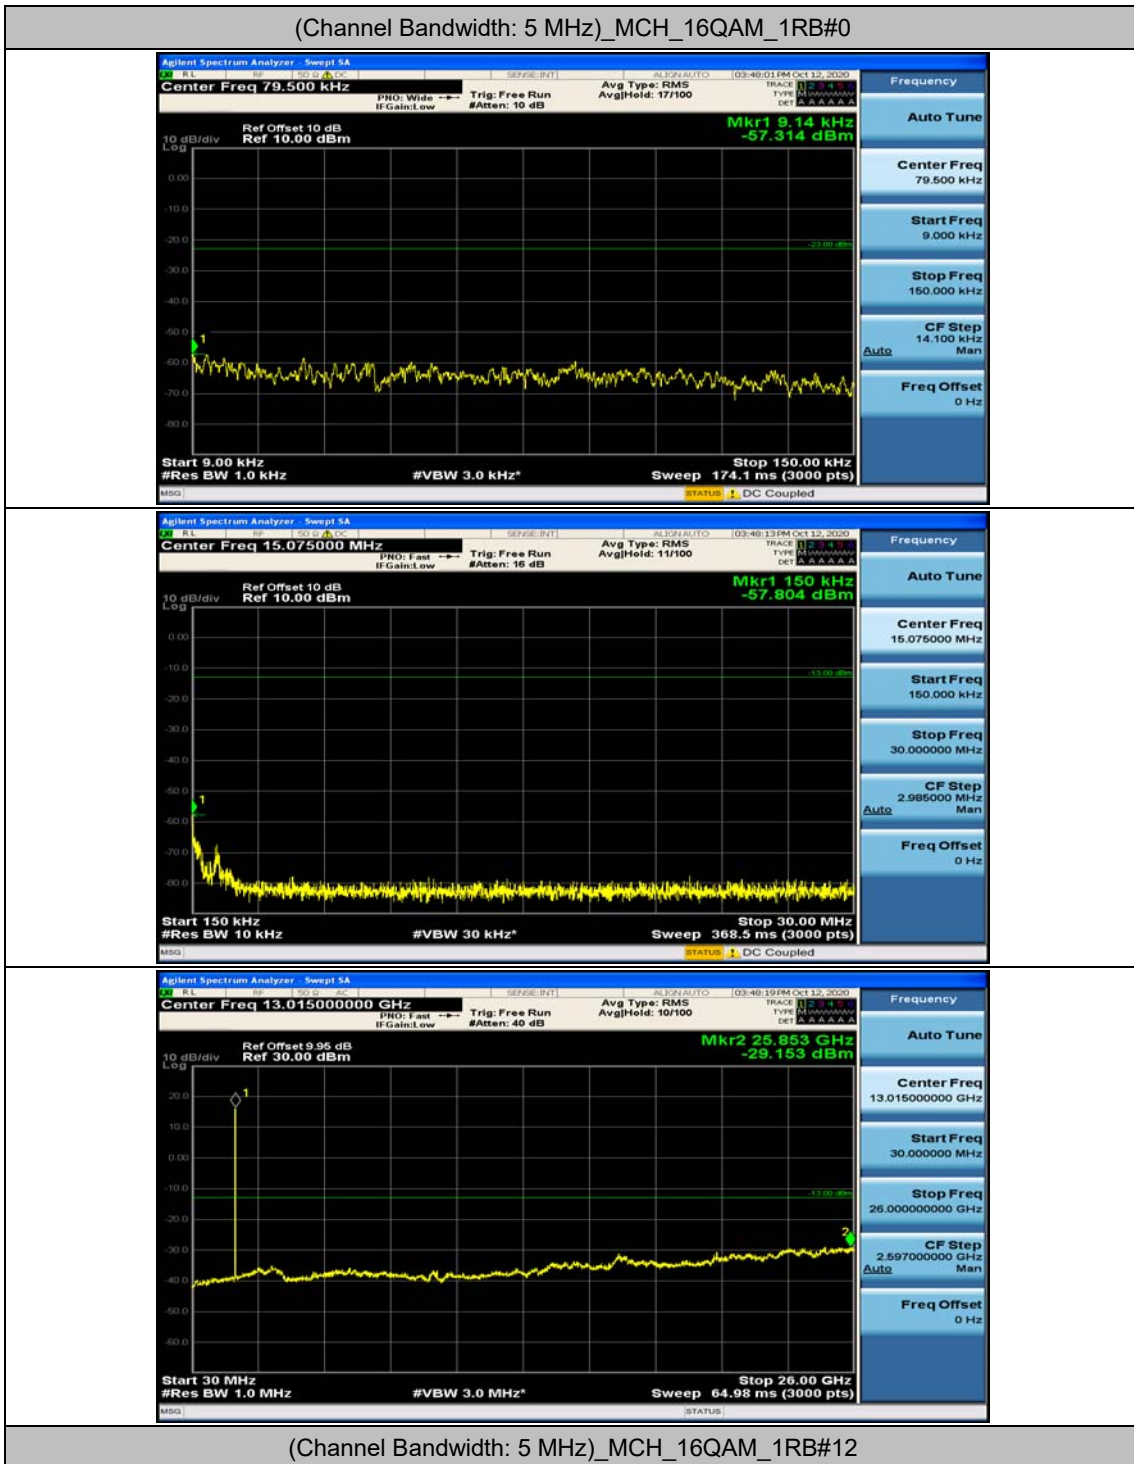

### Channel Bandwidth: 5 MHz

(Channel Bandwidth: 5 MHz)\_MCH\_QPSK\_1RB#0

(Channel Bandwidth: 5 MHz)\_MCH\_QPSK\_1RB#12

(Channel Bandwidth: 5 MHz)\_HCH\_QPSK\_1RB#0

(Channel Bandwidth: 5 MHz)\_HCH\_QPSK\_1RB#12

(Channel Bandwidth: 5 MHz)\_LCH\_16QAM\_1RB#0

(Channel Bandwidth: 5 MHz)\_LCH\_16QAM\_1RB#12

### Channel Bandwidth: 10 MHz

Channel Bandwidth: 10 MHz\_LCH\_16QAM\_1RB#49