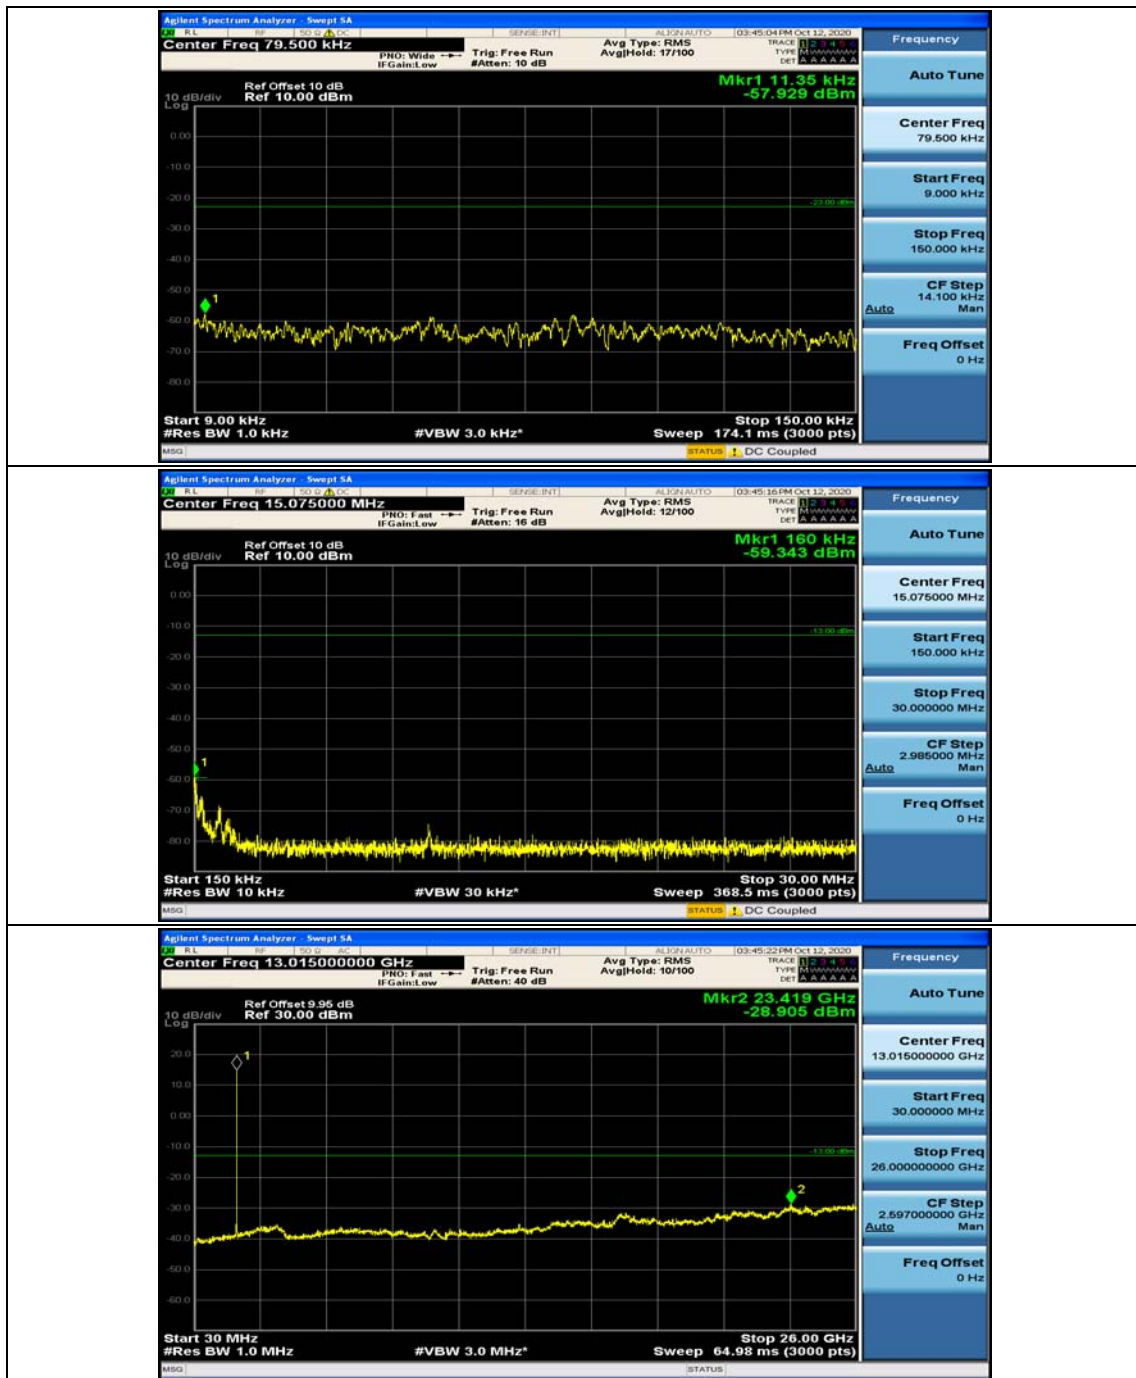

### Channel Bandwidth: 5 MHz

(Channel Bandwidth: 5 MHz)\_MCH\_QPSK\_1RB#0

(Channel Bandwidth: 5 MHz)\_MCH\_QPSK\_1RB#12

(Channel Bandwidth: 5 MHz)\_HCH\_QPSK\_1RB#0

(Channel Bandwidth: 5 MHz)\_HCH\_QPSK\_1RB#12

(Channel Bandwidth: 5 MHz)\_LCH\_16QAM\_1RB#0

(Channel Bandwidth: 5 MHz)\_LCH\_16QAM\_1RB#12

### Channel Bandwidth: 10 MHz

Channel Bandwidth: 10 MHz\_LCH\_16QAM\_1RB#49