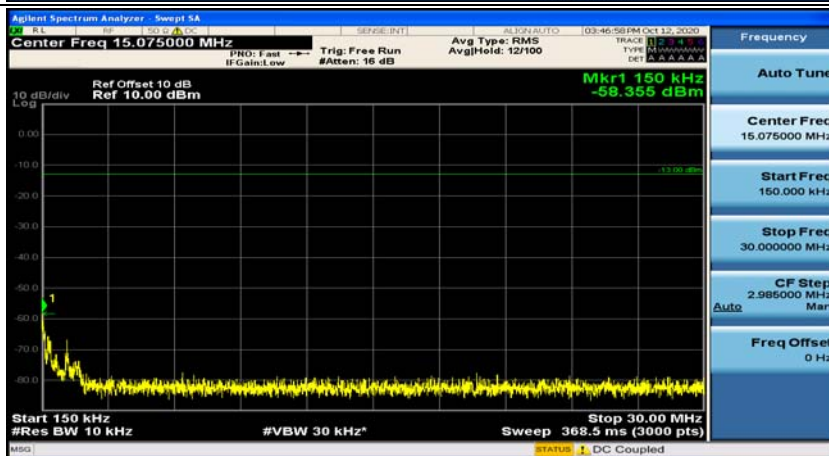

### Channel Bandwidth: 5 MHz

(Channel Bandwidth: 5 MHz)\_MCH\_QPSK\_1RB#0

(Channel Bandwidth: 5 MHz)\_MCH\_QPSK\_1RB#12

(Channel Bandwidth: 5 MHz)\_HCH\_QPSK\_1RB#0

(Channel Bandwidth: 5 MHz)\_HCH\_QPSK\_1RB#12

(Channel Bandwidth: 5 MHz)\_LCH\_16QAM\_1RB#0

(Channel Bandwidth: 5 MHz)\_LCH\_16QAM\_1RB#12