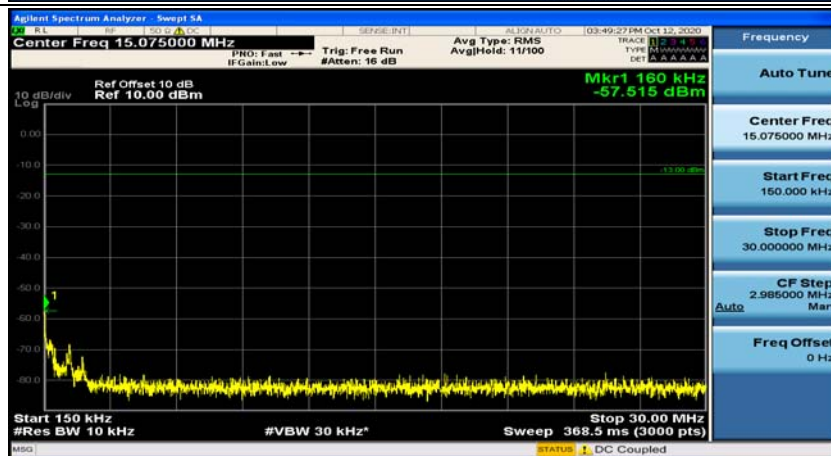

### Channel Bandwidth: 5 MHz

(Channel Bandwidth: 5 MHz)\_MCH\_QPSK\_1RB#0

(Channel Bandwidth: 5 MHz)\_MCH\_QPSK\_1RB#12

(Channel Bandwidth: 5 MHz)\_HCH\_QPSK\_1RB#0

(Channel Bandwidth: 5 MHz)\_HCH\_QPSK\_1RB#12

(Channel Bandwidth: 5 MHz)\_LCH\_16QAM\_1RB#0

(Channel Bandwidth: 5 MHz)\_LCH\_16QAM\_1RB#12