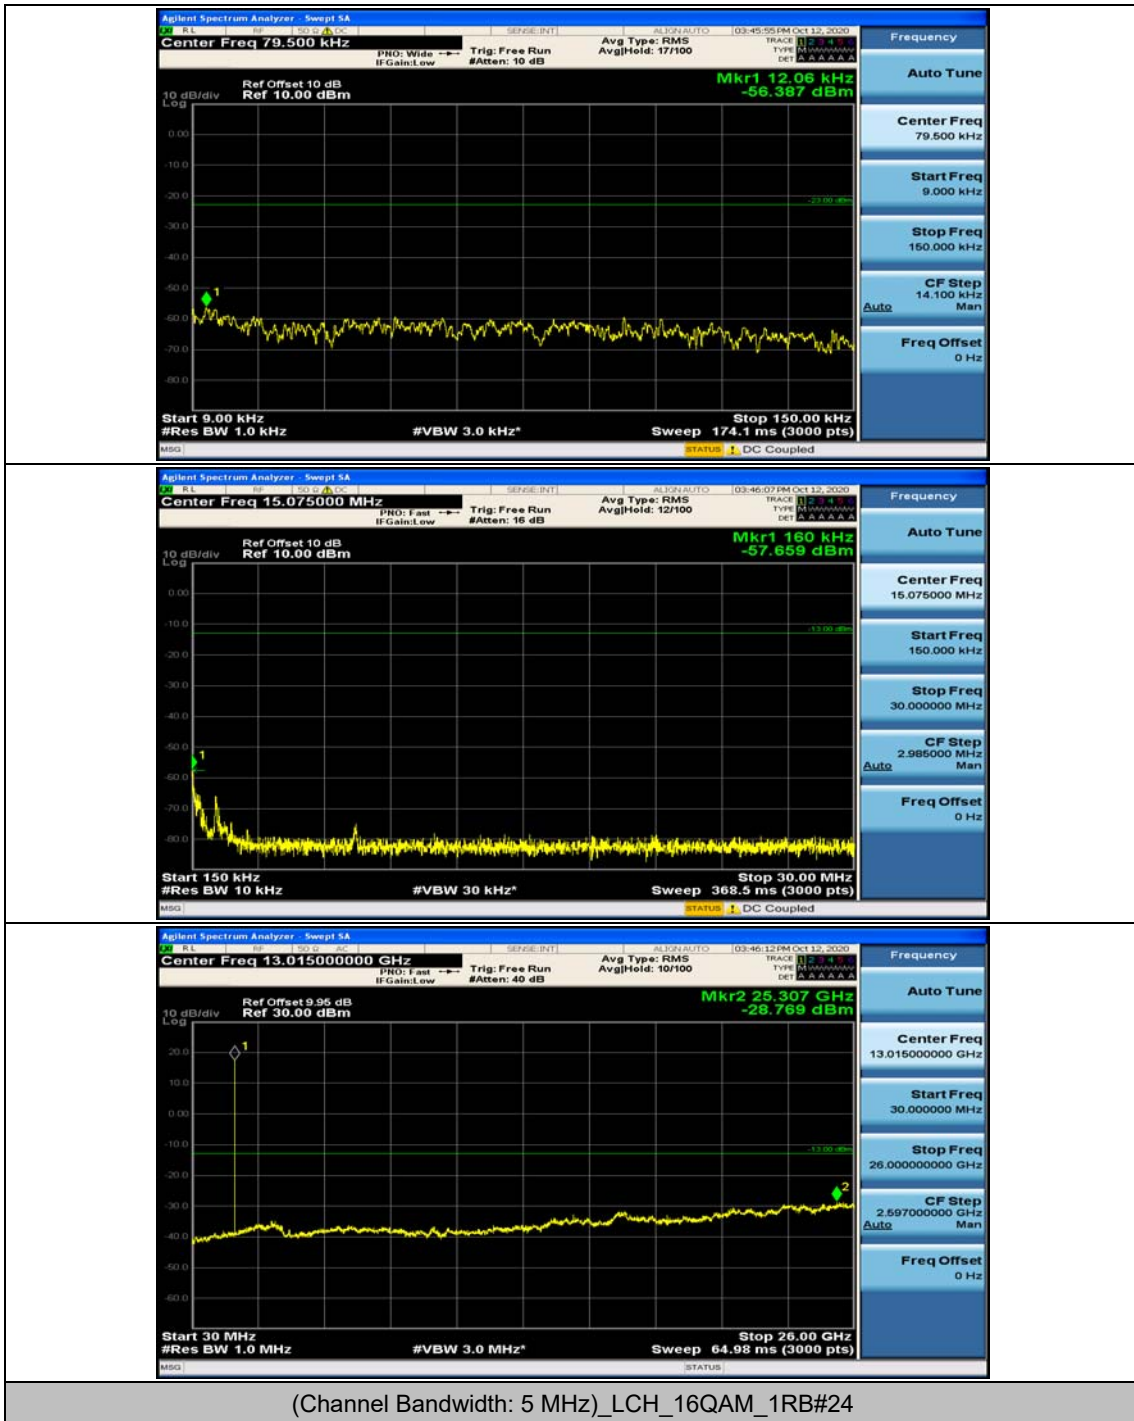

### Channel Bandwidth: 5 MHz

(Channel Bandwidth: 5 MHz)\_MCH\_QPSK\_1RB#0

(Channel Bandwidth: 5 MHz)\_MCH\_QPSK\_1RB#12

(Channel Bandwidth: 5 MHz)\_HCH\_QPSK\_1RB#0

(Channel Bandwidth: 5 MHz)\_HCH\_QPSK\_1RB#12

(Channel Bandwidth: 5 MHz)\_LCH\_16QAM\_1RB#0

(Channel Bandwidth: 5 MHz)\_LCH\_16QAM\_1RB#12

### Channel Bandwidth: 10 MHz

Channel Bandwidth: 10 MHz\_LCH\_16QAM\_1RB#49