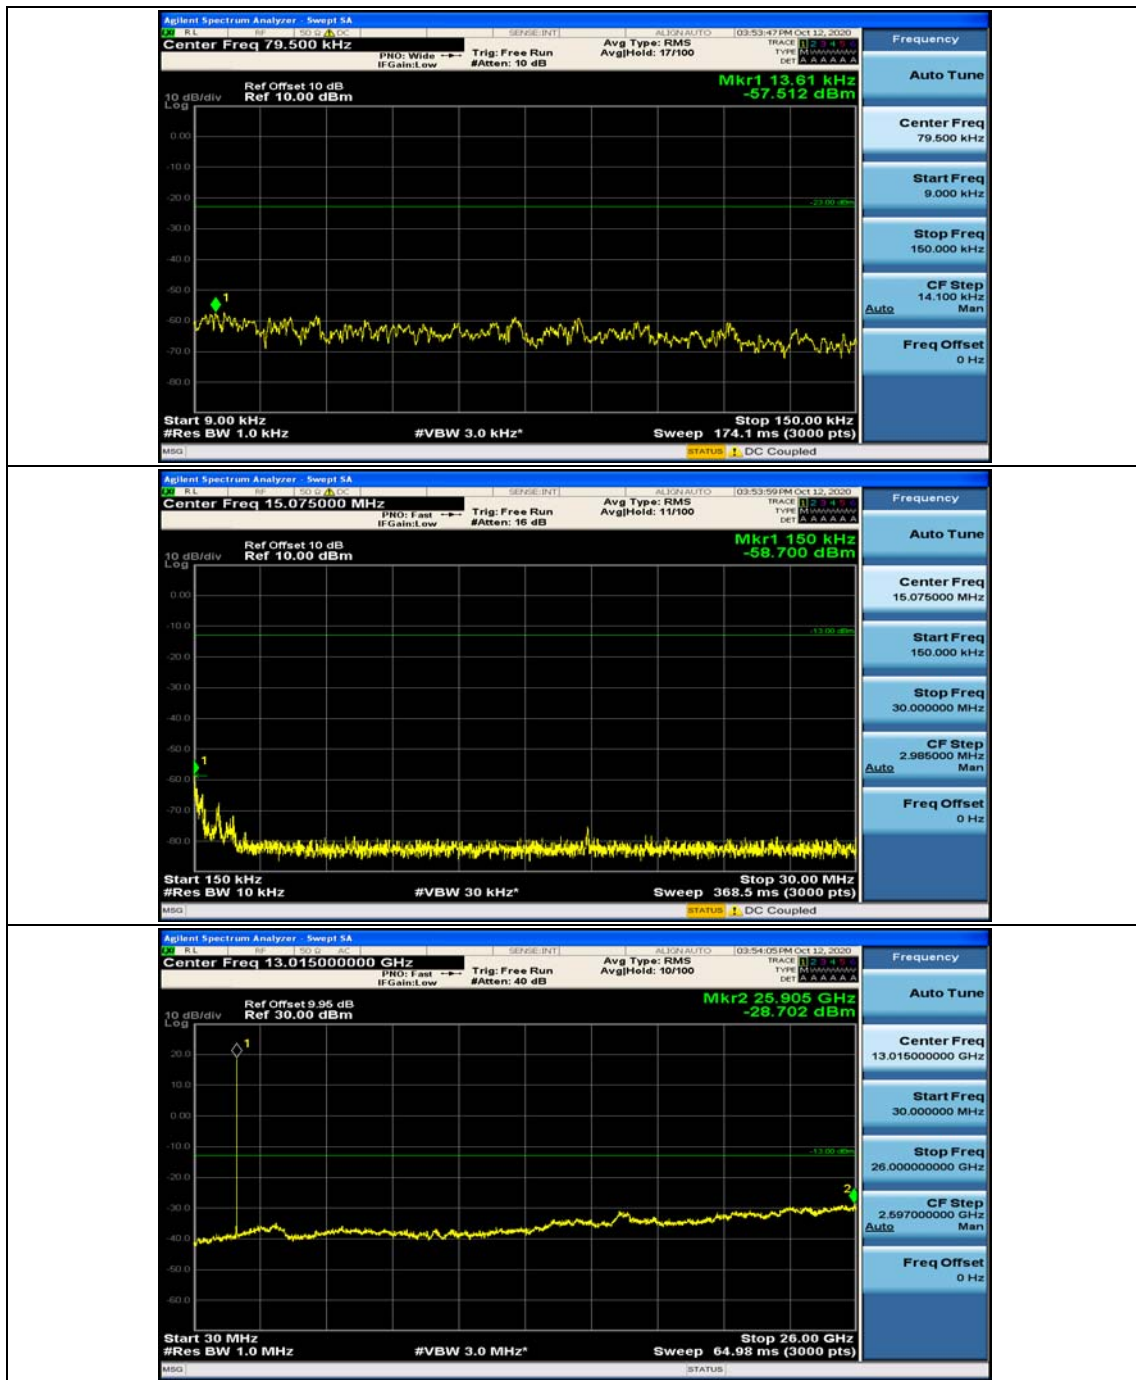

### Channel Bandwidth: 5 MHz

(Channel Bandwidth: 5 MHz)\_MCH\_QPSK\_1RB#0

(Channel Bandwidth: 5 MHz)\_MCH\_QPSK\_1RB#12

(Channel Bandwidth: 5 MHz)\_HCH\_QPSK\_1RB#0

(Channel Bandwidth: 5 MHz)\_HCH\_QPSK\_1RB#12

(Channel Bandwidth: 5 MHz)\_LCH\_16QAM\_1RB#0

(Channel Bandwidth: 5 MHz)\_LCH\_16QAM\_1RB#12

### Channel Bandwidth: 10 MHz

Channel Bandwidth: 10 MHz\_LCH\_16QAM\_1RB#49

### Channel Bandwidth: 15 MHz

(Channel Bandwidth:15 MHz)\_MCH\_QPSK\_1RB#0

(Channel Bandwidth:15 MHz)\_MCH\_QPSK\_1RB#37