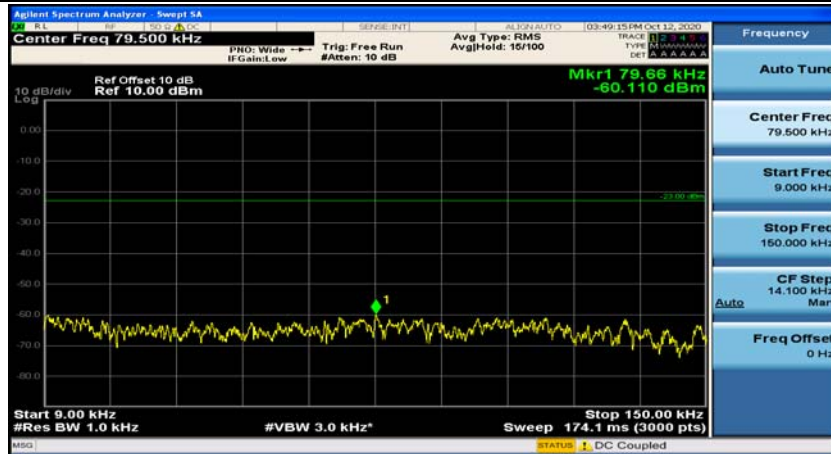

### Channel Bandwidth: 5 MHz

(Channel Bandwidth: 5 MHz)\_MCH\_QPSK\_1RB#0

(Channel Bandwidth: 5 MHz)\_MCH\_QPSK\_1RB#12

(Channel Bandwidth: 5 MHz)\_HCH\_QPSK\_1RB#0

(Channel Bandwidth: 5 MHz)\_HCH\_QPSK\_1RB#12

(Channel Bandwidth: 5 MHz)\_LCH\_16QAM\_1RB#0

(Channel Bandwidth: 5 MHz)\_LCH\_16QAM\_1RB#12