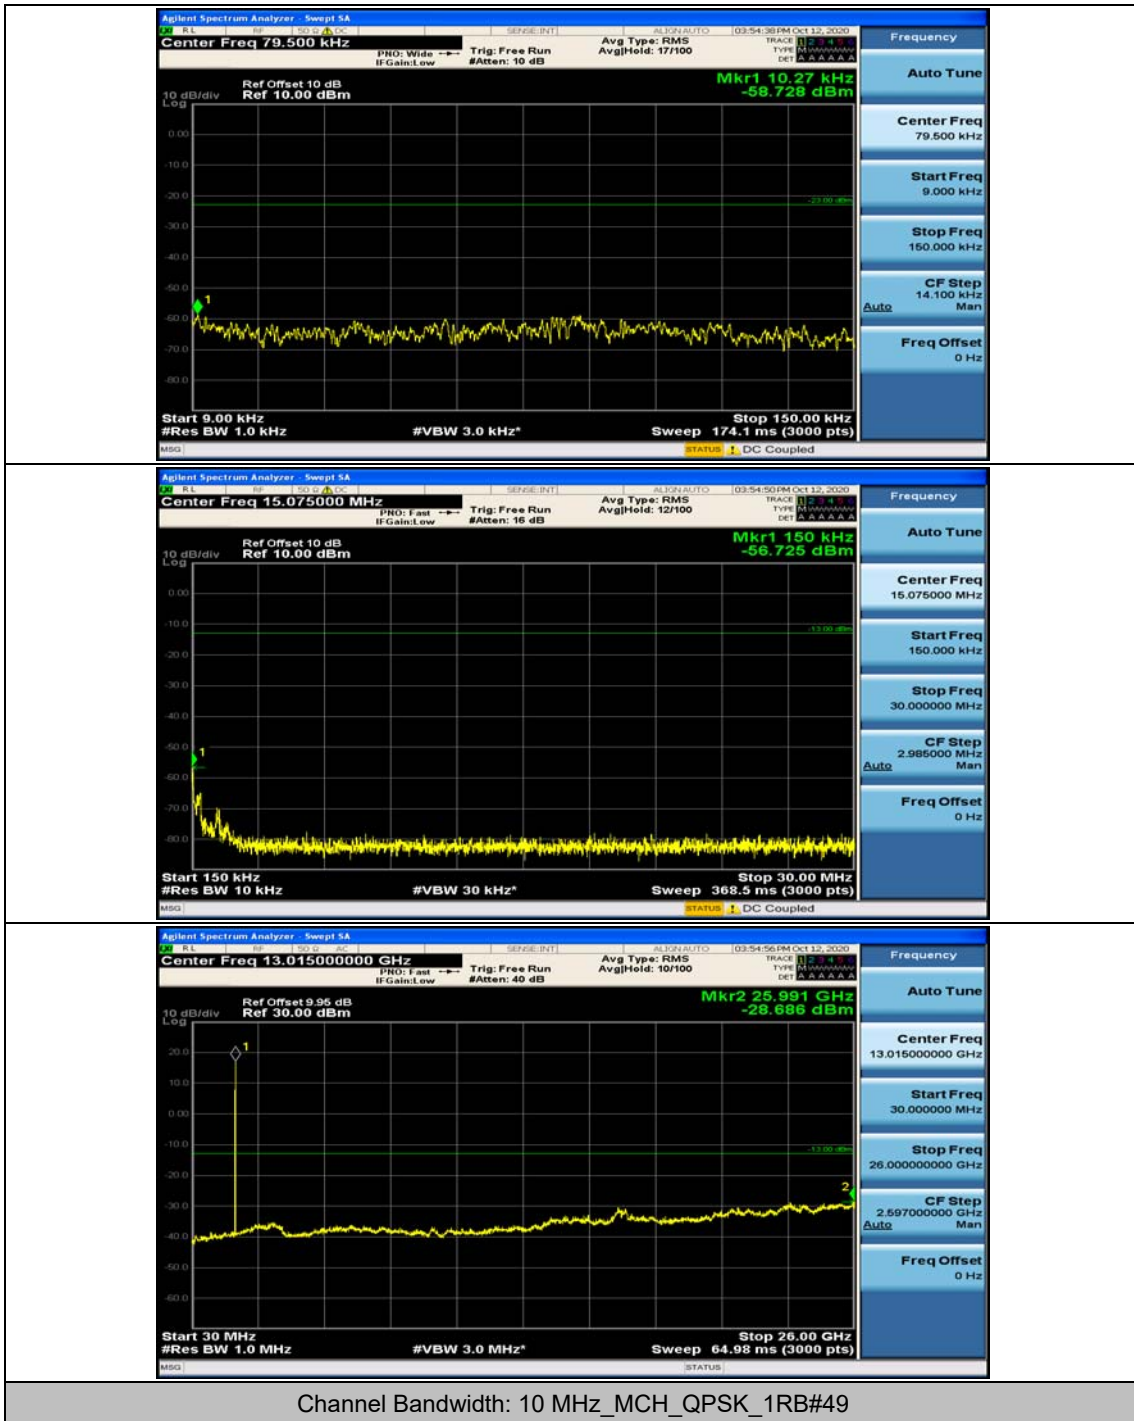

### Channel Bandwidth: 5 MHz

(Channel Bandwidth: 5 MHz)\_MCH\_QPSK\_1RB#0

(Channel Bandwidth: 5 MHz)\_MCH\_QPSK\_1RB#12

(Channel Bandwidth: 5 MHz)\_HCH\_QPSK\_1RB#0

(Channel Bandwidth: 5 MHz)\_HCH\_QPSK\_1RB#12

(Channel Bandwidth: 5 MHz)\_LCH\_16QAM\_1RB#0

(Channel Bandwidth: 5 MHz)\_LCH\_16QAM\_1RB#12

### Channel Bandwidth: 10 MHz

Channel Bandwidth: 10 MHz\_LCH\_16QAM\_1RB#49

### Channel Bandwidth: 15 MHz

(Channel Bandwidth:15 MHz)\_MCH\_QPSK\_1RB#0

(Channel Bandwidth:15 MHz)\_MCH\_QPSK\_1RB#37