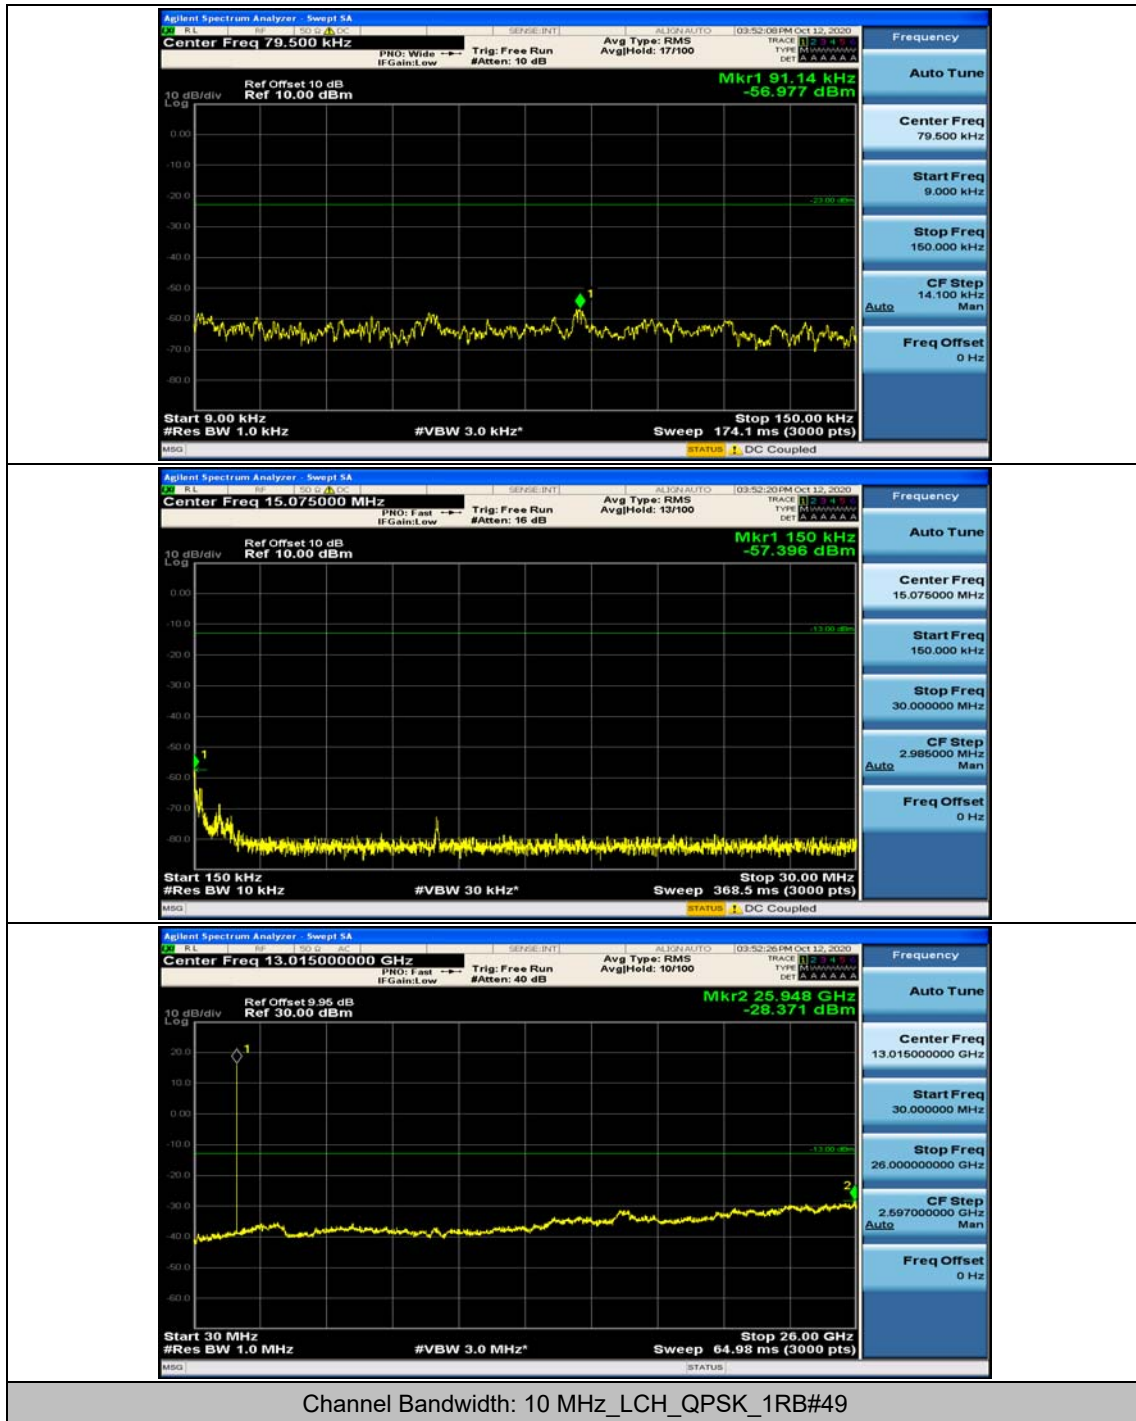

### Channel Bandwidth: 5 MHz

(Channel Bandwidth: 5 MHz)\_MCH\_QPSK\_1RB#0

(Channel Bandwidth: 5 MHz)\_MCH\_QPSK\_1RB#12

(Channel Bandwidth: 5 MHz)\_HCH\_QPSK\_1RB#0

(Channel Bandwidth: 5 MHz)\_HCH\_QPSK\_1RB#12

(Channel Bandwidth: 5 MHz)\_LCH\_16QAM\_1RB#0

(Channel Bandwidth: 5 MHz)\_LCH\_16QAM\_1RB#12

### Channel Bandwidth: 10 MHz

Channel Bandwidth: 10 MHz\_LCH\_16QAM\_1RB#49