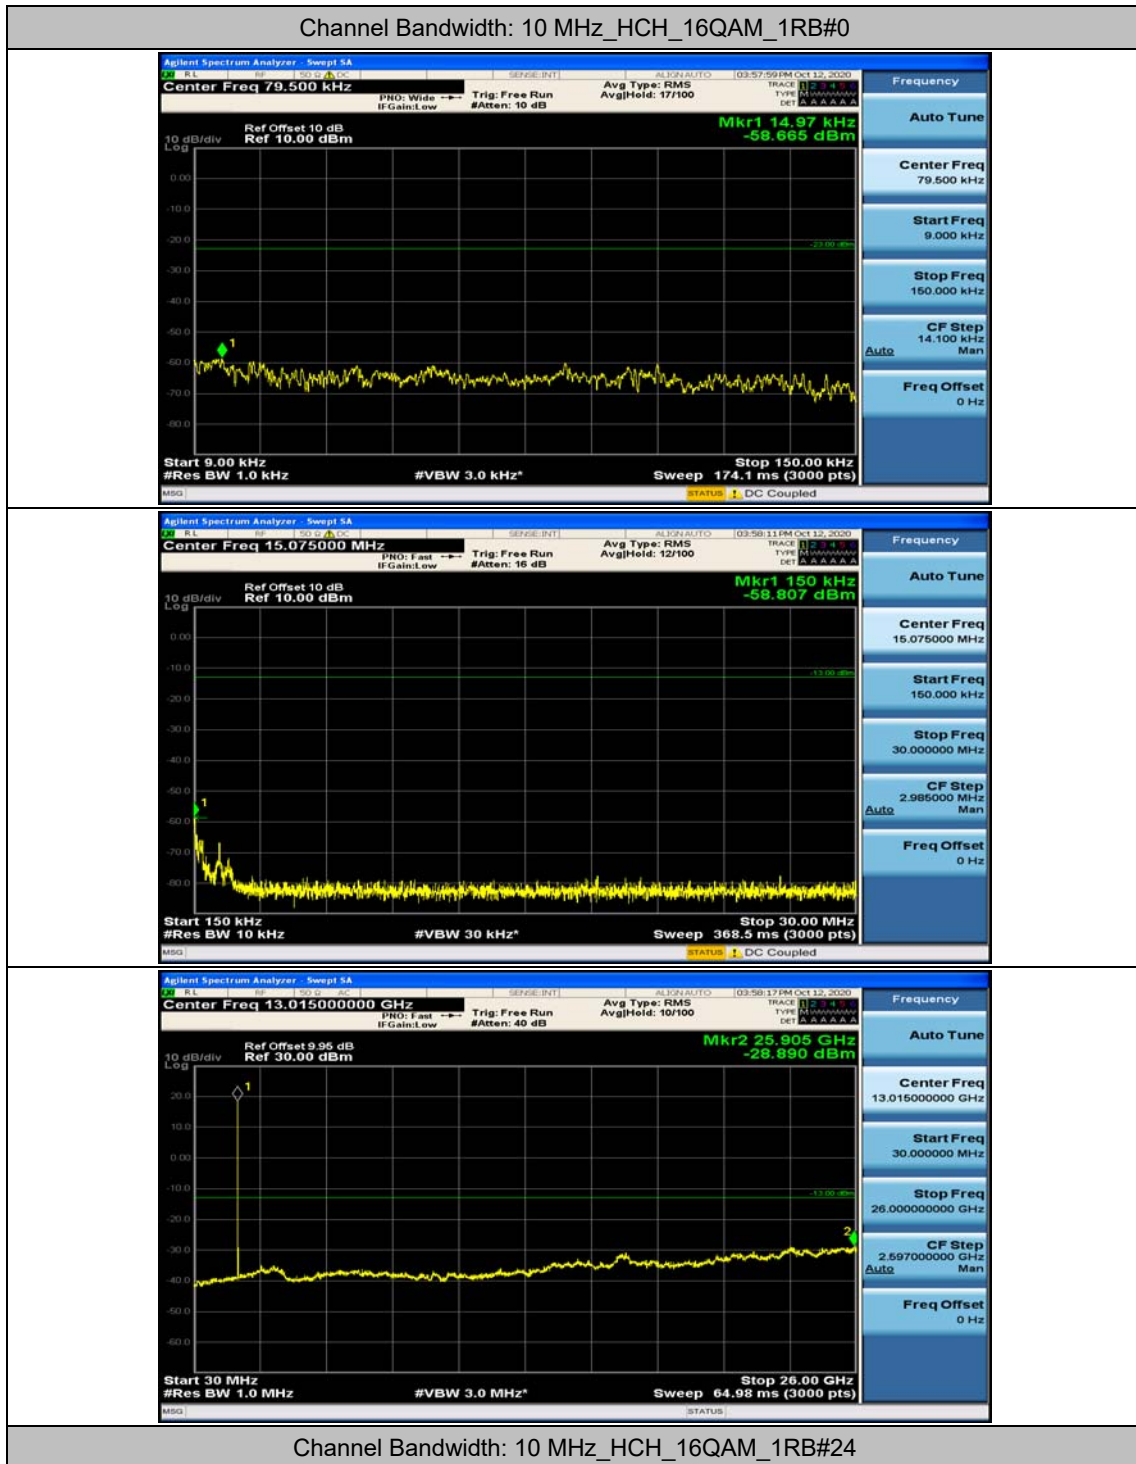

### Channel Bandwidth: 5 MHz

(Channel Bandwidth: 5 MHz)\_MCH\_QPSK\_1RB#0

(Channel Bandwidth: 5 MHz)\_MCH\_QPSK\_1RB#12

(Channel Bandwidth: 5 MHz)\_HCH\_QPSK\_1RB#0

(Channel Bandwidth: 5 MHz)\_HCH\_QPSK\_1RB#12

(Channel Bandwidth: 5 MHz)\_LCH\_16QAM\_1RB#0

(Channel Bandwidth: 5 MHz)\_LCH\_16QAM\_1RB#12

### Channel Bandwidth: 10 MHz

Channel Bandwidth: 10 MHz\_LCH\_16QAM\_1RB#49

### Channel Bandwidth: 15 MHz

(Channel Bandwidth:15 MHz)\_MCH\_QPSK\_1RB#0

(Channel Bandwidth:15 MHz)\_MCH\_QPSK\_1RB#37