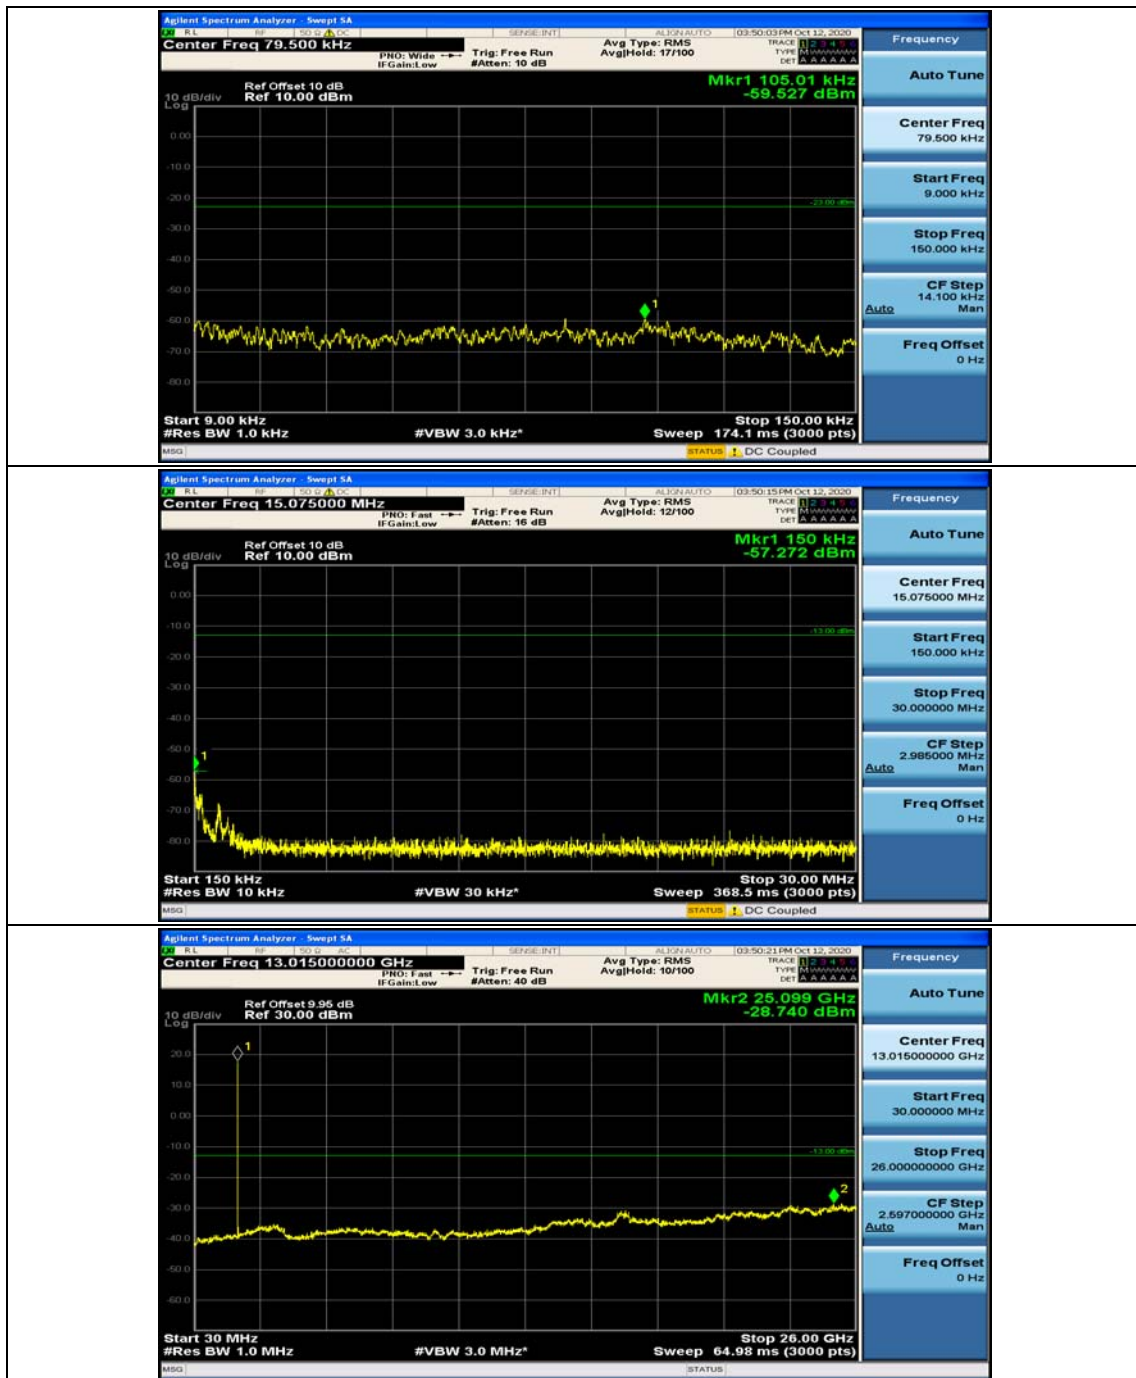

### Channel Bandwidth: 5 MHz

(Channel Bandwidth: 5 MHz)\_MCH\_QPSK\_1RB#0

(Channel Bandwidth: 5 MHz)\_MCH\_QPSK\_1RB#12

(Channel Bandwidth: 5 MHz)\_HCH\_QPSK\_1RB#0

(Channel Bandwidth: 5 MHz)\_HCH\_QPSK\_1RB#12

(Channel Bandwidth: 5 MHz)\_LCH\_16QAM\_1RB#0

(Channel Bandwidth: 5 MHz)\_LCH\_16QAM\_1RB#12

### Channel Bandwidth: 10 MHz

Channel Bandwidth: 10 MHz\_LCH\_16QAM\_1RB#49