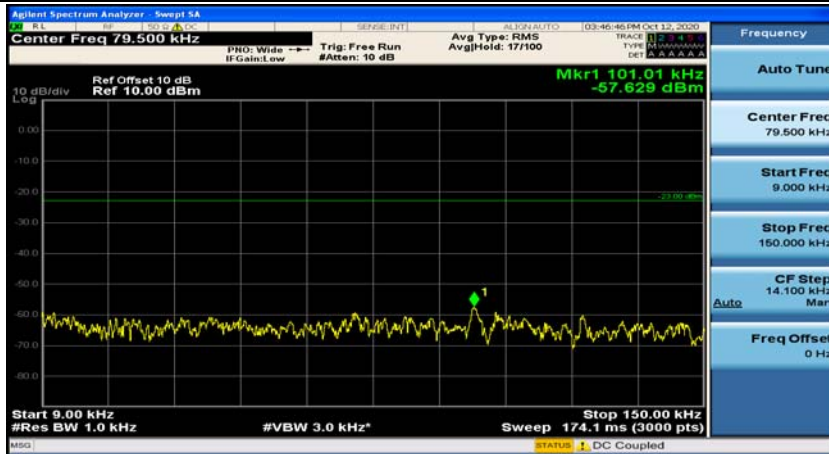

### Channel Bandwidth: 5 MHz

(Channel Bandwidth: 5 MHz)\_MCH\_QPSK\_1RB#0

(Channel Bandwidth: 5 MHz)\_MCH\_QPSK\_1RB#12

(Channel Bandwidth: 5 MHz)\_HCH\_QPSK\_1RB#0

(Channel Bandwidth: 5 MHz)\_HCH\_QPSK\_1RB#12

(Channel Bandwidth: 5 MHz)\_LCH\_16QAM\_1RB#0

(Channel Bandwidth: 5 MHz)\_LCH\_16QAM\_1RB#12