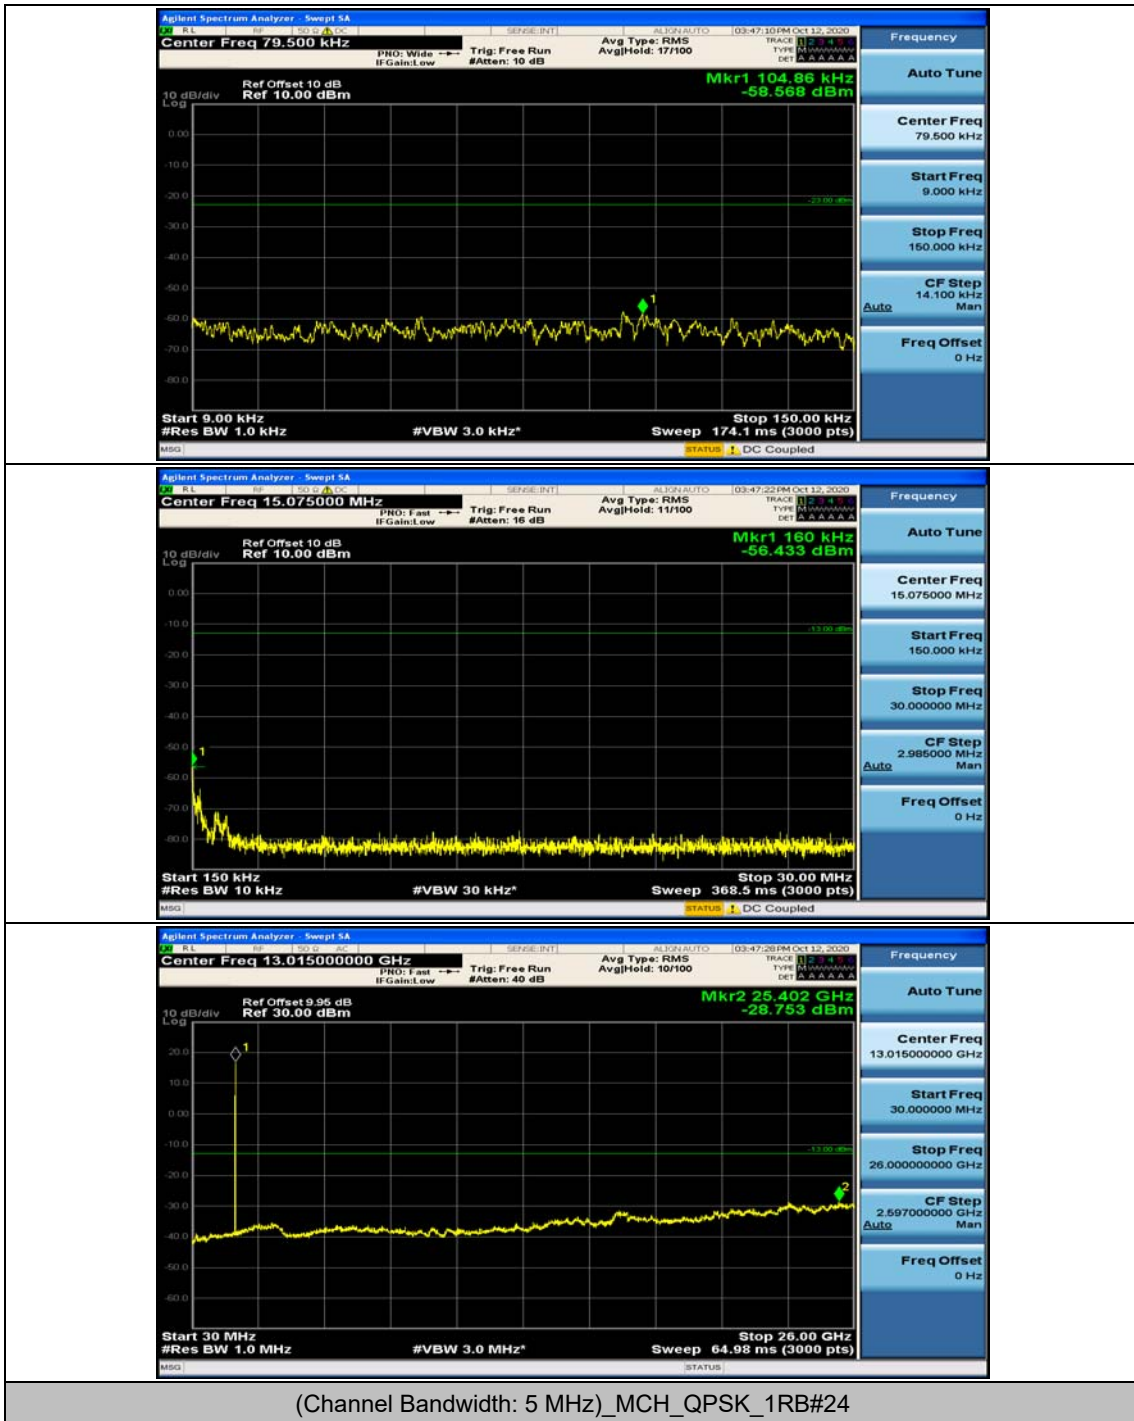

### Channel Bandwidth: 5 MHz

(Channel Bandwidth: 5 MHz)\_MCH\_QPSK\_1RB#0

(Channel Bandwidth: 5 MHz)\_MCH\_QPSK\_1RB#12

(Channel Bandwidth: 5 MHz)\_HCH\_QPSK\_1RB#0

(Channel Bandwidth: 5 MHz)\_HCH\_QPSK\_1RB#12

(Channel Bandwidth: 5 MHz)\_LCH\_16QAM\_1RB#0

(Channel Bandwidth: 5 MHz)\_LCH\_16QAM\_1RB#12

### Channel Bandwidth: 10 MHz

Channel Bandwidth: 10 MHz\_LCH\_16QAM\_1RB#49