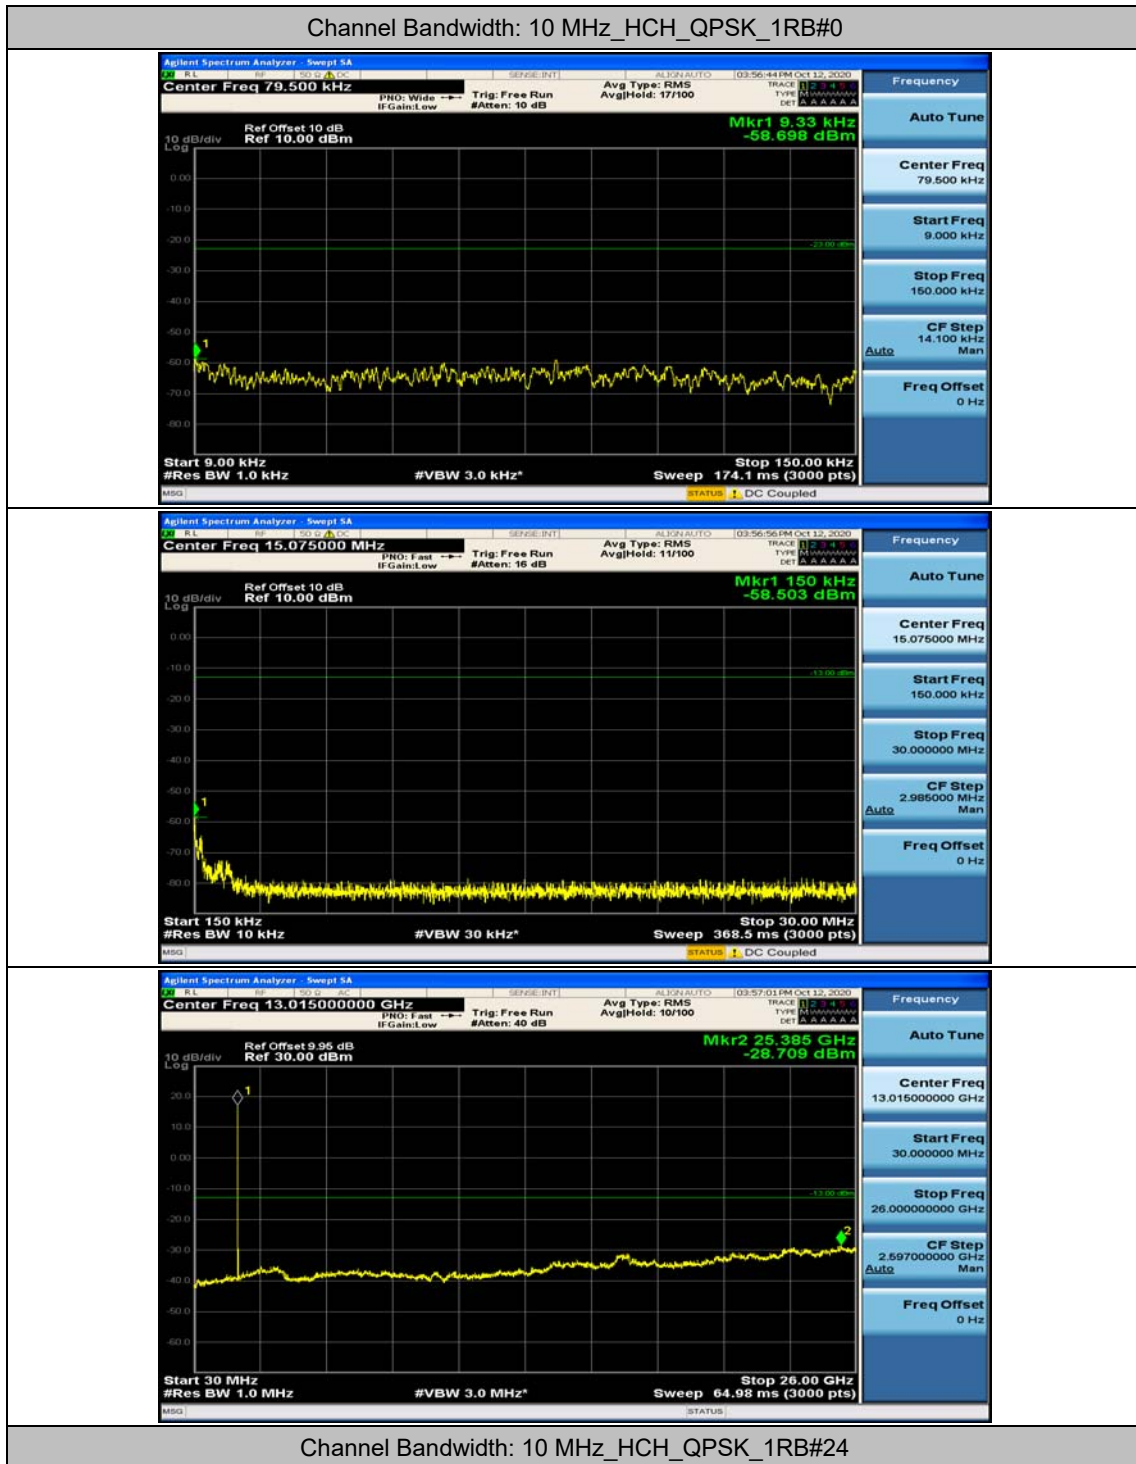

### Channel Bandwidth: 5 MHz

(Channel Bandwidth: 5 MHz)\_MCH\_QPSK\_1RB#0

(Channel Bandwidth: 5 MHz)\_MCH\_QPSK\_1RB#12

(Channel Bandwidth: 5 MHz)\_HCH\_QPSK\_1RB#0

(Channel Bandwidth: 5 MHz)\_HCH\_QPSK\_1RB#12

### Channel Bandwidth: 10 MHz

Channel Bandwidth: 10 MHz\_LCH\_16QAM\_1RB#49

### Channel Bandwidth: 15 MHz

(Channel Bandwidth:15 MHz)\_MCH\_QPSK\_1RB#0

(Channel Bandwidth:15 MHz)\_MCH\_QPSK\_1RB#37