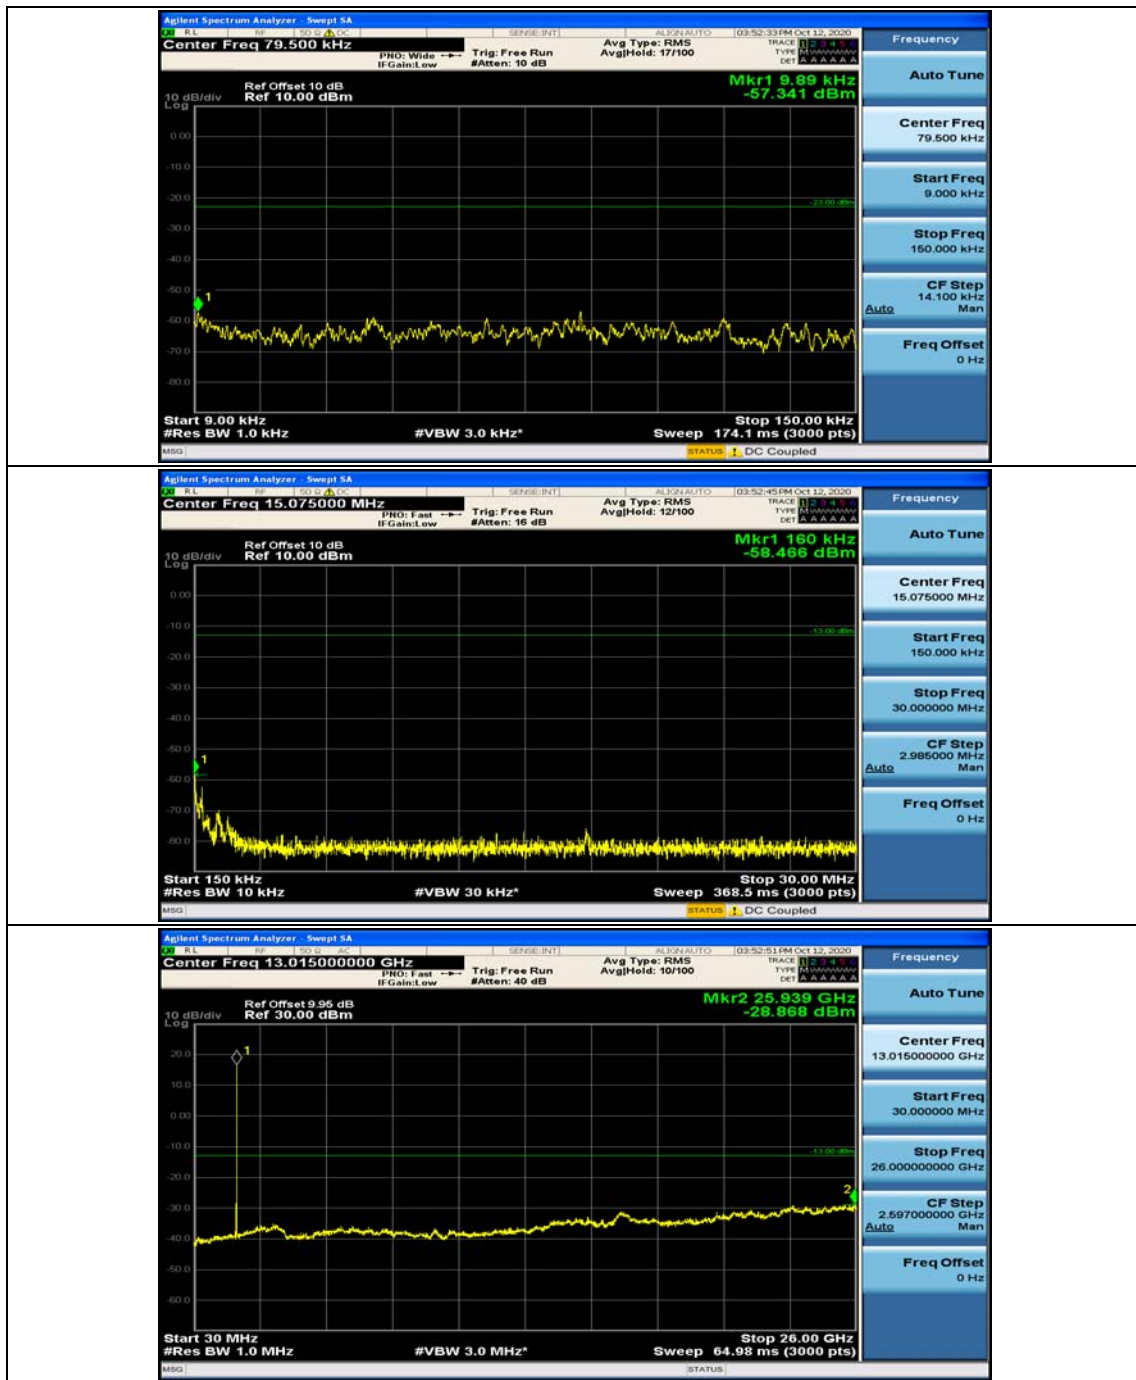

### Channel Bandwidth: 5 MHz

(Channel Bandwidth: 5 MHz)\_MCH\_QPSK\_1RB#0

(Channel Bandwidth: 5 MHz)\_MCH\_QPSK\_1RB#12

(Channel Bandwidth: 5 MHz)\_HCH\_QPSK\_1RB#0

(Channel Bandwidth: 5 MHz)\_HCH\_QPSK\_1RB#12

(Channel Bandwidth: 5 MHz)\_LCH\_16QAM\_1RB#0

(Channel Bandwidth: 5 MHz)\_LCH\_16QAM\_1RB#12

### Channel Bandwidth: 10 MHz

Channel Bandwidth: 10 MHz\_LCH\_16QAM\_1RB#49