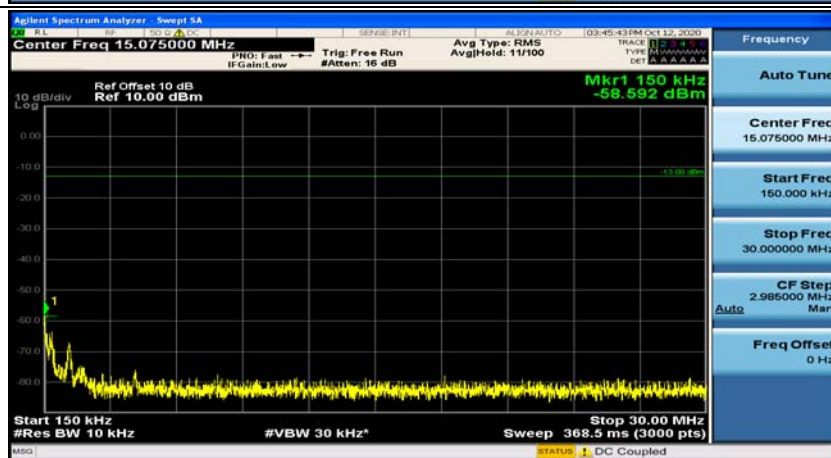

### Channel Bandwidth: 5 MHz

(Channel Bandwidth: 5 MHz)\_MCH\_QPSK\_1RB#0

(Channel Bandwidth: 5 MHz)\_MCH\_QPSK\_1RB#12

(Channel Bandwidth: 5 MHz)\_HCH\_QPSK\_1RB#0

(Channel Bandwidth: 5 MHz)\_HCH\_QPSK\_1RB#12

(Channel Bandwidth: 5 MHz)\_LCH\_16QAM\_1RB#0

(Channel Bandwidth: 5 MHz)\_LCH\_16QAM\_1RB#12