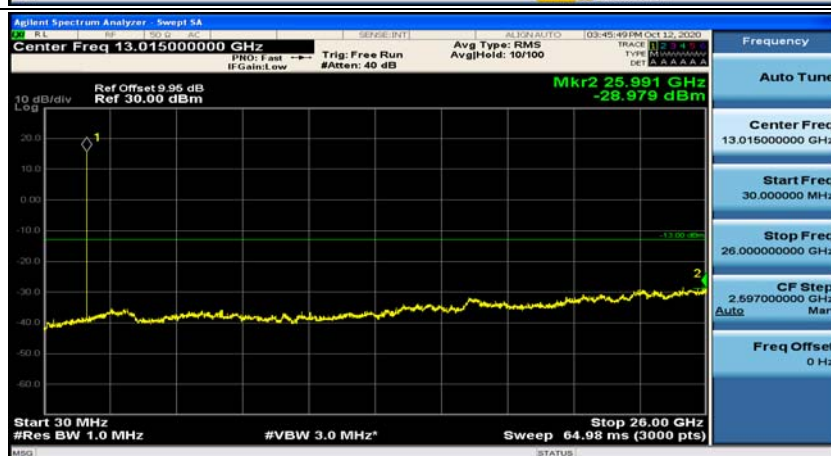

### Channel Bandwidth: 5 MHz

(Channel Bandwidth: 5 MHz)\_MCH\_QPSK\_1RB#0

(Channel Bandwidth: 5 MHz)\_MCH\_QPSK\_1RB#12

(Channel Bandwidth: 5 MHz)\_HCH\_QPSK\_1RB#0

(Channel Bandwidth: 5 MHz)\_HCH\_QPSK\_1RB#12

(Channel Bandwidth: 5 MHz)\_LCH\_16QAM\_1RB#0

(Channel Bandwidth: 5 MHz)\_LCH\_16QAM\_1RB#12