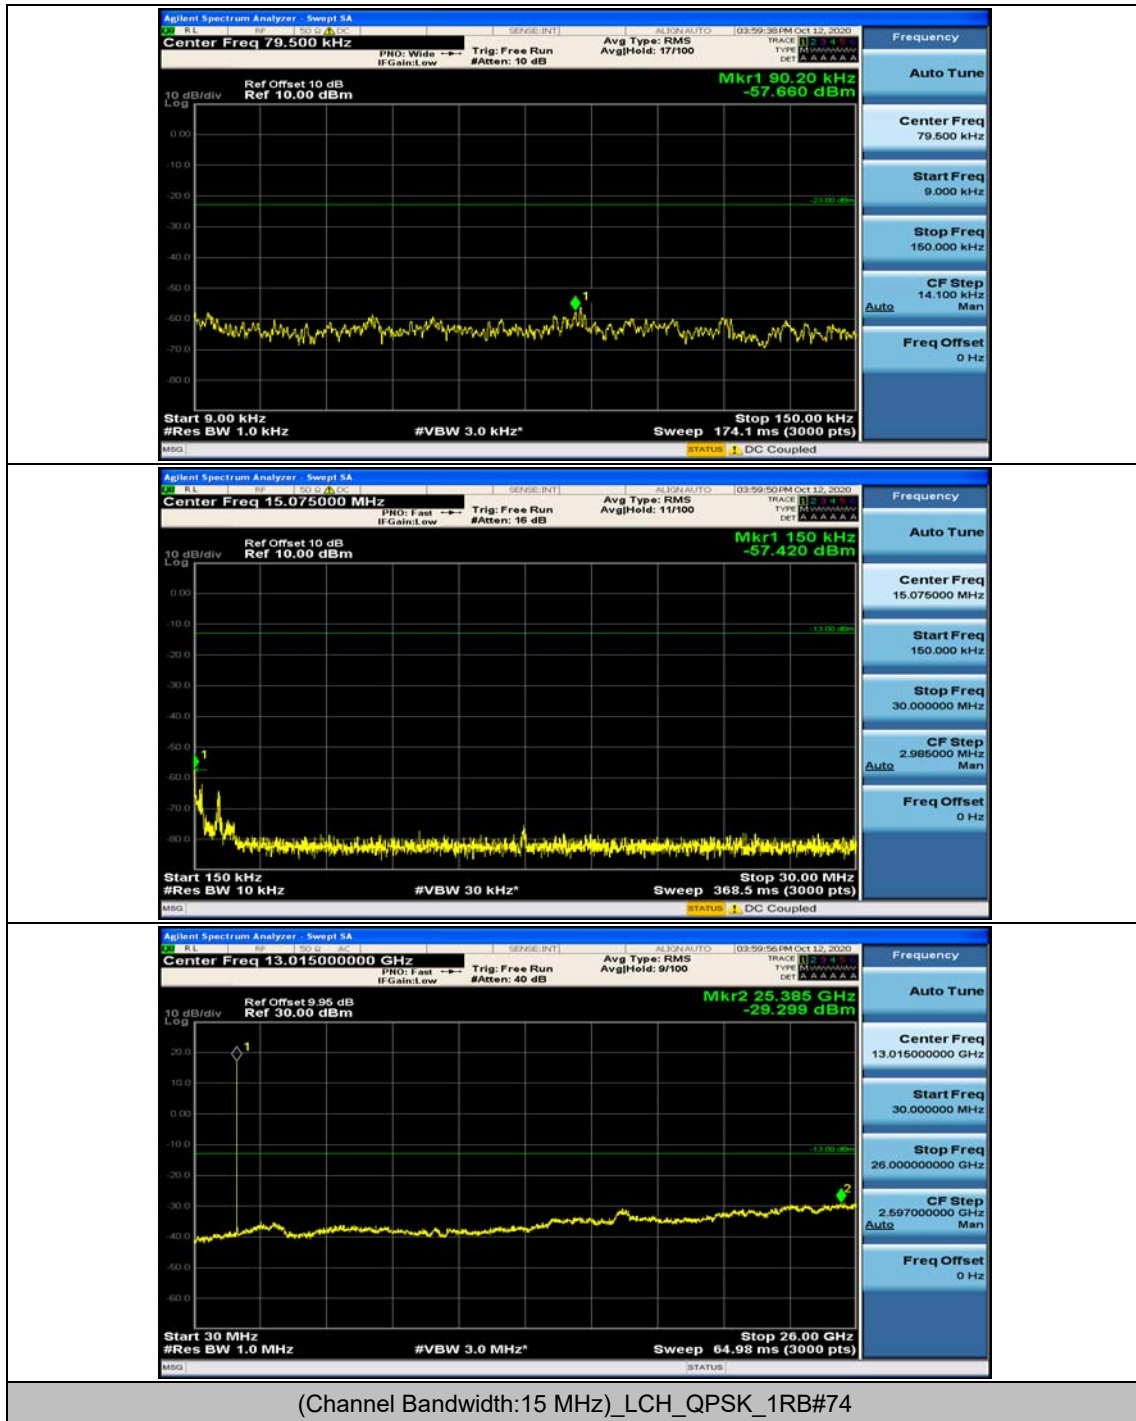

### Channel Bandwidth: 5 MHz

(Channel Bandwidth: 5 MHz)\_MCH\_QPSK\_1RB#0

(Channel Bandwidth: 5 MHz)\_MCH\_QPSK\_1RB#12

(Channel Bandwidth: 5 MHz)\_HCH\_QPSK\_1RB#0

(Channel Bandwidth: 5 MHz)\_HCH\_QPSK\_1RB#12

### Channel Bandwidth: 10 MHz

Channel Bandwidth: 10 MHz\_LCH\_16QAM\_1RB#49

### Channel Bandwidth: 15 MHz

(Channel Bandwidth:15 MHz)\_MCH\_QPSK\_1RB#0

(Channel Bandwidth:15 MHz)\_MCH\_QPSK\_1RB#37