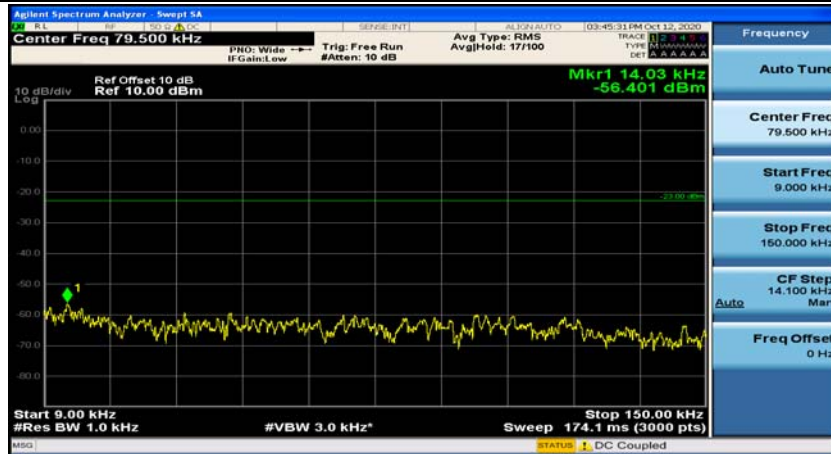

### Channel Bandwidth: 5 MHz

(Channel Bandwidth: 5 MHz)\_MCH\_QPSK\_1RB#0

(Channel Bandwidth: 5 MHz)\_MCH\_QPSK\_1RB#12

(Channel Bandwidth: 5 MHz)\_HCH\_QPSK\_1RB#0

(Channel Bandwidth: 5 MHz)\_HCH\_QPSK\_1RB#12

(Channel Bandwidth: 5 MHz)\_LCH\_16QAM\_1RB#0

(Channel Bandwidth: 5 MHz)\_LCH\_16QAM\_1RB#12