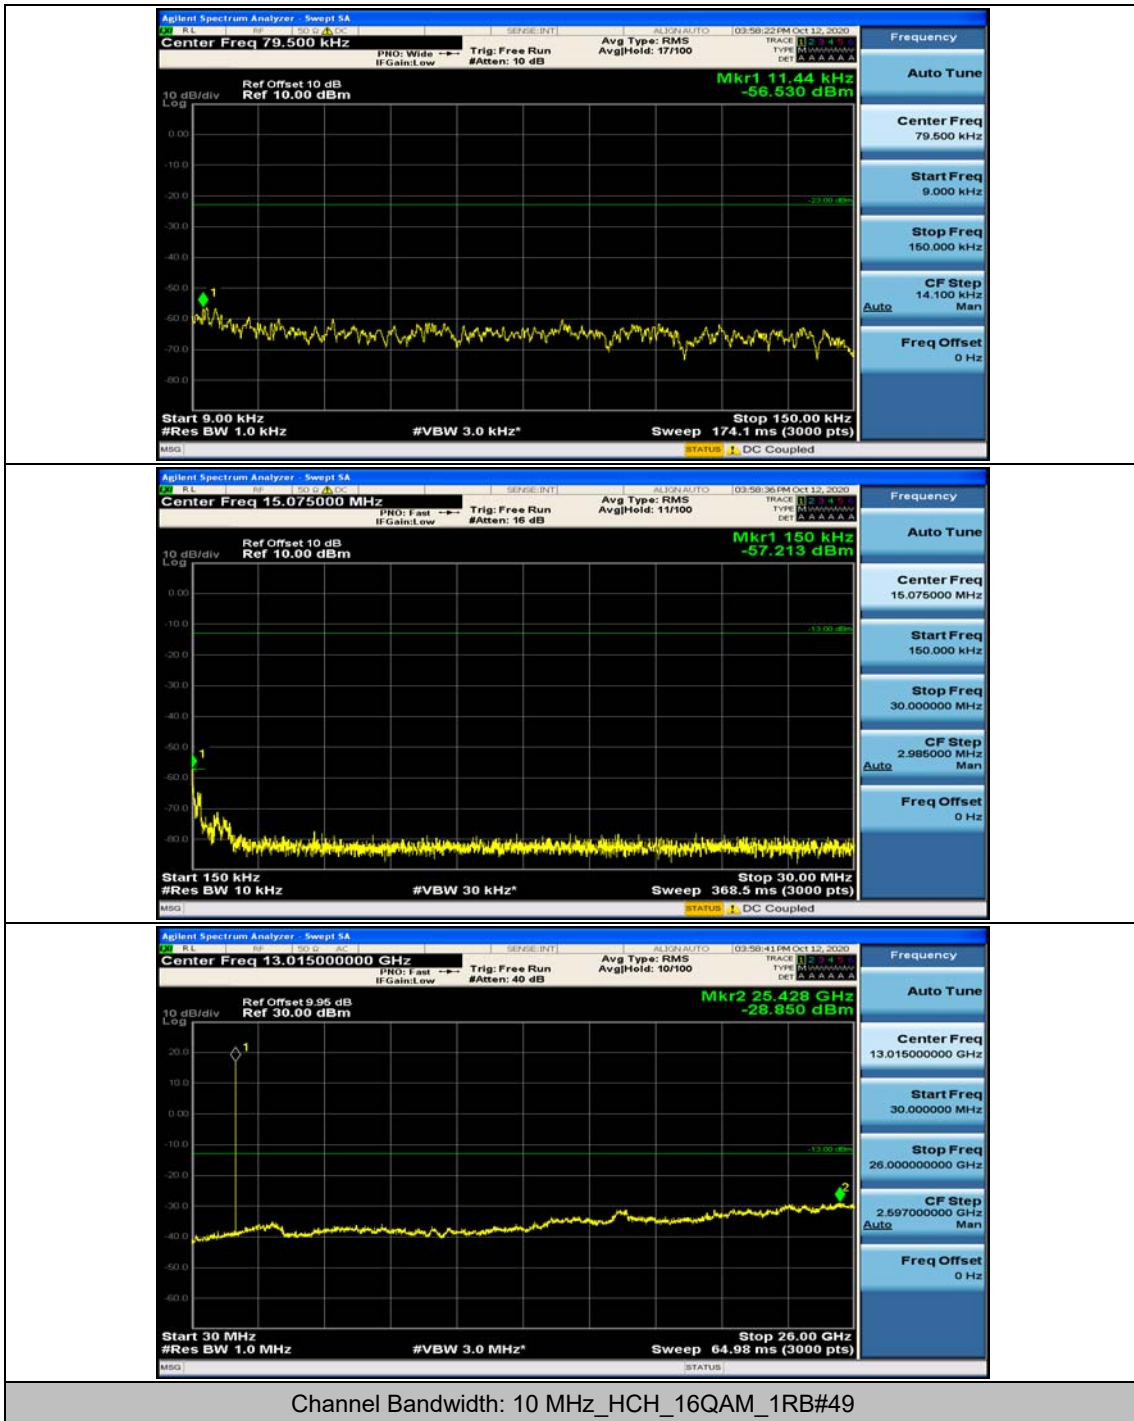

### Channel Bandwidth: 5 MHz

(Channel Bandwidth: 5 MHz)\_MCH\_QPSK\_1RB#0

(Channel Bandwidth: 5 MHz)\_MCH\_QPSK\_1RB#12

(Channel Bandwidth: 5 MHz)\_HCH\_QPSK\_1RB#0

(Channel Bandwidth: 5 MHz)\_HCH\_QPSK\_1RB#12

(Channel Bandwidth: 5 MHz)\_LCH\_16QAM\_1RB#0

(Channel Bandwidth: 5 MHz)\_LCH\_16QAM\_1RB#12

### Channel Bandwidth: 10 MHz

Channel Bandwidth: 10 MHz\_LCH\_16QAM\_1RB#49

### Channel Bandwidth: 15 MHz

(Channel Bandwidth:15 MHz)\_MCH\_QPSK\_1RB#0

(Channel Bandwidth:15 MHz)\_MCH\_QPSK\_1RB#37