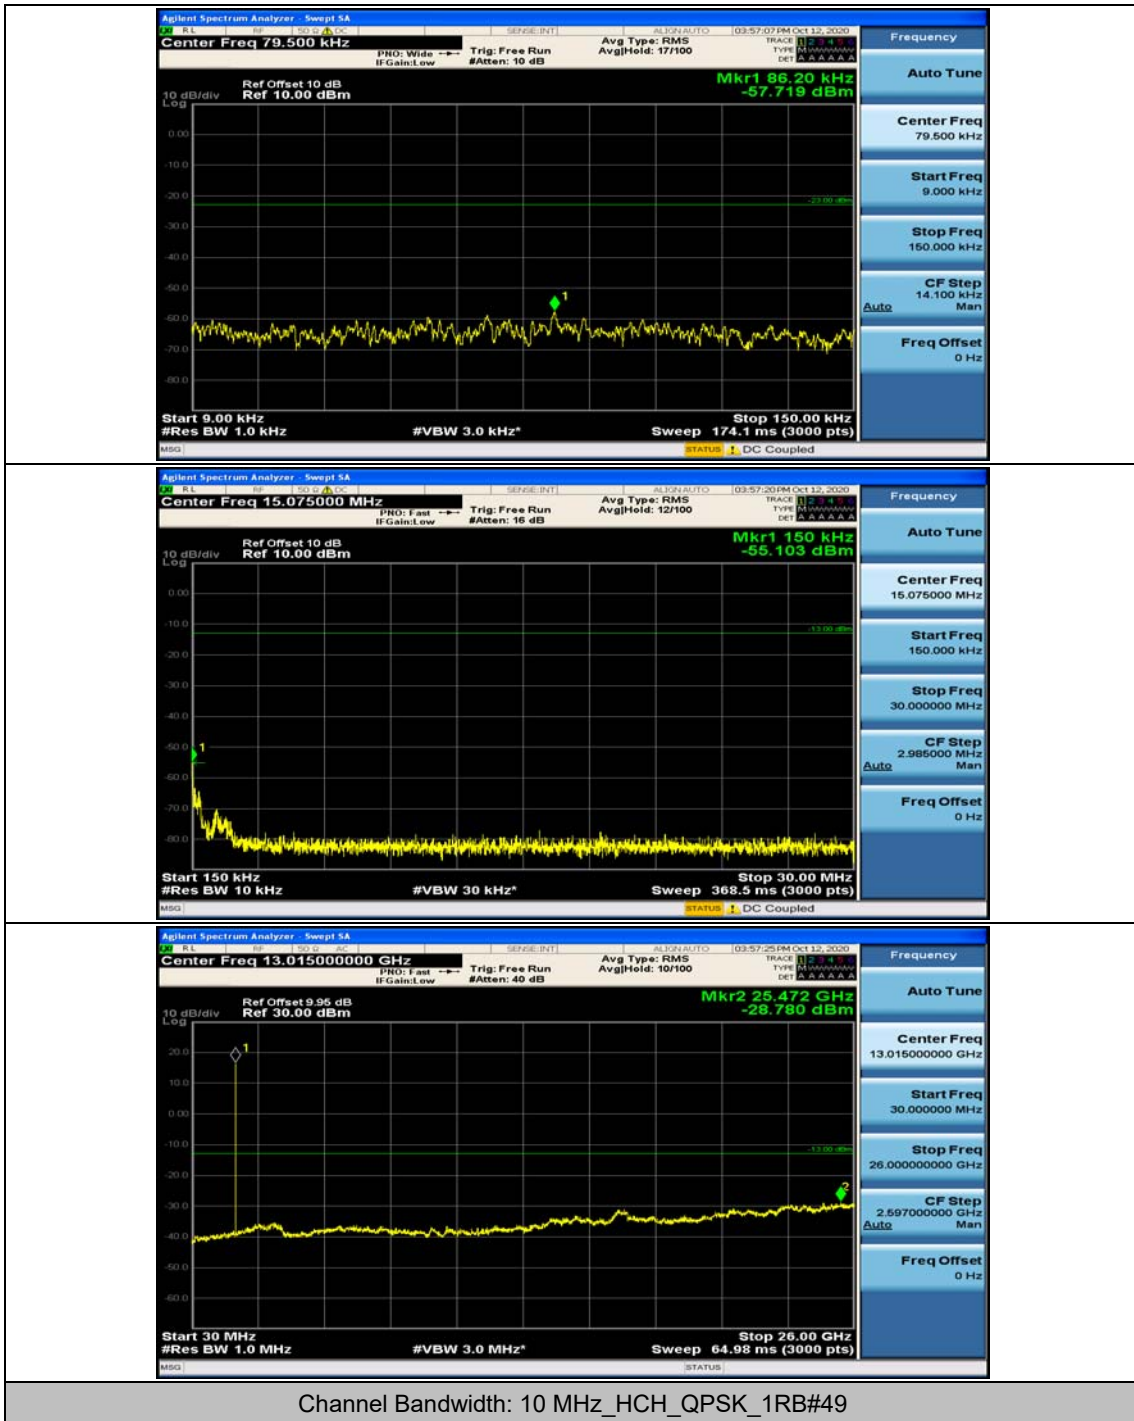

### Channel Bandwidth: 5 MHz

(Channel Bandwidth: 5 MHz)\_MCH\_QPSK\_1RB#0

(Channel Bandwidth: 5 MHz)\_MCH\_QPSK\_1RB#12

(Channel Bandwidth: 5 MHz)\_HCH\_QPSK\_1RB#0

(Channel Bandwidth: 5 MHz)\_HCH\_QPSK\_1RB#12

(Channel Bandwidth: 5 MHz)\_LCH\_16QAM\_1RB#0

(Channel Bandwidth: 5 MHz)\_LCH\_16QAM\_1RB#12

### Channel Bandwidth: 10 MHz

Channel Bandwidth: 10 MHz\_LCH\_16QAM\_1RB#49

### Channel Bandwidth: 15 MHz

(Channel Bandwidth:15 MHz)\_MCH\_QPSK\_1RB#0

(Channel Bandwidth:15 MHz)\_MCH\_QPSK\_1RB#37