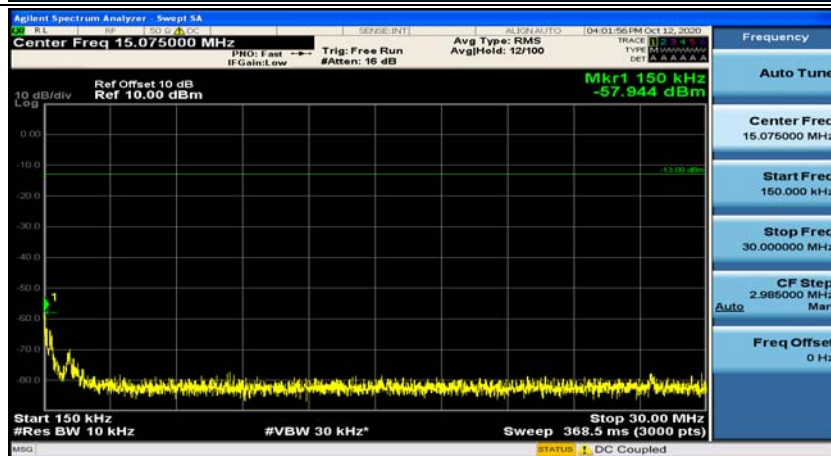

### Channel Bandwidth: 15 MHz

(Channel Bandwidth:15 MHz)\_MCH\_QPSK\_1RB#0

(Channel Bandwidth:15 MHz)\_MCH\_QPSK\_1RB#37