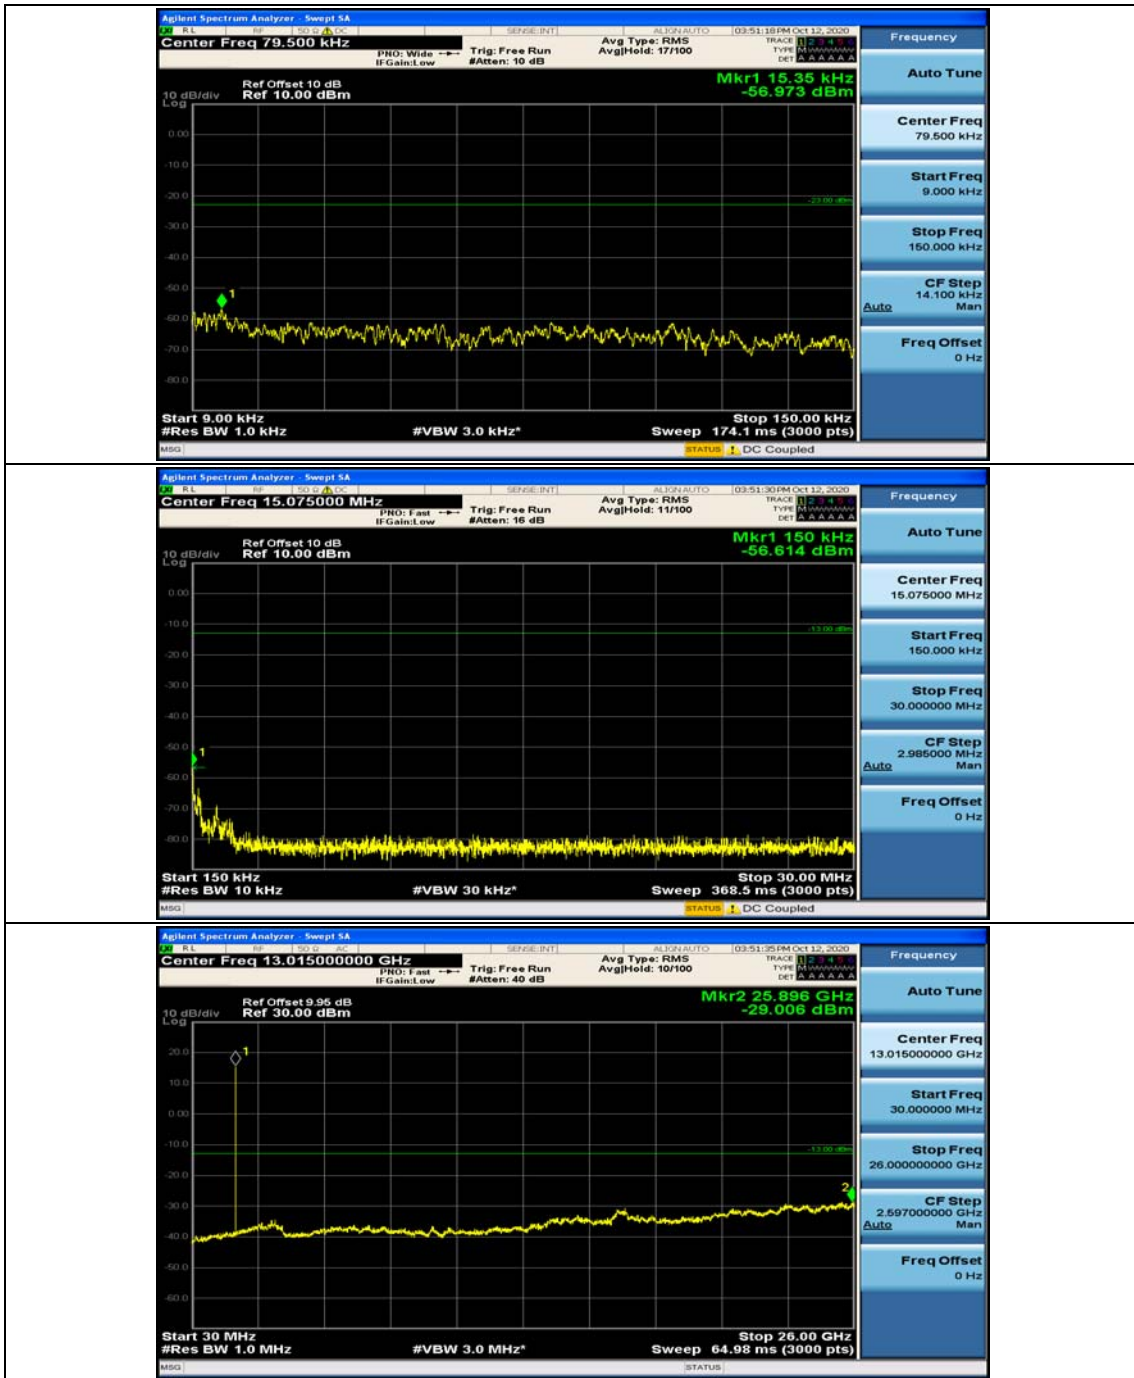

### Channel Bandwidth: 5 MHz

(Channel Bandwidth: 5 MHz)\_MCH\_QPSK\_1RB#0

(Channel Bandwidth: 5 MHz)\_MCH\_QPSK\_1RB#12

(Channel Bandwidth: 5 MHz)\_HCH\_QPSK\_1RB#0

(Channel Bandwidth: 5 MHz)\_HCH\_QPSK\_1RB#12

(Channel Bandwidth: 5 MHz)\_LCH\_16QAM\_1RB#0

(Channel Bandwidth: 5 MHz)\_LCH\_16QAM\_1RB#12

### Channel Bandwidth: 10 MHz

Channel Bandwidth: 10 MHz\_LCH\_16QAM\_1RB#49