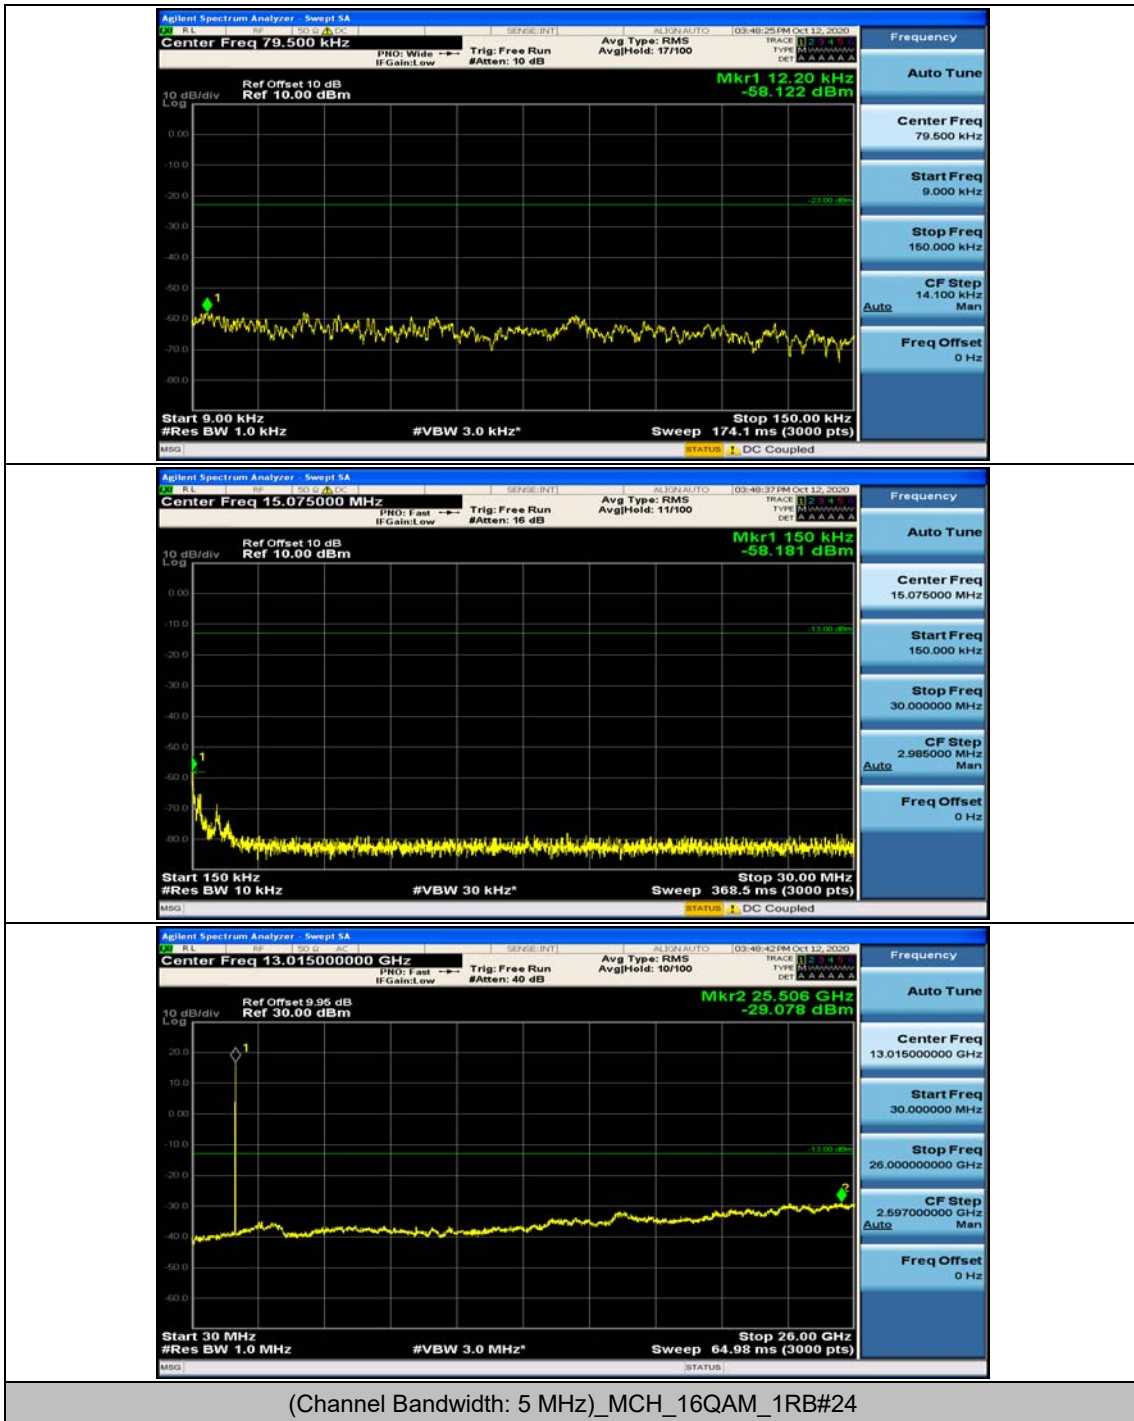

### Channel Bandwidth: 5 MHz

(Channel Bandwidth: 5 MHz)\_MCH\_QPSK\_1RB#0

(Channel Bandwidth: 5 MHz)\_MCH\_QPSK\_1RB#12

(Channel Bandwidth: 5 MHz)\_HCH\_QPSK\_1RB#0

(Channel Bandwidth: 5 MHz)\_HCH\_QPSK\_1RB#12

(Channel Bandwidth: 5 MHz)\_LCH\_16QAM\_1RB#0

(Channel Bandwidth: 5 MHz)\_LCH\_16QAM\_1RB#12

### Channel Bandwidth: 10 MHz

Channel Bandwidth: 10 MHz\_LCH\_16QAM\_1RB#49