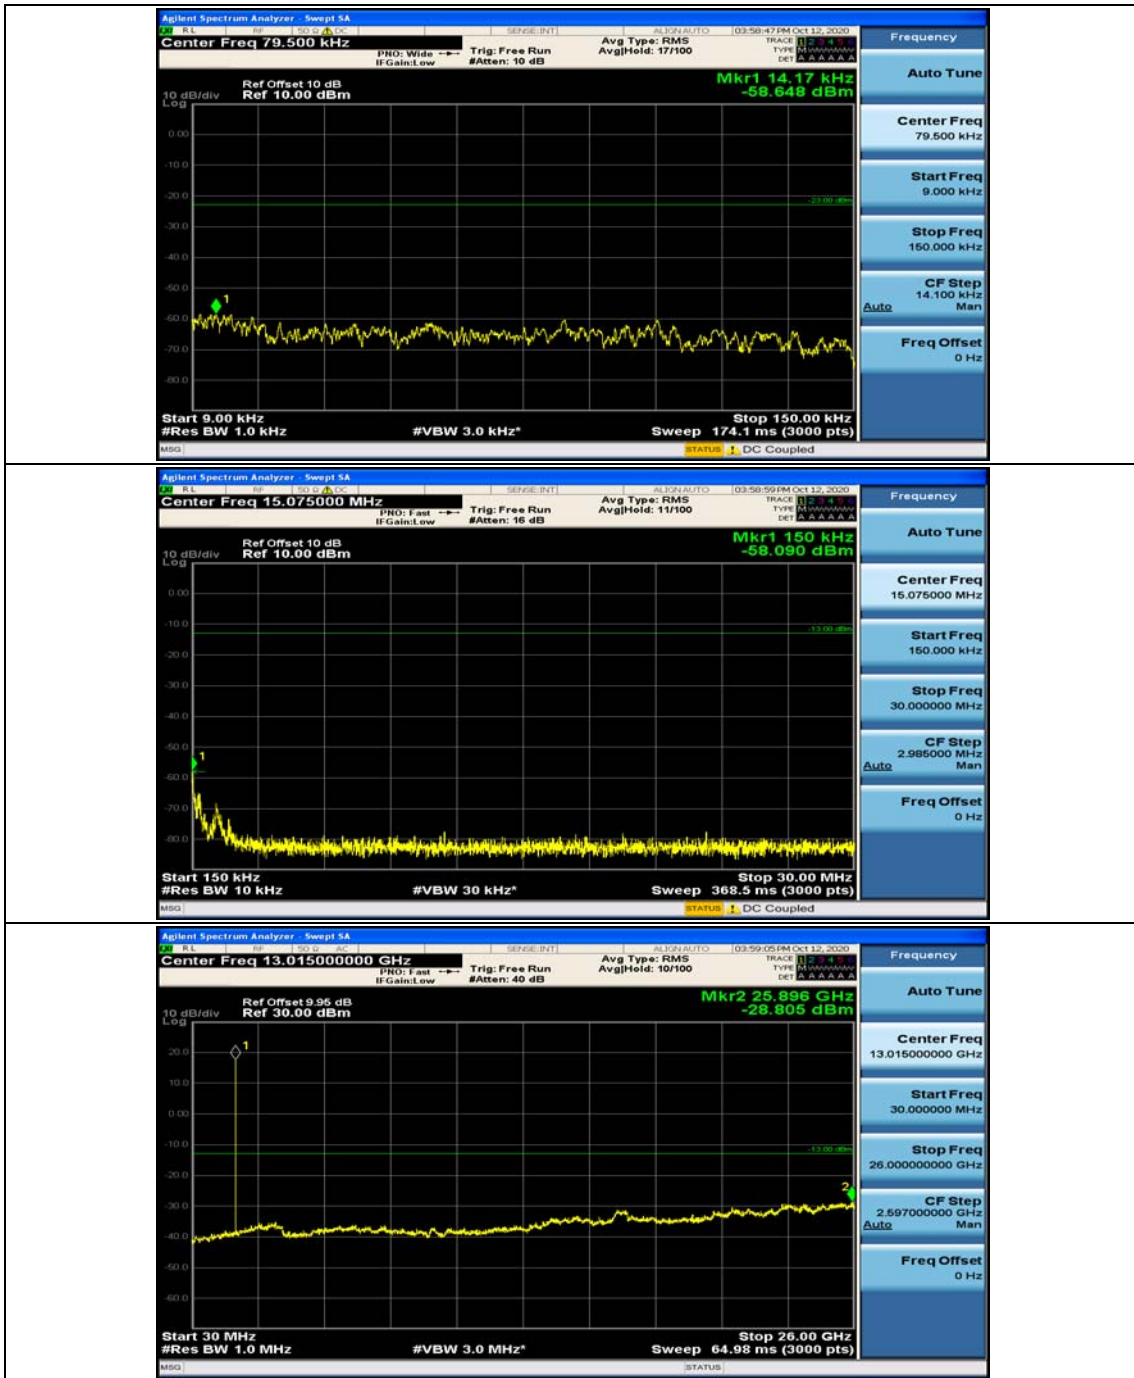

### Channel Bandwidth: 5 MHz

(Channel Bandwidth: 5 MHz)\_MCH\_QPSK\_1RB#0

(Channel Bandwidth: 5 MHz)\_MCH\_QPSK\_1RB#12

(Channel Bandwidth: 5 MHz)\_HCH\_QPSK\_1RB#0

(Channel Bandwidth: 5 MHz)\_HCH\_QPSK\_1RB#12

(Channel Bandwidth: 5 MHz)\_LCH\_16QAM\_1RB#0

(Channel Bandwidth: 5 MHz)\_LCH\_16QAM\_1RB#12

### Channel Bandwidth: 10 MHz

Channel Bandwidth: 10 MHz\_LCH\_16QAM\_1RB#49

### Channel Bandwidth: 15 MHz

(Channel Bandwidth:15 MHz)\_MCH\_QPSK\_1RB#0

(Channel Bandwidth:15 MHz)\_MCH\_QPSK\_1RB#37