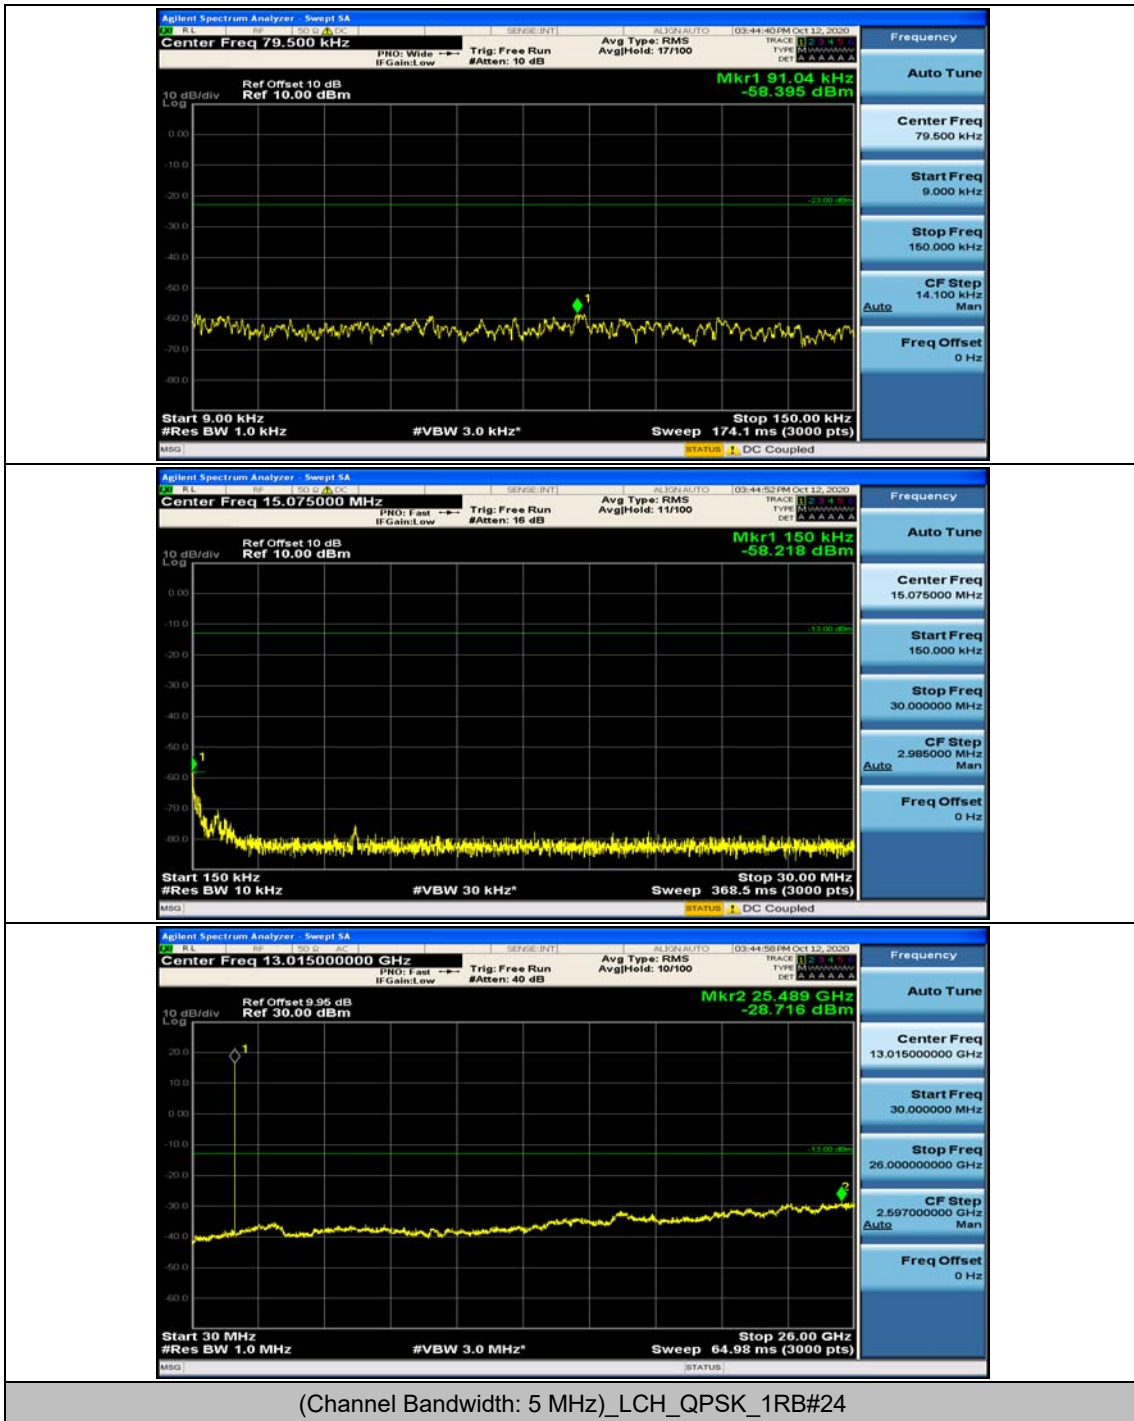

### Channel Bandwidth: 5 MHz

(Channel Bandwidth: 5 MHz)\_MCH\_QPSK\_1RB#0

(Channel Bandwidth: 5 MHz)\_MCH\_QPSK\_1RB#12

(Channel Bandwidth: 5 MHz)\_HCH\_QPSK\_1RB#0

(Channel Bandwidth: 5 MHz)\_HCH\_QPSK\_1RB#12

(Channel Bandwidth: 5 MHz)\_LCH\_16QAM\_1RB#0

(Channel Bandwidth: 5 MHz)\_LCH\_16QAM\_1RB#12

### Channel Bandwidth: 10 MHz

Channel Bandwidth: 10 MHz\_LCH\_16QAM\_1RB#49