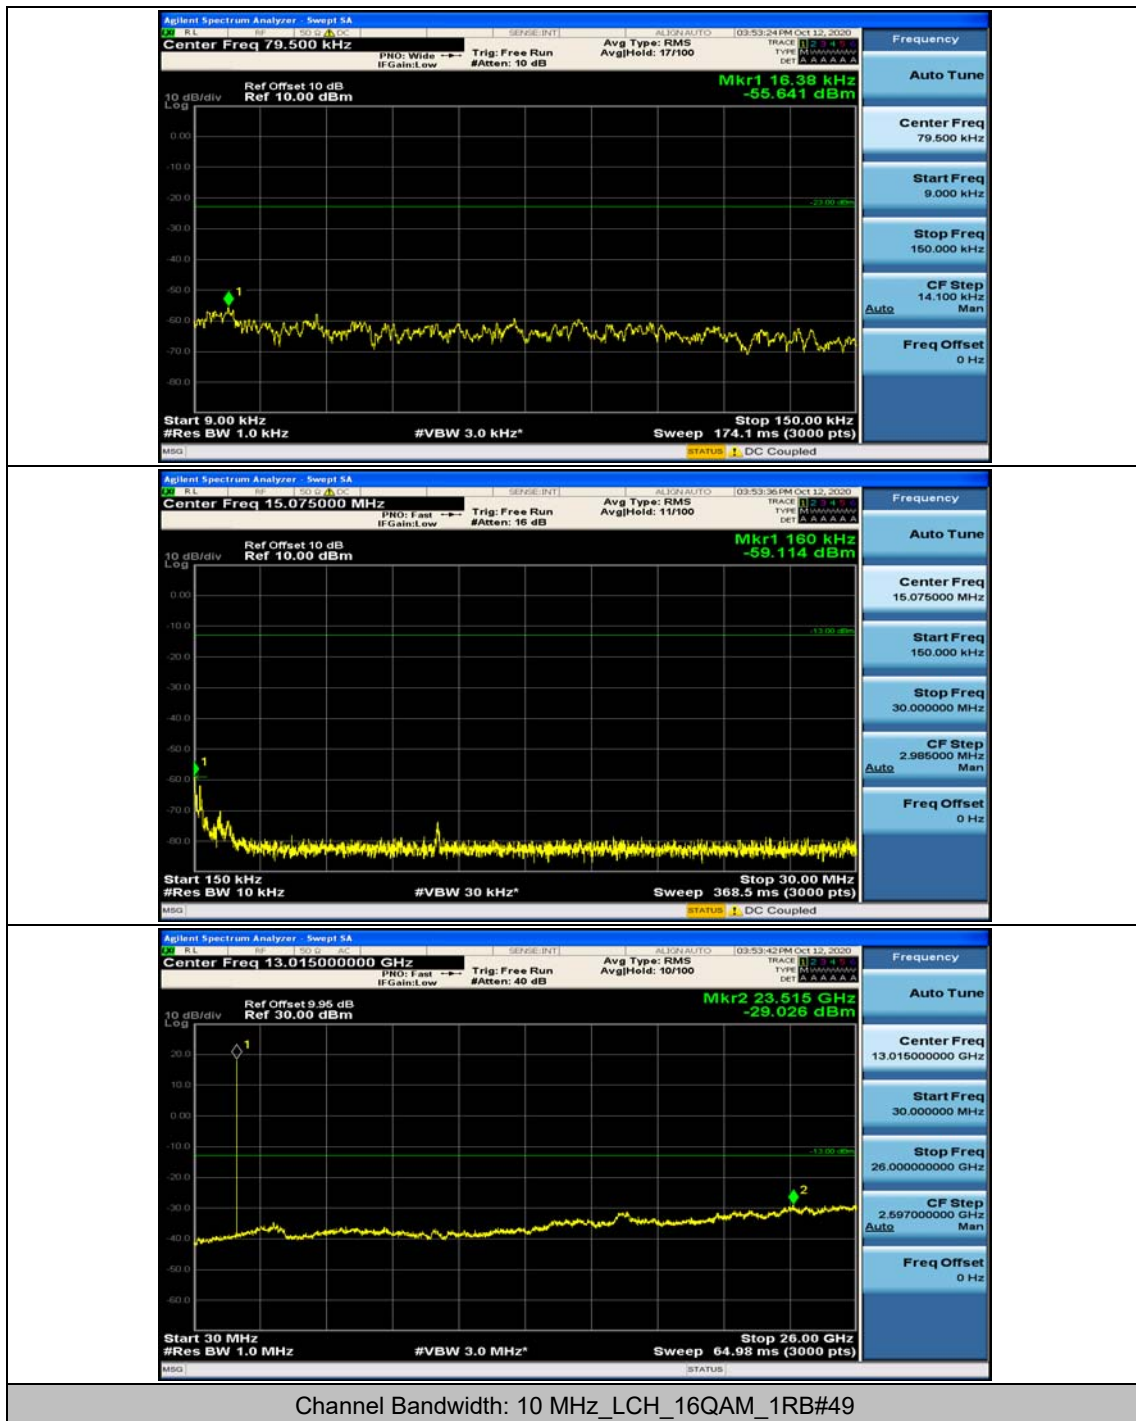

### Channel Bandwidth: 5 MHz

(Channel Bandwidth: 5 MHz)\_MCH\_QPSK\_1RB#0

(Channel Bandwidth: 5 MHz)\_MCH\_QPSK\_1RB#12

(Channel Bandwidth: 5 MHz)\_HCH\_QPSK\_1RB#0

(Channel Bandwidth: 5 MHz)\_HCH\_QPSK\_1RB#12

(Channel Bandwidth: 5 MHz)\_LCH\_16QAM\_1RB#0

(Channel Bandwidth: 5 MHz)\_LCH\_16QAM\_1RB#12

### Channel Bandwidth: 10 MHz

Channel Bandwidth: 10 MHz\_LCH\_16QAM\_1RB#49

### Channel Bandwidth: 15 MHz

(Channel Bandwidth:15 MHz)\_MCH\_QPSK\_1RB#0

(Channel Bandwidth:15 MHz)\_MCH\_QPSK\_1RB#37