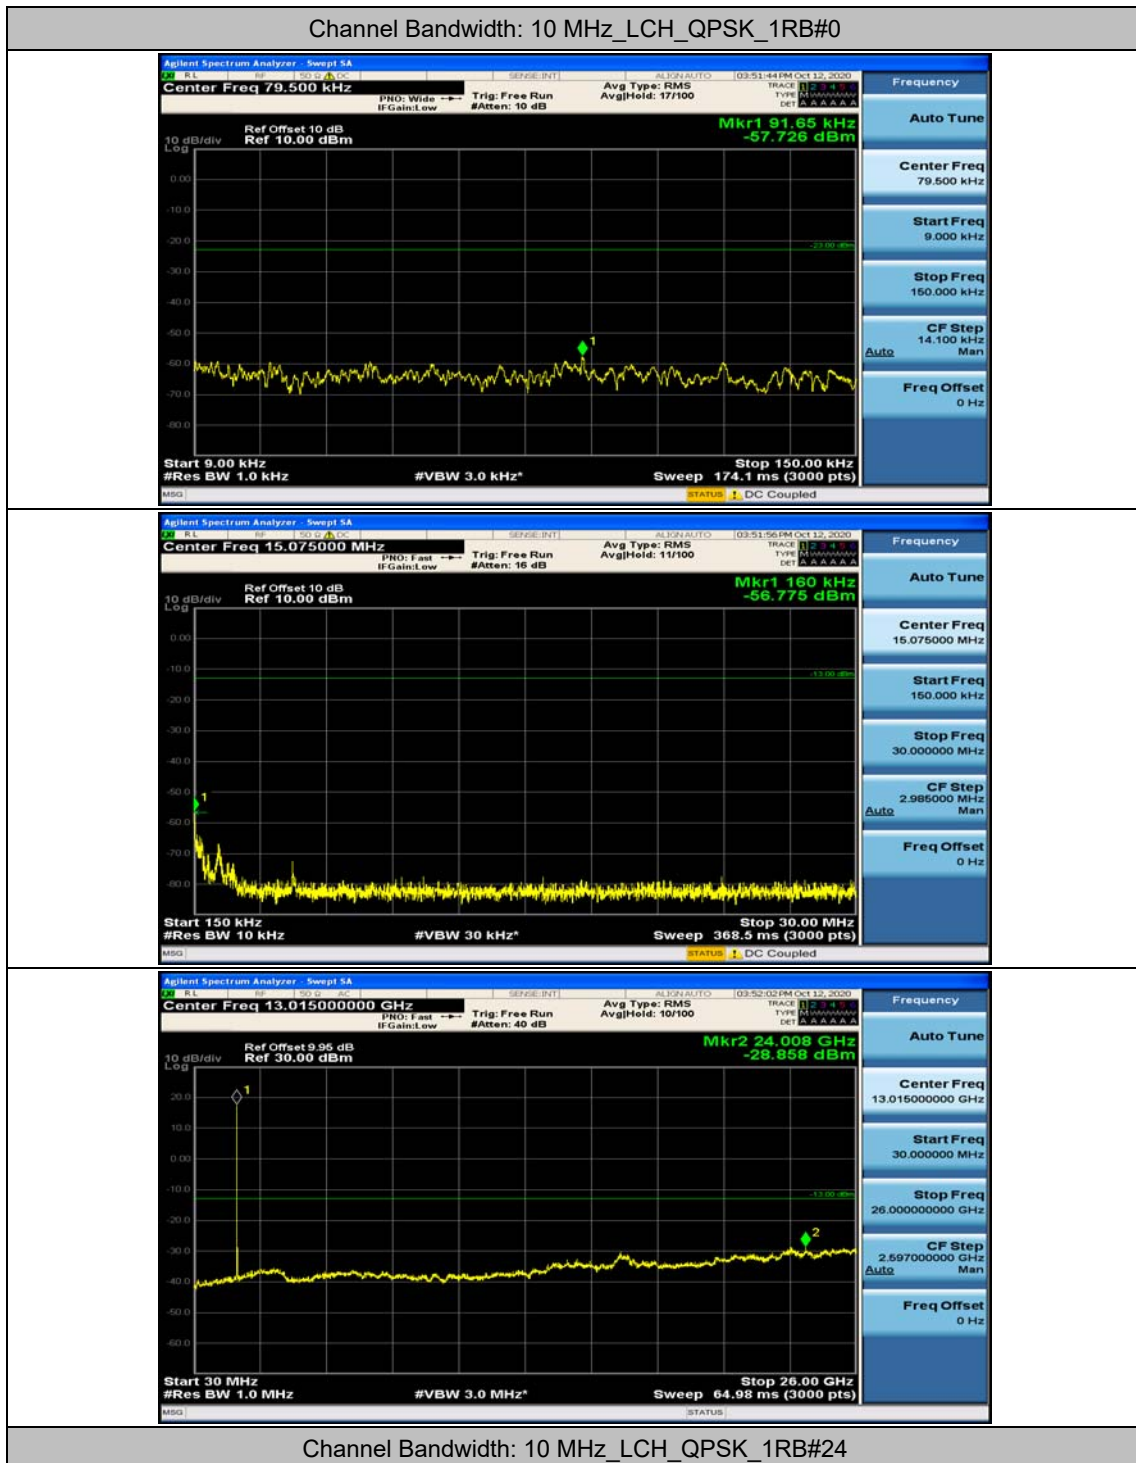

### Channel Bandwidth: 5 MHz

(Channel Bandwidth: 5 MHz)\_MCH\_QPSK\_1RB#0

(Channel Bandwidth: 5 MHz)\_MCH\_QPSK\_1RB#12

(Channel Bandwidth: 5 MHz)\_HCH\_QPSK\_1RB#0

(Channel Bandwidth: 5 MHz)\_HCH\_QPSK\_1RB#12

(Channel Bandwidth: 5 MHz)\_LCH\_16QAM\_1RB#0

(Channel Bandwidth: 5 MHz)\_LCH\_16QAM\_1RB#12

### Channel Bandwidth: 10 MHz

Channel Bandwidth: 10 MHz\_LCH\_16QAM\_1RB#49