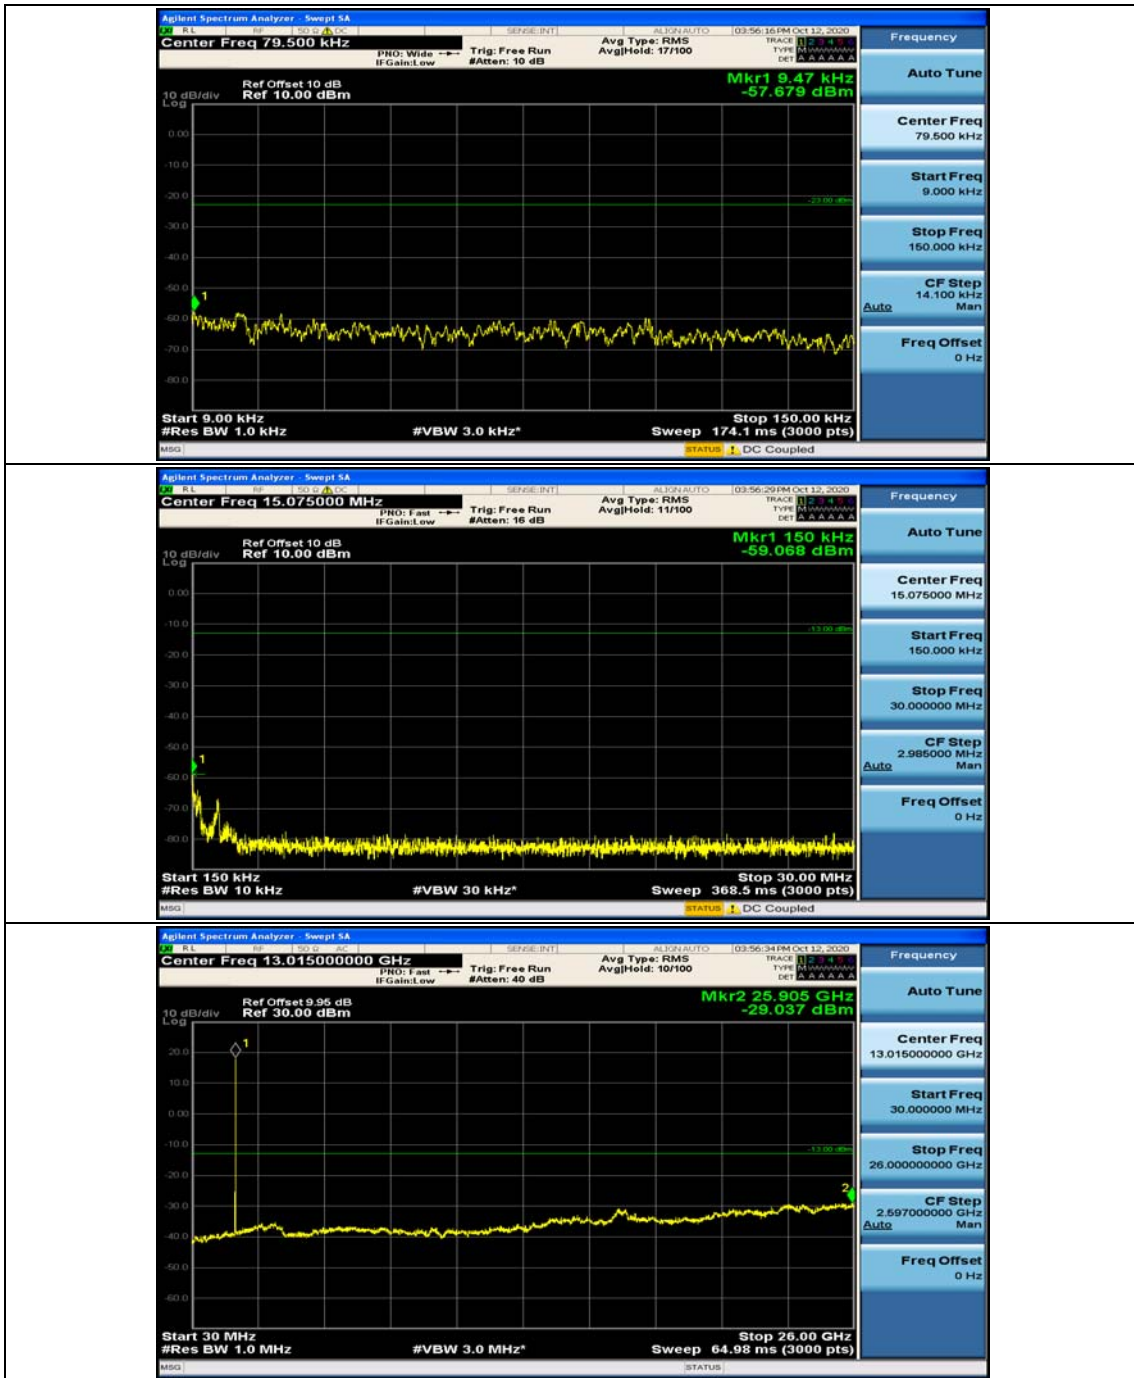

### Channel Bandwidth: 5 MHz

(Channel Bandwidth: 5 MHz)\_MCH\_QPSK\_1RB#0

(Channel Bandwidth: 5 MHz)\_MCH\_QPSK\_1RB#12

(Channel Bandwidth: 5 MHz)\_HCH\_QPSK\_1RB#0

(Channel Bandwidth: 5 MHz)\_HCH\_QPSK\_1RB#12

(Channel Bandwidth: 5 MHz)\_LCH\_16QAM\_1RB#0

(Channel Bandwidth: 5 MHz)\_LCH\_16QAM\_1RB#12

### Channel Bandwidth: 10 MHz

Channel Bandwidth: 10 MHz\_LCH\_16QAM\_1RB#49

### Channel Bandwidth: 15 MHz

(Channel Bandwidth:15 MHz)\_MCH\_QPSK\_1RB#0

(Channel Bandwidth:15 MHz)\_MCH\_QPSK\_1RB#37