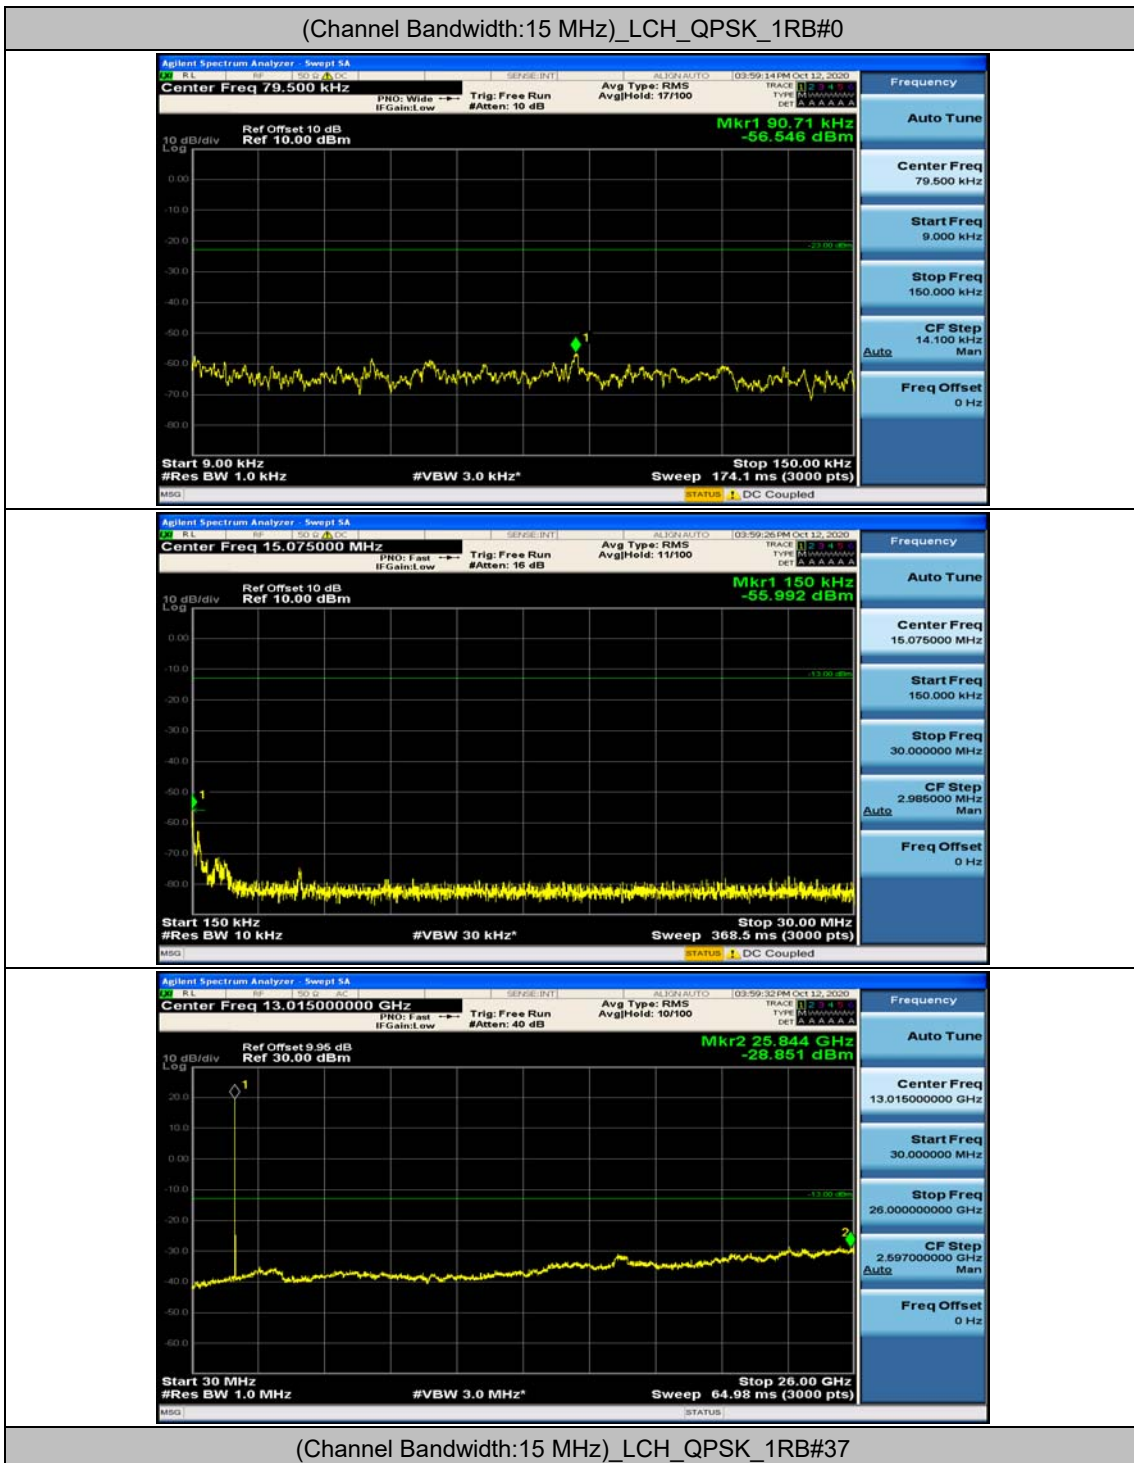

### Channel Bandwidth: 5 MHz

(Channel Bandwidth: 5 MHz)\_MCH\_QPSK\_1RB#0

(Channel Bandwidth: 5 MHz)\_MCH\_QPSK\_1RB#12

(Channel Bandwidth: 5 MHz)\_HCH\_QPSK\_1RB#0

(Channel Bandwidth: 5 MHz)\_HCH\_QPSK\_1RB#12

### Channel Bandwidth: 10 MHz

Channel Bandwidth: 10 MHz\_LCH\_16QAM\_1RB#49

### Channel Bandwidth: 15 MHz

(Channel Bandwidth:15 MHz)\_MCH\_QPSK\_1RB#0

(Channel Bandwidth:15 MHz)\_MCH\_QPSK\_1RB#37