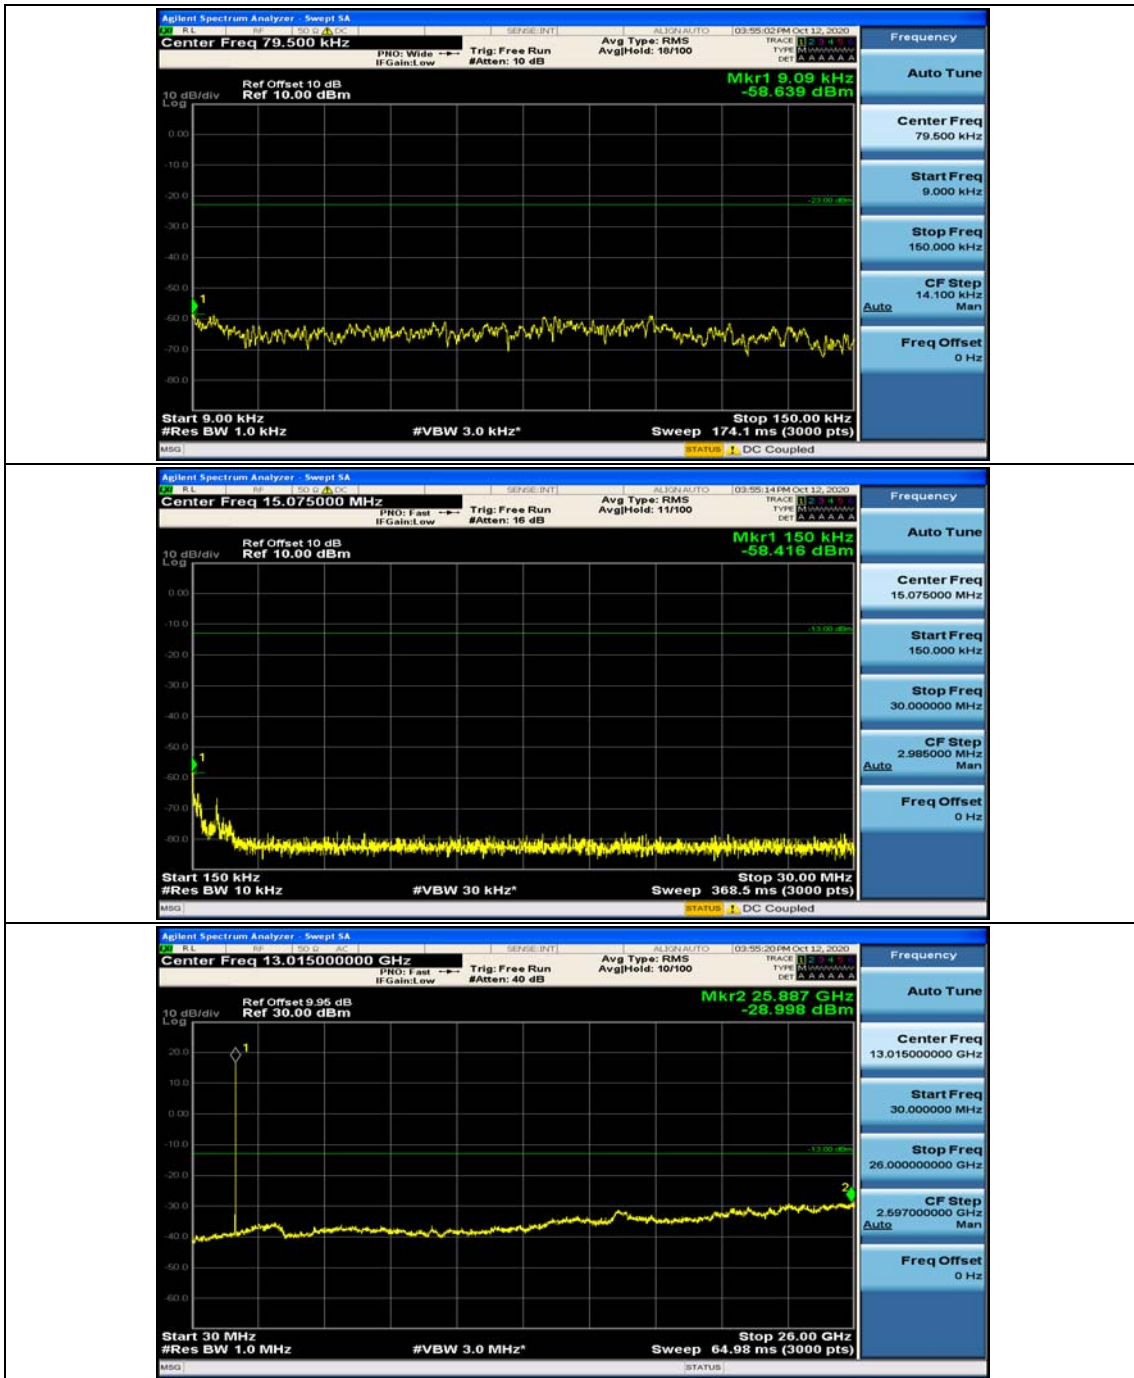

### Channel Bandwidth: 5 MHz

(Channel Bandwidth: 5 MHz)\_MCH\_QPSK\_1RB#0

(Channel Bandwidth: 5 MHz)\_MCH\_QPSK\_1RB#12

(Channel Bandwidth: 5 MHz)\_HCH\_QPSK\_1RB#0

(Channel Bandwidth: 5 MHz)\_HCH\_QPSK\_1RB#12

(Channel Bandwidth: 5 MHz)\_LCH\_16QAM\_1RB#0

(Channel Bandwidth: 5 MHz)\_LCH\_16QAM\_1RB#12

### Channel Bandwidth: 10 MHz

Channel Bandwidth: 10 MHz\_LCH\_16QAM\_1RB#49

### Channel Bandwidth: 15 MHz

(Channel Bandwidth:15 MHz)\_MCH\_QPSK\_1RB#0

(Channel Bandwidth:15 MHz)\_MCH\_QPSK\_1RB#37