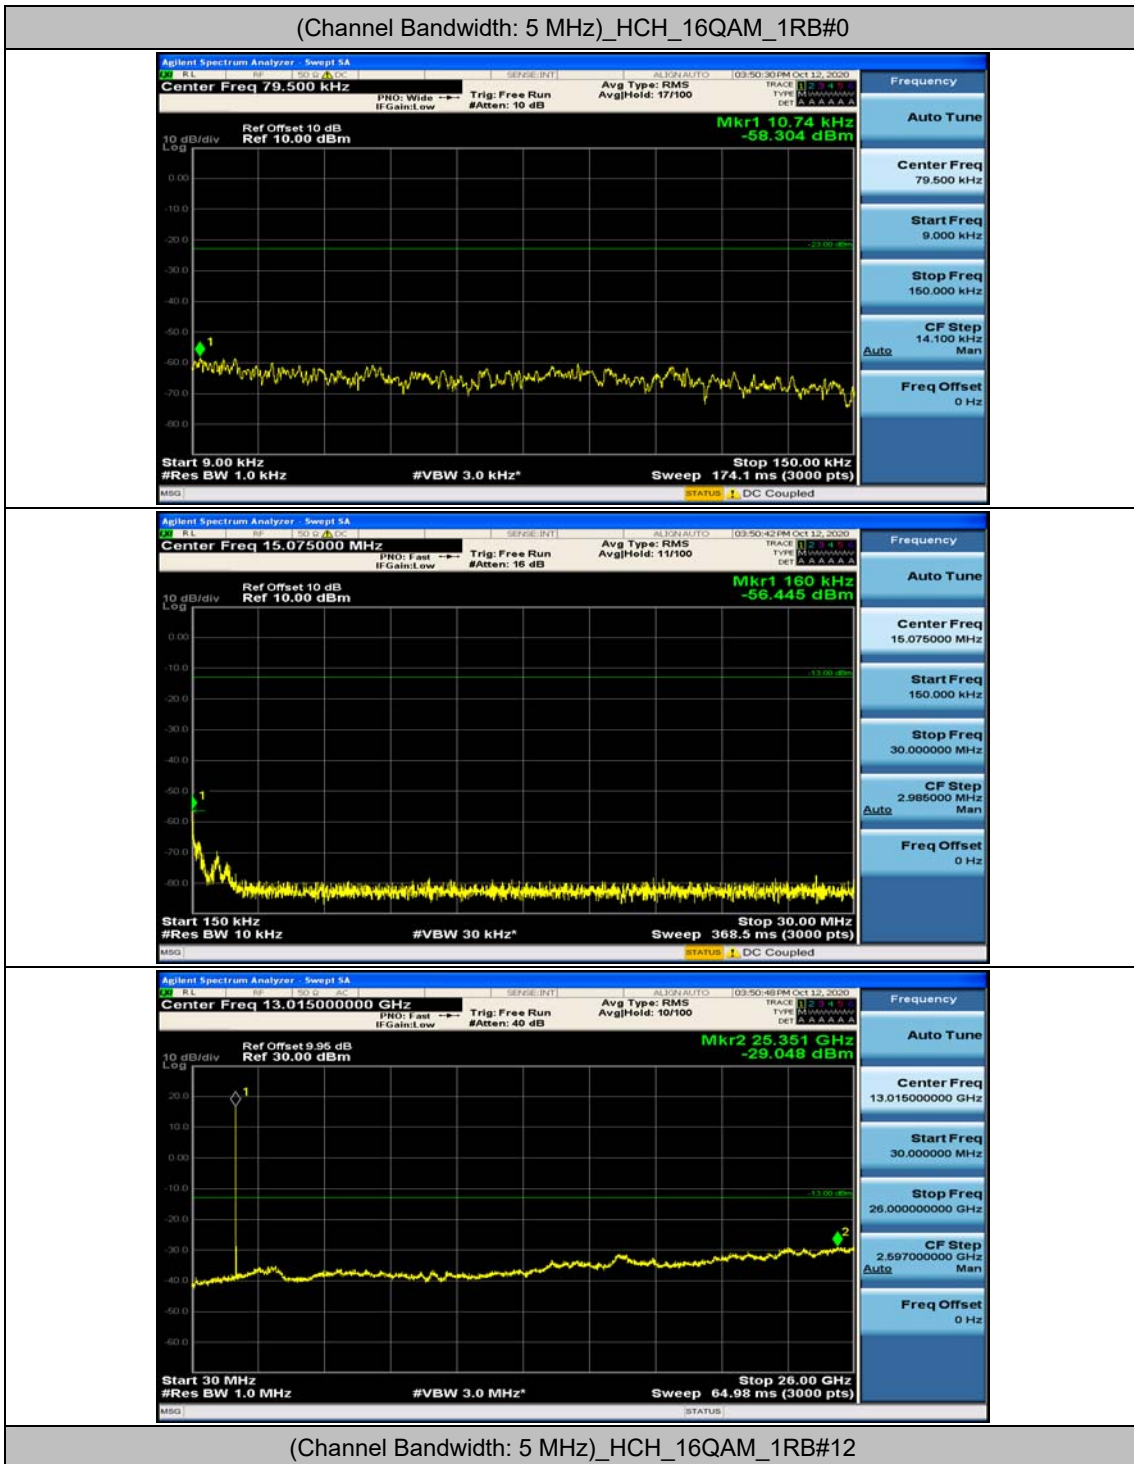

### Channel Bandwidth: 5 MHz

(Channel Bandwidth: 5 MHz)\_MCH\_QPSK\_1RB#0

(Channel Bandwidth: 5 MHz)\_MCH\_QPSK\_1RB#12

(Channel Bandwidth: 5 MHz)\_HCH\_QPSK\_1RB#0

(Channel Bandwidth: 5 MHz)\_HCH\_QPSK\_1RB#12

(Channel Bandwidth: 5 MHz)\_LCH\_16QAM\_1RB#0

(Channel Bandwidth: 5 MHz)\_LCH\_16QAM\_1RB#12

### Channel Bandwidth: 10 MHz

Channel Bandwidth: 10 MHz\_LCH\_16QAM\_1RB#49