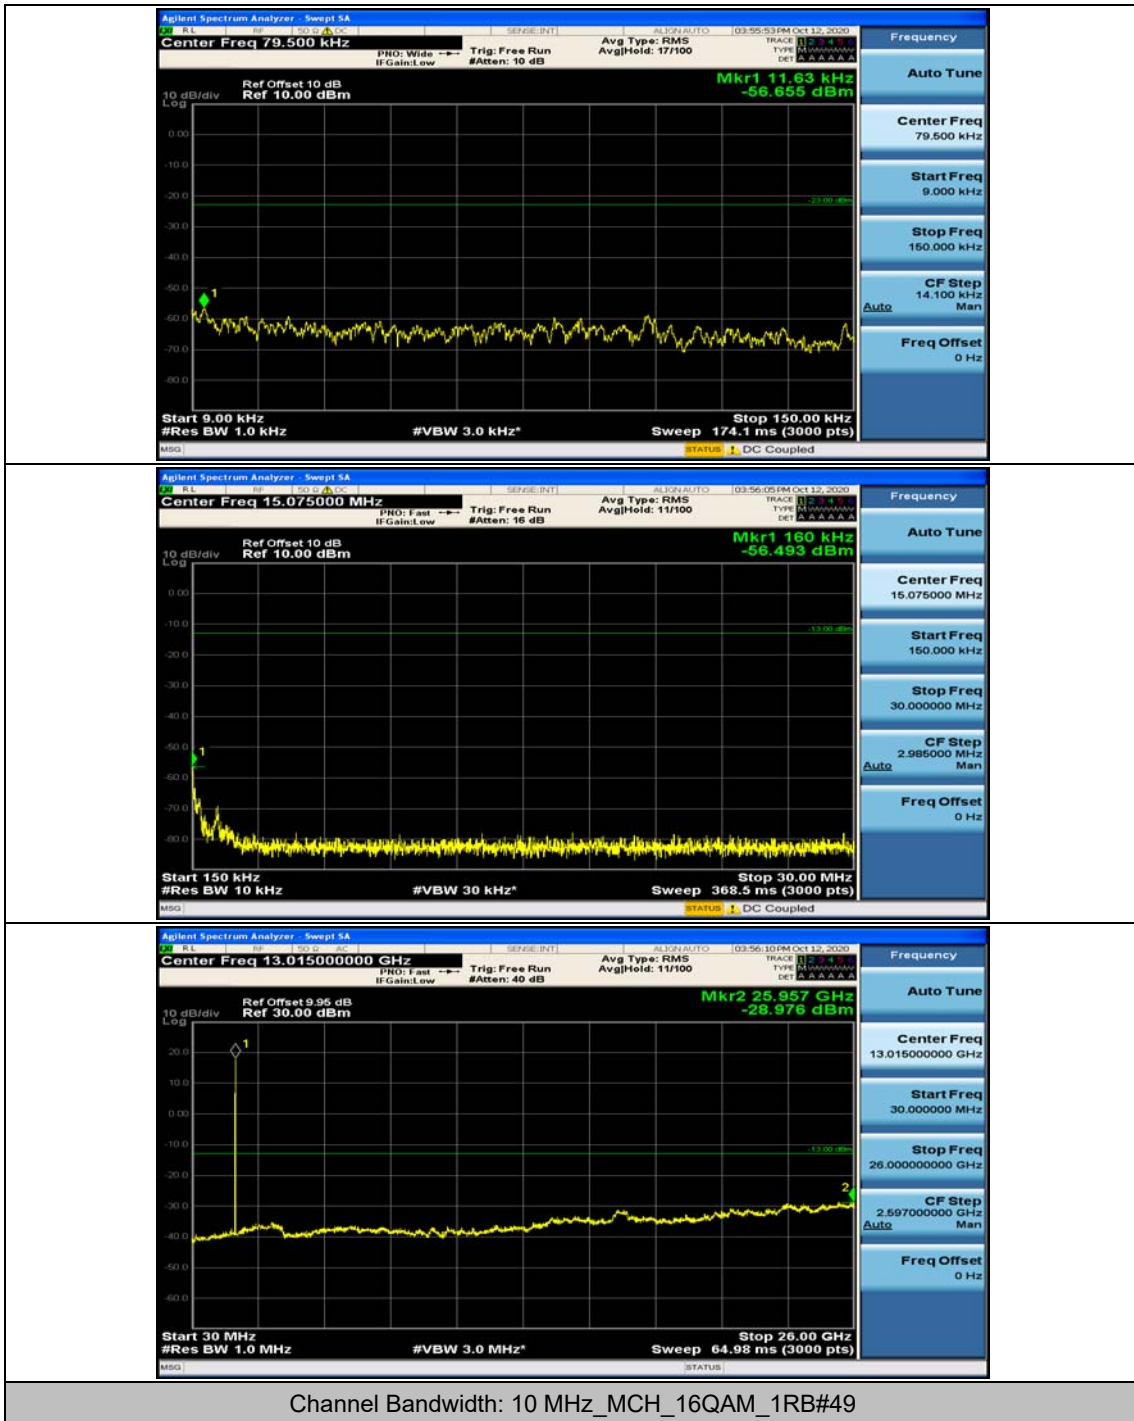

### Channel Bandwidth: 5 MHz

(Channel Bandwidth: 5 MHz)\_MCH\_QPSK\_1RB#0

(Channel Bandwidth: 5 MHz)\_MCH\_QPSK\_1RB#12

(Channel Bandwidth: 5 MHz)\_HCH\_QPSK\_1RB#0

(Channel Bandwidth: 5 MHz)\_HCH\_QPSK\_1RB#12

(Channel Bandwidth: 5 MHz)\_LCH\_16QAM\_1RB#0

(Channel Bandwidth: 5 MHz)\_LCH\_16QAM\_1RB#12

### Channel Bandwidth: 10 MHz

Channel Bandwidth: 10 MHz\_LCH\_16QAM\_1RB#49

### Channel Bandwidth: 15 MHz

(Channel Bandwidth:15 MHz)\_MCH\_QPSK\_1RB#0

(Channel Bandwidth:15 MHz)\_MCH\_QPSK\_1RB#37