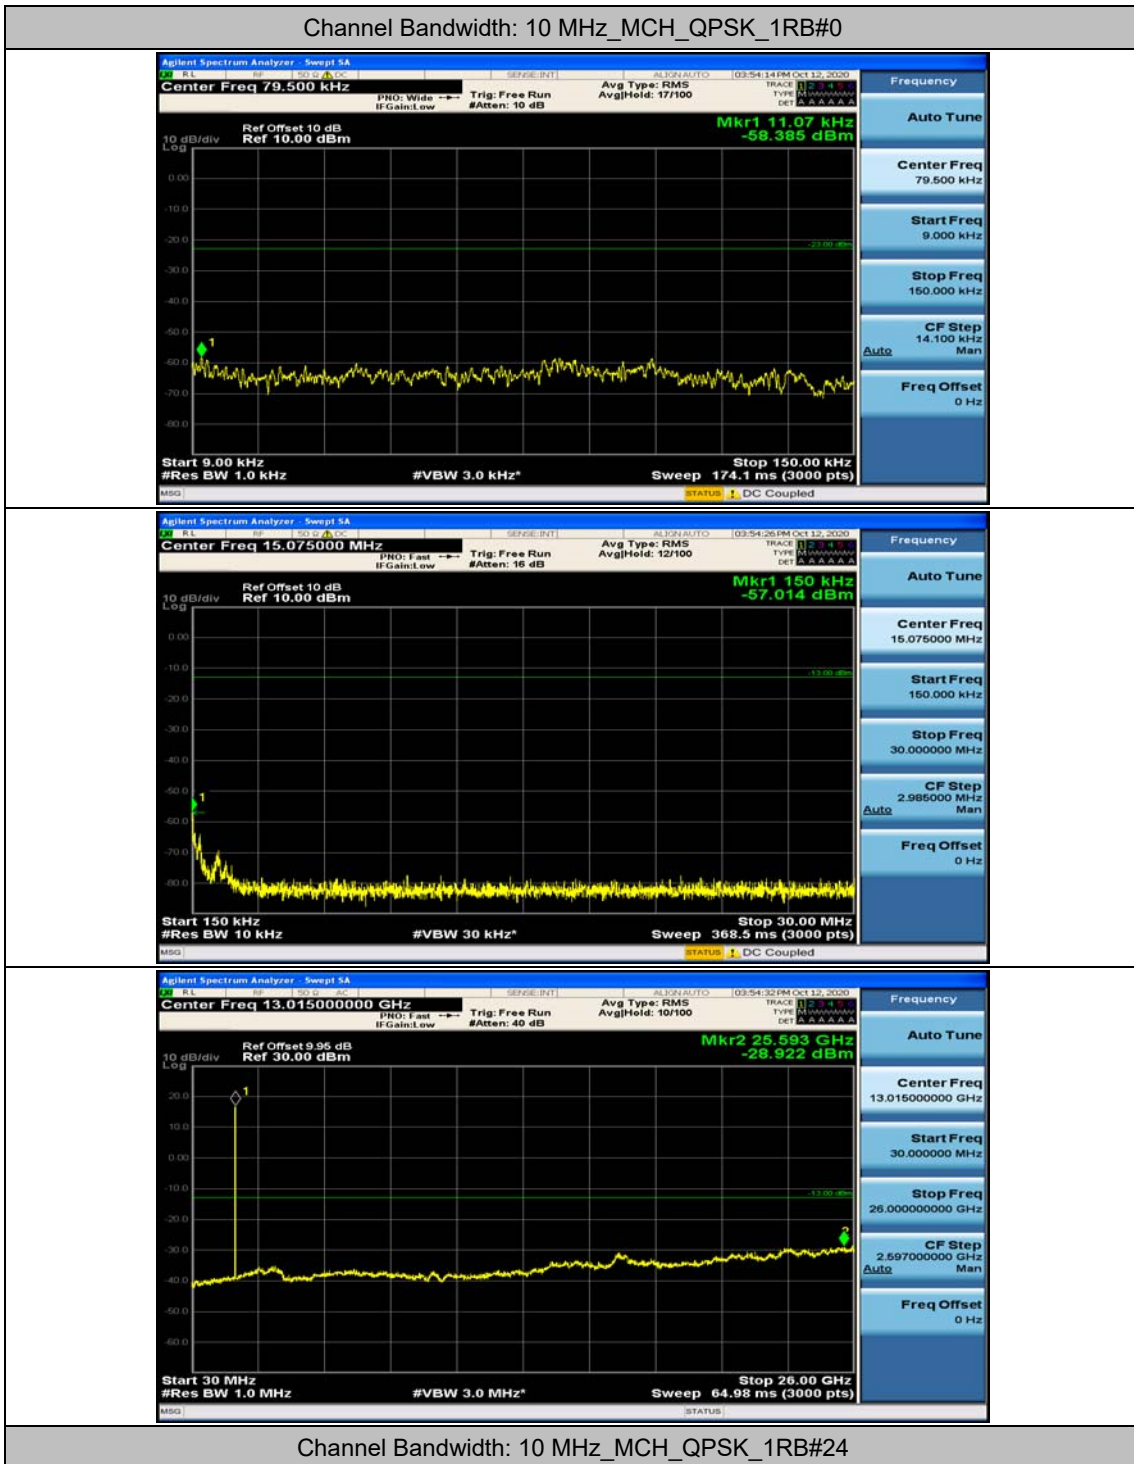

### Channel Bandwidth: 5 MHz

(Channel Bandwidth: 5 MHz)\_MCH\_QPSK\_1RB#0

(Channel Bandwidth: 5 MHz)\_MCH\_QPSK\_1RB#12

(Channel Bandwidth: 5 MHz)\_HCH\_QPSK\_1RB#0

(Channel Bandwidth: 5 MHz)\_HCH\_QPSK\_1RB#12

(Channel Bandwidth: 5 MHz)\_LCH\_16QAM\_1RB#0

(Channel Bandwidth: 5 MHz)\_LCH\_16QAM\_1RB#12

### Channel Bandwidth: 10 MHz

Channel Bandwidth: 10 MHz\_LCH\_16QAM\_1RB#49