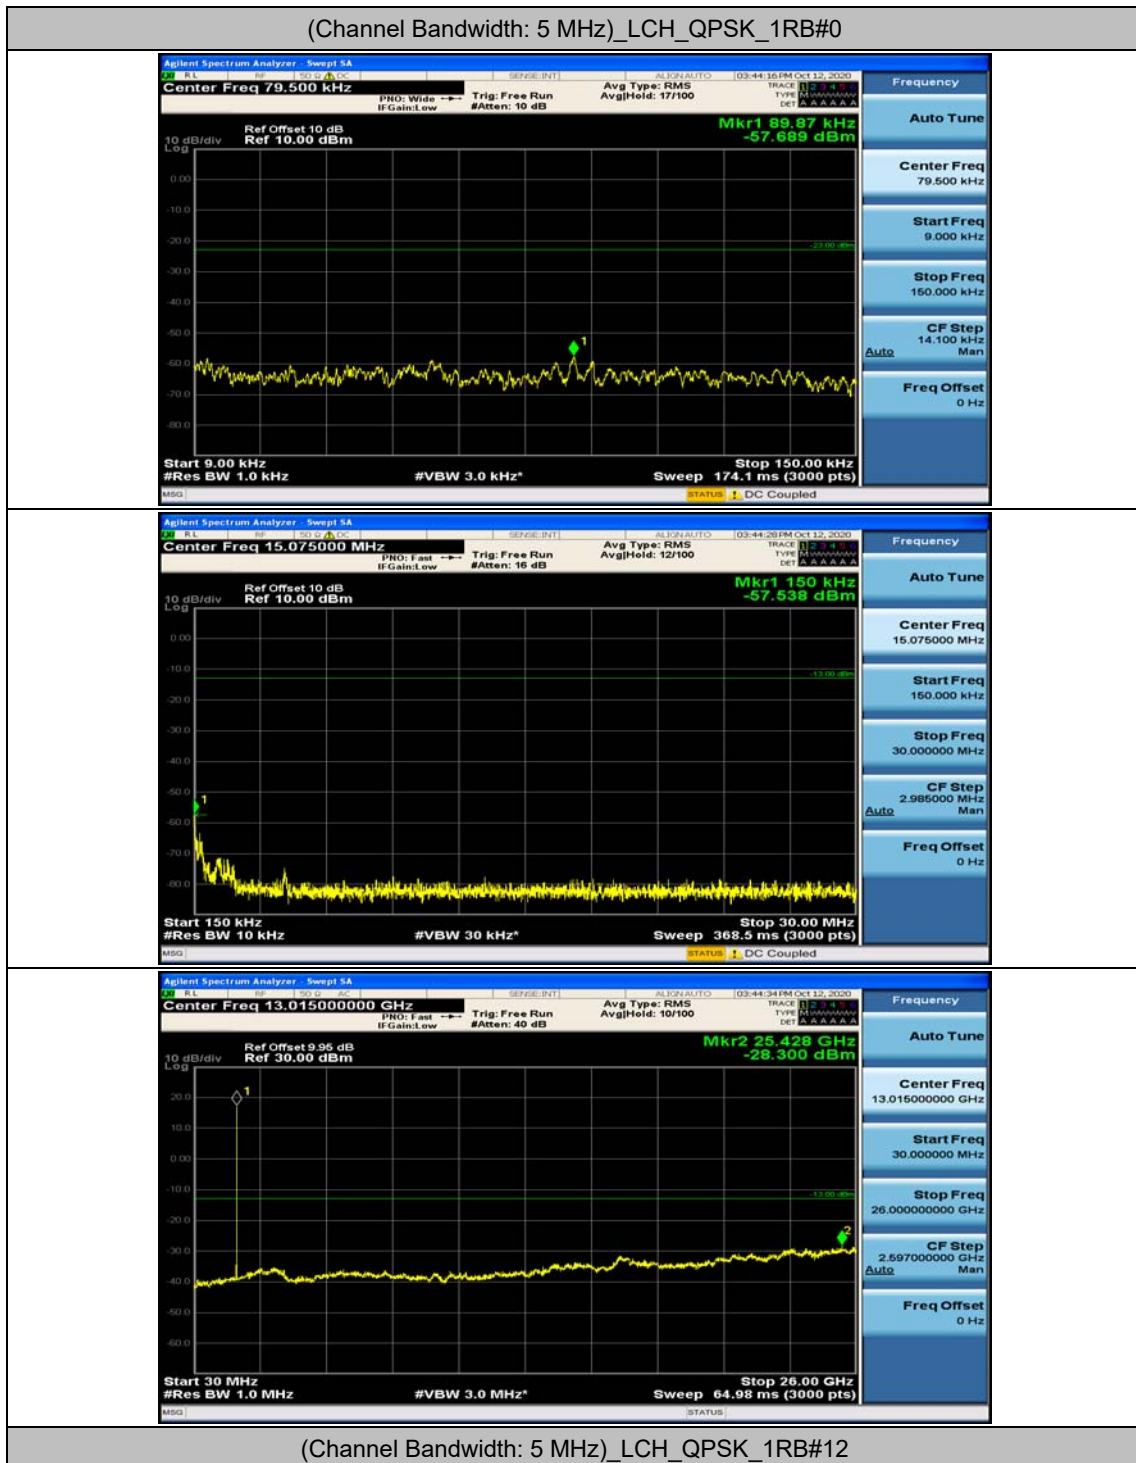

### Channel Bandwidth: 5 MHz

(Channel Bandwidth: 5 MHz)\_MCH\_QPSK\_1RB#0

(Channel Bandwidth: 5 MHz)\_MCH\_QPSK\_1RB#12

(Channel Bandwidth: 5 MHz)\_HCH\_QPSK\_1RB#0

(Channel Bandwidth: 5 MHz)\_HCH\_QPSK\_1RB#12

(Channel Bandwidth: 5 MHz)\_LCH\_16QAM\_1RB#0

(Channel Bandwidth: 5 MHz)\_LCH\_16QAM\_1RB#12

### Channel Bandwidth: 10 MHz

Channel Bandwidth: 10 MHz\_LCH\_16QAM\_1RB#49