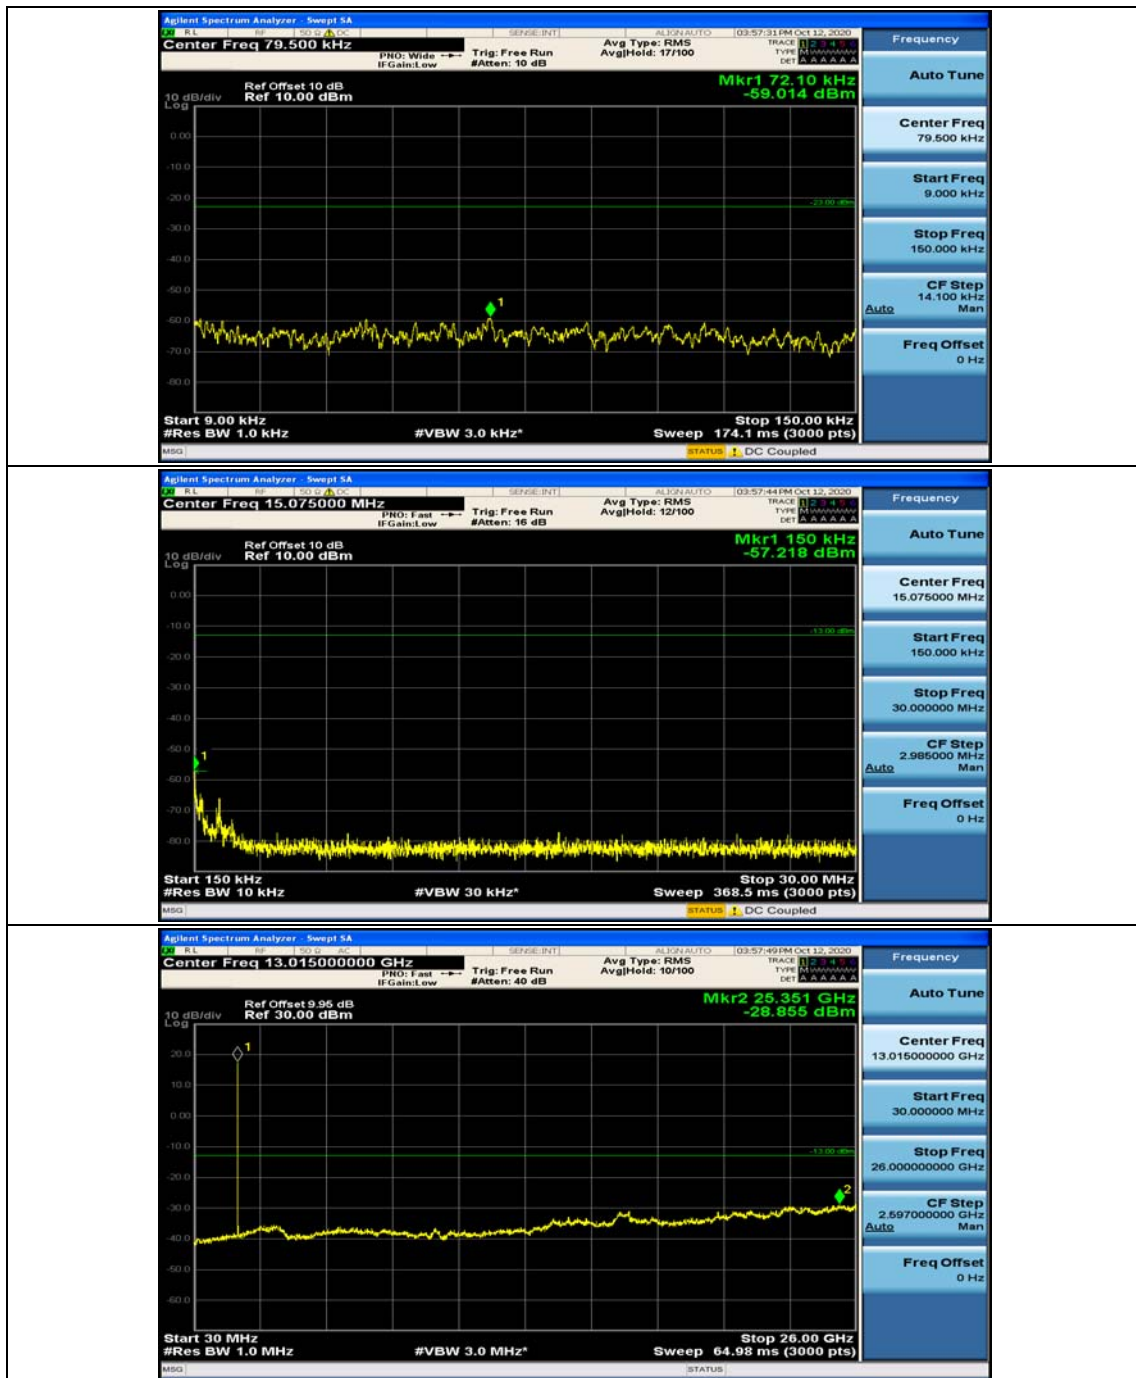

### Channel Bandwidth: 5 MHz

(Channel Bandwidth: 5 MHz)\_MCH\_QPSK\_1RB#0

(Channel Bandwidth: 5 MHz)\_MCH\_QPSK\_1RB#12

(Channel Bandwidth: 5 MHz)\_HCH\_QPSK\_1RB#0

(Channel Bandwidth: 5 MHz)\_HCH\_QPSK\_1RB#12

(Channel Bandwidth: 5 MHz)\_LCH\_16QAM\_1RB#0

(Channel Bandwidth: 5 MHz)\_LCH\_16QAM\_1RB#12

### Channel Bandwidth: 10 MHz

Channel Bandwidth: 10 MHz\_LCH\_16QAM\_1RB#49

### Channel Bandwidth: 15 MHz

(Channel Bandwidth:15 MHz)\_MCH\_QPSK\_1RB#0

(Channel Bandwidth:15 MHz)\_MCH\_QPSK\_1RB#37