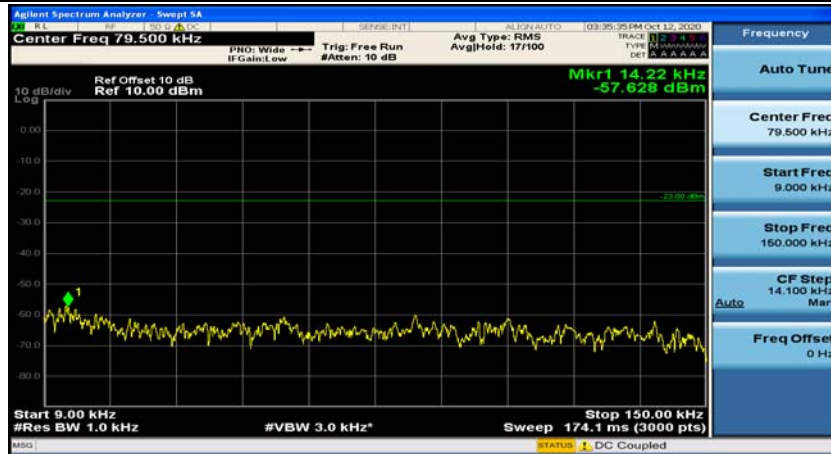

(Channel Bandwidth: 1.4 MHz)_MCH_16QAM_1RB#0

(Channel Bandwidth: 1.4 MHz)_MCH_16QAM_1RB#3

(Channel Bandwidth: 1.4 MHz)_HCH_16QAM_1RB#0

(Channel Bandwidth: 1.4 MHz)_HCH_16QAM_1RB#3

Channel Bandwidth: 3 MHz