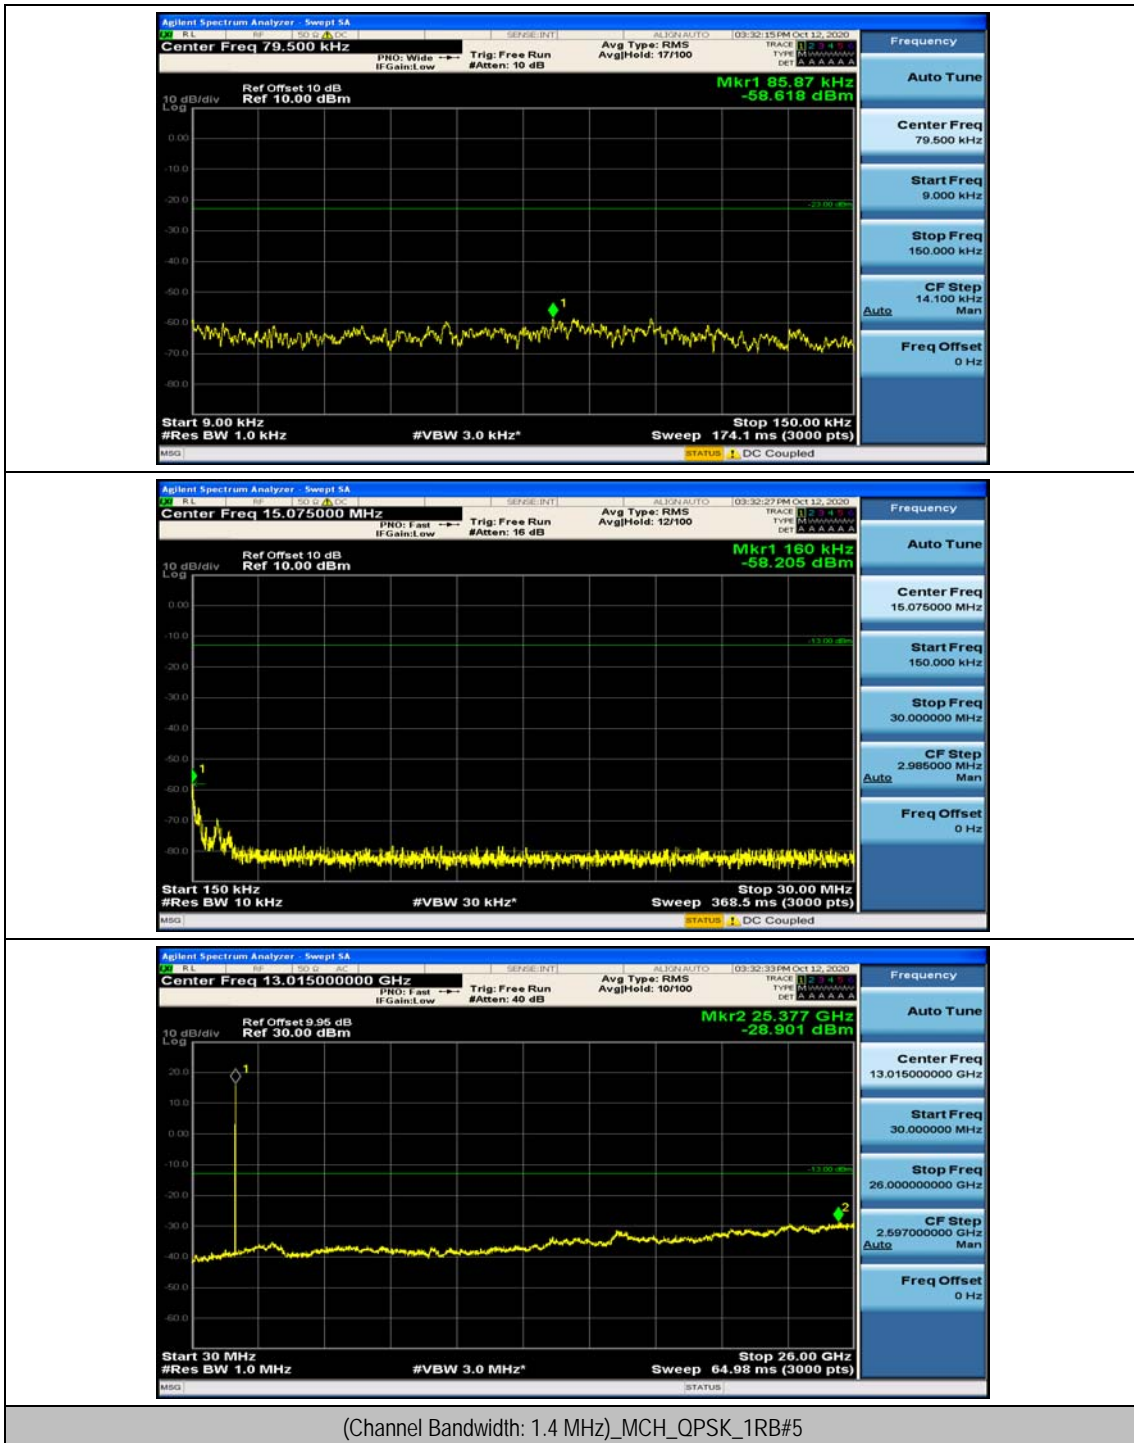

(Channel Bandwidth: 1.4 MHz)_MCH_QPSK_1RB#3