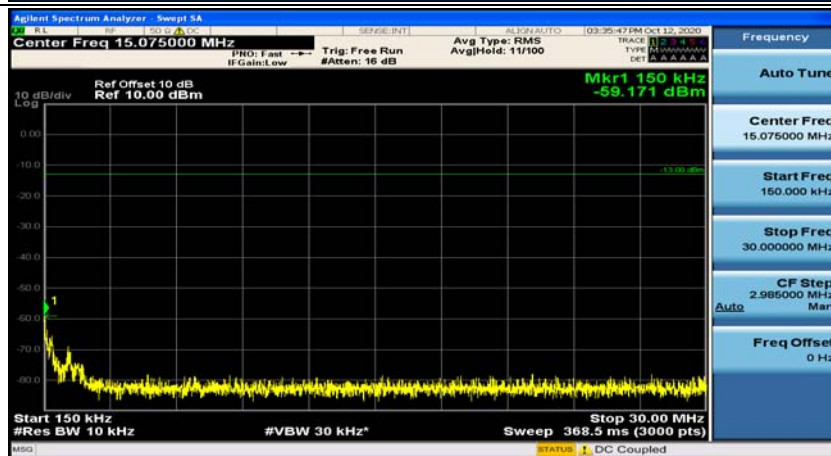

(Channel Bandwidth: 1.4 MHz)_MCH_16QAM_1RB#0

(Channel Bandwidth: 1.4 MHz)_MCH_16QAM_1RB#3

(Channel Bandwidth: 1.4 MHz)_HCH_16QAM_1RB#0

(Channel Bandwidth: 1.4 MHz)_HCH_16QAM_1RB#3

Channel Bandwidth: 3 MHz