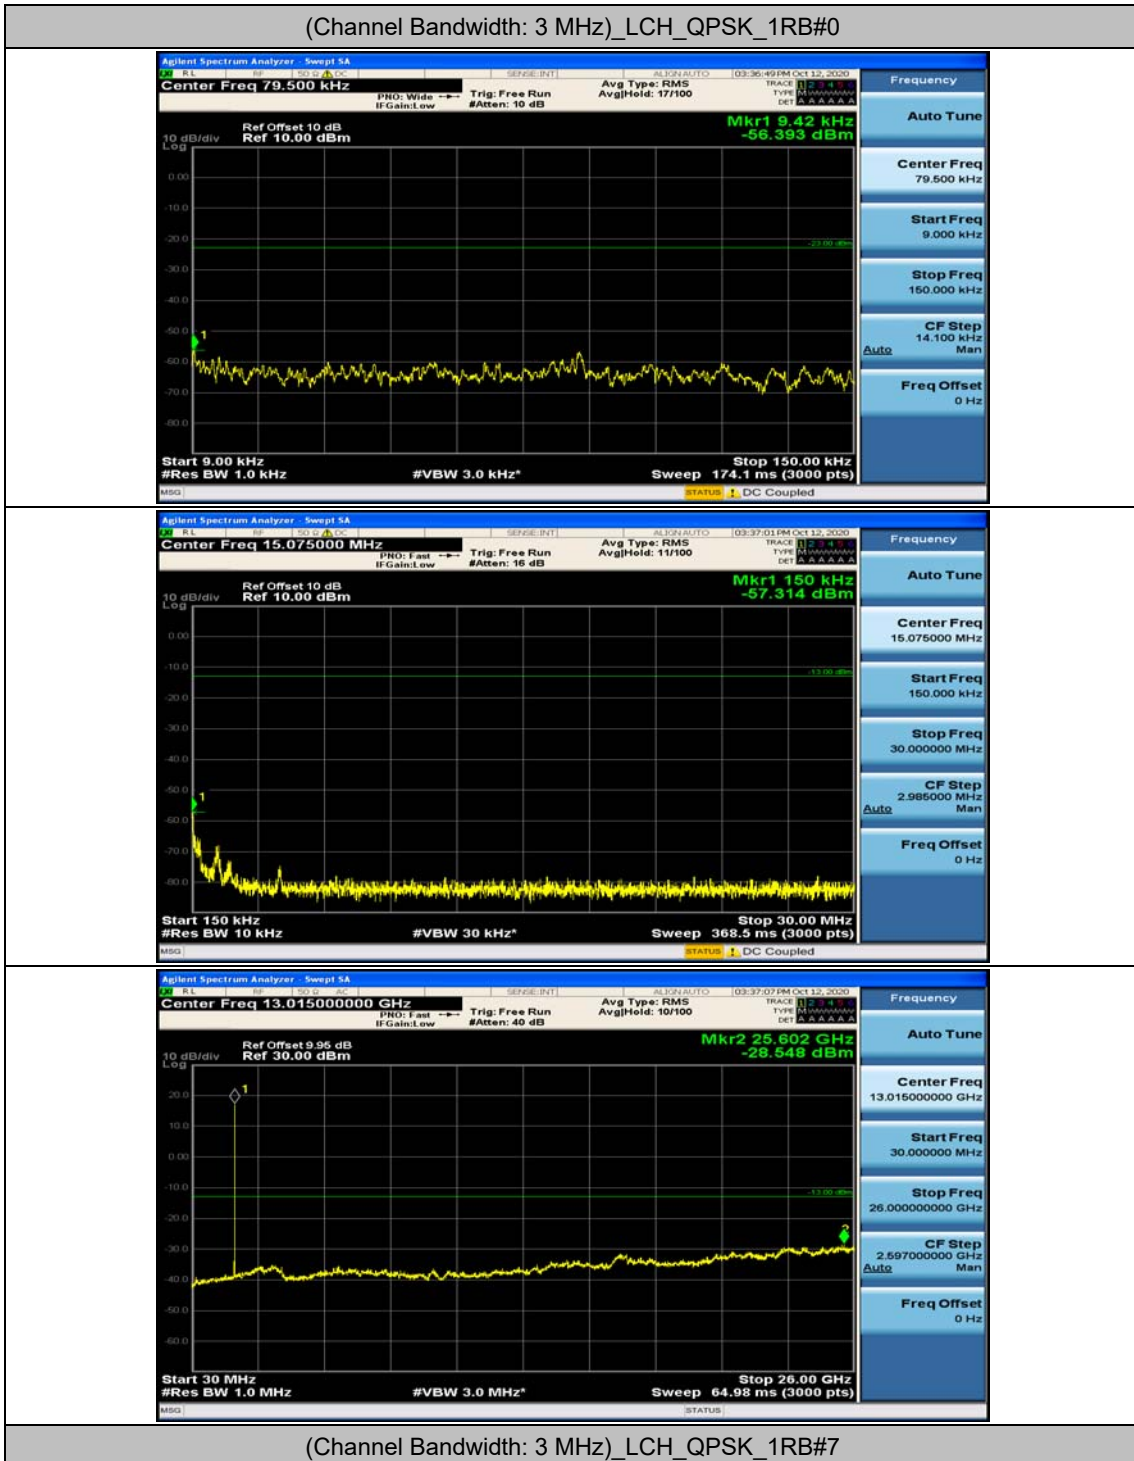

(Channel Bandwidth: 1.4 MHz)_MCH_16QAM_1RB#0

(Channel Bandwidth: 1.4 MHz)_MCH_16QAM_1RB#3

(Channel Bandwidth: 1.4 MHz)_HCH_16QAM_1RB#0

(Channel Bandwidth: 1.4 MHz)_HCH_16QAM_1RB#3

Channel Bandwidth: 3 MHz