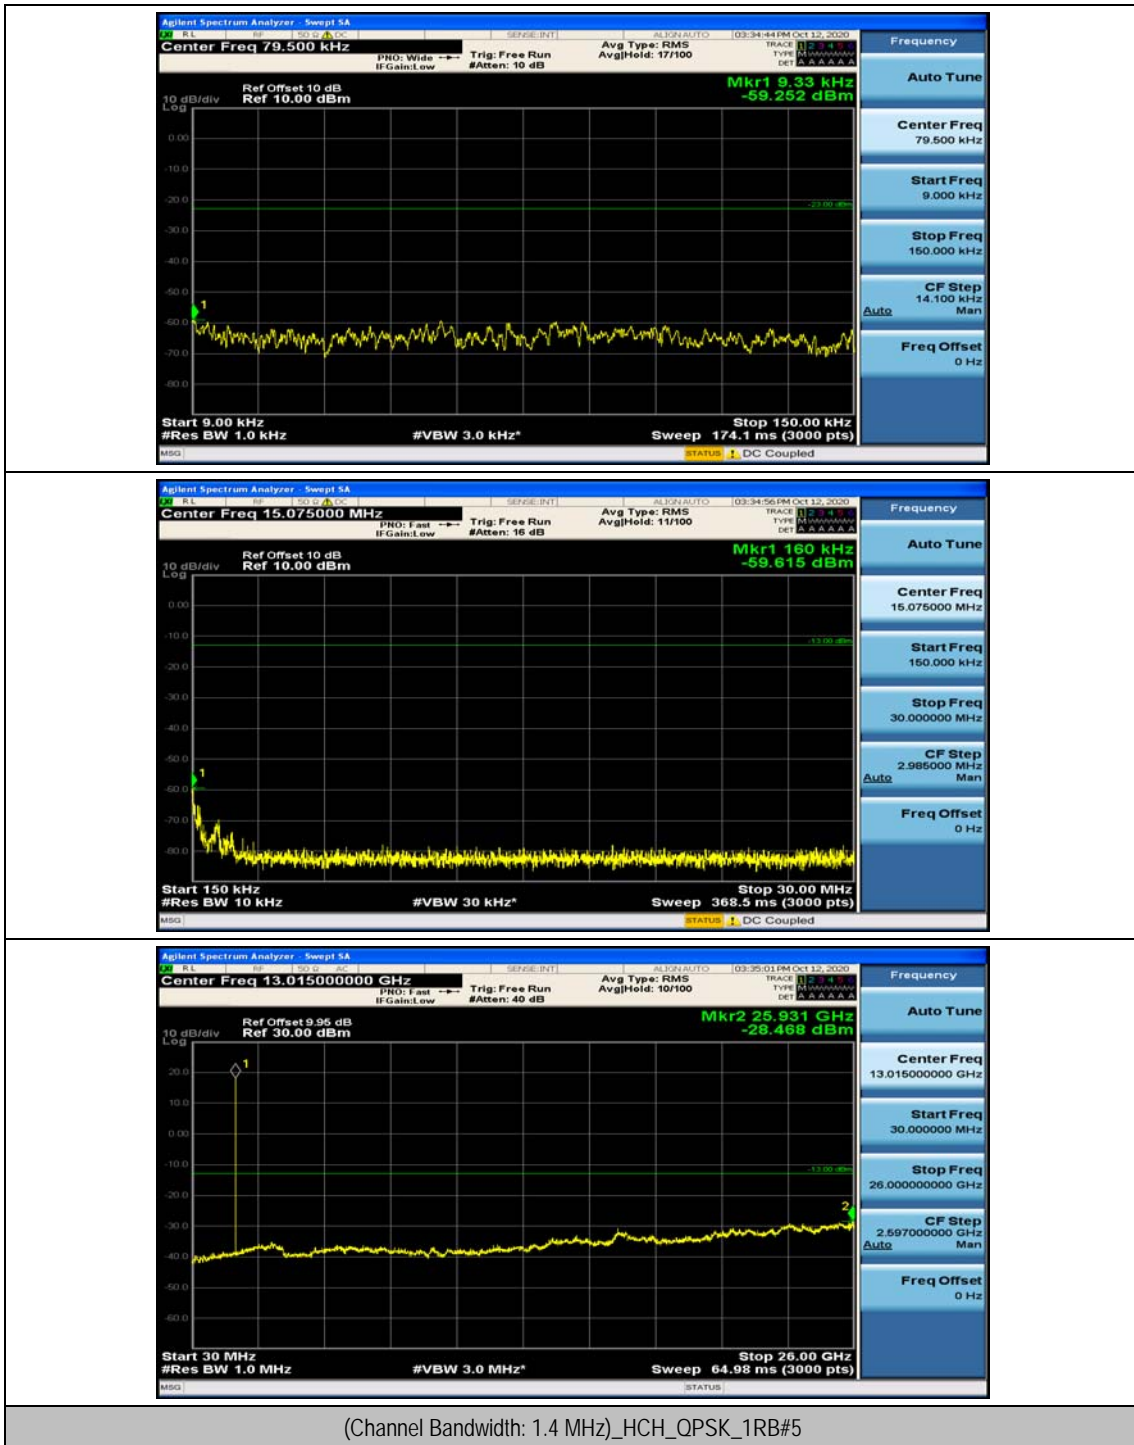

(Channel Bandwidth: 1.4 MHz)_MCH_QPSK_1RB#3

(Channel Bandwidth: 1.4 MHz)_HCH_QPSK_1RB#0

(Channel Bandwidth: 1.4 MHz)_HCH_QPSK_1RB#3

(Channel Bandwidth: 1.4 MHz)_LCH_16QAM_1RB#0

(Channel Bandwidth: 1.4 MHz)_LCH_16QAM_1RB#3