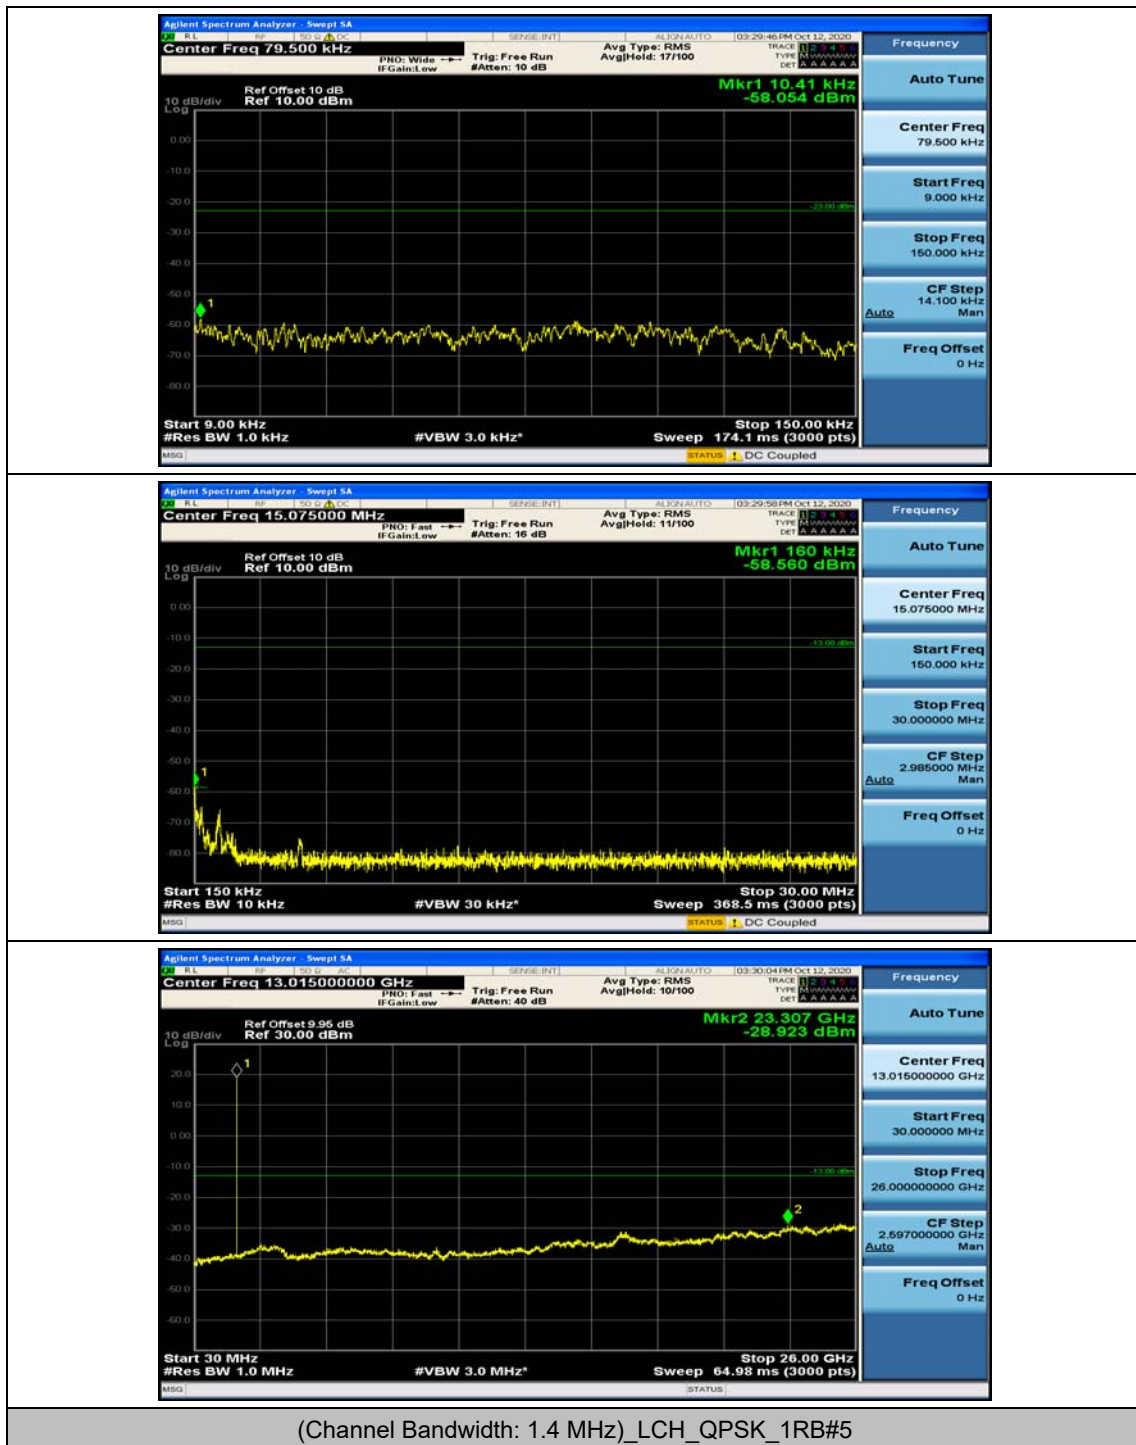

(Channel Bandwidth:20 MHz)_HCH_16QAM_50RB#50

(Channel Bandwidth:20 MHz)_HCH_16QAM_100RB#0

Appendix E: Conducted Spurious Emission

Test Graphs

Channel Bandwidth: 1.4 MHz

(Channel Bandwidth: 1.4 MHz)_MCH_QPSK_1RB#0