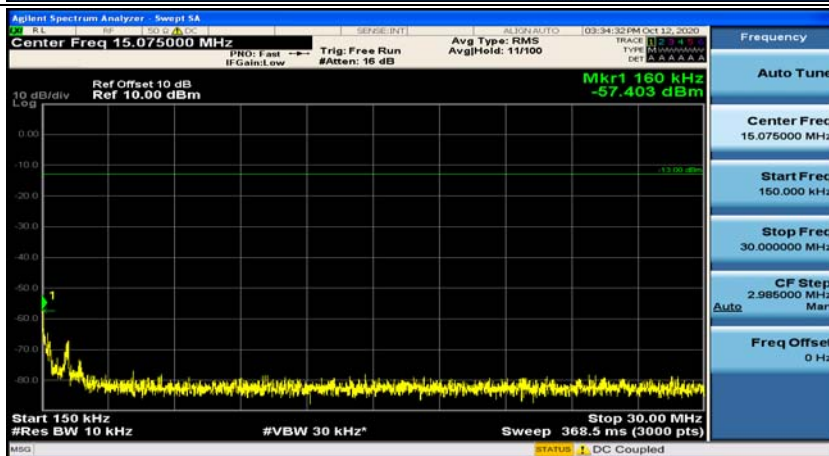

(Channel Bandwidth: 1.4 MHz)_HCH_QPSK_1RB#0