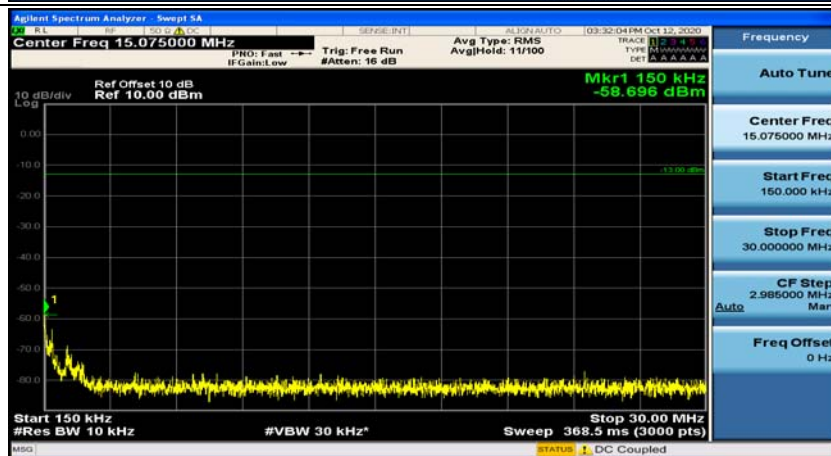

(Channel Bandwidth:20 MHz)_HCH_16QAM_50RB#50

(Channel Bandwidth:20 MHz)_HCH_16QAM_100RB#0

Appendix E: Conducted Spurious Emission

Test Graphs

Channel Bandwidth: 1.4 MHz

(Channel Bandwidth: 1.4 MHz)_MCH_QPSK_1RB#0