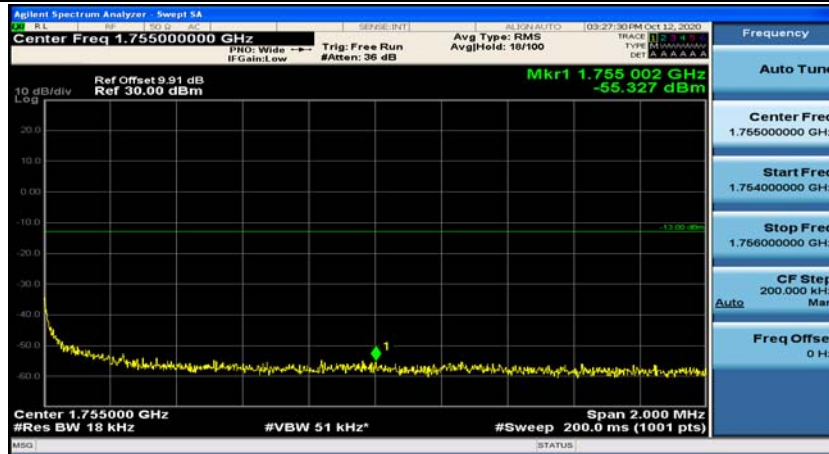

(Channel Bandwidth:20 MHz)_HCH_QPSK_1RB#0