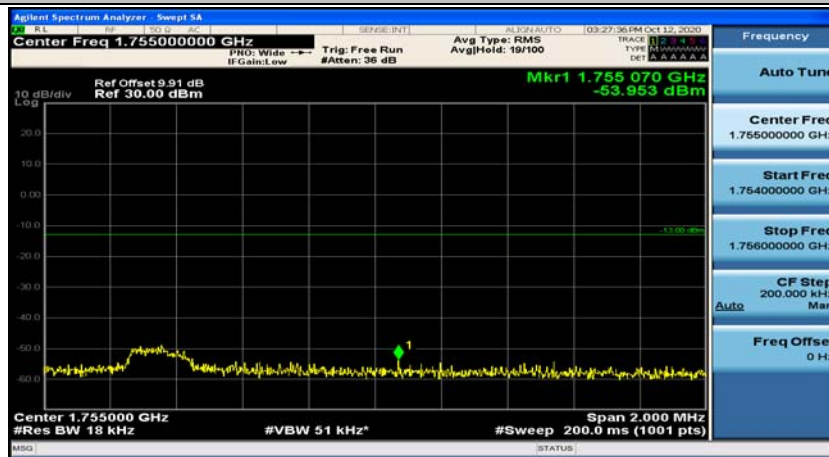

(Channel Bandwidth:20 MHz)_HCH_QPSK_1RB#49