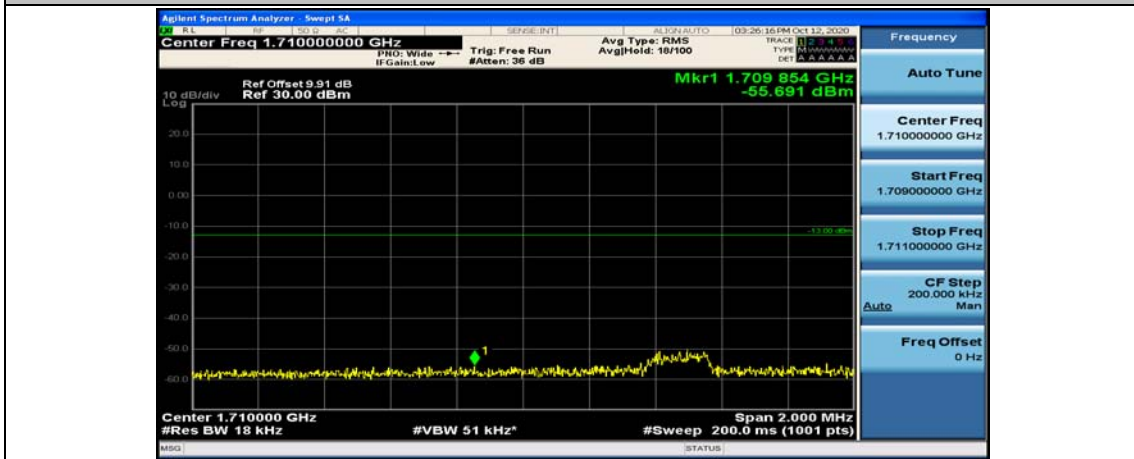

(Channel Bandwidth:20 MHz)_HCH_QPSK_50RB#25

(Channel Bandwidth:20 MHz)_HCH_QPSK_50RB#50

(Channel Bandwidth:20 MHz)_HCH_QPSK_100RB#0

(Channel Bandwidth:20 MHz)_LCH_16QAM_1RB#0

(Channel Bandwidth:20 MHz)_LCH_16QAM_1RB#49