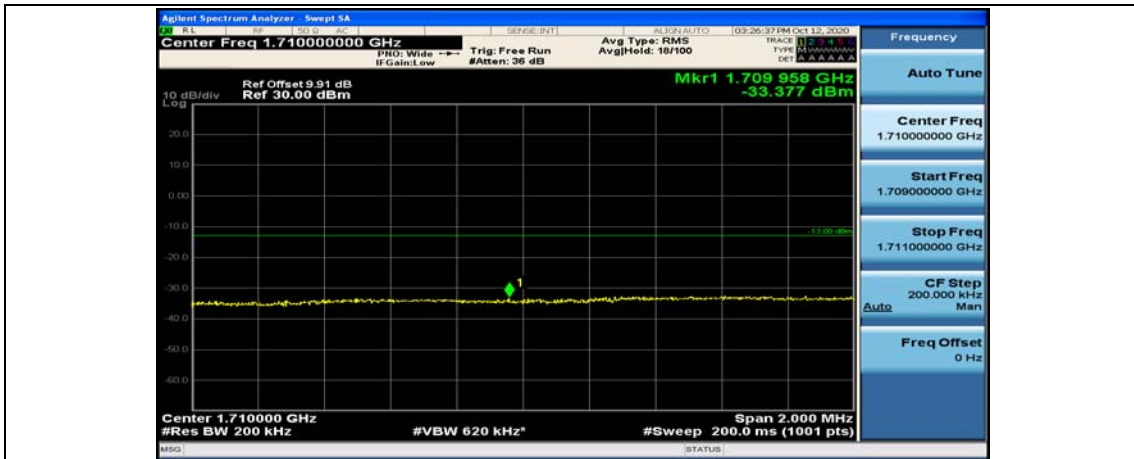

Channel Bandwidth: 20 MHz

(Channel Bandwidth:20 MHz)_LCH_QPSK_1RB#49

(Channel Bandwidth:20 MHz)_LCH_QPSK_1RB#99

(Channel Bandwidth:20 MHz)_LCH_QPSK_50RB#0

(Channel Bandwidth:20 MHz)_LCH_QPSK_50RB#25

(Channel Bandwidth:20 MHz)_LCH_QPSK_50RB#50