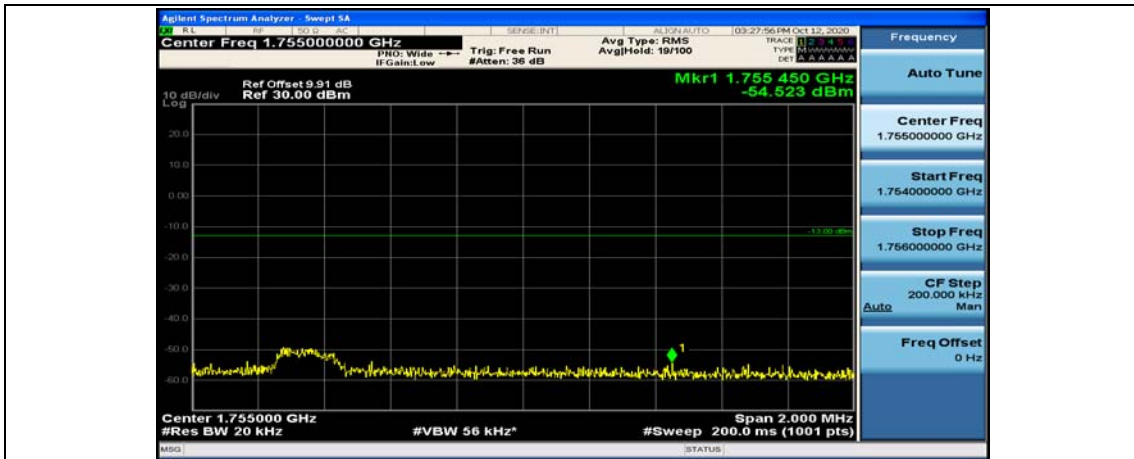

(Channel Bandwidth:20 MHz)_HCH_16QAM_1RB#49