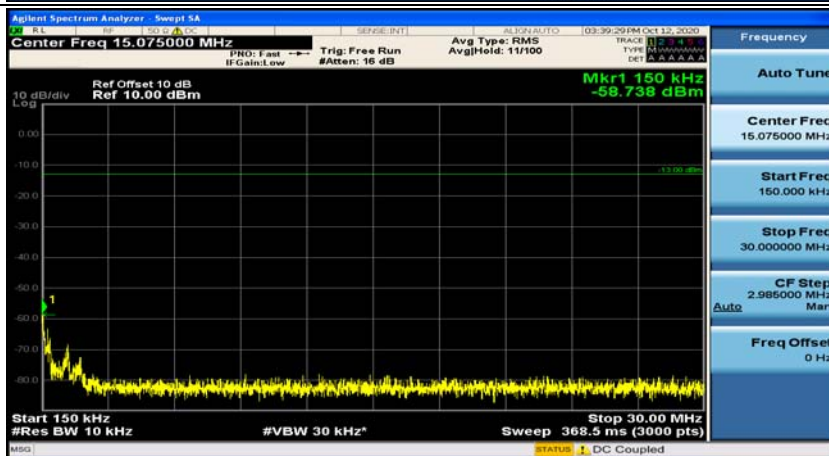

(Channel Bandwidth: 3 MHz)_MCH_QPSK_1RB#0