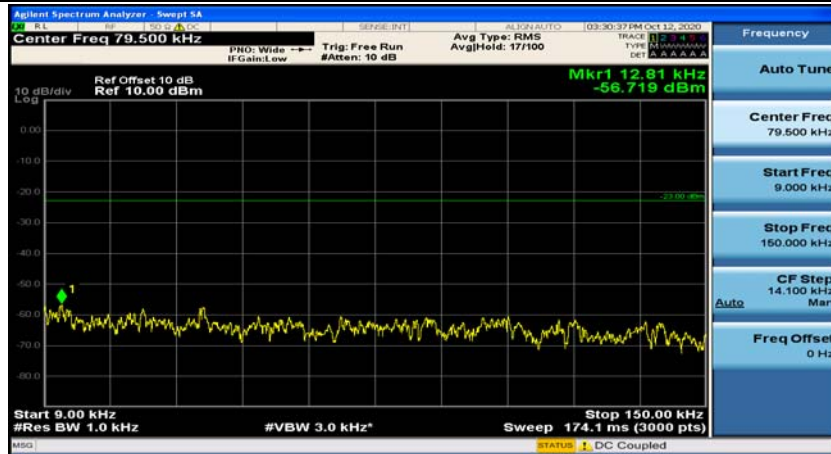

(Channel Bandwidth: 1.4 MHz)_MCH_QPSK_1RB#3

(Channel Bandwidth: 1.4 MHz)_HCH_QPSK_1RB#0

(Channel Bandwidth: 1.4 MHz)_HCH_QPSK_1RB#3

(Channel Bandwidth: 1.4 MHz)_LCH_16QAM_1RB#0

(Channel Bandwidth: 1.4 MHz)_LCH_16QAM_1RB#3