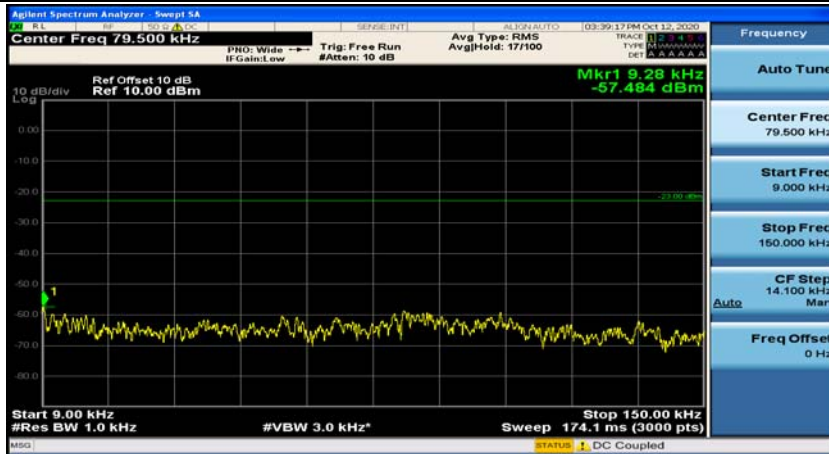

(Channel Bandwidth: 3 MHz)_MCH_QPSK_1RB#0