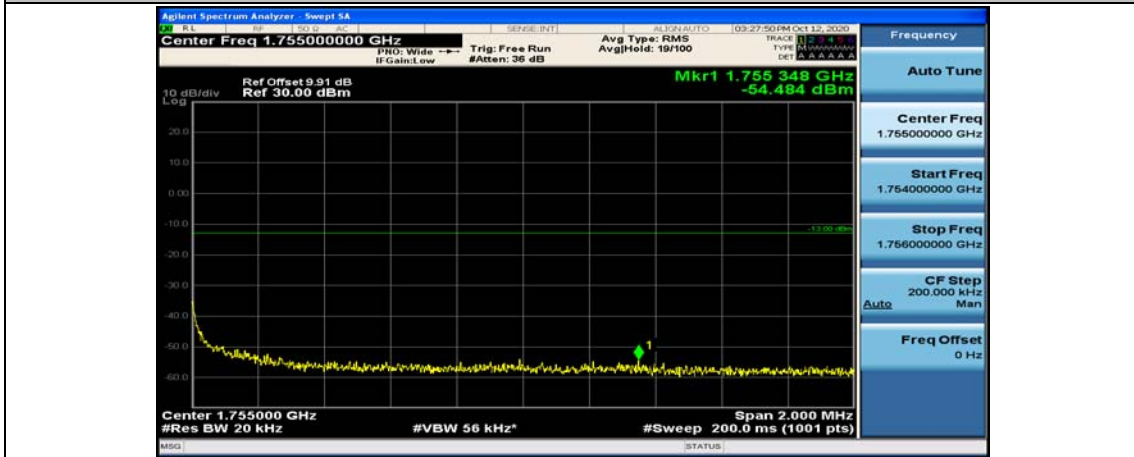

(Channel Bandwidth:20 MHz)_HCH_16QAM_1RB#0