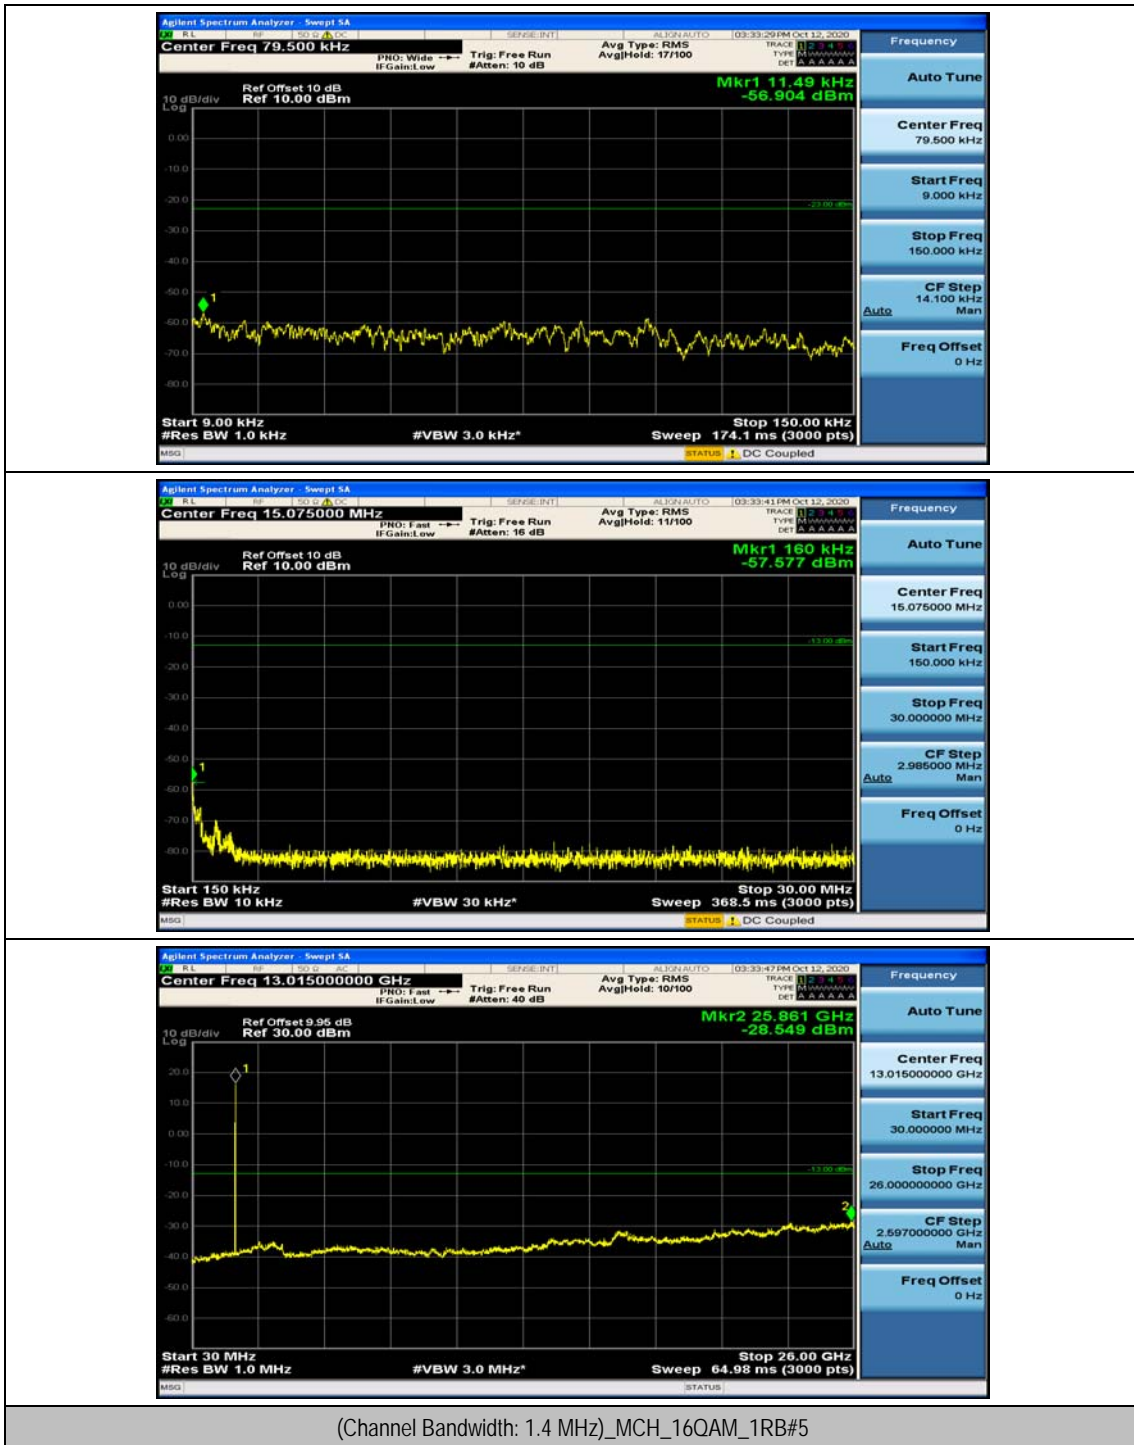

(Channel Bandwidth: 1.4 MHz)_MCH_16QAM_1RB#3