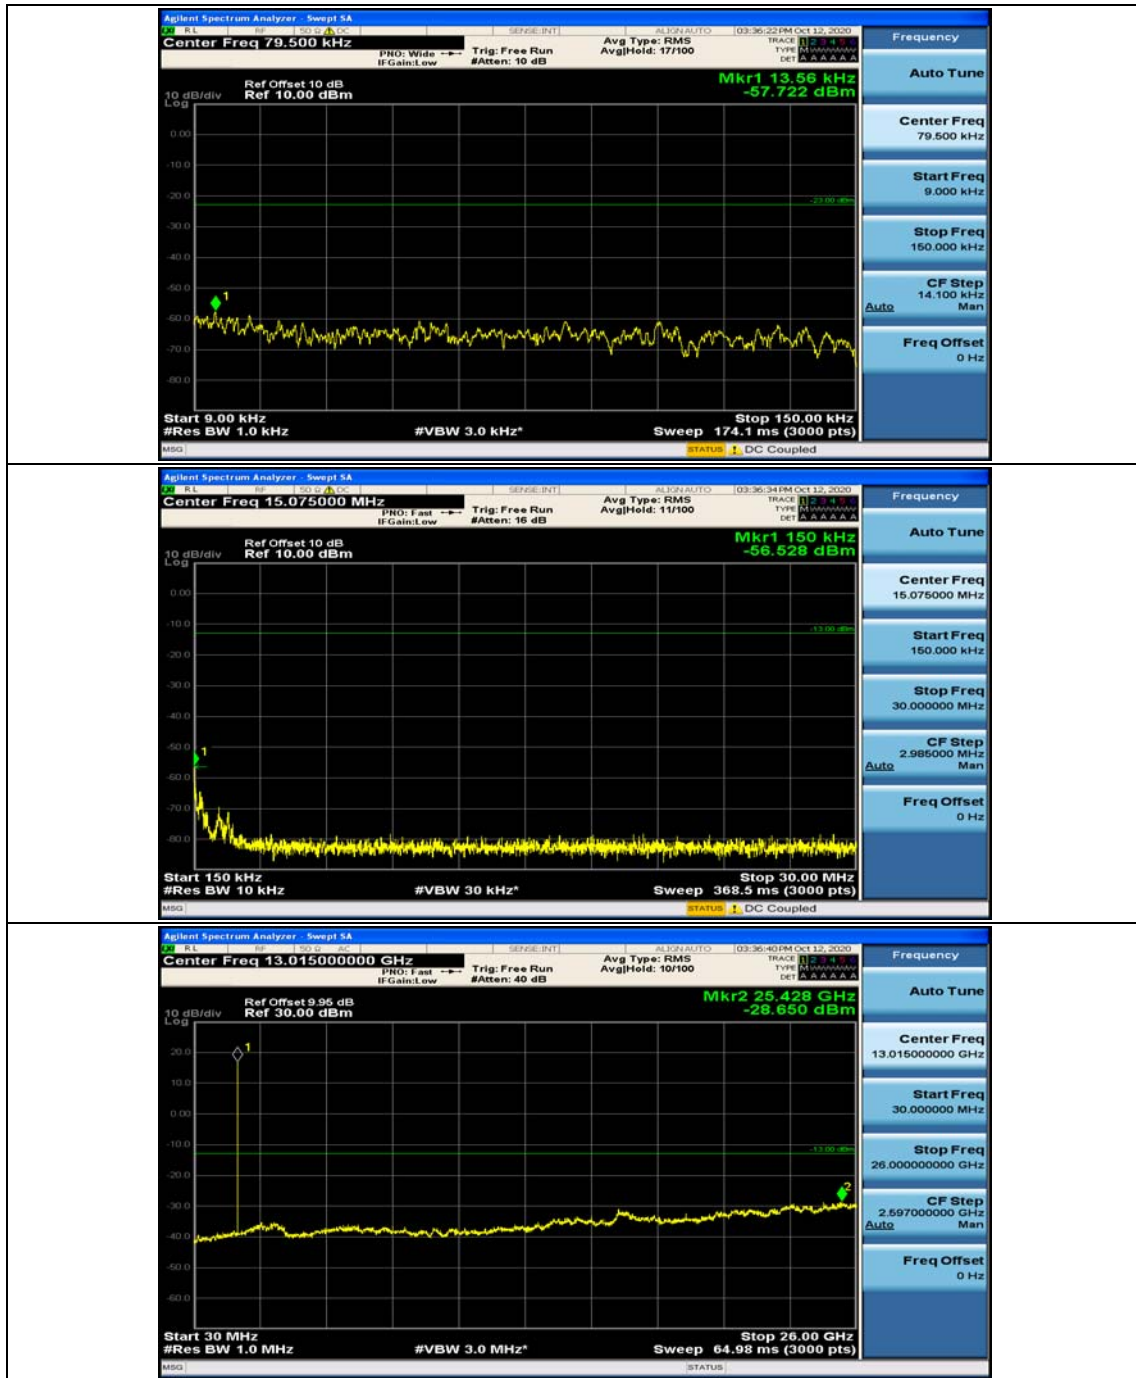

(Channel Bandwidth: 1.4 MHz)_MCH_16QAM_1RB#0

(Channel Bandwidth: 1.4 MHz)_MCH_16QAM_1RB#3

(Channel Bandwidth: 1.4 MHz)_HCH_16QAM_1RB#0

(Channel Bandwidth: 1.4 MHz)_HCH_16QAM_1RB#3

Channel Bandwidth: 3 MHz