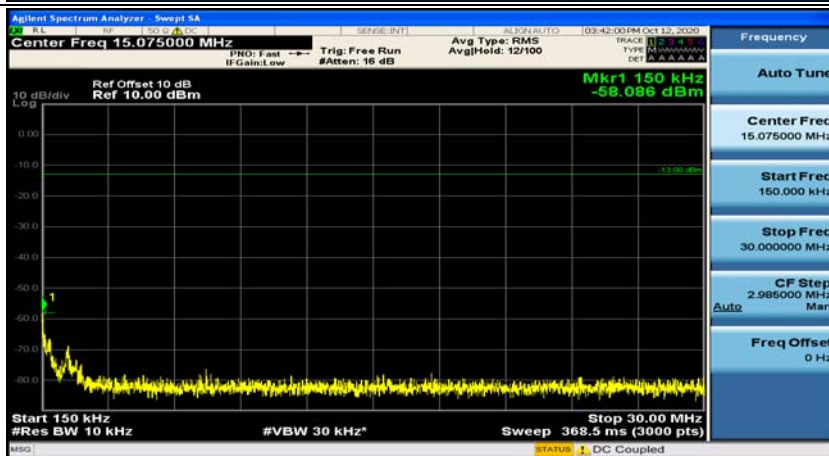

(Channel Bandwidth: 3 MHz)_HCH_QPSK_1RB#0