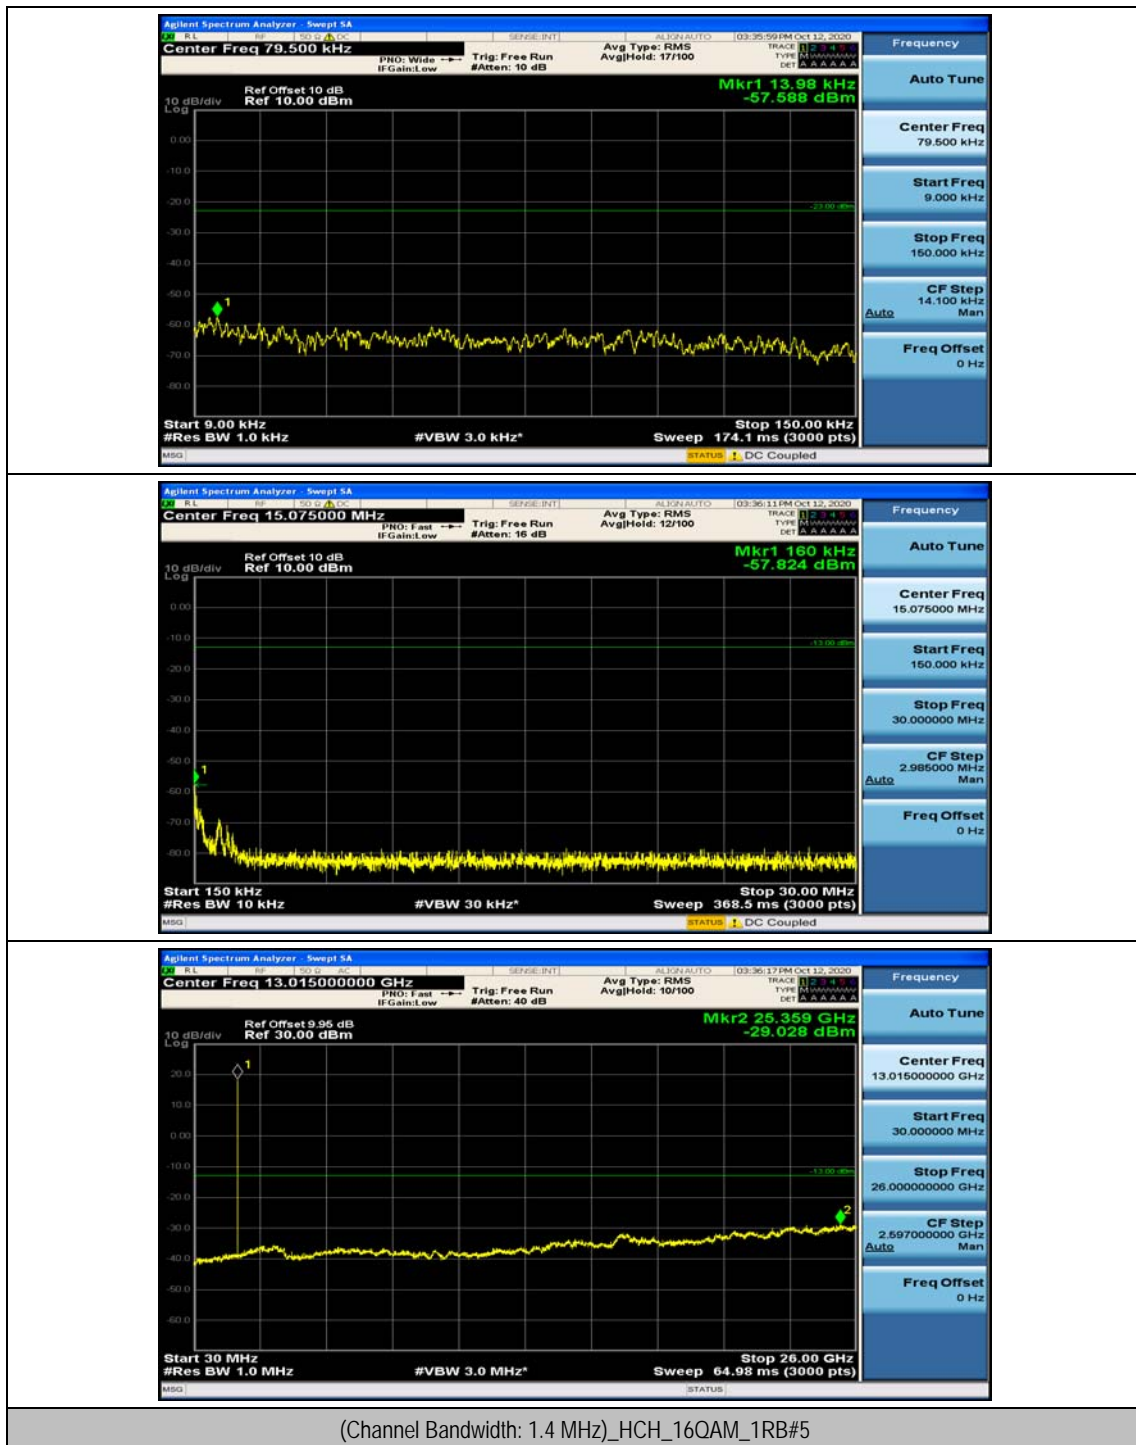

(Channel Bandwidth: 1.4 MHz)_MCH_16QAM_1RB#0

(Channel Bandwidth: 1.4 MHz)_MCH_16QAM_1RB#3

(Channel Bandwidth: 1.4 MHz)_HCH_16QAM_1RB#0

(Channel Bandwidth: 1.4 MHz)_HCH_16QAM_1RB#3

Channel Bandwidth: 3 MHz