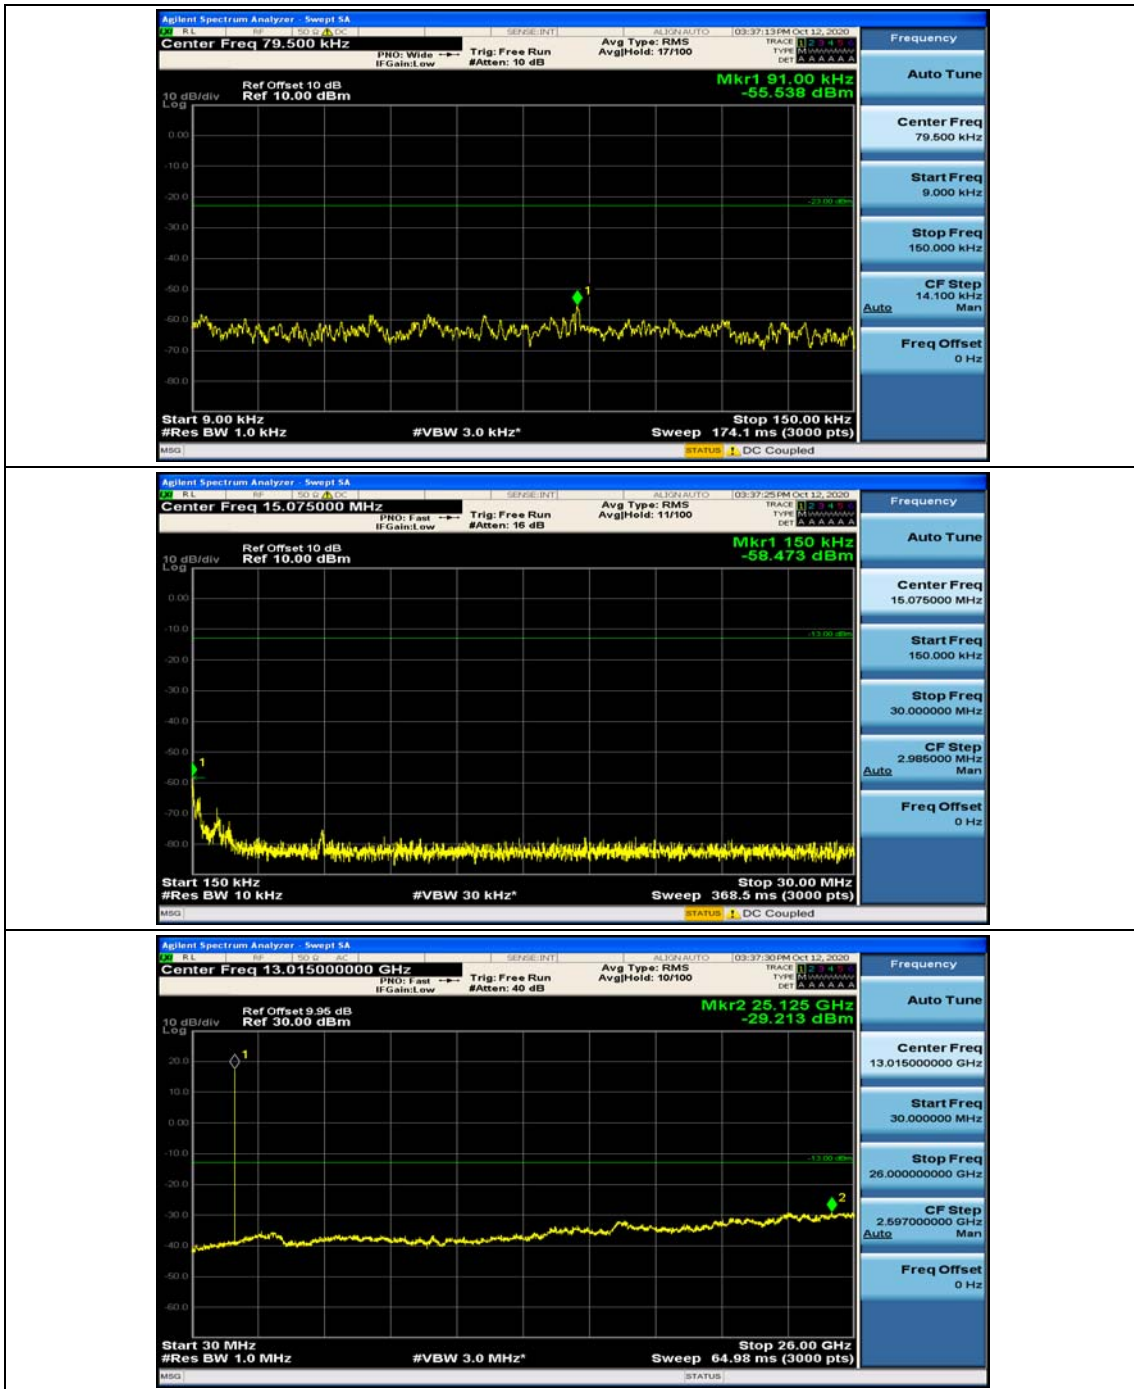

(Channel Bandwidth: 1.4 MHz)_MCH_16QAM_1RB#0

(Channel Bandwidth: 1.4 MHz)_MCH_16QAM_1RB#3

(Channel Bandwidth: 1.4 MHz)_HCH_16QAM_1RB#0

(Channel Bandwidth: 1.4 MHz)_HCH_16QAM_1RB#3

Channel Bandwidth: 3 MHz