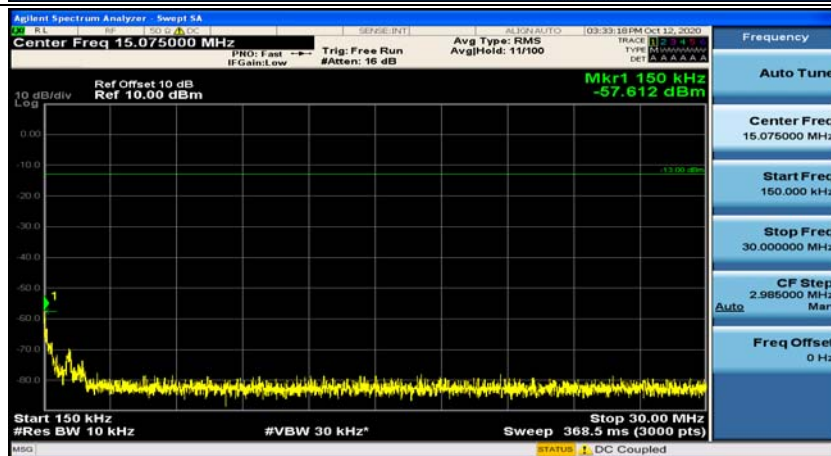

(Channel Bandwidth: 1.4 MHz)_MCH_16QAM_1RB#0