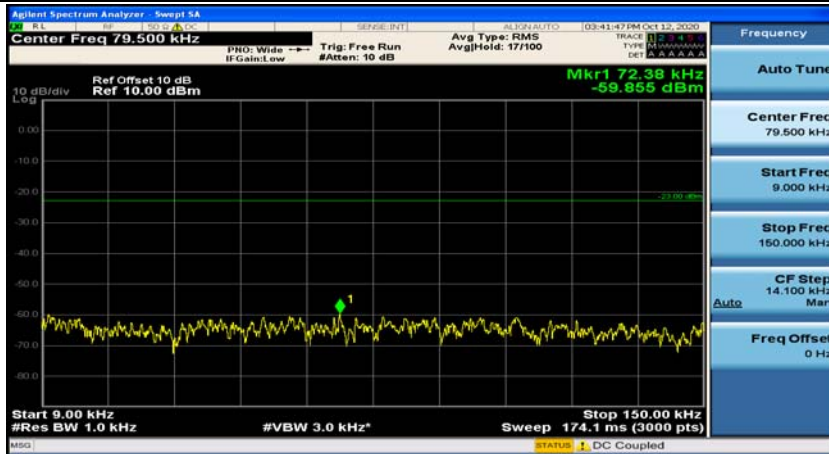

(Channel Bandwidth: 3 MHz)_HCH_QPSK_1RB#0