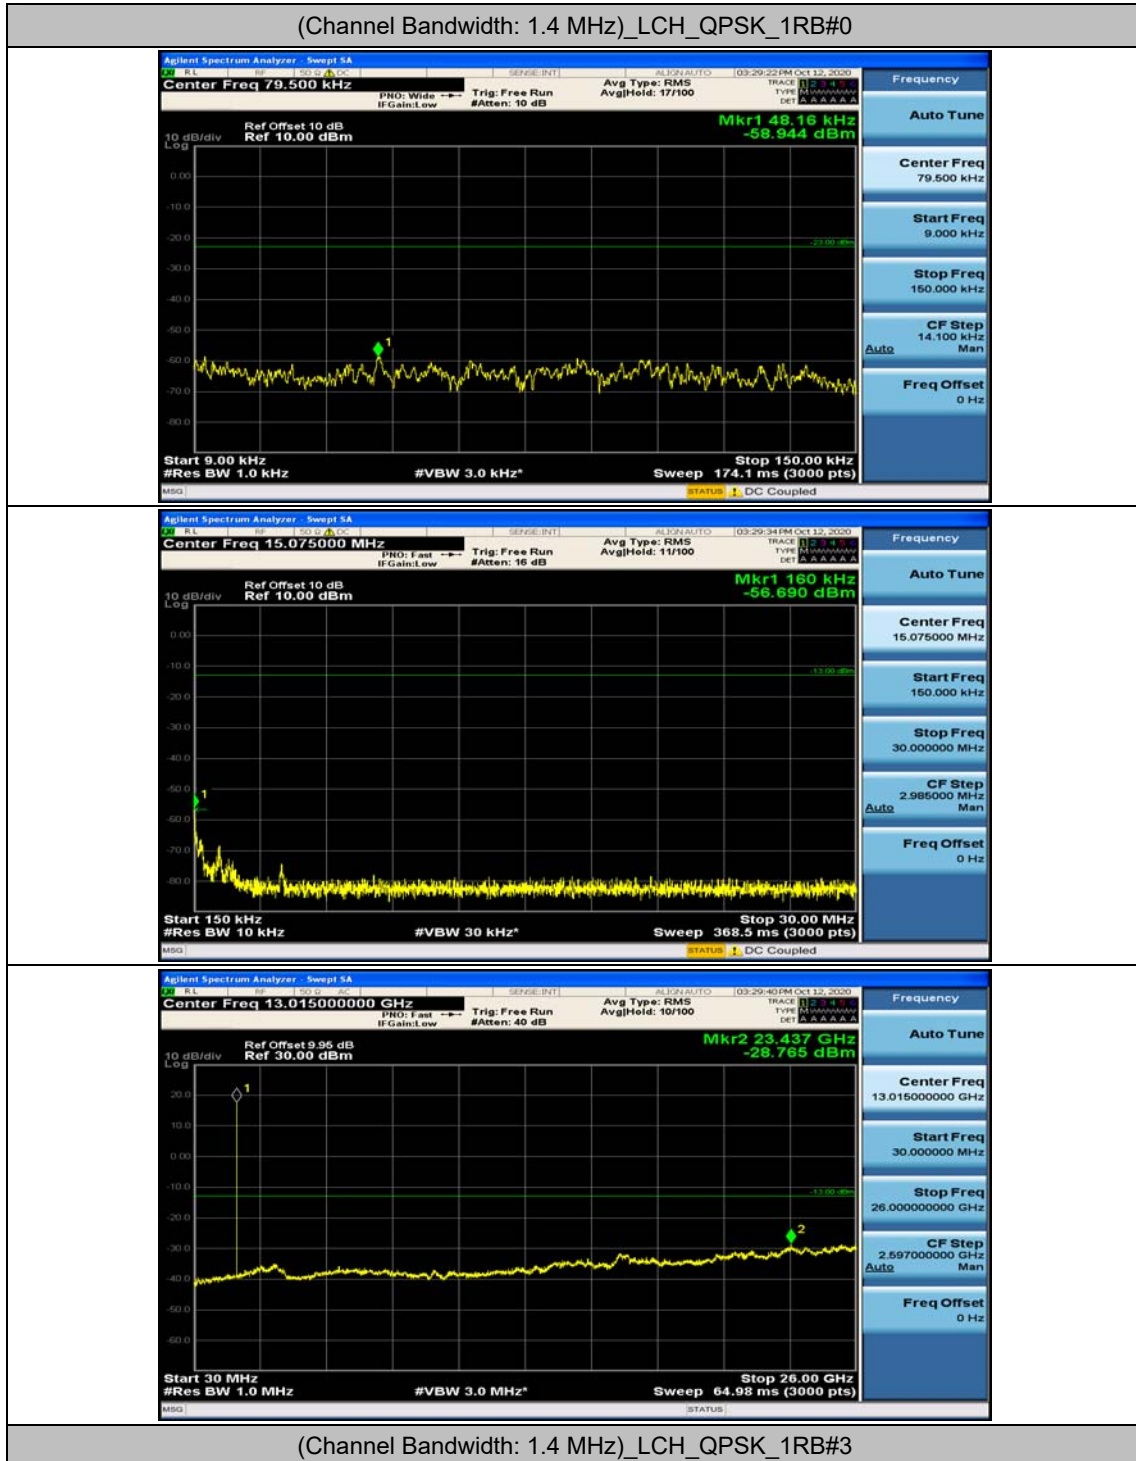

(Channel Bandwidth:20 MHz)_HCH_16QAM_50RB#50

(Channel Bandwidth:20 MHz)_HCH_16QAM_100RB#0

Appendix E: Conducted Spurious Emission

Test Graphs

Channel Bandwidth: 1.4 MHz

(Channel Bandwidth: 1.4 MHz)_MCH_QPSK_1RB#0