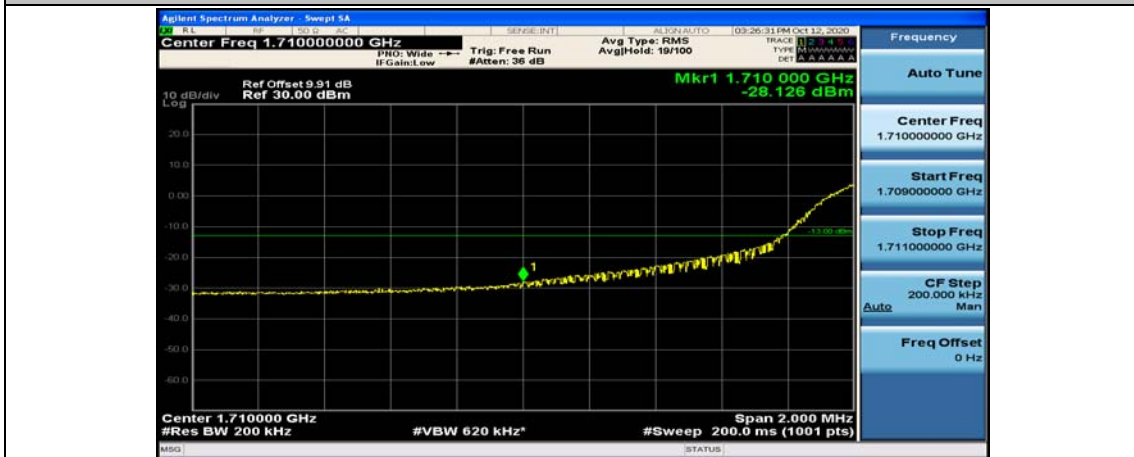

Channel Bandwidth: 20 MHz

(Channel Bandwidth:20 MHz)_LCH_QPSK_1RB#49

(Channel Bandwidth:20 MHz)_LCH_QPSK_1RB#99

(Channel Bandwidth:20 MHz)_LCH_QPSK_50RB#0

(Channel Bandwidth:20 MHz)_LCH_QPSK_50RB#25

(Channel Bandwidth:20 MHz)_LCH_QPSK_50RB#50