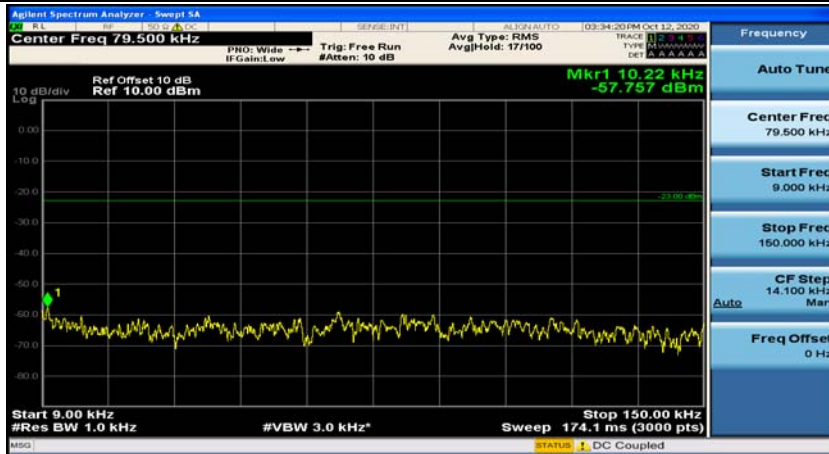

(Channel Bandwidth: 1.4 MHz)_HCH_QPSK_1RB#0