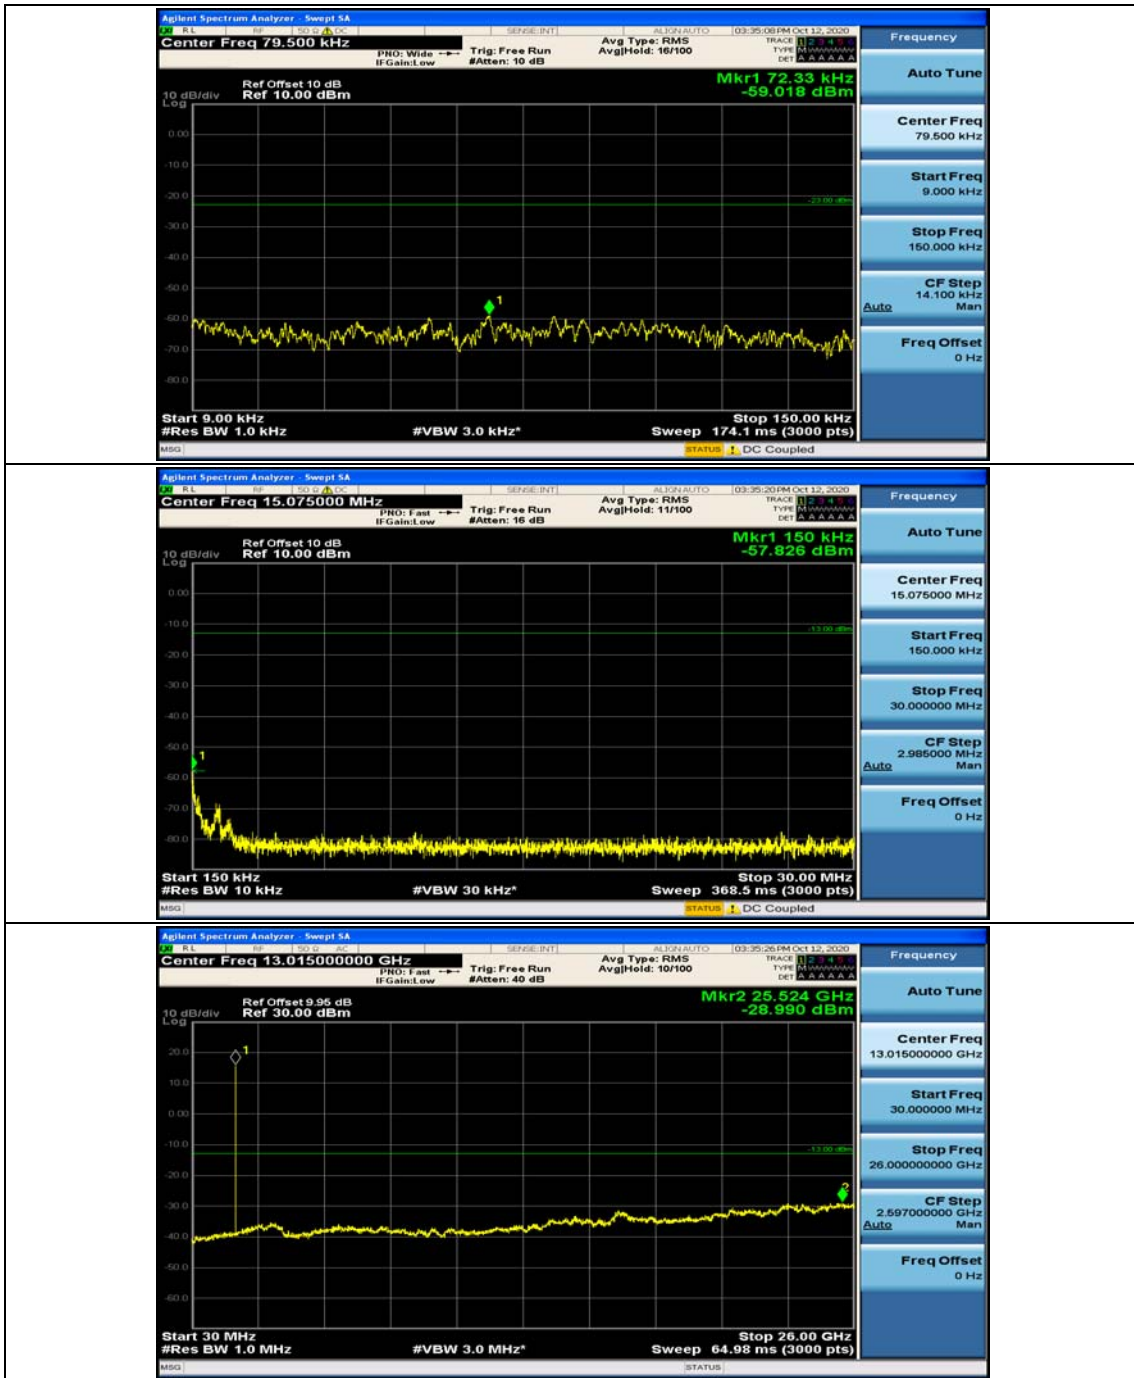

(Channel Bandwidth: 1.4 MHz)_MCH_QPSK_1RB#3

(Channel Bandwidth: 1.4 MHz)_HCH_QPSK_1RB#0

(Channel Bandwidth: 1.4 MHz)_HCH_QPSK_1RB#3

(Channel Bandwidth: 1.4 MHz)_LCH_16QAM_1RB#0

(Channel Bandwidth: 1.4 MHz)_LCH_16QAM_1RB#3