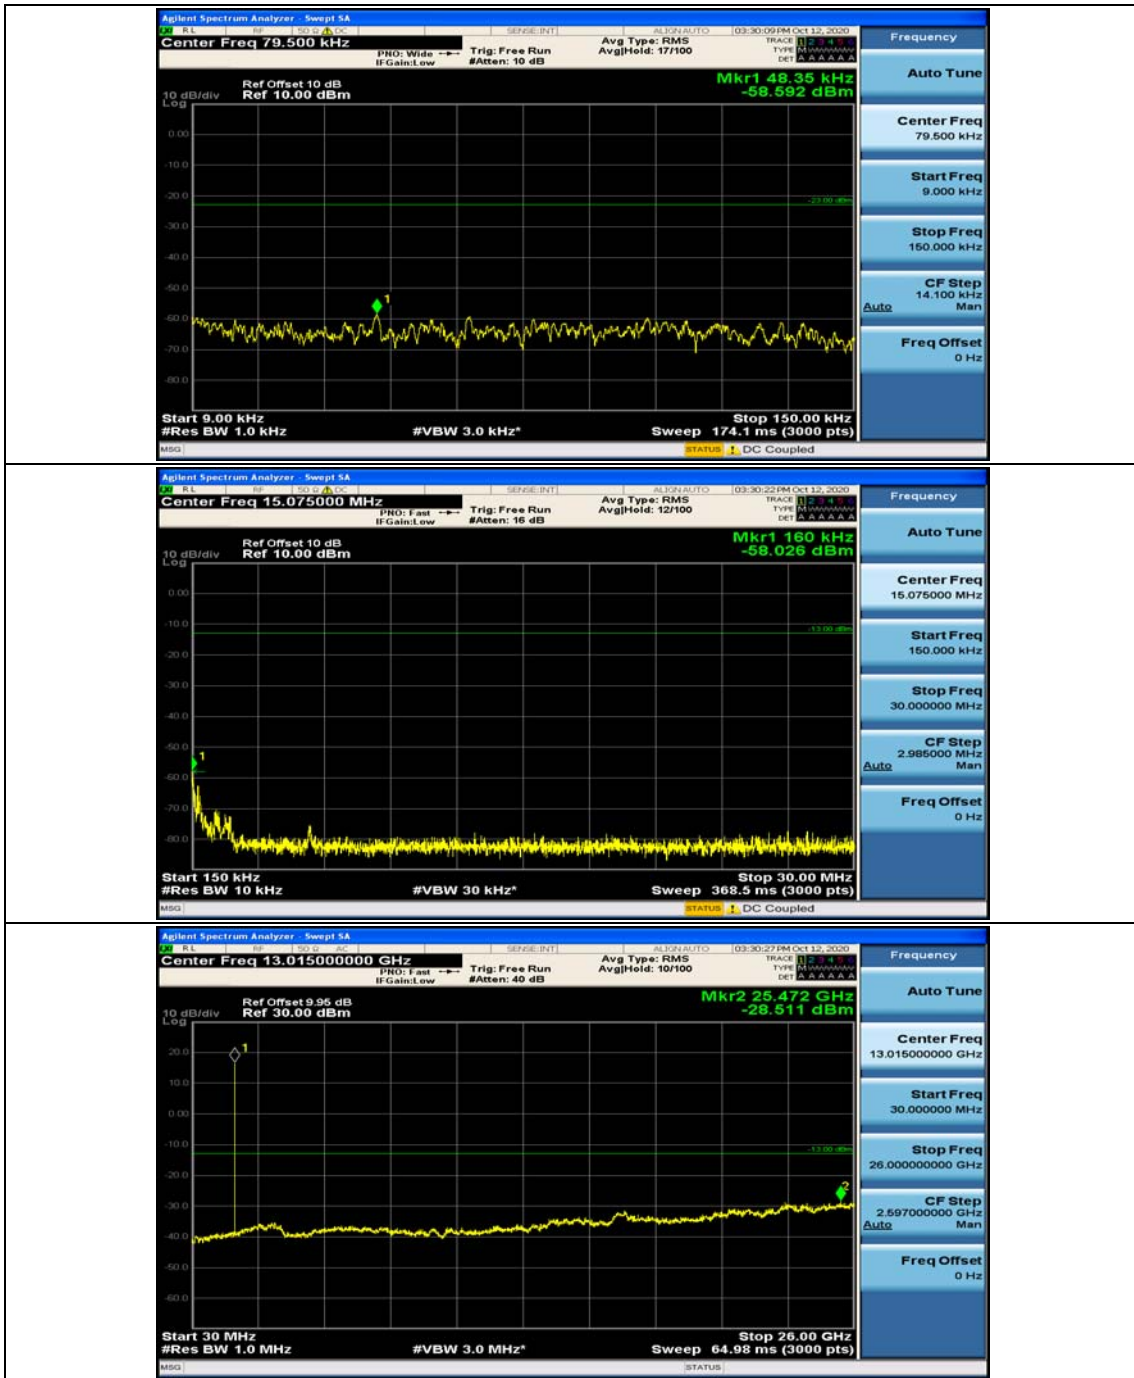

(Channel Bandwidth:20 MHz)_HCH_16QAM_50RB#50

(Channel Bandwidth:20 MHz)_HCH_16QAM_100RB#0

Appendix E: Conducted Spurious Emission

Test Graphs

Channel Bandwidth: 1.4 MHz

(Channel Bandwidth: 1.4 MHz)_MCH_QPSK_1RB#0