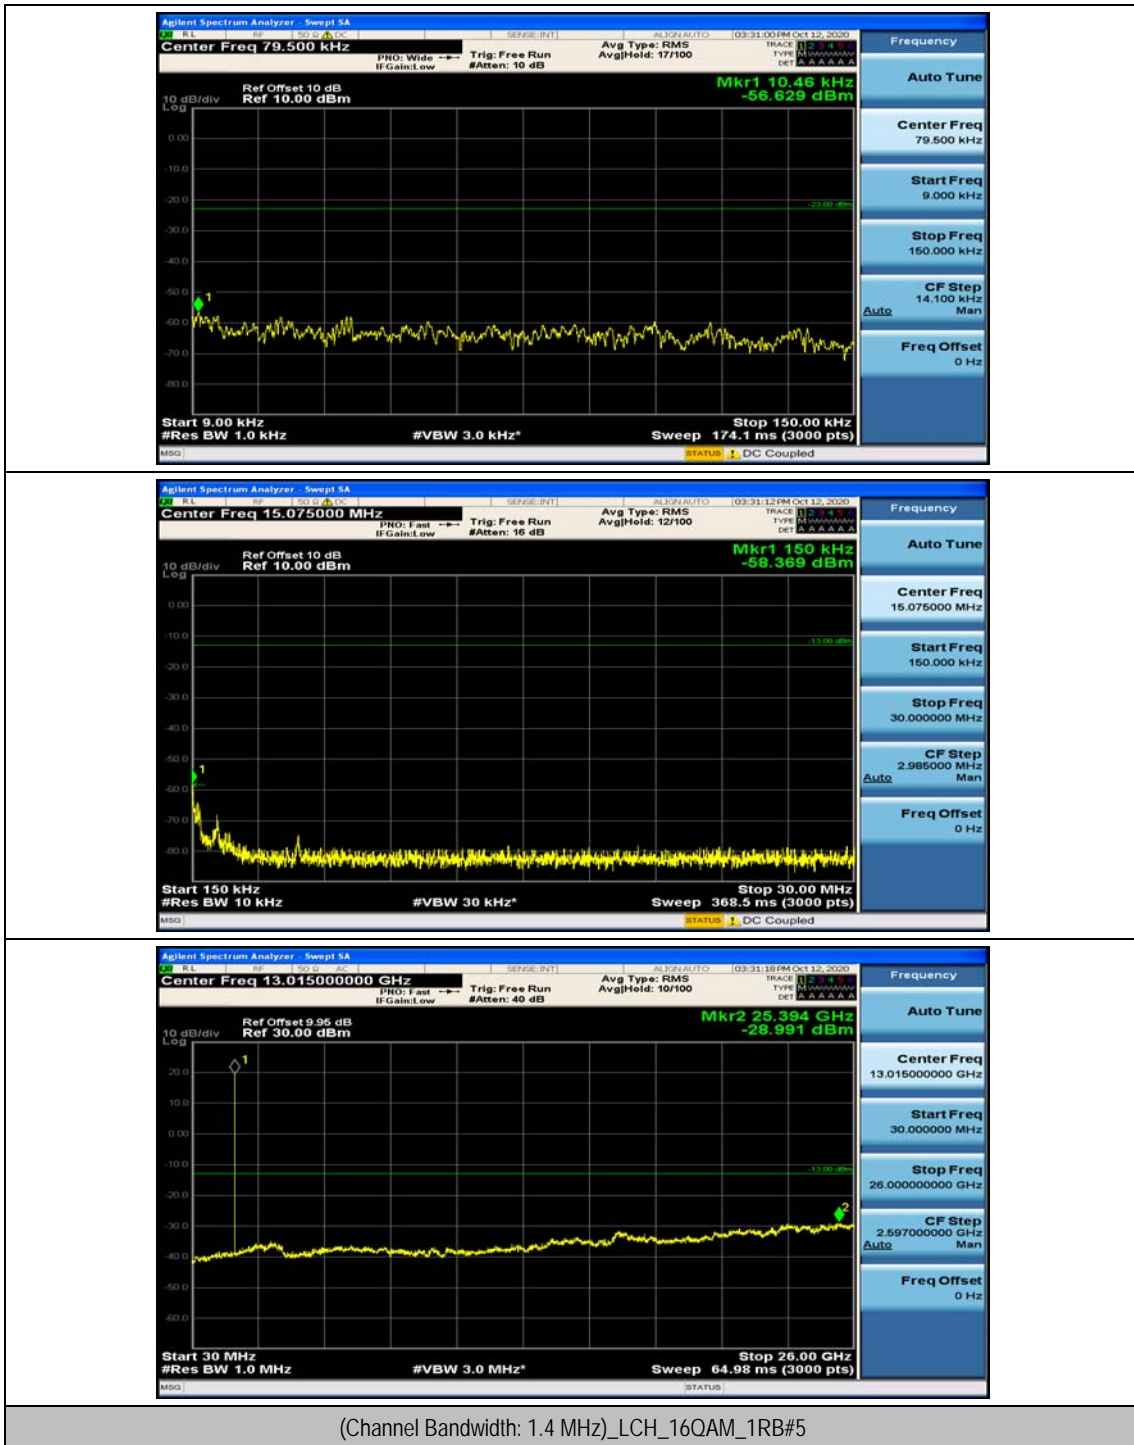

(Channel Bandwidth: 1.4 MHz)_MCH_QPSK_1RB#3

(Channel Bandwidth: 1.4 MHz)_HCH_QPSK_1RB#0

(Channel Bandwidth: 1.4 MHz)_HCH_QPSK_1RB#3

(Channel Bandwidth: 1.4 MHz)_LCH_16QAM_1RB#0

(Channel Bandwidth: 1.4 MHz)_LCH_16QAM_1RB#3