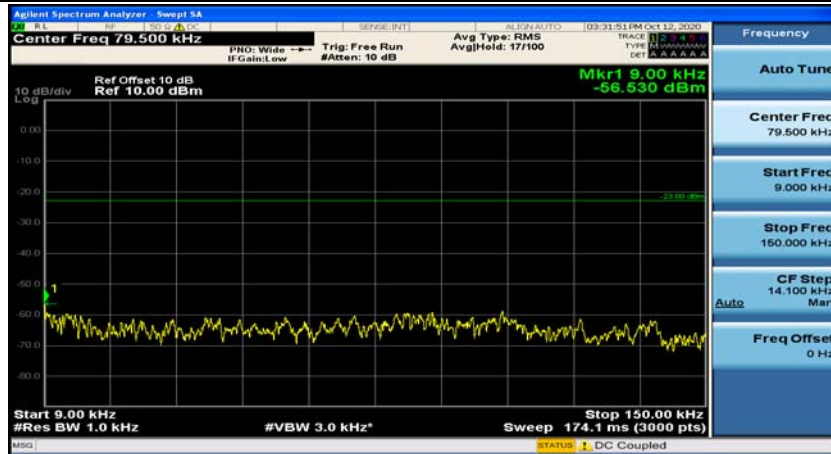

(Channel Bandwidth:20 MHz)_HCH_16QAM_50RB#50

(Channel Bandwidth:20 MHz)_HCH_16QAM_100RB#0

Appendix E: Conducted Spurious Emission

Test Graphs

Channel Bandwidth: 1.4 MHz

(Channel Bandwidth: 1.4 MHz)_MCH_QPSK_1RB#0