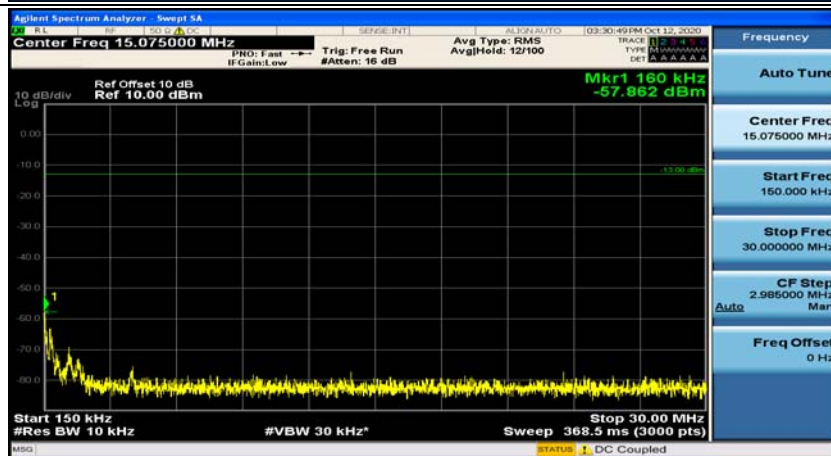

(Channel Bandwidth: 1.4 MHz)_MCH_QPSK_1RB#3

(Channel Bandwidth: 1.4 MHz)_HCH_QPSK_1RB#0

(Channel Bandwidth: 1.4 MHz)_HCH_QPSK_1RB#3

(Channel Bandwidth: 1.4 MHz)_LCH_16QAM_1RB#0

(Channel Bandwidth: 1.4 MHz)_LCH_16QAM_1RB#3