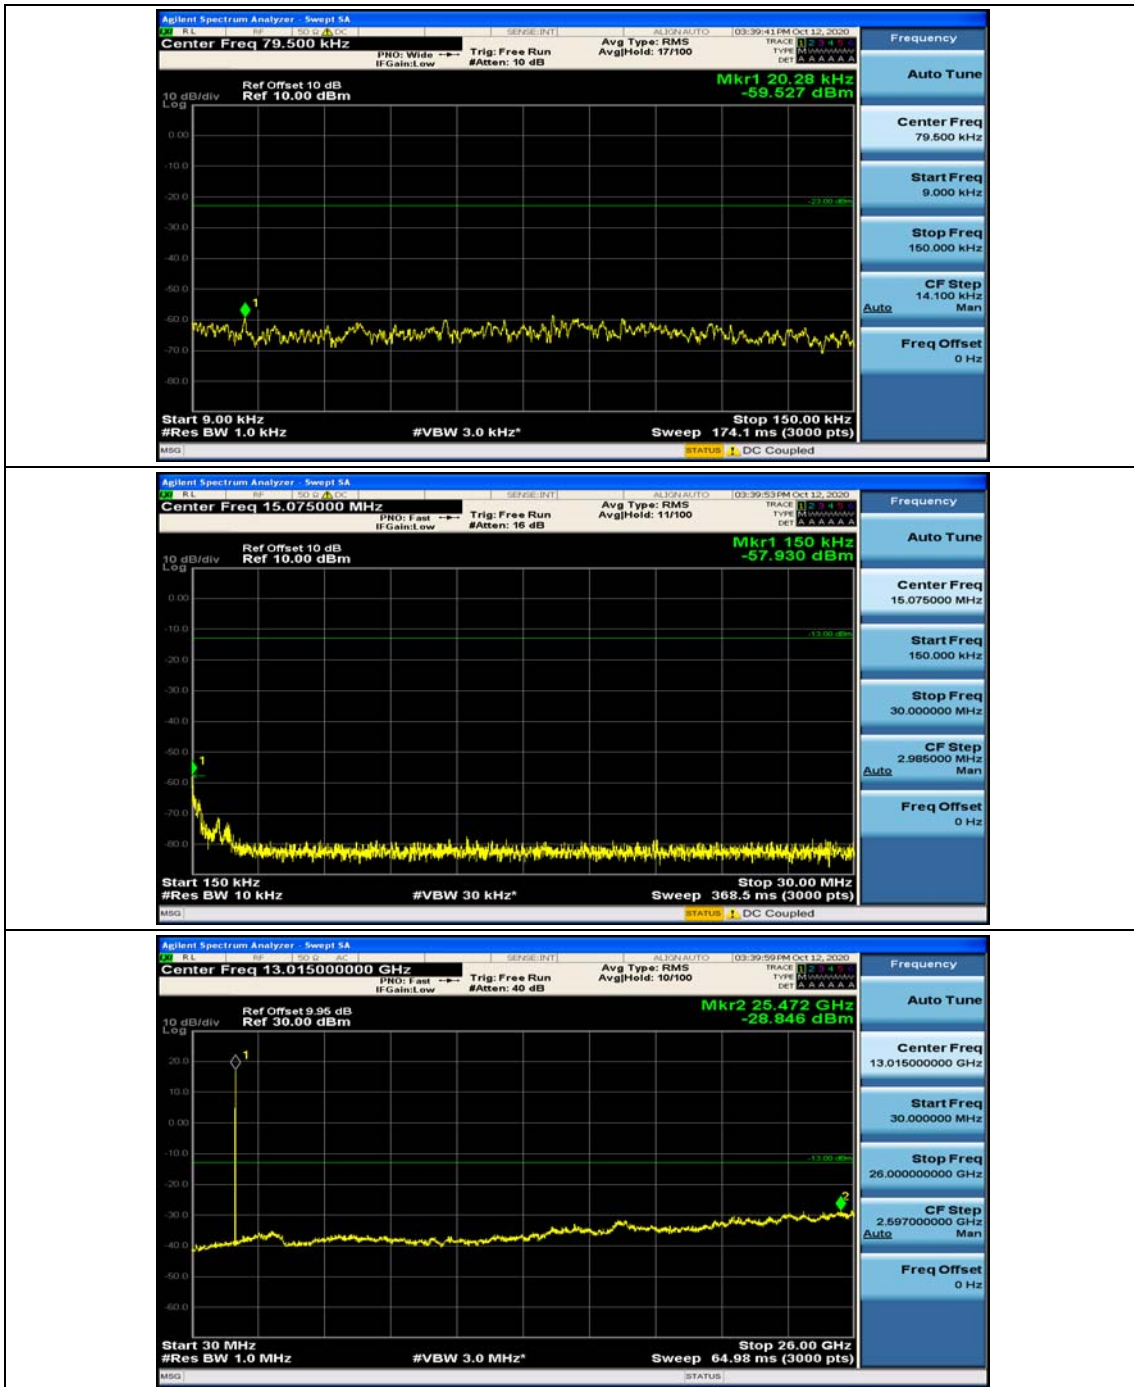

(Channel Bandwidth: 3 MHz)_MCH_QPSK_1RB#7