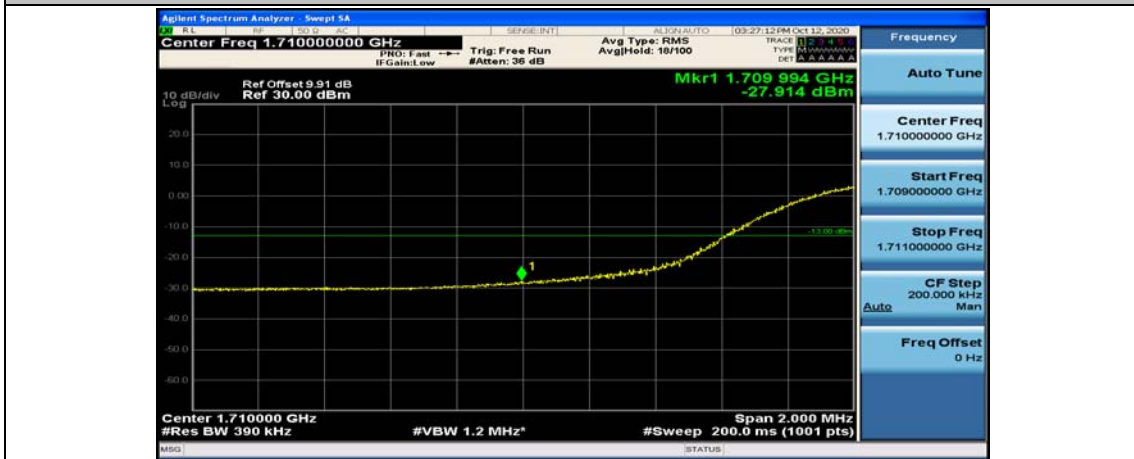

(Channel Bandwidth:20 MHz)_LCH_QPSK_100RB#0