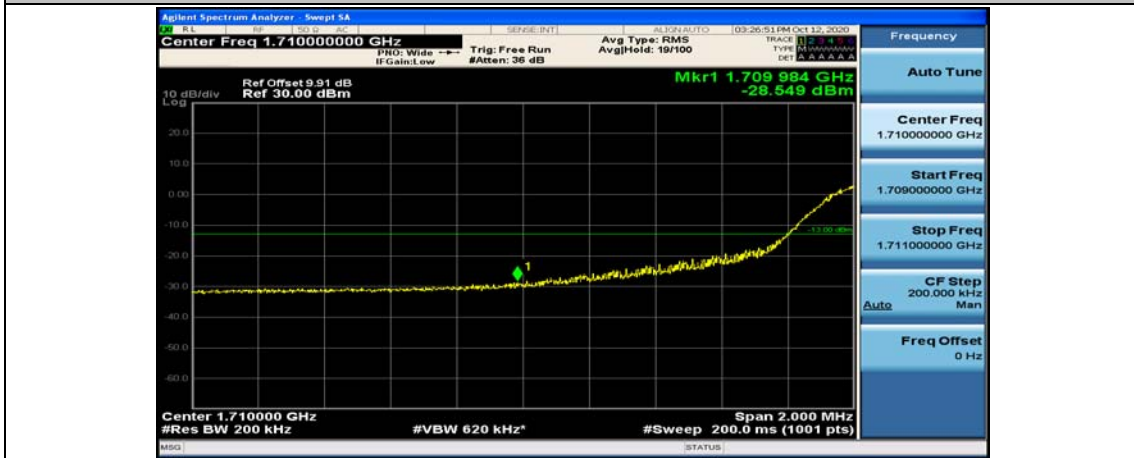

(Channel Bandwidth:20 MHz)_LCH_16QAM_50RB#0