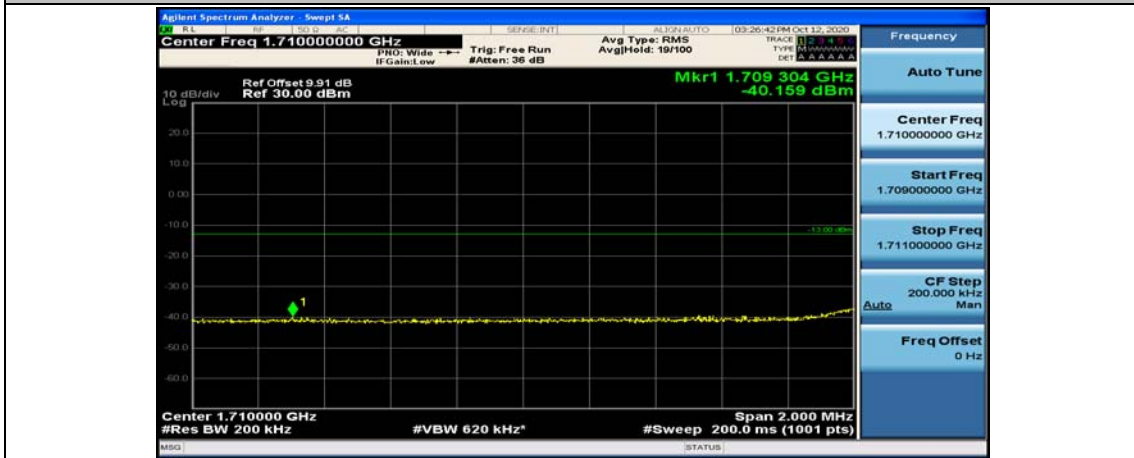

Channel Bandwidth: 20 MHz

(Channel Bandwidth:20 MHz)_LCH_QPSK_1RB#49

(Channel Bandwidth:20 MHz)_LCH_QPSK_1RB#99

(Channel Bandwidth:20 MHz)_LCH_QPSK_50RB#0

(Channel Bandwidth:20 MHz)_LCH_QPSK_50RB#25

(Channel Bandwidth:20 MHz)_LCH_QPSK_50RB#50