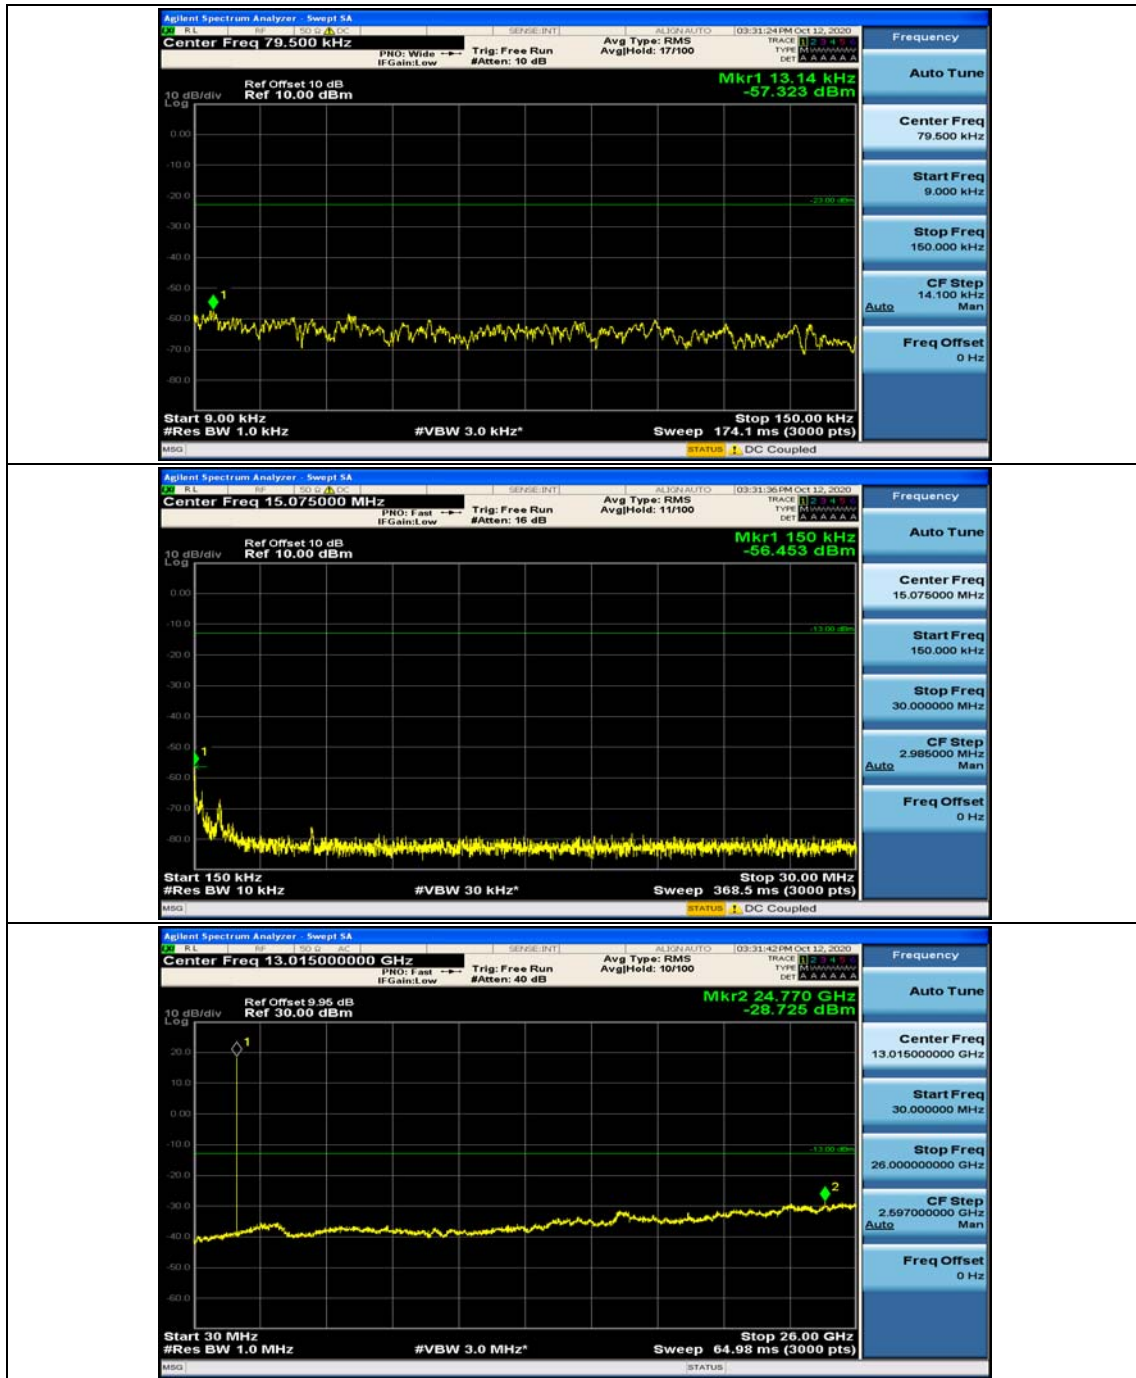

(Channel Bandwidth: 1.4 MHz)_MCH_QPSK_1RB#3

(Channel Bandwidth: 1.4 MHz)_HCH_QPSK_1RB#0

(Channel Bandwidth: 1.4 MHz)_HCH_QPSK_1RB#3

(Channel Bandwidth: 1.4 MHz)_LCH_16QAM_1RB#0

(Channel Bandwidth: 1.4 MHz)_LCH_16QAM_1RB#3