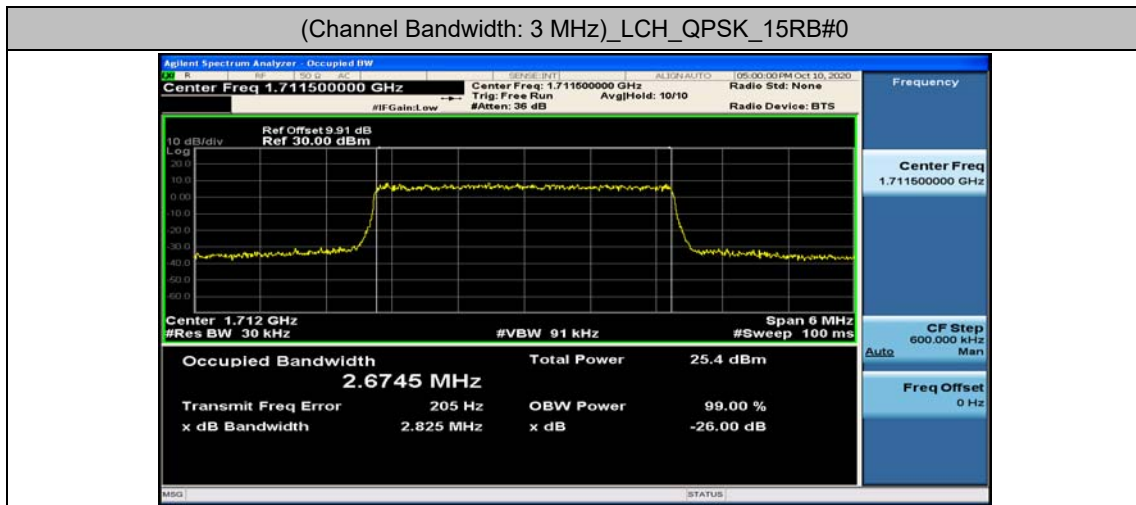

Channel Bandwidth: 3 MHz