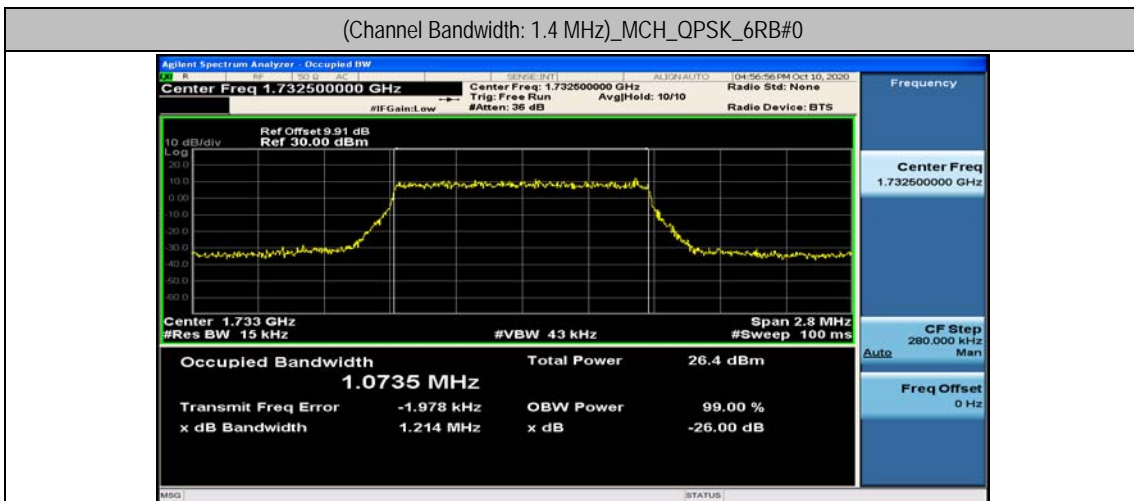

Test Graphs

Channel Bandwidth: 1.4 MHz