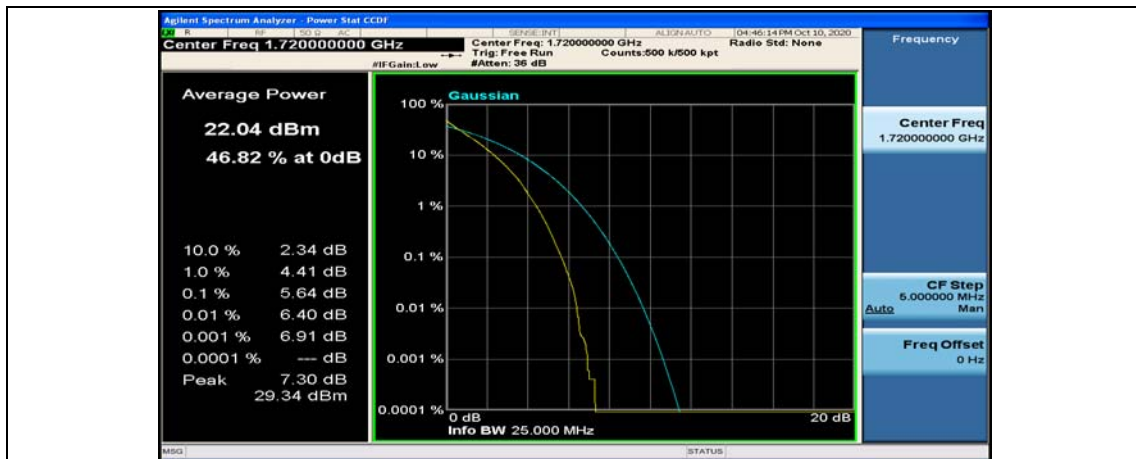

(Channel Bandwidth:15 MHz)_HCH_16QAM_37RB#38

(Channel Bandwidth:15 MHz)_HCH_16QAM_75RB#0

Channel Bandwidth: 20 MHz

(Channel Bandwidth:20 MHz)_LCH_QPSK_50RB#25

(Channel Bandwidth:20 MHz)_LCH_QPSK_50RB#50

(Channel Bandwidth:20 MHz)_LCH_QPSK_100RB#0