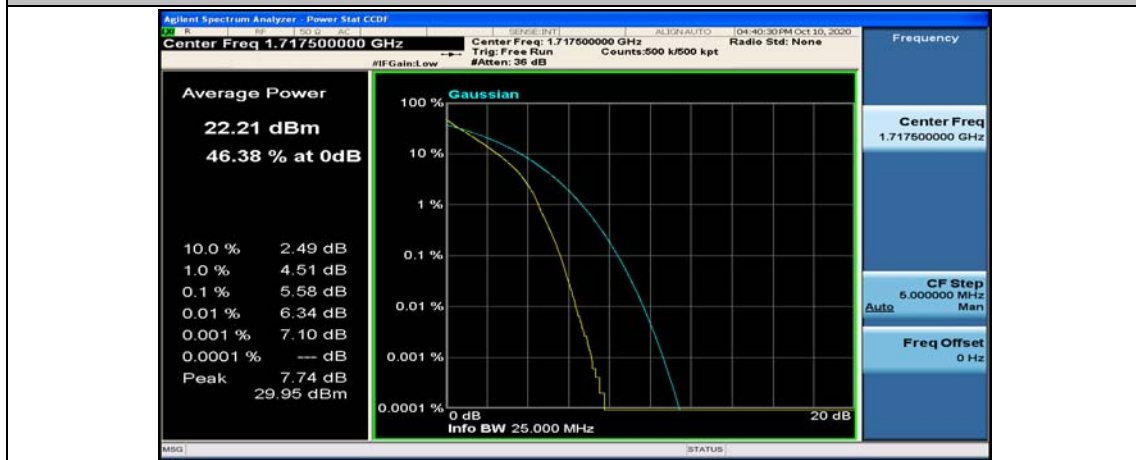

Channel Bandwidth: 10 MHz_HCH_QPSK_25RB#12

Channel Bandwidth: 10 MHz_MCH_16QAM_1RB#0

Channel Bandwidth: 10 MHz_MCH_16QAM_1RB#24

Channel Bandwidth: 10 MHz_MCH_16QAM_1RB#49

Channel Bandwidth: 15 MHz

(Channel Bandwidth:15 MHz)_LCH_QPSK_37RB#18

(Channel Bandwidth:15 MHz)_LCH_QPSK_37RB#38

(Channel Bandwidth:15 MHz)_LCH_QPSK_75RB#0

(Channel Bandwidth:15 MHz)_MCH_QPSK_1RB#0

(Channel Bandwidth:15 MHz)_MCH_QPSK_1RB#37

(Channel Bandwidth:15 MHz)_MCH_QPSK_1RB#74