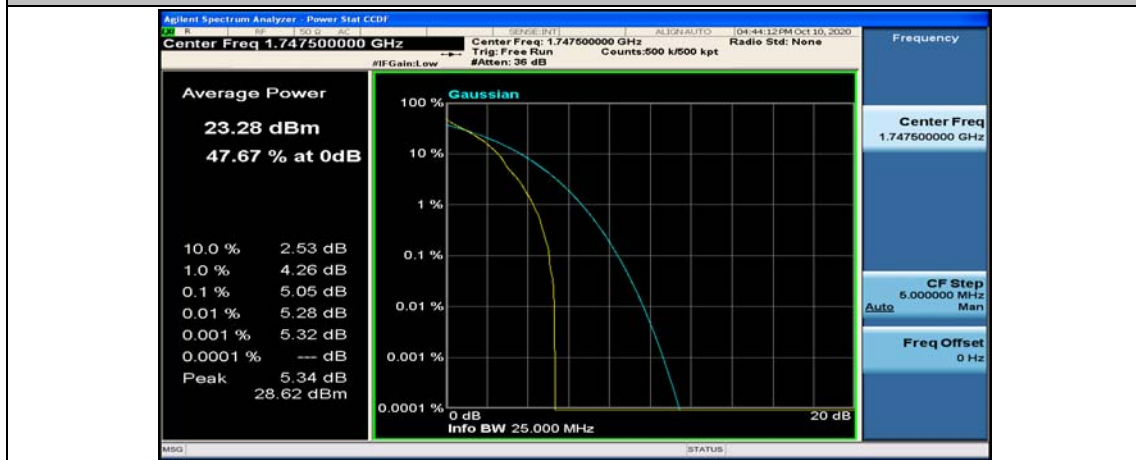

(Channel Bandwidth:15 MHz)_HCH_QPSK_1RB#74