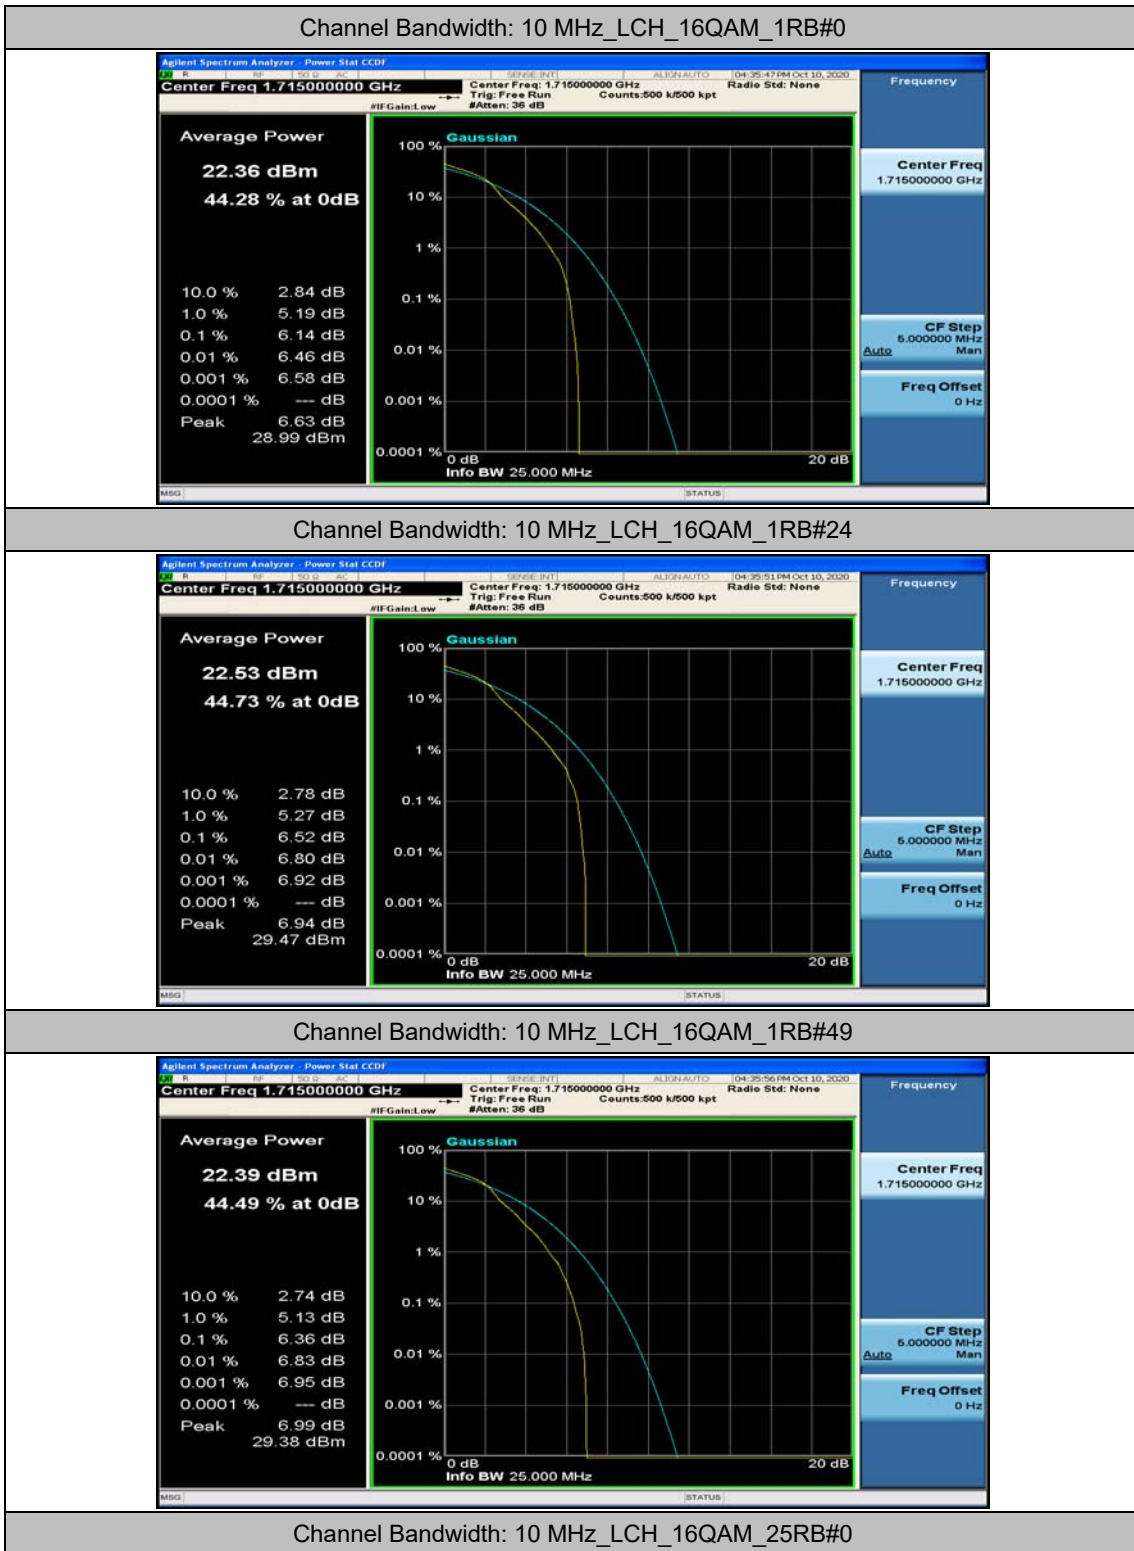

Channel Bandwidth: 10 MHz_MCH_QPSK_1RB#0

Channel Bandwidth: 10 MHz_MCH_QPSK_1RB#24

Channel Bandwidth: 10 MHz_MCH_QPSK_1RB#49

Channel Bandwidth: 10 MHz_HCH_QPSK_1RB#49

Channel Bandwidth: 10 MHz_HCH_QPSK_25RB#0

Channel Bandwidth: 10 MHz_HCH_QPSK_25RB#12

Channel Bandwidth: 10 MHz_MCH_16QAM_1RB#0

Channel Bandwidth: 10 MHz_MCH_16QAM_1RB#24

Channel Bandwidth: 10 MHz_MCH_16QAM_1RB#49

Channel Bandwidth: 15 MHz

(Channel Bandwidth:15 MHz)_LCH_QPSK_37RB#18