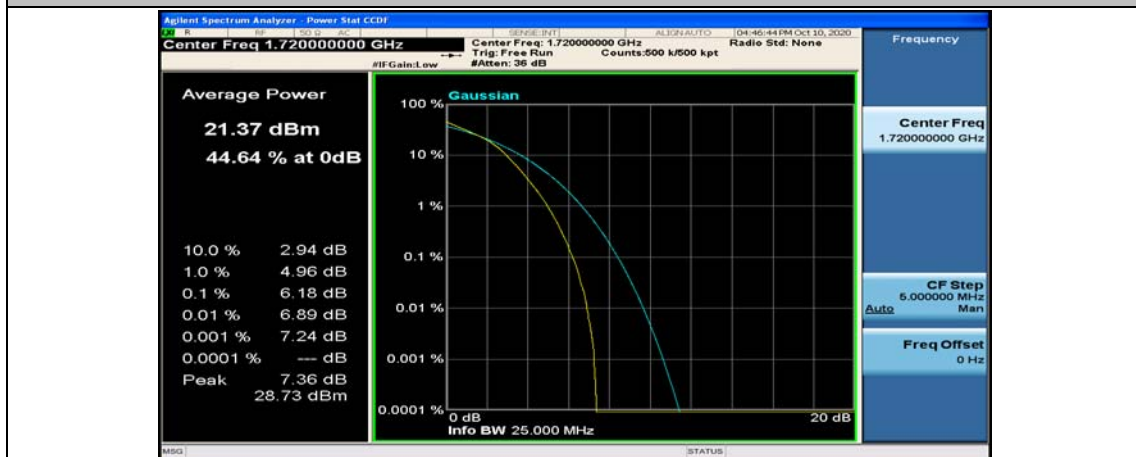

(Channel Bandwidth:20 MHz)_LCH_16QAM_1RB#49

(Channel Bandwidth:20 MHz)_LCH_16QAM_1RB#99

(Channel Bandwidth:20 MHz)_LCH_16QAM_50RB#0

(Channel Bandwidth:20 MHz)_LCH_16QAM_50RB#25

(Channel Bandwidth:20 MHz)_LCH_16QAM_50RB#50