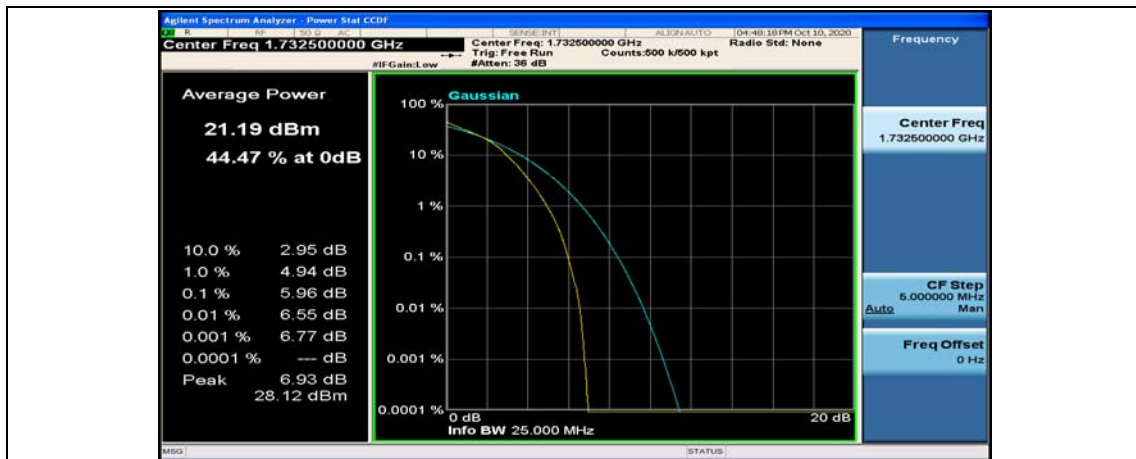

(Channel Bandwidth:20 MHz)_MCH_16QAM_50RB#50