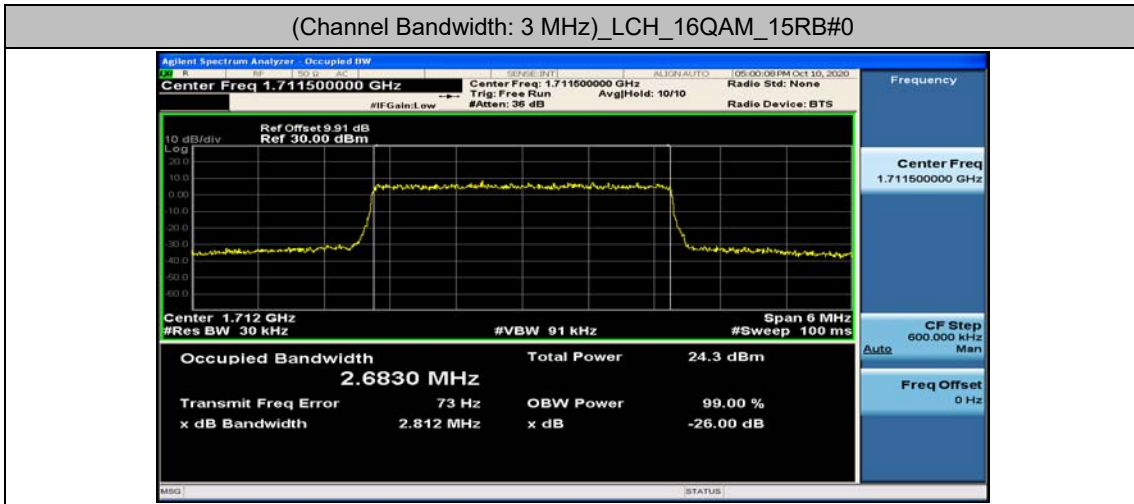

Channel Bandwidth: 20 MHz

Channel Bandwidth: 20 MHz						
Modulation	Channel	RB Configuration		Occupied Bandwidth (MHz)	26dB Bandwidth (MHz)	Verdict
		Size	Offset			
QPSK	LCH	100	0	17.871	18.70	PASS
	MCH	100	0	17.829	18.57	PASS
	HCH	100	0	17.875	18.67	PASS
16QAM	LCH	100	0	17.868	18.69	PASS
	MCH	100	0	17.830	18.63	PASS
	HCH	100	0	17.862	18.65	PASS

Test Graphs

Channel Bandwidth: 1.4 MHz

Channel Bandwidth: 3 MHz

(Channel Bandwidth: 3 MHz)_LCH_16QAM_15RB#0

(Channel Bandwidth: 3 MHz)_MCH_16QAM_15RB#0

(Channel Bandwidth: 3 MHz)_HCH_16QAM_15RB#0

Channel Bandwidth: 5 MHz