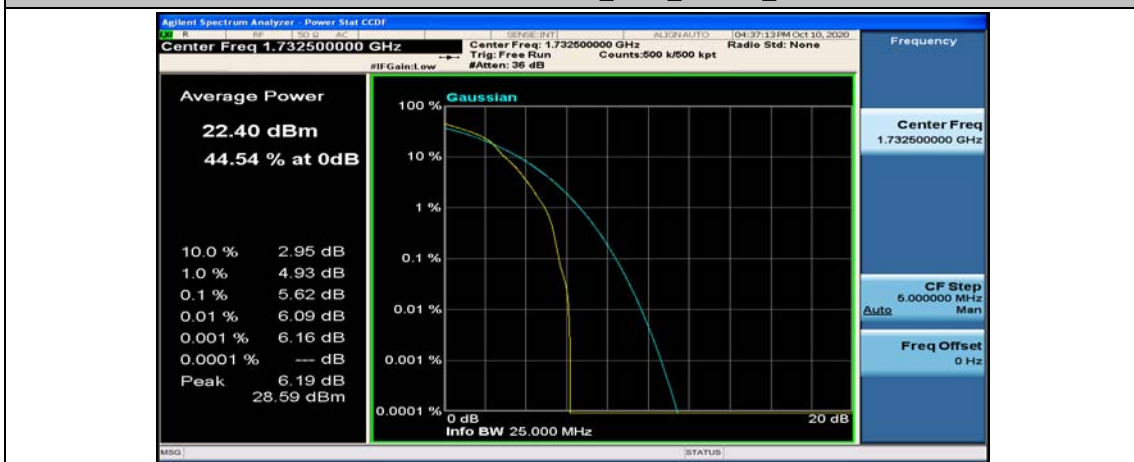

Channel Bandwidth: 10 MHz_HCH_QPSK_25RB#12

Channel Bandwidth: 10 MHz_MCH_16QAM_1RB#0

Channel Bandwidth: 10 MHz_MCH_16QAM_1RB#24

Channel Bandwidth: 10 MHz_MCH_16QAM_1RB#49

Channel Bandwidth: 15 MHz

(Channel Bandwidth:15 MHz)_LCH_QPSK_37RB#18

(Channel Bandwidth:15 MHz)_LCH_QPSK_37RB#38

(Channel Bandwidth:15 MHz)_LCH_QPSK_75RB#0

(Channel Bandwidth:15 MHz)_MCH_QPSK_1RB#0

(Channel Bandwidth:15 MHz)_MCH_QPSK_1RB#37

(Channel Bandwidth:15 MHz)_MCH_QPSK_1RB#74