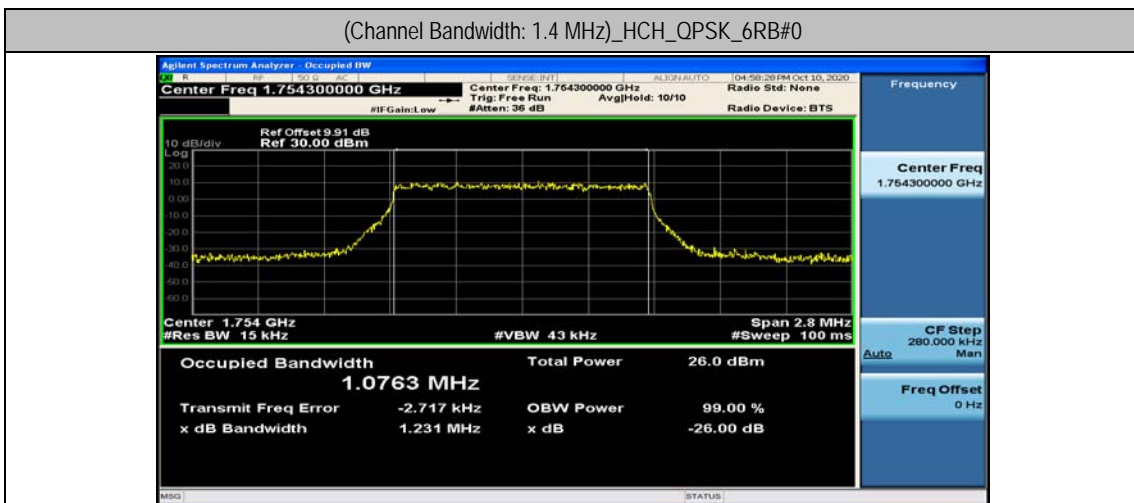

Test Graphs

Channel Bandwidth: 1.4 MHz