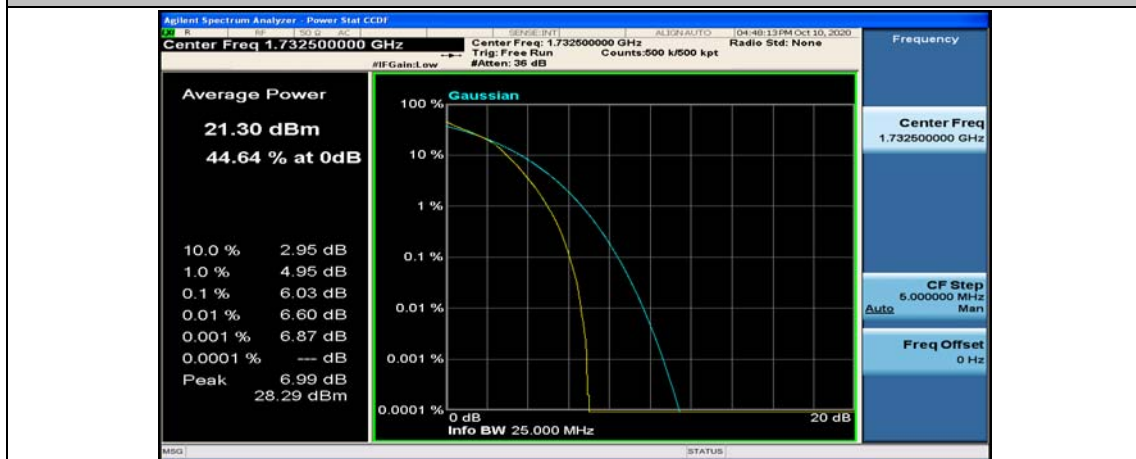

(Channel Bandwidth:20 MHz)_MCH_16QAM_50RB#25