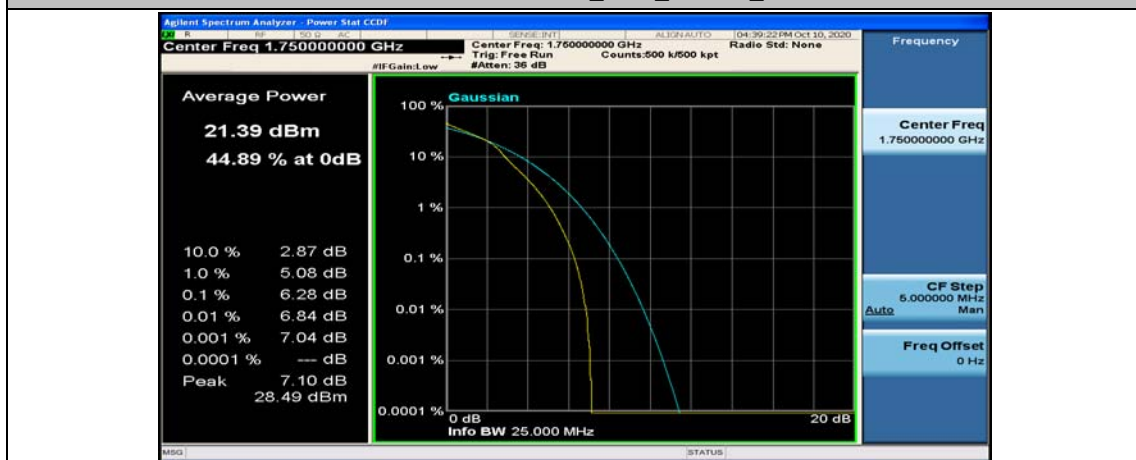

Channel Bandwidth: 10 MHz_HCH_QPSK_25RB#12

Channel Bandwidth: 10 MHz_MCH_16QAM_1RB#0

Channel Bandwidth: 10 MHz_MCH_16QAM_1RB#24

Channel Bandwidth: 10 MHz_MCH_16QAM_1RB#49

Channel Bandwidth: 15 MHz

(Channel Bandwidth:15 MHz)_LCH_QPSK_37RB#18

(Channel Bandwidth:15 MHz)_LCH_QPSK_37RB#38

(Channel Bandwidth:15 MHz)_LCH_QPSK_75RB#0

(Channel Bandwidth:15 MHz)_MCH_QPSK_1RB#0

(Channel Bandwidth:15 MHz)_MCH_QPSK_1RB#37

(Channel Bandwidth:15 MHz)_MCH_QPSK_1RB#74