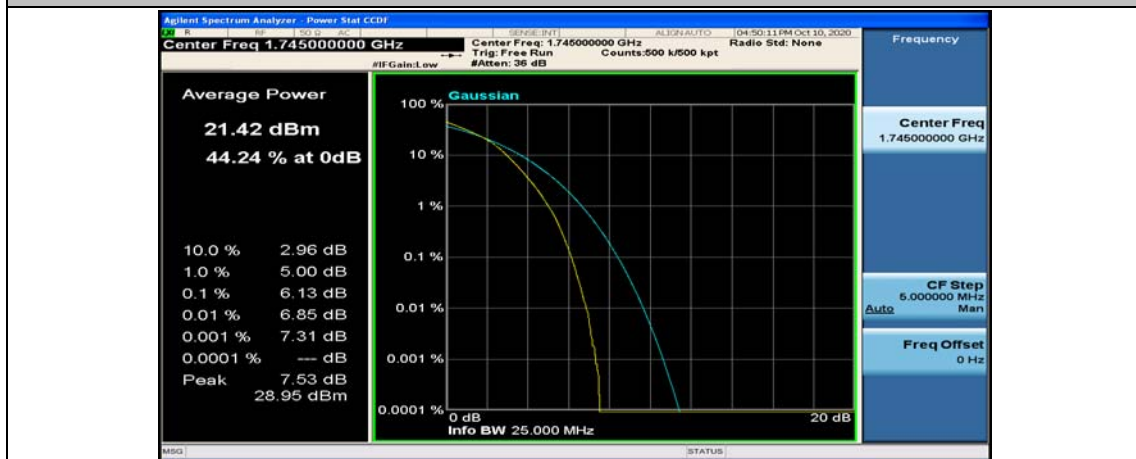

(Channel Bandwidth:20 MHz)_HCH_16QAM_1RB#99

(Channel Bandwidth:20 MHz)_HCH_16QAM_50RB#0

(Channel Bandwidth:20 MHz)_HCH_16QAM_50RB#25

(Channel Bandwidth:20 MHz)_HCH_16QAM_50RB#50

(Channel Bandwidth:20 MHz)_HCH_16QAM_100RB#0