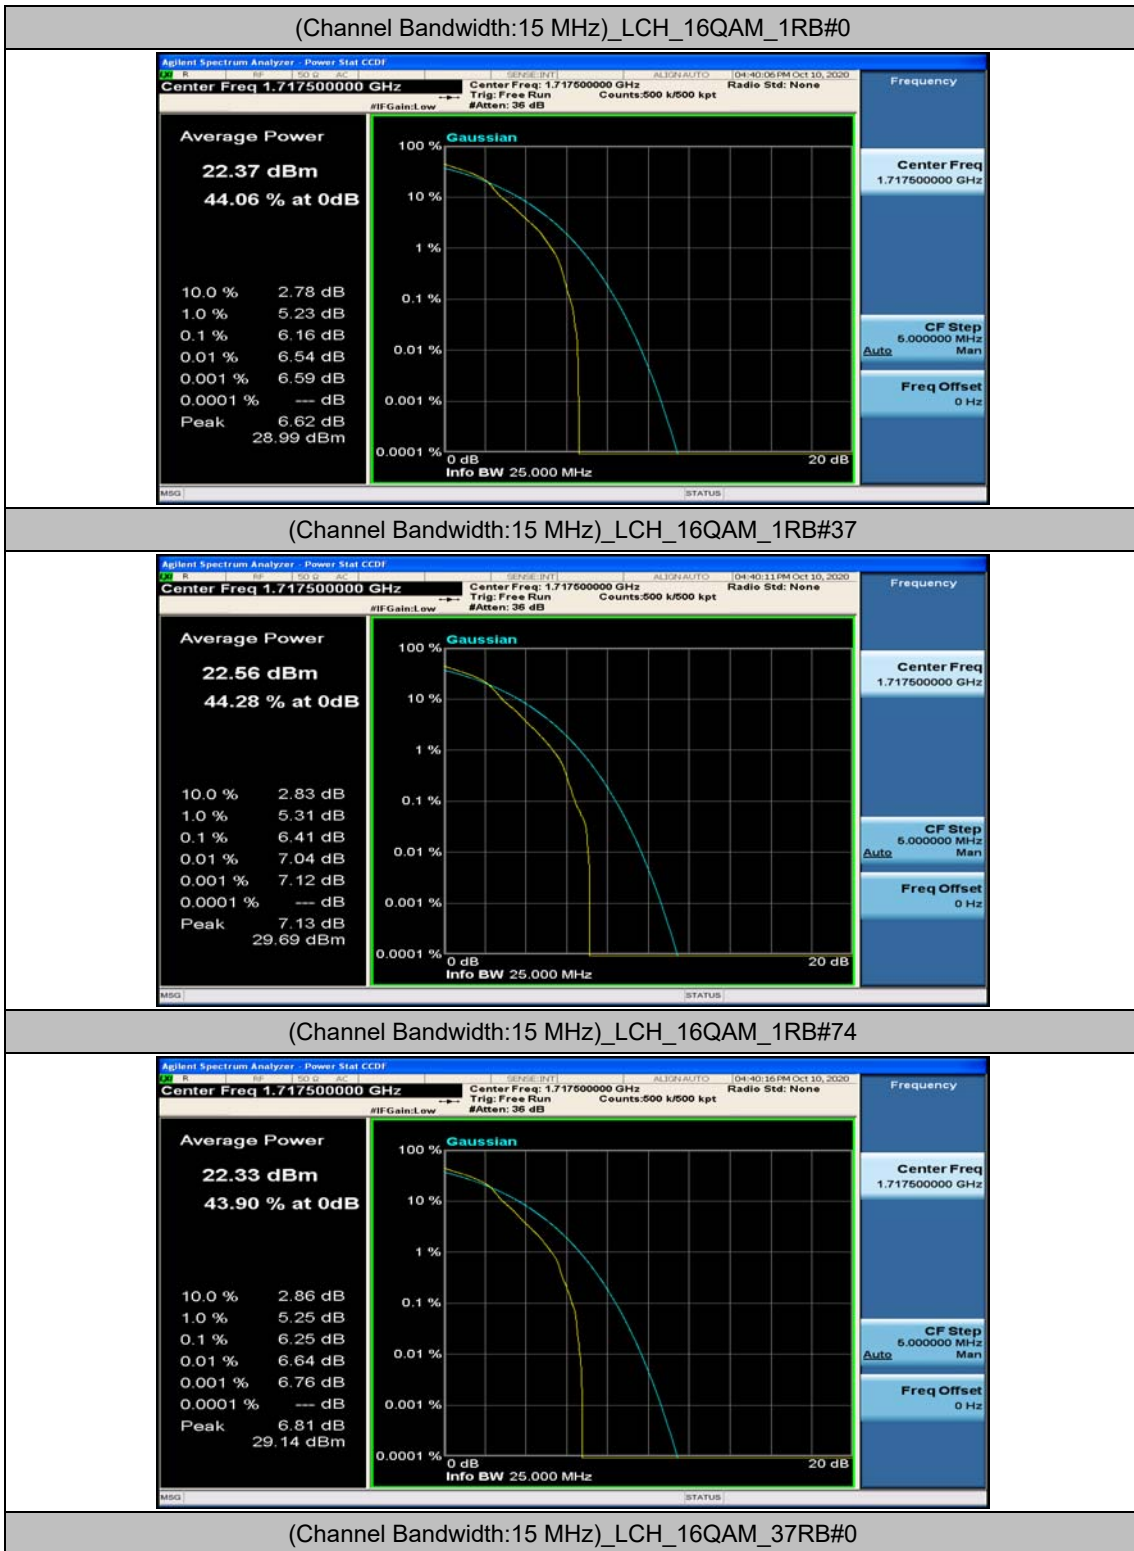

(Channel Bandwidth:15 MHz)_MCH_QPSK_37RB#0

(Channel Bandwidth:15 MHz)_MCH_QPSK_37RB#18

(Channel Bandwidth:15 MHz)_MCH_QPSK_37RB#38

(Channel Bandwidth:15 MHz)_MCH_QPSK_75RB#0

(Channel Bandwidth:15 MHz)_HCH_QPSK_1RB#0

(Channel Bandwidth:15 MHz)_HCH_QPSK_1RB#37

(Channel Bandwidth:15 MHz)_HCH_QPSK_1RB#74

(Channel Bandwidth:15 MHz)_HCH_QPSK_37RB#0

(Channel Bandwidth:15 MHz)_HCH_QPSK_37RB#18

(Channel Bandwidth:15 MHz)_HCH_QPSK_37RB#38

(Channel Bandwidth:15 MHz)_HCH_QPSK_75RB#0

(Channel Bandwidth:15 MHz)_MCH_16QAM_1RB#0

(Channel Bandwidth:15 MHz)_MCH_16QAM_1RB#37

(Channel Bandwidth:15 MHz)_MCH_16QAM_1RB#74

(Channel Bandwidth:15 MHz)_MCH_16QAM_75RB#0