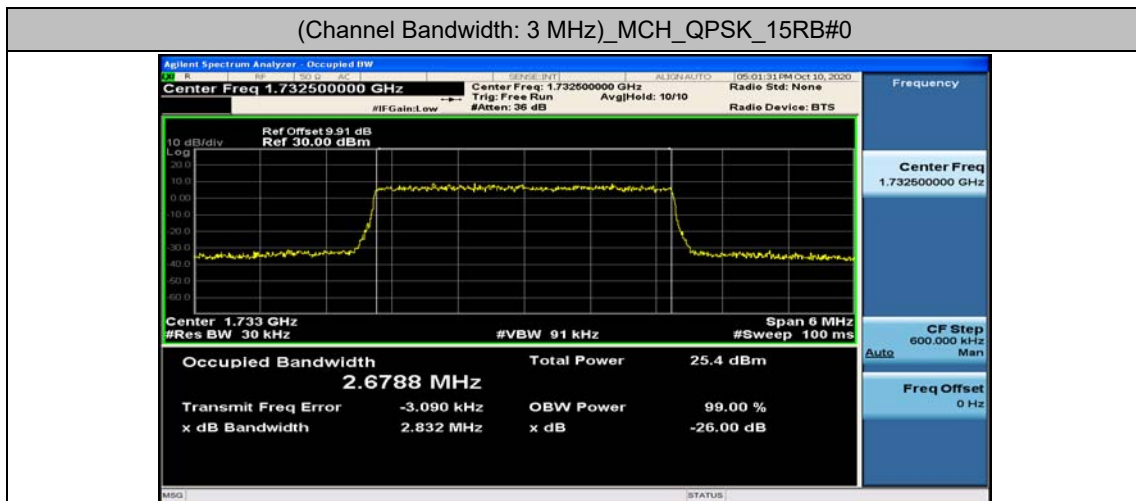

Channel Bandwidth: 3 MHz