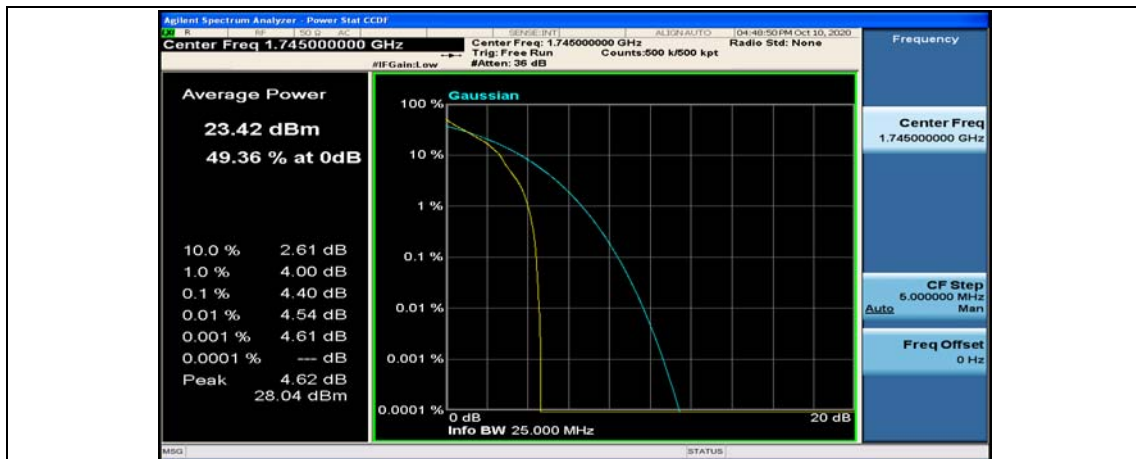

(Channel Bandwidth:20 MHz)_MCH_QPSK_50RB#50

(Channel Bandwidth:20 MHz)_MCH_QPSK_100RB#0

(Channel Bandwidth:20 MHz)_HCH_QPSK_1RB#0

(Channel Bandwidth:20 MHz)_HCH_QPSK_1RB#49

(Channel Bandwidth:20 MHz)_HCH_QPSK_1RB#99