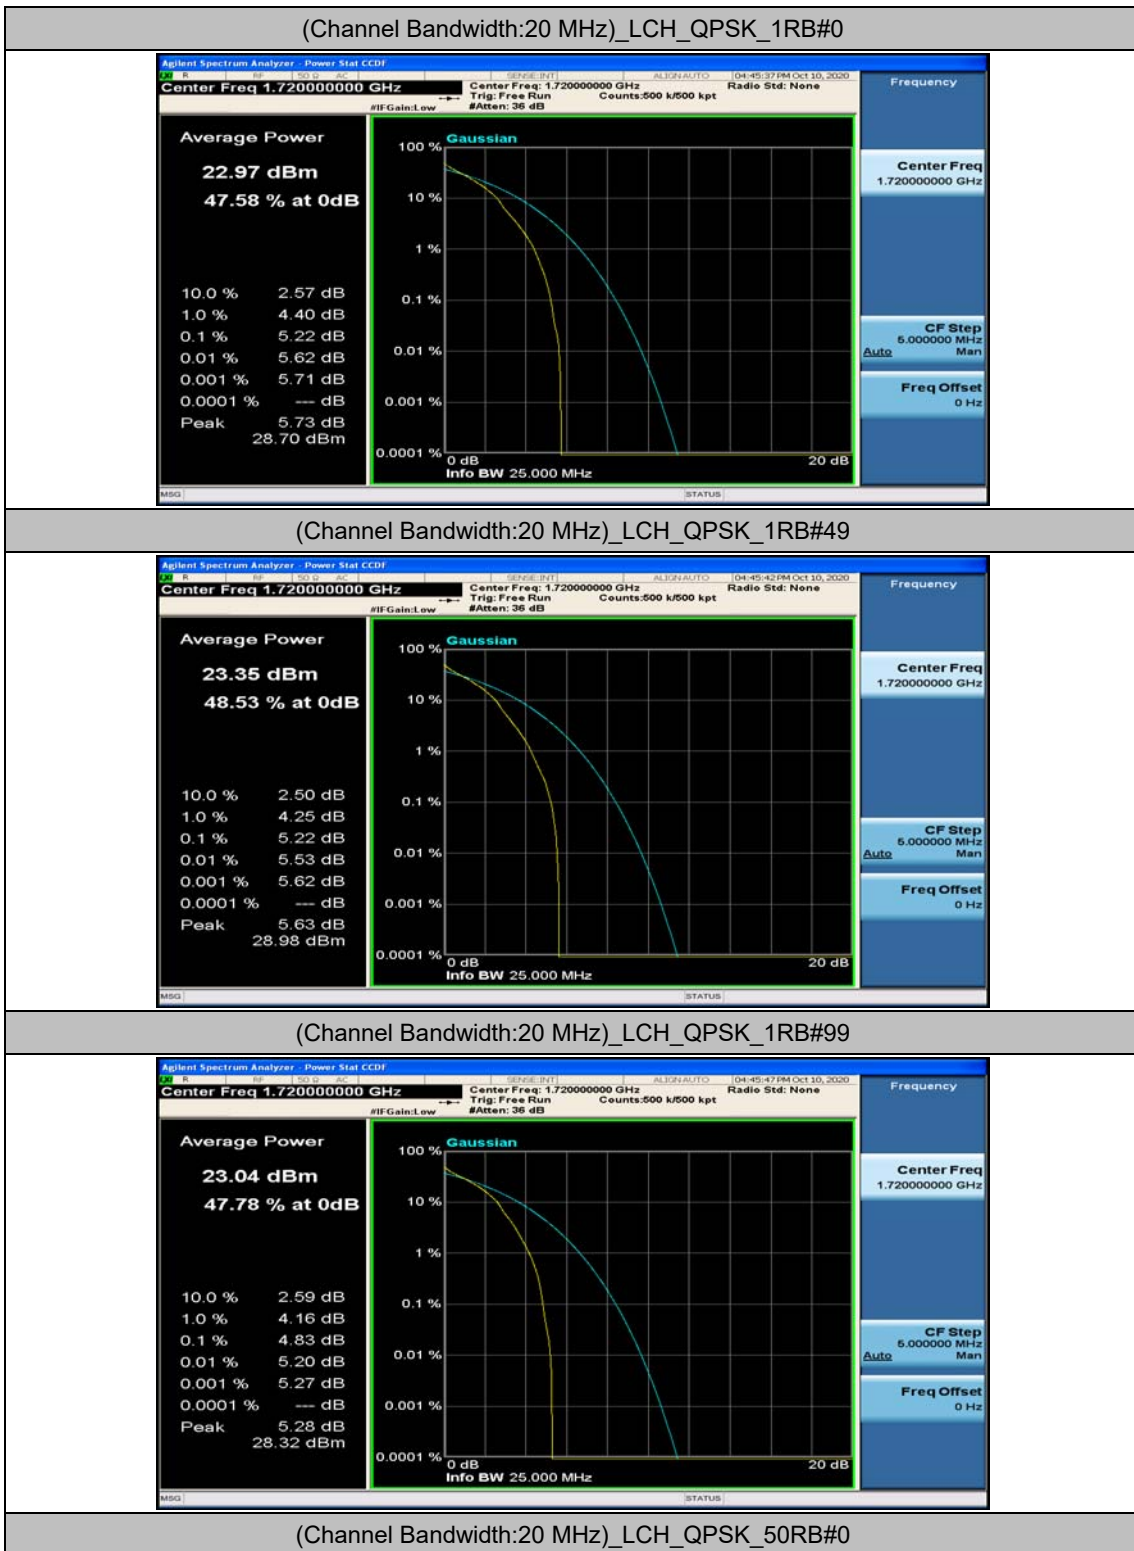

(Channel Bandwidth:15 MHz)_HCH_16QAM_1RB#0

(Channel Bandwidth:15 MHz)_HCH_16QAM_1RB#37

(Channel Bandwidth:15 MHz)_HCH_16QAM_1RB#74

(Channel Bandwidth:15 MHz)_HCH_16QAM_37RB#0

(Channel Bandwidth:15 MHz)_HCH_16QAM_37RB#18

(Channel Bandwidth:15 MHz)_HCH_16QAM_37RB#38

(Channel Bandwidth:15 MHz)_HCH_16QAM_75RB#0

Channel Bandwidth: 20 MHz

(Channel Bandwidth:20 MHz)_LCH_QPSK_50RB#25

(Channel Bandwidth:20 MHz)_LCH_QPSK_50RB#50

(Channel Bandwidth:20 MHz)_LCH_QPSK_100RB#0