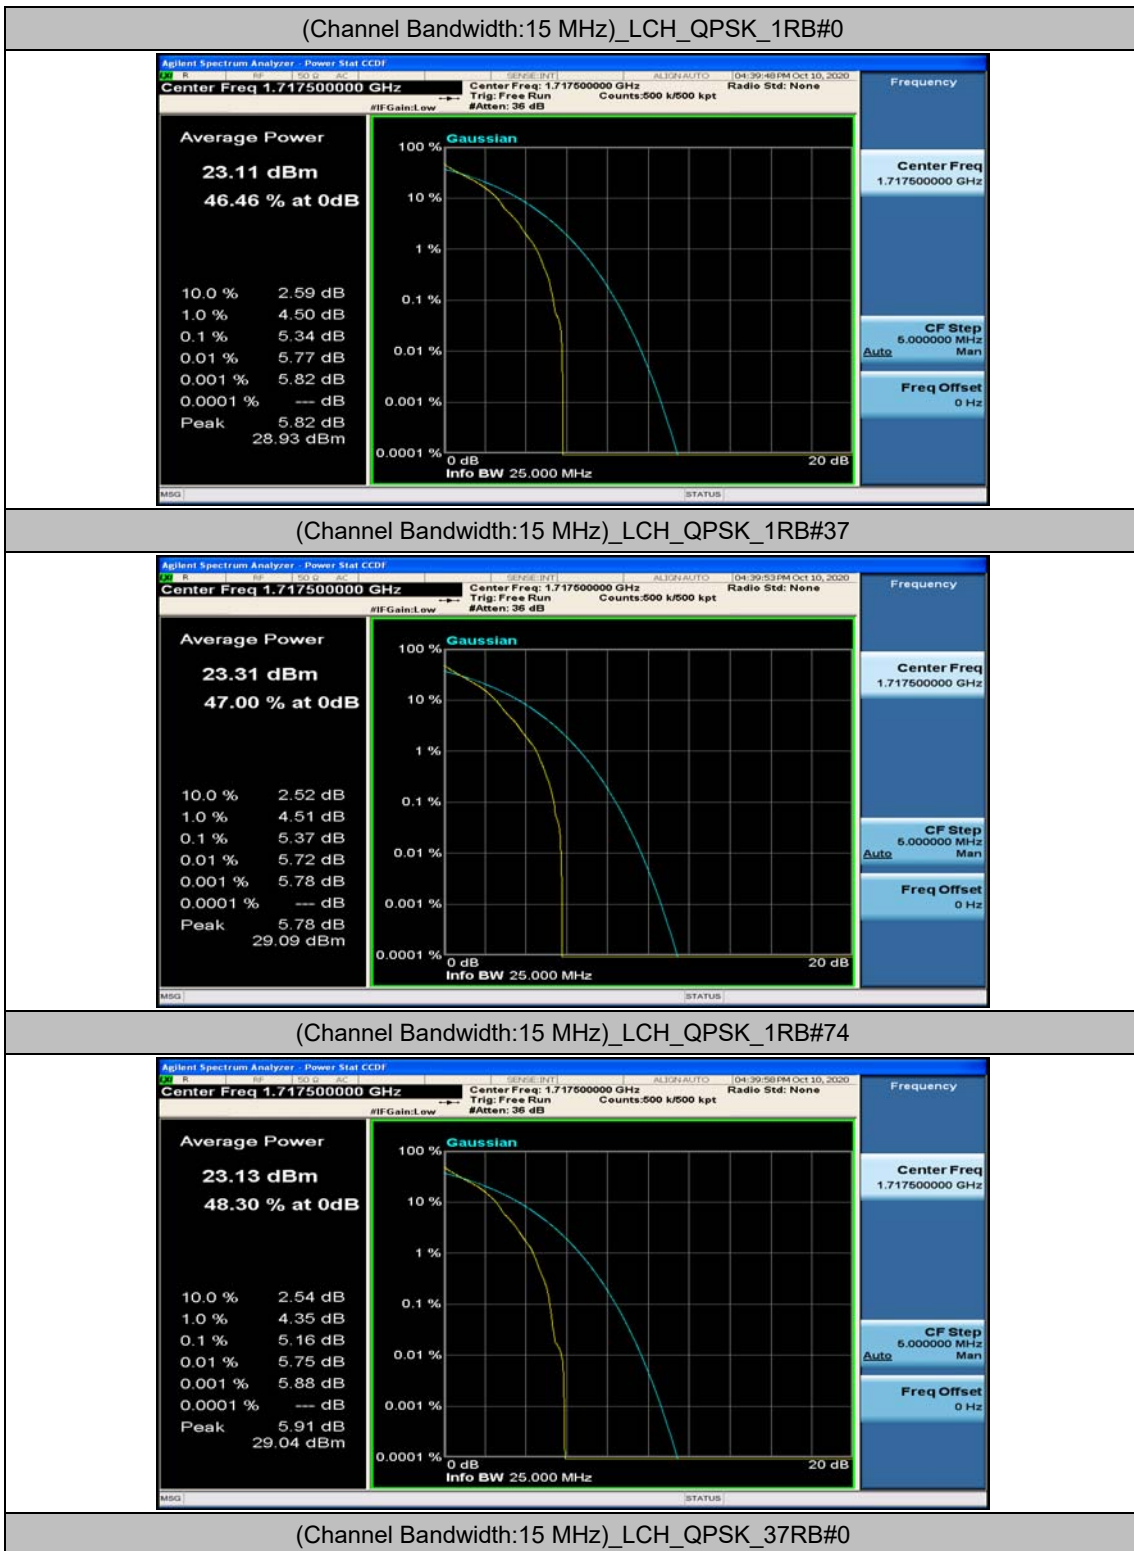

Channel Bandwidth: 10 MHz_HCH_QPSK_25RB#12

Channel Bandwidth: 10 MHz_MCH_16QAM_1RB#0

Channel Bandwidth: 10 MHz_MCH_16QAM_1RB#24

Channel Bandwidth: 10 MHz_MCH_16QAM_1RB#49

Channel Bandwidth: 15 MHz

(Channel Bandwidth:15 MHz)_LCH_QPSK_37RB#18

(Channel Bandwidth:15 MHz)_LCH_QPSK_37RB#38

(Channel Bandwidth:15 MHz)_LCH_QPSK_75RB#0

(Channel Bandwidth:15 MHz)_MCH_QPSK_1RB#0

(Channel Bandwidth:15 MHz)_MCH_QPSK_1RB#37

(Channel Bandwidth:15 MHz)_MCH_QPSK_1RB#74