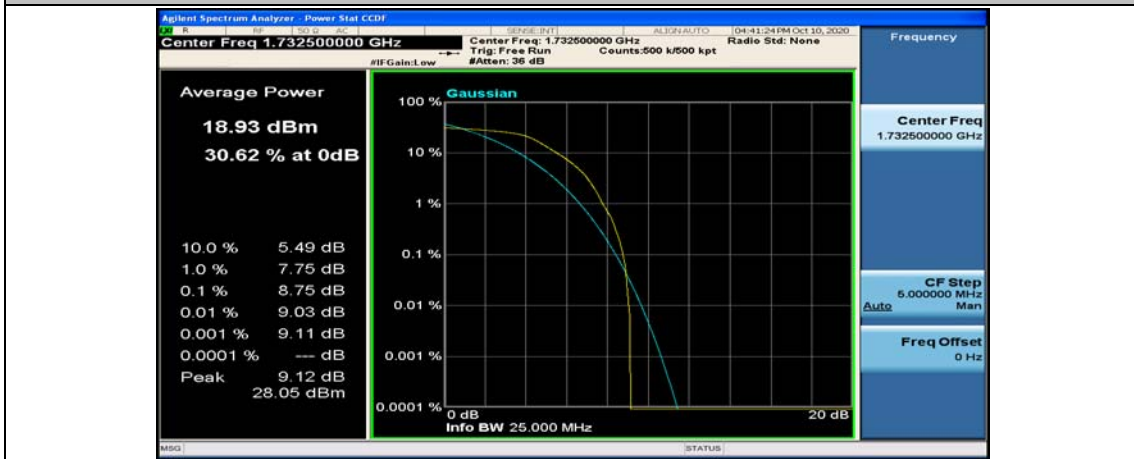

(Channel Bandwidth:15 MHz)_LCH_QPSK_37RB#38

(Channel Bandwidth:15 MHz)_LCH_QPSK_75RB#0

(Channel Bandwidth:15 MHz)_MCH_QPSK_1RB#0

(Channel Bandwidth:15 MHz)_MCH_QPSK_1RB#37

(Channel Bandwidth:15 MHz)_MCH_QPSK_1RB#74

(Channel Bandwidth:15 MHz)_MCH_QPSK_37RB#0

(Channel Bandwidth:15 MHz)_MCH_QPSK_37RB#18

(Channel Bandwidth:15 MHz)_MCH_QPSK_37RB#38

(Channel Bandwidth:15 MHz)_MCH_QPSK_75RB#0

(Channel Bandwidth:15 MHz)_HCH_QPSK_1RB#0