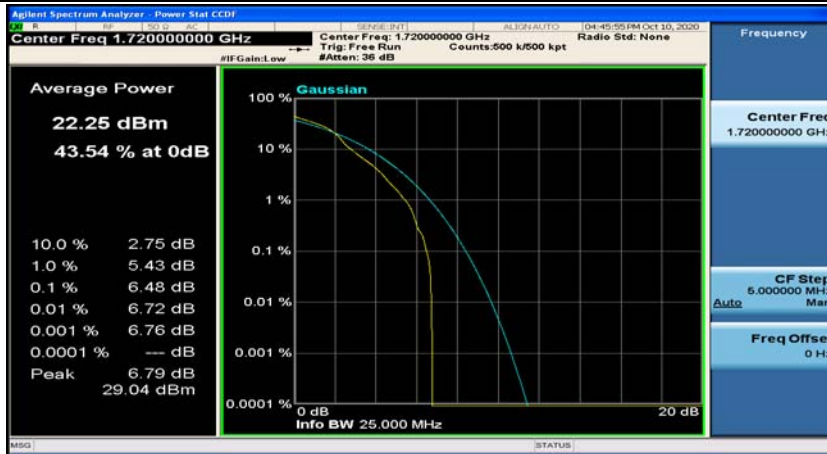

(Channel Bandwidth:20 MHz)_HCH_QPSK_50RB#0

(Channel Bandwidth:20 MHz)_HCH_QPSK_50RB#25

(Channel Bandwidth:20 MHz)_HCH_QPSK_50RB#50

(Channel Bandwidth:20 MHz)_HCH_QPSK_100RB#0

(Channel Bandwidth:20 MHz)_LCH_16QAM_1RB#0