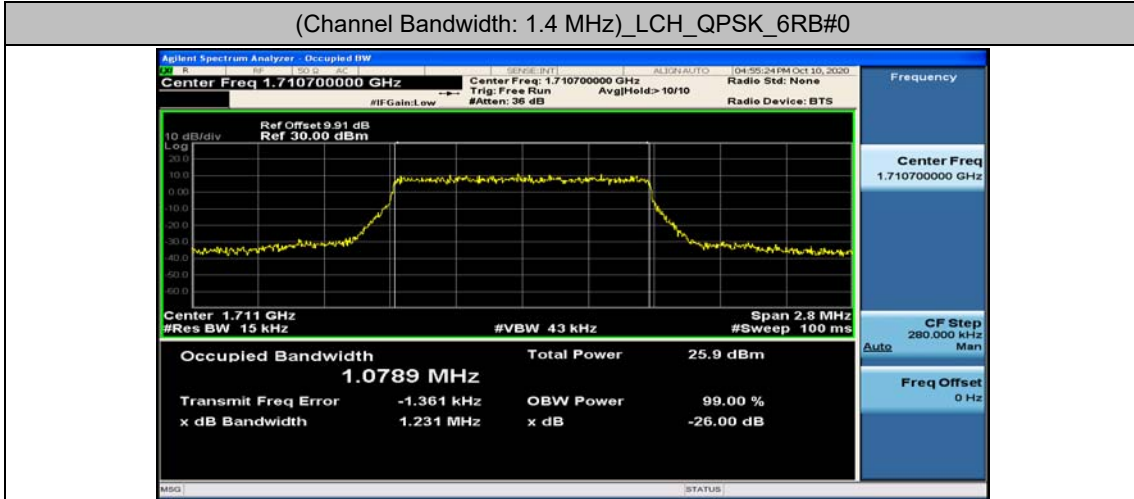

Test Graphs

Channel Bandwidth: 1.4 MHz