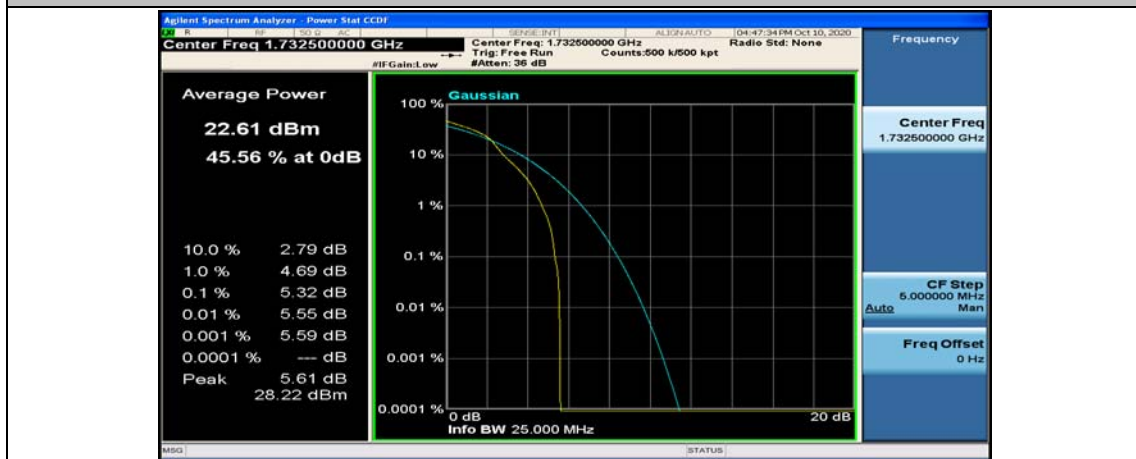

(Channel Bandwidth:20 MHz)_MCH_16QAM_1RB#49