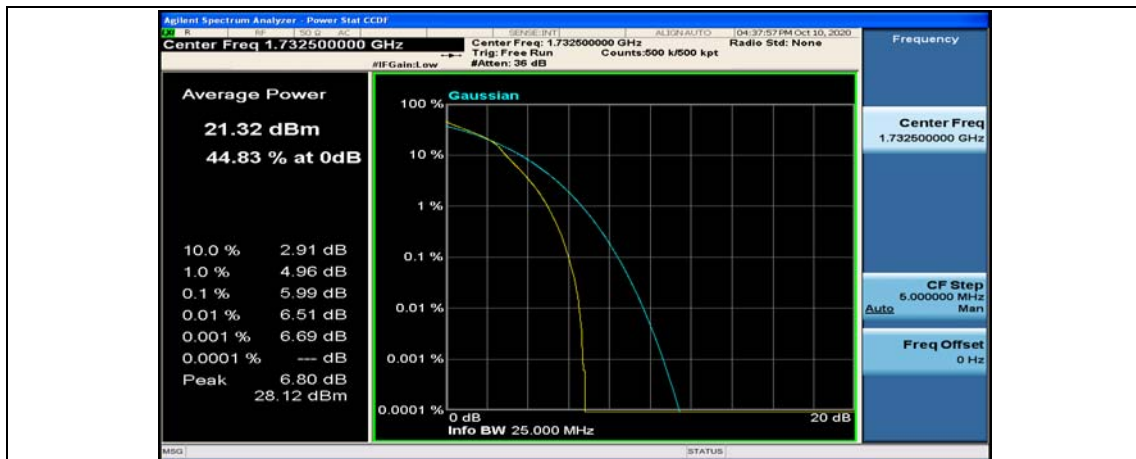

Channel Bandwidth: 10 MHz_HCH_QPSK_25RB#12

Channel Bandwidth: 10 MHz_MCH_16QAM_1RB#0

Channel Bandwidth: 10 MHz_MCH_16QAM_1RB#24

Channel Bandwidth: 10 MHz_MCH_16QAM_1RB#49

Channel Bandwidth: 15 MHz

(Channel Bandwidth:15 MHz)_LCH_QPSK_37RB#18

(Channel Bandwidth:15 MHz)_LCH_QPSK_37RB#38

(Channel Bandwidth:15 MHz)_LCH_QPSK_75RB#0

(Channel Bandwidth:15 MHz)_MCH_QPSK_1RB#0

(Channel Bandwidth:15 MHz)_MCH_QPSK_1RB#37

(Channel Bandwidth:15 MHz)_MCH_QPSK_1RB#74