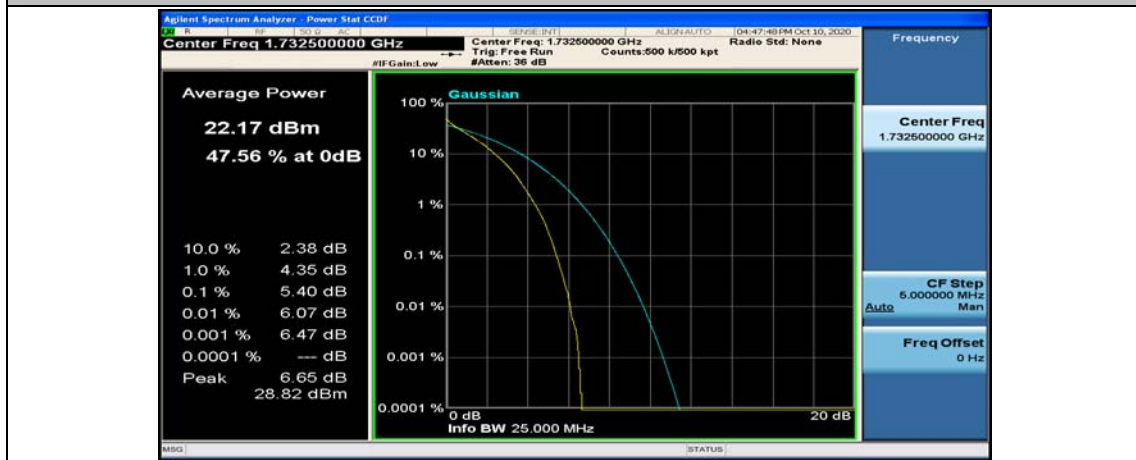

(Channel Bandwidth:20 MHz)_MCH_QPSK_1RB#0

(Channel Bandwidth:20 MHz)_MCH_QPSK_1RB#49

(Channel Bandwidth:20 MHz)_MCH_QPSK_1RB#99

(Channel Bandwidth:20 MHz)_MCH_QPSK_50RB#0

(Channel Bandwidth:20 MHz)_MCH_QPSK_50RB#25