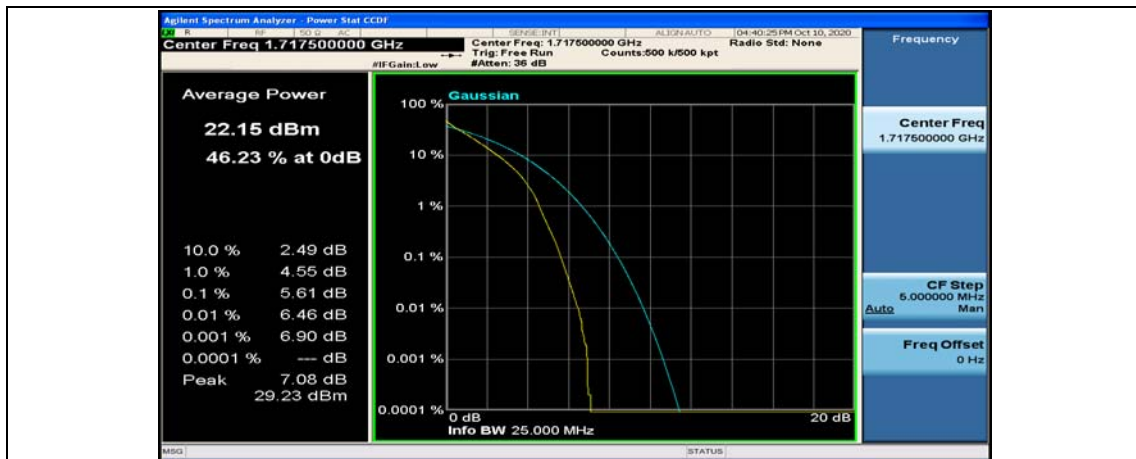

Channel Bandwidth: 10 MHz_HCH_QPSK_25RB#12

Channel Bandwidth: 10 MHz_MCH_16QAM_1RB#0

Channel Bandwidth: 10 MHz_MCH_16QAM_1RB#24

Channel Bandwidth: 10 MHz_MCH_16QAM_1RB#49

Channel Bandwidth: 15 MHz

(Channel Bandwidth:15 MHz)_LCH_QPSK_37RB#18

(Channel Bandwidth:15 MHz)_LCH_QPSK_37RB#38

(Channel Bandwidth:15 MHz)_LCH_QPSK_75RB#0

(Channel Bandwidth:15 MHz)_MCH_QPSK_1RB#0

(Channel Bandwidth:15 MHz)_MCH_QPSK_1RB#37

(Channel Bandwidth:15 MHz)_MCH_QPSK_1RB#74