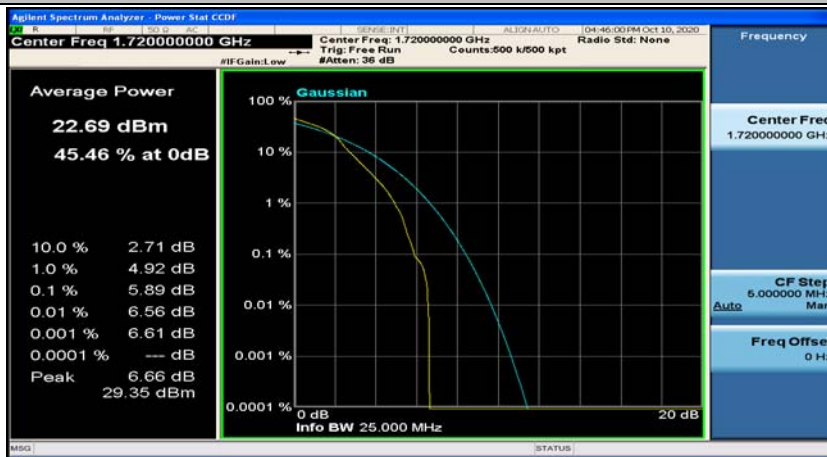

(Channel Bandwidth:20 MHz)_LCH_16QAM_1RB#49