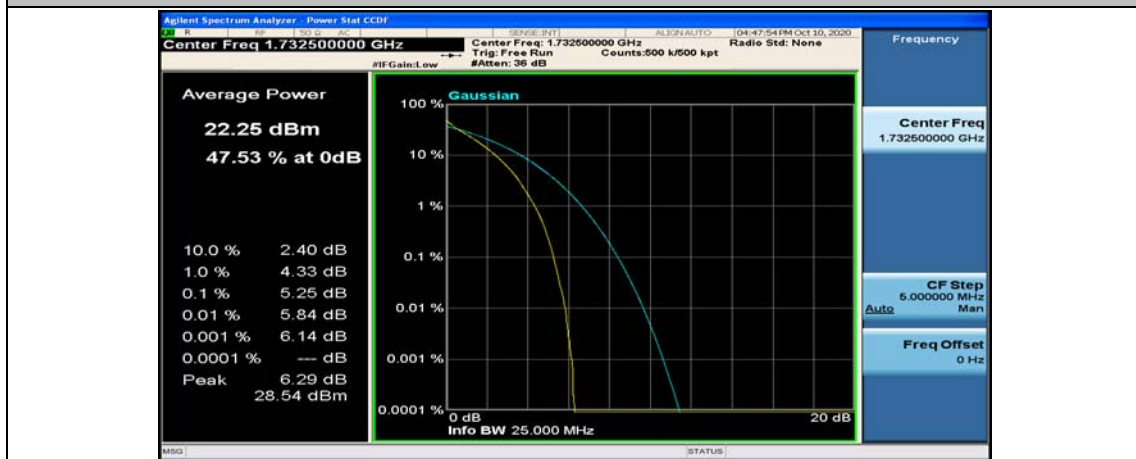

(Channel Bandwidth:20 MHz)_MCH_QPSK_1RB#0

(Channel Bandwidth:20 MHz)_MCH_QPSK_1RB#49

(Channel Bandwidth:20 MHz)_MCH_QPSK_1RB#99

(Channel Bandwidth:20 MHz)_MCH_QPSK_50RB#0

(Channel Bandwidth:20 MHz)_MCH_QPSK_50RB#25