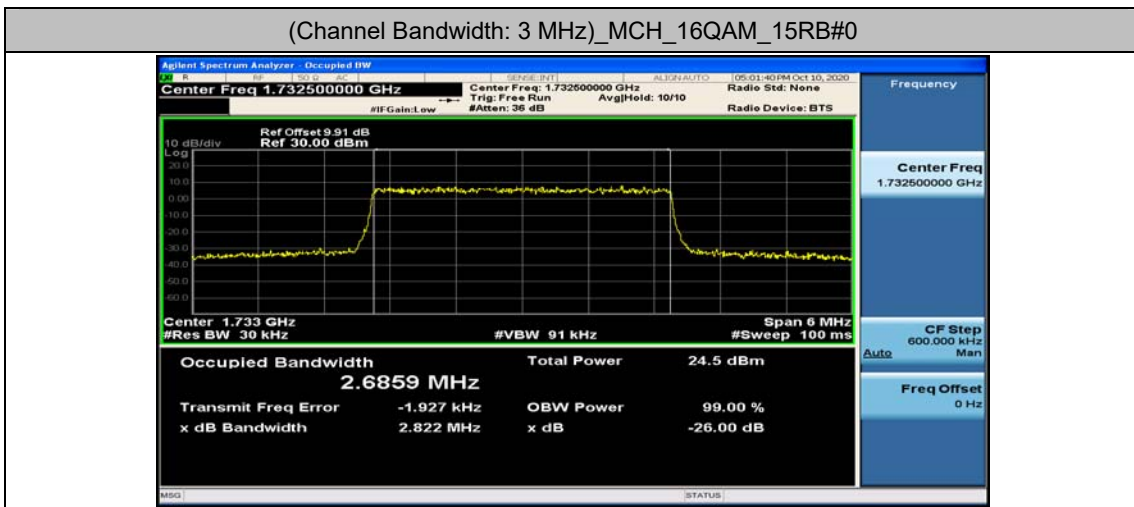

Channel Bandwidth: 20 MHz

Channel Bandwidth: 20 MHz						
Modulation	Channel	RB Configuration		Occupied Bandwidth (MHz)	26dB Bandwidth (MHz)	Verdict
		Size	Offset			
QPSK	LCH	100	0	17.871	18.70	PASS
	MCH	100	0	17.829	18.57	PASS
	HCH	100	0	17.875	18.67	PASS
16QAM	LCH	100	0	17.868	18.69	PASS
	MCH	100	0	17.830	18.63	PASS
	HCH	100	0	17.862	18.65	PASS

Test Graphs

Channel Bandwidth: 1.4 MHz

Channel Bandwidth: 3 MHz

(Channel Bandwidth: 3 MHz)_LCH_16QAM_15RB#0

(Channel Bandwidth: 3 MHz)_MCH_16QAM_15RB#0

(Channel Bandwidth: 3 MHz)_HCH_16QAM_15RB#0

Channel Bandwidth: 5 MHz