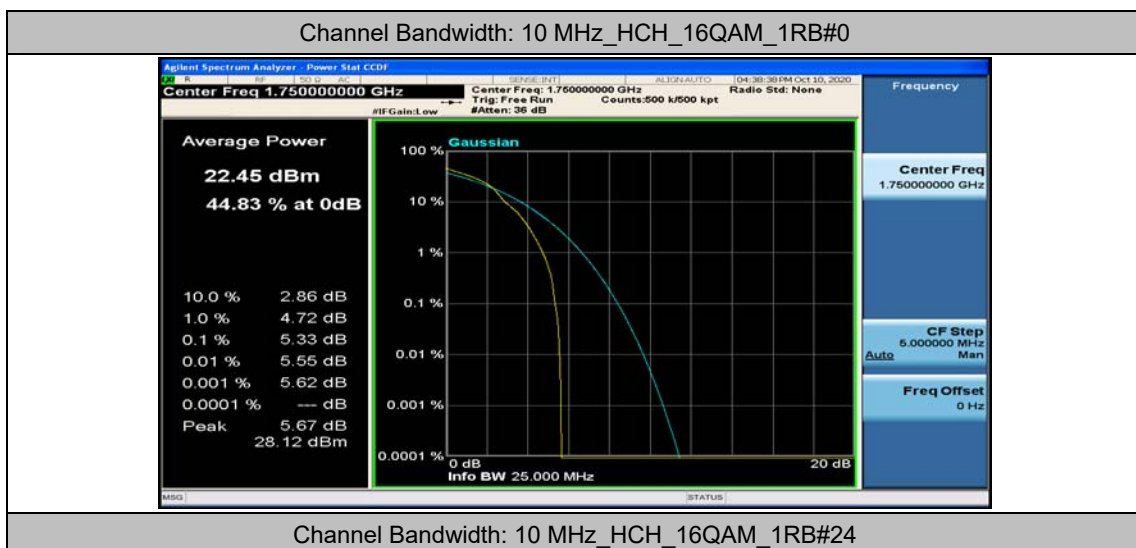

Channel Bandwidth: 10 MHz_HCH_QPSK_25RB#12

Channel Bandwidth: 10 MHz_MCH_16QAM_1RB#0

Channel Bandwidth: 10 MHz_MCH_16QAM_1RB#24

Channel Bandwidth: 10 MHz_MCH_16QAM_1RB#49

Channel Bandwidth: 15 MHz

(Channel Bandwidth:15 MHz)_LCH_QPSK_37RB#18