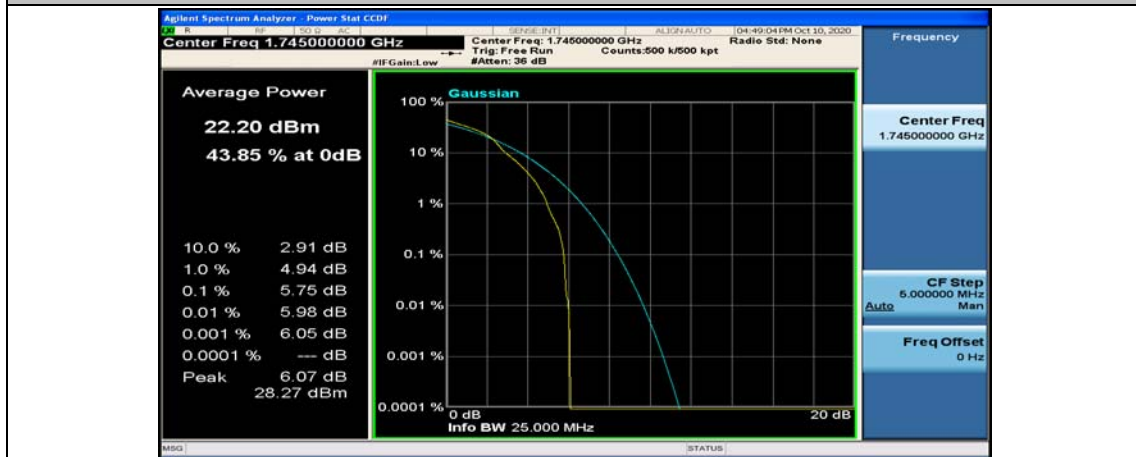

(Channel Bandwidth:20 MHz)_MCH_16QAM_50RB#25

(Channel Bandwidth:20 MHz)_MCH_16QAM_50RB#50

(Channel Bandwidth:20 MHz)_MCH_16QAM_100RB#0

(Channel Bandwidth:20 MHz)_HCH_16QAM_1RB#0

(Channel Bandwidth:20 MHz)_HCH_16QAM_1RB#49