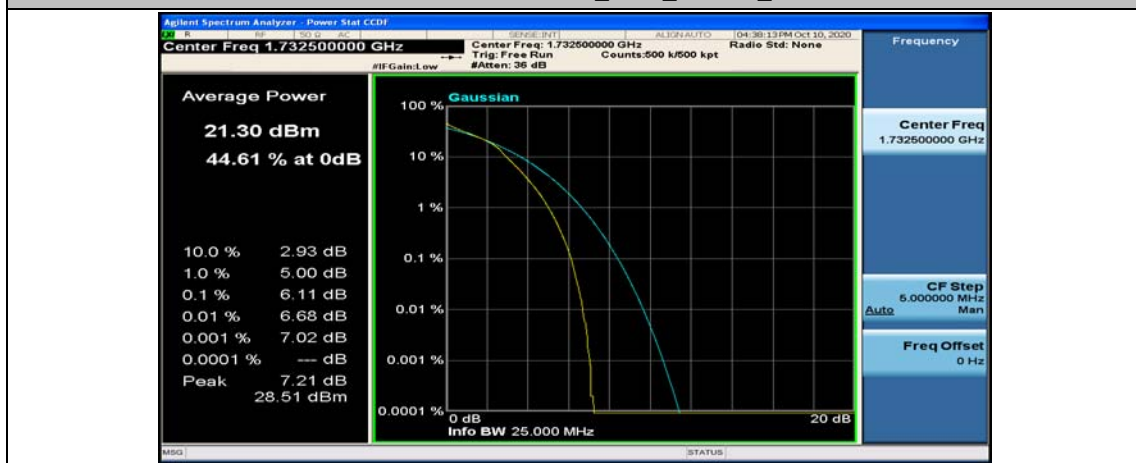

Channel Bandwidth: 10 MHz_HCH_QPSK_25RB#12

Channel Bandwidth: 10 MHz_MCH_16QAM_1RB#0

Channel Bandwidth: 10 MHz_MCH_16QAM_1RB#24

Channel Bandwidth: 10 MHz_MCH_16QAM_1RB#49

Channel Bandwidth: 15 MHz

(Channel Bandwidth:15 MHz)_LCH_QPSK_37RB#18

(Channel Bandwidth:15 MHz)_LCH_QPSK_37RB#38

(Channel Bandwidth:15 MHz)_LCH_QPSK_75RB#0

(Channel Bandwidth:15 MHz)_MCH_QPSK_1RB#0

(Channel Bandwidth:15 MHz)_MCH_QPSK_1RB#37

(Channel Bandwidth:15 MHz)_MCH_QPSK_1RB#74