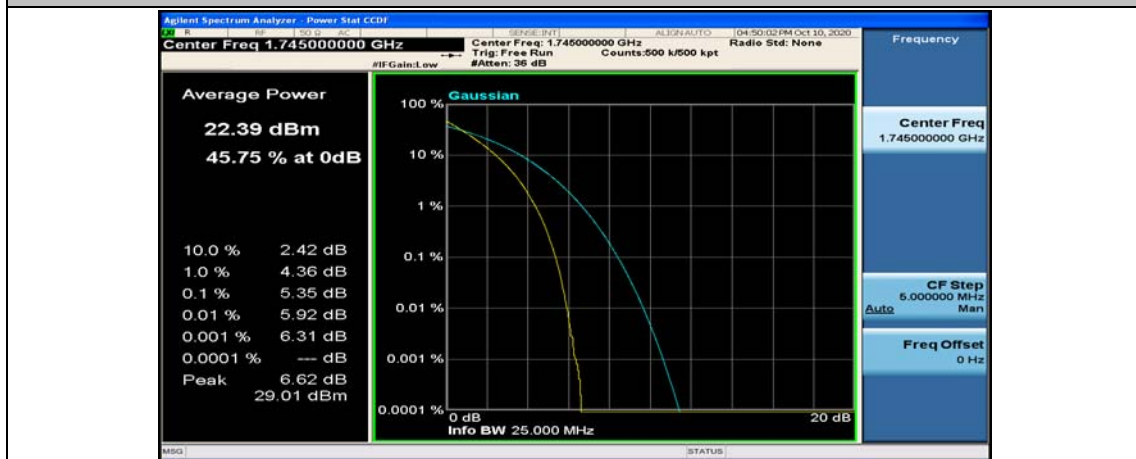

(Channel Bandwidth:20 MHz)_HCH_QPSK_50RB#0

(Channel Bandwidth:20 MHz)_HCH_QPSK_50RB#25

(Channel Bandwidth:20 MHz)_HCH_QPSK_50RB#50

(Channel Bandwidth:20 MHz)_HCH_QPSK_100RB#0

(Channel Bandwidth:20 MHz)_LCH_16QAM_1RB#0