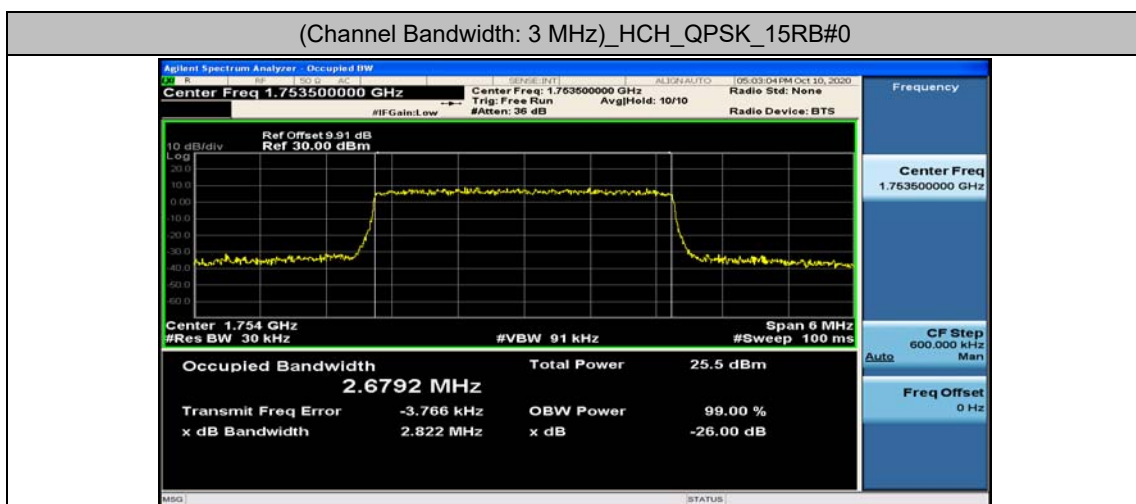

Channel Bandwidth: 3 MHz