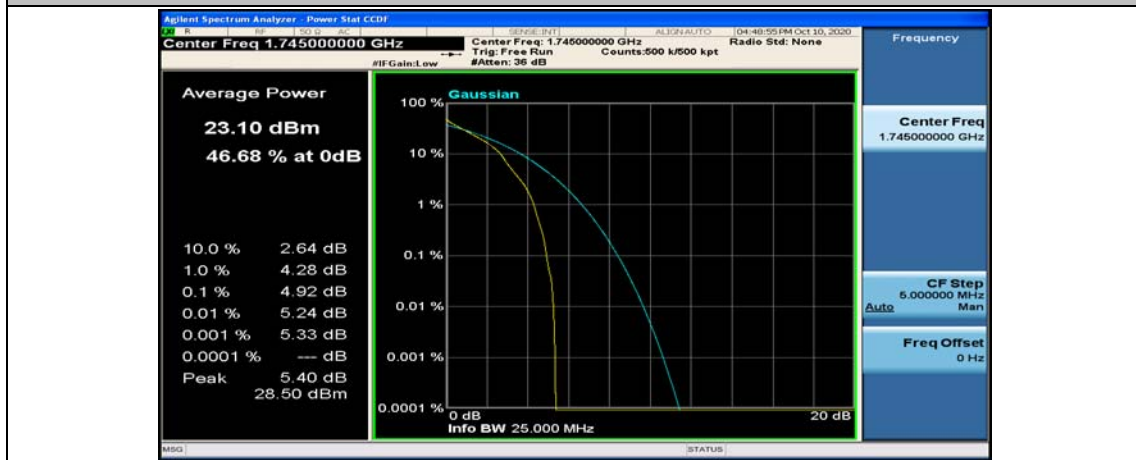

(Channel Bandwidth:20 MHz)_MCH_QPSK_50RB#50

(Channel Bandwidth:20 MHz)_MCH_QPSK_100RB#0

(Channel Bandwidth:20 MHz)_HCH_QPSK_1RB#0

(Channel Bandwidth:20 MHz)_HCH_QPSK_1RB#49

(Channel Bandwidth:20 MHz)_HCH_QPSK_1RB#99