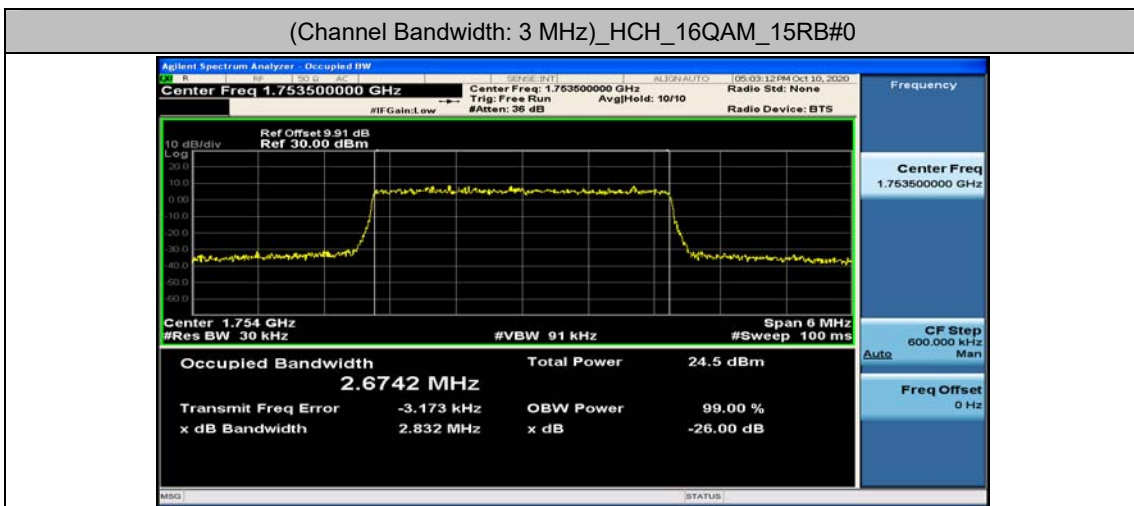

Channel Bandwidth: 20 MHz

Channel Bandwidth: 20 MHz						
Modulation	Channel	RB Configuration		Occupied Bandwidth (MHz)	26dB Bandwidth (MHz)	Verdict
		Size	Offset			
QPSK	LCH	100	0	17.871	18.70	PASS
	MCH	100	0	17.829	18.57	PASS
	HCH	100	0	17.875	18.67	PASS
16QAM	LCH	100	0	17.868	18.69	PASS
	MCH	100	0	17.830	18.63	PASS
	HCH	100	0	17.862	18.65	PASS

Test Graphs

Channel Bandwidth: 1.4 MHz

Channel Bandwidth: 3 MHz

(Channel Bandwidth: 3 MHz)_LCH_16QAM_15RB#0

(Channel Bandwidth: 3 MHz)_MCH_16QAM_15RB#0

(Channel Bandwidth: 3 MHz)_HCH_16QAM_15RB#0

Channel Bandwidth: 5 MHz