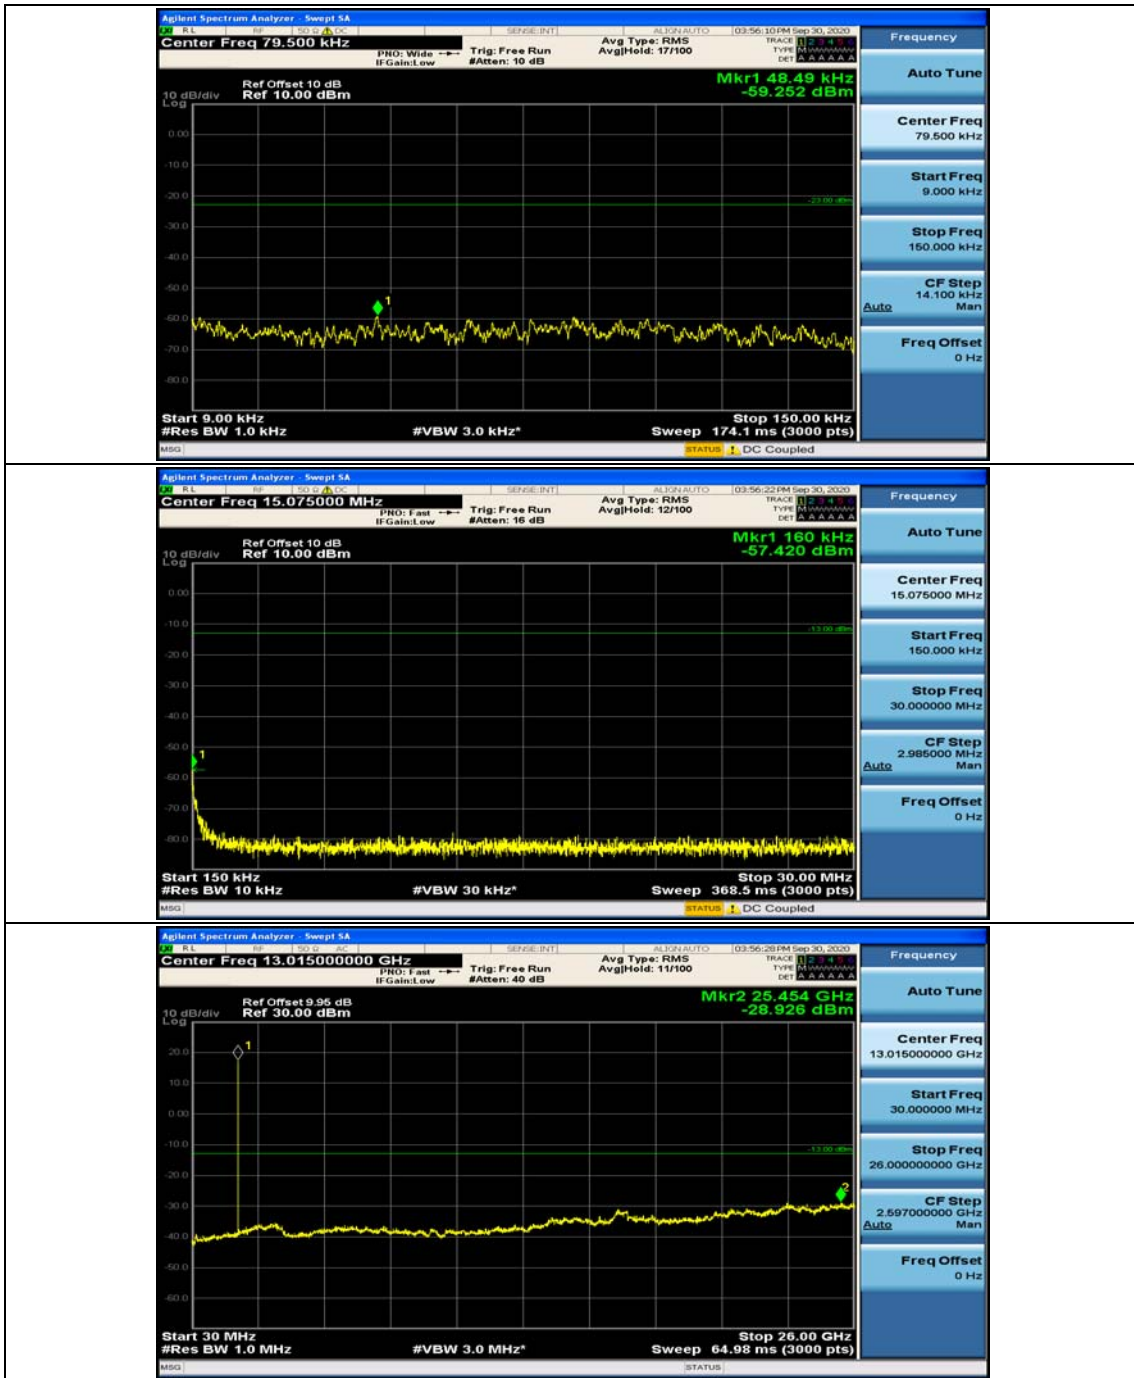

(Channel Bandwidth:20 MHz)_HCH_16QAM_50RB#50

(Channel Bandwidth:20 MHz)_HCH_16QAM_100RB#0

Appendix E: Conducted Spurious Emission

Test Graphs

Channel Bandwidth: 1.4 MHz

(Channel Bandwidth: 1.4 MHz)_MCH_QPSK_1RB#0