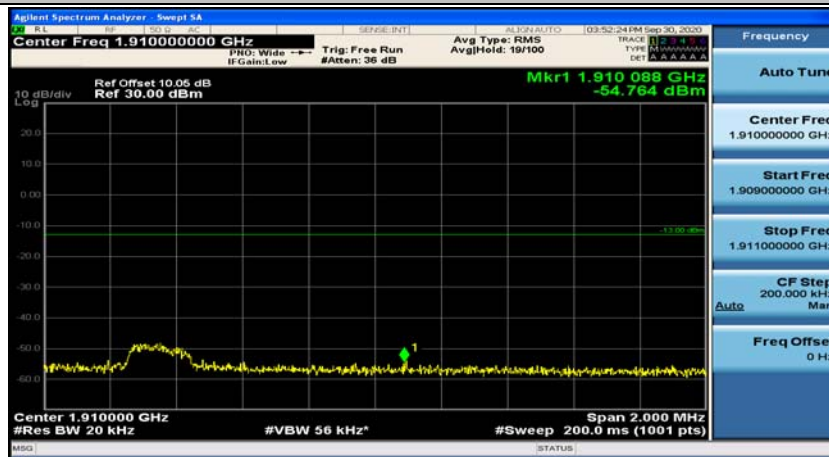

(Channel Bandwidth:20 MHz)_HCH_QPSK_1RB#49