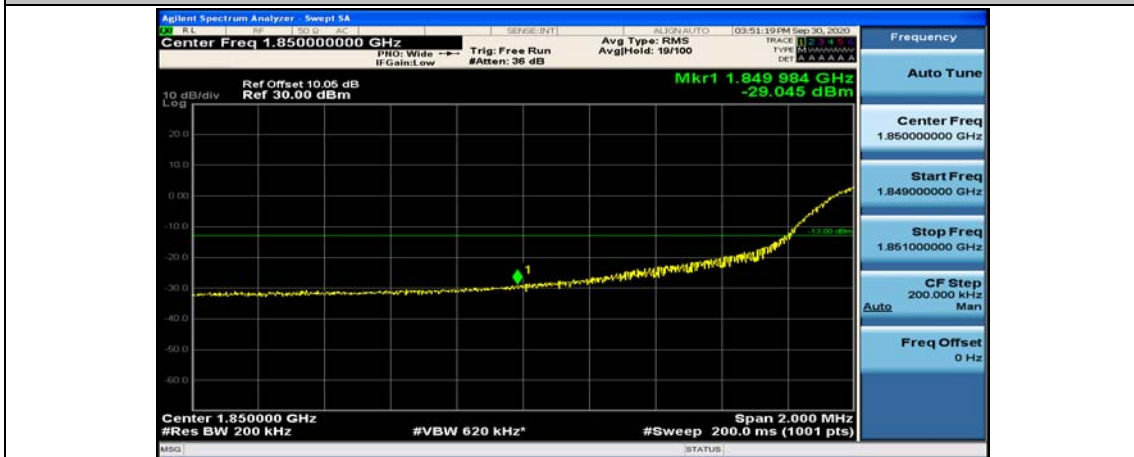

Channel Bandwidth: 20 MHz

(Channel Bandwidth:20 MHz)_LCH_QPSK_1RB#49

(Channel Bandwidth:20 MHz)_LCH_QPSK_1RB#99

(Channel Bandwidth:20 MHz)_LCH_QPSK_50RB#0

(Channel Bandwidth:20 MHz)_LCH_QPSK_50RB#25

(Channel Bandwidth:20 MHz)_LCH_QPSK_50RB#50