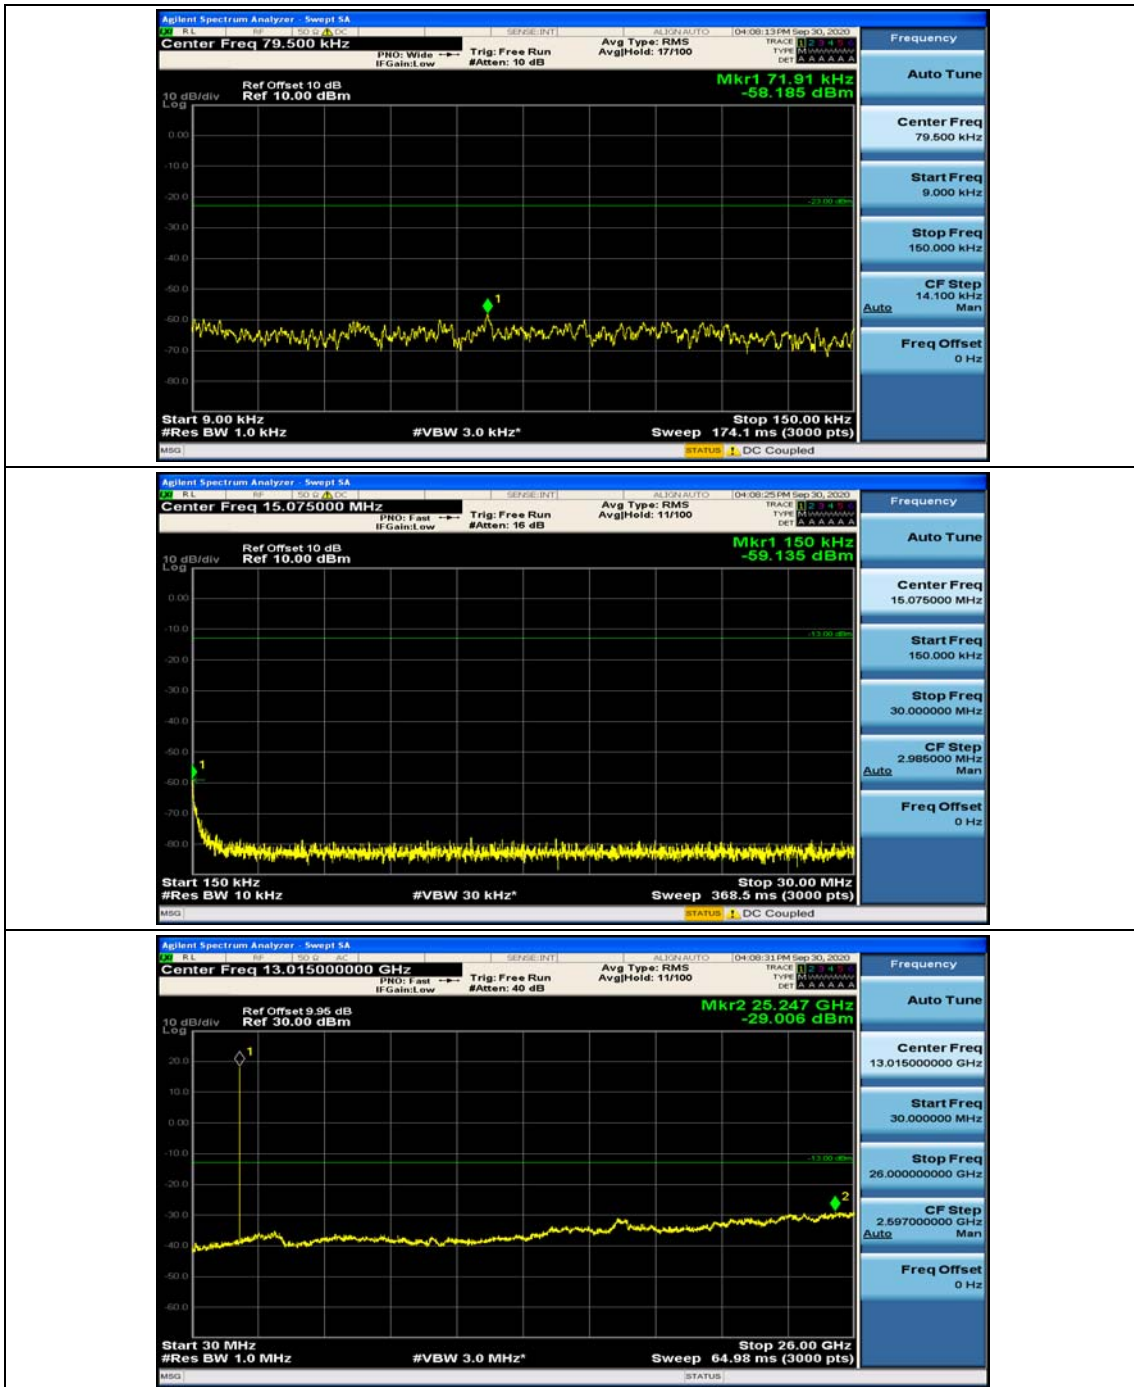

(Channel Bandwidth: 1.4 MHz)_MCH_16QAM_1RB#0

(Channel Bandwidth: 1.4 MHz)_MCH_16QAM_1RB#3

(Channel Bandwidth: 1.4 MHz)_HCH_16QAM_1RB#0

(Channel Bandwidth: 1.4 MHz)_HCH_16QAM_1RB#3

Channel Bandwidth: 3 MHz