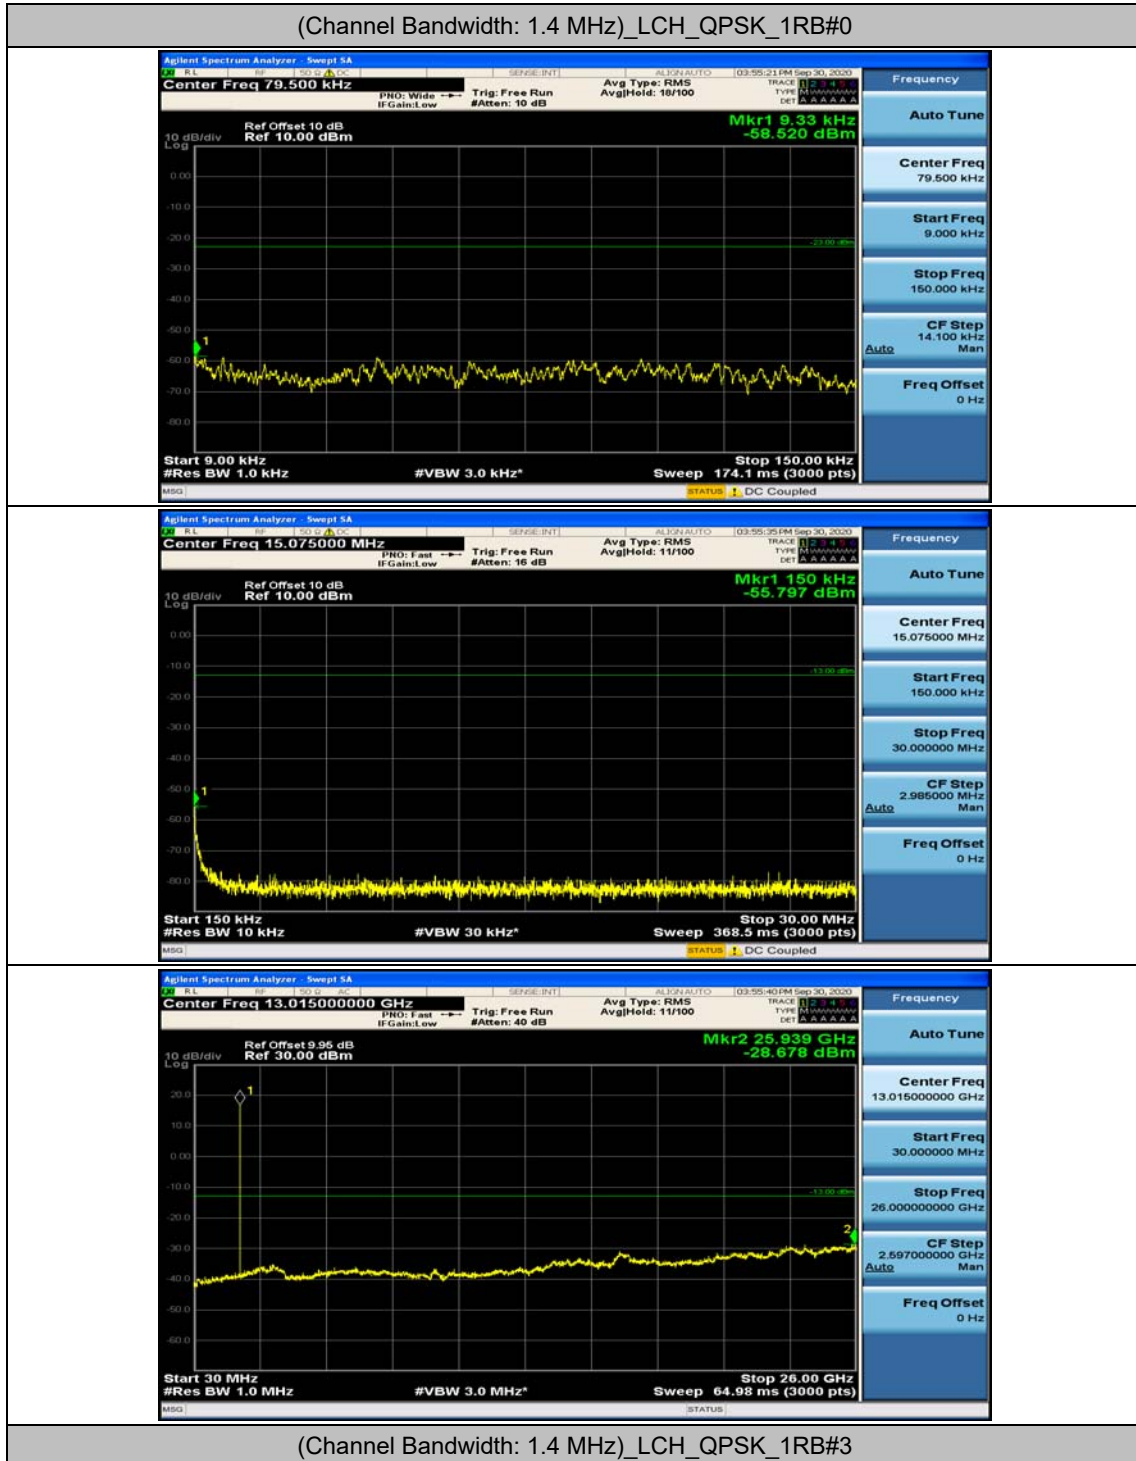

(Channel Bandwidth:20 MHz)_HCH_16QAM_50RB#50

(Channel Bandwidth:20 MHz)_HCH_16QAM_100RB#0

Appendix E: Conducted Spurious Emission

Test Graphs

Channel Bandwidth: 1.4 MHz

(Channel Bandwidth: 1.4 MHz)_MCH_QPSK_1RB#0