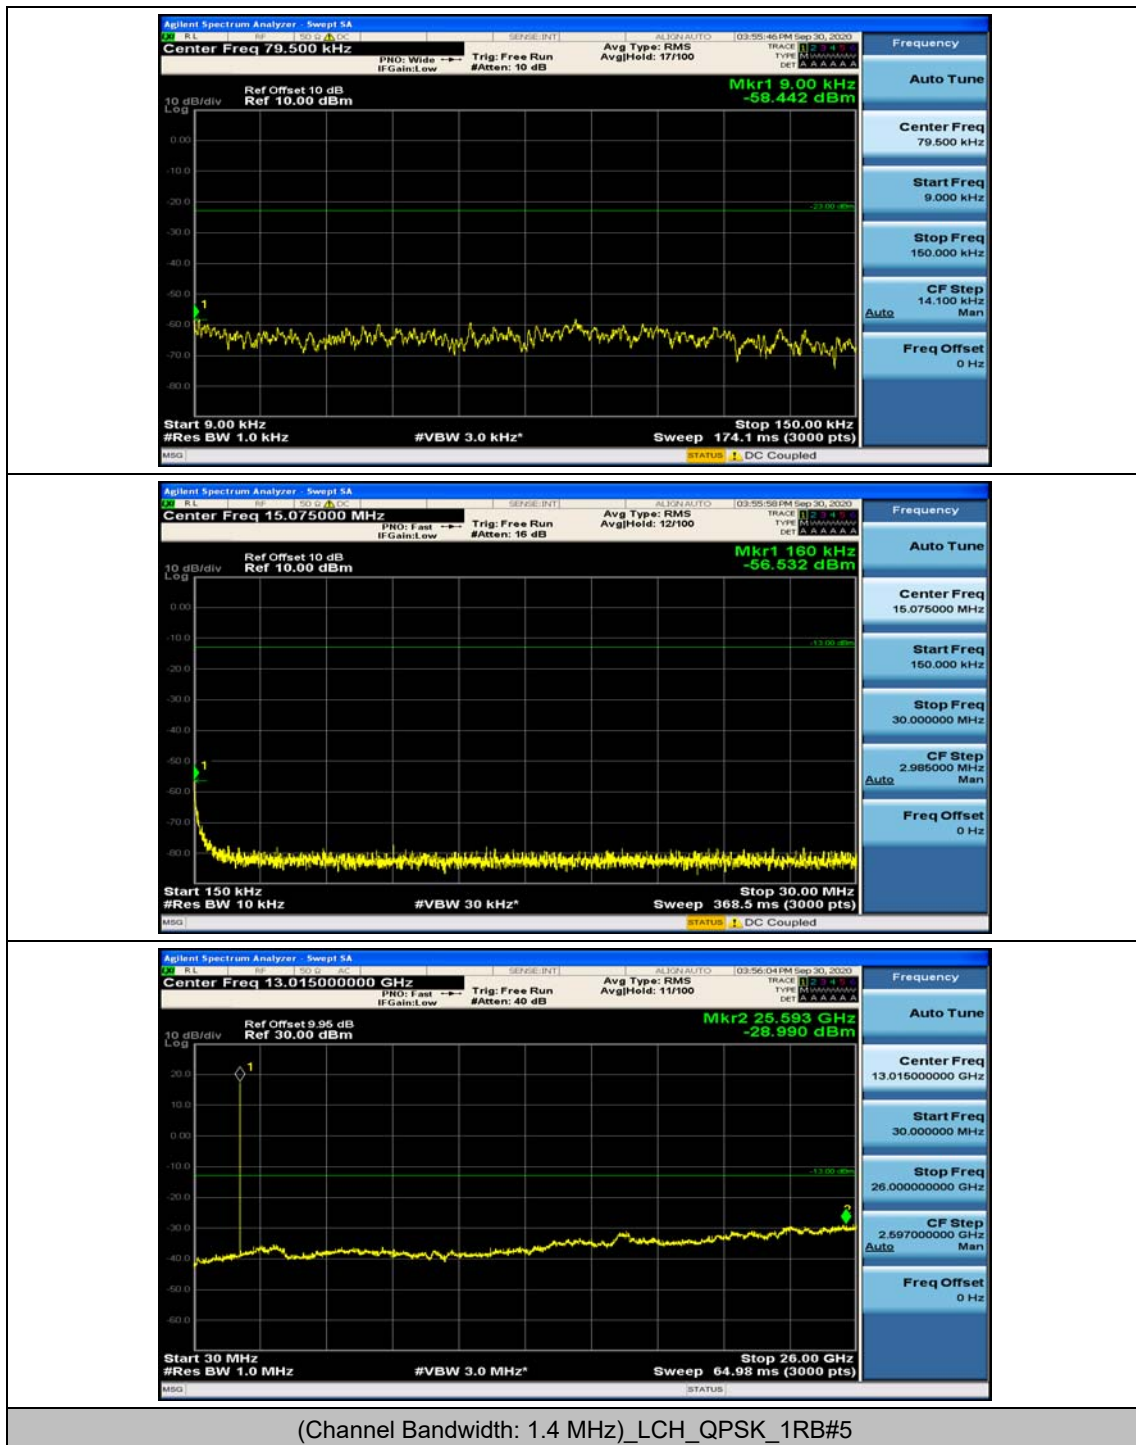

(Channel Bandwidth:20 MHz)_HCH_16QAM_50RB#50

(Channel Bandwidth:20 MHz)_HCH_16QAM_100RB#0

Appendix E: Conducted Spurious Emission

Test Graphs

Channel Bandwidth: 1.4 MHz

(Channel Bandwidth: 1.4 MHz)_MCH_QPSK_1RB#0