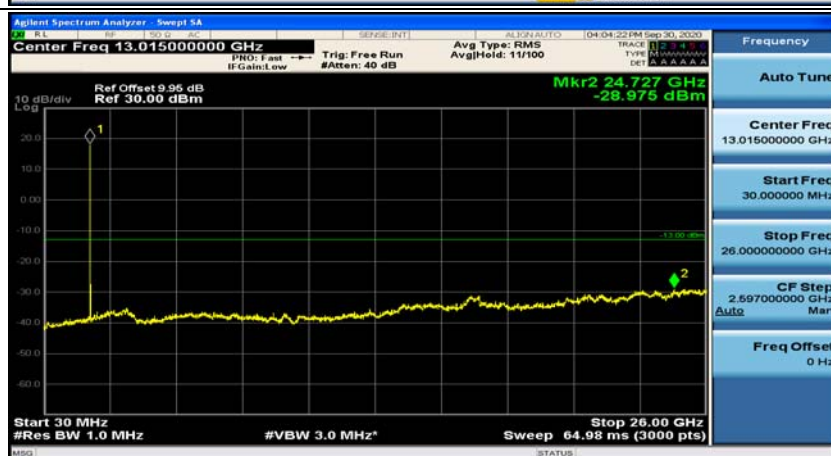

(Channel Bandwidth: 3 MHz)_LCH_16QAM_1RB#0