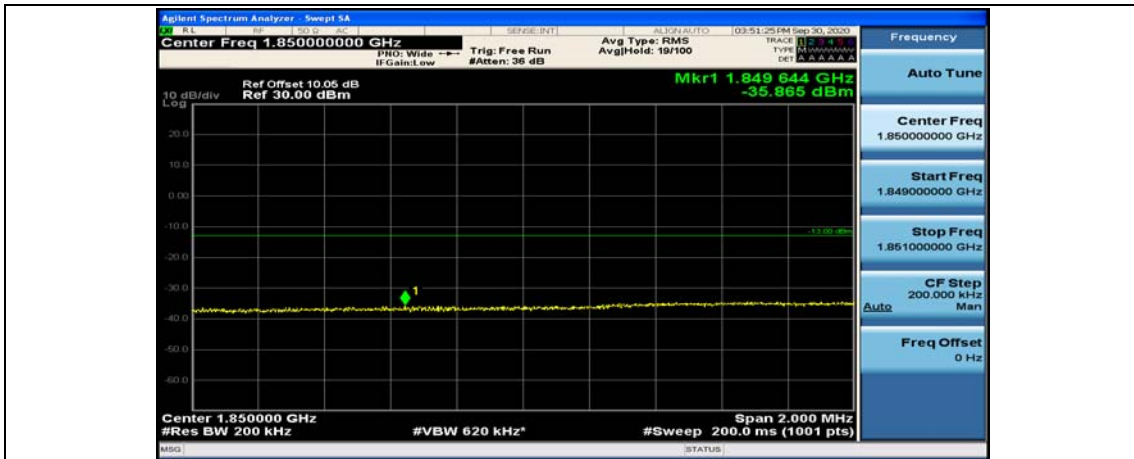

Channel Bandwidth: 20 MHz

(Channel Bandwidth:20 MHz)_LCH_QPSK_1RB#49

(Channel Bandwidth:20 MHz)_LCH_QPSK_1RB#99

(Channel Bandwidth:20 MHz)_LCH_QPSK_50RB#0

(Channel Bandwidth:20 MHz)_LCH_QPSK_50RB#25

(Channel Bandwidth:20 MHz)_LCH_QPSK_50RB#50