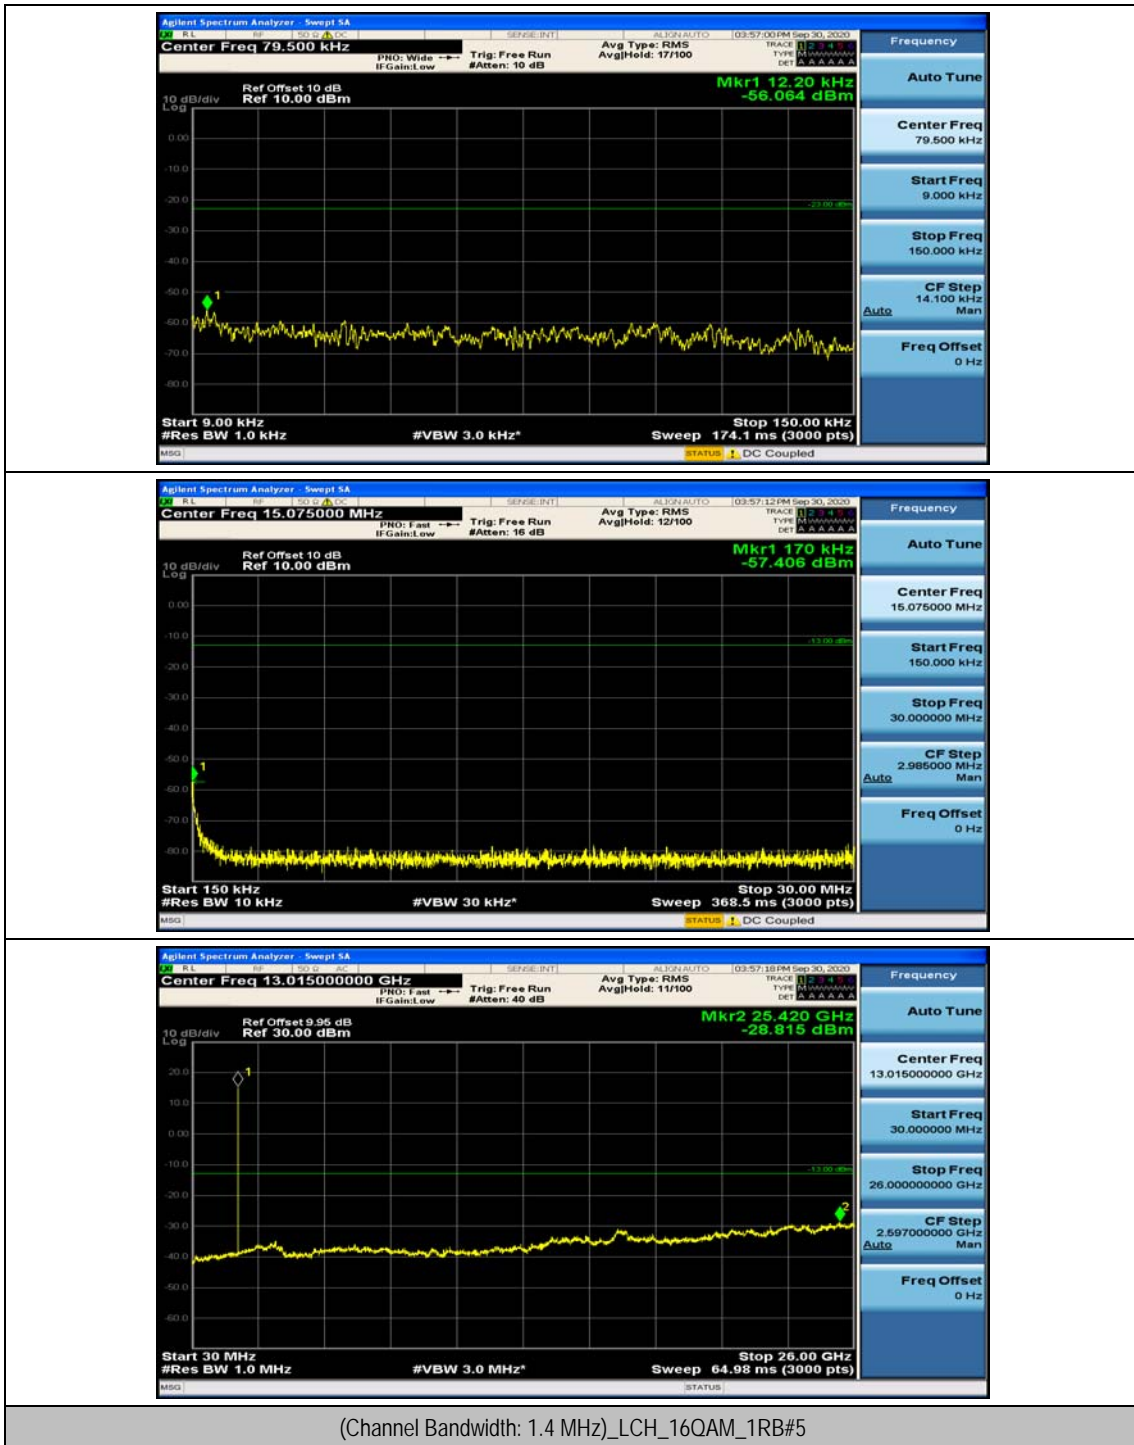

(Channel Bandwidth: 1.4 MHz)_MCH_QPSK_1RB#3

(Channel Bandwidth: 1.4 MHz)_HCH_QPSK_1RB#0

(Channel Bandwidth: 1.4 MHz)_HCH_QPSK_1RB#3

(Channel Bandwidth: 1.4 MHz)_LCH_16QAM_1RB#0

(Channel Bandwidth: 1.4 MHz)_LCH_16QAM_1RB#3