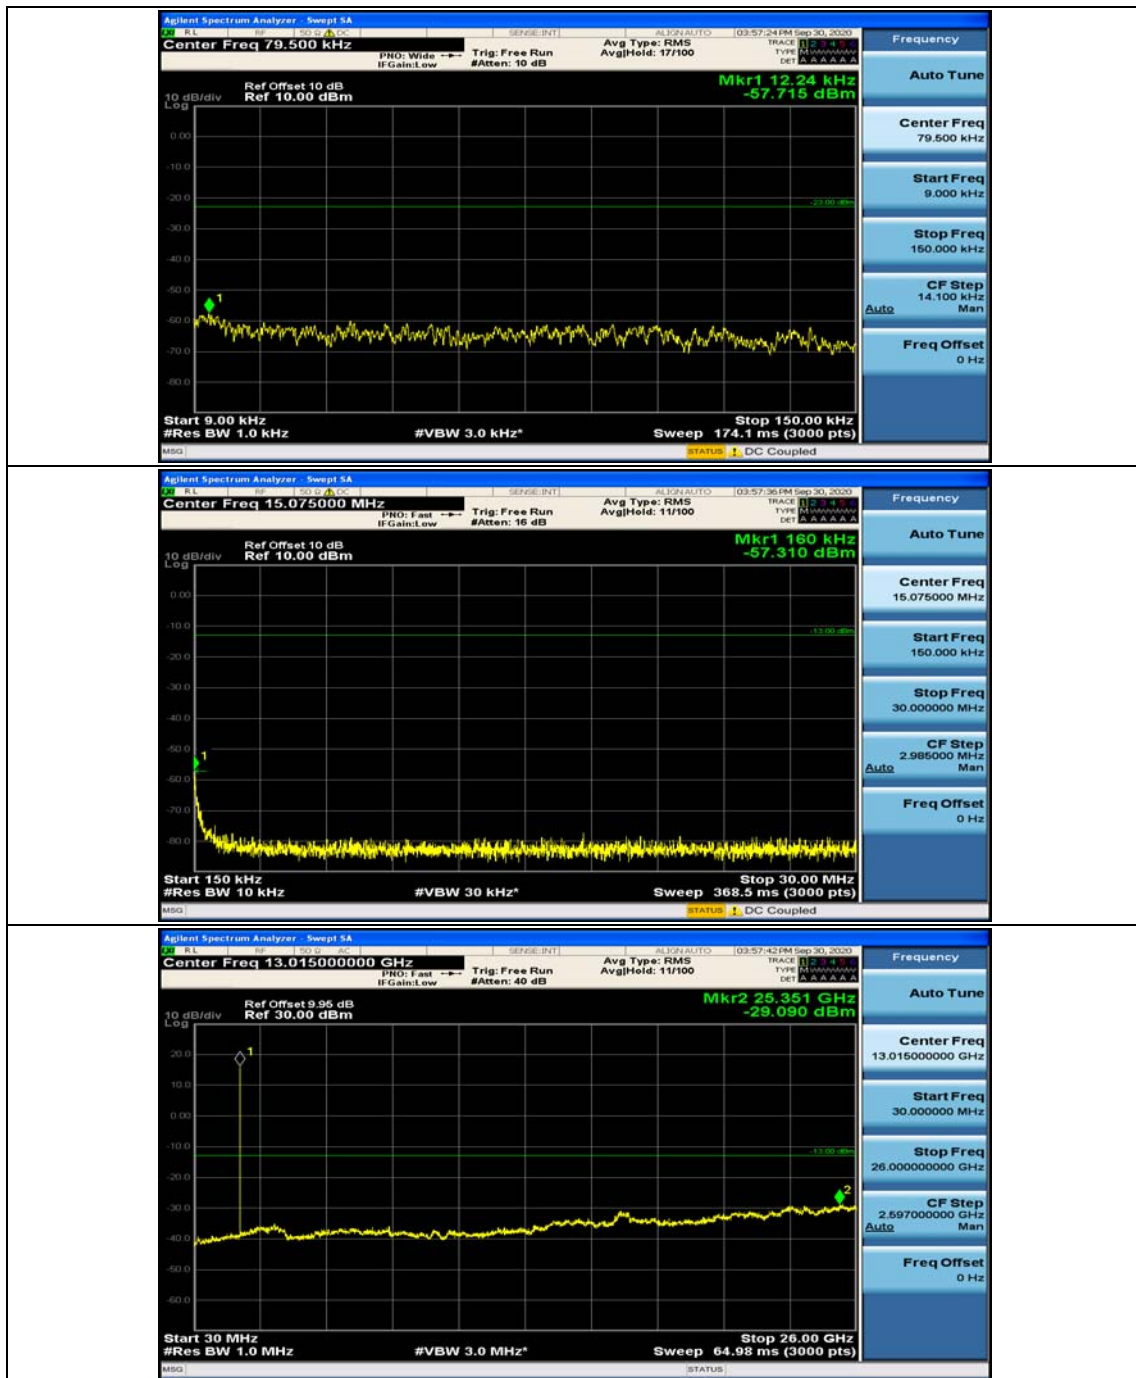

(Channel Bandwidth:20 MHz)_HCH_16QAM_50RB#50

(Channel Bandwidth:20 MHz)_HCH_16QAM_100RB#0

Appendix E: Conducted Spurious Emission

Test Graphs

Channel Bandwidth: 1.4 MHz

(Channel Bandwidth: 1.4 MHz)_MCH_QPSK_1RB#0

(Channel Bandwidth: 1.4 MHz)_MCH_QPSK_1RB#3

(Channel Bandwidth: 1.4 MHz)_HCH_QPSK_1RB#0

(Channel Bandwidth: 1.4 MHz)_HCH_QPSK_1RB#3

(Channel Bandwidth: 1.4 MHz)_LCH_16QAM_1RB#0

(Channel Bandwidth: 1.4 MHz)_LCH_16QAM_1RB#3