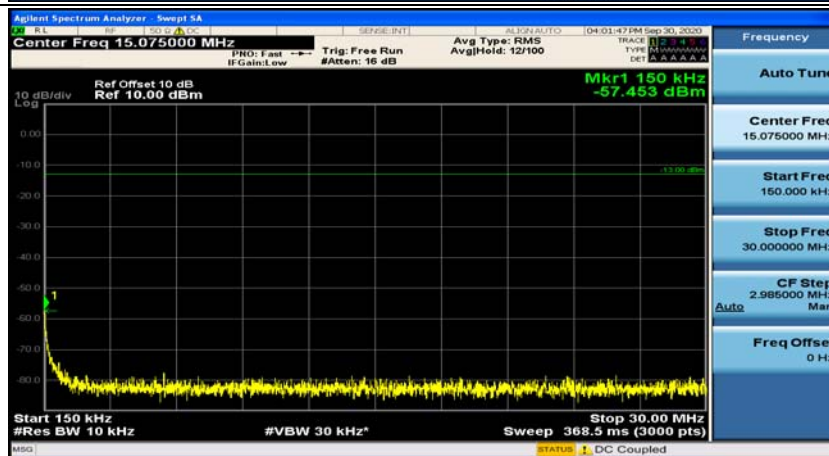

(Channel Bandwidth: 1.4 MHz)_MCH_16QAM_1RB#0

(Channel Bandwidth: 1.4 MHz)_MCH_16QAM_1RB#3

(Channel Bandwidth: 1.4 MHz)_HCH_16QAM_1RB#0

(Channel Bandwidth: 1.4 MHz)_HCH_16QAM_1RB#3

Channel Bandwidth: 3 MHz