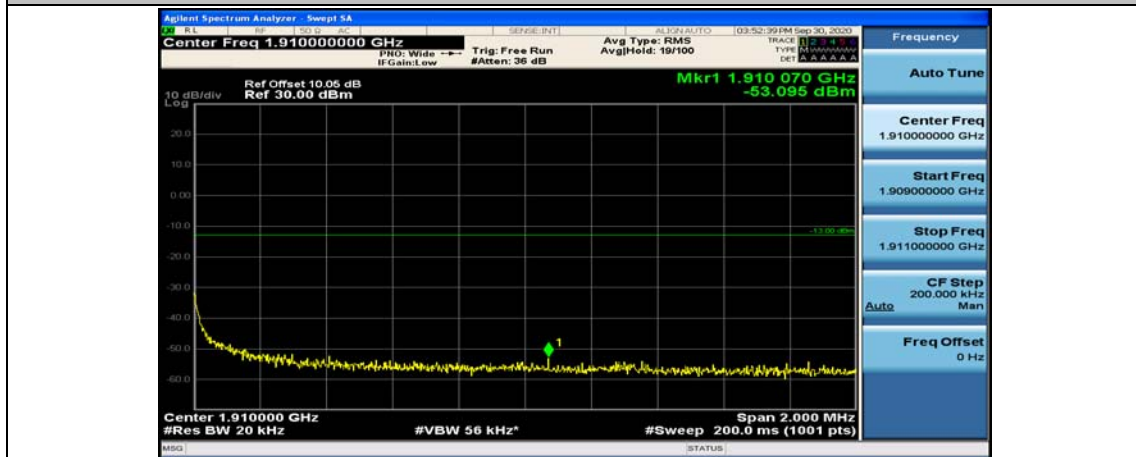

(Channel Bandwidth:20 MHz)_HCH_16QAM_1RB#0