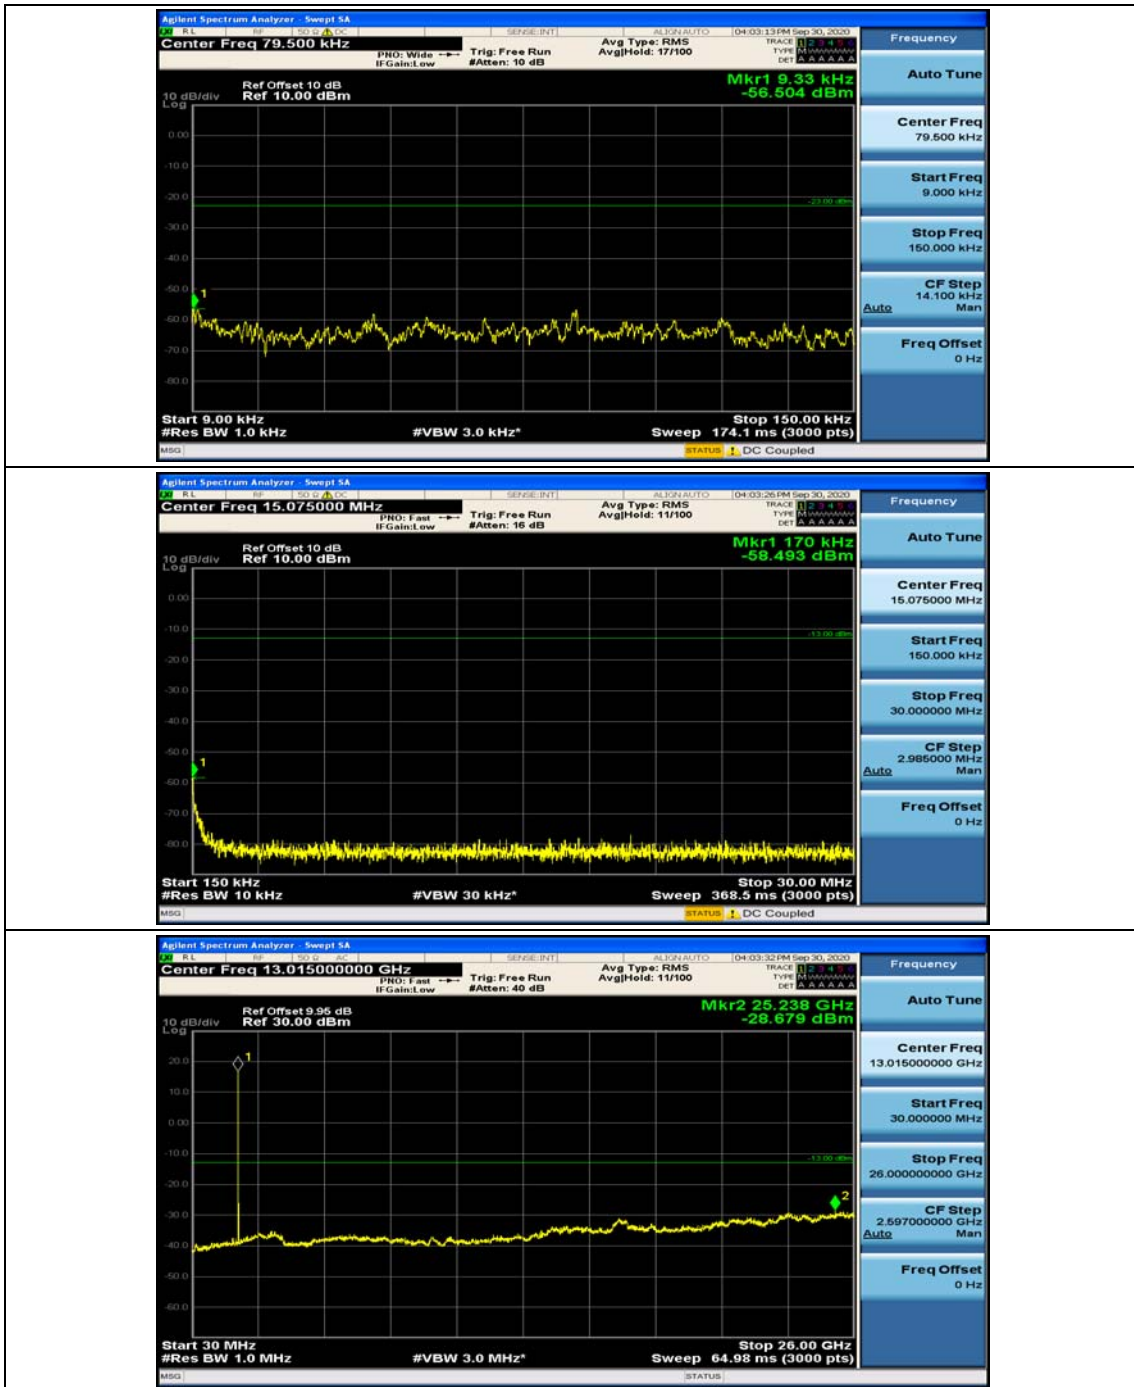

(Channel Bandwidth: 1.4 MHz)_MCH_16QAM_1RB#0

(Channel Bandwidth: 1.4 MHz)_MCH_16QAM_1RB#3

(Channel Bandwidth: 1.4 MHz)_HCH_16QAM_1RB#0

(Channel Bandwidth: 1.4 MHz)_HCH_16QAM_1RB#3

Channel Bandwidth: 3 MHz