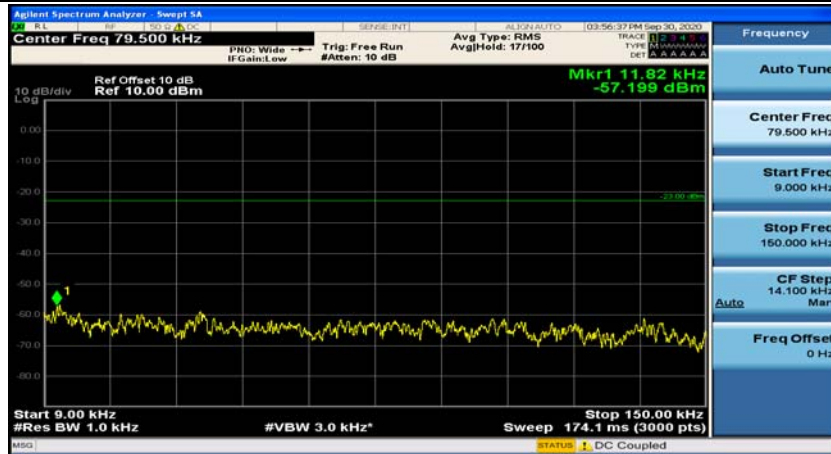

(Channel Bandwidth: 1.4 MHz)_MCH_QPSK_1RB#3

(Channel Bandwidth: 1.4 MHz)_HCH_QPSK_1RB#0

(Channel Bandwidth: 1.4 MHz)_HCH_QPSK_1RB#3

(Channel Bandwidth: 1.4 MHz)_LCH_16QAM_1RB#0

(Channel Bandwidth: 1.4 MHz)_LCH_16QAM_1RB#3