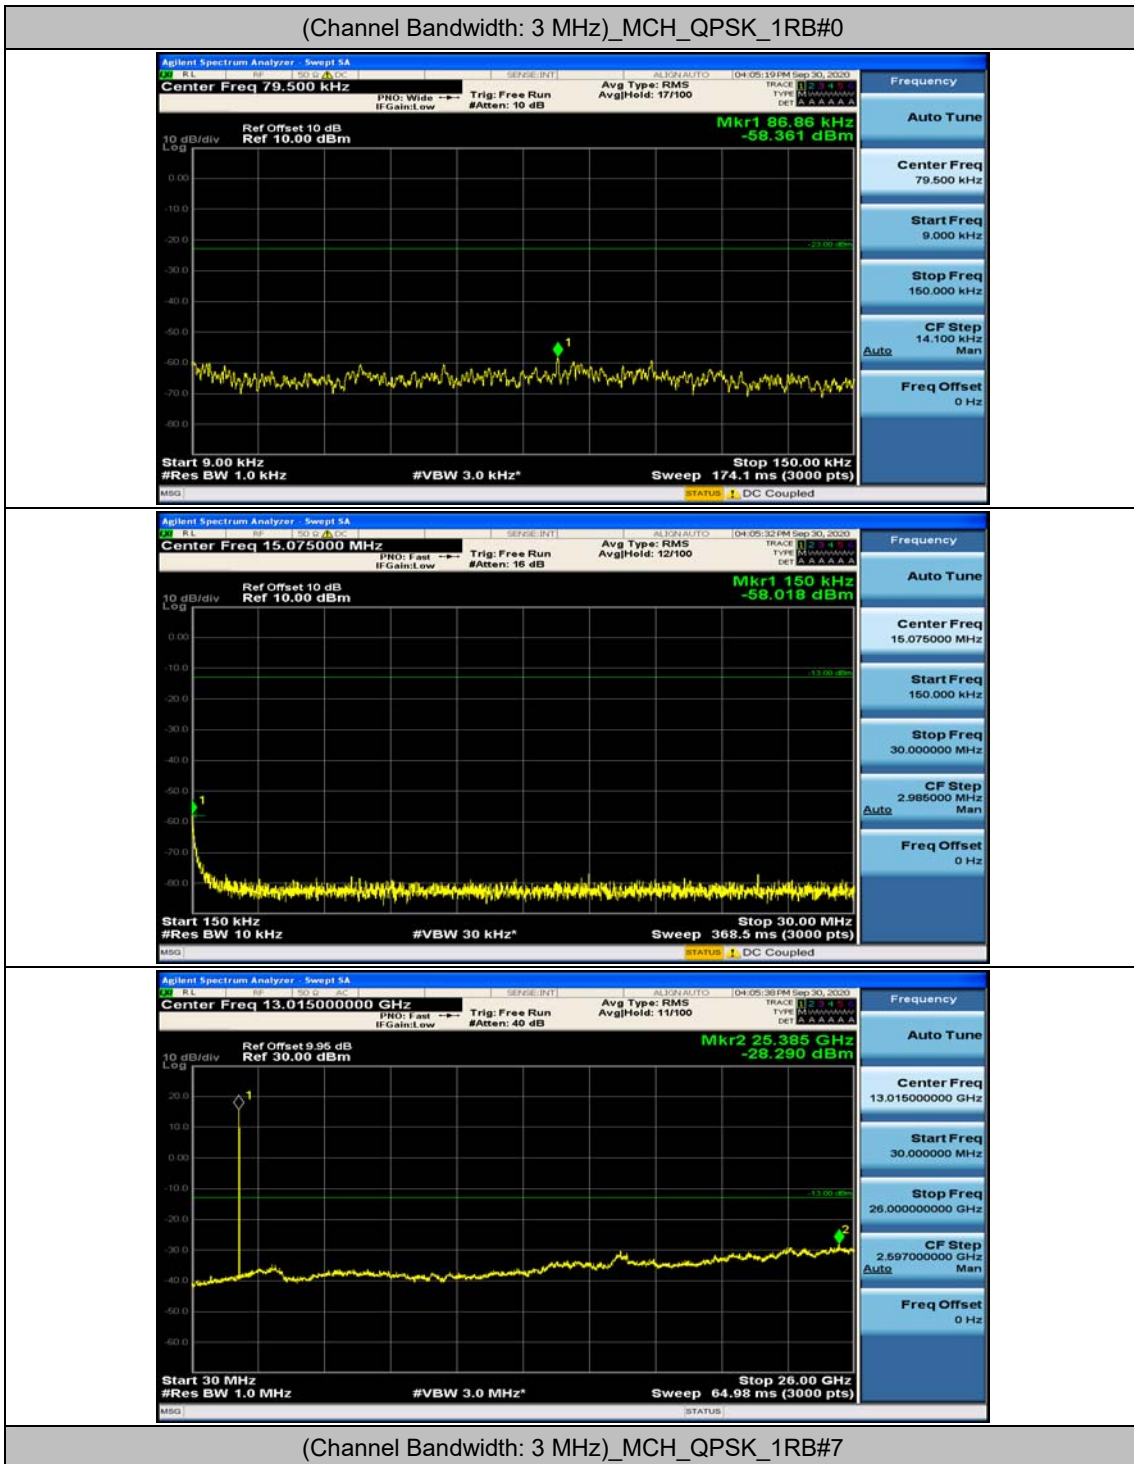

(Channel Bandwidth: 1.4 MHz)_MCH_16QAM_1RB#0

(Channel Bandwidth: 1.4 MHz)_MCH_16QAM_1RB#3

(Channel Bandwidth: 1.4 MHz)_HCH_16QAM_1RB#0

(Channel Bandwidth: 1.4 MHz)_HCH_16QAM_1RB#3

Channel Bandwidth: 3 MHz