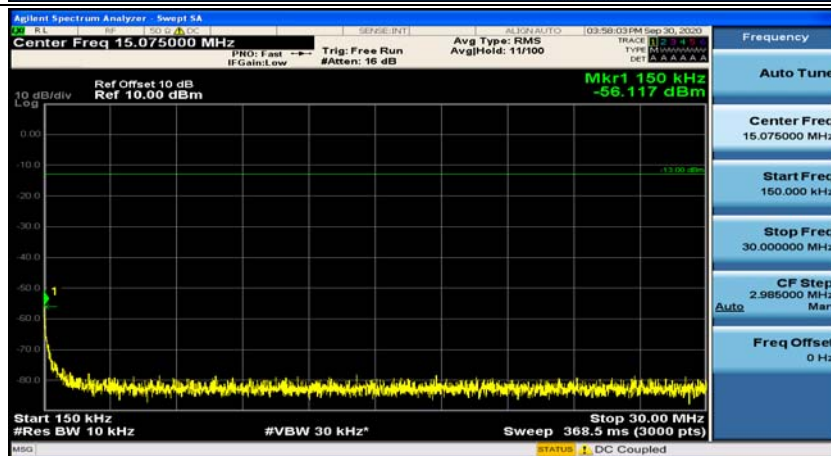

(Channel Bandwidth:20 MHz)_HCH_16QAM_50RB#50

(Channel Bandwidth:20 MHz)_HCH_16QAM_100RB#0

Appendix E: Conducted Spurious Emission

Test Graphs

Channel Bandwidth: 1.4 MHz

(Channel Bandwidth: 1.4 MHz)_MCH_QPSK_1RB#0