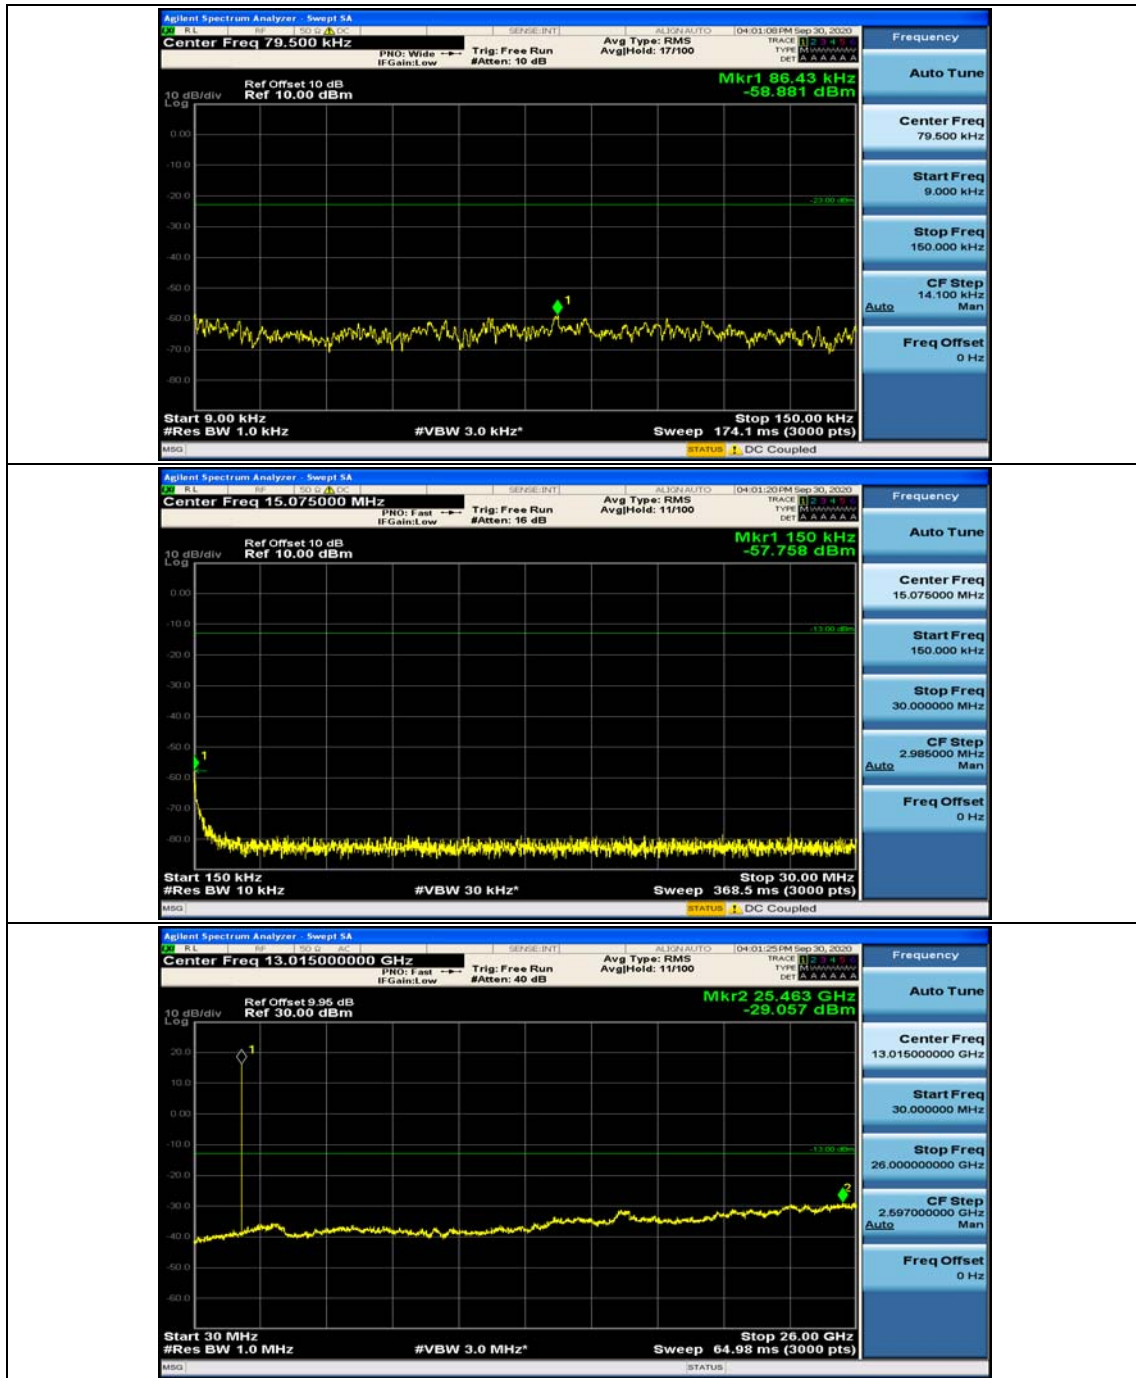

(Channel Bandwidth: 1.4 MHz)_MCH_QPSK_1RB#3

(Channel Bandwidth: 1.4 MHz)_HCH_QPSK_1RB#0

(Channel Bandwidth: 1.4 MHz)_HCH_QPSK_1RB#3

(Channel Bandwidth: 1.4 MHz)_LCH_16QAM_1RB#0

(Channel Bandwidth: 1.4 MHz)_LCH_16QAM_1RB#3