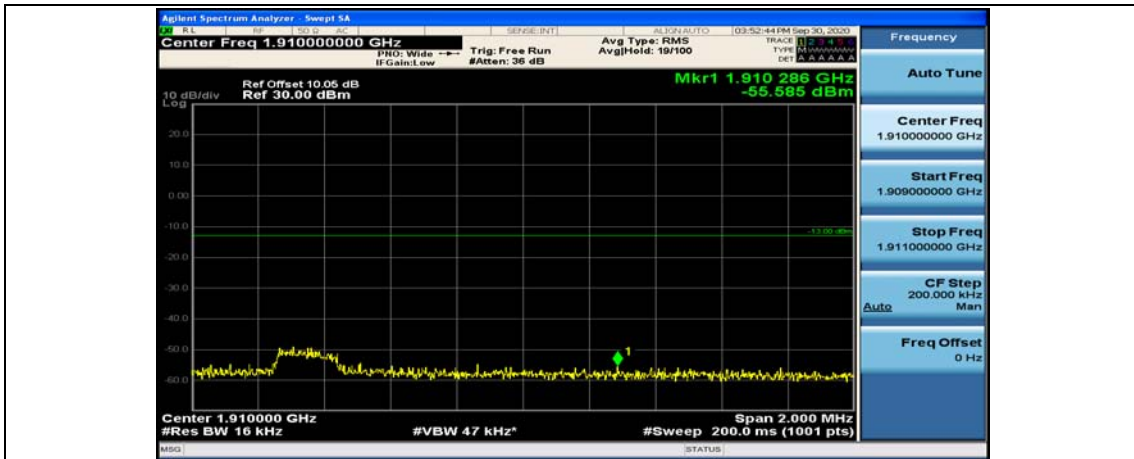

(Channel Bandwidth:20 MHz)_HCH_16QAM_1RB#49