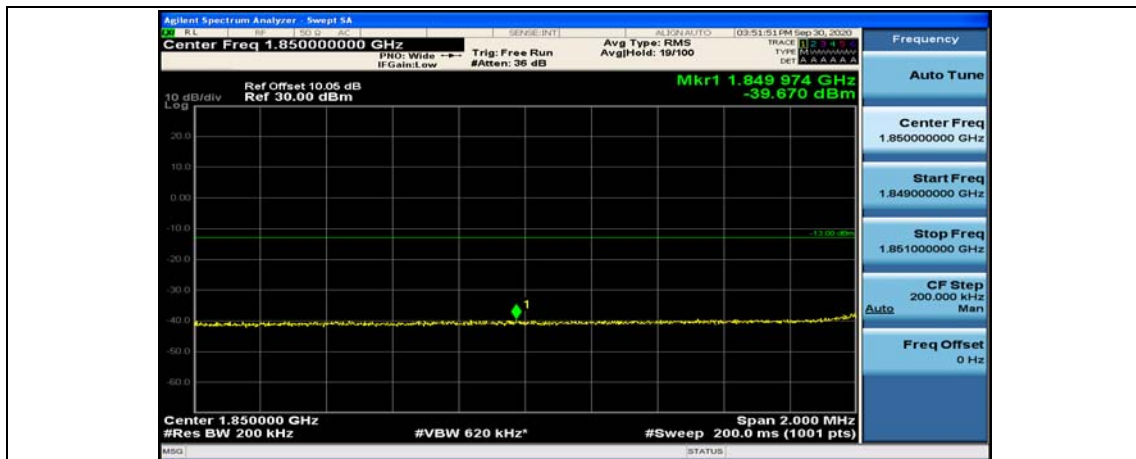

(Channel Bandwidth:20 MHz)_LCH_16QAM_1RB#99

(Channel Bandwidth:20 MHz)_LCH_16QAM_50RB#0

(Channel Bandwidth:20 MHz)_LCH_16QAM_50RB#25

(Channel Bandwidth:20 MHz)_LCH_16QAM_50RB#50

(Channel Bandwidth:20 MHz)_LCH_16QAM_100RB#0