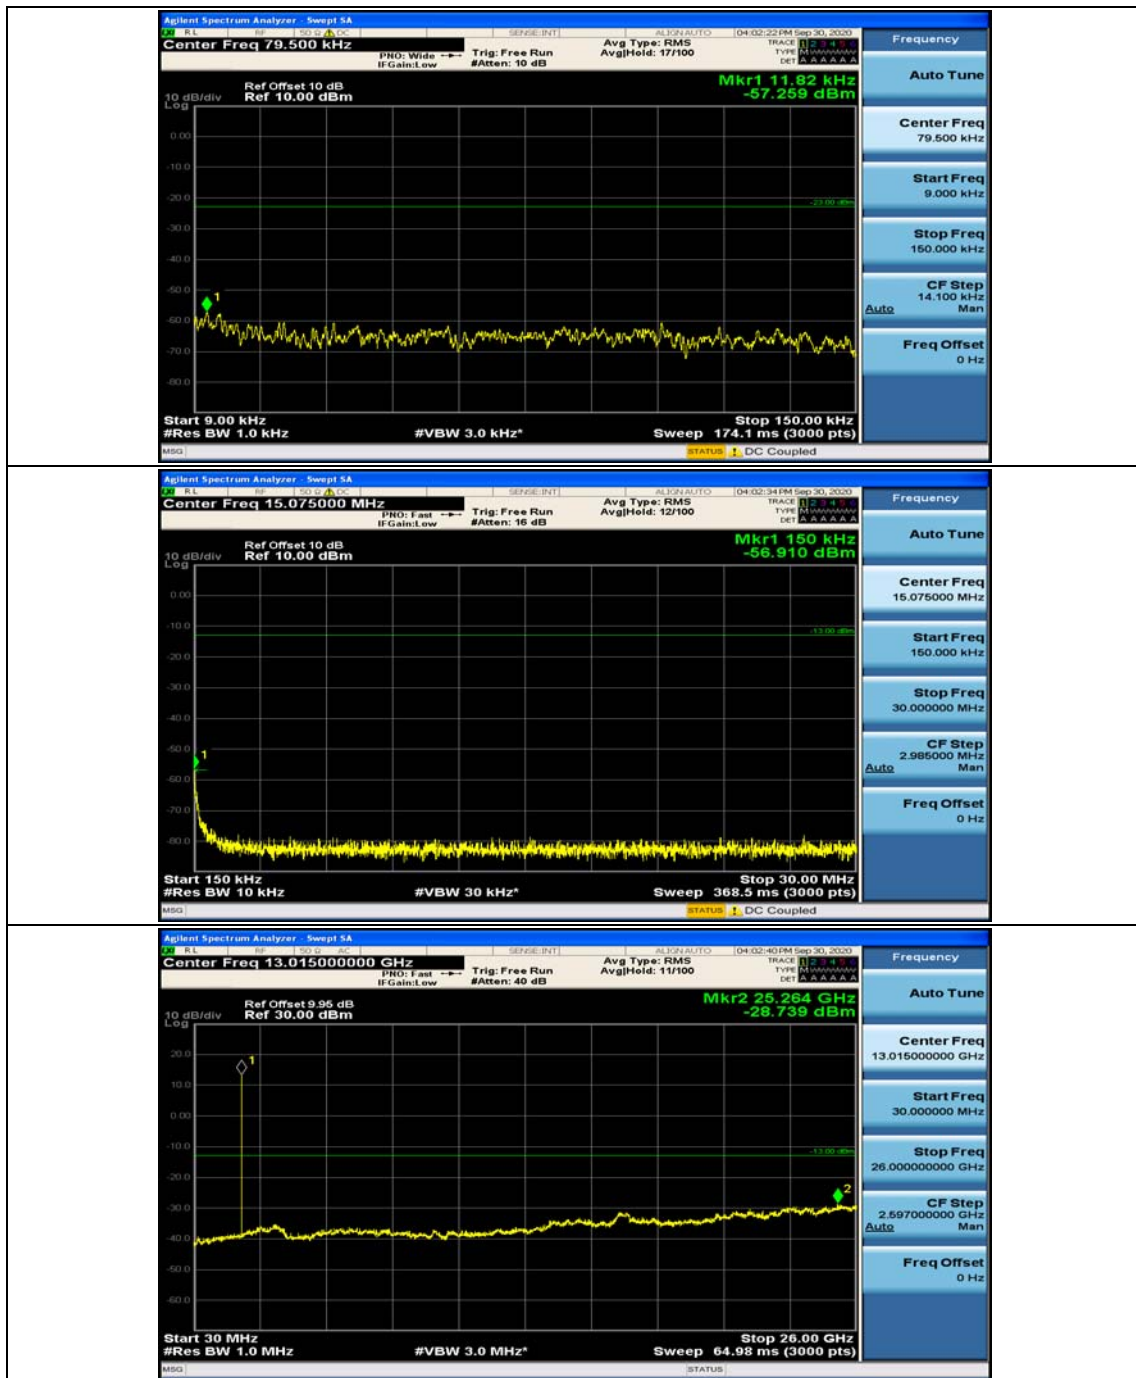

(Channel Bandwidth: 1.4 MHz)_MCH_16QAM_1RB#0

(Channel Bandwidth: 1.4 MHz)_MCH_16QAM_1RB#3

(Channel Bandwidth: 1.4 MHz)_HCH_16QAM_1RB#0

(Channel Bandwidth: 1.4 MHz)_HCH_16QAM_1RB#3

Channel Bandwidth: 3 MHz