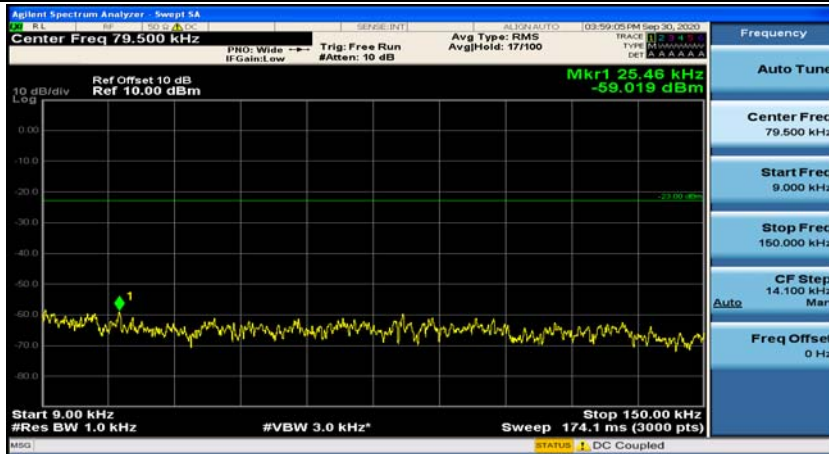

(Channel Bandwidth: 1.4 MHz)_MCH_16QAM_1RB#0