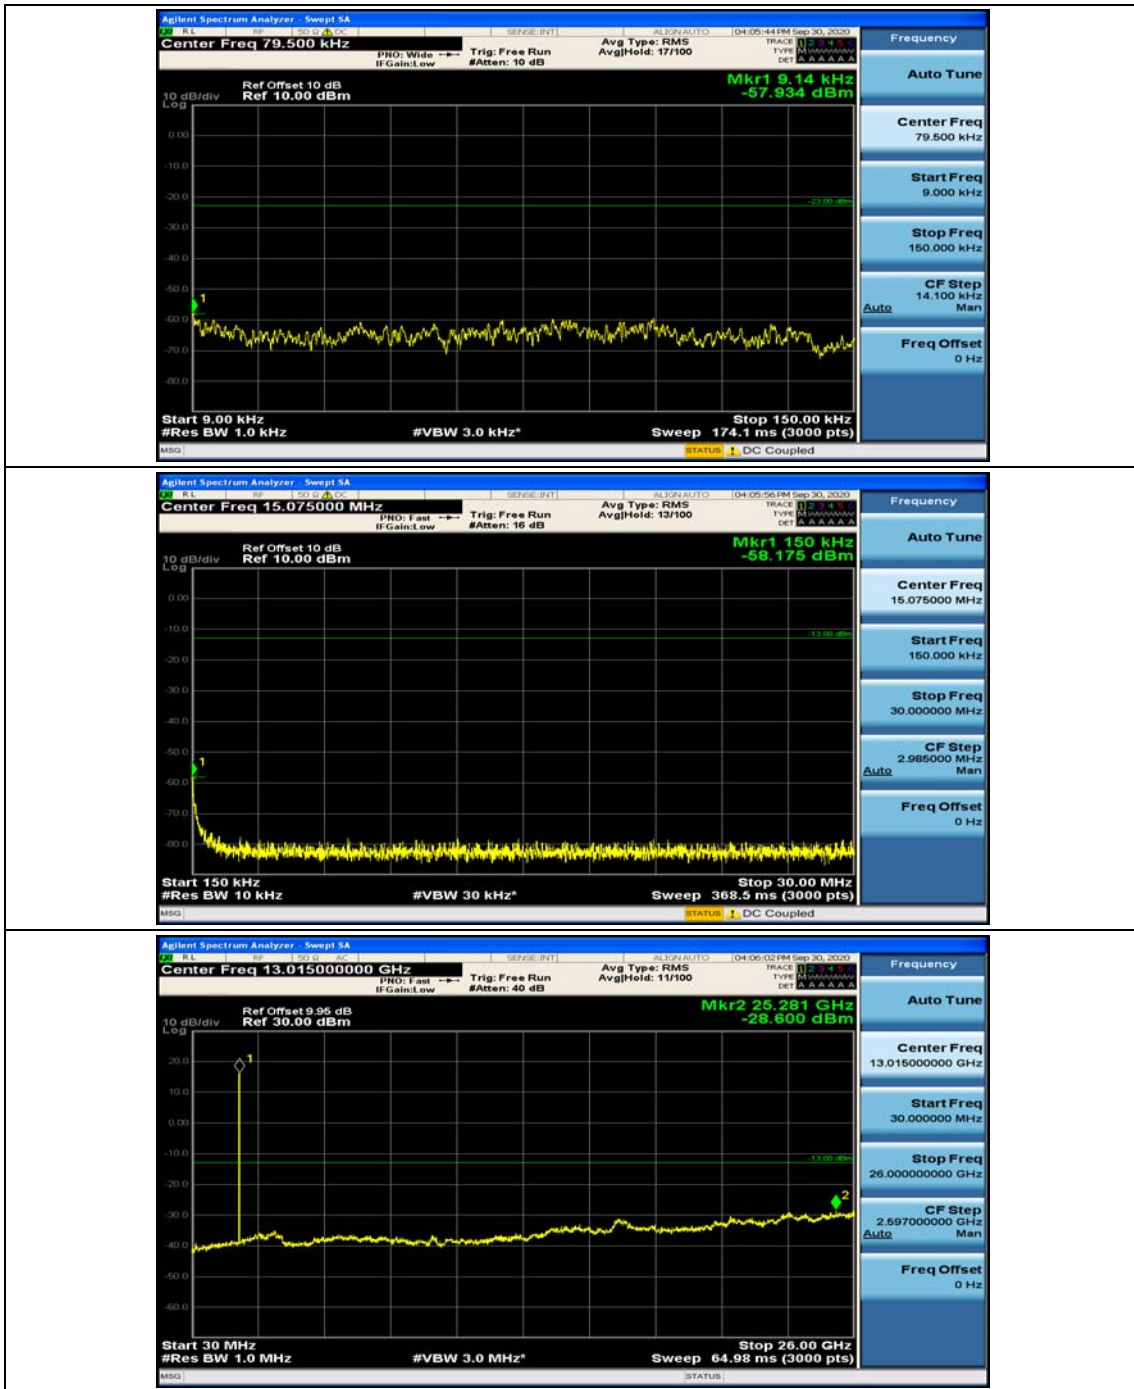

(Channel Bandwidth: 1.4 MHz)_MCH_16QAM_1RB#0

(Channel Bandwidth: 1.4 MHz)_MCH_16QAM_1RB#3

(Channel Bandwidth: 1.4 MHz)_HCH_16QAM_1RB#0

(Channel Bandwidth: 1.4 MHz)_HCH_16QAM_1RB#3

Channel Bandwidth: 3 MHz