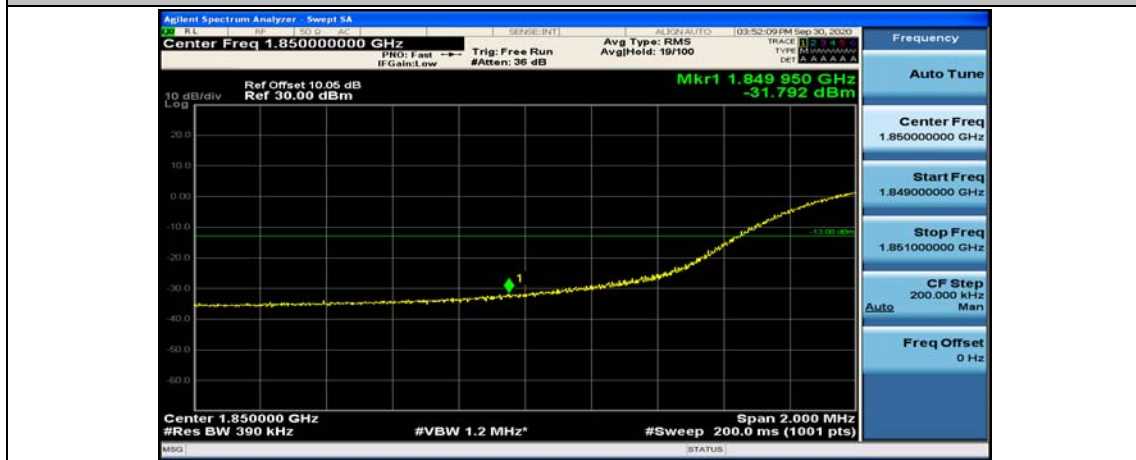

(Channel Bandwidth:20 MHz)_LCH_16QAM_1RB#99

(Channel Bandwidth:20 MHz)_LCH_16QAM_50RB#0

(Channel Bandwidth:20 MHz)_LCH_16QAM_50RB#25

(Channel Bandwidth:20 MHz)_LCH_16QAM_50RB#50

(Channel Bandwidth:20 MHz)_LCH_16QAM_100RB#0