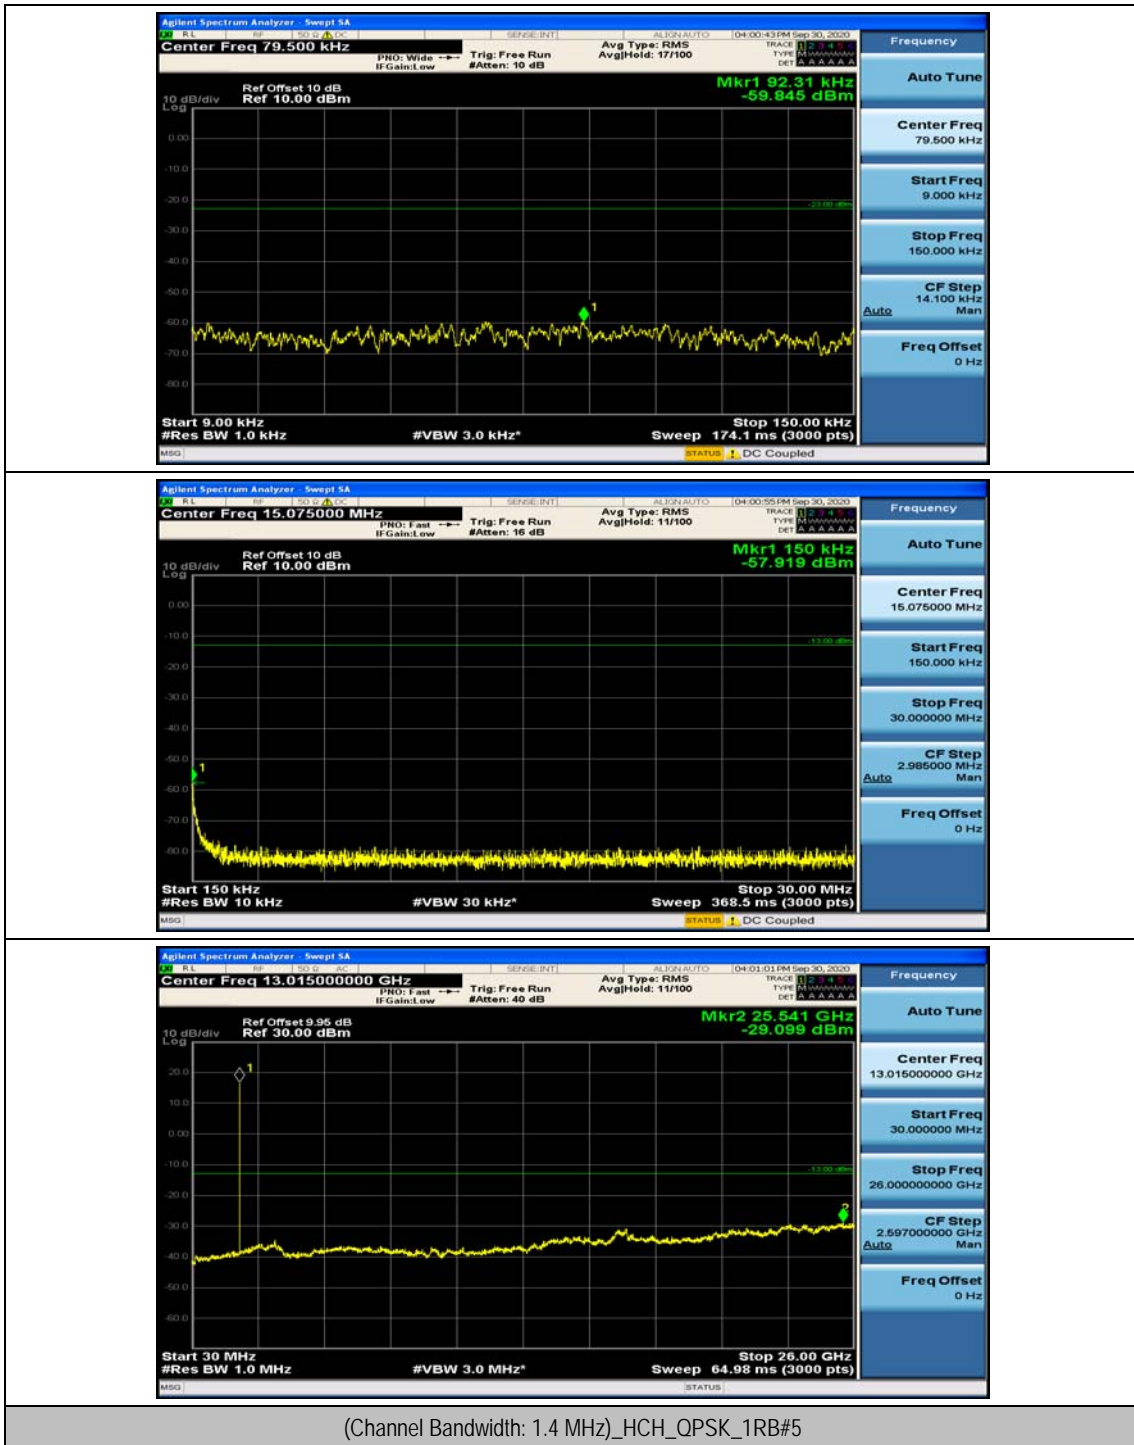

(Channel Bandwidth: 1.4 MHz)_MCH_QPSK_1RB#3

(Channel Bandwidth: 1.4 MHz)_HCH_QPSK_1RB#0

(Channel Bandwidth: 1.4 MHz)_HCH_QPSK_1RB#3

(Channel Bandwidth: 1.4 MHz)_LCH_16QAM_1RB#0

(Channel Bandwidth: 1.4 MHz)_LCH_16QAM_1RB#3