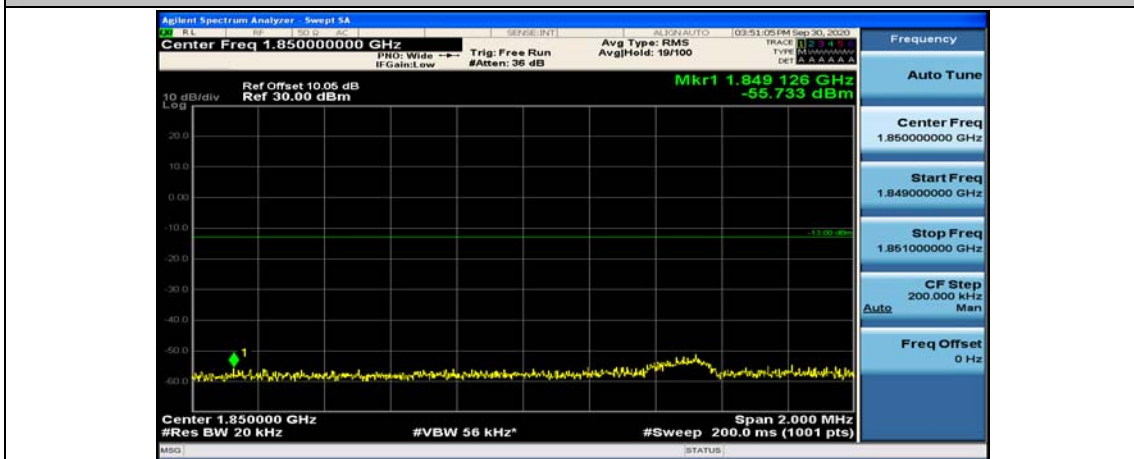

(Channel Bandwidth:20 MHz)_HCH_QPSK_50RB#25

(Channel Bandwidth:20 MHz)_HCH_QPSK_50RB#50

(Channel Bandwidth:20 MHz)_HCH_QPSK_100RB#0

(Channel Bandwidth:20 MHz)_LCH_16QAM_1RB#0

(Channel Bandwidth:20 MHz)_LCH_16QAM_1RB#49