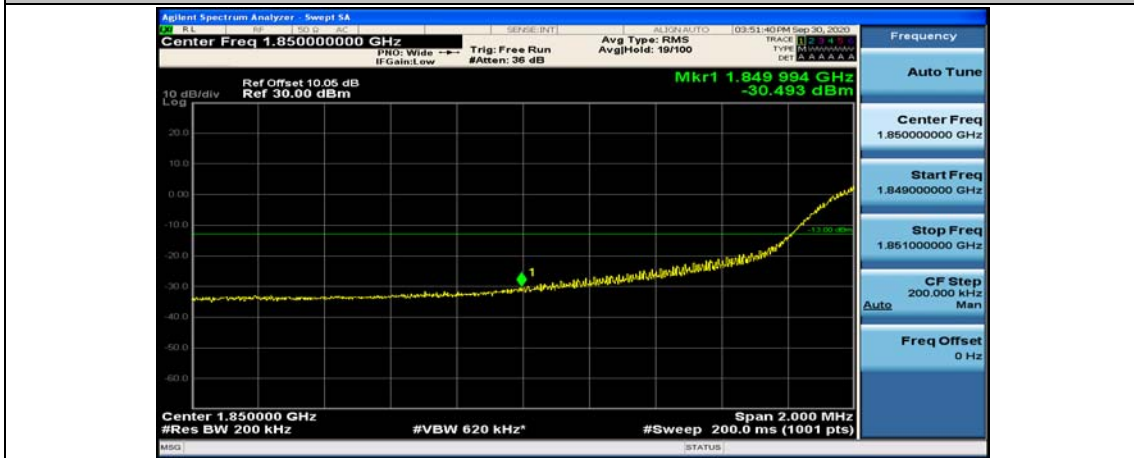

(Channel Bandwidth:20 MHz)_LCH_16QAM_50RB#0