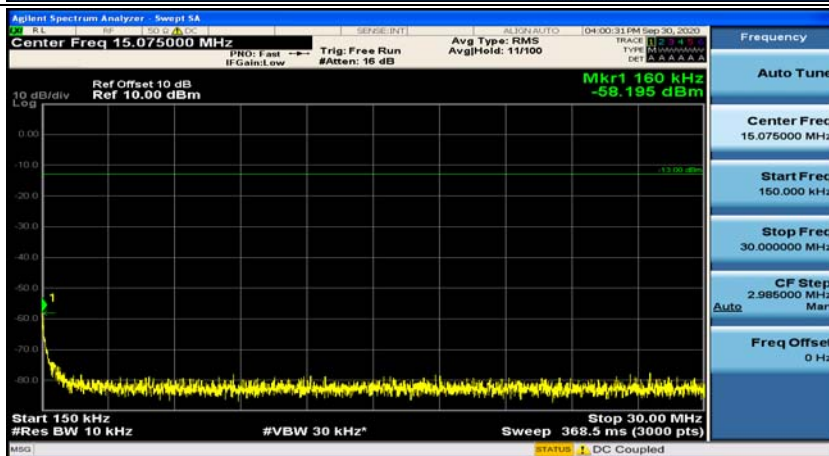

(Channel Bandwidth: 1.4 MHz)_HCH_QPSK_1RB#0