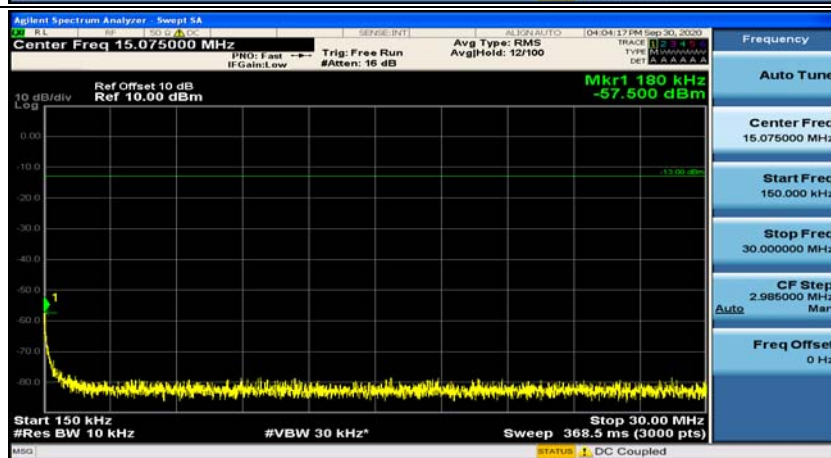

(Channel Bandwidth: 3 MHz)_LCH_16QAM_1RB#0