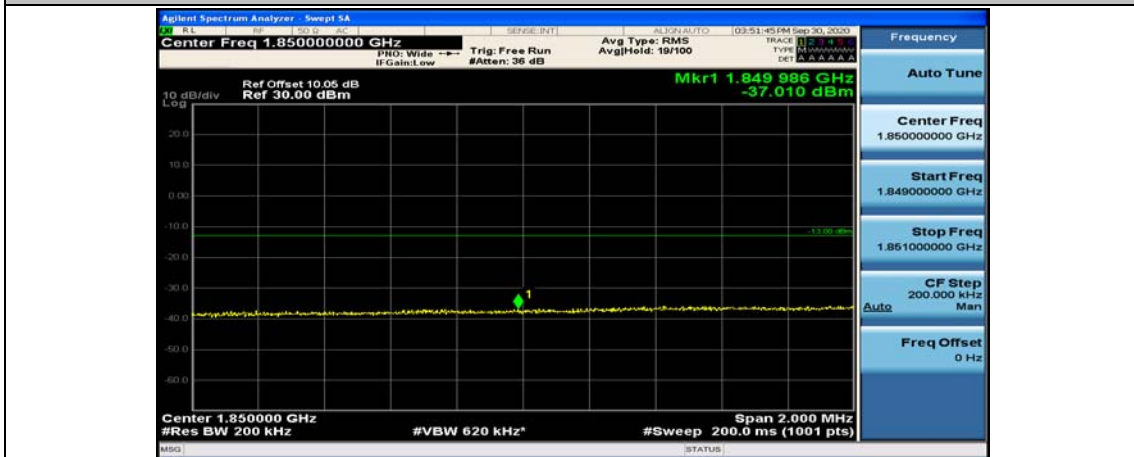

(Channel Bandwidth:20 MHz)_LCH_16QAM_50RB#25