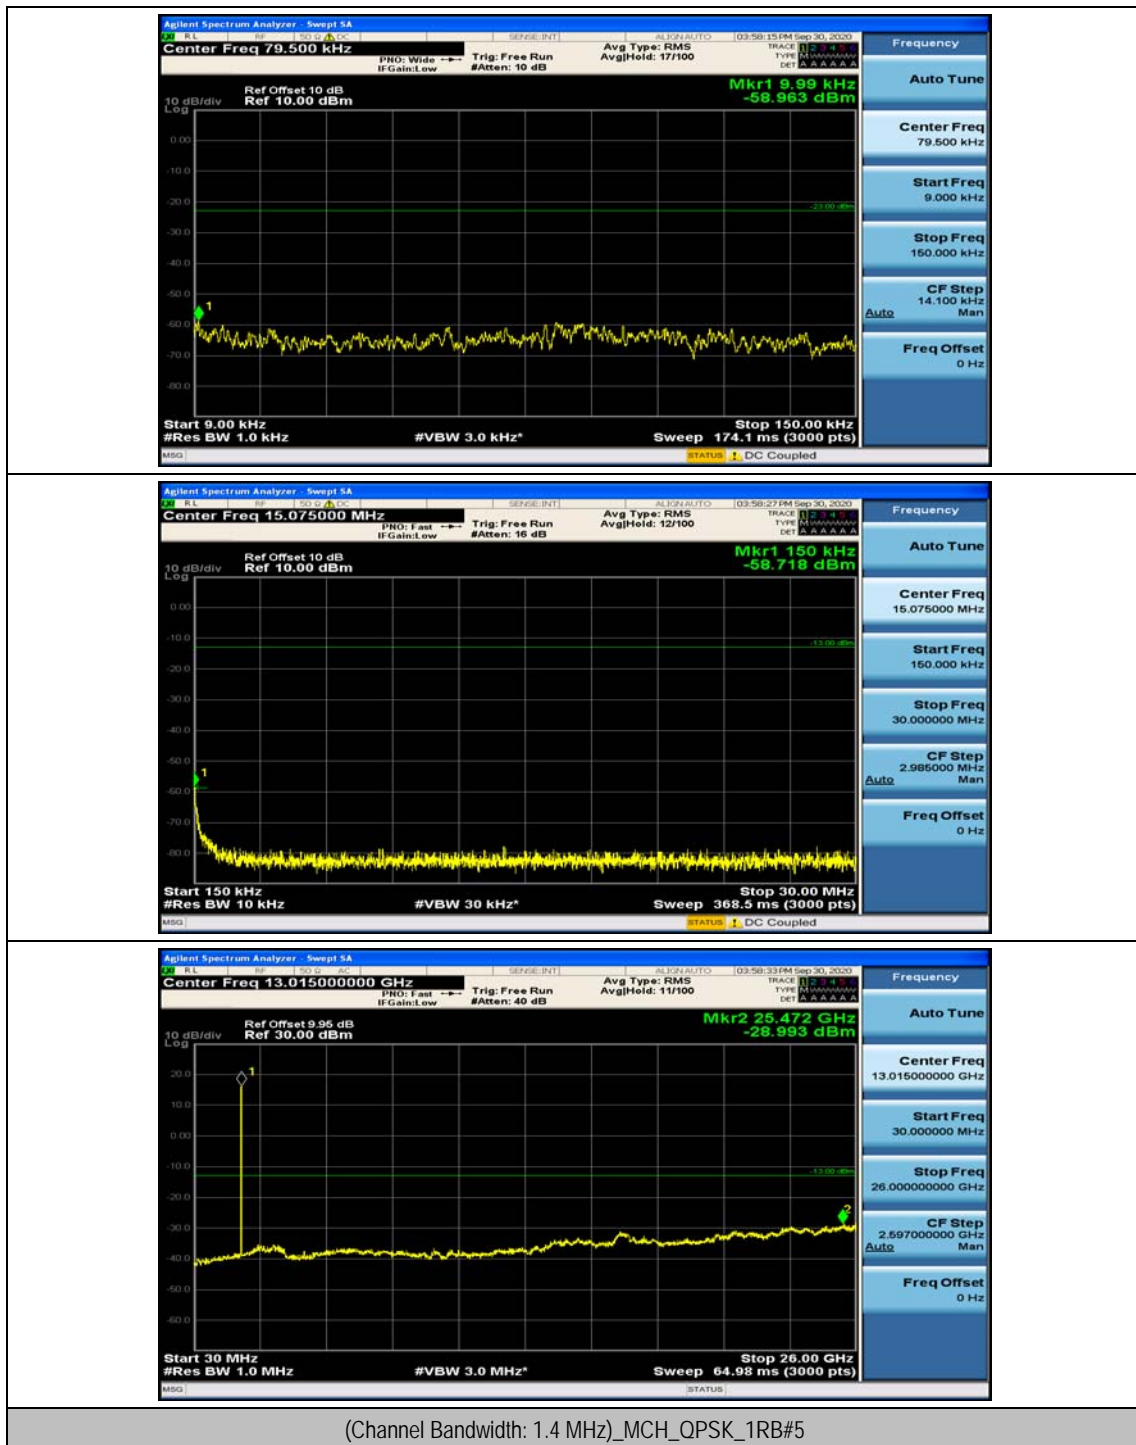

(Channel Bandwidth: 1.4 MHz)_MCH_QPSK_1RB#3