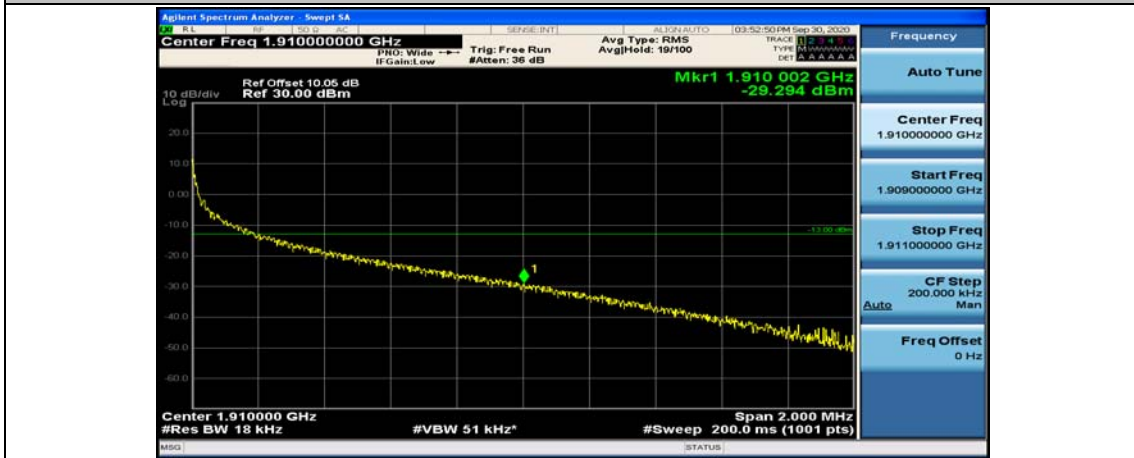

(Channel Bandwidth:20 MHz)_HCH_16QAM_1RB#99