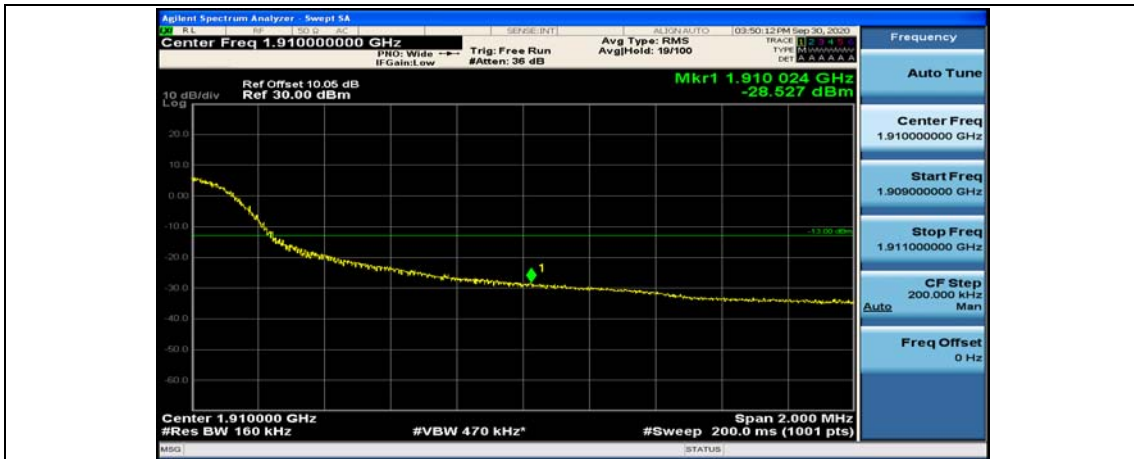

(Channel Bandwidth:15 MHz)_HCH_16QAM_1RB#74

(Channel Bandwidth:15 MHz)_HCH_16QAM_37RB#0

(Channel Bandwidth:15 MHz)_HCH_16QAM_37RB#18

(Channel Bandwidth:15 MHz)_HCH_16QAM_37RB#38

(Channel Bandwidth:15 MHz)_HCH_16QAM_75RB#0

Channel Bandwidth: 20 MHz

(Channel Bandwidth:20 MHz)_LCH_QPSK_1RB#49

(Channel Bandwidth:20 MHz)_LCH_QPSK_1RB#99

(Channel Bandwidth:20 MHz)_LCH_QPSK_50RB#0

(Channel Bandwidth:20 MHz)_LCH_QPSK_50RB#25

(Channel Bandwidth:20 MHz)_LCH_QPSK_50RB#50