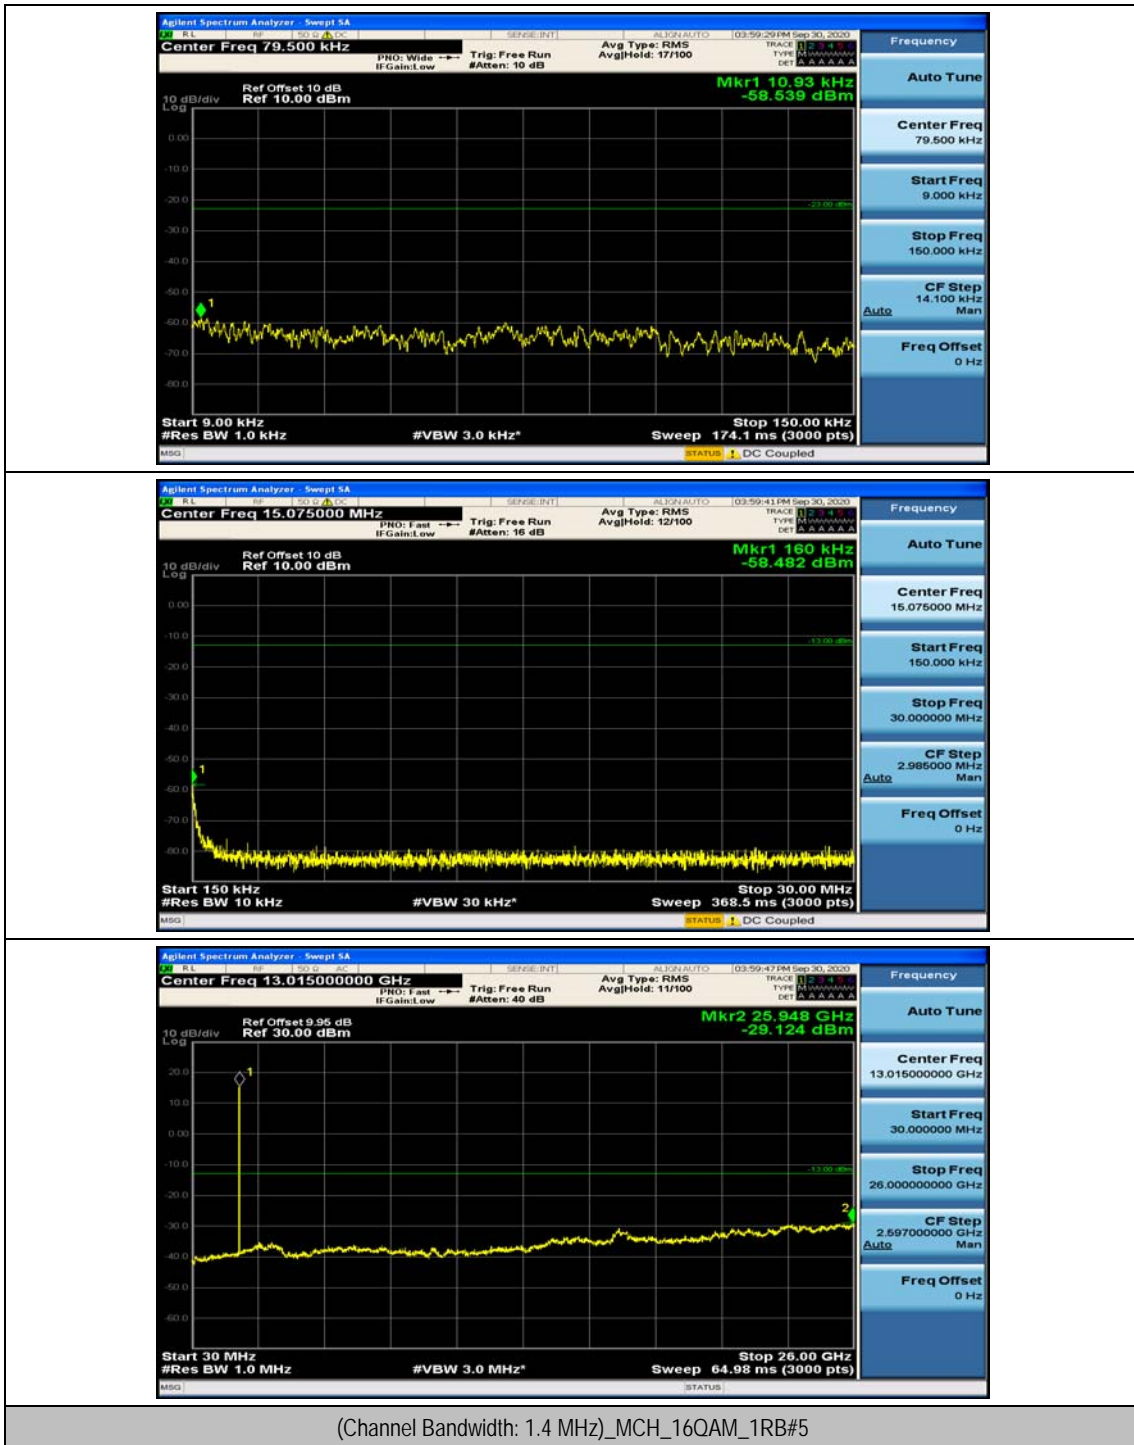

(Channel Bandwidth: 1.4 MHz)_MCH_16QAM_1RB#3