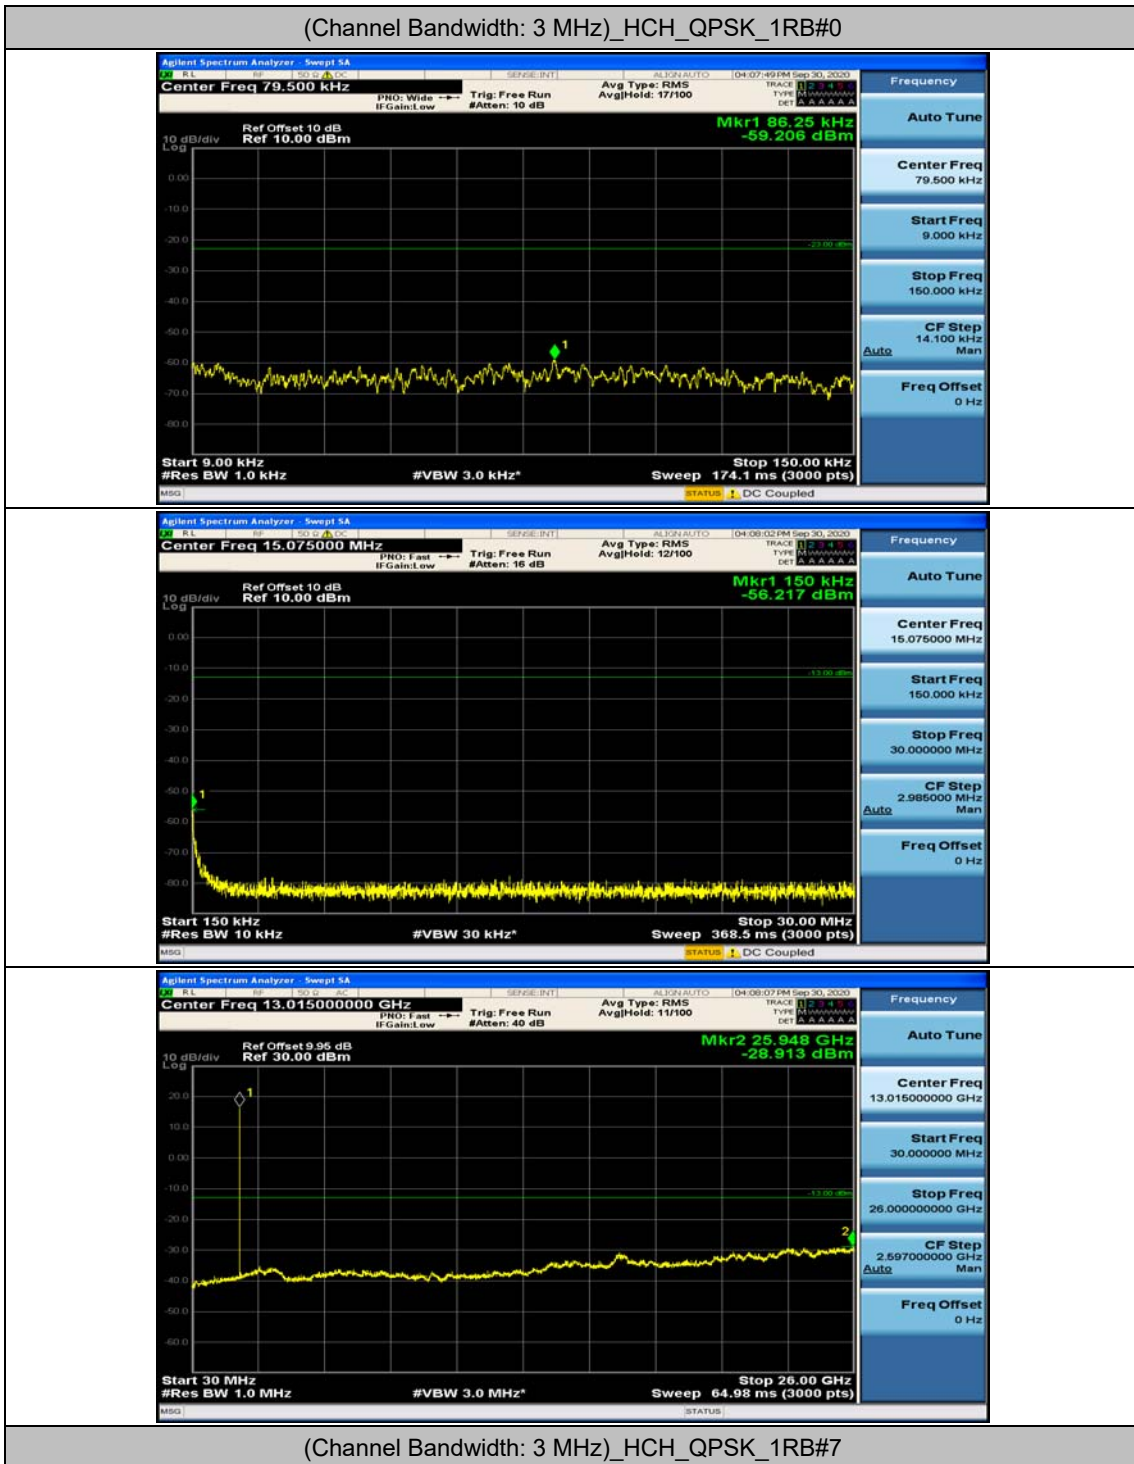

(Channel Bandwidth: 1.4 MHz)_MCH_16QAM_1RB#0

(Channel Bandwidth: 1.4 MHz)_MCH_16QAM_1RB#3

(Channel Bandwidth: 1.4 MHz)_HCH_16QAM_1RB#0

(Channel Bandwidth: 1.4 MHz)_HCH_16QAM_1RB#3

Channel Bandwidth: 3 MHz