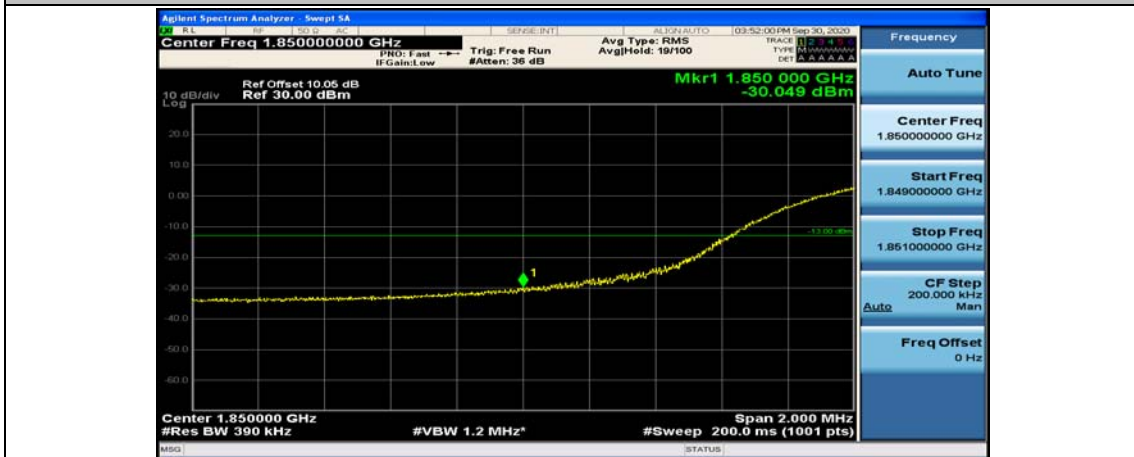

(Channel Bandwidth:20 MHz)_LCH_QPSK_100RB#0