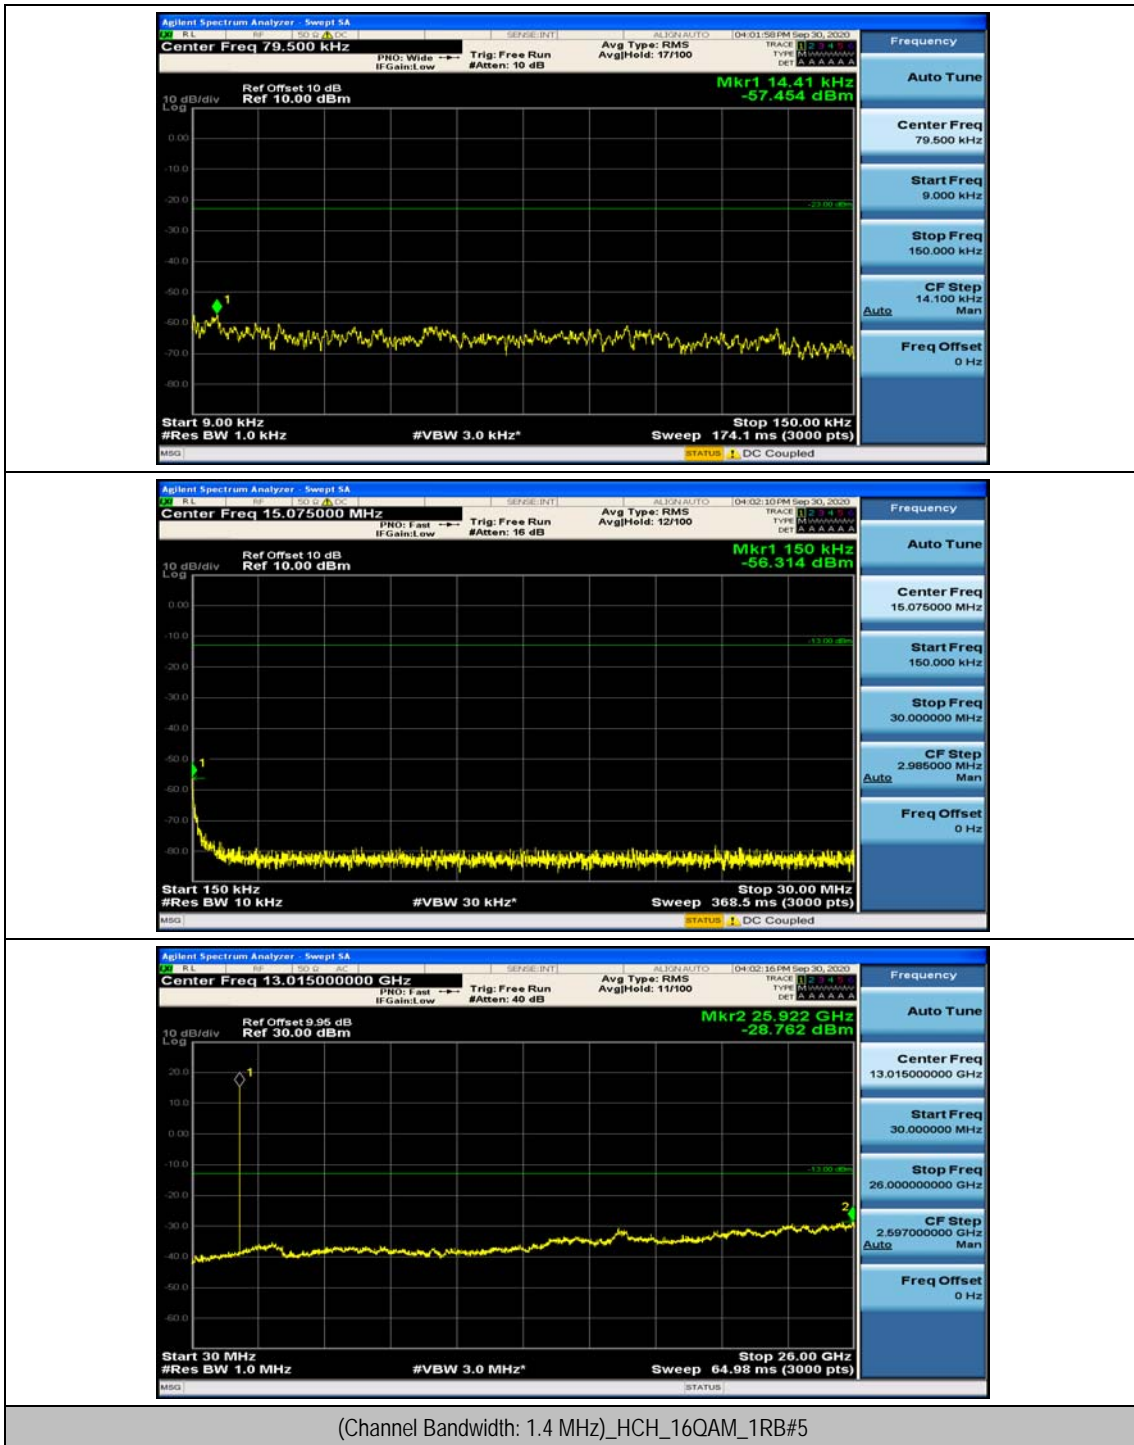

(Channel Bandwidth: 1.4 MHz)_MCH_16QAM_1RB#0

(Channel Bandwidth: 1.4 MHz)_MCH_16QAM_1RB#3

(Channel Bandwidth: 1.4 MHz)_HCH_16QAM_1RB#0

(Channel Bandwidth: 1.4 MHz)_HCH_16QAM_1RB#3

Channel Bandwidth: 3 MHz