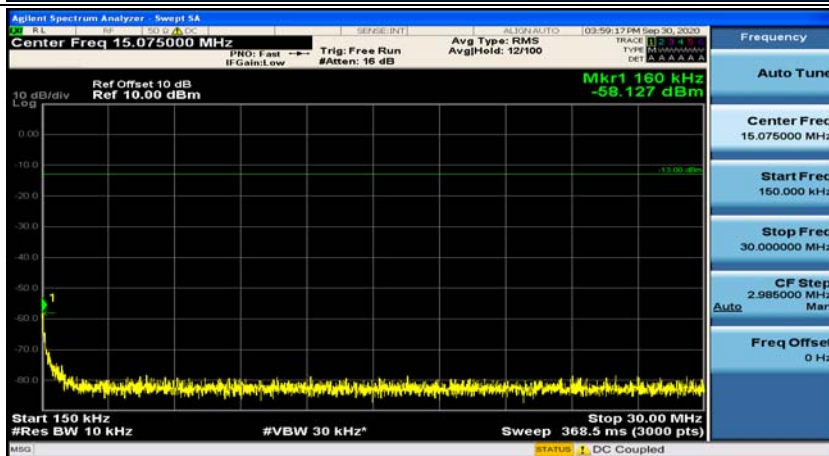

(Channel Bandwidth: 1.4 MHz)_MCH_16QAM_1RB#0