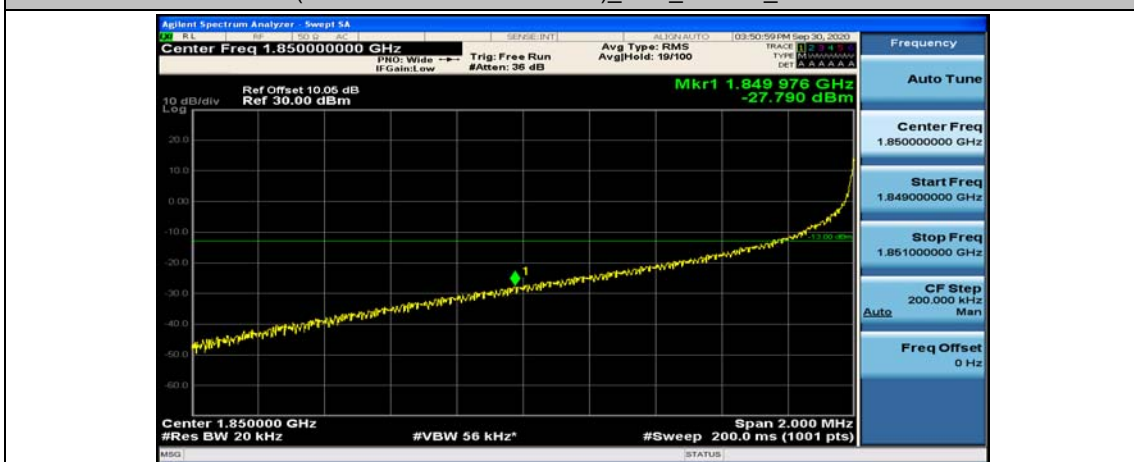

(Channel Bandwidth:20 MHz)_HCH_QPSK_50RB#25

(Channel Bandwidth:20 MHz)_HCH_QPSK_50RB#50

(Channel Bandwidth:20 MHz)_HCH_QPSK_100RB#0

(Channel Bandwidth:20 MHz)_LCH_16QAM_1RB#0

(Channel Bandwidth:20 MHz)_LCH_16QAM_1RB#49