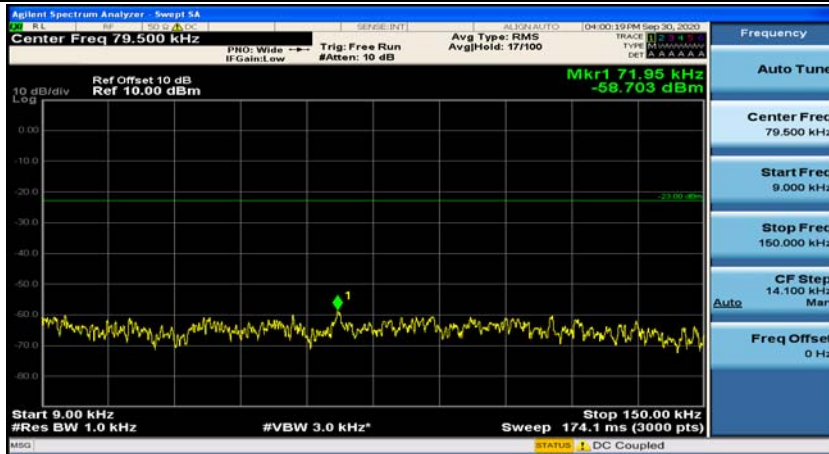

(Channel Bandwidth: 1.4 MHz)_HCH_QPSK_1RB#0