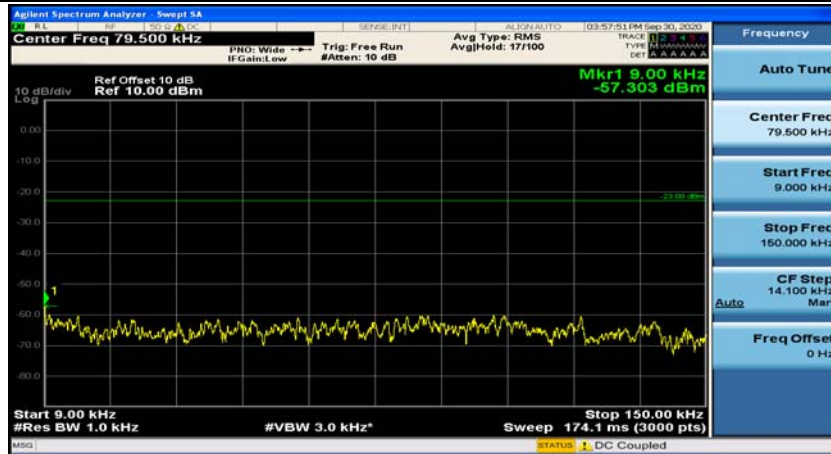

(Channel Bandwidth:20 MHz)_HCH_16QAM_50RB#50

(Channel Bandwidth:20 MHz)_HCH_16QAM_100RB#0

Appendix E: Conducted Spurious Emission

Test Graphs

Channel Bandwidth: 1.4 MHz

(Channel Bandwidth: 1.4 MHz)_MCH_QPSK_1RB#0