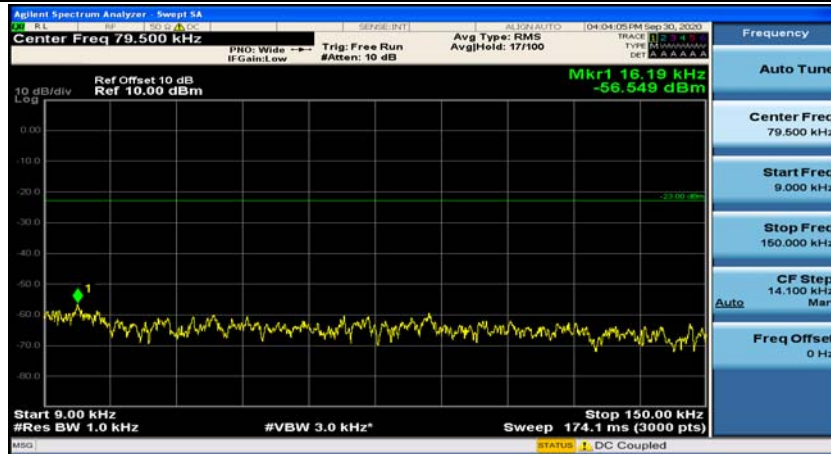

(Channel Bandwidth: 3 MHz)_LCH_16QAM_1RB#0