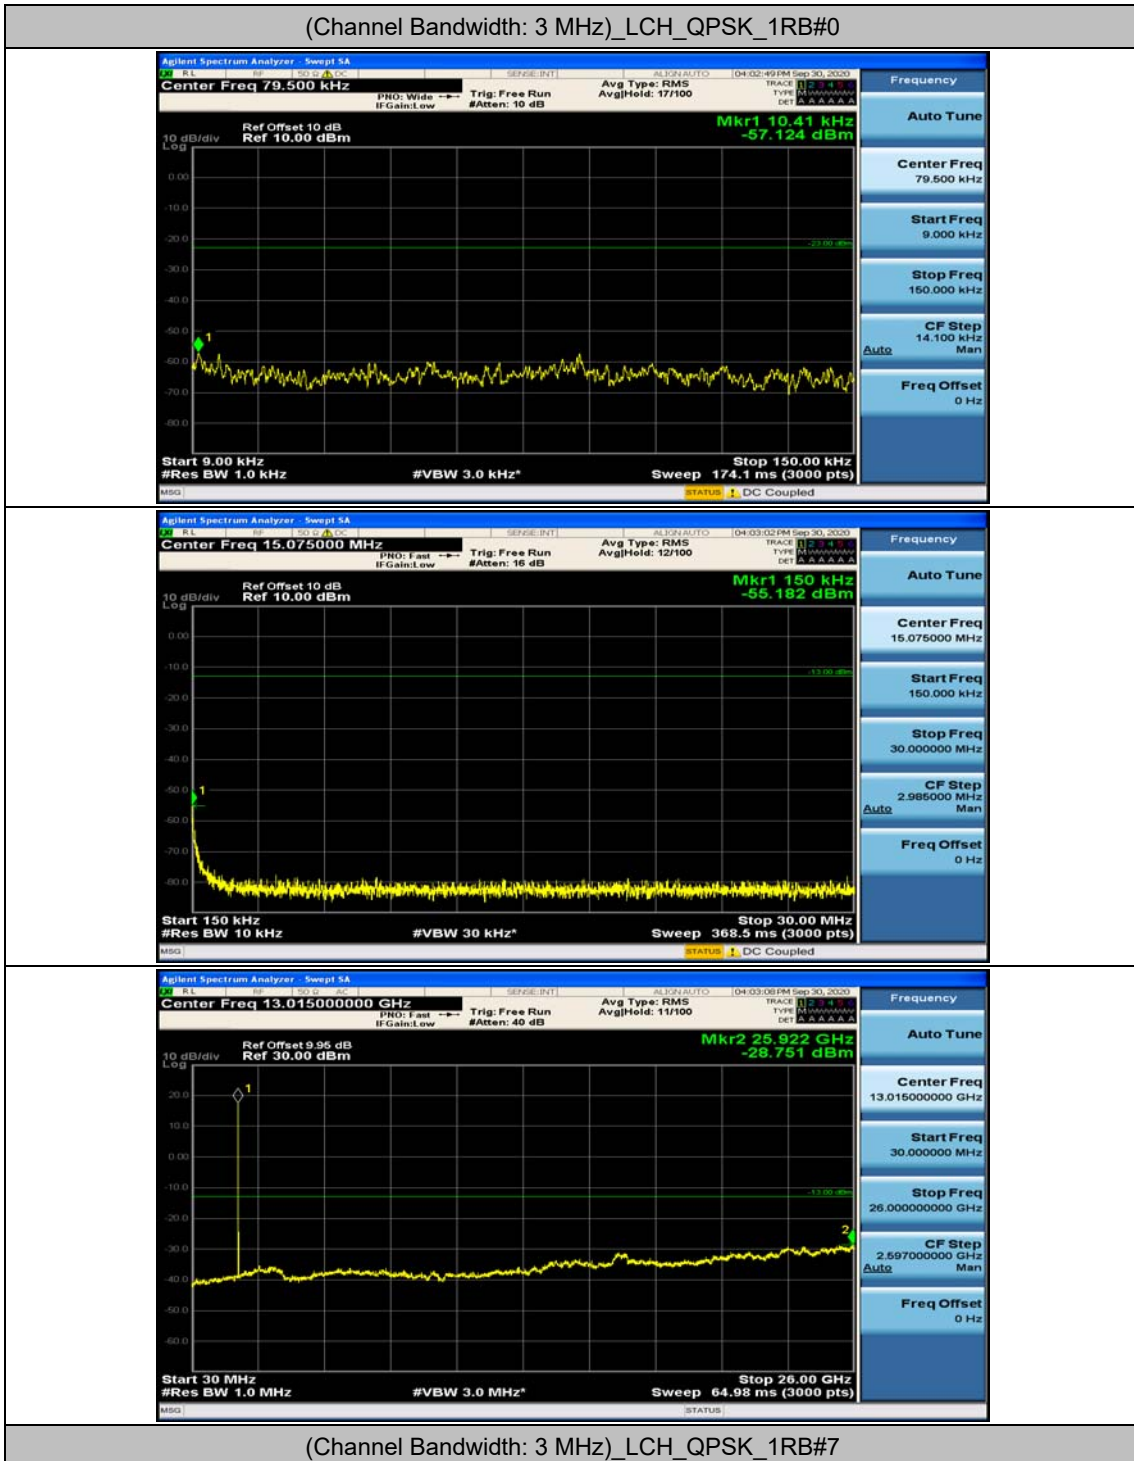

(Channel Bandwidth: 1.4 MHz)_MCH_16QAM_1RB#0

(Channel Bandwidth: 1.4 MHz)_MCH_16QAM_1RB#3

(Channel Bandwidth: 1.4 MHz)_HCH_16QAM_1RB#0

(Channel Bandwidth: 1.4 MHz)_HCH_16QAM_1RB#3

Channel Bandwidth: 3 MHz