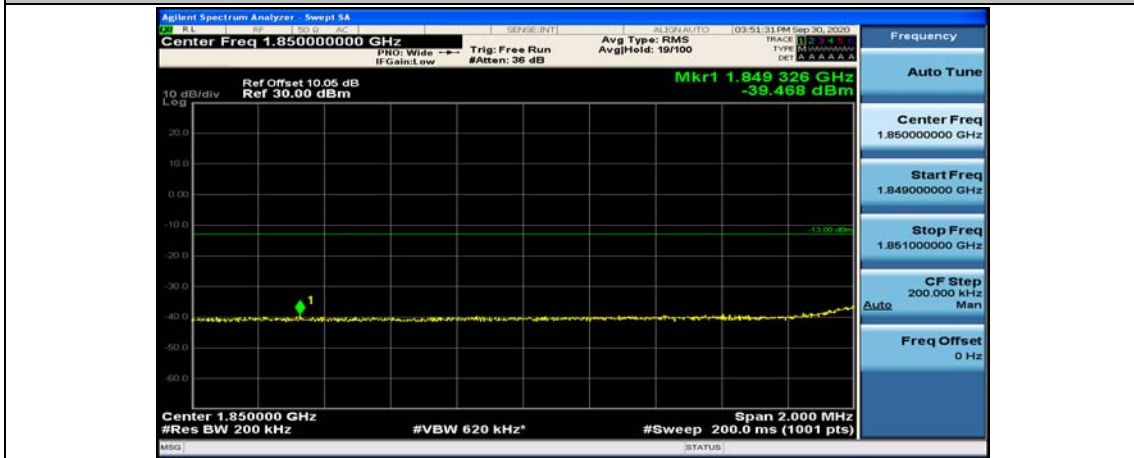

Channel Bandwidth: 20 MHz

(Channel Bandwidth:20 MHz)_LCH_QPSK_1RB#49

(Channel Bandwidth:20 MHz)_LCH_QPSK_1RB#99

(Channel Bandwidth:20 MHz)_LCH_QPSK_50RB#0

(Channel Bandwidth:20 MHz)_LCH_QPSK_50RB#25

(Channel Bandwidth:20 MHz)_LCH_QPSK_50RB#50