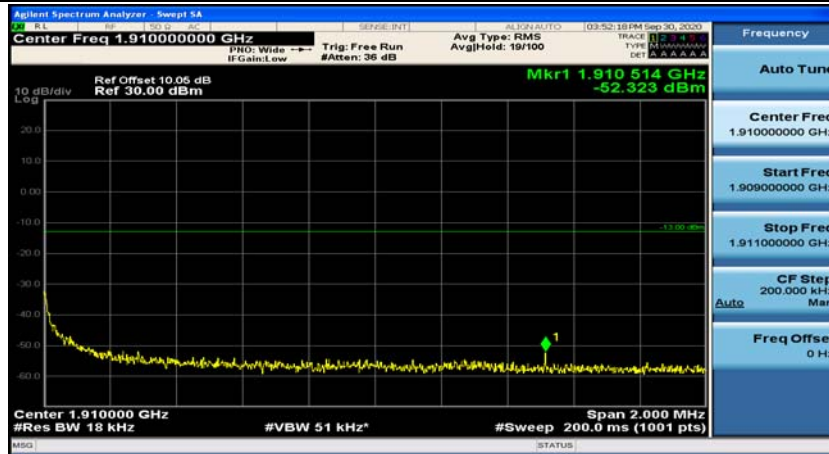

(Channel Bandwidth:20 MHz)_HCH_QPSK_1RB#0