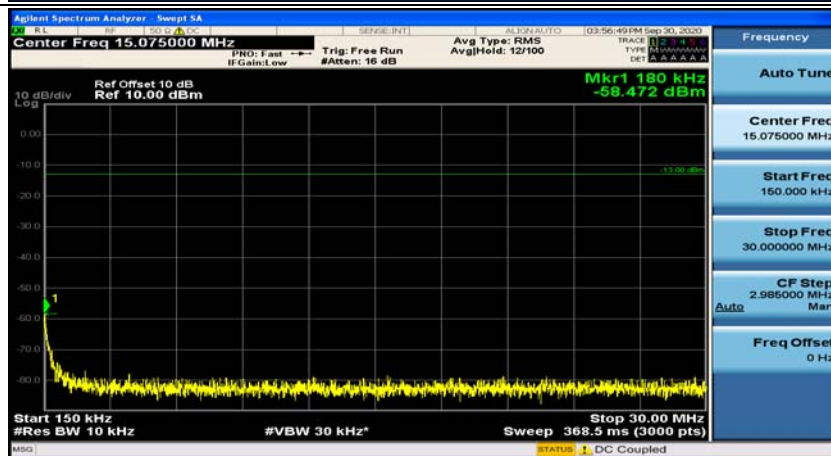

(Channel Bandwidth: 1.4 MHz)_MCH_QPSK_1RB#3

(Channel Bandwidth: 1.4 MHz)_HCH_QPSK_1RB#0

(Channel Bandwidth: 1.4 MHz)_HCH_QPSK_1RB#3

(Channel Bandwidth: 1.4 MHz)_LCH_16QAM_1RB#0

(Channel Bandwidth: 1.4 MHz)_LCH_16QAM_1RB#3