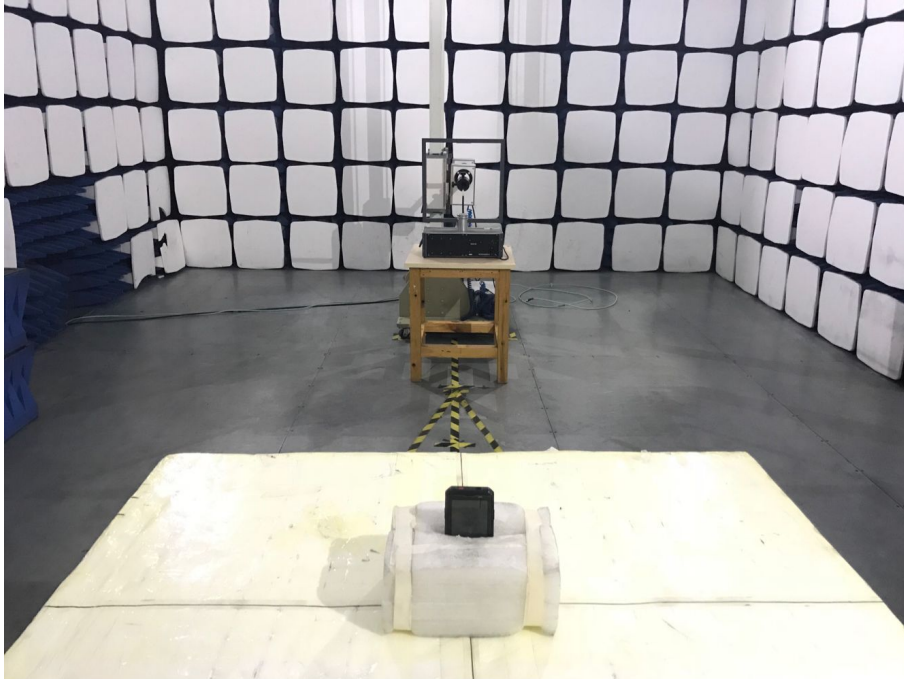

## EXHIBIT 4 - TEST SETUP PHOTOGRAPHS

---

### Spurious Radiation Test Setup (9kHz to 30MHz)