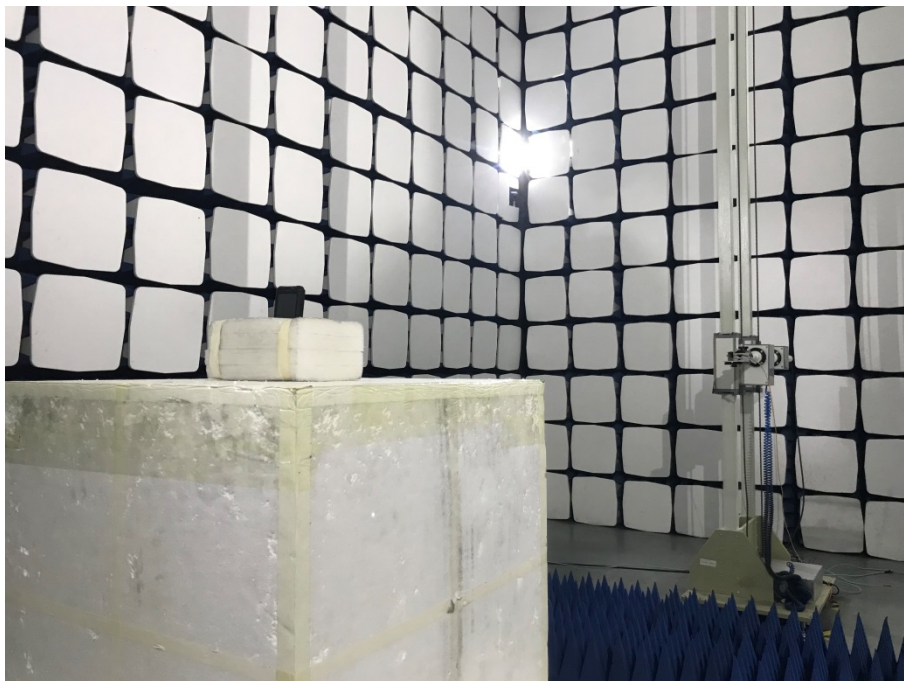

Radiation Emission Test Setup (Above 18GHz)