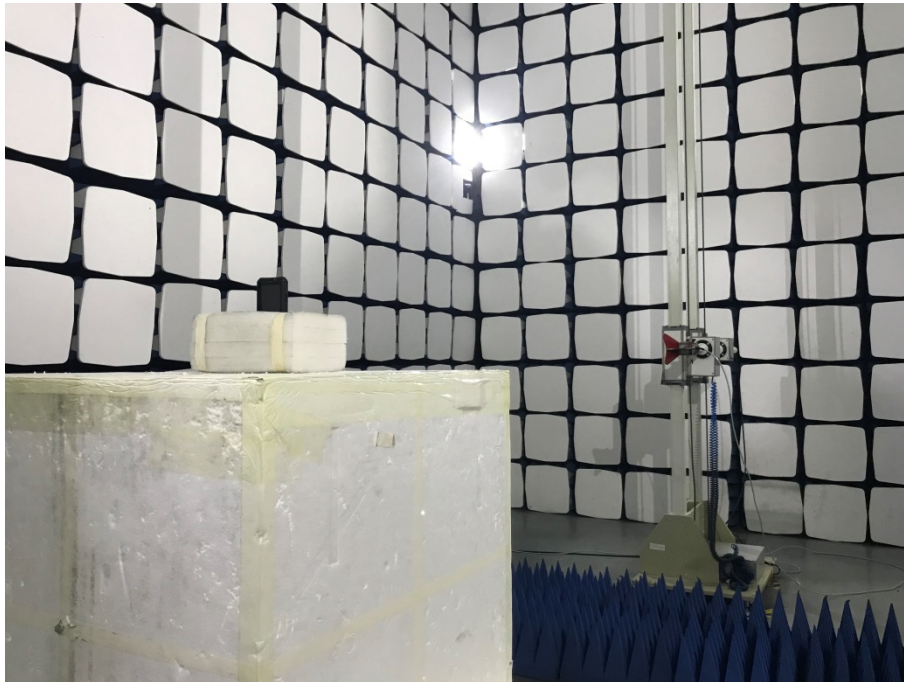

Radiation Emission Test Setup (1GHz to 18GHz)