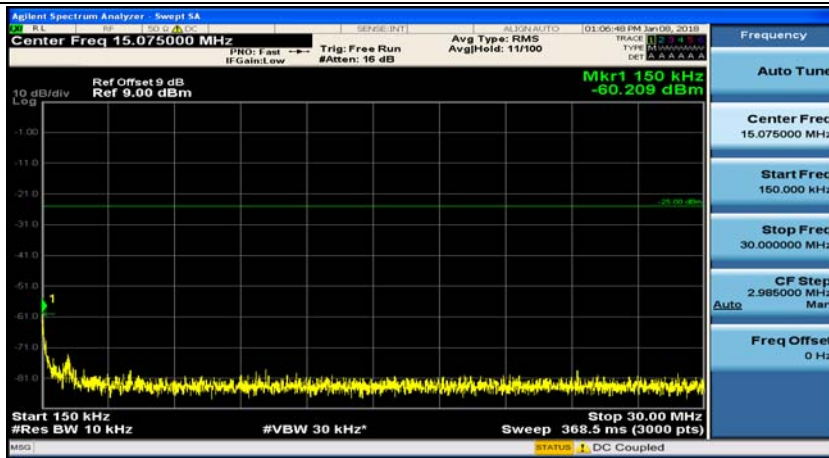

Appendix E: Conducted Spurious Emission

Test Graphs

Channel Bandwidth: 5 MHz

(Channel Bandwidth: 5 MHz)_LCH_QPSK_1RB#0

(Channel Bandwidth: 5 MHz)_MCH_QPSK_1RB#0

(Channel Bandwidth: 5 MHz)_MCH_QPSK_1RB#12

(Channel Bandwidth: 5 MHz)_HCH_QPSK_1RB#0