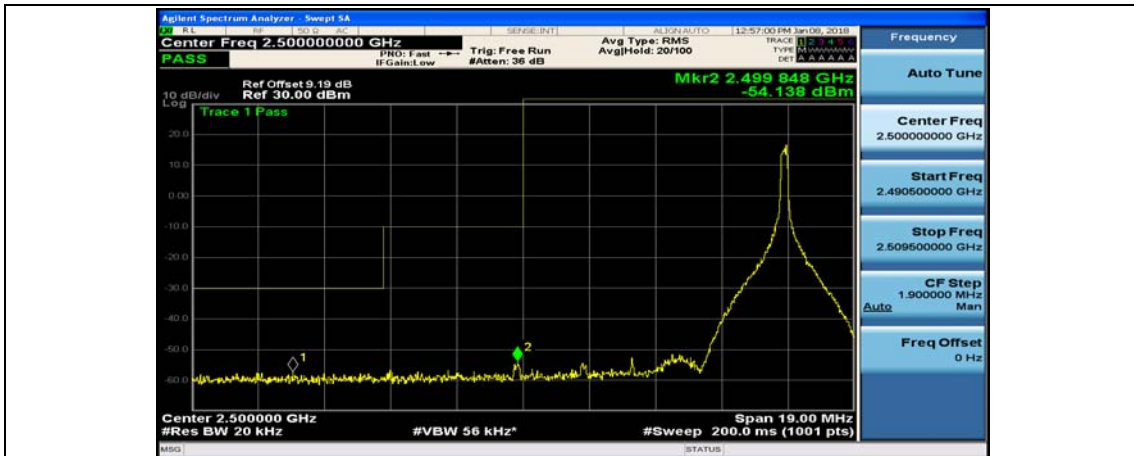

Channel Bandwidth: 10 MHz_HCH_16QAM_25RB#0

Channel Bandwidth: 10 MHz_HCH_16QAM_25RB#12

Channel Bandwidth: 10 MHz_HCH_16QAM_25RB#25

Channel Bandwidth: 10 MHz_HCH_16QAM_50RB#0

Channel Bandwidth: 15 MHz

(Channel Bandwidth:15 MHz)_LCH_QPSK_1RB#37