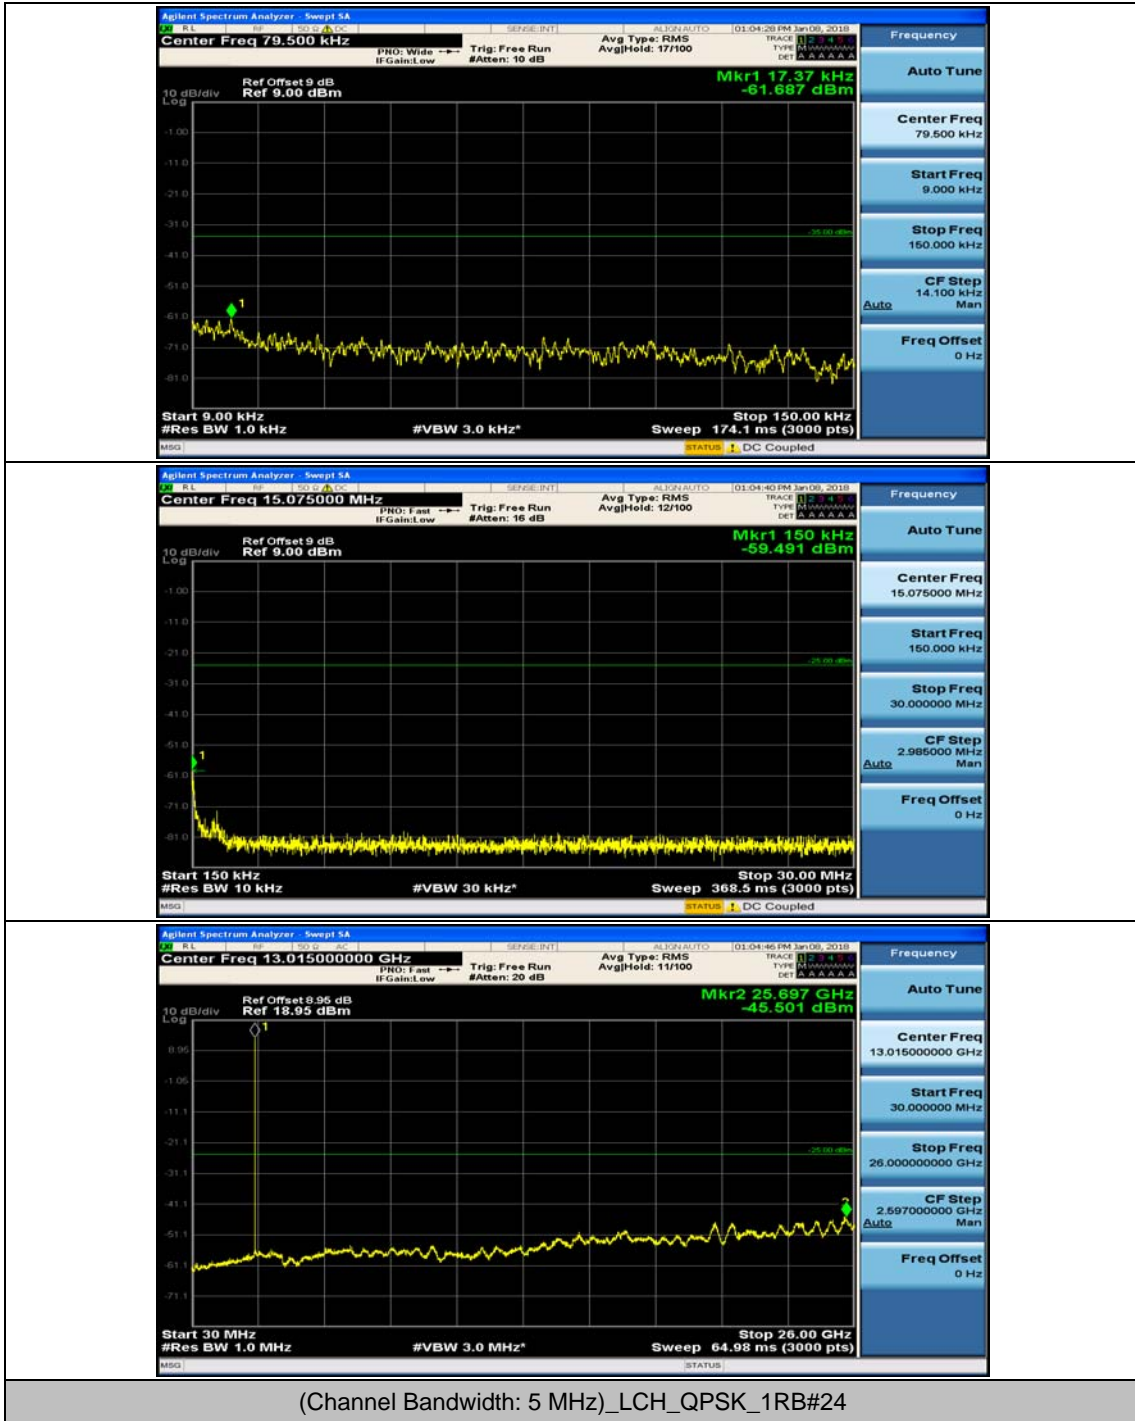

(Channel Bandwidth:20 MHz)_HCH_16QAM_1RB#99

(Channel Bandwidth:20 MHz)_HCH_16QAM_50RB#0

(Channel Bandwidth:20 MHz)_HCH_16QAM_50RB#25

(Channel Bandwidth:20 MHz)_HCH_16QAM_50RB#50

(Channel Bandwidth:20 MHz)_HCH_16QAM_100RB#0

Appendix E: Conducted Spurious Emission

Test Graphs

Channel Bandwidth: 5 MHz

(Channel Bandwidth: 5 MHz)_LCH_QPSK_1RB#0

(Channel Bandwidth: 5 MHz)_MCH_QPSK_1RB#0

(Channel Bandwidth: 5 MHz)_MCH_QPSK_1RB#12

(Channel Bandwidth: 5 MHz)_HCH_QPSK_1RB#0