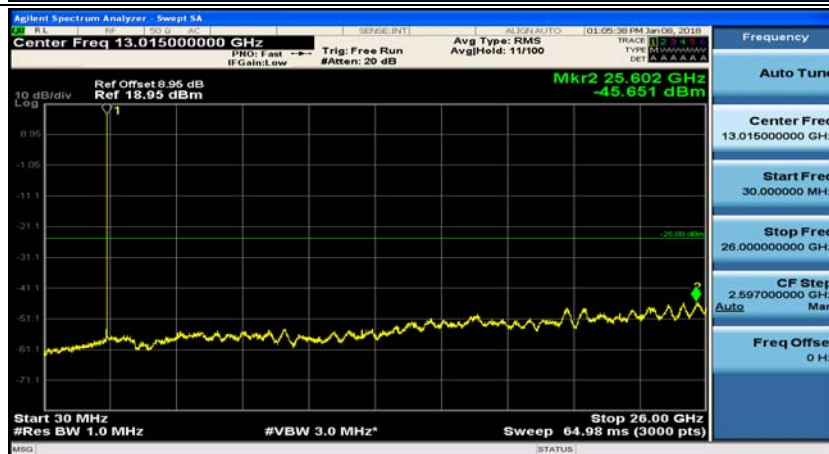

(Channel Bandwidth: 5 MHz)_LCH_16QAM_1RB#0