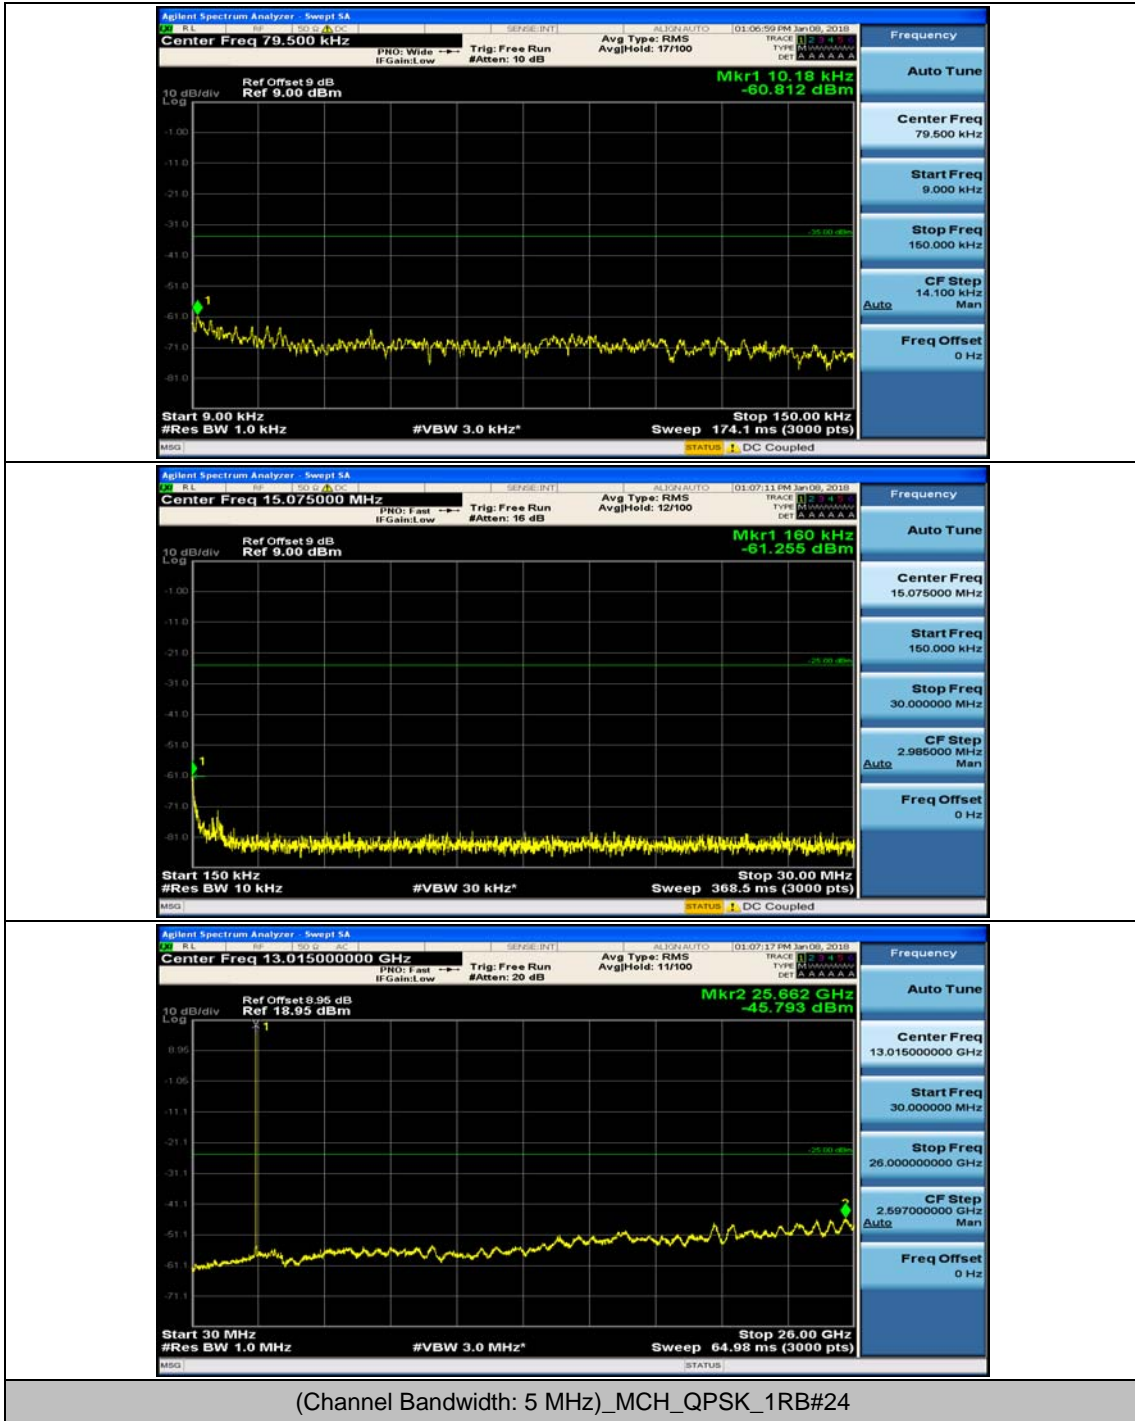

Appendix E: Conducted Spurious Emission

Test Graphs

Channel Bandwidth: 5 MHz

(Channel Bandwidth: 5 MHz)_LCH_QPSK_1RB#0

(Channel Bandwidth: 5 MHz)_MCH_QPSK_1RB#0

(Channel Bandwidth: 5 MHz)_MCH_QPSK_1RB#12

(Channel Bandwidth: 5 MHz)_HCH_QPSK_1RB#0