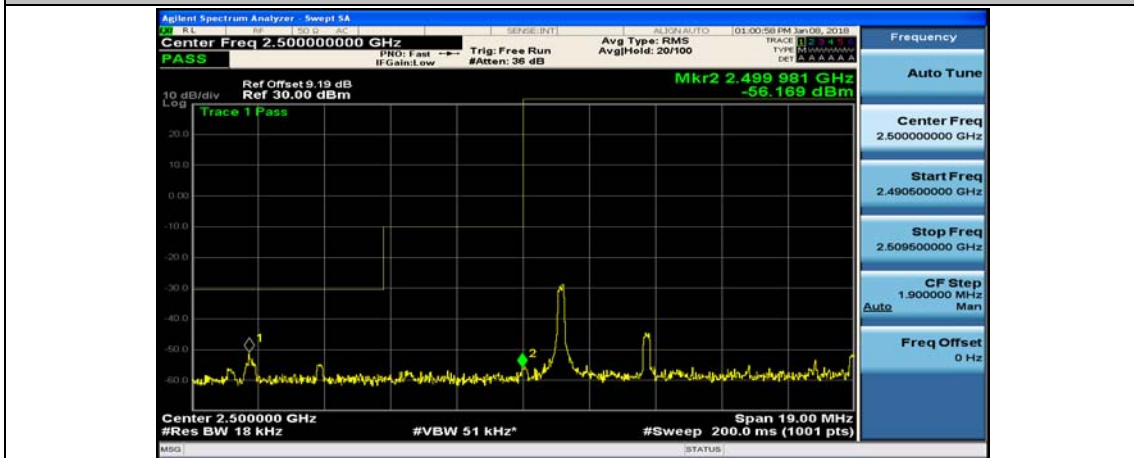

(Channel Bandwidth:20 MHz)_HCH_QPSK_100RB#0

(Channel Bandwidth:20 MHz)_LCH_16QAM_1RB#0

(Channel Bandwidth:20 MHz)_LCH_16QAM_1RB#49

(Channel Bandwidth:20 MHz)_LCH_16QAM_1RB#99

(Channel Bandwidth:20 MHz)_LCH_16QAM_50RB#0