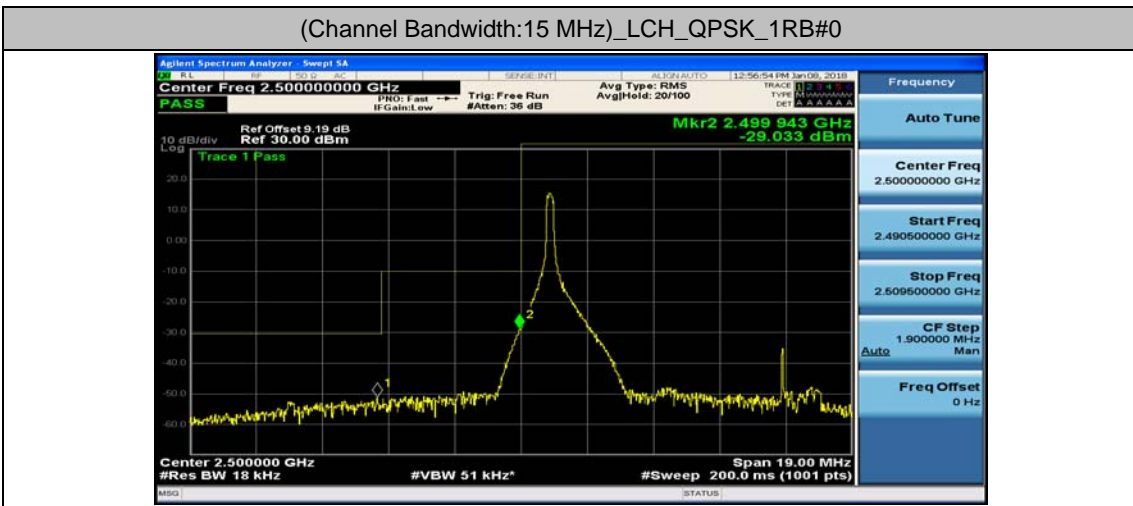

Channel Bandwidth: 10 MHz_HCH_16QAM_25RB#0

Channel Bandwidth: 10 MHz_HCH_16QAM_25RB#12

Channel Bandwidth: 10 MHz_HCH_16QAM_25RB#25

Channel Bandwidth: 10 MHz_HCH_16QAM_50RB#0

Channel Bandwidth: 15 MHz

(Channel Bandwidth:15 MHz)_LCH_QPSK_1RB#37