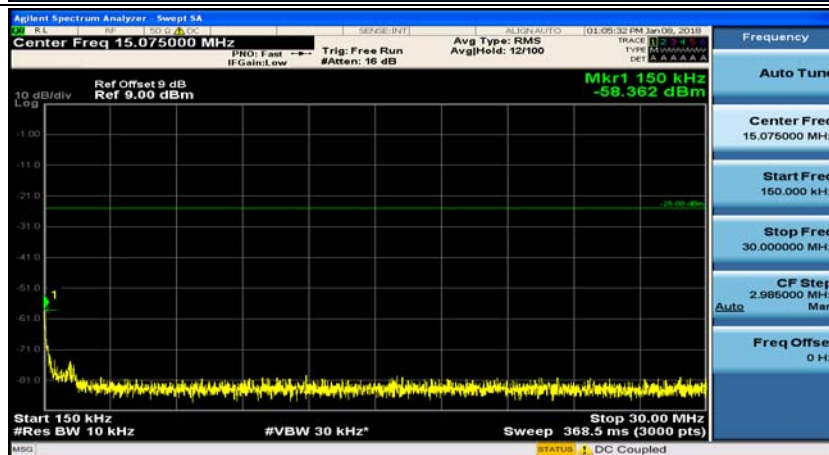

(Channel Bandwidth: 5 MHz)_LCH_16QAM_1RB#0