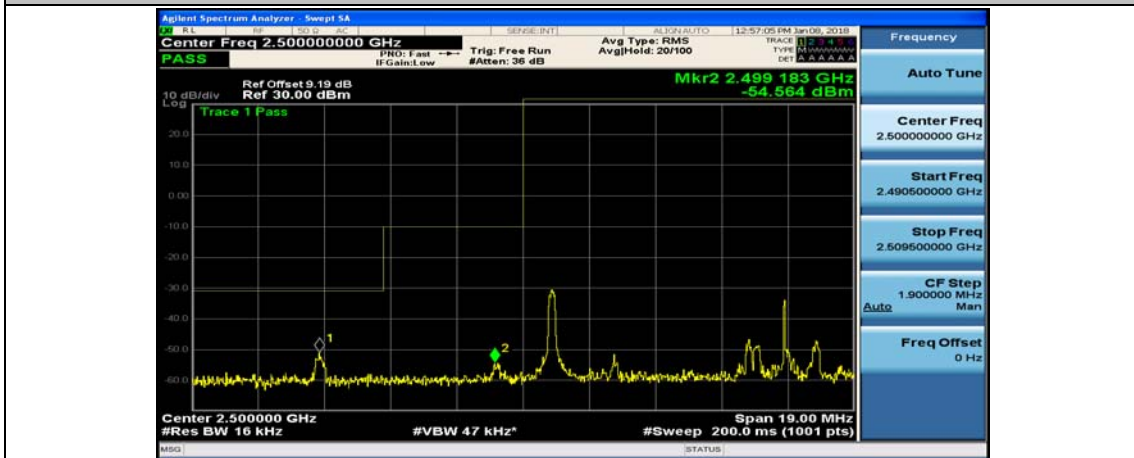

Channel Bandwidth: 10 MHz_HCH_16QAM_25RB#0

Channel Bandwidth: 10 MHz_HCH_16QAM_25RB#12

Channel Bandwidth: 10 MHz_HCH_16QAM_25RB#25

Channel Bandwidth: 10 MHz_HCH_16QAM_50RB#0

Channel Bandwidth: 15 MHz

(Channel Bandwidth:15 MHz)_LCH_QPSK_1RB#37

(Channel Bandwidth:15 MHz)_LCH_QPSK_1RB#74

(Channel Bandwidth:15 MHz)_LCH_QPSK_37RB#0

(Channel Bandwidth:15 MHz)_LCH_QPSK_37RB#18

(Channel Bandwidth:15 MHz)_LCH_QPSK_37RB#38

(Channel Bandwidth:15 MHz)_LCH_QPSK_75RB#0