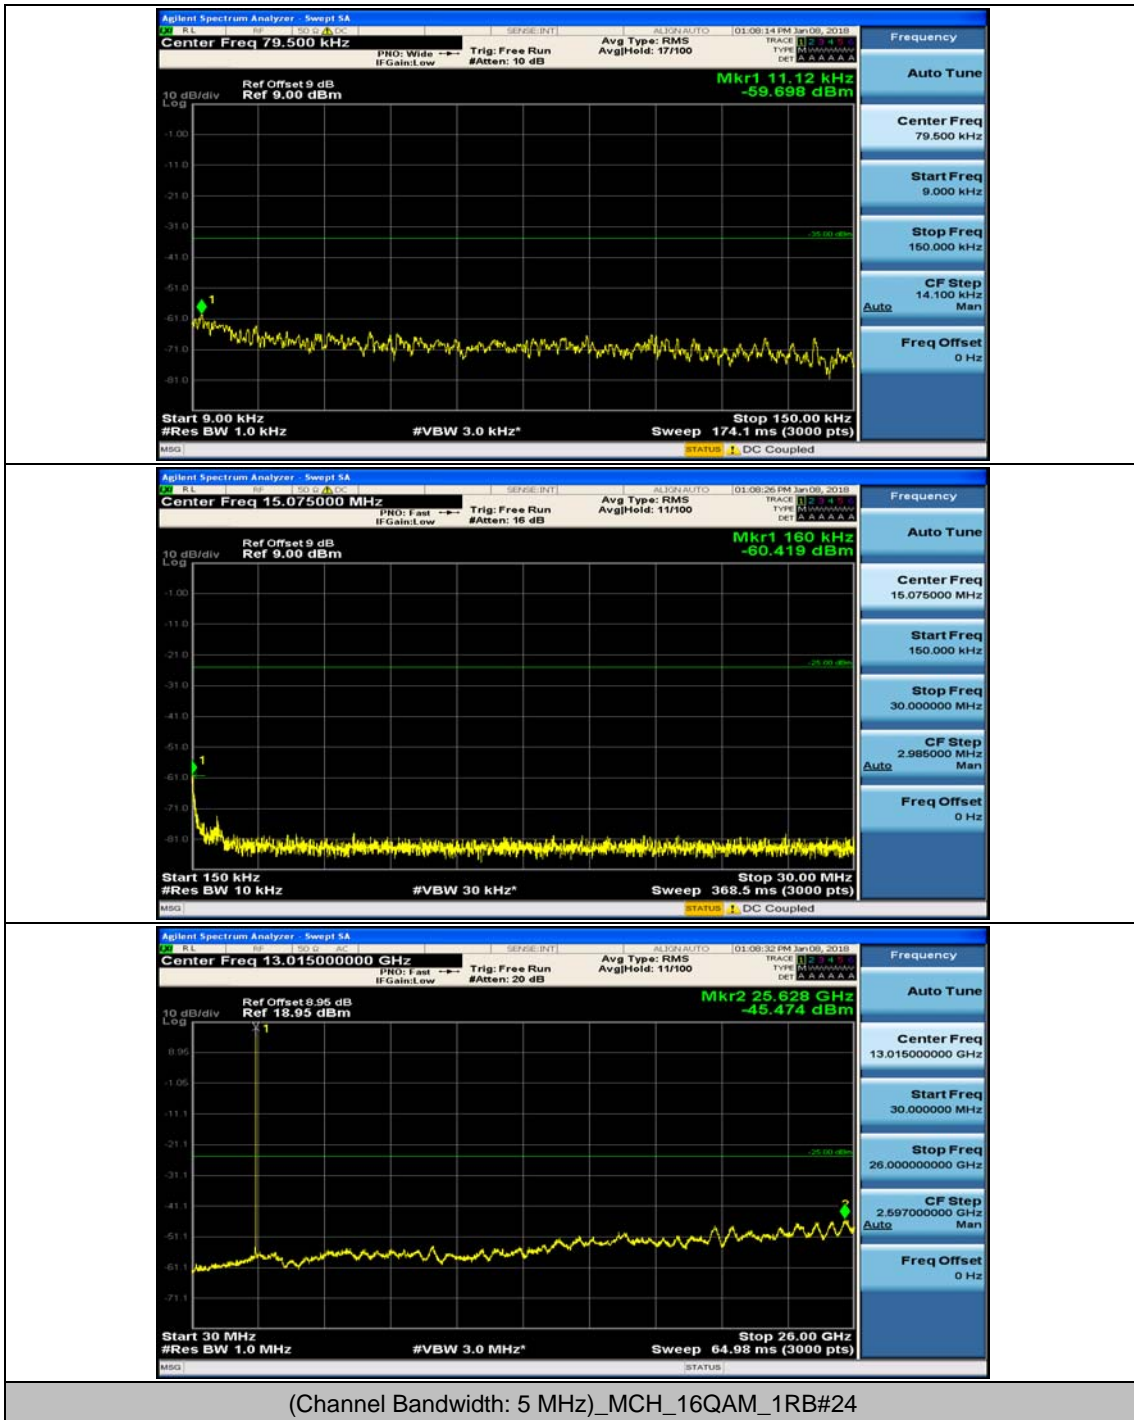

Appendix E: Conducted Spurious Emission

Test Graphs

Channel Bandwidth: 5 MHz

(Channel Bandwidth: 5 MHz)_LCH_QPSK_1RB#0

(Channel Bandwidth: 5 MHz)_MCH_QPSK_1RB#0

(Channel Bandwidth: 5 MHz)_MCH_QPSK_1RB#12

(Channel Bandwidth: 5 MHz)_HCH_QPSK_1RB#0

(Channel Bandwidth: 5 MHz)_HCH_QPSK_1RB#12

(Channel Bandwidth: 5 MHz)_LCH_16QAM_1RB#0

(Channel Bandwidth: 5 MHz)_LCH_16QAM_1RB#12

(Channel Bandwidth: 5 MHz)_MCH_16QAM_1RB#0

(Channel Bandwidth: 5 MHz)_MCH_16QAM_1RB#12