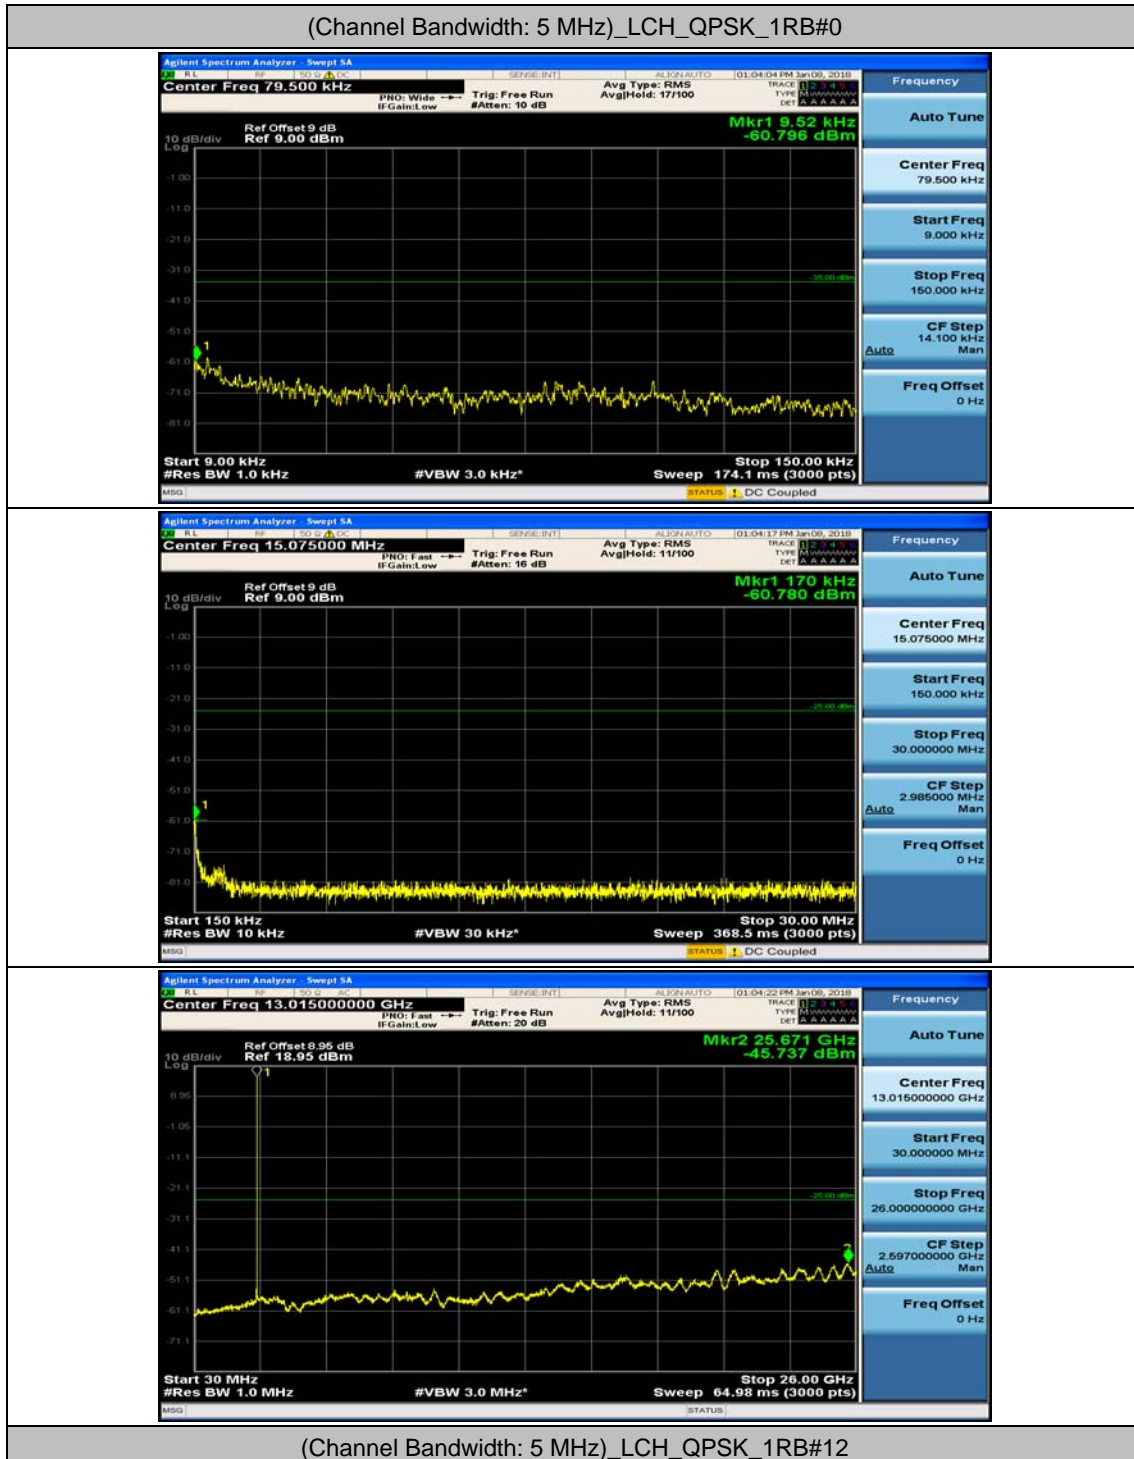

Appendix E: Conducted Spurious Emission

Test Graphs

Channel Bandwidth: 5 MHz

(Channel Bandwidth: 5 MHz)_LCH_QPSK_1RB#0