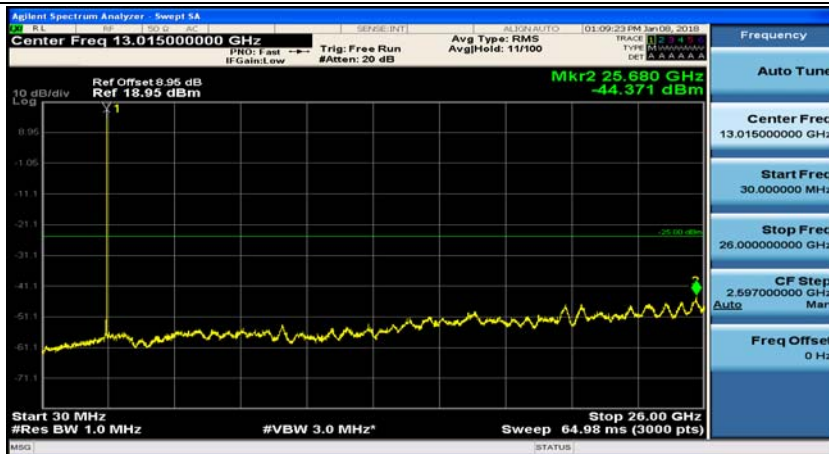

Appendix E: Conducted Spurious Emission

Test Graphs

Channel Bandwidth: 5 MHz

(Channel Bandwidth: 5 MHz)_LCH_QPSK_1RB#0

(Channel Bandwidth: 5 MHz)_MCH_QPSK_1RB#0

(Channel Bandwidth: 5 MHz)_MCH_QPSK_1RB#12

(Channel Bandwidth: 5 MHz)_HCH_QPSK_1RB#0