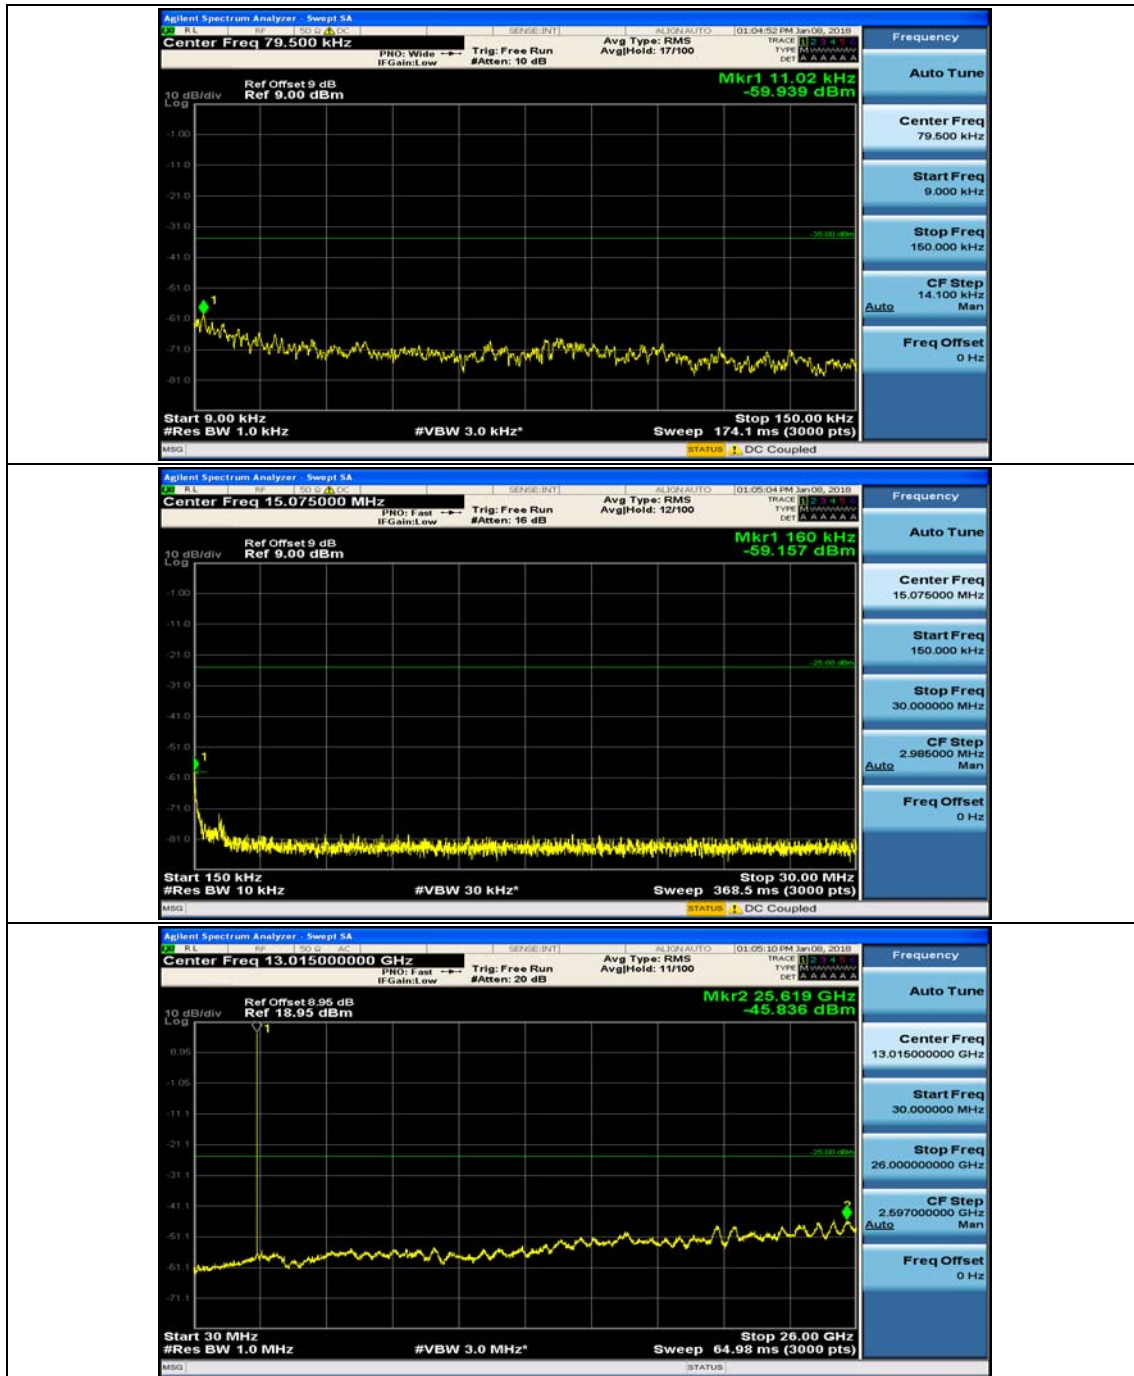

Appendix E: Conducted Spurious Emission

Test Graphs

Channel Bandwidth: 5 MHz

(Channel Bandwidth: 5 MHz)_LCH_QPSK_1RB#0

(Channel Bandwidth: 5 MHz)_MCH_QPSK_1RB#0

(Channel Bandwidth: 5 MHz)_MCH_QPSK_1RB#12

(Channel Bandwidth: 5 MHz)_HCH_QPSK_1RB#0