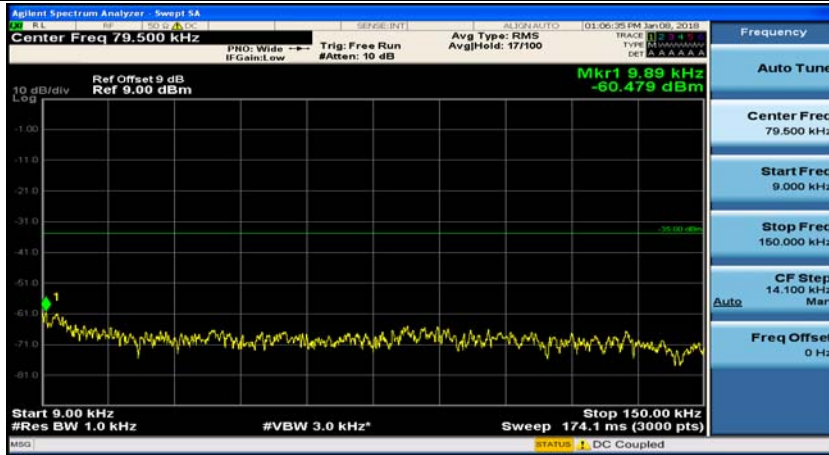

Appendix E: Conducted Spurious Emission

Test Graphs

Channel Bandwidth: 5 MHz

(Channel Bandwidth: 5 MHz)_LCH_QPSK_1RB#0

(Channel Bandwidth: 5 MHz)_MCH_QPSK_1RB#0

(Channel Bandwidth: 5 MHz)_MCH_QPSK_1RB#12

(Channel Bandwidth: 5 MHz)_HCH_QPSK_1RB#0