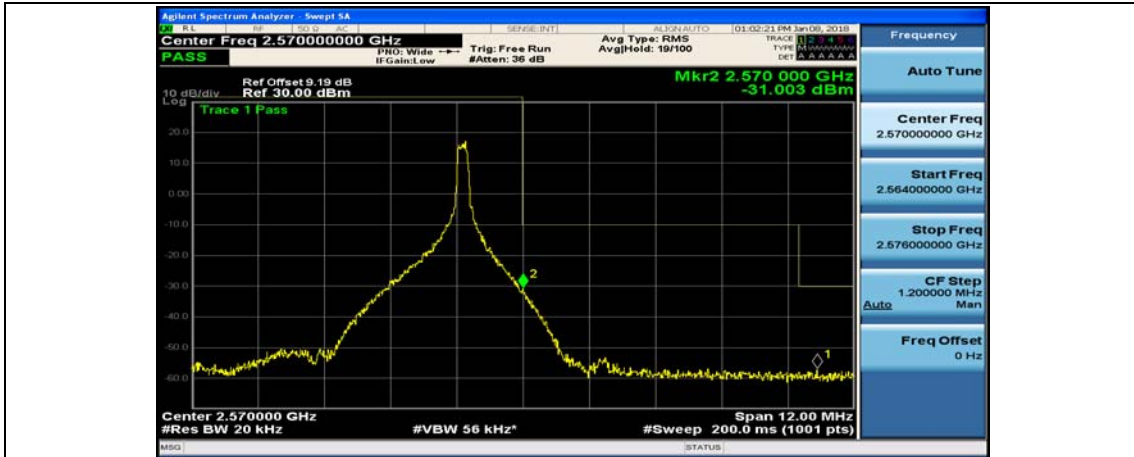

(Channel Bandwidth:20 MHz)_HCH_QPSK_1RB#49

(Channel Bandwidth:20 MHz)_HCH_QPSK_1RB#99