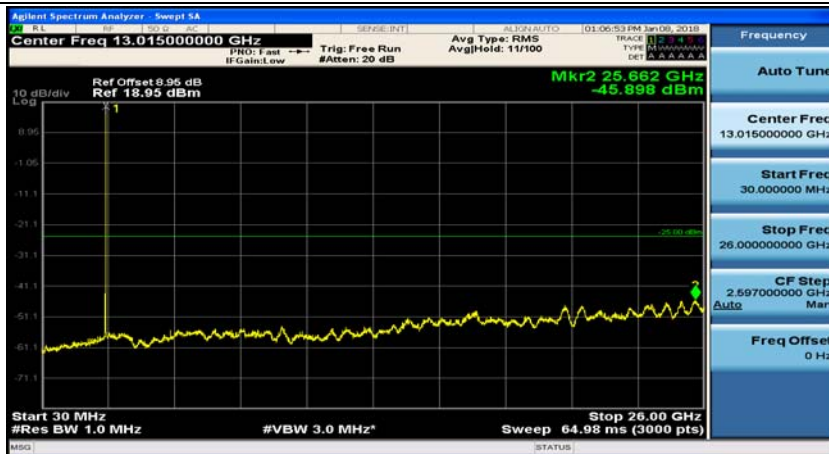

Appendix E: Conducted Spurious Emission

Test Graphs

Channel Bandwidth: 5 MHz

(Channel Bandwidth: 5 MHz)_LCH_QPSK_1RB#0

(Channel Bandwidth: 5 MHz)_MCH_QPSK_1RB#0

(Channel Bandwidth: 5 MHz)_MCH_QPSK_1RB#12

(Channel Bandwidth: 5 MHz)_HCH_QPSK_1RB#0