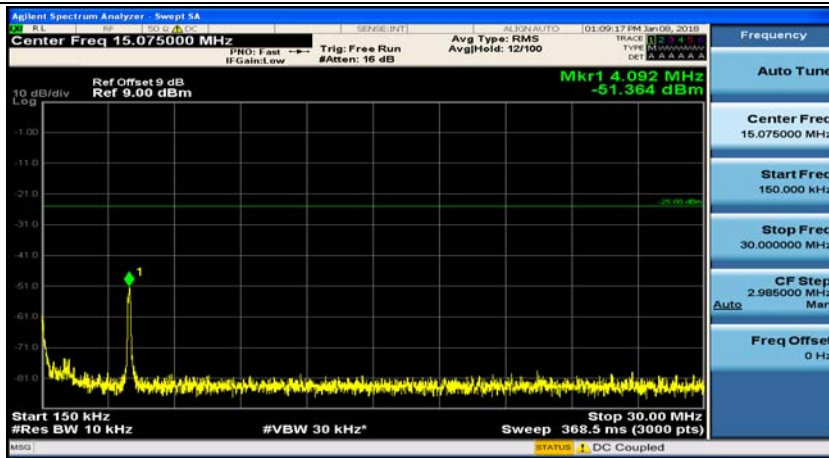

Appendix E: Conducted Spurious Emission

Test Graphs

Channel Bandwidth: 5 MHz

(Channel Bandwidth: 5 MHz)_LCH_QPSK_1RB#0

(Channel Bandwidth: 5 MHz)_MCH_QPSK_1RB#0

(Channel Bandwidth: 5 MHz)_MCH_QPSK_1RB#12

(Channel Bandwidth: 5 MHz)_HCH_QPSK_1RB#0