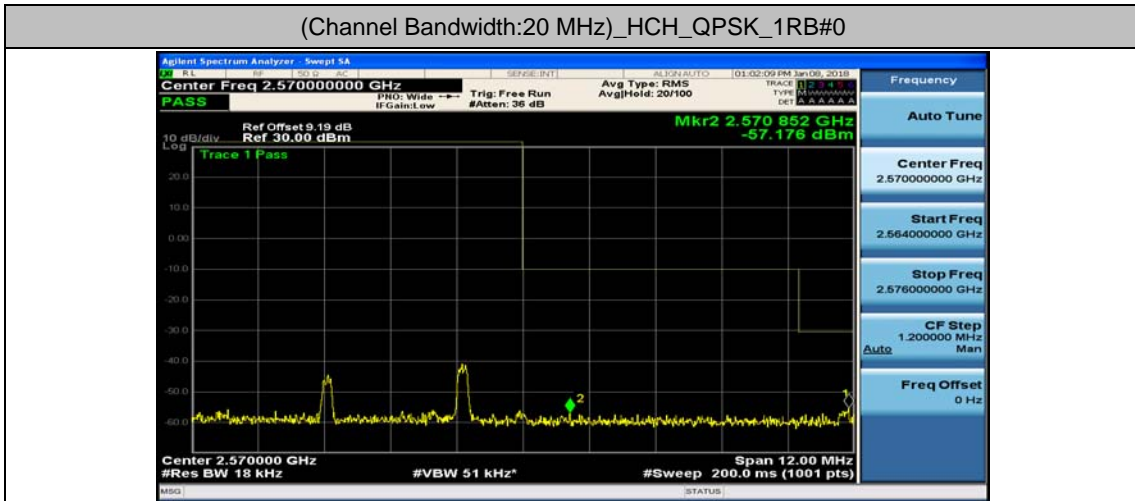

(Channel Bandwidth:15 MHz)_HCH_16QAM_75RB#0

Channel Bandwidth: 20 MHz

(Channel Bandwidth:20 MHz)_LCH_QPSK_50RB#25

(Channel Bandwidth:20 MHz)_LCH_QPSK_50RB#50

(Channel Bandwidth:20 MHz)_LCH_QPSK_100RB#0

(Channel Bandwidth:20 MHz)_HCH_QPSK_1RB#0