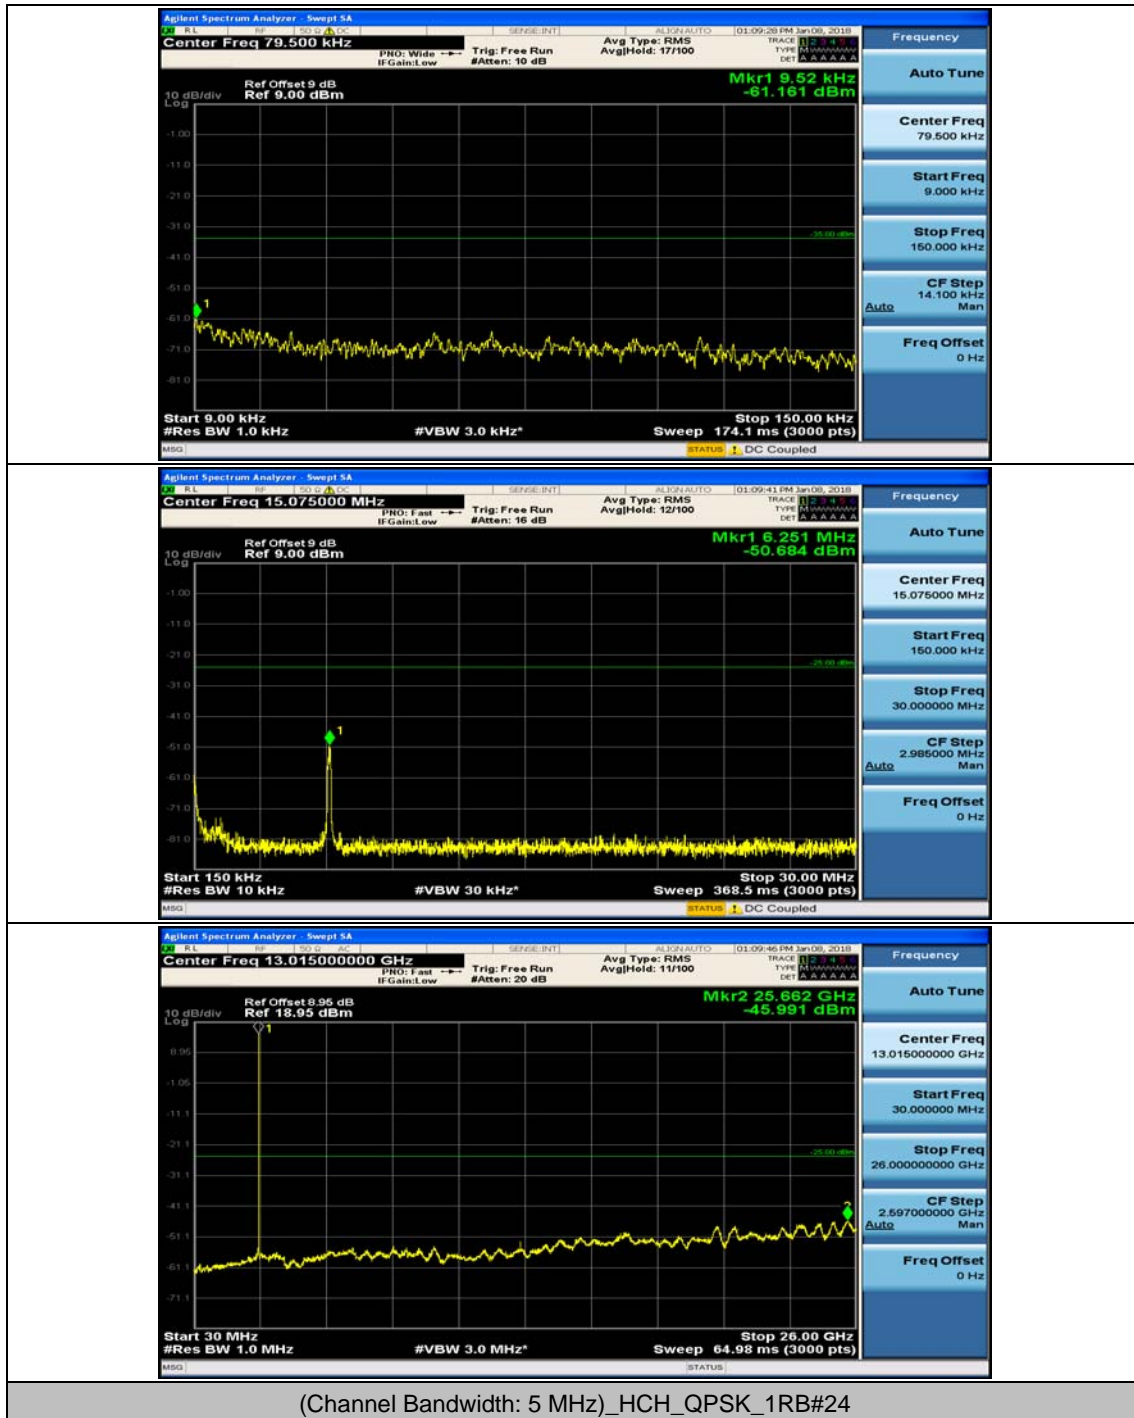

(Channel Bandwidth: 5 MHz)_HCH_QPSK_1RB#12