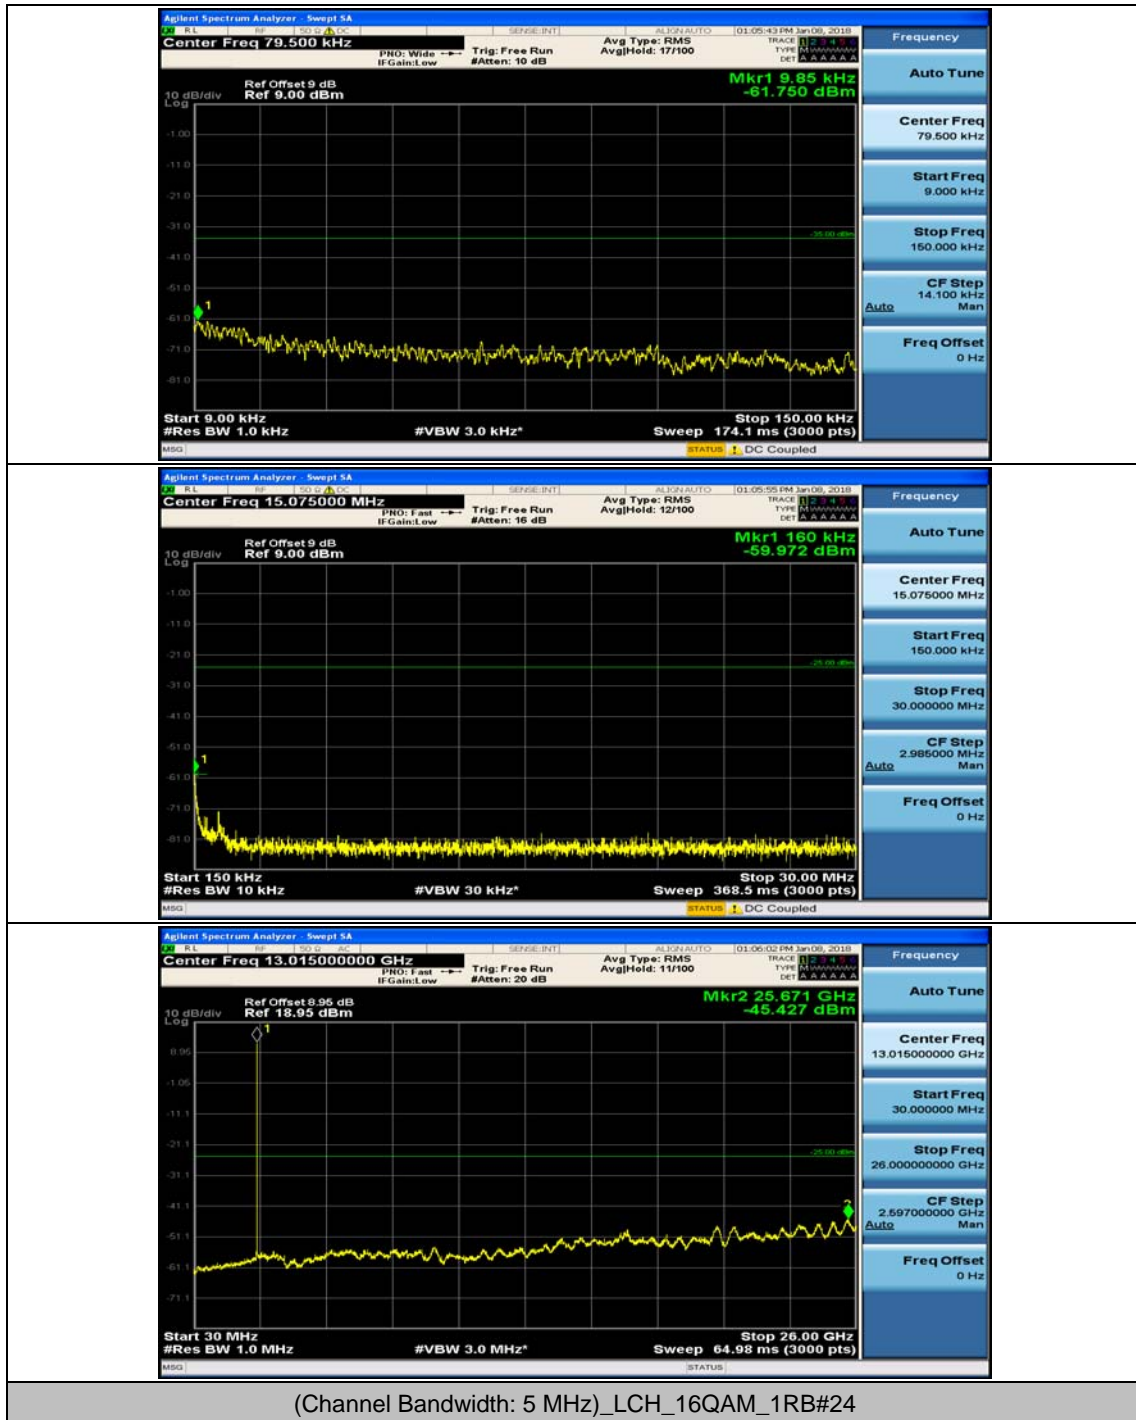

Appendix E: Conducted Spurious Emission

Test Graphs

Channel Bandwidth: 5 MHz

(Channel Bandwidth: 5 MHz)_LCH_QPSK_1RB#0

(Channel Bandwidth: 5 MHz)_MCH_QPSK_1RB#0

(Channel Bandwidth: 5 MHz)_MCH_QPSK_1RB#12

(Channel Bandwidth: 5 MHz)_HCH_QPSK_1RB#0

(Channel Bandwidth: 5 MHz)_HCH_QPSK_1RB#12

(Channel Bandwidth: 5 MHz)_LCH_16QAM_1RB#0

(Channel Bandwidth: 5 MHz)_LCH_16QAM_1RB#12

(Channel Bandwidth: 5 MHz)_MCH_16QAM_1RB#0

(Channel Bandwidth: 5 MHz)_MCH_16QAM_1RB#12