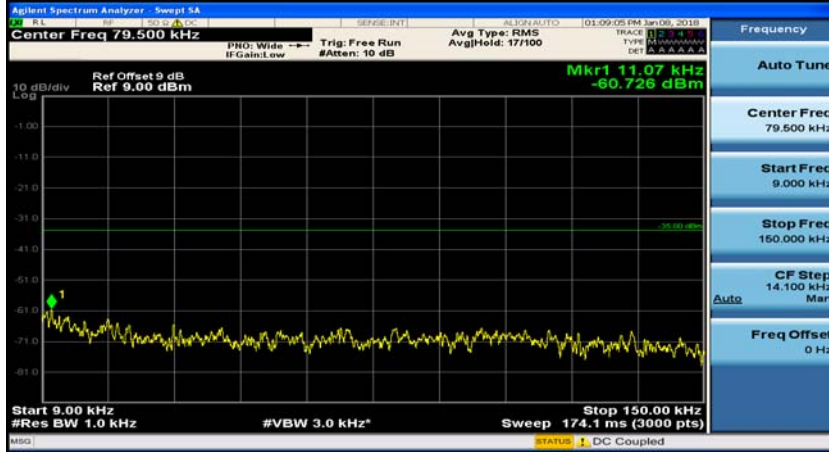

Appendix E: Conducted Spurious Emission

Test Graphs

Channel Bandwidth: 5 MHz

(Channel Bandwidth: 5 MHz)_LCH_QPSK_1RB#0

(Channel Bandwidth: 5 MHz)_MCH_QPSK_1RB#0

(Channel Bandwidth: 5 MHz)_MCH_QPSK_1RB#12

(Channel Bandwidth: 5 MHz)_HCH_QPSK_1RB#0