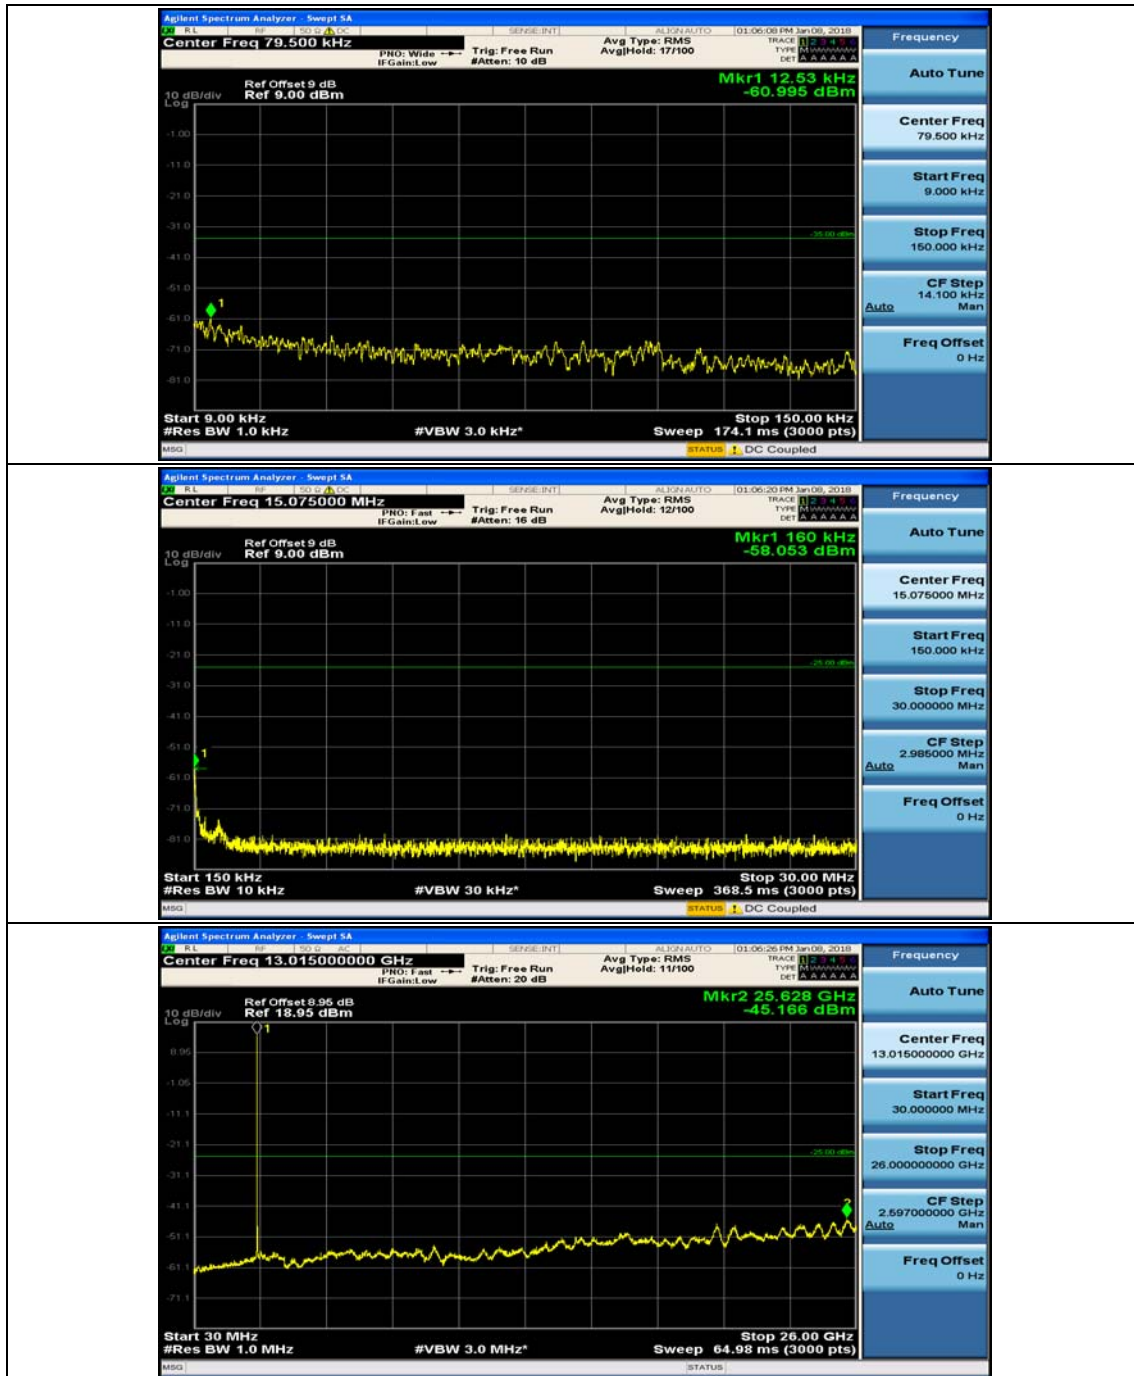

Appendix E: Conducted Spurious Emission

Test Graphs

Channel Bandwidth: 5 MHz

(Channel Bandwidth: 5 MHz)_LCH_QPSK_1RB#0

(Channel Bandwidth: 5 MHz)_MCH_QPSK_1RB#0

(Channel Bandwidth: 5 MHz)_MCH_QPSK_1RB#12

(Channel Bandwidth: 5 MHz)_HCH_QPSK_1RB#0

(Channel Bandwidth: 5 MHz)_HCH_QPSK_1RB#12

(Channel Bandwidth: 5 MHz)_LCH_16QAM_1RB#0

(Channel Bandwidth: 5 MHz)_LCH_16QAM_1RB#12

(Channel Bandwidth: 5 MHz)_MCH_16QAM_1RB#0

(Channel Bandwidth: 5 MHz)_MCH_16QAM_1RB#12