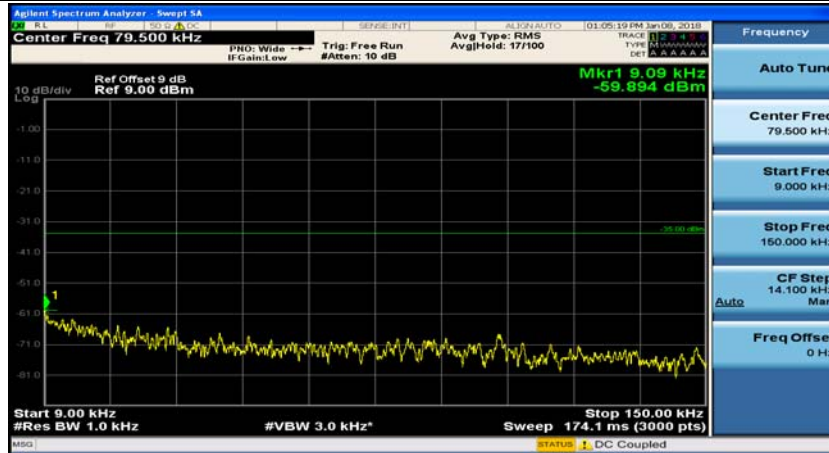

(Channel Bandwidth: 5 MHz)_LCH_16QAM_1RB#0