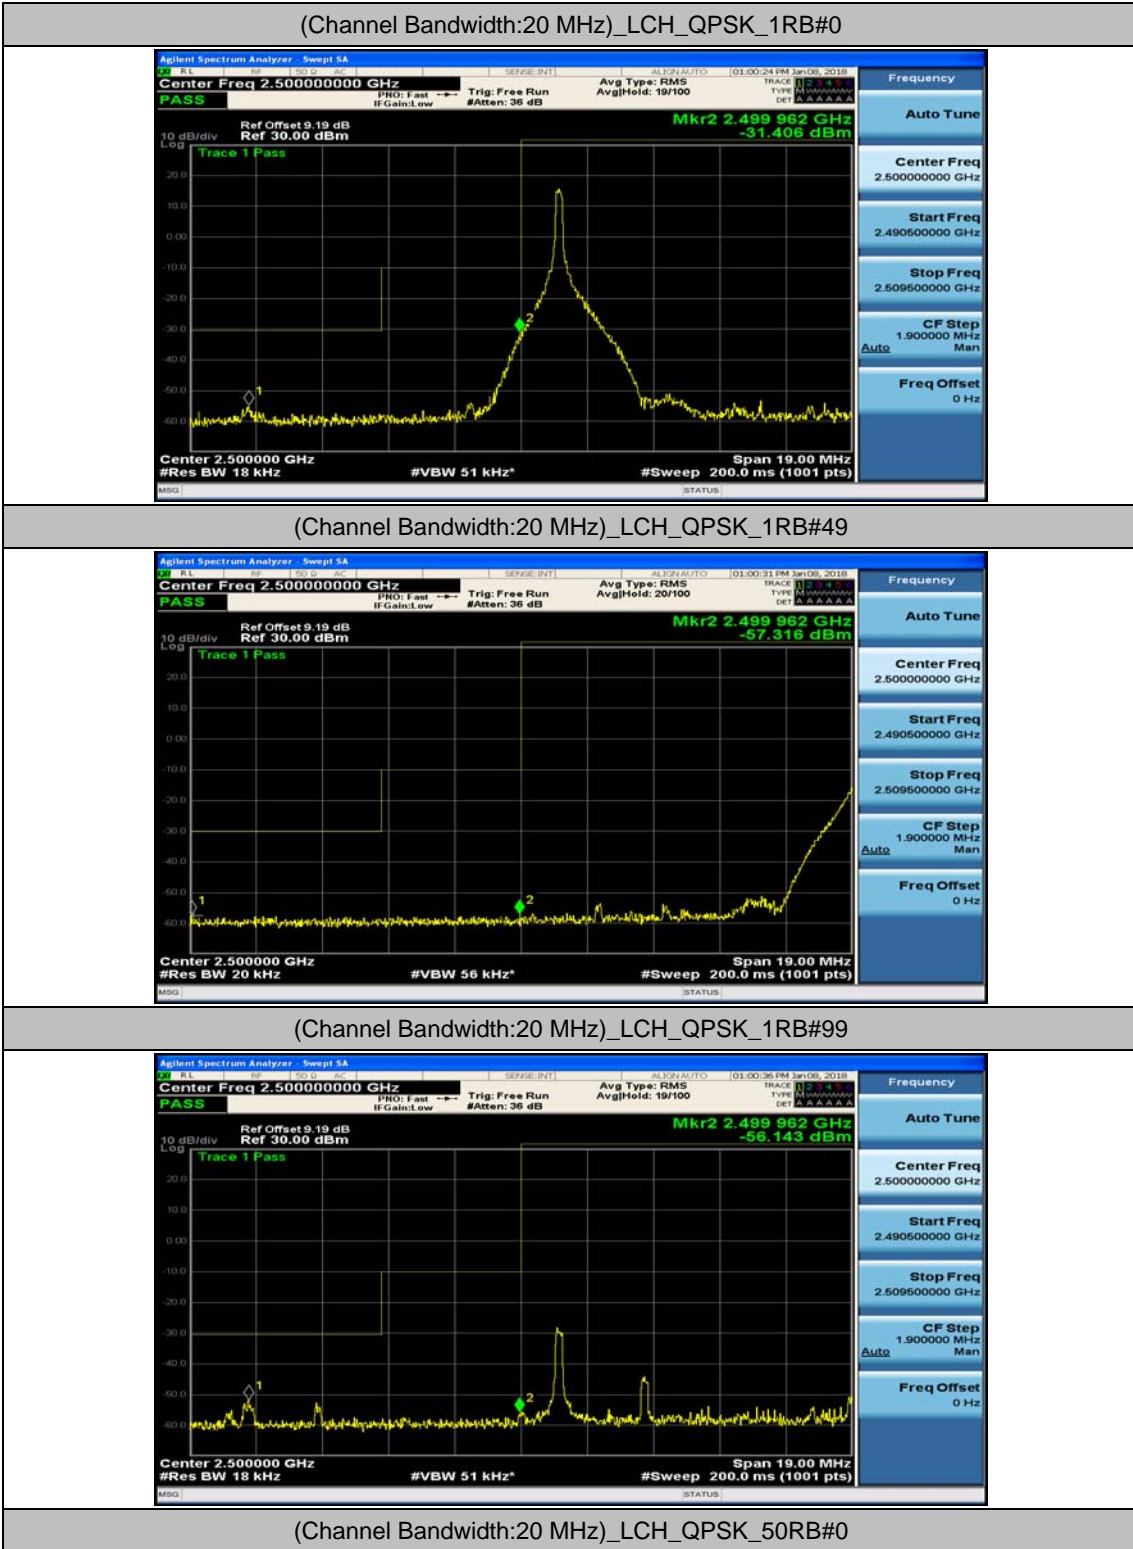

(Channel Bandwidth:15 MHz)_HCH_16QAM_1RB#37

(Channel Bandwidth:15 MHz)_HCH_16QAM_1RB#74

(Channel Bandwidth:15 MHz)_HCH_16QAM_37RB#0

(Channel Bandwidth:15 MHz)_HCH_16QAM_37RB#18

(Channel Bandwidth:15 MHz)_HCH_16QAM_37RB#38

(Channel Bandwidth:15 MHz)_HCH_16QAM_75RB#0

Channel Bandwidth: 20 MHz

(Channel Bandwidth:20 MHz)_LCH_QPSK_50RB#25

(Channel Bandwidth:20 MHz)_LCH_QPSK_50RB#50

(Channel Bandwidth:20 MHz)_LCH_QPSK_100RB#0

(Channel Bandwidth:20 MHz)_HCH_QPSK_1RB#0