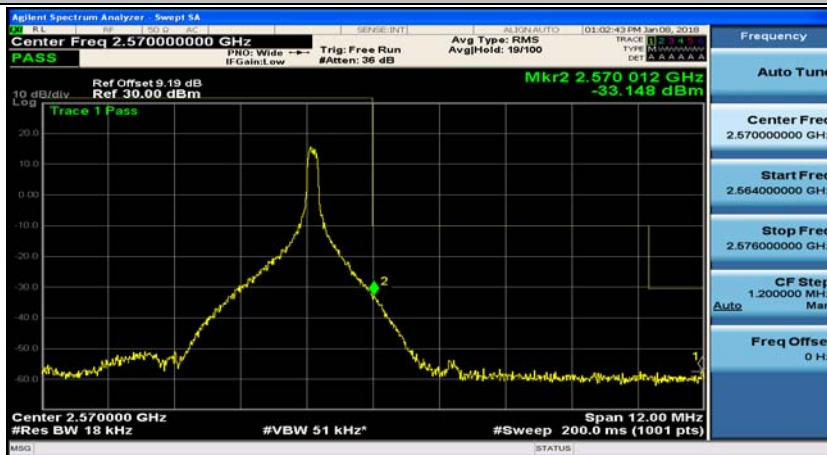

(Channel Bandwidth:20 MHz)_HCH_16QAM_1RB#99