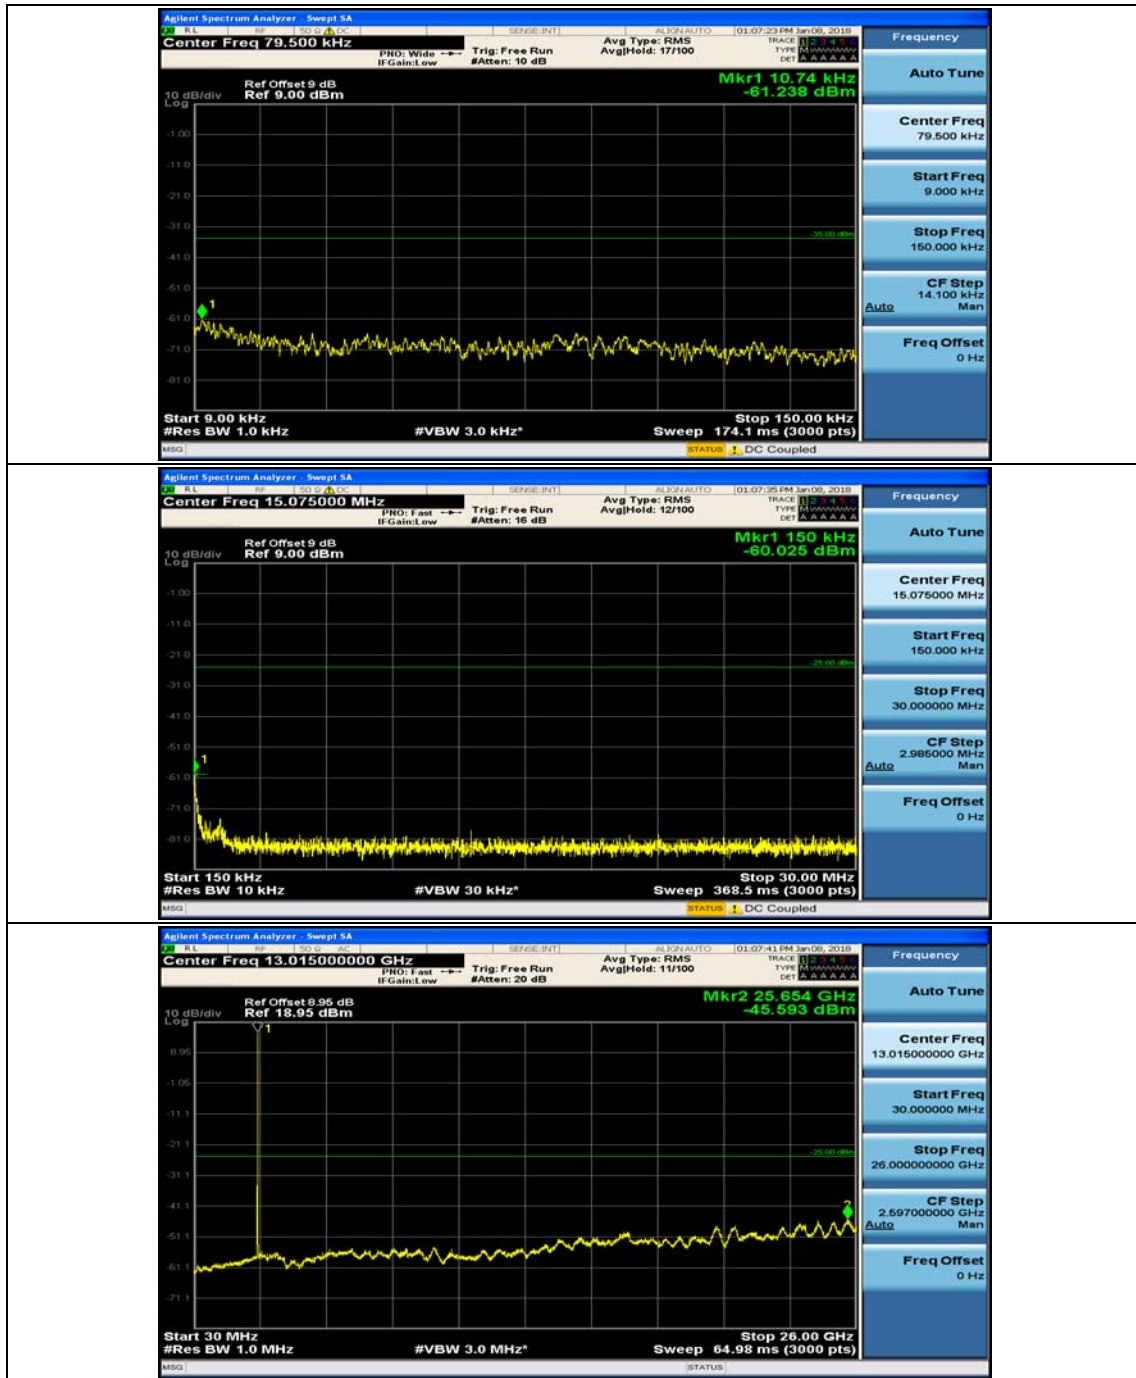

Appendix E: Conducted Spurious Emission

Test Graphs

Channel Bandwidth: 5 MHz

(Channel Bandwidth: 5 MHz)_LCH_QPSK_1RB#0

(Channel Bandwidth: 5 MHz)_MCH_QPSK_1RB#0

(Channel Bandwidth: 5 MHz)_MCH_QPSK_1RB#12

(Channel Bandwidth: 5 MHz)_HCH_QPSK_1RB#0