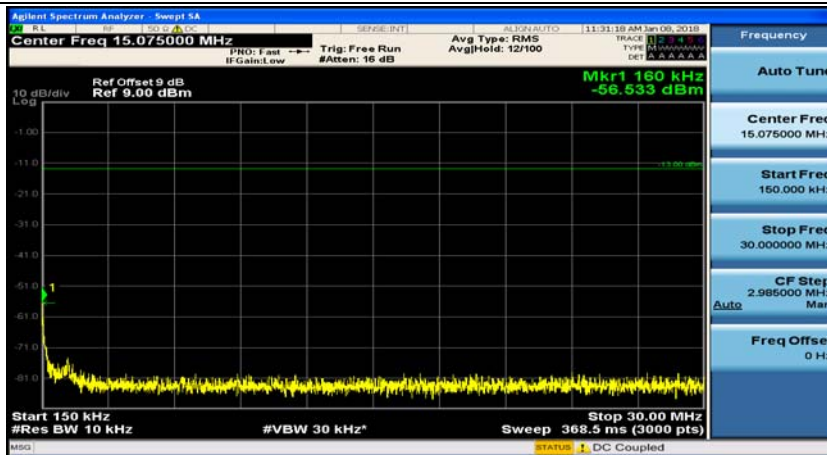

(Channel Bandwidth:15 MHz)_HCH_QPSK_1RB#0

(Channel Bandwidth:15 MHz)_HCH_QPSK_1RB#37