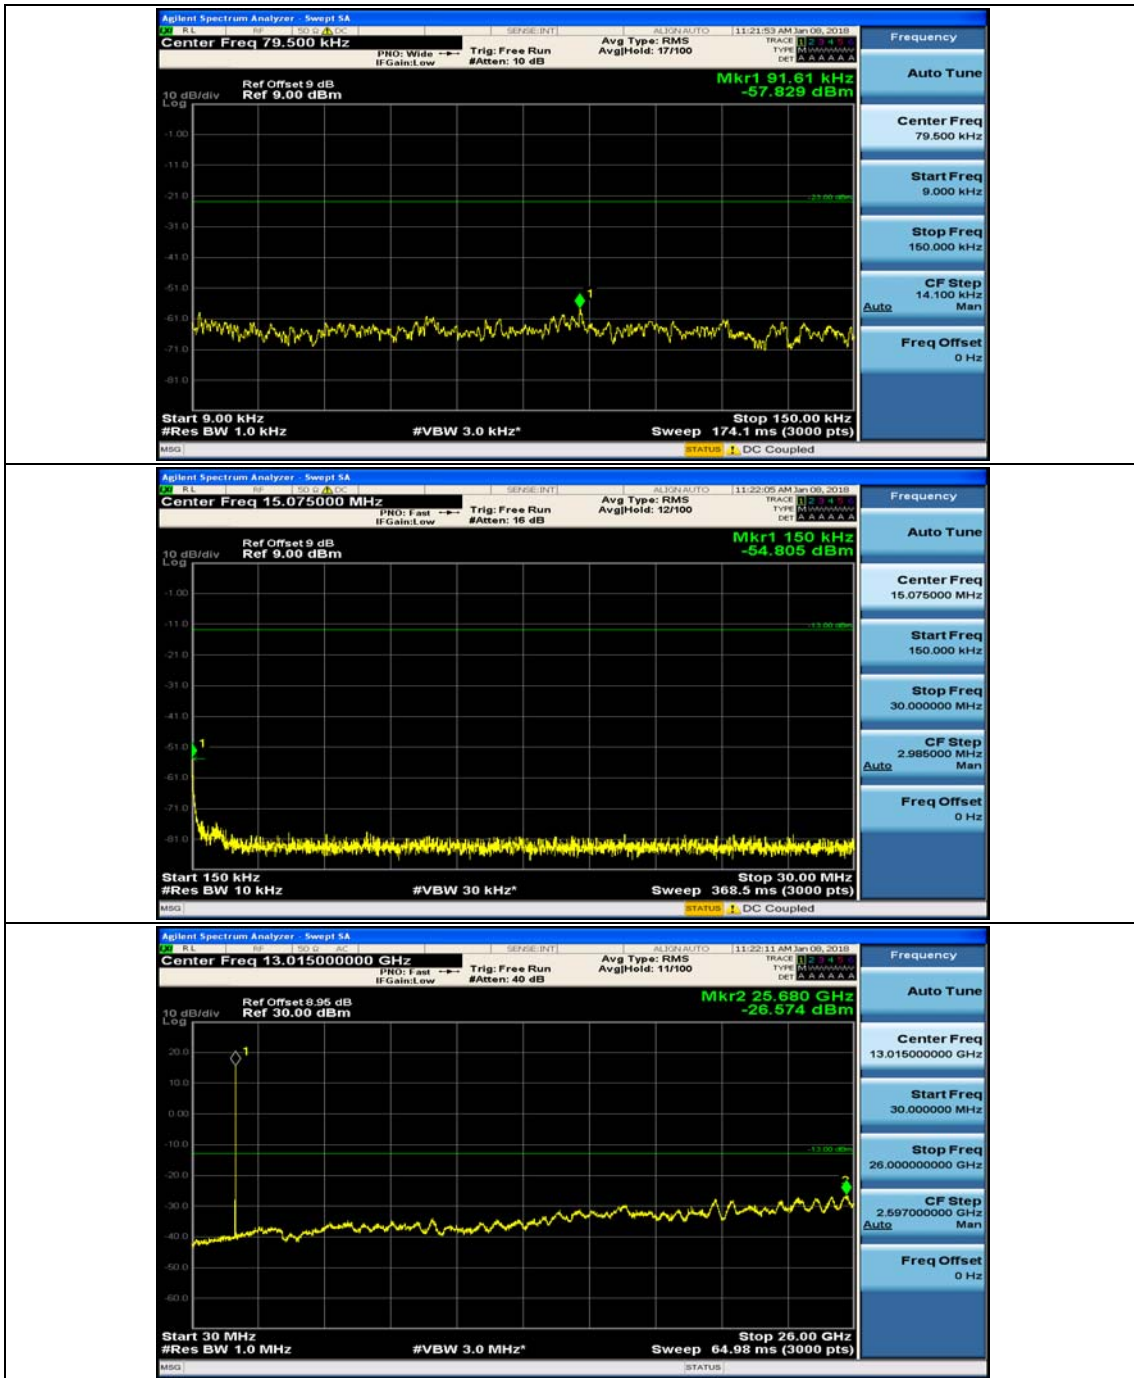

(Channel Bandwidth: 5 MHz)_MCH_16QAM_1RB#0

(Channel Bandwidth: 5 MHz)_MCH_16QAM_1RB#12

(Channel Bandwidth: 5 MHz)_HCH_16QAM_1RB#0

(Channel Bandwidth: 5 MHz)_HCH_16QAM_1RB#12

Channel Bandwidth: 10 MHz

Channel Bandwidth: 10 MHz_MCH_QPSK_1RB#0

Channel Bandwidth: 10 MHz_MCH_QPSK_1RB#24

Channel Bandwidth: 10 MHz_HCH_QPSK_1RB#0

Channel Bandwidth: 10 MHz_HCH_QPSK_1RB#24

Channel Bandwidth: 10 MHz_LCH_16QAM_1RB#0

Channel Bandwidth: 10 MHz_LCH_16QAM_1RB#24