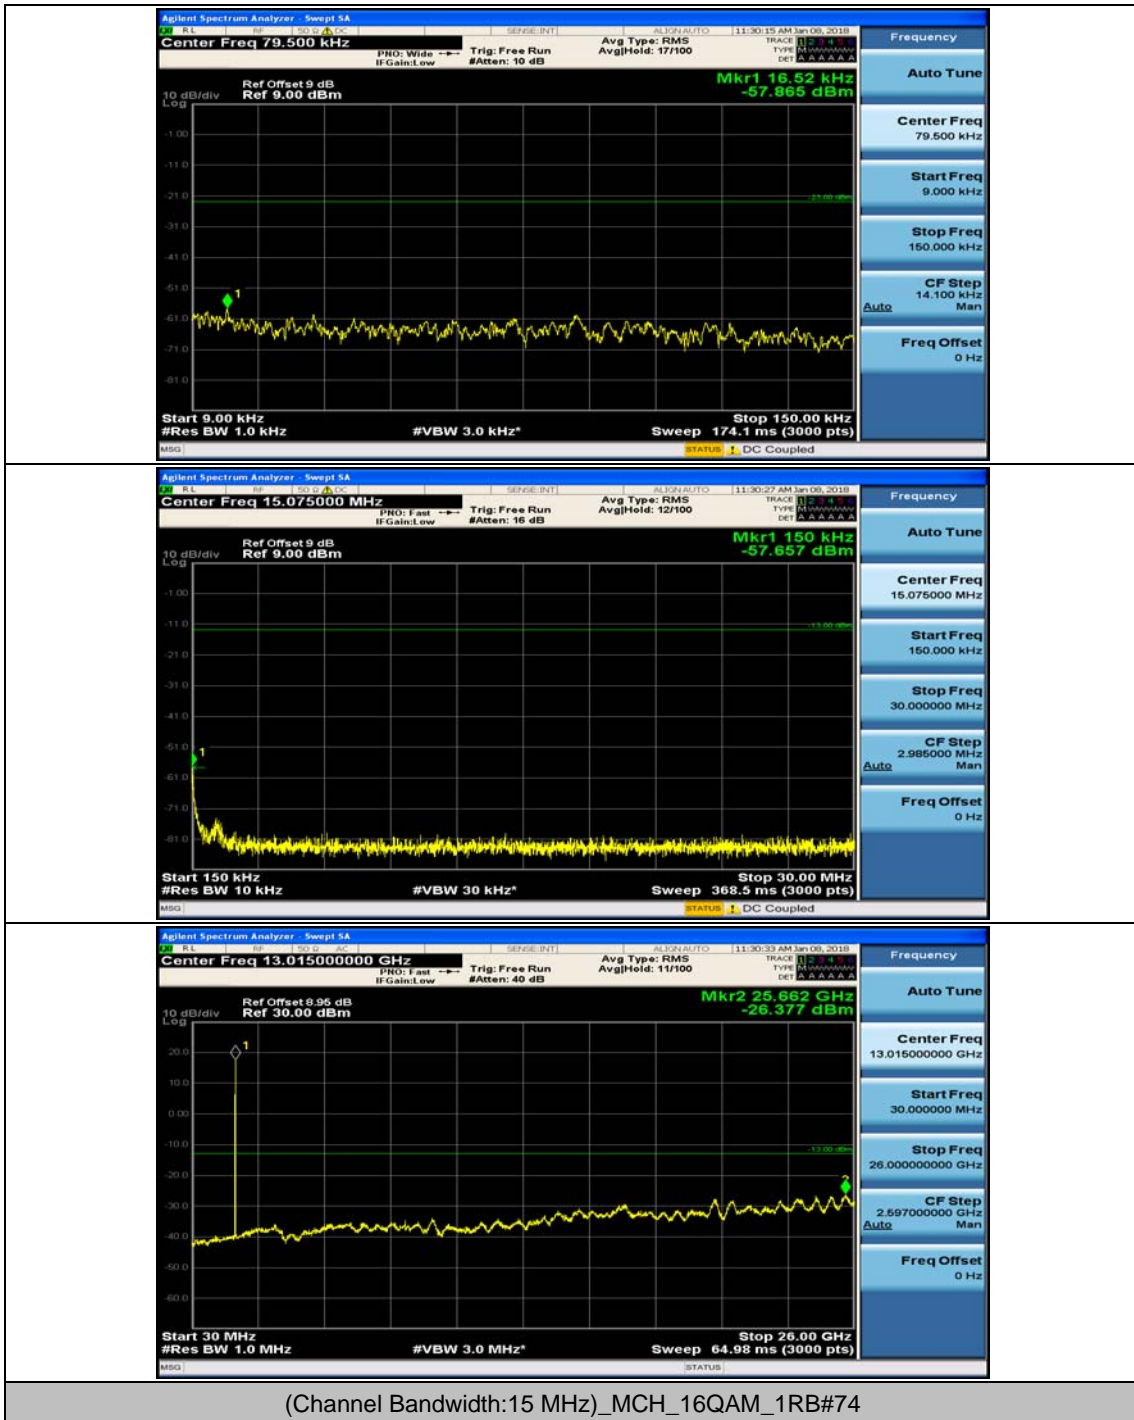

(Channel Bandwidth:15 MHz)_MCH_16QAM_1RB#37