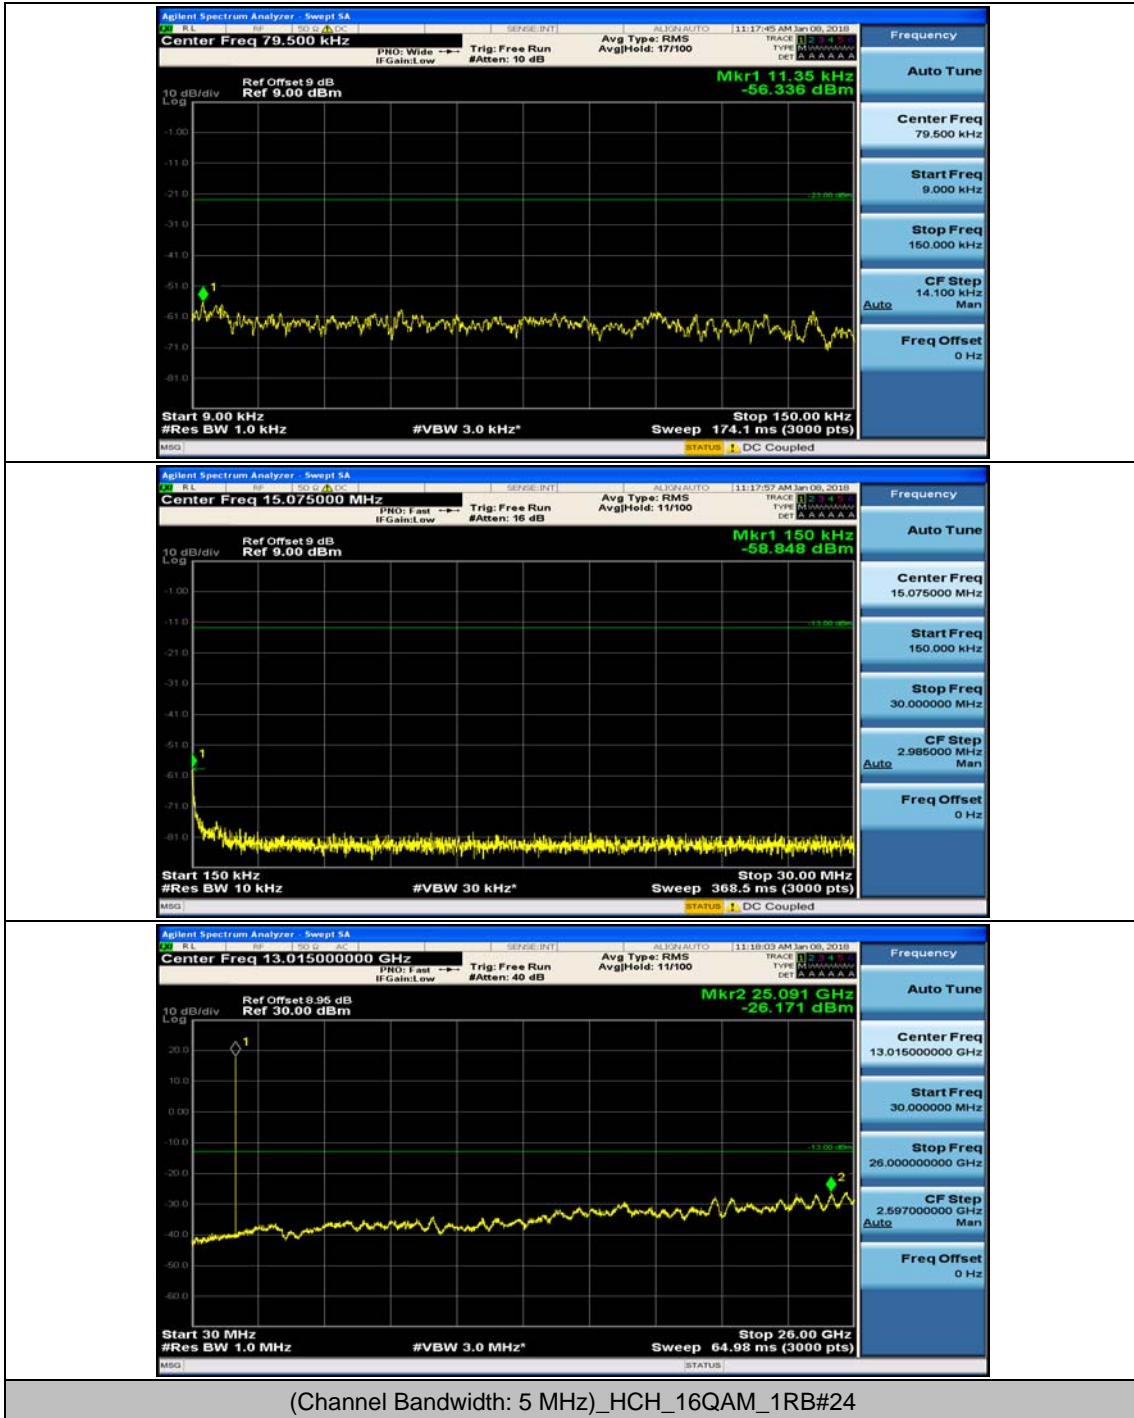

(Channel Bandwidth: 5 MHz)_MCH_16QAM_1RB#0

(Channel Bandwidth: 5 MHz)_MCH_16QAM_1RB#12

(Channel Bandwidth: 5 MHz)_HCH_16QAM_1RB#0

(Channel Bandwidth: 5 MHz)_HCH_16QAM_1RB#12

Channel Bandwidth: 10 MHz

Channel Bandwidth: 10 MHz_MCH_QPSK_1RB#0

Channel Bandwidth: 10 MHz_MCH_QPSK_1RB#24

Channel Bandwidth: 10 MHz_HCH_QPSK_1RB#0

Channel Bandwidth: 10 MHz_HCH_QPSK_1RB#24

Channel Bandwidth: 10 MHz_LCH_16QAM_1RB#0

Channel Bandwidth: 10 MHz_LCH_16QAM_1RB#24