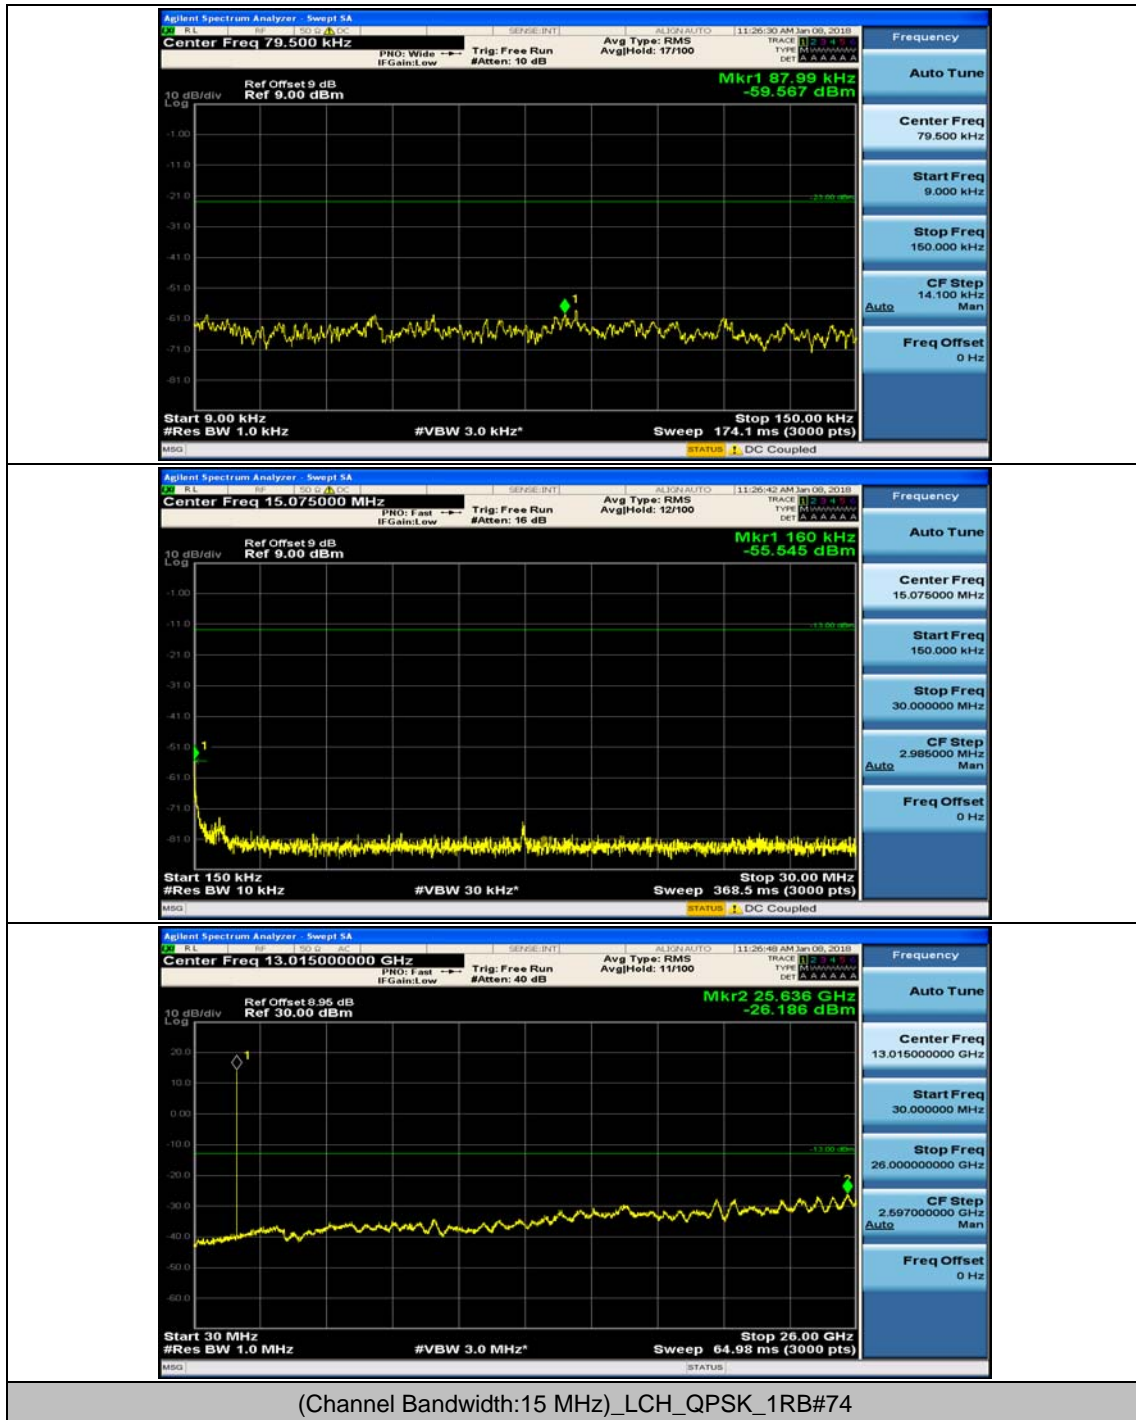

Channel Bandwidth: 10 MHz_MCH_QPSK_1RB#24

Channel Bandwidth: 10 MHz_HCH_QPSK_1RB#0

Channel Bandwidth: 10 MHz_HCH_QPSK_1RB#24

Channel Bandwidth: 10 MHz_LCH_16QAM_1RB#0

Channel Bandwidth: 10 MHz_LCH_16QAM_1RB#24

Channel Bandwidth: 10 MHz_MCH_16QAM_1RB#0

Channel Bandwidth: 10 MHz_MCH_16QAM_1RB#24

Channel Bandwidth: 10 MHz_HCH_16QAM_1RB#0

Channel Bandwidth: 10 MHz_HCH_16QAM_1RB#24

Channel Bandwidth: 15 MHz

(Channel Bandwidth:15 MHz)_MCH_QPSK_1RB#0