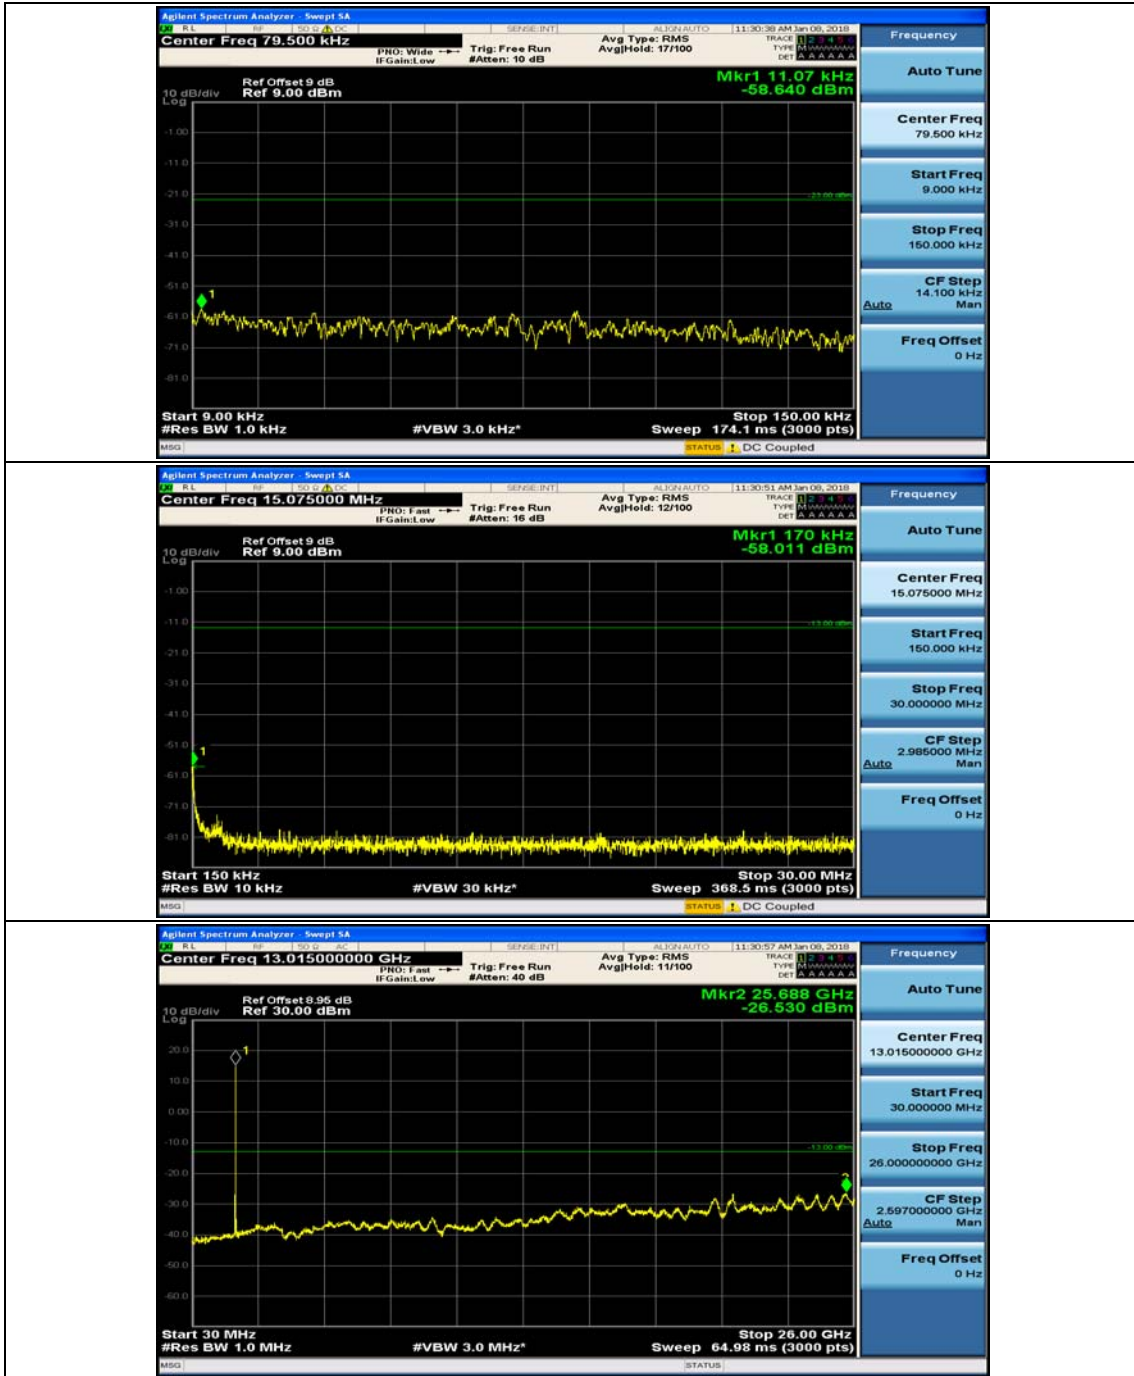

(Channel Bandwidth:15 MHz)_HCH_16QAM_1RB#0