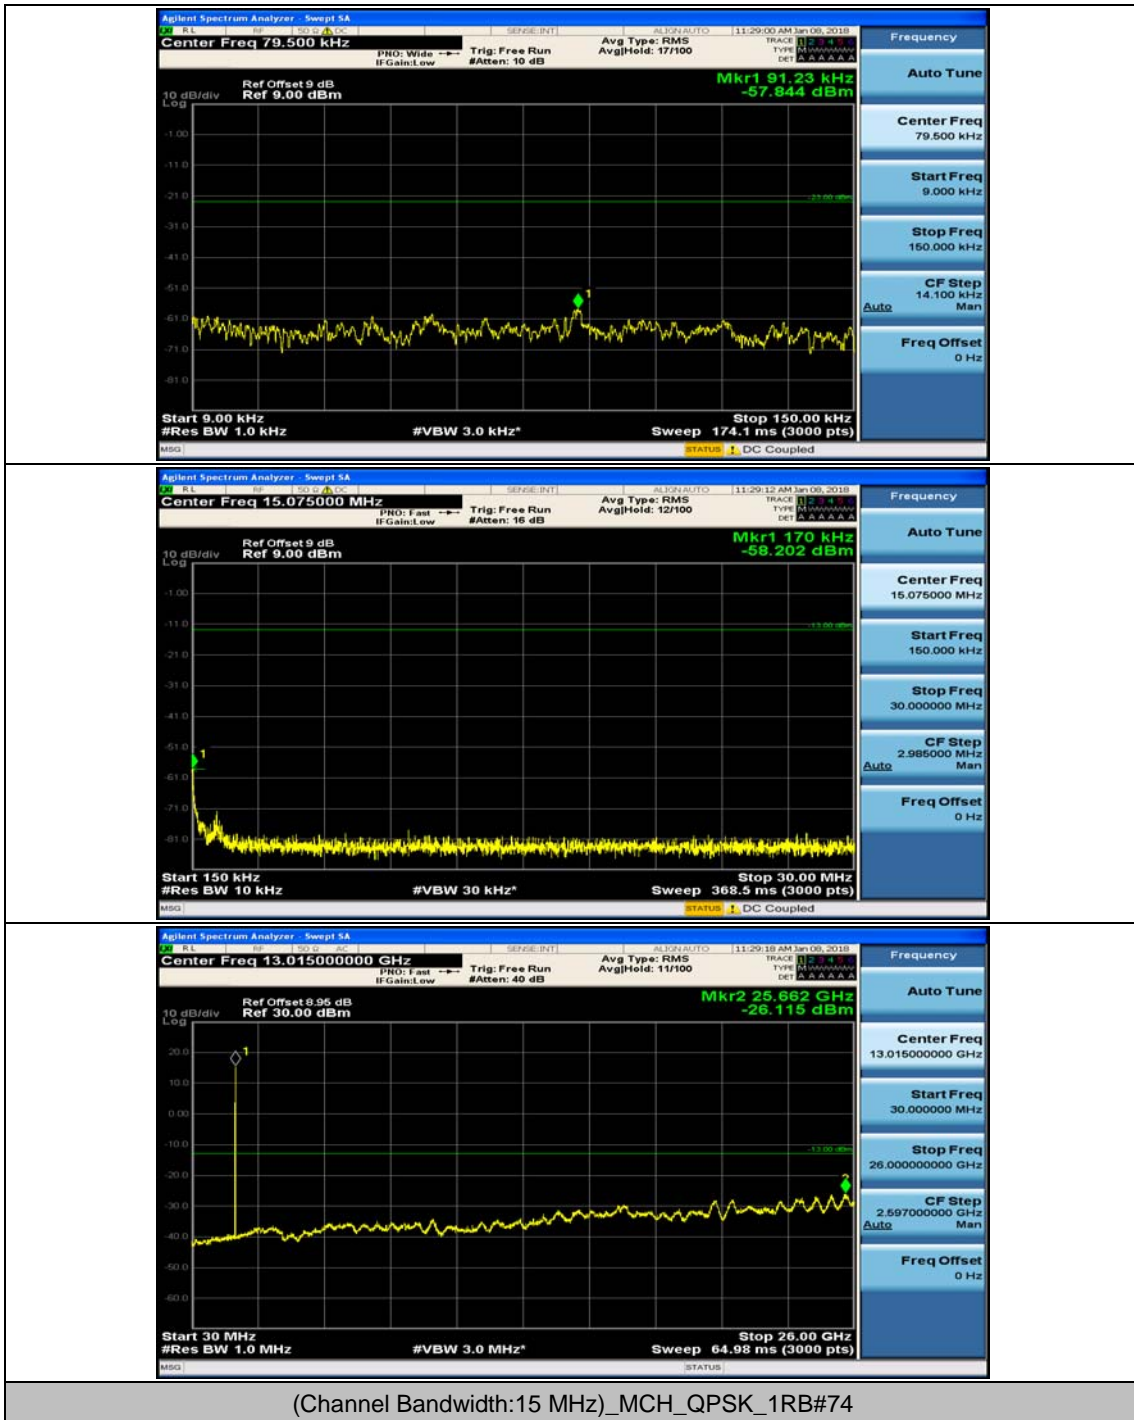

(Channel Bandwidth:15 MHz)_MCH_QPSK_1RB#37