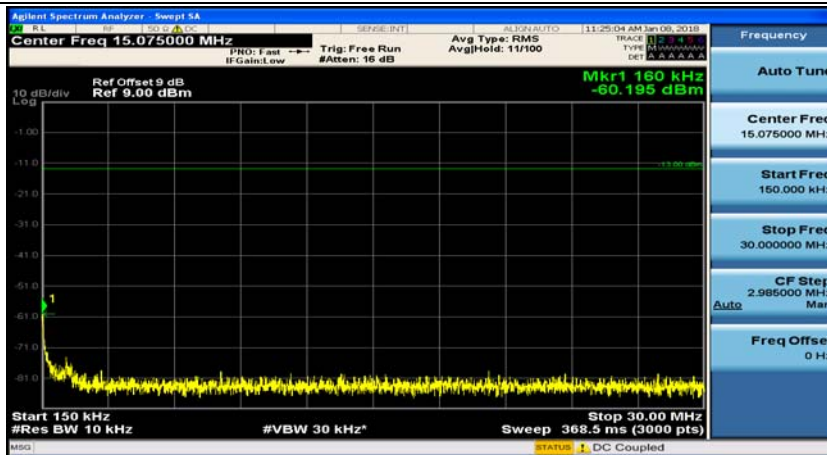

Channel Bandwidth: 10 MHz_MCH_16QAM_1RB#0

Channel Bandwidth: 10 MHz_MCH_16QAM_1RB#24

Channel Bandwidth: 10 MHz_HCH_16QAM_1RB#0

Channel Bandwidth: 10 MHz_HCH_16QAM_1RB#24

Channel Bandwidth: 15 MHz

(Channel Bandwidth:15 MHz)_MCH_QPSK_1RB#0