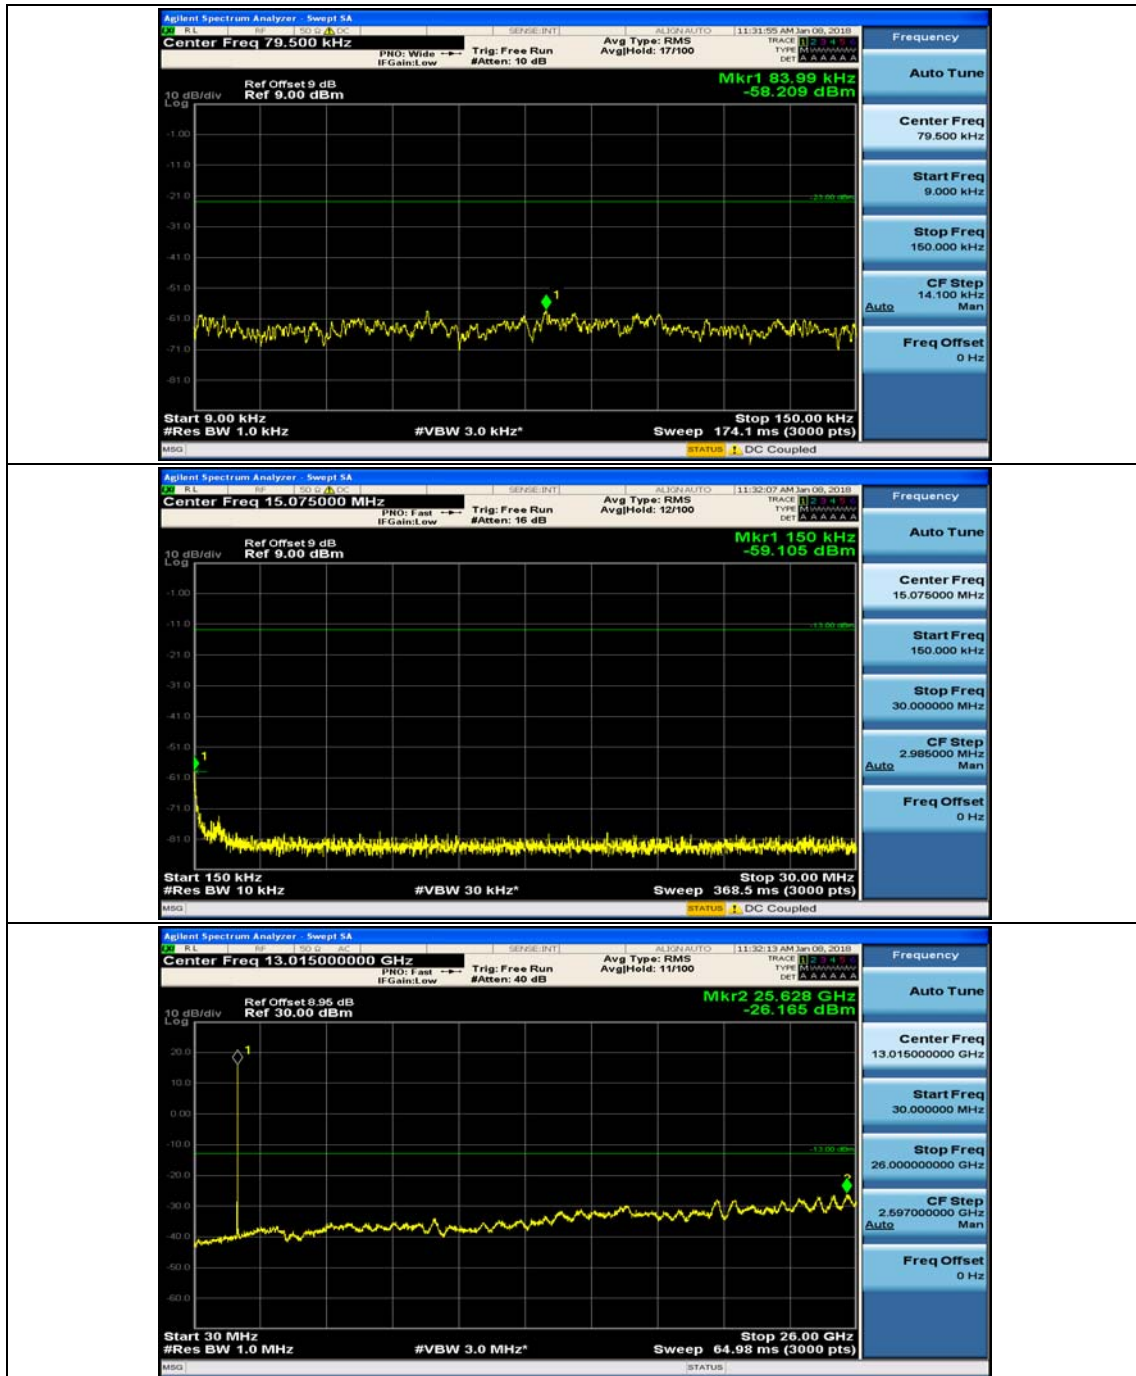

Channel Bandwidth: 10 MHz_MCH_16QAM_1RB#0

Channel Bandwidth: 10 MHz_MCH_16QAM_1RB#24

Channel Bandwidth: 10 MHz_HCH_16QAM_1RB#0

Channel Bandwidth: 10 MHz_HCH_16QAM_1RB#24

Channel Bandwidth: 15 MHz

(Channel Bandwidth:15 MHz)_MCH_QPSK_1RB#0

(Channel Bandwidth:15 MHz)_MCH_QPSK_1RB#37

(Channel Bandwidth:15 MHz)_HCH_QPSK_1RB#0

(Channel Bandwidth:15 MHz)_HCH_QPSK_1RB#37

(Channel Bandwidth:15 MHz)_LCH_16QAM_1RB#0

(Channel Bandwidth:15 MHz)_LCH_16QAM_1RB#37