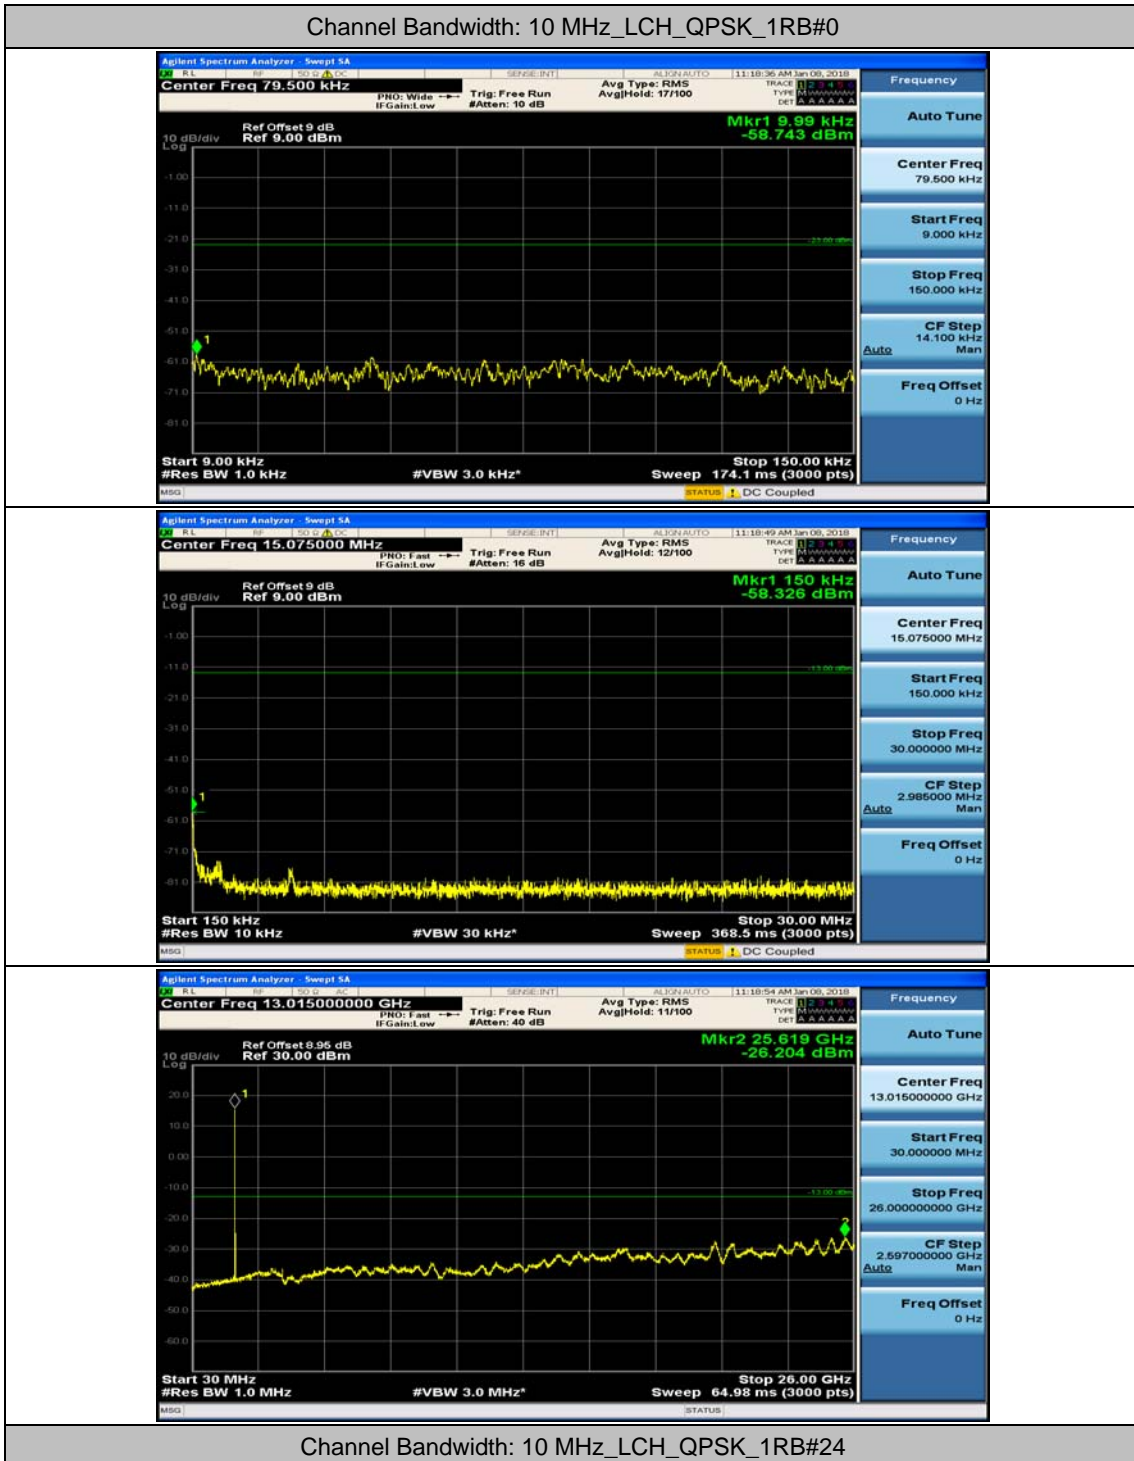

(Channel Bandwidth: 5 MHz)_MCH_16QAM_1RB#0

(Channel Bandwidth: 5 MHz)_MCH_16QAM_1RB#12

(Channel Bandwidth: 5 MHz)_HCH_16QAM_1RB#0

(Channel Bandwidth: 5 MHz)_HCH_16QAM_1RB#12

Channel Bandwidth: 10 MHz

Channel Bandwidth: 10 MHz_MCH_QPSK_1RB#0

Channel Bandwidth: 10 MHz_MCH_QPSK_1RB#24

Channel Bandwidth: 10 MHz_HCH_QPSK_1RB#0

Channel Bandwidth: 10 MHz_HCH_QPSK_1RB#24

Channel Bandwidth: 10 MHz_LCH_16QAM_1RB#0

Channel Bandwidth: 10 MHz_LCH_16QAM_1RB#24