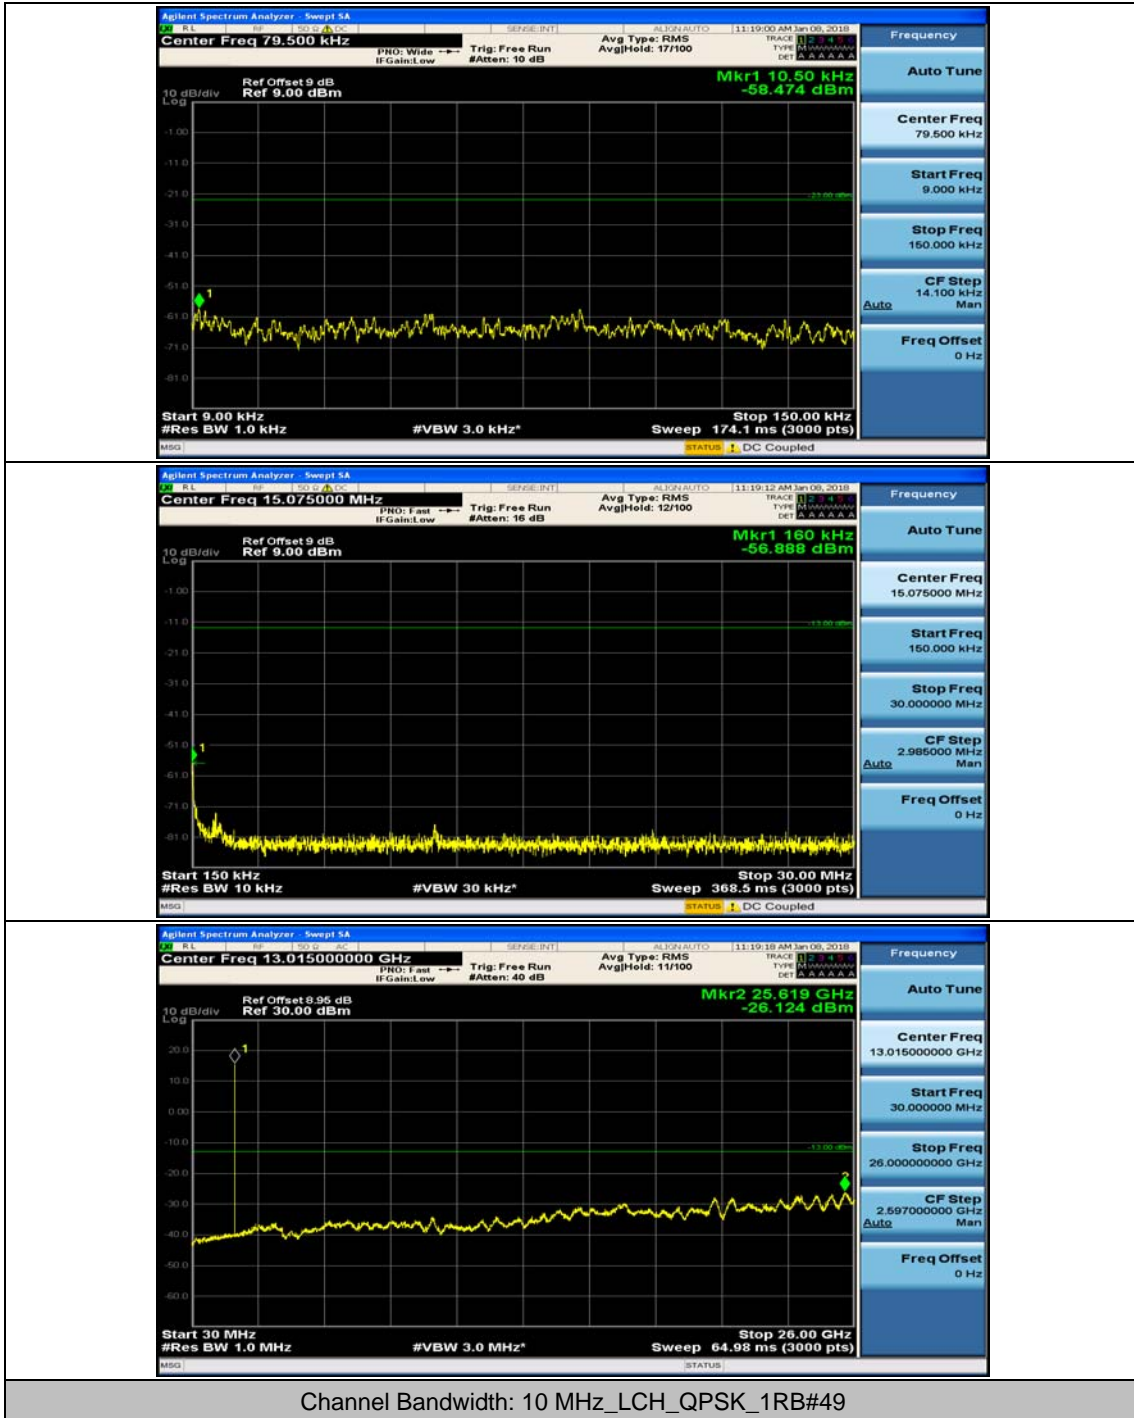

(Channel Bandwidth: 5 MHz)_MCH_16QAM_1RB#0

(Channel Bandwidth: 5 MHz)_MCH_16QAM_1RB#12

(Channel Bandwidth: 5 MHz)_HCH_16QAM_1RB#0

(Channel Bandwidth: 5 MHz)_HCH_16QAM_1RB#12

Channel Bandwidth: 10 MHz

Channel Bandwidth: 10 MHz_MCH_QPSK_1RB#0

Channel Bandwidth: 10 MHz_MCH_QPSK_1RB#24

Channel Bandwidth: 10 MHz_HCH_QPSK_1RB#0

Channel Bandwidth: 10 MHz_HCH_QPSK_1RB#24

Channel Bandwidth: 10 MHz_LCH_16QAM_1RB#0

Channel Bandwidth: 10 MHz_LCH_16QAM_1RB#24