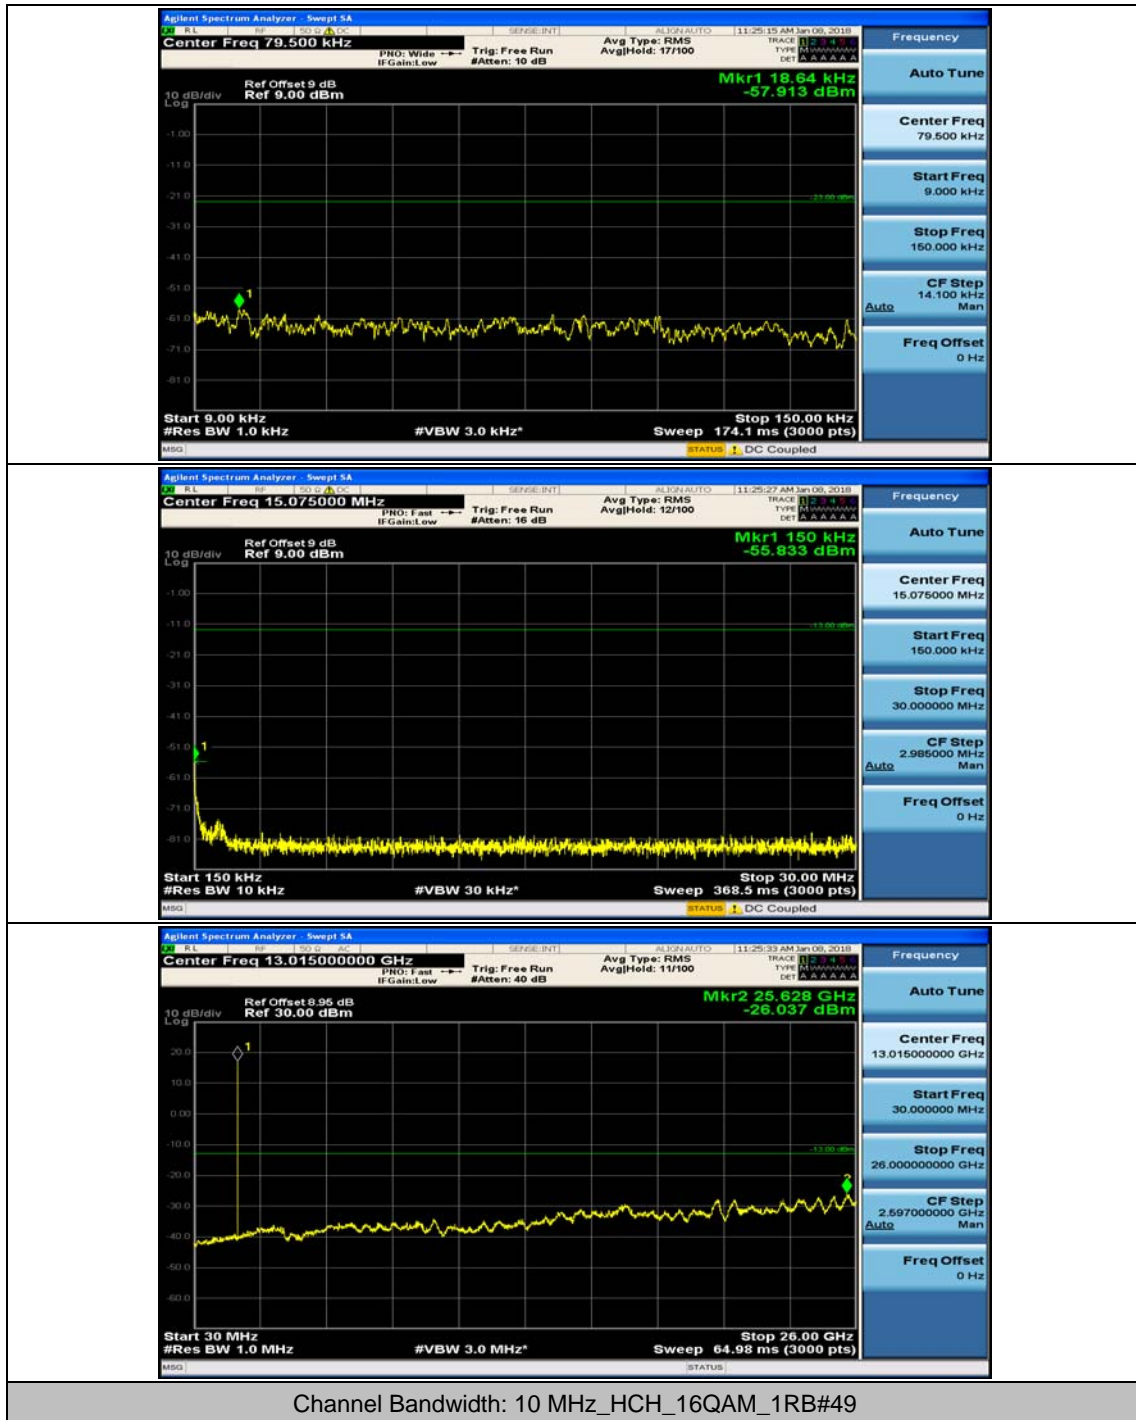

Channel Bandwidth: 10 MHz_MCH_QPSK_1RB#24

Channel Bandwidth: 10 MHz_HCH_QPSK_1RB#0

Channel Bandwidth: 10 MHz_HCH_QPSK_1RB#24

Channel Bandwidth: 10 MHz_LCH_16QAM_1RB#0

Channel Bandwidth: 10 MHz_LCH_16QAM_1RB#24

Channel Bandwidth: 10 MHz_MCH_16QAM_1RB#0

Channel Bandwidth: 10 MHz_MCH_16QAM_1RB#24

Channel Bandwidth: 10 MHz_HCH_16QAM_1RB#0

Channel Bandwidth: 10 MHz_HCH_16QAM_1RB#24

Channel Bandwidth: 15 MHz

(Channel Bandwidth:15 MHz)_MCH_QPSK_1RB#0