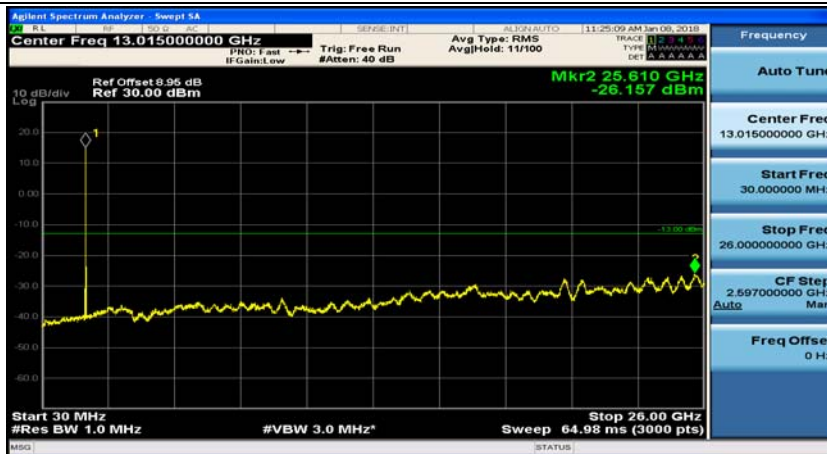

Channel Bandwidth: 10 MHz_MCH_16QAM_1RB#0

Channel Bandwidth: 10 MHz_MCH_16QAM_1RB#24

Channel Bandwidth: 10 MHz_HCH_16QAM_1RB#0

Channel Bandwidth: 10 MHz_HCH_16QAM_1RB#24

Channel Bandwidth: 15 MHz

(Channel Bandwidth:15 MHz)_MCH_QPSK_1RB#0