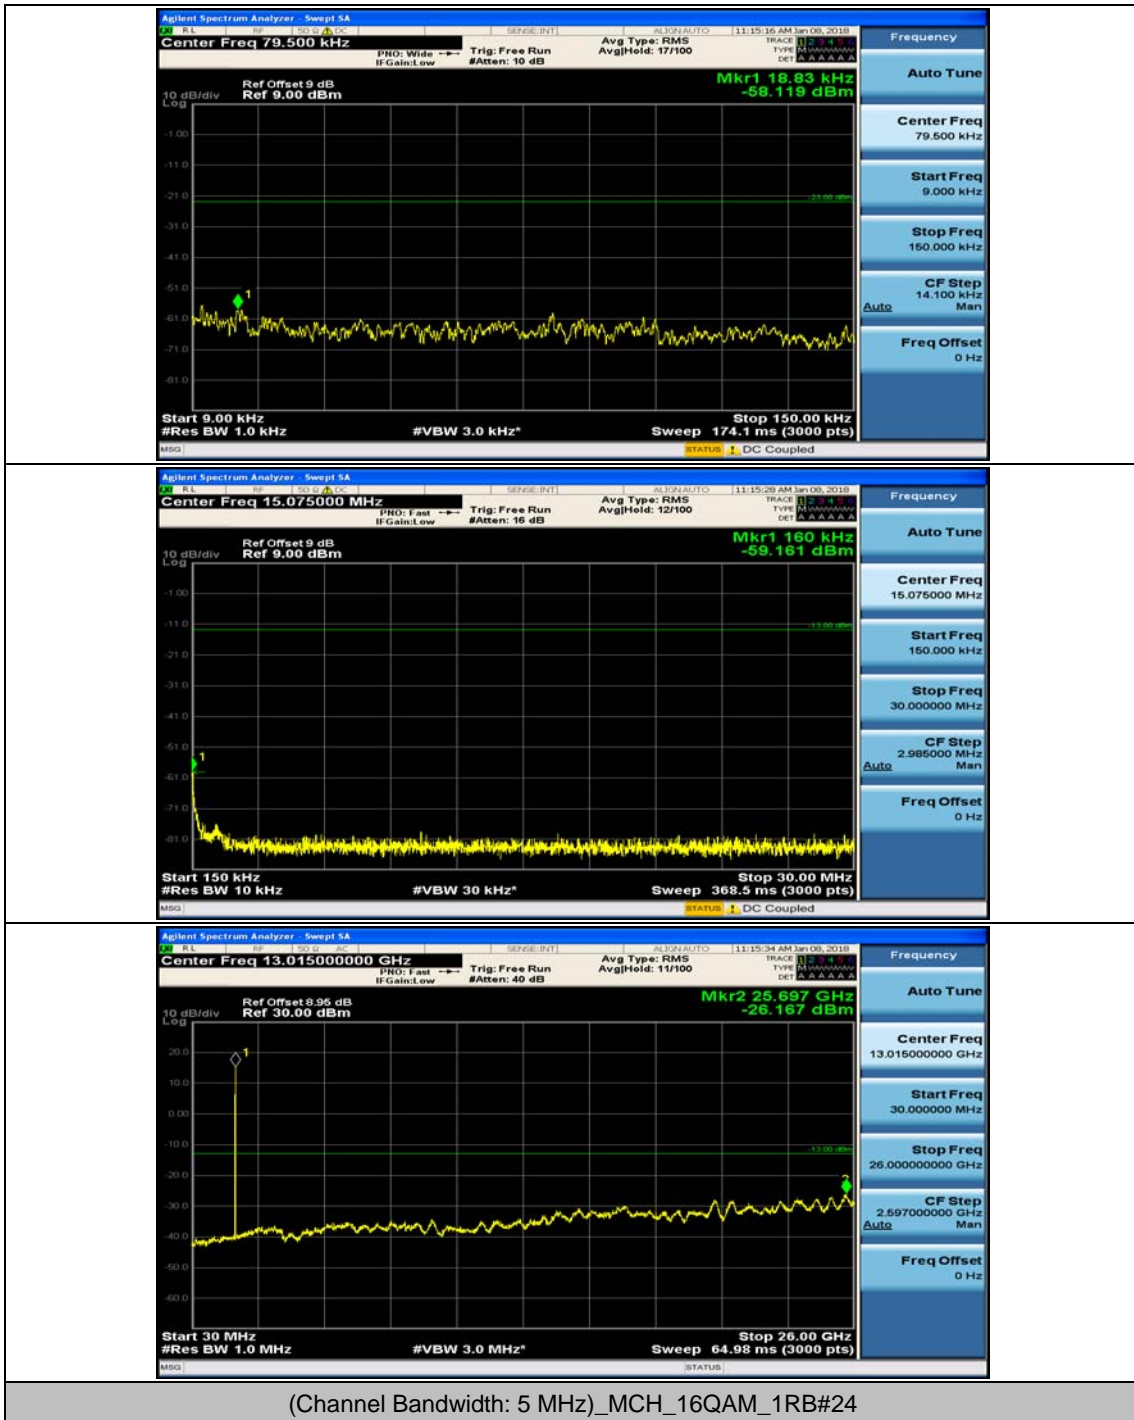

(Channel Bandwidth: 5 MHz)_MCH_16QAM_1RB#0

(Channel Bandwidth: 5 MHz)_MCH_16QAM_1RB#12

(Channel Bandwidth: 5 MHz)_HCH_16QAM_1RB#0

(Channel Bandwidth: 5 MHz)_HCH_16QAM_1RB#12

Channel Bandwidth: 10 MHz

Channel Bandwidth: 10 MHz_MCH_QPSK_1RB#0

Channel Bandwidth: 10 MHz_MCH_QPSK_1RB#24

Channel Bandwidth: 10 MHz_HCH_QPSK_1RB#0

Channel Bandwidth: 10 MHz_HCH_QPSK_1RB#24

Channel Bandwidth: 10 MHz_LCH_16QAM_1RB#0

Channel Bandwidth: 10 MHz_LCH_16QAM_1RB#24