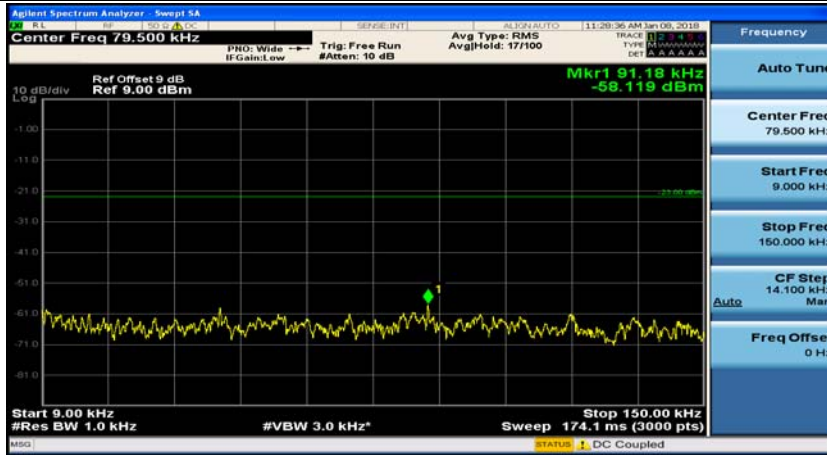

Channel Bandwidth: 10 MHz_MCH_16QAM_1RB#0

Channel Bandwidth: 10 MHz_MCH_16QAM_1RB#24

Channel Bandwidth: 10 MHz_HCH_16QAM_1RB#0

Channel Bandwidth: 10 MHz_HCH_16QAM_1RB#24

Channel Bandwidth: 15 MHz

(Channel Bandwidth:15 MHz)_MCH_QPSK_1RB#0