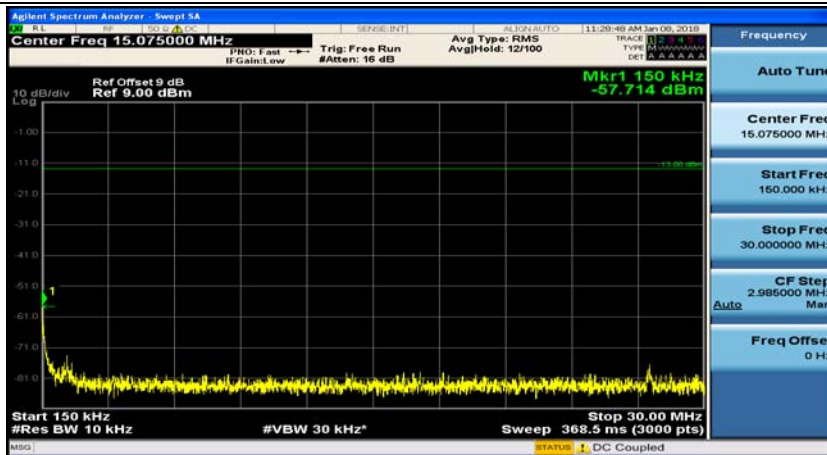

Channel Bandwidth: 10 MHz_MCH_16QAM_1RB#0

Channel Bandwidth: 10 MHz_MCH_16QAM_1RB#24

Channel Bandwidth: 10 MHz_HCH_16QAM_1RB#0

Channel Bandwidth: 10 MHz_HCH_16QAM_1RB#24

Channel Bandwidth: 15 MHz

(Channel Bandwidth:15 MHz)_MCH_QPSK_1RB#0