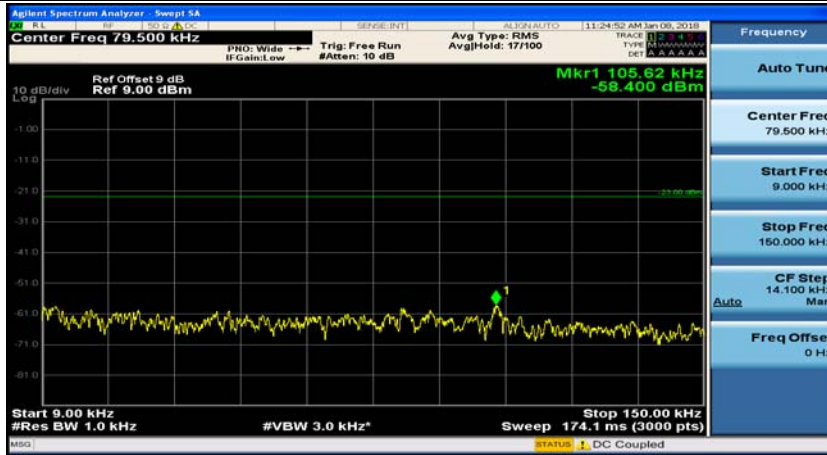

Channel Bandwidth: 10 MHz_MCH_16QAM_1RB#0

Channel Bandwidth: 10 MHz_MCH_16QAM_1RB#24

Channel Bandwidth: 10 MHz_HCH_16QAM_1RB#0

Channel Bandwidth: 10 MHz_HCH_16QAM_1RB#24

Channel Bandwidth: 15 MHz

(Channel Bandwidth:15 MHz)_MCH_QPSK_1RB#0