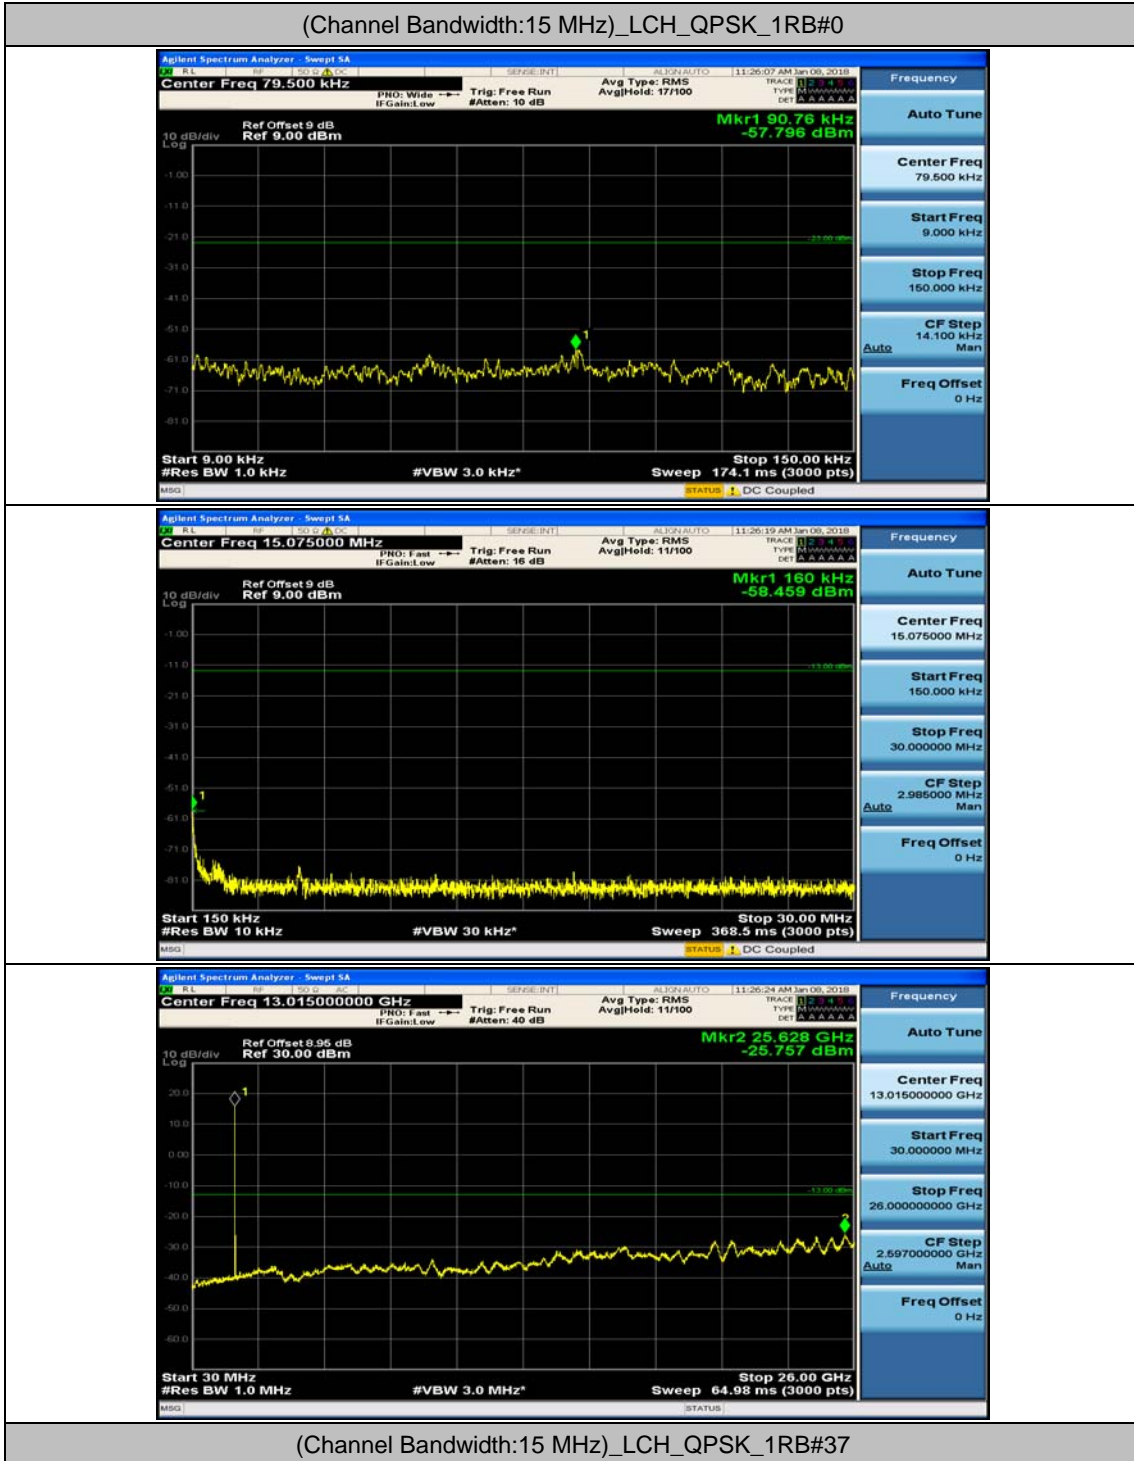

Channel Bandwidth: 10 MHz_MCH_QPSK_1RB#24

Channel Bandwidth: 10 MHz_HCH_QPSK_1RB#0

Channel Bandwidth: 10 MHz_HCH_QPSK_1RB#24

Channel Bandwidth: 10 MHz_LCH_16QAM_1RB#0

Channel Bandwidth: 10 MHz_LCH_16QAM_1RB#24

Channel Bandwidth: 10 MHz_MCH_16QAM_1RB#0

Channel Bandwidth: 10 MHz_MCH_16QAM_1RB#24

Channel Bandwidth: 10 MHz_HCH_16QAM_1RB#0

Channel Bandwidth: 10 MHz_HCH_16QAM_1RB#24

Channel Bandwidth: 15 MHz

(Channel Bandwidth:15 MHz)_MCH_QPSK_1RB#0