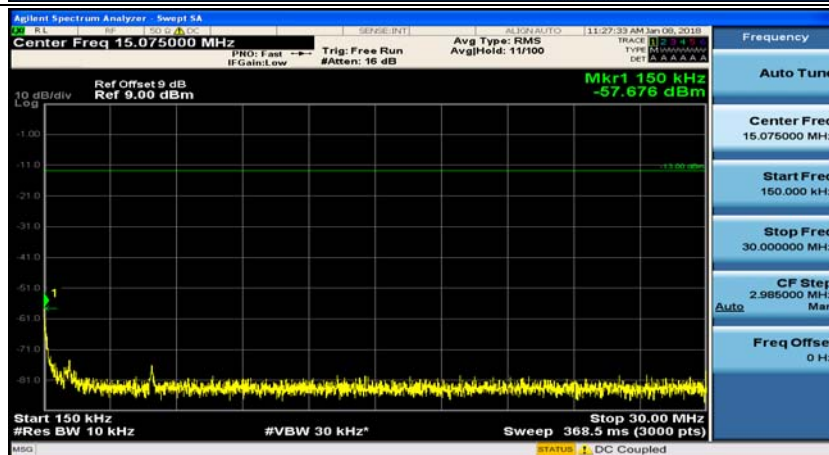

(Channel Bandwidth:15 MHz)_MCH_QPSK_1RB#37

(Channel Bandwidth:15 MHz)_HCH_QPSK_1RB#0

(Channel Bandwidth:15 MHz)_HCH_QPSK_1RB#37

(Channel Bandwidth:15 MHz)_LCH_16QAM_1RB#0

(Channel Bandwidth:15 MHz)_LCH_16QAM_1RB#37