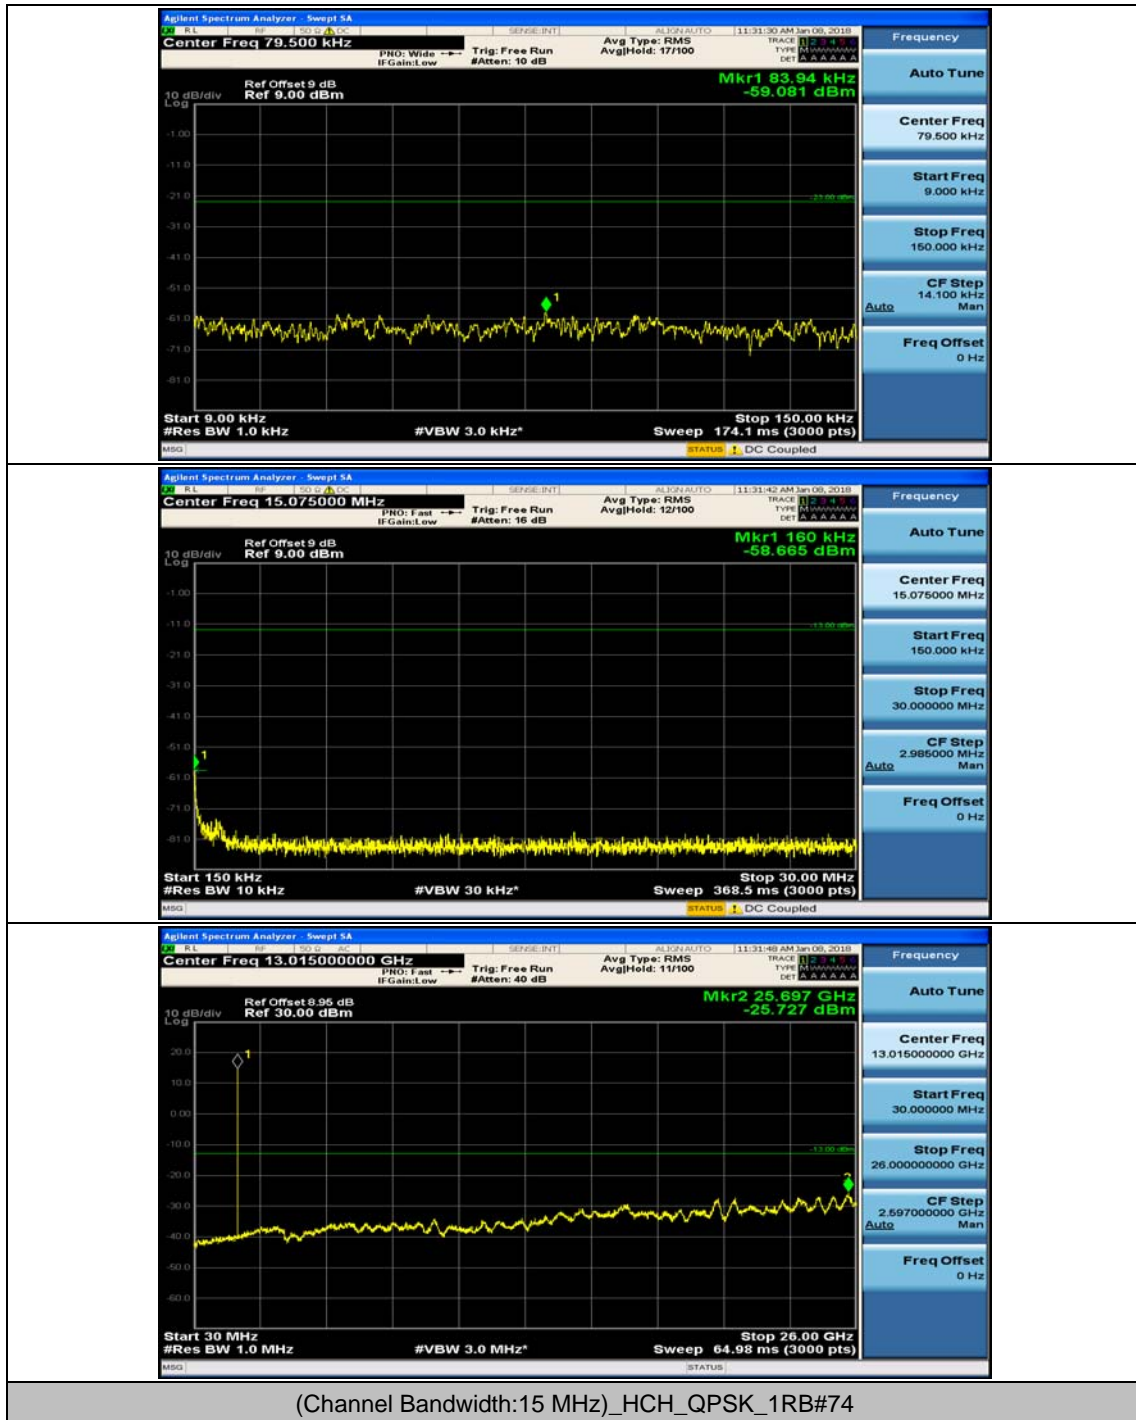

Channel Bandwidth: 10 MHz_MCH_16QAM_1RB#0

Channel Bandwidth: 10 MHz_MCH_16QAM_1RB#24

Channel Bandwidth: 10 MHz_HCH_16QAM_1RB#0

Channel Bandwidth: 10 MHz_HCH_16QAM_1RB#24

Channel Bandwidth: 15 MHz

(Channel Bandwidth:15 MHz)_MCH_QPSK_1RB#0

(Channel Bandwidth:15 MHz)_MCH_QPSK_1RB#37

(Channel Bandwidth:15 MHz)_HCH_QPSK_1RB#0

(Channel Bandwidth:15 MHz)_HCH_QPSK_1RB#37

(Channel Bandwidth:15 MHz)_LCH_16QAM_1RB#0

(Channel Bandwidth:15 MHz)_LCH_16QAM_1RB#37