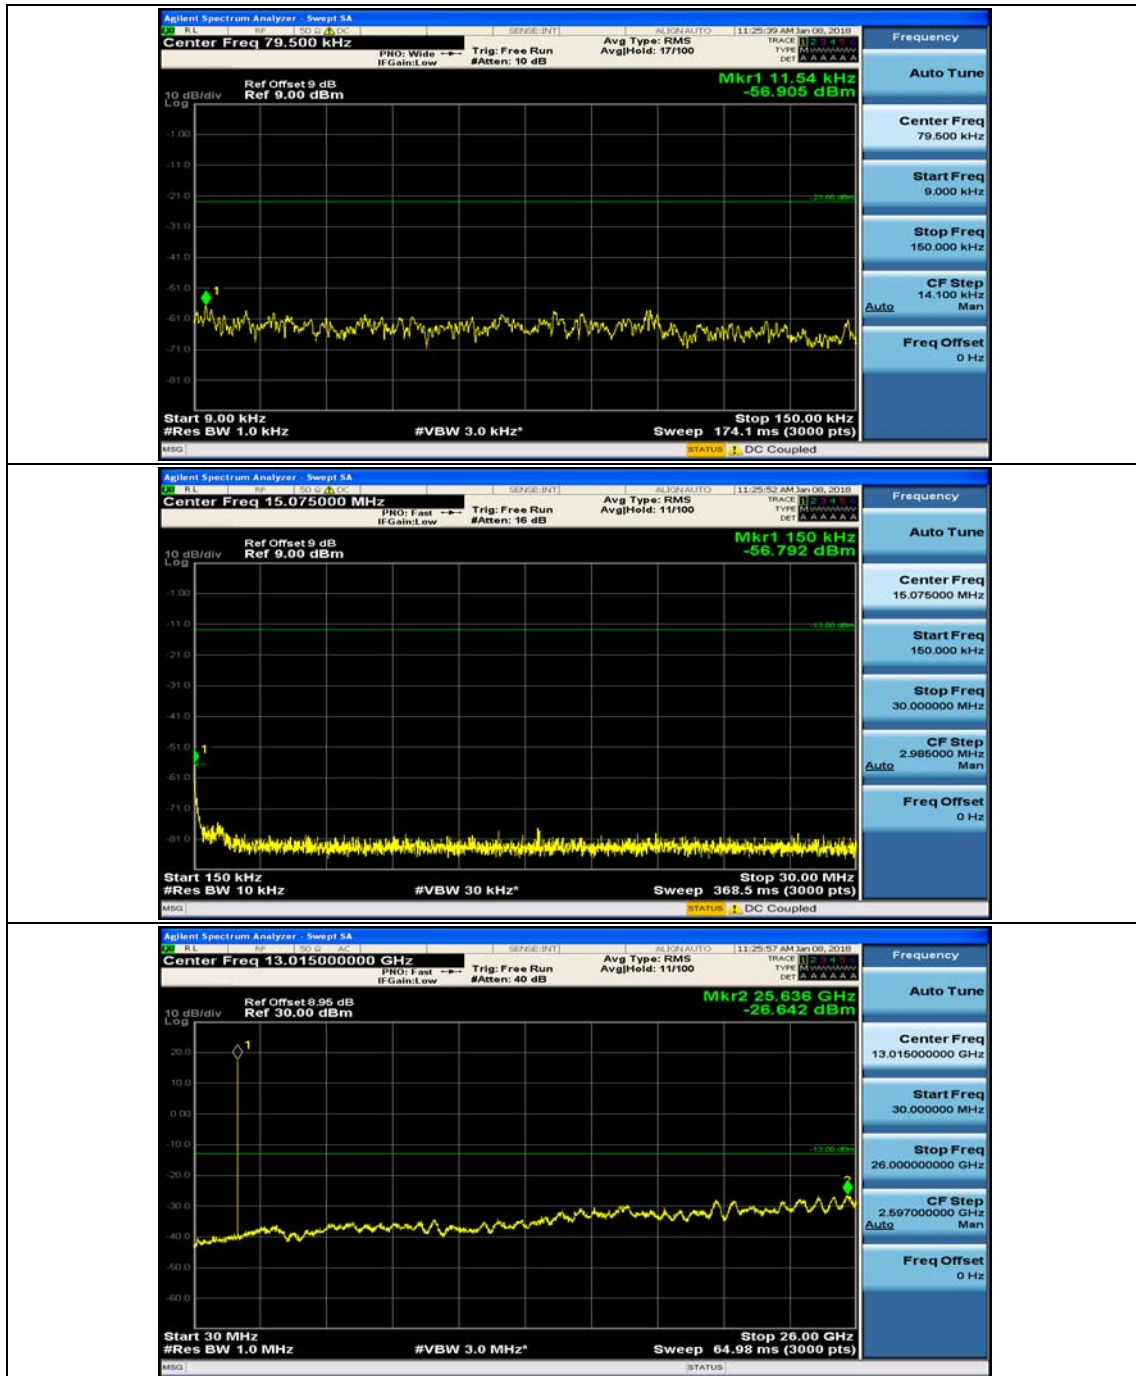

Channel Bandwidth: 10 MHz_MCH_QPSK_1RB#24

Channel Bandwidth: 10 MHz_HCH_QPSK_1RB#0

Channel Bandwidth: 10 MHz_HCH_QPSK_1RB#24

Channel Bandwidth: 10 MHz_LCH_16QAM_1RB#0

Channel Bandwidth: 10 MHz_LCH_16QAM_1RB#24

Channel Bandwidth: 10 MHz_MCH_16QAM_1RB#0

Channel Bandwidth: 10 MHz_MCH_16QAM_1RB#24

Channel Bandwidth: 10 MHz_HCH_16QAM_1RB#0

Channel Bandwidth: 10 MHz_HCH_16QAM_1RB#24

Channel Bandwidth: 15 MHz

(Channel Bandwidth:15 MHz)_MCH_QPSK_1RB#0