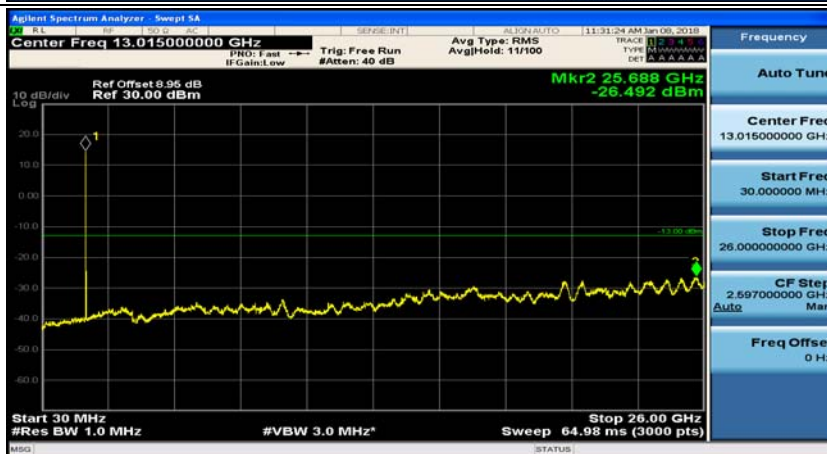

(Channel Bandwidth:15 MHz)_HCH_QPSK_1RB#0

(Channel Bandwidth:15 MHz)_HCH_QPSK_1RB#37