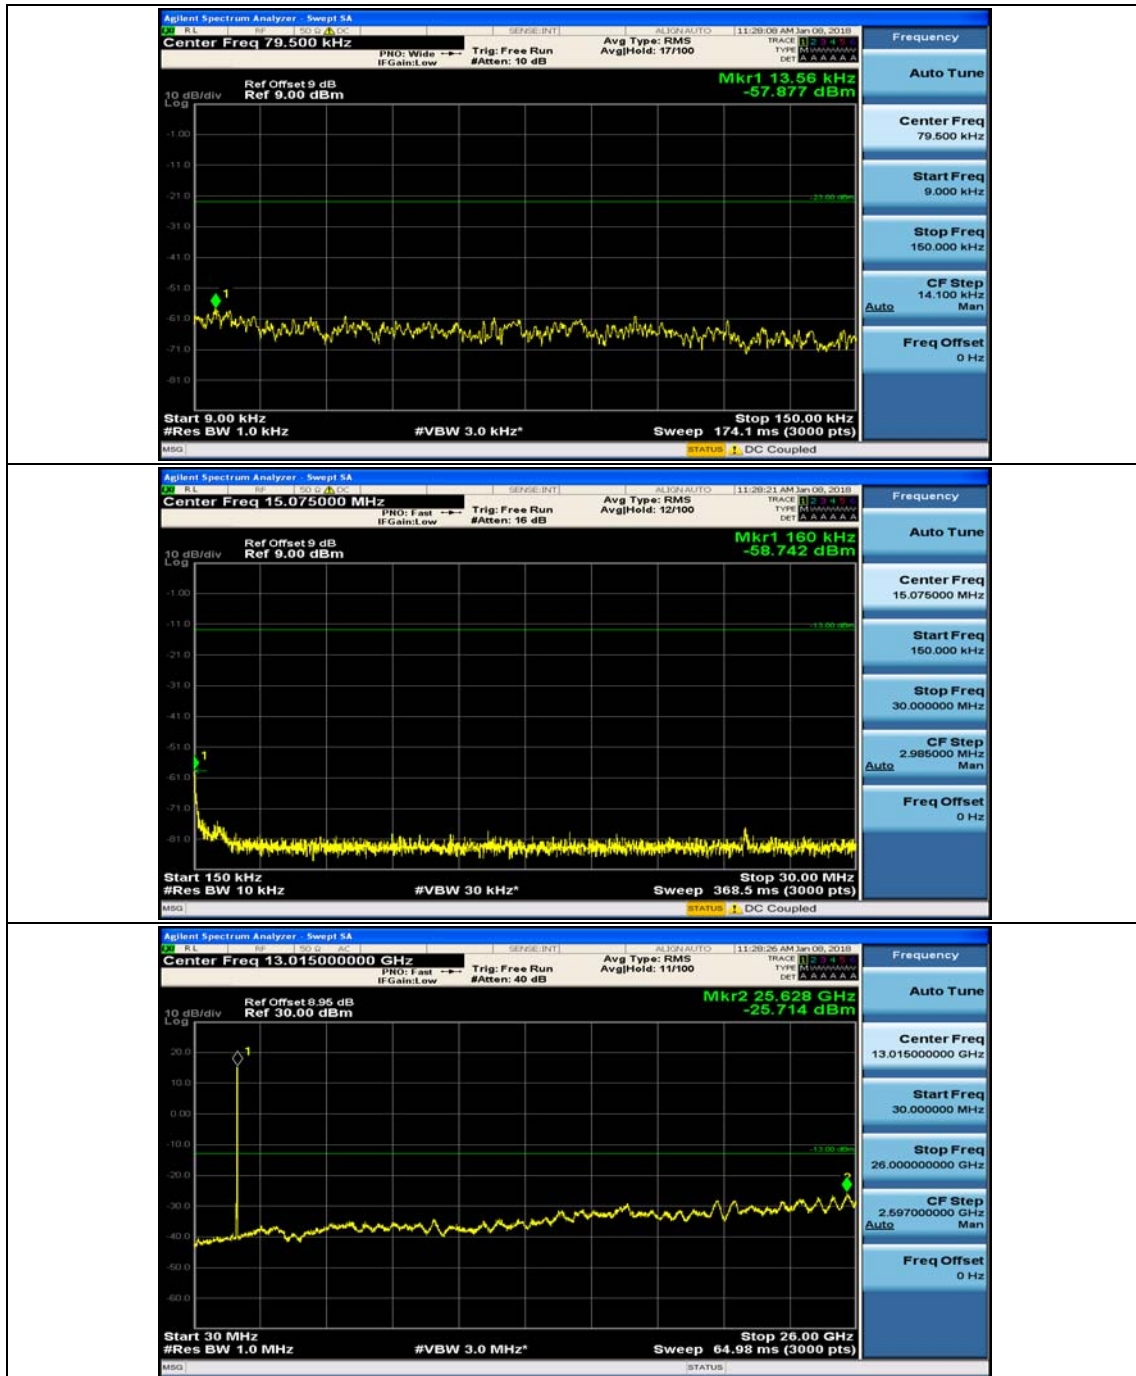

Channel Bandwidth: 10 MHz_MCH_16QAM_1RB#0

Channel Bandwidth: 10 MHz_MCH_16QAM_1RB#24

Channel Bandwidth: 10 MHz_HCH_16QAM_1RB#0

Channel Bandwidth: 10 MHz_HCH_16QAM_1RB#24

Channel Bandwidth: 15 MHz

(Channel Bandwidth:15 MHz)_MCH_QPSK_1RB#0

(Channel Bandwidth:15 MHz)_MCH_QPSK_1RB#37

(Channel Bandwidth:15 MHz)_HCH_QPSK_1RB#0

(Channel Bandwidth:15 MHz)_HCH_QPSK_1RB#37

(Channel Bandwidth:15 MHz)_LCH_16QAM_1RB#0

(Channel Bandwidth:15 MHz)_LCH_16QAM_1RB#37