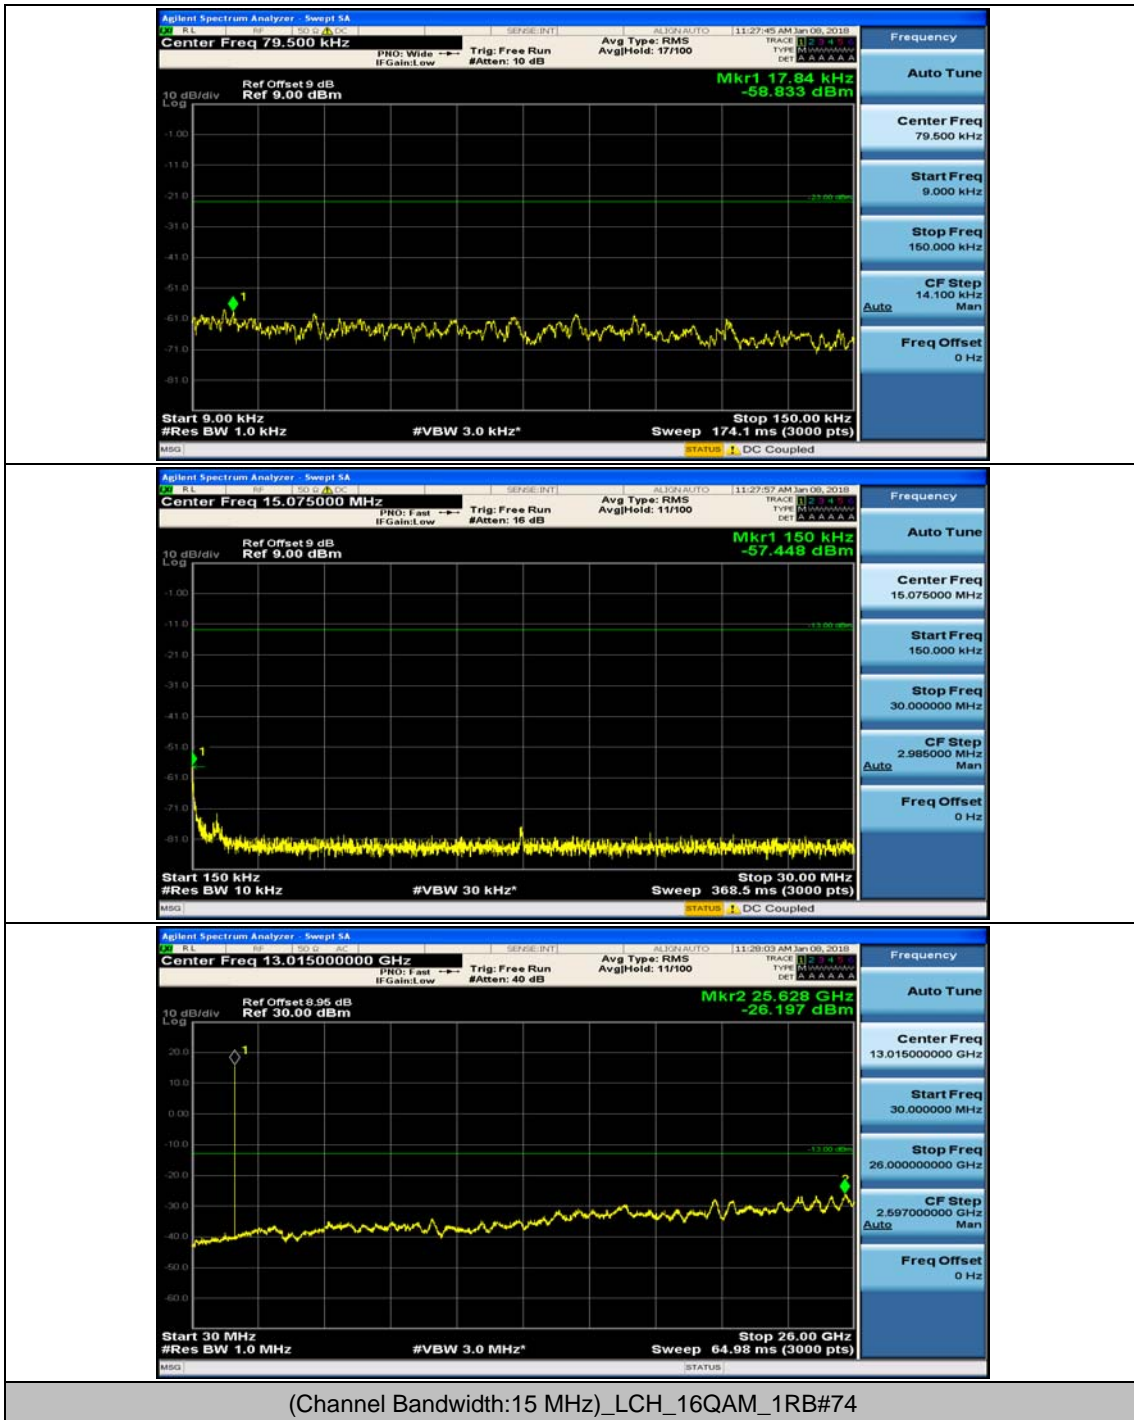

Channel Bandwidth: 10 MHz_MCH_16QAM_1RB#0

Channel Bandwidth: 10 MHz_MCH_16QAM_1RB#24

Channel Bandwidth: 10 MHz_HCH_16QAM_1RB#0

Channel Bandwidth: 10 MHz_HCH_16QAM_1RB#24

Channel Bandwidth: 15 MHz

(Channel Bandwidth:15 MHz)_MCH_QPSK_1RB#0

(Channel Bandwidth:15 MHz)_MCH_QPSK_1RB#37

(Channel Bandwidth:15 MHz)_HCH_QPSK_1RB#0

(Channel Bandwidth:15 MHz)_HCH_QPSK_1RB#37

(Channel Bandwidth:15 MHz)_LCH_16QAM_1RB#0

(Channel Bandwidth:15 MHz)_LCH_16QAM_1RB#37