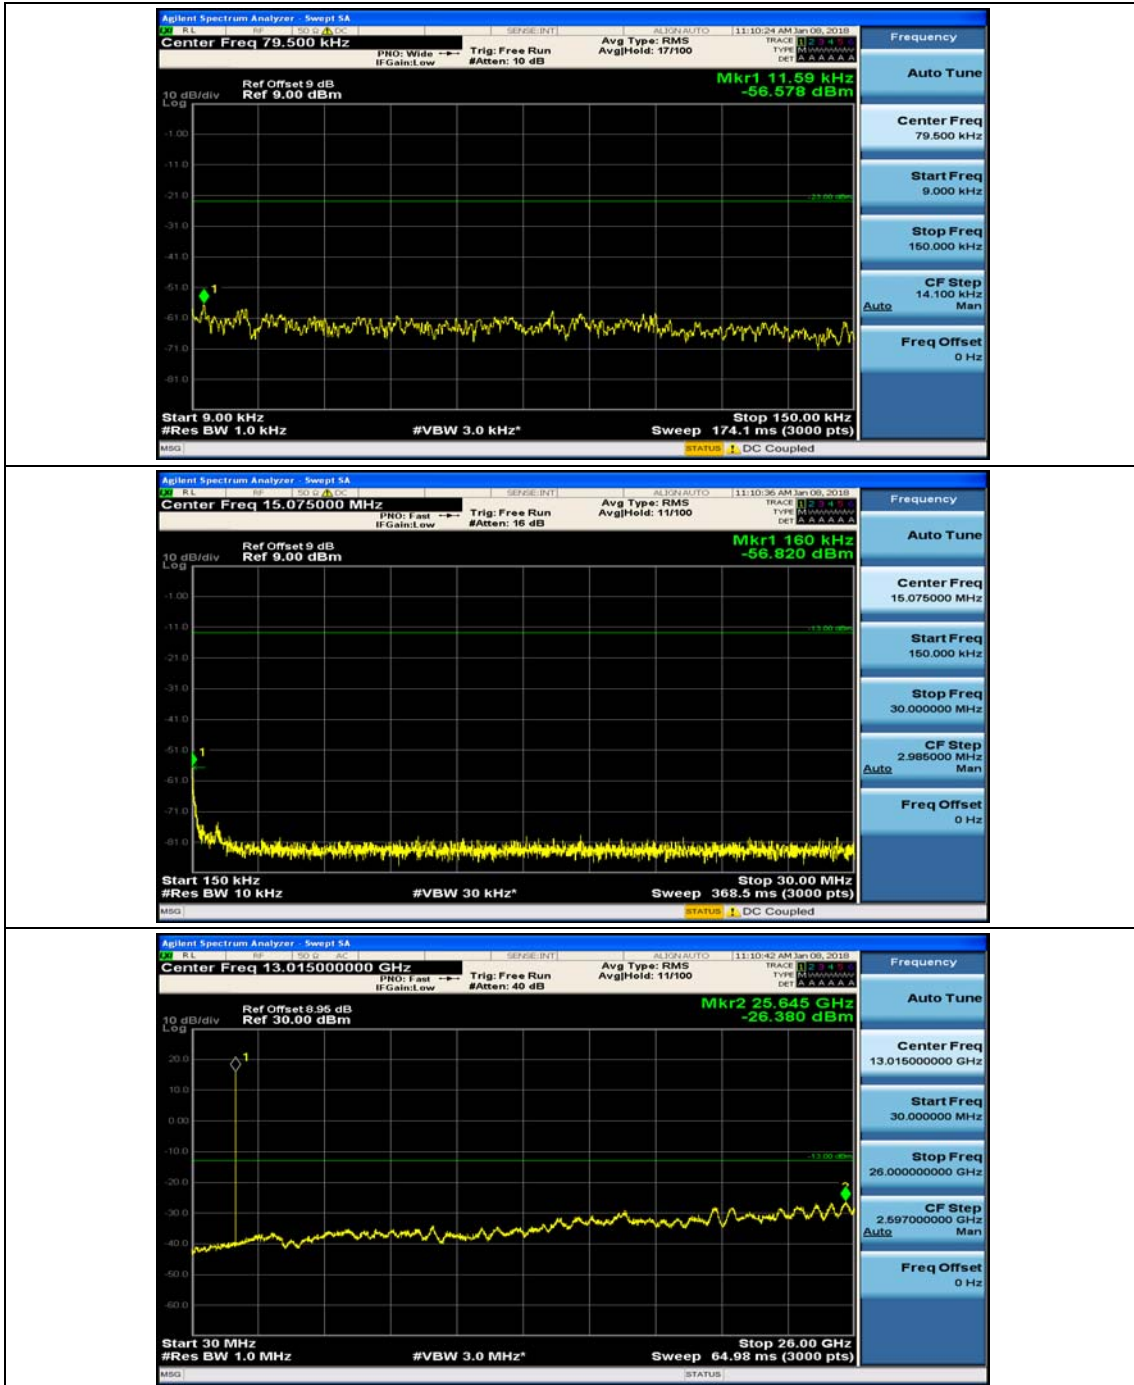

Channel Bandwidth: 3 MHz

(Channel Bandwidth: 3 MHz)_MCH_QPSK_1RB#0

(Channel Bandwidth: 3 MHz)_MCH_QPSK_1RB#7

(Channel Bandwidth: 3 MHz)_HCH_QPSK_1RB#0

(Channel Bandwidth: 3 MHz)_HCH_QPSK_1RB#7

(Channel Bandwidth: 3 MHz)_LCH_16QAM_1RB#0

(Channel Bandwidth: 3 MHz)_LCH_16QAM_1RB#7

(Channel Bandwidth: 3 MHz)_MCH_16QAM_1RB#0

(Channel Bandwidth: 3 MHz)_MCH_16QAM_1RB#7

(Channel Bandwidth: 3 MHz)_HCH_16QAM_1RB#0

(Channel Bandwidth: 3 MHz)_HCH_16QAM_1RB#7

Channel Bandwidth: 5 MHz

(Channel Bandwidth: 5 MHz)_MCH_QPSK_1RB#0

(Channel Bandwidth: 5 MHz)_MCH_QPSK_1RB#12

(Channel Bandwidth: 5 MHz)_HCH_QPSK_1RB#0

(Channel Bandwidth: 5 MHz)_HCH_QPSK_1RB#12

(Channel Bandwidth: 5 MHz)_LCH_16QAM_1RB#0