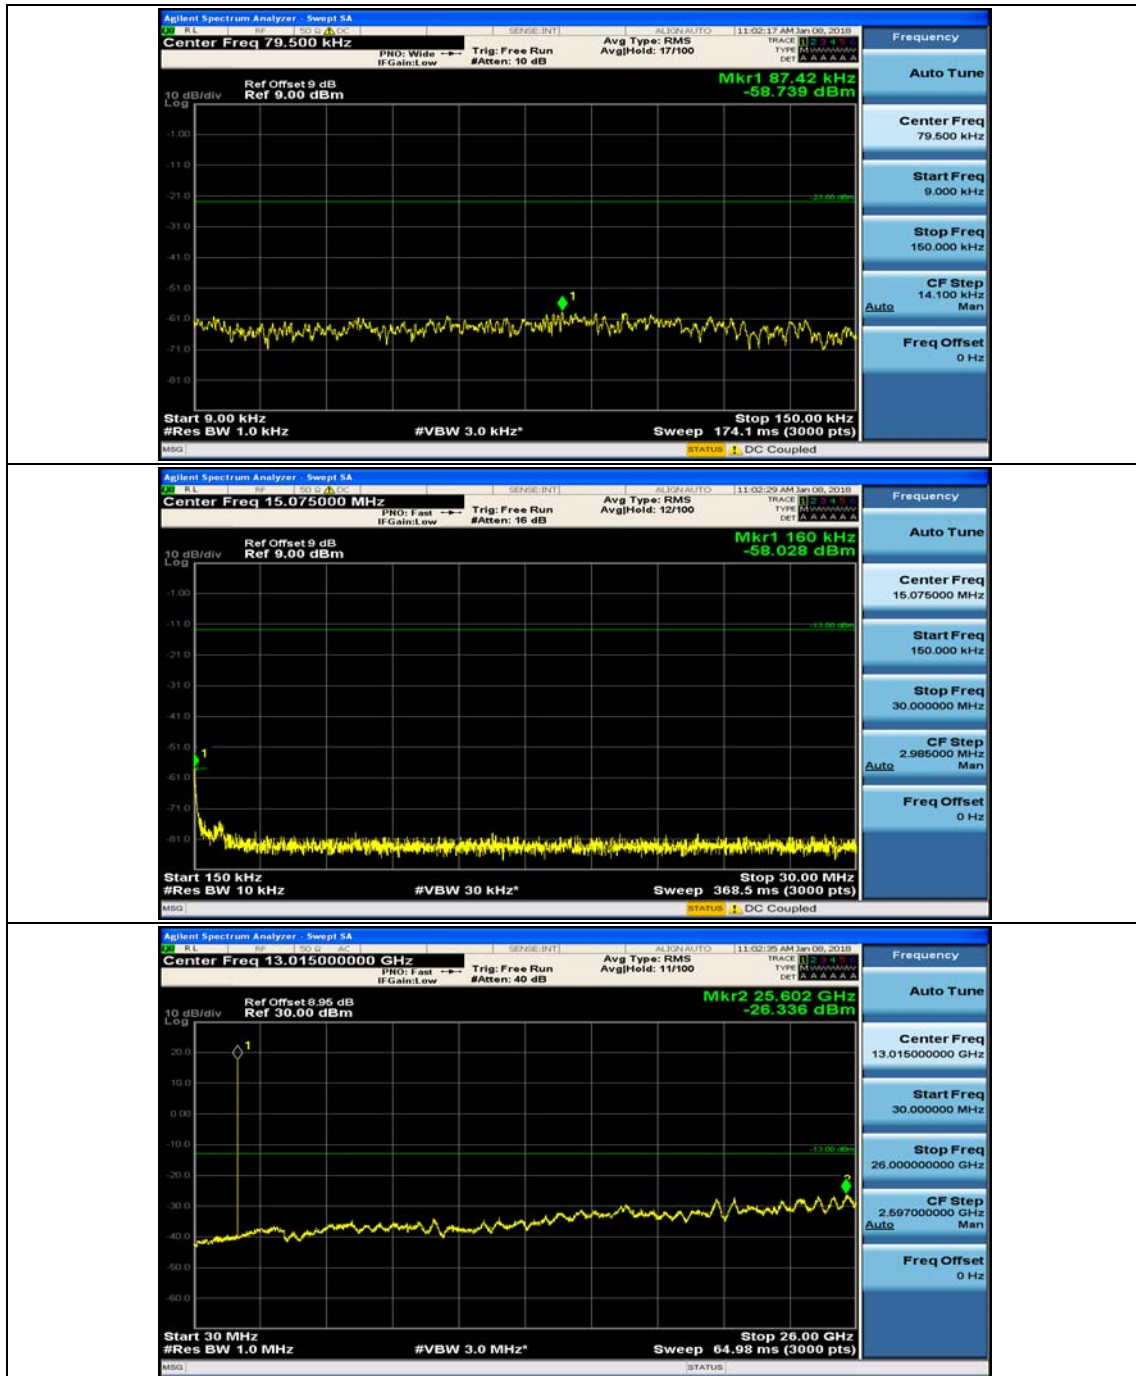

(Channel Bandwidth: 1.4 MHz)_MCH_QPSK_1RB#0

(Channel Bandwidth: 1.4 MHz)_MCH_QPSK_1RB#3

(Channel Bandwidth: 1.4 MHz)_HCH_QPSK_1RB#0

(Channel Bandwidth: 1.4 MHz)_HCH_QPSK_1RB#3

(Channel Bandwidth: 1.4 MHz)_LCH_16QAM_1RB#0

(Channel Bandwidth: 1.4 MHz)_LCH_16QAM_1RB#3

(Channel Bandwidth: 1.4 MHz)_MCH_16QAM_1RB#0

(Channel Bandwidth: 1.4 MHz)_MCH_16QAM_1RB#3

(Channel Bandwidth: 1.4 MHz)_HCH_16QAM_1RB#0

(Channel Bandwidth: 1.4 MHz)_HCH_16QAM_1RB#3

Channel Bandwidth: 3 MHz

(Channel Bandwidth: 3 MHz)_MCH_QPSK_1RB#0

(Channel Bandwidth: 3 MHz)_MCH_QPSK_1RB#7

(Channel Bandwidth: 3 MHz)_HCH_QPSK_1RB#0

(Channel Bandwidth: 3 MHz)_HCH_QPSK_1RB#7

(Channel Bandwidth: 3 MHz)_LCH_16QAM_1RB#0