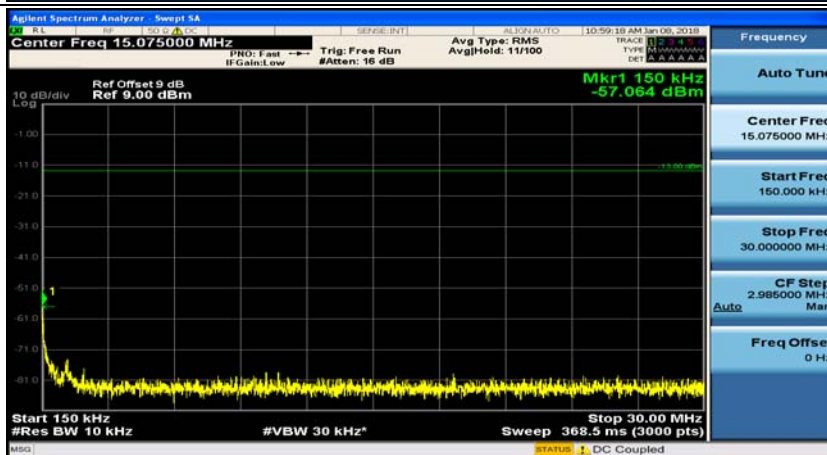

(Channel Bandwidth: 1.4 MHz)_MCH_QPSK_1RB#0

(Channel Bandwidth: 1.4 MHz)_MCH_QPSK_1RB#3

(Channel Bandwidth: 1.4 MHz)_HCH_QPSK_1RB#0

(Channel Bandwidth: 1.4 MHz)_HCH_QPSK_1RB#3

(Channel Bandwidth: 1.4 MHz)_LCH_16QAM_1RB#0

(Channel Bandwidth: 1.4 MHz)_LCH_16QAM_1RB#3

(Channel Bandwidth: 1.4 MHz)_MCH_16QAM_1RB#0

(Channel Bandwidth: 1.4 MHz)_MCH_16QAM_1RB#3

(Channel Bandwidth: 1.4 MHz)_HCH_16QAM_1RB#0

(Channel Bandwidth: 1.4 MHz)_HCH_16QAM_1RB#3