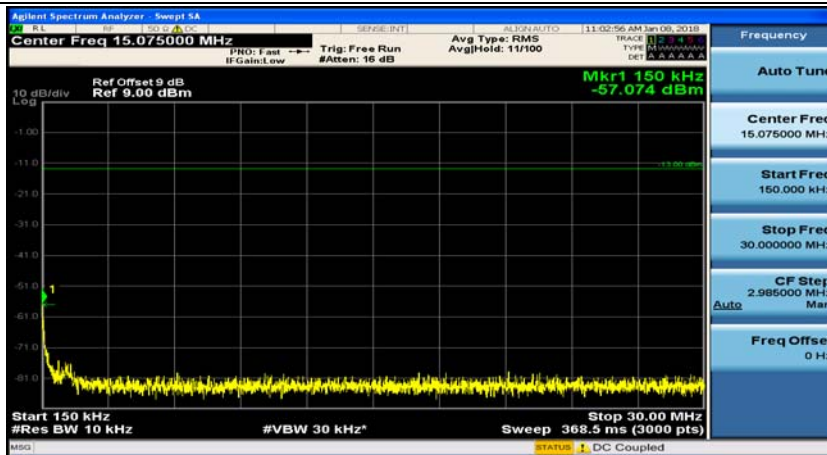

(Channel Bandwidth: 1.4 MHz)_LCH_16QAM_1RB#3

(Channel Bandwidth: 1.4 MHz)_MCH_16QAM_1RB#0

(Channel Bandwidth: 1.4 MHz)_MCH_16QAM_1RB#3

(Channel Bandwidth: 1.4 MHz)_HCH_16QAM_1RB#0

(Channel Bandwidth: 1.4 MHz)_HCH_16QAM_1RB#3

Channel Bandwidth: 3 MHz

(Channel Bandwidth: 3 MHz)_MCH_QPSK_1RB#0

(Channel Bandwidth: 3 MHz)_MCH_QPSK_1RB#7

(Channel Bandwidth: 3 MHz)_HCH_QPSK_1RB#0

(Channel Bandwidth: 3 MHz)_HCH_QPSK_1RB#7

(Channel Bandwidth: 3 MHz)_LCH_16QAM_1RB#0