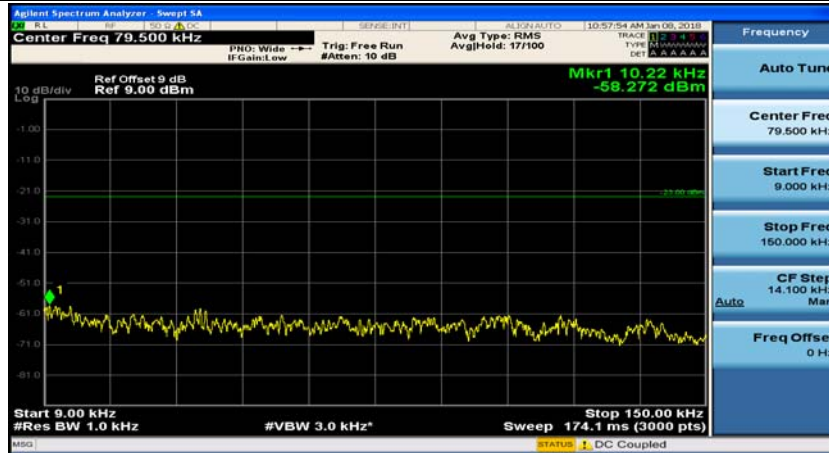

(Channel Bandwidth: 1.4 MHz)_MCH_QPSK_1RB#0

(Channel Bandwidth: 1.4 MHz)_MCH_QPSK_1RB#3

(Channel Bandwidth: 1.4 MHz)_HCH_QPSK_1RB#0

(Channel Bandwidth: 1.4 MHz)_HCH_QPSK_1RB#3

(Channel Bandwidth: 1.4 MHz)_LCH_16QAM_1RB#0

(Channel Bandwidth: 1.4 MHz)_LCH_16QAM_1RB#3

(Channel Bandwidth: 1.4 MHz)_MCH_16QAM_1RB#0

(Channel Bandwidth: 1.4 MHz)_MCH_16QAM_1RB#3

(Channel Bandwidth: 1.4 MHz)_HCH_16QAM_1RB#0

(Channel Bandwidth: 1.4 MHz)_HCH_16QAM_1RB#3