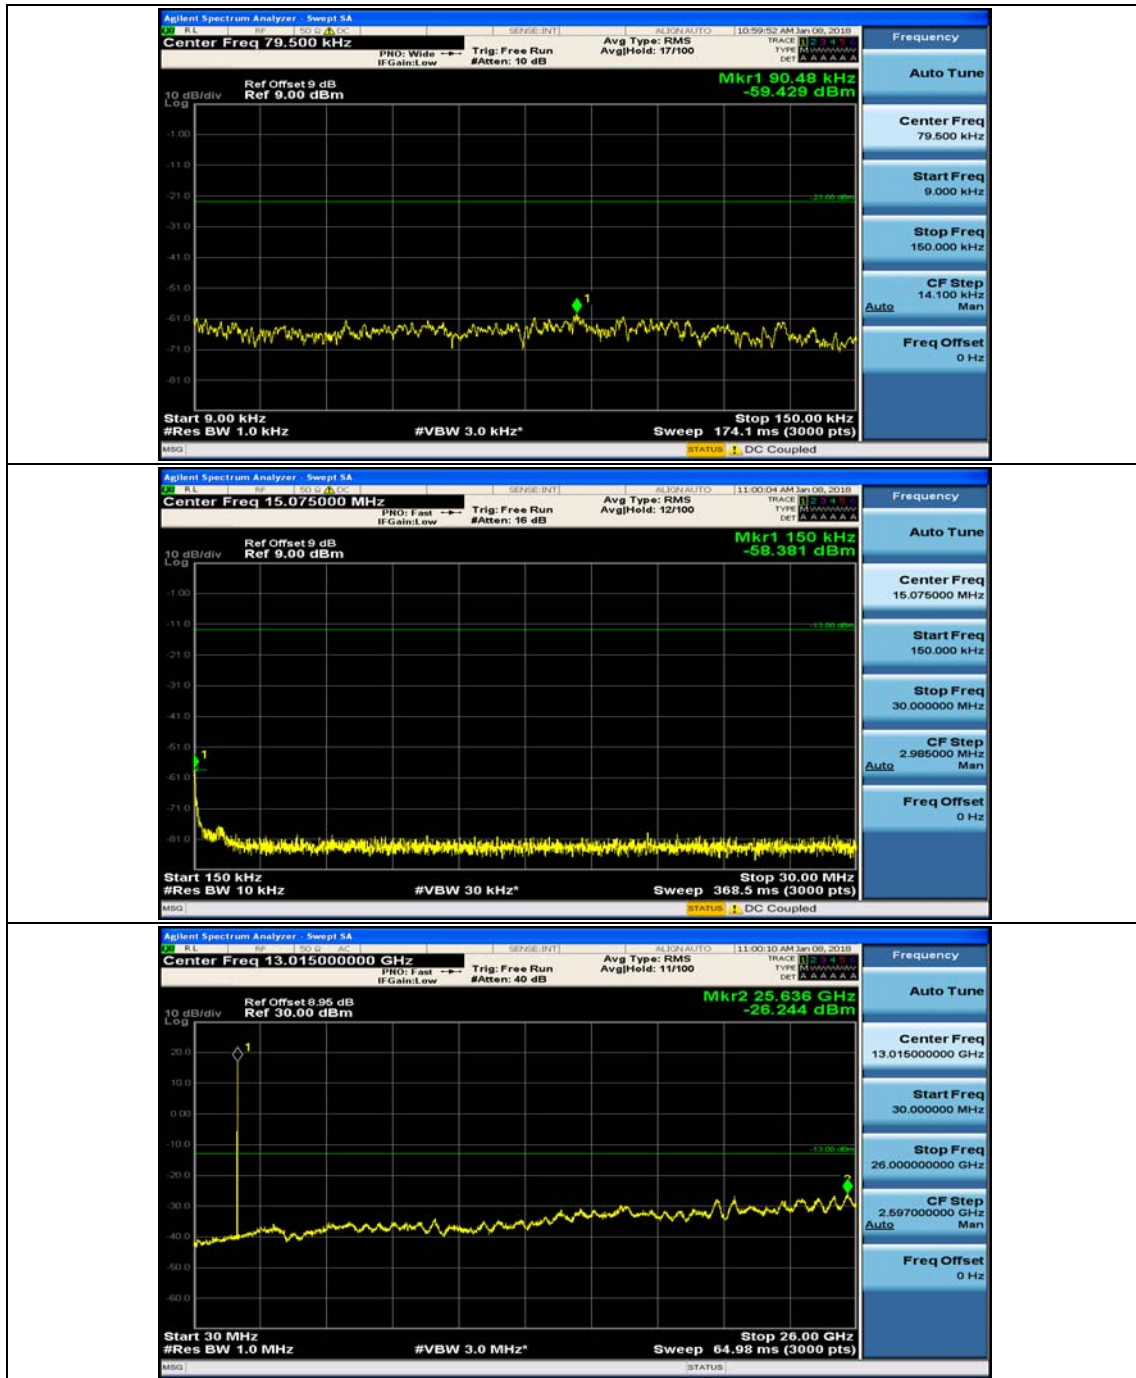

(Channel Bandwidth: 1.4 MHz)_MCH_QPSK_1RB#0

(Channel Bandwidth: 1.4 MHz)_MCH_QPSK_1RB#3

(Channel Bandwidth: 1.4 MHz)_HCH_QPSK_1RB#0

(Channel Bandwidth: 1.4 MHz)_HCH_QPSK_1RB#3

(Channel Bandwidth: 1.4 MHz)_LCH_16QAM_1RB#0

(Channel Bandwidth: 1.4 MHz)_LCH_16QAM_1RB#3

(Channel Bandwidth: 1.4 MHz)_MCH_16QAM_1RB#0

(Channel Bandwidth: 1.4 MHz)_MCH_16QAM_1RB#3

(Channel Bandwidth: 1.4 MHz)_HCH_16QAM_1RB#0

(Channel Bandwidth: 1.4 MHz)_HCH_16QAM_1RB#3

Channel Bandwidth: 3 MHz

(Channel Bandwidth: 3 MHz)_MCH_QPSK_1RB#0

(Channel Bandwidth: 3 MHz)_MCH_QPSK_1RB#7

(Channel Bandwidth: 3 MHz)_HCH_QPSK_1RB#0

(Channel Bandwidth: 3 MHz)_HCH_QPSK_1RB#7

(Channel Bandwidth: 3 MHz)_LCH_16QAM_1RB#0