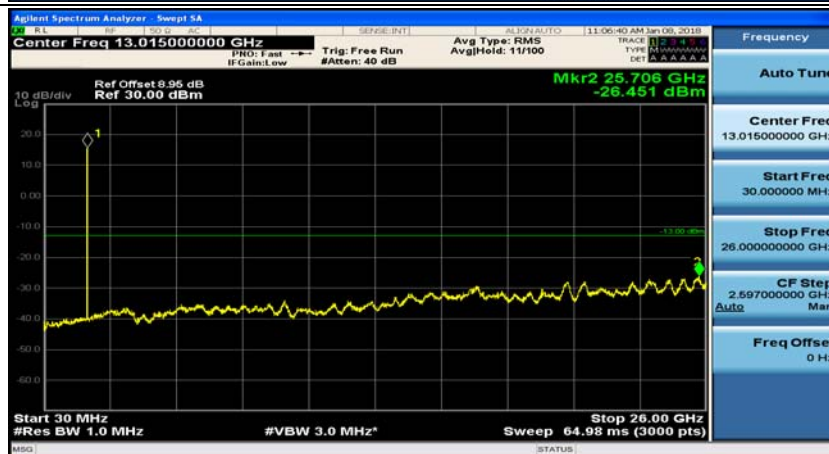

(Channel Bandwidth: 1.4 MHz)_LCH_16QAM_1RB#3

(Channel Bandwidth: 1.4 MHz)_MCH_16QAM_1RB#0

(Channel Bandwidth: 1.4 MHz)_MCH_16QAM_1RB#3

(Channel Bandwidth: 1.4 MHz)_HCH_16QAM_1RB#0

(Channel Bandwidth: 1.4 MHz)_HCH_16QAM_1RB#3

Channel Bandwidth: 3 MHz

(Channel Bandwidth: 3 MHz)_MCH_QPSK_1RB#0

(Channel Bandwidth: 3 MHz)_MCH_QPSK_1RB#7

(Channel Bandwidth: 3 MHz)_HCH_QPSK_1RB#0

(Channel Bandwidth: 3 MHz)_HCH_QPSK_1RB#7

(Channel Bandwidth: 3 MHz)_LCH_16QAM_1RB#0