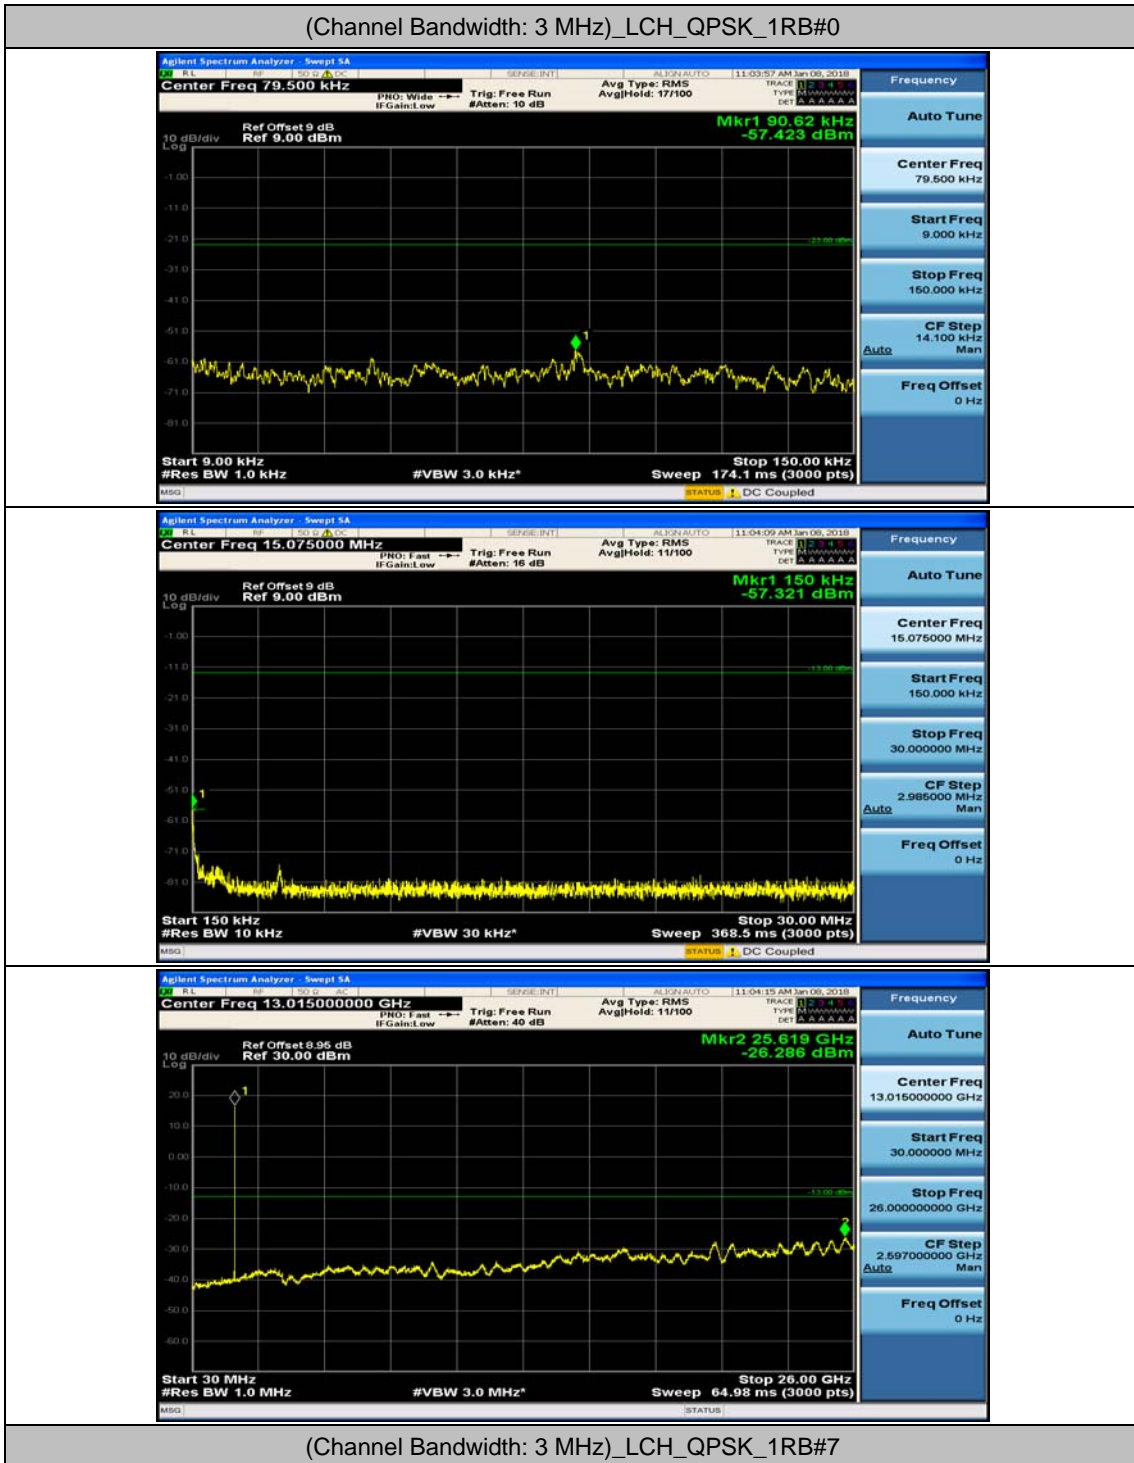

(Channel Bandwidth: 1.4 MHz)_MCH_QPSK_1RB#0

(Channel Bandwidth: 1.4 MHz)_MCH_QPSK_1RB#3

(Channel Bandwidth: 1.4 MHz)_HCH_QPSK_1RB#0

(Channel Bandwidth: 1.4 MHz)_HCH_QPSK_1RB#3

(Channel Bandwidth: 1.4 MHz)_LCH_16QAM_1RB#0

(Channel Bandwidth: 1.4 MHz)_LCH_16QAM_1RB#3

(Channel Bandwidth: 1.4 MHz)_MCH_16QAM_1RB#0

(Channel Bandwidth: 1.4 MHz)_MCH_16QAM_1RB#3

(Channel Bandwidth: 1.4 MHz)_HCH_16QAM_1RB#0

(Channel Bandwidth: 1.4 MHz)_HCH_16QAM_1RB#3

Channel Bandwidth: 3 MHz

(Channel Bandwidth: 3 MHz)_MCH_QPSK_1RB#0

(Channel Bandwidth: 3 MHz)_MCH_QPSK_1RB#7

(Channel Bandwidth: 3 MHz)_HCH_QPSK_1RB#0

(Channel Bandwidth: 3 MHz)_HCH_QPSK_1RB#7

(Channel Bandwidth: 3 MHz)_LCH_16QAM_1RB#0