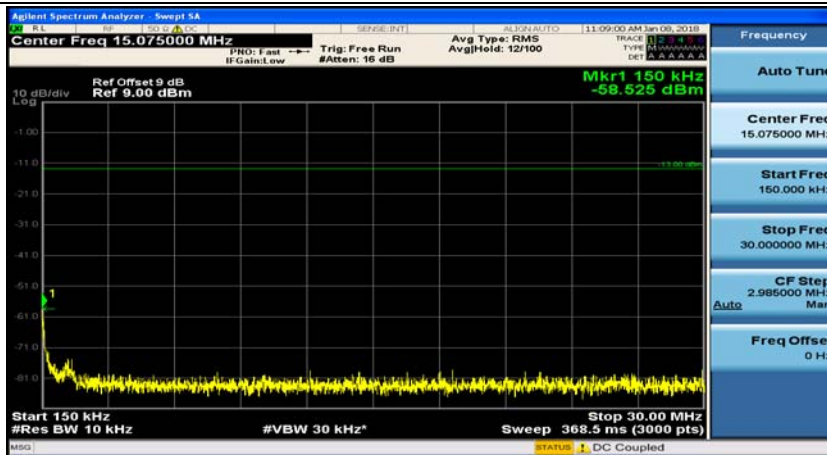

Channel Bandwidth: 3 MHz

(Channel Bandwidth: 3 MHz)_MCH_QPSK_1RB#0

(Channel Bandwidth: 3 MHz)_MCH_QPSK_1RB#7

(Channel Bandwidth: 3 MHz)_HCH_QPSK_1RB#0

(Channel Bandwidth: 3 MHz)_HCH_QPSK_1RB#7

(Channel Bandwidth: 3 MHz)_LCH_16QAM_1RB#0