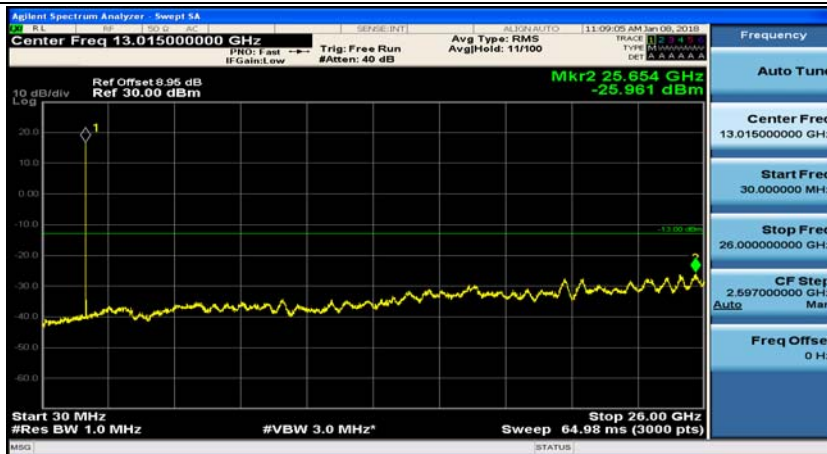

Channel Bandwidth: 3 MHz

(Channel Bandwidth: 3 MHz)_MCH_QPSK_1RB#0

(Channel Bandwidth: 3 MHz)_MCH_QPSK_1RB#7

(Channel Bandwidth: 3 MHz)_HCH_QPSK_1RB#0

(Channel Bandwidth: 3 MHz)_HCH_QPSK_1RB#7

(Channel Bandwidth: 3 MHz)_LCH_16QAM_1RB#0