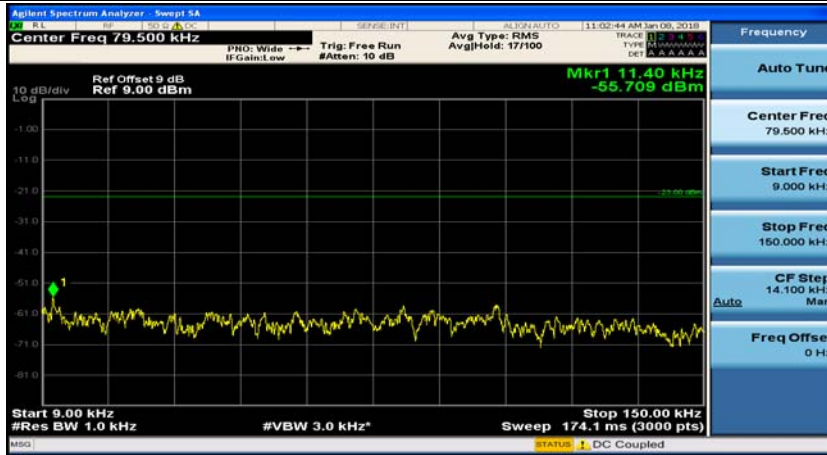

(Channel Bandwidth: 1.4 MHz)_LCH_16QAM_1RB#3

(Channel Bandwidth: 1.4 MHz)_MCH_16QAM_1RB#0

(Channel Bandwidth: 1.4 MHz)_MCH_16QAM_1RB#3

(Channel Bandwidth: 1.4 MHz)_HCH_16QAM_1RB#0

(Channel Bandwidth: 1.4 MHz)_HCH_16QAM_1RB#3

Channel Bandwidth: 3 MHz

(Channel Bandwidth: 3 MHz)_MCH_QPSK_1RB#0

(Channel Bandwidth: 3 MHz)_MCH_QPSK_1RB#7

(Channel Bandwidth: 3 MHz)_HCH_QPSK_1RB#0

(Channel Bandwidth: 3 MHz)_HCH_QPSK_1RB#7

(Channel Bandwidth: 3 MHz)_LCH_16QAM_1RB#0