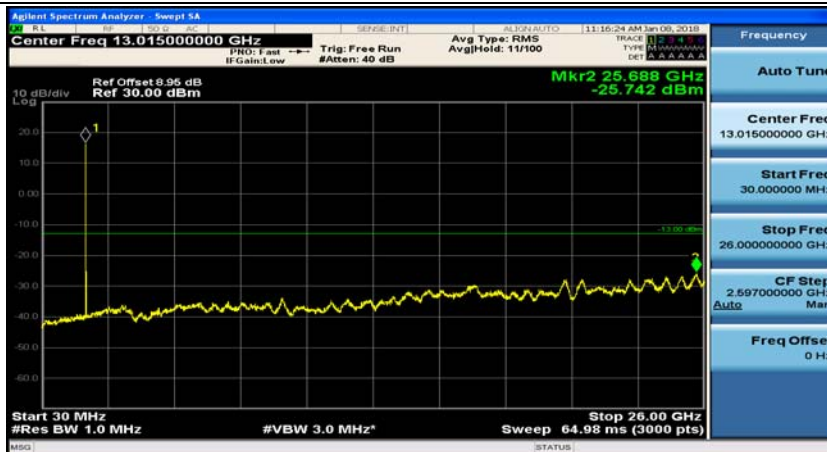

(Channel Bandwidth: 5 MHz)_HCH_QPSK_1RB#0