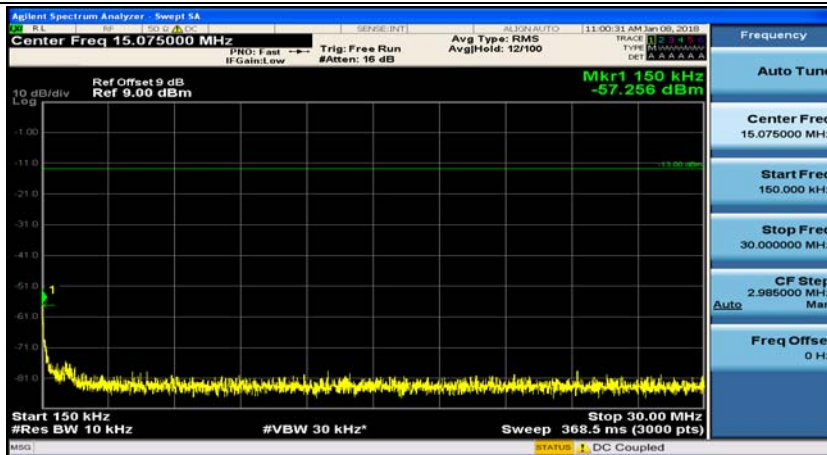

(Channel Bandwidth: 1.4 MHz)_MCH_QPSK_1RB#0

(Channel Bandwidth: 1.4 MHz)_MCH_QPSK_1RB#3

(Channel Bandwidth: 1.4 MHz)_HCH_QPSK_1RB#0

(Channel Bandwidth: 1.4 MHz)_HCH_QPSK_1RB#3

(Channel Bandwidth: 1.4 MHz)_LCH_16QAM_1RB#0

(Channel Bandwidth: 1.4 MHz)_LCH_16QAM_1RB#3

(Channel Bandwidth: 1.4 MHz)_MCH_16QAM_1RB#0

(Channel Bandwidth: 1.4 MHz)_MCH_16QAM_1RB#3

(Channel Bandwidth: 1.4 MHz)_HCH_16QAM_1RB#0

(Channel Bandwidth: 1.4 MHz)_HCH_16QAM_1RB#3