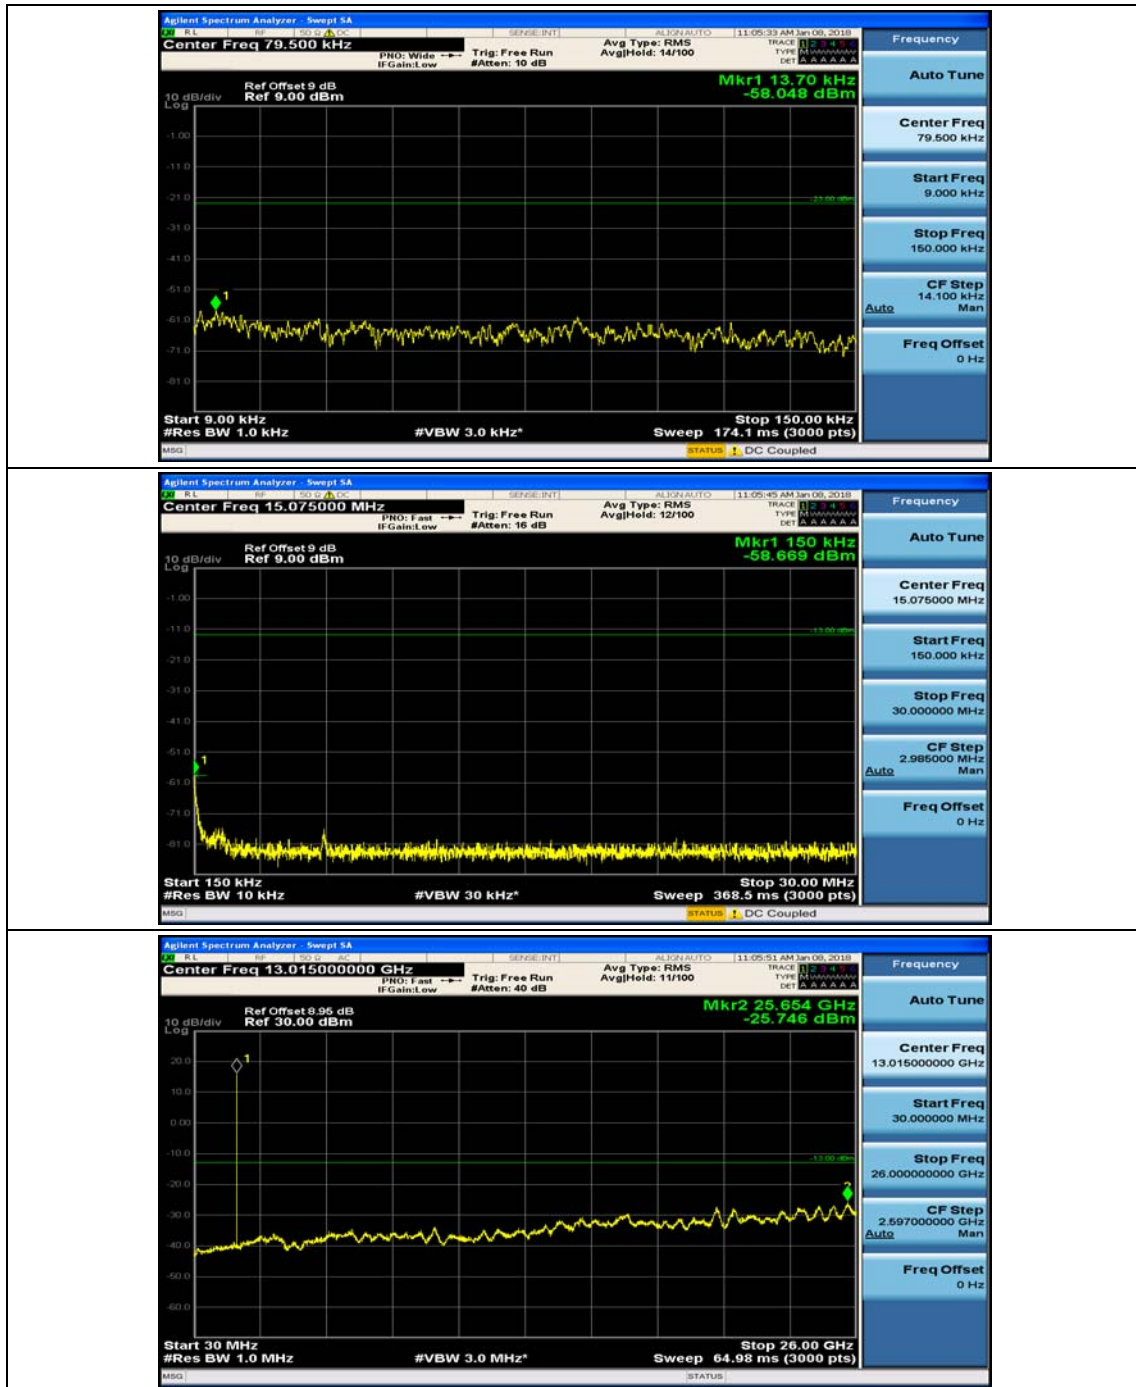

Channel Bandwidth: 3 MHz

(Channel Bandwidth: 3 MHz)_MCH_QPSK_1RB#0

(Channel Bandwidth: 3 MHz)_MCH_QPSK_1RB#7

(Channel Bandwidth: 3 MHz)_HCH_QPSK_1RB#0

(Channel Bandwidth: 3 MHz)_HCH_QPSK_1RB#7

(Channel Bandwidth: 3 MHz)_LCH_16QAM_1RB#0

(Channel Bandwidth: 3 MHz)_LCH_16QAM_1RB#7

(Channel Bandwidth: 3 MHz)_MCH_16QAM_1RB#0

(Channel Bandwidth: 3 MHz)_MCH_16QAM_1RB#7

(Channel Bandwidth: 3 MHz)_HCH_16QAM_1RB#0

(Channel Bandwidth: 3 MHz)_HCH_16QAM_1RB#7