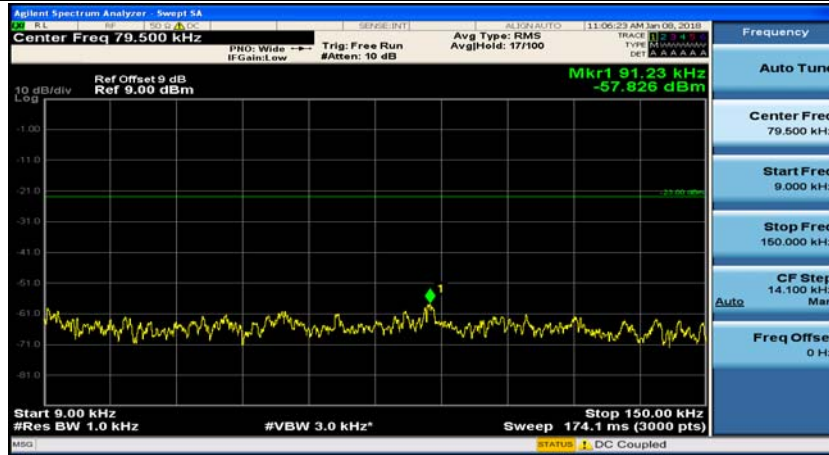

(Channel Bandwidth: 1.4 MHz)_LCH_16QAM_1RB#3

(Channel Bandwidth: 1.4 MHz)_MCH_16QAM_1RB#0

(Channel Bandwidth: 1.4 MHz)_MCH_16QAM_1RB#3

(Channel Bandwidth: 1.4 MHz)_HCH_16QAM_1RB#0

(Channel Bandwidth: 1.4 MHz)_HCH_16QAM_1RB#3

Channel Bandwidth: 3 MHz

(Channel Bandwidth: 3 MHz)_MCH_QPSK_1RB#0

(Channel Bandwidth: 3 MHz)_MCH_QPSK_1RB#7

(Channel Bandwidth: 3 MHz)_HCH_QPSK_1RB#0

(Channel Bandwidth: 3 MHz)_HCH_QPSK_1RB#7

(Channel Bandwidth: 3 MHz)_LCH_16QAM_1RB#0