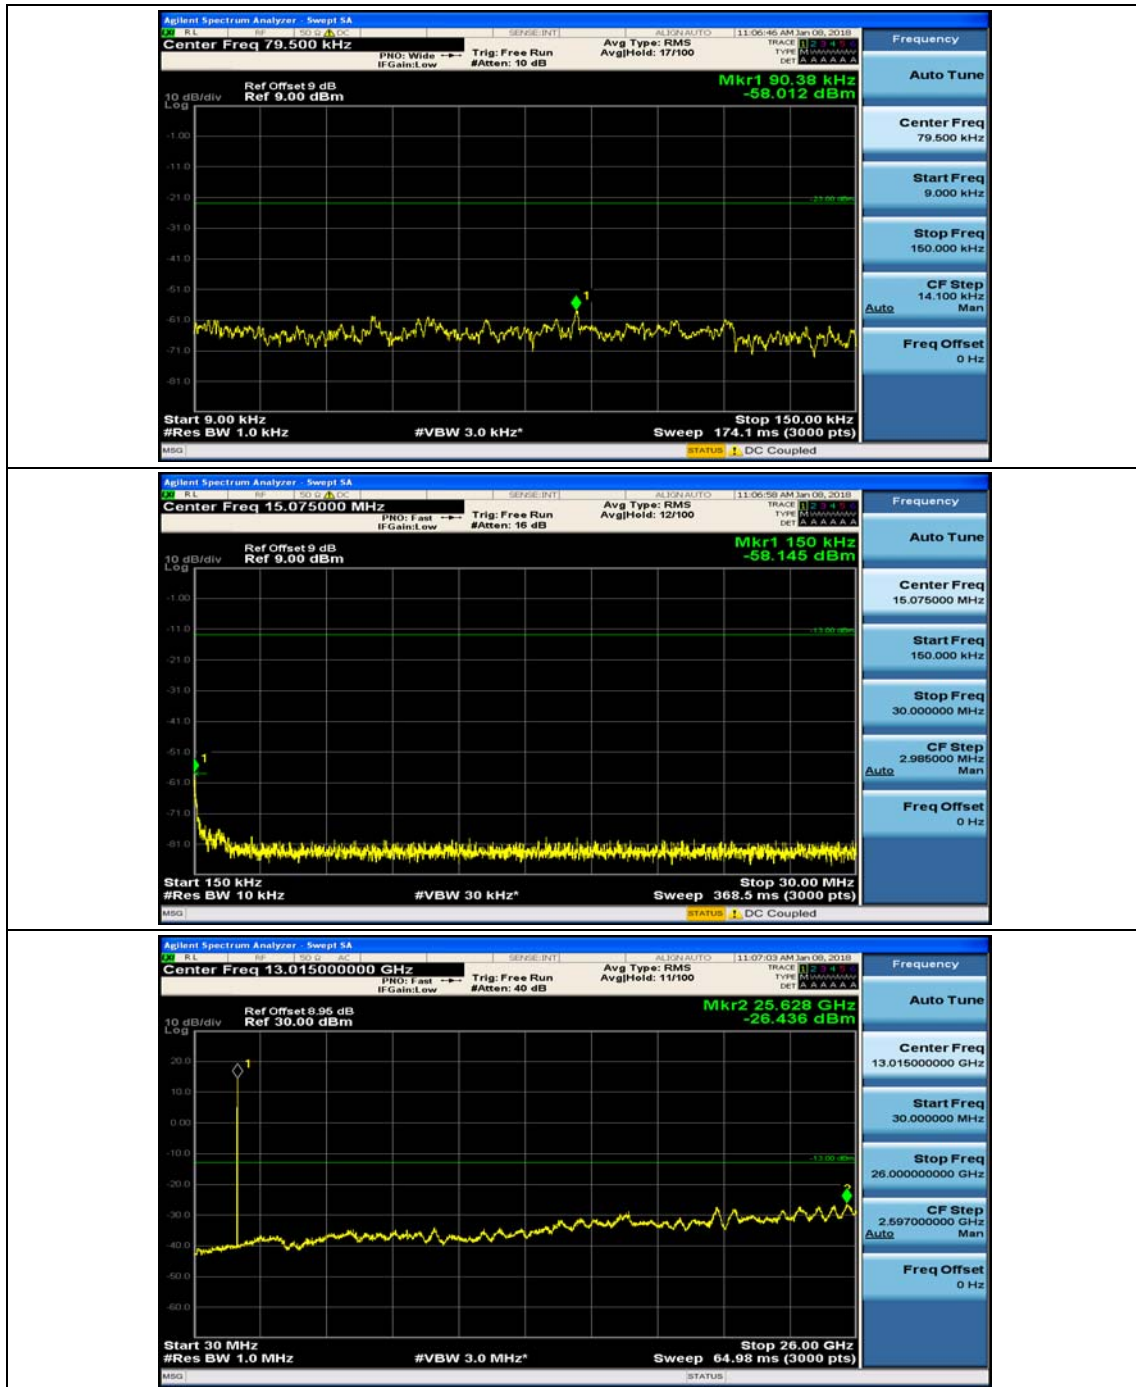

(Channel Bandwidth: 1.4 MHz)_LCH_16QAM_1RB#3

(Channel Bandwidth: 1.4 MHz)_MCH_16QAM_1RB#0

(Channel Bandwidth: 1.4 MHz)_MCH_16QAM_1RB#3

(Channel Bandwidth: 1.4 MHz)_HCH_16QAM_1RB#0

(Channel Bandwidth: 1.4 MHz)_HCH_16QAM_1RB#3

Channel Bandwidth: 3 MHz

(Channel Bandwidth: 3 MHz)_MCH_QPSK_1RB#0

(Channel Bandwidth: 3 MHz)_MCH_QPSK_1RB#7

(Channel Bandwidth: 3 MHz)_HCH_QPSK_1RB#0

(Channel Bandwidth: 3 MHz)_HCH_QPSK_1RB#7

(Channel Bandwidth: 3 MHz)_LCH_16QAM_1RB#0

(Channel Bandwidth: 3 MHz)_LCH_16QAM_1RB#7

(Channel Bandwidth: 3 MHz)_MCH_16QAM_1RB#0

(Channel Bandwidth: 3 MHz)_MCH_16QAM_1RB#7

(Channel Bandwidth: 3 MHz)_HCH_16QAM_1RB#0

(Channel Bandwidth: 3 MHz)_HCH_16QAM_1RB#7