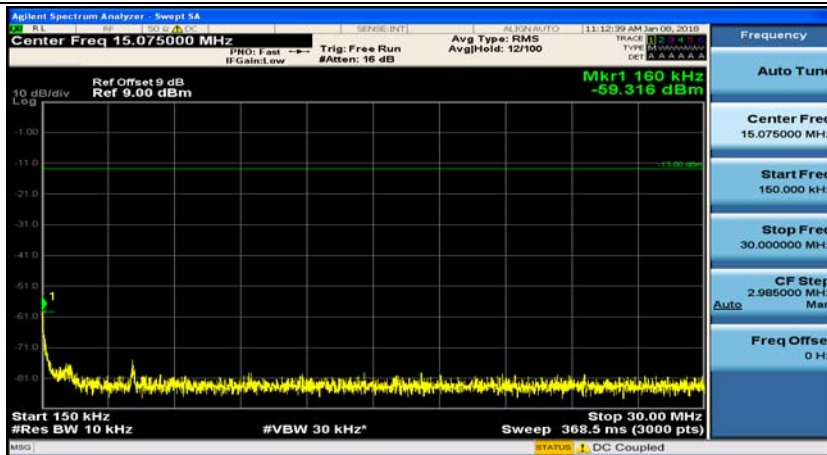

(Channel Bandwidth: 5 MHz)_LCH_16QAM_1RB#12