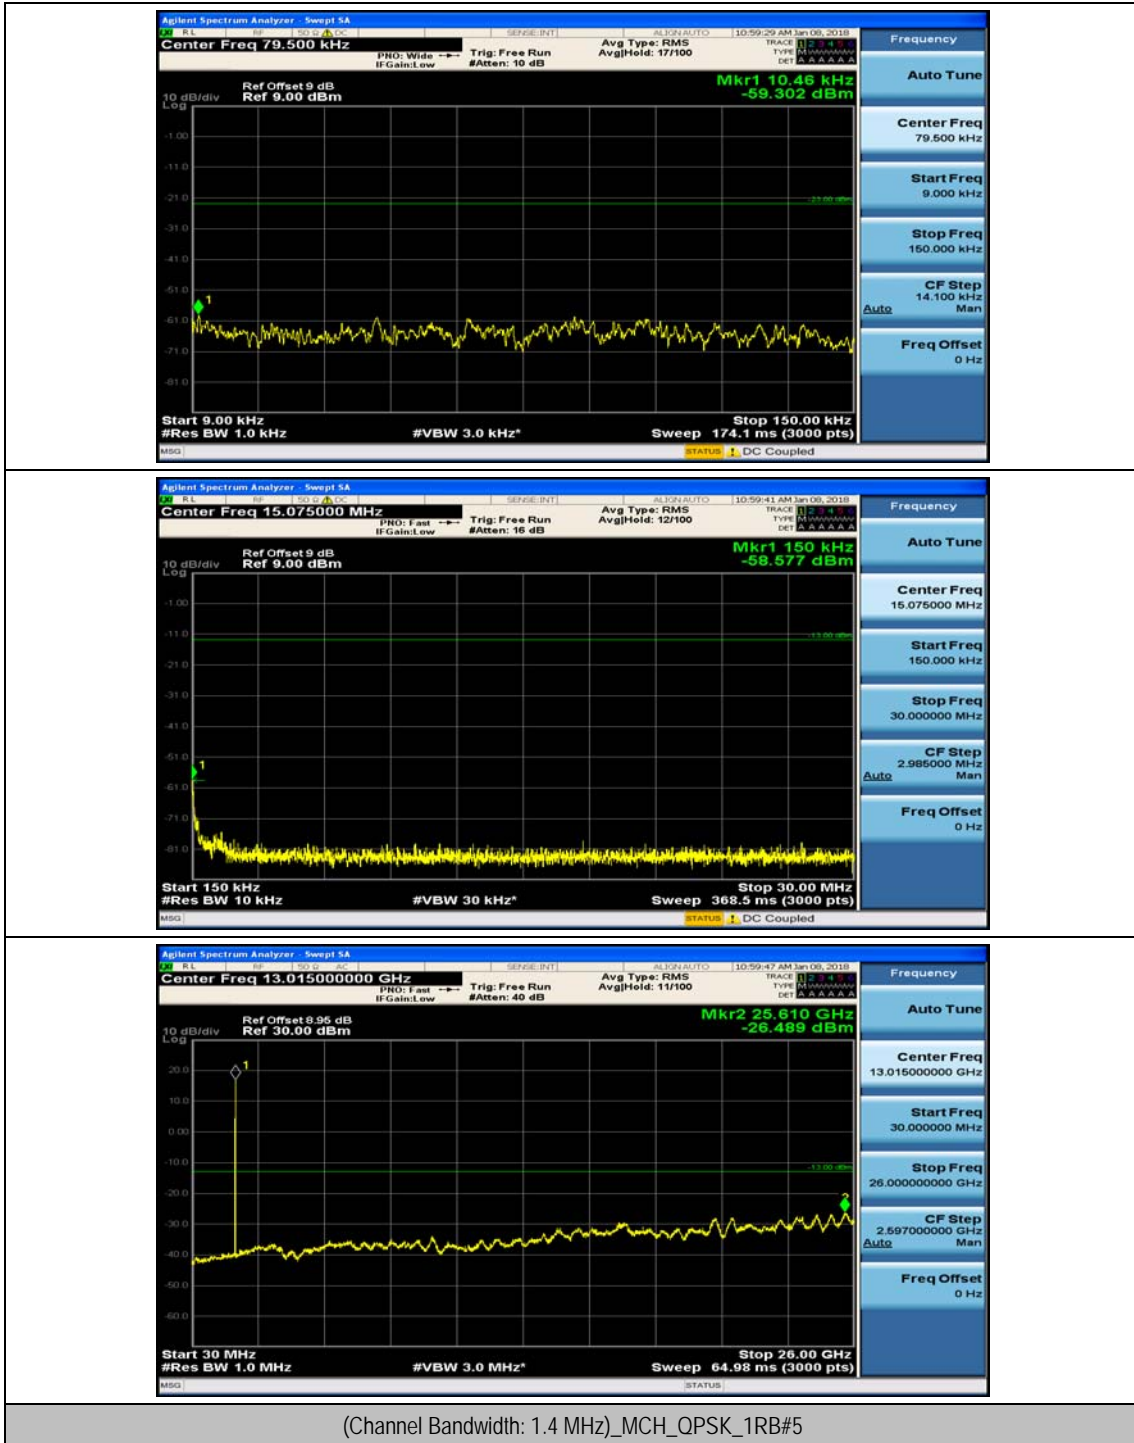

(Channel Bandwidth: 1.4 MHz)_MCH_QPSK_1RB#0

(Channel Bandwidth: 1.4 MHz)_MCH_QPSK_1RB#3

(Channel Bandwidth: 1.4 MHz)_HCH_QPSK_1RB#0

(Channel Bandwidth: 1.4 MHz)_HCH_QPSK_1RB#3

(Channel Bandwidth: 1.4 MHz)_LCH_16QAM_1RB#0

(Channel Bandwidth: 1.4 MHz)_LCH_16QAM_1RB#3

(Channel Bandwidth: 1.4 MHz)_MCH_16QAM_1RB#0

(Channel Bandwidth: 1.4 MHz)_MCH_16QAM_1RB#3

(Channel Bandwidth: 1.4 MHz)_HCH_16QAM_1RB#0

(Channel Bandwidth: 1.4 MHz)_HCH_16QAM_1RB#3

Channel Bandwidth: 3 MHz

(Channel Bandwidth: 3 MHz)_MCH_QPSK_1RB#0

(Channel Bandwidth: 3 MHz)_MCH_QPSK_1RB#7

(Channel Bandwidth: 3 MHz)_HCH_QPSK_1RB#0

(Channel Bandwidth: 3 MHz)_HCH_QPSK_1RB#7

(Channel Bandwidth: 3 MHz)_LCH_16QAM_1RB#0