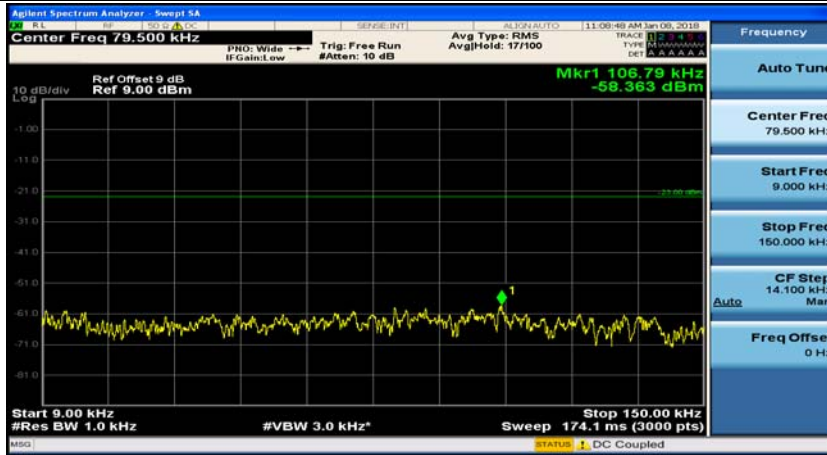

Channel Bandwidth: 3 MHz

(Channel Bandwidth: 3 MHz)_MCH_QPSK_1RB#0

(Channel Bandwidth: 3 MHz)_MCH_QPSK_1RB#7

(Channel Bandwidth: 3 MHz)_HCH_QPSK_1RB#0

(Channel Bandwidth: 3 MHz)_HCH_QPSK_1RB#7

(Channel Bandwidth: 3 MHz)_LCH_16QAM_1RB#0