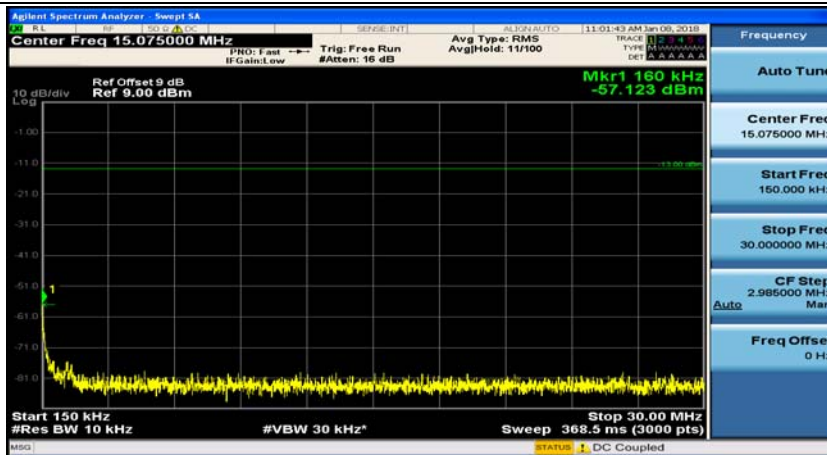

(Channel Bandwidth: 1.4 MHz)_MCH_QPSK_1RB#0

(Channel Bandwidth: 1.4 MHz)_MCH_QPSK_1RB#3

(Channel Bandwidth: 1.4 MHz)_HCH_QPSK_1RB#0

(Channel Bandwidth: 1.4 MHz)_HCH_QPSK_1RB#3

(Channel Bandwidth: 1.4 MHz)_LCH_16QAM_1RB#0

(Channel Bandwidth: 1.4 MHz)_LCH_16QAM_1RB#3

(Channel Bandwidth: 1.4 MHz)_MCH_16QAM_1RB#0

(Channel Bandwidth: 1.4 MHz)_MCH_16QAM_1RB#3

(Channel Bandwidth: 1.4 MHz)_HCH_16QAM_1RB#0

(Channel Bandwidth: 1.4 MHz)_HCH_16QAM_1RB#3