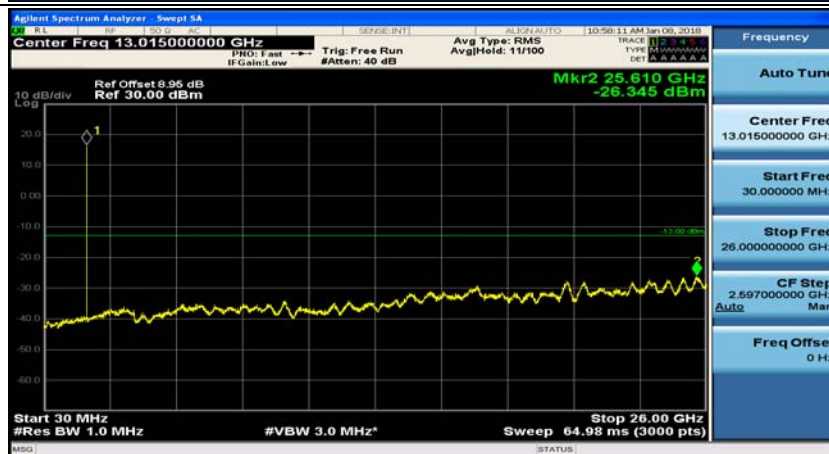

(Channel Bandwidth: 1.4 MHz)_MCH_QPSK_1RB#0

(Channel Bandwidth: 1.4 MHz)_MCH_QPSK_1RB#3

(Channel Bandwidth: 1.4 MHz)_HCH_QPSK_1RB#0

(Channel Bandwidth: 1.4 MHz)_HCH_QPSK_1RB#3

(Channel Bandwidth: 1.4 MHz)_LCH_16QAM_1RB#0

(Channel Bandwidth: 1.4 MHz)_LCH_16QAM_1RB#3

(Channel Bandwidth: 1.4 MHz)_MCH_16QAM_1RB#0

(Channel Bandwidth: 1.4 MHz)_MCH_16QAM_1RB#3

(Channel Bandwidth: 1.4 MHz)_HCH_16QAM_1RB#0

(Channel Bandwidth: 1.4 MHz)_HCH_16QAM_1RB#3