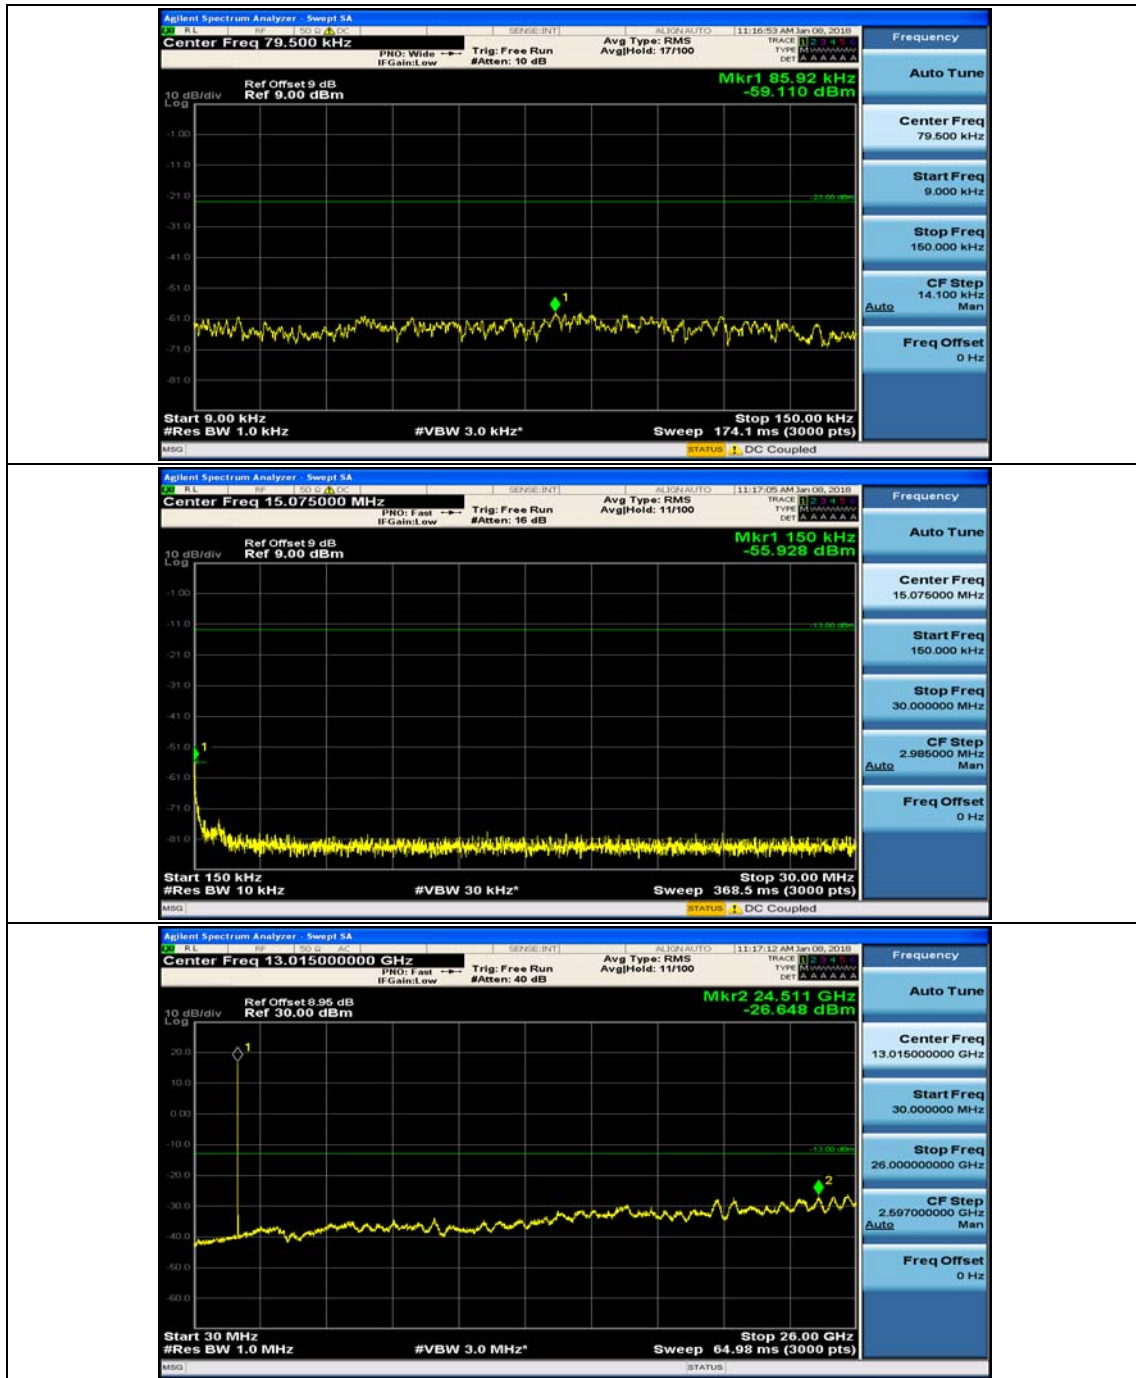

Channel Bandwidth: 5 MHz

(Channel Bandwidth: 5 MHz)_MCH_QPSK_1RB#0

(Channel Bandwidth: 5 MHz)_MCH_QPSK_1RB#12

(Channel Bandwidth: 5 MHz)_HCH_QPSK_1RB#0

(Channel Bandwidth: 5 MHz)_HCH_QPSK_1RB#12

(Channel Bandwidth: 5 MHz)_LCH_16QAM_1RB#0

(Channel Bandwidth: 5 MHz)_LCH_16QAM_1RB#12