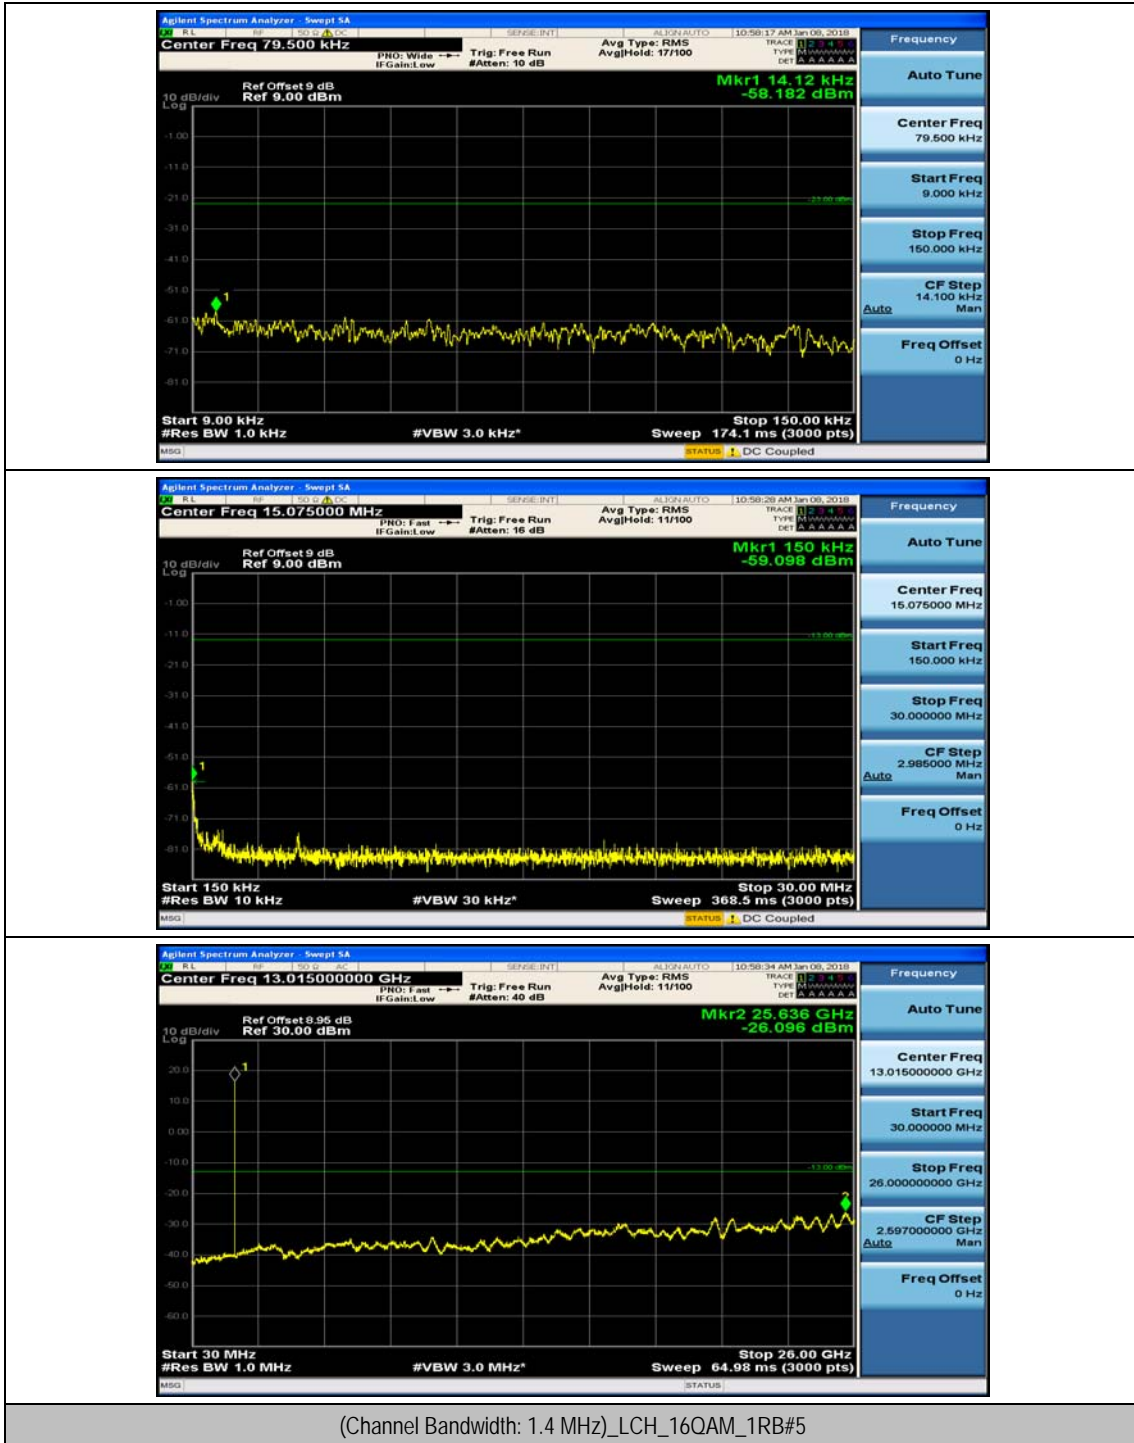

(Channel Bandwidth: 1.4 MHz)_MCH_QPSK_1RB#0

(Channel Bandwidth: 1.4 MHz)_MCH_QPSK_1RB#3

(Channel Bandwidth: 1.4 MHz)_HCH_QPSK_1RB#0

(Channel Bandwidth: 1.4 MHz)_HCH_QPSK_1RB#3

(Channel Bandwidth: 1.4 MHz)_LCH_16QAM_1RB#0

(Channel Bandwidth: 1.4 MHz)_LCH_16QAM_1RB#3

(Channel Bandwidth: 1.4 MHz)_MCH_16QAM_1RB#0

(Channel Bandwidth: 1.4 MHz)_MCH_16QAM_1RB#3

(Channel Bandwidth: 1.4 MHz)_HCH_16QAM_1RB#0

(Channel Bandwidth: 1.4 MHz)_HCH_16QAM_1RB#3

Channel Bandwidth: 3 MHz

(Channel Bandwidth: 3 MHz)_MCH_QPSK_1RB#0

(Channel Bandwidth: 3 MHz)_MCH_QPSK_1RB#7

(Channel Bandwidth: 3 MHz)_HCH_QPSK_1RB#0

(Channel Bandwidth: 3 MHz)_HCH_QPSK_1RB#7

(Channel Bandwidth: 3 MHz)_LCH_16QAM_1RB#0