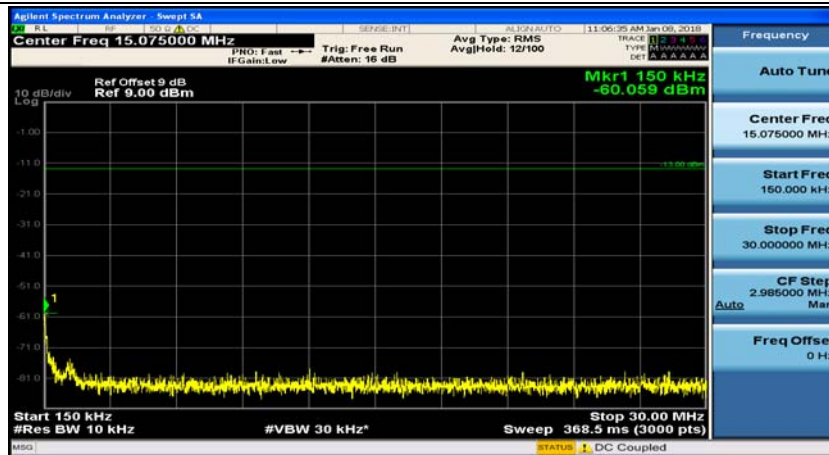

(Channel Bandwidth: 1.4 MHz)_LCH_16QAM_1RB#3

(Channel Bandwidth: 1.4 MHz)_MCH_16QAM_1RB#0

(Channel Bandwidth: 1.4 MHz)_MCH_16QAM_1RB#3

(Channel Bandwidth: 1.4 MHz)_HCH_16QAM_1RB#0

(Channel Bandwidth: 1.4 MHz)_HCH_16QAM_1RB#3

Channel Bandwidth: 3 MHz

(Channel Bandwidth: 3 MHz)_MCH_QPSK_1RB#0

(Channel Bandwidth: 3 MHz)_MCH_QPSK_1RB#7

(Channel Bandwidth: 3 MHz)_HCH_QPSK_1RB#0

(Channel Bandwidth: 3 MHz)_HCH_QPSK_1RB#7

(Channel Bandwidth: 3 MHz)_LCH_16QAM_1RB#0