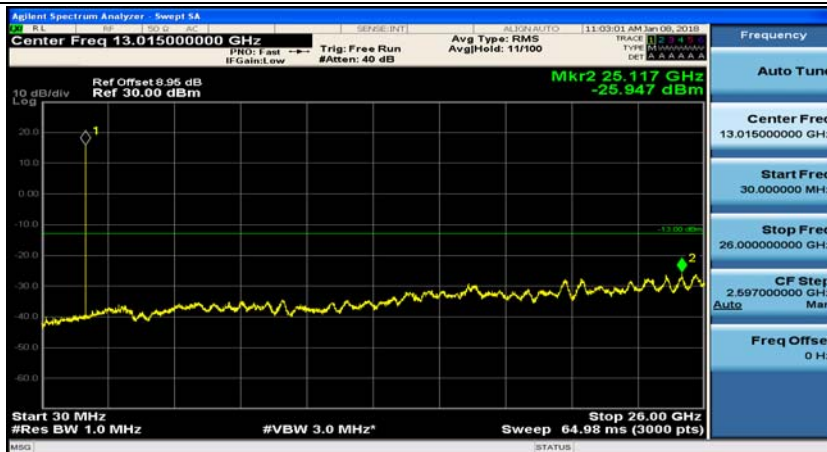

(Channel Bandwidth: 1.4 MHz)_LCH_16QAM_1RB#3

(Channel Bandwidth: 1.4 MHz)_MCH_16QAM_1RB#0

(Channel Bandwidth: 1.4 MHz)_MCH_16QAM_1RB#3

(Channel Bandwidth: 1.4 MHz)_HCH_16QAM_1RB#0

(Channel Bandwidth: 1.4 MHz)_HCH_16QAM_1RB#3

Channel Bandwidth: 3 MHz

(Channel Bandwidth: 3 MHz)_MCH_QPSK_1RB#0

(Channel Bandwidth: 3 MHz)_MCH_QPSK_1RB#7

(Channel Bandwidth: 3 MHz)_HCH_QPSK_1RB#0

(Channel Bandwidth: 3 MHz)_HCH_QPSK_1RB#7

(Channel Bandwidth: 3 MHz)_LCH_16QAM_1RB#0