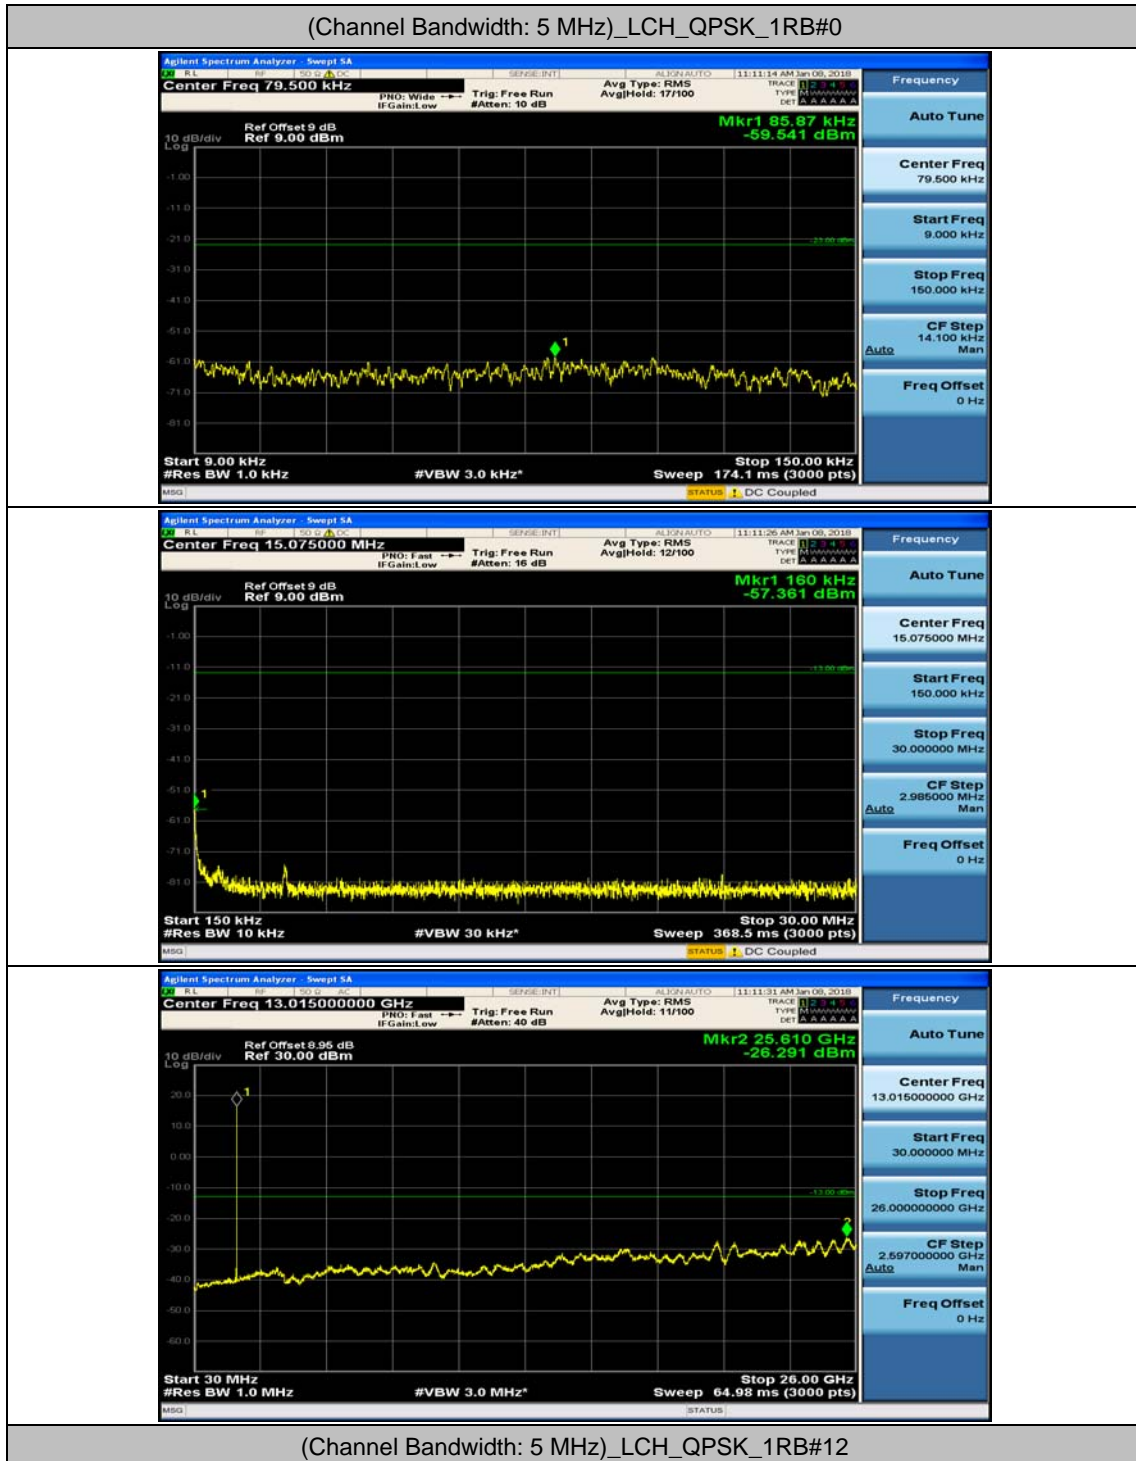

Channel Bandwidth: 5 MHz