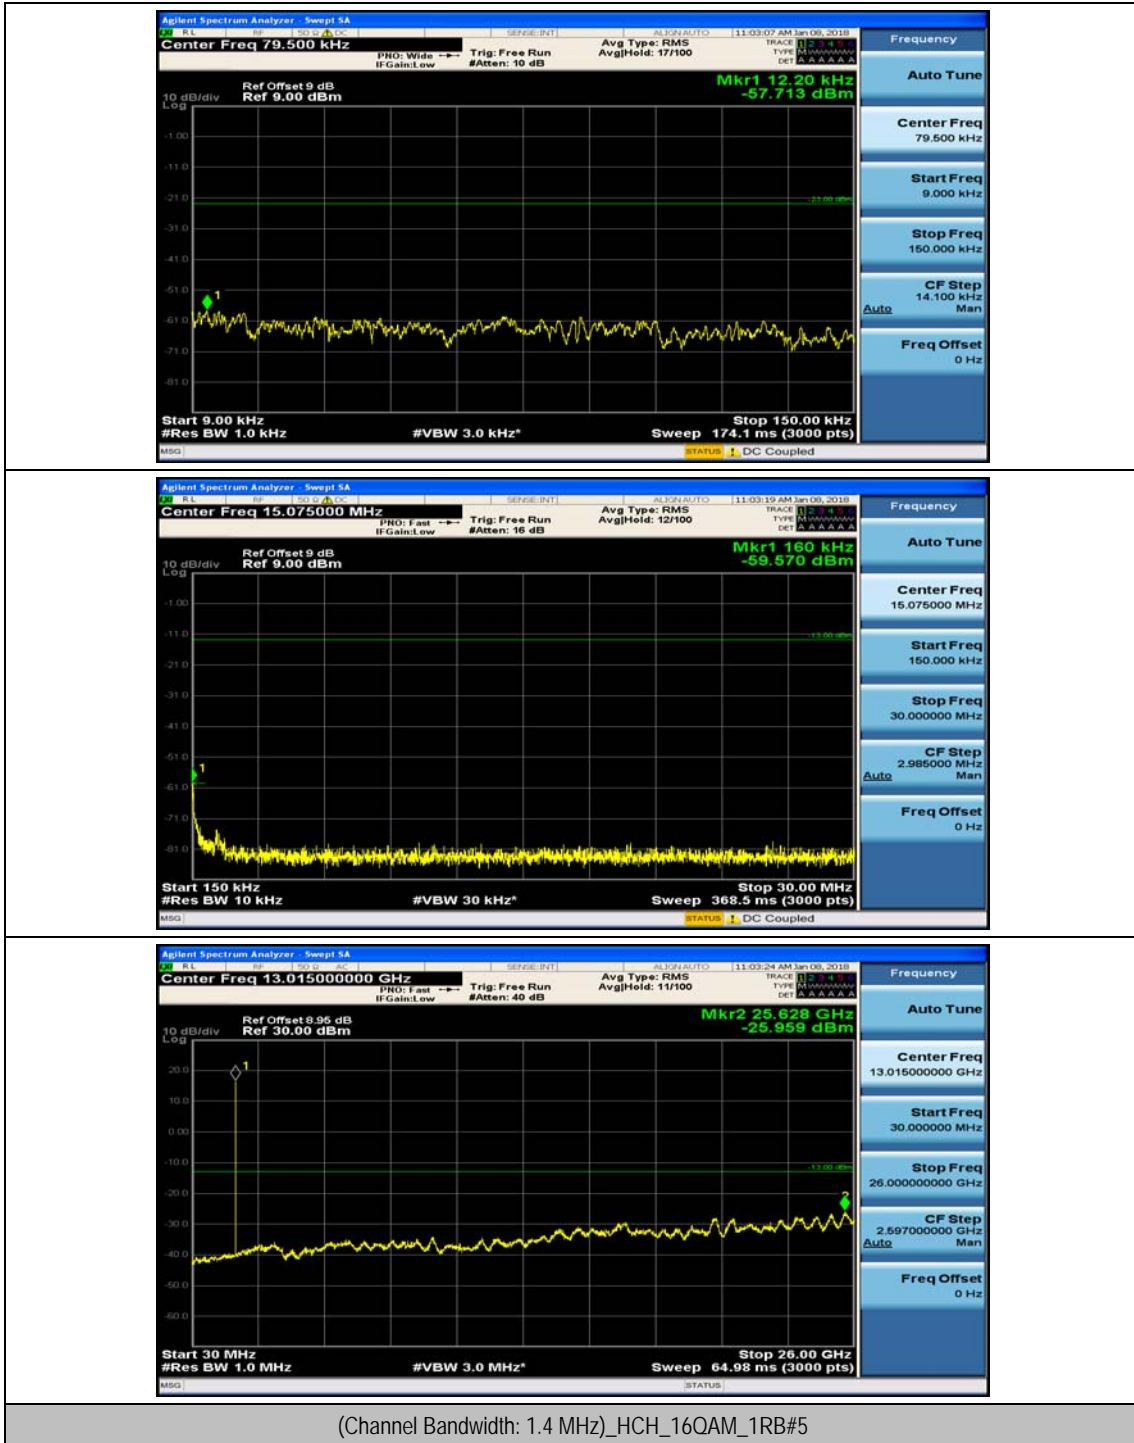

(Channel Bandwidth: 1.4 MHz)_MCH_QPSK_1RB#0

(Channel Bandwidth: 1.4 MHz)_MCH_QPSK_1RB#3

(Channel Bandwidth: 1.4 MHz)_HCH_QPSK_1RB#0

(Channel Bandwidth: 1.4 MHz)_HCH_QPSK_1RB#3

(Channel Bandwidth: 1.4 MHz)_LCH_16QAM_1RB#0

(Channel Bandwidth: 1.4 MHz)_LCH_16QAM_1RB#3

(Channel Bandwidth: 1.4 MHz)_MCH_16QAM_1RB#0

(Channel Bandwidth: 1.4 MHz)_MCH_16QAM_1RB#3

(Channel Bandwidth: 1.4 MHz)_HCH_16QAM_1RB#0

(Channel Bandwidth: 1.4 MHz)_HCH_16QAM_1RB#3

Channel Bandwidth: 3 MHz

(Channel Bandwidth: 3 MHz)_MCH_QPSK_1RB#0

(Channel Bandwidth: 3 MHz)_MCH_QPSK_1RB#7

(Channel Bandwidth: 3 MHz)_HCH_QPSK_1RB#0

(Channel Bandwidth: 3 MHz)_HCH_QPSK_1RB#7

(Channel Bandwidth: 3 MHz)_LCH_16QAM_1RB#0