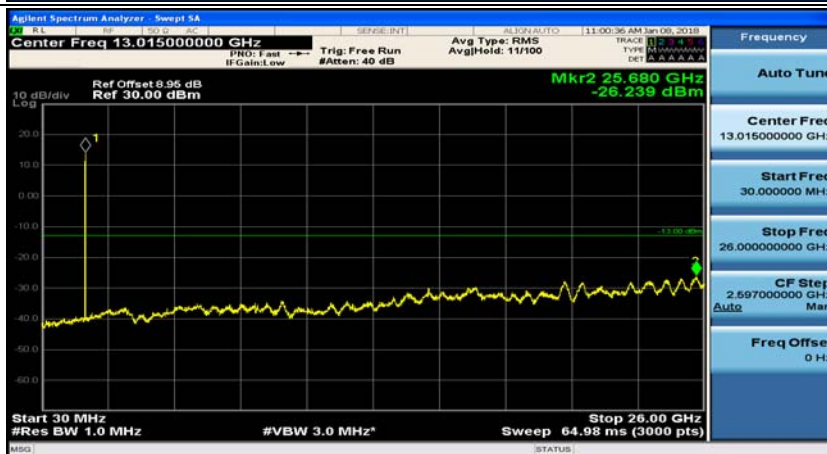

(Channel Bandwidth: 1.4 MHz)_MCH_QPSK_1RB#0

(Channel Bandwidth: 1.4 MHz)_MCH_QPSK_1RB#3

(Channel Bandwidth: 1.4 MHz)_HCH_QPSK_1RB#0

(Channel Bandwidth: 1.4 MHz)_HCH_QPSK_1RB#3

(Channel Bandwidth: 1.4 MHz)_LCH_16QAM_1RB#0

(Channel Bandwidth: 1.4 MHz)_LCH_16QAM_1RB#3

(Channel Bandwidth: 1.4 MHz)_MCH_16QAM_1RB#0

(Channel Bandwidth: 1.4 MHz)_MCH_16QAM_1RB#3

(Channel Bandwidth: 1.4 MHz)_HCH_16QAM_1RB#0

(Channel Bandwidth: 1.4 MHz)_HCH_16QAM_1RB#3