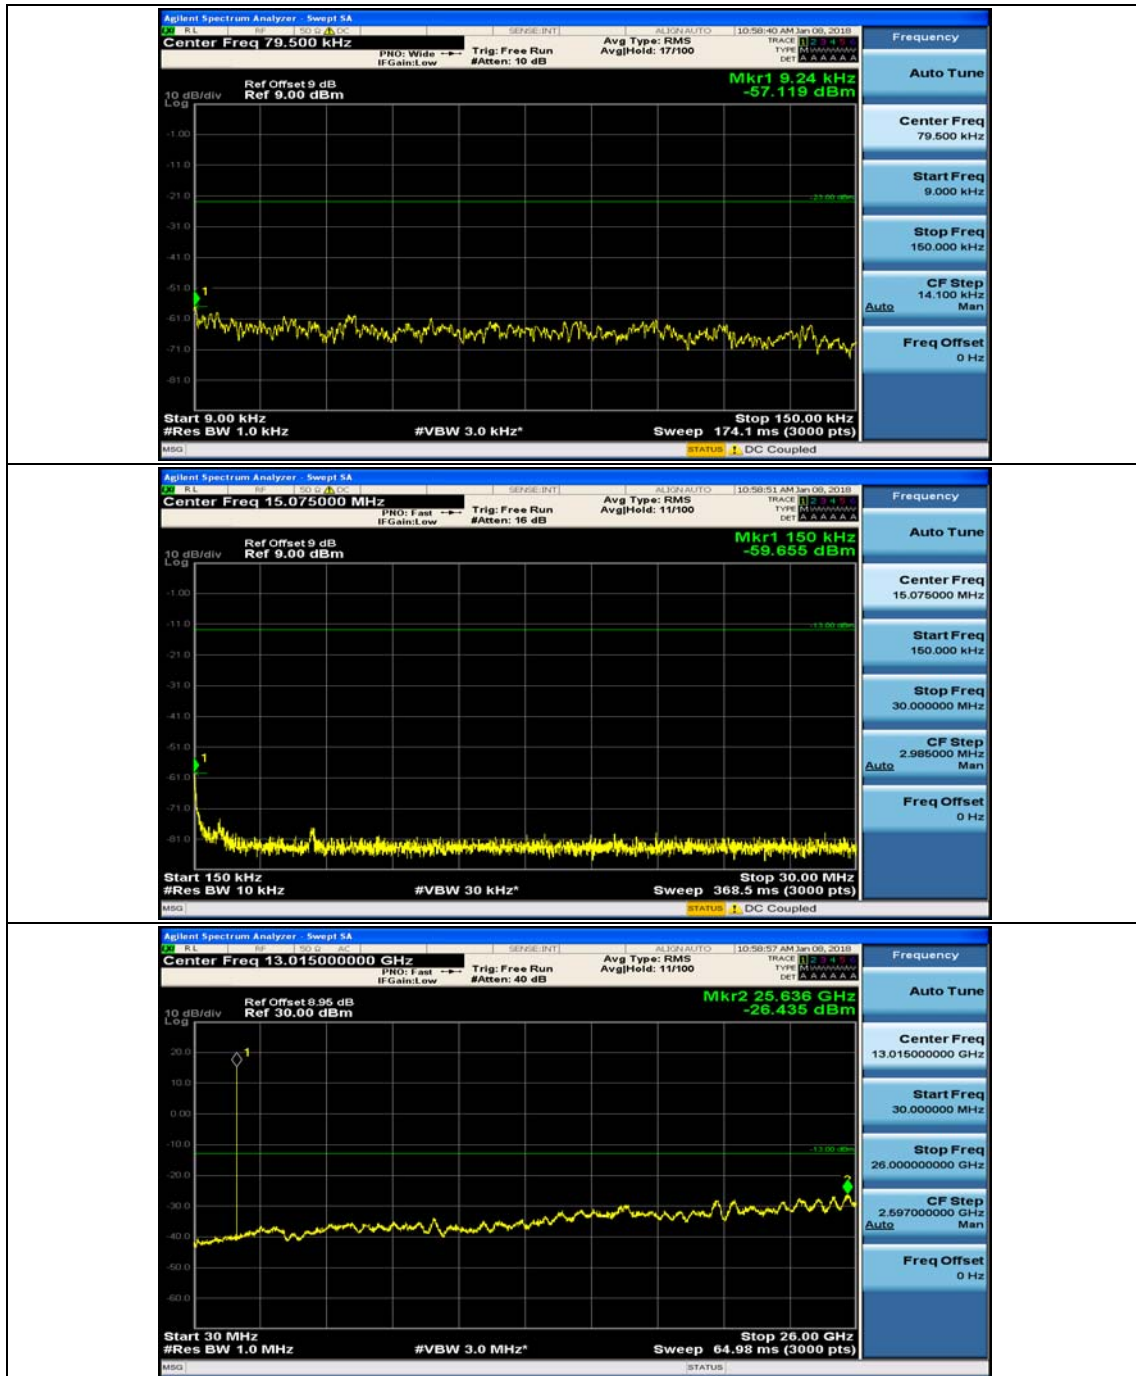

(Channel Bandwidth: 1.4 MHz)_MCH_QPSK_1RB#0

(Channel Bandwidth: 1.4 MHz)_MCH_QPSK_1RB#3

(Channel Bandwidth: 1.4 MHz)_HCH_QPSK_1RB#0

(Channel Bandwidth: 1.4 MHz)_HCH_QPSK_1RB#3

(Channel Bandwidth: 1.4 MHz)_LCH_16QAM_1RB#0

(Channel Bandwidth: 1.4 MHz)_LCH_16QAM_1RB#3

(Channel Bandwidth: 1.4 MHz)_MCH_16QAM_1RB#0

(Channel Bandwidth: 1.4 MHz)_MCH_16QAM_1RB#3

(Channel Bandwidth: 1.4 MHz)_HCH_16QAM_1RB#0

(Channel Bandwidth: 1.4 MHz)_HCH_16QAM_1RB#3

Channel Bandwidth: 3 MHz

(Channel Bandwidth: 3 MHz)_MCH_QPSK_1RB#0

(Channel Bandwidth: 3 MHz)_MCH_QPSK_1RB#7

(Channel Bandwidth: 3 MHz)_HCH_QPSK_1RB#0

(Channel Bandwidth: 3 MHz)_HCH_QPSK_1RB#7

(Channel Bandwidth: 3 MHz)_LCH_16QAM_1RB#0