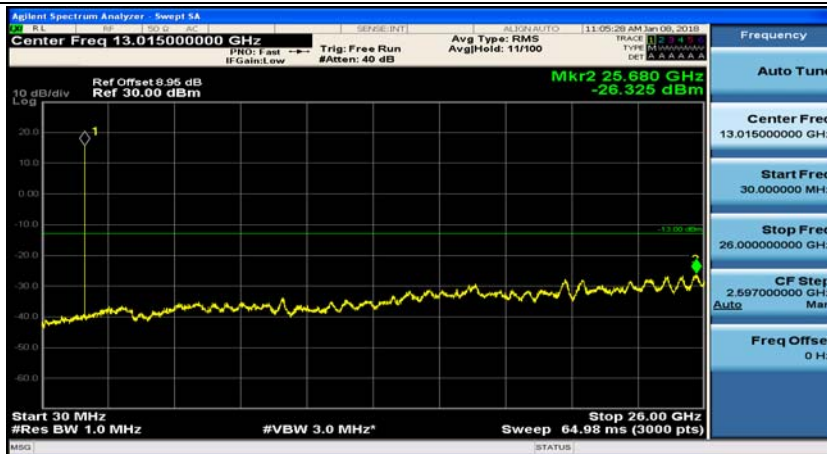

Channel Bandwidth: 3 MHz

(Channel Bandwidth: 3 MHz)_MCH_QPSK_1RB#0

(Channel Bandwidth: 3 MHz)_MCH_QPSK_1RB#7

(Channel Bandwidth: 3 MHz)_HCH_QPSK_1RB#0

(Channel Bandwidth: 3 MHz)_HCH_QPSK_1RB#7

(Channel Bandwidth: 3 MHz)_LCH_16QAM_1RB#0