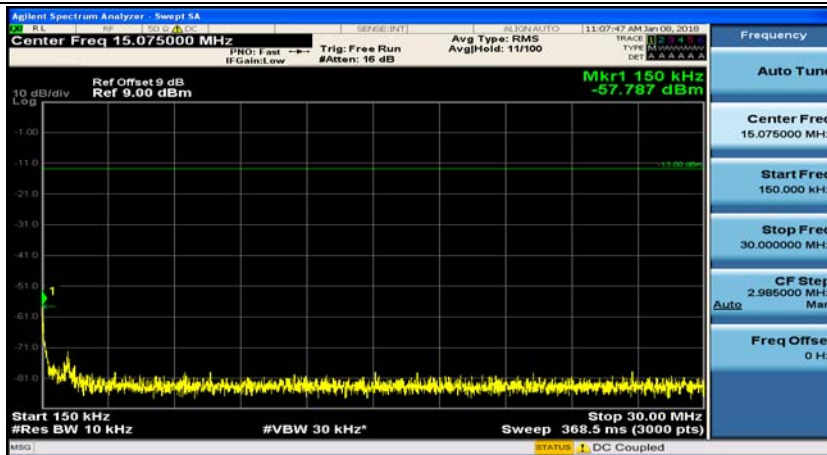

(Channel Bandwidth: 3 MHz)_MCH_16QAM_1RB#0