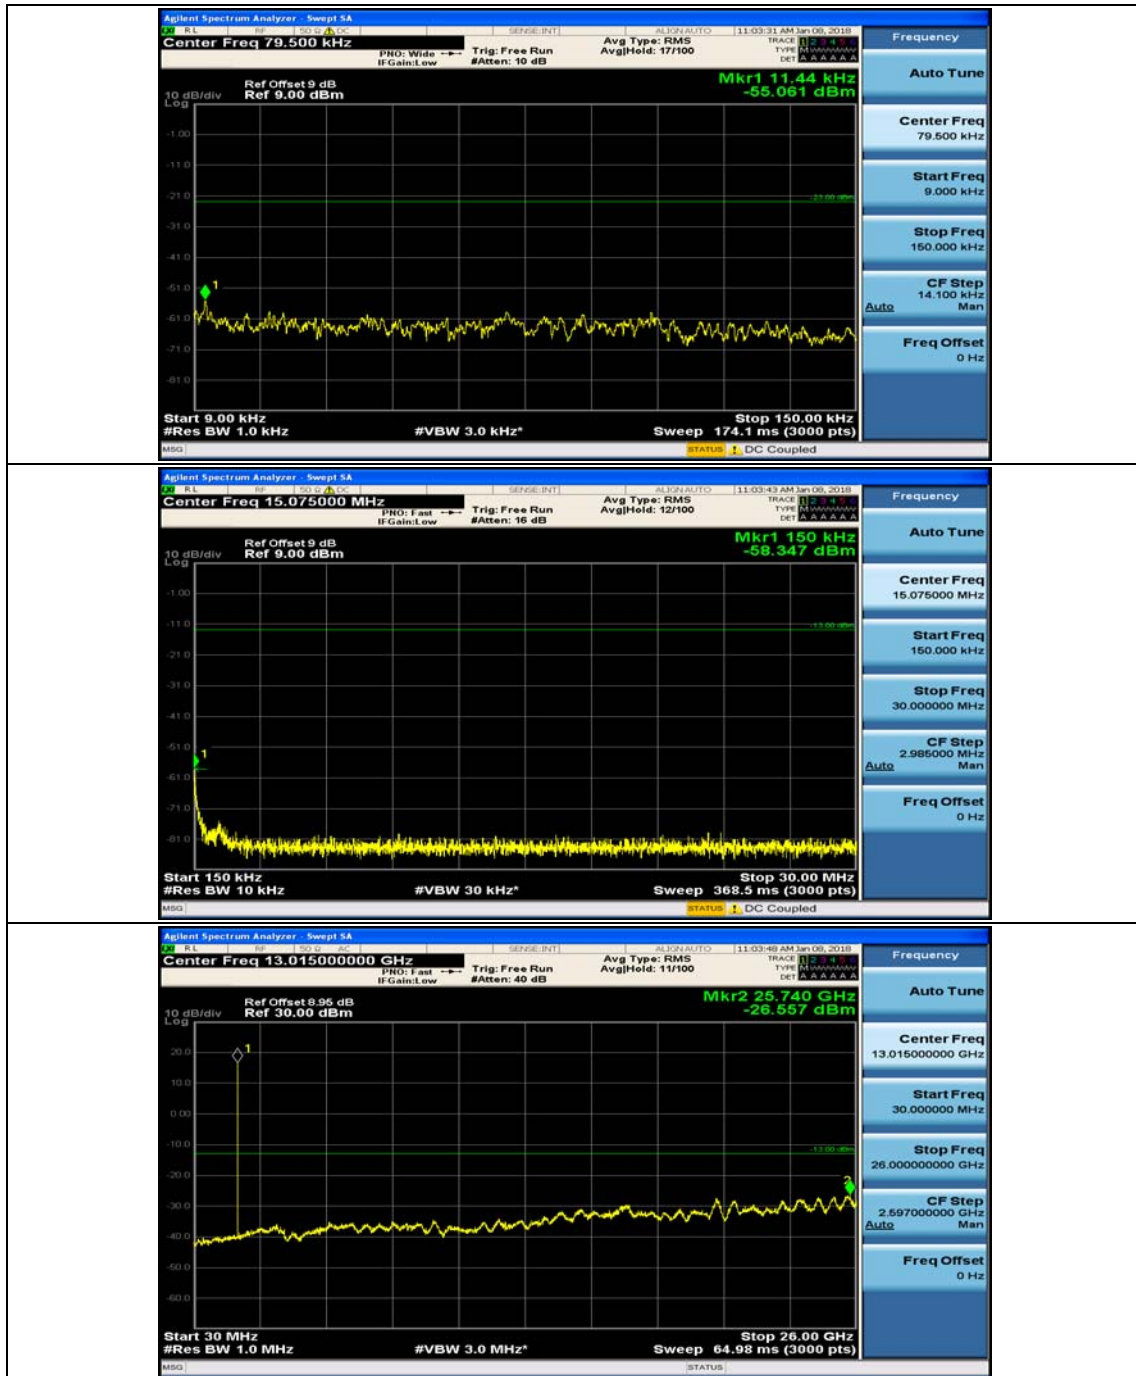

(Channel Bandwidth: 1.4 MHz)_MCH_QPSK_1RB#0

(Channel Bandwidth: 1.4 MHz)_MCH_QPSK_1RB#3

(Channel Bandwidth: 1.4 MHz)_HCH_QPSK_1RB#0

(Channel Bandwidth: 1.4 MHz)_HCH_QPSK_1RB#3

(Channel Bandwidth: 1.4 MHz)_LCH_16QAM_1RB#0

(Channel Bandwidth: 1.4 MHz)_LCH_16QAM_1RB#3

(Channel Bandwidth: 1.4 MHz)_MCH_16QAM_1RB#0

(Channel Bandwidth: 1.4 MHz)_MCH_16QAM_1RB#3

(Channel Bandwidth: 1.4 MHz)_HCH_16QAM_1RB#0

(Channel Bandwidth: 1.4 MHz)_HCH_16QAM_1RB#3

Channel Bandwidth: 3 MHz

(Channel Bandwidth: 3 MHz)_MCH_QPSK_1RB#0

(Channel Bandwidth: 3 MHz)_MCH_QPSK_1RB#7

(Channel Bandwidth: 3 MHz)_HCH_QPSK_1RB#0

(Channel Bandwidth: 3 MHz)_HCH_QPSK_1RB#7

(Channel Bandwidth: 3 MHz)_LCH_16QAM_1RB#0