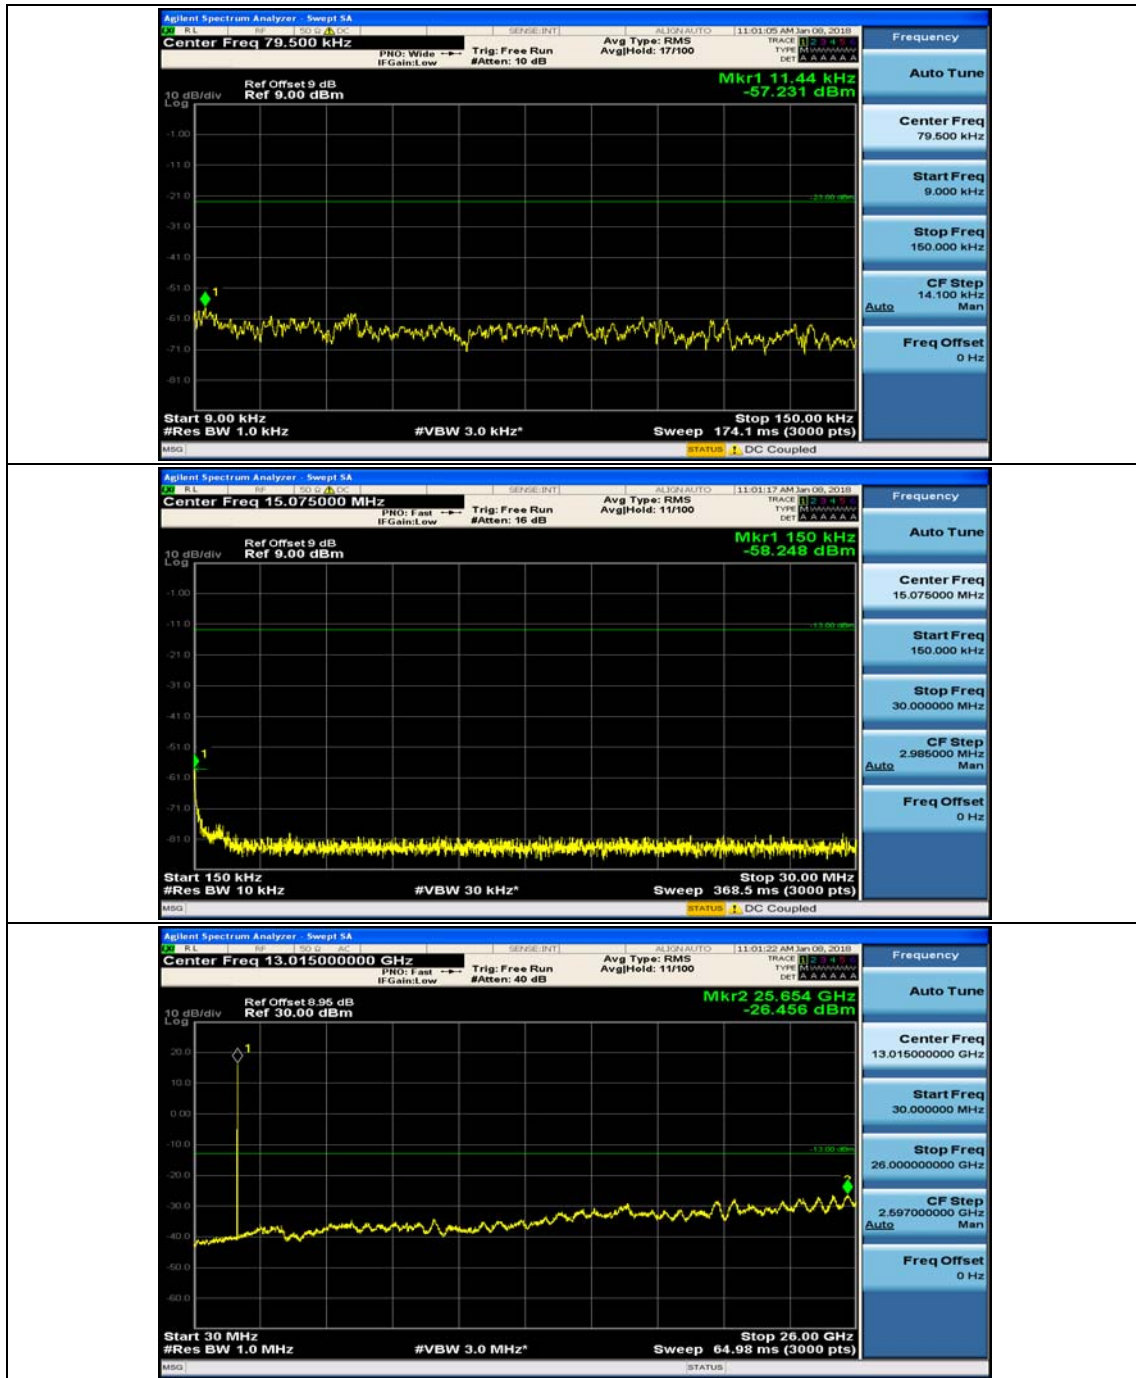

(Channel Bandwidth: 1.4 MHz)_MCH_QPSK_1RB#0

(Channel Bandwidth: 1.4 MHz)_MCH_QPSK_1RB#3

(Channel Bandwidth: 1.4 MHz)_HCH_QPSK_1RB#0

(Channel Bandwidth: 1.4 MHz)_HCH_QPSK_1RB#3

(Channel Bandwidth: 1.4 MHz)_LCH_16QAM_1RB#0

(Channel Bandwidth: 1.4 MHz)_LCH_16QAM_1RB#3

(Channel Bandwidth: 1.4 MHz)_MCH_16QAM_1RB#0

(Channel Bandwidth: 1.4 MHz)_MCH_16QAM_1RB#3

(Channel Bandwidth: 1.4 MHz)_HCH_16QAM_1RB#0

(Channel Bandwidth: 1.4 MHz)_HCH_16QAM_1RB#3

Channel Bandwidth: 3 MHz

(Channel Bandwidth: 3 MHz)_MCH_QPSK_1RB#0

(Channel Bandwidth: 3 MHz)_MCH_QPSK_1RB#7

(Channel Bandwidth: 3 MHz)_HCH_QPSK_1RB#0

(Channel Bandwidth: 3 MHz)_HCH_QPSK_1RB#7

(Channel Bandwidth: 3 MHz)_LCH_16QAM_1RB#0