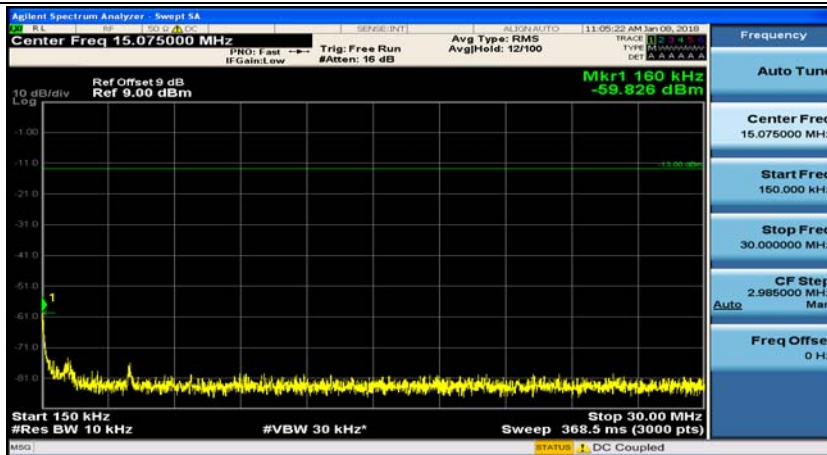

Channel Bandwidth: 3 MHz

(Channel Bandwidth: 3 MHz)_MCH_QPSK_1RB#0

(Channel Bandwidth: 3 MHz)_MCH_QPSK_1RB#7

(Channel Bandwidth: 3 MHz)_HCH_QPSK_1RB#0

(Channel Bandwidth: 3 MHz)_HCH_QPSK_1RB#7

(Channel Bandwidth: 3 MHz)_LCH_16QAM_1RB#0