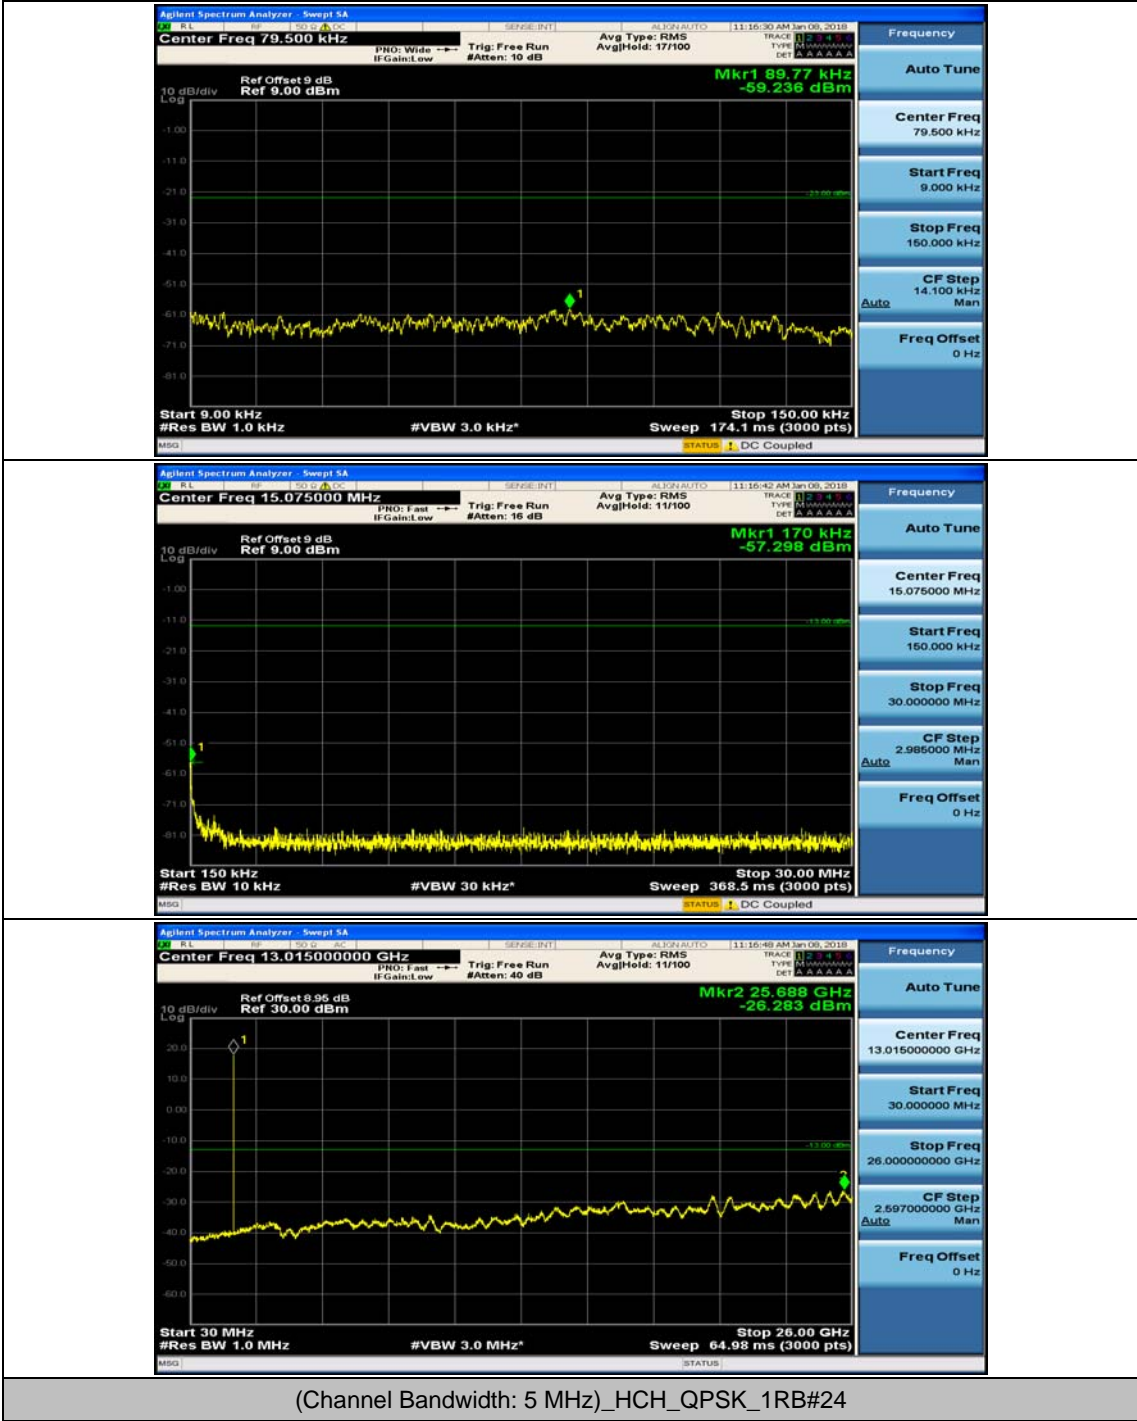

Channel Bandwidth: 5 MHz

(Channel Bandwidth: 5 MHz)_MCH_QPSK_1RB#0

(Channel Bandwidth: 5 MHz)_MCH_QPSK_1RB#12

(Channel Bandwidth: 5 MHz)_HCH_QPSK_1RB#0

(Channel Bandwidth: 5 MHz)_HCH_QPSK_1RB#12

(Channel Bandwidth: 5 MHz)_LCH_16QAM_1RB#0

(Channel Bandwidth: 5 MHz)_LCH_16QAM_1RB#12