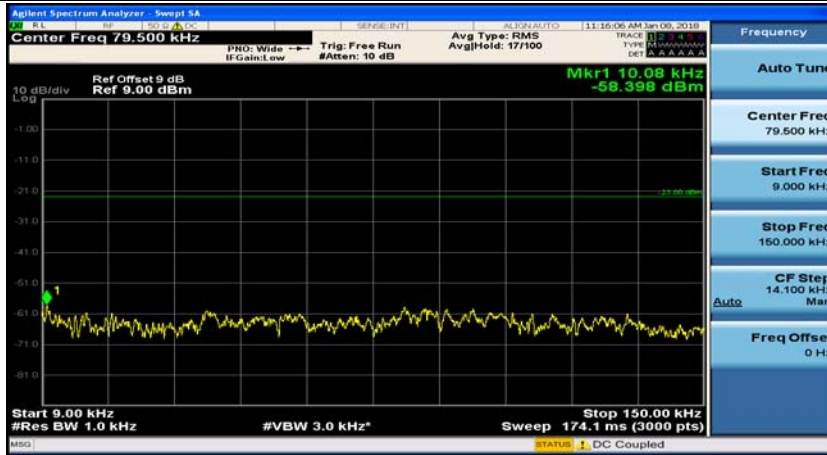

(Channel Bandwidth: 5 MHz)_HCH_QPSK_1RB#0