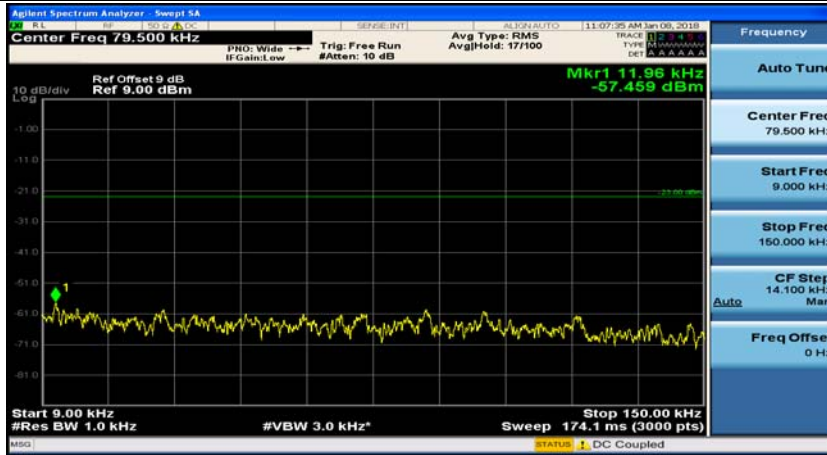

(Channel Bandwidth: 3 MHz)_MCH_16QAM_1RB#0