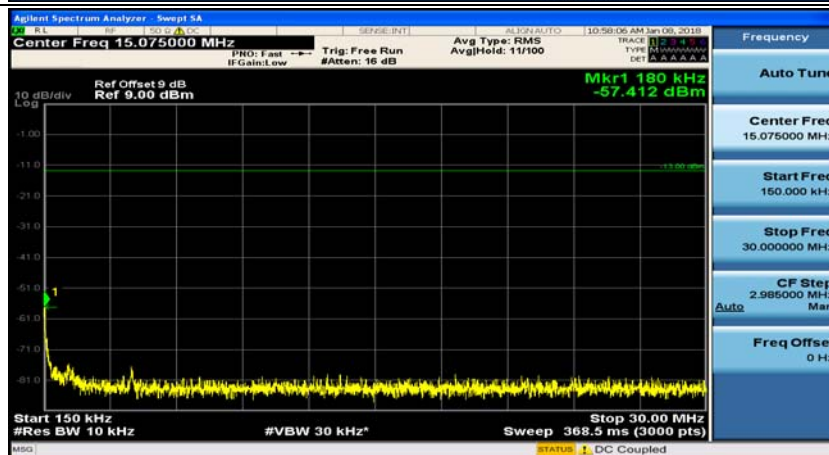

(Channel Bandwidth: 1.4 MHz)_MCH_QPSK_1RB#0

(Channel Bandwidth: 1.4 MHz)_MCH_QPSK_1RB#3

(Channel Bandwidth: 1.4 MHz)_HCH_QPSK_1RB#0

(Channel Bandwidth: 1.4 MHz)_HCH_QPSK_1RB#3

(Channel Bandwidth: 1.4 MHz)_LCH_16QAM_1RB#0

(Channel Bandwidth: 1.4 MHz)_LCH_16QAM_1RB#3

(Channel Bandwidth: 1.4 MHz)_MCH_16QAM_1RB#0

(Channel Bandwidth: 1.4 MHz)_MCH_16QAM_1RB#3

(Channel Bandwidth: 1.4 MHz)_HCH_16QAM_1RB#0

(Channel Bandwidth: 1.4 MHz)_HCH_16QAM_1RB#3