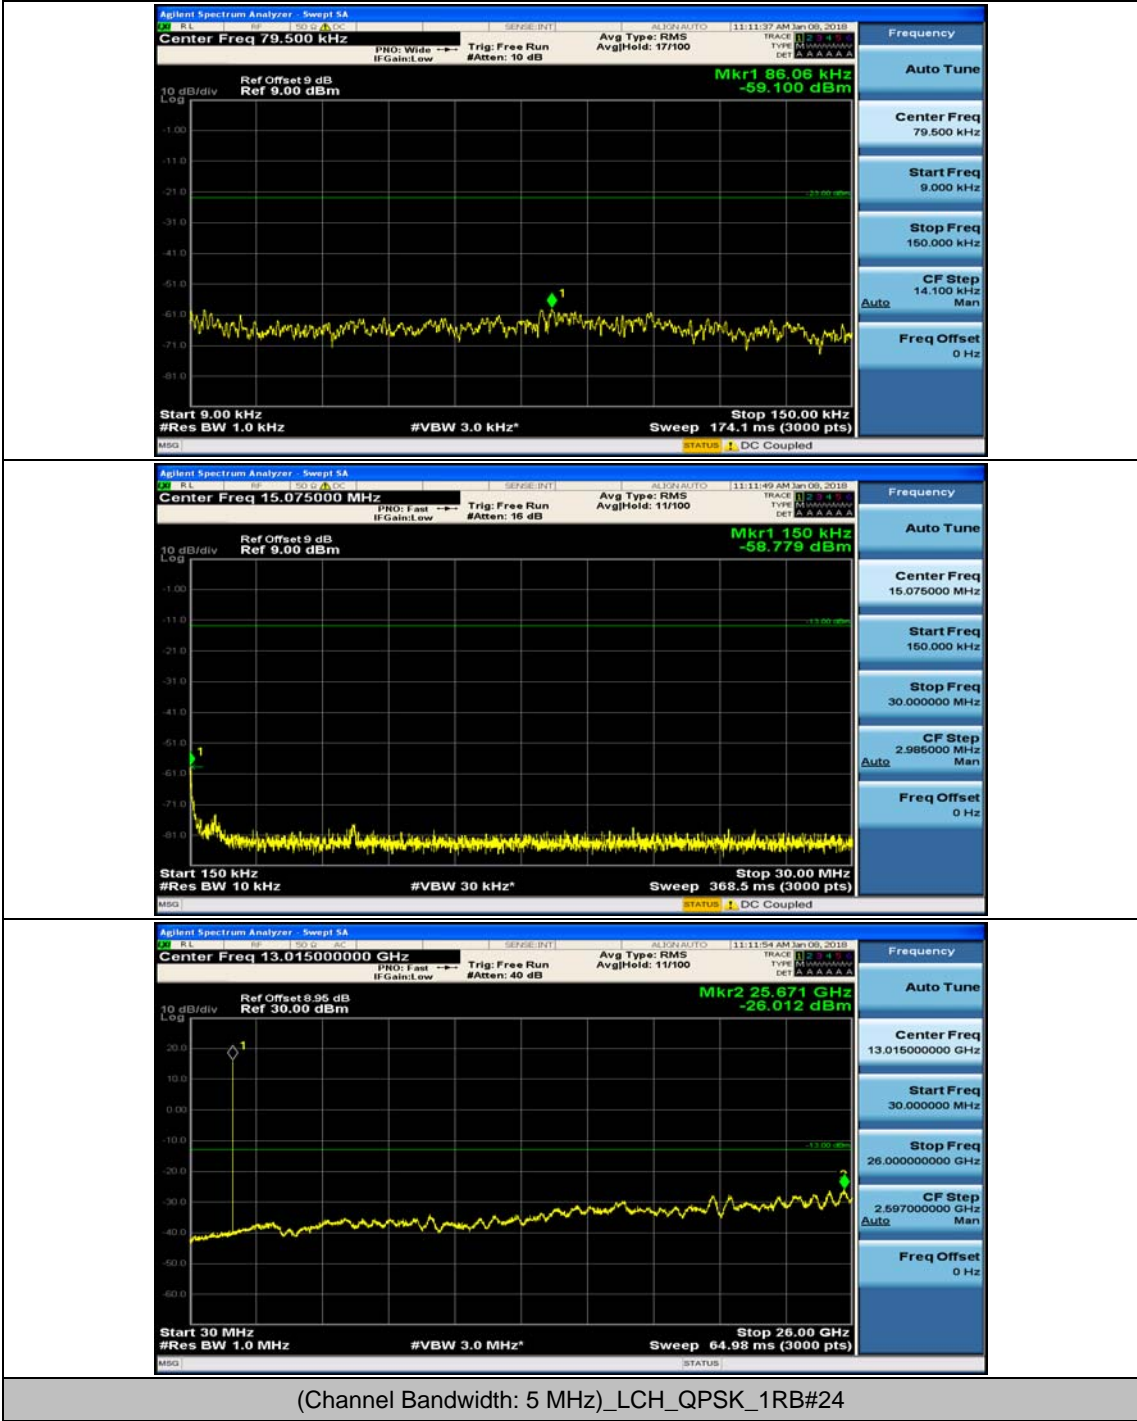

Channel Bandwidth: 3 MHz

(Channel Bandwidth: 3 MHz)_MCH_QPSK_1RB#0

(Channel Bandwidth: 3 MHz)_MCH_QPSK_1RB#7

(Channel Bandwidth: 3 MHz)_HCH_QPSK_1RB#0

(Channel Bandwidth: 3 MHz)_HCH_QPSK_1RB#7

(Channel Bandwidth: 3 MHz)_LCH_16QAM_1RB#0

(Channel Bandwidth: 3 MHz)_LCH_16QAM_1RB#7

(Channel Bandwidth: 3 MHz)_MCH_16QAM_1RB#0

(Channel Bandwidth: 3 MHz)_MCH_16QAM_1RB#7

(Channel Bandwidth: 3 MHz)_HCH_16QAM_1RB#0

(Channel Bandwidth: 3 MHz)_HCH_16QAM_1RB#7

Channel Bandwidth: 5 MHz

(Channel Bandwidth: 5 MHz)_MCH_QPSK_1RB#0

(Channel Bandwidth: 5 MHz)_MCH_QPSK_1RB#12

(Channel Bandwidth: 5 MHz)_HCH_QPSK_1RB#0

(Channel Bandwidth: 5 MHz)_HCH_QPSK_1RB#12

(Channel Bandwidth: 5 MHz)_LCH_16QAM_1RB#0