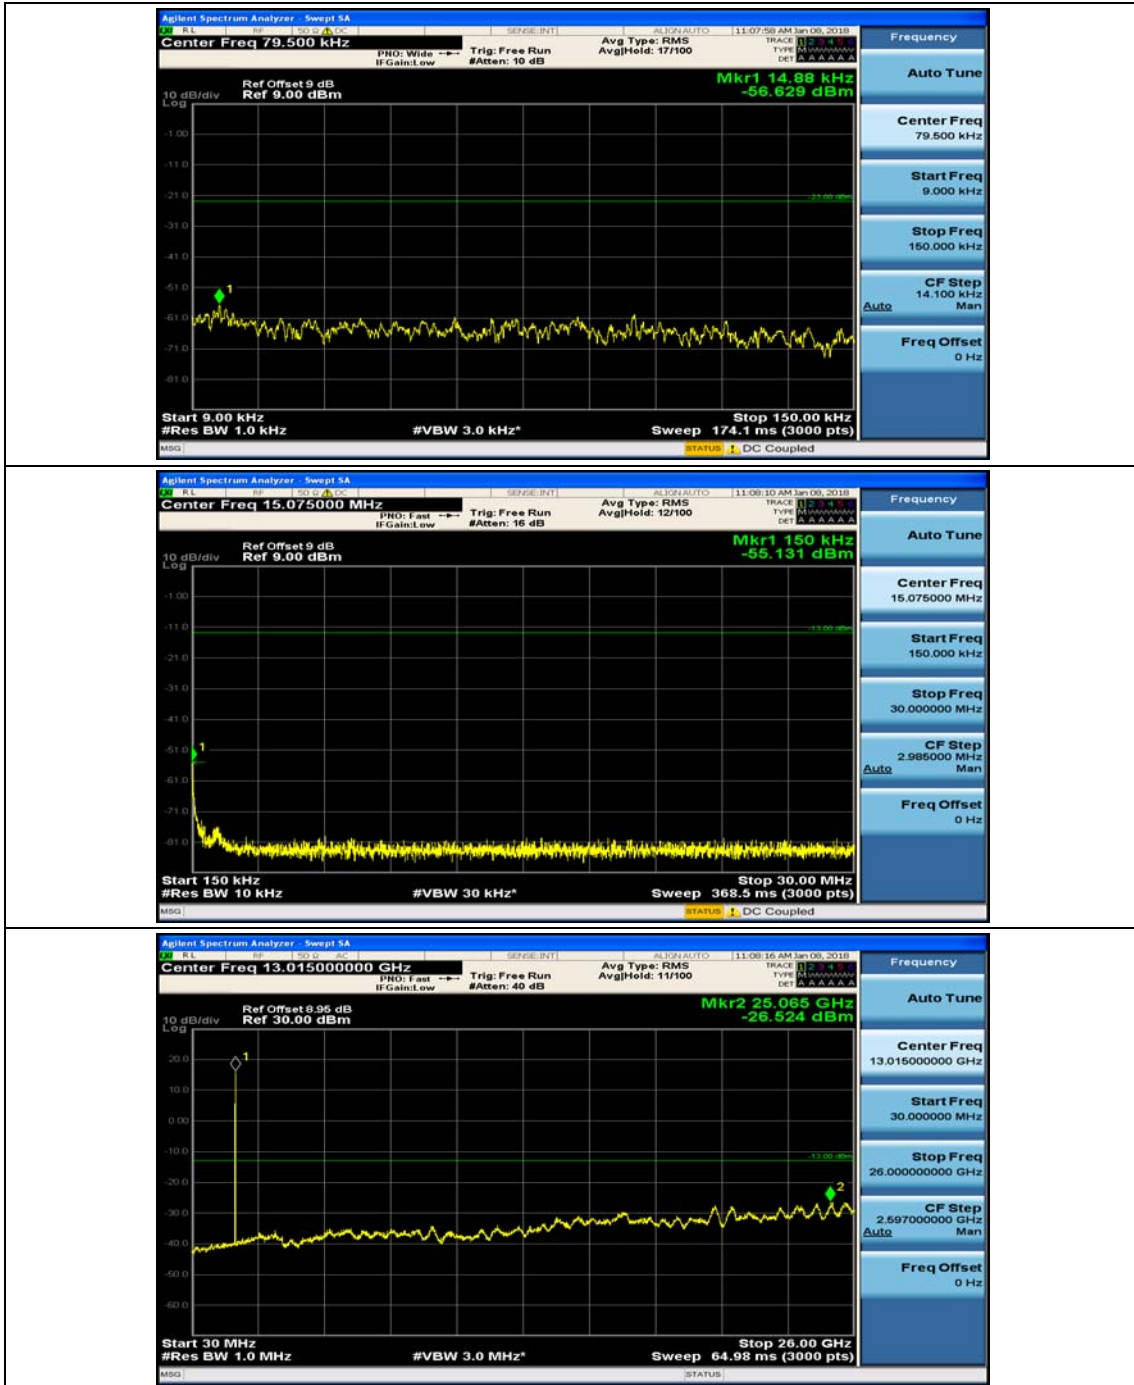

Channel Bandwidth: 3 MHz

(Channel Bandwidth: 3 MHz)_MCH_QPSK_1RB#0

(Channel Bandwidth: 3 MHz)_MCH_QPSK_1RB#7

(Channel Bandwidth: 3 MHz)_HCH_QPSK_1RB#0

(Channel Bandwidth: 3 MHz)_HCH_QPSK_1RB#7

(Channel Bandwidth: 3 MHz)_LCH_16QAM_1RB#0

(Channel Bandwidth: 3 MHz)_LCH_16QAM_1RB#7

(Channel Bandwidth: 3 MHz)_MCH_16QAM_1RB#0

(Channel Bandwidth: 3 MHz)_MCH_16QAM_1RB#7

(Channel Bandwidth: 3 MHz)_HCH_16QAM_1RB#0

(Channel Bandwidth: 3 MHz)_HCH_16QAM_1RB#7