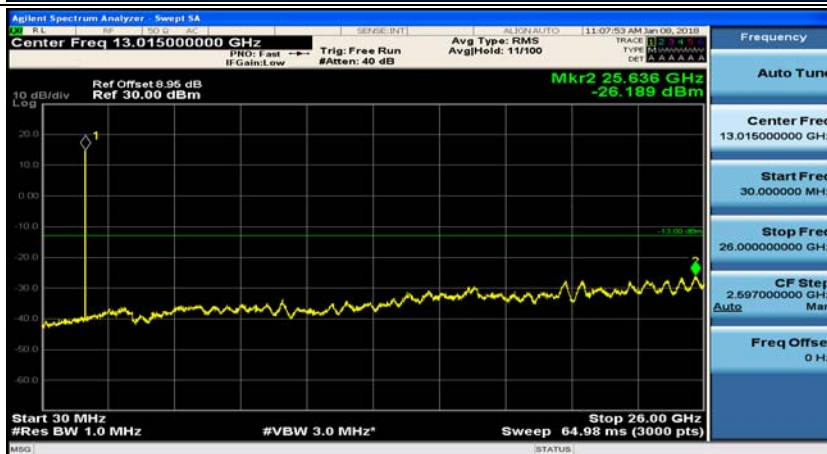

(Channel Bandwidth: 3 MHz)_MCH_16QAM_1RB#0