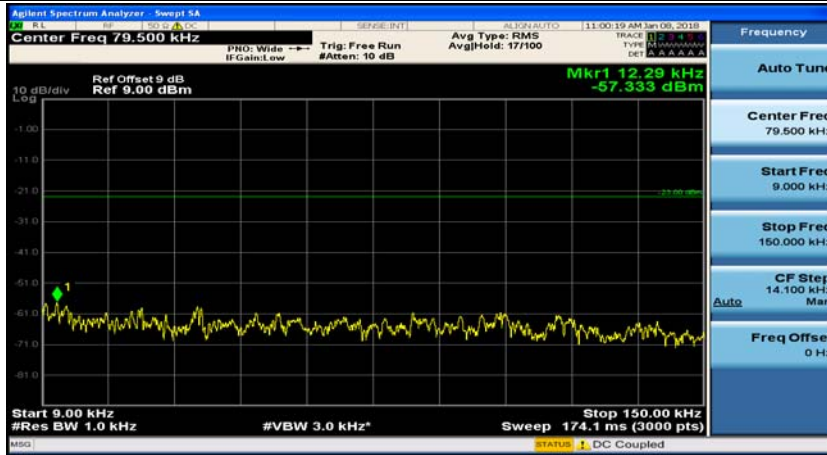

(Channel Bandwidth: 1.4 MHz)_MCH_QPSK_1RB#0

(Channel Bandwidth: 1.4 MHz)_MCH_QPSK_1RB#3

(Channel Bandwidth: 1.4 MHz)_HCH_QPSK_1RB#0

(Channel Bandwidth: 1.4 MHz)_HCH_QPSK_1RB#3

(Channel Bandwidth: 1.4 MHz)_LCH_16QAM_1RB#0

(Channel Bandwidth: 1.4 MHz)_LCH_16QAM_1RB#3

(Channel Bandwidth: 1.4 MHz)_MCH_16QAM_1RB#0

(Channel Bandwidth: 1.4 MHz)_MCH_16QAM_1RB#3

(Channel Bandwidth: 1.4 MHz)_HCH_16QAM_1RB#0

(Channel Bandwidth: 1.4 MHz)_HCH_16QAM_1RB#3