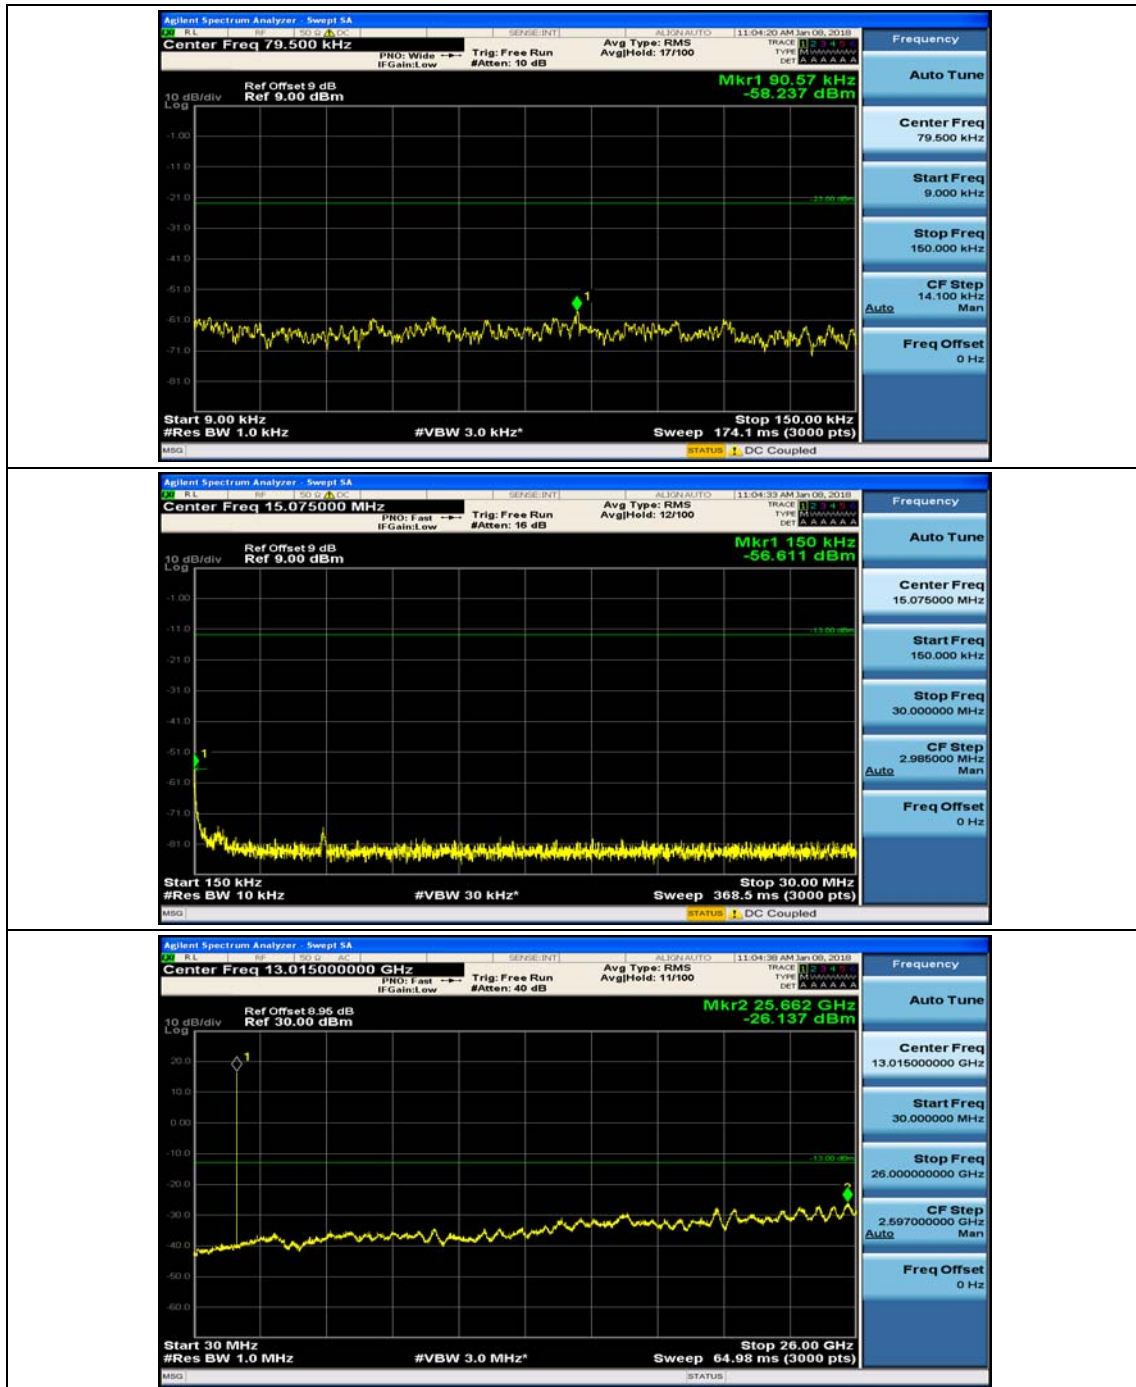

(Channel Bandwidth: 1.4 MHz)_MCH_QPSK_1RB#0

(Channel Bandwidth: 1.4 MHz)_MCH_QPSK_1RB#3

(Channel Bandwidth: 1.4 MHz)_HCH_QPSK_1RB#0

(Channel Bandwidth: 1.4 MHz)_HCH_QPSK_1RB#3

(Channel Bandwidth: 1.4 MHz)_LCH_16QAM_1RB#0

(Channel Bandwidth: 1.4 MHz)_LCH_16QAM_1RB#3

(Channel Bandwidth: 1.4 MHz)_MCH_16QAM_1RB#0

(Channel Bandwidth: 1.4 MHz)_MCH_16QAM_1RB#3

(Channel Bandwidth: 1.4 MHz)_HCH_16QAM_1RB#0

(Channel Bandwidth: 1.4 MHz)_HCH_16QAM_1RB#3

Channel Bandwidth: 3 MHz

(Channel Bandwidth: 3 MHz)_MCH_QPSK_1RB#0

(Channel Bandwidth: 3 MHz)_MCH_QPSK_1RB#7

(Channel Bandwidth: 3 MHz)_HCH_QPSK_1RB#0

(Channel Bandwidth: 3 MHz)_HCH_QPSK_1RB#7

(Channel Bandwidth: 3 MHz)_LCH_16QAM_1RB#0