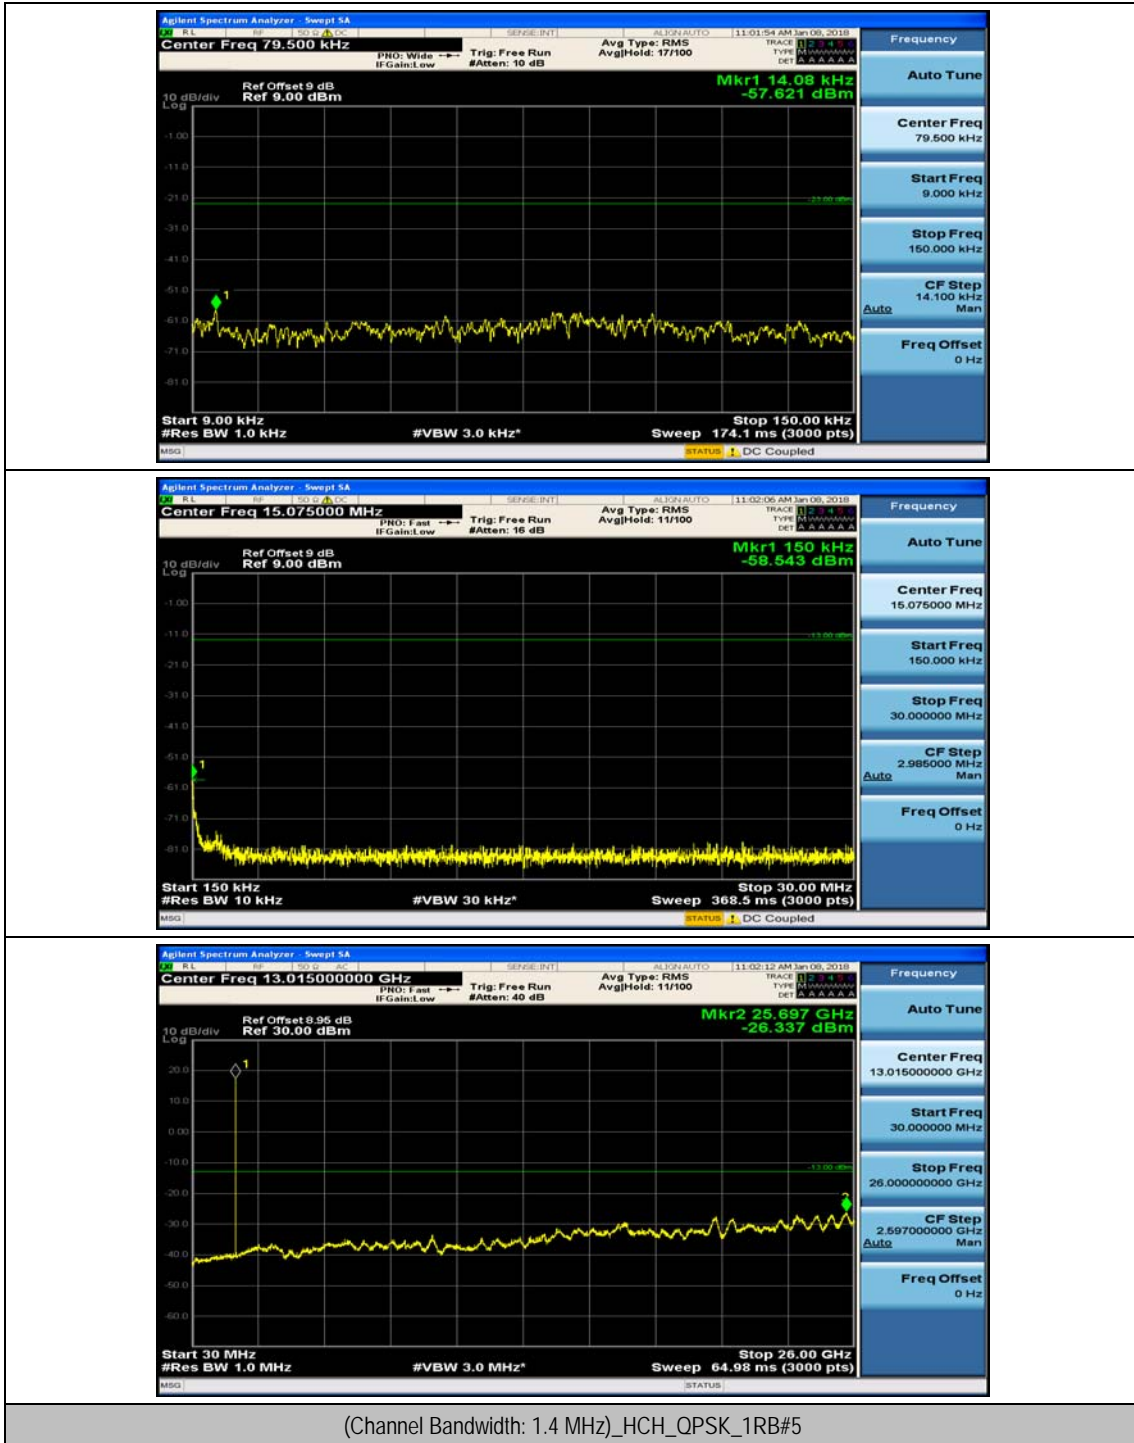

(Channel Bandwidth: 1.4 MHz)_MCH_QPSK_1RB#0

(Channel Bandwidth: 1.4 MHz)_MCH_QPSK_1RB#3

(Channel Bandwidth: 1.4 MHz)_HCH_QPSK_1RB#0

(Channel Bandwidth: 1.4 MHz)_HCH_QPSK_1RB#3

(Channel Bandwidth: 1.4 MHz)_LCH_16QAM_1RB#0

(Channel Bandwidth: 1.4 MHz)_LCH_16QAM_1RB#3

(Channel Bandwidth: 1.4 MHz)_MCH_16QAM_1RB#0

(Channel Bandwidth: 1.4 MHz)_MCH_16QAM_1RB#3

(Channel Bandwidth: 1.4 MHz)_HCH_16QAM_1RB#0

(Channel Bandwidth: 1.4 MHz)_HCH_16QAM_1RB#3

Channel Bandwidth: 3 MHz

(Channel Bandwidth: 3 MHz)_MCH_QPSK_1RB#0

(Channel Bandwidth: 3 MHz)_MCH_QPSK_1RB#7

(Channel Bandwidth: 3 MHz)_HCH_QPSK_1RB#0

(Channel Bandwidth: 3 MHz)_HCH_QPSK_1RB#7

(Channel Bandwidth: 3 MHz)_LCH_16QAM_1RB#0