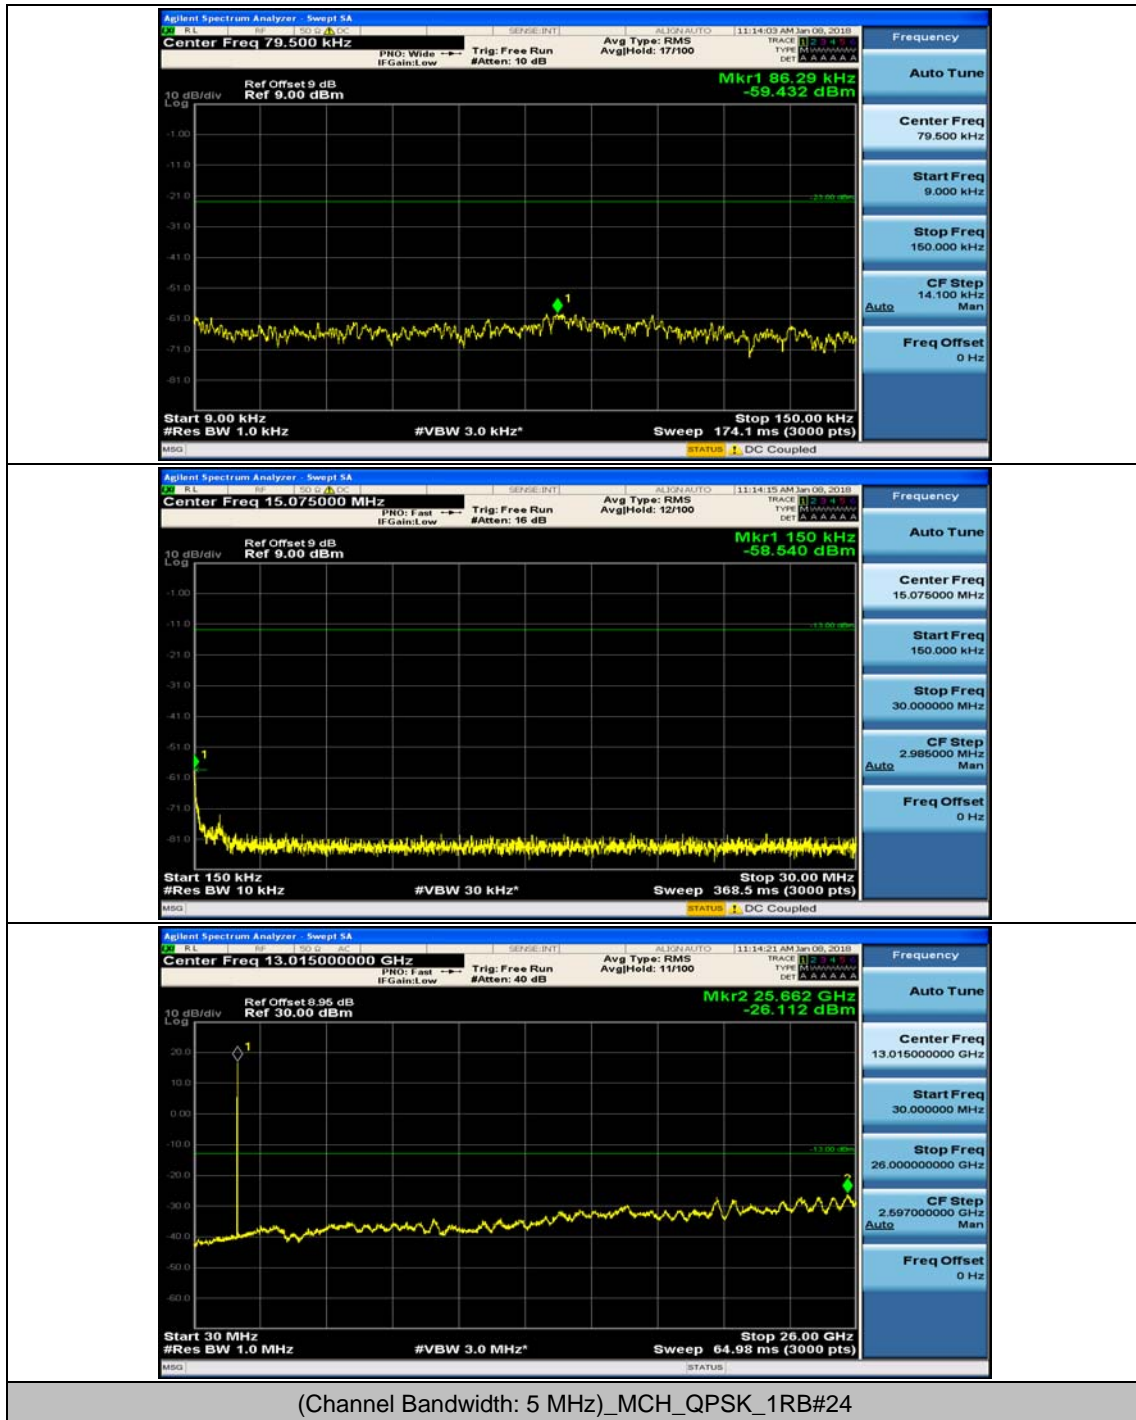

Channel Bandwidth: 5 MHz

(Channel Bandwidth: 5 MHz)_MCH_QPSK_1RB#0

(Channel Bandwidth: 5 MHz)_MCH_QPSK_1RB#12

(Channel Bandwidth: 5 MHz)_HCH_QPSK_1RB#0

(Channel Bandwidth: 5 MHz)_HCH_QPSK_1RB#12

(Channel Bandwidth: 5 MHz)_LCH_16QAM_1RB#0

(Channel Bandwidth: 5 MHz)_LCH_16QAM_1RB#12