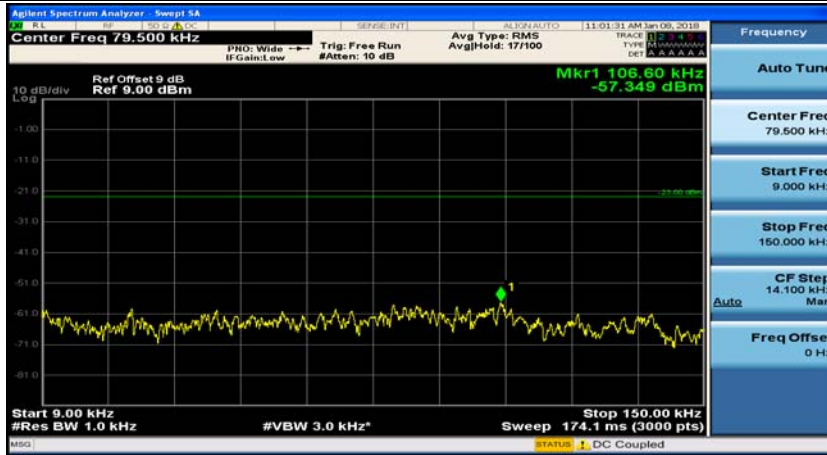

(Channel Bandwidth: 1.4 MHz)_MCH_QPSK_1RB#0

(Channel Bandwidth: 1.4 MHz)_MCH_QPSK_1RB#3

(Channel Bandwidth: 1.4 MHz)_HCH_QPSK_1RB#0

(Channel Bandwidth: 1.4 MHz)_HCH_QPSK_1RB#3

(Channel Bandwidth: 1.4 MHz)_LCH_16QAM_1RB#0

(Channel Bandwidth: 1.4 MHz)_LCH_16QAM_1RB#3

(Channel Bandwidth: 1.4 MHz)_MCH_16QAM_1RB#0

(Channel Bandwidth: 1.4 MHz)_MCH_16QAM_1RB#3

(Channel Bandwidth: 1.4 MHz)_HCH_16QAM_1RB#0

(Channel Bandwidth: 1.4 MHz)_HCH_16QAM_1RB#3