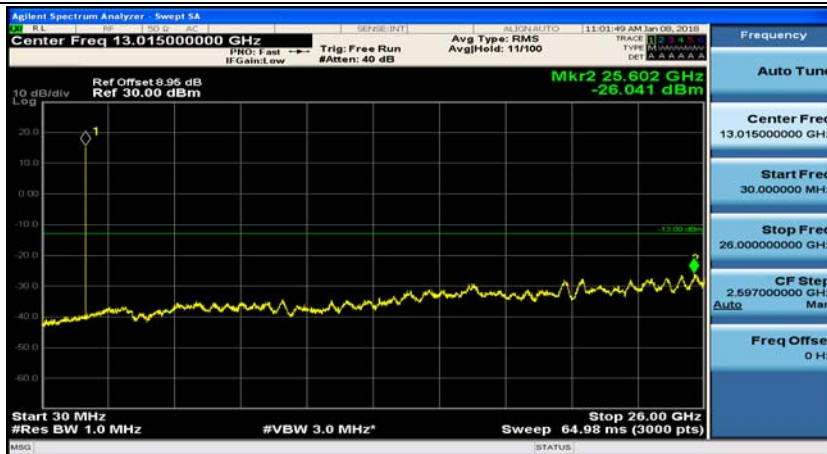

(Channel Bandwidth: 1.4 MHz)_MCH_QPSK_1RB#0

(Channel Bandwidth: 1.4 MHz)_MCH_QPSK_1RB#3

(Channel Bandwidth: 1.4 MHz)_HCH_QPSK_1RB#0

(Channel Bandwidth: 1.4 MHz)_HCH_QPSK_1RB#3

(Channel Bandwidth: 1.4 MHz)_LCH_16QAM_1RB#0

(Channel Bandwidth: 1.4 MHz)_LCH_16QAM_1RB#3

(Channel Bandwidth: 1.4 MHz)_MCH_16QAM_1RB#0

(Channel Bandwidth: 1.4 MHz)_MCH_16QAM_1RB#3

(Channel Bandwidth: 1.4 MHz)_HCH_16QAM_1RB#0

(Channel Bandwidth: 1.4 MHz)_HCH_16QAM_1RB#3