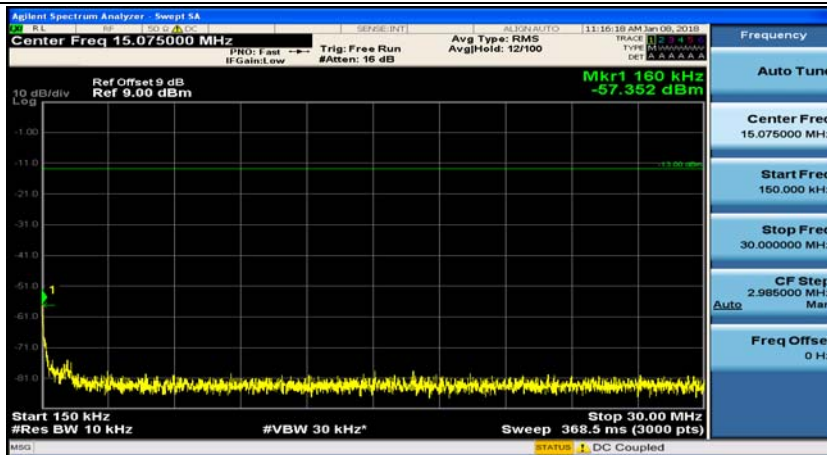

(Channel Bandwidth: 5 MHz)_HCH_QPSK_1RB#0