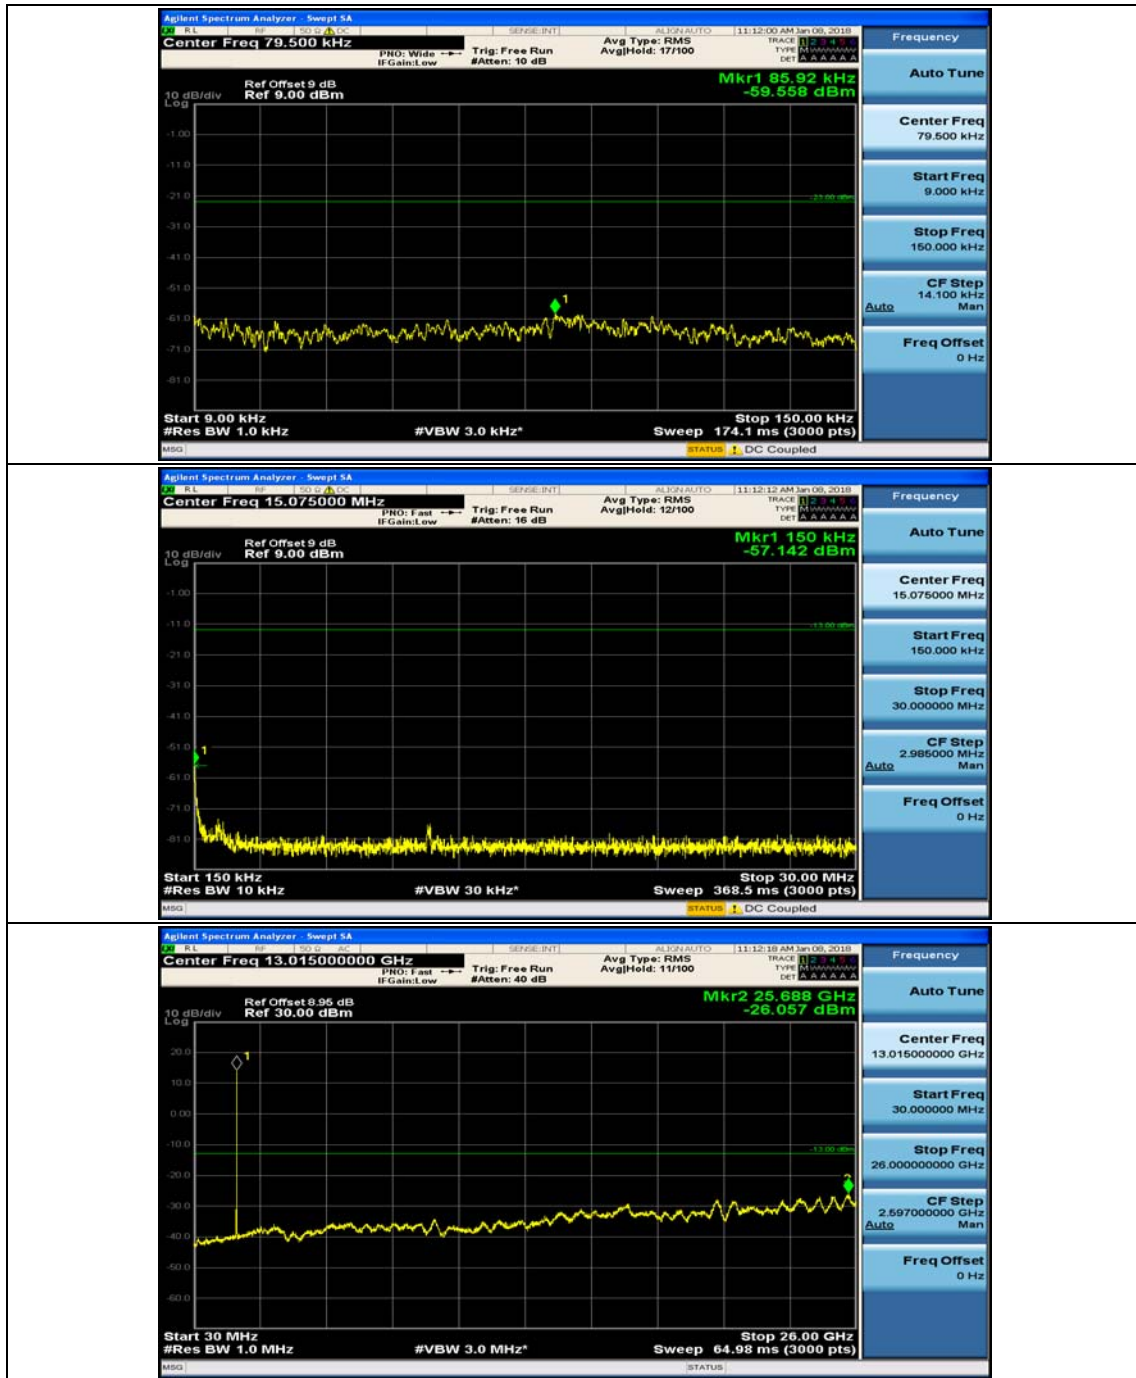

(Channel Bandwidth: 3 MHz)_LCH_16QAM_1RB#7

(Channel Bandwidth: 3 MHz)_MCH_16QAM_1RB#0

(Channel Bandwidth: 3 MHz)_MCH_16QAM_1RB#7

(Channel Bandwidth: 3 MHz)_HCH_16QAM_1RB#0

(Channel Bandwidth: 3 MHz)_HCH_16QAM_1RB#7

Channel Bandwidth: 5 MHz

(Channel Bandwidth: 5 MHz)_MCH_QPSK_1RB#0

(Channel Bandwidth: 5 MHz)_MCH_QPSK_1RB#12

(Channel Bandwidth: 5 MHz)_HCH_QPSK_1RB#0

(Channel Bandwidth: 5 MHz)_HCH_QPSK_1RB#12

(Channel Bandwidth: 5 MHz)_LCH_16QAM_1RB#0