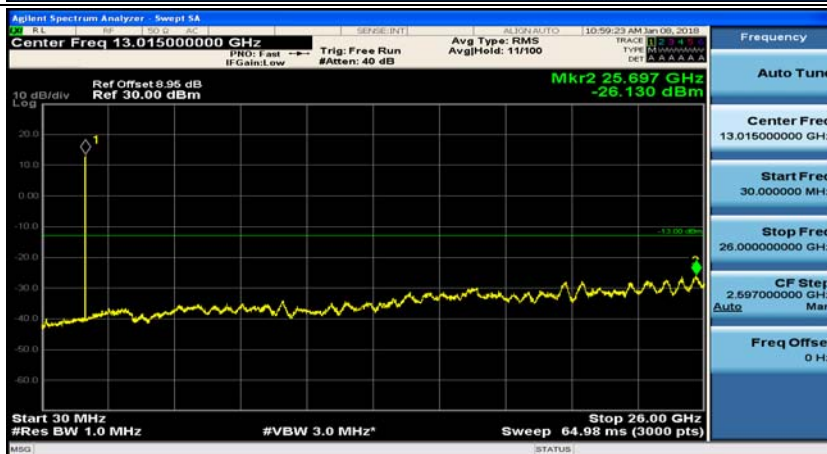

(Channel Bandwidth: 1.4 MHz)_MCH_QPSK_1RB#0

(Channel Bandwidth: 1.4 MHz)_MCH_QPSK_1RB#3

(Channel Bandwidth: 1.4 MHz)_HCH_QPSK_1RB#0

(Channel Bandwidth: 1.4 MHz)_HCH_QPSK_1RB#3

(Channel Bandwidth: 1.4 MHz)_LCH_16QAM_1RB#0

(Channel Bandwidth: 1.4 MHz)_LCH_16QAM_1RB#3

(Channel Bandwidth: 1.4 MHz)_MCH_16QAM_1RB#0

(Channel Bandwidth: 1.4 MHz)_MCH_16QAM_1RB#3

(Channel Bandwidth: 1.4 MHz)_HCH_16QAM_1RB#0

(Channel Bandwidth: 1.4 MHz)_HCH_16QAM_1RB#3