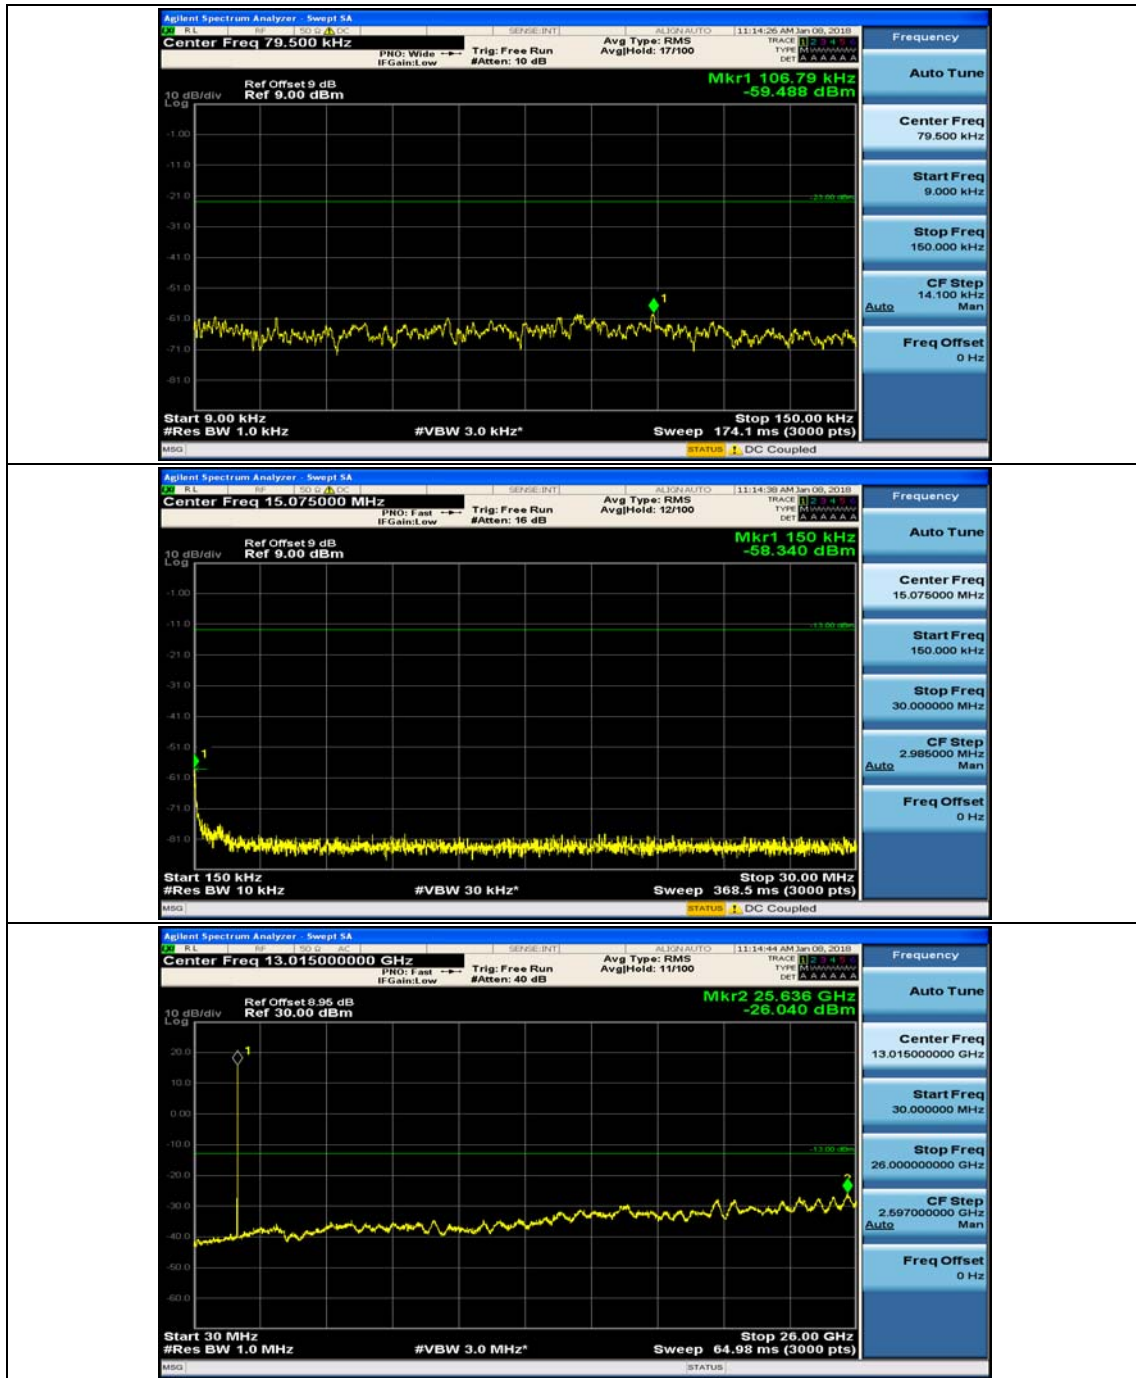

Channel Bandwidth: 5 MHz

(Channel Bandwidth: 5 MHz)_MCH_QPSK_1RB#0

(Channel Bandwidth: 5 MHz)_MCH_QPSK_1RB#12

(Channel Bandwidth: 5 MHz)_HCH_QPSK_1RB#0

(Channel Bandwidth: 5 MHz)_HCH_QPSK_1RB#12

(Channel Bandwidth: 5 MHz)_LCH_16QAM_1RB#0

(Channel Bandwidth: 5 MHz)_LCH_16QAM_1RB#12