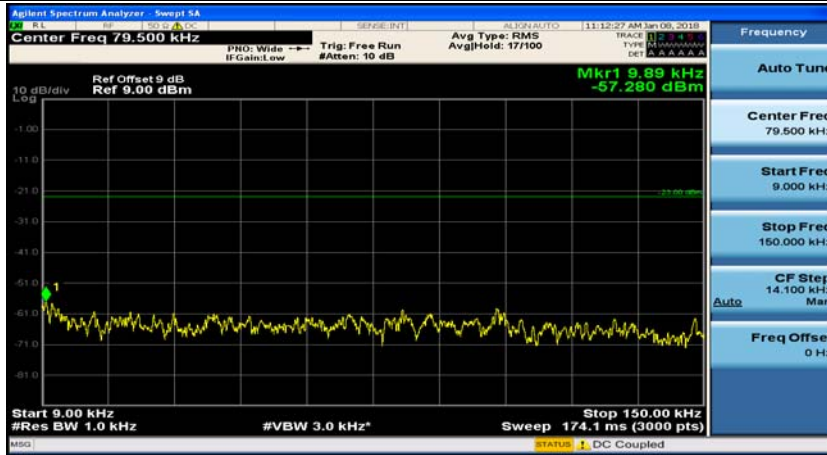

(Channel Bandwidth: 5 MHz)_LCH_16QAM_1RB#12