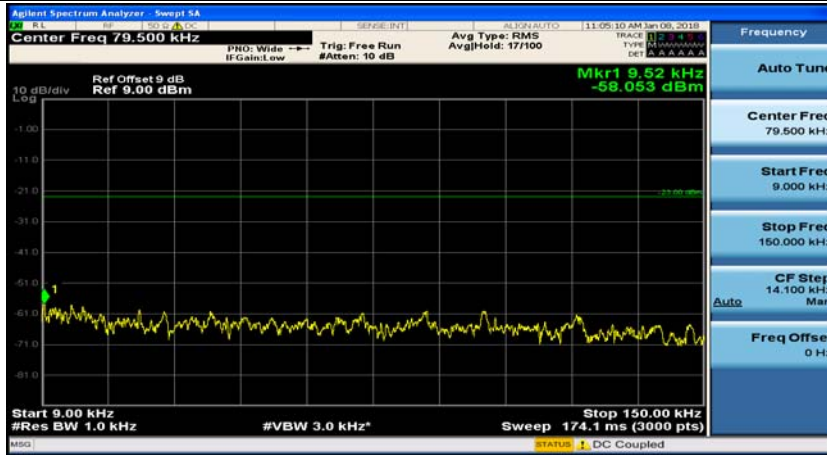

Channel Bandwidth: 3 MHz

(Channel Bandwidth: 3 MHz)_MCH_QPSK_1RB#0

(Channel Bandwidth: 3 MHz)_MCH_QPSK_1RB#7

(Channel Bandwidth: 3 MHz)_HCH_QPSK_1RB#0

(Channel Bandwidth: 3 MHz)_HCH_QPSK_1RB#7

(Channel Bandwidth: 3 MHz)_LCH_16QAM_1RB#0