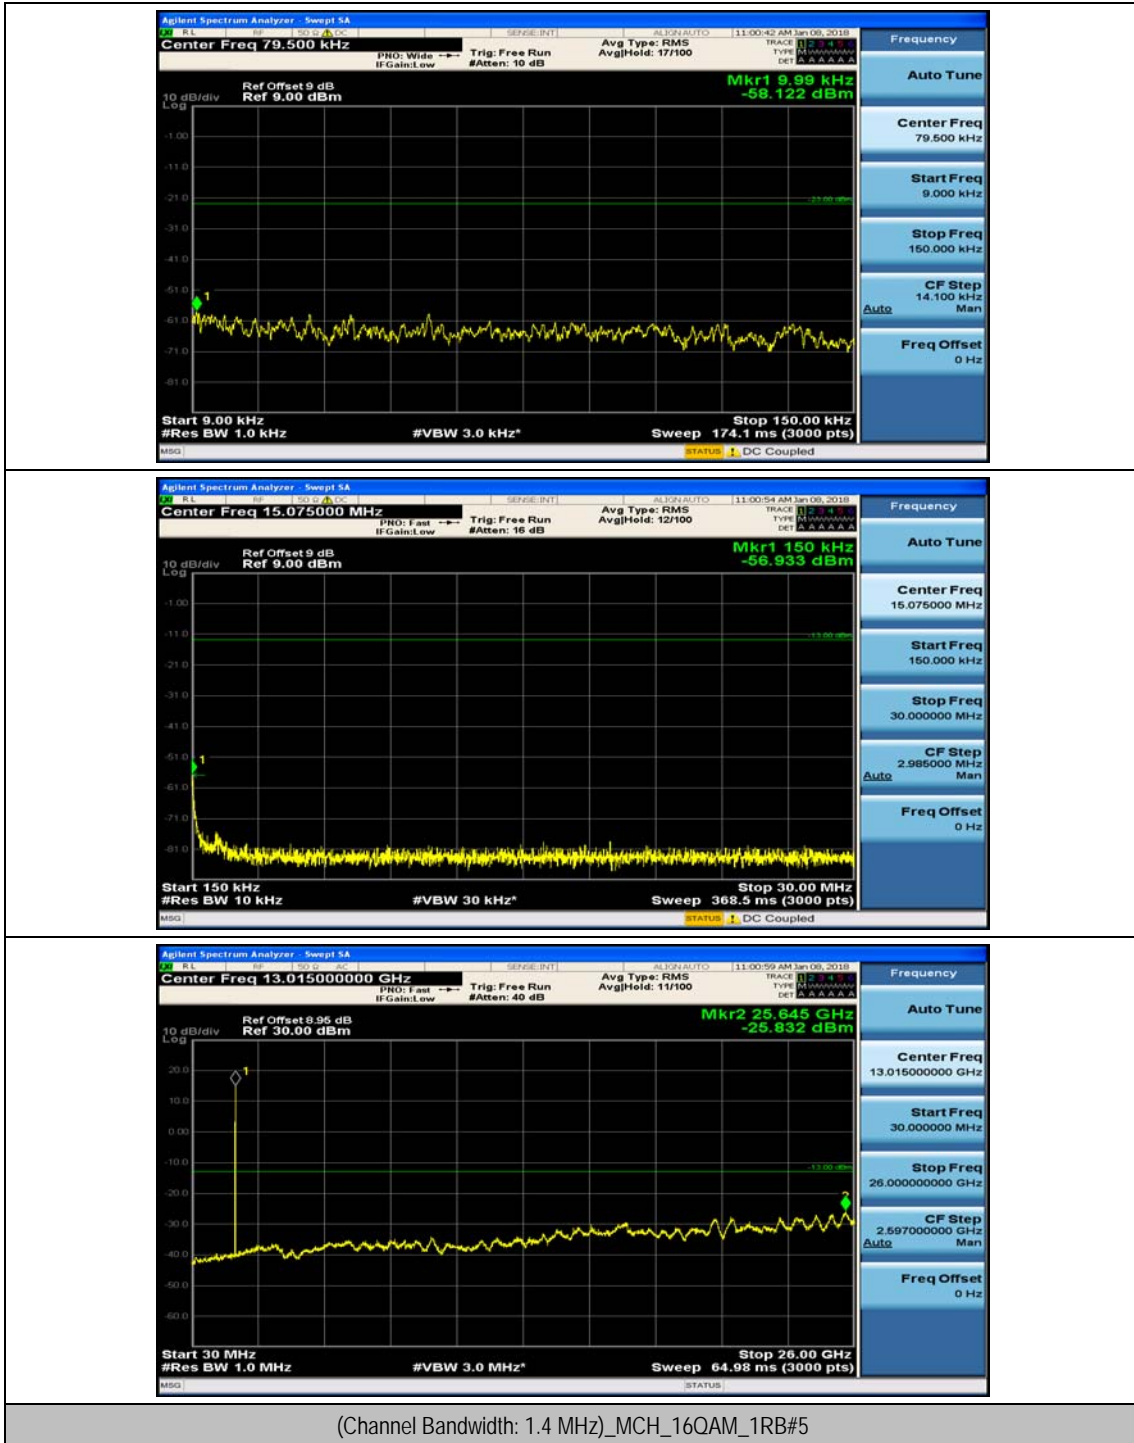

(Channel Bandwidth: 1.4 MHz)_MCH_QPSK_1RB#0

(Channel Bandwidth: 1.4 MHz)_MCH_QPSK_1RB#3

(Channel Bandwidth: 1.4 MHz)_HCH_QPSK_1RB#0

(Channel Bandwidth: 1.4 MHz)_HCH_QPSK_1RB#3

(Channel Bandwidth: 1.4 MHz)_LCH_16QAM_1RB#0

(Channel Bandwidth: 1.4 MHz)_LCH_16QAM_1RB#3

(Channel Bandwidth: 1.4 MHz)_MCH_16QAM_1RB#0

(Channel Bandwidth: 1.4 MHz)_MCH_16QAM_1RB#3

(Channel Bandwidth: 1.4 MHz)_HCH_16QAM_1RB#0

(Channel Bandwidth: 1.4 MHz)_HCH_16QAM_1RB#3

Channel Bandwidth: 3 MHz

(Channel Bandwidth: 3 MHz)_MCH_QPSK_1RB#0

(Channel Bandwidth: 3 MHz)_MCH_QPSK_1RB#7

(Channel Bandwidth: 3 MHz)_HCH_QPSK_1RB#0

(Channel Bandwidth: 3 MHz)_HCH_QPSK_1RB#7

(Channel Bandwidth: 3 MHz)_LCH_16QAM_1RB#0