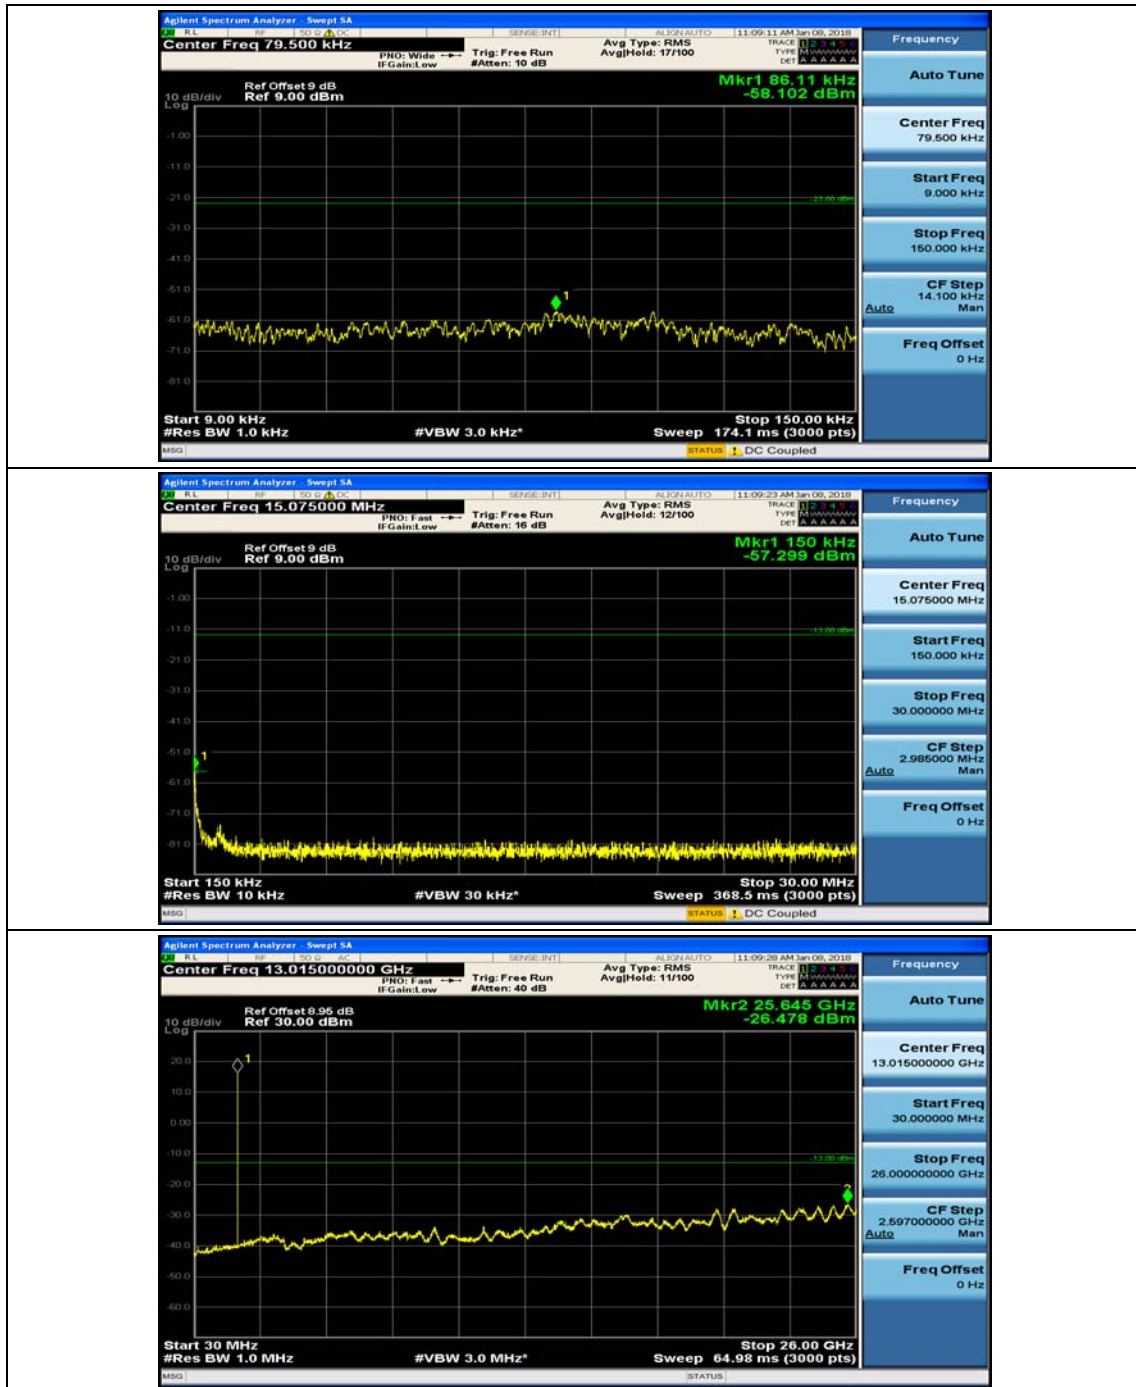

(Channel Bandwidth: 1.4 MHz)_LCH_16QAM_1RB#3

(Channel Bandwidth: 1.4 MHz)_MCH_16QAM_1RB#0

(Channel Bandwidth: 1.4 MHz)_MCH_16QAM_1RB#3

(Channel Bandwidth: 1.4 MHz)_HCH_16QAM_1RB#0

(Channel Bandwidth: 1.4 MHz)_HCH_16QAM_1RB#3

Channel Bandwidth: 3 MHz

(Channel Bandwidth: 3 MHz)_MCH_QPSK_1RB#0

(Channel Bandwidth: 3 MHz)_MCH_QPSK_1RB#7

(Channel Bandwidth: 3 MHz)_HCH_QPSK_1RB#0

(Channel Bandwidth: 3 MHz)_HCH_QPSK_1RB#7

(Channel Bandwidth: 3 MHz)_LCH_16QAM_1RB#0

(Channel Bandwidth: 3 MHz)_LCH_16QAM_1RB#7

(Channel Bandwidth: 3 MHz)_MCH_16QAM_1RB#0

(Channel Bandwidth: 3 MHz)_MCH_16QAM_1RB#7

(Channel Bandwidth: 3 MHz)_HCH_16QAM_1RB#0

(Channel Bandwidth: 3 MHz)_HCH_16QAM_1RB#7