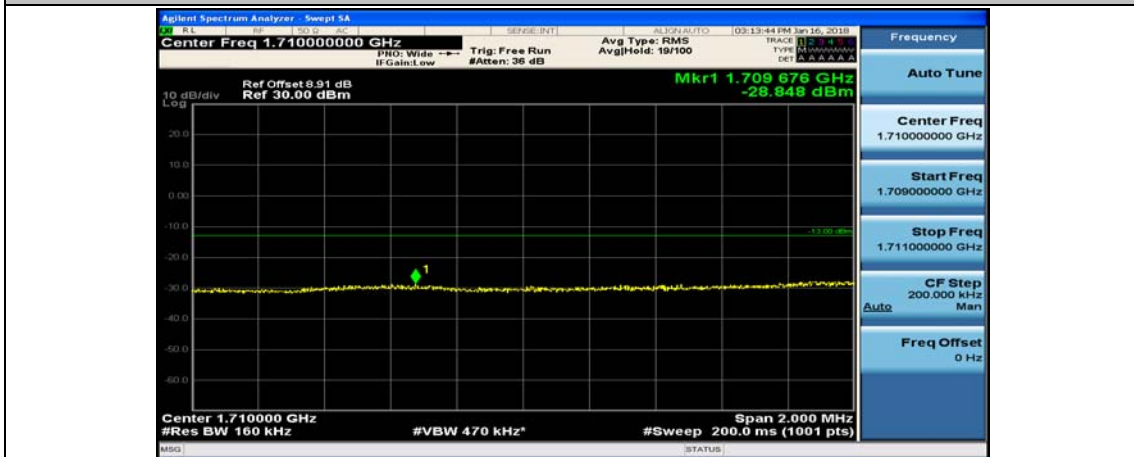

(Channel Bandwidth:15 MHz)_LCH_QPSK_37RB#18