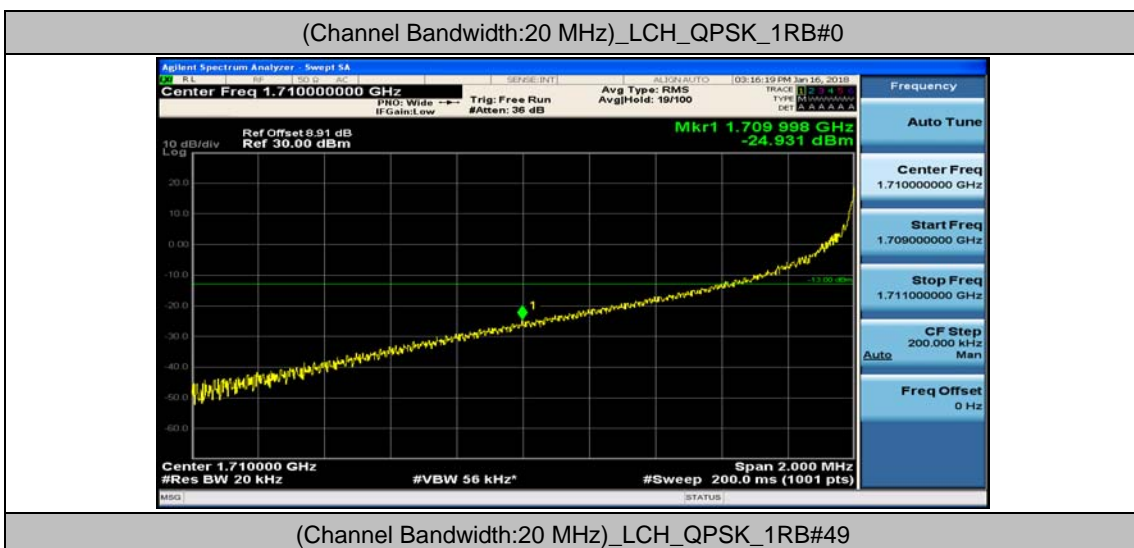

(Channel Bandwidth:15 MHz)_HCH_16QAM_37RB#0

(Channel Bandwidth:15 MHz)_HCH_16QAM_37RB#18

(Channel Bandwidth:15 MHz)_HCH_16QAM_37RB#38

(Channel Bandwidth:15 MHz)_HCH_16QAM_75RB#0

Channel Bandwidth: 20 MHz

(Channel Bandwidth:20 MHz)_LCH_QPSK_1RB#49