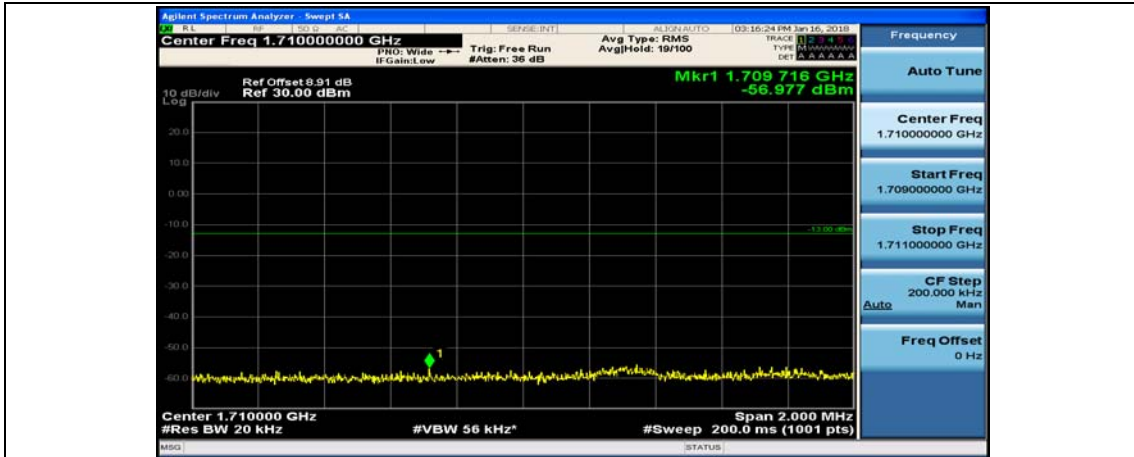

(Channel Bandwidth:15 MHz)_HCH_16QAM_37RB#0

(Channel Bandwidth:15 MHz)_HCH_16QAM_37RB#18

(Channel Bandwidth:15 MHz)_HCH_16QAM_37RB#38

(Channel Bandwidth:15 MHz)_HCH_16QAM_75RB#0

Channel Bandwidth: 20 MHz

(Channel Bandwidth:20 MHz)_LCH_QPSK_1RB#49