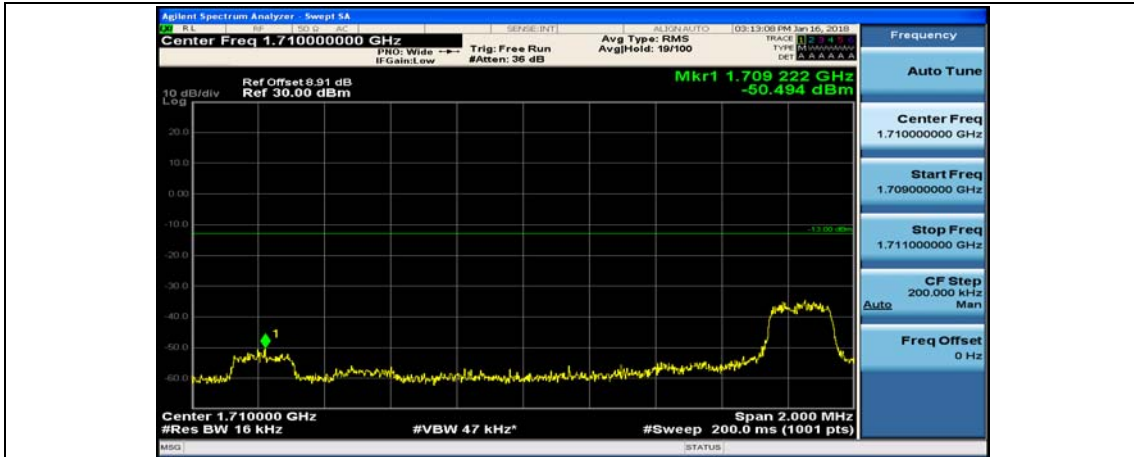

Channel Bandwidth: 10 MHz_HCH_16QAM_25RB#0

Channel Bandwidth: 15 MHz

(Channel Bandwidth:15 MHz)_LCH_QPSK_1RB#0

(Channel Bandwidth:15 MHz)_LCH_QPSK_1RB#37

(Channel Bandwidth:15 MHz)_LCH_QPSK_1RB#74

(Channel Bandwidth:15 MHz)_LCH_QPSK_37RB#0