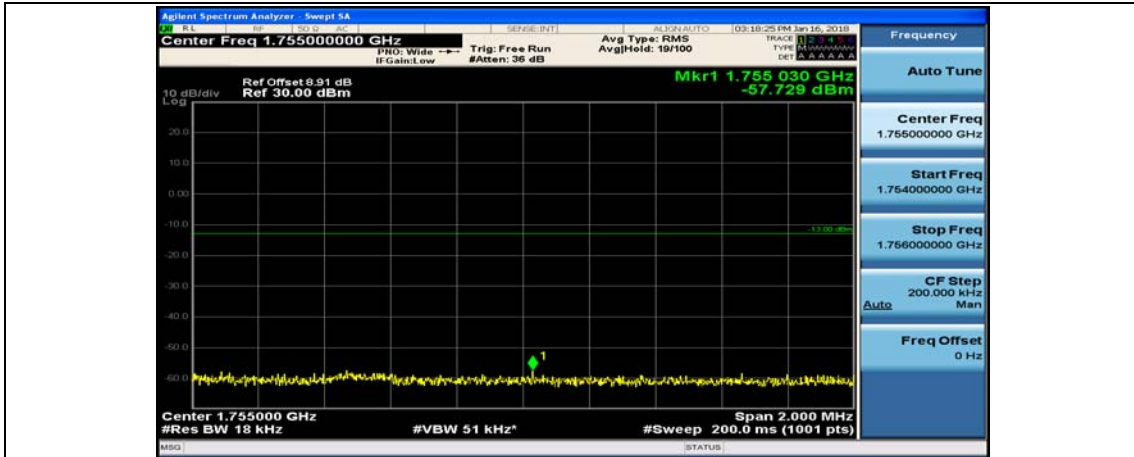

(Channel Bandwidth:20 MHz)_HCH_16QAM_1RB#49