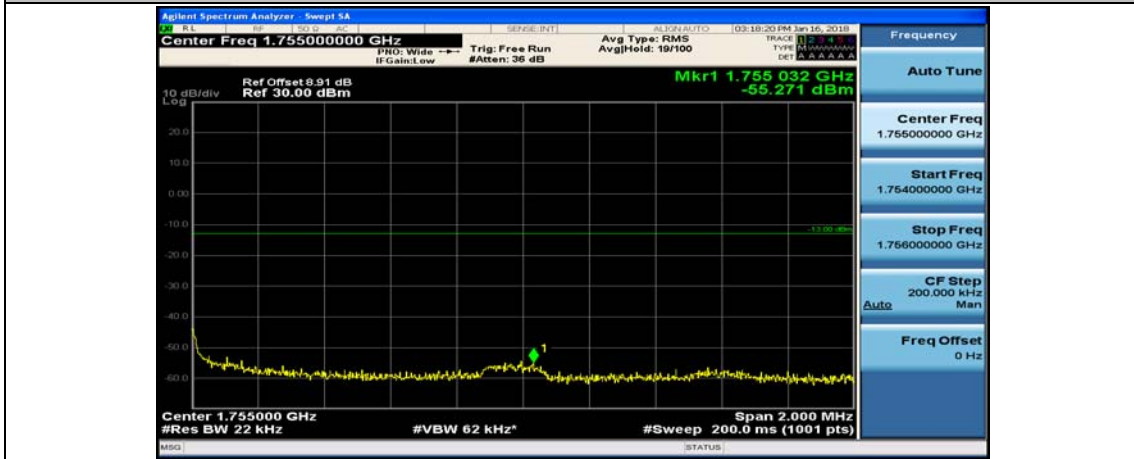

(Channel Bandwidth:20 MHz)_LCH_16QAM_50RB#0

(Channel Bandwidth:20 MHz)_LCH_16QAM_50RB#25

(Channel Bandwidth:20 MHz)_LCH_16QAM_50RB#50

(Channel Bandwidth:20 MHz)_LCH_16QAM_100RB#0

(Channel Bandwidth:20 MHz)_HCH_16QAM_1RB#0