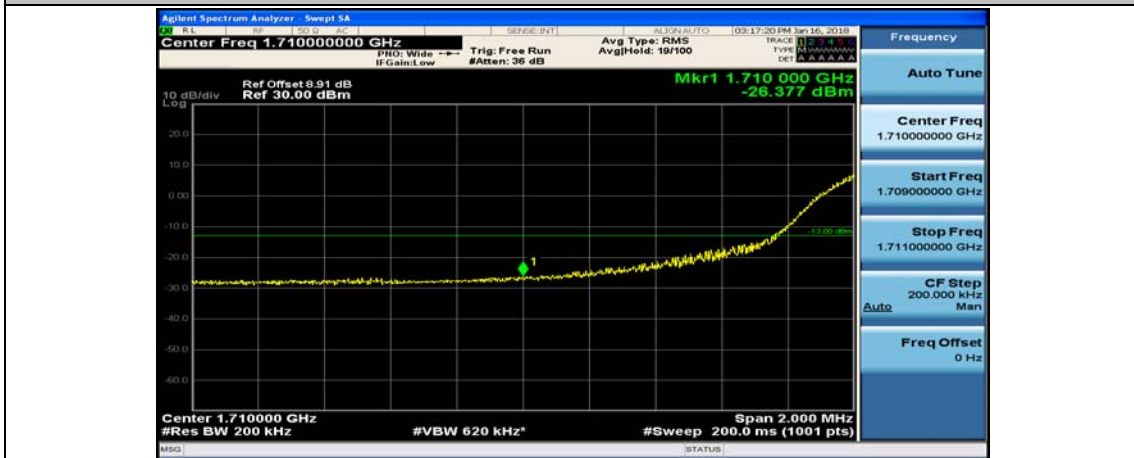

(Channel Bandwidth:20 MHz)_LCH_16QAM_50RB#0