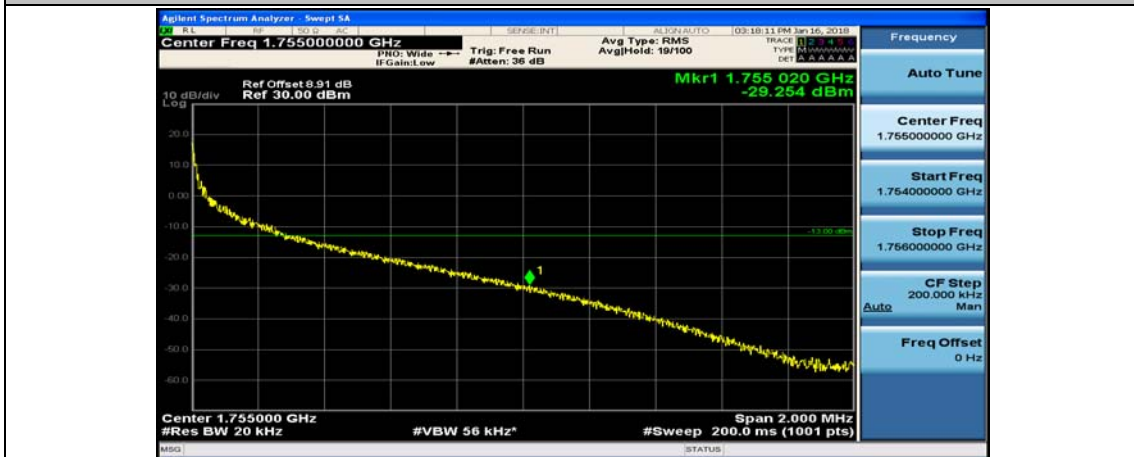

(Channel Bandwidth:20 MHz)_HCH_QPSK_1RB#99