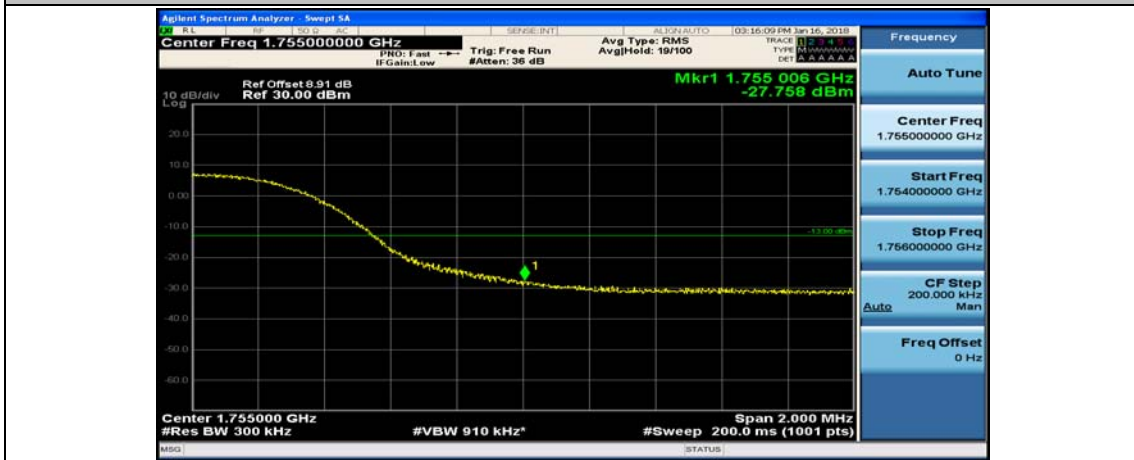

(Channel Bandwidth:15 MHz)_HCH_16QAM_37RB#0

(Channel Bandwidth:15 MHz)_HCH_16QAM_37RB#18

(Channel Bandwidth:15 MHz)_HCH_16QAM_37RB#38

(Channel Bandwidth:15 MHz)_HCH_16QAM_75RB#0

Channel Bandwidth: 20 MHz

(Channel Bandwidth:20 MHz)_LCH_QPSK_1RB#49