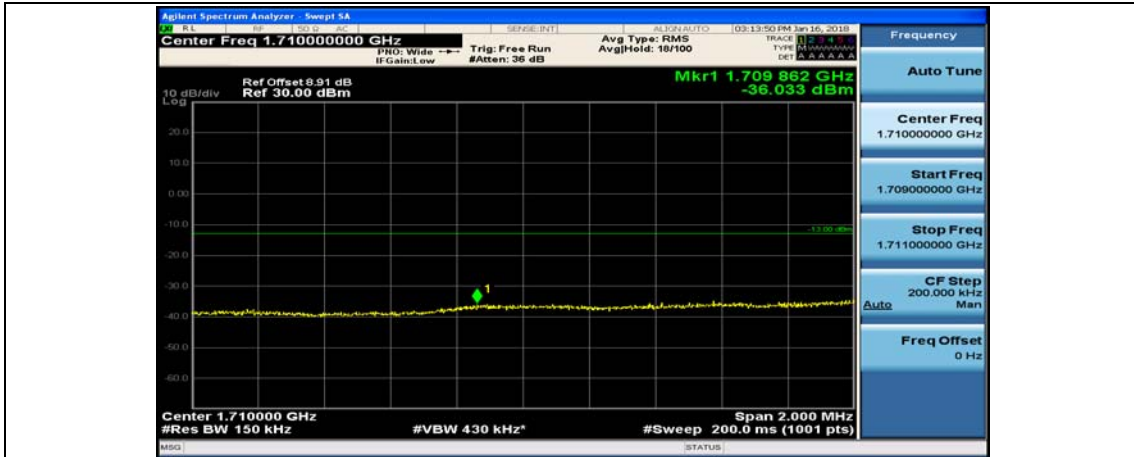

(Channel Bandwidth:15 MHz)_LCH_QPSK_37RB#38