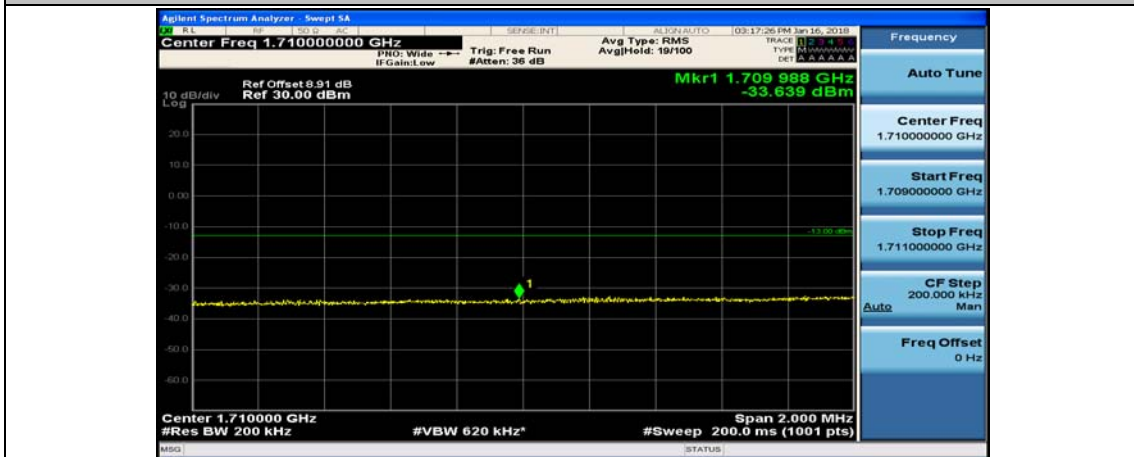

(Channel Bandwidth:20 MHz)_LCH_16QAM_50RB#25