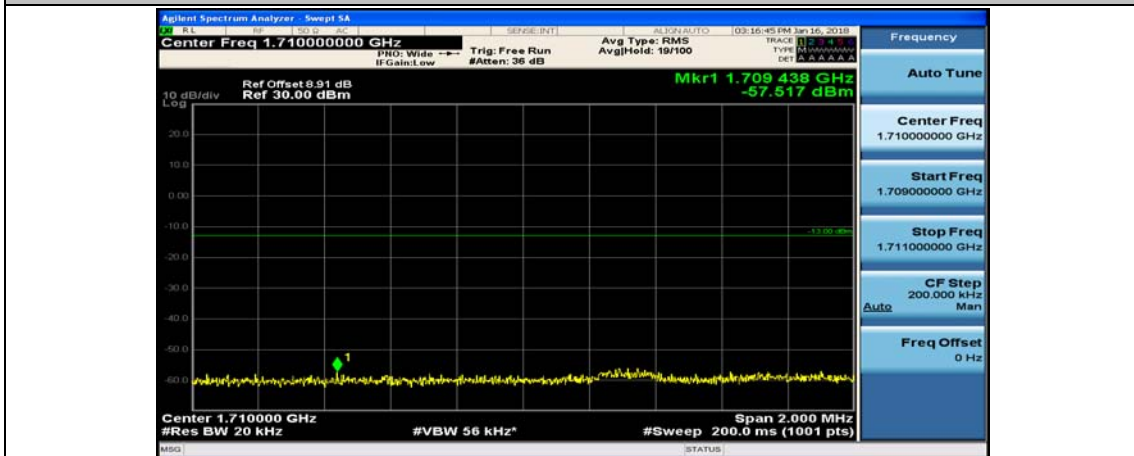

(Channel Bandwidth:20 MHz)_HCH_QPSK_50RB#50

(Channel Bandwidth:20 MHz)_HCH_QPSK_100RB#0

(Channel Bandwidth:20 MHz)_LCH_16QAM_1RB#0

(Channel Bandwidth:20 MHz)_LCH_16QAM_1RB#49

(Channel Bandwidth:20 MHz)_LCH_16QAM_1RB#99