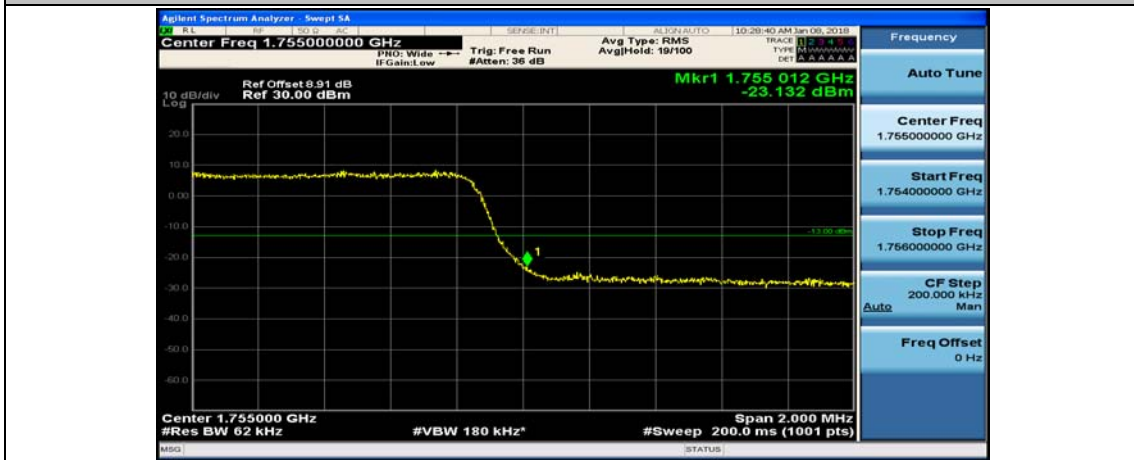

(Channel Bandwidth: 3 MHz)_HCH_16QAM_15RB#0

Channel Bandwidth: 5 MHz

(Channel Bandwidth: 5 MHz)_LCH_QPSK_1RB#12

(Channel Bandwidth: 5 MHz)_LCH_QPSK_1RB#24

(Channel Bandwidth: 5 MHz)_LCH_QPSK_12RB#0

(Channel Bandwidth: 5 MHz)_LCH_QPSK_12RB#6

(Channel Bandwidth: 5 MHz)_LCH_QPSK_12RB#13

(Channel Bandwidth: 5 MHz)_LCH_QPSK_25RB#0

(Channel Bandwidth: 5 MHz)_HCH_QPSK_1RB#0

(Channel Bandwidth: 5 MHz)_HCH_QPSK_1RB#12

(Channel Bandwidth: 5 MHz)_HCH_QPSK_1RB#24