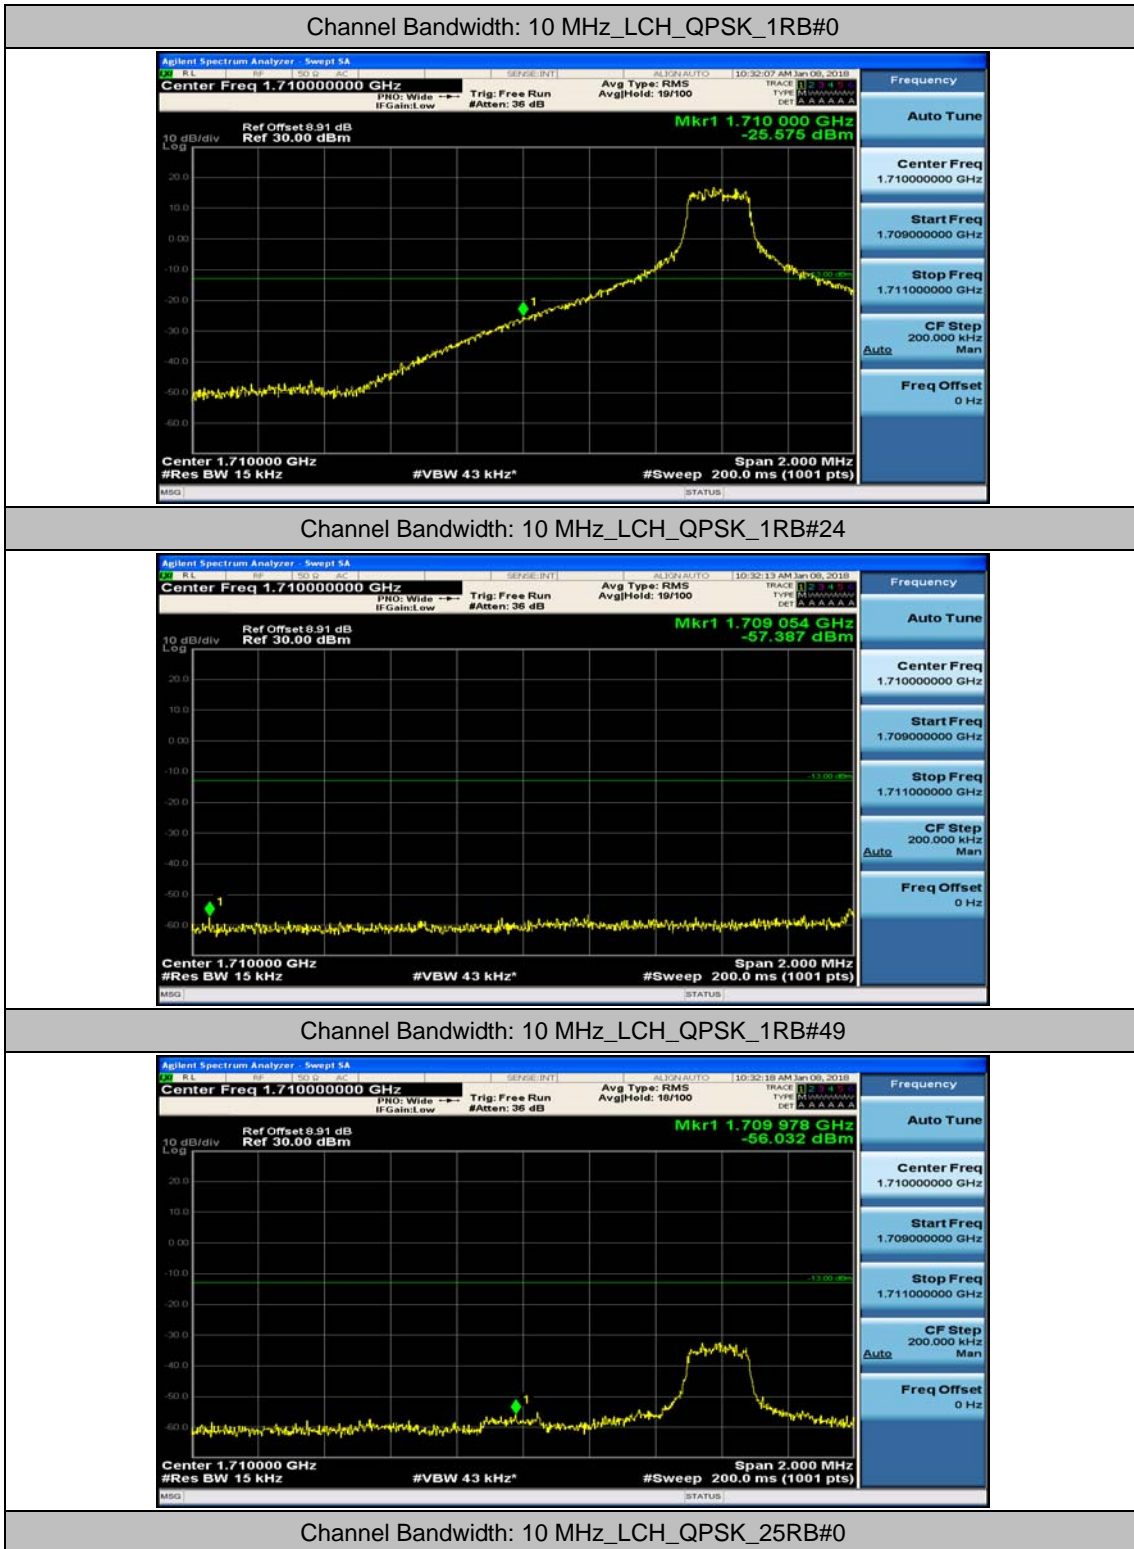

(Channel Bandwidth: 5 MHz)_HCH_16QAM_12RB#6

(Channel Bandwidth: 5 MHz)_HCH_16QAM_12RB#13

(Channel Bandwidth: 5 MHz)_HCH_16QAM_25RB#0

Channel Bandwidth: 10 MHz

Channel Bandwidth: 10 MHz_LCH_QPSK_25RB#12

Channel Bandwidth: 10 MHz_LCH_QPSK_25RB#25

Channel Bandwidth: 10 MHz_LCH_QPSK_50RB#0

Channel Bandwidth: 10 MHz_HCH_QPSK_1RB#0

Channel Bandwidth: 10 MHz_HCH_QPSK_1RB#24

Channel Bandwidth: 10 MHz_HCH_QPSK_1RB#49

Channel Bandwidth: 10 MHz_HCH_QPSK_50RB#0