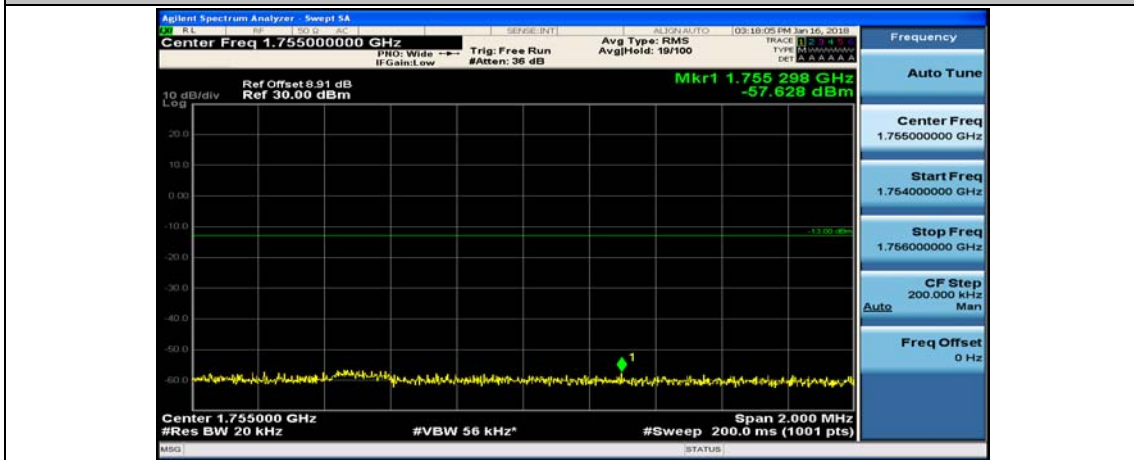

(Channel Bandwidth:20 MHz)_HCH_QPSK_1RB#49