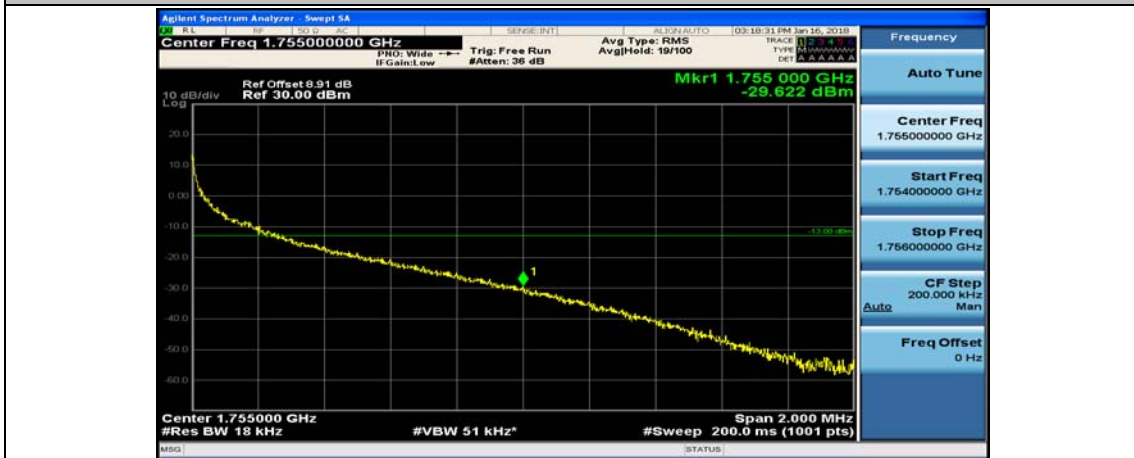

(Channel Bandwidth:20 MHz)_HCH_16QAM_1RB#99