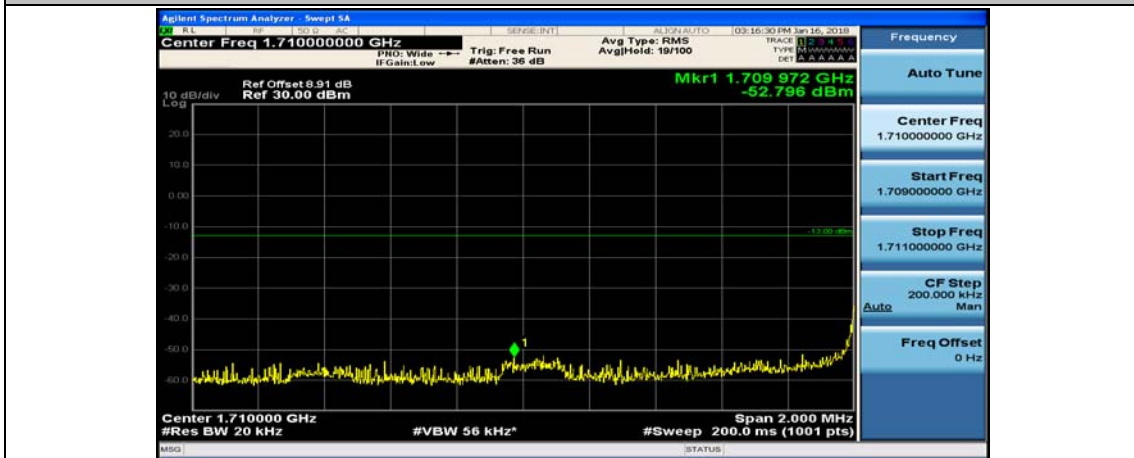

(Channel Bandwidth:20 MHz)_LCH_QPSK_1RB#99