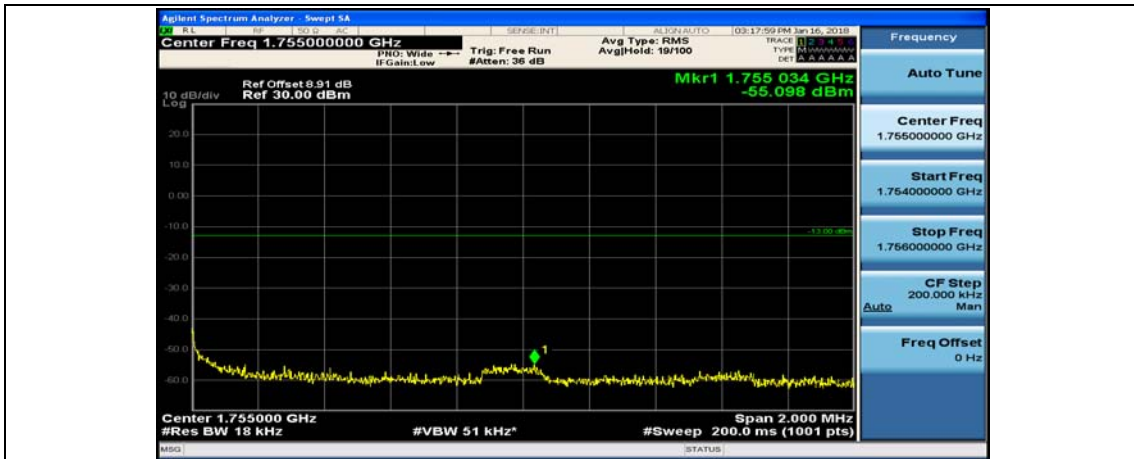

(Channel Bandwidth:20 MHz)_HCH_QPSK_1RB#0