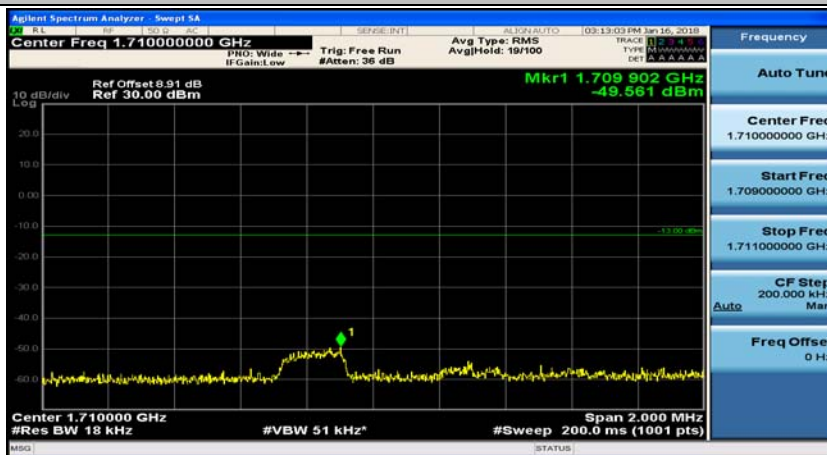

Channel Bandwidth: 10 MHz_HCH_16QAM_25RB#0

Channel Bandwidth: 15 MHz

(Channel Bandwidth:15 MHz)_LCH_QPSK_1RB#0

(Channel Bandwidth:15 MHz)_LCH_QPSK_1RB#37

(Channel Bandwidth:15 MHz)_LCH_QPSK_1RB#74

(Channel Bandwidth:15 MHz)_LCH_QPSK_37RB#0