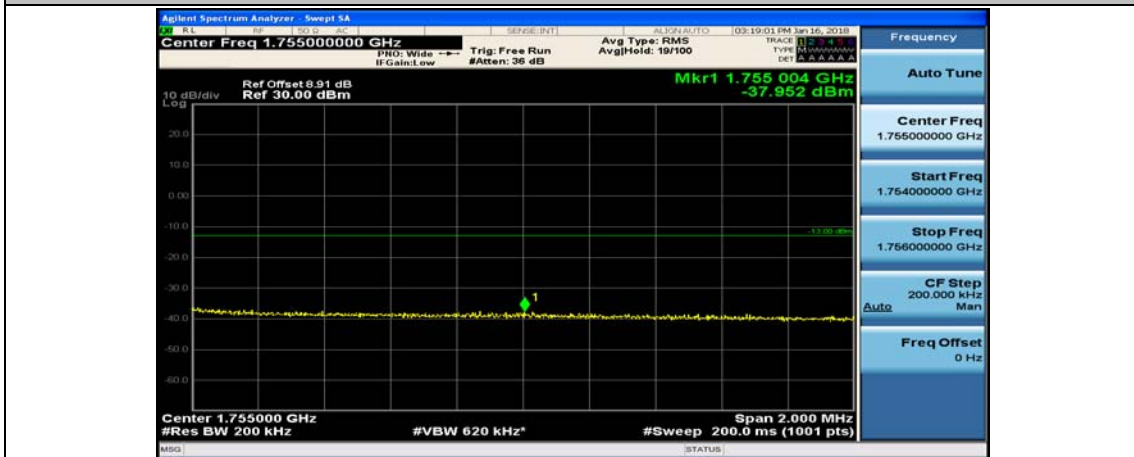

(Channel Bandwidth:20 MHz)_HCH_16QAM_50RB#0