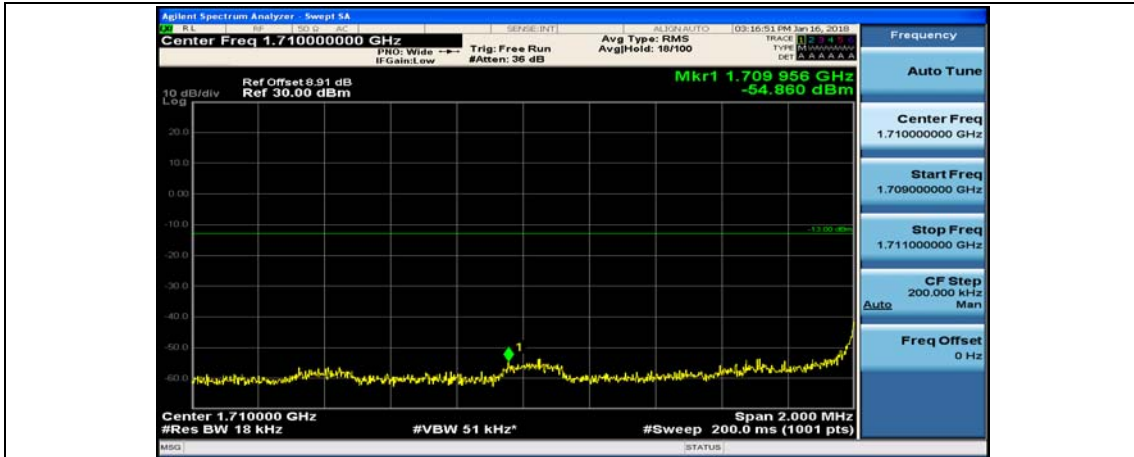

(Channel Bandwidth:20 MHz)_HCH_QPSK_50RB#50

(Channel Bandwidth:20 MHz)_HCH_QPSK_100RB#0

(Channel Bandwidth:20 MHz)_LCH_16QAM_1RB#0

(Channel Bandwidth:20 MHz)_LCH_16QAM_1RB#49

(Channel Bandwidth:20 MHz)_LCH_16QAM_1RB#99