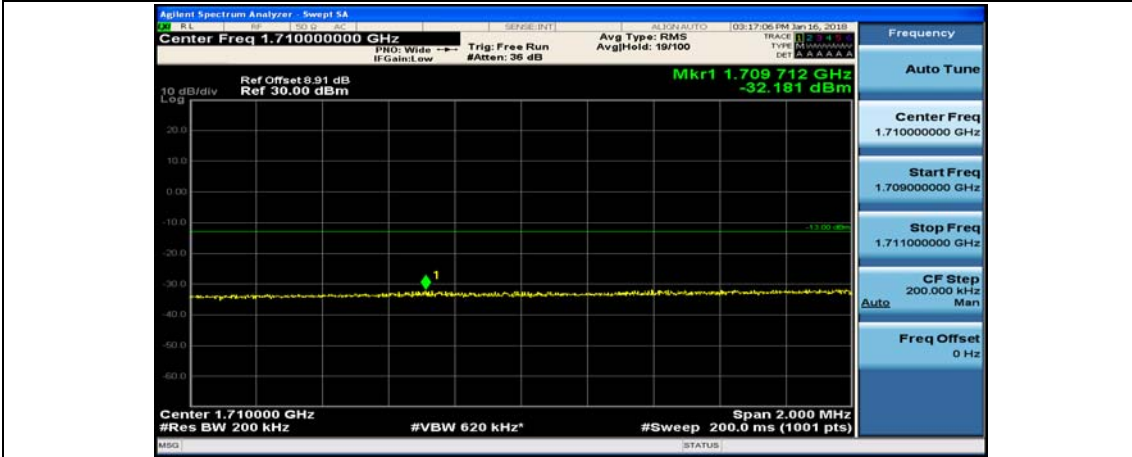

(Channel Bandwidth:20 MHz)_LCH_QPSK_50RB#25