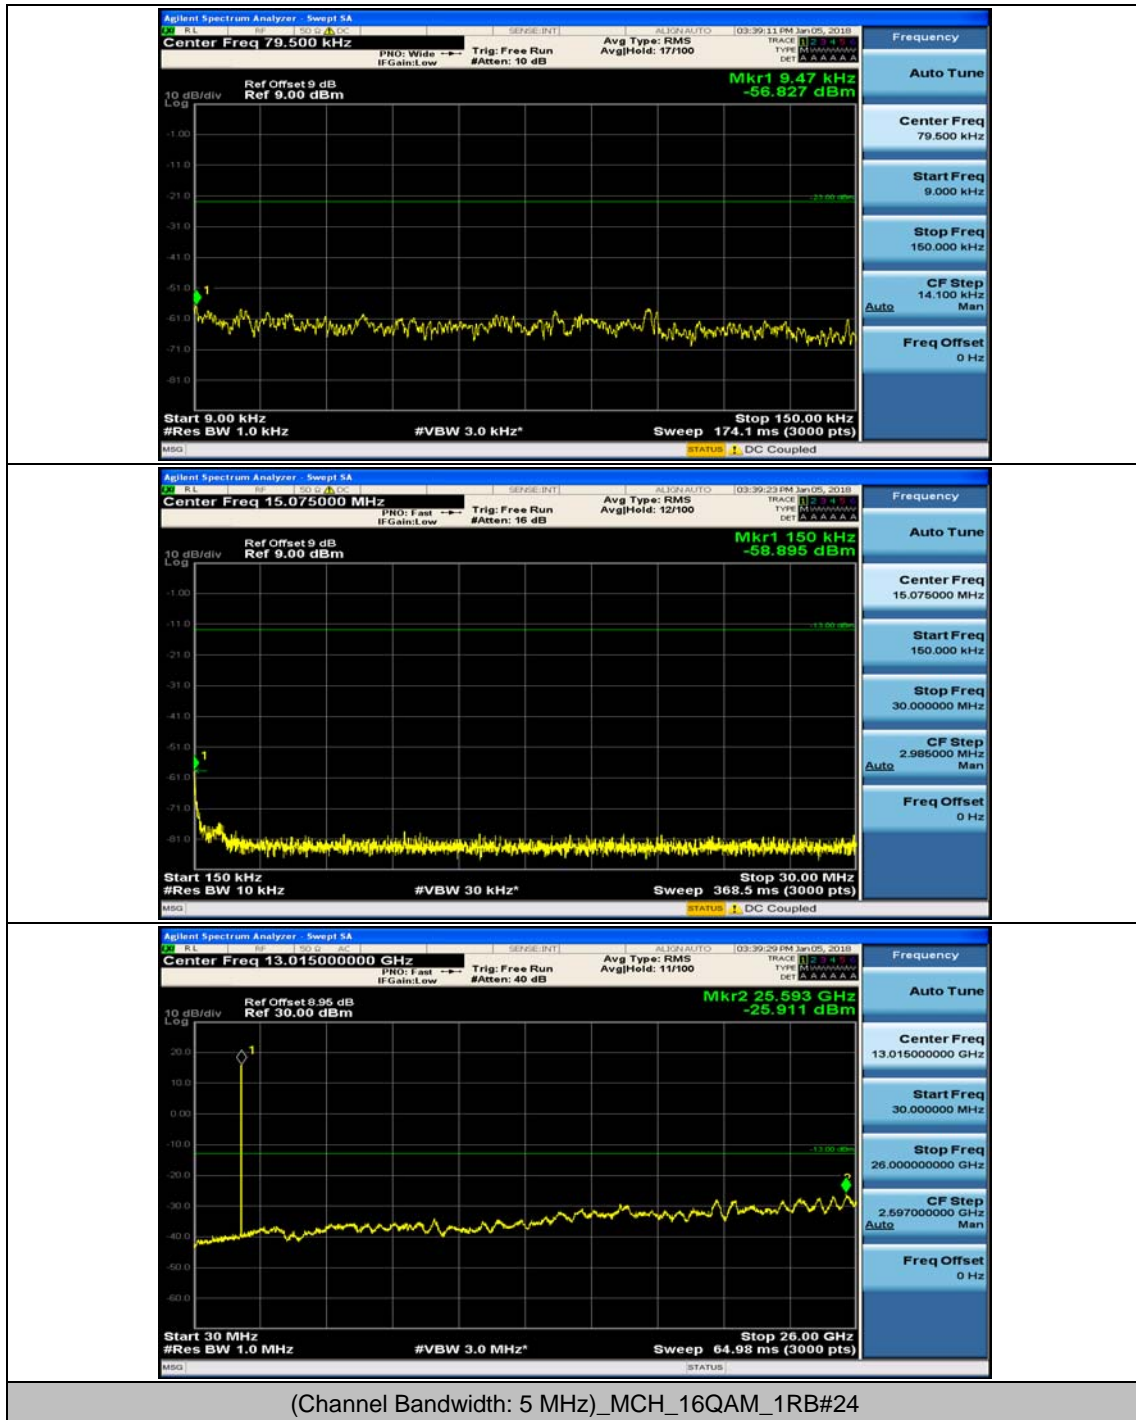

(Channel Bandwidth: 5 MHz)_MCH_16QAM_1RB#0

(Channel Bandwidth: 5 MHz)_MCH_16QAM_1RB#12

(Channel Bandwidth: 5 MHz)_HCH_16QAM_1RB#0

(Channel Bandwidth: 5 MHz)_HCH_16QAM_1RB#12

Channel Bandwidth: 10 MHz

Channel Bandwidth: 10 MHz_MCH_QPSK_1RB#0

Channel Bandwidth: 10 MHz_MCH_QPSK_1RB#24

Channel Bandwidth: 10 MHz_HCH_QPSK_1RB#0

Channel Bandwidth: 10 MHz_HCH_QPSK_1RB#24

Channel Bandwidth: 10 MHz_LCH_16QAM_1RB#0

Channel Bandwidth: 10 MHz_LCH_16QAM_1RB#24