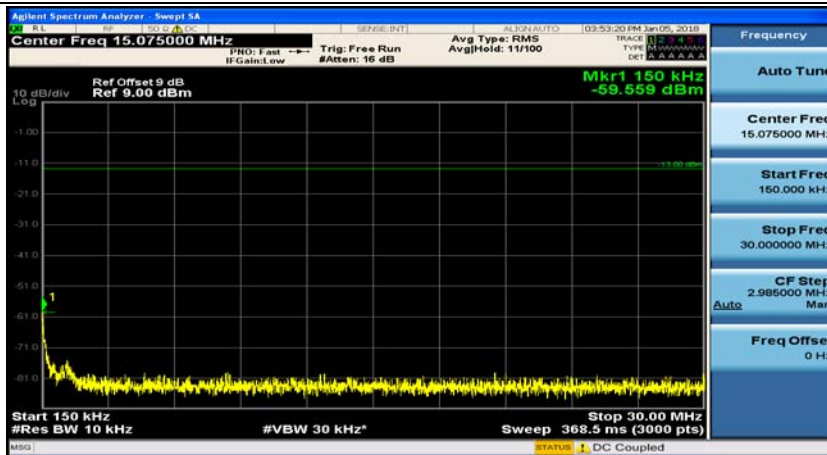

(Channel Bandwidth:15 MHz)_MCH_16QAM_1RB#0

(Channel Bandwidth:15 MHz)_MCH_16QAM_1RB#37