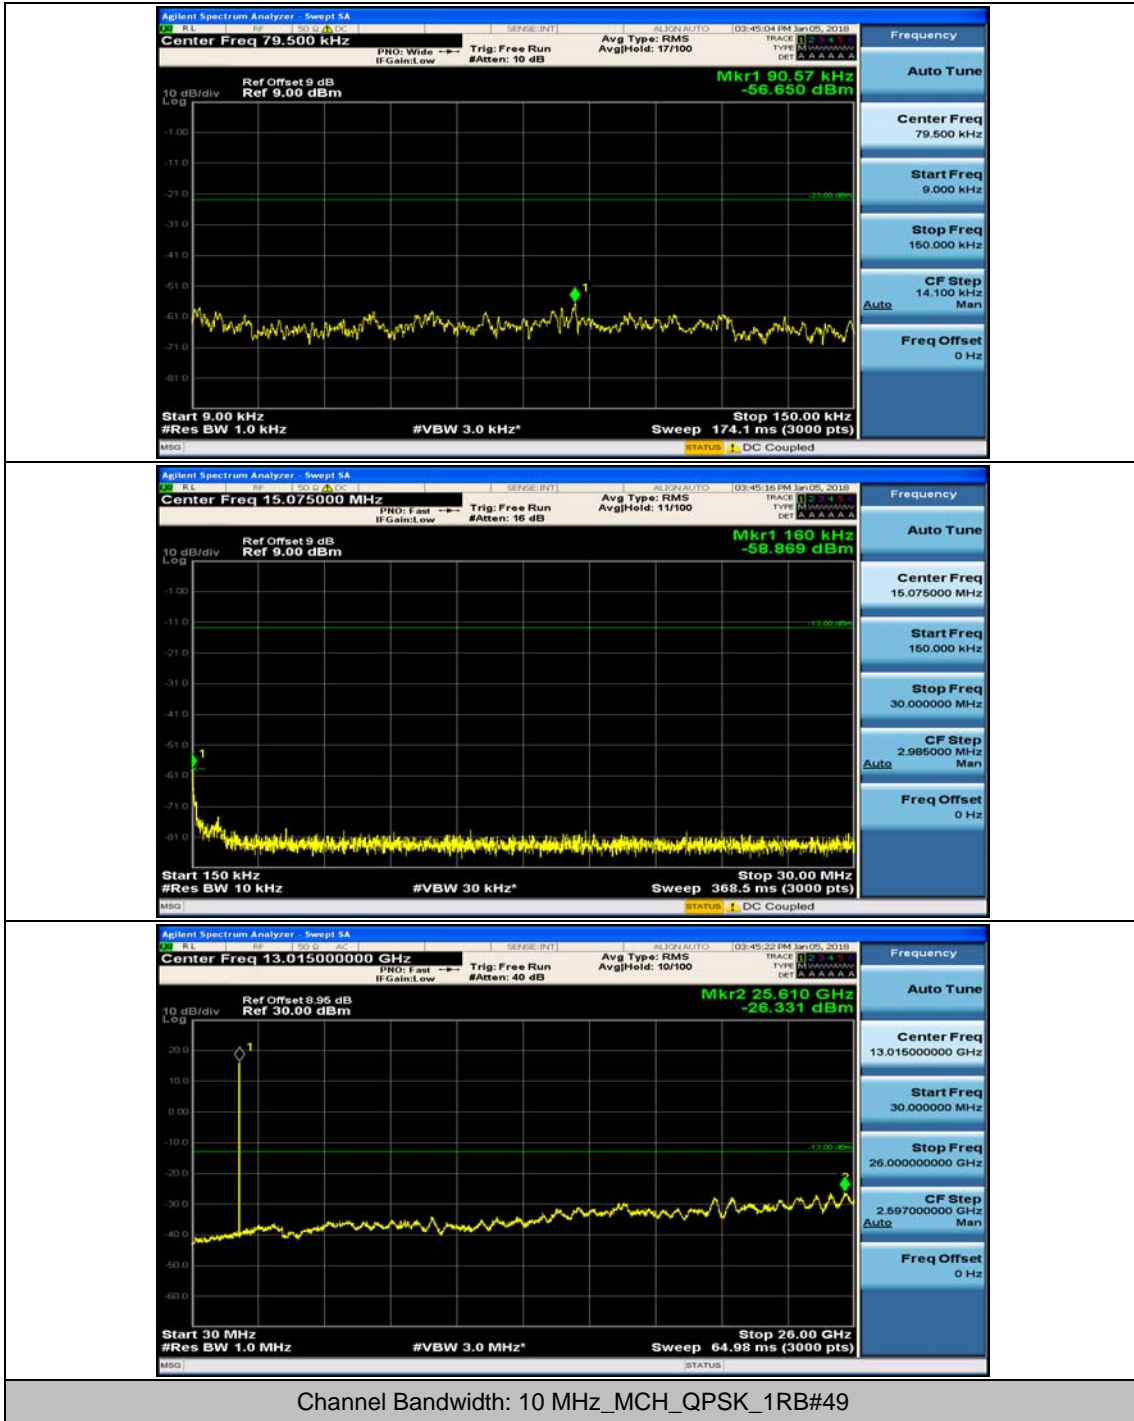

(Channel Bandwidth: 5 MHz)_MCH_16QAM_1RB#0

(Channel Bandwidth: 5 MHz)_MCH_16QAM_1RB#12

(Channel Bandwidth: 5 MHz)_HCH_16QAM_1RB#0

(Channel Bandwidth: 5 MHz)_HCH_16QAM_1RB#12

Channel Bandwidth: 10 MHz

Channel Bandwidth: 10 MHz_MCH_QPSK_1RB#0

Channel Bandwidth: 10 MHz_MCH_QPSK_1RB#24

Channel Bandwidth: 10 MHz_HCH_QPSK_1RB#0

Channel Bandwidth: 10 MHz_HCH_QPSK_1RB#24

Channel Bandwidth: 10 MHz_LCH_16QAM_1RB#0

Channel Bandwidth: 10 MHz_LCH_16QAM_1RB#24