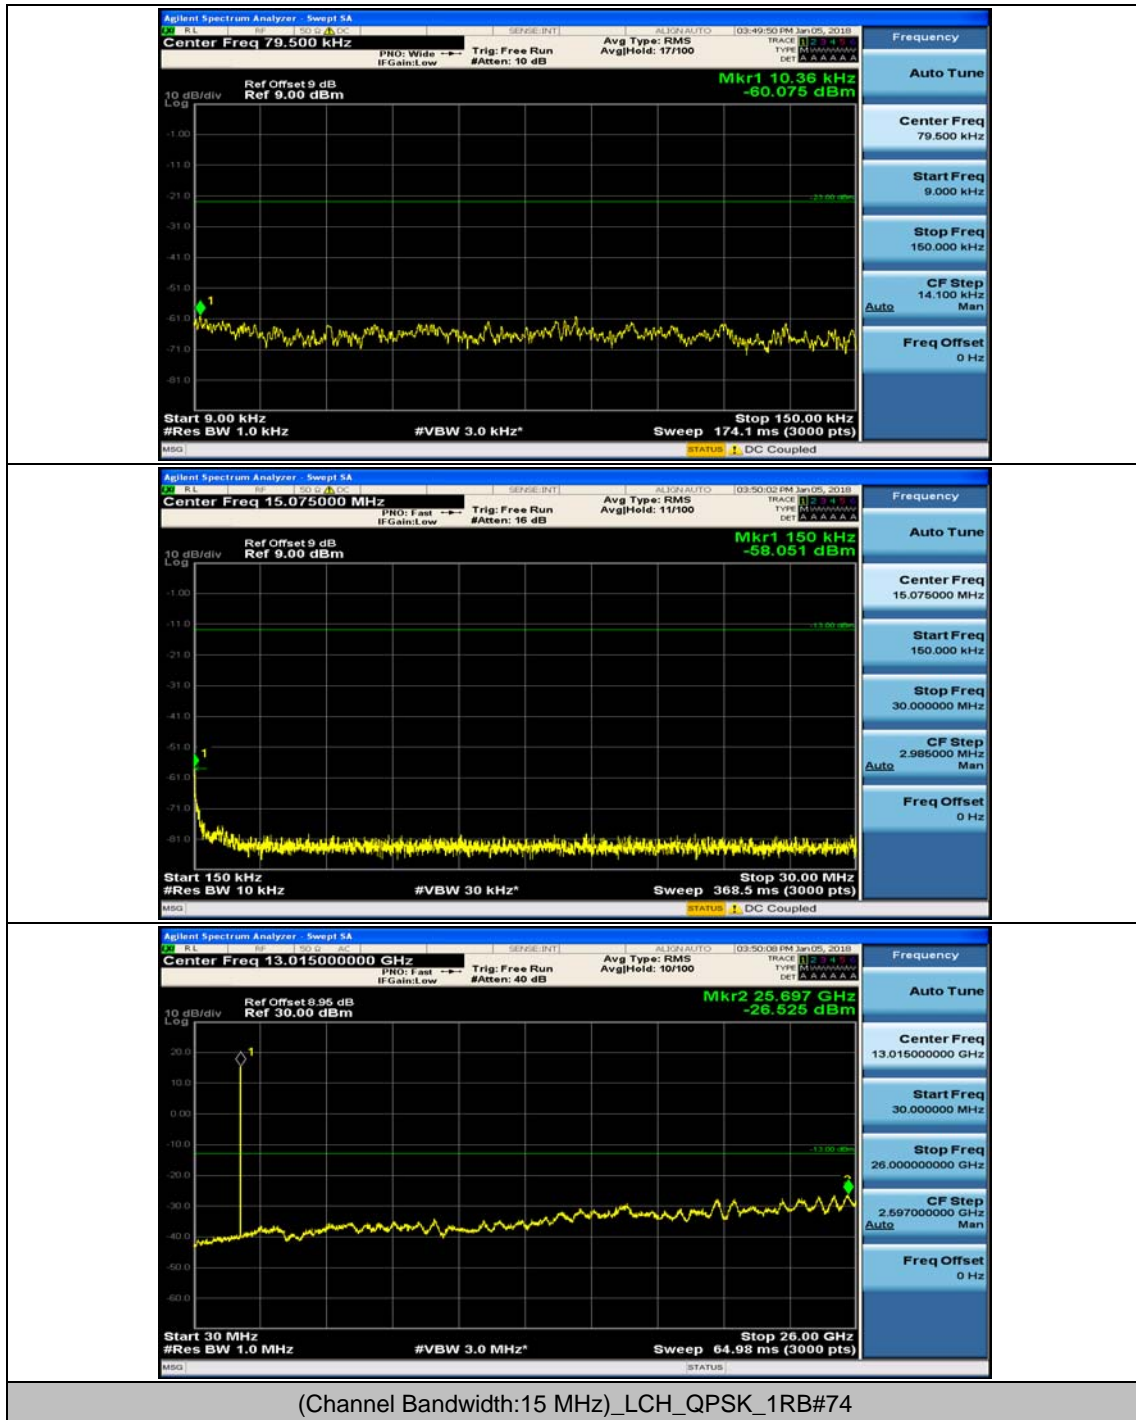

Channel Bandwidth: 10 MHz_MCH_QPSK_1RB#24

Channel Bandwidth: 10 MHz_HCH_QPSK_1RB#0

Channel Bandwidth: 10 MHz_HCH_QPSK_1RB#24

Channel Bandwidth: 10 MHz_LCH_16QAM_1RB#0

Channel Bandwidth: 10 MHz_LCH_16QAM_1RB#24

Channel Bandwidth: 10 MHz_MCH_16QAM_1RB#0

Channel Bandwidth: 10 MHz_MCH_16QAM_1RB#24

Channel Bandwidth: 10 MHz_HCH_16QAM_1RB#0

Channel Bandwidth: 10 MHz_HCH_16QAM_1RB#24

Channel Bandwidth: 15 MHz

(Channel Bandwidth:15 MHz)_MCH_QPSK_1RB#0