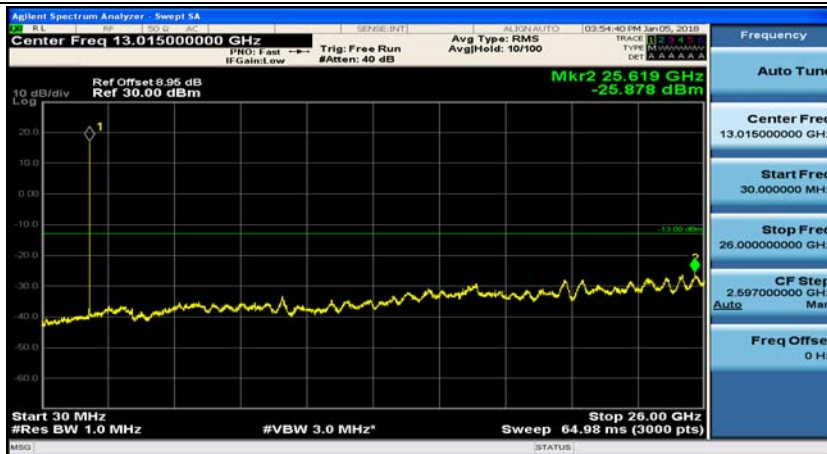

(Channel Bandwidth:15 MHz)_HCH_QPSK_1RB#37