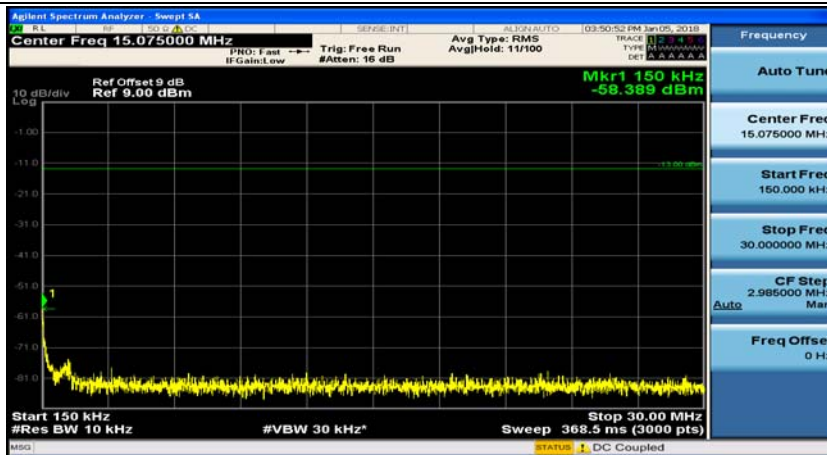

(Channel Bandwidth:15 MHz)_MCH_QPSK_1RB#37

(Channel Bandwidth:15 MHz)_HCH_QPSK_1RB#0

(Channel Bandwidth:15 MHz)_HCH_QPSK_1RB#37

(Channel Bandwidth:15 MHz)_LCH_16QAM_1RB#0

(Channel Bandwidth:15 MHz)_LCH_16QAM_1RB#37