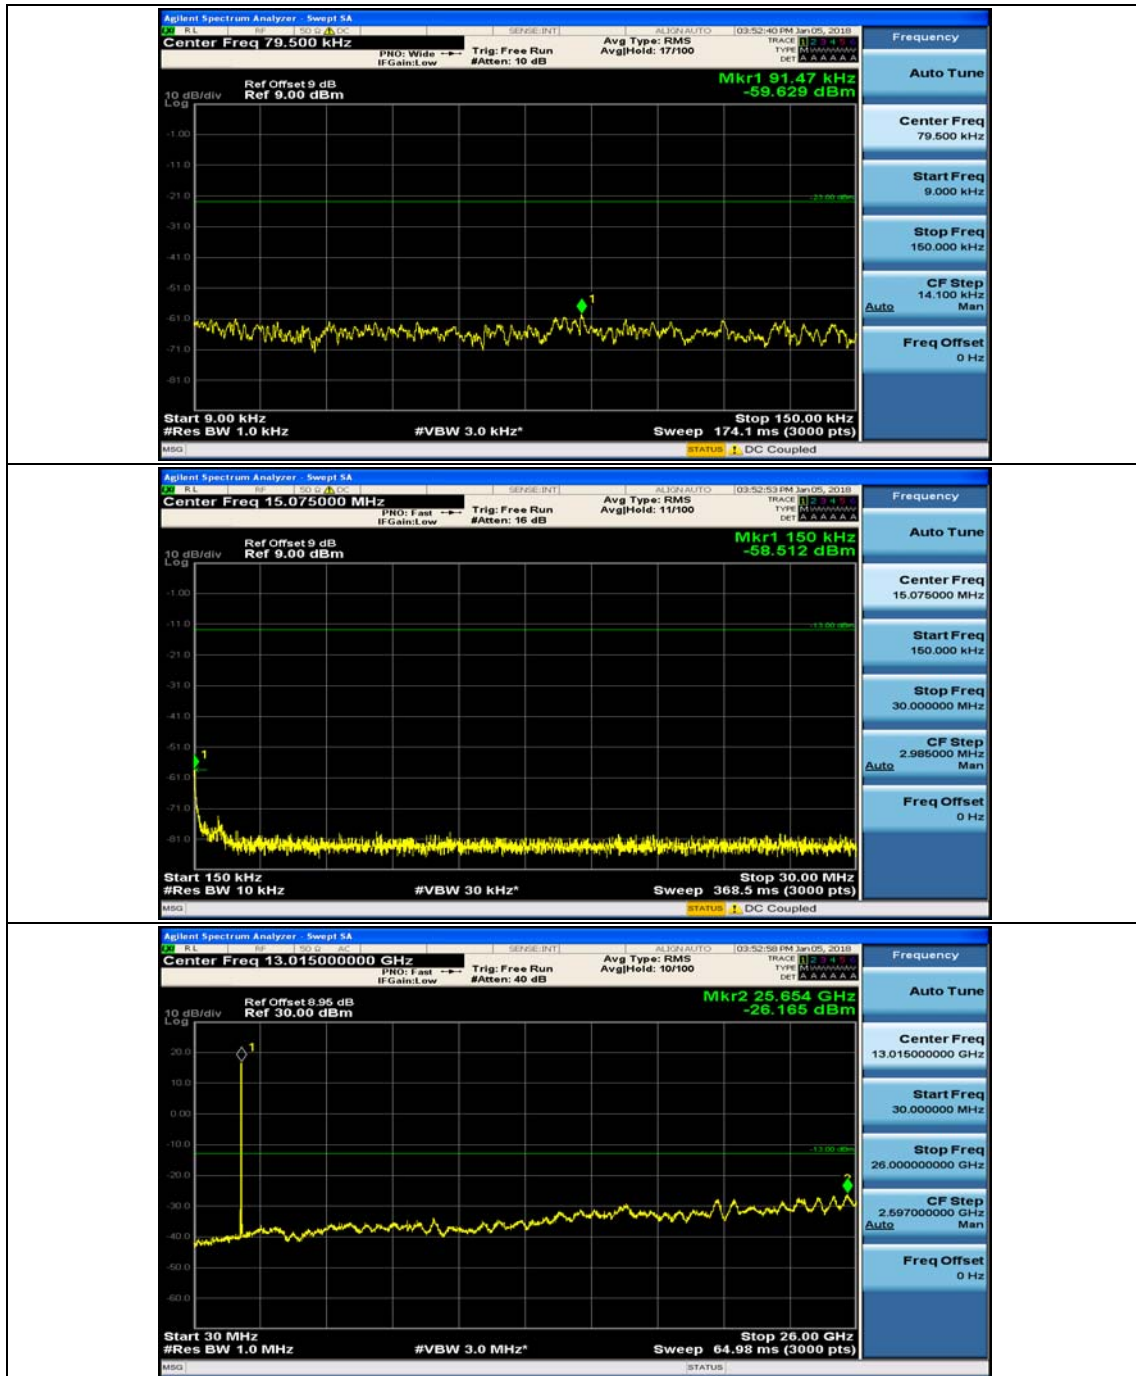

(Channel Bandwidth:15 MHz)_HCH_QPSK_1RB#0