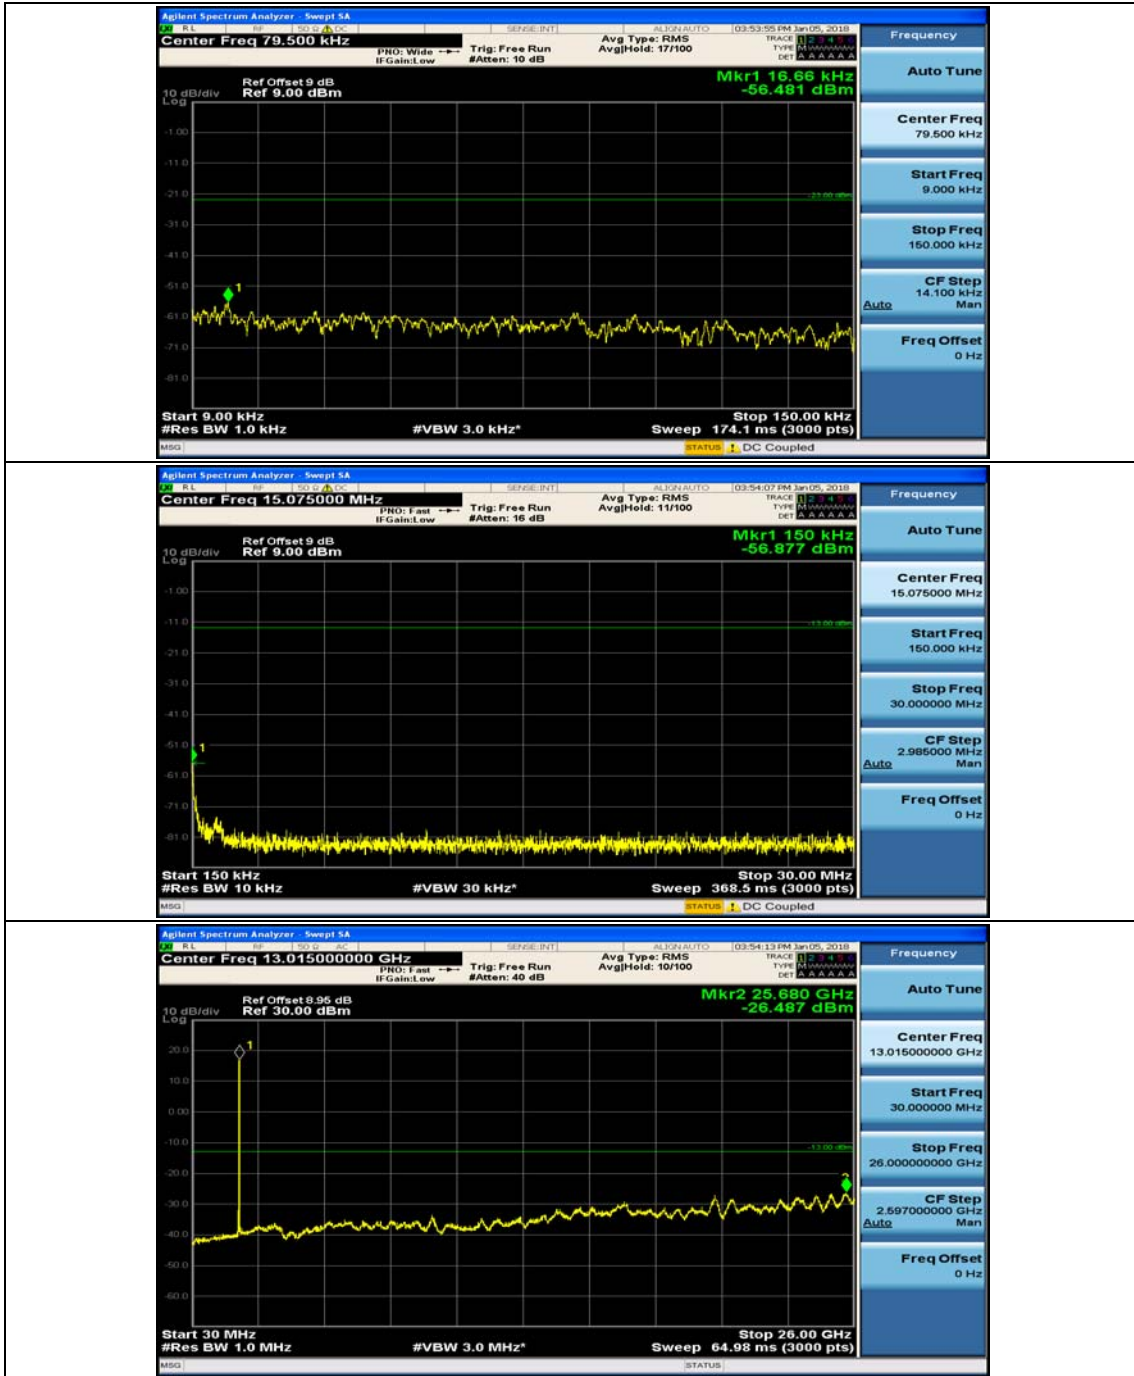

(Channel Bandwidth:15 MHz)_HCH_16QAM_1RB#0