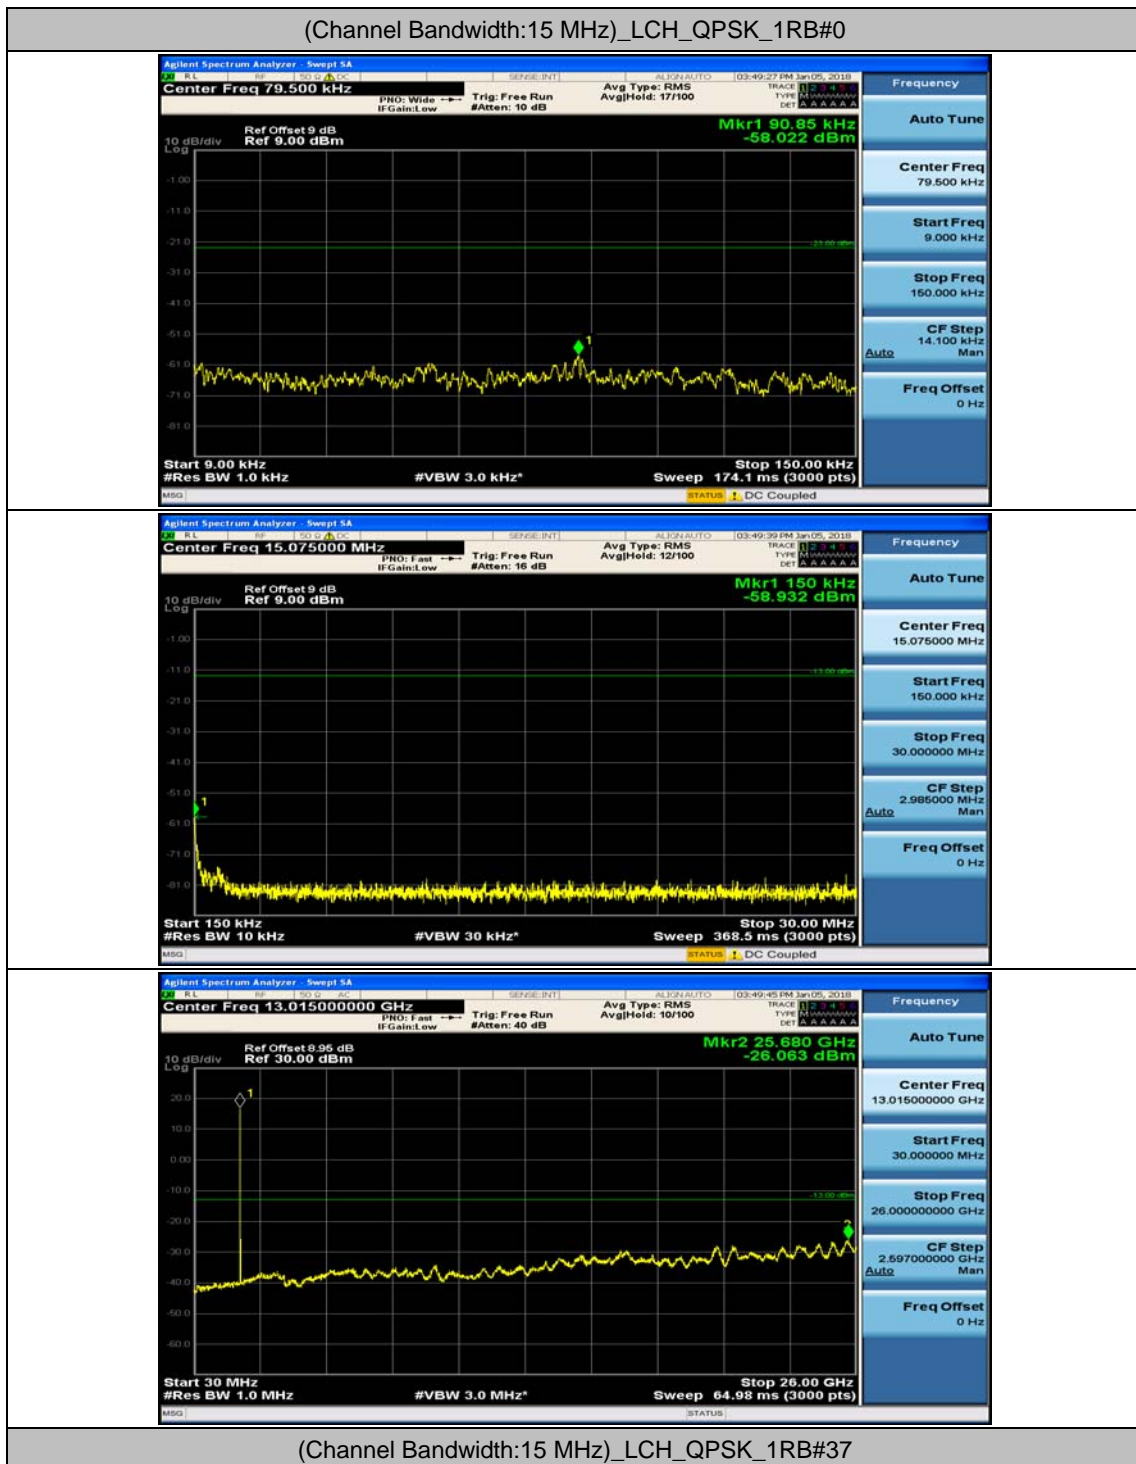

Channel Bandwidth: 10 MHz_MCH_QPSK_1RB#24

Channel Bandwidth: 10 MHz_HCH_QPSK_1RB#0

Channel Bandwidth: 10 MHz_HCH_QPSK_1RB#24

Channel Bandwidth: 10 MHz_LCH_16QAM_1RB#0

Channel Bandwidth: 10 MHz_LCH_16QAM_1RB#24

Channel Bandwidth: 10 MHz_MCH_16QAM_1RB#0

Channel Bandwidth: 10 MHz_MCH_16QAM_1RB#24

Channel Bandwidth: 10 MHz_HCH_16QAM_1RB#0

Channel Bandwidth: 10 MHz_HCH_16QAM_1RB#24

Channel Bandwidth: 15 MHz

(Channel Bandwidth:15 MHz)_MCH_QPSK_1RB#0