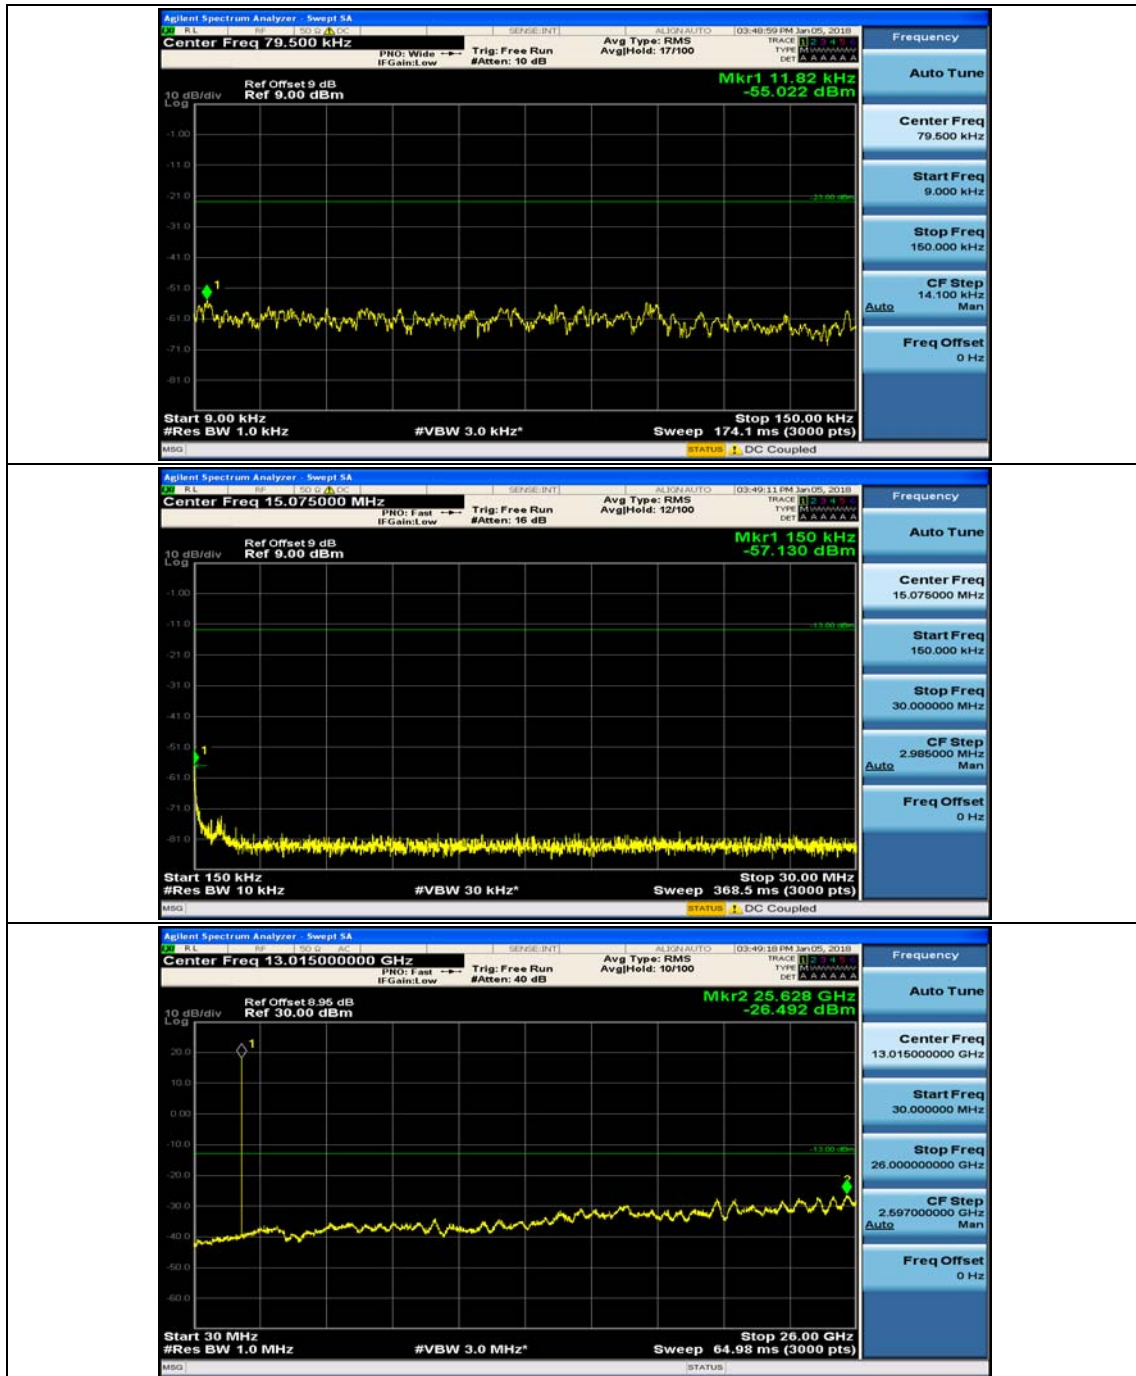

Channel Bandwidth: 10 MHz_MCH_QPSK_1RB#24

Channel Bandwidth: 10 MHz_HCH_QPSK_1RB#0

Channel Bandwidth: 10 MHz_HCH_QPSK_1RB#24

Channel Bandwidth: 10 MHz_LCH_16QAM_1RB#0

Channel Bandwidth: 10 MHz_LCH_16QAM_1RB#24

Channel Bandwidth: 10 MHz_MCH_16QAM_1RB#0

Channel Bandwidth: 10 MHz_MCH_16QAM_1RB#24

Channel Bandwidth: 10 MHz_HCH_16QAM_1RB#0

Channel Bandwidth: 10 MHz_HCH_16QAM_1RB#24

Channel Bandwidth: 15 MHz

(Channel Bandwidth:15 MHz)_MCH_QPSK_1RB#0