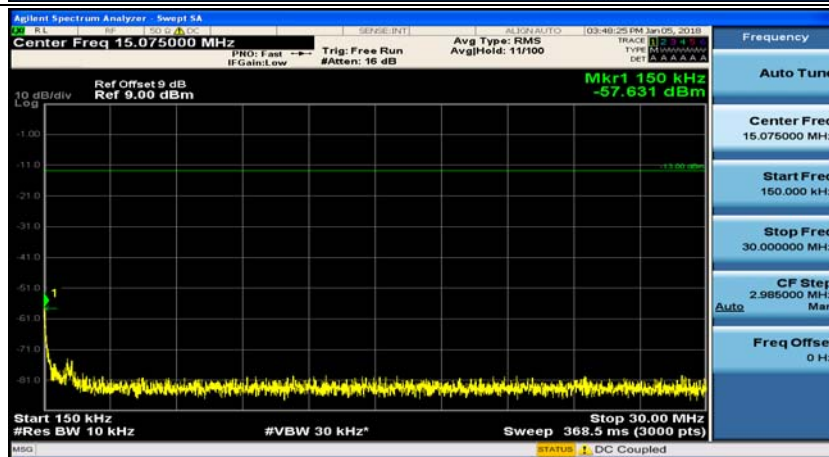

Channel Bandwidth: 10 MHz_MCH_16QAM_1RB#0

Channel Bandwidth: 10 MHz_MCH_16QAM_1RB#24

Channel Bandwidth: 10 MHz_HCH_16QAM_1RB#0

Channel Bandwidth: 10 MHz_HCH_16QAM_1RB#24

Channel Bandwidth: 15 MHz

(Channel Bandwidth:15 MHz)_MCH_QPSK_1RB#0