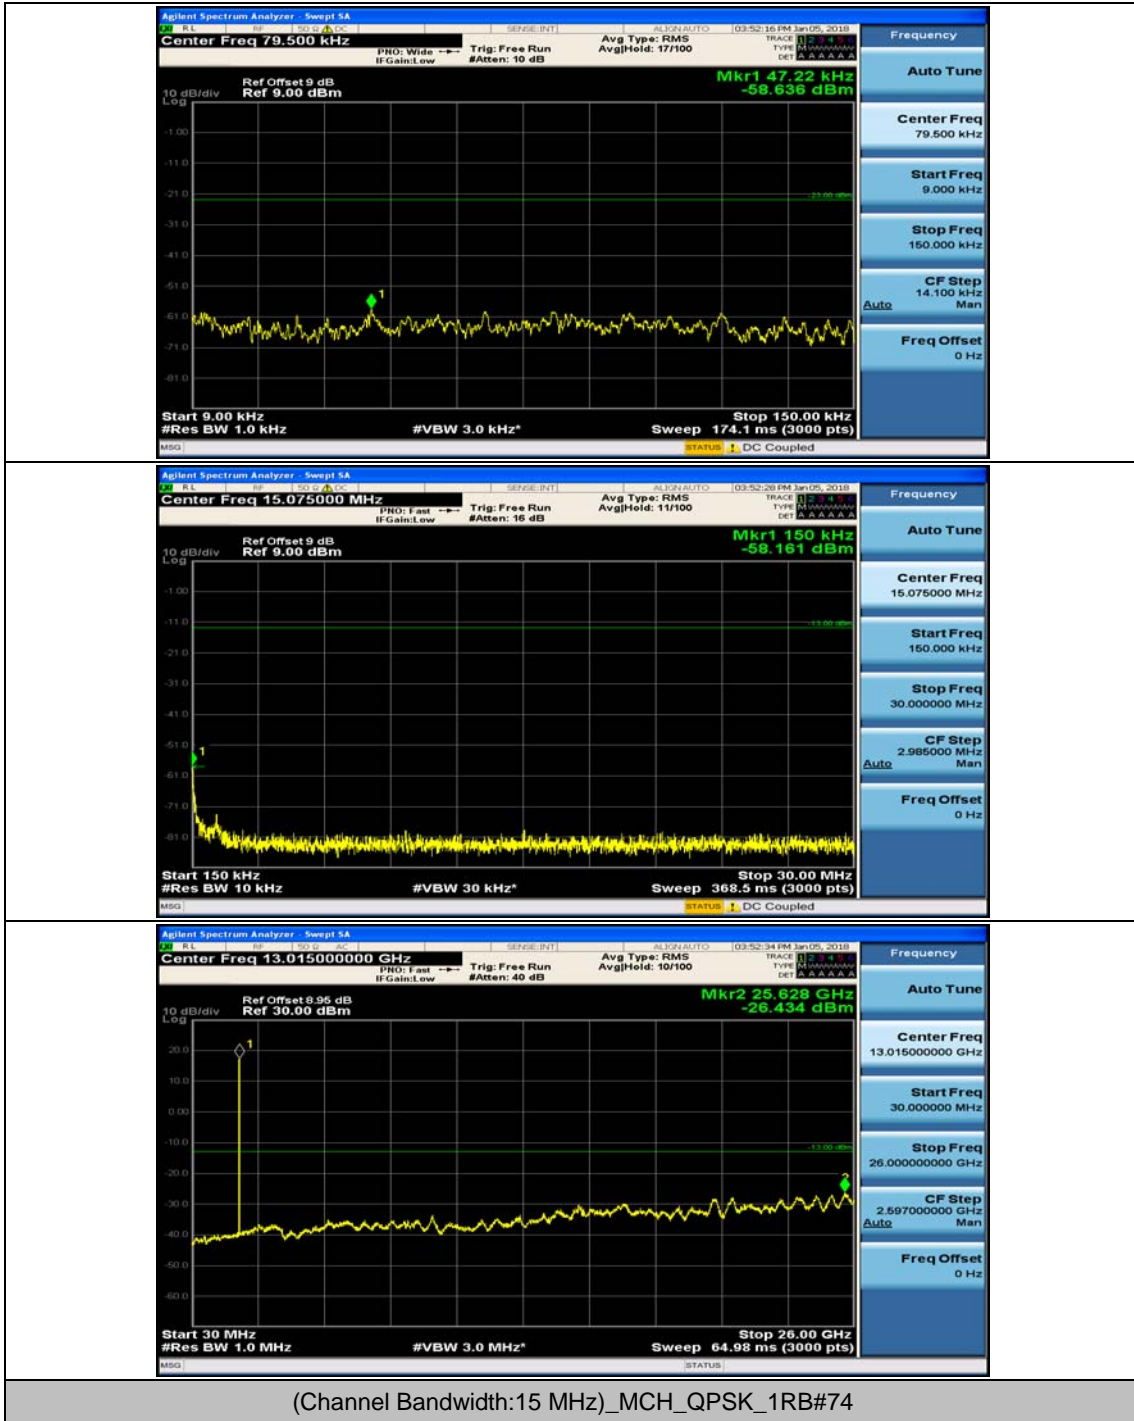

(Channel Bandwidth:15 MHz)_MCH_QPSK_1RB#37