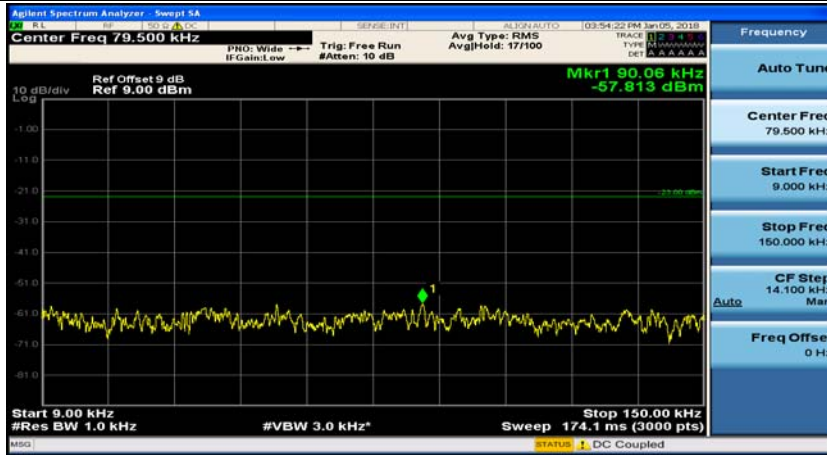

(Channel Bandwidth:15 MHz)_HCH_QPSK_1RB#0