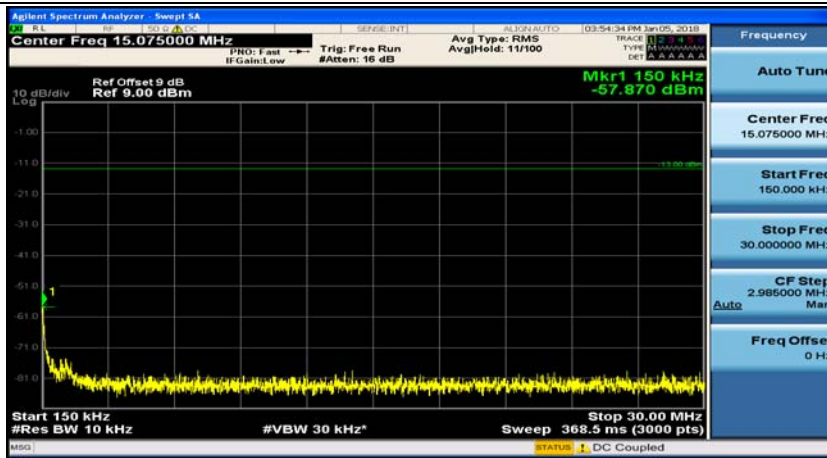

(Channel Bandwidth:15 MHz)_HCH_QPSK_1RB#0

(Channel Bandwidth:15 MHz)_HCH_QPSK_1RB#37