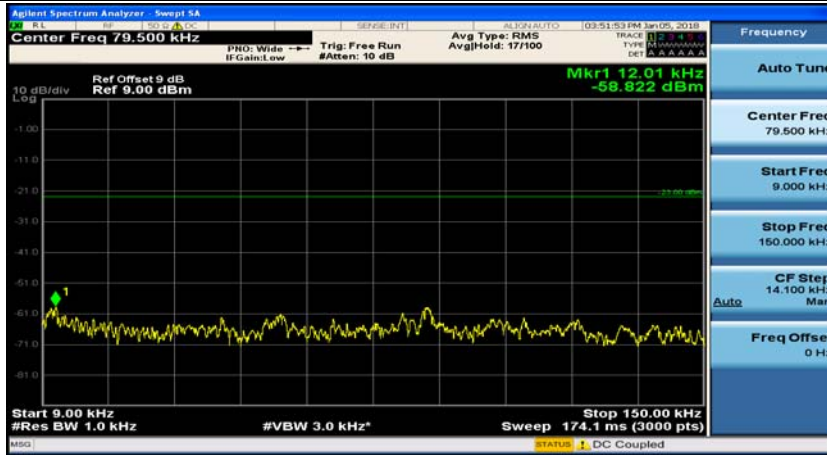

Channel Bandwidth: 10 MHz_MCH_16QAM_1RB#0

Channel Bandwidth: 10 MHz_MCH_16QAM_1RB#24

Channel Bandwidth: 10 MHz_HCH_16QAM_1RB#0

Channel Bandwidth: 10 MHz_HCH_16QAM_1RB#24

Channel Bandwidth: 15 MHz

(Channel Bandwidth:15 MHz)_MCH_QPSK_1RB#0