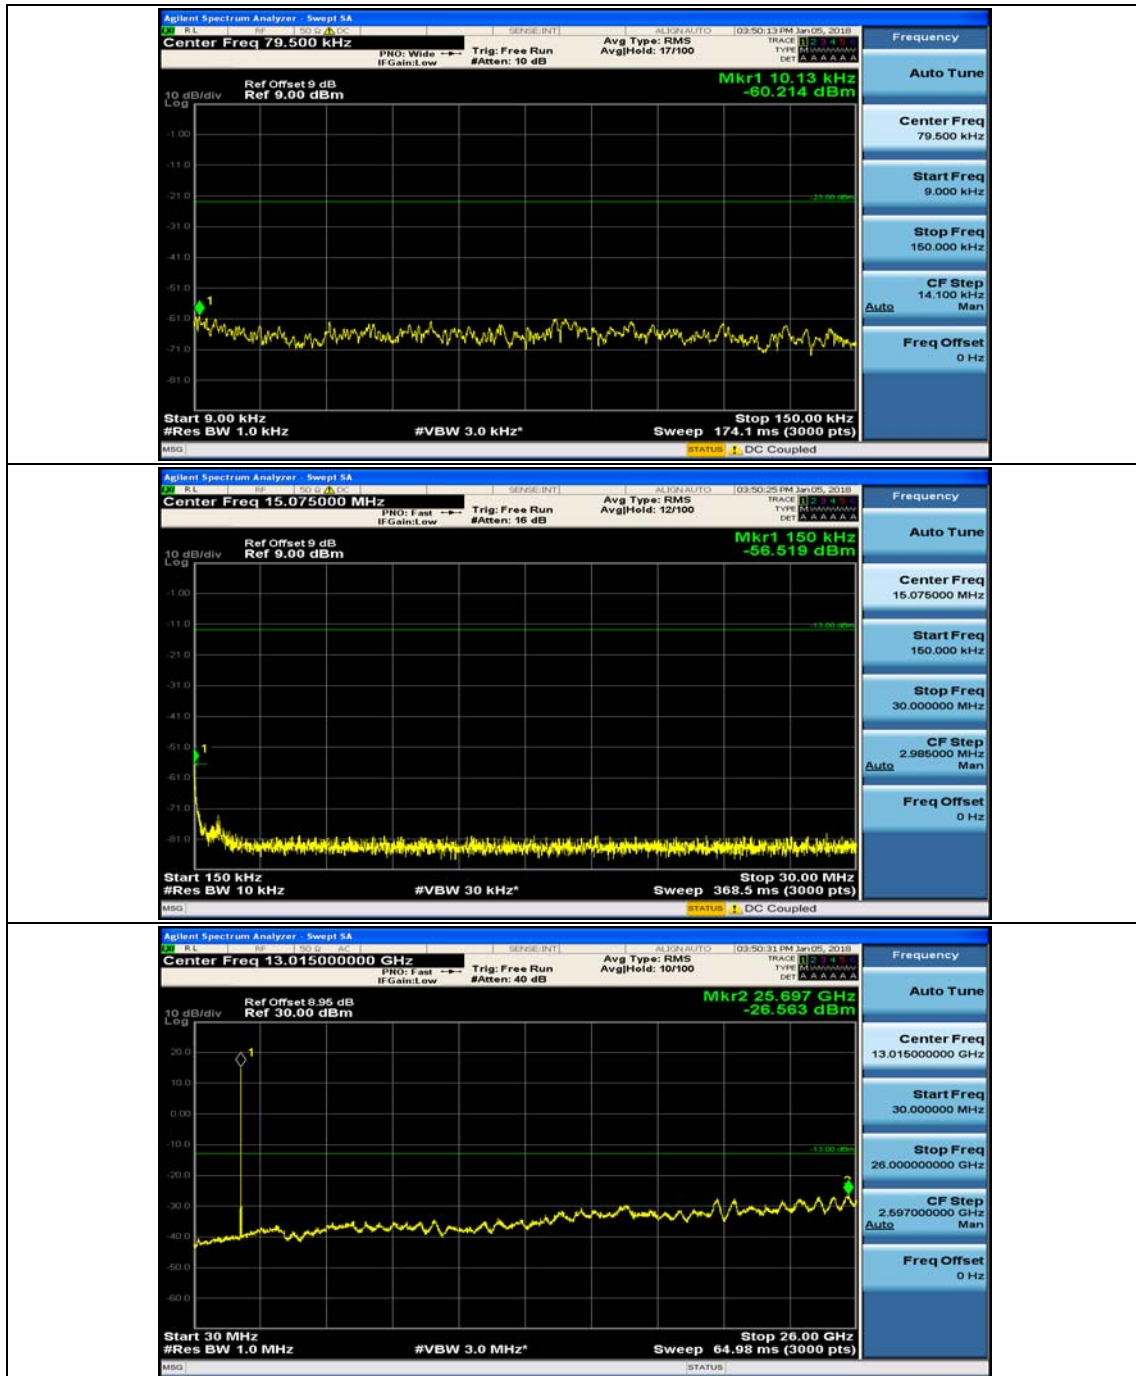

Channel Bandwidth: 10 MHz_MCH_QPSK_1RB#24

Channel Bandwidth: 10 MHz_HCH_QPSK_1RB#0

Channel Bandwidth: 10 MHz_HCH_QPSK_1RB#24

Channel Bandwidth: 10 MHz_LCH_16QAM_1RB#0

Channel Bandwidth: 10 MHz_LCH_16QAM_1RB#24

Channel Bandwidth: 10 MHz_MCH_16QAM_1RB#0

Channel Bandwidth: 10 MHz_MCH_16QAM_1RB#24

Channel Bandwidth: 10 MHz_HCH_16QAM_1RB#0

Channel Bandwidth: 10 MHz_HCH_16QAM_1RB#24

Channel Bandwidth: 15 MHz

(Channel Bandwidth:15 MHz)_MCH_QPSK_1RB#0

(Channel Bandwidth:15 MHz)_MCH_QPSK_1RB#37

(Channel Bandwidth:15 MHz)_HCH_QPSK_1RB#0

(Channel Bandwidth:15 MHz)_HCH_QPSK_1RB#37

(Channel Bandwidth:15 MHz)_LCH_16QAM_1RB#0

(Channel Bandwidth:15 MHz)_LCH_16QAM_1RB#37