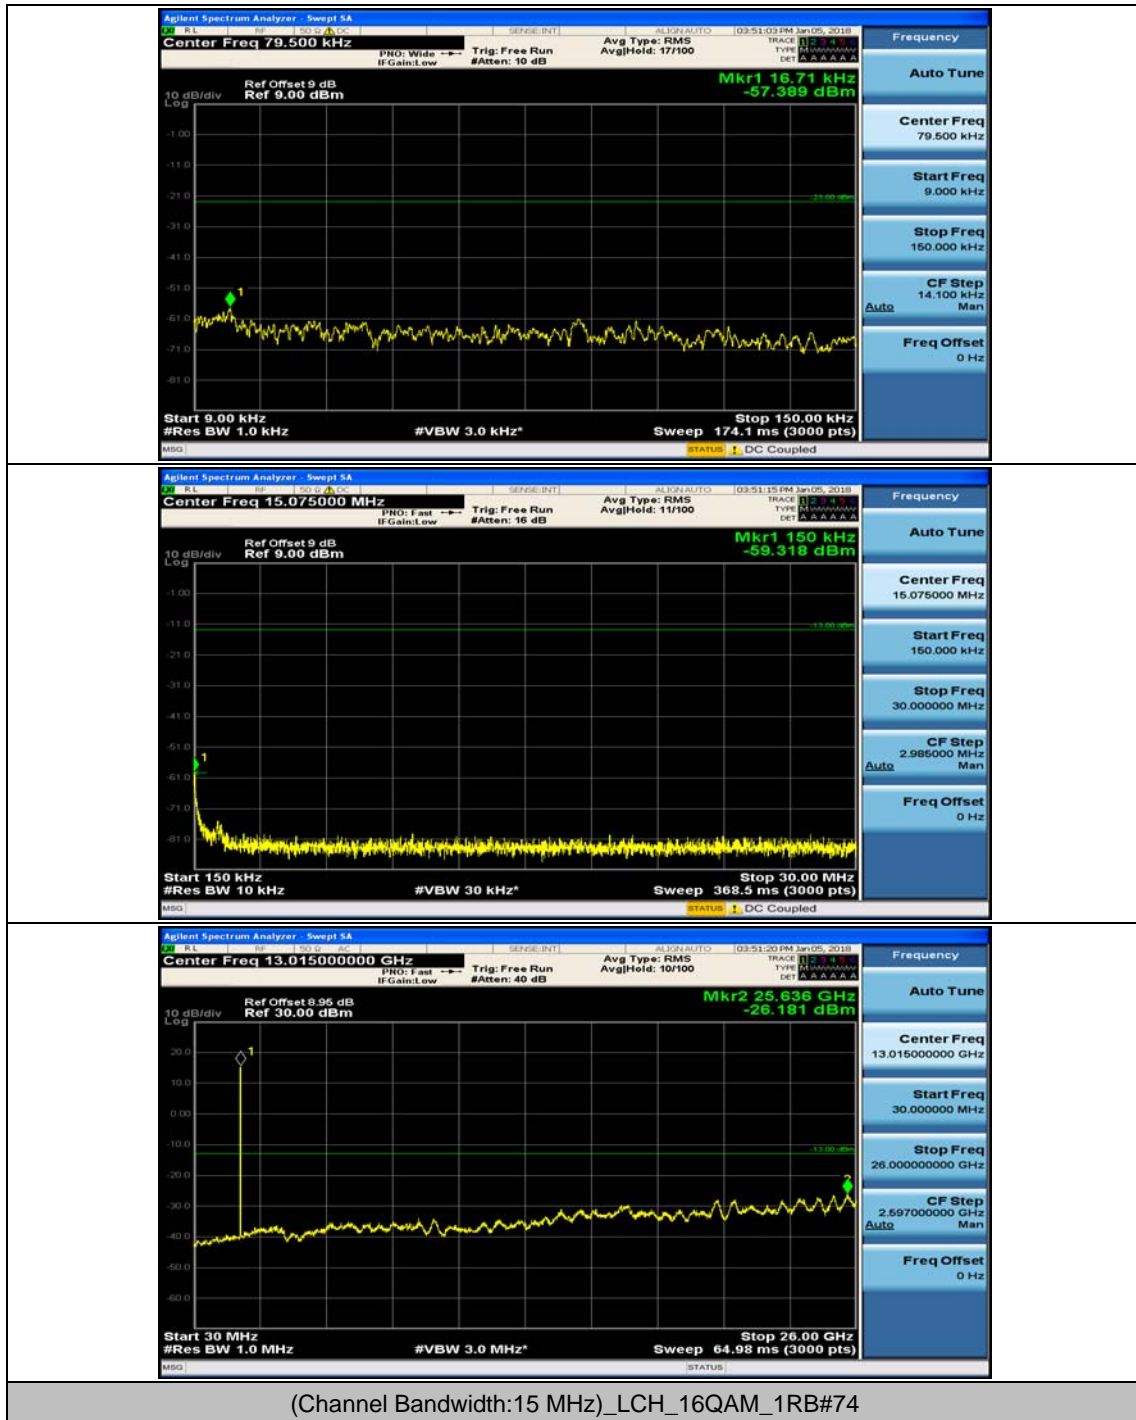

Channel Bandwidth: 10 MHz_MCH_16QAM_1RB#0

Channel Bandwidth: 10 MHz_MCH_16QAM_1RB#24

Channel Bandwidth: 10 MHz_HCH_16QAM_1RB#0

Channel Bandwidth: 10 MHz_HCH_16QAM_1RB#24

Channel Bandwidth: 15 MHz

(Channel Bandwidth:15 MHz)_MCH_QPSK_1RB#0

(Channel Bandwidth:15 MHz)_MCH_QPSK_1RB#37

(Channel Bandwidth:15 MHz)_HCH_QPSK_1RB#0

(Channel Bandwidth:15 MHz)_HCH_QPSK_1RB#37

(Channel Bandwidth:15 MHz)_LCH_16QAM_1RB#0

(Channel Bandwidth:15 MHz)_LCH_16QAM_1RB#37