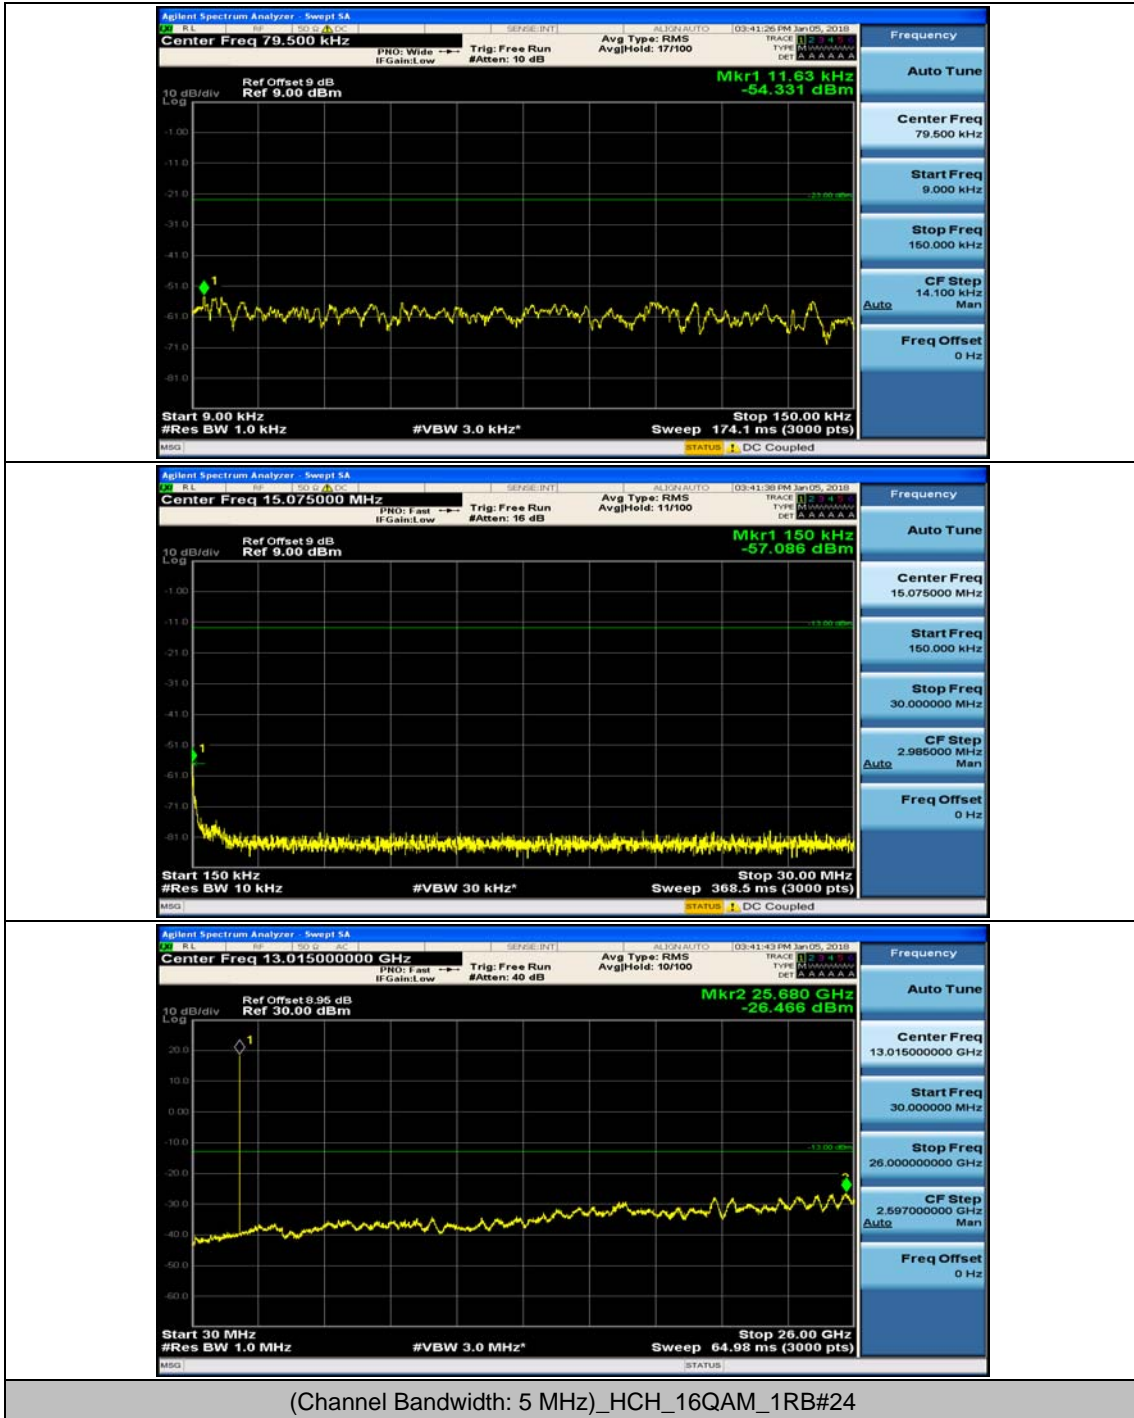

(Channel Bandwidth: 5 MHz)_MCH_16QAM_1RB#0

(Channel Bandwidth: 5 MHz)_MCH_16QAM_1RB#12

(Channel Bandwidth: 5 MHz)_HCH_16QAM_1RB#0

(Channel Bandwidth: 5 MHz)_HCH_16QAM_1RB#12

Channel Bandwidth: 10 MHz

Channel Bandwidth: 10 MHz_MCH_QPSK_1RB#0

Channel Bandwidth: 10 MHz_MCH_QPSK_1RB#24

Channel Bandwidth: 10 MHz_HCH_QPSK_1RB#0

Channel Bandwidth: 10 MHz_HCH_QPSK_1RB#24

Channel Bandwidth: 10 MHz_LCH_16QAM_1RB#0

Channel Bandwidth: 10 MHz_LCH_16QAM_1RB#24