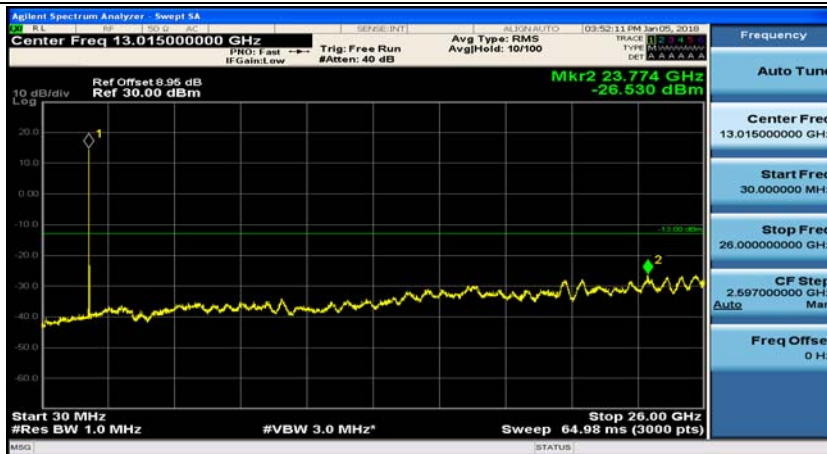

Channel Bandwidth: 10 MHz_MCH_16QAM_1RB#0

Channel Bandwidth: 10 MHz_MCH_16QAM_1RB#24

Channel Bandwidth: 10 MHz_HCH_16QAM_1RB#0

Channel Bandwidth: 10 MHz_HCH_16QAM_1RB#24

Channel Bandwidth: 15 MHz

(Channel Bandwidth:15 MHz)_MCH_QPSK_1RB#0