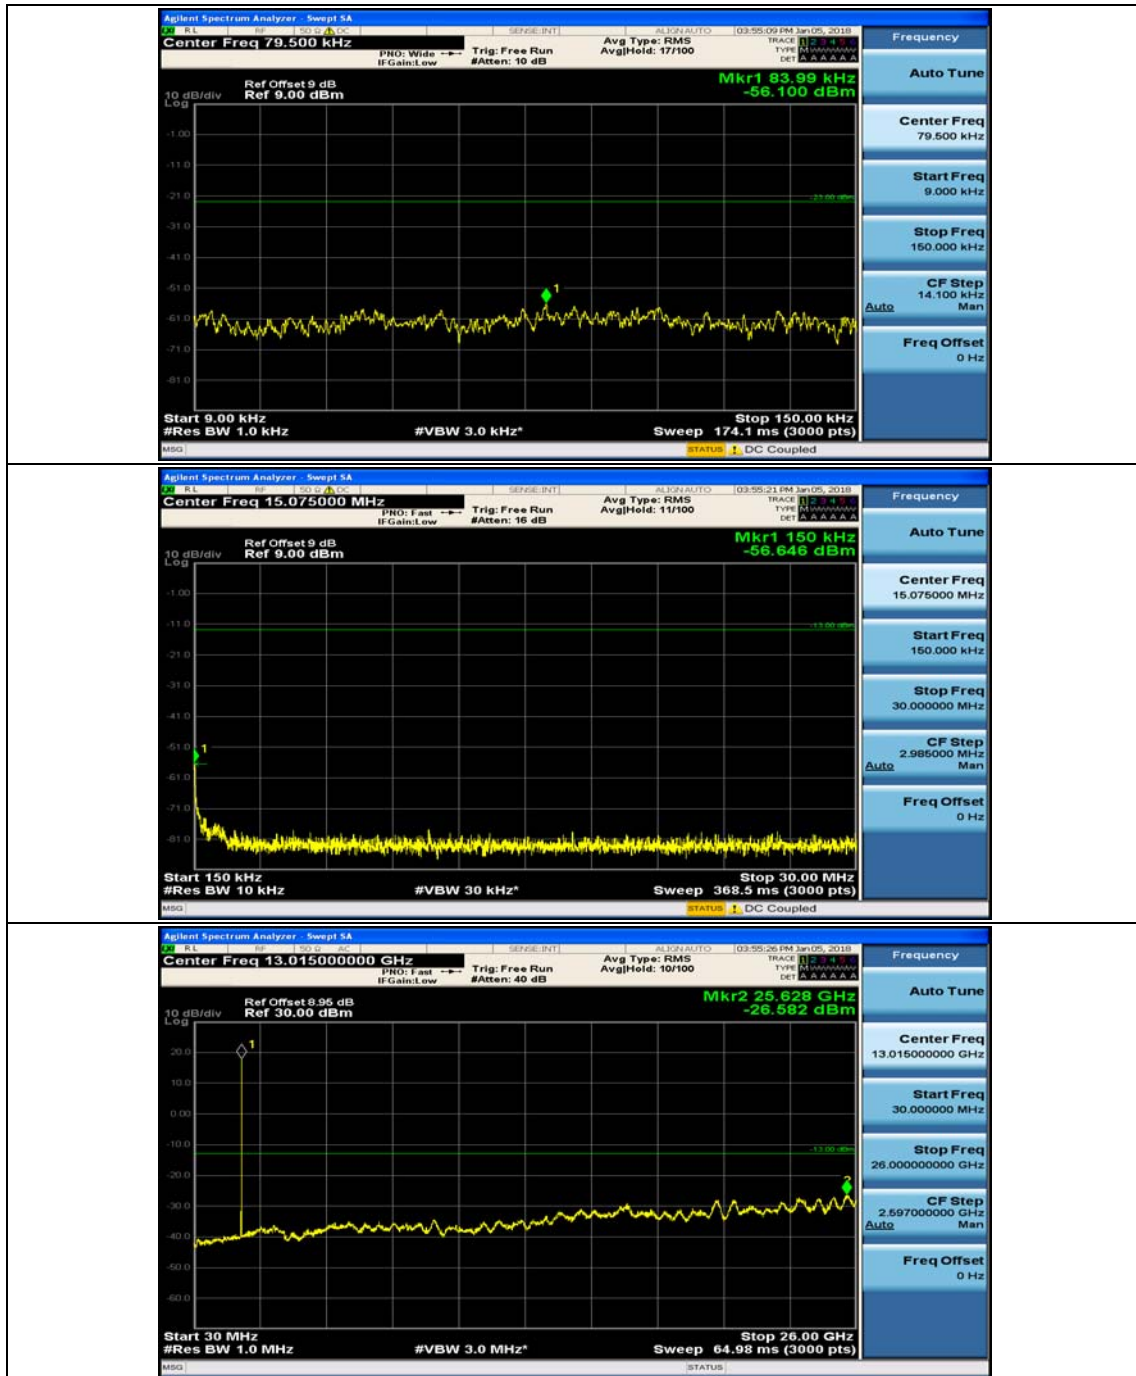

Channel Bandwidth: 10 MHz_MCH_16QAM_1RB#0

Channel Bandwidth: 10 MHz_MCH_16QAM_1RB#24

Channel Bandwidth: 10 MHz_HCH_16QAM_1RB#0

Channel Bandwidth: 10 MHz_HCH_16QAM_1RB#24

Channel Bandwidth: 15 MHz

(Channel Bandwidth:15 MHz)_MCH_QPSK_1RB#0

(Channel Bandwidth:15 MHz)_MCH_QPSK_1RB#37

(Channel Bandwidth:15 MHz)_HCH_QPSK_1RB#0

(Channel Bandwidth:15 MHz)_HCH_QPSK_1RB#37

(Channel Bandwidth:15 MHz)_LCH_16QAM_1RB#0

(Channel Bandwidth:15 MHz)_LCH_16QAM_1RB#37