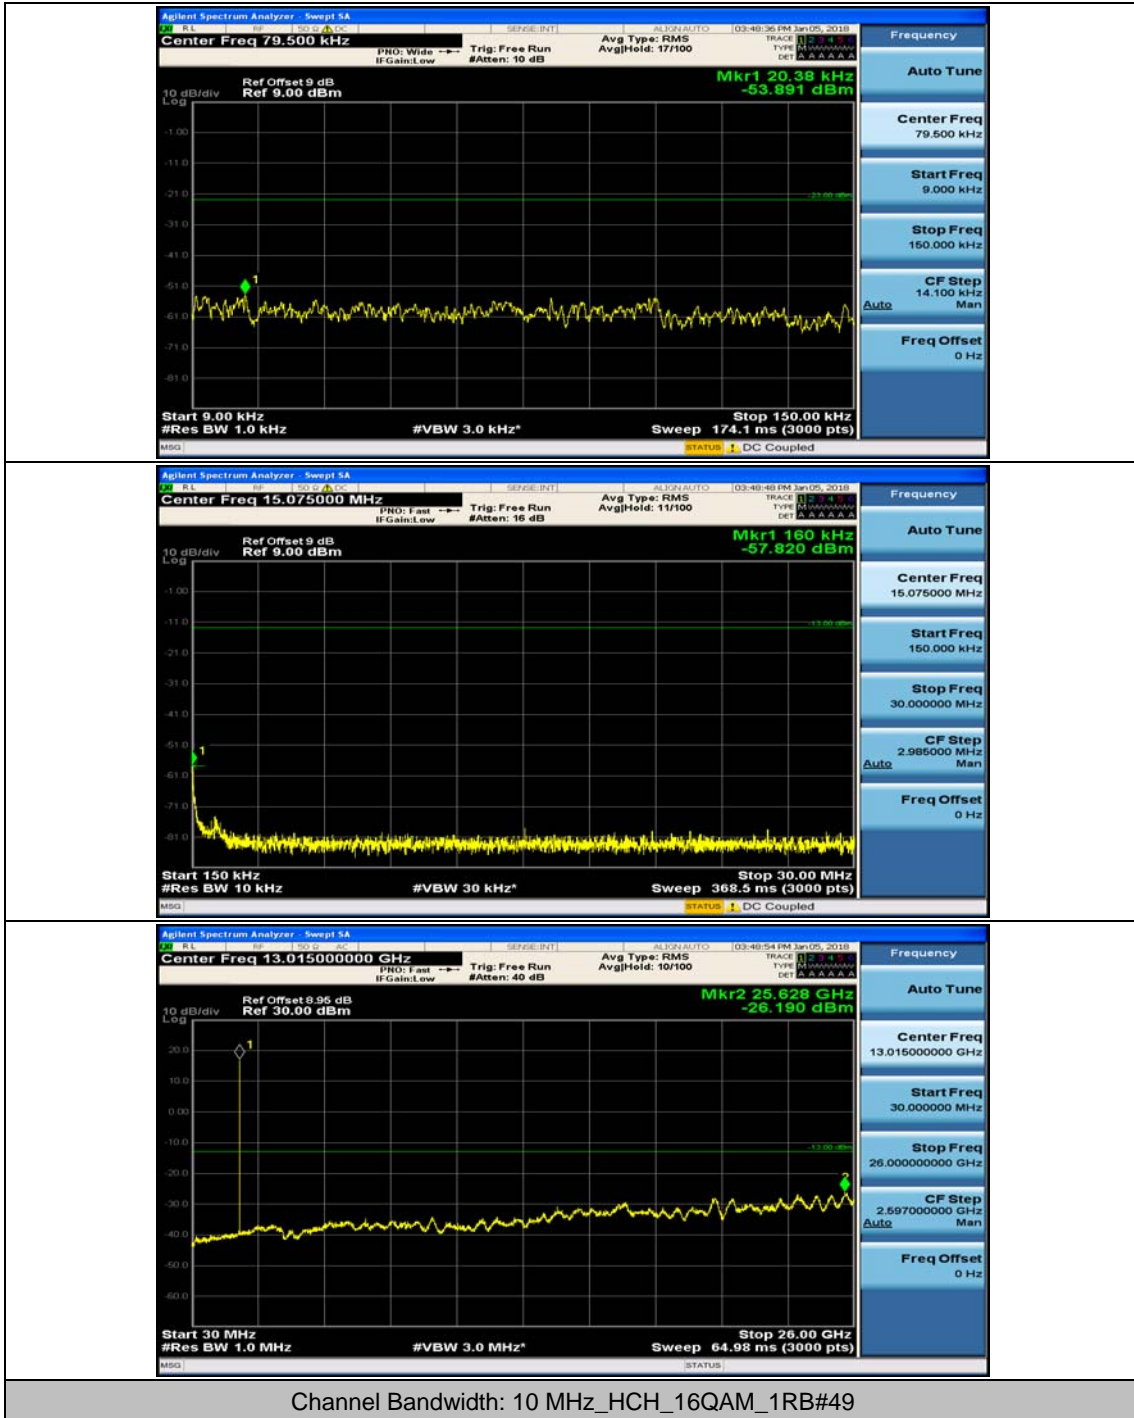

Channel Bandwidth: 10 MHz_MCH_QPSK_1RB#24

Channel Bandwidth: 10 MHz_HCH_QPSK_1RB#0

Channel Bandwidth: 10 MHz_HCH_QPSK_1RB#24

Channel Bandwidth: 10 MHz_LCH_16QAM_1RB#0

Channel Bandwidth: 10 MHz_LCH_16QAM_1RB#24

Channel Bandwidth: 10 MHz_MCH_16QAM_1RB#0

Channel Bandwidth: 10 MHz_MCH_16QAM_1RB#24

Channel Bandwidth: 10 MHz_HCH_16QAM_1RB#0

Channel Bandwidth: 10 MHz_HCH_16QAM_1RB#24

Channel Bandwidth: 15 MHz

(Channel Bandwidth:15 MHz)_MCH_QPSK_1RB#0

(Channel Bandwidth:15 MHz)_MCH_QPSK_1RB#37

(Channel Bandwidth:15 MHz)_HCH_QPSK_1RB#0

(Channel Bandwidth:15 MHz)_HCH_QPSK_1RB#37

(Channel Bandwidth:15 MHz)_LCH_16QAM_1RB#0

(Channel Bandwidth:15 MHz)_LCH_16QAM_1RB#37