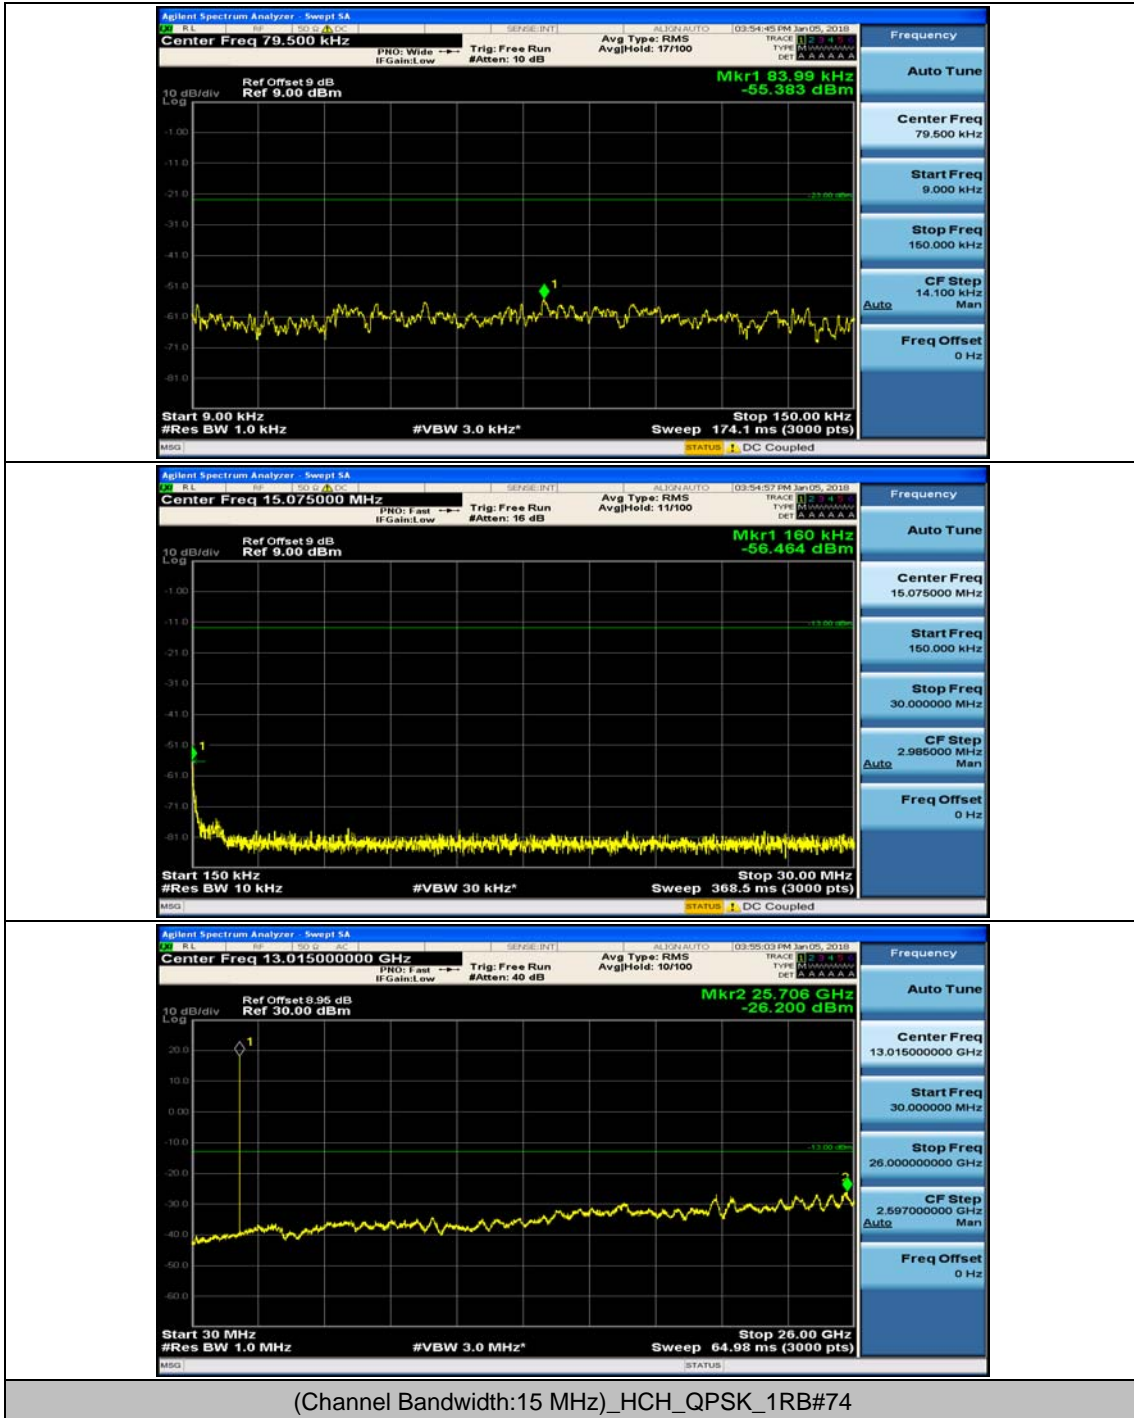

Channel Bandwidth: 10 MHz_MCH_16QAM_1RB#0

Channel Bandwidth: 10 MHz_MCH_16QAM_1RB#24

Channel Bandwidth: 10 MHz_HCH_16QAM_1RB#0

Channel Bandwidth: 10 MHz_HCH_16QAM_1RB#24

Channel Bandwidth: 15 MHz

(Channel Bandwidth:15 MHz)_MCH_QPSK_1RB#0

(Channel Bandwidth:15 MHz)_MCH_QPSK_1RB#37

(Channel Bandwidth:15 MHz)_HCH_QPSK_1RB#0

(Channel Bandwidth:15 MHz)_HCH_QPSK_1RB#37

(Channel Bandwidth:15 MHz)_LCH_16QAM_1RB#0

(Channel Bandwidth:15 MHz)_LCH_16QAM_1RB#37