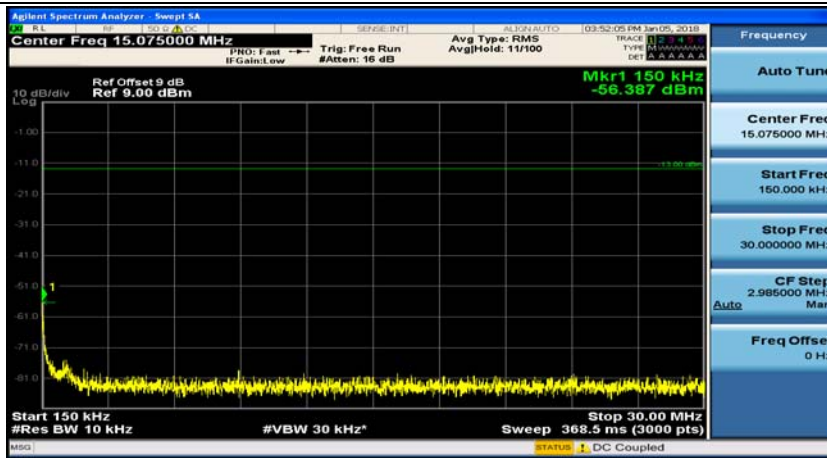

Channel Bandwidth: 10 MHz_MCH_16QAM_1RB#0

Channel Bandwidth: 10 MHz_MCH_16QAM_1RB#24

Channel Bandwidth: 10 MHz_HCH_16QAM_1RB#0

Channel Bandwidth: 10 MHz_HCH_16QAM_1RB#24

Channel Bandwidth: 15 MHz

(Channel Bandwidth:15 MHz)_MCH_QPSK_1RB#0