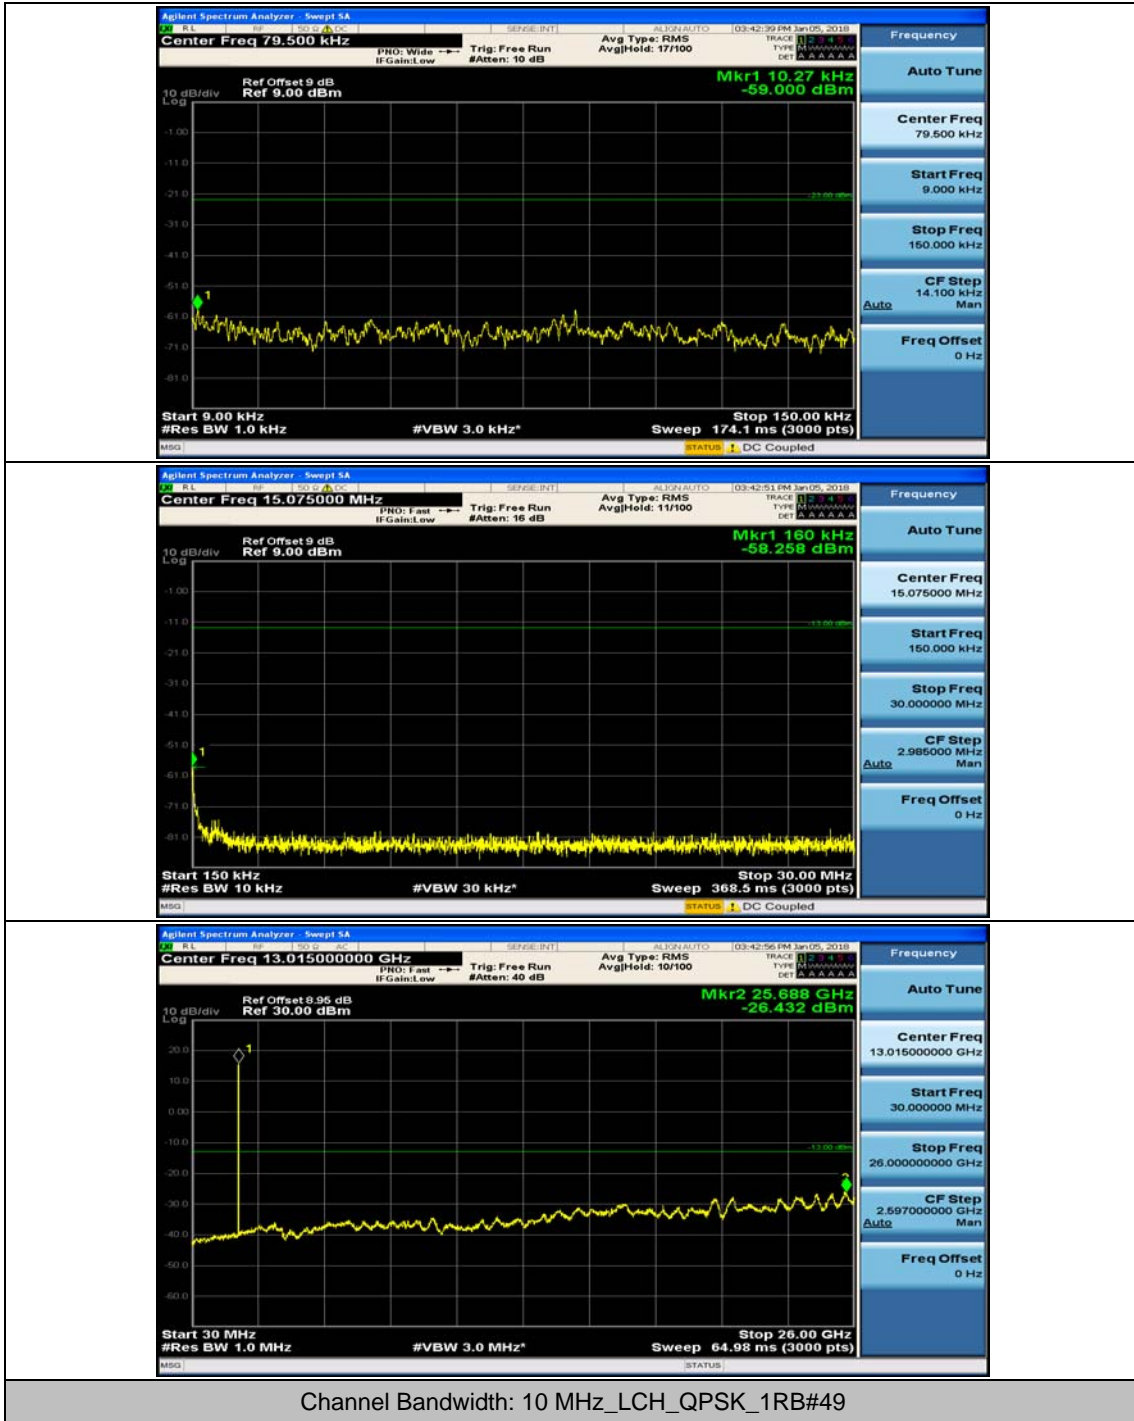

(Channel Bandwidth: 5 MHz)_MCH_16QAM_1RB#0

(Channel Bandwidth: 5 MHz)_MCH_16QAM_1RB#12

(Channel Bandwidth: 5 MHz)_HCH_16QAM_1RB#0

(Channel Bandwidth: 5 MHz)_HCH_16QAM_1RB#12

Channel Bandwidth: 10 MHz

Channel Bandwidth: 10 MHz_MCH_QPSK_1RB#0

Channel Bandwidth: 10 MHz_MCH_QPSK_1RB#24

Channel Bandwidth: 10 MHz_HCH_QPSK_1RB#0

Channel Bandwidth: 10 MHz_HCH_QPSK_1RB#24

Channel Bandwidth: 10 MHz_LCH_16QAM_1RB#0

Channel Bandwidth: 10 MHz_LCH_16QAM_1RB#24