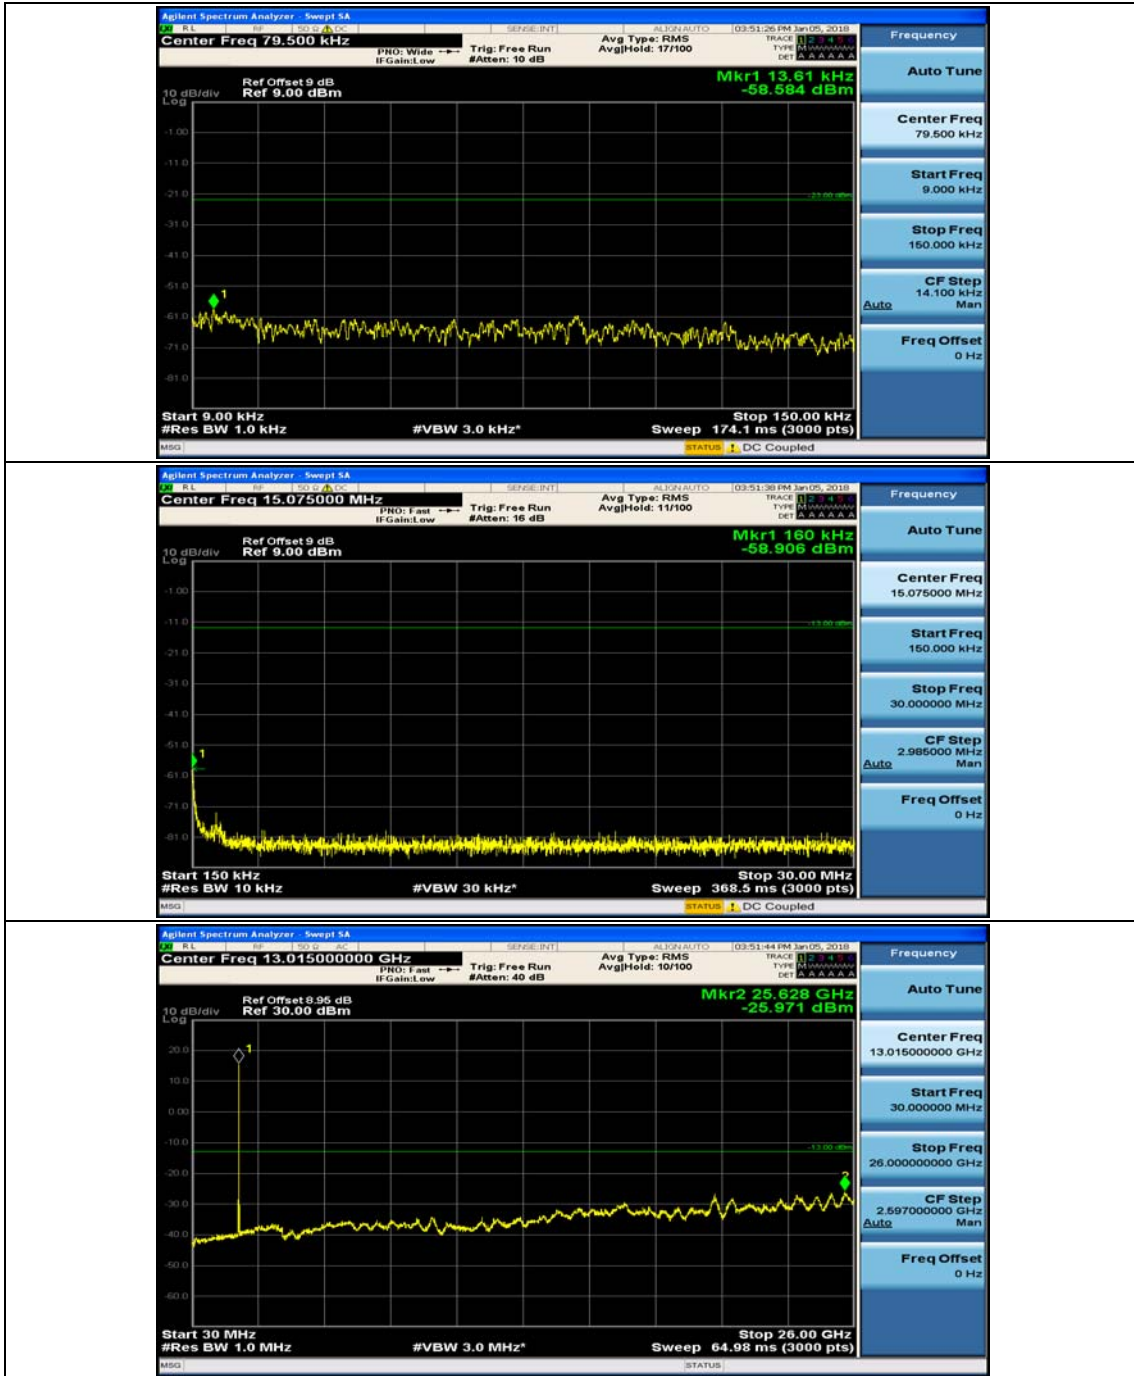

Channel Bandwidth: 10 MHz_MCH_16QAM_1RB#0

Channel Bandwidth: 10 MHz_MCH_16QAM_1RB#24

Channel Bandwidth: 10 MHz_HCH_16QAM_1RB#0

Channel Bandwidth: 10 MHz_HCH_16QAM_1RB#24

Channel Bandwidth: 15 MHz

(Channel Bandwidth:15 MHz)_MCH_QPSK_1RB#0

(Channel Bandwidth:15 MHz)_MCH_QPSK_1RB#37

(Channel Bandwidth:15 MHz)_HCH_QPSK_1RB#0

(Channel Bandwidth:15 MHz)_HCH_QPSK_1RB#37

(Channel Bandwidth:15 MHz)_LCH_16QAM_1RB#0

(Channel Bandwidth:15 MHz)_LCH_16QAM_1RB#37