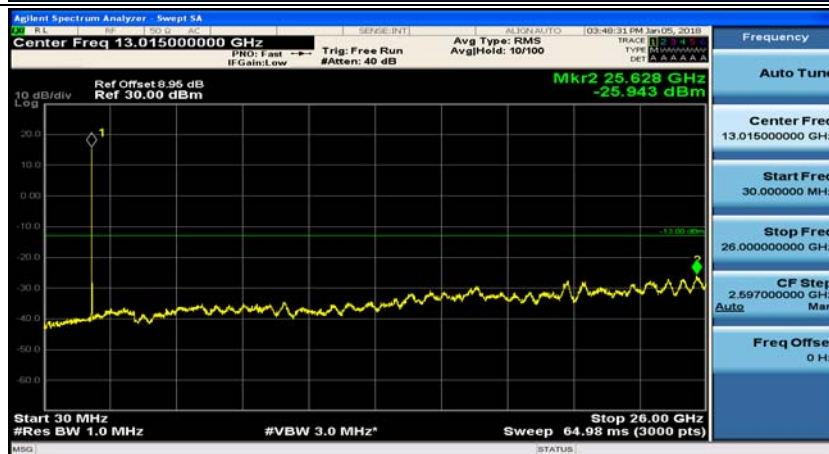

Channel Bandwidth: 10 MHz_MCH_16QAM_1RB#0

Channel Bandwidth: 10 MHz_MCH_16QAM_1RB#24

Channel Bandwidth: 10 MHz_HCH_16QAM_1RB#0

Channel Bandwidth: 10 MHz_HCH_16QAM_1RB#24

Channel Bandwidth: 15 MHz

(Channel Bandwidth:15 MHz)_MCH_QPSK_1RB#0