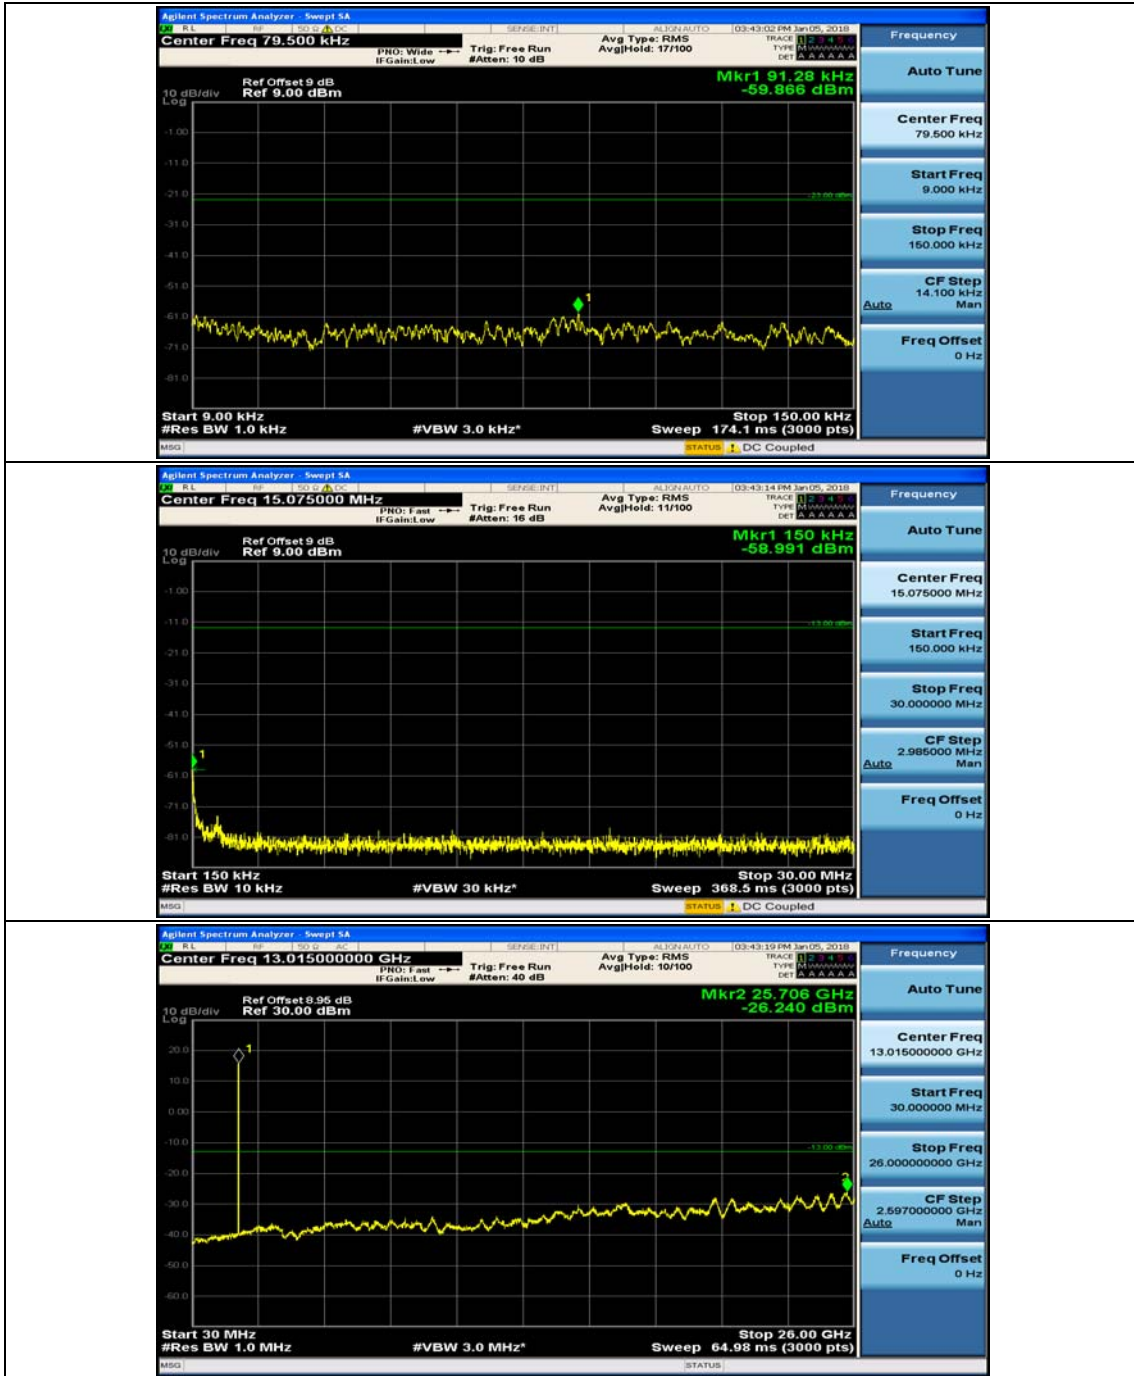

(Channel Bandwidth: 5 MHz)_MCH_16QAM_1RB#0

(Channel Bandwidth: 5 MHz)_MCH_16QAM_1RB#12

(Channel Bandwidth: 5 MHz)_HCH_16QAM_1RB#0

(Channel Bandwidth: 5 MHz)_HCH_16QAM_1RB#12

Channel Bandwidth: 10 MHz

Channel Bandwidth: 10 MHz_MCH_QPSK_1RB#0

Channel Bandwidth: 10 MHz_MCH_QPSK_1RB#24

Channel Bandwidth: 10 MHz_HCH_QPSK_1RB#0

Channel Bandwidth: 10 MHz_HCH_QPSK_1RB#24

Channel Bandwidth: 10 MHz_LCH_16QAM_1RB#0

Channel Bandwidth: 10 MHz_LCH_16QAM_1RB#24