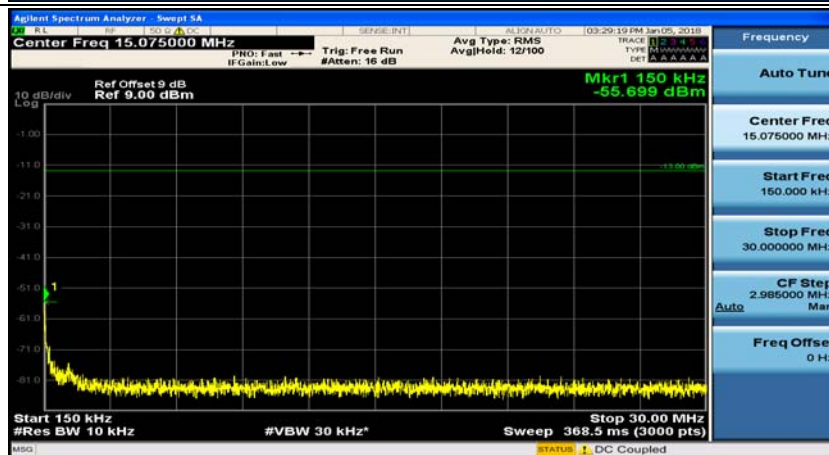

Channel Bandwidth: 3 MHz

(Channel Bandwidth: 3 MHz)_MCH_QPSK_1RB#0

(Channel Bandwidth: 3 MHz)_MCH_QPSK_1RB#7

(Channel Bandwidth: 3 MHz)_HCH_QPSK_1RB#0

(Channel Bandwidth: 3 MHz)_HCH_QPSK_1RB#7

(Channel Bandwidth: 3 MHz)_LCH_16QAM_1RB#0