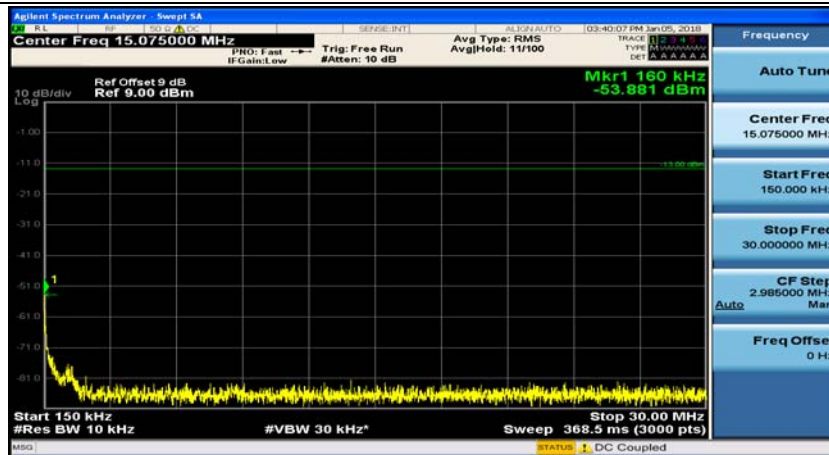

(Channel Bandwidth: 5 MHz)_HCH_QPSK_1RB#0