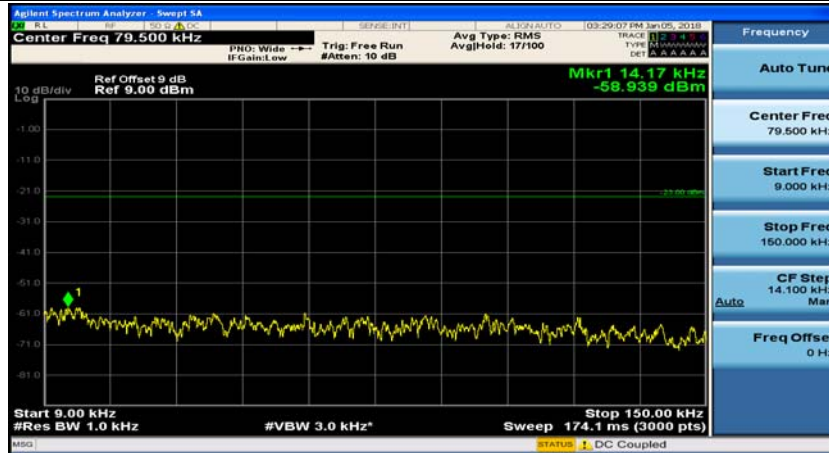

Channel Bandwidth: 3 MHz

(Channel Bandwidth: 3 MHz)_MCH_QPSK_1RB#0

(Channel Bandwidth: 3 MHz)_MCH_QPSK_1RB#7

(Channel Bandwidth: 3 MHz)_HCH_QPSK_1RB#0

(Channel Bandwidth: 3 MHz)_HCH_QPSK_1RB#7

(Channel Bandwidth: 3 MHz)_LCH_16QAM_1RB#0