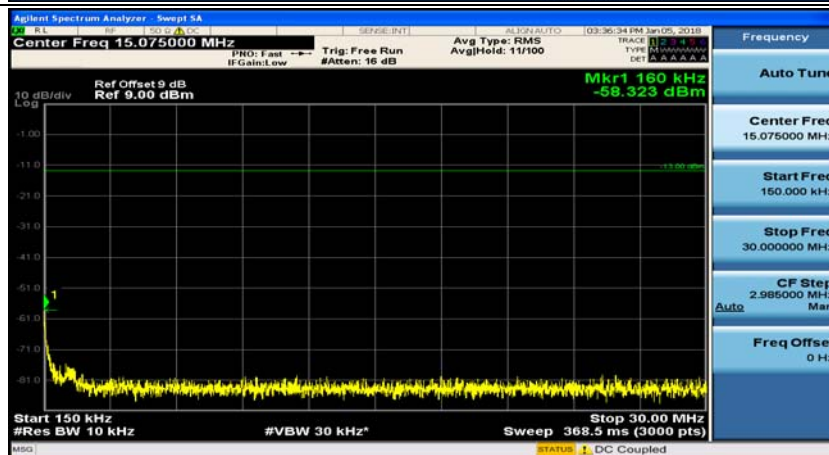

Channel Bandwidth: 5 MHz

(Channel Bandwidth: 5 MHz)_MCH_QPSK_1RB#0

(Channel Bandwidth: 5 MHz)_MCH_QPSK_1RB#12

(Channel Bandwidth: 5 MHz)_HCH_QPSK_1RB#0

(Channel Bandwidth: 5 MHz)_HCH_QPSK_1RB#12

(Channel Bandwidth: 5 MHz)_LCH_16QAM_1RB#0

(Channel Bandwidth: 5 MHz)_LCH_16QAM_1RB#12