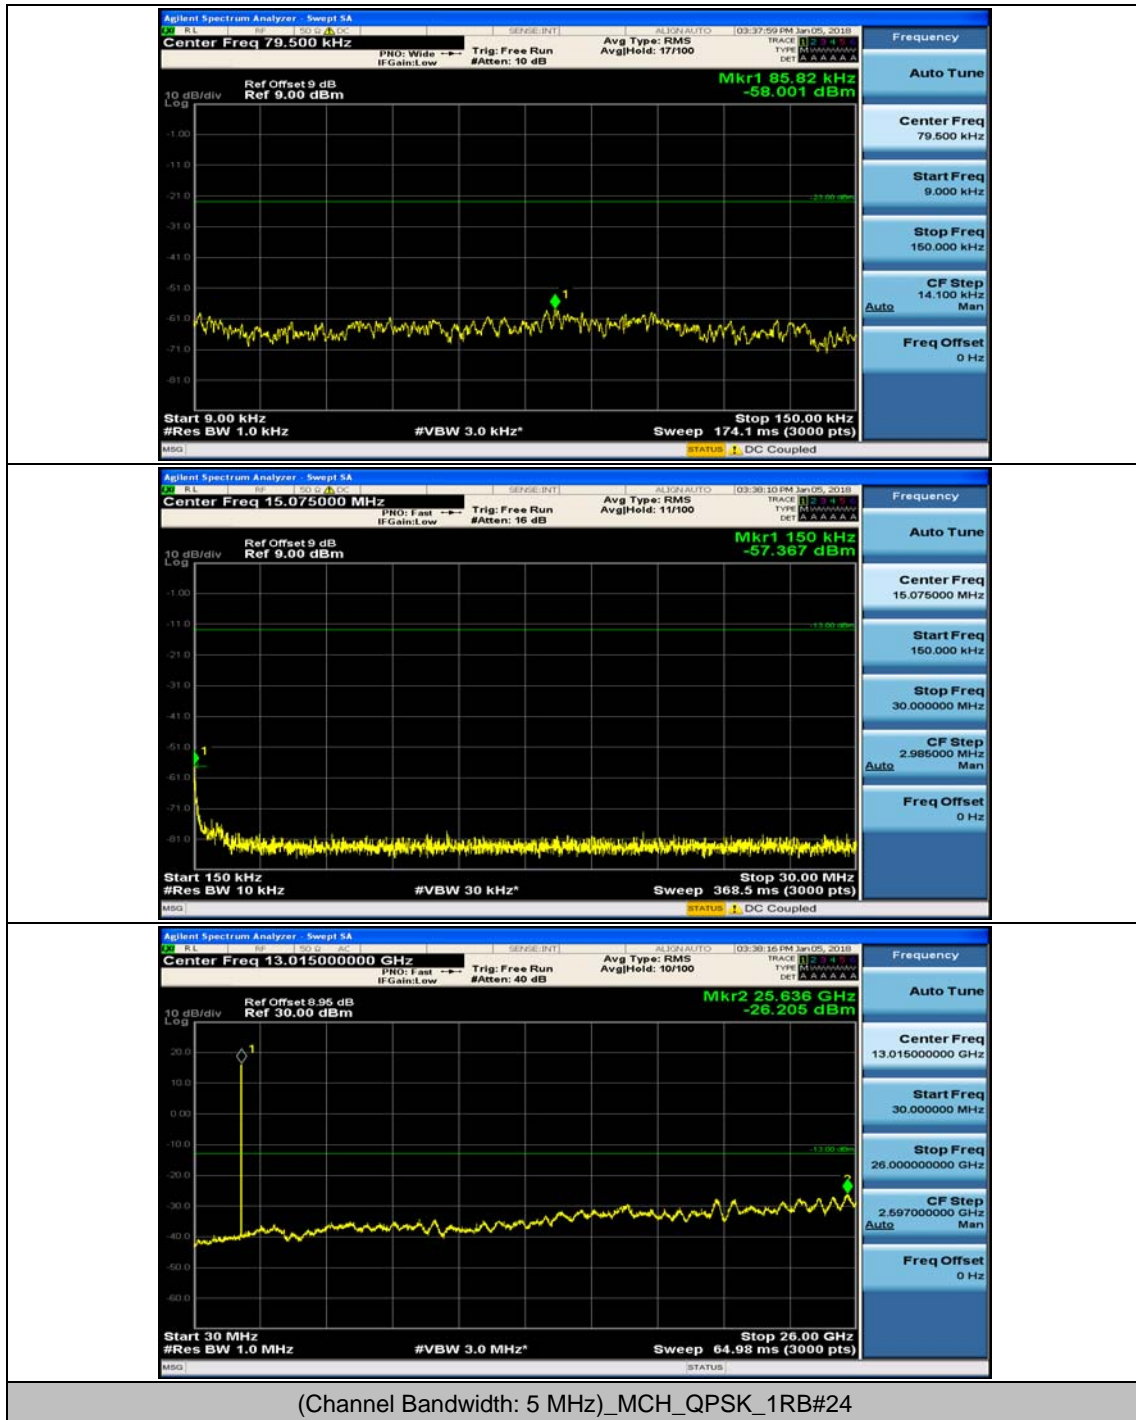

Channel Bandwidth: 5 MHz

(Channel Bandwidth: 5 MHz)_MCH_QPSK_1RB#0

(Channel Bandwidth: 5 MHz)_MCH_QPSK_1RB#12

(Channel Bandwidth: 5 MHz)_HCH_QPSK_1RB#0

(Channel Bandwidth: 5 MHz)_HCH_QPSK_1RB#12

(Channel Bandwidth: 5 MHz)_LCH_16QAM_1RB#0

(Channel Bandwidth: 5 MHz)_LCH_16QAM_1RB#12