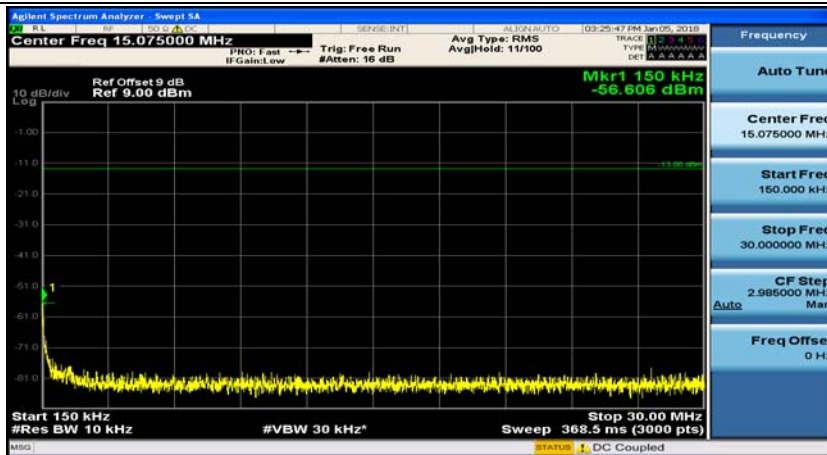

(Channel Bandwidth: 1.4 MHz)_MCH_QPSK_1RB#0

(Channel Bandwidth: 1.4 MHz)_MCH_QPSK_1RB#3

(Channel Bandwidth: 1.4 MHz)_HCH_QPSK_1RB#0

(Channel Bandwidth: 1.4 MHz)_HCH_QPSK_1RB#3

(Channel Bandwidth: 1.4 MHz)_LCH_16QAM_1RB#0

(Channel Bandwidth: 1.4 MHz)_LCH_16QAM_1RB#3

(Channel Bandwidth: 1.4 MHz)_MCH_16QAM_1RB#0

(Channel Bandwidth: 1.4 MHz)_MCH_16QAM_1RB#3

(Channel Bandwidth: 1.4 MHz)_HCH_16QAM_1RB#0

(Channel Bandwidth: 1.4 MHz)_HCH_16QAM_1RB#3