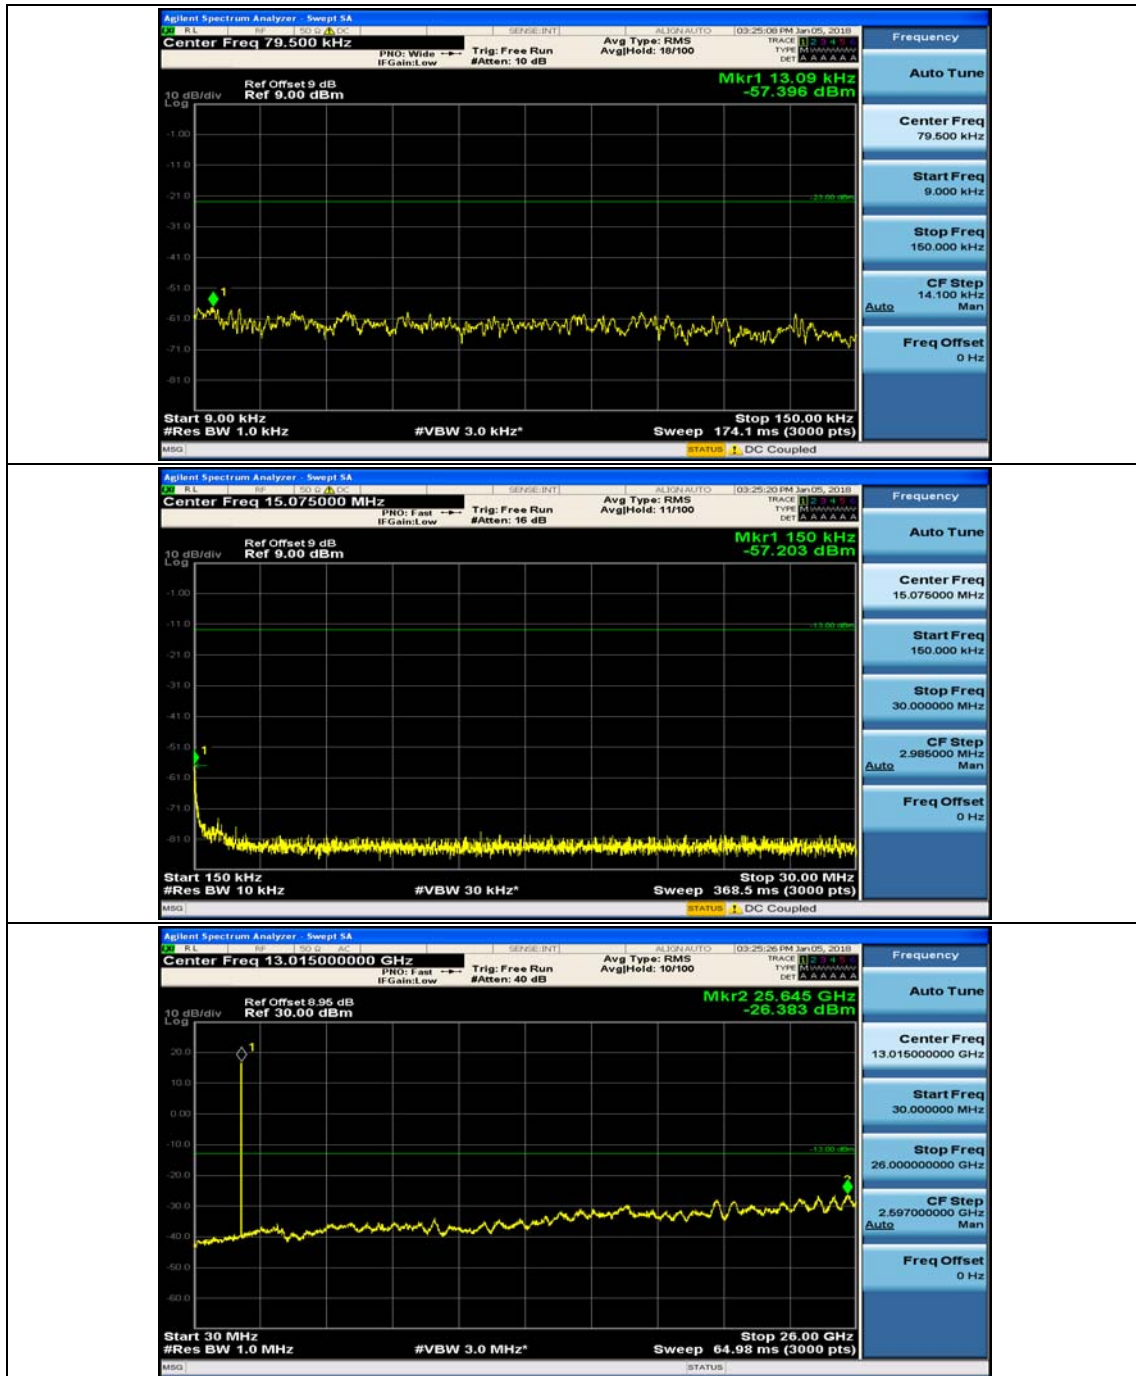

(Channel Bandwidth: 1.4 MHz)_MCH_QPSK_1RB#0

(Channel Bandwidth: 1.4 MHz)_MCH_QPSK_1RB#3

(Channel Bandwidth: 1.4 MHz)_HCH_QPSK_1RB#0

(Channel Bandwidth: 1.4 MHz)_HCH_QPSK_1RB#3

(Channel Bandwidth: 1.4 MHz)_LCH_16QAM_1RB#0

(Channel Bandwidth: 1.4 MHz)_LCH_16QAM_1RB#3

(Channel Bandwidth: 1.4 MHz)_MCH_16QAM_1RB#0

(Channel Bandwidth: 1.4 MHz)_MCH_16QAM_1RB#3

(Channel Bandwidth: 1.4 MHz)_HCH_16QAM_1RB#0

(Channel Bandwidth: 1.4 MHz)_HCH_16QAM_1RB#3

Channel Bandwidth: 3 MHz

(Channel Bandwidth: 3 MHz)_MCH_QPSK_1RB#0

(Channel Bandwidth: 3 MHz)_MCH_QPSK_1RB#7

(Channel Bandwidth: 3 MHz)_HCH_QPSK_1RB#0

(Channel Bandwidth: 3 MHz)_HCH_QPSK_1RB#7

(Channel Bandwidth: 3 MHz)_LCH_16QAM_1RB#0