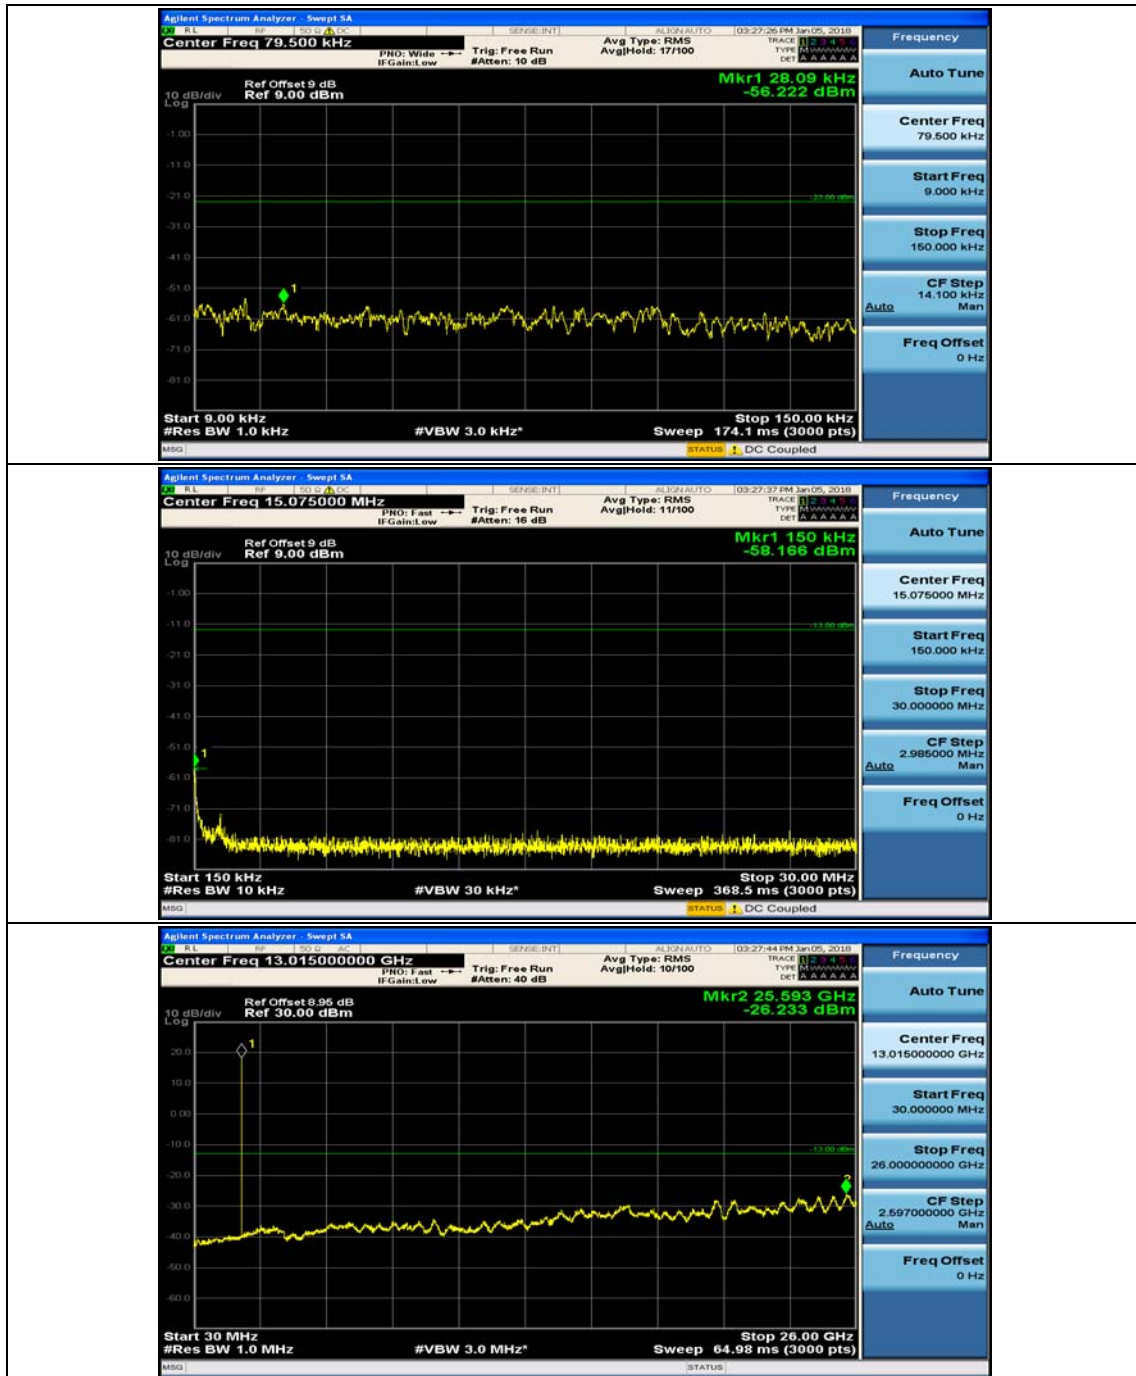

(Channel Bandwidth: 1.4 MHz)_MCH_QPSK_1RB#0

(Channel Bandwidth: 1.4 MHz)_MCH_QPSK_1RB#3

(Channel Bandwidth: 1.4 MHz)_HCH_QPSK_1RB#0

(Channel Bandwidth: 1.4 MHz)_HCH_QPSK_1RB#3

(Channel Bandwidth: 1.4 MHz)_LCH_16QAM_1RB#0

(Channel Bandwidth: 1.4 MHz)_LCH_16QAM_1RB#3

(Channel Bandwidth: 1.4 MHz)_MCH_16QAM_1RB#0

(Channel Bandwidth: 1.4 MHz)_MCH_16QAM_1RB#3

(Channel Bandwidth: 1.4 MHz)_HCH_16QAM_1RB#0

(Channel Bandwidth: 1.4 MHz)_HCH_16QAM_1RB#3

Channel Bandwidth: 3 MHz

(Channel Bandwidth: 3 MHz)_MCH_QPSK_1RB#0

(Channel Bandwidth: 3 MHz)_MCH_QPSK_1RB#7

(Channel Bandwidth: 3 MHz)_HCH_QPSK_1RB#0

(Channel Bandwidth: 3 MHz)_HCH_QPSK_1RB#7

(Channel Bandwidth: 3 MHz)_LCH_16QAM_1RB#0