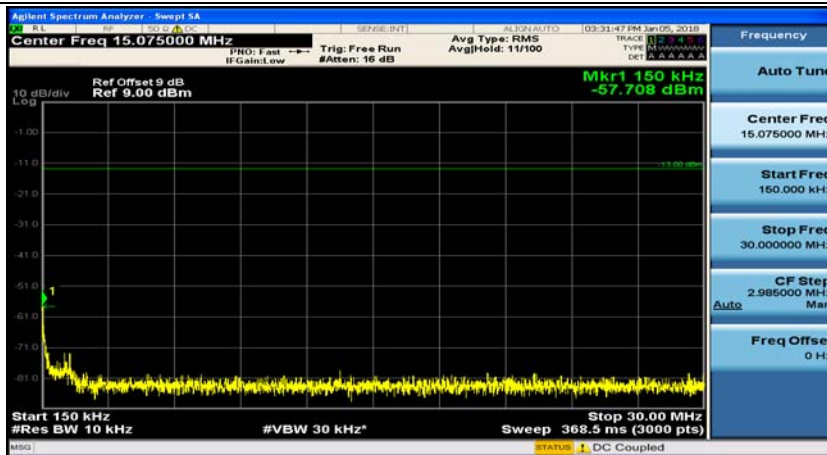

(Channel Bandwidth: 3 MHz)_MCH_16QAM_1RB#0