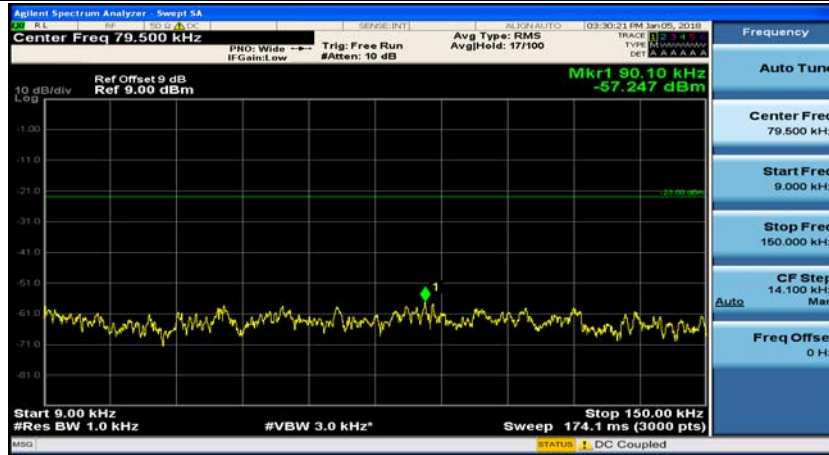

(Channel Bandwidth: 1.4 MHz)_LCH_16QAM_1RB#3

(Channel Bandwidth: 1.4 MHz)_MCH_16QAM_1RB#0

(Channel Bandwidth: 1.4 MHz)_MCH_16QAM_1RB#3

(Channel Bandwidth: 1.4 MHz)_HCH_16QAM_1RB#0

(Channel Bandwidth: 1.4 MHz)_HCH_16QAM_1RB#3

Channel Bandwidth: 3 MHz

(Channel Bandwidth: 3 MHz)_MCH_QPSK_1RB#0

(Channel Bandwidth: 3 MHz)_MCH_QPSK_1RB#7

(Channel Bandwidth: 3 MHz)_HCH_QPSK_1RB#0

(Channel Bandwidth: 3 MHz)_HCH_QPSK_1RB#7

(Channel Bandwidth: 3 MHz)_LCH_16QAM_1RB#0