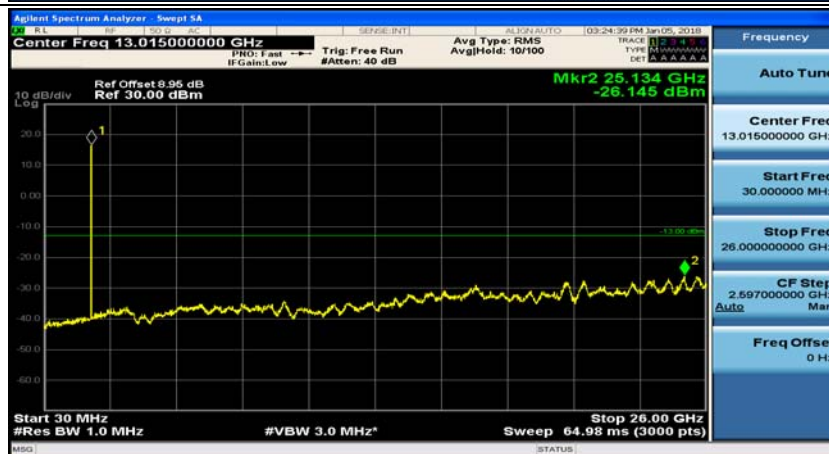

(Channel Bandwidth: 1.4 MHz)_MCH_QPSK_1RB#0

(Channel Bandwidth: 1.4 MHz)_MCH_QPSK_1RB#3

(Channel Bandwidth: 1.4 MHz)_HCH_QPSK_1RB#0

(Channel Bandwidth: 1.4 MHz)_HCH_QPSK_1RB#3

(Channel Bandwidth: 1.4 MHz)_LCH_16QAM_1RB#0

(Channel Bandwidth: 1.4 MHz)_LCH_16QAM_1RB#3

(Channel Bandwidth: 1.4 MHz)_MCH_16QAM_1RB#0

(Channel Bandwidth: 1.4 MHz)_MCH_16QAM_1RB#3

(Channel Bandwidth: 1.4 MHz)_HCH_16QAM_1RB#0

(Channel Bandwidth: 1.4 MHz)_HCH_16QAM_1RB#3