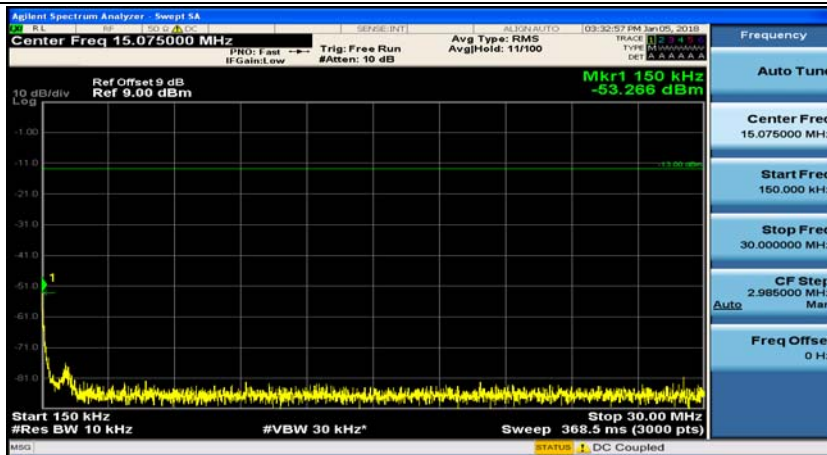

Channel Bandwidth: 3 MHz

(Channel Bandwidth: 3 MHz)_MCH_QPSK_1RB#0

(Channel Bandwidth: 3 MHz)_MCH_QPSK_1RB#7

(Channel Bandwidth: 3 MHz)_HCH_QPSK_1RB#0

(Channel Bandwidth: 3 MHz)_HCH_QPSK_1RB#7

(Channel Bandwidth: 3 MHz)_LCH_16QAM_1RB#0