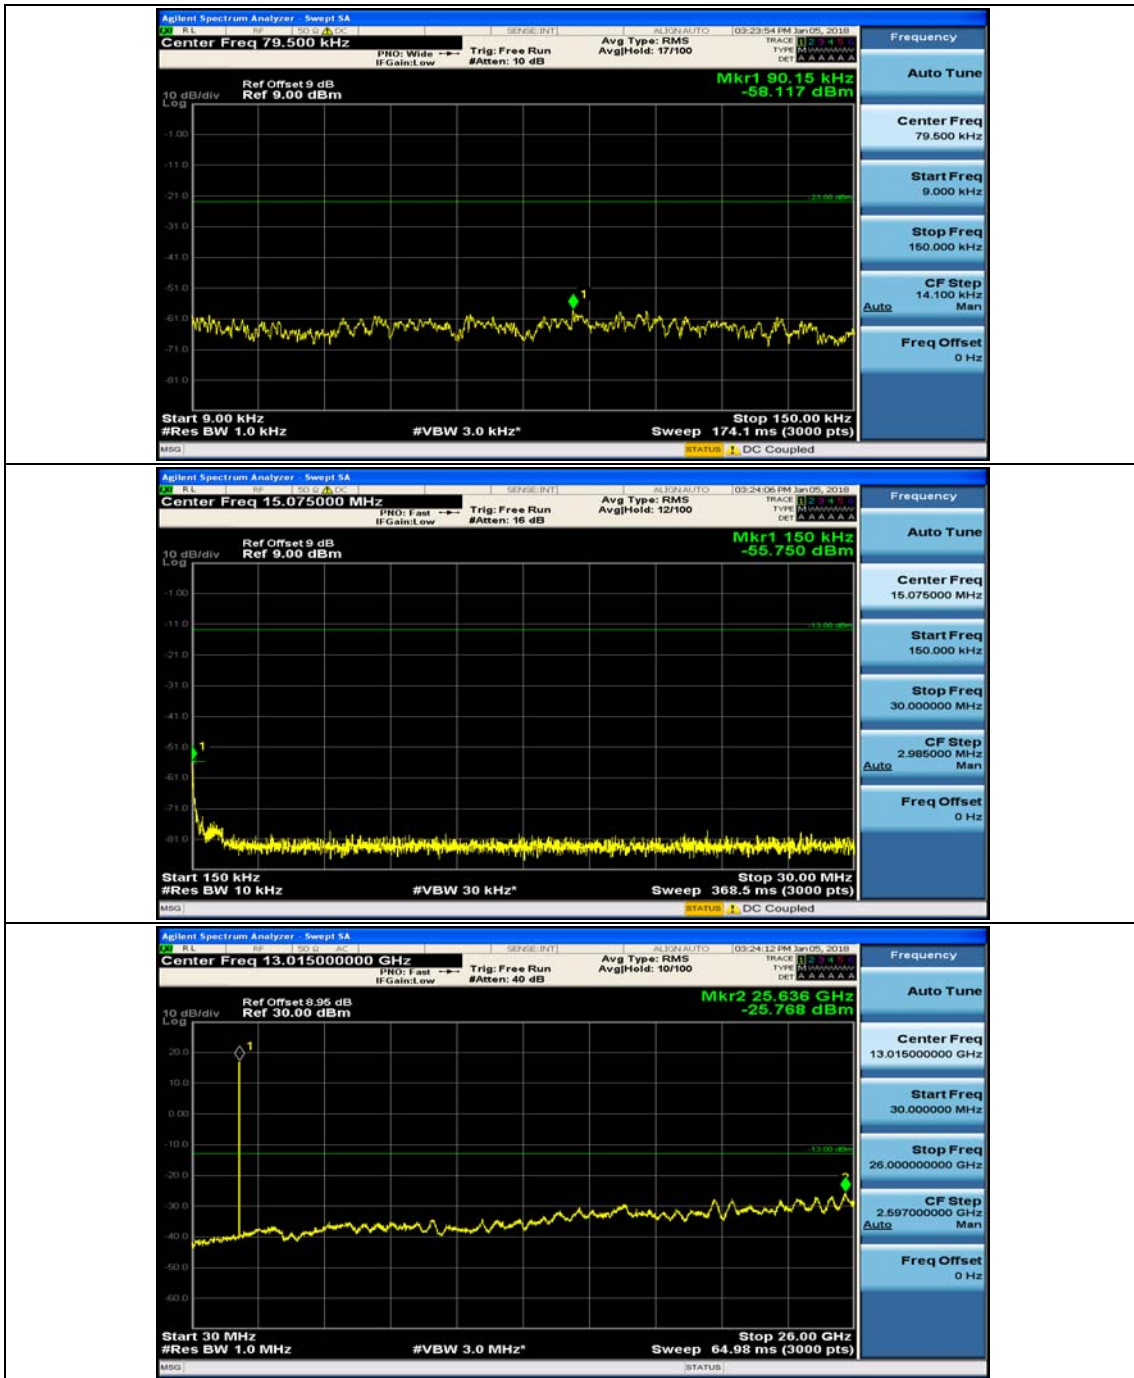

(Channel Bandwidth: 1.4 MHz)_MCH_QPSK_1RB#0

(Channel Bandwidth: 1.4 MHz)_MCH_QPSK_1RB#3

(Channel Bandwidth: 1.4 MHz)_HCH_QPSK_1RB#0

(Channel Bandwidth: 1.4 MHz)_HCH_QPSK_1RB#3

(Channel Bandwidth: 1.4 MHz)_LCH_16QAM_1RB#0

(Channel Bandwidth: 1.4 MHz)_LCH_16QAM_1RB#3

(Channel Bandwidth: 1.4 MHz)_MCH_16QAM_1RB#0

(Channel Bandwidth: 1.4 MHz)_MCH_16QAM_1RB#3

(Channel Bandwidth: 1.4 MHz)_HCH_16QAM_1RB#0

(Channel Bandwidth: 1.4 MHz)_HCH_16QAM_1RB#3

Channel Bandwidth: 3 MHz

(Channel Bandwidth: 3 MHz)_MCH_QPSK_1RB#0

(Channel Bandwidth: 3 MHz)_MCH_QPSK_1RB#7

(Channel Bandwidth: 3 MHz)_HCH_QPSK_1RB#0

(Channel Bandwidth: 3 MHz)_HCH_QPSK_1RB#7

(Channel Bandwidth: 3 MHz)_LCH_16QAM_1RB#0