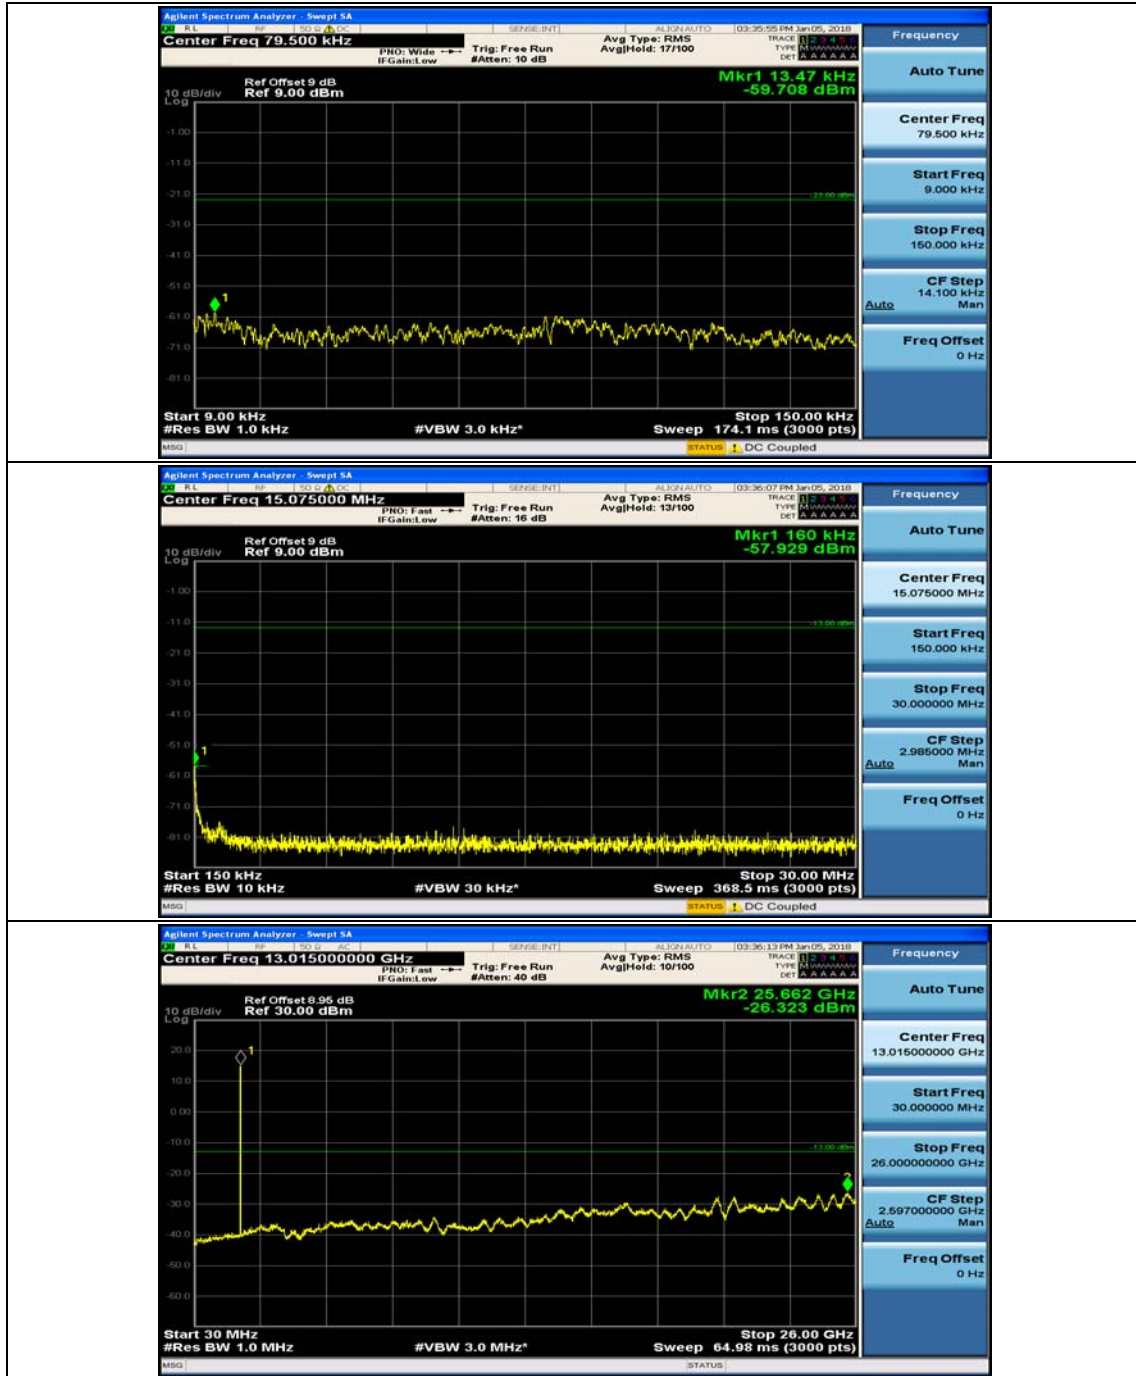

Channel Bandwidth: 3 MHz

(Channel Bandwidth: 3 MHz)_MCH_QPSK_1RB#0

(Channel Bandwidth: 3 MHz)_MCH_QPSK_1RB#7

(Channel Bandwidth: 3 MHz)_HCH_QPSK_1RB#0

(Channel Bandwidth: 3 MHz)_HCH_QPSK_1RB#7

(Channel Bandwidth: 3 MHz)_LCH_16QAM_1RB#0

(Channel Bandwidth: 3 MHz)_LCH_16QAM_1RB#7

(Channel Bandwidth: 3 MHz)_MCH_16QAM_1RB#0

(Channel Bandwidth: 3 MHz)_MCH_16QAM_1RB#7

(Channel Bandwidth: 3 MHz)_HCH_16QAM_1RB#0

(Channel Bandwidth: 3 MHz)_HCH_16QAM_1RB#7

Channel Bandwidth: 5 MHz

(Channel Bandwidth: 5 MHz)_MCH_QPSK_1RB#0

(Channel Bandwidth: 5 MHz)_MCH_QPSK_1RB#12

(Channel Bandwidth: 5 MHz)_HCH_QPSK_1RB#0

(Channel Bandwidth: 5 MHz)_HCH_QPSK_1RB#12

(Channel Bandwidth: 5 MHz)_LCH_16QAM_1RB#0