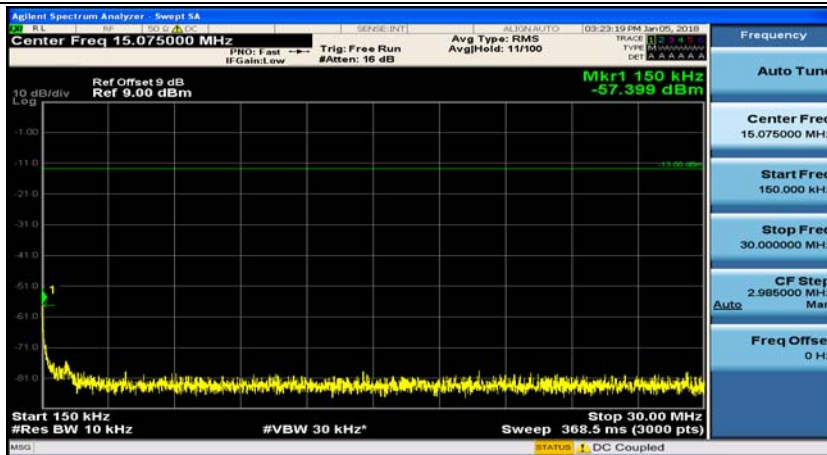

(Channel Bandwidth: 1.4 MHz)_MCH_QPSK_1RB#0

(Channel Bandwidth: 1.4 MHz)_MCH_QPSK_1RB#3

(Channel Bandwidth: 1.4 MHz)_HCH_QPSK_1RB#0

(Channel Bandwidth: 1.4 MHz)_HCH_QPSK_1RB#3

(Channel Bandwidth: 1.4 MHz)_LCH_16QAM_1RB#0

(Channel Bandwidth: 1.4 MHz)_LCH_16QAM_1RB#3

(Channel Bandwidth: 1.4 MHz)_MCH_16QAM_1RB#0

(Channel Bandwidth: 1.4 MHz)_MCH_16QAM_1RB#3

(Channel Bandwidth: 1.4 MHz)_HCH_16QAM_1RB#0

(Channel Bandwidth: 1.4 MHz)_HCH_16QAM_1RB#3