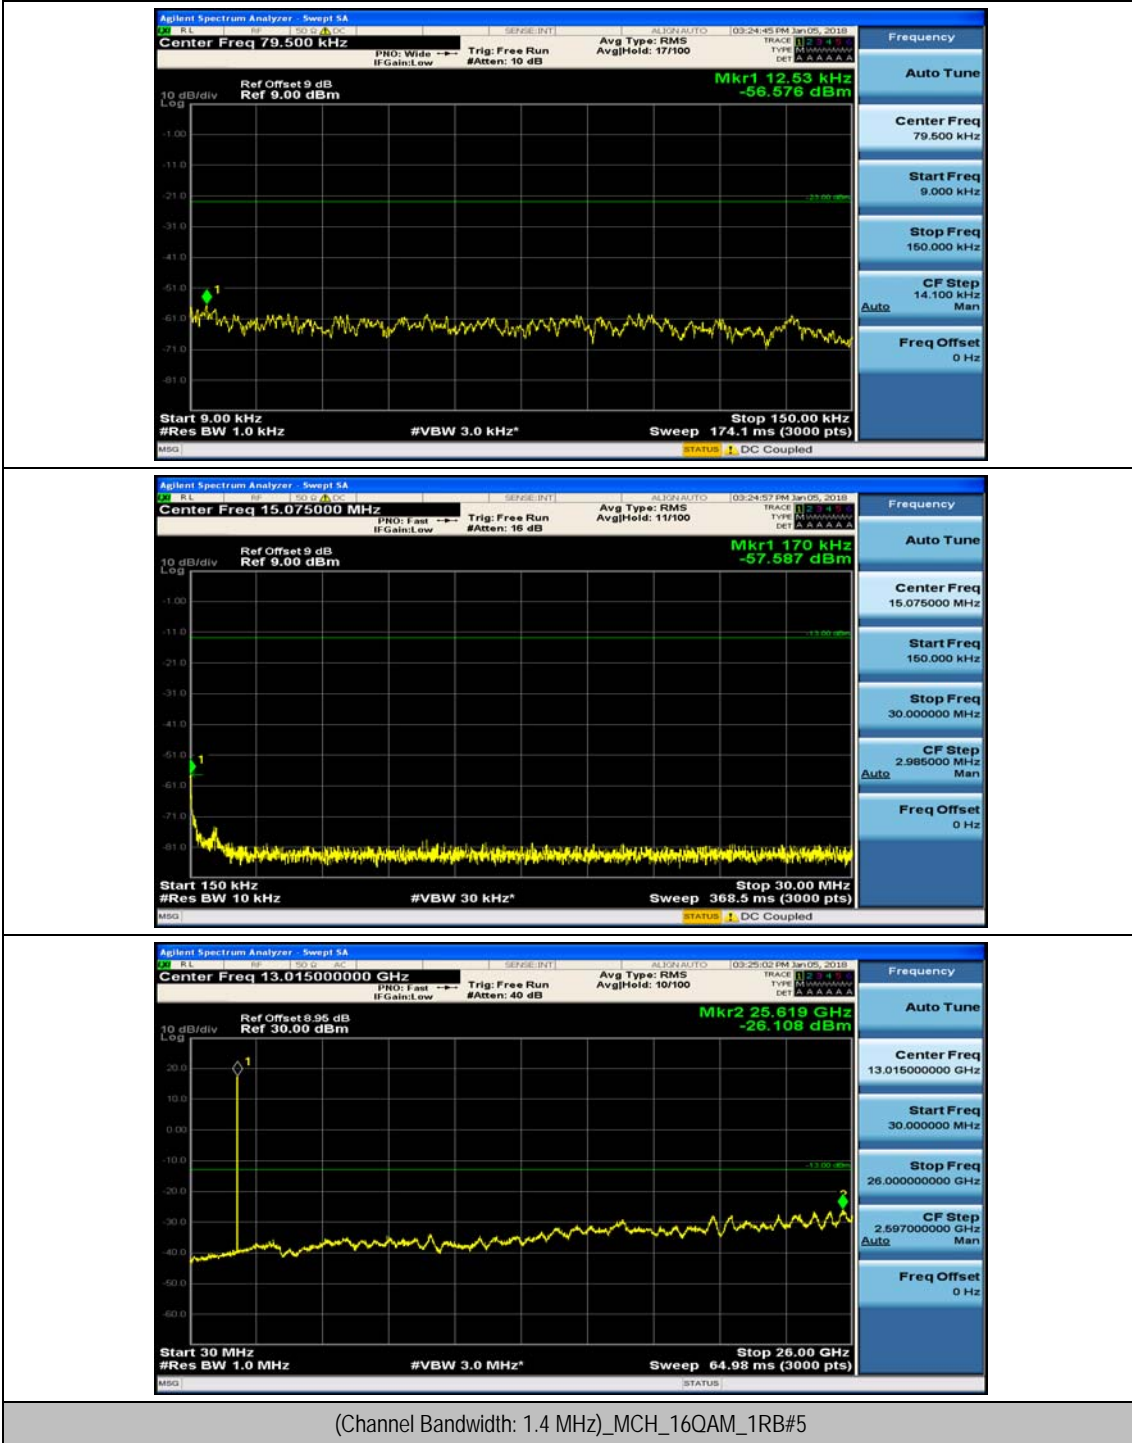

(Channel Bandwidth: 1.4 MHz)_MCH_QPSK_1RB#0

(Channel Bandwidth: 1.4 MHz)_MCH_QPSK_1RB#3

(Channel Bandwidth: 1.4 MHz)_HCH_QPSK_1RB#0

(Channel Bandwidth: 1.4 MHz)_HCH_QPSK_1RB#3

(Channel Bandwidth: 1.4 MHz)_LCH_16QAM_1RB#0

(Channel Bandwidth: 1.4 MHz)_LCH_16QAM_1RB#3

(Channel Bandwidth: 1.4 MHz)_MCH_16QAM_1RB#0

(Channel Bandwidth: 1.4 MHz)_MCH_16QAM_1RB#3

(Channel Bandwidth: 1.4 MHz)_HCH_16QAM_1RB#0

(Channel Bandwidth: 1.4 MHz)_HCH_16QAM_1RB#3

Channel Bandwidth: 3 MHz

(Channel Bandwidth: 3 MHz)_MCH_QPSK_1RB#0

(Channel Bandwidth: 3 MHz)_MCH_QPSK_1RB#7

(Channel Bandwidth: 3 MHz)_HCH_QPSK_1RB#0

(Channel Bandwidth: 3 MHz)_HCH_QPSK_1RB#7

(Channel Bandwidth: 3 MHz)_LCH_16QAM_1RB#0