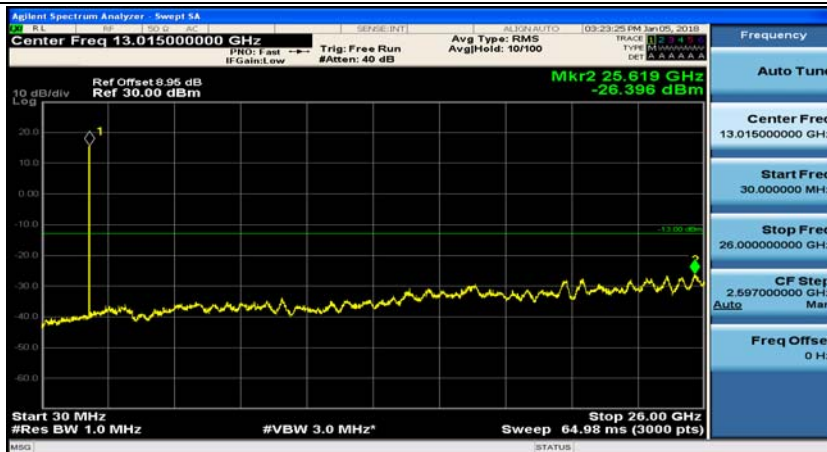

(Channel Bandwidth: 1.4 MHz)_MCH_QPSK_1RB#0

(Channel Bandwidth: 1.4 MHz)_MCH_QPSK_1RB#3

(Channel Bandwidth: 1.4 MHz)_HCH_QPSK_1RB#0

(Channel Bandwidth: 1.4 MHz)_HCH_QPSK_1RB#3

(Channel Bandwidth: 1.4 MHz)_LCH_16QAM_1RB#0

(Channel Bandwidth: 1.4 MHz)_LCH_16QAM_1RB#3

(Channel Bandwidth: 1.4 MHz)_MCH_16QAM_1RB#0

(Channel Bandwidth: 1.4 MHz)_MCH_16QAM_1RB#3

(Channel Bandwidth: 1.4 MHz)_HCH_16QAM_1RB#0

(Channel Bandwidth: 1.4 MHz)_HCH_16QAM_1RB#3