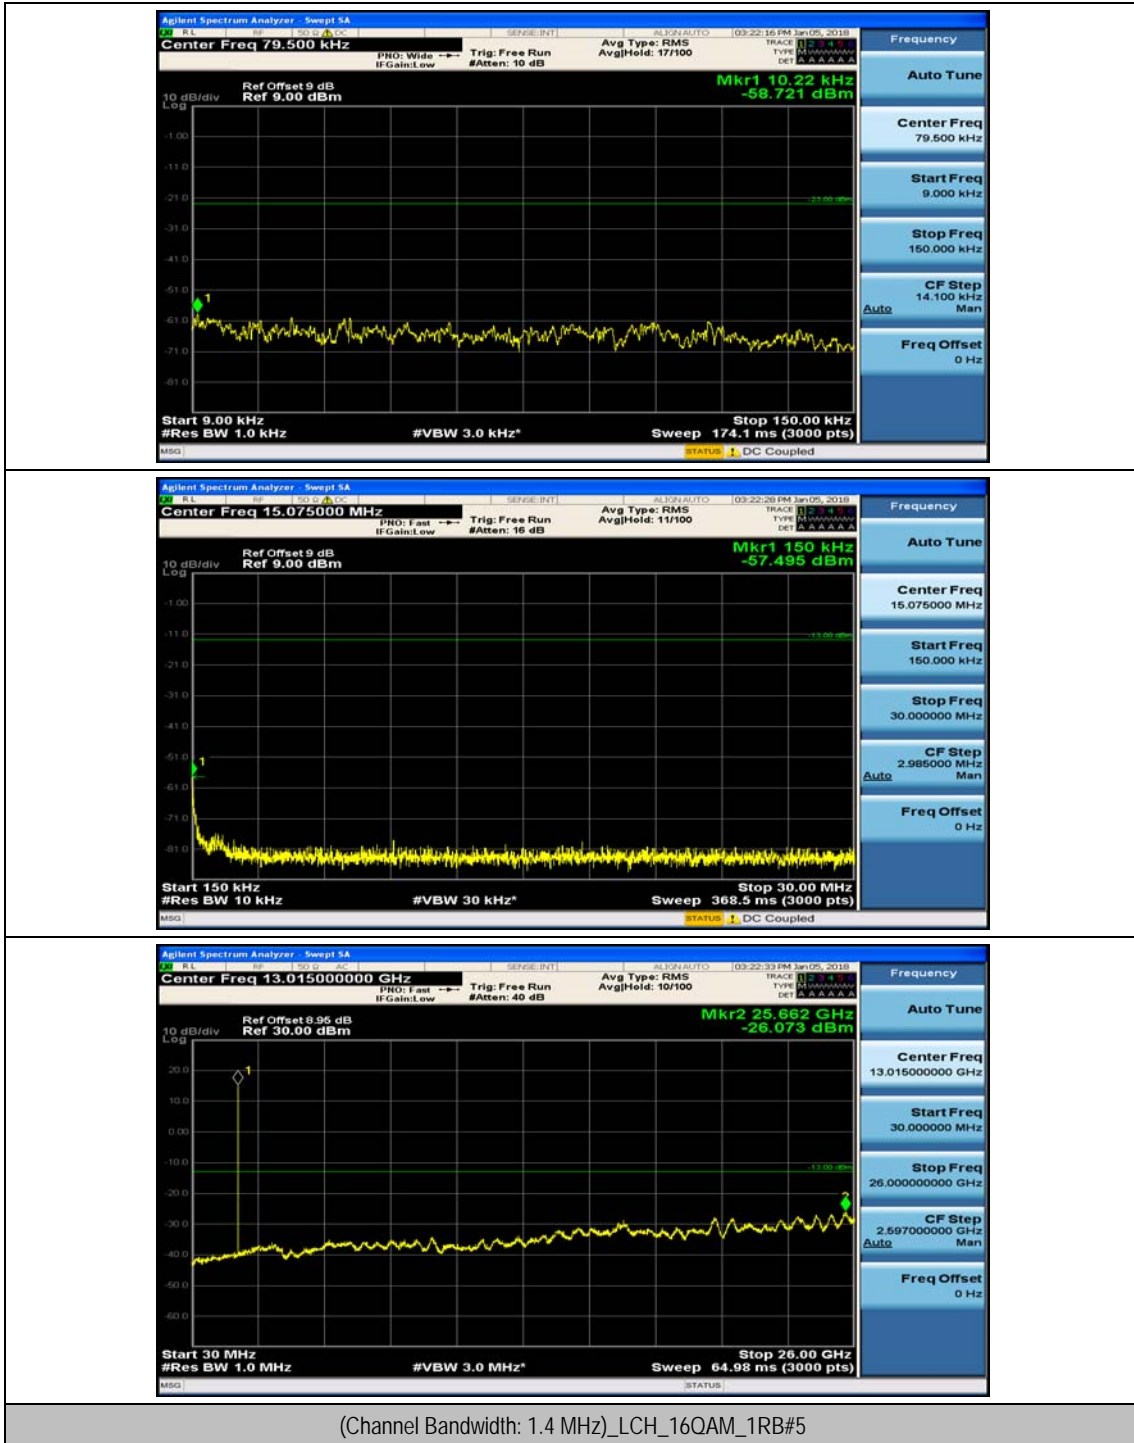

(Channel Bandwidth: 1.4 MHz)_MCH_QPSK_1RB#0

(Channel Bandwidth: 1.4 MHz)_MCH_QPSK_1RB#3

(Channel Bandwidth: 1.4 MHz)_HCH_QPSK_1RB#0

(Channel Bandwidth: 1.4 MHz)_HCH_QPSK_1RB#3

(Channel Bandwidth: 1.4 MHz)_LCH_16QAM_1RB#0

(Channel Bandwidth: 1.4 MHz)_LCH_16QAM_1RB#3

(Channel Bandwidth: 1.4 MHz)_MCH_16QAM_1RB#0

(Channel Bandwidth: 1.4 MHz)_MCH_16QAM_1RB#3

(Channel Bandwidth: 1.4 MHz)_HCH_16QAM_1RB#0

(Channel Bandwidth: 1.4 MHz)_HCH_16QAM_1RB#3

Channel Bandwidth: 3 MHz

(Channel Bandwidth: 3 MHz)_MCH_QPSK_1RB#0

(Channel Bandwidth: 3 MHz)_MCH_QPSK_1RB#7

(Channel Bandwidth: 3 MHz)_HCH_QPSK_1RB#0

(Channel Bandwidth: 3 MHz)_HCH_QPSK_1RB#7

(Channel Bandwidth: 3 MHz)_LCH_16QAM_1RB#0