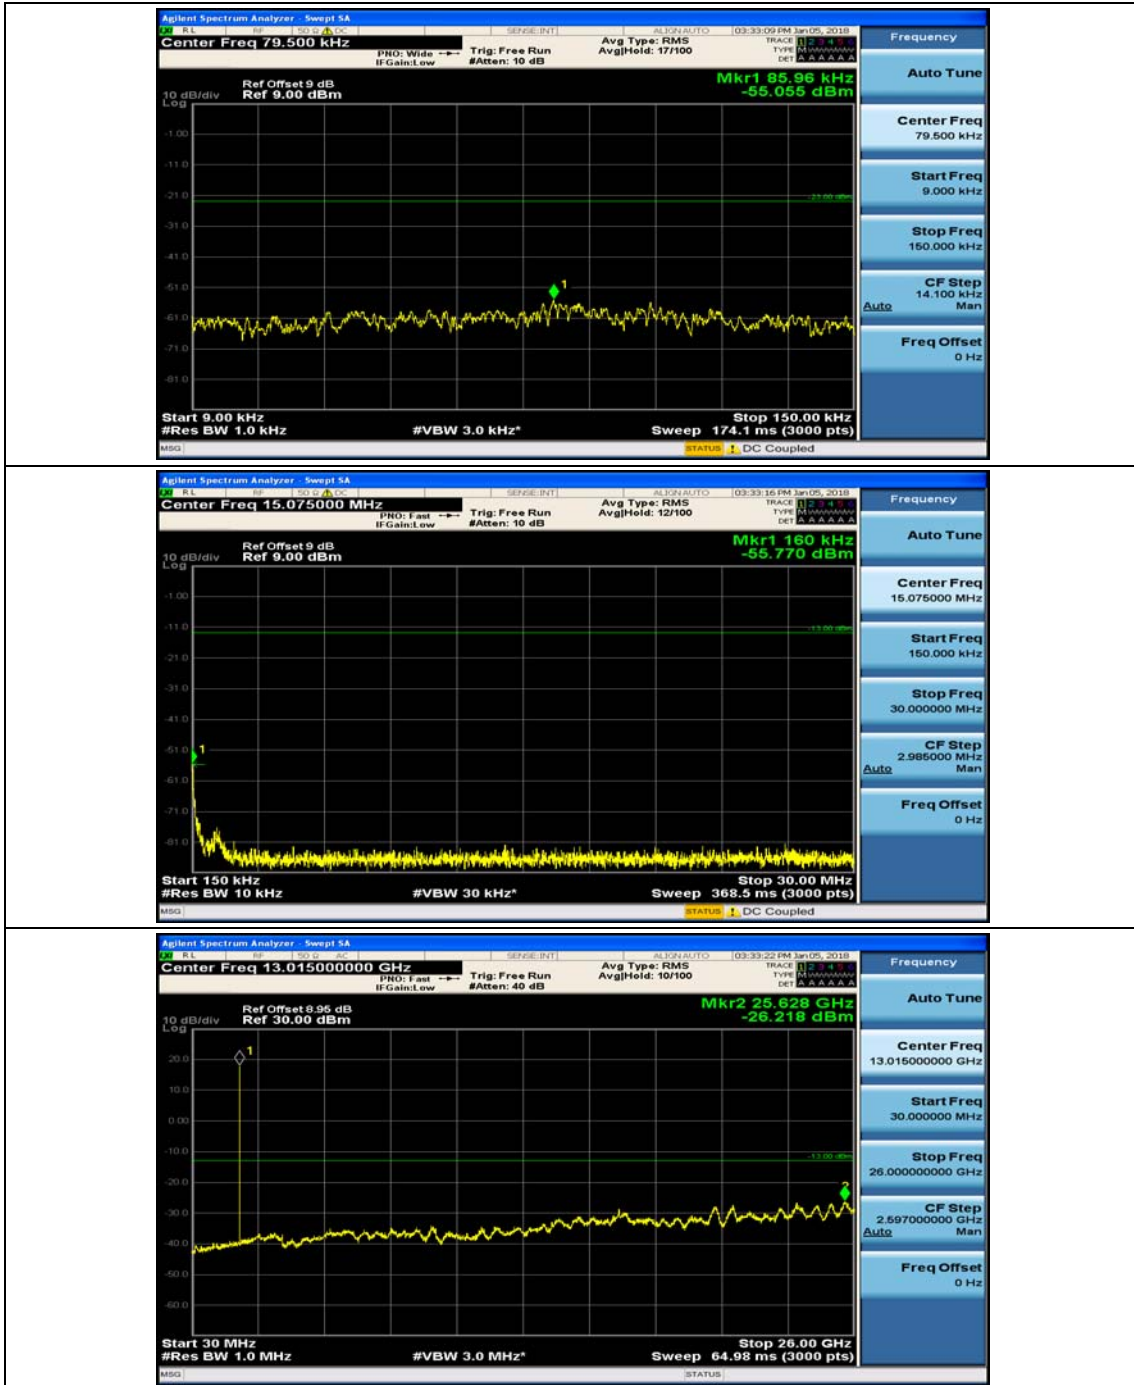

(Channel Bandwidth: 1.4 MHz)_LCH_16QAM_1RB#3

(Channel Bandwidth: 1.4 MHz)_MCH_16QAM_1RB#0

(Channel Bandwidth: 1.4 MHz)_MCH_16QAM_1RB#3

(Channel Bandwidth: 1.4 MHz)_HCH_16QAM_1RB#0

(Channel Bandwidth: 1.4 MHz)_HCH_16QAM_1RB#3

Channel Bandwidth: 3 MHz

(Channel Bandwidth: 3 MHz)_MCH_QPSK_1RB#0

(Channel Bandwidth: 3 MHz)_MCH_QPSK_1RB#7

(Channel Bandwidth: 3 MHz)_HCH_QPSK_1RB#0

(Channel Bandwidth: 3 MHz)_HCH_QPSK_1RB#7

(Channel Bandwidth: 3 MHz)_LCH_16QAM_1RB#0

(Channel Bandwidth: 3 MHz)_LCH_16QAM_1RB#7

(Channel Bandwidth: 3 MHz)_MCH_16QAM_1RB#0

(Channel Bandwidth: 3 MHz)_MCH_16QAM_1RB#7

(Channel Bandwidth: 3 MHz)_HCH_16QAM_1RB#0

(Channel Bandwidth: 3 MHz)_HCH_16QAM_1RB#7