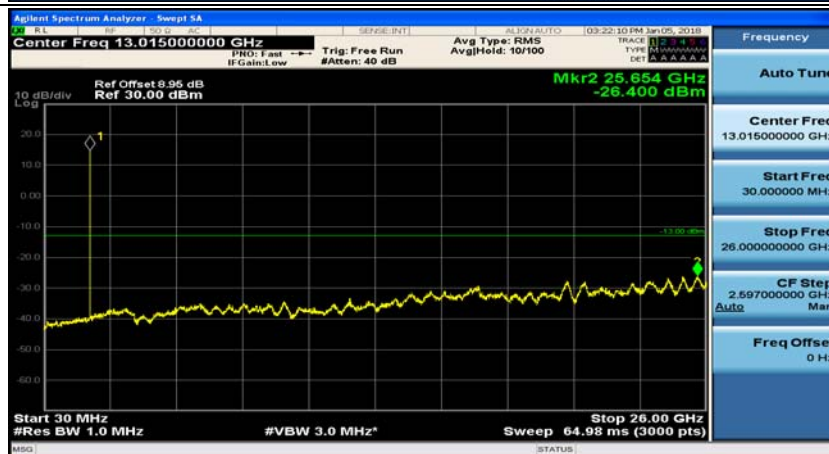

(Channel Bandwidth: 1.4 MHz)_MCH_QPSK_1RB#0

(Channel Bandwidth: 1.4 MHz)_MCH_QPSK_1RB#3

(Channel Bandwidth: 1.4 MHz)_HCH_QPSK_1RB#0

(Channel Bandwidth: 1.4 MHz)_HCH_QPSK_1RB#3

(Channel Bandwidth: 1.4 MHz)_LCH_16QAM_1RB#0

(Channel Bandwidth: 1.4 MHz)_LCH_16QAM_1RB#3

(Channel Bandwidth: 1.4 MHz)_MCH_16QAM_1RB#0

(Channel Bandwidth: 1.4 MHz)_MCH_16QAM_1RB#3

(Channel Bandwidth: 1.4 MHz)_HCH_16QAM_1RB#0

(Channel Bandwidth: 1.4 MHz)_HCH_16QAM_1RB#3