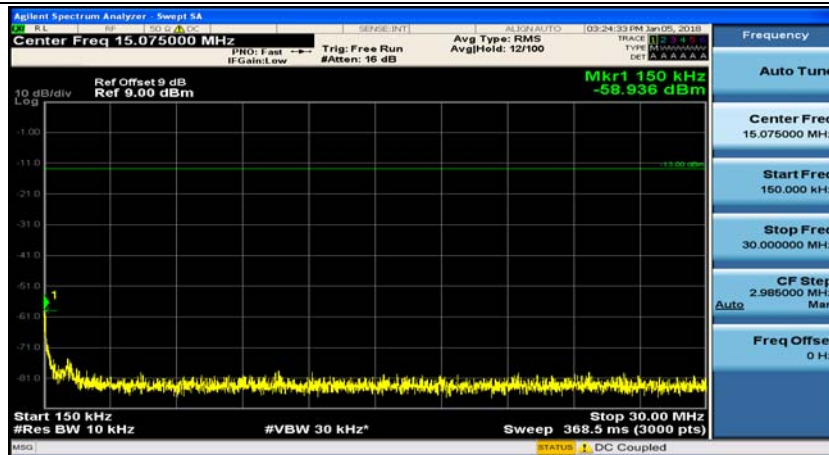

(Channel Bandwidth: 1.4 MHz)_MCH_QPSK_1RB#0

(Channel Bandwidth: 1.4 MHz)_MCH_QPSK_1RB#3

(Channel Bandwidth: 1.4 MHz)_HCH_QPSK_1RB#0

(Channel Bandwidth: 1.4 MHz)_HCH_QPSK_1RB#3

(Channel Bandwidth: 1.4 MHz)_LCH_16QAM_1RB#0

(Channel Bandwidth: 1.4 MHz)_LCH_16QAM_1RB#3

(Channel Bandwidth: 1.4 MHz)_MCH_16QAM_1RB#0

(Channel Bandwidth: 1.4 MHz)_MCH_16QAM_1RB#3

(Channel Bandwidth: 1.4 MHz)_HCH_16QAM_1RB#0

(Channel Bandwidth: 1.4 MHz)_HCH_16QAM_1RB#3