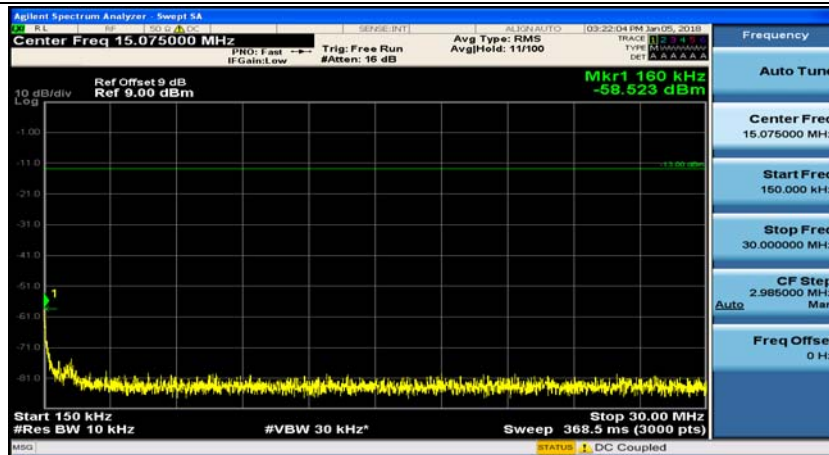

(Channel Bandwidth: 1.4 MHz)_MCH_QPSK_1RB#0

(Channel Bandwidth: 1.4 MHz)_MCH_QPSK_1RB#3

(Channel Bandwidth: 1.4 MHz)_HCH_QPSK_1RB#0

(Channel Bandwidth: 1.4 MHz)_HCH_QPSK_1RB#3

(Channel Bandwidth: 1.4 MHz)_LCH_16QAM_1RB#0

(Channel Bandwidth: 1.4 MHz)_LCH_16QAM_1RB#3

(Channel Bandwidth: 1.4 MHz)_MCH_16QAM_1RB#0

(Channel Bandwidth: 1.4 MHz)_MCH_16QAM_1RB#3

(Channel Bandwidth: 1.4 MHz)_HCH_16QAM_1RB#0

(Channel Bandwidth: 1.4 MHz)_HCH_16QAM_1RB#3