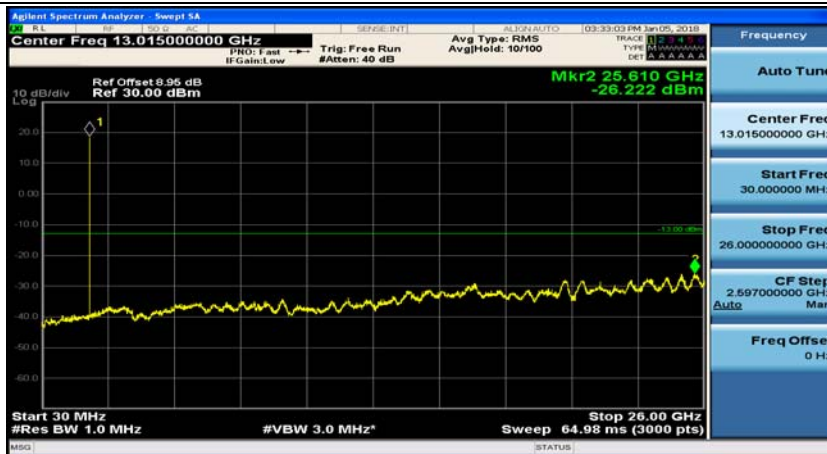

Channel Bandwidth: 3 MHz

(Channel Bandwidth: 3 MHz)_MCH_QPSK_1RB#0

(Channel Bandwidth: 3 MHz)_MCH_QPSK_1RB#7

(Channel Bandwidth: 3 MHz)_HCH_QPSK_1RB#0

(Channel Bandwidth: 3 MHz)_HCH_QPSK_1RB#7

(Channel Bandwidth: 3 MHz)_LCH_16QAM_1RB#0