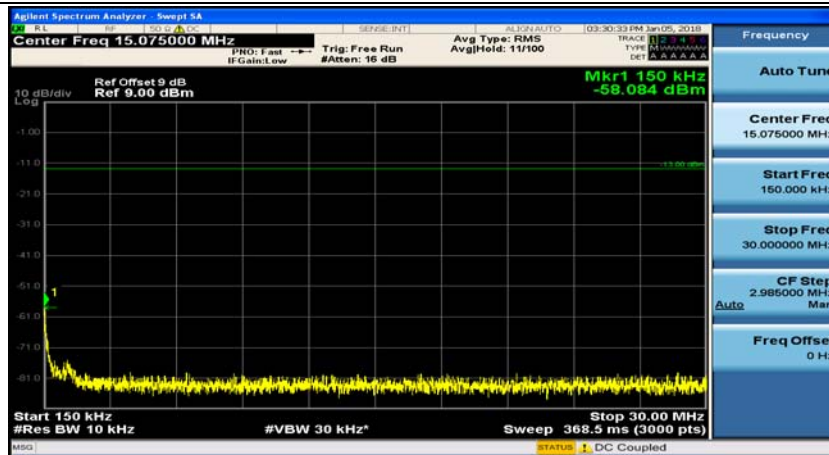

(Channel Bandwidth: 1.4 MHz)_LCH_16QAM_1RB#3

(Channel Bandwidth: 1.4 MHz)_MCH_16QAM_1RB#0

(Channel Bandwidth: 1.4 MHz)_MCH_16QAM_1RB#3

(Channel Bandwidth: 1.4 MHz)_HCH_16QAM_1RB#0

(Channel Bandwidth: 1.4 MHz)_HCH_16QAM_1RB#3

Channel Bandwidth: 3 MHz

(Channel Bandwidth: 3 MHz)_MCH_QPSK_1RB#0

(Channel Bandwidth: 3 MHz)_MCH_QPSK_1RB#7

(Channel Bandwidth: 3 MHz)_HCH_QPSK_1RB#0

(Channel Bandwidth: 3 MHz)_HCH_QPSK_1RB#7

(Channel Bandwidth: 3 MHz)_LCH_16QAM_1RB#0