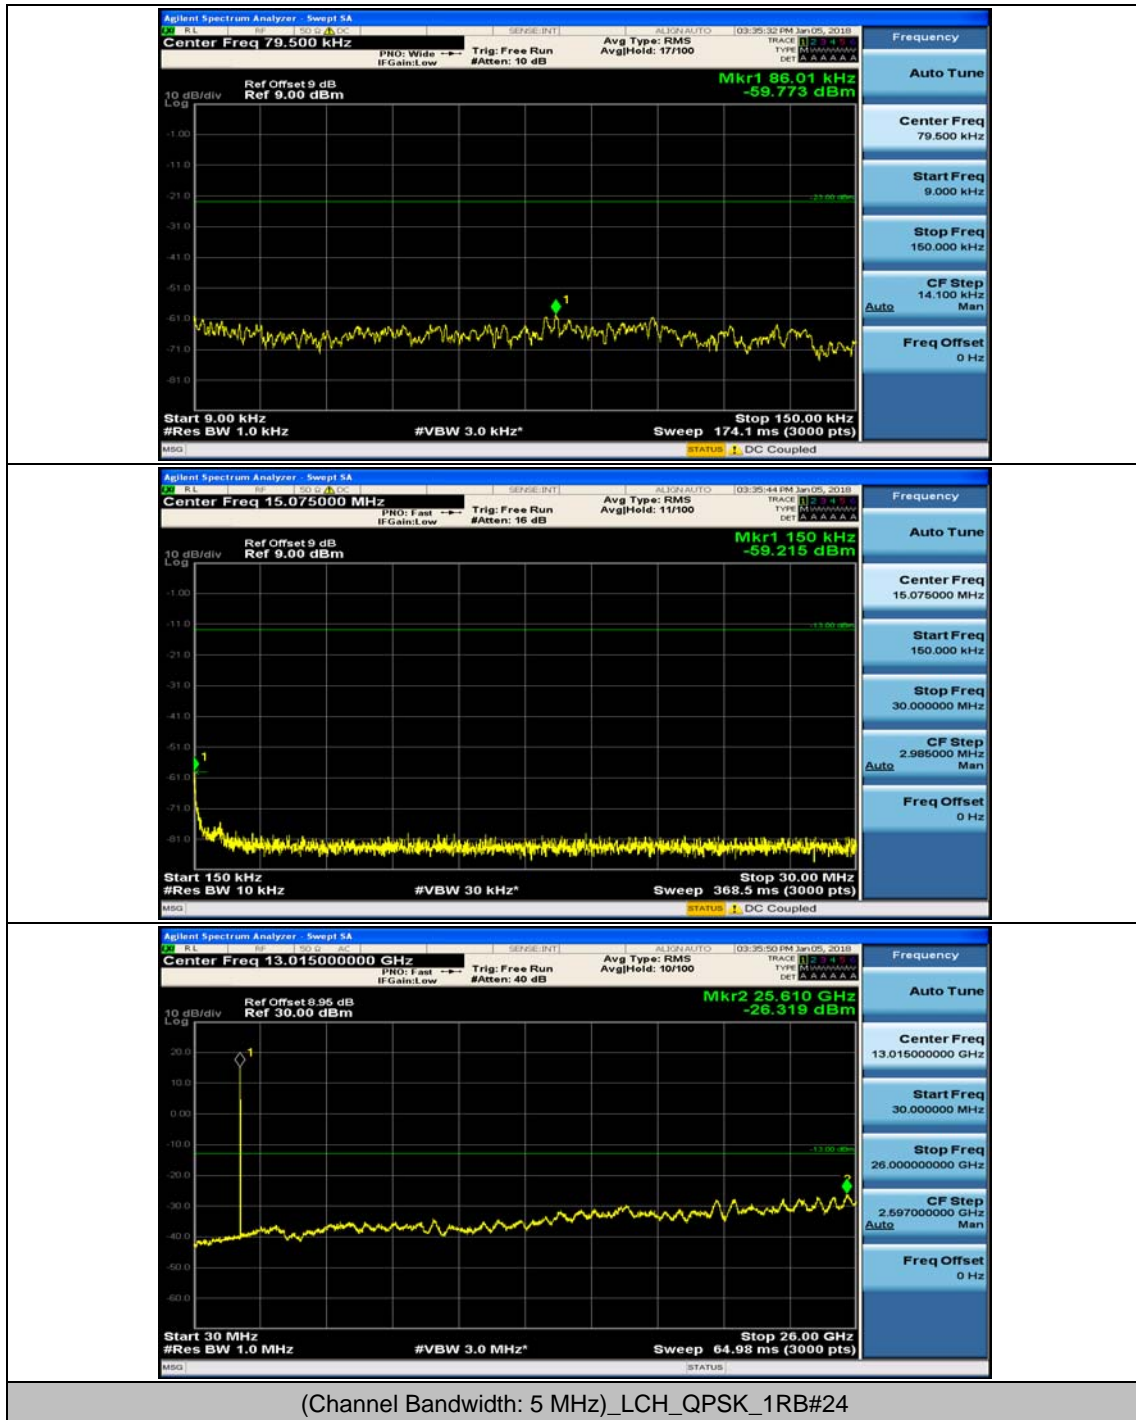

Channel Bandwidth: 3 MHz

(Channel Bandwidth: 3 MHz)_MCH_QPSK_1RB#0

(Channel Bandwidth: 3 MHz)_MCH_QPSK_1RB#7

(Channel Bandwidth: 3 MHz)_HCH_QPSK_1RB#0

(Channel Bandwidth: 3 MHz)_HCH_QPSK_1RB#7

(Channel Bandwidth: 3 MHz)_LCH_16QAM_1RB#0

(Channel Bandwidth: 3 MHz)_LCH_16QAM_1RB#7

(Channel Bandwidth: 3 MHz)_MCH_16QAM_1RB#0

(Channel Bandwidth: 3 MHz)_MCH_16QAM_1RB#7

(Channel Bandwidth: 3 MHz)_HCH_16QAM_1RB#0

(Channel Bandwidth: 3 MHz)_HCH_16QAM_1RB#7

Channel Bandwidth: 5 MHz

(Channel Bandwidth: 5 MHz)_MCH_QPSK_1RB#0

(Channel Bandwidth: 5 MHz)_MCH_QPSK_1RB#12

(Channel Bandwidth: 5 MHz)_HCH_QPSK_1RB#0

(Channel Bandwidth: 5 MHz)_HCH_QPSK_1RB#12

(Channel Bandwidth: 5 MHz)_LCH_16QAM_1RB#0