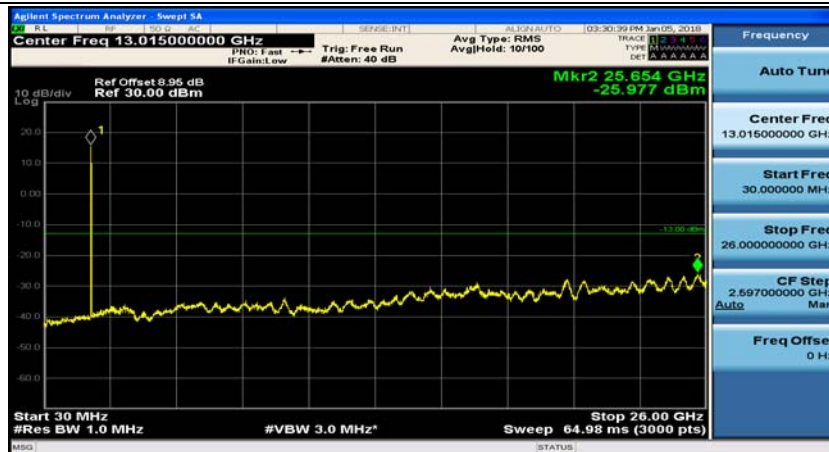

(Channel Bandwidth: 1.4 MHz)_LCH_16QAM_1RB#3

(Channel Bandwidth: 1.4 MHz)_MCH_16QAM_1RB#0

(Channel Bandwidth: 1.4 MHz)_MCH_16QAM_1RB#3

(Channel Bandwidth: 1.4 MHz)_HCH_16QAM_1RB#0

(Channel Bandwidth: 1.4 MHz)_HCH_16QAM_1RB#3

Channel Bandwidth: 3 MHz

(Channel Bandwidth: 3 MHz)_MCH_QPSK_1RB#0

(Channel Bandwidth: 3 MHz)_MCH_QPSK_1RB#7

(Channel Bandwidth: 3 MHz)_HCH_QPSK_1RB#0

(Channel Bandwidth: 3 MHz)_HCH_QPSK_1RB#7

(Channel Bandwidth: 3 MHz)_LCH_16QAM_1RB#0