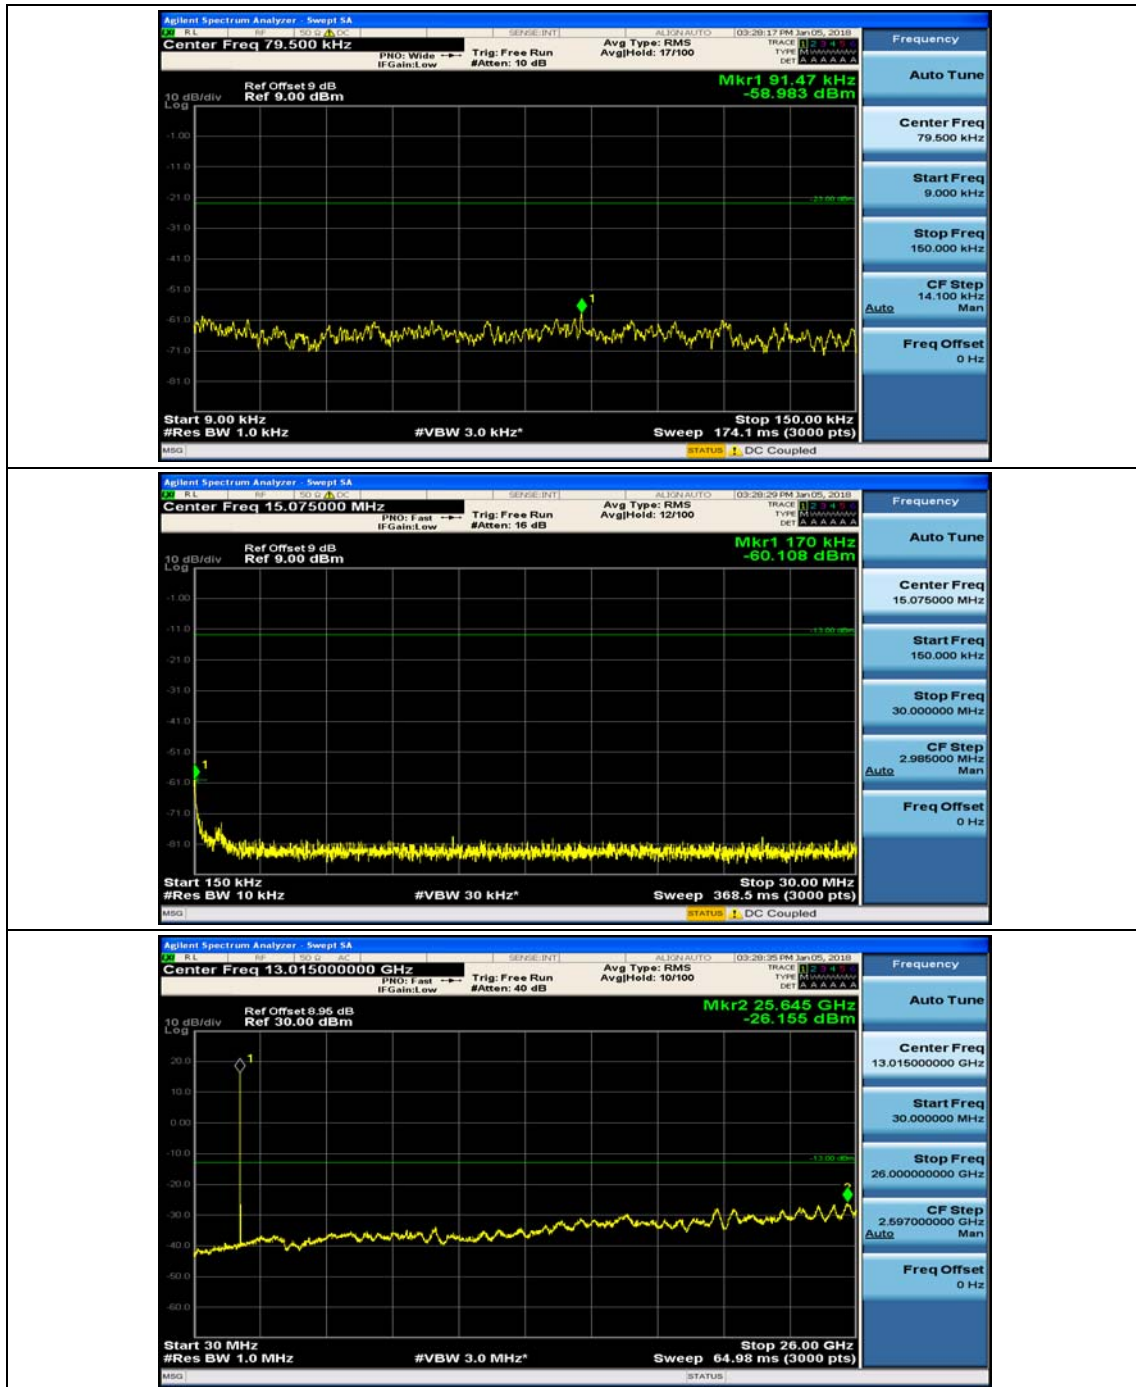

(Channel Bandwidth: 1.4 MHz)_MCH_QPSK_1RB#0

(Channel Bandwidth: 1.4 MHz)_MCH_QPSK_1RB#3

(Channel Bandwidth: 1.4 MHz)_HCH_QPSK_1RB#0

(Channel Bandwidth: 1.4 MHz)_HCH_QPSK_1RB#3

(Channel Bandwidth: 1.4 MHz)_LCH_16QAM_1RB#0

(Channel Bandwidth: 1.4 MHz)_LCH_16QAM_1RB#3

(Channel Bandwidth: 1.4 MHz)_MCH_16QAM_1RB#0

(Channel Bandwidth: 1.4 MHz)_MCH_16QAM_1RB#3

(Channel Bandwidth: 1.4 MHz)_HCH_16QAM_1RB#0

(Channel Bandwidth: 1.4 MHz)_HCH_16QAM_1RB#3

Channel Bandwidth: 3 MHz

(Channel Bandwidth: 3 MHz)_MCH_QPSK_1RB#0

(Channel Bandwidth: 3 MHz)_MCH_QPSK_1RB#7

(Channel Bandwidth: 3 MHz)_HCH_QPSK_1RB#0

(Channel Bandwidth: 3 MHz)_HCH_QPSK_1RB#7

(Channel Bandwidth: 3 MHz)_LCH_16QAM_1RB#0