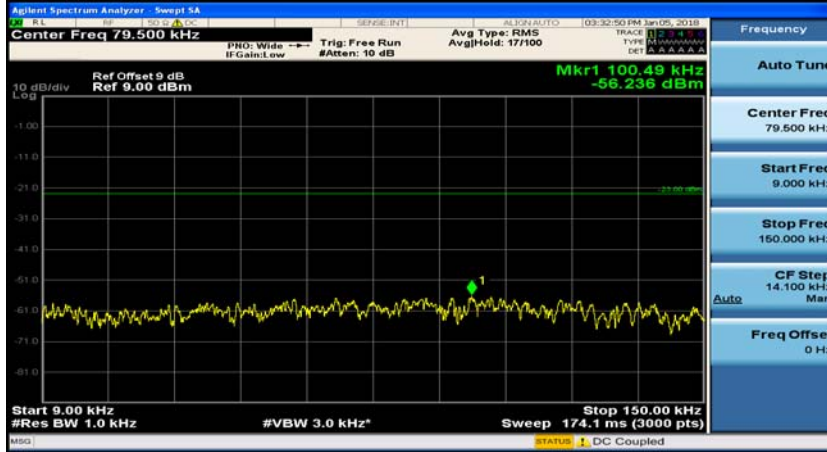

Channel Bandwidth: 3 MHz

(Channel Bandwidth: 3 MHz)_MCH_QPSK_1RB#0

(Channel Bandwidth: 3 MHz)_MCH_QPSK_1RB#7

(Channel Bandwidth: 3 MHz)_HCH_QPSK_1RB#0

(Channel Bandwidth: 3 MHz)_HCH_QPSK_1RB#7

(Channel Bandwidth: 3 MHz)_LCH_16QAM_1RB#0