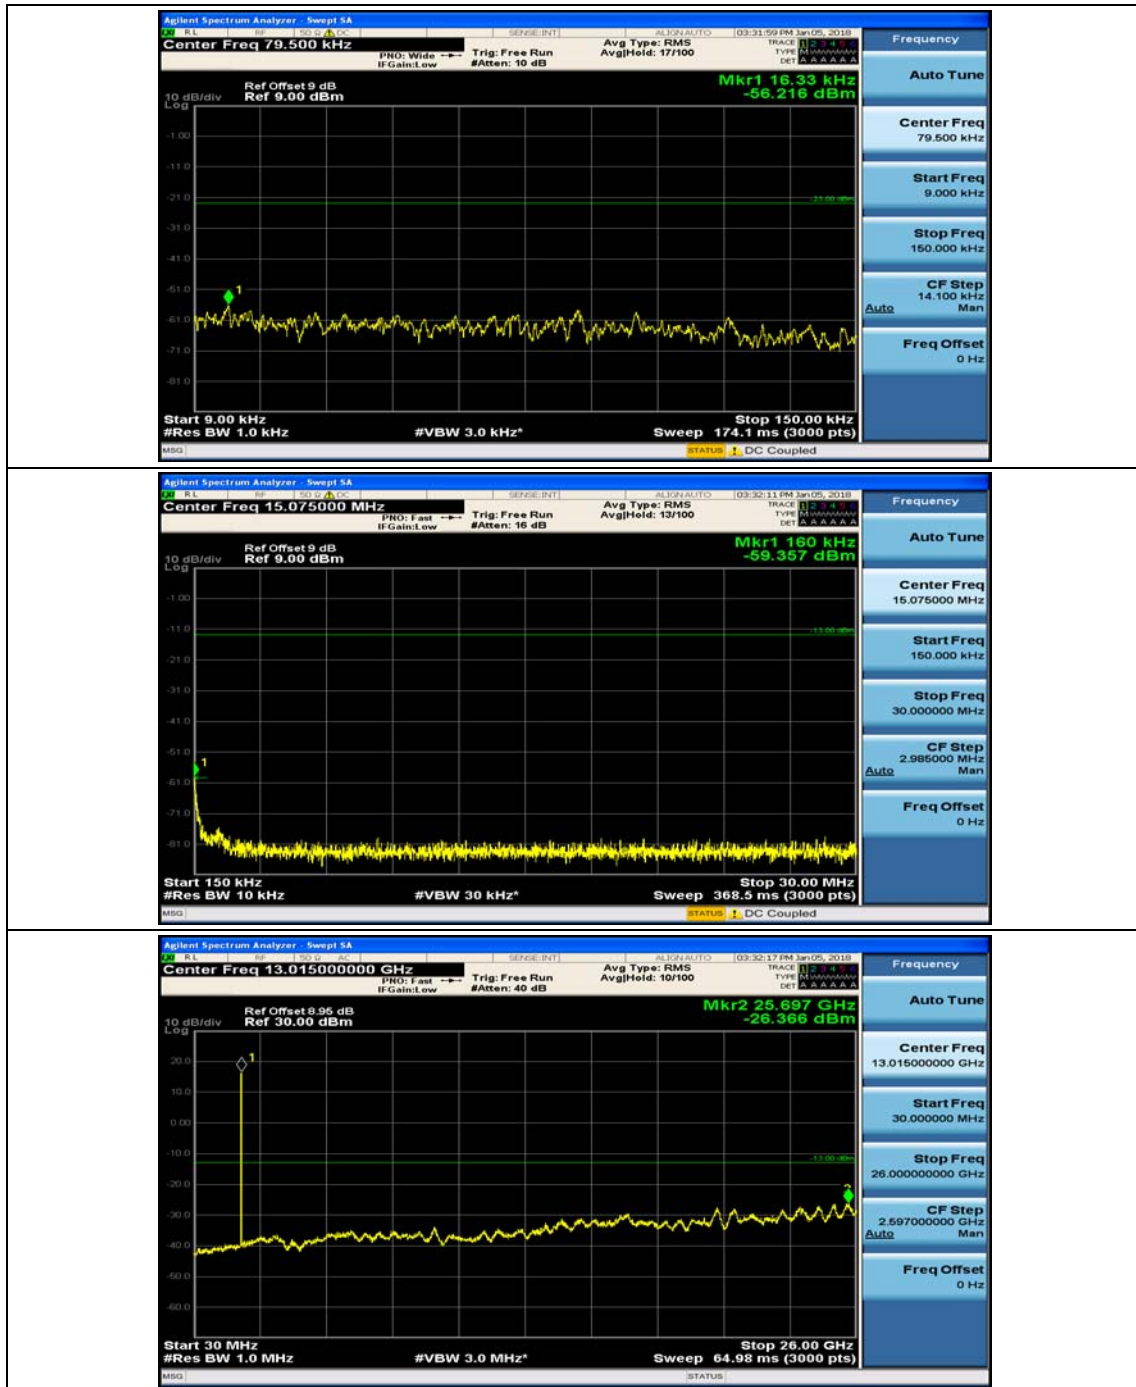

Channel Bandwidth: 3 MHz

(Channel Bandwidth: 3 MHz)_MCH_QPSK_1RB#0

(Channel Bandwidth: 3 MHz)_MCH_QPSK_1RB#7

(Channel Bandwidth: 3 MHz)_HCH_QPSK_1RB#0

(Channel Bandwidth: 3 MHz)_HCH_QPSK_1RB#7

(Channel Bandwidth: 3 MHz)_LCH_16QAM_1RB#0

(Channel Bandwidth: 3 MHz)_LCH_16QAM_1RB#7

(Channel Bandwidth: 3 MHz)_MCH_16QAM_1RB#0

(Channel Bandwidth: 3 MHz)_MCH_16QAM_1RB#7

(Channel Bandwidth: 3 MHz)_HCH_16QAM_1RB#0

(Channel Bandwidth: 3 MHz)_HCH_16QAM_1RB#7