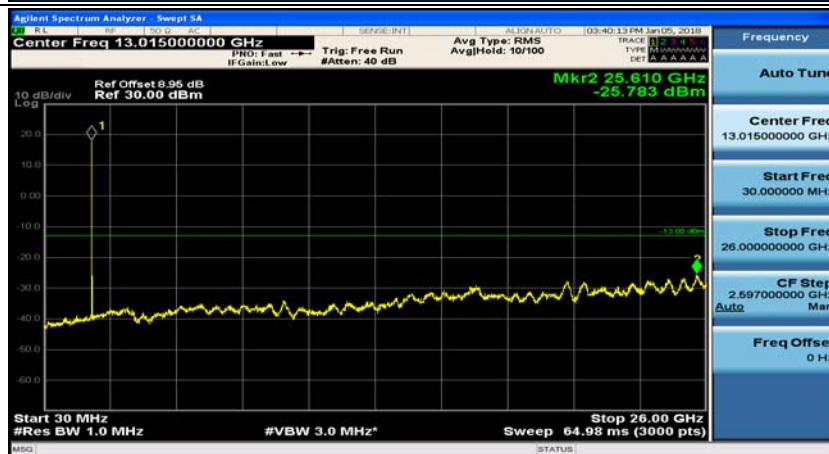

(Channel Bandwidth: 5 MHz)_HCH_QPSK_1RB#0