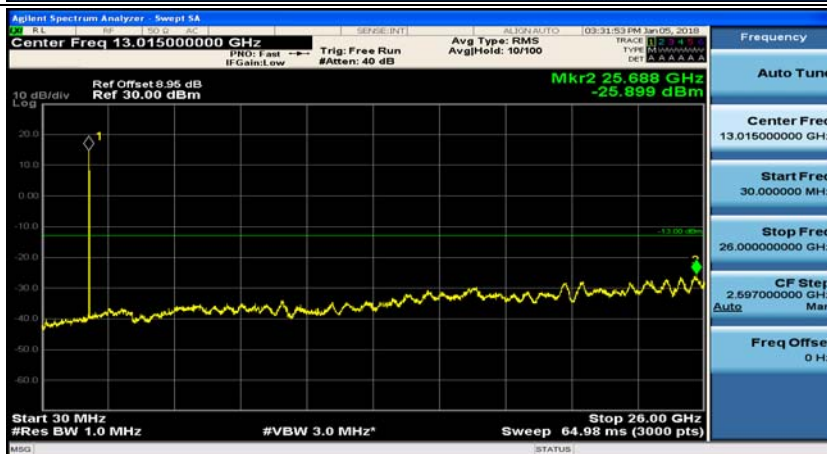

(Channel Bandwidth: 3 MHz)_MCH_16QAM_1RB#0