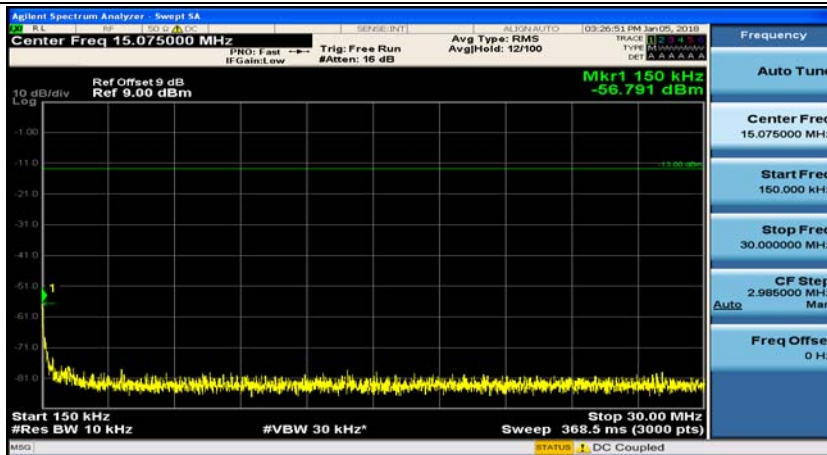

(Channel Bandwidth: 1.4 MHz)_LCH_16QAM_1RB#3

(Channel Bandwidth: 1.4 MHz)_MCH_16QAM_1RB#0

(Channel Bandwidth: 1.4 MHz)_MCH_16QAM_1RB#3

(Channel Bandwidth: 1.4 MHz)_HCH_16QAM_1RB#0

(Channel Bandwidth: 1.4 MHz)_HCH_16QAM_1RB#3

Channel Bandwidth: 3 MHz

(Channel Bandwidth: 3 MHz)_MCH_QPSK_1RB#0

(Channel Bandwidth: 3 MHz)_MCH_QPSK_1RB#7

(Channel Bandwidth: 3 MHz)_HCH_QPSK_1RB#0

(Channel Bandwidth: 3 MHz)_HCH_QPSK_1RB#7

(Channel Bandwidth: 3 MHz)_LCH_16QAM_1RB#0