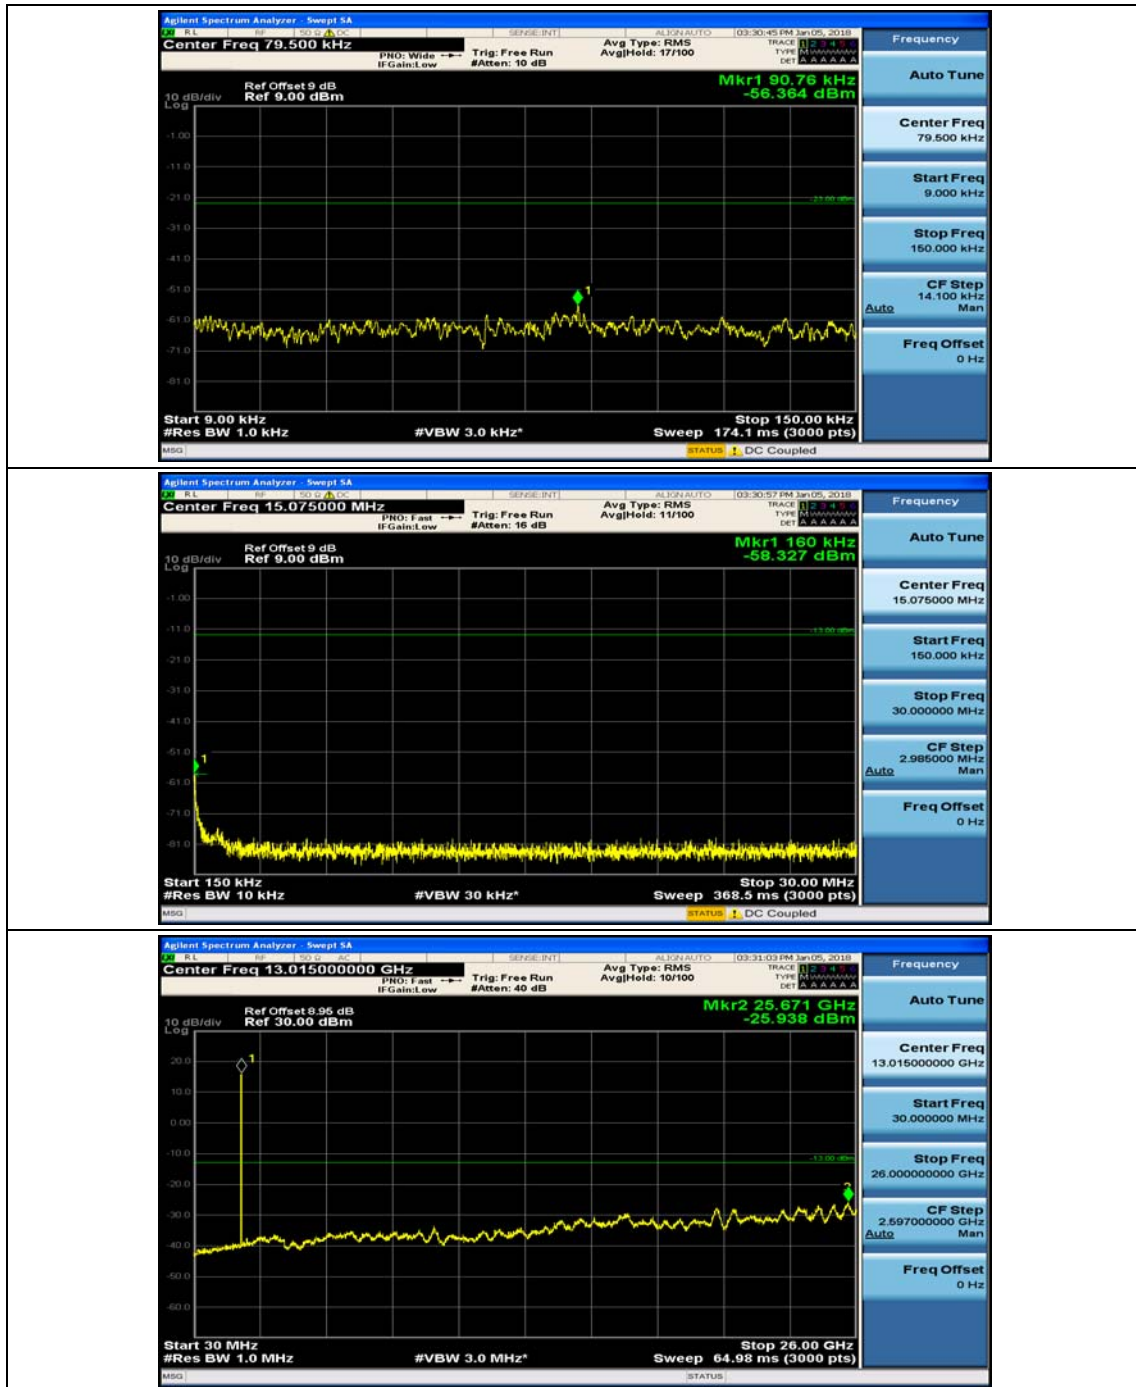

(Channel Bandwidth: 1.4 MHz)_LCH_16QAM_1RB#3

(Channel Bandwidth: 1.4 MHz)_MCH_16QAM_1RB#0

(Channel Bandwidth: 1.4 MHz)_MCH_16QAM_1RB#3

(Channel Bandwidth: 1.4 MHz)_HCH_16QAM_1RB#0

(Channel Bandwidth: 1.4 MHz)_HCH_16QAM_1RB#3

Channel Bandwidth: 3 MHz

(Channel Bandwidth: 3 MHz)_MCH_QPSK_1RB#0

(Channel Bandwidth: 3 MHz)_MCH_QPSK_1RB#7

(Channel Bandwidth: 3 MHz)_HCH_QPSK_1RB#0

(Channel Bandwidth: 3 MHz)_HCH_QPSK_1RB#7

(Channel Bandwidth: 3 MHz)_LCH_16QAM_1RB#0

(Channel Bandwidth: 3 MHz)_LCH_16QAM_1RB#7

(Channel Bandwidth: 3 MHz)_MCH_16QAM_1RB#0

(Channel Bandwidth: 3 MHz)_MCH_16QAM_1RB#7

(Channel Bandwidth: 3 MHz)_HCH_16QAM_1RB#0

(Channel Bandwidth: 3 MHz)_HCH_16QAM_1RB#7