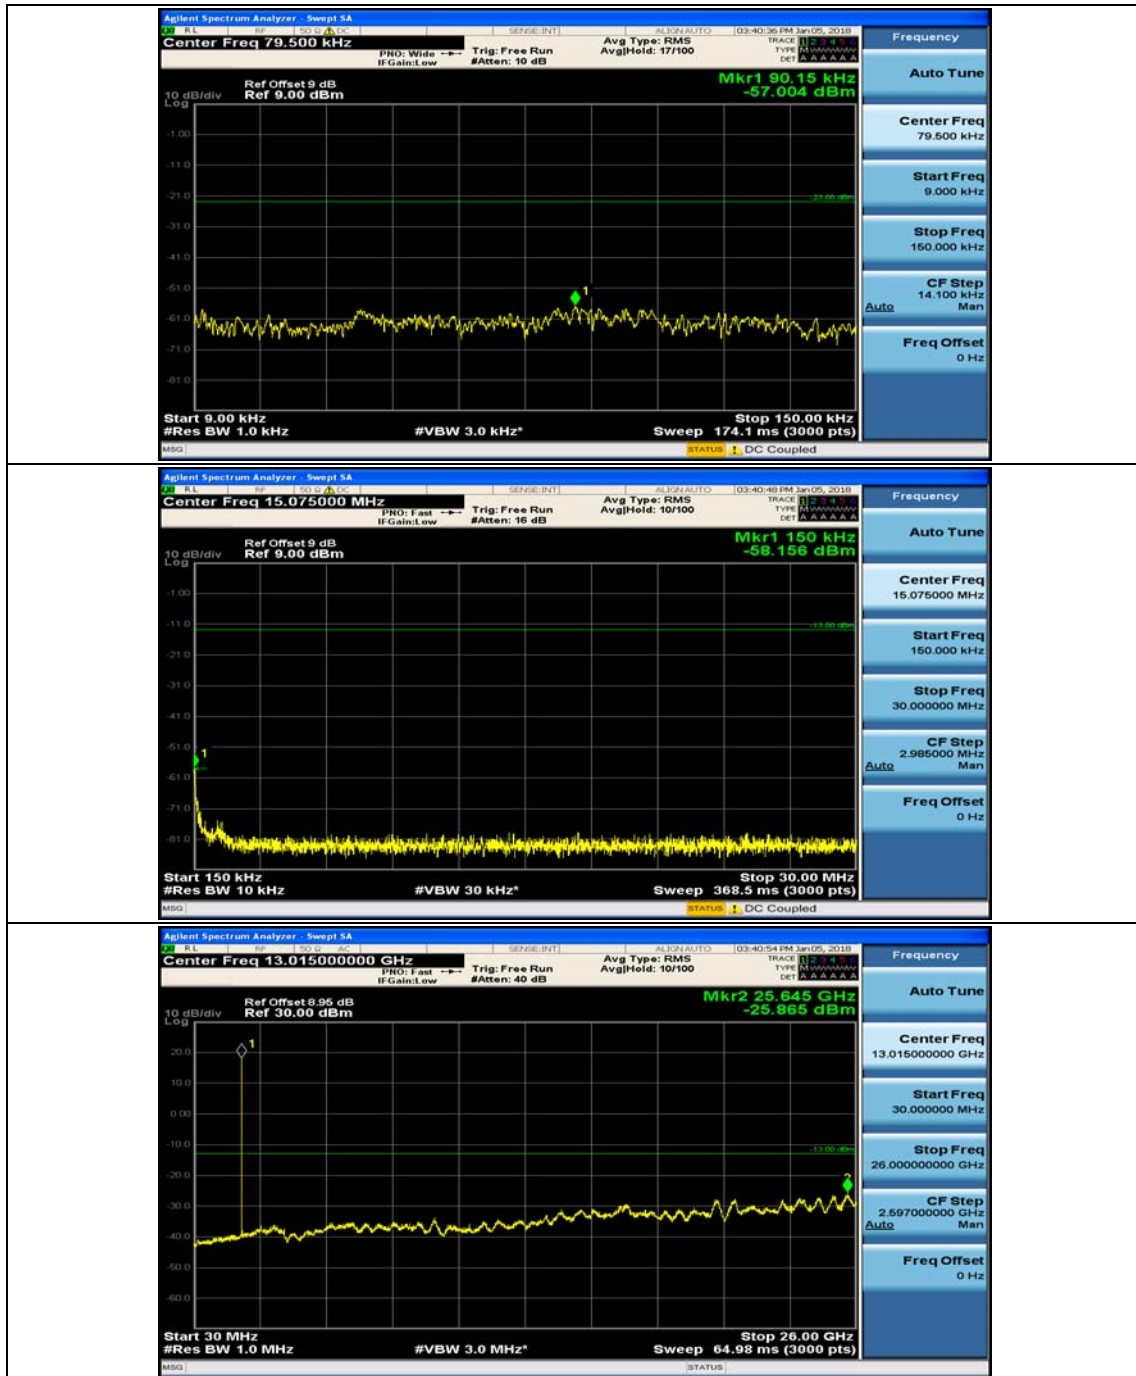

Channel Bandwidth: 5 MHz

(Channel Bandwidth: 5 MHz)_MCH_QPSK_1RB#0

(Channel Bandwidth: 5 MHz)_MCH_QPSK_1RB#12

(Channel Bandwidth: 5 MHz)_HCH_QPSK_1RB#0

(Channel Bandwidth: 5 MHz)_HCH_QPSK_1RB#12

(Channel Bandwidth: 5 MHz)_LCH_16QAM_1RB#0

(Channel Bandwidth: 5 MHz)_LCH_16QAM_1RB#12