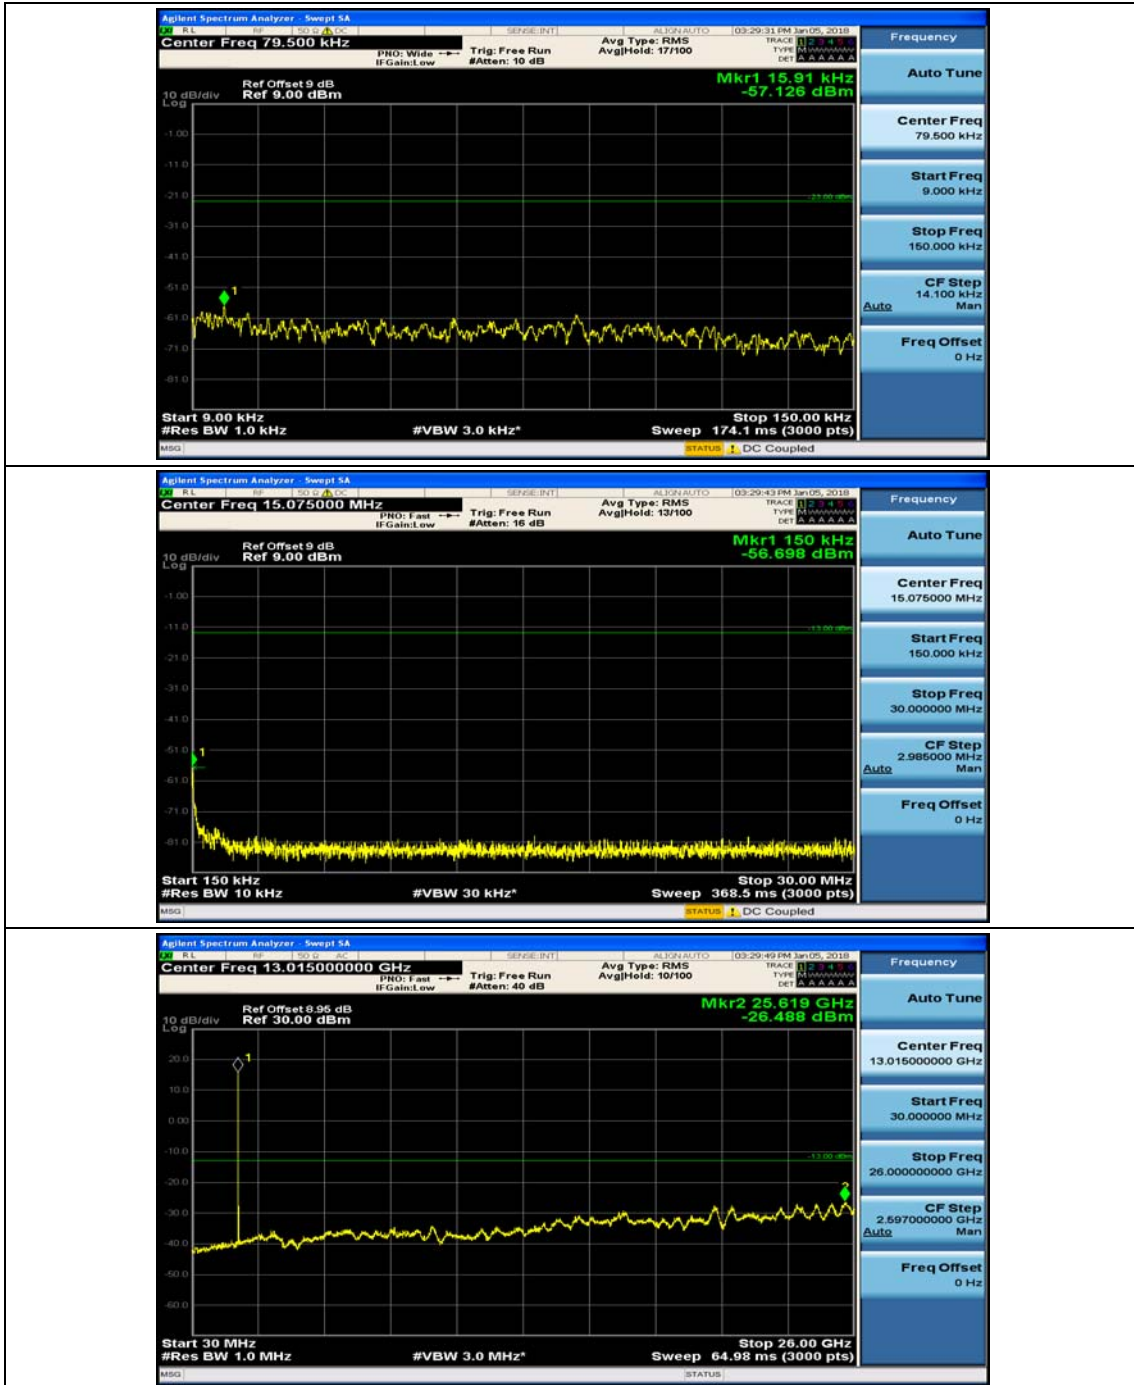

Channel Bandwidth: 3 MHz

(Channel Bandwidth: 3 MHz)_MCH_QPSK_1RB#0

(Channel Bandwidth: 3 MHz)_MCH_QPSK_1RB#7

(Channel Bandwidth: 3 MHz)_HCH_QPSK_1RB#0

(Channel Bandwidth: 3 MHz)_HCH_QPSK_1RB#7

(Channel Bandwidth: 3 MHz)_LCH_16QAM_1RB#0

(Channel Bandwidth: 3 MHz)_LCH_16QAM_1RB#7

(Channel Bandwidth: 3 MHz)_MCH_16QAM_1RB#0

(Channel Bandwidth: 3 MHz)_MCH_16QAM_1RB#7

(Channel Bandwidth: 3 MHz)_HCH_16QAM_1RB#0

(Channel Bandwidth: 3 MHz)_HCH_16QAM_1RB#7