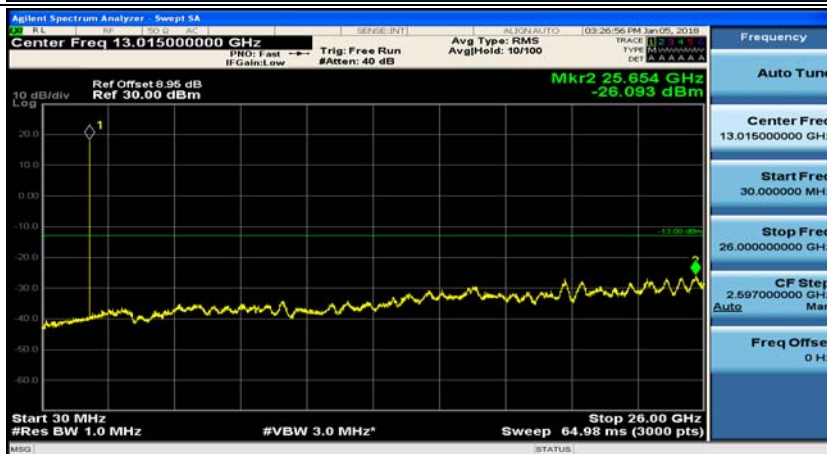

(Channel Bandwidth: 1.4 MHz)_LCH_16QAM_1RB#3

(Channel Bandwidth: 1.4 MHz)_MCH_16QAM_1RB#0

(Channel Bandwidth: 1.4 MHz)_MCH_16QAM_1RB#3

(Channel Bandwidth: 1.4 MHz)_HCH_16QAM_1RB#0

(Channel Bandwidth: 1.4 MHz)_HCH_16QAM_1RB#3

Channel Bandwidth: 3 MHz

(Channel Bandwidth: 3 MHz)_MCH_QPSK_1RB#0

(Channel Bandwidth: 3 MHz)_MCH_QPSK_1RB#7

(Channel Bandwidth: 3 MHz)_HCH_QPSK_1RB#0

(Channel Bandwidth: 3 MHz)_HCH_QPSK_1RB#7

(Channel Bandwidth: 3 MHz)_LCH_16QAM_1RB#0