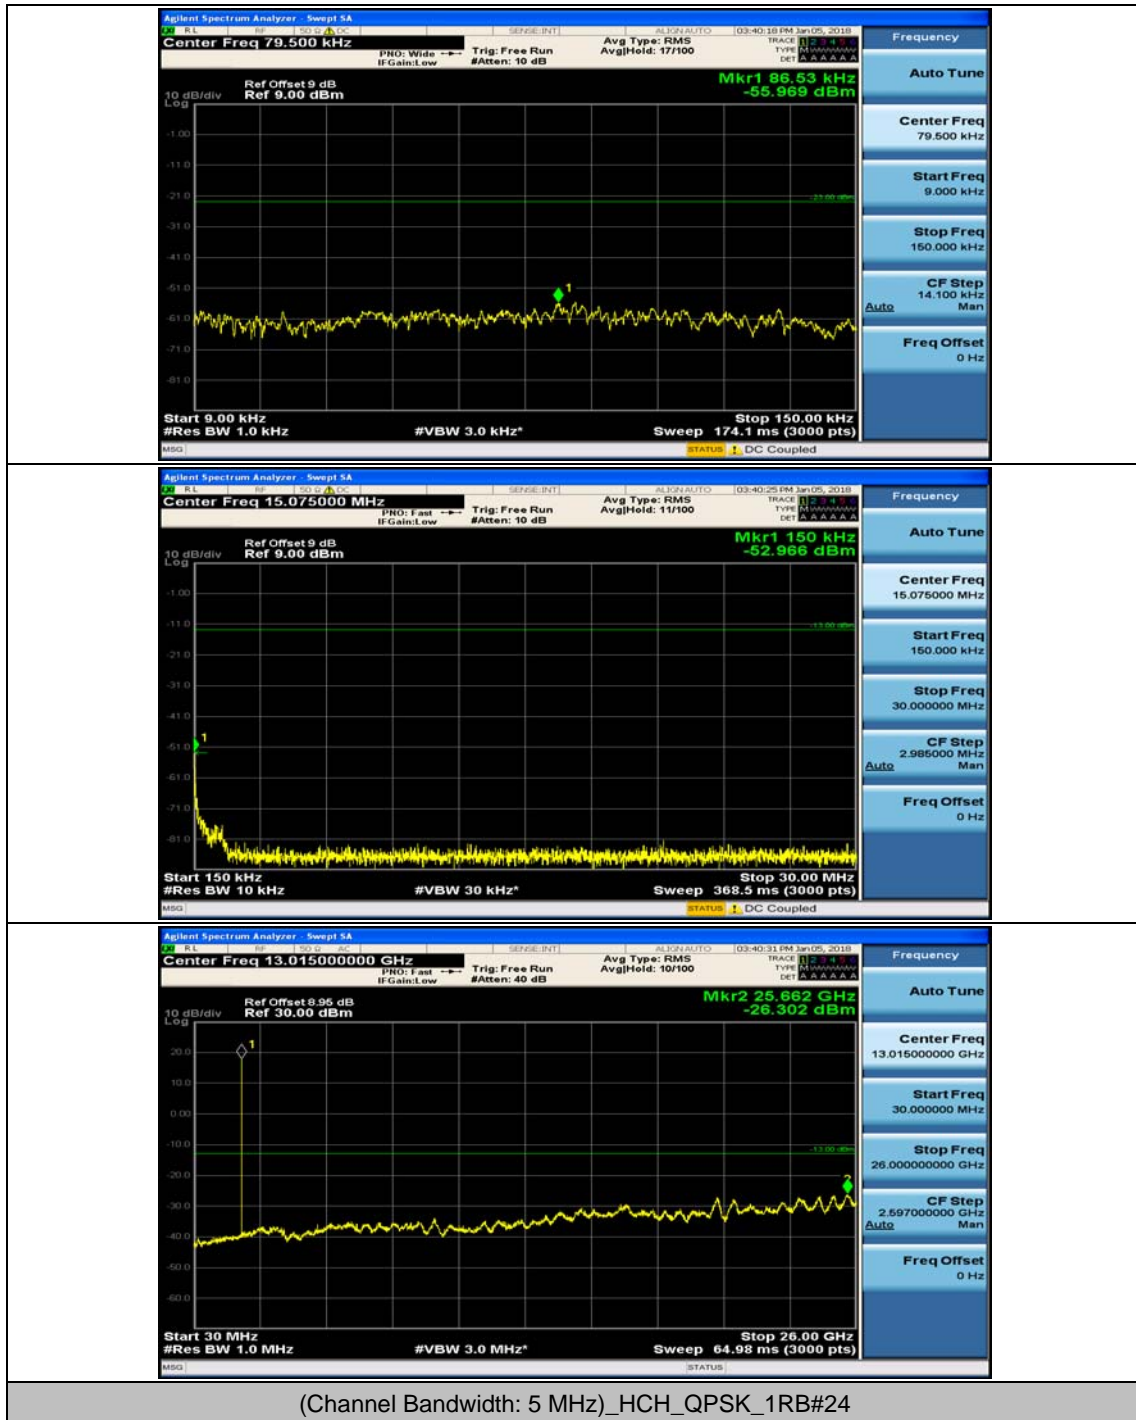

Channel Bandwidth: 5 MHz

(Channel Bandwidth: 5 MHz)_MCH_QPSK_1RB#0

(Channel Bandwidth: 5 MHz)_MCH_QPSK_1RB#12

(Channel Bandwidth: 5 MHz)_HCH_QPSK_1RB#0

(Channel Bandwidth: 5 MHz)_HCH_QPSK_1RB#12

(Channel Bandwidth: 5 MHz)_LCH_16QAM_1RB#0

(Channel Bandwidth: 5 MHz)_LCH_16QAM_1RB#12