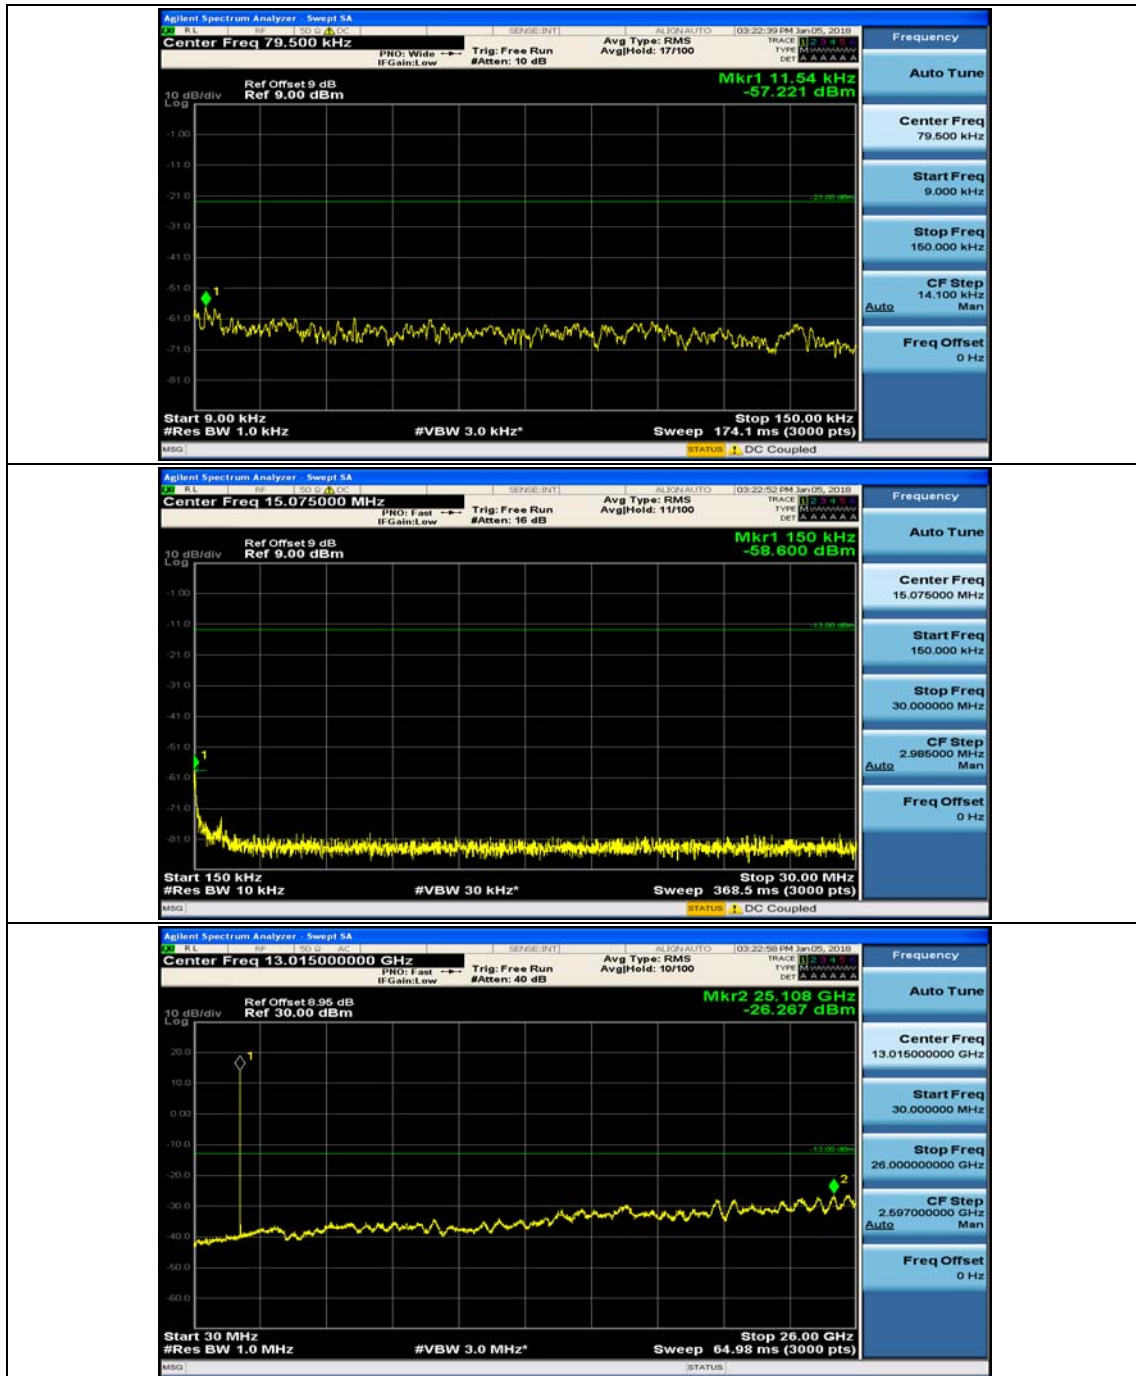

(Channel Bandwidth: 1.4 MHz)_MCH_QPSK_1RB#0

(Channel Bandwidth: 1.4 MHz)_MCH_QPSK_1RB#3

(Channel Bandwidth: 1.4 MHz)_HCH_QPSK_1RB#0

(Channel Bandwidth: 1.4 MHz)_HCH_QPSK_1RB#3

(Channel Bandwidth: 1.4 MHz)_LCH_16QAM_1RB#0

(Channel Bandwidth: 1.4 MHz)_LCH_16QAM_1RB#3

(Channel Bandwidth: 1.4 MHz)_MCH_16QAM_1RB#0

(Channel Bandwidth: 1.4 MHz)_MCH_16QAM_1RB#3

(Channel Bandwidth: 1.4 MHz)_HCH_16QAM_1RB#0

(Channel Bandwidth: 1.4 MHz)_HCH_16QAM_1RB#3

Channel Bandwidth: 3 MHz

(Channel Bandwidth: 3 MHz)_MCH_QPSK_1RB#0

(Channel Bandwidth: 3 MHz)_MCH_QPSK_1RB#7

(Channel Bandwidth: 3 MHz)_HCH_QPSK_1RB#0

(Channel Bandwidth: 3 MHz)_HCH_QPSK_1RB#7

(Channel Bandwidth: 3 MHz)_LCH_16QAM_1RB#0