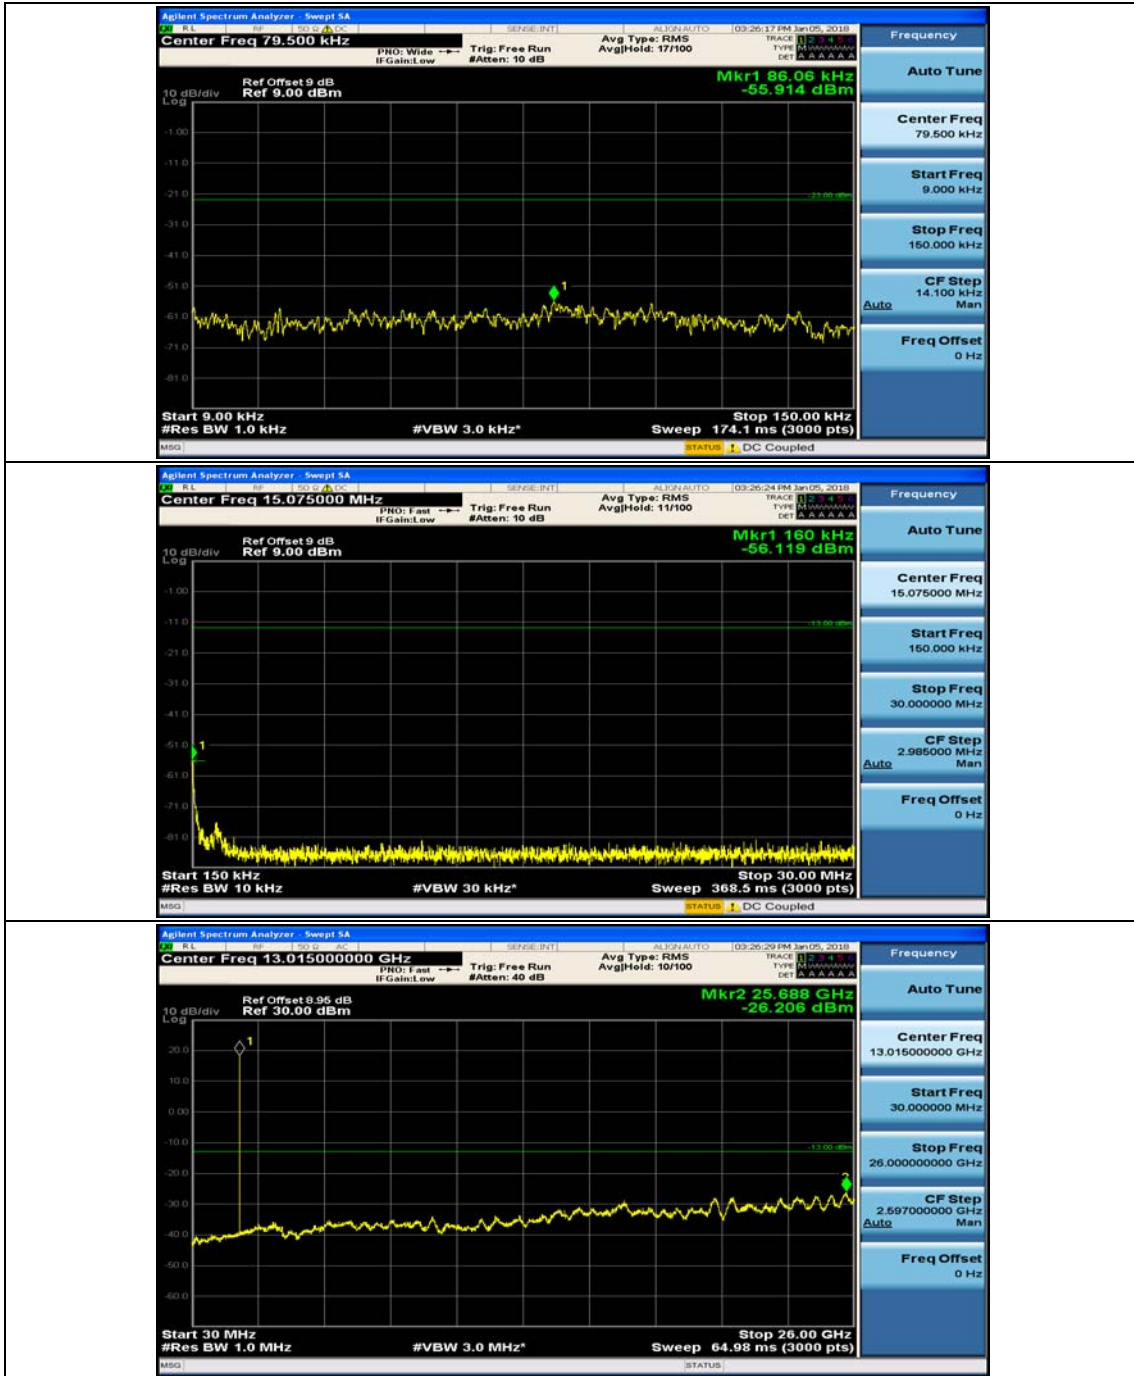

(Channel Bandwidth: 1.4 MHz)_MCH_QPSK_1RB#0

(Channel Bandwidth: 1.4 MHz)_MCH_QPSK_1RB#3

(Channel Bandwidth: 1.4 MHz)_HCH_QPSK_1RB#0

(Channel Bandwidth: 1.4 MHz)_HCH_QPSK_1RB#3

(Channel Bandwidth: 1.4 MHz)_LCH_16QAM_1RB#0

(Channel Bandwidth: 1.4 MHz)_LCH_16QAM_1RB#3

(Channel Bandwidth: 1.4 MHz)_MCH_16QAM_1RB#0

(Channel Bandwidth: 1.4 MHz)_MCH_16QAM_1RB#3

(Channel Bandwidth: 1.4 MHz)_HCH_16QAM_1RB#0

(Channel Bandwidth: 1.4 MHz)_HCH_16QAM_1RB#3

Channel Bandwidth: 3 MHz

(Channel Bandwidth: 3 MHz)_MCH_QPSK_1RB#0

(Channel Bandwidth: 3 MHz)_MCH_QPSK_1RB#7

(Channel Bandwidth: 3 MHz)_HCH_QPSK_1RB#0

(Channel Bandwidth: 3 MHz)_HCH_QPSK_1RB#7

(Channel Bandwidth: 3 MHz)_LCH_16QAM_1RB#0