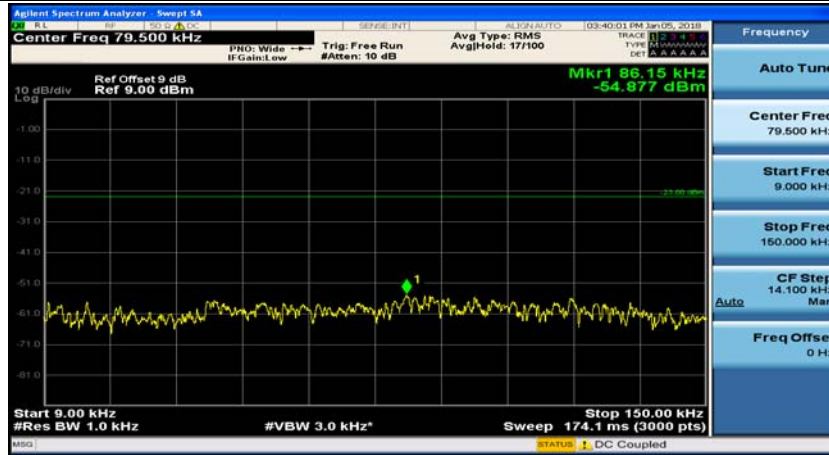

(Channel Bandwidth: 5 MHz)_HCH_QPSK_1RB#0