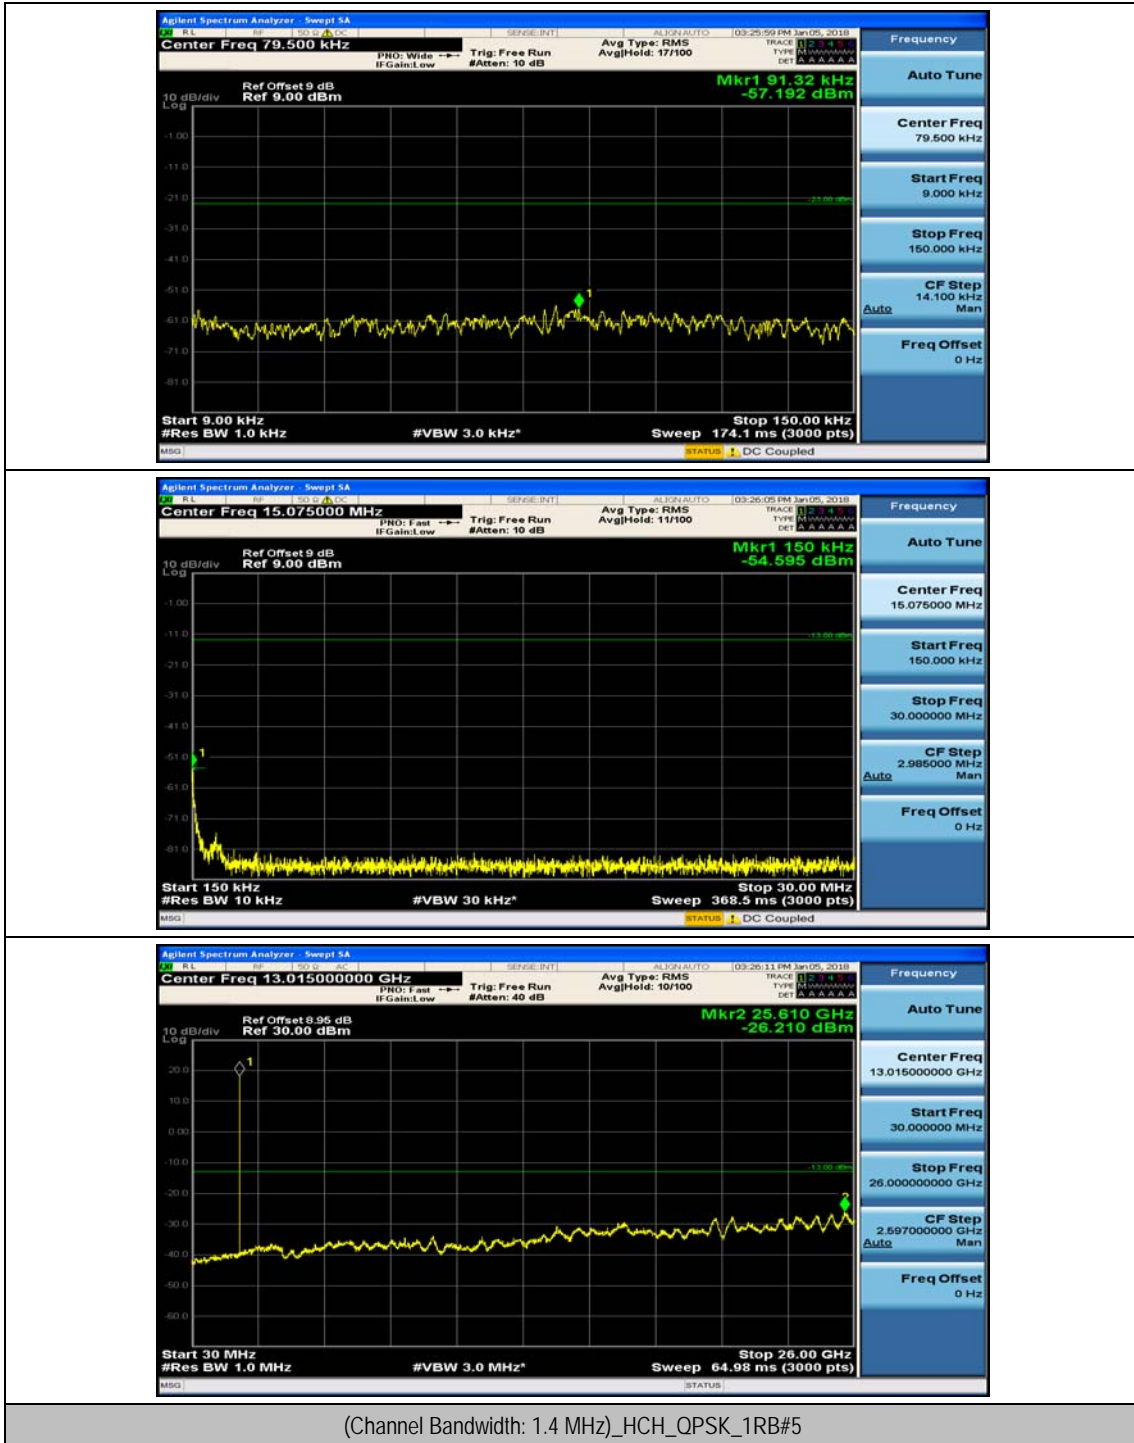

(Channel Bandwidth: 1.4 MHz)_MCH_QPSK_1RB#0

(Channel Bandwidth: 1.4 MHz)_MCH_QPSK_1RB#3

(Channel Bandwidth: 1.4 MHz)_HCH_QPSK_1RB#0

(Channel Bandwidth: 1.4 MHz)_HCH_QPSK_1RB#3

(Channel Bandwidth: 1.4 MHz)_LCH_16QAM_1RB#0

(Channel Bandwidth: 1.4 MHz)_LCH_16QAM_1RB#3

(Channel Bandwidth: 1.4 MHz)_MCH_16QAM_1RB#0

(Channel Bandwidth: 1.4 MHz)_MCH_16QAM_1RB#3

(Channel Bandwidth: 1.4 MHz)_HCH_16QAM_1RB#0

(Channel Bandwidth: 1.4 MHz)_HCH_16QAM_1RB#3

Channel Bandwidth: 3 MHz

(Channel Bandwidth: 3 MHz)_MCH_QPSK_1RB#0

(Channel Bandwidth: 3 MHz)_MCH_QPSK_1RB#7

(Channel Bandwidth: 3 MHz)_HCH_QPSK_1RB#0

(Channel Bandwidth: 3 MHz)_HCH_QPSK_1RB#7

(Channel Bandwidth: 3 MHz)_LCH_16QAM_1RB#0