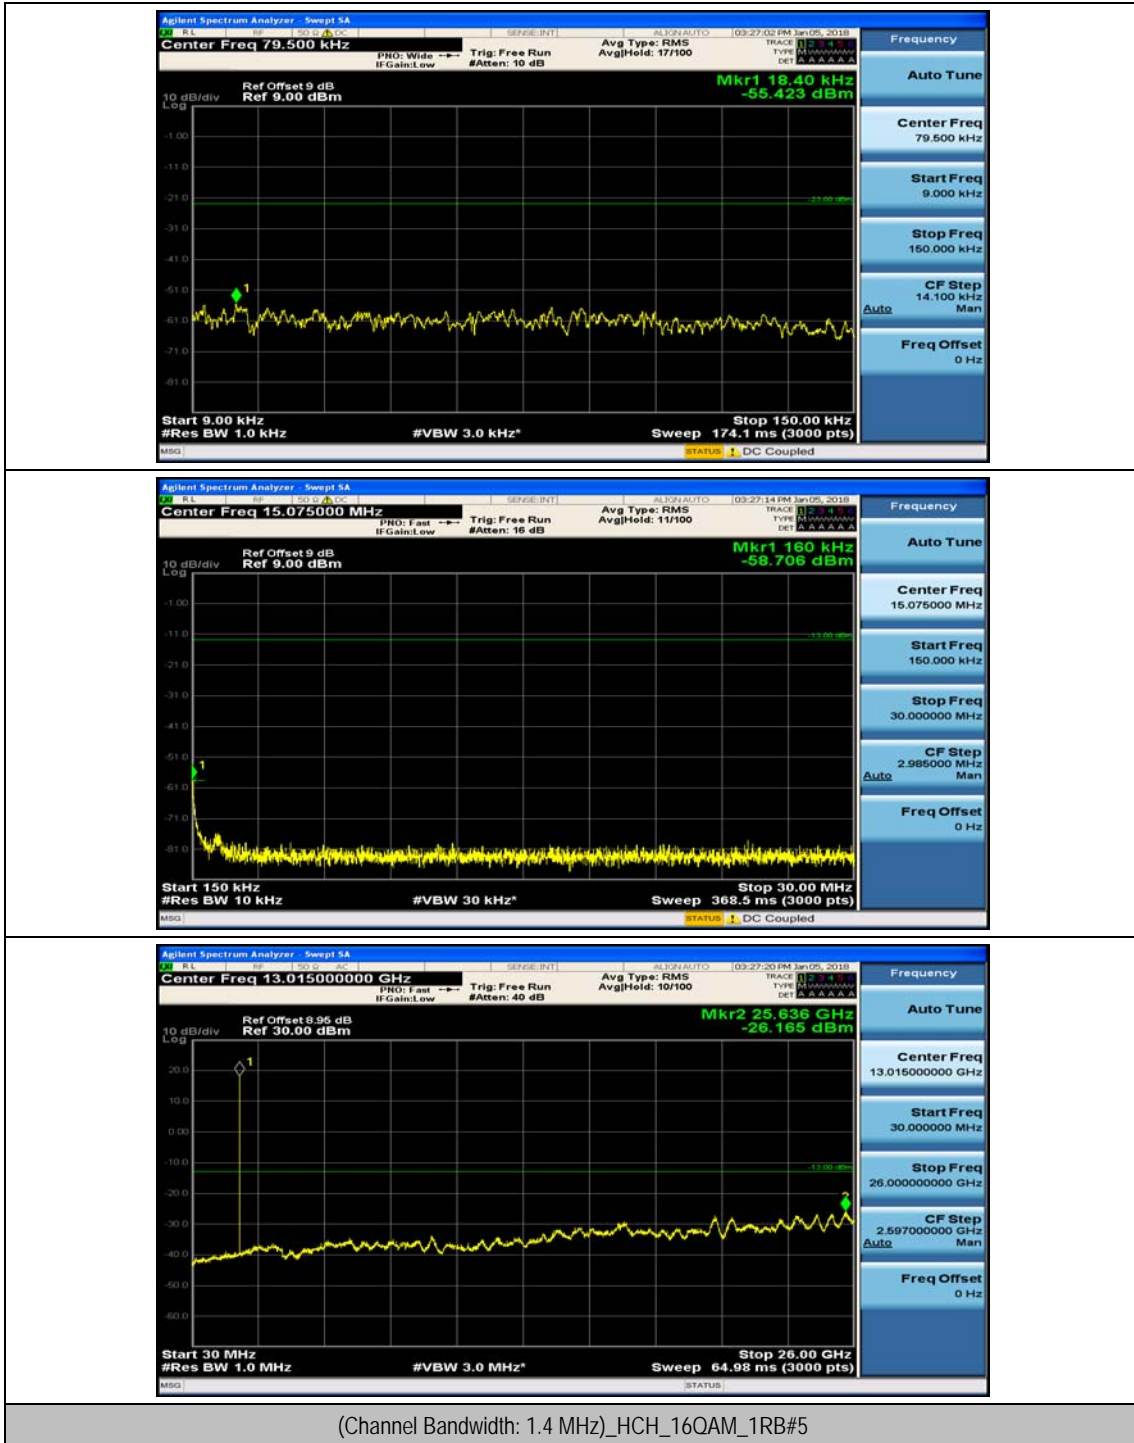

(Channel Bandwidth: 1.4 MHz)_MCH_QPSK_1RB#0

(Channel Bandwidth: 1.4 MHz)_MCH_QPSK_1RB#3

(Channel Bandwidth: 1.4 MHz)_HCH_QPSK_1RB#0

(Channel Bandwidth: 1.4 MHz)_HCH_QPSK_1RB#3

(Channel Bandwidth: 1.4 MHz)_LCH_16QAM_1RB#0

(Channel Bandwidth: 1.4 MHz)_LCH_16QAM_1RB#3

(Channel Bandwidth: 1.4 MHz)_MCH_16QAM_1RB#0

(Channel Bandwidth: 1.4 MHz)_MCH_16QAM_1RB#3

(Channel Bandwidth: 1.4 MHz)_HCH_16QAM_1RB#0

(Channel Bandwidth: 1.4 MHz)_HCH_16QAM_1RB#3

Channel Bandwidth: 3 MHz

(Channel Bandwidth: 3 MHz)_MCH_QPSK_1RB#0

(Channel Bandwidth: 3 MHz)_MCH_QPSK_1RB#7

(Channel Bandwidth: 3 MHz)_HCH_QPSK_1RB#0

(Channel Bandwidth: 3 MHz)_HCH_QPSK_1RB#7

(Channel Bandwidth: 3 MHz)_LCH_16QAM_1RB#0