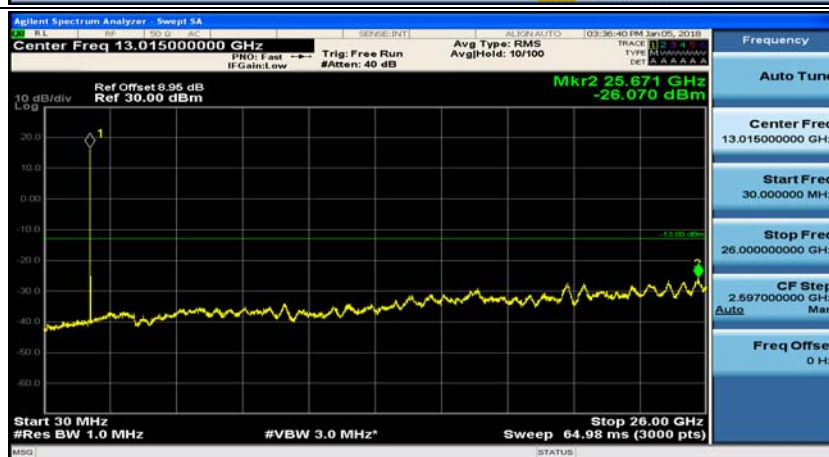

(Channel Bandwidth: 5 MHz)_LCH_16QAM_1RB#12