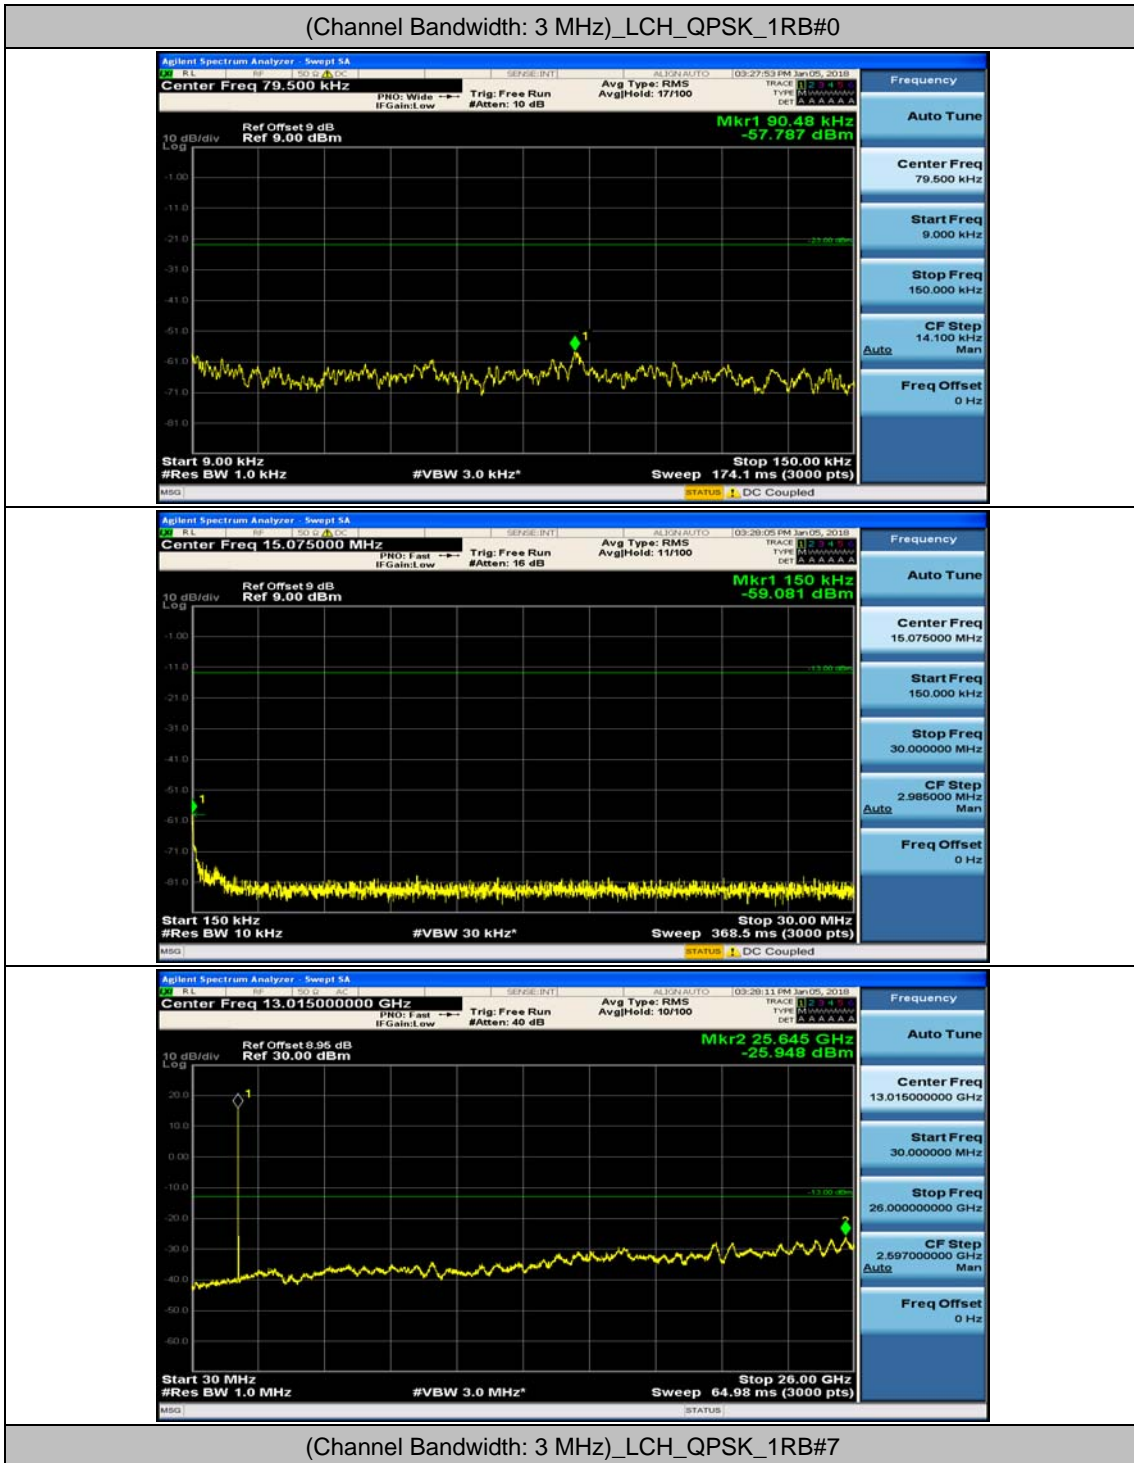

(Channel Bandwidth: 1.4 MHz)_MCH_QPSK_1RB#0

(Channel Bandwidth: 1.4 MHz)_MCH_QPSK_1RB#3

(Channel Bandwidth: 1.4 MHz)_HCH_QPSK_1RB#0

(Channel Bandwidth: 1.4 MHz)_HCH_QPSK_1RB#3

(Channel Bandwidth: 1.4 MHz)_LCH_16QAM_1RB#0

(Channel Bandwidth: 1.4 MHz)_LCH_16QAM_1RB#3

(Channel Bandwidth: 1.4 MHz)_MCH_16QAM_1RB#0

(Channel Bandwidth: 1.4 MHz)_MCH_16QAM_1RB#3

(Channel Bandwidth: 1.4 MHz)_HCH_16QAM_1RB#0

(Channel Bandwidth: 1.4 MHz)_HCH_16QAM_1RB#3

Channel Bandwidth: 3 MHz

(Channel Bandwidth: 3 MHz)_MCH_QPSK_1RB#0

(Channel Bandwidth: 3 MHz)_MCH_QPSK_1RB#7

(Channel Bandwidth: 3 MHz)_HCH_QPSK_1RB#0

(Channel Bandwidth: 3 MHz)_HCH_QPSK_1RB#7

(Channel Bandwidth: 3 MHz)_LCH_16QAM_1RB#0