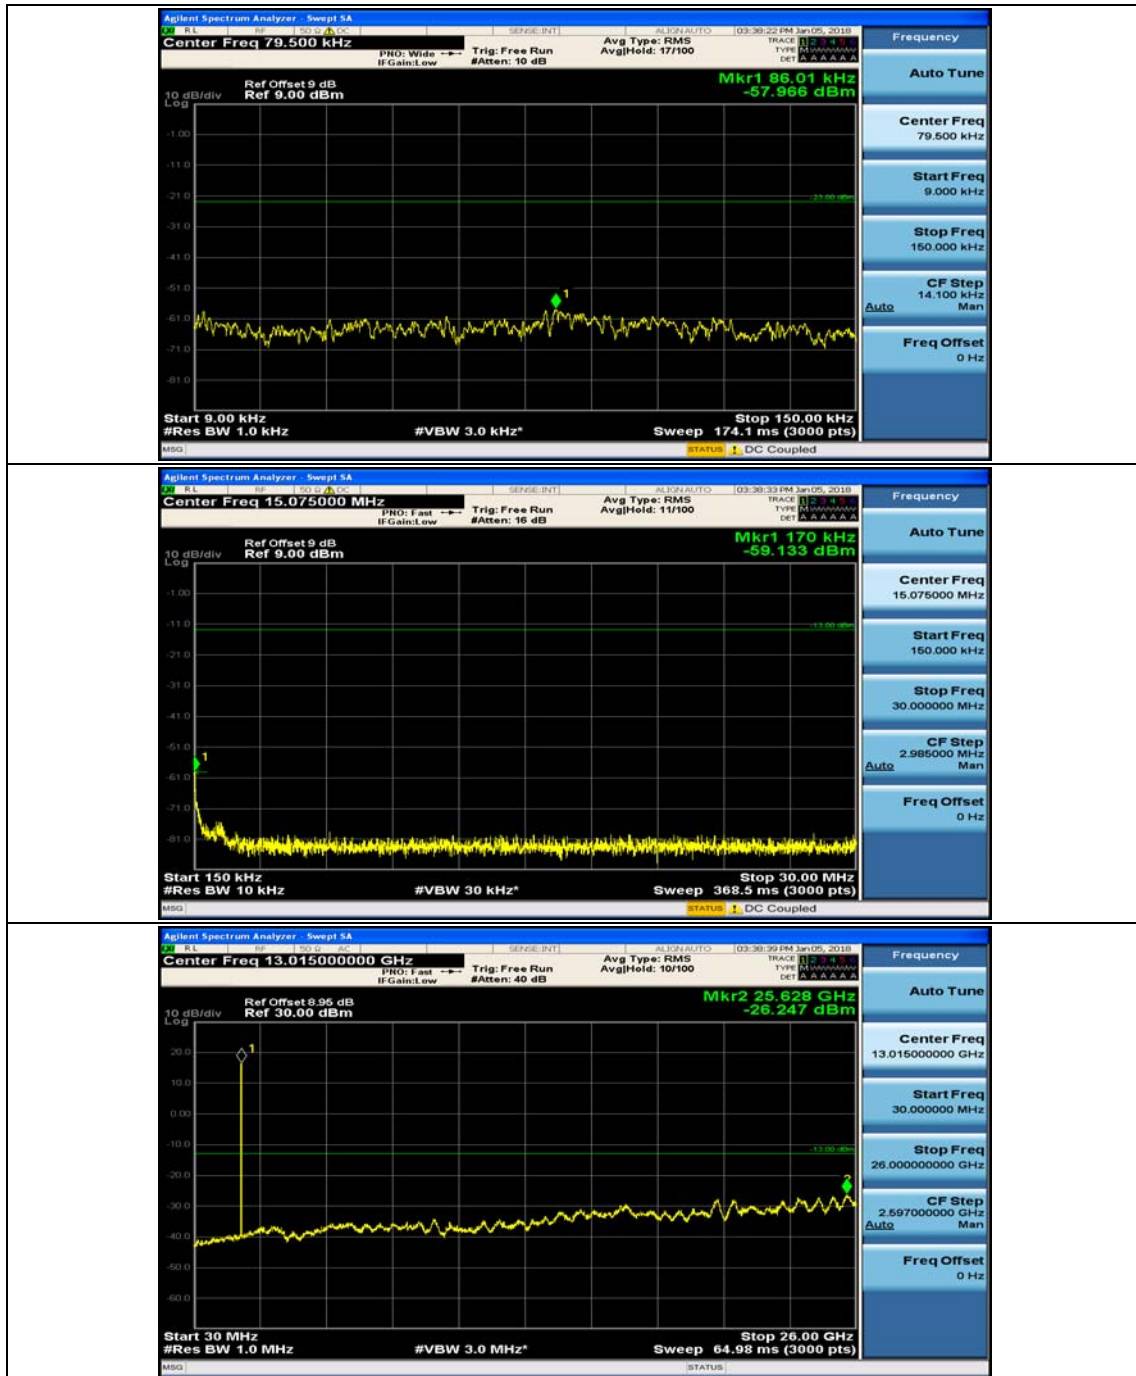

Channel Bandwidth: 5 MHz

(Channel Bandwidth: 5 MHz)_MCH_QPSK_1RB#0

(Channel Bandwidth: 5 MHz)_MCH_QPSK_1RB#12

(Channel Bandwidth: 5 MHz)_HCH_QPSK_1RB#0

(Channel Bandwidth: 5 MHz)_HCH_QPSK_1RB#12

(Channel Bandwidth: 5 MHz)_LCH_16QAM_1RB#0

(Channel Bandwidth: 5 MHz)_LCH_16QAM_1RB#12