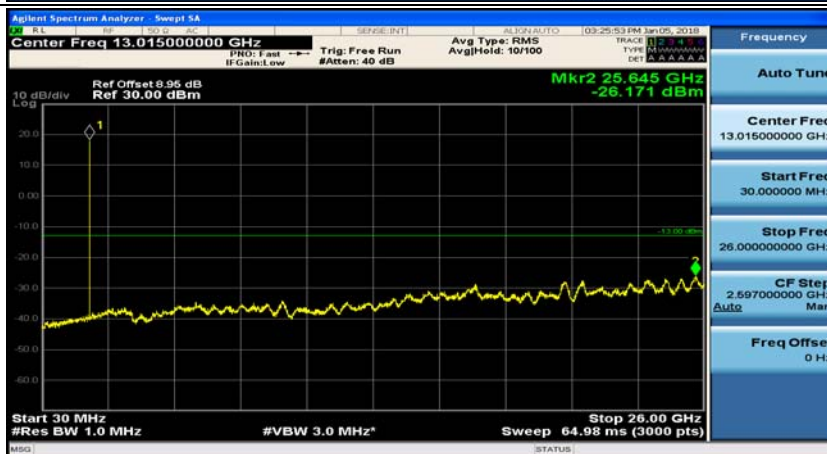

(Channel Bandwidth: 1.4 MHz)_MCH_QPSK_1RB#0

(Channel Bandwidth: 1.4 MHz)_MCH_QPSK_1RB#3

(Channel Bandwidth: 1.4 MHz)_HCH_QPSK_1RB#0

(Channel Bandwidth: 1.4 MHz)_HCH_QPSK_1RB#3

(Channel Bandwidth: 1.4 MHz)_LCH_16QAM_1RB#0

(Channel Bandwidth: 1.4 MHz)_LCH_16QAM_1RB#3

(Channel Bandwidth: 1.4 MHz)_MCH_16QAM_1RB#0

(Channel Bandwidth: 1.4 MHz)_MCH_16QAM_1RB#3

(Channel Bandwidth: 1.4 MHz)_HCH_16QAM_1RB#0

(Channel Bandwidth: 1.4 MHz)_HCH_16QAM_1RB#3