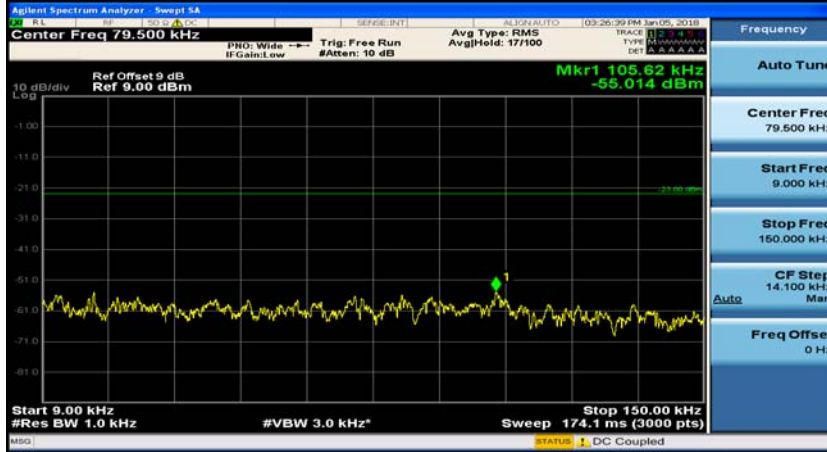

(Channel Bandwidth: 1.4 MHz)_LCH_16QAM_1RB#3

(Channel Bandwidth: 1.4 MHz)_MCH_16QAM_1RB#0

(Channel Bandwidth: 1.4 MHz)_MCH_16QAM_1RB#3

(Channel Bandwidth: 1.4 MHz)_HCH_16QAM_1RB#0

(Channel Bandwidth: 1.4 MHz)_HCH_16QAM_1RB#3

Channel Bandwidth: 3 MHz

(Channel Bandwidth: 3 MHz)_MCH_QPSK_1RB#0

(Channel Bandwidth: 3 MHz)_MCH_QPSK_1RB#7

(Channel Bandwidth: 3 MHz)_HCH_QPSK_1RB#0

(Channel Bandwidth: 3 MHz)_HCH_QPSK_1RB#7

(Channel Bandwidth: 3 MHz)_LCH_16QAM_1RB#0