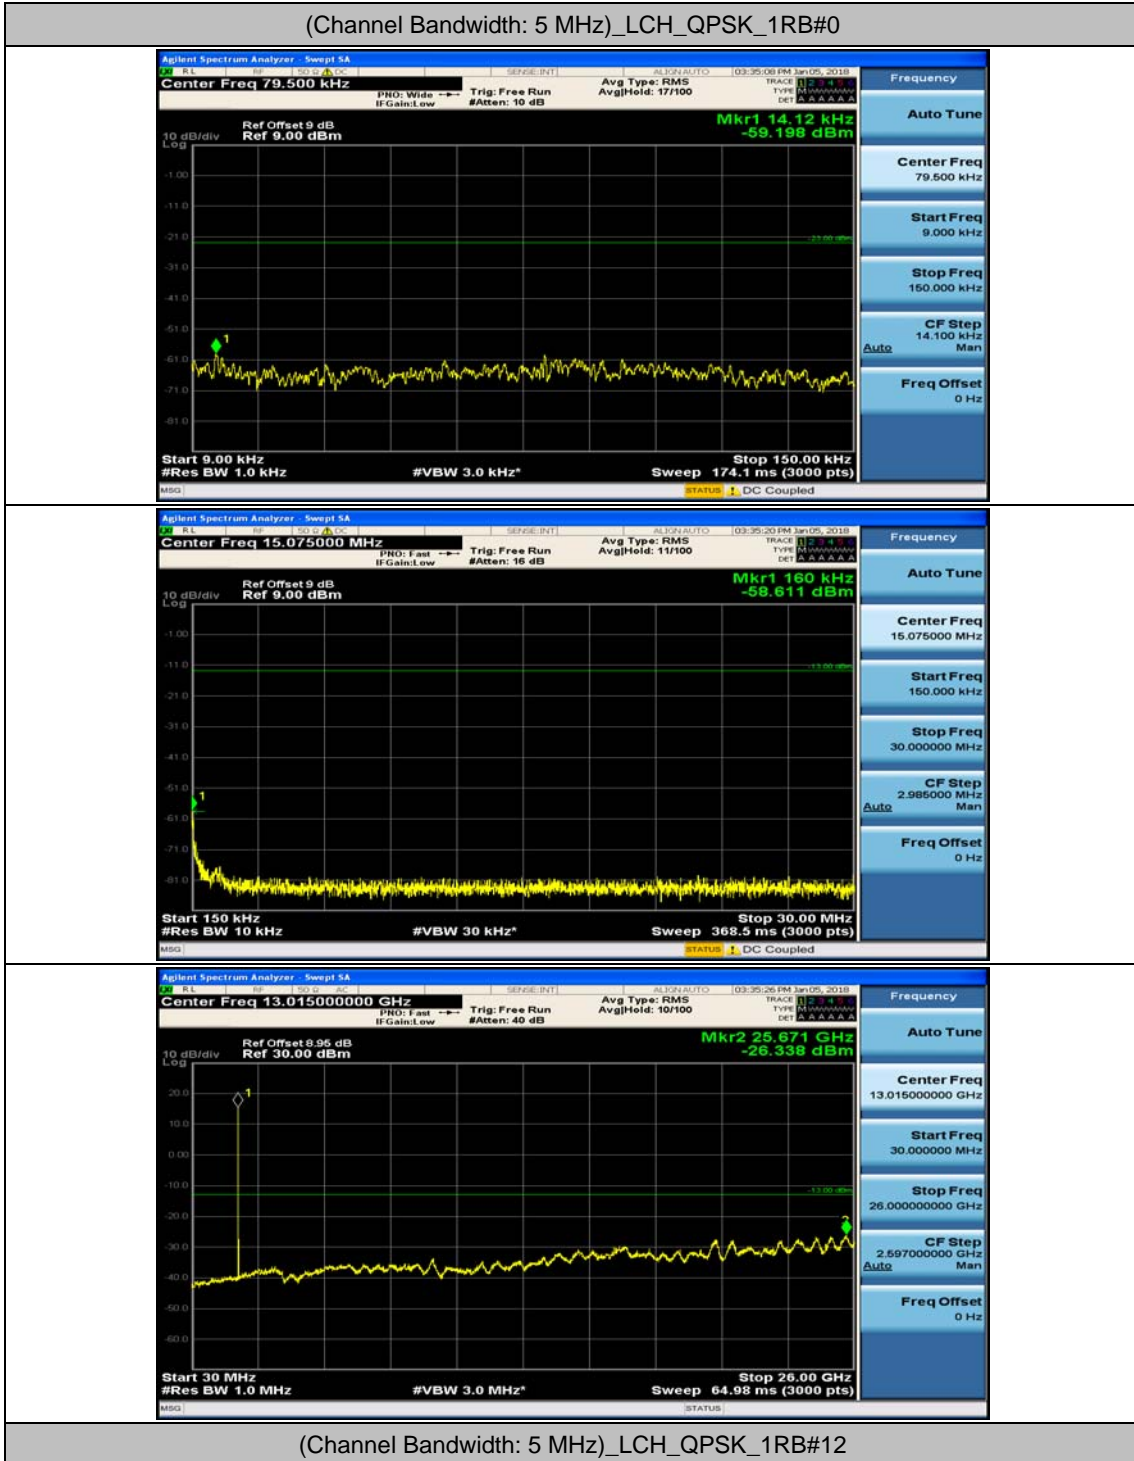

(Channel Bandwidth: 3 MHz)_LCH_16QAM_1RB#7

(Channel Bandwidth: 3 MHz)_MCH_16QAM_1RB#0

(Channel Bandwidth: 3 MHz)_MCH_16QAM_1RB#7

(Channel Bandwidth: 3 MHz)_HCH_16QAM_1RB#0

(Channel Bandwidth: 3 MHz)_HCH_16QAM_1RB#7

Channel Bandwidth: 5 MHz

(Channel Bandwidth: 5 MHz)_MCH_QPSK_1RB#0

(Channel Bandwidth: 5 MHz)_MCH_QPSK_1RB#12

(Channel Bandwidth: 5 MHz)_HCH_QPSK_1RB#0

(Channel Bandwidth: 5 MHz)_HCH_QPSK_1RB#12

(Channel Bandwidth: 5 MHz)_LCH_16QAM_1RB#0