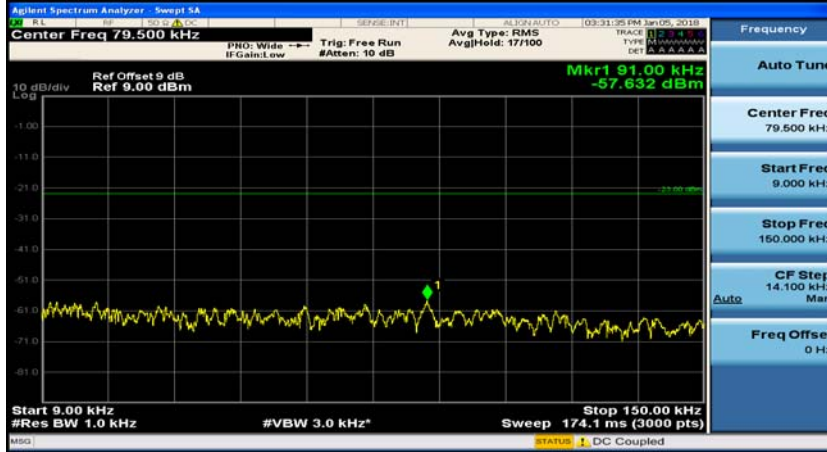

(Channel Bandwidth: 3 MHz)_MCH_16QAM_1RB#0