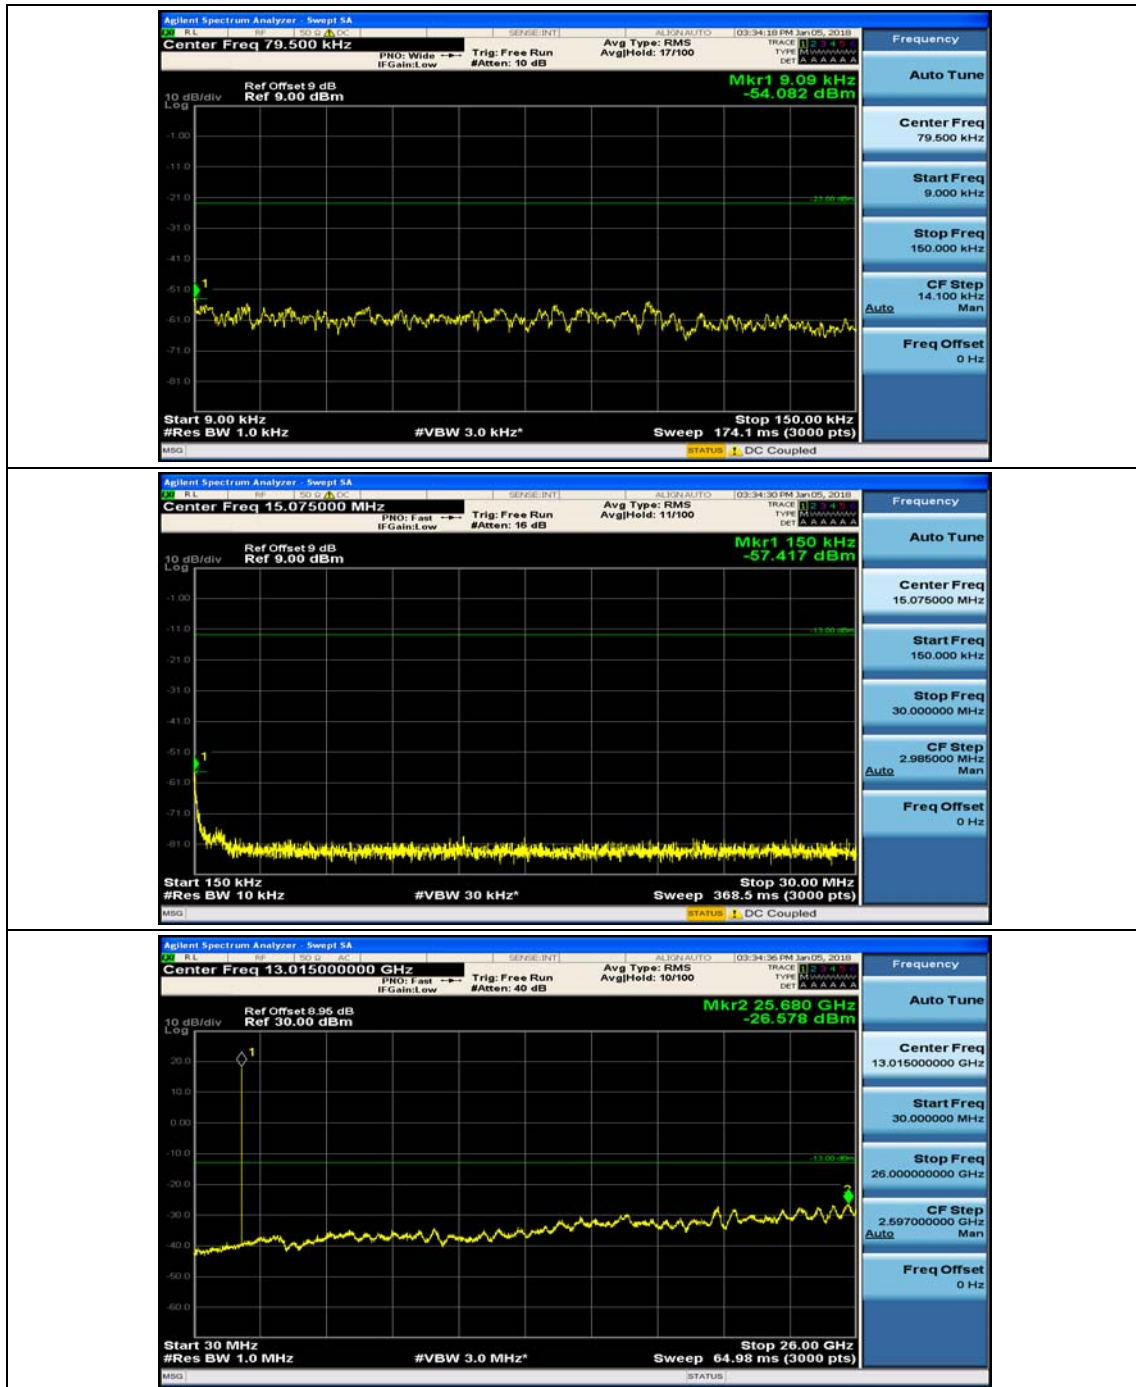

Channel Bandwidth: 3 MHz

(Channel Bandwidth: 3 MHz)_MCH_QPSK_1RB#0

(Channel Bandwidth: 3 MHz)_MCH_QPSK_1RB#7

(Channel Bandwidth: 3 MHz)_HCH_QPSK_1RB#0

(Channel Bandwidth: 3 MHz)_HCH_QPSK_1RB#7

(Channel Bandwidth: 3 MHz)_LCH_16QAM_1RB#0

(Channel Bandwidth: 3 MHz)_LCH_16QAM_1RB#7

(Channel Bandwidth: 3 MHz)_MCH_16QAM_1RB#0

(Channel Bandwidth: 3 MHz)_MCH_16QAM_1RB#7

(Channel Bandwidth: 3 MHz)_HCH_16QAM_1RB#0

(Channel Bandwidth: 3 MHz)_HCH_16QAM_1RB#7

Channel Bandwidth: 5 MHz

(Channel Bandwidth: 5 MHz)_MCH_QPSK_1RB#0

(Channel Bandwidth: 5 MHz)_MCH_QPSK_1RB#12

(Channel Bandwidth: 5 MHz)_HCH_QPSK_1RB#0

(Channel Bandwidth: 5 MHz)_HCH_QPSK_1RB#12

(Channel Bandwidth: 5 MHz)_LCH_16QAM_1RB#0