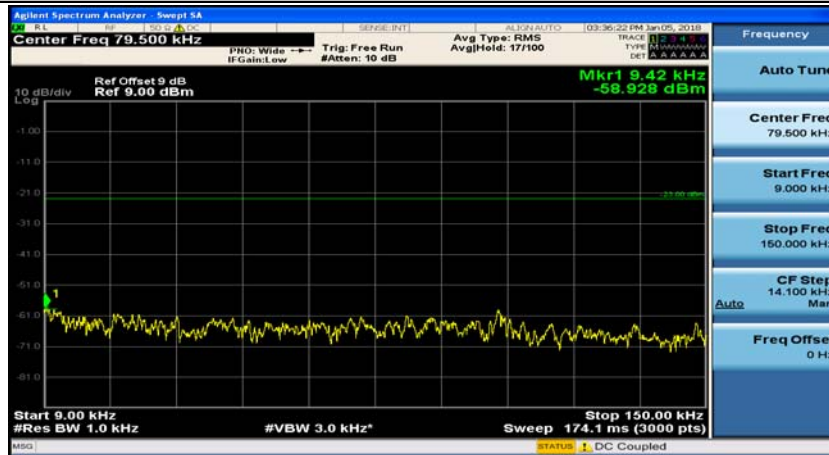

(Channel Bandwidth: 5 MHz)_LCH_16QAM_1RB#12