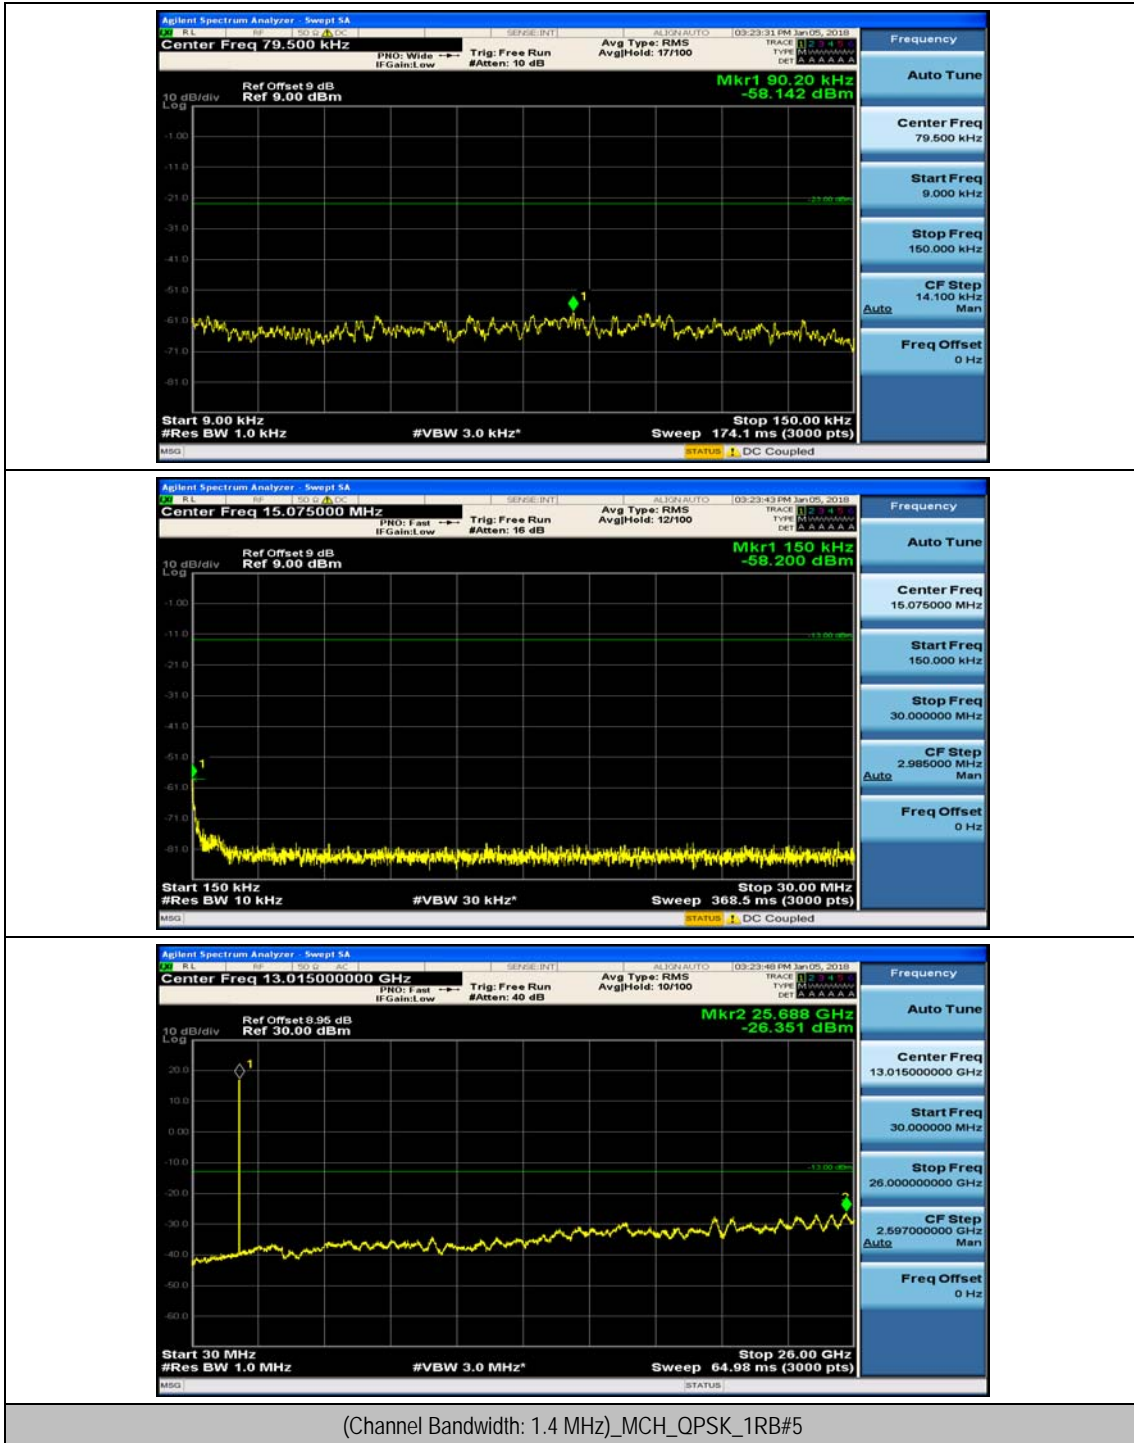

(Channel Bandwidth: 1.4 MHz)_MCH_QPSK_1RB#0

(Channel Bandwidth: 1.4 MHz)_MCH_QPSK_1RB#3

(Channel Bandwidth: 1.4 MHz)_HCH_QPSK_1RB#0

(Channel Bandwidth: 1.4 MHz)_HCH_QPSK_1RB#3

(Channel Bandwidth: 1.4 MHz)_LCH_16QAM_1RB#0

(Channel Bandwidth: 1.4 MHz)_LCH_16QAM_1RB#3

(Channel Bandwidth: 1.4 MHz)_MCH_16QAM_1RB#0

(Channel Bandwidth: 1.4 MHz)_MCH_16QAM_1RB#3

(Channel Bandwidth: 1.4 MHz)_HCH_16QAM_1RB#0

(Channel Bandwidth: 1.4 MHz)_HCH_16QAM_1RB#3

Channel Bandwidth: 3 MHz

(Channel Bandwidth: 3 MHz)_MCH_QPSK_1RB#0

(Channel Bandwidth: 3 MHz)_MCH_QPSK_1RB#7

(Channel Bandwidth: 3 MHz)_HCH_QPSK_1RB#0

(Channel Bandwidth: 3 MHz)_HCH_QPSK_1RB#7

(Channel Bandwidth: 3 MHz)_LCH_16QAM_1RB#0