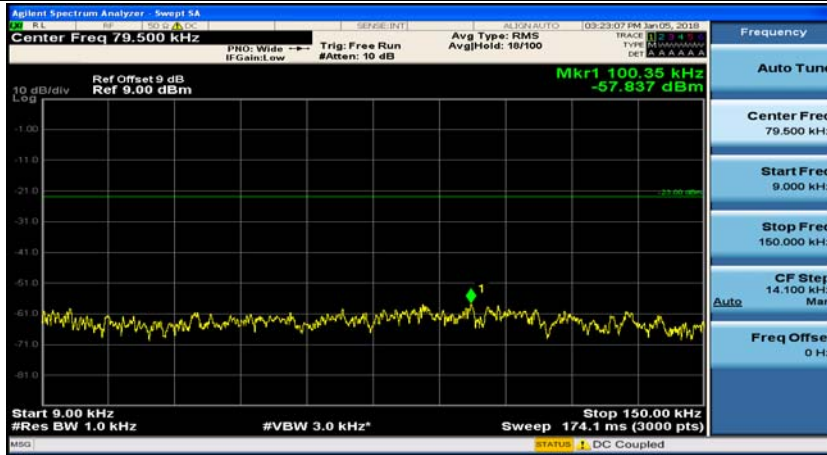

(Channel Bandwidth: 1.4 MHz)_MCH_QPSK_1RB#0

(Channel Bandwidth: 1.4 MHz)_MCH_QPSK_1RB#3

(Channel Bandwidth: 1.4 MHz)_HCH_QPSK_1RB#0

(Channel Bandwidth: 1.4 MHz)_HCH_QPSK_1RB#3

(Channel Bandwidth: 1.4 MHz)_LCH_16QAM_1RB#0

(Channel Bandwidth: 1.4 MHz)_LCH_16QAM_1RB#3

(Channel Bandwidth: 1.4 MHz)_MCH_16QAM_1RB#0

(Channel Bandwidth: 1.4 MHz)_MCH_16QAM_1RB#3

(Channel Bandwidth: 1.4 MHz)_HCH_16QAM_1RB#0

(Channel Bandwidth: 1.4 MHz)_HCH_16QAM_1RB#3