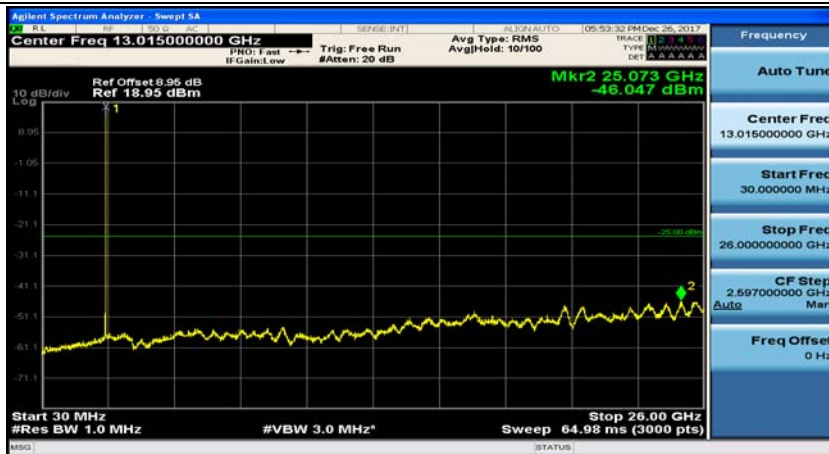

(Channel Bandwidth:20 MHz)_HCH_16QAM_50RB#50

(Channel Bandwidth:20 MHz)_HCH_16QAM_100RB#0

Appendix E: Conducted Spurious Emission

Test Graphs

Channel Bandwidth: 5 MHz

(Channel Bandwidth: 5 MHz)_MCH_QPSK_1RB#0