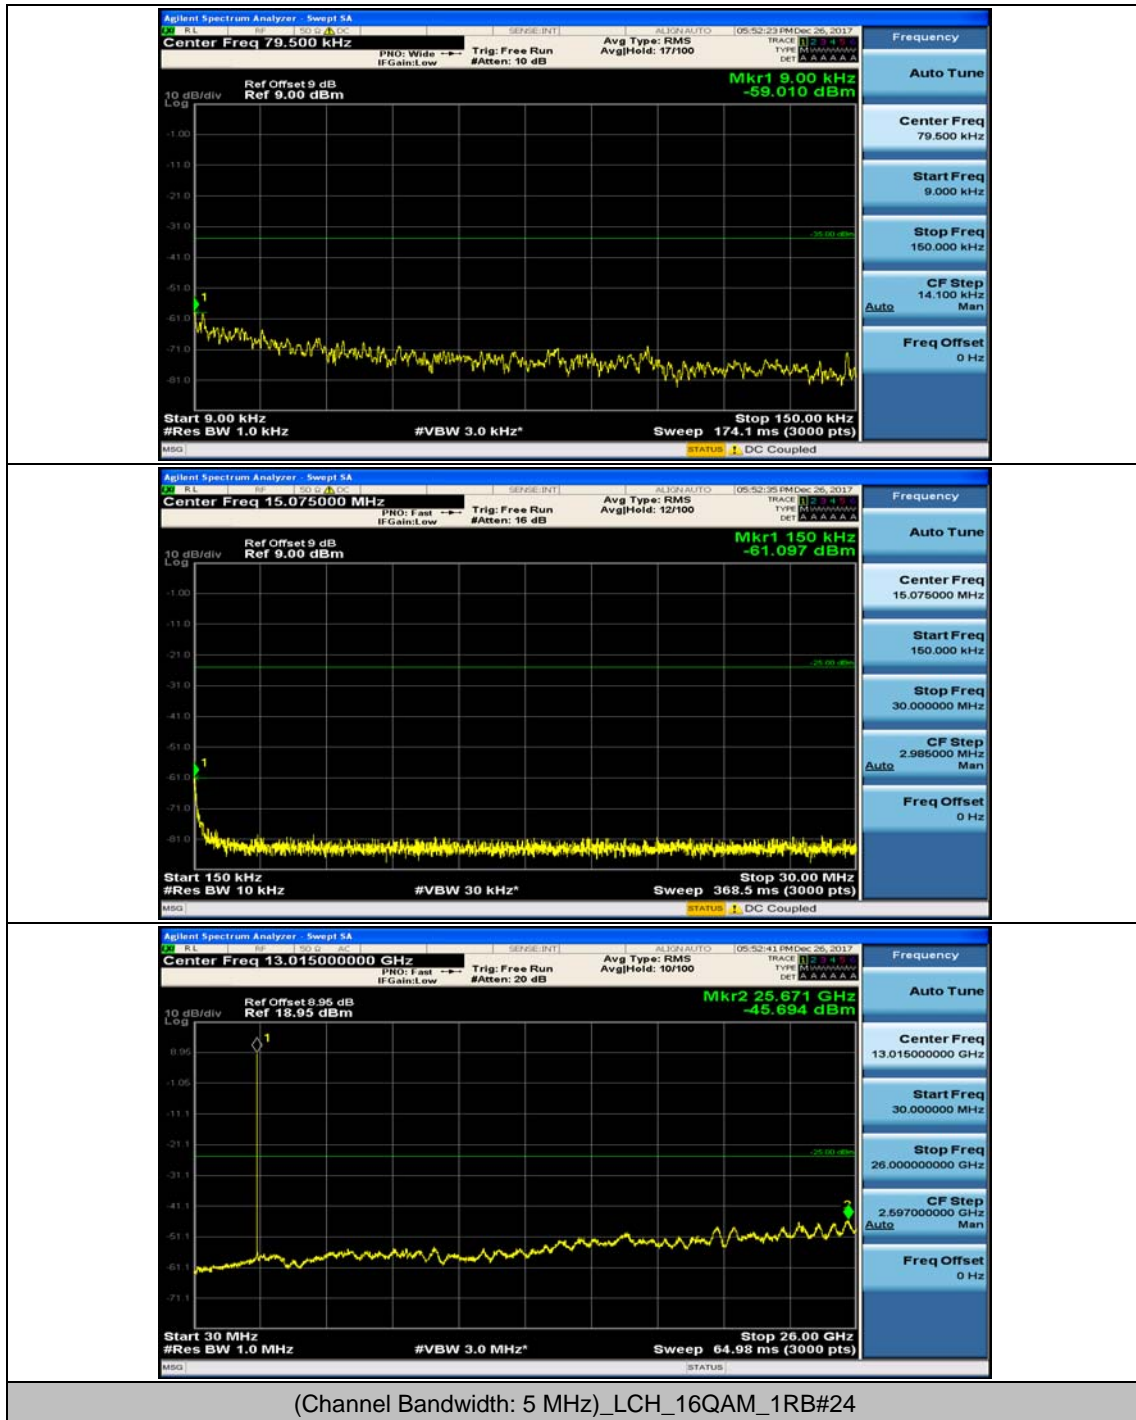

(Channel Bandwidth: 5 MHz)_MCH_QPSK_1RB#12

(Channel Bandwidth: 5 MHz)_HCH_QPSK_1RB#0

(Channel Bandwidth: 5 MHz)_HCH_QPSK_1RB#12

(Channel Bandwidth: 5 MHz)_LCH_16QAM_1RB#0

(Channel Bandwidth: 5 MHz)_LCH_16QAM_1RB#12