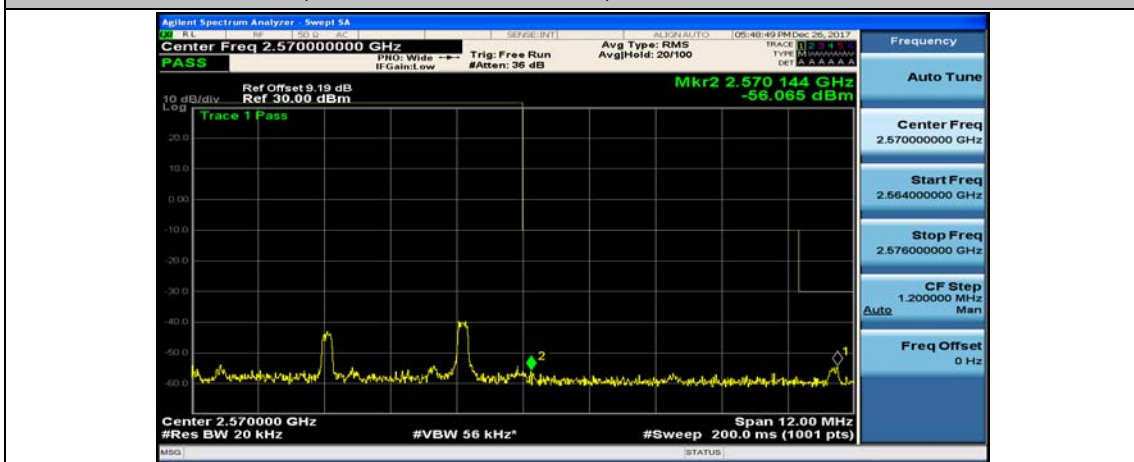

(Channel Bandwidth:20 MHz)_HCH_QPSK_1RB#0