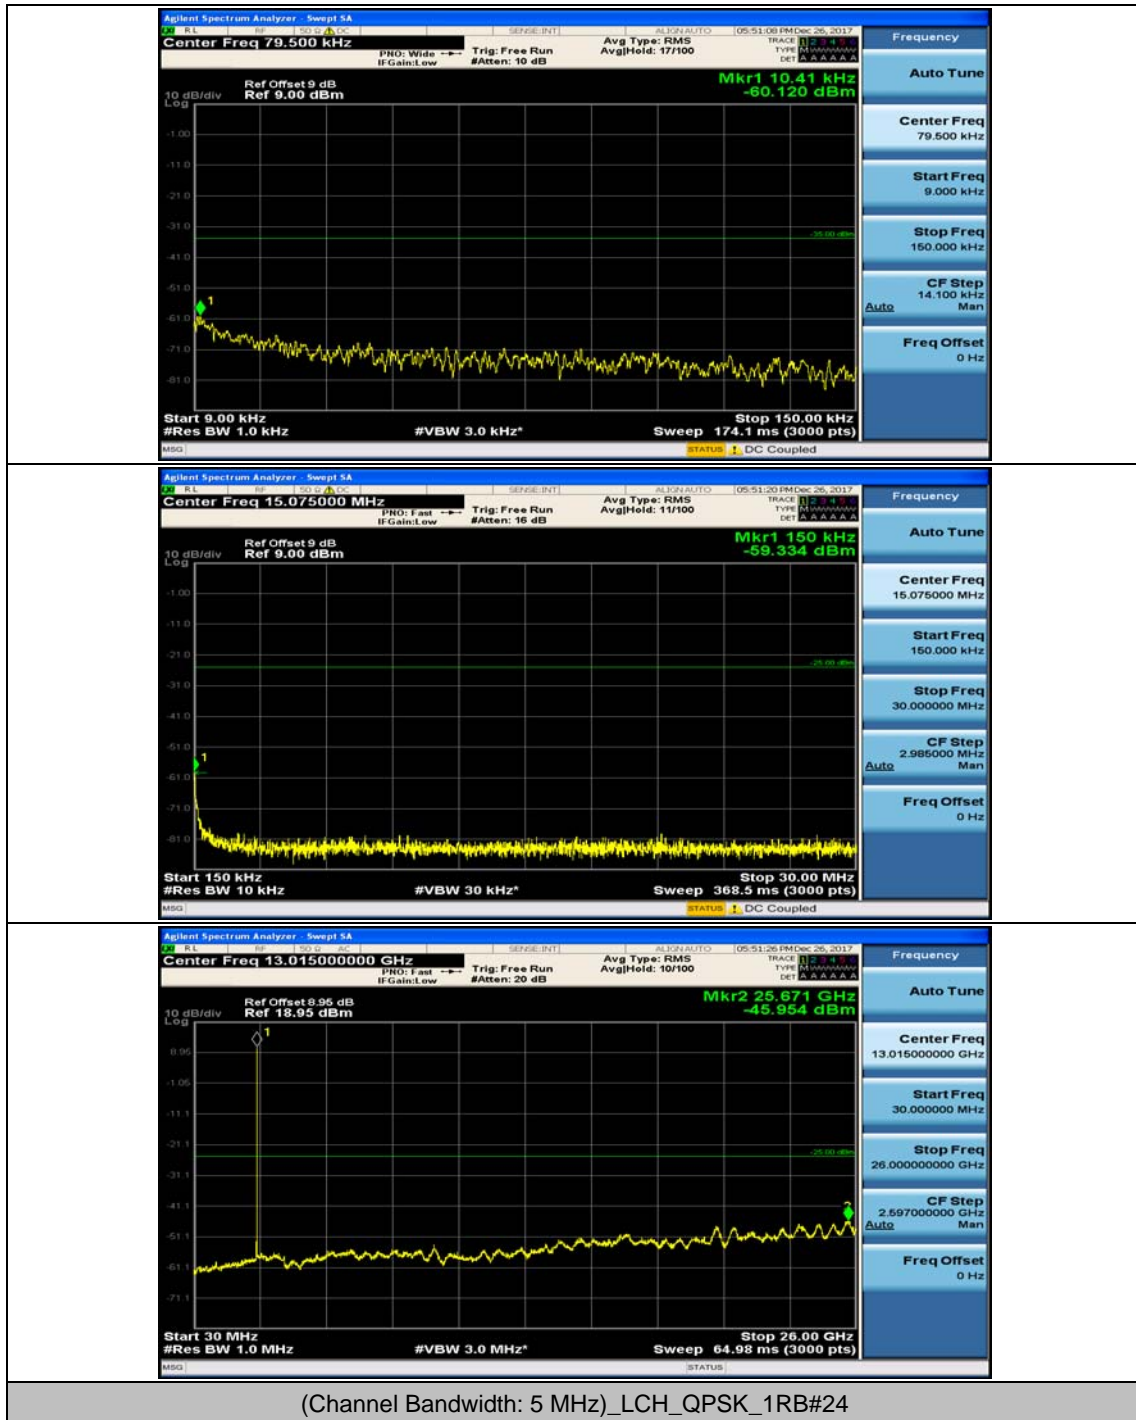

(Channel Bandwidth:20 MHz)_HCH_16QAM_50RB#50

(Channel Bandwidth:20 MHz)_HCH_16QAM_100RB#0

Appendix E: Conducted Spurious Emission

Test Graphs

Channel Bandwidth: 5 MHz

(Channel Bandwidth: 5 MHz)_MCH_QPSK_1RB#0