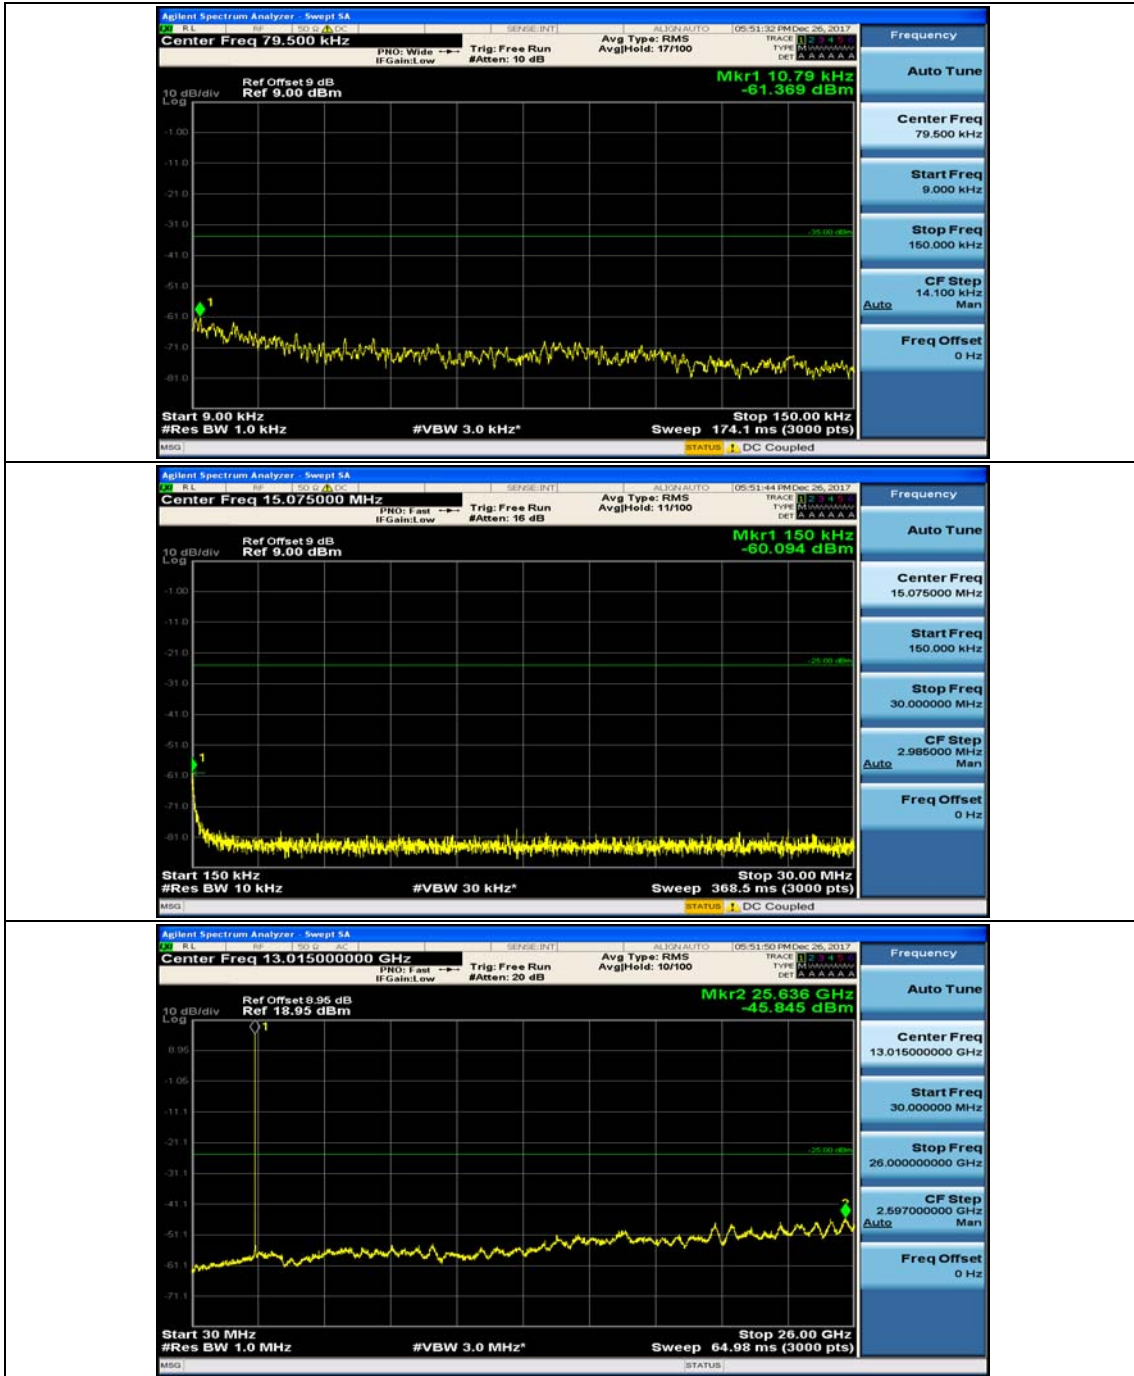

(Channel Bandwidth:20 MHz)_HCH_16QAM_50RB#50

(Channel Bandwidth:20 MHz)_HCH_16QAM_100RB#0

Appendix E: Conducted Spurious Emission

Test Graphs

Channel Bandwidth: 5 MHz

(Channel Bandwidth: 5 MHz)_MCH_QPSK_1RB#0