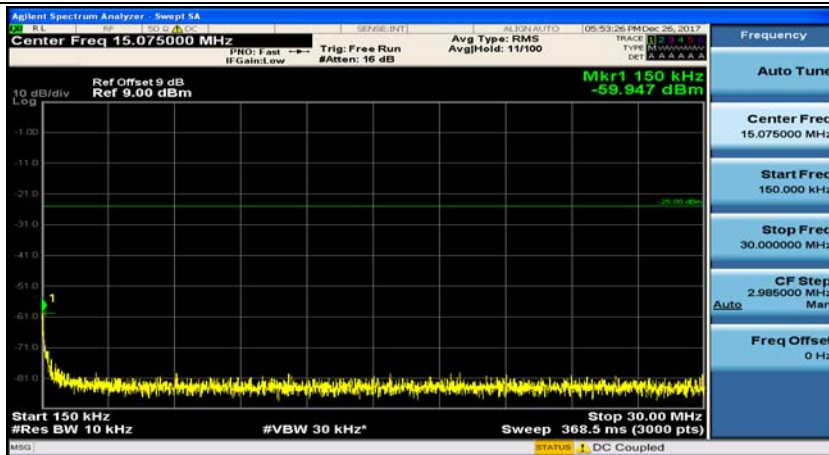

(Channel Bandwidth:20 MHz)_HCH_16QAM_50RB#50

(Channel Bandwidth:20 MHz)_HCH_16QAM_100RB#0

Appendix E: Conducted Spurious Emission

Test Graphs

Channel Bandwidth: 5 MHz

(Channel Bandwidth: 5 MHz)_MCH_QPSK_1RB#0