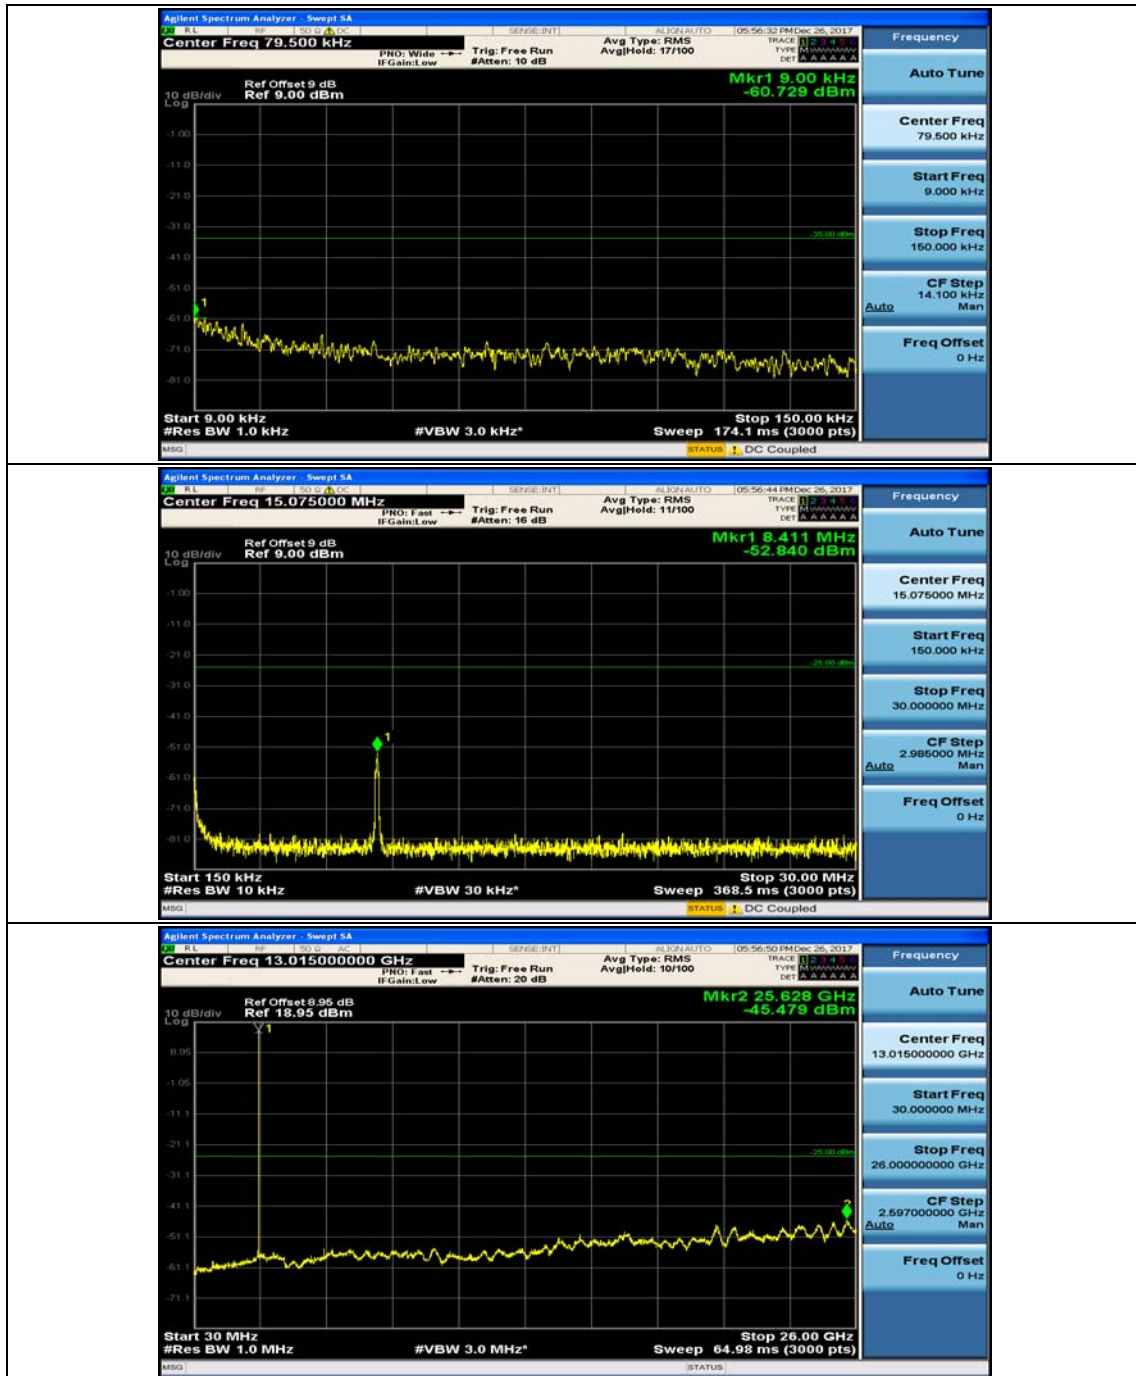

(Channel Bandwidth: 5 MHz)_MCH_QPSK_1RB#12

(Channel Bandwidth: 5 MHz)_HCH_QPSK_1RB#0

(Channel Bandwidth: 5 MHz)_HCH_QPSK_1RB#12

(Channel Bandwidth: 5 MHz)_LCH_16QAM_1RB#0

(Channel Bandwidth: 5 MHz)_LCH_16QAM_1RB#12