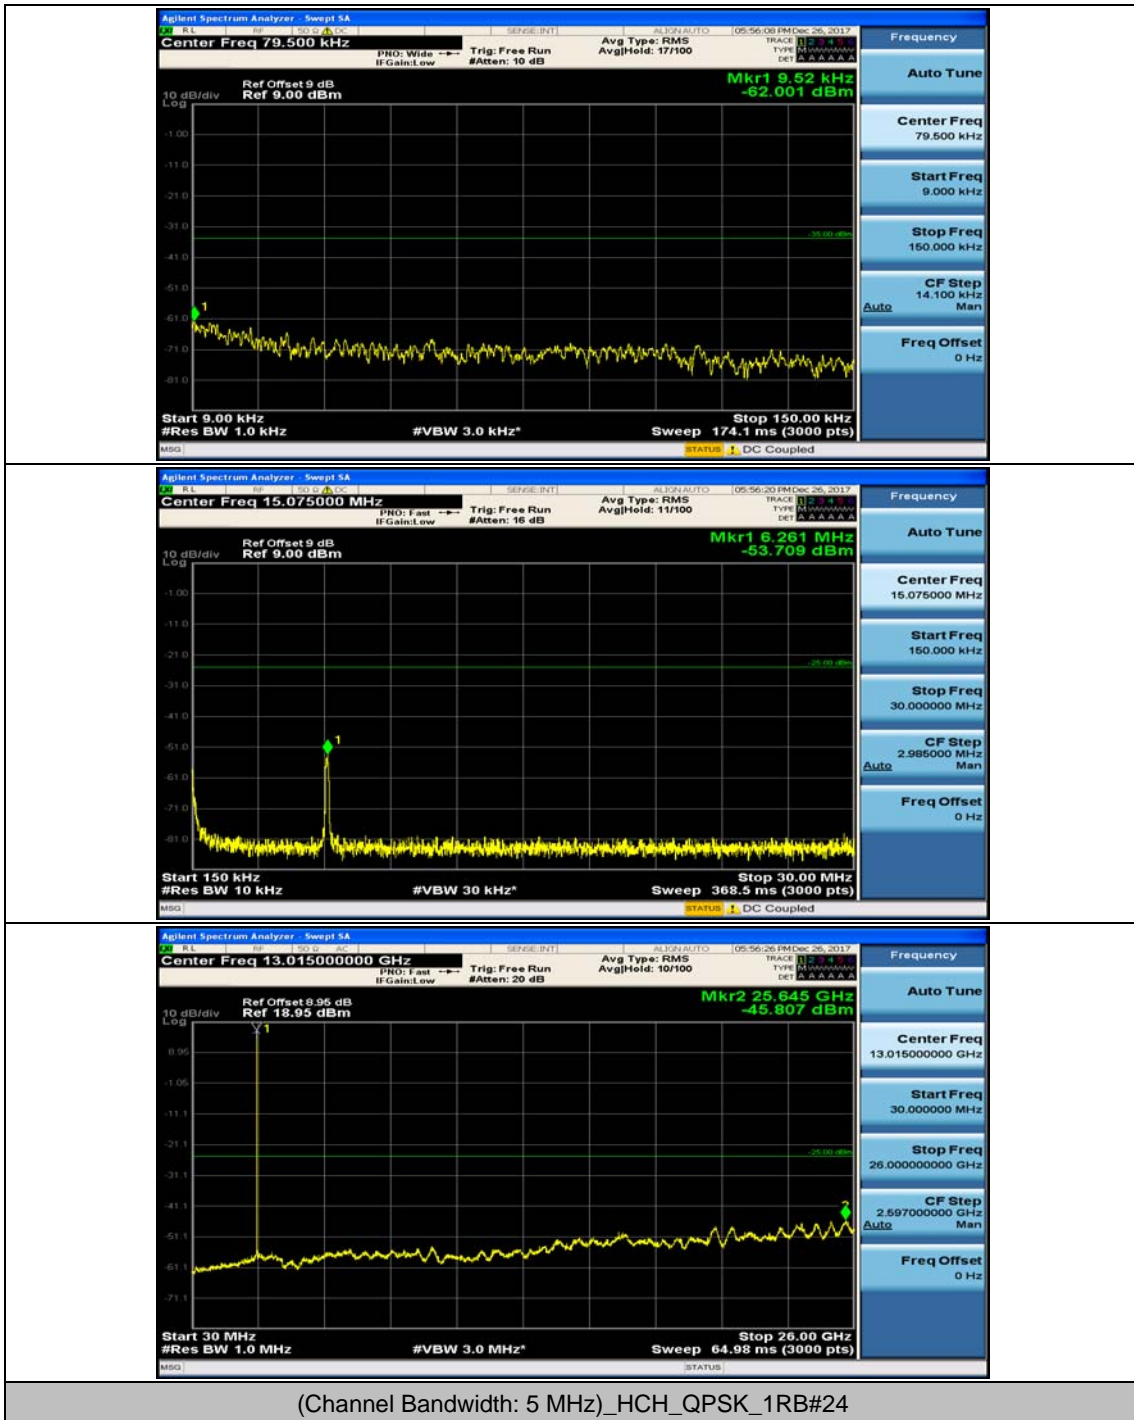

(Channel Bandwidth:20 MHz)_HCH_16QAM_50RB#50

(Channel Bandwidth:20 MHz)_HCH_16QAM_100RB#0

Appendix E: Conducted Spurious Emission

Test Graphs

Channel Bandwidth: 5 MHz

(Channel Bandwidth: 5 MHz)_MCH_QPSK_1RB#0

(Channel Bandwidth: 5 MHz)_MCH_QPSK_1RB#12

(Channel Bandwidth: 5 MHz)_HCH_QPSK_1RB#0

(Channel Bandwidth: 5 MHz)_HCH_QPSK_1RB#12

(Channel Bandwidth: 5 MHz)_LCH_16QAM_1RB#0

(Channel Bandwidth: 5 MHz)_LCH_16QAM_1RB#12