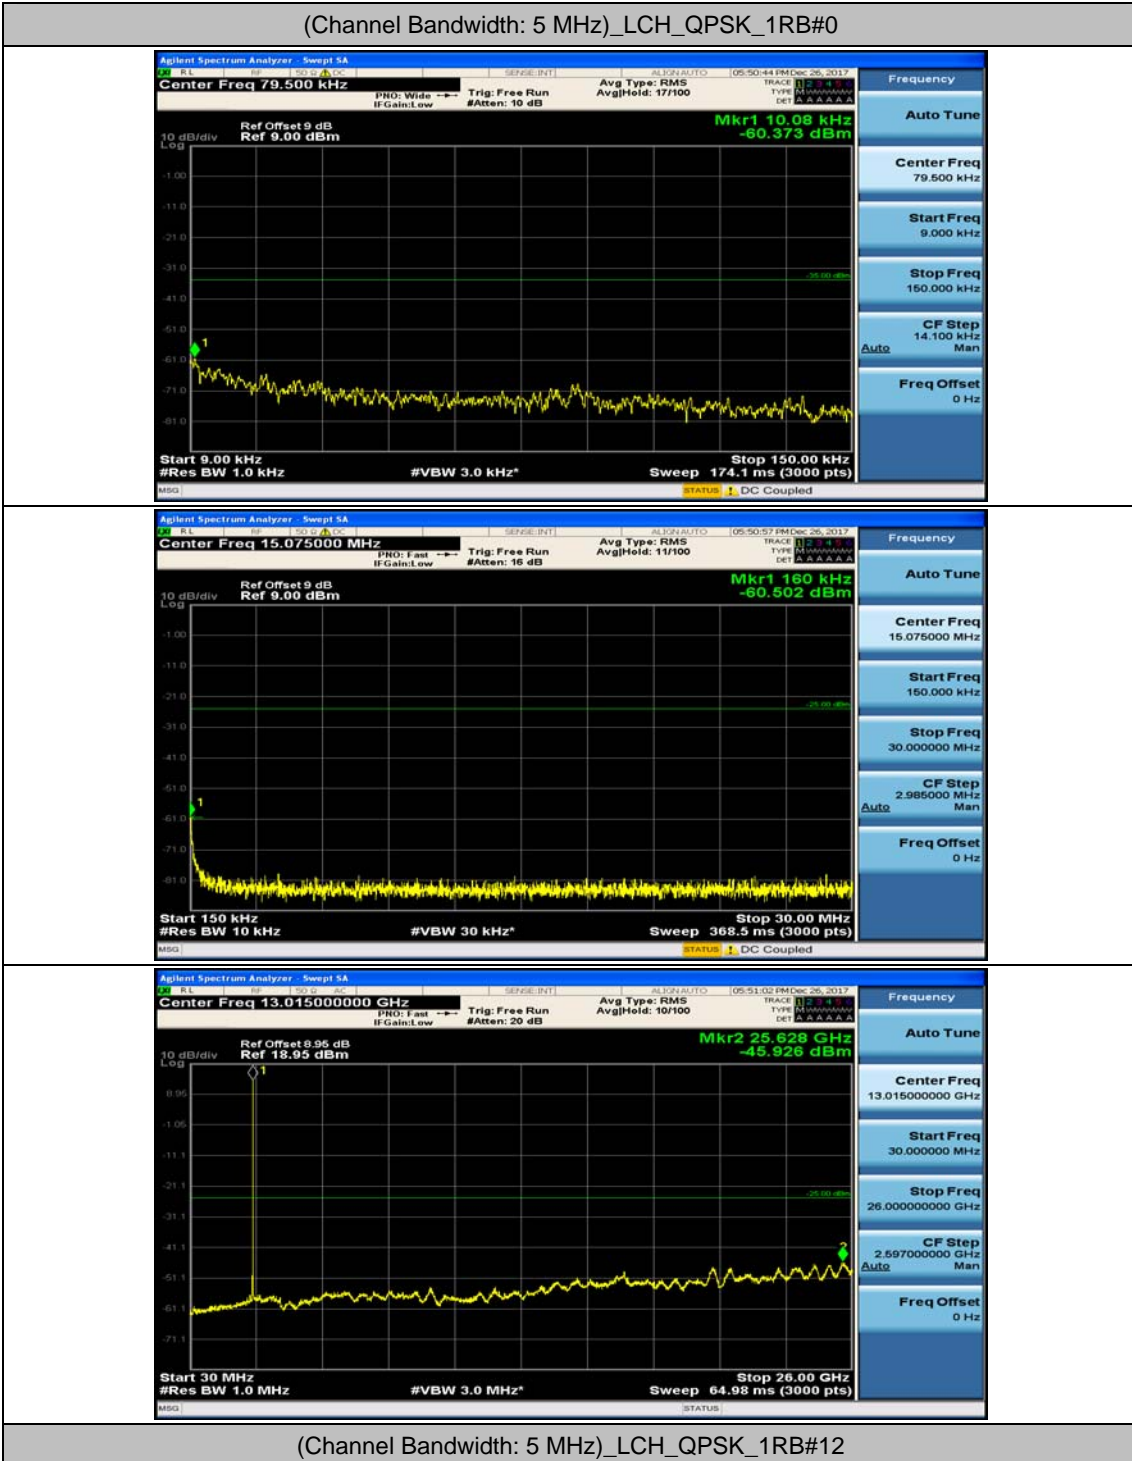

(Channel Bandwidth:20 MHz)_HCH_16QAM_50RB#50

(Channel Bandwidth:20 MHz)_HCH_16QAM_100RB#0

Appendix E: Conducted Spurious Emission

Test Graphs

Channel Bandwidth: 5 MHz

(Channel Bandwidth: 5 MHz)_MCH_QPSK_1RB#0