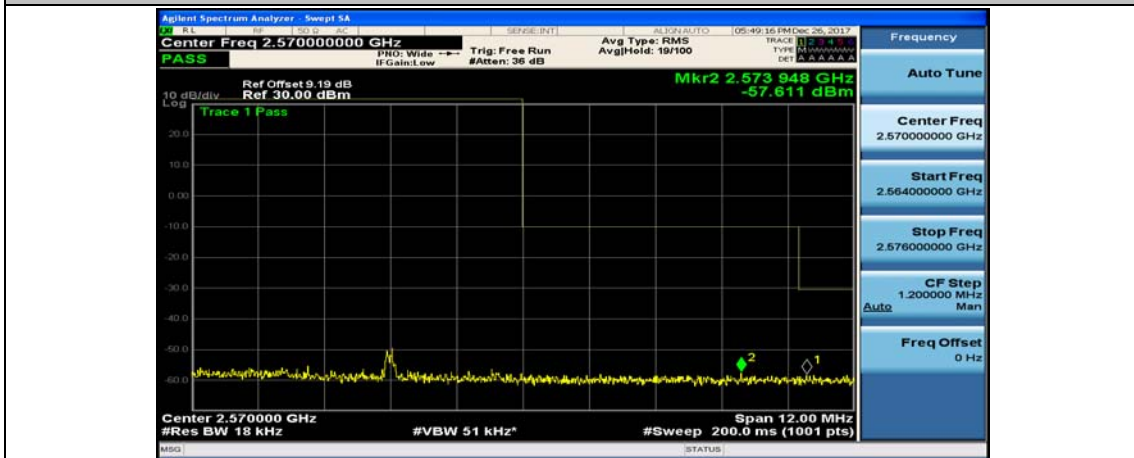

(Channel Bandwidth:20 MHz)_HCH_16QAM_1RB#49