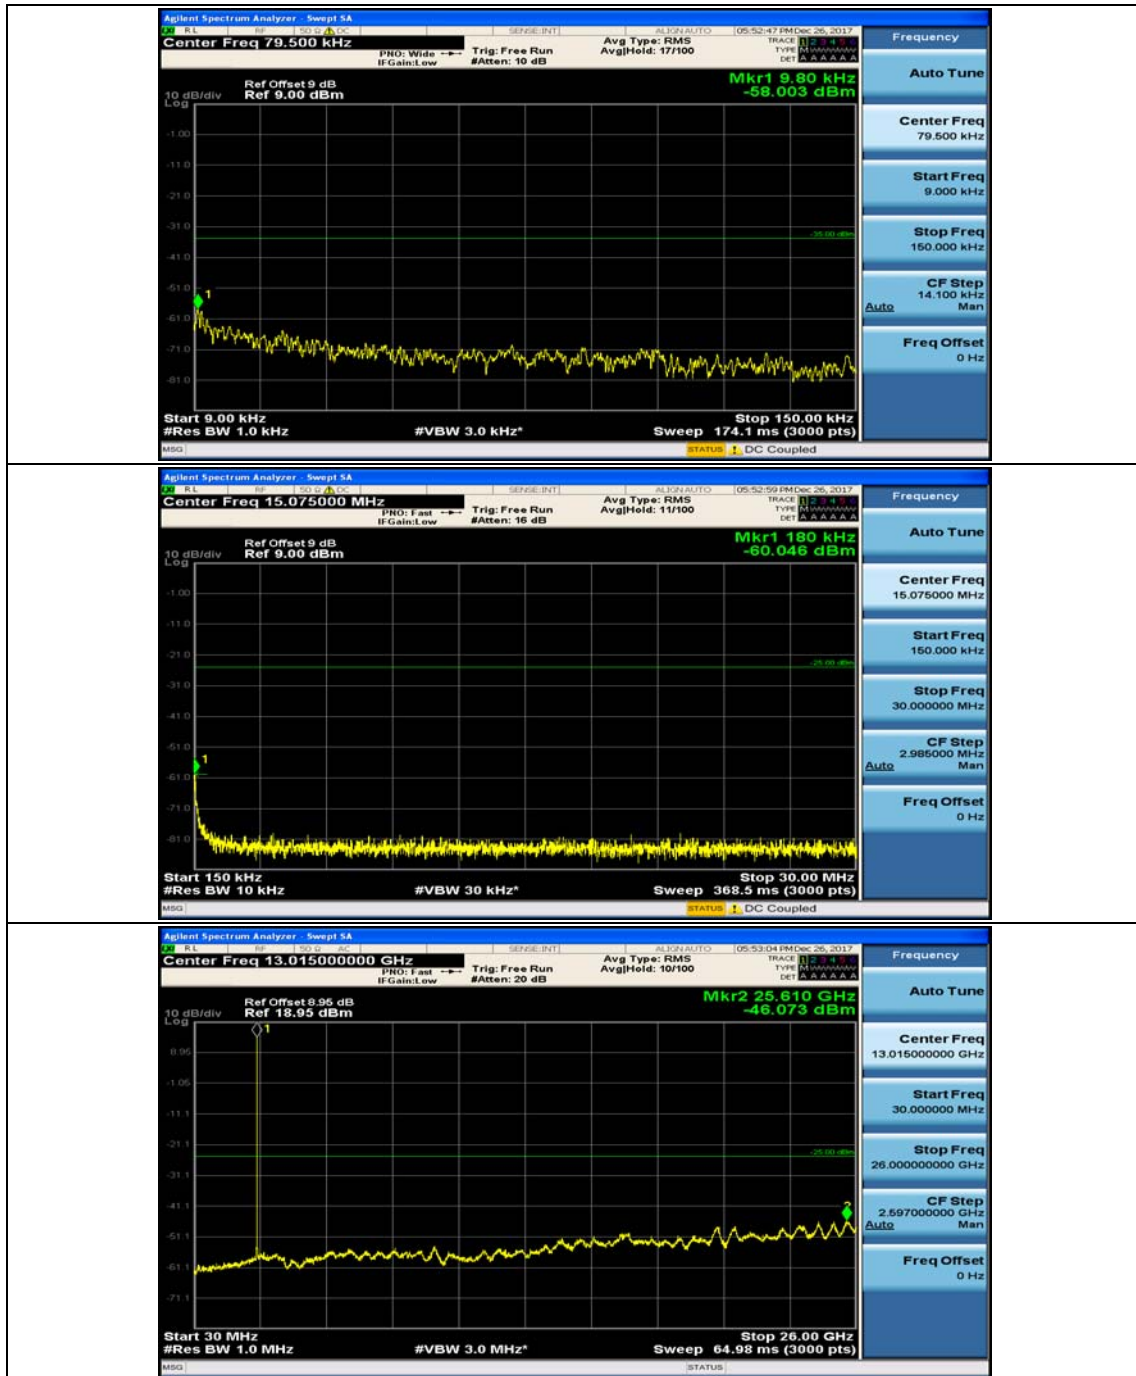

(Channel Bandwidth: 5 MHz)_MCH_QPSK_1RB#12

(Channel Bandwidth: 5 MHz)_HCH_QPSK_1RB#0

(Channel Bandwidth: 5 MHz)_HCH_QPSK_1RB#12

(Channel Bandwidth: 5 MHz)_LCH_16QAM_1RB#0

(Channel Bandwidth: 5 MHz)_LCH_16QAM_1RB#12