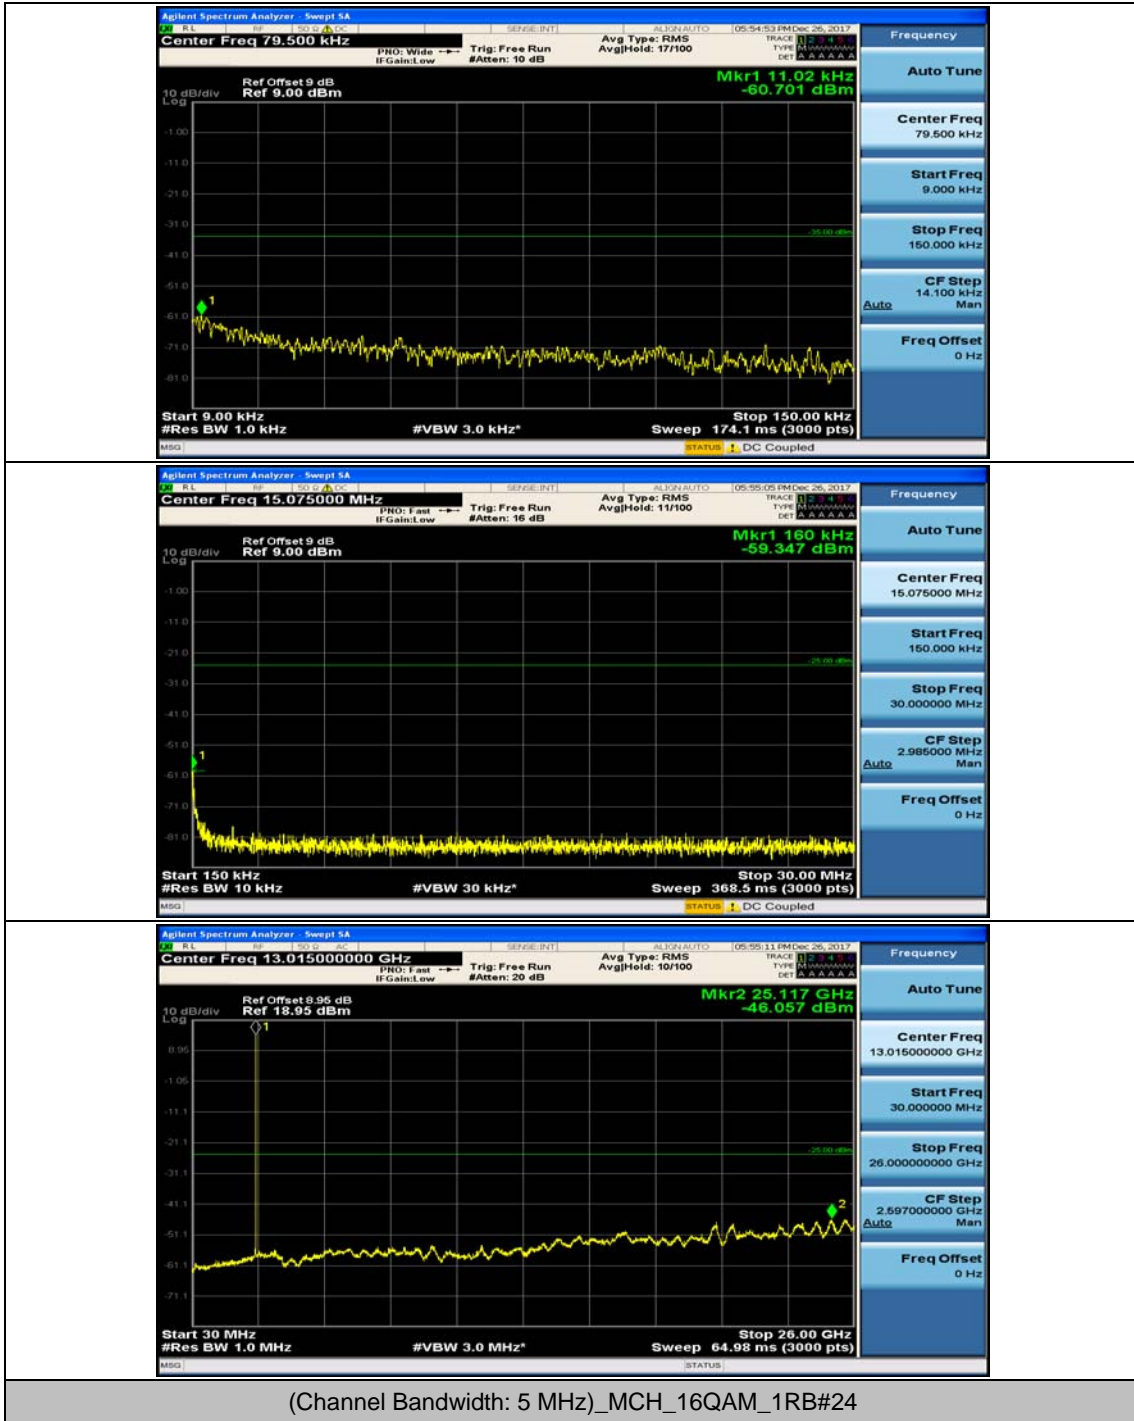

(Channel Bandwidth: 5 MHz)_MCH_16QAM_1RB#12