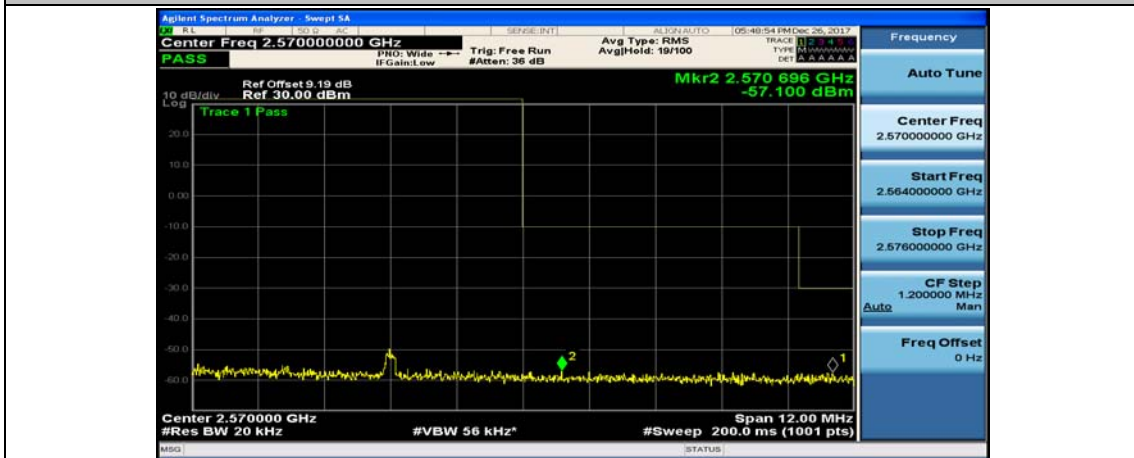

(Channel Bandwidth:20 MHz)_HCH_QPSK_1RB#49