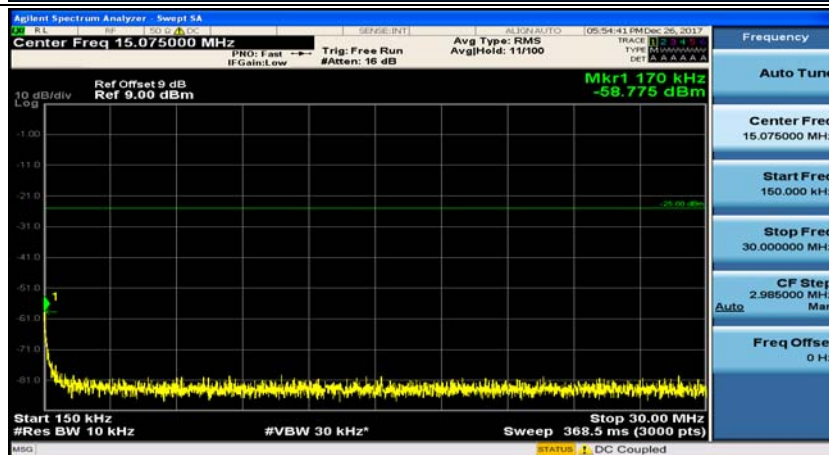

(Channel Bandwidth: 5 MHz)_MCH_16QAM_1RB#0