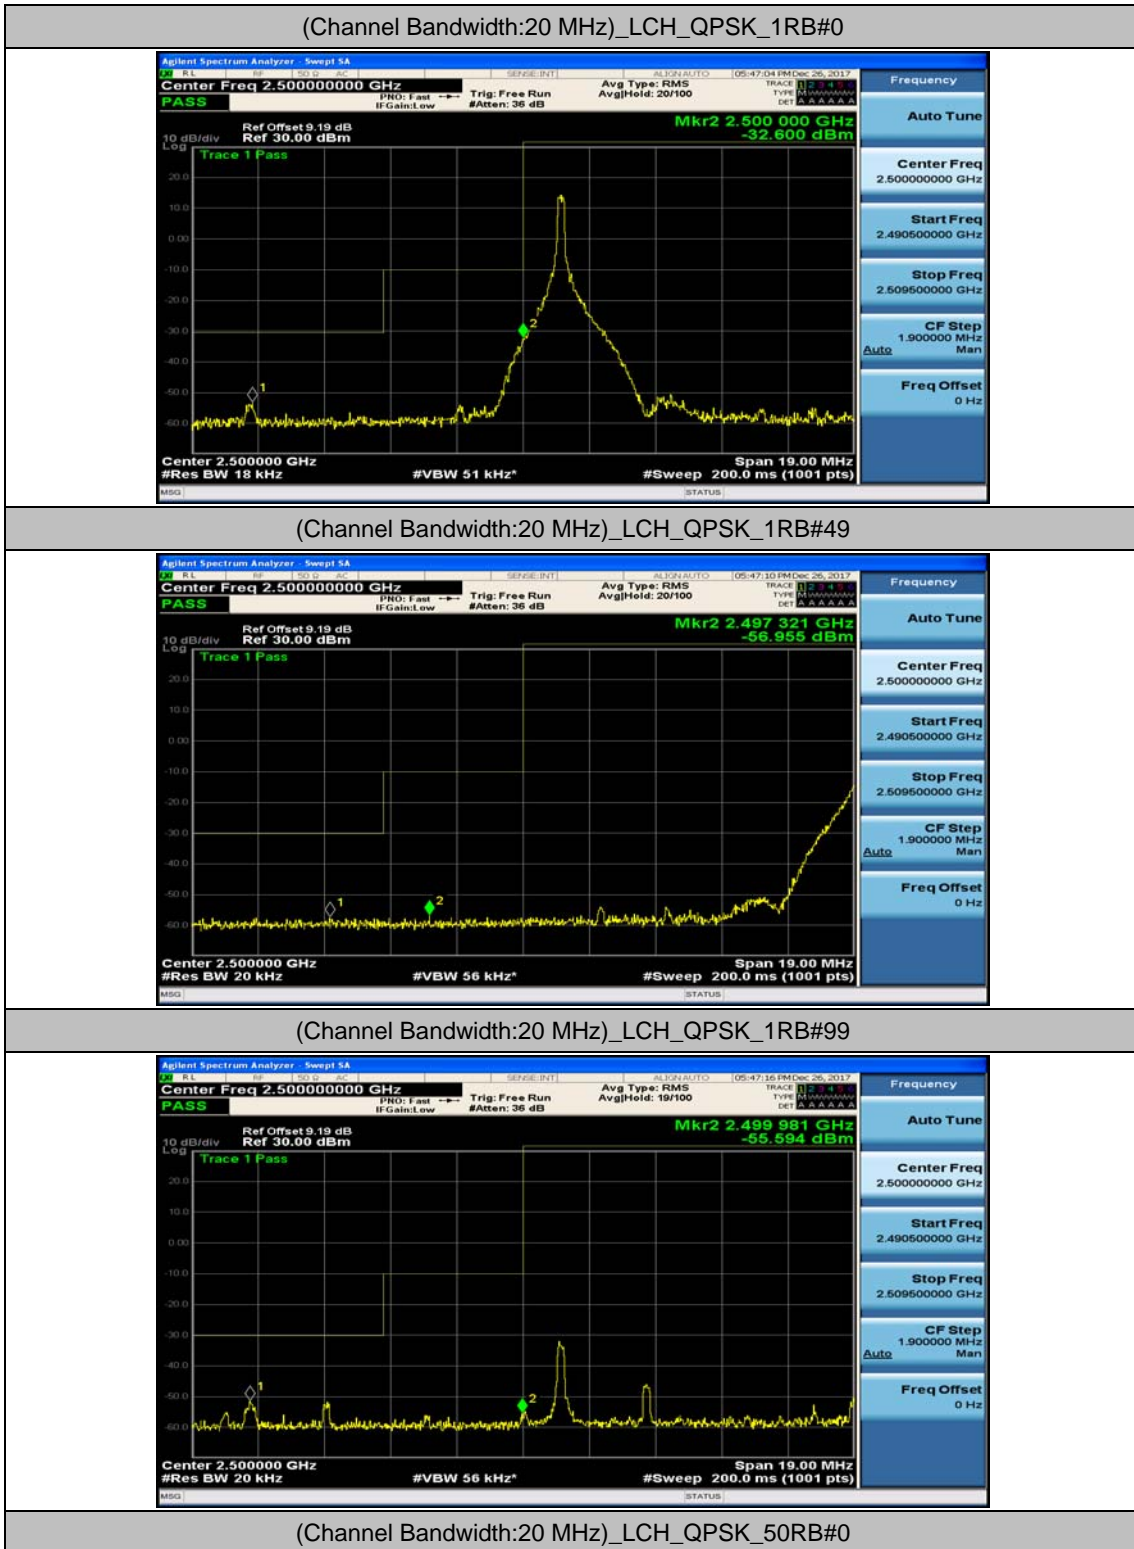

(Channel Bandwidth:15 MHz)_HCH_16QAM_37RB#18

(Channel Bandwidth:15 MHz)_HCH_16QAM_37RB#38

(Channel Bandwidth:15 MHz)_HCH_16QAM_75RB#0

Channel Bandwidth: 20 MHz

(Channel Bandwidth:20 MHz)_LCH_QPSK_50RB#25

(Channel Bandwidth:20 MHz)_LCH_QPSK_50RB#50

(Channel Bandwidth:20 MHz)_LCH_QPSK_100RB#0

(Channel Bandwidth:20 MHz)_HCH_QPSK_1RB#0

(Channel Bandwidth:20 MHz)_HCH_QPSK_1RB#49

(Channel Bandwidth:20 MHz)_HCH_QPSK_1RB#99

(Channel Bandwidth:20 MHz)_HCH_QPSK_50RB#0