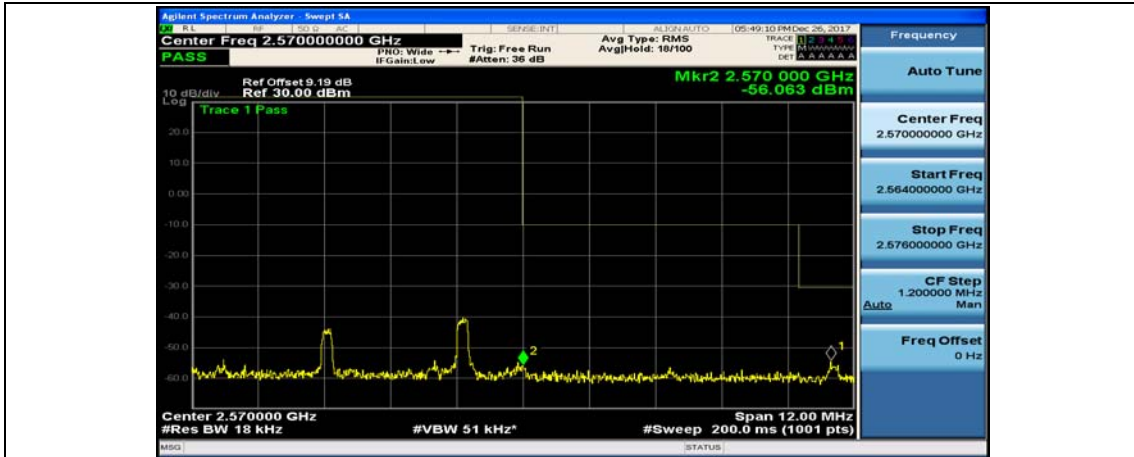

(Channel Bandwidth:20 MHz)_HCH_16QAM_1RB#0