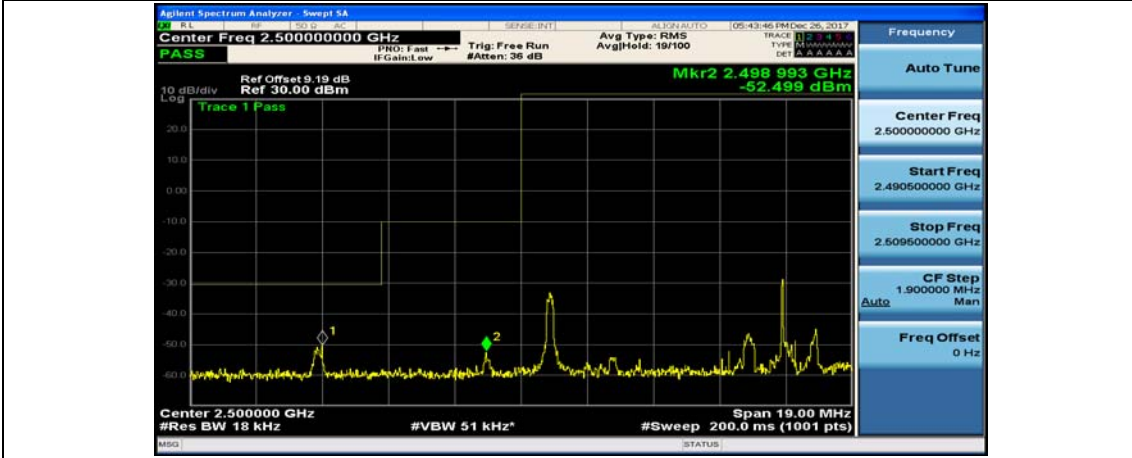

Channel Bandwidth: 10 MHz_HCH_16QAM_50RB#0

Channel Bandwidth: 15 MHz

(Channel Bandwidth:15 MHz)_LCH_QPSK_1RB#37

(Channel Bandwidth:15 MHz)_LCH_QPSK_1RB#74

(Channel Bandwidth:15 MHz)_LCH_QPSK_37RB#0

(Channel Bandwidth:15 MHz)_LCH_QPSK_37RB#18