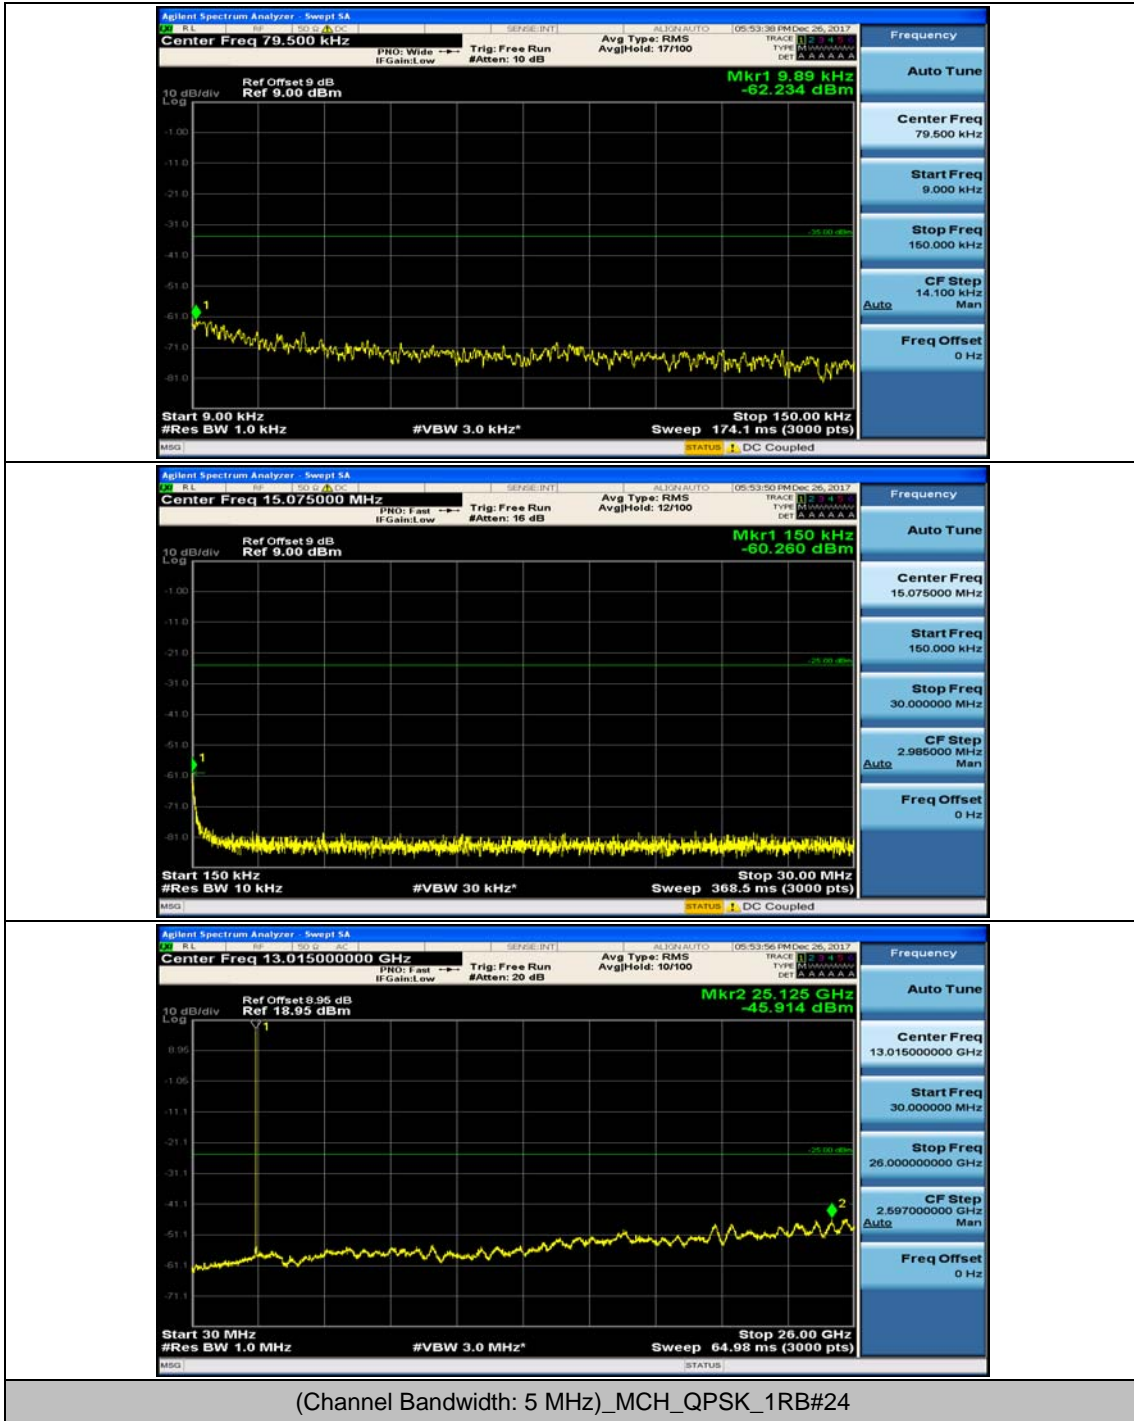

(Channel Bandwidth: 5 MHz)_MCH_QPSK_1RB#12