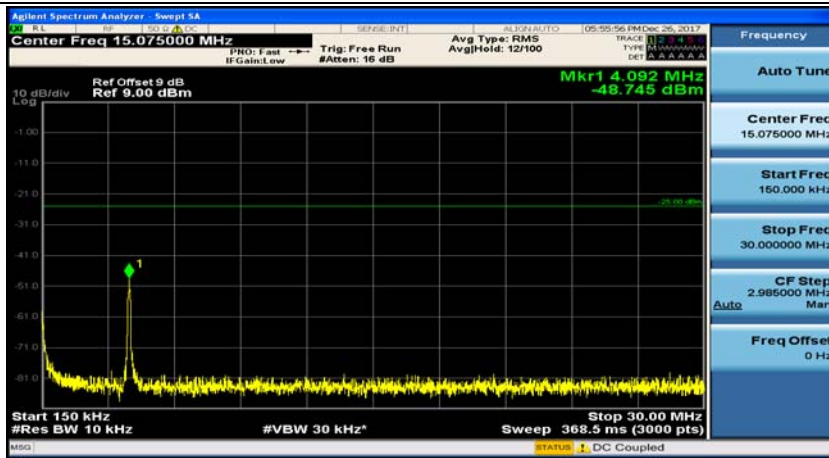

(Channel Bandwidth: 5 MHz)_HCH_QPSK_1RB#0