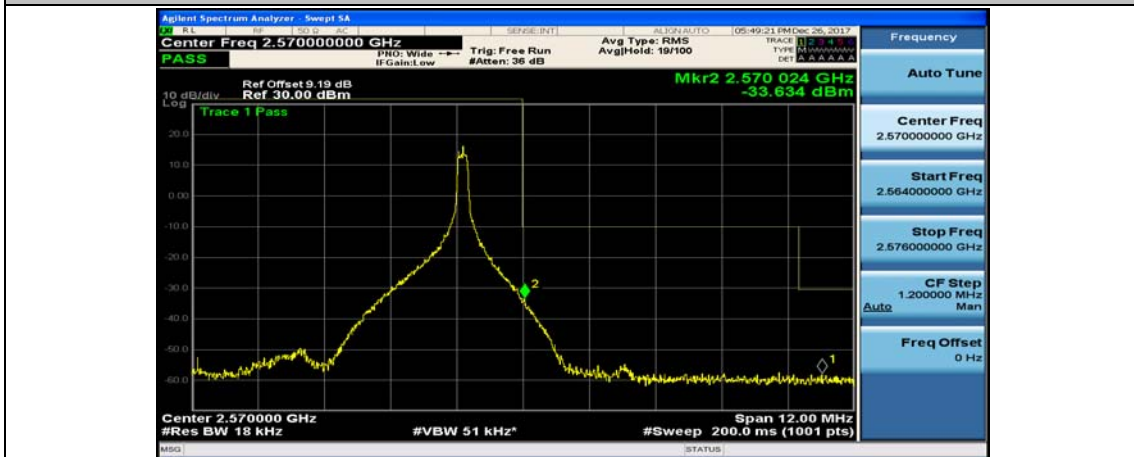

(Channel Bandwidth:20 MHz)_HCH_16QAM_1RB#99