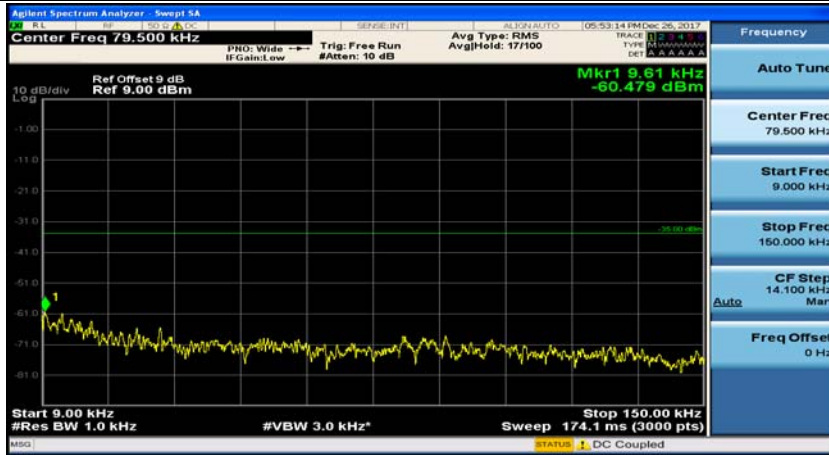

(Channel Bandwidth:20 MHz)_HCH_16QAM_50RB#50

(Channel Bandwidth:20 MHz)_HCH_16QAM_100RB#0

Appendix E: Conducted Spurious Emission

Test Graphs

Channel Bandwidth: 5 MHz

(Channel Bandwidth: 5 MHz)_MCH_QPSK_1RB#0