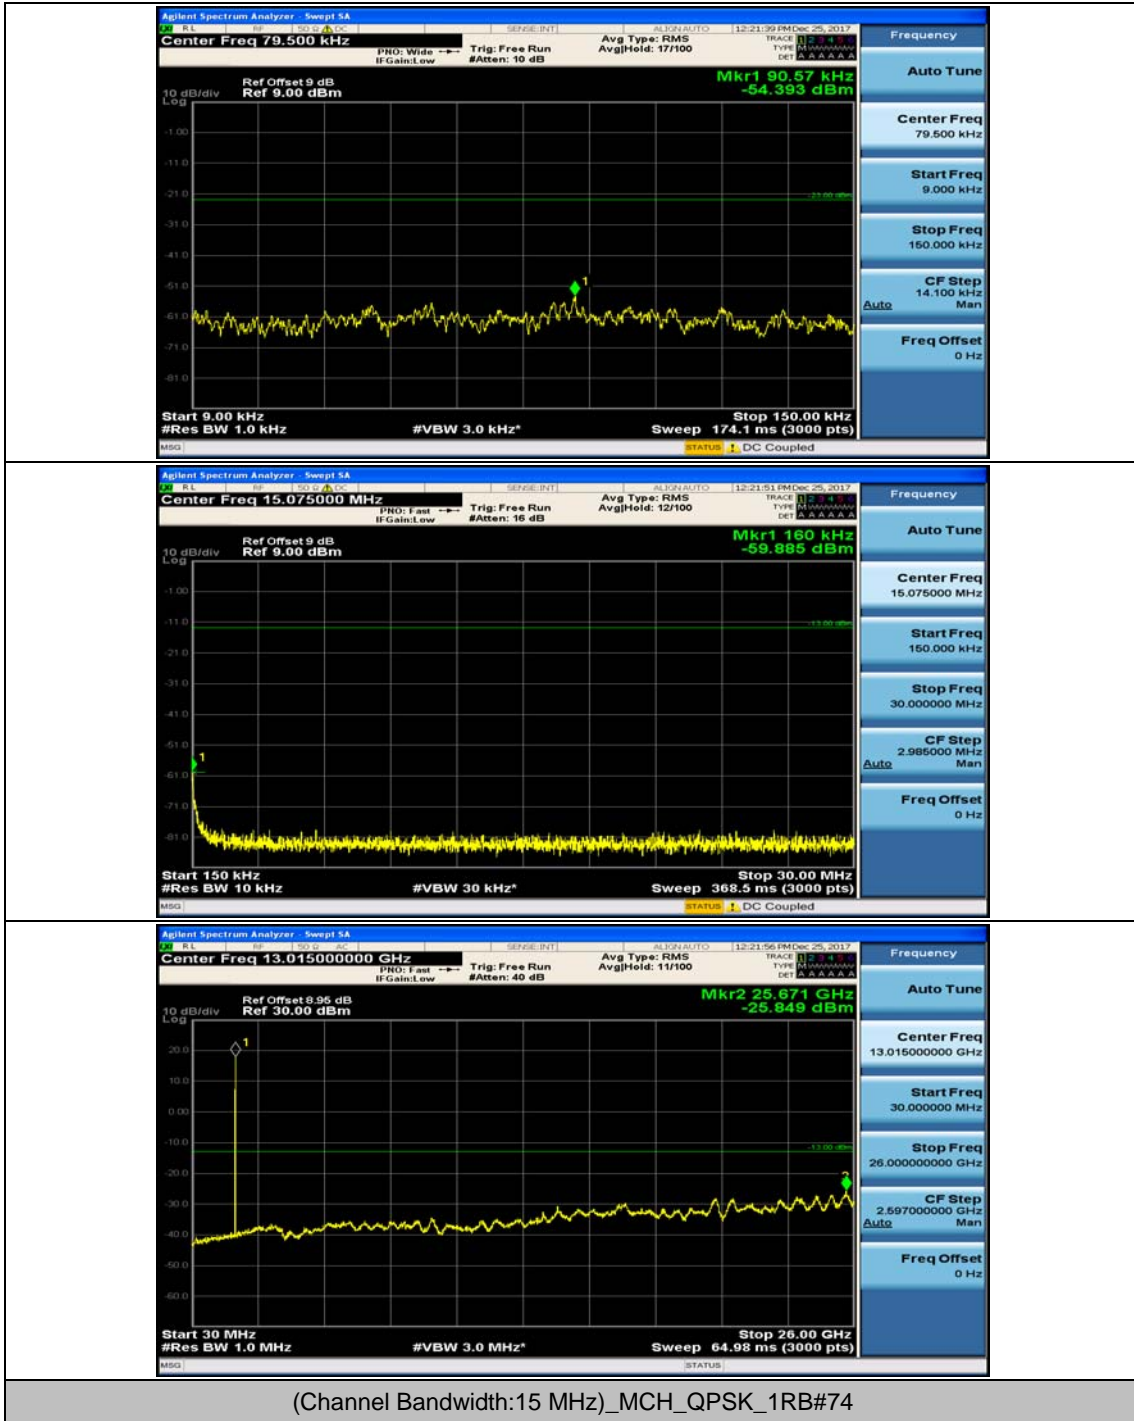

(Channel Bandwidth:15 MHz)_MCH_QPSK_1RB#37