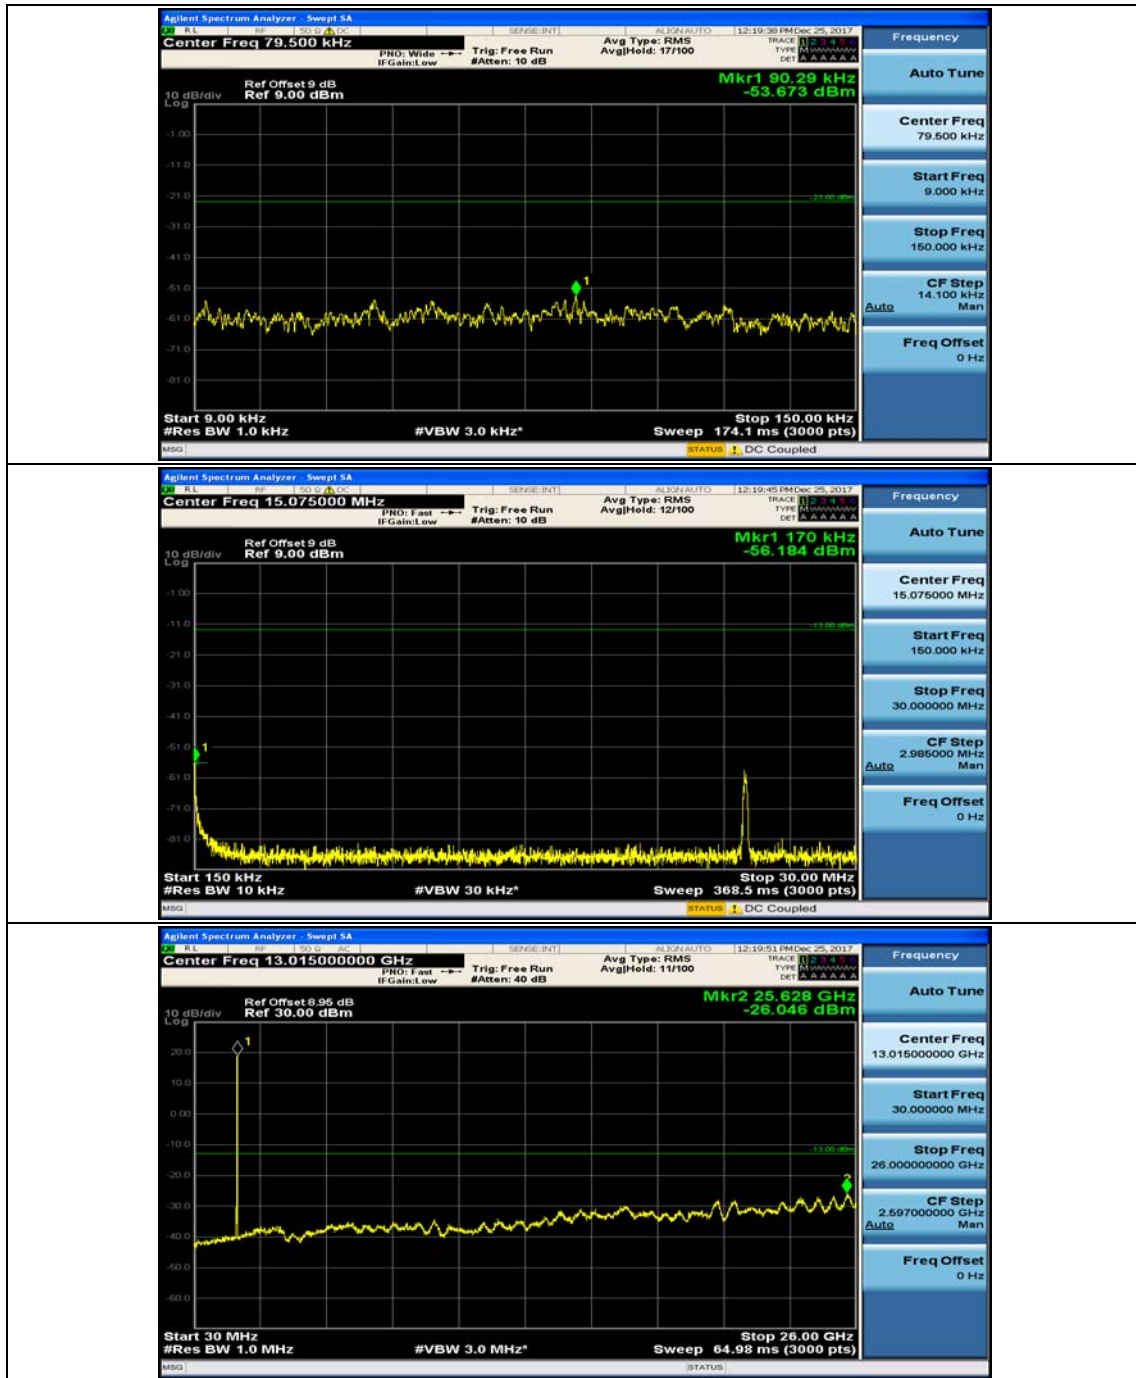

Channel Bandwidth: 10 MHz_MCH_QPSK_1RB#24

Channel Bandwidth: 10 MHz_HCH_QPSK_1RB#0

Channel Bandwidth: 10 MHz_HCH_QPSK_1RB#24

Channel Bandwidth: 10 MHz_LCH_16QAM_1RB#0

Channel Bandwidth: 10 MHz_LCH_16QAM_1RB#24

Channel Bandwidth: 10 MHz_MCH_16QAM_1RB#0

Channel Bandwidth: 10 MHz_MCH_16QAM_1RB#24

Channel Bandwidth: 10 MHz_HCH_16QAM_1RB#0

Channel Bandwidth: 10 MHz_HCH_16QAM_1RB#24

Channel Bandwidth: 15 MHz

(Channel Bandwidth:15 MHz)_MCH_QPSK_1RB#0