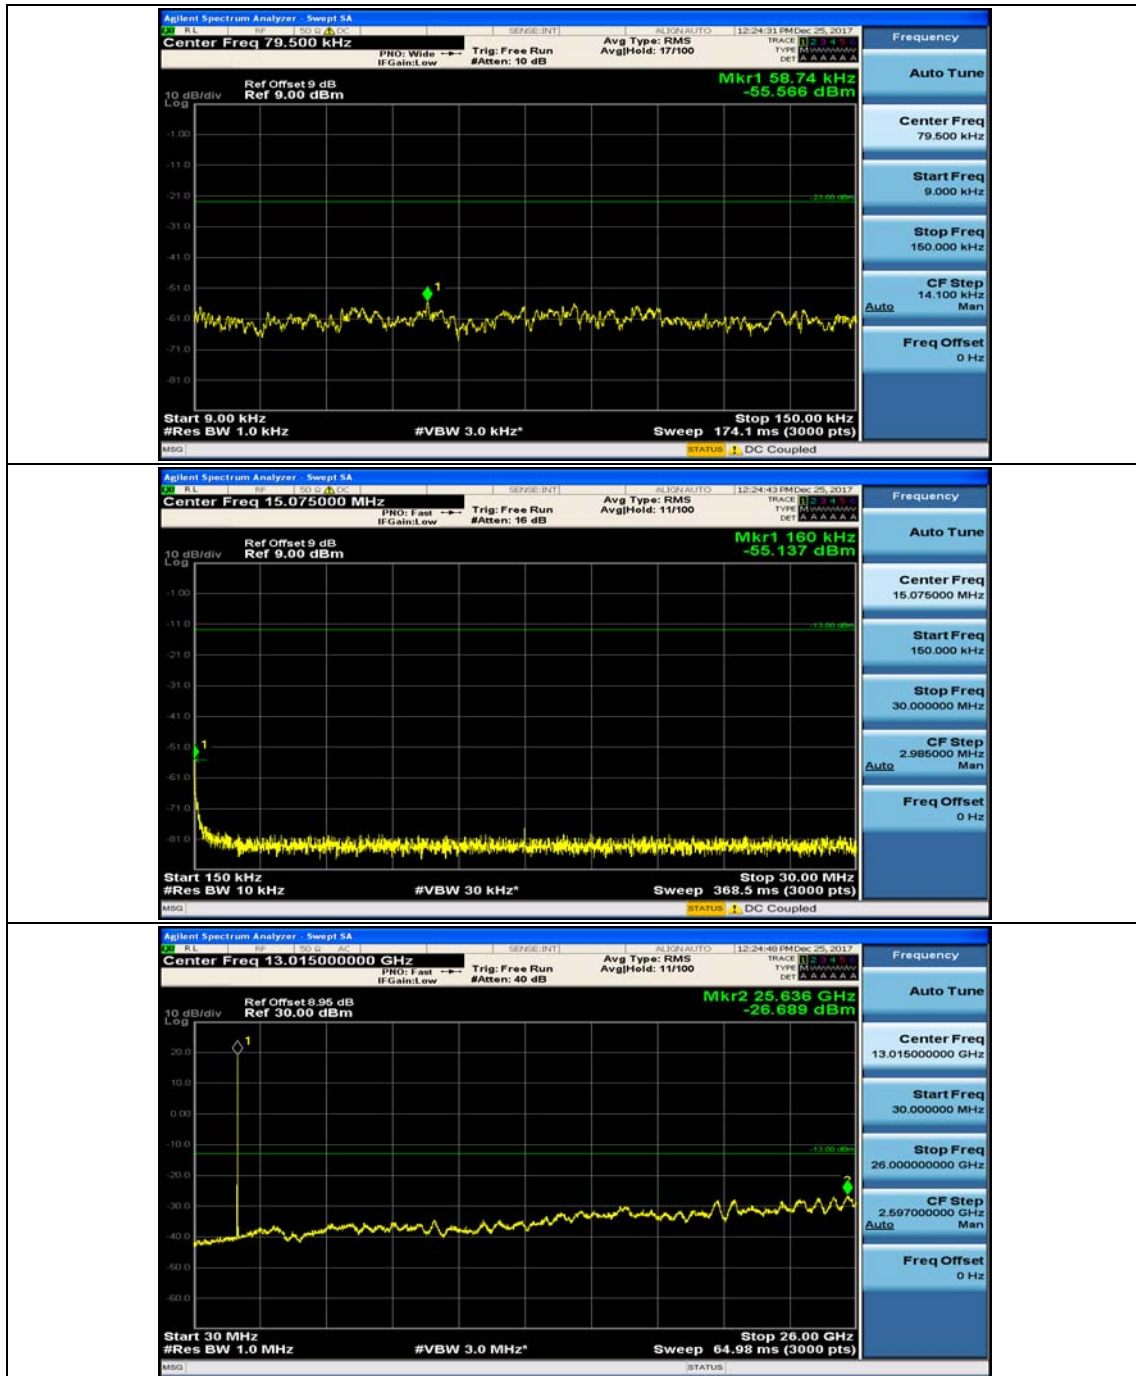

Channel Bandwidth: 10 MHz_MCH_16QAM_1RB#0

Channel Bandwidth: 10 MHz_MCH_16QAM_1RB#24

Channel Bandwidth: 10 MHz_HCH_16QAM_1RB#0

Channel Bandwidth: 10 MHz_HCH_16QAM_1RB#24

Channel Bandwidth: 15 MHz

(Channel Bandwidth:15 MHz)_MCH_QPSK_1RB#0

(Channel Bandwidth:15 MHz)_MCH_QPSK_1RB#37

(Channel Bandwidth:15 MHz)_HCH_QPSK_1RB#0

(Channel Bandwidth:15 MHz)_HCH_QPSK_1RB#37

(Channel Bandwidth:15 MHz)_LCH_16QAM_1RB#0

(Channel Bandwidth:15 MHz)_LCH_16QAM_1RB#37