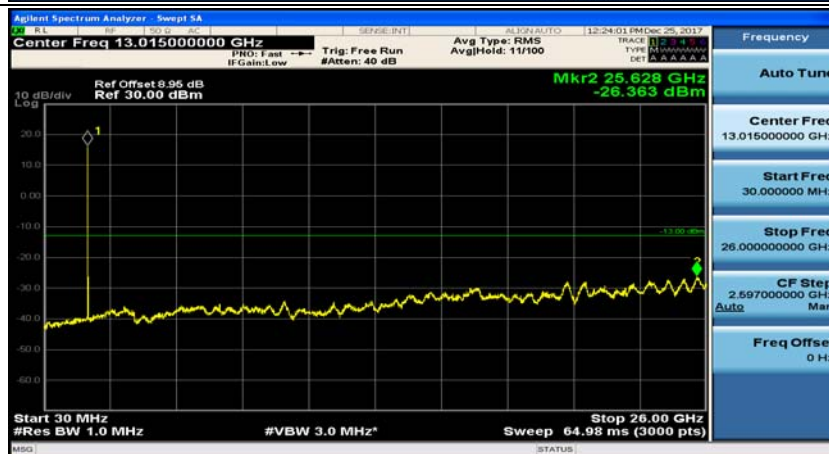

(Channel Bandwidth:15 MHz)_HCH_QPSK_1RB#0

(Channel Bandwidth:15 MHz)_HCH_QPSK_1RB#37