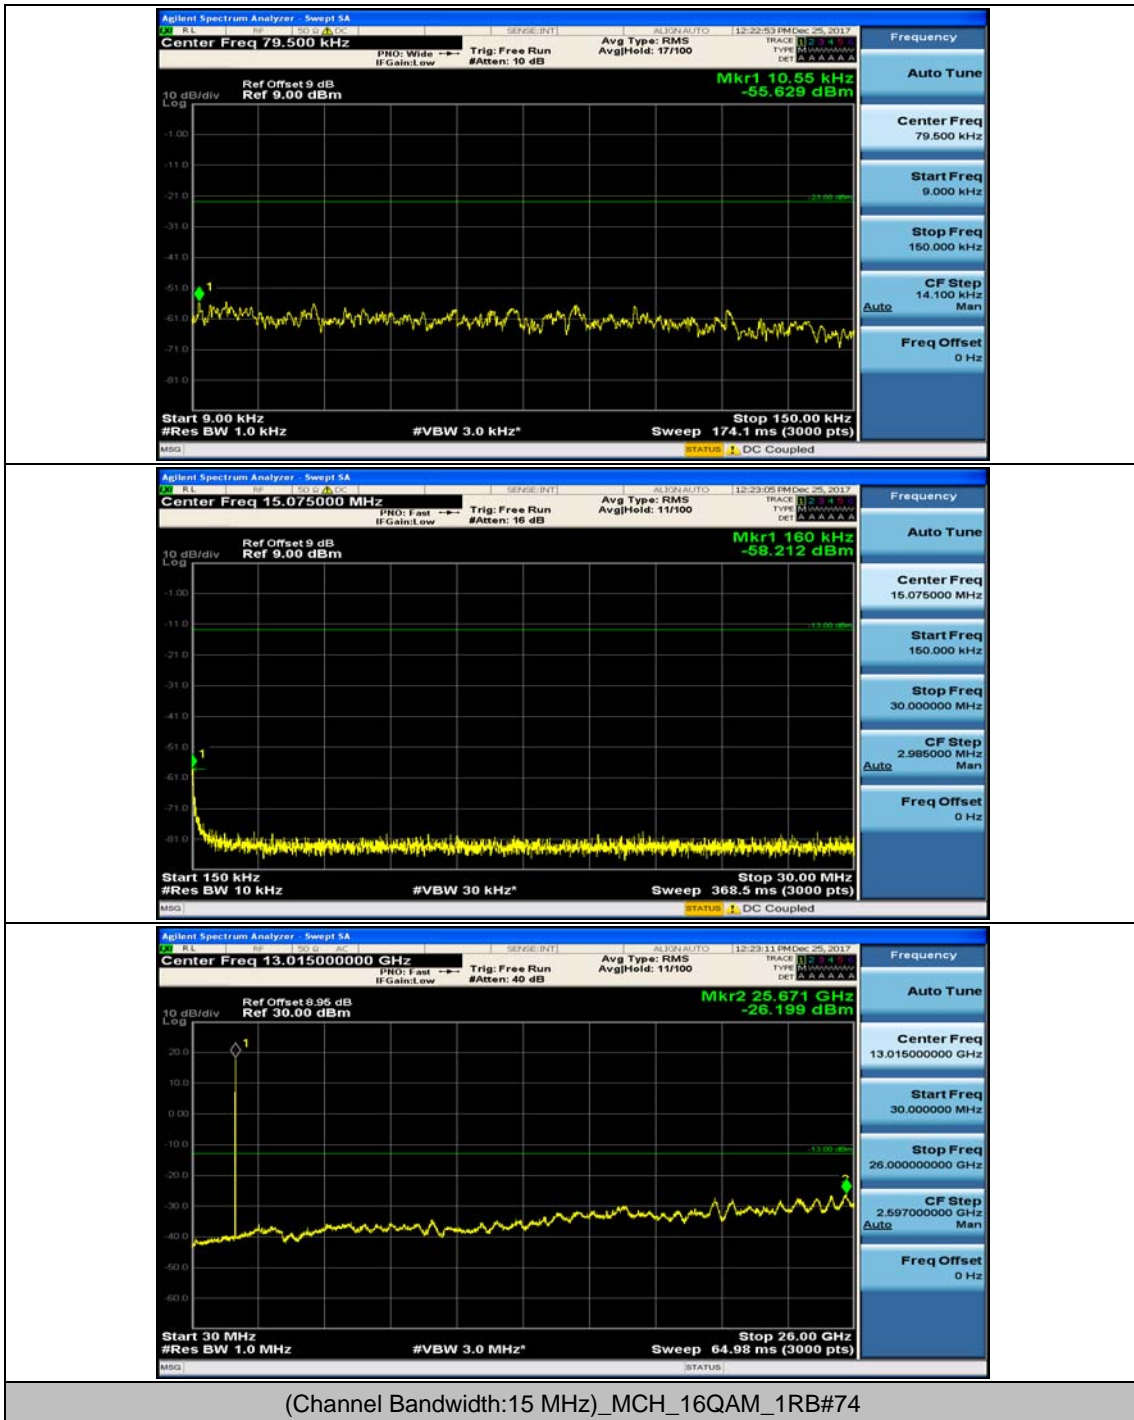

(Channel Bandwidth:15 MHz)_MCH_16QAM_1RB#37