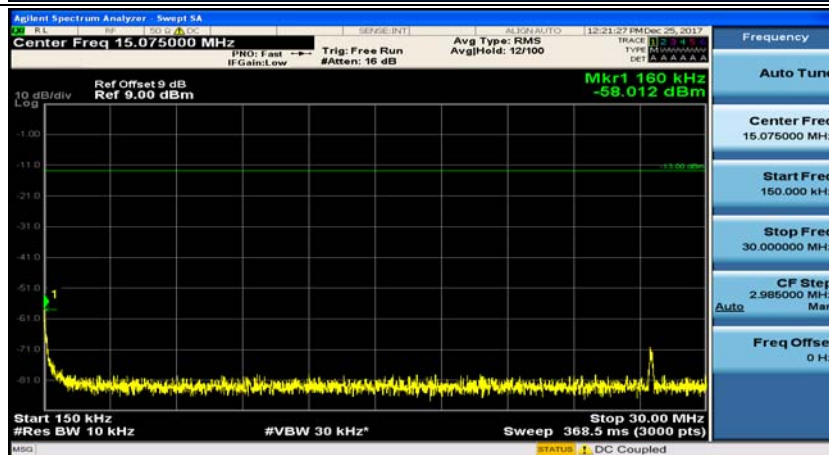

Channel Bandwidth: 10 MHz_MCH_16QAM_1RB#0

Channel Bandwidth: 10 MHz_MCH_16QAM_1RB#24

Channel Bandwidth: 10 MHz_HCH_16QAM_1RB#0

Channel Bandwidth: 10 MHz_HCH_16QAM_1RB#24

Channel Bandwidth: 15 MHz

(Channel Bandwidth:15 MHz)_MCH_QPSK_1RB#0