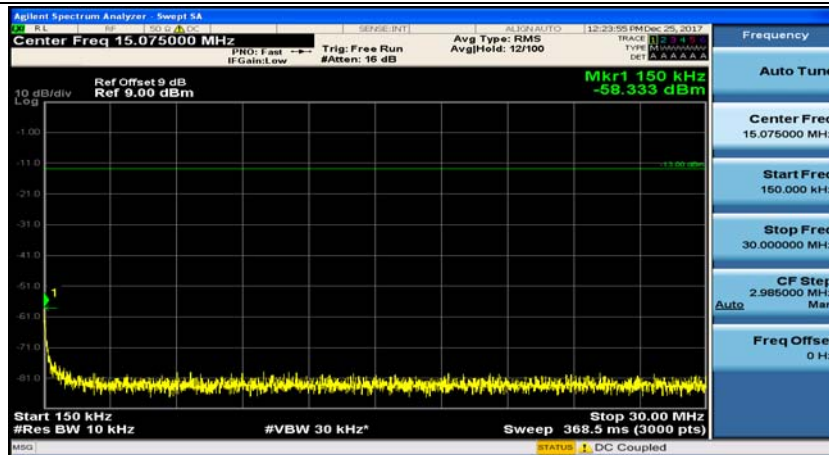

(Channel Bandwidth:15 MHz)_HCH_QPSK_1RB#0

(Channel Bandwidth:15 MHz)_HCH_QPSK_1RB#37