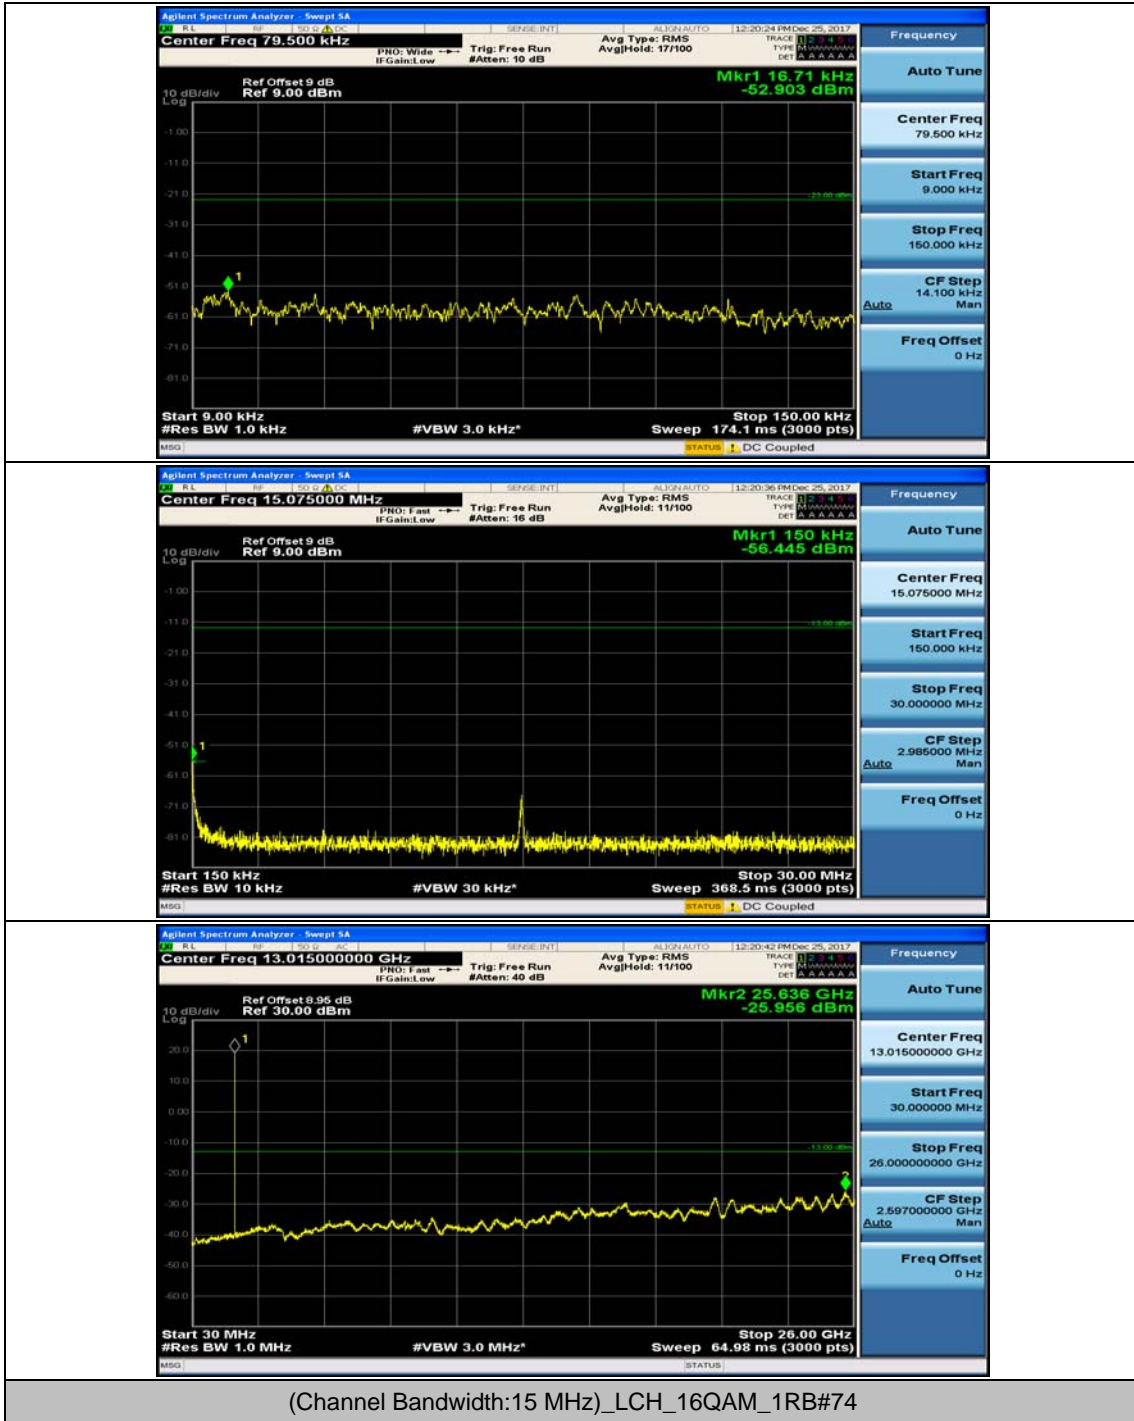

(Channel Bandwidth:15 MHz)_MCH_QPSK_1RB#37

(Channel Bandwidth:15 MHz)_HCH_QPSK_1RB#0

(Channel Bandwidth:15 MHz)_HCH_QPSK_1RB#37

(Channel Bandwidth:15 MHz)_LCH_16QAM_1RB#0

(Channel Bandwidth:15 MHz)_LCH_16QAM_1RB#37