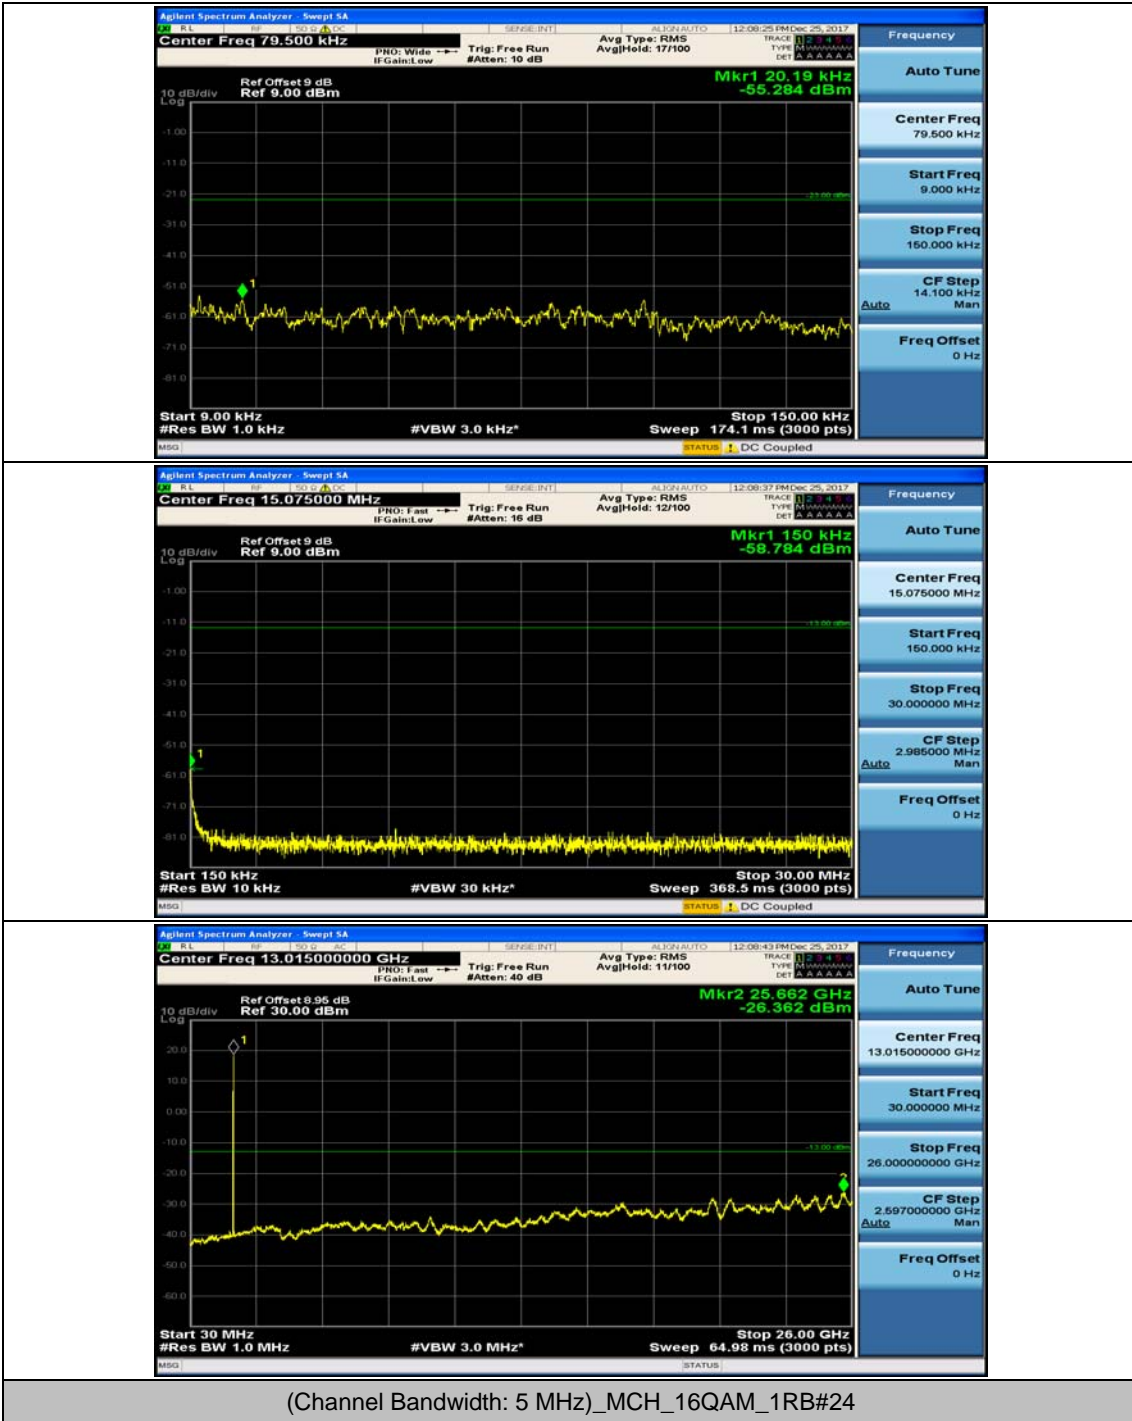

(Channel Bandwidth: 5 MHz)_MCH_16QAM_1RB#0

(Channel Bandwidth: 5 MHz)_MCH_16QAM_1RB#12

(Channel Bandwidth: 5 MHz)_HCH_16QAM_1RB#0

(Channel Bandwidth: 5 MHz)_HCH_16QAM_1RB#12

Channel Bandwidth: 10 MHz

Channel Bandwidth: 10 MHz_MCH_QPSK_1RB#0

Channel Bandwidth: 10 MHz_MCH_QPSK_1RB#24

Channel Bandwidth: 10 MHz_HCH_QPSK_1RB#0

Channel Bandwidth: 10 MHz_HCH_QPSK_1RB#24

Channel Bandwidth: 10 MHz_LCH_16QAM_1RB#0

Channel Bandwidth: 10 MHz_LCH_16QAM_1RB#24