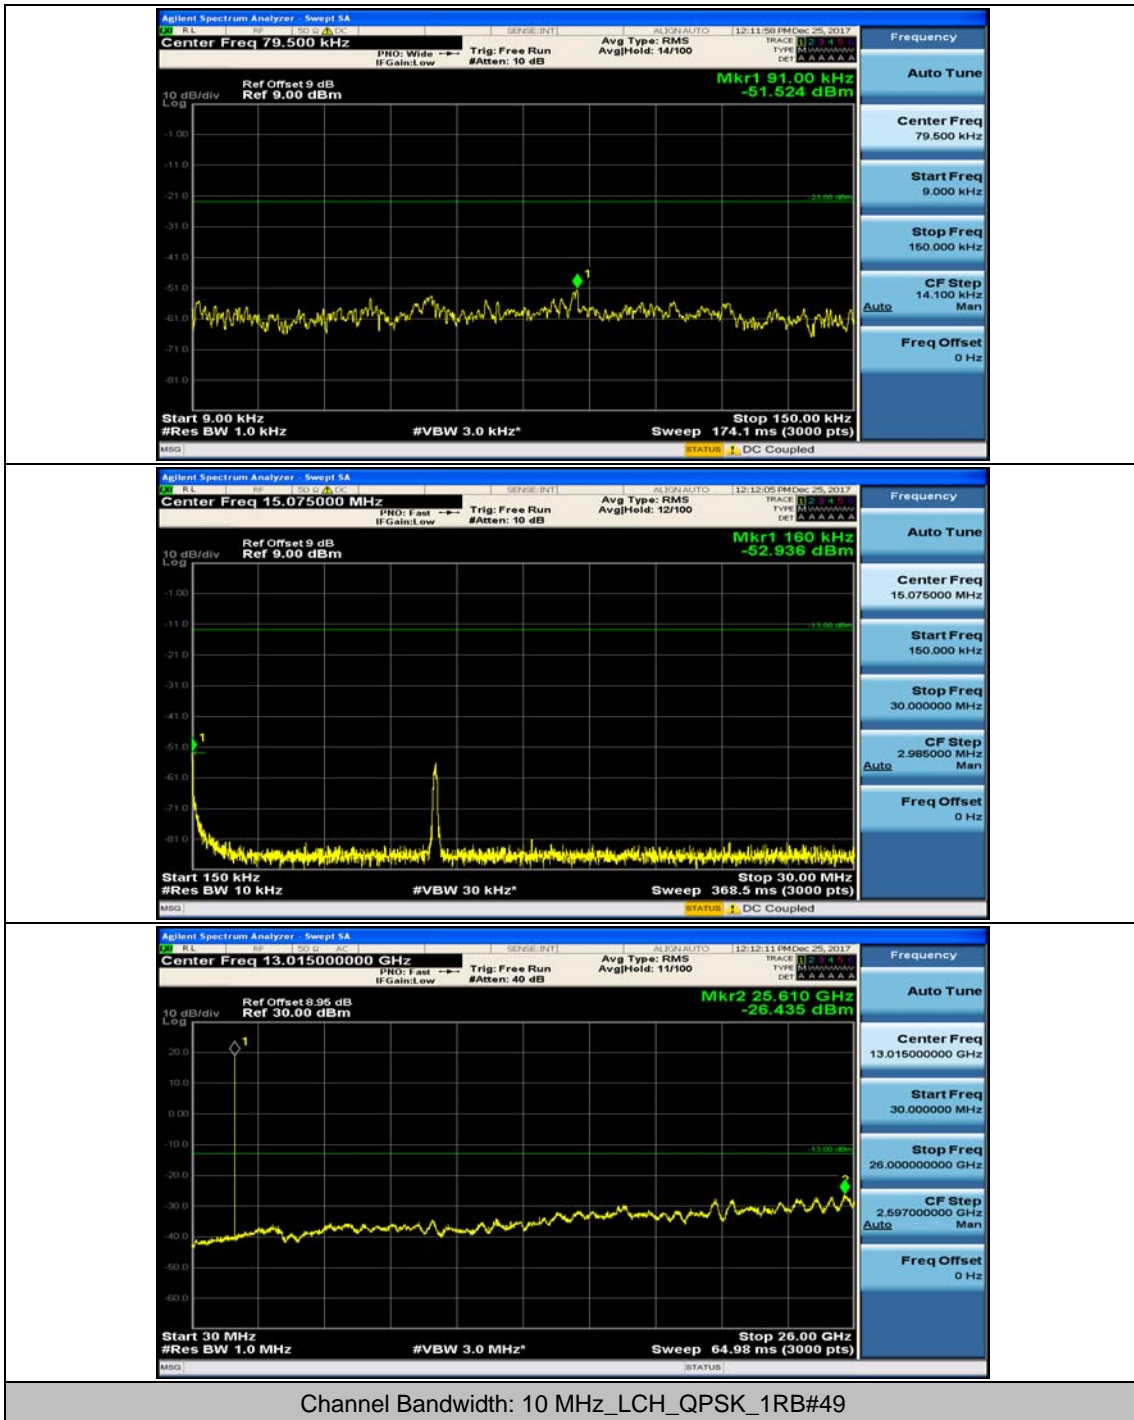

(Channel Bandwidth: 5 MHz)_MCH_16QAM_1RB#0

(Channel Bandwidth: 5 MHz)_MCH_16QAM_1RB#12

(Channel Bandwidth: 5 MHz)_HCH_16QAM_1RB#0

(Channel Bandwidth: 5 MHz)_HCH_16QAM_1RB#12

Channel Bandwidth: 10 MHz

Channel Bandwidth: 10 MHz_MCH_QPSK_1RB#0

Channel Bandwidth: 10 MHz_MCH_QPSK_1RB#24

Channel Bandwidth: 10 MHz_HCH_QPSK_1RB#0

Channel Bandwidth: 10 MHz_HCH_QPSK_1RB#24

Channel Bandwidth: 10 MHz_LCH_16QAM_1RB#0

Channel Bandwidth: 10 MHz_LCH_16QAM_1RB#24