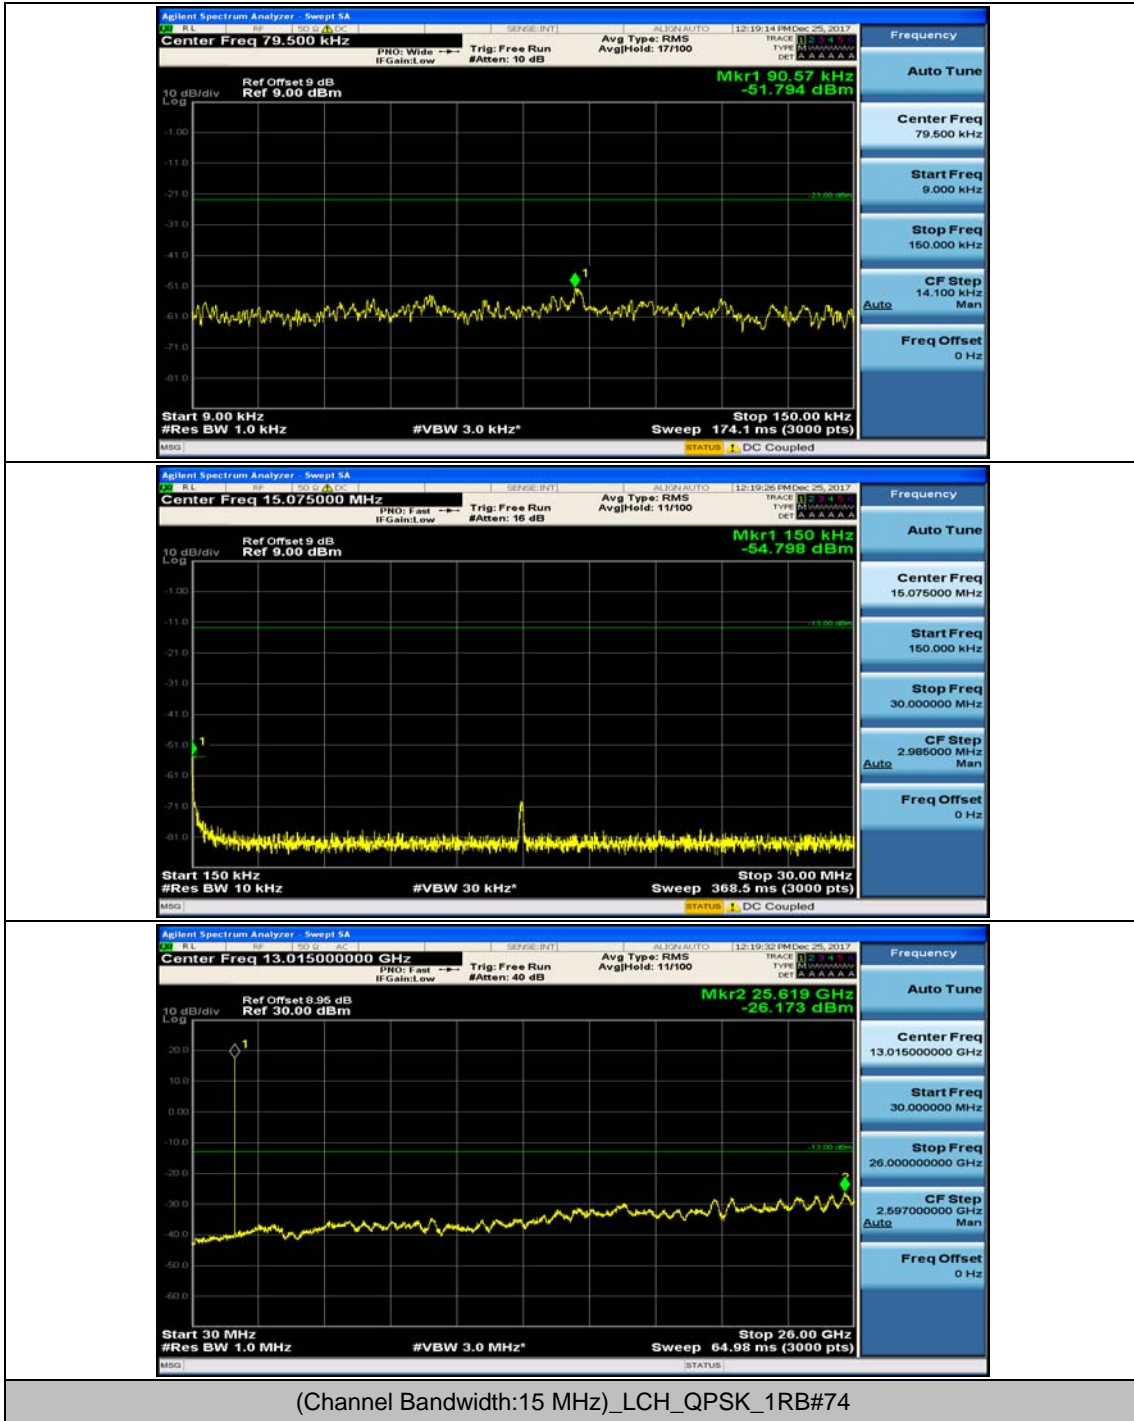

Channel Bandwidth: 10 MHz_MCH_QPSK_1RB#24

Channel Bandwidth: 10 MHz_HCH_QPSK_1RB#0

Channel Bandwidth: 10 MHz_HCH_QPSK_1RB#24

Channel Bandwidth: 10 MHz_LCH_16QAM_1RB#0

Channel Bandwidth: 10 MHz_LCH_16QAM_1RB#24

Channel Bandwidth: 10 MHz_MCH_16QAM_1RB#0

Channel Bandwidth: 10 MHz_MCH_16QAM_1RB#24

Channel Bandwidth: 10 MHz_HCH_16QAM_1RB#0

Channel Bandwidth: 10 MHz_HCH_16QAM_1RB#24

Channel Bandwidth: 15 MHz

(Channel Bandwidth:15 MHz)_MCH_QPSK_1RB#0