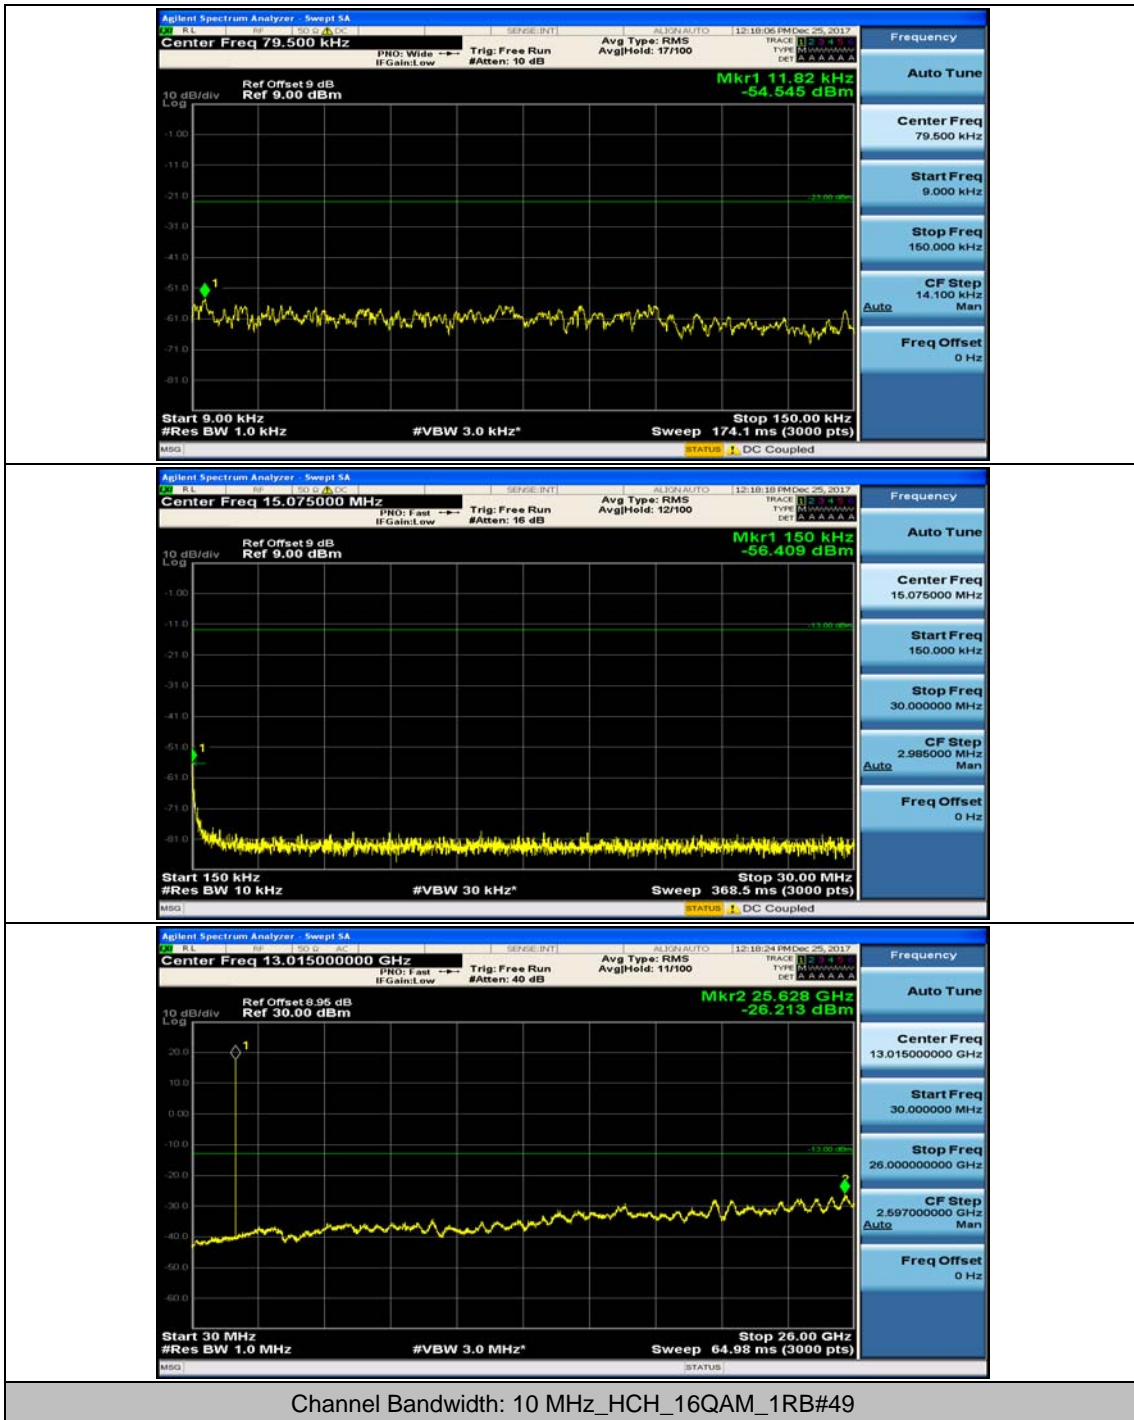

Channel Bandwidth: 10 MHz_MCH_QPSK_1RB#24

Channel Bandwidth: 10 MHz_HCH_QPSK_1RB#0

Channel Bandwidth: 10 MHz_HCH_QPSK_1RB#24

Channel Bandwidth: 10 MHz_LCH_16QAM_1RB#0

Channel Bandwidth: 10 MHz_LCH_16QAM_1RB#24

Channel Bandwidth: 10 MHz_MCH_16QAM_1RB#0

Channel Bandwidth: 10 MHz_MCH_16QAM_1RB#24

Channel Bandwidth: 10 MHz_HCH_16QAM_1RB#0

Channel Bandwidth: 10 MHz_HCH_16QAM_1RB#24

Channel Bandwidth: 15 MHz

(Channel Bandwidth:15 MHz)_MCH_QPSK_1RB#0