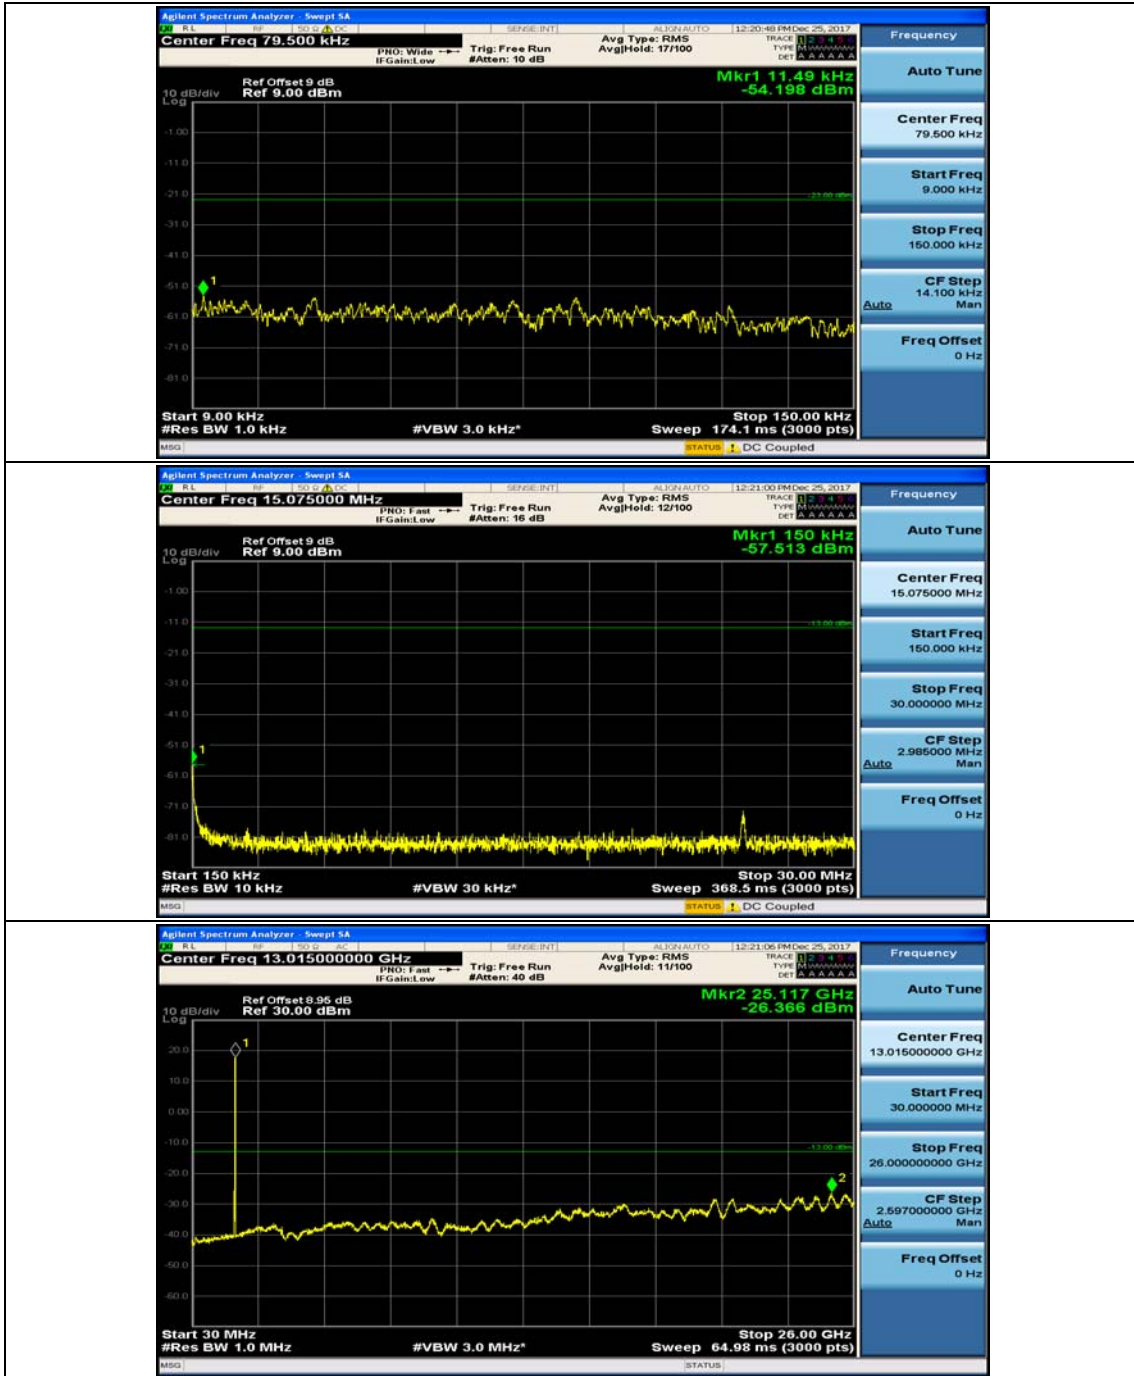

Channel Bandwidth: 10 MHz_MCH_16QAM_1RB#0

Channel Bandwidth: 10 MHz_MCH_16QAM_1RB#24

Channel Bandwidth: 10 MHz_HCH_16QAM_1RB#0

Channel Bandwidth: 10 MHz_HCH_16QAM_1RB#24

Channel Bandwidth: 15 MHz

(Channel Bandwidth:15 MHz)_MCH_QPSK_1RB#0

(Channel Bandwidth:15 MHz)_MCH_QPSK_1RB#37

(Channel Bandwidth:15 MHz)_HCH_QPSK_1RB#0

(Channel Bandwidth:15 MHz)_HCH_QPSK_1RB#37

(Channel Bandwidth:15 MHz)_LCH_16QAM_1RB#0

(Channel Bandwidth:15 MHz)_LCH_16QAM_1RB#37