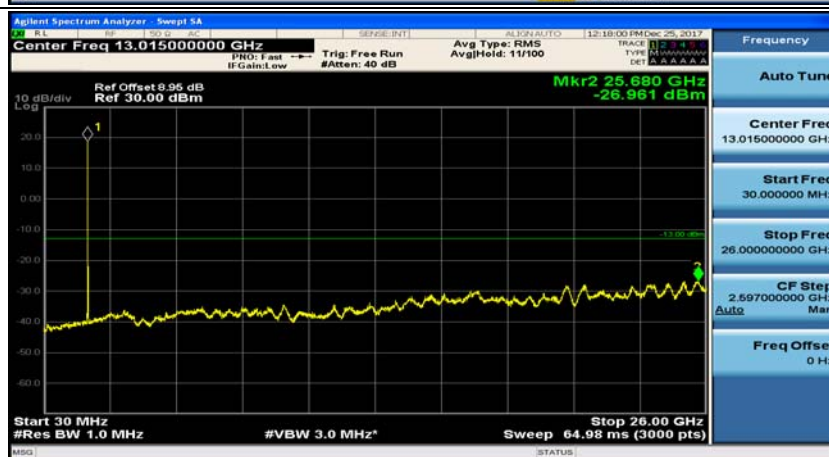

Channel Bandwidth: 10 MHz_MCH_16QAM_1RB#0

Channel Bandwidth: 10 MHz_MCH_16QAM_1RB#24

Channel Bandwidth: 10 MHz_HCH_16QAM_1RB#0

Channel Bandwidth: 10 MHz_HCH_16QAM_1RB#24

Channel Bandwidth: 15 MHz

(Channel Bandwidth:15 MHz)_MCH_QPSK_1RB#0