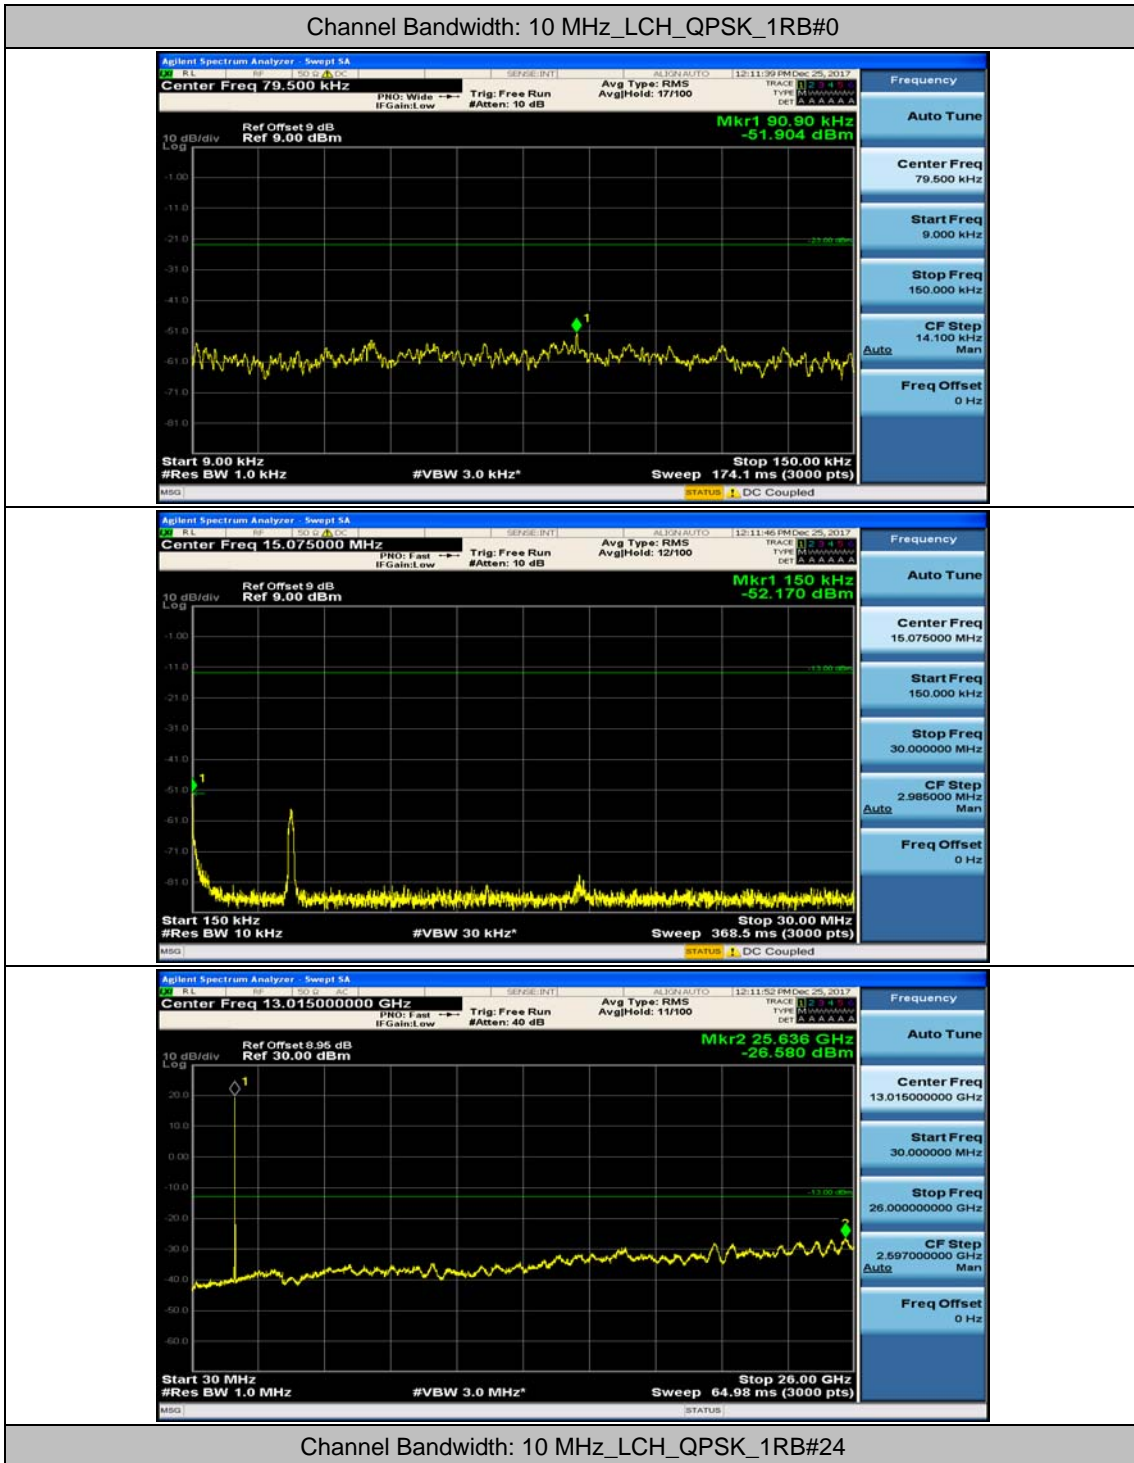

(Channel Bandwidth: 5 MHz)_MCH_16QAM_1RB#0

(Channel Bandwidth: 5 MHz)_MCH_16QAM_1RB#12

(Channel Bandwidth: 5 MHz)_HCH_16QAM_1RB#0

(Channel Bandwidth: 5 MHz)_HCH_16QAM_1RB#12

Channel Bandwidth: 10 MHz

Channel Bandwidth: 10 MHz_MCH_QPSK_1RB#0

Channel Bandwidth: 10 MHz_MCH_QPSK_1RB#24

Channel Bandwidth: 10 MHz_HCH_QPSK_1RB#0

Channel Bandwidth: 10 MHz_HCH_QPSK_1RB#24

Channel Bandwidth: 10 MHz_LCH_16QAM_1RB#0

Channel Bandwidth: 10 MHz_LCH_16QAM_1RB#24