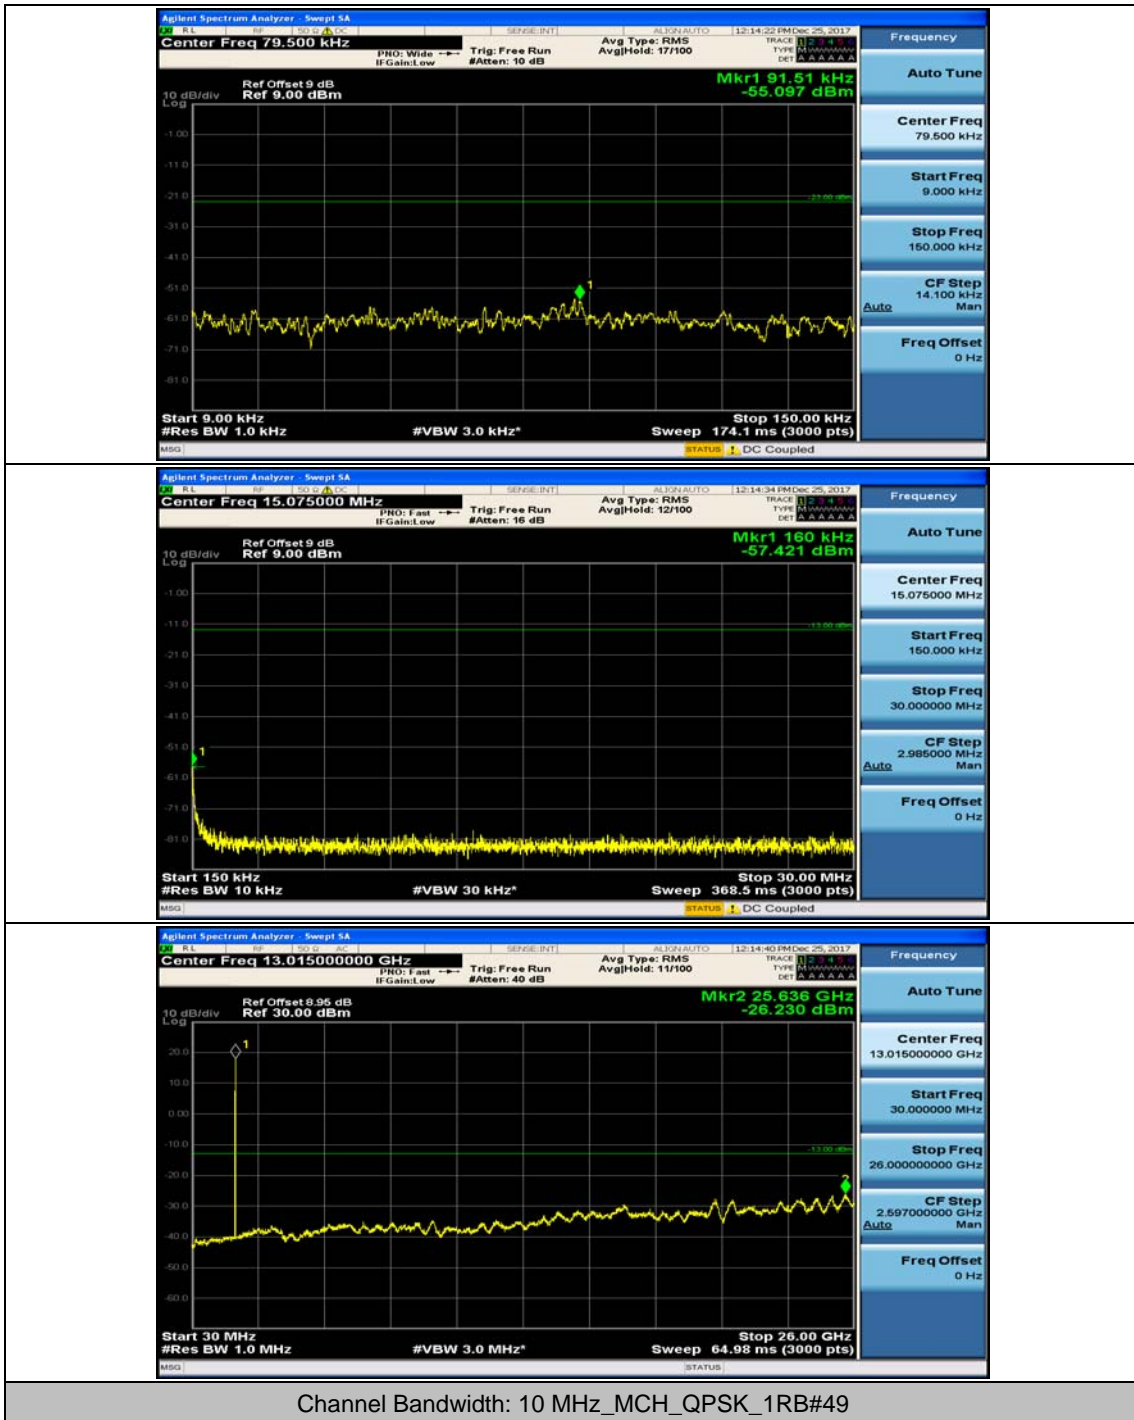

(Channel Bandwidth: 5 MHz)_MCH_16QAM_1RB#0

(Channel Bandwidth: 5 MHz)_MCH_16QAM_1RB#12

(Channel Bandwidth: 5 MHz)_HCH_16QAM_1RB#0

(Channel Bandwidth: 5 MHz)_HCH_16QAM_1RB#12

Channel Bandwidth: 10 MHz

Channel Bandwidth: 10 MHz_MCH_QPSK_1RB#0

Channel Bandwidth: 10 MHz_MCH_QPSK_1RB#24

Channel Bandwidth: 10 MHz_HCH_QPSK_1RB#0

Channel Bandwidth: 10 MHz_HCH_QPSK_1RB#24

Channel Bandwidth: 10 MHz_LCH_16QAM_1RB#0

Channel Bandwidth: 10 MHz_LCH_16QAM_1RB#24