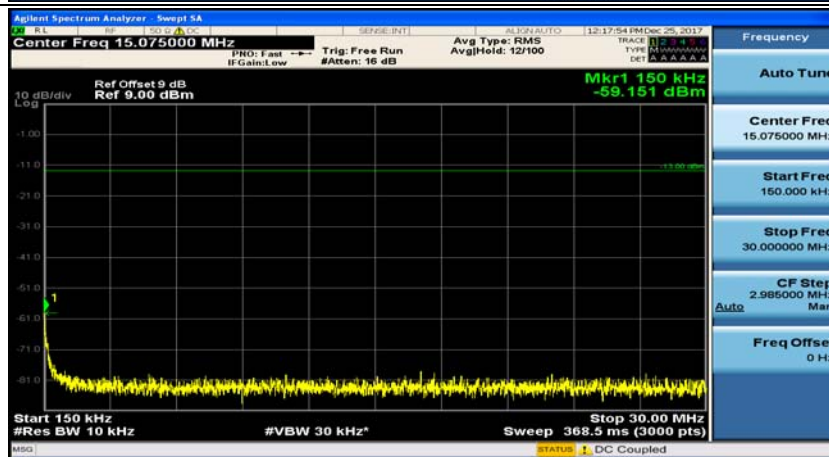

Channel Bandwidth: 10 MHz_MCH_16QAM_1RB#0

Channel Bandwidth: 10 MHz_MCH_16QAM_1RB#24

Channel Bandwidth: 10 MHz_HCH_16QAM_1RB#0

Channel Bandwidth: 10 MHz_HCH_16QAM_1RB#24

Channel Bandwidth: 15 MHz

(Channel Bandwidth:15 MHz)_MCH_QPSK_1RB#0