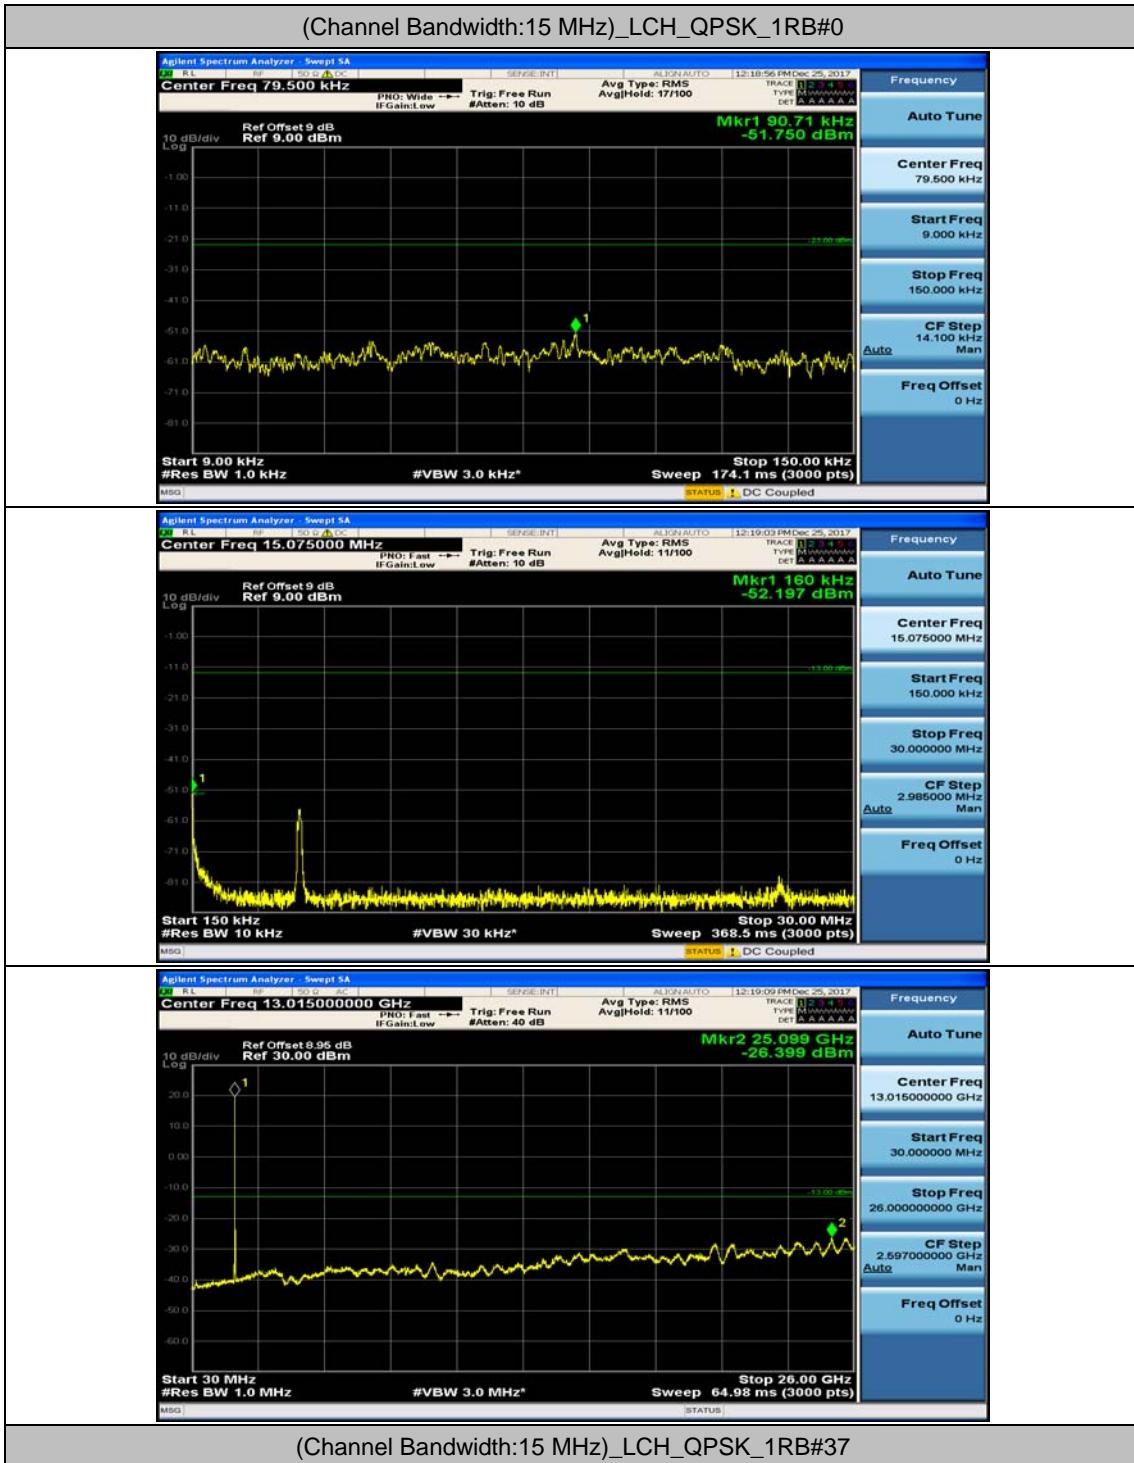

Channel Bandwidth: 10 MHz_MCH_16QAM_1RB#0

Channel Bandwidth: 10 MHz_MCH_16QAM_1RB#24

Channel Bandwidth: 10 MHz_HCH_16QAM_1RB#0

Channel Bandwidth: 10 MHz_HCH_16QAM_1RB#24

Channel Bandwidth: 15 MHz

(Channel Bandwidth:15 MHz)_MCH_QPSK_1RB#0