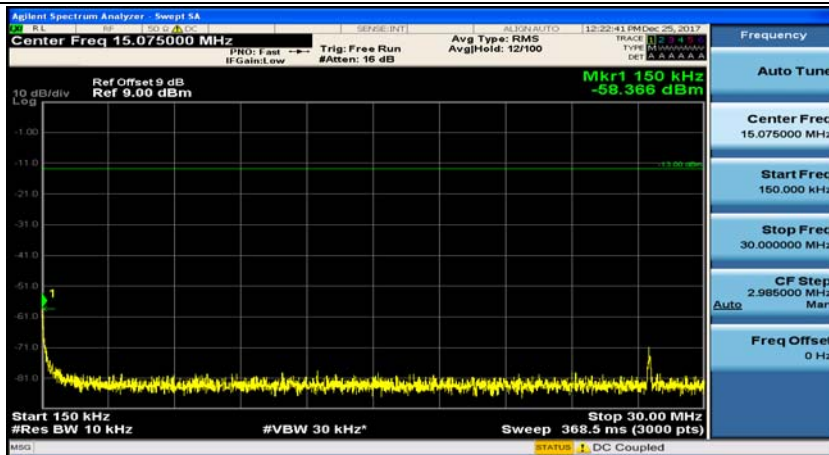

(Channel Bandwidth:15 MHz)_MCH_16QAM_1RB#0

(Channel Bandwidth:15 MHz)_MCH_16QAM_1RB#37