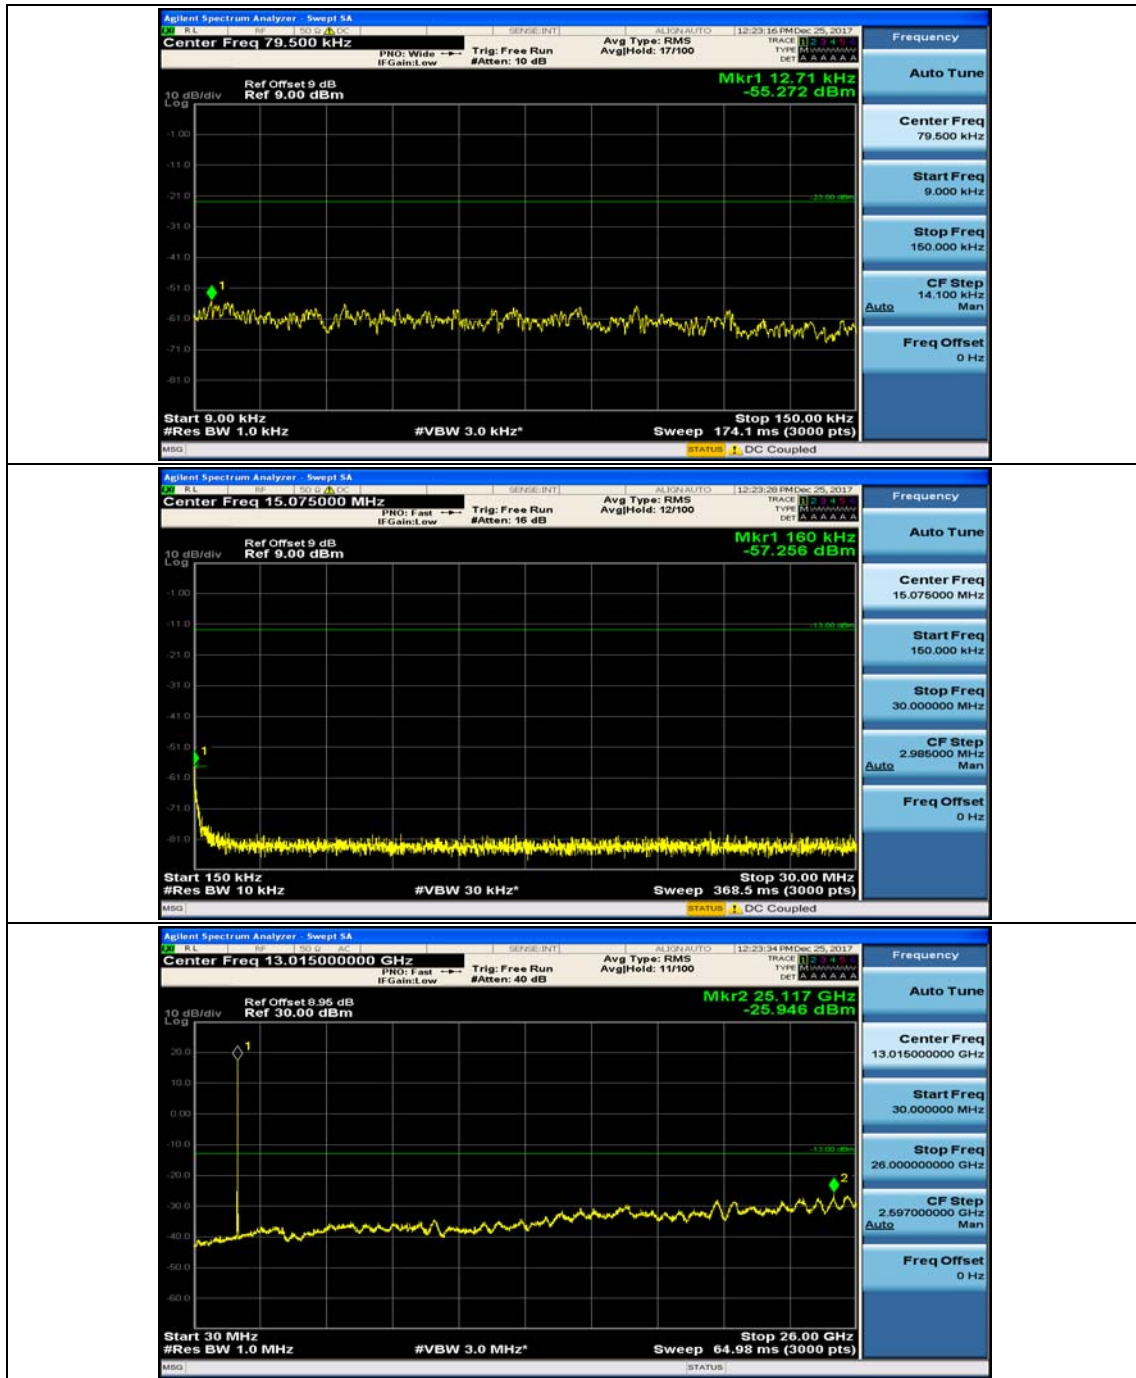

(Channel Bandwidth:15 MHz)_HCH_16QAM_1RB#0