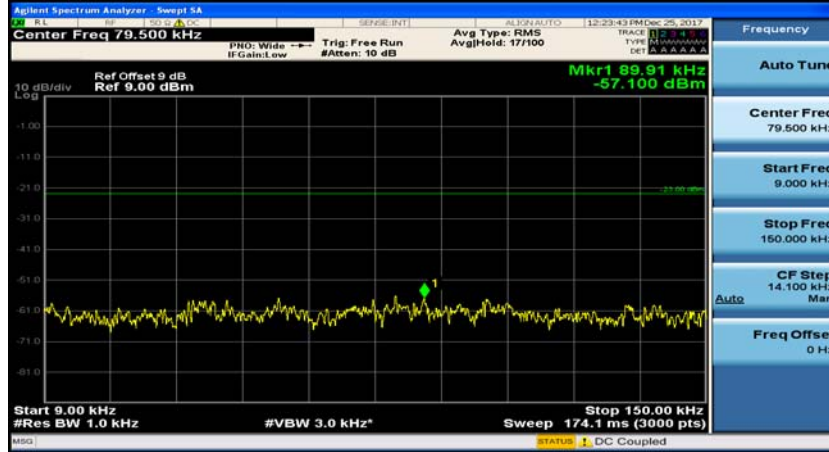

(Channel Bandwidth:15 MHz)_HCH_QPSK_1RB#0

(Channel Bandwidth:15 MHz)_HCH_QPSK_1RB#37