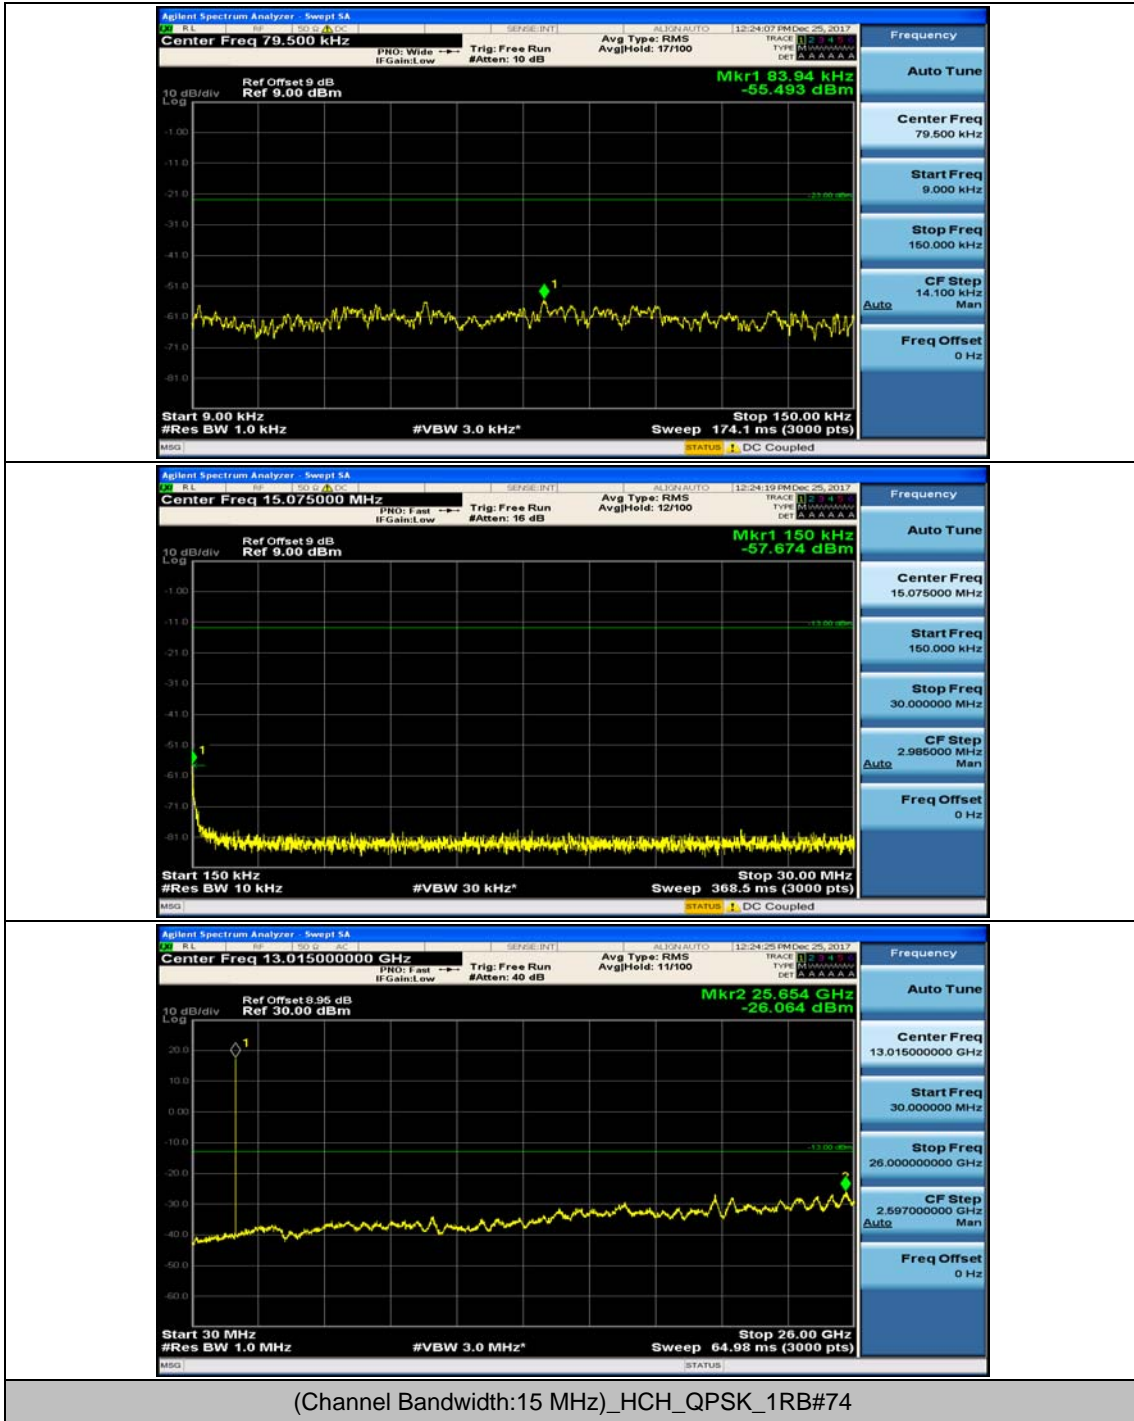

Channel Bandwidth: 10 MHz_MCH_16QAM_1RB#0

Channel Bandwidth: 10 MHz_MCH_16QAM_1RB#24

Channel Bandwidth: 10 MHz_HCH_16QAM_1RB#0

Channel Bandwidth: 10 MHz_HCH_16QAM_1RB#24

Channel Bandwidth: 15 MHz

(Channel Bandwidth:15 MHz)_MCH_QPSK_1RB#0

(Channel Bandwidth:15 MHz)_MCH_QPSK_1RB#37

(Channel Bandwidth:15 MHz)_HCH_QPSK_1RB#0

(Channel Bandwidth:15 MHz)_HCH_QPSK_1RB#37

(Channel Bandwidth:15 MHz)_LCH_16QAM_1RB#0

(Channel Bandwidth:15 MHz)_LCH_16QAM_1RB#37