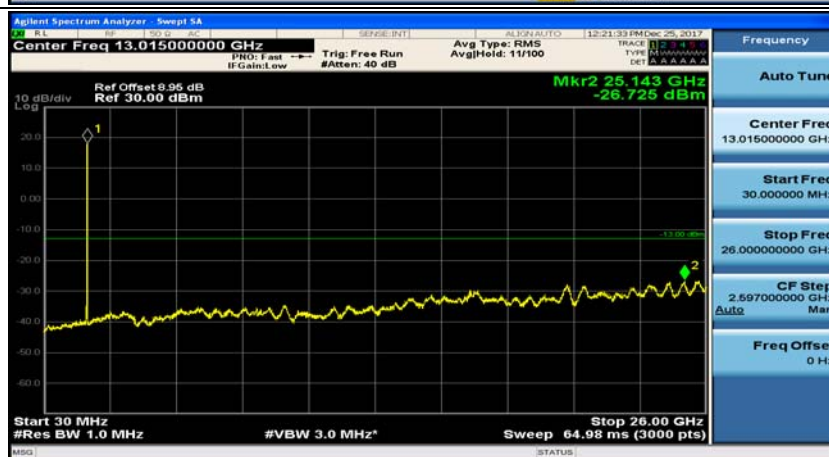

Channel Bandwidth: 10 MHz_MCH_16QAM_1RB#0

Channel Bandwidth: 10 MHz_MCH_16QAM_1RB#24

Channel Bandwidth: 10 MHz_HCH_16QAM_1RB#0

Channel Bandwidth: 10 MHz_HCH_16QAM_1RB#24

Channel Bandwidth: 15 MHz

(Channel Bandwidth:15 MHz)_MCH_QPSK_1RB#0