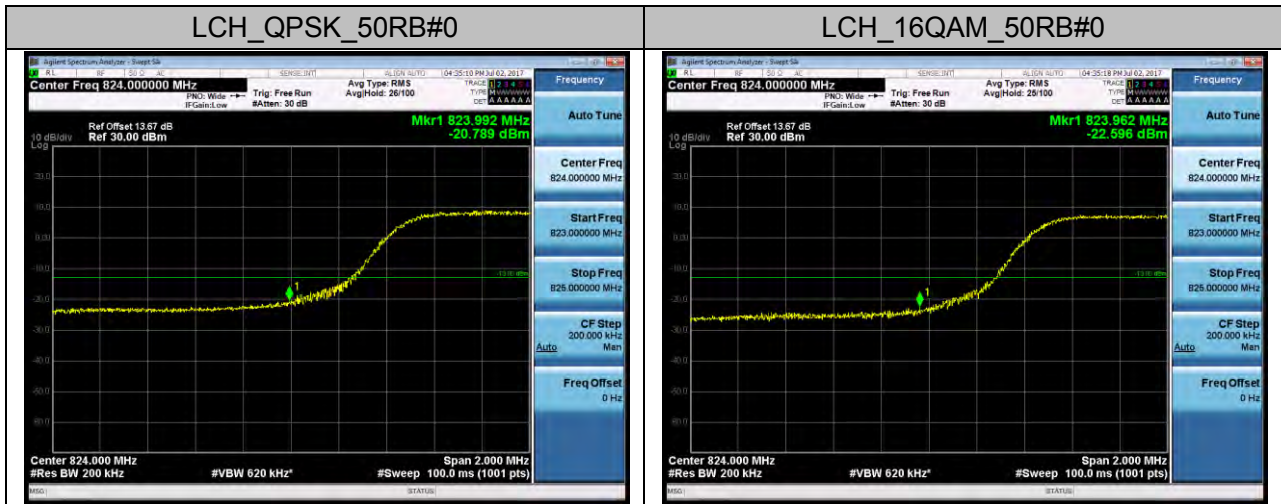

### Channel Bandwidth: 5 MHz

Channel Bandwidth: 10 MHz

Channel Bandwidth: 15 MHz

Channel Bandwidth: 20 MHz

**LTE BAND 5**  
**Channel Bandwidth: 1.4 MHz**

### Channel Bandwidth: 3 MHz

### Channel Bandwidth: 5 MHz

**Channel Bandwidth: 10 MHz**

### LTE BAND 7 Channel Bandwidth: 5 MHz