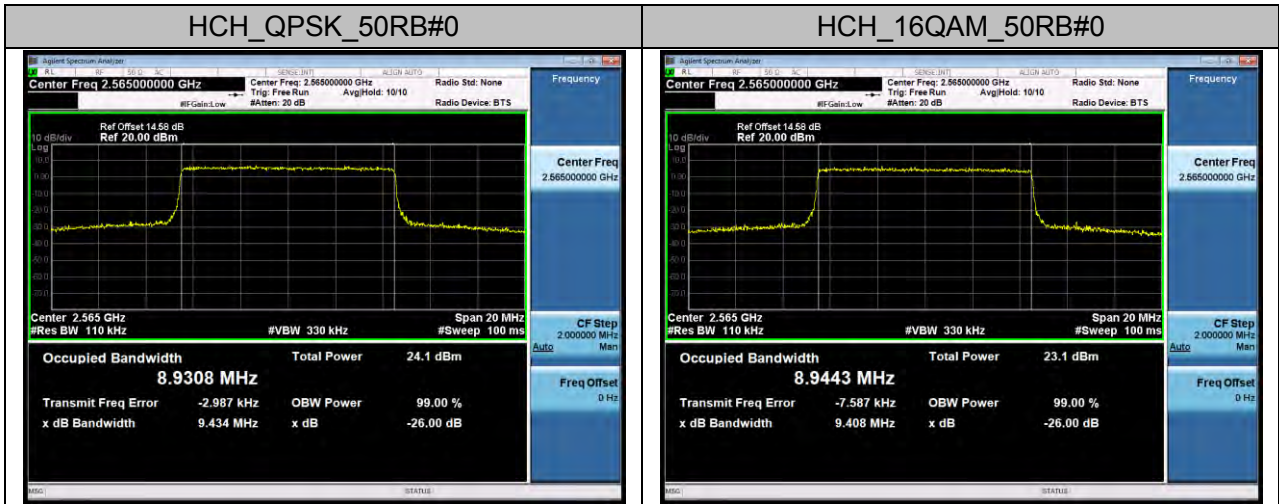

### Channel Bandwidth: 10 MHz

## LTE Band 7 Channel Bandwidth: 5 MHz

### Channel Bandwidth: 15 MHz

**Channel Bandwidth: 20 MHz**

LTE Band 17  
Channel Bandwidth: 5 MHz