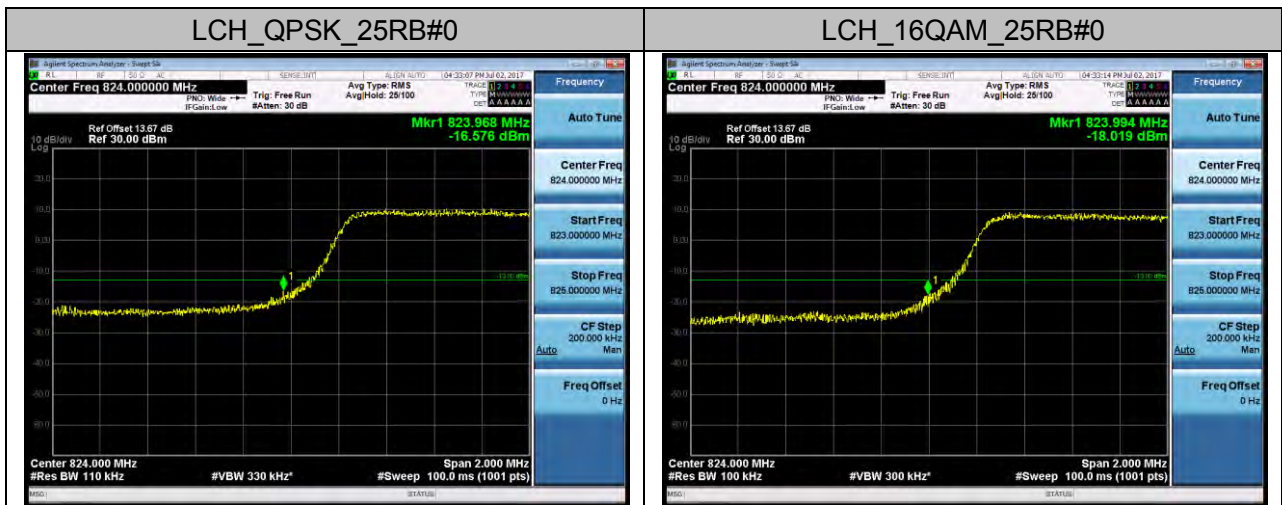

Channel Bandwidth: 5 MHz