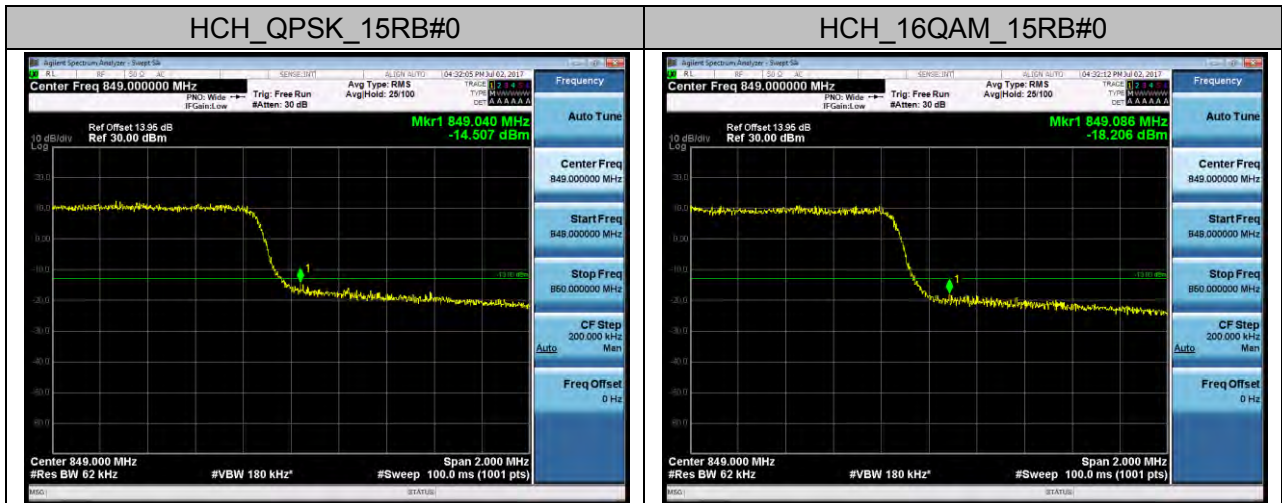

## LTE BAND 4 Channel Bandwidth: 1.4 MHz

### Channel Bandwidth: 3 MHz

### Channel Bandwidth: 5 MHz

Channel Bandwidth: 10 MHz

Channel Bandwidth: 15 MHz

Channel Bandwidth: 20 MHz

**LTE BAND 5**  
**Channel Bandwidth: 1.4 MHz**