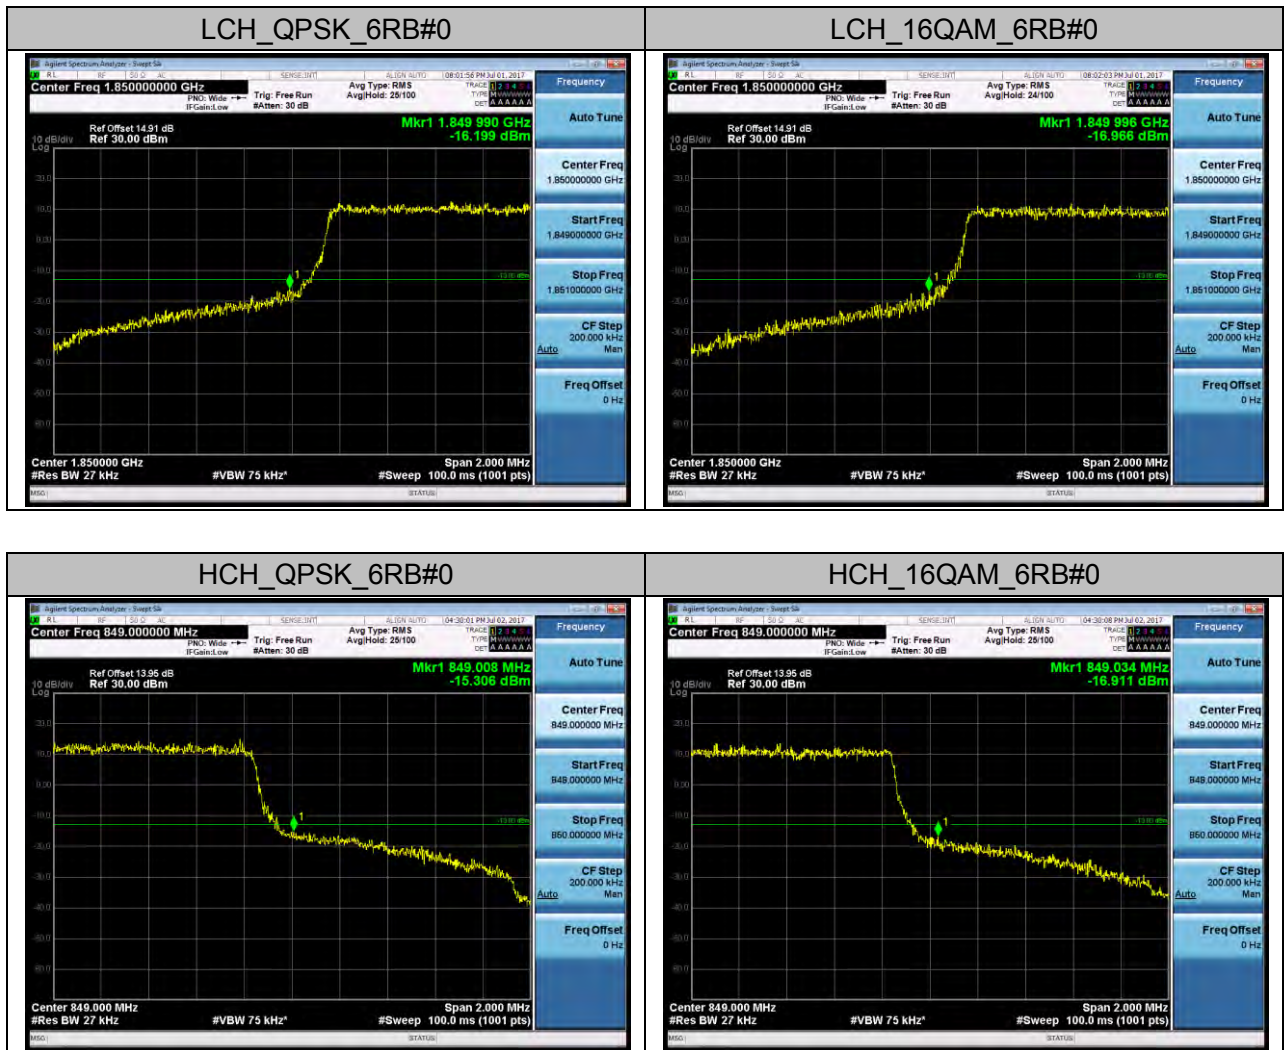

APPENDIX C

TEST PLOTS FOR BAND EDGES

LTE BAND 2 Channel Bandwidth: 1.4 MHz