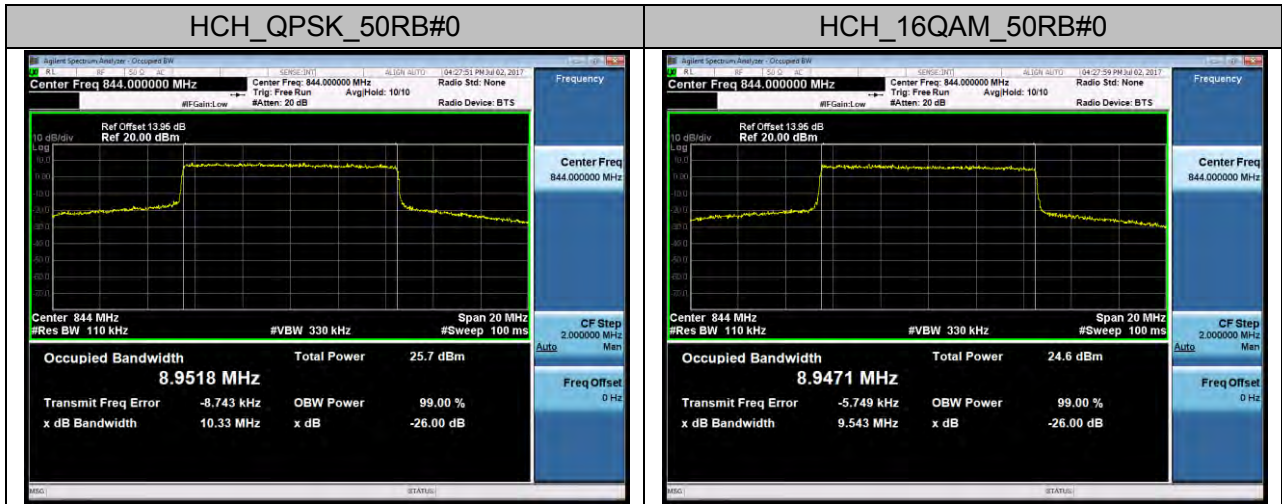

## LTE Band 5 Channel Bandwidth: 1.4 MHz

### Channel Bandwidth: 3 MHz

**Channel Bandwidth: 5 MHz**

### Channel Bandwidth: 10 MHz

## LTE Band 7 Channel Bandwidth: 5 MHz