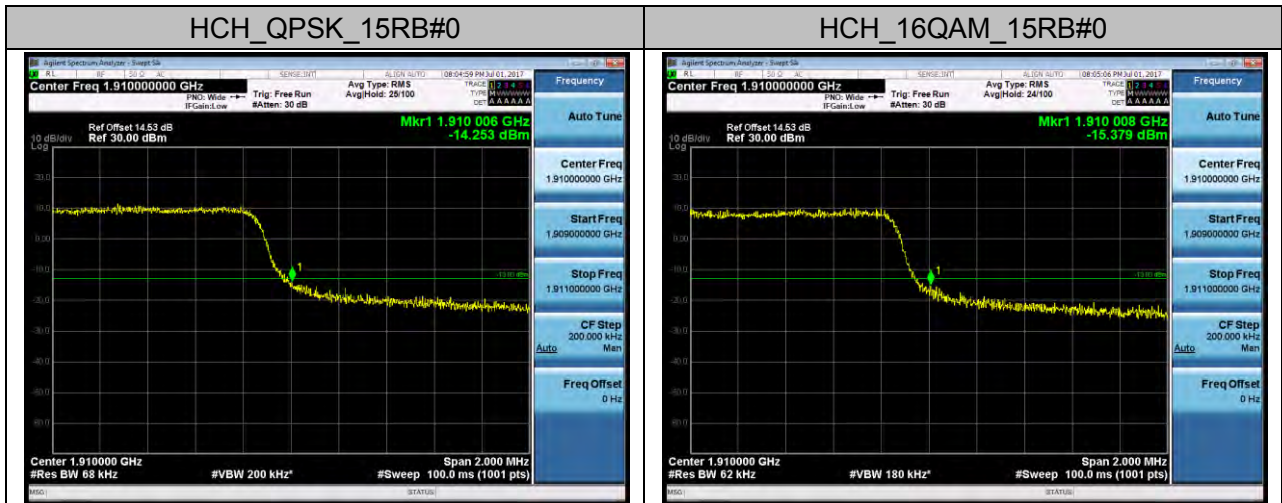

Channel Bandwidth: 3 MHz