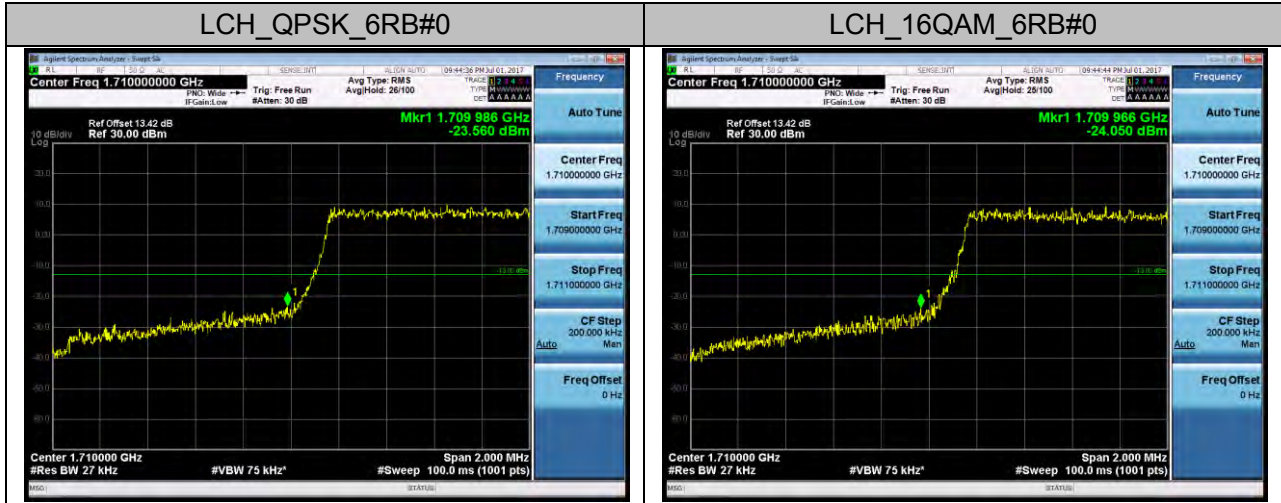

### Channel Bandwidth: 5 MHz

Channel Bandwidth: 10 MHz

### Channel Bandwidth: 15 MHz

### Channel Bandwidth: 20 MHz

## LTE BAND 4 Channel Bandwidth: 1.4 MHz