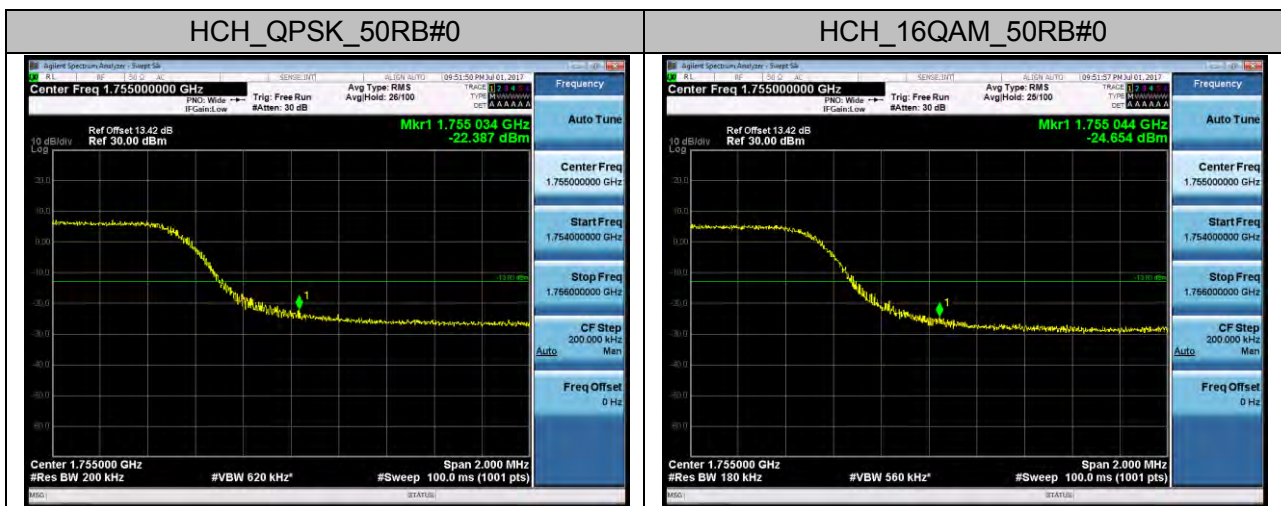

### Channel Bandwidth: 20 MHz

## LTE BAND 4 Channel Bandwidth: 1.4 MHz

### Channel Bandwidth: 3 MHz

### Channel Bandwidth: 5 MHz

Channel Bandwidth: 10 MHz

Channel Bandwidth: 15 MHz

Channel Bandwidth: 20 MHz

**LTE BAND 5**  
**Channel Bandwidth: 1.4 MHz**