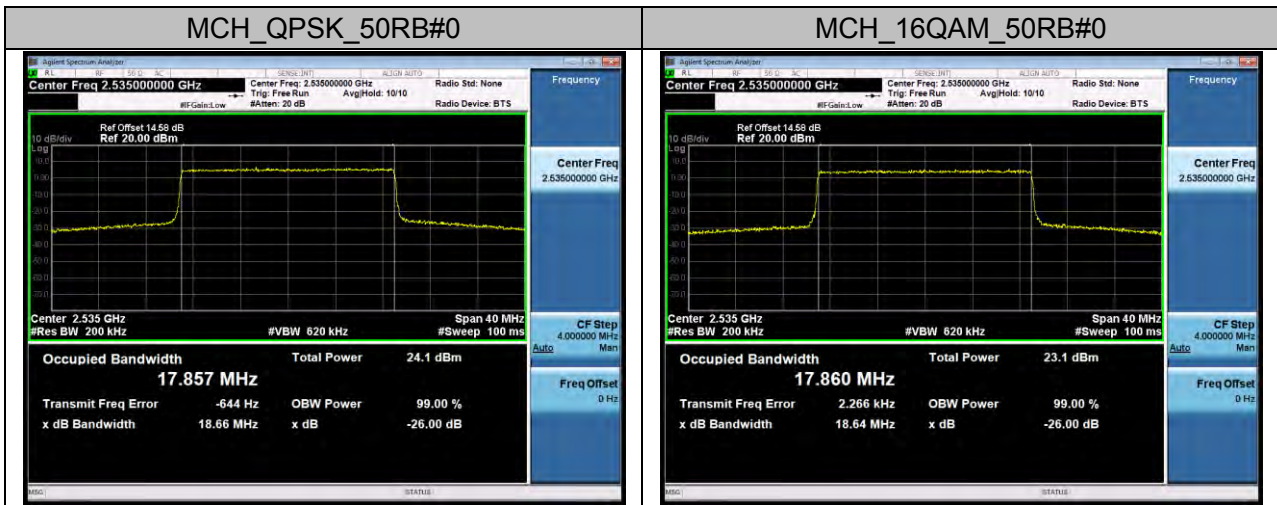

## LTE Band 7 Channel Bandwidth: 5 MHz

### Channel Bandwidth: 10 MHz

### Channel Bandwidth: 15 MHz

**Channel Bandwidth: 20 MHz**

LTE Band 17  
Channel Bandwidth: 5 MHz