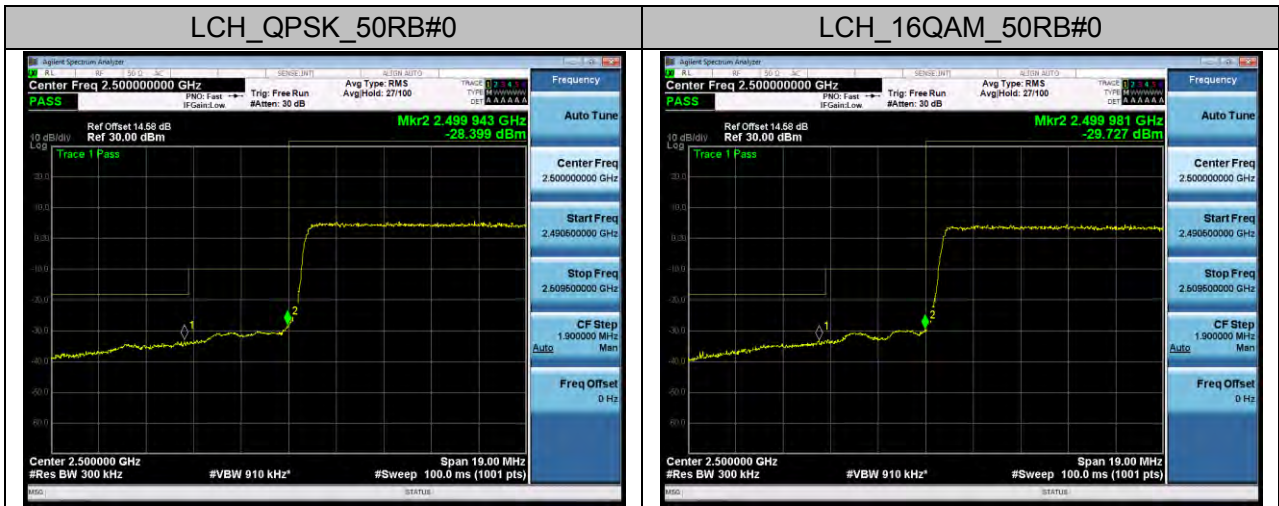

### Channel Bandwidth: 5 MHz

**Channel Bandwidth: 10 MHz**

### LTE BAND 7 Channel Bandwidth: 5 MHz

### Channel Bandwidth: 10 MHz

**Channel Bandwidth: 15 MHz**