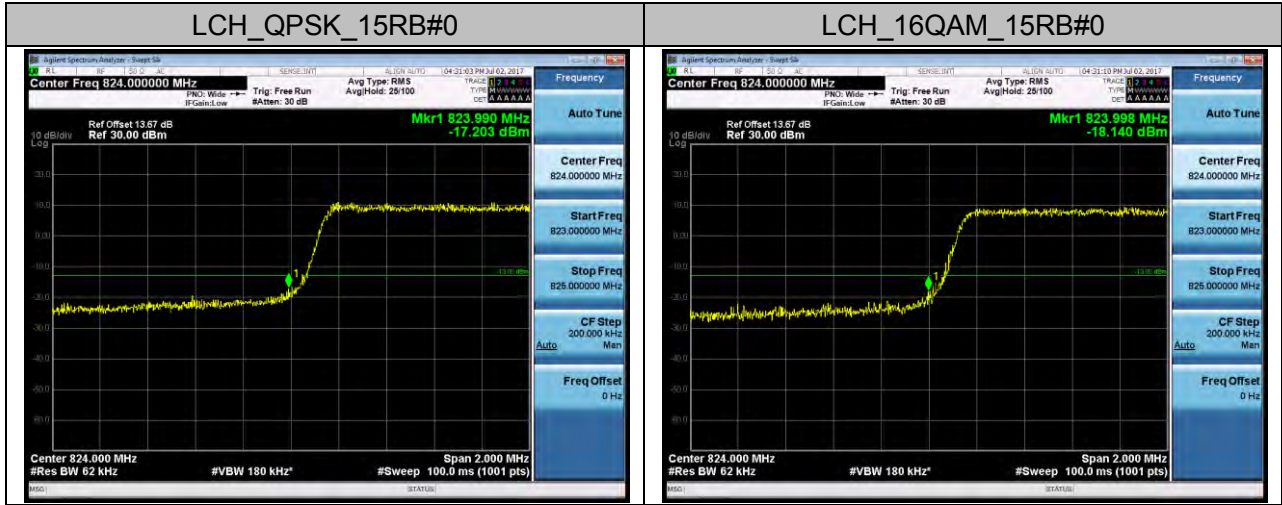

## LTE BAND 4 Channel Bandwidth: 1.4 MHz

### Channel Bandwidth: 3 MHz

### Channel Bandwidth: 5 MHz

Channel Bandwidth: 10 MHz

Channel Bandwidth: 15 MHz

Channel Bandwidth: 20 MHz

**LTE BAND 5**  
**Channel Bandwidth: 1.4 MHz**