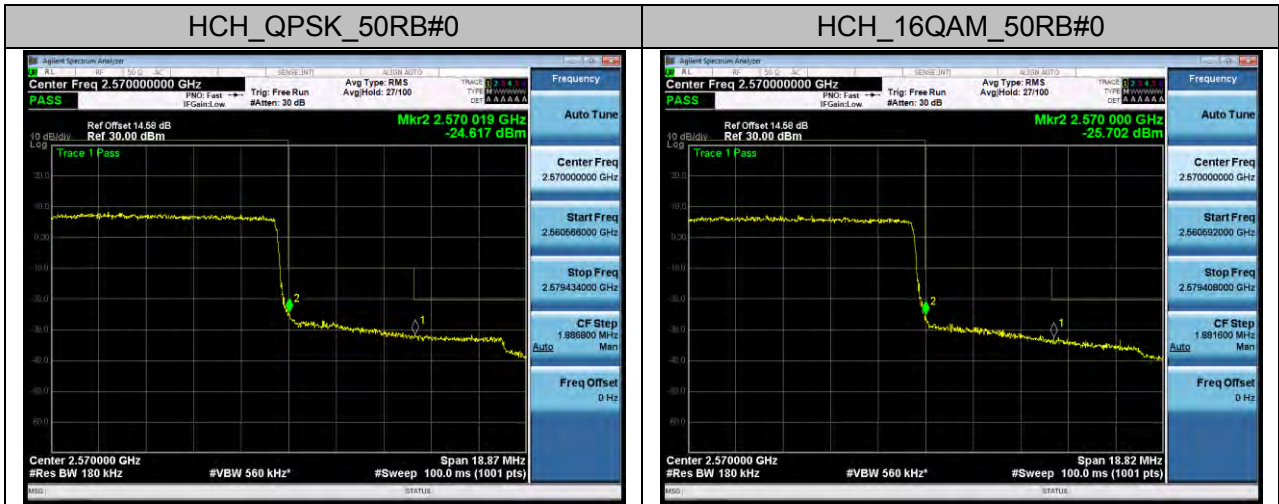

Channel Bandwidth: 15 MHz