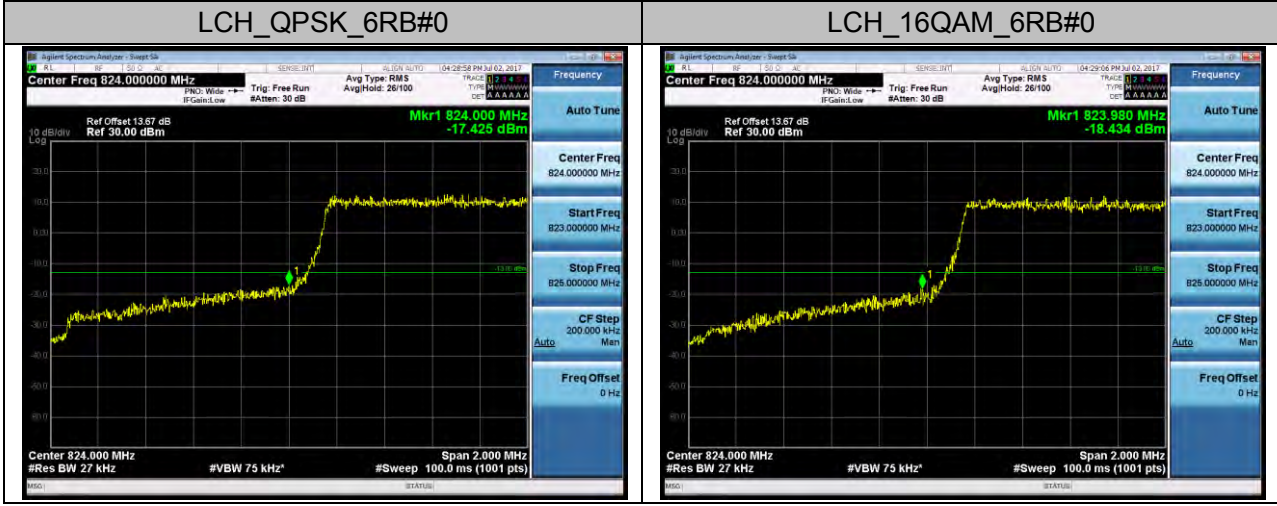

## LTE BAND 4 Channel Bandwidth: 1.4 MHz

### Channel Bandwidth: 3 MHz

### Channel Bandwidth: 5 MHz

Channel Bandwidth: 10 MHz

Channel Bandwidth: 15 MHz

Channel Bandwidth: 20 MHz

**LTE BAND 5**  
**Channel Bandwidth: 1.4 MHz**