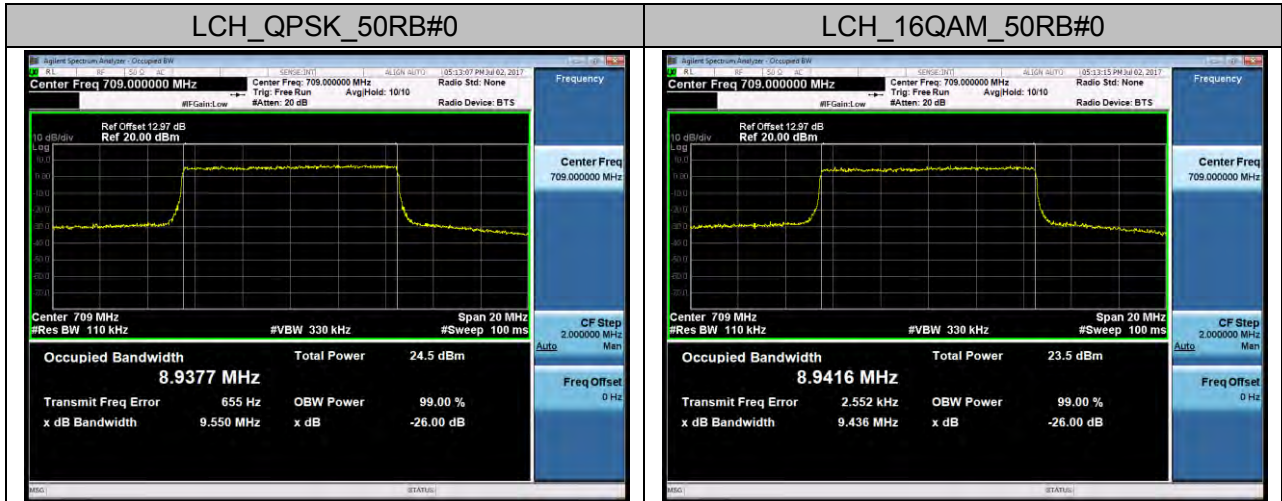

### Channel Bandwidth: 10 MHz

### Channel Bandwidth: 15 MHz

**Channel Bandwidth: 20 MHz**

LTE Band 17  
Channel Bandwidth: 5 MHz