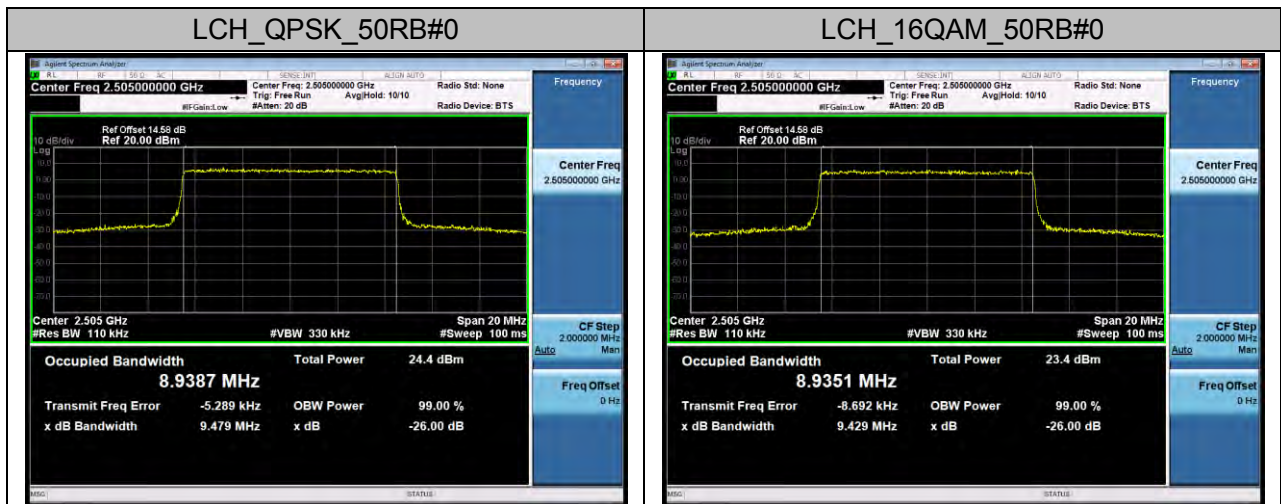

### Channel Bandwidth: 3 MHz

**Channel Bandwidth: 5 MHz**

### Channel Bandwidth: 10 MHz

## LTE Band 7 Channel Bandwidth: 5 MHz