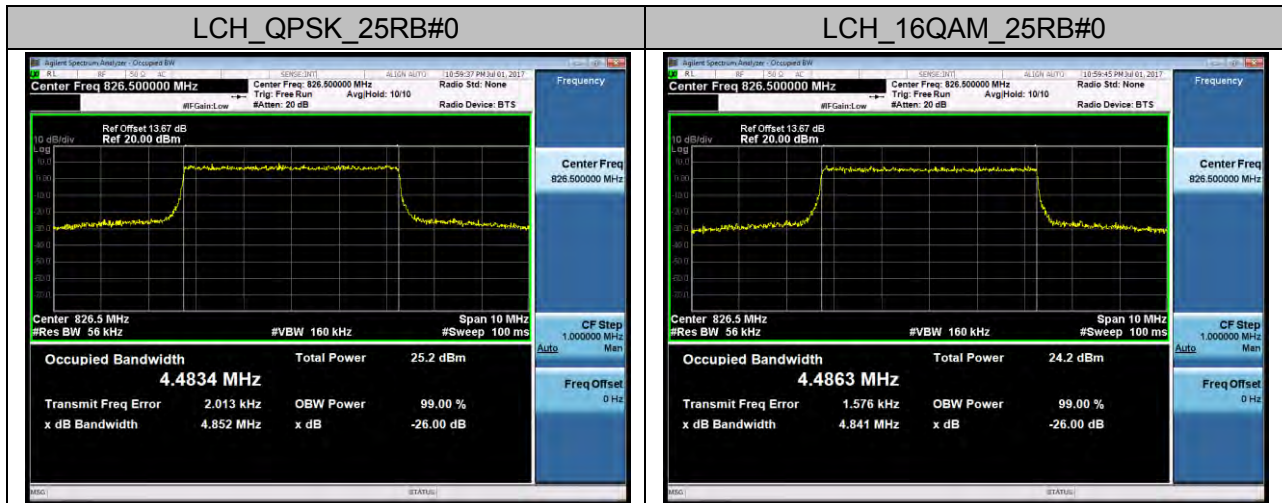

### Channel Bandwidth: 20 MHz

## LTE Band 5 Channel Bandwidth: 1.4 MHz

### Channel Bandwidth: 3 MHz

**Channel Bandwidth: 5 MHz**

### Channel Bandwidth: 10 MHz