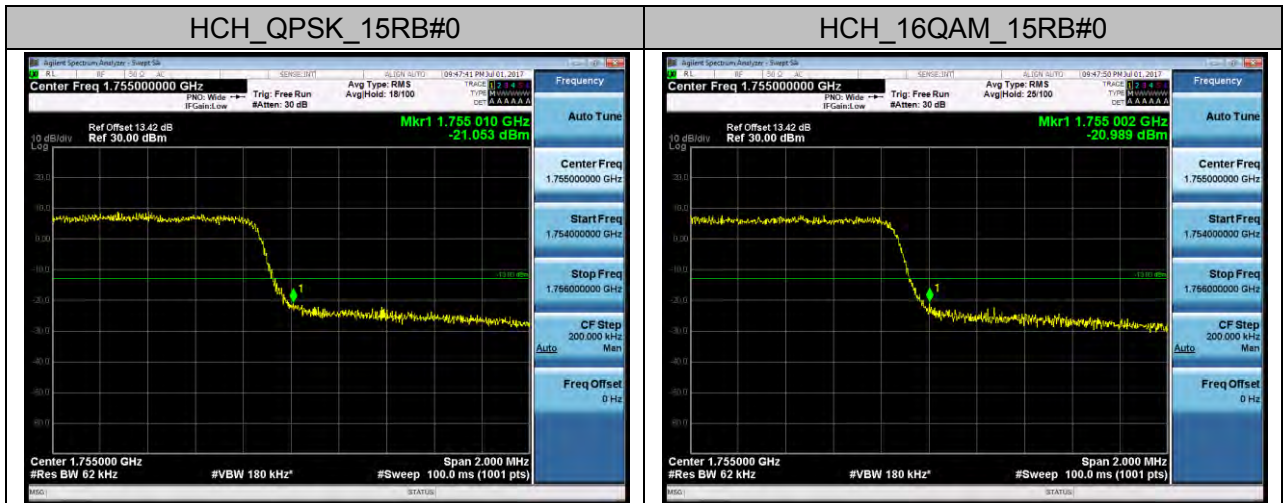

### Channel Bandwidth: 15 MHz

### Channel Bandwidth: 20 MHz

## LTE BAND 4 Channel Bandwidth: 1.4 MHz

### Channel Bandwidth: 3 MHz