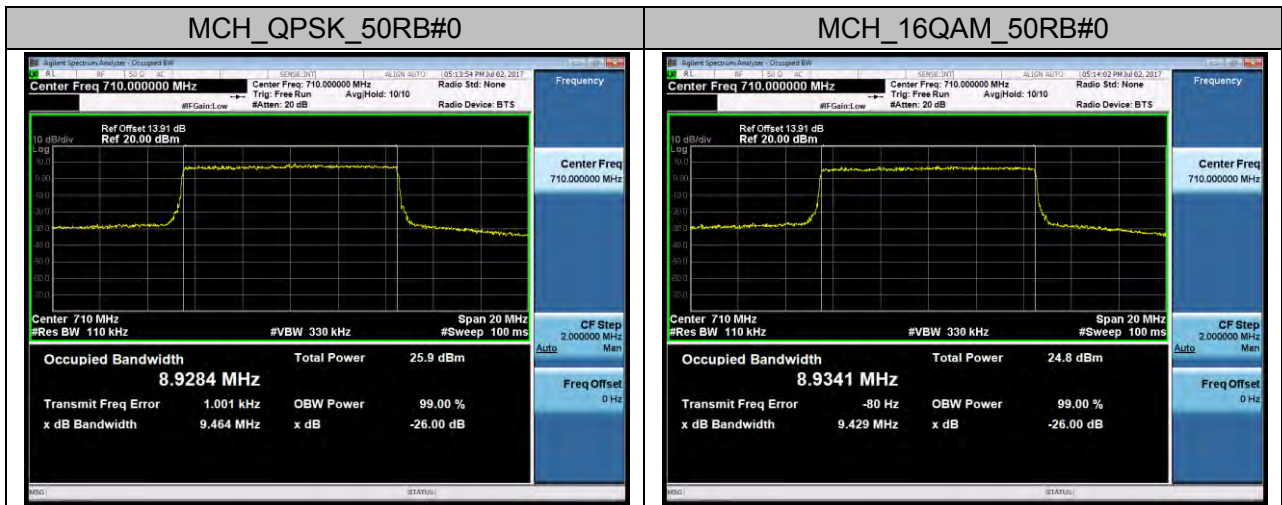

## LTE Band 7 Channel Bandwidth: 5 MHz

### Channel Bandwidth: 10 MHz

### Channel Bandwidth: 15 MHz

**Channel Bandwidth: 20 MHz**

LTE Band 17  
Channel Bandwidth: 5 MHz