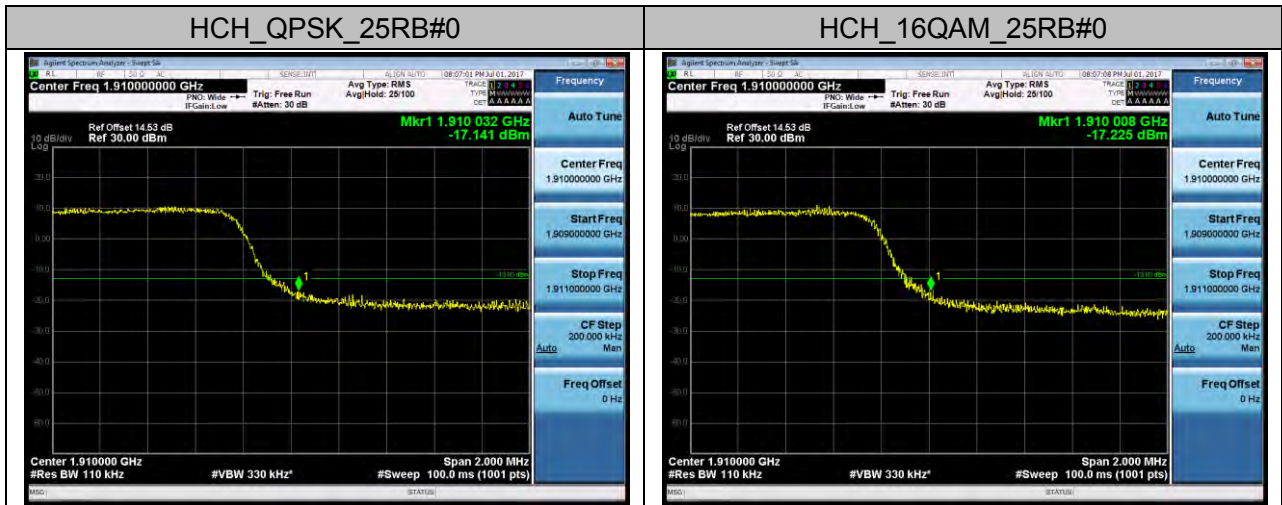

Channel Bandwidth: 10 MHz