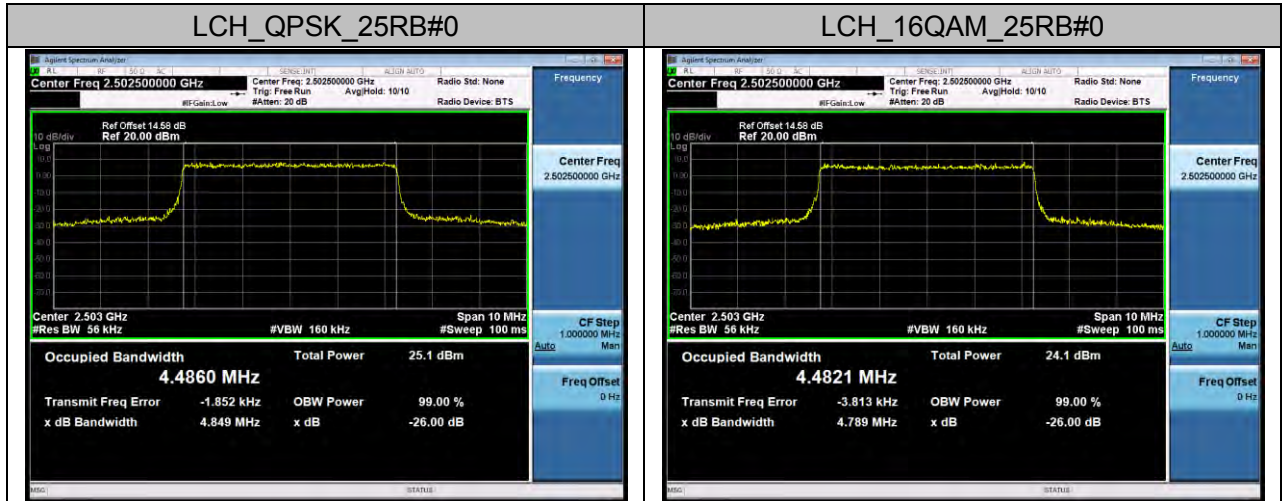

## LTE Band 5 Channel Bandwidth: 1.4 MHz

### Channel Bandwidth: 3 MHz

**Channel Bandwidth: 5 MHz**

### Channel Bandwidth: 10 MHz

## LTE Band 7 Channel Bandwidth: 5 MHz