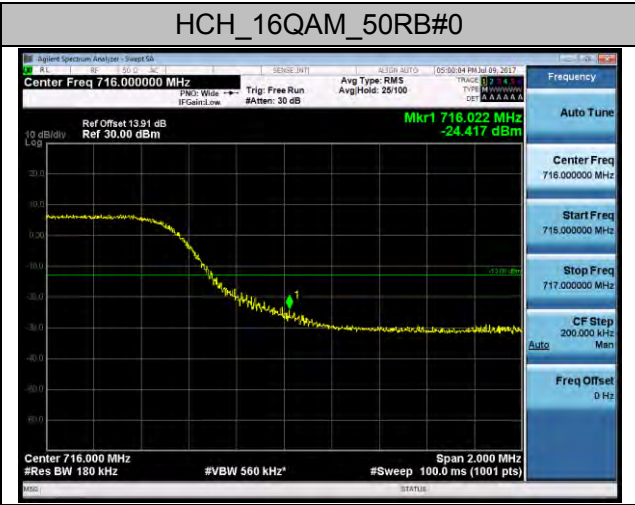

### LTE BAND 7 Channel Bandwidth: 5 MHz

### Channel Bandwidth: 10 MHz

**Channel Bandwidth: 15 MHz**

### Channel Bandwidth: 20 MHz

LTE BAND 17  
 Channel Bandwidth: 5 MHz

Channel Bandwidth: 10 MHz

### APPENDIX D PHOTOGRAPHS OF TEST SETUP CONDUCTED EMISSION

RADIATED SPURIOUS EMISSION

----END OF REPORT----