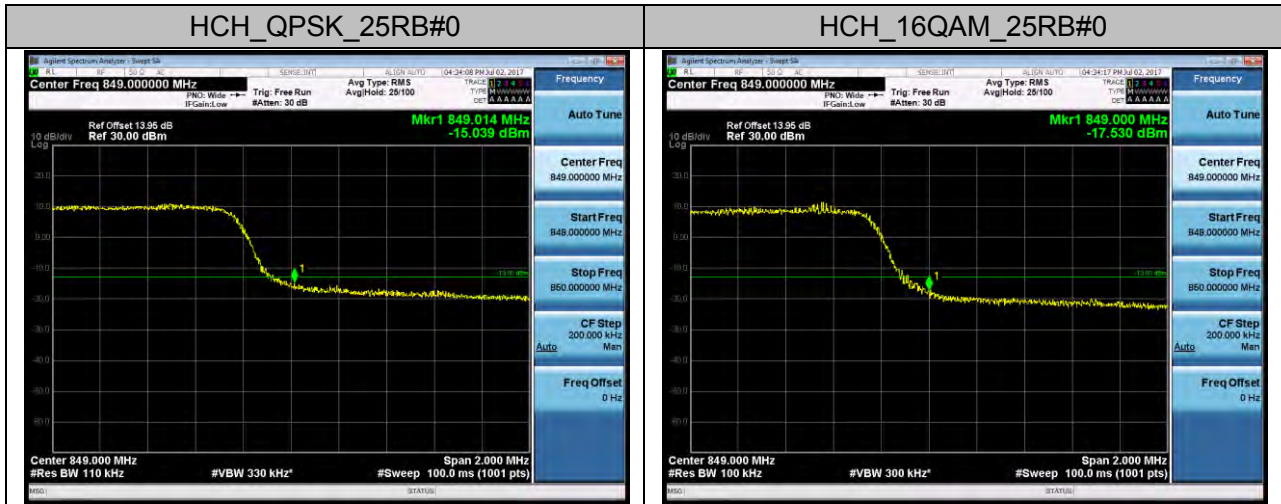

Channel Bandwidth: 10 MHz