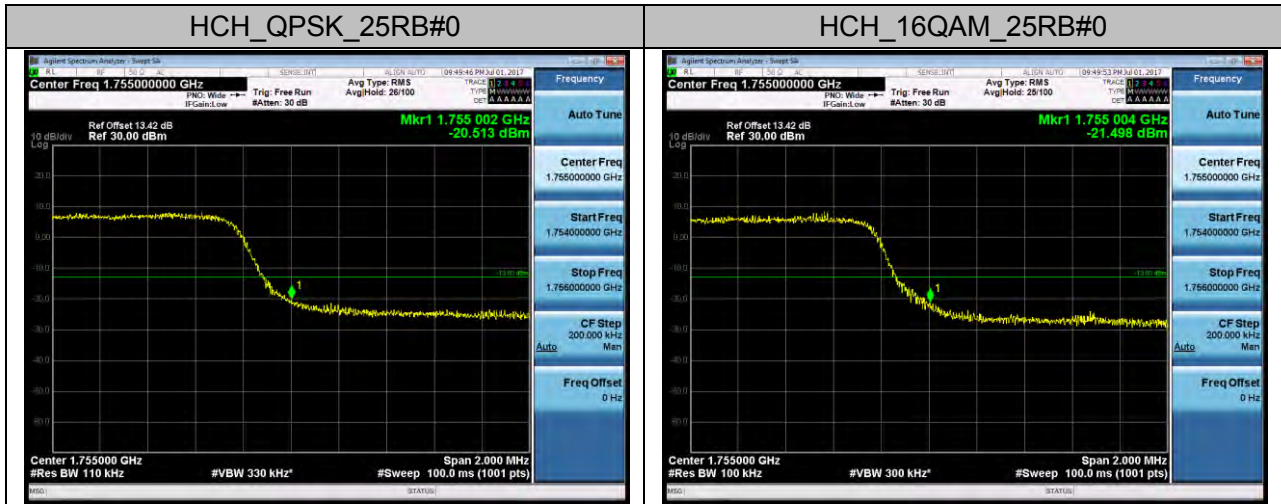

Channel Bandwidth: 10 MHz