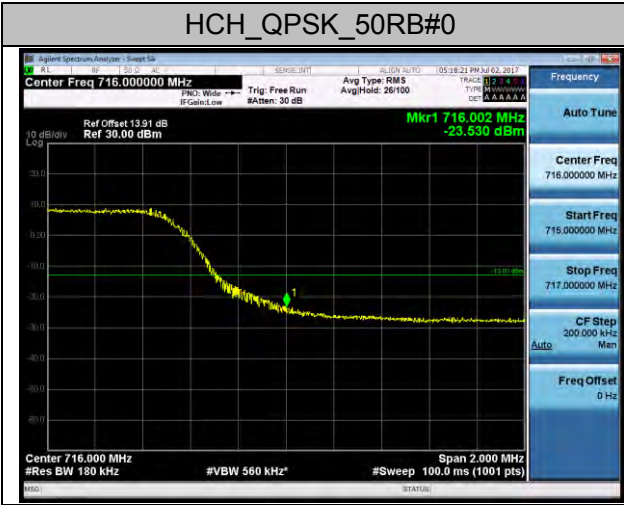

### LTE BAND 7 Channel Bandwidth: 5 MHz

### Channel Bandwidth: 10 MHz

**Channel Bandwidth: 15 MHz**

### Channel Bandwidth: 20 MHz

LTE BAND 17  
 Channel Bandwidth: 5 MHz

Channel Bandwidth: 10 MHz

### APPENDIX D PHOTOGRAPHS OF TEST SETUP CONDUCTED EMISSION

RADIATED SPURIOUS EMISSION

----END OF REPORT----