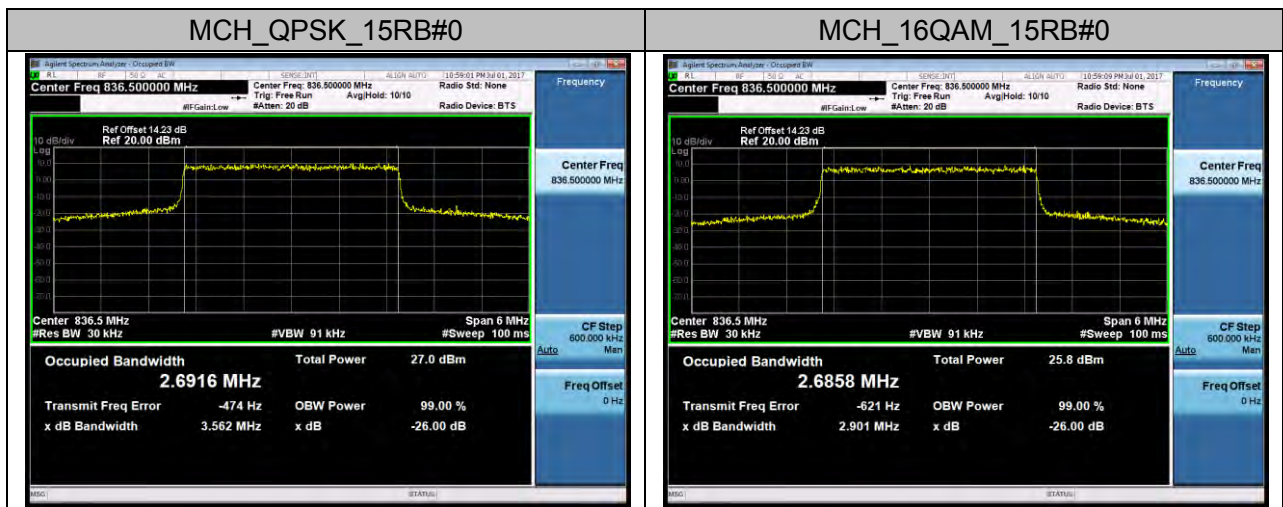

Channel Bandwidth: 3 MHz