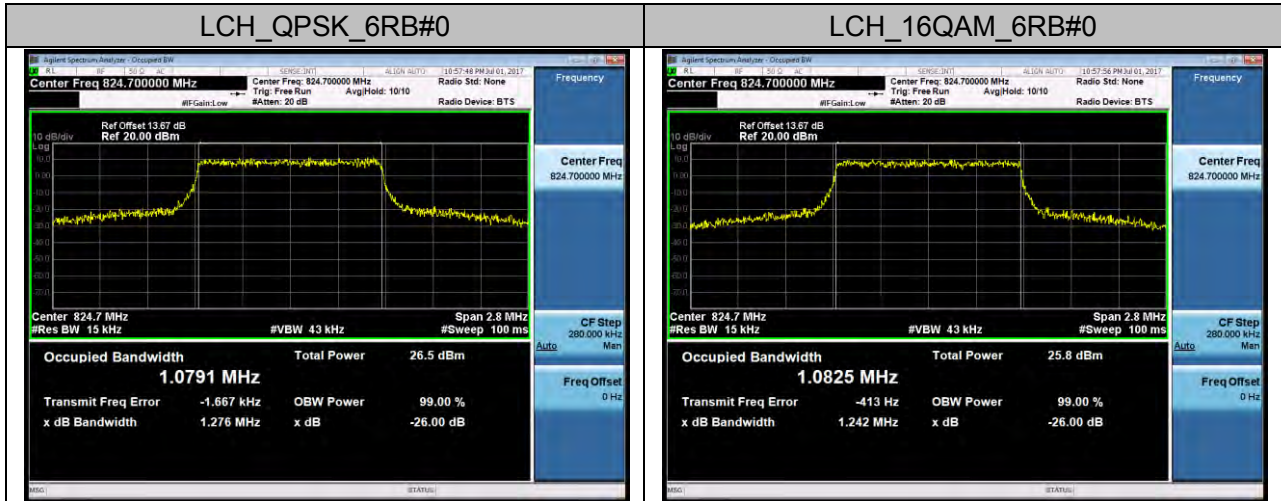

### Channel Bandwidth: 10 MHz

### Channel Bandwidth: 15 MHz

### Channel Bandwidth: 20 MHz

## LTE Band 5 Channel Bandwidth: 1.4 MHz