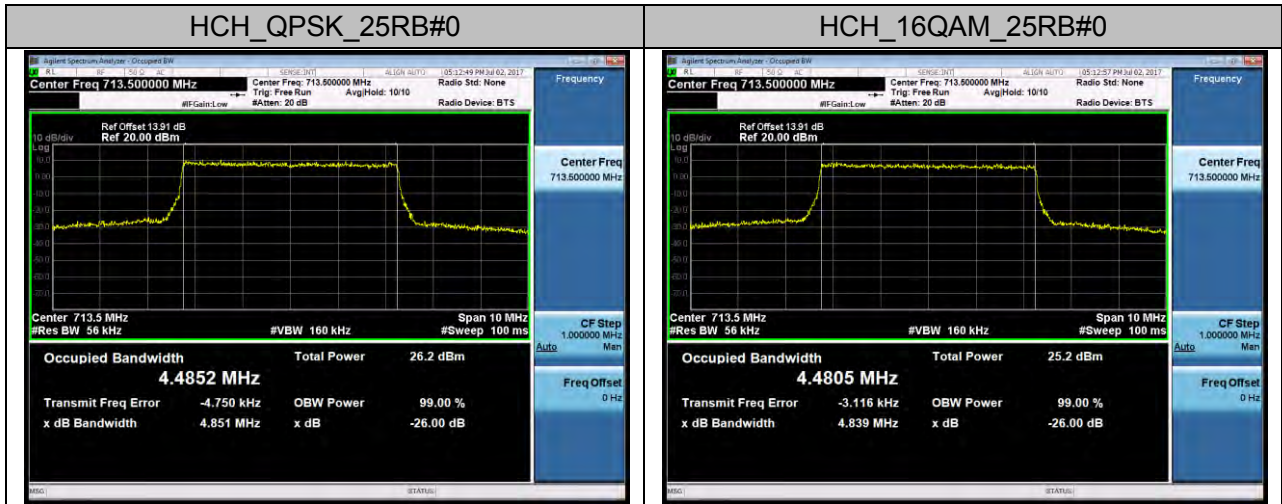

### Channel Bandwidth: 10 MHz

### Channel Bandwidth: 15 MHz

**Channel Bandwidth: 20 MHz**

LTE Band 17  
Channel Bandwidth: 5 MHz