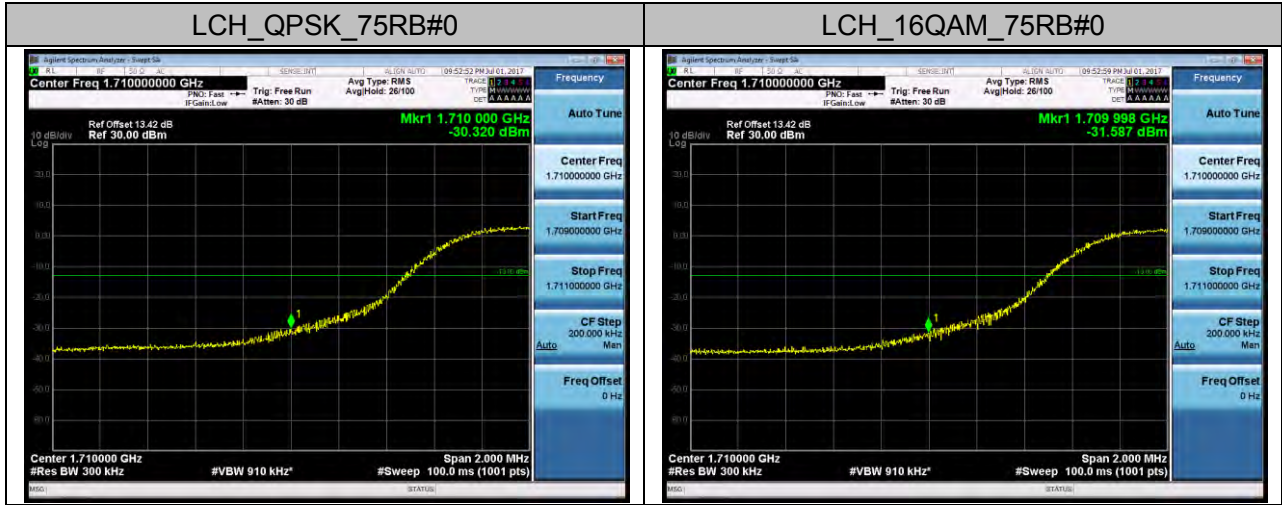

## LTE BAND 4 Channel Bandwidth: 1.4 MHz

### Channel Bandwidth: 3 MHz

### Channel Bandwidth: 5 MHz

Channel Bandwidth: 10 MHz

Channel Bandwidth: 15 MHz

Channel Bandwidth: 20 MHz

**LTE BAND 5**  
**Channel Bandwidth: 1.4 MHz**