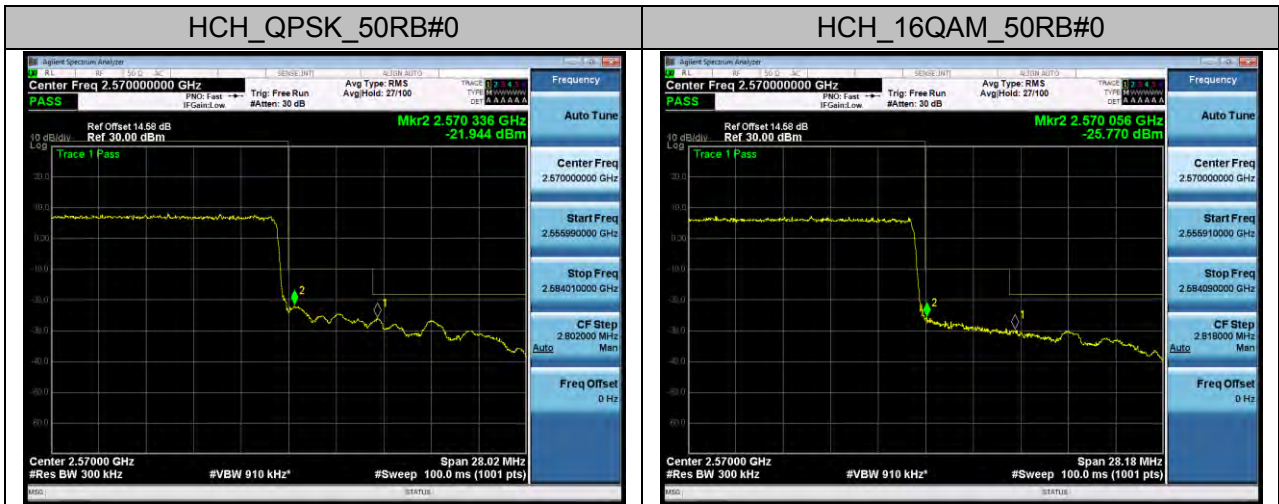

### Channel Bandwidth: 5 MHz

**Channel Bandwidth: 10 MHz**

### LTE BAND 7 Channel Bandwidth: 5 MHz

### Channel Bandwidth: 10 MHz

**Channel Bandwidth: 15 MHz**

### Channel Bandwidth: 20 MHz

LTE BAND 17  
 Channel Bandwidth: 5 MHz

Channel Bandwidth: 10 MHz