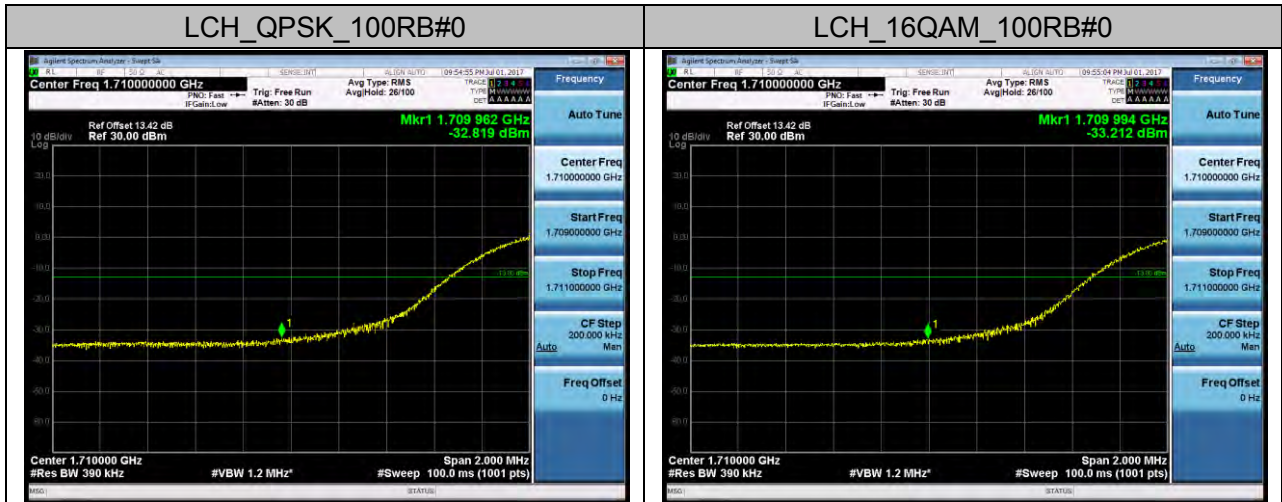

## LTE BAND 4 Channel Bandwidth: 1.4 MHz

### Channel Bandwidth: 3 MHz

### Channel Bandwidth: 5 MHz

Channel Bandwidth: 10 MHz

Channel Bandwidth: 15 MHz

Channel Bandwidth: 20 MHz

**LTE BAND 5**  
**Channel Bandwidth: 1.4 MHz**