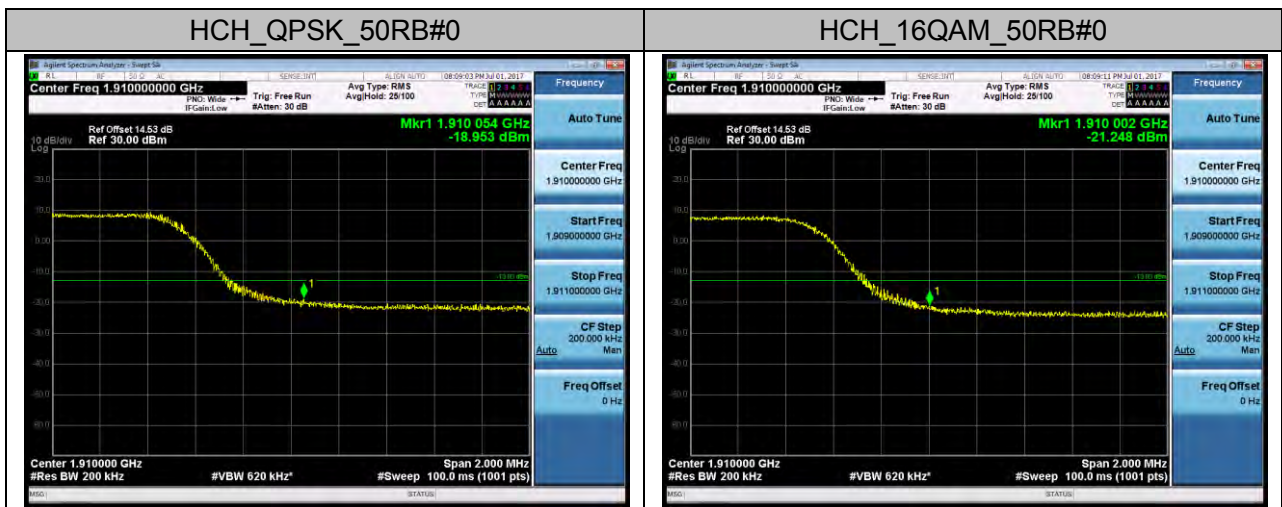

### LTE BAND 2 Channel Bandwidth: 1.4 MHz

### Channel Bandwidth: 3 MHz

### Channel Bandwidth: 5 MHz

Channel Bandwidth: 10 MHz

### Channel Bandwidth: 15 MHz