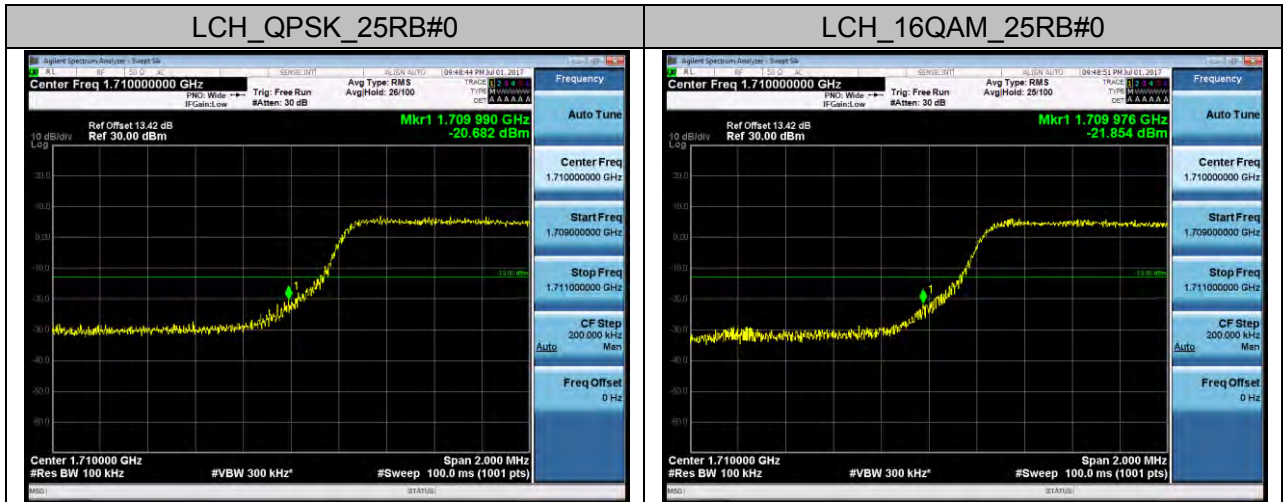

### Channel Bandwidth: 20 MHz

## LTE BAND 4 Channel Bandwidth: 1.4 MHz

### Channel Bandwidth: 3 MHz

### Channel Bandwidth: 5 MHz

Channel Bandwidth: 10 MHz

Channel Bandwidth: 15 MHz

Channel Bandwidth: 20 MHz

**LTE BAND 5**  
**Channel Bandwidth: 1.4 MHz**