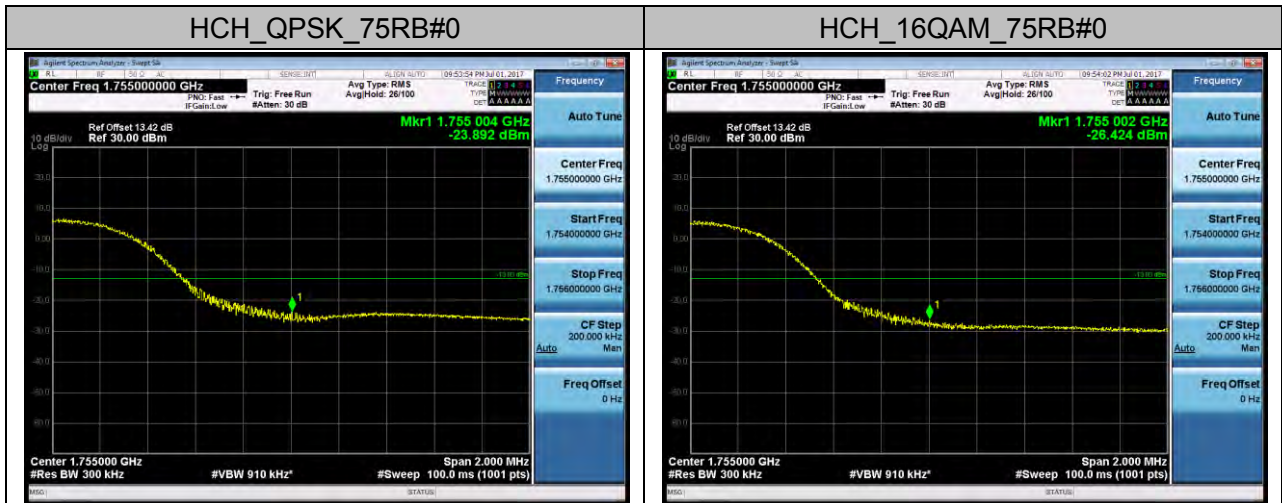

## LTE BAND 4 Channel Bandwidth: 1.4 MHz

### Channel Bandwidth: 3 MHz

### Channel Bandwidth: 5 MHz

Channel Bandwidth: 10 MHz

Channel Bandwidth: 15 MHz

Channel Bandwidth: 20 MHz

**LTE BAND 5**  
**Channel Bandwidth: 1.4 MHz**