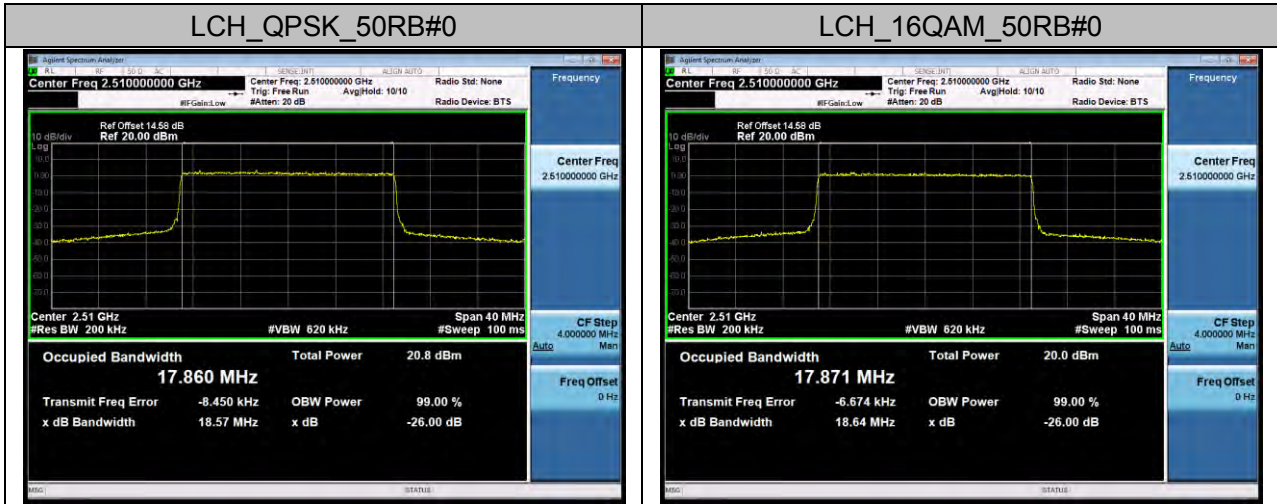

## LTE Band 7 Channel Bandwidth: 5 MHz

### Channel Bandwidth: 10 MHz

### Channel Bandwidth: 15 MHz

**Channel Bandwidth: 20 MHz**

LTE Band 17  
Channel Bandwidth: 5 MHz