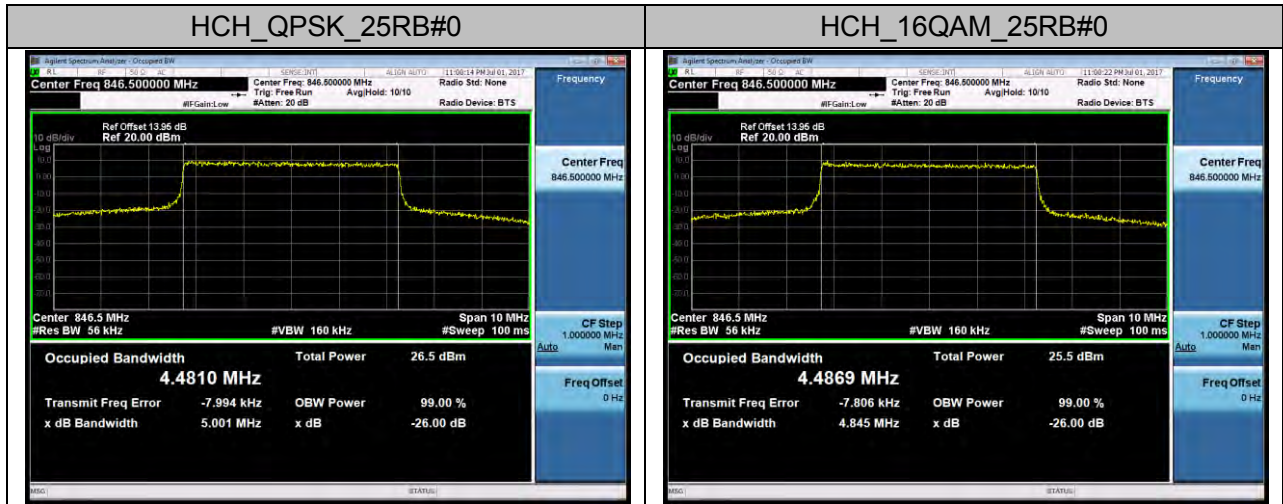

## LTE Band 5 Channel Bandwidth: 1.4 MHz

### Channel Bandwidth: 3 MHz

**Channel Bandwidth: 5 MHz**

### Channel Bandwidth: 10 MHz

## LTE Band 7 Channel Bandwidth: 5 MHz