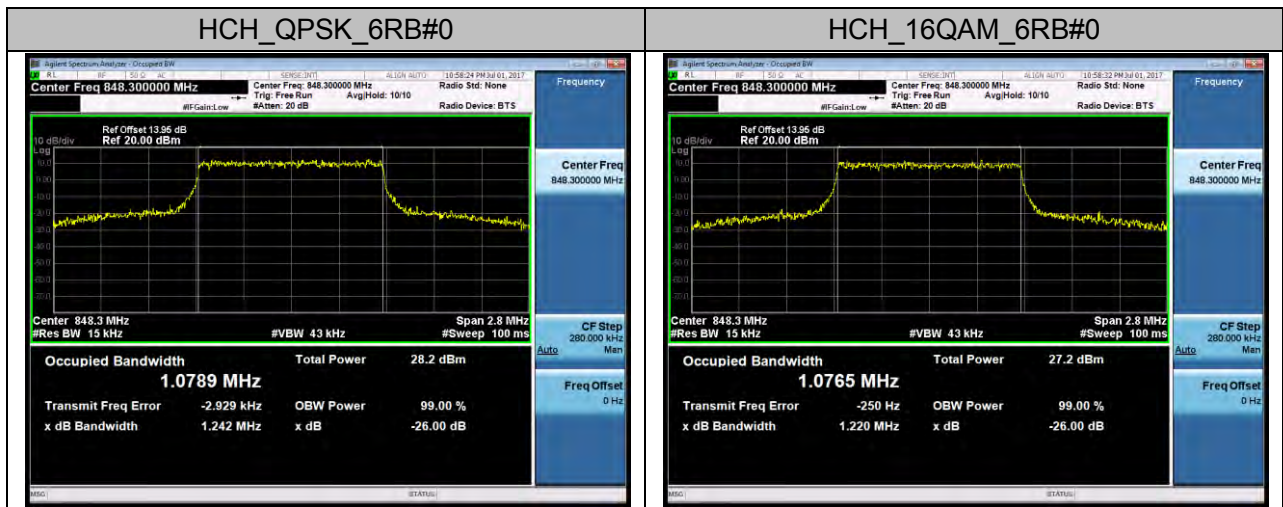

### Channel Bandwidth: 15 MHz

### Channel Bandwidth: 20 MHz

## LTE Band 5 Channel Bandwidth: 1.4 MHz