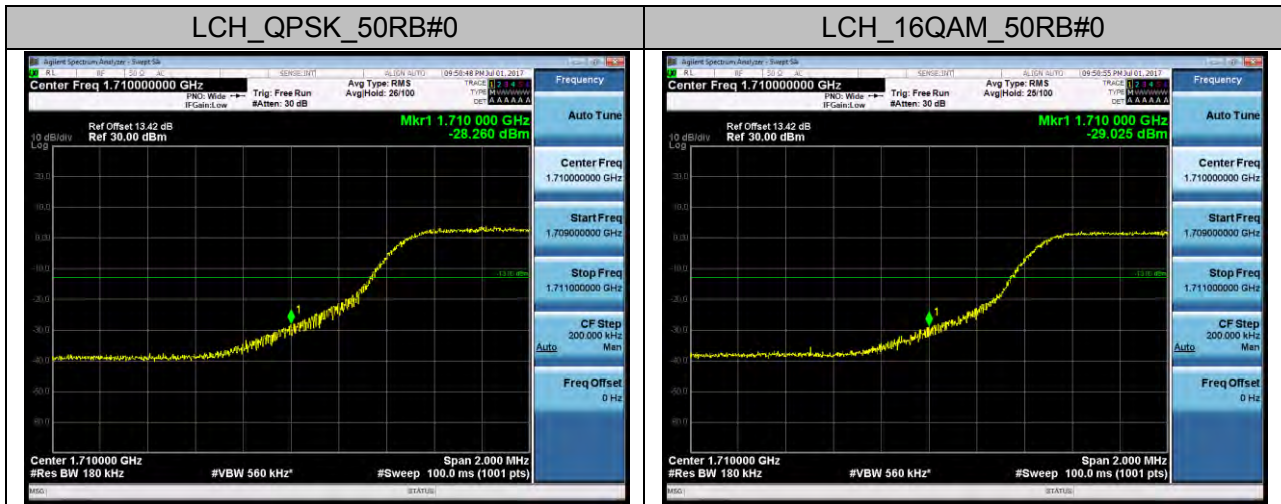

## LTE BAND 4 Channel Bandwidth: 1.4 MHz

### Channel Bandwidth: 3 MHz

### Channel Bandwidth: 5 MHz

Channel Bandwidth: 10 MHz

Channel Bandwidth: 15 MHz

Channel Bandwidth: 20 MHz

**LTE BAND 5**  
**Channel Bandwidth: 1.4 MHz**