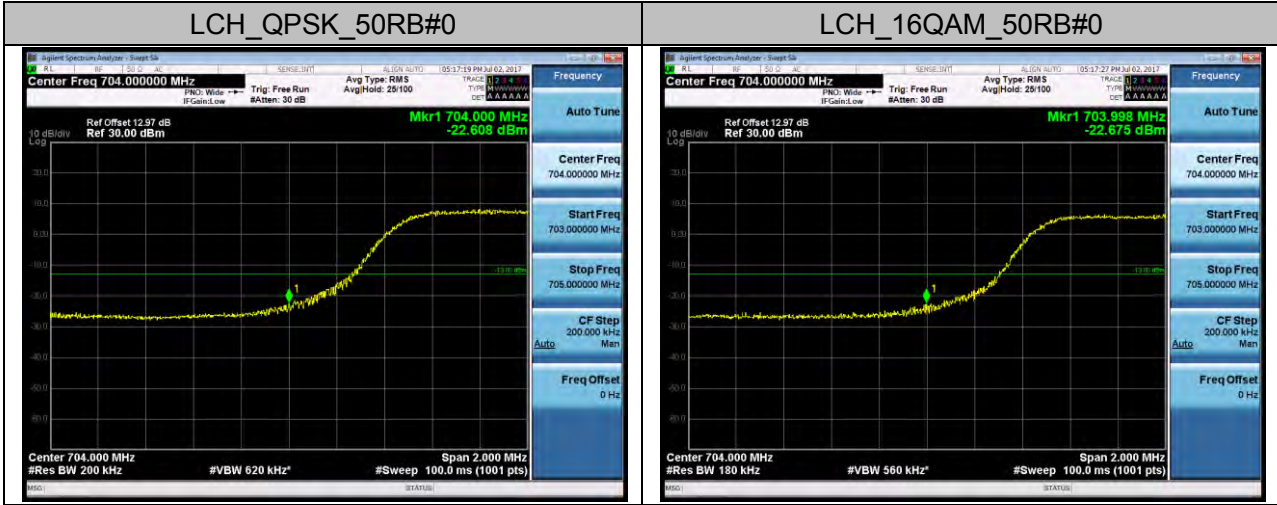

### LTE BAND 7 Channel Bandwidth: 5 MHz

### Channel Bandwidth: 10 MHz

**Channel Bandwidth: 15 MHz**

### Channel Bandwidth: 20 MHz

LTE BAND 17  
 Channel Bandwidth: 5 MHz

Channel Bandwidth: 10 MHz