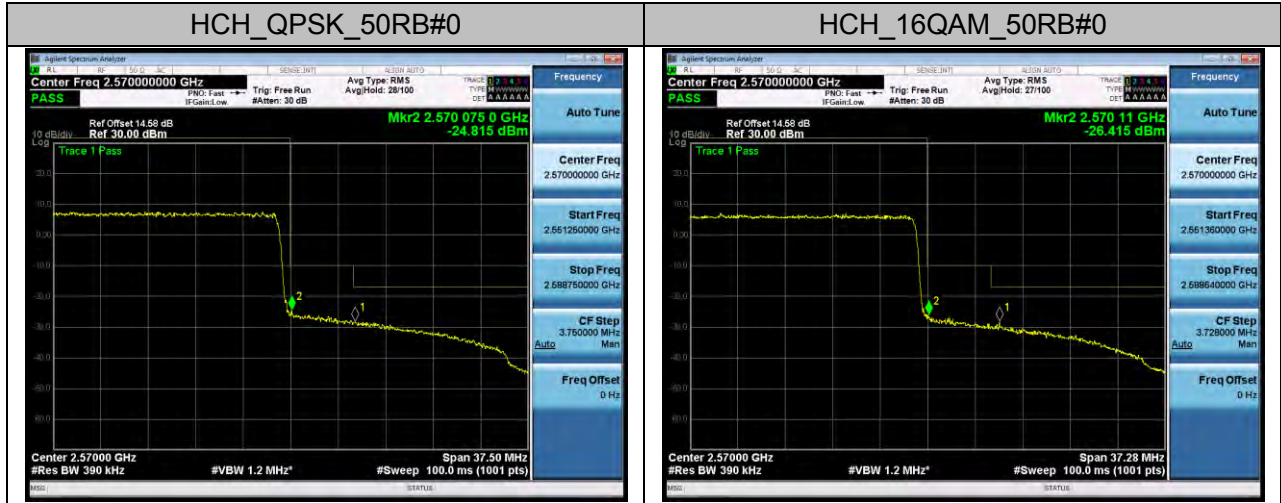

### LTE BAND 7 Channel Bandwidth: 5 MHz

### Channel Bandwidth: 10 MHz

**Channel Bandwidth: 15 MHz**

### Channel Bandwidth: 20 MHz

LTE BAND 17  
 Channel Bandwidth: 5 MHz

Channel Bandwidth: 10 MHz