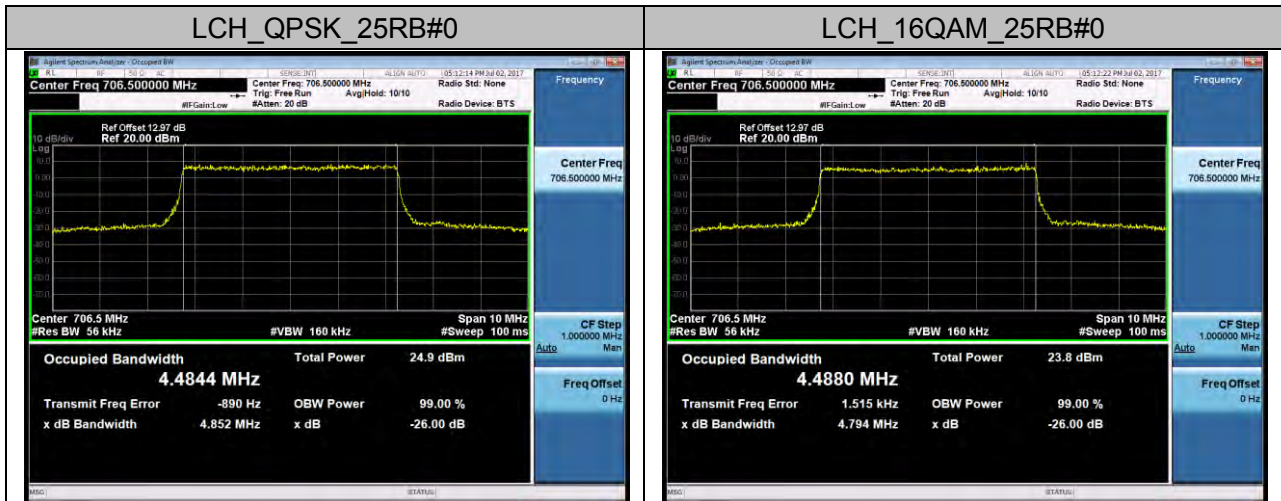

### Channel Bandwidth: 10 MHz

### Channel Bandwidth: 15 MHz

**Channel Bandwidth: 20 MHz**

LTE Band 17  
Channel Bandwidth: 5 MHz