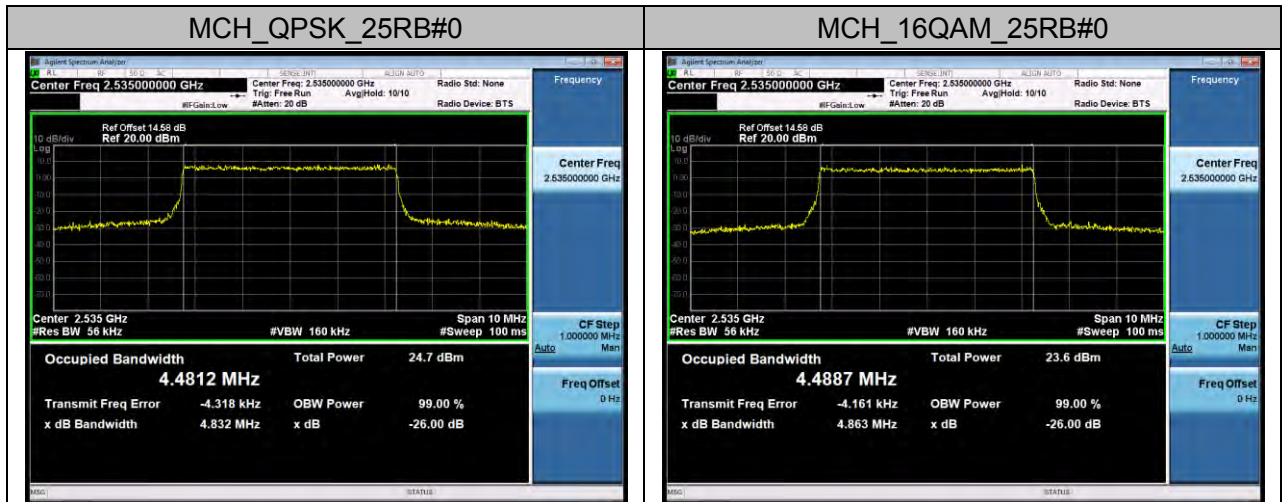

## LTE Band 5 Channel Bandwidth: 1.4 MHz

### Channel Bandwidth: 3 MHz

**Channel Bandwidth: 5 MHz**

### Channel Bandwidth: 10 MHz

## LTE Band 7 Channel Bandwidth: 5 MHz