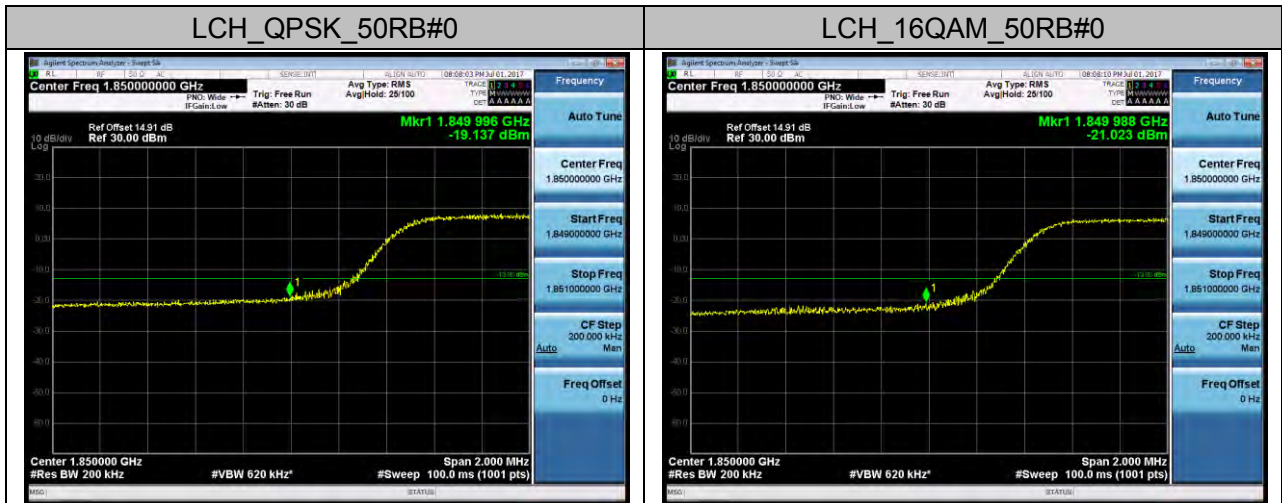

### LTE BAND 2 Channel Bandwidth: 1.4 MHz

### Channel Bandwidth: 3 MHz

### Channel Bandwidth: 5 MHz

Channel Bandwidth: 10 MHz

### Channel Bandwidth: 15 MHz