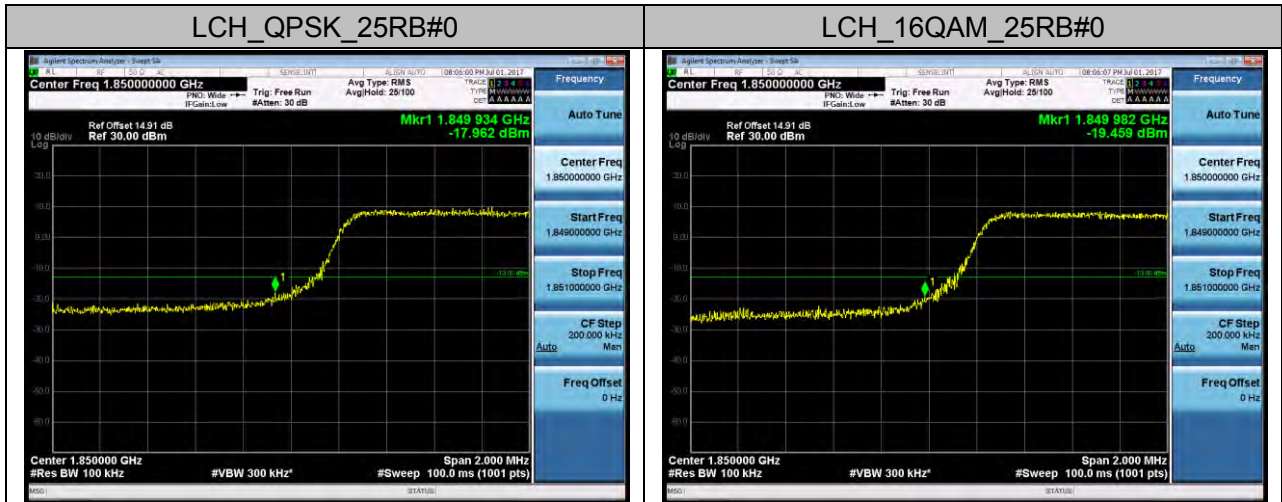

Channel Bandwidth: 5 MHz