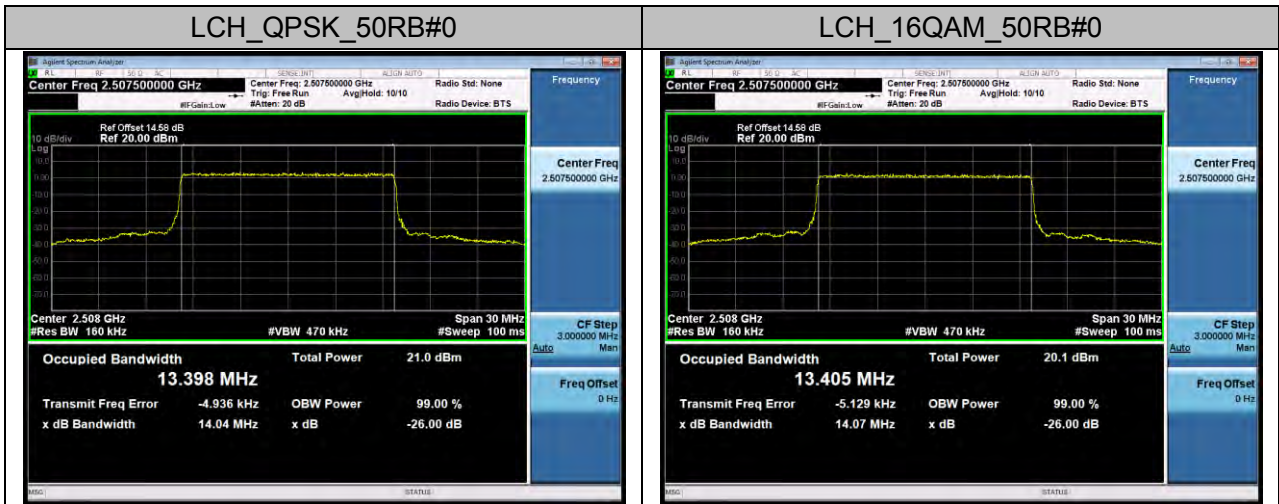

### Channel Bandwidth: 10 MHz

## LTE Band 7 Channel Bandwidth: 5 MHz

### Channel Bandwidth: 15 MHz

**Channel Bandwidth: 20 MHz**

LTE Band 17  
Channel Bandwidth: 5 MHz