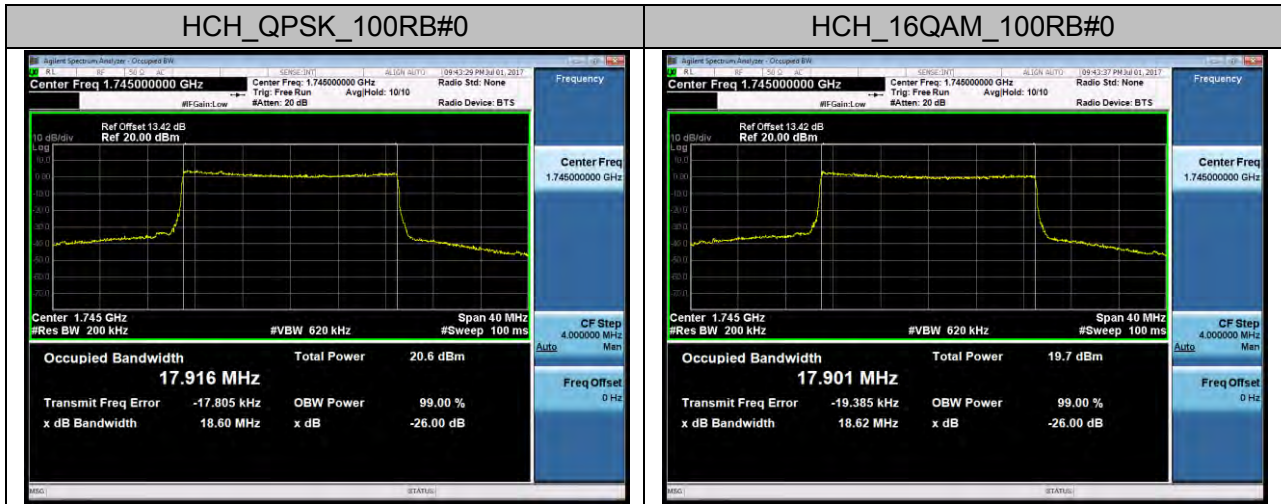

### Channel Bandwidth: 10 MHz

### Channel Bandwidth: 15 MHz

### Channel Bandwidth: 20 MHz

## LTE Band 5 Channel Bandwidth: 1.4 MHz