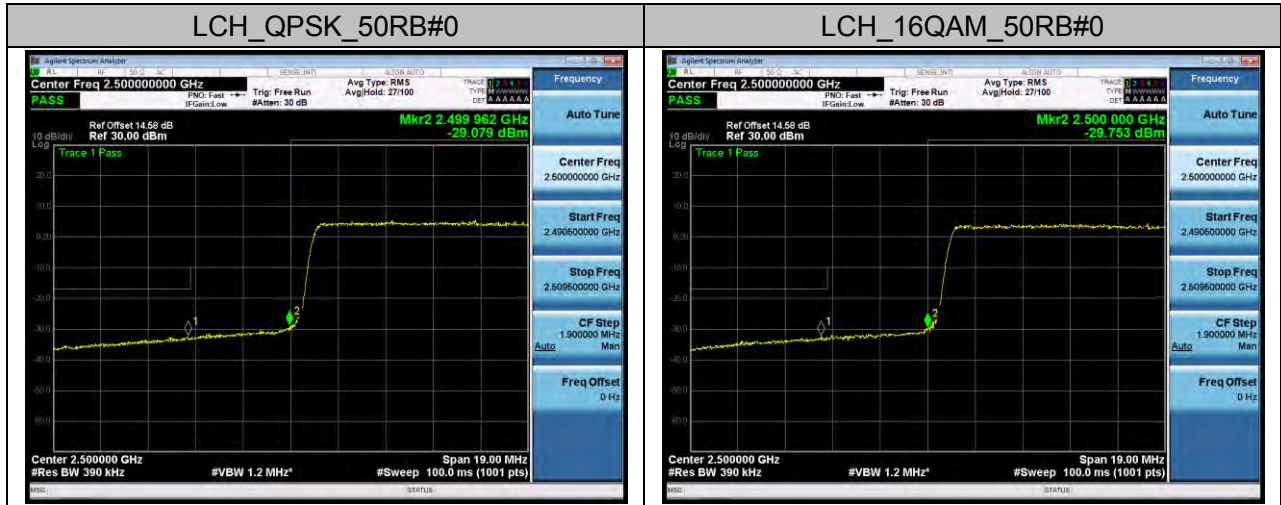

### LTE BAND 7 Channel Bandwidth: 5 MHz

### Channel Bandwidth: 10 MHz

**Channel Bandwidth: 15 MHz**

### Channel Bandwidth: 20 MHz

LTE BAND 17  
 Channel Bandwidth: 5 MHz

Channel Bandwidth: 10 MHz