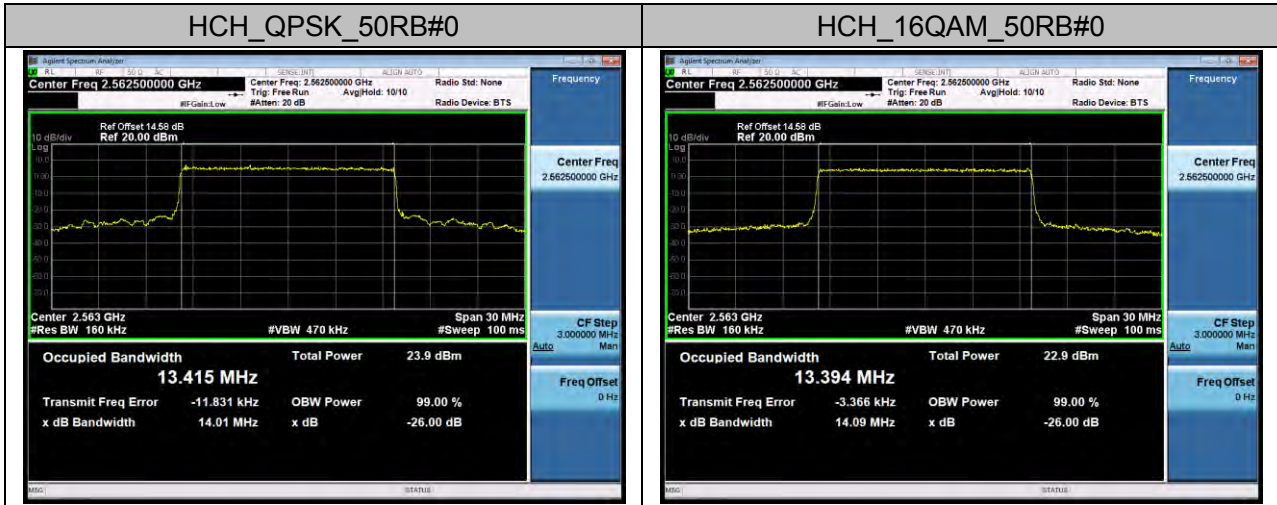

## LTE Band 7 Channel Bandwidth: 5 MHz

### Channel Bandwidth: 10 MHz

### Channel Bandwidth: 15 MHz

**Channel Bandwidth: 20 MHz**

LTE Band 17  
Channel Bandwidth: 5 MHz