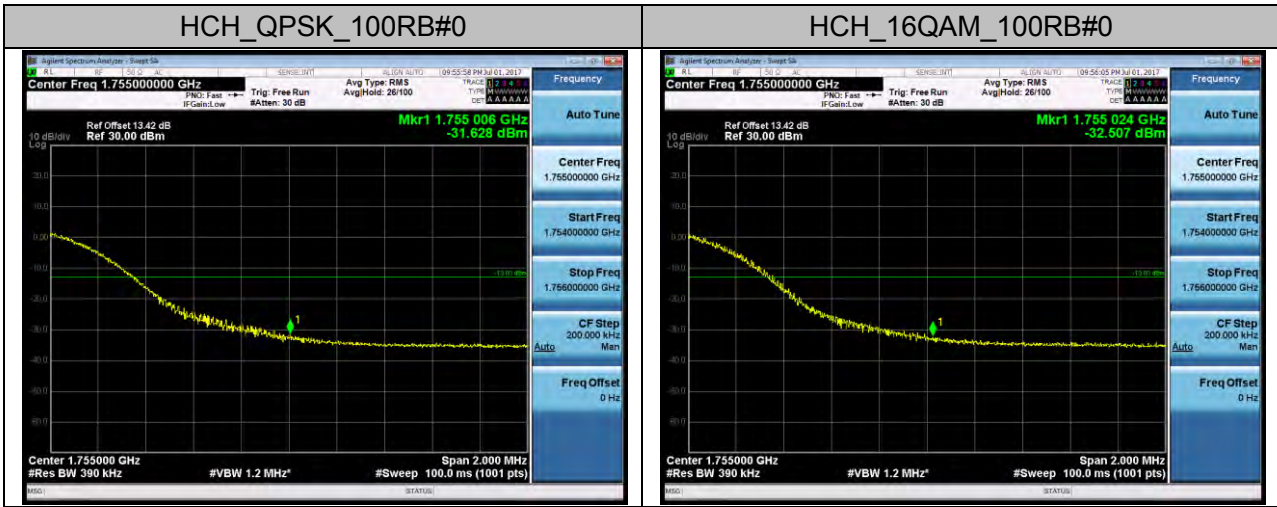

## LTE BAND 4 Channel Bandwidth: 1.4 MHz

### Channel Bandwidth: 3 MHz

### Channel Bandwidth: 5 MHz

Channel Bandwidth: 10 MHz

Channel Bandwidth: 15 MHz

Channel Bandwidth: 20 MHz

**LTE BAND 5**  
**Channel Bandwidth: 1.4 MHz**