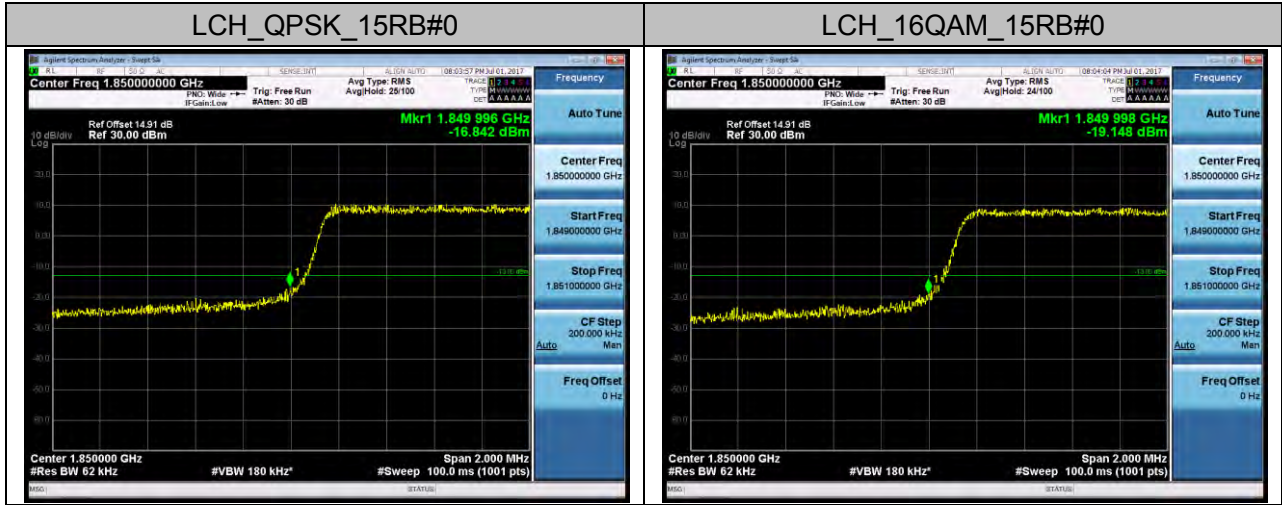

Channel Bandwidth: 3 MHz