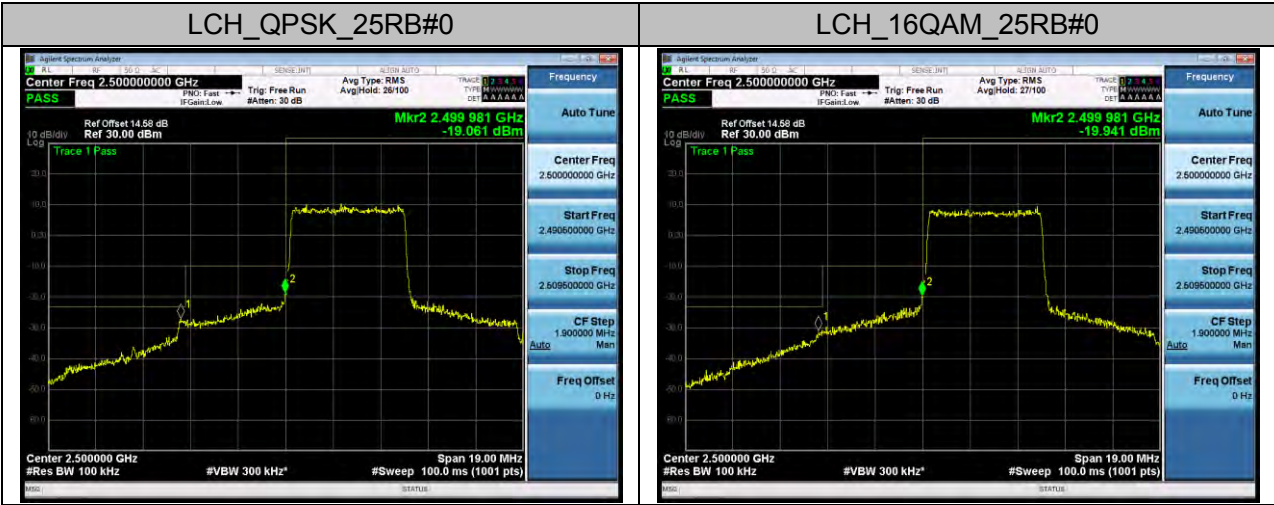

### Channel Bandwidth: 3 MHz

### Channel Bandwidth: 5 MHz

**Channel Bandwidth: 10 MHz**

### LTE BAND 7 Channel Bandwidth: 5 MHz