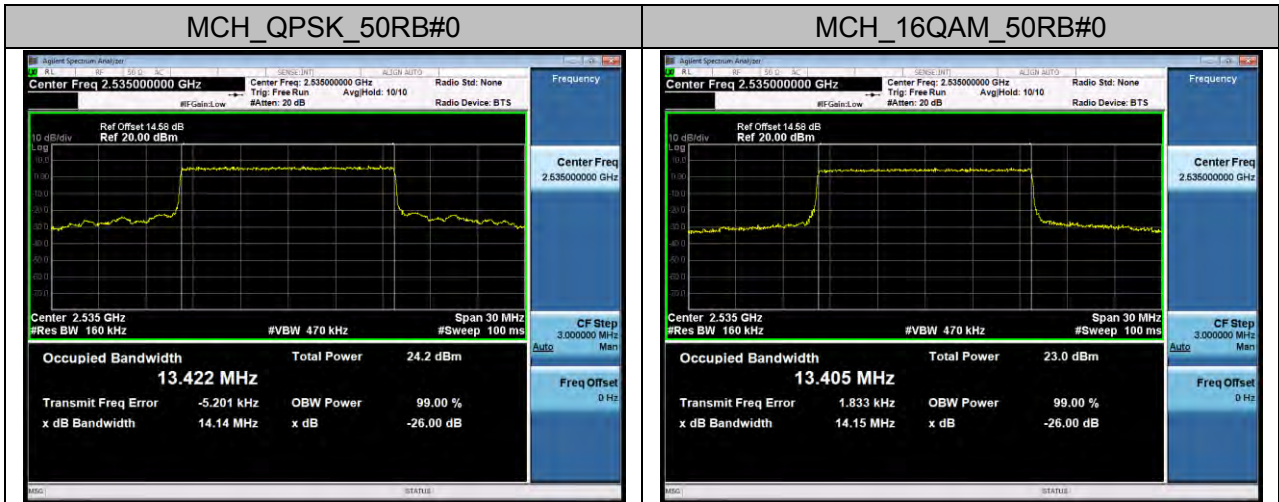

### Channel Bandwidth: 10 MHz

## LTE Band 7 Channel Bandwidth: 5 MHz

### Channel Bandwidth: 15 MHz

**Channel Bandwidth: 20 MHz**

LTE Band 17  
Channel Bandwidth: 5 MHz