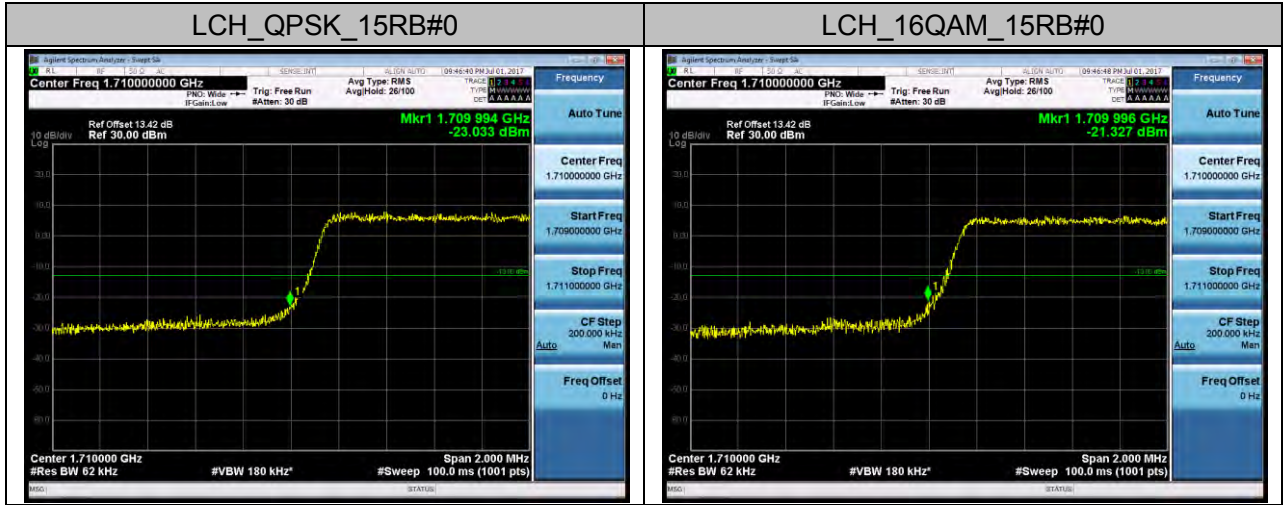

### Channel Bandwidth: 15 MHz

### Channel Bandwidth: 20 MHz

## LTE BAND 4 Channel Bandwidth: 1.4 MHz

### Channel Bandwidth: 3 MHz