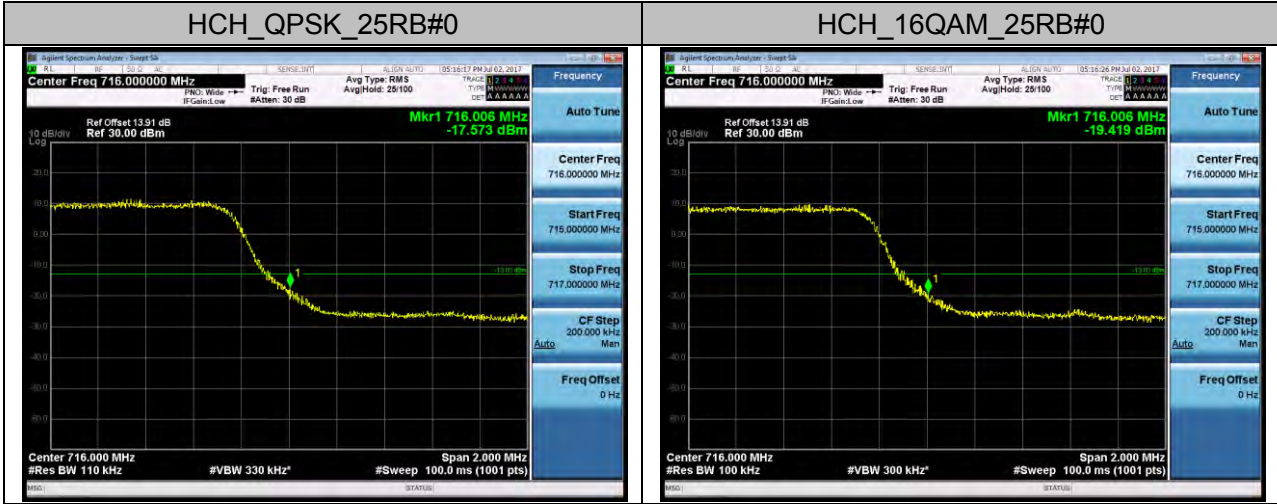

### LTE BAND 7 Channel Bandwidth: 5 MHz

### Channel Bandwidth: 10 MHz

**Channel Bandwidth: 15 MHz**

### Channel Bandwidth: 20 MHz

LTE BAND 17  
 Channel Bandwidth: 5 MHz

Channel Bandwidth: 10 MHz