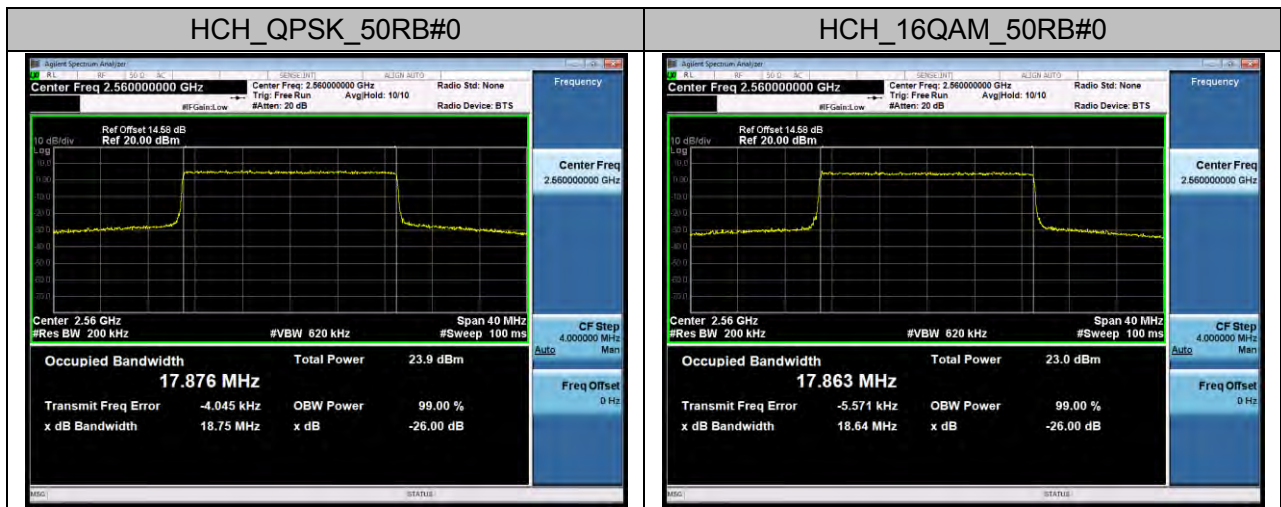

### Channel Bandwidth: 10 MHz

### Channel Bandwidth: 15 MHz

**Channel Bandwidth: 20 MHz**

LTE Band 17  
Channel Bandwidth: 5 MHz