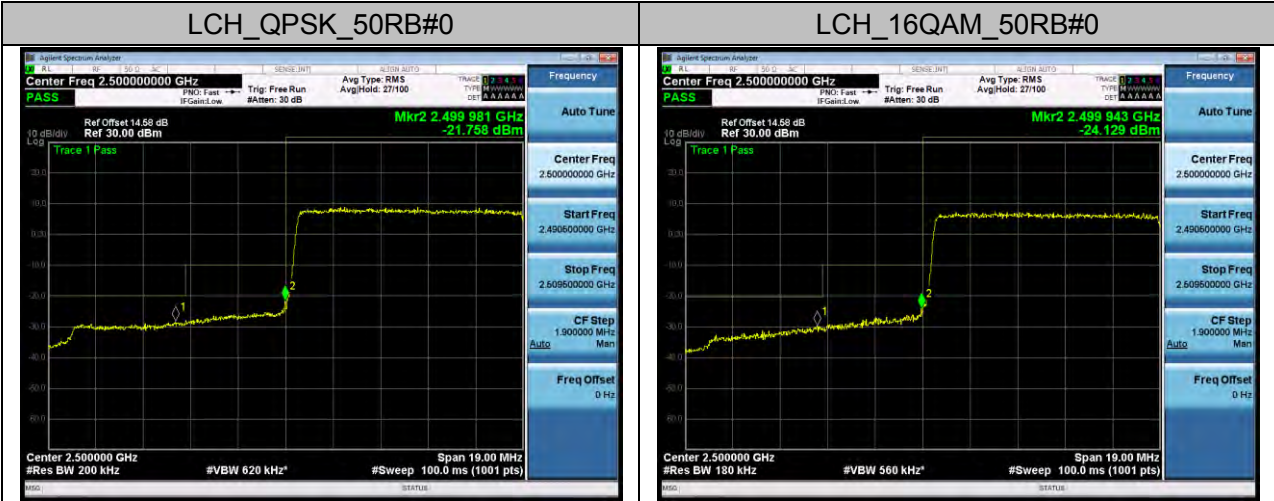

Channel Bandwidth: 10 MHz