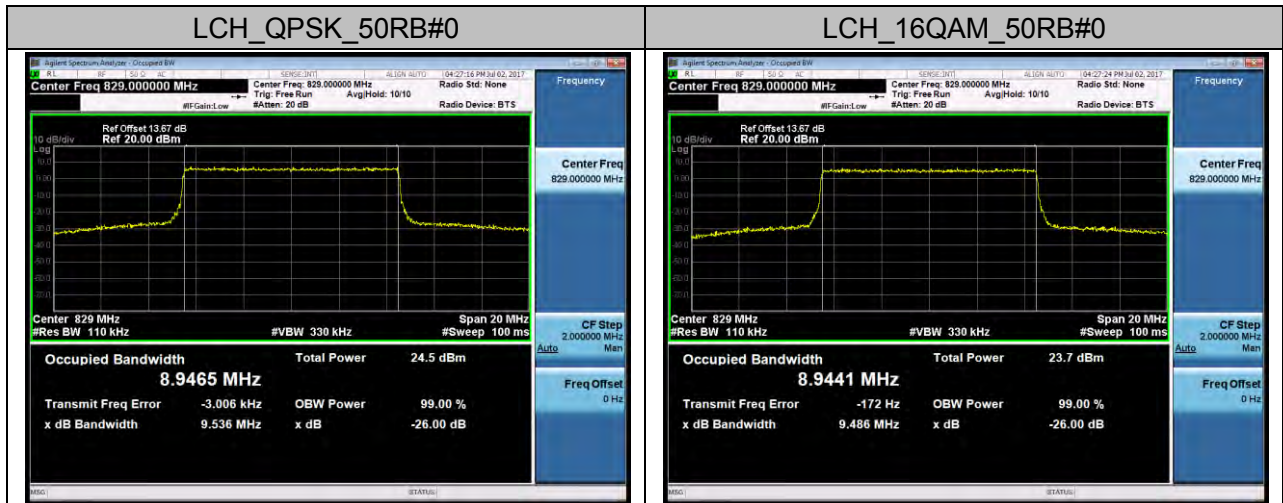

## LTE Band 5 Channel Bandwidth: 1.4 MHz

### Channel Bandwidth: 3 MHz

**Channel Bandwidth: 5 MHz**

### Channel Bandwidth: 10 MHz

## LTE Band 7 Channel Bandwidth: 5 MHz