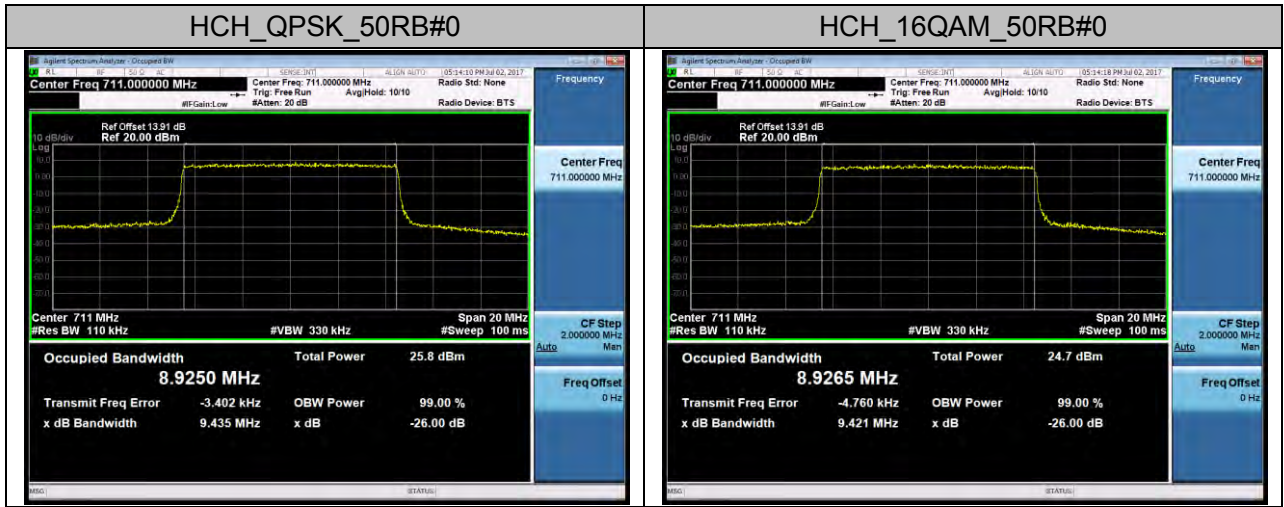

### Channel Bandwidth: 10 MHz

### Channel Bandwidth: 15 MHz

**Channel Bandwidth: 20 MHz**

LTE Band 17  
Channel Bandwidth: 5 MHz