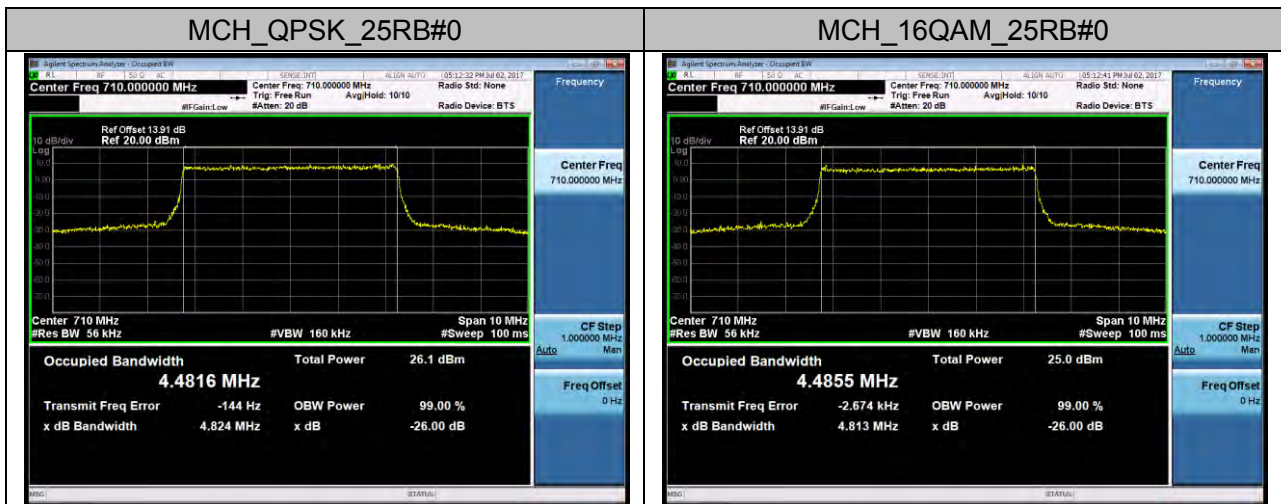

### Channel Bandwidth: 10 MHz

### Channel Bandwidth: 15 MHz

**Channel Bandwidth: 20 MHz**

LTE Band 17  
Channel Bandwidth: 5 MHz