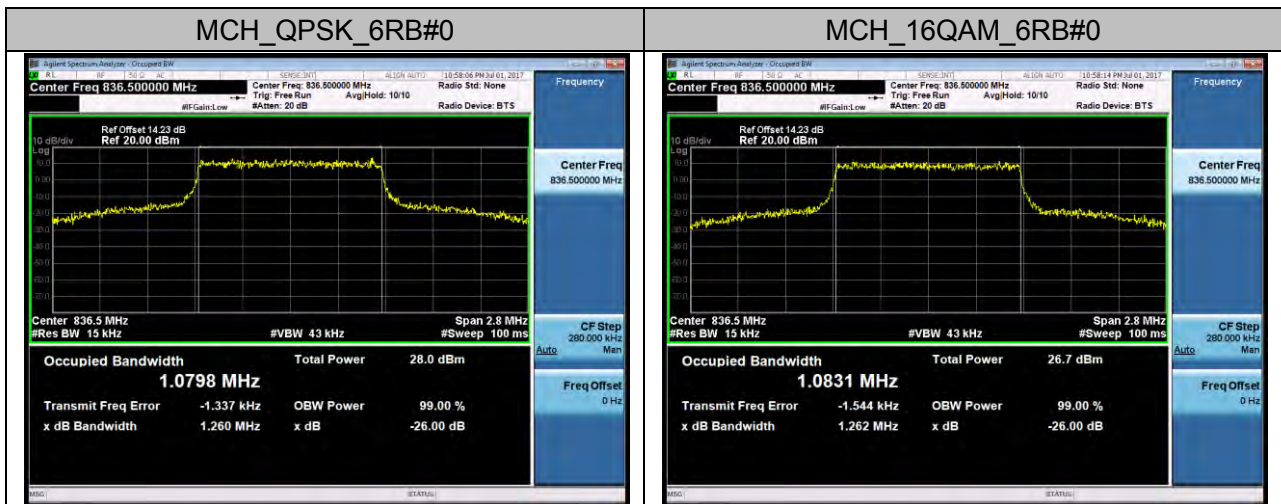

### Channel Bandwidth: 10 MHz

### Channel Bandwidth: 15 MHz

### Channel Bandwidth: 20 MHz

## LTE Band 5 Channel Bandwidth: 1.4 MHz