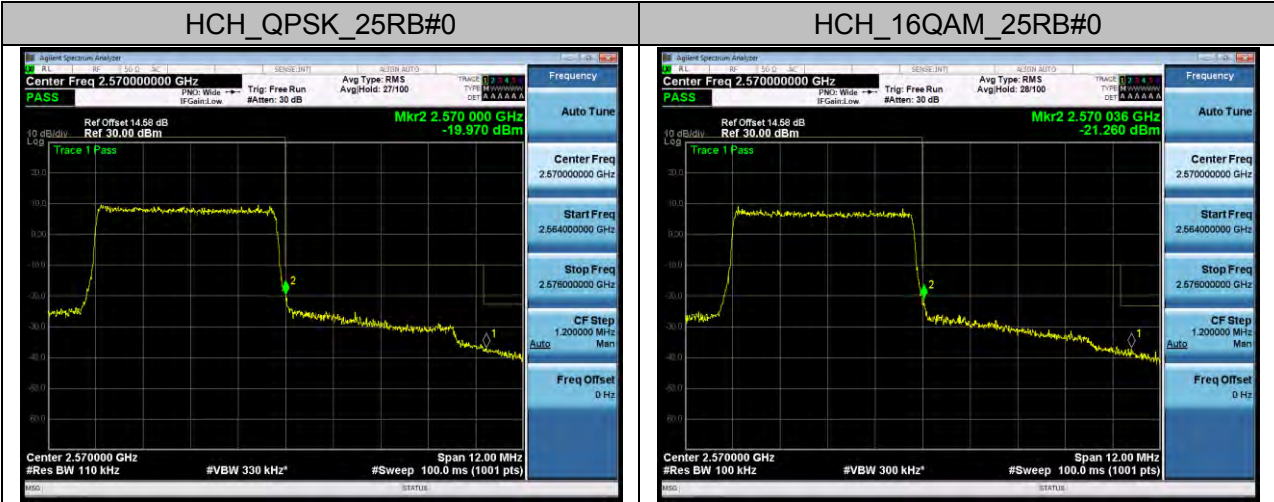

### Channel Bandwidth: 3 MHz

### Channel Bandwidth: 5 MHz

**Channel Bandwidth: 10 MHz**

### LTE BAND 7 Channel Bandwidth: 5 MHz