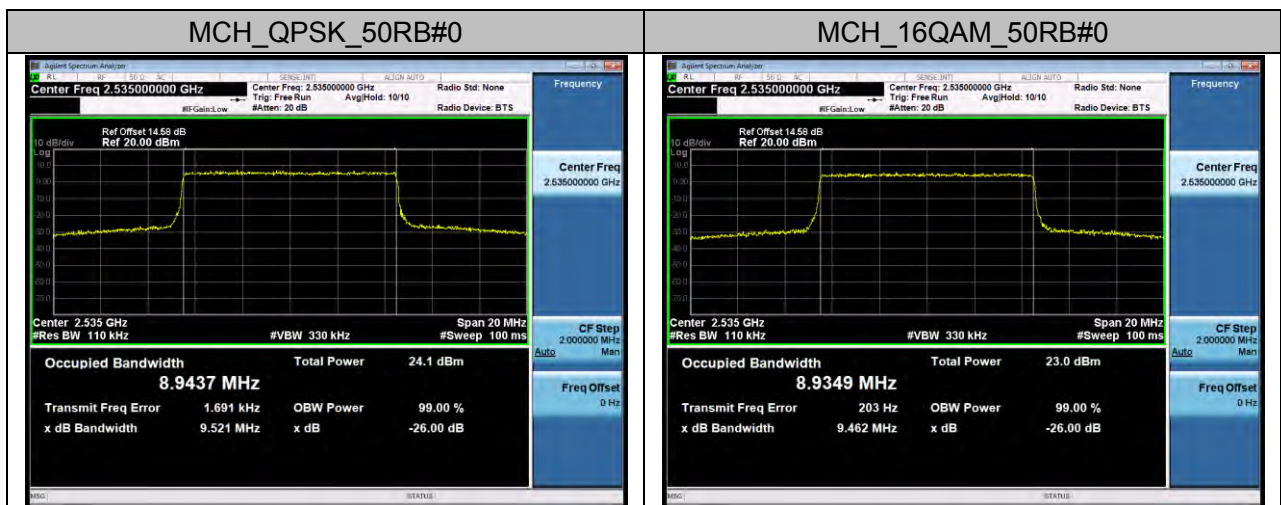

### Channel Bandwidth: 3 MHz

**Channel Bandwidth: 5 MHz**

### Channel Bandwidth: 10 MHz

## LTE Band 7 Channel Bandwidth: 5 MHz