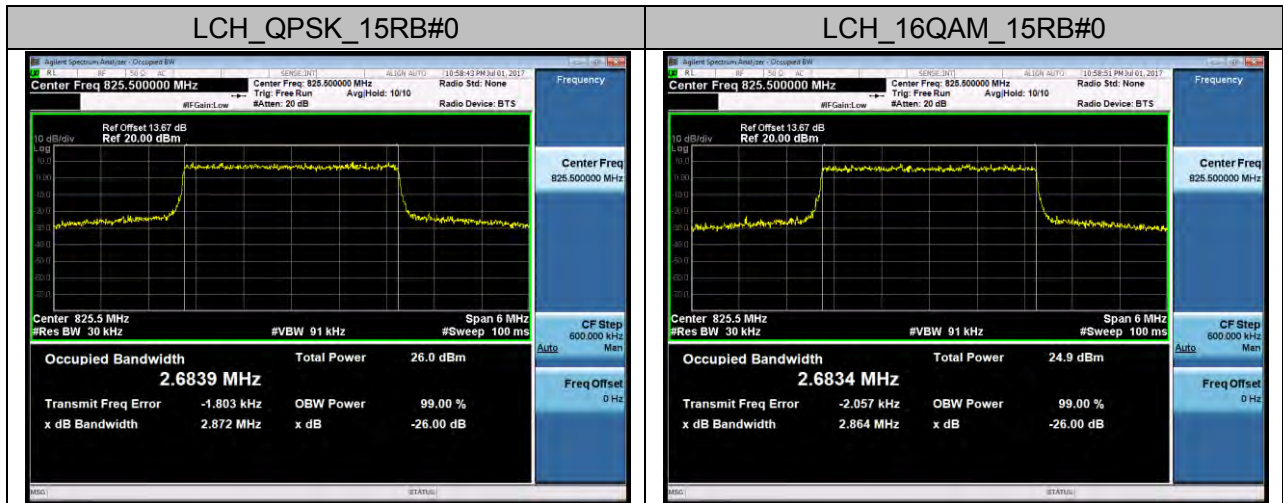

Channel Bandwidth: 3 MHz