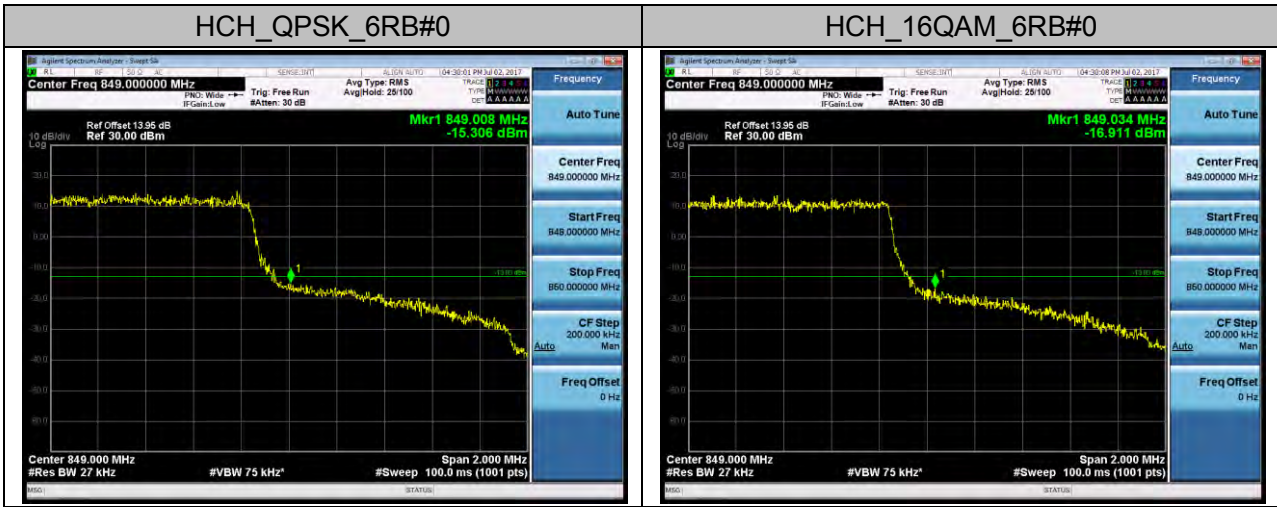

## LTE BAND 4 Channel Bandwidth: 1.4 MHz

### Channel Bandwidth: 3 MHz

### Channel Bandwidth: 5 MHz

Channel Bandwidth: 10 MHz

Channel Bandwidth: 15 MHz

Channel Bandwidth: 20 MHz

**LTE BAND 5**  
**Channel Bandwidth: 1.4 MHz**