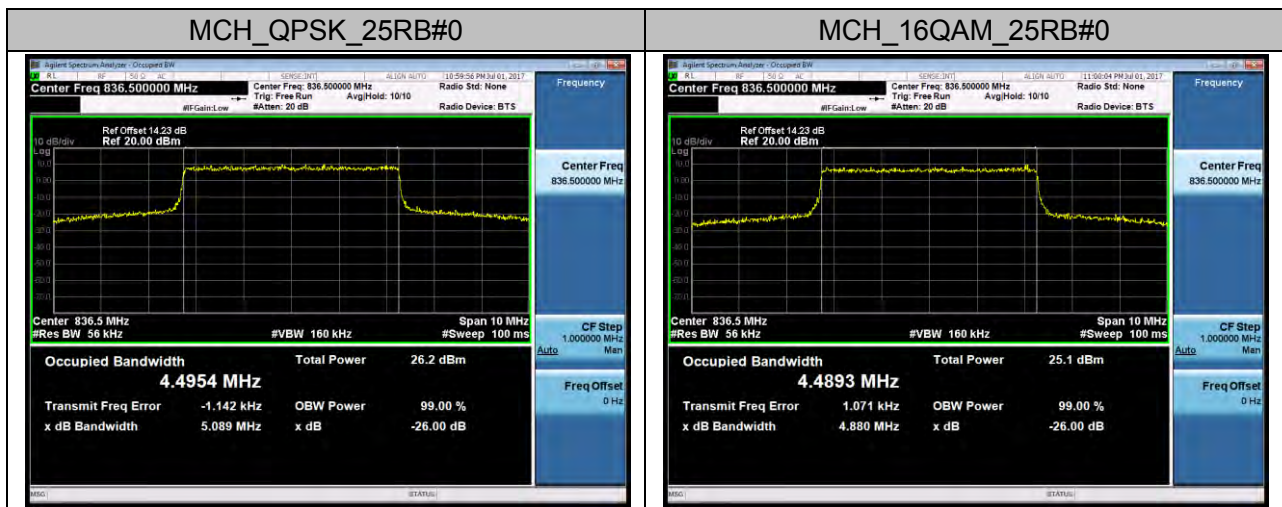

### Channel Bandwidth: 20 MHz

## LTE Band 5 Channel Bandwidth: 1.4 MHz

### Channel Bandwidth: 3 MHz

**Channel Bandwidth: 5 MHz**

### Channel Bandwidth: 10 MHz