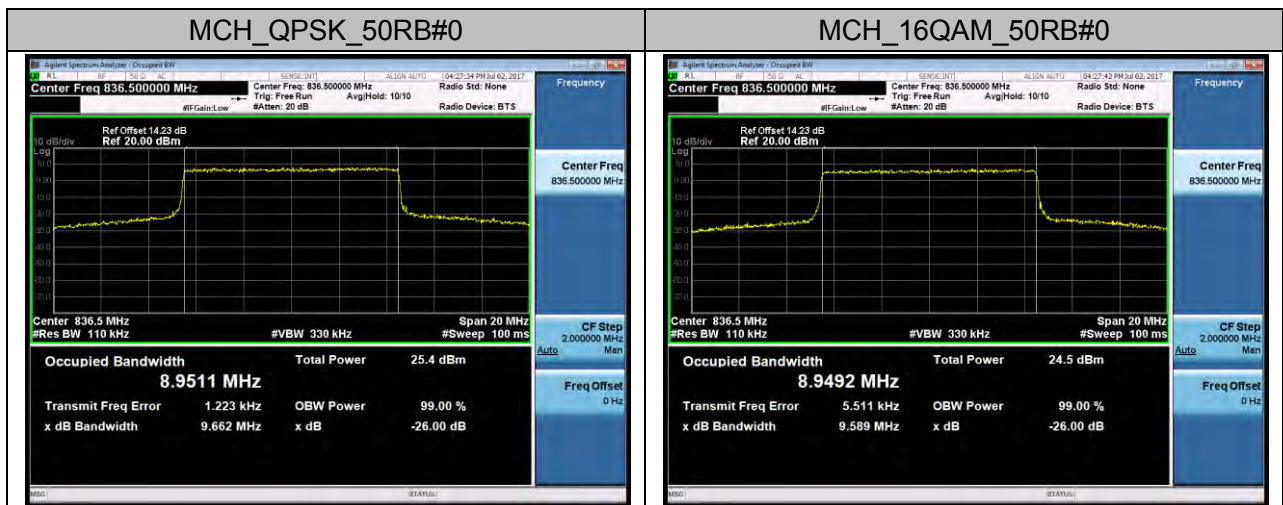

## LTE Band 5 Channel Bandwidth: 1.4 MHz

### Channel Bandwidth: 3 MHz

**Channel Bandwidth: 5 MHz**

### Channel Bandwidth: 10 MHz

## LTE Band 7 Channel Bandwidth: 5 MHz