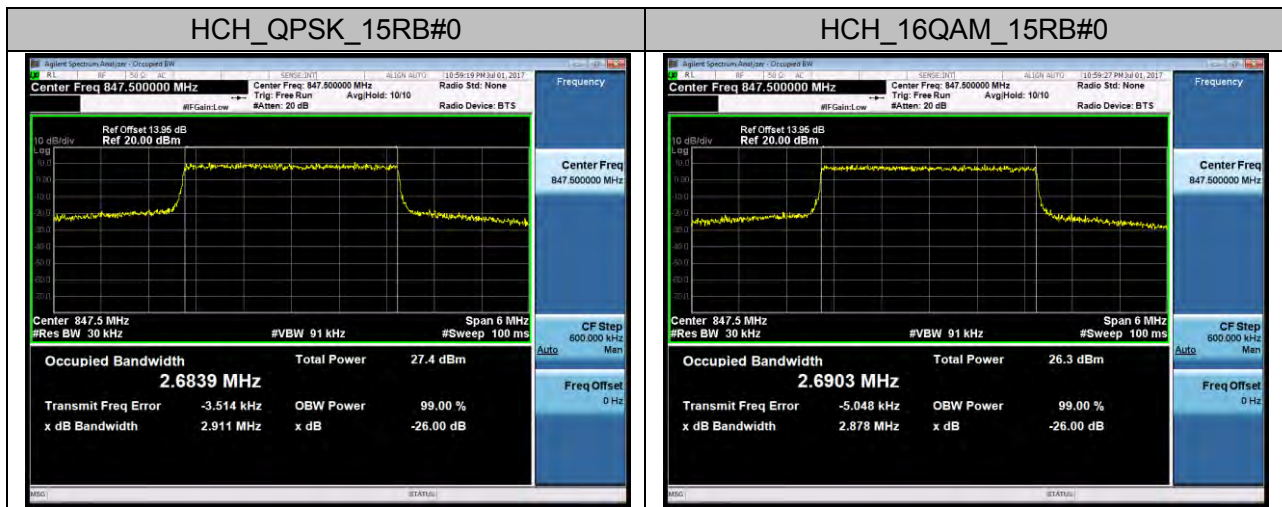

### Channel Bandwidth: 20 MHz

## LTE Band 5 Channel Bandwidth: 1.4 MHz

### Channel Bandwidth: 3 MHz

**Channel Bandwidth: 5 MHz**

### Channel Bandwidth: 10 MHz