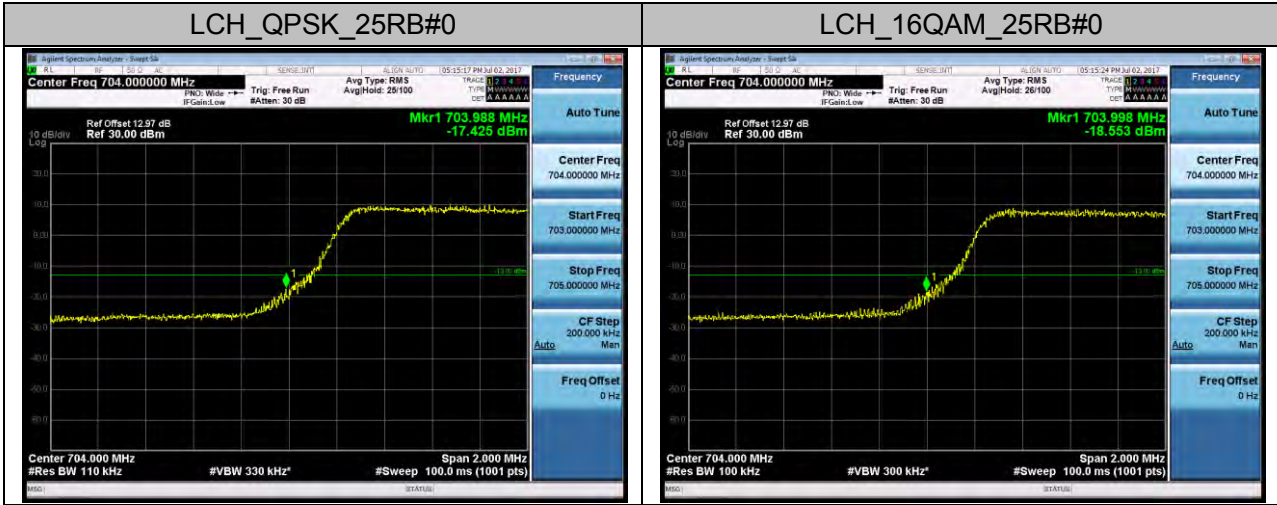

### LTE BAND 7 Channel Bandwidth: 5 MHz

### Channel Bandwidth: 10 MHz

**Channel Bandwidth: 15 MHz**

### Channel Bandwidth: 20 MHz

LTE BAND 17  
 Channel Bandwidth: 5 MHz

Channel Bandwidth: 10 MHz