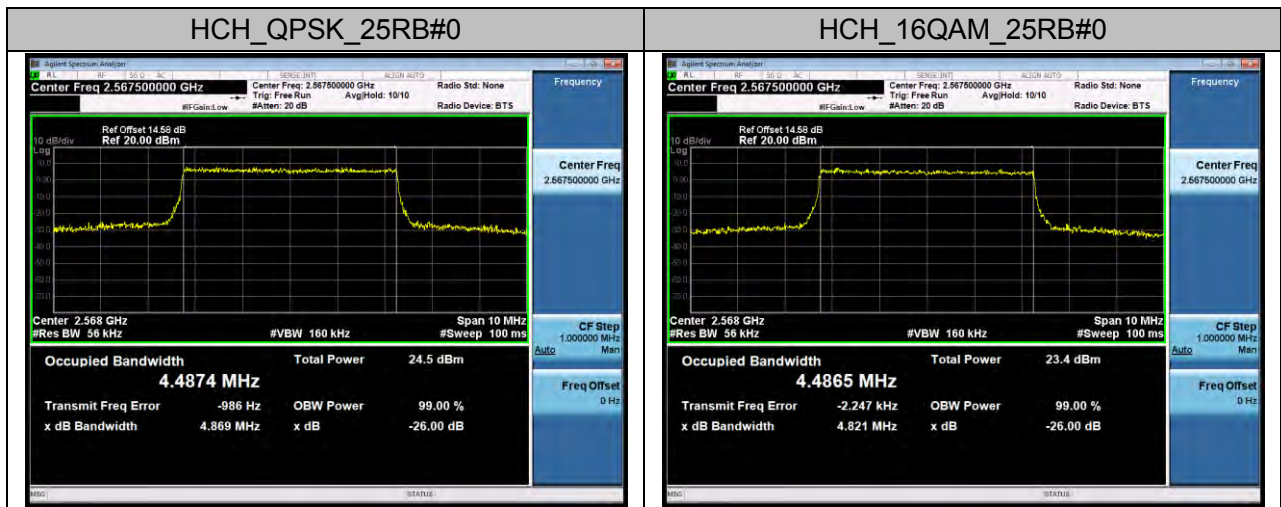

### Channel Bandwidth: 3 MHz

**Channel Bandwidth: 5 MHz**

### Channel Bandwidth: 10 MHz

## LTE Band 7 Channel Bandwidth: 5 MHz