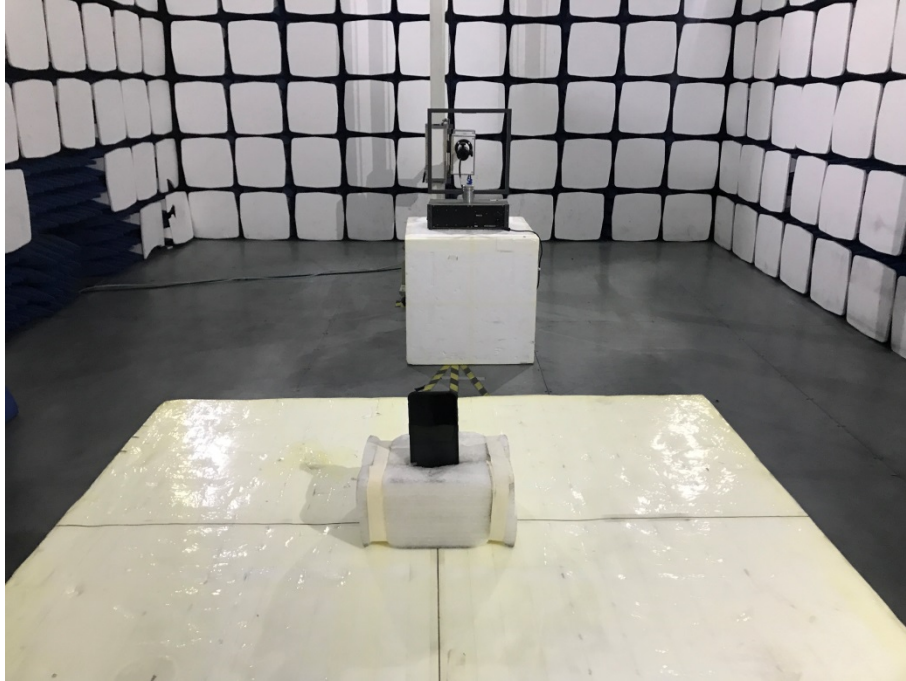

EXHIBIT 4 - TEST SETUP PHOTOGRAPHS

Spurious Radiation Test Setup (9kHz to 30MHz)

Spurious Radiation Test Setup (30MHz to 1G)

Spurious Radiation Test Setup (1GHz to 18GHz)

Radiation Emission Test Setup (Above 18GHz)

Extreme Condition Test Setup

Mobile Communication Test Setup