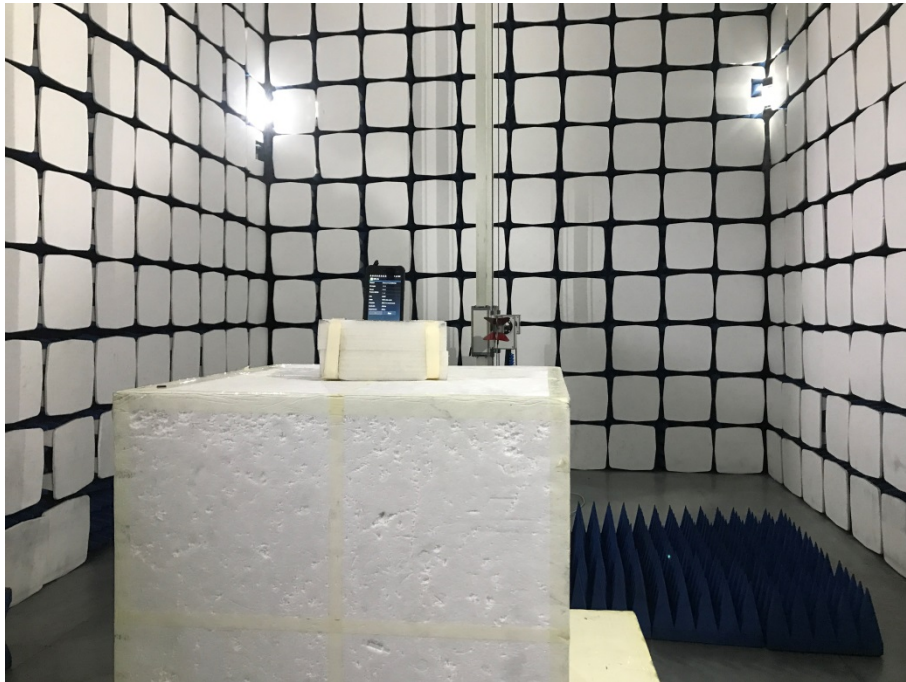

EXHIBIT 4 - TEST SETUP PHOTOGRAPHS

Spurious Radiation Test Setup (9kHz to 30MHz)

Spurious Radiation Test Setup (30MHz to 1G)

Spurious Radiation Test Setup (1GHz to 18GHz)

Radiation Emission Test Setup (Above 18GHz)

Extreme Condition Test Setup

Mobile Communication Test Setup