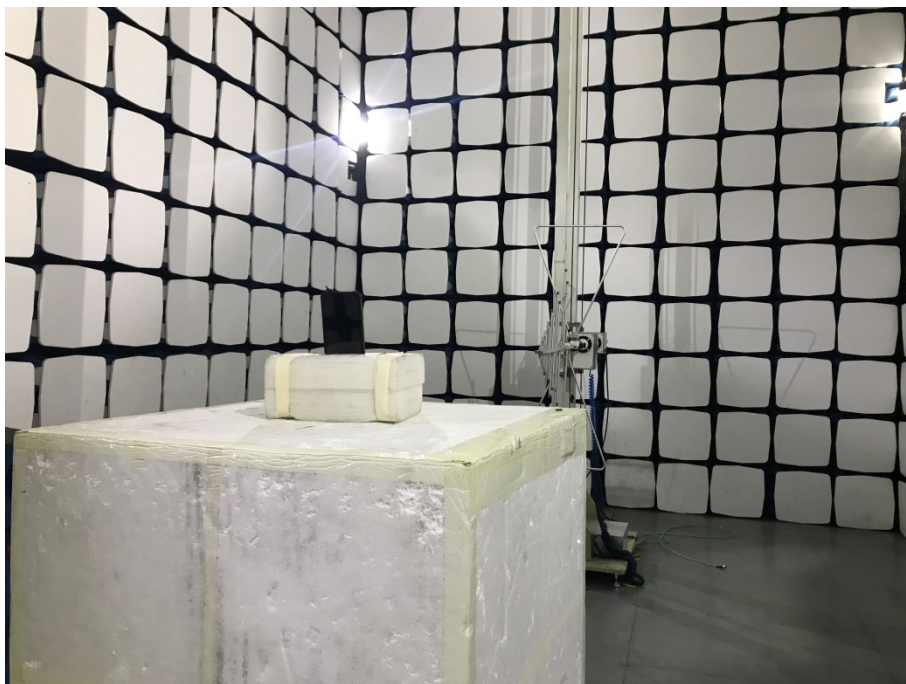

EXHIBIT 4 - TEST SETUP PHOTOGRAPHS

Spurious Radiation Test Setup (9kHz to 30MHz)

Spurious Radiation Test Setup (30MHz to 1G)

Spurious Radiation Test Setup (1GHz to 18GHz)

Radiation Emission Test Setup (Above 18GHz)

Extreme Condition Test Setup

Mobile Communication Test Setup