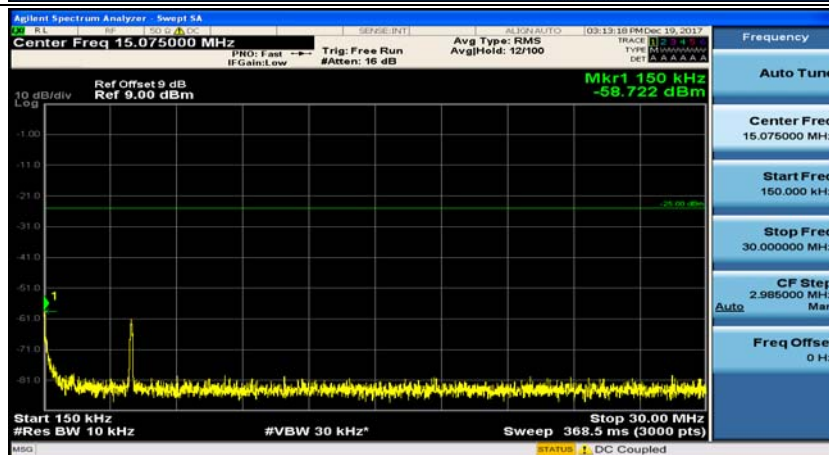

(Channel Bandwidth: 5 MHz)_MCH_QPSK_1RB#0

(Channel Bandwidth: 5 MHz)_MCH_QPSK_1RB#12

(Channel Bandwidth: 5 MHz)_HCH_QPSK_1RB#0

(Channel Bandwidth: 5 MHz)_HCH_QPSK_1RB#12

(Channel Bandwidth: 5 MHz)_LCH_16QAM_1RB#0