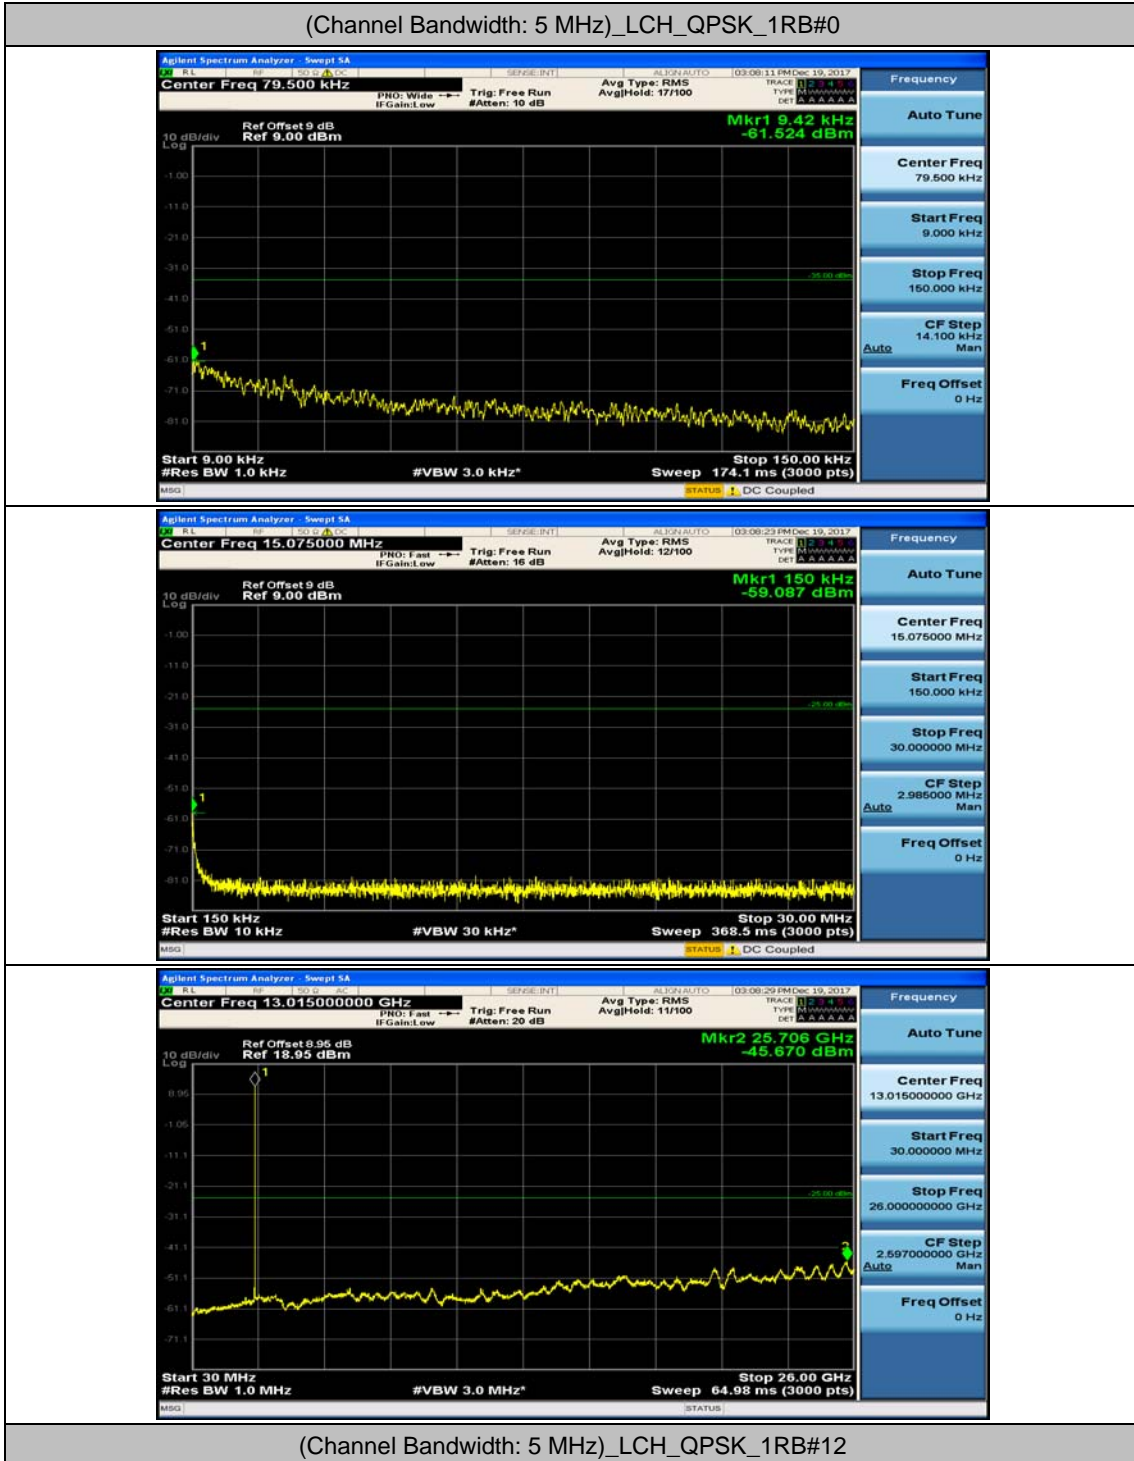

(Channel Bandwidth:20 MHz)_HCH_16QAM_50RB#25

(Channel Bandwidth:20 MHz)_HCH_16QAM_50RB#50

(Channel Bandwidth:20 MHz)_HCH_16QAM_100RB#0

Appendix E: Conducted Spurious Emission

Test Graphs

Channel Bandwidth: 5 MHz