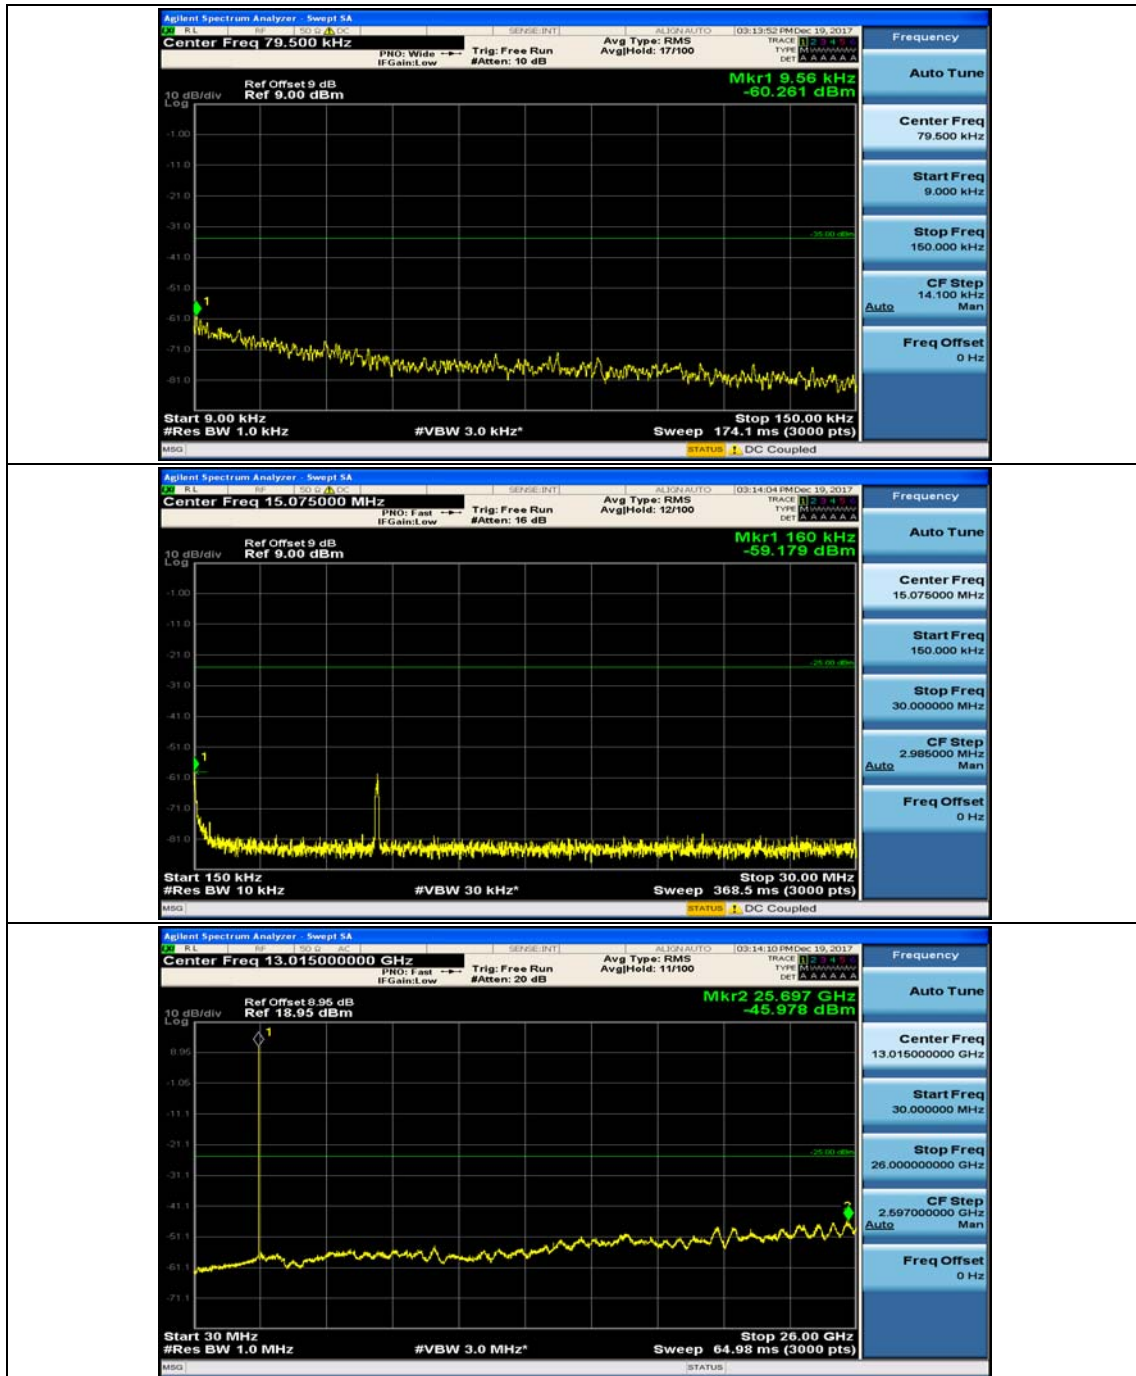

(Channel Bandwidth: 5 MHz)_MCH_QPSK_1RB#0

(Channel Bandwidth: 5 MHz)_MCH_QPSK_1RB#12

(Channel Bandwidth: 5 MHz)_HCH_QPSK_1RB#0

(Channel Bandwidth: 5 MHz)_HCH_QPSK_1RB#12

(Channel Bandwidth: 5 MHz)_LCH_16QAM_1RB#0