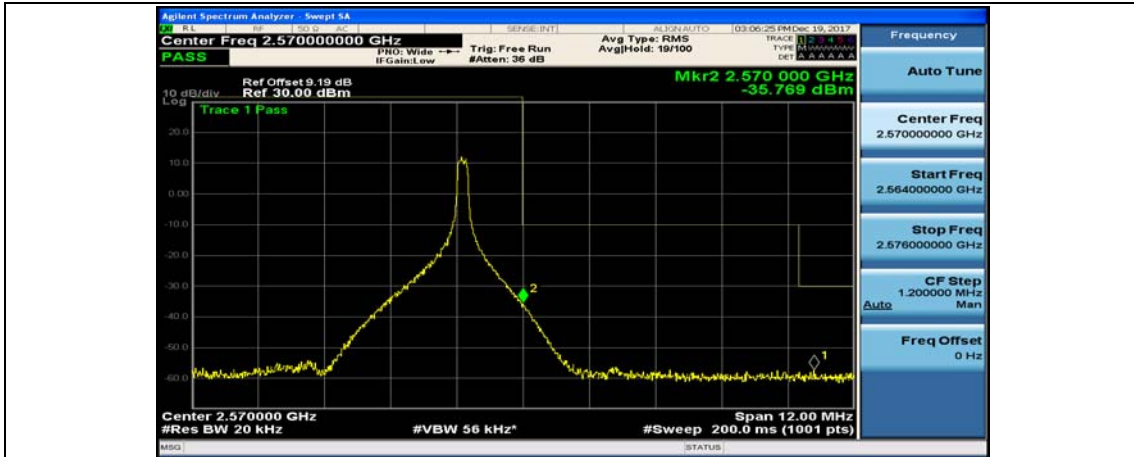

(Channel Bandwidth:20 MHz)_LCH_QPSK_50RB#50

(Channel Bandwidth:20 MHz)_LCH_QPSK_100RB#0

(Channel Bandwidth:20 MHz)_HCH_QPSK_1RB#0

(Channel Bandwidth:20 MHz)_HCH_QPSK_1RB#49

(Channel Bandwidth:20 MHz)_HCH_QPSK_1RB#99