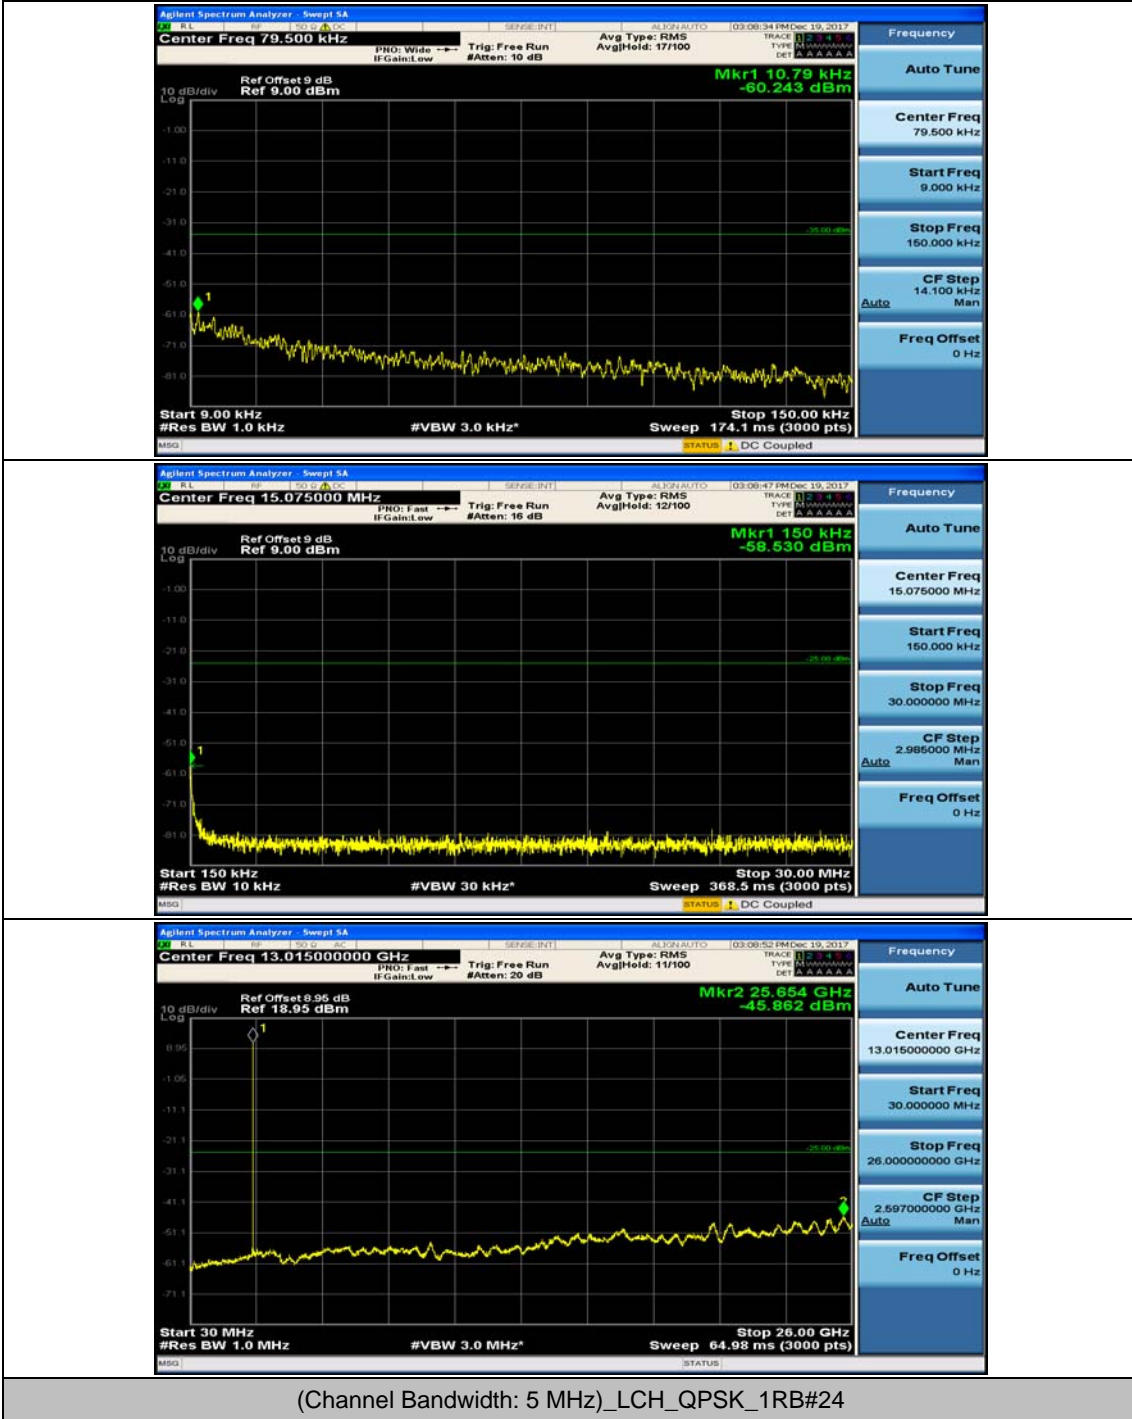

(Channel Bandwidth:20 MHz)_HCH_16QAM_50RB#25

(Channel Bandwidth:20 MHz)_HCH_16QAM_50RB#50

(Channel Bandwidth:20 MHz)_HCH_16QAM_100RB#0

Appendix E: Conducted Spurious Emission

Test Graphs

Channel Bandwidth: 5 MHz