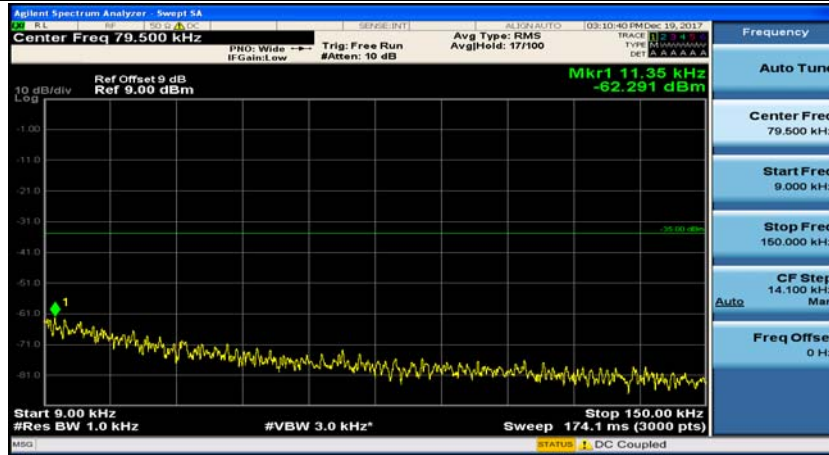

(Channel Bandwidth: 5 MHz)_MCH_QPSK_1RB#0

(Channel Bandwidth: 5 MHz)_MCH_QPSK_1RB#12