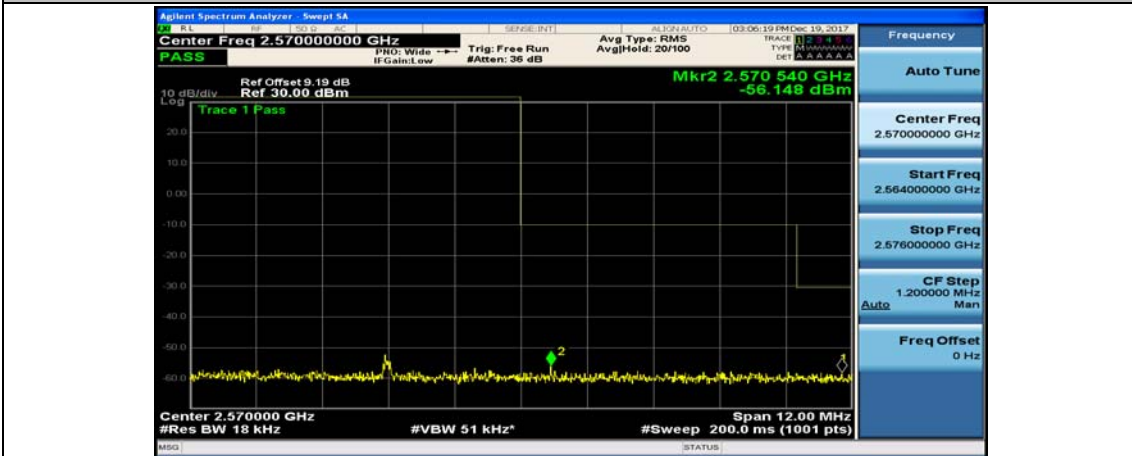

(Channel Bandwidth:20 MHz)_LCH_QPSK_50RB#50

(Channel Bandwidth:20 MHz)_LCH_QPSK_100RB#0

(Channel Bandwidth:20 MHz)_HCH_QPSK_1RB#0

(Channel Bandwidth:20 MHz)_HCH_QPSK_1RB#49

(Channel Bandwidth:20 MHz)_HCH_QPSK_1RB#99