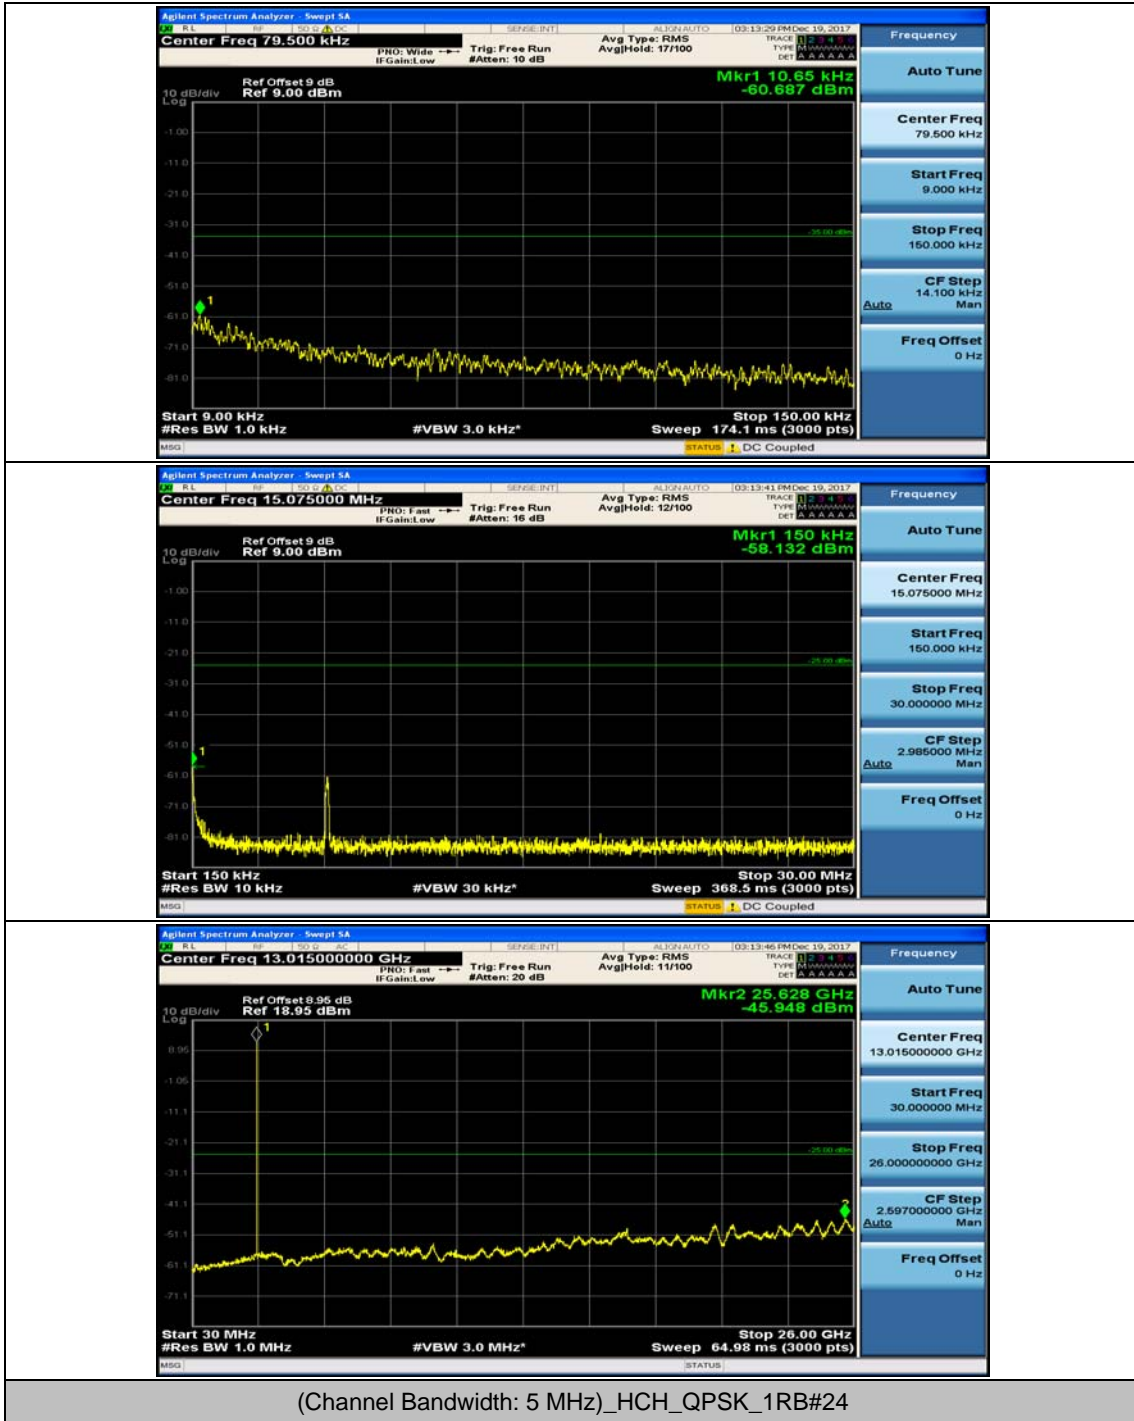

(Channel Bandwidth:20 MHz)_HCH_16QAM_50RB#25

(Channel Bandwidth:20 MHz)_HCH_16QAM_50RB#50

(Channel Bandwidth:20 MHz)_HCH_16QAM_100RB#0

Appendix E: Conducted Spurious Emission

Test Graphs

Channel Bandwidth: 5 MHz

(Channel Bandwidth: 5 MHz)_MCH_QPSK_1RB#0

(Channel Bandwidth: 5 MHz)_MCH_QPSK_1RB#12

(Channel Bandwidth: 5 MHz)_HCH_QPSK_1RB#0

(Channel Bandwidth: 5 MHz)_HCH_QPSK_1RB#12

(Channel Bandwidth: 5 MHz)_LCH_16QAM_1RB#0