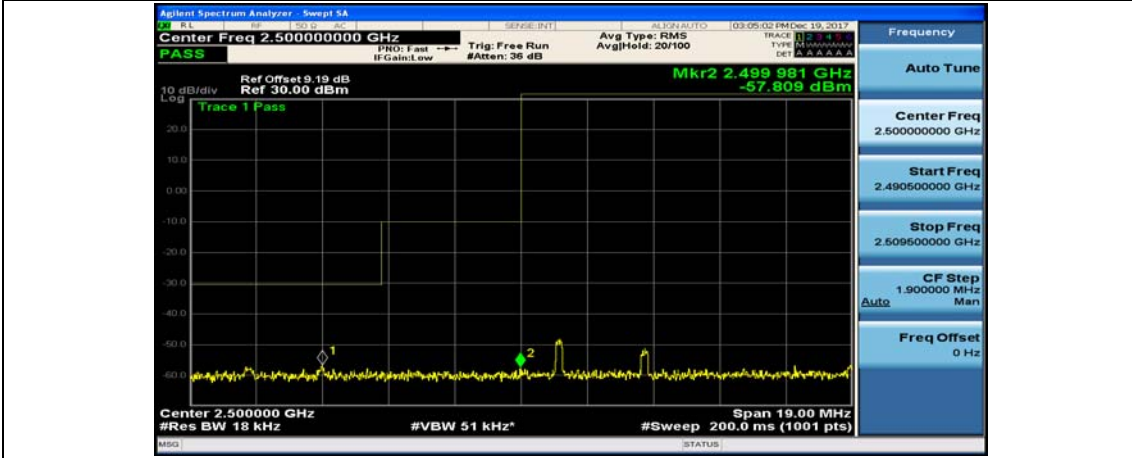

(Channel Bandwidth:20 MHz)_LCH_16QAM_1RB#99