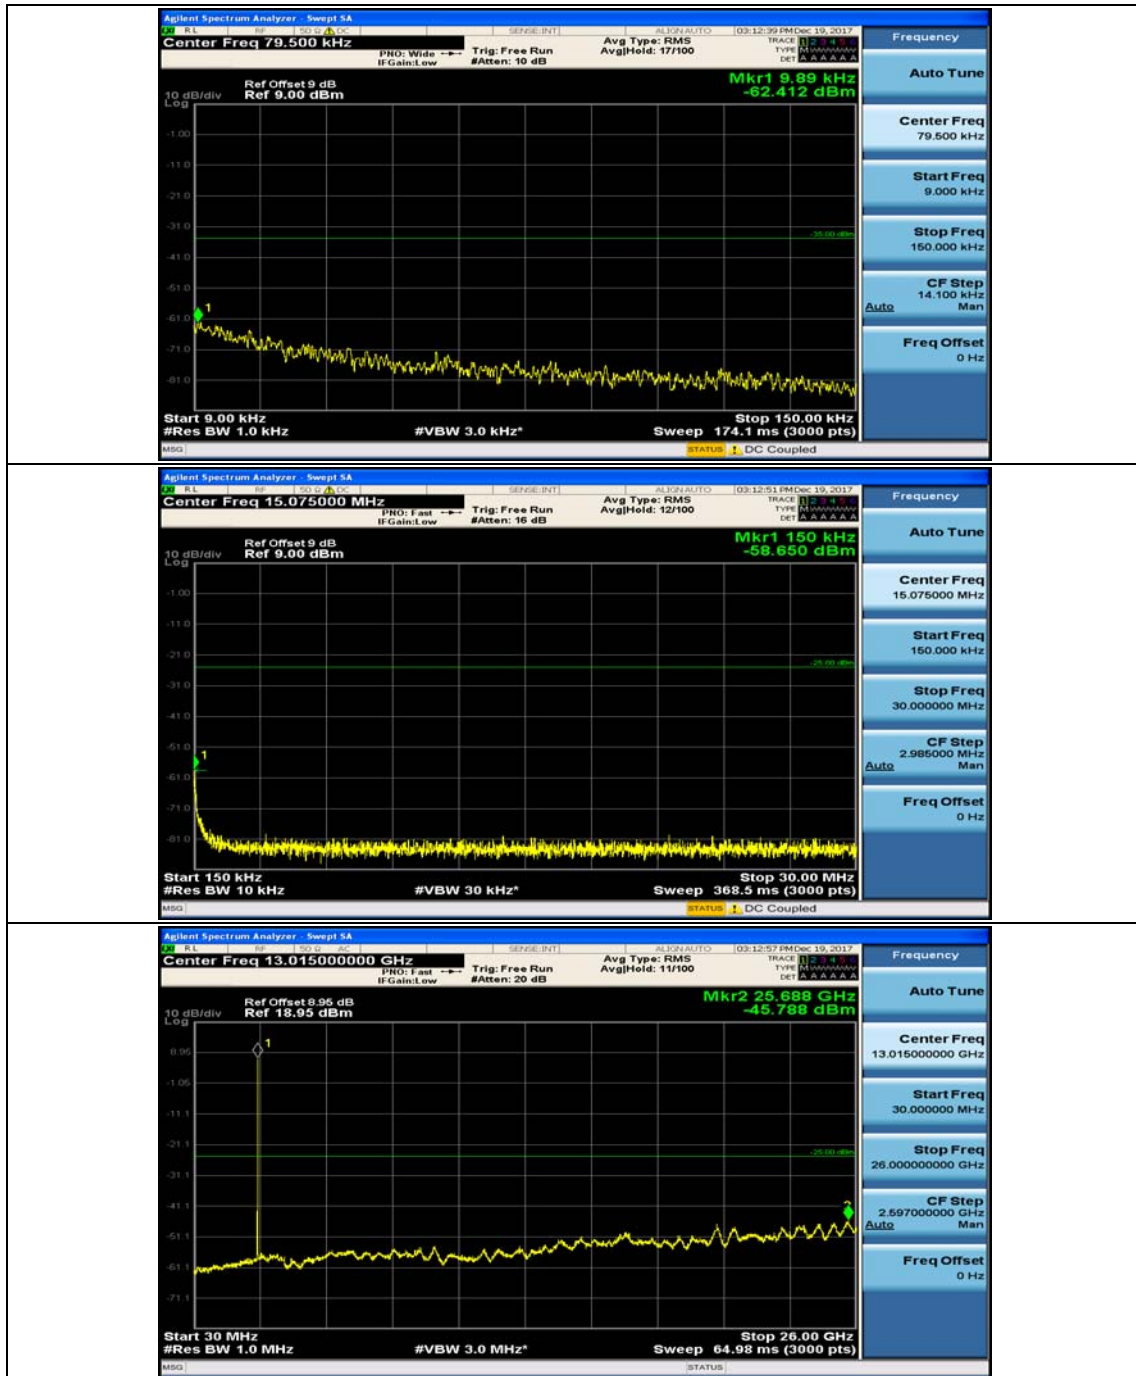

(Channel Bandwidth: 5 MHz)_LCH_16QAM_1RB#12

(Channel Bandwidth: 5 MHz)_MCH_16QAM_1RB#0

(Channel Bandwidth: 5 MHz)_MCH_16QAM_1RB#12

(Channel Bandwidth: 5 MHz)_HCH_16QAM_1RB#0

(Channel Bandwidth: 5 MHz)_HCH_16QAM_1RB#12