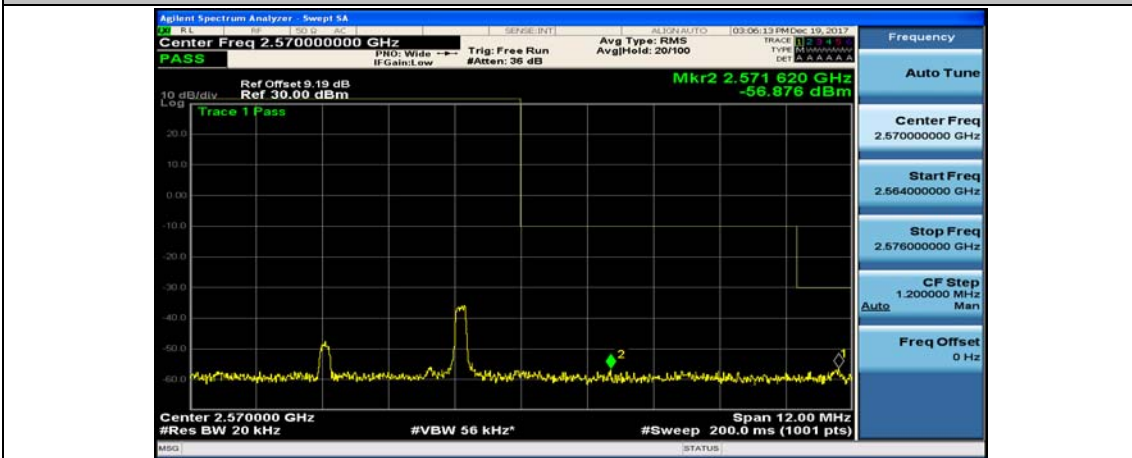

(Channel Bandwidth:20 MHz)_HCH_QPSK_1RB#0