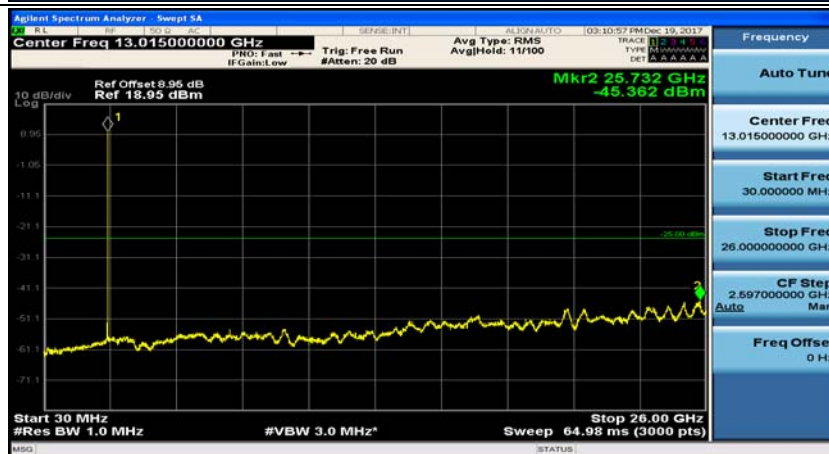

(Channel Bandwidth: 5 MHz)_MCH_QPSK_1RB#0

(Channel Bandwidth: 5 MHz)_MCH_QPSK_1RB#12