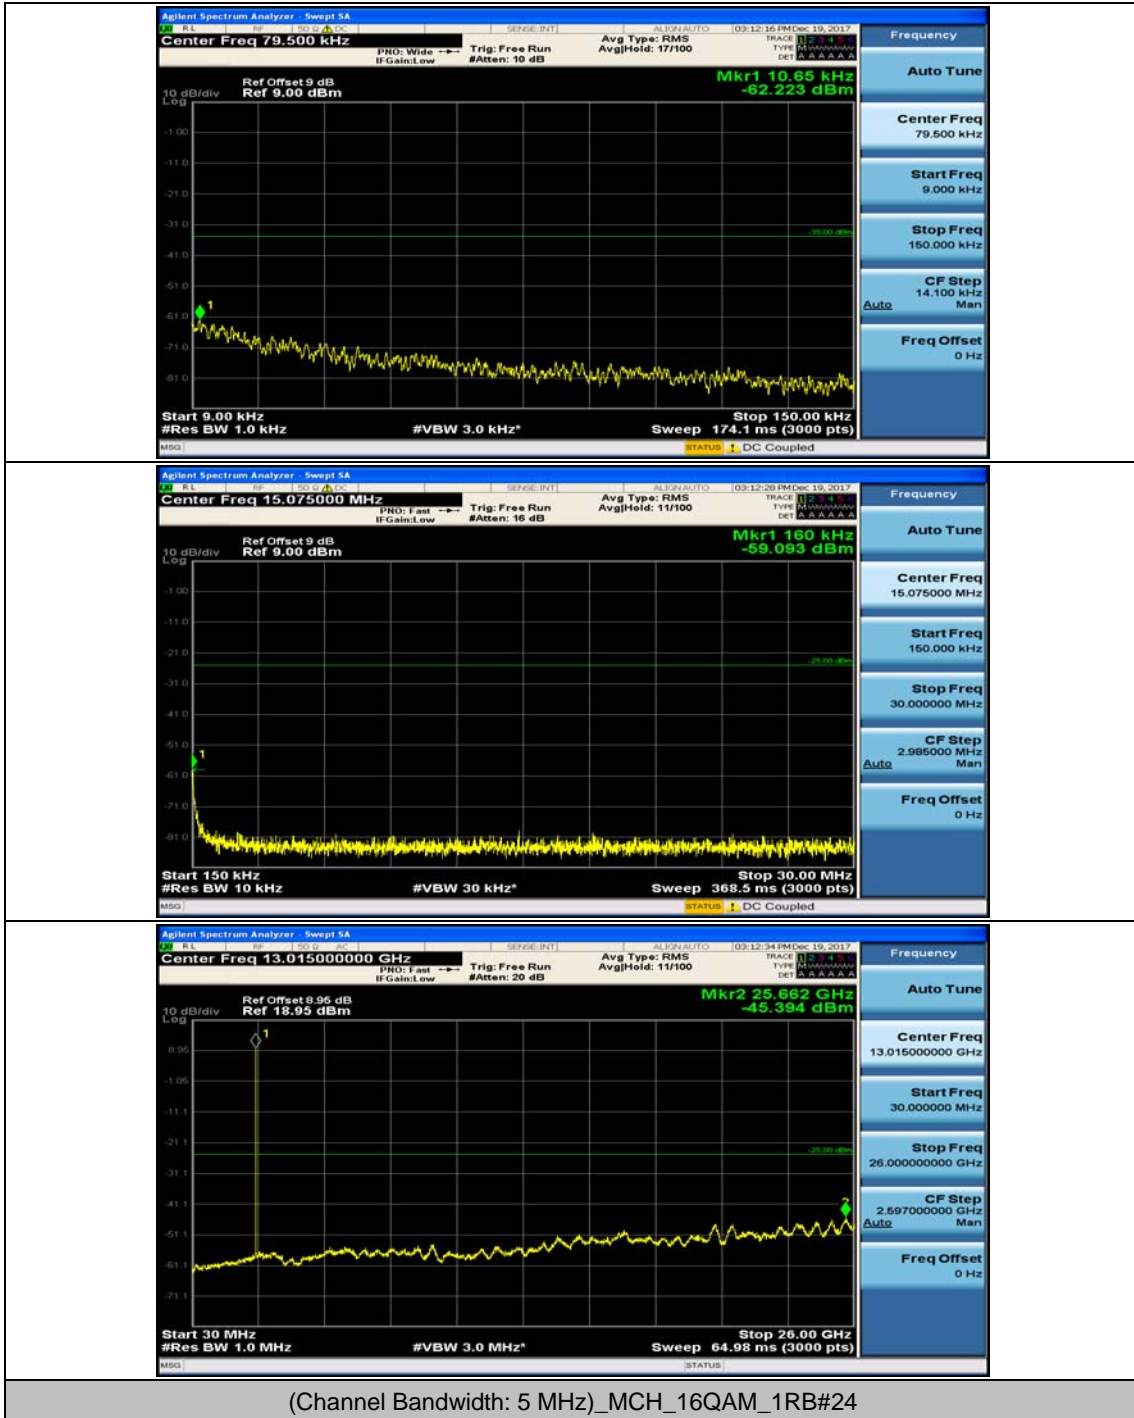

(Channel Bandwidth: 5 MHz)_LCH_16QAM_1RB#12

(Channel Bandwidth: 5 MHz)_MCH_16QAM_1RB#0

(Channel Bandwidth: 5 MHz)_MCH_16QAM_1RB#12

(Channel Bandwidth: 5 MHz)_HCH_16QAM_1RB#0

(Channel Bandwidth: 5 MHz)_HCH_16QAM_1RB#12