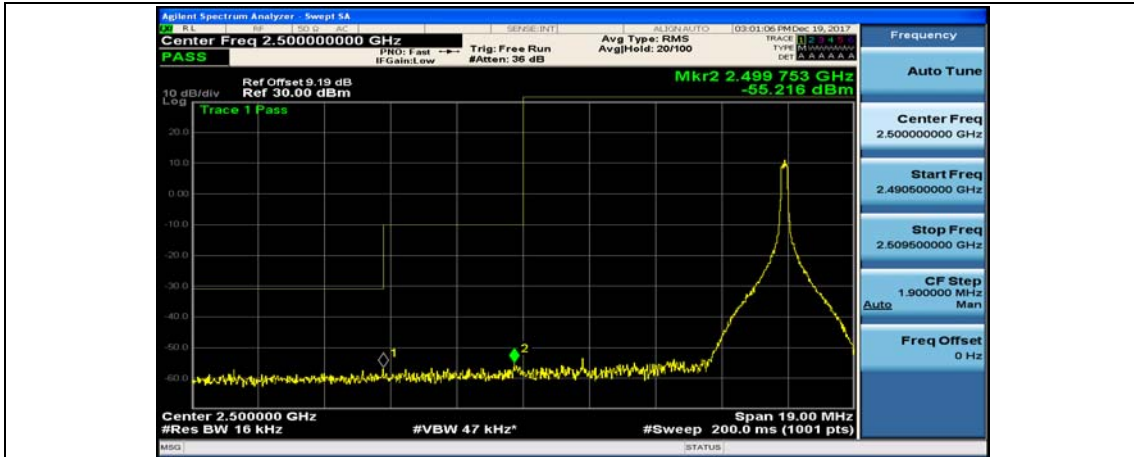

Channel Bandwidth: 10 MHz_HCH_16QAM_25RB#0

Channel Bandwidth: 10 MHz_HCH_16QAM_25RB#12

Channel Bandwidth: 10 MHz_HCH_16QAM_25RB#25

Channel Bandwidth: 10 MHz_HCH_16QAM_50RB#0

Channel Bandwidth: 15 MHz

(Channel Bandwidth:15 MHz)_LCH_QPSK_1RB#37