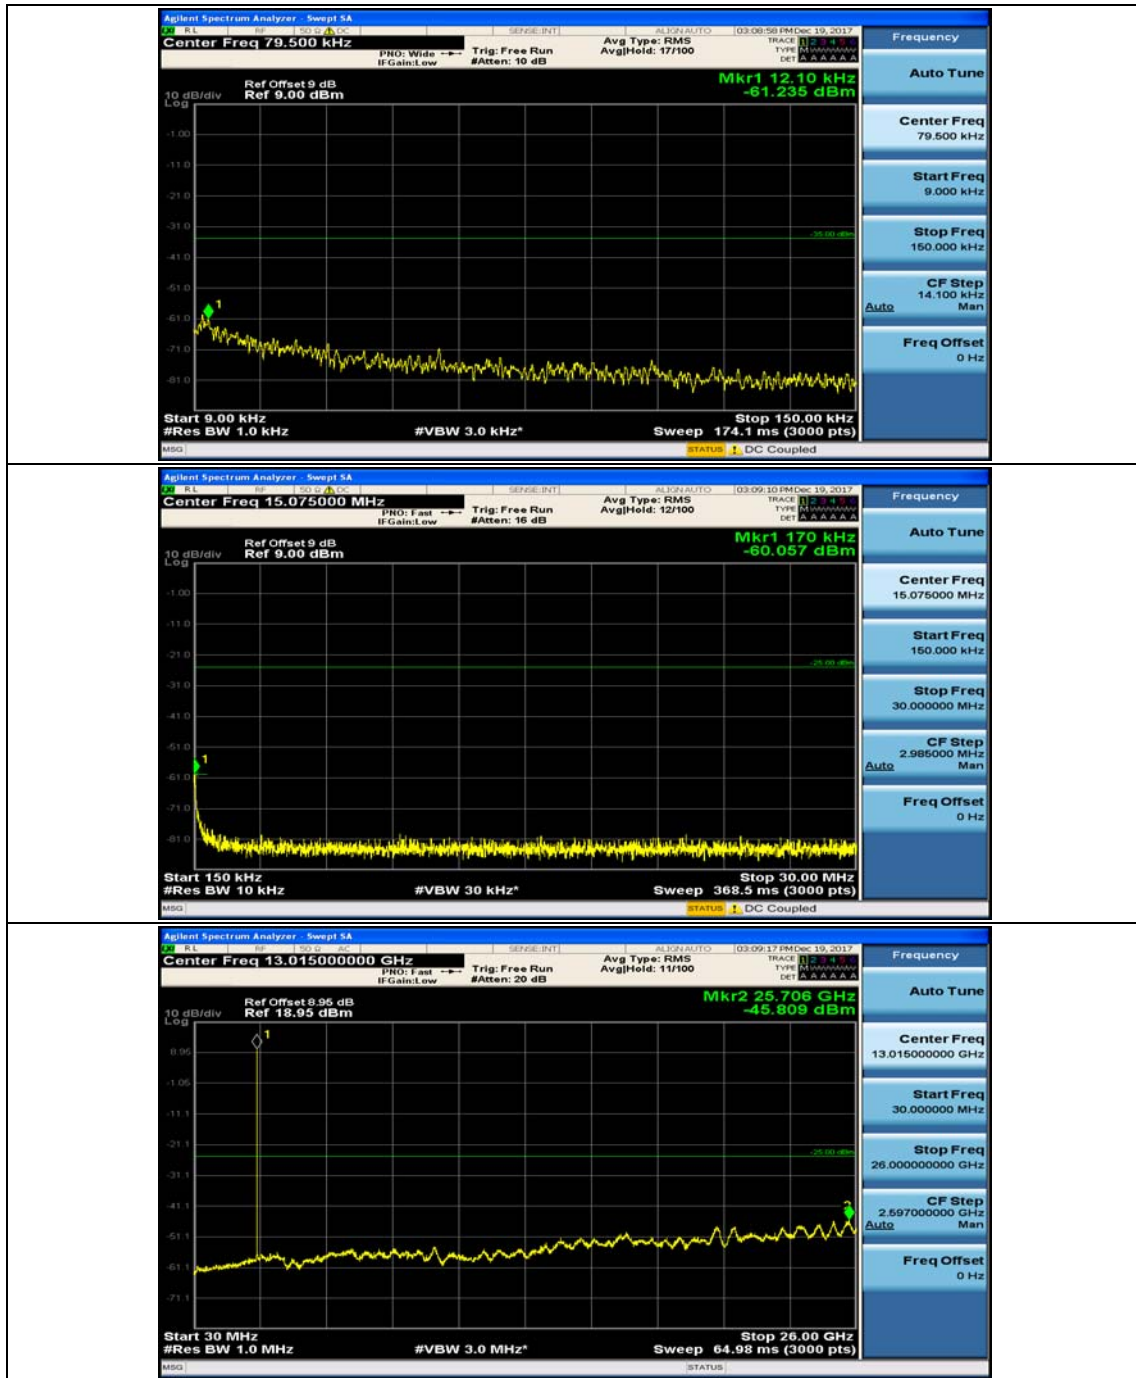

(Channel Bandwidth:20 MHz)_HCH_16QAM_50RB#25

(Channel Bandwidth:20 MHz)_HCH_16QAM_50RB#50

(Channel Bandwidth:20 MHz)_HCH_16QAM_100RB#0

Appendix E: Conducted Spurious Emission

Test Graphs

Channel Bandwidth: 5 MHz