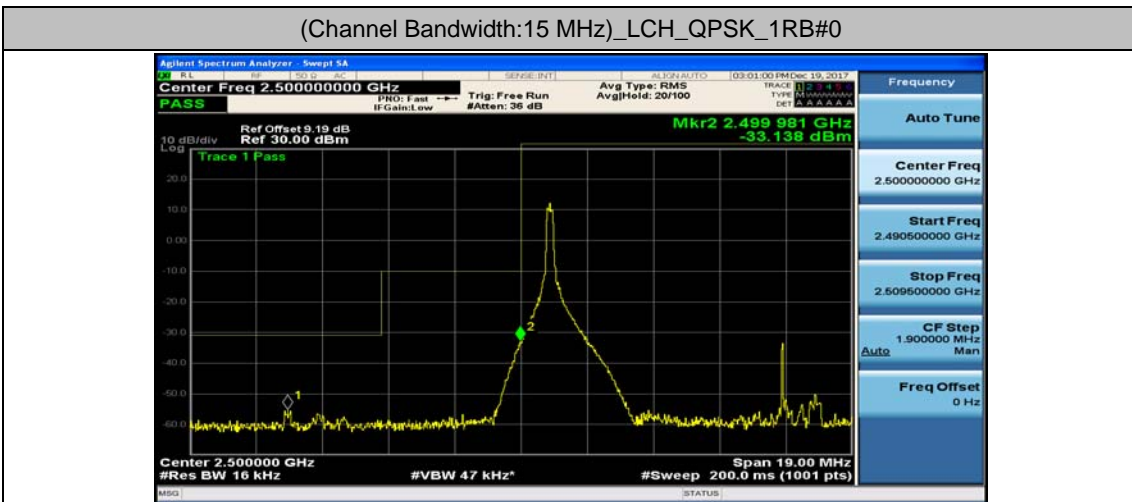

Channel Bandwidth: 10 MHz_HCH_16QAM_25RB#0

Channel Bandwidth: 10 MHz_HCH_16QAM_25RB#12

Channel Bandwidth: 10 MHz_HCH_16QAM_25RB#25

Channel Bandwidth: 10 MHz_HCH_16QAM_50RB#0

Channel Bandwidth: 15 MHz

(Channel Bandwidth:15 MHz)_LCH_QPSK_1RB#37