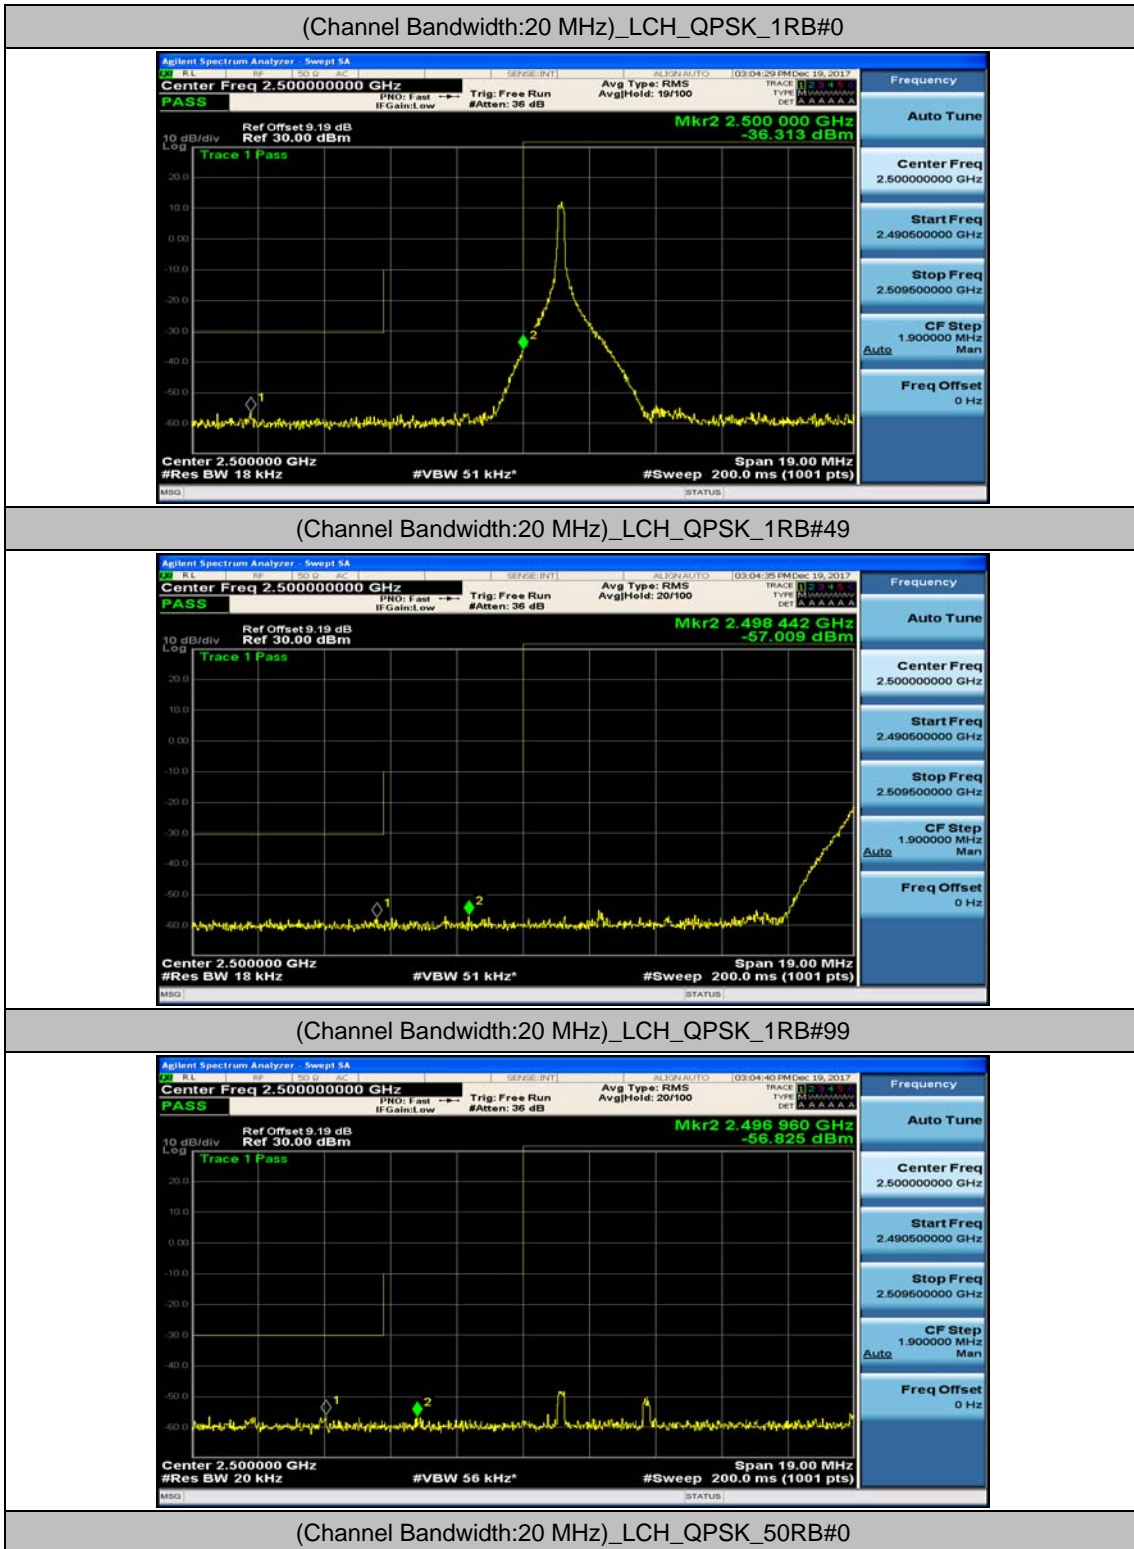

(Channel Bandwidth:15 MHz)_HCH_16QAM_37RB#0

(Channel Bandwidth:15 MHz)_HCH_16QAM_37RB#18

(Channel Bandwidth:15 MHz)_HCH_16QAM_37RB#38

(Channel Bandwidth:15 MHz)_HCH_16QAM_75RB#0

Channel Bandwidth: 20 MHz

(Channel Bandwidth:20 MHz)_LCH_QPSK_50RB#25