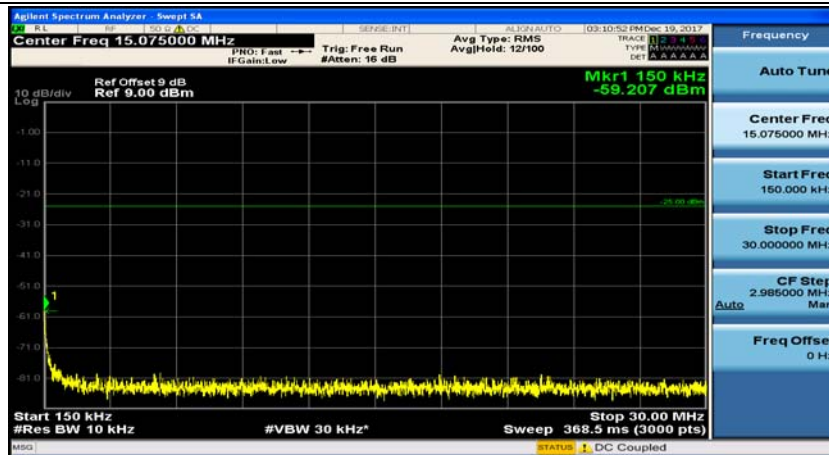

(Channel Bandwidth: 5 MHz)_MCH_QPSK_1RB#0

(Channel Bandwidth: 5 MHz)_MCH_QPSK_1RB#12