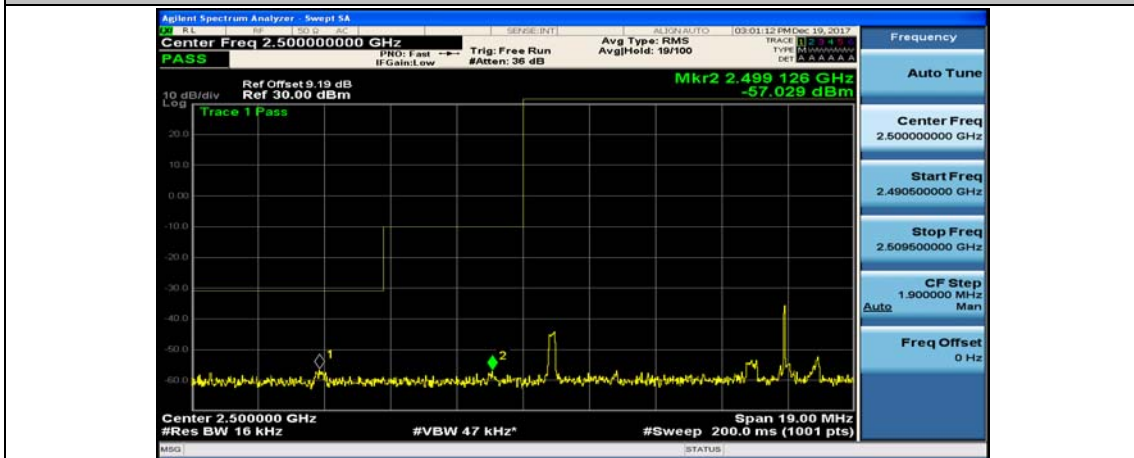

Channel Bandwidth: 10 MHz_HCH_16QAM_25RB#0

Channel Bandwidth: 10 MHz_HCH_16QAM_25RB#12

Channel Bandwidth: 10 MHz_HCH_16QAM_25RB#25

Channel Bandwidth: 10 MHz_HCH_16QAM_50RB#0

Channel Bandwidth: 15 MHz

(Channel Bandwidth:15 MHz)_LCH_QPSK_1RB#37

(Channel Bandwidth:15 MHz)_LCH_QPSK_1RB#74

(Channel Bandwidth:15 MHz)_LCH_QPSK_37RB#0

(Channel Bandwidth:15 MHz)_LCH_QPSK_37RB#18

(Channel Bandwidth:15 MHz)_LCH_QPSK_37RB#38

(Channel Bandwidth:15 MHz)_LCH_QPSK_75RB#0