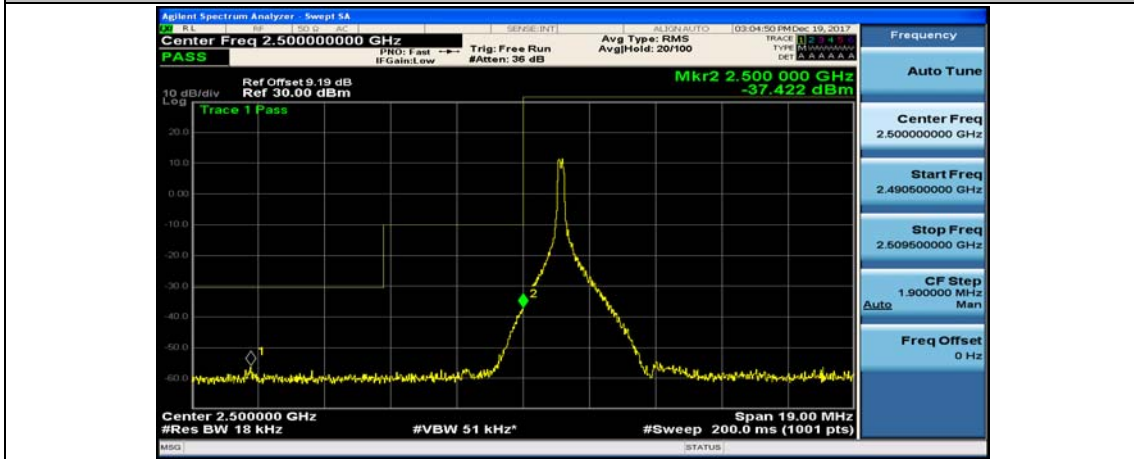

(Channel Bandwidth:20 MHz)_HCH_QPSK_50RB#0

(Channel Bandwidth:20 MHz)_HCH_QPSK_50RB#25

(Channel Bandwidth:20 MHz)_HCH_QPSK_50RB#50

(Channel Bandwidth:20 MHz)_HCH_QPSK_100RB#0

(Channel Bandwidth:20 MHz)_LCH_16QAM_1RB#0