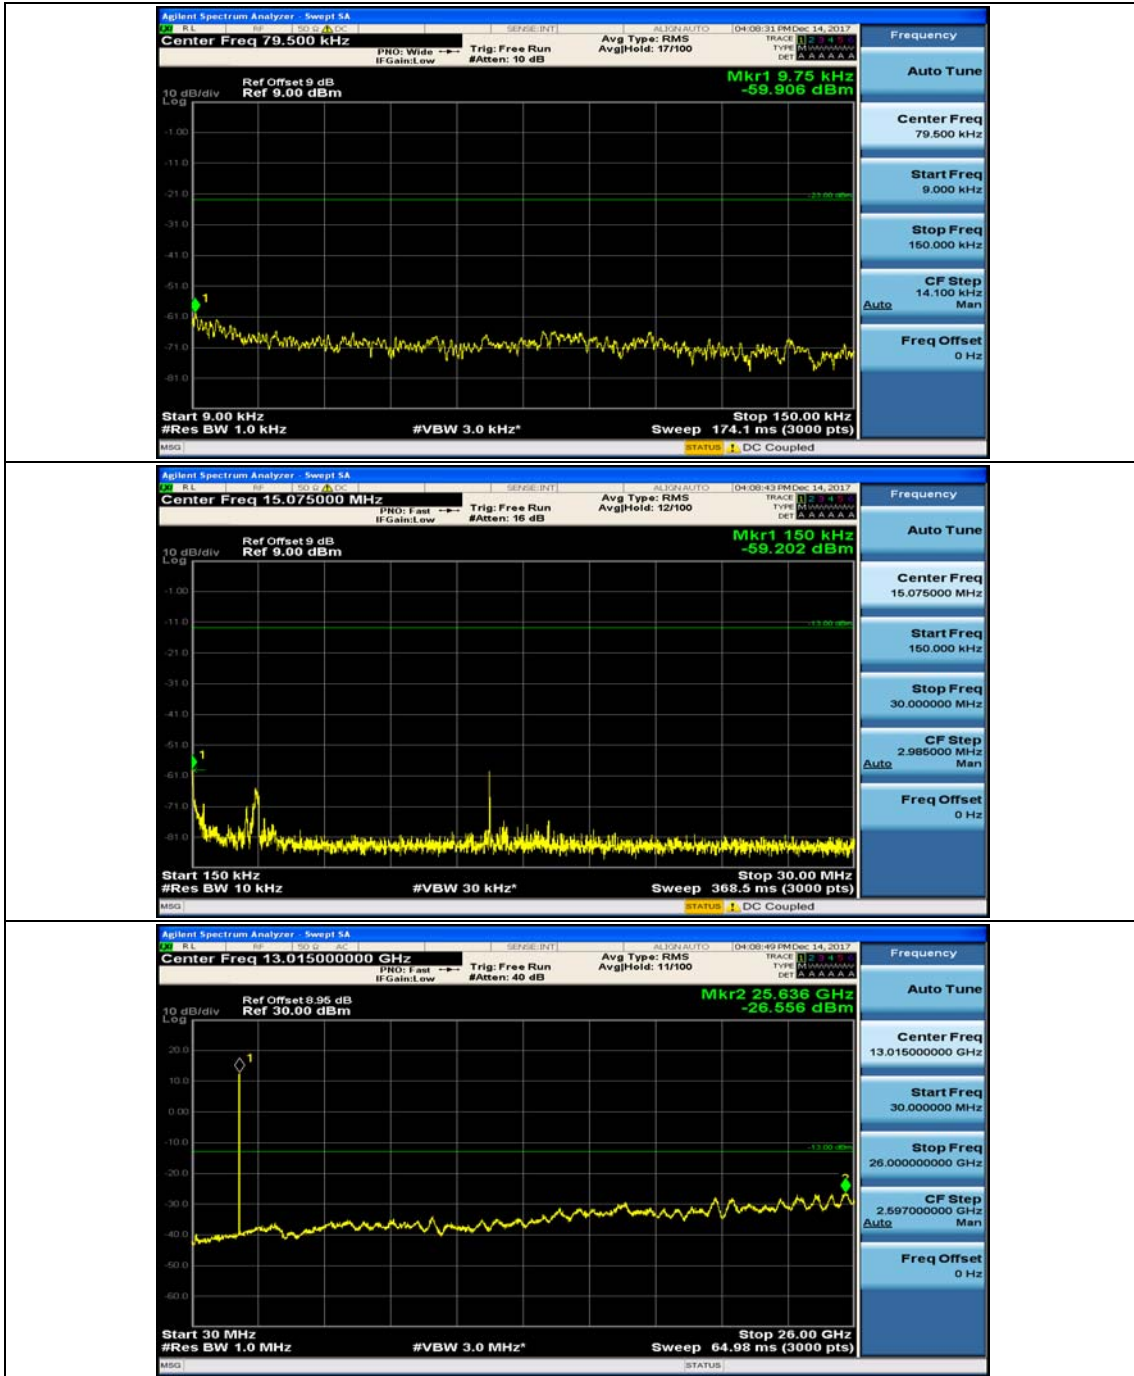

(Channel Bandwidth: 3 MHz)_LCH_16QAM_1RB#7

(Channel Bandwidth: 3 MHz)_MCH_16QAM_1RB#0

(Channel Bandwidth: 3 MHz)_MCH_16QAM_1RB#7

(Channel Bandwidth: 3 MHz)_HCH_16QAM_1RB#0

Channel Bandwidth: 5 MHz

(Channel Bandwidth: 5 MHz)_LCH_QPSK_12RB#0

(Channel Bandwidth: 5 MHz)_MCH_QPSK_1RB#0

(Channel Bandwidth: 5 MHz)_HCH_QPSK_1RB#0

(Channel Bandwidth: 5 MHz)_HCH_QPSK_1RB#12

(Channel Bandwidth: 5 MHz)_LCH_16QAM_1RB#0

(Channel Bandwidth: 5 MHz)_LCH_16QAM_1RB#12