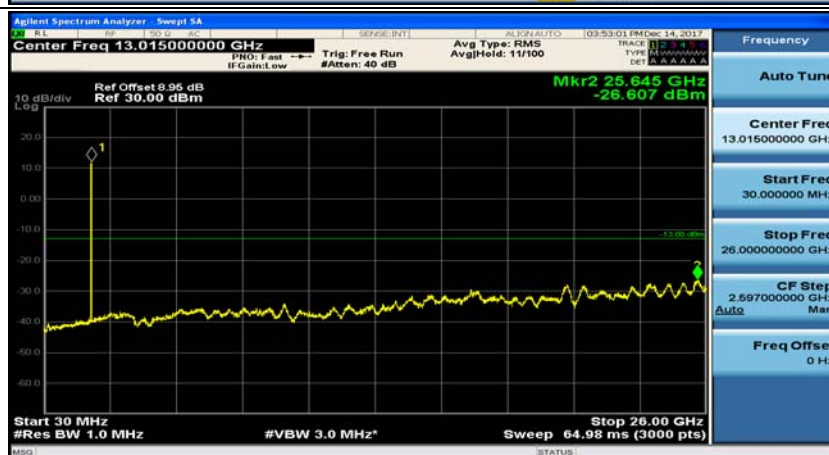

(Channel Bandwidth: 1.4 MHz)_MCH_QPSK_1RB#0

(Channel Bandwidth: 1.4 MHz)_MCH_QPSK_1RB#3

(Channel Bandwidth: 1.4 MHz)_HCH_QPSK_1RB#0

(Channel Bandwidth: 1.4 MHz)_HCH_QPSK_1RB#3

(Channel Bandwidth: 1.4 MHz)_LCH_16QAM_1RB#0

(Channel Bandwidth: 1.4 MHz)_LCH_16QAM_1RB#3

(Channel Bandwidth: 1.4 MHz)_MCH_16QAM_1RB#0

(Channel Bandwidth: 1.4 MHz)_MCH_16QAM_1RB#3

(Channel Bandwidth: 1.4 MHz)_HCH_16QAM_1RB#0

(Channel Bandwidth: 1.4 MHz)_HCH_16QAM_1RB#3