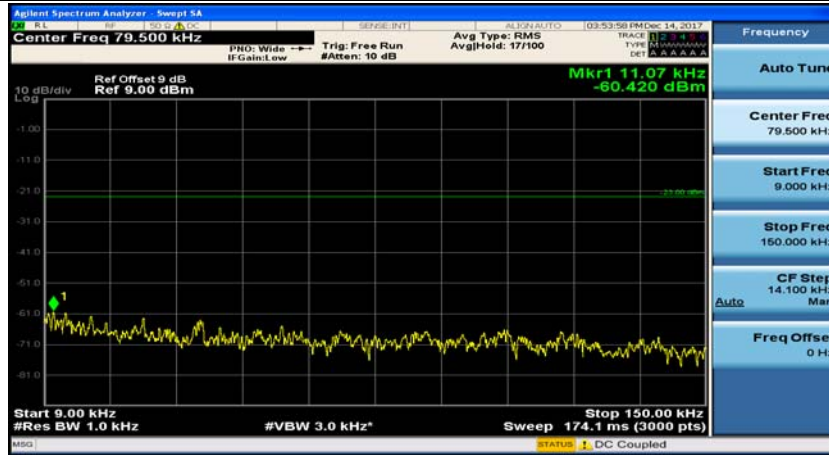

(Channel Bandwidth: 1.4 MHz)_MCH_QPSK_1RB#0

(Channel Bandwidth: 1.4 MHz)_MCH_QPSK_1RB#3

(Channel Bandwidth: 1.4 MHz)_HCH_QPSK_1RB#0

(Channel Bandwidth: 1.4 MHz)_HCH_QPSK_1RB#3

(Channel Bandwidth: 1.4 MHz)_LCH_16QAM_1RB#0

(Channel Bandwidth: 1.4 MHz)_LCH_16QAM_1RB#3

(Channel Bandwidth: 1.4 MHz)_MCH_16QAM_1RB#0

(Channel Bandwidth: 1.4 MHz)_MCH_16QAM_1RB#3

(Channel Bandwidth: 1.4 MHz)_HCH_16QAM_1RB#0

(Channel Bandwidth: 1.4 MHz)_HCH_16QAM_1RB#3