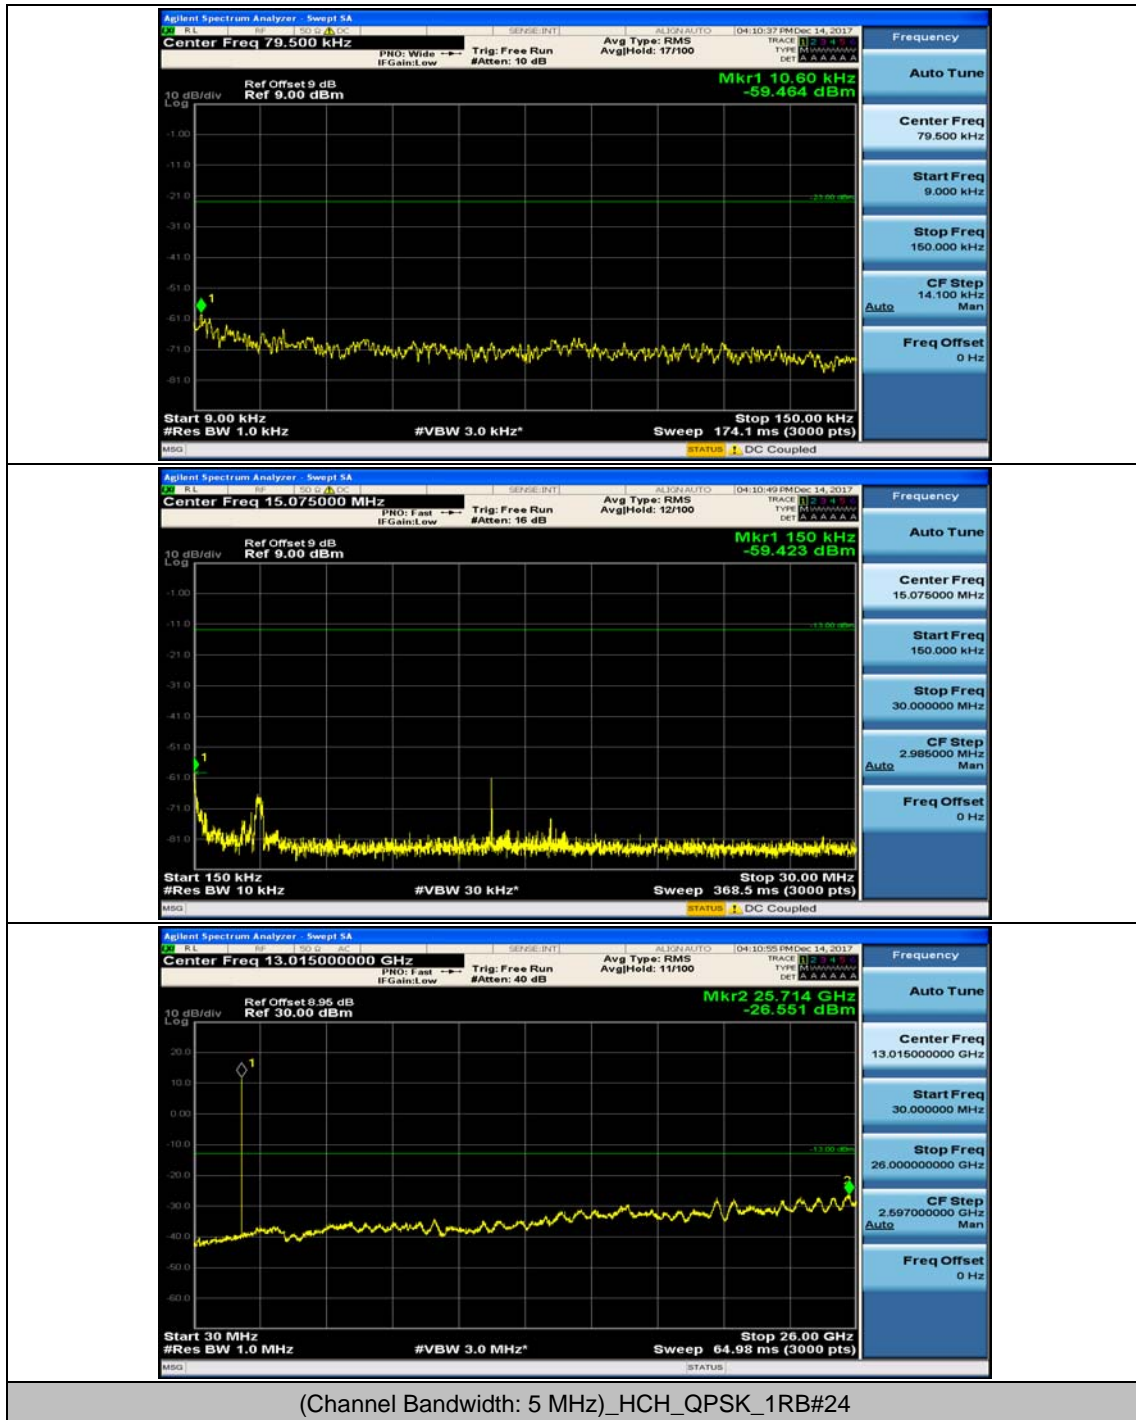

(Channel Bandwidth: 5 MHz)_MCH_QPSK_1RB#0

(Channel Bandwidth: 5 MHz)_HCH_QPSK_1RB#0

(Channel Bandwidth: 5 MHz)_HCH_QPSK_1RB#12

(Channel Bandwidth: 5 MHz)_LCH_16QAM_1RB#0

(Channel Bandwidth: 5 MHz)_LCH_16QAM_1RB#12