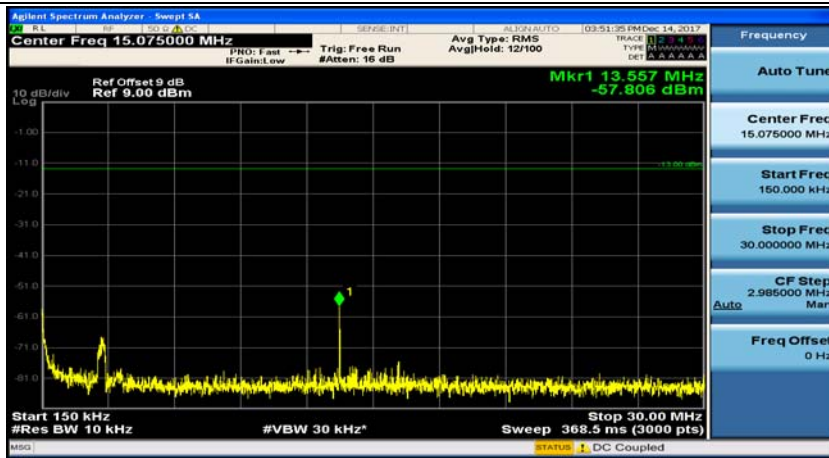

(Channel Bandwidth: 1.4 MHz)_MCH_QPSK_1RB#0

(Channel Bandwidth: 1.4 MHz)_MCH_QPSK_1RB#3

(Channel Bandwidth: 1.4 MHz)_HCH_QPSK_1RB#0

(Channel Bandwidth: 1.4 MHz)_HCH_QPSK_1RB#3

(Channel Bandwidth: 1.4 MHz)_LCH_16QAM_1RB#0

(Channel Bandwidth: 1.4 MHz)_LCH_16QAM_1RB#3

(Channel Bandwidth: 1.4 MHz)_MCH_16QAM_1RB#0

(Channel Bandwidth: 1.4 MHz)_MCH_16QAM_1RB#3

(Channel Bandwidth: 1.4 MHz)_HCH_16QAM_1RB#0

(Channel Bandwidth: 1.4 MHz)_HCH_16QAM_1RB#3