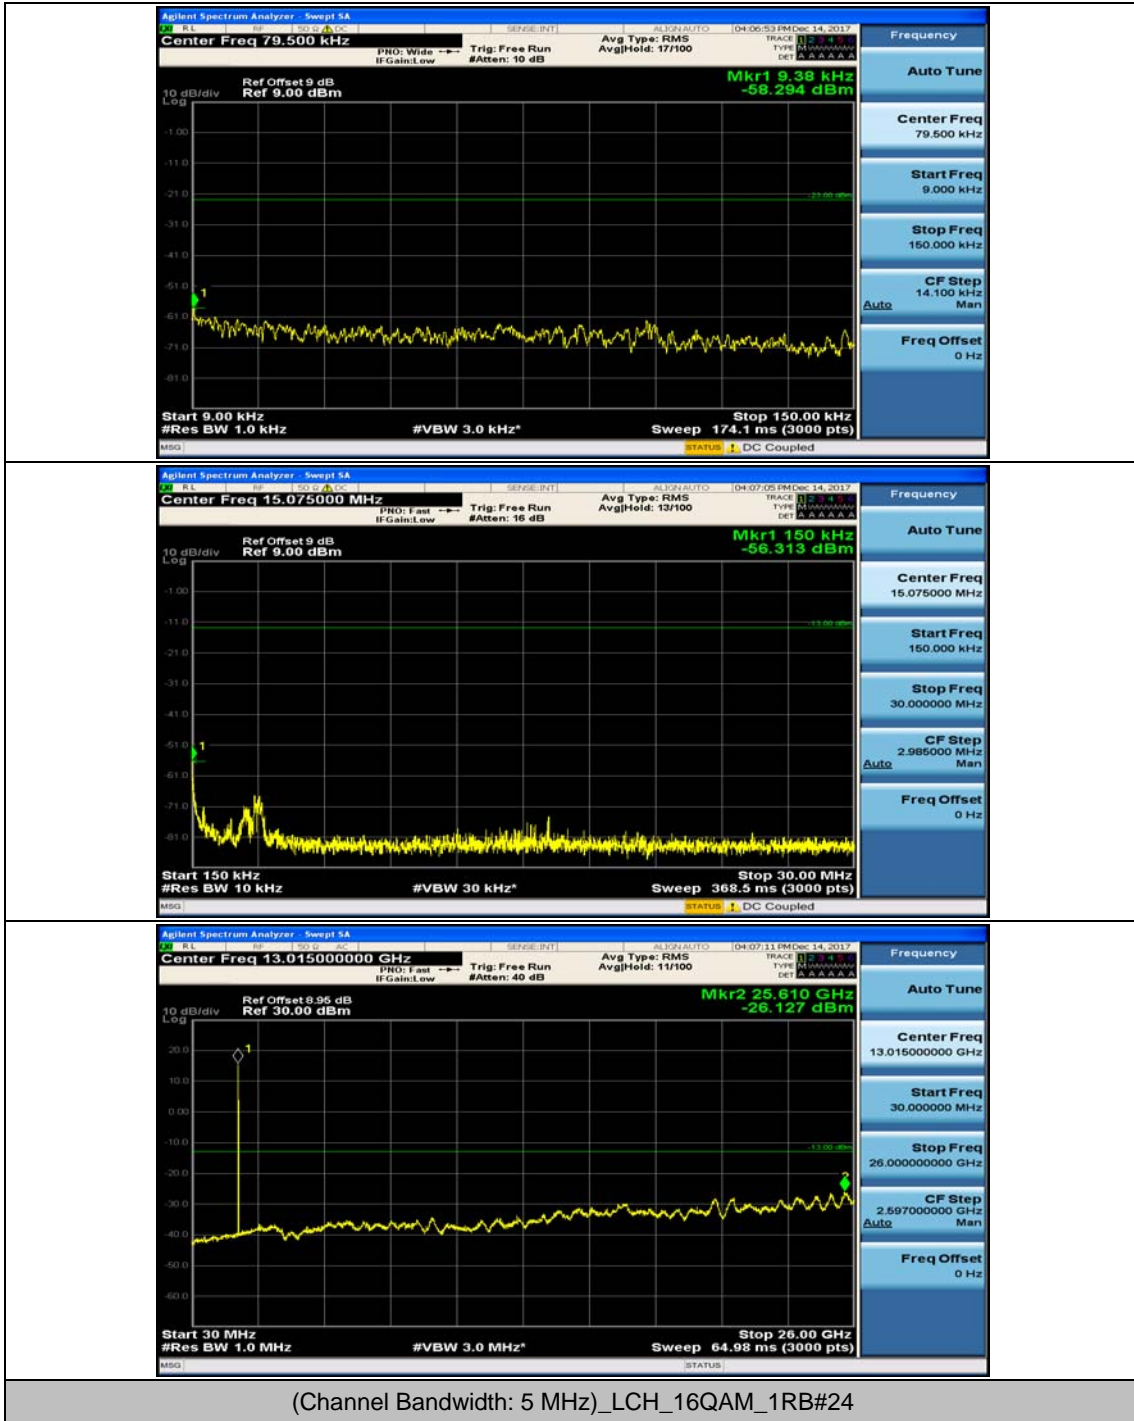

(Channel Bandwidth: 5 MHz)_MCH_QPSK_1RB#0

(Channel Bandwidth: 5 MHz)_HCH_QPSK_1RB#0

(Channel Bandwidth: 5 MHz)_HCH_QPSK_1RB#12

(Channel Bandwidth: 5 MHz)_LCH_16QAM_1RB#0

(Channel Bandwidth: 5 MHz)_LCH_16QAM_1RB#12