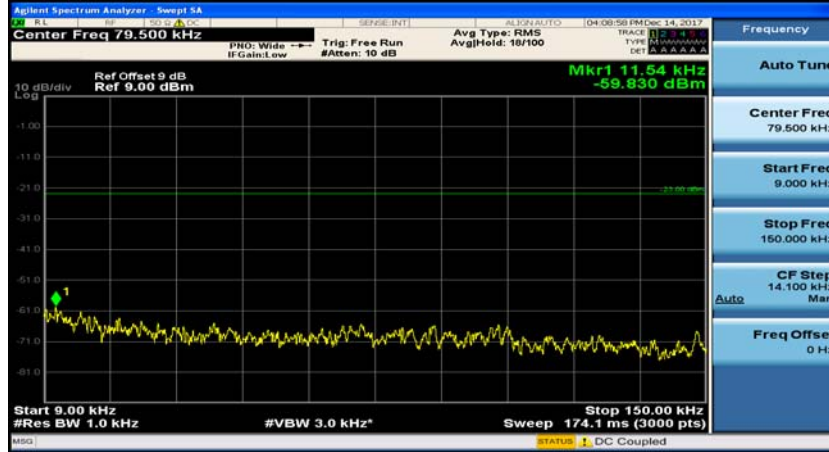

(Channel Bandwidth: 5 MHz)_MCH_16QAM_1RB#0