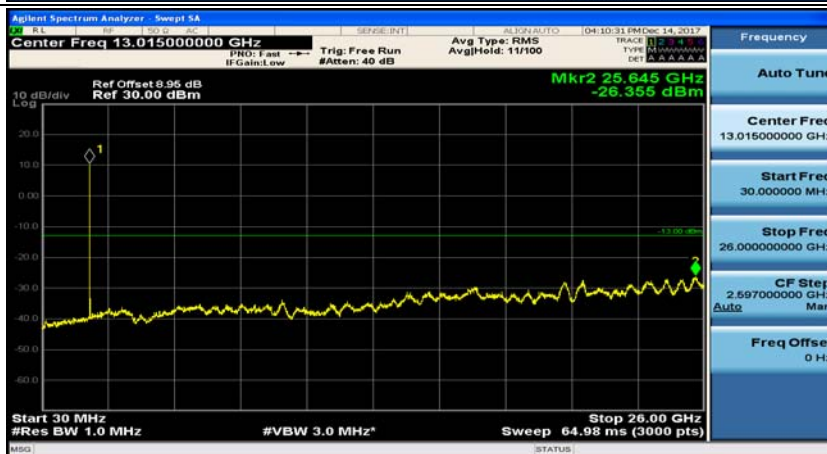

(Channel Bandwidth: 5 MHz)_HCH_QPSK_1RB#0