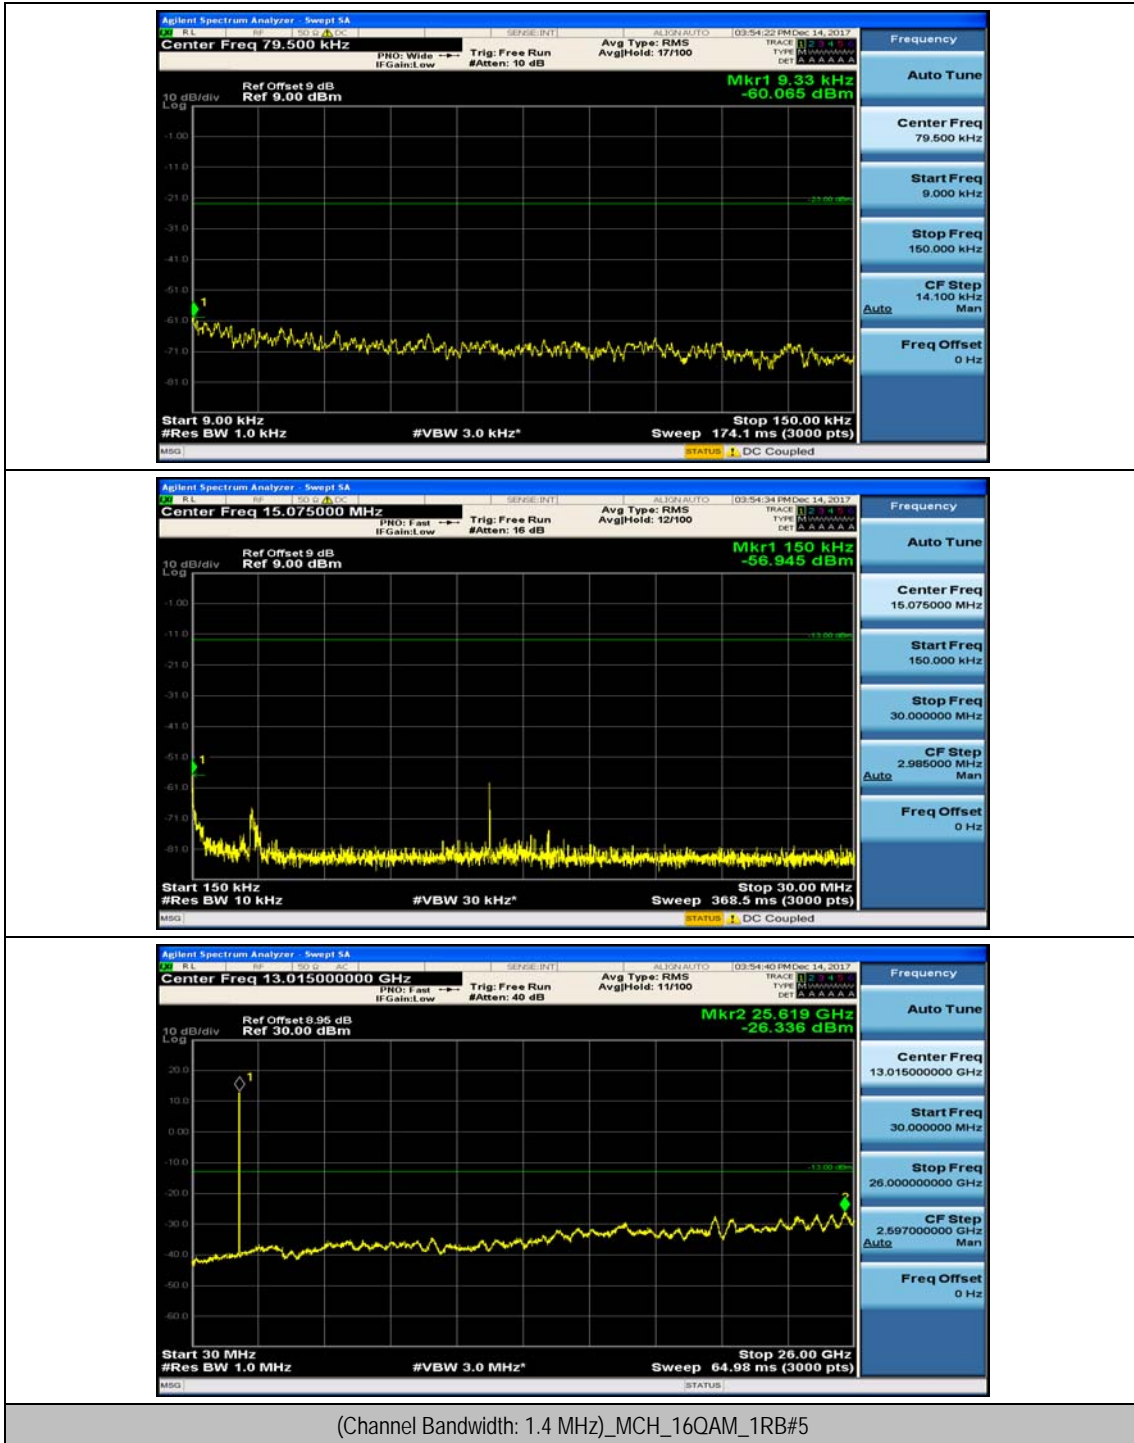

(Channel Bandwidth: 1.4 MHz)_MCH_QPSK_1RB#0

(Channel Bandwidth: 1.4 MHz)_MCH_QPSK_1RB#3

(Channel Bandwidth: 1.4 MHz)_HCH_QPSK_1RB#0

(Channel Bandwidth: 1.4 MHz)_HCH_QPSK_1RB#3

(Channel Bandwidth: 1.4 MHz)_LCH_16QAM_1RB#0

(Channel Bandwidth: 1.4 MHz)_LCH_16QAM_1RB#3

(Channel Bandwidth: 1.4 MHz)_MCH_16QAM_1RB#0

(Channel Bandwidth: 1.4 MHz)_MCH_16QAM_1RB#3

(Channel Bandwidth: 1.4 MHz)_HCH_16QAM_1RB#0

(Channel Bandwidth: 1.4 MHz)_HCH_16QAM_1RB#3

Channel Bandwidth: 3 MHz

(Channel Bandwidth: 3 MHz)_MCH_QPSK_1RB#0

(Channel Bandwidth: 3 MHz)_MCH_QPSK_1RB#7

(Channel Bandwidth: 3 MHz)_HCH_QPSK_1RB#0

(Channel Bandwidth: 3 MHz)_HCH_QPSK_1RB#7

(Channel Bandwidth: 3 MHz)_LCH_16QAM_1RB#0