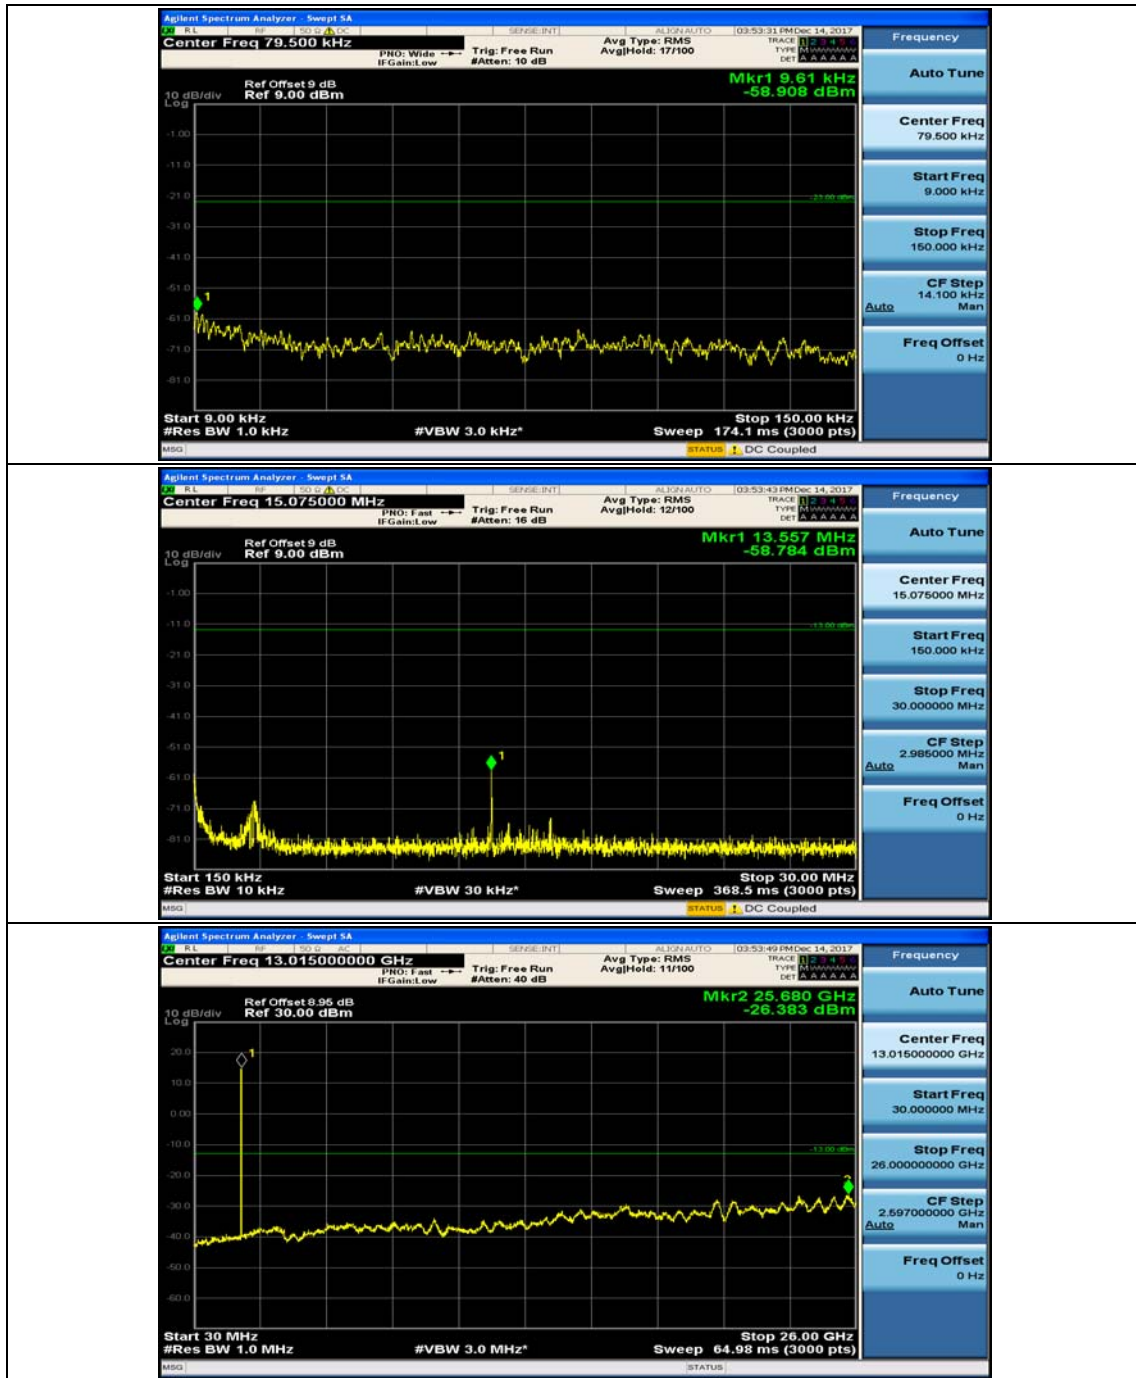

(Channel Bandwidth: 1.4 MHz)_MCH_QPSK_1RB#0

(Channel Bandwidth: 1.4 MHz)_MCH_QPSK_1RB#3

(Channel Bandwidth: 1.4 MHz)_HCH_QPSK_1RB#0

(Channel Bandwidth: 1.4 MHz)_HCH_QPSK_1RB#3

(Channel Bandwidth: 1.4 MHz)_LCH_16QAM_1RB#0

(Channel Bandwidth: 1.4 MHz)_LCH_16QAM_1RB#3

(Channel Bandwidth: 1.4 MHz)_MCH_16QAM_1RB#0

(Channel Bandwidth: 1.4 MHz)_MCH_16QAM_1RB#3

(Channel Bandwidth: 1.4 MHz)_HCH_16QAM_1RB#0

(Channel Bandwidth: 1.4 MHz)_HCH_16QAM_1RB#3

Channel Bandwidth: 3 MHz

(Channel Bandwidth: 3 MHz)_MCH_QPSK_1RB#0

(Channel Bandwidth: 3 MHz)_MCH_QPSK_1RB#7

(Channel Bandwidth: 3 MHz)_HCH_QPSK_1RB#0

(Channel Bandwidth: 3 MHz)_HCH_QPSK_1RB#7

(Channel Bandwidth: 3 MHz)_LCH_16QAM_1RB#0