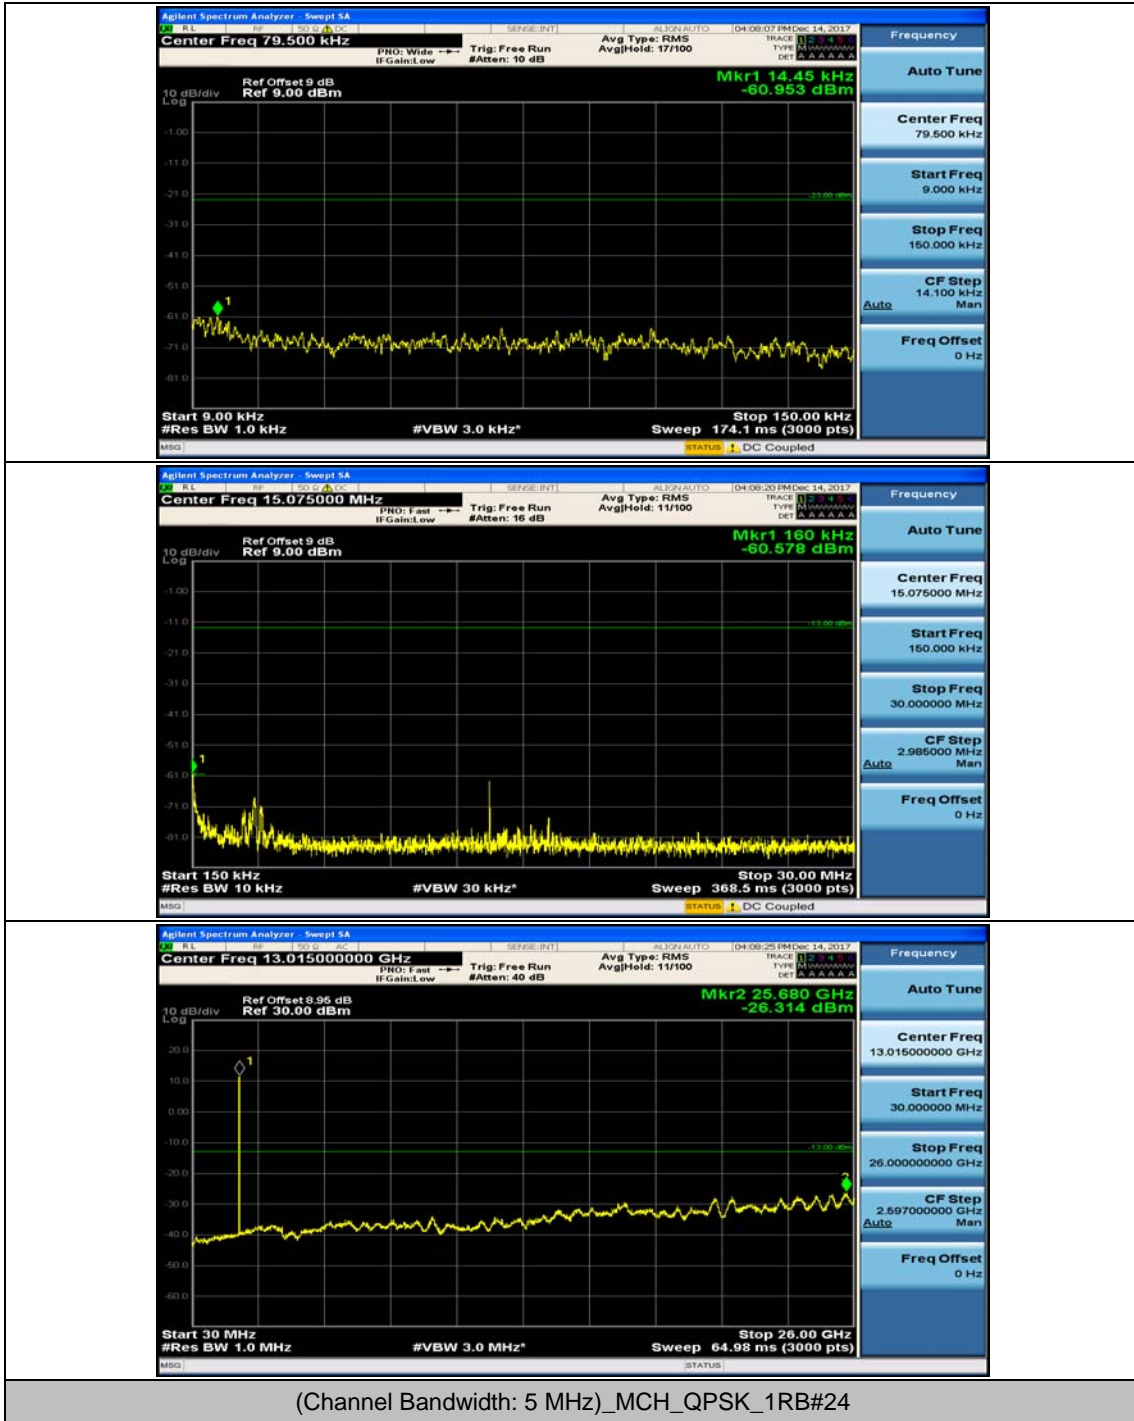

(Channel Bandwidth: 3 MHz)_LCH_16QAM_1RB#7

(Channel Bandwidth: 3 MHz)_MCH_16QAM_1RB#0

(Channel Bandwidth: 3 MHz)_MCH_16QAM_1RB#7

(Channel Bandwidth: 3 MHz)_HCH_16QAM_1RB#0

Channel Bandwidth: 5 MHz

(Channel Bandwidth: 5 MHz)_LCH_QPSK_12RB#0

(Channel Bandwidth: 5 MHz)_MCH_QPSK_1RB#0

(Channel Bandwidth: 5 MHz)_HCH_QPSK_1RB#0

(Channel Bandwidth: 5 MHz)_HCH_QPSK_1RB#12

(Channel Bandwidth: 5 MHz)_LCH_16QAM_1RB#0

(Channel Bandwidth: 5 MHz)_LCH_16QAM_1RB#12