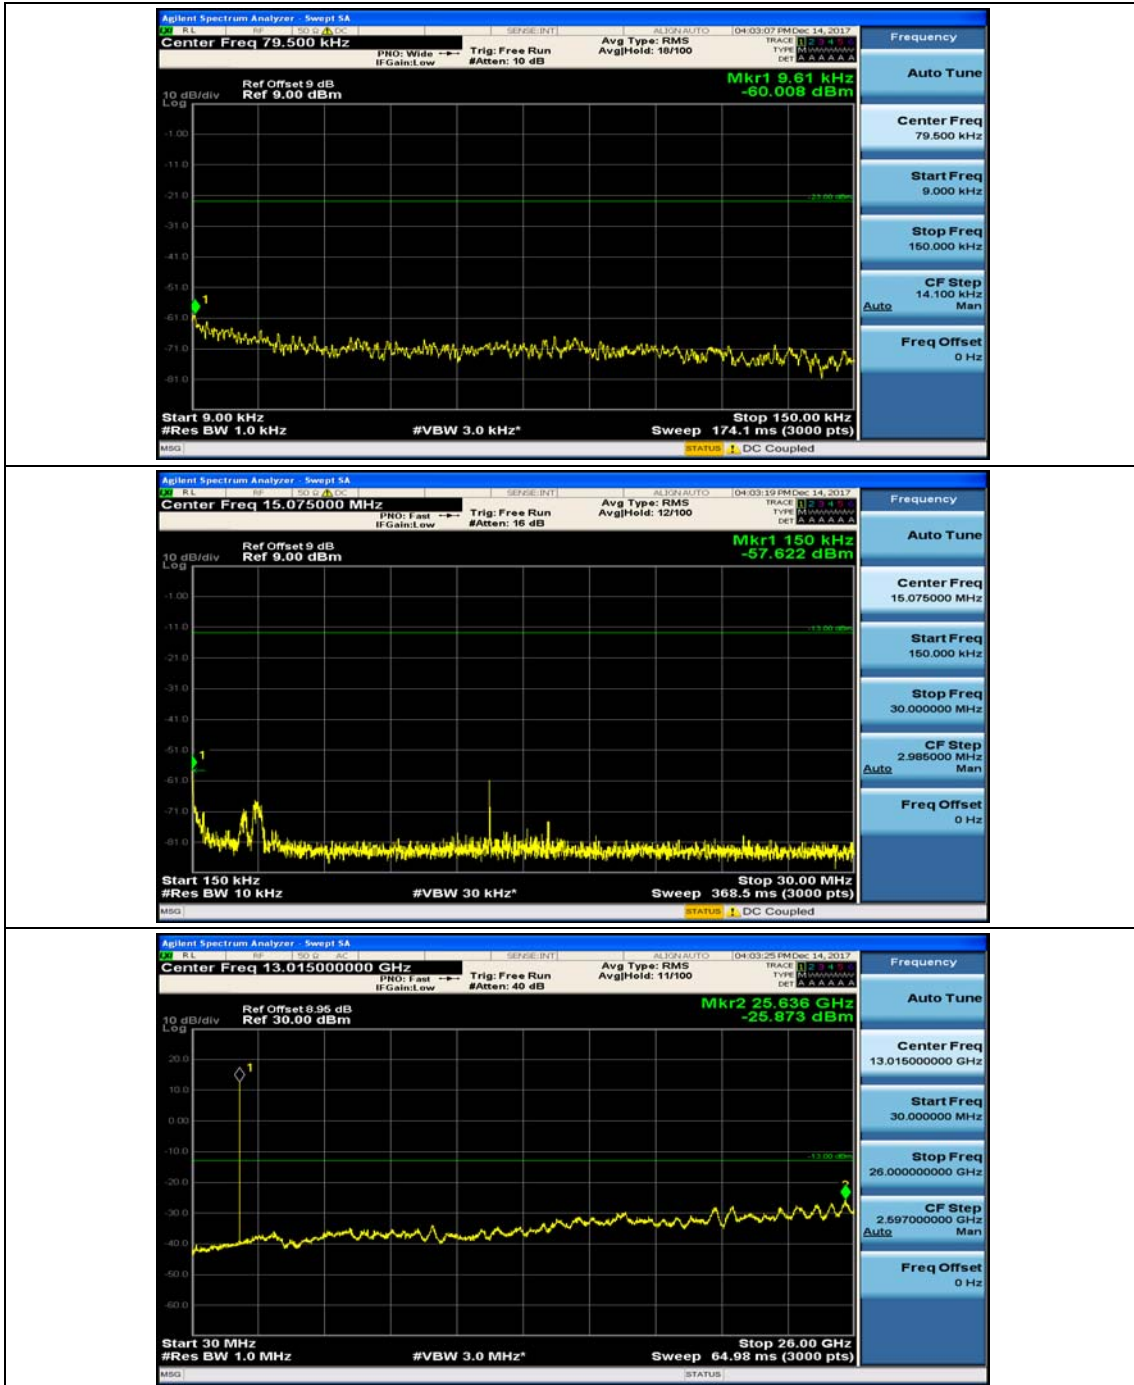

Channel Bandwidth: 3 MHz

(Channel Bandwidth: 3 MHz)_MCH_QPSK_1RB#0

(Channel Bandwidth: 3 MHz)_MCH_QPSK_1RB#7

(Channel Bandwidth: 3 MHz)_HCH_QPSK_1RB#0

(Channel Bandwidth: 3 MHz)_HCH_QPSK_1RB#7

(Channel Bandwidth: 3 MHz)_LCH_16QAM_1RB#0

(Channel Bandwidth: 3 MHz)_LCH_16QAM_1RB#7

(Channel Bandwidth: 3 MHz)_MCH_16QAM_1RB#0

(Channel Bandwidth: 3 MHz)_MCH_16QAM_1RB#7

(Channel Bandwidth: 3 MHz)_HCH_16QAM_1RB#0

Channel Bandwidth: 5 MHz

(Channel Bandwidth: 5 MHz)_LCH_QPSK_12RB#0