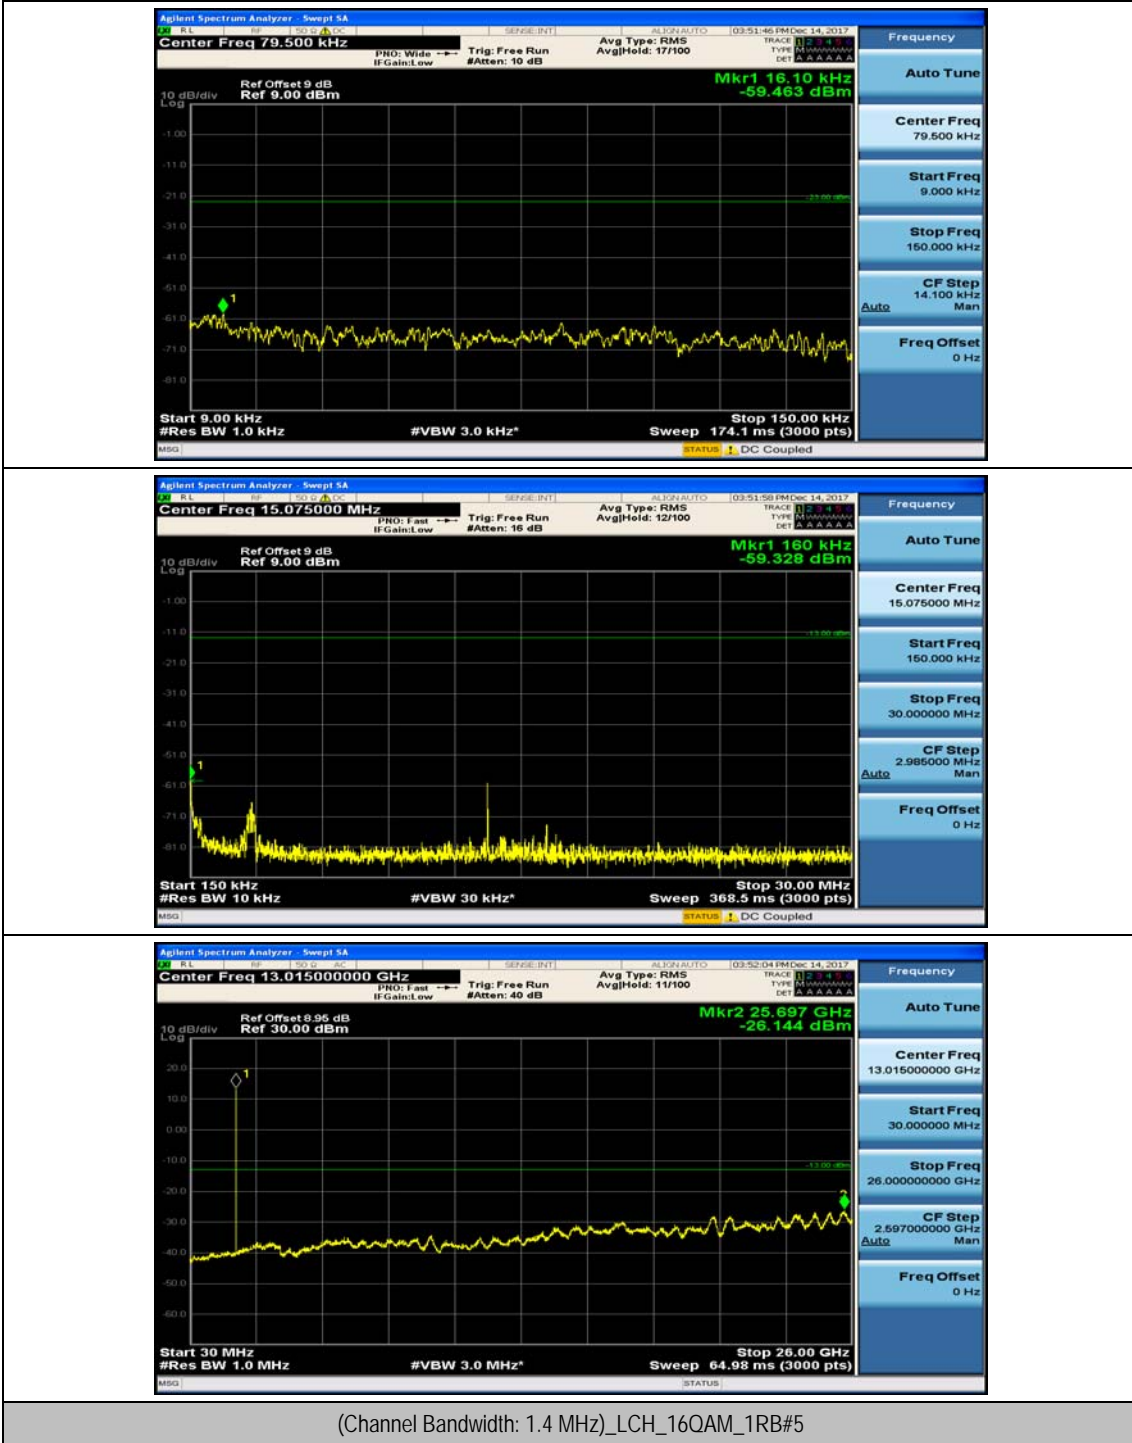

(Channel Bandwidth: 1.4 MHz)_MCH_QPSK_1RB#0

(Channel Bandwidth: 1.4 MHz)_MCH_QPSK_1RB#3

(Channel Bandwidth: 1.4 MHz)_HCH_QPSK_1RB#0

(Channel Bandwidth: 1.4 MHz)_HCH_QPSK_1RB#3

(Channel Bandwidth: 1.4 MHz)_LCH_16QAM_1RB#0

(Channel Bandwidth: 1.4 MHz)_LCH_16QAM_1RB#3

(Channel Bandwidth: 1.4 MHz)_MCH_16QAM_1RB#0

(Channel Bandwidth: 1.4 MHz)_MCH_16QAM_1RB#3

(Channel Bandwidth: 1.4 MHz)_HCH_16QAM_1RB#0

(Channel Bandwidth: 1.4 MHz)_HCH_16QAM_1RB#3

Channel Bandwidth: 3 MHz

(Channel Bandwidth: 3 MHz)_MCH_QPSK_1RB#0

(Channel Bandwidth: 3 MHz)_MCH_QPSK_1RB#7

(Channel Bandwidth: 3 MHz)_HCH_QPSK_1RB#0

(Channel Bandwidth: 3 MHz)_HCH_QPSK_1RB#7

(Channel Bandwidth: 3 MHz)_LCH_16QAM_1RB#0