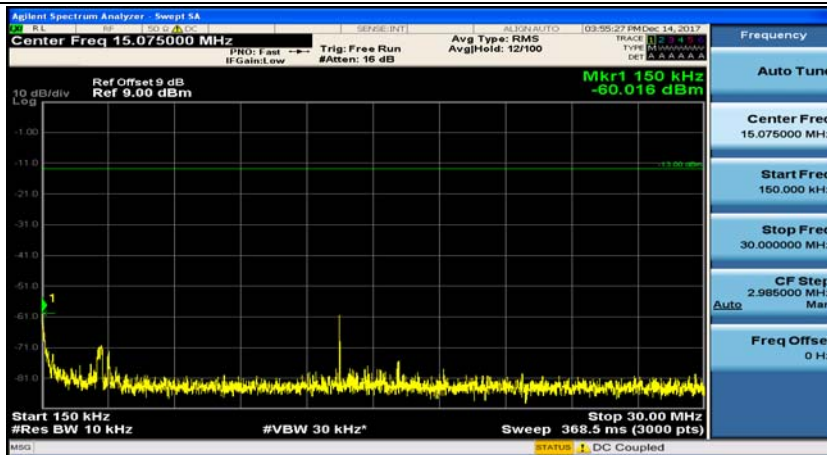

(Channel Bandwidth: 1.4 MHz)_MCH_QPSK_1RB#0

(Channel Bandwidth: 1.4 MHz)_MCH_QPSK_1RB#3

(Channel Bandwidth: 1.4 MHz)_HCH_QPSK_1RB#0

(Channel Bandwidth: 1.4 MHz)_HCH_QPSK_1RB#3

(Channel Bandwidth: 1.4 MHz)_LCH_16QAM_1RB#0

(Channel Bandwidth: 1.4 MHz)_LCH_16QAM_1RB#3

(Channel Bandwidth: 1.4 MHz)_MCH_16QAM_1RB#0

(Channel Bandwidth: 1.4 MHz)_MCH_16QAM_1RB#3

(Channel Bandwidth: 1.4 MHz)_HCH_16QAM_1RB#0

(Channel Bandwidth: 1.4 MHz)_HCH_16QAM_1RB#3