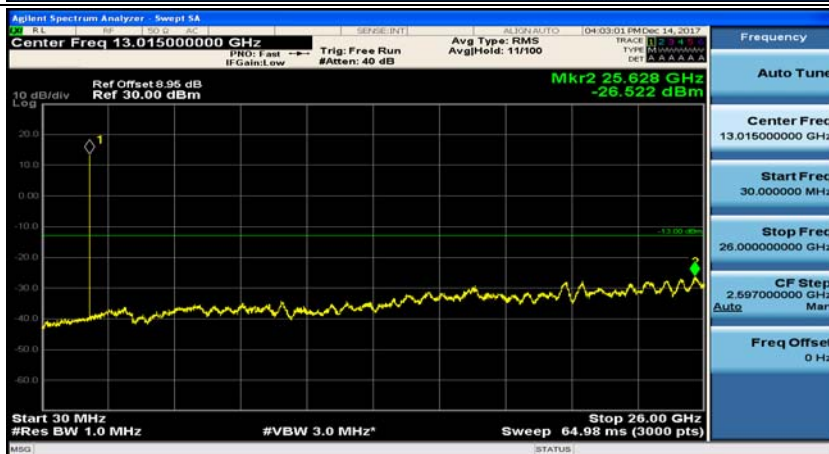

Channel Bandwidth: 3 MHz

(Channel Bandwidth: 3 MHz)_MCH_QPSK_1RB#0

(Channel Bandwidth: 3 MHz)_MCH_QPSK_1RB#7

(Channel Bandwidth: 3 MHz)_HCH_QPSK_1RB#0

(Channel Bandwidth: 3 MHz)_HCH_QPSK_1RB#7

(Channel Bandwidth: 3 MHz)_LCH_16QAM_1RB#0