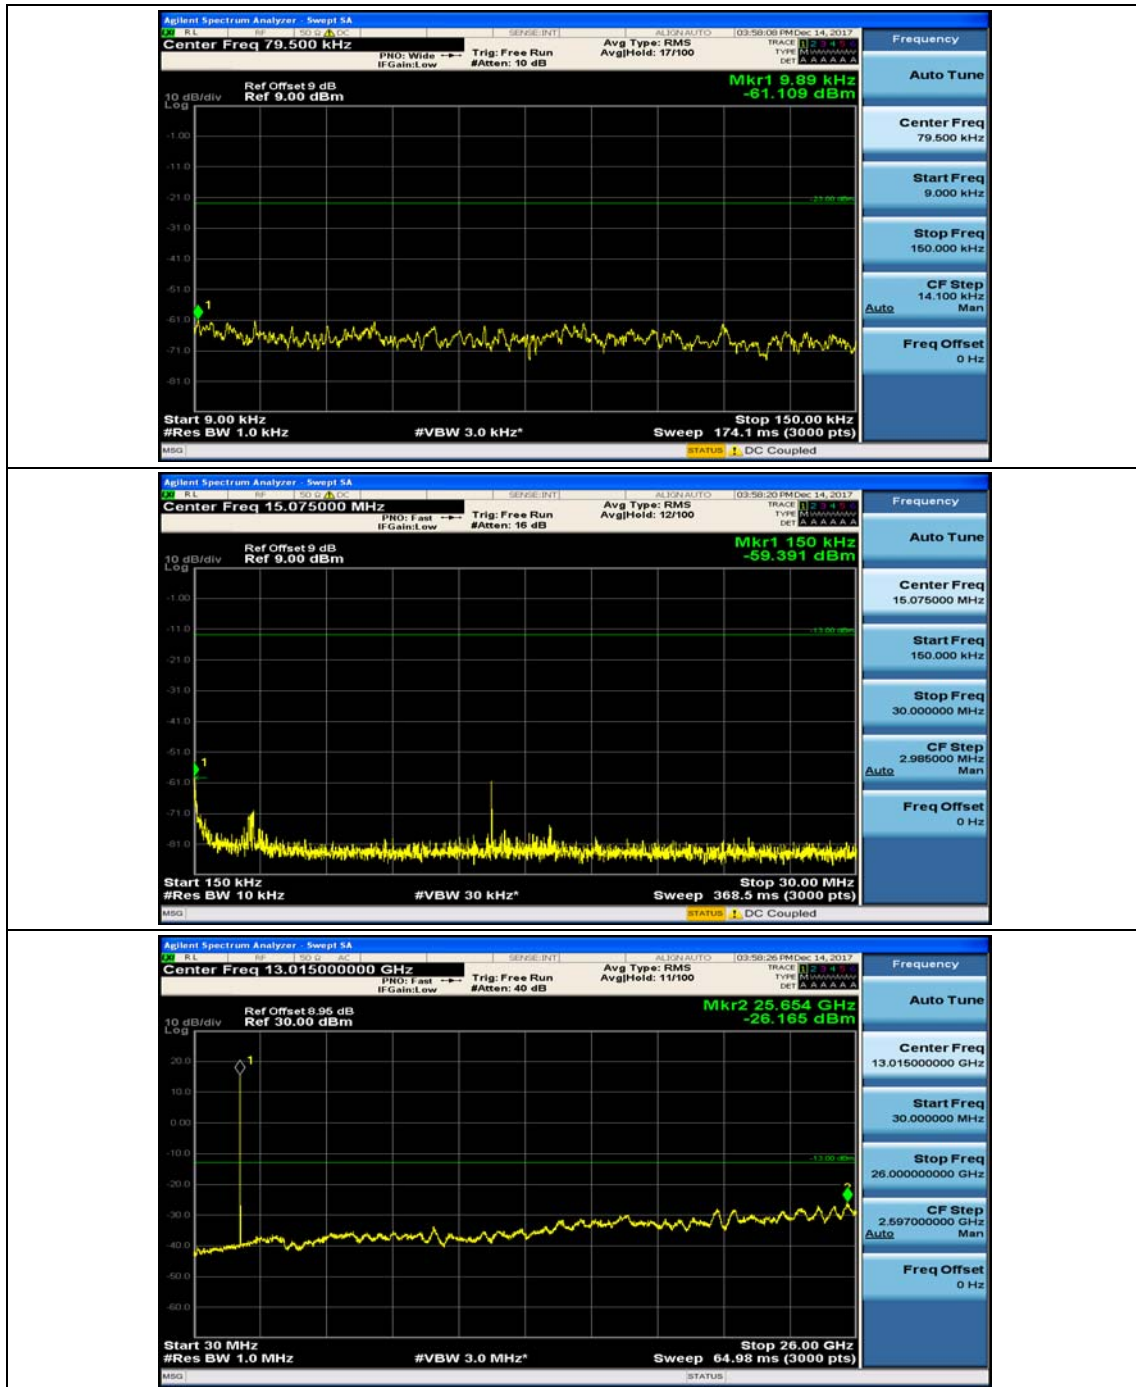

(Channel Bandwidth: 1.4 MHz)_MCH_QPSK_1RB#0

(Channel Bandwidth: 1.4 MHz)_MCH_QPSK_1RB#3

(Channel Bandwidth: 1.4 MHz)_HCH_QPSK_1RB#0

(Channel Bandwidth: 1.4 MHz)_HCH_QPSK_1RB#3

(Channel Bandwidth: 1.4 MHz)_LCH_16QAM_1RB#0

(Channel Bandwidth: 1.4 MHz)_LCH_16QAM_1RB#3

(Channel Bandwidth: 1.4 MHz)_MCH_16QAM_1RB#0

(Channel Bandwidth: 1.4 MHz)_MCH_16QAM_1RB#3

(Channel Bandwidth: 1.4 MHz)_HCH_16QAM_1RB#0

(Channel Bandwidth: 1.4 MHz)_HCH_16QAM_1RB#3

Channel Bandwidth: 3 MHz

(Channel Bandwidth: 3 MHz)_MCH_QPSK_1RB#0

(Channel Bandwidth: 3 MHz)_MCH_QPSK_1RB#7

(Channel Bandwidth: 3 MHz)_HCH_QPSK_1RB#0

(Channel Bandwidth: 3 MHz)_HCH_QPSK_1RB#7

(Channel Bandwidth: 3 MHz)_LCH_16QAM_1RB#0