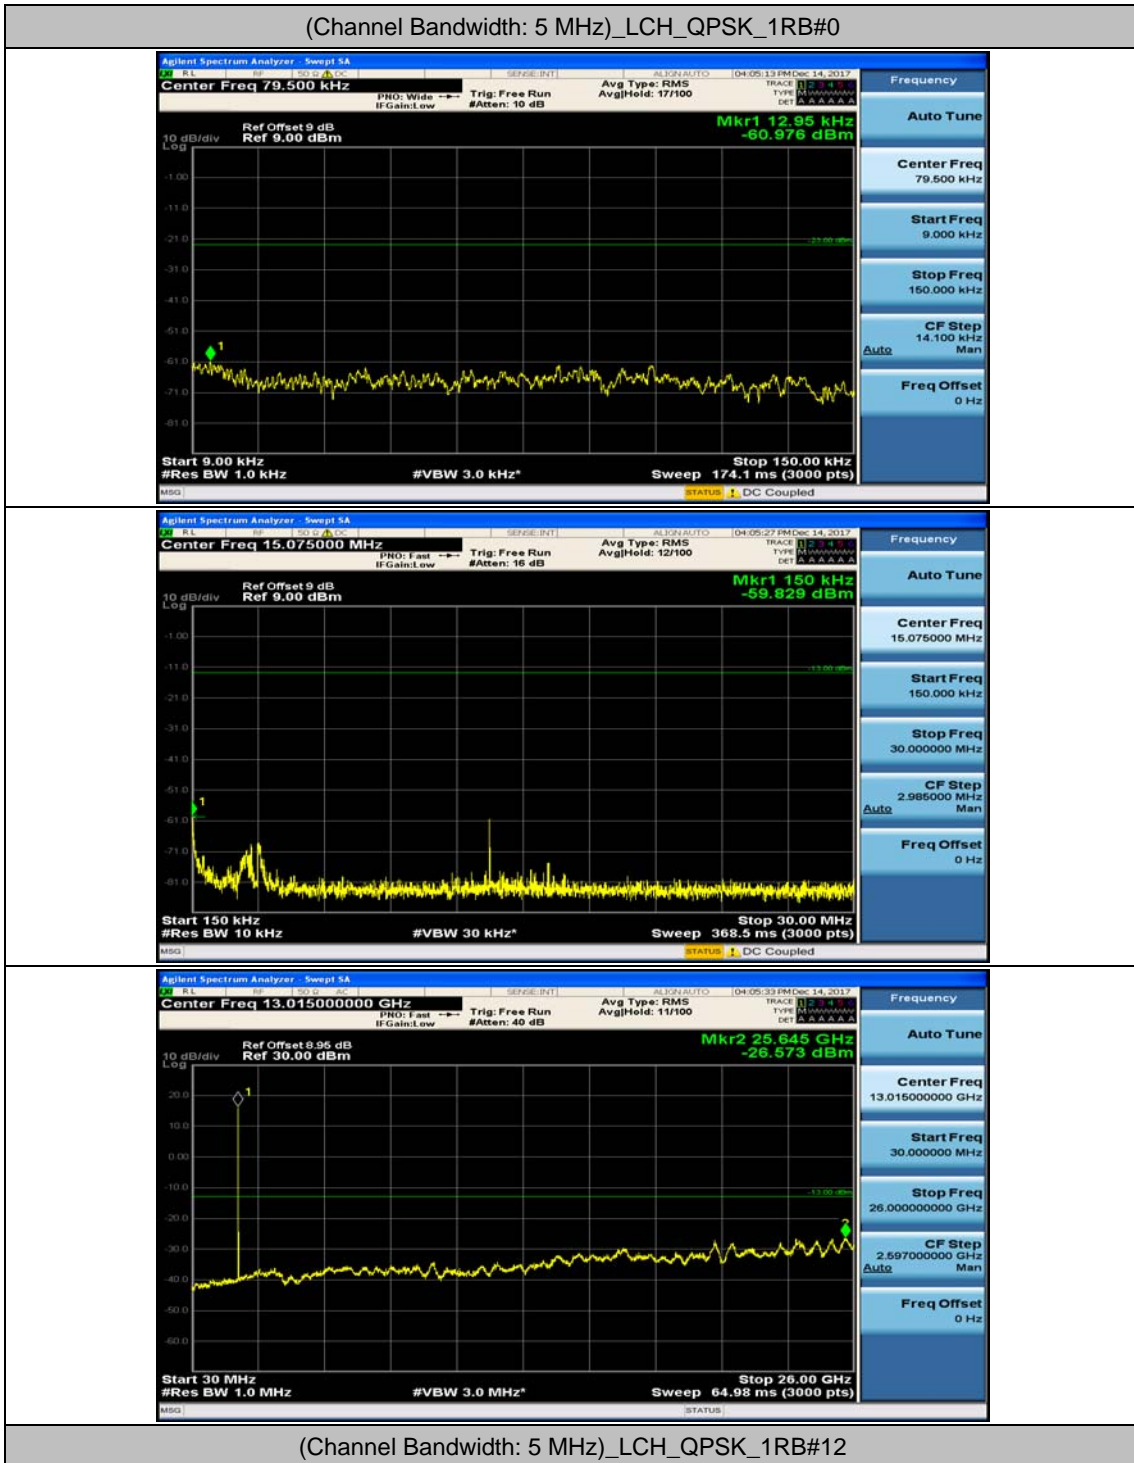

(Channel Bandwidth: 3 MHz)_LCH_16QAM_1RB#7

(Channel Bandwidth: 3 MHz)_MCH_16QAM_1RB#0

(Channel Bandwidth: 3 MHz)_MCH_16QAM_1RB#7

(Channel Bandwidth: 3 MHz)_HCH_16QAM_1RB#0

Channel Bandwidth: 5 MHz

(Channel Bandwidth: 5 MHz)_LCH_QPSK_12RB#0