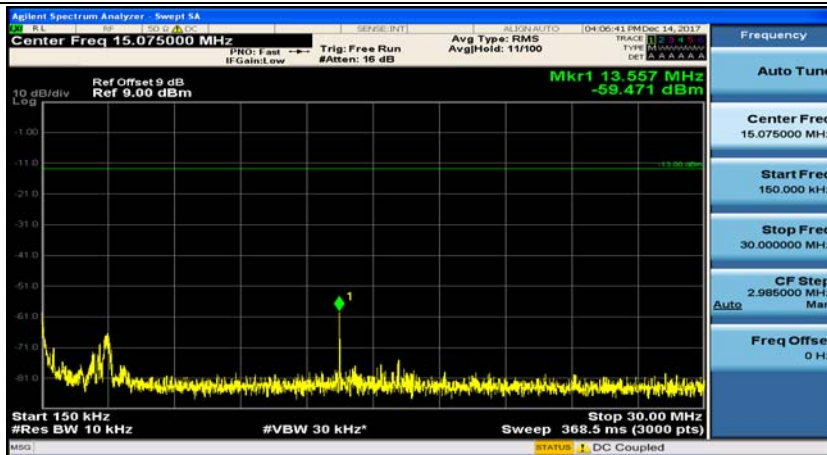

(Channel Bandwidth: 5 MHz)_MCH_QPSK_1RB#0

(Channel Bandwidth: 5 MHz)_HCH_QPSK_1RB#0

(Channel Bandwidth: 5 MHz)_HCH_QPSK_1RB#12

(Channel Bandwidth: 5 MHz)_LCH_16QAM_1RB#0

(Channel Bandwidth: 5 MHz)_LCH_16QAM_1RB#12