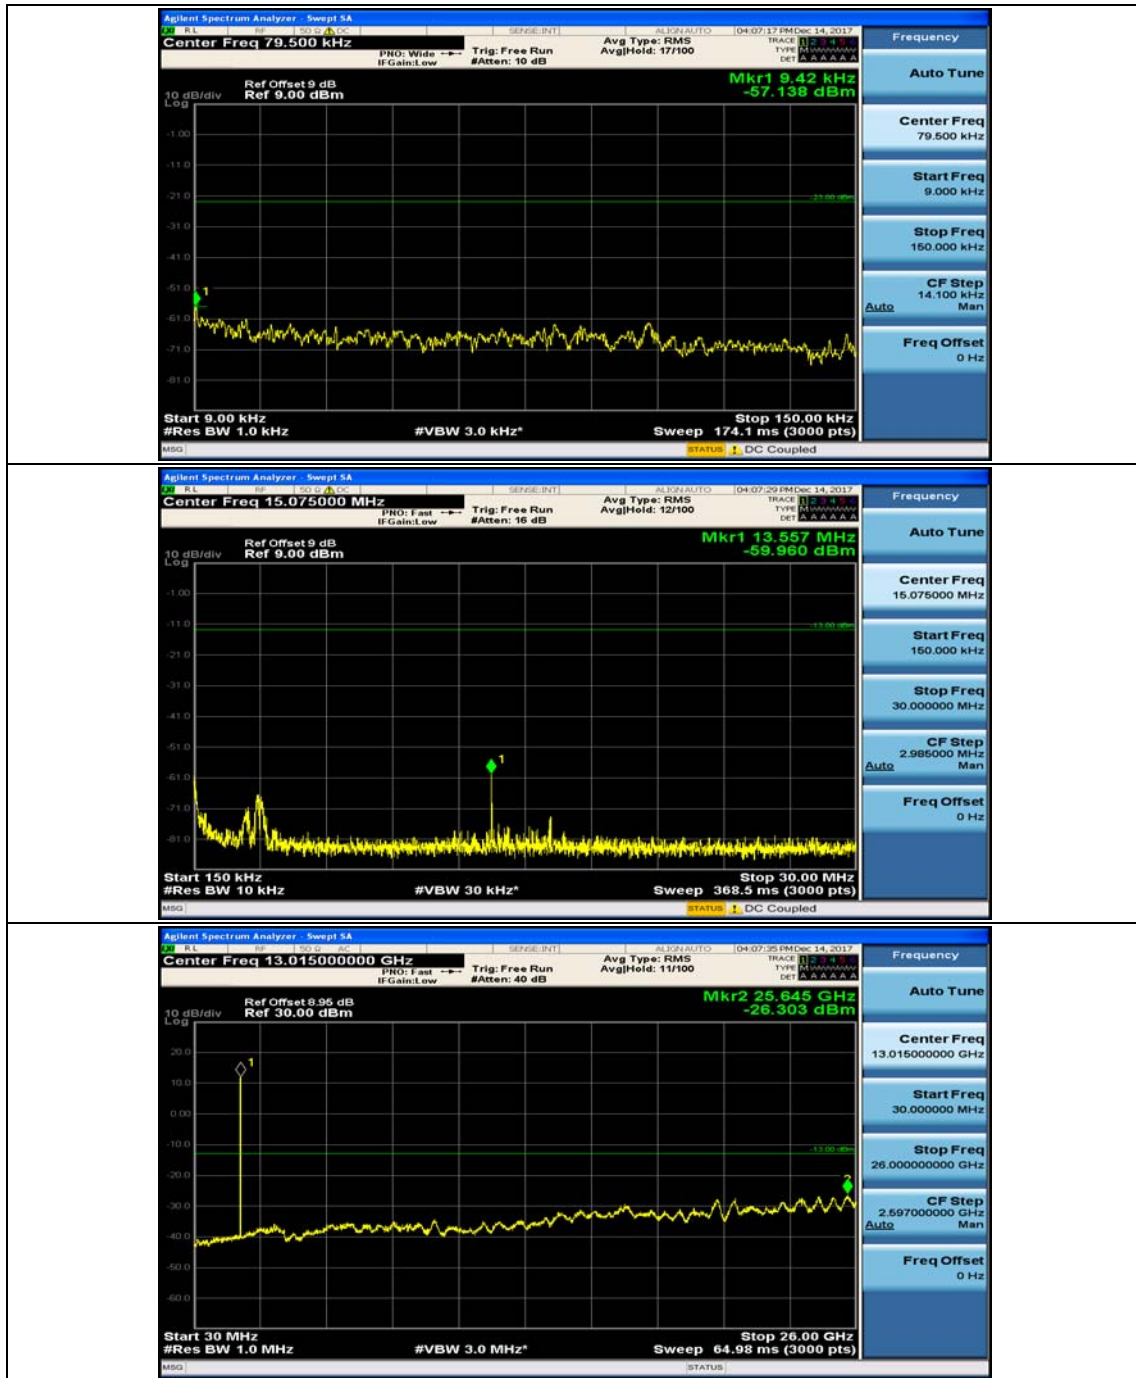

(Channel Bandwidth: 5 MHz)_MCH_QPSK_1RB#0

(Channel Bandwidth: 5 MHz)_HCH_QPSK_1RB#0

(Channel Bandwidth: 5 MHz)_HCH_QPSK_1RB#12

(Channel Bandwidth: 5 MHz)_LCH_16QAM_1RB#0

(Channel Bandwidth: 5 MHz)_LCH_16QAM_1RB#12