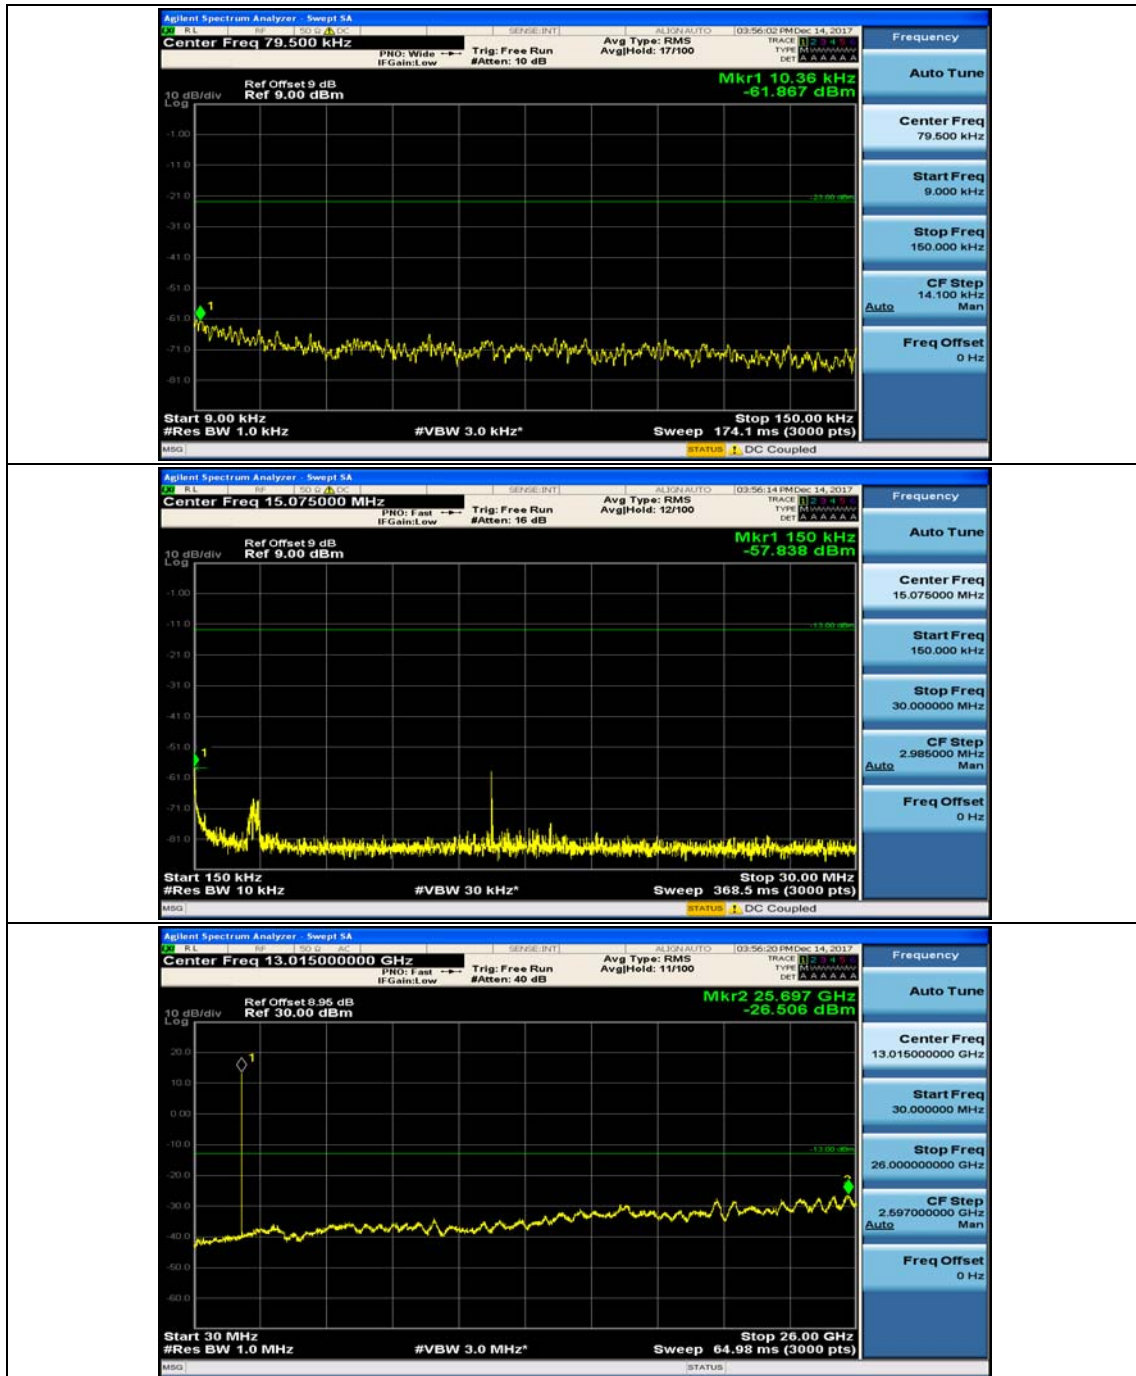

(Channel Bandwidth: 1.4 MHz)_MCH_QPSK_1RB#0

(Channel Bandwidth: 1.4 MHz)_MCH_QPSK_1RB#3

(Channel Bandwidth: 1.4 MHz)_HCH_QPSK_1RB#0

(Channel Bandwidth: 1.4 MHz)_HCH_QPSK_1RB#3

(Channel Bandwidth: 1.4 MHz)_LCH_16QAM_1RB#0

(Channel Bandwidth: 1.4 MHz)_LCH_16QAM_1RB#3

(Channel Bandwidth: 1.4 MHz)_MCH_16QAM_1RB#0

(Channel Bandwidth: 1.4 MHz)_MCH_16QAM_1RB#3

(Channel Bandwidth: 1.4 MHz)_HCH_16QAM_1RB#0

(Channel Bandwidth: 1.4 MHz)_HCH_16QAM_1RB#3

Channel Bandwidth: 3 MHz

(Channel Bandwidth: 3 MHz)_MCH_QPSK_1RB#0

(Channel Bandwidth: 3 MHz)_MCH_QPSK_1RB#7

(Channel Bandwidth: 3 MHz)_HCH_QPSK_1RB#0

(Channel Bandwidth: 3 MHz)_HCH_QPSK_1RB#7

(Channel Bandwidth: 3 MHz)_LCH_16QAM_1RB#0