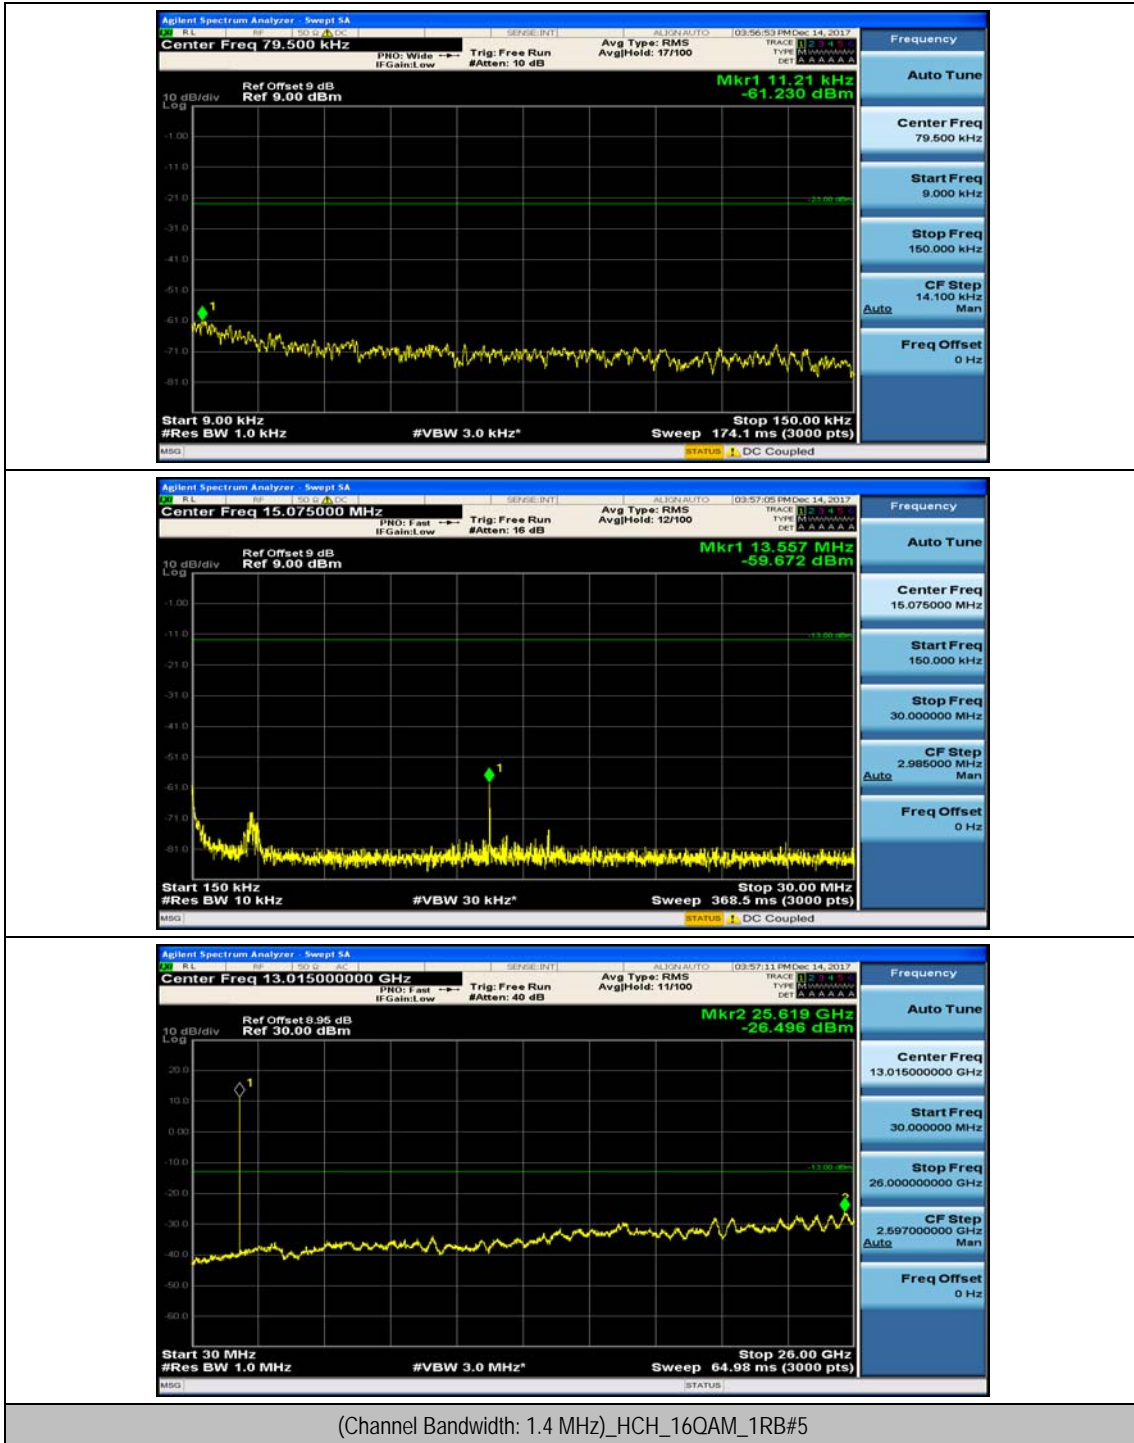

(Channel Bandwidth: 1.4 MHz)_MCH_QPSK_1RB#0

(Channel Bandwidth: 1.4 MHz)_MCH_QPSK_1RB#3

(Channel Bandwidth: 1.4 MHz)_HCH_QPSK_1RB#0

(Channel Bandwidth: 1.4 MHz)_HCH_QPSK_1RB#3

(Channel Bandwidth: 1.4 MHz)_LCH_16QAM_1RB#0

(Channel Bandwidth: 1.4 MHz)_LCH_16QAM_1RB#3

(Channel Bandwidth: 1.4 MHz)_MCH_16QAM_1RB#0

(Channel Bandwidth: 1.4 MHz)_MCH_16QAM_1RB#3

(Channel Bandwidth: 1.4 MHz)_HCH_16QAM_1RB#0

(Channel Bandwidth: 1.4 MHz)_HCH_16QAM_1RB#3

Channel Bandwidth: 3 MHz

(Channel Bandwidth: 3 MHz)_MCH_QPSK_1RB#0

(Channel Bandwidth: 3 MHz)_MCH_QPSK_1RB#7

(Channel Bandwidth: 3 MHz)_HCH_QPSK_1RB#0

(Channel Bandwidth: 3 MHz)_HCH_QPSK_1RB#7

(Channel Bandwidth: 3 MHz)_LCH_16QAM_1RB#0