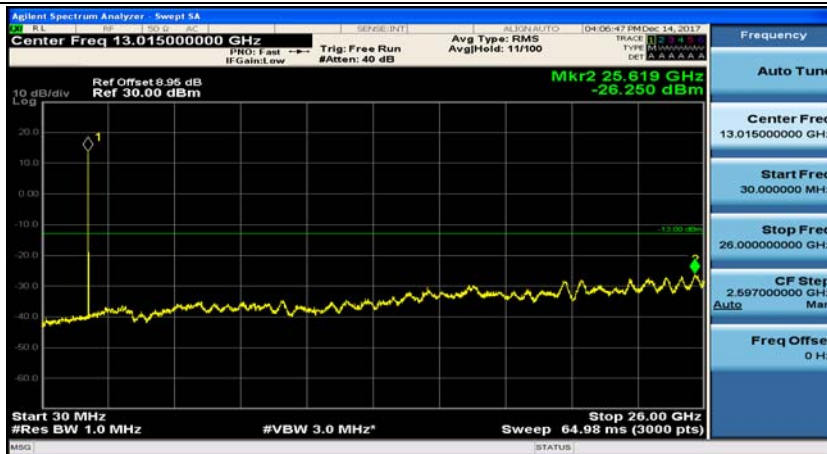

(Channel Bandwidth: 5 MHz)_MCH_QPSK_1RB#0

(Channel Bandwidth: 5 MHz)_HCH_QPSK_1RB#0

(Channel Bandwidth: 5 MHz)_HCH_QPSK_1RB#12

(Channel Bandwidth: 5 MHz)_LCH_16QAM_1RB#0

(Channel Bandwidth: 5 MHz)_LCH_16QAM_1RB#12