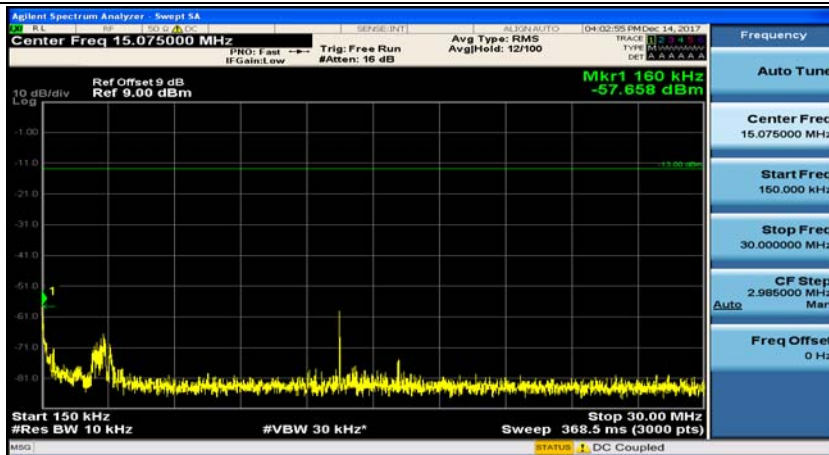

Channel Bandwidth: 3 MHz

(Channel Bandwidth: 3 MHz)_MCH_QPSK_1RB#0

(Channel Bandwidth: 3 MHz)_MCH_QPSK_1RB#7

(Channel Bandwidth: 3 MHz)_HCH_QPSK_1RB#0

(Channel Bandwidth: 3 MHz)_HCH_QPSK_1RB#7

(Channel Bandwidth: 3 MHz)_LCH_16QAM_1RB#0