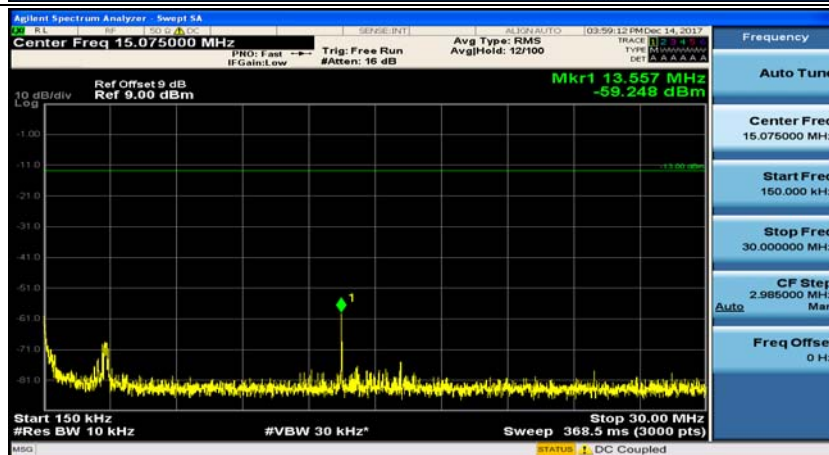

Channel Bandwidth: 3 MHz

(Channel Bandwidth: 3 MHz)_MCH_QPSK_1RB#0

(Channel Bandwidth: 3 MHz)_MCH_QPSK_1RB#7

(Channel Bandwidth: 3 MHz)_HCH_QPSK_1RB#0

(Channel Bandwidth: 3 MHz)_HCH_QPSK_1RB#7

(Channel Bandwidth: 3 MHz)_LCH_16QAM_1RB#0