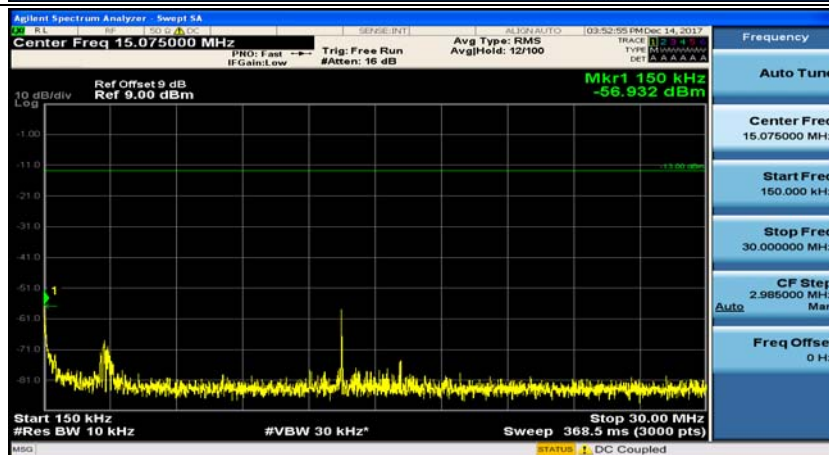

(Channel Bandwidth: 1.4 MHz)_MCH_QPSK_1RB#0

(Channel Bandwidth: 1.4 MHz)_MCH_QPSK_1RB#3

(Channel Bandwidth: 1.4 MHz)_HCH_QPSK_1RB#0

(Channel Bandwidth: 1.4 MHz)_HCH_QPSK_1RB#3

(Channel Bandwidth: 1.4 MHz)_LCH_16QAM_1RB#0

(Channel Bandwidth: 1.4 MHz)_LCH_16QAM_1RB#3

(Channel Bandwidth: 1.4 MHz)_MCH_16QAM_1RB#0

(Channel Bandwidth: 1.4 MHz)_MCH_16QAM_1RB#3

(Channel Bandwidth: 1.4 MHz)_HCH_16QAM_1RB#0

(Channel Bandwidth: 1.4 MHz)_HCH_16QAM_1RB#3