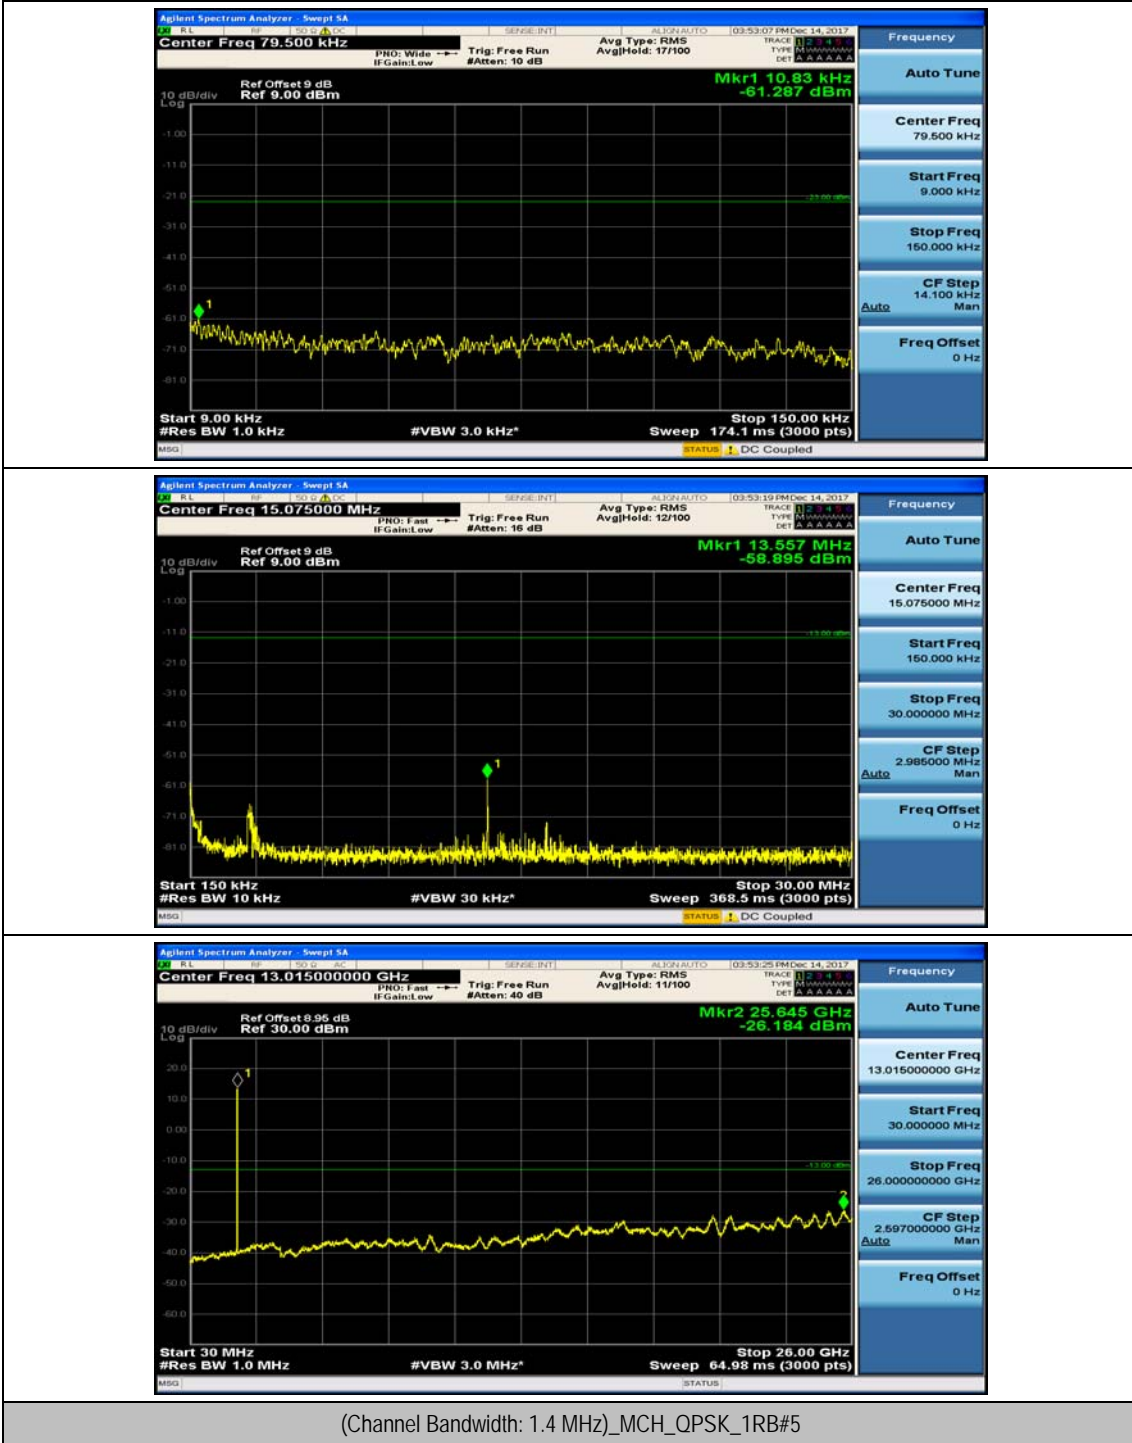

(Channel Bandwidth: 1.4 MHz)_MCH_QPSK_1RB#0

(Channel Bandwidth: 1.4 MHz)_MCH_QPSK_1RB#3

(Channel Bandwidth: 1.4 MHz)_HCH_QPSK_1RB#0

(Channel Bandwidth: 1.4 MHz)_HCH_QPSK_1RB#3

(Channel Bandwidth: 1.4 MHz)_LCH_16QAM_1RB#0

(Channel Bandwidth: 1.4 MHz)_LCH_16QAM_1RB#3

(Channel Bandwidth: 1.4 MHz)_MCH_16QAM_1RB#0

(Channel Bandwidth: 1.4 MHz)_MCH_16QAM_1RB#3

(Channel Bandwidth: 1.4 MHz)_HCH_16QAM_1RB#0

(Channel Bandwidth: 1.4 MHz)_HCH_16QAM_1RB#3