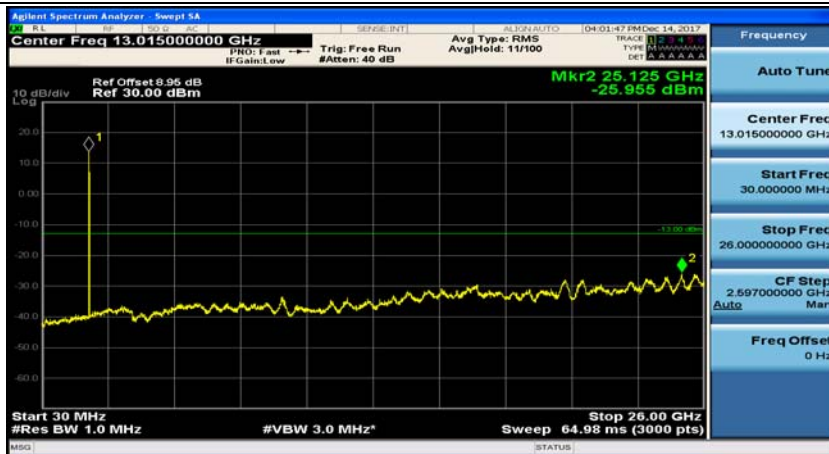

(Channel Bandwidth: 3 MHz)_MCH_16QAM_1RB#0