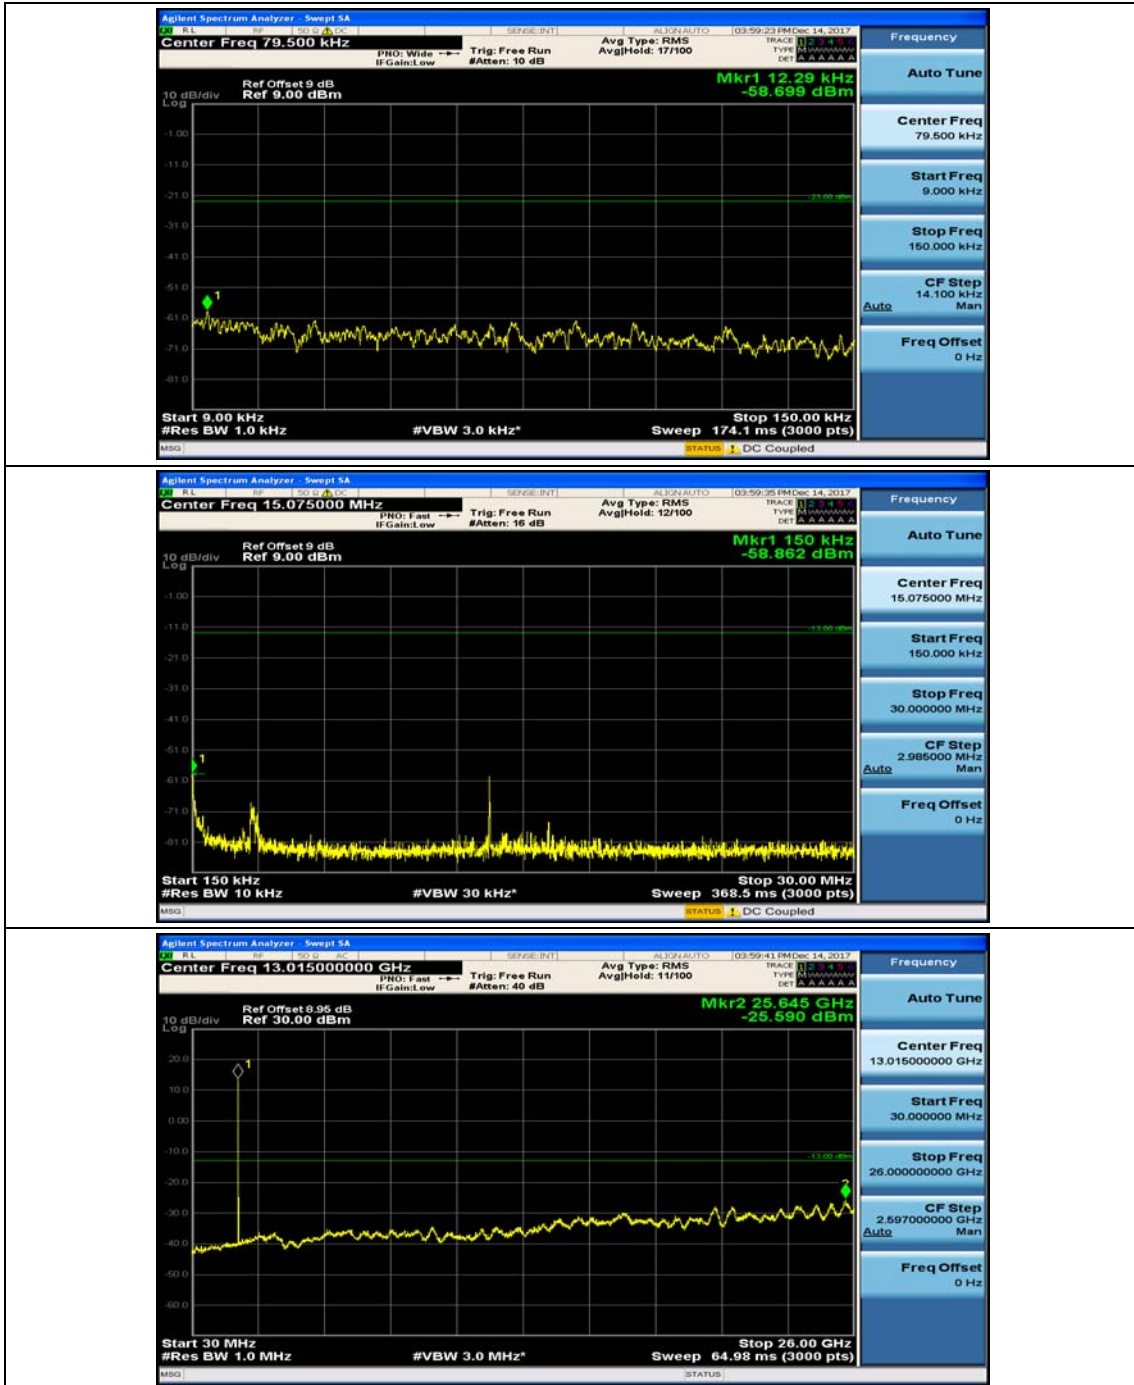

Channel Bandwidth: 3 MHz

(Channel Bandwidth: 3 MHz)_MCH_QPSK_1RB#0

(Channel Bandwidth: 3 MHz)_MCH_QPSK_1RB#7

(Channel Bandwidth: 3 MHz)_HCH_QPSK_1RB#0

(Channel Bandwidth: 3 MHz)_HCH_QPSK_1RB#7

(Channel Bandwidth: 3 MHz)_LCH_16QAM_1RB#0

(Channel Bandwidth: 3 MHz)_LCH_16QAM_1RB#7

(Channel Bandwidth: 3 MHz)_MCH_16QAM_1RB#0

(Channel Bandwidth: 3 MHz)_MCH_16QAM_1RB#7

(Channel Bandwidth: 3 MHz)_HCH_16QAM_1RB#0

Channel Bandwidth: 5 MHz

(Channel Bandwidth: 5 MHz)_LCH_QPSK_12RB#0