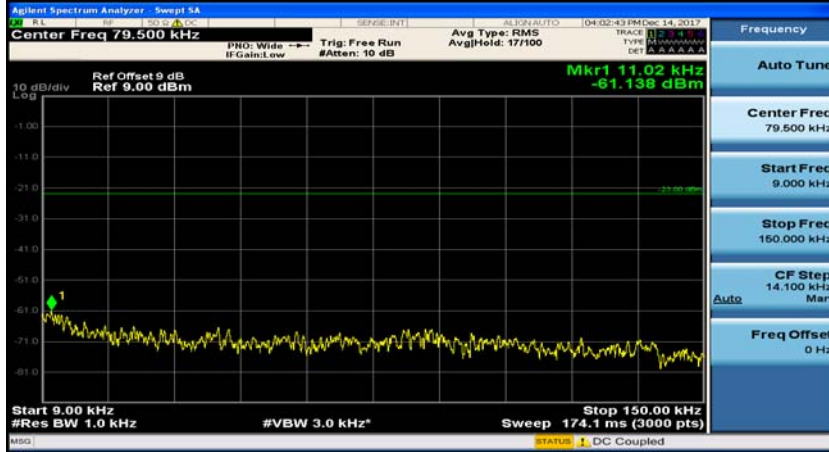

Channel Bandwidth: 3 MHz

(Channel Bandwidth: 3 MHz)_MCH_QPSK_1RB#0

(Channel Bandwidth: 3 MHz)_MCH_QPSK_1RB#7

(Channel Bandwidth: 3 MHz)_HCH_QPSK_1RB#0

(Channel Bandwidth: 3 MHz)_HCH_QPSK_1RB#7

(Channel Bandwidth: 3 MHz)_LCH_16QAM_1RB#0