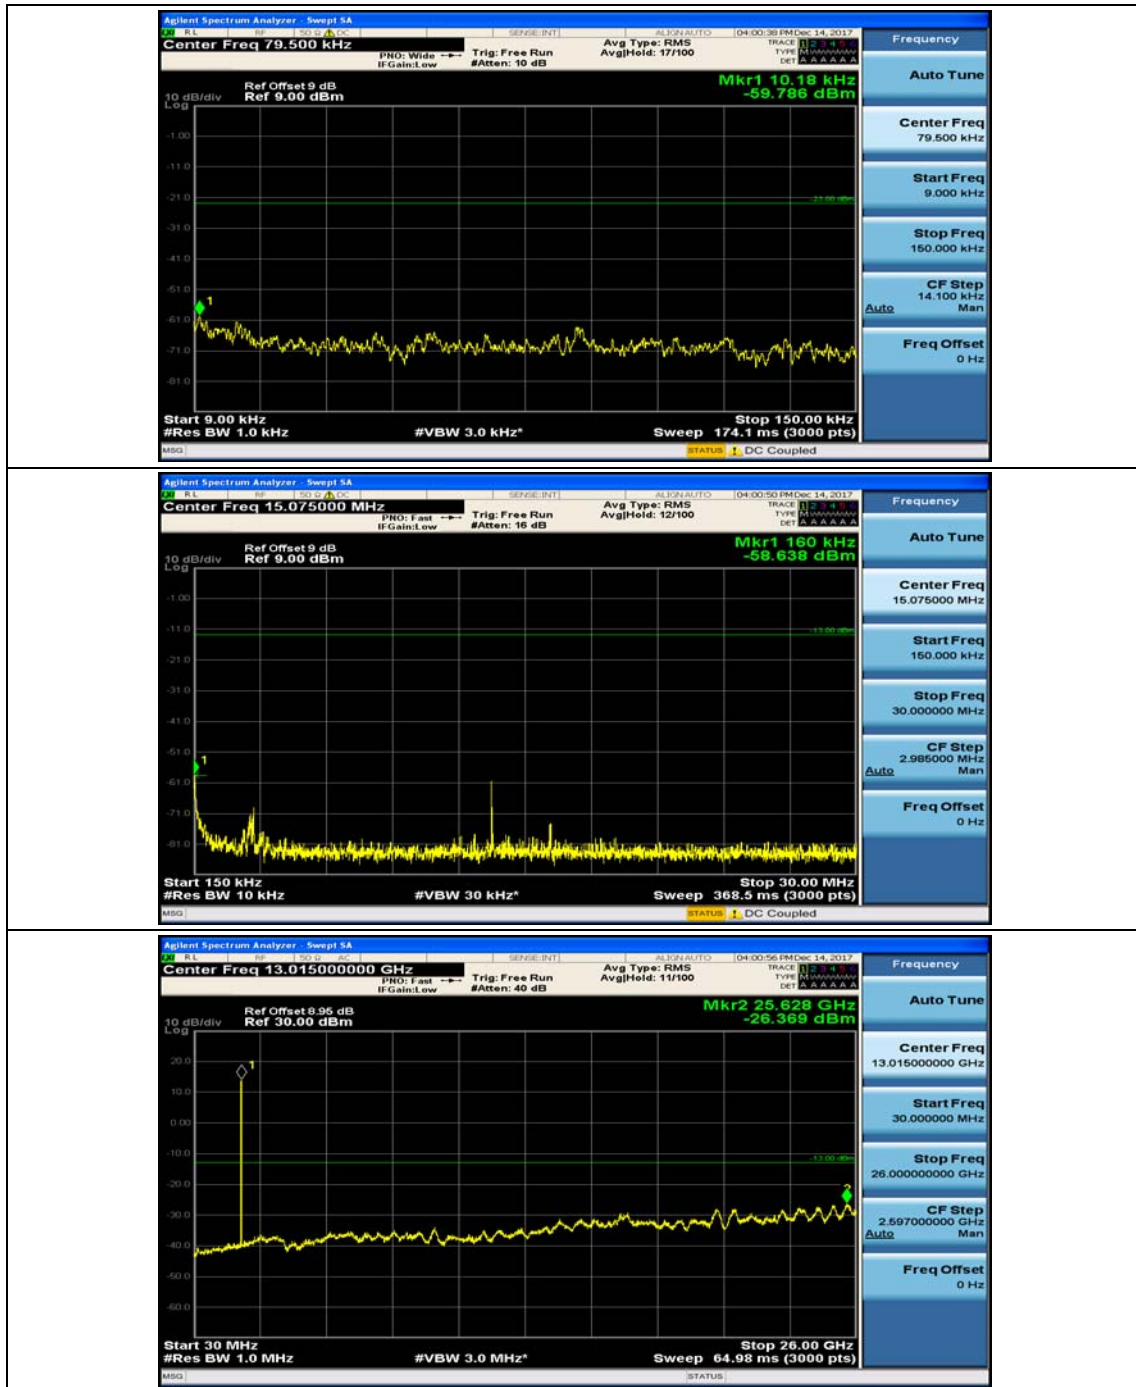

Channel Bandwidth: 3 MHz

(Channel Bandwidth: 3 MHz)_MCH_QPSK_1RB#0

(Channel Bandwidth: 3 MHz)_MCH_QPSK_1RB#7

(Channel Bandwidth: 3 MHz)_HCH_QPSK_1RB#0

(Channel Bandwidth: 3 MHz)_HCH_QPSK_1RB#7

(Channel Bandwidth: 3 MHz)_LCH_16QAM_1RB#0

(Channel Bandwidth: 3 MHz)_LCH_16QAM_1RB#7

(Channel Bandwidth: 3 MHz)_MCH_16QAM_1RB#0

(Channel Bandwidth: 3 MHz)_MCH_16QAM_1RB#7

(Channel Bandwidth: 3 MHz)_HCH_16QAM_1RB#0

Channel Bandwidth: 5 MHz

(Channel Bandwidth: 5 MHz)_LCH_QPSK_12RB#0