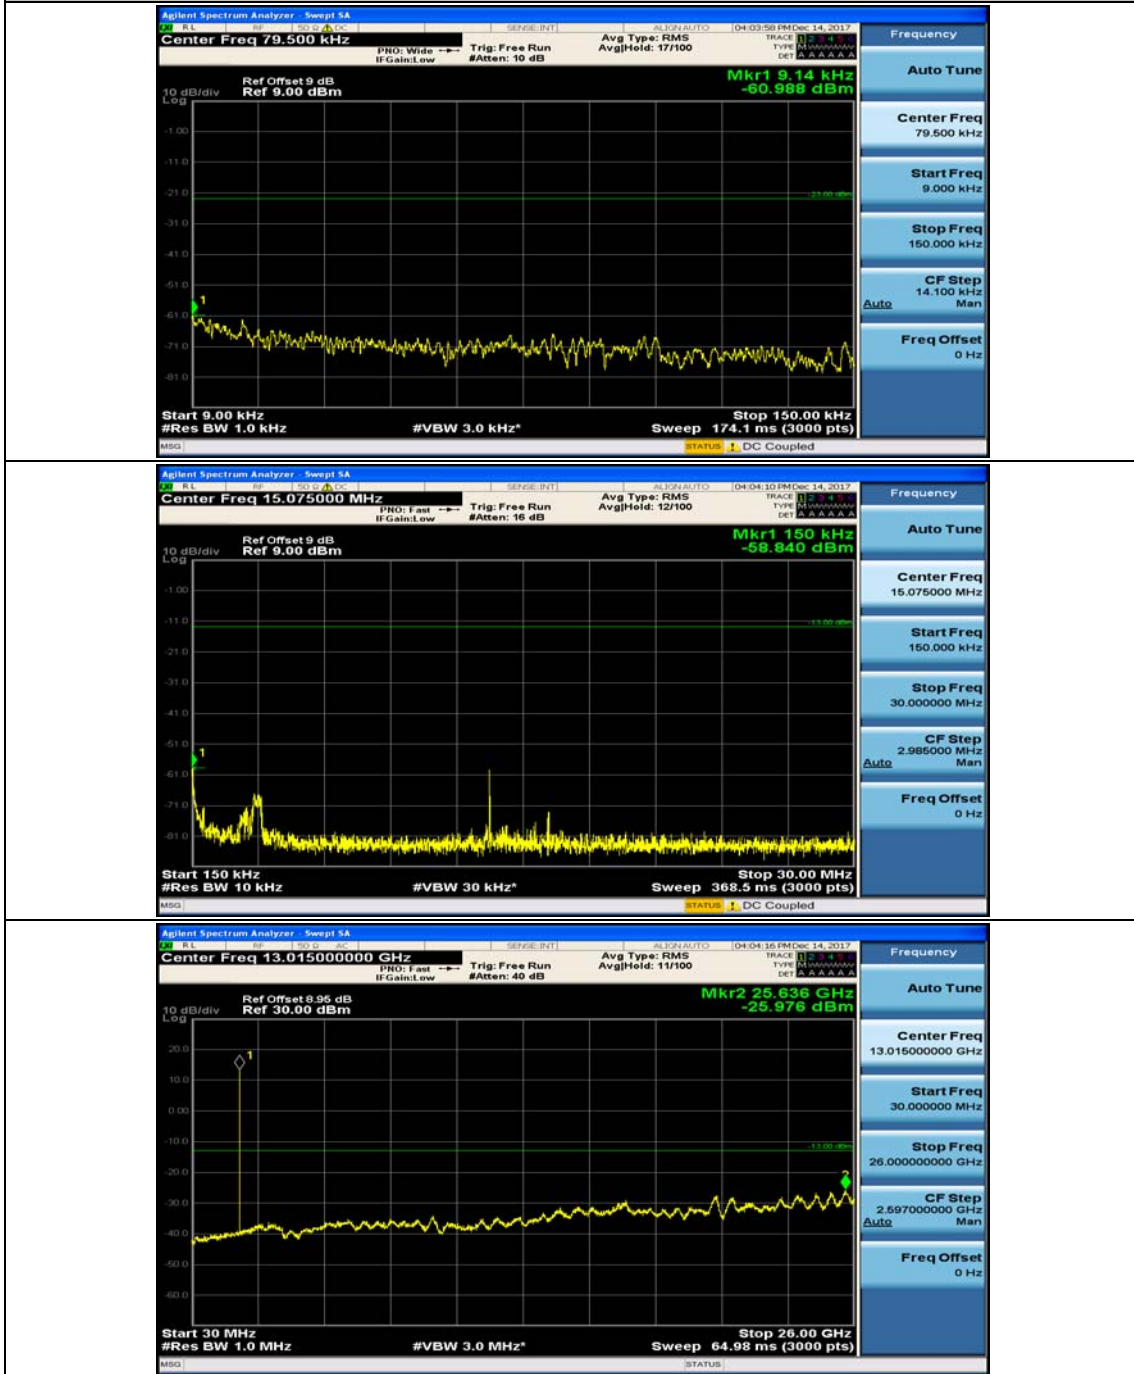

(Channel Bandwidth: 3 MHz)_LCH_16QAM_1RB#7

(Channel Bandwidth: 3 MHz)_MCH_16QAM_1RB#0

(Channel Bandwidth: 3 MHz)_MCH_16QAM_1RB#7

(Channel Bandwidth: 3 MHz)_HCH_16QAM_1RB#0

Channel Bandwidth: 5 MHz

(Channel Bandwidth: 5 MHz)_LCH_QPSK_12RB#0