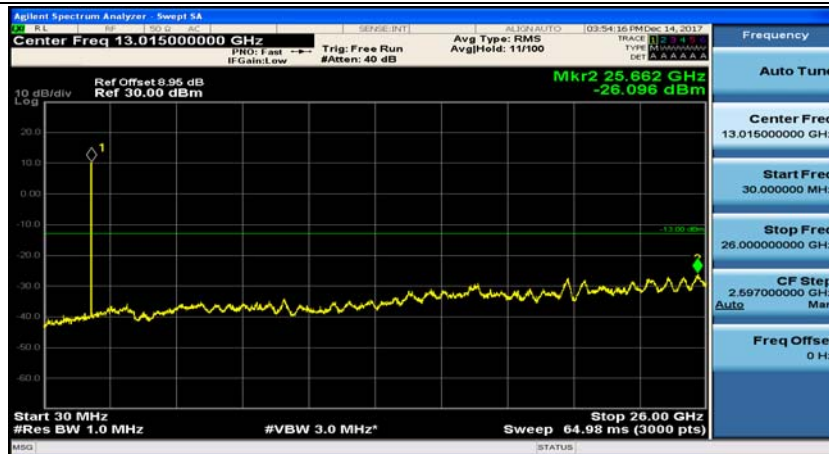

(Channel Bandwidth: 1.4 MHz)_MCH_QPSK_1RB#0

(Channel Bandwidth: 1.4 MHz)_MCH_QPSK_1RB#3

(Channel Bandwidth: 1.4 MHz)_HCH_QPSK_1RB#0

(Channel Bandwidth: 1.4 MHz)_HCH_QPSK_1RB#3

(Channel Bandwidth: 1.4 MHz)_LCH_16QAM_1RB#0

(Channel Bandwidth: 1.4 MHz)_LCH_16QAM_1RB#3

(Channel Bandwidth: 1.4 MHz)_MCH_16QAM_1RB#0

(Channel Bandwidth: 1.4 MHz)_MCH_16QAM_1RB#3

(Channel Bandwidth: 1.4 MHz)_HCH_16QAM_1RB#0

(Channel Bandwidth: 1.4 MHz)_HCH_16QAM_1RB#3