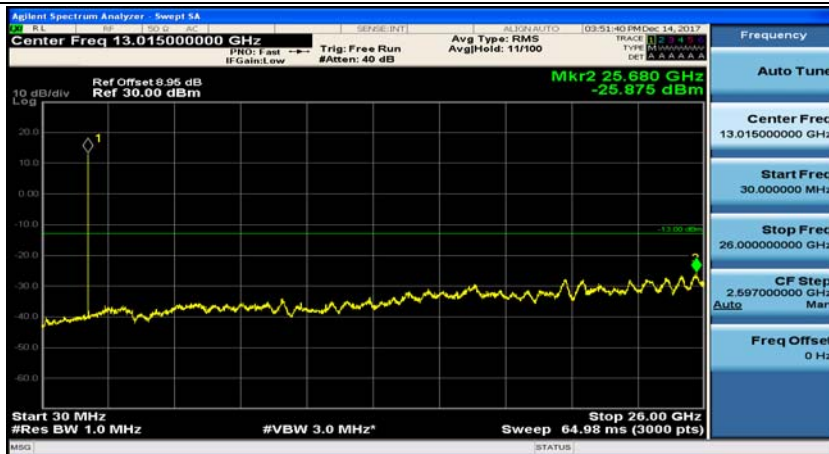

(Channel Bandwidth: 1.4 MHz)_MCH_QPSK_1RB#0

(Channel Bandwidth: 1.4 MHz)_MCH_QPSK_1RB#3

(Channel Bandwidth: 1.4 MHz)_HCH_QPSK_1RB#0

(Channel Bandwidth: 1.4 MHz)_HCH_QPSK_1RB#3

(Channel Bandwidth: 1.4 MHz)_LCH_16QAM_1RB#0

(Channel Bandwidth: 1.4 MHz)_LCH_16QAM_1RB#3

(Channel Bandwidth: 1.4 MHz)_MCH_16QAM_1RB#0

(Channel Bandwidth: 1.4 MHz)_MCH_16QAM_1RB#3

(Channel Bandwidth: 1.4 MHz)_HCH_16QAM_1RB#0

(Channel Bandwidth: 1.4 MHz)_HCH_16QAM_1RB#3