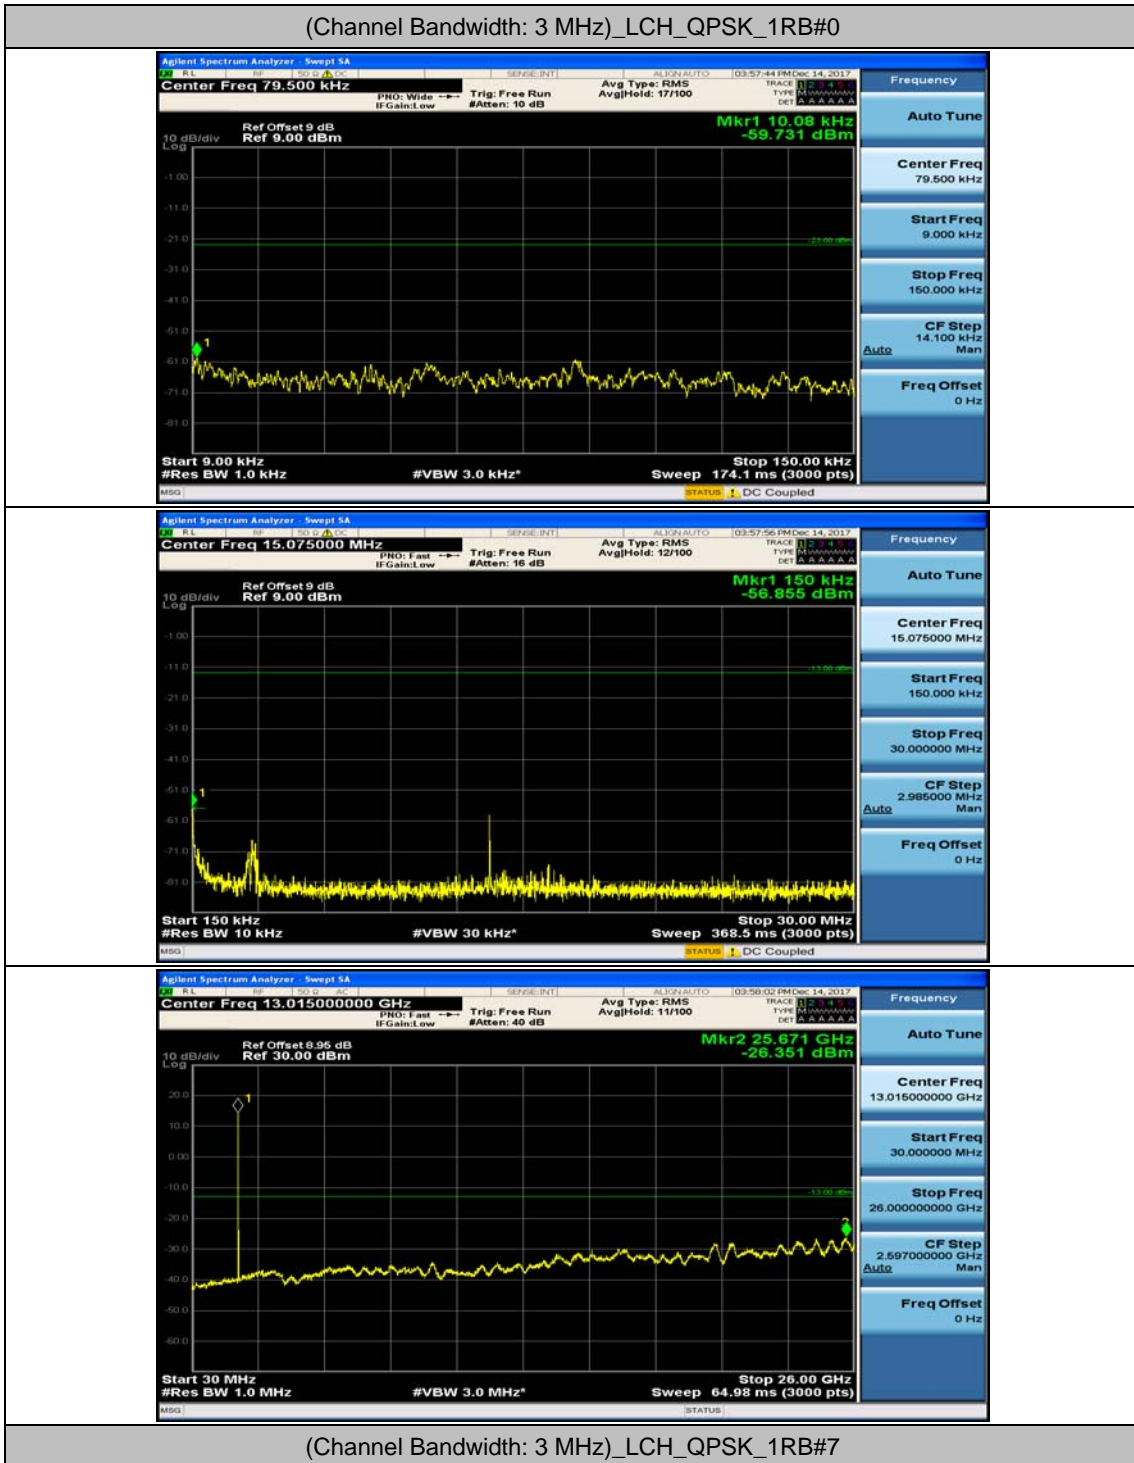

(Channel Bandwidth: 1.4 MHz)_MCH_QPSK_1RB#0

(Channel Bandwidth: 1.4 MHz)_MCH_QPSK_1RB#3

(Channel Bandwidth: 1.4 MHz)_HCH_QPSK_1RB#0

(Channel Bandwidth: 1.4 MHz)_HCH_QPSK_1RB#3

(Channel Bandwidth: 1.4 MHz)_LCH_16QAM_1RB#0

(Channel Bandwidth: 1.4 MHz)_LCH_16QAM_1RB#3

(Channel Bandwidth: 1.4 MHz)_MCH_16QAM_1RB#0

(Channel Bandwidth: 1.4 MHz)_MCH_16QAM_1RB#3

(Channel Bandwidth: 1.4 MHz)_HCH_16QAM_1RB#0

(Channel Bandwidth: 1.4 MHz)_HCH_16QAM_1RB#3

Channel Bandwidth: 3 MHz

(Channel Bandwidth: 3 MHz)_MCH_QPSK_1RB#0

(Channel Bandwidth: 3 MHz)_MCH_QPSK_1RB#7

(Channel Bandwidth: 3 MHz)_HCH_QPSK_1RB#0

(Channel Bandwidth: 3 MHz)_HCH_QPSK_1RB#7

(Channel Bandwidth: 3 MHz)_LCH_16QAM_1RB#0