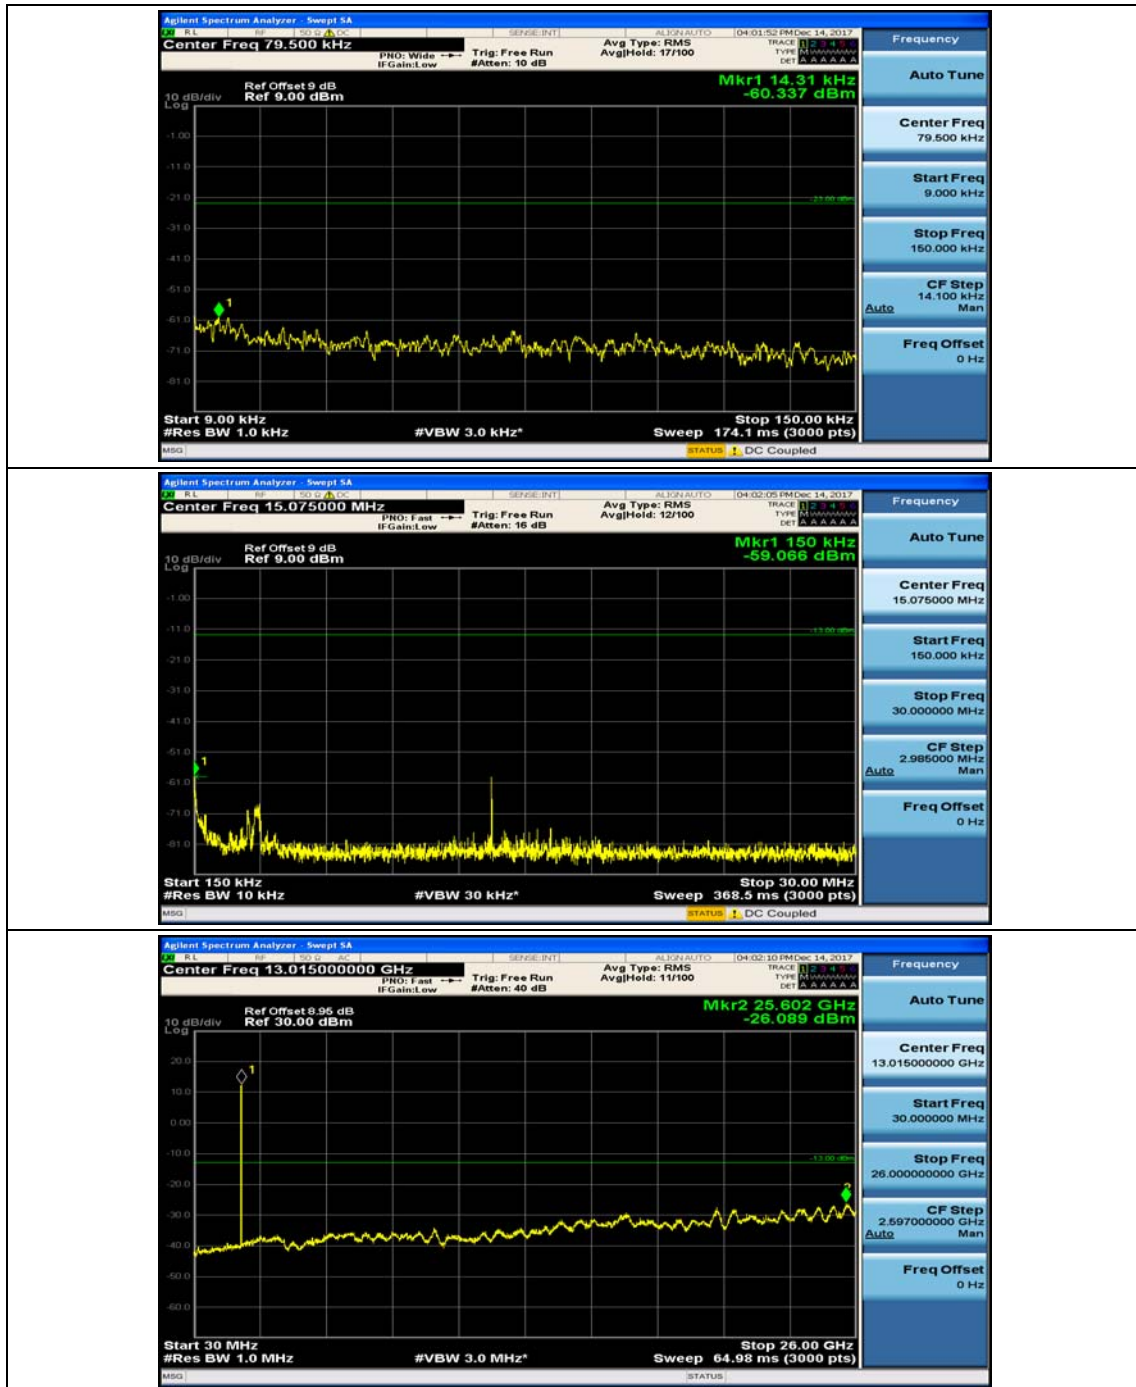

Channel Bandwidth: 3 MHz

(Channel Bandwidth: 3 MHz)_MCH_QPSK_1RB#0

(Channel Bandwidth: 3 MHz)_MCH_QPSK_1RB#7

(Channel Bandwidth: 3 MHz)_HCH_QPSK_1RB#0

(Channel Bandwidth: 3 MHz)_HCH_QPSK_1RB#7

(Channel Bandwidth: 3 MHz)_LCH_16QAM_1RB#0

(Channel Bandwidth: 3 MHz)_LCH_16QAM_1RB#7

(Channel Bandwidth: 3 MHz)_MCH_16QAM_1RB#0

(Channel Bandwidth: 3 MHz)_MCH_16QAM_1RB#7

(Channel Bandwidth: 3 MHz)_HCH_16QAM_1RB#0

Channel Bandwidth: 5 MHz

(Channel Bandwidth: 5 MHz)_LCH_QPSK_12RB#0