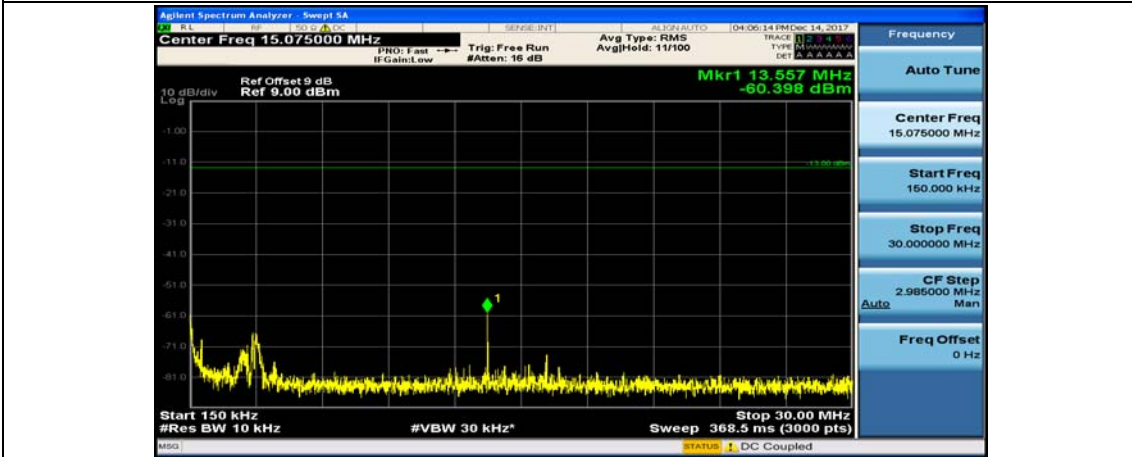

(Channel Bandwidth: 3 MHz)_LCH_16QAM_1RB#7

(Channel Bandwidth: 3 MHz)_MCH_16QAM_1RB#0

(Channel Bandwidth: 3 MHz)_MCH_16QAM_1RB#7

(Channel Bandwidth: 3 MHz)_HCH_16QAM_1RB#0

Channel Bandwidth: 5 MHz

(Channel Bandwidth: 5 MHz)_LCH_QPSK_12RB#0