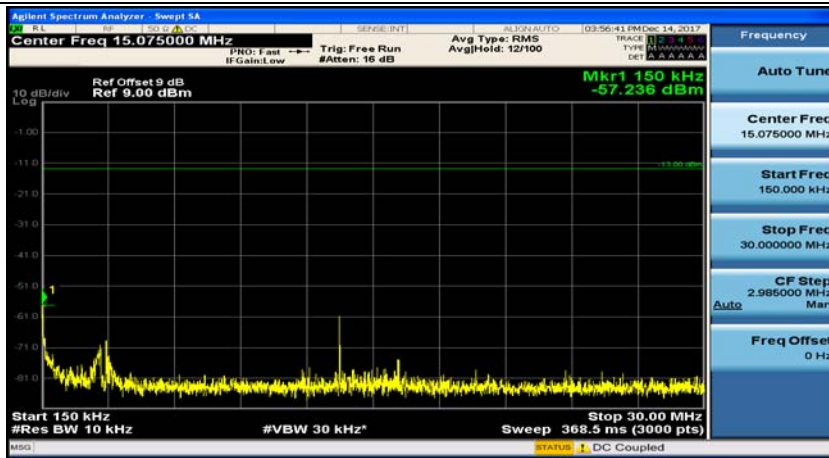

(Channel Bandwidth: 1.4 MHz)_LCH_16QAM_1RB#3

(Channel Bandwidth: 1.4 MHz)_MCH_16QAM_1RB#0

(Channel Bandwidth: 1.4 MHz)_MCH_16QAM_1RB#3

(Channel Bandwidth: 1.4 MHz)_HCH_16QAM_1RB#0

(Channel Bandwidth: 1.4 MHz)_HCH_16QAM_1RB#3