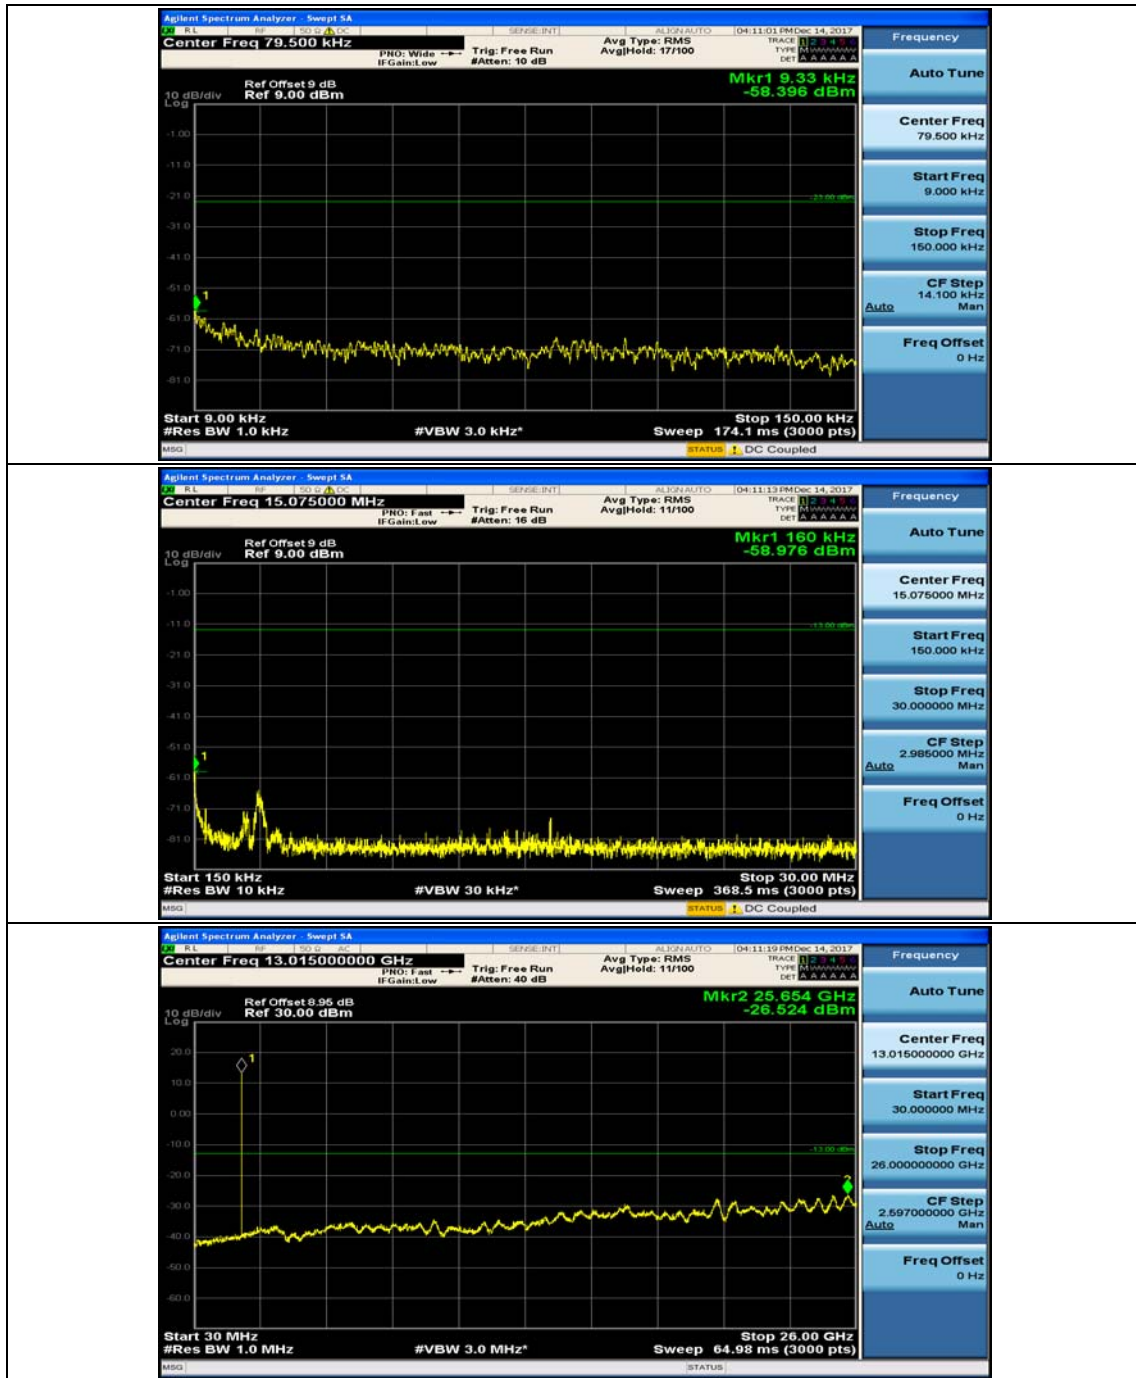

(Channel Bandwidth: 5 MHz)_MCH_QPSK_1RB#0

(Channel Bandwidth: 5 MHz)_HCH_QPSK_1RB#0

(Channel Bandwidth: 5 MHz)_HCH_QPSK_1RB#12

(Channel Bandwidth: 5 MHz)_LCH_16QAM_1RB#0

(Channel Bandwidth: 5 MHz)_LCH_16QAM_1RB#12