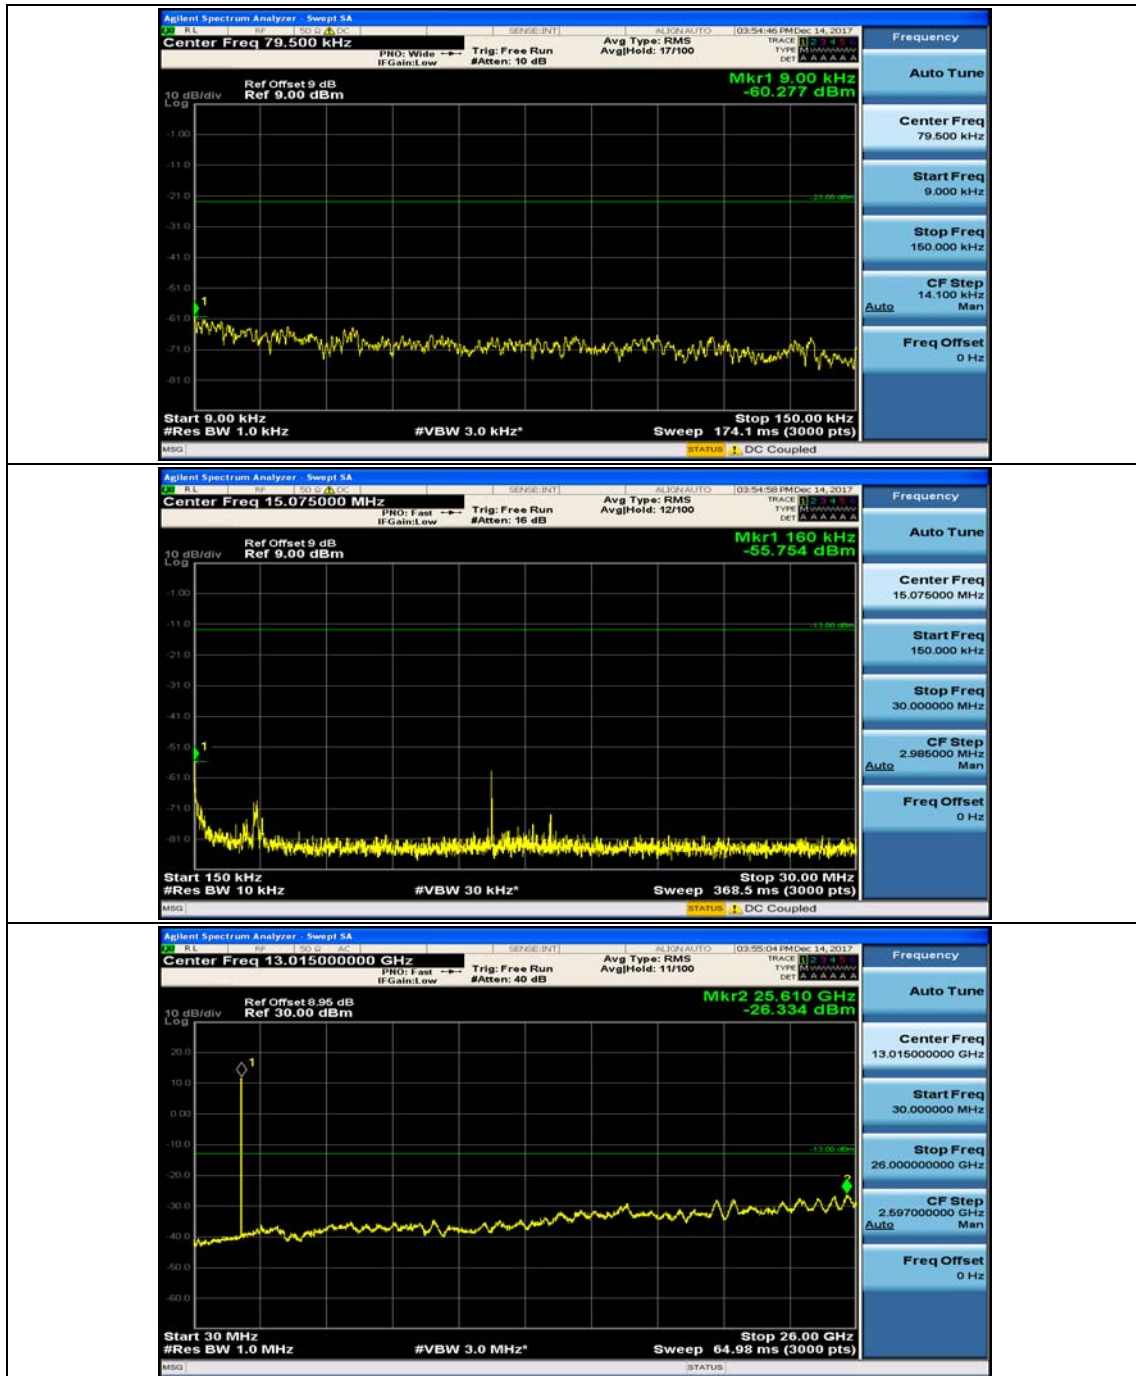

(Channel Bandwidth: 1.4 MHz)_MCH_QPSK_1RB#0

(Channel Bandwidth: 1.4 MHz)_MCH_QPSK_1RB#3

(Channel Bandwidth: 1.4 MHz)_HCH_QPSK_1RB#0

(Channel Bandwidth: 1.4 MHz)_HCH_QPSK_1RB#3

(Channel Bandwidth: 1.4 MHz)_LCH_16QAM_1RB#0

(Channel Bandwidth: 1.4 MHz)_LCH_16QAM_1RB#3

(Channel Bandwidth: 1.4 MHz)_MCH_16QAM_1RB#0

(Channel Bandwidth: 1.4 MHz)_MCH_16QAM_1RB#3

(Channel Bandwidth: 1.4 MHz)_HCH_16QAM_1RB#0

(Channel Bandwidth: 1.4 MHz)_HCH_16QAM_1RB#3

Channel Bandwidth: 3 MHz

(Channel Bandwidth: 3 MHz)_MCH_QPSK_1RB#0

(Channel Bandwidth: 3 MHz)_MCH_QPSK_1RB#7

(Channel Bandwidth: 3 MHz)_HCH_QPSK_1RB#0

(Channel Bandwidth: 3 MHz)_HCH_QPSK_1RB#7

(Channel Bandwidth: 3 MHz)_LCH_16QAM_1RB#0