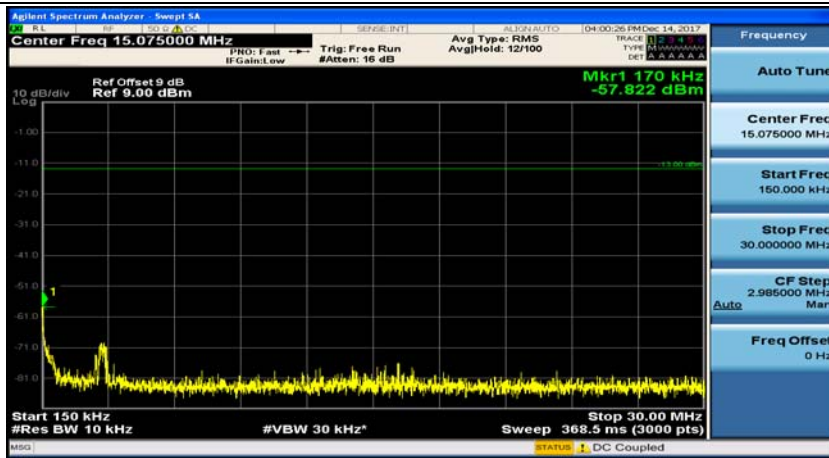

(Channel Bandwidth: 3 MHz)_MCH_QPSK_1RB#0