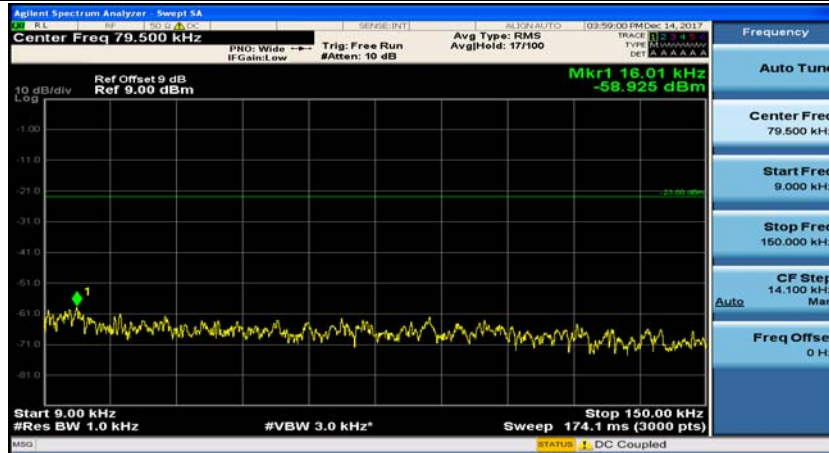

Channel Bandwidth: 3 MHz

(Channel Bandwidth: 3 MHz)_MCH_QPSK_1RB#0

(Channel Bandwidth: 3 MHz)_MCH_QPSK_1RB#7

(Channel Bandwidth: 3 MHz)_HCH_QPSK_1RB#0

(Channel Bandwidth: 3 MHz)_HCH_QPSK_1RB#7

(Channel Bandwidth: 3 MHz)_LCH_16QAM_1RB#0