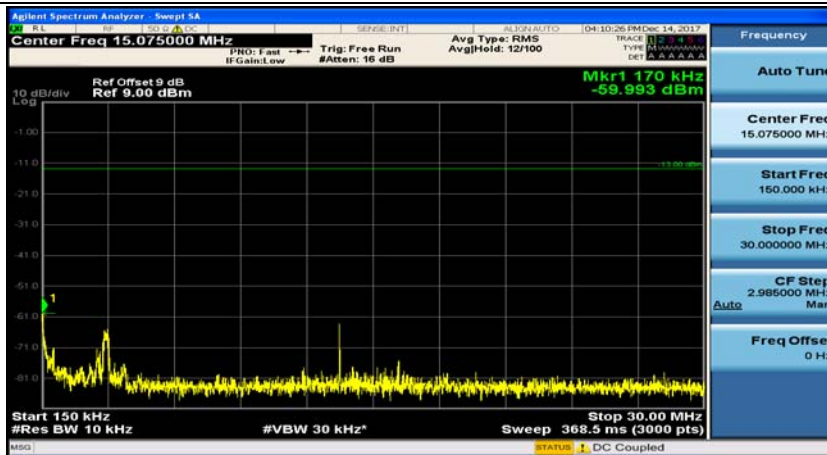

(Channel Bandwidth: 5 MHz)_HCH_QPSK_1RB#0