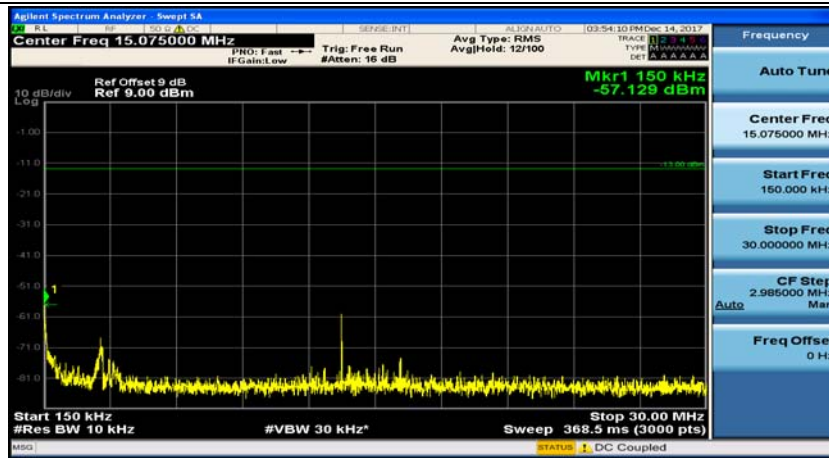

(Channel Bandwidth: 1.4 MHz)_MCH_QPSK_1RB#0

(Channel Bandwidth: 1.4 MHz)_MCH_QPSK_1RB#3

(Channel Bandwidth: 1.4 MHz)_HCH_QPSK_1RB#0

(Channel Bandwidth: 1.4 MHz)_HCH_QPSK_1RB#3

(Channel Bandwidth: 1.4 MHz)_LCH_16QAM_1RB#0

(Channel Bandwidth: 1.4 MHz)_LCH_16QAM_1RB#3

(Channel Bandwidth: 1.4 MHz)_MCH_16QAM_1RB#0

(Channel Bandwidth: 1.4 MHz)_MCH_16QAM_1RB#3

(Channel Bandwidth: 1.4 MHz)_HCH_16QAM_1RB#0

(Channel Bandwidth: 1.4 MHz)_HCH_16QAM_1RB#3