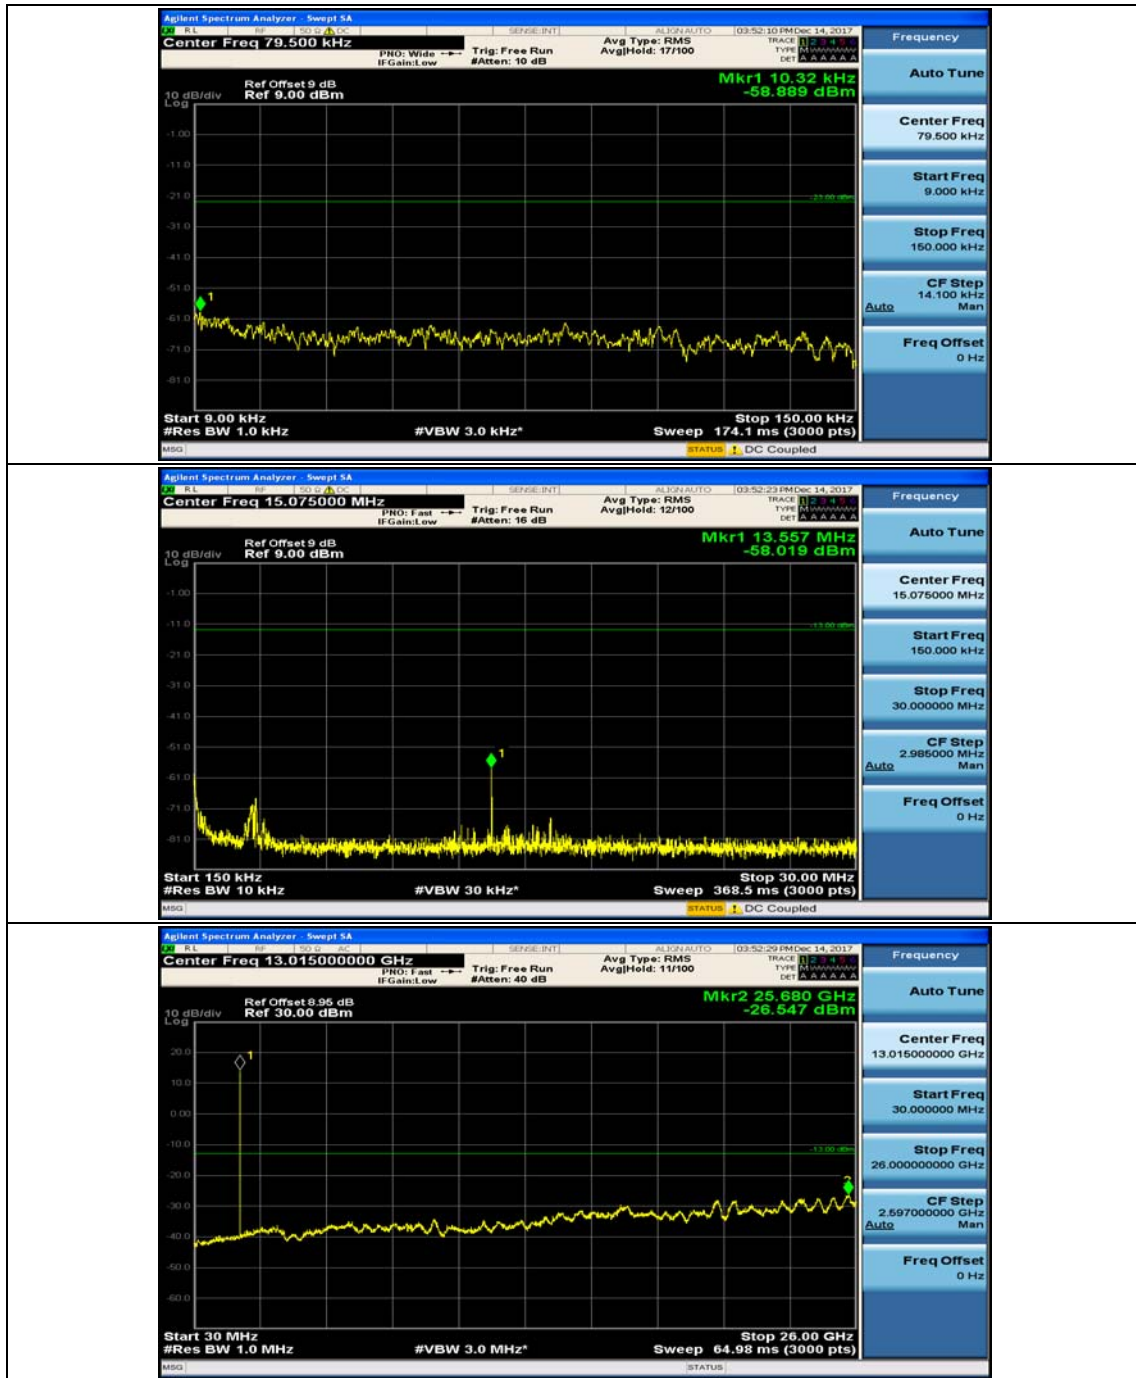

(Channel Bandwidth: 1.4 MHz)_MCH_QPSK_1RB#0

(Channel Bandwidth: 1.4 MHz)_MCH_QPSK_1RB#3

(Channel Bandwidth: 1.4 MHz)_HCH_QPSK_1RB#0

(Channel Bandwidth: 1.4 MHz)_HCH_QPSK_1RB#3

(Channel Bandwidth: 1.4 MHz)_LCH_16QAM_1RB#0

(Channel Bandwidth: 1.4 MHz)_LCH_16QAM_1RB#3

(Channel Bandwidth: 1.4 MHz)_MCH_16QAM_1RB#0

(Channel Bandwidth: 1.4 MHz)_MCH_16QAM_1RB#3

(Channel Bandwidth: 1.4 MHz)_HCH_16QAM_1RB#0

(Channel Bandwidth: 1.4 MHz)_HCH_16QAM_1RB#3

Channel Bandwidth: 3 MHz

(Channel Bandwidth: 3 MHz)_MCH_QPSK_1RB#0

(Channel Bandwidth: 3 MHz)_MCH_QPSK_1RB#7

(Channel Bandwidth: 3 MHz)_HCH_QPSK_1RB#0

(Channel Bandwidth: 3 MHz)_HCH_QPSK_1RB#7

(Channel Bandwidth: 3 MHz)_LCH_16QAM_1RB#0