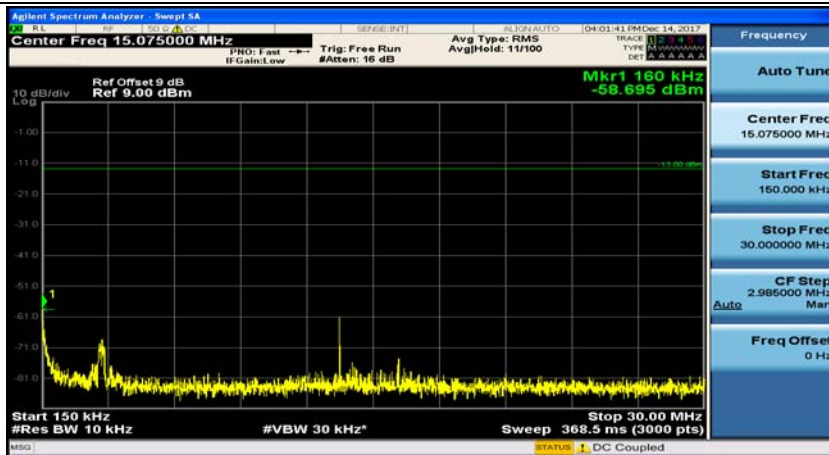

(Channel Bandwidth: 3 MHz)_MCH_16QAM_1RB#0