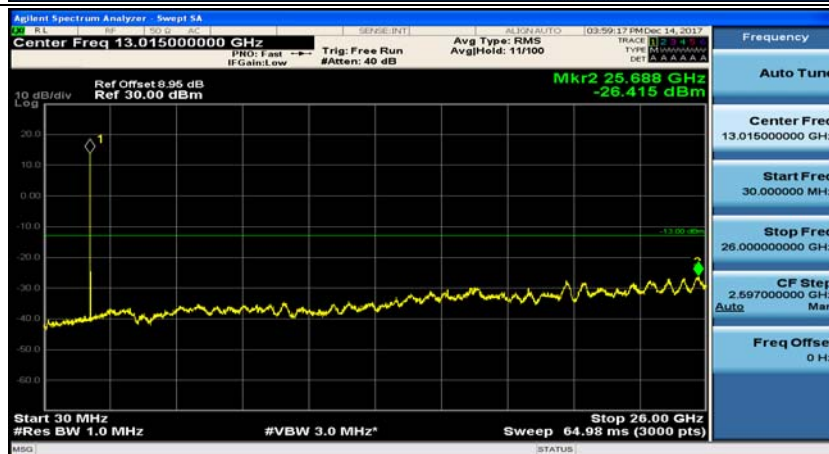

Channel Bandwidth: 3 MHz

(Channel Bandwidth: 3 MHz)_MCH_QPSK_1RB#0

(Channel Bandwidth: 3 MHz)_MCH_QPSK_1RB#7

(Channel Bandwidth: 3 MHz)_HCH_QPSK_1RB#0

(Channel Bandwidth: 3 MHz)_HCH_QPSK_1RB#7

(Channel Bandwidth: 3 MHz)_LCH_16QAM_1RB#0