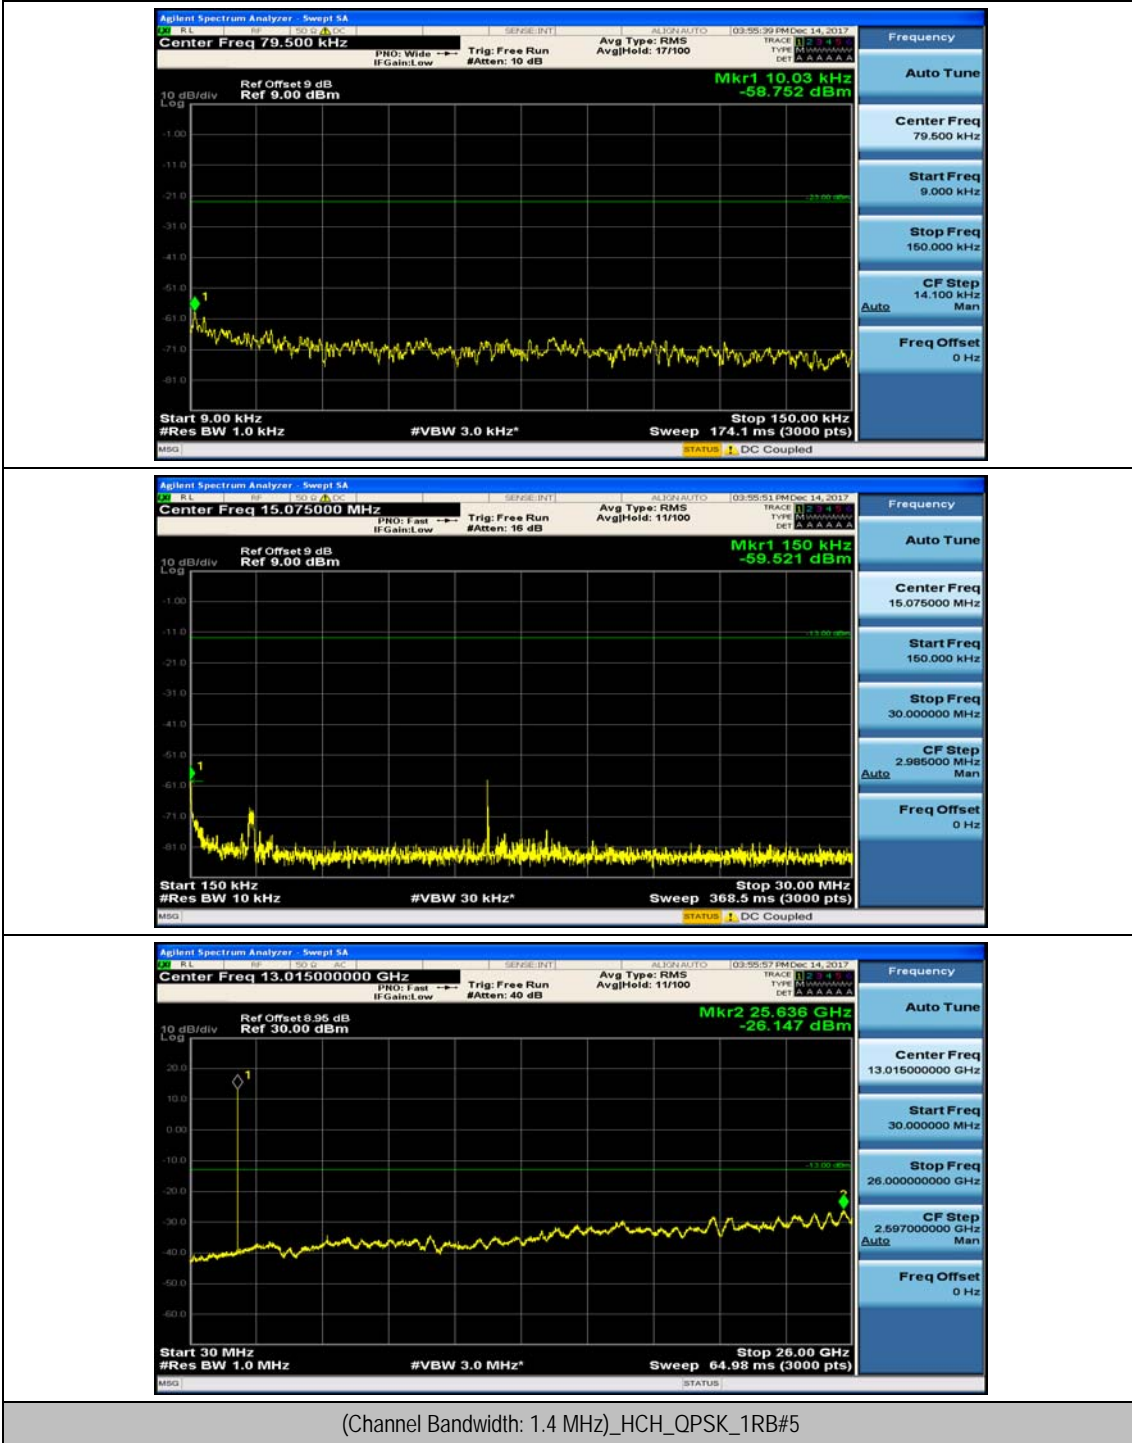

(Channel Bandwidth: 1.4 MHz)_MCH_QPSK_1RB#0

(Channel Bandwidth: 1.4 MHz)_MCH_QPSK_1RB#3

(Channel Bandwidth: 1.4 MHz)_HCH_QPSK_1RB#0

(Channel Bandwidth: 1.4 MHz)_HCH_QPSK_1RB#3

(Channel Bandwidth: 1.4 MHz)_LCH_16QAM_1RB#0

(Channel Bandwidth: 1.4 MHz)_LCH_16QAM_1RB#3

(Channel Bandwidth: 1.4 MHz)_MCH_16QAM_1RB#0

(Channel Bandwidth: 1.4 MHz)_MCH_16QAM_1RB#3

(Channel Bandwidth: 1.4 MHz)_HCH_16QAM_1RB#0

(Channel Bandwidth: 1.4 MHz)_HCH_16QAM_1RB#3

Channel Bandwidth: 3 MHz

(Channel Bandwidth: 3 MHz)_MCH_QPSK_1RB#0

(Channel Bandwidth: 3 MHz)_MCH_QPSK_1RB#7

(Channel Bandwidth: 3 MHz)_HCH_QPSK_1RB#0

(Channel Bandwidth: 3 MHz)_HCH_QPSK_1RB#7

(Channel Bandwidth: 3 MHz)_LCH_16QAM_1RB#0