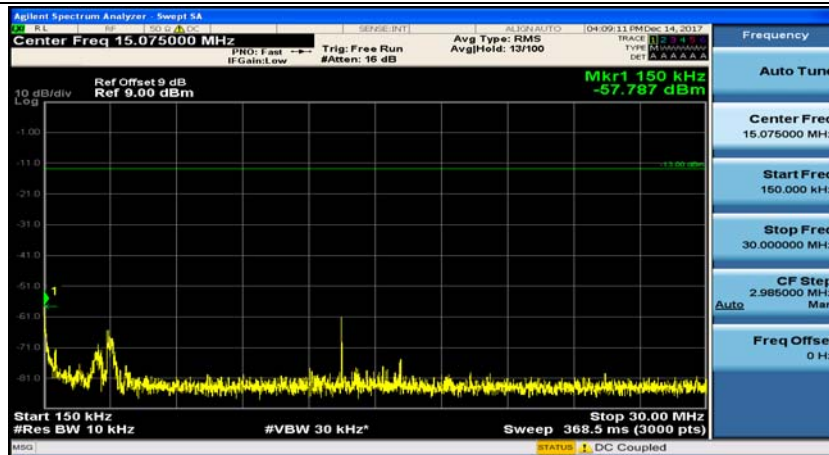

(Channel Bandwidth: 5 MHz)_MCH_16QAM_1RB#0

(Channel Bandwidth: 5 MHz)_MCH_16QAM_1RB#12