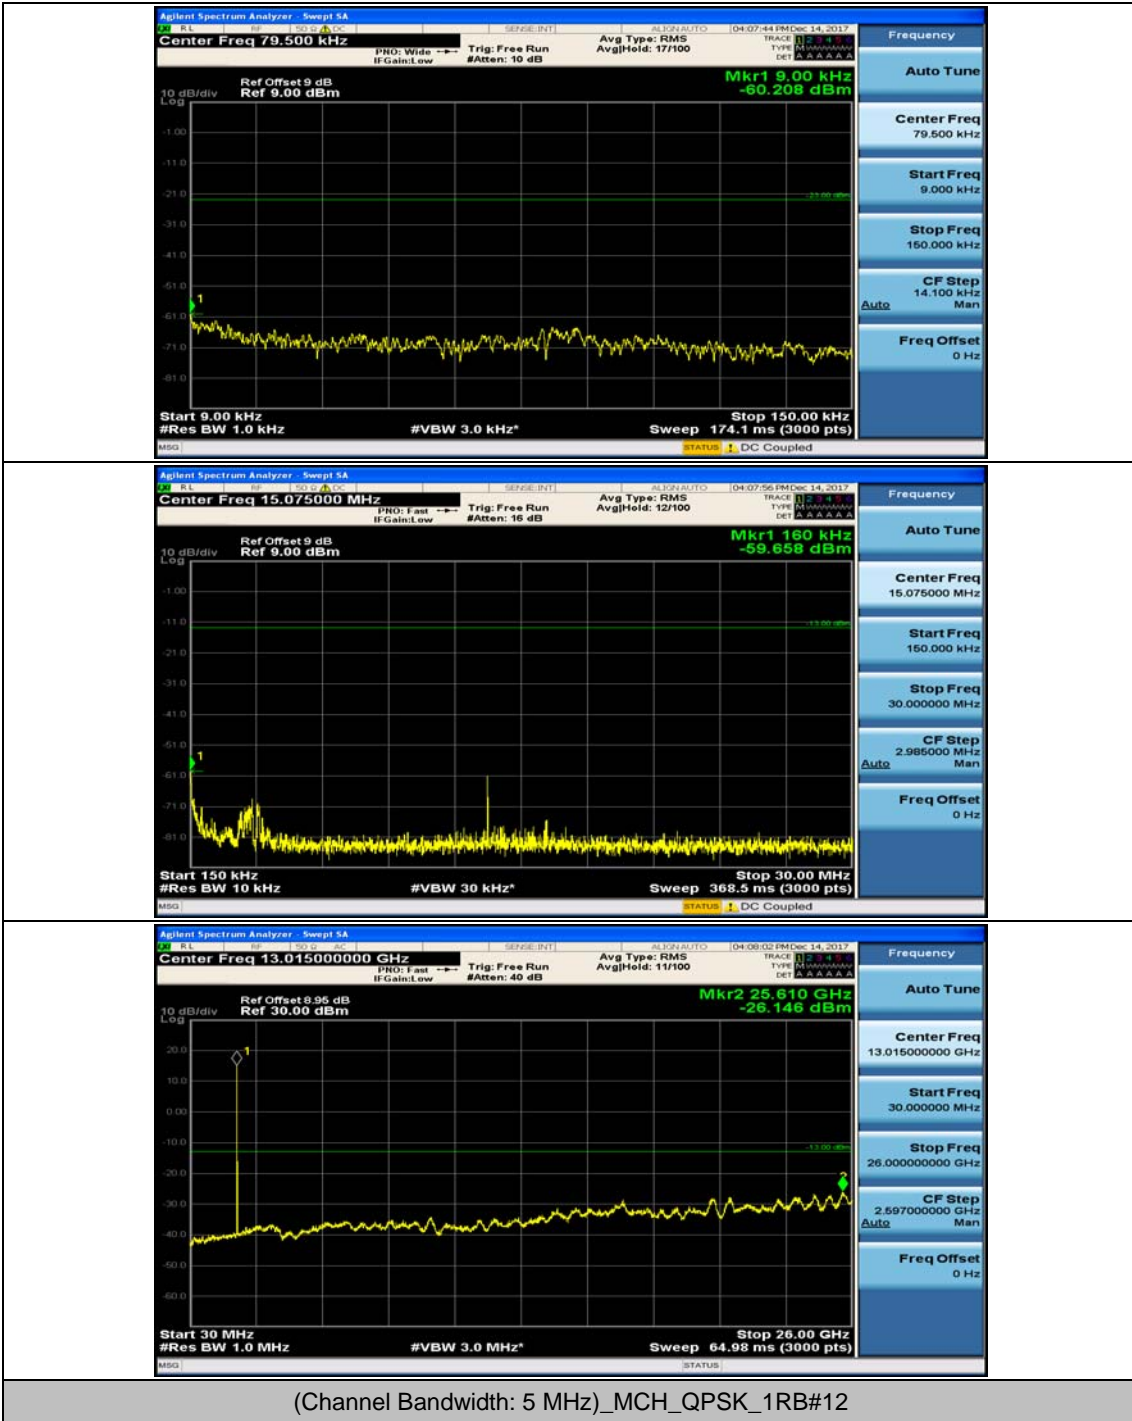

(Channel Bandwidth: 5 MHz)_LCH_QPSK_12RB#0

(Channel Bandwidth: 5 MHz)_MCH_QPSK_1RB#0