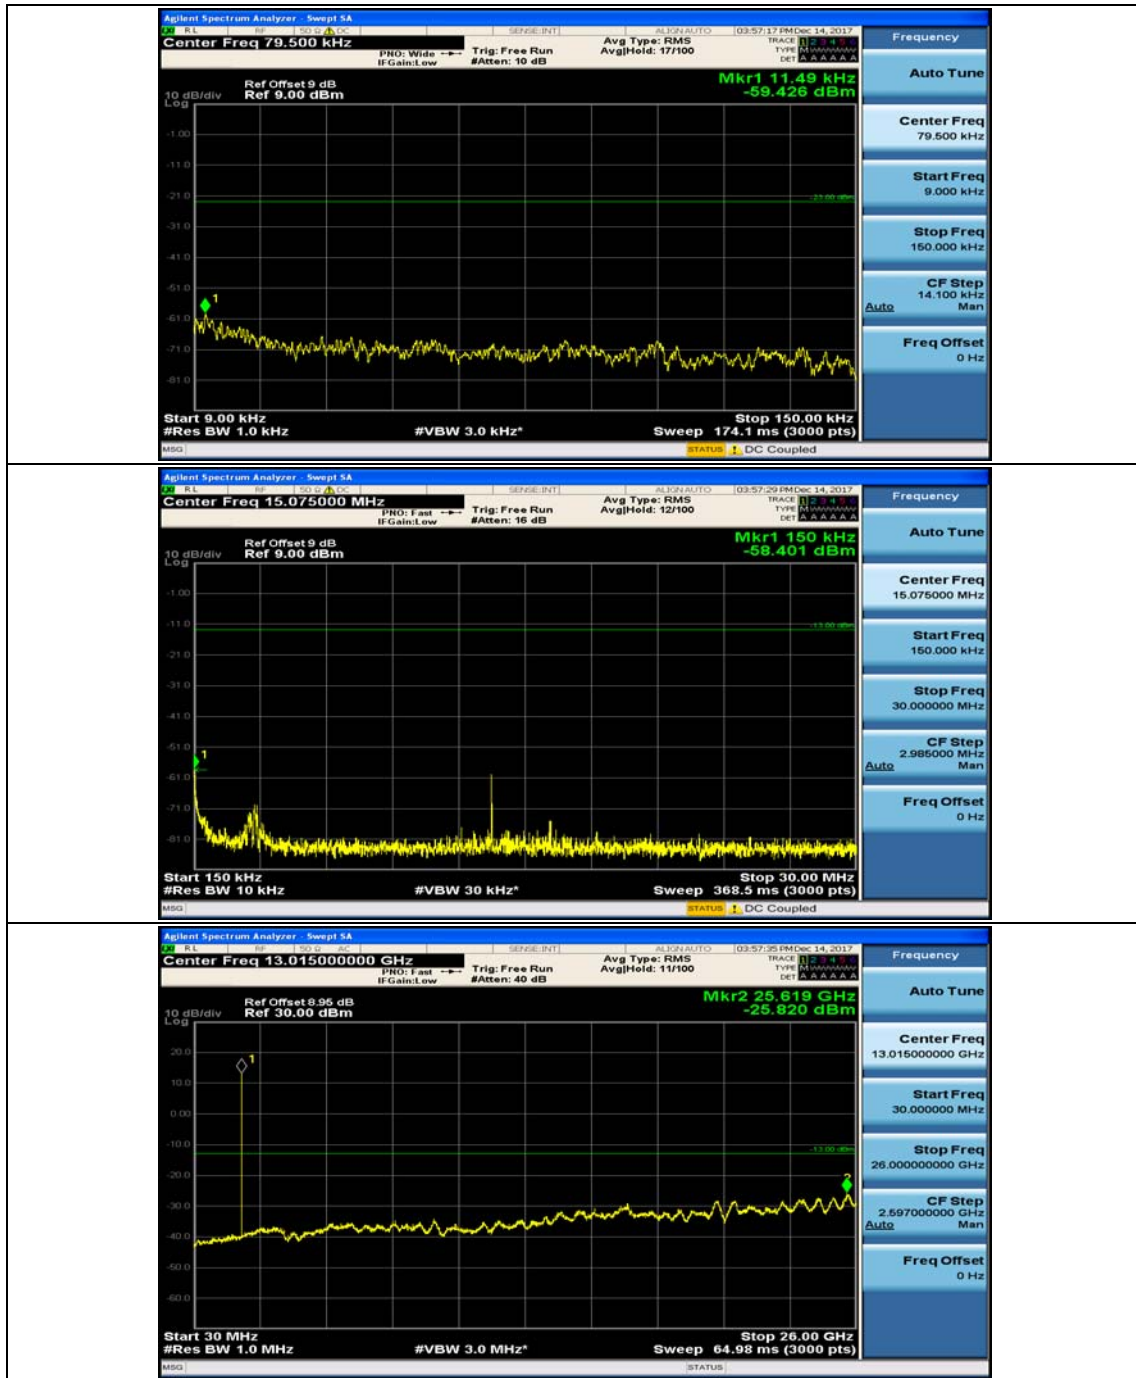

(Channel Bandwidth: 1.4 MHz)_MCH_QPSK_1RB#0

(Channel Bandwidth: 1.4 MHz)_MCH_QPSK_1RB#3

(Channel Bandwidth: 1.4 MHz)_HCH_QPSK_1RB#0

(Channel Bandwidth: 1.4 MHz)_HCH_QPSK_1RB#3

(Channel Bandwidth: 1.4 MHz)_LCH_16QAM_1RB#0

(Channel Bandwidth: 1.4 MHz)_LCH_16QAM_1RB#3

(Channel Bandwidth: 1.4 MHz)_MCH_16QAM_1RB#0

(Channel Bandwidth: 1.4 MHz)_MCH_16QAM_1RB#3

(Channel Bandwidth: 1.4 MHz)_HCH_16QAM_1RB#0

(Channel Bandwidth: 1.4 MHz)_HCH_16QAM_1RB#3

Channel Bandwidth: 3 MHz

(Channel Bandwidth: 3 MHz)_MCH_QPSK_1RB#0

(Channel Bandwidth: 3 MHz)_MCH_QPSK_1RB#7

(Channel Bandwidth: 3 MHz)_HCH_QPSK_1RB#0

(Channel Bandwidth: 3 MHz)_HCH_QPSK_1RB#7

(Channel Bandwidth: 3 MHz)_LCH_16QAM_1RB#0