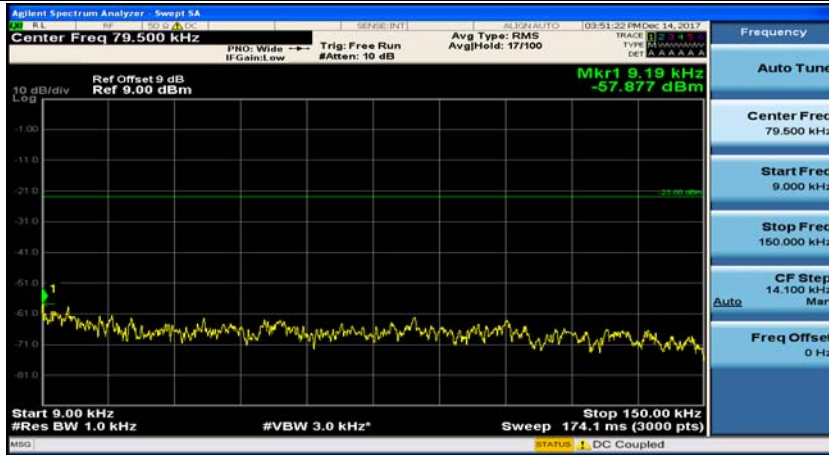

(Channel Bandwidth: 1.4 MHz)_MCH_QPSK_1RB#0

(Channel Bandwidth: 1.4 MHz)_MCH_QPSK_1RB#3

(Channel Bandwidth: 1.4 MHz)_HCH_QPSK_1RB#0

(Channel Bandwidth: 1.4 MHz)_HCH_QPSK_1RB#3

(Channel Bandwidth: 1.4 MHz)_LCH_16QAM_1RB#0

(Channel Bandwidth: 1.4 MHz)_LCH_16QAM_1RB#3

(Channel Bandwidth: 1.4 MHz)_MCH_16QAM_1RB#0

(Channel Bandwidth: 1.4 MHz)_MCH_16QAM_1RB#3

(Channel Bandwidth: 1.4 MHz)_HCH_16QAM_1RB#0

(Channel Bandwidth: 1.4 MHz)_HCH_16QAM_1RB#3