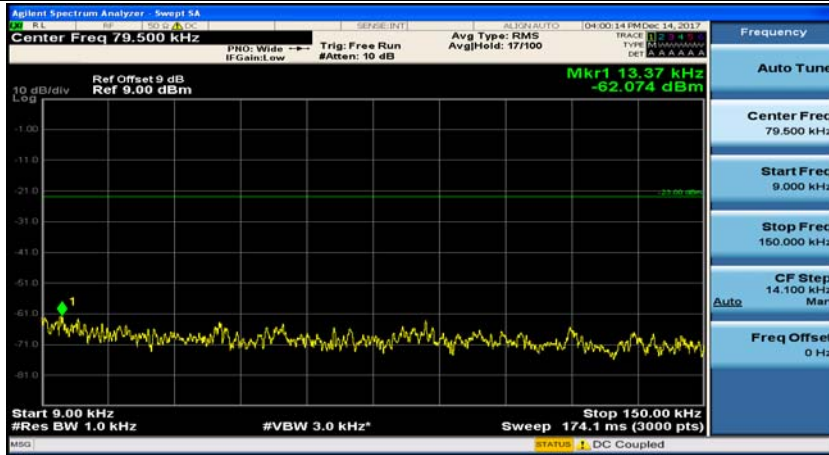

(Channel Bandwidth: 1.4 MHz)_LCH_16QAM_1RB#3

(Channel Bandwidth: 1.4 MHz)_MCH_16QAM_1RB#0

(Channel Bandwidth: 1.4 MHz)_MCH_16QAM_1RB#3

(Channel Bandwidth: 1.4 MHz)_HCH_16QAM_1RB#0

(Channel Bandwidth: 1.4 MHz)_HCH_16QAM_1RB#3

Channel Bandwidth: 3 MHz

(Channel Bandwidth: 3 MHz)_MCH_QPSK_1RB#0

(Channel Bandwidth: 3 MHz)_MCH_QPSK_1RB#7

(Channel Bandwidth: 3 MHz)_HCH_QPSK_1RB#0

(Channel Bandwidth: 3 MHz)_HCH_QPSK_1RB#7

(Channel Bandwidth: 3 MHz)_LCH_16QAM_1RB#0