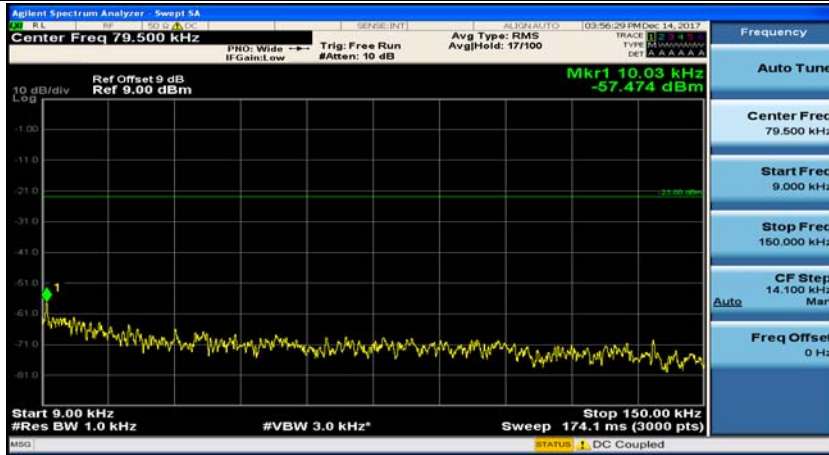

(Channel Bandwidth: 1.4 MHz)_LCH_16QAM_1RB#3

(Channel Bandwidth: 1.4 MHz)_MCH_16QAM_1RB#0

(Channel Bandwidth: 1.4 MHz)_MCH_16QAM_1RB#3

(Channel Bandwidth: 1.4 MHz)_HCH_16QAM_1RB#0

(Channel Bandwidth: 1.4 MHz)_HCH_16QAM_1RB#3

Channel Bandwidth: 3 MHz

(Channel Bandwidth: 3 MHz)_MCH_QPSK_1RB#0

(Channel Bandwidth: 3 MHz)_MCH_QPSK_1RB#7

(Channel Bandwidth: 3 MHz)_HCH_QPSK_1RB#0

(Channel Bandwidth: 3 MHz)_HCH_QPSK_1RB#7

(Channel Bandwidth: 3 MHz)_LCH_16QAM_1RB#0