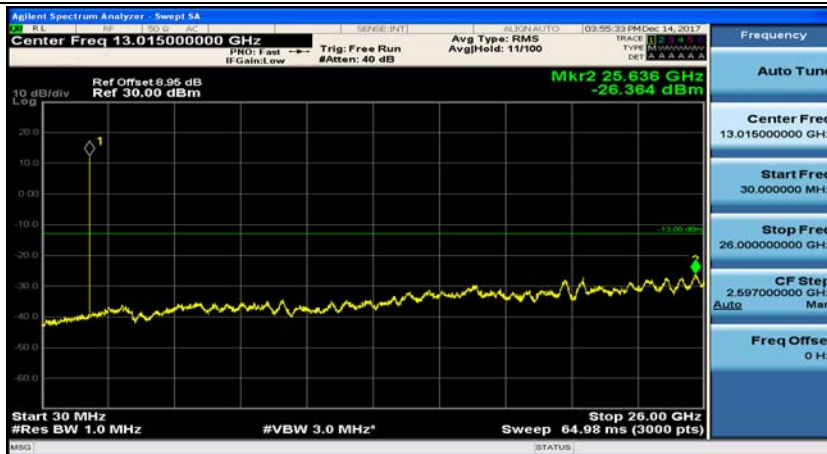

(Channel Bandwidth: 1.4 MHz)_MCH_QPSK_1RB#0

(Channel Bandwidth: 1.4 MHz)_MCH_QPSK_1RB#3

(Channel Bandwidth: 1.4 MHz)_HCH_QPSK_1RB#0

(Channel Bandwidth: 1.4 MHz)_HCH_QPSK_1RB#3

(Channel Bandwidth: 1.4 MHz)_LCH_16QAM_1RB#0

(Channel Bandwidth: 1.4 MHz)_LCH_16QAM_1RB#3

(Channel Bandwidth: 1.4 MHz)_MCH_16QAM_1RB#0

(Channel Bandwidth: 1.4 MHz)_MCH_16QAM_1RB#3

(Channel Bandwidth: 1.4 MHz)_HCH_16QAM_1RB#0

(Channel Bandwidth: 1.4 MHz)_HCH_16QAM_1RB#3