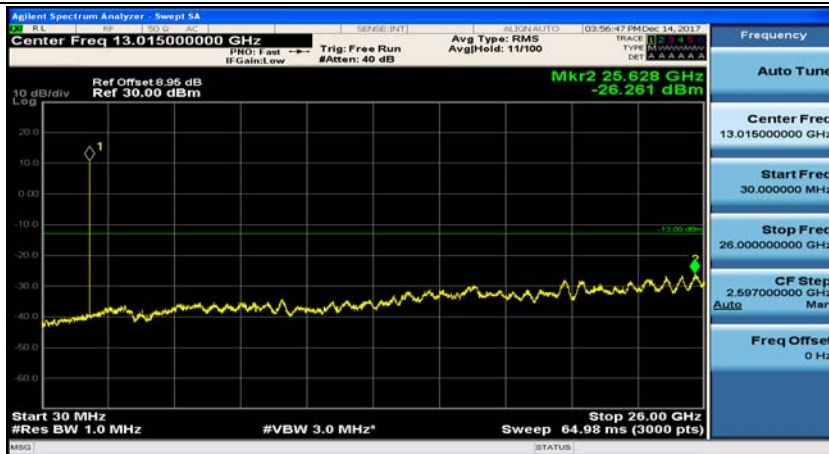

(Channel Bandwidth: 1.4 MHz)_LCH_16QAM_1RB#3

(Channel Bandwidth: 1.4 MHz)_MCH_16QAM_1RB#0

(Channel Bandwidth: 1.4 MHz)_MCH_16QAM_1RB#3

(Channel Bandwidth: 1.4 MHz)_HCH_16QAM_1RB#0

(Channel Bandwidth: 1.4 MHz)_HCH_16QAM_1RB#3

Channel Bandwidth: 3 MHz

(Channel Bandwidth: 3 MHz)_MCH_QPSK_1RB#0

(Channel Bandwidth: 3 MHz)_MCH_QPSK_1RB#7

(Channel Bandwidth: 3 MHz)_HCH_QPSK_1RB#0

(Channel Bandwidth: 3 MHz)_HCH_QPSK_1RB#7

(Channel Bandwidth: 3 MHz)_LCH_16QAM_1RB#0