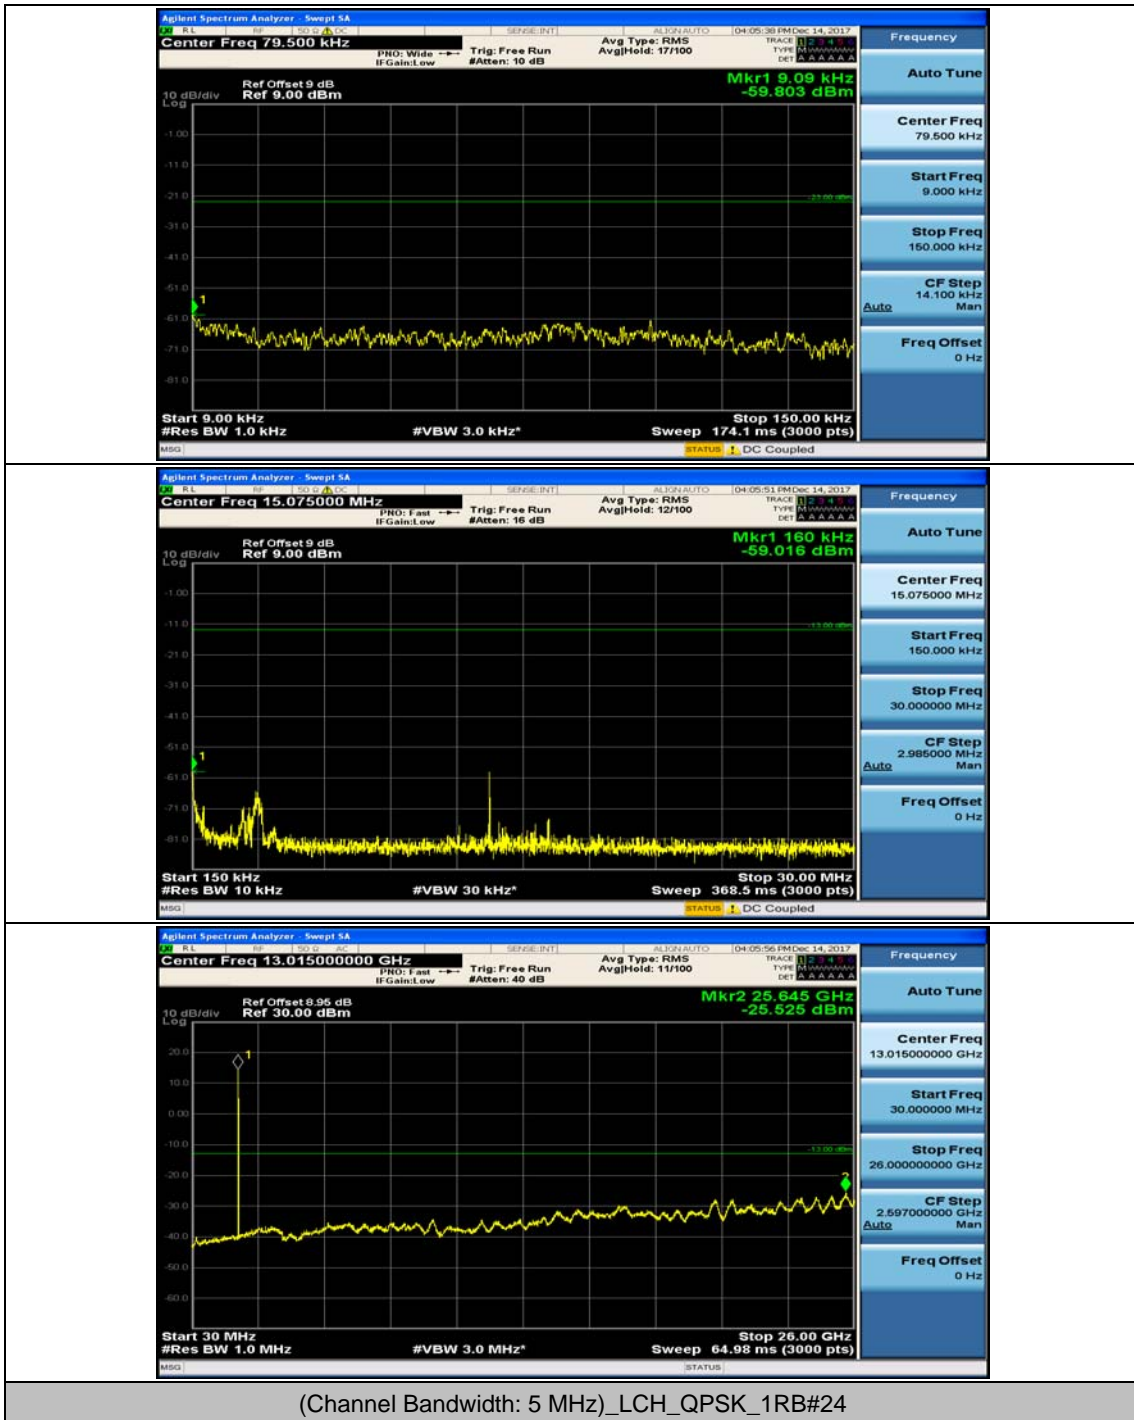

(Channel Bandwidth: 3 MHz)_LCH_16QAM_1RB#7

(Channel Bandwidth: 3 MHz)_MCH_16QAM_1RB#0

(Channel Bandwidth: 3 MHz)_MCH_16QAM_1RB#7

(Channel Bandwidth: 3 MHz)_HCH_16QAM_1RB#0

Channel Bandwidth: 5 MHz

(Channel Bandwidth: 5 MHz)_LCH_QPSK_12RB#0