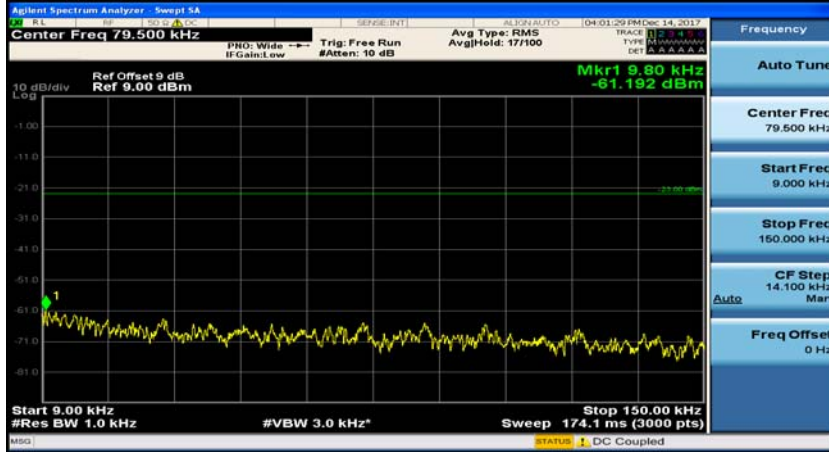

(Channel Bandwidth: 3 MHz)_MCH_16QAM_1RB#0