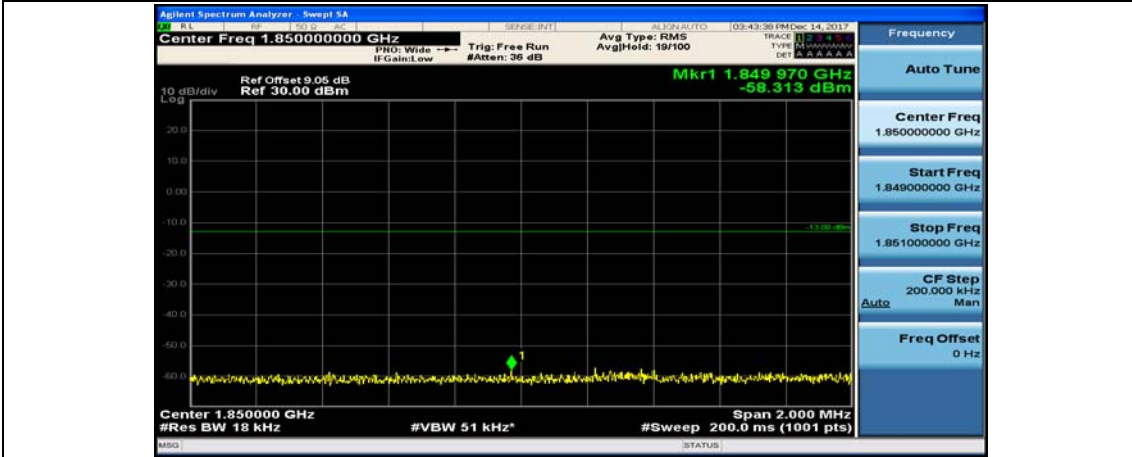

(Channel Bandwidth:15 MHz)_HCH_16QAM_37RB#38

(Channel Bandwidth:15 MHz)_HCH_16QAM_75RB#0

Channel Bandwidth: 20 MHz

(Channel Bandwidth:20 MHz)_LCH_QPSK_1RB#49

(Channel Bandwidth:20 MHz)_LCH_QPSK_1RB#99

(Channel Bandwidth:20 MHz)_LCH_QPSK_50RB#0