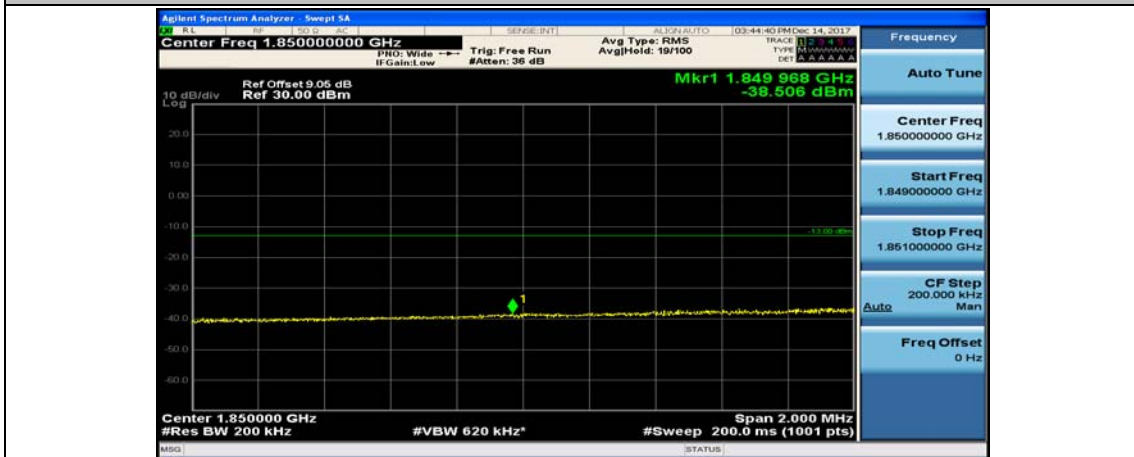

(Channel Bandwidth:20 MHz)_LCH_16QAM_1RB#0

(Channel Bandwidth:20 MHz)_LCH_16QAM_1RB#49

(Channel Bandwidth:20 MHz)_LCH_16QAM_1RB#99

(Channel Bandwidth:20 MHz)_LCH_16QAM_50RB#0

(Channel Bandwidth:20 MHz)_LCH_16QAM_50RB#25