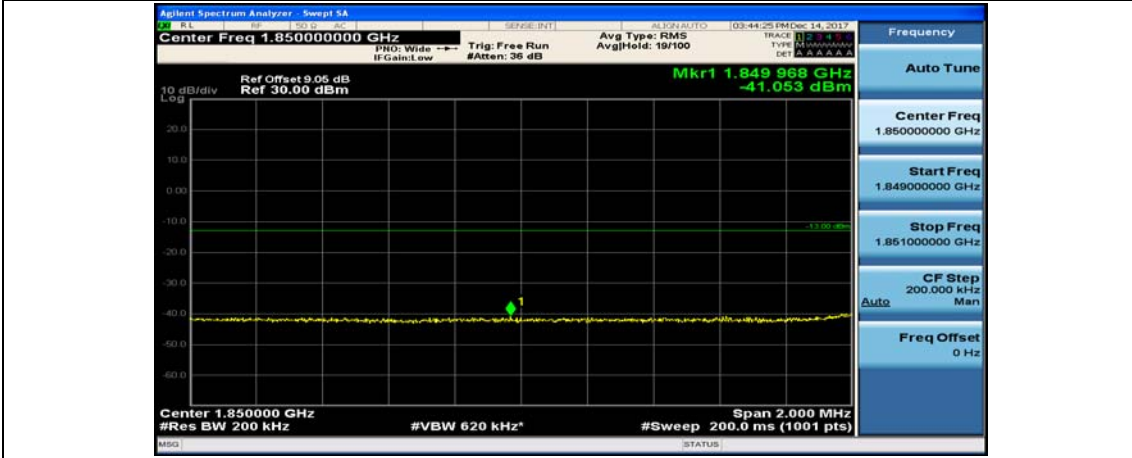

(Channel Bandwidth:20 MHz)_LCH_QPSK_50RB#50