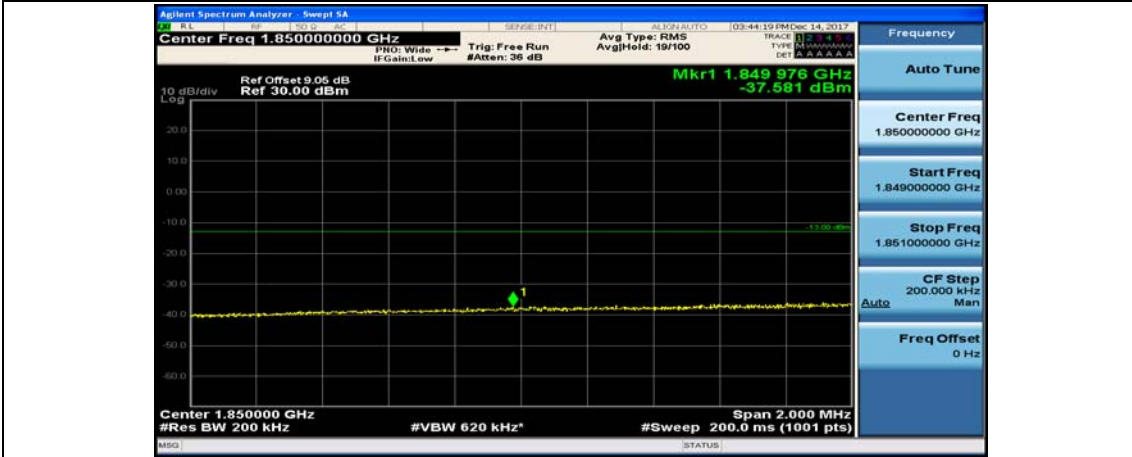

(Channel Bandwidth:20 MHz)_LCH_QPSK_50RB#25