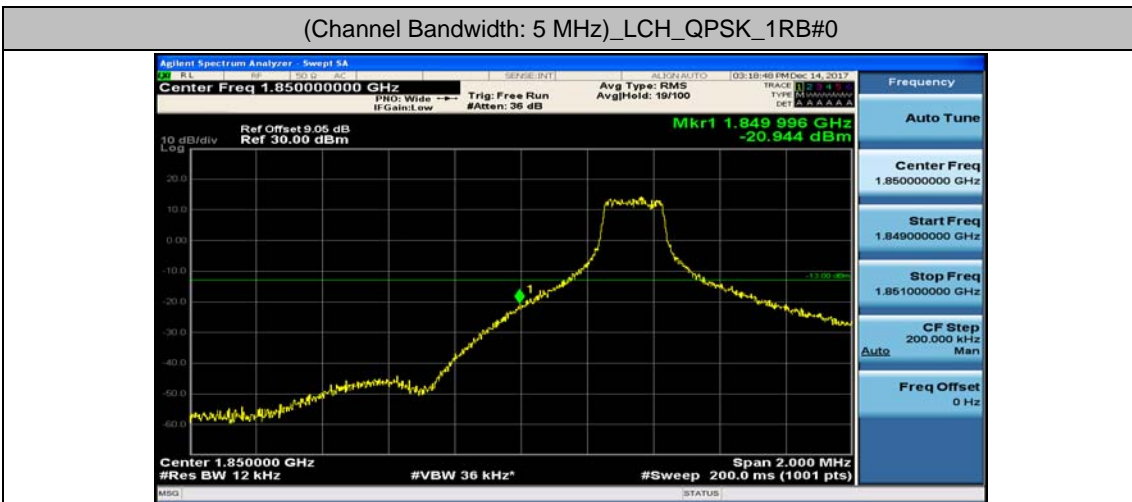

(Channel Bandwidth: 3 MHz)_HCH_16QAM_15RB#0

Channel Bandwidth: 5 MHz

(Channel Bandwidth: 5 MHz)_LCH_QPSK_1RB#12

(Channel Bandwidth: 5 MHz)_LCH_QPSK_1RB#24

(Channel Bandwidth: 5 MHz)_LCH_QPSK_12RB#0

(Channel Bandwidth: 5 MHz)_LCH_QPSK_12RB#6