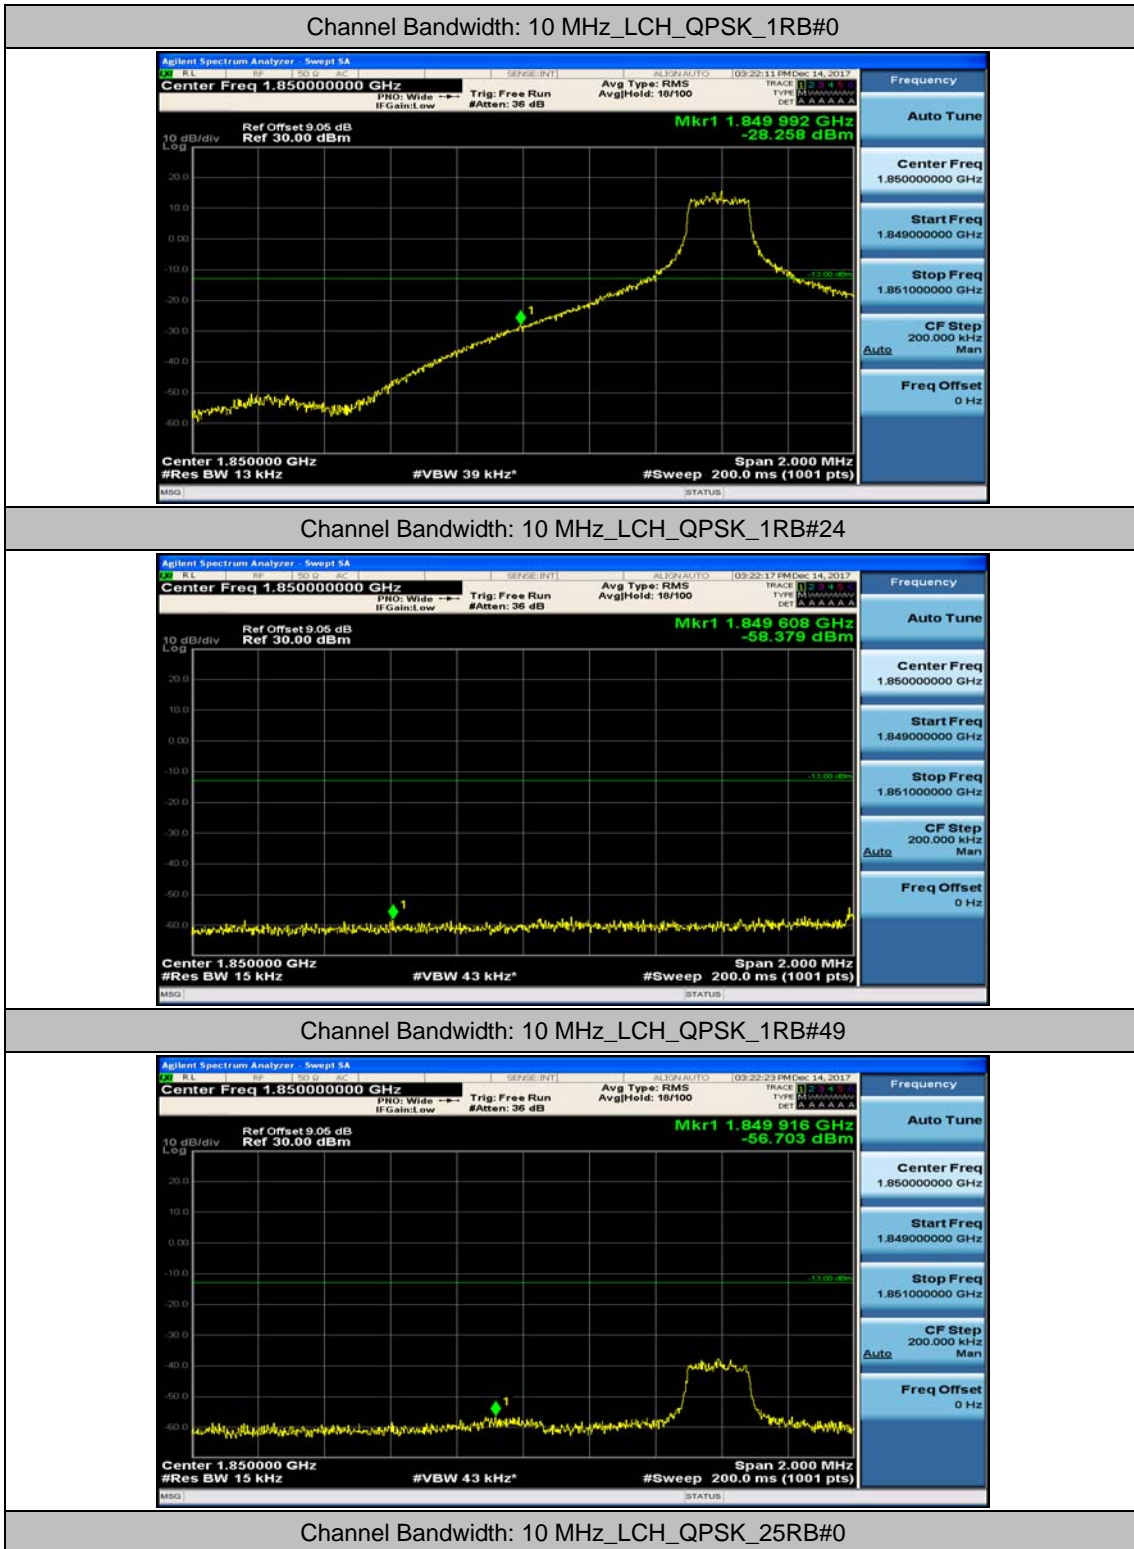

(Channel Bandwidth: 5 MHz)_HCH_16QAM_12RB#6

(Channel Bandwidth: 5 MHz)_HCH_16QAM_12RB#13

(Channel Bandwidth: 5 MHz)_HCH_16QAM_25RB#0

Channel Bandwidth: 10 MHz

Channel Bandwidth: 10 MHz_HCH_QPSK_1RB#0

Channel Bandwidth: 10 MHz_HCH_QPSK_1RB#24

Channel Bandwidth: 10 MHz_HCH_QPSK_1RB#49

Channel Bandwidth: 10 MHz_HCH_QPSK_50RB#0

Channel Bandwidth: 10 MHz_LCH_16QAM_1RB#0

Channel Bandwidth: 10 MHz_LCH_16QAM_1RB#24

Channel Bandwidth: 10 MHz_LCH_16QAM_1RB#49