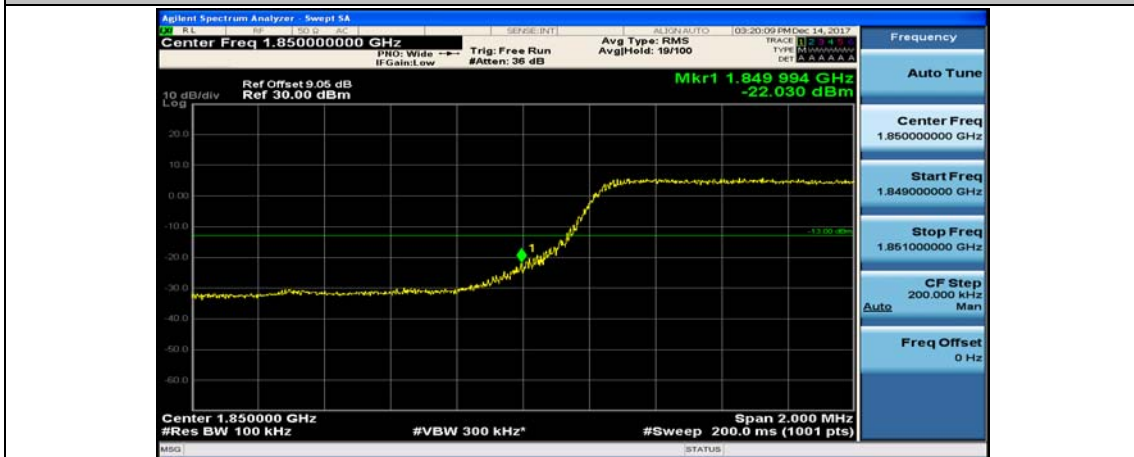

(Channel Bandwidth: 3 MHz)_HCH_16QAM_15RB#0

Channel Bandwidth: 5 MHz

(Channel Bandwidth: 5 MHz)_LCH_QPSK_1RB#12

(Channel Bandwidth: 5 MHz)_LCH_QPSK_1RB#24

(Channel Bandwidth: 5 MHz)_LCH_QPSK_12RB#0

(Channel Bandwidth: 5 MHz)_LCH_QPSK_12RB#6

(Channel Bandwidth: 5 MHz)_LCH_QPSK_12RB#13

(Channel Bandwidth: 5 MHz)_LCH_QPSK_25RB#0

(Channel Bandwidth: 5 MHz)_HCH_QPSK_1RB#0

(Channel Bandwidth: 5 MHz)_HCH_QPSK_1RB#12

(Channel Bandwidth: 5 MHz)_HCH_QPSK_1RB#24