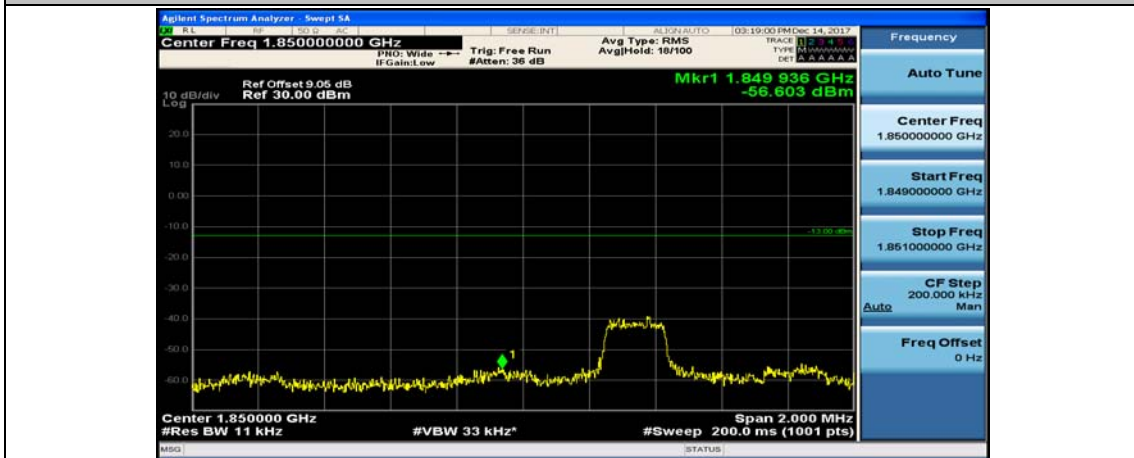

(Channel Bandwidth: 3 MHz)_HCH_16QAM_15RB#0

Channel Bandwidth: 5 MHz

(Channel Bandwidth: 5 MHz)_LCH_QPSK_1RB#12

(Channel Bandwidth: 5 MHz)_LCH_QPSK_1RB#24

(Channel Bandwidth: 5 MHz)_LCH_QPSK_12RB#0

(Channel Bandwidth: 5 MHz)_LCH_QPSK_12RB#6

(Channel Bandwidth: 5 MHz)_LCH_QPSK_12RB#13

(Channel Bandwidth: 5 MHz)_LCH_QPSK_25RB#0

(Channel Bandwidth: 5 MHz)_HCH_QPSK_1RB#0

(Channel Bandwidth: 5 MHz)_HCH_QPSK_1RB#12

(Channel Bandwidth: 5 MHz)_HCH_QPSK_1RB#24