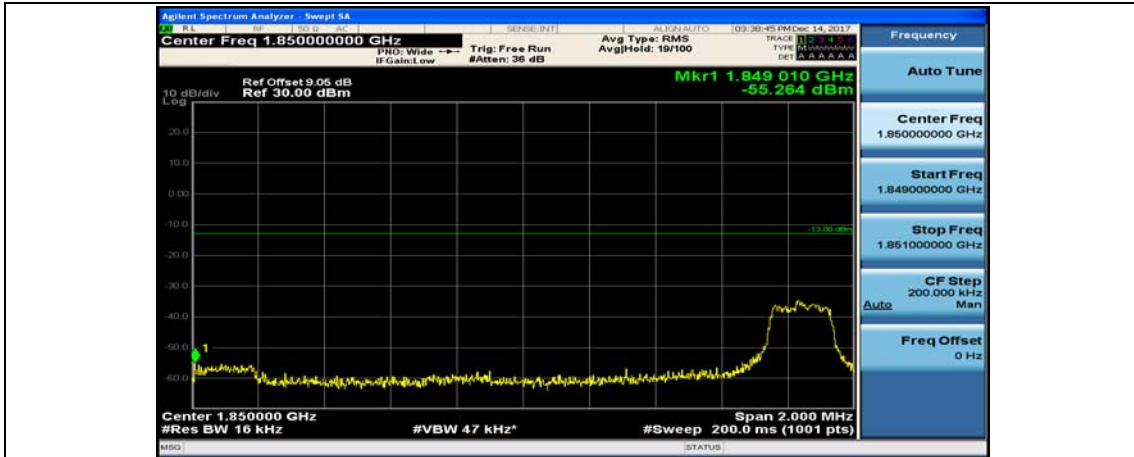

(Channel Bandwidth:15 MHz)_LCH_QPSK_1RB#74