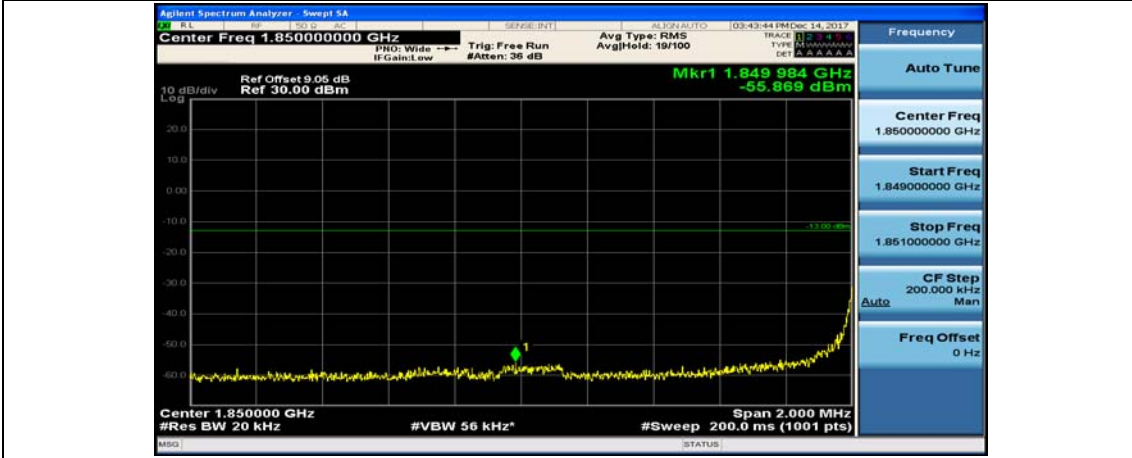

(Channel Bandwidth:15 MHz)_HCH_16QAM_37RB#38

(Channel Bandwidth:15 MHz)_HCH_16QAM_75RB#0

Channel Bandwidth: 20 MHz

(Channel Bandwidth:20 MHz)_LCH_QPSK_1RB#49

(Channel Bandwidth:20 MHz)_LCH_QPSK_1RB#99

(Channel Bandwidth:20 MHz)_LCH_QPSK_50RB#0