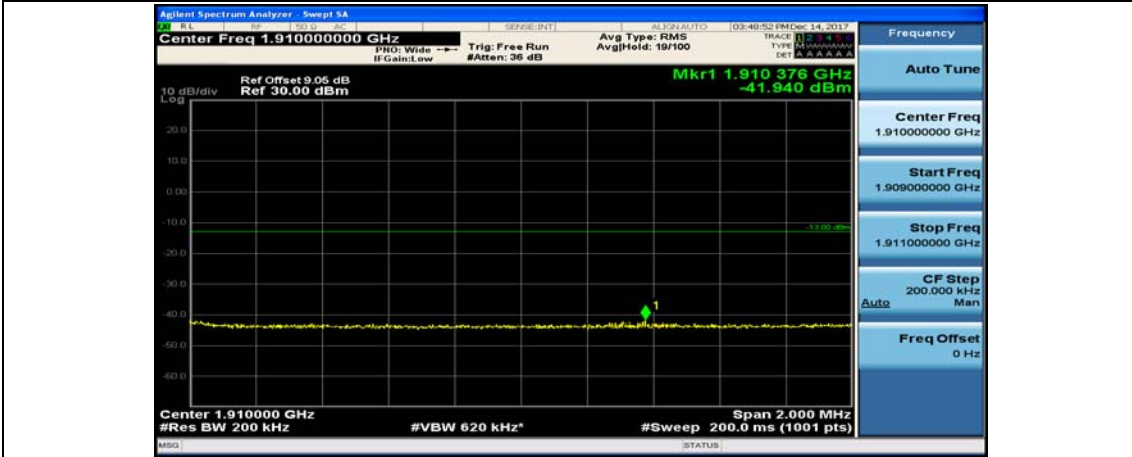

(Channel Bandwidth:20 MHz)_HCH_QPSK_50RB#0