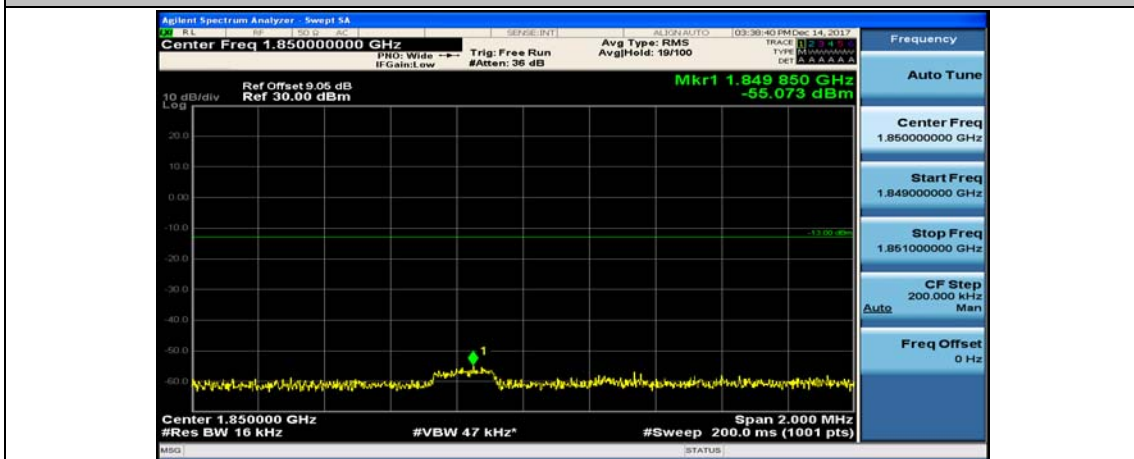

(Channel Bandwidth:15 MHz)_LCH_QPSK_1RB#37