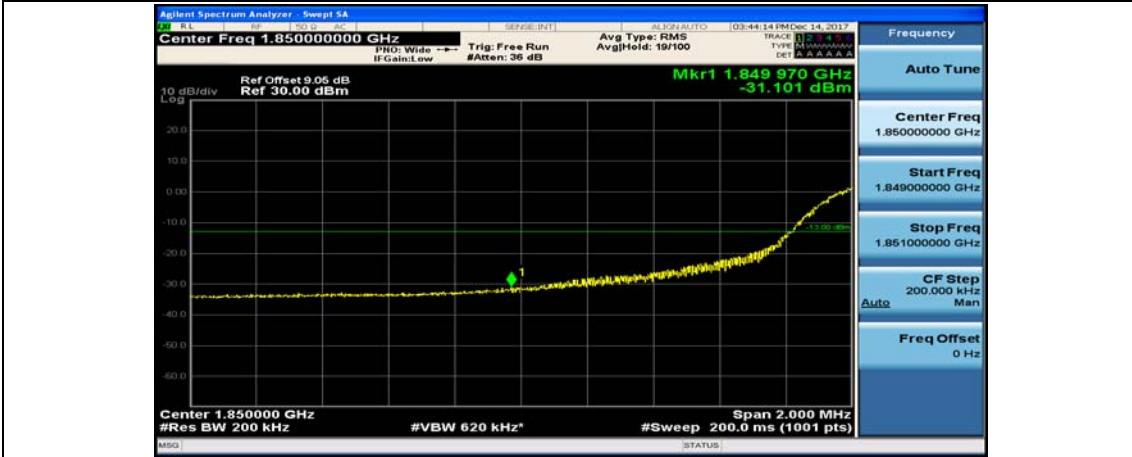

(Channel Bandwidth:15 MHz)_HCH_16QAM_37RB#38

(Channel Bandwidth:15 MHz)_HCH_16QAM_75RB#0

Channel Bandwidth: 20 MHz

(Channel Bandwidth:20 MHz)_LCH_QPSK_1RB#49

(Channel Bandwidth:20 MHz)_LCH_QPSK_1RB#99

(Channel Bandwidth:20 MHz)_LCH_QPSK_50RB#0