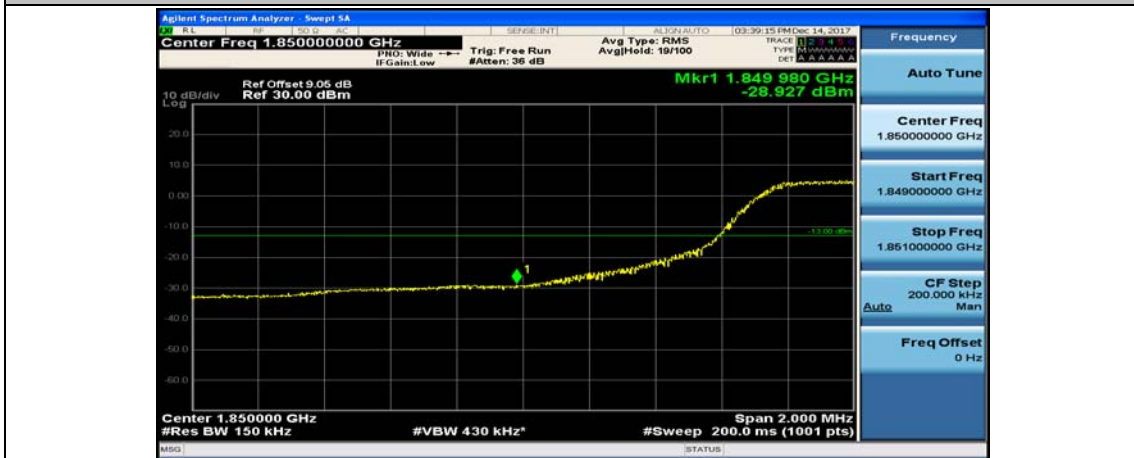

(Channel Bandwidth:15 MHz)_LCH_QPSK_37RB#0