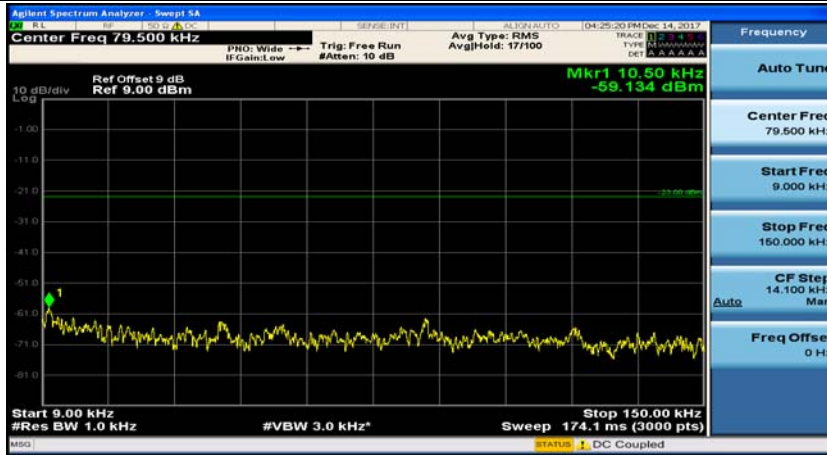

Channel Bandwidth: 10 MHz_HCH_16QAM_1RB#0

Channel Bandwidth: 10 MHz_HCH_16QAM_1RB#24

Channel Bandwidth: 15 MHz

(Channel Bandwidth:15 MHz)_MCH_QPSK_1RB#0

(Channel Bandwidth:15 MHz)_MCH_QPSK_1RB#37

(Channel Bandwidth:15 MHz)_HCH_QPSK_1RB#0