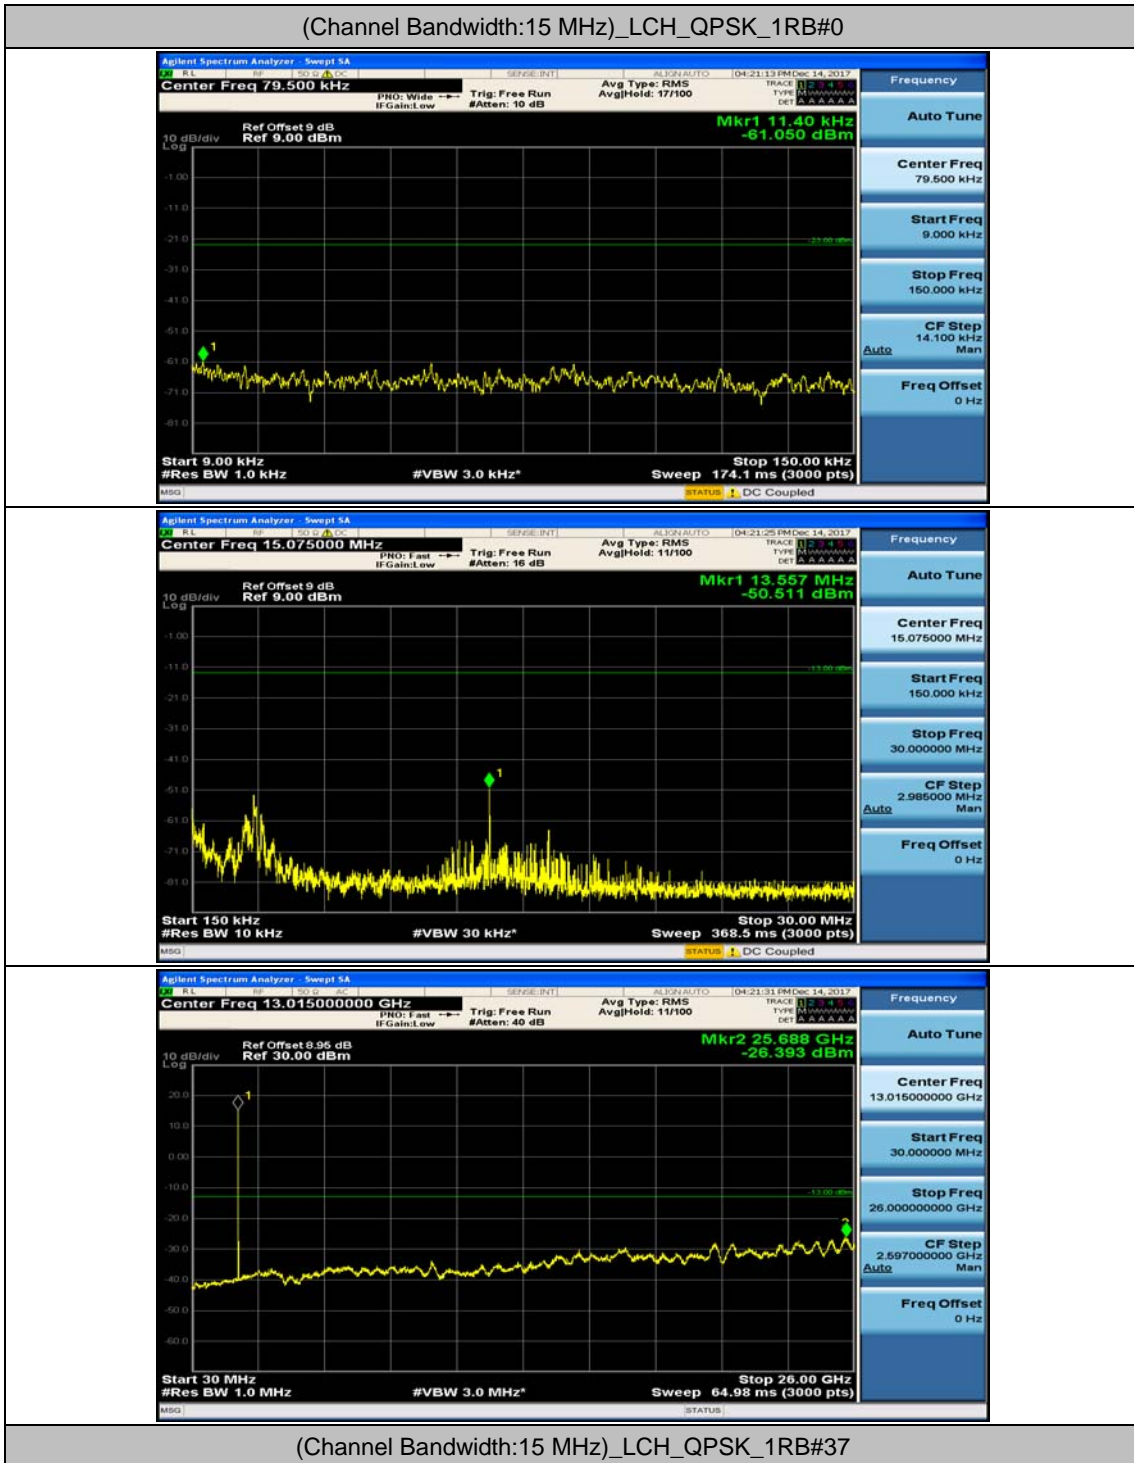

Channel Bandwidth: 10 MHz_HCH_QPSK_1RB#24

Channel Bandwidth: 10 MHz_LCH_16QAM_1RB#0

Channel Bandwidth: 10 MHz_LCH_16QAM_1RB#24

Channel Bandwidth: 10 MHz_MCH_16QAM_1RB#0

Channel Bandwidth: 10 MHz_MCH_16QAM_1RB#24

Channel Bandwidth: 10 MHz_HCH_16QAM_1RB#0

Channel Bandwidth: 10 MHz_HCH_16QAM_1RB#24

Channel Bandwidth: 15 MHz

(Channel Bandwidth:15 MHz)_MCH_QPSK_1RB#0

(Channel Bandwidth:15 MHz)_MCH_QPSK_1RB#37

(Channel Bandwidth:15 MHz)_HCH_QPSK_1RB#0