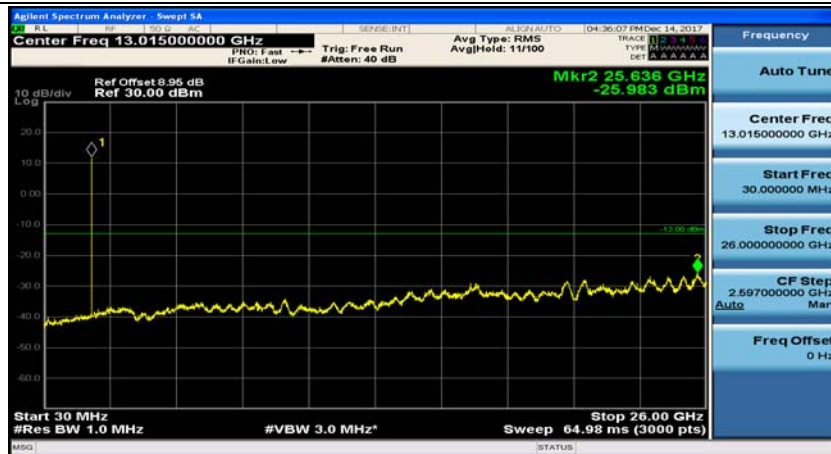

Channel Bandwidth: 10 MHz_HCH_16QAM_1RB#0

Channel Bandwidth: 10 MHz_HCH_16QAM_1RB#24

Channel Bandwidth: 15 MHz

(Channel Bandwidth:15 MHz)_MCH_QPSK_1RB#0

(Channel Bandwidth:15 MHz)_MCH_QPSK_1RB#37

(Channel Bandwidth:15 MHz)_HCH_QPSK_1RB#0