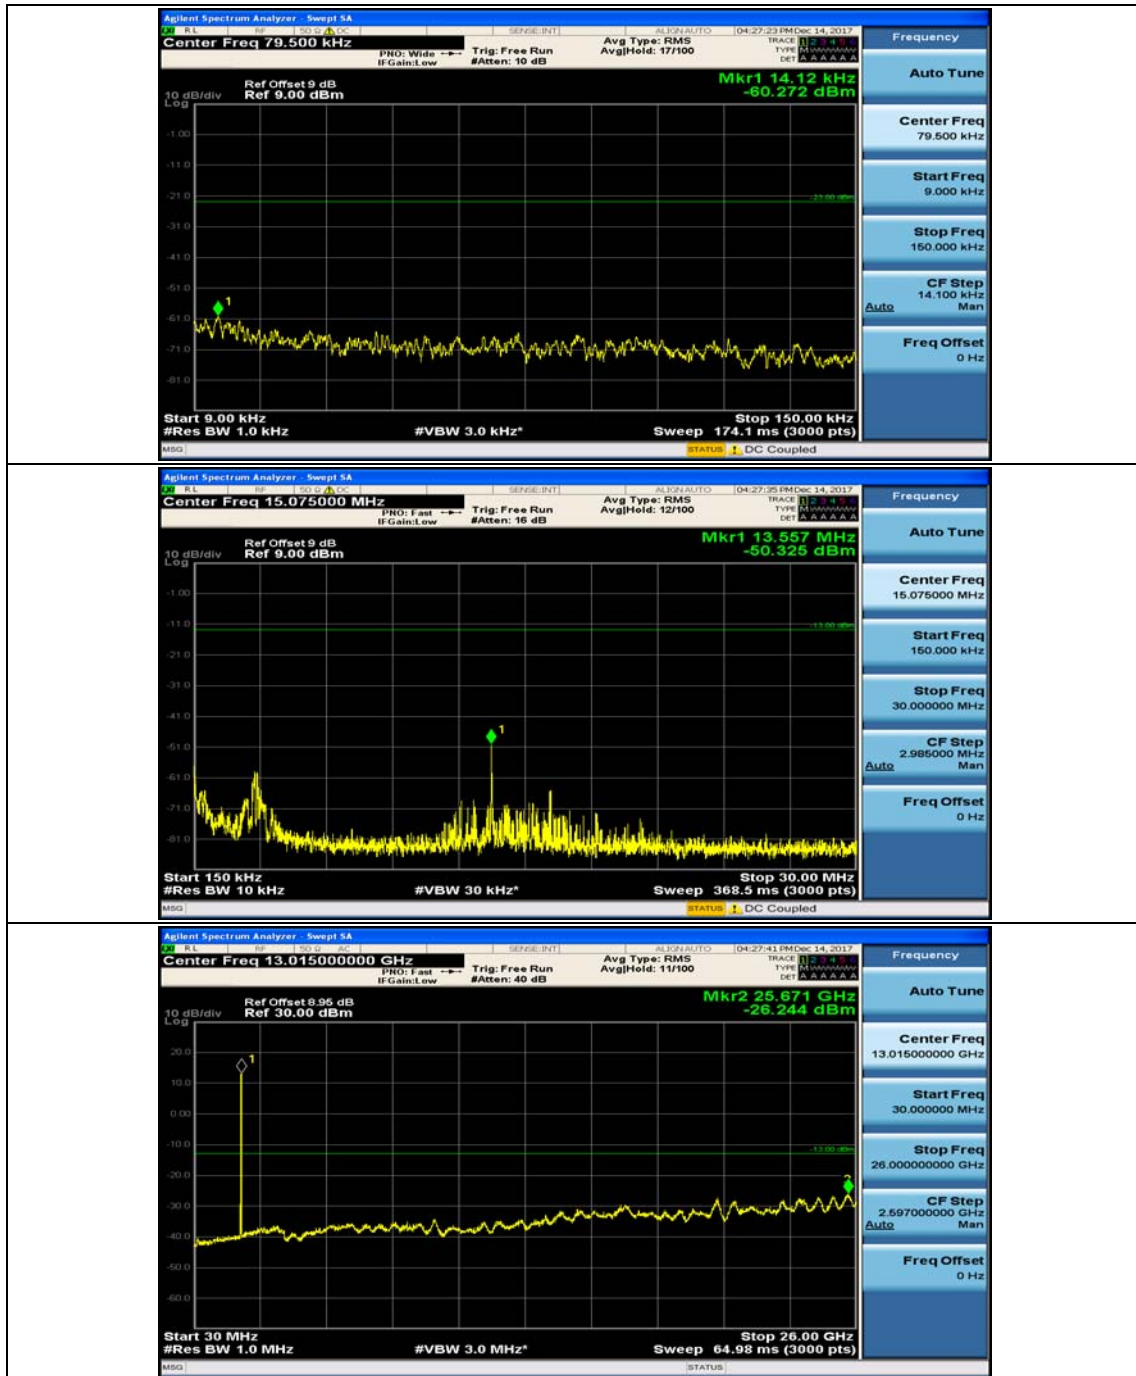

(Channel Bandwidth:15 MHz)_HCH_QPSK_1RB#37

(Channel Bandwidth:15 MHz)_LCH_16QAM_1RB#0

(Channel Bandwidth:15 MHz)_LCH_16QAM_1RB#37

(Channel Bandwidth:15 MHz)_MCH_16QAM_1RB#0

(Channel Bandwidth:15 MHz)_MCH_16QAM_1RB#37