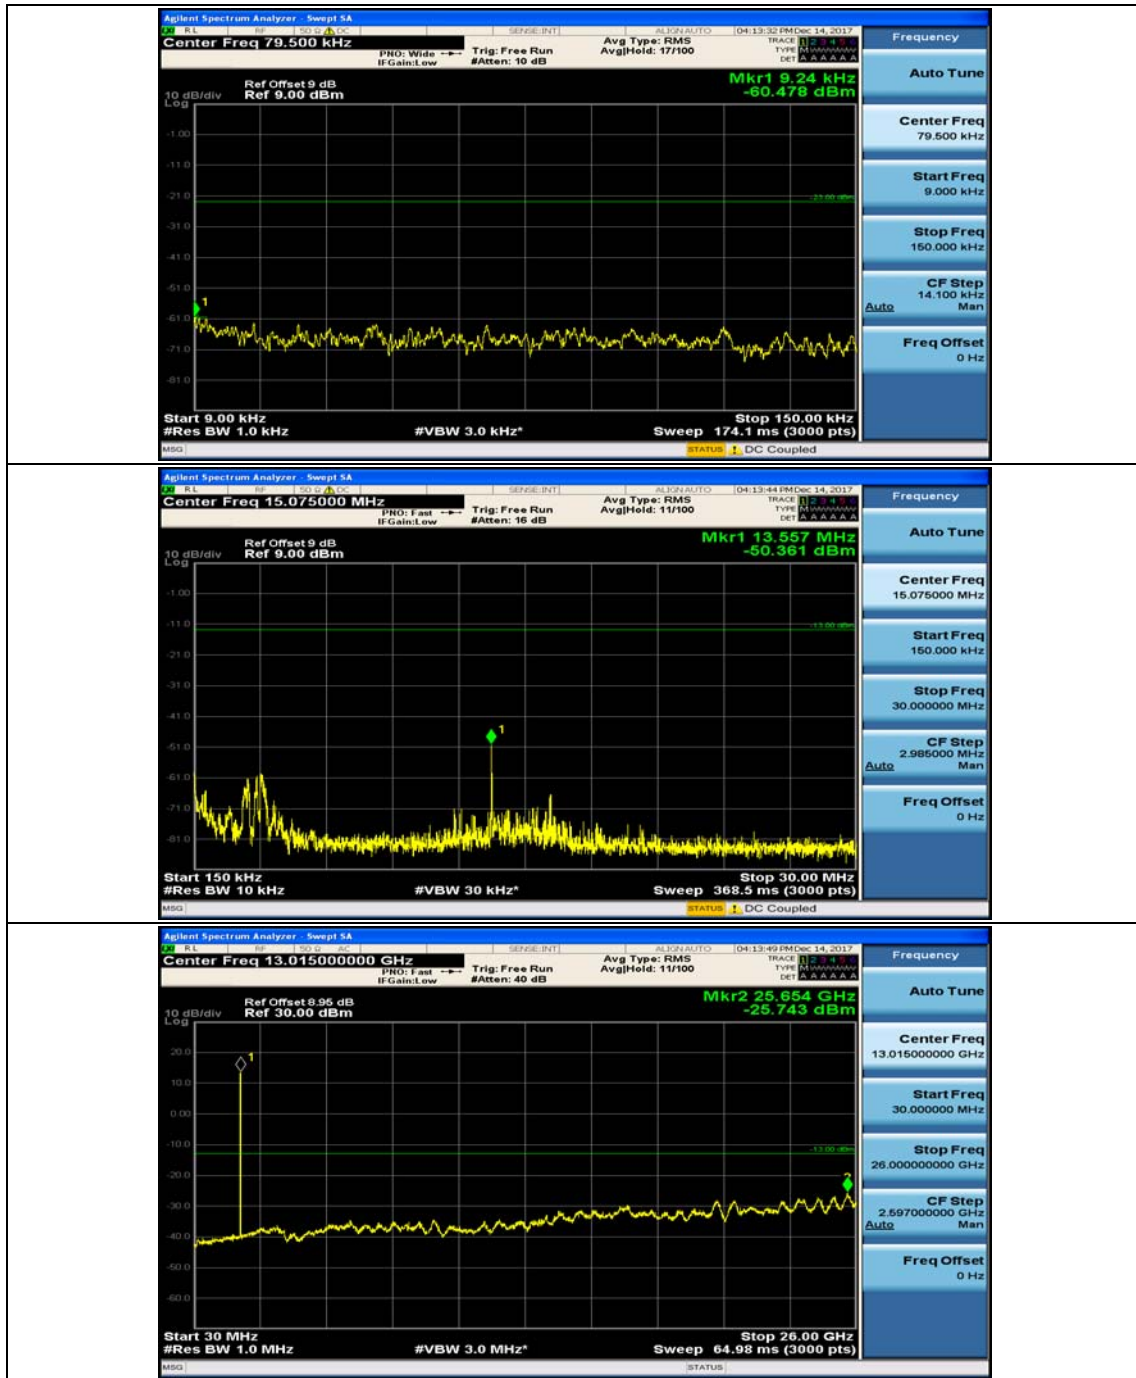

(Channel Bandwidth: 5 MHz)_HCH_16QAM_1RB#0

(Channel Bandwidth: 5 MHz)_HCH_16QAM_1RB#12

Channel Bandwidth: 10 MHz

Channel Bandwidth: 10 MHz_MCH_QPSK_1RB#0

Channel Bandwidth: 10 MHz_MCH_QPSK_1RB#24

Channel Bandwidth: 10 MHz_HCH_QPSK_1RB#0

Channel Bandwidth: 10 MHz_HCH_QPSK_1RB#24

Channel Bandwidth: 10 MHz_LCH_16QAM_1RB#0

Channel Bandwidth: 10 MHz_LCH_16QAM_1RB#24

Channel Bandwidth: 10 MHz_MCH_16QAM_1RB#0

Channel Bandwidth: 10 MHz_MCH_16QAM_1RB#24