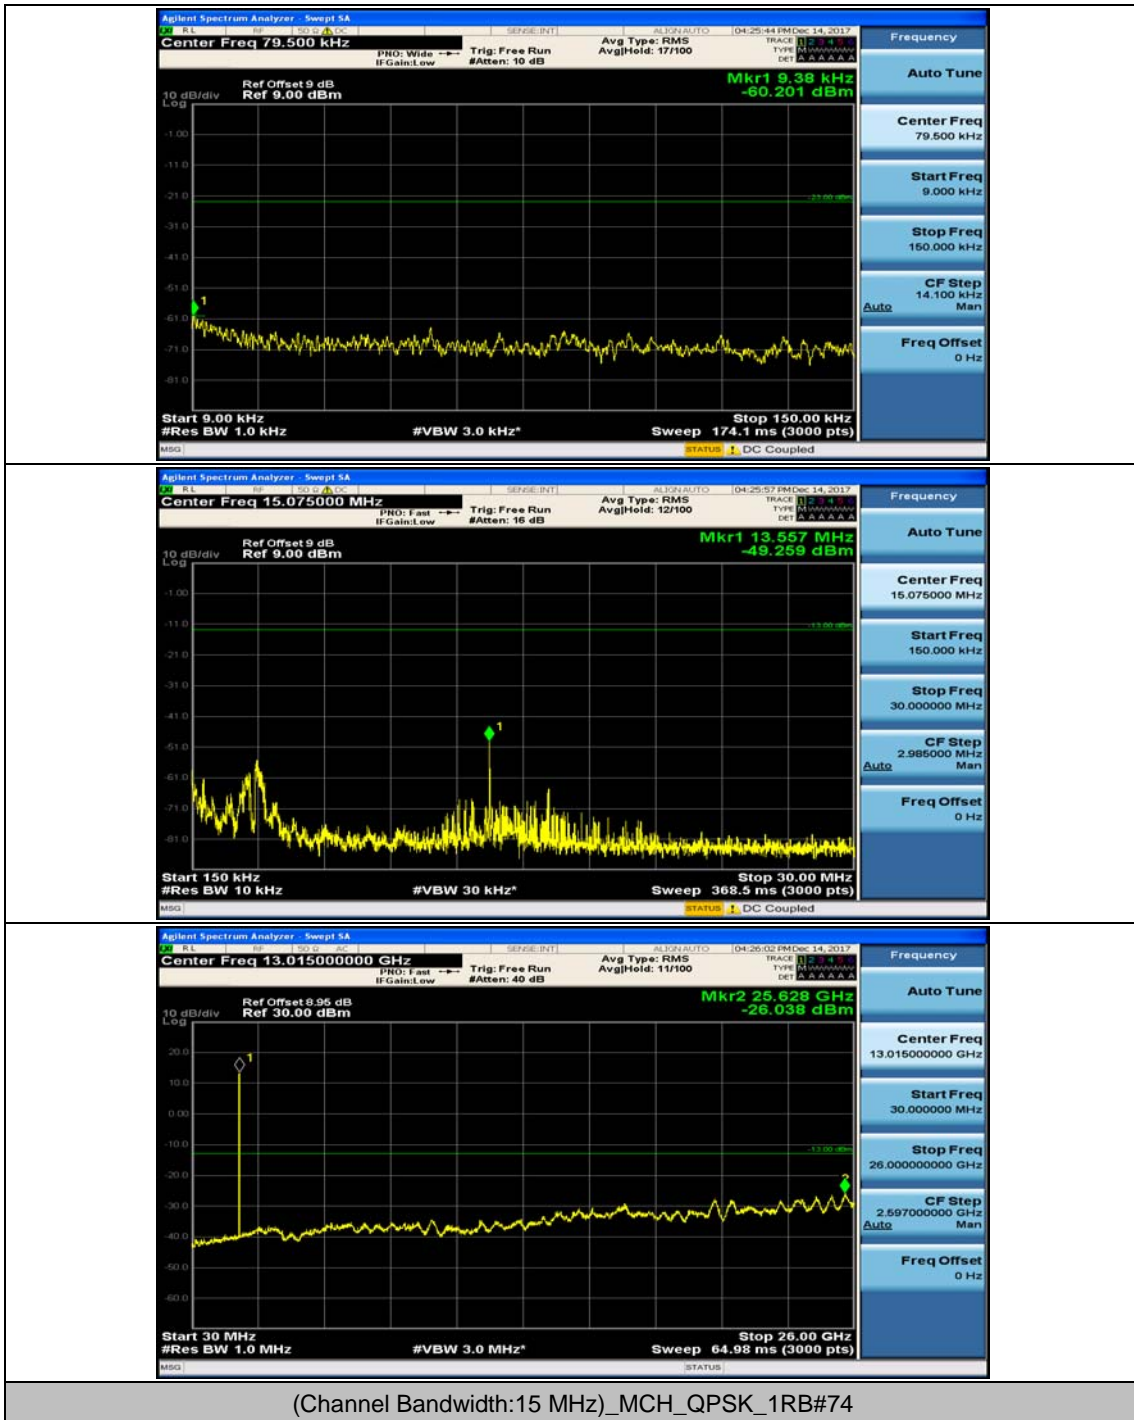

Channel Bandwidth: 10 MHz_HCH_QPSK_1RB#24

Channel Bandwidth: 10 MHz_LCH_16QAM_1RB#0

Channel Bandwidth: 10 MHz_LCH_16QAM_1RB#24

Channel Bandwidth: 10 MHz_MCH_16QAM_1RB#0

Channel Bandwidth: 10 MHz_MCH_16QAM_1RB#24

Channel Bandwidth: 10 MHz_HCH_16QAM_1RB#0

Channel Bandwidth: 10 MHz_HCH_16QAM_1RB#24

Channel Bandwidth: 15 MHz

(Channel Bandwidth:15 MHz)_MCH_QPSK_1RB#0

(Channel Bandwidth:15 MHz)_MCH_QPSK_1RB#37

(Channel Bandwidth:15 MHz)_HCH_QPSK_1RB#0