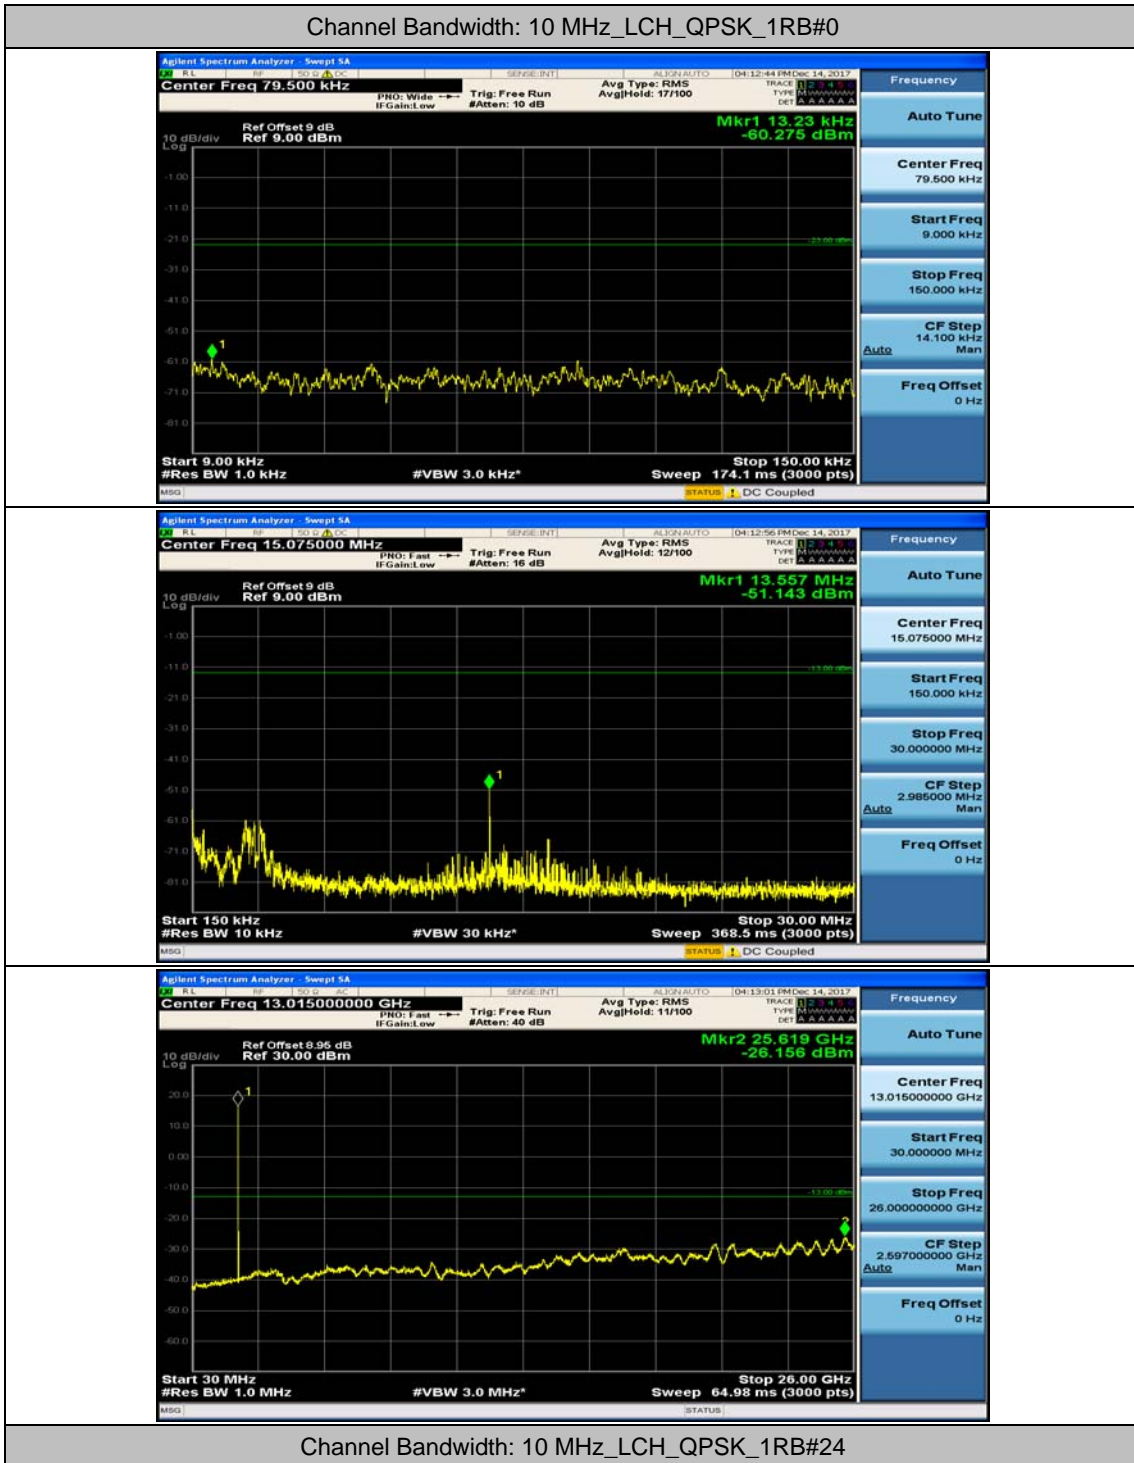

(Channel Bandwidth: 5 MHz)_HCH_16QAM_1RB#0

(Channel Bandwidth: 5 MHz)_HCH_16QAM_1RB#12

Channel Bandwidth: 10 MHz

Channel Bandwidth: 10 MHz_MCH_QPSK_1RB#0

Channel Bandwidth: 10 MHz_MCH_QPSK_1RB#24

Channel Bandwidth: 10 MHz_HCH_QPSK_1RB#0

Channel Bandwidth: 10 MHz_HCH_QPSK_1RB#24

Channel Bandwidth: 10 MHz_LCH_16QAM_1RB#0

Channel Bandwidth: 10 MHz_LCH_16QAM_1RB#24

Channel Bandwidth: 10 MHz_MCH_16QAM_1RB#0

Channel Bandwidth: 10 MHz_MCH_16QAM_1RB#24