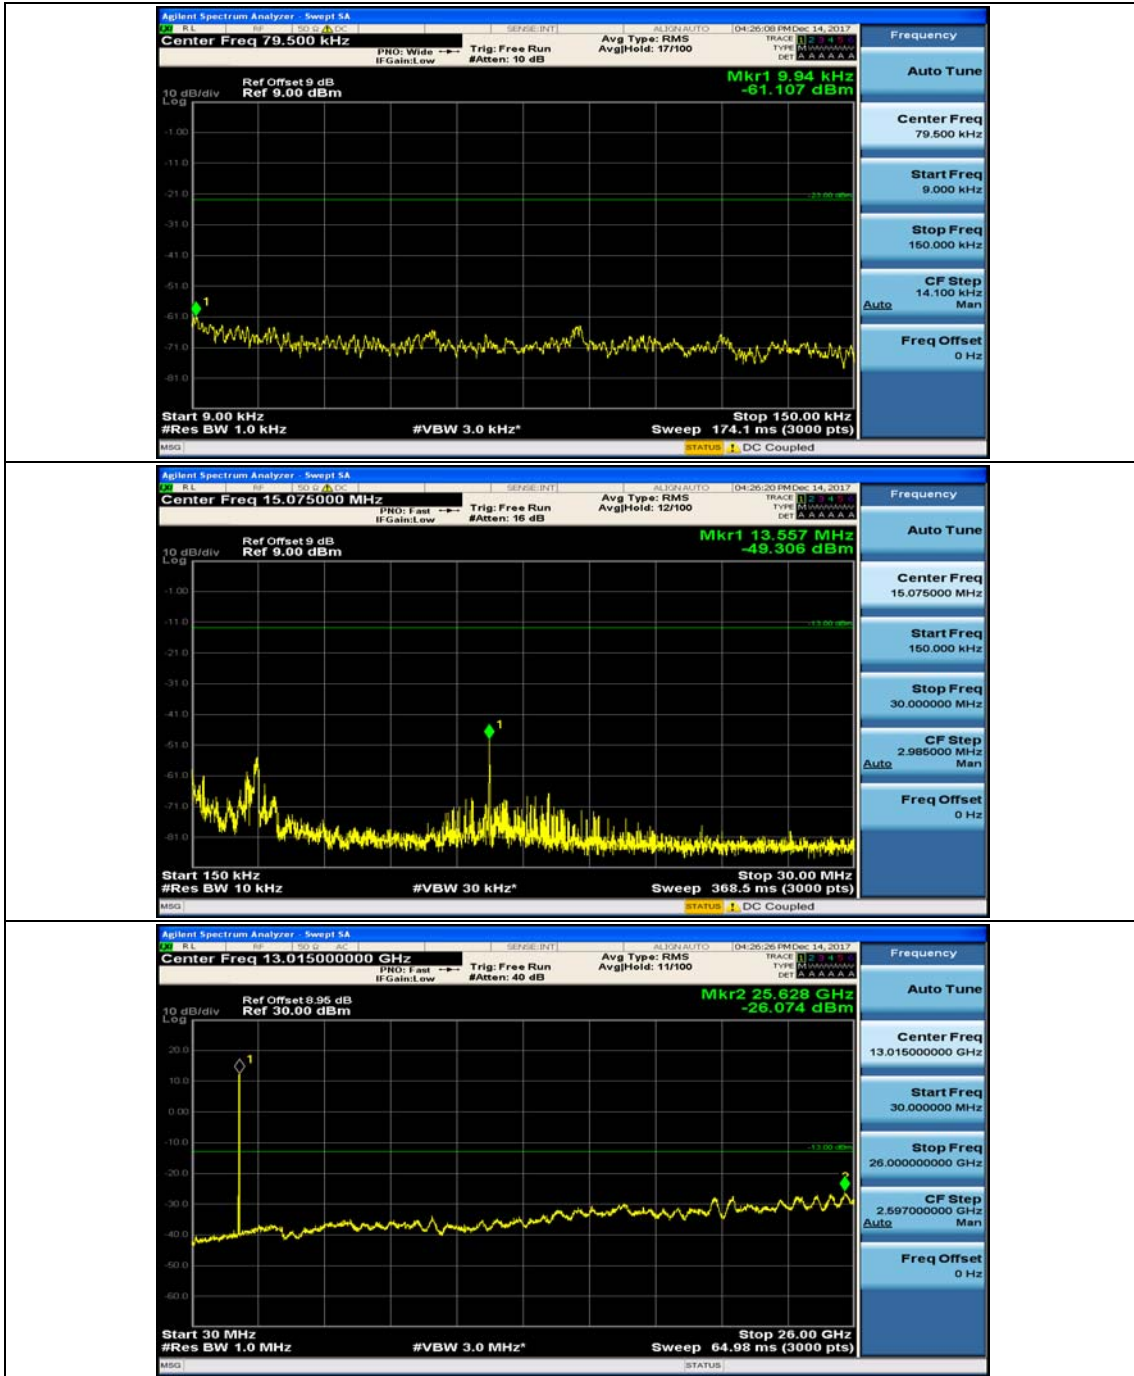

Channel Bandwidth: 10 MHz_HCH_QPSK_1RB#24

Channel Bandwidth: 10 MHz_LCH_16QAM_1RB#0

Channel Bandwidth: 10 MHz_LCH_16QAM_1RB#24

Channel Bandwidth: 10 MHz_MCH_16QAM_1RB#0

Channel Bandwidth: 10 MHz_MCH_16QAM_1RB#24

Channel Bandwidth: 10 MHz_HCH_16QAM_1RB#0

Channel Bandwidth: 10 MHz_HCH_16QAM_1RB#24

Channel Bandwidth: 15 MHz

(Channel Bandwidth:15 MHz)_MCH_QPSK_1RB#0

(Channel Bandwidth:15 MHz)_MCH_QPSK_1RB#37

(Channel Bandwidth:15 MHz)_HCH_QPSK_1RB#0

(Channel Bandwidth:15 MHz)_HCH_QPSK_1RB#37

(Channel Bandwidth:15 MHz)_LCH_16QAM_1RB#0

(Channel Bandwidth:15 MHz)_LCH_16QAM_1RB#37

(Channel Bandwidth:15 MHz)_MCH_16QAM_1RB#0

(Channel Bandwidth:15 MHz)_MCH_16QAM_1RB#37