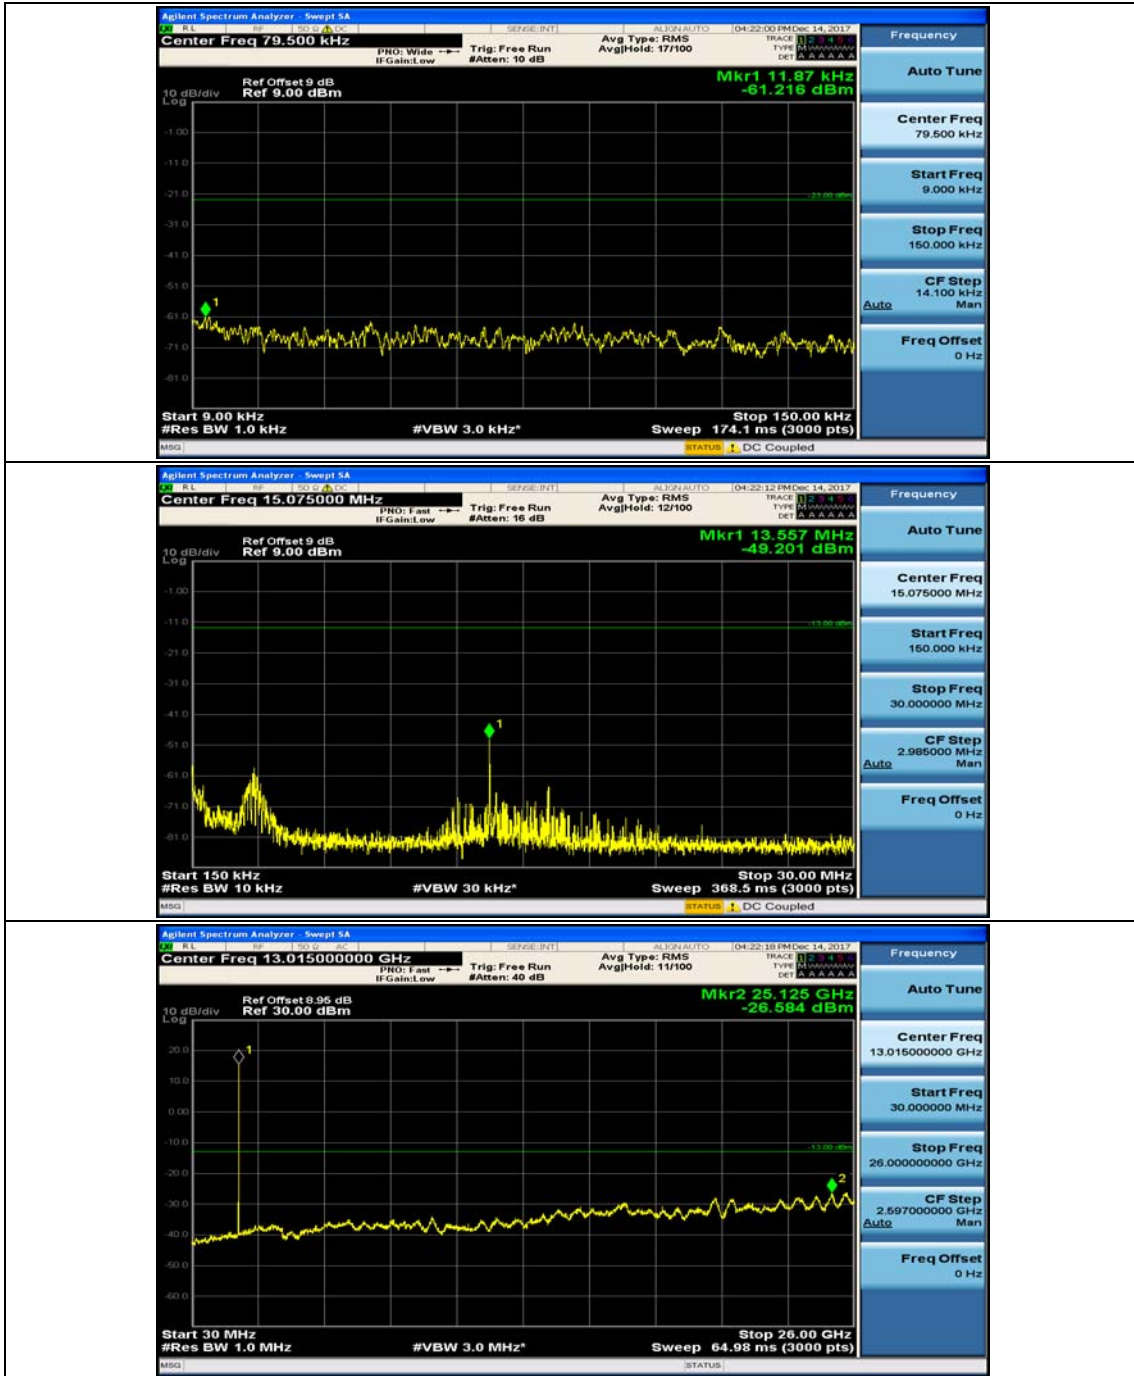

Channel Bandwidth: 10 MHz_HCH_QPSK_1RB#24

Channel Bandwidth: 10 MHz_LCH_16QAM_1RB#0

Channel Bandwidth: 10 MHz_LCH_16QAM_1RB#24

Channel Bandwidth: 10 MHz_MCH_16QAM_1RB#0

Channel Bandwidth: 10 MHz_MCH_16QAM_1RB#24

Channel Bandwidth: 10 MHz_HCH_16QAM_1RB#0

Channel Bandwidth: 10 MHz_HCH_16QAM_1RB#24

Channel Bandwidth: 15 MHz

(Channel Bandwidth:15 MHz)_MCH_QPSK_1RB#0

(Channel Bandwidth:15 MHz)_MCH_QPSK_1RB#37

(Channel Bandwidth:15 MHz)_HCH_QPSK_1RB#0

(Channel Bandwidth:15 MHz)_HCH_QPSK_1RB#37

(Channel Bandwidth:15 MHz)_LCH_16QAM_1RB#0

(Channel Bandwidth:15 MHz)_LCH_16QAM_1RB#37

(Channel Bandwidth:15 MHz)_MCH_16QAM_1RB#0

(Channel Bandwidth:15 MHz)_MCH_16QAM_1RB#37