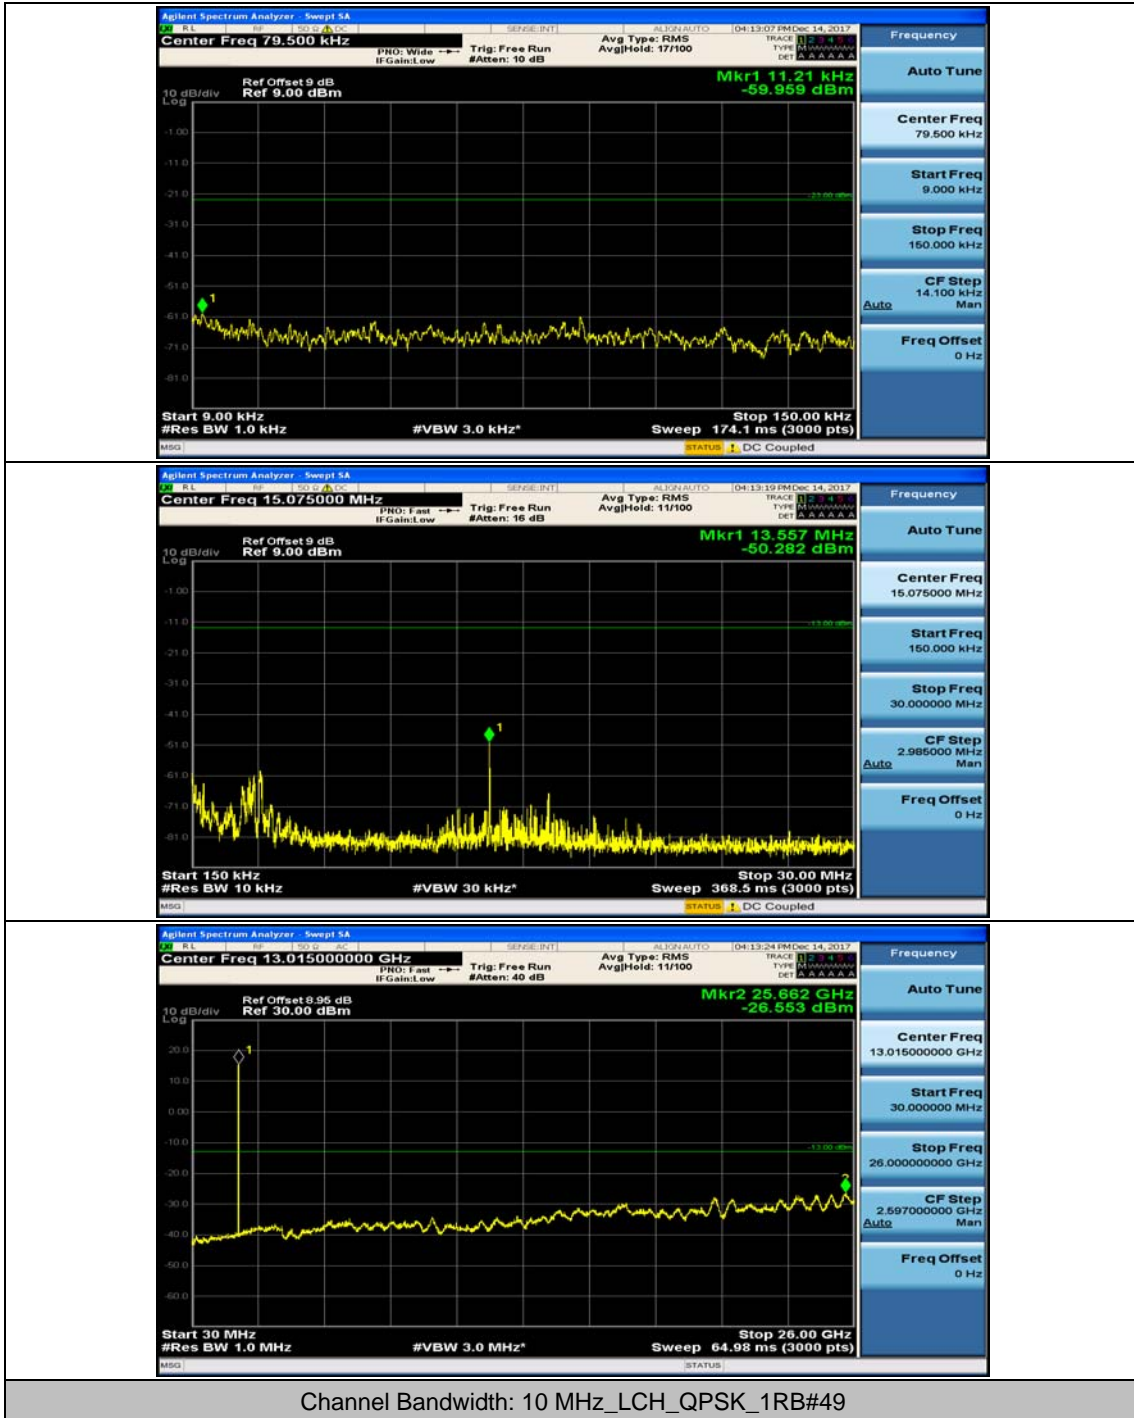

(Channel Bandwidth: 5 MHz)_HCH_16QAM_1RB#0

(Channel Bandwidth: 5 MHz)_HCH_16QAM_1RB#12

Channel Bandwidth: 10 MHz

Channel Bandwidth: 10 MHz_MCH_QPSK_1RB#0

Channel Bandwidth: 10 MHz_MCH_QPSK_1RB#24

Channel Bandwidth: 10 MHz_HCH_QPSK_1RB#0

Channel Bandwidth: 10 MHz_HCH_QPSK_1RB#24

Channel Bandwidth: 10 MHz_LCH_16QAM_1RB#0

Channel Bandwidth: 10 MHz_LCH_16QAM_1RB#24

Channel Bandwidth: 10 MHz_MCH_16QAM_1RB#0

Channel Bandwidth: 10 MHz_MCH_16QAM_1RB#24