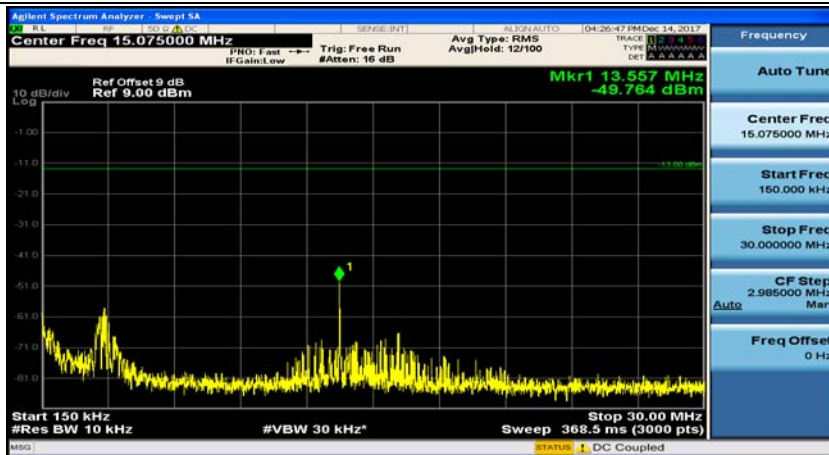

(Channel Bandwidth:15 MHz)_HCH_QPSK_1RB#37

(Channel Bandwidth:15 MHz)_LCH_16QAM_1RB#0

(Channel Bandwidth:15 MHz)_LCH_16QAM_1RB#37

(Channel Bandwidth:15 MHz)_MCH_16QAM_1RB#0

(Channel Bandwidth:15 MHz)_MCH_16QAM_1RB#37