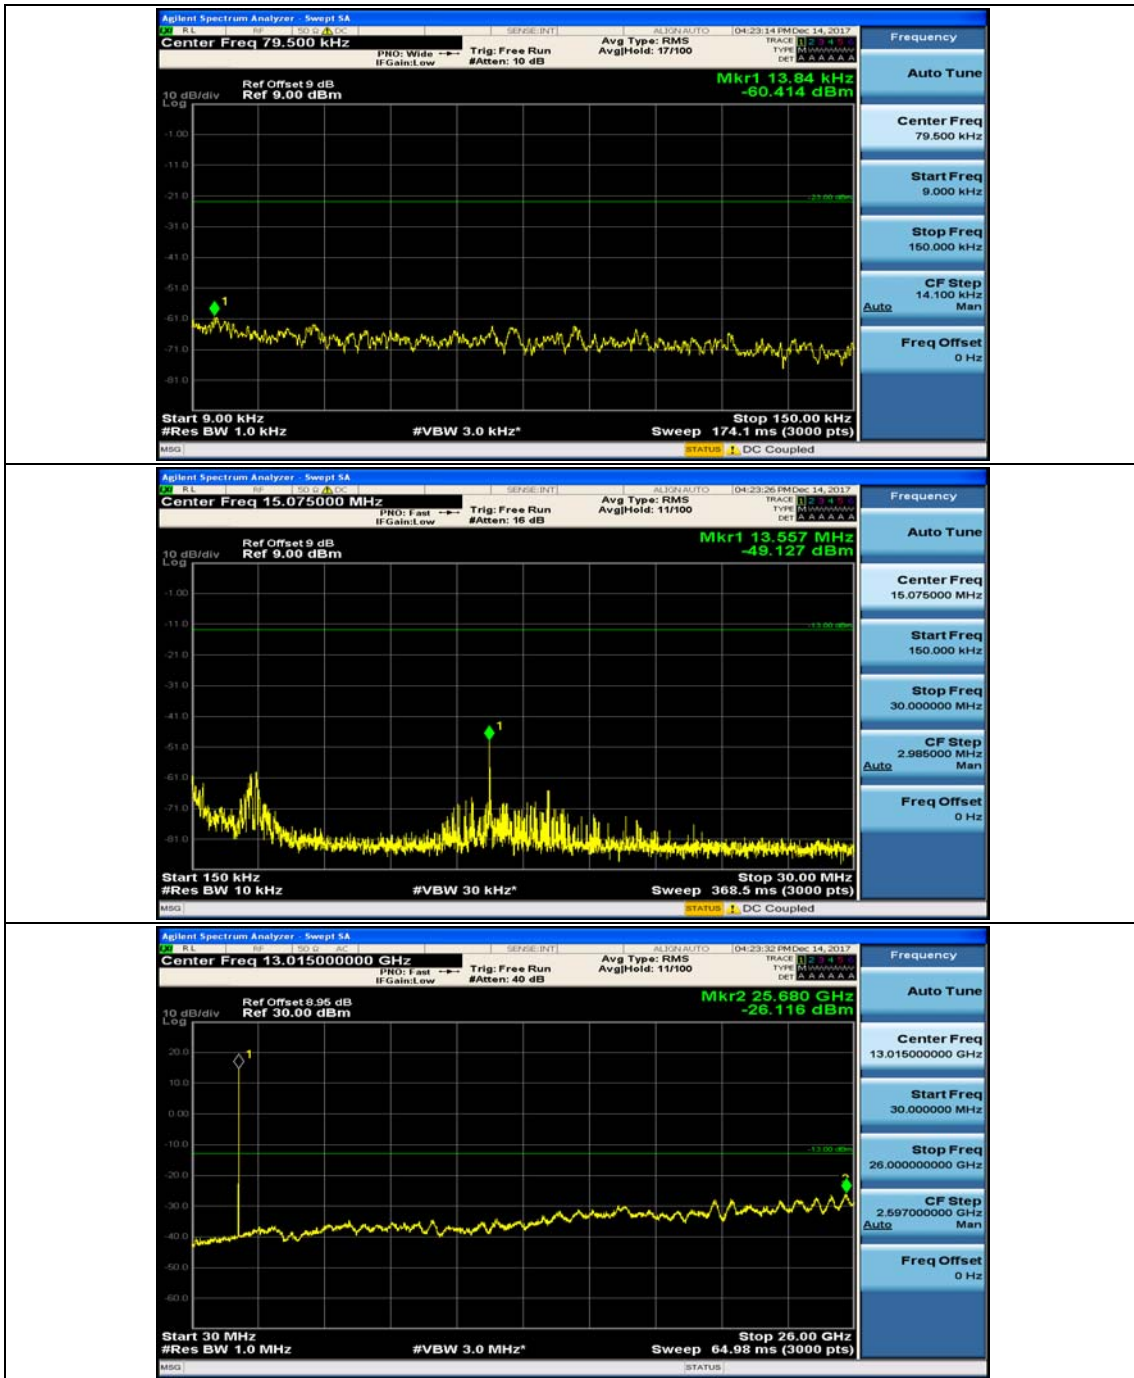

(Channel Bandwidth:15 MHz)_HCH_QPSK_1RB#37

(Channel Bandwidth:15 MHz)_LCH_16QAM_1RB#0

(Channel Bandwidth:15 MHz)_LCH_16QAM_1RB#37

(Channel Bandwidth:15 MHz)_MCH_16QAM_1RB#0

(Channel Bandwidth:15 MHz)_MCH_16QAM_1RB#37