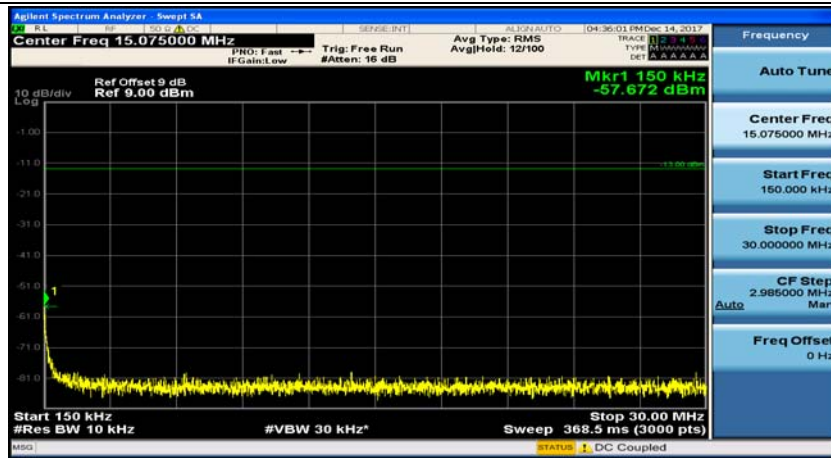

Channel Bandwidth: 10 MHz_HCH_16QAM_1RB#0

Channel Bandwidth: 10 MHz_HCH_16QAM_1RB#24

Channel Bandwidth: 15 MHz

(Channel Bandwidth:15 MHz)_MCH_QPSK_1RB#0

(Channel Bandwidth:15 MHz)_MCH_QPSK_1RB#37

(Channel Bandwidth:15 MHz)_HCH_QPSK_1RB#0