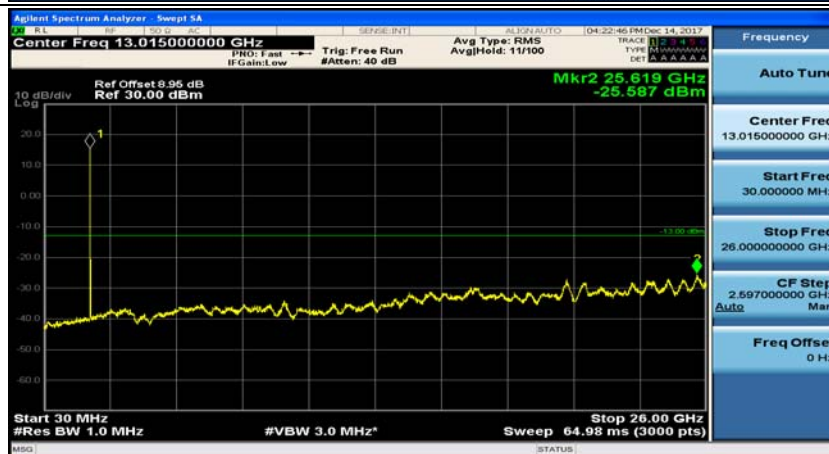

(Channel Bandwidth:15 MHz)_LCH_16QAM_1RB#37