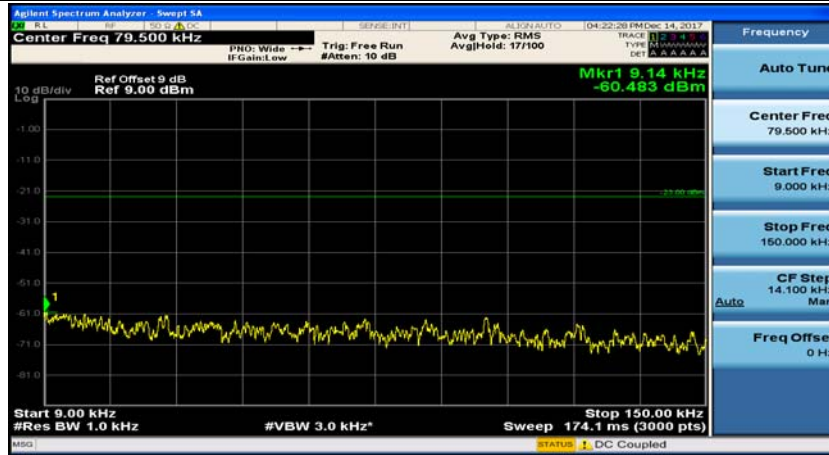

(Channel Bandwidth:15 MHz)_LCH_16QAM_1RB#0