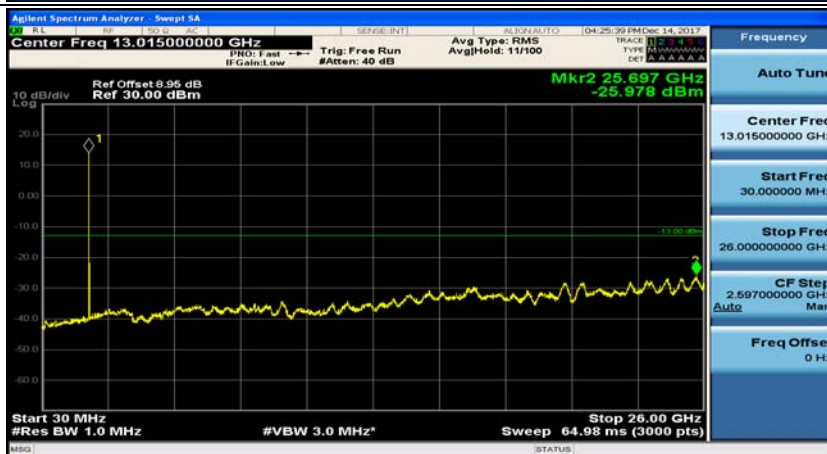

Channel Bandwidth: 10 MHz_HCH_16QAM_1RB#0

Channel Bandwidth: 10 MHz_HCH_16QAM_1RB#24

Channel Bandwidth: 15 MHz

(Channel Bandwidth:15 MHz)_MCH_QPSK_1RB#0

(Channel Bandwidth:15 MHz)_MCH_QPSK_1RB#37

(Channel Bandwidth:15 MHz)_HCH_QPSK_1RB#0