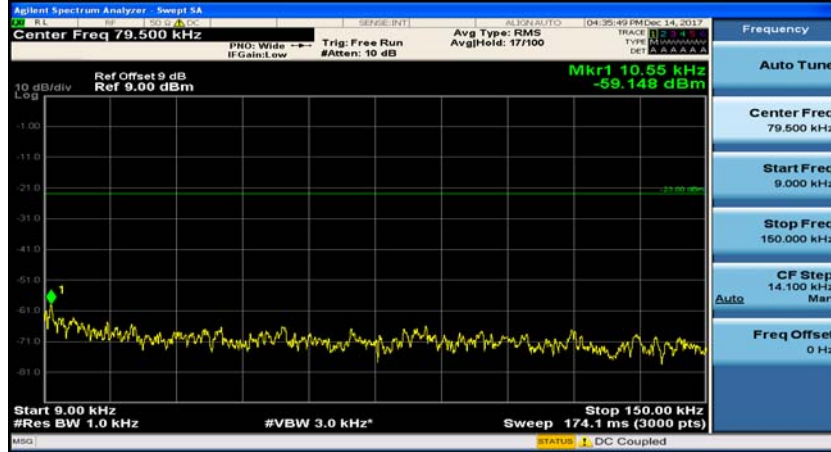

Channel Bandwidth: 10 MHz_HCH_16QAM_1RB#0

Channel Bandwidth: 10 MHz_HCH_16QAM_1RB#24

Channel Bandwidth: 15 MHz

(Channel Bandwidth:15 MHz)_MCH_QPSK_1RB#0

(Channel Bandwidth:15 MHz)_MCH_QPSK_1RB#37

(Channel Bandwidth:15 MHz)_HCH_QPSK_1RB#0