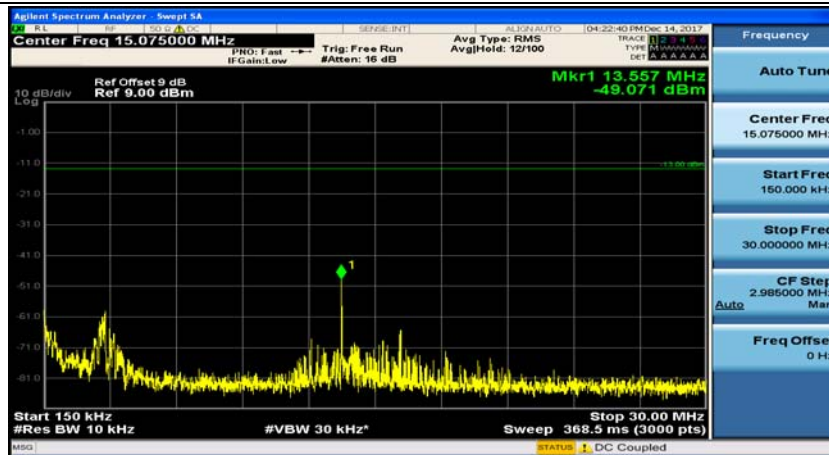

(Channel Bandwidth:15 MHz)_LCH_16QAM_1RB#0

(Channel Bandwidth:15 MHz)_LCH_16QAM_1RB#37