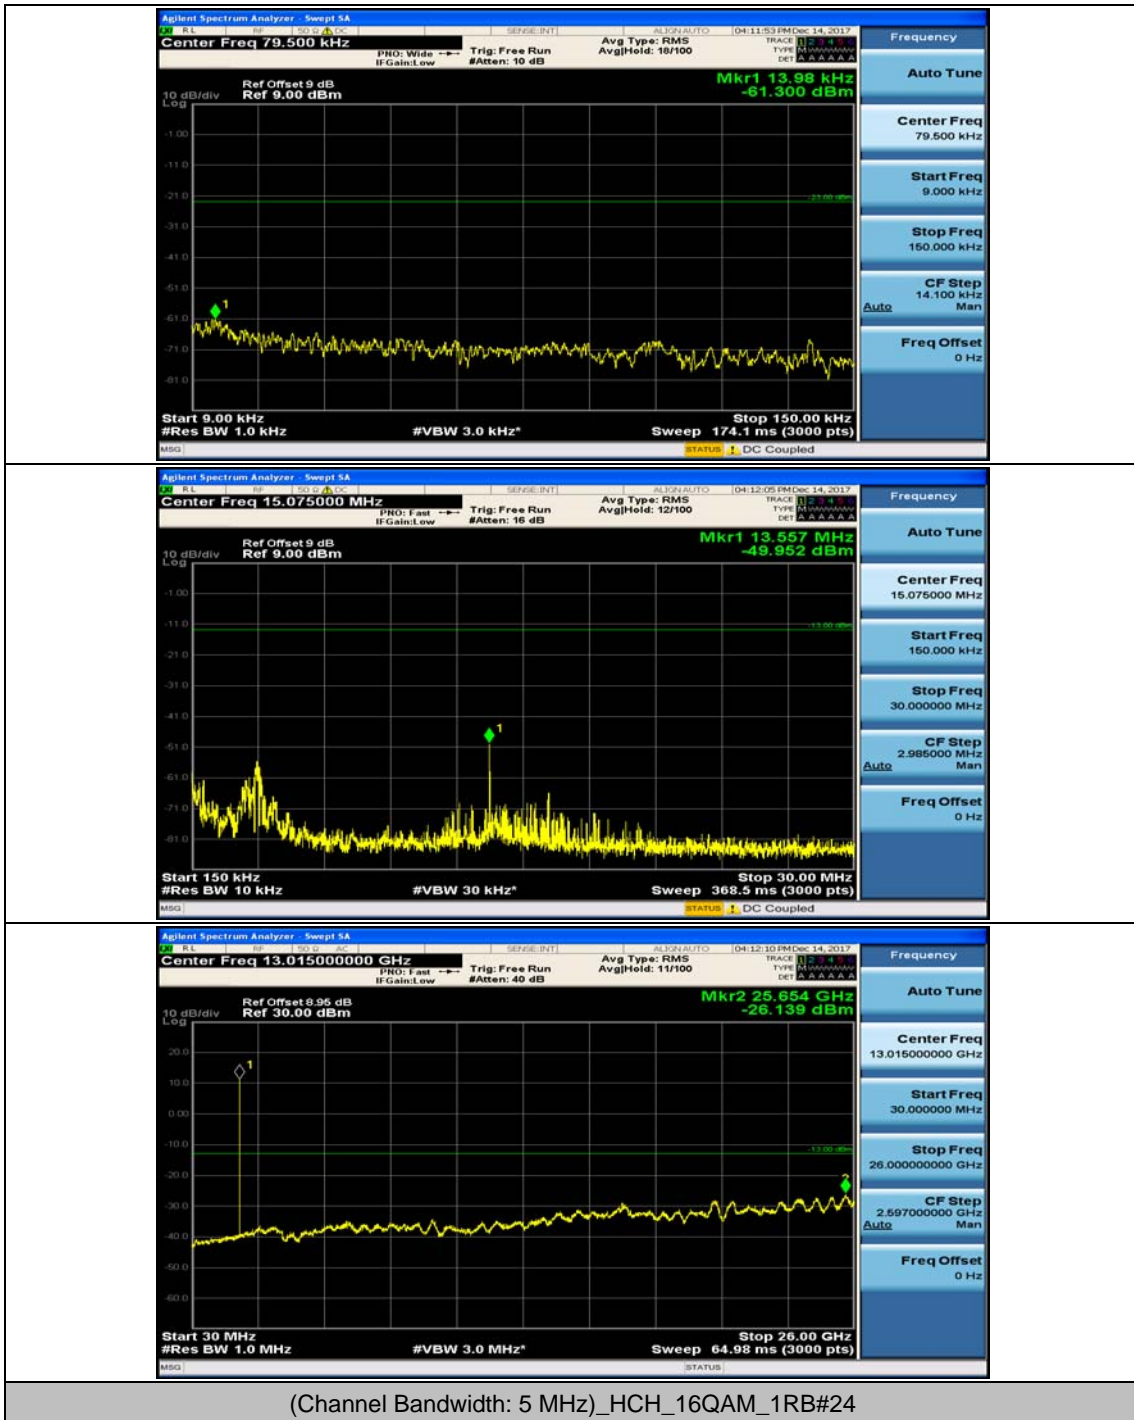

(Channel Bandwidth: 5 MHz)_HCH_16QAM_1RB#0

(Channel Bandwidth: 5 MHz)_HCH_16QAM_1RB#12

Channel Bandwidth: 10 MHz

Channel Bandwidth: 10 MHz_MCH_QPSK_1RB#0

Channel Bandwidth: 10 MHz_MCH_QPSK_1RB#24

Channel Bandwidth: 10 MHz_HCH_QPSK_1RB#0

Channel Bandwidth: 10 MHz_HCH_QPSK_1RB#24

Channel Bandwidth: 10 MHz_LCH_16QAM_1RB#0

Channel Bandwidth: 10 MHz_LCH_16QAM_1RB#24

Channel Bandwidth: 10 MHz_MCH_16QAM_1RB#0

Channel Bandwidth: 10 MHz_MCH_16QAM_1RB#24