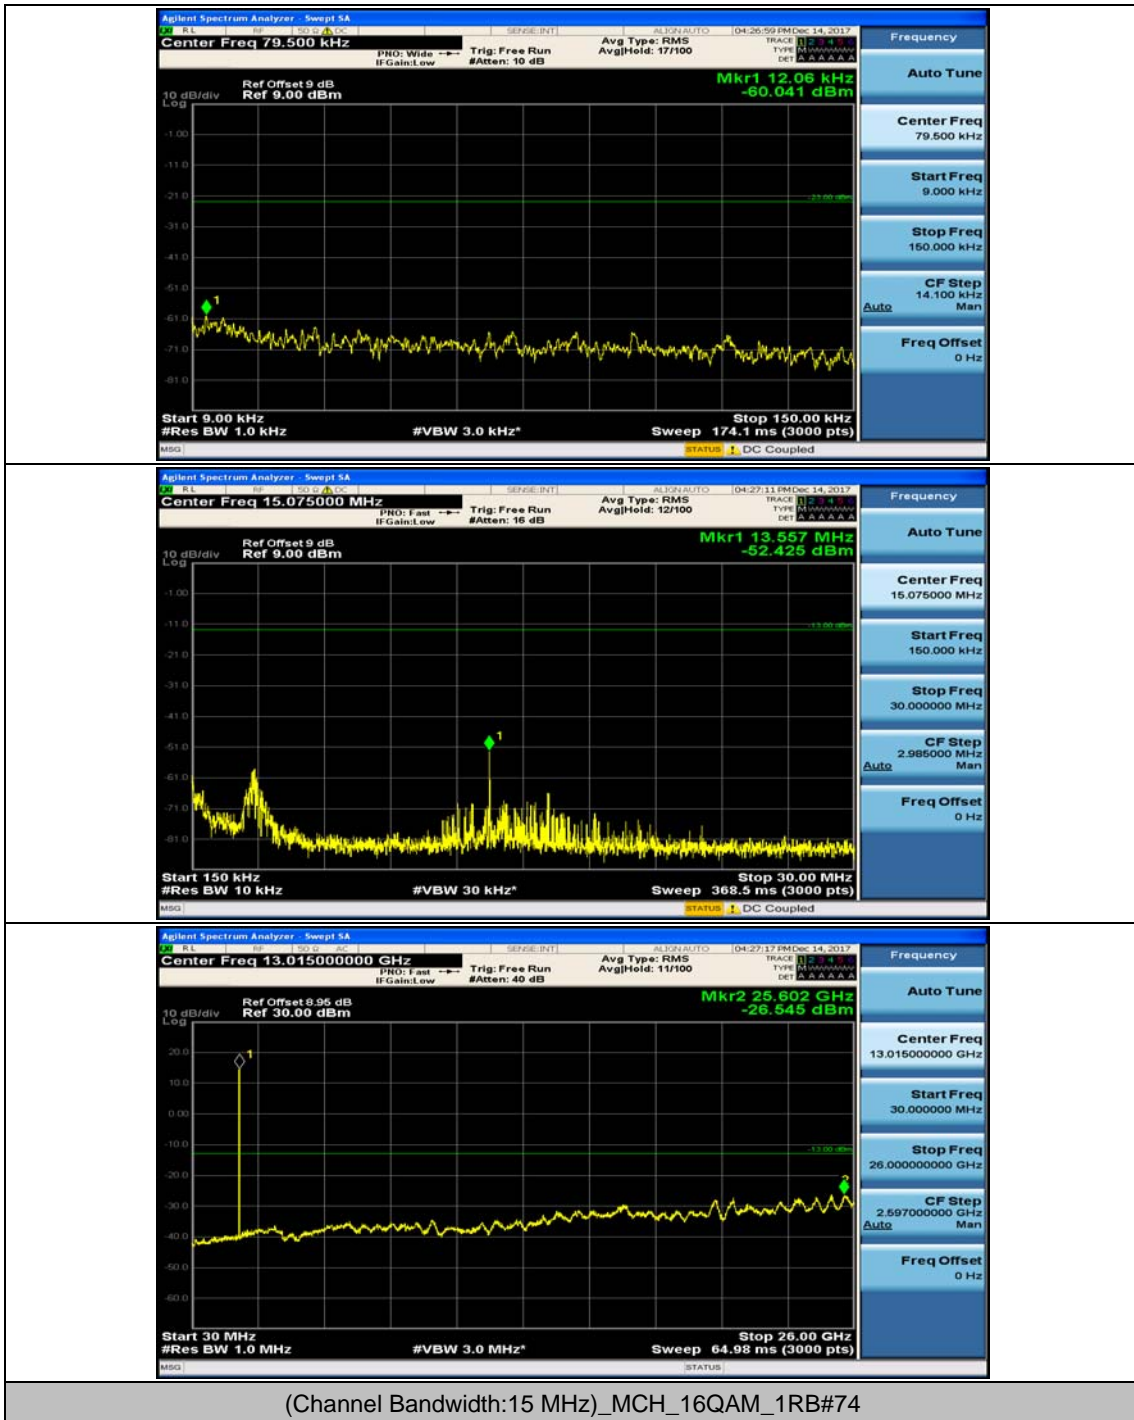

(Channel Bandwidth:15 MHz)_HCH_QPSK_1RB#37

(Channel Bandwidth:15 MHz)_LCH_16QAM_1RB#0

(Channel Bandwidth:15 MHz)_LCH_16QAM_1RB#37

(Channel Bandwidth:15 MHz)_MCH_16QAM_1RB#0

(Channel Bandwidth:15 MHz)_MCH_16QAM_1RB#37