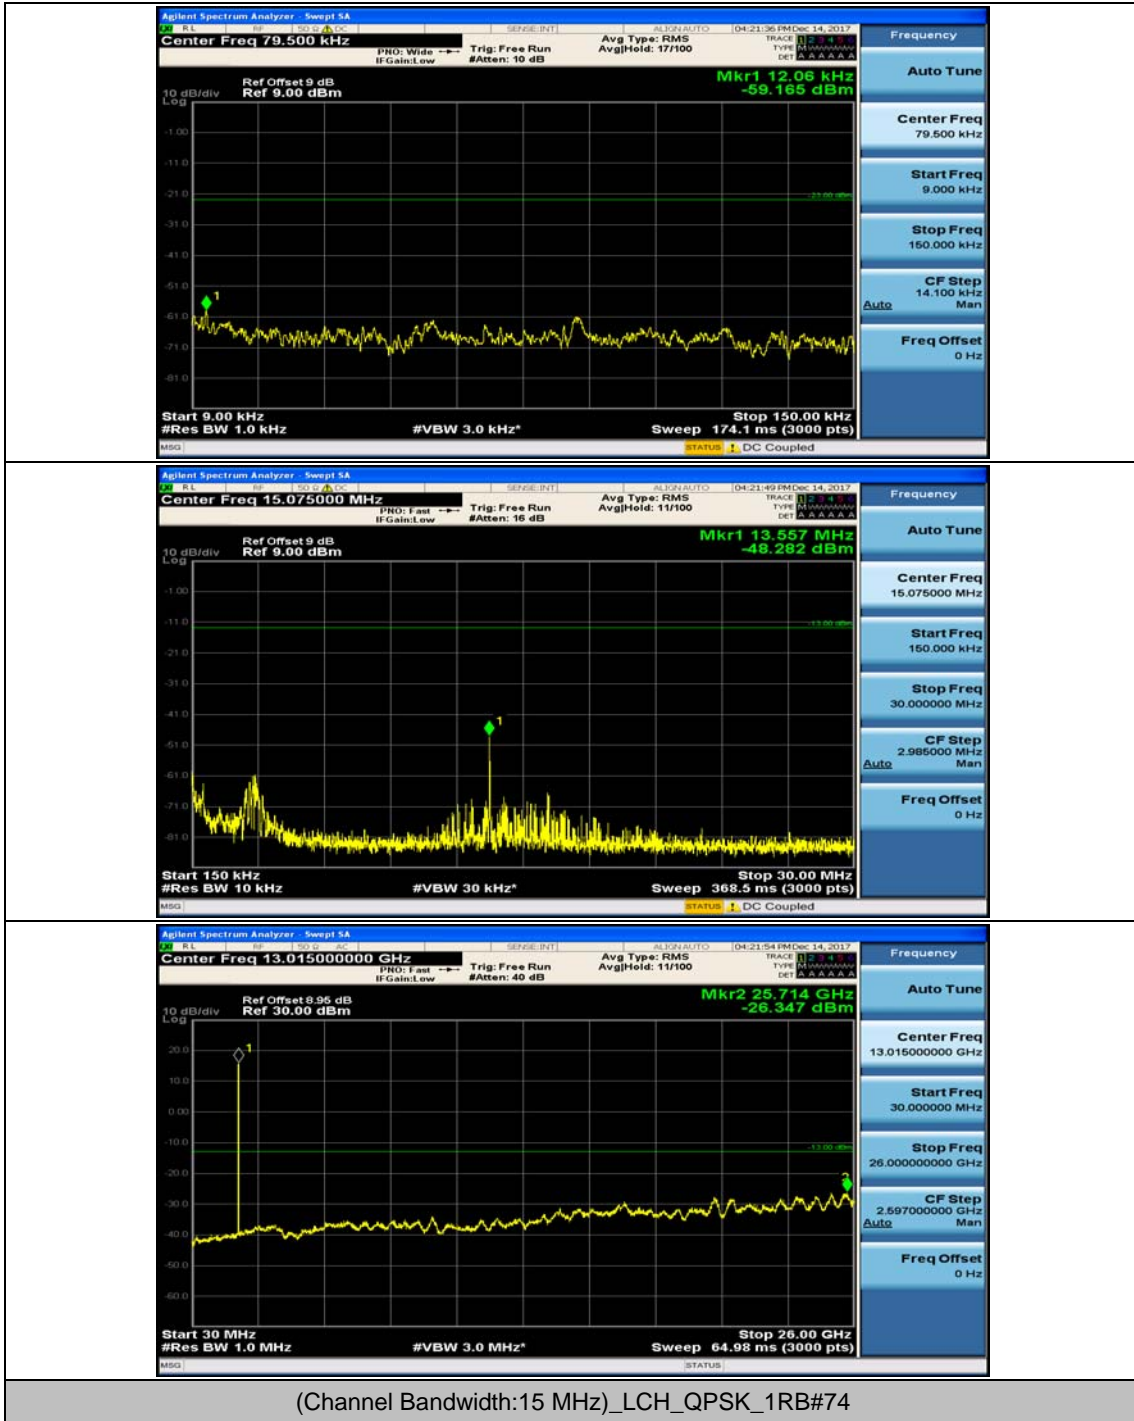

Channel Bandwidth: 10 MHz_HCH_QPSK_1RB#24

Channel Bandwidth: 10 MHz_LCH_16QAM_1RB#0

Channel Bandwidth: 10 MHz_LCH_16QAM_1RB#24

Channel Bandwidth: 10 MHz_MCH_16QAM_1RB#0

Channel Bandwidth: 10 MHz_MCH_16QAM_1RB#24

Channel Bandwidth: 10 MHz_HCH_16QAM_1RB#0

Channel Bandwidth: 10 MHz_HCH_16QAM_1RB#24

Channel Bandwidth: 15 MHz

(Channel Bandwidth:15 MHz)_MCH_QPSK_1RB#0

(Channel Bandwidth:15 MHz)_MCH_QPSK_1RB#37

(Channel Bandwidth:15 MHz)_HCH_QPSK_1RB#0

(Channel Bandwidth:15 MHz)_HCH_QPSK_1RB#37

(Channel Bandwidth:15 MHz)_LCH_16QAM_1RB#0

(Channel Bandwidth:15 MHz)_LCH_16QAM_1RB#37

(Channel Bandwidth:15 MHz)_MCH_16QAM_1RB#0

(Channel Bandwidth:15 MHz)_MCH_16QAM_1RB#37