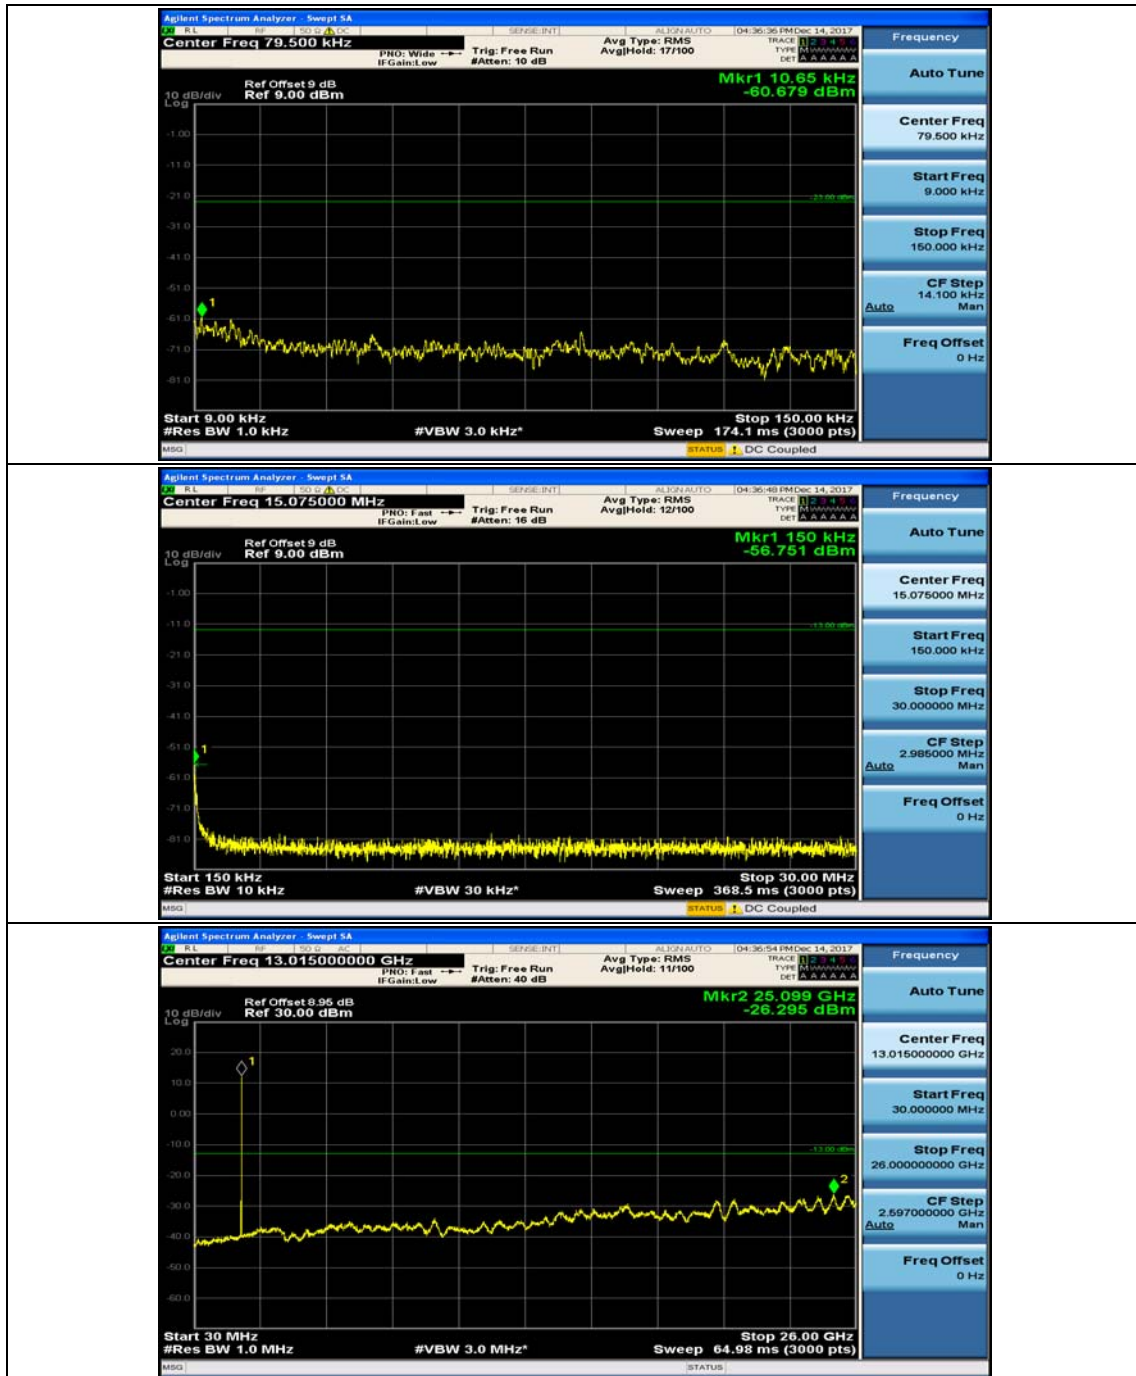

(Channel Bandwidth:15 MHz)_LCH_16QAM_1RB#0