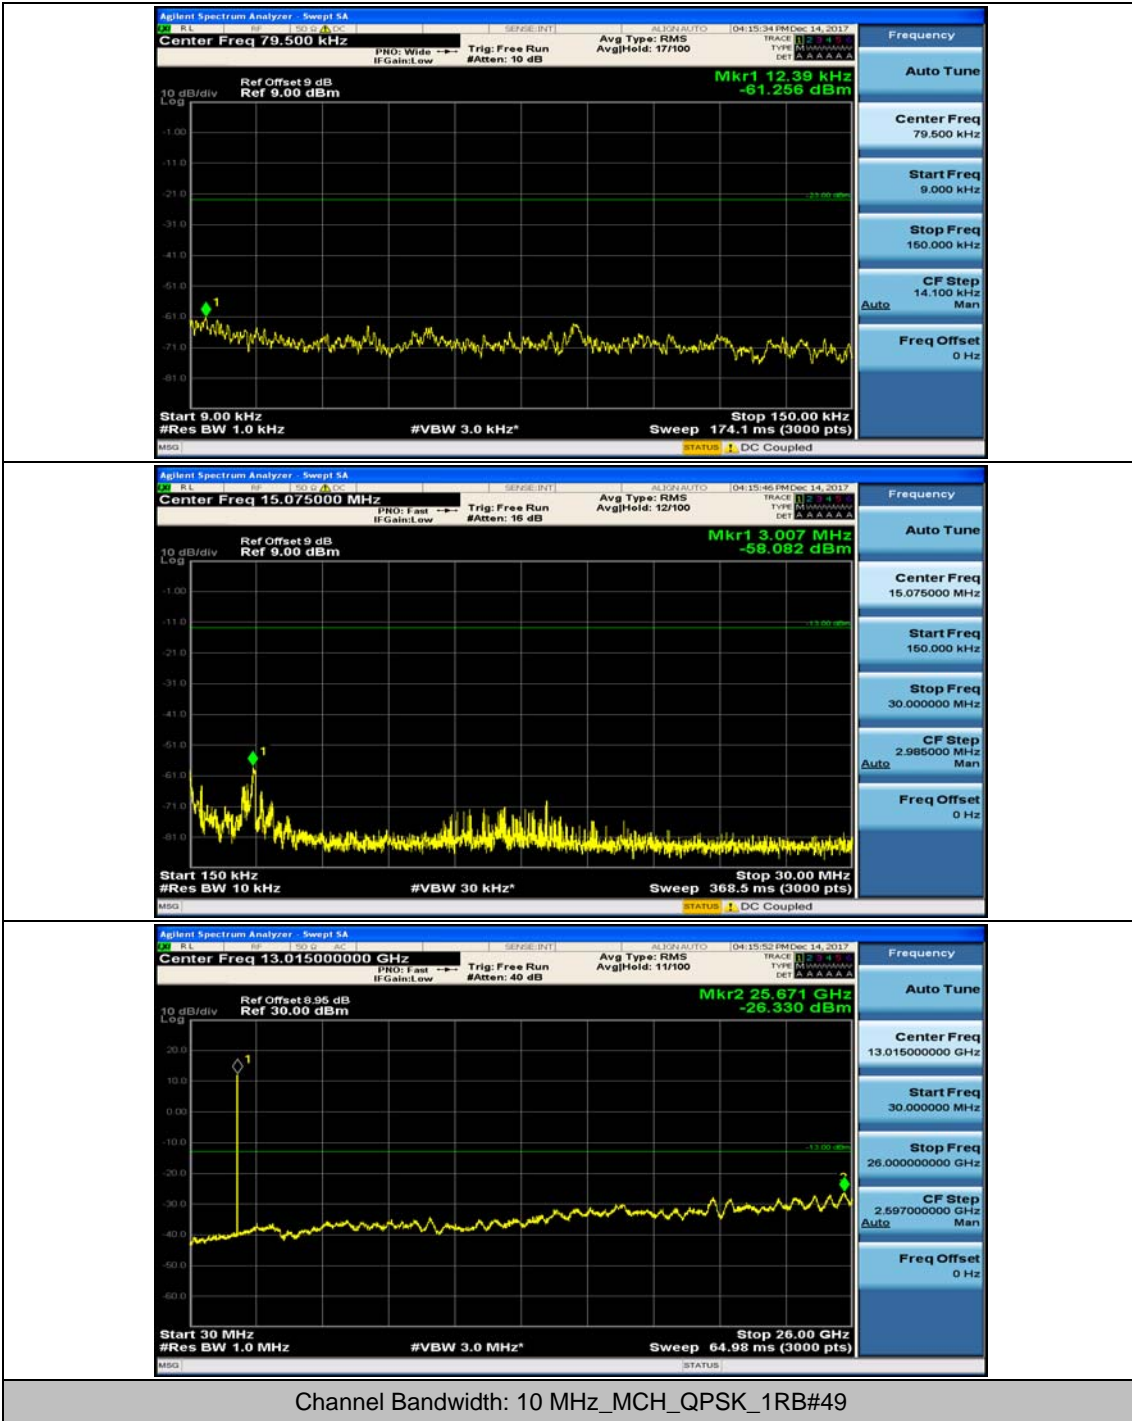

(Channel Bandwidth: 5 MHz)_HCH_16QAM_1RB#0

(Channel Bandwidth: 5 MHz)_HCH_16QAM_1RB#12

Channel Bandwidth: 10 MHz

Channel Bandwidth: 10 MHz_MCH_QPSK_1RB#0

Channel Bandwidth: 10 MHz_MCH_QPSK_1RB#24

Channel Bandwidth: 10 MHz_HCH_QPSK_1RB#0

Channel Bandwidth: 10 MHz_HCH_QPSK_1RB#24

Channel Bandwidth: 10 MHz_LCH_16QAM_1RB#0

Channel Bandwidth: 10 MHz_LCH_16QAM_1RB#24

Channel Bandwidth: 10 MHz_MCH_16QAM_1RB#0

Channel Bandwidth: 10 MHz_MCH_16QAM_1RB#24