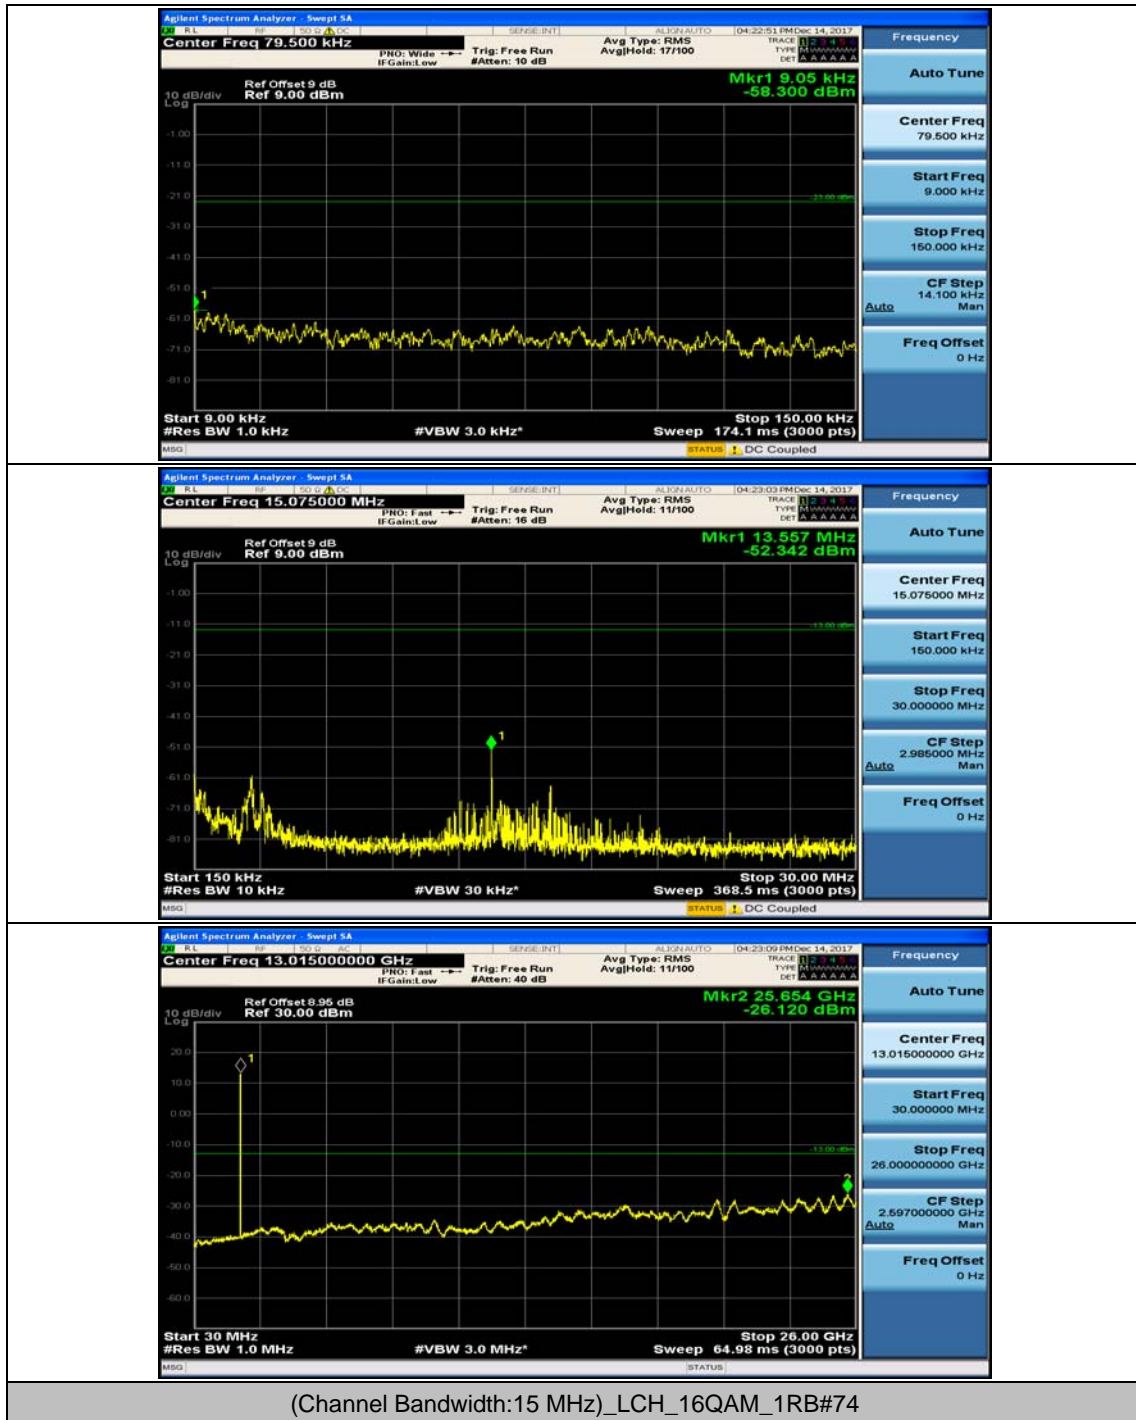

(Channel Bandwidth:15 MHz)_HCH_QPSK_1RB#37

(Channel Bandwidth:15 MHz)_LCH_16QAM_1RB#0

(Channel Bandwidth:15 MHz)_LCH_16QAM_1RB#37

(Channel Bandwidth:15 MHz)_MCH_16QAM_1RB#0

(Channel Bandwidth:15 MHz)_MCH_16QAM_1RB#37