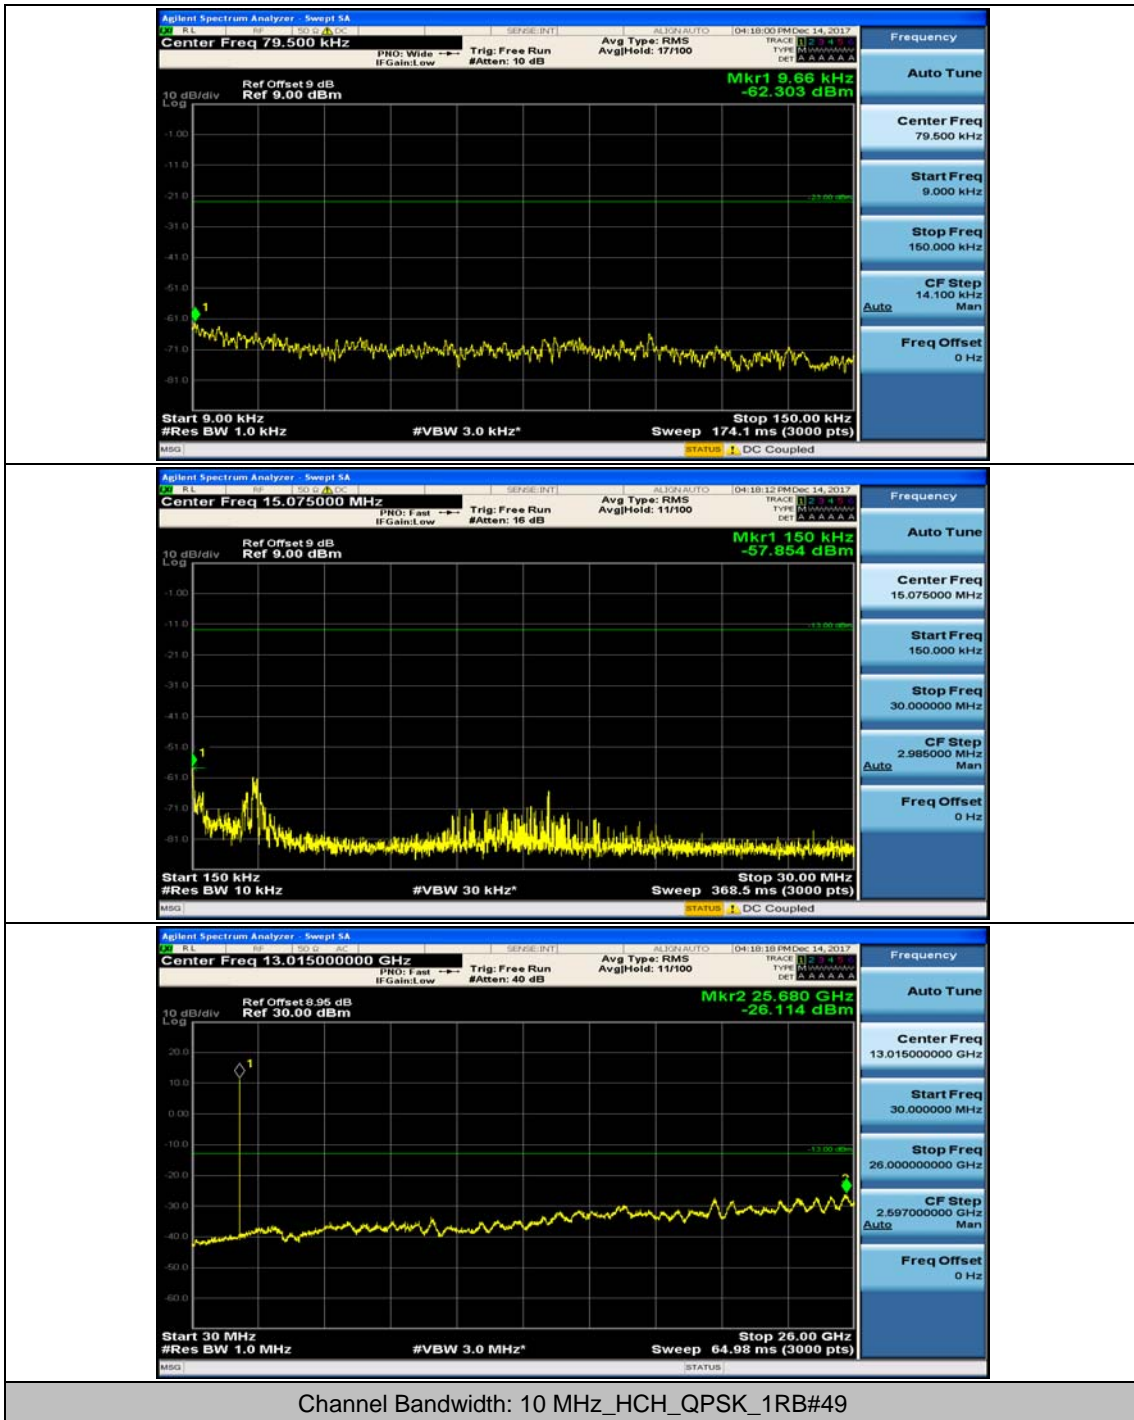

(Channel Bandwidth: 5 MHz)_HCH_16QAM_1RB#0

(Channel Bandwidth: 5 MHz)_HCH_16QAM_1RB#12

Channel Bandwidth: 10 MHz

Channel Bandwidth: 10 MHz_MCH_QPSK_1RB#0

Channel Bandwidth: 10 MHz_MCH_QPSK_1RB#24

Channel Bandwidth: 10 MHz_HCH_QPSK_1RB#0

Channel Bandwidth: 10 MHz_HCH_QPSK_1RB#24

Channel Bandwidth: 10 MHz_LCH_16QAM_1RB#0

Channel Bandwidth: 10 MHz_LCH_16QAM_1RB#24

Channel Bandwidth: 10 MHz_MCH_16QAM_1RB#0

Channel Bandwidth: 10 MHz_MCH_16QAM_1RB#24