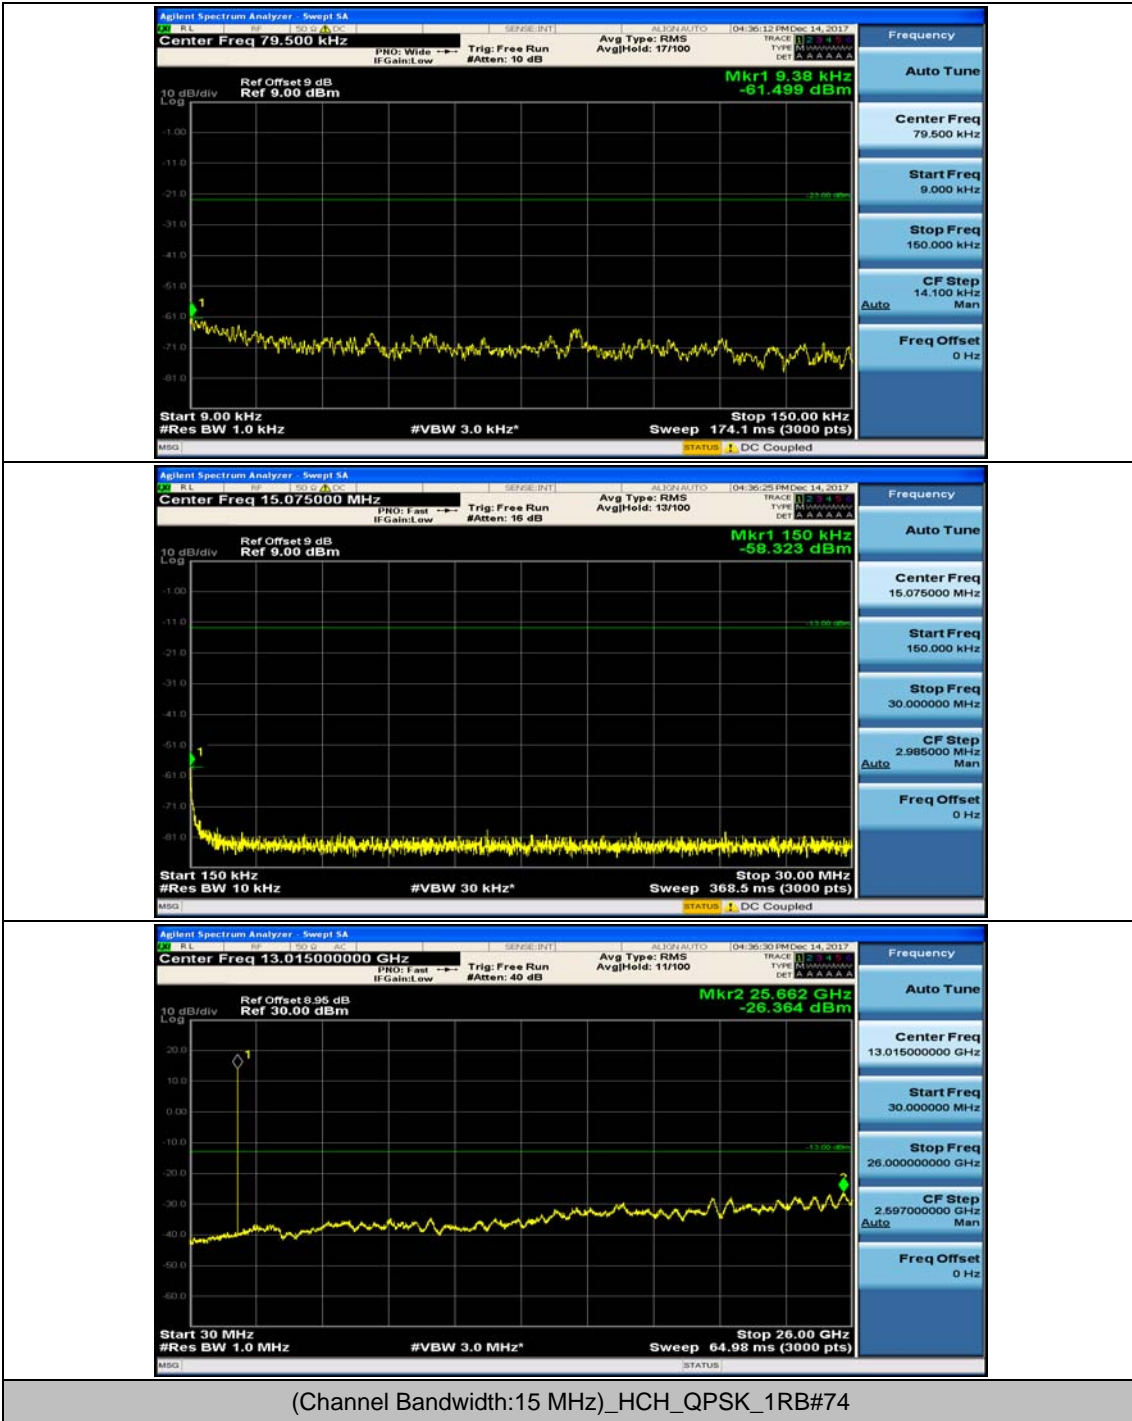

(Channel Bandwidth:15 MHz)_HCH_QPSK_1RB#37