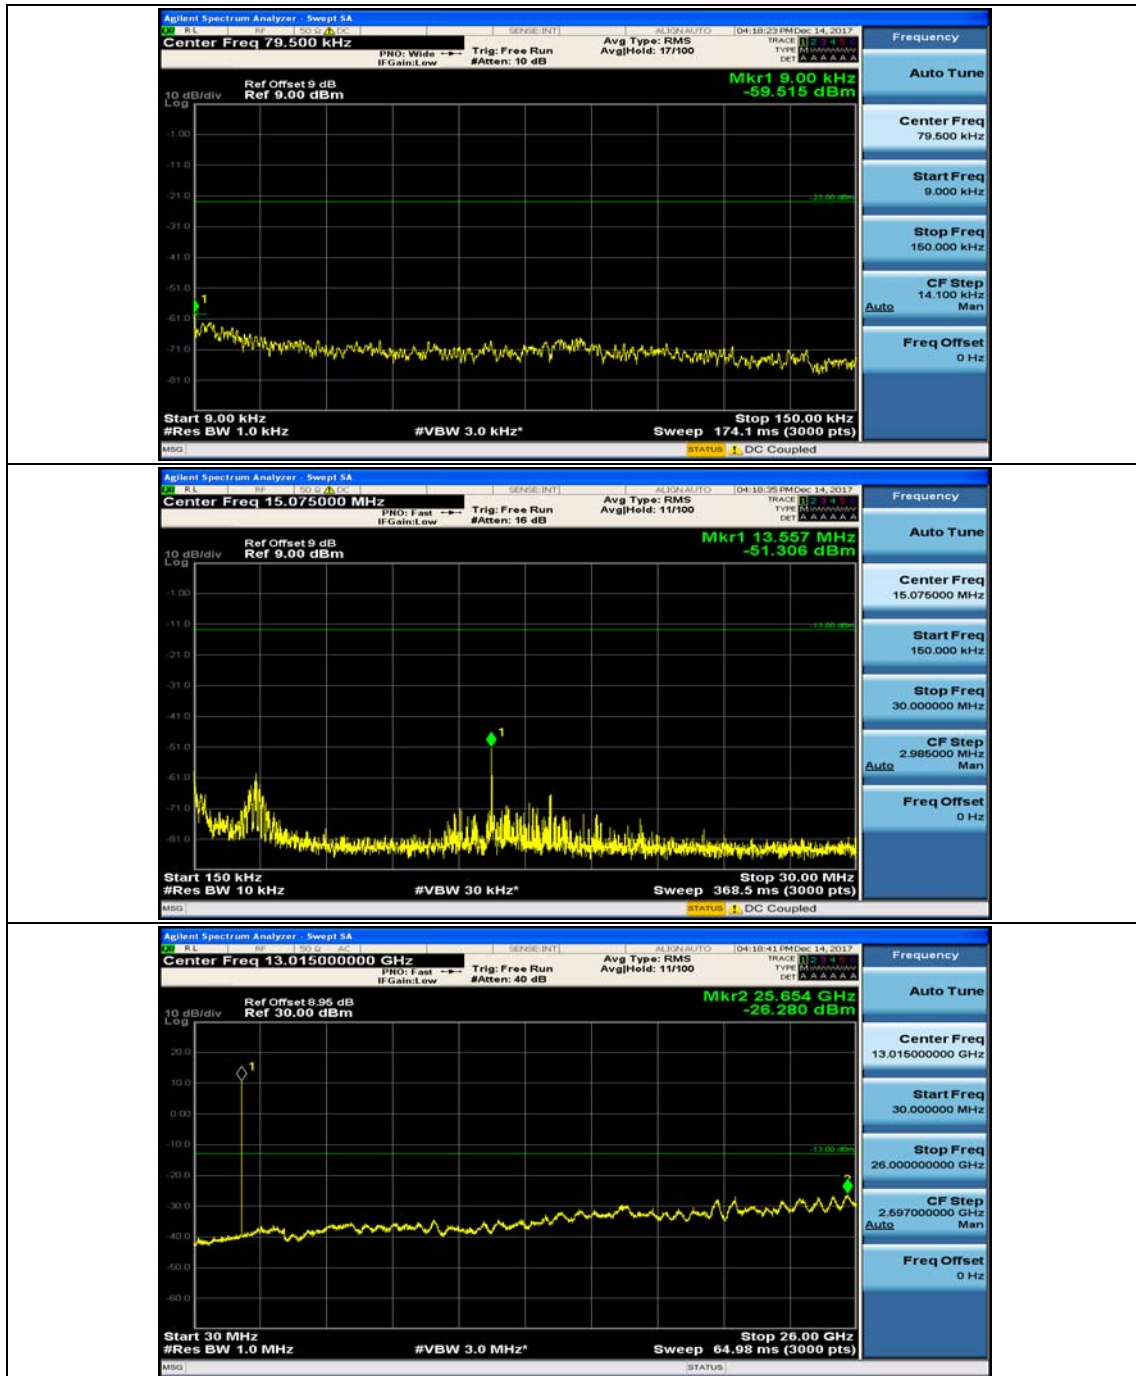

(Channel Bandwidth: 5 MHz)_HCH_16QAM_1RB#0

(Channel Bandwidth: 5 MHz)_HCH_16QAM_1RB#12

Channel Bandwidth: 10 MHz

Channel Bandwidth: 10 MHz_MCH_QPSK_1RB#0

Channel Bandwidth: 10 MHz_MCH_QPSK_1RB#24

Channel Bandwidth: 10 MHz_HCH_QPSK_1RB#0

Channel Bandwidth: 10 MHz_HCH_QPSK_1RB#24

Channel Bandwidth: 10 MHz_LCH_16QAM_1RB#0

Channel Bandwidth: 10 MHz_LCH_16QAM_1RB#24

Channel Bandwidth: 10 MHz_MCH_16QAM_1RB#0

Channel Bandwidth: 10 MHz_MCH_16QAM_1RB#24