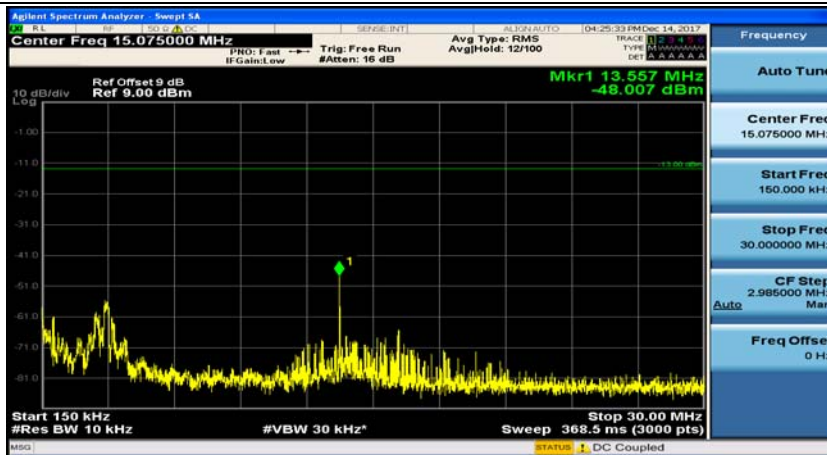

Channel Bandwidth: 10 MHz_HCH_16QAM_1RB#0

Channel Bandwidth: 10 MHz_HCH_16QAM_1RB#24

Channel Bandwidth: 15 MHz

(Channel Bandwidth:15 MHz)_MCH_QPSK_1RB#0

(Channel Bandwidth:15 MHz)_MCH_QPSK_1RB#37

(Channel Bandwidth:15 MHz)_HCH_QPSK_1RB#0