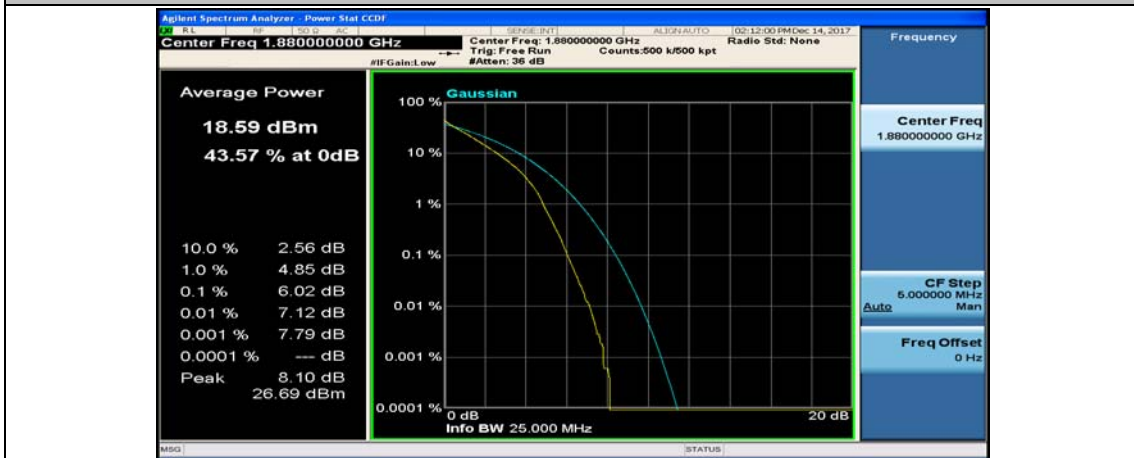

(Channel Bandwidth:15 MHz)_LCH_QPSK_75RB#0

(Channel Bandwidth:15 MHz)_MCH_QPSK_1RB#0

(Channel Bandwidth:15 MHz)_MCH_QPSK_1RB#37

(Channel Bandwidth:15 MHz)_MCH_QPSK_1RB#74

(Channel Bandwidth:15 MHz)_MCH_QPSK_37RB#0