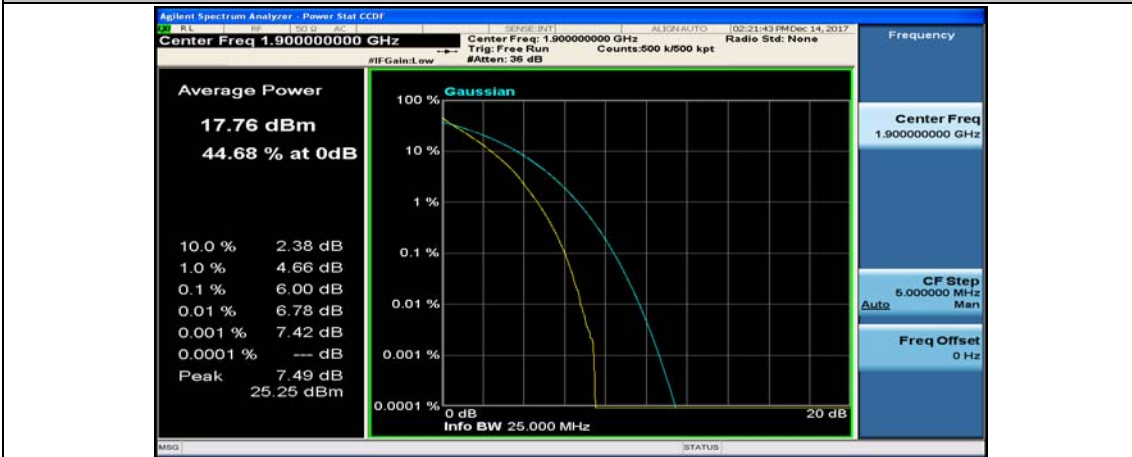

(Channel Bandwidth:20 MHz)_HCH_QPSK_50RB#25