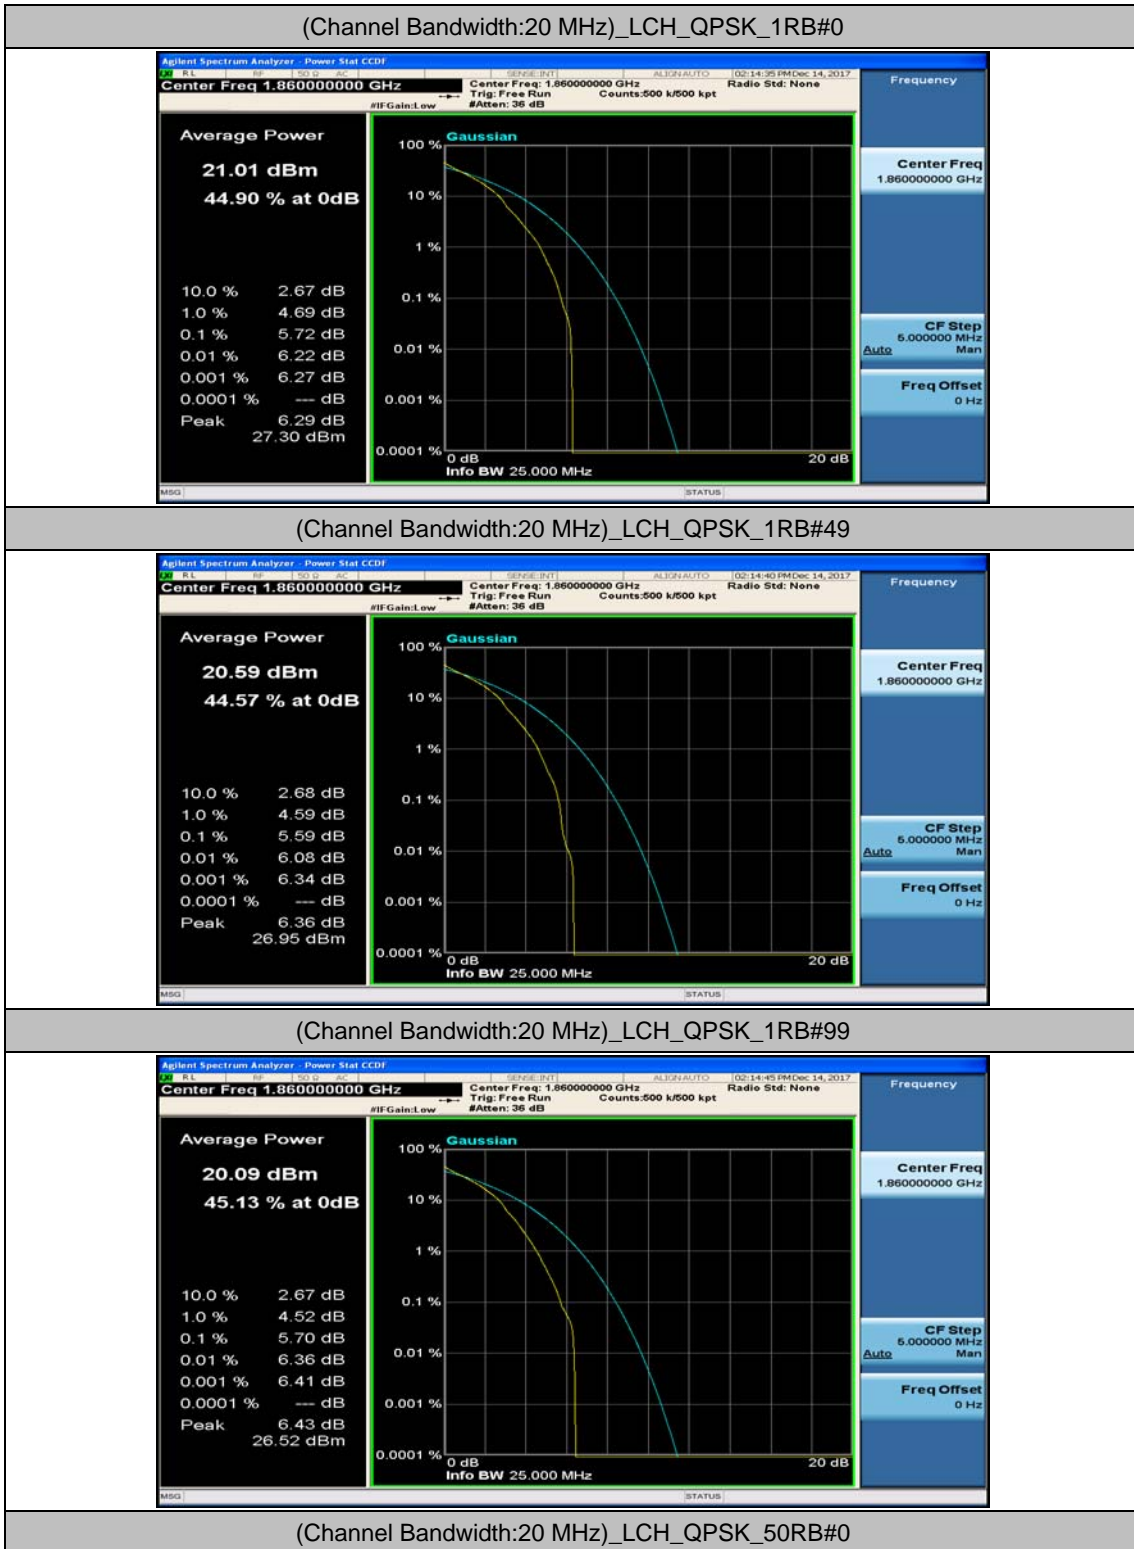

Channel Bandwidth: 20 MHz