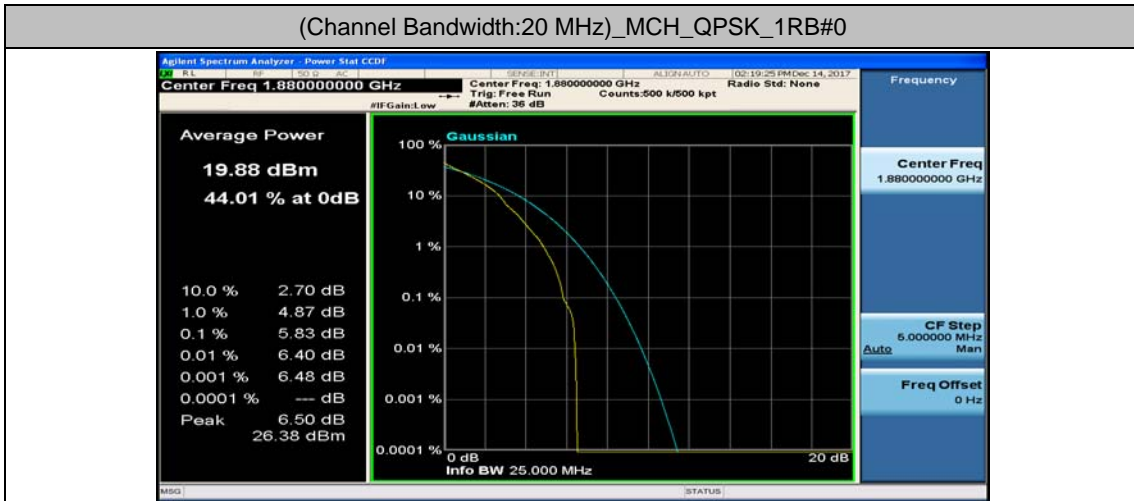

(Channel Bandwidth:15 MHz)_HCH_16QAM_75RB#0

Channel Bandwidth: 20 MHz

(Channel Bandwidth:20 MHz)_LCH_QPSK_50RB#25

(Channel Bandwidth:20 MHz)_LCH_QPSK_50RB#50

(Channel Bandwidth:20 MHz)_LCH_QPSK_100RB#0

(Channel Bandwidth:20 MHz)_MCH_QPSK_1RB#0