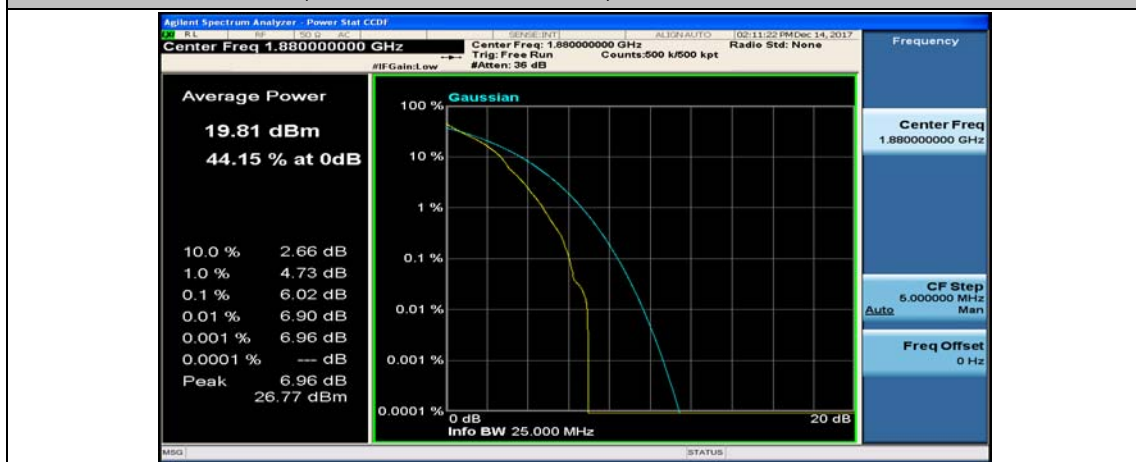

(Channel Bandwidth:15 MHz)_MCH_QPSK_1RB#0