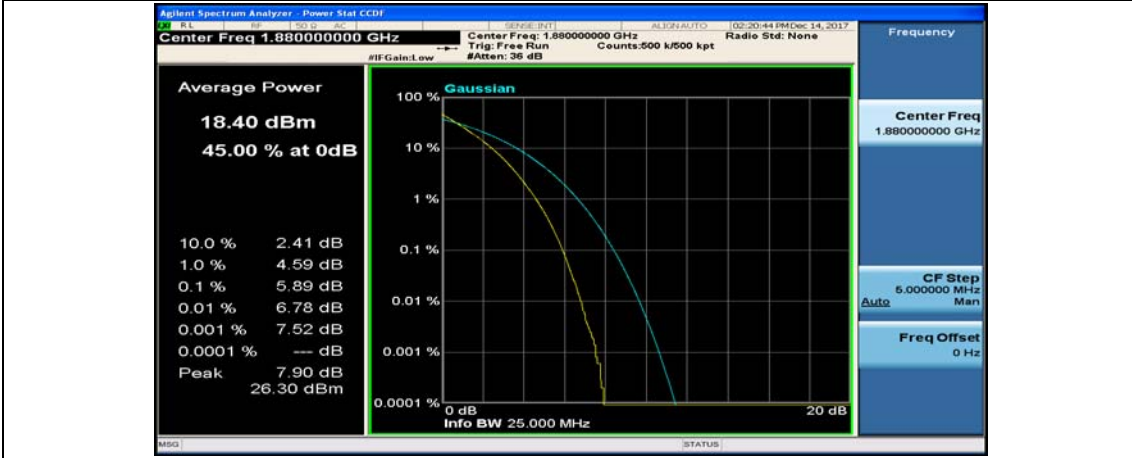

(Channel Bandwidth:20 MHz)_MCH_QPSK_100RB#0