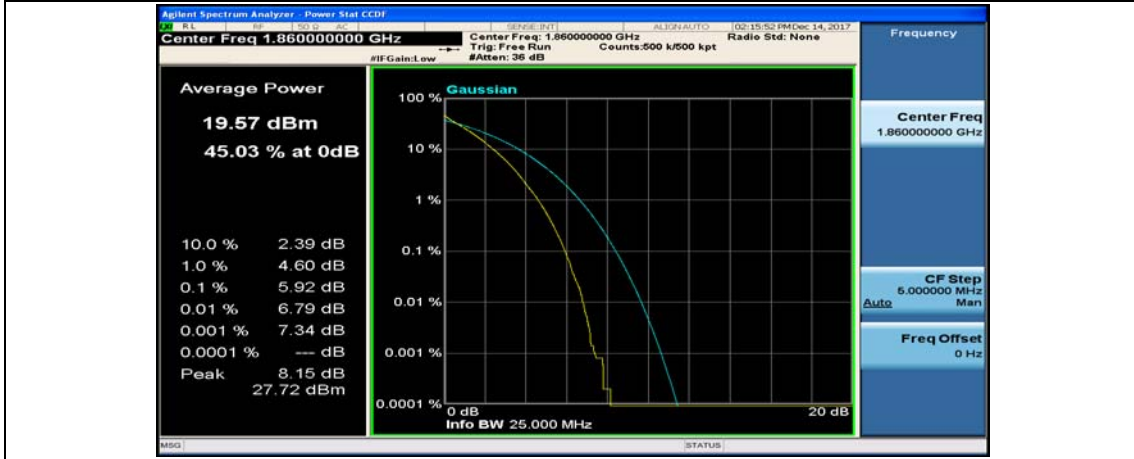

(Channel Bandwidth:15 MHz)_HCH_16QAM_75RB#0

Channel Bandwidth: 20 MHz

(Channel Bandwidth:20 MHz)_LCH_QPSK_50RB#25

(Channel Bandwidth:20 MHz)_LCH_QPSK_50RB#50

(Channel Bandwidth:20 MHz)_LCH_QPSK_100RB#0

(Channel Bandwidth:20 MHz)_MCH_QPSK_1RB#0