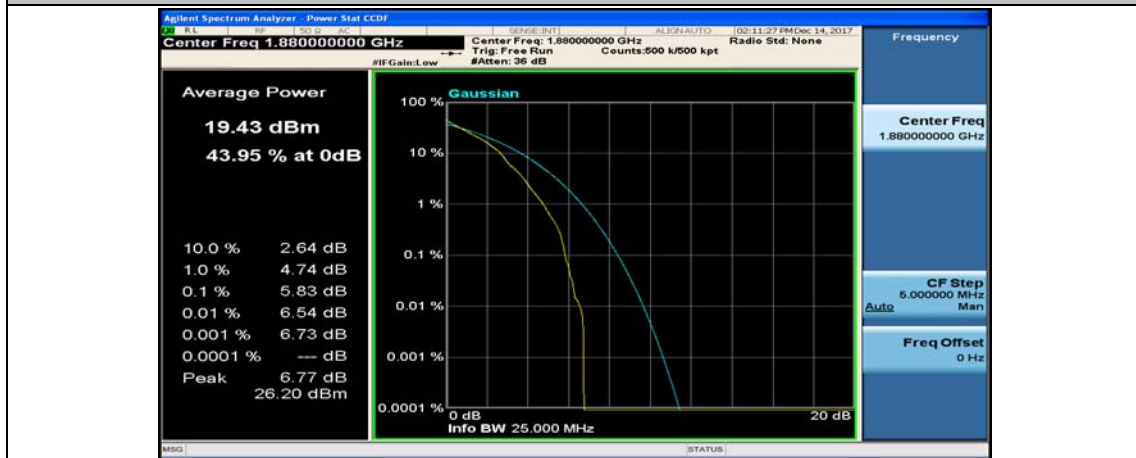

(Channel Bandwidth:15 MHz)_MCH_QPSK_1RB#37