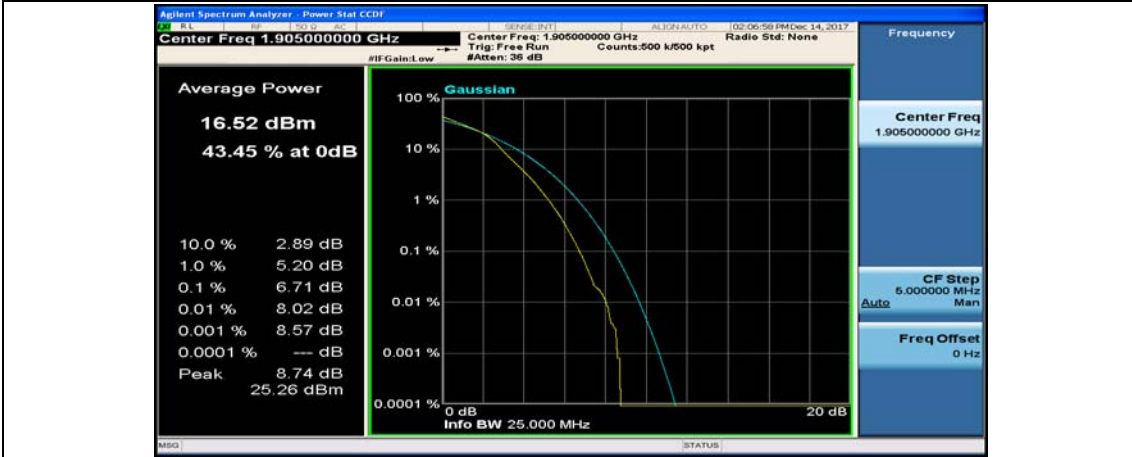

Channel Bandwidth: 10 MHz_MCH_16QAM_50RB#0

Channel Bandwidth: 10 MHz_HCH_16QAM_1RB#0

Channel Bandwidth: 10 MHz_HCH_16QAM_1RB#24

Channel Bandwidth: 15 MHz

(Channel Bandwidth:15 MHz)_LCH_QPSK_37RB#18

(Channel Bandwidth:15 MHz)_LCH_QPSK_37RB#38