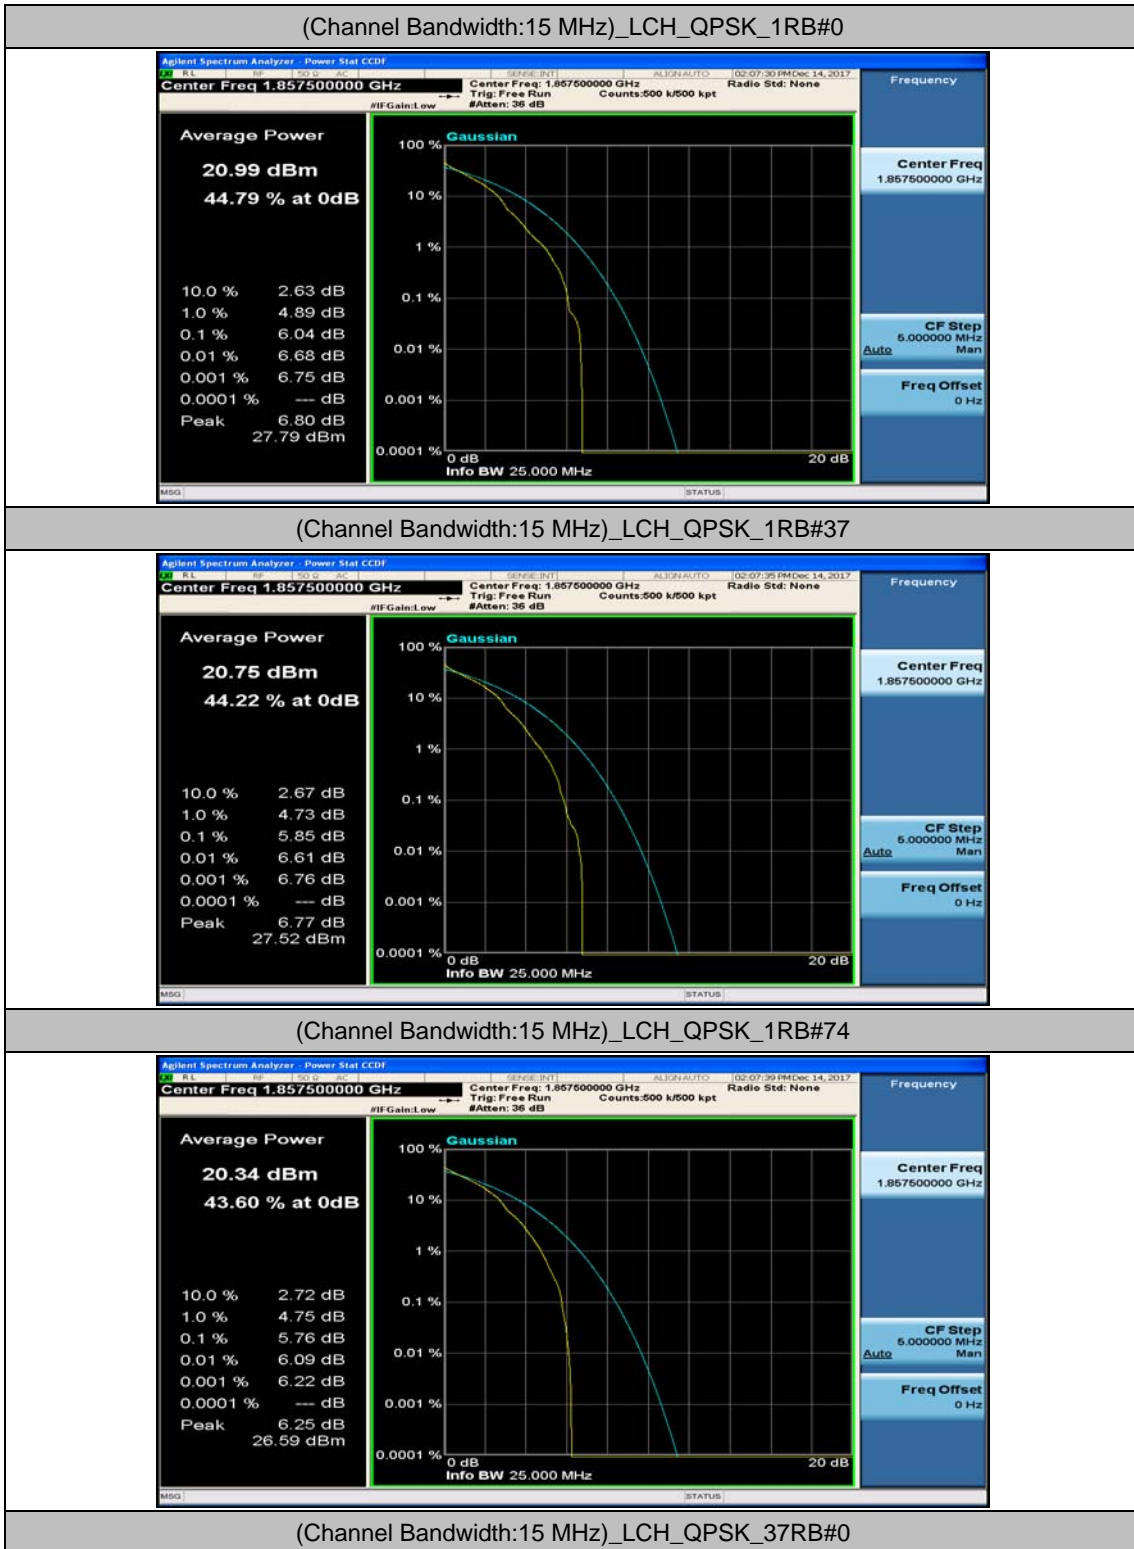

Channel Bandwidth: 10 MHz_MCH_16QAM_50RB#0

Channel Bandwidth: 10 MHz_HCH_16QAM_1RB#0

Channel Bandwidth: 10 MHz_HCH_16QAM_1RB#24

Channel Bandwidth: 15 MHz

(Channel Bandwidth:15 MHz)_LCH_QPSK_37RB#18

(Channel Bandwidth:15 MHz)_LCH_QPSK_37RB#38