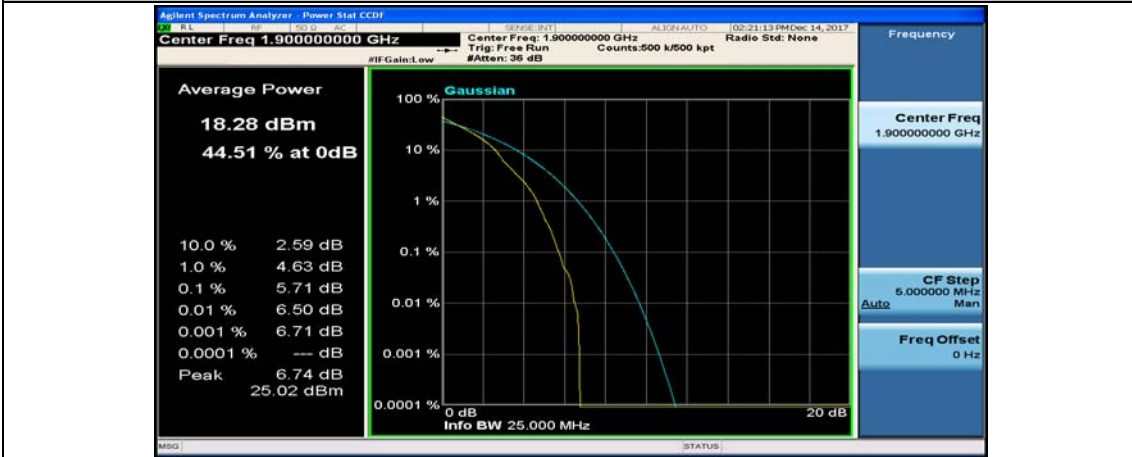

(Channel Bandwidth:20 MHz)_HCH_QPSK_1RB#99