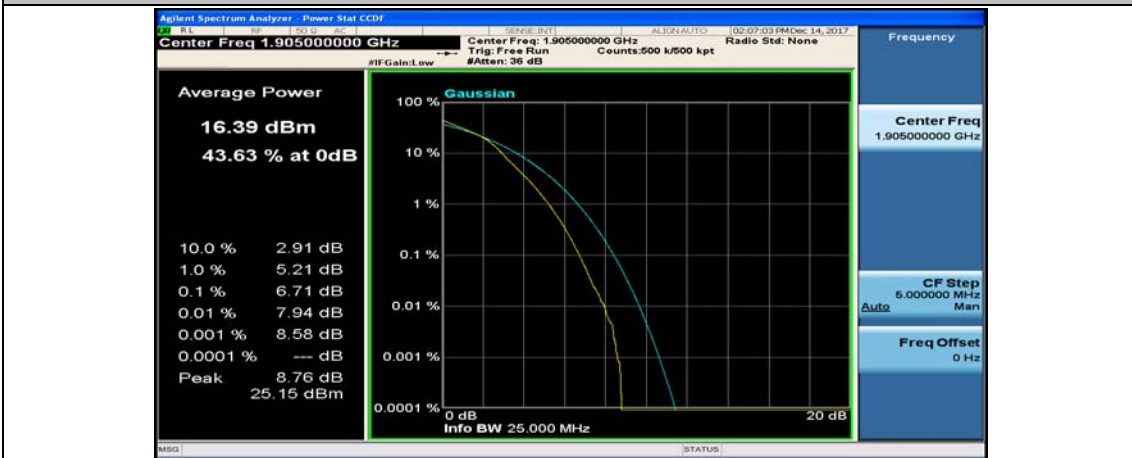

Channel Bandwidth: 10 MHz_MCH_16QAM_50RB#0

Channel Bandwidth: 10 MHz_HCH_16QAM_1RB#0

Channel Bandwidth: 10 MHz_HCH_16QAM_1RB#24

Channel Bandwidth: 15 MHz

(Channel Bandwidth:15 MHz)_LCH_QPSK_37RB#18

(Channel Bandwidth:15 MHz)_LCH_QPSK_37RB#38