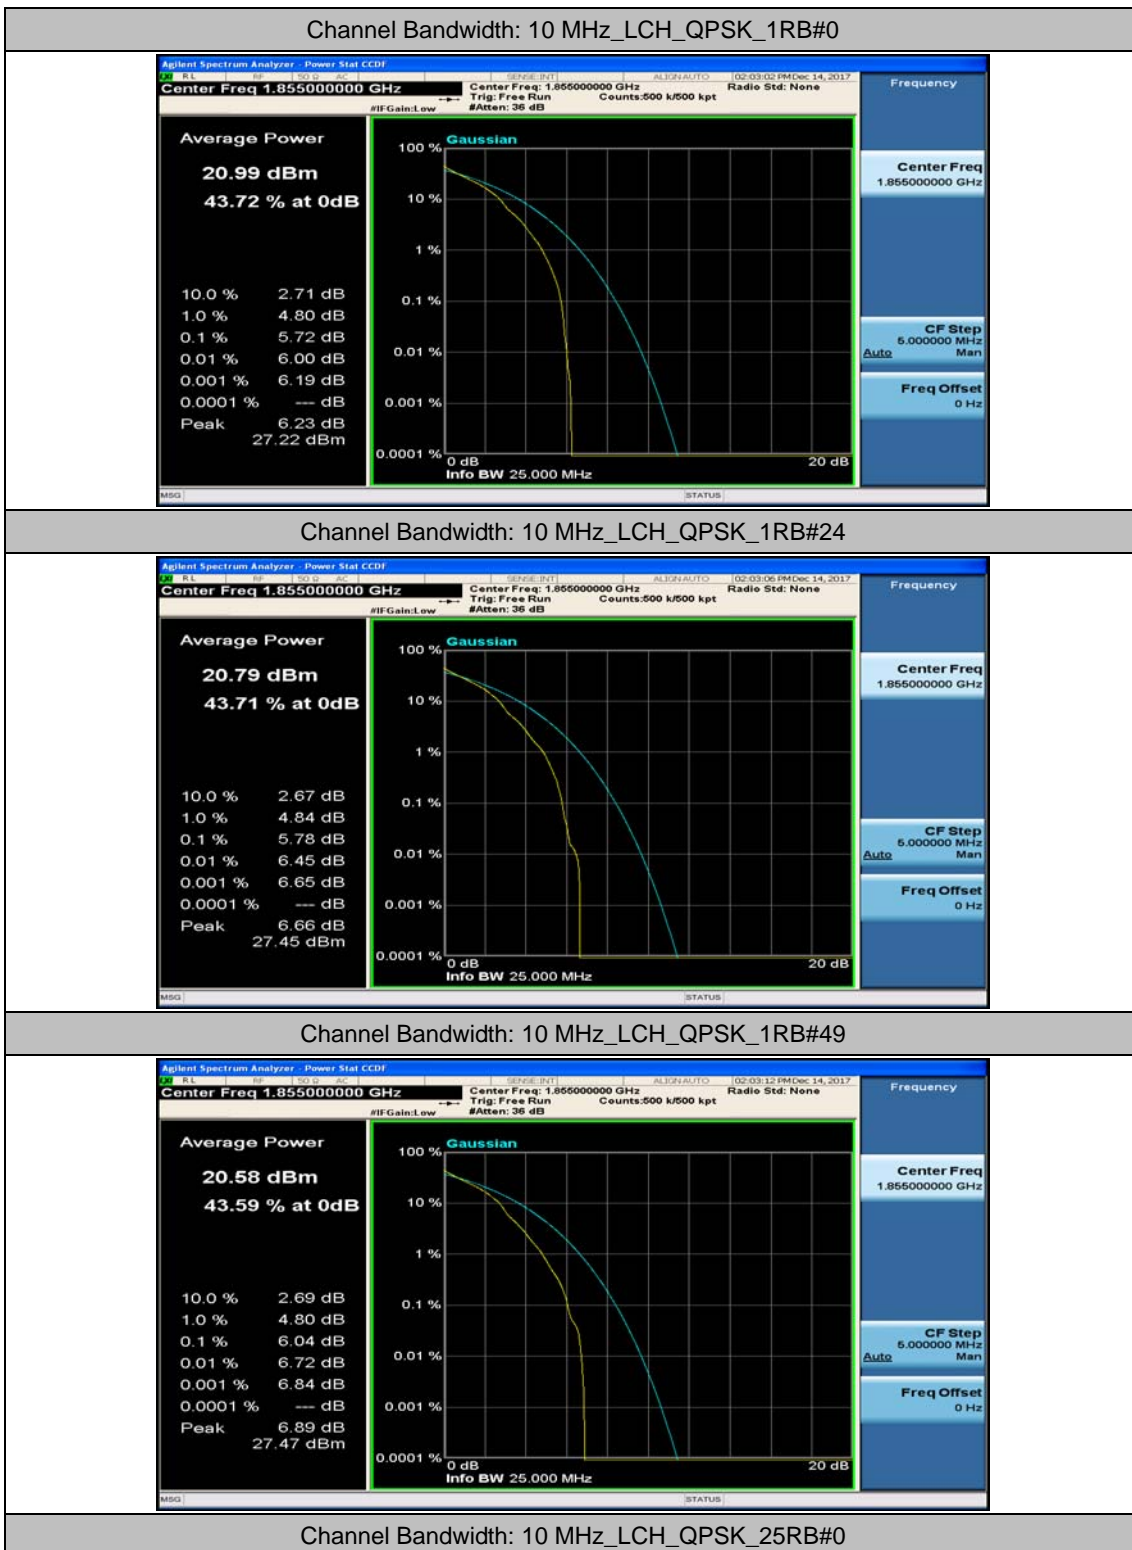

Channel Bandwidth: 10 MHz