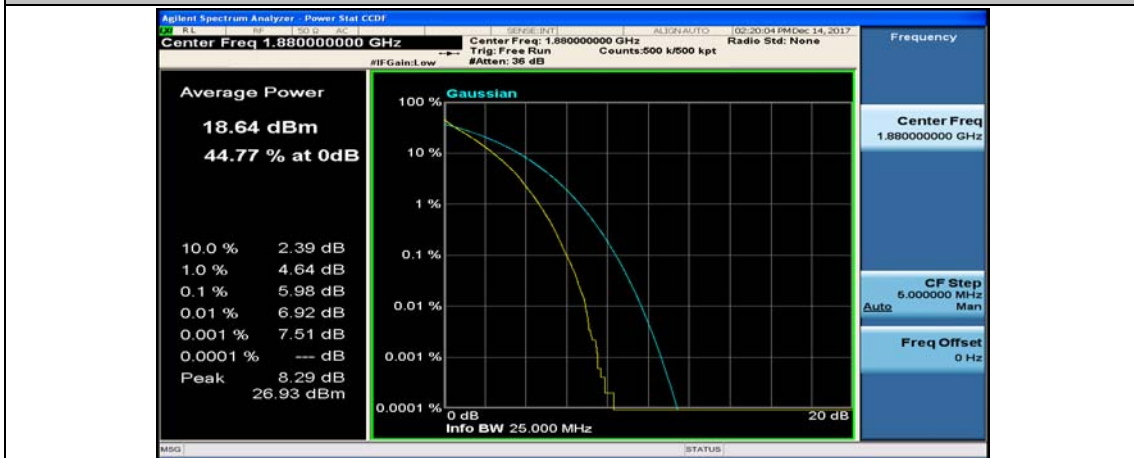

(Channel Bandwidth:20 MHz)_MCH_QPSK_50RB#0