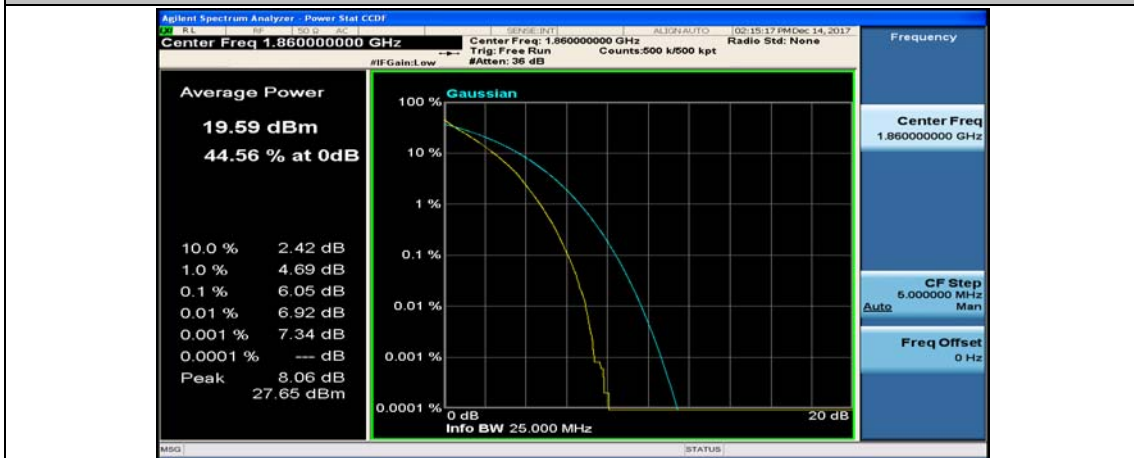

(Channel Bandwidth:15 MHz)_HCH_16QAM_75RB#0

Channel Bandwidth: 20 MHz

(Channel Bandwidth:20 MHz)_LCH_QPSK_50RB#25

(Channel Bandwidth:20 MHz)_LCH_QPSK_50RB#50

(Channel Bandwidth:20 MHz)_LCH_QPSK_100RB#0

(Channel Bandwidth:20 MHz)_MCH_QPSK_1RB#0