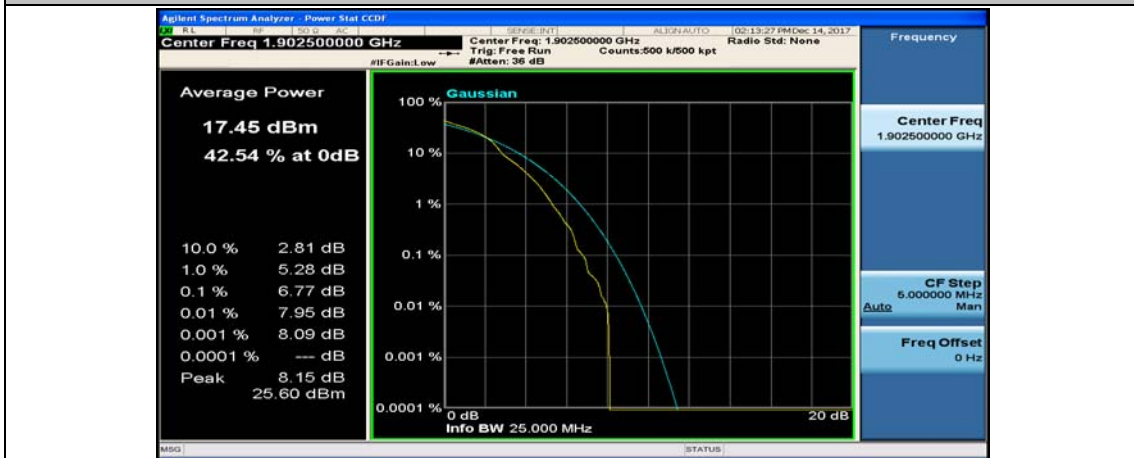

(Channel Bandwidth:15 MHz)_HCH_16QAM_1RB#74