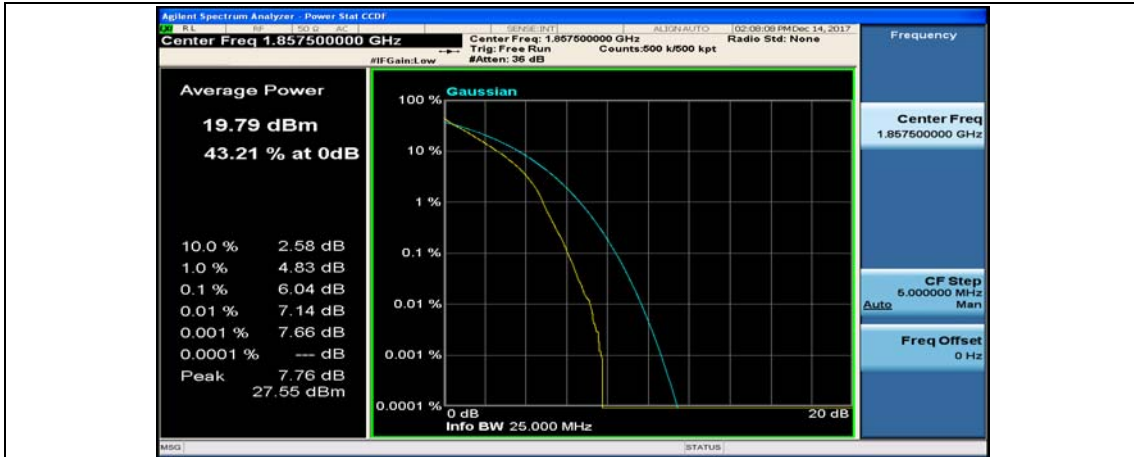

Channel Bandwidth: 10 MHz_MCH_16QAM_50RB#0

Channel Bandwidth: 10 MHz_HCH_16QAM_1RB#0

Channel Bandwidth: 10 MHz_HCH_16QAM_1RB#24

Channel Bandwidth: 15 MHz

(Channel Bandwidth:15 MHz)_LCH_QPSK_37RB#18

(Channel Bandwidth:15 MHz)_LCH_QPSK_37RB#38